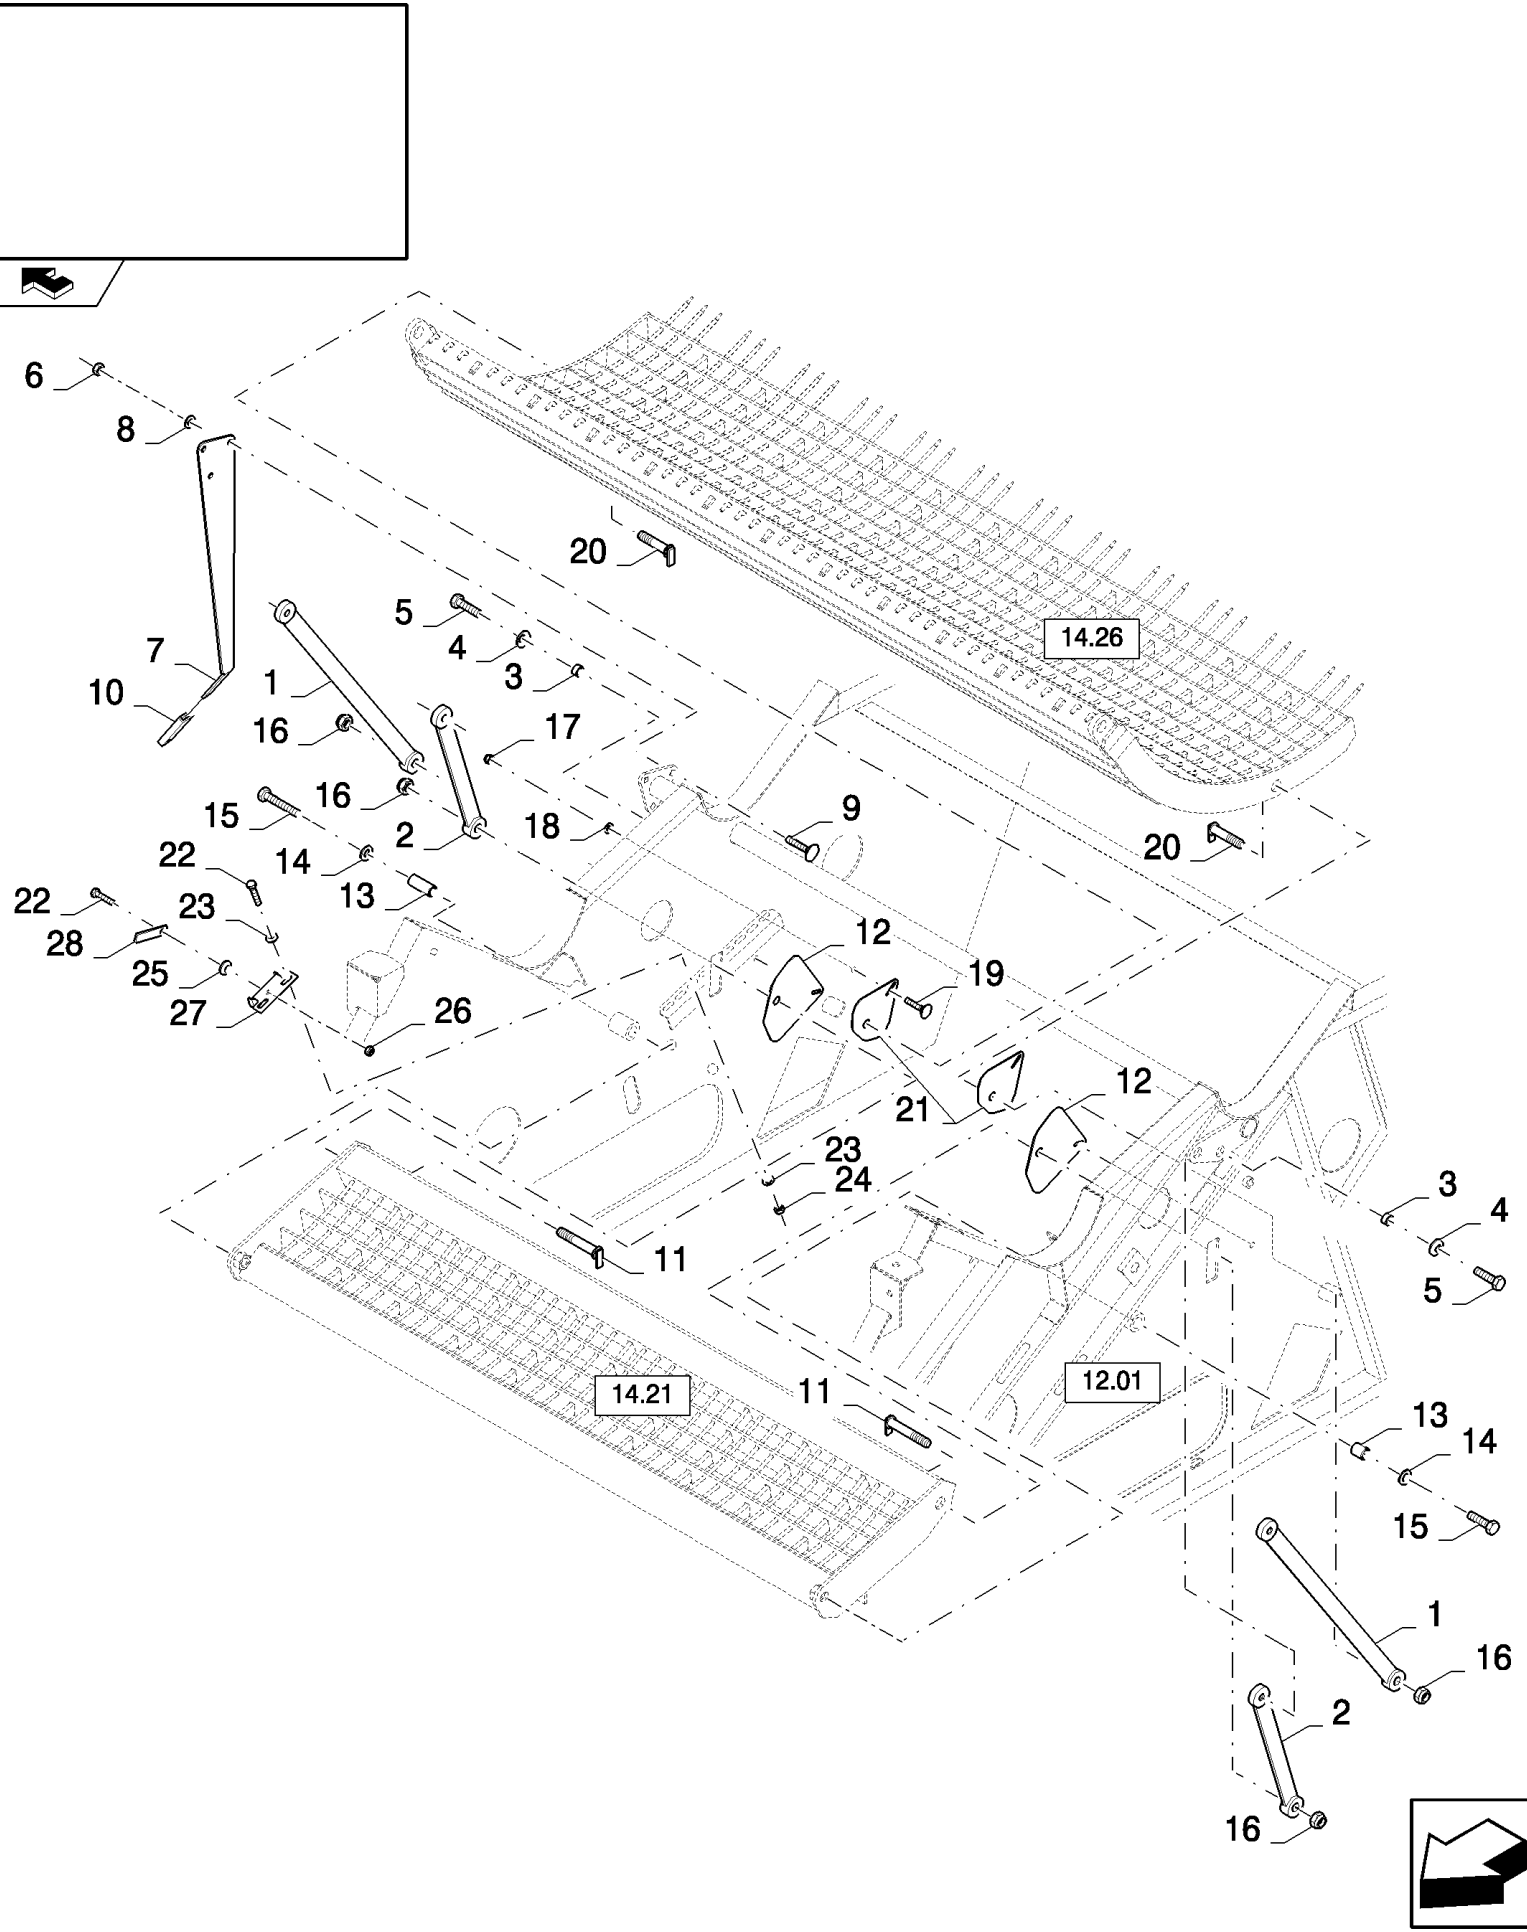

14.25(01) BEATER AND ROTARY SEPARATOR CONCAVE SUSPENSION

14.25(01) BEATER AND ROTARY SEPARATOR CONCAVE SUSPENSION

сылка	Номер детали	Кол-во	Описание
1	84069856	2	SUPPORT,
2	84069853	2	SUPPORT,
3	84015600	4	BUSHING,
4	140048	4	WASHER, SPRING, Belleville, M16,
5	43167	4	BOLT, Hex, M16 x 30, 8.8, Full Thd,
6	9706685	3	NUT, M12, CI 8,
7	84442301	1	LEVER,
8	394630	3	WASHER, 12MM
9	328430	3	BOLT, CARRIAGE, Short NK, M12 x 35, CI8.8, Full Thd, M12x35
10	357545	1	HANDLE GRIP,
11	84015604	2	PIN,
12	84035993	2	PLATE,
13	84441473	1	BUSHING, RH
13	84441472	1	BUSHING, LH
14	394631	2	WASHER, 16MM
15	350616	1	SCREW, Hex, M16 x 90, 8.8, RH
15	120091	1	BOLT, Hex, M16 x 60, 8.8, LH
16	412180	4	NUT, LOCK, M20 x 2.5, CI 8, M20
17	412250	4	NUT, LOCK, M8 x 1.25, CI 8,
18	378243	4	WASHER, M8,
19	308761	4	BOLT, CARRIAGE, Short NK, M8 x 25, CI8.8, Full Thd,
20	84015605	2	PIN,
21	84035994	2	PLATE,
22	43139	6	SCREW, Hex, M10 x 25, 8.8, Full Thd,
23	140045	8	WASHER, SPRING, Belleville, M10,
24	100016	4	NUT, M10, CI 8,
25	80300368	2	WASHER,
26	100037	2	NUT, M10 x 1.5, CI 8,
27	84017313	2	SUPPORT,
28	84017312	2	PLATE, COVER,