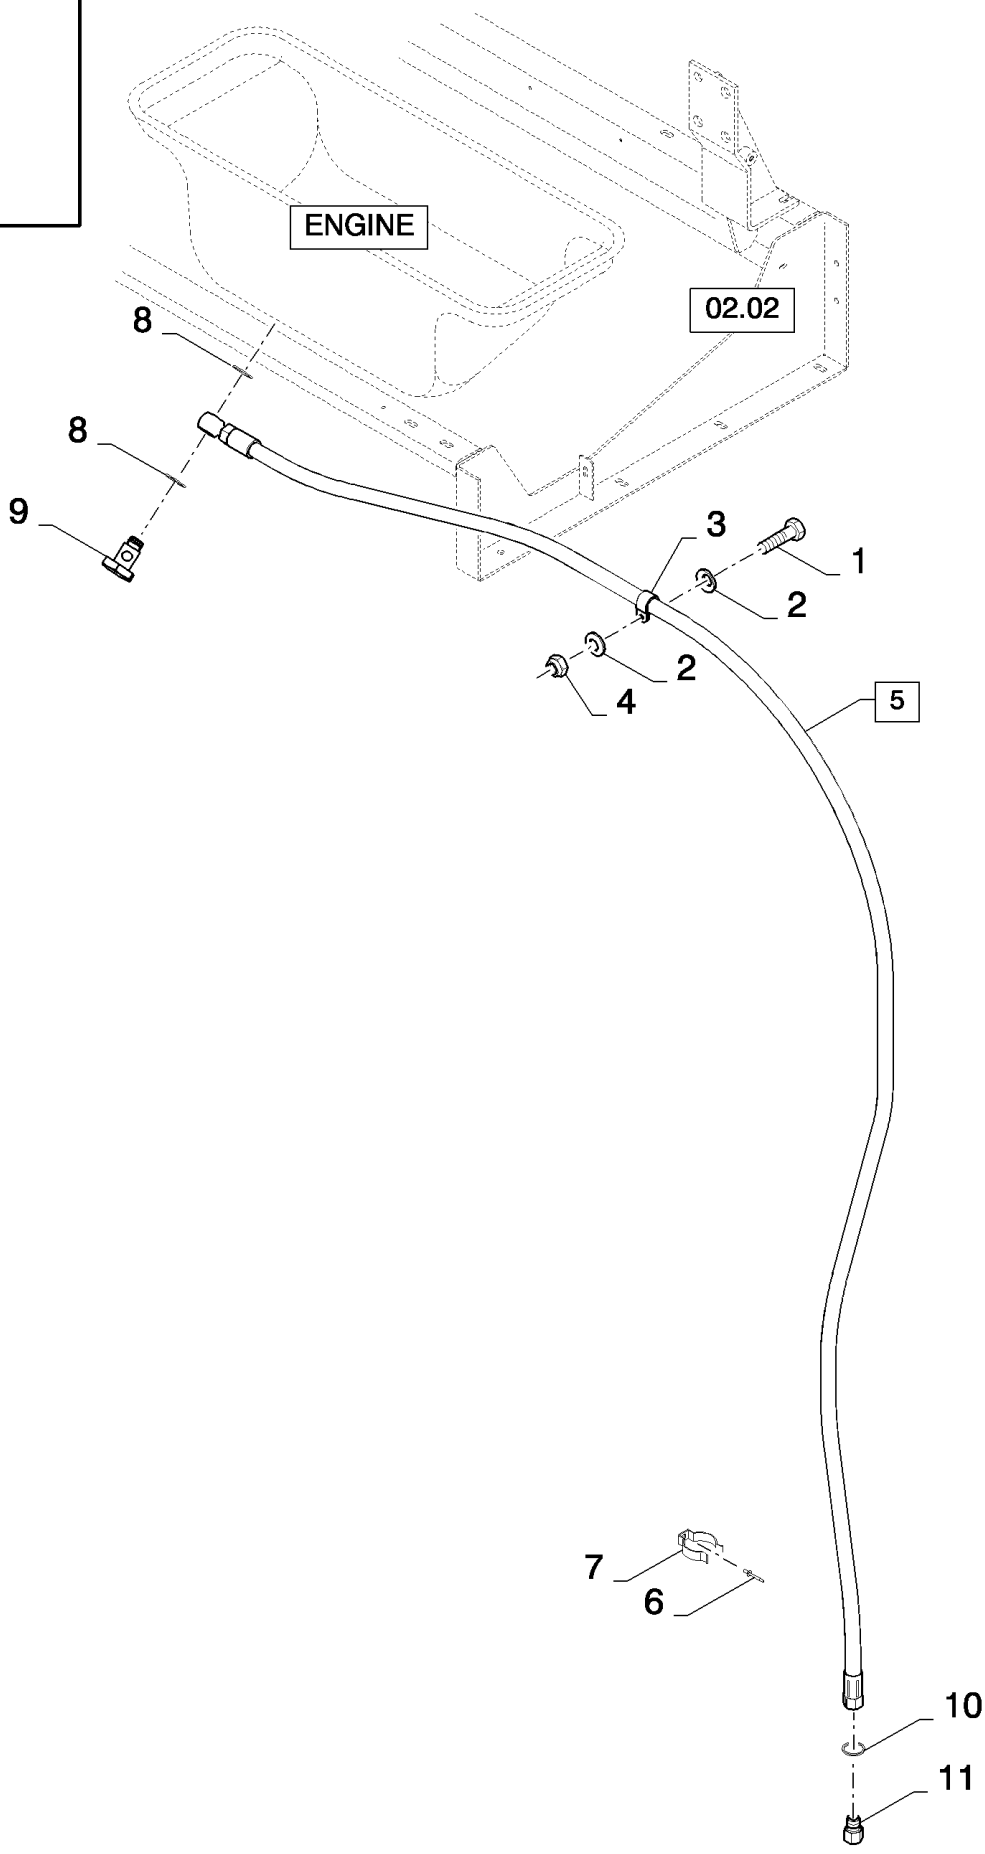

02.44(01) OIL EXHAUST

02.44(01) OIL EXHAUST

сылка	Номер детали	Кол-во	Описание
1	120104	1	SCREW, Hex, M8 x 20, 8.8,
2	322358	2	WASHER, SPRING, Belleville, M8,
3	418407	1	CLAMP,
4	89706690	1	NUT, M8, CI 8,
5	84440909	1	HOSE, HYDRAULIC, (6,7,10,11)
6	304972	3	RIVET,
7	9511662	3	CLAMP,
8	220022	2	SEALRING,
9	412156	1	SCREW, HOLLOW,
10	9511034	1	GASKET,
11	150060	1	PLUG,