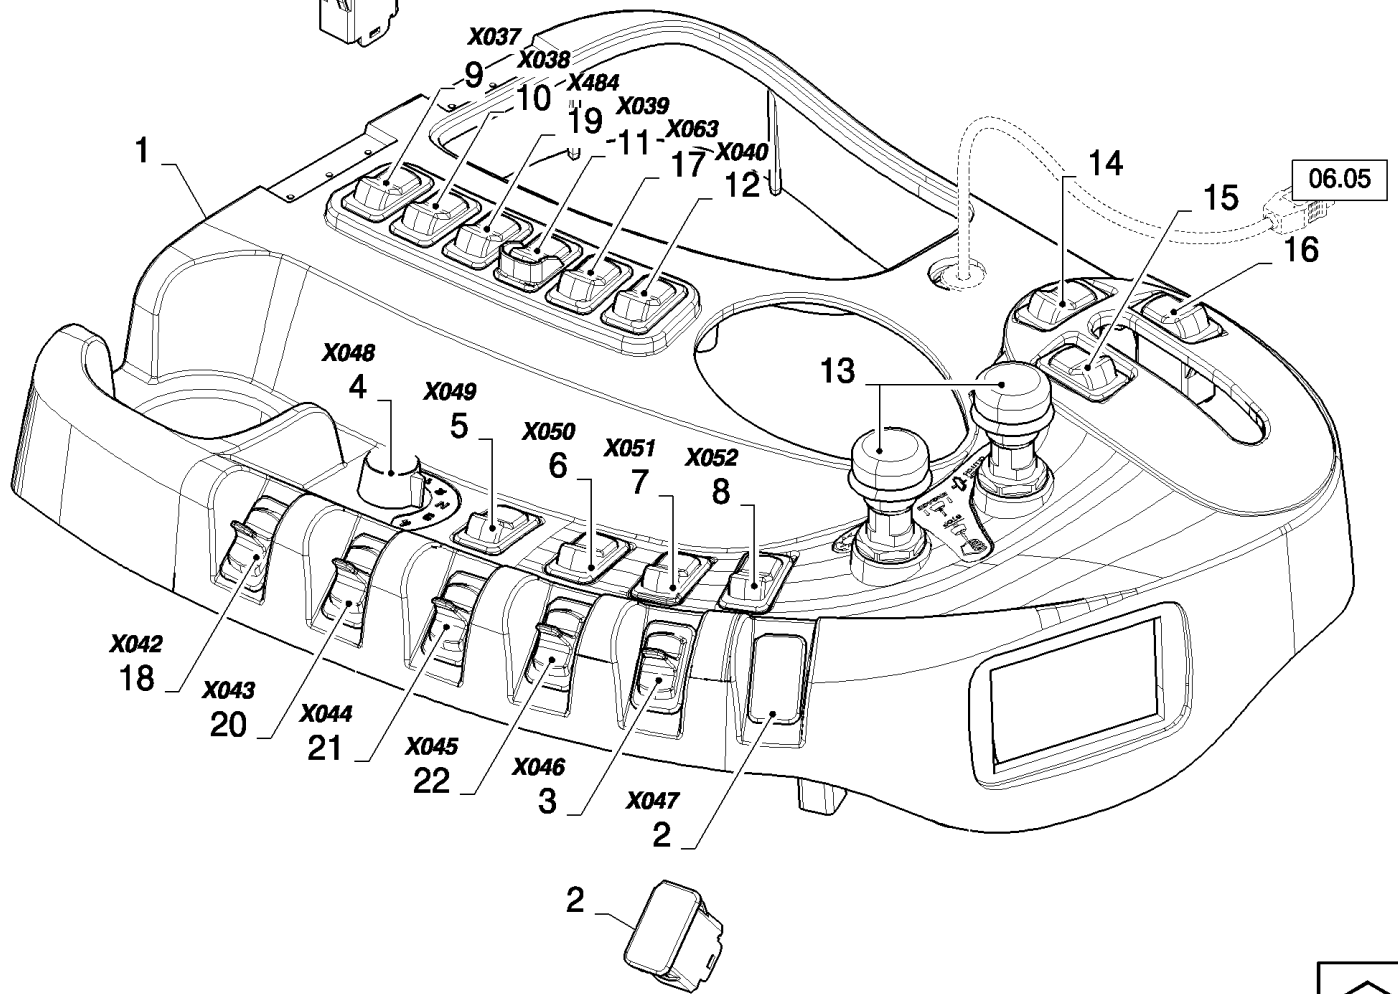

06.04(01) RIGHT HAND CONSOLE, SWITCHES

06.04(01) RIGHT HAND CONSOLE, SWITCHES

сылка	Номер детали	Кол-во	Описание
1	87540752	1	HOUSING, , BSN C659
1	NSS	1	NOT SERVICED SEPARATELY, , ASN D660
2	84320263	AR	PLUG,
3	84320233	1	SWITCH, Rotor speed
4	86622310	1	KNOB, GEARSHIFT
5	84320249	1	SWITCH, Road / Field
6	84320238	1	SWITCH, DUAL RANGE SPEED
7	84320236	1	SWITCH, 4 WHEEL DRIVE
8	84320267	1	SWITCH, PARK BRAKE, PARKING BRAKE
9	84320242	1	SWITCH, Chopper spreader plates
10	84320240	1	SWITCH, Automatic crop settings
11	84320239	1	SWITCH, Straw elevator reverser
12	84320235	1	SWITCH, Reel speed
13	82027013	2	SWITCH, threshing, straw elevator
14	86643197	1	SWITCH, HEADER WIDTH
15	84320255	1	SWITCH, ENGINE THROTTLE
16	86643196	1	SWITCH, HEADER MEMORY
17	84320251	1	SWITCH, VERTICAL KNIVES
18	84320233	1	SWITCH, LOWER SIEVES
19	84454794	1	SWITCH, SMART STEER ON-OFF, Intelli Steer
20	84320233	1	SWITCH, Upper sieves
21	84320233	1	SWITCH, Concave clearance
22	84320233	1	SWITCH, cleaning fan speed