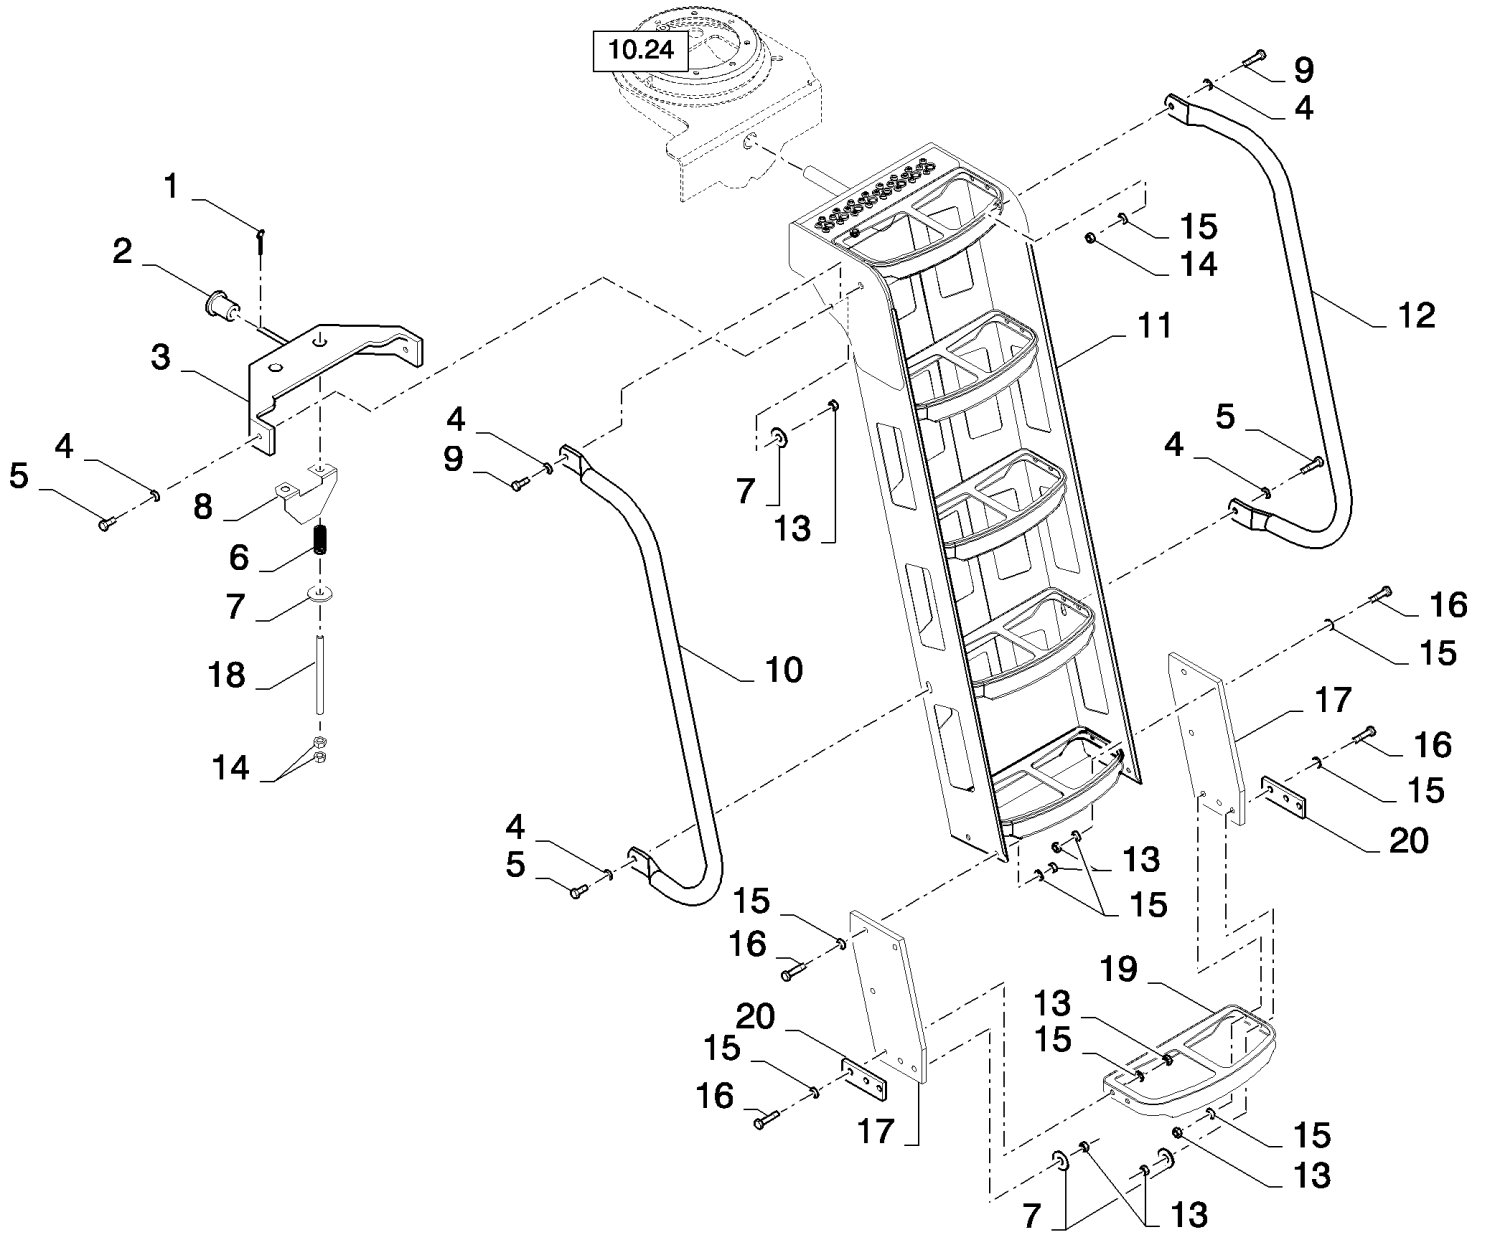

10.25(01) OPERATOR'S PLATFORM LADDER

10.25(01) OPERATOR'S PLATFORM LADDER

сылка	Номер детали	Кол-во	Описание
1	130007	1	PIN, SPLIT (COTTER), M4 x 25,
2	913654	1	BUSHING,
3	86613636	1	SUPPORT,
4	86511323	6	WASHER, M10 x 20 x 2,
5	43139	4	SCREW, Hex, M10 x 25, 8.8, Full Thd,
6	9509233	2	SPRING,
7	140042	6	WASHER, M10 x 34 x 3,
8	87025064	1	BRACKET,
9	43140	2	BOLT, Hex, M10 x 30, 8.8, Full Thd,
10	86607592	1	HANDRAIL,
11	87024522	1	LADDER,
12	86607637	1	HANDRAIL,
13	100037	14	NUT, M10 x 1.5, CI 8,
14	100016	8	NUT, M10, CI 8,
15	140045	26	WASHER, SPRING, Belleville, M10,
16	9706704	12	BOLT, Hex, M10 x 35, 8.8, Full Thd,
17	87024104	2	HANGER,
18	87025068	2	STUD,
19	84443533	1	STEP,
20	87024309	4	BRACKET,