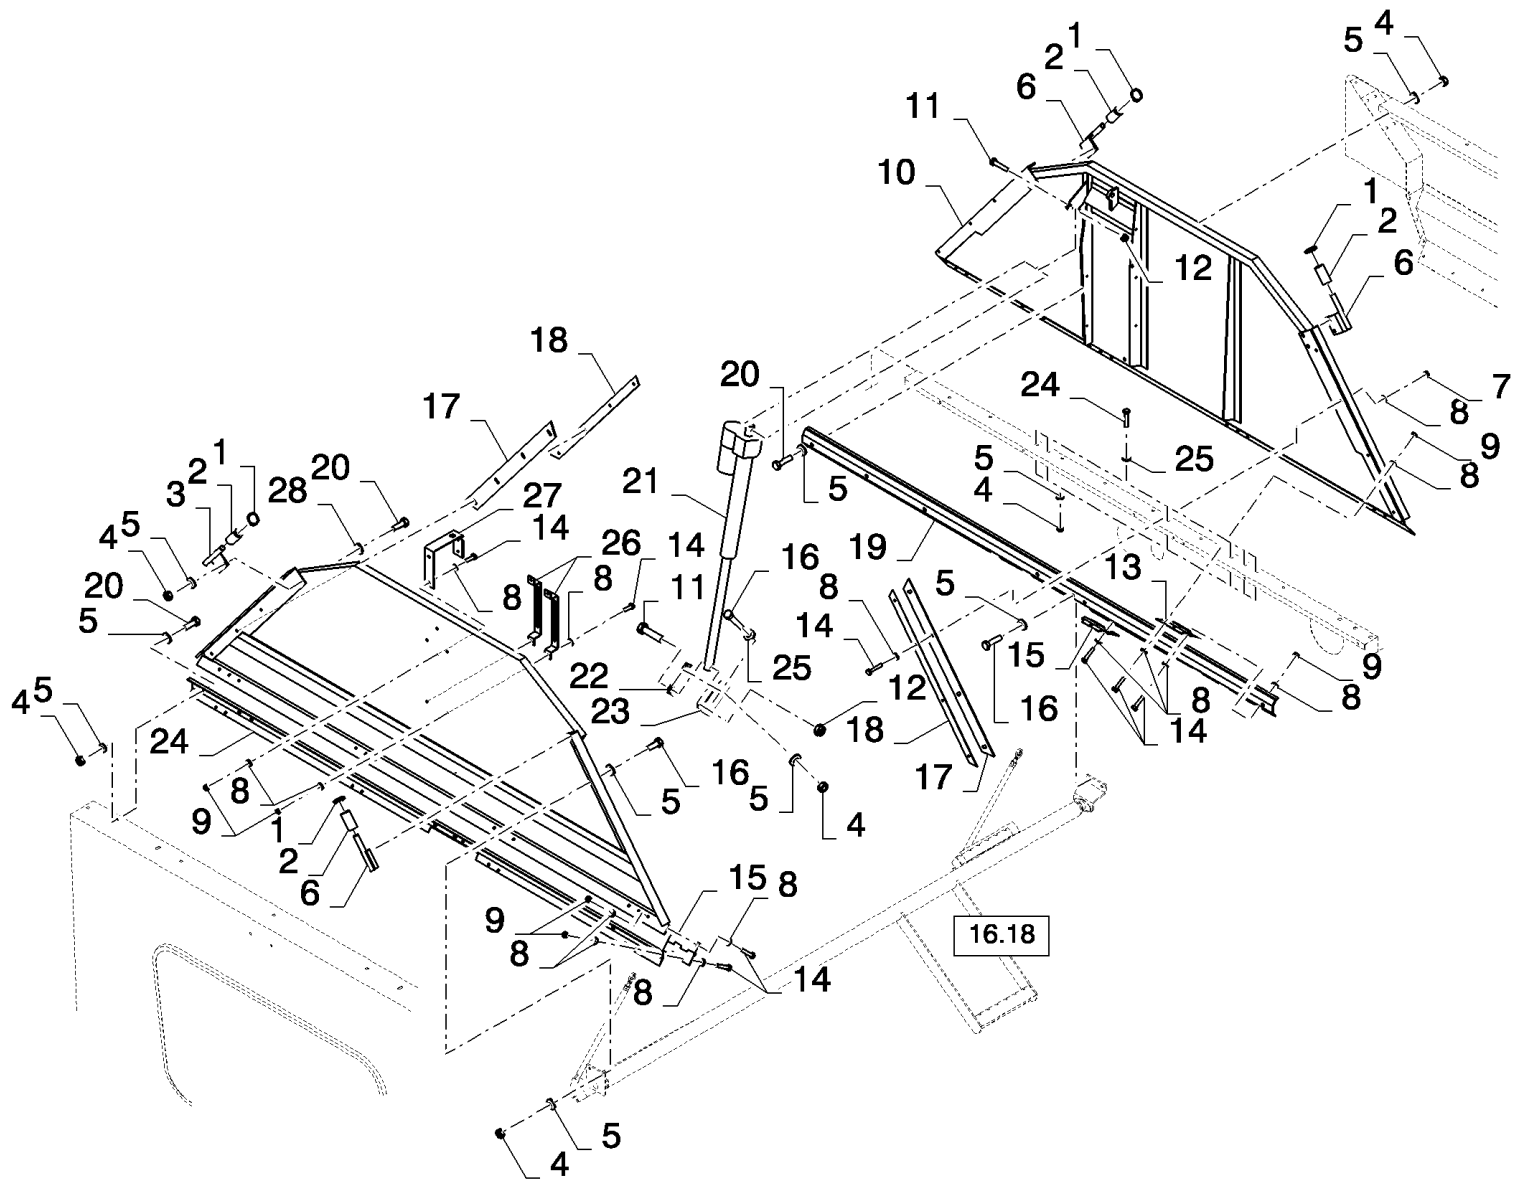

16.20(01) GRAINTANK, COVERS

сылка	Номер детали	Кол-во	Описание
1	300625	4	RING, SNAP, M16, Ext,
2	84076202	4	BUSHING, GUIDE,
3	84334135	2	HINGE,
4	89706690	AR	NUT, M8, CI 8,
5	322358	AR	WASHER, SPRING, Belleville, M8,
6	84334139	2	HINGE,
7	353308	AR	NUT, M6 x 1, CI 8,
8	322357	AR	WASHER, SPRING, Belleville, M6,
9	9706755	AR	NUT, M6, CI 8,
10	84431136	1	PLATE, , FOR CX8040, CX8050, CX8060, CX8070 ONLY
10	84334035	1	PLATE, , FOR CX8080, CX8090 ONLY, FOR 3 M VERSION ONLY
10	84447705	1	PLATE, , FOR CX8030 ONLY
10	84447704	1	PLATE, , FOR 3.3 M VERSION ONLY
11	9706693	2	BOLT, Hex, M12 x 60, 8.8,
12	100038	2	NUT, M12 x 1.75, CI 8,
13	84433084	1	HINGE, , FOR CX8040, CX8050, CX8060, CX8070, CX8080, CX8090 ONLY, FOR CX8030 ONLY
13	84071391	1	HINGE, , FOR 3.3 M VERSION ONLY
14	120100	AR	BOLT, Hex, M6 x 20, 8.8,
15	84071391	AR	HINGE,
16	43128	4	BOLT, Hex, M8 x 30, 8.8,
17	84334436	4	SEAL, , FOR CX8040, CX8050, CX8060, CX8070, CX8080, CX8090 ONLY, FOR 3 M VERSION ONLY
17	84434708	4	CANVAS, , FOR CX8030 ONLY, FOR 3.3 M VERSION ONLY
18	84334458	4	STRIP, , FOR CX8040, CX8050, CX8060, CX8070, CX8080, CX8090 ONLY, FOR 3 M VERSION ONLY
18	84434709	4	PLATE, FIXING, , FOR CX8030 ONLY, FOR 3.3 M VERSION ONLY
19	84431081	1	PROFILE, , FOR CX8040, CX8050, CX8060, CX8070 ONLY, FOR CX8030 ONLY
19	84334615	1	PROFILE, , FOR CX8080, CX8090 ONLY
20	120104	AR	SCREW, Hex, M8 x 20, 8.8,
21	84077849	1	ACTUATOR,
22	84447603	1	SUPPORT, , FOR 3.3 M VERSION ONLY, FOR CX8030 ONLY
22	84447602	1	SUPPORT, , FOR 3 M VERSION ONLY, FOR CX8040, CX8050, CX8060, CX8070, CX8080, CX8090 ONLY
23	84447602	1	SUPPORT, , FOR 3.3 M VERSION ONLY, FOR CX8030 ONLY
23	84447603	1	SUPPORT, , FOR 3 M VERSION ONLY, FOR CX8040, CX8050, CX8060, CX8070, CX8080, CX8090 ONLY
24	84989838	1	BRACKET, , FOR CX8040, CX8050, CX8060, CX8070 ONLY, FOR CX8030 ONLY
24	84334664	1	BRACKET, , FOR CX8080, CX8090 ONLY
25	140041	AR	WASHER, M8 x 28 x 3,
26	84989183	2	BRACKET, , BSN C601
26	87654000	2	ARMATURE, , ASN D602
27	84989154	1	BRACKET, , BSN C601
28	412650	8	WASHER, Belleville, M8,
29	84431104	1	PLATE, , FOR CX8040, CX8050, CX8060, CX8070 ONLY
29	84334013	1	PLATE, , FOR CX8080, CX8090 ONLY, FOR 3 M VERSION ONLY
29	84435432	1	PLATE, , FOR CX8030 ONLY