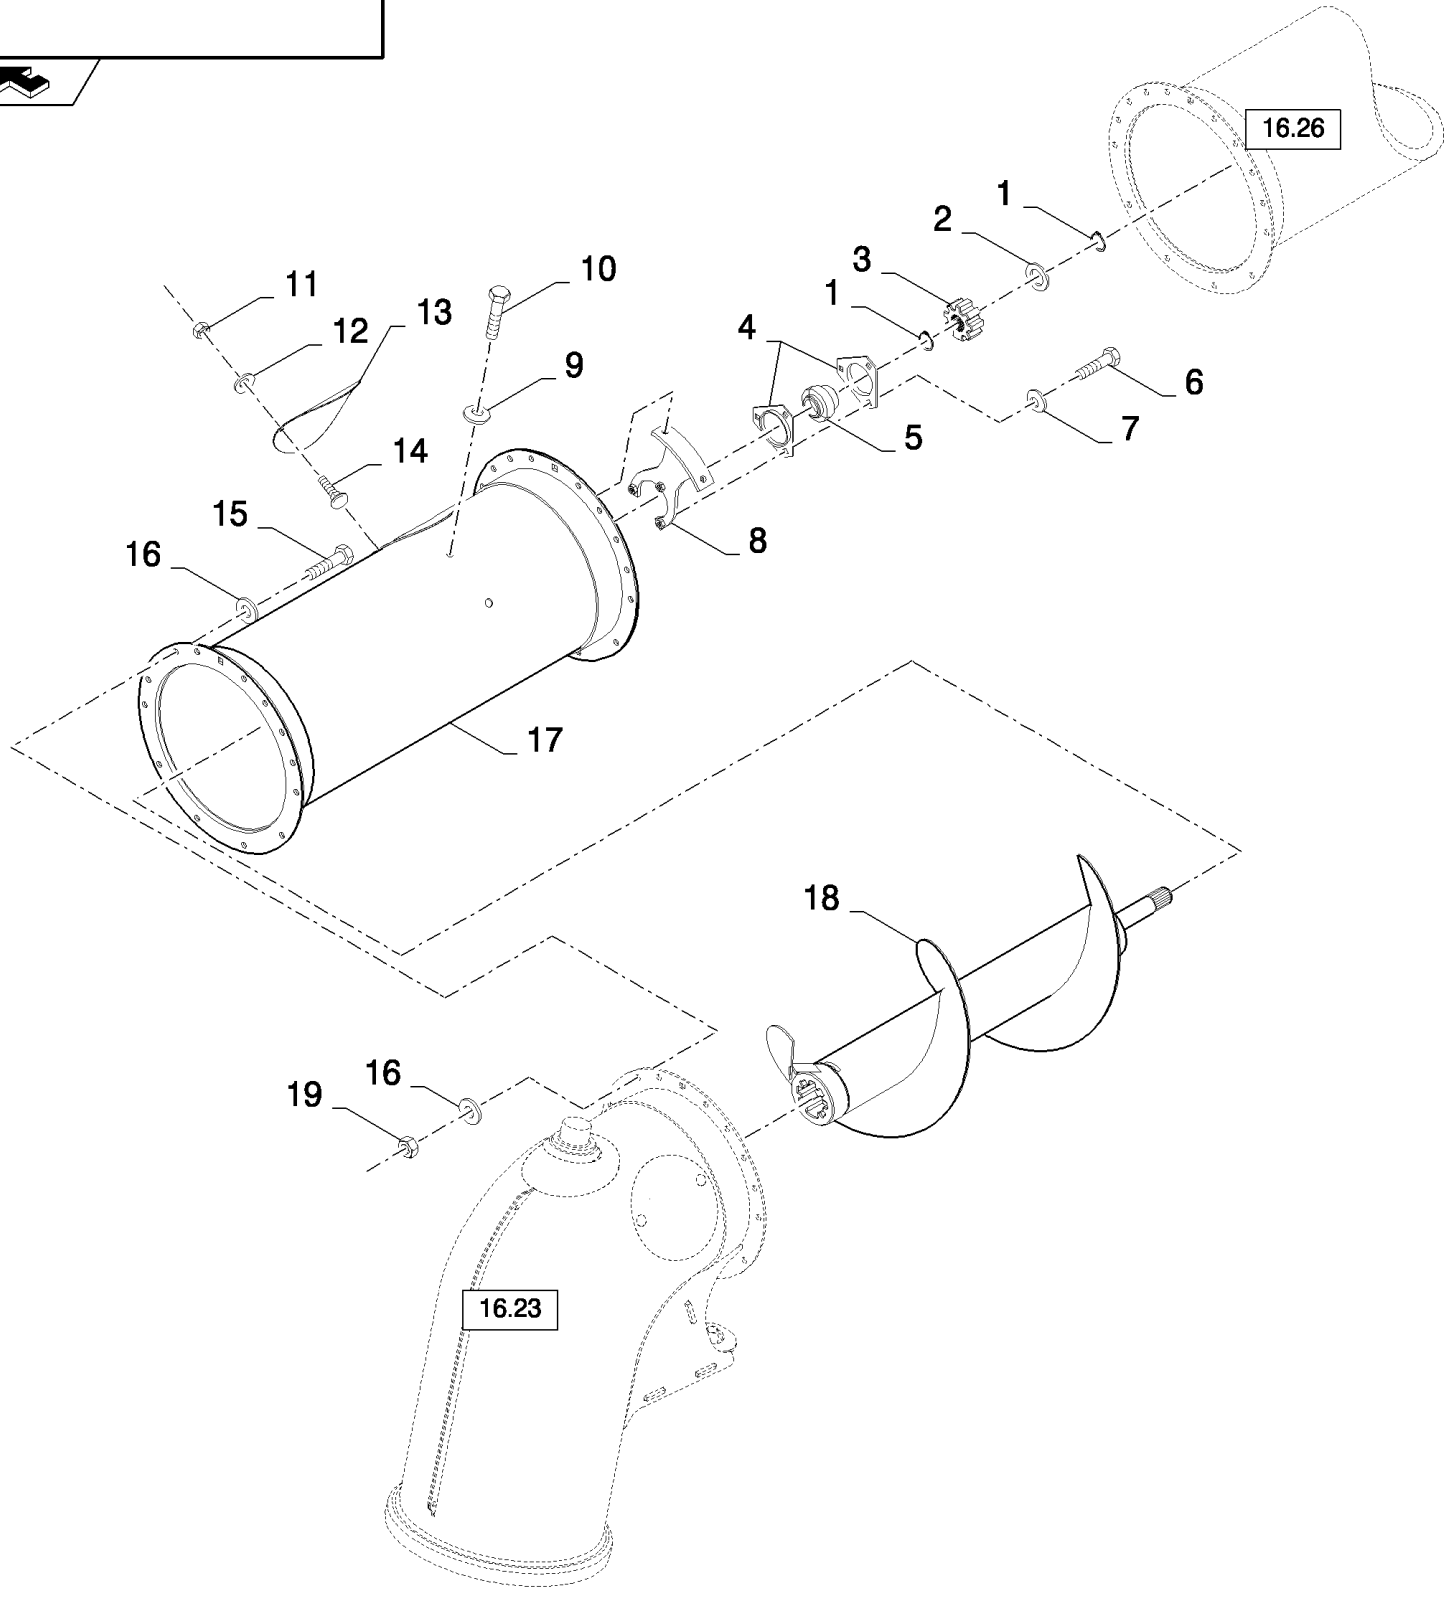

сылка	Номер детали	Кол-во	Описание
1	370004	2	RING, SNAP, M35, Ext,
2	84072793	1	WASHER,
3	87011705	1	HUB,
4	84814939	2	FLANGE,
5	84814912	1	BEARING, BALL,
6	43140	3	BOLT, Hex, M10 x 30, 8.8, Full Thd,
7	140045	3	WASHER, SPRING, Belleville, M10,
8	84072623	1	SUPPORT,
9	140046	2	WASHER, Belleville, M12,
10	300388	2	SCREW, Hex, M12 x 25, 8.8,
11	9706690	2	NUT, M8, CI 8,
12	322358	2	WASHER, SPRING, Belleville, M8,
13	84461051	1	COVER ASSY,
14	308761	2	BOLT, CARRIAGE, Short NK, M8 x 25, CI8.8, Full Thd,
15	9706687	15	SCREW, Hex, M12 x 30, 8.8,
16	394630	30	WASHER, 12MM
17	84444391	1	TUBE,
18	84447939	1	AUGER,
19	9706685	15	NUT, M12, CI 8,