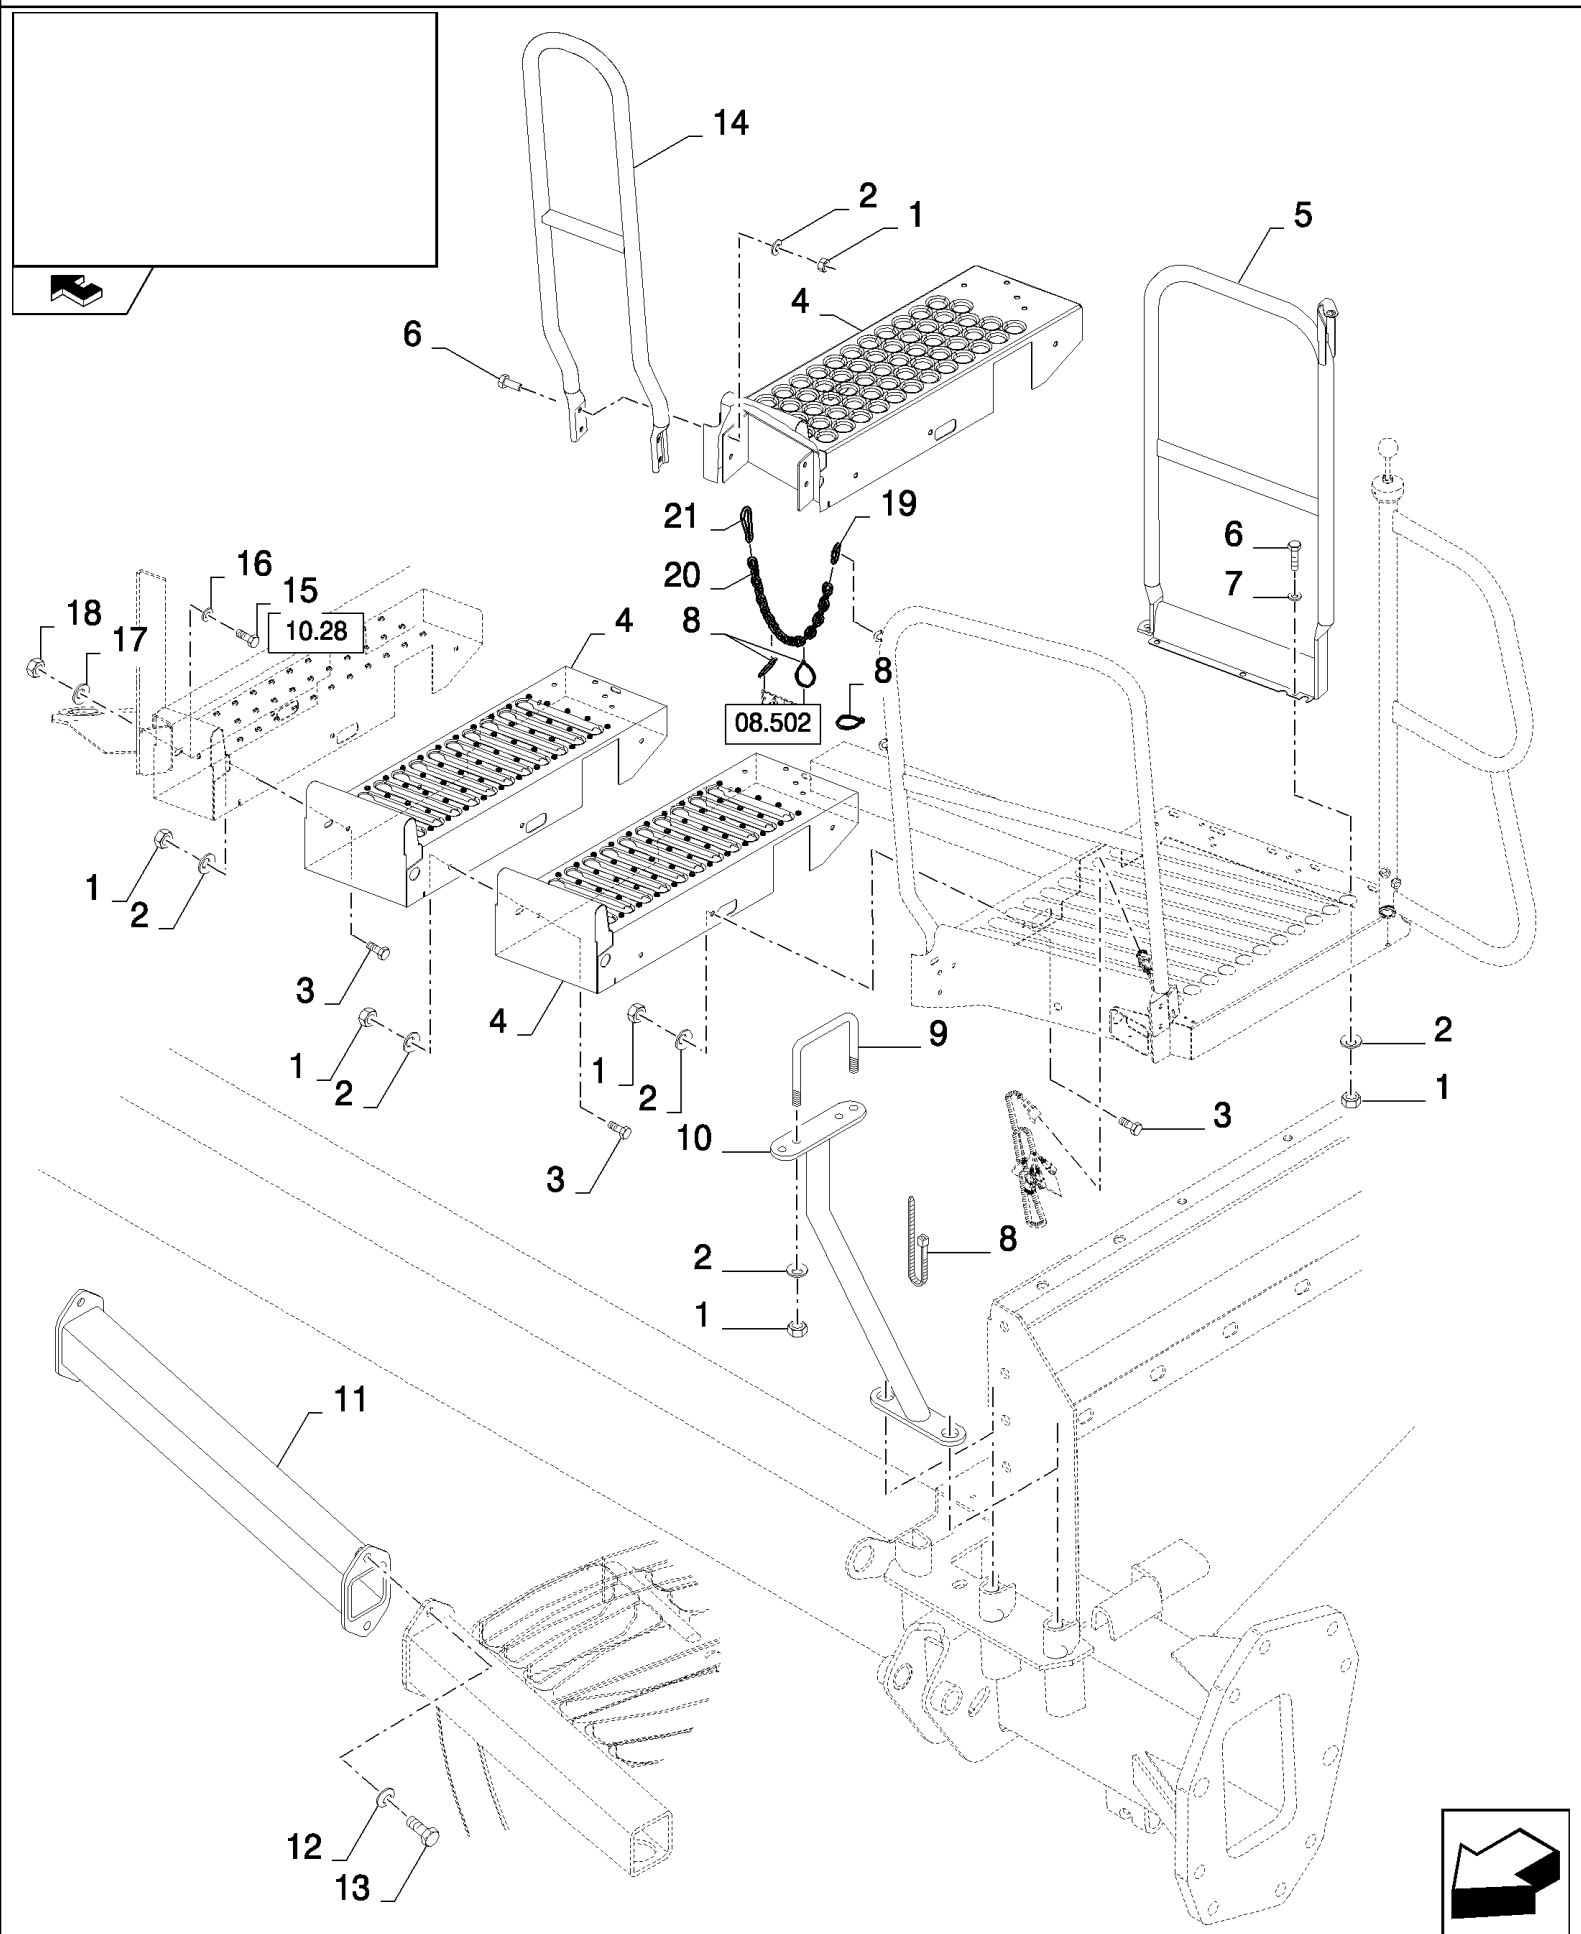

10.27(01) PLATFORM EXTENSIONS

10.27(01) PLATFORM EXTENSIONS

сылка	Номер детали	Кол-во	Описание
1	100016	AR	NUT, M10, CI 8,
2	140045	AR	WASHER, SPRING, Belleville, M10,
3	43138	AR	SCREW, Hex, M10 x 20, 8.8, Full Thd,
4	87105996	3	PLATFORM, , FOR 750MM ONLY
4	86617041	2	PLATFORM, , FOR 500MM ONLY
4	86617041	1	PLATFORM, , FOR 250MM ONLY
5	86610972	1	HANDRAIL, , FOR 750MM ONLY
5	86618604	1	HANDRAIL, , FOR 500MM ONLY
5	86592225	1	HANDRAIL, , FOR 250MM ONLY
6	43139	AR	SCREW, Hex, M10 x 25, 8.8, Full Thd,
7	86511323	AR	WASHER, M10 x 20 x 2,
8	86566989	AR	STRAP, CABLE,
9	84439668	1	U-BOLT,
10	84442674	1	SUPPORT,
11	84607458	1	EXTENSION, , FOR 750MM ONLY
11	84607456	1	EXTENSION, , FOR 500MM ONLY
11	84607454	1	EXTENSION, , FOR 250MM ONLY
12	322358	2	WASHER, SPRING, Belleville, M8,
13	120104	2	SCREW, Hex, M8 x 20, 8.8,
14	87106374	2	HANDRAIL, , FOR 750MM ONLY
14	87106374	1	HANDRAIL, , FOR 500MM ONLY
15	43151	1	SCREW, Hex, M12 x 20, 8.8, Full Thd,
16	86511324	1	WASHER, M12 x 24 x 2.5,
17	140046	1	WASHER, Belleville, M12,
18	9706685	1	NUT, M12, CI 8,
19	87107072	2	LINK, , ASN D552
20	87392184	2	CHAIN, , FOR 250MM ONLY, ASN D552
20	87576336	2	CHAIN, , FOR 500MM ONLY, ASN D552
21	87385180	2	CLIP, SPRING, , ASN D552