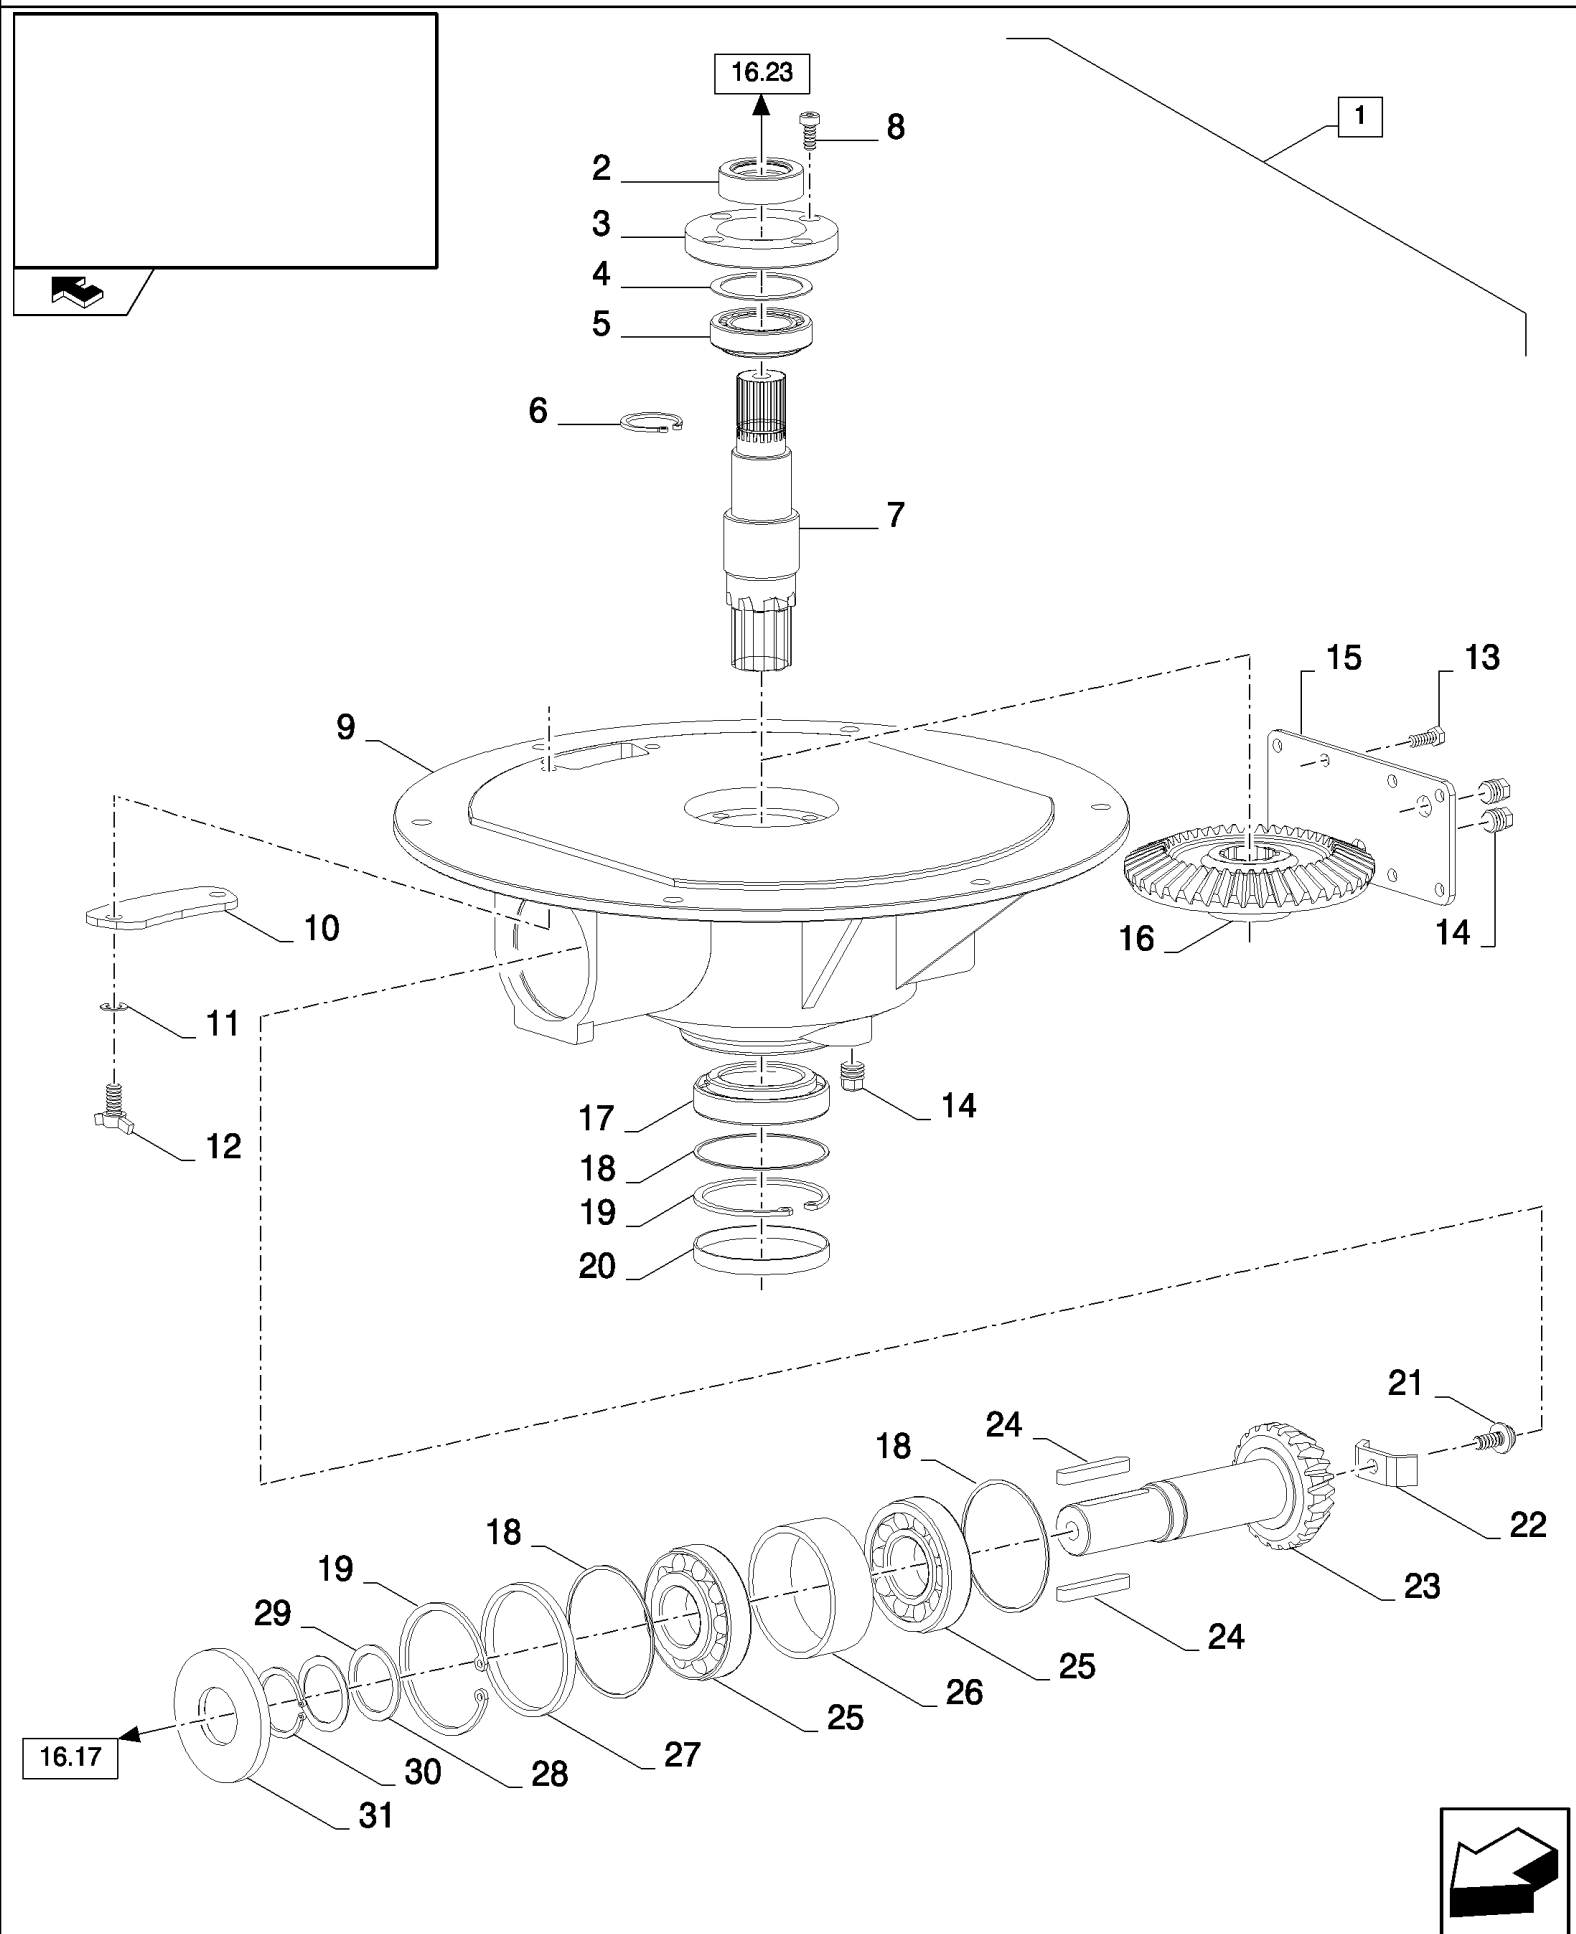

16.24(01) UNLOADING AUGER, GEARBOX

16.24(01) UNLOADING AUGER, GEARBOX

сылка	Номер детали	Кол-во	Описание
1	84320052	1	GEARBOX, (2to31)
2	86623221	1	SEAL, RUBBER,
3	86623222	1	FLANGE,
4	86623218	1	SHIM,
5	86626475	1	BEARING, ROLLER, TAPERED,
6	370004	1	RING, SNAP, M35, Ext,
7	86623219	1	SHAFT,
8	86566099	4	SCREW, Hex Soc Hd, M8 x 16, 12.9, M8x16
9	86623223	1	HOUSING,
10	86623226	1	COVER,
11	9511037	2	SEALRING,
12	412049	2	SCREW,
13	120104	8	SCREW, Hex, M8 x 20, 8.8,
14	9837623	3	PLUG,
15	86623224	1	COVER,
16	86623225	1	GEAR, BEVEL,
17	853116	1	BEARING ASSY,
18	86623216	3	SHIM,
19	370013	2	RING, SNAP, M90, Int,
20	86623227	1	COVER,
21	9804262	1	BOLT, Hex Flg, M10 x 30, 8.8,
22	86623220	1	PLATE,
23	86623217	1	SHAFT, SHORT,
24	170013	1	KEY,
25	86613758	2	BEARING ASSY,
26	86623228	1	SPACER,
27	86623215	1	SPACER,
28	86623231	1	SHIM,
29	86623229	1	SHIM,
30	440442	1	RING, SNAP, M40, Ext,
31	86623230	1	SEAL,