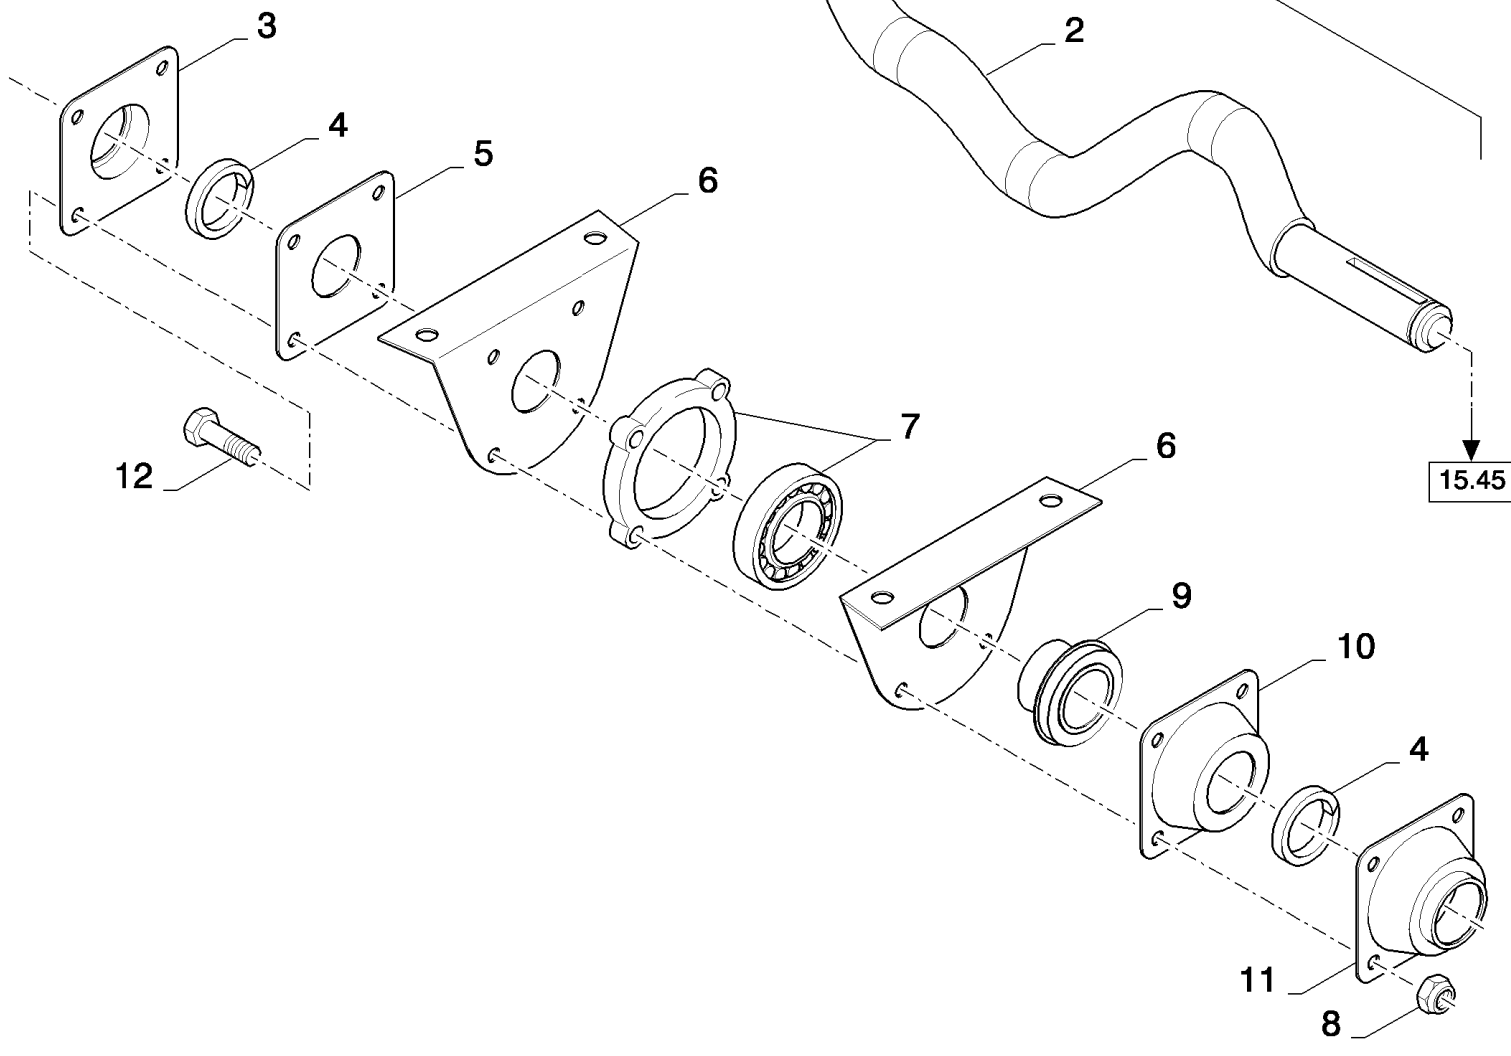

15.47(01) STRAW WALKER SHAFTS

15.45

CX8080 COMBINE (9/06-)

15.47(01) STRAW WALKER SHAFTS

сылка	Номер детали	Кол-во	Описание
1	84072405	1	SHAFT, (2 to 13), FOR CX8060, CX8070, CX8080, CX8090 ONLY
1	84454903	1	SHAFT, (2 to 13), FOR CX8030, CX8040, CX8050 ONLY
2	84057292	1	SHAFT, , FOR CX8060, CX8070, CX8080, CX8090 ONLY
2	84454612	1	SHAFT, , FOR CX8030, CX8040, CX8050 ONLY
3	84072502		AR FLANGE, , FOR CX8060, CX8070, CX8080, CX8090 ONLY
3	9850682		AR FLANGE, , FOR CX8030, CX8040, CX8050 ONLY
4	84057533		AR SEAL, , FOR CX8060, CX8070, CX8080, CX8090 ONLY
4	9850108		AR RING, , FOR CX8030, CX8040, CX8050 ONLY
5	84072504		AR FLANGE, , FOR CX8060, CX8070, CX8080, CX8090 ONLY
5	9850679		AR FLANGE, , FOR CX8030, CX8040, CX8050 ONLY
6	421876	12	PLATE,
7	84434854		AR BEARING ASSY, , FOR CX8030, CX8040, CX8050 ONLY
7	84434854		AR BEARING ASSY, , FOR CX8060, CX8070, CX8080, CX8090 ONLY
8	86629542		AR NUT, LOCK, M8 x 1.25, CI 8,
9	84057563		AR BUSHING, , FOR CX8060, CX8070, CX8080, CX8090 ONLY
9	306740		AR BUSHING, SHEAR BOLT, , FOR CX8030, CX8040, CX8050 ONLY
10	84072507		AR FLANGE, , FOR CX8060, CX8070, CX8080, CX8090 ONLY
10	9850681		AR COVER, , FOR CX8030, CX8040, CX8050 ONLY
11	84072506		AR FLANGE, , FOR CX8060, CX8070, CX8080, CX8090 ONLY
11	9850680		AR FLANGE, , FOR CX8030, CX8040, CX8050 ONLY
12	43129		AR BOLT, Hex, M8 x 40, 8.8,