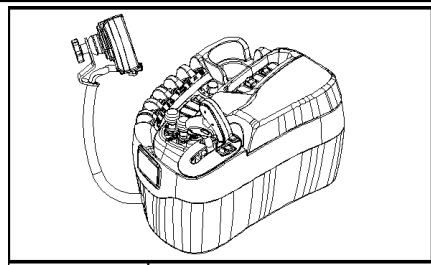

06.03(02) RIGHT HAND CONSOLE FOR TOUCH SCREEN ONLY - D660

1