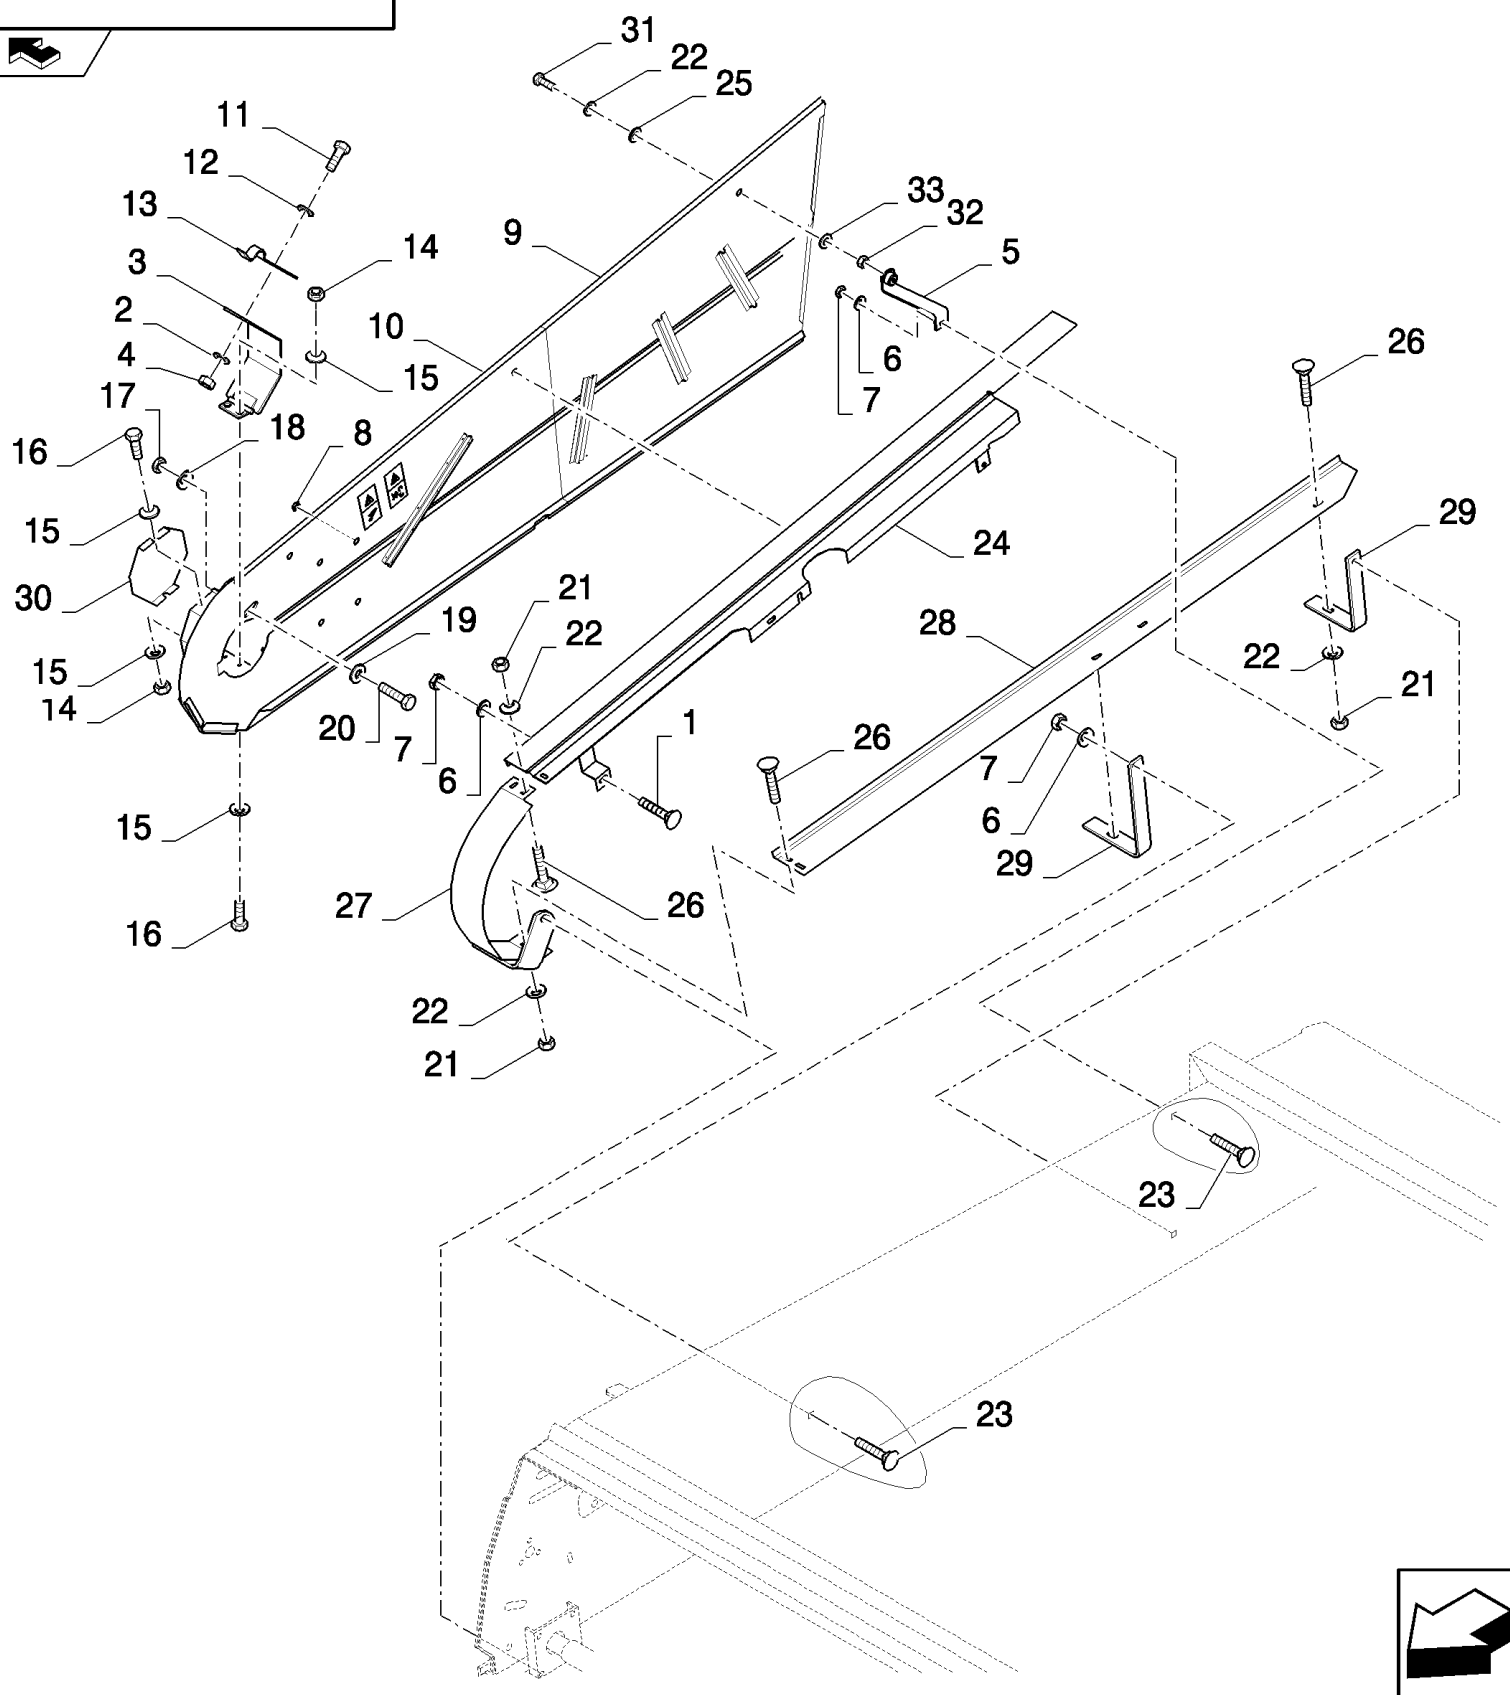

13.25(01) STRAW ELEVATOR , SHIELDS RH

13.25(01) STRAW ELEVATOR , SHIELDS RH

сылка	Номер детали	Кол-во	Описание
1	120041	3	BOLT, CARRIAGE, Short NK, M10 x 20, CI8.8, Full Thd,
2	322356	2	WASHER, 5MM
3	84018415	1	SHIELD,
4	86508813	2	NUT, M5, CI 8,
5	84435627	1	SUPPORT,
6	140045	4	WASHER, SPRING, Belleville, M10,
7	100016	4	NUT, M10, CI 8,
8	84435001	4	PLUG,
9	84433741	1	SHIELD,
10	84439215	1	SHIELD,
11	300806	2	SCREW, Hex, M5 x 10, 8.8, Full Thd,
12	140014	2	WASHER, M5 x 10 x 1,
13	9801069	1	LATCH,
14	9706755	4	NUT, M6, CI 8,
15	322357	8	WASHER, SPRING, Belleville, M6,
16	86508568	4	SCREW, Hex, M6 x 16, 8.8,
17	9706685	1	NUT, M12, CI 8,
18	140046	1	WASHER, Belleville, M12,
19	378245	1	WASHER, M12,
20	309086	1	SCREW, Hex, M12 x 60, 8.8, Full Thd,
21	89706690	6	NUT, M8, CI 8,
22	322358	10	WASHER, SPRING, Belleville, M8,
23	338949	3	BOLT, CARRIAGE, Short NK, M10 x 25, CI8.8, Full Thd,
24	84435614	1	SHIELD, , FOR FRONT FACE ADJUSTMENT WITH LF ONLY
24	84437001	1	SHIELD, , FOR LATERAL FLOTATION ONLY
25	140041	6	WASHER, M8 x 28 x 3,
26	86507486	6	BOLT, CARRIAGE, Short NK, M8 x 20, CI8.8, Full Thd,
27	84439237	1	SHIELD,
28	84439198	1	SHIELD,
29	84069602	2	SUPPORT,
30	84071251	1	COVER,
31	43128	4	BOLT, Hex, M8 x 30, 8.8,
32	86629542	4	NUT, LOCK, M8 x 1.25, CI 8,
33	378243	4	WASHER, M8,