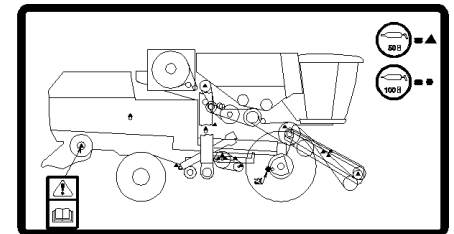

8

13

14

15

"Achtung! Fahrzeug schert aus"

Achtung! Fahrzeug schert aus

27

IMPORTANT
Must be used only when Inner dual is installed WITHOUT outer dual.

28