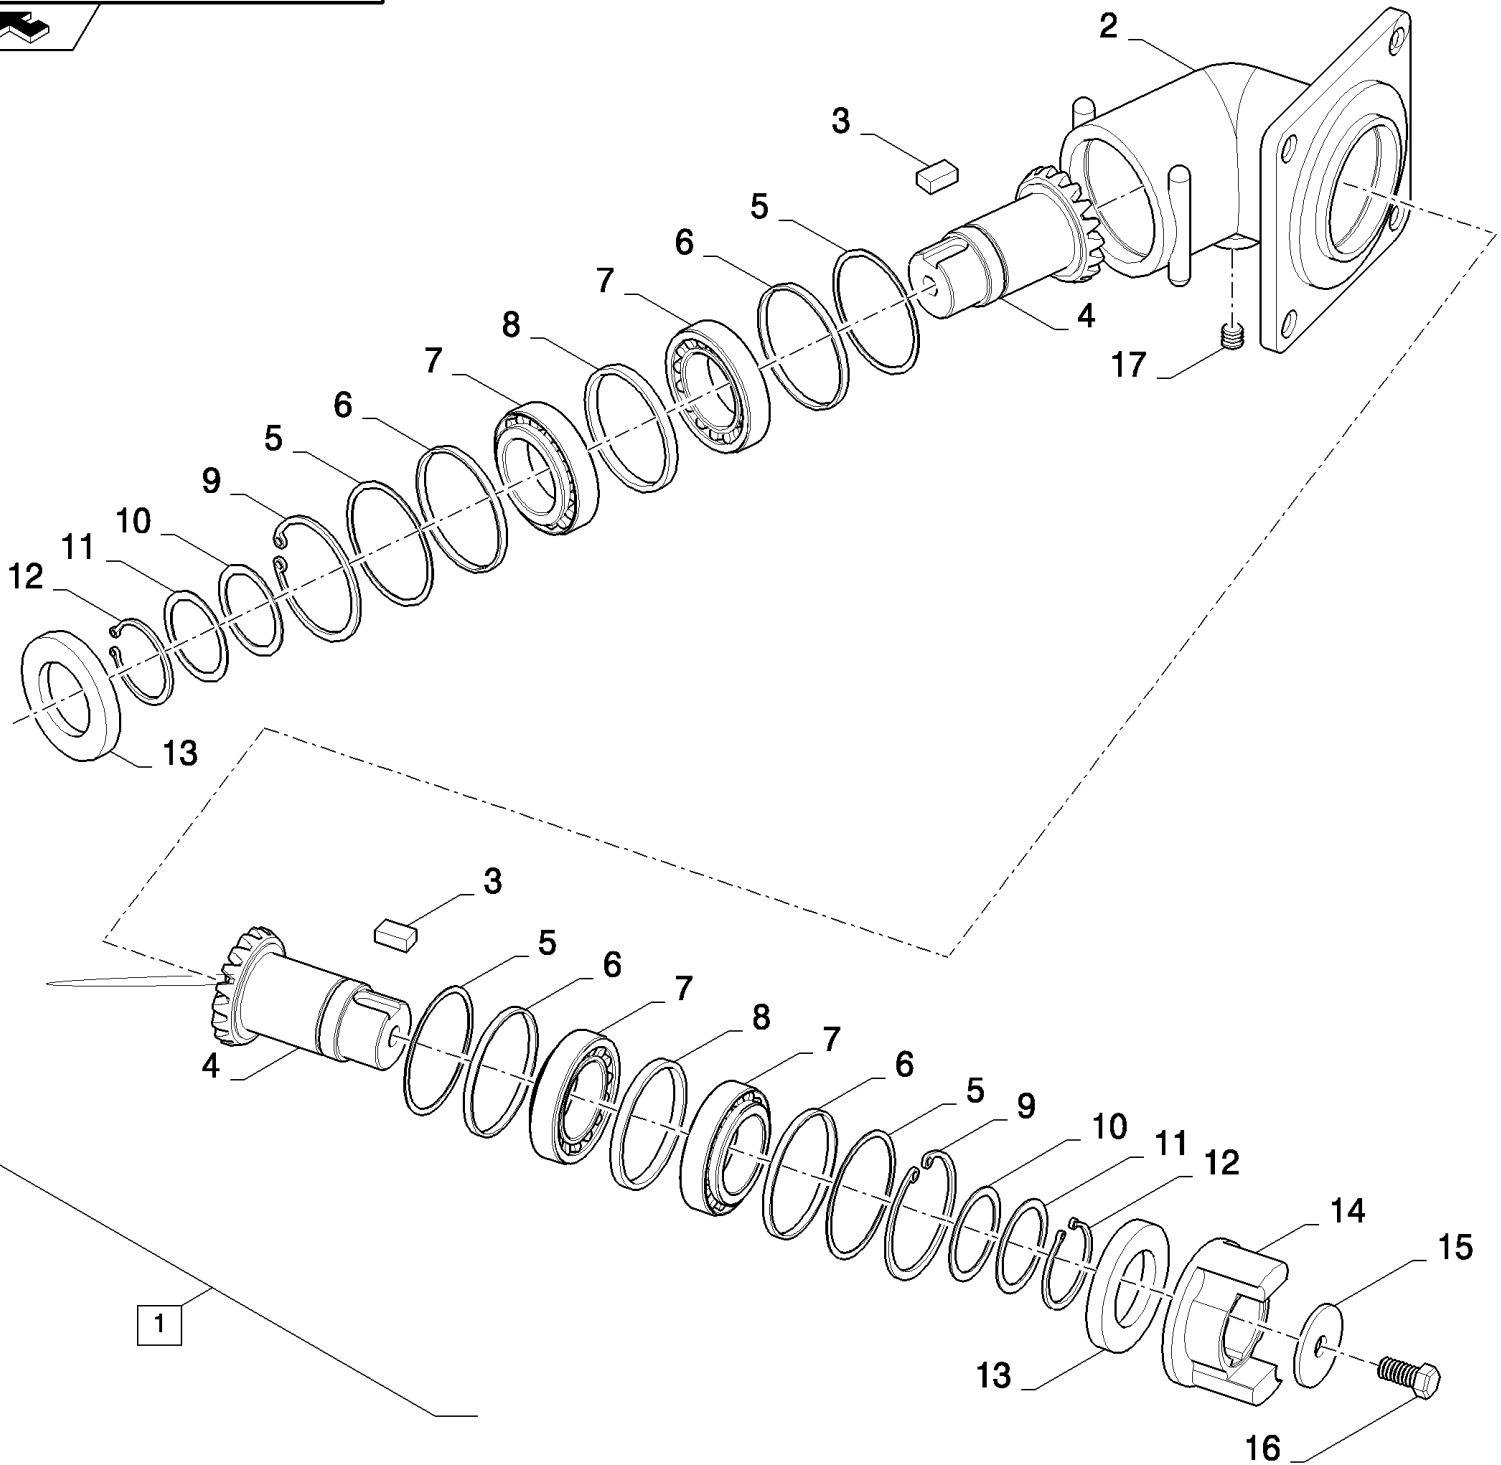

16.12(01) "BUBBLE-UP" GEARBOX

16.12(01) "BUBBLE-UP" GEARBOX

сылка	Номер детали	Кол-во	Описание
1	84320129	1	GEARBOX, (2to17)
2	84437272	1	HOUSING,
3	84437571	2	KEY,
4	84437278	2	GEAR,
5	84437581	2	SHIM, SET OF 2
6	84437569	4	SPACER,
7	89833824	4	BEARING ASSY,
8	84437570	2	SPACER,
9	382103	2	RING, SNAP, M75, Int,
10	84437580	2	SHIM,
11	84437582	2	SHIM,
12	84437572	2	CIRCLIP,
13	84437282	2	SEAL, RUBBER,
14	86552356	1	HUB,
15	84437275	1	WASHER,
16	300388	1	SCREW, Hex, M12 x 25, 8.8,
17	84437573	2	PLUG,