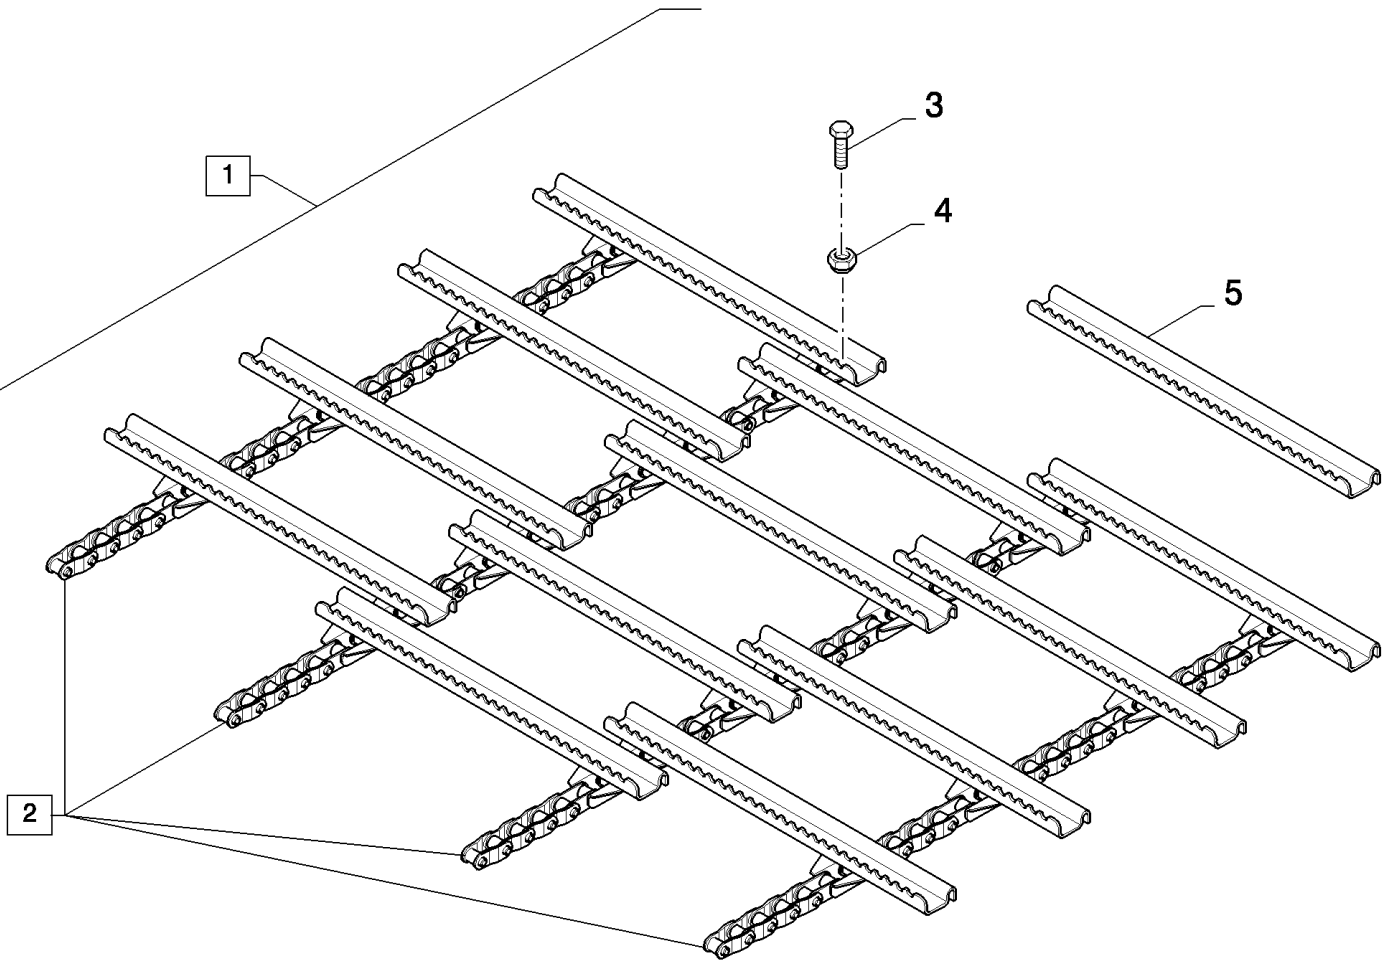

13.17(01) ELEVATOR CHAIN (4)

13.17(01) ELEVATOR CHAIN (4)

сылка	Номер детали	Кол-во	Описание
1	84455508	1	CHAIN, (2 to 10), FOR CX8070, CX8080, CX8090 ONLY, FOR FRONT FACE ADJUSTMENT WITH LF ONLY, HEAVY DUTY, BSN C571
1	87623063	1	CHAIN, (2 to 10), HEAVY DUTY, FOR FRONT FACE ADJUSTMENT WITH LF ONLY, FOR CX8070, CX8080, CX8090 ONLY, ASN D572
1	87623063	1	CHAIN, (2 to 10), FOR CX8070, CX8080, CX8090 ONLY, FOR FRONT FACE ADJUSTMENT WITH LF ONLY, HEAVY DUTY, FOR NA ONLY, BSN F572659
1	87495865	1	CHAIN, (2 to 10), FOR NA ONLY, HEAVY DUTY, FOR FRONT FACE ADJUSTMENT WITH LF ONLY, FOR CX8070, CX8080, CX8090 ONLY, ASN D660
1	84455644	1	CHAIN, (2 to 10), FOR CX8060 ONLY, FOR LATERAL FLOTATION ONLY, STANDARD, BSN C571
1	87623069	1	CHAIN, (2 to 10), STANDARD, FOR LATERAL FLOTATION ONLY, FOR CX8060 ONLY, ASN D572
1	84455628	1	CHAIN, (2 to 10), FOR CX8060 ONLY, FOR FRONT FACE ADJUSTMENT WITH LF ONLY, STANDARD, BSN C571
1	87623064	1	CHAIN, (2 to 10), STANDARD, FOR FRONT FACE ADJUSTMENT WITH LF ONLY, FOR CX8060 ONLY, BSN F572659
1	84455628	1	CHAIN, (2 to 10), FOR CX8060 ONLY, FOR FRONT FACE ADJUSTMENT WITH LF ONLY, STANDARD, ASN D660
1	84455640	1	CHAIN, (2 to 10), HEAVY DUTY, FOR LATERAL FLOTATION ONLY, FOR CX8070, CX8080, CX8090 ONLY, BSN C571
1	87623068	1	CHAIN, (2 to 10), FOR CX8070, CX8080, CX8090 ONLY, FOR LATERAL FLOTATION ONLY, HEAVY DUTY, ASN D572
1	87495865	1	CHAIN, (2 to 10), FOR NA ONLY, ASN D628
2	84455509	1	SET OF CHAINS, (6 to 10), HEAVY DUTY, FOR FRONT FACE ADJUSTMENT WITH LF ONLY, FOR CX8070, CX8080, CX8090 ONLY
2	84455509	1	SET OF CHAINS, (6 to 10), FOR CX8070, CX8080, CX8090 ONLY, FOR FRONT FACE ADJUSTMENT WITH LF ONLY, HEAVY DUTY, FOR NA ONLY, BSN C659
2	87495864	1	SET OF CHAINS, (6 to 10), FOR NA ONLY, HEAVY DUTY, FOR FRONT FACE ADJUSTMENT WITH LF ONLY, FOR CX8070, CX8080, CX8090 ONLY, ASN D660
2	84455645	1	SET OF CHAINS, (6 to 10), FOR CX8060 ONLY, FOR LATERAL FLOTATION ONLY, STANDARD
2	84455629	1	SET OF CHAINS, (6 to 10), FOR CX8060 ONLY
2	84455641	1	SET OF CHAINS, (6 to 10), FOR CX8070, CX8080, CX8090 ONLY
2	87495864	1	SET OF CHAINS, (6 to 10), FOR NA ONLY, ASN D628
3	43138	180	SCREW, Hex, M10 x 20, 8.8, Full Thd,
4	100037	180	NUT, M10 x 1.5, CI 8,
5	84076900	AR	BAR, U-profile, HEAVY DUTY
5	84438786	AR	BAR, L-profile, STANDARD, FOR LATERAL FLOTATION ONLY, BSN C571
5	87620557	AR	BAR, , FOR LATERAL FLOTATION ONLY, FOR FRONT FACE ADJUSTMENT WITH LF ONLY, STANDARD, ASN D572
6	9623610	AR	LINK, OFFSET, , HEAVY DUTY
6	9623610	AR	LINK, OFFSET, , HEAVY DUTY, FOR NA ONLY, BSN C659
6	87283350	AR	LINK, OFFSET, , FOR NA ONLY, HEAVY DUTY, ASN D660
6	40242	AR	LINK, OFFSET, , STANDARD
7	86595254	AR	LINK, CHAIN, , HEAVY DUTY
7	86595254	AR	LINK, CHAIN, , HEAVY DUTY, FOR NA ONLY, BSN C659
7	87283351	AR	LINK, CHAIN, , FOR NA ONLY, HEAVY DUTY, ASN D660
7	86595253	AR	LINK, CHAIN, , STANDARD