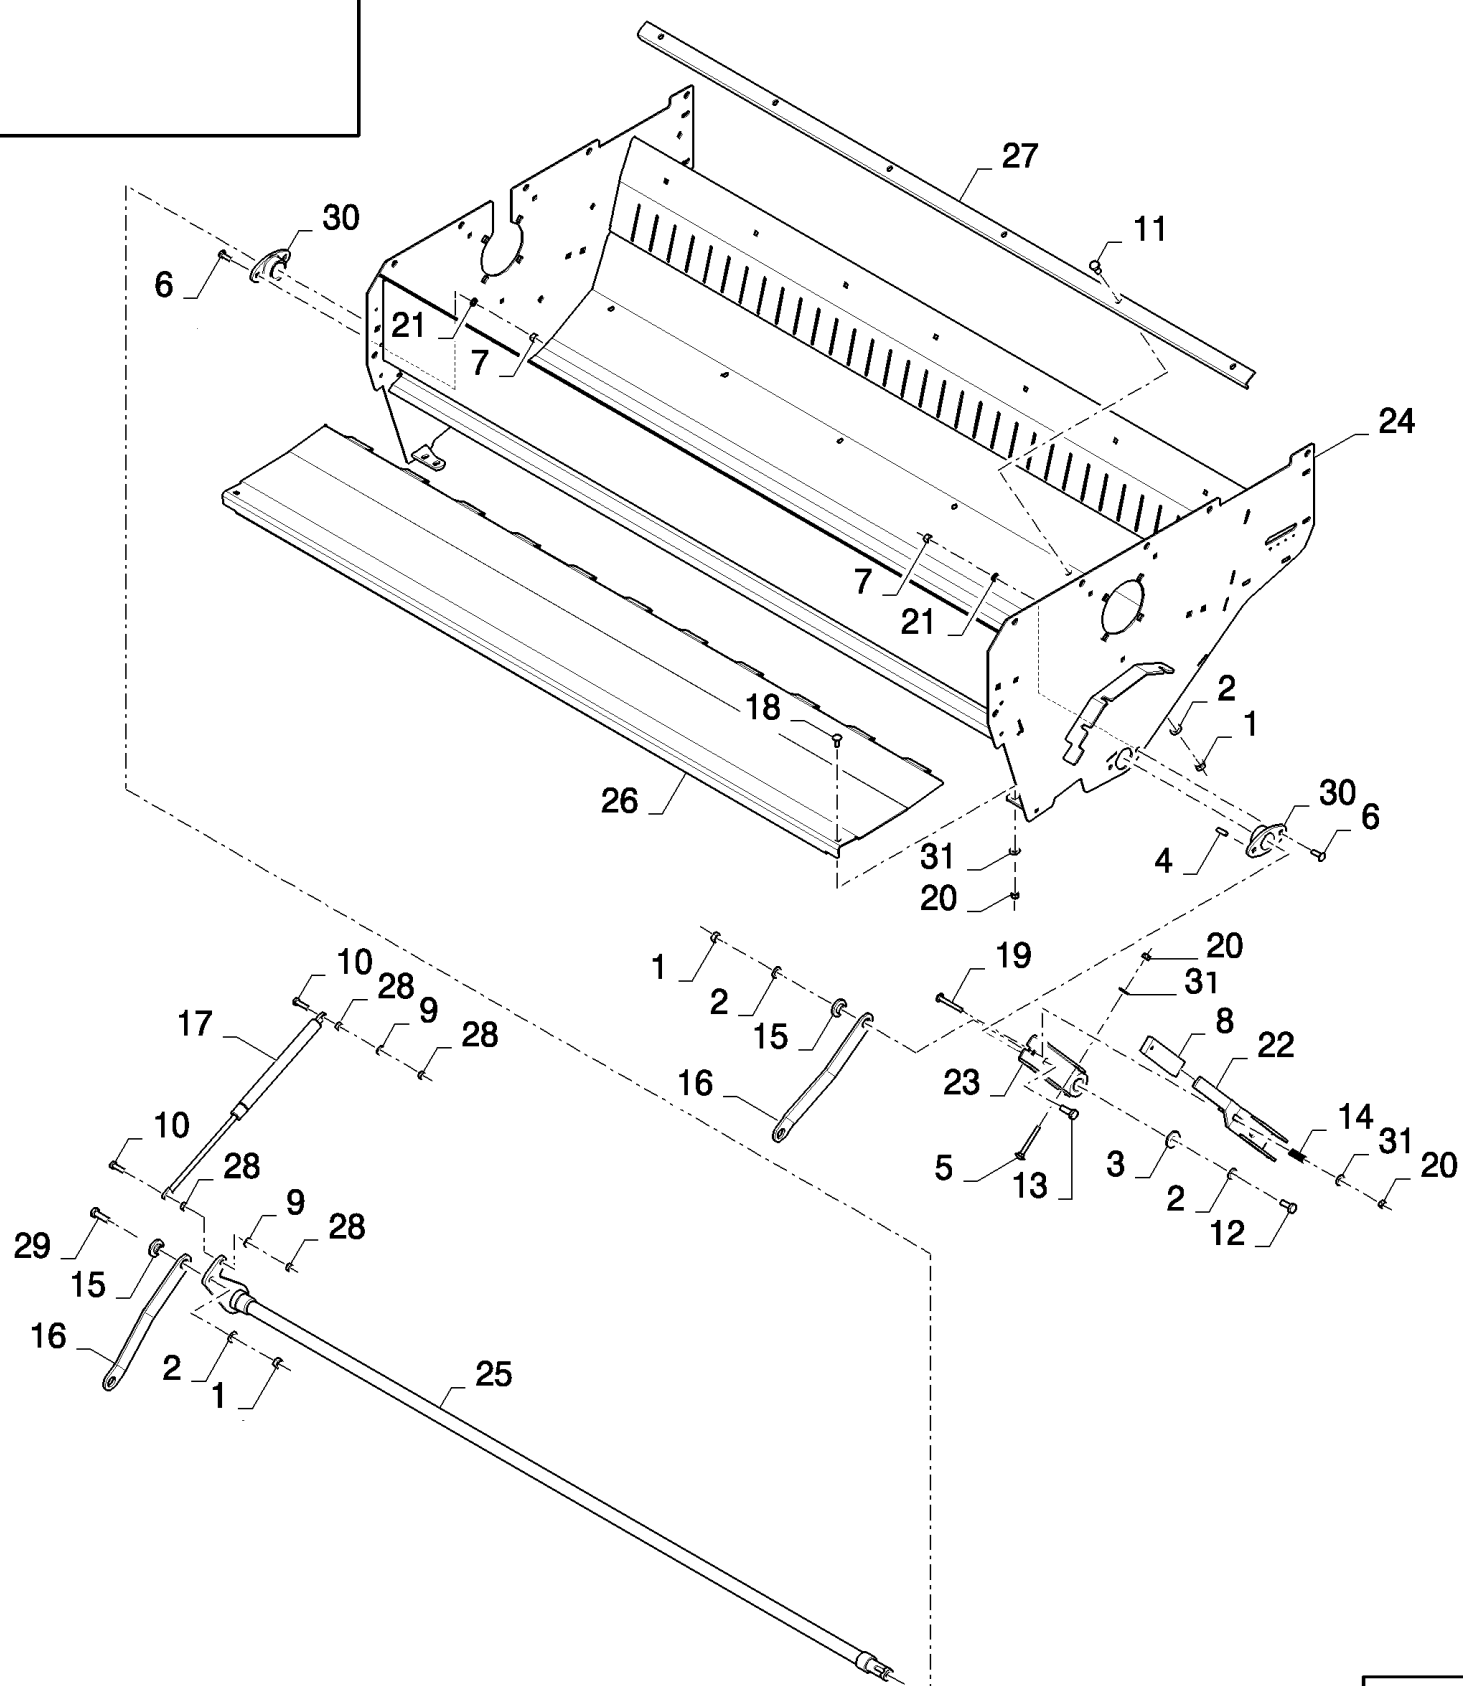

сылка	Номер детали	Кол-во	Описание
	87393033		DIA KIT, HARVESTER,
1	120103	5	BOLT, Hex, M8 x 16, 8.8,
2	412650	11	WASHER, Belleville, M8,
3	353308	1	NUT, M6 x 1, CI 8,
4	86588450	2	WASHER, M6,
5	87341238	1	PROTECTING COVER,
6	338949	2	BOLT, CARRIAGE, Short NK, M10 x 25, CI8.8, Full Thd,
7	84989647	1	BRACKET,
8	140045	2	WASHER, SPRING, Belleville, M10,
9	100016	2	NUT, M10, CI 8,
10	86507486	1	BOLT, CARRIAGE, Short NK, M8 x 20, CI8.8, Full Thd,
11	9706690	1	NUT, M8, CI 8,
12	84440710	1	SHIELD,
13	84989368	1	WASHER,
14	87516280	1	PLATE,
15	120104	5	SCREW, Hex, M8 x 20, 8.8,
16	300366	1	WASHER,
17	84437160	1	COVER,
18	86508568	1	SCREW, Hex, M6 x 16, 8.8,
19	9706685	2	NUT, M12, CI 8,
20	140046	3	WASHER, Belleville, M12,
21	378245	2	WASHER, M12,
22	9706687	3	SCREW, Hex, M12 x 30, 8.8,
23	87516227	1	
24	84075345	1	BELT, TRANSMISSION,
25	87339998	1	BELT, TRANSMISSION,
26	323624	1	KEY,
27	87341934	1	PULLEY, DRIVEN,
	84014117	3	DECAL,
	84334829	2	DECAL,
	84004739	2	DECAL,