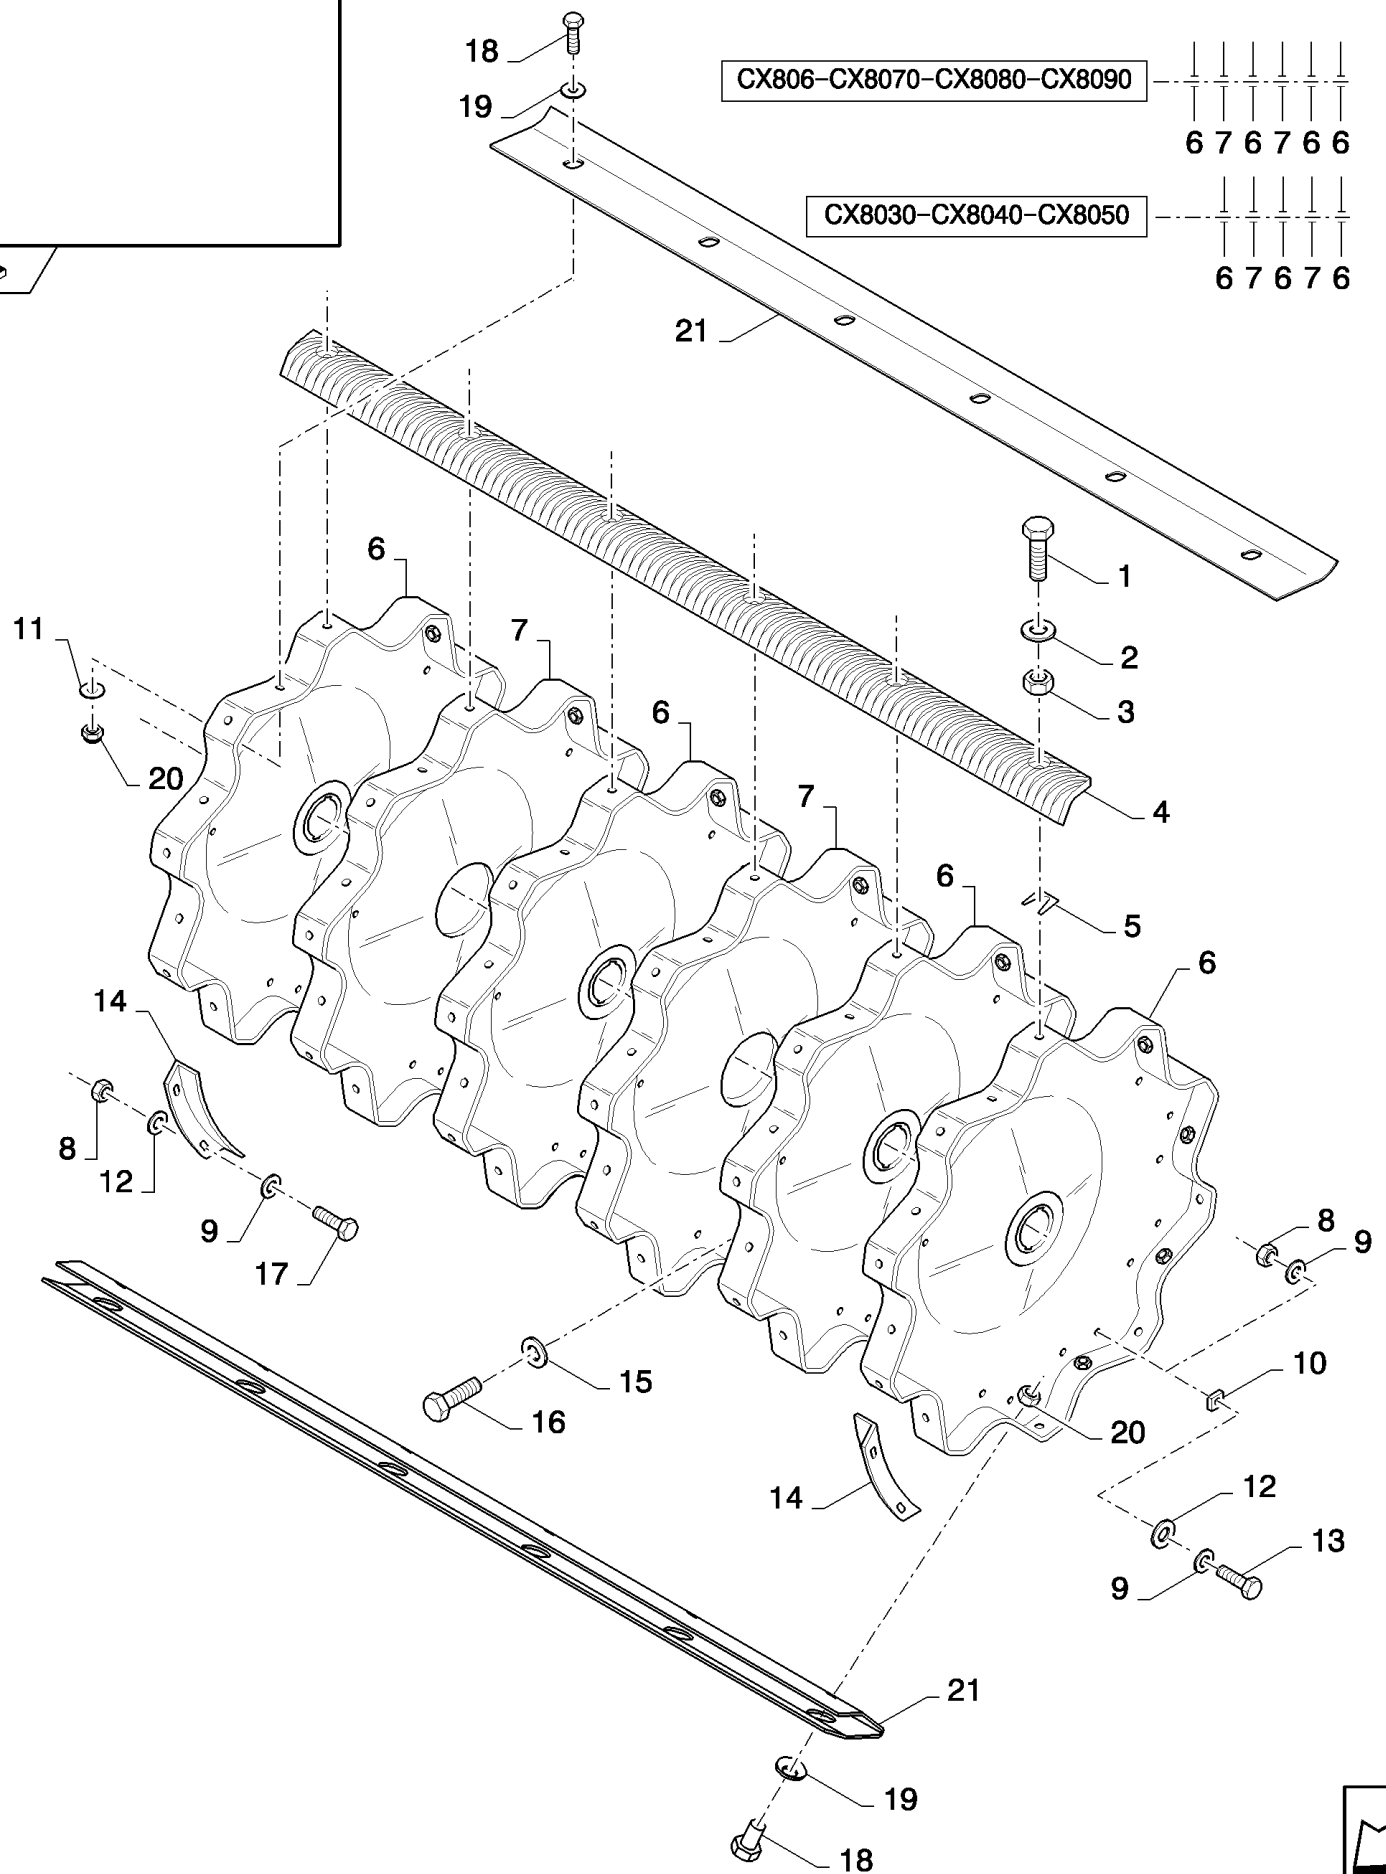

CX8080 COMBINE (9/06-)

14.07(01) DRUM, STANDARD

сылка	Номер детали	Кол-во	Описание
1	385376	AR	SCREW,
2	394630	AR	WASHER,
3	9706685	AR	NUT, M12, CI 8,
4	84432977	5	RASP BAR SET, , FOR CX8060, CX8070, CX8080, CX8090 ONLY
4	84432973	5	RASP BAR SET, , FOR CX8030, CX8040, CX8050 ONLY
5	80481491	AR	PLATE, ADJUSTING,
6	84069683	4	DISC, , FOR CX8060, CX8070, CX8080, CX8090 ONLY
6	84069683	3	DISC, , FOR CX8030, CX8040, CX8050 ONLY
7	84069679	2	DISC,
8	89706690	AR	NUT, M8, CI 8,
9	412650	AR	WASHER, Belleville, M8,
10	351518	AR	PLATE, ADJUSTING,
11	394630	AR	WASHER,
12	140041	4	WASHER, M8 x 28 x 3,
13	43128	AR	BOLT, Hex, M8 x 30, 8.8,
14	84069703	2	SHIELD,
15	140020	AR	WASHER, M16 x 30 x 3,
16	350616	AR	SCREW, Hex, M16 x 90, 8.8,
17	43127	4	BOLT, Hex, M8 x 25, 8.8,
18	300389	AR	BOLT, Hex, M12 x 35, 8.8, Full Thd,
18	300388	AR	SCREW, Hex, M12 x 25, 8.8, , FOR DRY CONDITIONS ONLY
19	140085	AR	WASHER,
19	140046	AR	WASHER, Belleville, M12, , FOR DRY CONDITIONS ONLY
20	100038	AR	NUT, M12 x 1.75, CI 8,
20	9706685	AR	NUT, M12, CI 8, , FOR DRY CONDITIONS ONLY
21	84459411	10	PLATE, , FOR CX8060, CX8070, CX8080, CX8090 ONLY
21	84459413	10	PLATE, , FOR CX8030, CX8040, CX8050 ONLY
21	84440498	10	COVER, , FOR DRY CONDITIONS ONLY, FOR CX8060, CX8070, CX8080, CX8090 ONLY
21	84442081	10	COVER, , FOR DRY CONDITIONS ONLY, FOR CX8030, CX8040, CX8050 ONLY