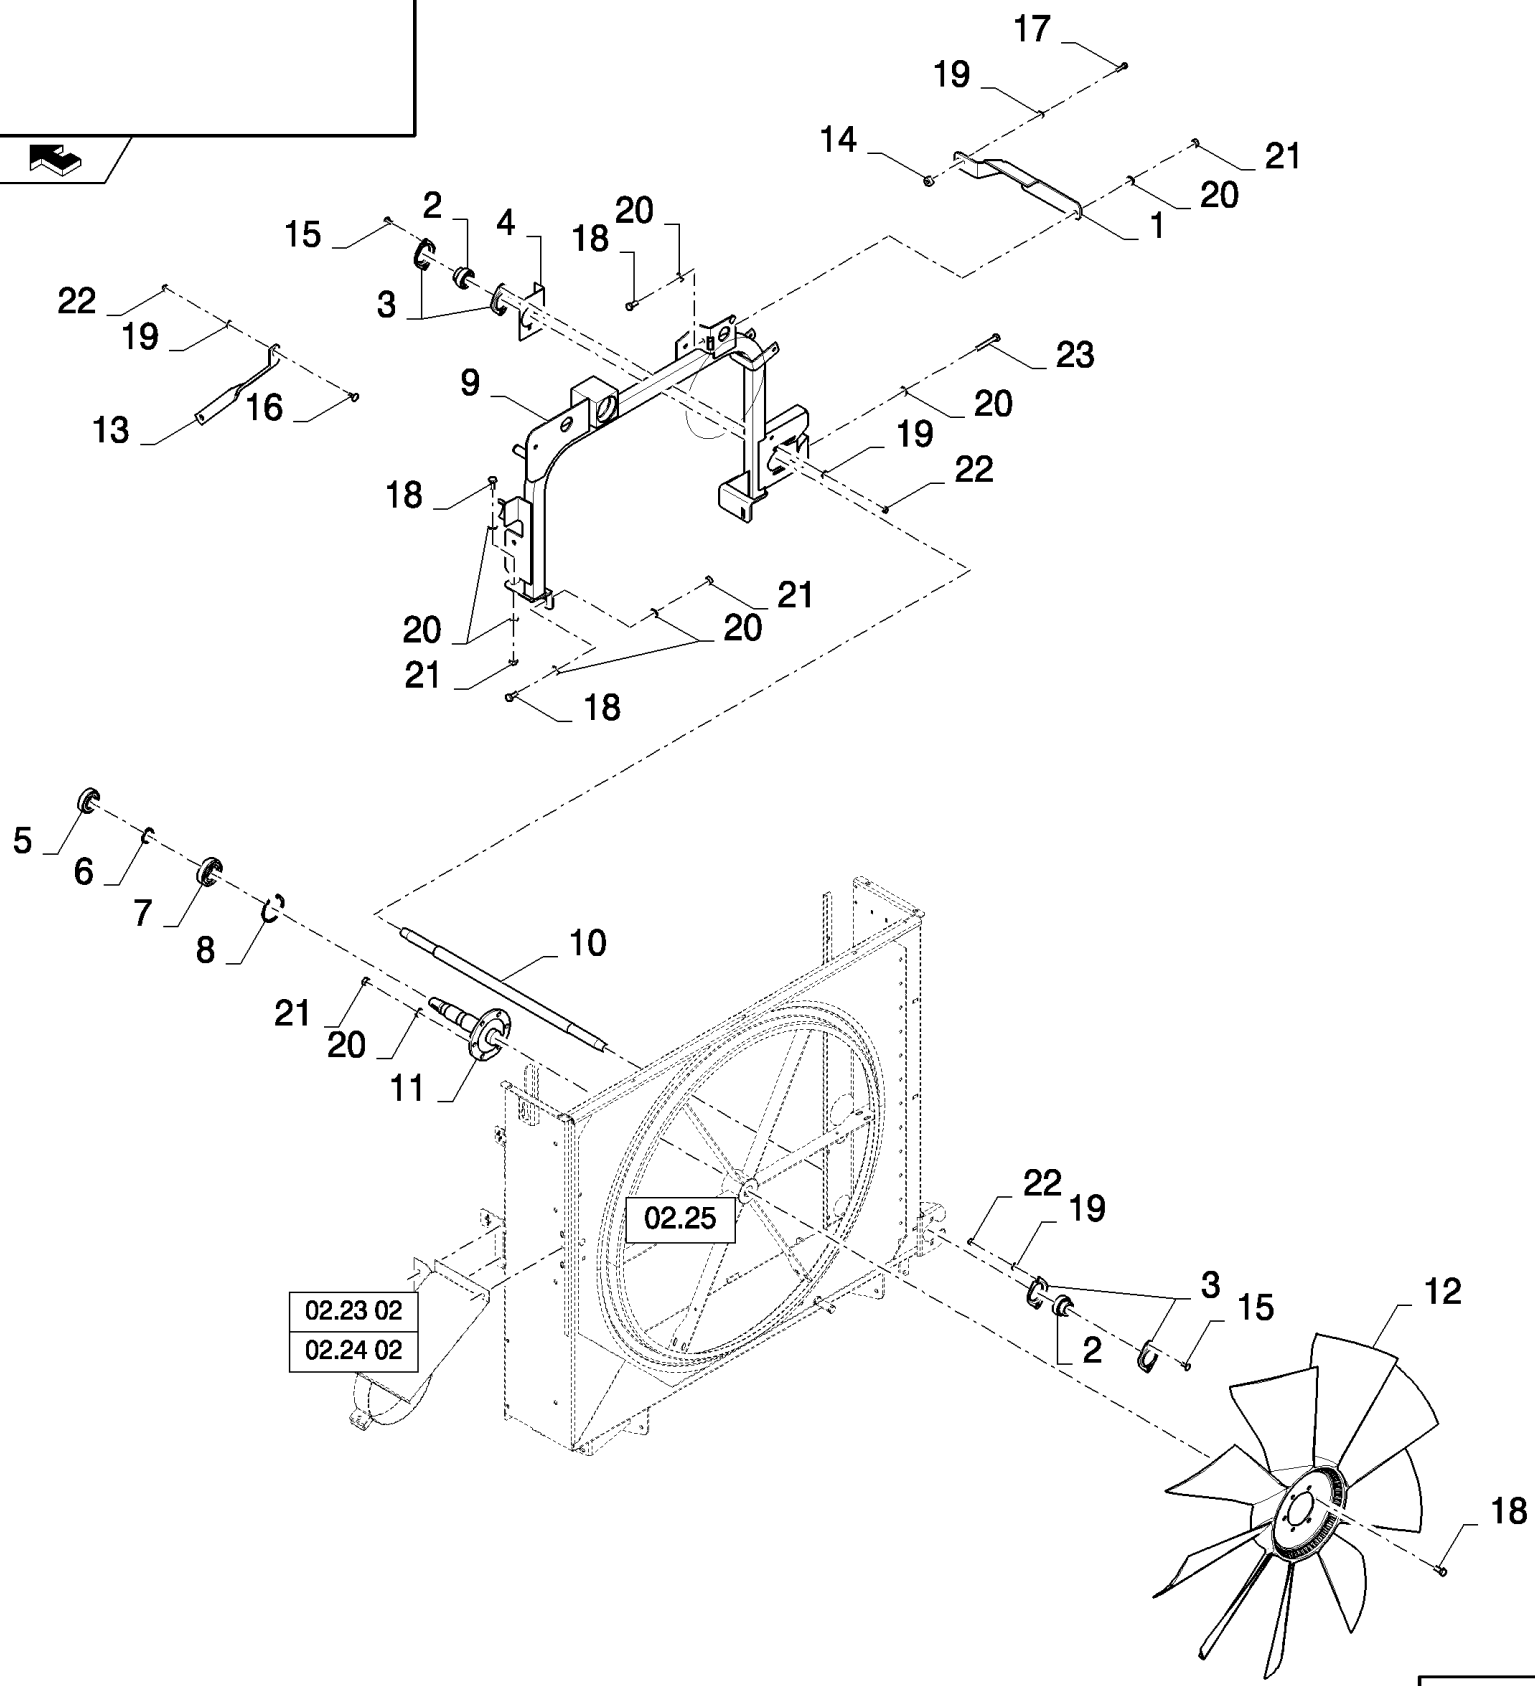

02.08(02) ROTARY SCREEN : SHAFTS

02.08(02) ROTARY SCREEN : SHAFTS

сылка	Номер детали	Кол-во	Описание
1	84073603	1	SUPPORT, , FOR CX8060, CX8070 ONLY, FOR CX8040, CX8050 ONLY, FOR CX8080 ONLY
1	87325871	1	SUPPORT, , FOR CX8090 ONLY
2	325103	2	BEARING, BALL,
3	86548974	4	FLANGE,
4	84069925	1	PLATE,
5	210043	1	BEARING, BALL, , FOR CX8040, CX8050 ONLY, FOR CX8060, CX8070 ONLY, FOR CX8080 ONLY
5	84438926	1	BEARING ASSY, , FOR CX8090 ONLY
6	370004	1	RING, SNAP, M35, Ext, , FOR CX8040, CX8050 ONLY, FOR CX8060, CX8070 ONLY, FOR CX8080 ONLY
6	370006	1	RING, SNAP, , FOR CX8090 ONLY
7	84438926	1	BEARING ASSY, , FOR CX8040, CX8050 ONLY, FOR CX8060, CX8070 ONLY, FOR CX8080 ONLY
7	80330052	1	BEARING ASSY, , FOR CX8090 ONLY
8	370018	1	RING, SNAP, , FOR CX8040, CX8050 ONLY, FOR CX8060, CX8070 ONLY, FOR CX8080 ONLY
8	300633	1	RING, SNAP, M80, Int, , FOR CX8090 ONLY
9	84455516	1	SUPPORT, , FOR CX8040, CX8050 ONLY, FOR CX8060, CX8070 ONLY, FOR CX8080 ONLY
9	84459797	1	SUPPORT, , FOR CX8090 ONLY
10	84458726	1	COUNTERSHAFT, , FOR CX8040, CX8050 ONLY
10	84071334	1	SHAFT, , FOR CX8060, CX8070 ONLY
10	84459641	1	COUNTERSHAFT, , FOR CX8080 ONLY
10	84458734	1	SHAFT, , FOR CX8090 ONLY
11	84457187	1	SHAFT, , FOR CX8040, CX8050 ONLY
11	84457764	1	SHAFT, , FOR CX8060, CX8070 ONLY
11	84459572	1	SHAFT, , FOR CX8080 ONLY
11	84459805	1	SHAFT, , FOR CX8090 ONLY
12	84444510	1	FAN,
13	84458430	1	SUPPORT, , FOR CX8040, CX8050 ONLY, FOR CX8060, CX8070 ONLY, FOR CX8080 ONLY
13	87372013	1	SUPPORT, , FOR CX8090 ONLY
14	335873	1	SPACER,
15	86507486	4	BOLT, CARRIAGE, Short NK, M8 x 20, CI8.8, Full Thd,
16	120037	1	BOLT, CARRIAGE, Short NK, M8 x 20, CI8.8, Full Thd,
17	43128	1	BOLT, Hex, M8 x 30, 8.8,
18	43139	11	SCREW, Hex, M10 x 25, 8.8, Full Thd,
19	322358	6	WASHER, SPRING, Belleville, M8,
20	140045	18	WASHER, SPRING, Belleville, M10,
21	100016	11	NUT, M10, CI 8,
22	9706690	5	NUT, M8, CI 8,
23	120115	1	SCREW, Hex, M10 x 70, 8.8, Full Thd,