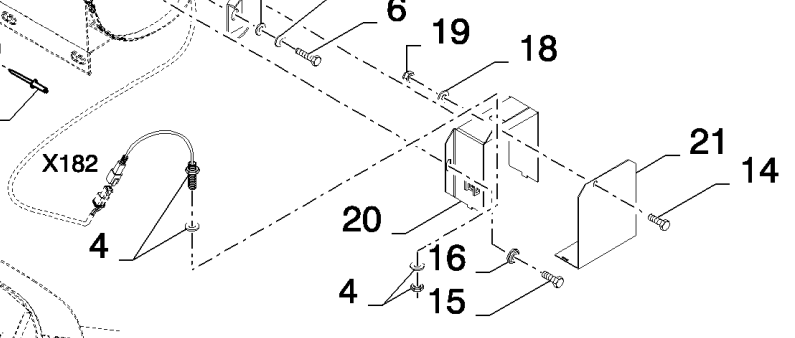

06.35(01) THRESHING FRAME, ELECTRICS - LH

сылка	Номер детали	Кол-во	Описание
1	120242	1	SET SCREW, Hex Soc, M6 x 10, Cup Pt,
2	84071097	1	DISC,
3	84073182	1	BRACKET,
4	84058861	3	SENSOR,
5	84073179	1	BRACKET,
6	86050286	2	BOLT, Hex Flg, M10 x 20, 8.8,
7	140045	2	WASHER, SPRING, Belleville, M10,
8	140042	2	WASHER, M10 x 34 x 3,
9	84071095	2	DISC,
10	86590413	16	CLAMP,
11	445394	16	RIVET, Pop, M4.8 x 12.7,
12	9824259	4	WASHER, M6 x 12 x 1.6,
13	86566989	16	STRAP, CABLE,
14	86508568	1	SCREW, Hex, M6 x 16, 8.8,
15	120103	2	BOLT, Hex, M8 x 16, 8.8,
16	322358	6	WASHER, SPRING, Belleville, M8,
17	84058862	1	SENSOR,
18	9706755	11	NUT, M6, CI 8,
19	322357	17	WASHER, SPRING, Belleville, M6,
20	87036570	1	COVER,
21	87036591	1	COVER,
22	84435782	3	SUPPORT,
23	86628564	6	CLAMP, 1 1/4", Insul, 3/8" Bolt,
24	43117	6	BOLT, Hex, M6 x 30, 8.8,
25	84400083	1	SUPPORT,
26	9706690	2	NUT, M8, CI 8,
27	120104	2	SCREW, Hex, M8 x 20, 8.8,
28	120100	4	BOLT, Hex, M6 x 20, 8.8,
29	84400077	1	SUPPORT,
30	84435787	1	SUPPORT,