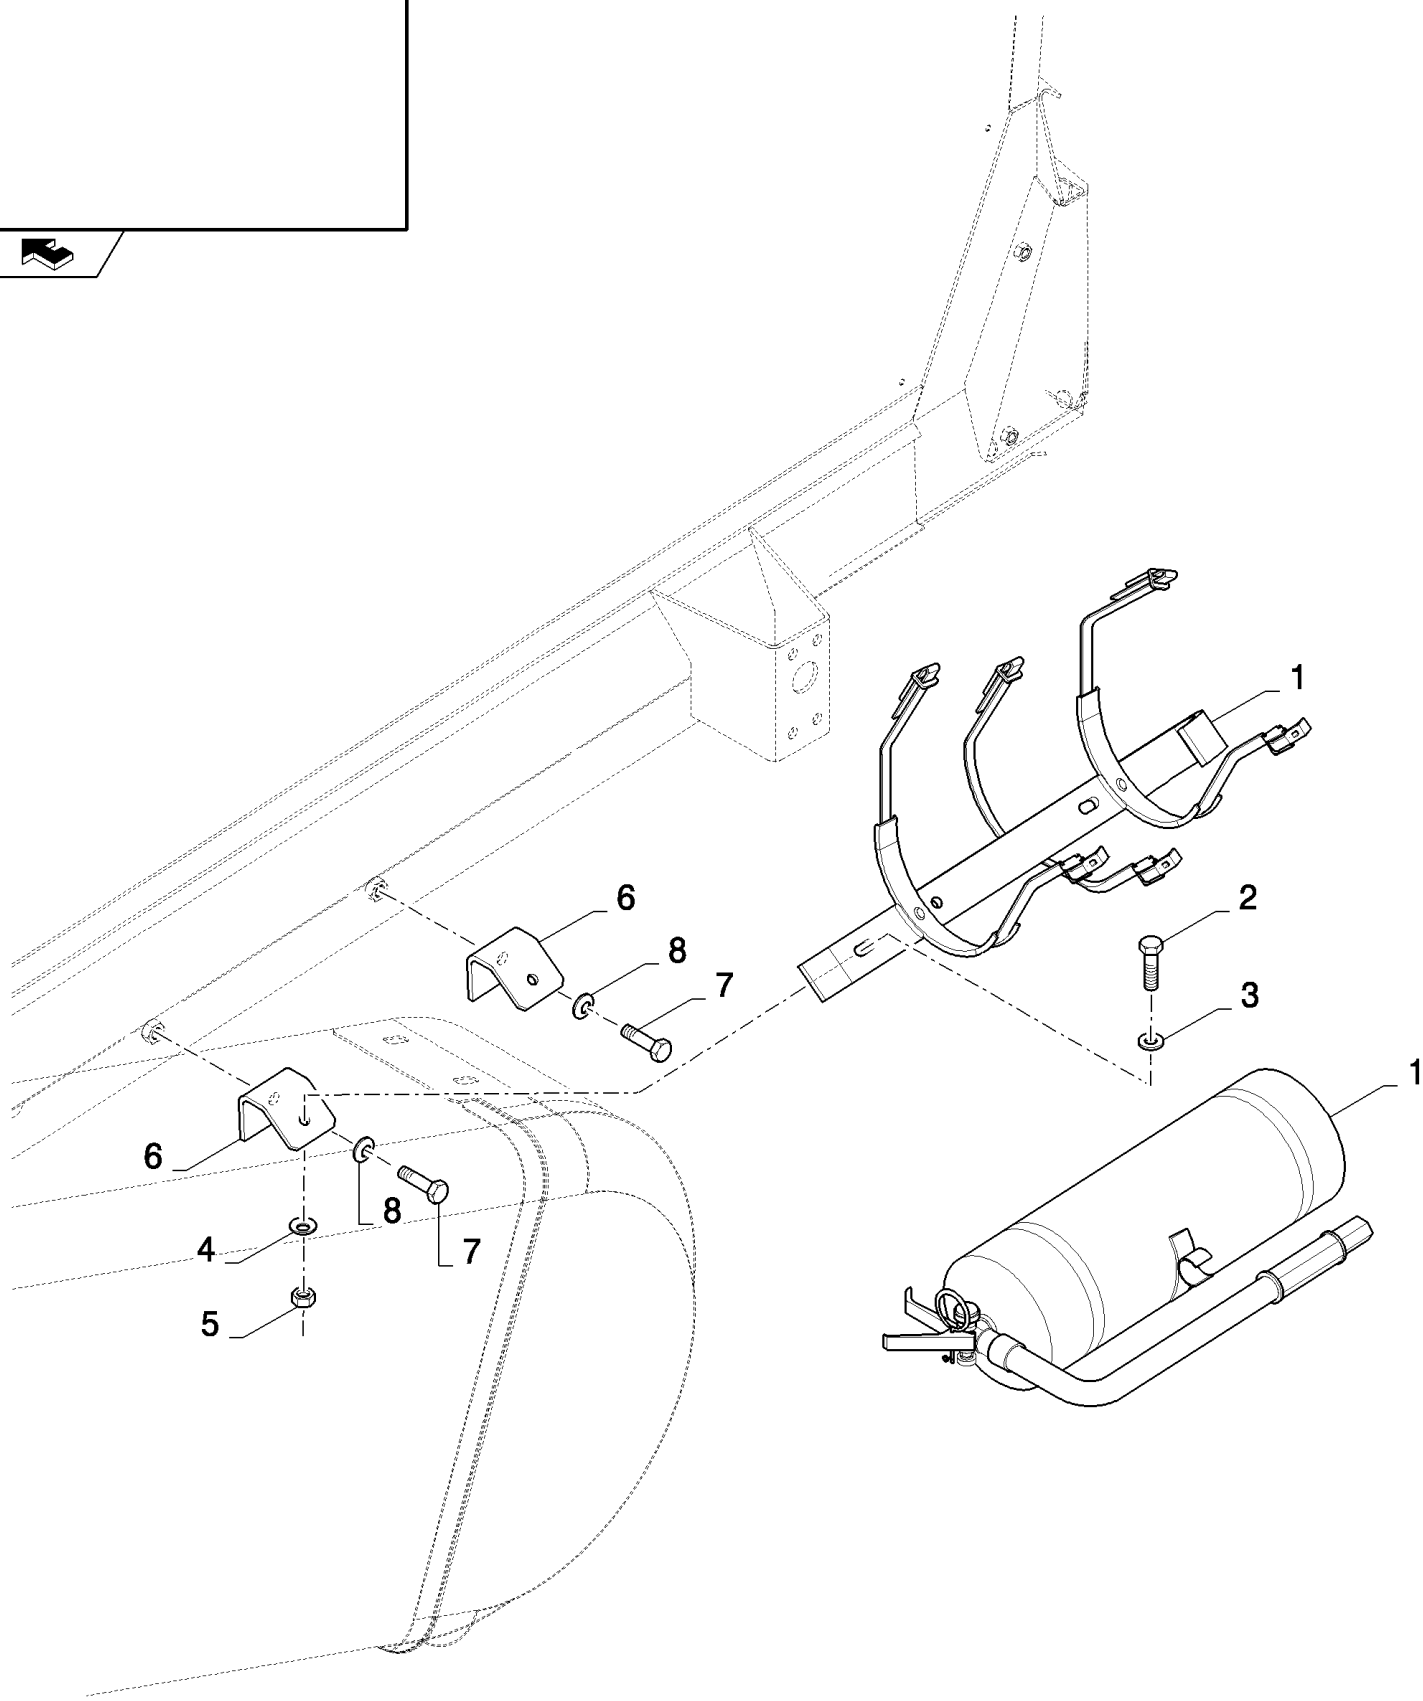

10.29(01) FIRE EXTINGUISHER

10.29(01) FIRE EXTINGUISHER

сылка	Номер детали	Кол-во	Описание
1	84440547	1	FIRE EXTINGUISHER,
2	120104	3	SCREW, Hex, M8 x 20, 8.8, , BSN C543
2	43127	2	BOLT, Hex, M8 x 25, 8.8, , ASN D544
3	140016	3	WASHER, M8 x 16 x 1.6, , BSN C543
3	140016	2	WASHER, M8 x 16 x 1.6, , ASN D544
4	412650	3	WASHER, Belleville, M8, , BSN C543
4	412650	2	WASHER, Belleville, M8, , ASN D544
5	9706690	3	NUT, M8, CI 8, , BSN C543
5	9706690	2	NUT, M8, CI 8, , ASN D544
6	84440063	2	SUPPORT,
7	43139	2	SCREW, Hex, M10 x 25, 8.8, Full Thd,
8	140045	2	WASHER, SPRING, Belleville, M10,