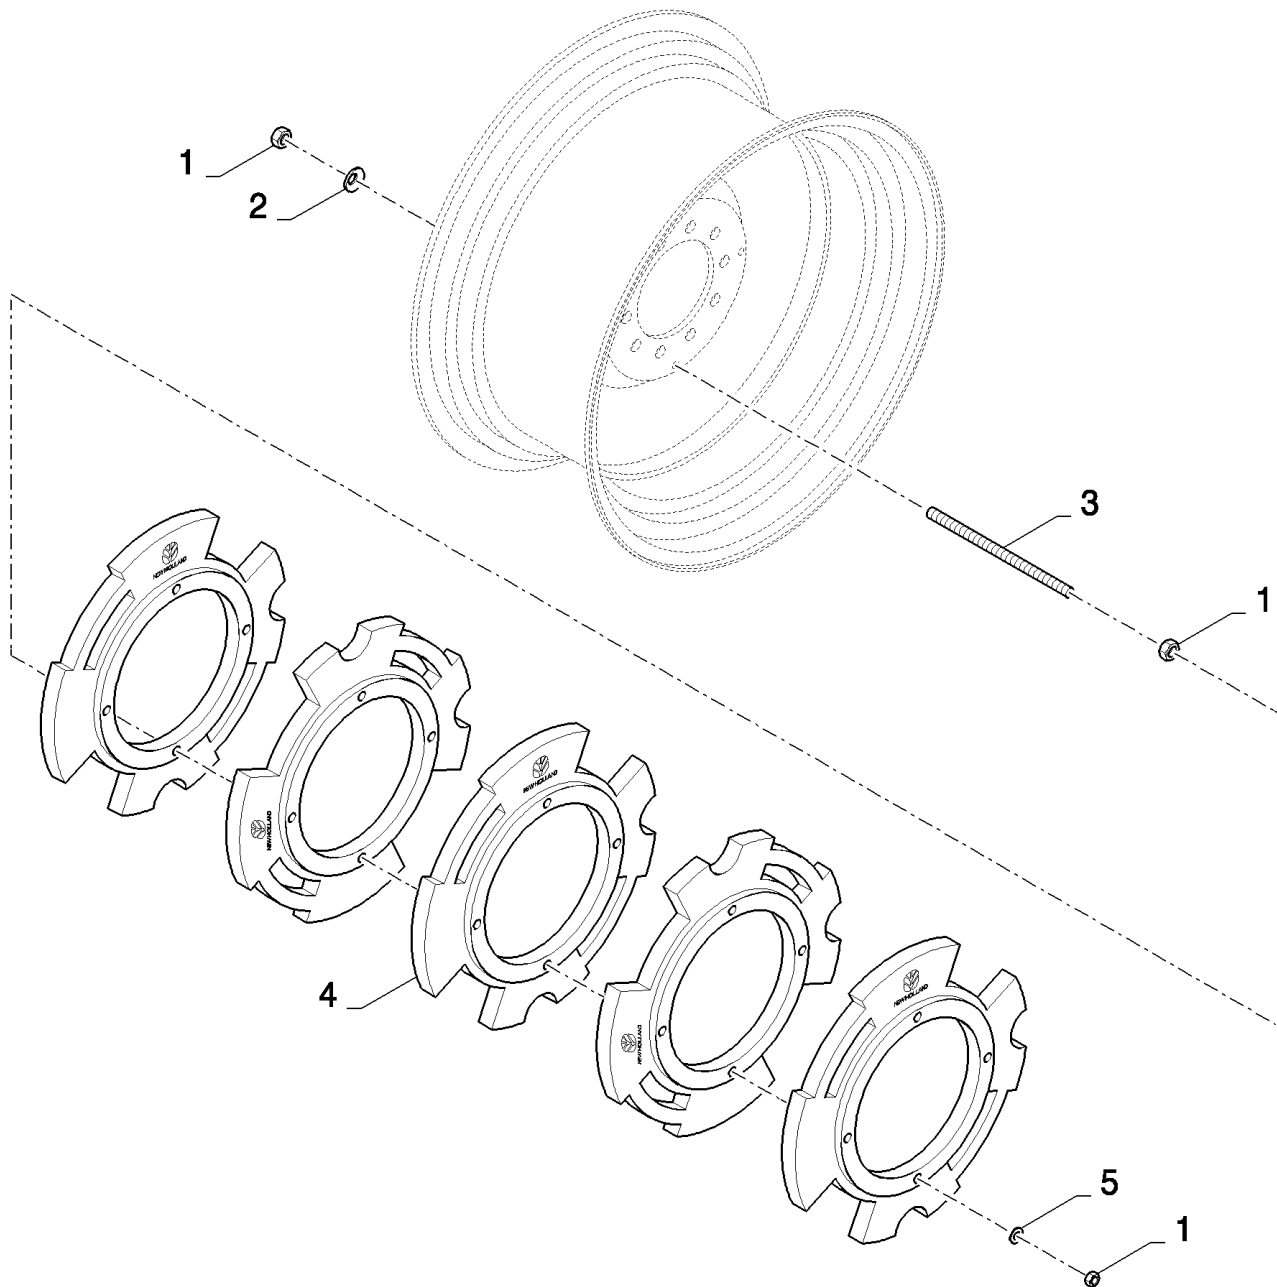

	84050430		DIA KIT, HARVESTER,
1	89706685	24	NUT,
2	300913	8	WASHER, LOCK,
3	84989795	8	ROD, THREADED,
4	84075681	20	WEIGHT, COUNTER,
5	394630	8	WASHER,

18.84050431(01) WHEEL COUNTERWEIGHTS - SET OF 2 WEIGHTS (200KG)