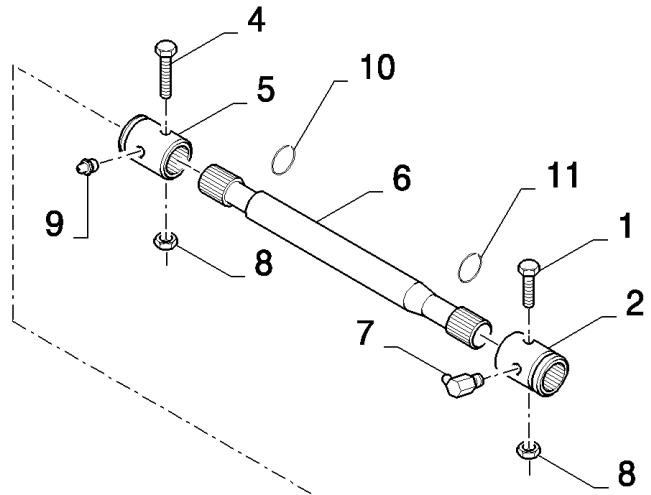

03.11(01) DRIVE SHAFTS WITHOUT EXTENSIONS

WITH EXTENSIONS

04.05
04.04

03.11(01) DRIVE SHAFTS WITHOUT EXTENSIONS

сылка	Номер детали	Кол-во	Описание
1	43144	2	SCREW, Hex, M10 x 70, 8.8,
2	84077843	2	BUSHING, SPLINED, , FOR CX8030, CX8040, CX8050, CX8060, CX8070 ONLY
2	84439077	2	BUSHING, SPLINED, , FOR CX8040 ONLY, FOR NA ONLY
2	84077841	2	BUSHING, SPLINED, , FOR CX8080, CX8090 ONLY
2	84438982	2	COUPLING, SPLINED, , FOR NA ONLY
3	84075221	1	SHAFT, CONTROL, RH, FOR CX8030, CX8040 ONLY
3	84076611	1	SHAFT, CONTROL, RH, FOR CX8050 ONLY
3	84440152	1	SHAFT, CONTROL, RH, FOR CX8050 ONLY, WITH ADDITIONAL SECURITY ONLY
3	84459346	1	SHAFT, CONTROL, RH, FOR CX8060, CX8070 ONLY
3	84459333	1	SHAFT, CONTROL, RH, FOR CX8080, CX8090 ONLY
3	84801021	1	SHAFT, RH, FOR NA ONLY, FOR 11/111 FINAL DRIVES ONLY, FOR CX8070 ONLY
3	84440165	1	SHAFT, DRIVE, RH, FOR PLANETARY DRIVES ONLY, FOR NA ONLY
3	84454802	1	SHAFT, RH, FOR NA ONLY, FOR CX8040 ONLY
4	120073	2	BOLT, Hex, M10 x 80, 8.8,
5	84077841	2	BUSHING, SPLINED, , FOR CX8030, CX8040, CX8050, CX8060, CX8070 ONLY, FOR CX8080, CX8090 ONLY
5	84438982	2	COUPLING, SPLINED, , FOR NA ONLY, FOR CX8040 ONLY
5	84438982	2	COUPLING, SPLINED, , FOR CX8050 ONLY, WITH ADDITIONAL SECURITY ONLY
6	84075221	1	SHAFT, CONTROL, LH, FOR CX8030, CX8040 ONLY
6	84076611	1	SHAFT, CONTROL, LH, FOR CX8050 ONLY
6	84440152	1	SHAFT, CONTROL, LH, FOR CX8050 ONLY, WITH ADDITIONAL SECURITY ONLY
6	84459176	1	SHAFT, CONTROL, LH, FOR CX8060, CX8070 ONLY
6	84459334	1	SHAFT, CONTROL, LH, FOR CX8080, CX8090 ONLY
6	84801020	1	SHAFT, LH, FOR NA ONLY, FOR 11/111 FINAL DRIVES ONLY, FOR CX8070 ONLY
6	84440162	1	SHAFT, DRIVE, , FOR PLANETARY DRIVES ONLY, FOR NA ONLY
6	84454802	1	SHAFT, , FOR NA ONLY, FOR CX8040 ONLY
7	323713	2	NIPPLE, LUBE,
8	100037	4	NUT, M10 x 1.5, CI 8,
9	321204	2	NIPPLE, LUBE, M6 x 1, 16mm lg,
10	84446910	2	CIRCLIP, , FOR CX8040 ONLY, FOR NA ONLY
10	84446910	2	CIRCLIP, , FOR CX8050 ONLY, WITH ADDITIONAL SECURITY ONLY
11	84446911	2	CIRCLIP, , FOR CX8040 ONLY, FOR NA ONLY
11	84446911	2	CIRCLIP, , WITH ADDITIONAL SECURITY ONLY, FOR CX8050 ONLY
11	84446910	2	CIRCLIP, , FOR NA ONLY