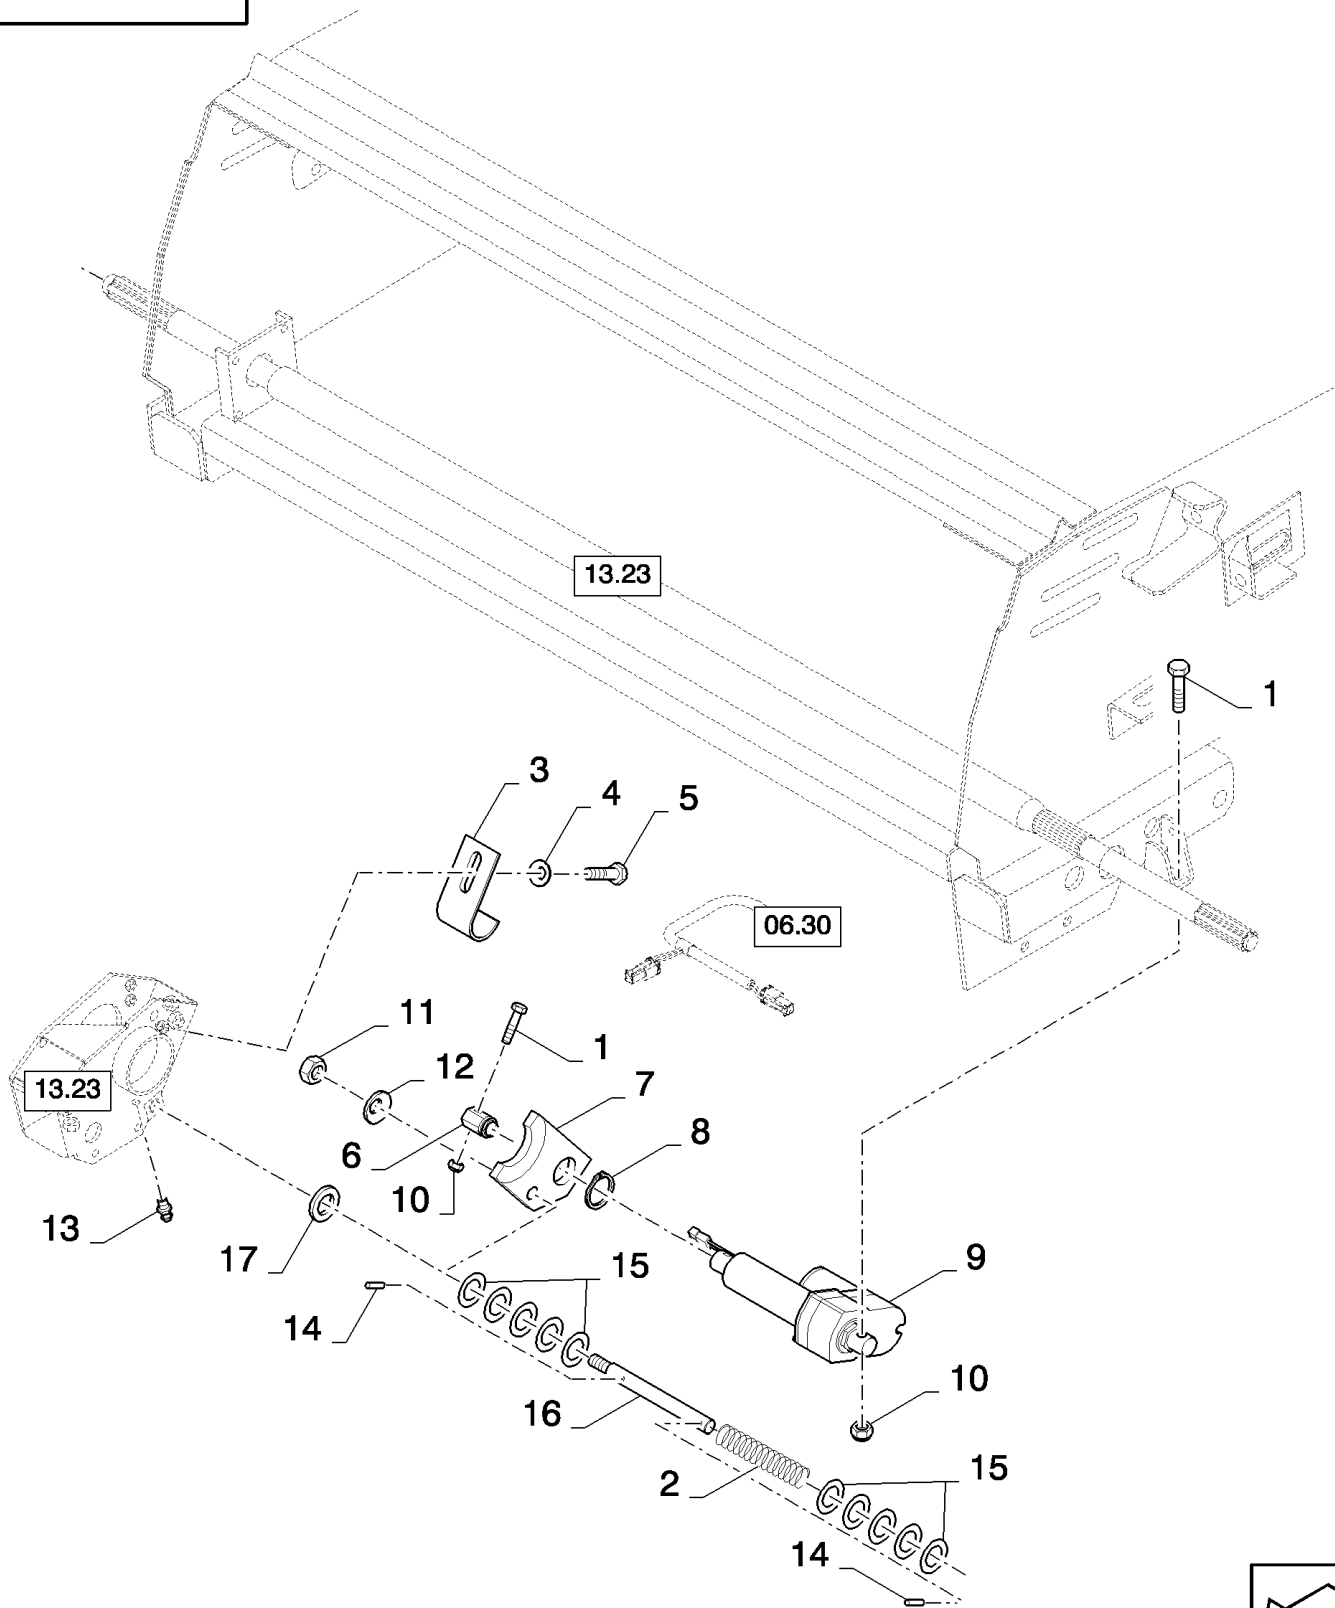

13.24(01) HYDRAULIC DRIVEN REVERSING SYSTEM

13.24(01) HYDRAULIC DRIVEN REVERSING SYSTEM

сылка	Номер детали	Кол-во	Описание
1	9706693	2	BOLT, Hex, M12 x 60, 8.8,
2	394871	1	SPRING,
3	84072914	1	BRACKET,
4	140045	1	WASHER, SPRING, Belleville, M10,
5	43140	1	BOLT, Hex, M10 x 30, 8.8, Full Thd,
6	9508061	1	BUSHING,
7	84458475	1	YOKE,
8	370006	1	RING, SNAP,
9	86579533	1	ACTUATOR,
10	100038	2	NUT, M12 x 1.75, CI 8,
11	100020	1	NUT, M16, CI 8,
12	140048	1	WASHER, SPRING, Belleville, M16,
13	321204	1	NIPPLE, LUBE, M6 x 1, 16mm lg,
14	9511051	2	PIN, LOCK, M6 x 30, Slotted, Spring, Slot, M6 OD x 30 L
15	443434	10	WASHER,
16	84015536	1	SHAFT,
17	140190	1	WASHER,