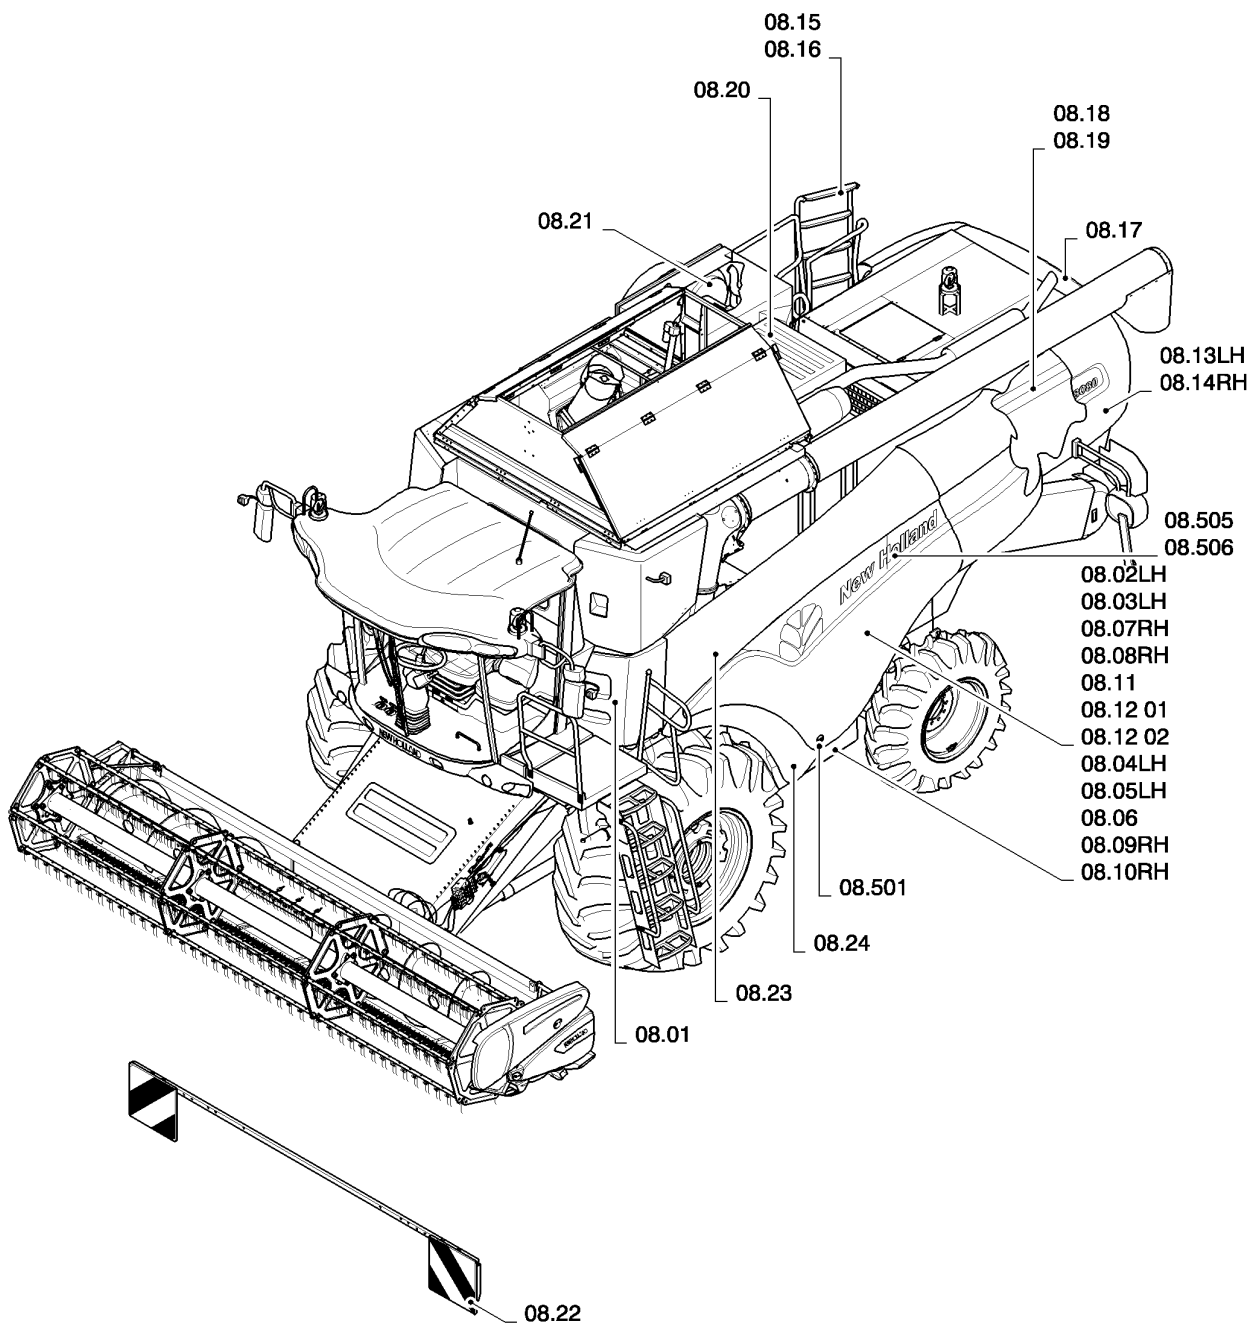

07.502(06) HYDRAULIC FITTINGS, PLUG

сылка	Номер детали	Кол-во	Описание
1	86598043	AR	PLUG, Hex Soc, M12 x 1.5, ORB,
1	86598044	AR	PLUG, Hex Soc, M14 x 1.5, ORB,
1	86598045	AR	PLUG, Hex Soc, M16 x 1.5, ORB,
1	86598046	AR	PLUG, Hex Soc, M18 x 1.5, ORB,
1	86598047	AR	PLUG, Hex Soc, M22 x 1.5, ORB,
1	86598048	AR	PLUG, Hex Soc, M27 x 2, ORB,
1	86583482	AR	PLUG,
1	86583483	AR	
2	86598098	AR	O-RING, CI 6, 9.3MM ID x 2.2 Thk,
2	86598099	AR	O-RING, CI 6, 11.3MM ID x 2.2 Thk,
2	86598100	AR	O-RING, CI 6, 13.3MM ID x 2.2 Thk,
2	86598101	AR	O-RING, CI 6, 15.3MM ID x 2.2 Thk,
2	86598102	AR	O-RING, CI 6, 19.3MM ID x 2.2 Thk,
2	86598103	AR	O-RING, CI 6, 23.6MM ID x 2.9 Thk,
2	86598104	AR	O-RING, CI 6, 26.6MM ID x 2.9 Thk,
2	86598105	AR	O-RING, CI 6, 38.6MM ID x 2.9 Thk,

SHEET METAL/DECALS	REVÊTEMENTS EN TÔLE	CHAPEADOS/CALCOMANÍAS	METALPLADEBEKLÆDN.
LAMIERATI	DÉCALCOMANIE	REVESTIMENTOS EM	MÆRKATER
DECALCOMANIE	BLECHVERKLEIDUNGEN	CHAPAS/DECALCOMANIAS	METALEN PLATEN
	ABZIEHBILDER		PLAKPLAATJES

SEC. 8