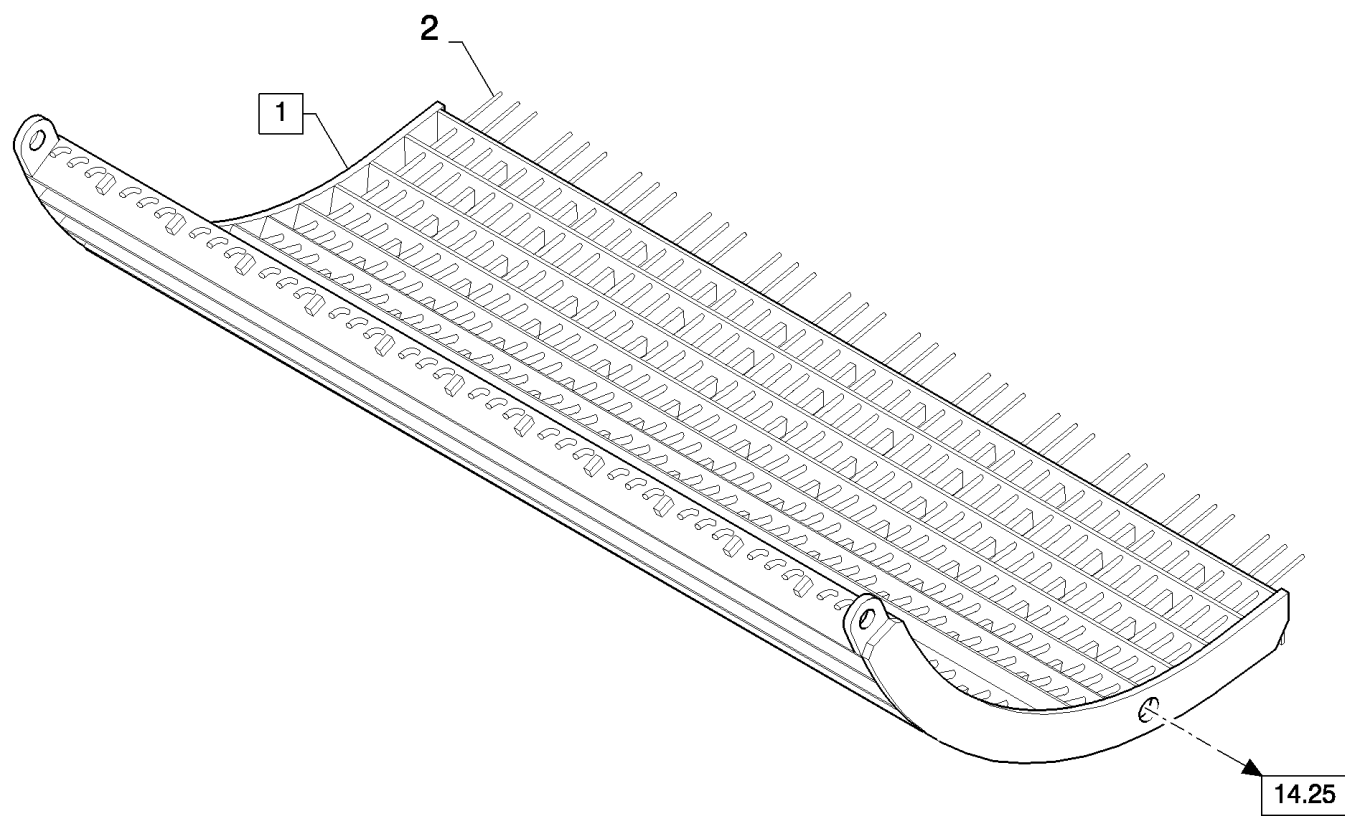

14.26(01) CONCAVE, ROTARY SEPARATOR

CX8080 COMBINE (9/06-)

14.26(01) CONCAVE, ROTARY SEPARATOR

сылка	Номер детали	Кол-во	Описание
1	84069725	1	CONCAVE, (2), FOR CX8060, CX8070, CX8080, CX8090 ONLY
1	84069721	1	CONCAVE, (2), FOR CX8030, CX8040, CX8050 ONLY
2	84042176		AR WIRE,