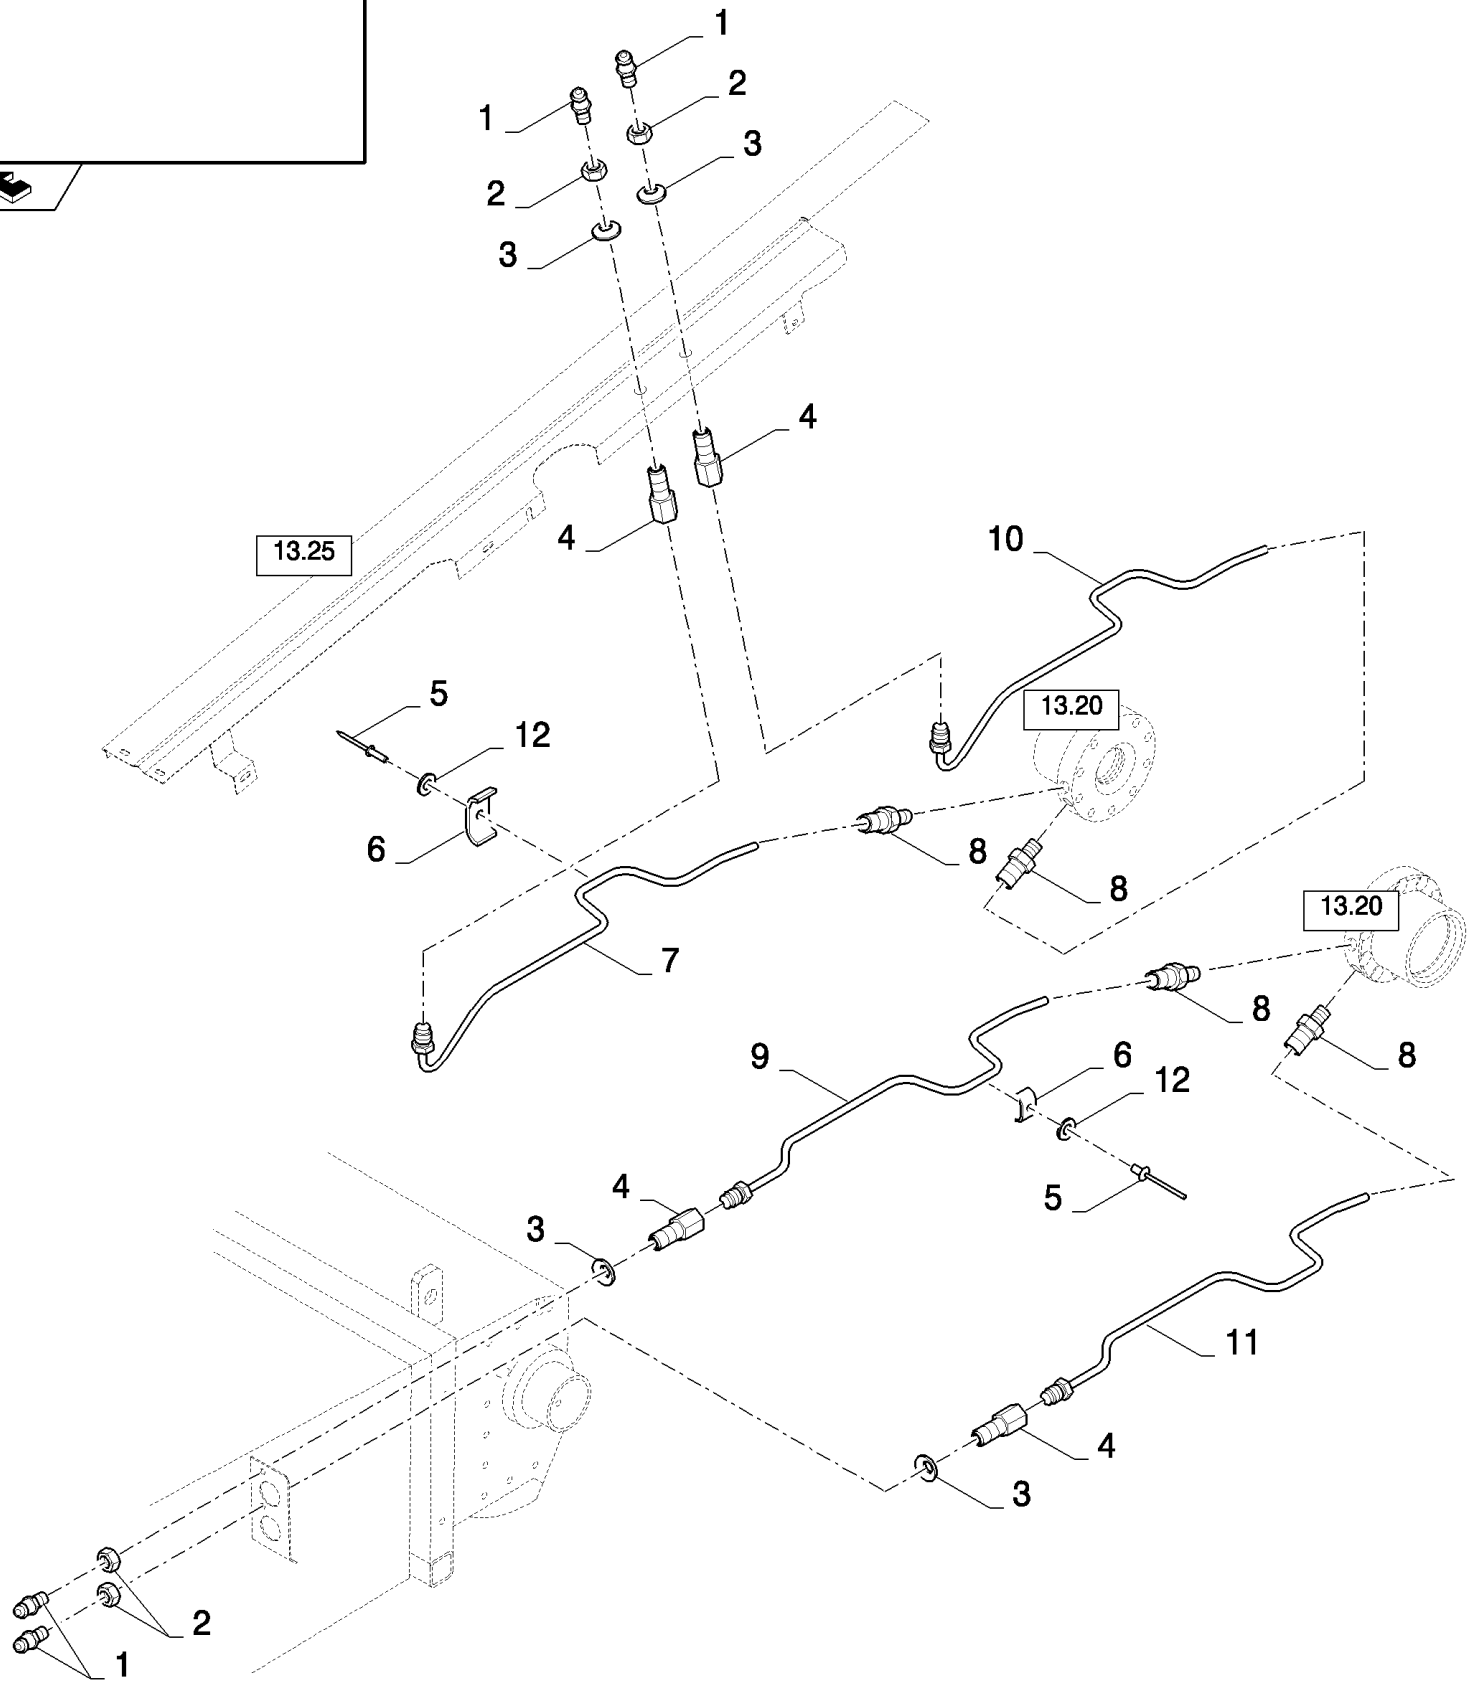

13.21(01) STRAW ELEVATOR, UPPER SHAFT GREASING

13.21(01) STRAW ELEVATOR, UPPER SHAFT GREASING

сылка	Номер детали	Кол-во	Описание
1	321204	4	NIPPLE, LUBE, M6 x 1, 16mm lg,
2	100016	4	NUT, M10, CI 8,
3	140045	8	WASHER, SPRING, Belleville, M10,
4	84817004	4	CONNECTOR, HYD.,
5	80445395	2	RIVET,
6	84814933	2	CLAMP,
7	84437057	1	TUBE, RH
8	159338	4	CONNECTOR, HYD.,
9	84437053	1	TUBE, LH
10	84437059	1	TUBE, RH
11	84437048	1	TUBE, LH
12	140014	2	WASHER, M5 x 10 x 1,