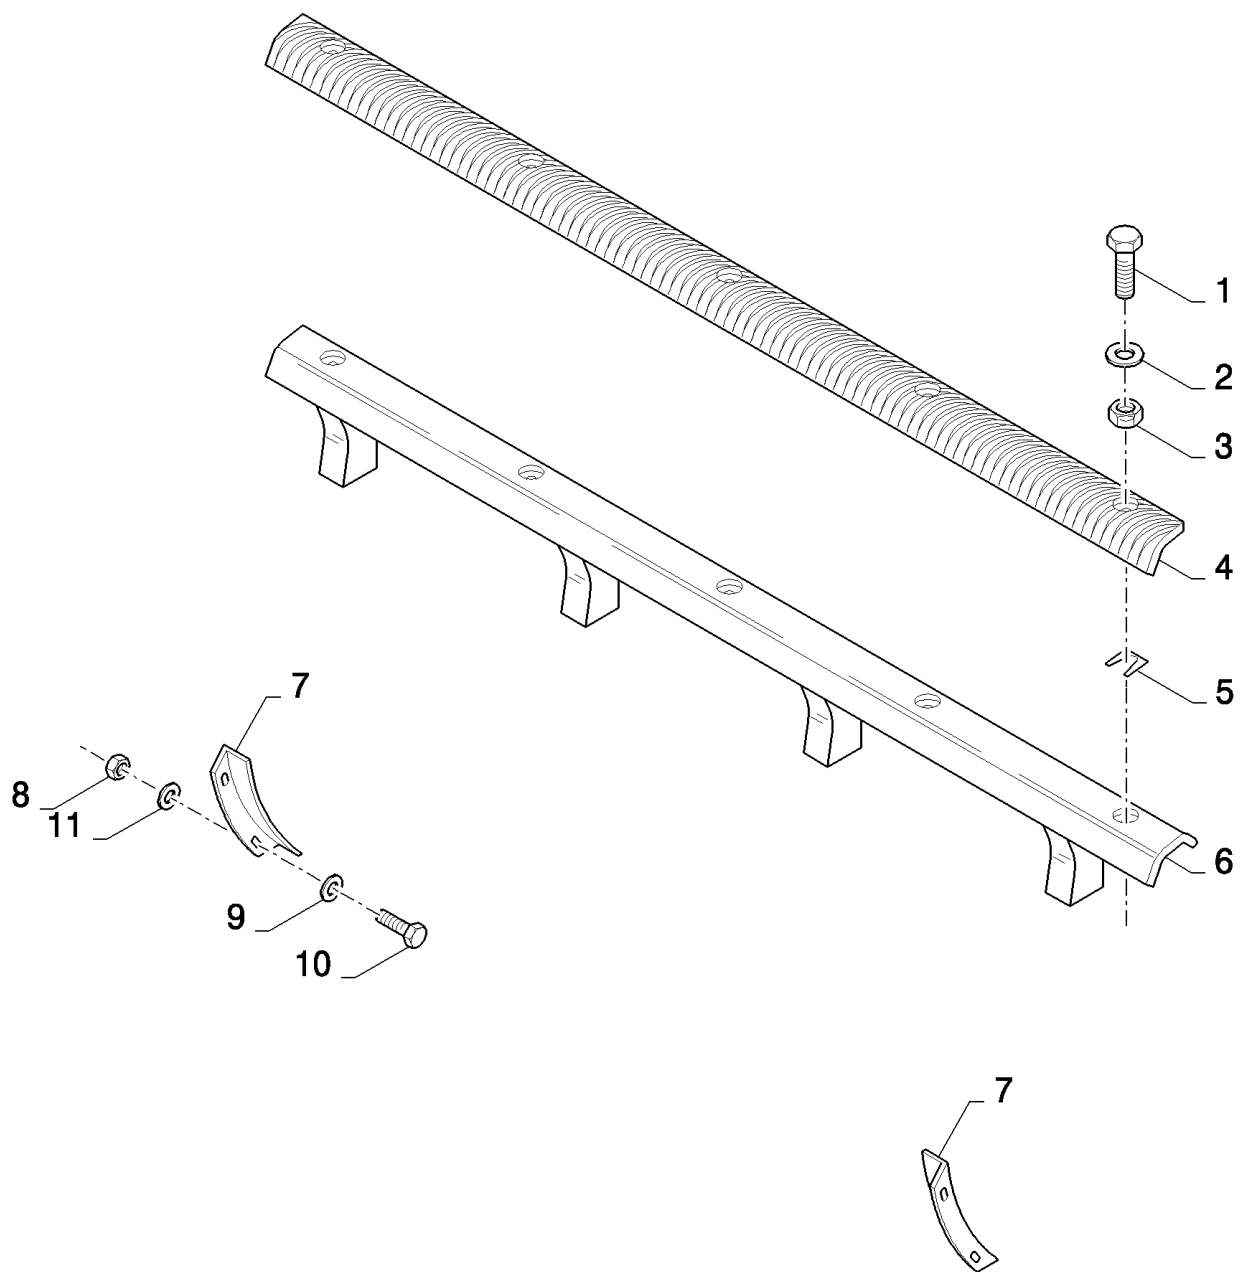

14.10(01) RASP BARS FOR UNIVERSAL DRUM

14.10(01) RASP BARS FOR UNIVERSAL DRUM

сылка	Номер детали	Кол-во	Описание
1	385376	AR	SCREW, M12x30
2	394630	AR	WASHER, 12MM
3	9706685	AR	NUT, M12, CI 8,
4	84432977	5	RASP BAR SET, , FOR CX8060, CX8070, CX8080, CX8090 ONLY
4	84432973	5	RASP BAR SET, , FOR CX8040, CX8050 ONLY
5	80481491	AR	PLATE, ADJUSTING,
6	80456176	5	SUPPORT, (Set of 2), FOR CX8060, CX8070, CX8080, CX8090 ONLY
6	80436528	5	SUPPORT, (Set of 2), FOR CX8040, CX8050 ONLY
7	84069703	2	SHIELD,
8	89706690	4	NUT, M8, CI 8,
9	412650	4	WASHER, Belleville, M8,
10	43127	4	BOLT, Hex, M8 x 25, 8.8,
11	140041	4	WASHER, M8 x 28 x 3,