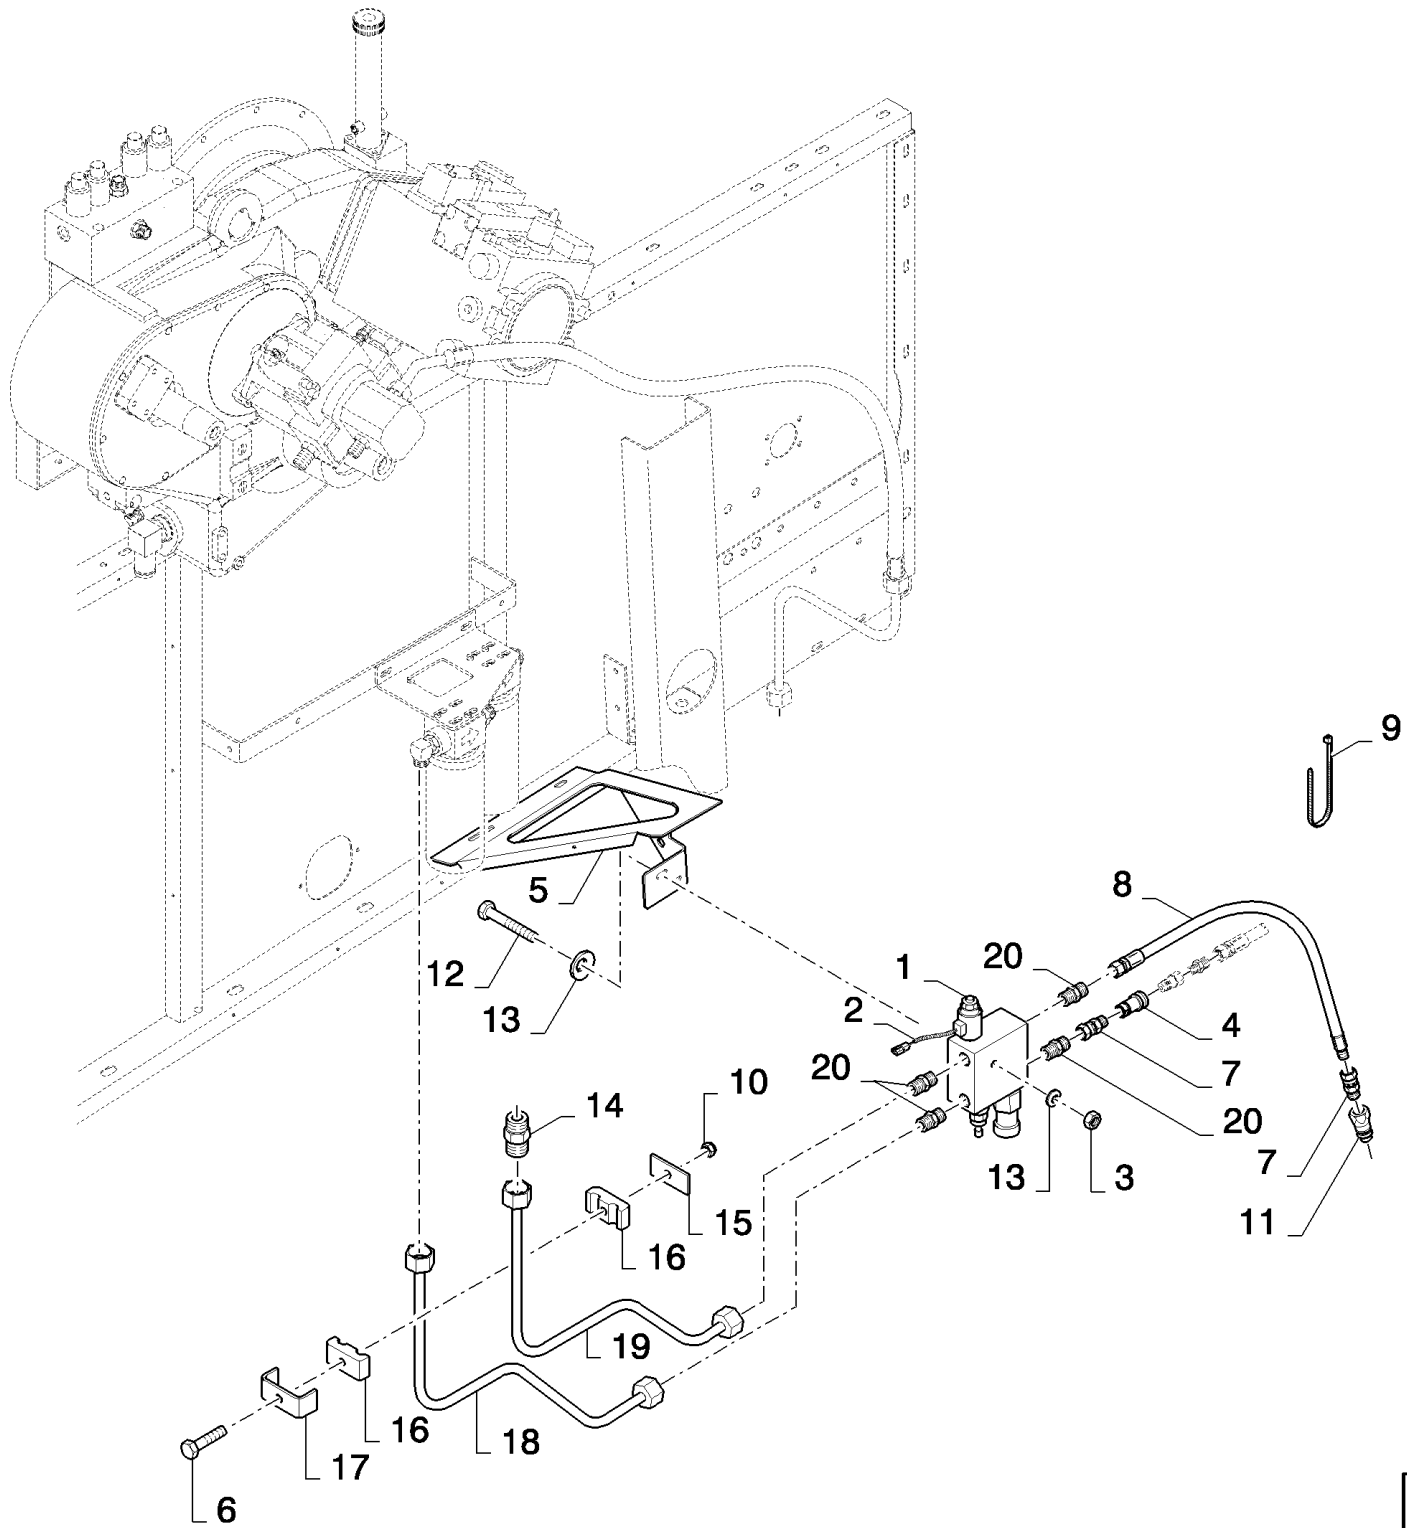

сылка	Номер детали	Кол-во	Описание
	84110599		CHOPPER CORN KIT,
1	84442312	1	VALVE, HYDRAULIC,
2	84818984	1	PROTECTOR, L=0.185M
3	100016	2	NUT, M10, CI 8,
4	86592079	1	COUPLING, QUICK, MALE,
5	84443744	1	SUPPORT,
6	120056	1	SCREW, Hex, M6 x 50, 8.8,
7	84062146	2	CONNECTOR, HYD.,
8	84446650	1	HOSE, FLEXIBLE,
9	396718	1	STRAP, CABLE,
10	353308	1	NUT, M6 x 1, CI 8,
11	86592080	1	COUPLING, QUICK, MALE,
12	120073	2	BOLT, Hex, M10 x 80, 8.8,
13	140045	4	WASHER, SPRING, Belleville, M10,
14	84431473	1	CONNECTOR, HYD.,
15	434103	1	PLATE,
16	430356	2	CLAMP,
17	84814948	1	SUPPORT,
18	84431443	1	TUBE, HYD,
19	84431440	1	TUBE, HYD,
20	86579680	4	CONNECTOR, HYD., 1"-14 ORFS x M22 x 1.5 ORB,
	8433132	1	decal
	86556176	0.01	oil