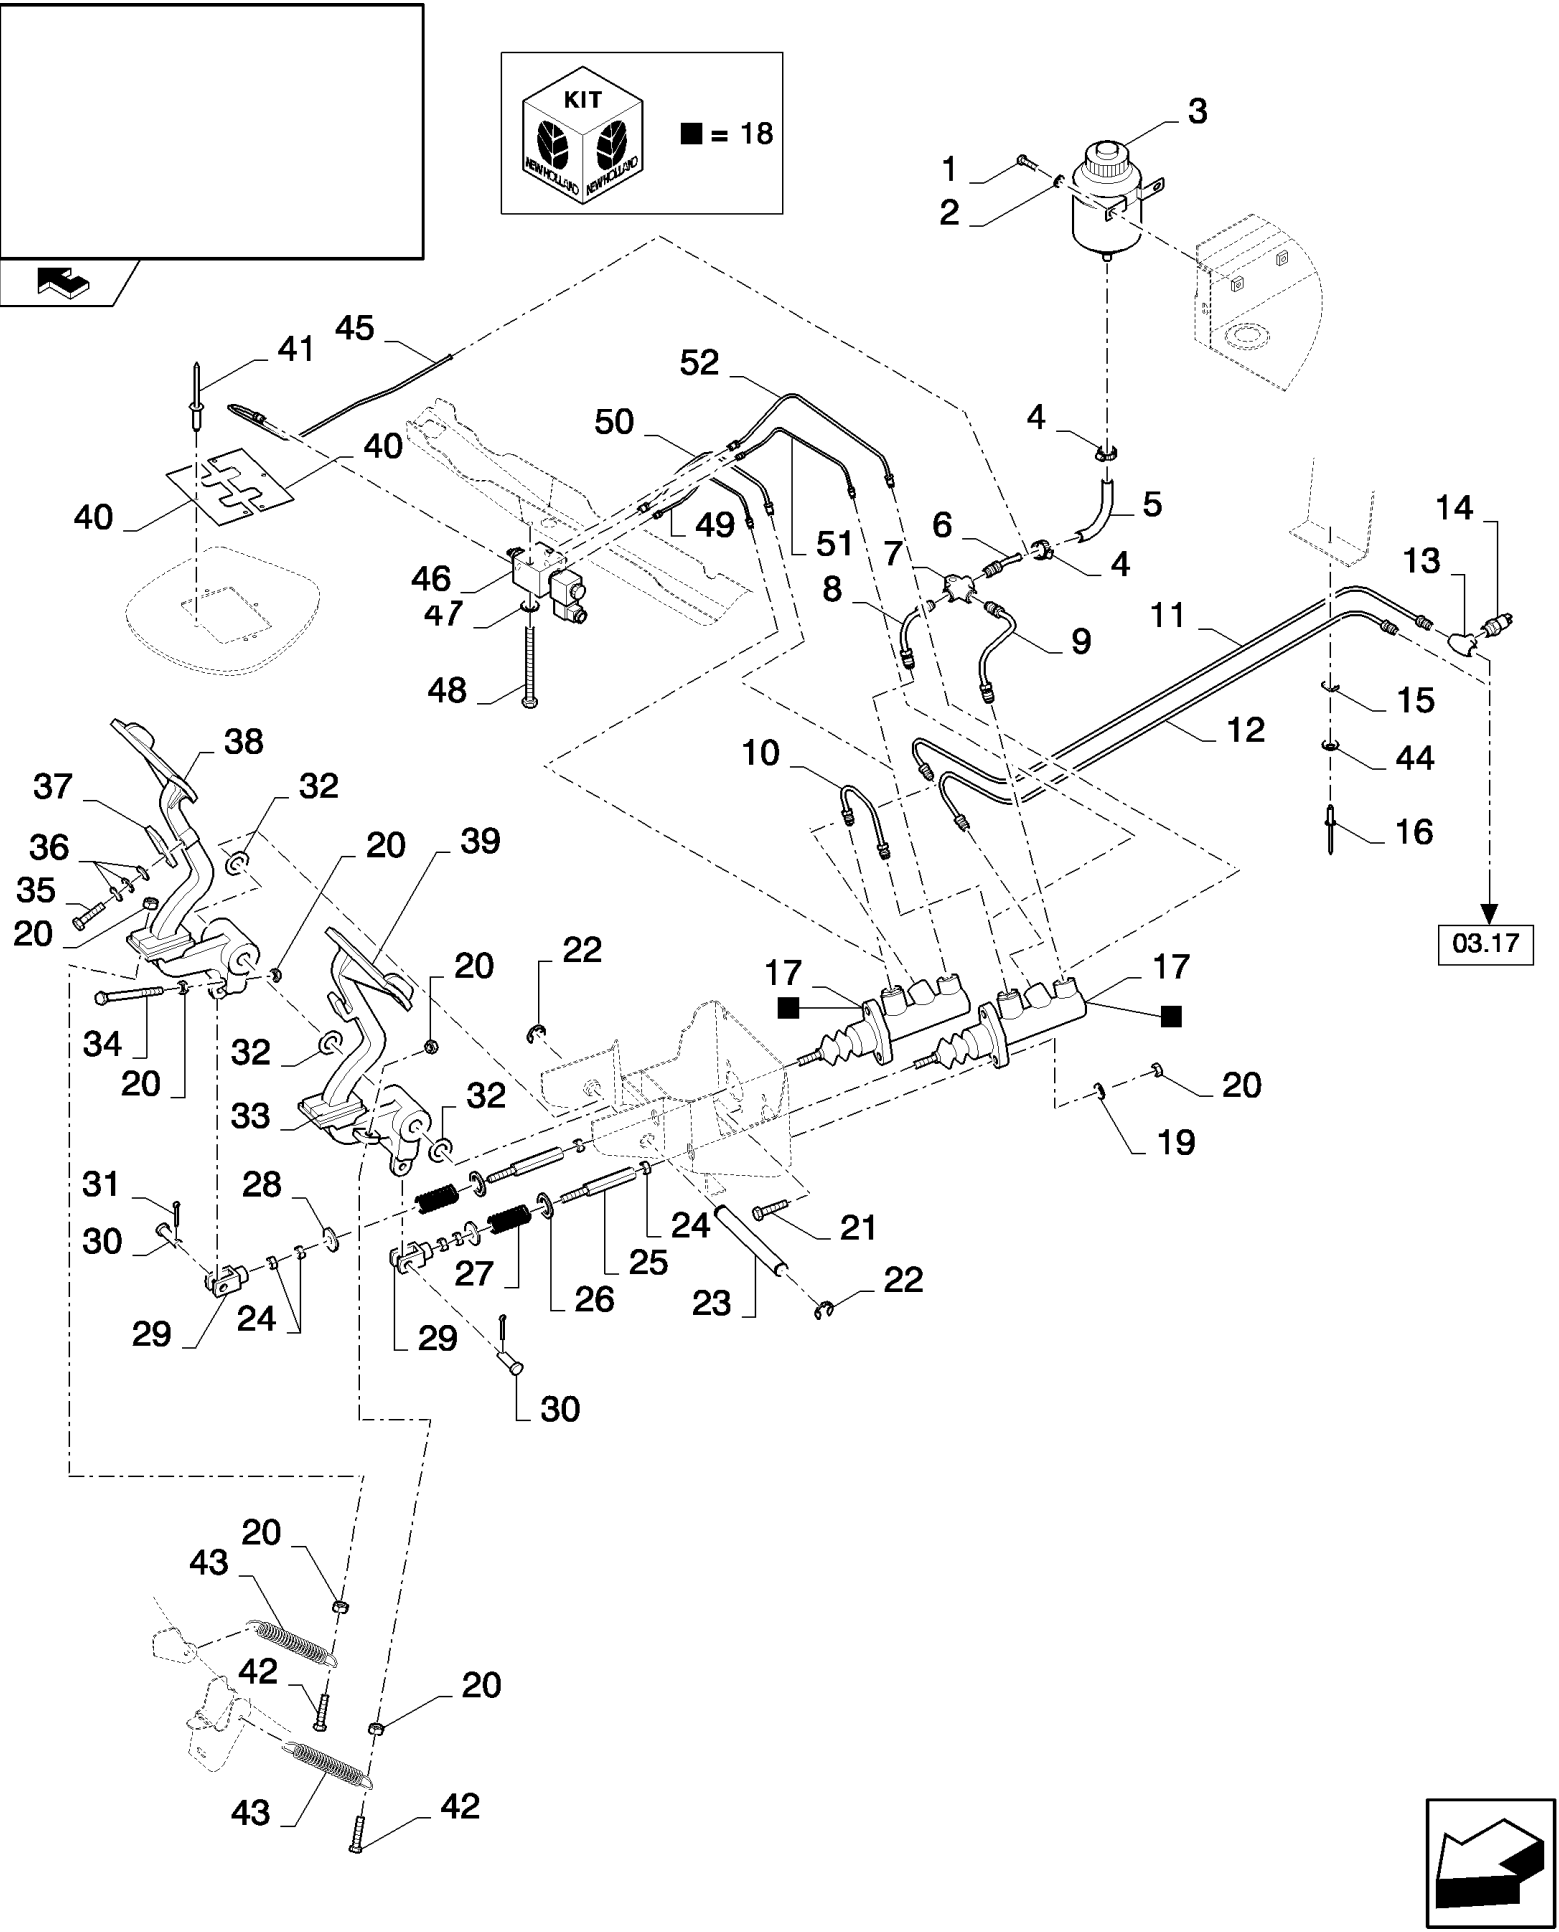

03.16(01) CIRCUIT FOR HYDRAULIC BRAKES

03.16(01) CIRCUIT FOR HYDRAULIC BRAKES

сылка	Номер детали	Кол-во	Описание
1	86508568	2	SCREW, Hex, M6 x 16, 8.8,
2	322357	2	WASHER, SPRING, Belleville, M6,
3	9819520	1	RESERVOIR, BRAKE FLUID,
4	913888	2	CLAMP, HOSE,
5	84100427	1	HOSE,
6	84989891	1	TUBE,
7	919855	1	TEE,
8	84989893	1	BRAKE LINE,
9	84989866	1	BRAKE LINE,
10	84989919	1	TUBE,
11	84431184	1	TUBE,
12	84431096	1	BRAKE LINE,
13	9505391	1	TEE,
14	354372	1	SWITCH, PRESSURE,
15	84814933	1	CLAMP,
16	425523	1	RIVET,
17	84062326	2	MASTER CYLINDER, (18)
18	84429169	2	KIT, REPAIR,
19	322358	4	WASHER, SPRING, Belleville, M8,
20	9706690	12	NUT, M8, CI 8,
21	43127	4	BOLT, Hex, M8 x 25, 8.8,
22	84062118	2	CIRCLIP, M13,
23	84061893	1	SHAFT,
24	100097	6	NUT, Thin, M8 x 1.25, CI 04,
25	84334737	2	COUPLING,
26	378246	2	WASHER, 16MM
27	395710	2	SPRING,
28	140041	2	WASHER, M8 x 28 x 3,
29	916433	2	CLEVIS,
30	374834	2	PIN, CLEVIS, M8 x 22,
31	9512667	2	PIN, SPLIT (COTTER), M2 x 20,
32	393062	AR	WASHER,
33	84069558	2	SEAL,
34	86639028	2	BOLT, Hex, M8 x 65, 8.8, Full Thd,
35	84989606	1	BOLT, Hex, M8 x 25, 8.8,
36	397881	3	WASHER, SPRING,
37	84334941	1	PLATE,
38	84071203	1	PEDAL, RH
39	84071204	1	PEDAL, LH
40	84061895	2	PLATE,
41	NS	10	NOT SERVICED,
42	120107	2	BOLT, Hex, M8 x 50, 8.8, Full Thd,
43	9811656	2	SPRING,
44	89824840	1	WASHER, 4MM
45	84444595	1	TUBE, HYD,