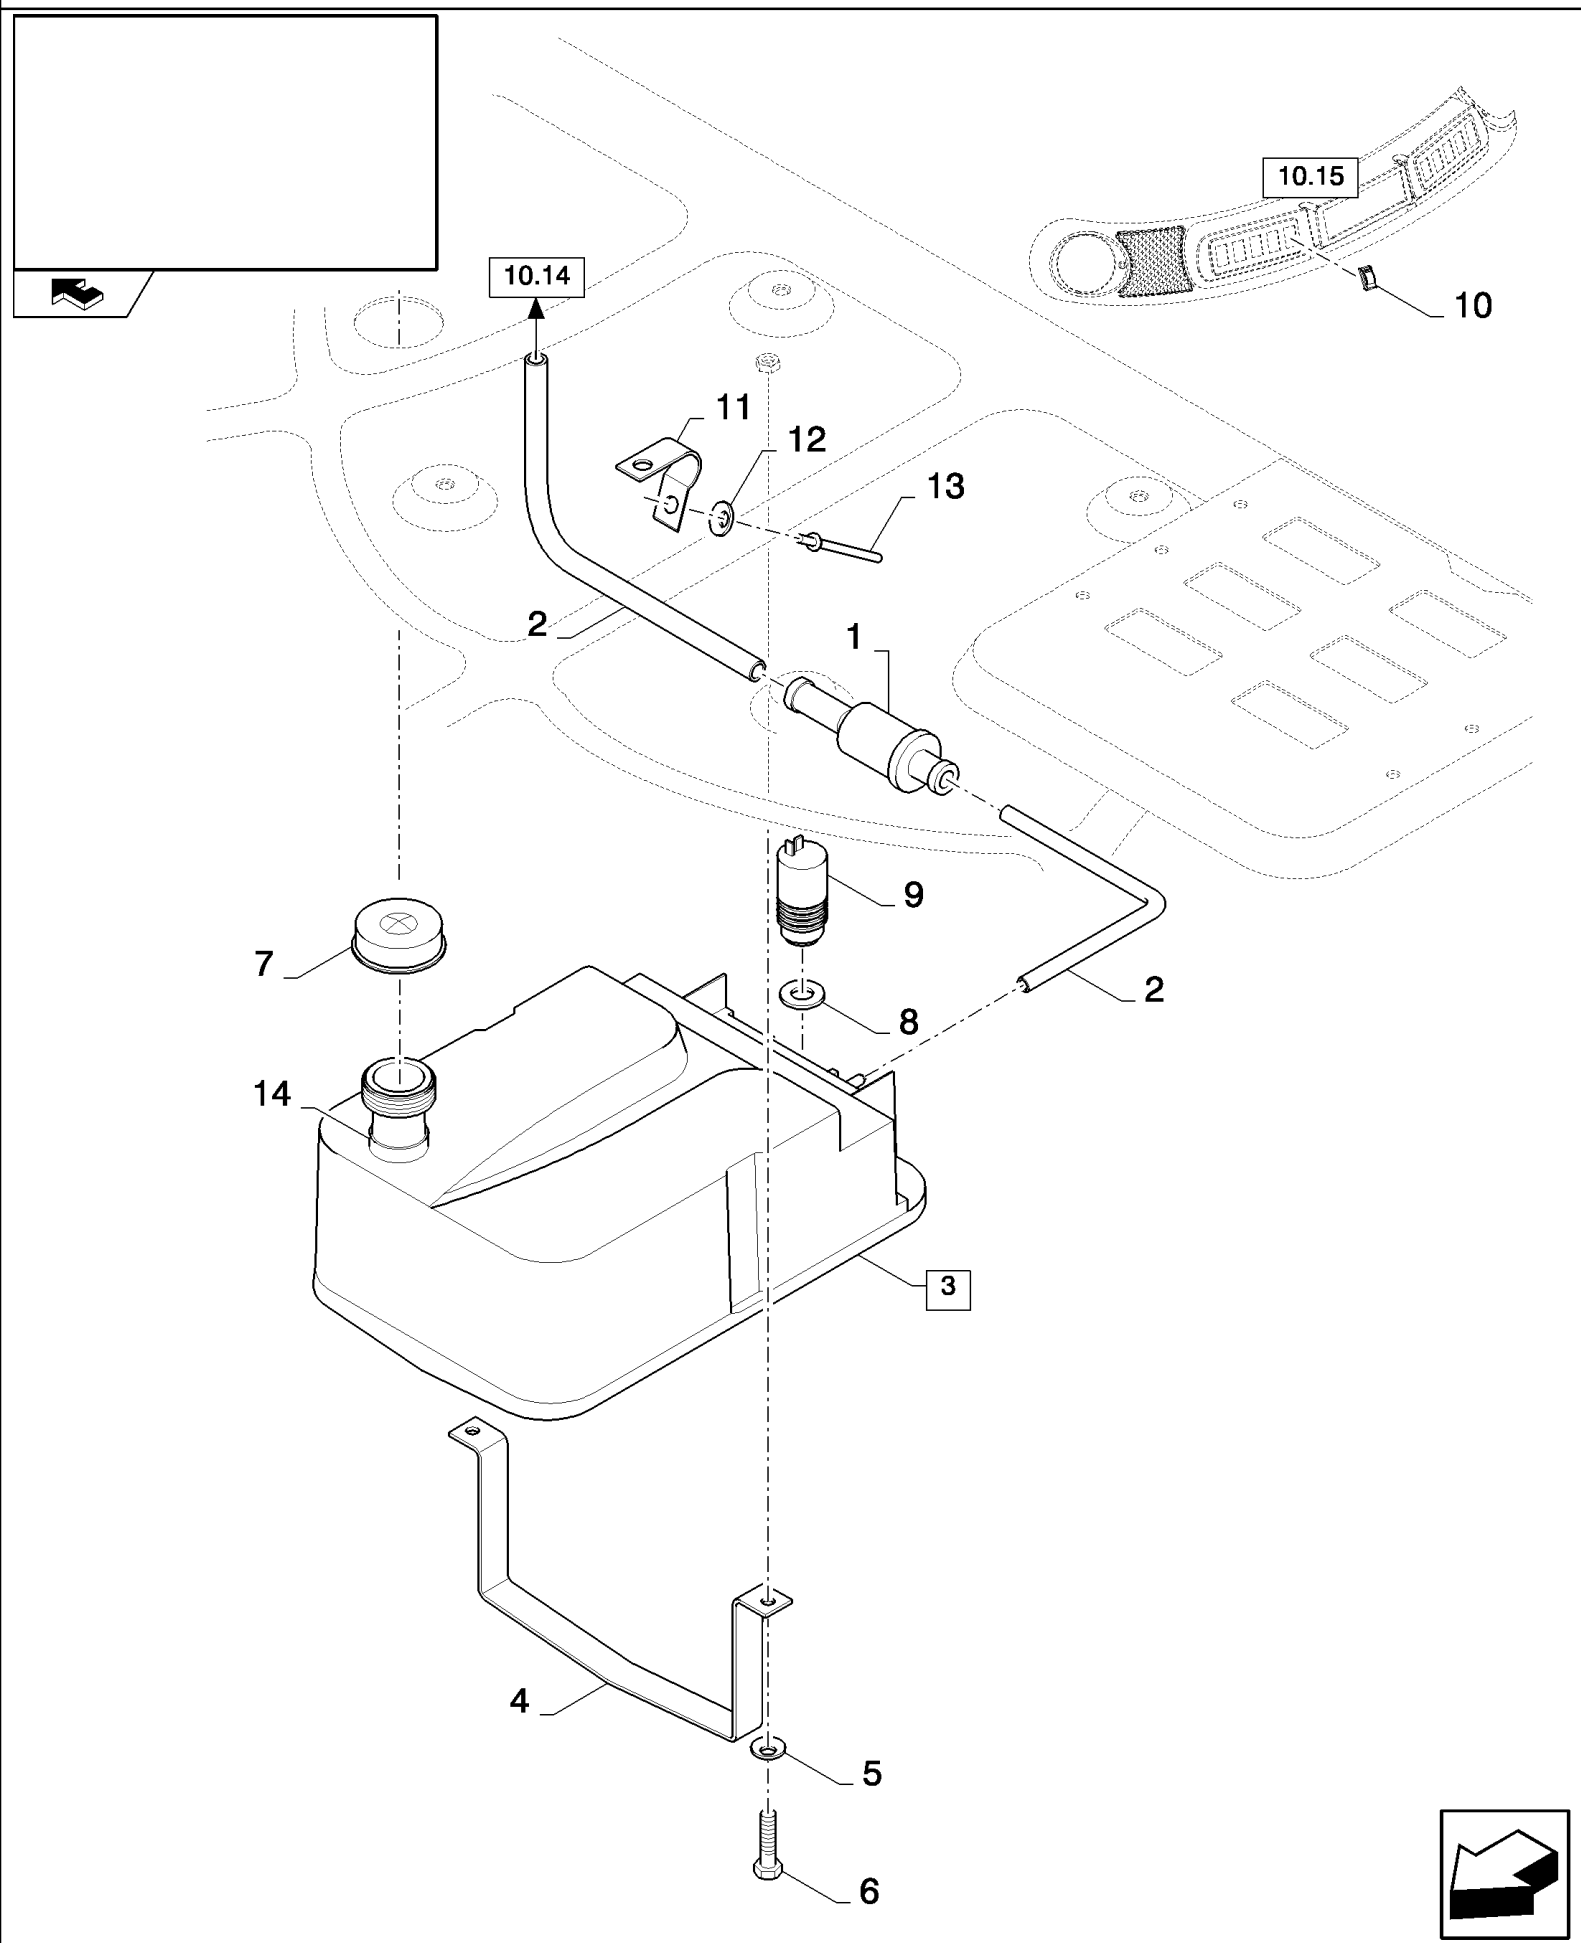

10.09(01) SCREEN WASHER FOR FRONT WINDOW

10.09(01) SCREEN WASHER FOR FRONT WINDOW

сылка	Номер детали	Кол-во	Описание
1	84037530	1	VALVE, CHECK,
2	84037518	1	HOSE,
3	84067920	1	RESERVOIR, WINDSH. WASH, (7 to 9)
4	84073012	1	SUPPORT,
5	322358	2	WASHER, SPRING, Belleville, M8,
7	84073021	1	CAP,
8	84037531	1	SEAL,
9	84037533	1	PUMP,
10	84320245	1	SWITCH, WINDSHIELD WASHER,
11	237910	2	CLAMP, WIRE,
12	89824840	2	WASHER,
13	425520	2	RIVET,
14	84061286	1	SEAL,
6	120103	2	BOLT, Hex, M8 x 16, 8.8,