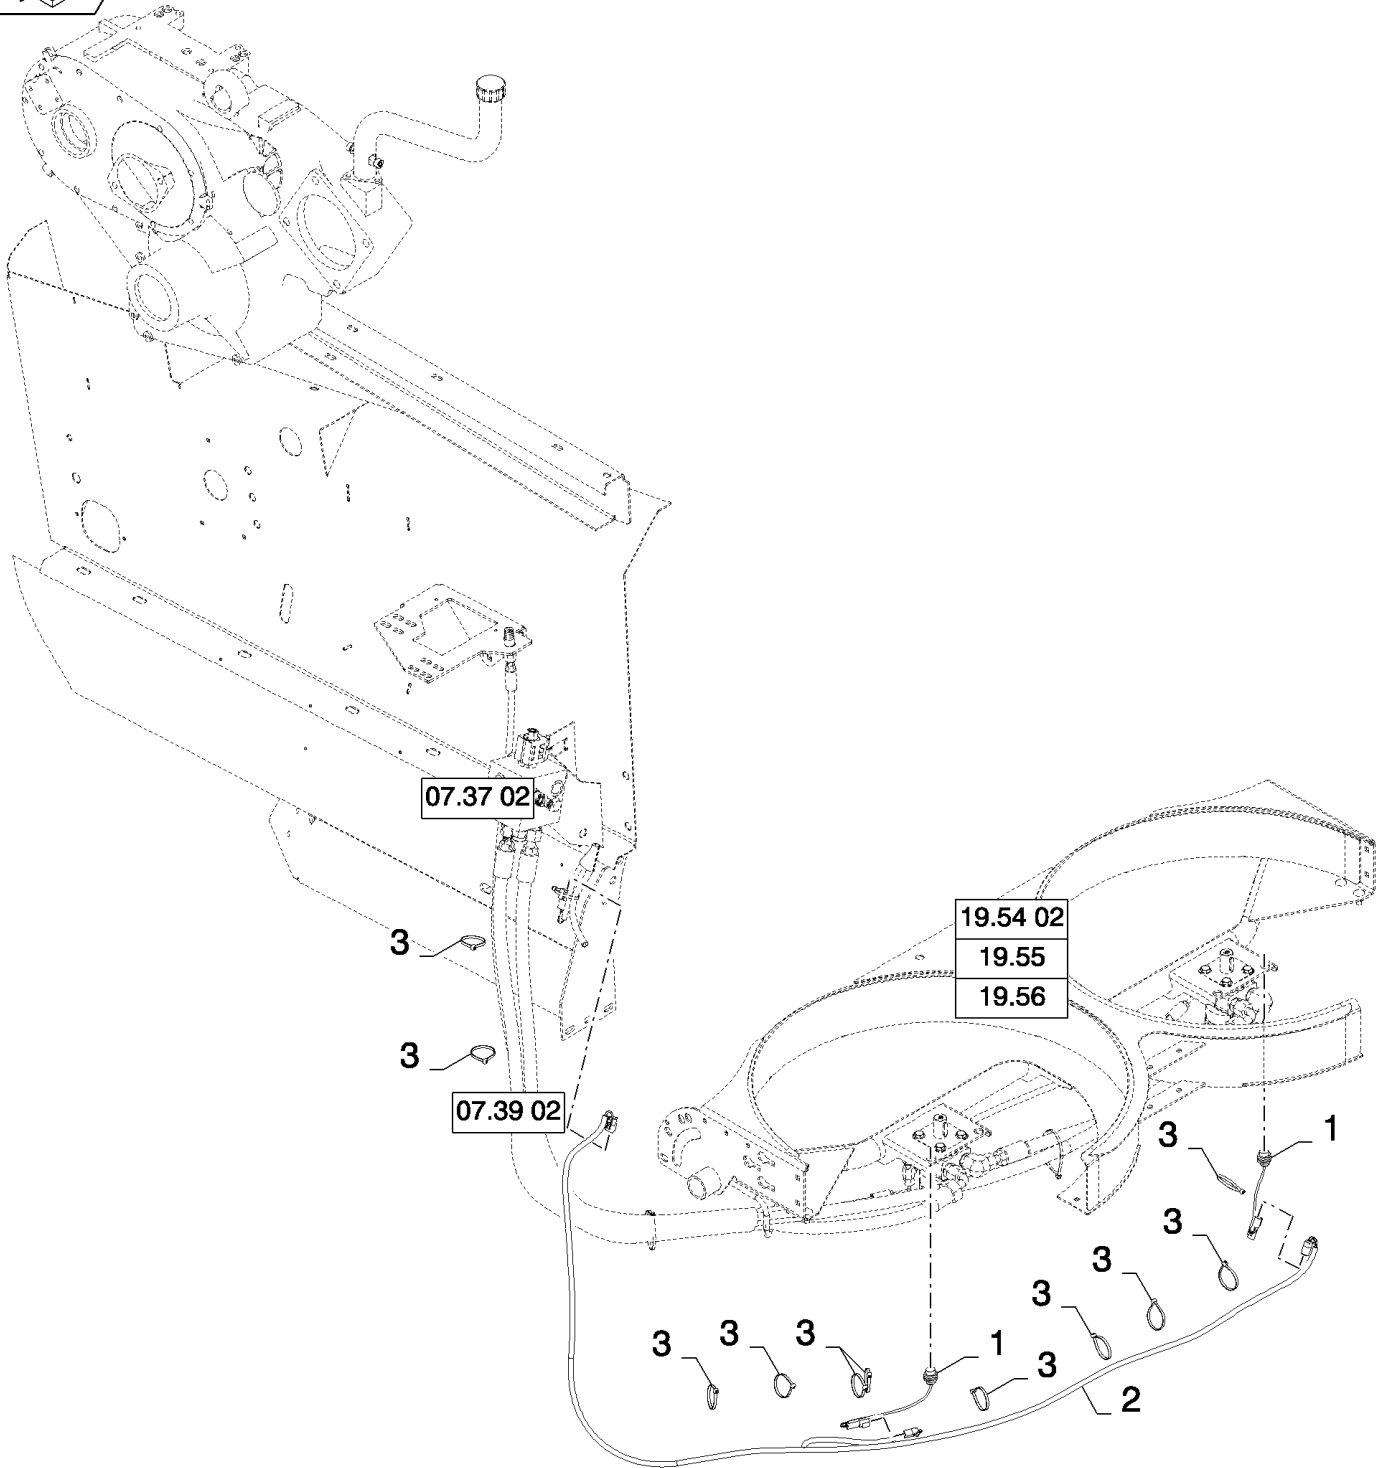

06.66(01) CHAFF SPREADER - ELECTRICITY

CX8080 COMBINE (9/06-)

06.66(01) CHAFF SPREADER - ELECTRICITY

сылка	Номер детали	Кол-во	Описание
1	87342073	2	SENSOR,
2	87749771	1	HARNES, WIRE,
3	86566989	10	STRAP, CABLE,