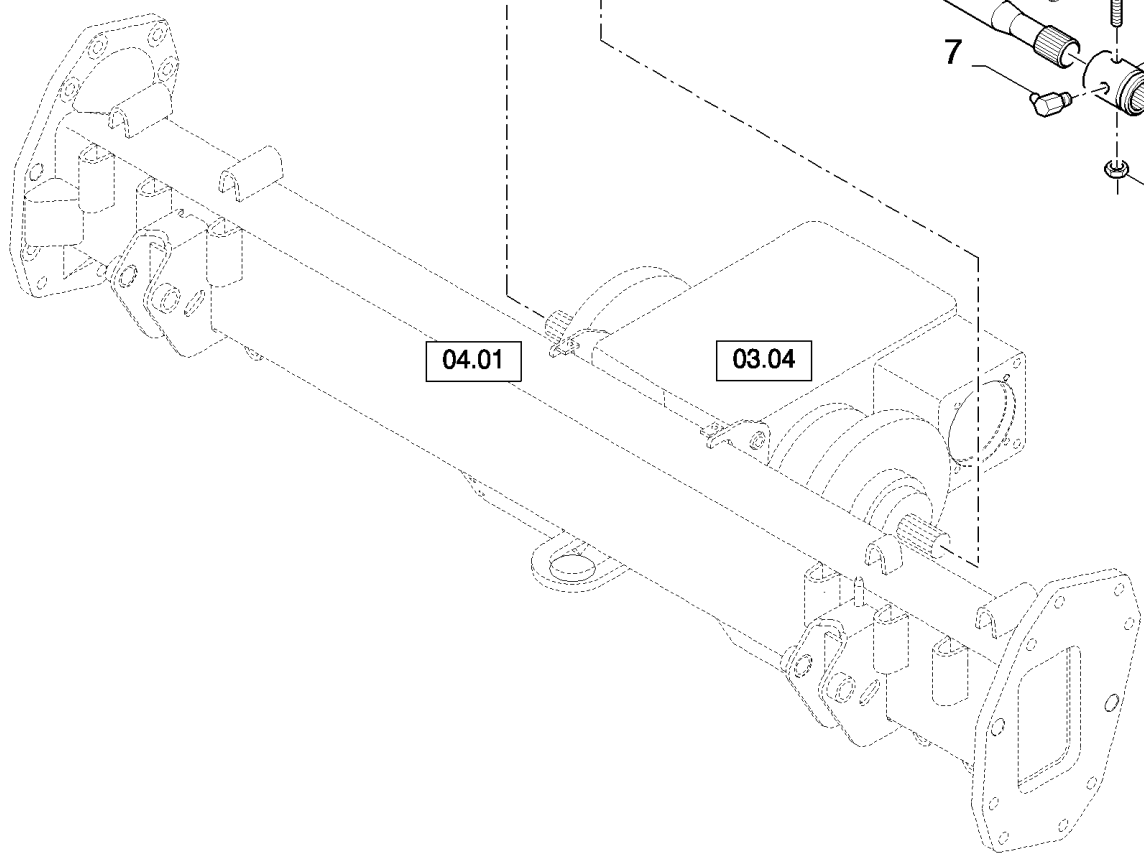

03.11(01) DRIVE SHAFTS WITHOUT EXTENSIONS

WITH EXTENSIONS

04.05
04.04

03.11(01) DRIVE SHAFTS WITHOUT EXTENSIONS

сылка	Номер детали	Кол-во	Описание
1	43144	2	SCREW, Hex, M10 x 70, 8.8,
2	84077843	2	BUSHING, SPLINED, , FOR CX8030, CX8040, CX8050, CX8060, CX8070 ONLY
2	84439077	2	BUSHING, SPLINED, , FOR CX8040 ONLY, FOR NA ONLY
2	84077841	2	BUSHING, SPLINED, , FOR CX8080, CX8090 ONLY
2	84438982	2	COUPLING, SPLINED, , FOR NA ONLY
3	84075221	1	SHAFT, CONTROL, RH, FOR CX8030, CX8040 ONLY
3	84076611	1	SHAFT, CONTROL, RH, FOR CX8050 ONLY
3	84440152	1	SHAFT, CONTROL, RH, FOR CX8050 ONLY, WITH ADDITIONAL SECURITY ONLY
3	84459346	1	SHAFT, CONTROL, RH, FOR CX8060, CX8070 ONLY
3	84459333	1	SHAFT, CONTROL, RH, FOR CX8080, CX8090 ONLY
3	84801021	1	SHAFT, RH, FOR NA ONLY, FOR 11/111 FINAL DRIVES ONLY, FOR CX8070 ONLY
3	84440165	1	SHAFT, DRIVE, RH, FOR PLANETARY DRIVES ONLY, FOR NA ONLY
3	84454802	1	SHAFT, RH, FOR NA ONLY, FOR CX8040 ONLY
4	120073	2	BOLT, Hex, M10 x 80, 8.8,
5	84077841	2	BUSHING, SPLINED, , FOR CX8030, CX8040, CX8050, CX8060, CX8070 ONLY, FOR CX8080, CX8090 ONLY
5	84438982	2	COUPLING, SPLINED, , FOR NA ONLY, FOR CX8040 ONLY
5	84438982	2	COUPLING, SPLINED, , FOR CX8050 ONLY, WITH ADDITIONAL SECURITY ONLY
6	84075221	1	SHAFT, CONTROL, LH, FOR CX8030, CX8040 ONLY
6	84076611	1	SHAFT, CONTROL, LH, FOR CX8050 ONLY
6	84440152	1	SHAFT, CONTROL, LH, FOR CX8050 ONLY, WITH ADDITIONAL SECURITY ONLY
6	84459176	1	SHAFT, CONTROL, LH, FOR CX8060, CX8070 ONLY
6	84459334	1	SHAFT, CONTROL, LH, FOR CX8080, CX8090 ONLY
6	84801020	1	SHAFT, LH, FOR NA ONLY, FOR 11/111 FINAL DRIVES ONLY, FOR CX8070 ONLY
6	84440162	1	SHAFT, DRIVE, , FOR PLANETARY DRIVES ONLY, FOR NA ONLY
6	84454802	1	SHAFT, , FOR NA ONLY, FOR CX8040 ONLY
7	323713	2	NIPPLE, LUBE,
8	100037	4	NUT, M10 x 1.5, CI 8,
9	321204	2	NIPPLE, LUBE, M6 x 1, 16mm lg,
10	84446910	2	CIRCLIP, , FOR CX8040 ONLY, FOR NA ONLY
10	84446910	2	CIRCLIP, , FOR CX8050 ONLY, WITH ADDITIONAL SECURITY ONLY
11	84446911	2	CIRCLIP, , FOR CX8040 ONLY, FOR NA ONLY
11	84446911	2	CIRCLIP, , WITH ADDITIONAL SECURITY ONLY, FOR CX8050 ONLY
11	84446910	2	CIRCLIP, , FOR NA ONLY