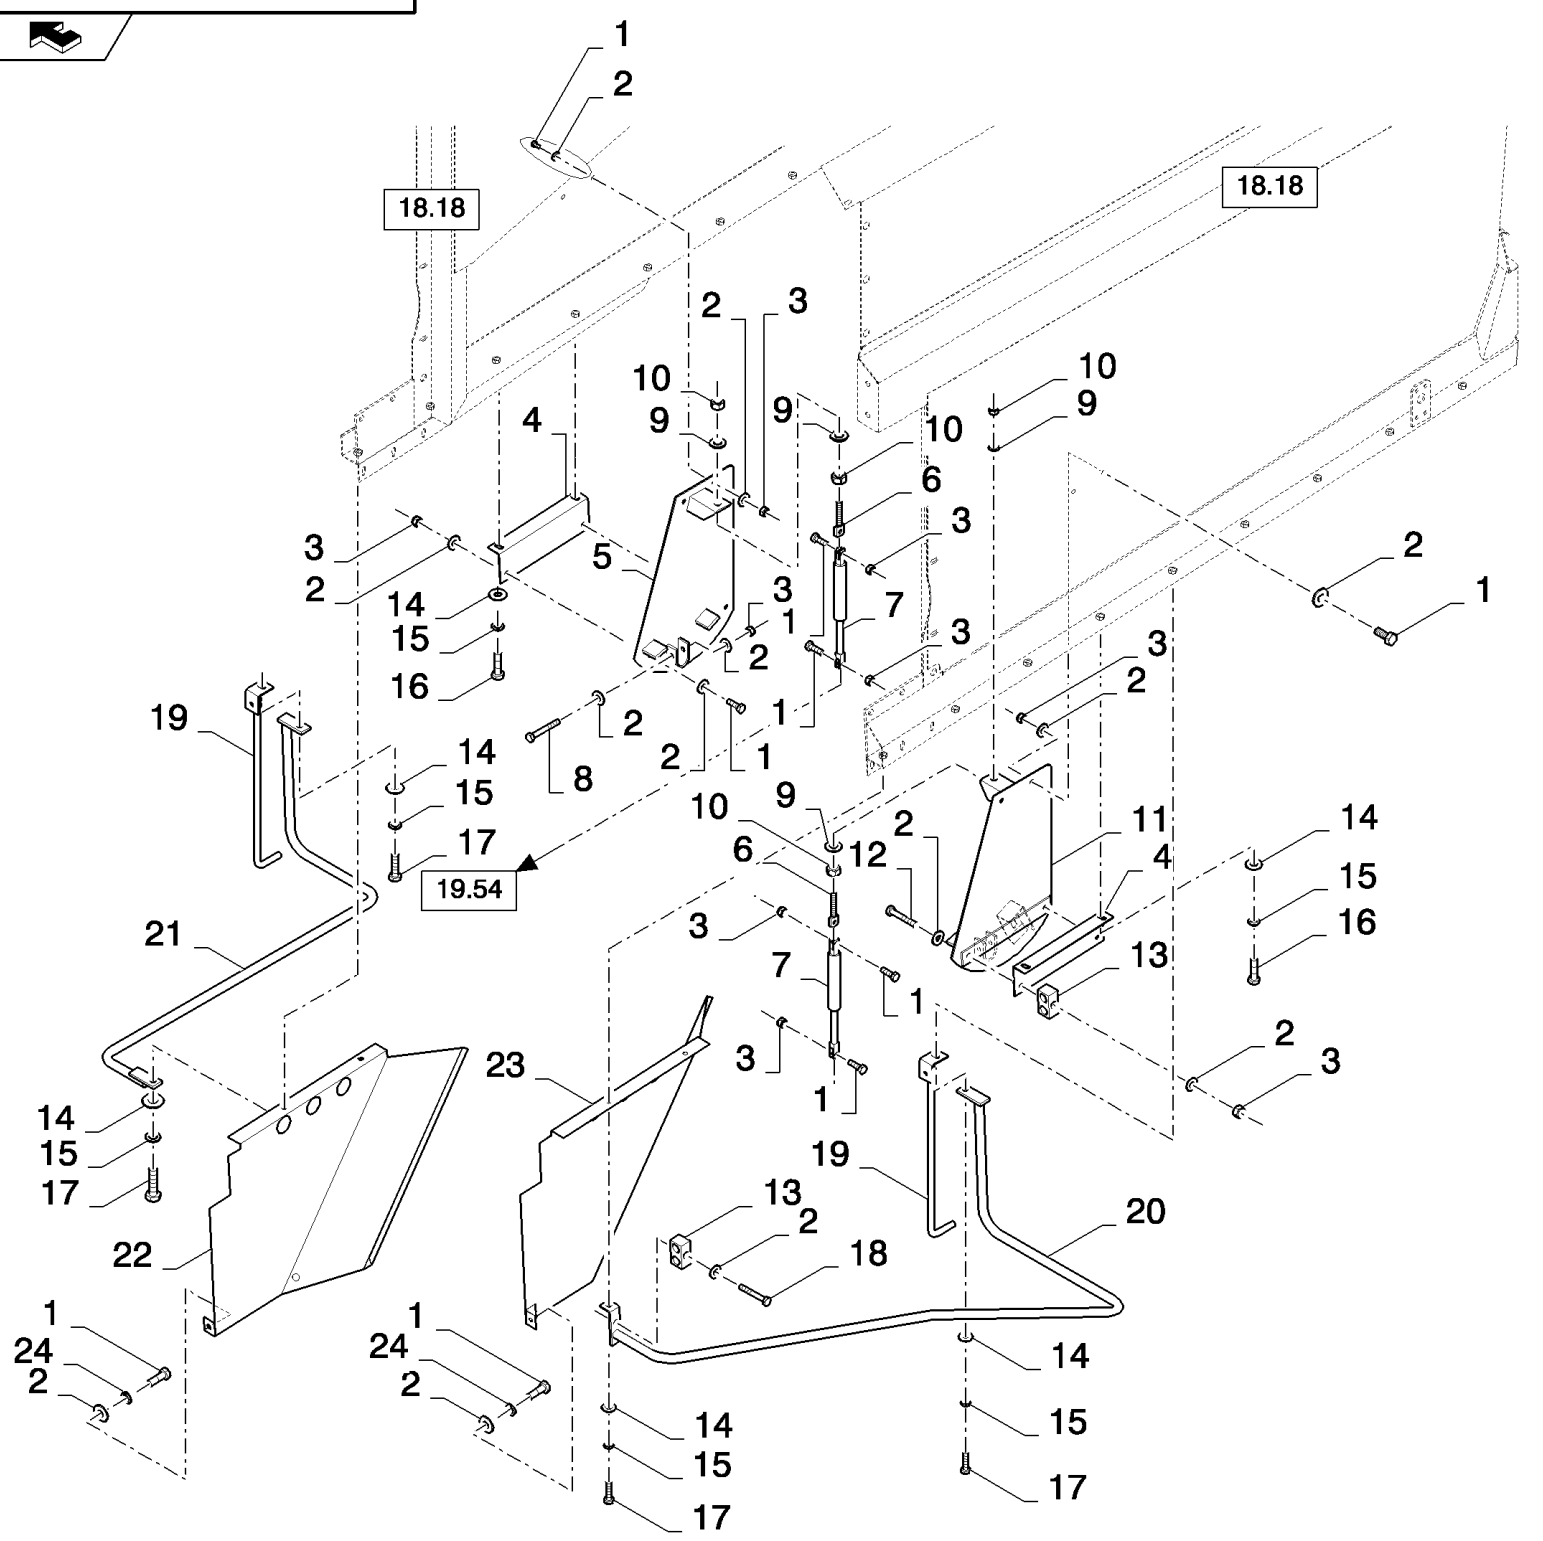

19.53(01) CHAFF SPREADER : MOUNTING GROUP WITHOUT CHOPPER - C599

сылка	Номер детали	Кол-во	Описание
1	43127	AR	BOLT, Hex, M8 x 25, 8.8,
2	140016	AR	WASHER, M8 x 16 x 1.6,
3	86629542	AR	NUT, LOCK, M8 x 1.25, CI 8,
4	84444300	2	BRACKET,
5	84444303	1	SUPPORT,
6	84444302	2	TIE-ROD, THREADED,
7	84444265	2	SHOCK ABSORBER,
8	120061	2	BOLT, Hex, M8 x 60, 8.8,
9	140018	4	WASHER, M12 x 24 x 2.5,
10	9706685	4	NUT, M12, CI 8,
11	84444301	1	SUPPORT,
12	300510	1	BOLT, Hex, M8 x 65, 8.8,
13	84444310	2	CLAMP,
14	140017	10	WASHER, M10 x 20 x 2,
15	140045	10	WASHER, SPRING, Belleville, M10,
16	43139	4	SCREW, Hex, M10 x 25, 8.8, Full Thd,
17	43140	6	BOLT, Hex, M10 x 30, 8.8, Full Thd,
18	16044321	2	BOLT, Hex, M8 x 55, 8.8,
19	84444311	2	SUPPORT,
20	84444306	1	SUPPORT,
21	84444312	1	SUPPORT,
22	84444305	1	PLATE,
23	84444304	1	PLATE,
24	322358	2	WASHER, SPRING, Belleville, M8,