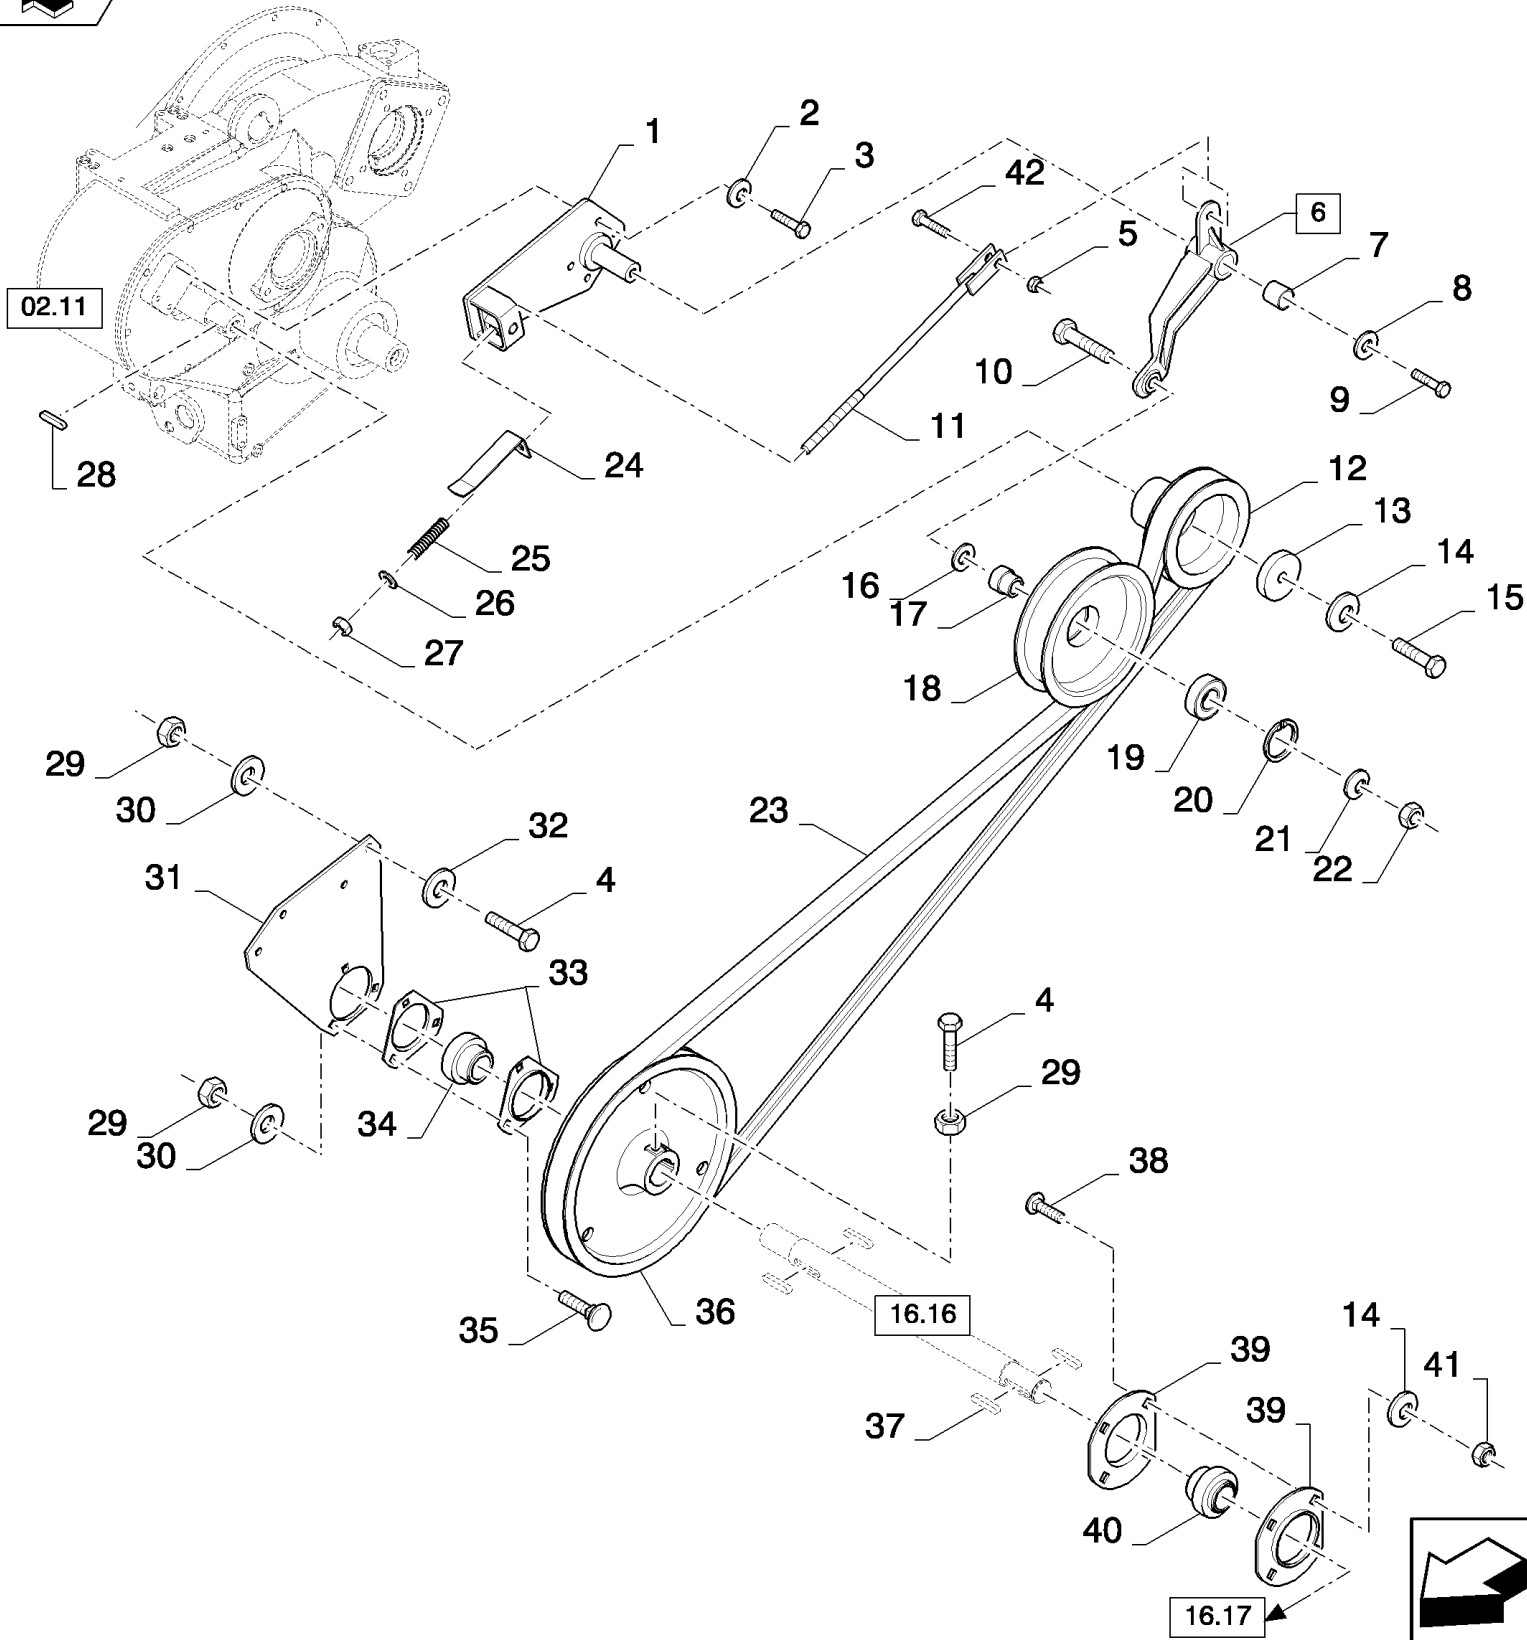

SEC. 16

CX8080 COMBINE (9/06-)

16.000(02) SECTION LIST 16

сылка	Номер детали	Кол-во	Описание

16.01(01) UNLOADING AUGER

16.01(01) UNLOADING AUGER

сылка	Номер детали	Кол-во	Описание
1	84069799	1	SUPPORT,
2	322358	4	WASHER, SPRING, Belleville, M8,
3	120104	4	SCREW, Hex, M8 x 20, 8.8,
4	43140	6	BOLT, Hex, M10 x 30, 8.8, Full Thd,
5	100037	1	NUT, M10 x 1.5, CI 8,
6	86587356	1	ARM, (7), BSN C579
6	87521317	1	ARM ASSY., (7), ASN D580
7	84057311	2	SLEEVE,
8	84817997	1	WASHER, 40 OD x 11 ID x 3 mm Thick
9	43138	1	SCREW, Hex, M10 x 20, 8.8, Full Thd,
10	120092	1	SCREW, Hex, M16 x 70, 8.8, , BSN C579
10	120093	1	BOLT, Hex, M16 x 80, 8.8, , ASN D580
11	84073165	1	TIE-ROD,
12	86587033	1	PULLEY,
13	84073172	1	WASHER,
14	140046	5	WASHER, Belleville, M12,
15	9706702	1	SCREW, Hex, M12 x 50, 8.8,
16	378246	AR	WASHER, 16MM
17	9515145	1	BUSHING,
18	84071981	1	WHEEL, IDLER,
19	443898	1	BEARING, BALL,
20	370011	1	RING, SNAP, M52, Int,
21	140048	1	WASHER, SPRING, Belleville, M16,
22	100020	1	NUT, M16, CI 8,
23	84061293	1	BELT, TRANSMISSION,
24	84072876	1	INDICATOR,
25	84814905	1	SPRING,
26	378245	1	WASHER, M12,
27	412126	1	NUT, LOCK, M12 x 1.75, CI 8,
28	170066	1	KEY,
29	100016	8	NUT, M10, CI 8,
30	140045	7	WASHER, SPRING, Belleville, M10,
31	84069655	1	PLATE,
32	140017	4	WASHER, M10 x 20 x 2,
33	84814939	2	FLANGE,
34	84814912	1	BEARING, BALL,
35	338949	3	BOLT, CARRIAGE, Short NK, M10 x 25, CI8.8, Full Thd,
36	84072365	1	PULLEY,
37	170012	2	KEY,
38	120044	4	BOLT, CARRIAGE, Short NK, M12 x 30, CI8.8, Full Thd,
39	86620027	2	FLANGE,
40	455805	1	BEARING, BALL,
41	9706685	4	NUT, M12, CI 8,
42	120068	1	BOLT, Hex, M10 x 40, 8.8, Full Thd,