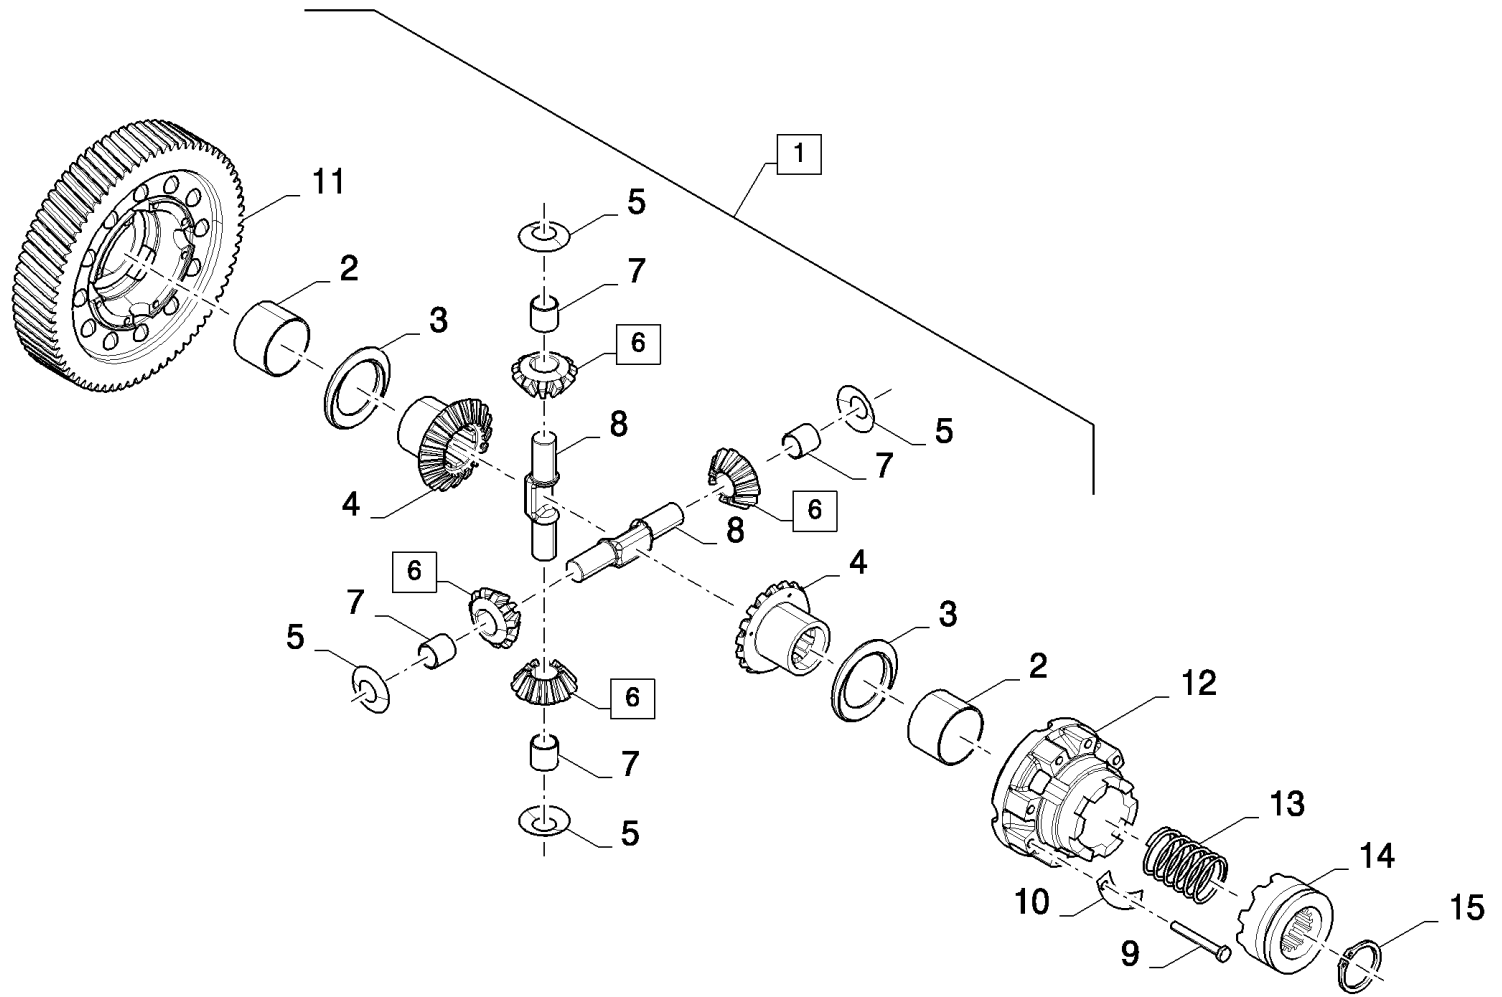

03.08(01) GEARBOX, DRIVEN SHAFT

CX8080 COMBINE (9/06-)

03.08(01) GEARBOX, DRIVEN SHAFT

сылка	Номер детали	Кол-во	Описание
1	84069687	1	SHAFT,
2	84045429	2	SEALRING,
3	370013	2	RING, SNAP, M90, Int,
4	9825886	2	BEARING ASSY,
5	9706685	10	NUT, M12, CI 8,
6	140046	10	WASHER, Belleville, M12,
7	9837786	2	SCREW, Hex Soc Hd, M12 x 20, 8.8, M12x20
8	86512298	4	BOLT, Hex, M10 x 12, 8.8, Full Thd,
9	327911	2	CIRCLIP,
10	140045	4	WASHER, SPRING, Belleville, M10,
11	84071156	1	FLANGE, , FOR CX8080, CX8090 ONLY
11	84071109	1	FLANGE, , FOR CX8030, CX8040, CX8050, CX8060, CX8070 ONLY
12	210046	1	BEARING, BALL,
13	9815655	2	O-RING,
14	418831	1	BEARING ASSY,
15	84071210	1	FLANGE, , FOR CX8080, CX8090 ONLY
15	84071206	1	FLANGE, , FOR CX8030, CX8040, CX8050, CX8060, CX8070 ONLY
16	84069688	1	SHAFT, , WITH DIFF. LOCK
16	84069822	1	SHAFT, , STANDARD, FOR CX8080, CX8090 ONLY
17	84435233	1	SHIELD, , FOR CX8080, CX8090 ONLY
17	84435237	1	SHIELD, , FOR CX8030, CX8040, CX8050, CX8060, CX8070 ONLY
18	120103	4	BOLT, Hex, M8 x 16, 8.8,
19	322358	4	WASHER, SPRING, Belleville, M8,