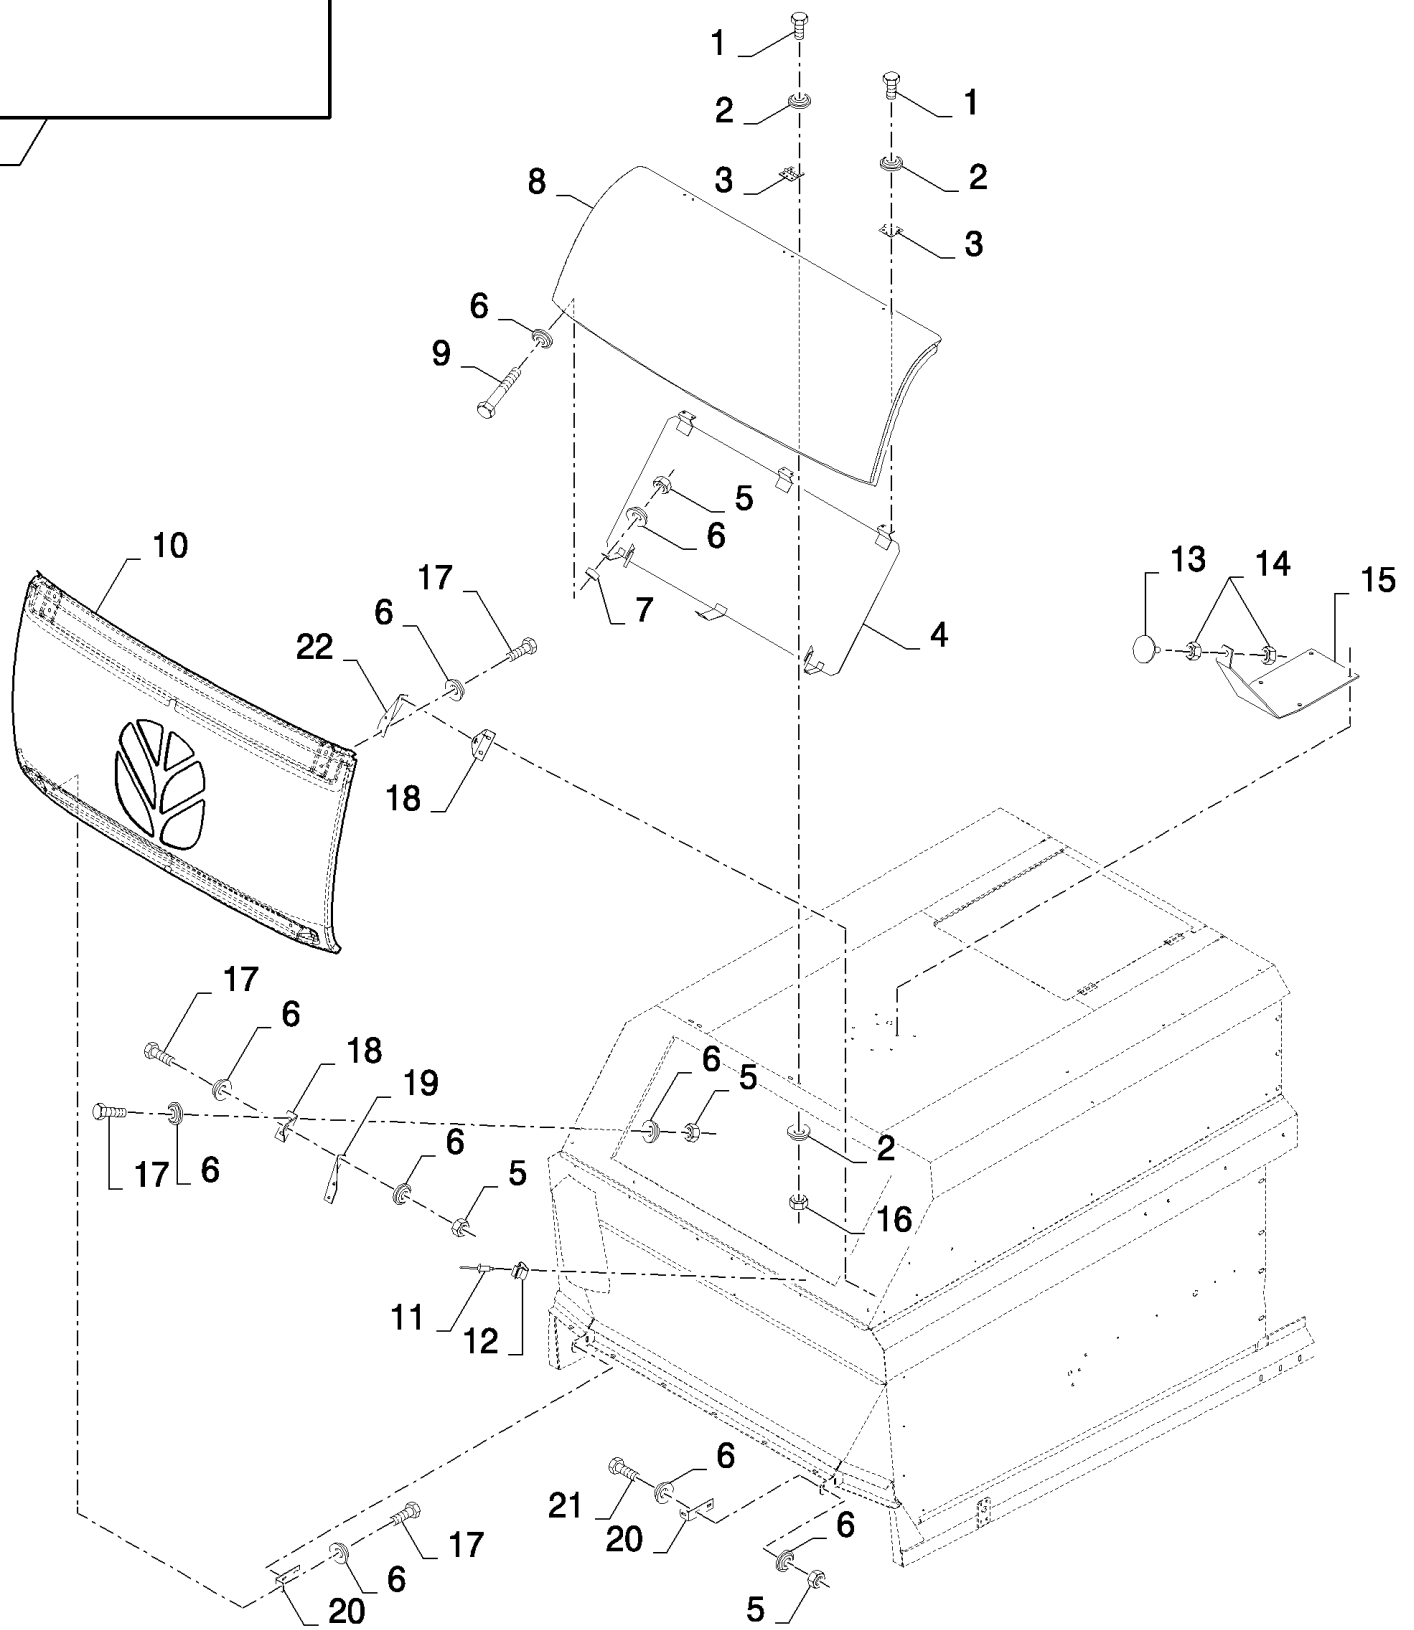

08.17(01) STRAW HOOD SHIELDS, REAR

08.17(01) STRAW HOOD SHIELDS, REAR

сылка	Номер детали	Кол-во	Описание
1	86508568	8	SCREW, Hex, M6 x 16, 8.8,
2	412649	12	WASHER, SPRING, Belleville, M6,
3	9833212	3	HINGE,
4	87315417	1	DOOR, , FOR CX8030, CX8040, CX8050 ONLY
4	87347533	1	DOOR, , FOR CX8060, CX8070, CX8080, CX8090 ONLY
5	89706690	14	NUT, M8, CI 8,
6	412650	34	WASHER, Belleville, M8,
7	9812123	4	RING,
8	86579797	1	SHIELD, , FOR CX8030, CX8040, CX8050 ONLY
8	86576644	1	SHIELD, , FOR CX8060, CX8070, CX8080, CX8090 ONLY
9	43128	4	BOLT, Hex, M8 x 30, 8.8,
10	86579792	1	SHIELD, , FOR CX8030, CX8040, CX8050 ONLY
10	86583261	1	GUARD, , FOR CX8060, CX8070, CX8080, CX8090 ONLY
11	325911	2	RIVET, Pop, M4.8 x 7.4,
12	323307	2	CLAMP,
13	190029	1	INSULATOR BLOCK,
14	100016	2	NUT, M10, CI 8,
15	86623763	1	SUPPORT,
16	9706755	4	NUT, M6, CI 8,
17	120104	12	SCREW, Hex, M8 x 20, 8.8,
18	86583265	2	ANGLE,
19	86583277	1	ANGLE,
20	84320811	2	ANGLE,
21	43127	4	BOLT, Hex, M8 x 25, 8.8,
22	86583279	1	ANGLE,