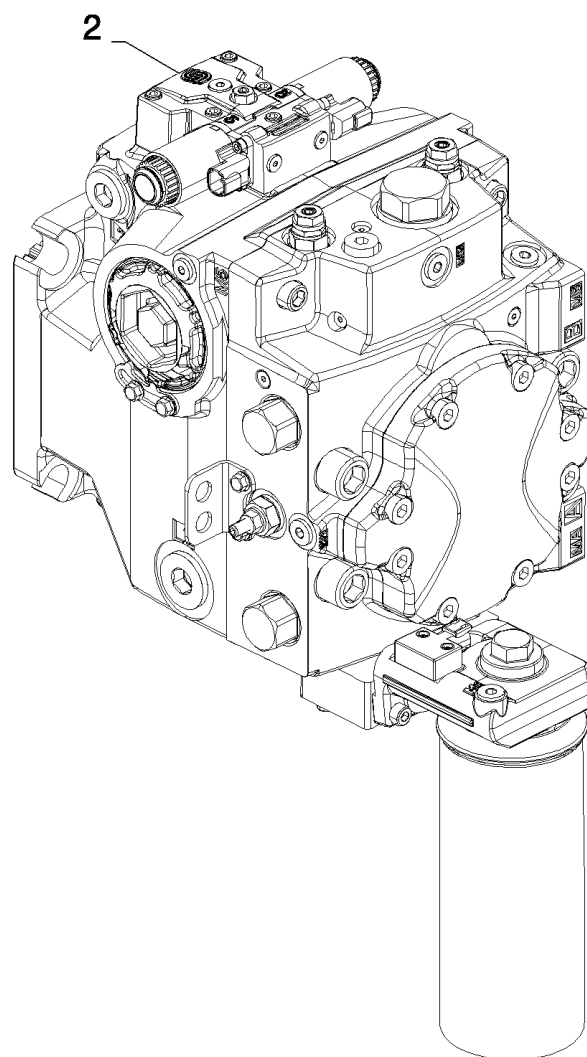

07.06(01) HYDROSTATIC PUMP WITH BRAKE MANIFOLD

сылка	Номер детали	Кол-во	Описание
1	84817313	1	PUMP, HYDROSTATIC, 100cc / 175 bar, FOR CX8030 AND CX8040 ONLY, FOR COMPONENTS SEE FIG. 07.48
1	84819215	1	PUMP, HYDROSTATIC, 110cc / 140 bar, FOR CX8050, CX8060, CX8070 ONLY, FOR COMPONENTS SEE FIG. 07.46, FOR CX8070 NA ONLY
1	84817315	1	PUMP, HYDROSTATIC, 130cc / 140 bar, FOR CX8070 NA ONLY, FOR COMPONENTS SEE FIG. 07.47, FOR CX8080 ONLY
1	84819216	1	PUMP, HYDROSTATIC, 130cc / 250 bar, FOR COMPONENTS SEE FIG. 07.47, FOR CX8090 ONLY
2	84801596	1	PUMP, HYDROSTATIC, 165cc, FOR CX8090 ONLY, FOR COMPONENTS SEE FIG. 07.43, 07.44, 07.45, FOR GERMANY ONLY, BSN C599
2	87612981	1	PUMP, HYDROSTATIC, 165cc, FOR GERMANY ONLY, FOR COMPONENTS SEE FIG. 07.43, 07.44, 07.45, FOR CX8090 ONLY, ASN D600