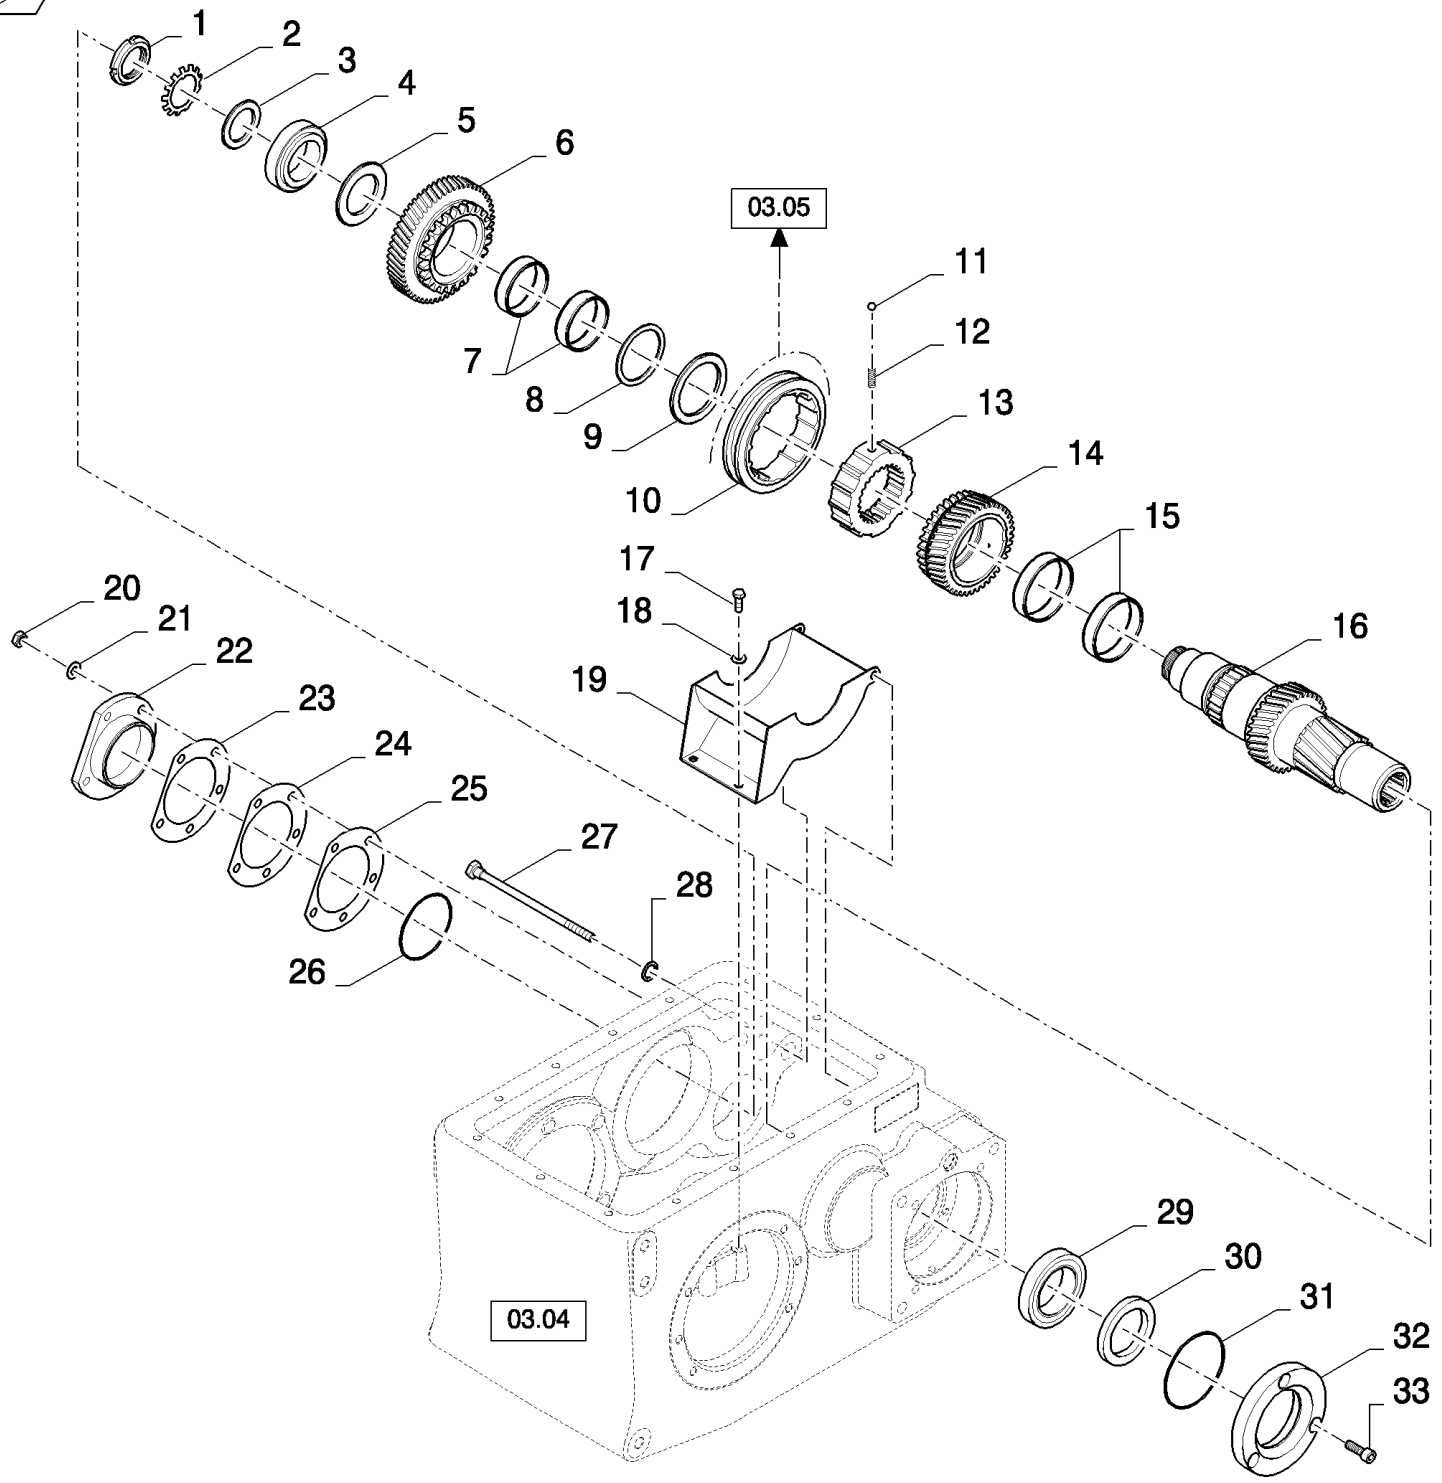

03.06(01) GEARBOX, INPUT SHAFT

03.06(01) GEARBOX, INPUT SHAFT

сылка	Номер детали	Кол-во	Описание
1	9615771	1	NUT, LOCK, M45 x 1.5, Bearing,
2	410880	1	RING, LOCKING,
3	84071395	1	WASHER, THRUST,
4	853116	1	BEARING ASSY,
5	84071394	1	WASHER, THRUST,
6	84433273	1	GEAR,
6	84435944	1	GEAR, , FOR NA ONLY
7	87317816	1	BEARING SET, Set of 2
8	84078051	1	RING, SNAP, M72, Ext,
9	84072052	1	WASHER, THRUST,
10	84433358	1	GEAR,
11	84041521	2	BALL,
12	84041522	2	SPRING,
13	84433352	1	GEAR,
14	84433269	1	GEAR,
15	84071622	1	BEARING SET, Set of 2
16	84071392	1	SHAFT,
17	120103	2	BOLT, Hex, M8 x 16, 8.8,
18	322358	2	WASHER, SPRING, Belleville, M8,
19	84435240	1	SHIELD,
20	100016	5	NUT, M10, CI 8,
21	140045	5	WASHER, SPRING, Belleville, M10,
22	84071116	1	HOUSING, BEARING,
23	84072114	4	SHIM, Thk.: 0.05MM
24	84072113	2	SHIM, Thk.: 0.2MM
25	84072110	1	SHIM, Thk.: 0.5MM
26	84078053	1	O-RING,
27	84334964	1	SET SCREW, Hex Soc, M12 x 205,
28	84011379	1	SEALRING,
29	750347	1	BEARING, ROLLER,
30	84045429	1	SEALRING,
31	84032297	1	O-RING,
32	84071648	1	HOUSING, BEARING,
33	300442	3	SCREW, Hex Soc Hd, M10 x 30, 8.8,