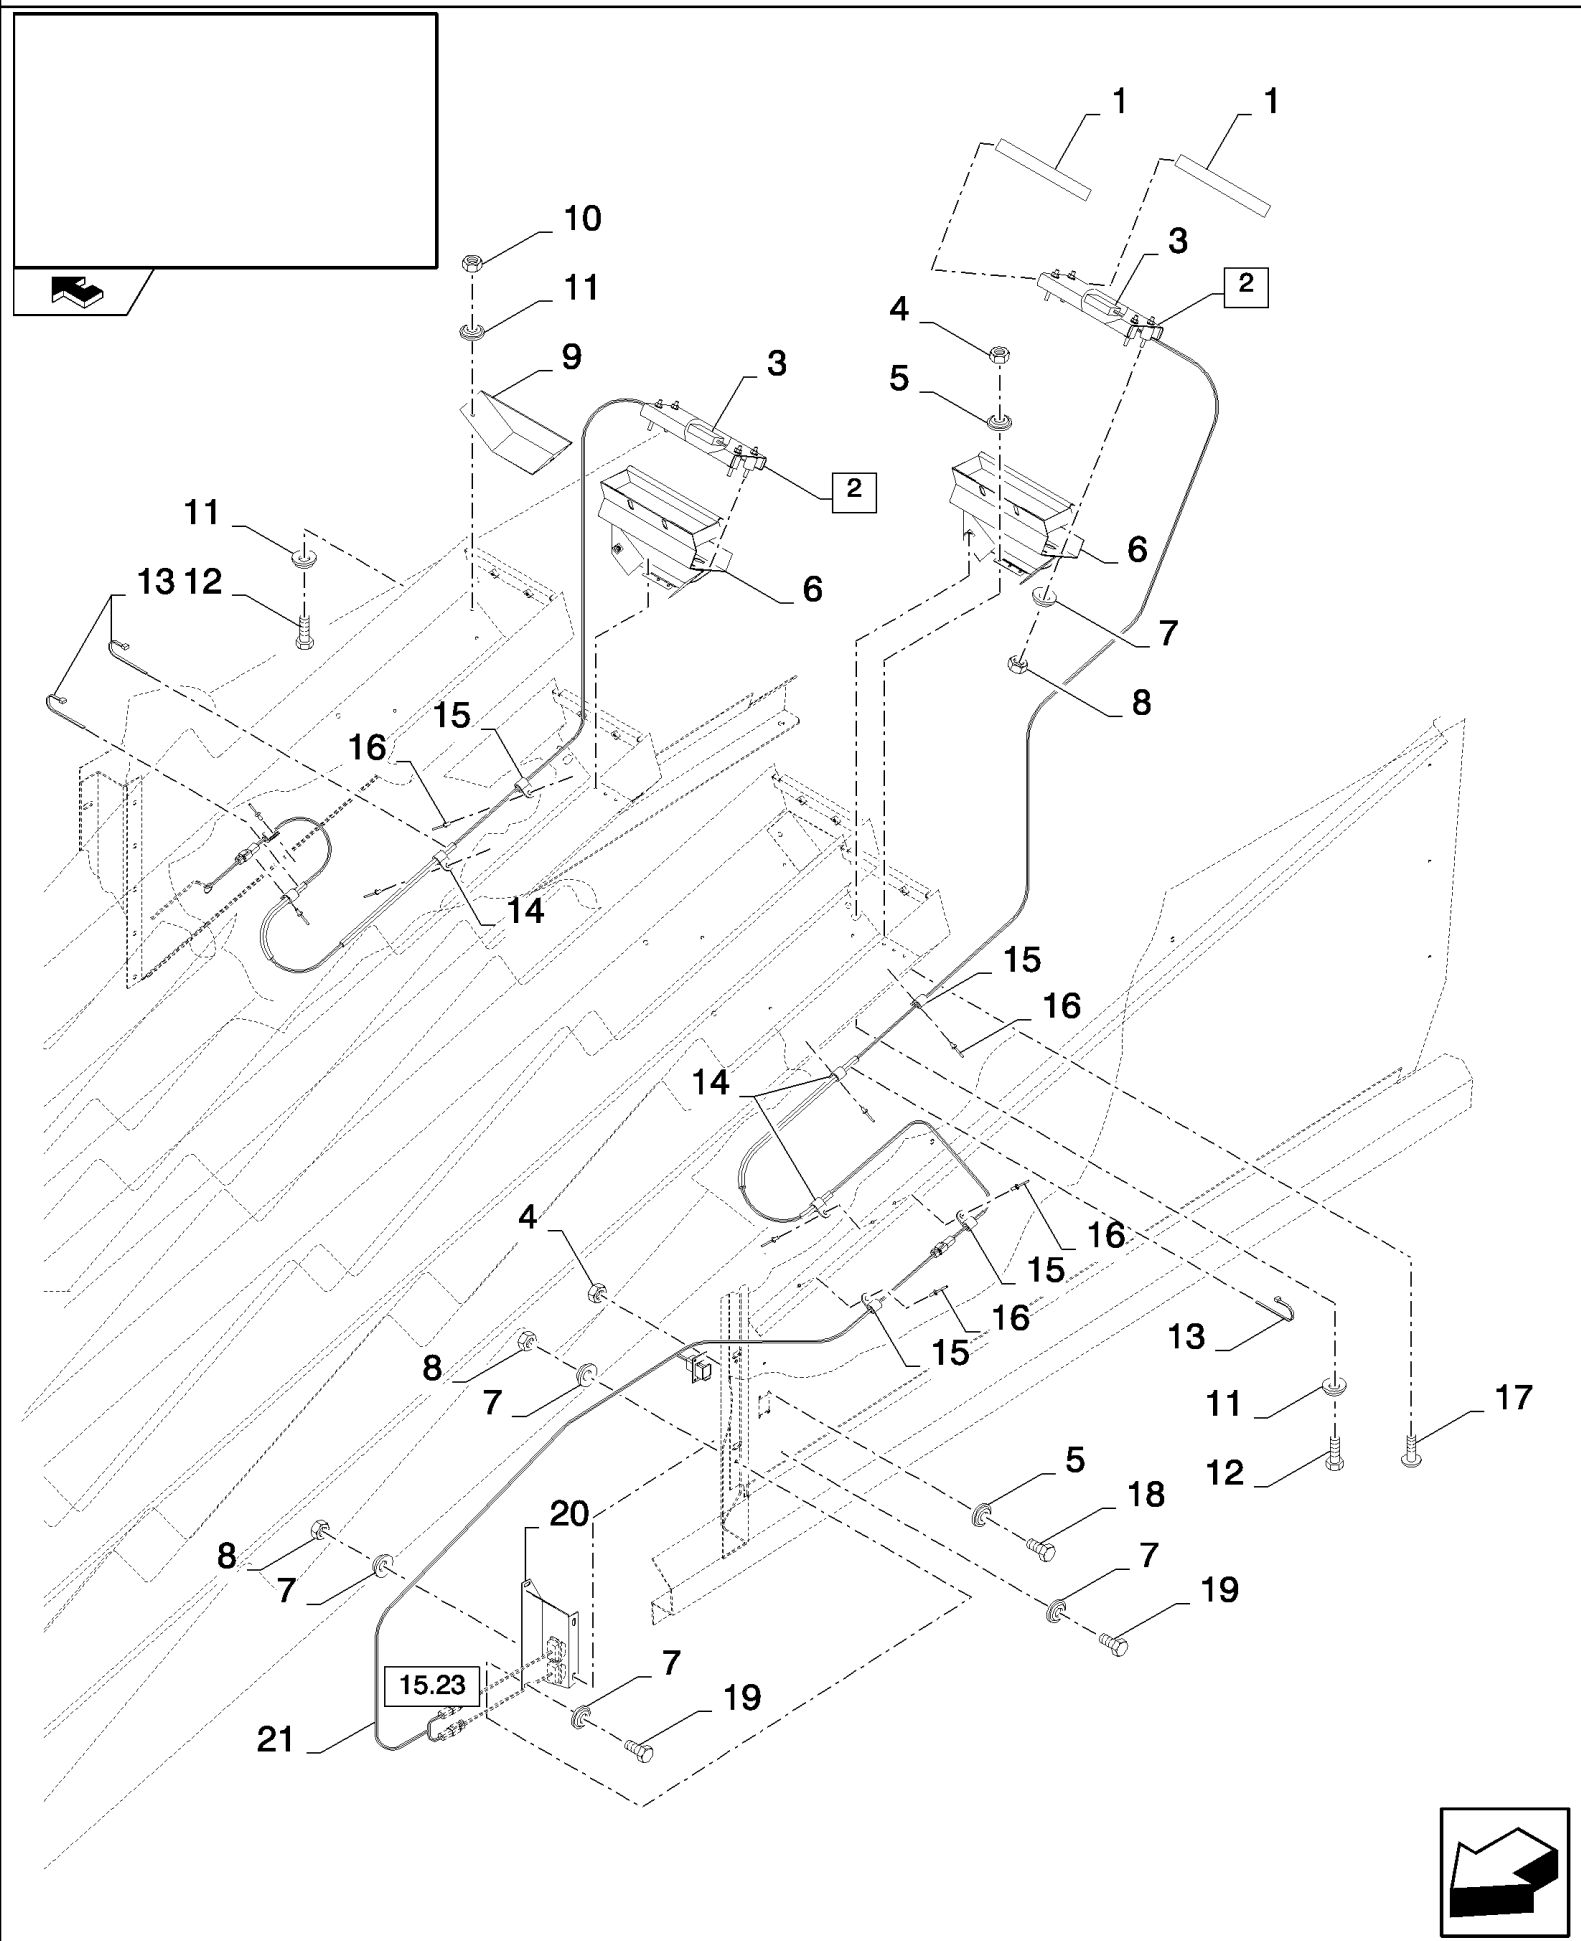

06.43(01) STRAW WALKER DETECTOR

06.43(01) STRAW WALKER DETECTOR

сылка	Номер детали	Кол-во	Описание
1	80401278	AR	SEAL,
2	86579531	2	DETECTOR, (3)
3	84000257	1	SENSOR,
4	100012	10	NUT, M4, CI 8,
5	322355	10	WASHER, Belleville, M4,
6	84017737	2	HOLDER,
7	322357	16	WASHER, SPRING, Belleville, M6,
8	9706755	12	NUT, M6, CI 8,
9	84042926	AR	PLATE, COVER,
10	89706690	AR	NUT, M8, CI 8,
11	322358	AR	WASHER, SPRING, Belleville, M8,
12	120103	AR	BOLT, Hex, M8 x 16, 8.8,
13	86566989	4	STRAP, CABLE,
14	9706748	4	CLAMP, 5/8", Insul, 5/16" Bolt,
15	431352	5	CLAMP,
16	9512290	9	RIVET,
17	86511042	6	SCREW, Cross Pan Hd, M4 x 16,
18	412255	4	BOLT, Hex, M4 x 20, 8.8, Full Thd,
19	86508568	4	SCREW, Hex, M6 x 16, 8.8,
20	84452006	1	SUPPORT,
21	86616168	1	HARNESS, WIRE,