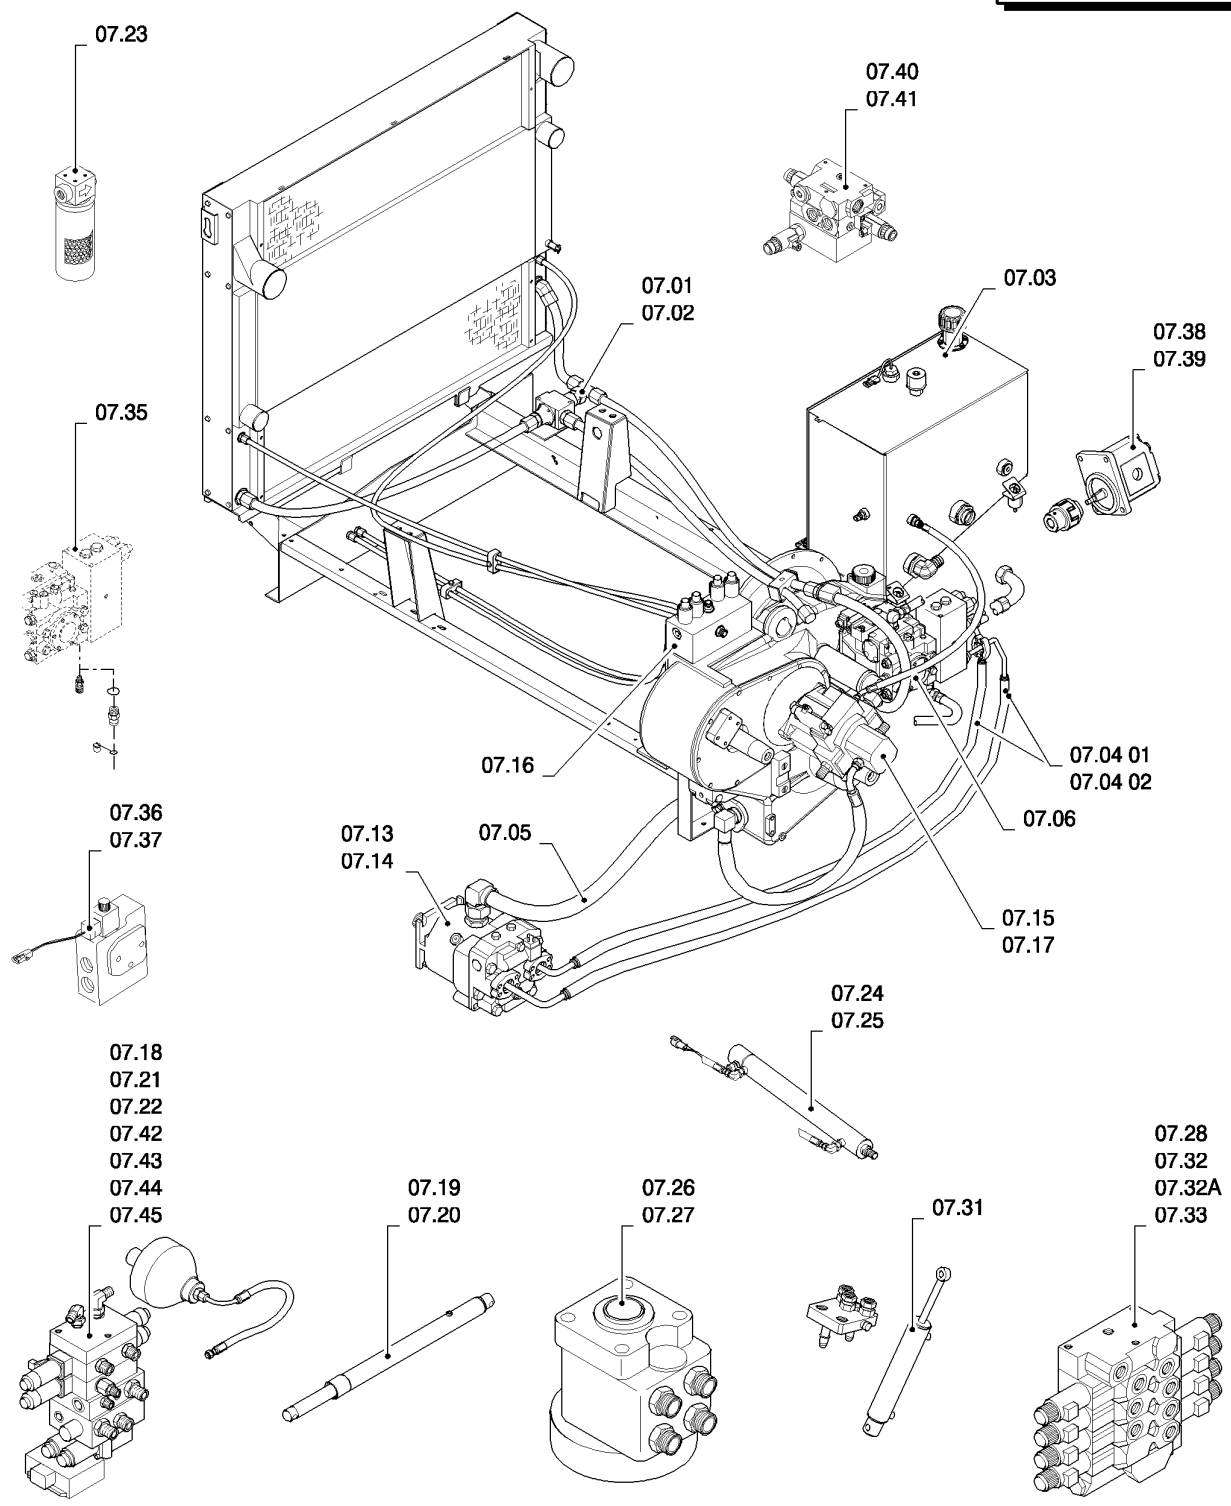

CX8080 COMBINE (9/06-)

06.801(07) CONNECTORS - FROM 89818548 TO 89861378

сылка	Номер детали	Кол-во	Описание
1	9818548		AR TERMINAL, 0.3-1.5MMI
2	9861376		AR CONNECTOR, WIRE,
3	89861378		AR PLUG,

HYDRAULIC SYSTEMS

INSTALLATION HYDRAULIQUE

INSTALACIÓN HIDRÁULICA

HYDRAULIKANLÆG

IMPIANTO IDRAULICA

HYDRAULISCHE ANLAGE

INSTALAÇÃO HIDRÁULICA

HYDRAULISCH SYSTEM

SEC. 7