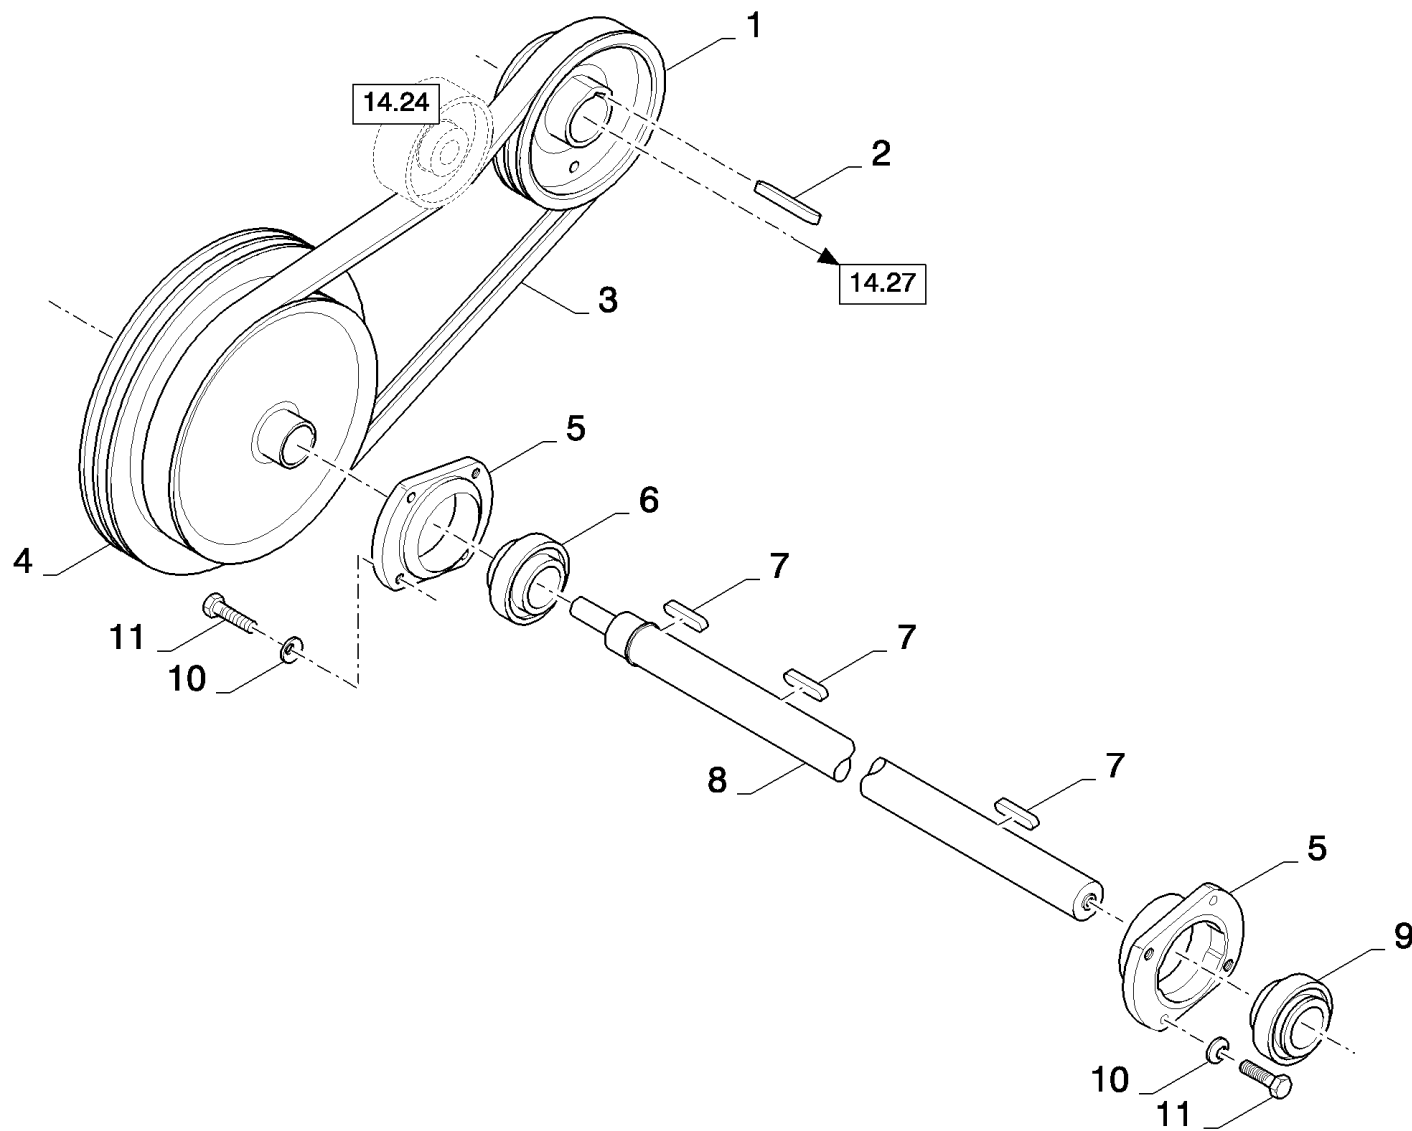

14.23(01) ROTARY SEPARATOR DRIVE AND SHAFT

14.23(01) ROTARY SEPARATOR DRIVE AND SHAFT

сылка	Номер детали	Кол-во	Описание
1	84457073	1	PULLEY,
2	84061583	1	KEY,
3	84457079	1	BELT,
4	84069745	1	PULLEY,
5	84069750	2	HOUSING, BEARING,
6	84057133	1	BEARING ASSY,
7	323624	3	KEY,
8	84045354	1	SHAFT, , FOR CX8060, CX8070, CX8080, CX8090 ONLY
8	84069648	1	SHAFT, , FOR CX8030, CX8040, CX8050 ONLY
9	84026027	1	BEARING ASSY,
10	140045	8	WASHER, SPRING, Belleville, M10,
11	120068	8	BOLT, Hex, M10 x 40, 8.8, Full Thd,