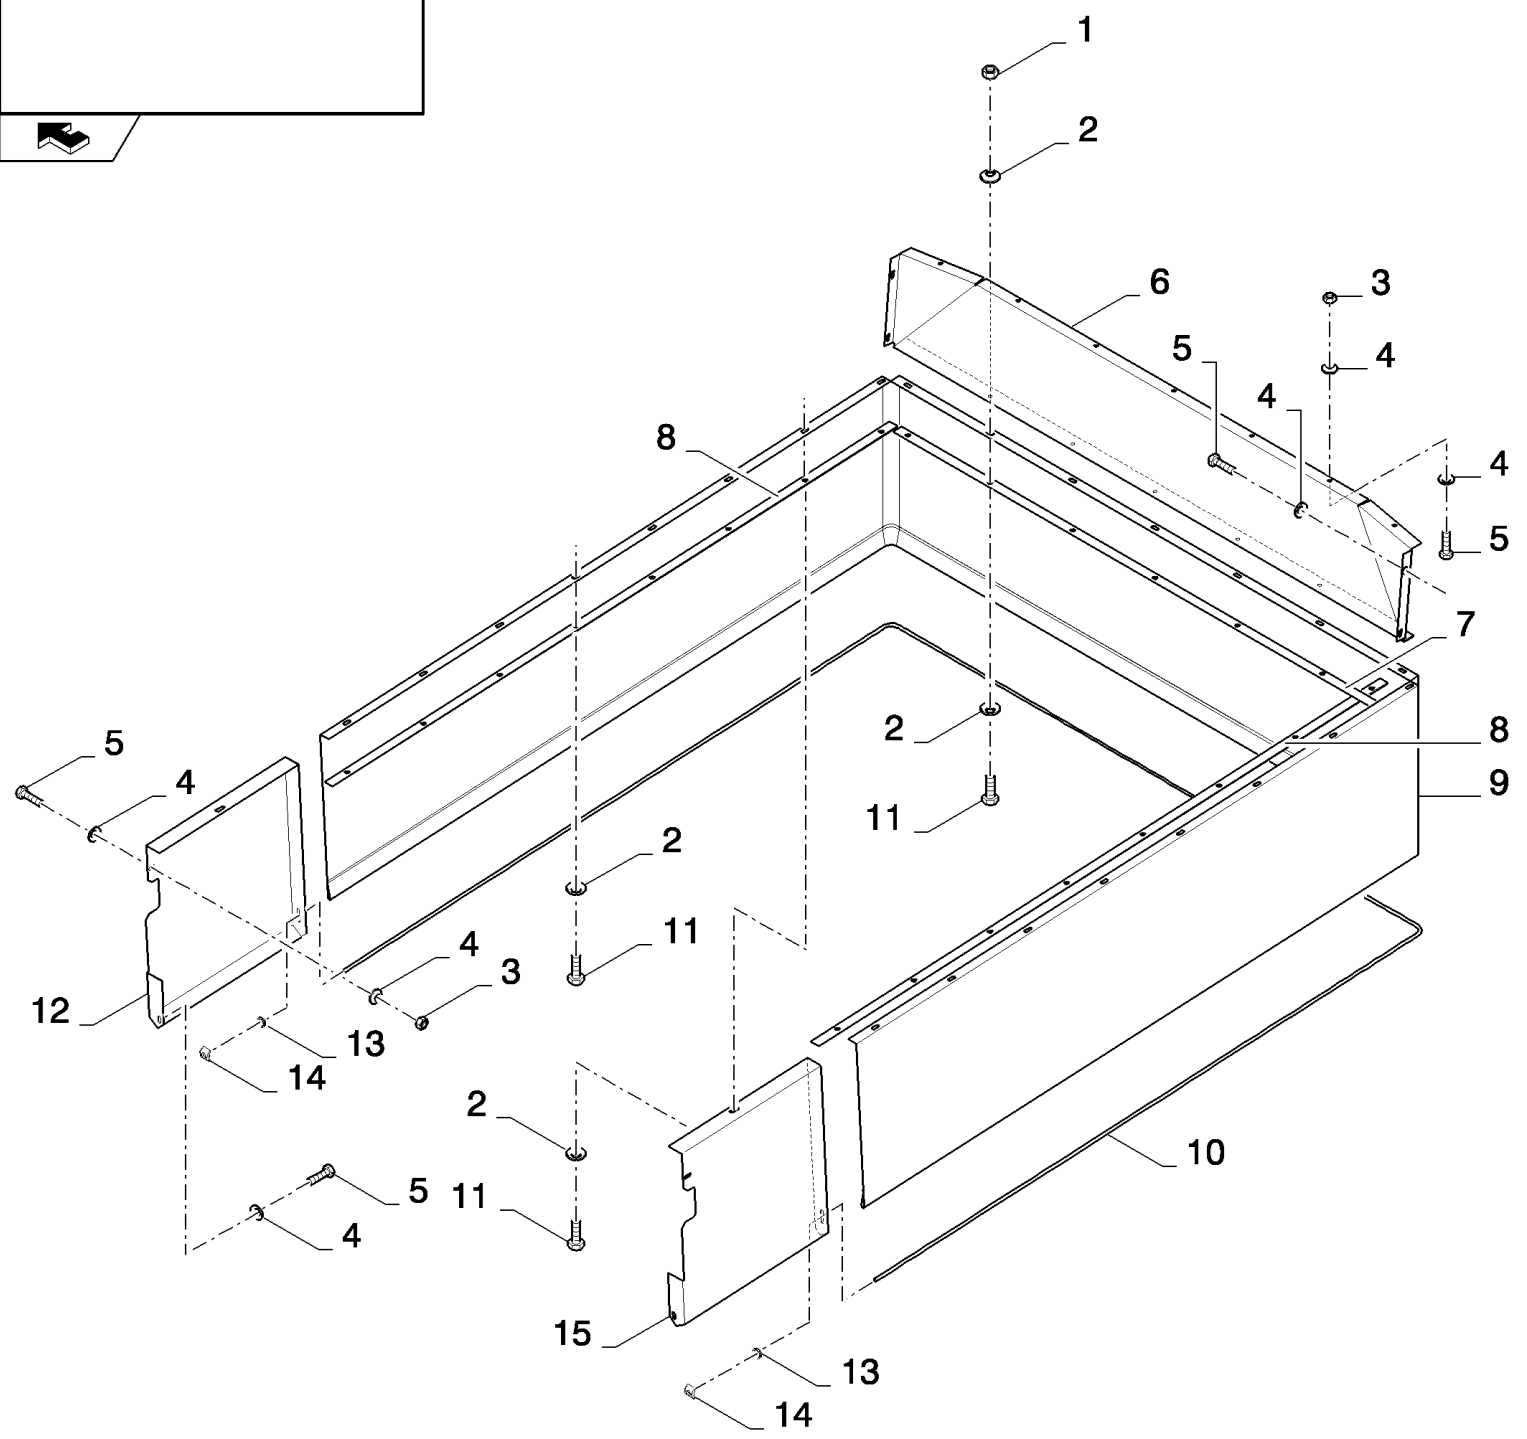

CX8080 COMBINE (9/06-)

08.19(01) STRAW HOOD, CANVAS

сылка	Номер детали	Кол-во	Описание
1	100016	AR	NUT, M10, CI 8,
2	140045	AR	WASHER, SPRING, Belleville, M10,
3	89706690	AR	NUT, M8, CI 8,
4	322358	AR	WASHER, SPRING, Belleville, M8,
5	120104	AR	SCREW, Hex, M8 x 20, 8.8,
6	84431314	1	PLATE, , FOR CX8060, CX8070, CX8080, CX8090 ONLY
6	84431315	1	PLATE, , FOR CX8030, CX8040, CX8050 ONLY
7	84989462	1	PLATE, FIXING, , FOR CX8060, CX8070, CX8080, CX8090 ONLY
7	84431335	1	PLATE, FIXING, , FOR CX8030, CX8040, CX8050 ONLY
8	84989460	2	PLATE, FIXING,
9	84989109	1	CANVAS, , FOR CX8060, CX8070, CX8080, CX8090 ONLY
9	84431290	1	CANVAS, , FOR CX8030, CX8040, CX8050 ONLY
10	84989108	1	ROD, , FOR CX8060, CX8070, CX8080, CX8090 ONLY
10	84431288	1	ROD, , FOR CX8030, CX8040, CX8050 ONLY
11	43138	AR	SCREW, Hex, M10 x 20, 8.8, Full Thd,
12	84432894	1	PLATE,
13	84001657	2	GROMMET,
14	432067	2	CIRCLIP,
15	84432893	1	PLATE,