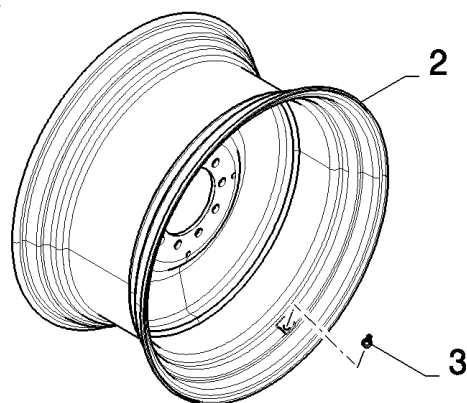

сылка	Номер детали	Кол-во	Описание
1	84807847	1	TYRE/TIRE,
2	84807849	1	RIM,
3	84817283	1	TUBE, TYRE/TIRE,
4	9507108	1	VALVE STEM,