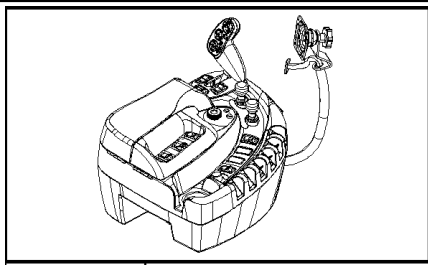

06.04(02) RIGHT HAND CONSOLE, SWITCHES FOR TOUCH SCREEN ONLY - D660

сылка	Номер детали	Кол-во	Описание
1	NSS	1	NOT SERVICED SEPARATELY,
2	82027013	2	SWITCH, threshing, straw elevator
3	84320263	1	PLUG,
4	84320233	1	SWITCH, Rotor speed
5	84320233	1	SWITCH, cleaning fan speed
6	84320233	1	SWITCH, Concave clearance
7	84320263	1	PLUG, Upper sieves
8	84320263	1	PLUG, LOWER SIEVES
9	NSS	1	NOT SERVICED SEPARATELY, PARKING BRAKE
10	84320263	1	PLUG, 4 WHEEL DRIVE
11	84320263	1	PLUG, DUAL RANGE SPEED
12	84320263	1	PLUG, Automatic crop settings
13	84320263	1	PLUG, Feedrate
14	84320249	1	SWITCH, Road / Field
15	NSS	1	NOT SERVICED SEPARATELY, Reel speed
16	84320263	1	PLUG, VERTICAL KNIVES
17	NSS	1	NOT SERVICED SEPARATELY, Straw elevator reverser
18	84320263	1	PLUG, Spare
19	NSS	1	NOT SERVICED SEPARATELY, Chopper spreader plates / Spare
20	84320263	1	PLUG, Automatic crop settings
21	NSS	1	NOT SERVICED SEPARATELY, GEARSHIFT
22	NSS	1	NOT SERVICED SEPARATELY,
23	84320255	1	SWITCH, Engine throttle
24	86643197	1	SWITCH, Header usage
25	86643196	1	SWITCH, HHC Set point