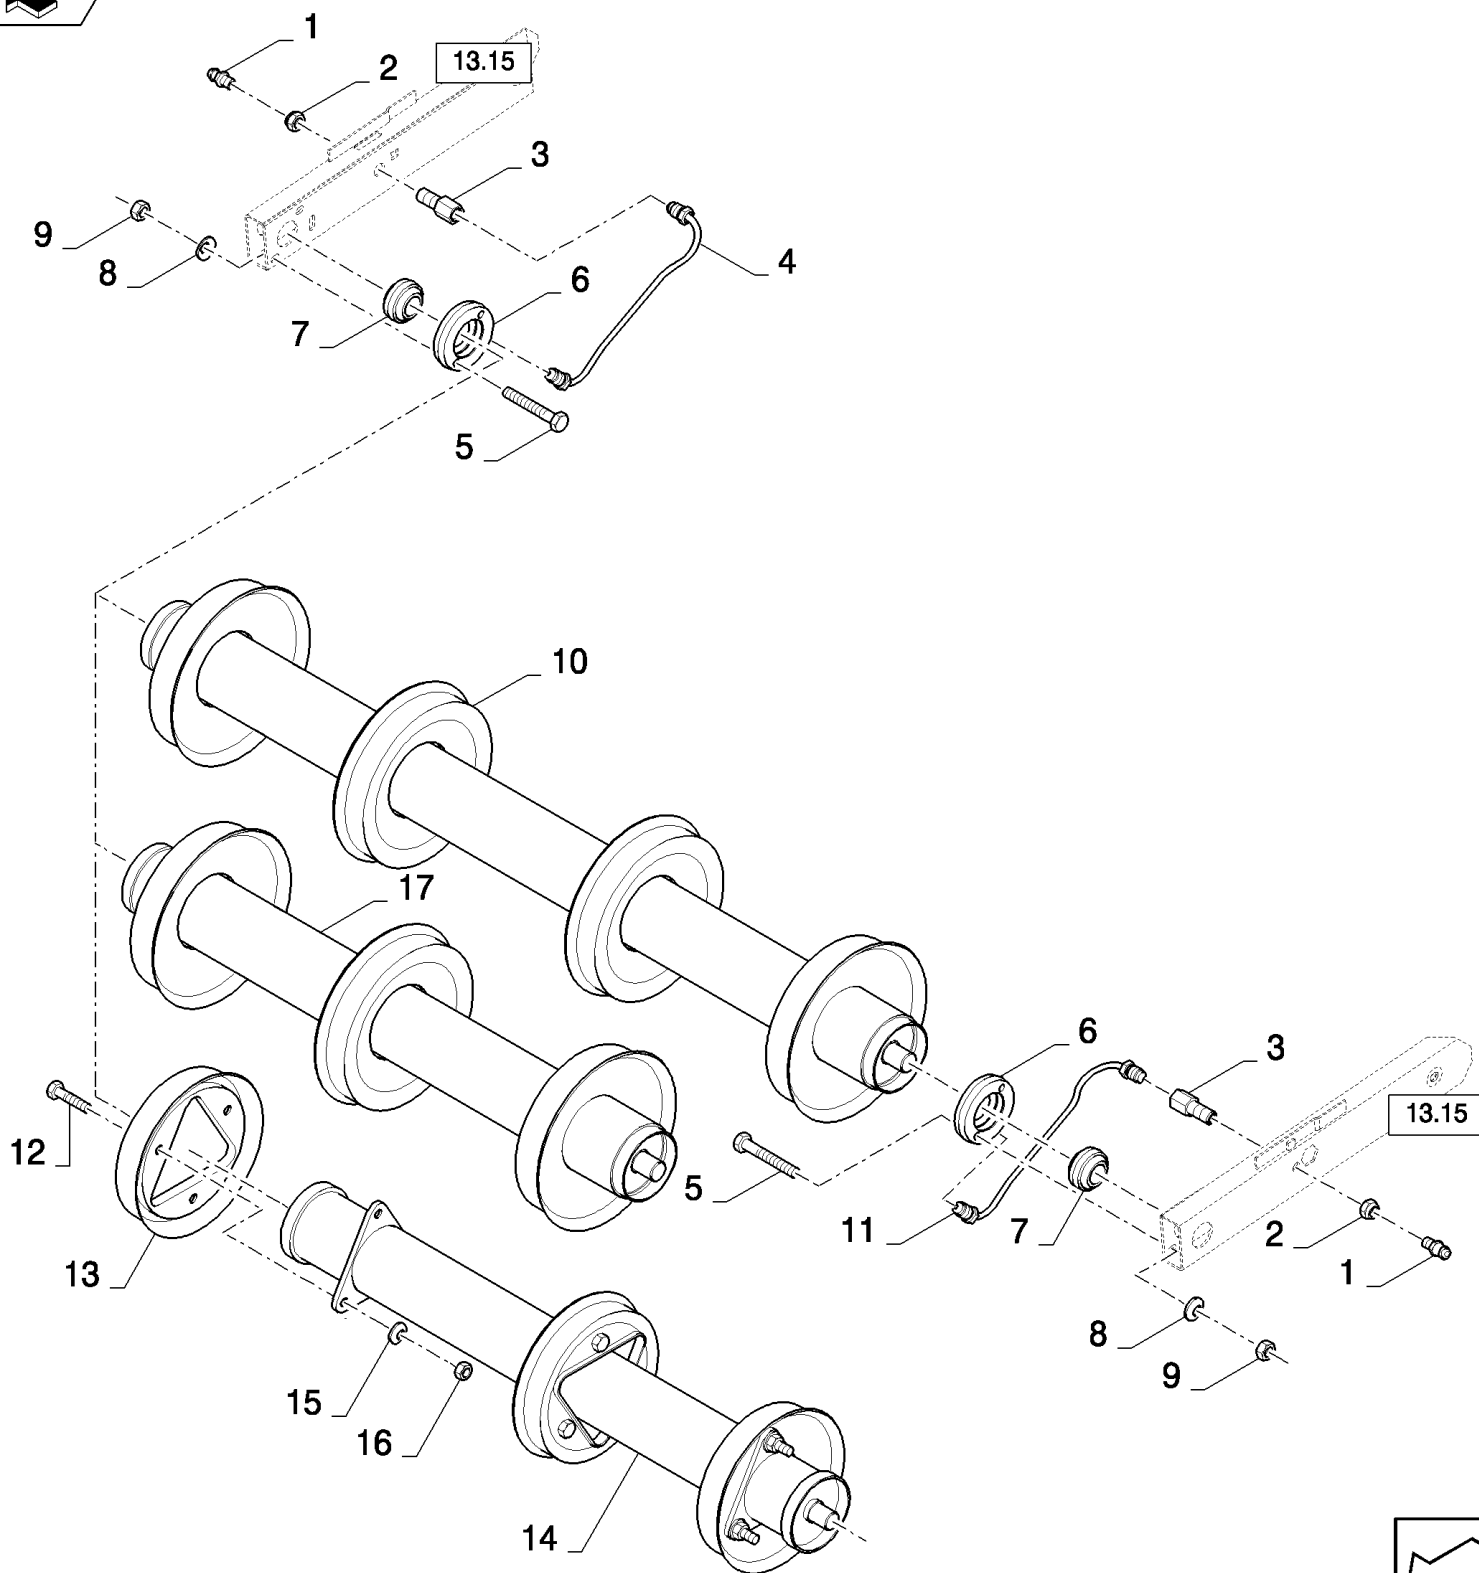

13.14(01) LOWER SHAFT WITH FRONT FACE ADJUSTMENT AND LATERAL FLOTATION

13.14(01) LOWER SHAFT WITH FRONT FACE ADJUSTMENT AND LATERAL FLOTATION

сылка	Номер детали	Кол-во	Описание
1	321204	2	NIPPLE, LUBE, M6 x 1, 16mm lg,
2	412141	2	NUT, LOCK, M10 x 1.5, CI 8,
3	84817004	2	CONNECTOR, HYD.,
4	84004228	1	TUBE, RIGID, RH
5	120069	4	SCREW, Hex, M10 x 50, 8.8,
6	84072980	2	HOUSING, BEARING,
7	84019208	2	BEARING ASSY,
8	140045	4	WASHER, SPRING, Belleville, M10,
9	100016	4	NUT, M10, CI 8,
10	84072098	1	ROLLER, CONVEYOR, , FOR CX8060, CX8070, CX8080, CX8090 ONLY
11	84004226	1	TUBE, RIGID, LH
12	43139	9	SCREW, Hex, M10 x 25, 8.8, Full Thd, , FOR CX8030, CX8040, CX8050 ONLY
13	9503110	3	FLANGE, , FOR CX8030, CX8040, CX8050 ONLY
14	84071987	1	ROLLER, CONVEYOR, , FOR CX8030, CX8040, CX8050 ONLY
15	140045	9	WASHER, SPRING, Belleville, M10, , FOR CX8030, CX8040, CX8050 ONLY
16	100037	9	NUT, M10 x 1.5, CI 8, , FOR CX8030, CX8040, CX8050 ONLY
17	87318779	1	ROLLER, CONVEYOR, , FOR CX8030, CX8040, CX8050 ONLY