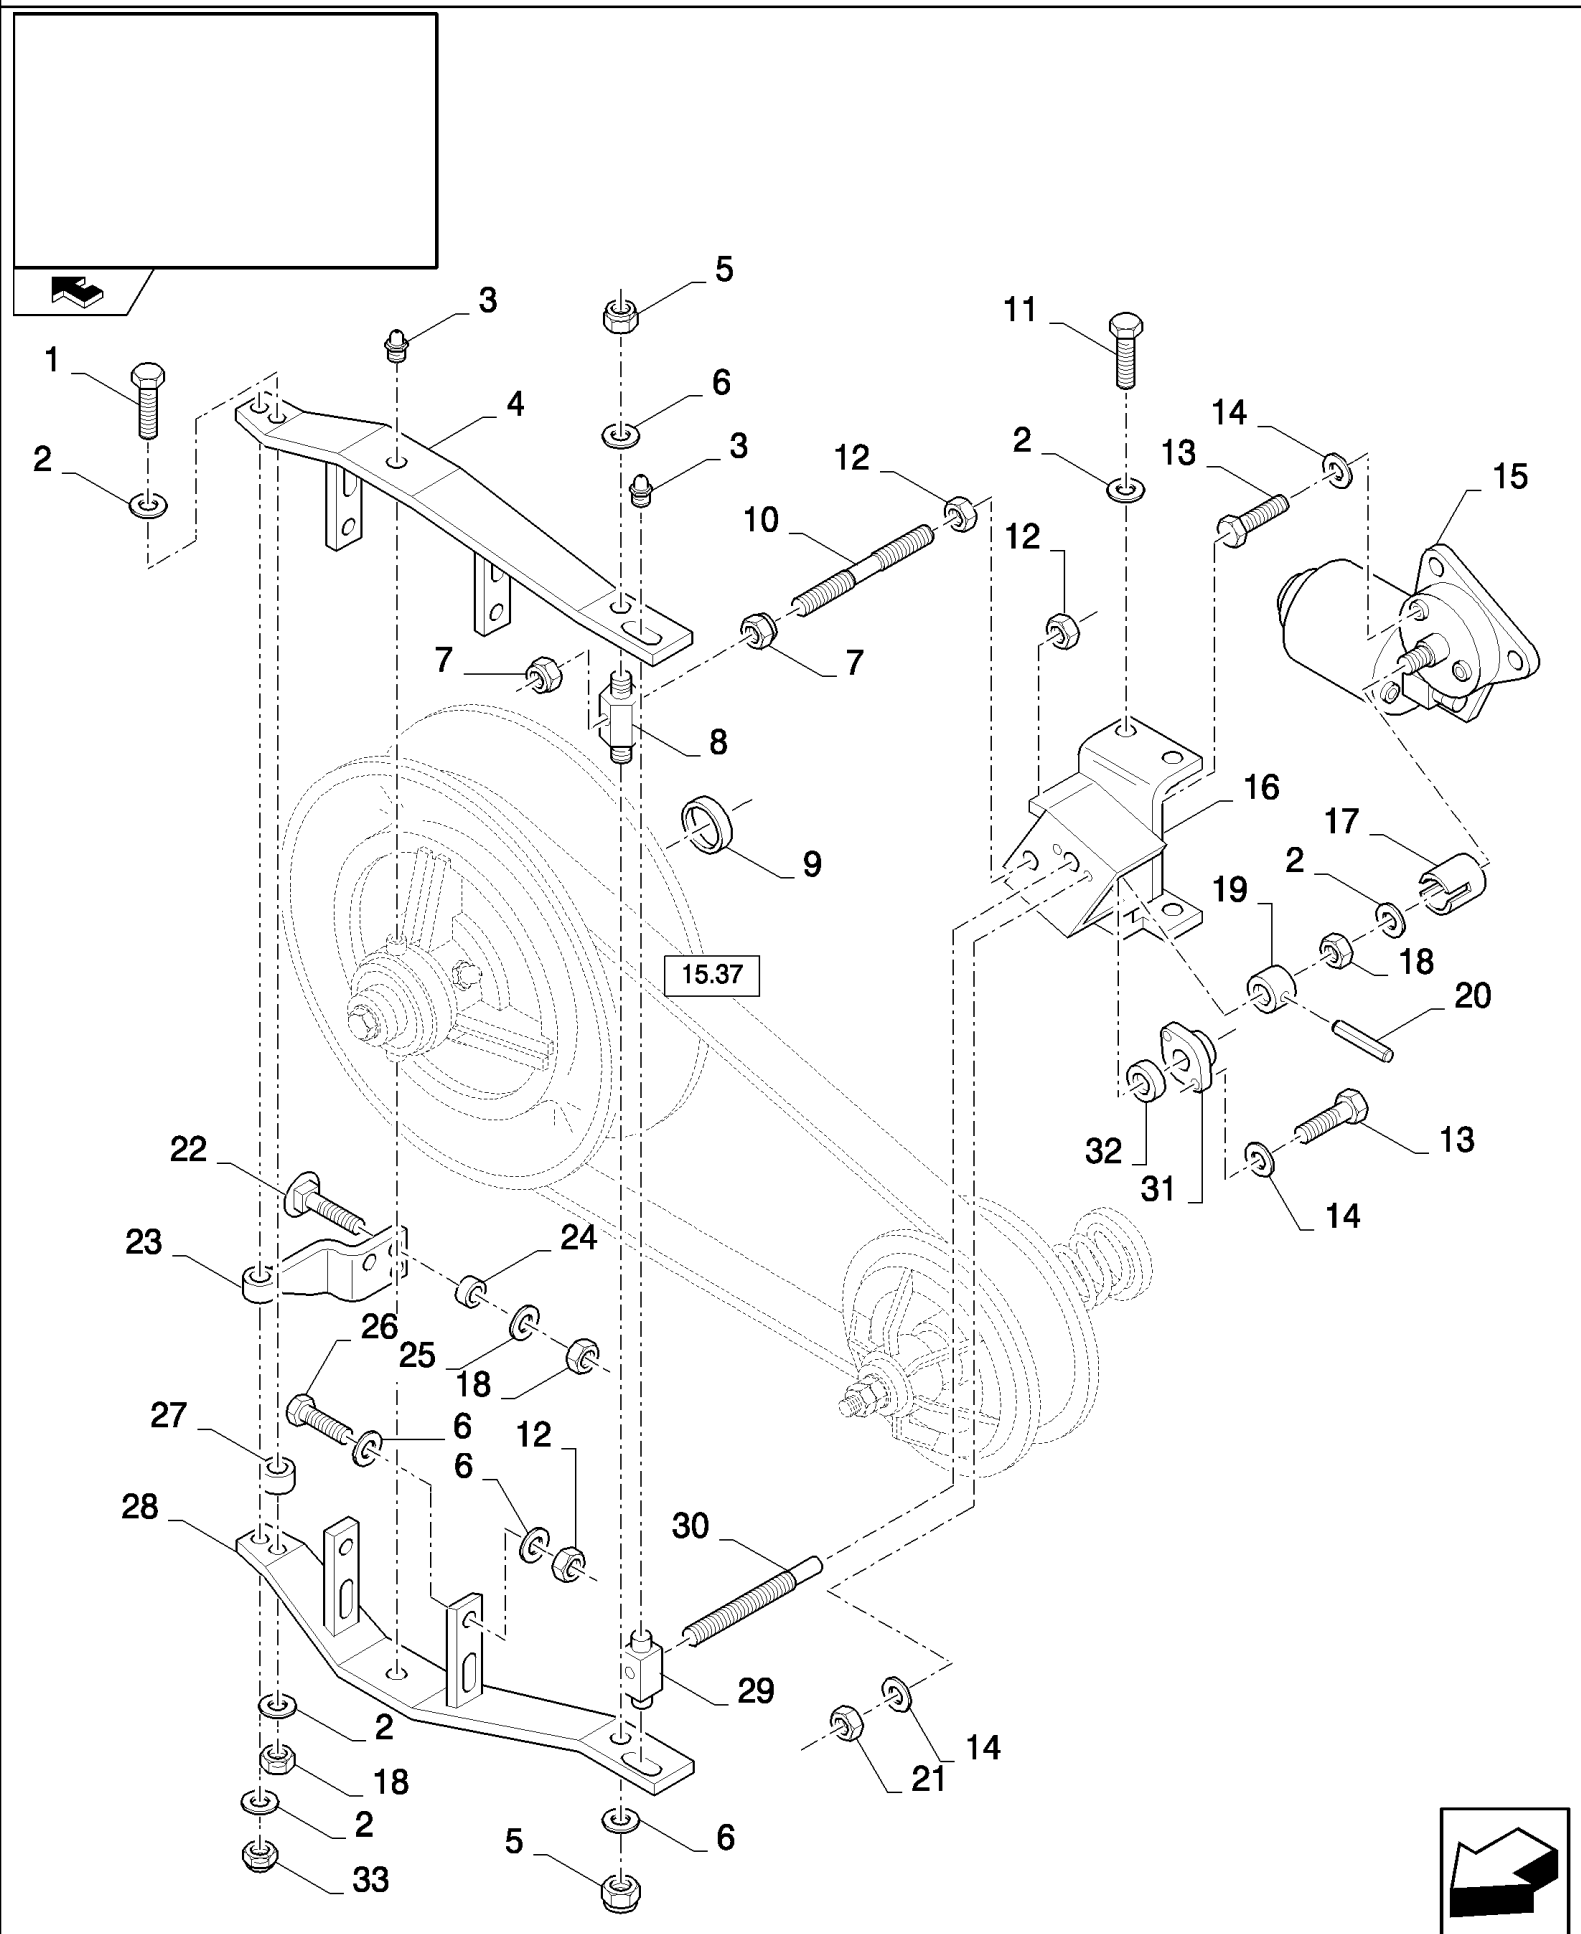

сылка	Номер детали	Кол-во	Описание
1	385803	1	BEARING ASSY,
2	84818400	1	GASKET,
3	84078831	1	HOUSING, BEARING,
4	9838302	2	WASHER,
5	378245	1	WASHER, M12,
6	140046	1	WASHER, Belleville, M12,
7	9706717	1	BOLT, Hex, M12 x 70, 8.8, Full Thd, Hex, M12 x 70, 8.8, Full Thd
8	170035	1	KEY,
9	84078841	1	DISC,
10	84078837	1	DISC, (11 to 14)
11	84818346	1	BUSHING,
12	9503683	1	SLEEVE,
13	84814916	1	O-RING,
14	321204	3	NIPPLE, LUBE, M6 x 1, 16mm lg,
15	84817627	1	BELT, TRANSMISSION, , FOR SELF LEVELLING ONLY
15	919739	1	BELT, TRANSMISSION, , FOR FIXED SHOE ONLY
16	170050	1	KEY,
17	100085	2	NUT, M20 x 1.5, CI 8,
18	9506874	1	WASHER,
19	84078856	1	DISC,
20	84078828	1	DISC, (21 to 23)
21	321204	3	NIPPLE, LUBE, M6 x 1, 16mm lg,
22	419621	1	BUSHING,
23	429232	1	SLEEVE,
24	388166	1	SPRING,
25	913044	1	WASHER,