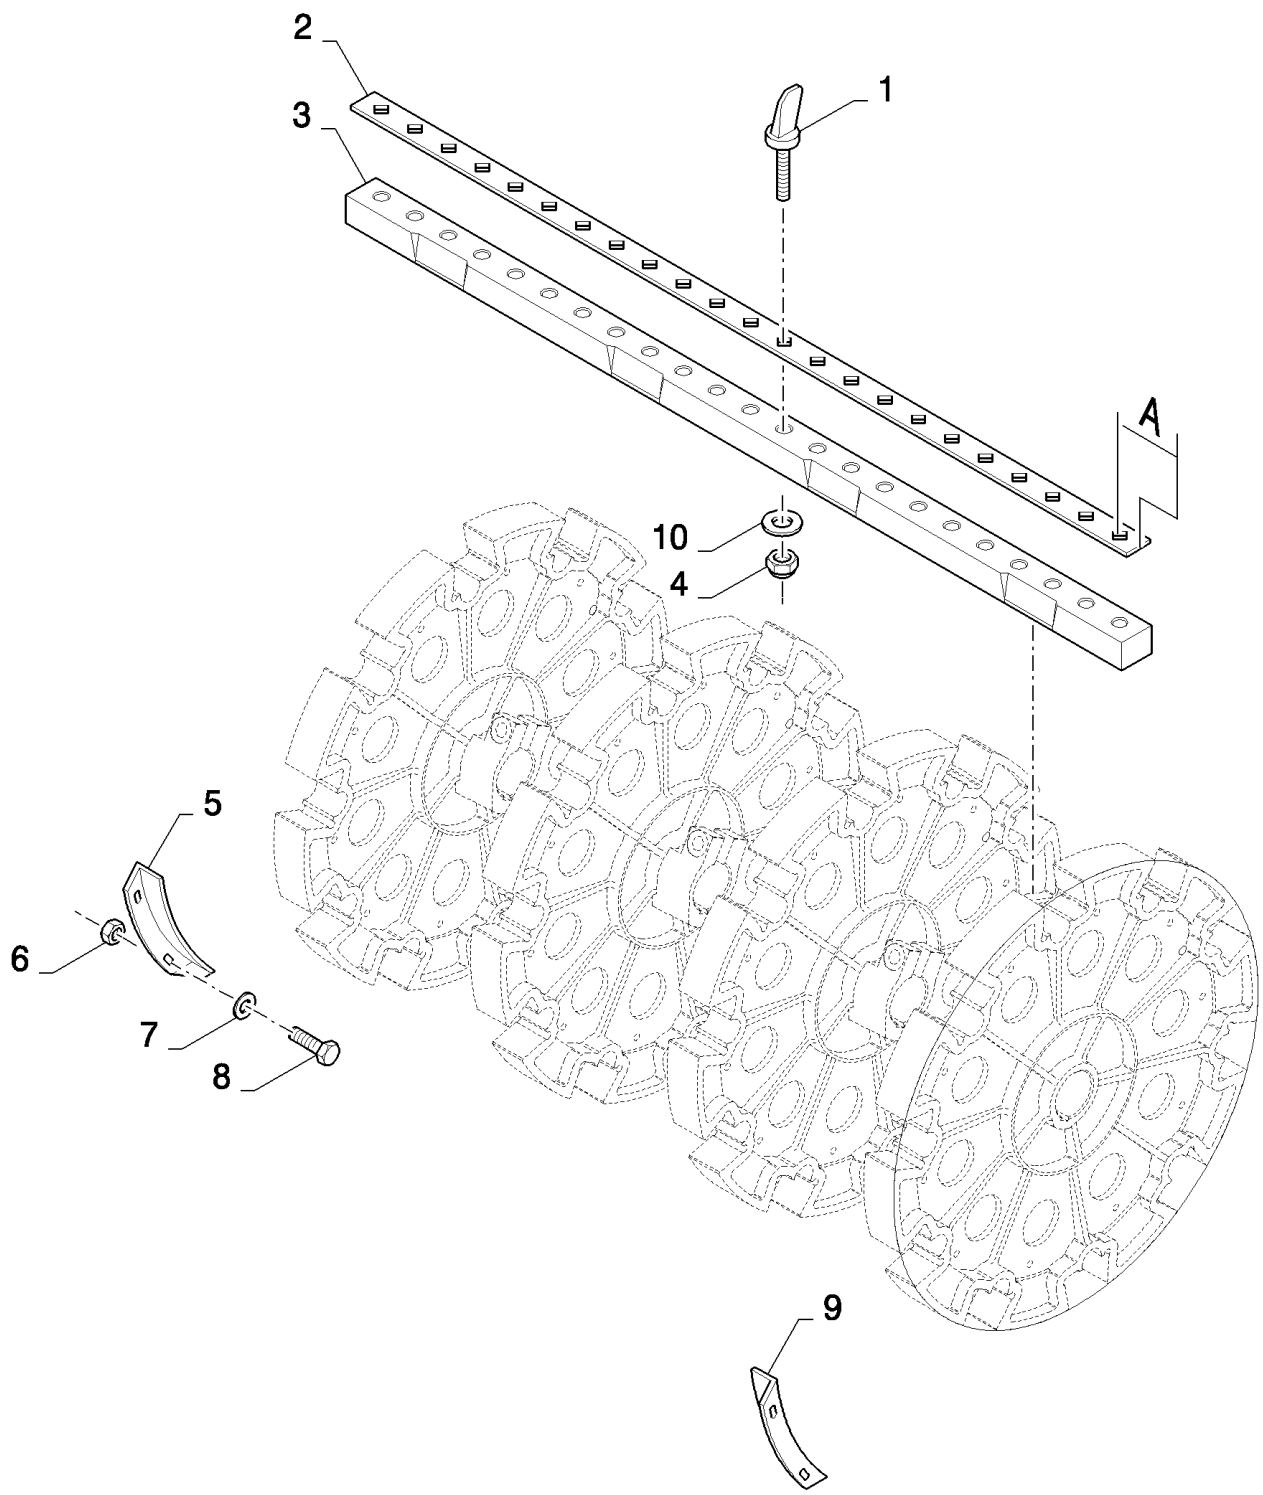

14.11(01) SPIKE TOOTH BARS FOR UNIVERSAL DRUM

14.11(01) SPIKE TOOTH BARS FOR UNIVERSAL DRUM

сылка	Номер детали	Кол-во	Описание
1	396935		AR TOOTH, RICE,
2	456179	10	PLATE, FIXING, 56, A=35MM, FOR CX8060, CX8070, CX8080, CX8090 ONLY
2	9502478	10	LATH, 84, A=42MM, FOR CX8060, CX8070, CX8080, CX8090 ONLY
2	436536	5	PLATE, FIXING, 56, A=31MM, FOR CX8040, CX8050 ONLY
2	436538	5	PLATE, FIXING, 56, A=59MM, FOR CX8040, CX8050 ONLY
2	922579	10	LATH, 84, A=38MM, FOR CX8040, CX8050 ONLY
3	456177	5	PLATE, FIXING, 56, A=35MM, FOR CX8060, CX8070, CX8080, CX8090 ONLY
3	456178	5	PLATE, FIXING, 56, A=63MM, FOR CX8060, CX8070, CX8080, CX8090 ONLY
3	9502479	5	PLATE, FIXING, 84, A=42MM, FOR CX8060, CX8070, CX8080, CX8090 ONLY
3	9502480	5	PLATE, FIXING, 84, A=84MM, FOR CX8060, CX8070, CX8080, CX8090 ONLY
3	436535	5	LATH, 56, A=31MM, FOR CX8040, CX8050 ONLY
3	436537	5	LATH, 56, A=59MM, FOR CX8040, CX8050 ONLY
3	922574	5	LATH, 84, A=38MM, FOR CX8040, CX8050 ONLY
3	922575	5	LATH, 84, A=80MM, FOR CX8040, CX8050 ONLY
4	86000441		AR NUT, M16 x 2, CI 8,
5	84069654	1	SHIELD, RH
6	89706690	8	NUT, M8, CI 8,
7	412650	16	WASHER, Belleville, M8,
8	43127	8	BOLT, Hex, M8 x 25, 8.8,
9	84069656	1	SHIELD, LH
10	140020		AR WASHER, M16 x 30 x 3,