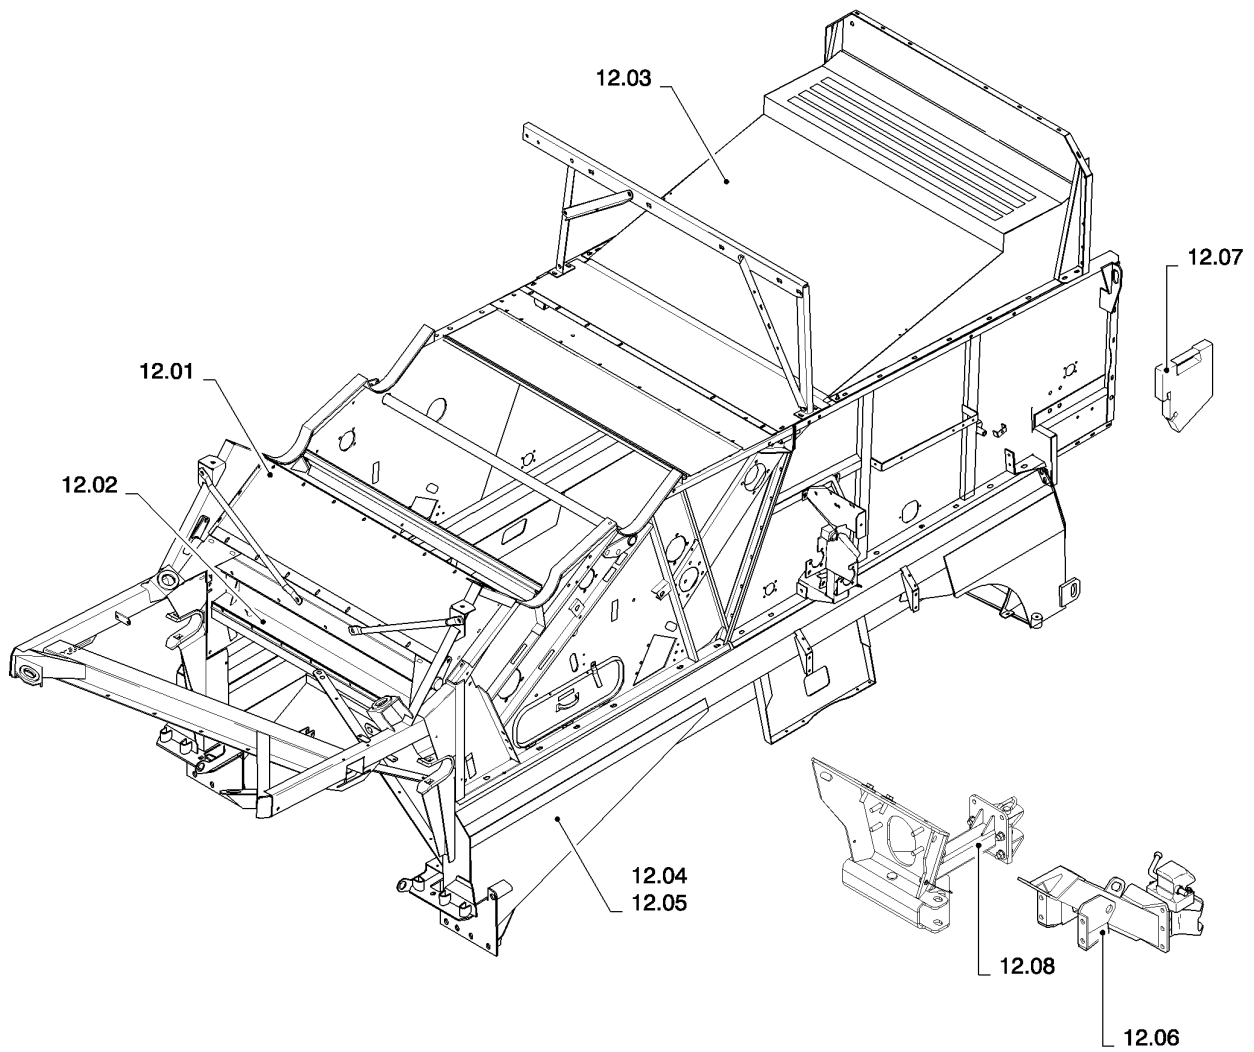

11.116(01) TRACK, HYDRAULICS: ACCUMULATORS

сылка	Номер детали	Кол-во	Описание
1	84800330	2	CONNECTOR, HYD.,
2	84800328	1	HOSE,
3	84800329	1	HOSE,
4	84800343	2	ACCUMULATOR,
5	84800346	2	ACCUMULATOR,
6	84800344	4	CLAMP,
7	84800345	2	CLAMP,
8	395782	4	CONNECTOR, HYD.,
9	84800335	2	CLAMP,
10	84800327	1	CONNECTOR, HYD.,
11	84800326	3	CONNECTOR, HYD.,
12	84800334	2	CLAMP,
13	84800325	2	ELBOW,
14	150015	4	FERRULE,
15	100043	4	NUT,
16	84800324	2	TUBE,
17	150019	1	CONNECTION, 3 WAY,
18	84800323	2	HOSE,
19	120104	12	SCREW, Hex, M8 x 20, 8.8,
20	80681	12	WASHER, LOCK, 5/16",
21	89706690	12	NUT, M8, CI 8,

MAIN FRAME

CHÂSSIS PRINCIPAL

BASTIDOR PRINCIPAL

HOVEDDRAMME

TELAIO PRINCIPALE

HAUPTGESTELL

ESTRUTURA PRINCIPAL

HOOFDRAAM

SEC. 12