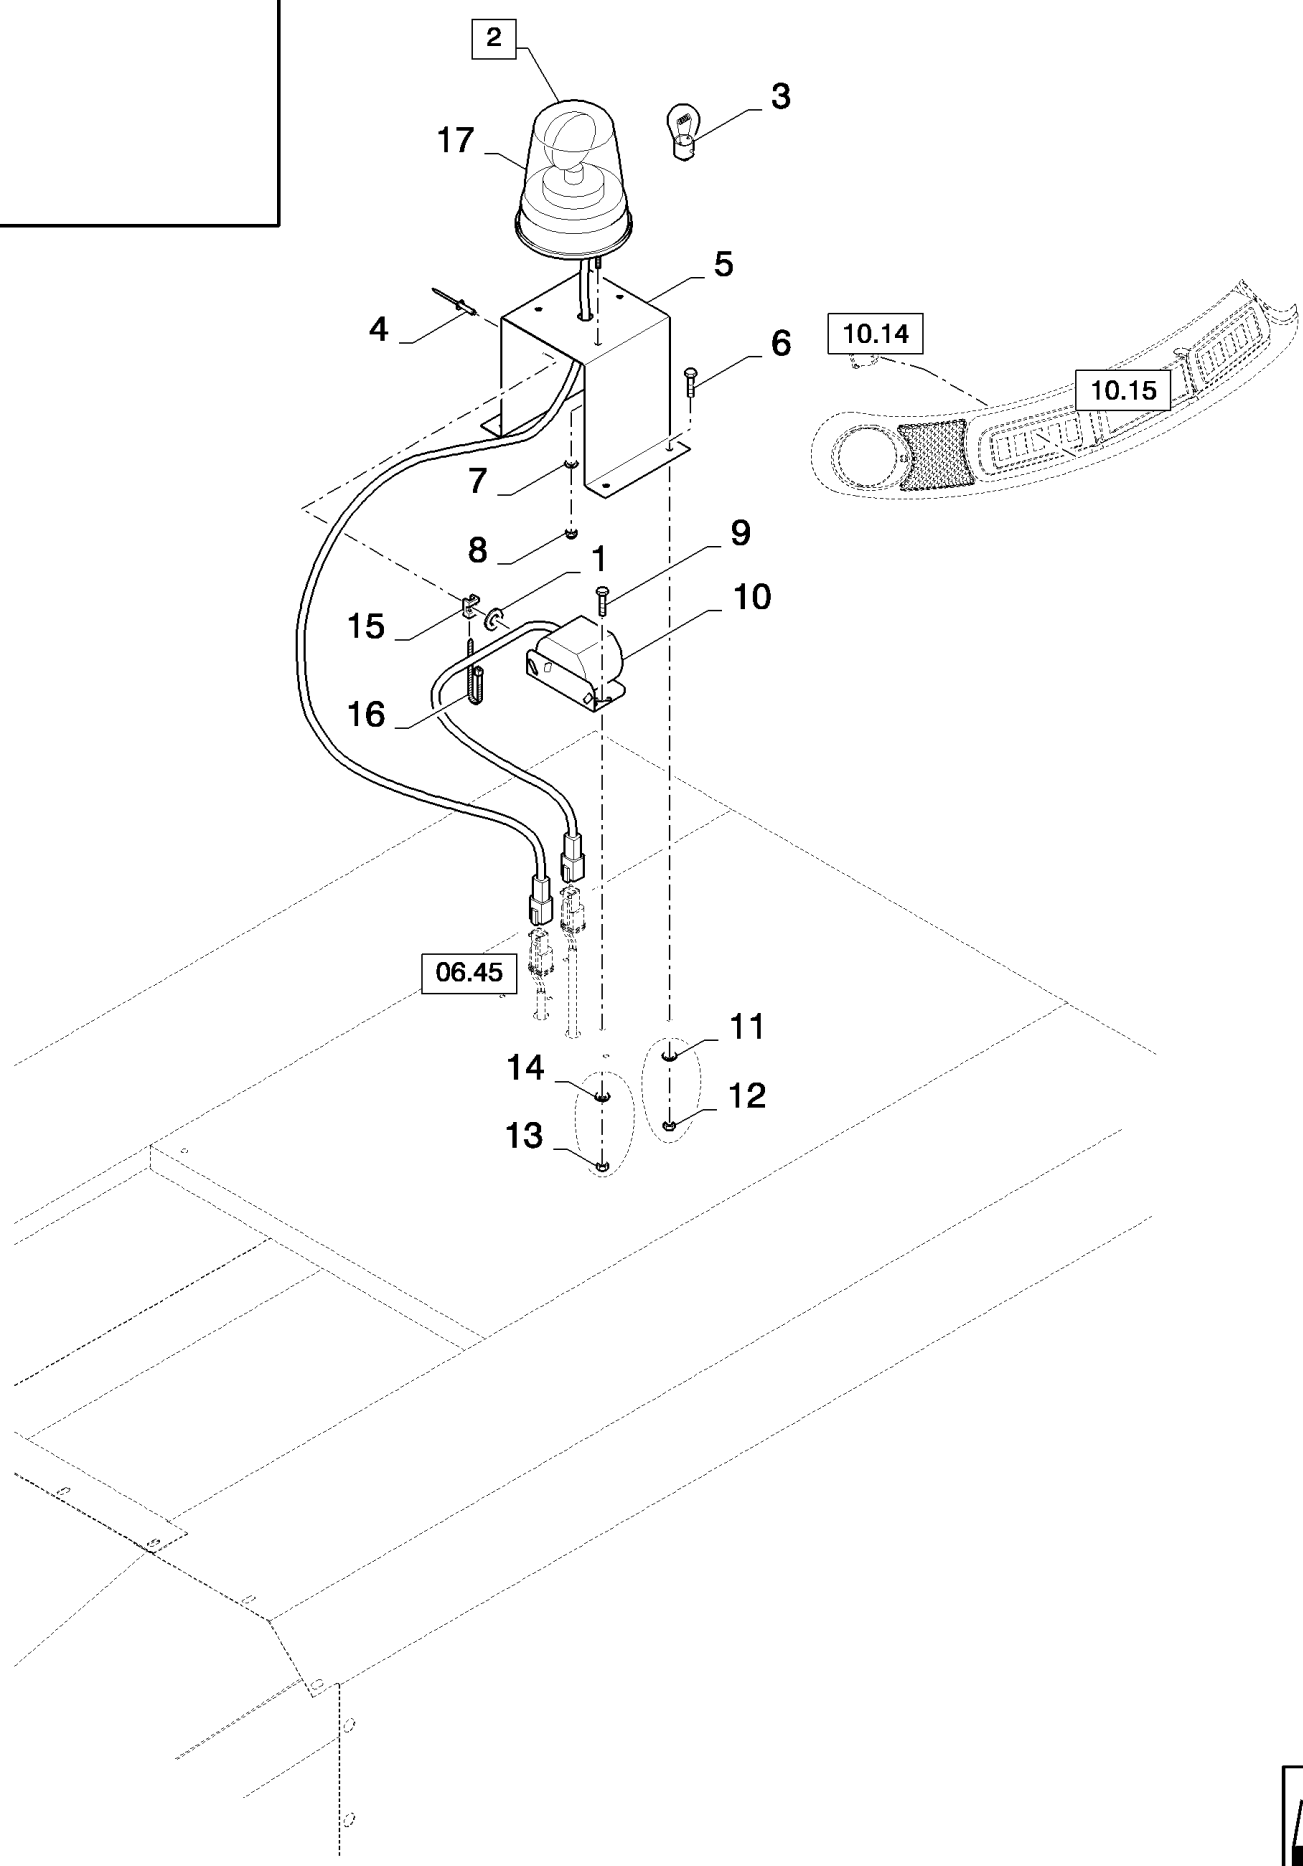

06.17(01) BUZZER AND REAR BEACON LIGHT

06.17(01) BUZZER AND REAR BEACON LIGHT

сылка	Номер детали	Кол-во	Описание
1	140014	1	WASHER, M5 x 10 x 1, FLASHLIGHT
2	87050694	1	BEACON, (3, 17)
3	86616248	1	BULB, #HI, 55w,
4	445394	1	RIVET, Pop, M4.8 x 12.7,
5	86611337	1	SUPPORT,
6	86508568	4	SCREW, Hex, M6 x 16, 8.8,
7	86588450	3	WASHER, M6,
8	412152	3	NUT, LOCK, M6 x 1, CI 8.8,
9	120103	2	BOLT, Hex, M8 x 16, 8.8,
10	87010223	1	BUZZER,
11	322357	4	WASHER, SPRING, Belleville, M6,
12	9706755	4	NUT, M6, CI 8,
13	86629542	2	NUT, LOCK, M8 x 1.25, CI 8,
14	140016	2	WASHER, M8 x 16 x 1.6,
15	86590413	1	CLAMP,
16	86566989	1	STRAP, CABLE,
17	87746025	1	GLASS,