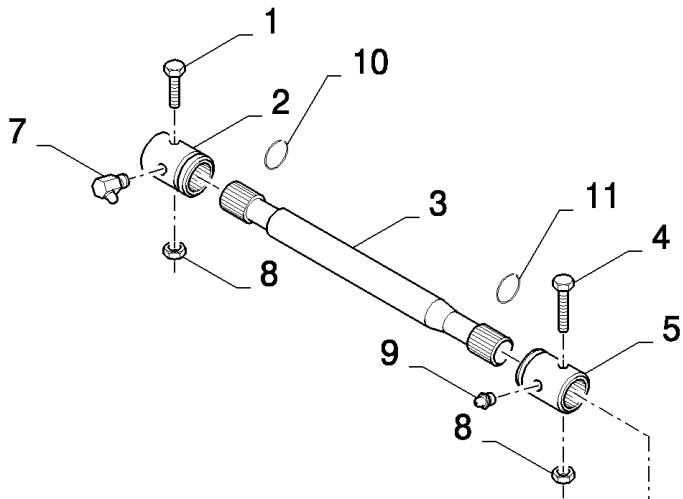

03.11(01) DRIVE SHAFTS WITHOUT EXTENSIONS

WITH EXTENSIONS

04.05
04.04

03.11(01) DRIVE SHAFTS WITHOUT EXTENSIONS

сылка	Номер детали	Кол-во	Описание
1	43144	2	SCREW, Hex, M10 x 70, 8.8,
2	84077843	2	BUSHING, SPLINED, , FOR CX8030, CX8040, CX8050, CX8060, CX8070 ONLY
2	84439077	2	BUSHING, SPLINED, , FOR CX8040 ONLY, FOR NA ONLY
2	84077841	2	BUSHING, SPLINED, , FOR CX8080, CX8090 ONLY
2	84438982	2	COUPLING, SPLINED, , FOR NA ONLY
3	84075221	1	SHAFT, CONTROL, RH, FOR CX8030, CX8040 ONLY
3	84076611	1	SHAFT, CONTROL, RH, FOR CX8050 ONLY
3	84440152	1	SHAFT, CONTROL, RH, FOR CX8050 ONLY, WITH ADDITIONAL SECURITY ONLY
3	84459346	1	SHAFT, CONTROL, RH, FOR CX8060, CX8070 ONLY
3	84459333	1	SHAFT, CONTROL, RH, FOR CX8080, CX8090 ONLY
3	84801021	1	SHAFT, RH, FOR NA ONLY, FOR 11/111 FINAL DRIVES ONLY, FOR CX8070 ONLY
3	84440165	1	SHAFT, DRIVE, RH, FOR PLANETARY DRIVES ONLY, FOR NA ONLY
3	84454802	1	SHAFT, RH, FOR NA ONLY, FOR CX8040 ONLY
4	120073	2	BOLT, Hex, M10 x 80, 8.8,
5	84077841	2	BUSHING, SPLINED, , FOR CX8030, CX8040, CX8050, CX8060, CX8070 ONLY, FOR CX8080, CX8090 ONLY
5	84438982	2	COUPLING, SPLINED, , FOR NA ONLY, FOR CX8040 ONLY
5	84438982	2	COUPLING, SPLINED, , FOR CX8050 ONLY, WITH ADDITIONAL SECURITY ONLY
6	84075221	1	SHAFT, CONTROL, LH, FOR CX8030, CX8040 ONLY
6	84076611	1	SHAFT, CONTROL, LH, FOR CX8050 ONLY
6	84440152	1	SHAFT, CONTROL, LH, FOR CX8050 ONLY, WITH ADDITIONAL SECURITY ONLY
6	84459176	1	SHAFT, CONTROL, LH, FOR CX8060, CX8070 ONLY
6	84459334	1	SHAFT, CONTROL, LH, FOR CX8080, CX8090 ONLY
6	84801020	1	SHAFT, LH, FOR NA ONLY, FOR 11/111 FINAL DRIVES ONLY, FOR CX8070 ONLY
6	84440162	1	SHAFT, DRIVE, , FOR PLANETARY DRIVES ONLY, FOR NA ONLY
6	84454802	1	SHAFT, , FOR NA ONLY, FOR CX8040 ONLY
7	323713	2	NIPPLE, LUBE,
8	100037	4	NUT, M10 x 1.5, CI 8,
9	321204	2	NIPPLE, LUBE, M6 x 1, 16mm lg,
10	84446910	2	CIRCLIP, , FOR CX8040 ONLY, FOR NA ONLY
10	84446910	2	CIRCLIP, , FOR CX8050 ONLY, WITH ADDITIONAL SECURITY ONLY
11	84446911	2	CIRCLIP, , FOR CX8040 ONLY, FOR NA ONLY
11	84446911	2	CIRCLIP, , WITH ADDITIONAL SECURITY ONLY, FOR CX8050 ONLY
11	84446910	2	CIRCLIP, , FOR NA ONLY