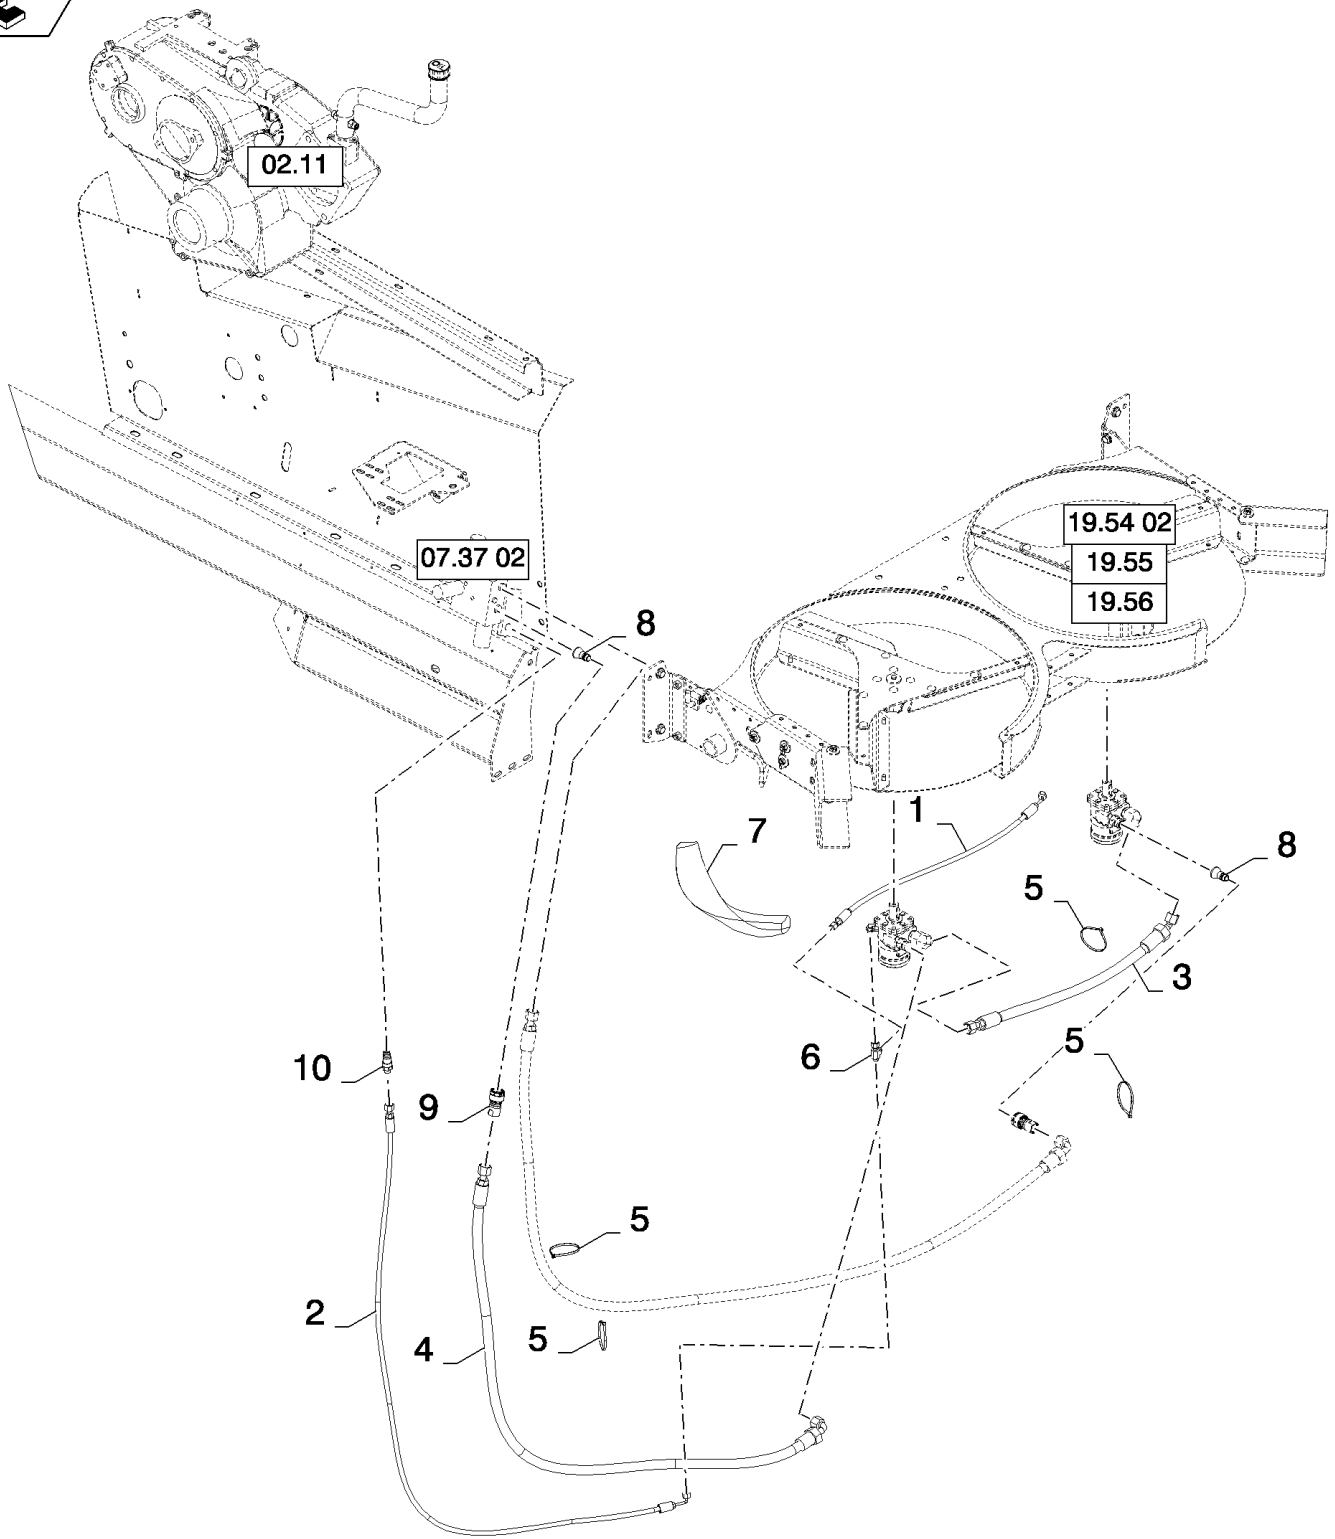

CX8080 COMBINE (9/06-)

07.39(02) CHAFF SPREADER, HYDRAULICS WITHOUT CHOPPER - D600

сылка	Номер детали	Кол-во	Описание
1	87583271	1	TUBE ASSY.,
2	87582993	1	TUBE ASSY.,
3	87582988	1	TUBE ASSY.,
4	87011375	1	HOSE,
5	86566990	5	STRAP, CABLE,
6	83961945	1	TEE, 9/16"-18 ORFS x 9/16"-18 Fem Sw Run,
7	87106240	1	SLEEVE,
8	86592080	2	COUPLING, QUICK, MALE,
9	86592079	1	COUPLING, QUICK, MALE,
10	84444601	1	COUPLING, QUICK, MALE,