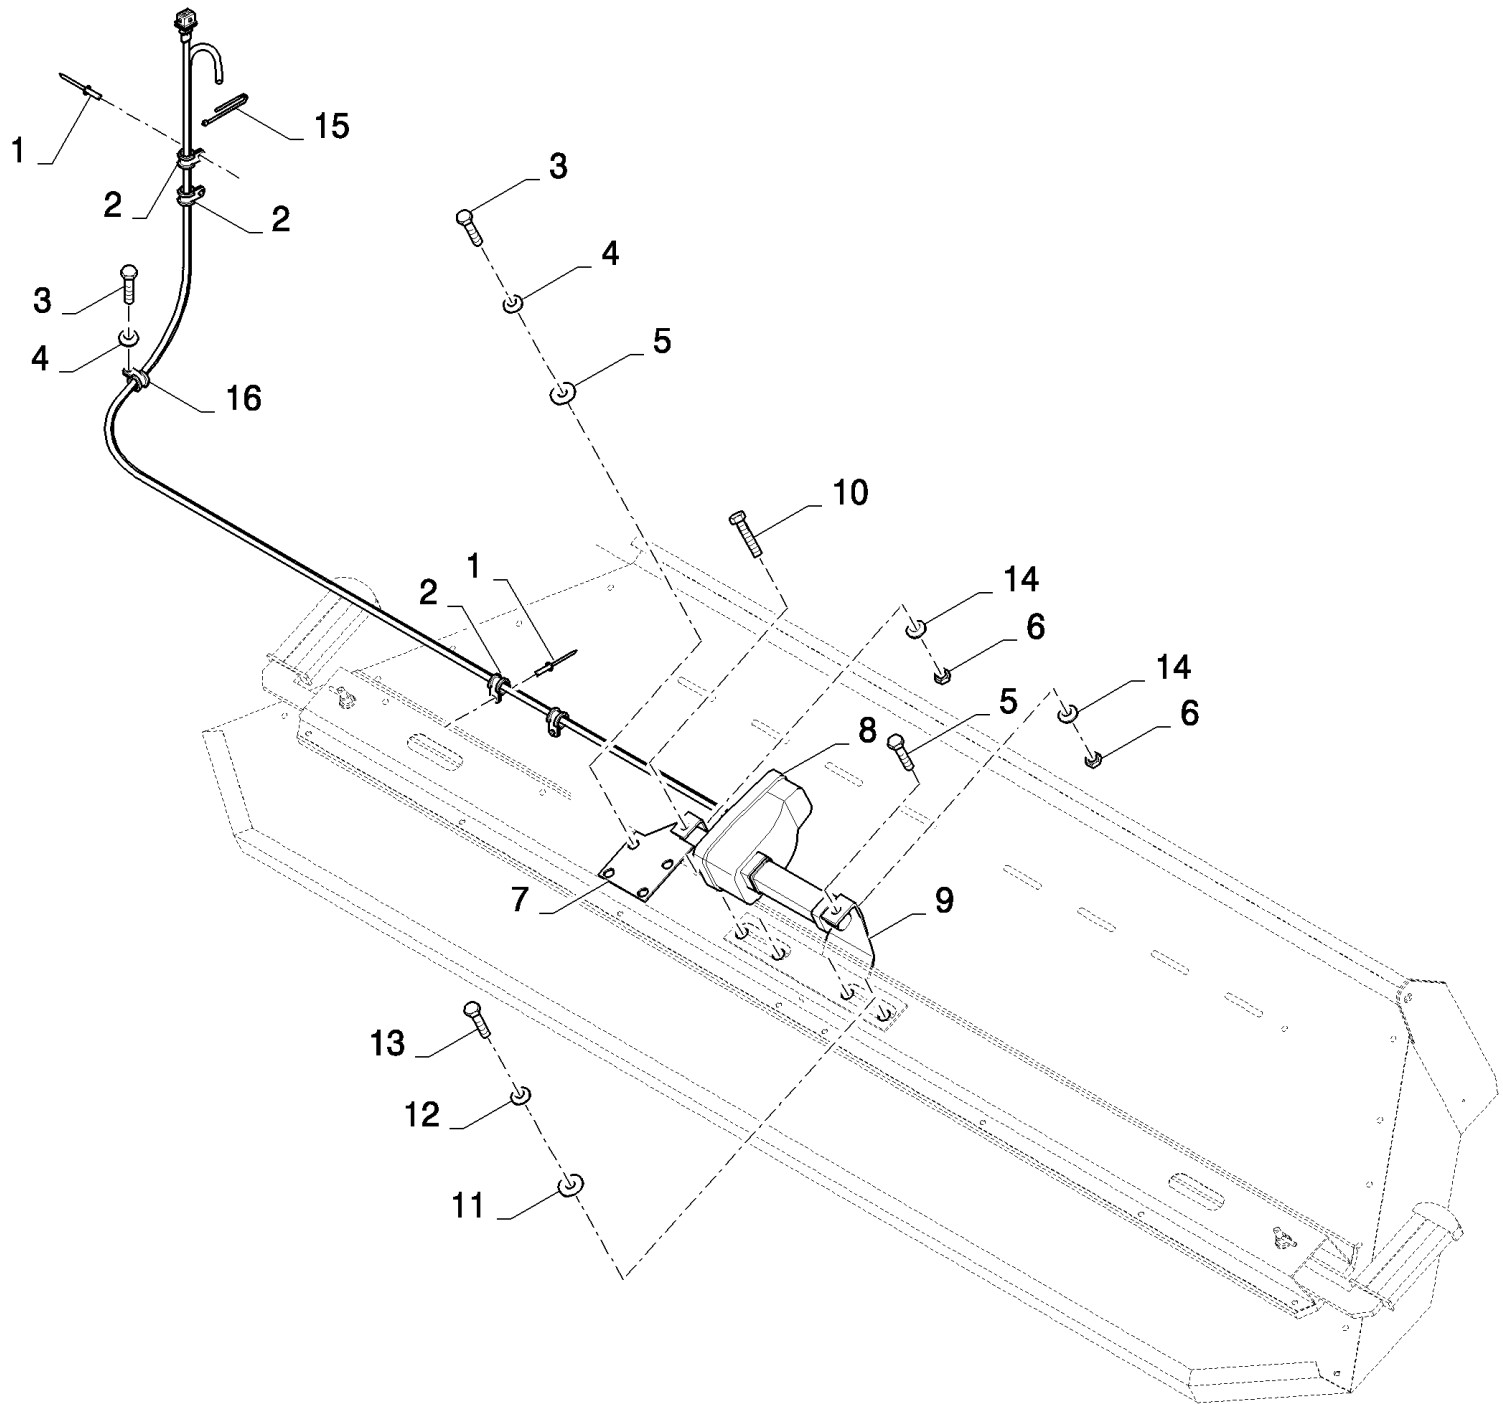

19.11(01) SPREADER HOOD, REMOTE CONTROL

19.11(01) SPREADER HOOD, REMOTE CONTROL

сылка	Номер детали	Кол-во	Описание
1	9512290	5	RIVET,
2	9507807	5	CLAMP,
3	120103	4	BOLT, Hex, M8 x 16, 8.8,
3	120104	5	SCREW, Hex, M8 x 20, 8.8, , FOR NA ONLY
4	322358	5	WASHER, SPRING, Belleville, M8,
4	322358	4	WASHER, SPRING, Belleville, M8, , FOR CX8030 ONLY
5	140041	4	WASHER, M8 x 28 x 3, , FOR NA ONLY
5	120070	1	BOLT, Hex, M10 x 60, 8.8,
6	100037	2	NUT, M10 x 1.5, CI 8,
6	100037	4	NUT, M10 x 1.5, CI 8, , FOR CX8030 ONLY
7	87374173	1	SUPPORT, , BSN C575
7	87634494	1	SUPPORT, , ASN D576
7	84435768	1	SUPPORT, , FOR NA ONLY
8	87378578	1	ACTUATOR,
8	86580838	1	ACTUATOR, , FOR NA ONLY
9	84435770	1	SUPPORT, , FOR NA ONLY
9	87374170	1	SUPPORT, , BSN C575
9	87634492	1	SUPPORT, , ASN D576
10	86505347	1	SCREW, , BSN C575
10	412151	1	BOLT, Hex, M10 x 55, 8.8, , ASN D576
10	120069	1	SCREW, Hex, M10 x 50, 8.8, , FOR NA ONLY
11	140042	4	WASHER, M10 x 34 x 3,
12	140045	4	WASHER, SPRING, Belleville, M10,
13	43139	4	SCREW, Hex, M10 x 25, 8.8, Full Thd,
14	140017	2	WASHER, M10 x 20 x 2, , BSN C575
14	140017	4	WASHER, M10 x 20 x 2, , ASN D576
15	86566989	2	STRAP, CABLE,
16	9837759	1	CLAMP, , FOR NA ONLY