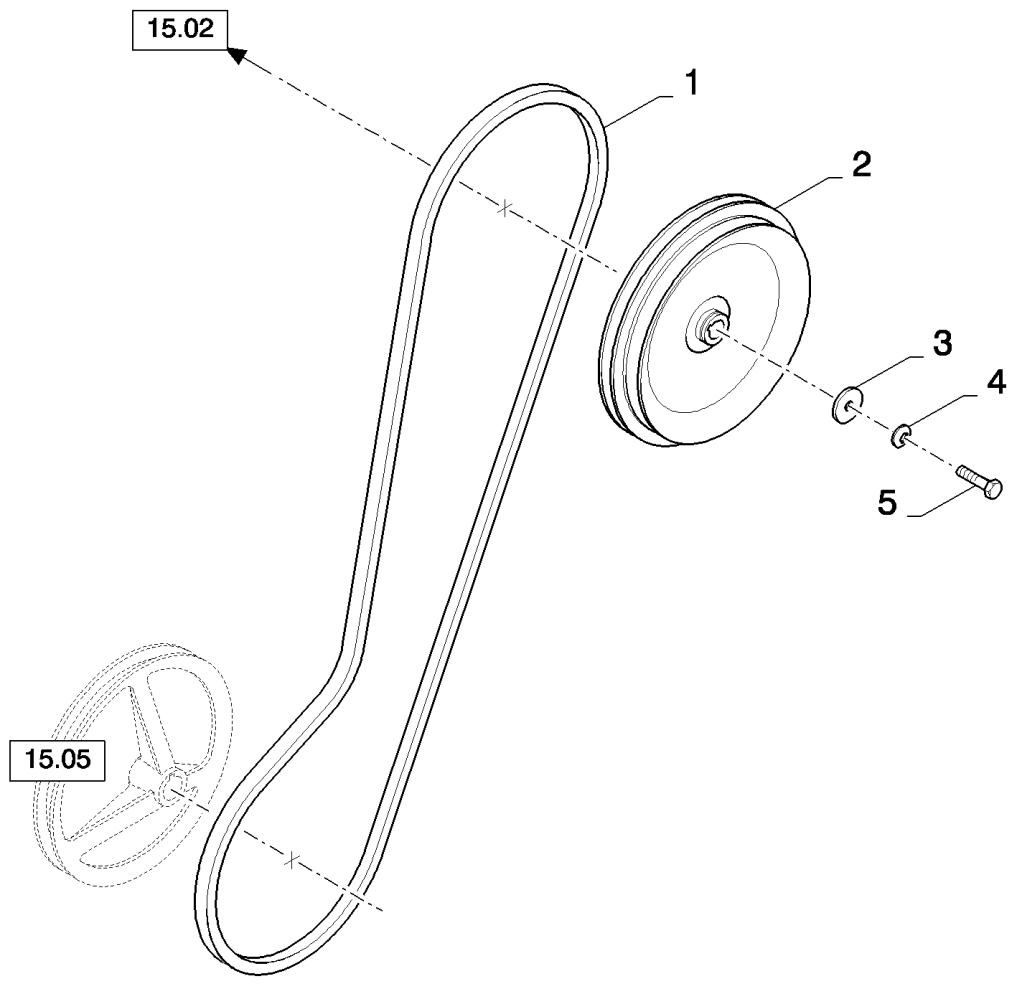

15.04(01) SHAKER SHOE AND TAILINGS ELEVATOR DRIVE, SELF LEVELLING

15.04(01) SHAKER SHOE AND TAILINGS ELEVATOR DRIVE, SELF LEVELLING

сылка	Номер детали	Кол-во	Описание
1	84057874	1	BELT, TRANSMISSION,
2	84071717	1	PULLEY,
3	327084	1	WASHER,
4	140046	1	WASHER, Belleville, M12,
5	300389	1	BOLT, Hex, M12 x 35, 8.8, Full Thd,