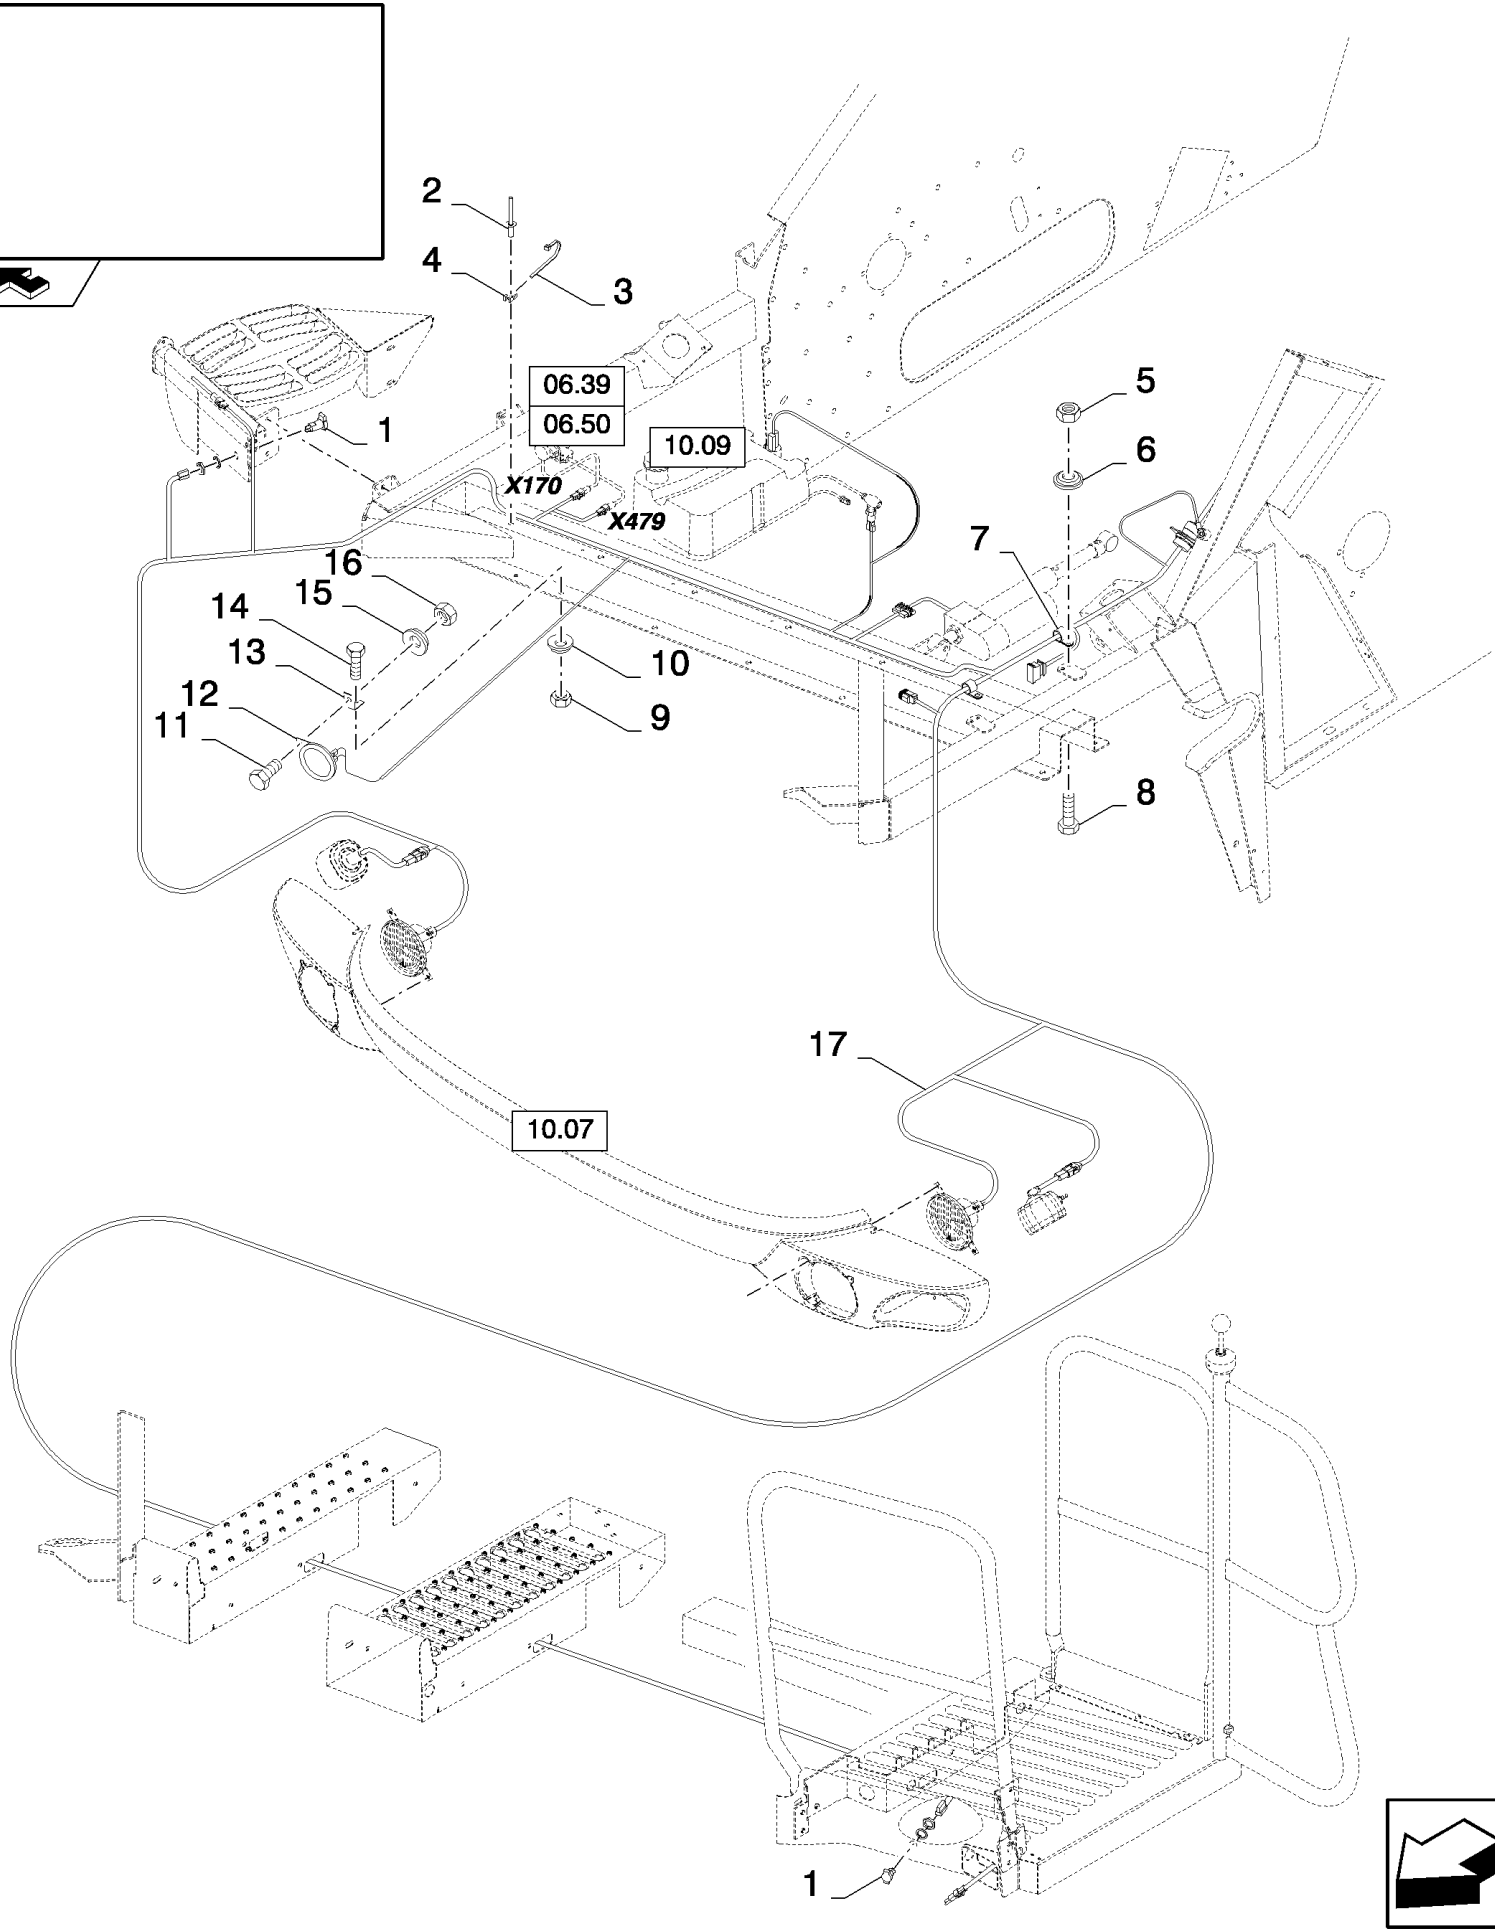

06.19(01) CAB FRAME, ELECTRICAL COMPONENTS

06.19(01) CAB FRAME, ELECTRICAL COMPONENTS

сылка	Номер детали	Кол-во	Описание
1	82002966	1	SOCKET, POWER,
2	445394	5	RIVET, Pop, M4.8 x 12.7,
3	86566989	5	STRAP, CABLE,
4	86590413	5	CLAMP,
5	9706755	2	NUT, M6, CI 8,
6	322357	2	WASHER, SPRING, Belleville, M6,
7	9827902	2	CLAMP, 1", Insul, 3/8" Bolt,
8	120100	2	BOLT, Hex, M6 x 20, 8.8,
9	100016	1	NUT, M10, CI 8,
10	140045	1	WASHER, SPRING, Belleville, M10,
11	120104	1	SCREW, Hex, M8 x 20, 8.8,
12	9821300	1	HORN,
13	84435605	1	SUPPORT,
14	43138	1	SCREW, Hex, M10 x 20, 8.8, Full Thd,
15	322358	1	WASHER, SPRING, Belleville, M8,
16	9706690	1	NUT, M8, CI 8,
17	84457623	1	HARNESS, WIRE, , BSN C599
17	87653584	1	HARNESS, WIRE, , ASN D600