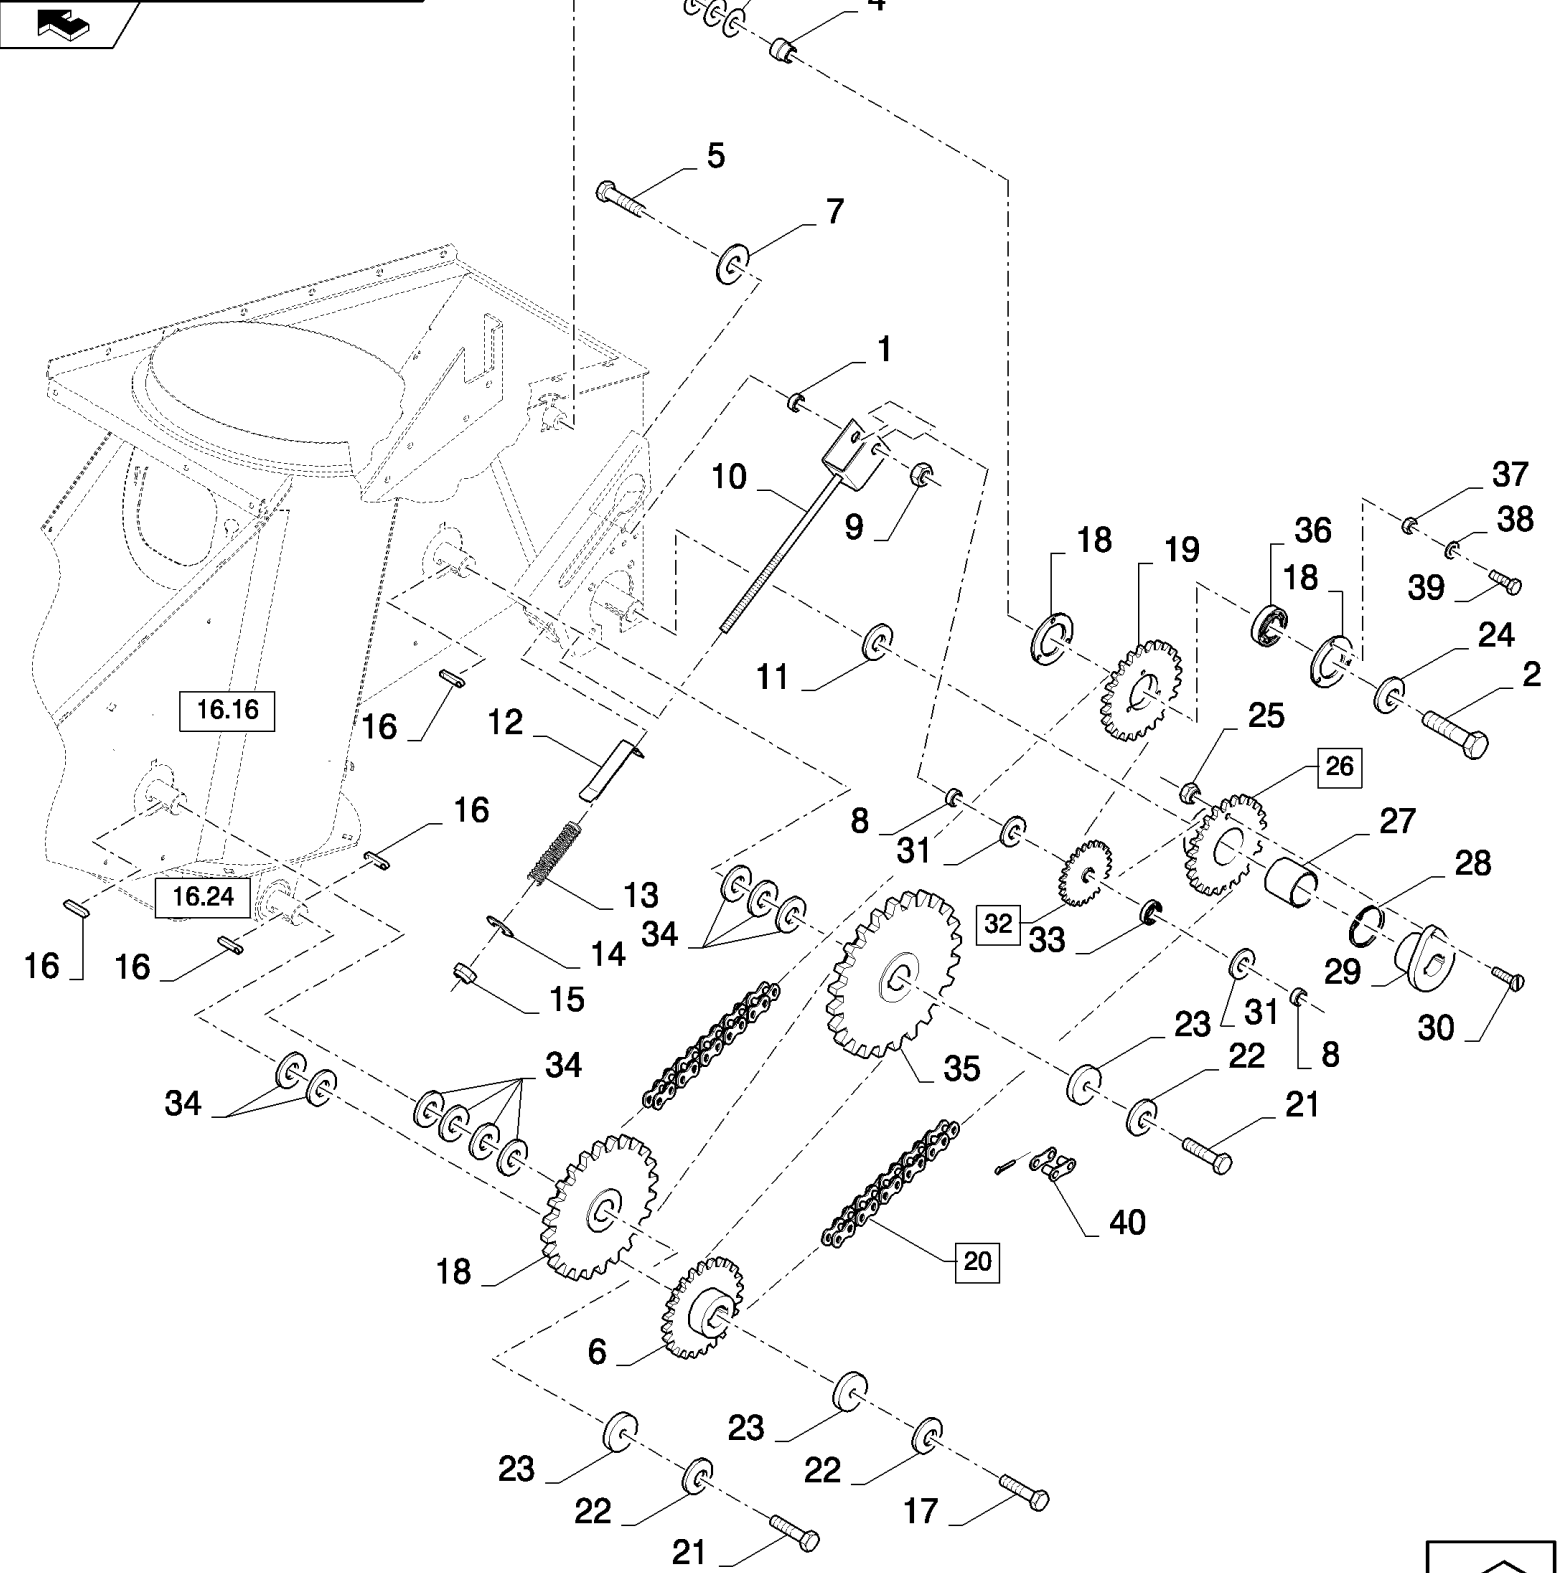

16.17(01) UNLOADING AUGER

16.17(01) UNLOADING AUGER

сылка	Номер детали	Кол-во	Описание
1	86623083	1	WASHER,
2	120090	1	SCREW, Hex, M16 x 50, 8.8,
3	393062	3	WASHER,
4	9515145	1	BUSHING,
5	120093	1	BOLT, Hex, M16 x 80, 8.8,
7	86519909	1	WASHER,
6	84069770	1	SPROCKET,
8	86582836	2	SPACER,
9	86000441	1	NUT, M16 x 2, CI 8,
10	86588887	1	CLEVIS,
11	84073175	1	WASHER,
12	86601493	1	INDICATOR,
13	337829	1	SPRING,
14	378245	1	WASHER, M12,
15	412126	1	NUT, LOCK, M12 x 1.75, CI 8,
16	170012	4	KEY, 10x8x50
17	300389	1	BOLT, Hex, M12 x 35, 8.8, Full Thd,
18	84069777	1	SPROCKET,
19	86594534	1	SPROCKET,
20	86566790	1	CHAIN, (40)
21	9706687	2	SCREW, Hex, M12 x 30, 8.8,
22	140046	3	WASHER, Belleville, M12,
23	327084	3	WASHER, , BSN C563
23	84073172	3	WASHER, , ASN D564
24	140048	1	WASHER, SPRING, Belleville, M16,
25	86629542	1	NUT, LOCK, M8 x 1.25, CI 8,
26	84069795	1	SPROCKET, (27)
27	9819016	1	BUSHING,
28	370004	1	RING, SNAP, M35, Ext,
29	84073176	1	BUSHING, SHEAR BOLT,
30	43129	1	BOLT, Hex, M8 x 40, 8.8,
31	34821	2	WASHER,
32	86627639	1	SPROCKET, (33)
33	66553	1	BEARING, BALL,
34	9800957	11	WASHER,
35	84069677	1	SPROCKET,
36	443898	1	BEARING, BALL,
37	9706755	3	NUT, M6, CI 8,
38	322357	3	WASHER, SPRING, Belleville, M6,
39	120100	3	BOLT, Hex, M6 x 20, 8.8,
40	86595264	1	LINK, CHAIN,