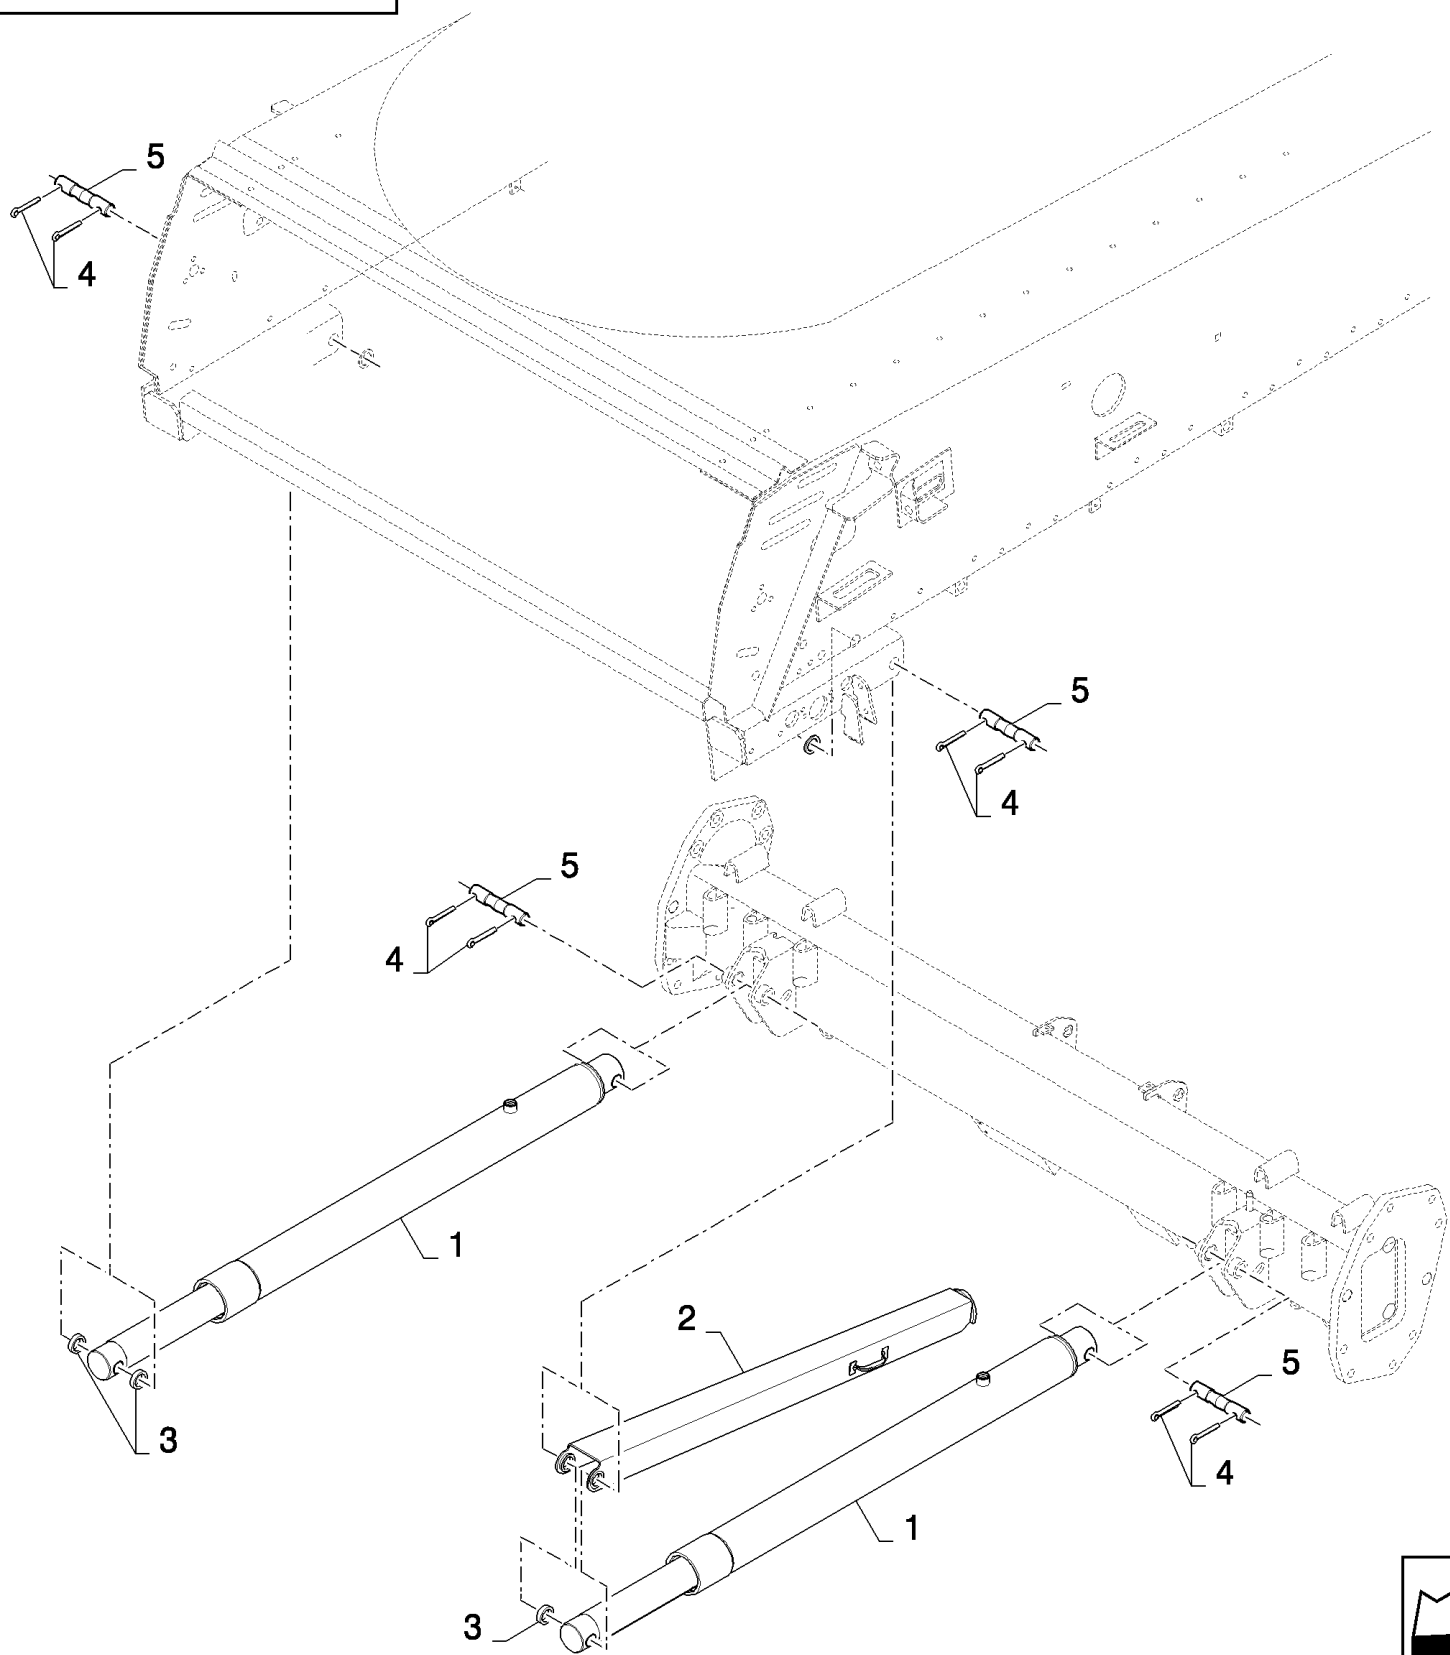

CX8080 COMBINE (9/06-)

18.84095875(01) PRINTER IN CAB

сылка	Номер детали	Кол-во	Описание
	84095875		PRINTER IN CAB,
1	86511815	2	SCREW, Cross Pan Hd, M3 x 8,
2	84444485	1	SUPPORT,
3	84442607	1	Printer,
4	87023084	1	HARNESS, WIRE,
5	84448373	1	HOOK,
6	89824840	3	WASHER,
7	412475	3	SCREW,