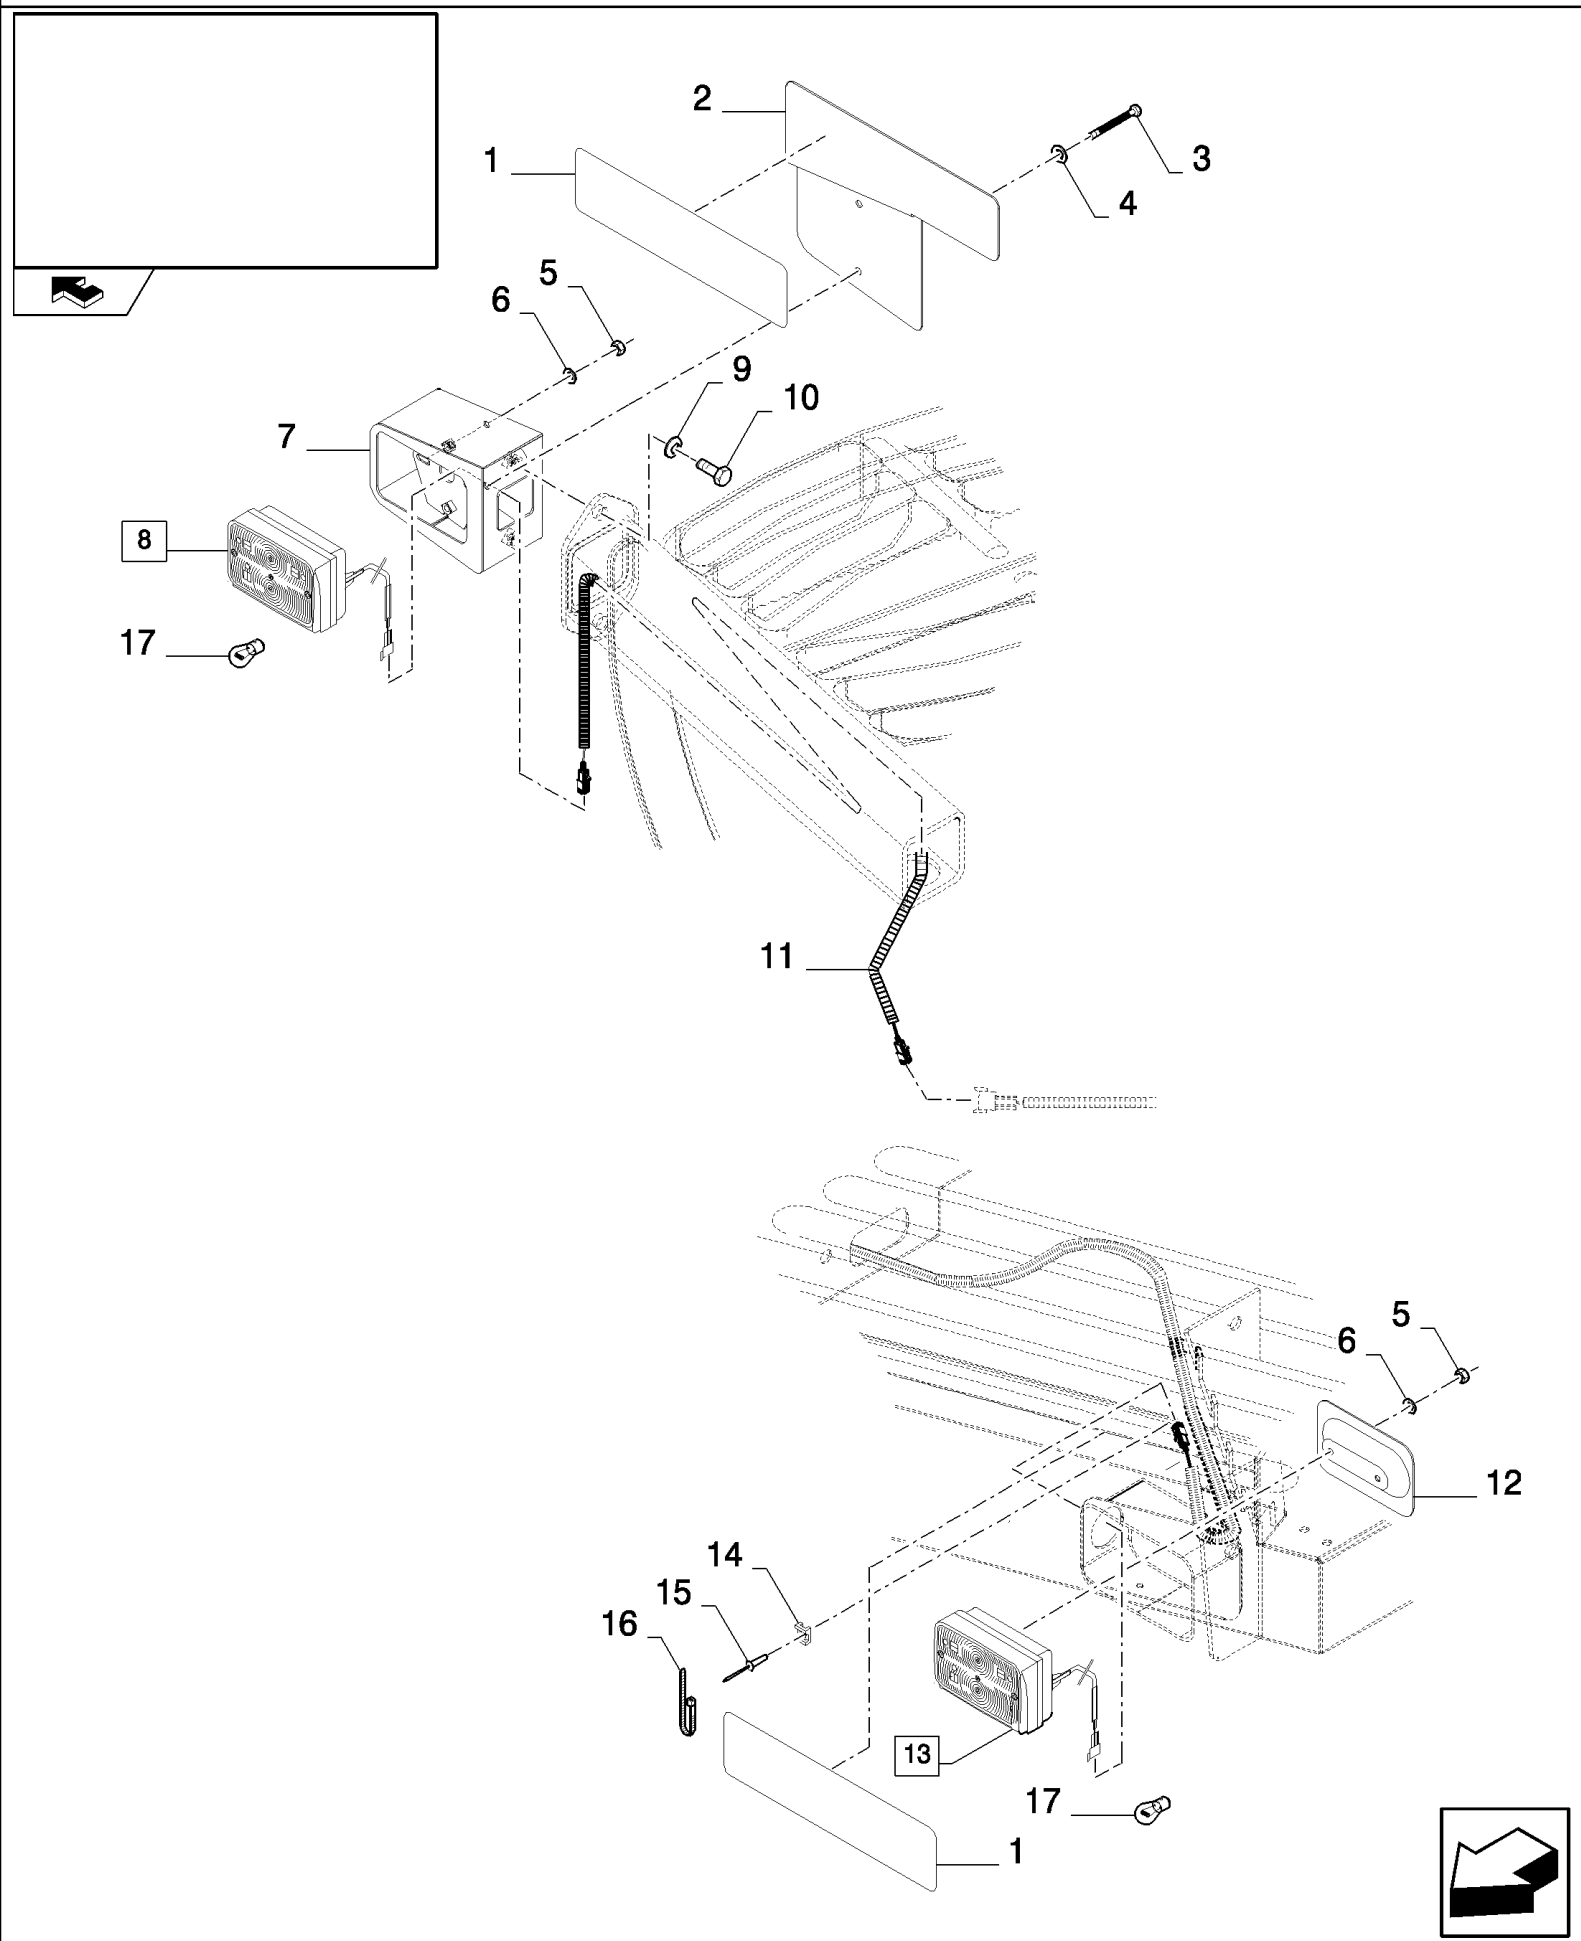

06.21(01) STANDARD LIGHTS, FRONT - FOR NA ONLY

сылка	Номер детали	Кол-во	Описание
1	84607267	2	DECAL,
2	87106476	1	BRACKET,
3	338413	2	SCREW, Hex, M6 x 60, 8.8,
4	322357	2	WASHER, SPRING, Belleville, M6,
5	86508813	4	NUT, M5, CI 8,
6	322356	4	WASHER, 5MM
7	84607394	1	HOUSING,
8	84067997	1	LAMP, (17)
9	322358	2	WASHER, SPRING, Belleville, M8,
10	120104	2	SCREW, Hex, M8 x 20, 8.8,
11	86616167	1	HARNESS, WIRE,
12	84077902	1	COVER,
13	84067987	1	LAMP, (17)
14	86590413	2	CLAMP,
15	325911	2	RIVET, Pop, M4.8 x 7.4,
16	86566989	2	STRAP, CABLE,
17	398877	2	BULB, 12V-21W