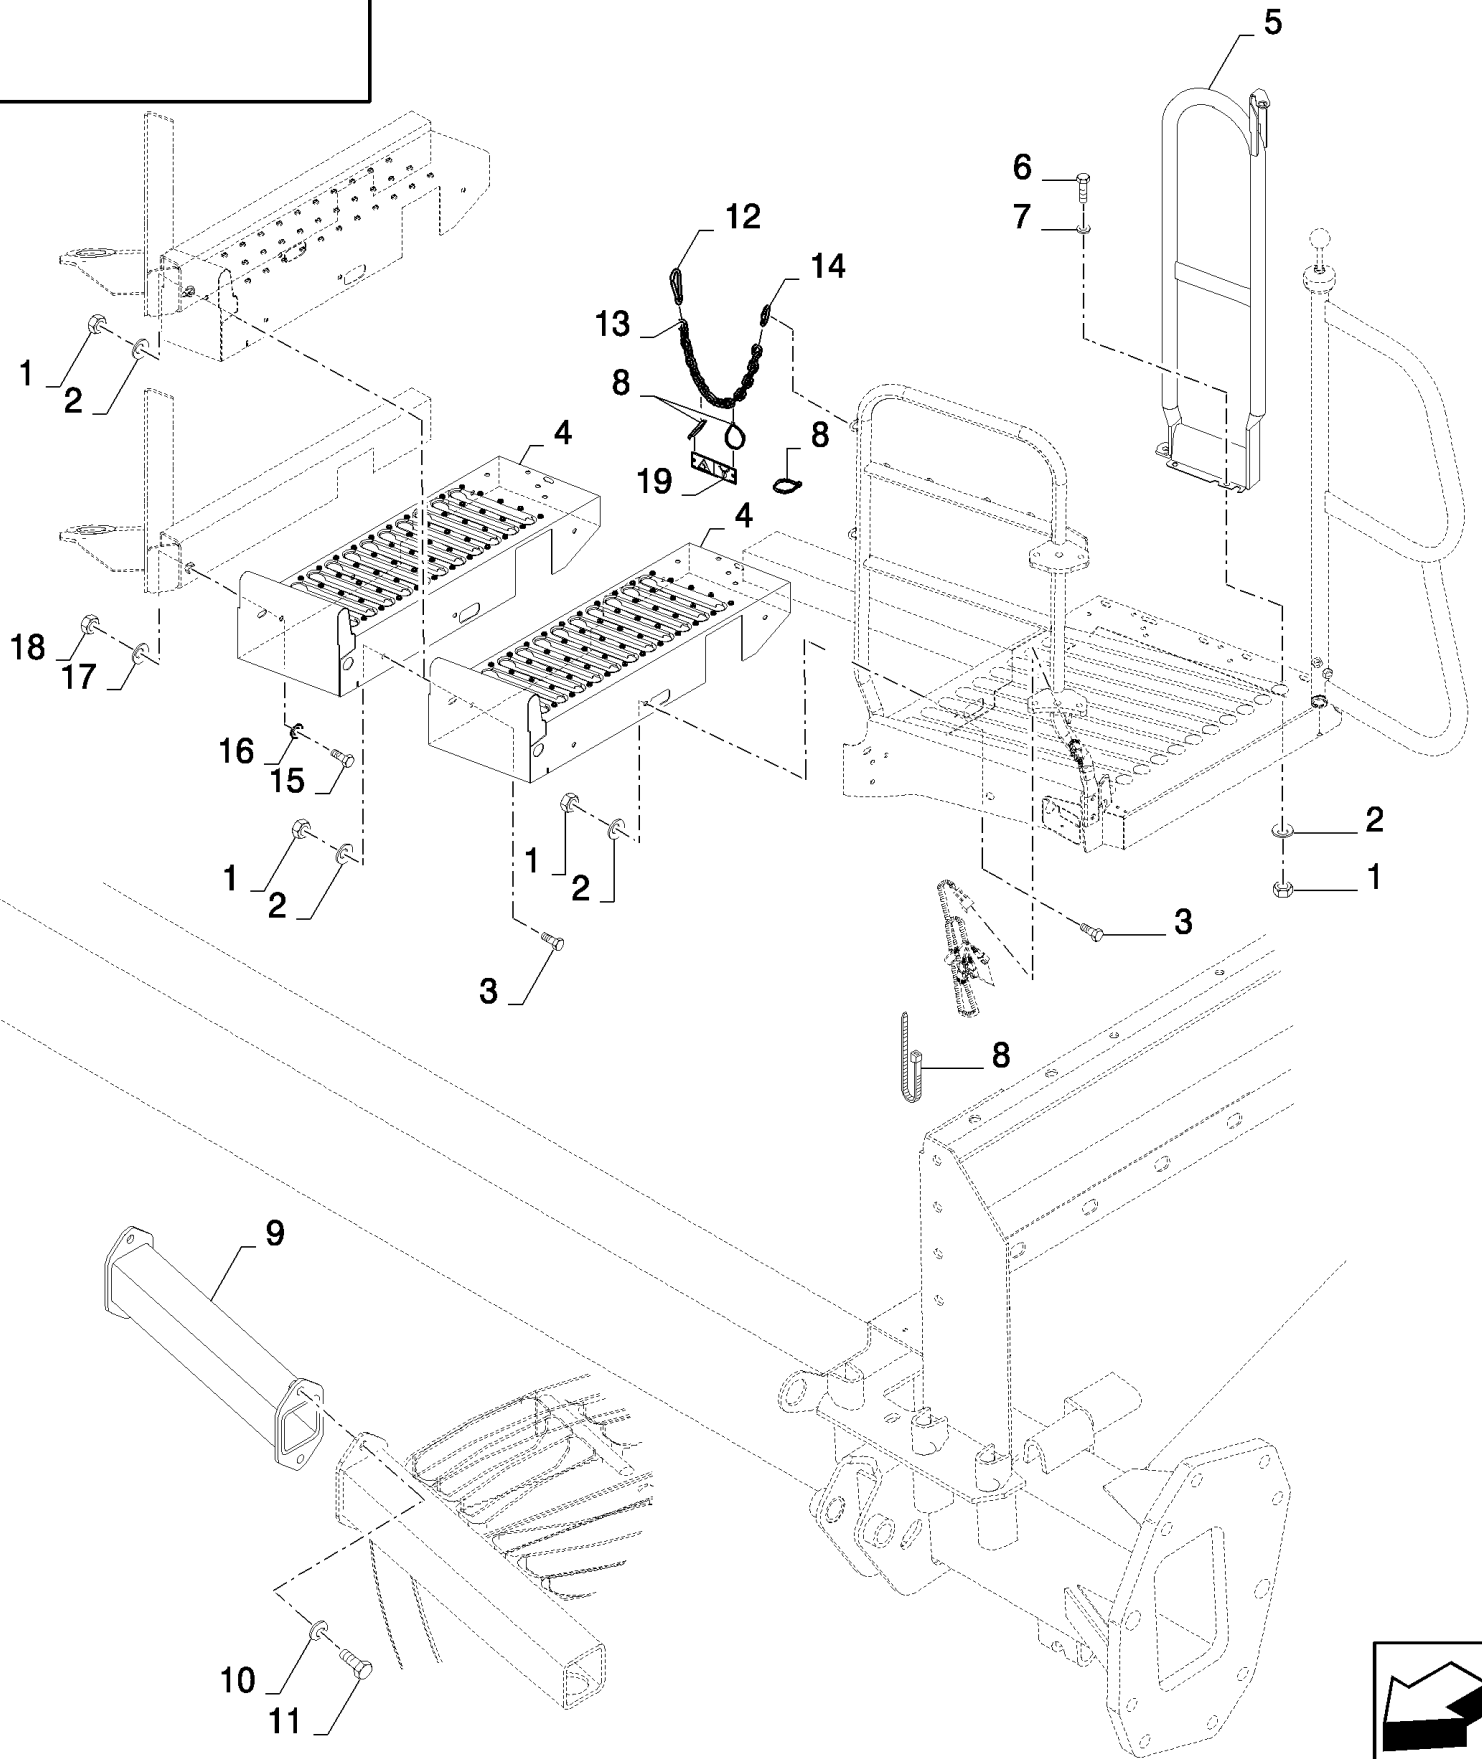

сылка	Номер детали	Кол-во	Описание
	84050554		DIA KIT, HARVESTER,
1	100016	11	NUT, M10, CI 8,
2	140045	11	WASHER, SPRING, Belleville, M10,
3	43138	6	SCREW, Hex, M10 x 20, 8.8, Full Thd,
4	86617041	1	PLATFORM,
5	86592225	1	HANDRAIL,
6	43139	5	SCREW, Hex, M10 x 25, 8.8, Full Thd,
7	86511323	5	WASHER, M10 x 20 x 2,
8	86566989	6	STRAP, CABLE,
9	84607454	1	EXTENSION,
10	322358	2	WASHER, SPRING, Belleville, M8,
11	120104	2	SCREW, Hex, M8 x 20, 8.8,
12	87385180	2	CLIP, SPRING,
13	87392184	2	CHAIN,
14	87107072	2	LINK,
15	43151	1	SCREW, Hex, M12 x 20, 8.8, Full Thd,
16	86511324	1	WASHER, M12 x 24 x 2.5,
17	140046	1	WASHER, Belleville, M12,
18	9706685	1	NUT, M12, CI 8,
19	87395659	1	DECAL,