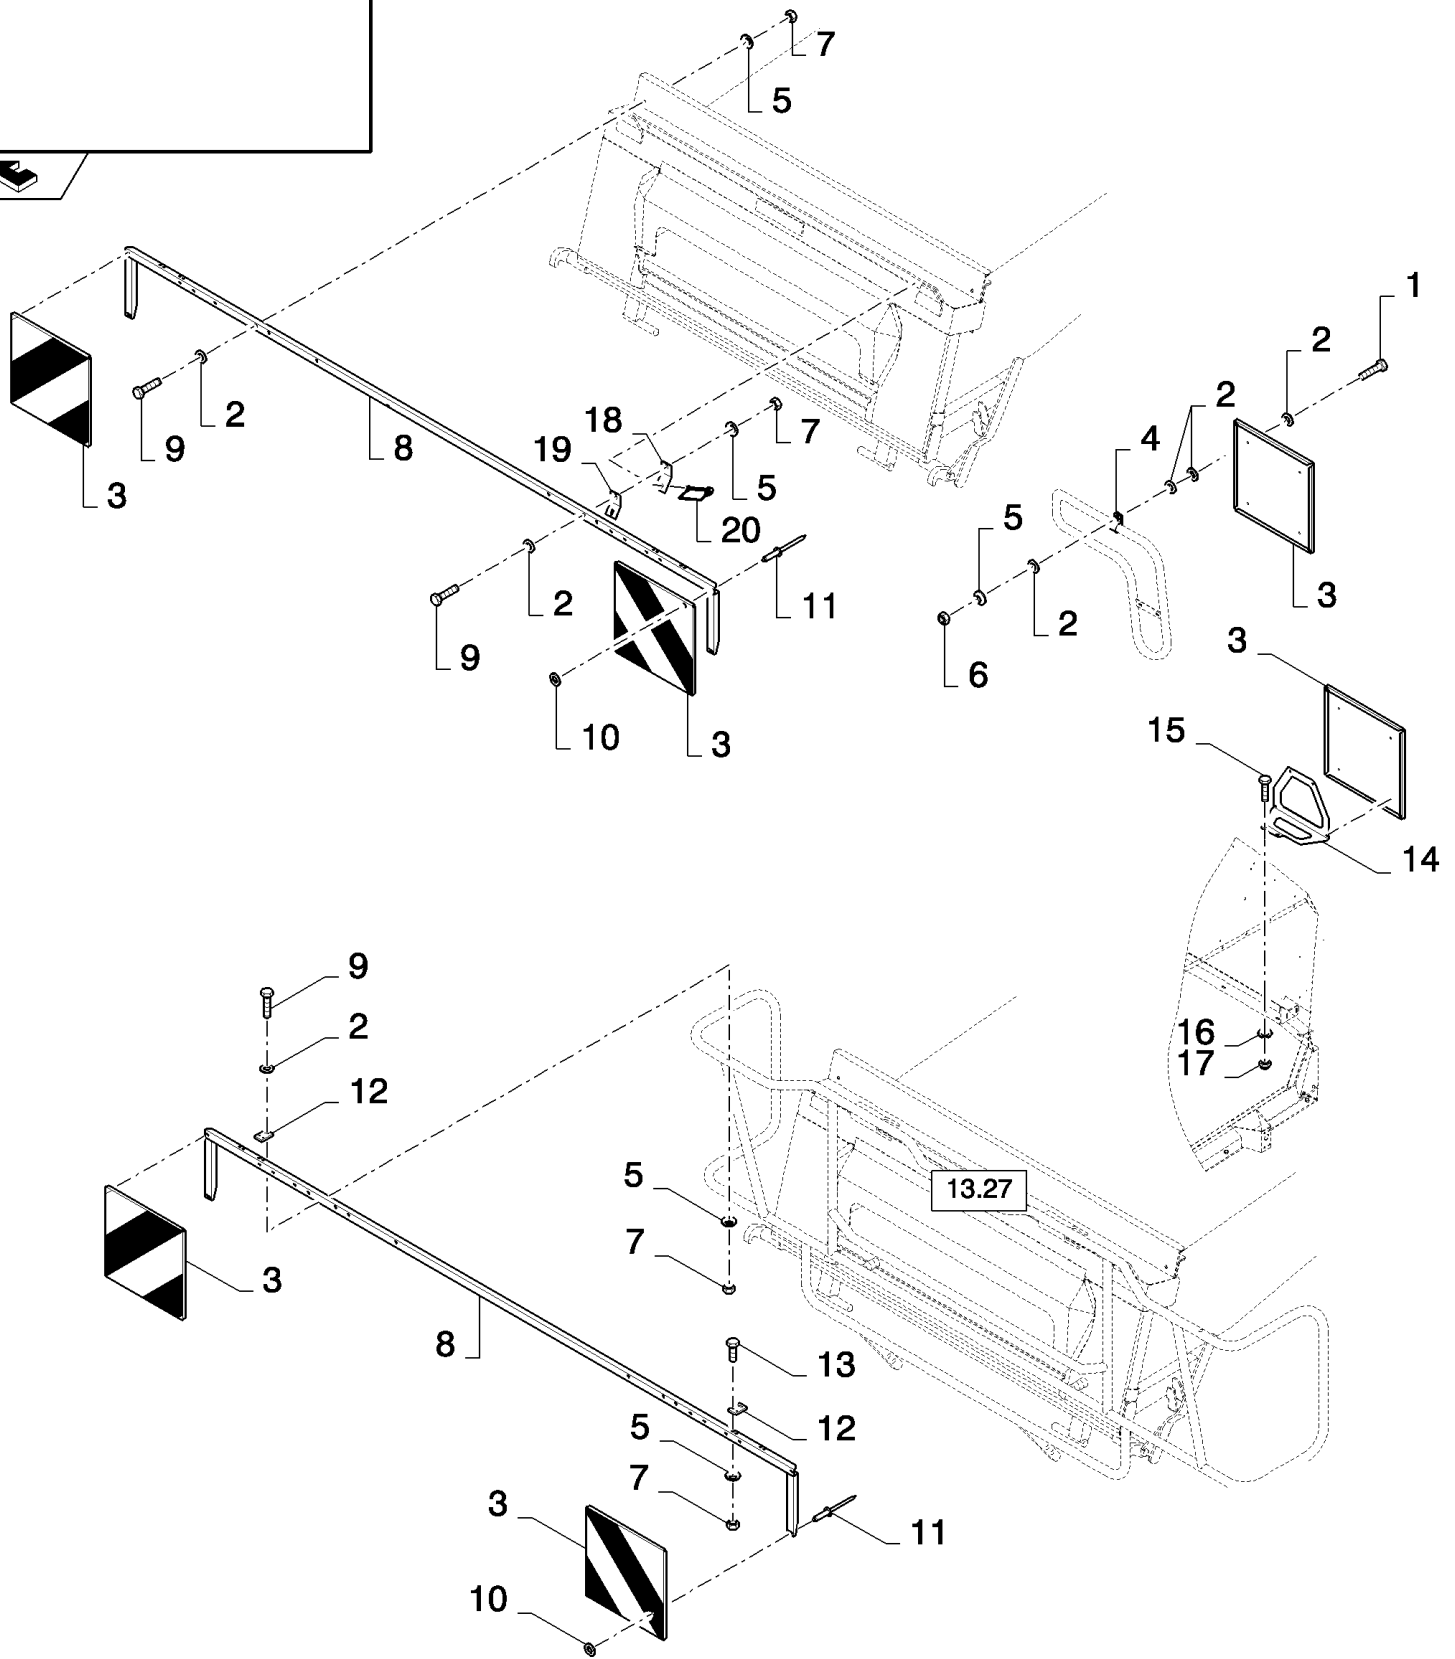

сылка	Номер детали	Кол-во	Описание
1	86050276	8	BOLT, Hex, M5 x 16, 8.8, Full Thd,
2	86588450	34	WASHER, M6, , FOR GERMANY ONLY
2	86588450	34	WASHER, M6, , BSN C559
2	140015	34	WASHER, , ASN D560
3	84607381	4	PLATE,
4	84433319	8	CLAMP,
5	322357	AR	WASHER, SPRING, Belleville, M6,
6	86508813	8	NUT, M5, CI 8,
7	9706755	AR	NUT, M6, CI 8,
8	9502877	1	SUPPORT, , BSN C559
8	87571022	1	PROFILE, , ASN D560
9	43118	2	BOLT, Hex, M6 x 40, 8.8,
10	9824840	6	WASHER, M4, 4MM
11	425523	6	RIVET,
12	84818296	2	SUPPORT, , FOR GERMANY ONLY
13	86508568	4	SCREW, Hex, M6 x 16, 8.8, , FOR GERMANY ONLY
14	84442000	1	SUPPORT, , FOR ITALY ONLY
15	120104	2	SCREW, Hex, M8 x 20, 8.8, , FOR ITALY ONLY
16	322358	2	WASHER, SPRING, Belleville, M8, , FOR ITALY ONLY
17	9706690	2	NUT, M8, CI 8, , FOR ITALY ONLY
18	87601913	2	BRACKET, , ASN D560
19	87601914	2	BRACKET, , ASN D560
20	647695	2	PIN, , ASN D560