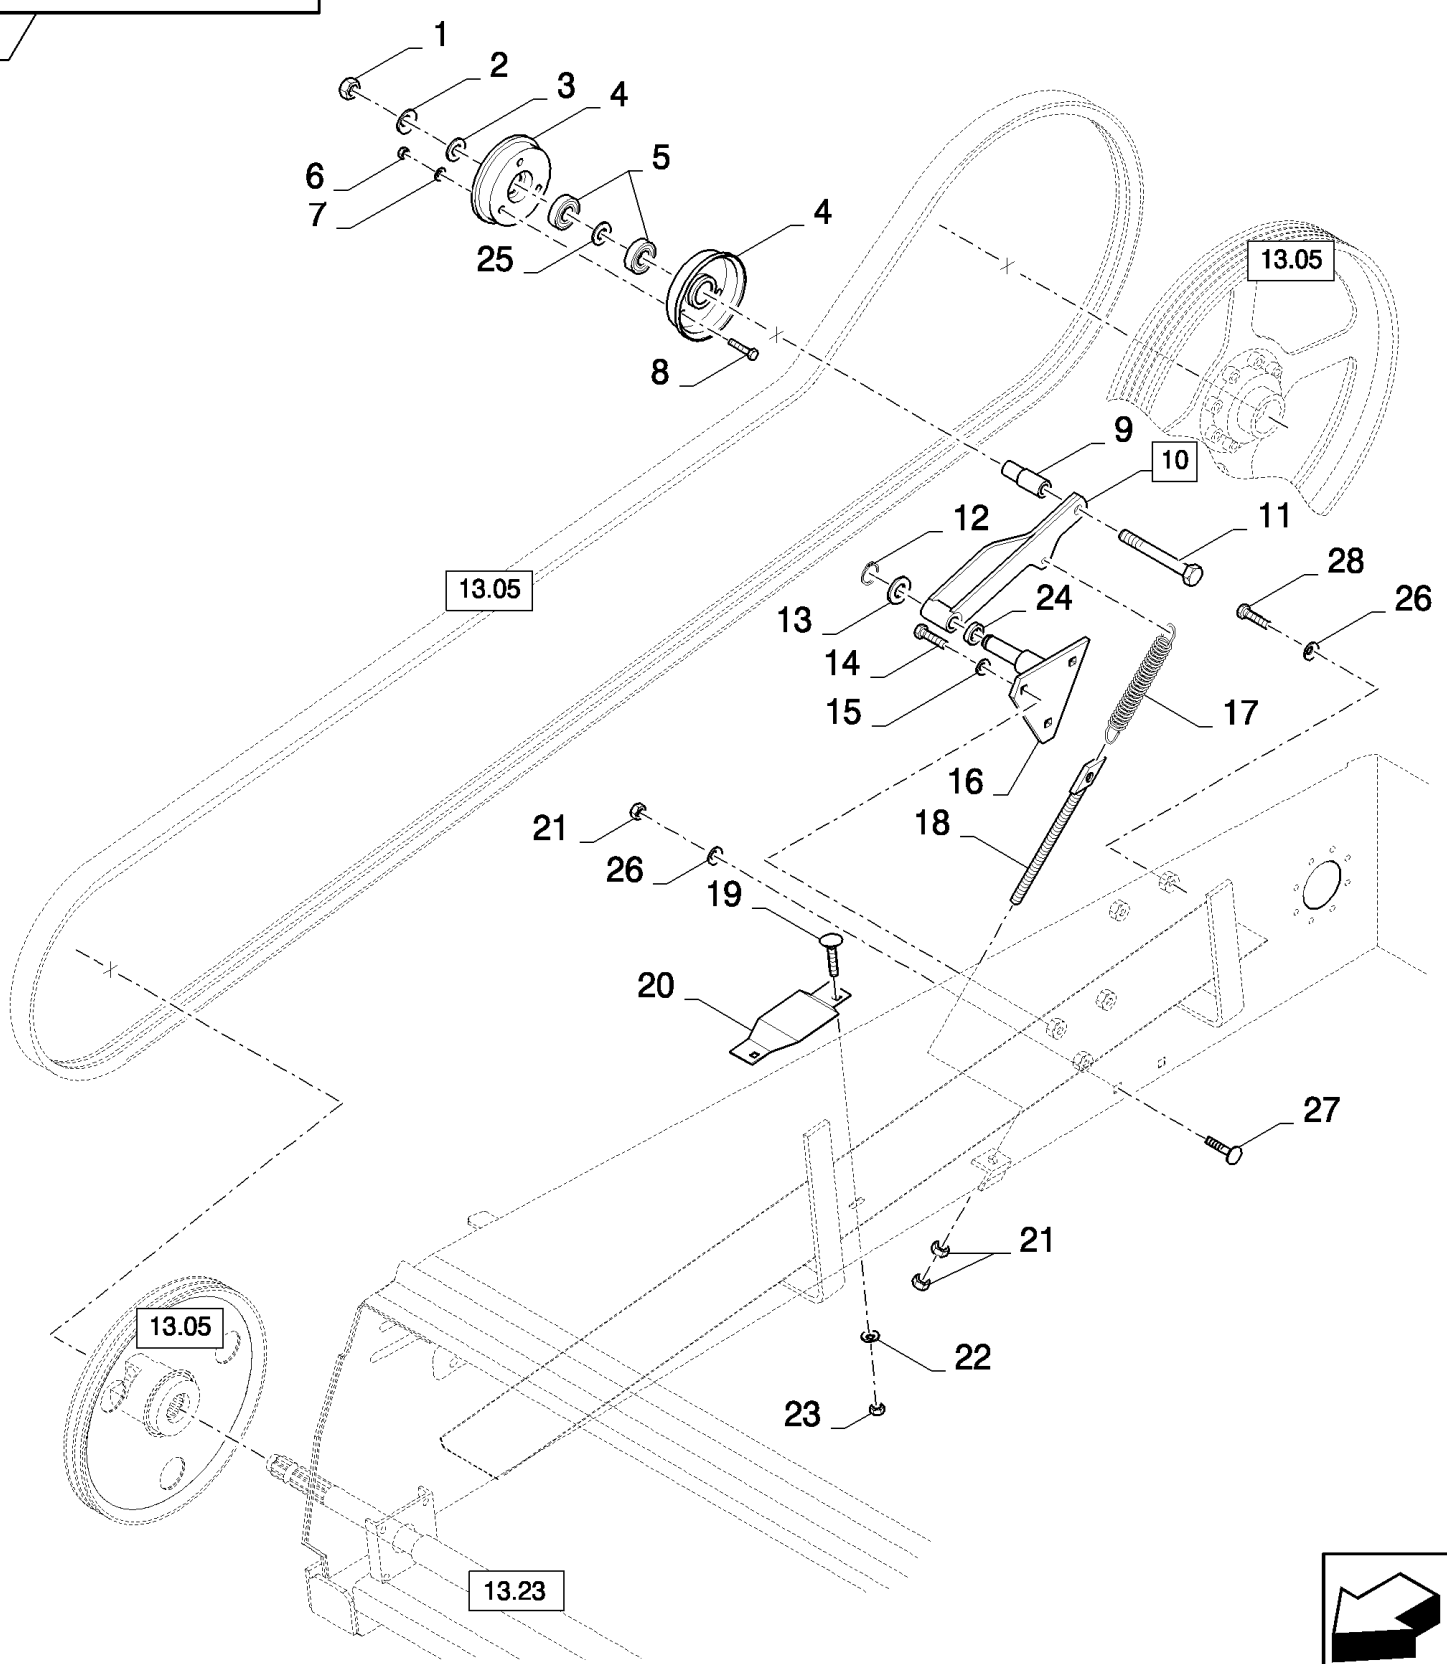

13.06(01) STRAW ELEVATOR DRIVE 2HB, GUIDE AND IDLER

13.06(01) STRAW ELEVATOR DRIVE 2HB, GUIDE AND IDLER

сылка	Номер детали	Кол-во	Описание
1	100020	1	NUT, M16, CI 8,
2	140048	1	WASHER, SPRING, Belleville, M16,
3	378246	1	WASHER, 16MM
4	290122	2	HALF-PULLEY,
5	443898	2	BEARING, BALL,
6	9706755	3	NUT, M6, CI 8,
7	322357	3	WASHER, SPRING, Belleville, M6,
8	86508568	3	SCREW, Hex, M6 x 16, 8.8,
9	9514888	1	RING,
10	84989672	1	ARM, (24)
11	374889	1	BOLT, Hex, M16 x 100, 8.8,
12	370024	1	RING, SNAP, M20, Ext,
13	9820493	1	WASHER,
14	43139	3	SCREW, Hex, M10 x 25, 8.8, Full Thd,
15	140045	3	WASHER, SPRING, Belleville, M10,
16	84019476	1	SUPPORT,
17	84434263	1	SPRING,
18	920051	1	ROD,
19	86507486	1	BOLT, CARRIAGE, Short NK, M8 x 20, CI8.8, Full Thd,
20	84071257	1	GUIDE,
21	9706685	4	NUT, M12, CI 8,
22	322358	1	WASHER, SPRING, Belleville, M8,
23	89706690	1	NUT, M8, CI 8,
24	382974	2	BUSHING,
25	419854	1	WASHER,
26	140046	4	WASHER, Belleville, M12,
27	120044	2	BOLT, CARRIAGE, Short NK, M12 x 30, CI8.8, Full Thd,
28	300388	2	SCREW, Hex, M12 x 25, 8.8,