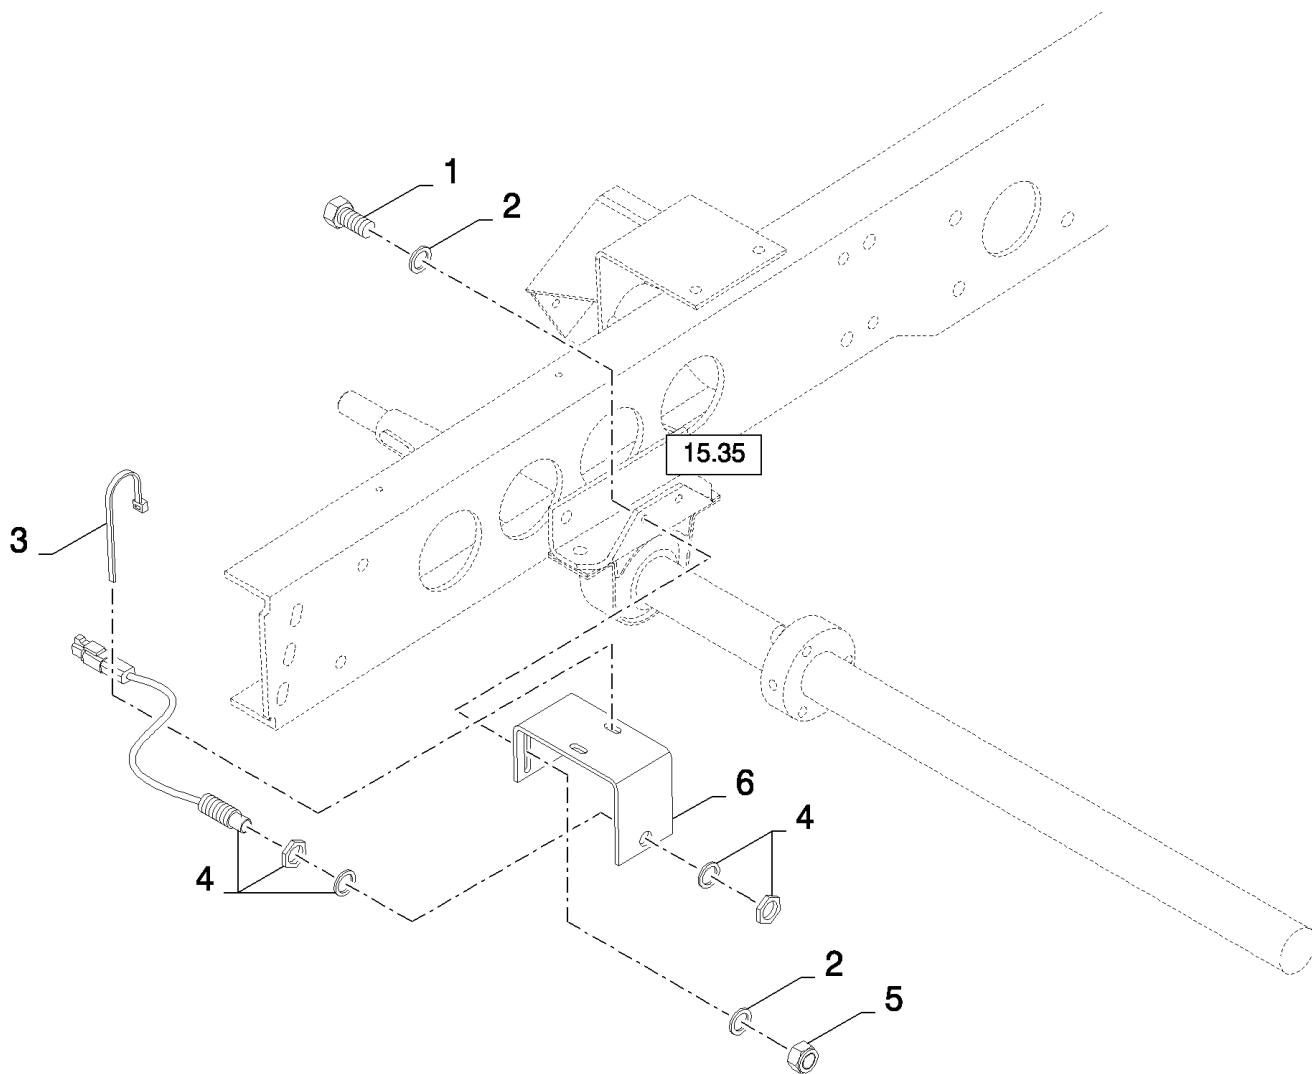

06.40(01) BLOWER SPEED SENSOR

CX8080 COMBINE (9/06-)

06.40(01) BLOWER SPEED SENSOR

сылка	Номер детали	Кол-во	Описание
1	120100	2	BOLT, Hex, M6 x 20, 8.8,
2	322357	4	WASHER, SPRING, Belleville, M6,
3	86566989	1	STRAP, CABLE,
4	84058861	1	SENSOR,
5	9706755	2	NUT, M6, CI 8,
6	84989682	1	SUPPORT, , FOR CX8030, CX8040, CX8050 ONLY
6	84989334	1	SUPPORT, , FOR CX8060, CX8070, CX8080, CX8090 ONLY