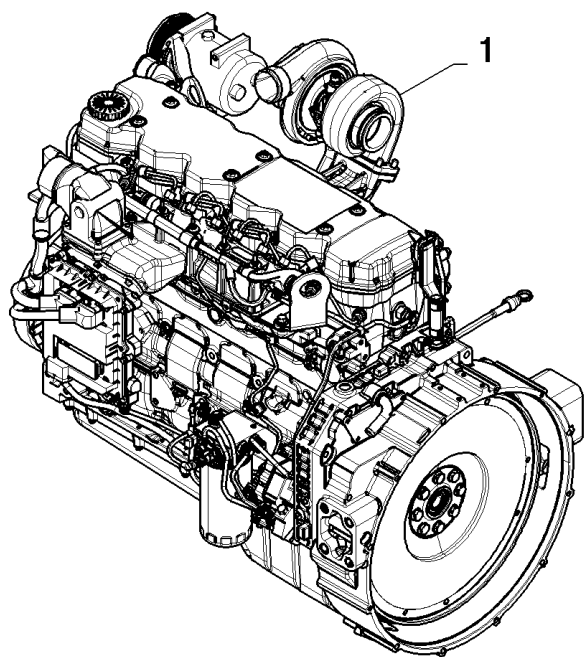

CX8080 COMBINE (9/06-)

01.001(01) COMPLETE ENGINE

сылка	Номер детали	Кол-во	Описание
1	84457634	1	ENGINE, CX8030, SEE ENGINE MODEL F4HE9684D*J101, BSN C571
1	87607366	1	ENGINE, CX8030, SEE ENGINE MODEL F4HE9687G*J100, ASN D572
2	84457640	1	ENGINE, CX8040, SEE ENGINE MODEL F2CE9684D*E001, BSN C659
2	87486941	1	ENGINE, CX8040, SEE ENGINE MODEL F2CE9684D*E014, ASN D660
2	84448831	1	ENGINE, CX8050, CX8070, SEE ENGINE MODEL F2CE9684B*E001, BSN C659
2	87486943	1	ENGINE, CX8050, CX8070, SEE ENGINE MODEL F2CE9684B*E013, ASN D660
2	84448830	1	ENGINE, CX8060, SEE ENGINE MODEL F2CE9684C*E001, BSN C659
2	87486945	1	ENGINE, CX8060, SEE ENGINE MODEL F2CE9684C*E013, ASN D660
2	84457633	1	ENGINE, CX8080, SEE ENGINE MODEL F2CE9684A*E004, BSN C659
2	87486947	1	ENGINE, CX8080, SEE ENGINE MODEL F2CE9684A*E013, ASN D660
3	84457632	1	ENGINE, CX8090, SEE ENGINE MODEL F3AE0684P*E906, BSN C659
3	87486949	1	ENGINE, CX8090, SEE ENGINE MODEL F3AE0684P*E909, ASN D660