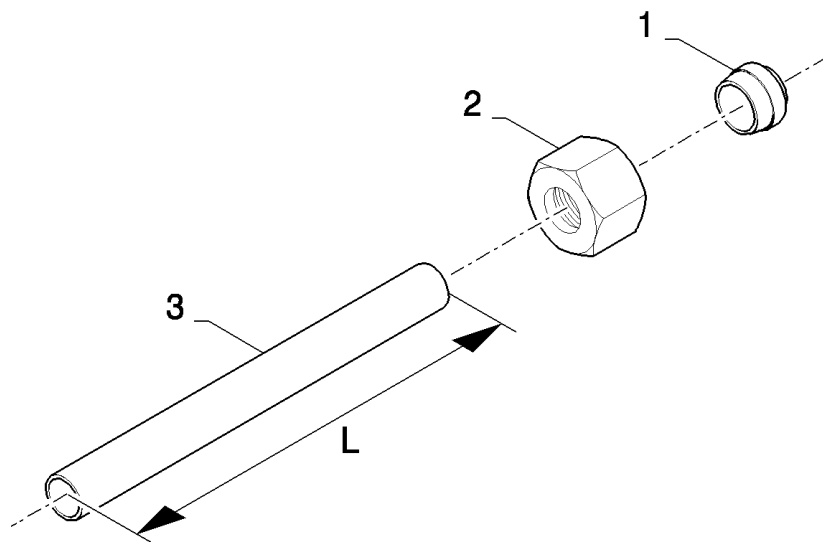

07.501(01) TUBE CLAMPS AND HYDRAULIC TUBES

сылка	Номер детали	Кол-во	Описание
1	335136		AR FERRULE, DIA.:8MM
1	150014		AR FERRULE, DIA.:10MM
1	150015		AR FERRULE, DIA.:12MM
1	335169		AR FERRULE, DIA.:16MM
1	335168		AR FERRULE, DIA.:18MM
1	412528		AR FERRULE, DIA.:28MM
2	335135		AR NUT, DIA.:8MM
2	86548975		AR NUT, DIA.:10MM
2	86548976		AR NUT, DIA.:12MM
2	335171		AR NUT, DIA.:16MM
2	335170		AR NUT, DIA.:18MM
2	412527		AR NUT, DIA.:28MM
3	371540		AR TUBE, RIGID, DIA.:8MM,L:2M
3	371539		AR TUBE, RIGID, DIA.:10MM,L:2M
3	9513719		AR TUBE, RIGID, DIA.:12MM,L:2M
3	371536		AR TUBE, RIGID, DIA.:16MM,L:2M
3	371534		AR TUBE, RIGID, DIA.:18MM,L:2M
3	9811333		AR TUBE, RIGID, DIA.:28MM,L:2M
3	75931		AR TUBE, RIGID, DIA.:3/8",L:48"
3	75932		AR TUBE, RIGID, DIA.:1/2",L:48"
3	75933		AR TUBE, RIGID, DIA.:5/8",L:48"
3	75934		AR TUBE, RIGID, DIA.:3/4",L:48"
4	433101		AR SUPPORT, 8-10MM
4	442340		AR SUPPORT, 12MM
4	433100		AR SUPPORT, 16MM-3/4"
4	743318		AR SUPPORT, 28MM
5	433008		AR CLAMP, 8-12MM
5	433007		AR CLAMP, 16MM-3/4"
5	457546		AR CLAMP, 28MM
6	431941		AR SUPPORT, 8-12MM
6	431942		AR SUPPORT, Hex Hd, #10-32 x 1/2", 16MM-3/4"
6	743320		AR SUPPORT, 28MM
7	430357		AR CLAMP, 8-12MM
7	430356		AR CLAMP, 16MM-3/4"
7	457547		AR CLAMP, 28MM
8	455534		AR SUPPORT,
9	455533		AR CLAMP,