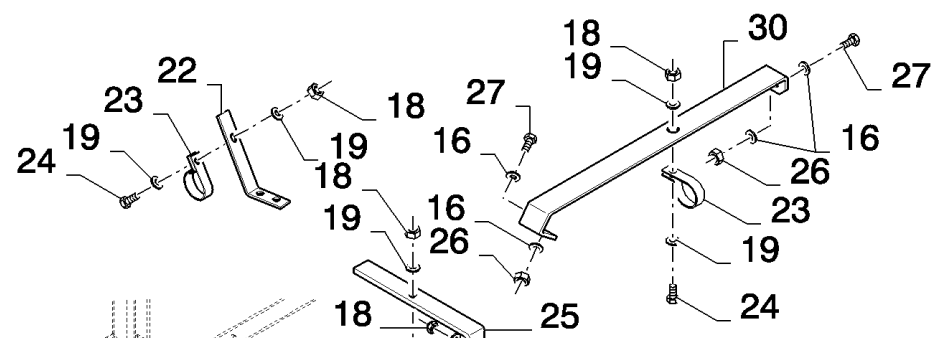

06.35(01) THRESHING FRAME, ELECTRICS - LH

сылка	Номер детали	Кол-во	Описание
1	120242	1	SET SCREW, Hex Soc, M6 x 10, Cup Pt,
2	84071097	1	DISC,
3	84073182	1	BRACKET,
4	84058861	3	SENSOR,
5	84073179	1	BRACKET,
6	86050286	2	BOLT, Hex Flg, M10 x 20, 8.8,
7	140045	2	WASHER, SPRING, Belleville, M10,
8	140042	2	WASHER, M10 x 34 x 3,
9	84071095	2	DISC,
10	86590413	16	CLAMP,
11	445394	16	RIVET, Pop, M4.8 x 12.7,
12	9824259	4	WASHER, M6 x 12 x 1.6,
13	86566989	16	STRAP, CABLE,
14	86508568	1	SCREW, Hex, M6 x 16, 8.8,
15	120103	2	BOLT, Hex, M8 x 16, 8.8,
16	322358	6	WASHER, SPRING, Belleville, M8,
17	84058862	1	SENSOR,
18	9706755	11	NUT, M6, CI 8,
19	322357	17	WASHER, SPRING, Belleville, M6,
20	87036570	1	COVER,
21	87036591	1	COVER,
22	84435782	3	SUPPORT,
23	86628564	6	CLAMP, 1 1/4", Insul, 3/8" Bolt,
24	43117	6	BOLT, Hex, M6 x 30, 8.8,
25	84400083	1	SUPPORT,
26	9706690	2	NUT, M8, CI 8,
27	120104	2	SCREW, Hex, M8 x 20, 8.8,
28	120100	4	BOLT, Hex, M6 x 20, 8.8,
29	84400077	1	SUPPORT,
30	84435787	1	SUPPORT,