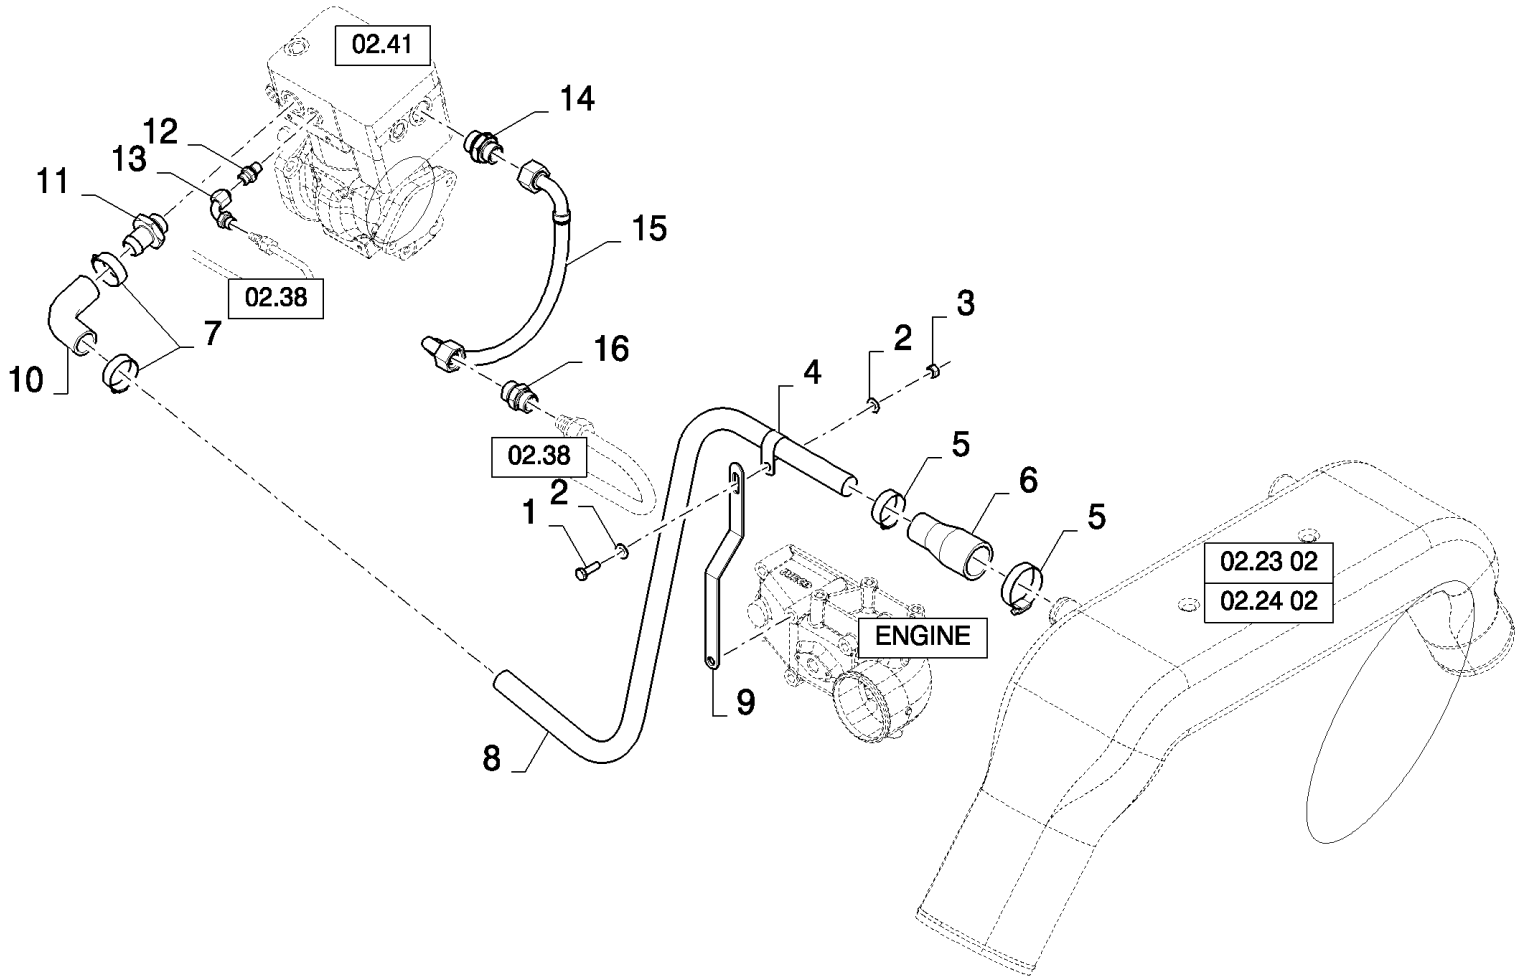

02.37(01) BLOW-OFF SYSTEM, AIR COMPRESSOR

02.37(01) BLOW-OFF SYSTEM, AIR COMPRESSOR

сылка	Номер детали	Кол-во	Описание
1	43127	1	BOLT, Hex, M8 x 25, 8.8,
2	322358	4	WASHER, SPRING, Belleville, M8,
3	89706690	2	NUT, M8, CI 8,
4	9827902	2	CLAMP, 1", Insul, 3/8" Bolt,
5	382528	1	CLAMP,
6	84073303	1	HOSE,
7	382527	3	CLAMP, HOSE,
8	87359002	1	PIPE, VENTILATION, , FOR CX8040, CX8050 ONLY
8	84462326	1	PIPE, VENTILATION, , FOR CX8060, CX8070, CX8080 ONLY
8	84461006	1	PIPE, VENTILATION, , FOR CX8090 ONLY
9	87324873	1	SUPPORT,
10	84334134	1	HOSE,
11	84036669	1	CONNECTOR, HYD.,
12	89513082	1	CONNECTOR, HYD.,
13	418283	1	ELBOW,
14	84435826	1	CONNECTOR, HYD.,
15	84038319	1	HOSE, FLEXIBLE,
16	335174	1	CONNECTOR, HYD.,