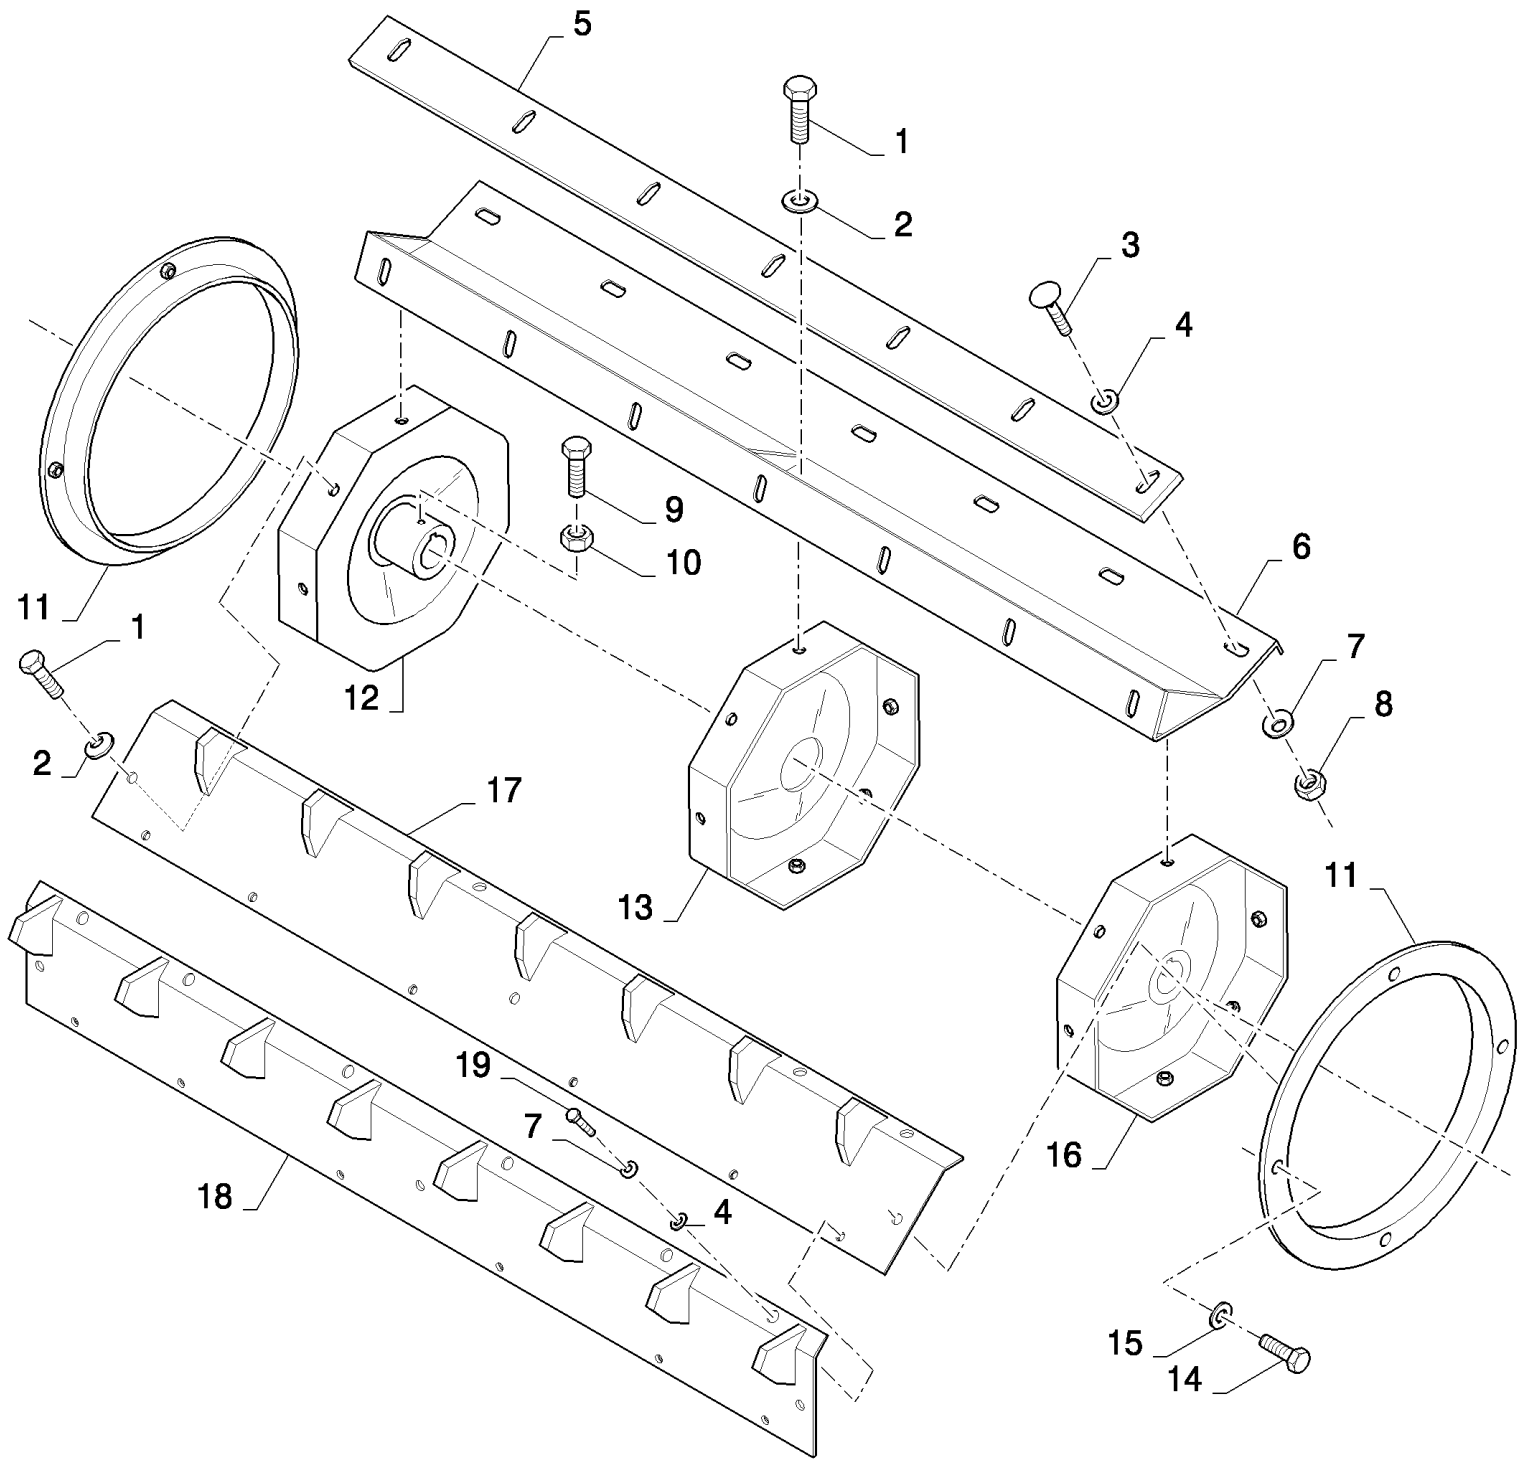

14.19(01) BEATER AND WEAR PLATES

14.19(01) BEATER AND WEAR PLATES

сылка	Номер детали	Кол-во	Описание
1	43151	24	SCREW, Hex, M12 x 20, 8.8, Full Thd,
2	140046	24	WASHER, Belleville, M12,
3	338949	AR	BOLT, CARRIAGE, Short NK, M10 x 25, CI8.8, Full Thd,
4	447336	AR	WASHER,
5	84071032	8	PLATE, , FOR CX8060, CX8070, CX8080, CX8090 ONLY
5	84071031	8	PLATE, , FOR CX8030, CX8040, CX8050 ONLY
6	84444474	8	PLATE, , FOR CX8060, CX8070, CX8080, CX8090 ONLY
6	84444553	8	PLATE, , FOR CX8030, CX8040, CX8050 ONLY
7	140045	AR	WASHER, SPRING, Belleville, M10,
8	100016	AR	NUT, M10, CI 8,
9	9706704	2	BOLT, Hex, M10 x 35, 8.8, Full Thd,
10	320648	2	NUT, M10, CI 8, M10
11	84071039	2	RING,
12	84071035	1	DISC,
13	84071034	1	DISC,
14	120103	8	BOLT, Hex, M8 x 16, 8.8,
15	322358	8	WASHER, SPRING, Belleville, M8,
16	84444188	1	DISC,
17	84446559	4	PLATE, Optional DIA, FOR CX8060, CX8070, CX8080, CX8090 ONLY
17	84440915	1	PLATE, , FOR CX8030, CX8040, CX8050 ONLY
18	84446558	4	PLATE, Optional DIA, FOR CX8060, CX8070, CX8080, CX8090 ONLY
18	84440917	1	PLATE, , FOR CX8030, CX8040, CX8050 ONLY
19	43139	AR	SCREW, Hex, M10 x 25, 8.8, Full Thd,
20	84110386	1	BEATER PINS, KIT, DIA - NOT SHOWN, Includes Ref. 1,2,4,7,17,18,19