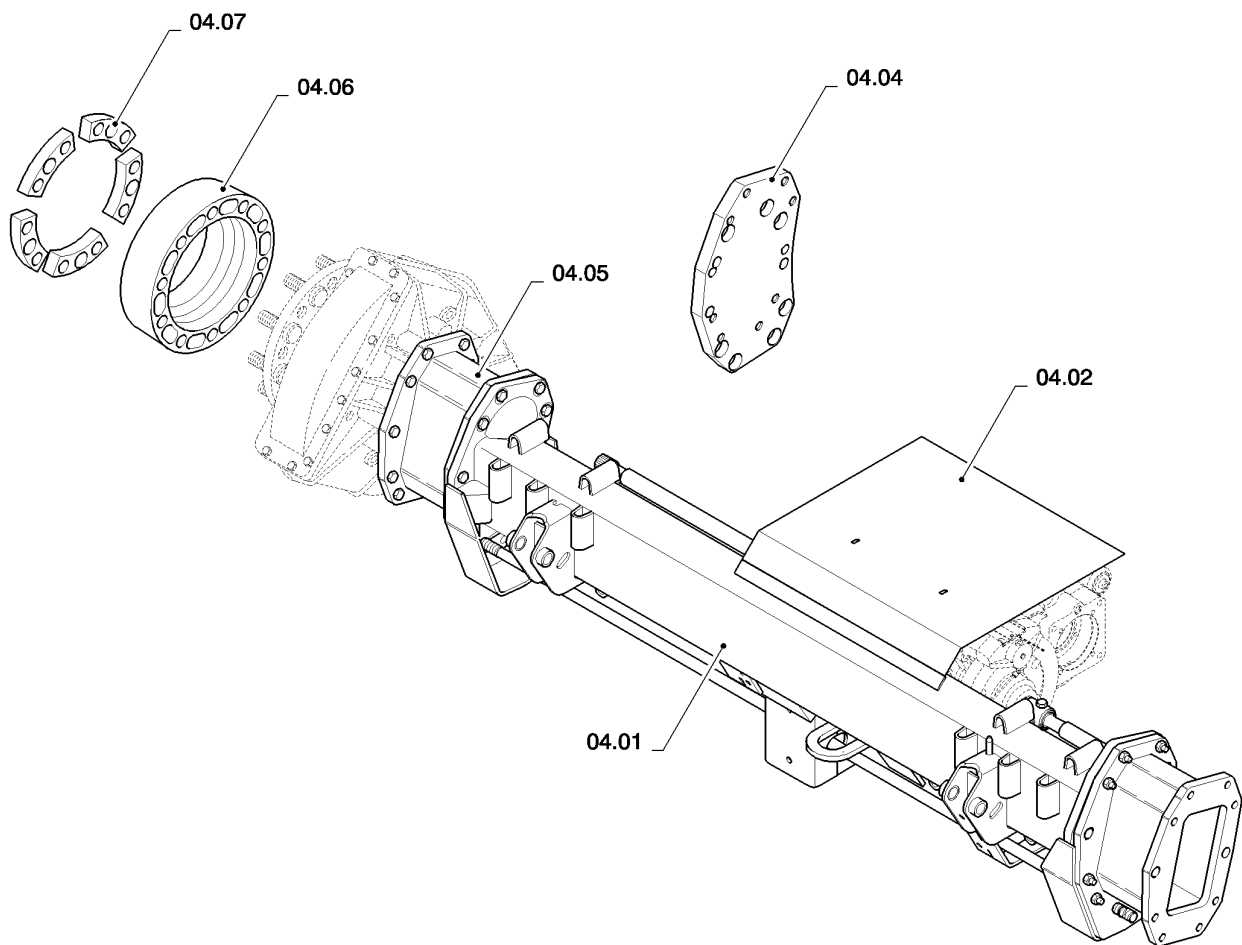

CX8080 COMBINE (9/06-)

03.19(01) BRAKE CALIPER

сылка	Номер детали	Кол-во	Описание
1	84989455	1	BRAKE CALIPER, (2 to 7)
2	9835351	2	GASKET,
3	9850149	2	PISTON,
4	9835350	2	GASKET,
5	9832306	2	BRAKE, PAD,
6	9835353	1	O-RING,
7	9850148	2	PIN,
8	NSS	1	NOT SERVICED SEPARATELY,

FRONT AXLE

ESSIEU AVANT

EJE DELANTERO

FORAKSEL

ASSALE ANTERIORE

VORDERACHSE

EIXO DIANTIERO

VOORAS

SEC. 4