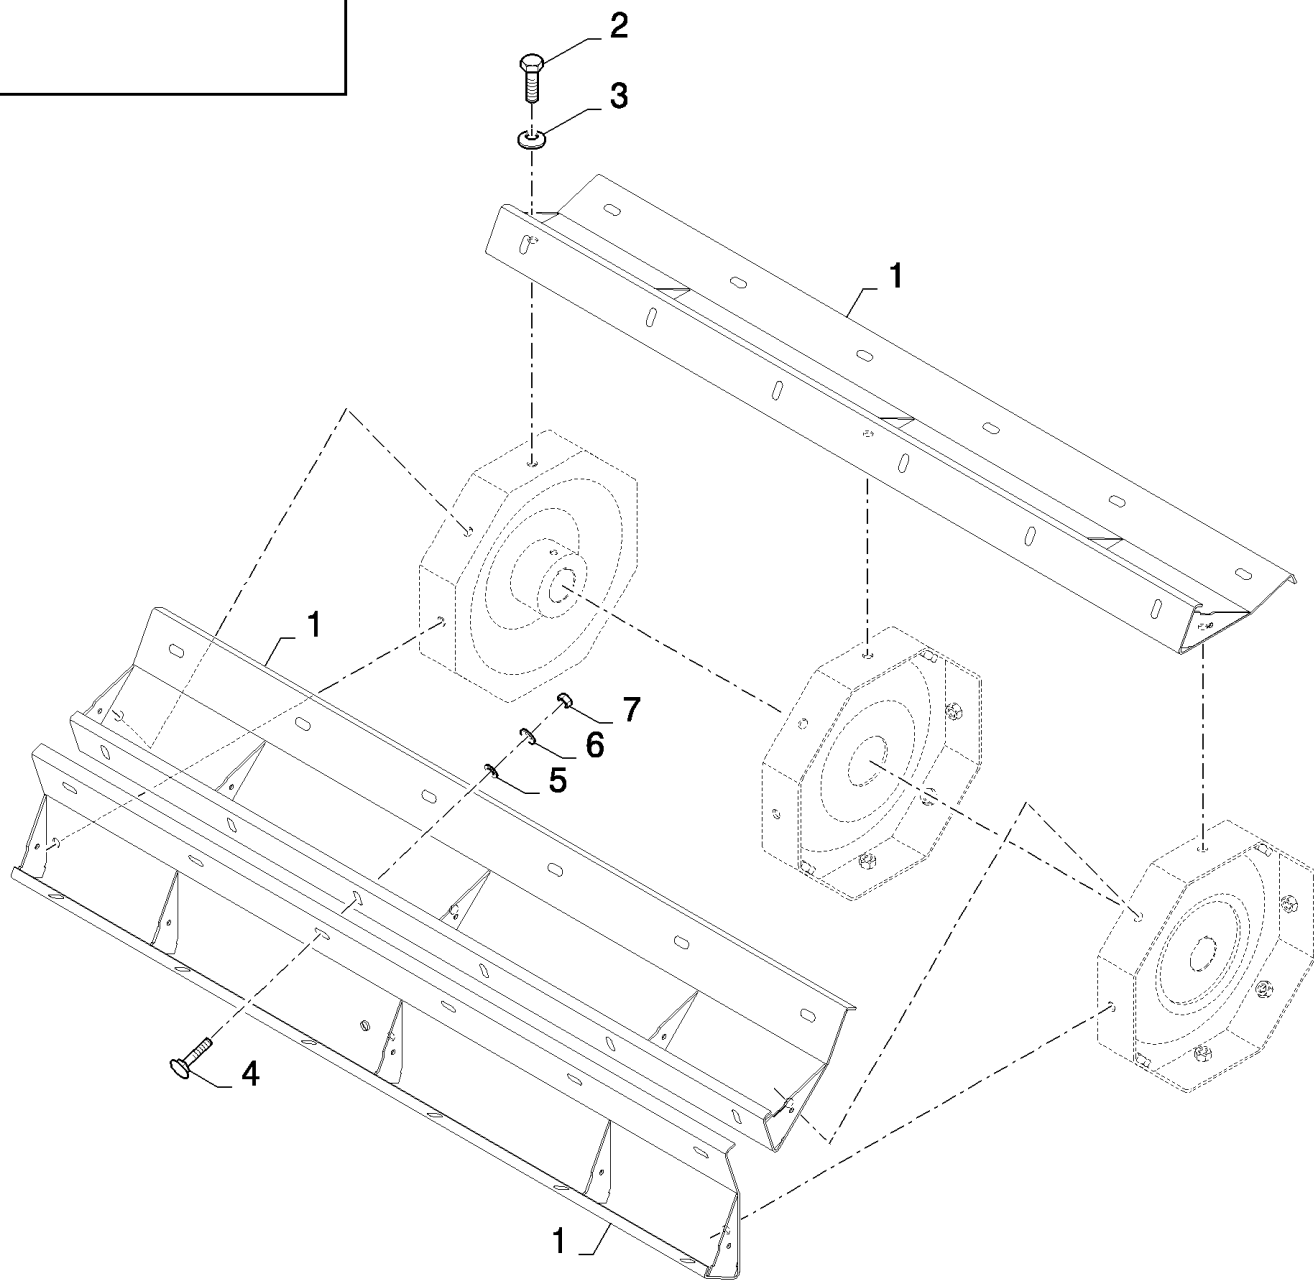

сылка	Номер детали	Кол-во	Описание
	84110023		DIA KIT, HARVESTER,
1	84444841	1	LADDER,
2	173011	1	GROMMET,
3	84446052	1	SUPPORT,
4	43139	2	SCREW, Hex, M10 x 25, 8.8, Full Thd,
5	130007	1	PIN, SPLIT (COTTER), M4 x 25,
6	86507486	10	BOLT, CARRIAGE, Short NK, M8 x 20, CI8.8, Full Thd,
7	84440416	2	INSULATOR BLOCK,
8	84444868	1	TUBE,
9	333962	6	CLAMP,
10	84444816	1	LADDER,
11	84014501	2	PLUG,
12	84444826	2	TUBE,
13	89832424	1	GAS STRUT,
14	89509233	2	SPRING,
15	86613636	1	SUPPORT,
16	913654	1	BUSHING,
17	86508575	2	BOLT, Hex, M10 x 130, 8.8,
18	86511323	2	WASHER, M10 x 20 x 2,
19	120104	2	SCREW, Hex, M8 x 20, 8.8,
20	322358	16	WASHER, SPRING, Belleville, M8,
21	9706690	23	NUT, M8, CI 8,
22	86977784	2	SCREW,
23	86629542	3	NUT, LOCK, M8 x 1.25, CI 8,
24	89838548	2	BUSHING,
25	120107	1	BOLT, Hex, M8 x 50, 8.8, Full Thd,
26	412479	2	BOLT, Hex, M8 x 35, 8.8,
27	89992582	4	CIRCLIP,
28	378244	4	WASHER, M10,
29	140045	2	WASHER, SPRING, Belleville, M10,
30	100037	4	NUT, M10 x 1.5, CI 8,
31	140042	4	WASHER, M10 x 34 x 3,
	84004731	1	DECAL,
	84004732	1	DECAL,
	84004733	1	DECAL,
	89510503	0.02	loctite