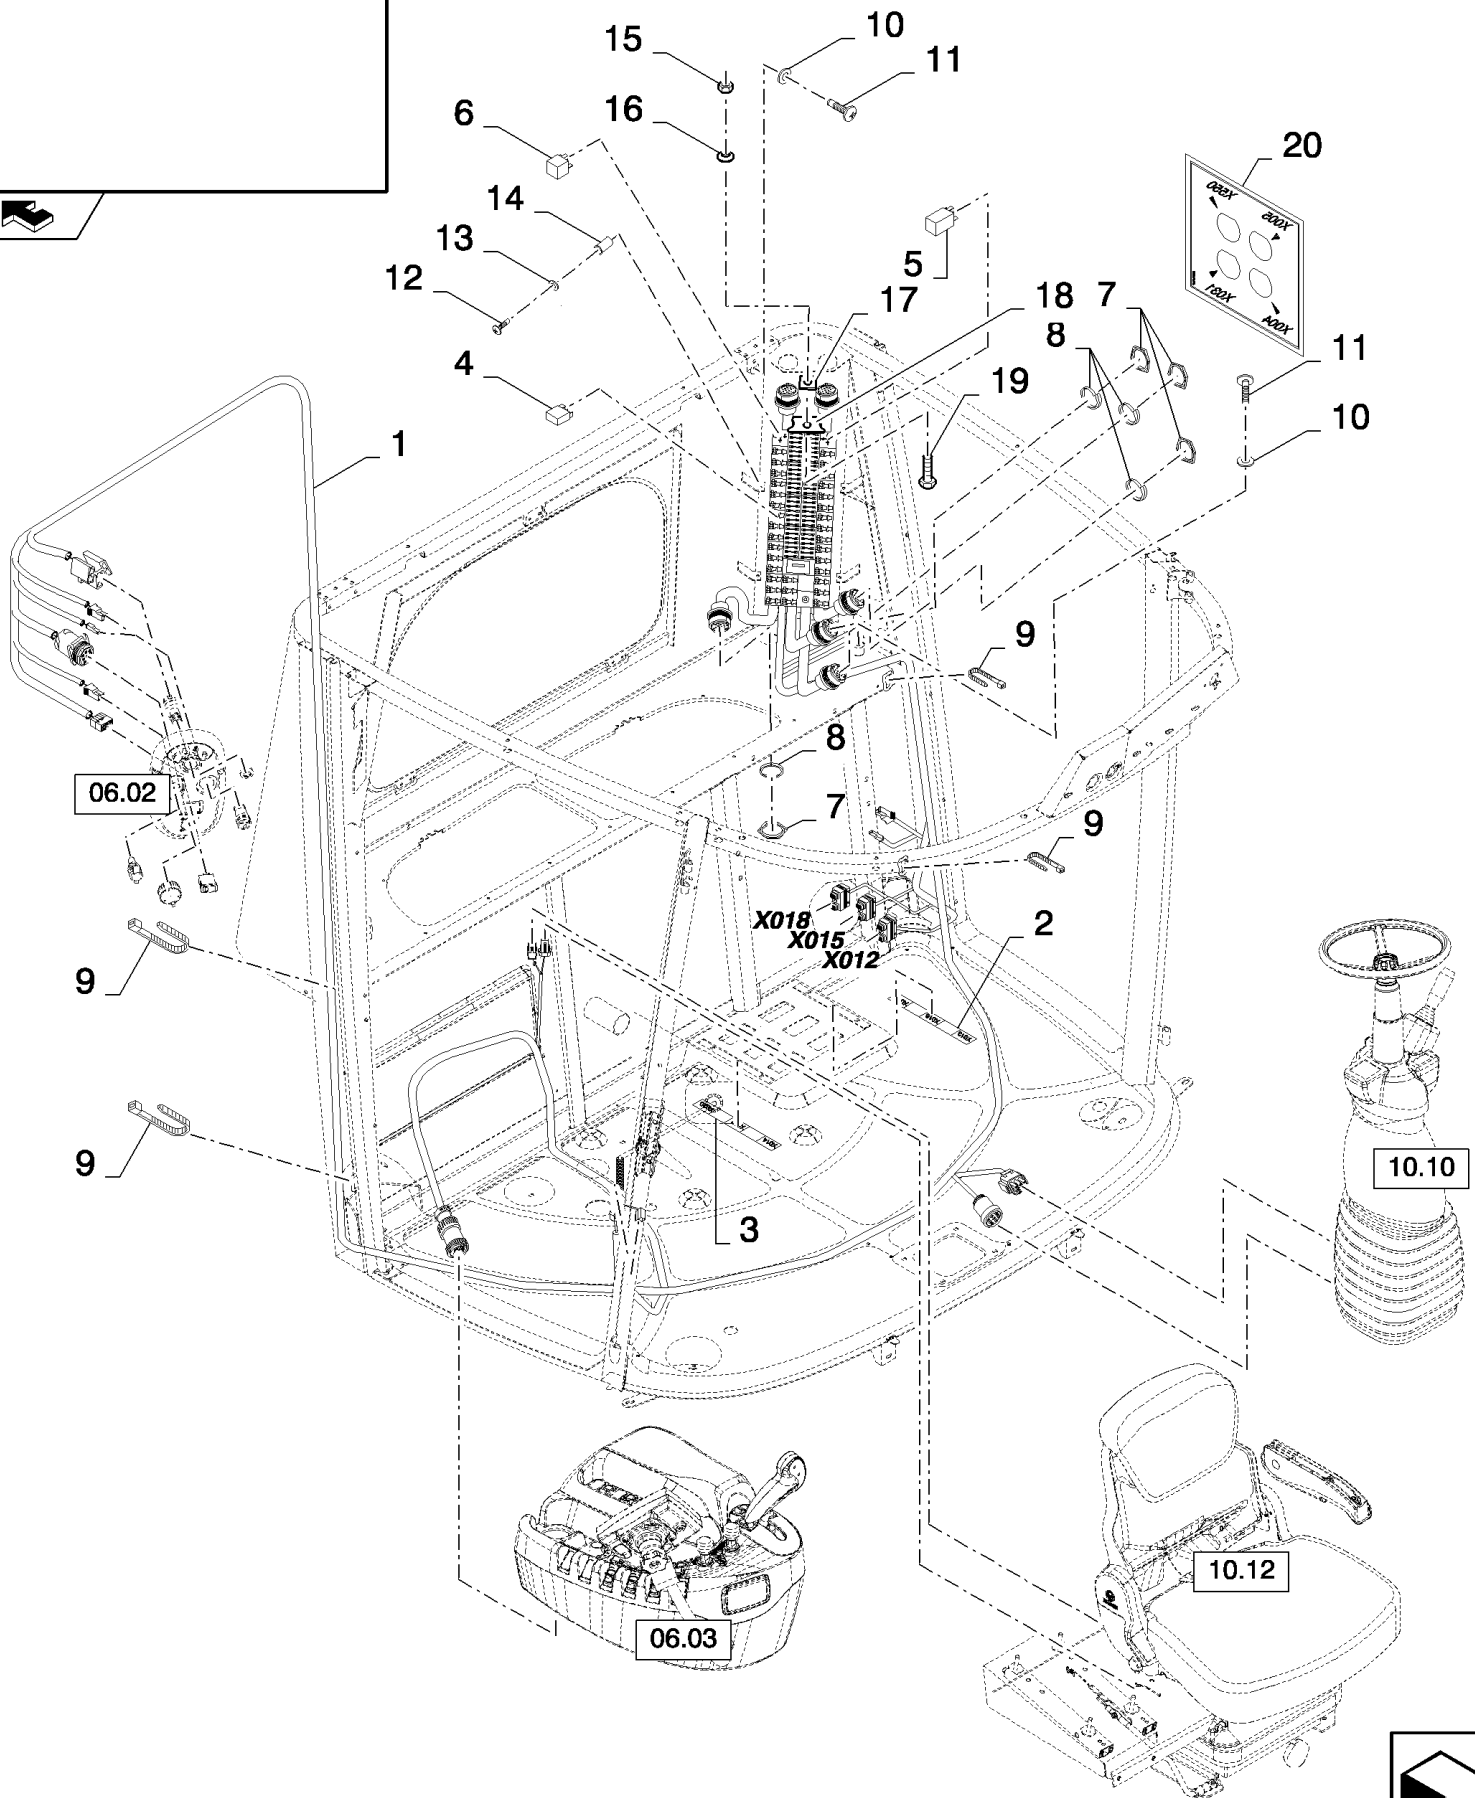

06.01(01) CAB, MAIN WIRING HARNESS

06.01(01) CAB, MAIN WIRING HARNESS

сылка	Номер детали	Кол-во	Описание
1	87355421	1	HARNESS, WIRE, , BSN C559
1	87620663	1	HARNESS, WIRE, , BSN F600659
1	87747660	1	HARNESS, WIRE, , ASN D660
1	87332649	1	HARNESS, WIRE, , FOR SMART STEER AUTO-GUIDANCE ONLY
2	86611340	1	DECAL, , BSN C659
2	87747665	1	DECAL, , ASN D660
3	86611339	1	DECAL, , BSN C659
3	87747666	1	DECAL, , ASN D660
4	86509590	32	RELAY,
5	86633776	1	TIMER,
6	86529089	1	RELAY,
7	86619907	4	NUT,
8	636665	4	WASHER, LOCK,
9	323597	4	STRAP, CABLE, M9 x 165 or M5 x 197,
10	140016	2	WASHER, M8 x 16 x 1.6, , BSN C659
10	86624184	2	WASHER, M8 x 16 x 1.6, , ASN D600
11	120104	2	SCREW, Hex, M8 x 20, 8.8,
12	86511042	4	SCREW, Cross Pan Hd, M4 x 16,
13	9824840	4	WASHER, M4,
14	84438912	4	INSERT, THREADED,
15	9706755	1	NUT, M6, CI 8,
16	322357	1	WASHER, SPRING, Belleville, M6,
17	87013665	1	PLATE,
18	87010225	1	PLATE,
19	120100	1	BOLT, Hex, M6 x 20, 8.8,
20	87474330	1	DECAL, , ASN D660