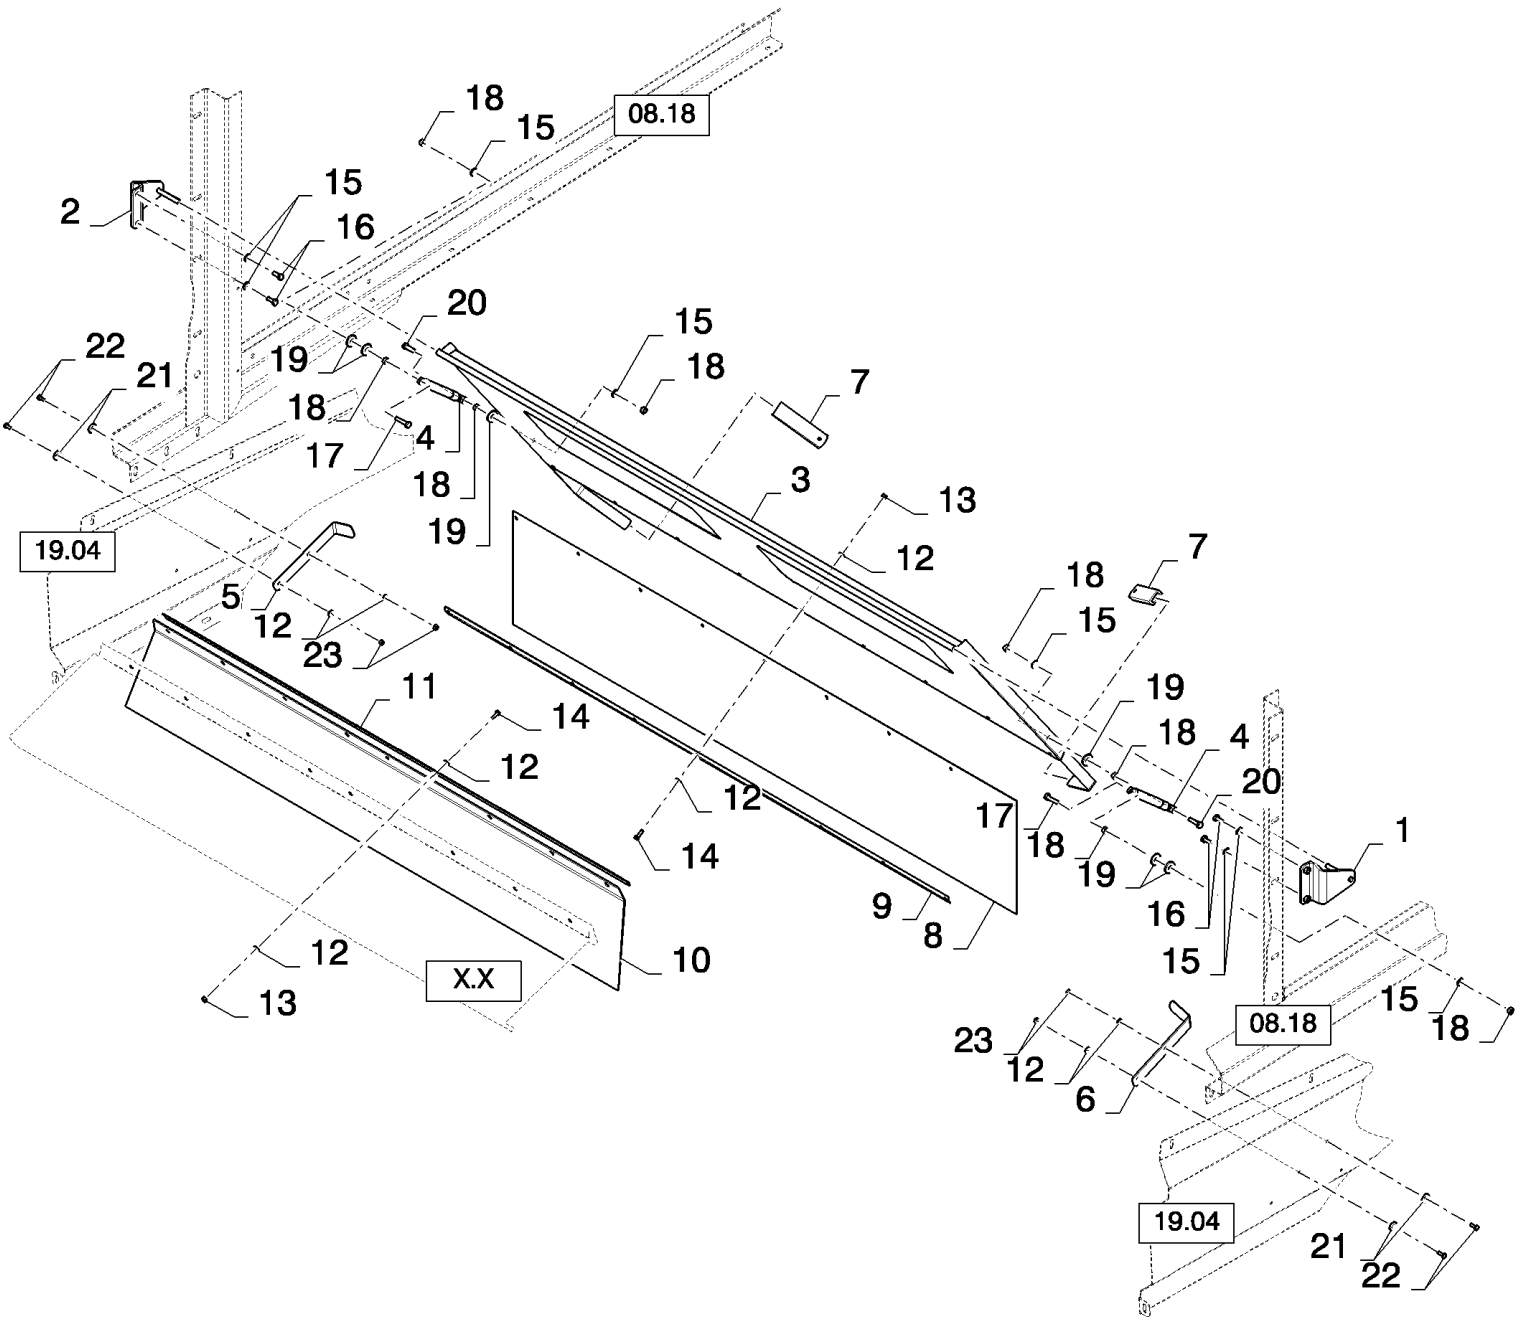

19.30(01) DEFLECTOR, WITHOUT CHOPPER - D600

сылка	Номер детали	Кол-во	Описание
1	87562067	1	HINGE,
2	87658206	1	HINGE,
3	87666219	1	PLATE, , FOR CX8030, CX8040, CX8050 ONLY
3	87544967	1	PLATE, , FOR CX8060, CX8070, CX8080, CX8090 ONLY
4	9594808	2	DAMPER,
5	87544953	1	PLATE, FIXING,
6	87662807	1	PLATE, FIXING,
7	357545	2	HANDLE GRIP,
8	87666249	1	CANVAS, , FOR CX8030, CX8040, CX8050 ONLY
8	87662894	1	CANVAS, , FOR CX8060, CX8070, CX8080, CX8090 ONLY
9	87666251	1	PLATE, MOUNTING, , FOR CX8030, CX8040, CX8050 ONLY
9	87663647	1	PLATE, MOUNTING, , FOR CX8060, CX8070, CX8080, CX8090 ONLY
10	87666196	1	CANVAS, , FOR CX8030, CX8040, CX8050 ONLY
10	87664401	1	CANVAS, , FOR CX8060, CX8070, CX8080, CX8090 ONLY
11	84334211	1	PLATE, FIXING, , FOR CX8030, CX8040, CX8050 ONLY
11	84334213	1	PLATE, FIXING, , FOR CX8060, CX8070, CX8080, CX8090 ONLY
12	322357	AR	WASHER, SPRING, Belleville, M6,
13	353308	AR	NUT, M6 x 1, CI 8,
14	120100	AR	BOLT, Hex, M6 x 20, 8.8,
15	322358	8	WASHER, SPRING, Belleville, M8,
16	120104	4	SCREW, Hex, M8 x 20, 8.8,
17	300381	2	BOLT, Hex, M8 x 35, 8.8,
18	9706690	8	NUT, M8, CI 8,
19	140041	6	WASHER, M8 x 28 x 3,
20	43128	2	BOLT, Hex, M8 x 30, 8.8,
21	140040	4	WASHER, M6 x 22 x 2,
22	86508568	4	SCREW, Hex, M6 x 16, 8.8,
23	9706755	4	NUT, M6, CI 8,