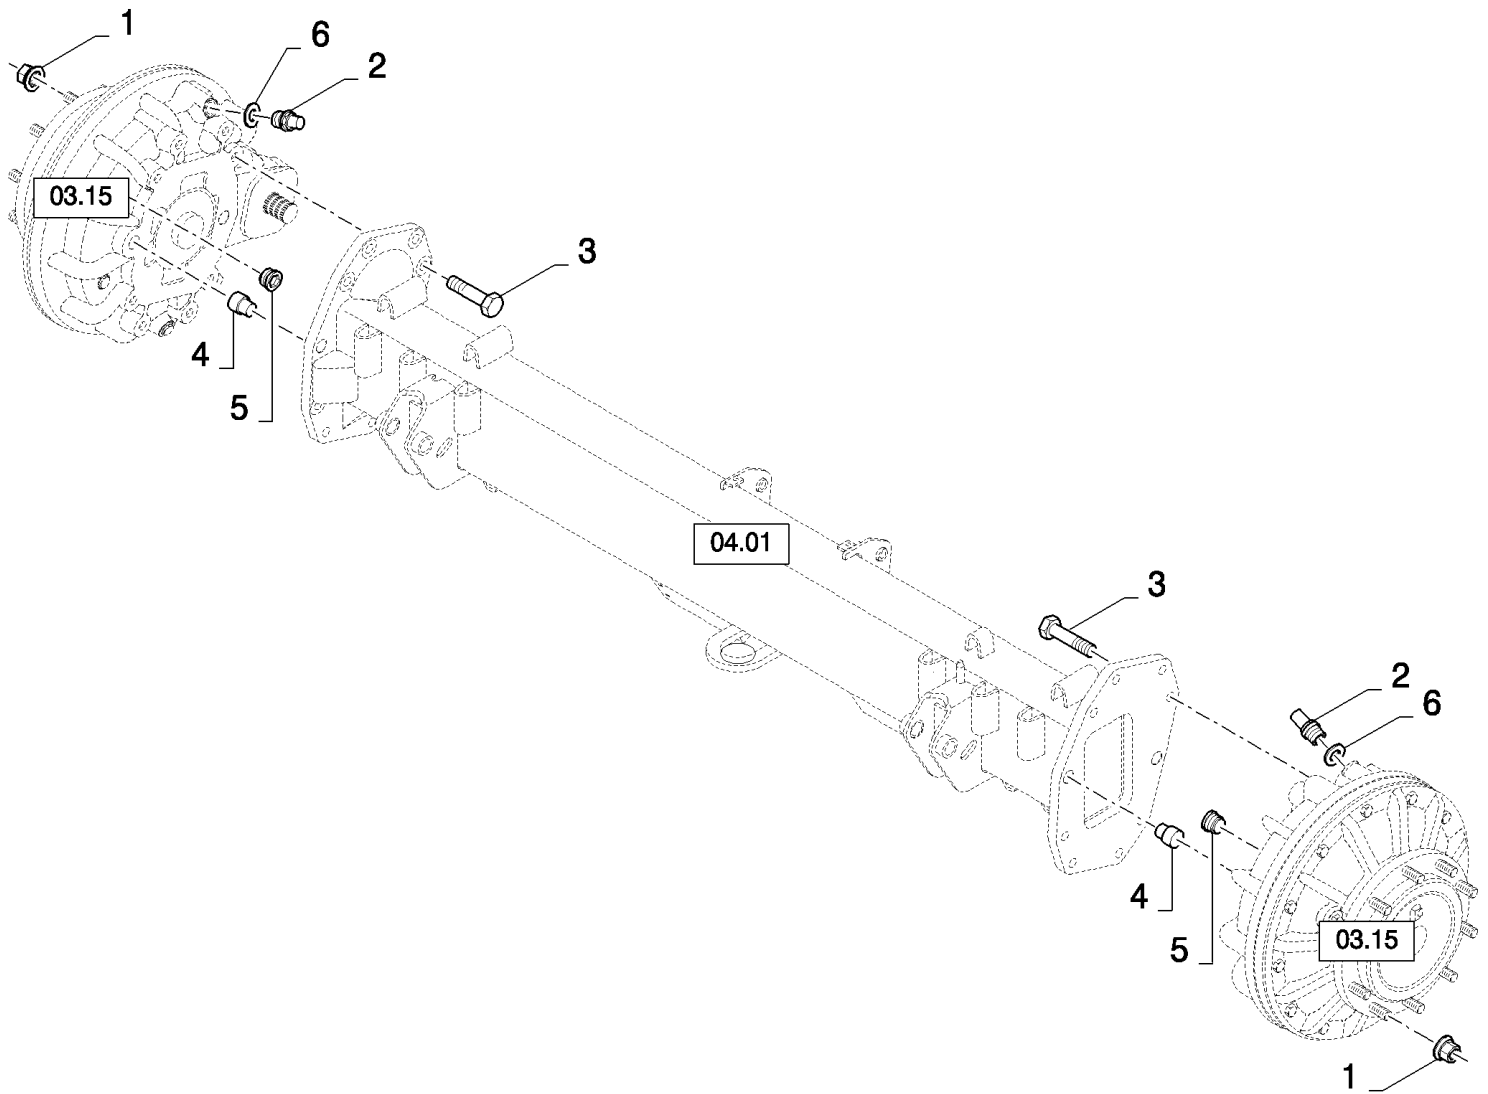

03.14(01) END REDUCTION, PLANETARY

сылка	Номер детали	Кол-во	Описание
1	748961	20	NUT,
2	84068655	2	BREATHER,
3	9843495	16	SCREW, Hex, M20 x 60, 10.9, , FOR NA ONLY
3	9843590	16	BOLT, Hex, M20 x 50, 10.9, , FOR EU ONLY
4	626826	4	PIN,
5	84817215	2	PLUG,
6	84439102	2	WASHER, SEALING,