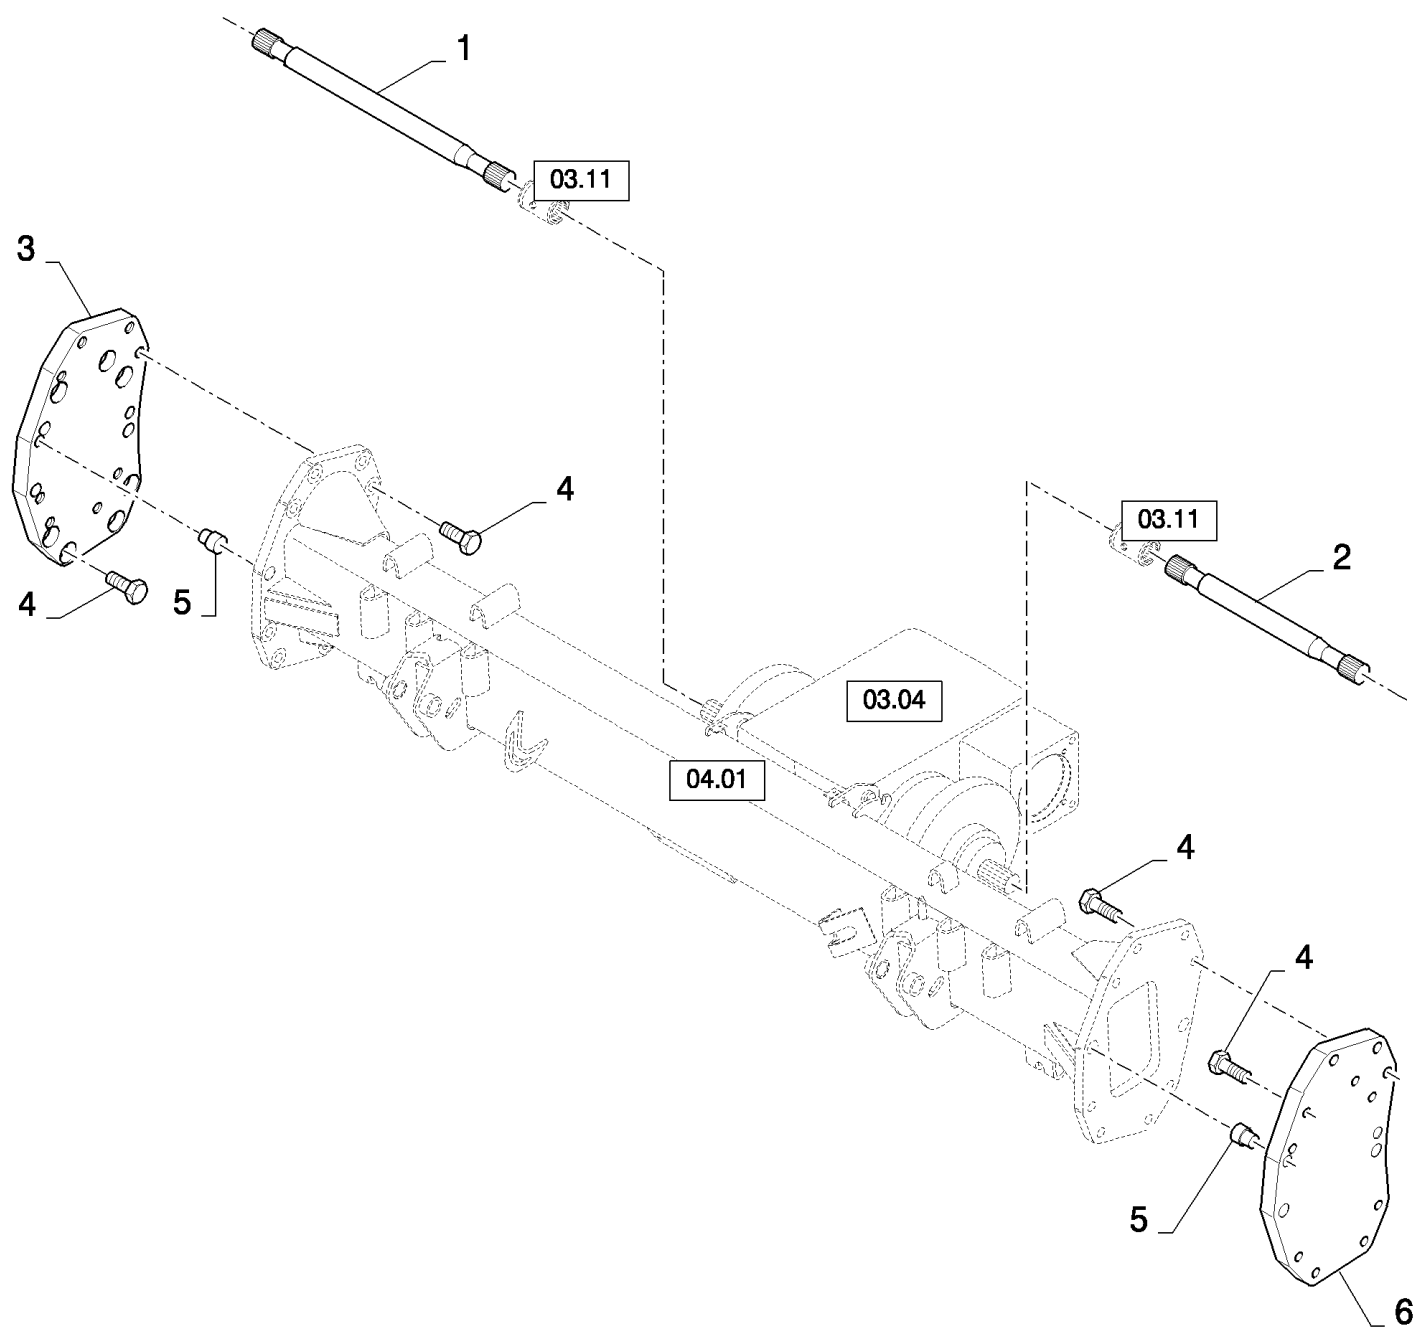

сылка	Номер детали	Кол-во	Описание
1	84459344	1	SHAFT, RH, FOR CX8060, CX8070 ONLY, BSN C659
1	84440171	1	SHAFT, CONTROL, RH, FOR CX8050 ONLY, FOR SOUTH AFRICA ONLY
1	84801029	1	SHAFT, RH, FOR NA ONLY, FOR CX8070 ONLY
1	84440176	1	SHAFT, CONTROL, , FOR NA ONLY, FOR CX8080, CX8090 ONLY
1	84075197	1	SHAFT, CONTROL, RH, FOR CX8050 ONLY, BSN C659
1	84075192	1	SHAFT, CONTROL, RH, FOR CX8030, CX8040 ONLY, BSN C659
1	84454704	1	SHAFT, RH, FOR CX8040 ONLY, FOR SOUTH AFRICA ONLY
1	84459324	1	SHAFT, , FOR CX8080, CX8090 ONLY, BSN C659
2	84459345	1	SHAFT, LH, FOR CX8060, CX8070 ONLY, BSN C659
2	84440171	1	SHAFT, CONTROL, LH, FOR CX8050 ONLY, FOR SOUTH AFRICA ONLY
2	84801028	1	SHAFT, LH, FOR NA ONLY, FOR CX8070 ONLY
2	84440175	1	SHAFT, CONTROL, , FOR NA ONLY, FOR CX8080, CX8090 ONLY
2	84075197	1	SHAFT, CONTROL, LH, FOR CX8050 ONLY, BSN C659
2	84075192	1	SHAFT, CONTROL, LH, FOR CX8030, CX8040 ONLY, BSN C659
2	84454704	1	SHAFT, LH, FOR CX8040 ONLY, FOR SOUTH AFRICA ONLY
2	84459329	1	SHAFT, , FOR CX8080, CX8090 ONLY, BSN C659
3	84989726	1	PLATE, RH
4	9843590	32	BOLT, Hex, M20 x 50, 10.9,
5	626826	4	PIN,
6	84989729	1	PLATE, LH