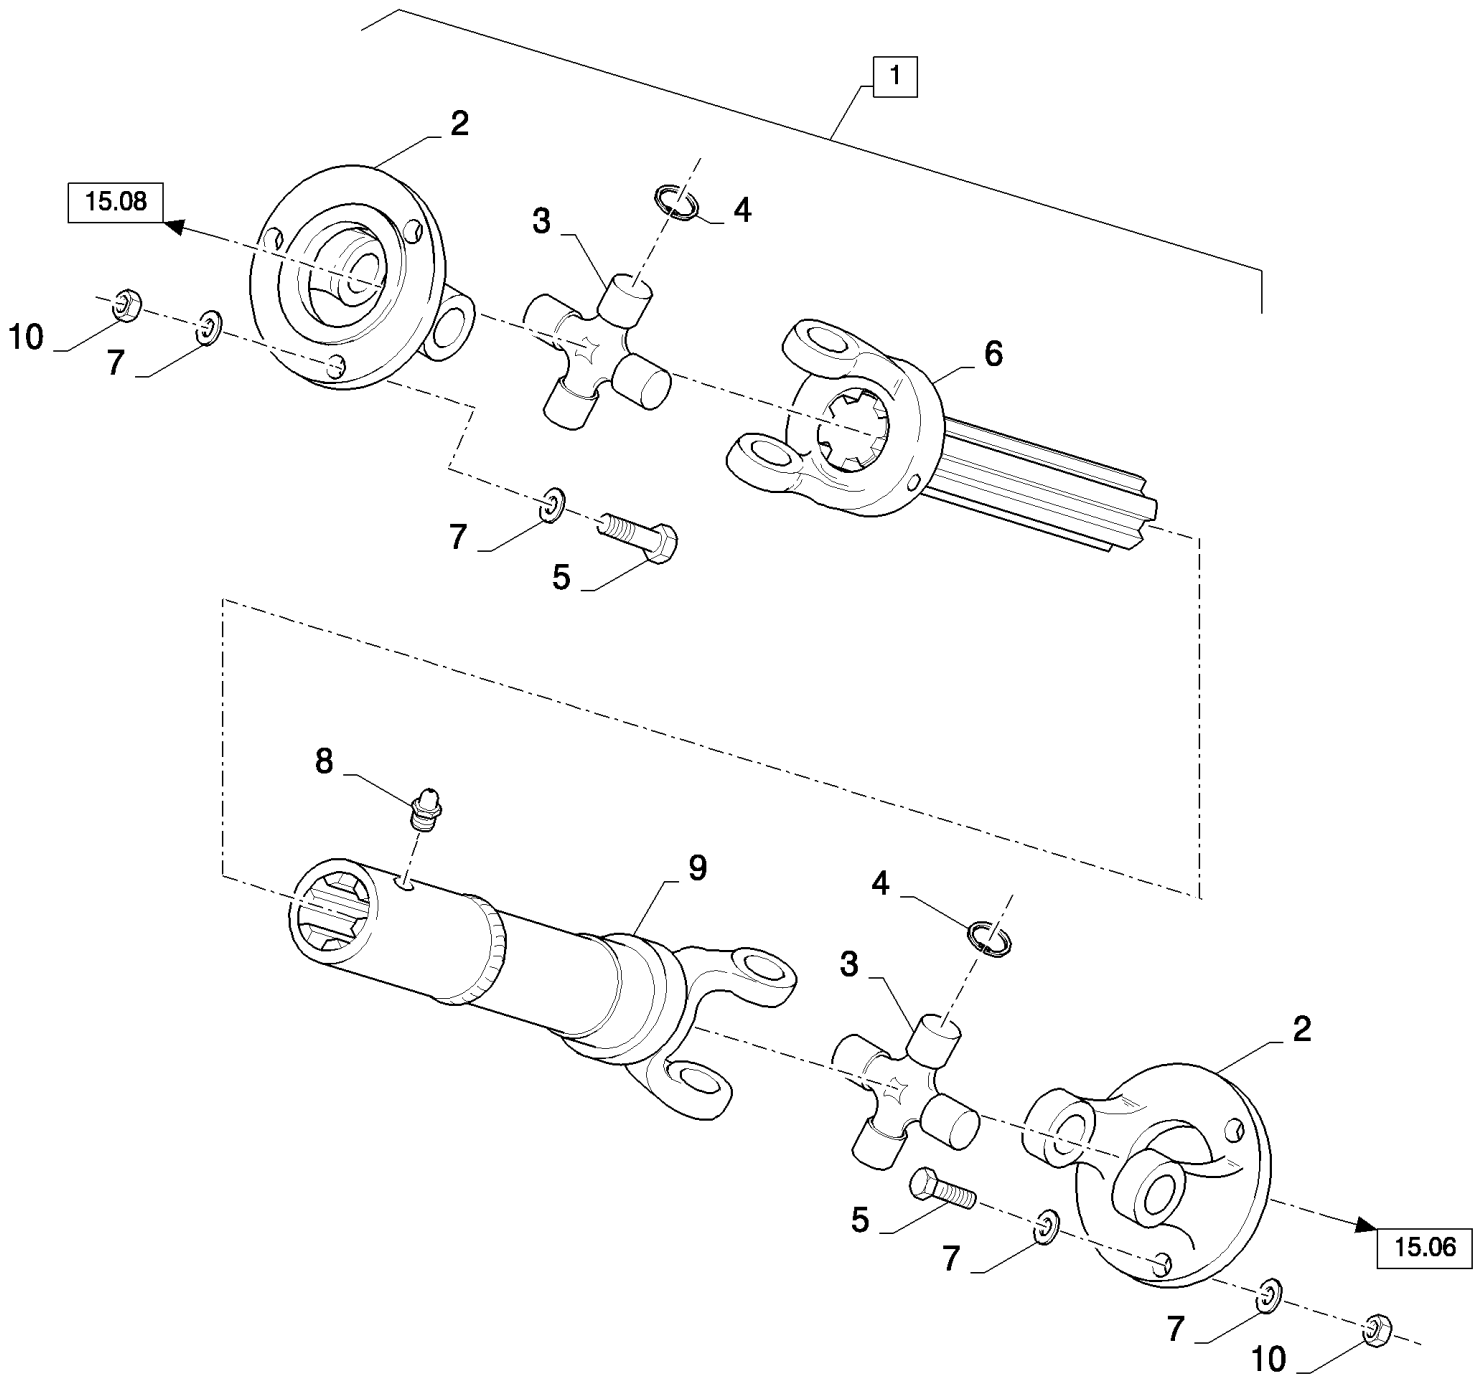

15.07(01) SHAKER SHOE DRIVE, POWER TAKE -OFF - SELF-LEVELLING

15.07(01) SHAKER SHOE DRIVE, POWER TAKE -OFF - SELF-LEVELLING

сылка	Номер детали	Кол-во	Описание
1	84454449	1	SHAFT, PTO,
2	84454443	2	YOKE,
3	84454444	2	SPIDER,
4	84454445	8	CIRCLIP,
5	9706704	6	BOLT, Hex, M10 x 35, 8.8, Full Thd,
6	84454447	1	YOKE,
7	140045	12	WASHER, SPRING, Belleville, M10,
8	412014	1	NIPPLE, LUBE,
9	84454446	1	SHAFT,
10	100016	6	NUT, M10, CI 8,