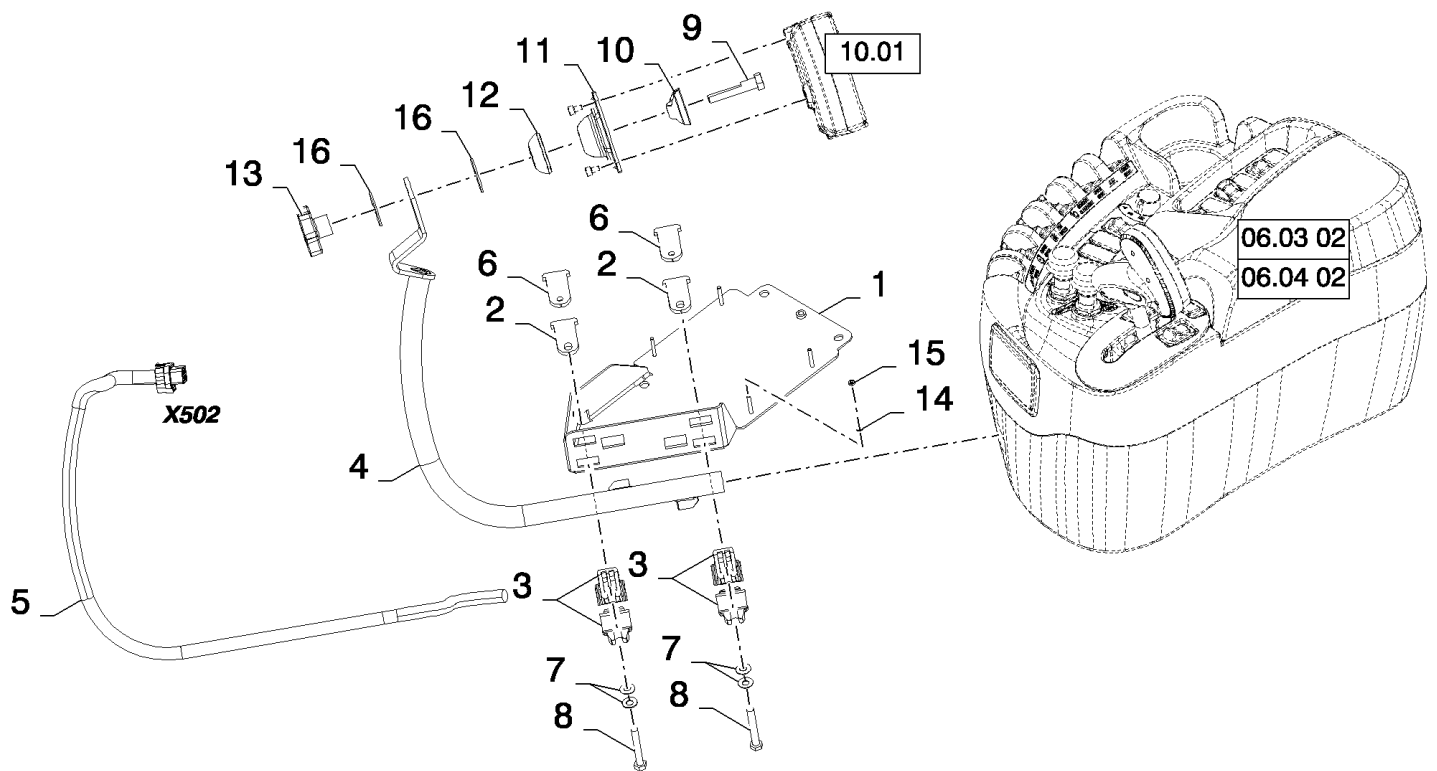

сылка	Номер детали	Кол-во	Описание
1	NSS	1	NOT SERVICED SEPARATELY,
2	NSS	2	NOT SERVICED SEPARATELY,
3	NSS	4	NOT SERVICED SEPARATELY,
4	NSS	1	NOT SERVICED SEPARATELY,
5	87472565	1	HARNESS, WIRE,
6	NSS	2	NOT SERVICED SEPARATELY,
7	NSS	4	NOT SERVICED SEPARATELY,
8	NSS	2	NOT SERVICED SEPARATELY,
9	87568603	1	BOLT,
10	82038414	1	PROTECTION CAP,
11	87583911	1	PLATE, BASE,
12	82039389	1	WASHER, CUP,
13	87353504	1	KNOB,
14	NSS	1	NOT SERVICED SEPARATELY,
15	NSS	1	NOT SERVICED SEPARATELY,
16	NSS	2	NOT SERVICED SEPARATELY,