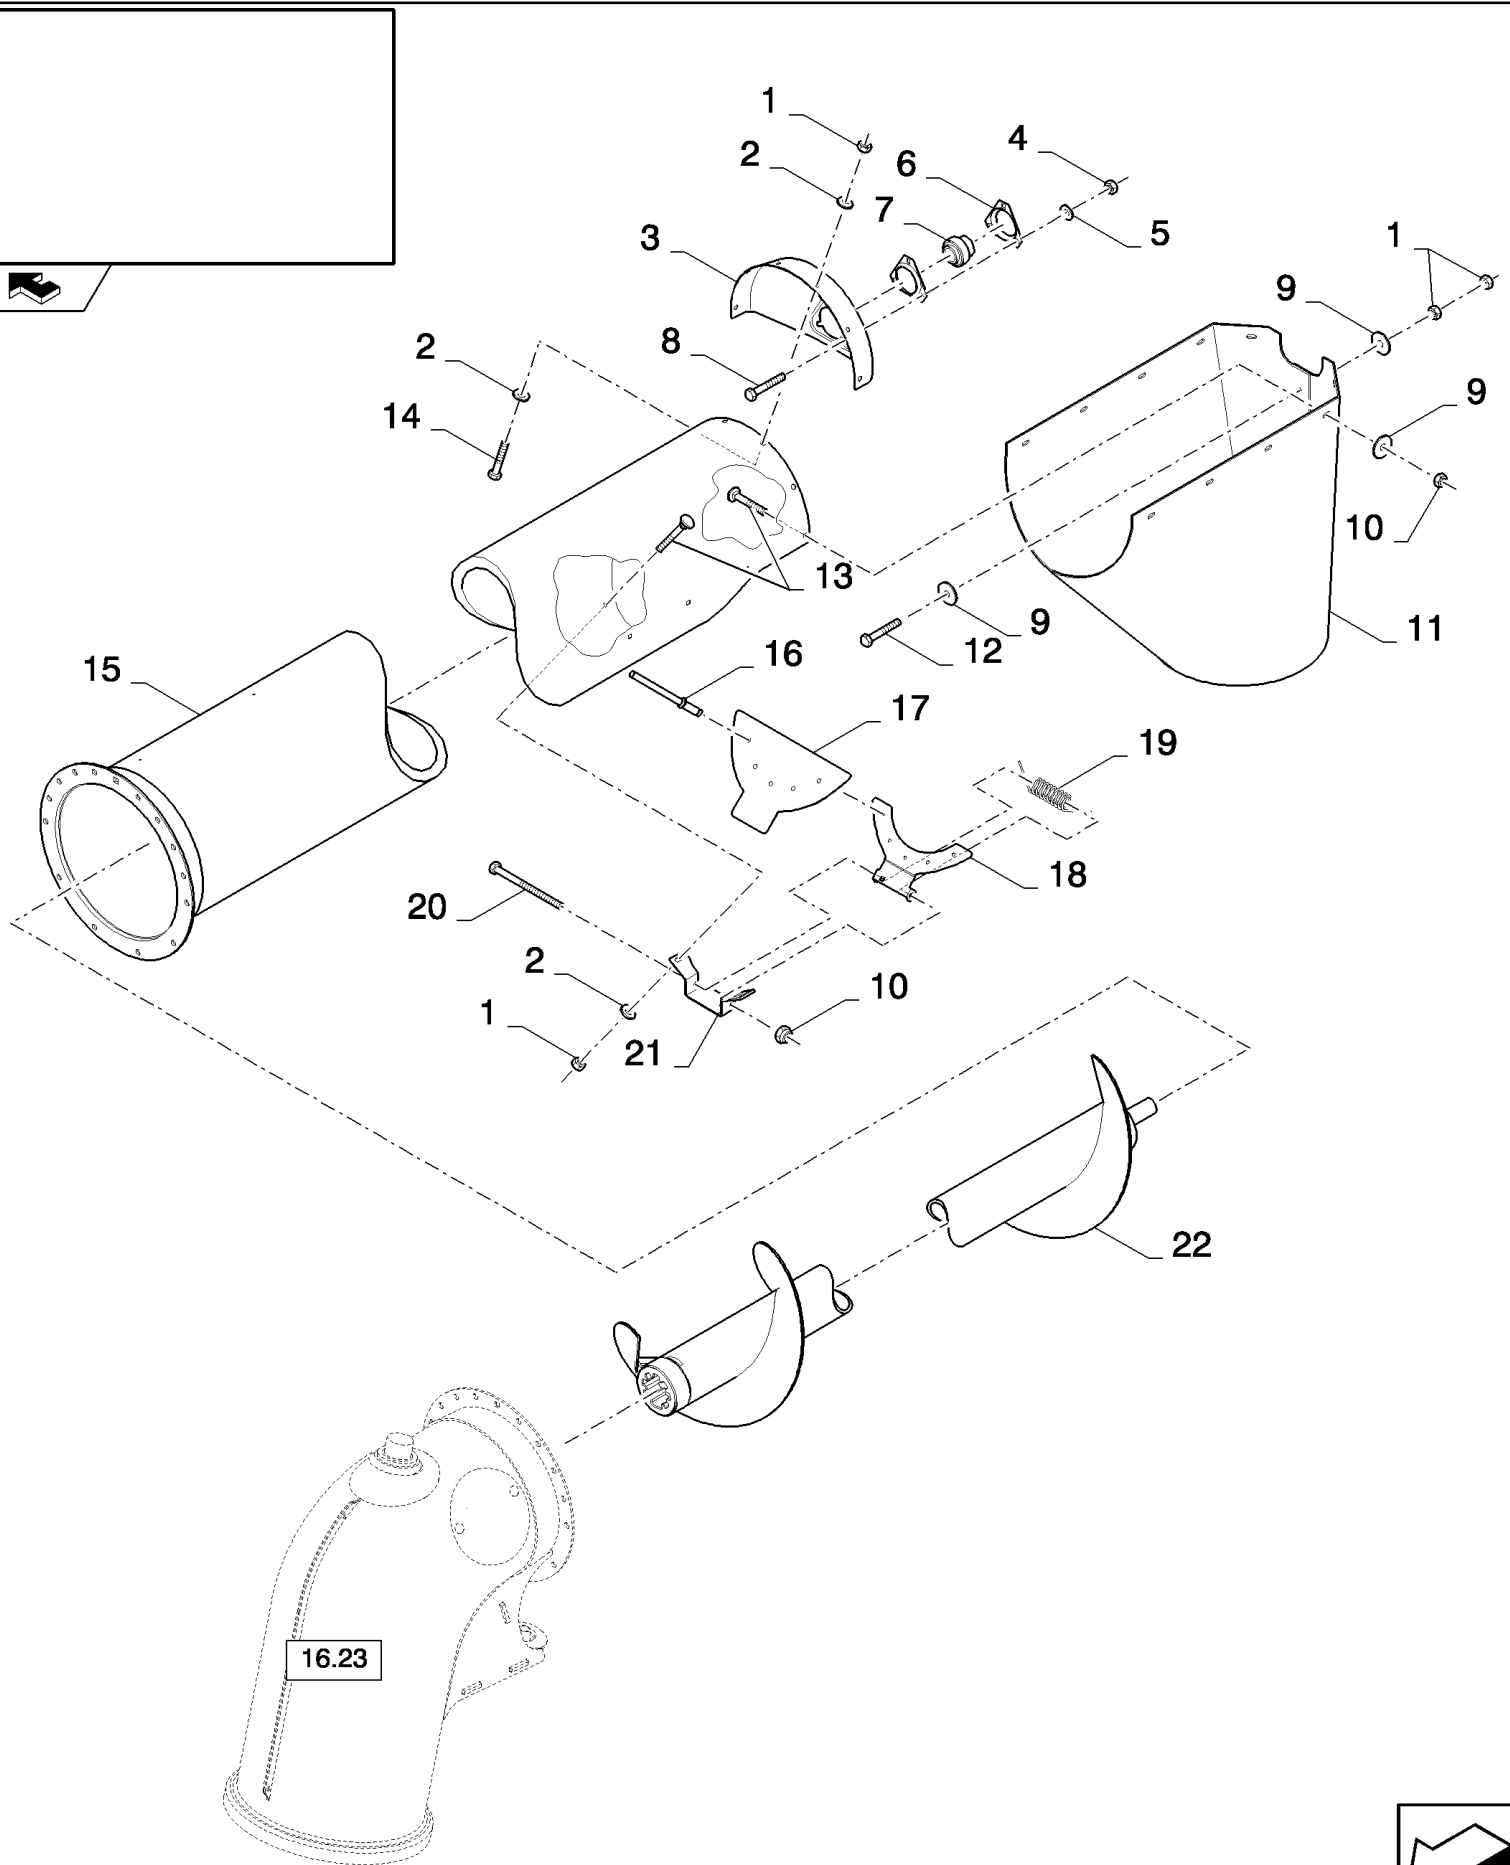

16.26(01) UNLOADING AUGER - FOR NA C559 - FOR NA D620

сылка	Номер детали	Кол-во	Описание
1	9706690	14	NUT, M8, CI 8,
2	322358	10	WASHER, SPRING, Belleville, M8,
3	84075462	1	COVER,
4	100016	3	NUT, M10, CI 8,
5	140045	3	WASHER, SPRING, Belleville, M10,
6	84320112	1	SET,
7	84069440	1	BEARING, BALL,
8	338949	3	BOLT, CARRIAGE, Short NK, M10 x 25, CI8.8, Full Thd,
9	322	18	WASHER,
10	86629542	11	NUT, LOCK, M8 x 1.25, CI 8,
11	84064911	1	SPOUT, DISCHARGE,
12	43128	4	BOLT, Hex, M8 x 30, 8.8,
13	86507486	12	BOLT, CARRIAGE, Short NK, M8 x 20, CI8.8, Full Thd,
14	120104	4	SCREW, Hex, M8 x 20, 8.8,
15	84071578	1	TUBE,
16	325911	5	RIVET, Pop, M4.8 x 7.4,
17	84434535	1	SEAL,
18	84069871	1	SUPPORT,
19	84320110	1	SPRING,
20	86528166	1	BOLT, Hex, M8 x 120, 8.8, M8x120
21	84069872	1	SUPPORT,
22	84447941	1	AUGER,