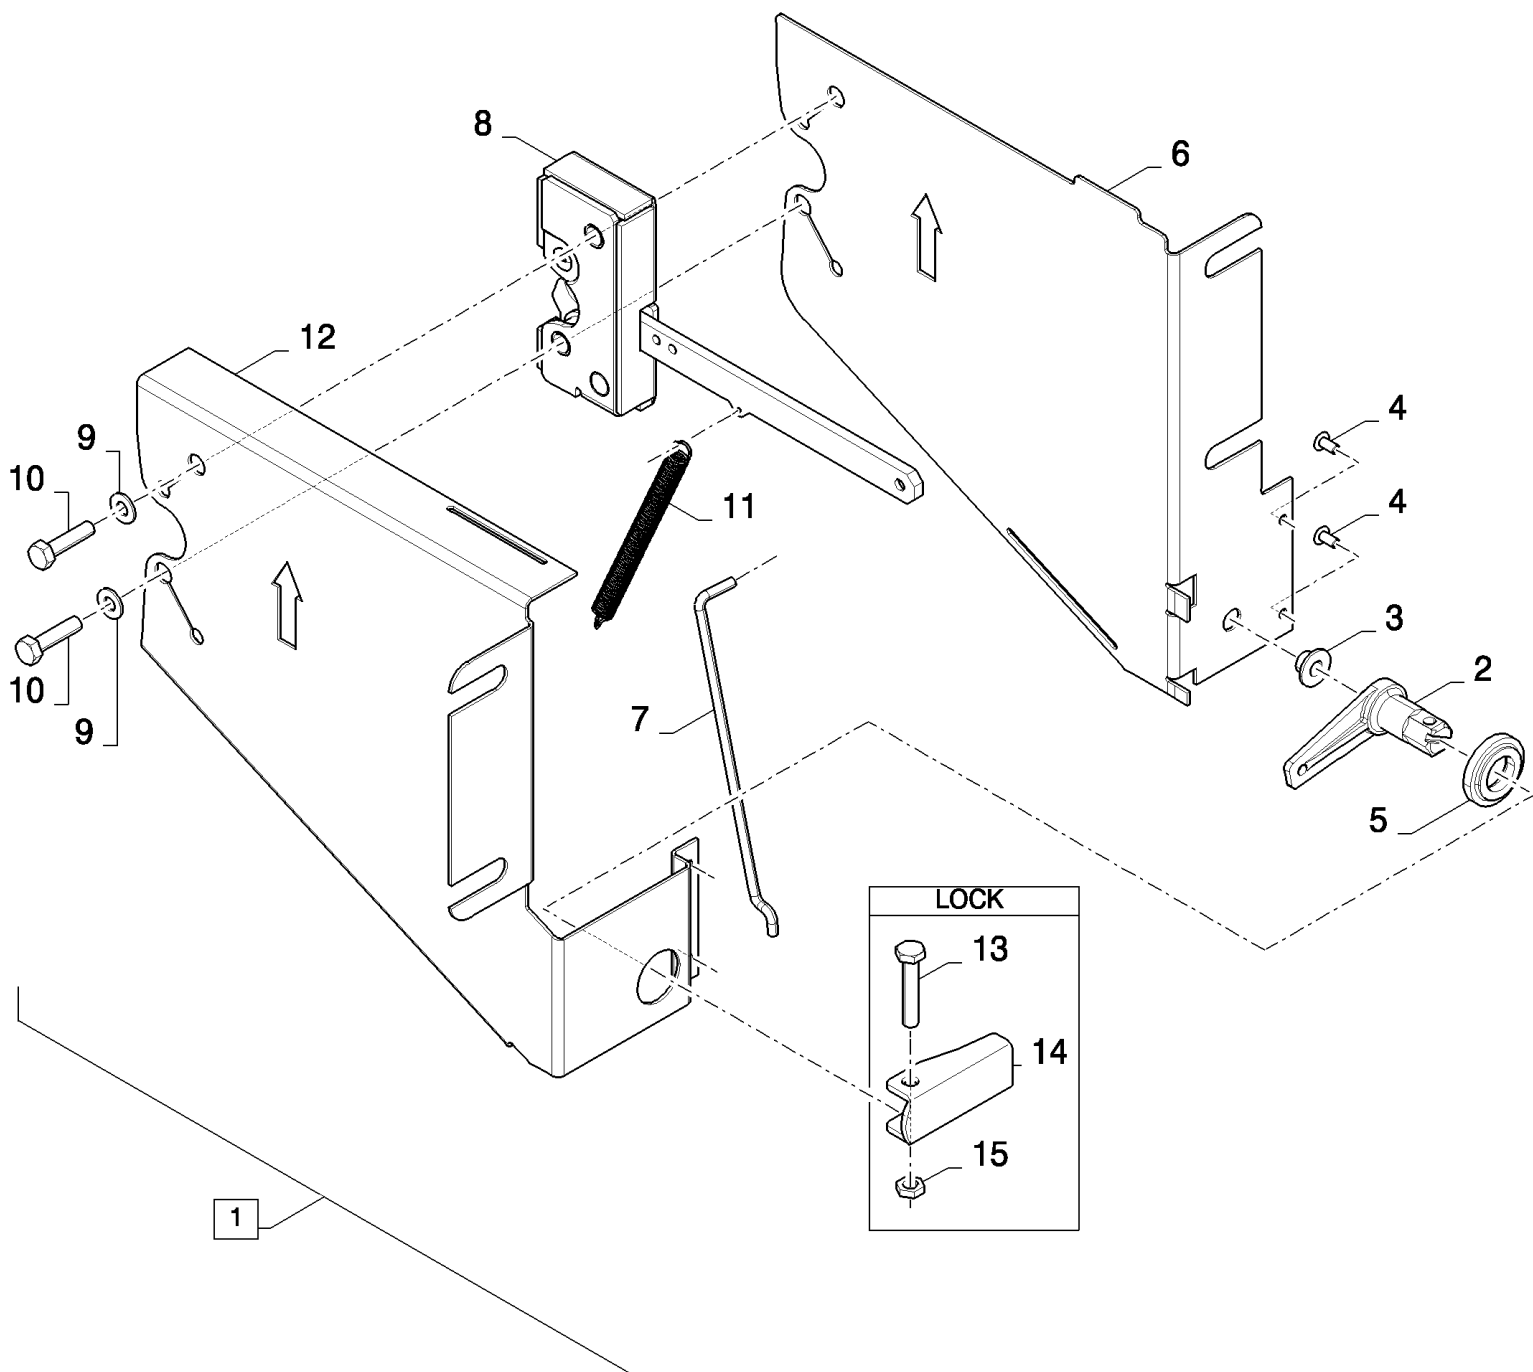

08.11(01) DOOR LOCK

08.11(01) DOOR LOCK

сылка	Номер детали	Кол-во	Описание
1	86623939	1	LATCH ASSY., (2 to 12)
2	84443481	1	LEVER,
3	87381462	1	RING,
4	87381461	2	RIVET,
5	84444308	1	BUSHING,
6	84441979	1	PLATE,
7	84458715	1	ROD,
8	87580685	1	LATCH ASSY.,
9	87381460	4	WASHER,
10	87381459	4	SCREW, M8x35
11	87381463	1	SPRING,
12	84441955	1	PLATE,
13	412255	1	BOLT, Hex, M4 x 20, 8.8, Full Thd, M4x20
14	87580687	1	HANDLE,
15	100012	1	NUT, M4, CI 8,