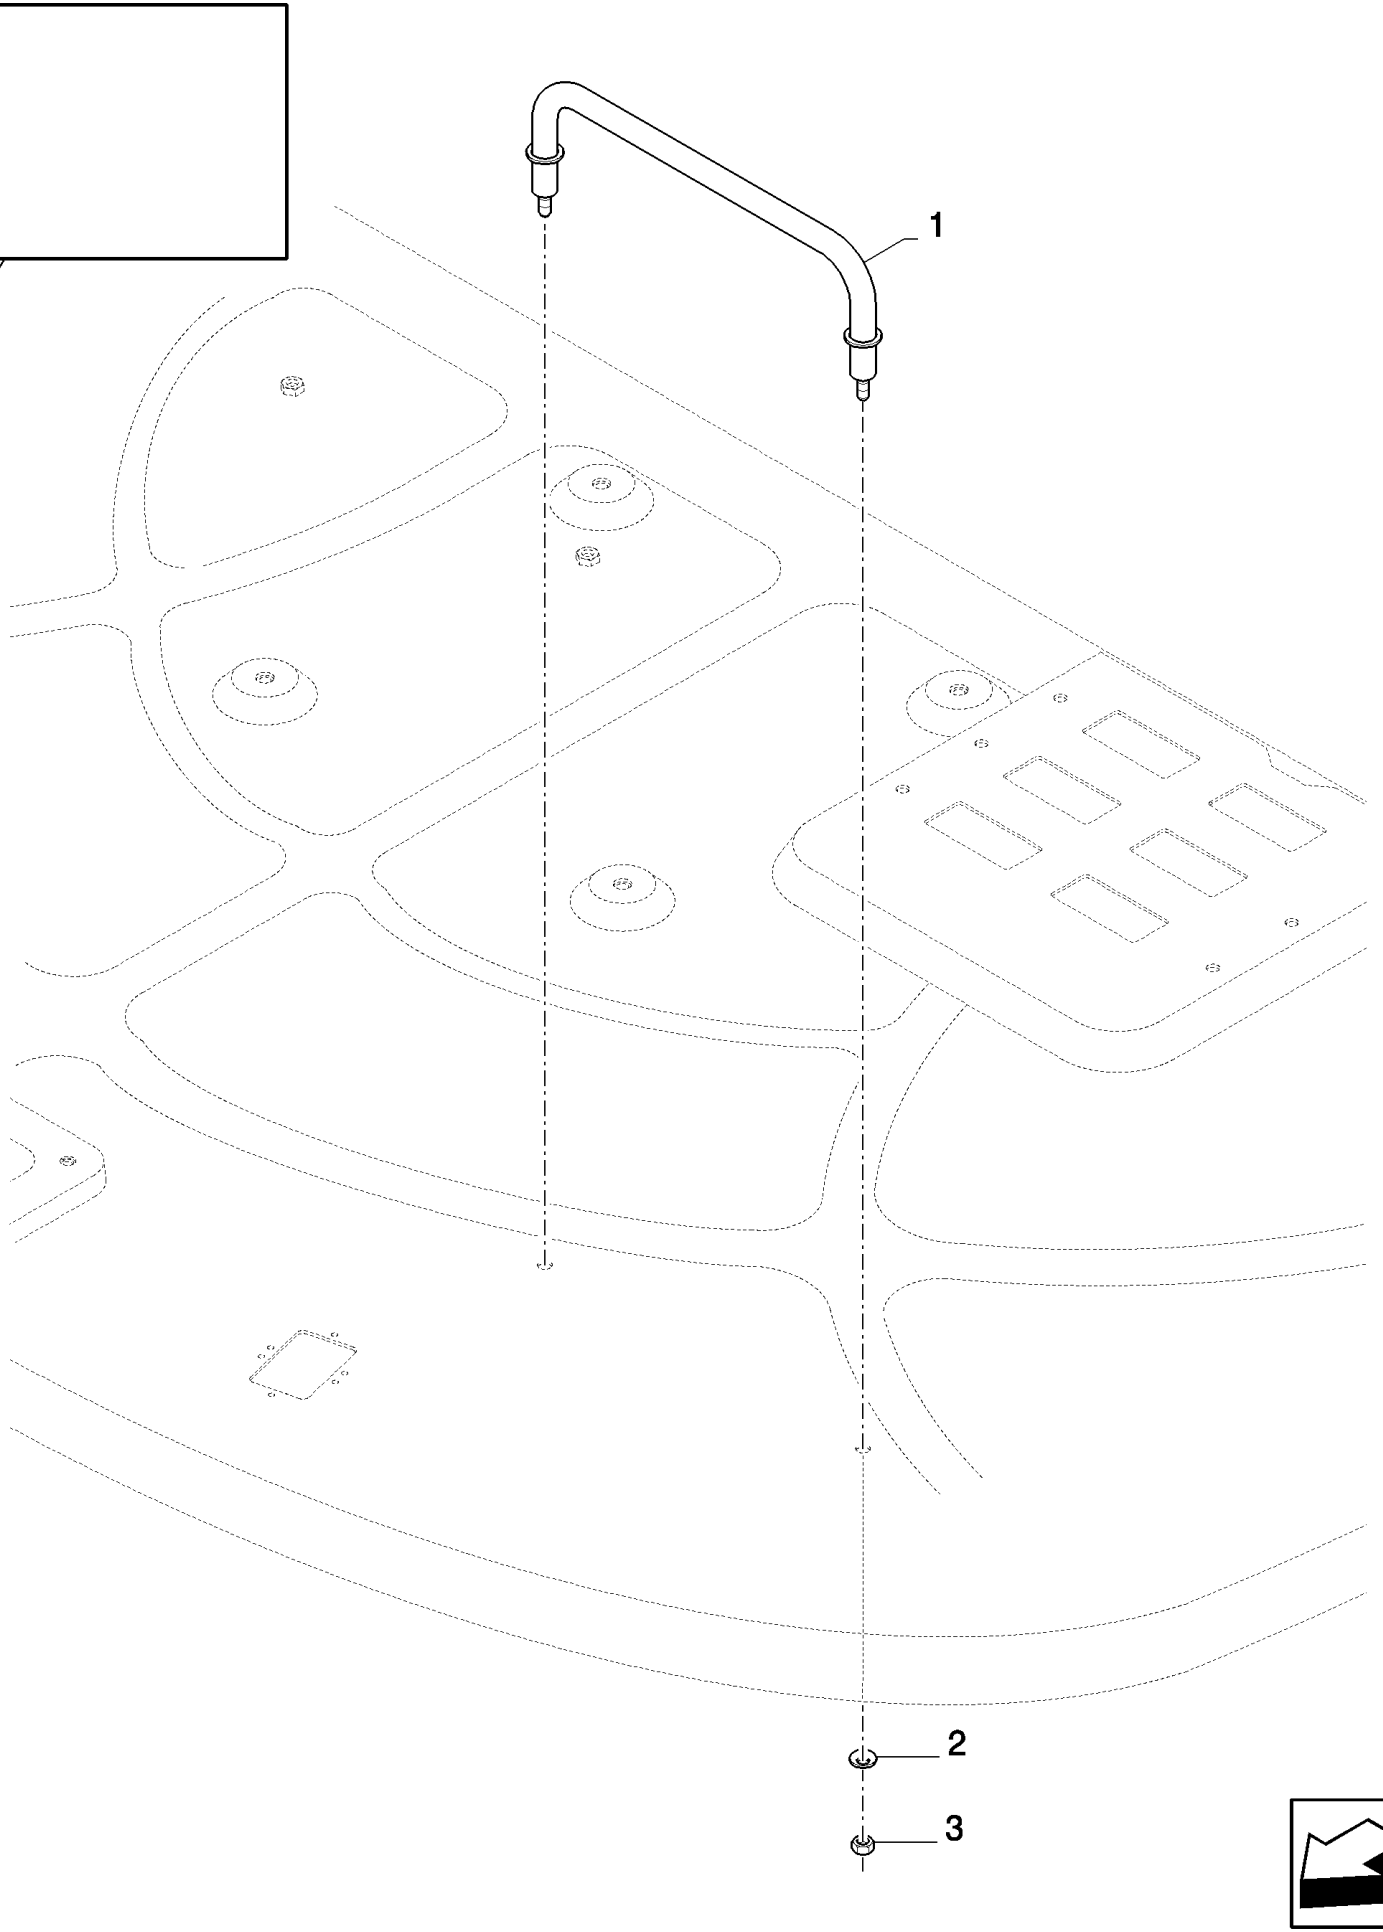

CX8080 COMBINE (9/06-)

10.06(01) FEET SUPPORT - C615

сылка	Номер детали	Кол-во	Описание
1	84072653	1	FOOT REST,
2	322358	2	WASHER, SPRING, Belleville, M8,
3	89706690	2	NUT, M8, CI 8,