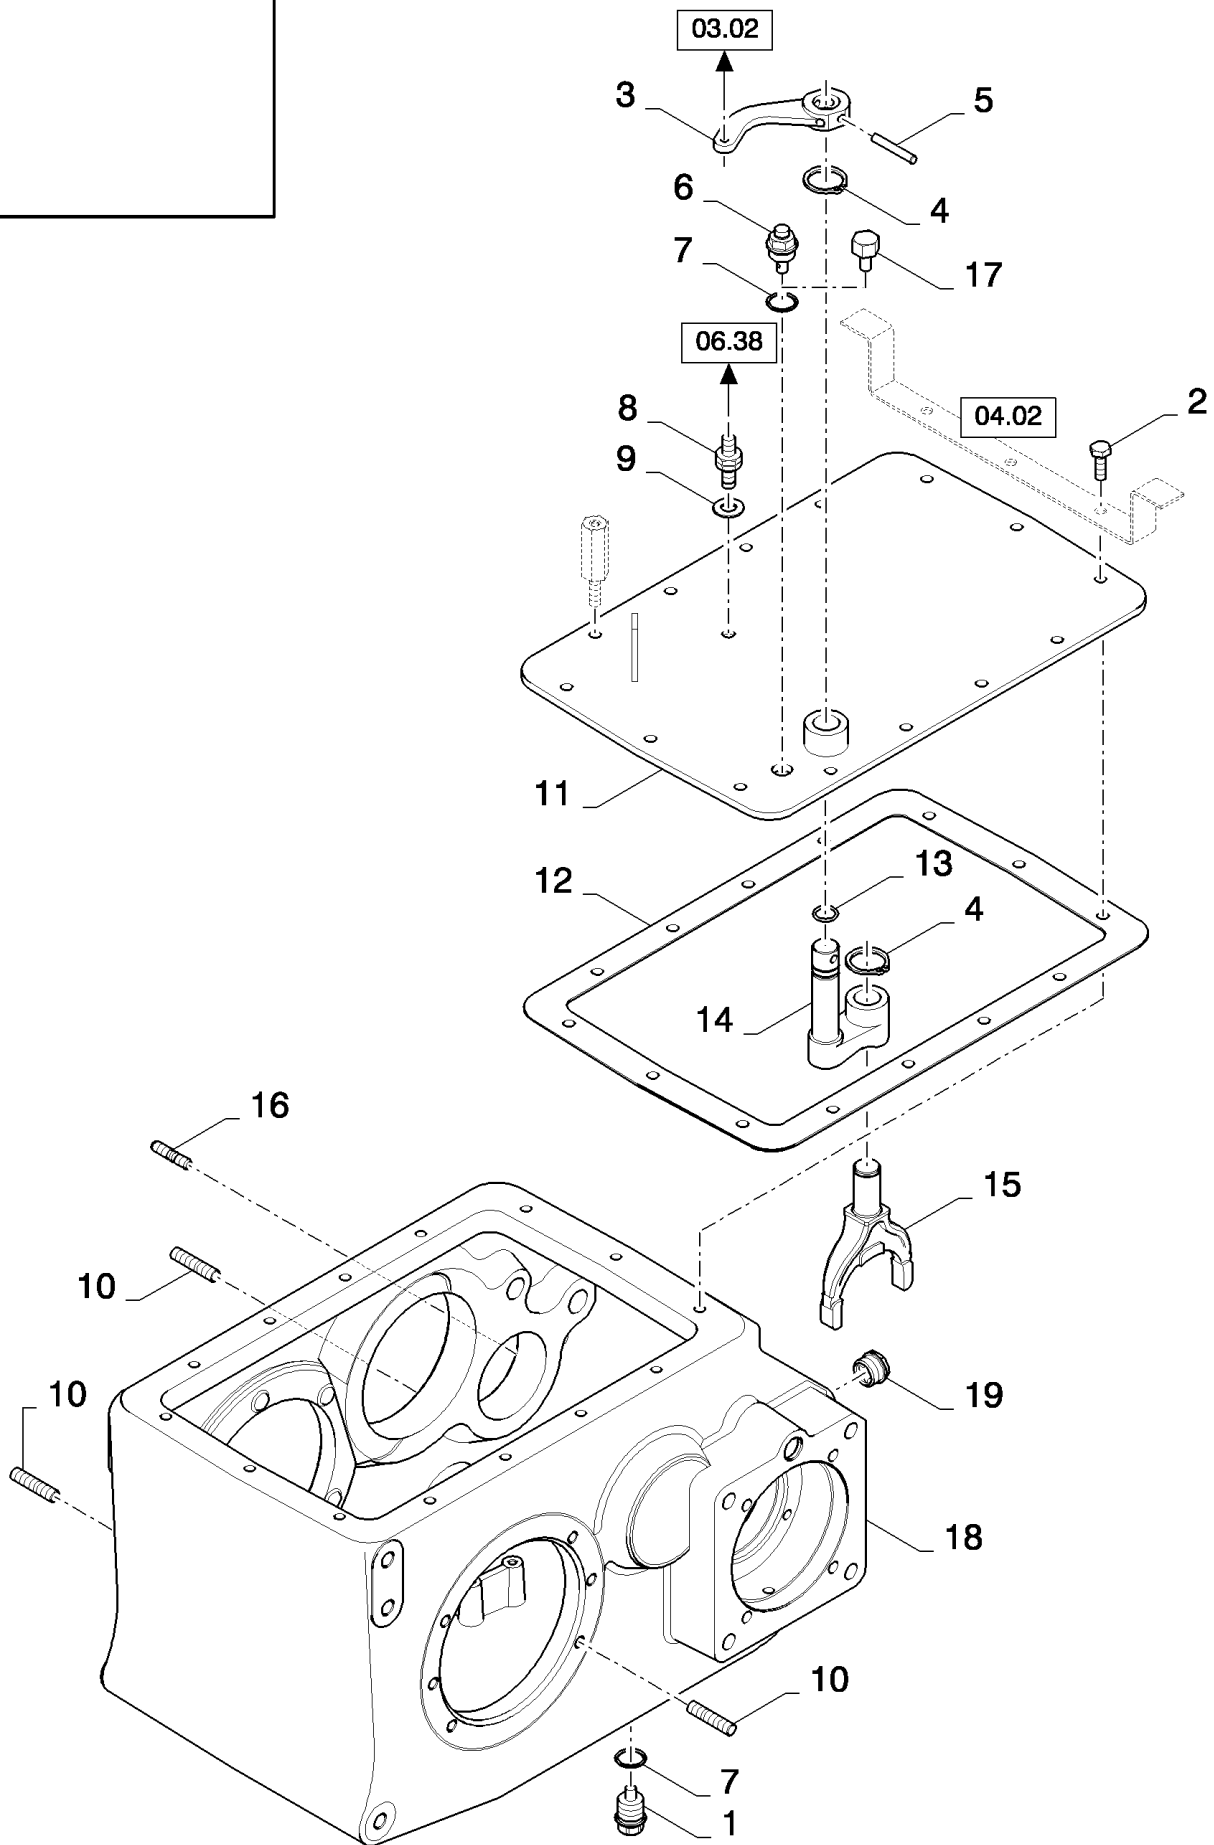

03.04(01) GEARBOX

сылка	Номер детали	Кол-во	Описание
1	336897	1	PLUG,
2	412621	12	BOLT, Hex Lock, M10 x 30, 8.8,
3	84334005	1	LEVER, , WITH DIFF. LOCK
4	370002	2	RING, SNAP, M25, Ext, , WITH DIFF. LOCK
5	9506888	1	PIN, , WITH DIFF. LOCK
6	398136	1	BREATHER,
7	220025	2	SEALRING,
8	84058860	1	SENSOR,
9	355607	1	SEALRING,
10	350341	15	STUD,
11	84072053	1	COVER, , WITH DIFF. LOCK
11	84072051	1	COVER, , STANDARD
12	84071961	1	GASKET,
13	89818942	1	O-RING, , WITH DIFF. LOCK
14	89818945	1	ARM, , WITH DIFF. LOCK
15	89818947	1	YOKE, , WITH DIFF. LOCK
16	110019	5	STUD,
17	150006	1	PLUG,
18	84439588	1	HOUSING,
19	84071596	1	LEVEL GAUGE CONTROL,