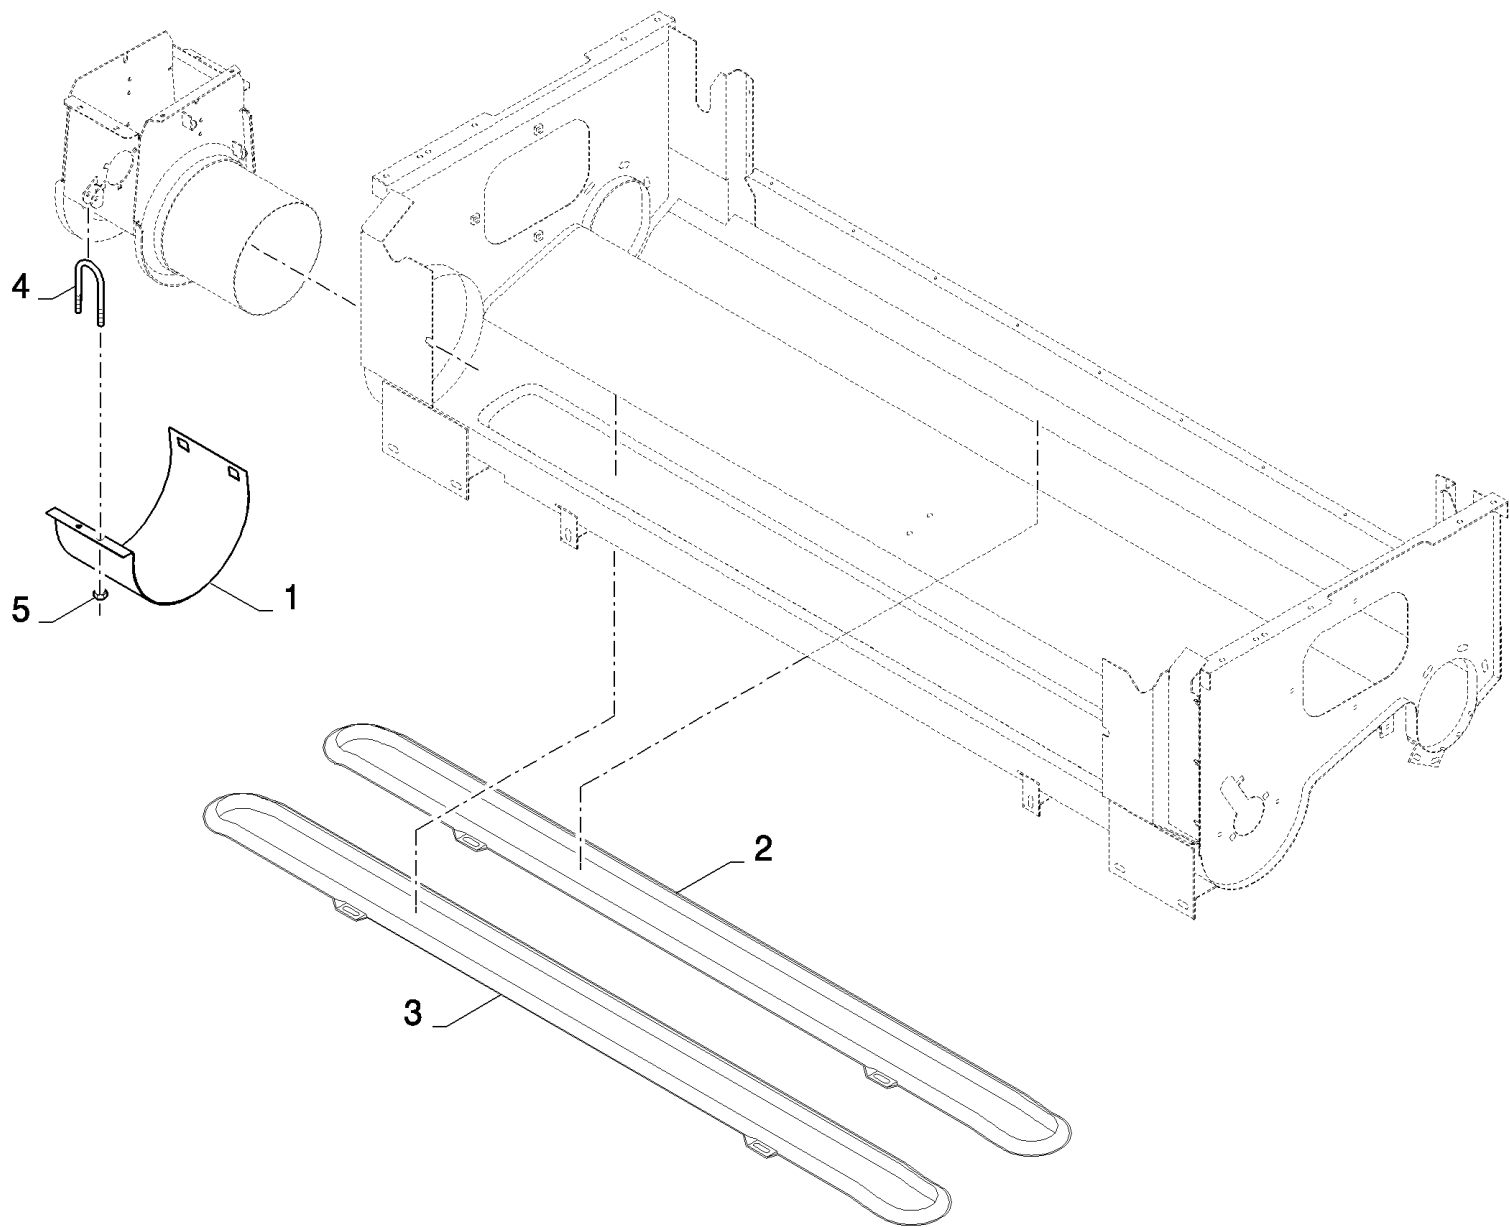

CX8080 COMBINE (9/06-)

18.87331435(01) PERFORATED COVERS - LONG

сылка	Номер детали	Кол-во	Описание
	87331435		DIA KIT, HARVESTER,
1	84462631	1	COVER,
2	740667	1	COVER,
3	740666	1	COVER,
4	84989315	1	U-BOLT,
5	86629542	2	NUT, LOCK, M8 x 1.25, CI 8,