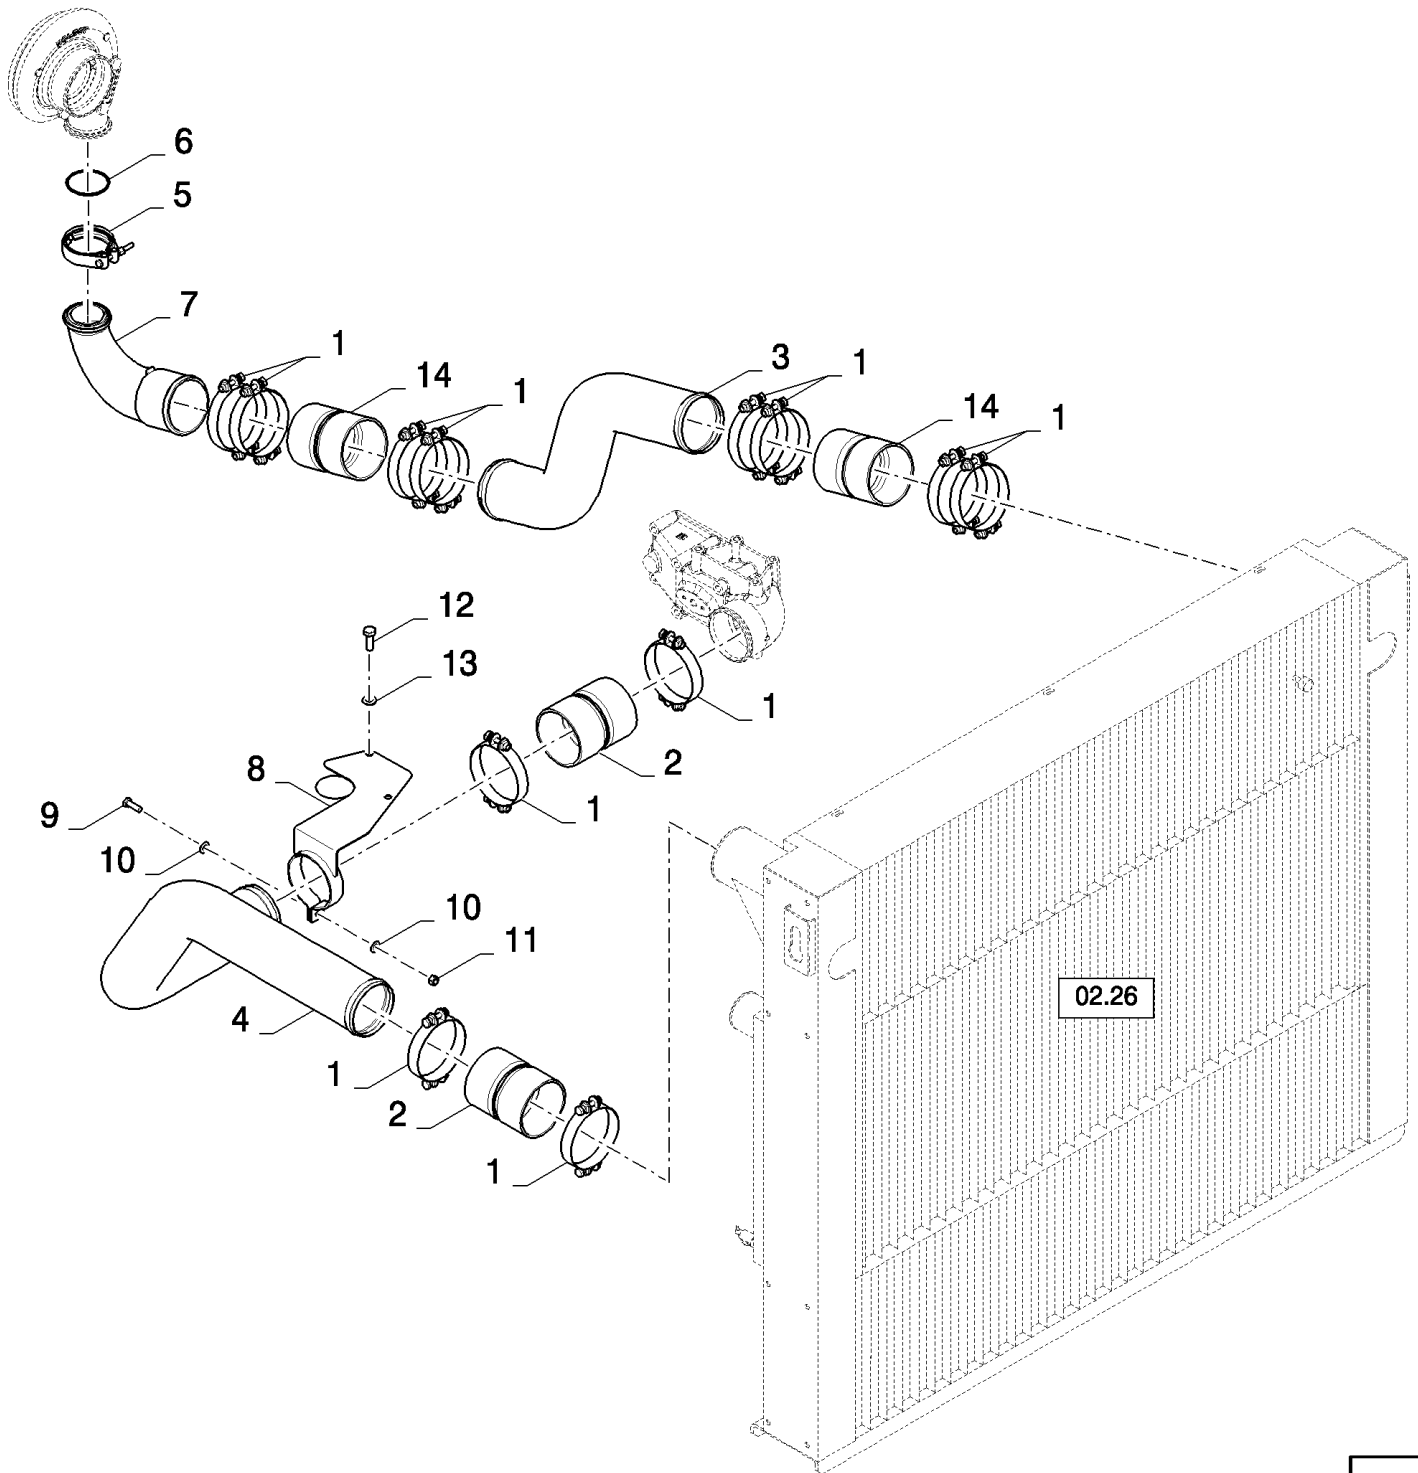

02.31(01) AIR CIRCUIT

02.31(01) AIR CIRCUIT

сылка	Номер детали	Кол-во	Описание
1	84021019	8	CLAMP, , BSN C547
1	84021019	12	CLAMP, , ASN D548
2	87330024	2	HOSE,
3	84457737	1	ELBOW, , FOR CX8060, CX8070 ONLY, BSN C547
3	84455538	1	TUBE, , FOR CX8060, CX8070 ONLY, ASN D548
3	87340682	1	TUBE, , FOR CX8080 ONLY, BSN C547
3	87340681	1	TUBE, , FOR CX8080 ONLY, ASN D548
3	87327306	1	TUBE, , FOR CX8090 ONLY, BSN C547
3	87327305	1	TUBE, , FOR CX8090 ONLY, ASN D548
4	84460844	1	TUBE, , FOR CX8060, CX8070 ONLY, FOR CX8080 ONLY
4	84457736	1	TUBE, , FOR CX8090 ONLY
5	84448034	1	STRAP,
6	84448024	1	O-RING,
7	84455255	1	ELBOW,
8	87378105	1	SUPPORT,
9	43127	1	BOLT, Hex, M8 x 25, 8.8,
10	322358	2	WASHER, SPRING, Belleville, M8,
11	86629542	1	NUT, LOCK, M8 x 1.25, CI 8,
12	300383	2	BOLT, Hex, M10 x 16, 8.8, Full Thd,
13	140045	2	WASHER, SPRING, Belleville, M10,
14	87330024	2	HOSE, , BSN C547
14	87583835	2	HOSE, , BSN F548601
14	87714831	2	HOSE, , ASN D602