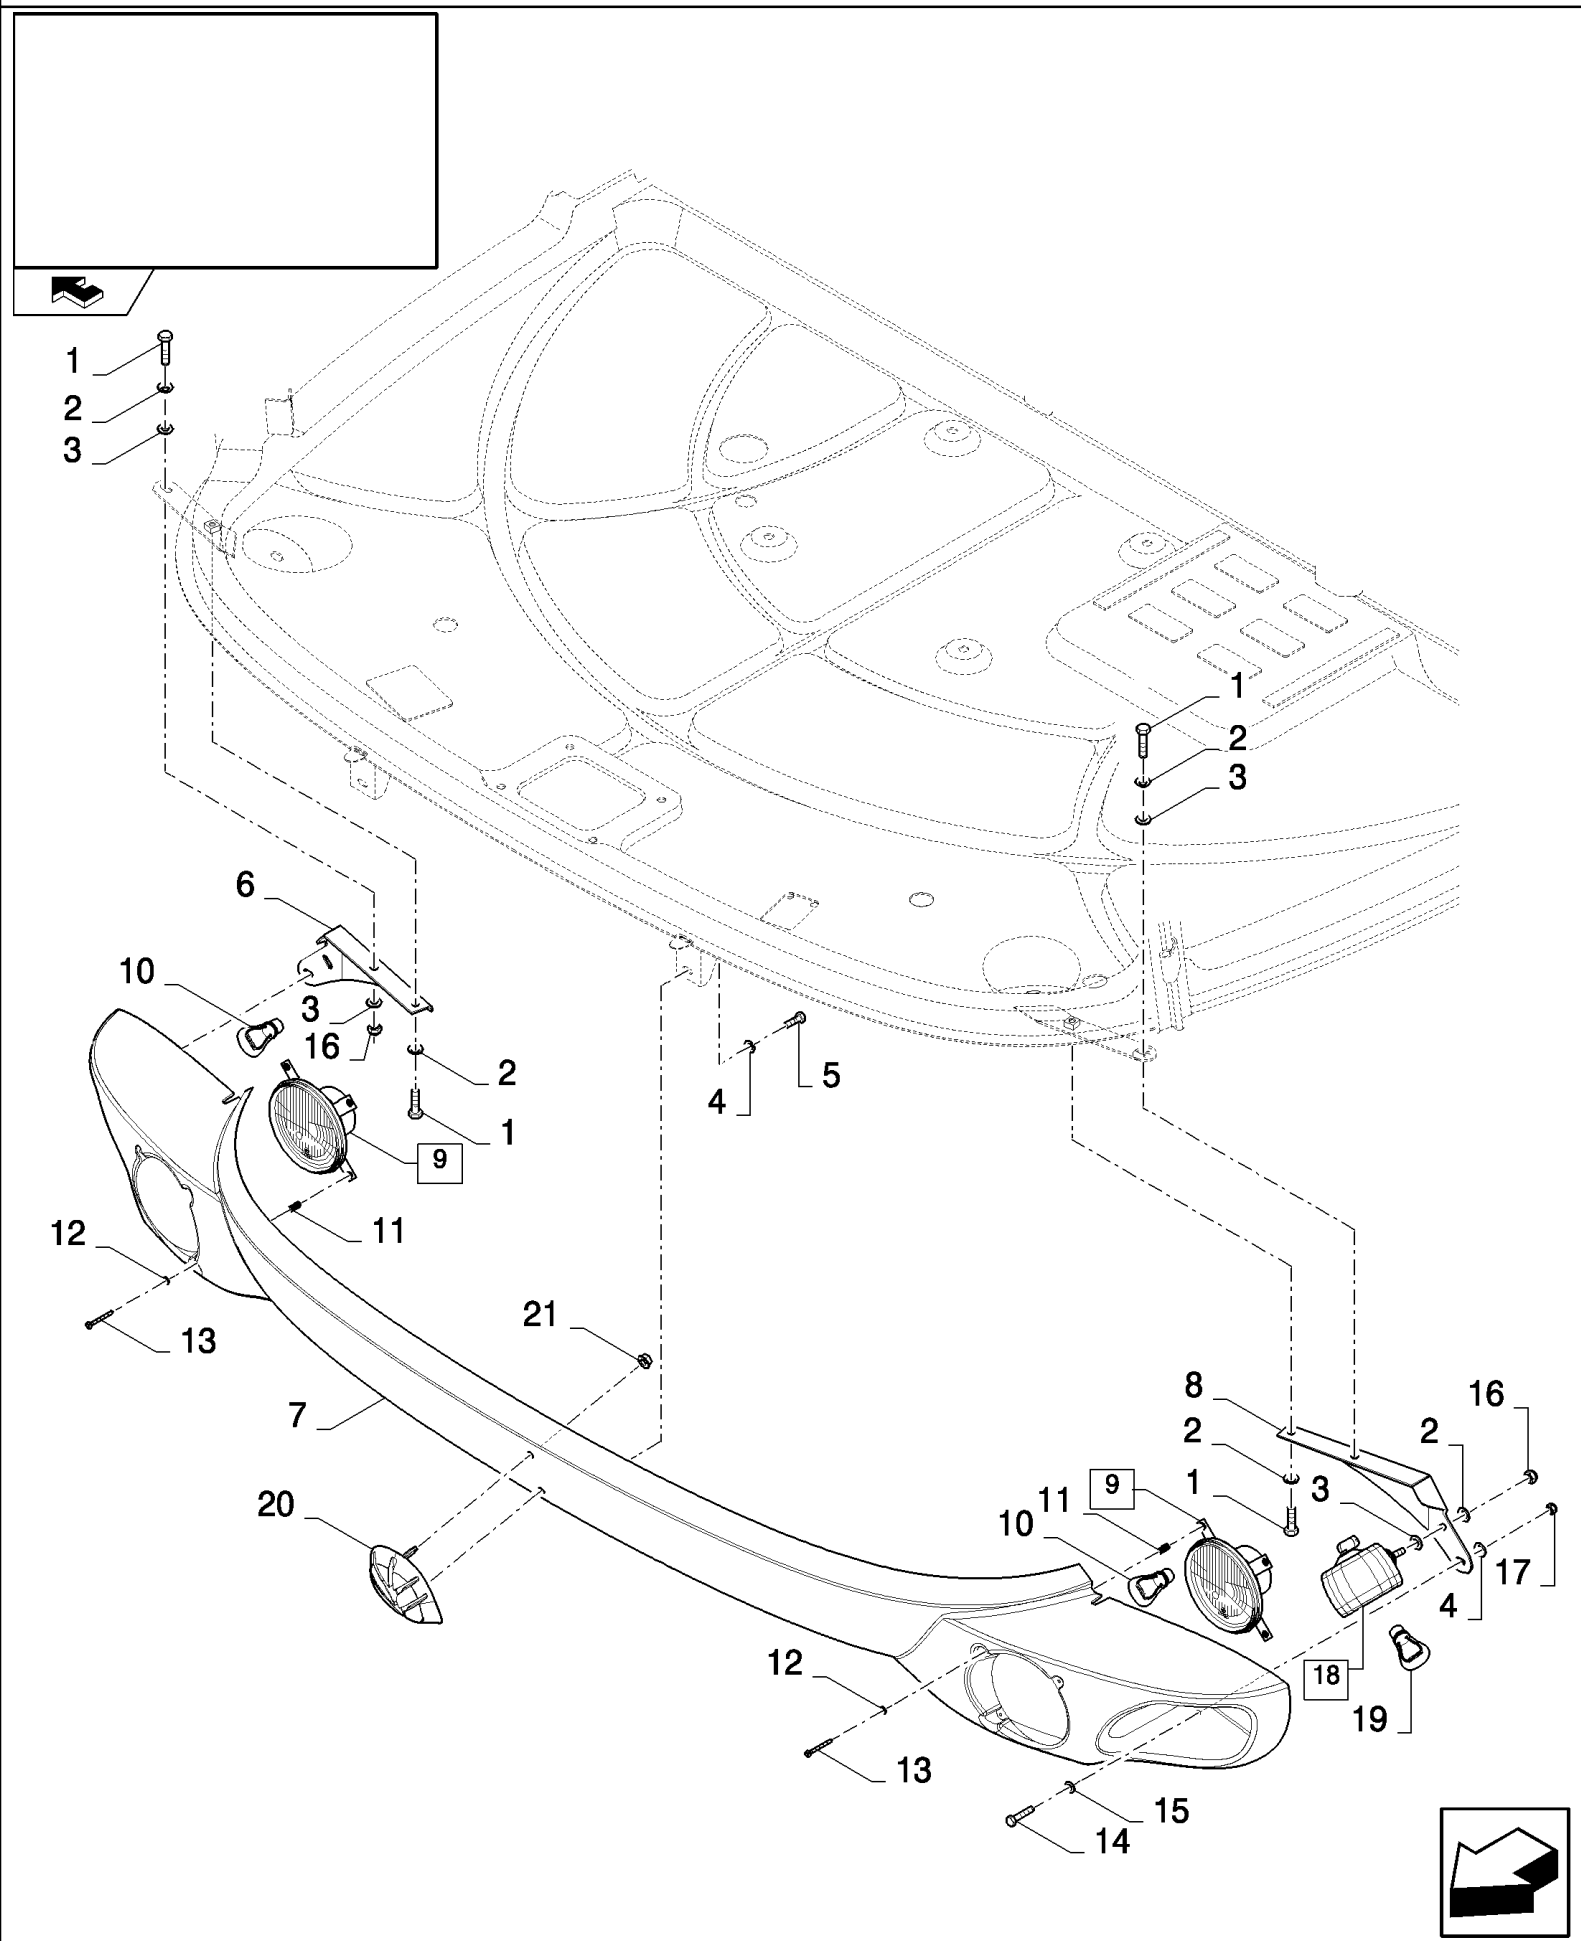

10.07(01) HEADLIGHTS

сылка	Номер детали	Кол-во	Описание
1	43127	4	BOLT, Hex, M8 x 25, 8.8,
2	322358	6	WASHER, SPRING, Belleville, M8,
3	140041	6	WASHER, M8 x 28 x 3,
4	322357	4	WASHER, SPRING, Belleville, M6,
5	43113	2	BOLT, M6x12
6	84077180	1	SUPPORT,
7	84320209	1	COVER,
8	84077179	1	SUPPORT,
9	84067914	2	HEADLAMP, (10 to 13)
9	84067913	2	HEADLAMP, (10 to 13), FOR UK AND AUSTRALIA ONLY
10	446592	1	BULB, 12V, 60/55W HALOGEN
11	84429835	4	SPRING,
12	9824840	4	WASHER, M4, 5MM
13	84429834	4	SCREW,
14	120100	2	BOLT, Hex, M6 x 20, 8.8,
15	140040	2	WASHER, M6 x 22 x 2,
16	86629542	4	NUT, LOCK, M8 x 1.25, CI 8,
17	353308	2	NUT, M6 x 1, CI 8,
18	84067907	2	LAMP, WORK, (19)
19	9847313	1	BULB, #894, 12V, 37.5W, 12V, 37.5W HALOGEN
20	87107714	1	EMBLEM,
21	86625060	2	NUT, Self, Threading, 1/4",