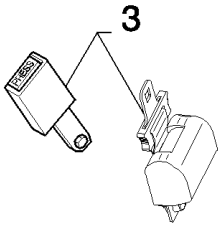

10.12(01) OPERATORS SEAT

SAFETY BELT

SWITCH