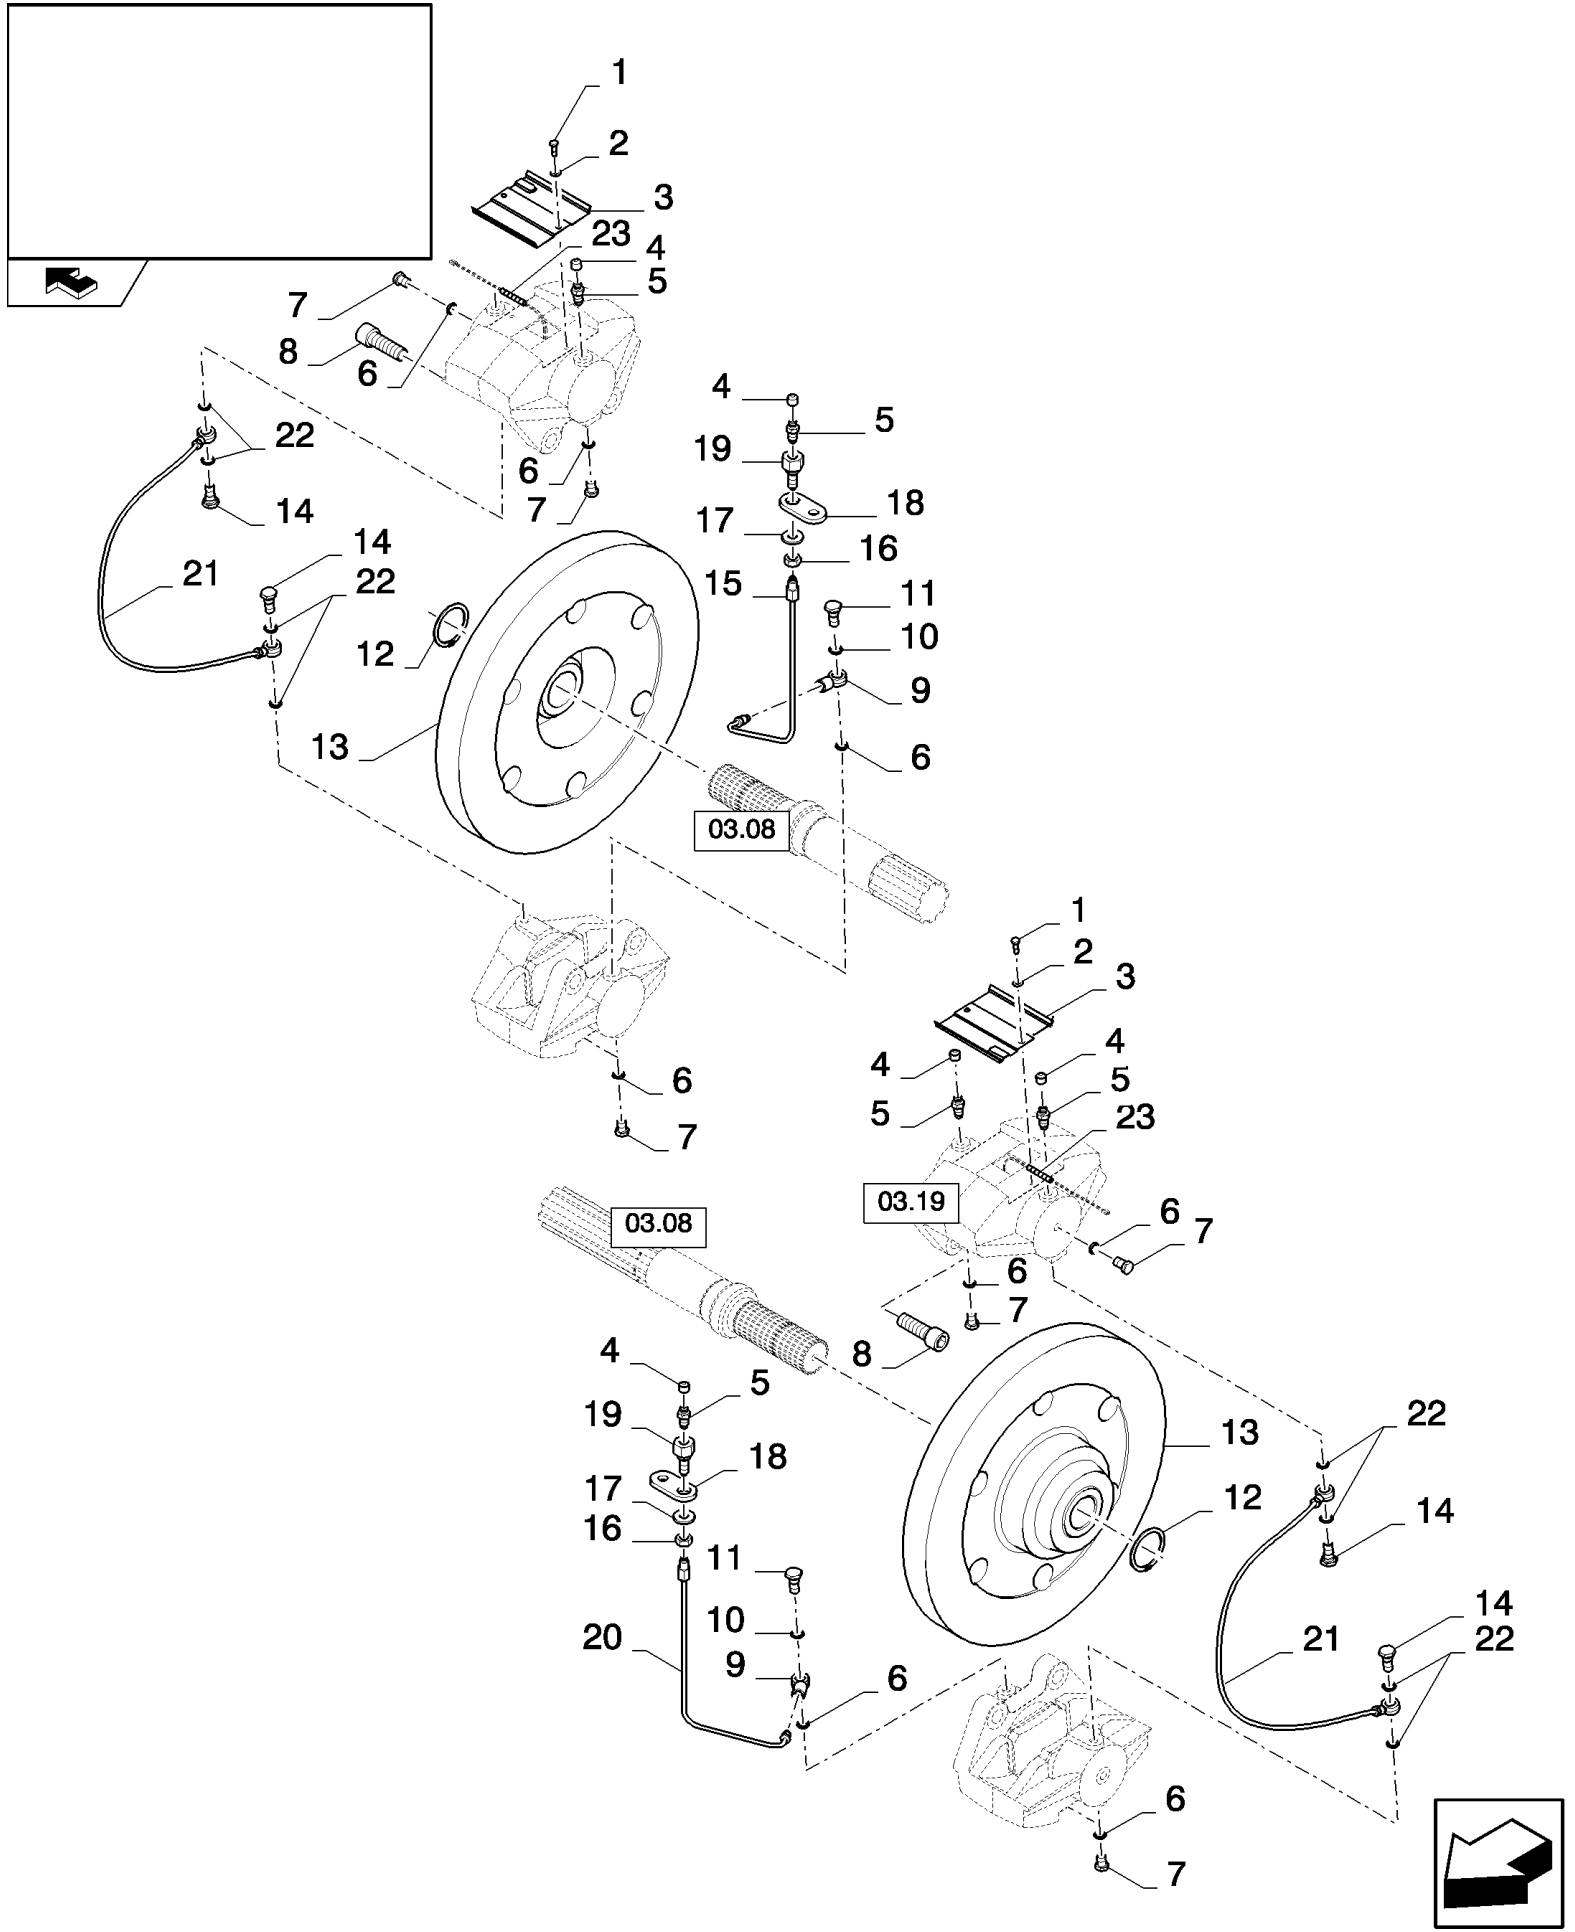

03.18(01) BRAKE DISCS

03.18(01) BRAKE DISCS

сылка	Номер детали	Кол-во	Описание
1	300806	4	SCREW, Hex, M5 x 10, 8.8, Full Thd,
2	322356	4	WASHER, 5MM
3	84004317	2	COVER,
4	9835349	4	CAP,
5	9832308	4	PLUG,
6	84439102	12	WASHER, SEALING,
7	9832307	10	PLUG,
8	9817243	8	SCREW, Hex Soc Hd, M16 x 50, 12.9, Cap, HS, CL 12.9, M16 x 2 x 50
9	9832303	2	FITTING,
10	355607	2	SEALRING,
11	9832304	2	BOLT, BANJO,
12	370007	2	RING, SNAP, M45, Ext,
13	84071125	2	BRAKE DISC, , WITH PLANETARY ENDREDUCTION ONLY
13	84071143	2	BRAKE DISC, , WITHOUT PLANETARY ENDREDUCTION ONLY
14	84449205	4	SCREW, HOLLOW,
15	87330717	1	BRAKE LINE, , WITH PLANETARY ENDREDUCTION ONLY
15	84801453	1	BRAKE LINE, , WITHOUT PLANETARY ENDREDUCTION ONLY
16	84022934	2	NUT, M10 x 1, CI 8,
17	394629	2	WASHER, LOCK,
18	84075471	2	PLATE,
19	84062542	2	CONNECTOR, HYD.,
20	87330720	1	BRAKE LINE, , WITH PLANETARY ENDREDUCTION ONLY
20	84801451	1	BRAKE LINE, , WITHOUT PLANETARY ENDREDUCTION ONLY
21	84447450	2	HOSE, FLEXIBLE,
22	84449206	8	RING,
23	84459793	2	CABLE SHEATH.,