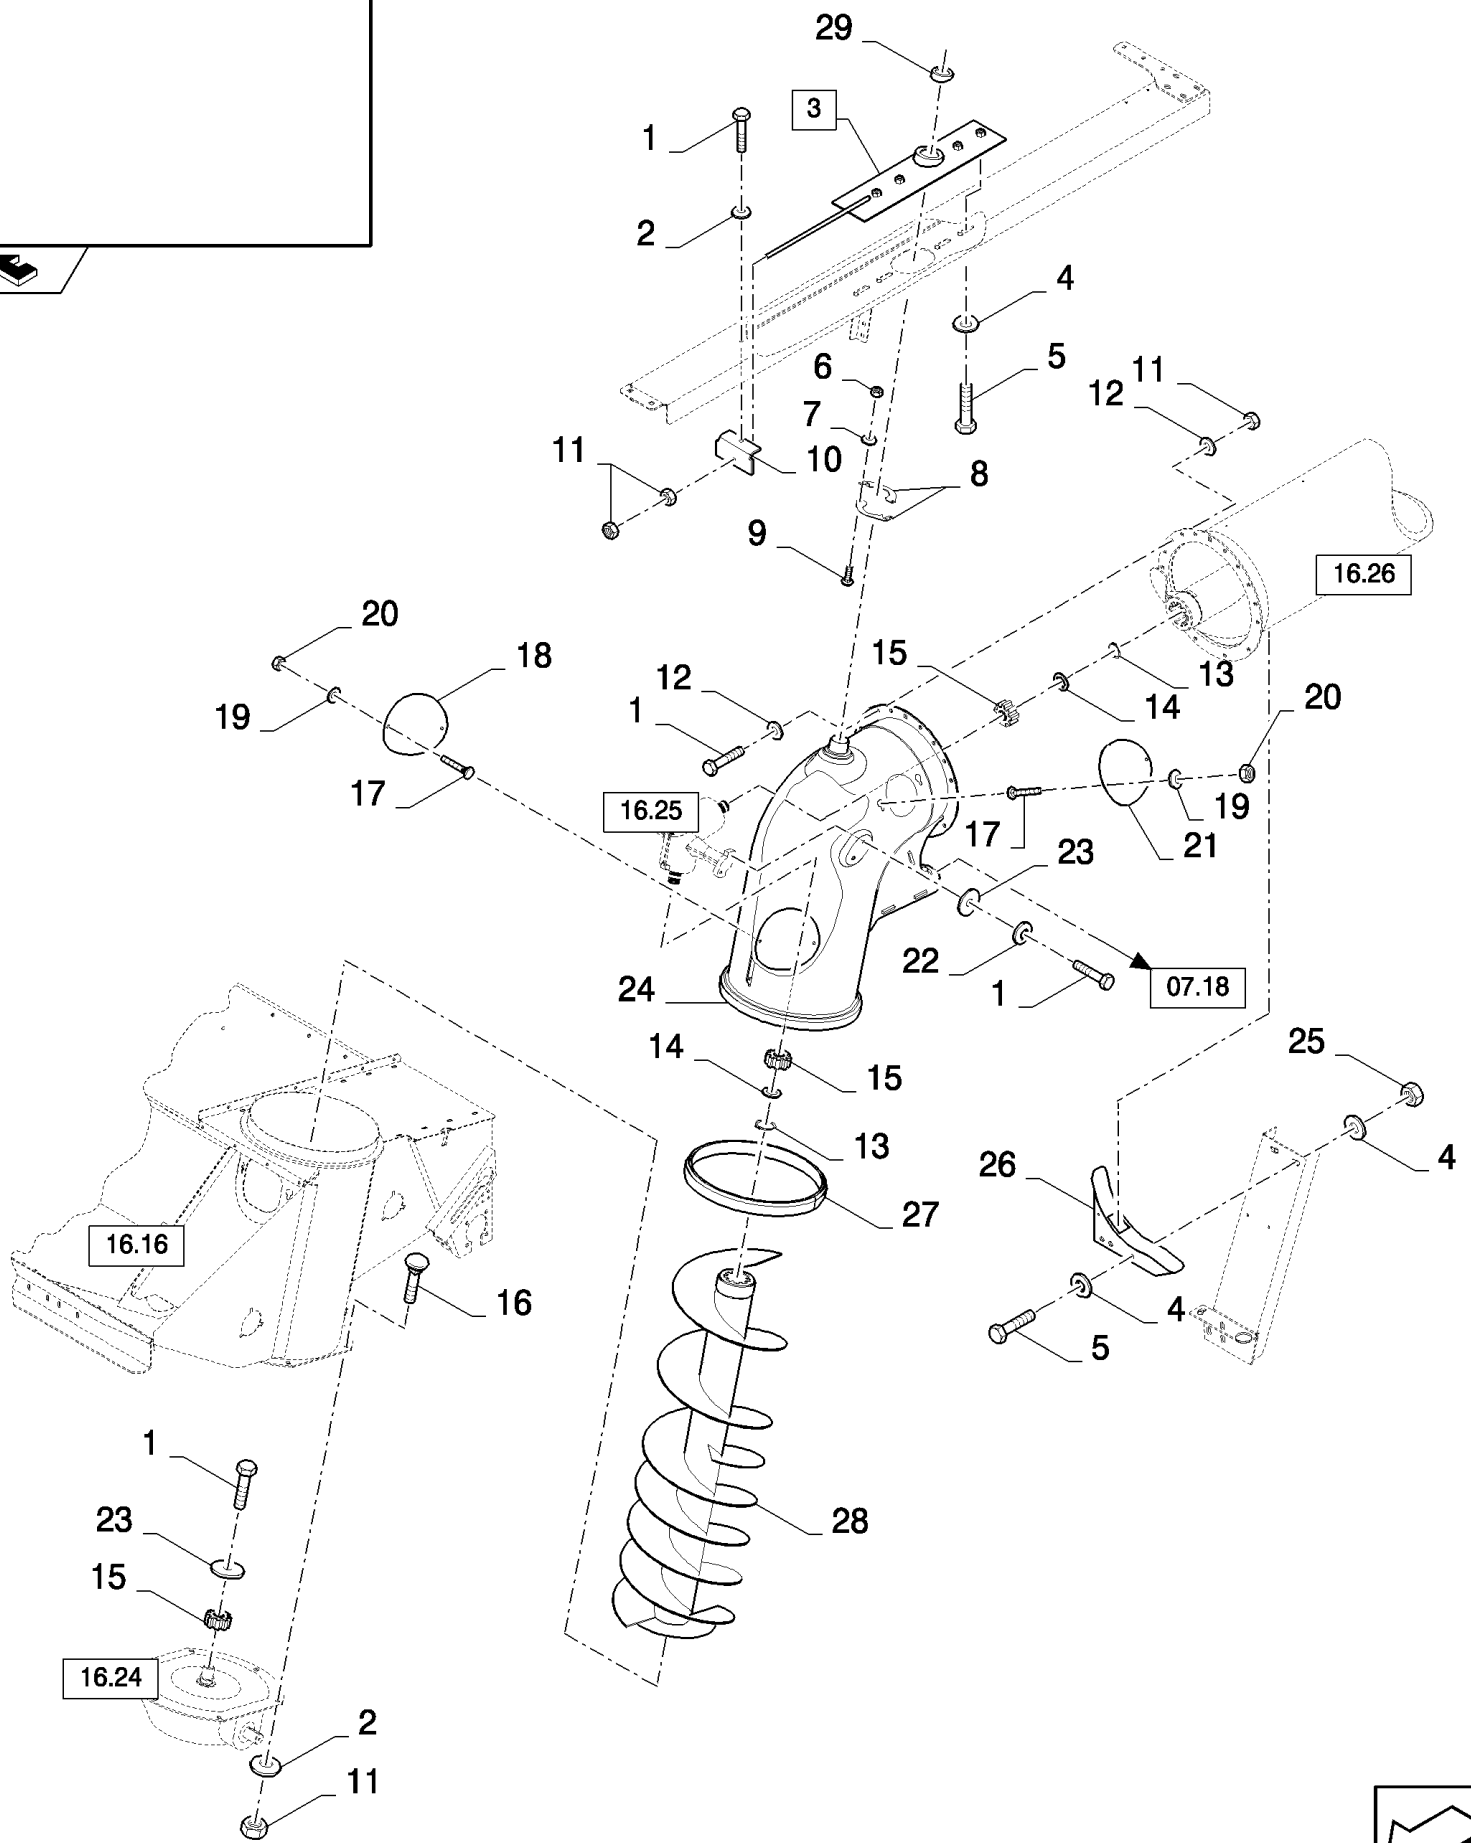

16.23(01) UNLOADING AUGER

16.23(01) UNLOADING AUGER

сылка	Номер детали	Кол-во	Описание
1	9706687	20	SCREW, Hex, M12 x 30, 8.8,
2	140046	7	WASHER, Belleville, M12,
3	86580953	1	PLATE, (29)
4	86589278	8	WASHER, SPRING,
5	43168	6	BOLT, Hex, M16 x 40, 8.8,
6	86508813	2	NUT, M5, CI 8,
7	322356	2	WASHER, 5MM
8	86598897	2	SHIM,
9	300806	2	SCREW, Hex, M5 x 10, 8.8, Full Thd,
10	84072832	1	BRACKET,
11	9706685	23	NUT, M12, CI 8,
12	394630	30	WASHER,
13	370004	2	RING, SNAP, M35, Ext,
14	84072793	2	WASHER,
15	87011705	3	HUB,
16	120044	6	BOLT, CARRIAGE, Short NK, M12 x 30, CI8.8, Full Thd,
17	86507486	4	BOLT, CARRIAGE, Short NK, M8 x 20, CI8.8, Full Thd,
18	84073388	1	COVER,
19	322358	4	WASHER, SPRING, Belleville, M8,
20	9706690	4	NUT, M8, CI 8,
21	84320188	1	COVER,
22	86585939	3	WASHER,
23	327084	4	WASHER,
24	84444393	1	ELBOW,
25	100020	2	NUT, M16, CI 8,
26	84435279	1	SUPPORT,
27	86558526	1	BUSHING,
28	84447940	1	AUGER,
29	86584089	1	BUSHING,

FOR REINFORCED ONLY - D660