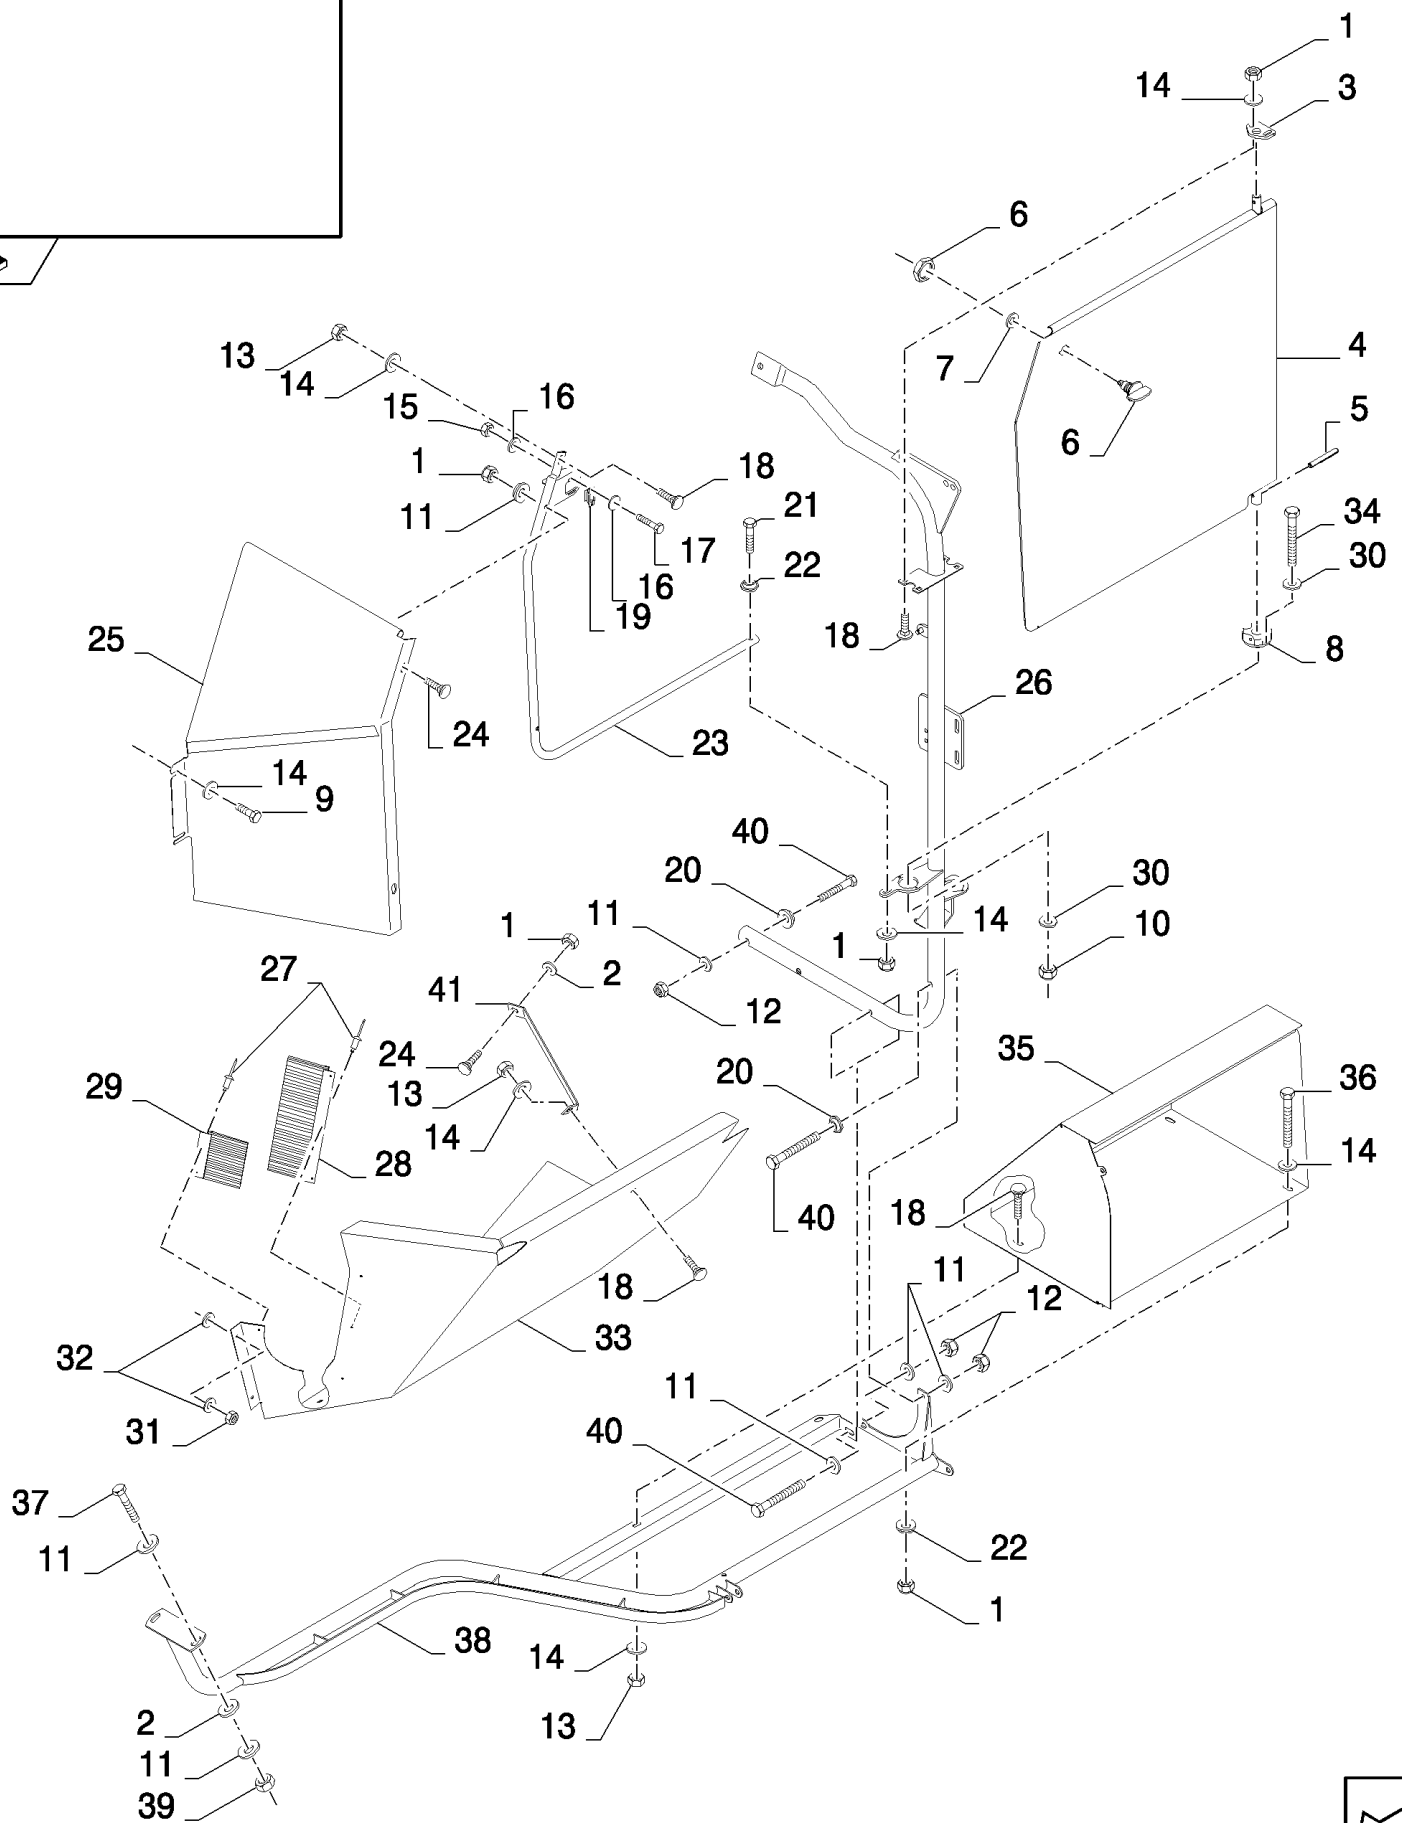

сылка	Номер детали	Кол-во	Описание
1	86629542	4	NUT, LOCK, M8 x 1.25, CI 8,
2	412650	4	WASHER, Belleville, M8,
3	333962	4	CLAMP,
4	120061	4	BOLT, Hex, M8 x 60, 8.8,
5	130003	6	PIN, SPLIT (COTTER), M3.2 x 20,
6	378245	6	WASHER, M12,
7	412118	1	PIN, CLEVIS, M12 x 65,
8	84320770	1	SUPPORT,
9	378244	9	WASHER, M10,
10	140045	4	WASHER, SPRING, Belleville, M10,
11	43138	4	SCREW, Hex, M10 x 20, 8.8, Full Thd,
12	87371516	1	BRACKET,
13	100038	1	NUT, M12 x 1.75, CI 8,
14	84459999	1	LEVER,
15	86582804	1	BUSHING,
16	86562594	1	BOLT, Hex, M12 x 110, 8.8,
17	100037	2	NUT, M10 x 1.5, CI 8,
18	86583214	1	SUPPORT,
19	338949	2	BOLT, CARRIAGE, Short NK, M10 x 25, CI8.8, Full Thd,
20	412046	1	PIN, CLEVIS, M12 x 110,
21	86623181	1	CHANNEL,
22	86605625	2	PIN, CLEVIS, M10 x 110,
23	84320282	2	SHOCK ABSORBER,
24	86623171	1	REINFORCEMENT,
25	217465	1	SPRING,
26	84439967	1	SUPPORT,
27	86623165	1	SUPPORT,
28	86605626	1	PIN, CLEVIS, M10 x 150,
29	120103	4	BOLT, Hex, M8 x 16, 8.8,
30	378243	4	WASHER, M8,
31	86623162	1	ARM,