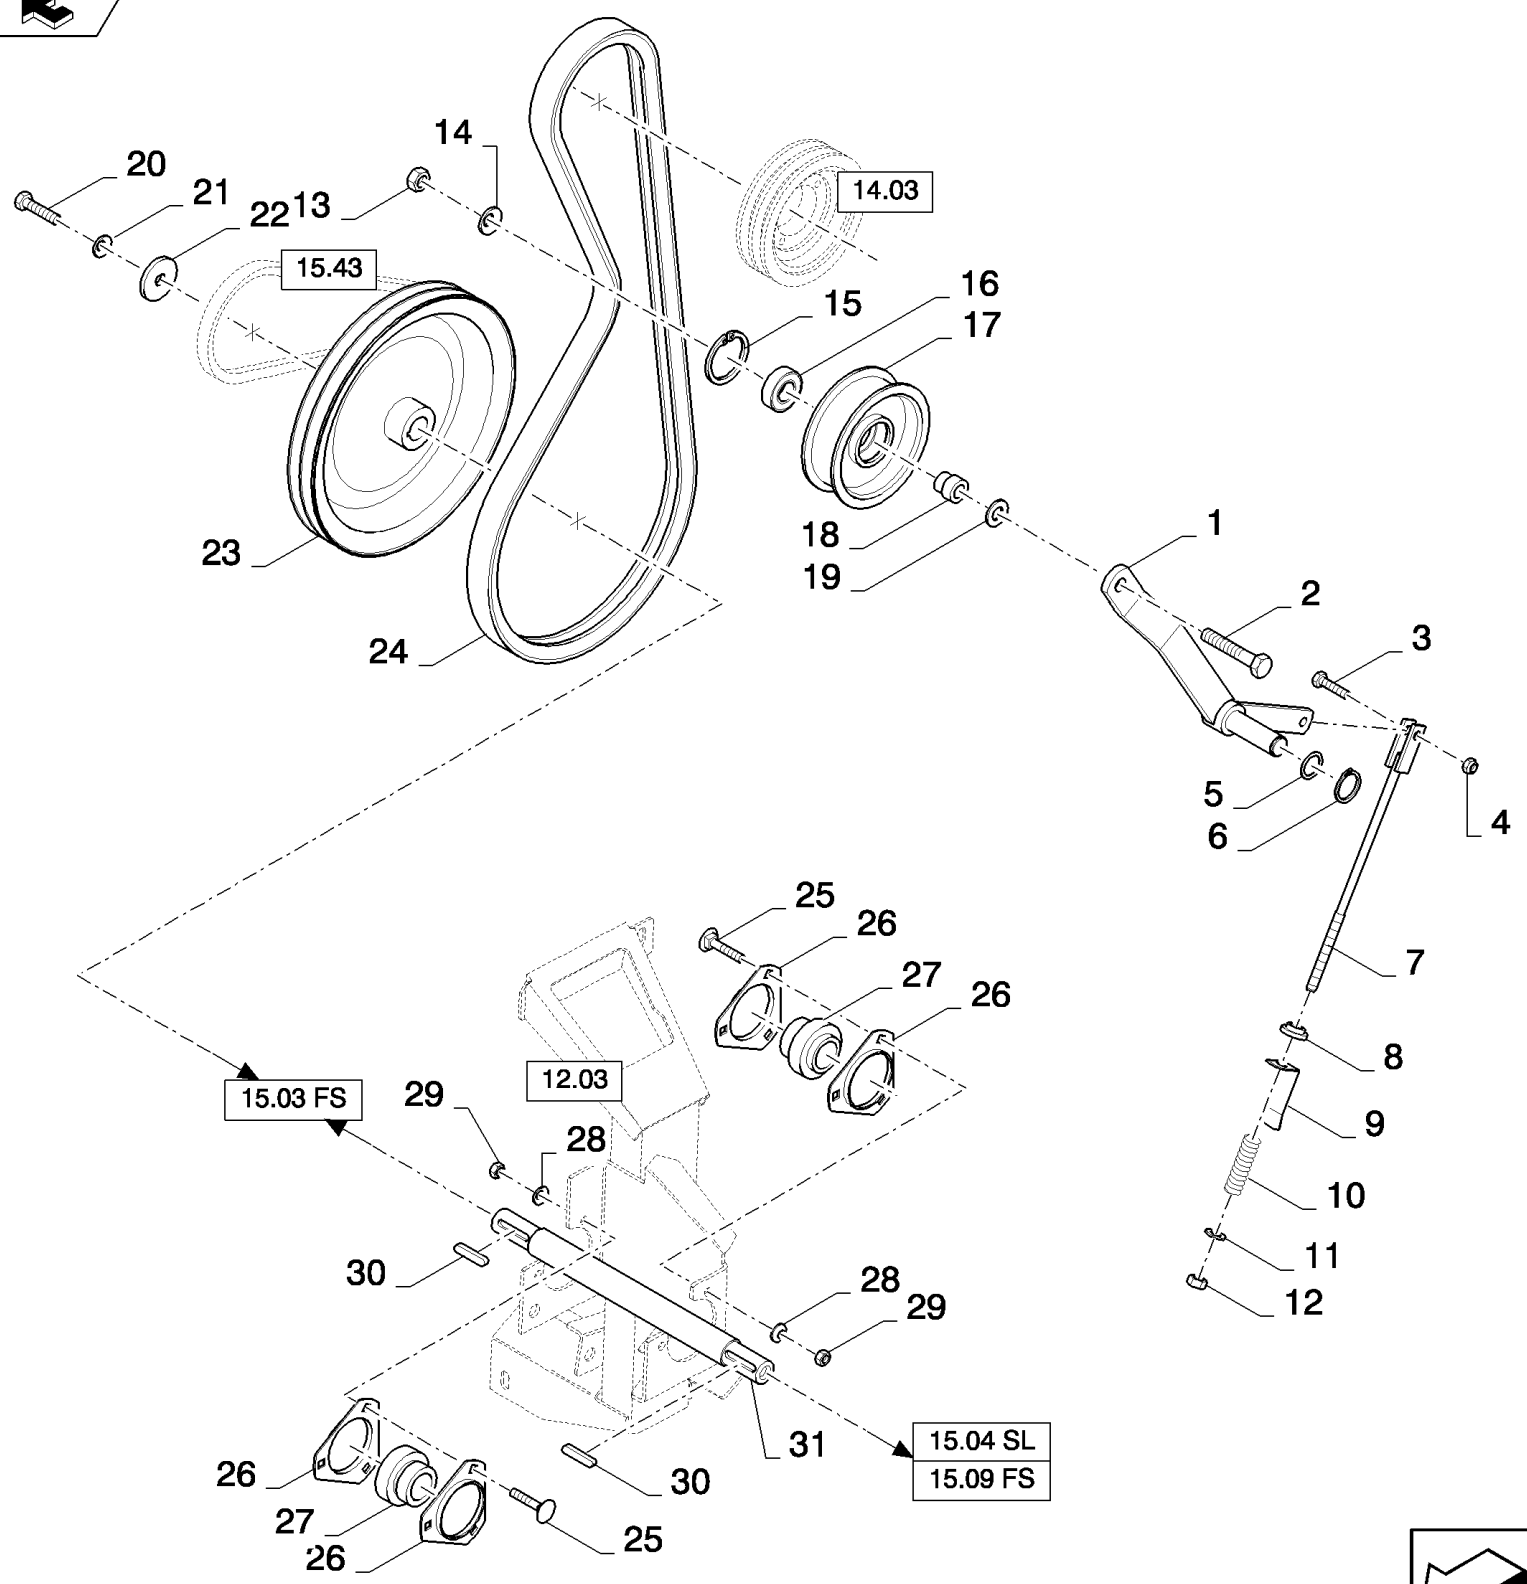

15.02(01) INTERMEDIATE SHAFT FOR CLEANING DRIVE

15.02(01) INTERMEDIATE SHAFT FOR CLEANING DRIVE

сылка	Номер детали	Кол-во	Описание
1	84077037	1	LEVER,
2	120091	1	BOLT, Hex, M16 x 60, 8.8,
3	120068	1	BOLT, Hex, M10 x 40, 8.8, Full Thd,
4	100037	1	NUT, M10 x 1.5, CI 8,
5	140103	1	WASHER,
6	370002	1	RING, SNAP, M25, Ext,
7	80447305	1	ROD,
8	439857	1	BUSHING,
9	84334730	1	INDICATOR,
10	84069932	1	SPRING,
11	378245	1	WASHER, M12, 10MM
12	412126	1	NUT, LOCK, M12 x 1.75, CI 8,
13	100020	1	NUT, M16, CI 8,
14	140048	1	WASHER, SPRING, Belleville, M16,
15	370011	1	RING, SNAP, M52, Int,
16	443898	1	BEARING, BALL,
17	84071981	1	WHEEL, IDLER,
18	9515145	1	BUSHING,
19	378246	1	WASHER,
20	300389	1	BOLT, Hex, M12 x 35, 8.8, Full Thd,
21	140046	1	WASHER, Belleville, M12,
22	327084	1	WASHER,
23	84071732	1	PULLEY,
24	84057392	1	BELT, TRANSMISSION,
25	338949	6	BOLT, CARRIAGE, Short NK, M10 x 25, CI8.8, Full Thd,
26	84814939	4	FLANGE,
27	84814912	2	BEARING, BALL,
28	140045	6	WASHER, SPRING, Belleville, M10,
29	100016	6	NUT, M10, CI 8,
30	170010	2	KEY,
30	170035	2	KEY, , FOR FIXED SHOE ONLY
31	84334408	1	SHAFT, , FOR SELF LEVELLING ONLY
31	84076802	1	SHAFT, , FOR FIXED SHOE ONLY