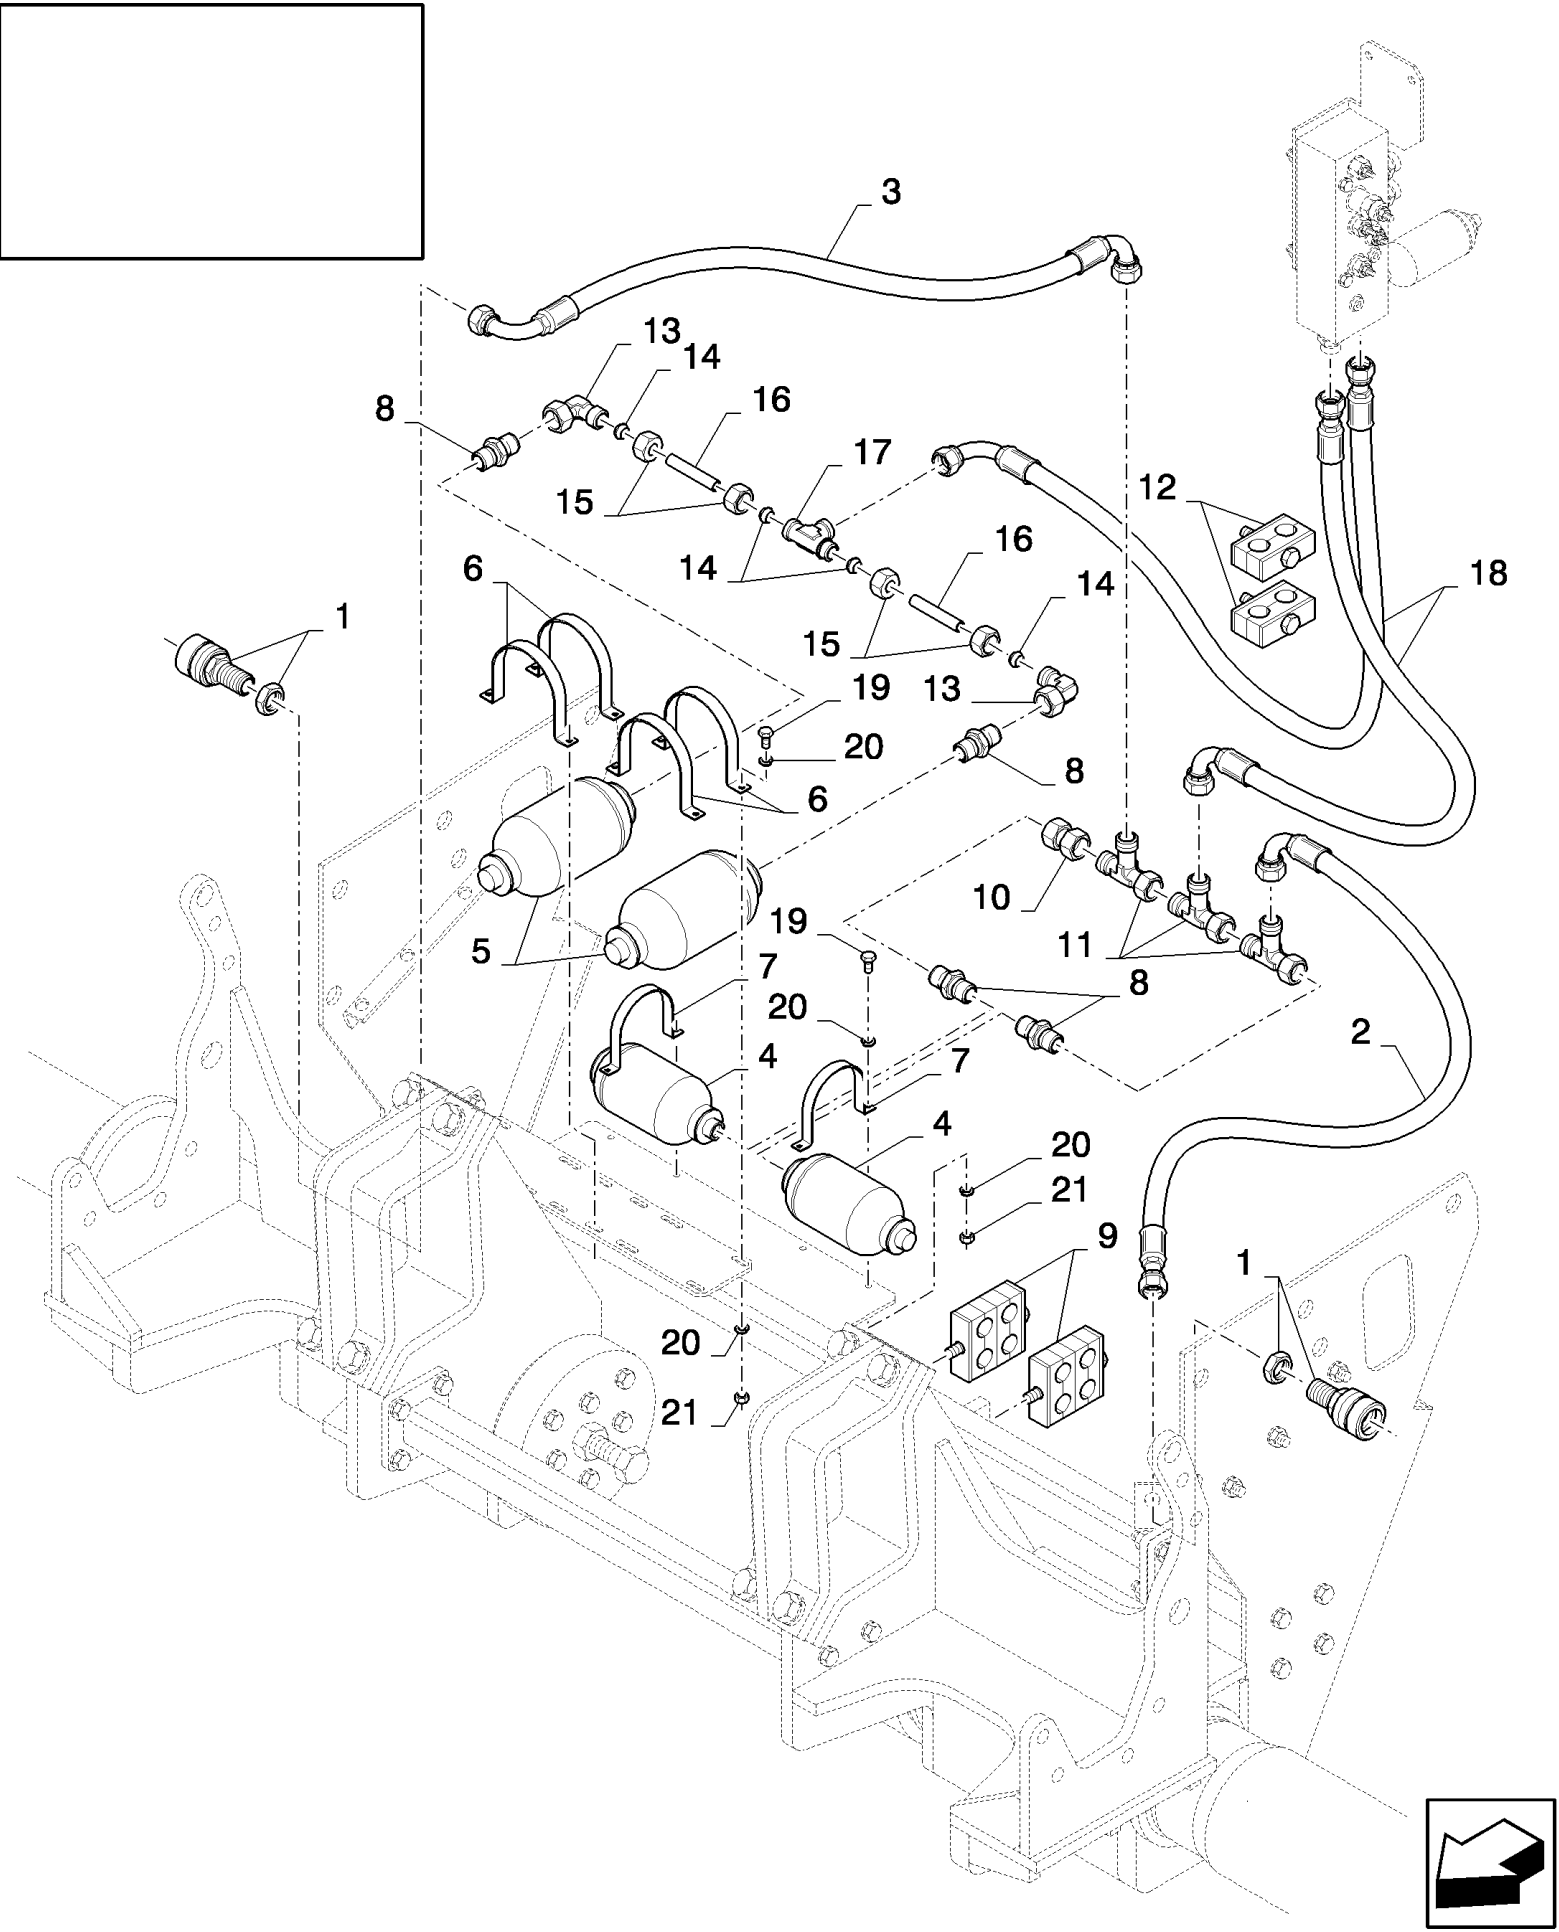

сылка	Номер детали	Кол-во	Описание
	84110608		DIA KIT, HARVESTER,
1	84800330	2	CONNECTOR, HYD.,
2	84800328	1	HOSE,
3	84800329	1	HOSE,
4	84800343	2	ACCUMULATOR,
5	84800346	2	ACCUMULATOR,
6	84800344	4	CLAMP,
7	84800345	2	CLAMP,
8	395782	4	CONNECTOR, HYD.,
9	84800335	2	CLAMP,
10	84800327	1	CONNECTOR, HYD.,
11	84800326	3	CONNECTOR, HYD.,
12	84800334	2	CLAMP,
13	84800325	2	ELBOW,
14	150015	4	FERRULE,
15	100043	4	NUT,
16	84800324	2	TUBE,
17	150019	1	CONNECTION, 3 WAY,
18	84800323	2	HOSE,
19	120104	12	SCREW, Hex, M8 x 20, 8.8,
20	80681	12	WASHER, LOCK, 5/16",
21	9706690	12	NUT, M8, CI 8,