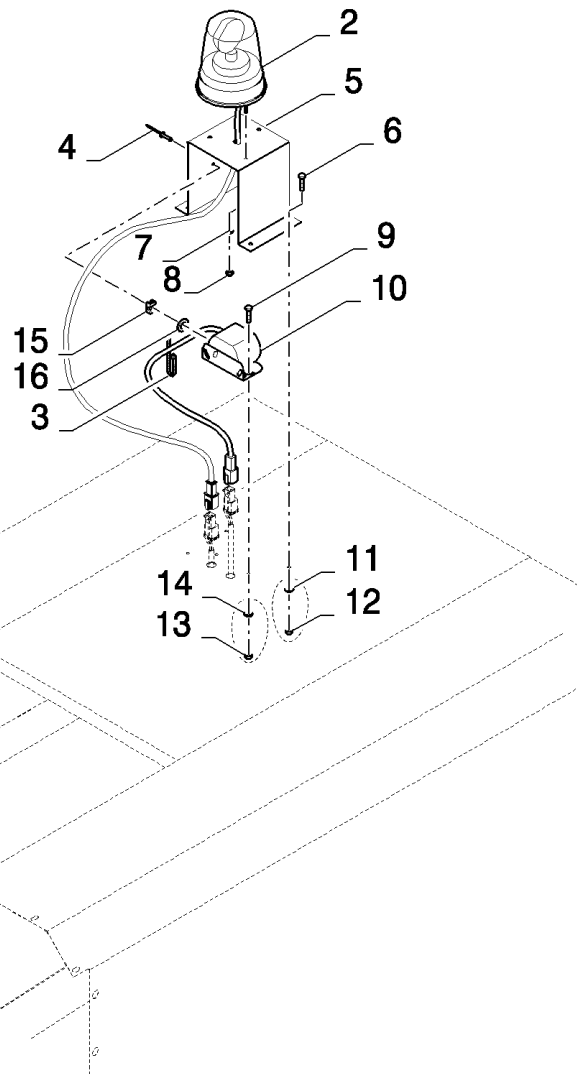

сылка	Номер детали	Кол-во	Описание
	84081810		ROTARY BEACON,
1	84320234	2	SWITCH, BEACON,
2	87050694	3	BEACON,
3	140014	1	WASHER, M5 x 10 x 1,
4	445394	1	RIVET, Pop, M4.8 x 12.7,
5	86611337	1	SUPPORT,
6	86508568	4	SCREW, Hex, M6 x 16, 8.8,
7	86588450	9	WASHER, M6,
8	412152	9	NUT, LOCK, M6 x 1, CI 8.8,
9	120103	2	BOLT, Hex, M8 x 16, 8.8,
10	87010223	1	BUZZER,
11	322357	4	WASHER, SPRING, Belleville, M6,
12	9706755	4	NUT, M6, CI 8,
13	86629542	2	NUT, LOCK, M8 x 1.25, CI 8,
14	140016	2	WASHER, M8 x 16 x 1.6,
15	86590413	1	CLAMP,
16	86566989	1	STRAP, CABLE,
17	412250	4	NUT, LOCK, M8 x 1.25, CI 8,
18	87563006	2	SEAL PROTECTION,
19	308761	4	BOLT, CARRIAGE, Short NK, M8 x 25, CI8.8, Full Thd,
20	378243	4	WASHER, M8,
21	87532274	2	PLATE,