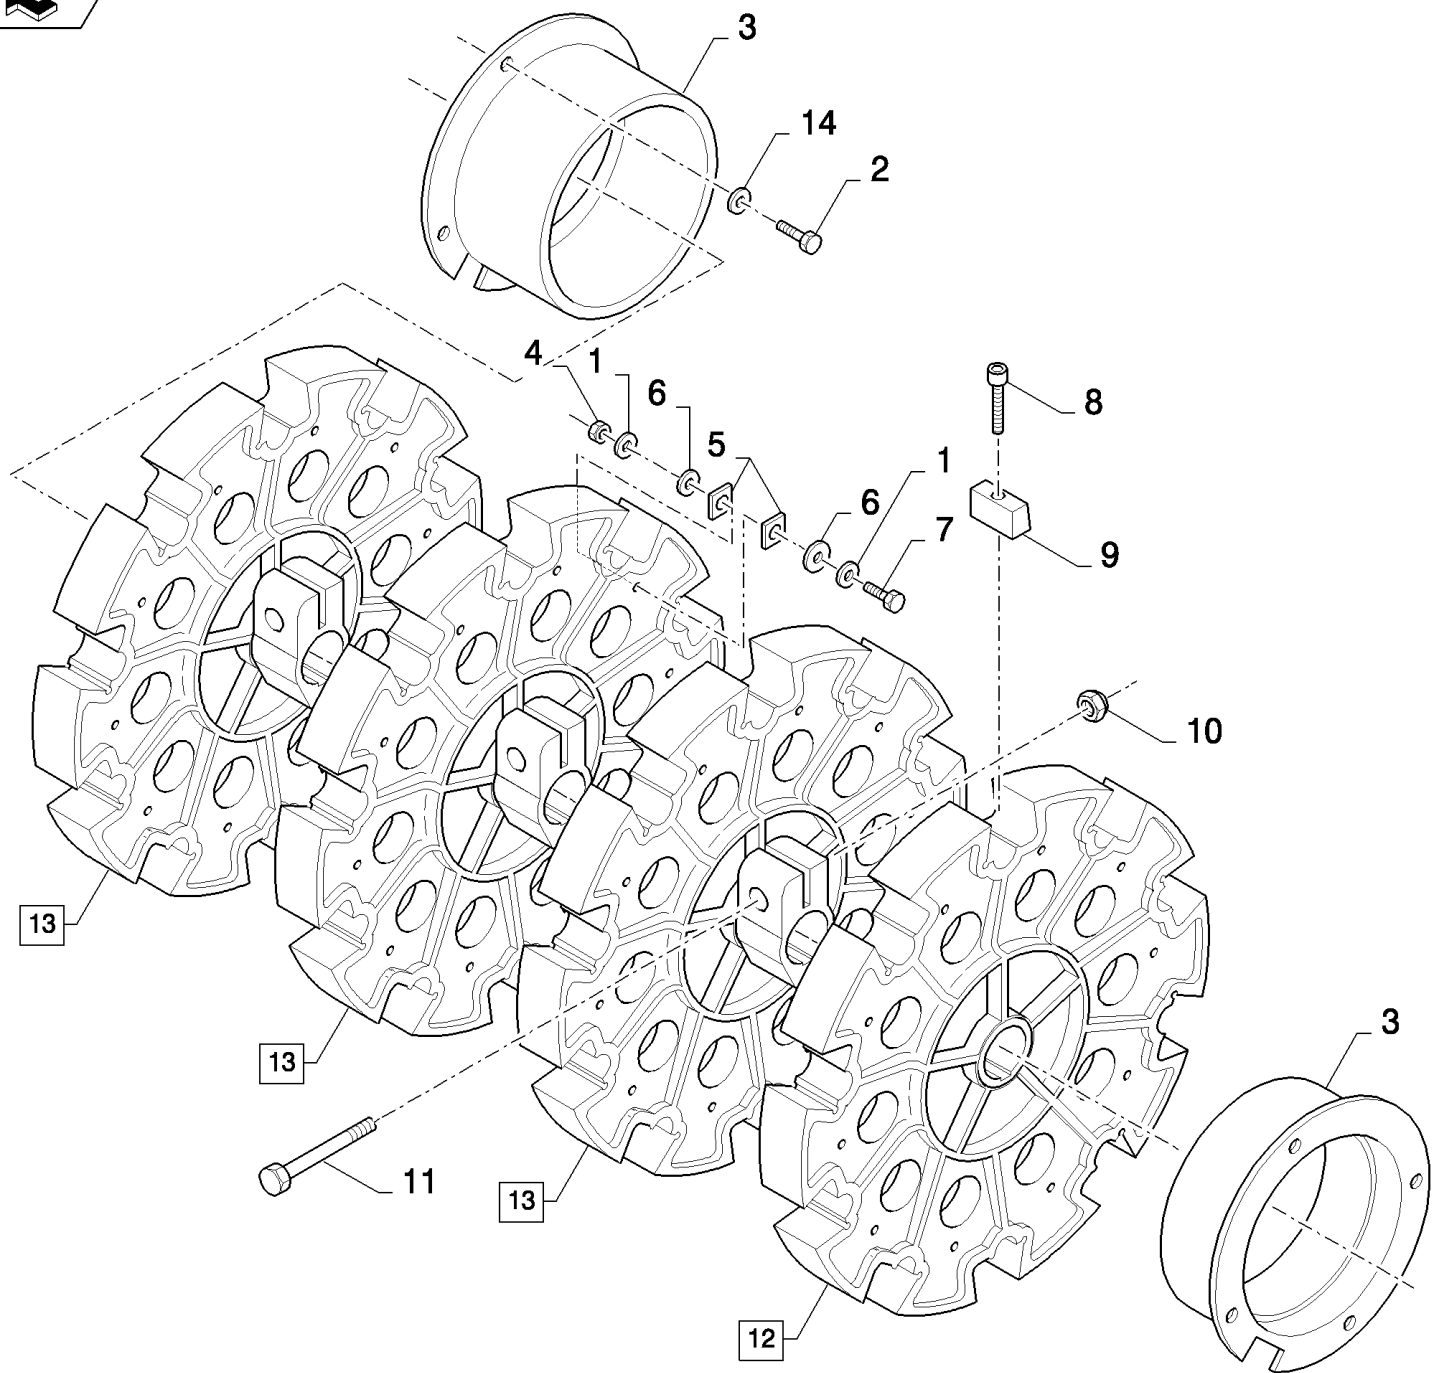

CX8080 COMBINE (9/06-)

14.09(01) DRUM, UNIVERSAL

сылка	Номер детали	Кол-во	Описание
1	140041	AR	WASHER, M8 x 28 x 3,
2	120104	8	SCREW, Hex, M8 x 20, 8.8,
3	436534	2	SHIELD,
4	89706690	10	NUT, M8, CI 8,
5	351518	AR	PLATE, ADJUSTING,
6	412650	10	WASHER, Belleville, M8,
7	43128	10	BOLT, Hex, M8 x 30, 8.8,
8	81869630	40	SCREW, Hex Soc Hd, M10 x 35, 8.8,
9	436440	40	CLIP,
10	86000441	4	NUT, M16 x 2, CI 8,
11	350616	4	SCREW, Hex, M16 x 90, 8.8,
12	84069712	1	DISC, (10,11)
13	84069713	3	DISC, (10,11)
14	322358	AR	WASHER, SPRING, Belleville, M8,