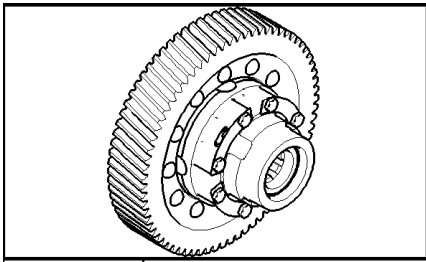

03.09(01) DIFFERENTIAL

сылка	Номер детали	Кол-во	Описание
1	84071415	1	DIFFERENTIAL, (2 to 12), RATIO 20/61, WITH DIFF. LOCK
1	84071413	1	DIFFERENTIAL, (2 to 12), WITH DIFF. LOCK, RATIO 18/71
1	84071437	1	DIFFERENTIAL, (2 to 12), WITH DIFF. LOCK, RATIO 16/71
1	84071412	1	DIFFERENTIAL, (2 to 12), STANDARD, RATIO 20/61
1	84071409	1	DIFFERENTIAL, (2 to 12), RATIO 18/71, STANDARD
1	84071411	1	DIFFERENTIAL, (2 to 12), STANDARD, RATIO 16/71
2	9514039	2	SLEEVE,
3	210013	2	WASHER, THRUST,
4	9514042	2	SPROCKET, DRIVEN,
5	210014	4	WASHER,
6	9850394	4	GEAR, (7)
7	9514038	1	GEAR,
8	9514041	2	SHAFT,
9	120073	8	BOLT, Hex, M10 x 80, 8.8,
10	331649	4	PLATE, LOCKING,
11	NSS	1	NOT SERVICED SEPARATELY,
12	NSS	1	NOT SERVICED SEPARATELY,
13	455097	1	SPRING, , WITH DIFF. LOCK
14	455094	1	RING, COUPLING, , WITH DIFF. LOCK
15	327911	1	CIRCLIP, , WITH DIFF. LOCK