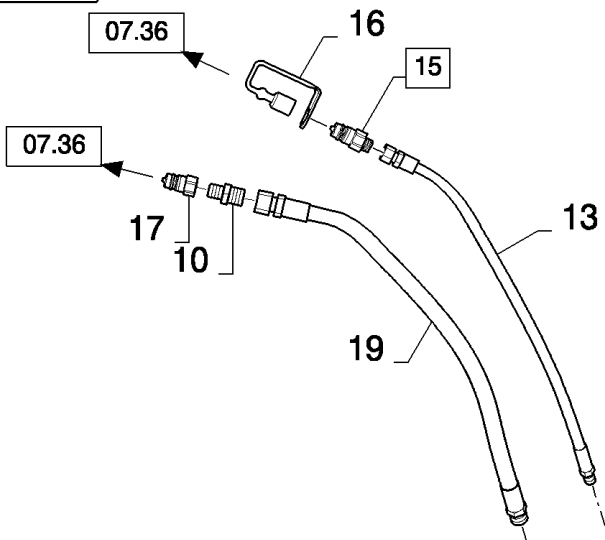

07.38(01) CHAFF SPREADER, HYDRAULICS WITH CHOPPER

сылка	Номер детали	Кол-во	Описание
1	84989392	2	ELBOW, 90°, 11/16"-16 ORFS x 11/16"-16 Fem Sw,
2	140016	16	WASHER, M8 x 16 x 1.6,
3	412479	8	BOLT, Hex, M8 x 35, 8.8,
4	86579680	4	CONNECTOR, HYD., 1"-14 ORFS x M22 x 1.5 ORB,
5	84078049	2	MOTOR, HYDRAULIC, (37)
6	430356	2	CLAMP,
7	84438711	2	SCREW,
8	385002	2	KEY,
9	84434454	1	TUBE, HYD, , FOR CX8060, CX8070, CX8080, CX8090 ONLY
9	84438942	1	TUBE, HYD, , FOR CX8030, CX8040, CX8050 ONLY
10	83963000	2	CONNECTOR, HYD.,
11	86592079	1	COUPLING, QUICK, MALE,
12	84447420	1	KIT, REPAIR,
13	84447087	1	HOSE, FLEXIBLE,
14	89993143	2	CONNECTOR, HYD.,
15	84444601	1	COUPLING, QUICK, MALE, (16)
16	84444818	1	DUST CAP,
17	86592080	1	COUPLING, QUICK, MALE,
18	434103	1	PLATE,
19	84446650	1	HOSE, FLEXIBLE,
20	433007	6	CLAMP,
21	433008	4	CLAMP,
22	84434102	1	TUBE, HYD, , FOR CX8060, CX8070, CX8080, CX8090 ONLY
22	84438947	1	TUBE, HYD, , FOR CX8030, CX8040, CX8050 ONLY
23	84434118	1	TUBE, HYD, , FOR CX8060, CX8070, CX8080, CX8090 ONLY
23	84438948	1	TUBE, HYD, , FOR CX8030, CX8040, CX8050 ONLY
24	433100	3	SUPPORT,
25	442340	2	SUPPORT,
26	43118	4	BOLT, Hex, M6 x 40, 8.8,
27	86588450	4	WASHER, M6,
28	412152	5	NUT, LOCK, M6 x 1, CI 8.8,
29	86591334	1	TEE, 11/16"-16 ORFS x 11/16"-16 Fem Sw Br,
30	412250	8	NUT, LOCK, M8 x 1.25, CI 8,
31	84434452	1	TUBE, HYD, , FOR CX8060, CX8070, CX8080, CX8090 ONLY
31	84438943	1	TUBE, HYD, , FOR CX8030, CX8040, CX8050 ONLY
32	84434456	1	TUBE, HYD, , FOR CX8060, CX8070, CX8080, CX8090 ONLY
32	84438944	1	TUBE, HYD, , FOR CX8030, CX8040, CX8050 ONLY
33	86508570	1	SCREW, Hex, M6 x 80, 8.8,
34	84814948	1	SUPPORT,
35	87397475	2	BLOCK, COUPLING, (36 to 38)
36	NSS	1	NOT SERVICED SEPARATELY,
37	87565925	1	SPIDER,
38	NSS	1	NOT SERVICED SEPARATELY,