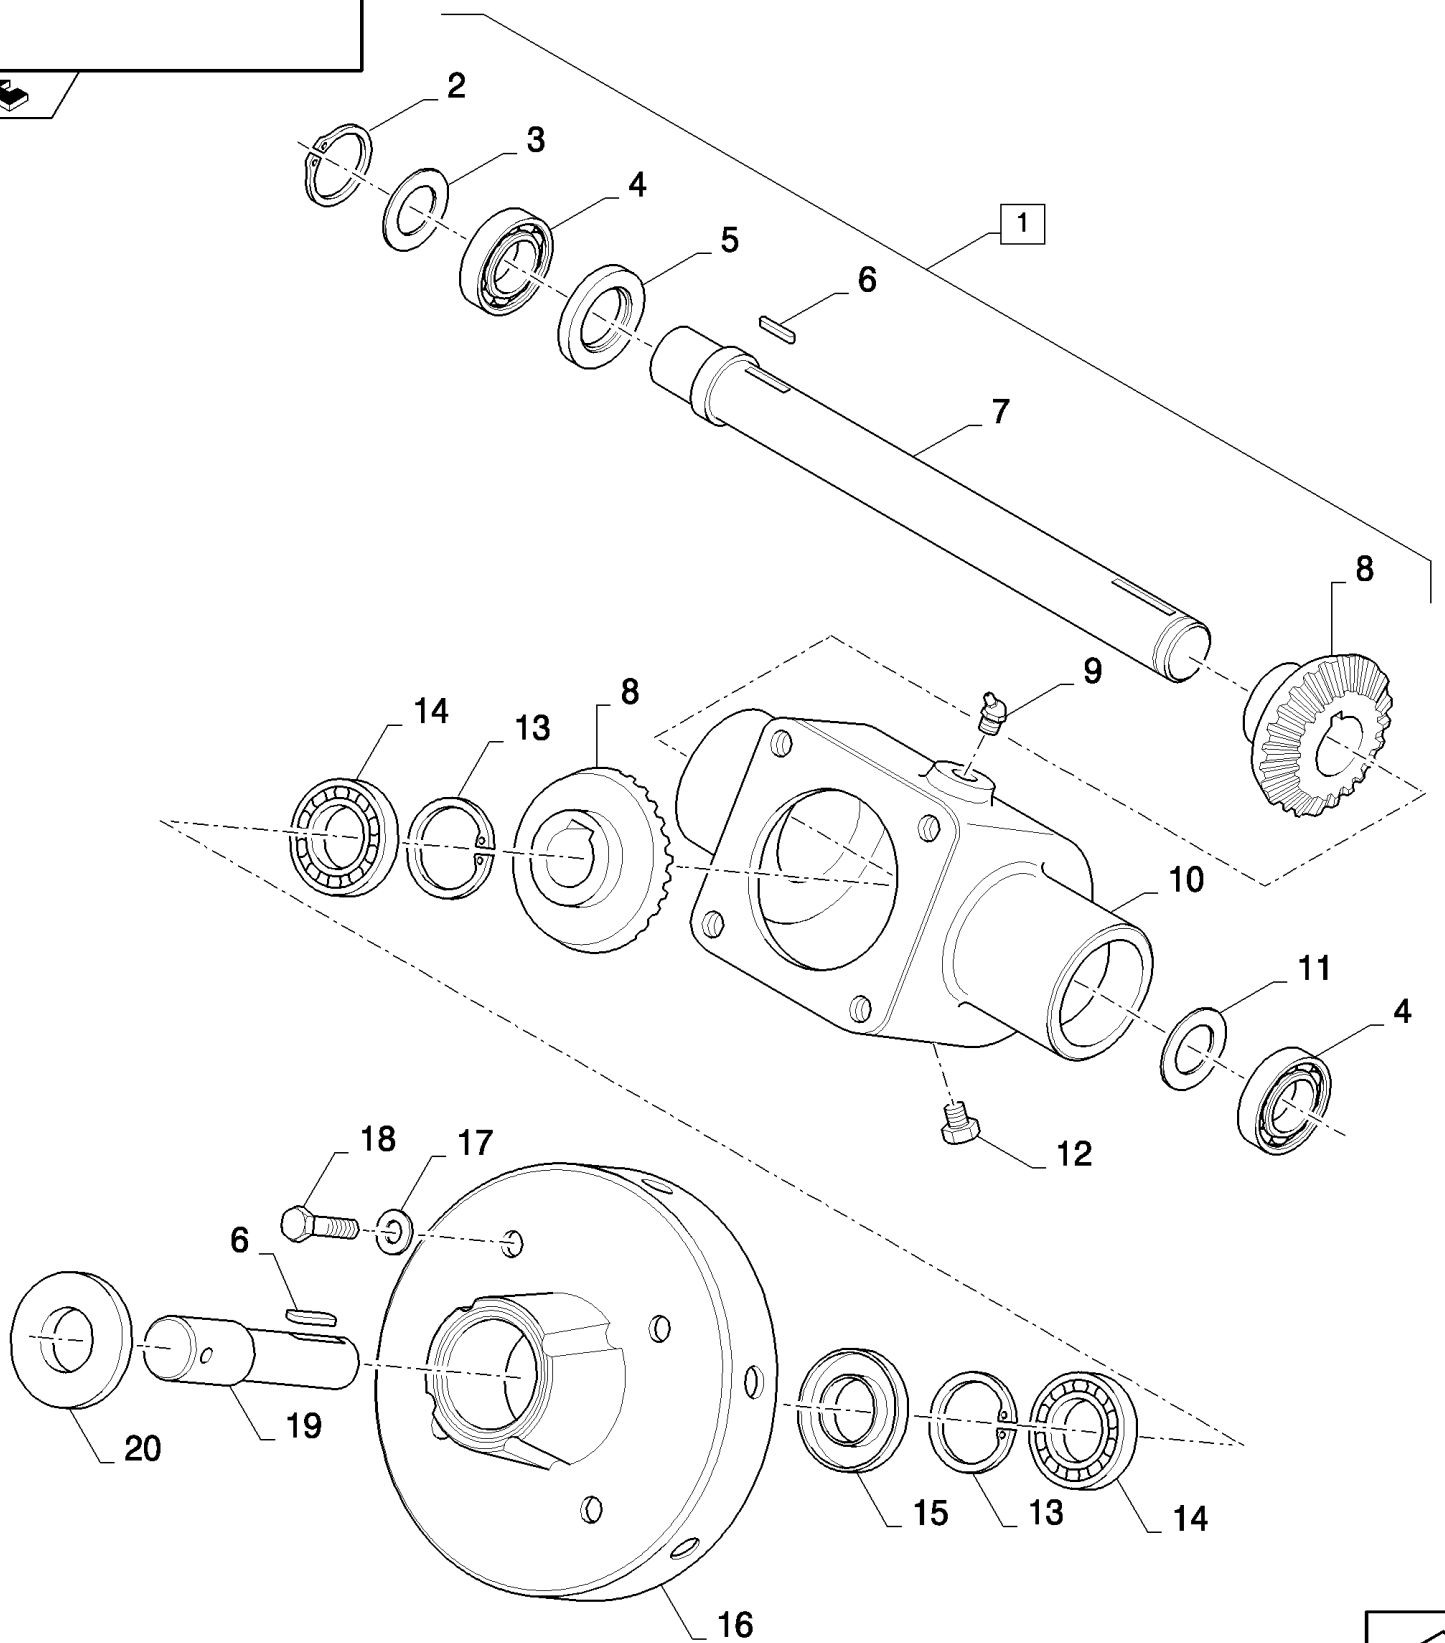

15.13(01) TAILINGS ELEVATORS, GEARBOX

15.13(01) TAILINGS ELEVATORS, GEARBOX

сылка	Номер детали	Кол-во	Описание
1	84074283	1	GEARBOX, (2 to 20)
2	370011	1	RING, SNAP, M52, Int,
3	376817	2	WASHER,
4	443898	2	BEARING, BALL,
5	447563	1	ELEMENT, SEALING,
6	170030	2	KEY, M8 x 7 x 32, Par,
7	84056680	1	SHAFT,
8	9508218	2	GEAR,
9	80710	1	NIPPLE, LUBE, 1/8"-27 x .66 lg,
10	84436541	1	HOUSING,
11	391120	1	ELEMENT, SEALING,
12	86539484	1	PLUG, DRAIN, Sq Hd, 1/8"-27, NTPF,
13	370012	2	RING, SNAP, M62, Int,
14	84100561	2	BEARING ASSY,
15	417722	1	SEAL,
16	84074279	1	HOUSING, BEARING,
17	140045	4	WASHER, SPRING, Belleville, M10,
18	43140	4	BOLT, Hex, M10 x 30, 8.8, Full Thd,
19	84074328	1	SHAFT,
20	84100562	1	PLATE,