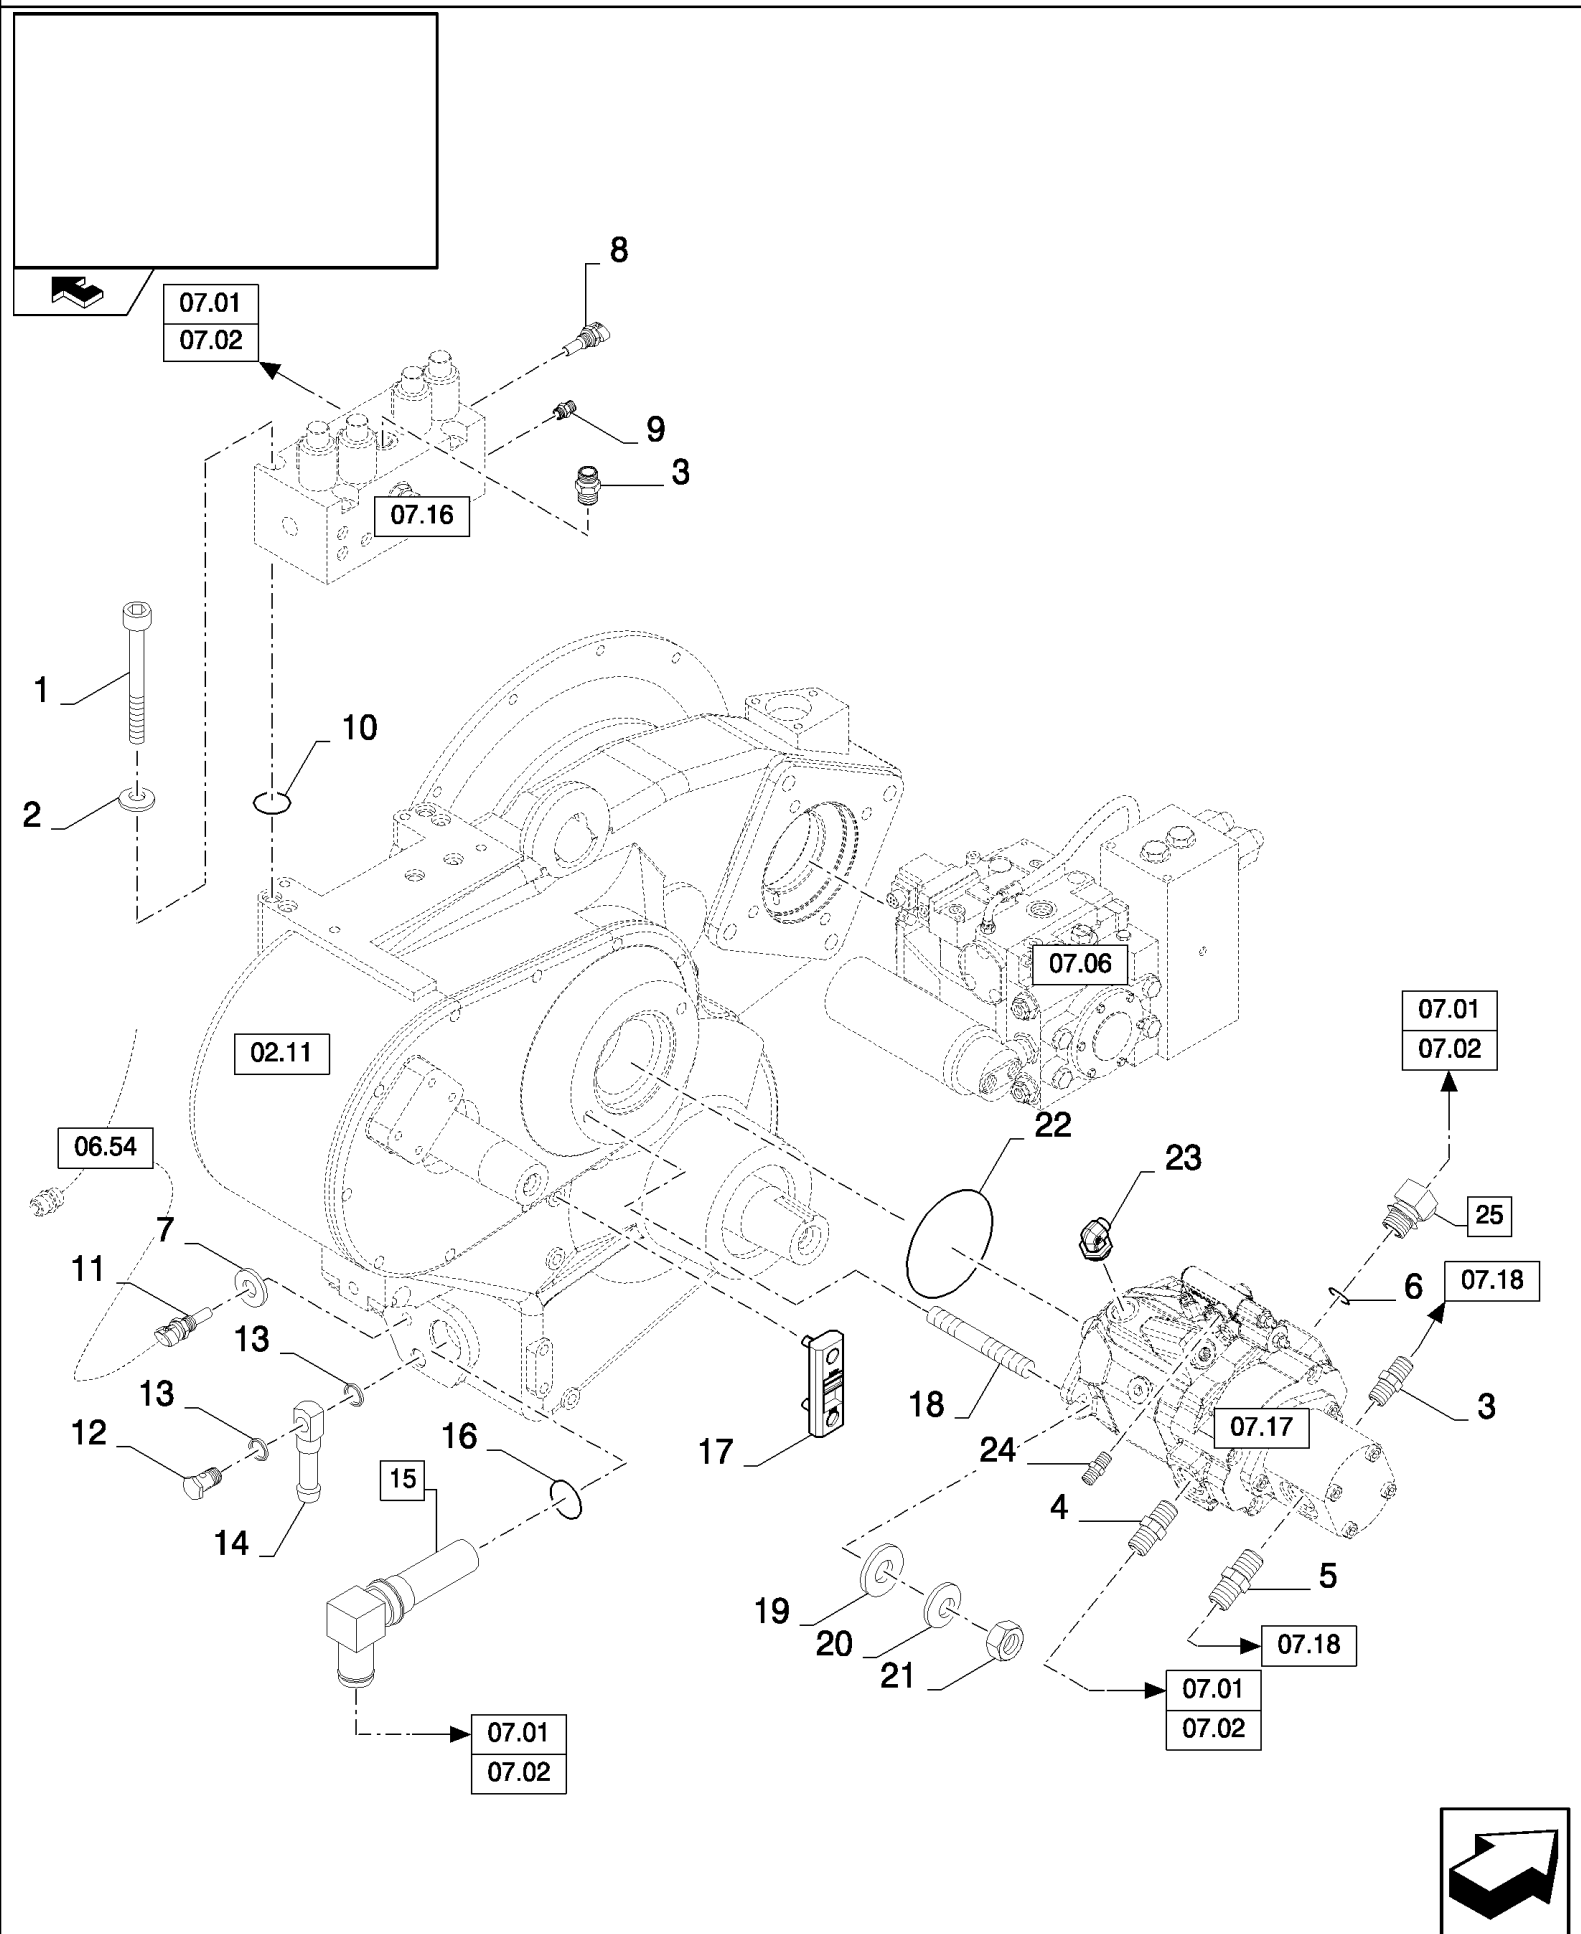

07.15(01) HYDRAULICS FOR ENGINE, PUMP AND DIVIDER

07.15(01) HYDRAULICS FOR ENGINE, PUMP AND DIVIDER

сылка	Номер детали	Кол-во	Описание
1	84062671	4	SCREW, M10x100
2	140028	4	WASHER, M10,
3	86579680	2	CONNECTOR, HYD., 1"-14 ORFS x M22 x 1.5 ORB, , SEE FIGURE 07.502
4	86579683	1	CONNECTOR, HYD., 1 3/16"-12 ORFS x M33 x 2 ORB, , SEE FIGURE 07.502
5	86579684	1	CONNECTOR, HYD., 1 11/16"-12 ORFS x M33 x 2 ORB, , SEE FIGURE 07.502
6	86598105	1	O-RING, CI 6, 38.6MM ID x 2.9 Thk,
7	86598099	1	O-RING, CI 6, 11.3MM ID x 2.2 Thk,
8	86597585	1	SENSOR,
9	86580177	1	CONNECTOR, HYD., 11/16"-16 ORFS x M12 x 1.5 ORB, , SEE FIGURE 07.502
10	128359	6	O-RING, -016, 70 Duro, .614" ID x .070" Thk,
11	86571273	1	SENSOR,
12	84100235	1	SCREW, HOLLOW,
13	220122	2	SEAL,
14	326078	1	CONNECTOR, HYD.,
15	84452576	1	FILTER, STRAINER, (16)
16	86598105	1	O-RING, CI 6, 38.6MM ID x 2.9 Thk,
17	923011	1	INDICATOR,
18	321665	2	STUD,
19	394630	2	WASHER,
20	140046	2	WASHER, Belleville, M12,
21	9706685	2	NUT, M12, CI 8,
22	9706914	1	O-RING, -045, 70 Duro, 3.989" ID x .070" Thk,
23	86579692	1	ELBOW, 90°, 13/16"-18 ORFS x M22 x 1.5 ORB, , SEE FIGURE 07.502
24	86596907	1	CONNECTOR, HYD., , SEE FIGURE 07.502
25	87356239	1	CONNECTOR, HYD., (6)