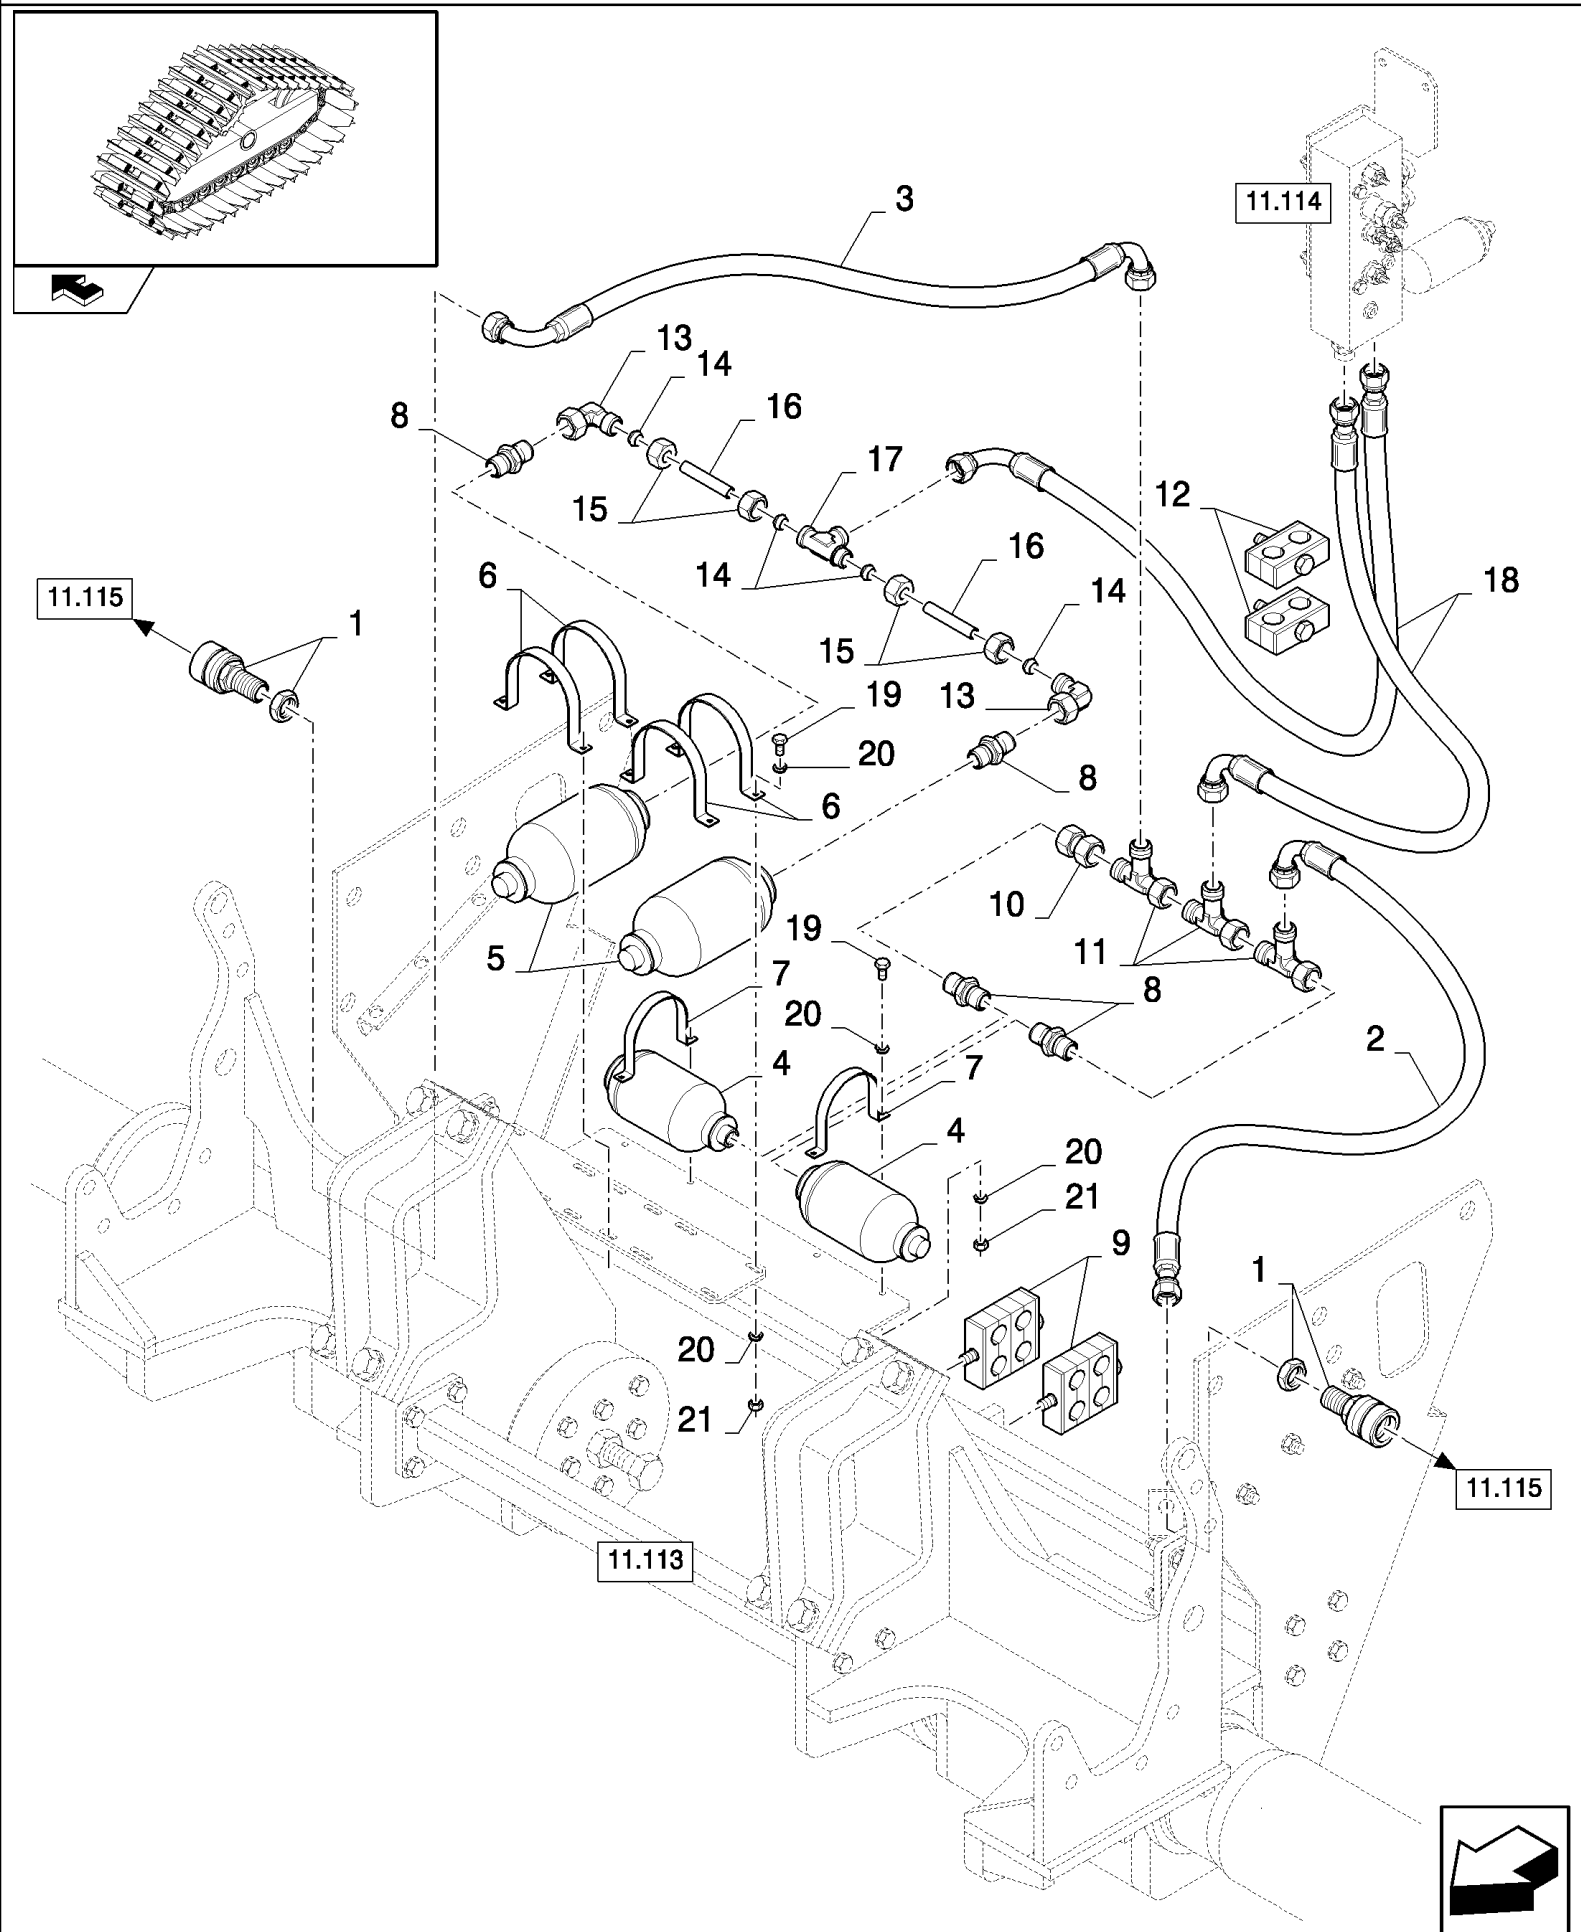

11.116(01) TRACK, HYDRAULICS: ACCUMULATORS

11.116(01) TRACK, HYDRAULICS: ACCUMULATORS

сылка	Номер детали	Кол-во	Описание
1	84800330	2	CONNECTOR, HYD.,
2	84800328	1	HOSE,
3	84800329	1	HOSE,
4	84800343	2	ACCUMULATOR,
5	84800346	2	ACCUMULATOR,
6	84800344	4	CLAMP,
7	84800345	2	CLAMP,
8	395782	4	CONNECTOR, HYD.,
9	84800335	2	CLAMP,
10	84800327	1	CONNECTOR, HYD.,
11	84800326	3	CONNECTOR, HYD.,
12	84800334	2	CLAMP,
13	84800325	2	ELBOW,
14	150015	4	FERRULE,
15	100043	4	NUT,
16	84800324	2	TUBE,
17	150019	1	CONNECTION, 3 WAY,
18	84800323	2	HOSE,
19	120104	12	SCREW, Hex, M8 x 20, 8.8,
20	80681	12	WASHER, LOCK, 5/16",
21	89706690	12	NUT, M8, CI 8,