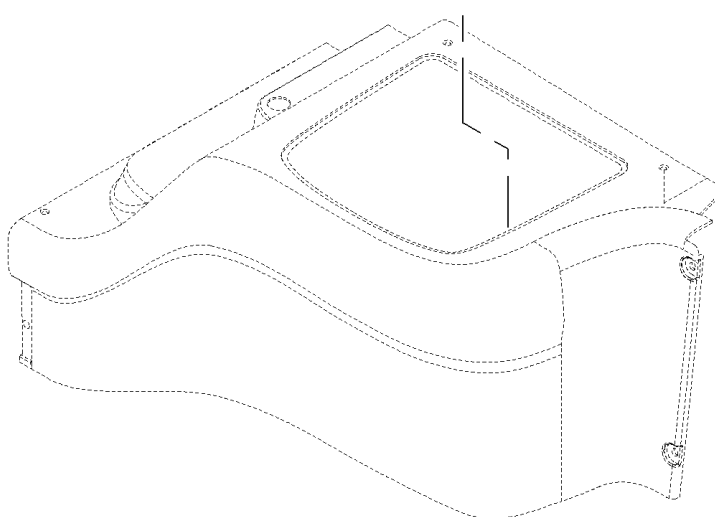

06.10(01) WIRING HARNESS (PRECISION FARMING)

06.10(01) WIRING HARNESS (PRECISION FARMING)

сылка	Номер детали	Кол-во	Описание
1	86610699	1	HARNESS, WIRE, , BSN C599
1	87619998	1	HARNESS, WIRE, , BSN F600659
1	87496495	1	HARNESS, WIRE, , ASN D660
1	87332651	1	HARNESS, WIRE, , FOR SMART STEER AUTO-GUIDANCE ONLY, BSN C559
2	86566990	AR	STRAP, CABLE,
3	86590413	4	CLAMP, , BSN C551
3	86590413	3	CLAMP, , ASN D552
4	445394	4	RIVET, Pop, M4.8 x 12.7, , BSN C551
4	445394	3	RIVET, Pop, M4.8 x 12.7, , ASN D552
5	9827902	12	CLAMP, 1", Insul, 3/8" Bolt,
6	120101	1	BOLT, Hex, M6 x 30, 8.8, Full Thd,
7	322357	2	WASHER, SPRING, Belleville, M6,
8	9706755	1	NUT, M6, CI 8,
9	86566989	AR	STRAP, CABLE,
10	87011216	2	SEAL, RUBBER,
11	322358	2	WASHER, SPRING, Belleville, M8,
12	9706690	2	NUT, M8, CI 8,