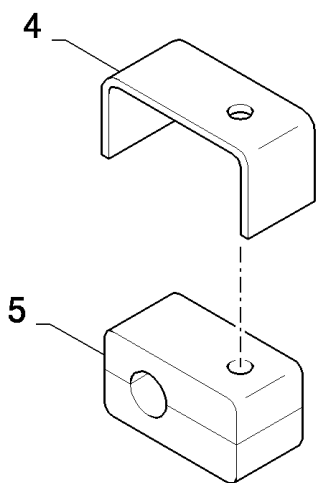

07.501(01) TUBE CLAMPS AND HYDRAULIC TUBES

сылка	Номер детали	Кол-во	Описание
1	335136		AR FERRULE, DIA.:8MM
1	150014		AR FERRULE, DIA.:10MM
1	150015		AR FERRULE, DIA.:12MM
1	335169		AR FERRULE, DIA.:16MM
1	335168		AR FERRULE, DIA.:18MM
1	412528		AR FERRULE, DIA.:28MM
2	335135		AR NUT, DIA.:8MM
2	86548975		AR NUT, DIA.:10MM
2	86548976		AR NUT, DIA.:12MM
2	335171		AR NUT, DIA.:16MM
2	335170		AR NUT, DIA.:18MM
2	412527		AR NUT, DIA.:28MM
3	371540		AR TUBE, RIGID, DIA.:8MM,L:2M
3	371539		AR TUBE, RIGID, DIA.:10MM,L:2M
3	9513719		AR TUBE, RIGID, DIA.:12MM,L:2M
3	371536		AR TUBE, RIGID, DIA.:16MM,L:2M
3	371534		AR TUBE, RIGID, DIA.:18MM,L:2M
3	9811333		AR TUBE, RIGID, DIA.:28MM,L:2M
3	75931		AR TUBE, RIGID, DIA.:3/8",L:48"
3	75932		AR TUBE, RIGID, DIA.:1/2",L:48"
3	75933		AR TUBE, RIGID, DIA.:5/8",L:48"
3	75934		AR TUBE, RIGID, DIA.:3/4",L:48"
4	433101		AR SUPPORT, 8-10MM
4	442340		AR SUPPORT, 12MM
4	433100		AR SUPPORT, 16MM-3/4"
4	743318		AR SUPPORT, 28MM
5	433008		AR CLAMP, 8-12MM
5	433007		AR CLAMP, 16MM-3/4"
5	457546		AR CLAMP, 28MM
6	431941		AR SUPPORT, 8-12MM
6	431942		AR SUPPORT, Hex Hd, #10-32 x 1/2", 16MM-3/4"
6	743320		AR SUPPORT, 28MM
7	430357		AR CLAMP, 8-12MM
7	430356		AR CLAMP, 16MM-3/4"
7	457547		AR CLAMP, 28MM
8	455534		AR SUPPORT,
9	455533		AR CLAMP,