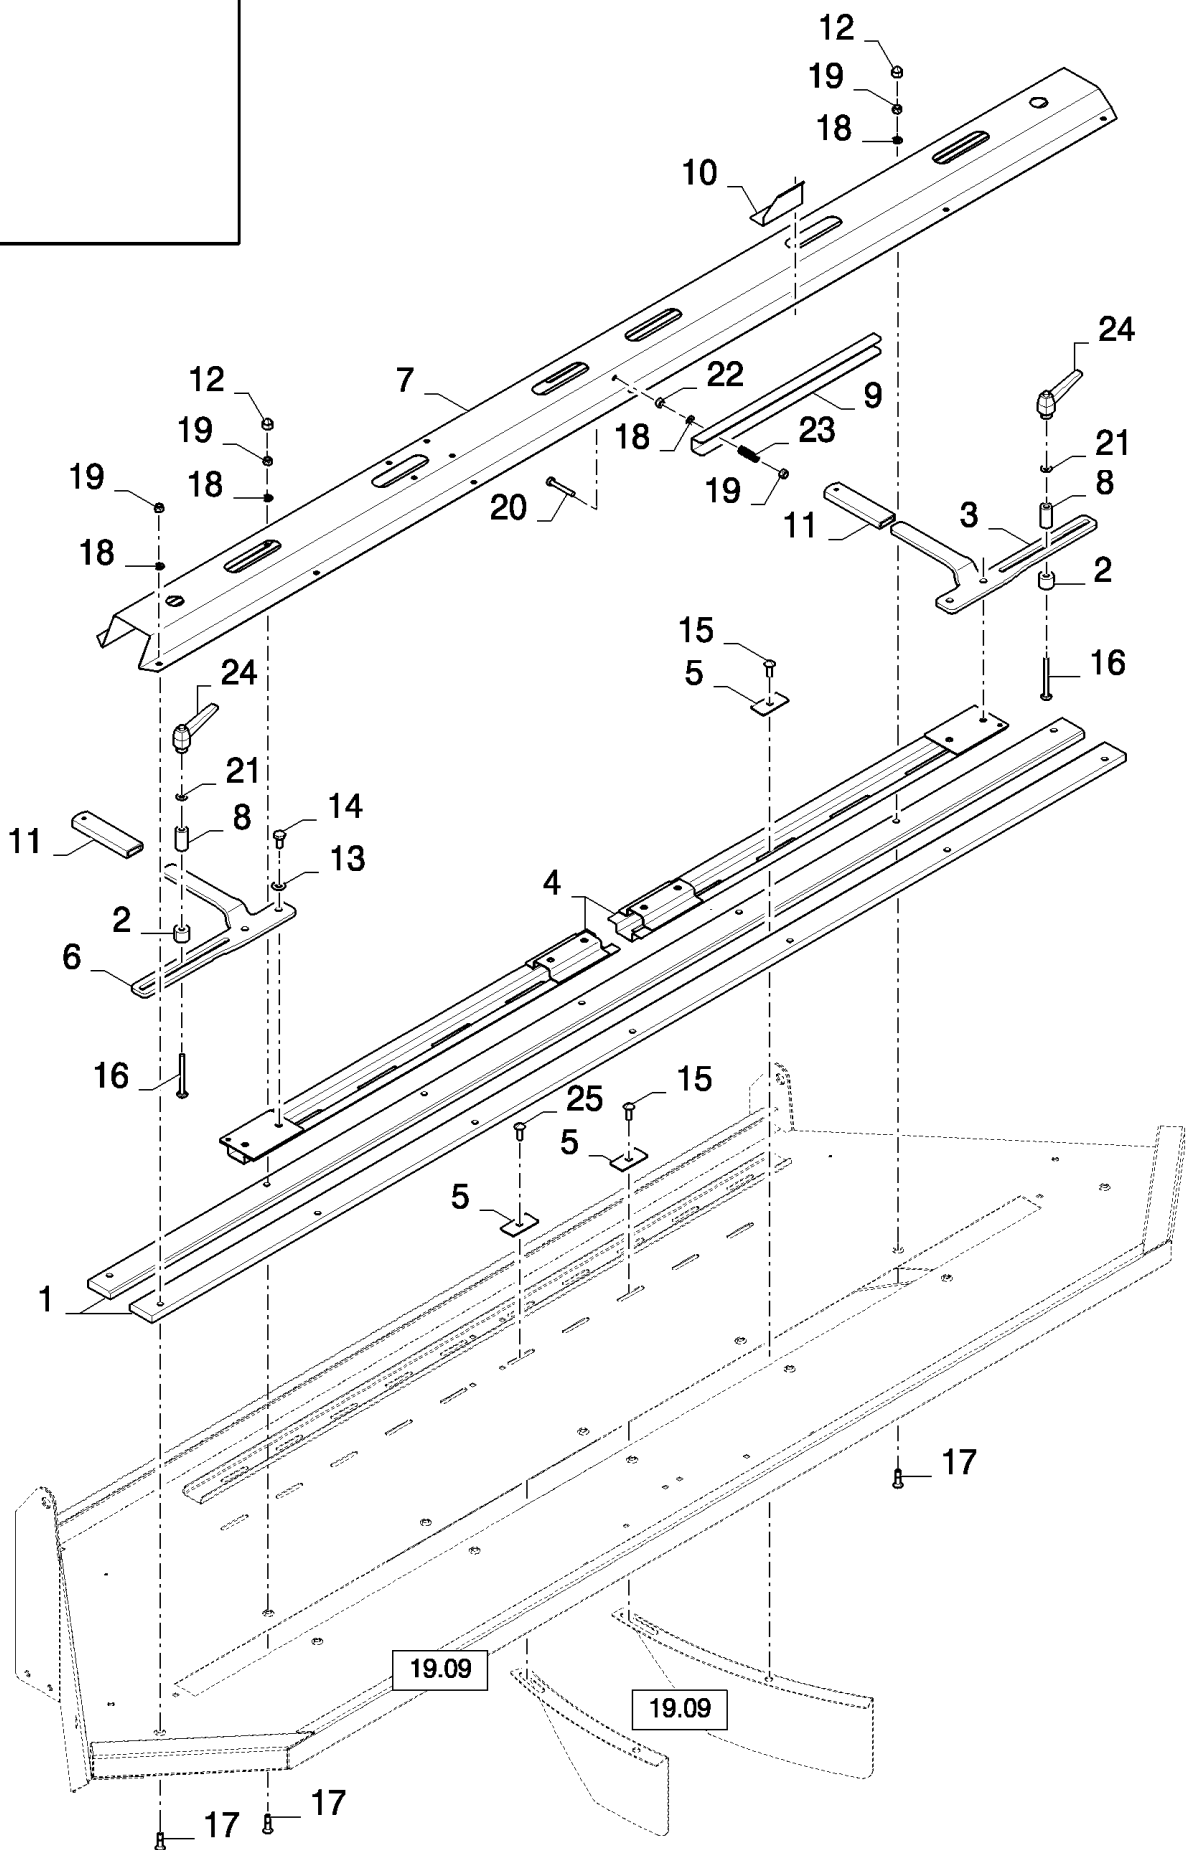

19.10(01) SPREADER HOOD

CX8080 COMBINE (9/06-)

19.10(01) SPREADER HOOD

сылка	Номер детали	Кол-во	Описание
1	87373950	2	GUIDE, , FOR CX8060, CX8070, CX8080, CX8090 ONLY
1	87374184	2	GUIDE, , FOR CX8030, CX8040, CX8050 ONLY
1	87374184	2	GUIDE, , FOR CX8030 ONLY, FOR REMOTE CONTROL ONLY
2	87373954	2	BUSHING,
3	87373958	1	HANDLE,
4	87373966	2	GUIDE, , FOR CX8060, CX8070, CX8080, CX8090 ONLY
4	87374187	2	GUIDE, , FOR CX8030, CX8040, CX8050 ONLY
4	87374187	2	GUIDE, , FOR CX8030 ONLY, FOR REMOTE CONTROL ONLY
5	87373973	20	PLATE,
5	87373973	16	PLATE, , FOR REMOTE CONTROL ONLY, FOR CX8030 ONLY, FOR CX8030, CX8040, CX8050 ONLY
6	87374150	1	HANDLE,
7	87374151	1	PROFILE, , FOR CX8060, CX8070, CX8080, CX8090 ONLY
7	87374190	1	PROFILE, , FOR CX8030, CX8040, CX8050 ONLY
7	87374190	1	PROFILE, , FOR CX8030 ONLY, FOR REMOTE CONTROL ONLY
8	87374155	2	BUSHING,
9	87374158	1	SUPPORT,
10	87374160	1	PLATE,
11	84439164	2	HANDLE GRIP,
12	458639	2	CAP, Nut, M8,
13	140045	4	WASHER, SPRING, Belleville, M10,
14	43138	4	SCREW, Hex, M10 x 20, 8.8, Full Thd,
15	308761	20	BOLT, CARRIAGE, Short NK, M8 x 25, CI8.8, Full Thd, , FOR CX8060, CX8070, CX8080, CX8090 ONLY, BSN C559
15	308761	10	BOLT, CARRIAGE, Short NK, M8 x 25, CI8.8, Full Thd, , FOR CX8060, CX8070, CX8080, CX8090 ONLY, ASN D560
15	308761	8	BOLT, CARRIAGE, Short NK, M8 x 25, CI8.8, Full Thd, , FOR REMOTE CONTROL ONLY, FOR CX8030, CX8040, CX8050 ONLY
16	366046	2	BOLT, CARRIAGE, Short NK, M8 x 80, CI8.8,
17	412168	12	SCREW, Hex Soc Flat Hd, M8 x 30, 8.8,
18	140016	15	WASHER, M8 x 16 x 1.6, , BSN C559
18	86624184	15	WASHER, M8 x 16 x 1.6, , ASN D560
18	86624184	15	WASHER, M8 x 16 x 1.6, , FOR CX8030 ONLY, FOR REMOTE CONTROL ONLY
19	86629542	15	NUT, LOCK, M8 x 1.25, CI 8,
20	43130	1	BOLT, Hex, M8 x 50, 8.8,
21	322358	2	WASHER, SPRING, Belleville, M8,
22	9706690	1	NUT, M8, CI 8,
23	84005684	1	SPRING,
24	84435462	2	HANDLE,
25	120038	8	BOLT, CARRIAGE, Short NK, M8 x 30, CI8.8, Full Thd, , FOR CX8030, CX8040, CX8050 ONLY, ASN D560
25	120038	8	BOLT, CARRIAGE, Short NK, M8 x 30, CI8.8, Full Thd, , FOR CX8030 ONLY, FOR REMOTE CONTROL ONLY
25	120038	8	BOLT, CARRIAGE, Short NK, M8 x 30, CI8.8, Full Thd, , FOR CX8060, CX8070, CX8080, CX8090 ONLY, ASN D560

For CX8030 with remote adjustable deflectors - D572