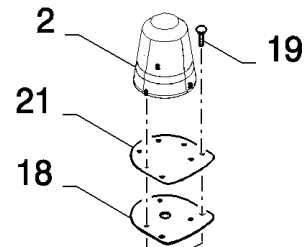

сылка	Номер детали	Кол-во	Описание
	84081810		ROTARY BEACON,
1	84320234	2	SWITCH, BEACON,
2	87050694	3	BEACON,
3	140014	1	WASHER, M5 x 10 x 1,
4	445394	1	RIVET, Pop, M4.8 x 12.7,
5	86611337	1	SUPPORT,
6	86508568	4	SCREW, Hex, M6 x 16, 8.8,
7	86588450	9	WASHER, M6,
8	412152	9	NUT, LOCK, M6 x 1, CI 8.8,
9	120103	2	BOLT, Hex, M8 x 16, 8.8,
10	87010223	1	BUZZER,
11	322357	4	WASHER, SPRING, Belleville, M6,
12	9706755	4	NUT, M6, CI 8,
13	86629542	2	NUT, LOCK, M8 x 1.25, CI 8,
14	140016	2	WASHER, M8 x 16 x 1.6,
15	86590413	1	CLAMP,
16	86566989	1	STRAP, CABLE,
17	412250	4	NUT, LOCK, M8 x 1.25, CI 8,
18	87563006	2	SEAL PROTECTION,
19	308761	4	BOLT, CARRIAGE, Short NK, M8 x 25, CI8.8, Full Thd,
20	378243	4	WASHER, M8,
21	87532274	2	PLATE,