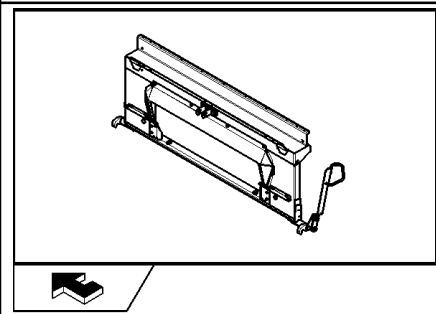

13.07(01) BALANCE FRAME STRAW ELEVATOR

13.07(01) BALANCE FRAME STRAW ELEVATOR

сылка	Номер детали	Кол-во	Описание
1	393698	6	SCREW, Hex Soc Flat Hd, M10 x 25, 8.8, M10x25
2	84045488	2	SEAL PROTECTION,
3	84989344	2	PLATE,
4	84989342	2	PLATE, ADJUSTING,
5	84989343	2	PLATE, ADJUSTING,
6	140045	4	WASHER, SPRING, Belleville, M10,
7	43139	4	SCREW, Hex, M10 x 25, 8.8, Full Thd,
8	385922	2	SCREW, Hex, M16 x 45, 8.8,
9	140048	4	WASHER, SPRING, Belleville, M16,
10	321204	1	NIPPLE, LUBE, M6 x 1, 16mm lg,
11	9706690	4	NUT, M8, CI 8,
12	84439449	1	PIN,
13	412365	2	SLEEVE,
14	120104	6	SCREW, Hex, M8 x 20, 8.8,
15	322358	12	WASHER, SPRING, Belleville, M8,
16	84439654	2	ANGLE, , FOR CX8060, CX8070, CX8080, CX8090 ONLY
16	84069753	2	ANGLE, , FOR CX8030, CX8040, CX8050 ONLY
17	86507486	4	BOLT, CARRIAGE, Short NK, M8 x 20, CI8.8, Full Thd,
18	84334953	1	FRAME, (19,20), FOR CX8060, CX8070, CX8080, CX8090 ONLY, BSN C571
18	87547821	1	FRAME, , FOR CX8060, CX8070, CX8080, CX8090 ONLY, ASN D572
18	84334954	1	FRAME, (19,20), FOR CX8030, CX8040, CX8050 ONLY, BSN C571
18	87547819	1	FRAME, , FOR CX8030, CX8040, CX8050 ONLY, ASN D572
19	84989266	2	SEAL PROTECTION,
20	84069239	1	SEAL PROTECTION, , FOR CX8060, CX8070, CX8080, CX8090 ONLY
20	84057531	1	SEAL PROTECTION, , FOR CX8030, CX8040, CX8050 ONLY
21	86512788	2	SCREW, M8x30
22	412649	16	WASHER, SPRING, Belleville, M6,
23	353308	8	NUT, M6 x 1, CI 8,
24	84071457	1	PLATE, , FOR CX8060, CX8070, CX8080, CX8090 ONLY
24	84071456	1	PLATE, , FOR CX8030, CX8040, CX8050 ONLY
25	86512439	8	SCREW, Short NK, M6 x 16, CI8.8, Full Thd,
26	9500851	1	PLATE, SKID, RH, BSN C627
26	87696891	1	DEFLECTOR, RH, ASN D628
26	84002960	1	COVER, RH, FOR RICE ONLY, WITH LF
27	120100	8	BOLT, Hex, M6 x 20, 8.8,
28	9500852	1	PLATE, SKID, LH, BSN C627
28	87696894	1	DEFLECTOR, LH, ASN D628
28	84002961	1	COVER, LH, WITH LF, FOR RICE ONLY
29	300663	2	BOLT, CARRIAGE, Short NK, M16 x 120, CI8.8, M16x120
30	43168	2	BOLT, Hex, M16 x 40, 8.8,
31	378246	2	WASHER, 16MM
32	100020	2	NUT, M16, CI 8,
33	84437508	2	PLATE, , FOR CX8060, CX8070, CX8080, CX8090 ONLY, WITHOUT LF/FFA
33	84437512	2	PLATE, , WITH LF/FFA, FOR CX8030, CX8040, CX8050 ONLY
34	412066	2	NUT, LOCK, M16 x 2, CI 8,