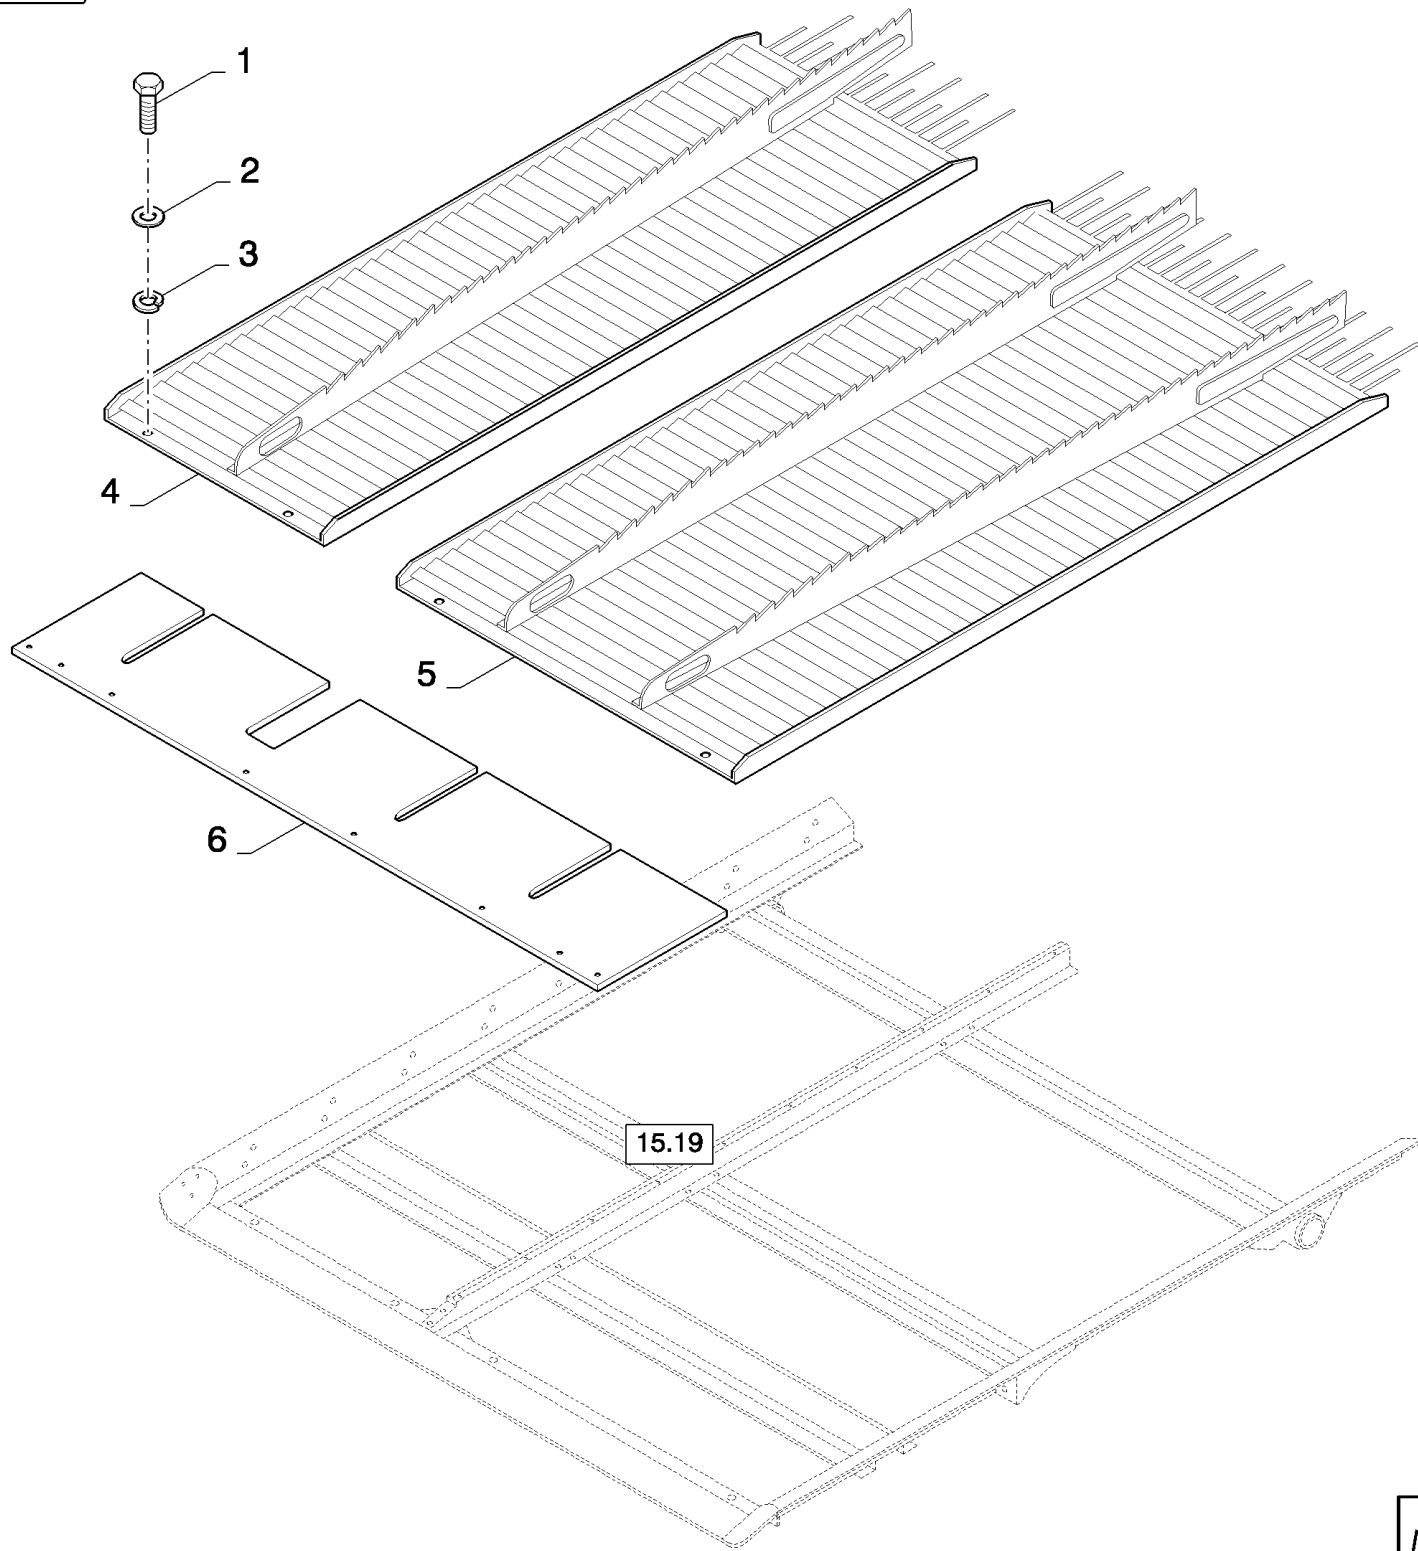

15.18(01) GRAIN PAN, REMOVABLE

15.18(01) GRAIN PAN, REMOVABLE

сылка	Номер детали	Кол-во	Описание
1	9706687	4	SCREW, Hex, M12 x 30, 8.8,
2	140046	4	WASHER, Belleville, M12,
3	9511052	4	WASHER, M12 x 44 x 4, 12MM
4	84069764	1	GRAIN PAN, RH, FOR SELF LEVELLING ONLY, FOR CX8060, CX8070, CX8080, CX8090 ONLY
4	84073766	1	GRAIN PAN, RH, FOR CX8060, CX8070, CX8080, CX8090 ONLY, FOR FIXED SHOE ONLY
4	84075444	1	GRAIN PAN, RH, FOR CX8030, CX8040, CX8050 ONLY
5	84069764	1	GRAIN PAN, LH, FOR SELF LEVELLING ONLY, FOR CX8060, CX8070, CX8080, CX8090 ONLY
5	84075318	1	GRAIN PAN, LH, FOR CX8060, CX8070, CX8080, CX8090 ONLY, FOR FIXED SHOE ONLY
5	84075707	1	GRAIN PAN, LH, FOR CX8030, CX8040, CX8050 ONLY
6	87388702	1	CANVAS, , FOR FIXED SHOE ONLY, FOR CX8060, CX8070, CX8080, CX8090 ONLY
6	87384762	1	CANVAS, , FOR CX8060, CX8070, CX8080, CX8090 ONLY, FOR SELF LEVELLING ONLY
6	87391542	1	CANVAS, , FOR CX8030, CX8040, CX8050 ONLY