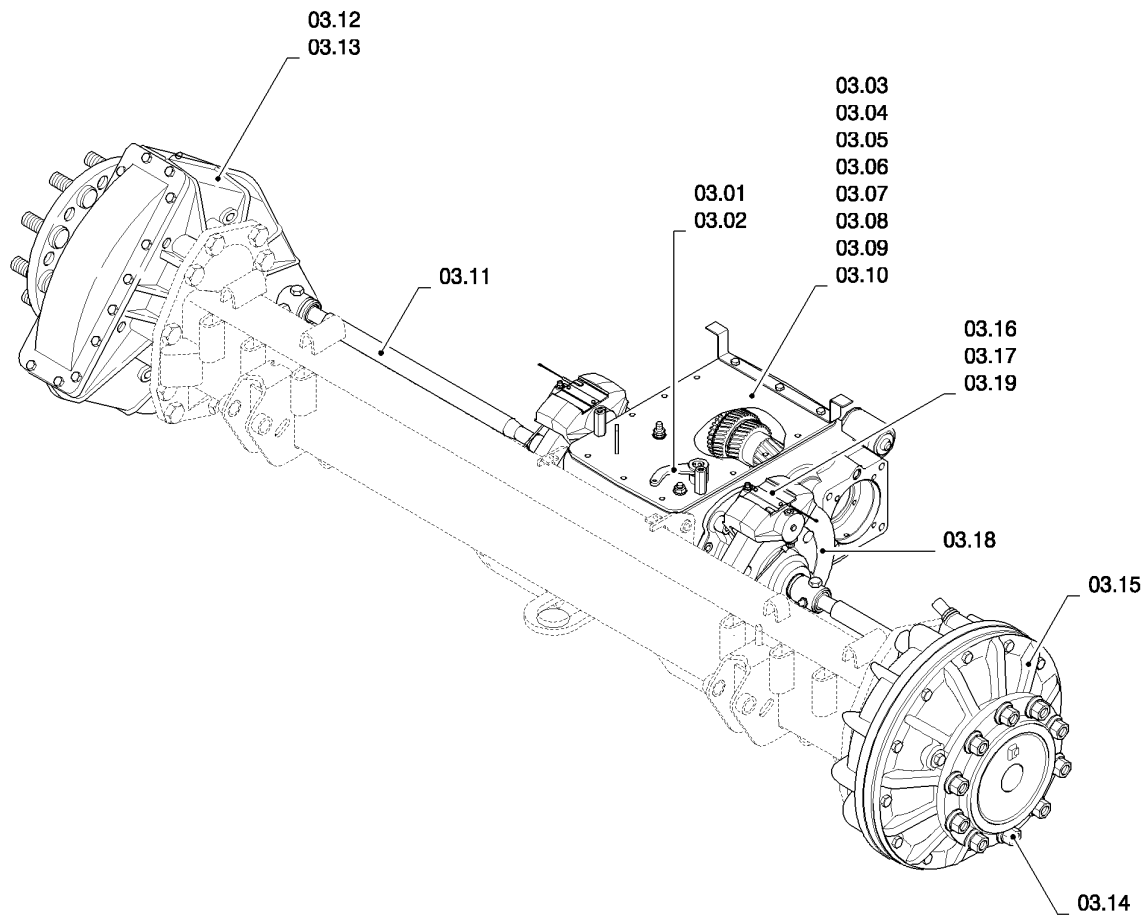

CX8080 COMBINE (9/06-)

02.53(01) BLOCK HEATER - D660

сылка	Номер детали	Кол-во	Описание
1	87492666	1	HEATER,
2	87492618	2	GASKET,
3	87390269	1	HARNES, WIRE,
4	86566989	1	STRAP, CABLE,
5	87379485	1	SUPPORT,
6	86619908	1	RELAY,
7	86508568	1	SCREW, Hex, M6 x 16, 8.8,
8	322357	2	WASHER, SPRING, Belleville, M6,
9	9706755	1	NUT, M6, CI 8,

TRANSMISSION
TRANSMISSION

TRANSMISSION
TRANSMISSION

TRANSMISION
TRANSMISSÃO

TRANSMISSION
TRANSMISSIE

SEC. 3