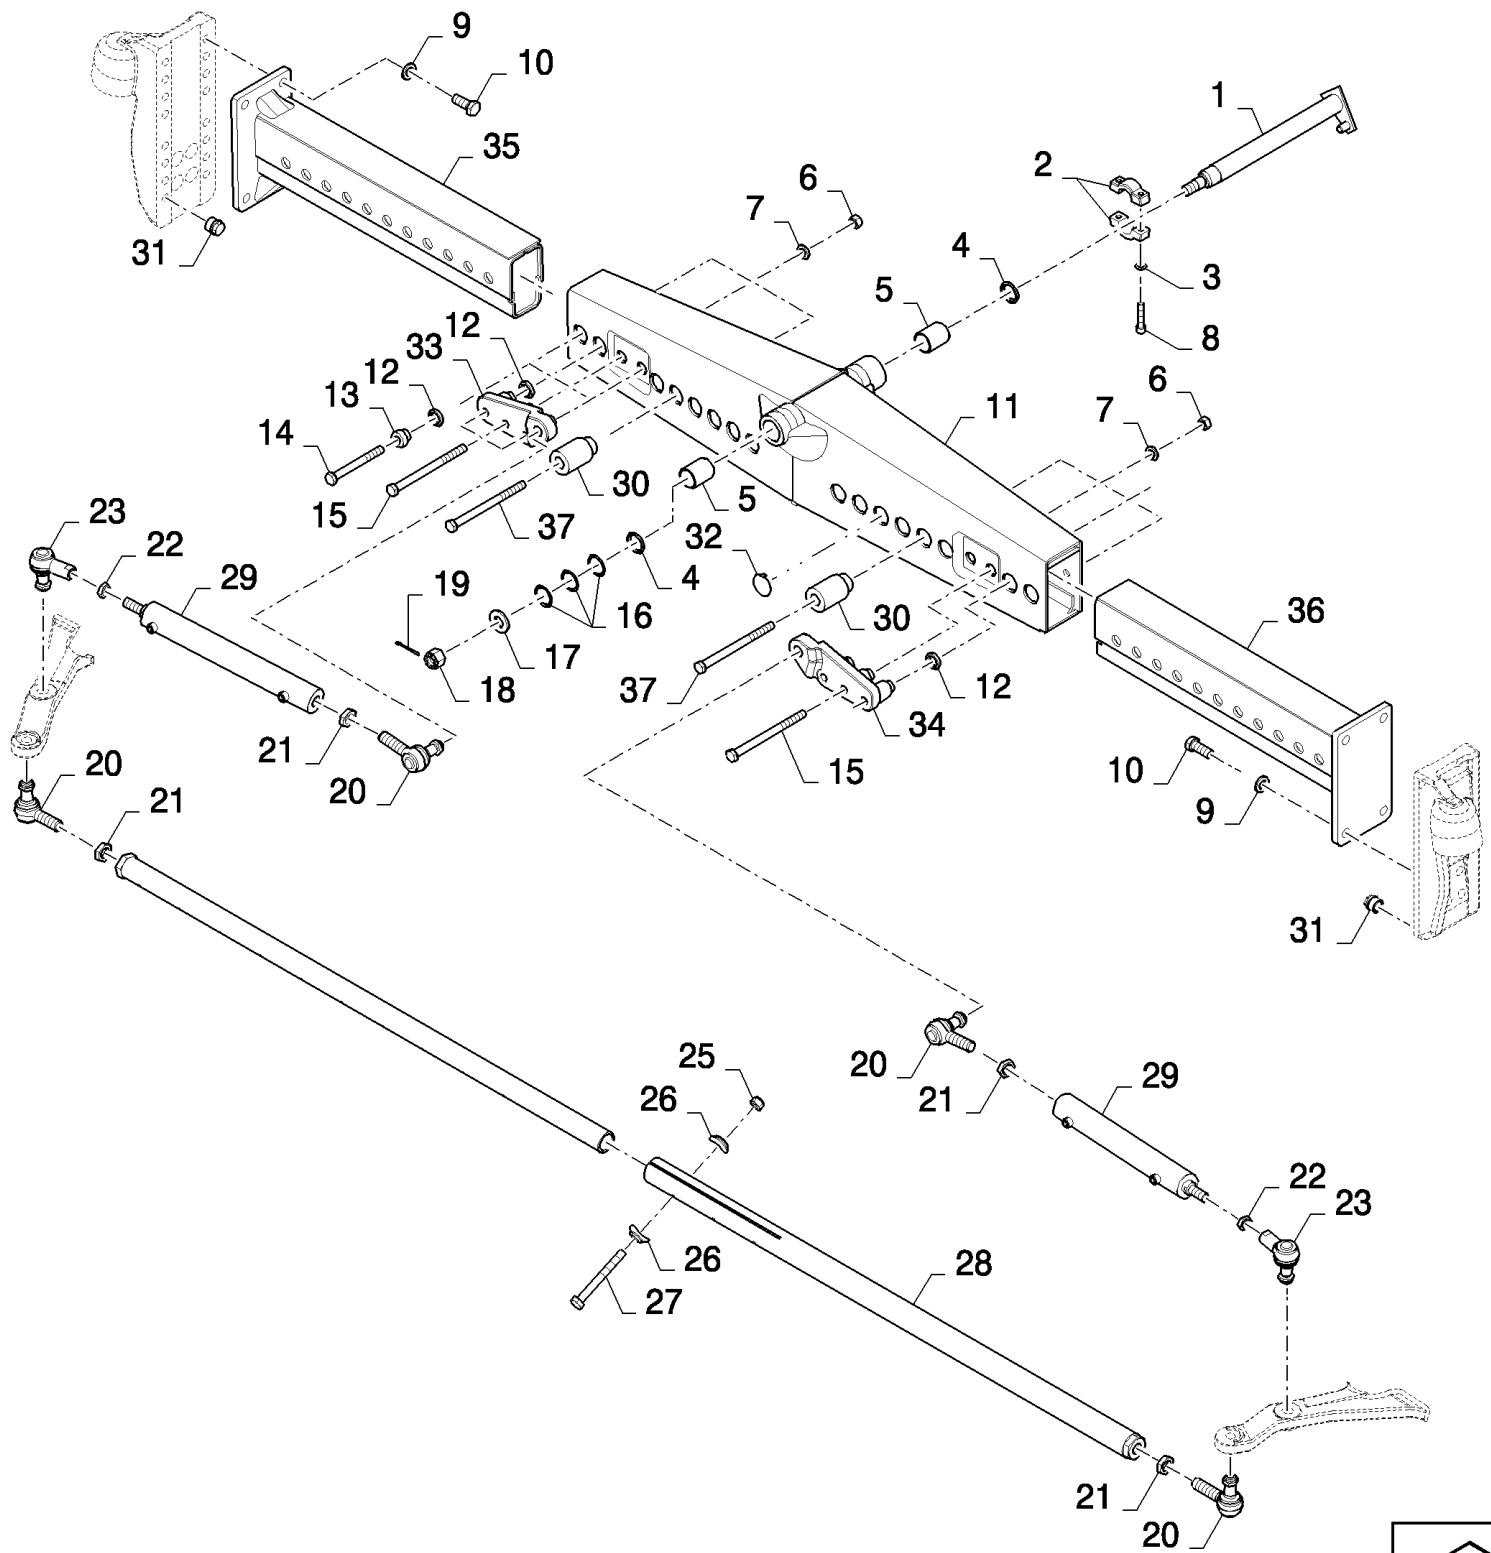

сылка	Номер детали	Кол-во	Описание
	87335398		DIA KIT, HARVESTER,
1	84452151	1	MODULE,
2	86977726	3	BOLT, Hex, M6 x 12, 8.8,
3	322357	3	WASHER, SPRING, Belleville, M6,