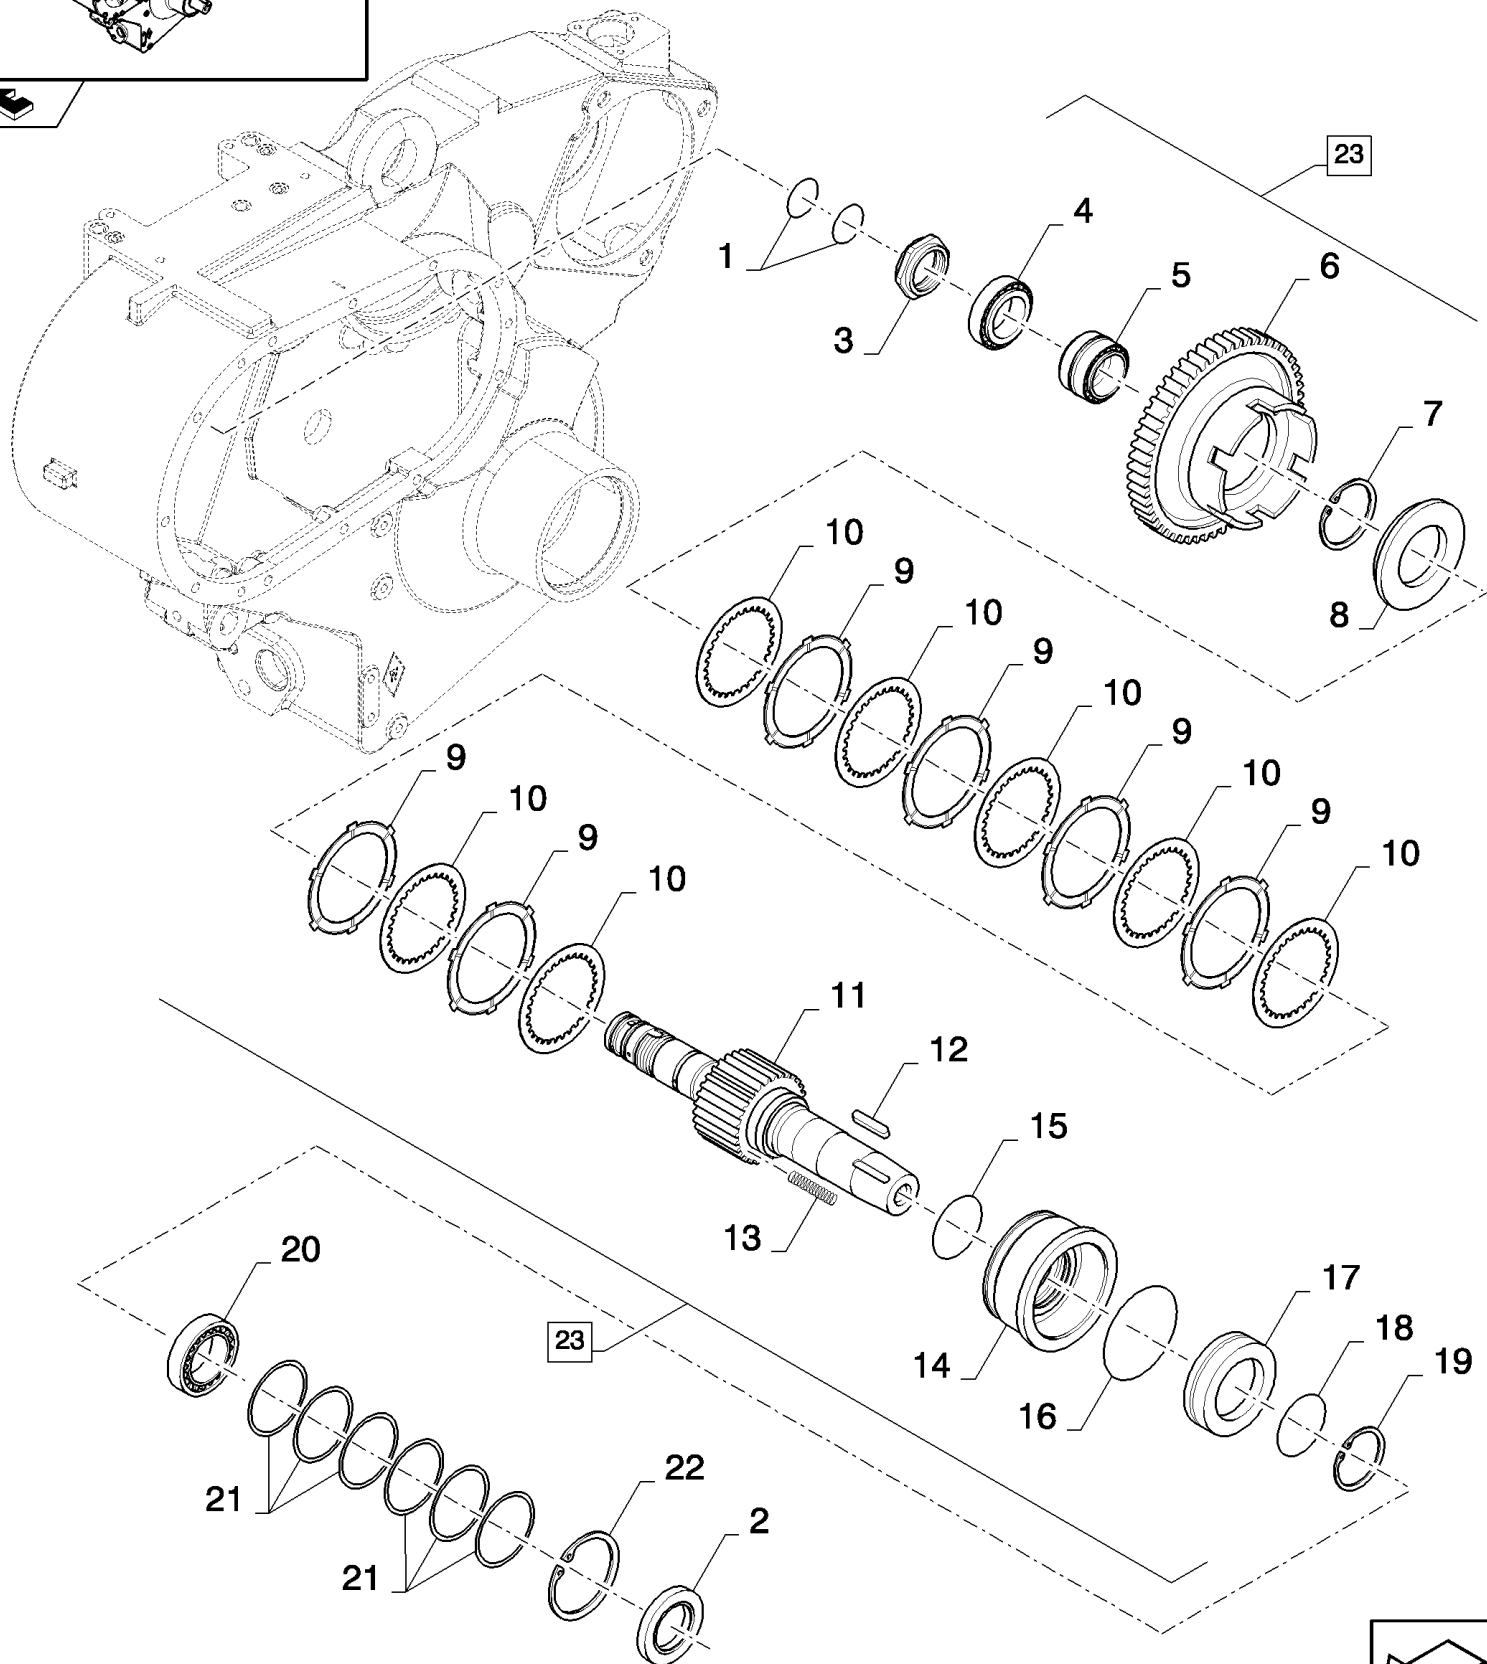

02.15(01) ENGINE, GEARBOX

02.11

02.15(01) ENGINE, GEARBOX

сылка	Номер детали	Кол-во	Описание
1	385922	4	SCREW, Hex, M16 x 45, 8.8,
2	86623597	1	O-RING,
3	86018151	2	BEARING, ROLLER, TAPERED,
4	86623555	1	GEAR,
5	86623723	1	KIT, SHIM,
6	86623600	1	SENDER, TEMPERATURE,
7	9511034	1	GASKET,
8	86623595	1	SEAL, RUBBER,
9	9706702	12	SCREW, Hex, M12 x 50, 8.8,
10	86623581	1	MOUNT, ENGINE,
11	86623598	1	O-RING,
12	86623592	1	BEARING ASSY,
13	86623554	1	SHAFT,
14	561201	1	BEARING ASSY,
15	378399	2	DOWEL,
16	86623596	1	SEAL, RUBBER,
17	43260	6	BOLT, Hex, M12 x 30, 10.9, , BSN C615
17	43260	12	BOLT, Hex, M12 x 30, 10.9, , ASN D616
18	86623558	1	GEAR,
19	86623562	1	SHAFT,
20	84061121	1	KEY,
21	86509786	1	BEARING, ROLLER,
22	87284727	1	SHIM,
23	86623593	1	BEARING ASSY,
24	86623588	1	NUT, LOCK,