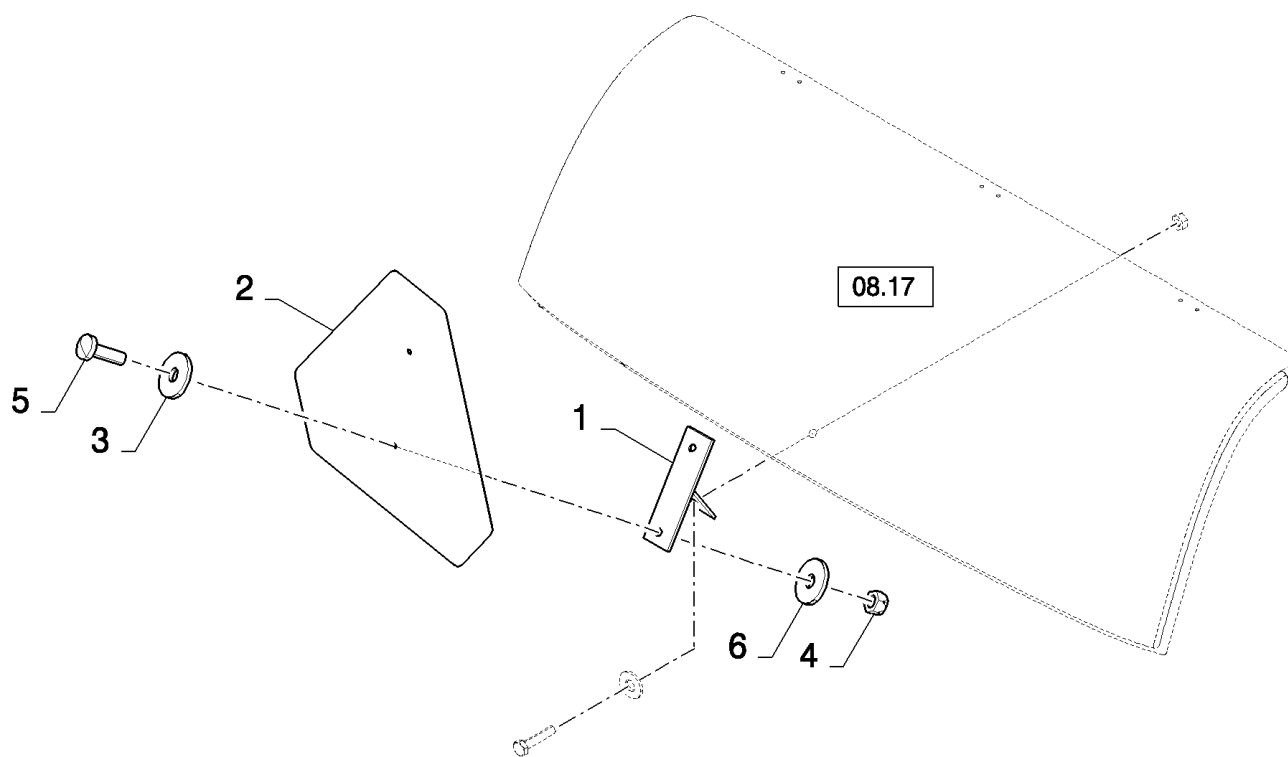

CX8080 COMBINE (9/06-)

08.22(02) SIGNAL PLATES, FOR N.A. - SOUTH AFRICA ONLY

сылка	Номер детали	Кол-во	Описание
1	86596387	1	BRACKET,
2	86547710	1	WARNING TRIANGLE,
3	140040	2	WASHER, M6 x 22 x 2,
4	353308	2	NUT, M6 x 1, CI 8,
5	86511830	2	SCREW, Cross Pan Hd, M6 x 20,
6	322357	2	WASHER, SPRING, Belleville, M6,