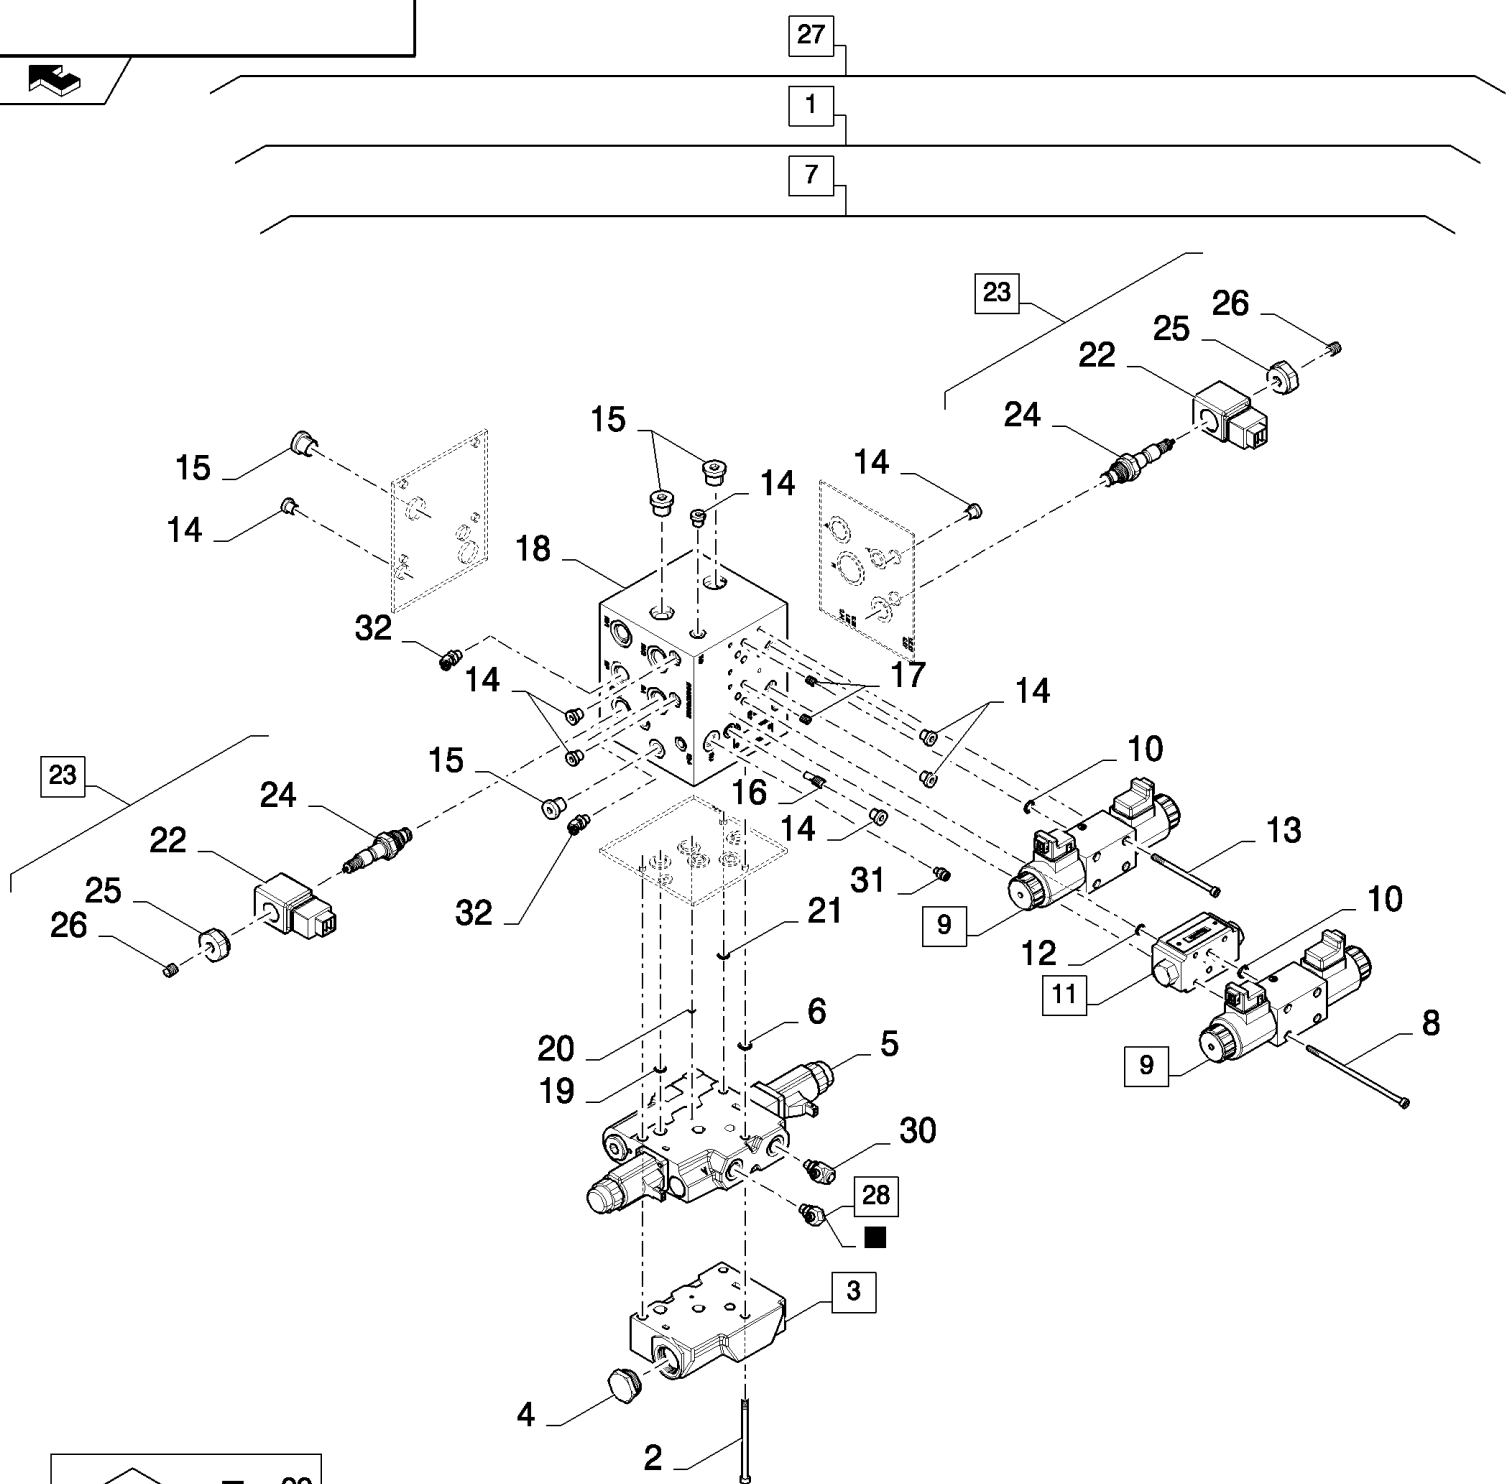

KIT ■ = 29

сылка	Номер детали	Кол-во	Описание
1	84457512	1	VALVE, HYDRAULIC, (2 to 26)
2	1960667	3	SCREW, Hex Soc Hd, M8 x 90, 8.8,
3	84022999	1	(4)
4	NSS	1	NOT SERVICED SEPARATELY,
5	86580299	1	VALVE, HYDRAULIC,
6	87658219	1	SHIM,
7	NSS	1	NOT SERVICED SEPARATELY, (8 to 26)
8	NSS	4	NOT SERVICED SEPARATELY,
9	87657069	2	VALVE, (10)
10	NSS	4	NOT SERVICED SEPARATELY,
11	87657866	1	VALVE, CHECK, (11)
12	87657867	4	O-RING,
13	NSS	4	NOT SERVICED SEPARATELY,
14	NSS	AR	NOT SERVICED SEPARATELY,
15	NSS	AR	NOT SERVICED SEPARATELY,
16	87657863	1	VALVE, CHECK,
17	87657864	2	ORIFICE,
18	NSS	1	NOT SERVICED SEPARATELY,
19	87658216	1	O-RING,
20	87658217	1	O-RING,
21	87658218	4	O-RING,
22	87658214	2	COIL,
23	87657860	2	POPPET, VALVE, (24 to 26)
24	NSS	1	NOT SERVICED SEPARATELY,
25	NSS	1	NOT SERVICED SEPARATELY,
26	NSS	1	NOT SERVICED SEPARATELY,
27	87592344	1	VALVE, HYDRAULIC, (1 to 26, 28 to 32) (painted), ASN D572
27	87592343	1	VALVE, HYDRAULIC, (1 to 26, 28 to 32) (not painted), ASN D572
28	84062490	1	VALVE, PRESSURE RELIEF, (29), ASN D572
29	84989501	1	KIT, SEALS, , ASN D572
30	86579688	1	ELBOW, 90є, 11/16"-18 ORFS x M18 x 1.5 ORB, , ASN D572
31	86580177	1	CONNECTOR, HYD., 11/16"-16 ORFS x M12 x 1.5 ORB, , ASN D572
32	87358966	2	ELBOW, 45є, 11/16"-18 ORFS x M18 x 1.5 ORB, , ASN D572