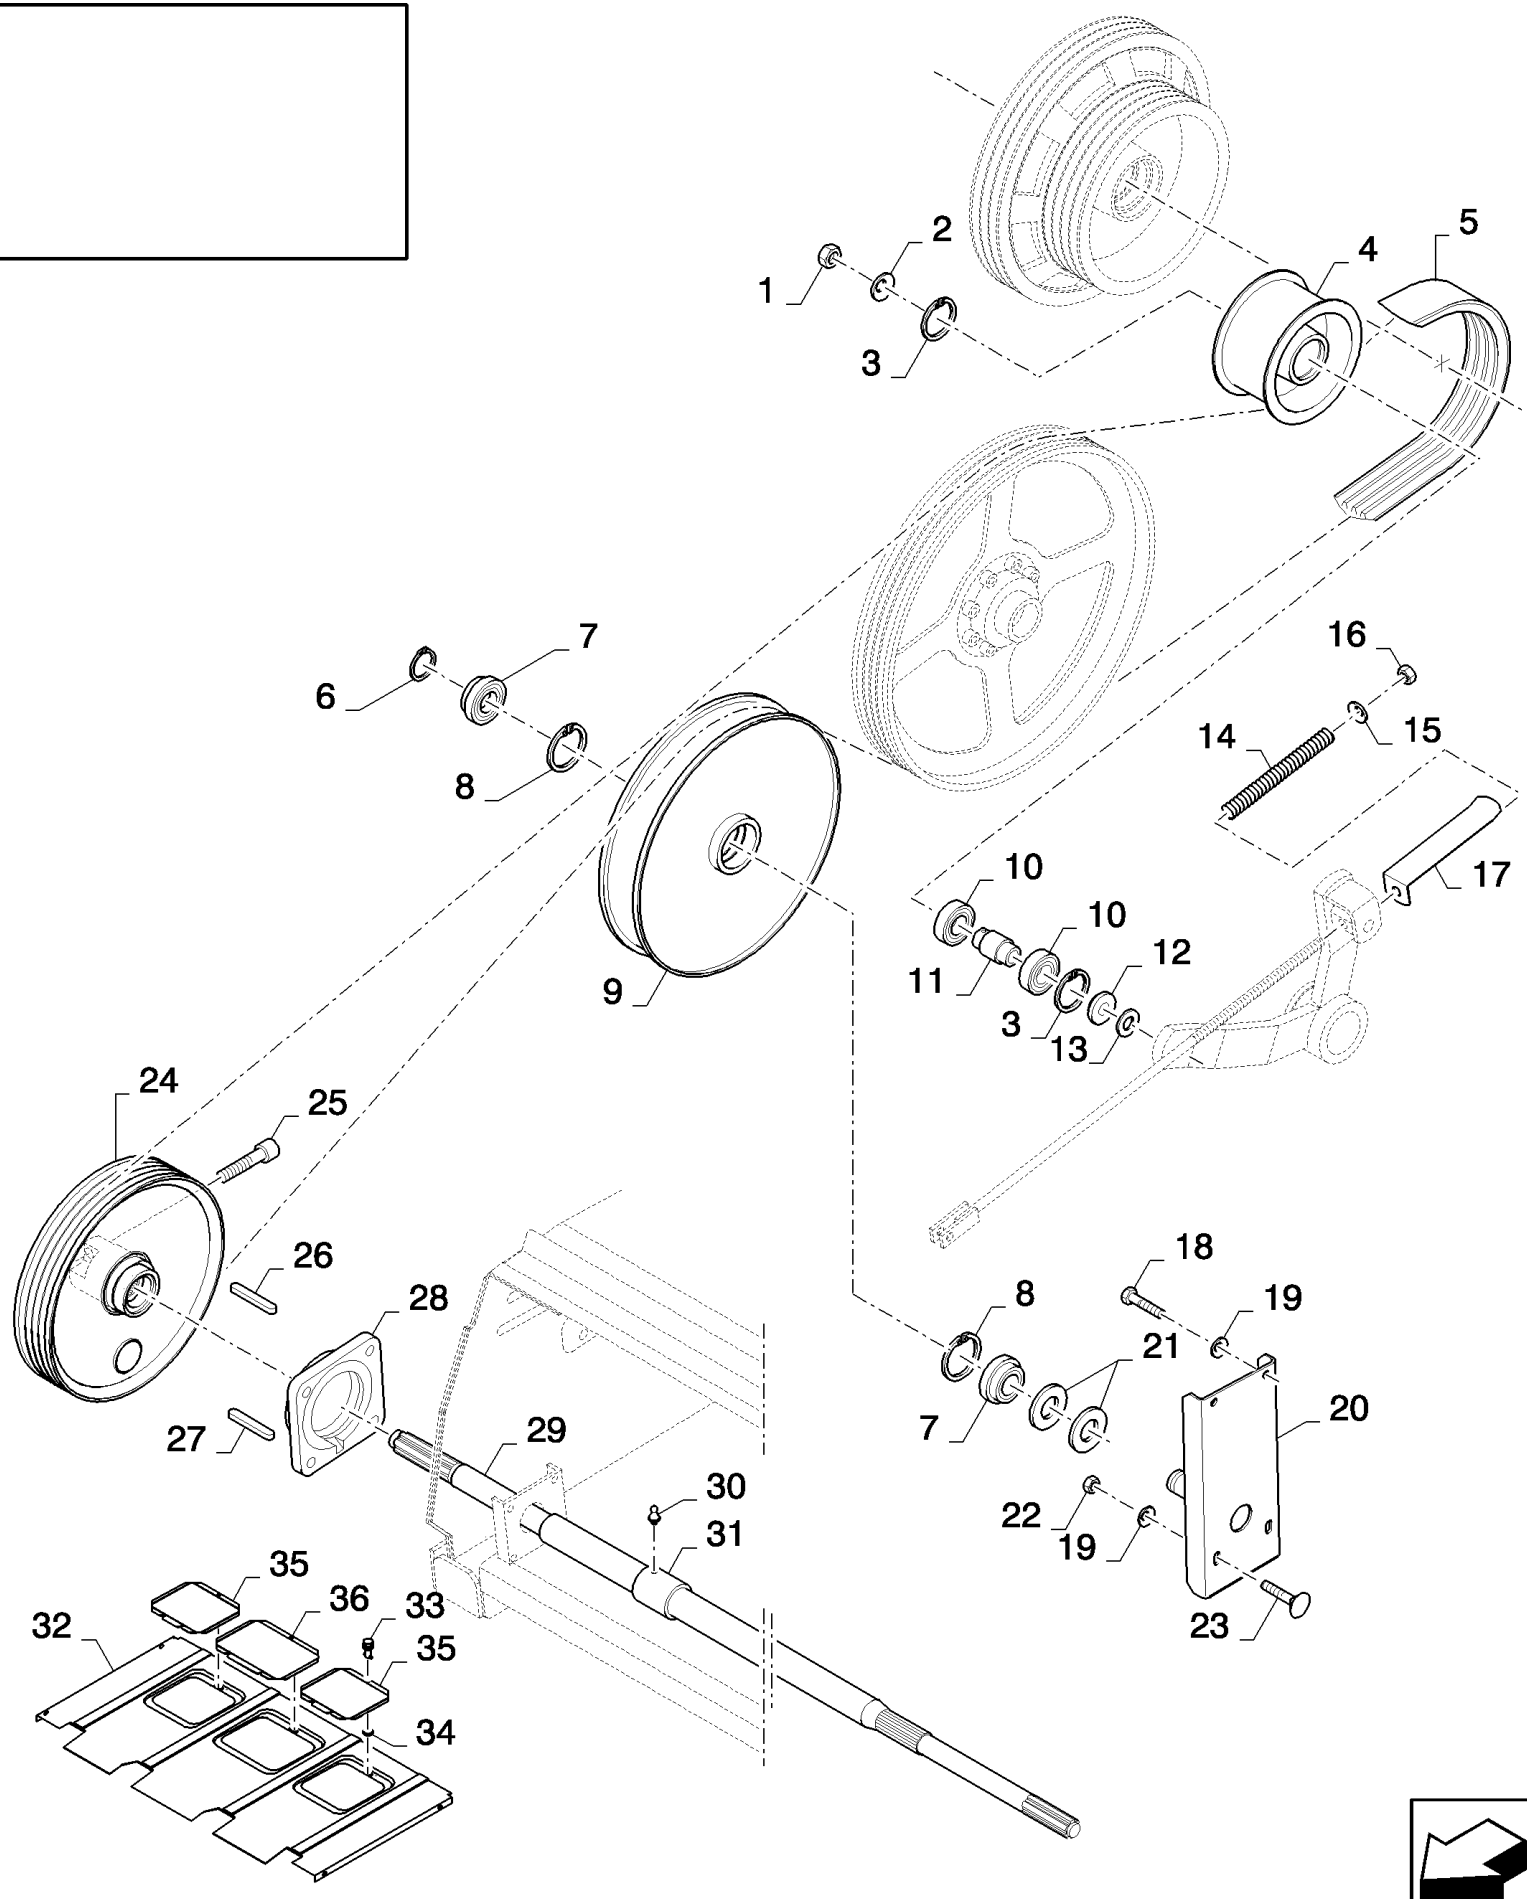

сылка	Номер детали	Кол-во	Описание
	86531805		DIA KIT, HARVESTER,
1	100016	17	NUT, M10, CI 8,
2	140045	17	WASHER, SPRING, Belleville, M10,
3	43138	9	SCREW, Hex, M10 x 20, 8.8, Full Thd,
4	86617041	2	PLATFORM,
5	86618604	1	HANDRAIL,
6	43139	8	SCREW, Hex, M10 x 25, 8.8, Full Thd,
7	86511323	8	WASHER, M10 x 20 x 2,
8	86566989	6	STRAP, CABLE,
9	84607456	1	EXTENSION,
10	322358	2	WASHER, SPRING, Belleville, M8,
11	120104	2	SCREW, Hex, M8 x 20, 8.8,
12	87385180	1	CLIP, SPRING,
13	87576336	2	CHAIN,
14	87107072	2	LINK,
15	43151	1	SCREW, Hex, M12 x 20, 8.8, Full Thd,
16	86511324	1	WASHER, M12 x 24 x 2.5,
17	140046	1	WASHER, Belleville, M12,
18	9706685	1	NUT, M12, CI 8,
19	87395659	1	DECAL,