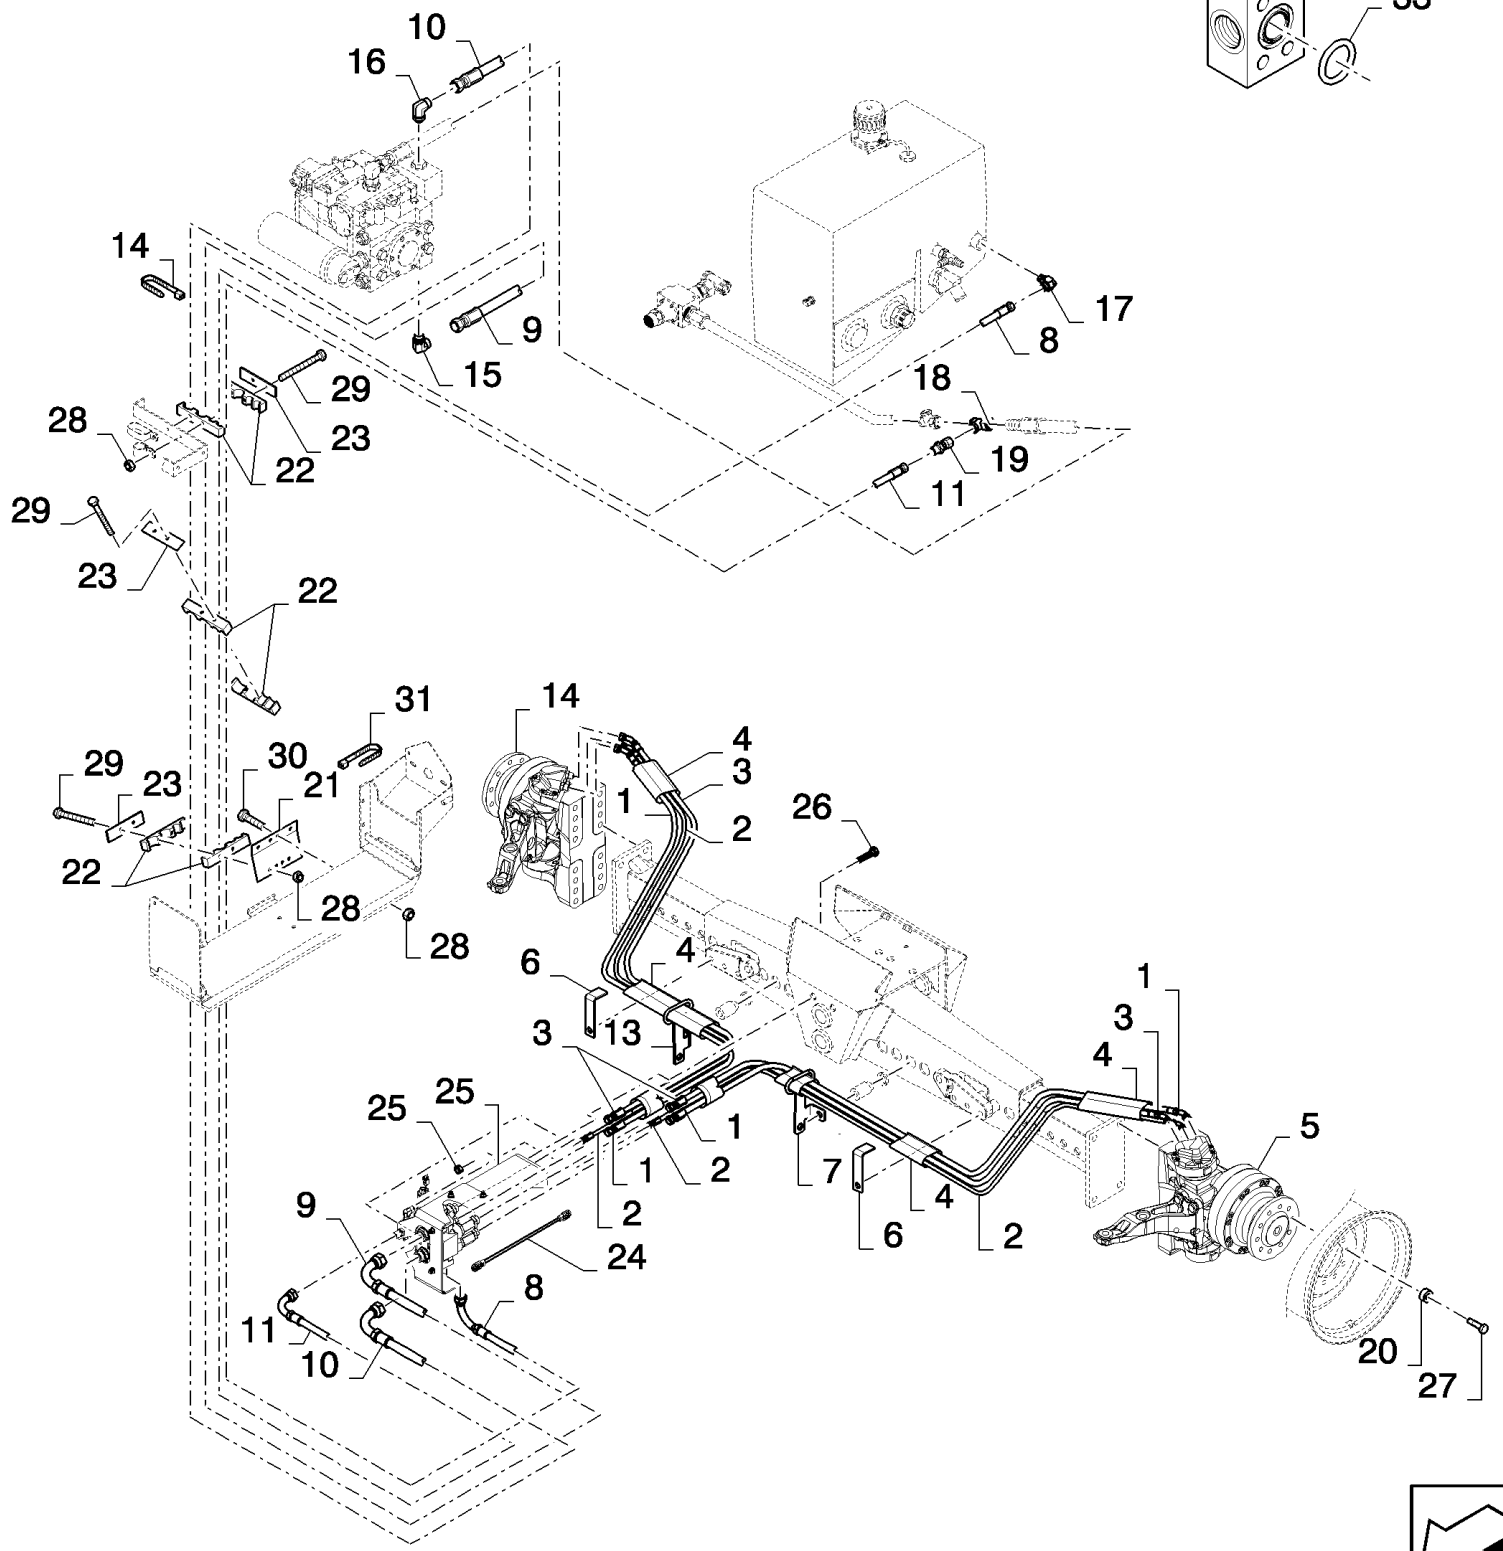

18.87336876(01) POWERED REAR AXLE REBUILD KIT FOR FIXED AXLES

сылка	Номер детали	Кол-во	Описание
	87336876		DIA KIT, HARVESTER,
1	84074397	1	SHAFT,
2	84077496	2	CLAMP,
3	140045	2	WASHER, SPRING, Belleville, M10,
4	84069736	2	SEAL,
5	84334438	2	BUSHING,
6	84100564	12	NUT, LOCK, M20, GC,
7	9850384	12	WASHER,
8	84015950	2	SCREW,
9	84015771	8	WASHER,
10	84075037	8	BOLT, Hex, M24 x 60, 12.9,
11	84462121	1	AXLE, REAR,
12	84334526	6	WASHER,
13	84334525	4	BUSHING,
14	412290	4	BOLT, Hex, M20 x 180, 8.8,
15	84037083	6	BOLT, Hex, M20 x 260, 8.8,
16	539450	3	SHIM, 0.5mm Thk,
17	327802	1	WASHER,
18	390822	1	NUT, SLOTTED, M30 x 1.5, CI 8,
19	130016	1	PIN, SPLIT (COTTER), M6.3 x 63,
20	84073399	4	BALL JOINT,
21	100034	4	NUT, M30 x 1.5, CI 8,
22	412321	2	NUT, M26 x 1.5, CI 8,
23	84814042	2	BALL JOINT,
24	84074074	1	TRACK ROD ASSY,
25	412141	3	NUT, LOCK, M10 x 1.5, CI 8,
26	379401	6	CLAMP,
27	120074	3	BOLT, Hex, M10 x 90, 8.8,
28	84074075	1	TRACK ROD ASSY,
29	84814043	2	CYLINDER STEERING,
30	84334527	2	BUSHING,
31	84439474	12	PLUG,
32	84440667	12	PLUG,
33	84435034	1	SUPPORT,
34	84435031	1	SUPPORT,
35	84074073	1	EXTENSION,
36	84074067	1	EXTENSION,
37	86509730	2	BOLT, Hex, M20 x 240, 8.8,
	84439510	2	DECAL,
	86503661	0.12	GREASE, grease