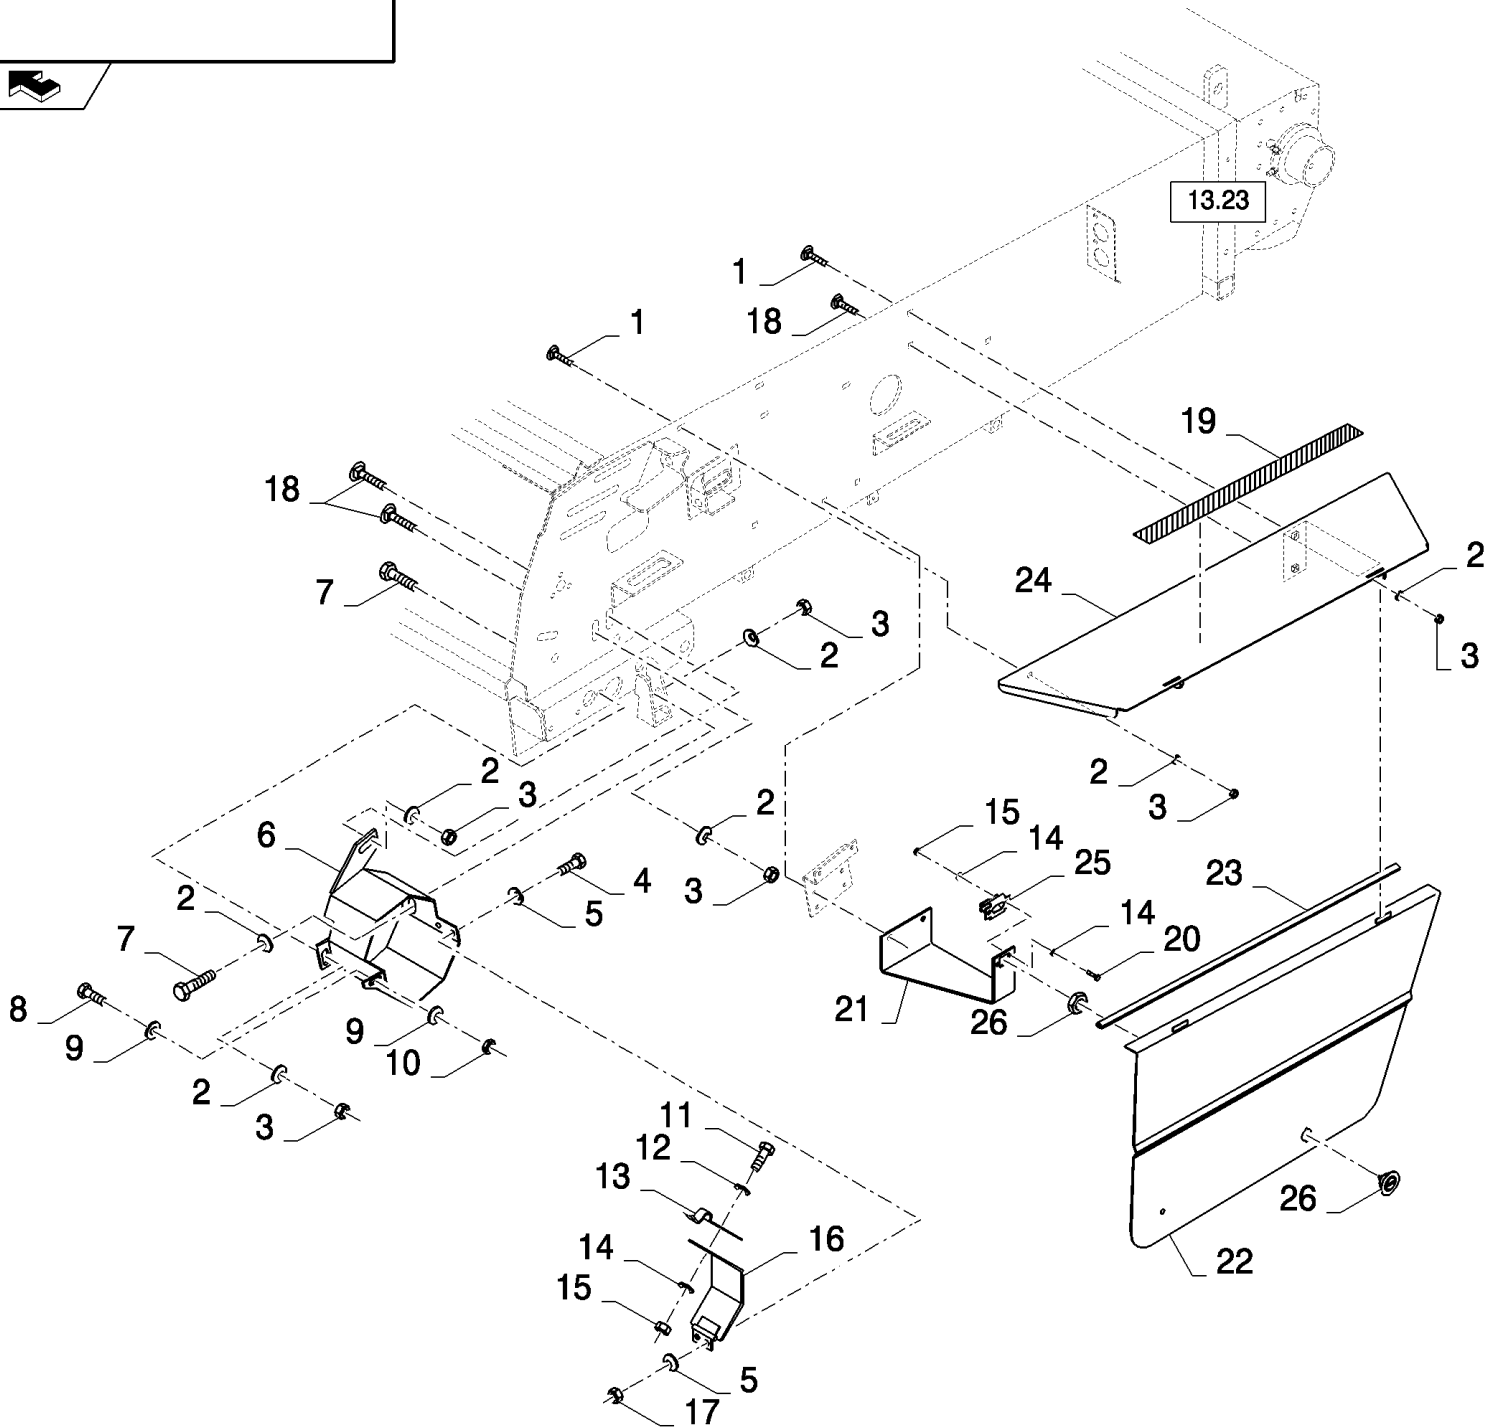

13.26(01) STRAW ELEVATOR , SHIELDS LH

13.26(01) STRAW ELEVATOR , SHIELDS LH

сылка	Номер детали	Кол-во	Описание
1	338949	3	BOLT, CARRIAGE, Short NK, M10 x 25, CI8.8, Full Thd, M10x20
2	140045	10	WASHER, SPRING, Belleville, M10,
3	100016	9	NUT, M10, CI 8,
4	86508568	2	SCREW, Hex, M6 x 16, 8.8,
5	322357	4	WASHER, SPRING, Belleville, M6,
6	84447463	1	SHIELD,
7	43138	2	SCREW, Hex, M10 x 20, 8.8, Full Thd,
8	9706687	1	SCREW, Hex, M12 x 30, 8.8,
9	86588502	2	WASHER, M12 x 25 x 3, 12MM
10	323238	1	NUT, Thin, M12 x 1.75, CI 05, M12
11	300806	2	SCREW, Hex, M5 x 10, 8.8, Full Thd,
12	140014	2	WASHER, M5 x 10 x 1,
13	9801069	1	LATCH,
14	322356	6	WASHER, 5MM
15	86508813	4	NUT, M5, CI 8,
16	84018415	1	SHIELD,
17	9706755	2	NUT, M6, CI 8,
18	120041	4	BOLT, CARRIAGE, Short NK, M10 x 20, CI8.8, Full Thd,
19	401502	AR	STRIP, ANTI-SKID, 51mm x 18.3 Roll - Cut to Size
20	120098	2	BOLT, Hex, M5 x 20, 8.8, Full Thd,
21	87393515	1	SUPPORT,
22	84440105	1	SHIELD,
23	80401223	1	PROFILE,
24	84440093	1	SHIELD,
25	9840986	1	CLIP,
26	86512919	2	LATCH,