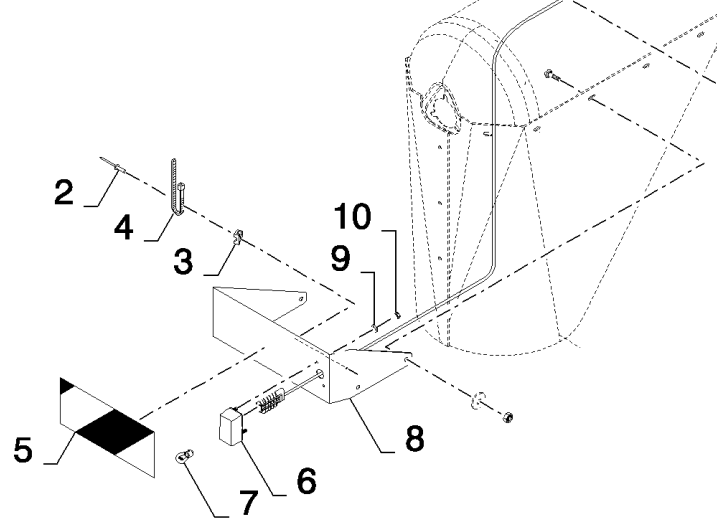

06.42(01) SIGNAL PLATES FOR UNLOADING TUBE

06.42(01) SIGNAL PLATES FOR UNLOADING TUBE

сылка	Номер детали	Кол-во	Описание
1	86610718	1	HARNESS, WIRE,
2	445394	8	RIVET, Pop, M4.8 x 12.7,
3	86590413	8	CLAMP,
4	86566989	13	STRAP, CABLE,
5	84441358	3	DECAL,
6	84429842	1	LAMP, (7)
7	86616250	1	BULB, #W5W, 5w, 12V-5W
8	84452652	1	SUPPORT,
9	140014	2	WASHER, M5 x 10 x 1,
10	43440	2	NUT, LOCK, M5 x .8, CI 8,
11	43139	2	SCREW, Hex, M10 x 25, 8.8, Full Thd,
12	84072630	2	SUPPORT,
13	86629542	1	NUT, LOCK, M8 x 1.25, CI 8,
14	86511315	1	WASHER, M8 x 16 x 1.6,
15	86900852	1	HARNESS, WIRE,
16	100016	2	NUT, M10, CI 8,
17	140045	2	WASHER, SPRING, Belleville, M10,
18	84067907	1	LAMP, WORK, (19)
19	9847313	1	BULB, #894, 12V, 37.5W,
20	325911	2	RIVET, Pop, M4.8 x 7.4,