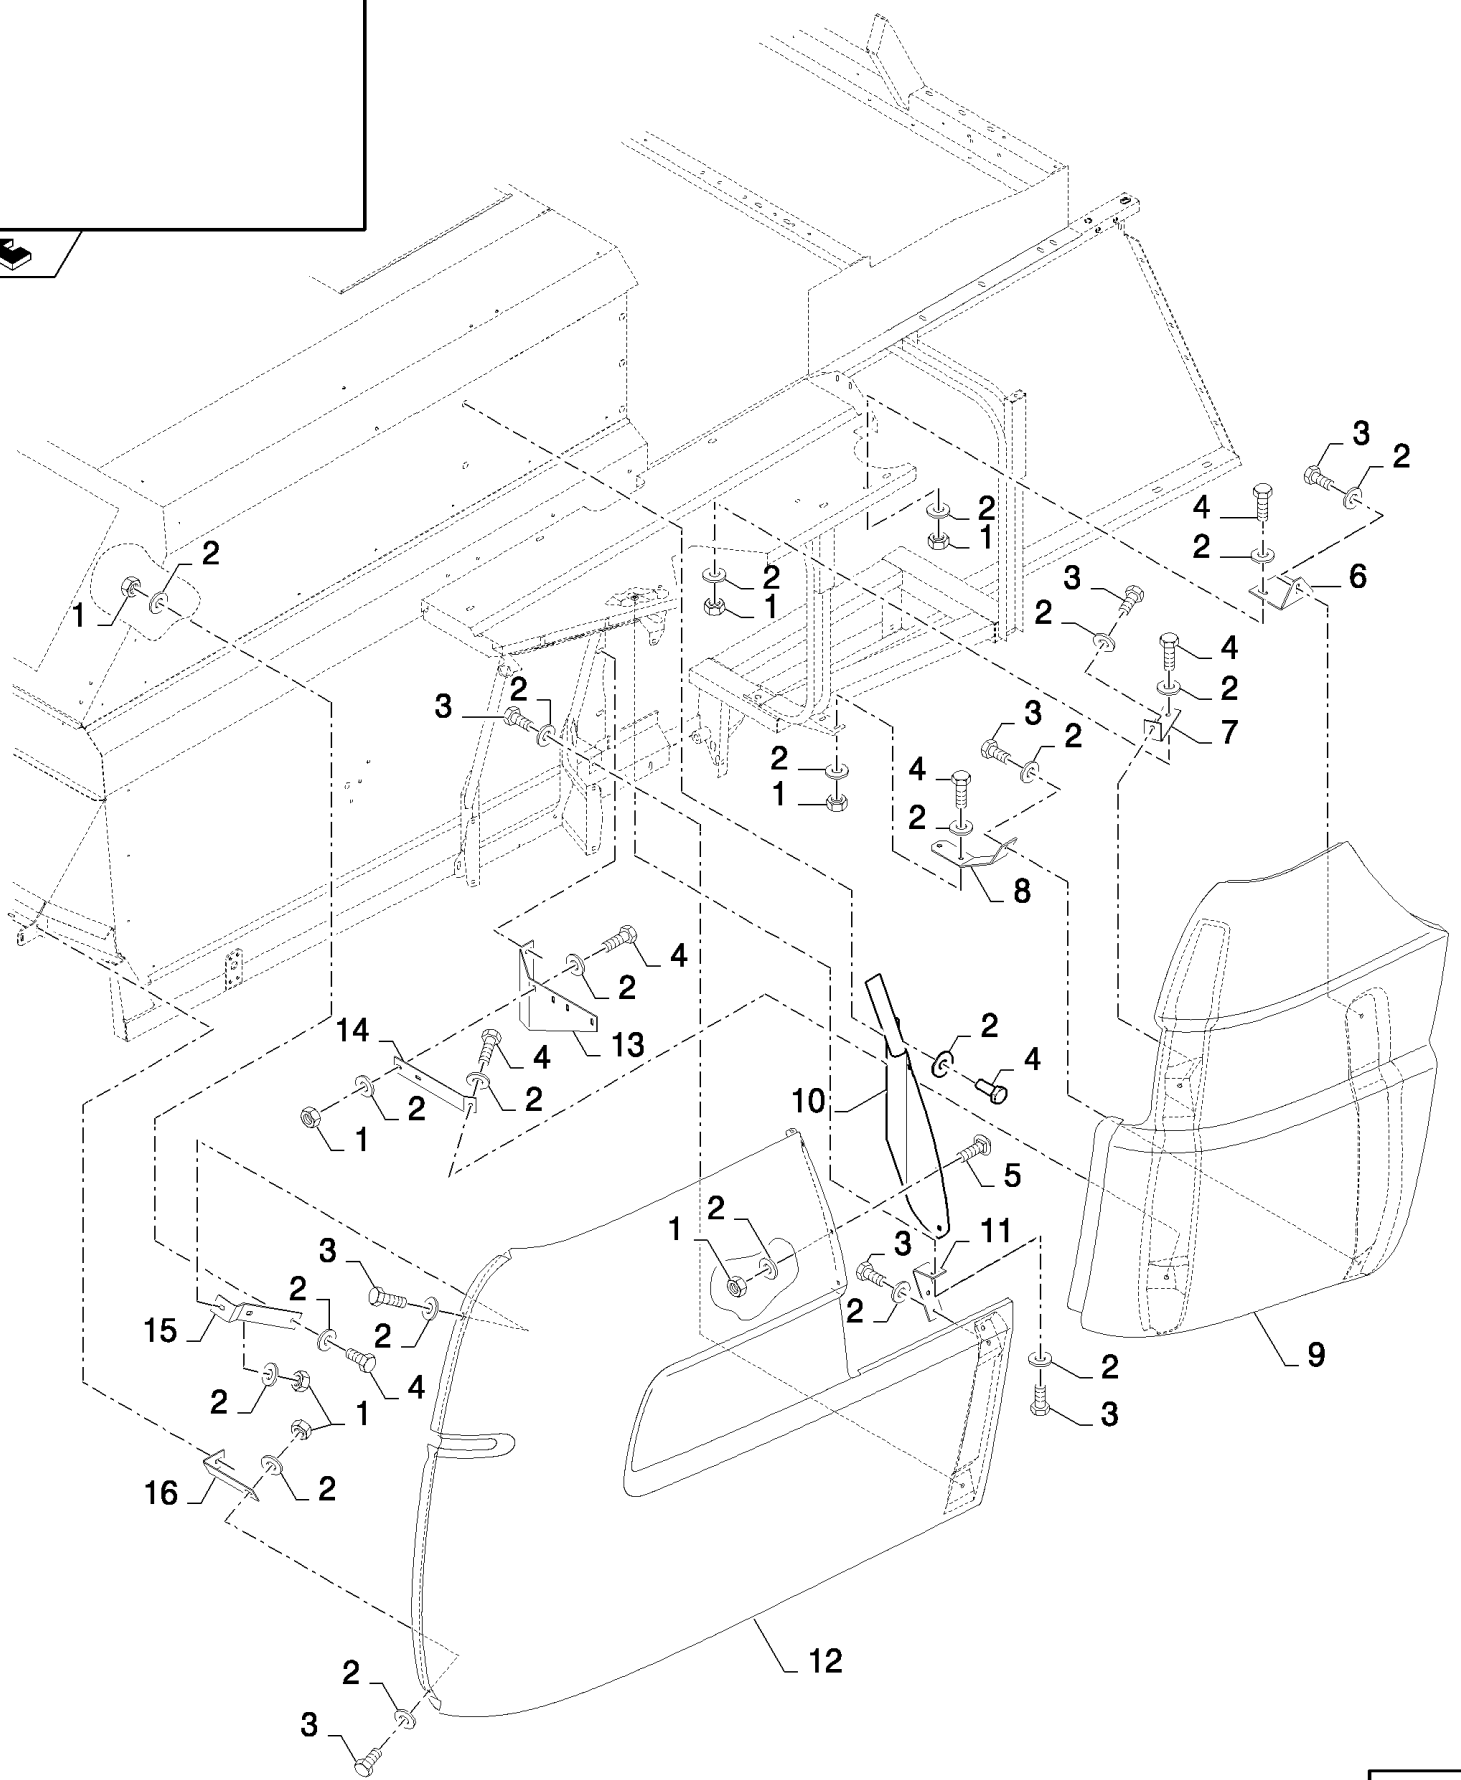

08.14(01) STRAW HOOD SHIELD, RH

сылка	Номер детали	Кол-во	Описание
1	89706690	14	NUT, M8, CI 8,
2	412650	35	WASHER, Belleville, M8,
3	120103	10	BOLT, Hex, M8 x 16, 8.8,
4	120104	11	SCREW, Hex, M8 x 20, 8.8,
5	86619060	3	BOLT, CARRIAGE, Short NK, M8 x 16, CI8.8, Full Thd,
6	86583225	1	ANGLE,
7	86583227	1	ANGLE,
8	86583764	1	ANGLE,
9	86583260	1	GUARD,
10	84458138	1	PLATE,
11	86583243	1	ANGLE,
12	86583263	1	SHIELD,
13	86583283	1	BRACKET,
14	86583762	1	ANGLE,
15	86583267	1	BRACKET,
16	86583247	1	ANGLE,