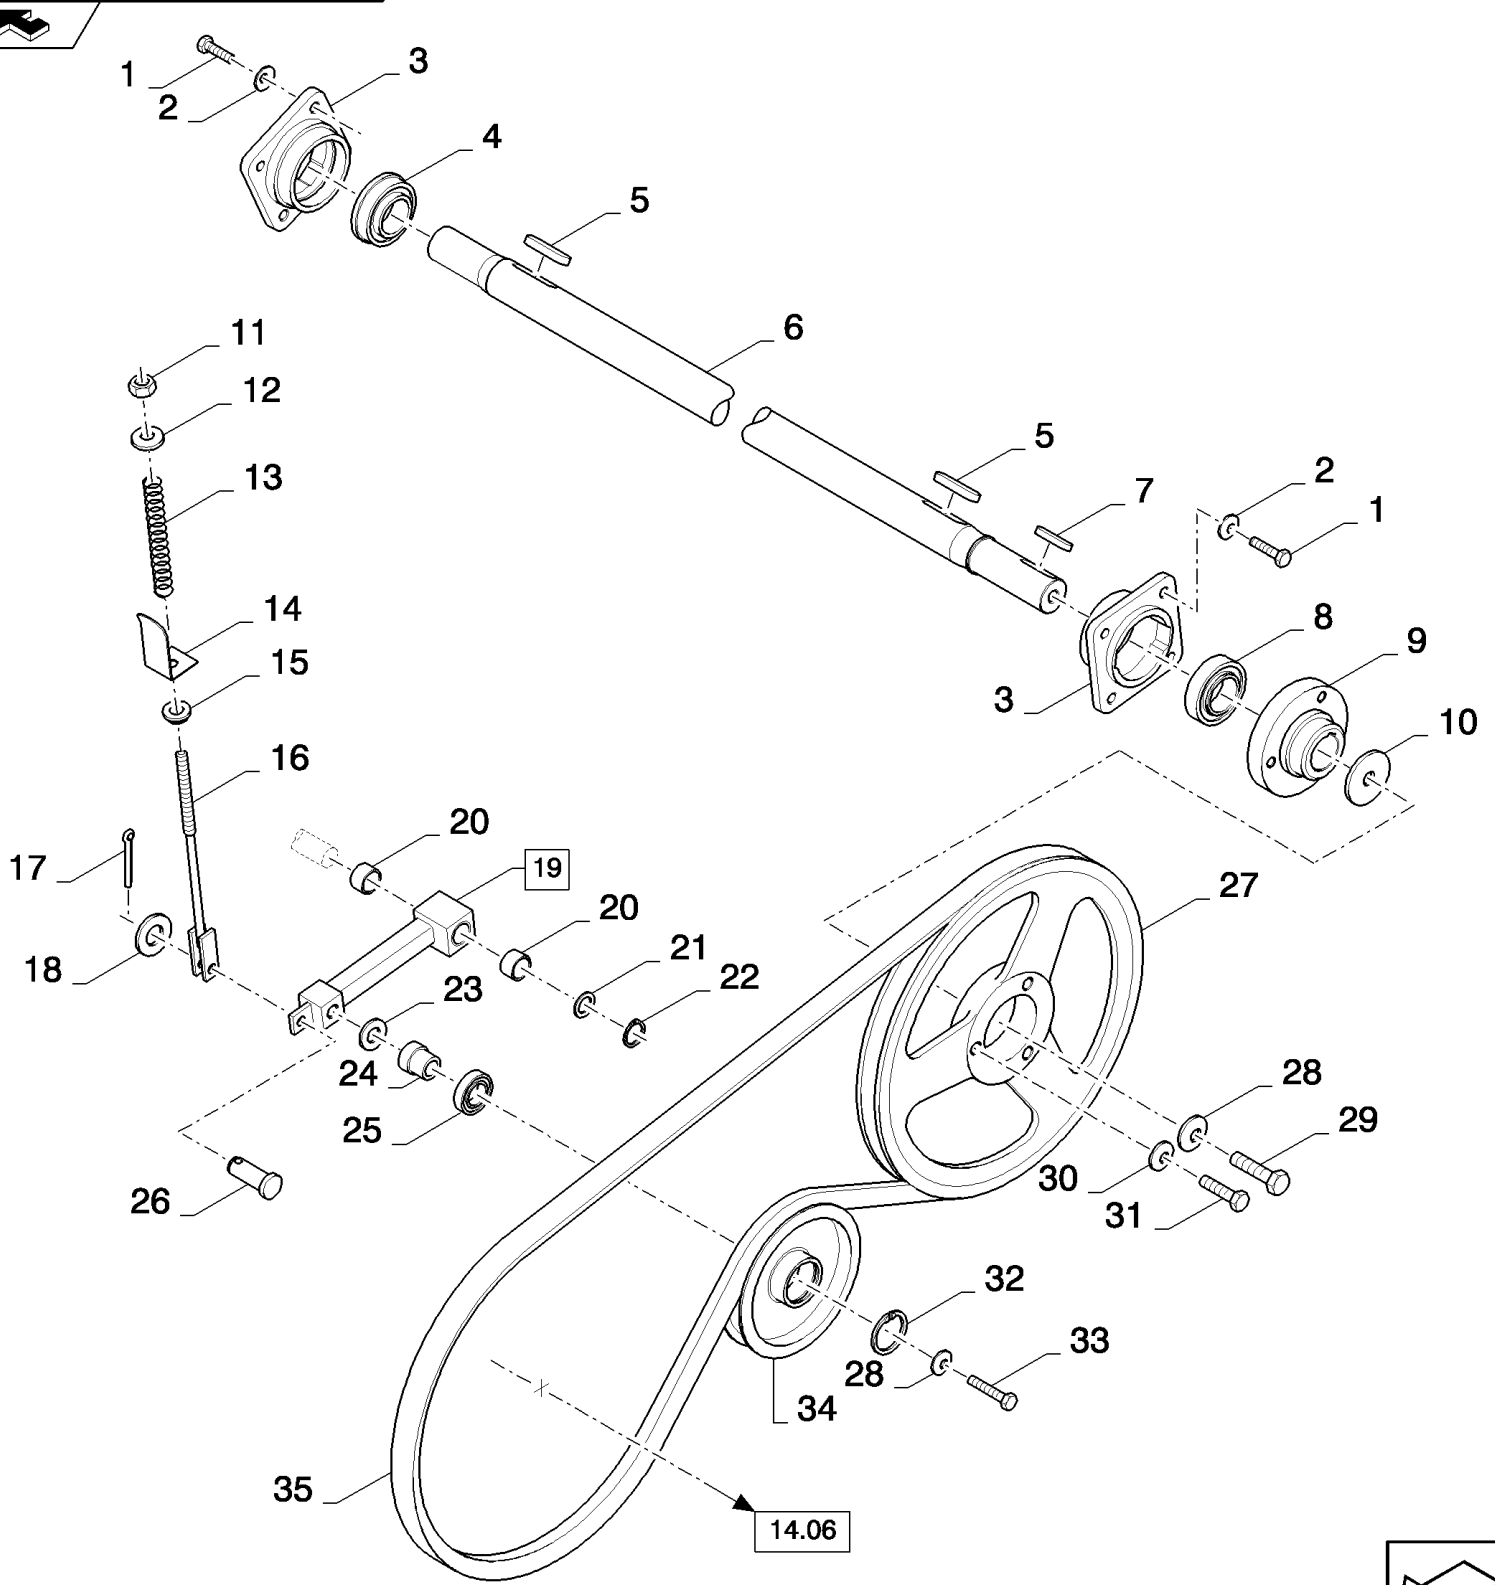

14.06

CX8080 COMBINE (9/06-)

14.20(01) BEATER, DRIVE

сылка	Номер детали	Кол-во	Описание
1	43140	8	BOLT, Hex, M10 x 30, 8.8, Full Thd,
2	140045	8	WASHER, SPRING, Belleville, M10,
3	84069913	2	HOUSING, BEARING,
4	455805	1	BEARING, BALL,
5	323624	2	KEY,
6	84045141	1	SHAFT, , FOR CX8060, CX8070, CX8080, CX8090 ONLY
6	84069709	1	SHAFT, , FOR CX8030, CX8040, CX8050 ONLY
7	170056	1	KEY,
8	84057307	1	BEARING,
9	84069914	1	HUB,
10	84017220	1	WASHER,
11	412126	1	NUT, LOCK, M12 x 1.75, CI 8,
12	378245	1	WASHER, M12,
13	84814910	1	SPRING,
14	84069976	1	INDICATOR,
15	439857	1	BUSHING,
16	80455661	1	ROD,
17	130004	1	PIN, SPLIT (COTTER), M3.2 x 25,
18	86511323	1	WASHER, M10 x 20 x 2,
19	84069915	1	LEVER, (20)
20	84057311	2	SLEEVE,
21	140103	2	WASHER,
22	370002	1	RING, SNAP, M25, Ext,
23	378246	1	WASHER, 16MM
24	9515145	1	BUSHING,
25	443898	1	BEARING, BALL,
26	322901	1	PIN,
27	84069916	1	PULLEY,
28	140048	1	WASHER, SPRING, Belleville, M16,
29	43168	1	BOLT, Hex, M16 x 40, 8.8,
30	140046	3	WASHER, Belleville, M12,
31	9628065	3	SCREW, Hex, M12 x 45, 8.8,
32	370011	1	RING, SNAP, M52, Int,
33	120091	1	BOLT, Hex, M16 x 60, 8.8,
34	84069612	1	IDLER,
35	84045256	1	BELT, TRANSMISSION,