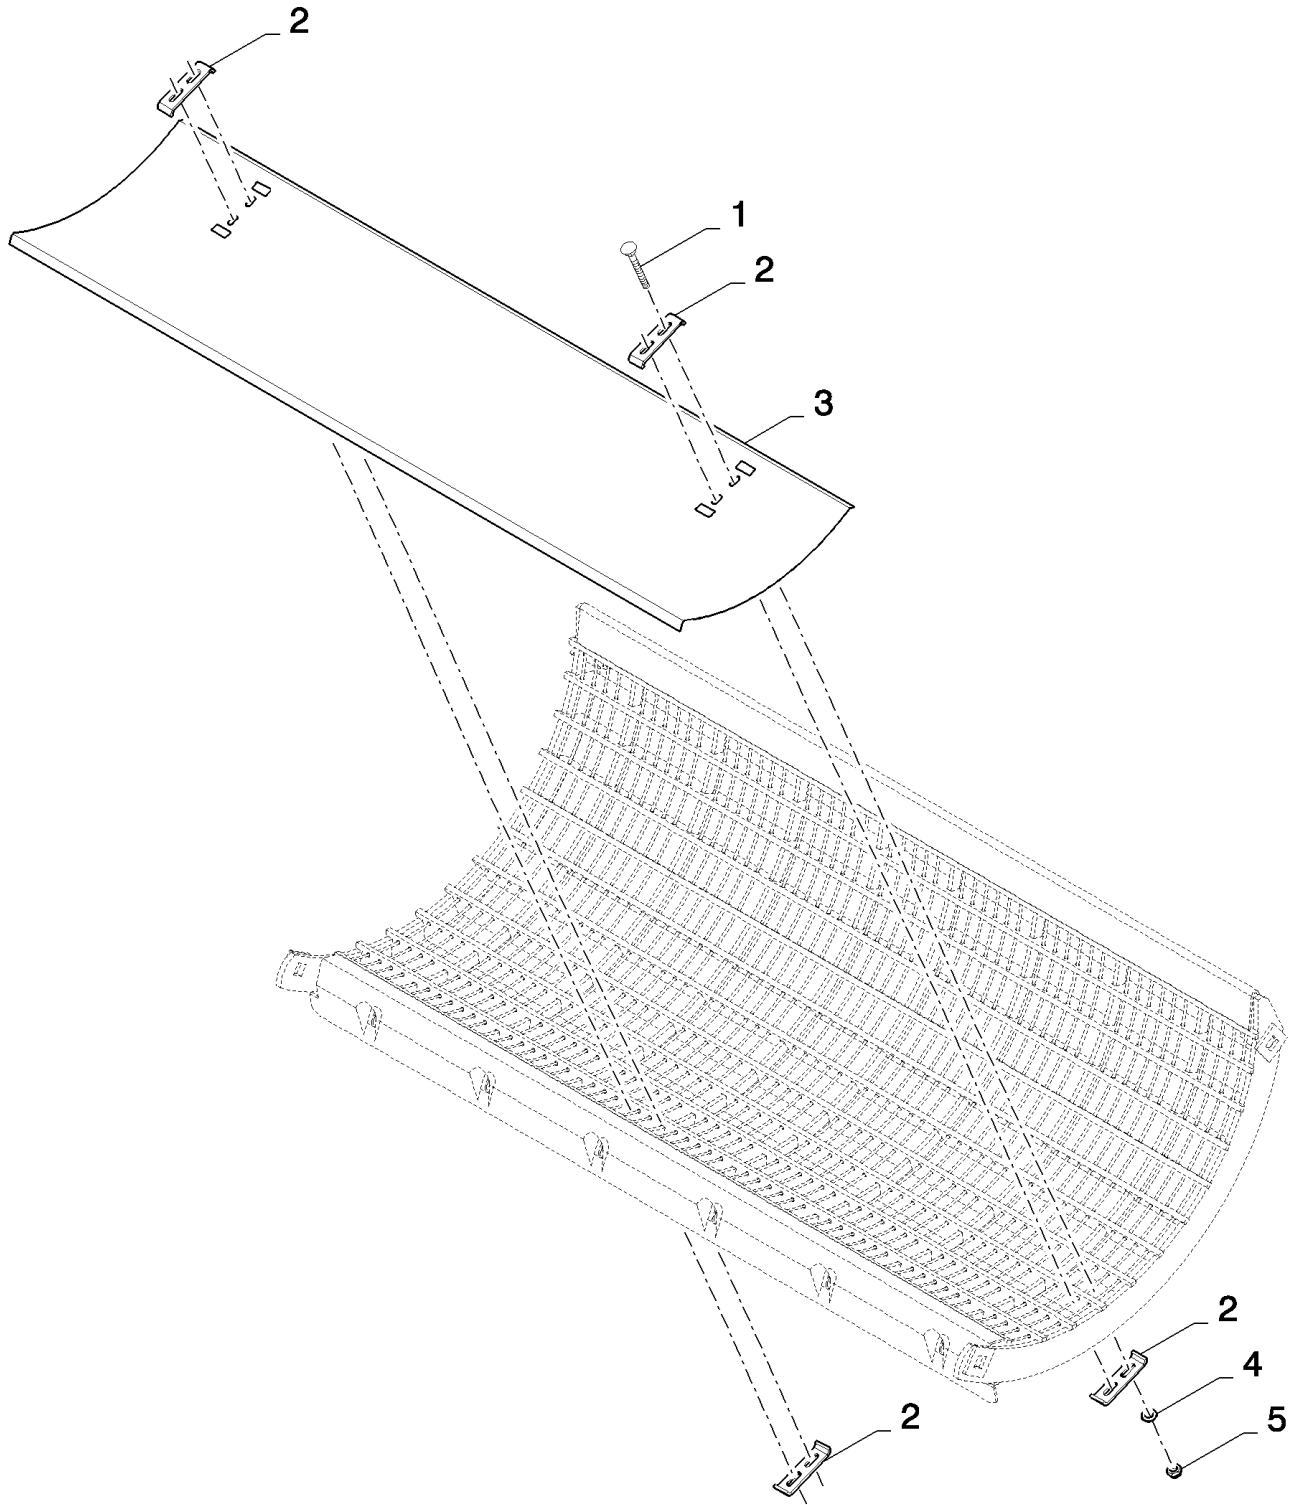

CX8080 COMBINE (9/06-)

14.18(01) SUNFLOWER COVER

сылка	Номер детали	Кол-во	Описание
1	366046	4	BOLT, CARRIAGE, Short NK, M8 x 80, CI8.8, M8x80
2	84441086	4	CLIP,
3	84441052	1	PLATE, , FOR CX8030, CX8040, CX8050 ONLY
3	84441126	1	PLATE, , FOR CX8060, CX8070, CX8080, CX8090 ONLY
4	140041	4	WASHER, M8 x 28 x 3,
5	412250	4	NUT, LOCK, M8 x 1.25, CI 8,