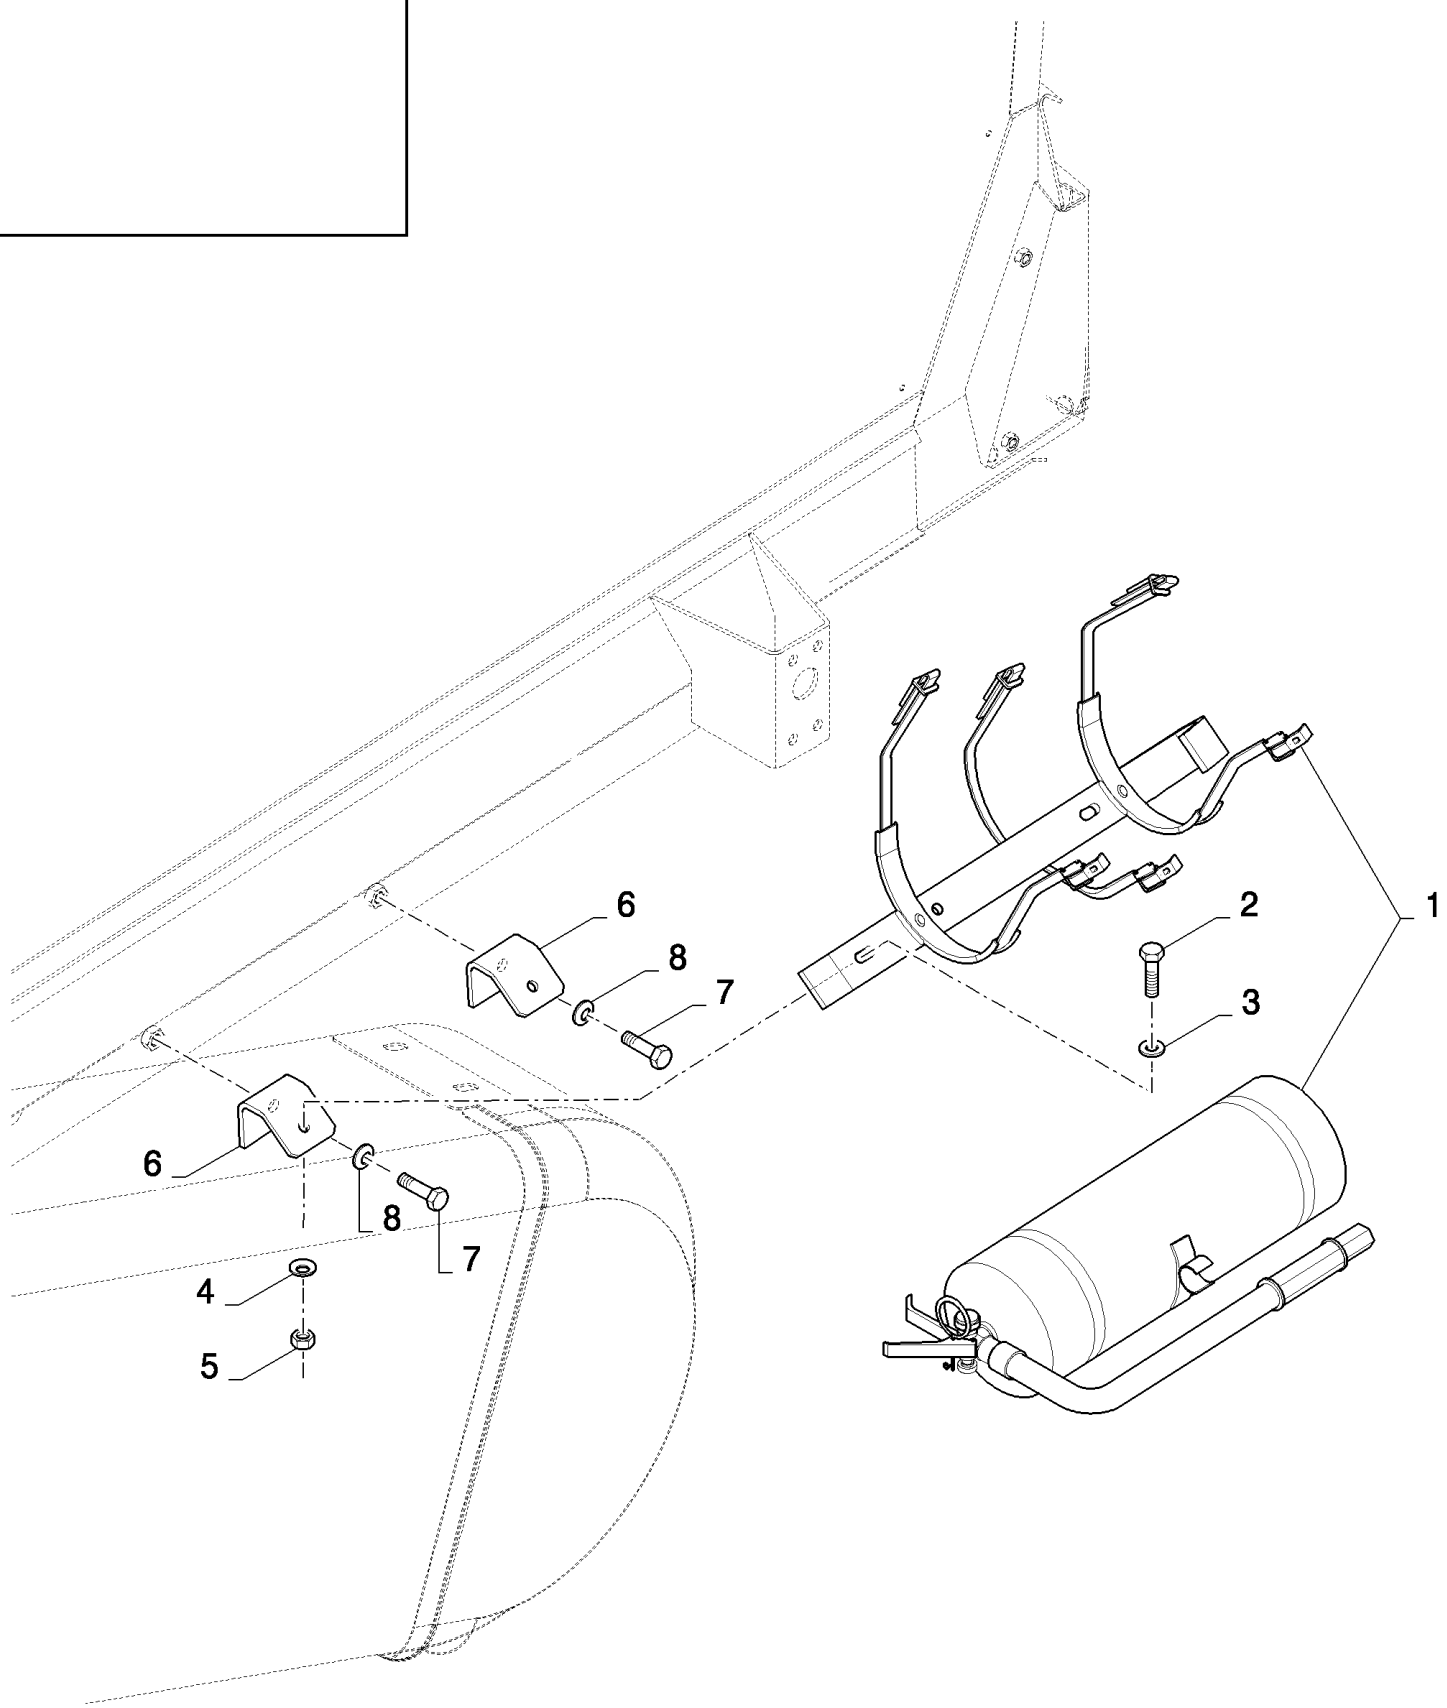

сылка	Номер детали	Кол-во	Описание
	84441357		DIA KIT, HARVESTER,
1	84440547	1	FIRE EXTINGUISHER,
2	43127	2	BOLT, Hex, M8 x 25, 8.8,
3	140016	2	WASHER, M8 x 16 x 1.6,
4	412650	2	WASHER, Belleville, M8,
5	9706690	2	NUT, M8, CI 8,
6	84440063	2	SUPPORT,
7	43139	2	SCREW, Hex, M10 x 25, 8.8, Full Thd,
8	140045	2	WASHER, SPRING, Belleville, M10,