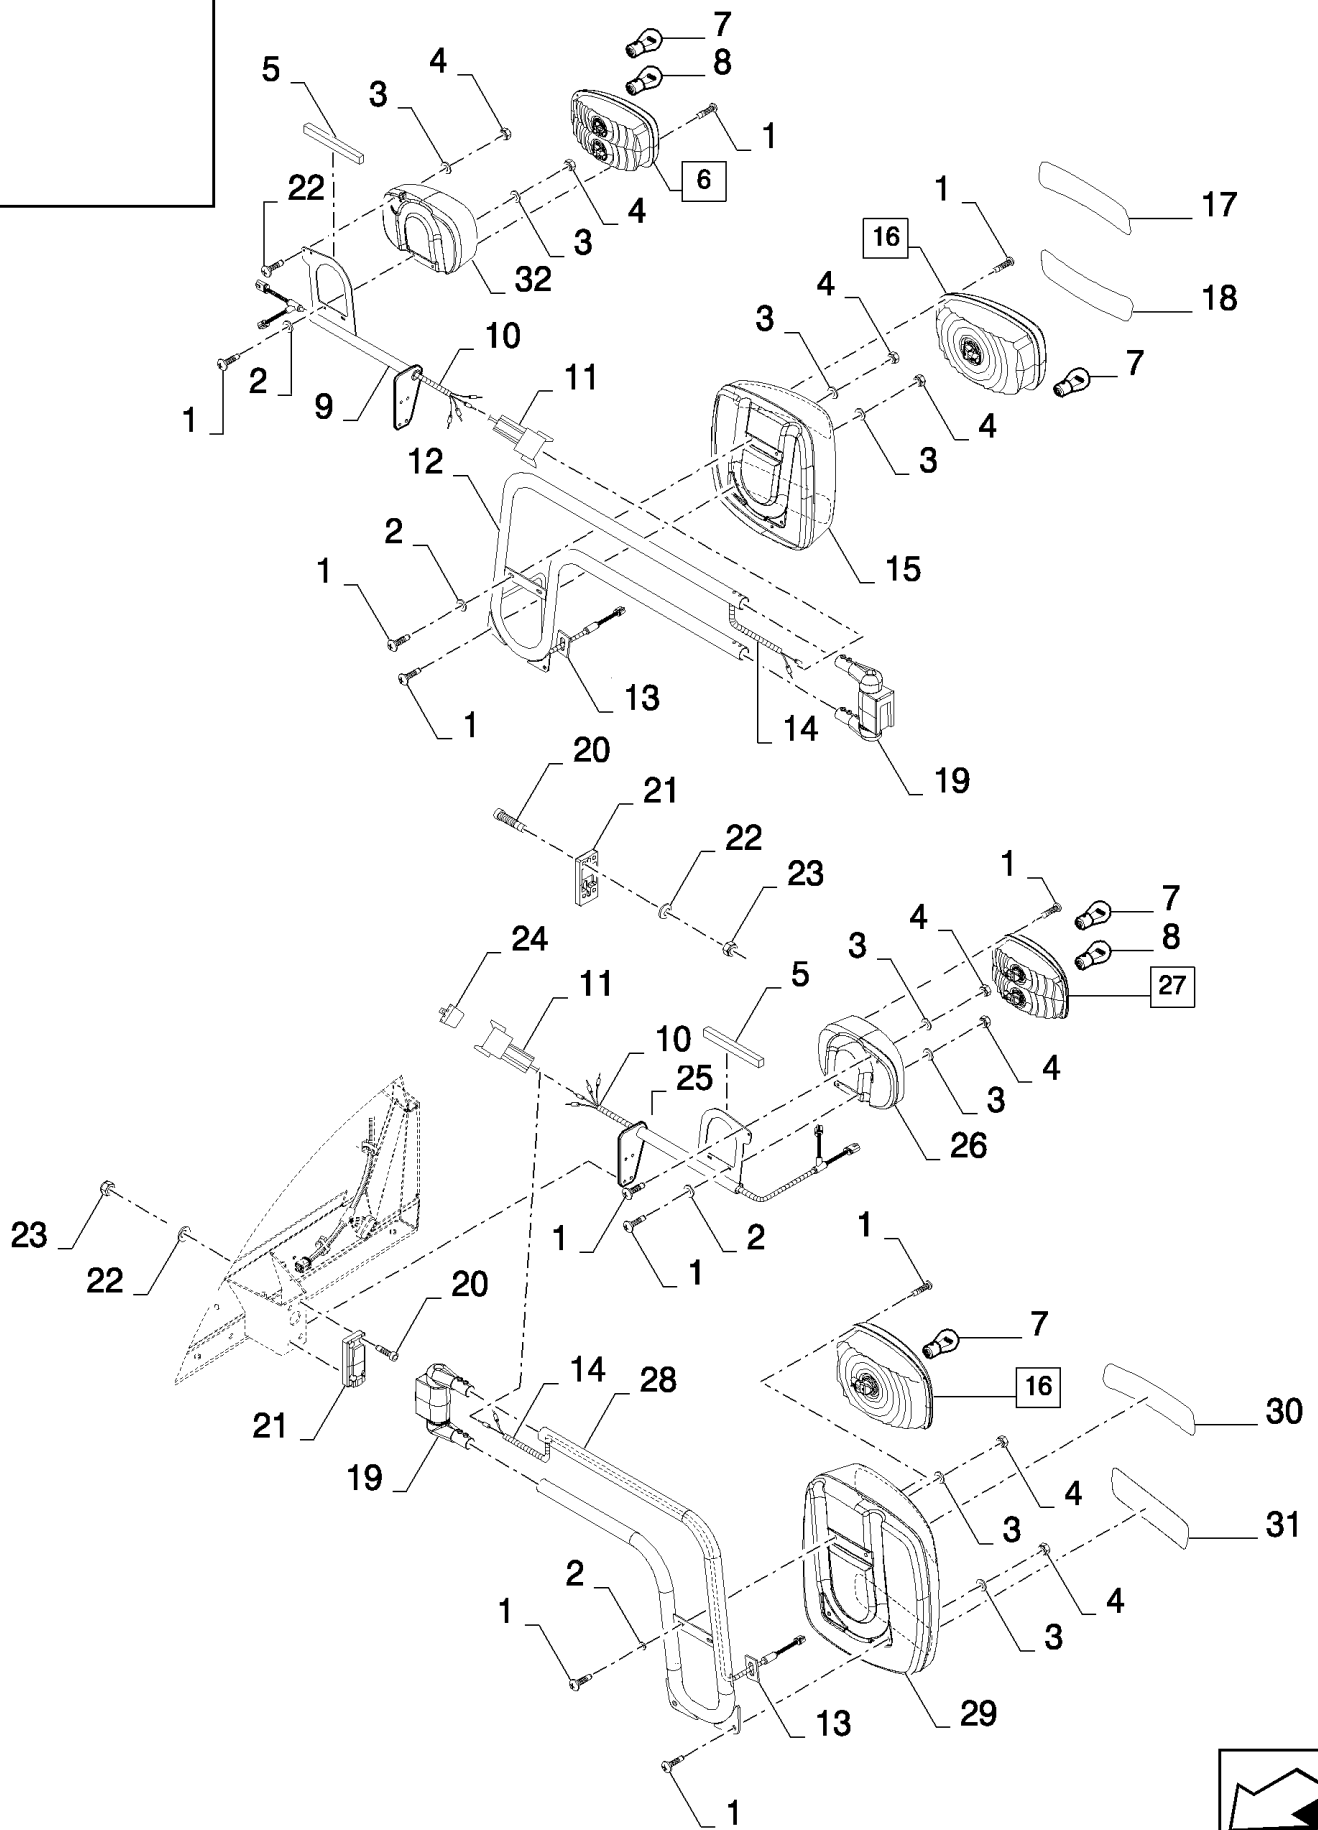

сылка	Номер детали	Кол-во	Описание
1	84429841	1	LAMP, (2,3)
2	398877	1	BULB, 12V-21W
3	86616247	1	BULB, 12V-21/5W
4	84429840	1	LAMP, (2,3)
5	353308	4	NUT, M6 x 1, CI 8,
6	140040	4	WASHER, M6 x 22 x 2,
7	84433417	1	HOUSING,
8	80043440	4	NUT, LOCK, M5 x .8, CI 8, M5
9	140182	4	WASHER, M5 x 18 x 2,
10	86623414	1	ARM,
10	84444003	1	ARM ASSY., , FOR AUSTRALIA ONLY, FOR CX8080, CX8090 ONLY
10	84444007	1	ARM, , FOR AUSTRALIA ONLY, FOR CX8040, CX8050 ONLY
11	84433705	2	GASKET,
12	86616165	2	HARNESS, WIRE,
12	84444009	2	HARNESS, WIRE, , FOR AUSTRALIA ONLY
13	448889	4	WASHER,
14	86511830	4	SCREW, Cross Pan Hd, M6 x 20,
15	140014	4	WASHER, M5 x 10 x 1,
16	86585710	4	SCREW, Cross Pan Hd, M5 x 25, M5x25
17	84442353	1	ARM, SUPPORTING,
18	84442352	1	ARM, SUPPORTING,
19	84433428	2	BLOCK, COUPLING,
20	120228	8	SCREW, Hex Soc Hd, M8 x 20, 8.8, , BSN C547
20	84000811	8	SCREW, , ASN D548
21	84433427	2	PLATE,
22	322358	8	WASHER, SPRING, Belleville, M8,
23	89706690	8	NUT, M8, CI 8,
24	86623416	1	ARM,
24	84444001	1	ARM ASSY., , FOR AUSTRALIA ONLY, FOR CX8080, CX8090 ONLY
24	84444005	1	ARM, , FOR AUSTRALIA ONLY, FOR CX8040, CX8050 ONLY
25	84433416	1	HOUSING,
26	89861378	2	PLUG,
27	84074642	2	CONNECTOR, WIRE,
28	84068583	2	PLUG,