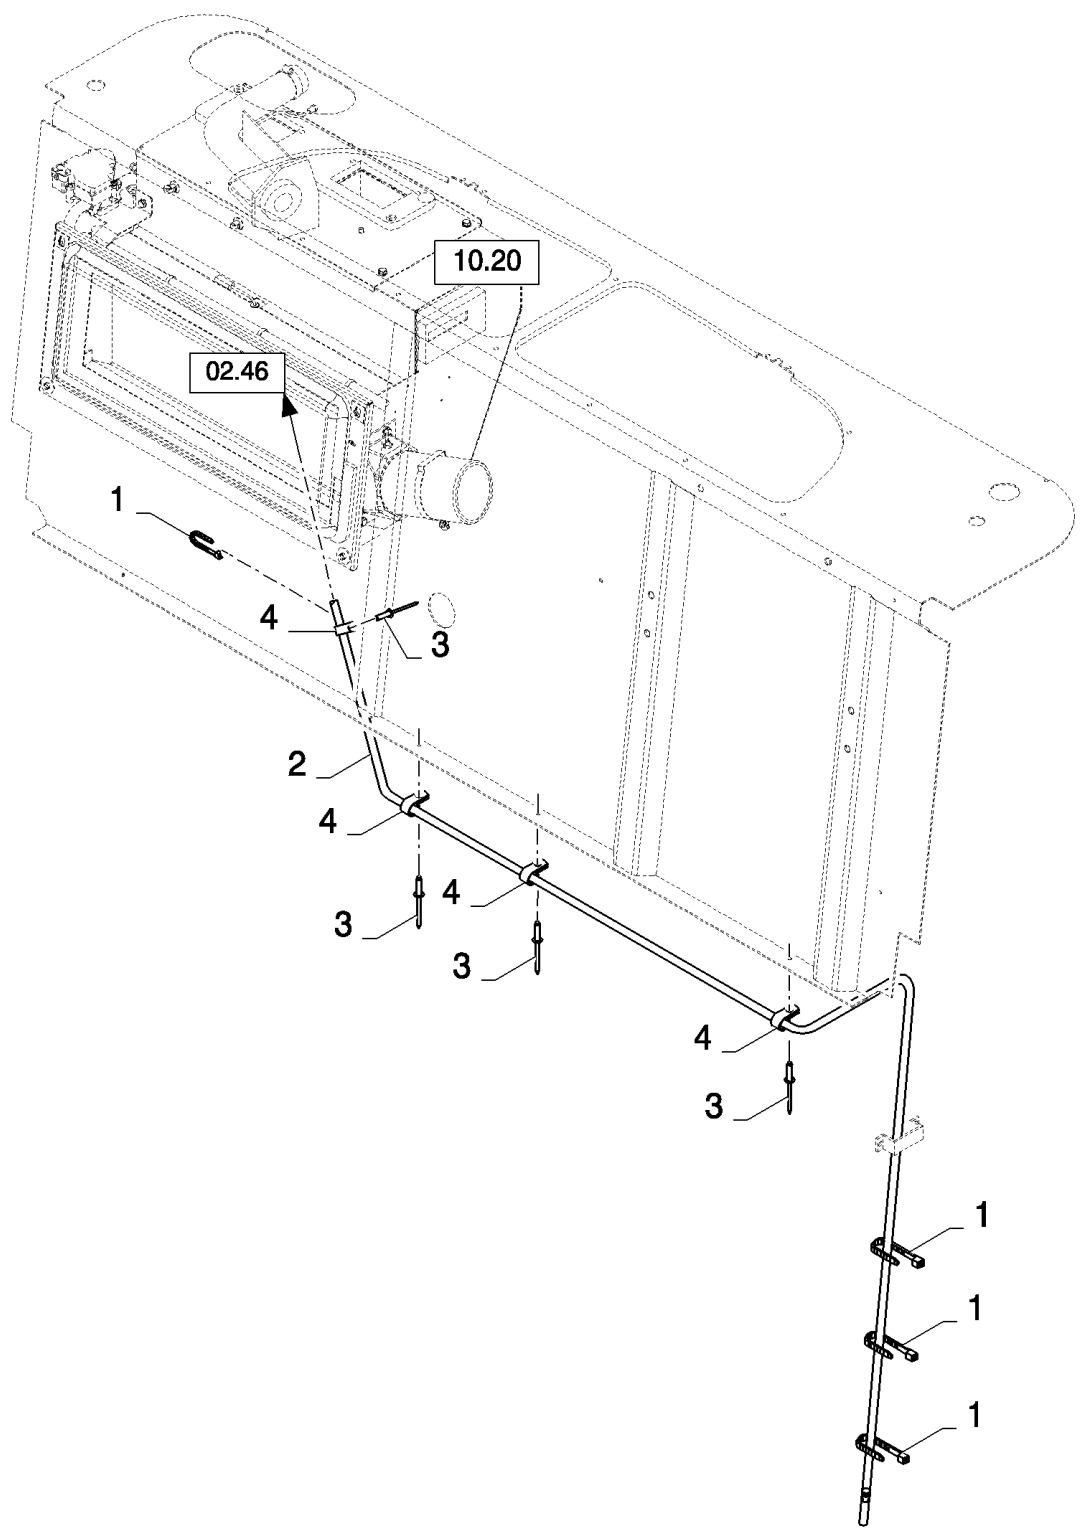

CX8080 COMBINE (9/06-)

02.45(01) AIR CONDITIONER UNIT : MOUNTING GROUP

сылка	Номер детали	Кол-во	Описание
1	86566989	4	STRAP, CABLE,
2	84067978	1	HOSE,
3	9512968	4	RIVET,
4	9837692	4	CLAMP,