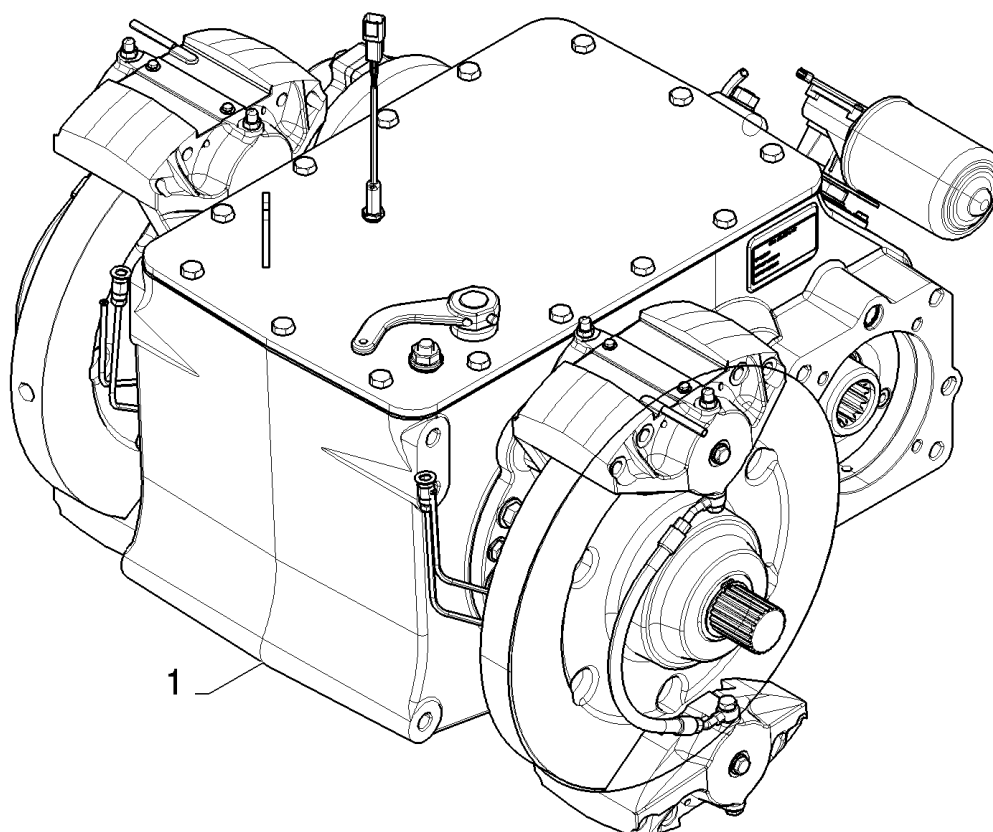

03.03(01) COMPLETE TRACTION GEARBOX

1

03.03(01) COMPLETE TRACTION GEARBOX

сылка	Номер детали	Кол-во	Описание
1	87532283	1	TRANSMISSION, 20/61, FOR CX8080, CX8090 ONLY, BSN C559
1	87572632	1	TRANSMISSION, , FOR CX8080, CX8090 ONLY, ASN D560
1	87532307	1	TRANSMISSION, 20/61, FOR CX8080, CX8090 ONLY, WITH DIFF. LOCK, BSN C559
1	87572639	1	TRANSMISSION, , WITH DIFF. LOCK, FOR CX8080, CX8090 ONLY, ASN D560
1	87532431	1	TRANSMISSION, 20/61, FOR NA ONLY, WITH DIFF. LOCK, BSN C559
1	87573060	1	TRANSMISSION, , WITH DIFF. LOCK, FOR NA ONLY, ASN D560
1	87532323	1	TRANSMISSION, 18/71, FOR CX8030, CX8040 ONLY, BSN C559
1	87572647	1	TRANSMISSION, , FOR CX8030, CX8040 ONLY, ASN D560
1	87532326	1	TRANSMISSION, 16/71, FOR CX8050, CX8060, CX8070 ONLY, WITH DIFF. LOCK, BSN C559
1	87572716	1	TRANSMISSION, , WITH DIFF. LOCK, FOR CX8050, CX8060, CX8070 ONLY, ASN D560
1	87532325	1	TRANSMISSION, 16/71, FOR CX8050, CX8060, CX8070 ONLY, BSN C559
1	87572697	1	TRANSMISSION, , FOR CX8050, CX8060, CX8070 ONLY, ASN D560
1	87532324	1	TRANSMISSION, 18/71, FOR CX8030, CX8040 ONLY, WITH DIFF. LOCK, BSN C559
1	87572673	1	TRANSMISSION, , WITH DIFF. LOCK, FOR CX8030, CX8040 ONLY, ASN D560
1	87532433	1	TRANSMISSION, 16/71, FOR CX8070 ONLY, FOR NA ONLY, BSN C559
1	87573065	1	TRANSMISSION, , FOR NA ONLY, FOR CX8070 ONLY, ASN D560
1	87532429	1	TRANSMISSION, 20/61, FOR NA ONLY, BSN C559
1	87573055	1	TRANSMISSION, , FOR NA ONLY, ASN D560
1	87532435	1	TRANSMISSION, 16/71, FOR NA ONLY, WITH DIFF. LOCK, FOR CX8070 ONLY, BSN C559
1	87573066	1	TRANSMISSION, , FOR CX8070 ONLY, WITH DIFF. LOCK, FOR NA ONLY, ASN D560