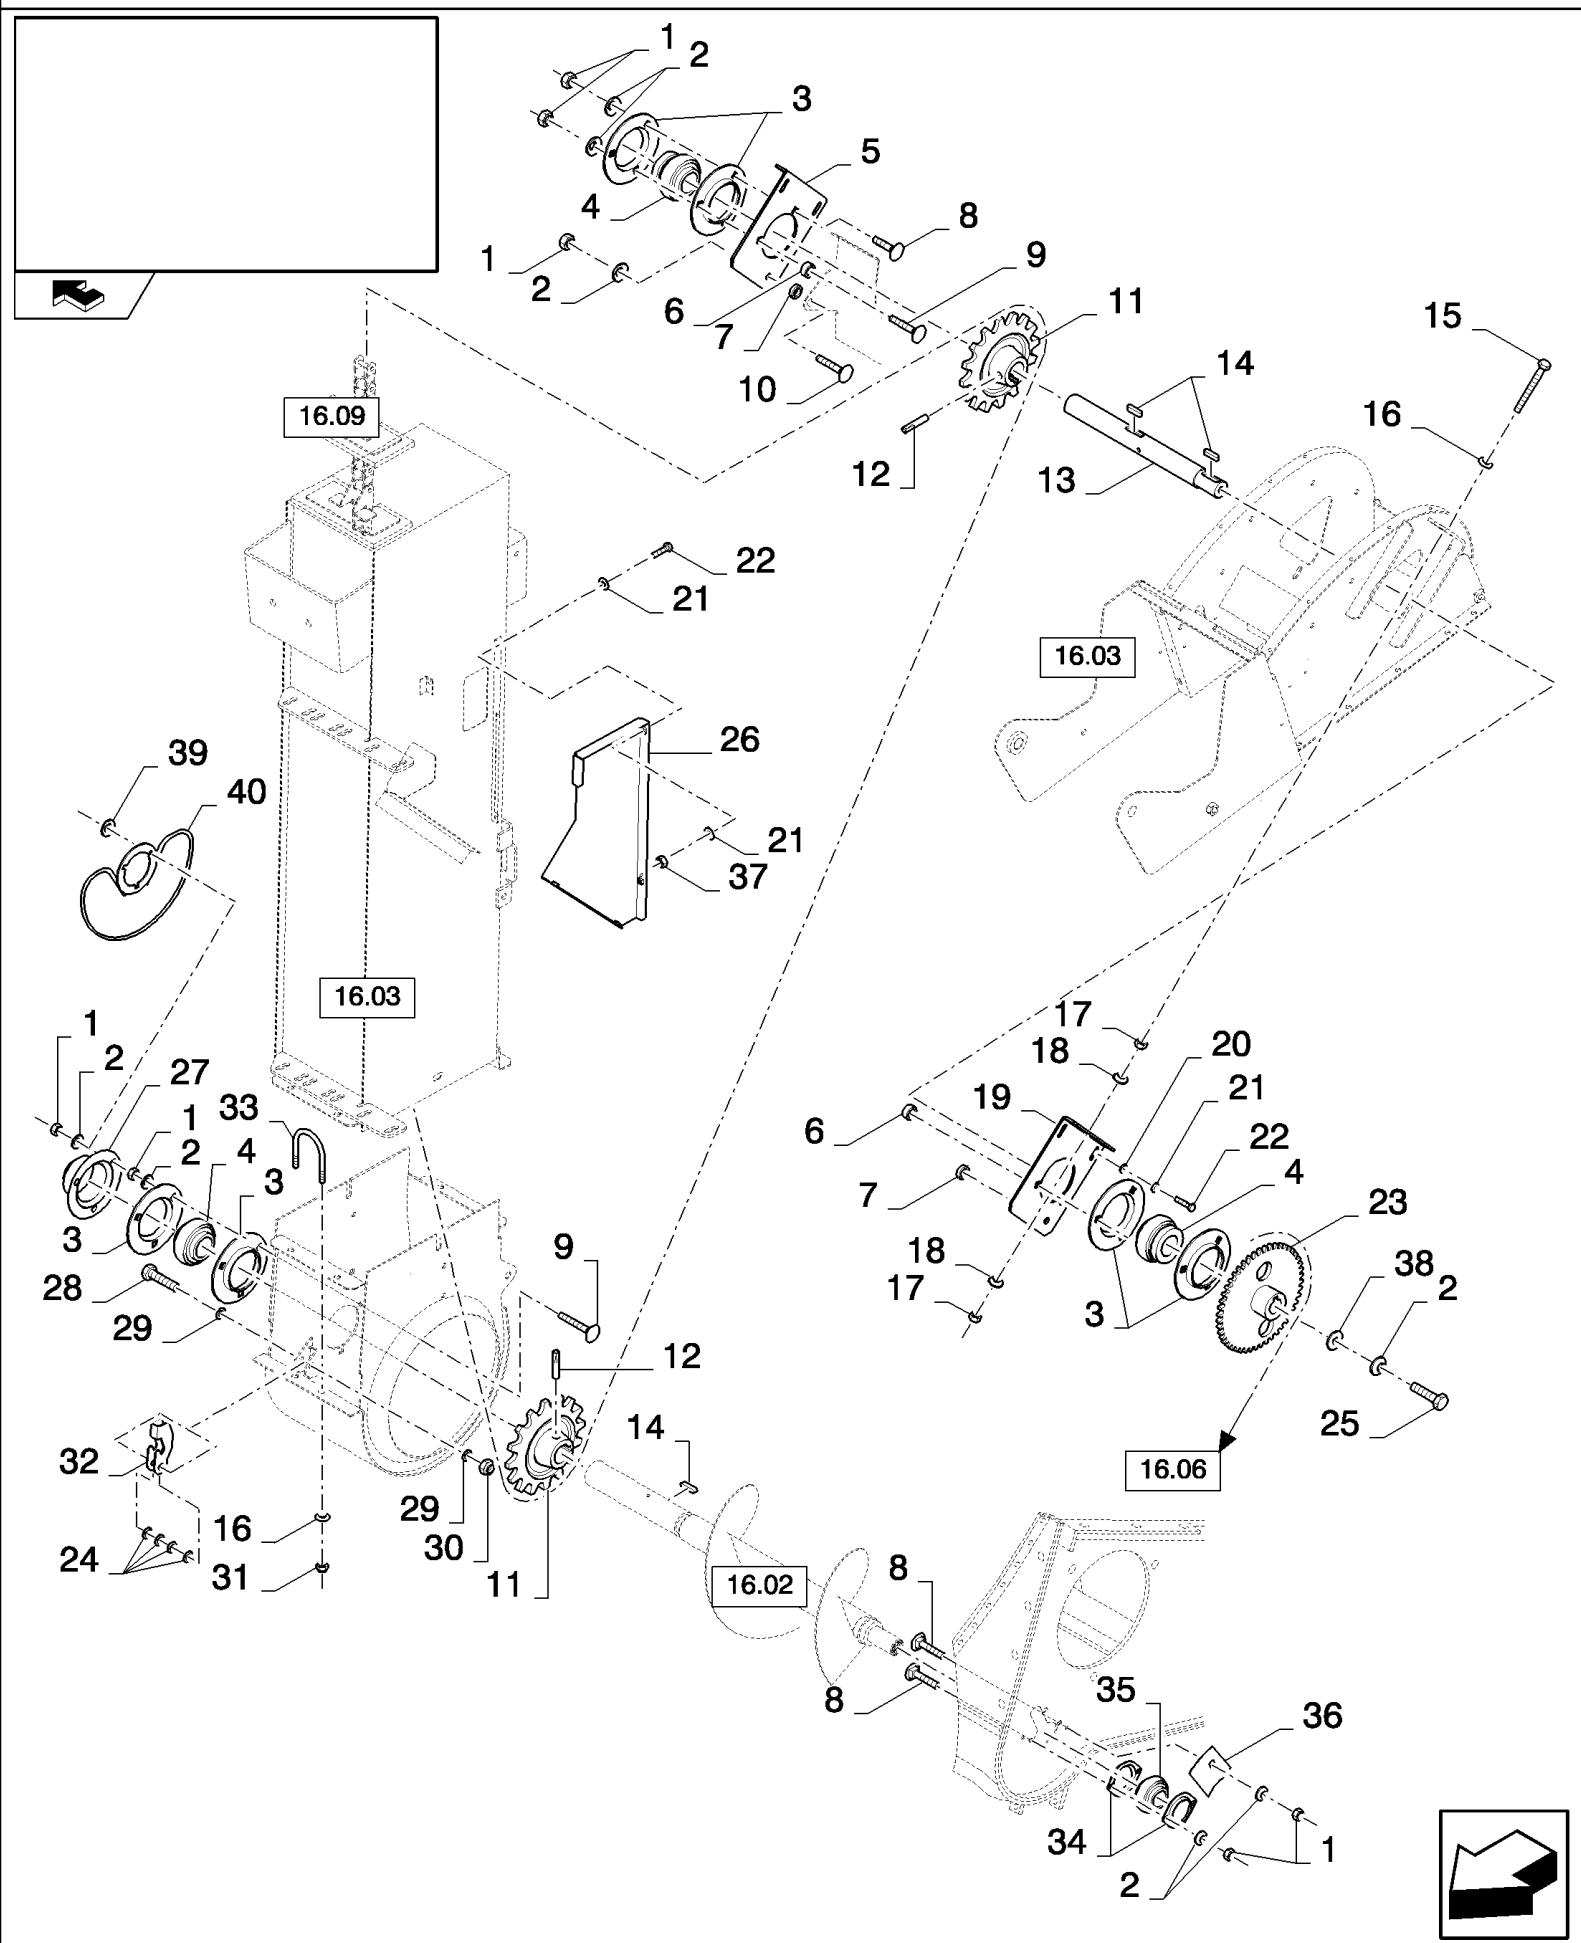

16.08(01) GRAIN ELEVATOR CHAIN DRIVE

16.08(01) GRAIN ELEVATOR CHAIN DRIVE

сылка	Номер детали	Кол-во	Описание
1	100016	17	NUT, M10, CI 8,
2	140045	18	WASHER, SPRING, Belleville, M10,
3	36403	6	FLANGE,
4	84814912	3	BEARING, BALL,
5	86595355	1	PLATE,
6	84077993	2	WASHER,
7	84334843	2	WASHER,
8	120041	7	BOLT, CARRIAGE, Short NK, M10 x 20, CI8.8, Full Thd,
9	374892	3	BOLT, CARRIAGE, Short NK, M10 x 40, CI8.8, Full Thd,
10	86512446	4	BOLT, CARRIAGE, Short NK, M10 x 30, CI8.8, Full Thd,
11	84437648	2	SPROCKET, DRIVEN,
12	333960	2	PIN, LOCK, M6 x 50, Slotted,
13	84437932	1	SHAFT,
14	354775	3	KEY,
15	86977784	2	SCREW, M8x60
16	140016	2	WASHER, M8 x 16 x 1.6,
17	9706690	4	NUT, M8, CI 8,
18	322358	4	WASHER, SPRING, Belleville, M8,
19	86595354	1	PLATE,
20	140040	4	WASHER, M6 x 22 x 2,
21	322357	14	WASHER, SPRING, Belleville, M6,
22	86508568	9	SCREW, Hex, M6 x 16, 8.8,
23	84442293	1	SPROCKET, DRIVEN,
24	140042	4	WASHER, M10 x 34 x 3,
25	43139	1	SCREW, Hex, M10 x 25, 8.8, Full Thd,
26	84435183	1	COVER,
27	84334947	1	COVER,
28	120068	1	BOLT, Hex, M10 x 40, 8.8, Full Thd,
29	140017	2	WASHER, M10 x 20 x 2,
30	100037	1	NUT, M10 x 1.5, CI 8,
31	86629542	2	NUT, LOCK, M8 x 1.25, CI 8,
32	86581559	1	HANDLE,
33	84989315	1	U-BOLT,
34	84447186	2	FLANGE,
35	84069440	1	BEARING, BALL,
36	86580877	1	COVER,
37	9706755	5	NUT, M6, CI 8,
38	84817997	1	WASHER, 40 OD x 11 ID x 3 mm Thick
39	86589279	3	WASHER, , FOR GERMANY ONLY
40	84441202	1	PROTECTING COVER, , FOR GERMANY ONLY
41	140016	2	WASHER, M8 x 16 x 1.6,
41	86624184	2	WASHER, M8 x 16 x 1.6, , FOR NA ONLY, FOR CX8070, CX8080, CX8090 ONLY, FOR REINFORCED ONLY, ASN D660
41	86624184	2	WASHER, M8 x 16 x 1.6, , FOR REINFORCED ONLY, FOR CX8080, CX8090 ONLY, ASN D660

FOR REINFORCED ONLY - D660