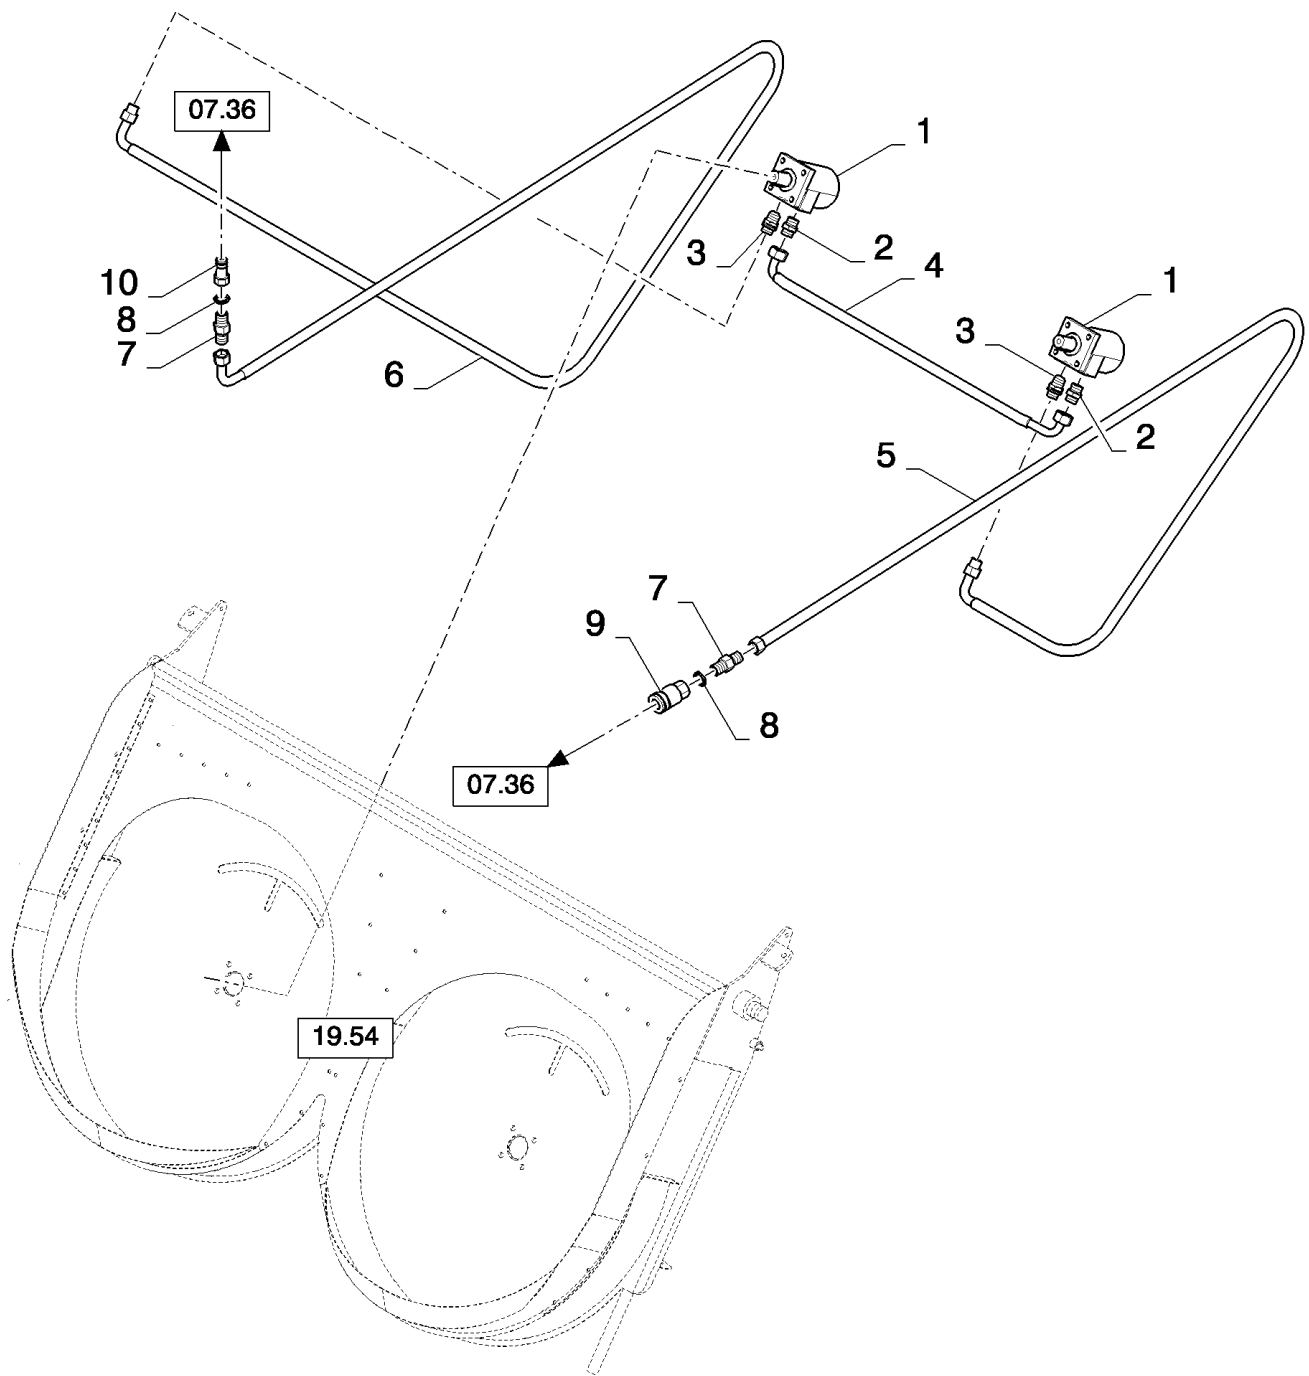

CX8080 COMBINE (9/06-)

07.39(01) CHAFF SPREADER, HYDRAULICS WITHOUT CHOPPER - C599

сылка	Номер детали	Кол-во	Описание
1	84444259	2	MOTOR, HYDRAULIC,
2	84444319	2	CONNECTOR, HYD.,
3	84444320	2	CONNECTOR, HYD.,
4	84444296	1	HOSE, FLEXIBLE, , FOR CX8060, CX8070, CX8080, CX8090 ONLY
4	84444295	1	HOSE, FLEXIBLE, , FOR CX8030, CX8040, CX8050 ONLY
5	84444350	1	HOSE, FLEXIBLE,
6	84444351	1	CONNECTOR, HYD.,
7	84447026	2	CONNECTOR, HYD.,
8	129270	2	O-RING, 5-1, 90 Duro, .414" ID x .072" Thk,
9	84447029	1	COUPLING, QUICK, MALE,
10	84447028	1	COUPLING, QUICK, MALE,