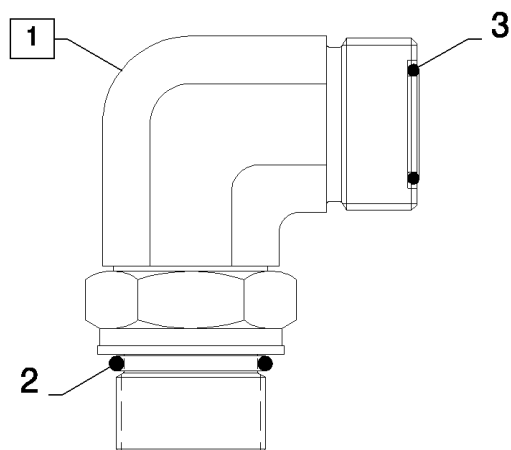

Ref. 1

Ref. 2

Ref. 3

84431522	86598098	89825770
84432241	86598099	89825770
86580178	86598098	89993141
86579686	86598099	89993141
86579687	86598100	89993141
86579688	86598101	89993141
86579689	86598099	89992298
86579690	86598100	89992298
86579691	86598101	89992298
86579692	86598102	89992298
86579693	86598101	89992069
86579694	86598102	89992069
86579695	86598102	89991976
84100209	86598103	89992069
86579697	86598103	89991976
86579698	86598104	89991976
86580180	86598104	89824050
86579699	86598104	89824051
86579700	86598105	89824051