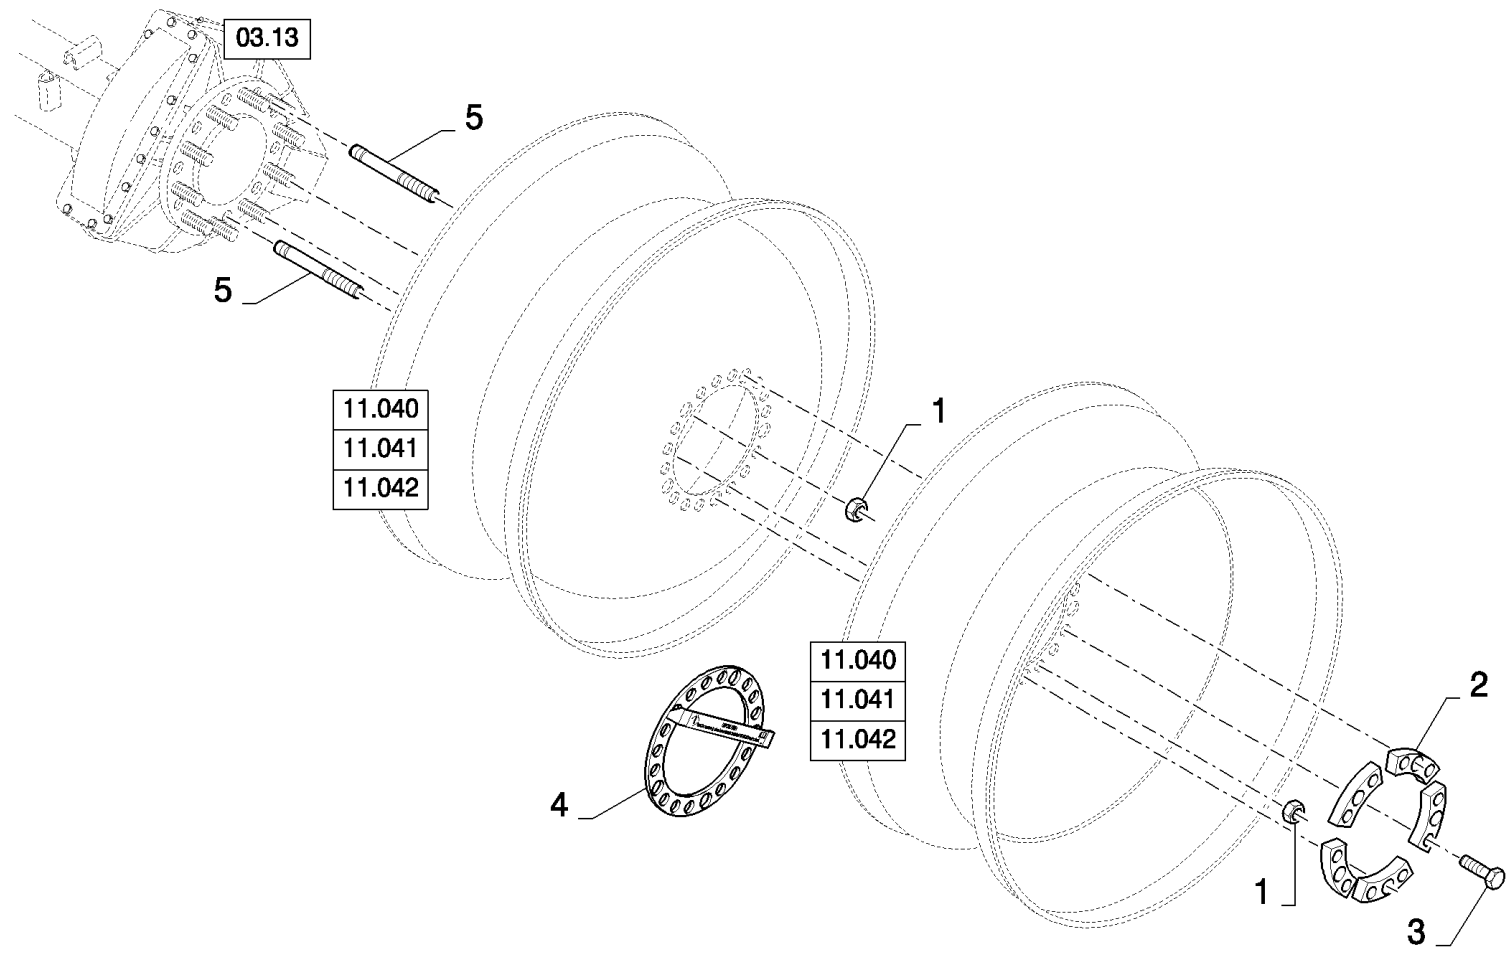

CX8080 COMBINE (9/06-)

04.07(01) DUAL WHEELS, FIXATION KIT, FOR NA ONLY

сылка	Номер детали	Кол-во	Описание
1	336945	20	NUT, M22 x 1.5, CI 10,
2	87283501	10	SPACER,
3	87367550	20	BOLT,
4	87280385	2	SPACER,
5	87283521	2	STUD,