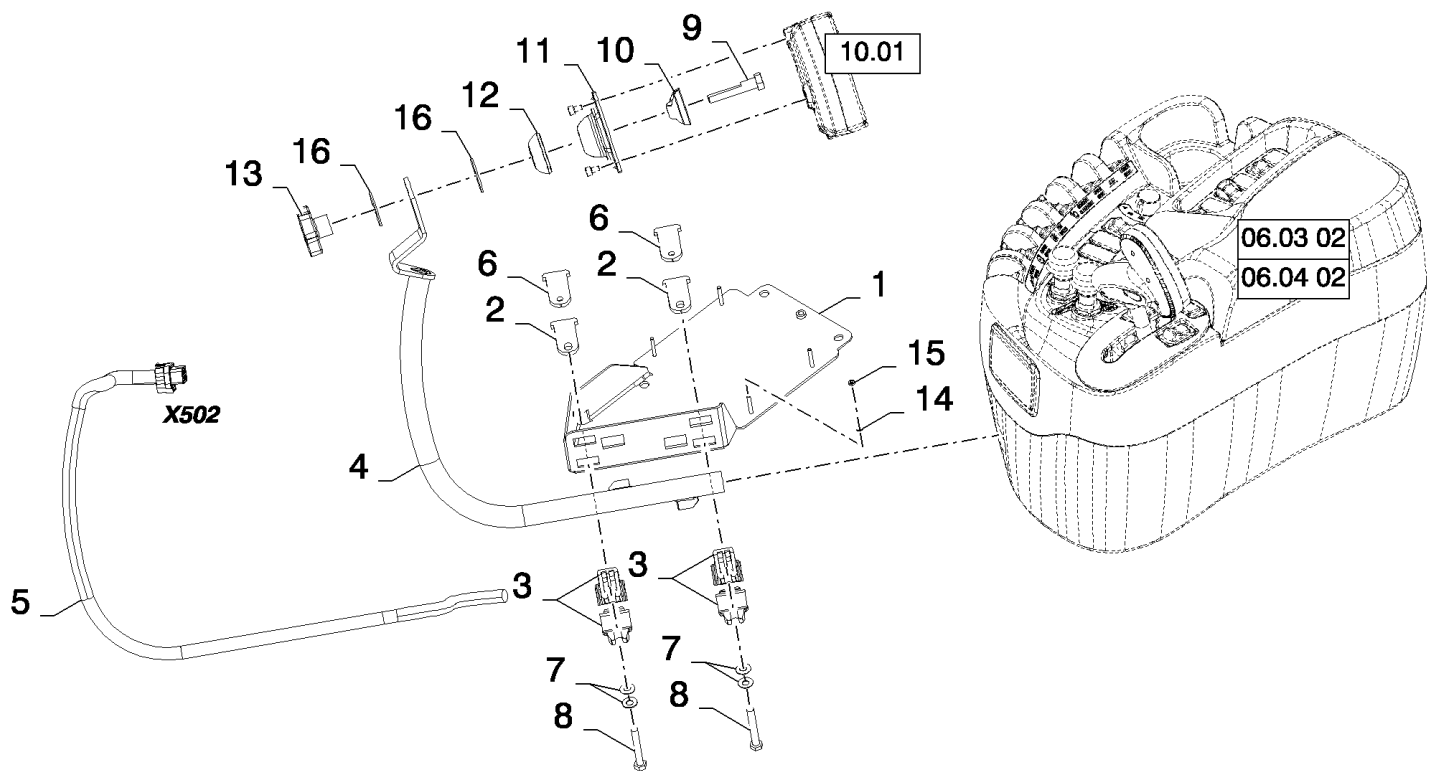

сылка	Номер детали	Кол-во	Описание
1	NSS	1	NOT SERVICED SEPARATELY,
2	NSS	2	NOT SERVICED SEPARATELY,
3	87472045	4	BRACKET,
4	NSS	1	NOT SERVICED SEPARATELY,
5	87758473	1	TUBE, SUPPORT,
6	NSS	2	NOT SERVICED SEPARATELY,
7	NSS	4	NOT SERVICED SEPARATELY,
8	NSS	2	NOT SERVICED SEPARATELY,
9	87568603	1	BOLT,
10	82038414	1	PROTECTION CAP,
11	NSS	1	NOT SERVICED SEPARATELY,
12	82039389	1	WASHER, CUP,
13	87353504	1	KNOB,
14	NSS	1	NOT SERVICED SEPARATELY,
15	NSS	1	NOT SERVICED SEPARATELY,
16	NSS	2	NOT SERVICED SEPARATELY,