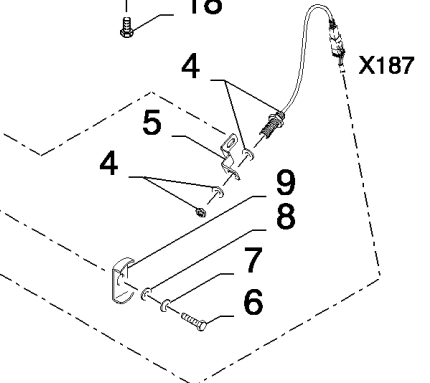

06.35(01) THRESHING FRAME, ELECTRICS - LH

сылка	Номер детали	Кол-во	Описание
1	120242	1	SET SCREW, Hex Soc, M6 x 10, Cup Pt,
2	84071097	1	DISC,
3	84073182	1	BRACKET,
4	84058861	3	SENSOR,
5	84073179	1	BRACKET,
6	86050286	2	BOLT, Hex Flg, M10 x 20, 8.8,
7	140045	2	WASHER, SPRING, Belleville, M10,
8	140042	2	WASHER, M10 x 34 x 3,
9	84071095	2	DISC,
10	86590413	16	CLAMP,
11	445394	16	RIVET, Pop, M4.8 x 12.7,
12	9824259	4	WASHER, M6 x 12 x 1.6,
13	86566989	16	STRAP, CABLE,
14	86508568	1	SCREW, Hex, M6 x 16, 8.8,
15	120103	2	BOLT, Hex, M8 x 16, 8.8,
16	322358	6	WASHER, SPRING, Belleville, M8,
17	84058862	1	SENSOR,
18	9706755	11	NUT, M6, CI 8,
19	322357	17	WASHER, SPRING, Belleville, M6,
20	87036570	1	COVER,
21	87036591	1	COVER,
22	84435782	3	SUPPORT,
23	86628564	6	CLAMP, 1 1/4", Insul, 3/8" Bolt,
24	43117	6	BOLT, Hex, M6 x 30, 8.8,
25	84400083	1	SUPPORT,
26	9706690	2	NUT, M8, CI 8,
27	120104	2	SCREW, Hex, M8 x 20, 8.8,
28	120100	4	BOLT, Hex, M6 x 20, 8.8,
29	84400077	1	SUPPORT,
30	84435787	1	SUPPORT,