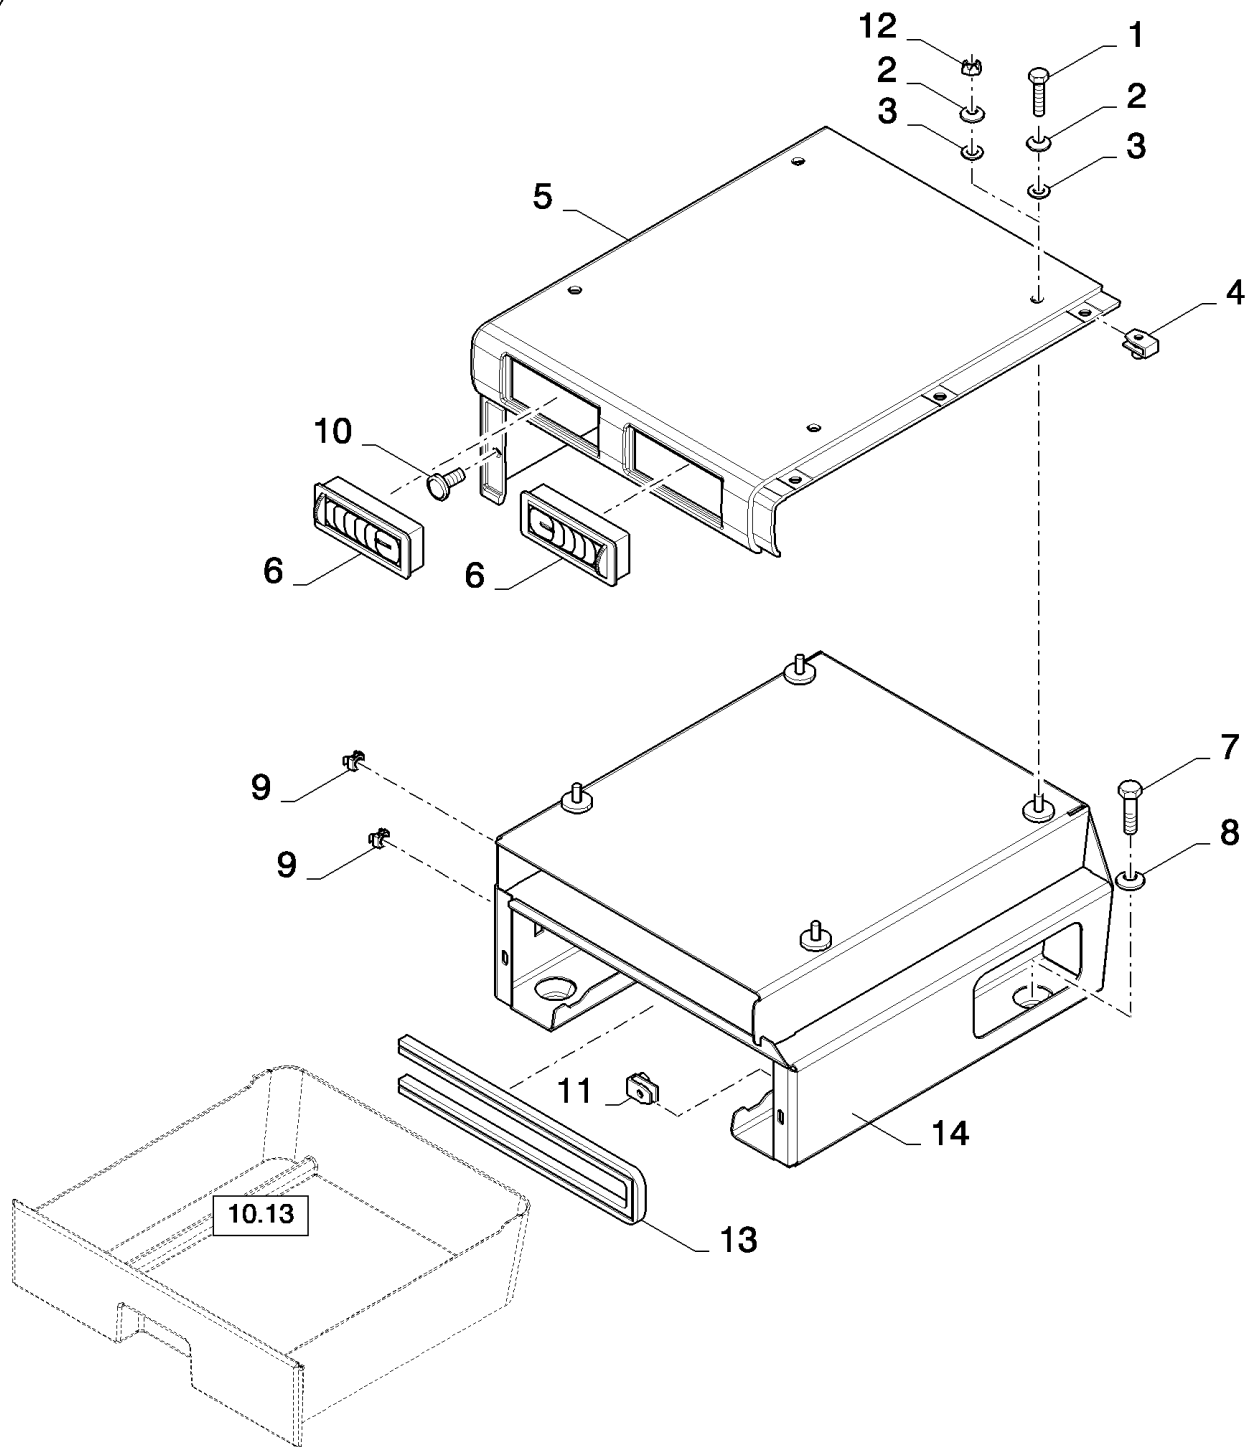

10.11(01) OPERATORS SEAT, SUPPORT

10.11(01) OPERATORS SEAT, SUPPORT

сылка	Номер детали	Кол-во	Описание
1	43128	1	BOLT, Hex, M8 x 30, 8.8, , BSN C599
2	322358	1	WASHER, SPRING, Belleville, M8, , BSN C599
3	378243	1	WASHER, M8, , BSN C599
4	86014250	3	NUT, M6
5	87283699	1	COVER,
6	84059873	2	DIFFUSER,
7	9706704	4	BOLT, Hex, M10 x 35, 8.8, Full Thd,
8	86511323	4	WASHER, M10 x 20 x 2,
9	84432090	2	NUT, M6
10	87342920	1	PLUG,
11	9628100	1	NUT,
12	86629542	1	NUT, LOCK, M8 x 1.25, CI 8, , BSN C599
13	87283661	1	SEAL, , BSN C599
14	87281315	1	SUPPORT,