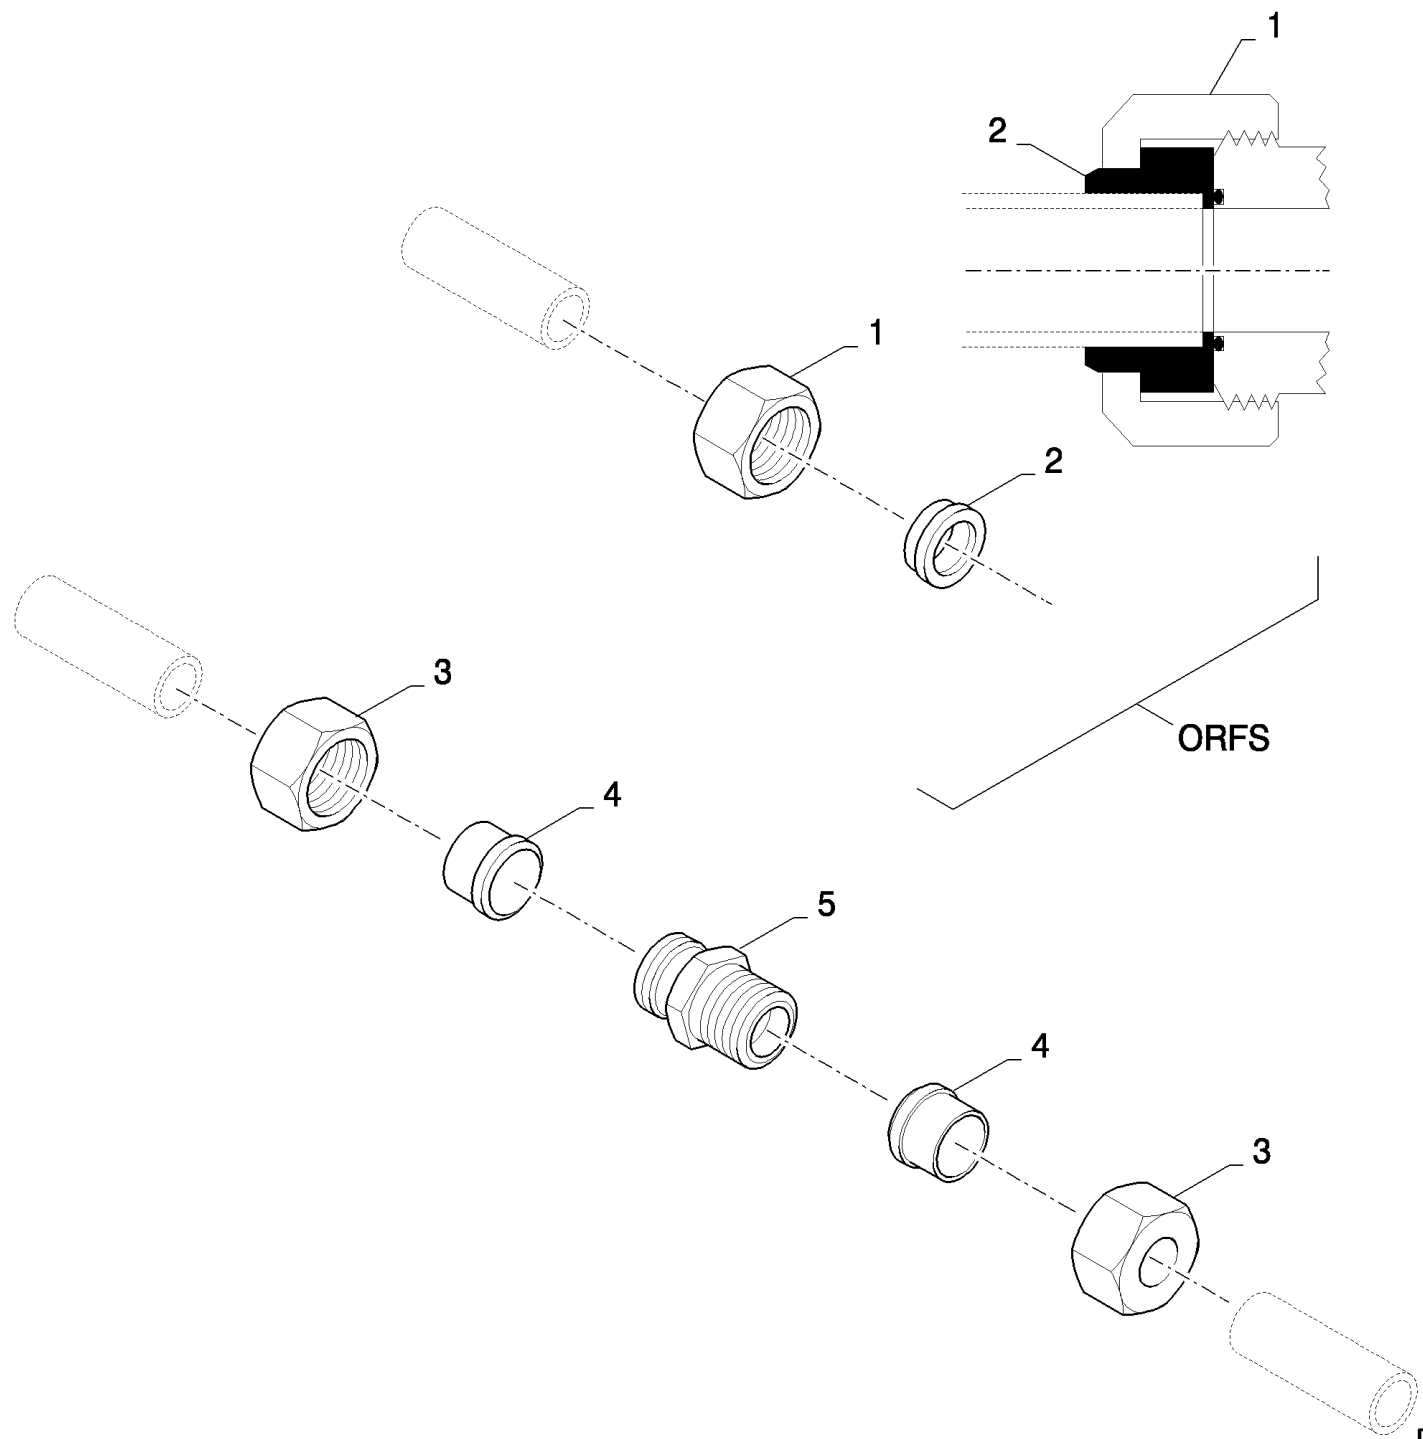

07.501(02) STRAIGHT CONNECTIONS AND REPAIR FOR ORFS HYDRAULIC TUBES

сылка	Номер детали	Кол-во	Описание
1	84052987	AR	NUT, PIPE UNION, DIA.8MM
2	84819190	AR	RING, DIA.8MM
3	335135	AR	NUT, DIA.8MM
4	335136	AR	FERRULE, DIA.8MM
5	335172	AR	CONNECTOR, HYD., DIA.8MM
-			
1	85802628	AR	CONNECTOR, HYD., DIA.12MM
2	84819191	AR	RING, DIA.12MM
3	86548976	AR	NUT, DIA.12MM
4	150015	AR	FERRULE, DIA.12MM
5	150018	AR	CONNECTOR, HYD., DIA.12MM
-			
1	85802819	AR	NUT, PIPE UNION, DIA.16MM
2	84819192	AR	RING, DIA.16MM
3	335171	AR	NUT, DIA.16MM
4	335169	AR	FERRULE, DIA.16MM
5	335174	AR	CONNECTOR, HYD., DIA.16MM
-			
1	85802972	AR	CONNECTOR, HYD., DIA.20MM
2	84819193	AR	RING, DIA.20MM
3	NS	AR	NOT SERVICED, DIA.20MM
4	NS	AR	NOT SERVICED, DIA.20MM
5	NS	AR	NOT SERVICED, DIA.20MM
-			
1	NS	AR	NOT SERVICED, DIA.28MM
2	NS	AR	NOT SERVICED, DIA.28MM
3	412527	AR	NUT, DIA.28MM
4	412528	AR	FERRULE, DIA.28MM
5	457545	AR	CONNECTOR, HYD., DIA.28MM
-			
1	84052987	AR	NUT, PIPE UNION, DIA.1/4"
2	84819194	AR	RING, DIA.1/4"
3	710852	AR	NUT, TUBE, Flareless, 7/16"-20, DIA.1/4"
4	710853	AR	FERRULE, DIA.1/4"
5	710715	AR	CONNECTOR, HYD., DIA.1/4"
-			
1	84052987	AR	NUT, PIPE UNION, DIA.3/8"
2	86541137	AR	RING, DIA.3/8"
3	514926	AR	NUT, TUBE, 37с, 9/16"-18, Type B, DIA.3/8"
4	514929	AR	FERRULE, Flareless, 3/8" Tube,
5	322897	AR	CONNECTOR, HYD., DIA.3/8"
-			
1	85802628	AR	CONNECTOR, HYD., DIA.1/2"
2	86541138	AR	RING, DIA.1/2"
3	514925	AR	NUT, DIA.1/2"