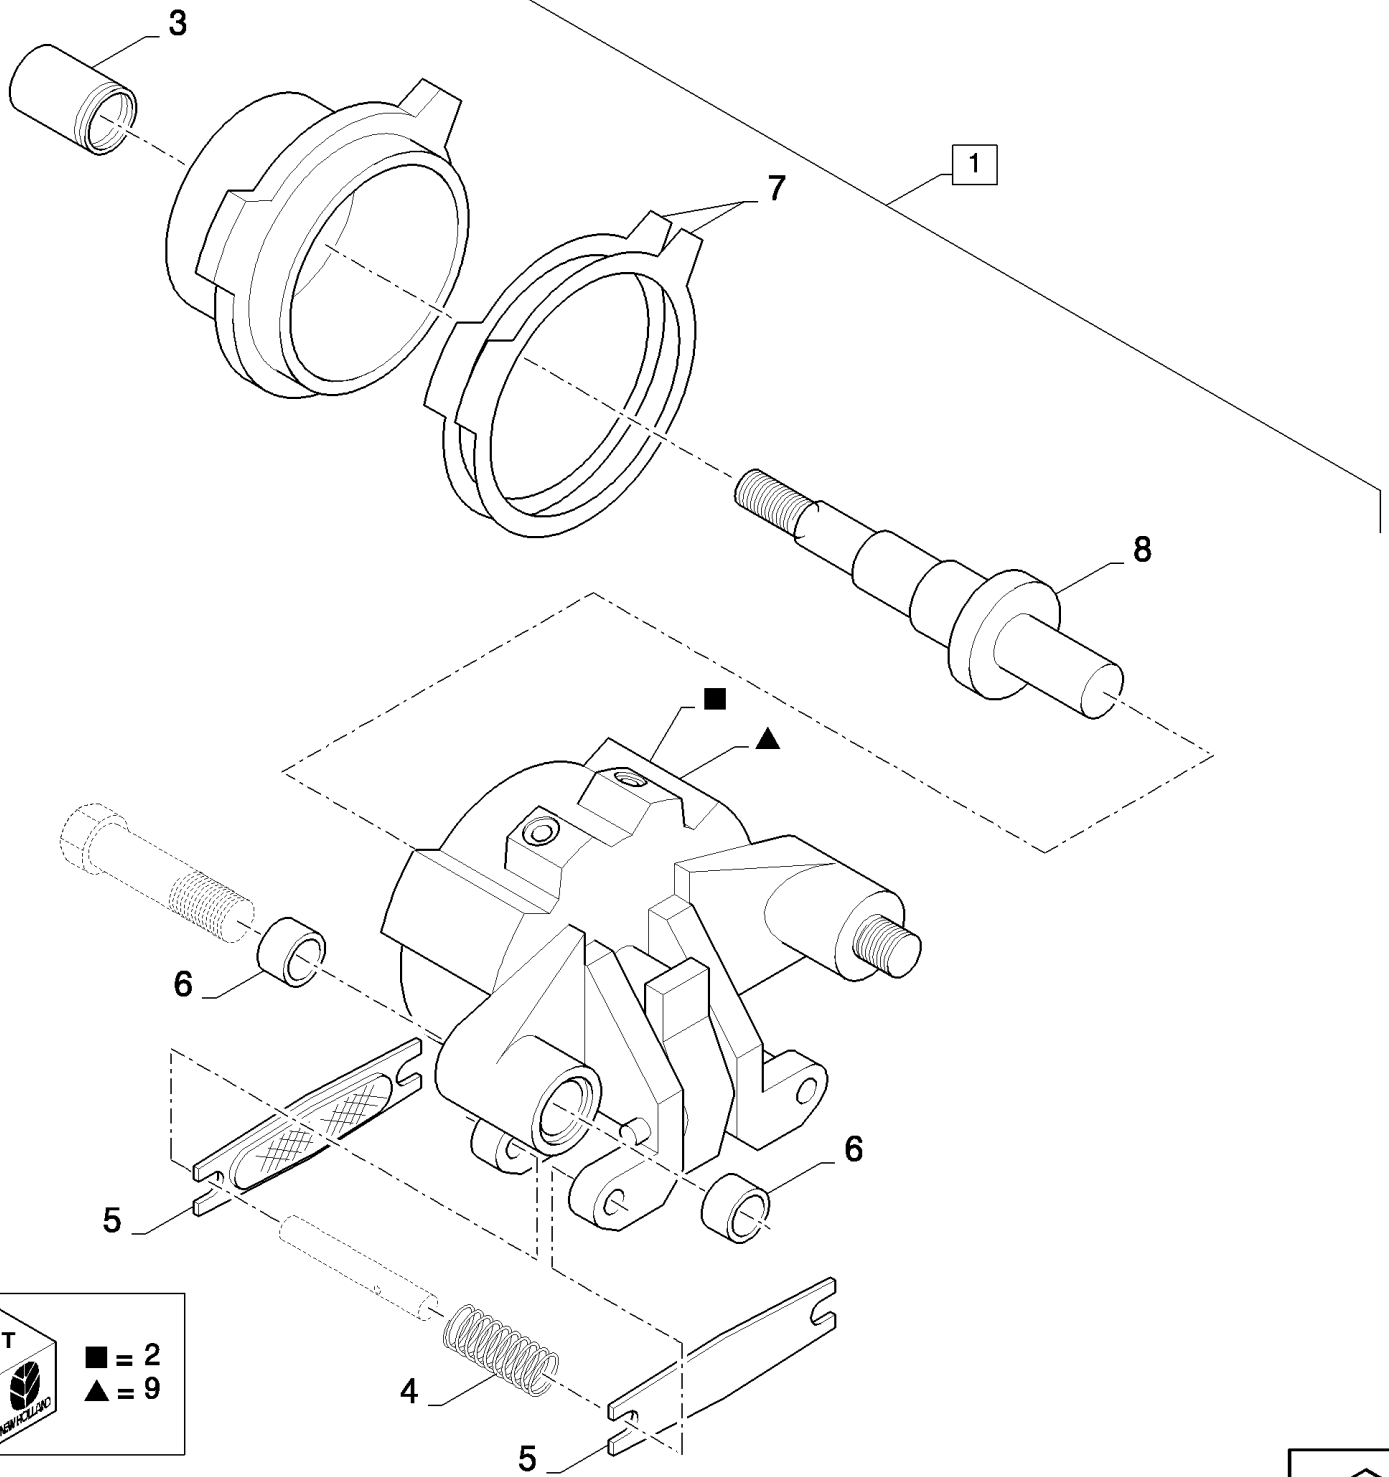

03.10(01) GEARBOX : BRAKE

сылка	Номер детали	Кол-во	Описание
1	84818665	1	BRAKE, HAND, (2 to 9)
2	84819189	1	KIT, SEALS,
3	84607351	1	CAP,
4	84447501	2	PIN,
5	84817132	2	BRAKE, PAD,
6	84607354	4	SLEEVE,
7	84607355	15	SHIM,
8	84817131	1	PISTON,
9	84817135	1	COVER,