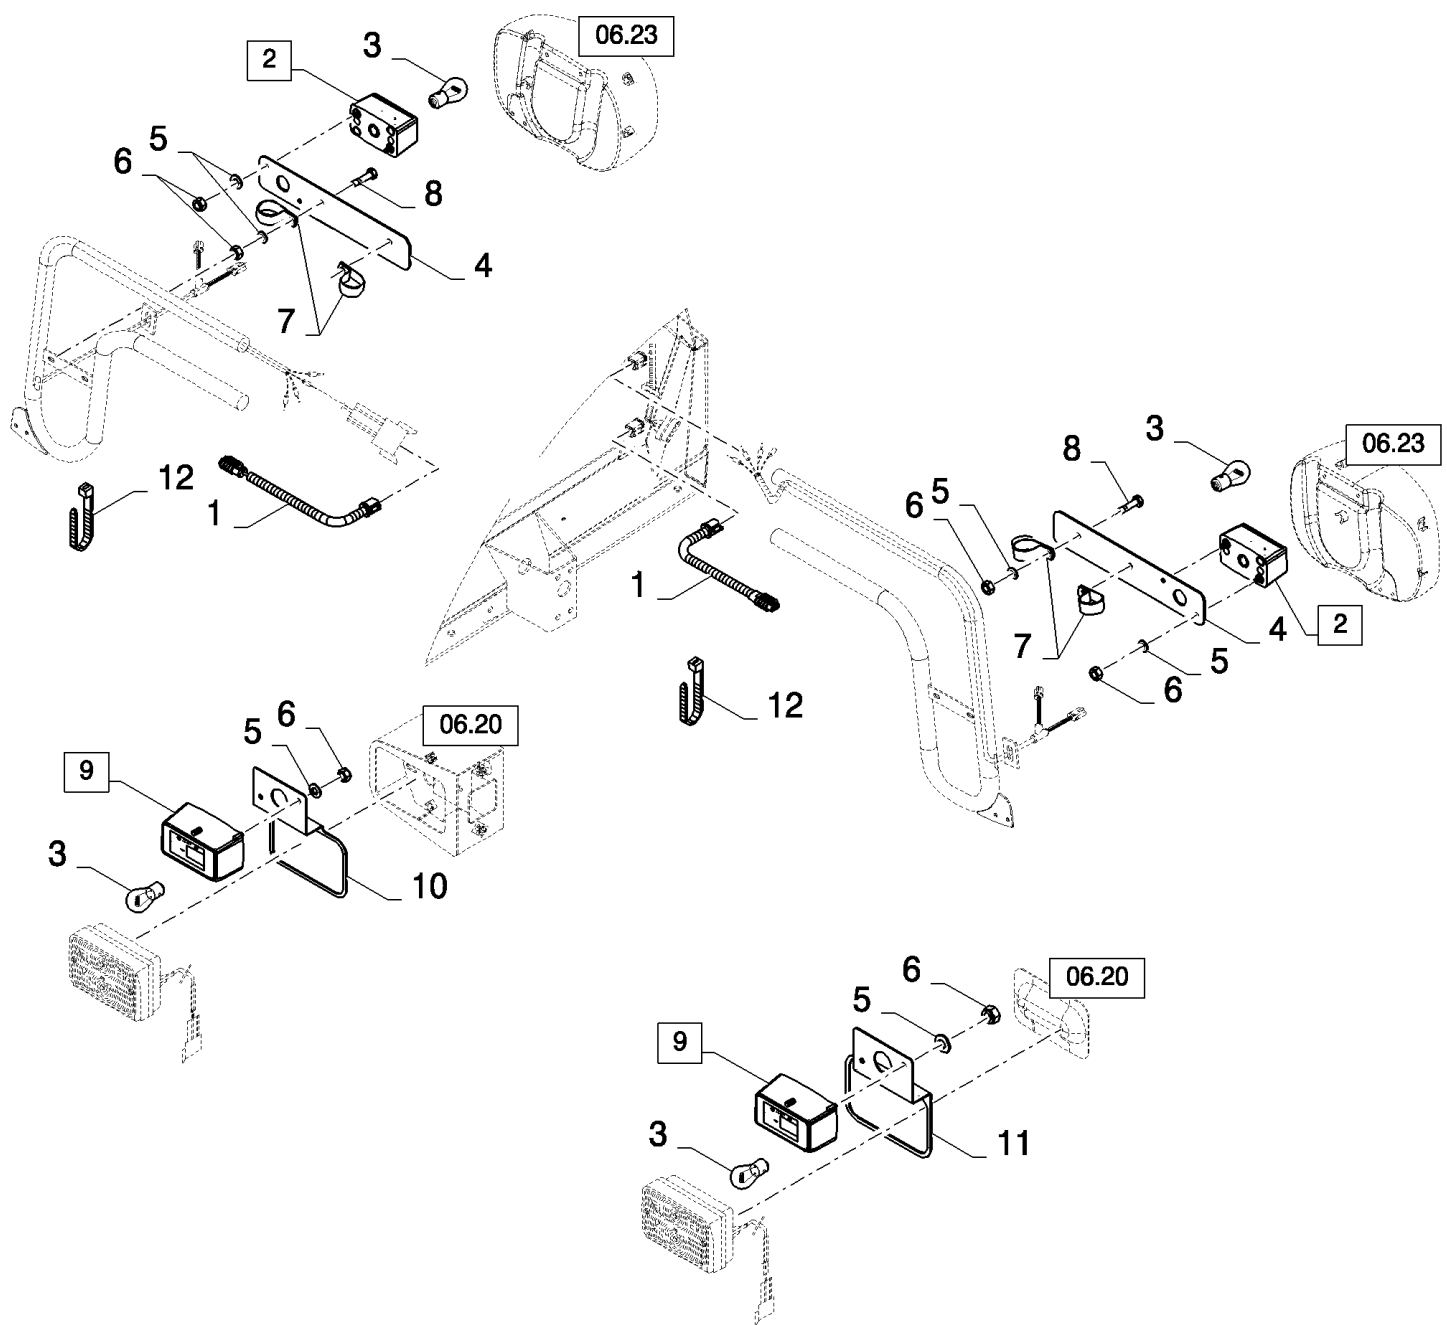

06.25(01) SPECIFIC LIGHTS FOR AUSTRIA

06.25(01) SPECIFIC LIGHTS FOR AUSTRIA

сылка	Номер детали	Кол-во	Описание
1	87030365	2	HARNESS, WIRE,
2	84429842	1	LAMP, (3)
3	86616250	1	BULB, #W5W, 5w, 12V-5W
4	84438858	2	BRACKET,
5	140014	12	WASHER, M5 x 10 x 1,
6	43440	12	NUT, LOCK, M5 x .8, CI 8,
7	84433319	4	CLAMP,
8	86585710	4	SCREW, Cross Pan Hd, M5 x 25, M5x25
9	84067992	2	LAMP, (3)
10	84431478	1	BRACKET,
11	86596662	1	BRACKET,
12	86566989	6	STRAP, CABLE,