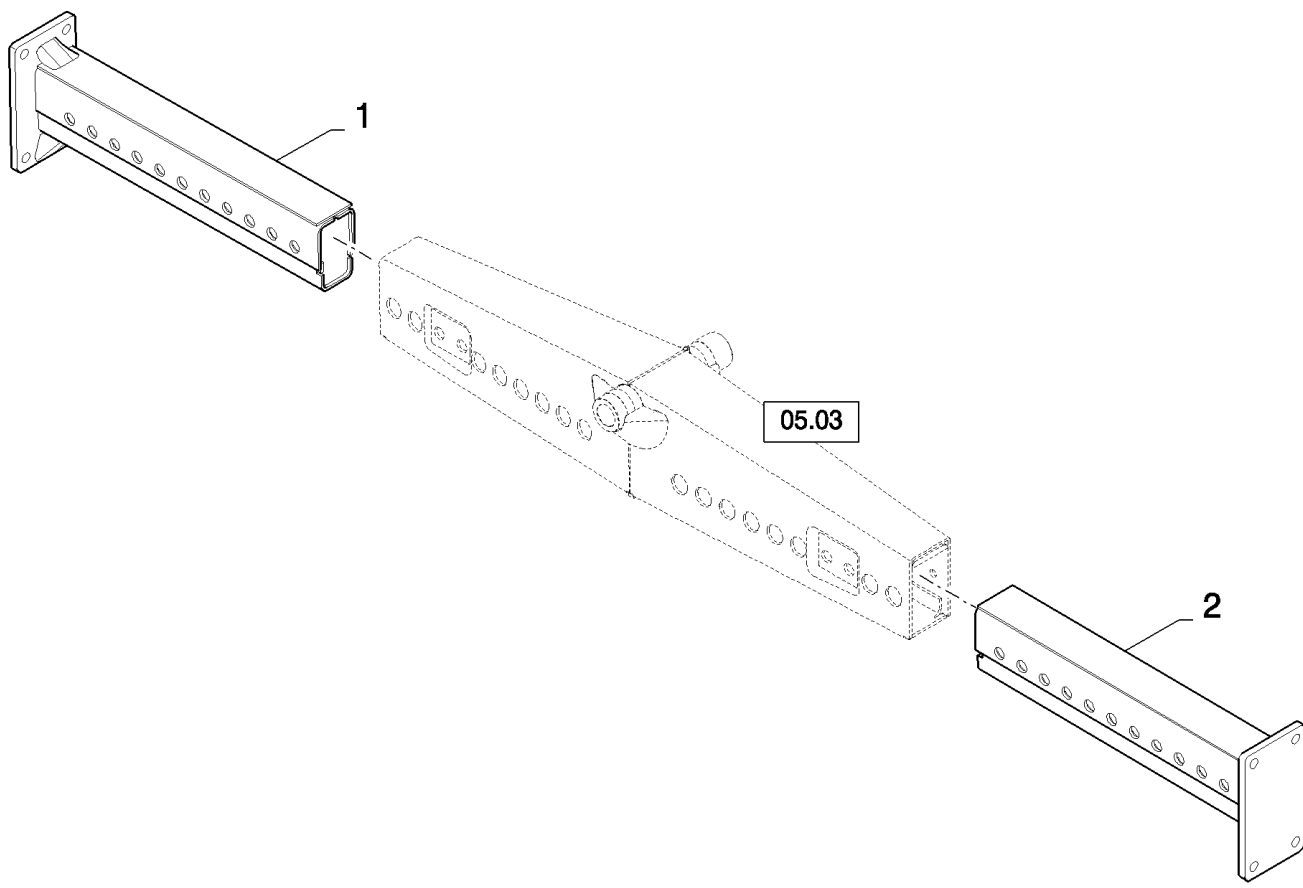

KIT

■ = 30
● = 36

05.03(01) AXLE, POWERED AND HEAVY DUTY (HD)

сылка	Номер детали	Кол-во	Описание
1	84074397	1	SHAFT,
2	84077496	2	CLAMP,
3	140045	2	WASHER, SPRING, Belleville, M10,
4	84069736	2	SEAL,
5	84334438	2	BUSHING,
6	84100564	10	NUT, LOCK, M20, GC, M20
7	9850384	10	WASHER,
8	84015950	2	SCREW, M10x50
9	84015771	8	WASHER,
10	84075037	8	BOLT, Hex, M24 x 60, 12.9,
11	84074066	1	AXLE, REAR, , BSN C551
11	84462121	1	AXLE, REAR, , ASN D552
12	84334526	6	WASHER,
13	84334525	4	BUSHING,
14	412290	4	BOLT, Hex, M20 x 180, 8.8,
15	84037083	6	BOLT, Hex, M20 x 260, 8.8,
16	539450	3	SHIM, 0.5mm Thk,
17	327802	1	WASHER,
18	390822	1	NUT, SLOTTED, M30 x 1.5, CI 8,
19	130016	1	PIN, SPLIT (COTTER), M6.3 x 63,
20	84073399	4	BALL JOINT,
21	100034	4	NUT, M30 x 1.5, CI 8,
22	412321	2	NUT, M26 x 1.5, CI 8,
23	84814042	2	BALL JOINT,
24	84074074	1	TRACK ROD ASSY,
25	412141	3	NUT, LOCK, M10 x 1.5, CI 8,
26	379401	6	CLAMP,
27	120074	3	BOLT, Hex, M10 x 90, 8.8,
28	84074075	1	TRACK ROD ASSY,
29	84814043	2	CYLINDER STEERING, (30), FOR SMART STEER AUTO-GUIDANCE, SEE FIGURE 07.40
30	84334447	1	KIT, SEALS,
31	84439474	12	PLUG,
32	84440667	12	PLUG,
33	84435034	1	SUPPORT,
34	84435031	1	SUPPORT,
35	84448270	1	HYDRAULIC CYLINDER,
36	84455606	1	KIT, SEALS,