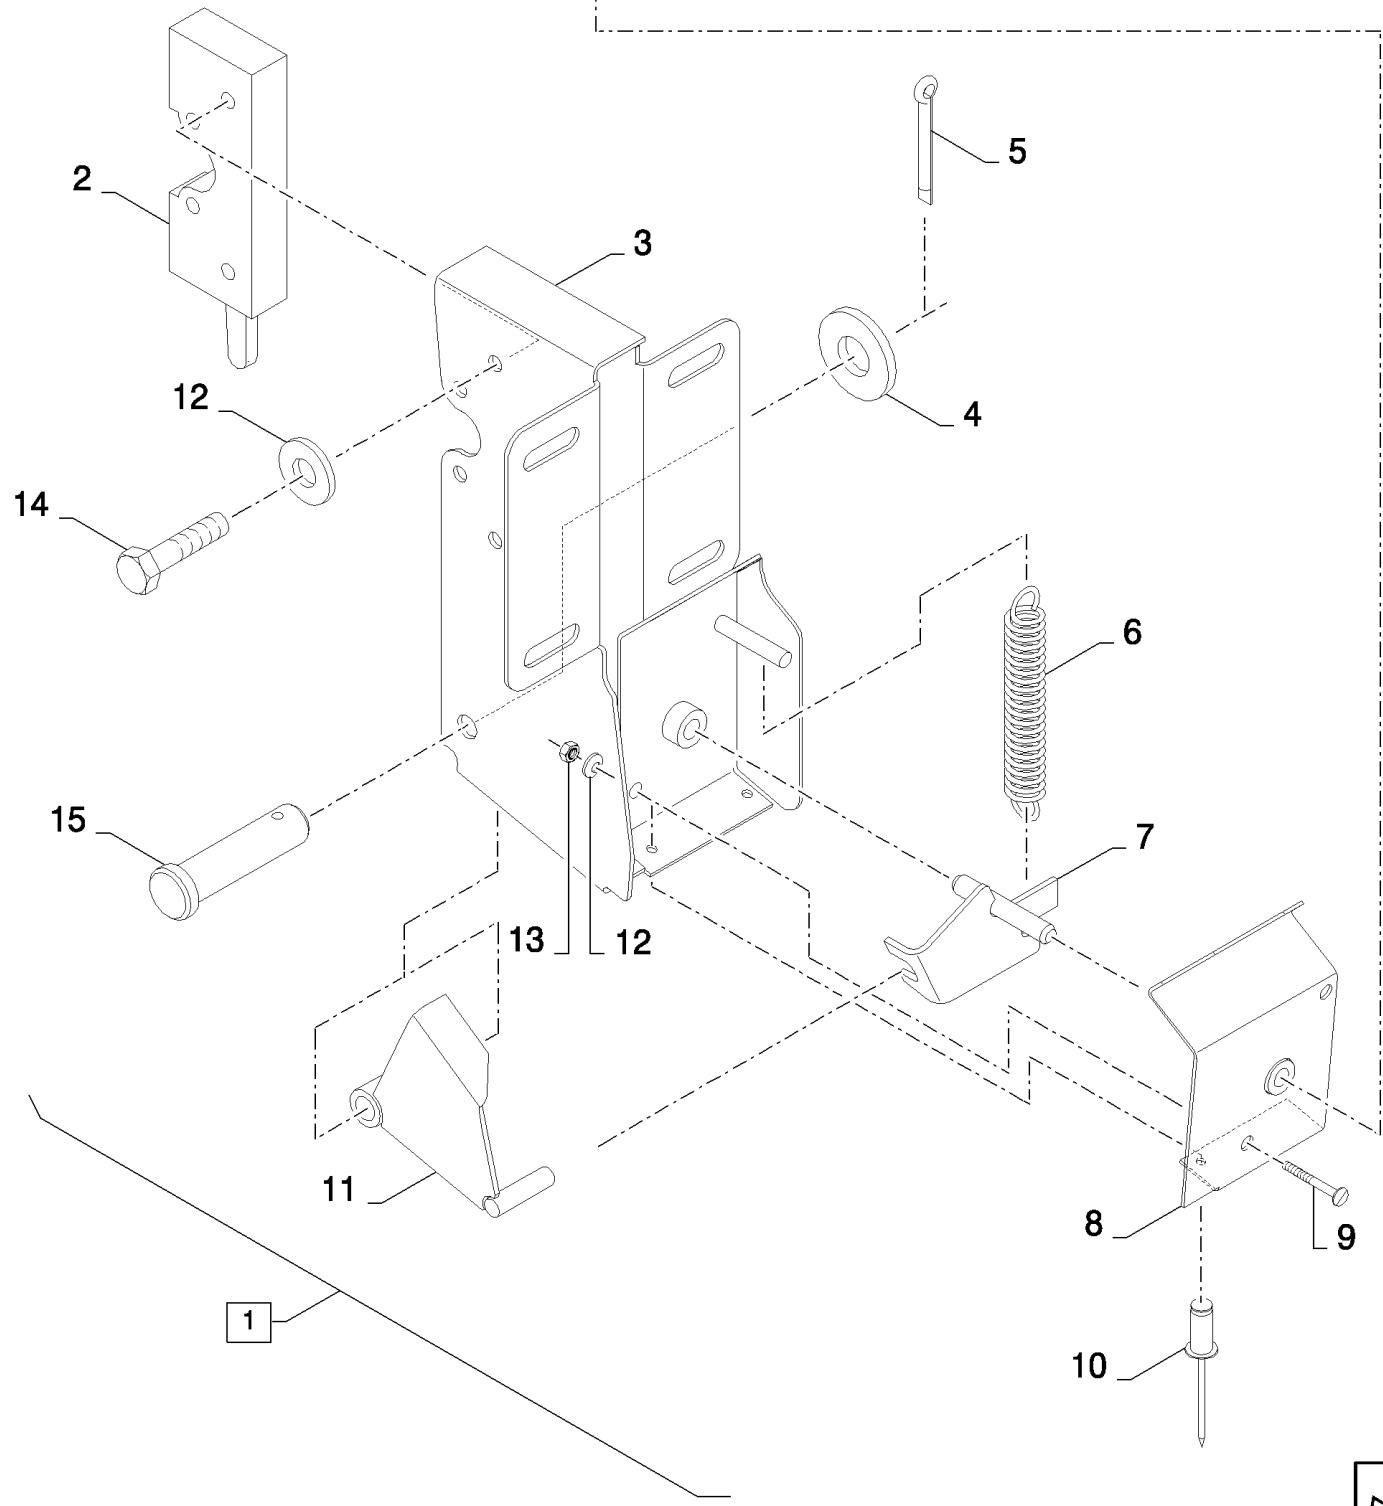

08.12(01) DOOR LOCK

08.12(01) DOOR LOCK

сылка	Номер детали	Кол-во	Описание
1	86596940	1	LATCH, (2 to 15)
2	86531581	1	LATCH,
3	86596917	1	SUPPORT,
4	140017	1	WASHER, M10 x 20 x 2,
5	130003	1	PIN, SPLIT (COTTER), M3.2 x 20,
6	12255	1	SPRING,
7	86596927	1	PIN,
8	86596923	1	COVER,
9	86511833	1	SCREW, Cross Pan Hd, M6 x 40, M6x40
10	NS	4	NOT SERVICED,
11	86596920	1	SUPPORT,
12	322357	5	WASHER, SPRING, Belleville, M6,
13	15896221	1	NUT, M6, CI 10,
14	86977786	4	BOLT, Hex, M6 x 25, 8.8,
15	390040	1	PIN, CLEVIS, M10 x 35,
16	388628	2	PIN, LOCK, M3 x 12, Slotted,
17	86596930	2	LOCK,
18	86623069	2	HANDLE,