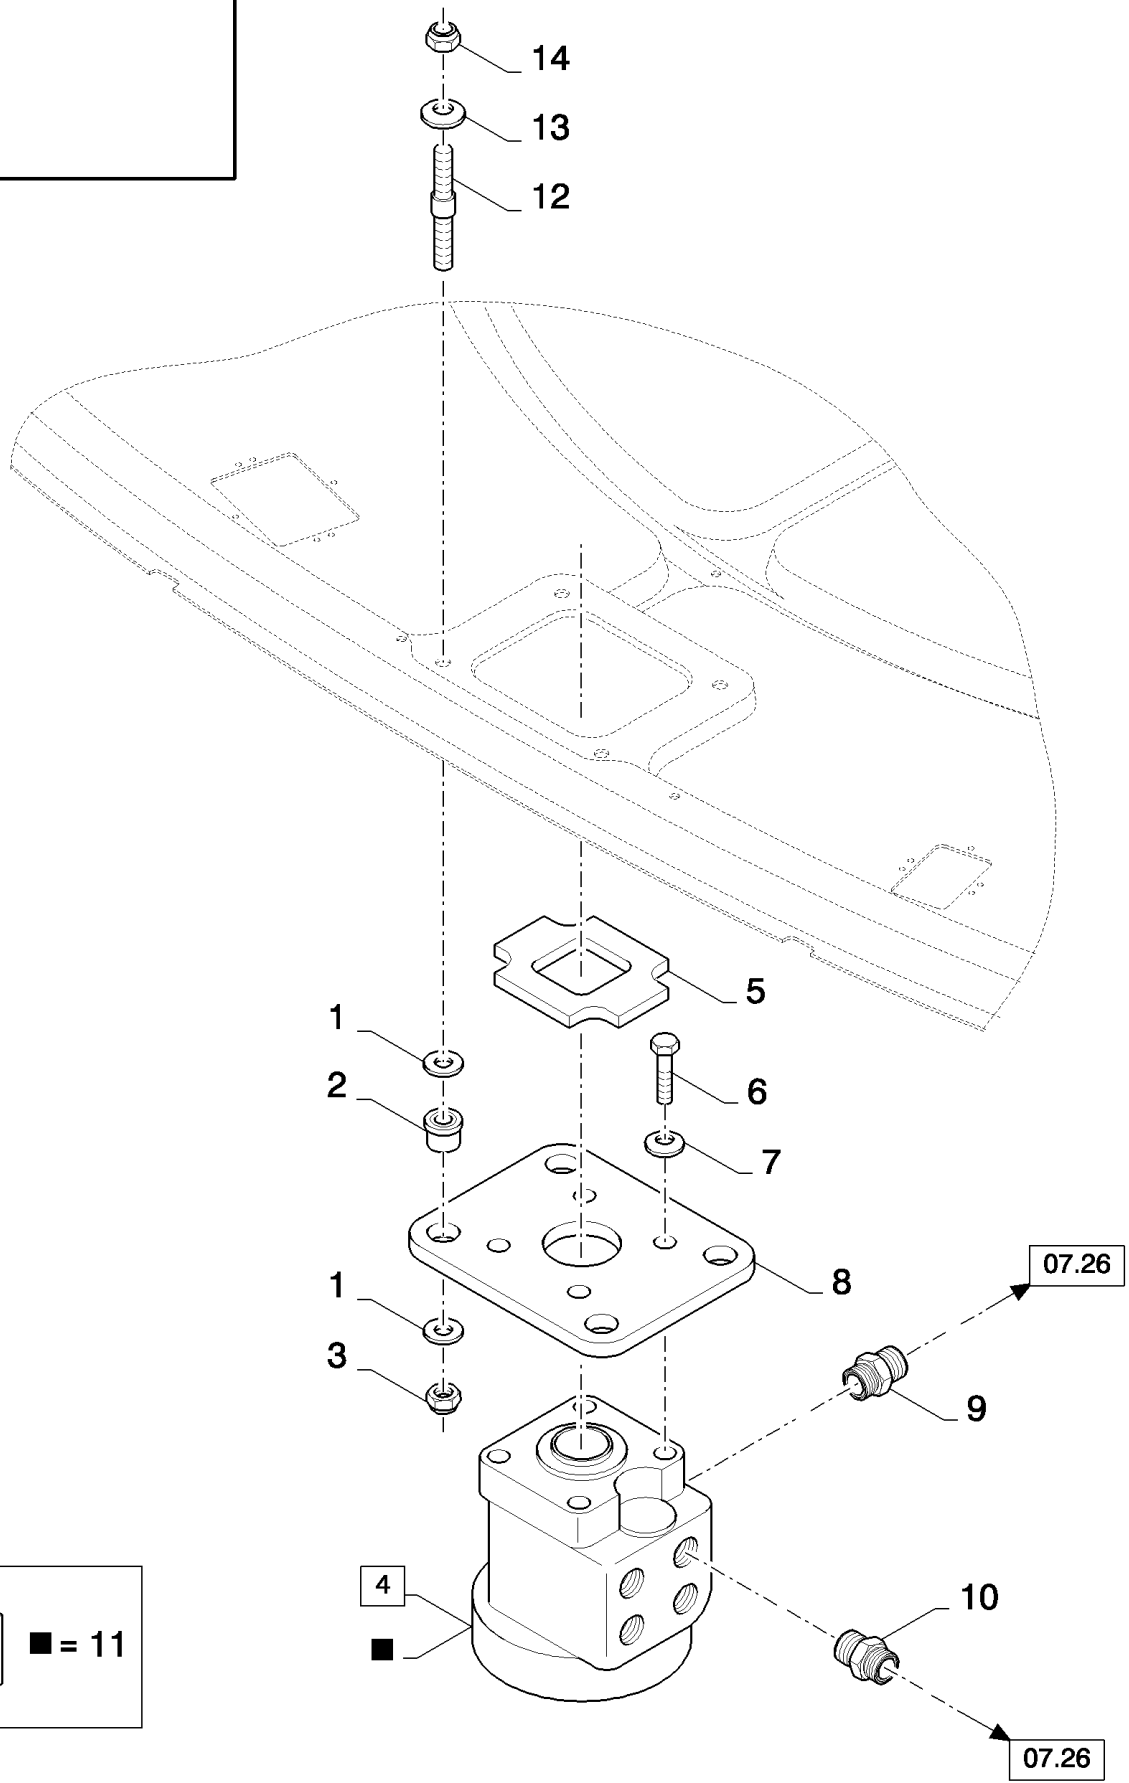

07.27(01) STEERING VALVE

KIT
■ = 11

07.27(01) STEERING VALVE

сылка	Номер детали	Кол-во	Описание
1	86012639	8	WASHER,
2	601062	4	ISOLATOR,
3	86629542	4	NUT, LOCK, M8 x 1.25, CI 8,
4	86565262	1	VALVE, HYDRAULIC, 320CC (11), NOT FOR NA, FOR POWERED REAR AXLE ONLY, FOR FIXED REAR AXLE, HIGH CENTER ONLY, FOR ADJUSTABLE REAR AXLE ONLY
4	86565263	1	VALVE, HYDRAULIC, 360CC (11), FOR NA ONLY
4	86560757	1	VALVE, HYDRAULIC, 250CC (11), NOT FOR NA, FOR FIXED REAR AXLE ONLY
5	86974950	1	SEAL,
6	43138	4	SCREW, Hex, M10 x 20, 8.8, Full Thd,
7	140045	4	WASHER, SPRING, Belleville, M10,
8	84075217	1	PLATE,
9	86593173	1	CONNECTOR, HYD., 9/16"-18 ORFS x M12 x 1.5 ORB, (10,11)
10	86579676	4	CONNECTOR, HYD., 13/16"-16 ORFS x M18 x 1.5 ORB, (13,14), SEE FIGURE 07.502
11	84434730	1	KIT, SEALS,
12	84432508	4	STUD,
13	322358	4	WASHER, SPRING, Belleville, M8,
14	9706690	4	NUT, M8, CI 8,