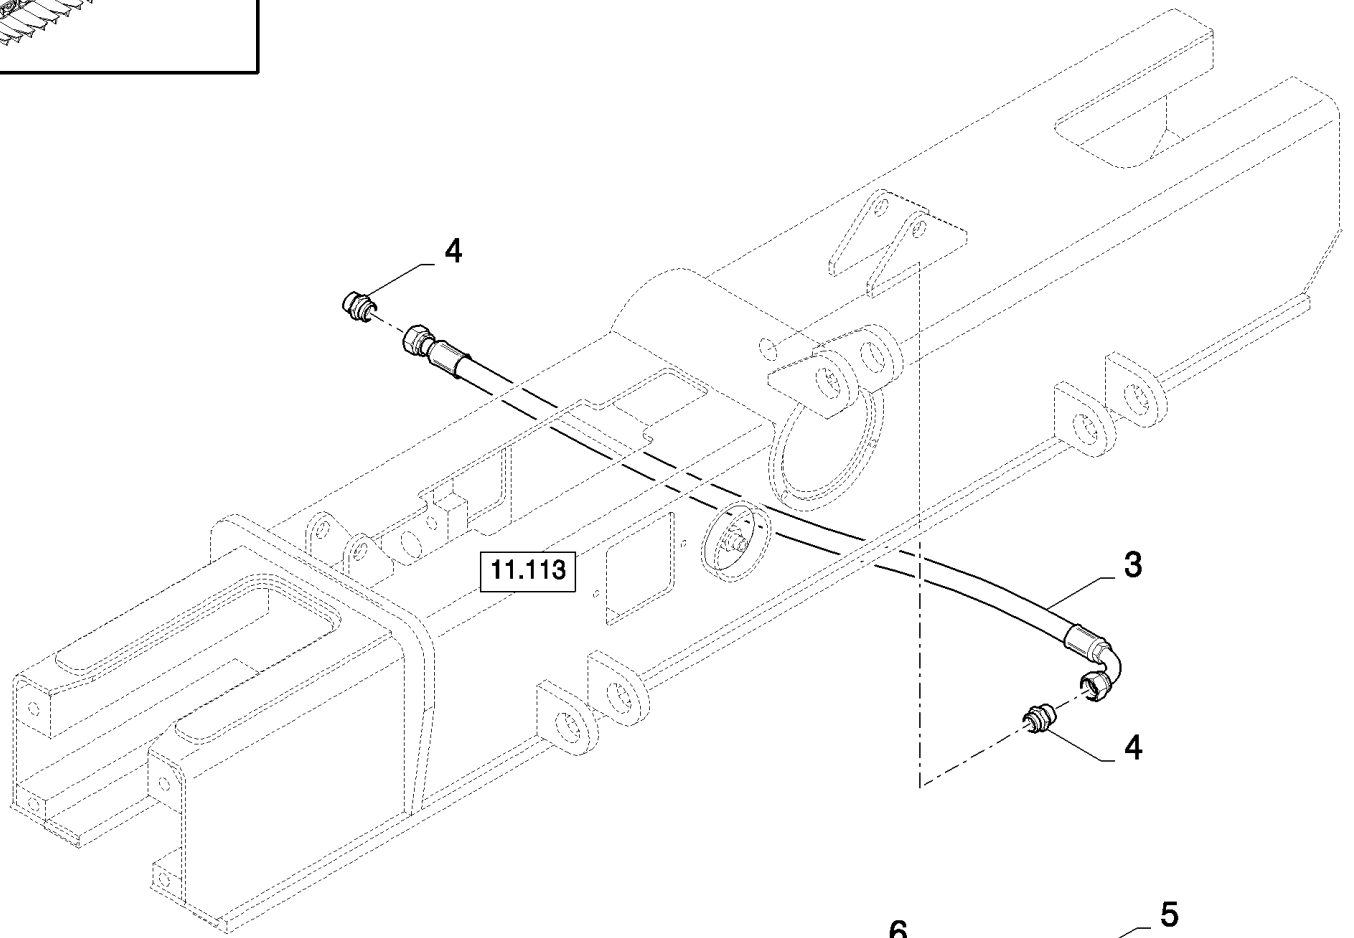

11.115(01) TRACK, HYDRAULICS: FRAME

11.113

11.116