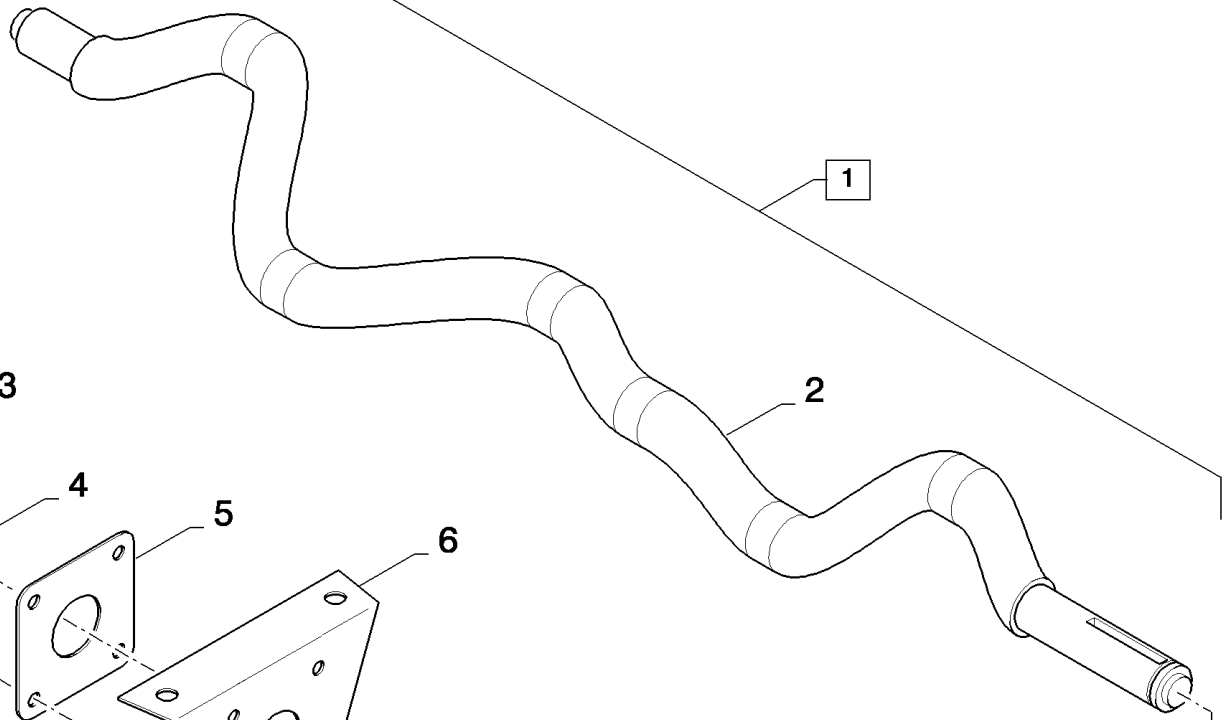

15.47(01) STRAW WALKER SHAFTS

15.45

CX8080 COMBINE (9/06-)

15.47(01) STRAW WALKER SHAFTS

сылка	Номер детали	Кол-во	Описание
1	84072405	1	SHAFT, (2 to 13), FOR CX8060, CX8070, CX8080, CX8090 ONLY
1	84454903	1	SHAFT, (2 to 13), FOR CX8030, CX8040, CX8050 ONLY
2	84057292	1	SHAFT, , FOR CX8060, CX8070, CX8080, CX8090 ONLY
2	84454612	1	SHAFT, , FOR CX8030, CX8040, CX8050 ONLY
3	84072502		AR FLANGE, , FOR CX8060, CX8070, CX8080, CX8090 ONLY
3	9850682		AR FLANGE, , FOR CX8030, CX8040, CX8050 ONLY
4	84057533		AR SEAL, , FOR CX8060, CX8070, CX8080, CX8090 ONLY
4	9850108		AR RING, , FOR CX8030, CX8040, CX8050 ONLY
5	84072504		AR FLANGE, , FOR CX8060, CX8070, CX8080, CX8090 ONLY
5	9850679		AR FLANGE, , FOR CX8030, CX8040, CX8050 ONLY
6	421876	12	PLATE,
7	84434854		AR BEARING ASSY, , FOR CX8030, CX8040, CX8050 ONLY
7	84434854		AR BEARING ASSY, , FOR CX8060, CX8070, CX8080, CX8090 ONLY
8	86629542		AR NUT, LOCK, M8 x 1.25, CI 8,
9	84057563		AR BUSHING, , FOR CX8060, CX8070, CX8080, CX8090 ONLY
9	306740		AR BUSHING, SHEAR BOLT, , FOR CX8030, CX8040, CX8050 ONLY
10	84072507		AR FLANGE, , FOR CX8060, CX8070, CX8080, CX8090 ONLY
10	9850681		AR COVER, , FOR CX8030, CX8040, CX8050 ONLY
11	84072506		AR FLANGE, , FOR CX8060, CX8070, CX8080, CX8090 ONLY
11	9850680		AR FLANGE, , FOR CX8030, CX8040, CX8050 ONLY
12	43129		AR BOLT, Hex, M8 x 40, 8.8,