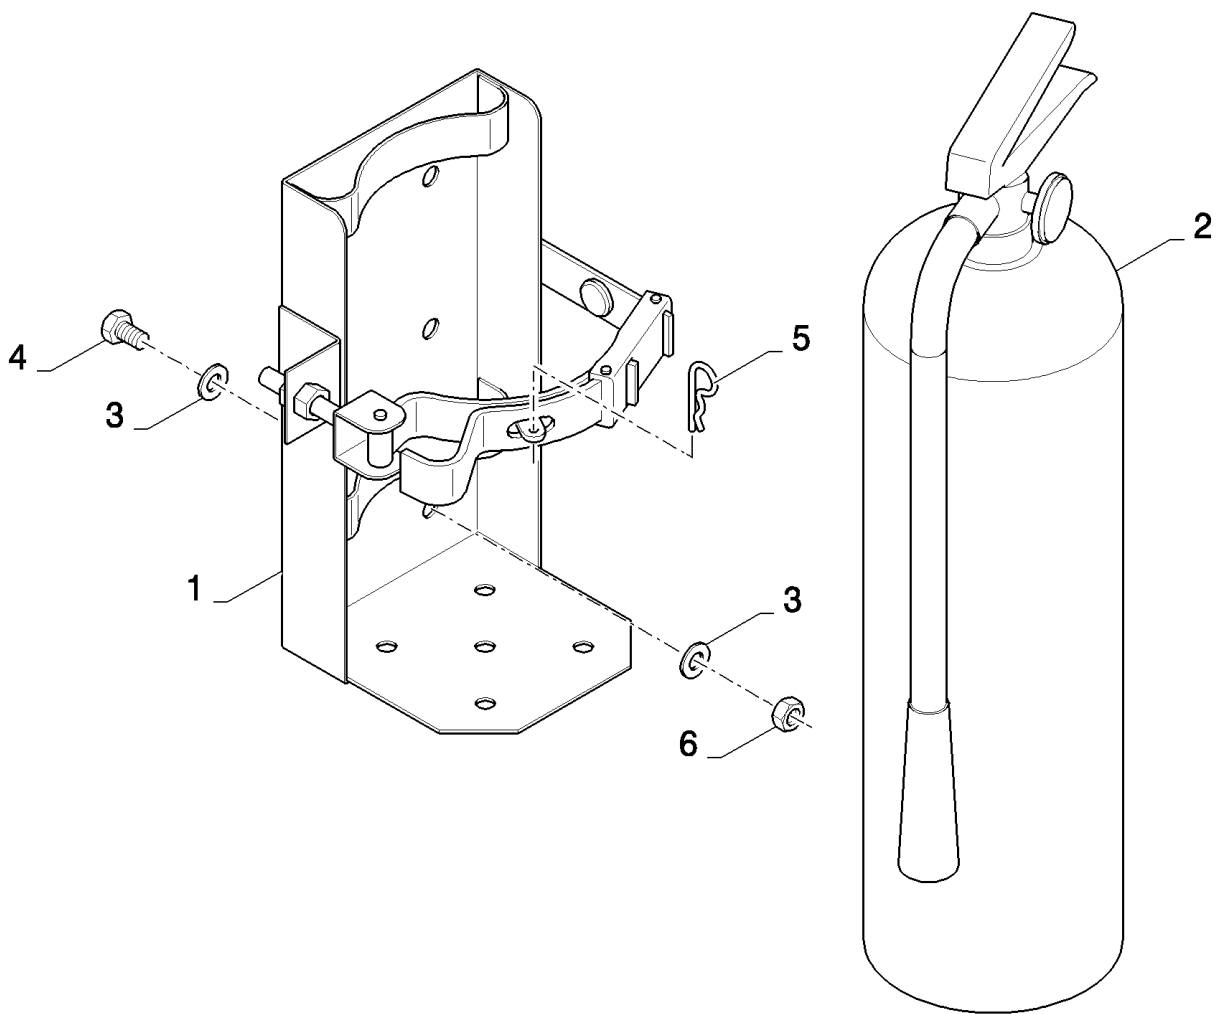

10.30(01) FIRE EXTINGUISHER - NA ONLY

сылка	Номер детали	Кол-во	Описание
1	87414154	1	BRACKET,
2	87414153	1	FIRE EXTINGUISHER,
3	322358	8	WASHER, SPRING, Belleville, M8,
4	120103	4	BOLT, Hex, M8 x 16, 8.8,
5	216698	1	PIN, SPLIT (COTTER),
6	9706690	4	NUT, M8, CI 8,