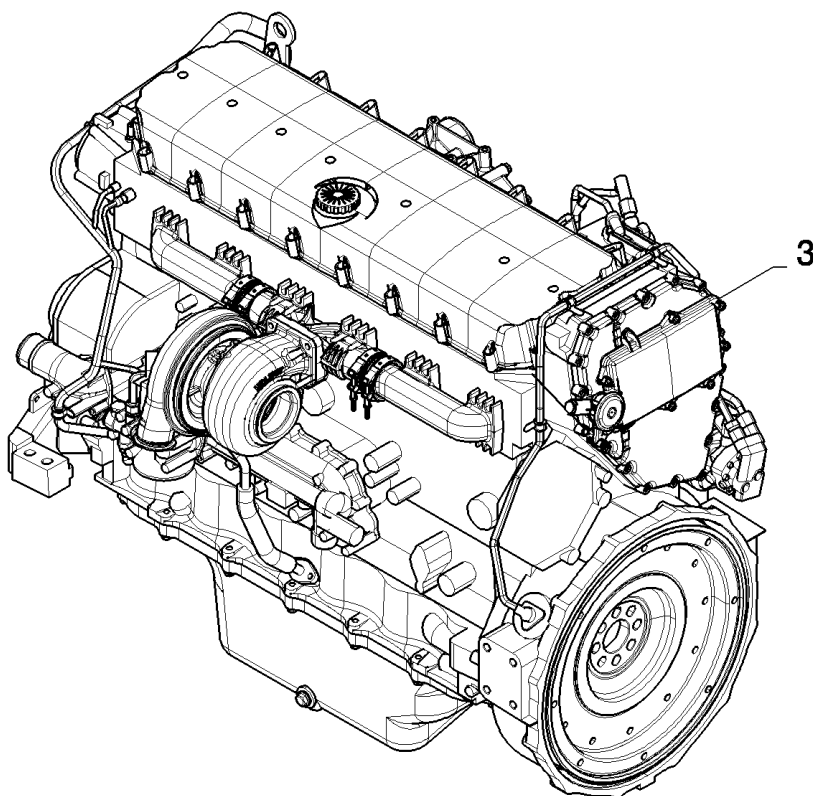

CX8080 COMBINE (9/06-)

01.001(01) COMPLETE ENGINE

сылка	Номер детали	Кол-во	Описание
1	84457634	1	ENGINE, CX8030, SEE ENGINE MODEL F4HE9684D*J101, BSN C571
1	87607366	1	ENGINE, CX8030, SEE ENGINE MODEL F4HE9687G*J100, ASN D572
2	84457640	1	ENGINE, CX8040, SEE ENGINE MODEL F2CE9684D*E001, BSN C659
2	87486941	1	ENGINE, CX8040, SEE ENGINE MODEL F2CE9684D*E014, ASN D660
2	84448831	1	ENGINE, CX8050, CX8070, SEE ENGINE MODEL F2CE9684B*E001, BSN C659
2	87486943	1	ENGINE, CX8050, CX8070, SEE ENGINE MODEL F2CE9684B*E013, ASN D660
2	84448830	1	ENGINE, CX8060, SEE ENGINE MODEL F2CE9684C*E001, BSN C659
2	87486945	1	ENGINE, CX8060, SEE ENGINE MODEL F2CE9684C*E013, ASN D660
2	84457633	1	ENGINE, CX8080, SEE ENGINE MODEL F2CE9684A*E004, BSN C659
2	87486947	1	ENGINE, CX8080, SEE ENGINE MODEL F2CE9684A*E013, ASN D660
3	84457632	1	ENGINE, CX8090, SEE ENGINE MODEL F3AE0684P*E906, BSN C659
3	87486949	1	ENGINE, CX8090, SEE ENGINE MODEL F3AE0684P*E909, ASN D660