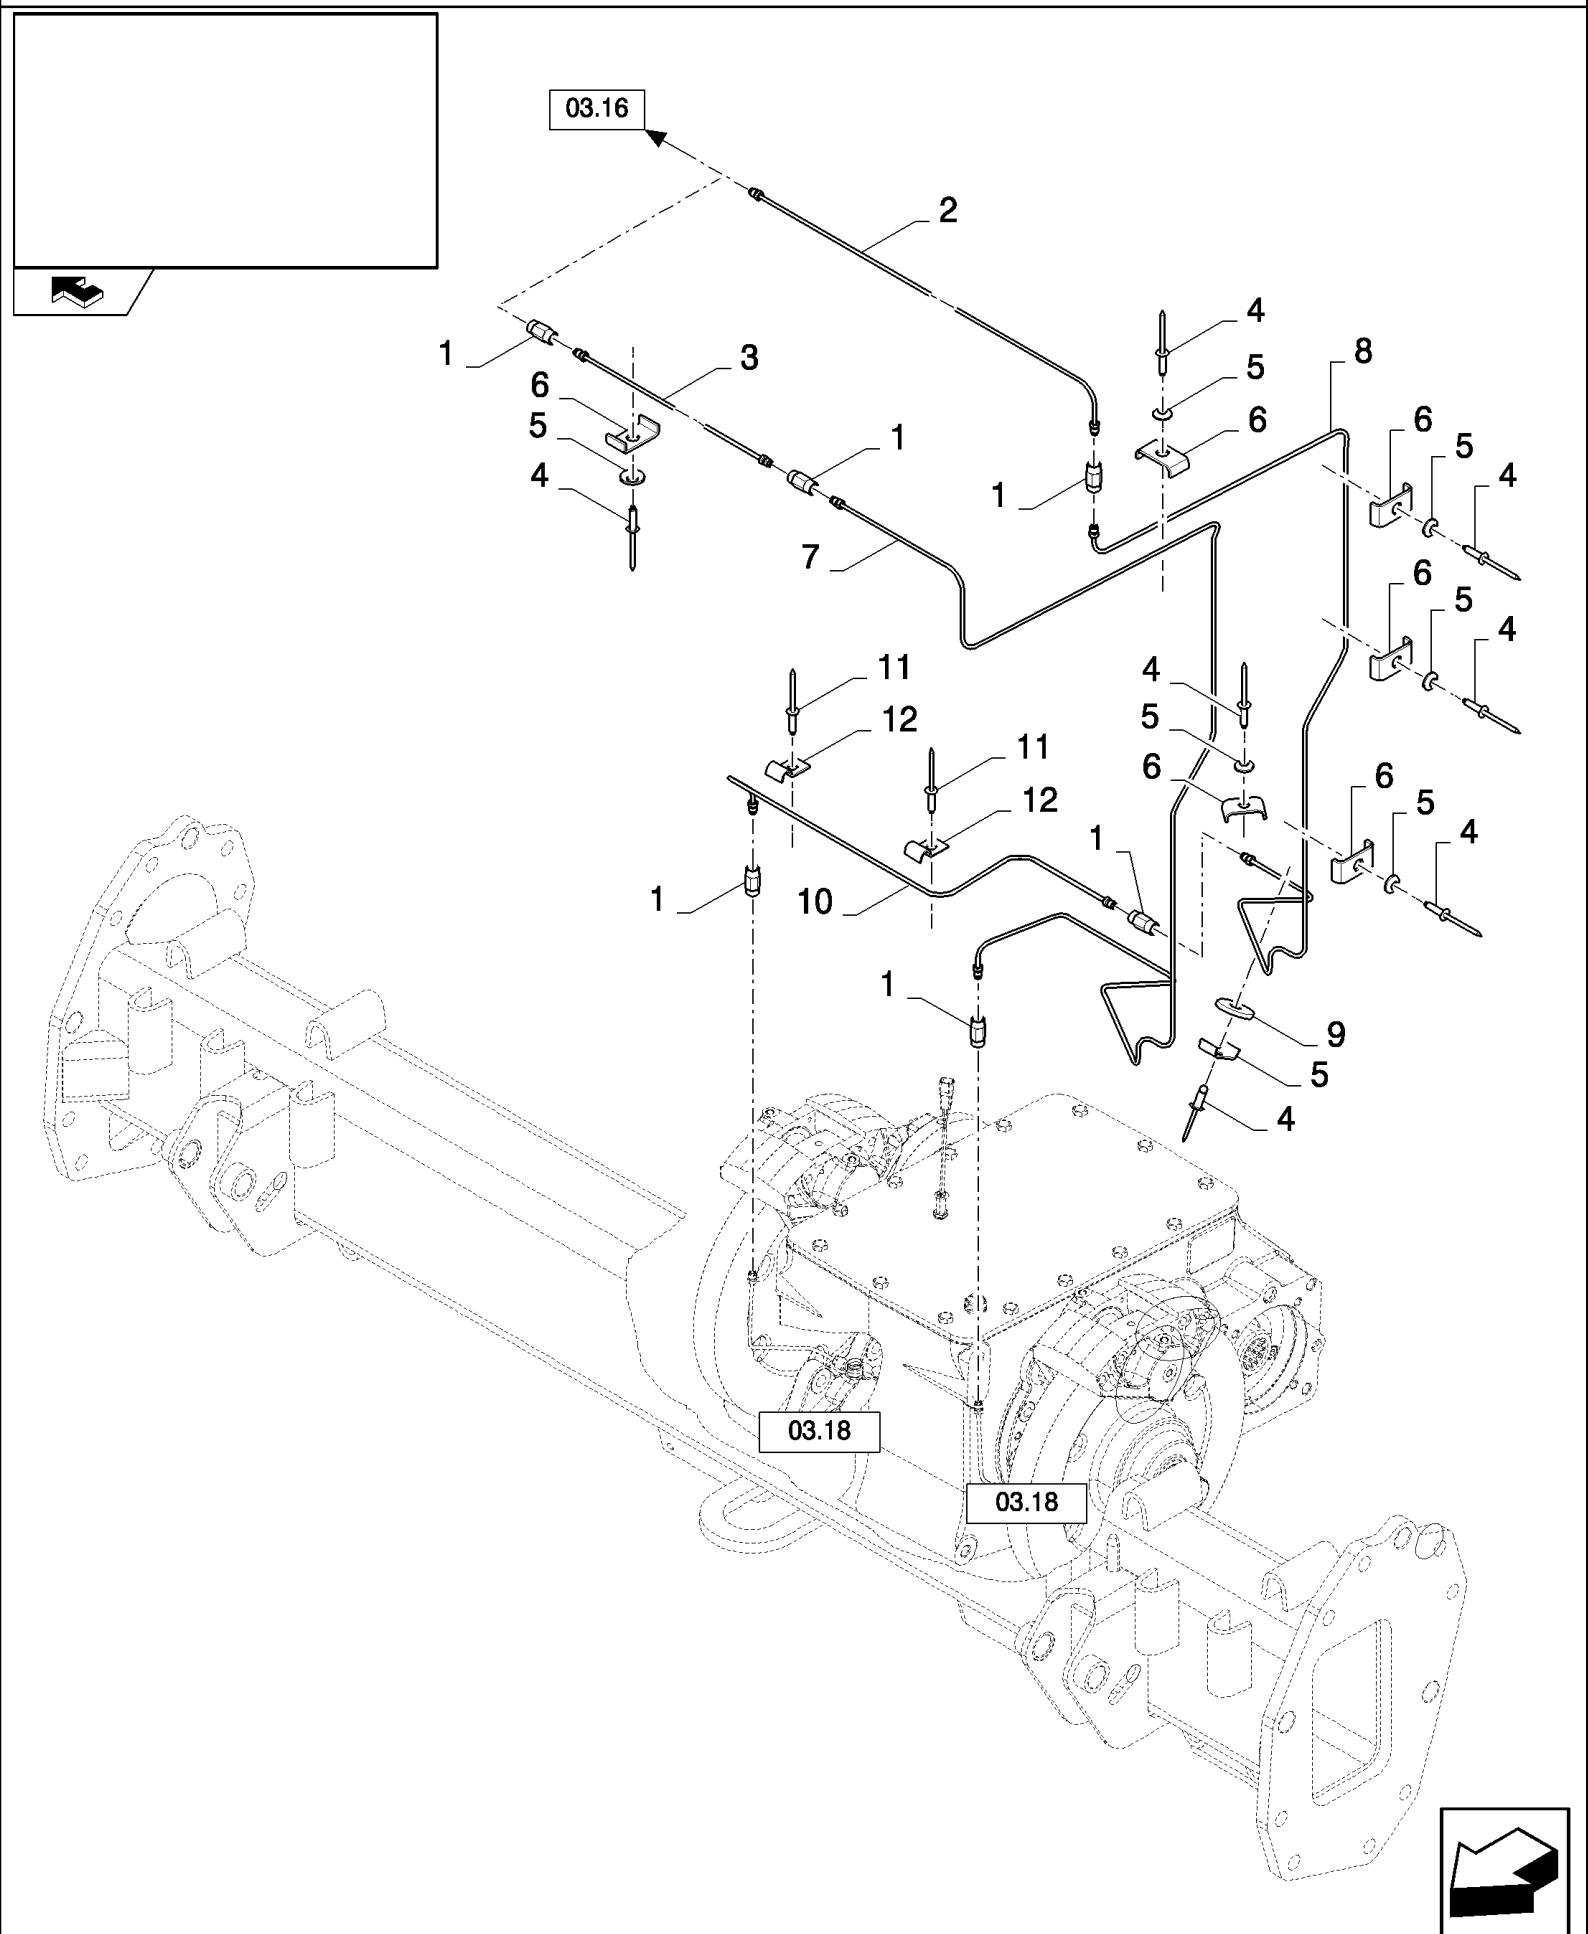

03.17(01) CIRCUIT FOR HYDRAULIC BRAKES

03.17(01) CIRCUIT FOR HYDRAULIC BRAKES

сылка	Номер детали	Кол-во	Описание
1	84062540	6	CONNECTOR, HYD.,
2	84432278	1	TUBE, , FOR CX8030, CX8040, CX8050 ONLY
2	84431259	1	TUBE, , FOR CX8060, CX8070, CX8080, CX8090 ONLY
3	87561305	1	BRAKE LINE, , FOR CX8030, CX8040, CX8050 ONLY
3	87561316	1	BRAKE LINE, , FOR CX8060, CX8070, CX8080, CX8090 ONLY
4	NS	AR	NOT SERVICED,
5	9824840	6	WASHER, M4,
6	84814933	7	CLAMP,
7	87571794	1	BRAKE LINE,
8	87571796	1	BRAKE LINE,
9	140182	1	WASHER, M5 x 18 x 2,
10	84431544	1	TUBE, , FOR CX8030, CX8040, CX8050 ONLY
10	84432083	1	TUBE, , FOR CX8060, CX8070, CX8080, CX8090 ONLY
11	425520	2	RIVET,
12	84814932	2	CLAMP,