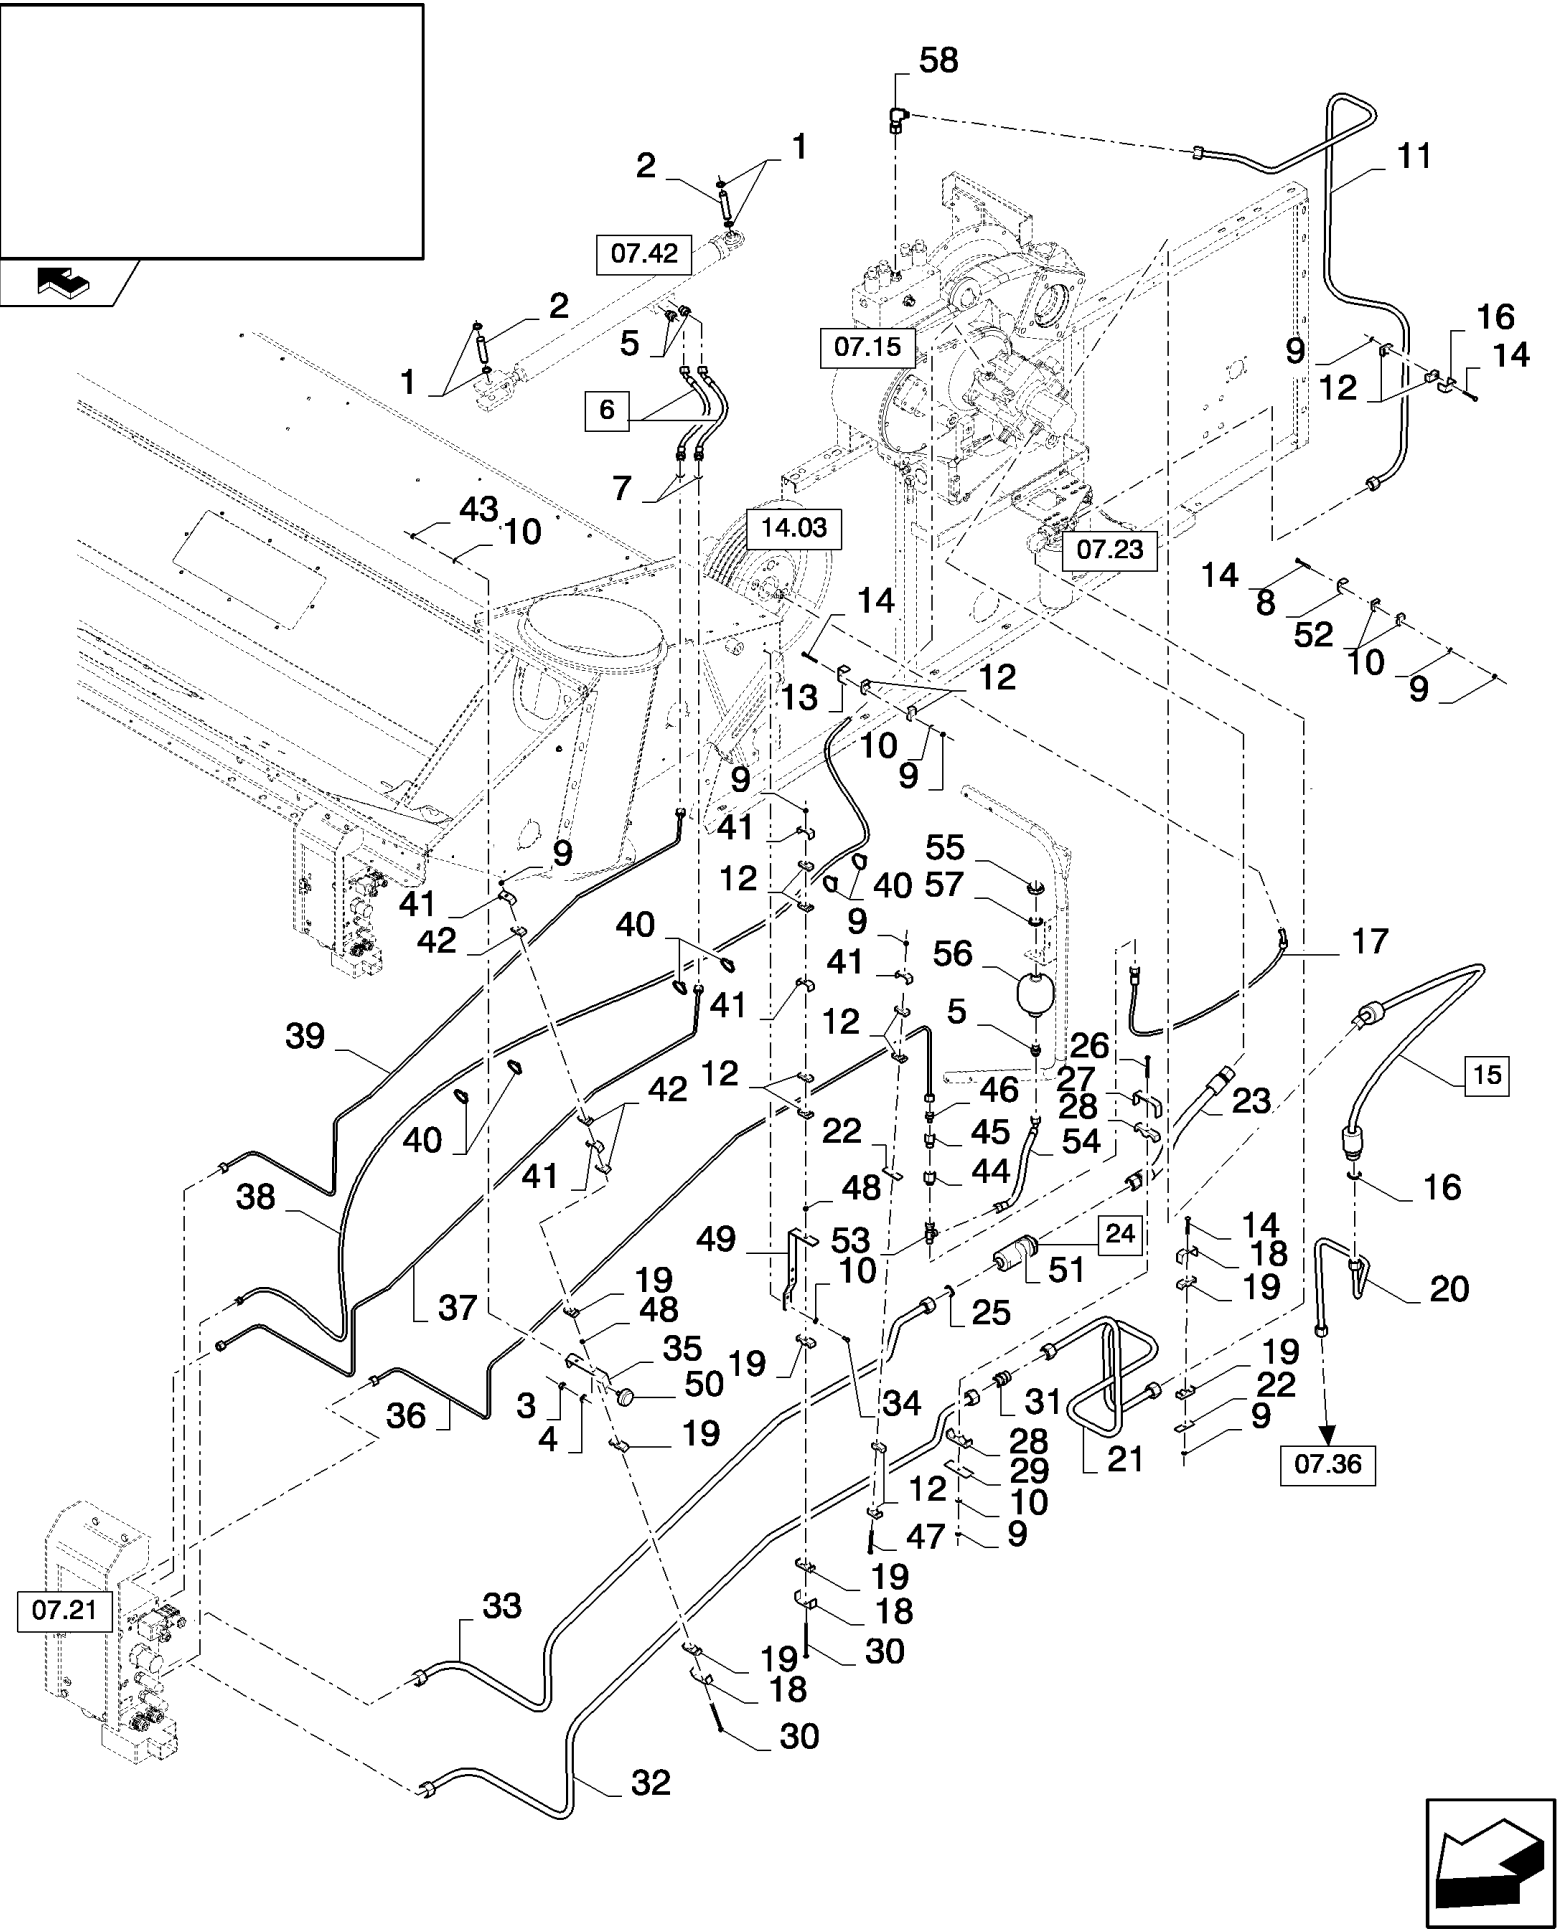

07.18(01) CYLINDER FOR UNLOADING AUGER AND LH TUBES

07.18(01) CYLINDER FOR UNLOADING AUGER AND LH TUBES

сылка	Номер детали	Кол-во	Описание
1	300627	4	RING, SNAP, M19, Ext,
2	84320612	2	PIN,
3	100016	1	NUT, M10, CI 8,
4	140045	1	WASHER, SPRING, Belleville, M10,
5	86579673	3	CONNECTOR, HYD., 11/16"-16 ORFS x M18 x 1.5 ORB, , SEE FIGURE 07.502
6	84068094	2	HOSE, FLEXIBLE, (7)
7	9993141	1	O-RING, -012, 90 Duro, .364" ID x .070" Thk,
8	433101	1	SUPPORT,
9	412152	8	NUT, LOCK, M6 x 1, CI 8.8,
10	322357	8	WASHER, SPRING, Belleville, M6,
11	87379753	1	TUBE, RIGID,
12	433007	AR	CLAMP,
13	433100	AR	SUPPORT,
14	120056	4	SCREW, Hex, M6 x 50, 8.8,
15	84068312	1	HOSE, FLEXIBLE, (16)
16	9992069	1	O-RING, -016, 90 Duro, .614" ID x .070" Thk,
17	87353408	1	HOSE, FLEXIBLE,
18	84814948	3	SUPPORT,
19	430356	6	CLAMP,
20	84448552	1	TUBE, HYD, , FOR 3 M VERSION OF CX8030, CX8040, CX8050 ONLY
20	84448552	1	TUBE, HYD, , FOR 3.3M VERSION OF CX8070, CX8080, CX8090 ONLY
21	84448085	1	TUBE, HYD, , FOR 3.3M VERSION OF CX8070, CX8080, CX8090 ONLY
21	84449689	1	TUBE, HYD, , FOR 3 M VERSION OF CX8060, CX8070 ONLY
21	84448085	1	TUBE, HYD, , FOR 3 M VERSION OF CX8030, CX8040, CX8050 ONLY
22	434103	2	PLATE,
23	84068155	1	HOSE, FLEXIBLE,
24	86525899	1	FILTER, HYDRAULIC OIL, (25, 51)
25	9991976	2	O-RING, -018, 90 Duro, .739" ID x .070" Thk,
26	86508569	1	BOLT, Hex, M6 x 70, 8.8,
27	743320	1	SUPPORT,
28	457547	2	CLAMP,
29	367681	1	PLATE, FIXING,
30	328873	2	BOLT, Hex, M6 x 120, 8.8, Full Thd,
31	84100407	1	UNION, 1 3/16"-12 ORFS, , SEE FIGURE 07.502
32	87348823	1	TUBE, RIGID, , FOR 3.3M VERSION OF CX8070, CX8080, CX8090 ONLY
32	87353336	1	TUBE, HYD, , FOR 3 M VERSION OF CX8030, CX8040, CX8050 ONLY
32	87550102	1	TUBE, HYD, , FOR 3 M VERSION OF CX8060, CX8070 ONLY
33	87348821	1	TUBE, RIGID, , FOR 3.3M VERSION OF CX8070, CX8080, CX8090 ONLY
33	87353334	1	TUBE, HYD, , FOR 3 M VERSION OF CX8030, CX8040, CX8050 ONLY
33	87550100	1	TUBE, HYD, , FOR 3 M VERSION OF CX8060, CX8070 ONLY
34	86508568	3	SCREW, Hex, M6 x 16, 8.8,
35	84449993	1	SUPPORT,
36	87348829	1	TUBE, RIGID, , FOR 3.3M VERSION OF CX8070, CX8080, CX8090 ONLY
36	87353346	1	TUBE, HYD, , FOR 3 M VERSION OF CX8030, CX8040, CX8050 ONLY
36	87550108	1	TUBE, HYD, , FOR 3 M VERSION OF CX8060, CX8070 ONLY