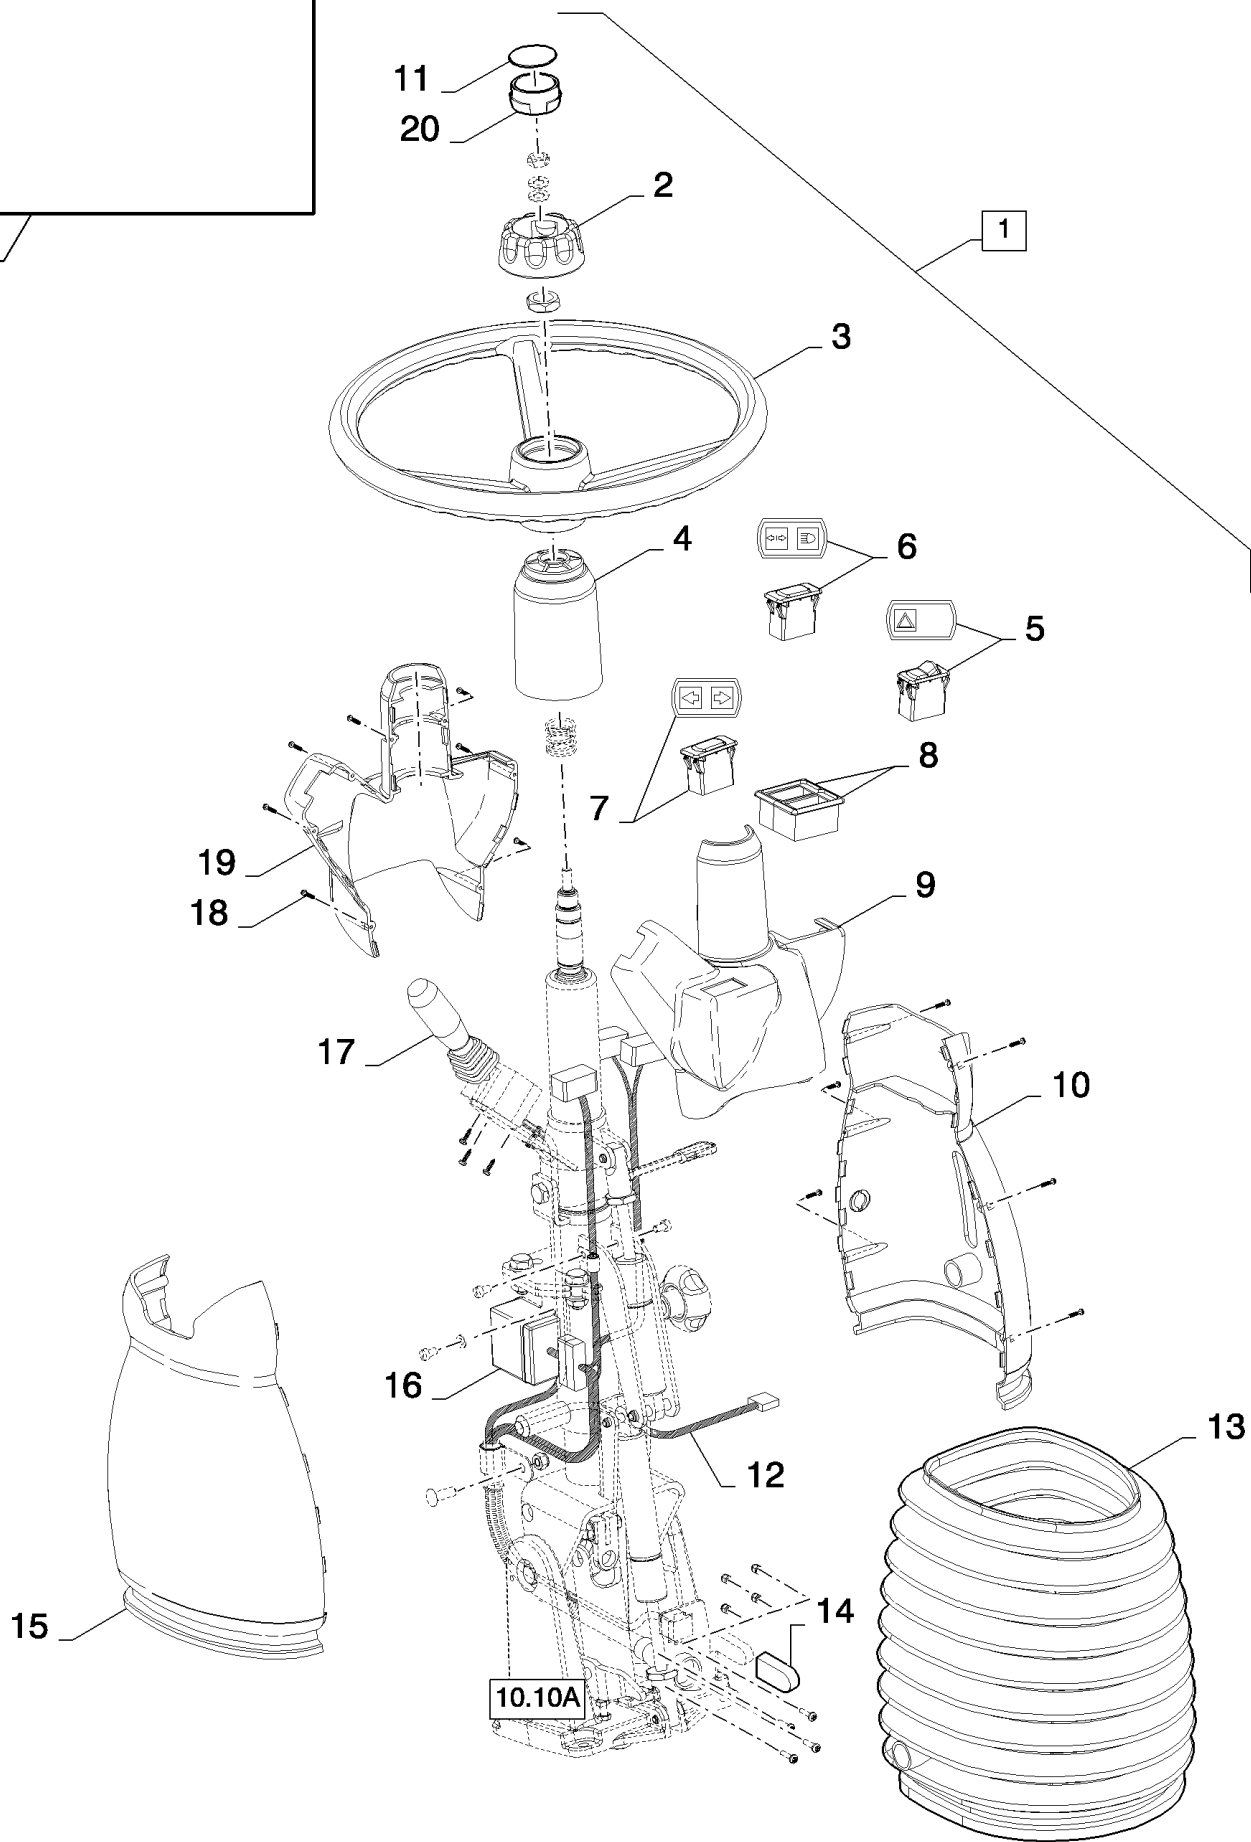

10.10(01) STEERING COLUMN

10.10(01) STEERING COLUMN

сылка	Номер детали	Кол-во	Описание
1	84800573	1	STEERING COLUMN, (2 to 13, 15 to 19, Incl. Fig. 10.10A), BSN C659
1	87663662	1	STEERING COLUMN, , ASN D660
2	84320688	1	KNOB,
3	84320687	1	STEERING WHEEL,
4	84444068	1	COVER,
5	84800576	1	SWITCH, FLASHER,
6	84800577	1	LIGHT, INDICATER,
7	84800578	1	LIGHT, INDICATER,
8	84800579	2	BEZEL,
9	84442892	1	COVER,
10	84442896	1	COVER,
11	86504532	1	EMBLEM,
12	84800580	1	HARNESS, WIRE,
13	84800574	1	BOOT,
14	84807930	1	
15	84442894	1	COVER,
16	86578898	1	UNIT, FLASHER,
17	86622301	1	SWITCH,
18	84067935	13	SCREW,
19	84442891	1	COVER,
20	84806242	1	KNOB,