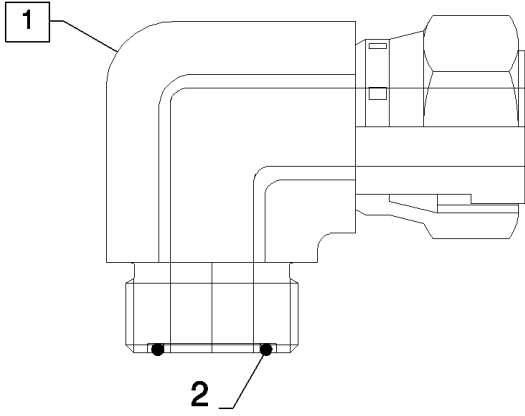

Ref. 1	Ref. 2
84989411	89825770
84989392	89993141
84989383	89992298
84989393	89992069
84989412	89991976
84989413	89824050
84989414	89824051