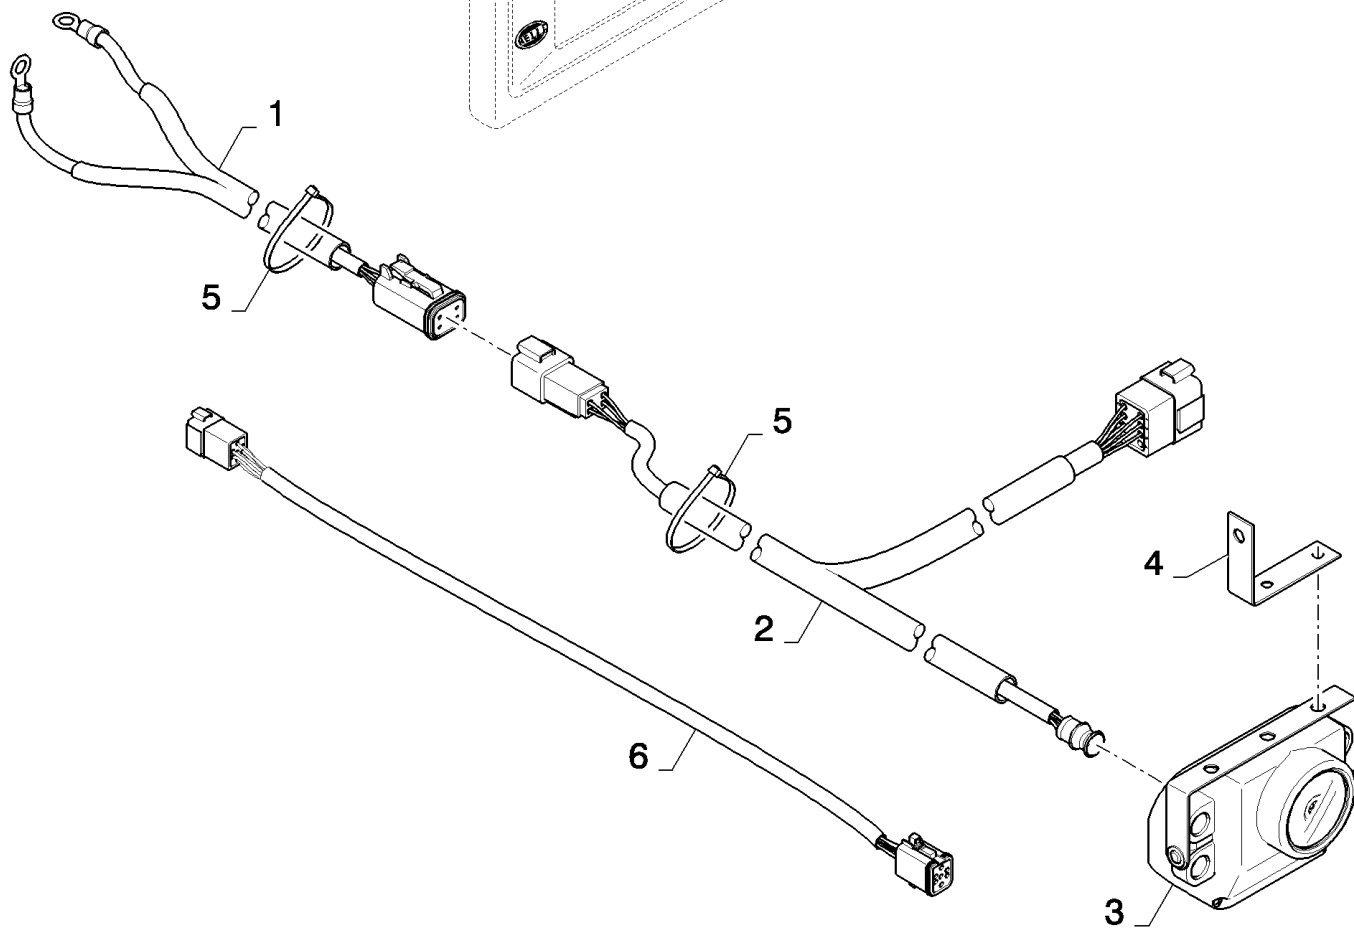

CX8080 COMBINE (9/06-)

06.63(01) CAMERA KIT - D600

сылка	Номер детали	Кол-во	Описание
1	87720161	1	HARNESS, WIRE, , BSN C659
2	87720160	1	HARNESS, WIRE, , BSN C659
3	87720156	1	VIDEO CAMERA,
4	87676867	1	PLATE, MOUNTING,
5	86566989	35	STRAP, CABLE,
6	87754067	1	HARNESS, WIRE, , ASN D660