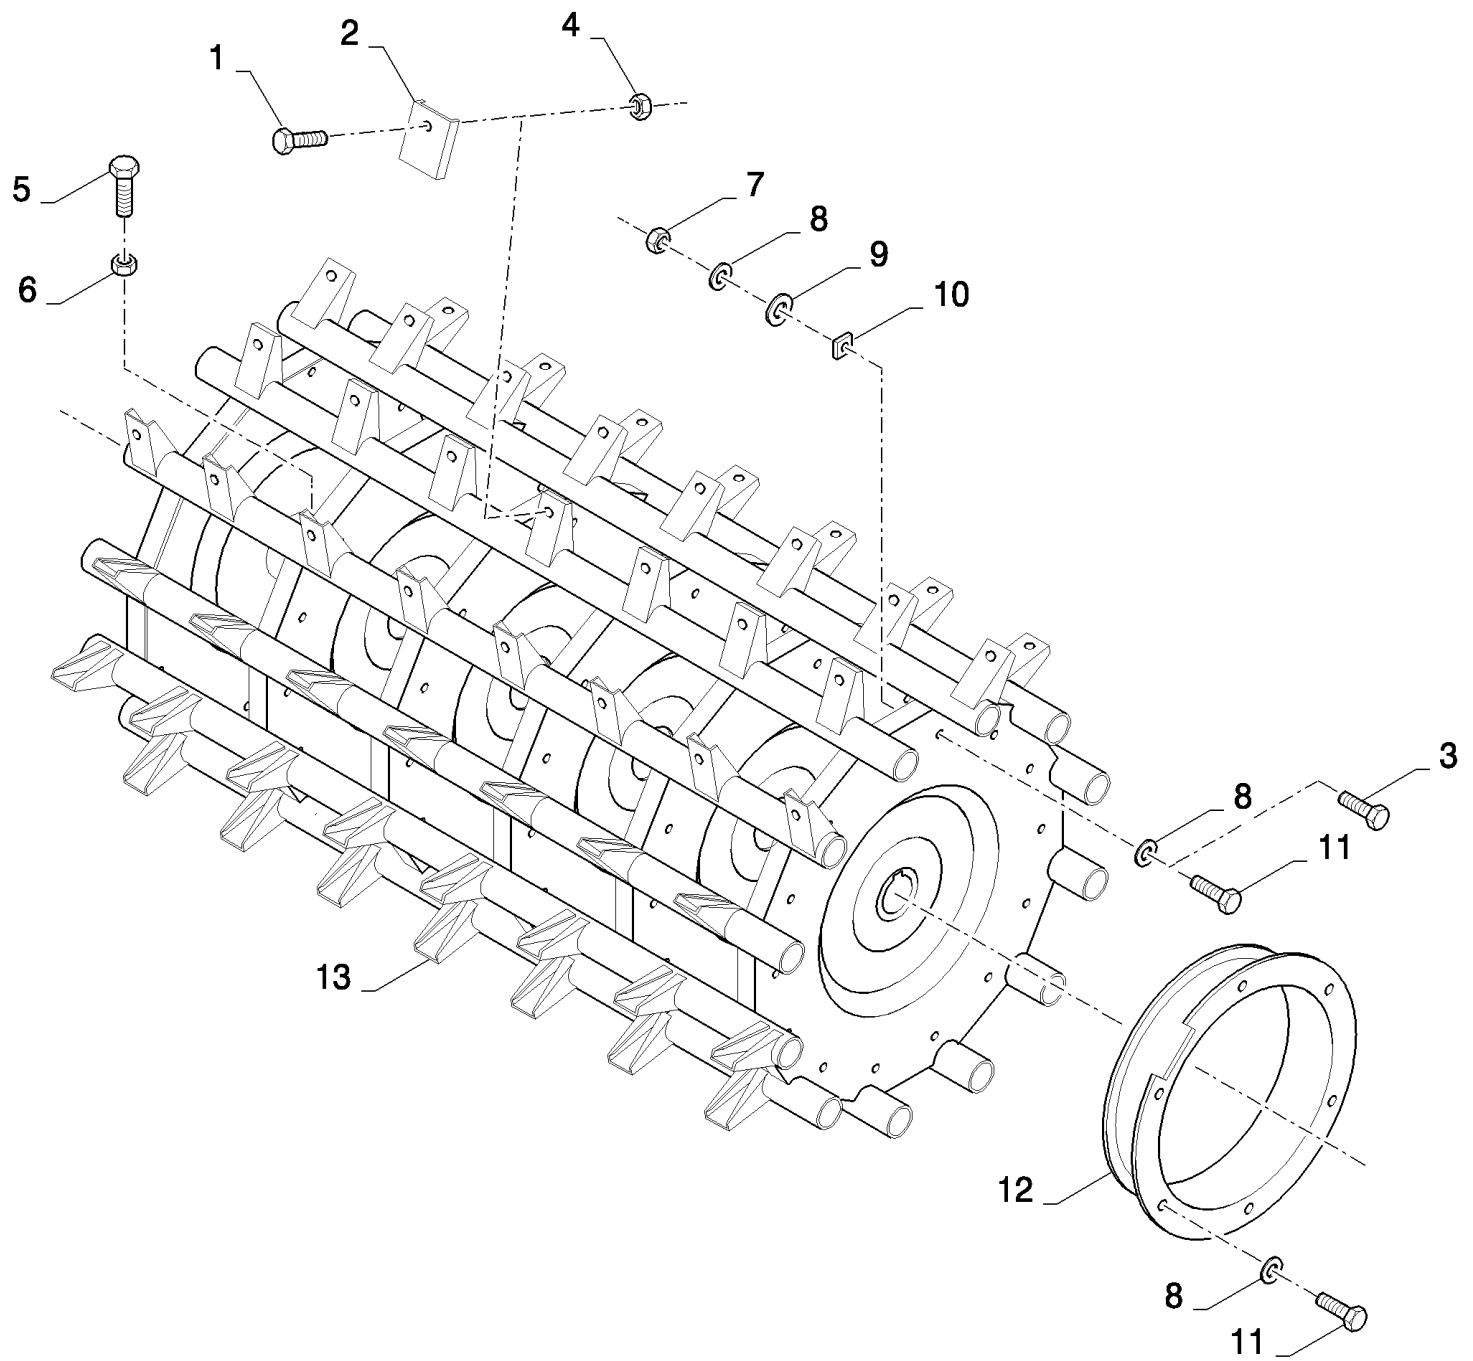

14.22(01) ROTARY SEPARATOR AND WEAR PLATES

14.22(01) ROTARY SEPARATOR AND WEAR PLATES

сылка	Номер детали	Кол-во	Описание
1	120041		AR BOLT, CARRIAGE, Short NK, M10 x 20, CI8.8, Full Thd, M10x25
2	9510423		AR PLATE, SKID,
3	43128	6	BOLT, Hex, M8 x 30, 8.8,
4	100037		AR NUT, M10 x 1.5, CI 8,
5	9706704	2	BOLT, Hex, M10 x 35, 8.8, Full Thd,
6	320648	2	NUT, M10, CI 8, M10
7	89706690		AR NUT, M8, CI 8,
8	412650		AR WASHER, Belleville, M8,
9	140041		AR WASHER, M8 x 28 x 3,
10	351518		AR PLATE, ADJUSTING,
11	120104		AR SCREW, Hex, M8 x 20, 8.8,
12	9515746	2	PROTECTING COVER,
13	84069930	1	BEATER, , FOR CX8060, CX8070, CX8080, CX8090 ONLY
13	84069931	1	BEATER, , FOR CX8030, CX8040, CX8050 ONLY