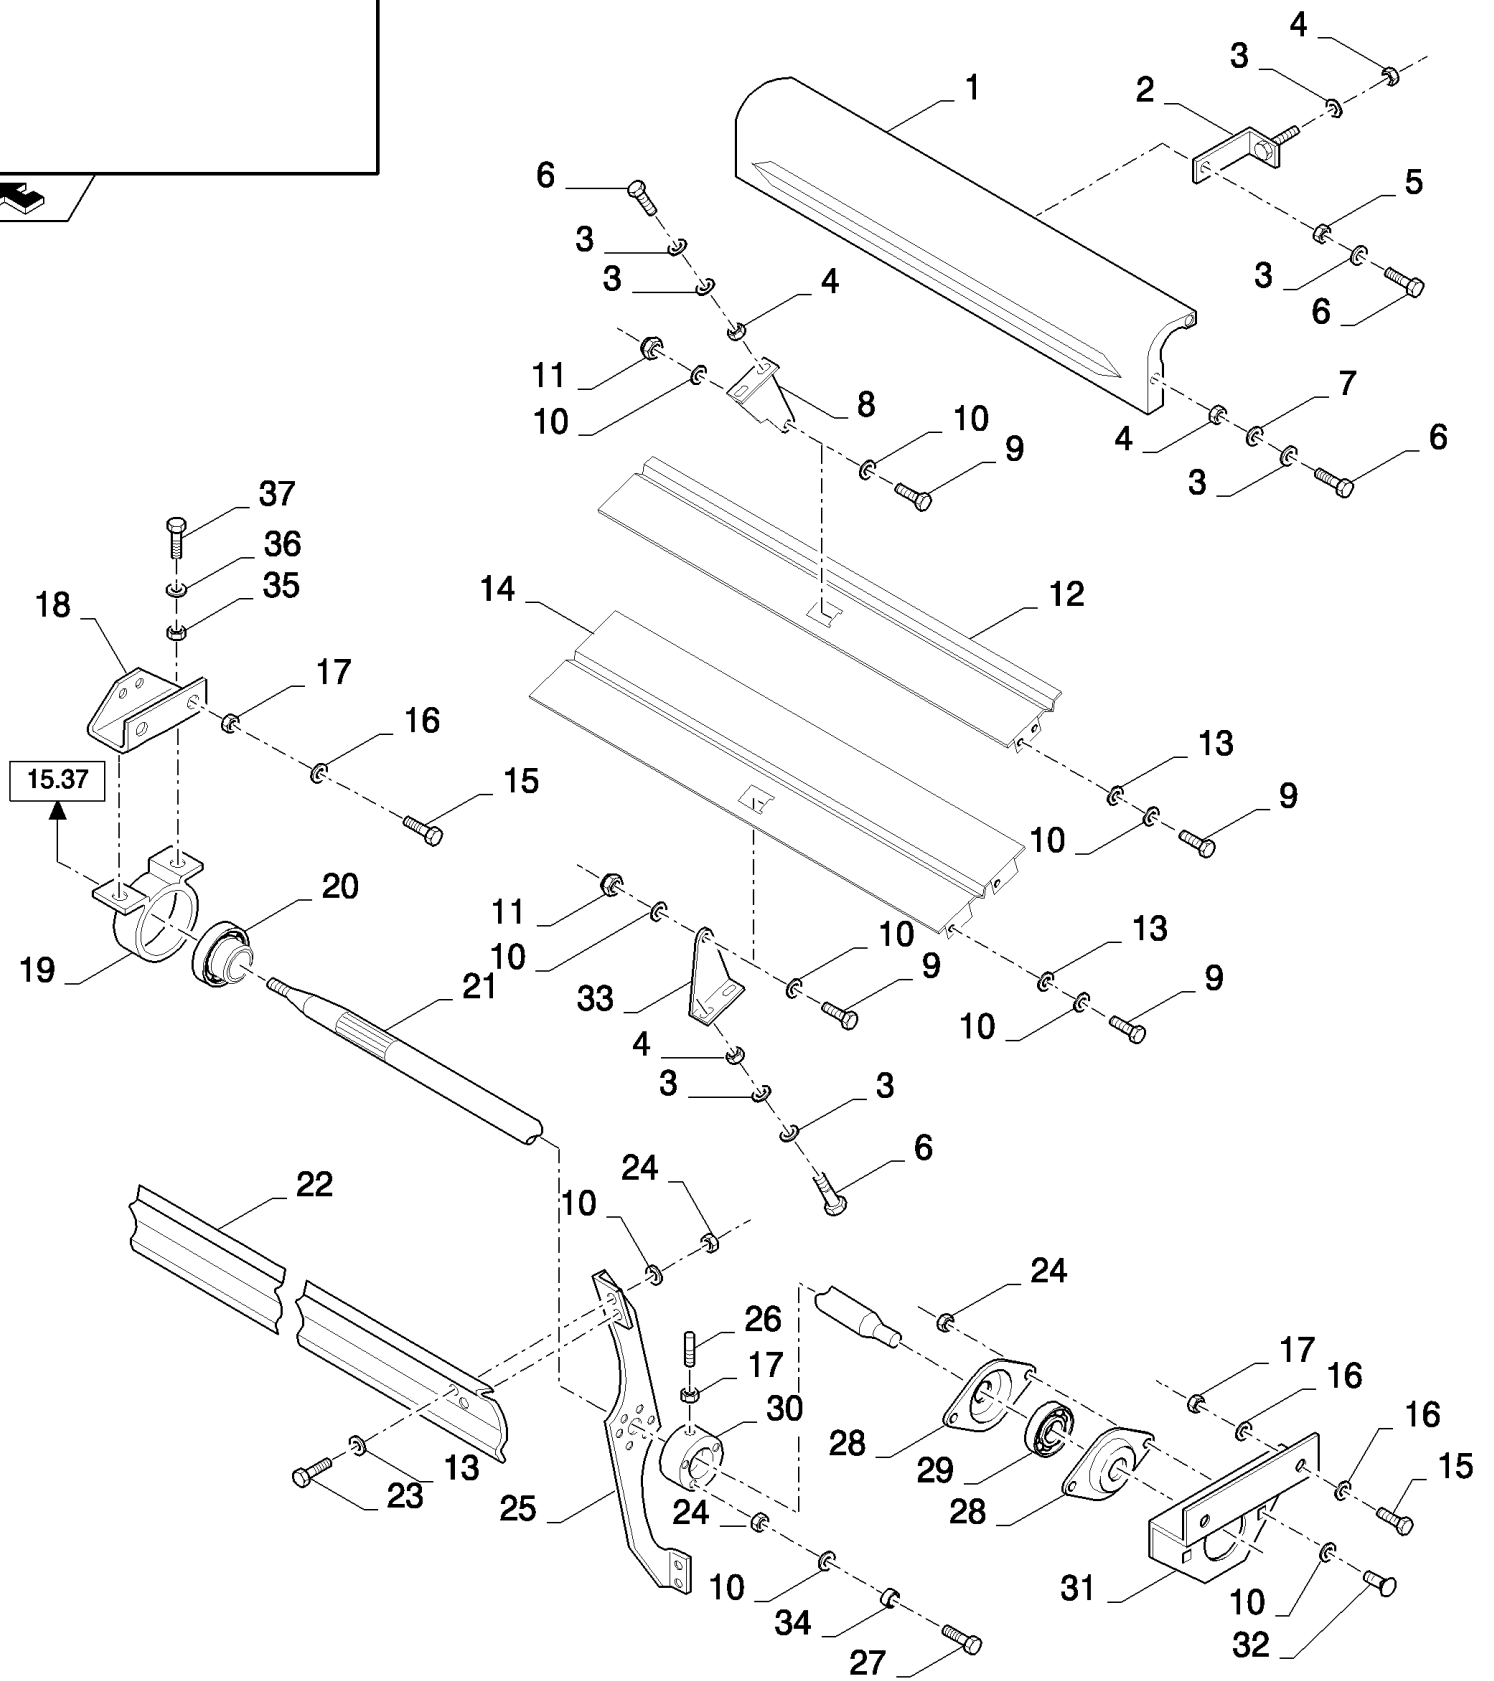

15.35(01) FAN, BLOWER AND GUIDES

15.35(01) FAN, BLOWER AND GUIDES

сылка	Номер детали	Кол-во	Описание
1	84320548	1	PLATE, , FOR CX8030, CX8040, CX8050 ONLY
1	84320550	1	PLATE, , FOR CX8060, CX8070, CX8080, CX8090 ONLY
2	438906	2	SUPPORT,
3	412649	AR	WASHER, SPRING, Belleville, M6,
4	9706755	AR	NUT, M6, CI 8,
5	353308	2	NUT, M6 x 1, CI 8,
6	86508568	AR	SCREW, Hex, M6 x 16, 8.8,
7	322357	AR	WASHER, SPRING, Belleville, M6,
8	84334663	1	SUPPORT,
9	120103	AR	BOLT, Hex, M8 x 16, 8.8,
10	322358	AR	WASHER, SPRING, Belleville, M8,
11	86629542	2	NUT, LOCK, M8 x 1.25, CI 8,
12	84334733	1	DEFLECTOR, , FOR CX8030, CX8040, CX8050 ONLY
12	84334129	1	DEFLECTOR, , FOR CX8060, CX8070, CX8080, CX8090 ONLY
13	140041	AR	WASHER, M8 x 28 x 3,
14	84072808	1	DEFLECTOR, , FOR CX8030, CX8040, CX8050 ONLY
14	84072806	1	DEFLECTOR, , FOR CX8060, CX8070, CX8080, CX8090 ONLY
15	43139	AR	SCREW, Hex, M10 x 25, 8.8, Full Thd, , FOR SELF LEVELLING ONLY
15	43140	AR	BOLT, Hex, M10 x 30, 8.8, Full Thd, , FOR FIXED SHOE ONLY
16	140045	AR	WASHER, SPRING, Belleville, M10,
17	100016	AR	NUT, M10, CI 8,
18	84072134	1	SUPPORT, , FOR FIXED SHOE ONLY
18	84072804	1	SUPPORT, , FOR SELF LEVELLING ONLY
19	748907	1	HOUSING, BEARING,
20	455805	1	BEARING, BALL,
21	84058846	1	SHAFT, , FOR CX8030, CX8040, CX8050 ONLY
21	84058847	1	SHAFT, , FOR CX8060, CX8070, CX8080, CX8090 ONLY
22	84441416	6	BLADE, TILLAGE, , FOR CX8030, CX8040, CX8050 ONLY
22	84441406	6	BLADE, TILLAGE, , FOR CX8060, CX8070, CX8080, CX8090 ONLY
23	120104	AR	SCREW, Hex, M8 x 20, 8.8,
24	89706690	AR	NUT, M8, CI 8,
25	84320558	9	SUPPORT,
26	391136	3	SET SCREW, Hex Soc, M10 x 40, M10x40
27	120061	3	BOLT, Hex, M8 x 60, 8.8,
27	43130	6	BOLT, Hex, M8 x 50, 8.8,
28	86548974	2	FLANGE,
29	325103	1	BEARING, BALL,
30	84334753	3	HUB,
31	84072105	1	SUPPORT, , FOR FIXED SHOE ONLY
31	84072104	1	SUPPORT, , FOR SELF LEVELLING ONLY
32	86507486	2	BOLT, CARRIAGE, Short NK, M8 x 20, CI8.8, Full Thd,
33	84072631	1	SUPPORT,
34	9812123	3	RING,
35	9706685	2	NUT, M12, CI 8,
36	86511324	4	WASHER, M12 x 24 x 2.5,