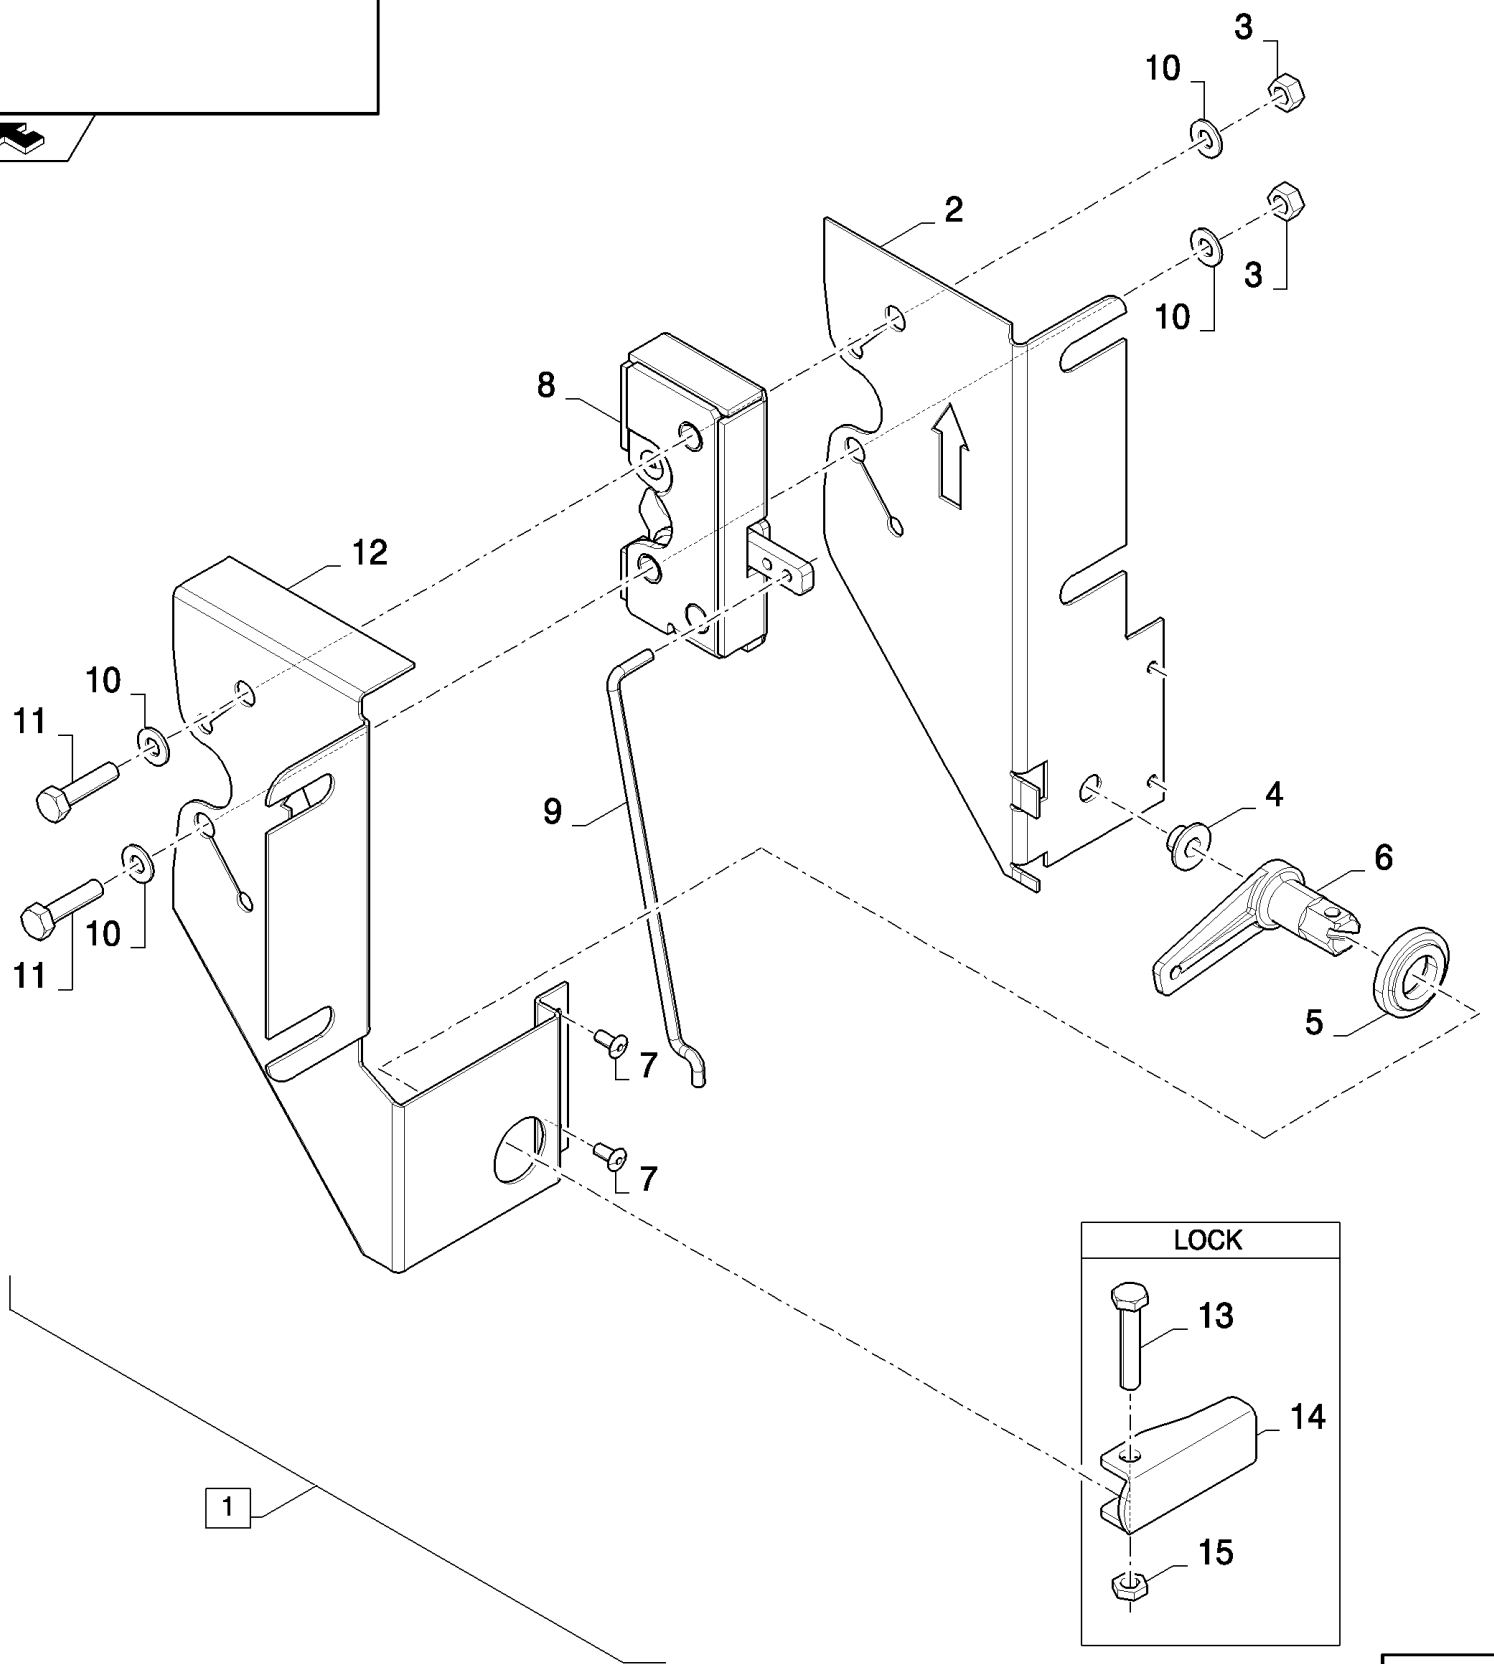

08.12(01) DOOR LOCK

08.12(01) DOOR LOCK

сылка	Номер детали	Кол-во	Описание
1	86596940	1	LATCH, (2 to 15)
2	86531581	1	LATCH,
3	86596917	1	SUPPORT,
4	140017	1	WASHER, M10 x 20 x 2,
5	130003	1	PIN, SPLIT (COTTER), M3.2 x 20,
6	12255	1	SPRING,
7	86596927	1	PIN,
8	86596923	1	COVER,
9	86511833	1	SCREW, Cross Pan Hd, M6 x 40, M6x40
10	NS	4	NOT SERVICED,
11	86596920	1	SUPPORT,
12	322357	5	WASHER, SPRING, Belleville, M6,
13	15896221	1	NUT, M6, CI 10,
14	86977786	4	BOLT, Hex, M6 x 25, 8.8,
15	390040	1	PIN, CLEVIS, M10 x 35,
16	388628	2	PIN, LOCK, M3 x 12, Slotted,
17	86596930	2	LOCK,
18	86623069	2	HANDLE,