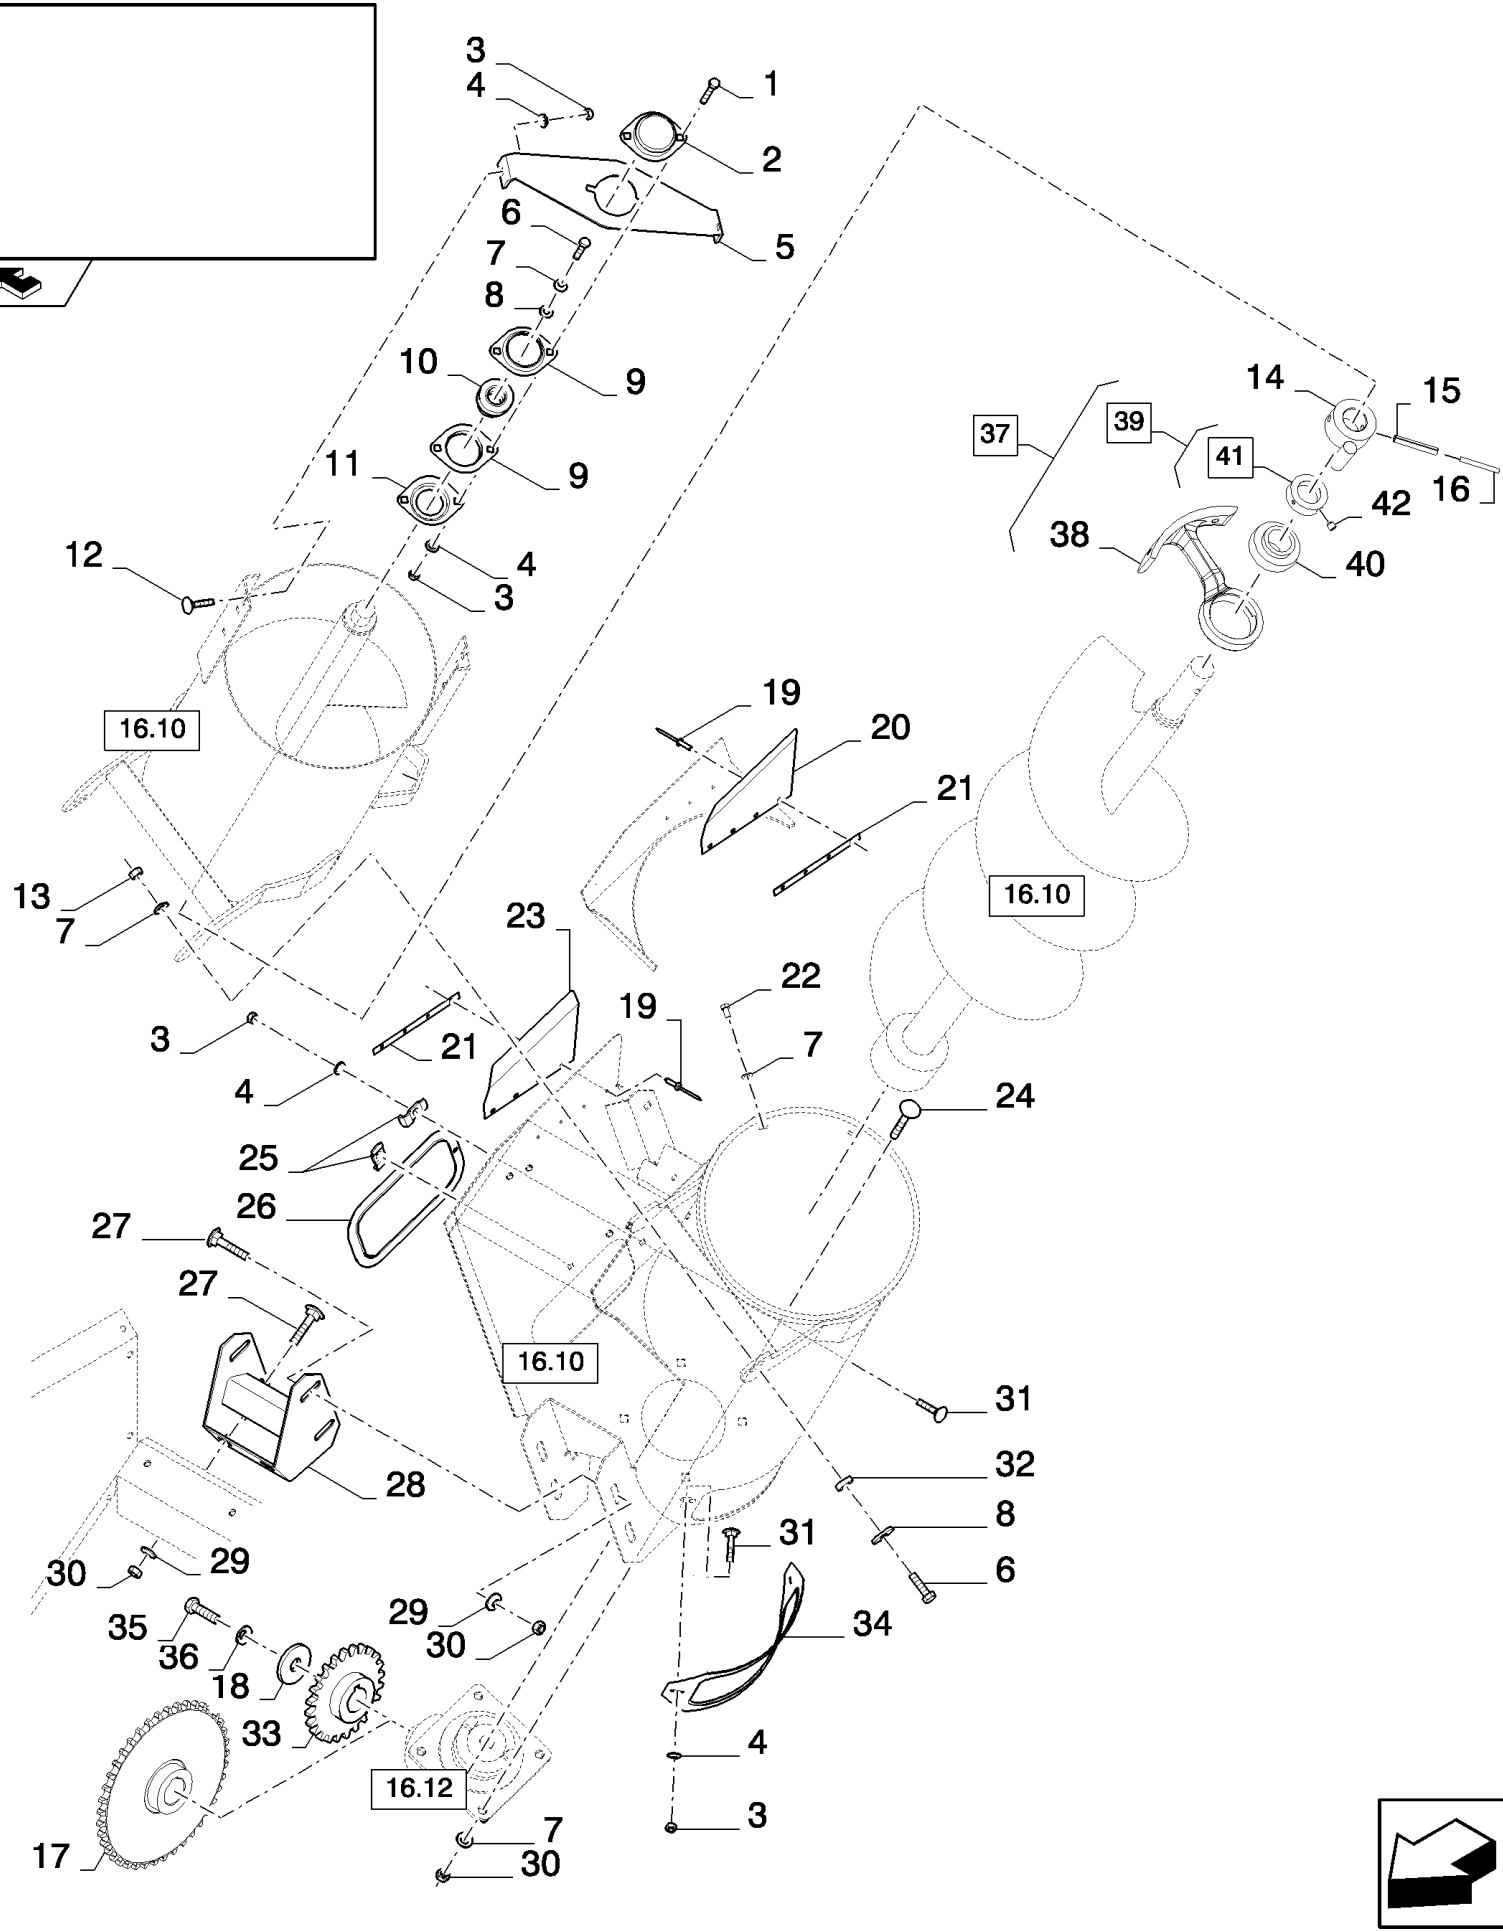

16.11(01) "BUBBLE-UP" TUBE

16.11(01) "BUBBLE-UP" TUBE

сылка	Номер детали	Кол-во	Описание
1	43127	2	BOLT, Hex, M8 x 25, 8.8,
2	750092	1	COVER,
3	9706690	8	NUT, M8, CI 8,
4	322358	8	WASHER, SPRING, Belleville, M8,
5	84989074	1	SUPPORT,
6	43140	3	BOLT, Hex, M10 x 30, 8.8, Full Thd,
7	140045	9	WASHER, SPRING, Belleville, M10,
8	140042	3	WASHER, M10 x 34 x 3,
9	86548974	2	FLANGE,
10	84434989	1	BEARING ASSY,
11	751044	1	COVER,
12	43465	2	BOLT, CARRIAGE, Short NK, M8 x 30, CI8.8, Full Thd,
12	43465	2	BOLT, CARRIAGE, Short NK, M8 x 30, CI8.8, Full Thd, , FOR NA ONLY, BSN C659
12	120038	2	BOLT, CARRIAGE, Short NK, M8 x 30, CI8.8, Full Thd, , FOR NA ONLY, ASN D660
12	43465	2	BOLT, CARRIAGE, Short NK, M8 x 30, CI8.8, Full Thd, , FOR CX8080, CX8090 ONLY, BSN C659
12	120038	2	BOLT, CARRIAGE, Short NK, M8 x 30, CI8.8, Full Thd, , FOR CX8080, CX8090 ONLY, ASN D660
13	100037	2	NUT, M10 x 1.5, CI 8,
14	84334205	1	RING,
15	412690	1	PIN, M10 x 65, Slotted,
16	412688	1	PIN, LOCK, M6 x 60, Slotted,
17	87750653	1	SPROCKET, , FOR NA ONLY, ASN D660
17	87750653	1	SPROCKET, , FOR CX8080, CX8090 ONLY, ASN D660
18	327084	1	WASHER,
19	425519	8	RIVET,
20	84334981	1	PLATE,
21	84334990	2	PLATE, FIXING,
22	43138	2	SCREW, Hex, M10 x 20, 8.8, Full Thd,
23	84334976	1	PLATE,
24	86512446	4	BOLT, CARRIAGE, Short NK, M10 x 30, CI8.8, Full Thd,
25	425093	2	CLIP,
26	916303	1	COVER,
27	120041	6	BOLT, CARRIAGE, Short NK, M10 x 20, CI8.8, Full Thd,
28	84076986	1	SUPPORT,
29	86589279	6	WASHER,
30	100016	10	NUT, M10, CI 8,
31	86570486	4	SHAFT,
32	84054836	2	WASHER,
32	84054836	2	WASHER, , FOR NA ONLY, BSN C659
32	84077456	2	WASHER, , FOR NA ONLY, ASN D660
32	84054836	2	WASHER, , FOR CX8080, CX8090 ONLY, BSN C659
32	84077456	2	WASHER, , FOR CX8080, CX8090 ONLY, ASN D660
33	86595373	1	SPROCKET, DRIVEN,
33	86595373	1	SPROCKET, DRIVEN, , FOR NA ONLY, BSN C659
33	86595373	1	SPROCKET, DRIVEN, , FOR CX8080, CX8090 ONLY, BSN C659
34	84435246	1	COVER,