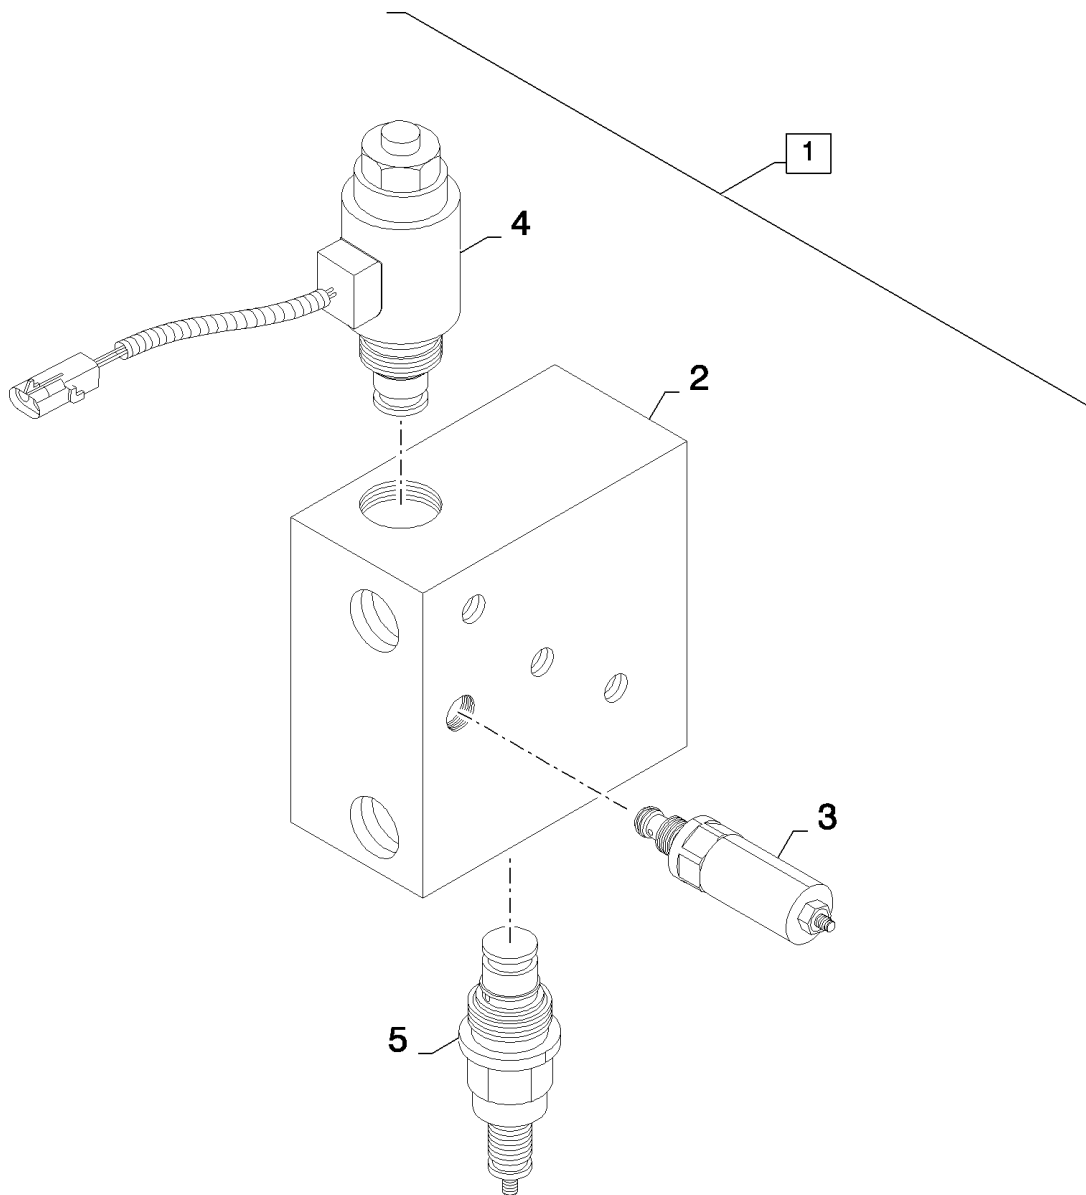

CX8080 COMBINE (9/06-)

07.37(02) CHAFF SPREADER, HYDRAULICS WITHOUT CHOPPER, VALVE - D600

сылка	Номер детали	Кол-во	Описание
1	87601531	1	VALVE, HYDRAULIC, (2 to 5)
2	87673978	1	VALVE, PRESSURE RELIEF,
3	87673977	1	VALVE, HYDRAULIC,
4	87673976	1	VALVE,
5	87673975	1	VALVE,