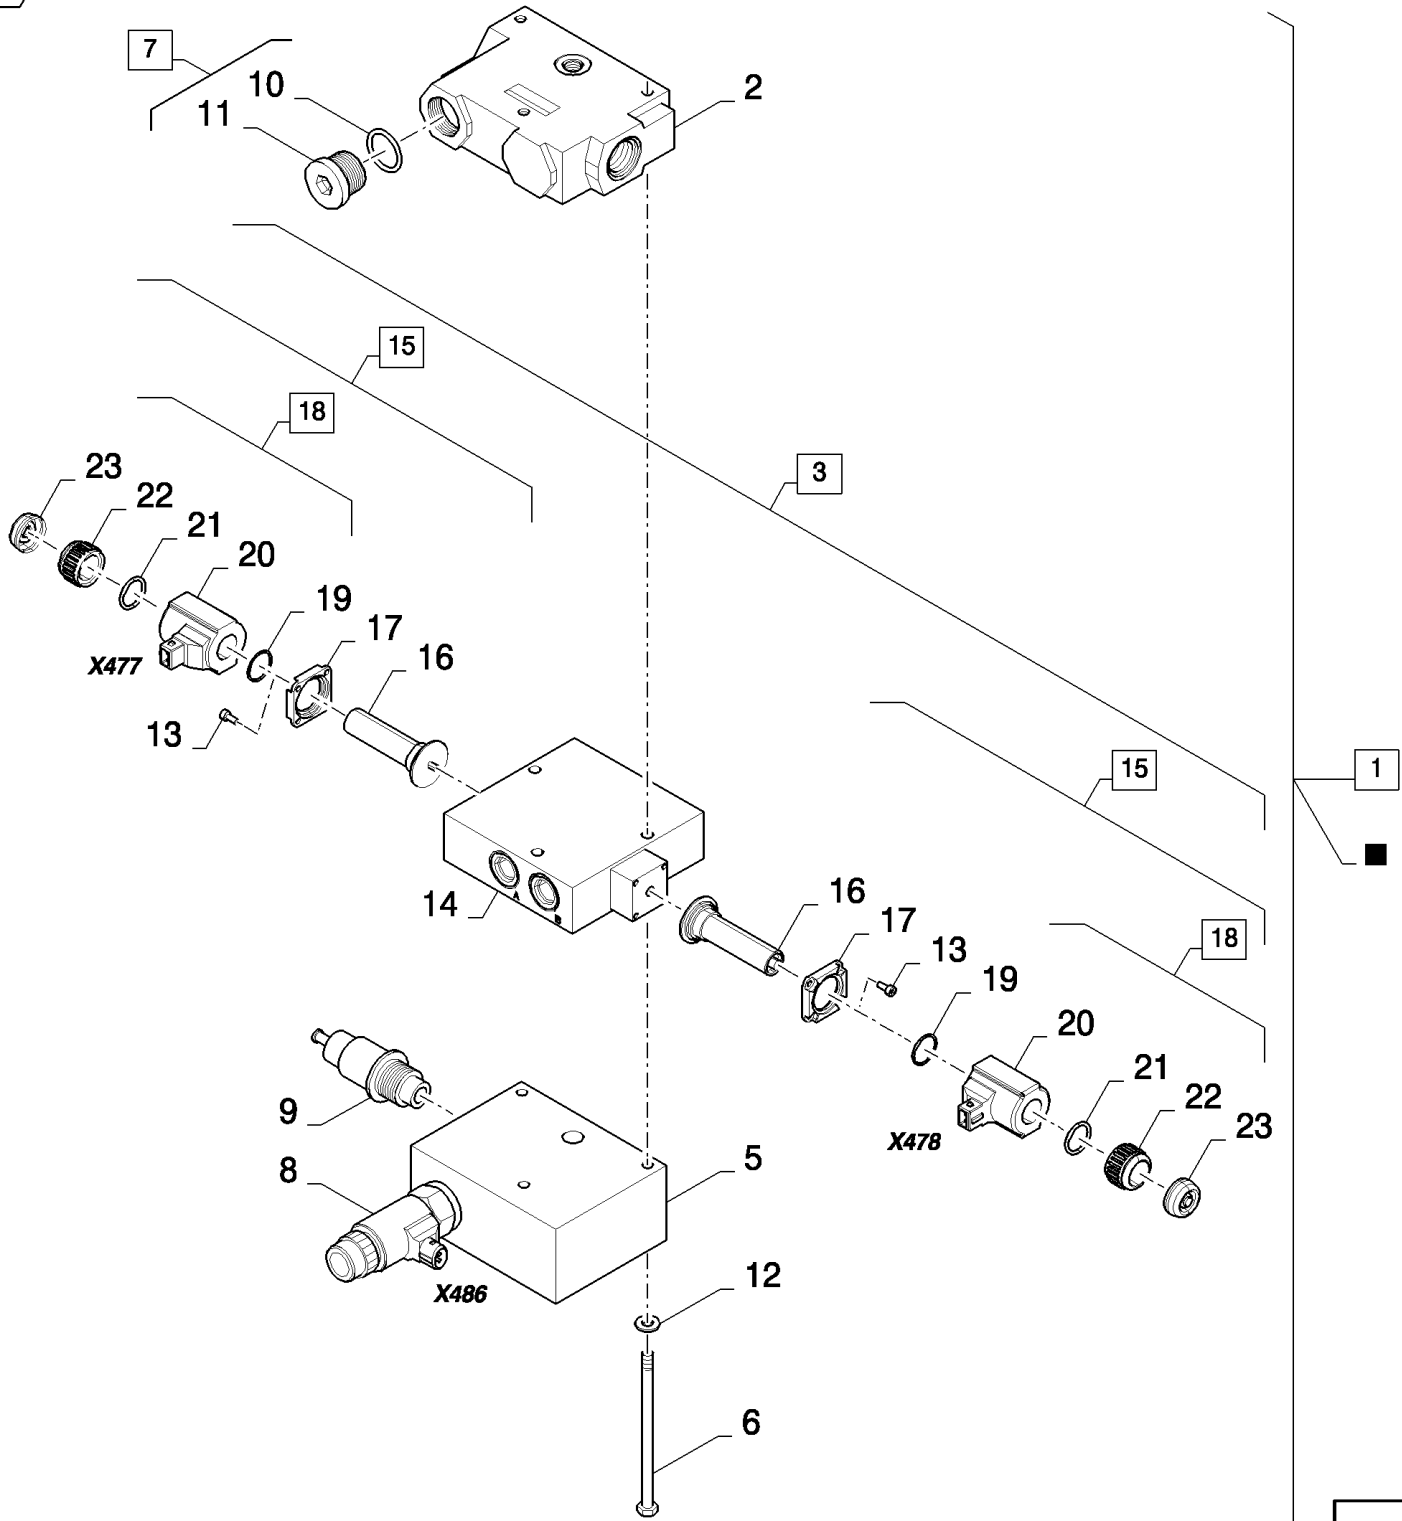

07.41(01) SMART STEER AUTO-GUIDANCE KIT - HYDRAULIC VALVE

07.41(01) SMART STEER AUTO-GUIDANCE KIT - HYDRAULIC VALVE

сылка	Номер детали	Кол-во	Описание
1	87313989	1	VALVE, HYDRAULIC, (2 to 23)
2	86580294	1	VALVE, HYDRAULIC,
3	84455371	1	VALVE, HYDRAULIC, (13 to 23)
4	84014433	1	KIT, SEALS,
5	84461195	1	PLATE, BASE,
6	84461196	3	TIE-ROD, THREADED,
7	86598047	1	PLUG, Hex Soc, M22 x 1.5, ORB, (10, 11)
8	84461271	1	VALVE, HYDRAULIC,
9	84462258	1	VALVE,
10	86598102	1	O-RING, CI 6, 19.3MM ID x 2.2 Thk,
11	NSS	1	NOT SERVICED SEPARATELY,
12	NSS	3	NOT SERVICED SEPARATELY,
13	14302924	4	SCREW, Hex Soc Hd, M4 x 10, 8.8, Full Thd, , ASN D576
14	NSS	1	NOT SERVICED SEPARATELY, , ASN D576
15	84062114	2	ELECTROMAGNET, (16 to 23), ASN D576
16	87603340	1	SOLENOID, , ASN D576
17	87601705	1	PLATE, , ASN D576
18	87638466	1	SOLENOID, (19 to 23), ASN D576
19	87635978	1	O-RING, , ASN D576
20	87638467	1	SOLENOID, , ASN D576
21	87635979	1	O-RING, , ASN D576
22	87603337	1	NUT, , ASN D576
23	84429046	1	PROTECTION CAP, , ASN D576