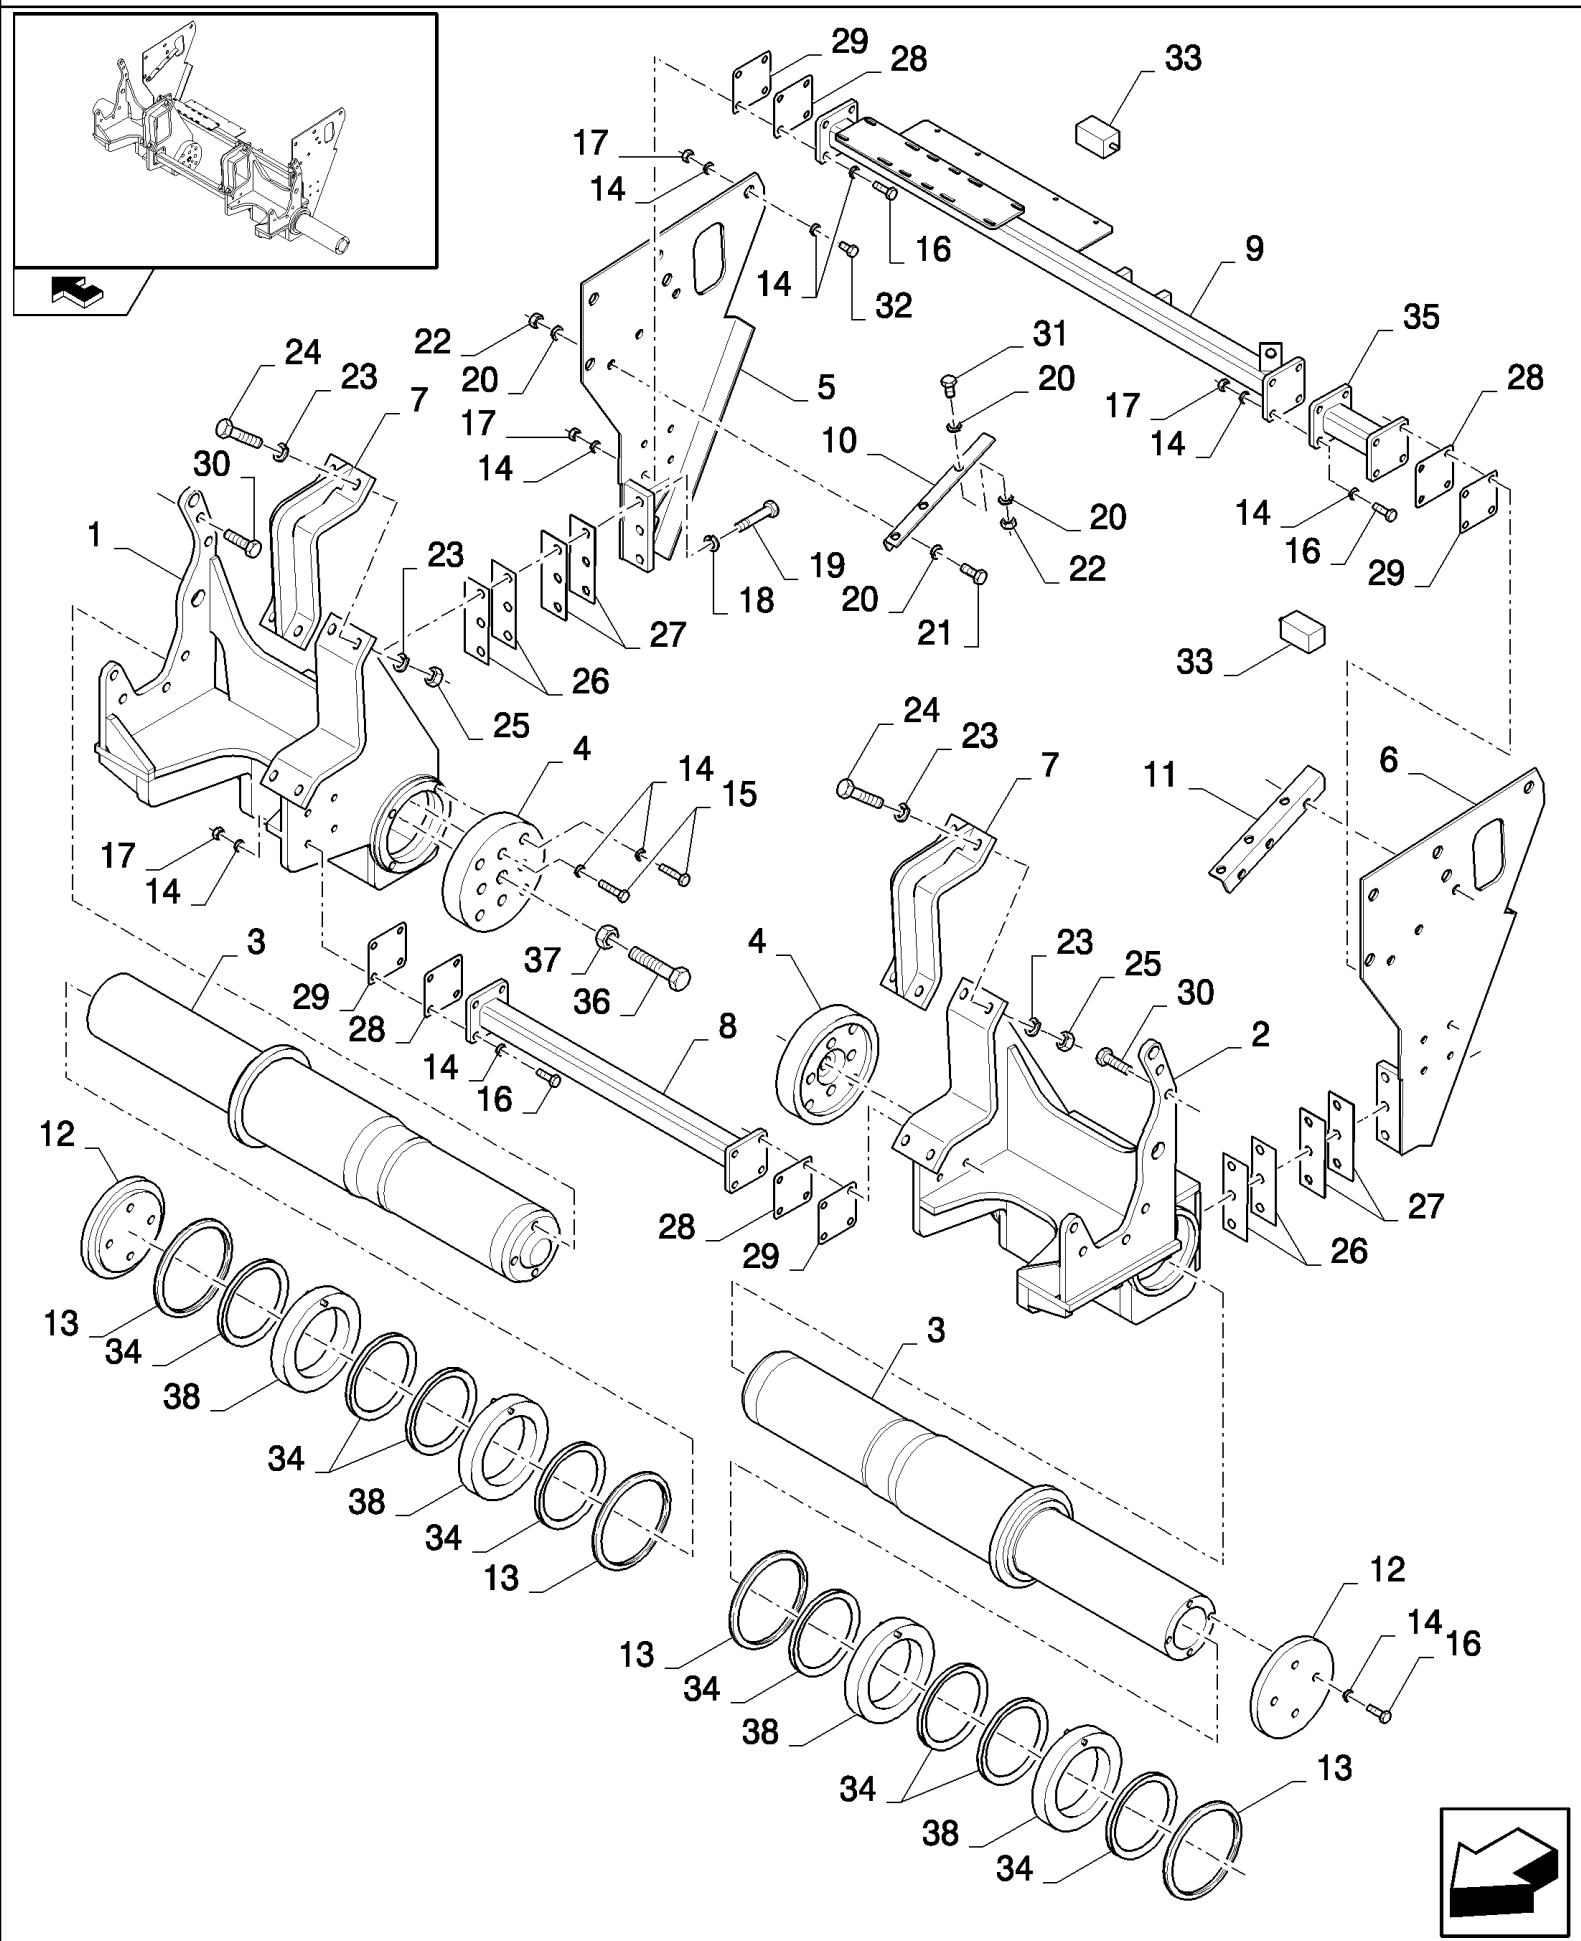

11.112(01) TRACK SUPPORTS

11.112(01) TRACK SUPPORTS

сылка	Номер детали	Кол-во	Описание
1	84800302	1	SUPPORT,
2	84800303	1	SUPPORT,
3	84800304	2	SHAFT,
4	84800305	2	COVER,
5	84800306	1	SUPPORT, LH
6	84800307	1	SUPPORT, RH
7	84441073	2	SUPPORT,
8	84441084	1	SUPPORT, , FOR 1960MM ONLY
8	84442236	1	SUPPORT, , FOR 2200MM ONLY
9	84441083	1	SUPPORT,
10	84800308	1	ANGLE BAR, LH
11	84441077	1	ANGLE, RH
12	84441066	2	RING,
13	84441087	4	WASHER,
14	84800287	84	RING, LOCKING, 17MM
15	9847468	16	BOLT, Hex, M16 x 70, 10.9, Hex, M16 x 70, 10.9
16	9828248	28	BOLT, Hex, M16 x 60, 10.9,
17	392530	36	NUT, M16, CI 10,
18	84800297	6	RING, LOCKING, 21MM
19	9843495	6	SCREW, Hex, M20 x 60, 10.9,
20	84800309	24	RING, LOCKING, 13MM
21	300389	6	BOLT, Hex, M12 x 35, 8.8, Full Thd,
22	9706685	12	NUT, M12, CI 8,
23	84800295	16	RING, LOCKING, 25MM
24	87017607	8	BOLT, Hex, M24 x 90, 10.9, M24x90
25	9848973	8	NUT, M24, CI 10, M24
26	84800310	4	SHIM,
27	84800311	4	SHIM,
28	84800312	4	SHIM,
29	84800313	4	SHIM,
30	9846949	12	BOLT, Hex, M20 x 80, 10.9, M20x80
31	300388	6	SCREW, Hex, M12 x 25, 8.8,
32	86529976	10	BOLT, Hex, M16 x 35, 10.9, Hex, M16 x 35, 10.9
33	84441061	2	BLOCK,
34	84800314	8	GASKET,
35	84800315	1	REINFORCEMENT, , FOR 1960MM ONLY
35	84800318	1	BEAM, , FOR 2200MM ONLY
36	87301265	2	BOLT, Hex, M30 x 4 x 100, 10.9, M30x100
37	325290	2	NUT, M30, CI 8, M30
38	84800317	4	SPACER,