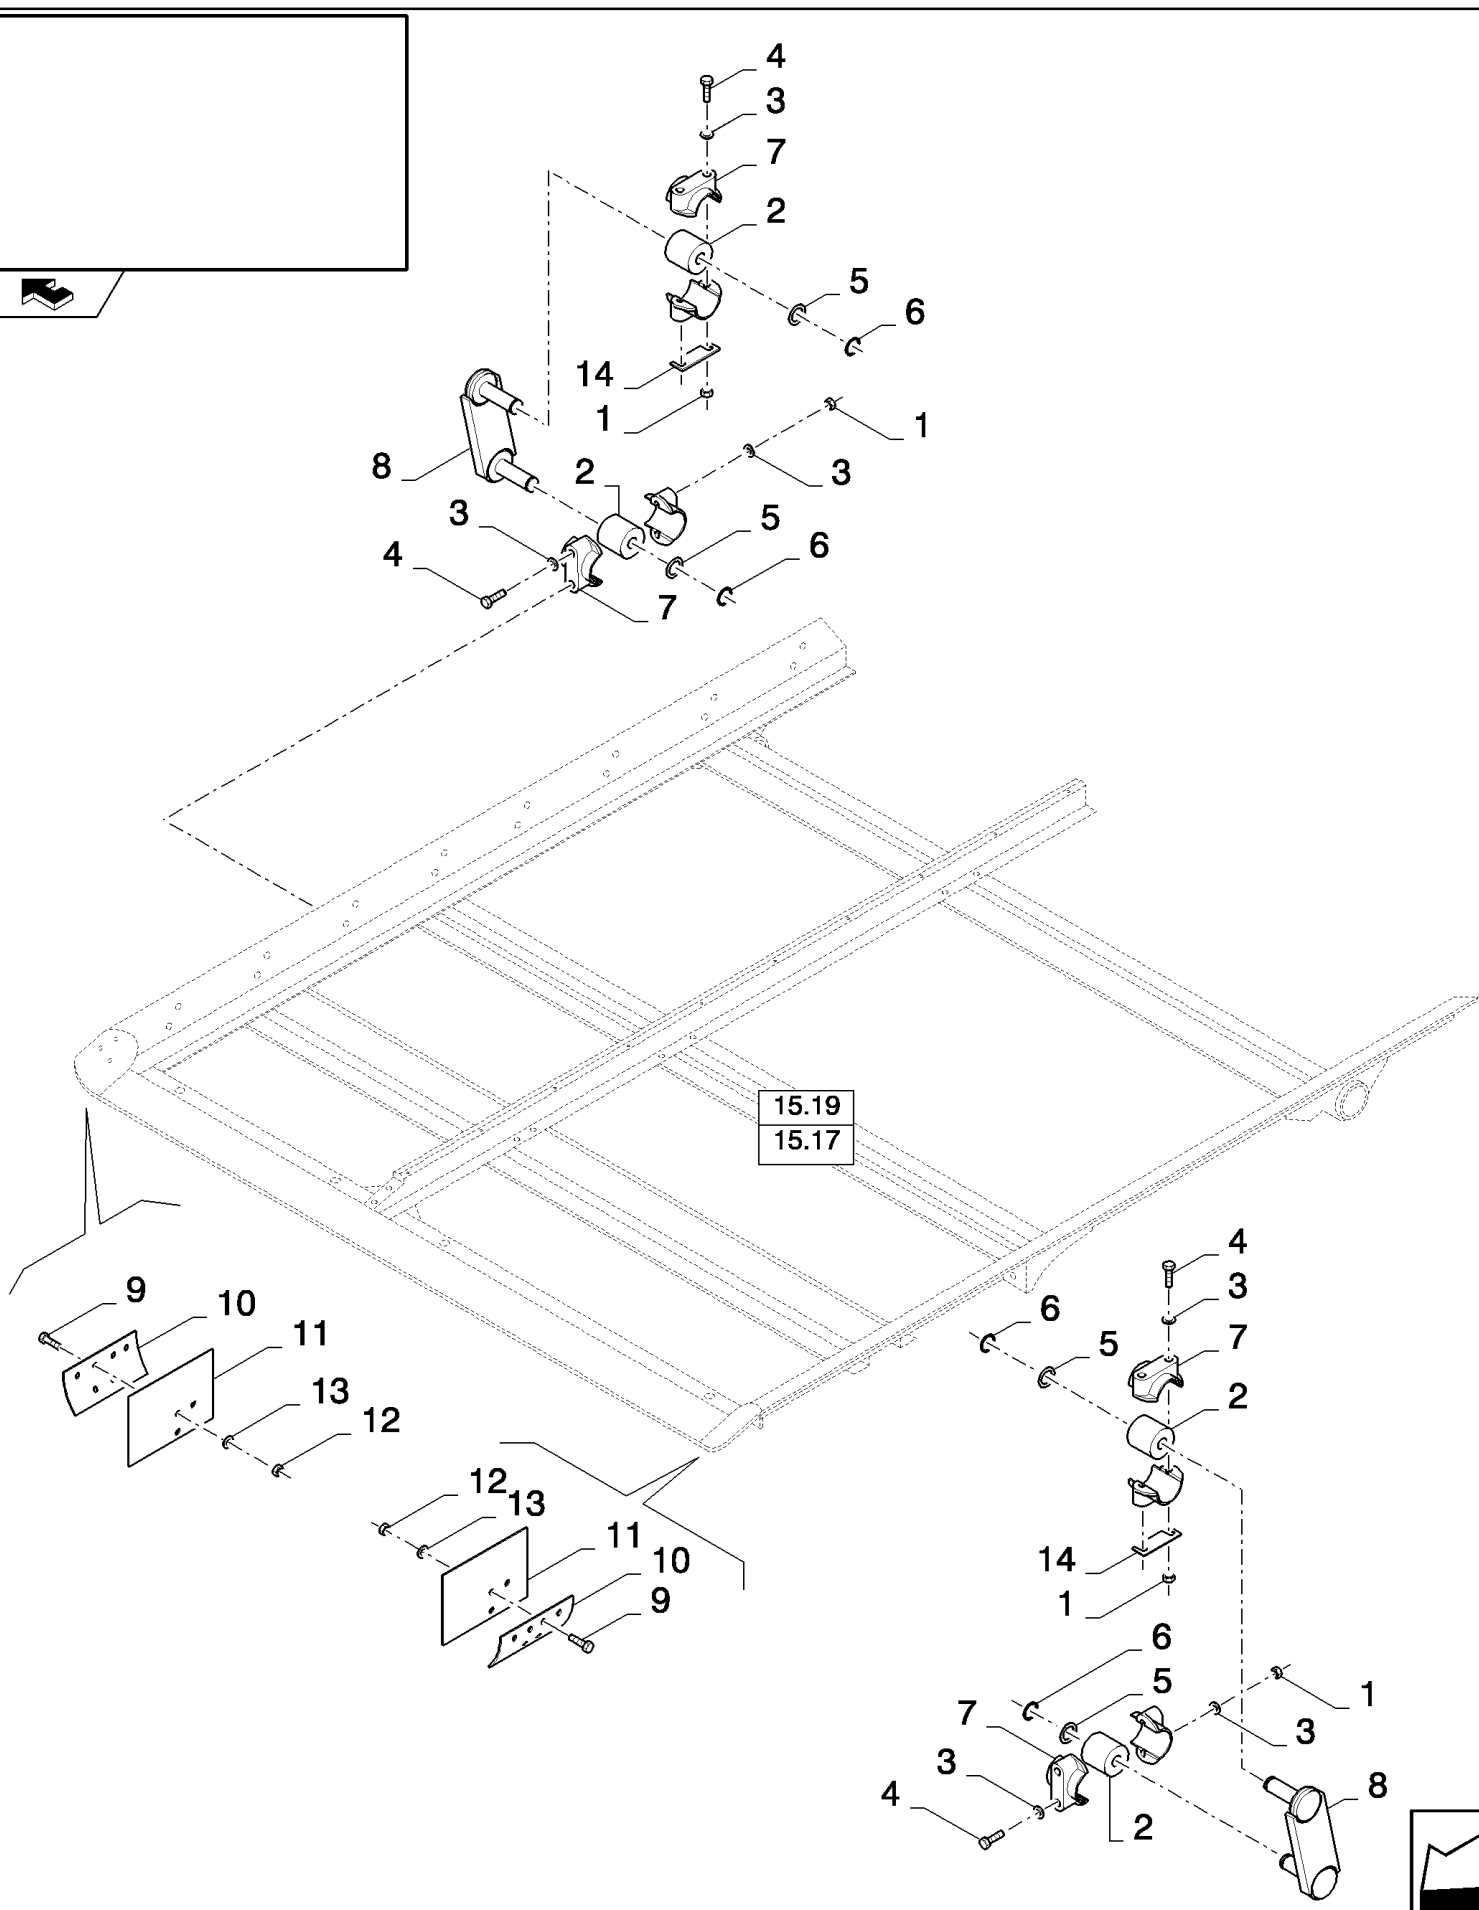

15.29(01) GRAIN PAN, SUPPORTS

15.29(01) GRAIN PAN, SUPPORTS

сылка	Номер детали	Кол-во	Описание
1	86629542	8	NUT, LOCK, M8 x 1.25, CI 8,
2	84000052	4	BUSHING, RUBBER,
3	322358	16	WASHER, SPRING, Belleville, M8,
4	120062	8	BOLT, Hex, M8 x 70, 8.8,
4	80331175	4	SCREW, M8x75
5	84032520	4	WASHER, , FOR SELF LEVELLING ONLY
5	84439218	4	WASHER, , FOR FIXED SHOE ONLY
6	300627	4	RING, SNAP, M19, Ext, , FOR SELF LEVELLING ONLY
6	370024	4	RING, SNAP, M20, Ext, , FOR FIXED SHOE ONLY
7	320033	8	HOUSING,
8	84075697	2	ARM, , FOR SELF LEVELLING ONLY
8	84073988	2	ARM, , FOR FIXED SHOE ONLY
9	120100	4	BOLT, Hex, M6 x 20, 8.8,
10	84005240	2	PLATE,
11	84005164	2	SEAL,
12	353308	4	NUT, M6 x 1, CI 8,
13	140040	4	WASHER, M6 x 22 x 2,
14	84455768	AR	SHIM,