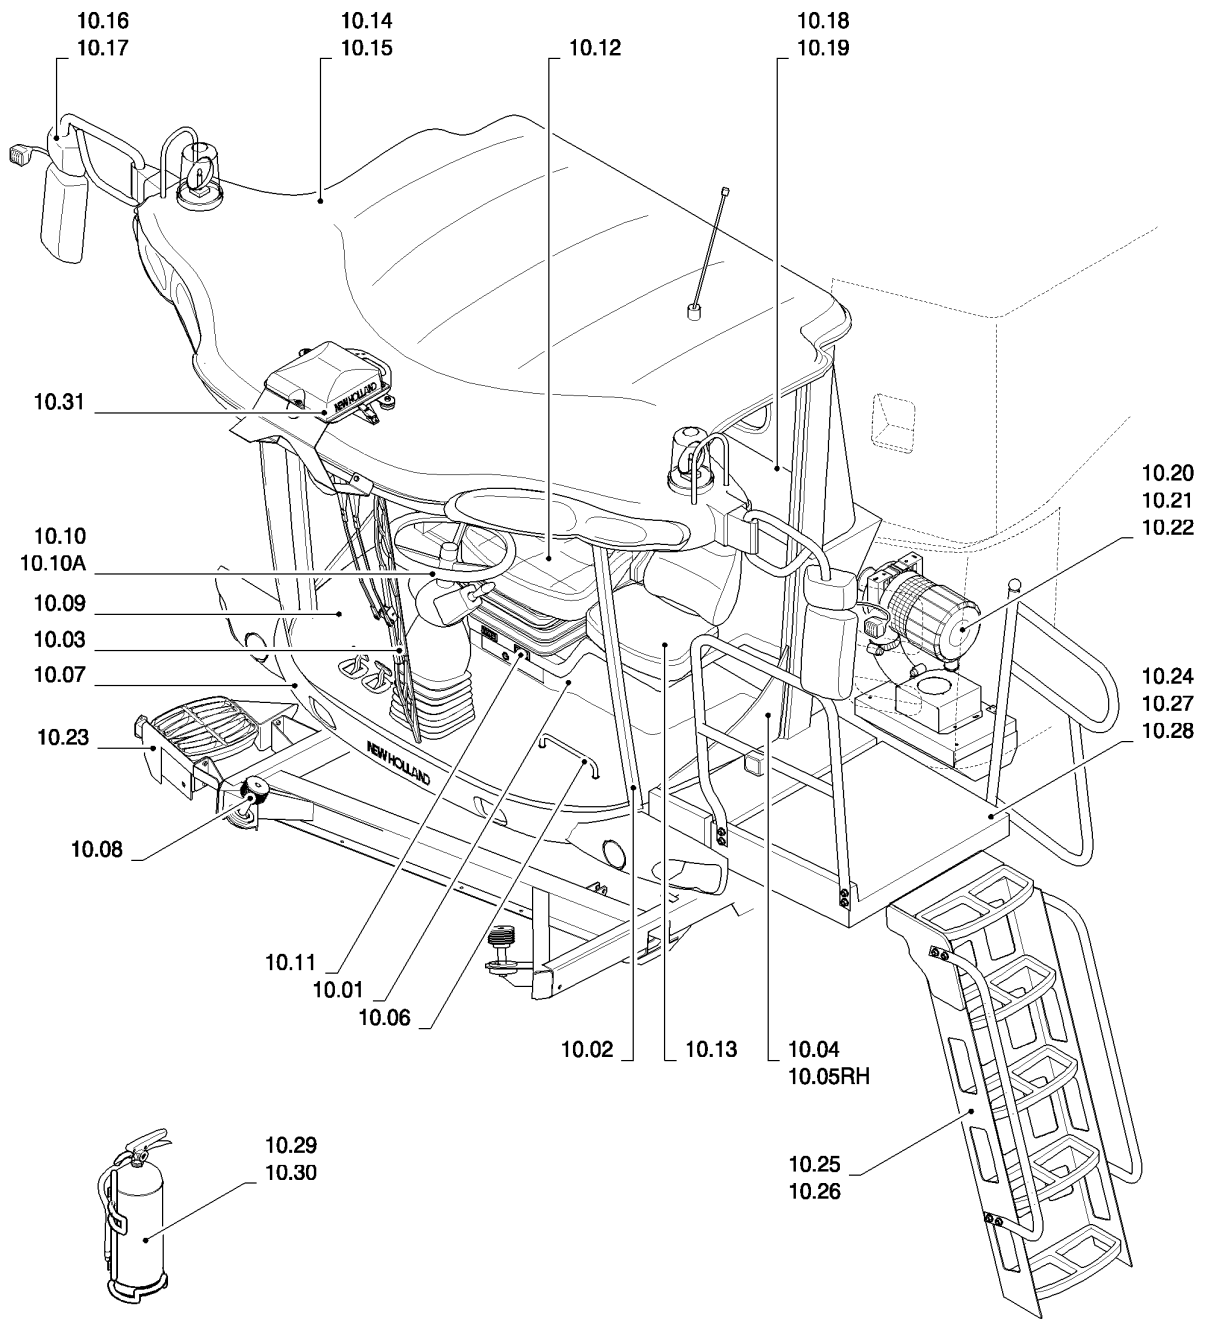

CX8080 COMBINE (9/06-)

08.506(01) REFLECTORS

сылка	Номер детали	Кол-во	Описание
1	435895		AR REFLECTOR, YELLOW
1	437024		AR REFLECTOR, RED

CAB
CABINA

CABINE
KABINE

CABINA
CABINA

CAB
CABINE

SEC. 10