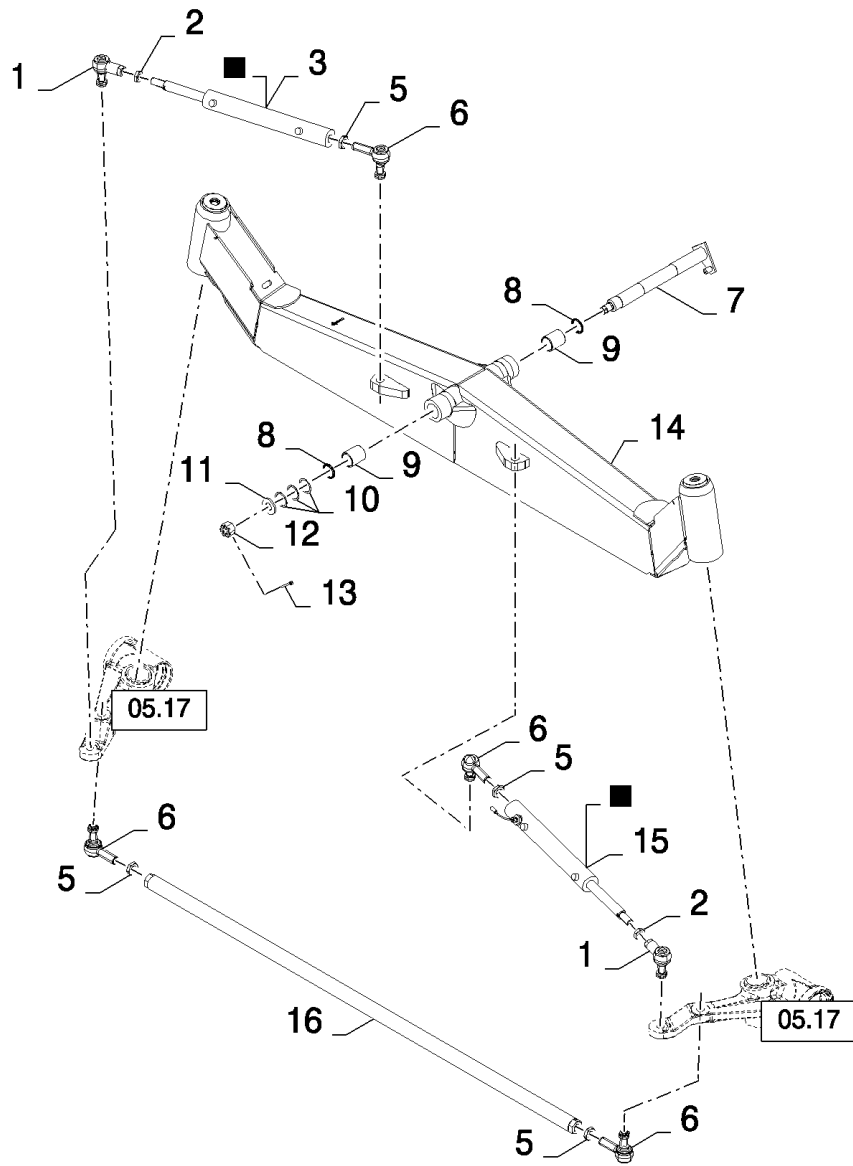

05.16(01) FIXED STEERING AXLE, HIGH CENTER

05.16(01) FIXED STEERING AXLE, HIGH CENTER

сылка	Номер детали	Кол-во	Описание
1	84814042	2	BALL JOINT,
2	412321	2	NUT, M26 x 1.5, CI 8, M26x1.5
3	84814043	1	CYLINDER STEERING, (4)
4	84334447	1	KIT, SEALS,
4	84455606	1	KIT, SEALS, , FOR SMART STEER AUTO-GUIDANCE ONLY
5	100034	4	NUT, M30 x 1.5, CI 8,
6	84073399	4	BALL JOINT,
7	84074397	1	SHAFT,
8	84069736	2	SEAL,
9	84334438	2	BUSHING,
10	539450	3	SHIM, 0.5mm Thk,
11	327802	1	WASHER,
12	390822	1	NUT, SLOTTED, M30 x 1.5, CI 8, M30x1.5
13	130016	1	PIN, SPLIT (COTTER), M6.3 x 63,
14	84461649	1	AXLE, STEERING, , FOR CX8030, CX8040, CX8050 ONLY
14	84461651	1	AXLE, STEERING, , FOR CX8060, CX8070, CX8080, CX8090 ONLY
15	84814043	1	CYLINDER STEERING, (4)
15	84448270	1	HYDRAULIC CYLINDER, (4), FOR SMART STEER AUTO-GUIDANCE ONLY
16	84461467	1	TUBE, RIGID, , FOR CX8030, CX8040, CX8050 ONLY
16	84461471	1	TUBE, RIGID, , FOR CX8060, CX8070, CX8080, CX8090 ONLY