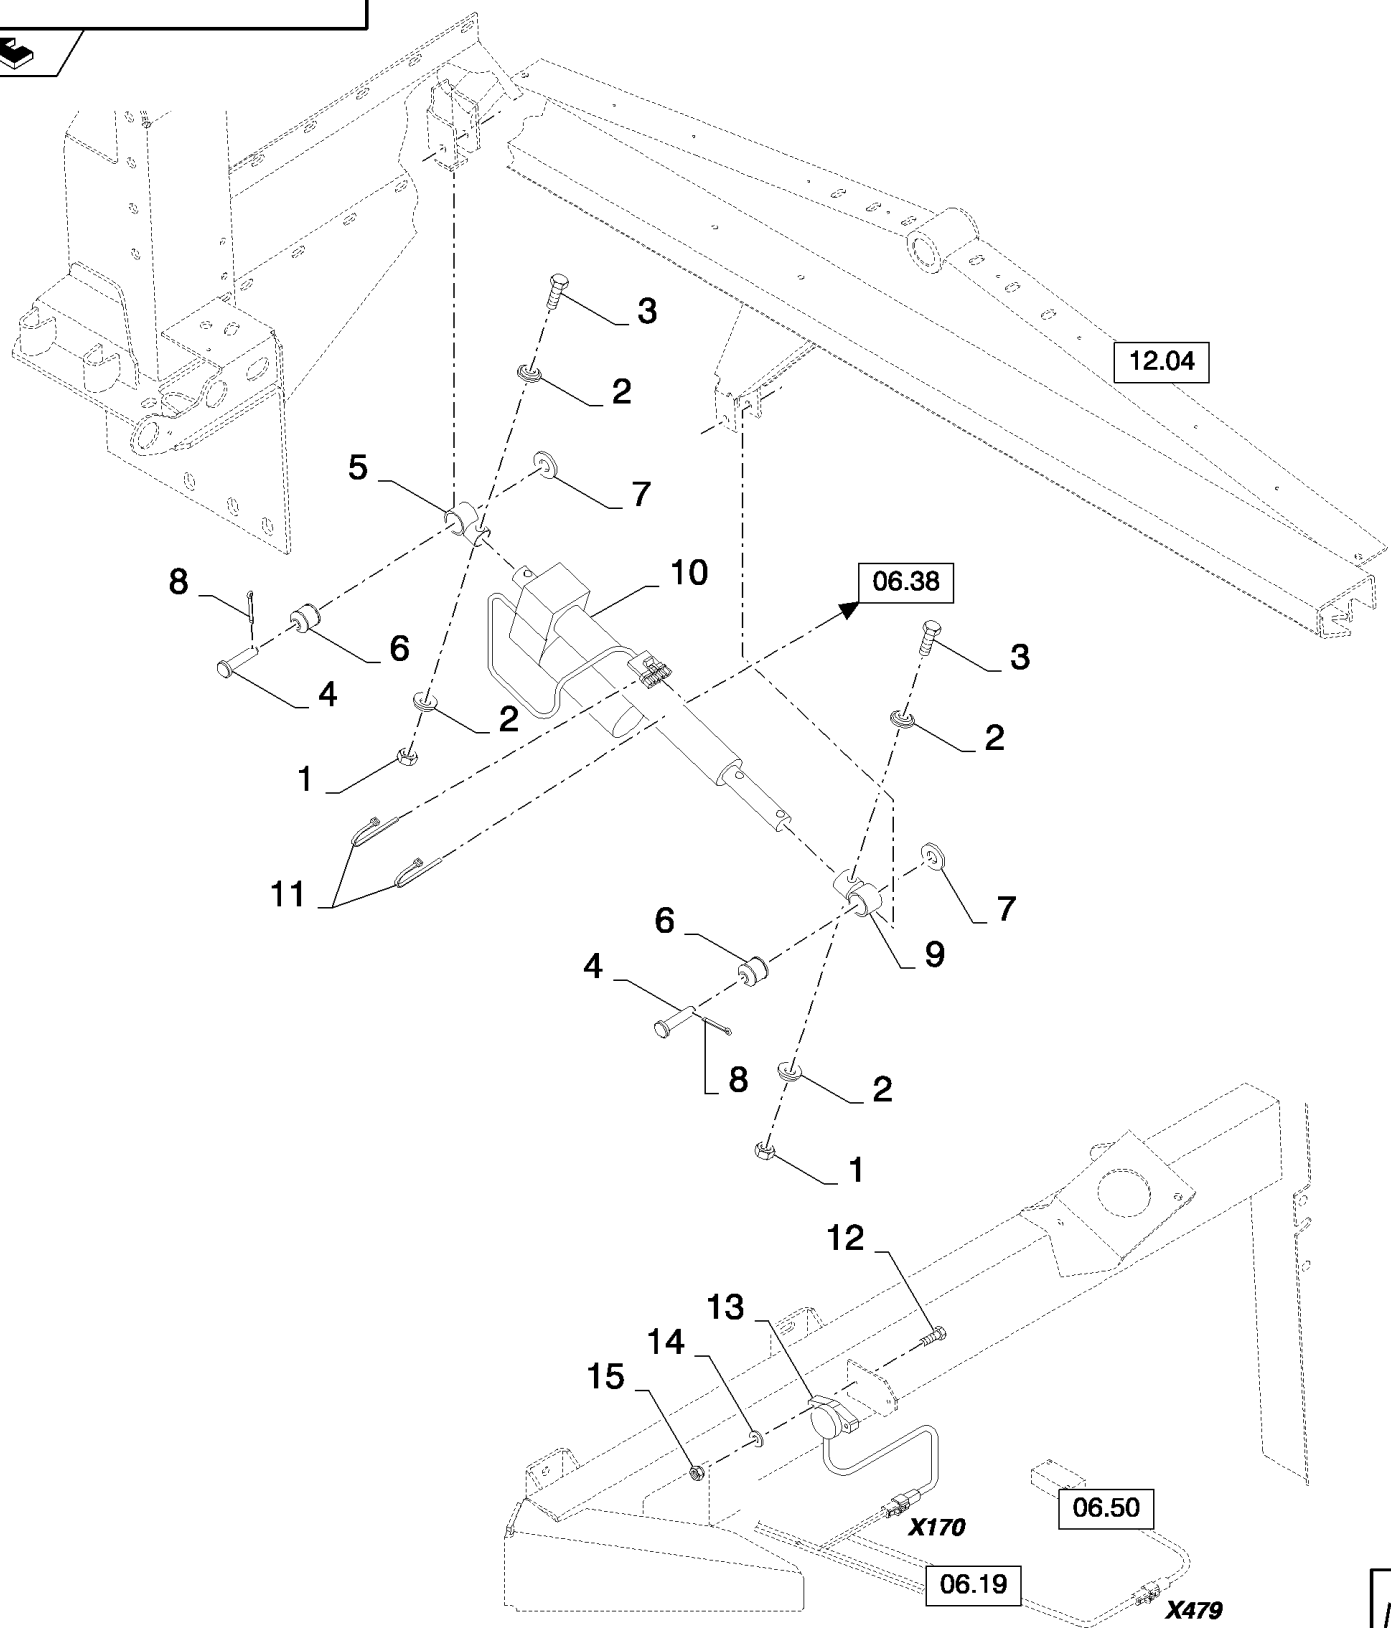

06.39(01) SELF LEVELLING, ACTUATOR AND SENSOR

06.39(01) SELF LEVELLING, ACTUATOR AND SENSOR

сылка	Номер детали	Кол-во	Описание
1	100038	2	NUT, M12 x 1.75, CI 8,
2	140046	4	WASHER, Belleville, M12,
3	300512	2	SCREW, Hex, M12 x 55, 8.8,
4	412118	2	PIN, CLEVIS, M12 x 65,
5	753565	1	CLAMP,
6	445913	2	BUSHING, RUBBER,
7	378245	4	WASHER, M12,
8	130004	2	PIN, SPLIT (COTTER), M3.2 x 25,
9	921250	1	CLAMP,
10	87522008	1	ACTUATOR,
11	86566990	2	STRAP, CABLE,
12	43117	2	BOLT, Hex, M6 x 30, 8.8,
13	87026294	1	SENSOR,
14	86588450	2	WASHER, M6,
15	353308	2	NUT, M6 x 1, CI 8,