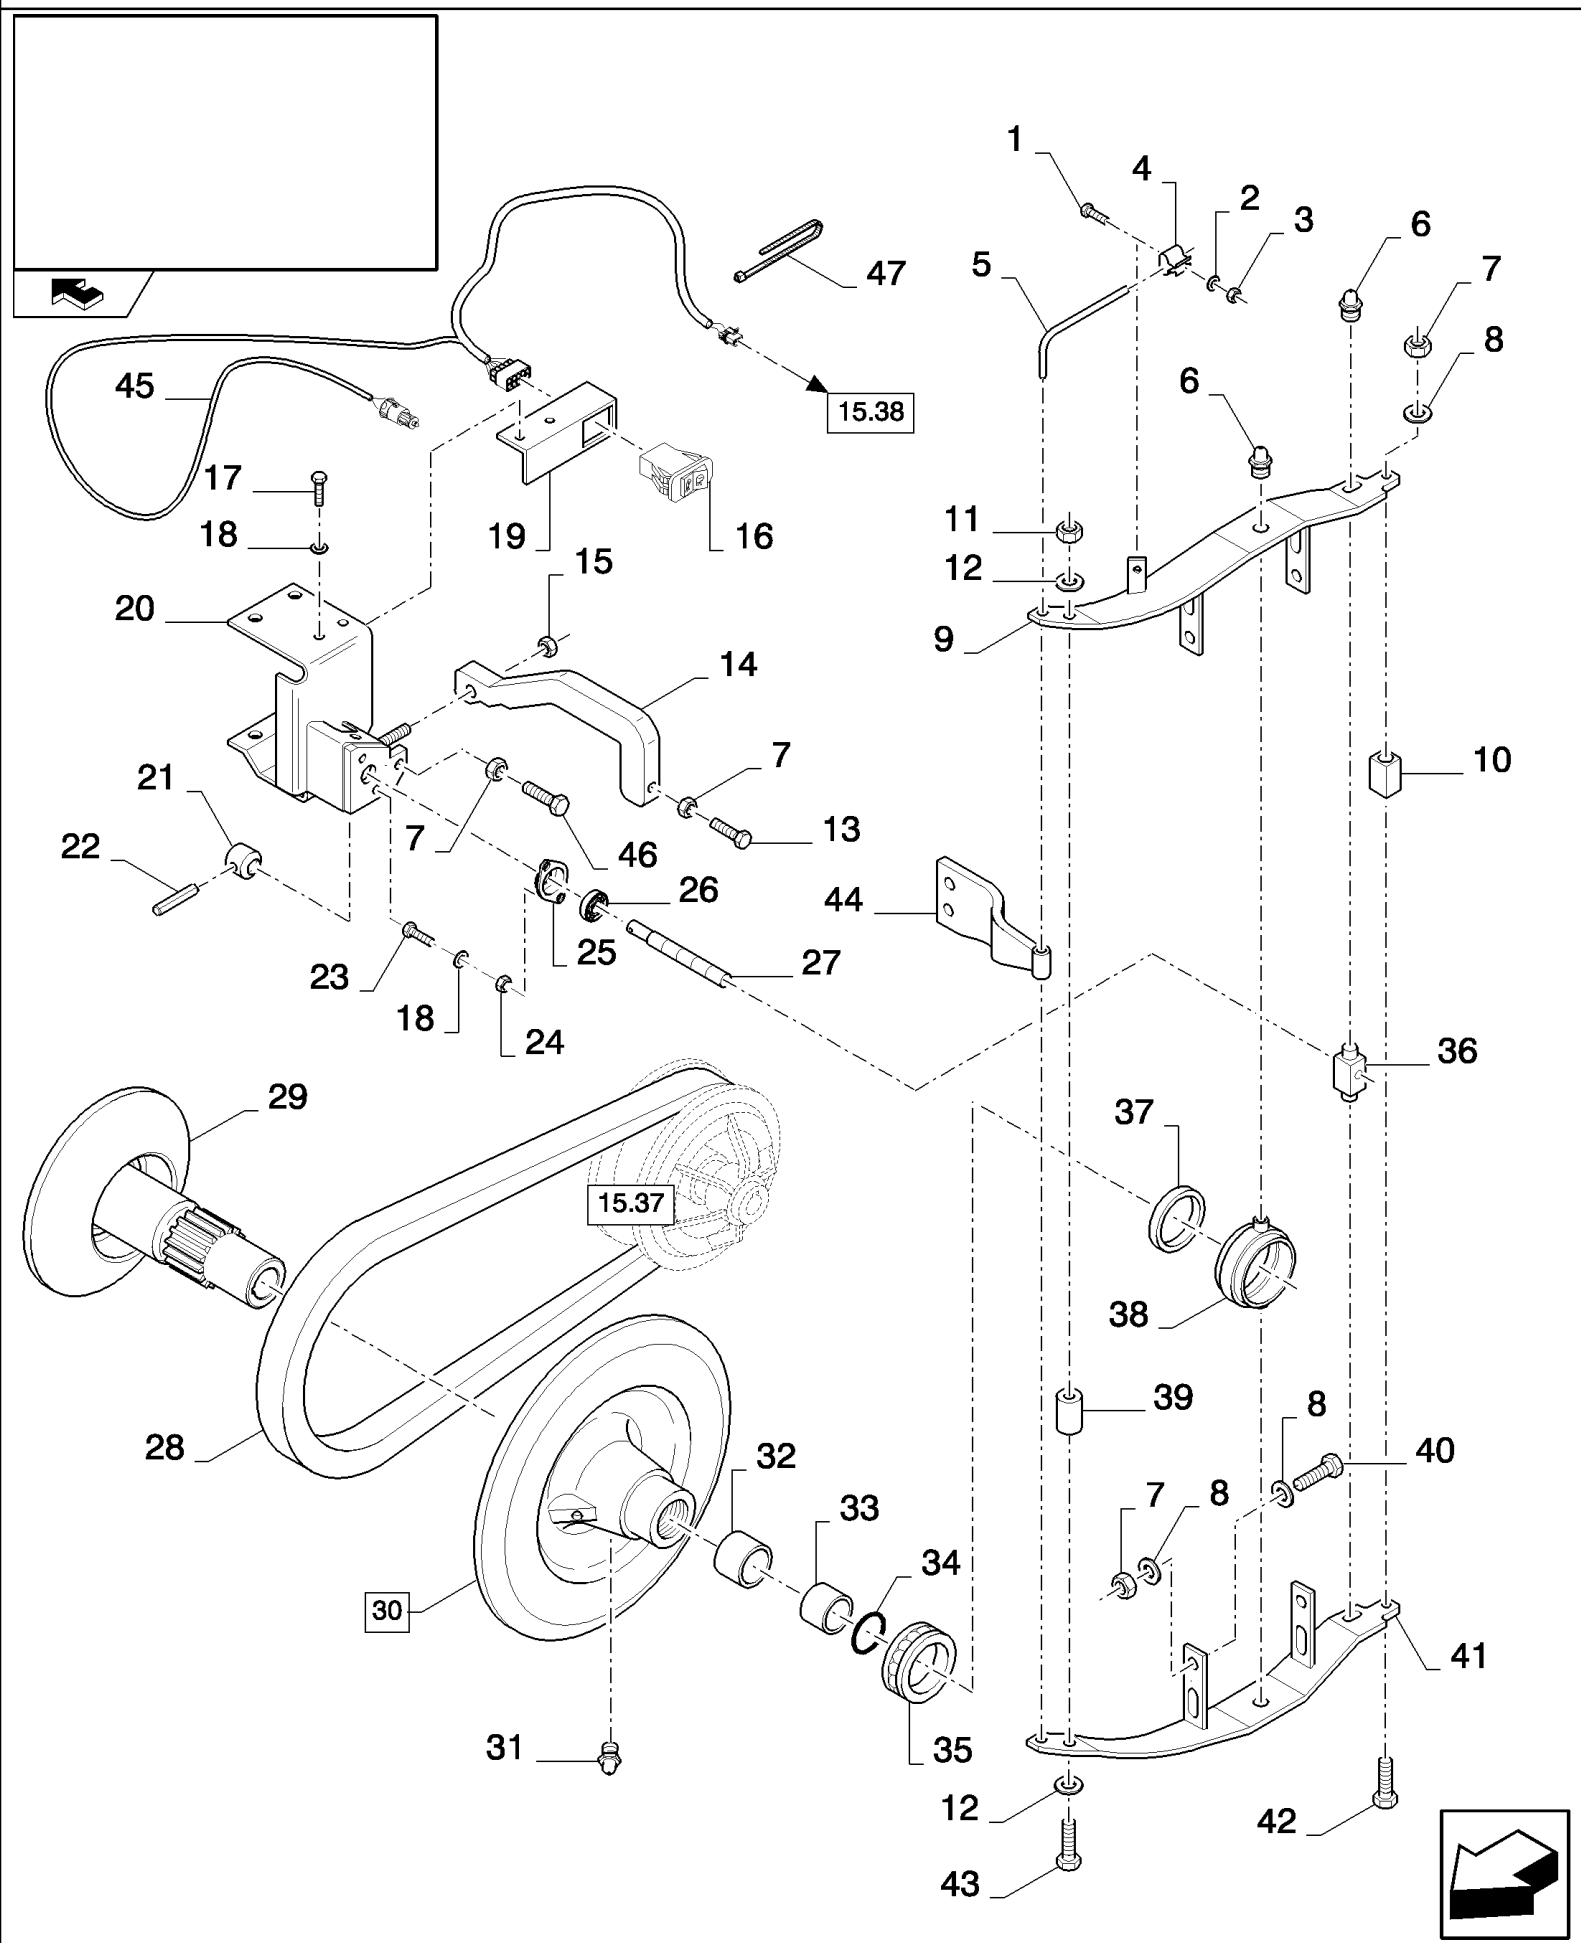

15.39(01) GRASS SEED EQUIPMENT - ACCESSORIES

15.39(01) GRASS SEED EQUIPMENT - ACCESSORIES

сылка	Номер детали	Кол-во	Описание
1	412064	1	SCREW, Hex, M4 x 16, 8.8, Full Thd,
2	322355	1	WASHER, Belleville, M4,
3	100012	1	NUT, M4, CI 8,
4	323307	1	CLAMP,
5	84023276	1	PIN,
6	321204	2	NIPPLE, LUBE, M6 x 1, 16mm lg,
7	100016	7	NUT, M10, CI 8,
8	140045	9	WASHER, SPRING, Belleville, M10,
9	84023235	1	ARM,
10	84023232	1	BLOCK,
11	89706690	2	NUT, M8, CI 8,
12	322358	2	WASHER, SPRING, Belleville, M8,
13	120113	1	BOLT, Hex, M10 x 50, 8.8, Full Thd,
14	84023233	1	SUPPORT,
15	100037	1	NUT, M10 x 1.5, CI 8,
16	84320265	1	SWITCH,
17	86508568	2	SCREW, Hex, M6 x 16, 8.8,
18	322357	4	WASHER, SPRING, Belleville, M6,
19	84442304	1	BRACKET,
20	84023197	1	SUPPORT, , FOR SELF LEVELLING ONLY
20	84023287	1	SUPPORT, , FOR FIXED SHOE ONLY
21	9811470	1	BUSHING,
22	300869	1	PIN, LOCK, M6 x 40, Slotted,
23	120100	2	BOLT, Hex, M6 x 20, 8.8,
24	9706755	2	NUT, M6, CI 8,
25	443794	1	HOUSING, BEARING,
26	9808450	1	BEARING, BALL,
27	9811471	1	SHAFT,
28	84023277	1	BELT, , FOR SELF LEVELLING ONLY
28	84023278	1	BELT, TRANSMISSION, , FOR FIXED SHOE ONLY
29	84023306	1	VARIATOR,
30	84023321	1	VARIATOR, (31 to 34)
31	321204	3	NIPPLE, LUBE, M6 x 1, 16mm lg,
32	84818346	1	BUSHING,
33	9503683	1	SLEEVE,
34	84814916	1	O-RING,
35	385803	1	BEARING ASSY,
36	443796	1	ADJUSTER,
37	84818400	1	GASKET,
38	84078831	1	HOUSING, BEARING,
39	334056	1	BUSHING,
40	43139	4	SCREW, Hex, M10 x 25, 8.8, Full Thd,
41	84023237	1	ARM,
42	43144	1	SCREW, Hex, M10 x 70, 8.8,
43	16044321	1	BOLT, Hex, M8 x 55, 8.8,