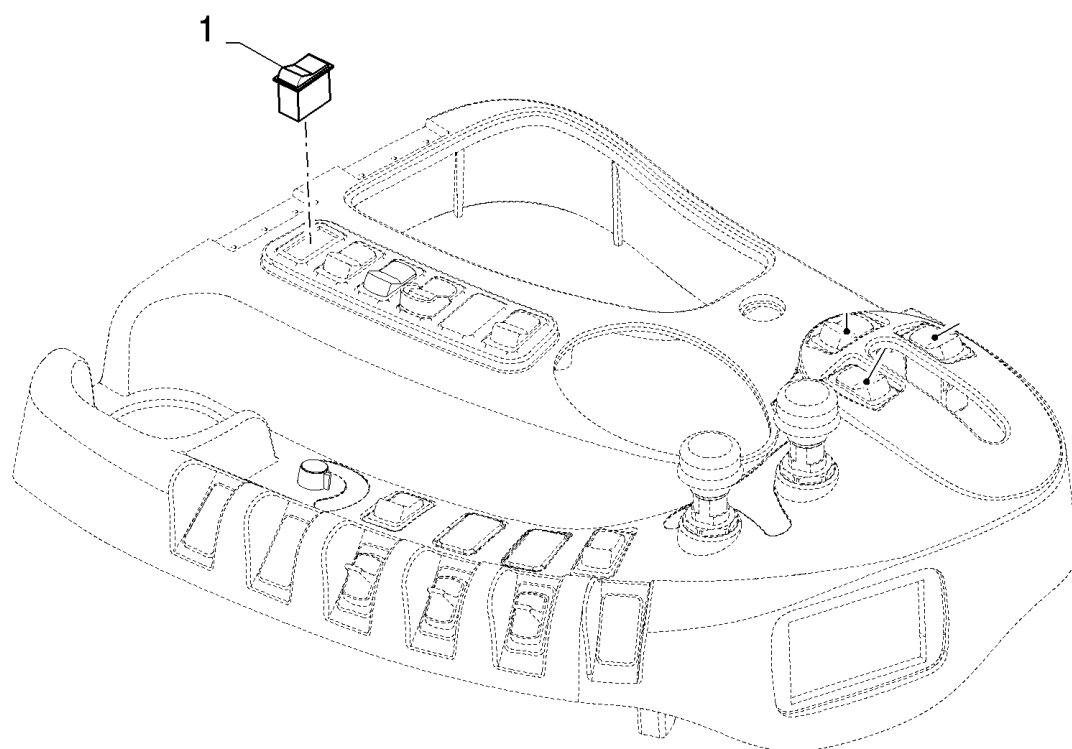

сылка	Номер детали	Кол-во	Описание
	87393035		DIA KIT, HARVESTER,
1	120103	5	BOLT, Hex, M8 x 16, 8.8,
2	412650	11	WASHER, Belleville, M8,
3	353308	1	NUT, M6 x 1, CI 8,
4	86588450	2	WASHER, M6,
5	87341238	1	PROTECTING COVER,
6	338949	2	BOLT, CARRIAGE, Short NK, M10 x 25, CI8.8, Full Thd,
7	84989647	1	BRACKET,
8	140045	2	WASHER, SPRING, Belleville, M10,
9	100016	2	NUT, M10, CI 8,
10	86507486	1	BOLT, CARRIAGE, Short NK, M8 x 20, CI8.8, Full Thd,
11	9706690	1	NUT, M8, CI 8,
12	84440710	1	SHIELD,
13	84989368	1	WASHER,
14	87516280	1	PLATE,
15	120104	5	SCREW, Hex, M8 x 20, 8.8,
16	300366	1	WASHER,
17	84437160	1	COVER,
18	86508568	1	SCREW, Hex, M6 x 16, 8.8,
19	9706685	2	NUT, M12, CI 8,
20	140046	3	WASHER, Belleville, M12,
21	378245	2	WASHER, M12,
22	9706687	3	SCREW, Hex, M12 x 30, 8.8,
23	87516227	1	
24	84075345	1	BELT, TRANSMISSION,
25	87339998	1	BELT, TRANSMISSION,
26	323624	1	KEY,
27	87341934	1	PULLEY, DRIVEN,
	84014117	3	DECAL,
	84334829	2	DECAL,
	84004739	2	DECAL,