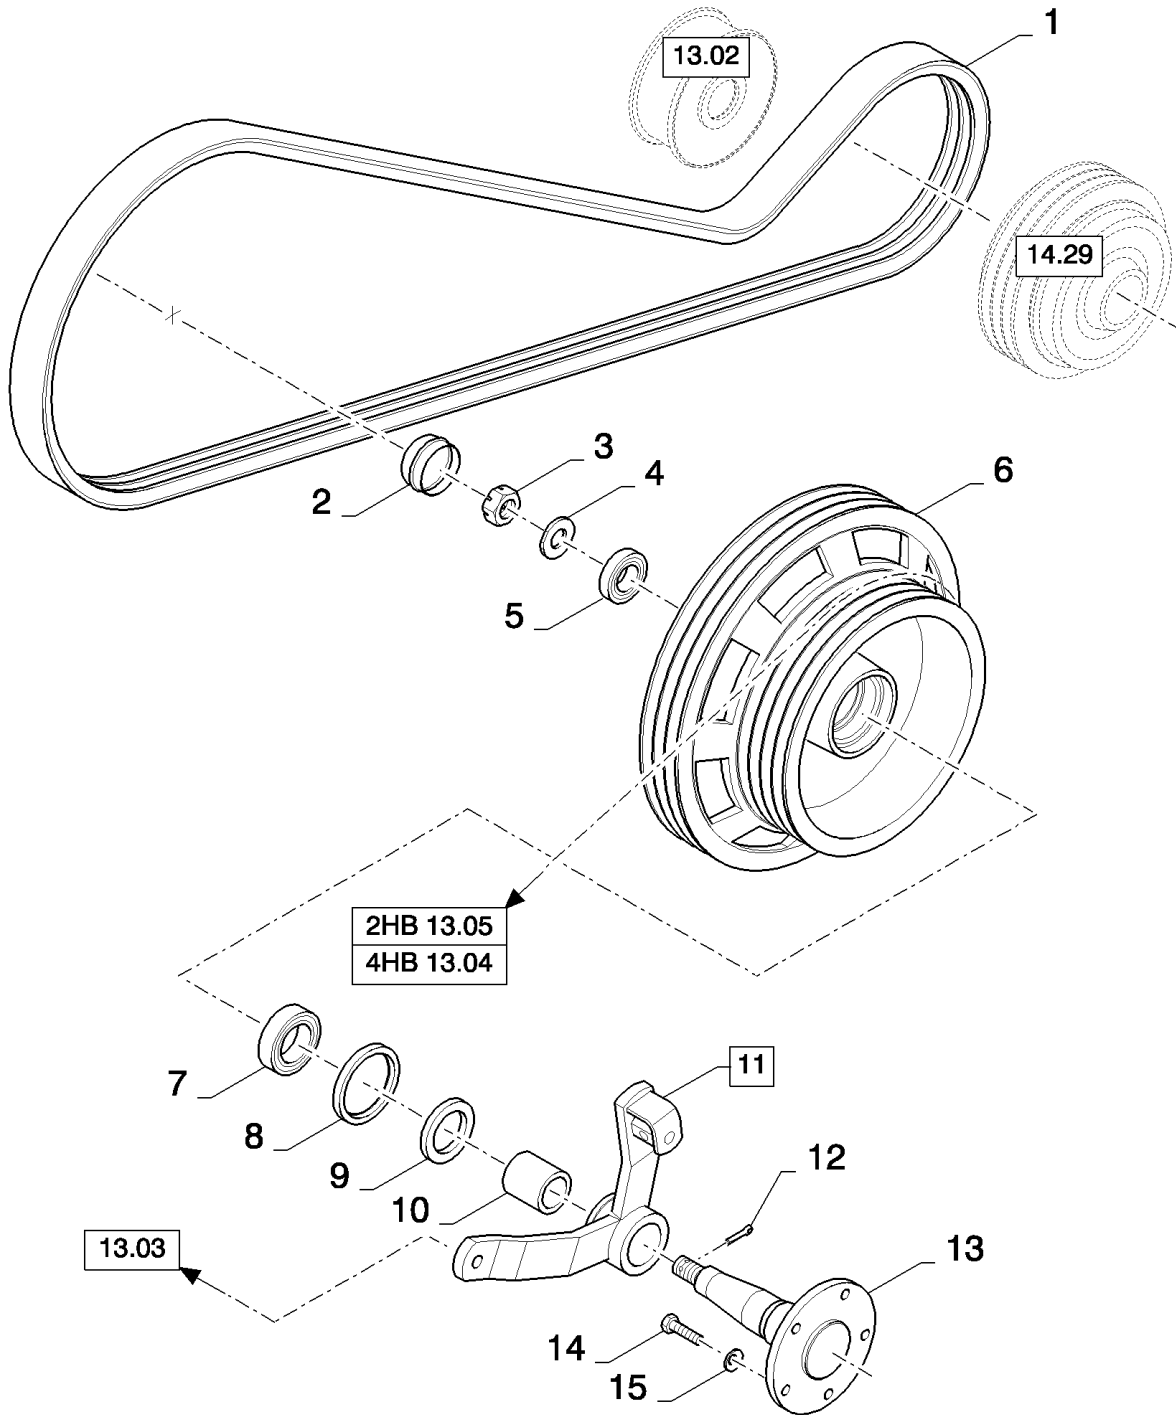

13.01(01) HEADER, DRIVE 3HB

сылка	Номер детали	Кол-во	Описание
1	84061279	1	BELT,
2	445397	1	COVER,
3	309090	1	NUT, SLOTTED, M24 x 1.5, CI 8,
4	304060	1	WASHER,
5	321207	1	BEARING, ROLLER,
6	84072371	1	PULLEY,
7	357239	1	BEARING ASSY,
8	375400	1	ELEMENT, SEALING,
9	84061714	1	RING,
10	84061838	1	SPACER,
11	84073724	1	LEVER, (10)
12	130012	1	PIN, SPLIT (COTTER), M5 x 50,
13	84061747	1	COUNTERSHAFT,
14	86629541	5	BOLT, Hex, M12 x 40, 8.8, Full Thd,
15	140046	5	WASHER, Belleville, M12,