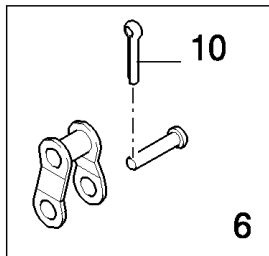

13.17(01) ELEVATOR CHAIN (4)

13.17(01) ELEVATOR CHAIN (4)

сылка	Номер детали	Кол-во	Описание
1	84455508	1	CHAIN, (2 to 10), FOR CX8070, CX8080, CX8090 ONLY, FOR FRONT FACE ADJUSTMENT WITH LF ONLY, HEAVY DUTY, BSN C571
1	87623063	1	CHAIN, (2 to 10), HEAVY DUTY, FOR FRONT FACE ADJUSTMENT WITH LF ONLY, FOR CX8070, CX8080, CX8090 ONLY, ASN D572
1	87623063	1	CHAIN, (2 to 10), FOR CX8070, CX8080, CX8090 ONLY, FOR FRONT FACE ADJUSTMENT WITH LF ONLY, HEAVY DUTY, FOR NA ONLY, BSN F572659
1	87495865	1	CHAIN, (2 to 10), FOR NA ONLY, HEAVY DUTY, FOR FRONT FACE ADJUSTMENT WITH LF ONLY, FOR CX8070, CX8080, CX8090 ONLY, ASN D660
1	84455644	1	CHAIN, (2 to 10), FOR CX8060 ONLY, FOR LATERAL FLOTATION ONLY, STANDARD, BSN C571
1	87623069	1	CHAIN, (2 to 10), STANDARD, FOR LATERAL FLOTATION ONLY, FOR CX8060 ONLY, ASN D572
1	84455628	1	CHAIN, (2 to 10), FOR CX8060 ONLY, FOR FRONT FACE ADJUSTMENT WITH LF ONLY, STANDARD, BSN C571
1	87623064	1	CHAIN, (2 to 10), STANDARD, FOR FRONT FACE ADJUSTMENT WITH LF ONLY, FOR CX8060 ONLY, BSN F572659
1	84455628	1	CHAIN, (2 to 10), FOR CX8060 ONLY, FOR FRONT FACE ADJUSTMENT WITH LF ONLY, STANDARD, ASN D660
1	84455640	1	CHAIN, (2 to 10), HEAVY DUTY, FOR LATERAL FLOTATION ONLY, FOR CX8070, CX8080, CX8090 ONLY, BSN C571
1	87623068	1	CHAIN, (2 to 10), FOR CX8070, CX8080, CX8090 ONLY, FOR LATERAL FLOTATION ONLY, HEAVY DUTY, ASN D572
1	87495865	1	CHAIN, (2 to 10), FOR NA ONLY, ASN D628
2	84455509	1	SET OF CHAINS, (6 to 10), HEAVY DUTY, FOR FRONT FACE ADJUSTMENT WITH LF ONLY, FOR CX8070, CX8080, CX8090 ONLY
2	84455509	1	SET OF CHAINS, (6 to 10), FOR CX8070, CX8080, CX8090 ONLY, FOR FRONT FACE ADJUSTMENT WITH LF ONLY, HEAVY DUTY, FOR NA ONLY, BSN C659
2	87495864	1	SET OF CHAINS, (6 to 10), FOR NA ONLY, HEAVY DUTY, FOR FRONT FACE ADJUSTMENT WITH LF ONLY, FOR CX8070, CX8080, CX8090 ONLY, ASN D660
2	84455645	1	SET OF CHAINS, (6 to 10), FOR CX8060 ONLY, FOR LATERAL FLOTATION ONLY, STANDARD
2	84455629	1	SET OF CHAINS, (6 to 10), FOR CX8060 ONLY
2	84455641	1	SET OF CHAINS, (6 to 10), FOR CX8070, CX8080, CX8090 ONLY
2	87495864	1	SET OF CHAINS, (6 to 10), FOR NA ONLY, ASN D628
3	43138	180	SCREW, Hex, M10 x 20, 8.8, Full Thd,
4	100037	180	NUT, M10 x 1.5, CI 8,
5	84076900	AR	BAR, U-profile, HEAVY DUTY
5	84438786	AR	BAR, L-profile, STANDARD, FOR LATERAL FLOTATION ONLY, BSN C571
5	87620557	AR	BAR, , FOR LATERAL FLOTATION ONLY, FOR FRONT FACE ADJUSTMENT WITH LF ONLY, STANDARD, ASN D572
6	9623610	AR	LINK, OFFSET, , HEAVY DUTY
6	9623610	AR	LINK, OFFSET, , HEAVY DUTY, FOR NA ONLY, BSN C659
6	87283350	AR	LINK, OFFSET, , FOR NA ONLY, HEAVY DUTY, ASN D660
6	40242	AR	LINK, OFFSET, , STANDARD
7	86595254	AR	LINK, CHAIN, , HEAVY DUTY
7	86595254	AR	LINK, CHAIN, , HEAVY DUTY, FOR NA ONLY, BSN C659
7	87283351	AR	LINK, CHAIN, , FOR NA ONLY, HEAVY DUTY, ASN D660
7	86595253	AR	LINK, CHAIN, , STANDARD