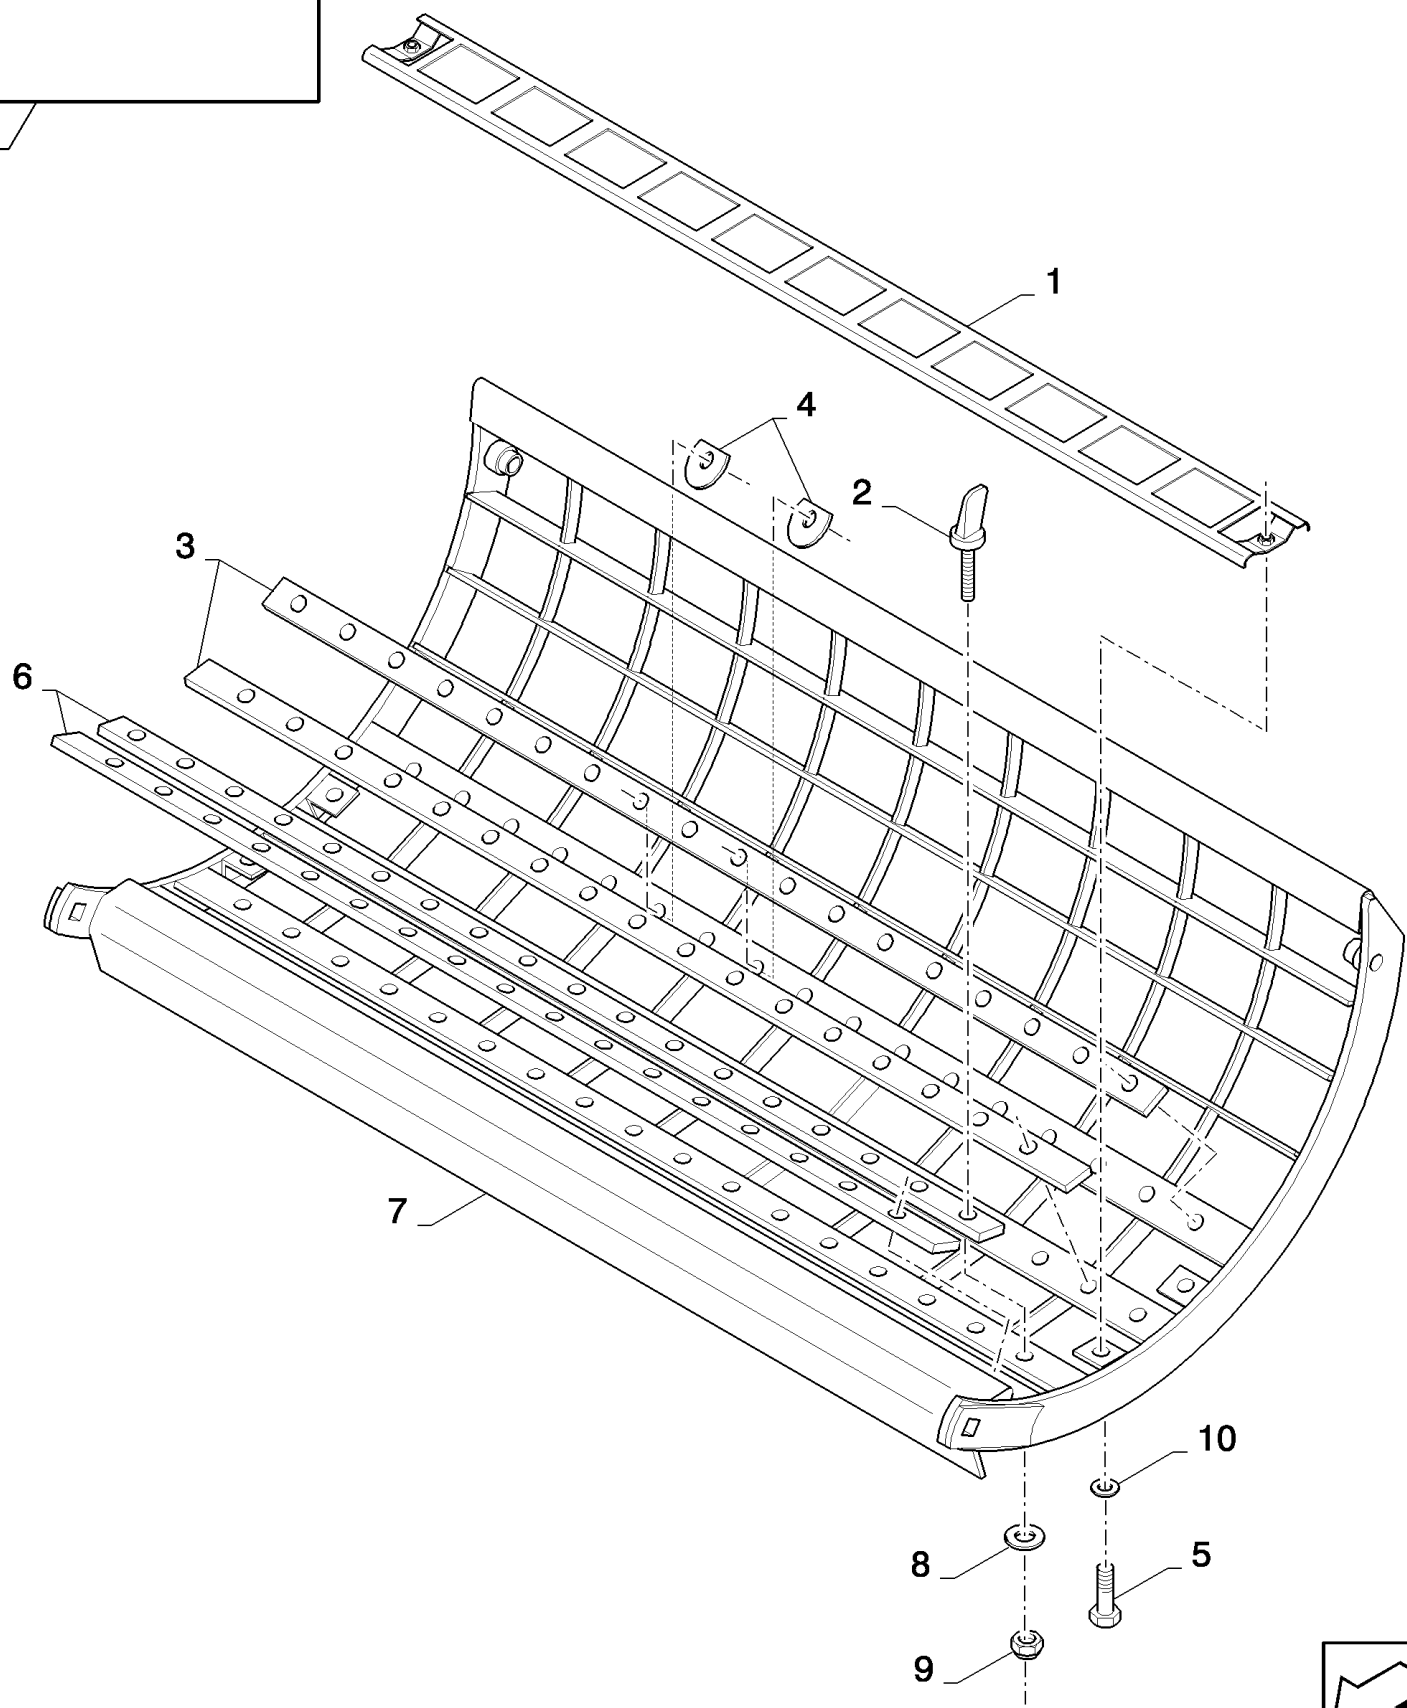

14.16(01) SPIKE TOOTH CONCAVE 56 AND 84

сылка	Номер детали	Кол-во	Описание
1	84038642	2	GRILLE, , FOR CX8060, CX8070, CX8080, CX8090 ONLY
1	84038643	2	GRILLE, , FOR CX8040, CX8050 ONLY
2	396935	AR	TOOTH, RICE,
3	411298	2	PLATE, FIXING, , FOR GRASS SEED ONLY, FOR D56 ONLY, FOR CX8060, CX8070, CX8080, CX8090 ONLY, FOR NA ONLY
3	399656	2	LATH, , FOR D56 ONLY, FOR CX8040, CX8050 ONLY
3	80922586	2	PLATE, FIXING, , FOR CX8040, CX8050 ONLY, FOR D84 ONLY
3	84818355	2	PLATE, FIXING, , FOR D84 ONLY, FOR CX8060, CX8070, CX8080, CX8090 ONLY
4	333041	AR	WASHER,
5	43138	4	SCREW, Hex, M10 x 20, 8.8, Full Thd,
6	411304	2	PLATE, FIXING, , FOR CX8060, CX8070, CX8080, CX8090 ONLY, FOR NA ONLY, FOR GRASS SEED ONLY, FOR D56 ONLY
6	399655	2	LATH, , FOR D56 ONLY, FOR CX8040, CX8050 ONLY
6	80922581	2	PLATE, FIXING, , FOR CX8040, CX8050 ONLY, FOR D84 ONLY
6	9502466	2	PLATE, FIXING, , FOR D84 ONLY, FOR CX8060, CX8070, CX8080, CX8090 ONLY
7	84439257	1	CONCAVE, , FOR CX8060, CX8070, CX8080, CX8090 ONLY, FOR D56 ONLY, BSN C615
7	87682652	1	CONCAVE, , FOR D56 ONLY, FOR CX8060, CX8070, CX8080, CX8090 ONLY, ASN D616
7	84446228	1	CONCAVE, , FOR NA ONLY, FOR GRASS SEED ONLY
7	84439196	1	CONCAVE, , FOR D84 ONLY, FOR CX8060, CX8070, CX8080, CX8090 ONLY, BSN C615
7	87682717	1	CONCAVE, , FOR CX8060, CX8070, CX8080, CX8090 ONLY, FOR D84 ONLY, ASN D616
7	84439122	1	CONCAVE, , FOR CX8040, CX8050 ONLY, FOR D56 ONLY, BSN C615
7	87682161	1	CONCAVE, , FOR D56 ONLY, FOR CX8040, CX8050 ONLY, ASN D616
7	84439190	1	CONCAVE, , FOR CX8040, CX8050 ONLY, FOR D84 ONLY, BSN C615
7	87682606	1	CONCAVE, , FOR D84 ONLY, FOR CX8040, CX8050 ONLY, ASN D616
8	394631	AR	WASHER, 16MM
9	86000441	AR	NUT, M16 x 2, CI 8,
10	140045	4	WASHER, SPRING, Belleville, M10,