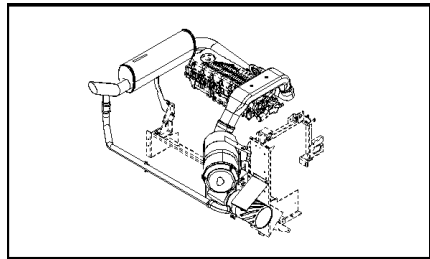

02.23(01) INTAKE, AIR FILTER

CX8080 COMBINE (9/06-)

02.23(01) INTAKE, AIR FILTER

сылка	Номер детали	Кол-во	Описание
1	84457862	1	MUFFLER, , FOR CX8040, CX8050, CX8060, CX8070 ONLY
1	87339388	1	MUFFLER, , FOR CX8080 ONLY
2	556701	2	CLAMP,
3	84011850	1	HOSE,
4	84457415	1	TUBE, , FOR CX8040, CX8050 ONLY
4	84457785	1	DUCT, AIR, , FOR CX8060, CX8070, CX8080 ONLY
5	120104	5	SCREW, Hex, M8 x 20, 8.8,
6	322358	6	WASHER, SPRING, Belleville, M8,
7	84457252	1	SUPPORT,
8	9706690	2	NUT, M8, CI 8,
9	84037158	1	CLAMP,
10	382528	1	CLAMP,
11	84076899	1	CLAMP, , FOR CX8040, CX8050, CX8060, CX8070 ONLY
11	87388546	1	CLAMP, HOSE, , FOR CX8080 ONLY
12	87342704	1	PLATE, COVER,
13	87358416	1	TUBE, , FOR CX8040, CX8050 ONLY
13	87391671	1	PIPE, VENTILATION, , FOR CX8060, CX8070, CX8080 ONLY
14	9827902	1	CLAMP, 1", Insul, 3/8" Bolt,
15	87360849	1	PLATE,
16	43127	1	BOLT, Hex, M8 x 25, 8.8,
17	382527	3	CLAMP, HOSE,
18	84461300	1	HOSE,
19	84073303	1	HOSE,
20	140016	2	WASHER, M8 x 16 x 1.6,