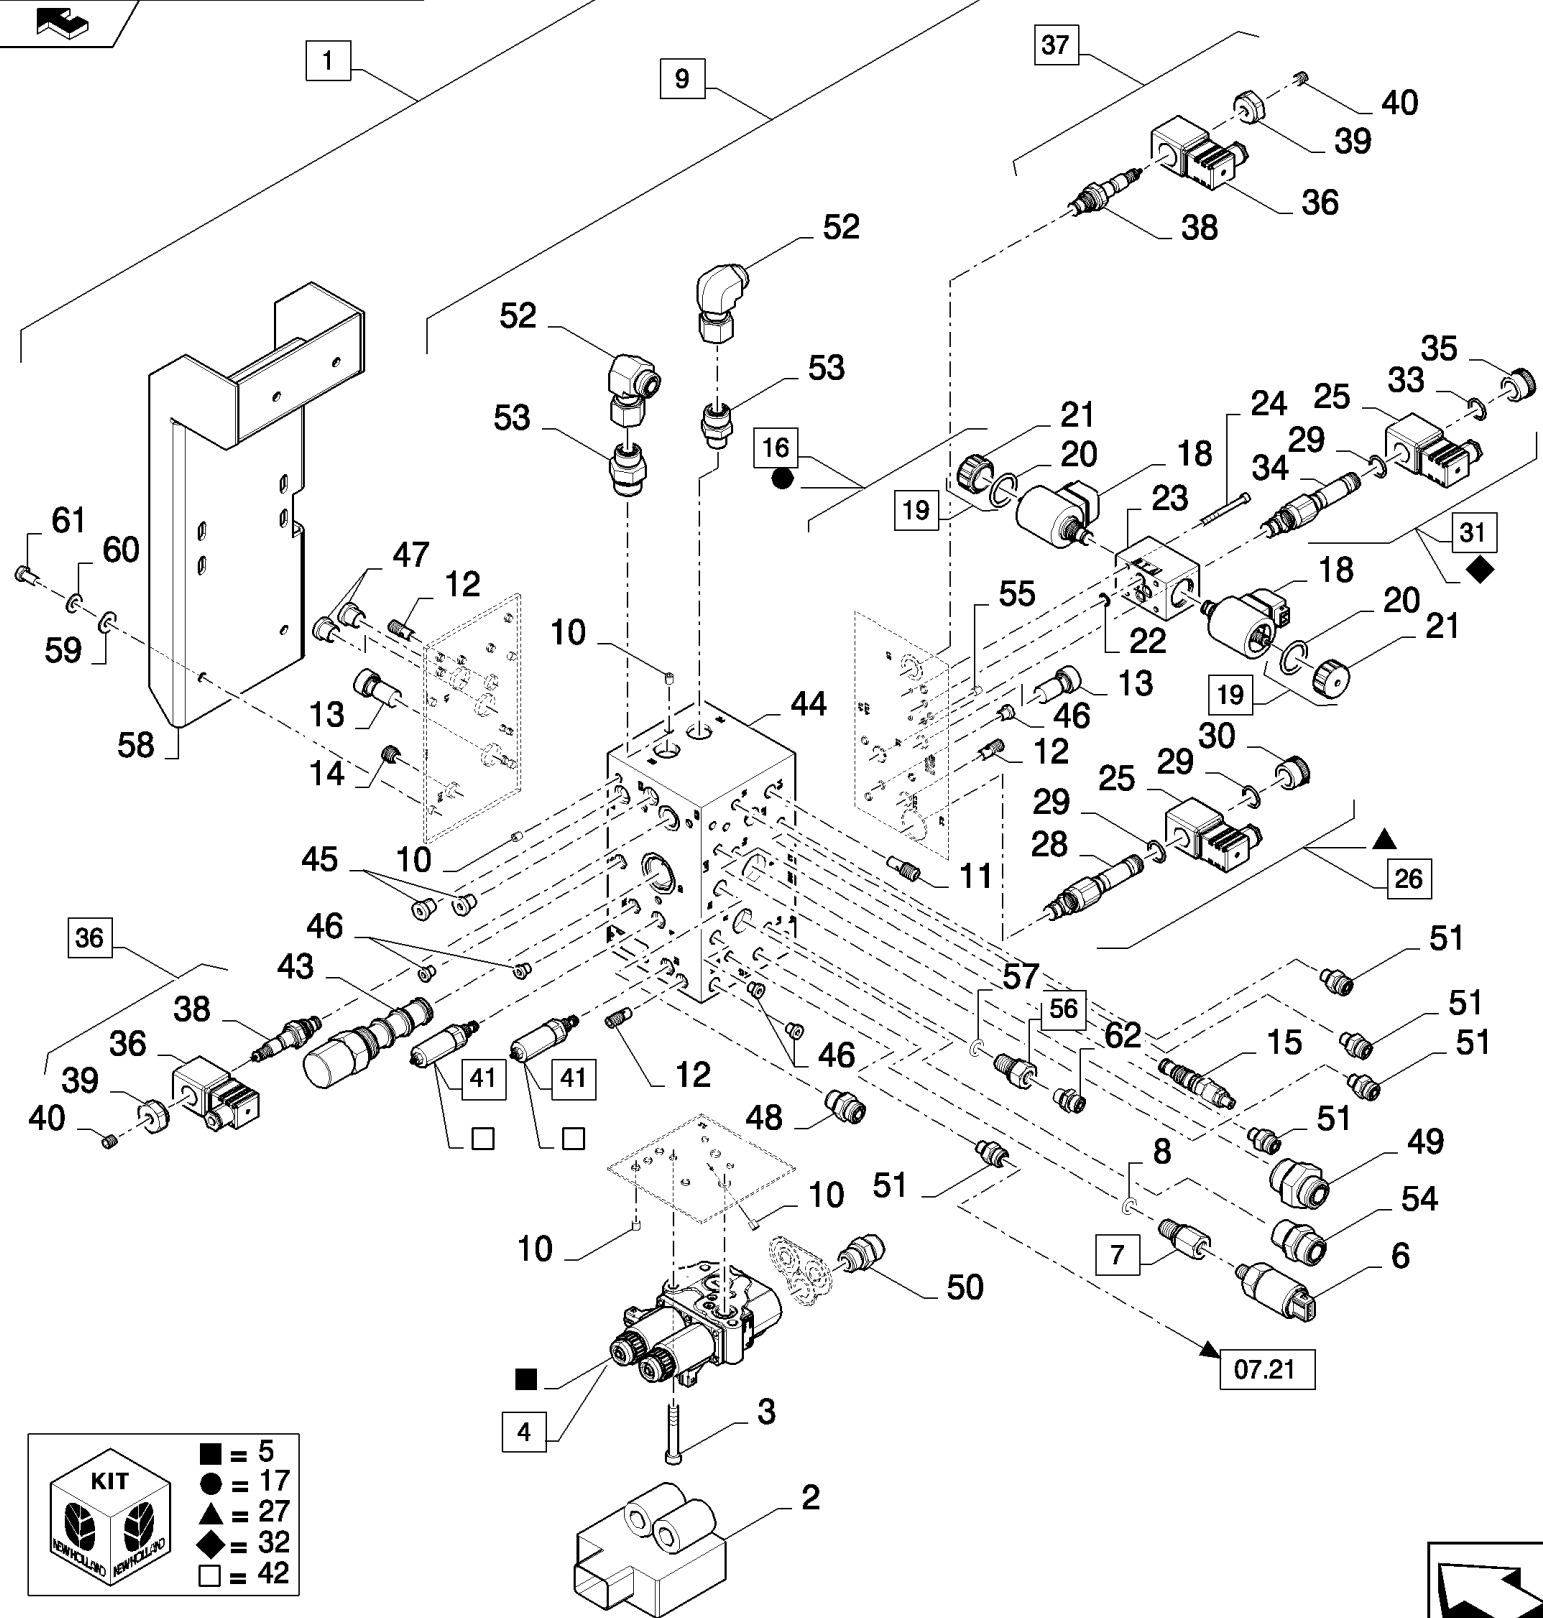

07.22(01) MAIN STACK VALVE

1. **KIT**
2. = 5
   - = 17
   - ▲ = 27
   - = 32
   - = 42

07.22(01) MAIN STACK VALVE

сылка	Номер детали	Кол-во	Описание
1	87564659	1	MANIFOLD, (2 to 62)
2	84057737	1	ELECTRONIC UNIT, CONTROL,
3	412381	3	SCREW,
4	86580333	1	VALVE, HYDRAULIC, (5)
5	84435941	1	KIT, SEALS,
6	84440738	1	SENSOR,
7	87658221	1	ADAPTER, (8)
8	NSS	1	NOT SERVICED SEPARATELY,
9	87376595	1	VALVE, HYDRAULIC, (10 to 47, 55 to 57)
10	NSS	16	NOT SERVICED SEPARATELY,
11	87657863	1	VALVE, CHECK,
12	87657061	3	VALVE,
13	87657862	2	VALVE,
14	87657865	1	VALVE, CHECK,
15	87657861	1	VALVE,
16	87657069	1	VALVE, (17 to 23)
17	87657859	1	KIT, SEALS,
18	87657856	1	COIL,
19	87657858	1	NUT, (20, 21)
20	NSS	1	NOT SERVICED SEPARATELY,
21	NSS	1	NOT SERVICED SEPARATELY,
22	NSS	4	NOT SERVICED SEPARATELY,
23	NSS	1	NOT SERVICED SEPARATELY,
24	NSS	2	NOT SERVICED SEPARATELY, M5x55
25	87657064	2	SOLENOID,
26	87657062	1	VALVE, (27 to 30)
27	87657063	1	KIT, SEALS,
28	NSS	1	NOT SERVICED SEPARATELY,
29	NSS	2	NOT SERVICED SEPARATELY,
30	NSS	1	NOT SERVICED SEPARATELY,
31	87657065	1	VALVE, (29, 32 to 35)
32	87657066	1	KIT, SEALS,
33	87657067	1	O-RING,
34	NSS	1	NOT SERVICED SEPARATELY,
35	87657068	1	NUT,
36	87658214	2	COIL,
37	87657860	2	POPPET, VALVE, (38 to 40)
38	NSS	1	NOT SERVICED SEPARATELY,
39	NSS	1	NOT SERVICED SEPARATELY,
40	NSS	1	NOT SERVICED SEPARATELY,
41	87657059	2	VALVE, PRESSURE RELIEF, (42)
42	87657060	1	KIT, SEALS,
43	87658215	1	VALVE,
44	NSS	1	NOT SERVICED SEPARATELY,
45	NSS	2	NOT SERVICED SEPARATELY,