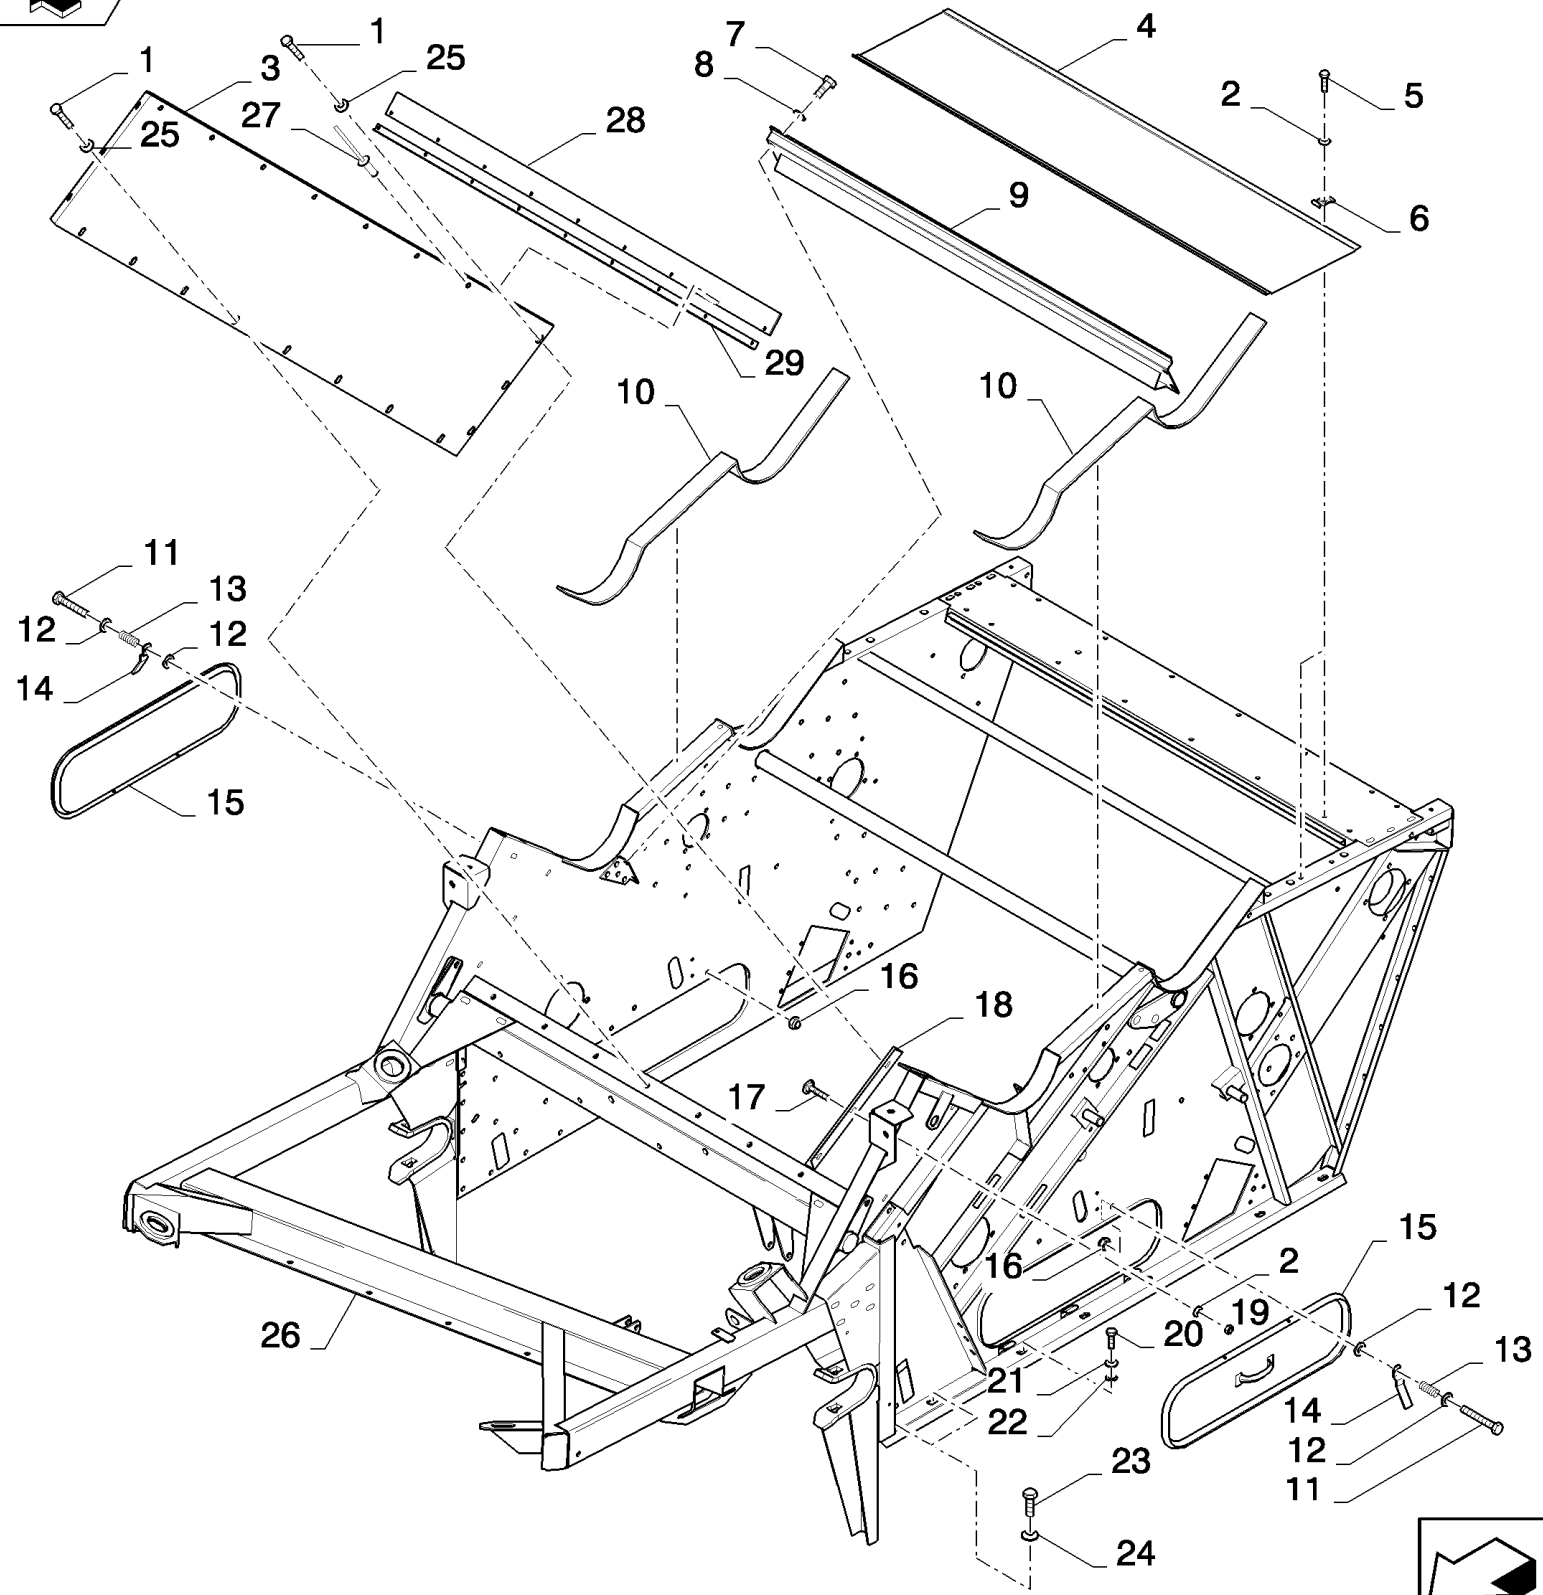

SEC. 12

CX8080 COMBINE (9/06-)

12.000(01) SECTION LIST 12

сылка	Номер детали	Кол-во	Описание

12.01(01) FRAME, THRESHING

CX8080 COMBINE (9/06-)

12.01(01) FRAME, THRESHING

сылка	Номер детали	Кол-во	Описание
1	120103	AR	BOLT, Hex, M8 x 16, 8.8,
2	322358	AR	WASHER, SPRING, Belleville, M8,
3	84073681	1	PLATE, , FOR CX8060, CX8070 ONLY, FOR CX8080, CX8090 ONLY
3	84073824	1	PLATE, , FOR CX8030, CX8040, CX8050 ONLY
4	84442457	1	COVER, , FOR CX8060, CX8070 ONLY, FOR CX8080, CX8090 ONLY
4	84073858	1	COVER, , FOR CX8030, CX8040, CX8050 ONLY
5	120104	AR	SCREW, Hex, M8 x 20, 8.8,
6	425093	AR	CLIP,
7	43138	4	SCREW, Hex, M10 x 20, 8.8, Full Thd,
8	140045	4	WASHER, SPRING, Belleville, M10,
9	84073871	1	PLATE, , FOR CX8060, CX8070 ONLY, FOR CX8080, CX8090 ONLY
9	84073872	1	PLATE, , FOR CX8030, CX8040, CX8050 ONLY
10	NS	AR	NOT SERVICED, Sealing element
11	300809	4	BOLT, Hex, M12 x 65, 8.8, M12x65
12	378245	3	WASHER, M12, 10MM
13	84989201	4	SPRING,
14	84073708	4	CLAMP,
15	84073477	2	COVER,
16	100038	4	NUT, M12 x 1.75, CI 8,
17	86507486	6	BOLT, CARRIAGE, Short NK, M8 x 20, CI8.8, Full Thd,
18	84073682	1	EXTRUSION,
19	9706690	6	NUT, M8, CI 8,
20	86629541	18	BOLT, Hex, M12 x 40, 8.8, Full Thd,
21	140046	12	WASHER, Belleville, M12,
22	140085	12	WASHER,
23	43168	4	BOLT, Hex, M16 x 40, 8.8, Hex, M16 x 35, 8.8
24	86589278	4	WASHER, SPRING,
25	412650	4	WASHER, Belleville, M8,
26	84073742	1	FRAME, , FOR CX8060, CX8070 ONLY, FOR CX8080, CX8090 ONLY
26	84073780	1	FRAME, , FOR CX8030, CX8040, CX8050 ONLY
27	445395	AR	RIVET, Pop, M4.8 x 18.1,
28	84434120	1	CANVAS, , FOR CX8060, CX8070 ONLY, FOR CX8080, CX8090 ONLY
28	84434126	1	CANVAS, , FOR CX8030, CX8040, CX8050 ONLY
29	84434146	1	PLATE, FIXING, , FOR CX8060, CX8070 ONLY, FOR CX8080, CX8090 ONLY
29	84434140	1	PLATE, FIXING, , FOR CX8030, CX8040, CX8050 ONLY