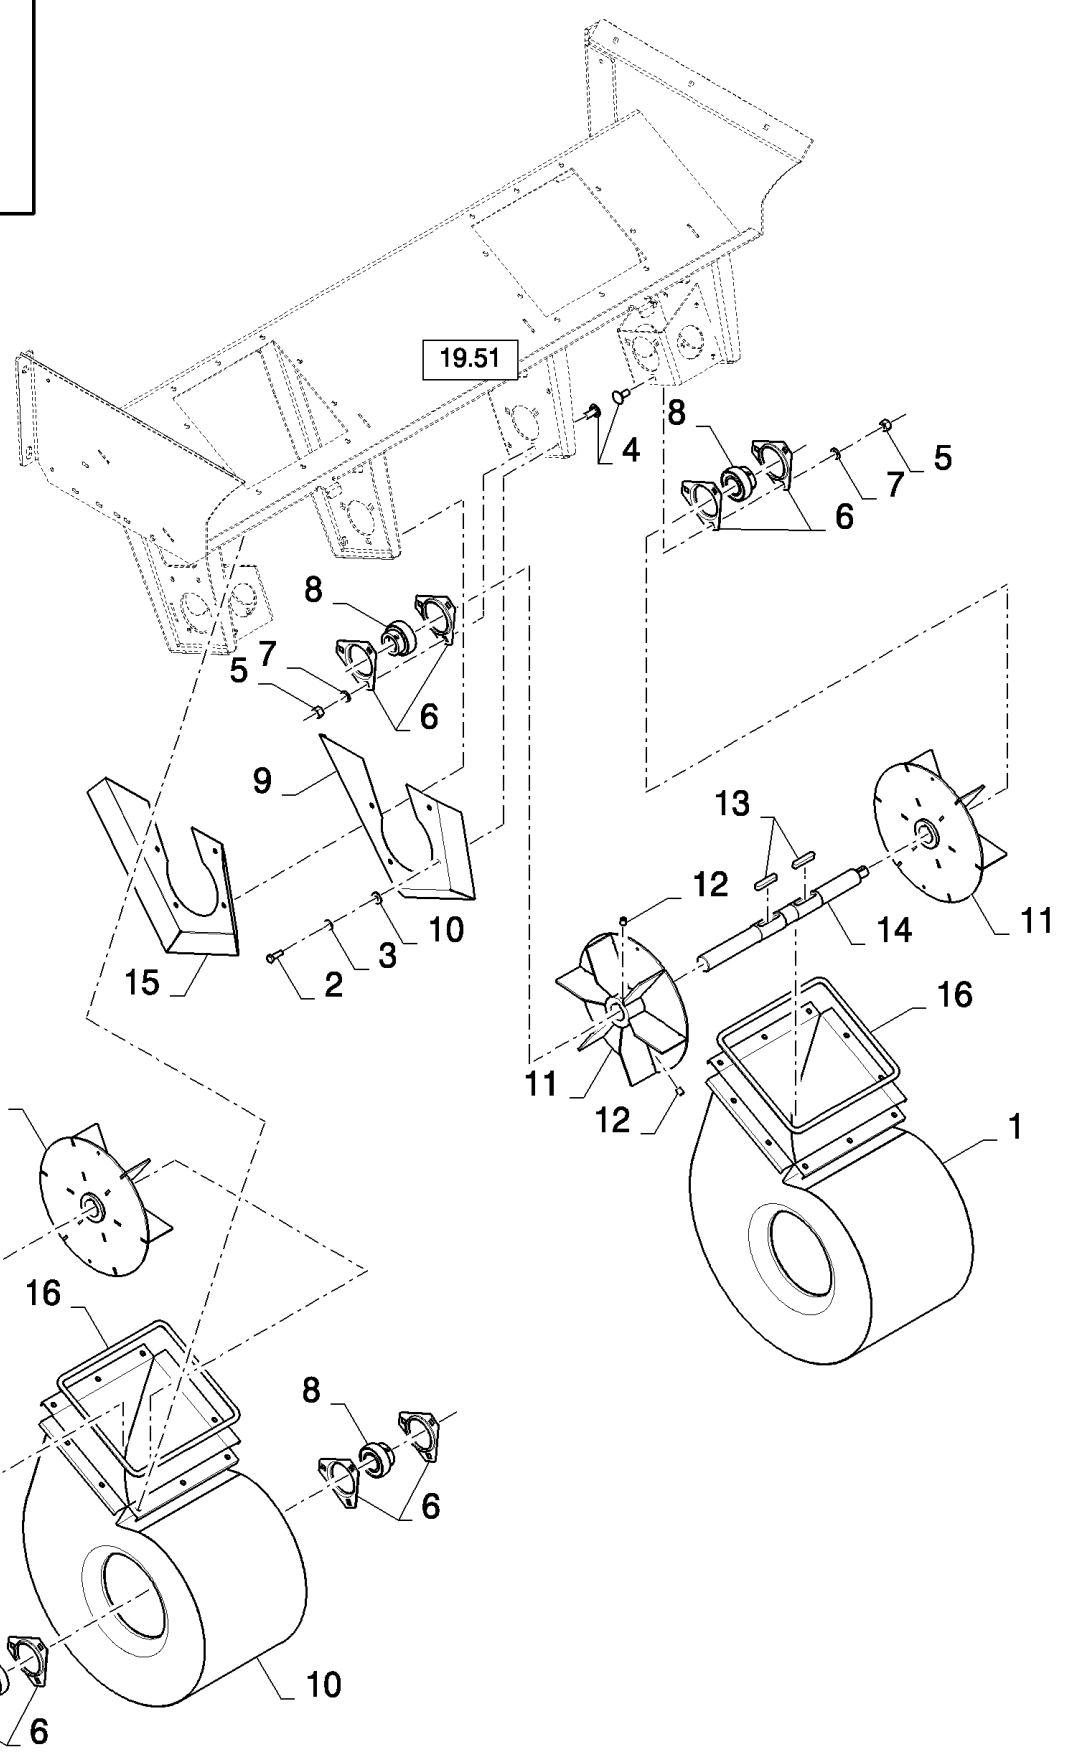

19.52(01) CHAFF SPREADER ROTORS WITH CHOPPER

19.52(01) CHAFF SPREADER ROTORS WITH CHOPPER

сылка	Номер детали	Кол-во	Описание
1	87397477	2	HOUSING, FAN, , FOR CX8060, CX8070, CX8080, CX8090 ONLY
1	87397499	2	HOUSING, FAN, , FOR CX8030, CX8040, CX8050 ONLY
2	43127	8	BOLT, Hex, M8 x 25, 8.8,
3	322358	8	WASHER, SPRING, Belleville, M8,
4	338949	12	BOLT, CARRIAGE, Short NK, M10 x 25, CI8.8, Full Thd,
5	412141	12	NUT, LOCK, M10 x 1.5, CI 8,
6	86548970	8	FLANGE,
7	140017	12	WASHER, M10 x 20 x 2,
8	325106	4	BEARING ASSY,
9	84438738	1	SHIELD,
10	394628	8	WASHER,
11	84438739	4	ROTOR,
12	84814918	8	SCREW, M8x12
13	84438741	4	KEY,
14	87397511	2	SHAFT, , FOR CX8060, CX8070, CX8080, CX8090 ONLY
14	87397470	2	SHAFT, , FOR CX8030, CX8040, CX8050 ONLY
15	84438745	1	SHIELD,
16	84440154	2	SEAL, RUBBER, , FOR CX8060, CX8070, CX8080, CX8090 ONLY
16	84438757	2	SEAL, RUBBER, , FOR CX8030, CX8040, CX8050 ONLY