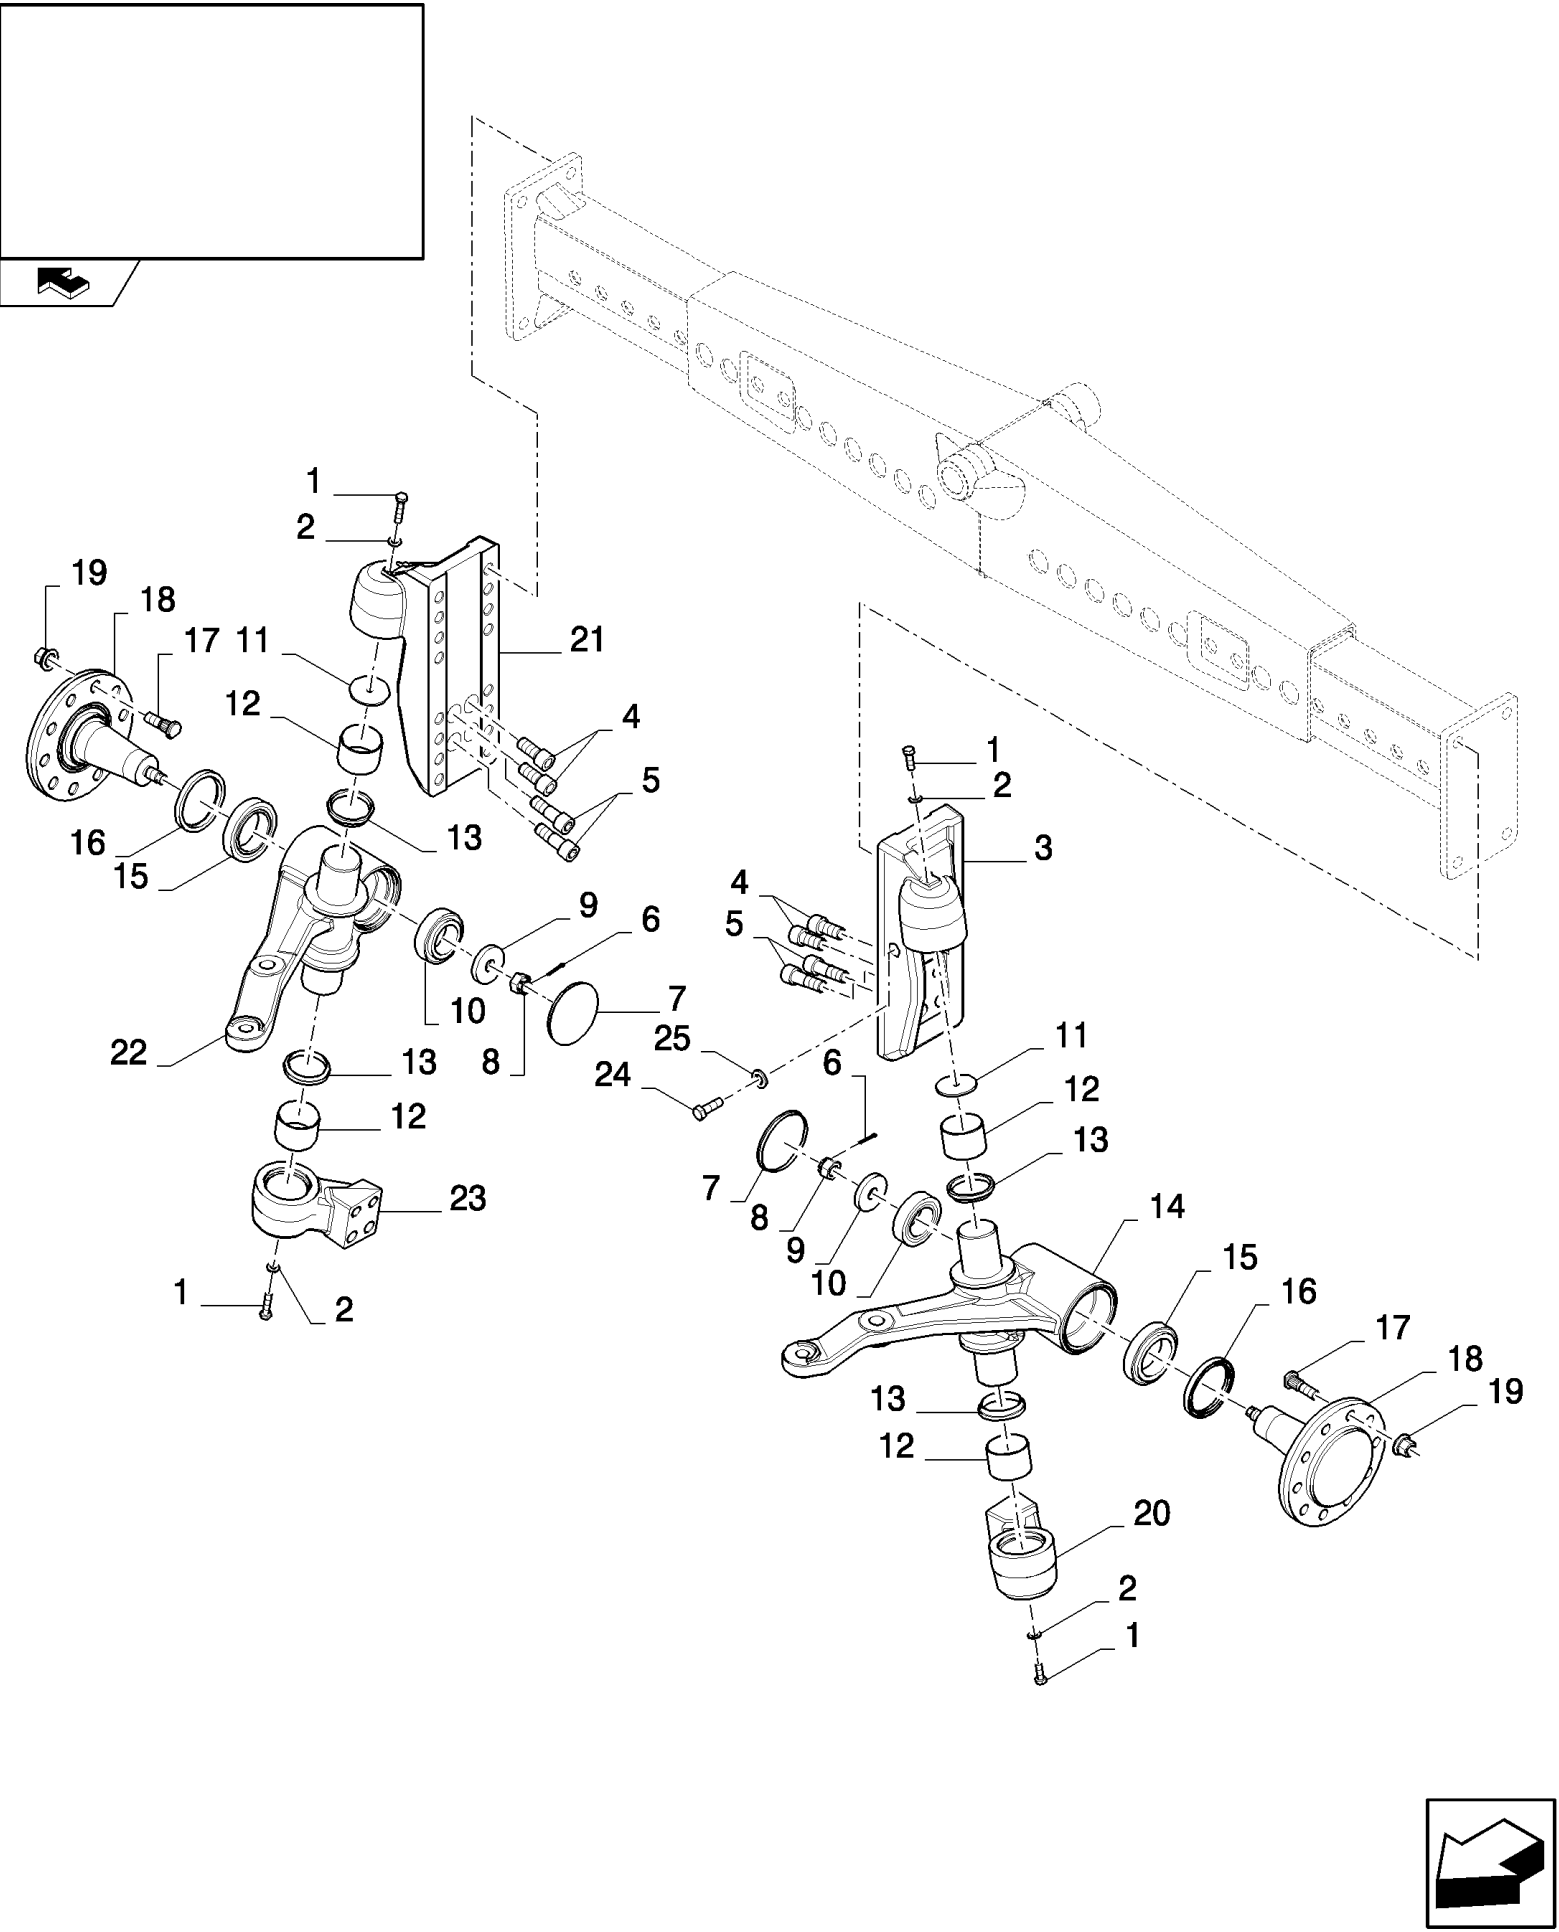

05.05(01) WHEEL HUBS, HEAVY DUTY

05.05(01) WHEEL HUBS, HEAVY DUTY

сылка	Номер детали	Кол-во	Описание
1	378056	4	BOLT, Hex, M6 x 10, 8.8, Full Thd,
2	446307	4	SEALRING,
3	84446945	1	SUPPORT,
4	84069447	4	SCREW, M24x50
5	84069505	4	SCREW, M24x70
6	130011	2	PIN, SPLIT (COTTER), M5 x 40,
7	84431059	2	COVER,
8	309090	2	NUT, SLOTTED, M24 x 1.5, CI 8,
9	84064952	2	WASHER,
10	84068653	2	BEARING, ROLLER, TAPERED,
11	84074068	2	DISC,
12	84064163	4	BUSHING,
13	84069731	4	SEAL,
14	84448541	1	KNUCKLE, STEERING,
15	84068654	2	BEARING ASSY,
16	84454949	2	SEAL,
17	84062510	20	BOLT,
17	84443588	20	BOLT, , FOR NA ONLY
18	84448564	2	FLANGE,
19	84062511	20	NUT,
20	84446948	1	SUPPORT,
21	84446947	1	SUPPORT,
22	84448540	1	KNUCKLE, STEERING,
23	84446949	1	SUPPORT,
24	84075037	2	BOLT, Hex, M24 x 60, 12.9, M24x60
25	9848973	2	NUT, M24, CI 10,