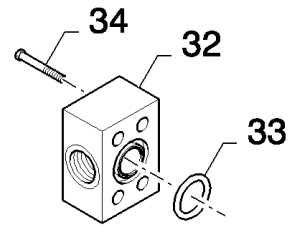

18.87336879(02) POWERED REAR AXLE REBUILD KIT FOR ADJUSTABLE AXLES

сылка	Номер детали	Кол-во	Описание
	87336879		DIA KIT, HARVESTER,
1	87281008	2	HOSE, FLEXIBLE,
2	87281009	2	HOSE, FLEXIBLE,
3	87281007	2	HOSE, FLEXIBLE,
4	84800193	2	BEARING, NYLON,
5	84800177	1	
6	87281646	2	BRACKET,
7	87281645	1	GUIDE,
8	87031127	1	HOSE, LARGE,
9	87011476	1	HOSE ASSY.,
10	87031128	1	HOSE, LARGE,
11	87031126	1	HOSE, LARGE,
12	84800294	1	
13	87283481	1	GUIDE,
14	84800196	1	
15	9846848	1	ELBOW,
16	9846956	1	ELBOW, 90є, 1 7/16"-12 x 1 1/16"-12, Adj, ORFS,
17	86579697	1	ELBOW, 90є, 1 3/16"-12 ORFS x M27 x 2 ORB,
18	9507672	1	CONNECTION, 3 WAY,
19	84449720	1	FITTING,
20	87281709	20	SPACER,
21	84433892	1	BRACKET,
22	87031121	6	CLAMP, HOSE,
23	84807572	3	CLAMP,
24	84807867	1	HARNESS, WIRE,
25	280375	2	NUT, LOCK, 3/4"-10, GC,
26	281074	2	BOLT, Hex, 3/4"-10 x 2 1/2", G8,
27	87035472	20	BOLT, SPECIAL,
28	412152	8	NUT, LOCK, M6 x 1, CI 8.8,
29	86508569	6	BOLT, Hex, M6 x 70, 8.8,
30	86977786	2	BOLT, Hex, M6 x 25, 8.8,
31	86566990	28	STRAP, CABLE,
32	9818288	2	ADAPTER,
33	14464080	2	O-RING, -222, 70 Duro, 1.484" ID x .139" Thk,
34	9818286	8	BOLT, Hex, 1/2"-13 x 3 1/2", G8,