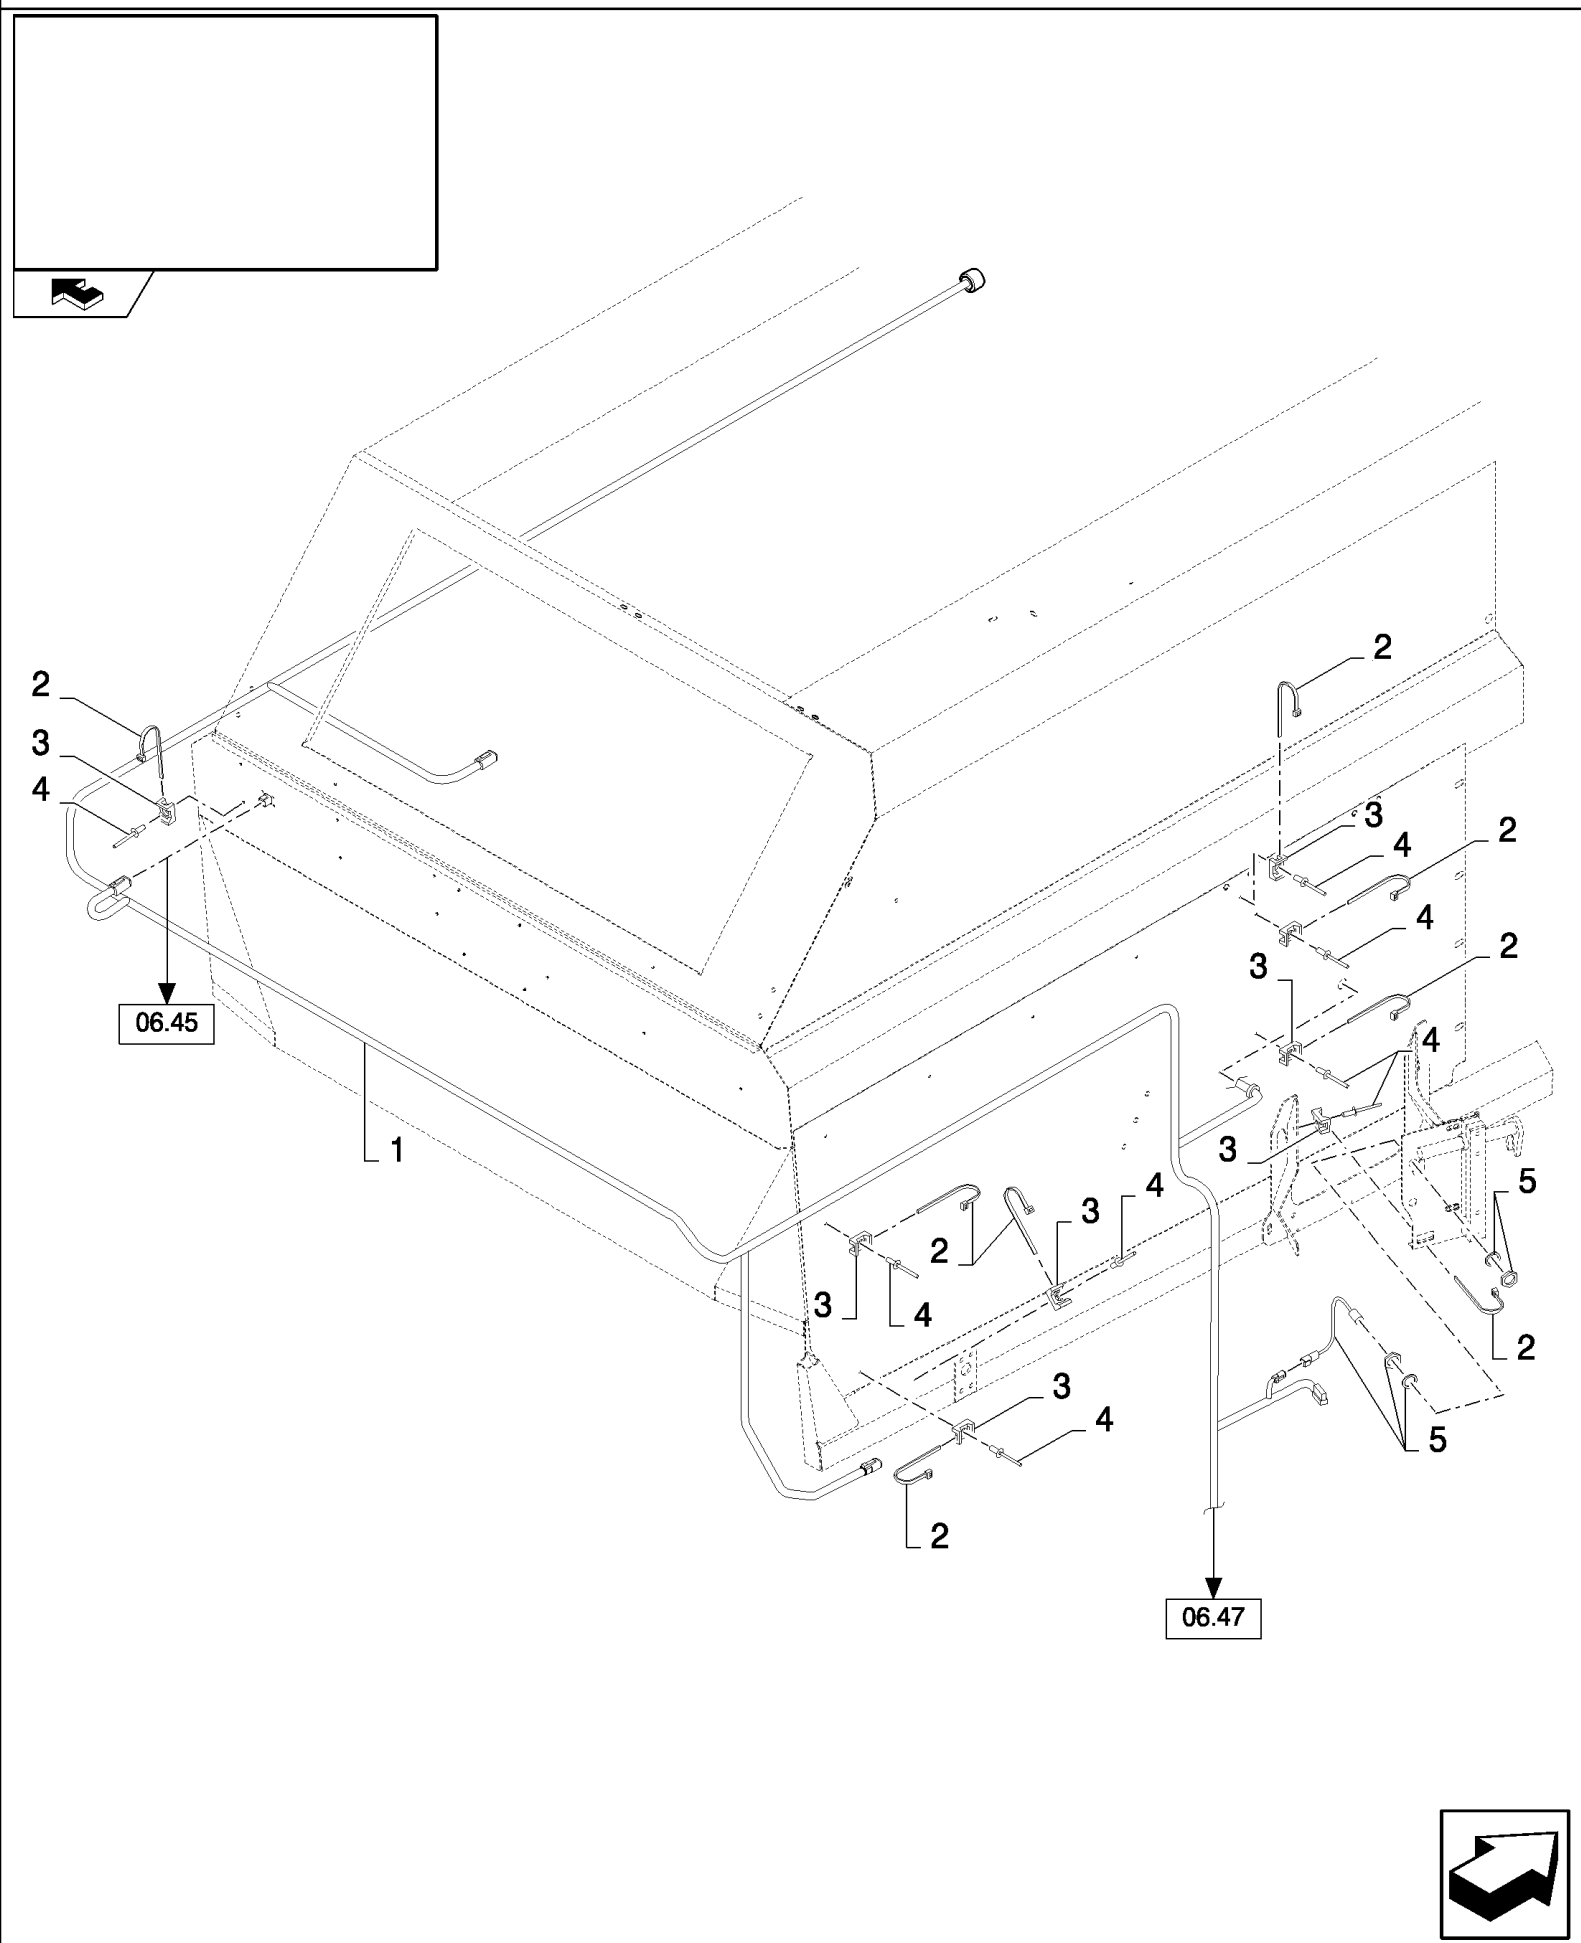

06.46(01) CABLE HARNESS, STRAW HOOD

CX8080 COMBINE (9/06-)

06.46(01) CABLE HARNESS, STRAW HOOD

сылка	Номер детали	Кол-во	Описание
1	87528638	1	HARNESS, WIRE,
2	86566989	AR	STRAP, CABLE,
3	86590413	AR	CLAMP,
4	445394	AR	RIVET, Pop, M4.8 x 12.7,
5	84058863	1	SENSOR, SERVICE STEP, BSN C607
6	84058862	1	SENSOR, , ASN D608