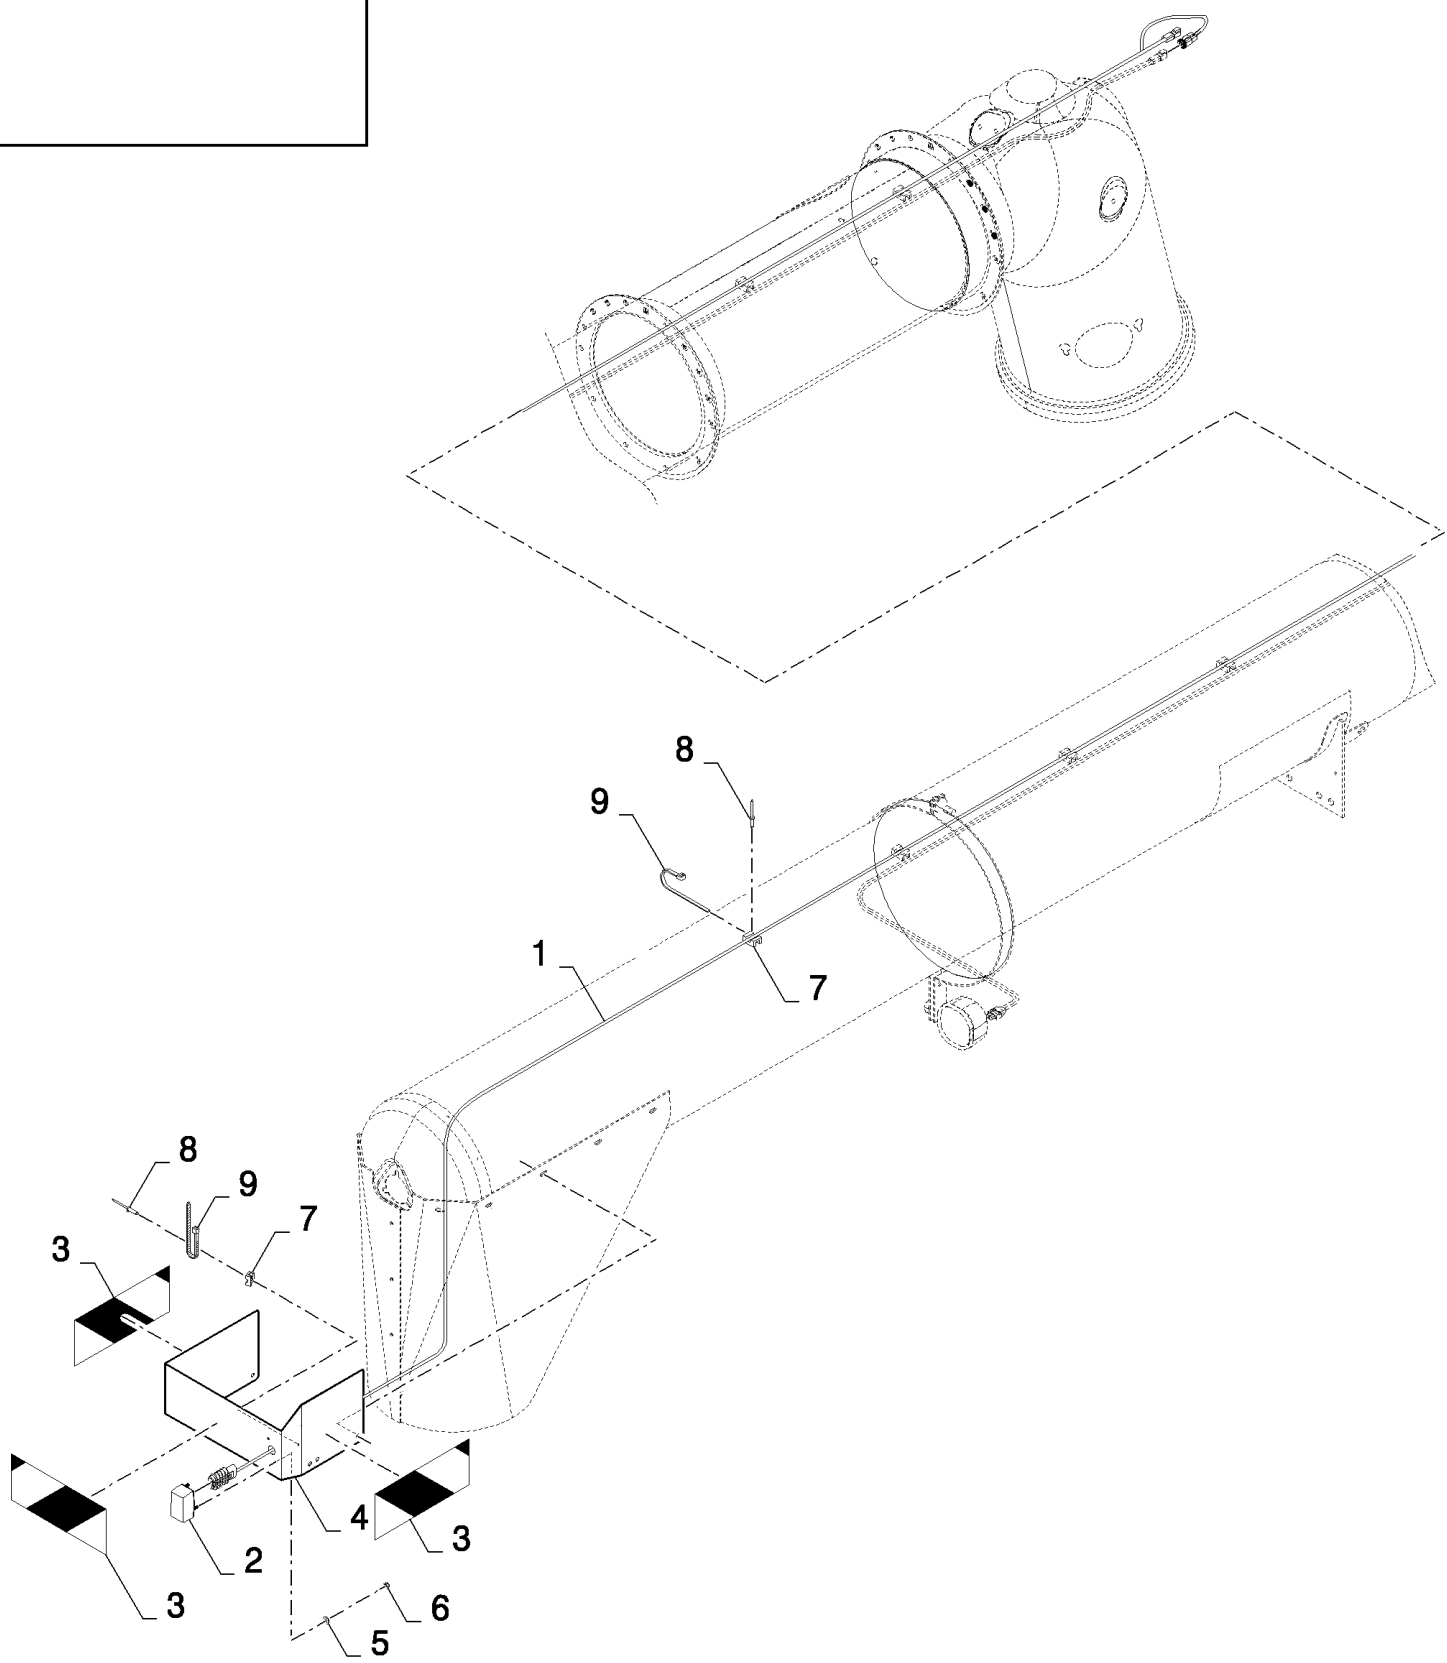

сылка	Номер детали	Кол-во	Описание
	84111461		UNLOAD TUBE SIGNAL PLATE,
1	86610718	1	HARNES, WIRE,
2	84429842	1	LAMP,
3	84441358	3	DECAL,
4	84452652	1	SUPPORT,
5	140014	2	WASHER, M5 x 10 x 1,
6	43440	2	NUT, LOCK, M5 x .8, CI 8,
7	86590413	2	CLAMP,
8	325911	2	RIVET, Pop, M4.8 x 7.4,
9	86566989	2	STRAP, CABLE,