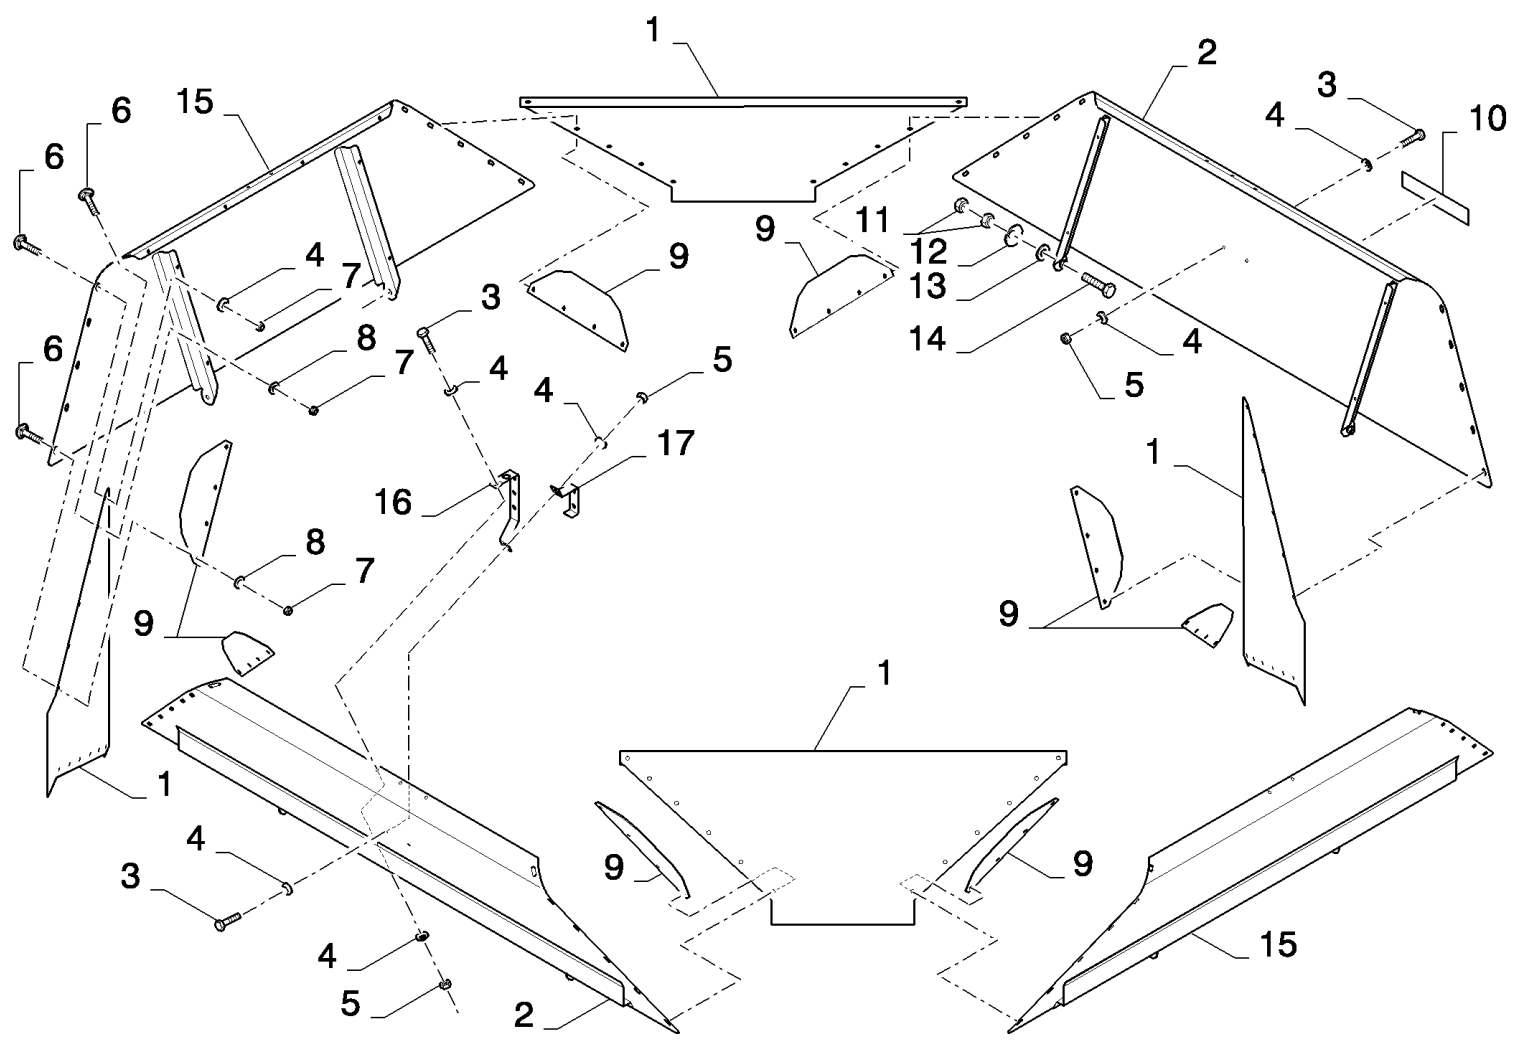

16.21(01) GRAINTANK, EXTENSIONS - NA ONLY

сылка	Номер детали	Кол-во	Описание
1	84448975	4	CANVAS, , FOR CX8070 ONLY
1	84447719	4	CANVAS, , FOR CX8080, CX8090 ONLY
2	86588394	2	EXTENSION, , FOR CX8070 ONLY
2	86588629	2	EXTENSION, , FOR CX8080, CX8090 ONLY
3	120104	6	SCREW, Hex, M8 x 20, 8.8,
4	322358	12	WASHER, SPRING, Belleville, M8,
5	89706690	6	NUT, M8, CI 8,
6	86507486	AR	BOLT, CARRIAGE, Short NK, M8 x 20, CI8.8, Full Thd,
7	412250	AR	NUT, LOCK, M8 x 1.25, CI 8,
8	140041	AR	WASHER, M8 x 28 x 3,
9	84400127	8	PLATE, MOUNTING, , FOR CX8070 ONLY
9	84400126	8	PLATE, MOUNTING, , FOR CX8080, CX8090 ONLY
10	401502	AR	STRIP, ANTI-SKID, 51mm x 18.3 Roll - Cut to Size
11	9706685	16	NUT, M12, CI 8,
12	86585939	8	WASHER, 12MM
13	543043	8	WASHER,
14	120122	8	BOLT, Hex, M12 x 50, 8.8, Full Thd,
15	86588393	2	EXTENSION, , FOR CX8070 ONLY
15	86588628	2	EXTENSION, , FOR CX8080, CX8090 ONLY
16	86584117	2	SUPPORT,
17	86582722	2	SUPPORT,