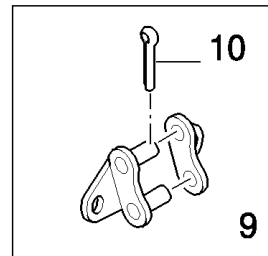

13.17(01) ELEVATOR CHAIN (4)

13.17(01) ELEVATOR CHAIN (4)

сылка	Номер детали	Кол-во	Описание
1	84455508	1	CHAIN, (2 to 10), FOR CX8070, CX8080, CX8090 ONLY, FOR FRONT FACE ADJUSTMENT WITH LF ONLY, HEAVY DUTY, BSN C571
1	87623063	1	CHAIN, (2 to 10), HEAVY DUTY, FOR FRONT FACE ADJUSTMENT WITH LF ONLY, FOR CX8070, CX8080, CX8090 ONLY, ASN D572
1	87623063	1	CHAIN, (2 to 10), FOR CX8070, CX8080, CX8090 ONLY, FOR FRONT FACE ADJUSTMENT WITH LF ONLY, HEAVY DUTY, FOR NA ONLY, BSN F572659
1	87495865	1	CHAIN, (2 to 10), FOR NA ONLY, HEAVY DUTY, FOR FRONT FACE ADJUSTMENT WITH LF ONLY, FOR CX8070, CX8080, CX8090 ONLY, ASN D660
1	84455644	1	CHAIN, (2 to 10), FOR CX8060 ONLY, FOR LATERAL FLOTATION ONLY, STANDARD, BSN C571
1	87623069	1	CHAIN, (2 to 10), STANDARD, FOR LATERAL FLOTATION ONLY, FOR CX8060 ONLY, ASN D572
1	84455628	1	CHAIN, (2 to 10), FOR CX8060 ONLY, FOR FRONT FACE ADJUSTMENT WITH LF ONLY, STANDARD, BSN C571
1	87623064	1	CHAIN, (2 to 10), STANDARD, FOR FRONT FACE ADJUSTMENT WITH LF ONLY, FOR CX8060 ONLY, BSN F572659
1	84455628	1	CHAIN, (2 to 10), FOR CX8060 ONLY, FOR FRONT FACE ADJUSTMENT WITH LF ONLY, STANDARD, ASN D660
1	84455640	1	CHAIN, (2 to 10), HEAVY DUTY, FOR LATERAL FLOTATION ONLY, FOR CX8070, CX8080, CX8090 ONLY, BSN C571
1	87623068	1	CHAIN, (2 to 10), FOR CX8070, CX8080, CX8090 ONLY, FOR LATERAL FLOTATION ONLY, HEAVY DUTY, ASN D572
1	87495865	1	CHAIN, (2 to 10), FOR NA ONLY, ASN D628
2	84455509	1	SET OF CHAINS, (6 to 10), HEAVY DUTY, FOR FRONT FACE ADJUSTMENT WITH LF ONLY, FOR CX8070, CX8080, CX8090 ONLY
2	84455509	1	SET OF CHAINS, (6 to 10), FOR CX8070, CX8080, CX8090 ONLY, FOR FRONT FACE ADJUSTMENT WITH LF ONLY, HEAVY DUTY, FOR NA ONLY, BSN C659
2	87495864	1	SET OF CHAINS, (6 to 10), FOR NA ONLY, HEAVY DUTY, FOR FRONT FACE ADJUSTMENT WITH LF ONLY, FOR CX8070, CX8080, CX8090 ONLY, ASN D660
2	84455645	1	SET OF CHAINS, (6 to 10), FOR CX8060 ONLY, FOR LATERAL FLOTATION ONLY, STANDARD
2	84455629	1	SET OF CHAINS, (6 to 10), FOR CX8060 ONLY
2	84455641	1	SET OF CHAINS, (6 to 10), FOR CX8070, CX8080, CX8090 ONLY
2	87495864	1	SET OF CHAINS, (6 to 10), FOR NA ONLY, ASN D628
3	43138	180	SCREW, Hex, M10 x 20, 8.8, Full Thd,
4	100037	180	NUT, M10 x 1.5, CI 8,
5	84076900	AR	BAR, U-profile, HEAVY DUTY
5	84438786	AR	BAR, L-profile, STANDARD, FOR LATERAL FLOTATION ONLY, BSN C571
5	87620557	AR	BAR, , FOR LATERAL FLOTATION ONLY, FOR FRONT FACE ADJUSTMENT WITH LF ONLY, STANDARD, ASN D572
6	9623610	AR	LINK, OFFSET, , HEAVY DUTY
6	9623610	AR	LINK, OFFSET, , HEAVY DUTY, FOR NA ONLY, BSN C659
6	87283350	AR	LINK, OFFSET, , FOR NA ONLY, HEAVY DUTY, ASN D660
6	40242	AR	LINK, OFFSET, , STANDARD
7	86595254	AR	LINK, CHAIN, , HEAVY DUTY
7	86595254	AR	LINK, CHAIN, , HEAVY DUTY, FOR NA ONLY, BSN C659
7	87283351	AR	LINK, CHAIN, , FOR NA ONLY, HEAVY DUTY, ASN D660
7	86595253	AR	LINK, CHAIN, , STANDARD