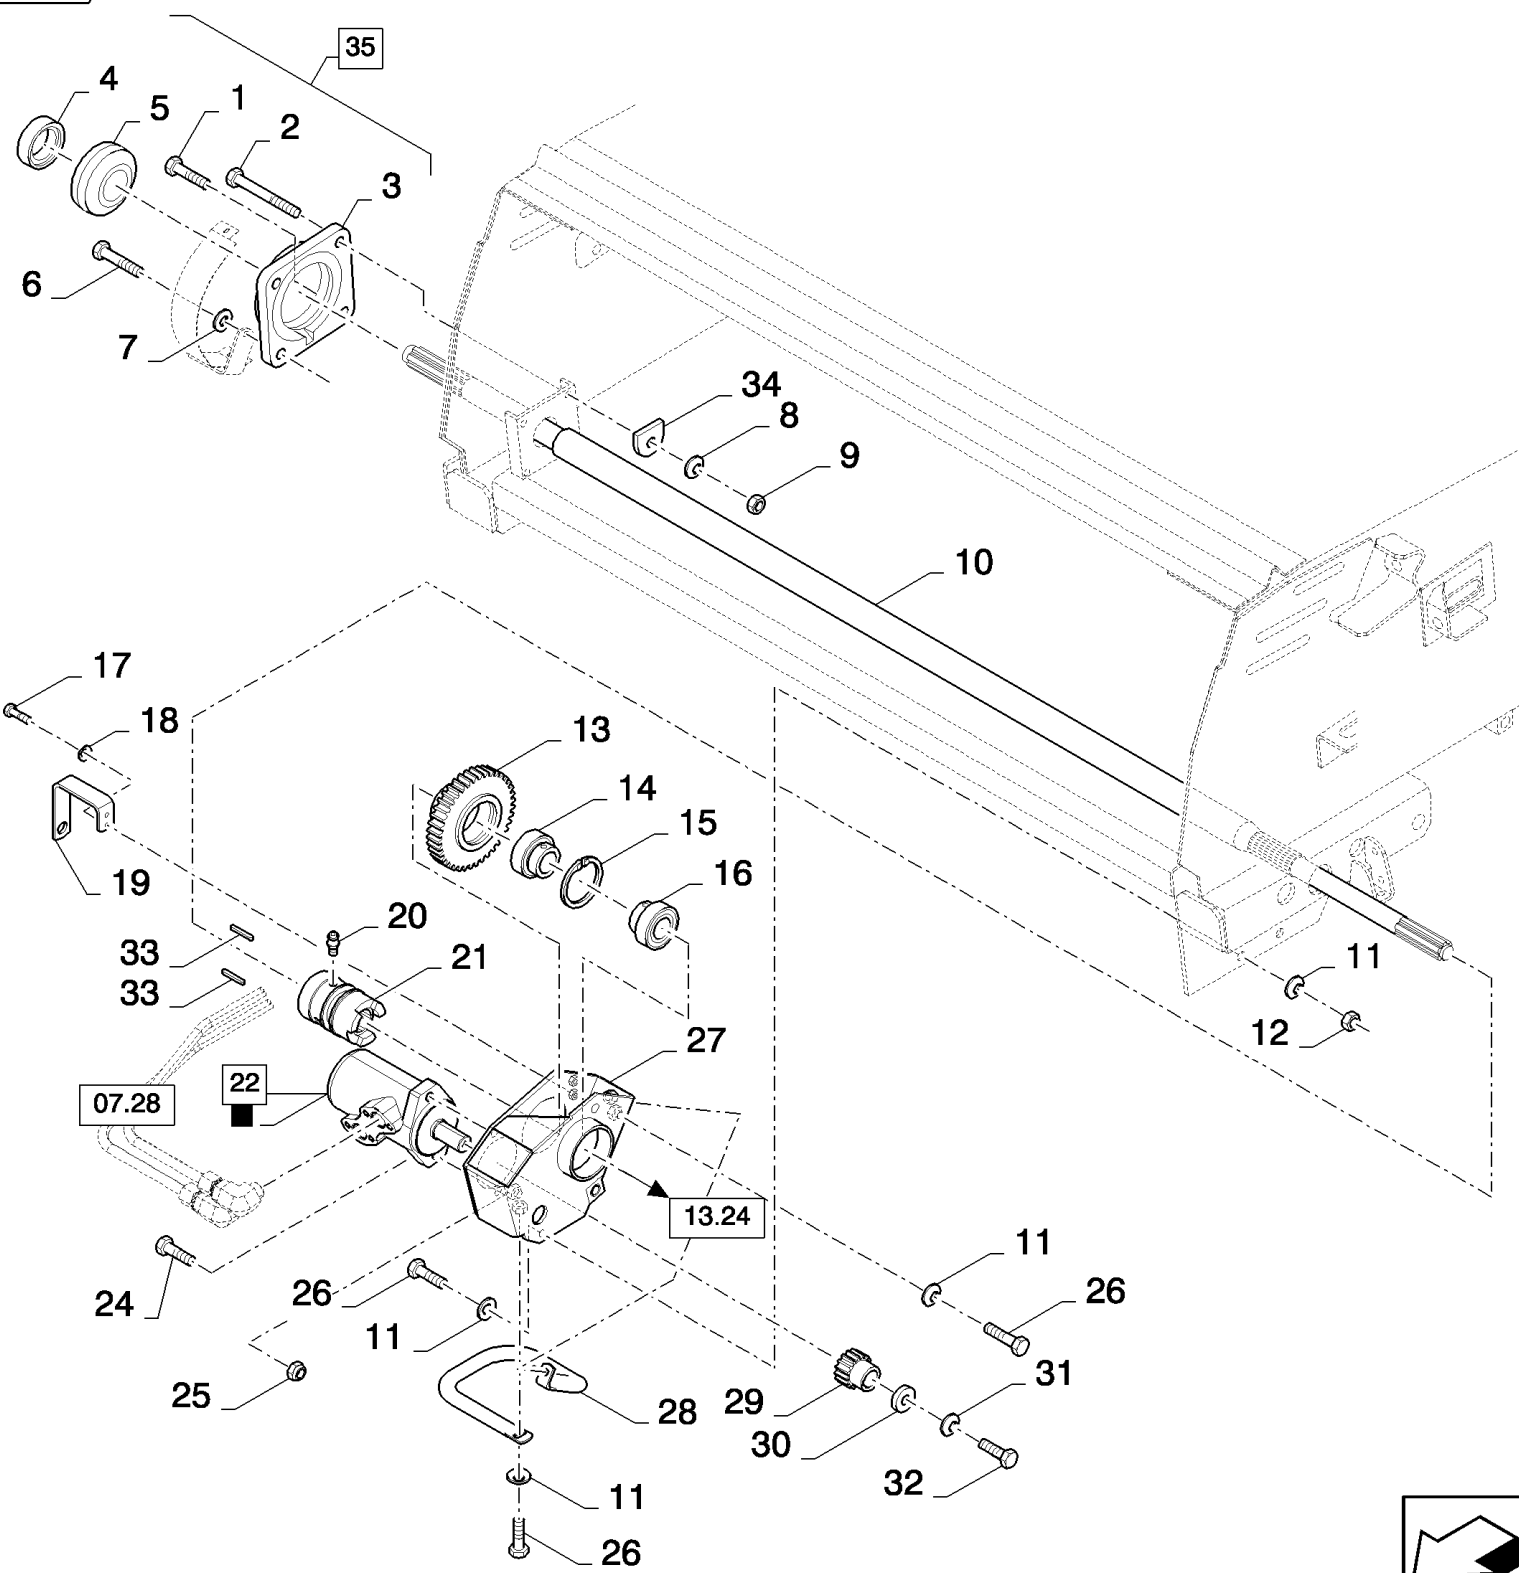

13.23(01) HYDRAULIC DRIVEN REVERSING SYSTEM

13.23(01) HYDRAULIC DRIVEN REVERSING SYSTEM

сылка	Номер детали	Кол-во	Описание
1	120090	1	SCREW, Hex, M16 x 50, 8.8,
2	43874	2	SCREW, Hex, M16 x 110, 8.8,
3	84004718	1	(4,5)
3	87330188	1	HOUSING, BEARING, , FOR SMALL GRAIN ONLY
4	84004717	1	BEARING ASSY,
4	563733	1	COLLAR, , FOR SMALL GRAIN ONLY
5	84004716	1	BEARING ASSY,
5	9833704	1	BEARING, BALL, , FOR SMALL GRAIN ONLY
6	120091	1	BOLT, Hex, M16 x 60, 8.8,
7	378246	1	WASHER, 16MM
8	140048	4	WASHER, SPRING, Belleville, M16,
9	100020	4	NUT, M16, CI 8,
10	84071671	1	SHAFT, , FOR CX8060, CX8070, CX8080, CX8090 ONLY
10	84455197	1	SHAFT, Ш 50, FOR CX8060, CX8070, CX8080, CX8090 ONLY, FOR 4HB ONLY
10	84460047	1	COUNTERSHAFT, Ш 40, FOR 2HB ONLY, FOR CX8060, CX8070, CX8080, CX8090 ONLY
10	84447198	1	SHAFT, Ш 50, FOR CX8030, CX8040, CX8050 ONLY
10	84457563	1	SHAFT, Ш 50, FOR CX8030, CX8040, CX8050 ONLY, FOR 4HB ONLY
10	84460016	1	COUNTERSHAFT, Ш 40, FOR CX8030, CX8040, CX8050 ONLY, FOR 2HB ONLY
11	140045	8	WASHER, SPRING, Belleville, M10,
12	100016	2	NUT, M10, CI 8,
13	84069717	1	GEAR,
14	84045378	1	BEARING ASSY,
15	80300633	1	RING, SNAP,
16	412441	1	BEARING, BALL,
17	120100	2	BOLT, Hex, M6 x 20, 8.8,
18	322357	2	WASHER, SPRING, Belleville, M6,
19	84076489	1	SUPPORT,
20	150021	3	NIPPLE, LUBE,
21	84071586	1	ELEMENT, JOINING,
21	84460112	1	ELEMENT, JOINING, , FOR SMALL GRAIN ONLY
22	84334106	1	MOTOR, HYDRAULIC, (23)
23	84334111	1	KIT, SEALS,
24	43154	2	SEALRING,
25	100038	2	NUT, M12 x 1.75, CI 8,
26	43140	6	BOLT, Hex, M10 x 30, 8.8, Full Thd,
27	84069598	1	SUPPORT,
28	84072915	1	SUPPORT,
29	9507932	1	GEAR,
30	9507949	1	WASHER,
31	322358	1	WASHER, SPRING, Belleville, M8,
32	43127	1	BOLT, Hex, M8 x 25, 8.8,
33	80170016	2	KEY, , FOR SMALL GRAIN ONLY
34	333041	2	WASHER,
35	87331583	1	(4,5)
35	84077933	1	BEARING ASSY, (3 to 5)