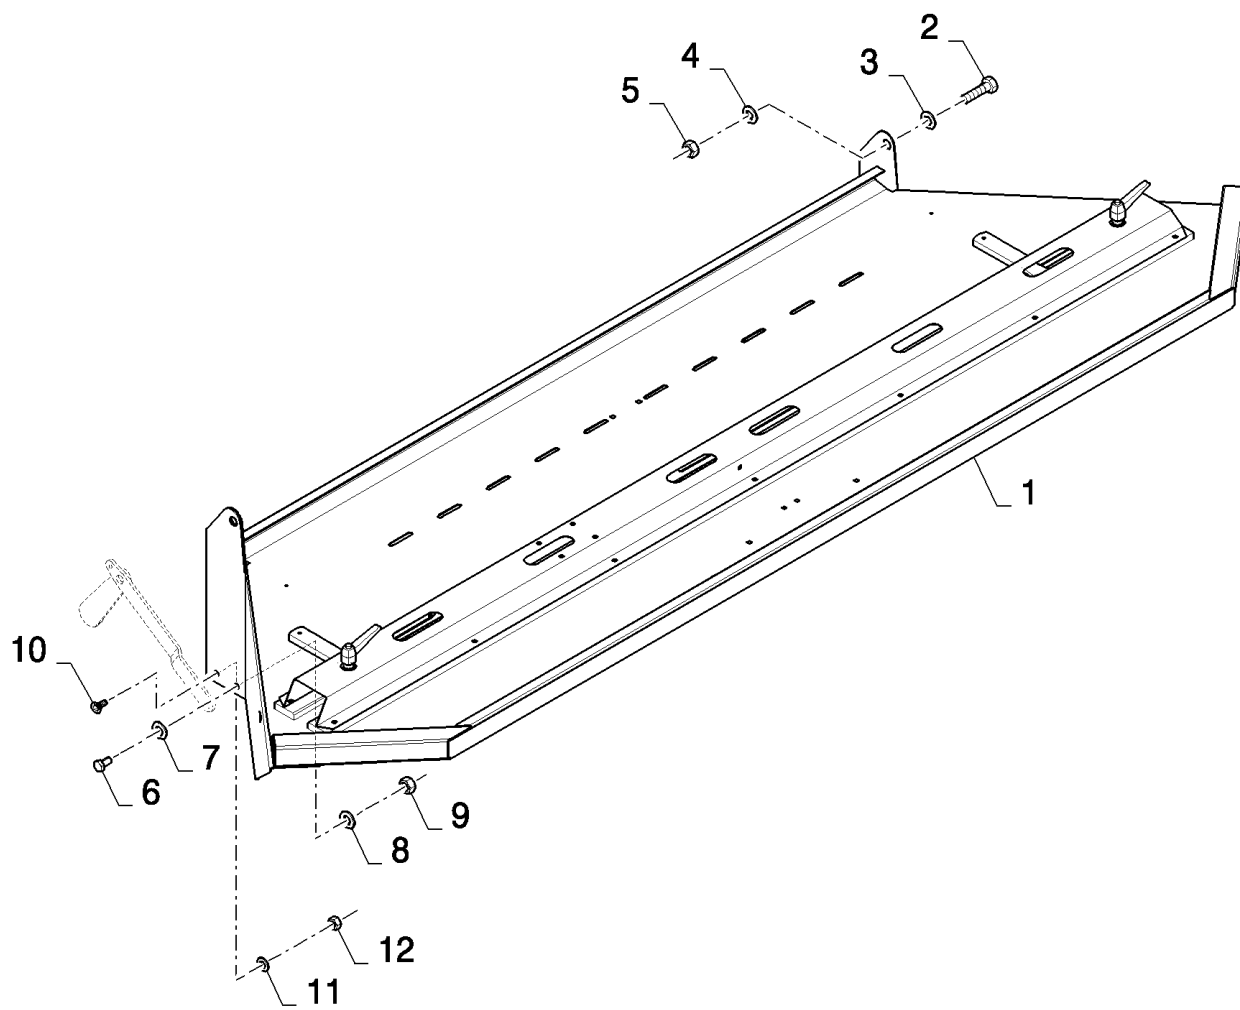

сылка	Номер детали	Кол-во	Описание
	87393035		DIA KIT, HARVESTER,
1	87328988	1	
2	86625263	1	WASHER, M8 x 20 x 1.6,
3	86625253	18	WASHER, M11 x 24 x 2,
4	140045	31	WASHER, SPRING, Belleville, M10,
5	43138	24	SCREW, Hex, M10 x 20, 8.8, Full Thd,
6	140018	10	WASHER, M12 x 24 x 2.5,
7	300388	10	SCREW, Hex, M12 x 25, 8.8,
8	140046	11	WASHER, Belleville, M12,
9	9706685	10	NUT, M12, CI 8,
10	86511323	6	WASHER, M10 x 20 x 2,
11	120104	10	SCREW, Hex, M8 x 20, 8.8,
12	100016	10	NUT, M10, CI 8,
13	120041	4	BOLT, CARRIAGE, Short NK, M10 x 20, CI8.8, Full Thd,
14	322358	25	WASHER, SPRING, Belleville, M8,
15	120103	3	BOLT, Hex, M8 x 16, 8.8,
16	86619060	10	BOLT, CARRIAGE, Short NK, M8 x 16, CI8.8, Full Thd,
17	9706690	15	NUT, M8, CI 8,
18	140040	8	WASHER, M6 x 22 x 2,
19	86508568	8	SCREW, Hex, M6 x 16, 8.8,
20	322357	8	WASHER, SPRING, Belleville, M6,
21	9706755	8	NUT, M6, CI 8,
22	120080	1	BOLT, Hex, M12 x 45, 8.8,
23	120112	1	BOLT, Hex, M10 x 40, 8.8, Full Thd,
24	120037	4	BOLT, CARRIAGE, Short NK, M8 x 20, CI8.8, Full Thd,
25	140041	9	WASHER, M8 x 28 x 3,
	85503661	0.01	grease