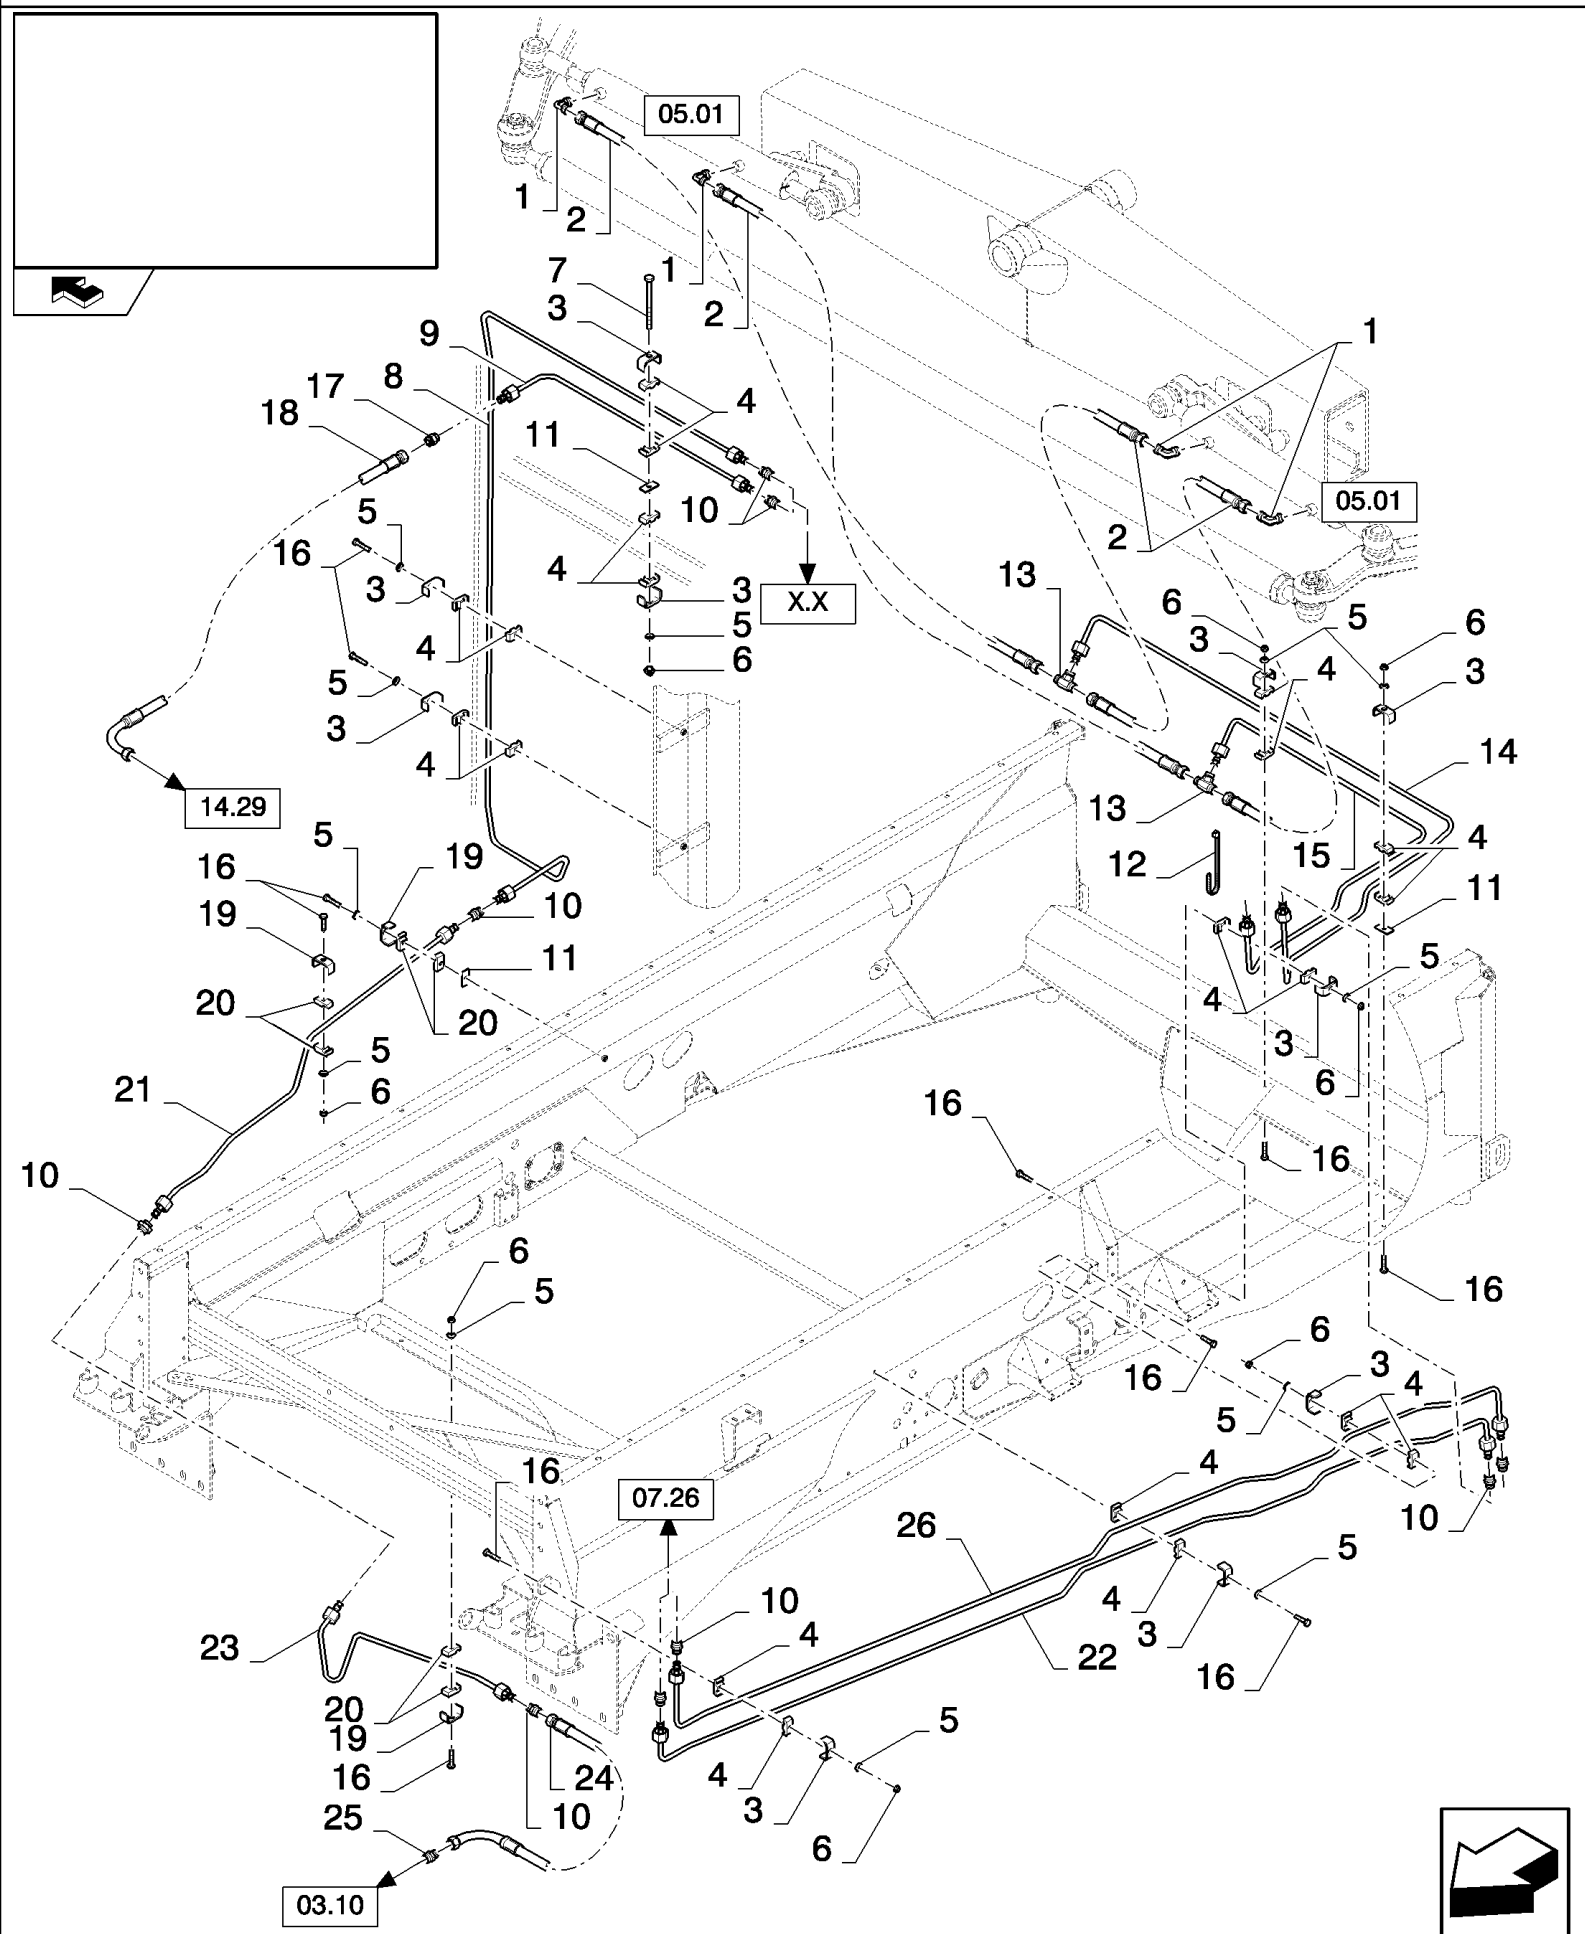

07.25(01) LOWER FRAME HYDRAULICS, FIXED SHOE

07.25(01) LOWER FRAME HYDRAULICS, FIXED SHOE

сылка	Номер детали	Кол-во	Описание
1	86579691	4	ELBOW, 90°, 13/16"-18 ORFS x M18 x 1.5 ORB,
2	84068103	4	HOSE, FLEXIBLE,
3	431941	10	SUPPORT,
4	430357	20	CLAMP,
5	430357	AR	CLAMP, 6MM
6	412152	AR	NUT, LOCK, M6 x 1, CI 8.8,
7	86508569	1	BOLT, Hex, M6 x 70, 8.8, M6x70
8	84437143	1	TUBE, HYD, , FOR CX8060, CX8070, CX8080, CX8090 ONLY
8	84432255	1	TUBE, HYD, , FOR CX8030, CX8040, CX8050 ONLY
9	84431245	1	TUBE, HYD, , FOR CX8060, CX8070, CX8080, CX8090 ONLY
9	84431249	1	TUBE, HYD, , FOR CX8030, CX8040, CX8050 ONLY
10	84431547	9	UNION, 13/16"-16 ORFS, , SEE FIGURE 07.502
11	434097	3	BRACKET,
12	396718	6	STRAP, CABLE,
13	86533127	2	TEE, 13/16"-16 ORFS,
14	84989298	1	TUBE, HYD, , FOR CX8060, CX8070, CX8080, CX8090 ONLY
14	84432513	1	TUBE, HYD, , FOR CX8030, CX8040, CX8050 ONLY
15	84989294	1	TUBE, HYD, , FOR CX8060, CX8070, CX8080, CX8090 ONLY
15	84432517	1	TUBE, HYD, , FOR CX8030, CX8040, CX8050 ONLY
16	120056	AR	SCREW, Hex, M6 x 50, 8.8,
17	84431472	1	CONNECTOR, HYD., , SEE FIGURE 07.502
18	84068158	1	HOSE, FLEXIBLE,
19	442340	AR	SUPPORT,
20	433008	AR	CLAMP,
21	84431508	1	TUBE, HYD,
22	84989276	1	TUBE, HYD,
23	84431505	1	TUBE, HYD, , FOR CX8060, CX8070, CX8080, CX8090 ONLY
23	84432519	1	TUBE, HYD, , FOR CX8030, CX8040, CX8050 ONLY
24	84068062	1	HOSE, FLEXIBLE,
25	86579674	1	CONNECTOR, HYD., 13/16"-16 ORFS x M14 x 1.5 ORB, , SEE FIGURE 07.502
26	84989290	1	TUBE, HYD,