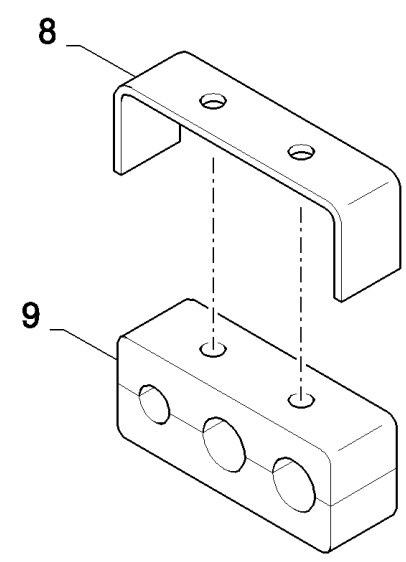

07.501(01) TUBE CLAMPS AND HYDRAULIC TUBES

сылка	Номер детали	Кол-во	Описание
1	335136		AR FERRULE, DIA.:8MM
1	150014		AR FERRULE, DIA.:10MM
1	150015		AR FERRULE, DIA.:12MM
1	335169		AR FERRULE, DIA.:16MM
1	335168		AR FERRULE, DIA.:18MM
1	412528		AR FERRULE, DIA.:28MM
2	335135		AR NUT, DIA.:8MM
2	86548975		AR NUT, DIA.:10MM
2	86548976		AR NUT, DIA.:12MM
2	335171		AR NUT, DIA.:16MM
2	335170		AR NUT, DIA.:18MM
2	412527		AR NUT, DIA.:28MM
3	371540		AR TUBE, RIGID, DIA.:8MM,L:2M
3	371539		AR TUBE, RIGID, DIA.:10MM,L:2M
3	9513719		AR TUBE, RIGID, DIA.:12MM,L:2M
3	371536		AR TUBE, RIGID, DIA.:16MM,L:2M
3	371534		AR TUBE, RIGID, DIA.:18MM,L:2M
3	9811333		AR TUBE, RIGID, DIA.:28MM,L:2M
3	75931		AR TUBE, RIGID, DIA.:3/8",L:48"
3	75932		AR TUBE, RIGID, DIA.:1/2",L:48"
3	75933		AR TUBE, RIGID, DIA.:5/8",L:48"
3	75934		AR TUBE, RIGID, DIA.:3/4",L:48"
4	433101		AR SUPPORT, 8-10MM
4	442340		AR SUPPORT, 12MM
4	433100		AR SUPPORT, 16MM-3/4"
4	743318		AR SUPPORT, 28MM
5	433008		AR CLAMP, 8-12MM
5	433007		AR CLAMP, 16MM-3/4"
5	457546		AR CLAMP, 28MM
6	431941		AR SUPPORT, 8-12MM
6	431942		AR SUPPORT, Hex Hd, #10-32 x 1/2", 16MM-3/4"
6	743320		AR SUPPORT, 28MM
7	430357		AR CLAMP, 8-12MM
7	430356		AR CLAMP, 16MM-3/4"
7	457547		AR CLAMP, 28MM
8	455534		AR SUPPORT,
9	455533		AR CLAMP,