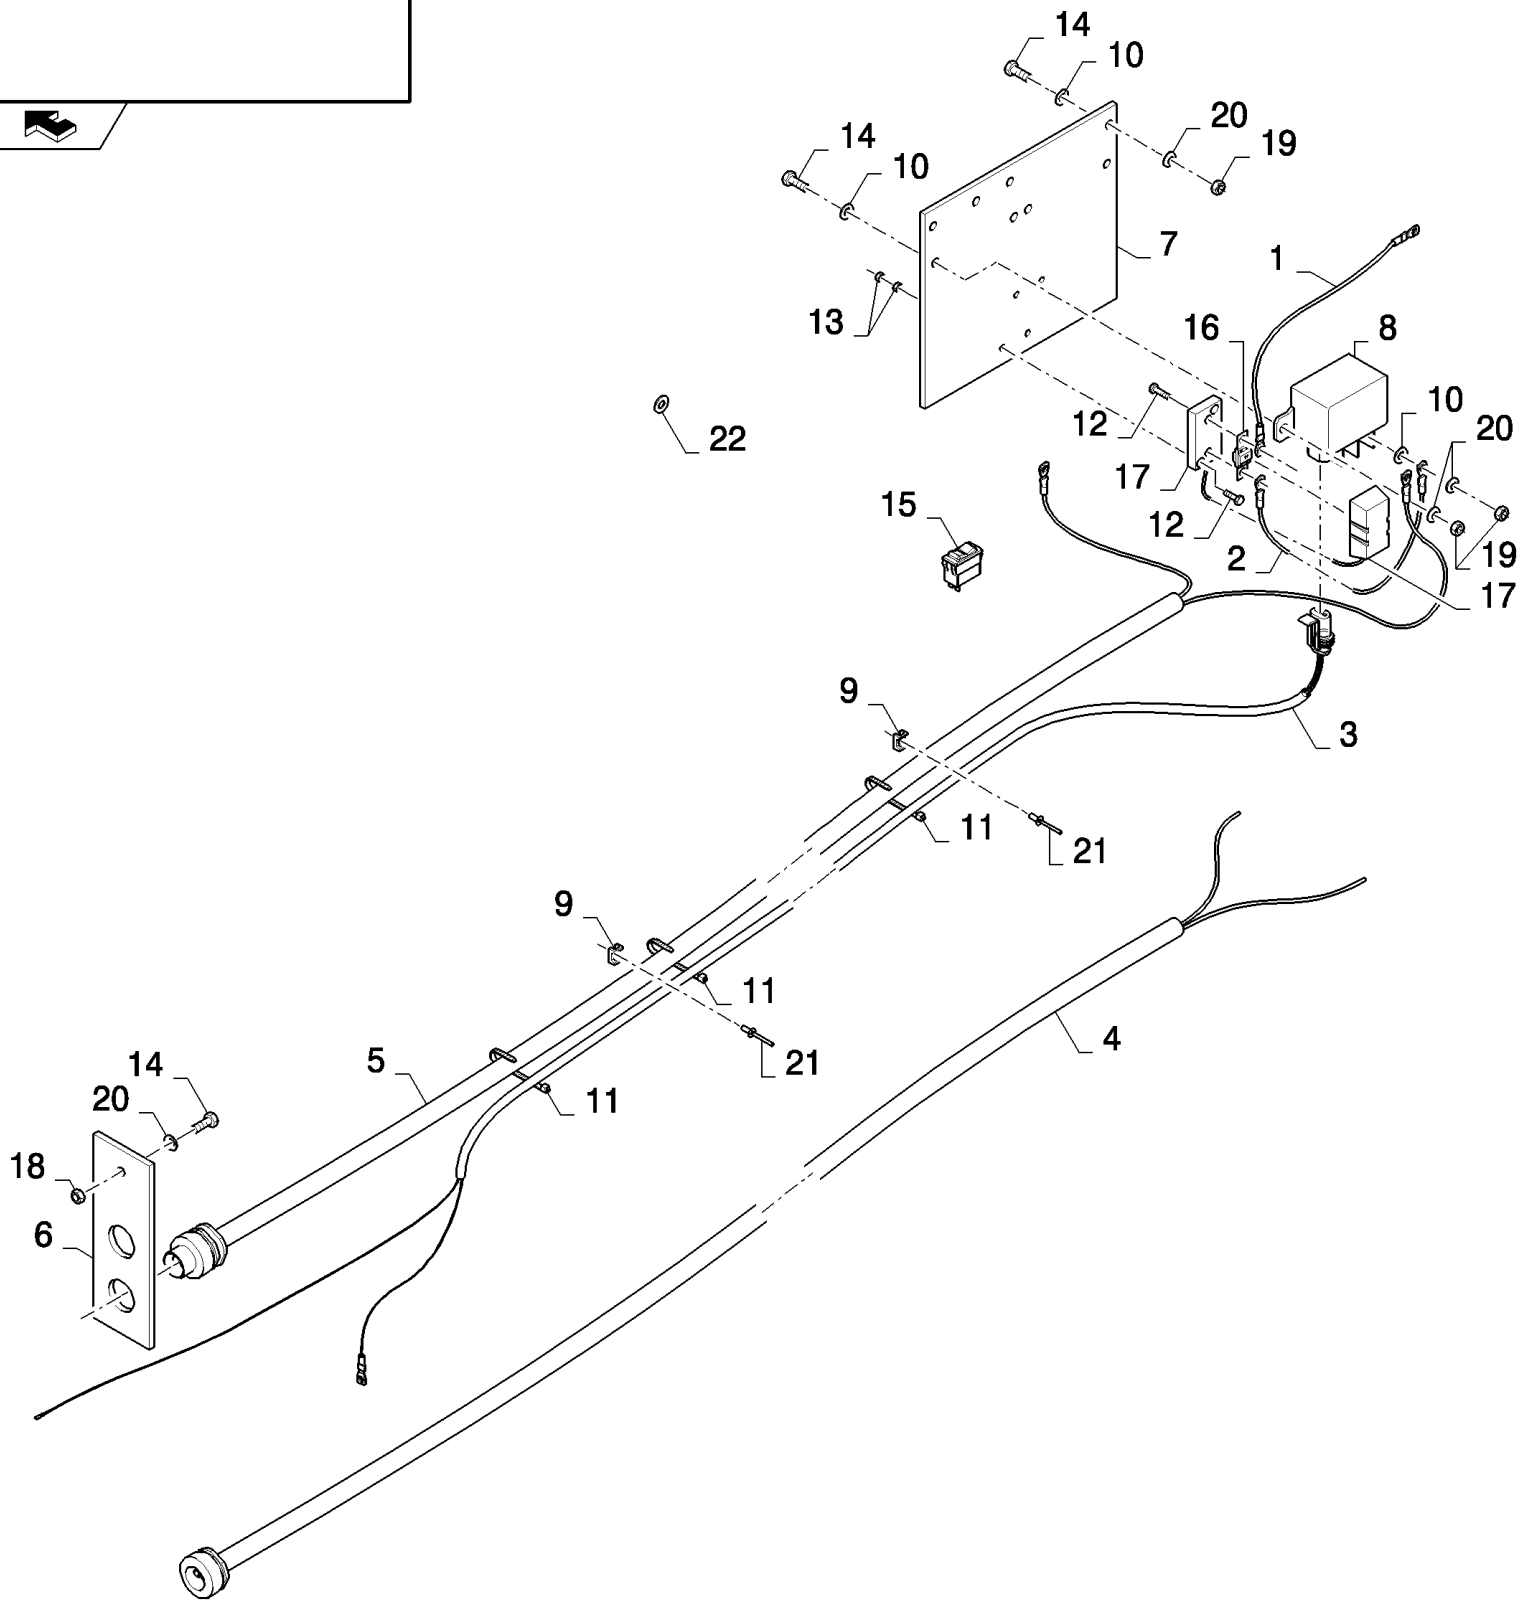

сылка	Номер детали	Кол-во	Описание
1	86979559	1	HARNESS, WIRE,
2	86979558	1	HARNESS, WIRE,
3	86979557	1	HARNESS, WIRE,
4	86979556	1	HARNESS, WIRE,
5	86979555	1	HARNESS, WIRE,
6	86979554	1	CLAMP,
7	86979552	1	BRACKET,
8	86619908	1	RELAY,
9	86590413	5	CLAMP,
10	86588450	7	WASHER, M6,
11	86566989	15	STRAP, CABLE,
12	86511816	2	SCREW, Cross Pan Hd, M3 x 16,
13	86508812	2	NUT, M3, CI 8,
14	86508568	7	SCREW, Hex, M6 x 16, 8.8,
15	84320251	1	SWITCH,
16	84320118	1	FUSE, 40A
17	84078784	1	FUSE HOLDER,
18	89706755	7	NUT, M6
19	80353308	2	NUT, M6
20	80322357	7	WASHER, SPRING, Belleville, M6, 6MM
21	445394	5	RIVET, Pop, M4.8 x 12.7,
22	280471	2	WASHER, LOCK, Ext, #6,