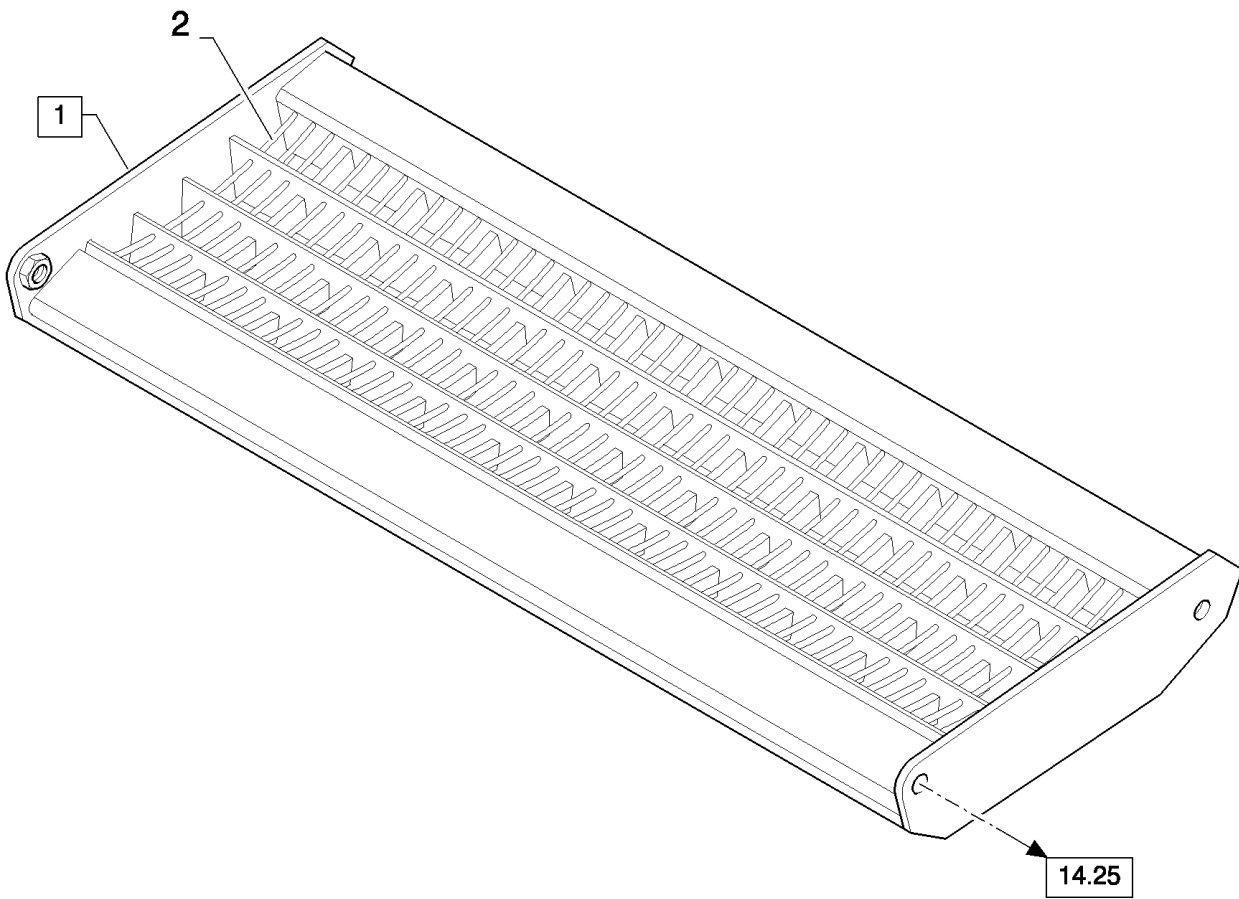

14.21(01) CONCAVE, BEATER

CX8080 COMBINE (9/06-)

14.21(01) CONCAVE, BEATER

сылка	Номер детали	Кол-во	Описание
1	84069727	1	CONCAVE, (2), FOR CX8030, CX8040, CX8050 ONLY
1	84069728	1	CONCAVE, (2), FOR CX8060, CX8070, CX8080, CX8090 ONLY
2	84041788		AR WIRE,