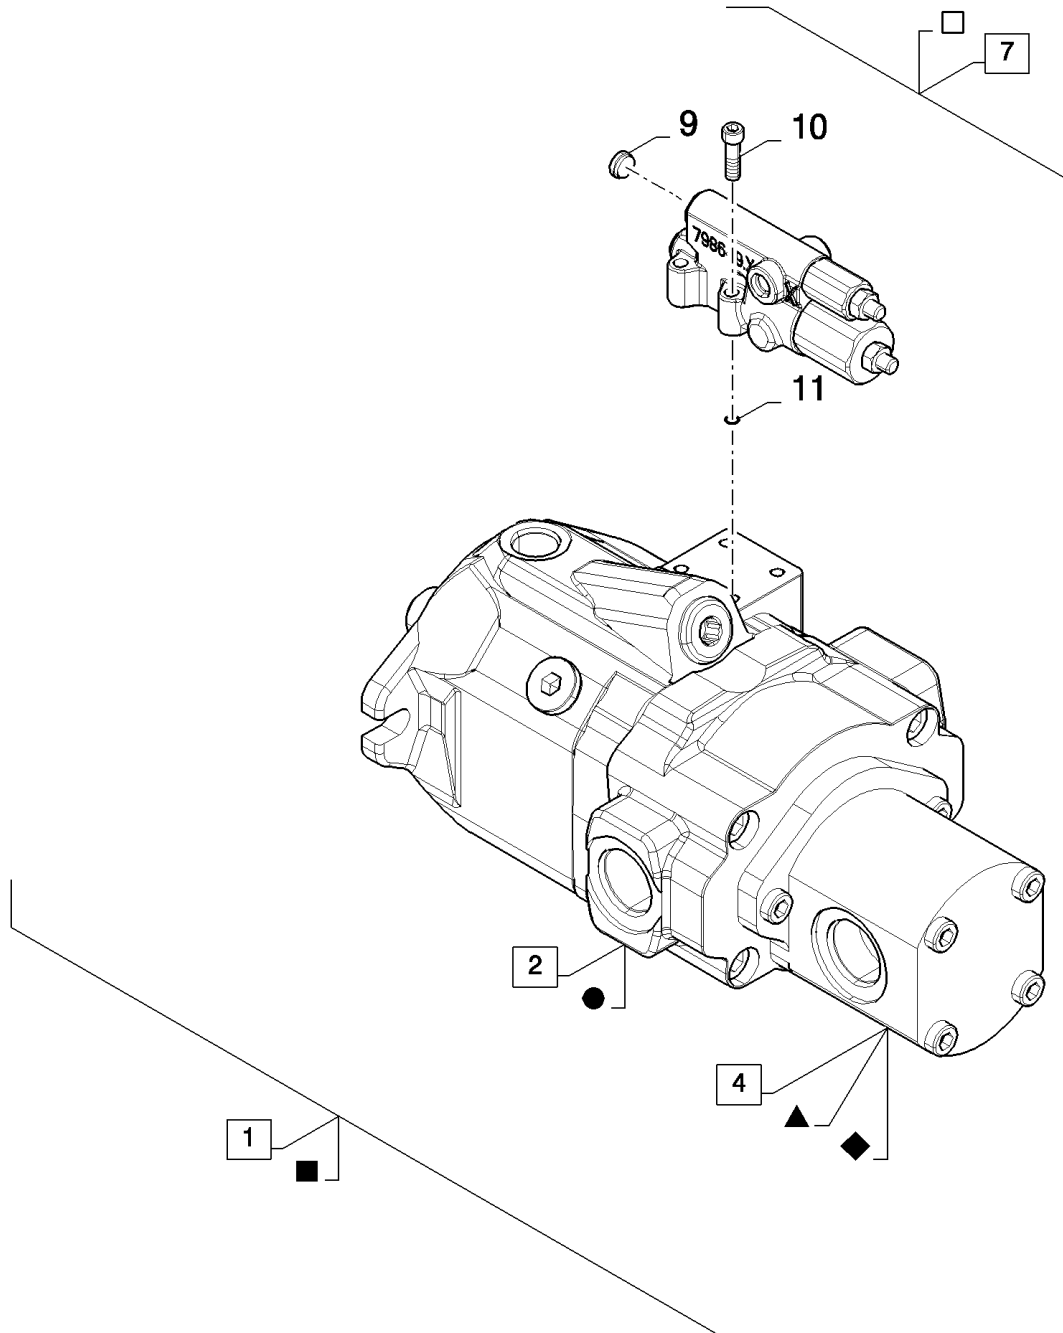

■ = 12
	● = 3
	▲ = 5
	◆ = 6
	□ = 8