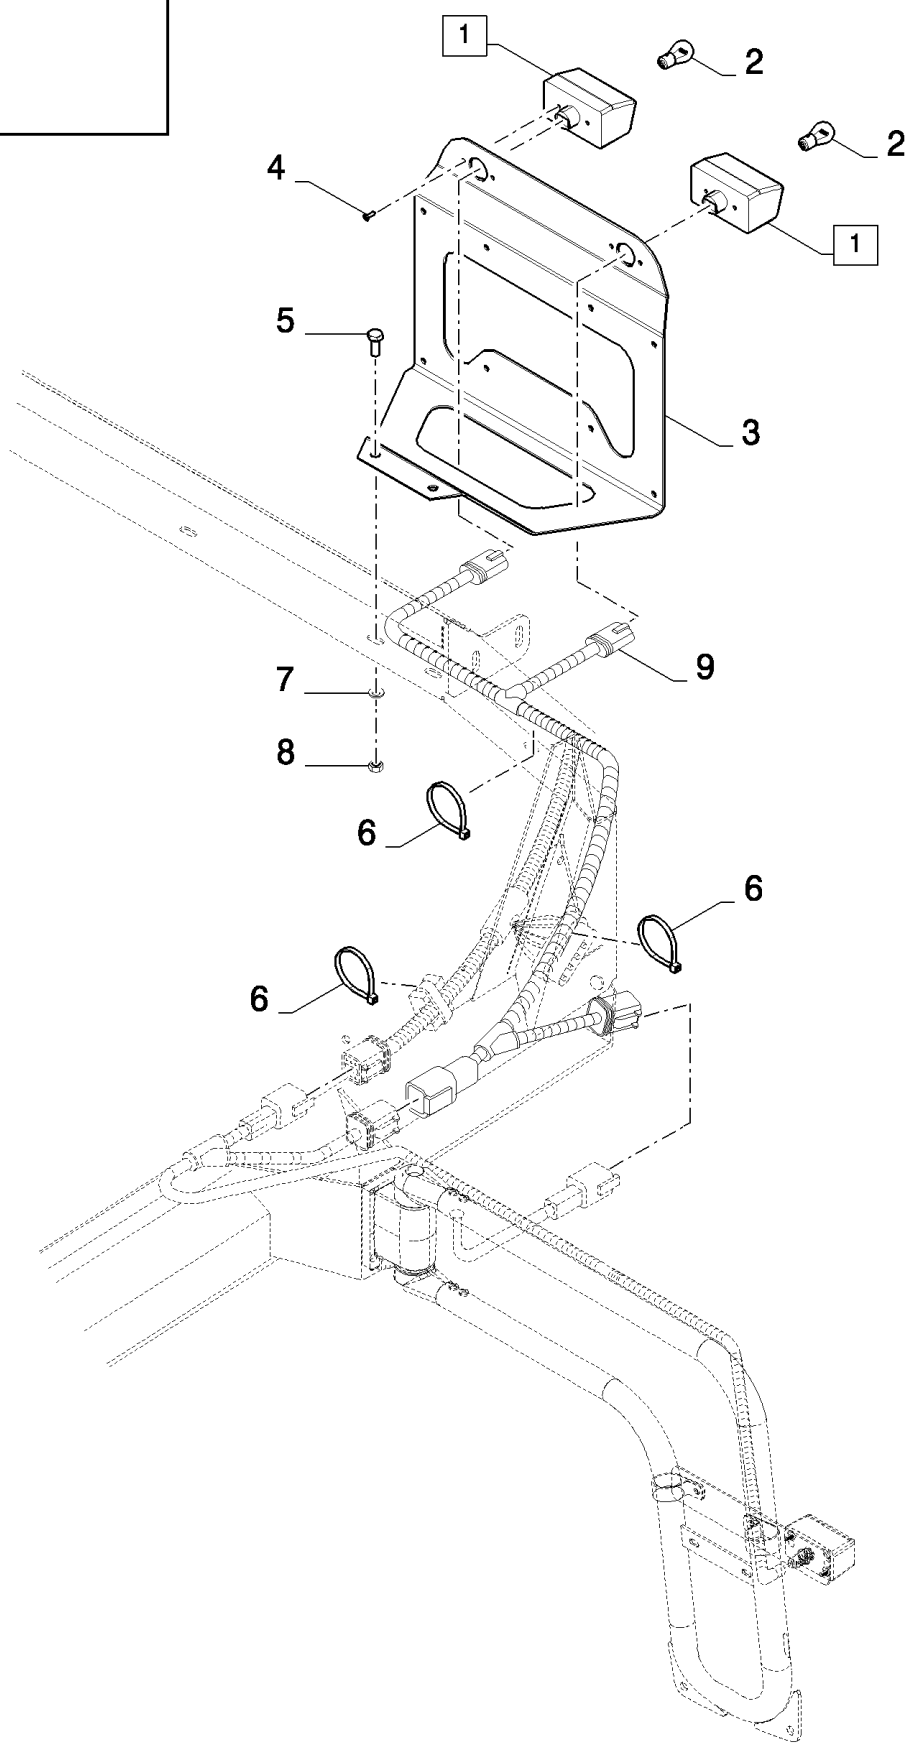

сылка	Номер детали	Кол-во	Описание
1	84067964	2	LAMP, NUMBER PLATE, (2)
2	86616250	1	BULB, #W5W, 5w, 12V-5W
3	84439954	1	PLATE, , BSN C611
3	87648908	1	PLATE, , ASN D612
4	9835804	4	SCREW,
5	120104	2	SCREW, Hex, M8 x 20, 8.8,
6	86566989	3	STRAP, CABLE,
7	322358	2	WASHER, SPRING, Belleville, M8,
8	9706690	2	NUT, M8, CI 8,
9	87030364	1	HARNESS, WIRE,