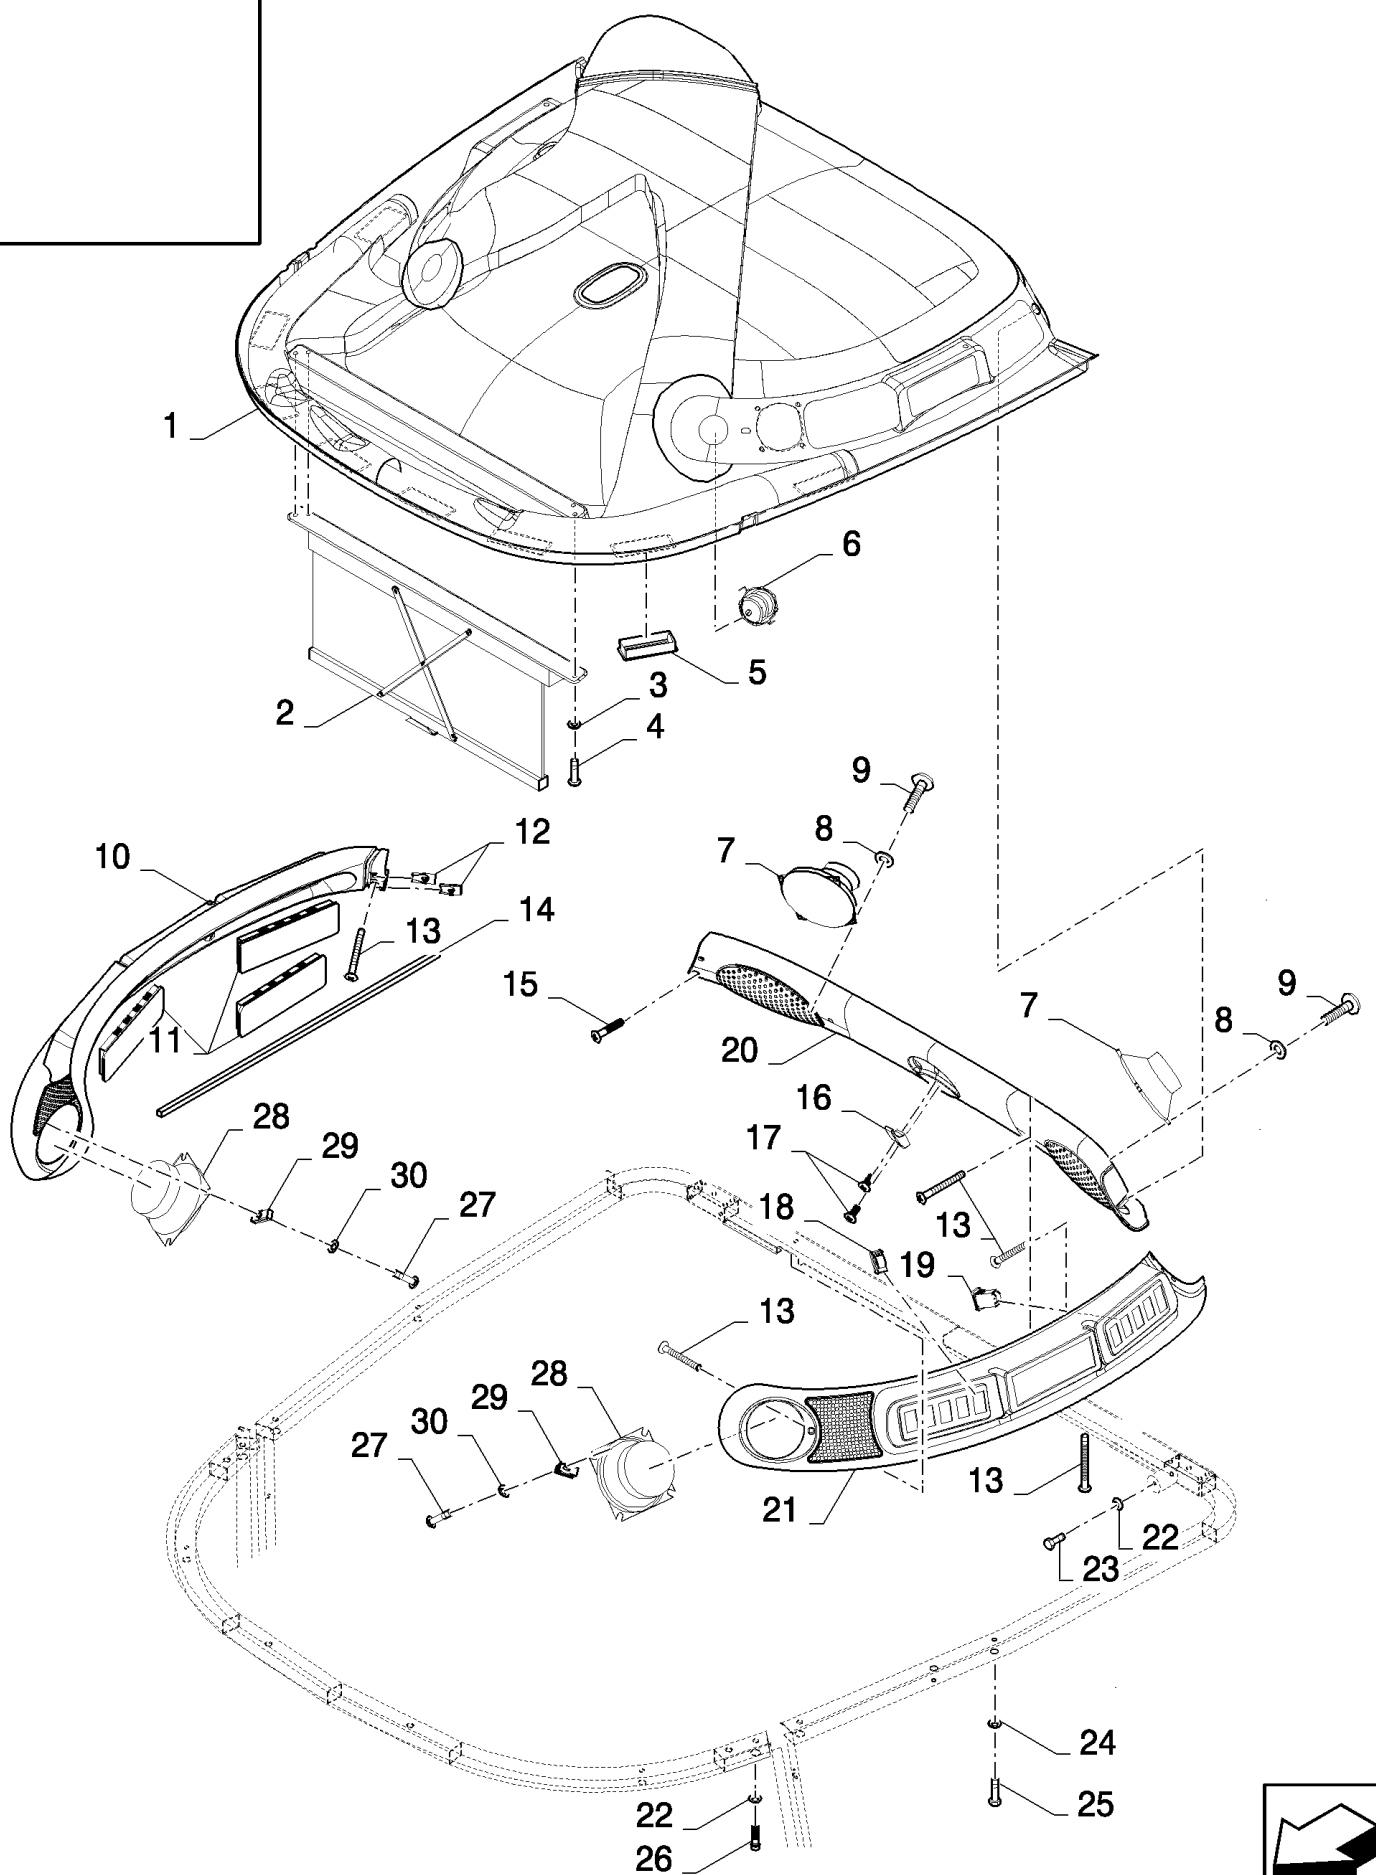

сылка	Номер детали	Кол-во	Описание
1	86979509	1	SOFT TRIM,
2	82004428	1	SUN CURTAIN,
3	335872	4	WASHER,
4	86050251	4	SCREW, Cross Pan Hd, M4 x 25,
5	84059873	8	DIFFUSER,
6	84059804	2	GRILLE,
7	86572628	2	SPEAKER, LOW
7	86520822	2	SPEAKER, MID AND HIGH
8	140014	8	WASHER, M5 x 10 x 1,
9	86511827	8	SCREW, Cross Pan Hd, M5 x 20,
10	86520798	1	COVER, RH
11	84439017	3	COVER,
12	86014250	4	NUT,
13	84439080	9	SCREW, M6x60
14	84435430	1	STRIP-GASKET,
15	86502680	4	SCREW, Cross Oval Hd, M6 x 20,
16	86520824	1	CLOTHING, HANGER,
17	84058989	2	SCREW, M4x10
18	86633771	1	SWITCH, WINDSHIELD WIPER,
19	84320263	AR	PLUG,
20	86520804	1	COVER,
21	86520801	1	COVER, LH
22	322358	5	WASHER, SPRING, Belleville, M8,
23	120104	1	SCREW, Hex, M8 x 20, 8.8,
24	322357	6	WASHER, SPRING, Belleville, M6,
25	86534686	6	SCREW, M6x30
26	84000811	4	SCREW, M8x35
27	86511824	8	SCREW, Cross Pan Hd, M4 x 20,
28	86572627	2	SPEAKER, MID AND HIGH
29	9628100	8	NUT,
30	335872	8	WASHER, 4MM