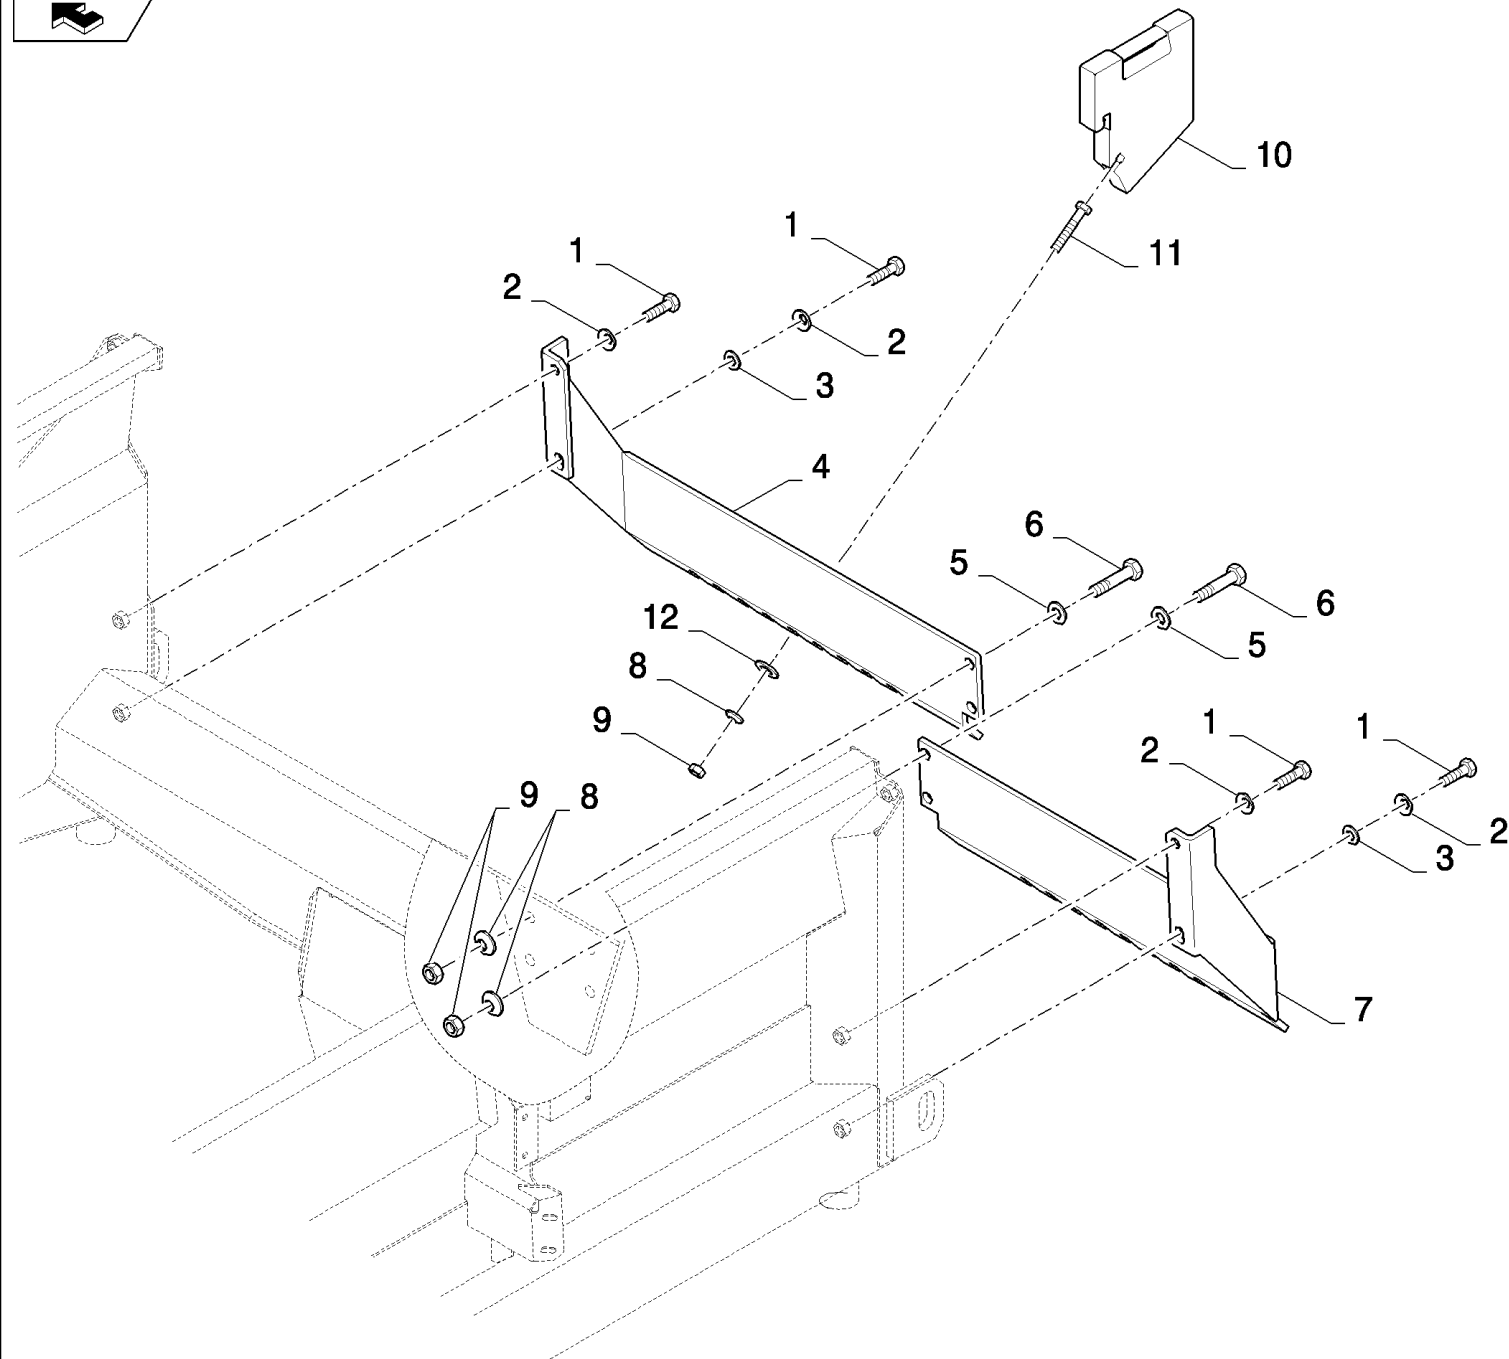

12.07(01) COUNTERWEIGHTS, SUPPORT

12.07(01) COUNTERWEIGHTS, SUPPORT

сылка	Номер детали	Кол-во	Описание
1	9706687	4	SCREW, Hex, M12 x 30, 8.8,
2	140046	4	WASHER, Belleville, M12,
3	543043	2	WASHER,
4	84431460	1	SUPPORT, , FOR CX8060, CX8070, CX8080, CX8090 ONLY
4	84431528	1	SUPPORT, , FOR CX8030, CX8040, CX8050 ONLY
5	378246	4	WASHER, 16MM
6	385923	4	SCREW, Hex, M16 x 55, 8.8, Full Thd, Hex, M16 x 55, 8.8, Full Thd
7	84431405	1	SUPPORT, , FOR CX8060, CX8070, CX8080, CX8090 ONLY
7	84431545	1	SUPPORT, , FOR CX8030, CX8040, CX8050 ONLY
8	140048	AR	WASHER, SPRING, Belleville, M16,
9	100020	AR	NUT, M16, CI 8,
10	84435924	AR	WEIGHT, ADVANCE DEVICE, 35KG
11	120092	AR	SCREW, Hex, M16 x 70, 8.8,
12	451743	AR	WASHER,