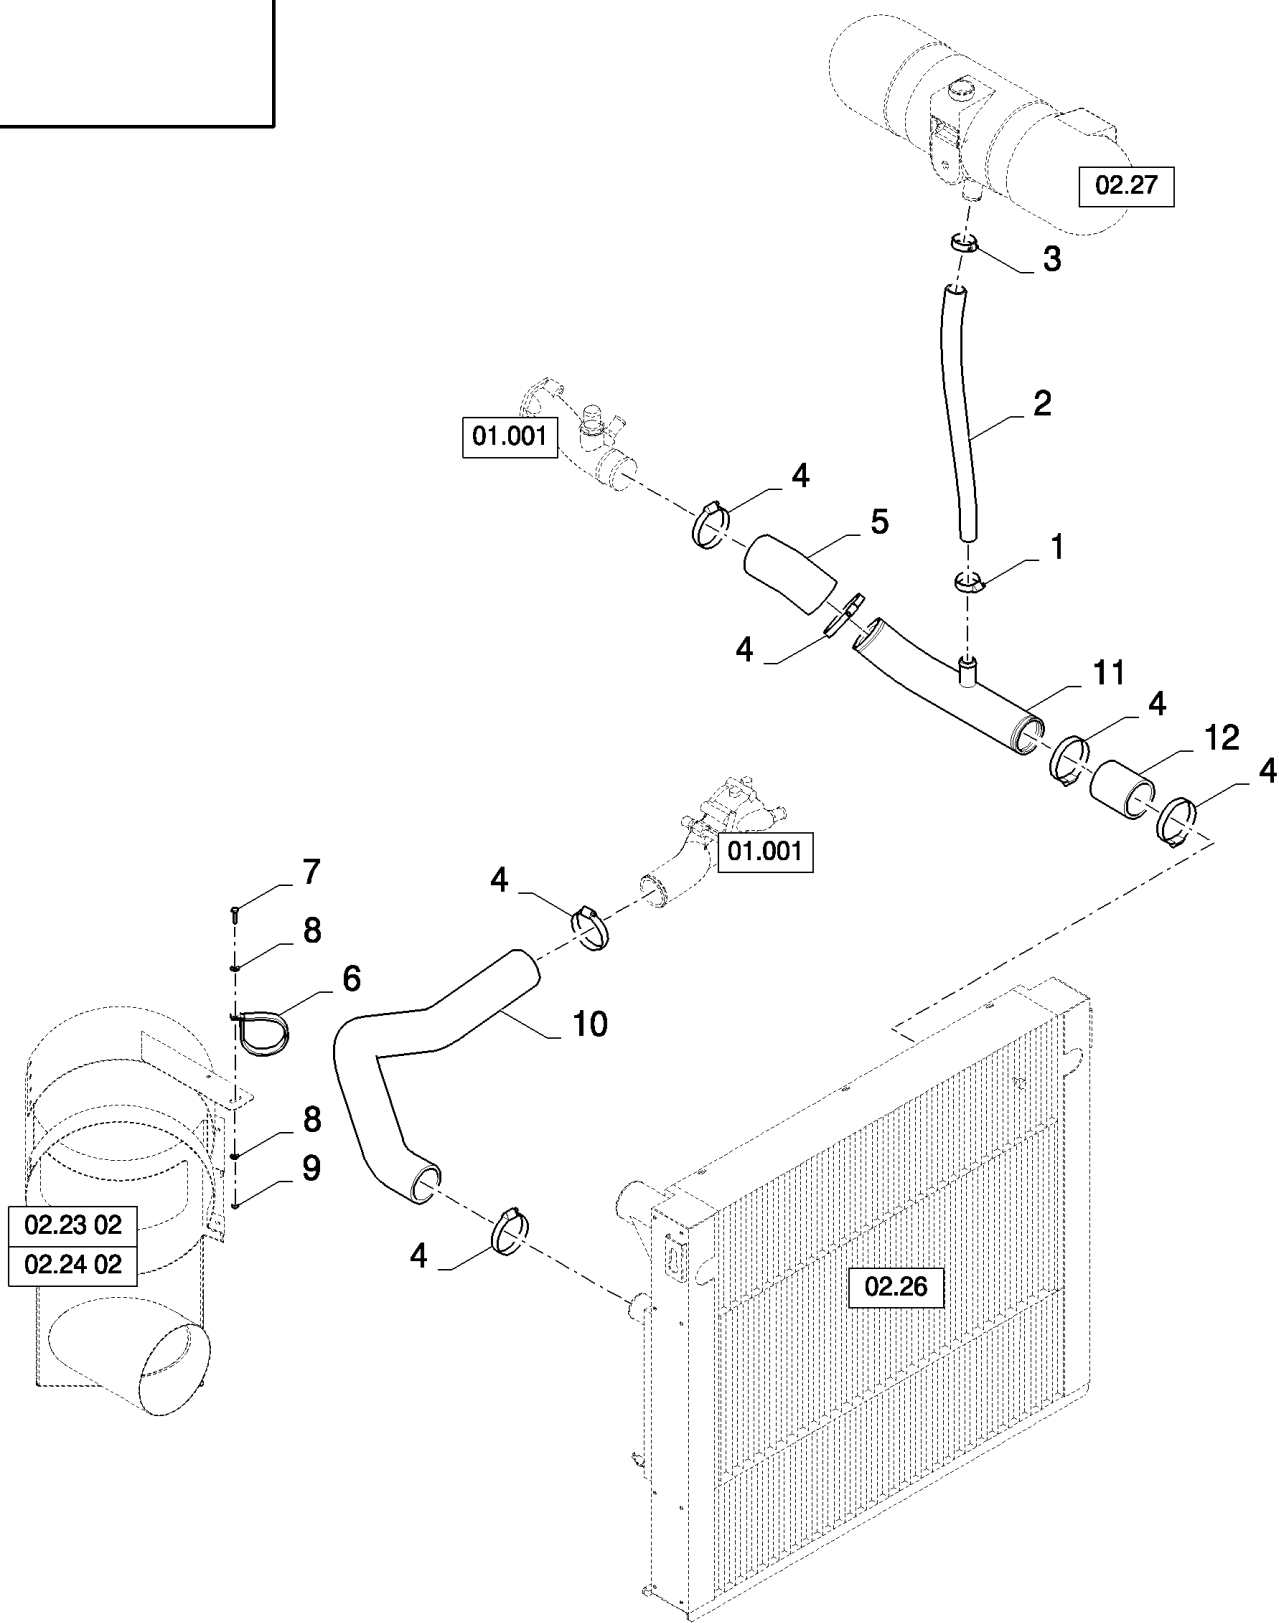

02.27(01) WATER CIRCUIT, SHUNT TANK

02.27(01) WATER CIRCUIT, SHUNT TANK

сылка	Номер детали	Кол-во	Описание
1	84452234	1	TANK, (2,3,4)
2	84072957	1	PLUG,
3	86532842	2	BUSHING,
4	87050320	2	ELBOW,
5	84000314	1	HOSE,
6	913888	4	CLAMP, HOSE,
7	400813	1	HOSE, FLEXIBLE,
8	84076174	2	CLAMP,
9	43129	4	BOLT, Hex, M8 x 40, 8.8,
10	322358	8	WASHER, SPRING, Belleville, M8,
11	86629542	4	NUT, LOCK, M8 x 1.25, CI 8,
12	86566989	1	STRAP, CABLE,
13	86977786	2	BOLT, Hex, M6 x 25, 8.8, , BSN C575
13	86977786	1	BOLT, Hex, M6 x 25, 8.8, , ASN D576
14	412649	5	WASHER, SPRING, Belleville, M6, , BSN C575
14	412649	3	WASHER, SPRING, Belleville, M6, , ASN D576
15	9706755	3	NUT, M6, CI 8, , BSN C575
15	9706755	2	NUT, M6, CI 8, , ASN D576
16	431351	AR	CLAMP,
17	87377459	1	SENSOR, (19)
18	396718	1	STRAP, CABLE, , FOR CX8030 ONLY
19	122014	1	O-RING, -113, 70 Duro, .549" ID x .103" Thk, , ASN D560
20	102043	1	GROMMET, , FOR CX8030 ONLY, ASN D600