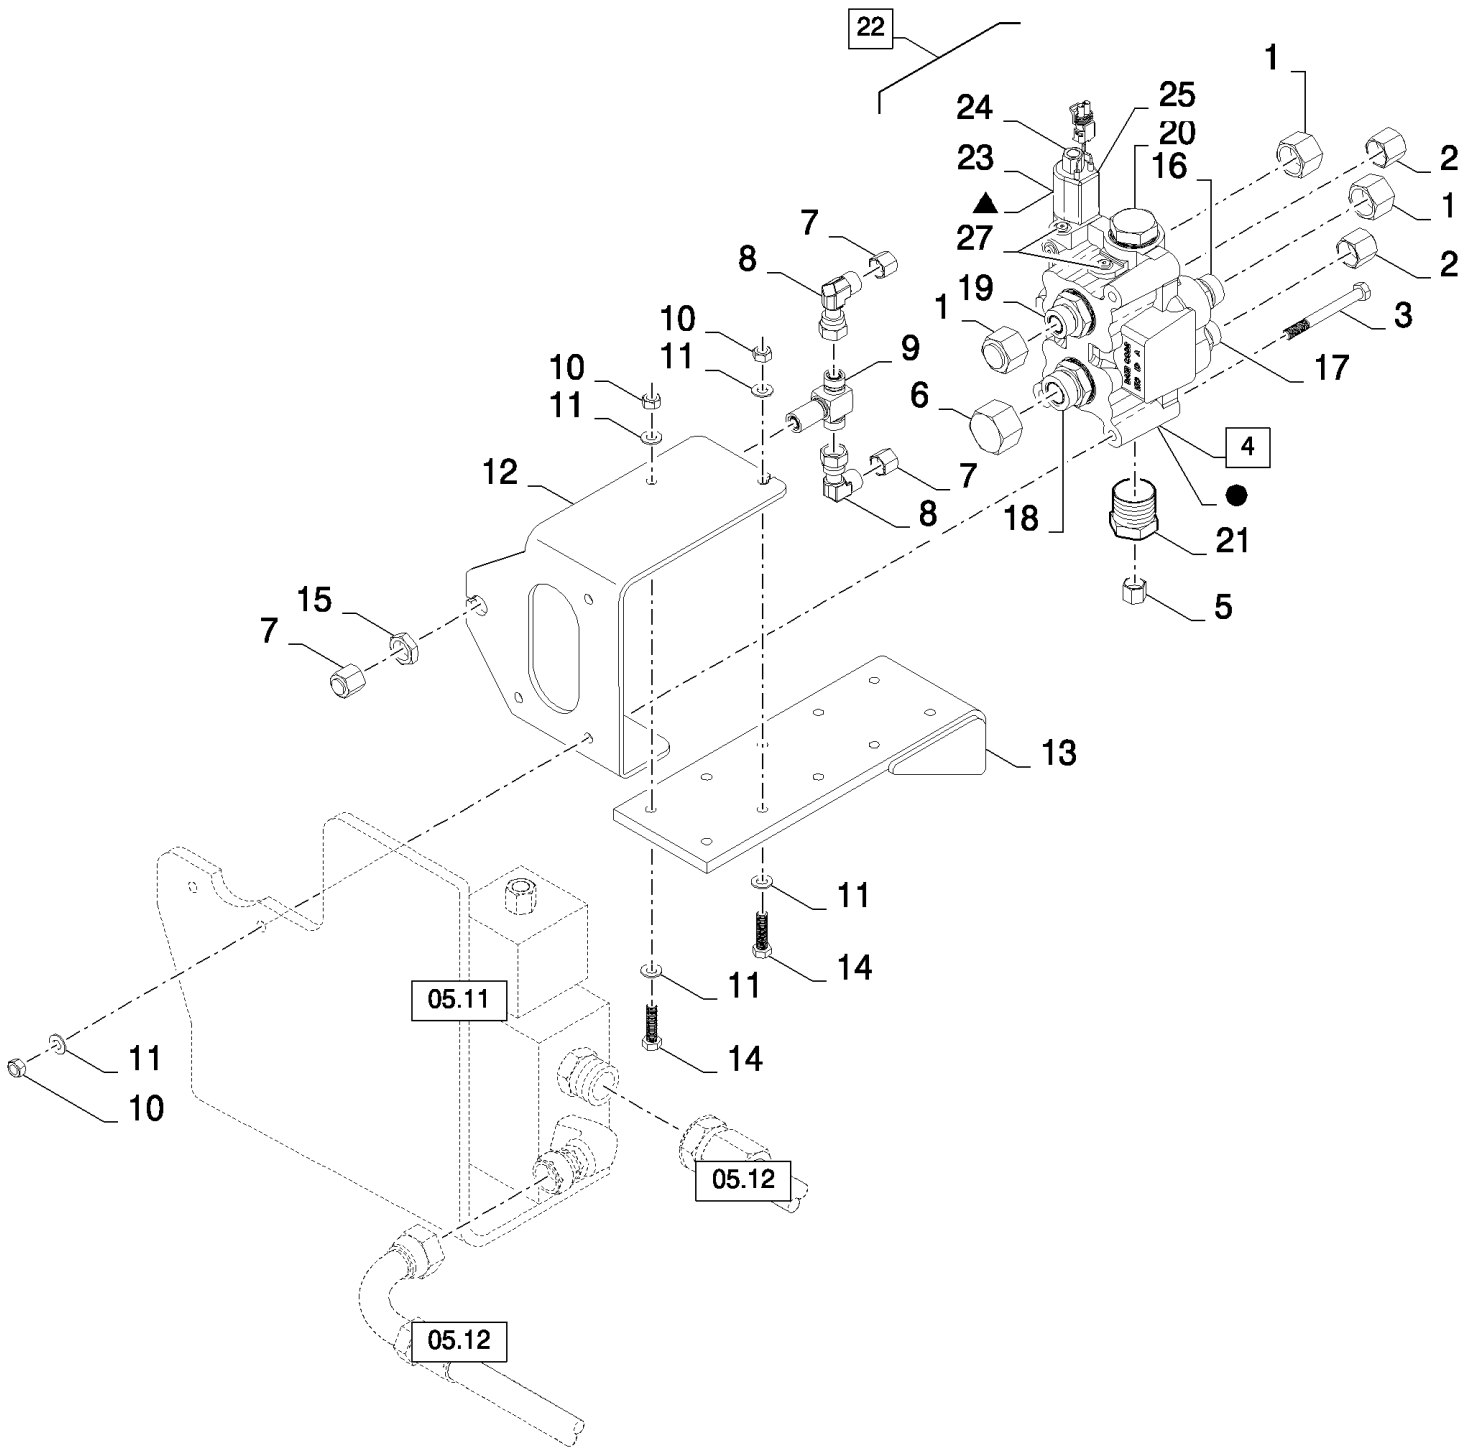

сылка	Номер детали	Кол-во	Описание
1	NS	3	NOT SERVICED,
2	NS	2	NOT SERVICED,
3	43253	3	BOLT, Hex, M10 x 100, 10.9,
4	84800289	1	VALVE, (15 to 27)
5	NS	1	NOT SERVICED,
6	NS	1	NOT SERVICED,
7	NS	3	NOT SERVICED,
8	84989383	2	ELBOW, 90є, 13/16"-16 ORFS x 13/16"-16 Fem Sw,
9	86639082	1	TEE, 13/16"-16 ORFS, Blkhd Br,
10	412141	5	NUT, LOCK, M10 x 1.5, CI 8,
11	140017	7	WASHER, M10 x 20 x 2,
12	87281651	1	BRACKET,
13	87283402	1	VALVE, BRAKE,
14	43248	2	BOLT, Hex, M10 x 40, 10.9, Full Thd,
15	86509023	1	KIT, SEALS,
16	87283385	2	REGULATOR, FWD
17	87283482	2	REGULATOR, REV
18	86580179	1	CONNECTOR, HYD., 1 7/16"-12 ORFS x M22 x 2 ORB,
19	86579683	1	CONNECTOR, HYD., 1 3/16"-12 ORFS x M33 x 2 ORB,
20	87013333	1	PLUG, M33 x 2, ORB,
21	87281712	1	CONNECTOR, HYD.,
22	87281710	1	VALVE, SOLENOID, (23 to 26)
23	87283662	1	CARTRIDGE,
24	590907	1	NUT,
25	87645123	1	SOLENOID,
26	86509023	1	KIT, SEALS,
27	86602475	4	PLUG, , ASN D576