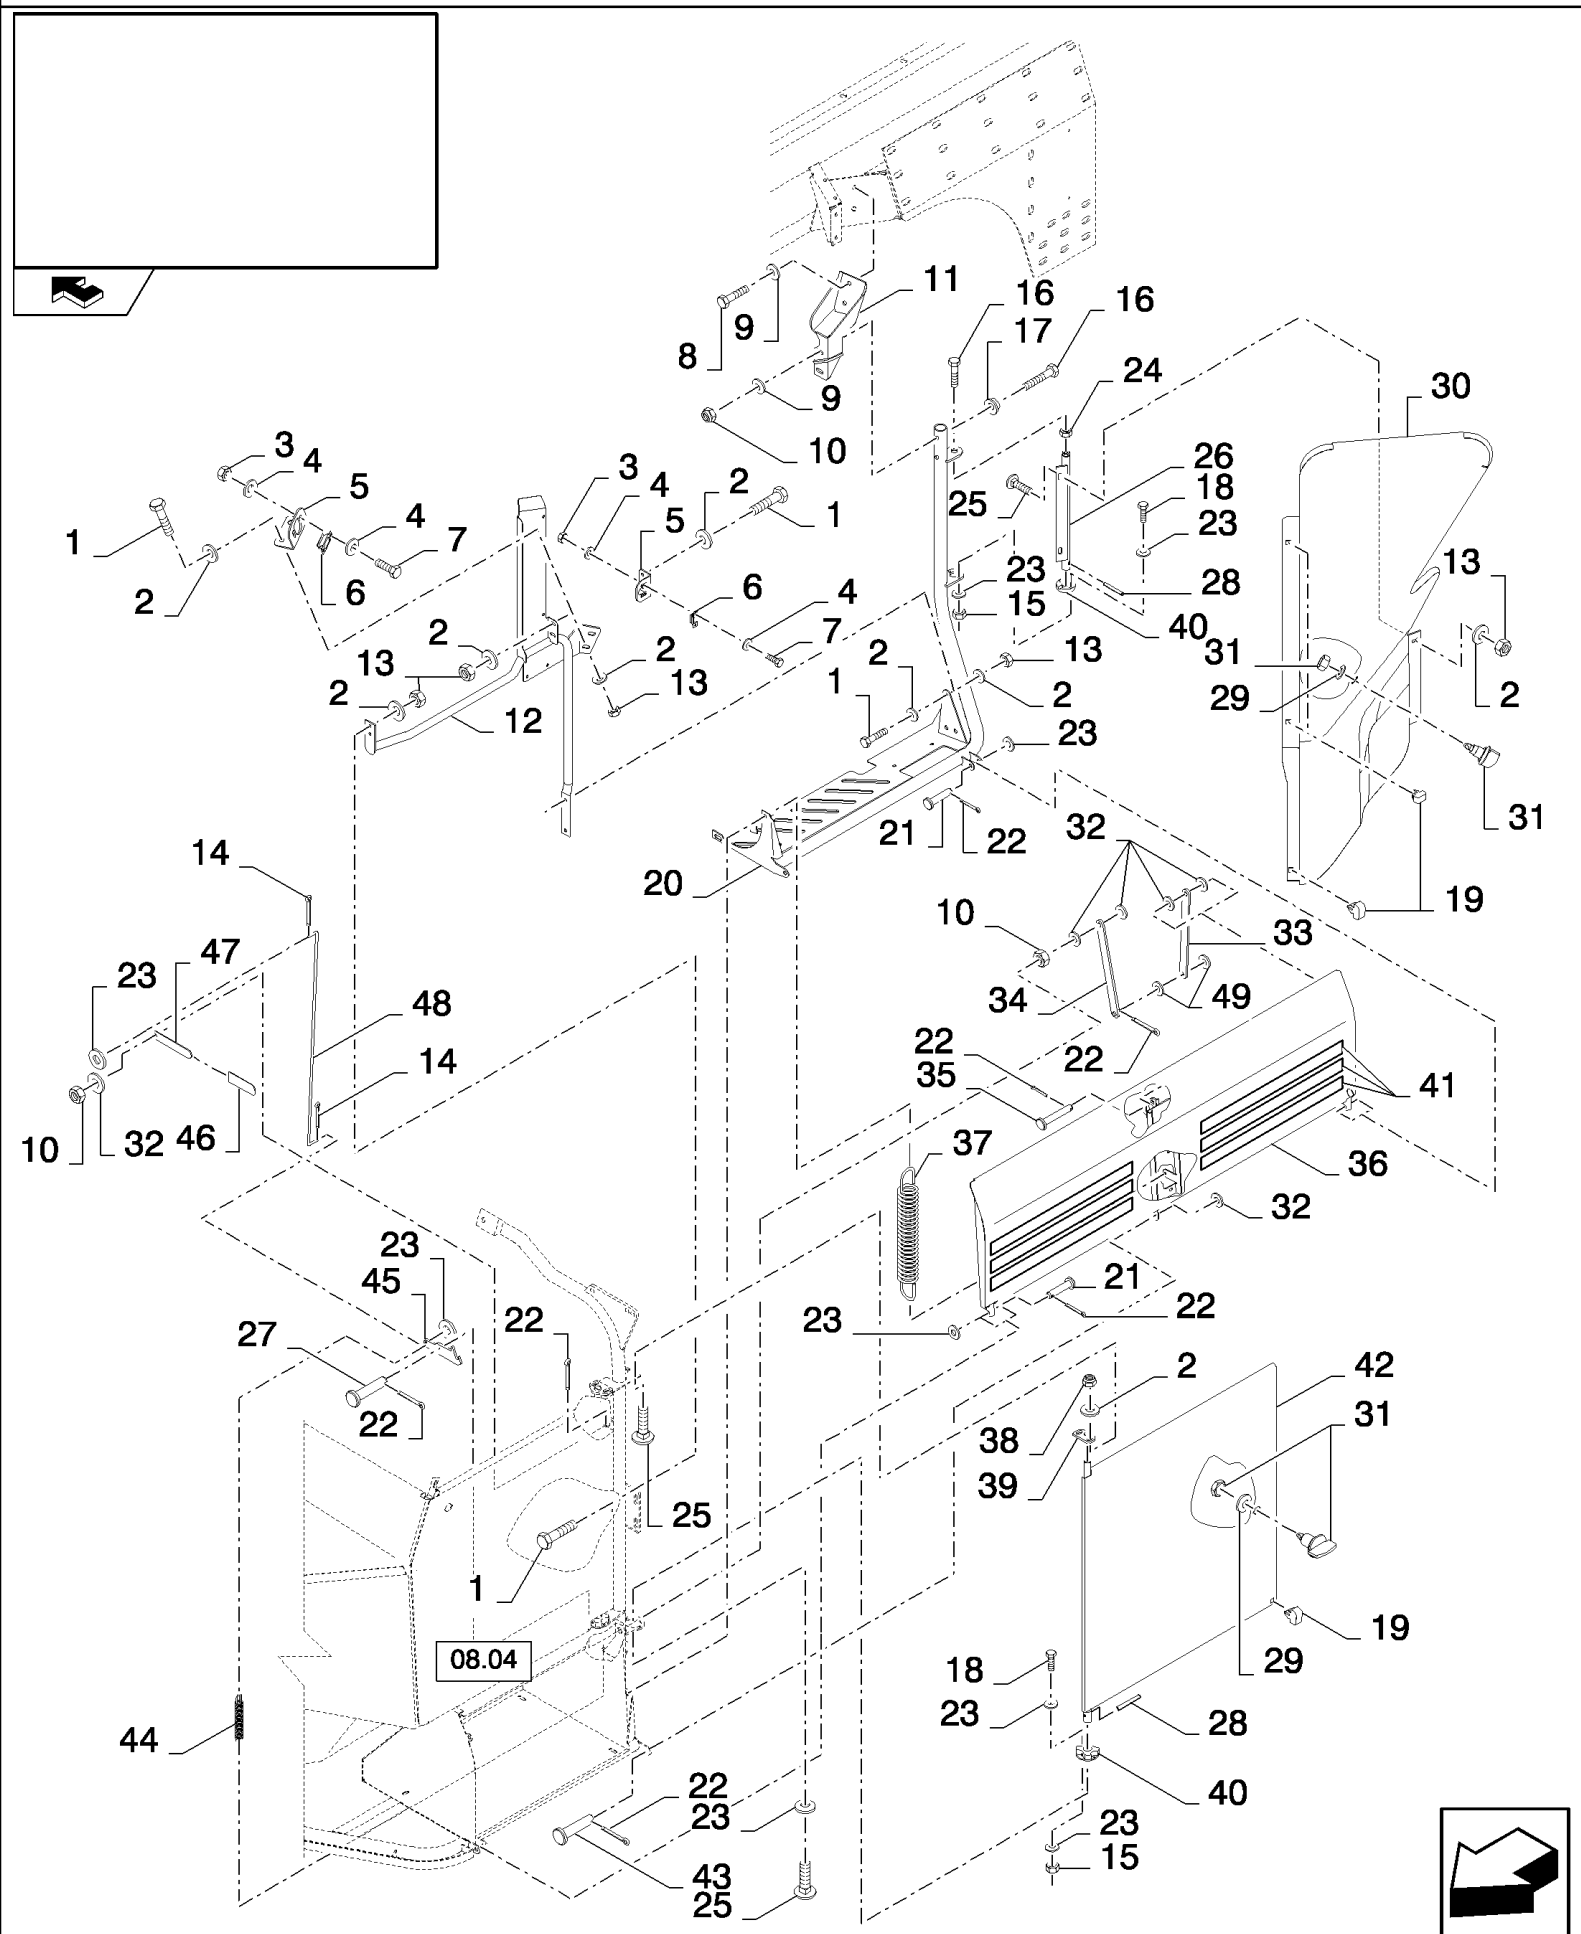

сылка	Номер детали	Кол-во	Описание
1	120104	8	SCREW, Hex, M8 x 20, 8.8,
2	412650	20	WASHER, Belleville, M8,
3	100012	4	NUT, M4, CI 8,
4	322355	8	WASHER, Belleville, M4,
5	86583811	2	ANGLE,
6	9840986	2	CLIP,
7	385683	4	BOLT, Hex, M4 x 10, 8.8, Full Thd,
8	43139	3	SCREW, Hex, M10 x 25, 8.8, Full Thd,
9	140045	4	WASHER, SPRING, Belleville, M10,
10	100037	4	NUT, M10 x 1.5, CI 8,
11	84452952	1	SUPPORT, , FOR SELF LEVELLING ONLY
12	86638862	1	SUPPORT,
13	89706690	10	NUT, M8, CI 8,
14	9512667	2	PIN, SPLIT (COTTER), M2 x 20,
15	353308	4	NUT, M6 x 1, CI 8,
16	120070	3	BOLT, Hex, M10 x 60, 8.8,
17	379401	2	CLAMP,
18	86977789	2	SCREW, Hex, M6 x 35, 8.8,
19	128104	4	BUMPER,
20	87031084	1	TUBE,
21	345785	2	PIN, CLEVIS, M10 x 45,
22	130003	5	PIN, SPLIT (COTTER), M3.2 x 20,
23	86588450	10	WASHER, M6,
24	100016	1	NUT, M10, CI 8,
25	86507486	4	BOLT, CARRIAGE, Short NK, M8 x 20, CI8.8, Full Thd, M8x30
26	86596738	1	TUBE,
27	120069	1	SCREW, Hex, M10 x 50, 8.8,
28	381928	2	PIN, LOCK, M10 x 50, Slotted,
29	20347	2	WASHER, LOCK, Int Tooth, 3/4" ,
30	84454156	1	SHIELD,
31	9705390	2	LATCH,
32	140017	12	WASHER, M10 x 20 x 2,
33	86583010	1	LINK/SHACKLE,
34	86582242	1	LINK/SHACKLE,
35	379547	1	PIN, CLEVIS, M10 x 60,
36	86599629	1	DOOR,
37	86559592	1	SPRING,
38	86629542	2	NUT, LOCK, M8 x 1.25, CI 8,
39	87031132	1	BRACKET,
40	87032966	2	BUSHING,
41	401502	AR	STRIP, ANTI-SKID, 51mm x 18.3 Roll - Cut to Size
42	84454331	1	SHIELD,
43	358885	1	PIN, CLEVIS, M10 x 25,
44	12255	1	SPRING,
45	86583021	1	LATCH,