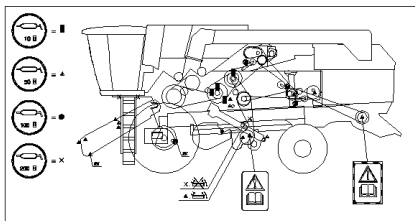

10

11

13

15

"Achtung! Fahrzeug schert aus"

Achtung! Fahrzeug schert aus

27

IMPORTANT
Must be used only when Inner dual is installed WITHOUT outer dual.

28