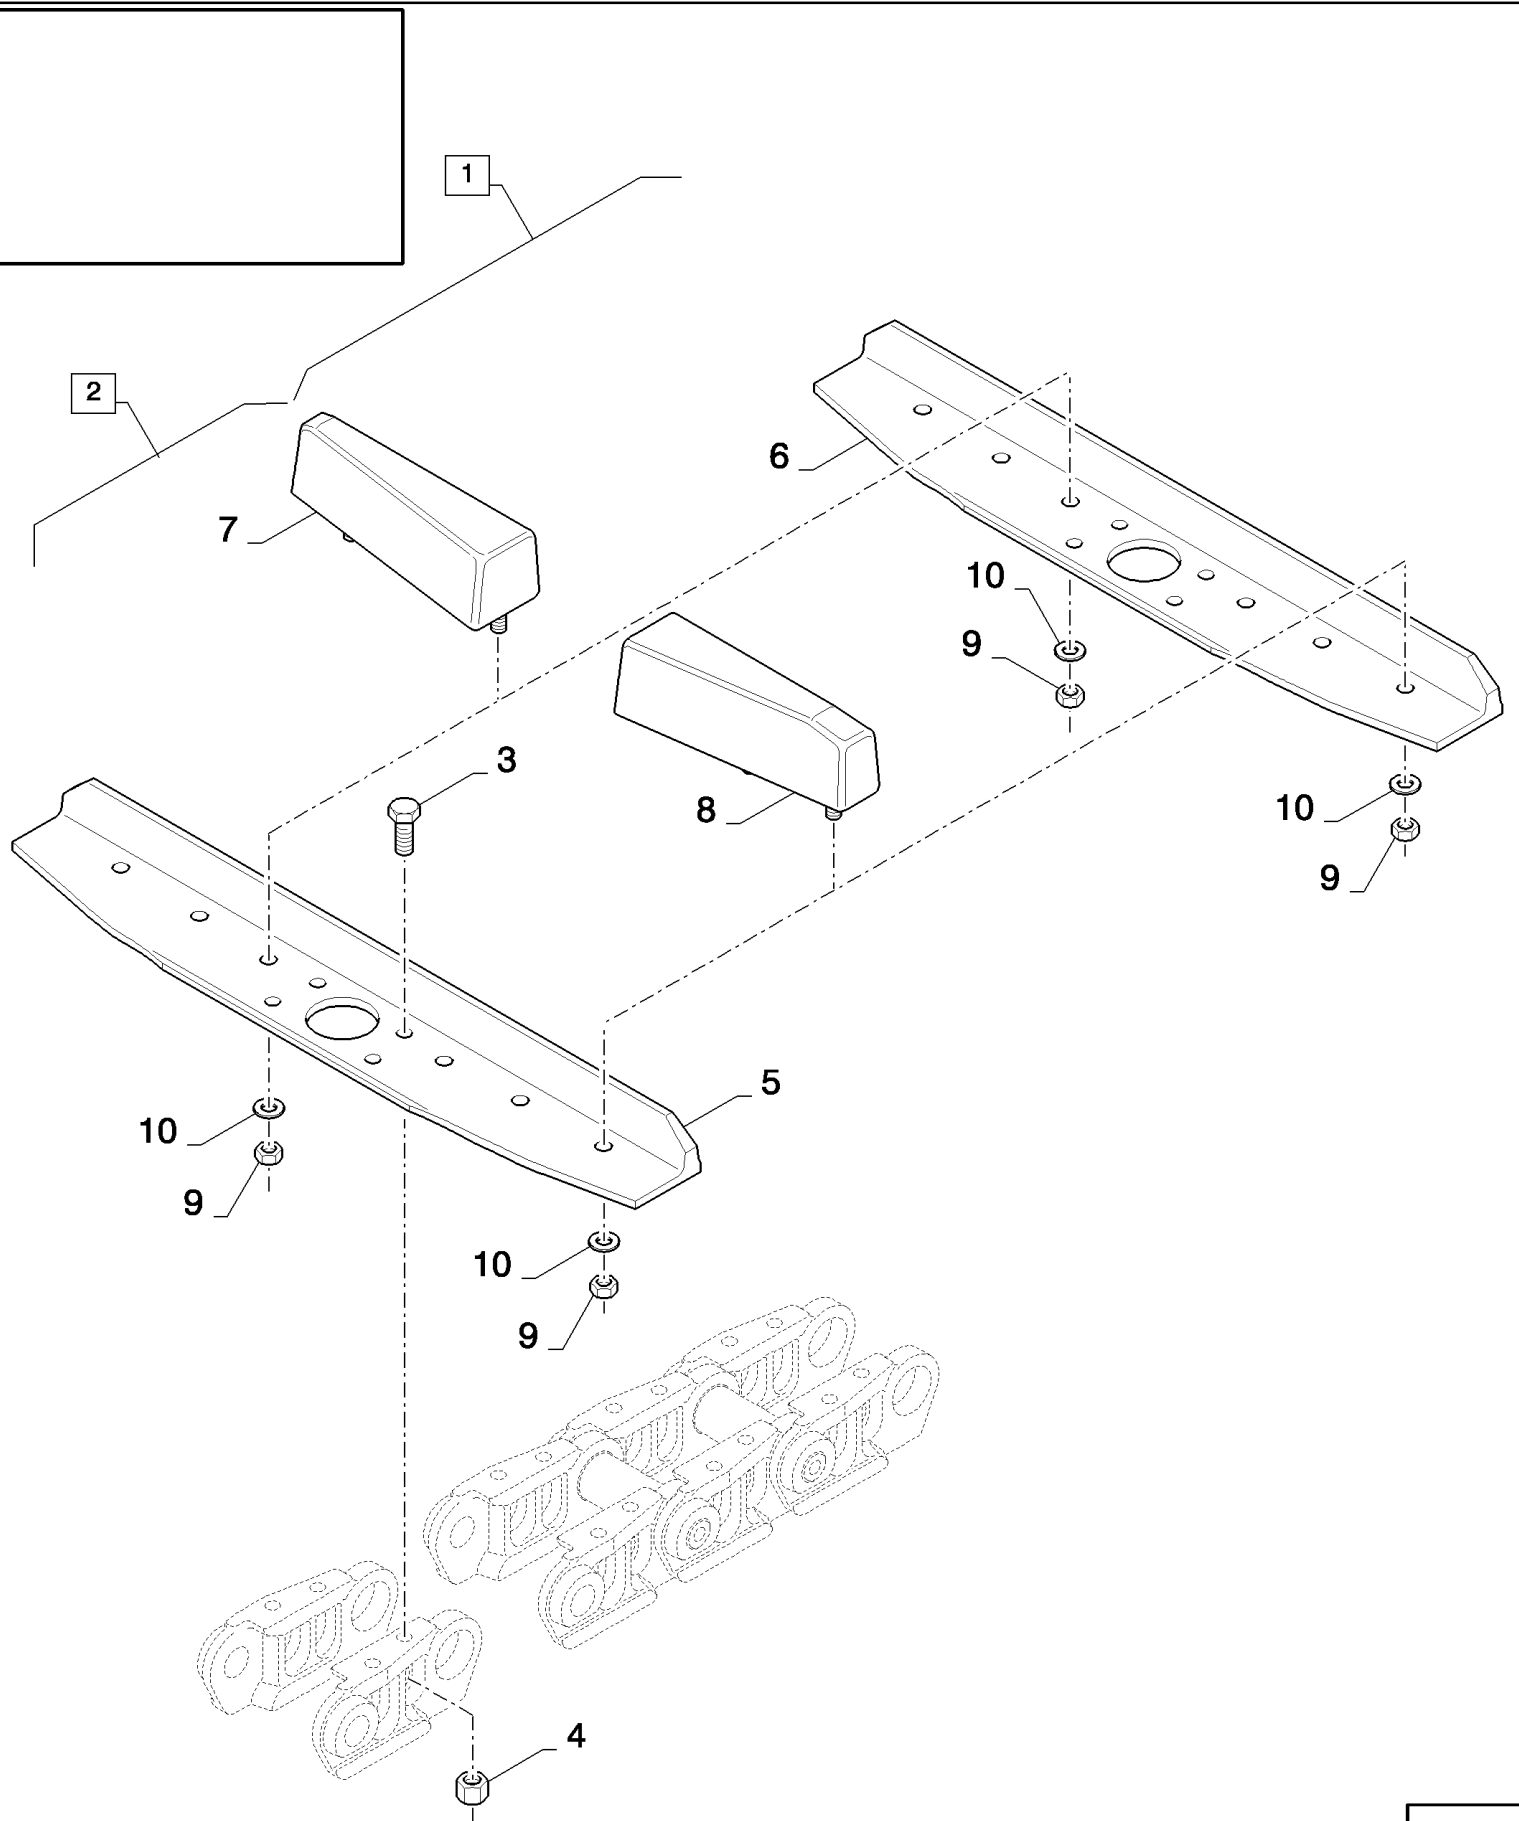

CX8080 COMBINE (9/06-)

18.84110611(01) TRACKS - STEEL AND RUBBER PLATES 900 MM

сылка	Номер детали	Кол-во	Описание
	84110611		DIA KIT, HARVESTER,
1	84800347	2	PAD, RUBBER, (6 to 10)
2	84800348	74	PAD, RUBBER, (5,7 to 10)
3	84800349	304	SCREW,
4	84800350	304	NUT,
5	84800411	74	PLATE, TRACK,
6	84800412	2	PLATE, TRACK,
7	84800413	76	PAD, RUBBER,
8	84800414	76	PAD, RUBBER,
9	86509246	456	NUT, M16, CI 8,
10	86511326	456	WASHER, M16 x 30 x 3,