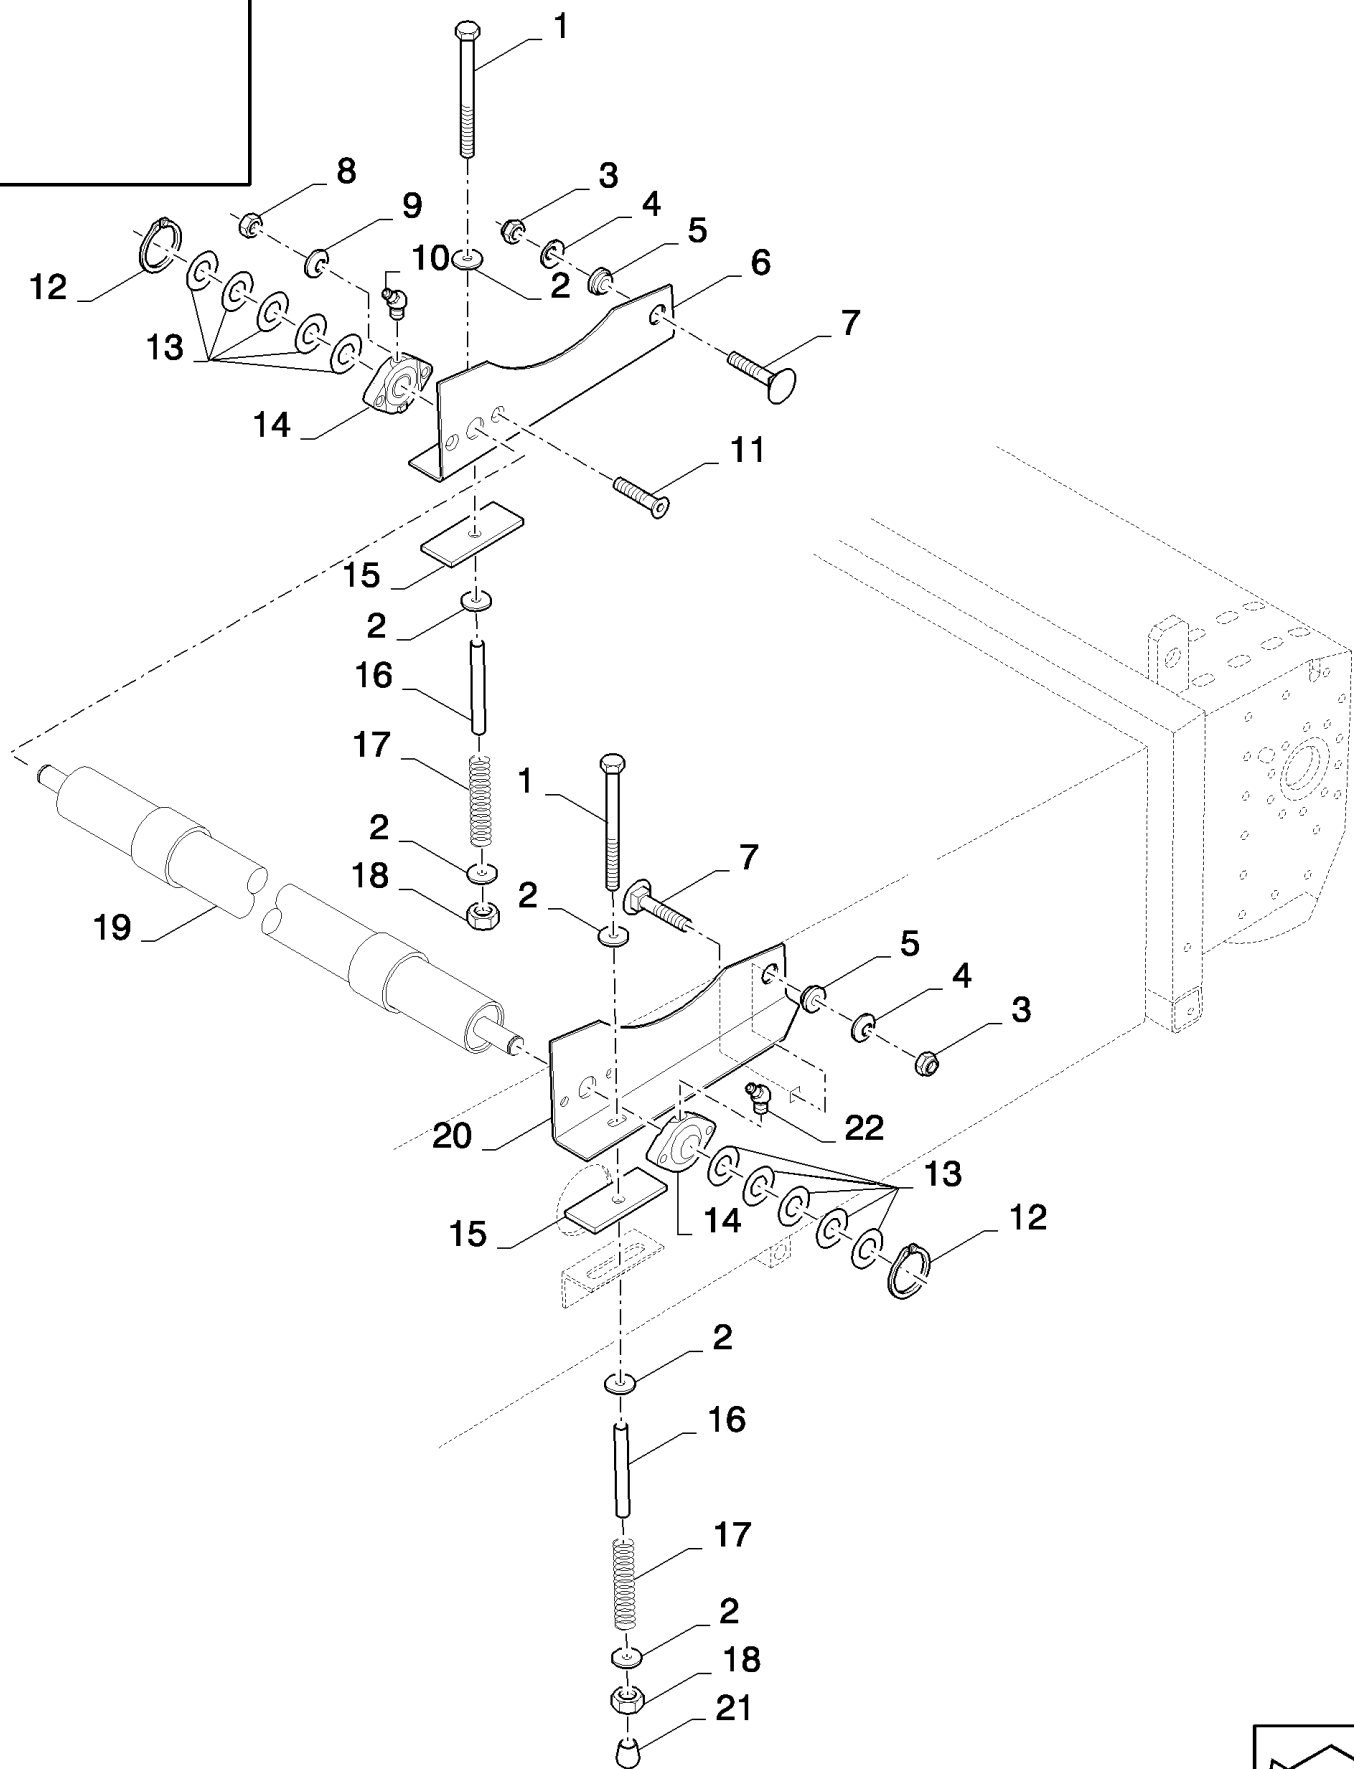

13.18(01) STRAW ELEVATOR, GUIDE ROLL

13.18(01) STRAW ELEVATOR, GUIDE ROLL

сылка	Номер детали	Кол-во	Описание
1	412579	2	BOLT, Hex, M10 x 230, 8.8,
2	9832748	6	WASHER,
3	100038	2	NUT, M12 x 1.75, CI 8,
4	140046	2	WASHER, Belleville, M12,
5	9500475	2	BUSHING,
6	84039236	1	SUPPORT,
7	120044	2	BOLT, CARRIAGE, Short NK, M12 x 30, CI8.8, Full Thd,
8	100016	4	NUT, M10, CI 8,
9	140045	4	WASHER, SPRING, Belleville, M10,
10	84814929	2	NIPPLE, LUBE,
11	412466	4	SCREW, Hex Soc Flat Hd, M10 x 35, 8.8,
12	370002	2	RING, SNAP, M25, Ext,
13	140229	AR	WASHER,
14	9514667	2	BEARING ASSY,
15	9500474	2	PAD, RUBBER,
16	84334391	2	TUBE,
17	354085	2	SPRING,
18	412141	2	NUT, LOCK, M10 x 1.5, CI 8,
19	84071544	1	ROLLER, CONVEYOR, , FOR LATERAL FLOTATION ONLY, FOR FRONT FACE ADJUSTMENT WITH LF ONLY, FOR CX8060, CX8070, CX8080, CX8090 ONLY, BSN C623
19	87730999	1	ROLLER, CONVEYOR, , FOR CX8060, CX8070, CX8080, CX8090 ONLY, FOR FRONT FACE ADJUSTMENT WITH LF ONLY, FOR LATERAL FLOTATION ONLY, BSN F624635
19	84134762	1	ROLLER, CONVEYOR, , FOR LATERAL FLOTATION ONLY, FOR FRONT FACE ADJUSTMENT WITH LF ONLY, FOR CX8060, CX8070, CX8080, CX8090 ONLY, ASN D636
19	84071545	1	ROLLER, , FOR FRONT FACE ADJUSTMENT WITH LF ONLY, FOR LATERAL FLOTATION ONLY, FOR CX8030, CX8040, CX8050 ONLY, BSN C623
19	87730997	1	ROLLER, CONVEYOR, , FOR CX8030, CX8040, CX8050 ONLY, FOR LATERAL FLOTATION ONLY, FOR FRONT FACE ADJUSTMENT WITH LF ONLY, BSN F624635
19	84134760	1	ROLLER, CONVEYOR, , FOR FRONT FACE ADJUSTMENT WITH LF ONLY, FOR LATERAL FLOTATION ONLY, FOR CX8030, CX8040, CX8050 ONLY, ASN D636
19	85015857	1	ROLLER, CONVEYOR, , FOR CX8070, CX8080, CX8090 ONLY, FOR LATERAL FLOTATION ONLY
19	85015781	1	ROLLER, CONVEYOR, , FOR LATERAL FLOTATION ONLY, FOR CX8050 ONLY
20	84039235	1	SUPPORT,
21	84005018	1	PLUG,
22	323713	1	NIPPLE, LUBE,