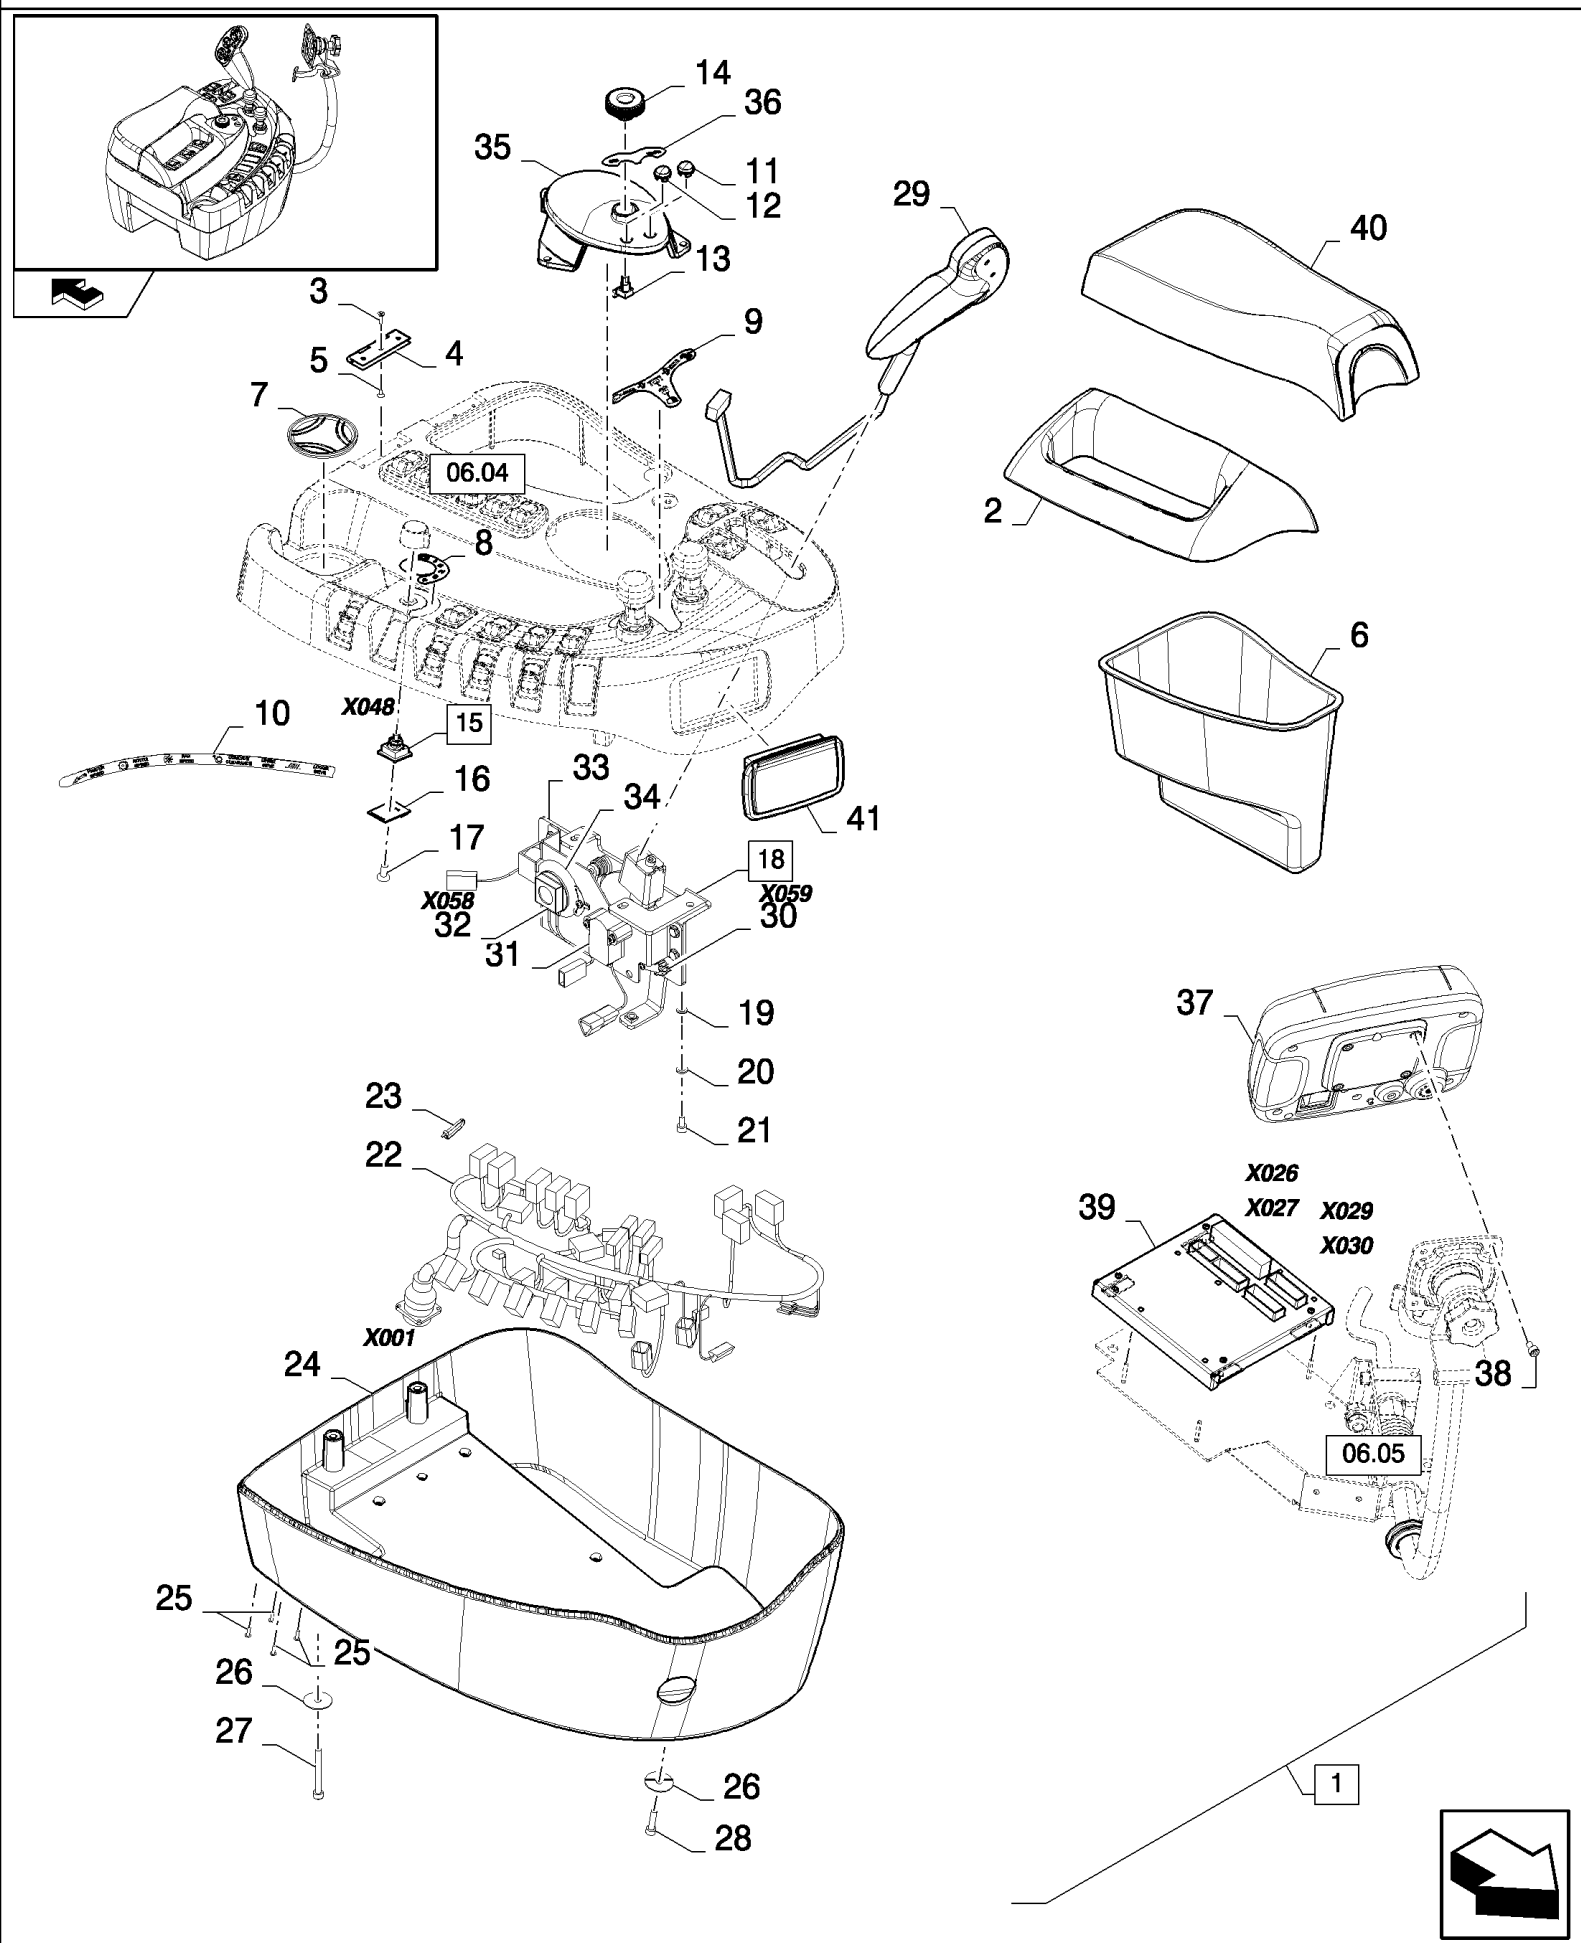

06.03(01) RIGHT HAND CONSOLE

06.03(01) RIGHT HAND CONSOLE

сылка	Номер детали	Кол-во	Описание
1	87395802	1	CONSOLE, (2 to 41, includes Fig. 06.04, 06.05), WITH KEYPAD, BSN C623
1	87751779	1	CONSOLE, (2 to 41, includes Fig. 06.04, 06.05), WITH KEYPAD, BSN F624659
1	87472048	1	CONSOLE, (2 to 41, includes Fig. 06.04, 06.05), WITH KEYPAD, ASN D660
1	87516254	1	CONSOLE, (2 to 10, 15 to 35, 37 to 41, includes Fig. 06.04, 06.05), WITHOUT KEYPAD, BSN C623
1	87754500	1	GASKET, (2 to 10, 15 to 35, 37 to 41, includes Fig. 06.04, 06.05), WITHOUT KEYPAD, BSN F624659
1	87472049	1	CONSOLE, (2 to 10, 15 to 35, 37 to 41, includes Fig. 06.04, 06.05), WITHOUT KEYPAD, ASN D660
2	87517629	1	ARMREST,
3	NS	6	NOT SERVICED,
4	84069249	2	HINGE,
5	NS	6	NOT SERVICED,
6	86556249	1	BOX,
7	84067900	1	SOFT TRIM,
8	86542092	1	DECAL, Gears
9	86531949	1	DECAL, Clutch control
10	86552249	1	DECAL, Speeds
11	87568610	1	SWITCH, Home key, WITH KEYPAD, BSN C559
11	87453957	1	SWITCH, , WITH KEYPAD, ASN D560
12	87568611	1	SWITCH, Escape key, WITH KEYPAD, BSN C559
12	87453959	1	SWITCH, , WITH KEYPAD, ASN D560
13	87568609	1	SWITCH, Rotary, WITH KEYPAD, BSN C559
13	87588604	1	SWITCH, Encoder, WITH KEYPAD, BSN F560623
13	NSS	1	NOT SERVICED SEPARATELY, , WITH KEYPAD, ASN D624
14	87568608	1	KNOB, , WITH KEYPAD, BSN C623
14	NSS	1	NOT SERVICED SEPARATELY, , WITH KEYPAD, ASN D624
15	86525096	1	SWITCH, (16,17) Gear shifting
16	NSS	2	NOT SERVICED SEPARATELY,
17	NSS	2	NOT SERVICED SEPARATELY,
18	87338093	1	HANDLE, (30 to 34), BSN C559
18	87663424	1	HANDLE, (30 to 34), ASN D560
19	NS	6	NOT SERVICED,
20	NS	6	NOT SERVICED,
21	NS	6	NOT SERVICED,
22	87396978	1	HARNESS, WIRE, , BSN C659
22	87750261	1	HARNESS, WIRE, , ASN D660
23	NS	2	NOT SERVICED,
24	87540753	1	CONSOLE, , BSN C659
24	NSS	1	NOT SERVICED SEPARATELY, , ASN D660
25	NS	4	NOT SERVICED,
26	NS	3	NOT SERVICED,
27	NS	2	NOT SERVICED,
28	NS	1	NOT SERVICED,
29	86528061	1	HANDLE, , BSN C559
29	87652219	1	HANDLE, , ASN D560
30	86643756	1	SWITCH, Neutral position, BSN C599
30	87663425	1	SWITCH, , ASN D600