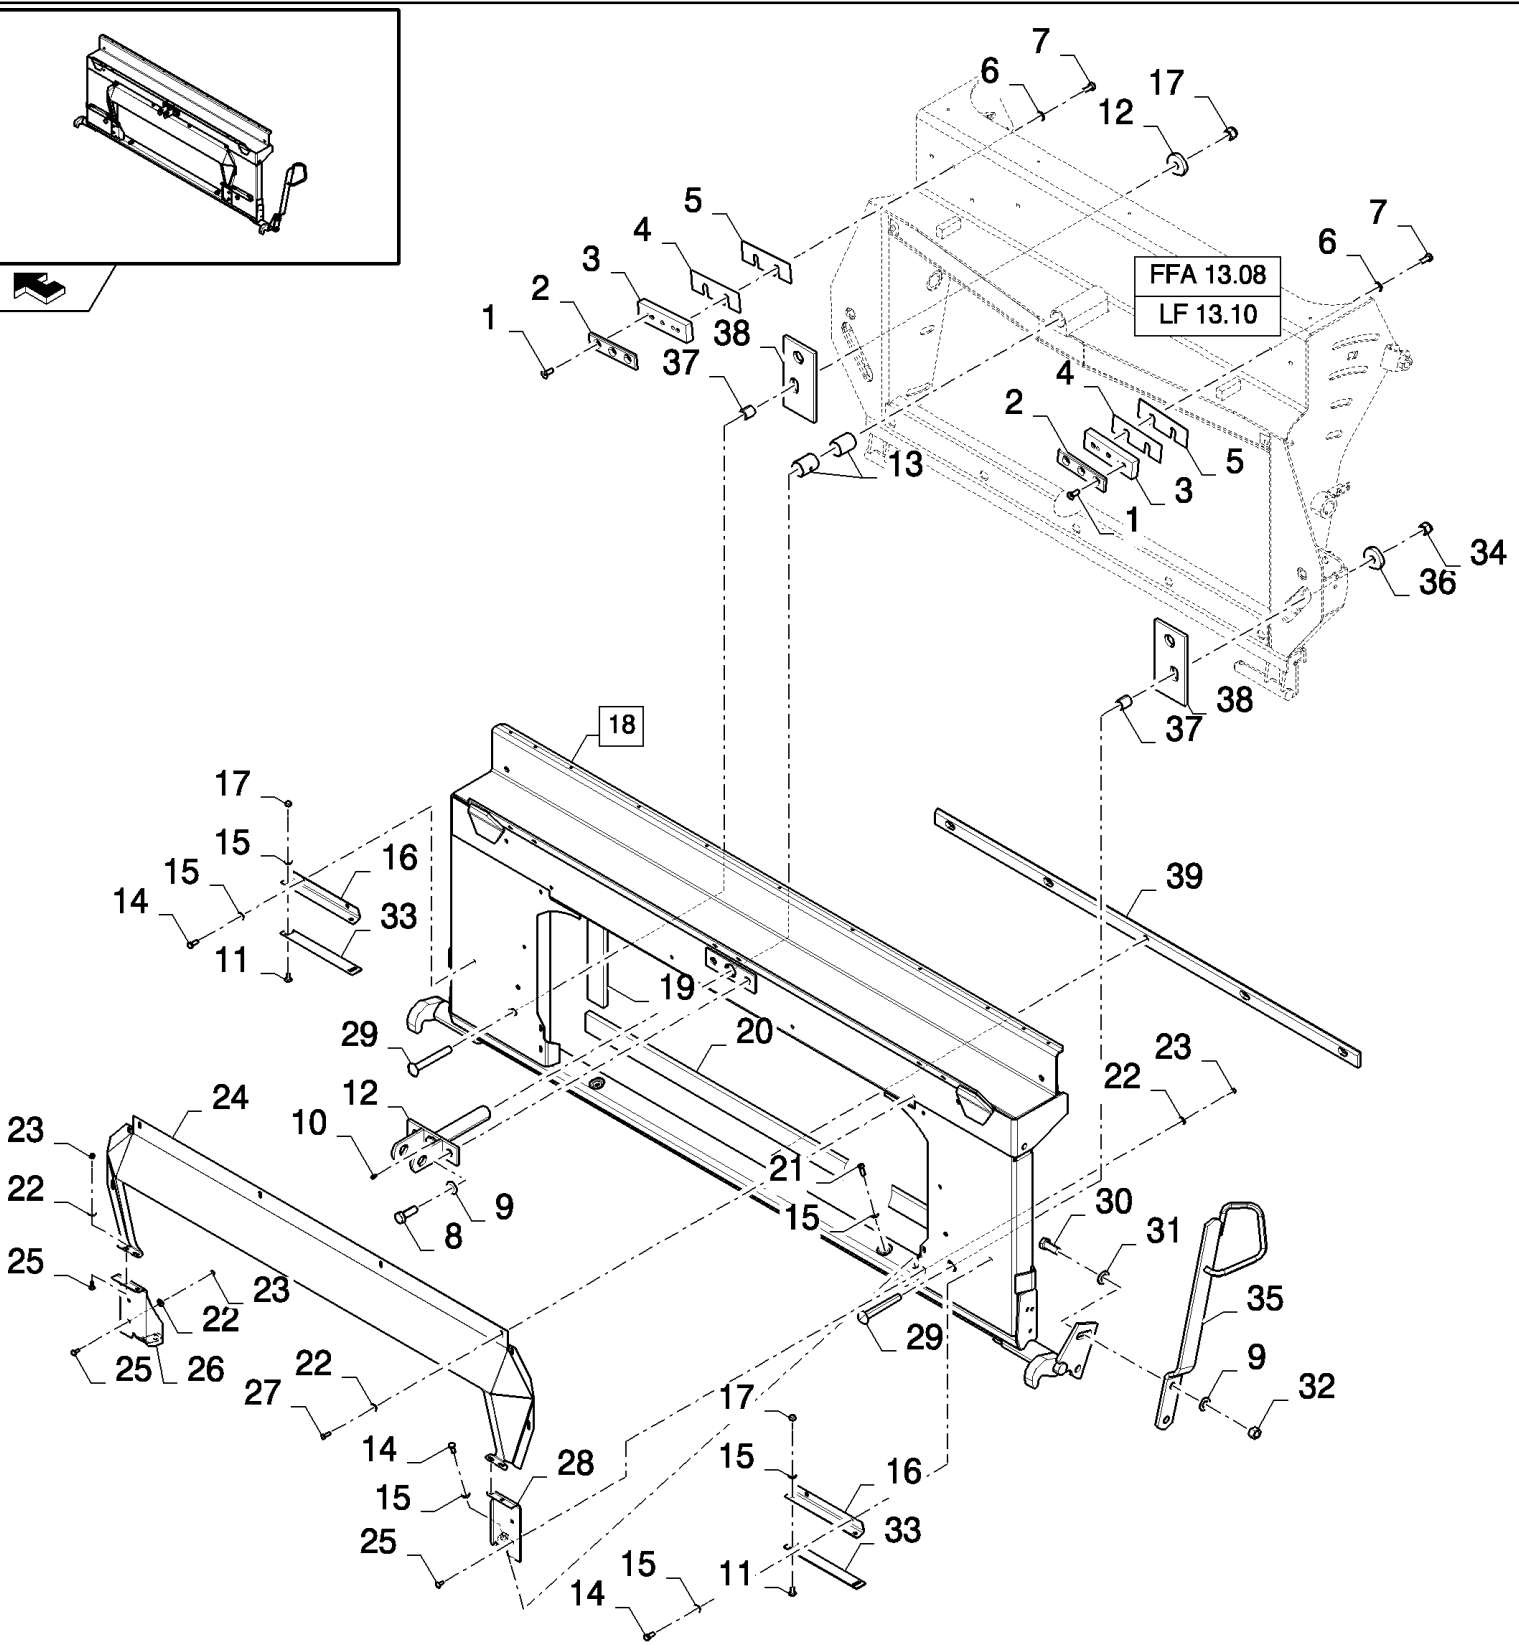

13.07(01) BALANCE FRAME STRAW ELEVATOR

13.07(01) BALANCE FRAME STRAW ELEVATOR

сылка	Номер детали	Кол-во	Описание
1	393698	6	SCREW, Hex Soc Flat Hd, M10 x 25, 8.8, M10x25
2	84045488	2	SEAL PROTECTION,
3	84989344	2	PLATE,
4	84989342	2	PLATE, ADJUSTING,
5	84989343	2	PLATE, ADJUSTING,
6	140045	4	WASHER, SPRING, Belleville, M10,
7	43139	4	SCREW, Hex, M10 x 25, 8.8, Full Thd,
8	385922	2	SCREW, Hex, M16 x 45, 8.8,
9	140048	4	WASHER, SPRING, Belleville, M16,
10	321204	1	NIPPLE, LUBE, M6 x 1, 16mm lg,
11	9706690	4	NUT, M8, CI 8,
12	84439449	1	PIN,
13	412365	2	SLEEVE,
14	120104	6	SCREW, Hex, M8 x 20, 8.8,
15	322358	12	WASHER, SPRING, Belleville, M8,
16	84439654	2	ANGLE, , FOR CX8060, CX8070, CX8080, CX8090 ONLY
16	84069753	2	ANGLE, , FOR CX8030, CX8040, CX8050 ONLY
17	86507486	4	BOLT, CARRIAGE, Short NK, M8 x 20, CI8.8, Full Thd,
18	84334953	1	FRAME, (19,20), FOR CX8060, CX8070, CX8080, CX8090 ONLY, BSN C571
18	87547821	1	FRAME, , FOR CX8060, CX8070, CX8080, CX8090 ONLY, ASN D572
18	84334954	1	FRAME, (19,20), FOR CX8030, CX8040, CX8050 ONLY, BSN C571
18	87547819	1	FRAME, , FOR CX8030, CX8040, CX8050 ONLY, ASN D572
19	84989266	2	SEAL PROTECTION,
20	84069239	1	SEAL PROTECTION, , FOR CX8060, CX8070, CX8080, CX8090 ONLY
20	84057531	1	SEAL PROTECTION, , FOR CX8030, CX8040, CX8050 ONLY
21	86512788	2	SCREW, M8x30
22	412649	16	WASHER, SPRING, Belleville, M6,
23	353308	8	NUT, M6 x 1, CI 8,
24	84071457	1	PLATE, , FOR CX8060, CX8070, CX8080, CX8090 ONLY
24	84071456	1	PLATE, , FOR CX8030, CX8040, CX8050 ONLY
25	86512439	8	SCREW, Short NK, M6 x 16, CI8.8, Full Thd,
26	9500851	1	PLATE, SKID, RH, BSN C627
26	87696891	1	DEFLECTOR, RH, ASN D628
26	84002960	1	COVER, RH, FOR RICE ONLY, WITH LF
27	120100	8	BOLT, Hex, M6 x 20, 8.8,
28	9500852	1	PLATE, SKID, LH, BSN C627
28	87696894	1	DEFLECTOR, LH, ASN D628
28	84002961	1	COVER, LH, WITH LF, FOR RICE ONLY
29	300663	2	BOLT, CARRIAGE, Short NK, M16 x 120, CI8.8, M16x120
30	43168	2	BOLT, Hex, M16 x 40, 8.8,
31	378246	2	WASHER, 16MM
32	100020	2	NUT, M16, CI 8,
33	84437508	2	PLATE, , FOR CX8060, CX8070, CX8080, CX8090 ONLY, WITHOUT LF/FFA
33	84437512	2	PLATE, , WITH LF/FFA, FOR CX8030, CX8040, CX8050 ONLY
34	412066	2	NUT, LOCK, M16 x 2, CI 8,