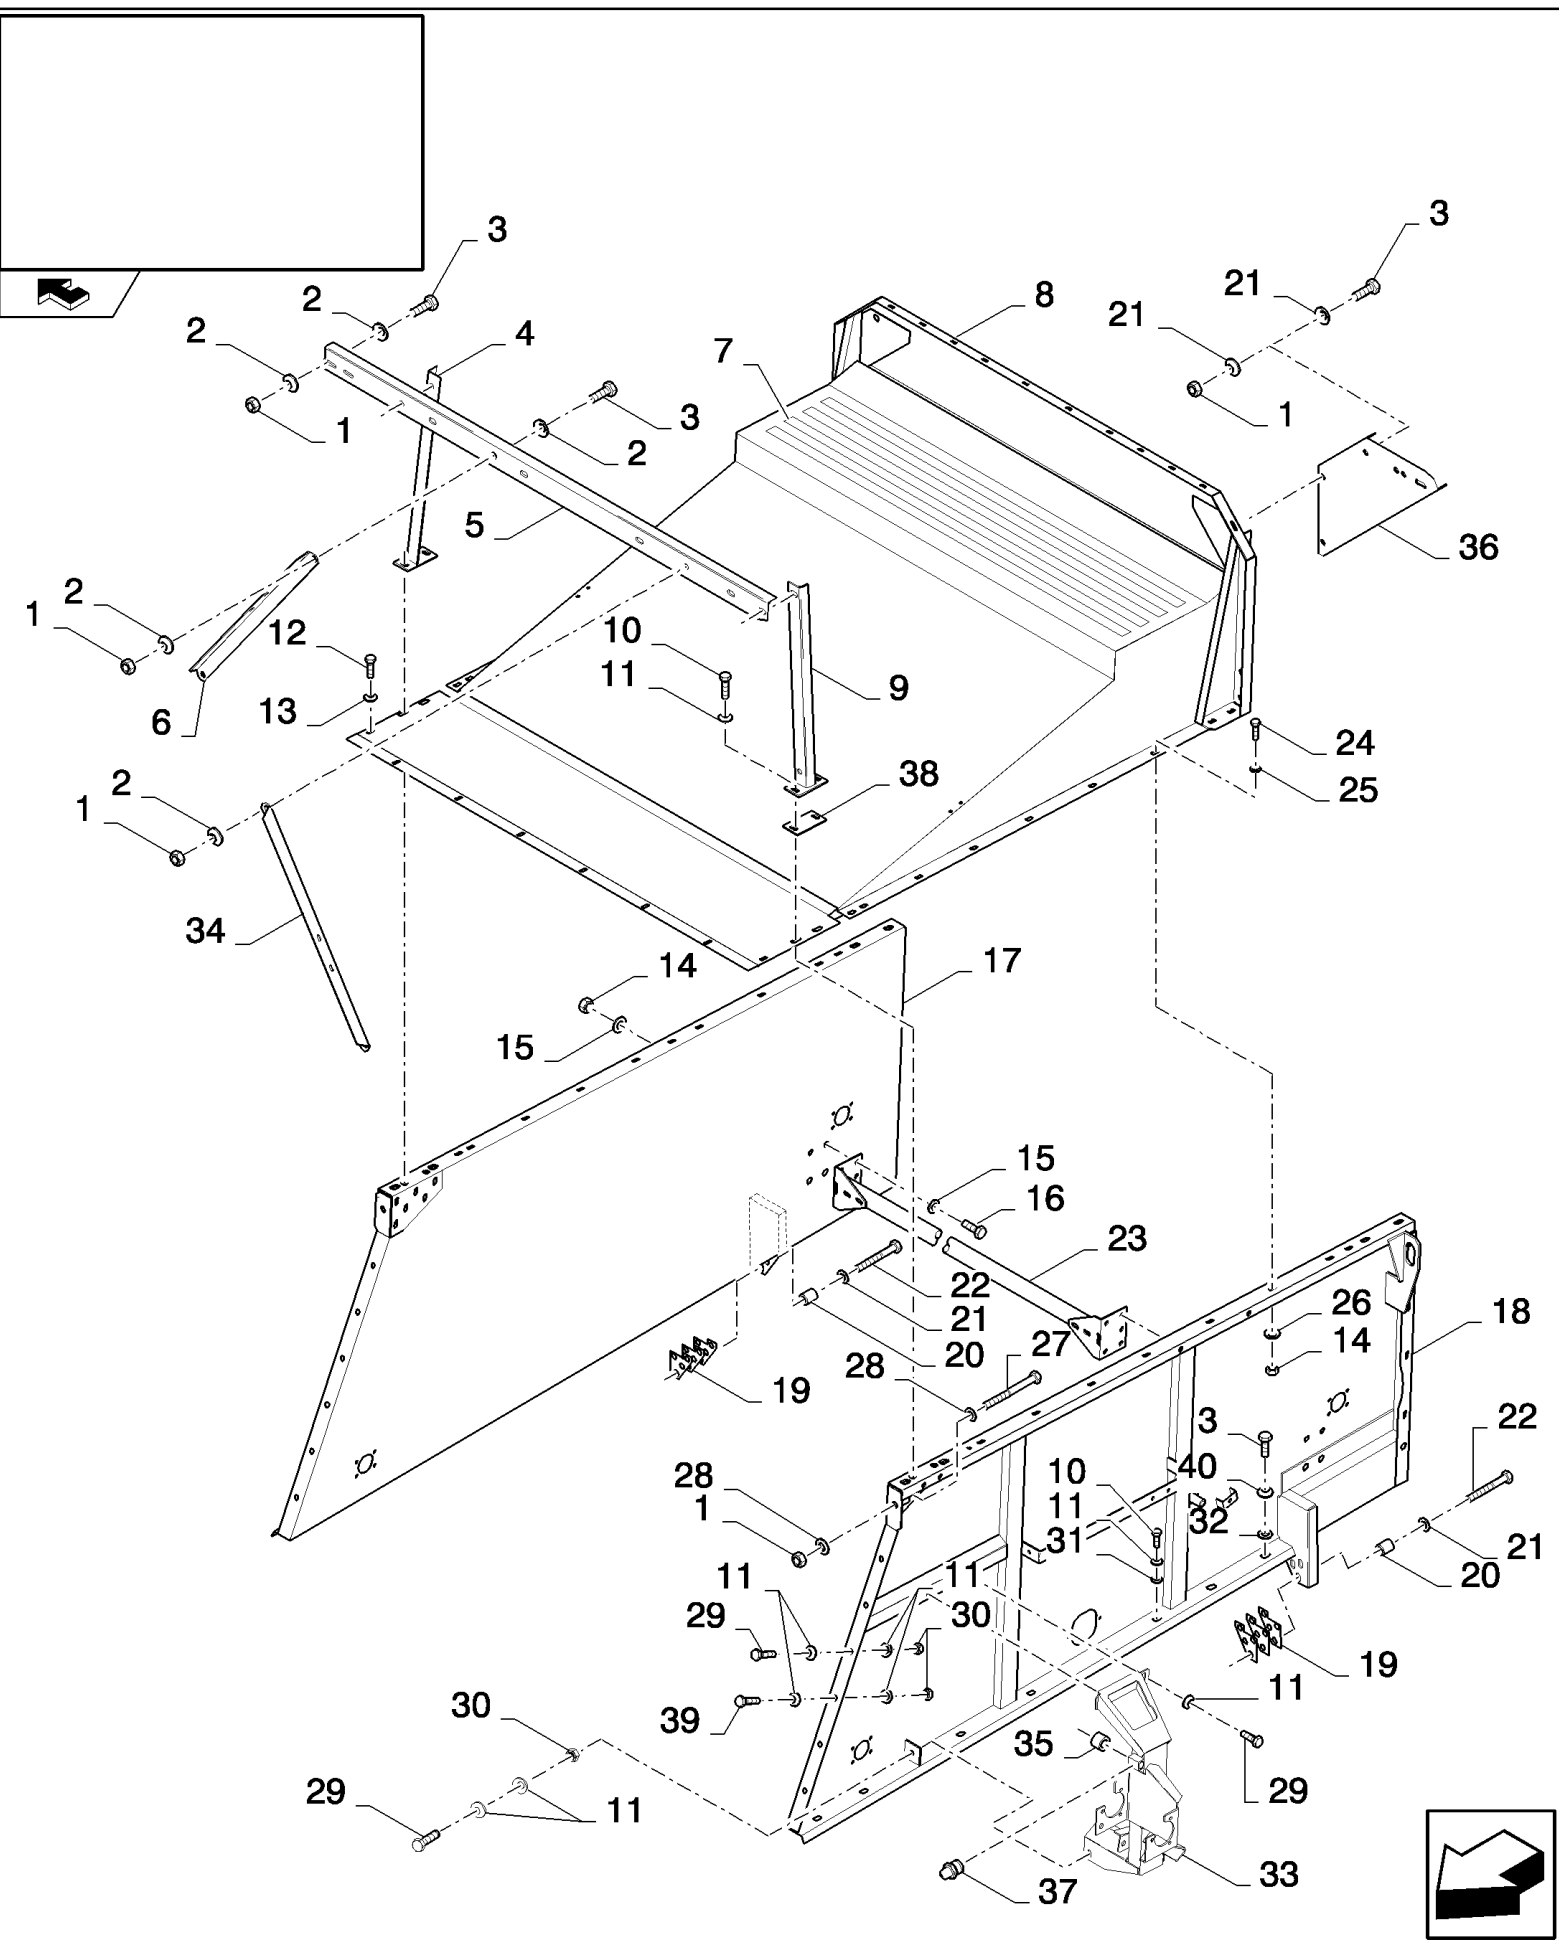

12.03(01) STRAW WALKER, FRAME

12.03(01) STRAW WALKER, FRAME

сылка	Номер детали	Кол-во	Описание
1	100020	12	NUT, M16, CI 8,
2	140048	16	WASHER, SPRING, Belleville, M16,
3	43168	14	BOLT, Hex, M16 x 40, 8.8,
4	84072952	1	SUPPORT, , FOR CX8060, CX8070, CX8080, CX8090 ONLY
4	84989772	1	SUPPORT, , FOR CX8030, CX8040, CX8050 ONLY
5	84072953	1	PROFILE,
6	84072954	1	SUPPORT, LH
7	401502	AR	STRIP, ANTI-SKID, 51mm x 18.3 Roll - Cut to Size
8	84071282	1	COVER, , FOR CX8060, CX8070, CX8080, CX8090 ONLY
8	84073950	1	COVER, , FOR CX8030, CX8040, CX8050 ONLY
9	84072949	1	SUPPORT,
10	43154	17	SEALRING, , BSN C615
10	86629541	17	BOLT, Hex, M12 x 40, 8.8, Full Thd, , ASN D616
11	140046	45	WASHER, Belleville, M12,
12	120103	AR	BOLT, Hex, M8 x 16, 8.8,
13	412650	AR	WASHER, Belleville, M8,
14	100016	16	NUT, M10, CI 8,
15	394629	16	WASHER, LOCK, 10MM
16	43140	8	BOLT, Hex, M10 x 30, 8.8, Full Thd,
17	84073928	1	FRAME,
18	84073929	1	FRAME,
19	84073930	6	SHIM,
20	84073777	6	BUSHING,
21	394631	10	WASHER, 16MM
22	120093	6	BOLT, Hex, M16 x 80, 8.8,
23	84076772	1	SUPPORT, , FOR CX8060, CX8070, CX8080, CX8090 ONLY
23	84432212	1	SUPPORT, , FOR CX8030, CX8040, CX8050 ONLY
24	43139	8	SCREW, Hex, M10 x 25, 8.8, Full Thd,
25	140042	8	WASHER, M10 x 34 x 3,
26	140045	8	WASHER, SPRING, Belleville, M10,
27	86508584	2	BOLT, Hex, M16 x 170, 8.8, Cap, HH, CI 8.8, M16 x 170
28	333040	4	WASHER,
29	300388	14	SCREW, Hex, M12 x 25, 8.8,
30	9706685	13	NUT, M12, CI 8,
31	140085	13	WASHER,
32	325594	4	WASHER, , BSN C615
33	84077162	1	SUPPORT,
34	84434163	1	SUPPORT, RH, FOR CX8060, CX8070, CX8080, CX8090 ONLY
34	84989992	1	SUPPORT, RH, FOR CX8030, CX8040, CX8050 ONLY
35	84057311	2	SLEEVE,
36	84077268	1	SUPPORT,
37	321204	1	NIPPLE, LUBE, M6 x 1, 16mm lg,
38	84442011	1	SHIM,
39	9706687	1	SCREW, Hex, M12 x 30, 8.8,
40	140048	4	WASHER, SPRING, Belleville, M16, , BSN C615