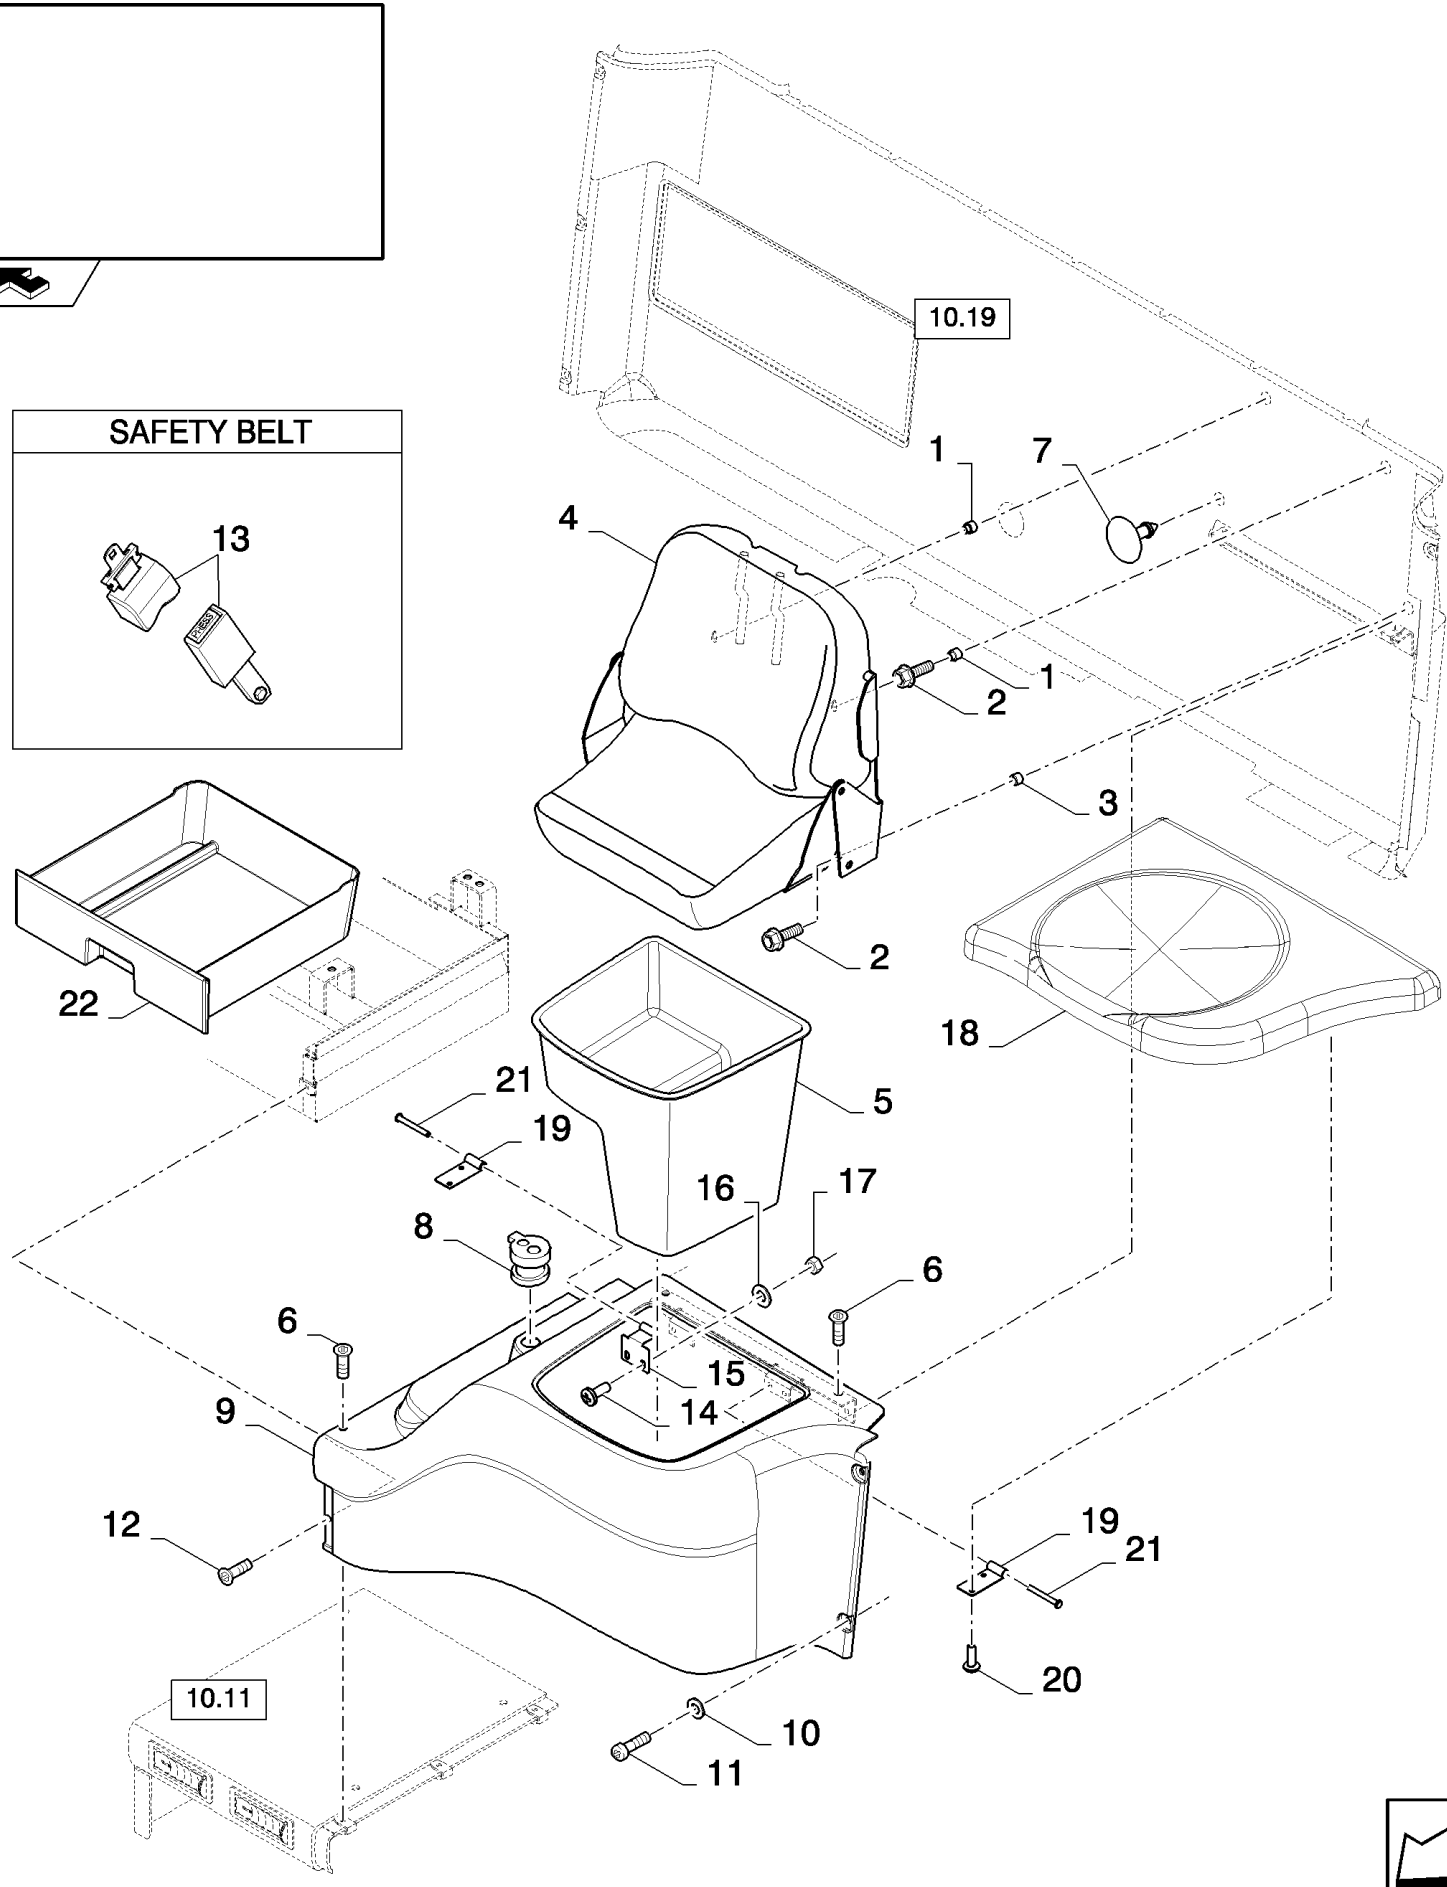

SAFETY BELT

13

сылка	Номер детали	Кол-во	Описание
1	84075475	2	BUSHING,
2	86511480	4	BOLT, Hex Serr Flg, M8 x 30, M8x30
3	84075476	2	BUSHING,
4	84056923	1	SEAT, PASSENGER,
5	84067905	1	BOX,
6	86502680	5	SCREW, Cross Oval Hd, M6 x 20,
7	84442923	4	PLUG,
8	84320279	1	LIGHTER, CIGARETTE,
9	84442068	1	COVER,
10	84072877	2	WASHER,
11	84007540	2	SCREW,
12	9844205	1	SCREW, M4x14
13	84081010	1	SEAT BELT,
14	86511829	4	SCREW, Cross Pan Hd, M6 x 16,
15	84447531	2	HINGE,
16	322357	4	WASHER, SPRING, Belleville, M6,
17	9706755	4	NUT, M6, CI 8,
18	84442922	1	CUSHION, SEAT,
19	84447530	2	HINGE,
20	84043237	4	SCREW,
21	84447532	2	PIN,
22	87281323	1	HOLDER,