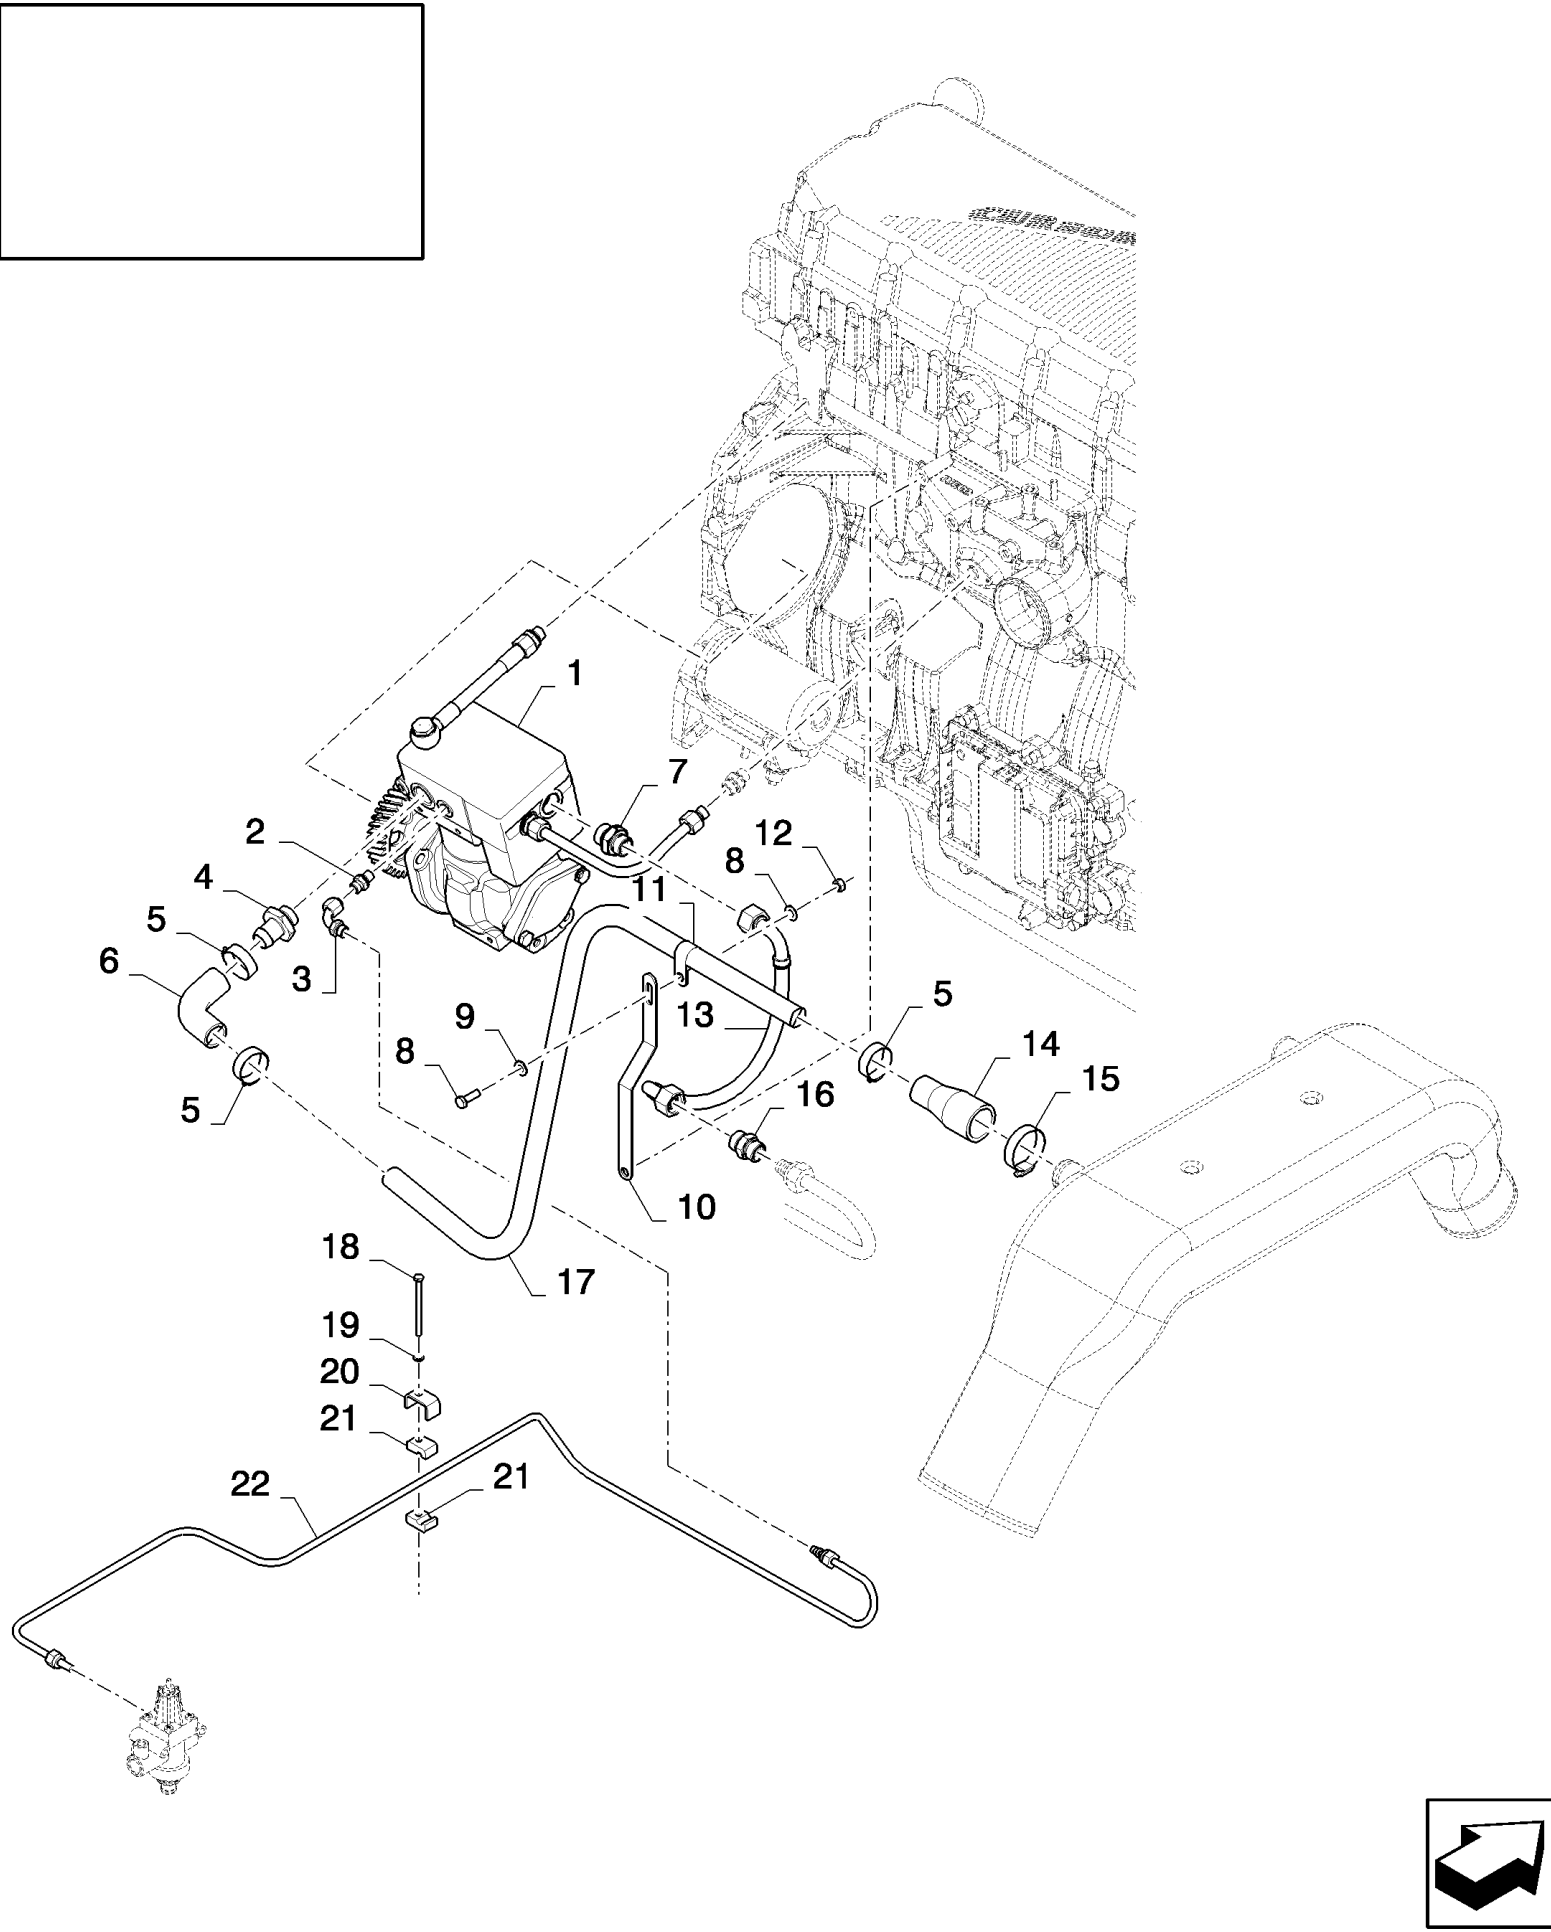

сылка	Номер детали	Кол-во	Описание
	87360494		DIA KIT, HARVESTER,
1	87520365	1	COMPRESSOR, AIR,
2	89513082	1	CONNECTOR, HYD.,
3	418283	1	ELBOW,
4	84036669	1	CONNECTOR, HYD.,
5	382527	3	CLAMP, HOSE,
6	84334134	1	HOSE,
7	84462326	1	PIPE, VENTILATION,
8	43127	1	BOLT, Hex, M8 x 25, 8.8,
9	322358	2	WASHER, SPRING, Belleville, M8,
10	87324873	1	SUPPORT,
11	9706690	5	NUT, M8, CI 8,
12	89827902	1	CLAMP,
13	84039319	1	GASKET,
14	84073303	1	HOSE,
15	382528	1	CLAMP,
16	335174	1	CONNECTOR, HYD.,
17	84462326	1	PIPE, VENTILATION,
18	86508570	1	SCREW, Hex, M6 x 80, 8.8,
19	86588450	2	WASHER, M6,
20	433101	1	SUPPORT,
21	433008	2	CLAMP,
22	84462360	1	PIPE, VENTILATION,
	400981	0.02	loctite