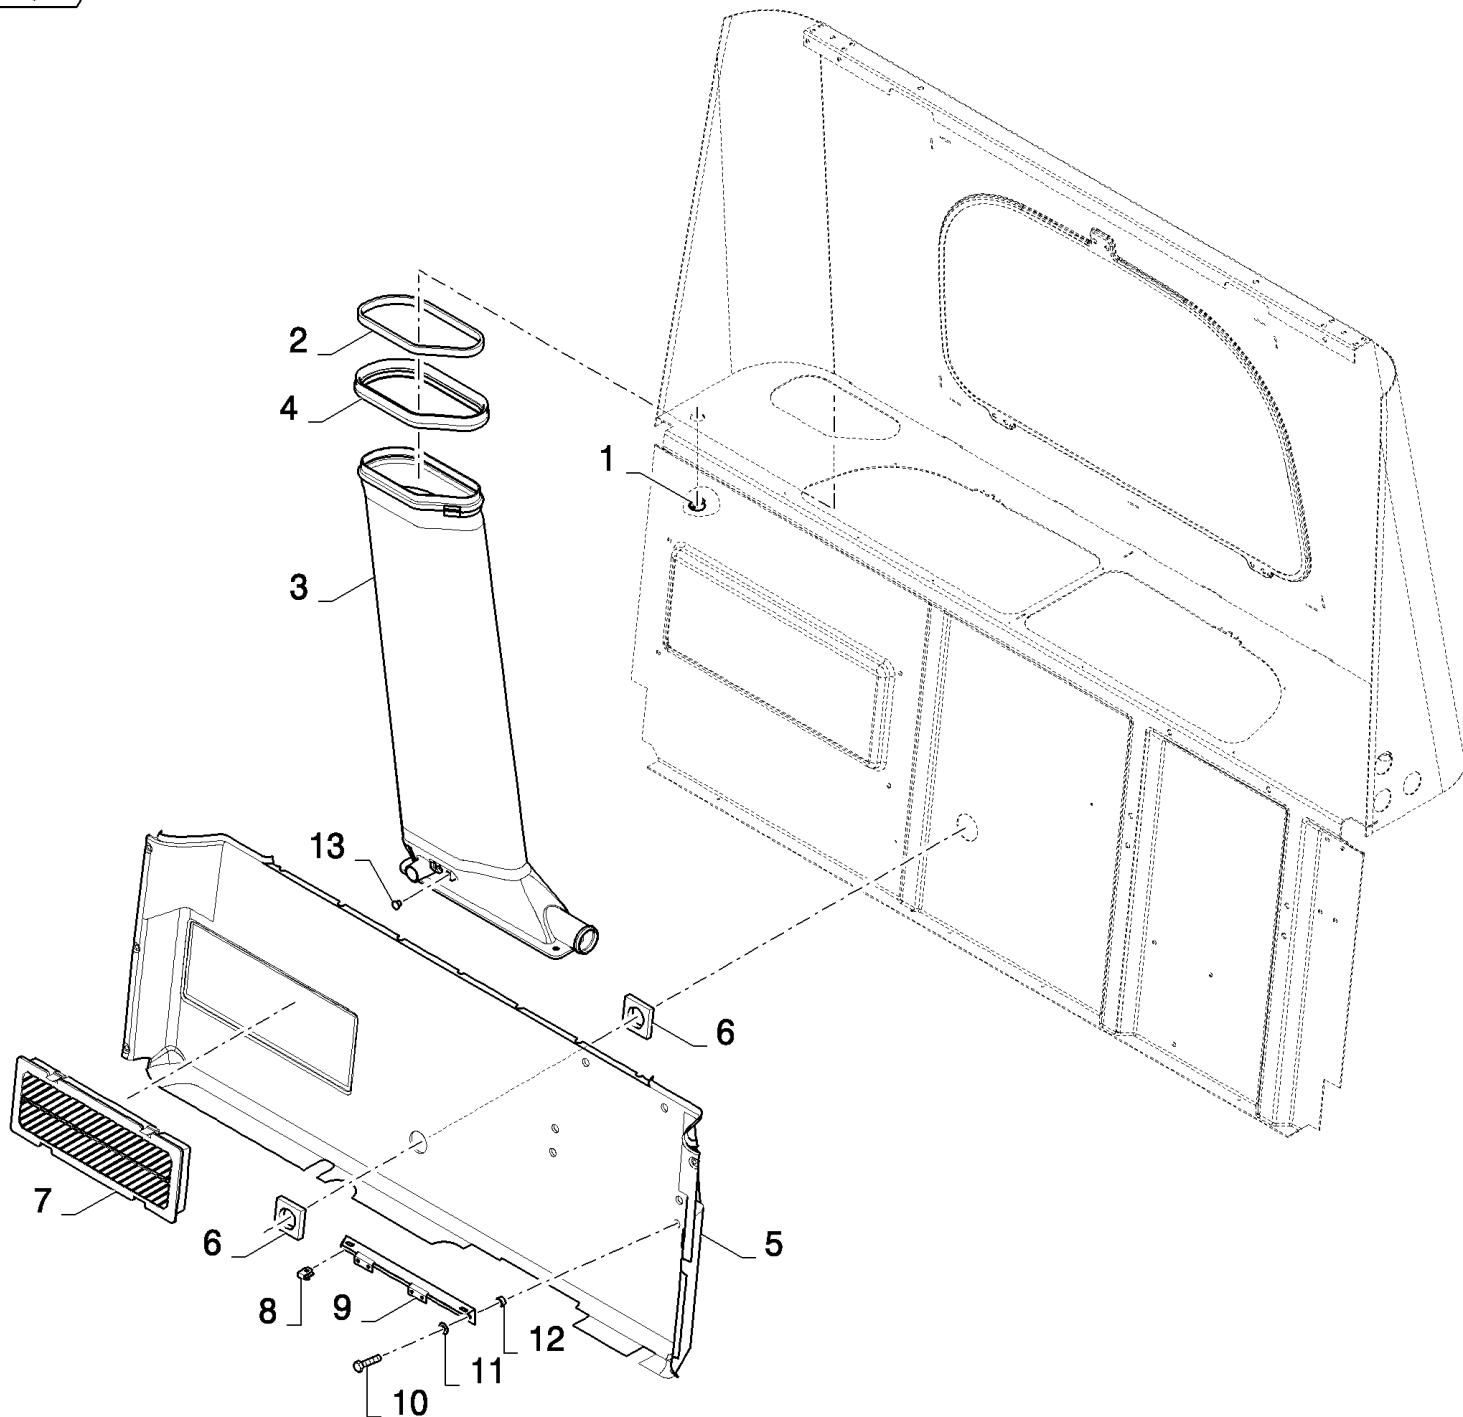

10.19(01) REAR PANEL, LOWER

CX8080 COMBINE (9/06-)

10.19(01) REAR PANEL, LOWER

сылка	Номер детали	Кол-во	Описание
1	84989335	1	PLUG,
2	84059894	1	SEAL,
3	86528786	1	DUCT, AIR,
4	84059895	1	ELEMENT, SEALING,
5	86979507	1	PANEL, TRIM,
6	84067933	2	SEAL,
7	84061669	1	GRILLE,
8	86014250	2	NUT,
9	84447466	1	SUPPORT,
10	43128	2	BOLT, Hex, M8 x 30, 8.8,
11	86624184	2	WASHER, M8 x 16 x 1.6,
12	200202	2	RING,
13	84442929	1	PLUG,