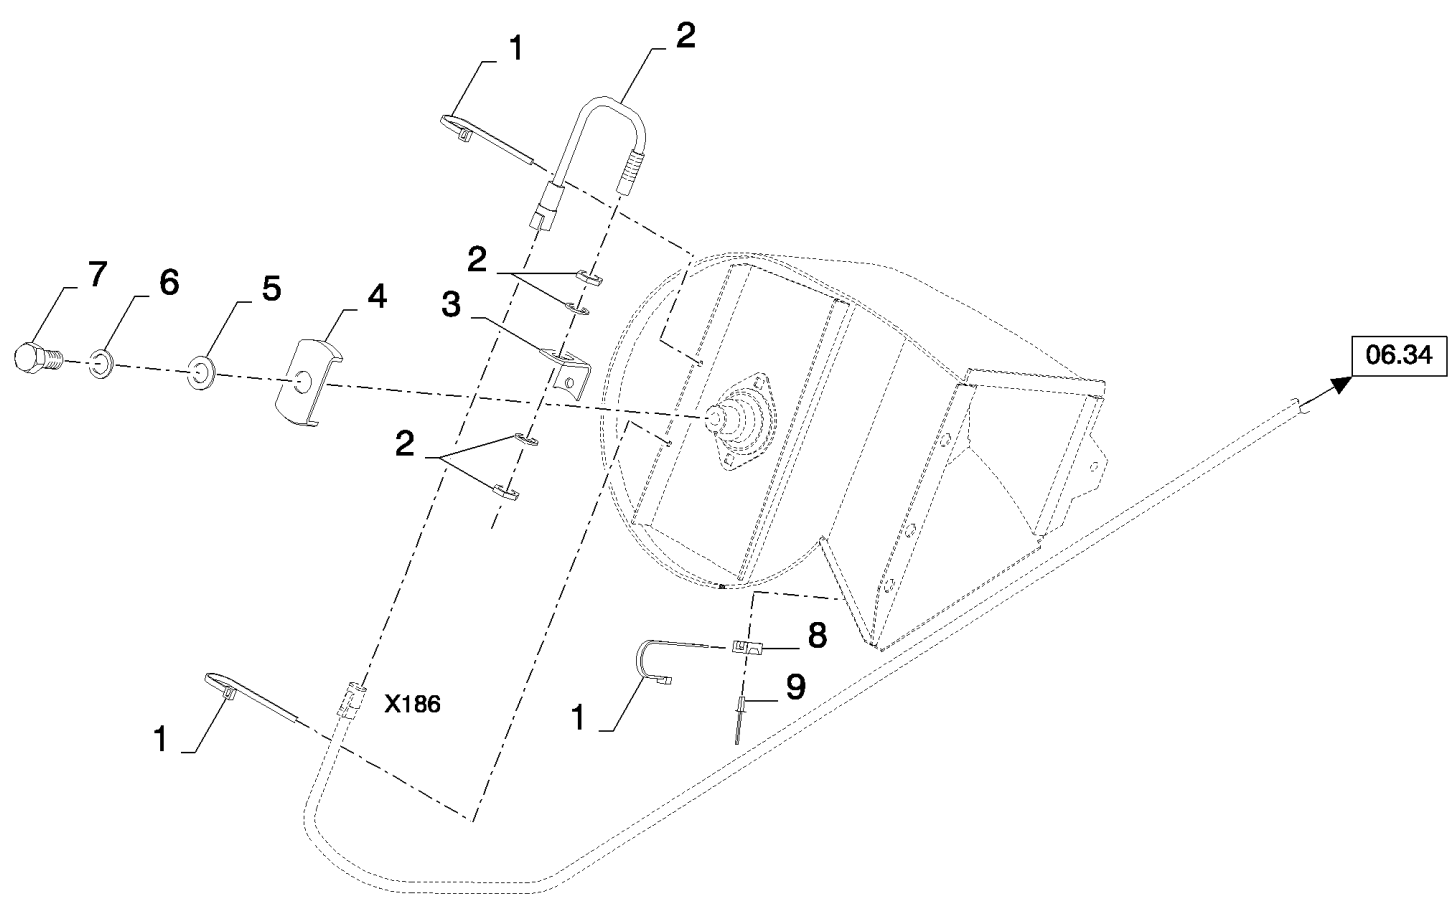

06.35(01) THRESHING FRAME, ELECTRICS - LH

сылка	Номер детали	Кол-во	Описание
1	120242	1	SET SCREW, Hex Soc, M6 x 10, Cup Pt,
2	84071097	1	DISC,
3	84073182	1	BRACKET,
4	84058861	3	SENSOR,
5	84073179	1	BRACKET,
6	86050286	2	BOLT, Hex Flg, M10 x 20, 8.8,
7	140045	2	WASHER, SPRING, Belleville, M10,
8	140042	2	WASHER, M10 x 34 x 3,
9	84071095	2	DISC,
10	86590413	16	CLAMP,
11	445394	16	RIVET, Pop, M4.8 x 12.7,
12	9824259	4	WASHER, M6 x 12 x 1.6,
13	86566989	16	STRAP, CABLE,
14	86508568	1	SCREW, Hex, M6 x 16, 8.8,
15	120103	2	BOLT, Hex, M8 x 16, 8.8,
16	322358	6	WASHER, SPRING, Belleville, M8,
17	84058862	1	SENSOR,
18	9706755	11	NUT, M6, CI 8,
19	322357	17	WASHER, SPRING, Belleville, M6,
20	87036570	1	COVER,
21	87036591	1	COVER,
22	84435782	3	SUPPORT,
23	86628564	6	CLAMP, 1 1/4", Insul, 3/8" Bolt,
24	43117	6	BOLT, Hex, M6 x 30, 8.8,
25	84400083	1	SUPPORT,
26	9706690	2	NUT, M8, CI 8,
27	120104	2	SCREW, Hex, M8 x 20, 8.8,
28	120100	4	BOLT, Hex, M6 x 20, 8.8,
29	84400077	1	SUPPORT,
30	84435787	1	SUPPORT,