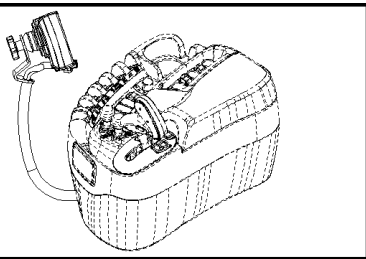

сылка	Номер детали	Кол-во	Описание
1	NSS	1	NOT SERVICED SEPARATELY,
2	NSS	2	NOT SERVICED SEPARATELY,
3	87472045	4	BRACKET,
4	NSS	1	NOT SERVICED SEPARATELY,
5	87758473	1	TUBE, SUPPORT,
6	NSS	2	NOT SERVICED SEPARATELY,
7	NSS	4	NOT SERVICED SEPARATELY,
8	NSS	2	NOT SERVICED SEPARATELY,
9	87568603	1	BOLT,
10	82038414	1	PROTECTION CAP,
11	NSS	1	NOT SERVICED SEPARATELY,
12	82039389	1	WASHER, CUP,
13	87353504	1	KNOB,
14	NSS	1	NOT SERVICED SEPARATELY,
15	NSS	1	NOT SERVICED SEPARATELY,
16	NSS	2	NOT SERVICED SEPARATELY,