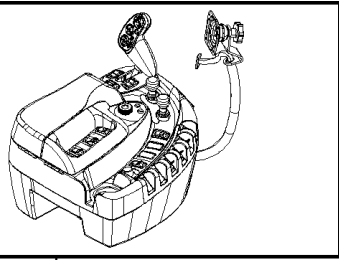

06.04(01) RIGHT HAND CONSOLE, SWITCHES

06.04(01) RIGHT HAND CONSOLE, SWITCHES

сылка	Номер детали	Кол-во	Описание
1	87540752	1	HOUSING, , BSN C659
1	NSS	1	NOT SERVICED SEPARATELY, , ASN D660
2	84320263	AR	PLUG,
3	84320233	1	SWITCH, Rotor speed
4	86622310	1	KNOB, GEARSHIFT
5	84320249	1	SWITCH, Road / Field
6	84320238	1	SWITCH, DUAL RANGE SPEED
7	84320236	1	SWITCH, 4 WHEEL DRIVE
8	84320267	1	SWITCH, PARK BRAKE, PARKING BRAKE
9	84320242	1	SWITCH, Chopper spreader plates
10	84320240	1	SWITCH, Automatic crop settings
11	84320239	1	SWITCH, Straw elevator reverser
12	84320235	1	SWITCH, Reel speed
13	82027013	2	SWITCH, threshing, straw elevator
14	86643197	1	SWITCH, HEADER WIDTH
15	84320255	1	SWITCH, ENGINE THROTTLE
16	86643196	1	SWITCH, HEADER MEMORY
17	84320251	1	SWITCH, VERTICAL KNIVES
18	84320233	1	SWITCH, LOWER SIEVES
19	84454794	1	SWITCH, SMART STEER ON-OFF, Intelli Steer
20	84320233	1	SWITCH, Upper sieves
21	84320233	1	SWITCH, Concave clearance
22	84320233	1	SWITCH, cleaning fan speed