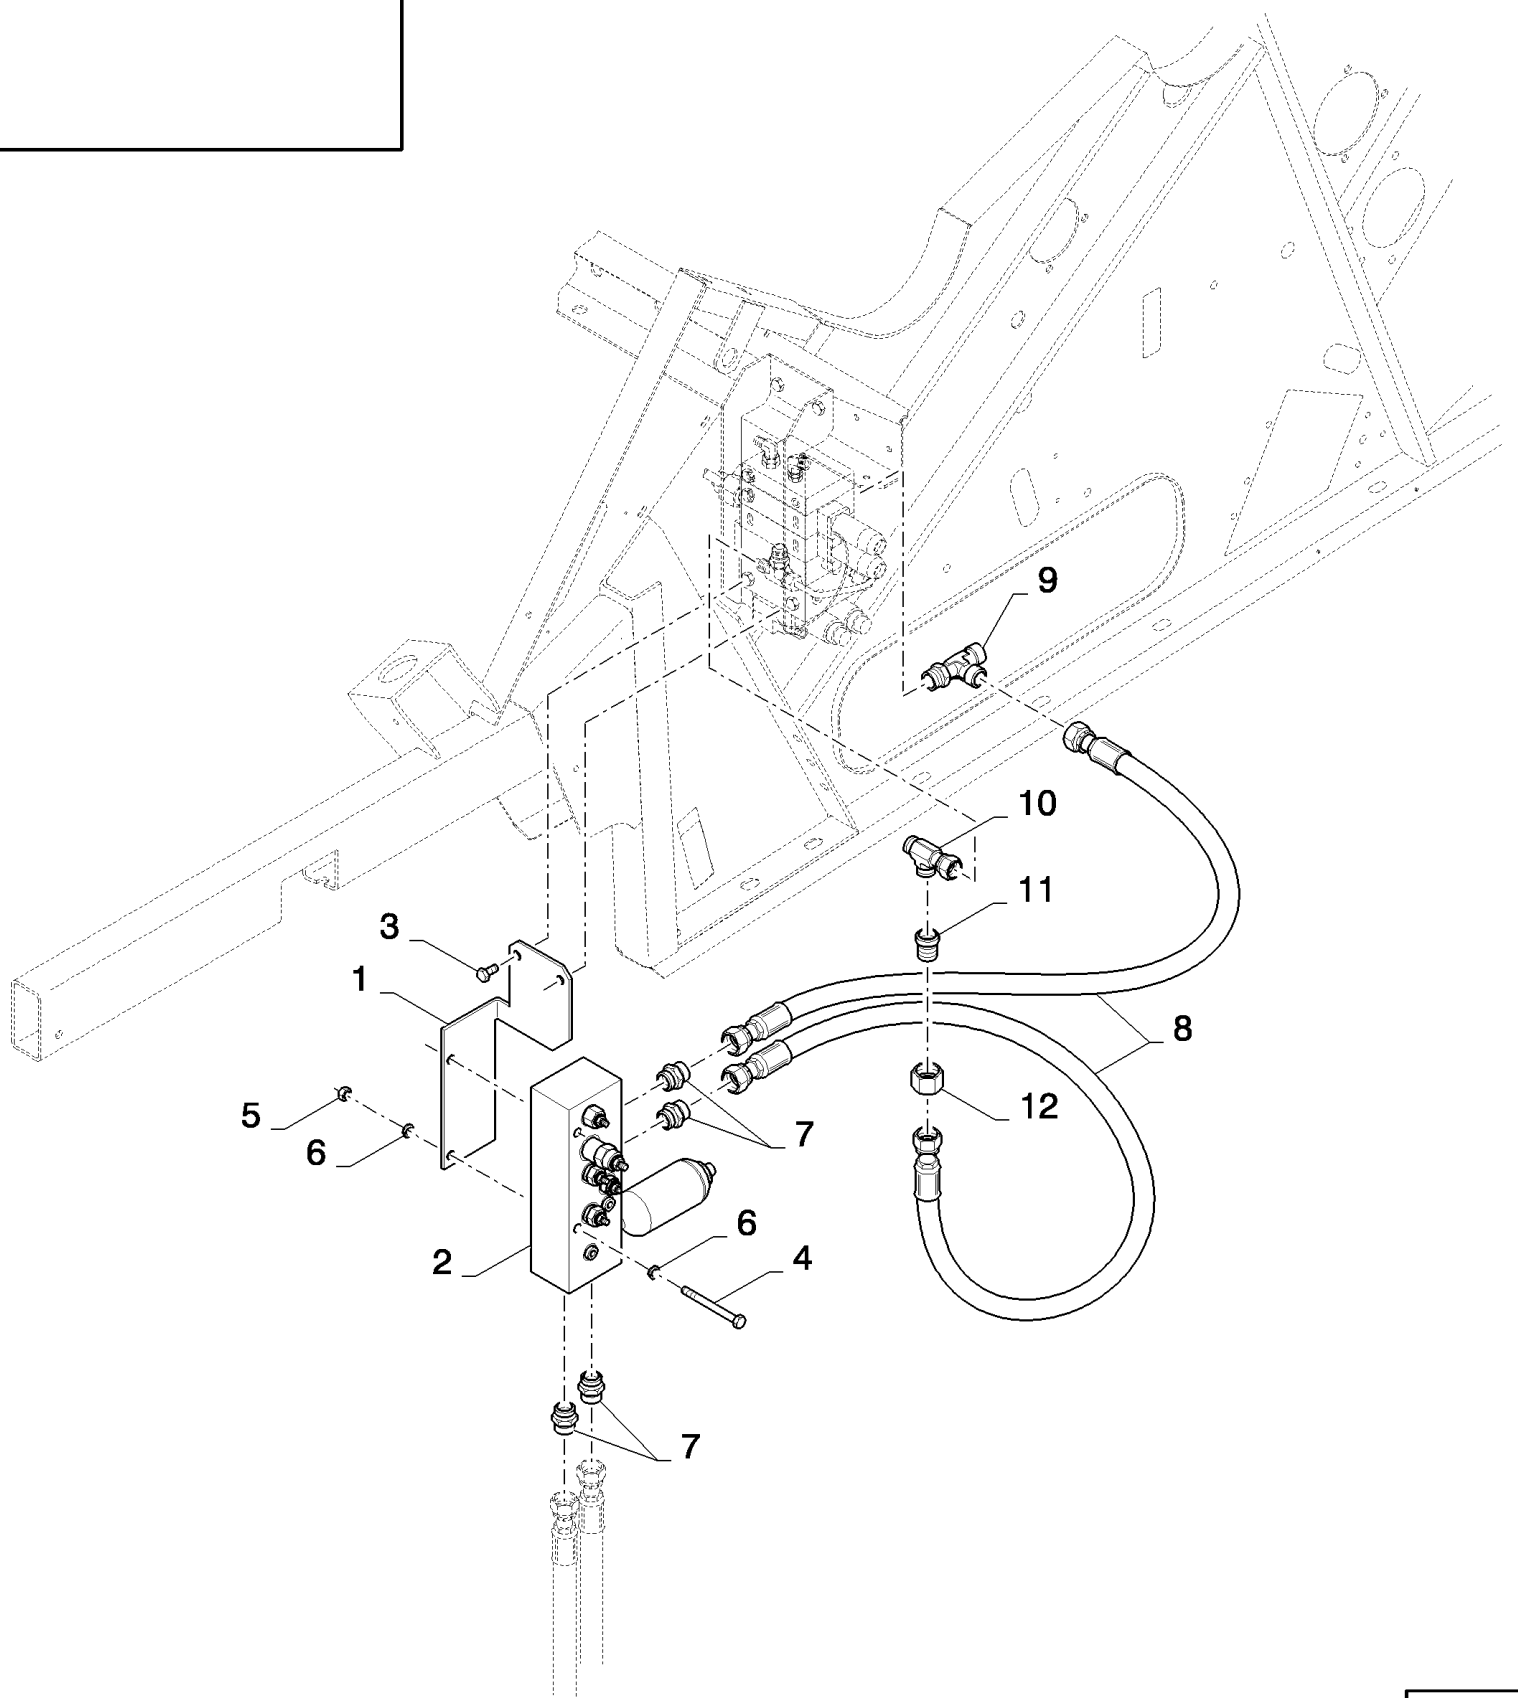

сылка	Номер детали	Кол-во	Описание
	84110608		DIA KIT, HARVESTER,
1	84800320	1	SUPPORT,
2	84800342	1	VALVE, HYDRAULIC,
3	120104	2	SCREW, Hex, M8 x 20, 8.8,
4	86508571	2	SCREW, Hex, M8 x 90, 8.8,
5	9706690	2	NUT, M8, CI 8,
6	80681	2	WASHER, LOCK, 5/16",
7	84800321	4	CONNECTOR, HYD.,
8	84800322	2	HOSE,
9	86597759	1	TEE, 13/16"-16 ORFS x M18 x 1.5 ORB Run,
10	84989850	1	CONNECTION, 3 WAY,
11	85802819	1	NUT, PIPE UNION,
12	84819551	1	ADAPTER,