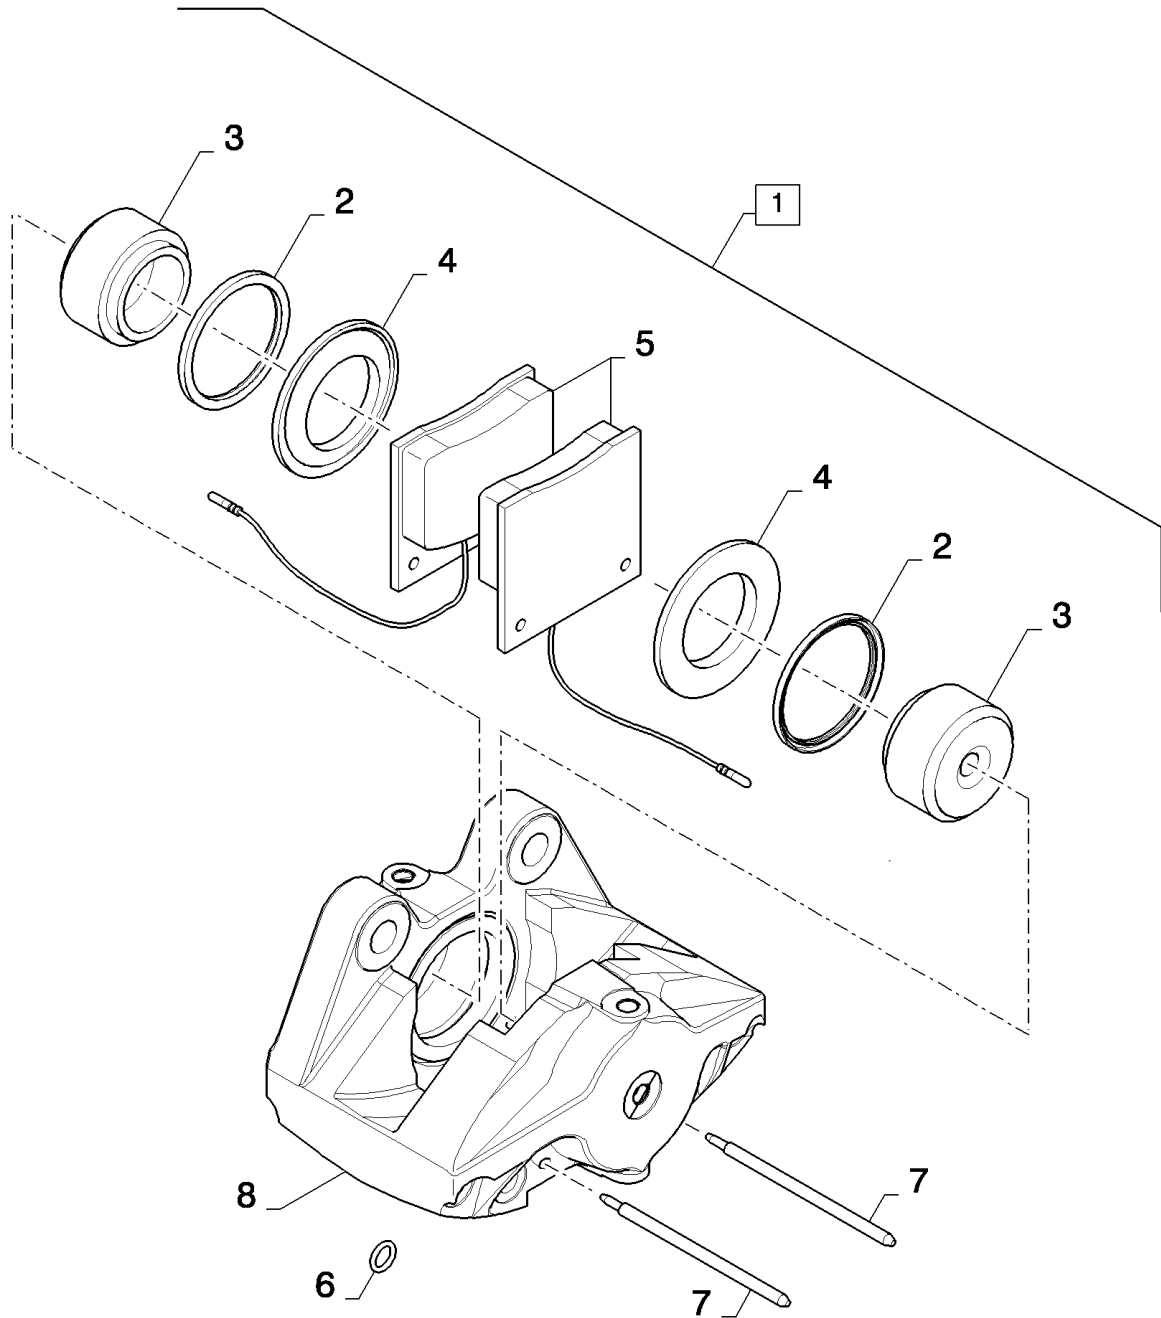

03.19(01) BRAKE CALIPER

CX8080 COMBINE (9/06-)

03.19(01) BRAKE CALIPER

сылка	Номер детали	Кол-во	Описание
1	84989455	1	BRAKE CALIPER, (2 to 7)
2	9835351	2	GASKET,
3	9850149	2	PISTON,
4	9835350	2	GASKET,
5	9832306	2	BRAKE, PAD,
6	9835353	1	O-RING,
7	9850148	2	PIN,
8	NSS	1	NOT SERVICED SEPARATELY,