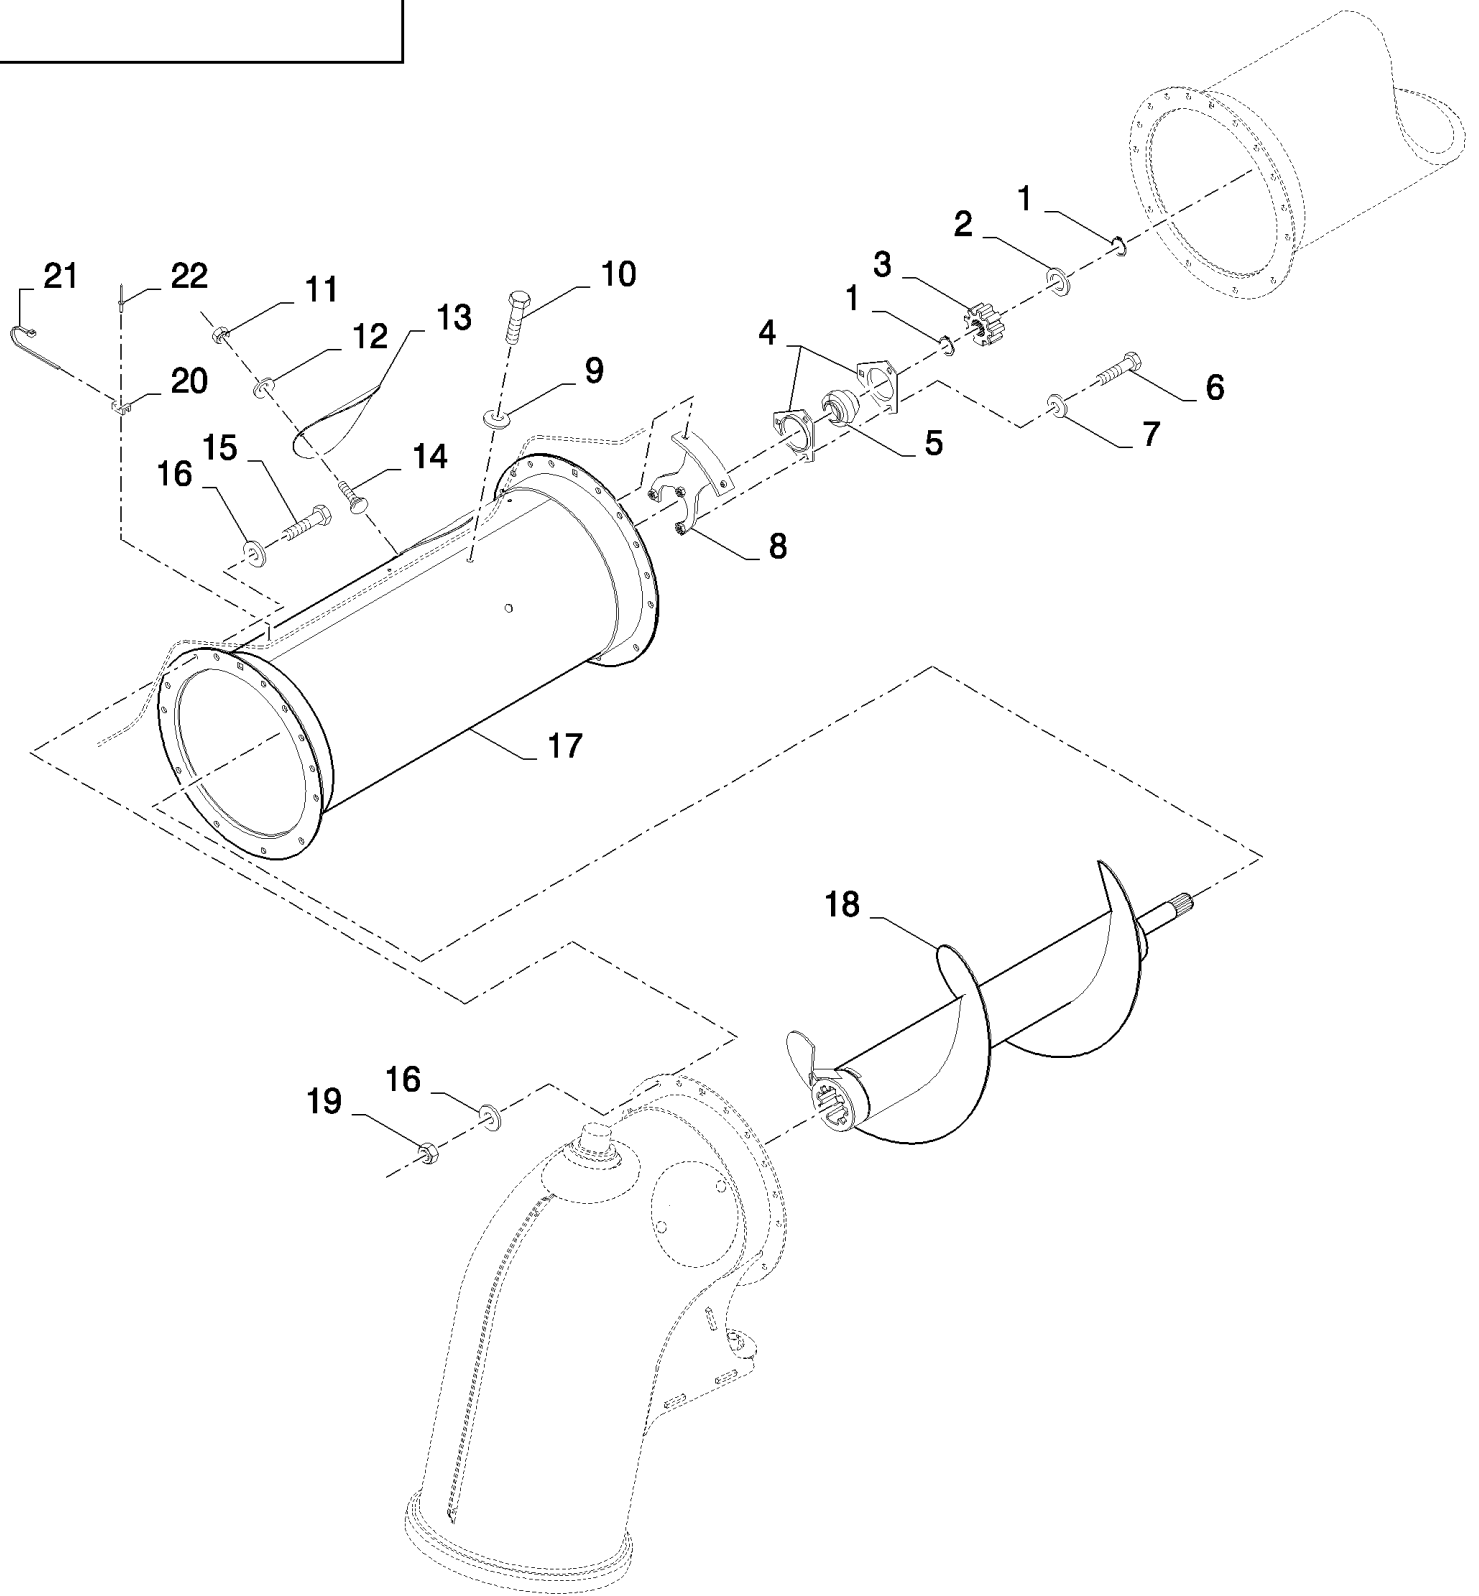

18.86521287(01) UNLOADING TUBE EXTENSION KIT

18.86521287(01) UNLOADING TUBE EXTENSION KIT

сылка	Номер детали	Кол-во	Описание
	86521287		DIA KIT, HARVESTER,
1	370004	2	RING, SNAP, M35, Ext,
2	84072793	1	WASHER,
3	87011705	1	HUB,
4	84814939	2	FLANGE,
5	84814912	1	BEARING, BALL,
6	43140	3	BOLT, Hex, M10 x 30, 8.8, Full Thd,
7	140045	3	WASHER, SPRING, Belleville, M10,
8	84072623	1	SUPPORT,
9	140046	2	WASHER, Belleville, M12,
10	300388	2	SCREW, Hex, M12 x 25, 8.8,
11	9706690	2	NUT, M8, CI 8,
12	322258	2	PLATE,
13	84461051	1	COVER ASSY,
14	308761	2	BOLT, CARRIAGE, Short NK, M8 x 25, CI8.8, Full Thd,
15	9706687	15	SCREW, Hex, M12 x 30, 8.8,
16	394630	30	WASHER,
17	84444391	1	TUBE,
18	84447939	1	AUGER,
19	9706685	15	NUT, M12, CI 8,
20	86590413	3	CLAMP,
21	86566989	3	STRAP, CABLE,
22	445394	3	RIVET, Pop, M4.8 x 12.7,
	400972	0.01	grease