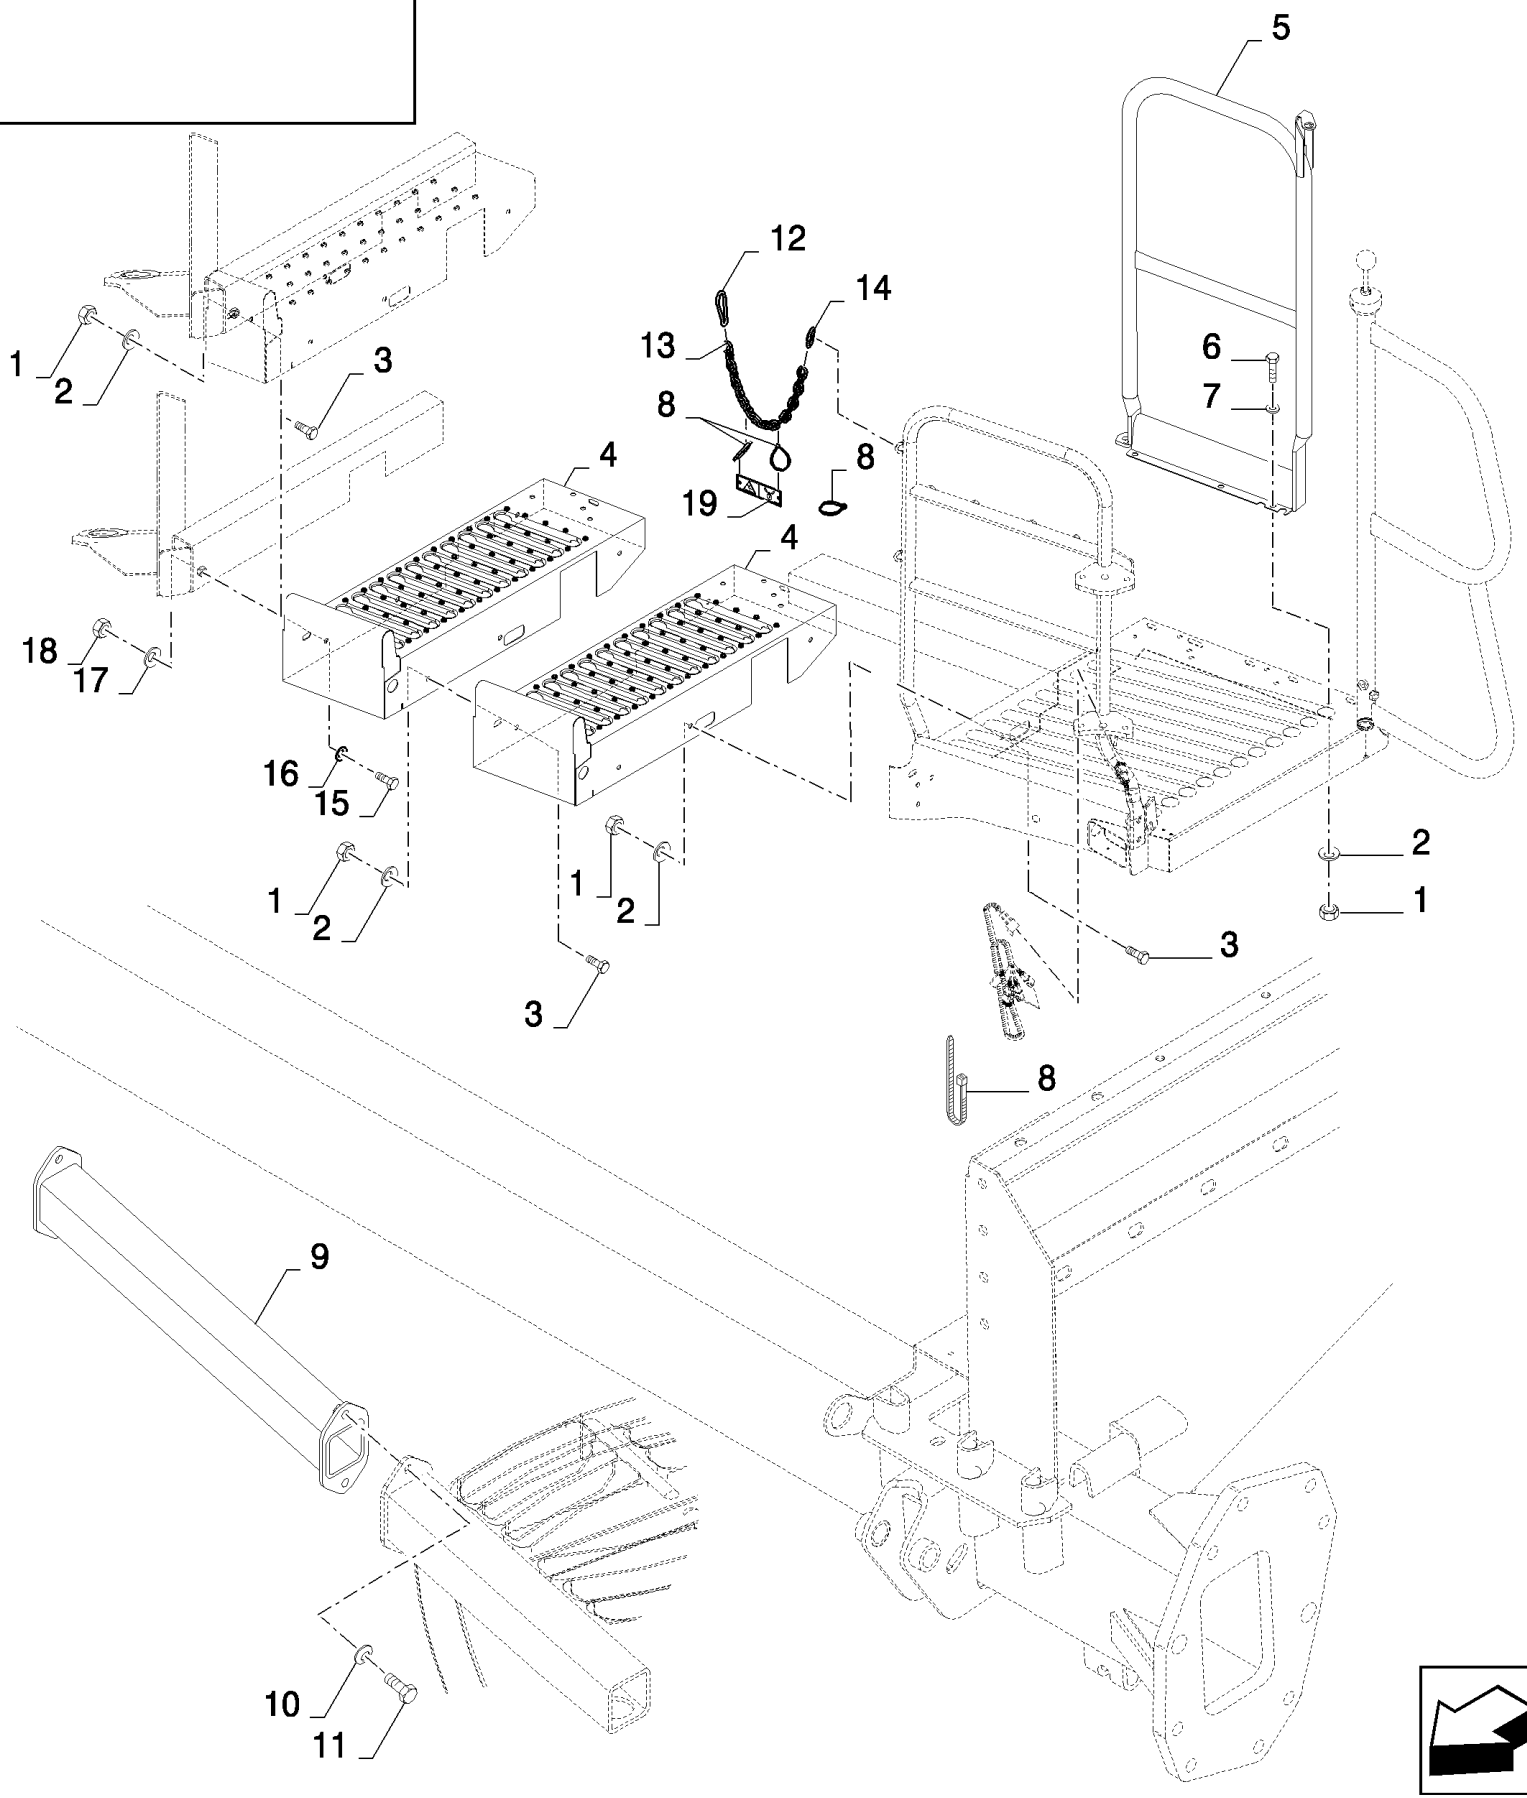

сылка	Номер детали	Кол-во	Описание
	86531805		DIA KIT, HARVESTER,
1	100016	17	NUT, M10, CI 8,
2	140045	17	WASHER, SPRING, Belleville, M10,
3	43138	9	SCREW, Hex, M10 x 20, 8.8, Full Thd,
4	86617041	2	PLATFORM,
5	86618604	1	HANDRAIL,
6	43139	8	SCREW, Hex, M10 x 25, 8.8, Full Thd,
7	86511323	8	WASHER, M10 x 20 x 2,
8	86566989	6	STRAP, CABLE,
9	84607456	1	EXTENSION,
10	322358	2	WASHER, SPRING, Belleville, M8,
11	120104	2	SCREW, Hex, M8 x 20, 8.8,
12	87385180	1	CLIP, SPRING,
13	87576336	2	CHAIN,
14	87107072	2	LINK,
15	43151	1	SCREW, Hex, M12 x 20, 8.8, Full Thd,
16	86511324	1	WASHER, M12 x 24 x 2.5,
17	140046	1	WASHER, Belleville, M12,
18	9706685	1	NUT, M12, CI 8,
19	87395659	1	DECAL,