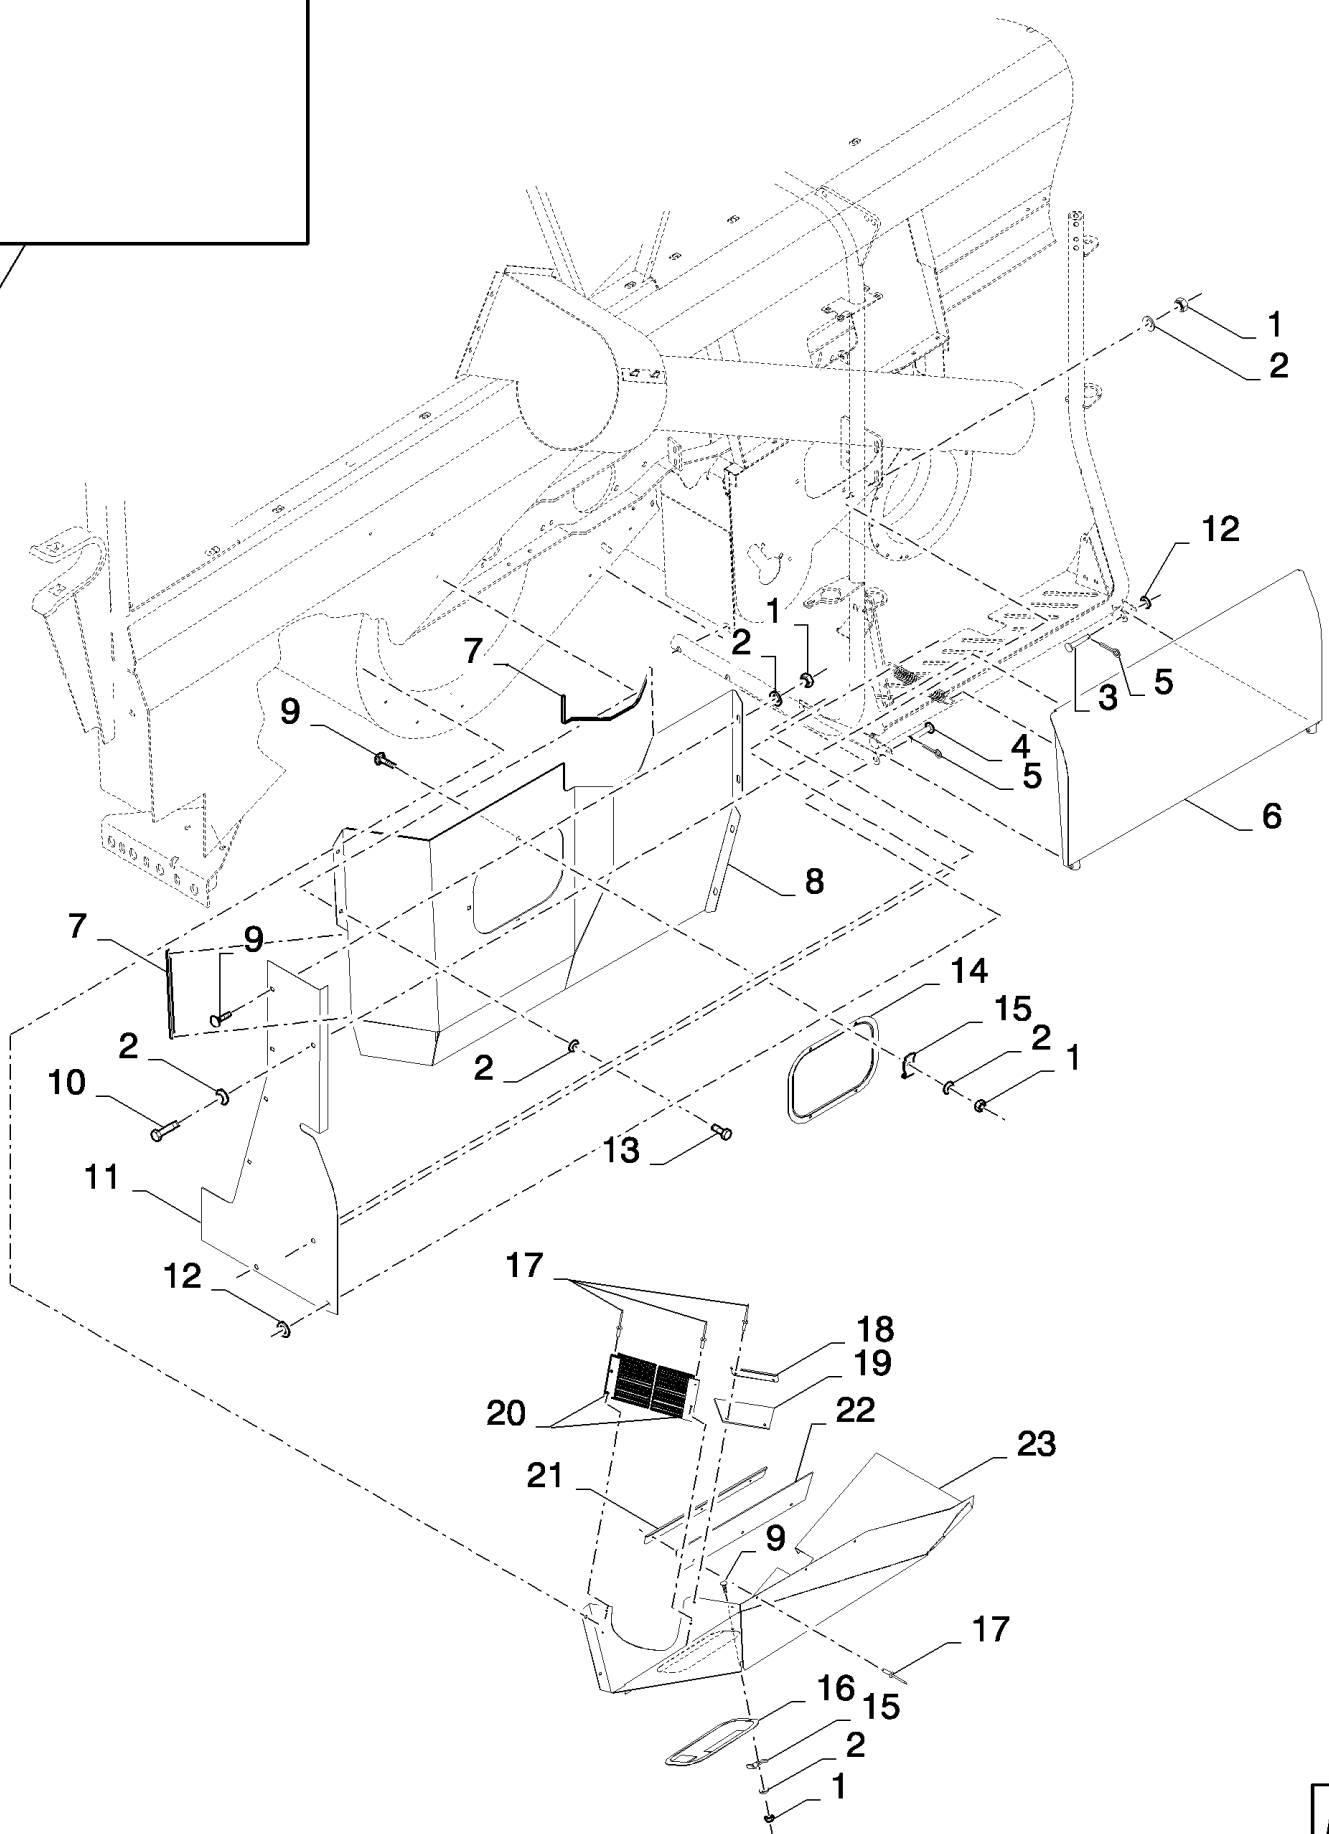

сылка	Номер детали	Кол-во	Описание
1	89706690	8	NUT, M8, CI 8,
2	322358	12	WASHER, SPRING, Belleville, M8,
3	345785	1	PIN, CLEVIS, M10 x 45,
4	336793	1	PIN, CLEVIS, M10 x 55,
5	130003	2	PIN, SPLIT (COTTER), M3.2 x 20,
6	84440354	1	DOOR,
7	80401310	AR	PROFILE,
8	84440459	1	SHIELD,
9	86507486	8	BOLT, CARRIAGE, Short NK, M8 x 20, CI8.8, Full Thd,
10	386045	1	BOLT, Hex, M8 x 45, 8.8,
11	84440921	1	PLATE,
12	140017	2	WASHER, M10 x 20 x 2,
13	120104	2	SCREW, Hex, M8 x 20, 8.8,
14	84320078	1	COVER,
15	425093	4	CLIP,
16	916303	1	COVER,
17	NS	9	NOT SERVICED,
18	84441428	1	PLATE,
19	84441423	1	CANVAS,
20	86583383	2	BRUSH,
21	84441426	1	PLATE,
22	84441422	1	CANVAS,
23	84440449	1	SHIELD,