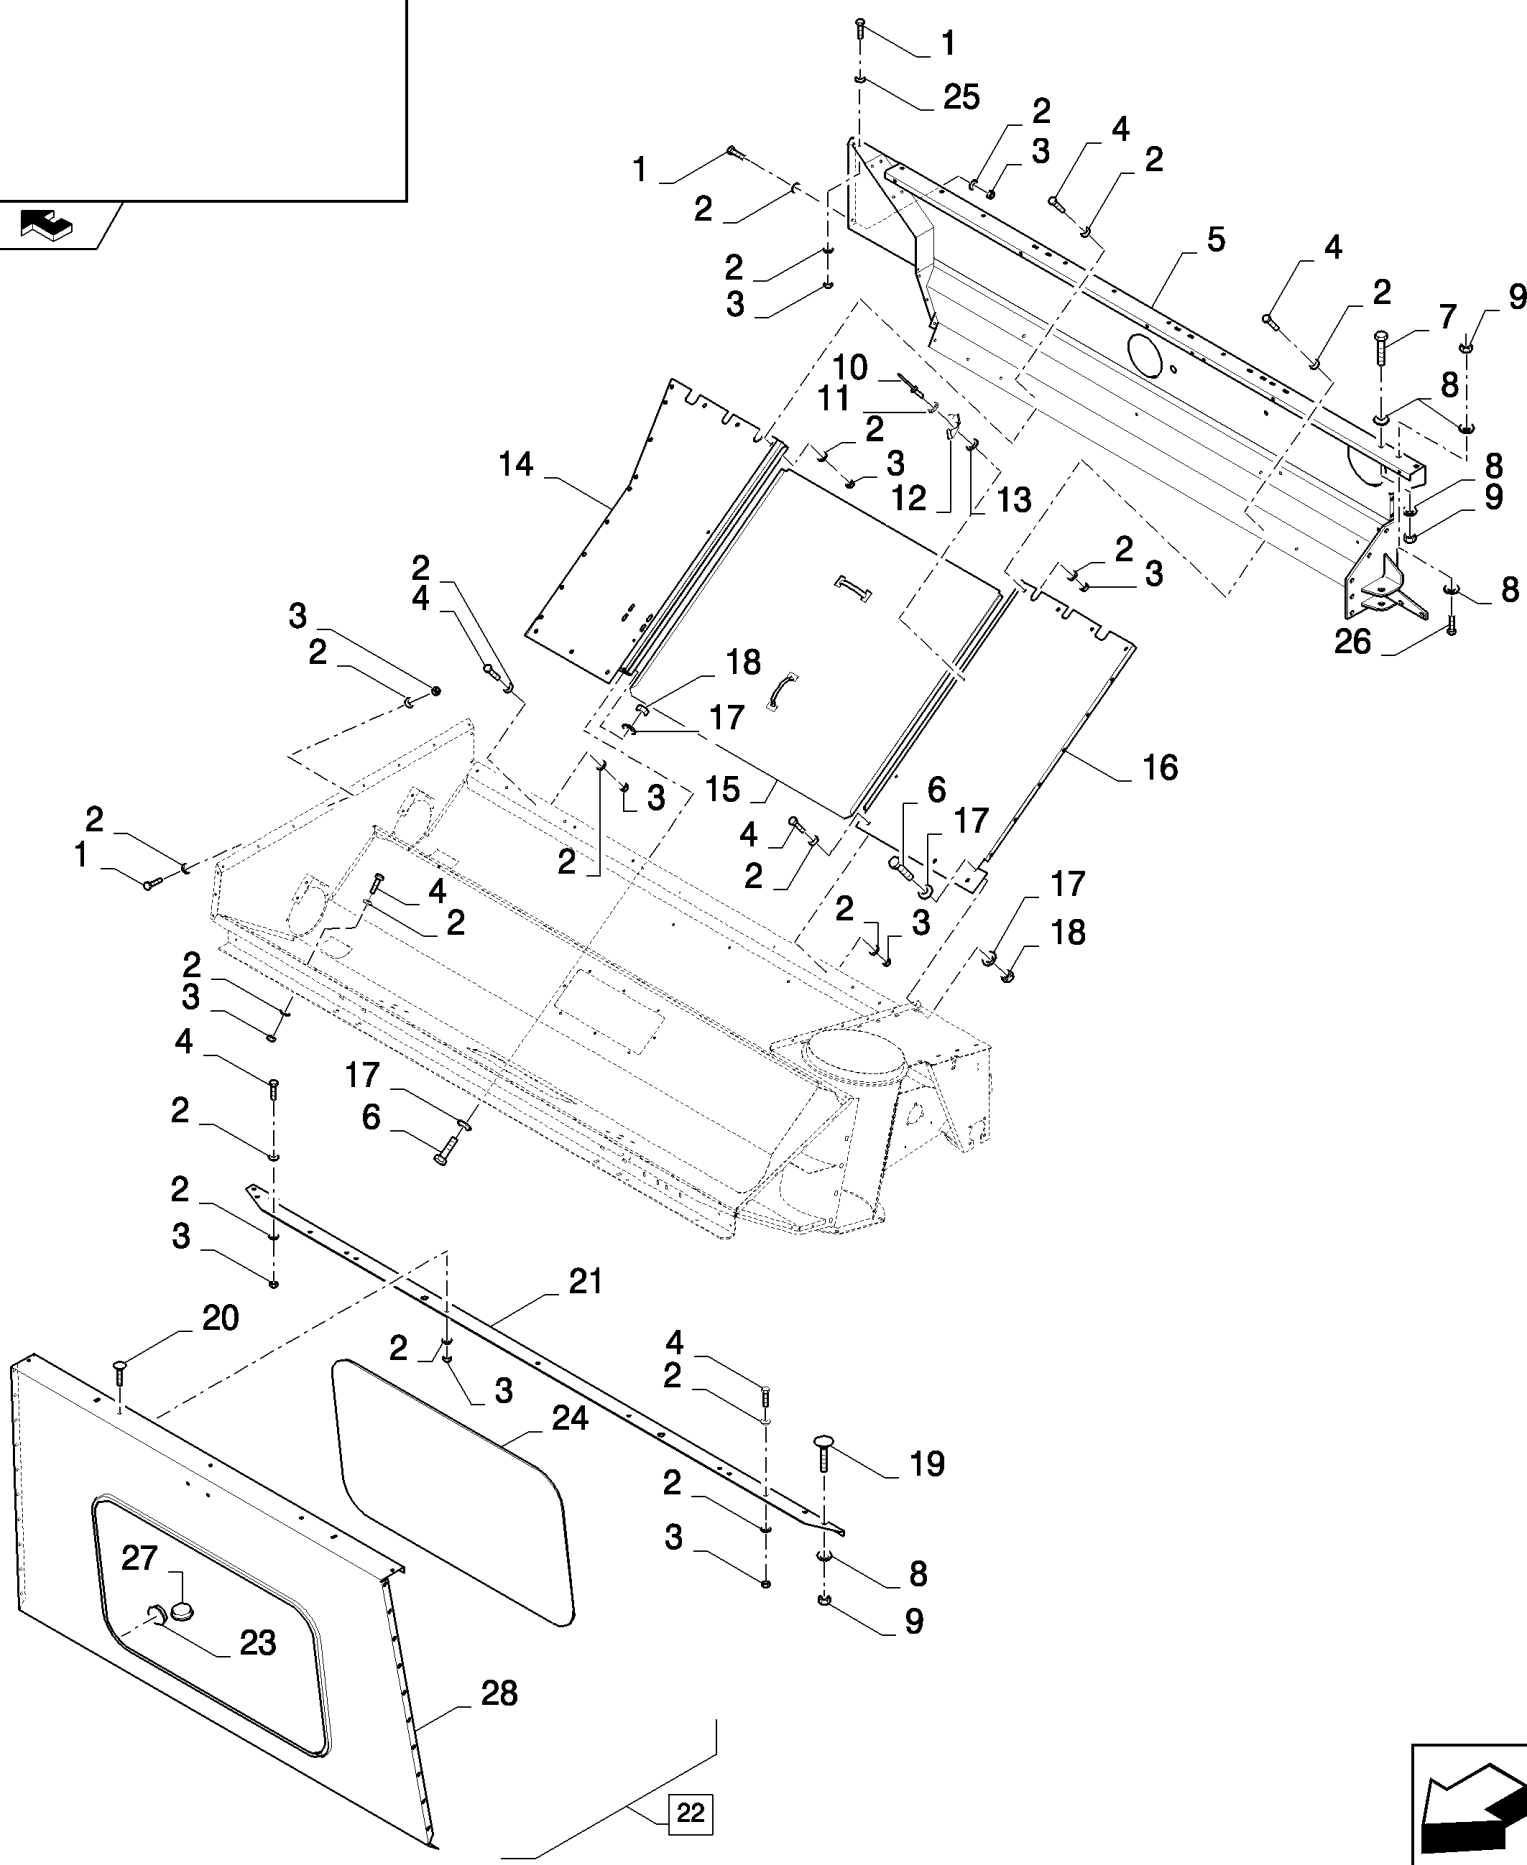

CX8080 COMBINE (9/06-)

16.14(01) GRAINTANK, MIDDLE

сылка	Номер детали	Кол-во	Описание
1	120103	AR	BOLT, Hex, M8 x 16, 8.8,
2	322358	AR	WASHER, SPRING, Belleville, M8,
3	9706690	AR	NUT, M8, CI 8,
4	120104	AR	SCREW, Hex, M8 x 20, 8.8,
5	87357075	1	PLATE, , FOR CX8070, CX8080, CX8090 ONLY, FOR 3.3 M VERSION ONLY
5	87357081	1	PLATE, , FOR CX8060, CX8070 ONLY, FOR 3 M VERSION ONLY
5	87357101	1	PLATE, , FOR CX8030, CX8040, CX8050 ONLY
6	43138	AR	SCREW, Hex, M10 x 20, 8.8, Full Thd,
7	300388	AR	SCREW, Hex, M12 x 25, 8.8,
8	140046	AR	WASHER, Belleville, M12,
9	9706685	AR	NUT, M12, CI 8,
10	446453	5	RIVET, Rivet
11	362785	5	WASHER,
12	362786	5	FASTENER,
13	89824840	5	WASHER, 4MM
14	84447674	1	FLOOR, , FOR CX8030, CX8040, CX8050 ONLY, FOR CX8060, CX8070 ONLY, FOR 3 M VERSION ONLY
14	84447675	1	FLOOR, , FOR CX8070, CX8080, CX8090 ONLY
15	86584544	1	DOOR, , FOR CX8070, CX8080, CX8090 ONLY
15	84075488	1	DOOR, , FOR CX8030, CX8040, CX8050 ONLY, FOR CX8060, CX8070 ONLY, FOR 3 M VERSION ONLY
16	86595656	1	FLOOR,
17	140045	AR	WASHER, SPRING, Belleville, M10,
18	100016	AR	NUT, M10, CI 8,
19	120044	2	BOLT, CARRIAGE, Short NK, M12 x 30, CI8.8, Full Thd,
20	86507486	7	BOLT, CARRIAGE, Short NK, M8 x 20, CI8.8, Full Thd,
21	84076383	1	REINFORCEMENT, , FOR CX8070, CX8080, CX8090 ONLY
21	84076621	1	REINFORCEMENT, , FOR CX8030, CX8040, CX8050 ONLY, FOR CX8060, CX8070 ONLY, FOR 3 M VERSION ONLY
22	7380535	1	COVER, (23, 24, 27, 28)
23	9992358	6	ELASTIC STOP,
24	86566851	1	GLASS,
25	412650	1	WASHER, Belleville, M8,
26	43151	1	SCREW, Hex, M12 x 20, 8.8, Full Thd,
27	9992358	6	ELASTIC STOP, , BSN C607
27	9818501	6	PLUG, Sq, Plastic, , ASN D608
28	87380536	1	SHEET, FRONT,