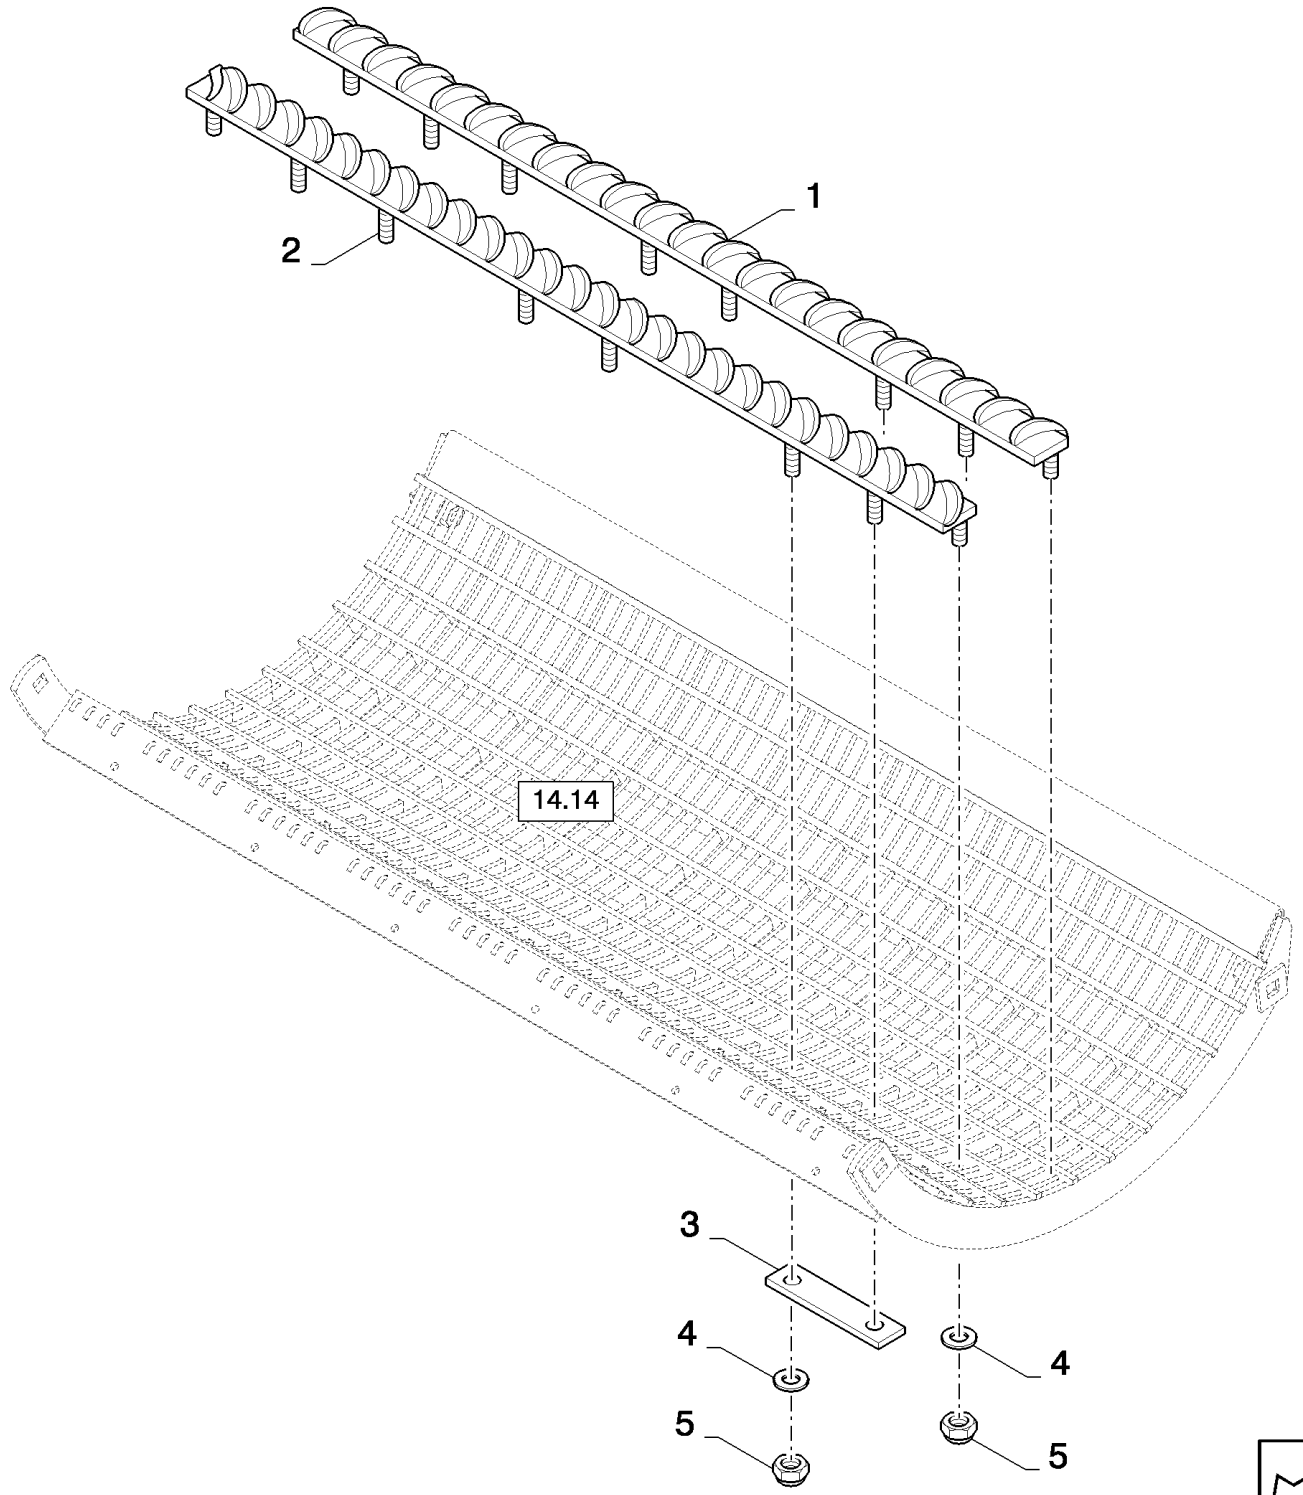

14.17(01) DE-AWNING SLATS

14.17(01) DE-AWNING SLATS

сылка	Номер детали	Кол-во	Описание
1	84015711	1	DE AWNER, , FOR CX8030, CX8040, CX8050 ONLY
1	84814227	1	DE AWNER, , FOR CX8060, CX8070, CX8080, CX8090 ONLY, MOD.CONCAVE
1	84814225	1	DE AWNER, , FOR CX8060, CX8070, CX8080, CX8090 ONLY, UNIV.CONCAVE
2	84015713	1	DE AWNER, , FOR CX8030, CX8040, CX8050 ONLY
2	84814223	1	DE AWNER, , FOR CX8060, CX8070, CX8080, CX8090 ONLY, MOD.CONCAVE
2	84814221	1	DE AWNER, , FOR CX8060, CX8070, CX8080, CX8090 ONLY, UNIV.CONCAVE
3	9832998		AR PLATE, FIXING,
4	140041		AR WASHER, M8 x 28 x 3,
5	412250		AR NUT, LOCK, M8 x 1.25, CI 8,