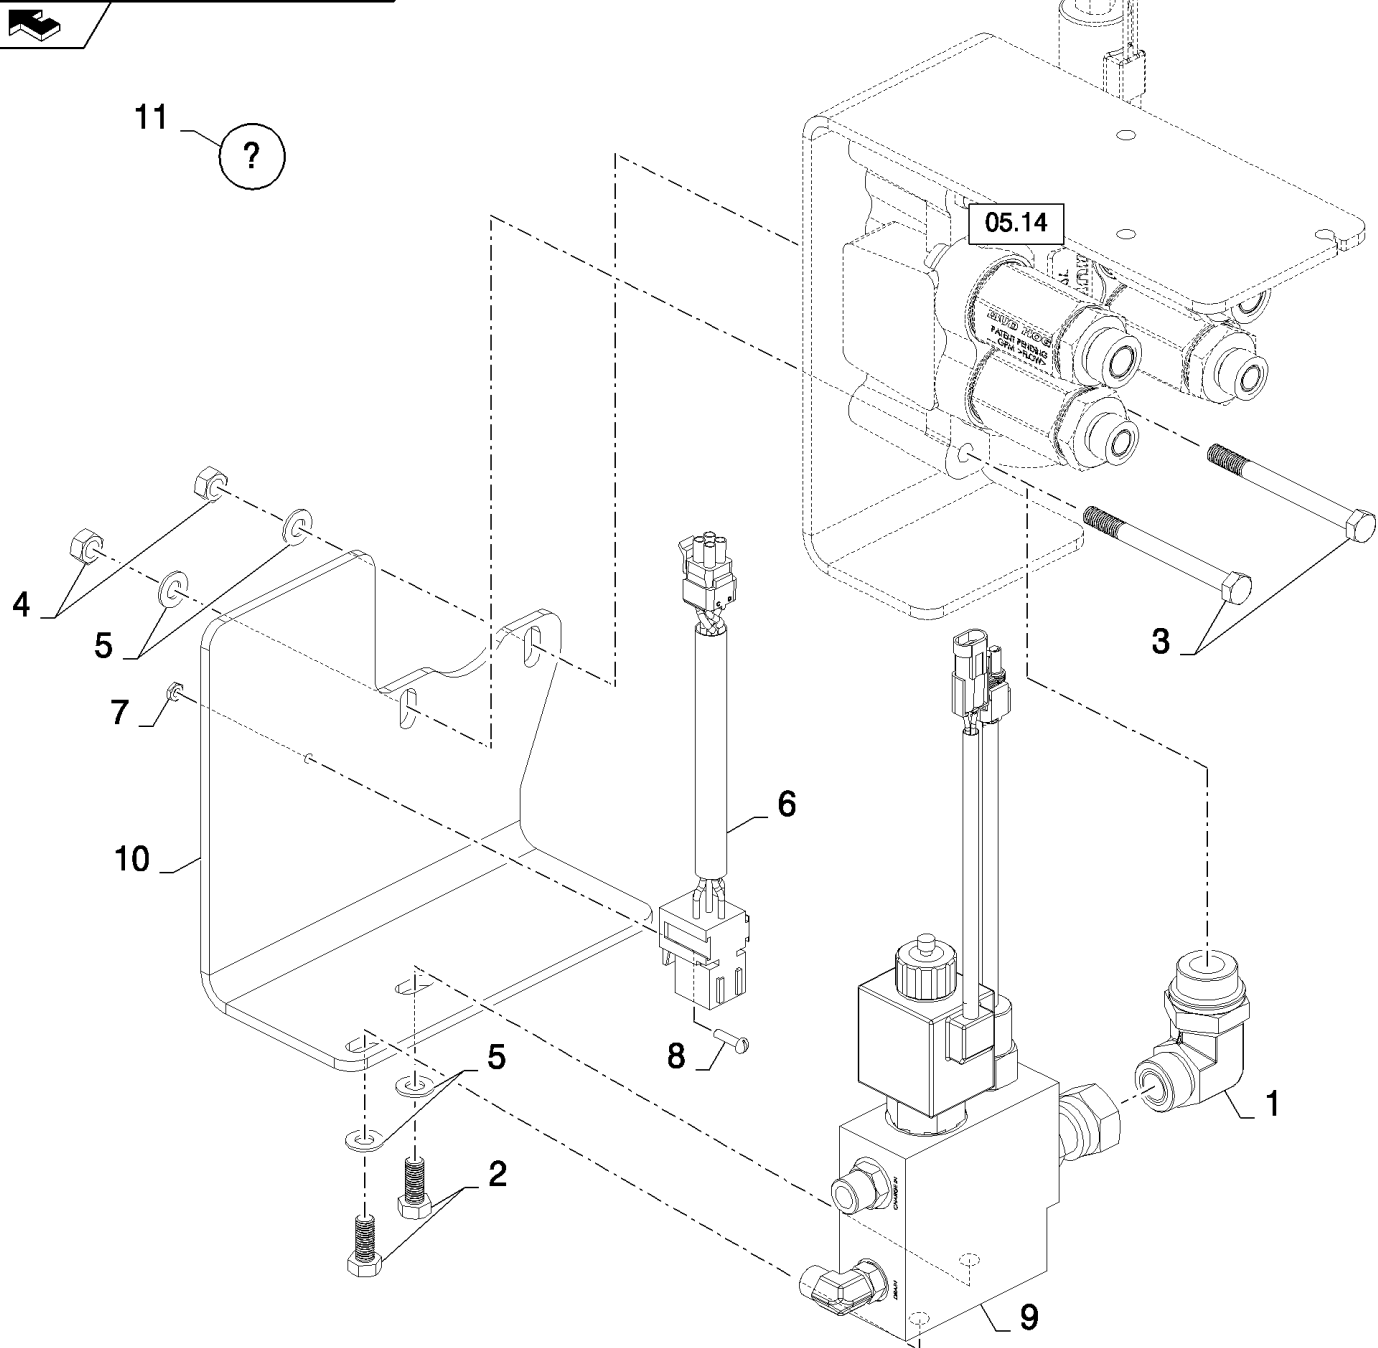

сылка	Номер детали	Кол-во	Описание
1	87582880	1	ELBOW,
2	43248	2	BOLT, Hex, M10 x 40, 10.9, Full Thd,
3	86556139	2	BOLT, Hex, M10 x 110, 10.9,
4	86500689	2	NUT, M10, CI 10,
5	86625241	4	WASHER, 13/32" x 13/16" x .089", HDN,
6	87562025	1	RELAY,
7	NSS	1	NOT SERVICED SEPARATELY,
8	NSS	1	NOT SERVICED SEPARATELY,
9	87562026	1	VALVE,
10	87582472	1	BRACKET,
11	87582478	1	HARNESS, WIRE,