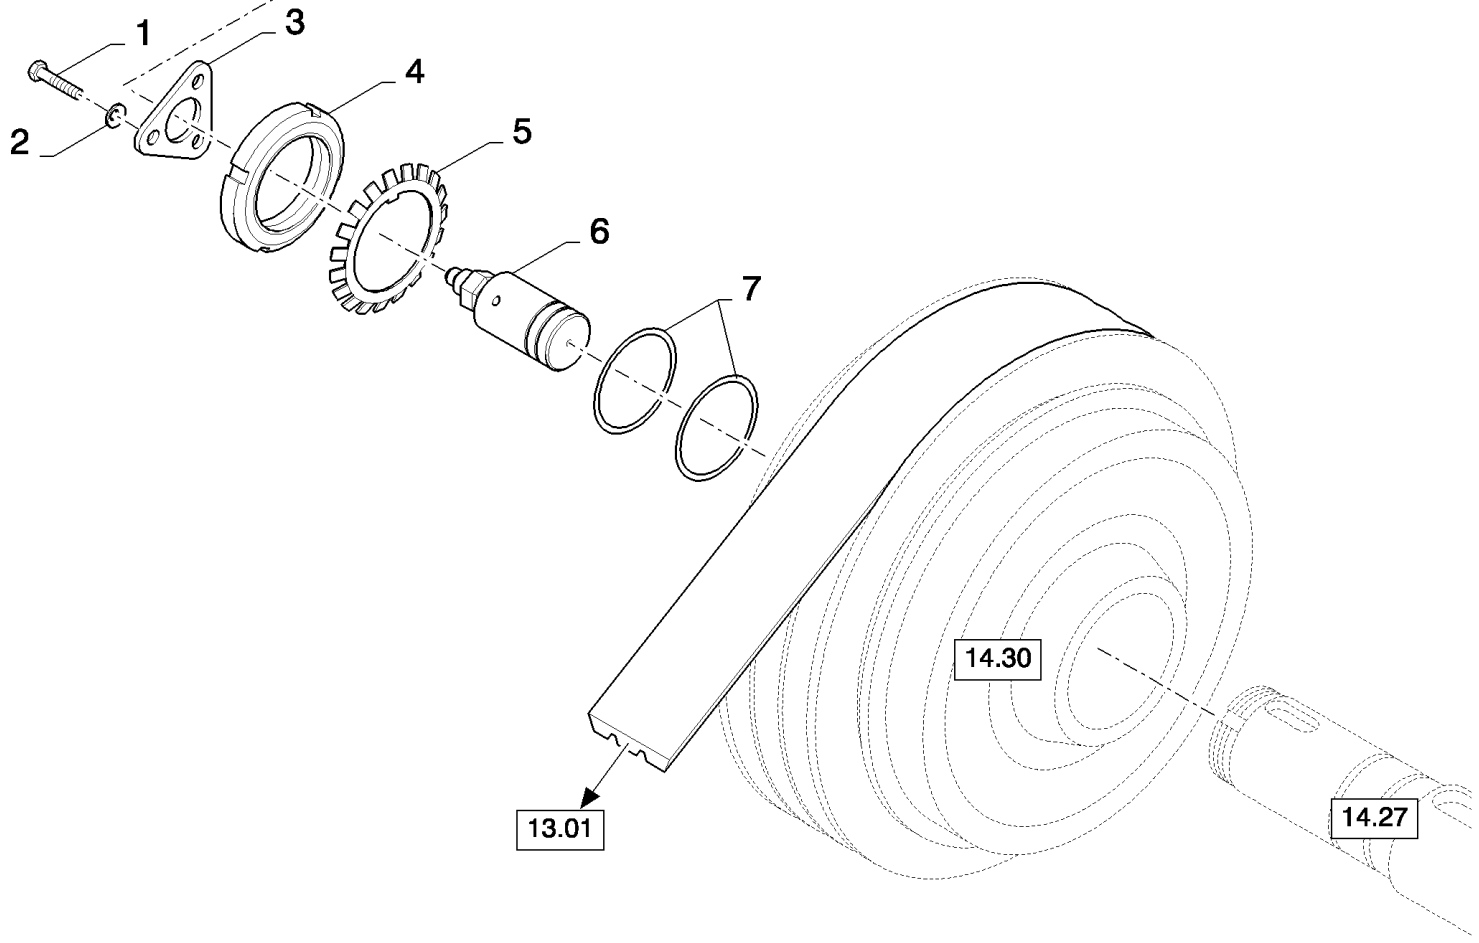

07.25 FS
07.24 SL