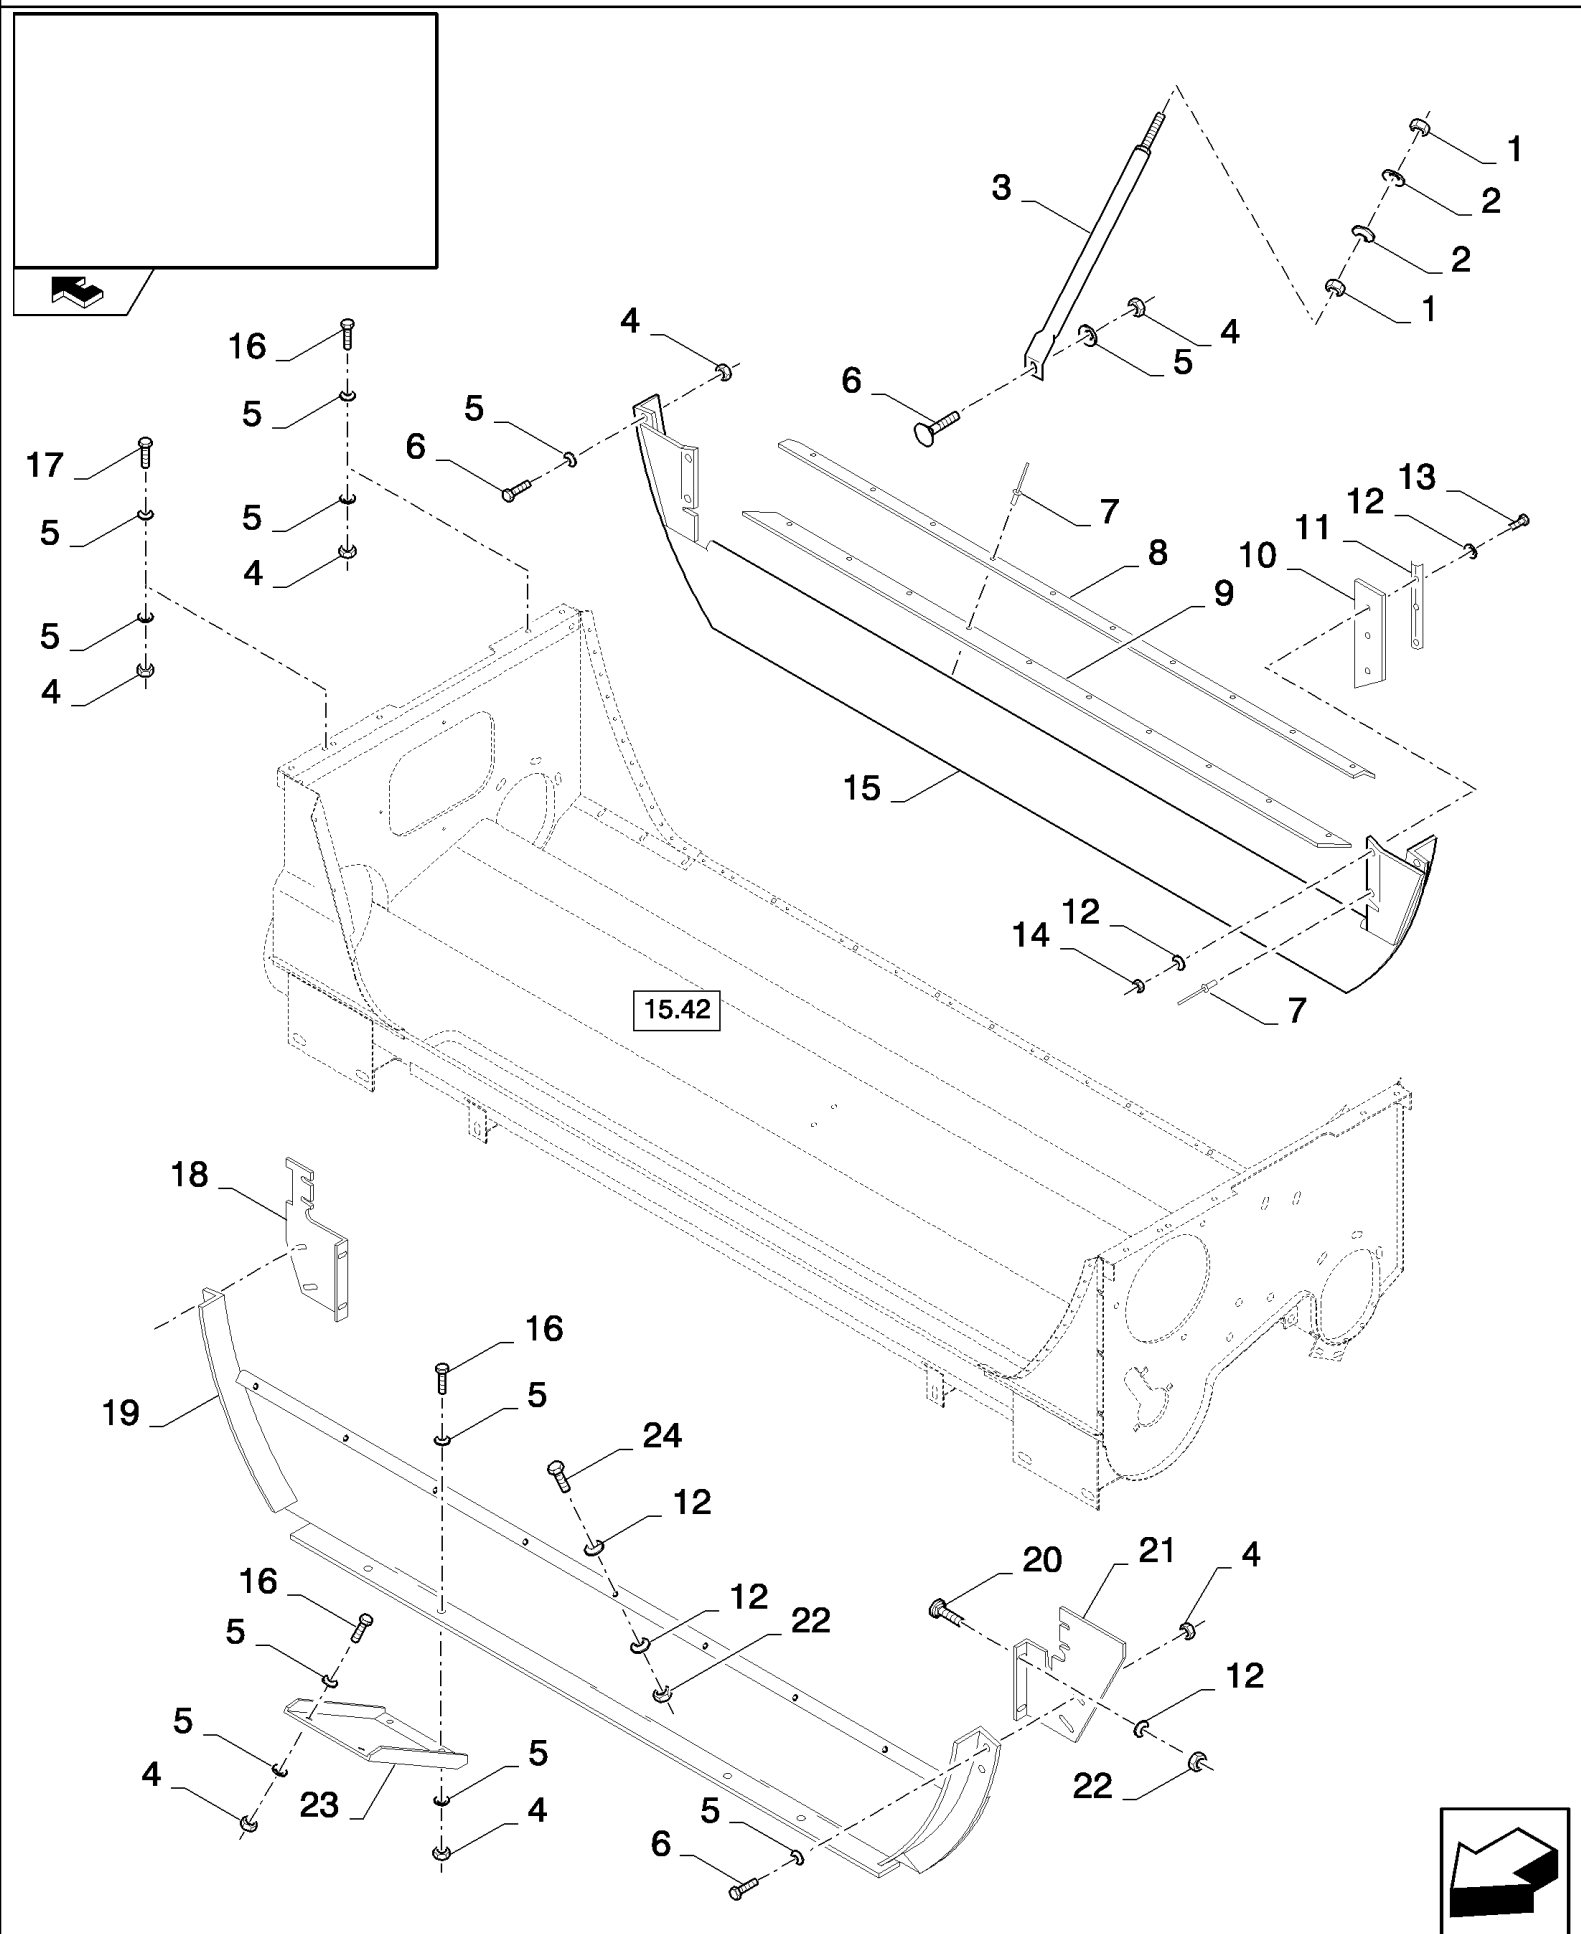

15.41(01) AUGER HOUSING - SELF-LEVELLING

15.41(01) AUGER HOUSING - SELF-LEVELLING

сылка	Номер детали	Кол-во	Описание
1	9706685	4	NUT, M12, CI 8,
2	140046	4	WASHER, Belleville, M12,
3	444439	1	SUPPORT, RH
3	444438	1	SUPPORT, LH
4	89706690	AR	NUT, M8, CI 8,
5	412650	AR	WASHER, Belleville, M8,
6	86507486	8	BOLT, CARRIAGE, Short NK, M8 x 20, CI8.8, Full Thd,
7	80445395	13	RIVET,
8	84320105	1	STRIP, , FOR CX8060, CX8070, CX8080, CX8090 ONLY
8	84320080	1	STRIP, , FOR CX8030, CX8040, CX8050 ONLY
9	84818311	1	CANVAS, , FOR CX8060, CX8070, CX8080, CX8090 ONLY
9	922273	1	CANVAS, , FOR CX8030, CX8040, CX8050 ONLY
10	922272	2	ELEMENT, SEALING,
11	84320082	2	STRIP,
12	412649	AR	WASHER, SPRING, Belleville, M6,
13	86977786	2	BOLT, Hex, M6 x 25, 8.8,
14	353308	2	NUT, M6 x 1, CI 8,
15	84320102	1	PLATE, , FOR CX8060, CX8070, CX8080, CX8090 ONLY
15	84320098	1	PLATE, , FOR CX8030, CX8040, CX8050 ONLY
16	120104	AR	SCREW, Hex, M8 x 20, 8.8,
17	43127	2	BOLT, Hex, M8 x 25, 8.8,
18	84320103	1	PLATE,
19	84320100	1	PLATE, , FOR CX8060, CX8070, CX8080, CX8090 ONLY
19	84320096	1	PLATE, , FOR CX8030, CX8040, CX8050 ONLY
20	86512439	4	SCREW, Short NK, M6 x 16, CI8.8, Full Thd,
21	84320090	1	PLATE,
22	9706755	12	NUT, M6, CI 8,
23	84320092	2	SUPPORT, , BSN C603
23	87658114	2	SUPPORT, , ASN D604
24	86508568	8	SCREW, Hex, M6 x 16, 8.8,
25	140040	4	WASHER, M6 x 22 x 2,