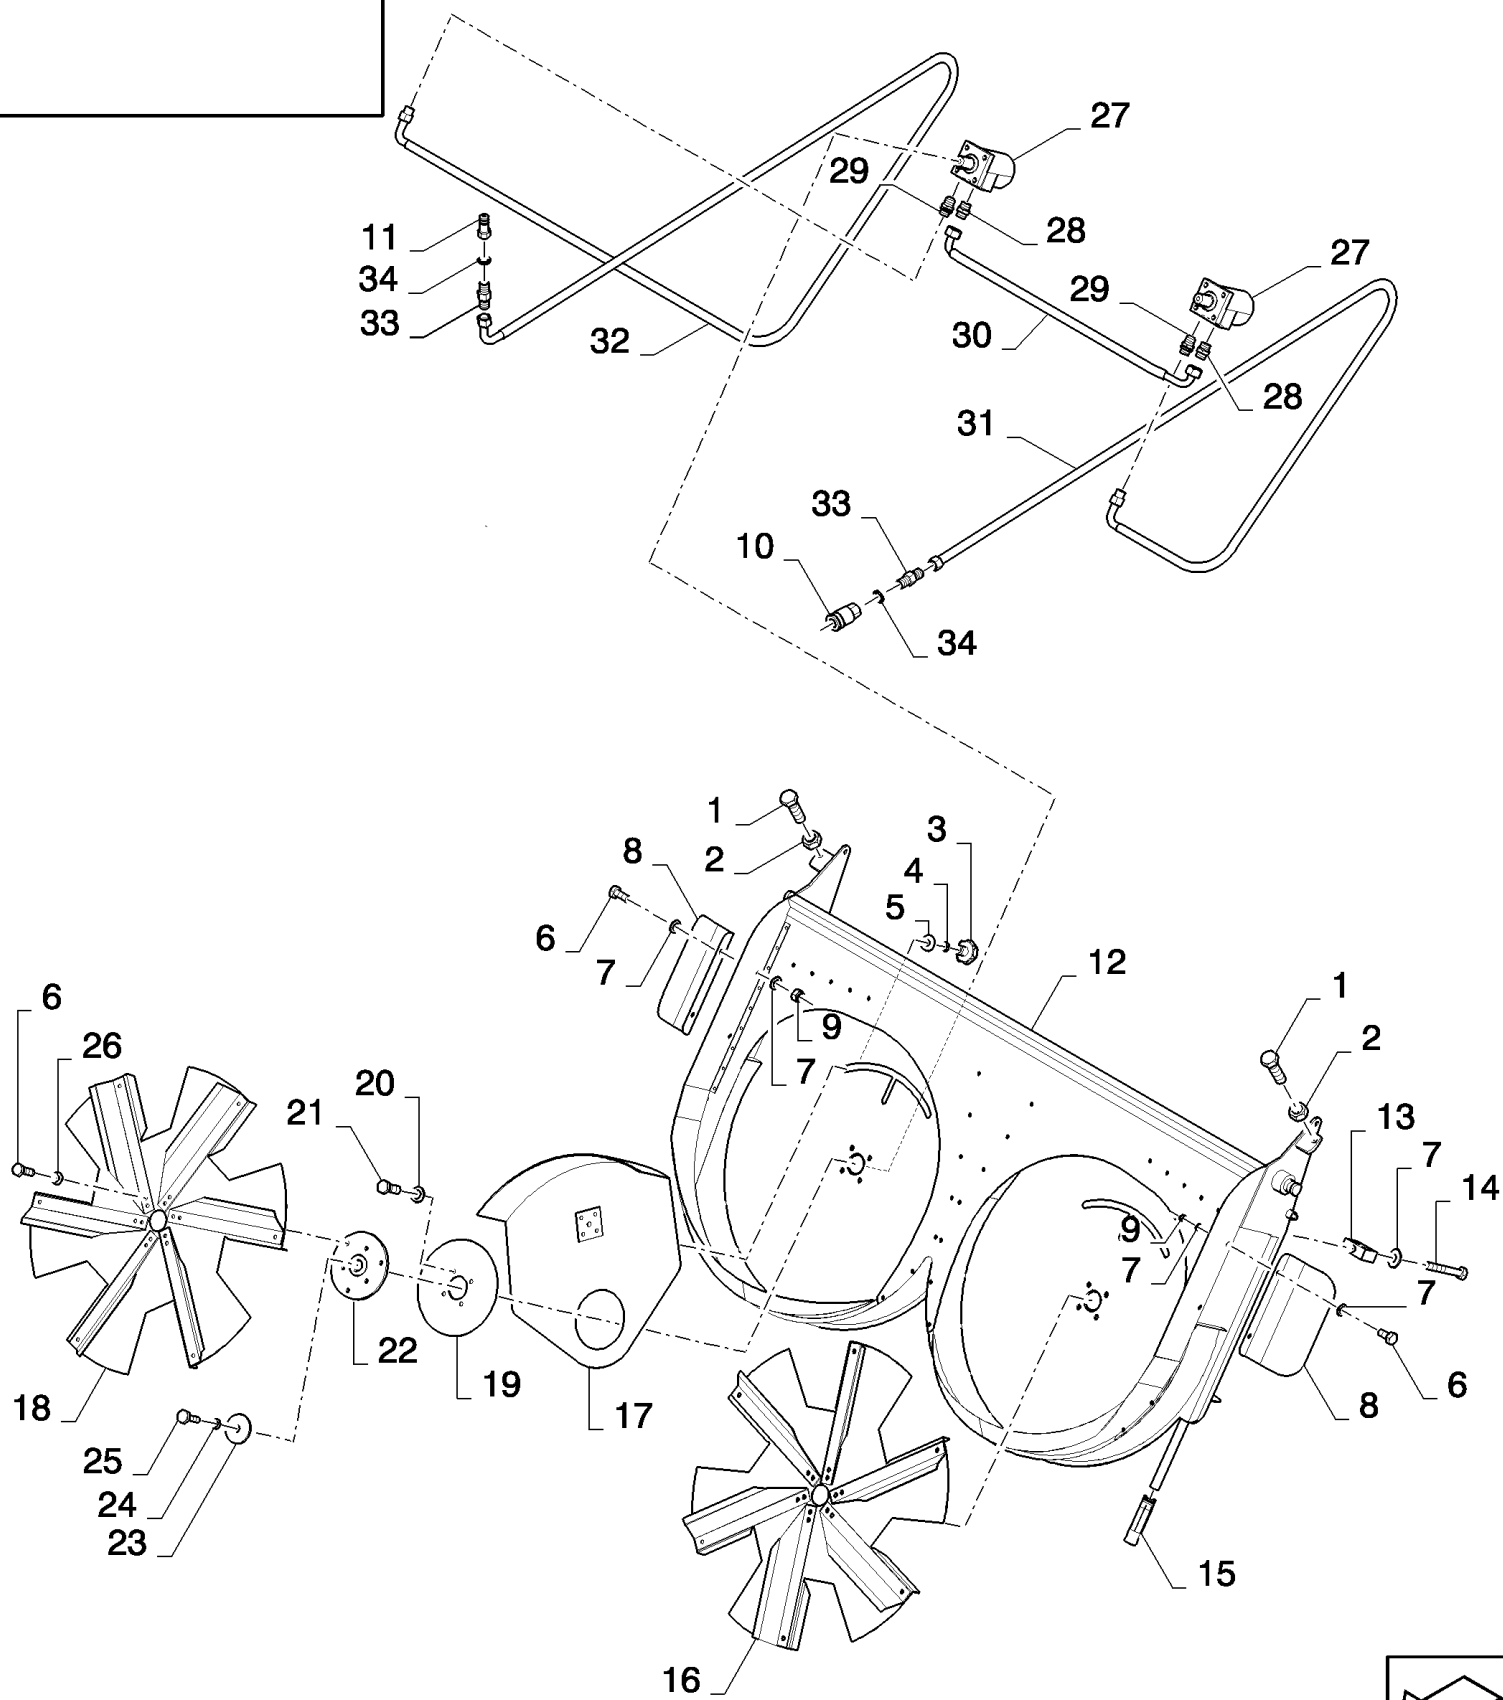

сылка	Номер детали	Кол-во	Описание
	84110599		CHOPPER CORN KIT,
1	86629541	2	BOLT, Hex, M12 x 40, 8.8, Full Thd,
2	9706685	2	NUT, M12, CI 8,
3	84444261	2	KNOB,
4	140046	2	WASHER, Belleville, M12,
5	9511052	2	WASHER, M12 x 44 x 4,
6	120103	16	BOLT, Hex, M8 x 16, 8.8,
7	140016	9	WASHER, M8 x 16 x 1.6,
8	84444284	2	DEFLECTOR,
9	86629542	4	NUT, LOCK, M8 x 1.25, CI 8,
10	84447029	2	COUPLING, QUICK, MALE,
11	84447028	2	COUPLING, QUICK, MALE,
12	84444291	1	FRAME,
13	84444310	1	CLAMP,
14	16044321	1	BOLT, Hex, M8 x 55, 8.8,
15	84444298	1	KNOB,
16	84444286	1	DISC,
17	84444293	2	GUIDE,
18	84444288	1	DISC,
19	84444297	2	PLATE, LOCKING,
20	140045	8	WASHER, SPRING, Belleville, M10,
21	84444353	8	SCREW,
22	84444294	2	HUB,
23	554195	2	WASHER,
24	322357	2	WASHER, SPRING, Belleville, M6,
25	84444352	2	SCREW,
26	322358	12	WASHER, SPRING, Belleville, M8,
27	84444259	2	MOTOR, HYDRAULIC,
28	84444319	2	CONNECTOR, HYD.,
29	84444320	2	CONNECTOR, HYD.,
30	84444296	1	HOSE, FLEXIBLE,
31	84444350	1	HOSE, FLEXIBLE,
32	84444351	1	CONNECTOR, HYD.,
33	84447026	2	CONNECTOR, HYD.,
34	129270	2	O-RING, 5-1, 90 Duro, .414" ID x .072" Thk,
	84004739	1	DECAL,
	84014117	1	DECAL,
	86628054		paint
	84433810		Dark Grey