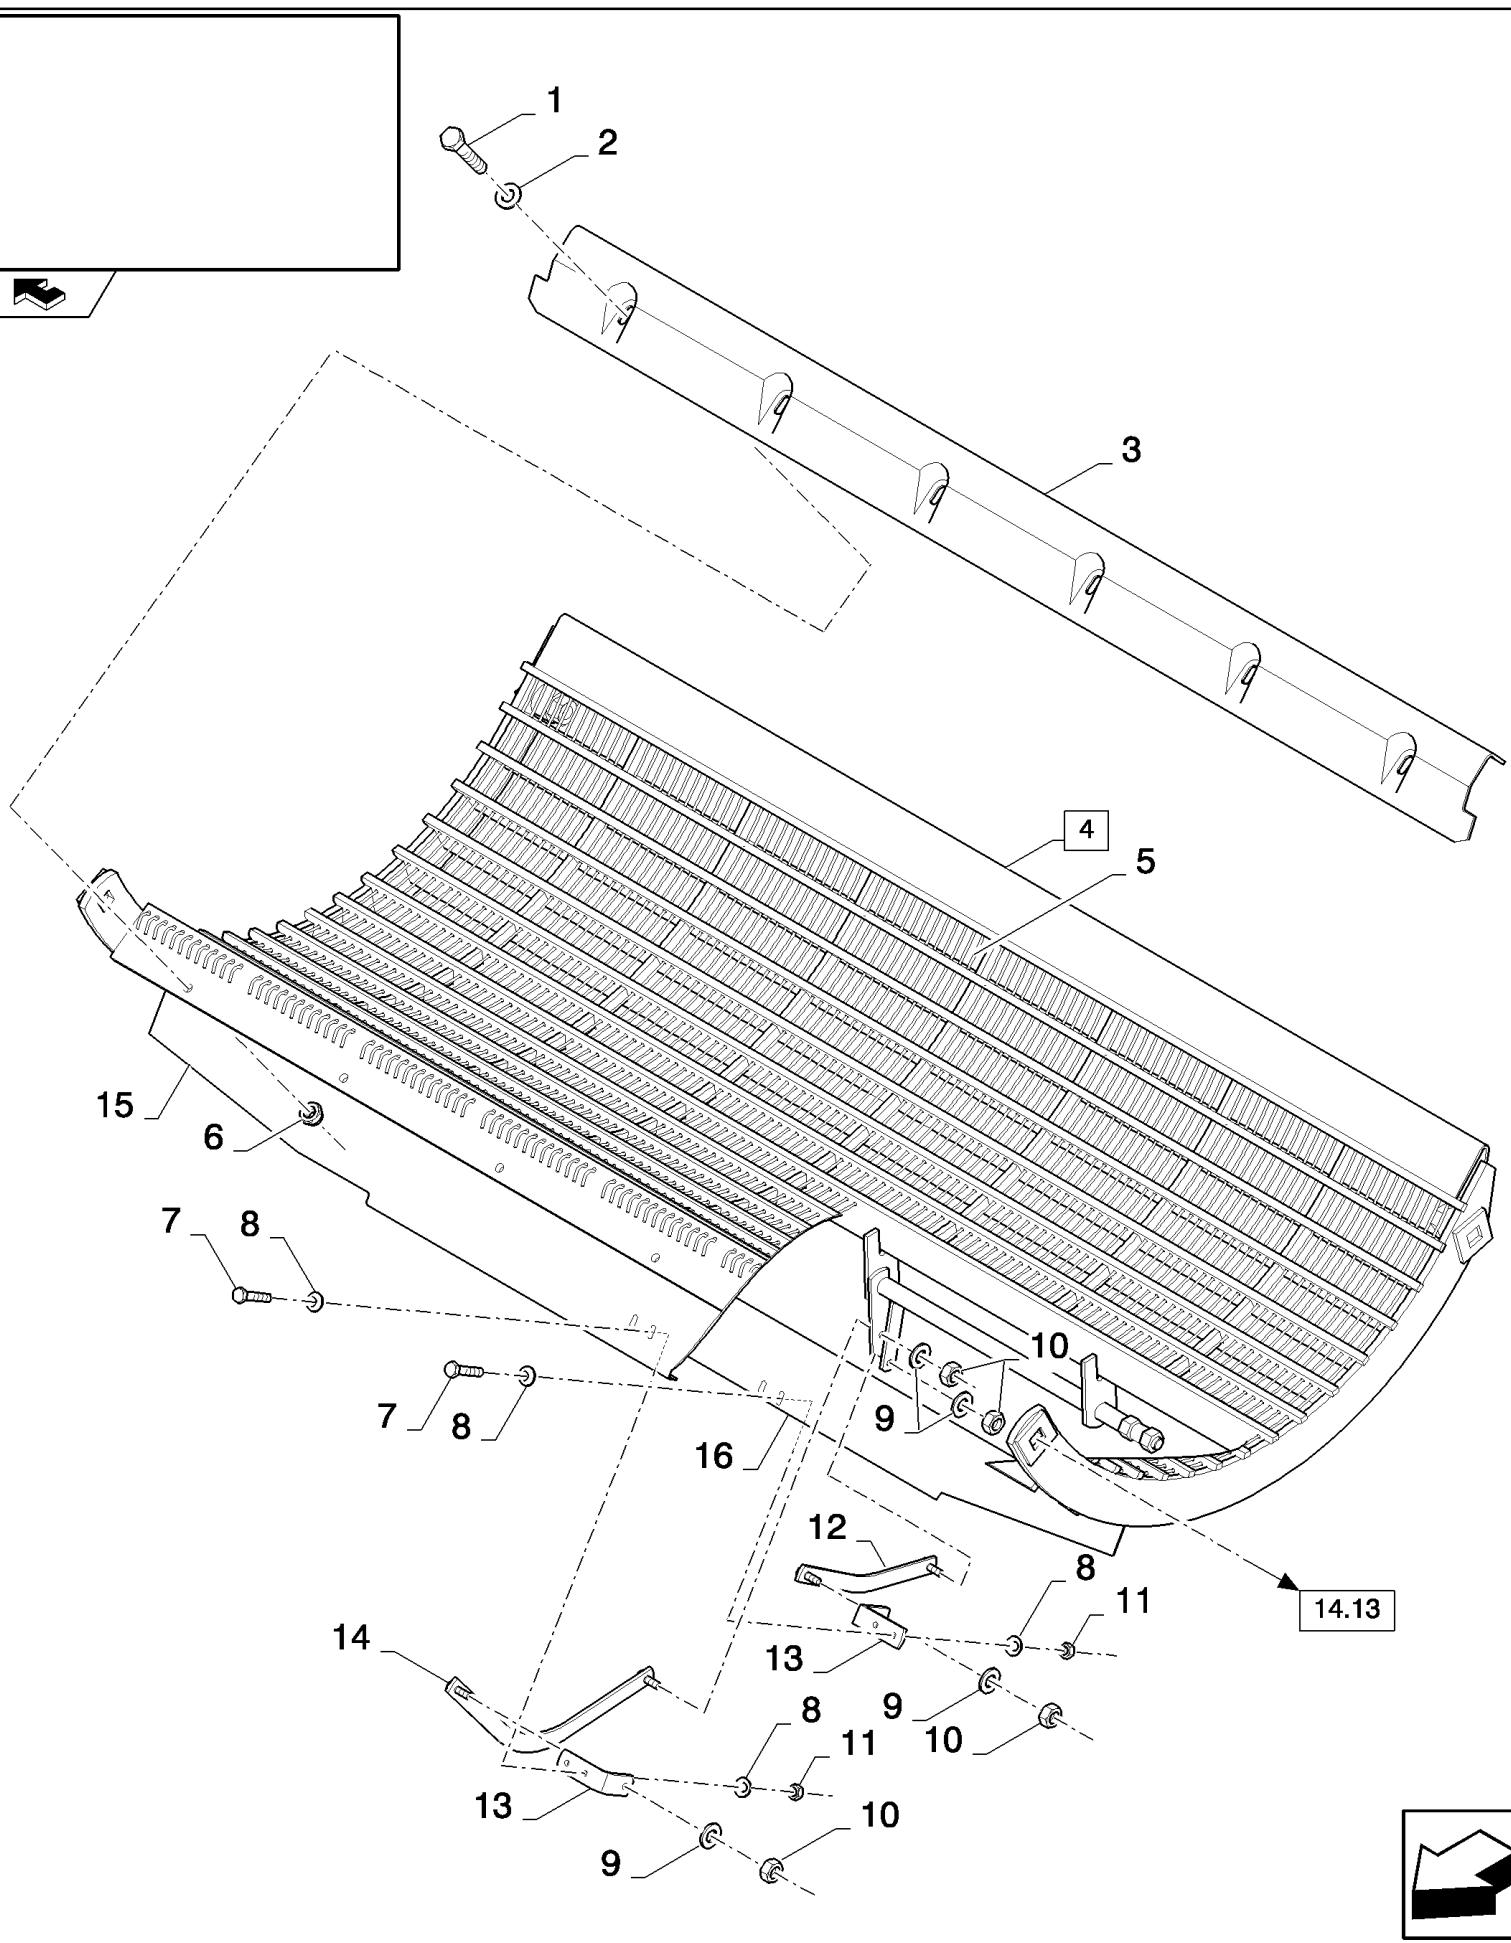

CX8080 COMBINE (9/06-)

14.14(01) CONCAVE, DRUM

сылка	Номер детали	Кол-во	Описание
1	43140	6	BOLT, Hex, M10 x 30, 8.8, Full Thd,
2	378244	6	WASHER, M10,
3	84073001	1	PLATE, , FOR CX8060, CX8070, CX8080, CX8090 ONLY
3	84073031	1	PLATE, , FOR CX8030, CX8040, CX8050 ONLY
4	84077392	1	CONCAVE, (5,15,16),Mod., FOR CX8060, CX8070, CX8080, CX8090 ONLY
4	84073084	1	CONCAVE, (5,15,16),Mod., FOR CX8030, CX8040, CX8050 ONLY
4	84077329	1	CONCAVE, (5,15,16),Mod., FOR CX8060, CX8070, CX8080, CX8090 ONLY, FOR NA ONLY
4	84073335	1	CONCAVE, (5,15,16),Univ., FOR CX8060, CX8070, CX8080, CX8090 ONLY
5	84061512	AR	WIRE, RETAINING, Mod. concave
5	84061654	AR	WIRE, RETAINING, , FOR NA ONLY
5	84061647	AR	WIRE, RETAINING, Univ. concave
6	100037	6	NUT, M10 x 1.5, CI 8,
7	120100	4	BOLT, Hex, M6 x 20, 8.8,
8	412649	8	WASHER, SPRING, Belleville, M6,
9	378243	4	WASHER, M8,
10	86629542	4	NUT, LOCK, M8 x 1.25, CI 8,
11	9706755	4	NUT, M6, CI 8,
12	84022932	1	LEVER,
13	84818433	2	BRACKET,
14	84073016	1	ARM,
15	84071234	1	PLATE, , FOR CX8030, CX8040, CX8050 ONLY
15	84061712	1	PLATE, , FOR CX8060, CX8070, CX8080, CX8090 ONLY
16	84071235	1	PLATE, , FOR CX8030, CX8040, CX8050 ONLY
16	84061739	1	PLATE, , FOR CX8060, CX8070, CX8080, CX8090 ONLY