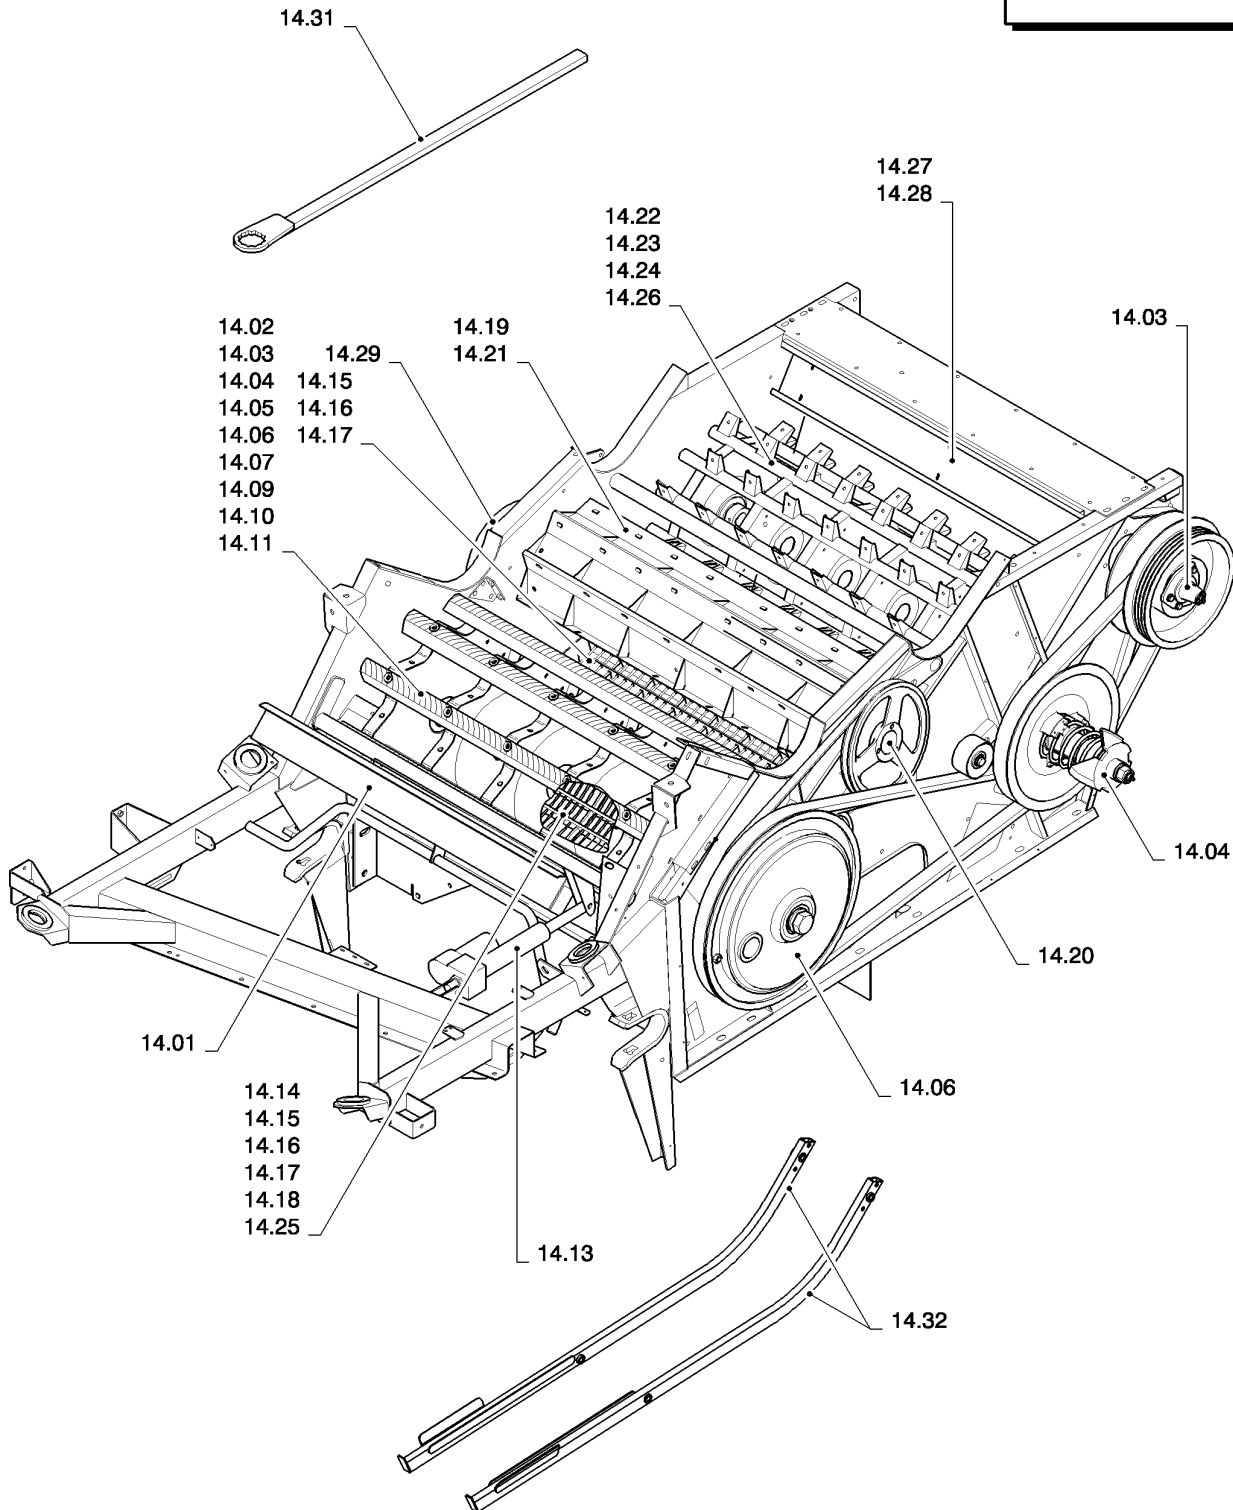

SEC. 14

CX8080 COMBINE (9/06-)

14.000(01) SECTION LIST 14

сылка	Номер детали	Кол-во	Описание

14.01(01) STONE TRAP AND COVER PLATE

14.01(01) STONE TRAP AND COVER PLATE

сылка	Номер детали	Кол-во	Описание
1	120104	10	SCREW, Hex, M8 x 20, 8.8,
2	412650	20	WASHER, Belleville, M8,
3	9706690	10	NUT, M8, CI 8,
4	84072554	1	PLATE, , FOR CX8060, CX8070, CX8080, CX8090 ONLY
4	84077666	1	PLATE, , FOR CX8030, CX8040, CX8050 ONLY
5	9706703	4	BOLT, CARRIAGE, Short NK, M6 x 20, CI8.8, Full Thd,
6	84061492	2	CANVAS,
7	84072614	2	PLATE, FIXING,
8	140015	16	WASHER, 6MM
9	353308	20	NUT, M6 x 1, CI 8,
10	84069840	1	STONE TRAP, , FOR CX8060, CX8070, CX8080, CX8090 ONLY
10	84077678	1	STONE TRAP, , FOR CX8030, CX8040, CX8050 ONLY
11	300506	10	BOLT, Hex, M6 x 25, 8.8, Screw, Cap, HH, M6 x 25, CL8.8
12	322357	16	WASHER, SPRING, Belleville, M6,
13	120100	6	BOLT, Hex, M6 x 20, 8.8,
14	84069844	2	PLATE, FIXING,
15	84061702	2	CANVAS,
16	84000704	1	STRIP, , FOR CX8060, CX8070, CX8080, CX8090 ONLY
16	84320380	1	PLATE, FIXING, , FOR CX8030, CX8040, CX8050 ONLY
17	84431029	1	CANVAS, , FOR CX8060, CX8070, CX8080, CX8090 ONLY
17	84434357	1	CANVAS, , FOR CX8030, CX8040, CX8050 ONLY
18	9813936	1	CANVAS, , FOR CX8060, CX8070, CX8080, CX8090 ONLY
18	9813903	1	CANVAS, , FOR CX8030, CX8040, CX8050 ONLY
19	84433575	1	COVER, , FOR CX8060, CX8070, CX8080, CX8090 ONLY
19	84434356	1	COVER, , FOR CX8030, CX8040, CX8050 ONLY
20	390376	1	ROD, , FOR CX8060, CX8070, CX8080, CX8090 ONLY
20	394608	1	ROD, , FOR CX8030, CX8040, CX8050 ONLY
21	84069865	1	COVER, , FOR CX8060, CX8070, CX8080, CX8090 ONLY
21	84077711	1	COVER, , FOR CX8030, CX8040, CX8050 ONLY
22	43139	4	SCREW, Hex, M10 x 25, 8.8, Full Thd,
23	140045	4	WASHER, SPRING, Belleville, M10,
24	84072615	AR	SHIM,
25	84071514	AR	SHIM,
26	100038	4	NUT, M12 x 1.75, CI 8,
27	84072553	4	PLATE,
28	9706687	4	SCREW, Hex, M12 x 30, 8.8,
29	86629542	2	NUT, LOCK, M8 x 1.25, CI 8,
30	43127	2	BOLT, Hex, M8 x 25, 8.8,
31	84433610	1	HANDLE, , FOR CX8060, CX8070, CX8080, CX8090 ONLY
31	84434358	2	HANDLE, , FOR CX8030, CX8040, CX8050 ONLY
32	84072490	2	BUSHING,