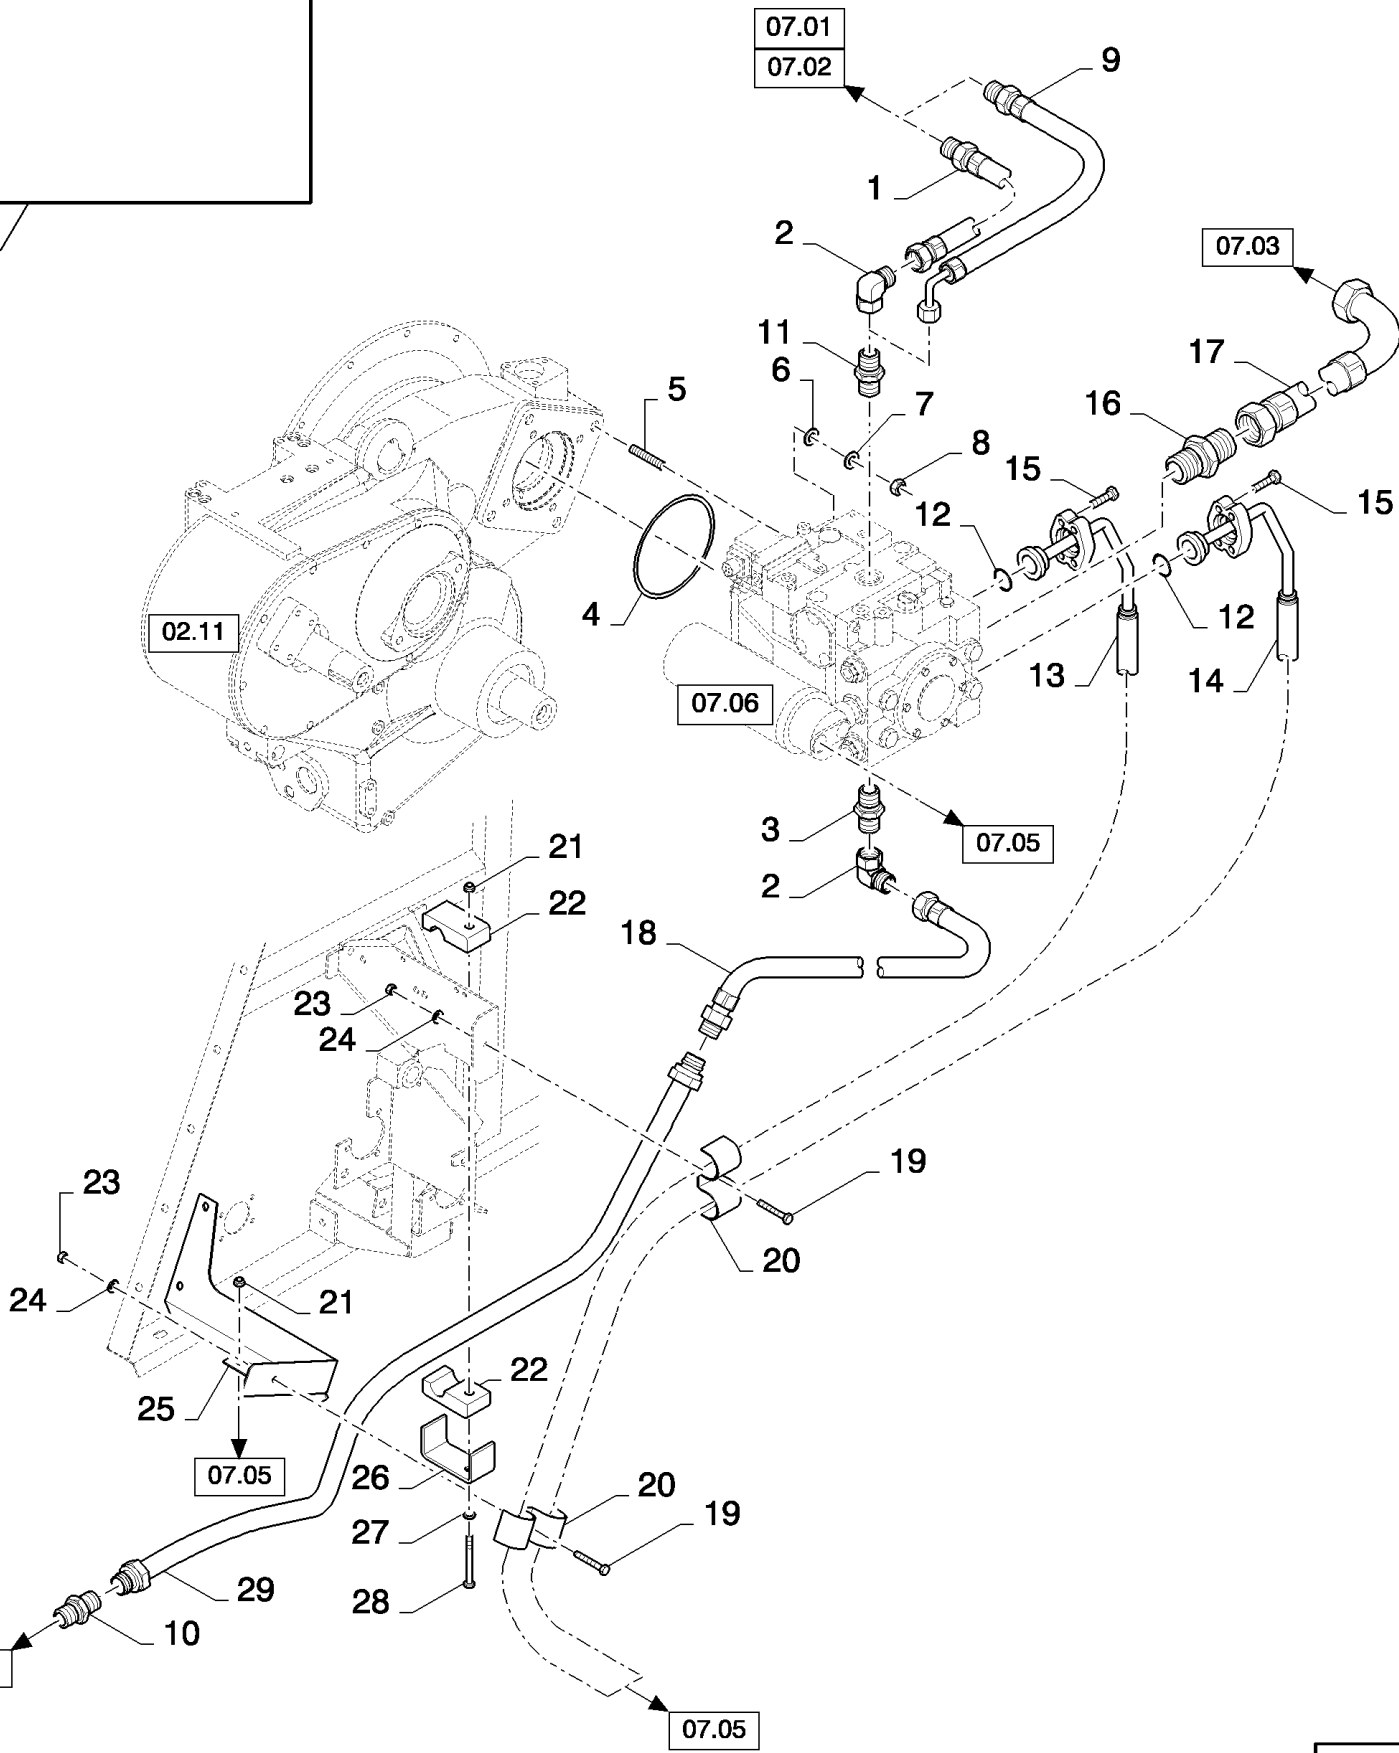

07.05

07.01
07.02

07.03

02.11

07.06

07.05

07.05

07.05

07.04(01) HYDROSTATIC LINES

сылка	Номер детали	Кол-во	Описание
1	84068003	1	HOSE, FLEXIBLE, , FOR CX8050, CX8060, CX8070, CX8080, CX8090 ONLY
2	457573	AR	ELBOW,
3	9818287	1	CONNECTOR, HYD., , FOR CX8050, CX8060, CX8070, CX8080, CX8090 ONLY
3	9511910	1	CONNECTOR, HYD., , FOR CX8030 AND CX8040 ONLY
4	84817130	1	O-RING, , FOR CX8050, CX8060, CX8070, CX8080, CX8090 ONLY
4	84062674	1	O-RING, , FOR CX8030 AND CX8040 ONLY
5	84818315	4	STUD, , FOR CX8030 AND CX8040 ONLY
5	412599	4	STUD, , FOR CX8050, CX8060, CX8070, CX8080, CX8090 ONLY
6	84058945	4	WASHER, , FOR CX8050, CX8060, CX8070, CX8080, CX8090 ONLY
6	140086	4	WASHER, , FOR CX8030 AND CX8040 ONLY
7	140046	2	WASHER, Belleville, M12, , FOR CX8030 AND CX8040 ONLY
8	100020	4	NUT, M16, CI 8, , FOR CX8050, CX8060, CX8070, CX8080, CX8090 ONLY
8	9706685	4	NUT, M12, CI 8, , FOR CX8030 AND CX8040 ONLY
9	84807332	1	HOSE, FLEXIBLE, , FOR CX8030 AND CX8040 ONLY
10	457545	1	CONNECTOR, HYD.,
11	84443963	1	CONNECTOR, HYD., , FOR CX8050, CX8060, CX8070, CX8080, CX8090 ONLY
11	9511910	1	CONNECTOR, HYD., , FOR CX8030 AND CX8040 ONLY
12	14464080	2	O-RING, -222, 70 Duro, 1.484" ID x .139" Thk, , FOR CX8050, CX8060, CX8070, CX8080, CX8090 ONLY
12	353108	2	O-RING, -219, 70 Duro, 1.296" ID x .139" Thk, , FOR CX8030 AND CX8040 ONLY
13	84819601	1	HOSE, HYDRAULIC, , FOR CX8050, CX8060, CX8070 ONLY
13	84819599	1	HOSE, HYDRAULIC, , FOR CX8030 AND CX8040 ONLY
13	84817620	1	HOSE, HYDRAULIC, , FOR CX8070, CX8080, CX8090 ONLY, FOR NA ONLY
14	84819600	1	HOSE, HYDRAULIC, , FOR CX8050, CX8060, CX8070 ONLY
14	84819598	1	HOSE, HYDRAULIC, , FOR CX8030 AND CX8040 ONLY
14	84817619	1	HOSE, HYDRAULIC, , FOR CX8070, CX8080, CX8090 ONLY, FOR NA ONLY
15	84015554	8	BOLT, Hex, 1/2"-13 x 1 3/4", 12.9, , FOR CX8050, CX8060, CX8070, CX8080, CX8090 ONLY
15	84015552	8	BOLT, Hex, 7/16"-14 x 1/2", 12.9, , FOR CX8030 AND CX8040 ONLY
16	84100797	1	CONNECTOR, HYD.,
17	84807130	1	HOSE, HYDRAULIC,
18	9511017	1	HOSE,
19	86977784	2	SCREW, M8x60
20	84444101	2	CLAMP,
21	353308	2	NUT, M6 x 1, CI 8,
22	457546	2	CLAMP,
23	9706690	2	NUT, M8, CI 8,
24	322358	2	WASHER, SPRING, Belleville, M8,
25	84453720	1	SUPPORT,
26	743318	1	SUPPORT,
27	86588450	1	WASHER, M6,
28	86508569	1	BOLT, Hex, M6 x 70, 8.8, M6x70
29	84989873	AR	TUBE, HYD, PIPE, DIA=28MM