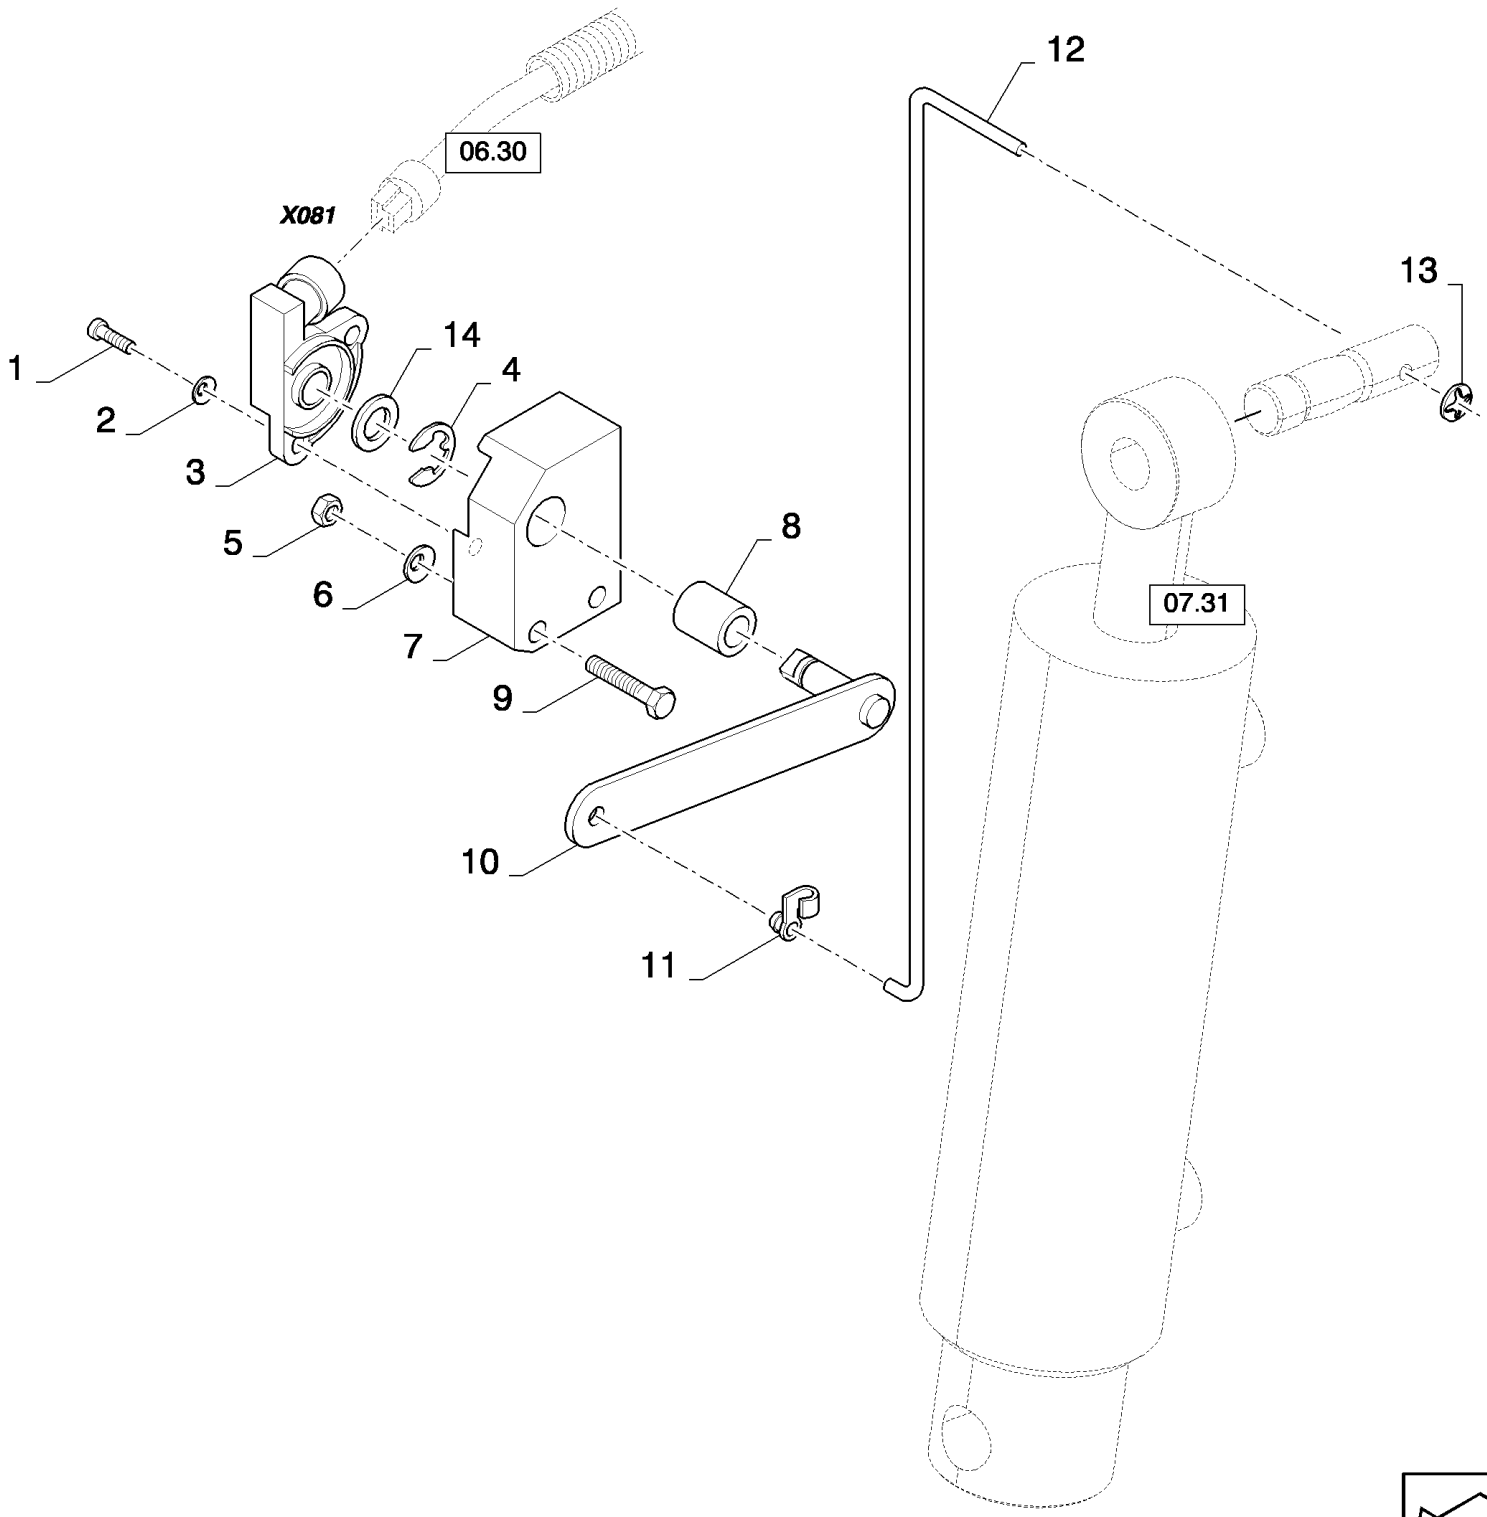

06.32(01) LATERAL FLOTATION SENSOR

06.32(01) LATERAL FLOTATION SENSOR

сылка	Номер детали	Кол-во	Описание
1	86511042	2	SCREW, Cross Pan Hd, M4 x 16,
2	322355	2	WASHER, Belleville, M4,
3	86977396	1	POTENTIOMETER,
4	86000439	1	RING, SNAP, #37, Ext,
5	9706755	2	NUT, M6, CI 8,
6	322357	2	WASHER, SPRING, Belleville, M6,
7	86011325	1	BRACKET,
8	86516740	1	BUSHING,
9	43118	2	BOLT, Hex, M6 x 40, 8.8,
10	84076645	1	LEVER,
11	9821714	1	CLIP,
12	84076424	1	ROD, , FOR FRONT FACE ADJUSTMENT WITH LF ONLY
12	84437606	1	ROD, , FOR LATERAL FLOTATION ONLY
13	398561	1	CLIP,
14	86613601	1	WASHER, , ASN D576