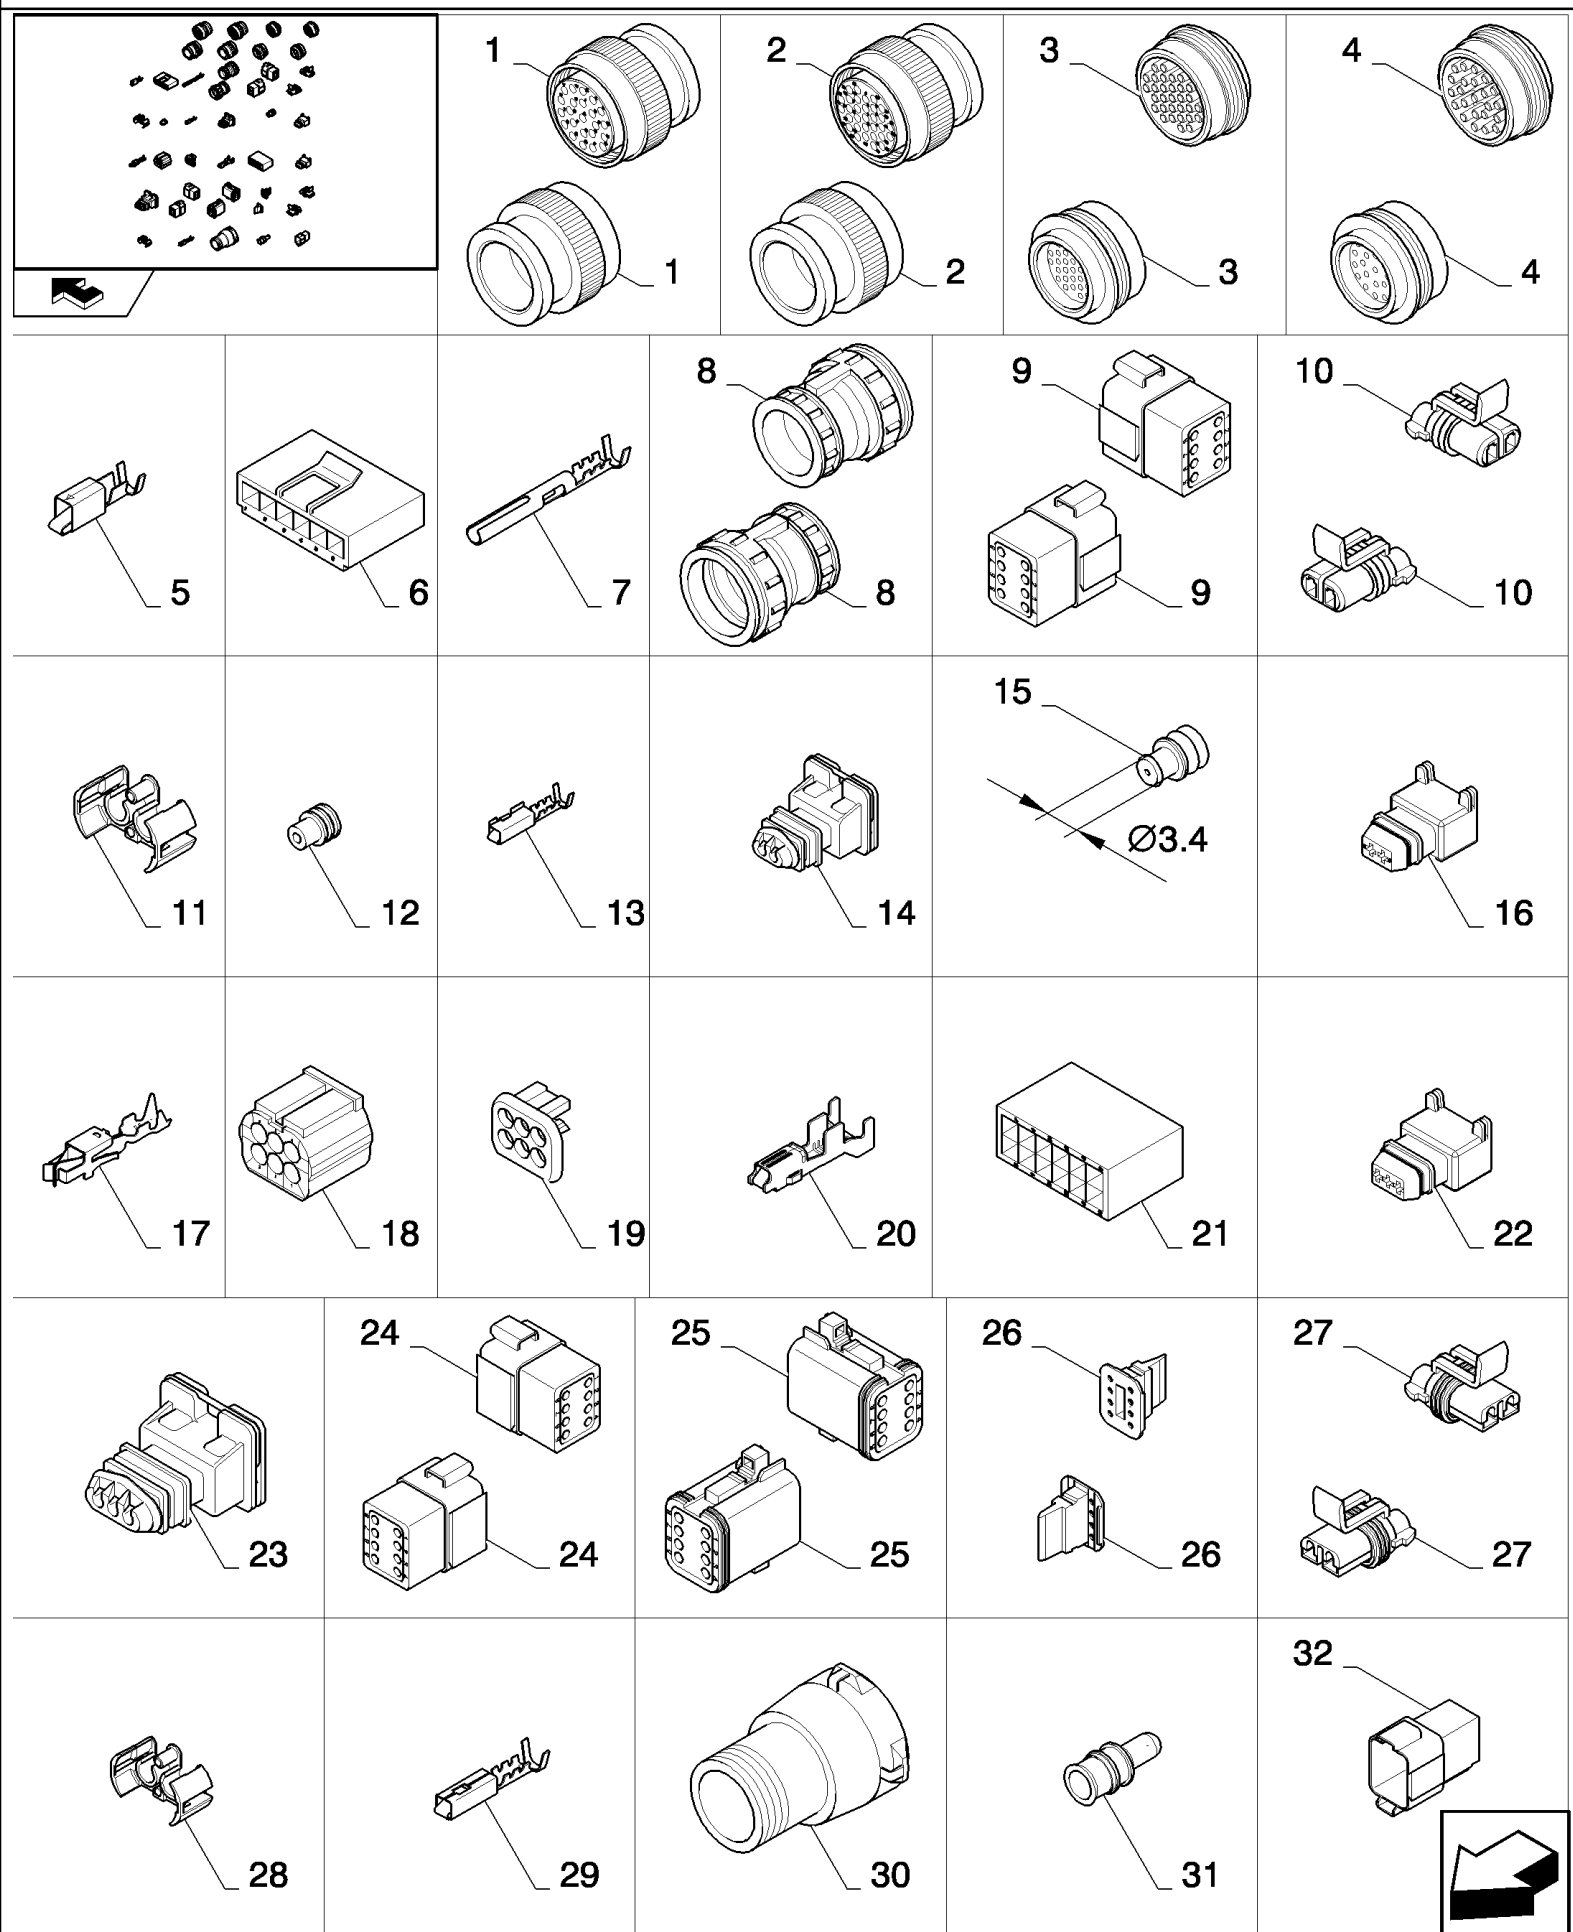

сылка	Номер детали	Кол-во	Описание
1	84400775		AR CONNECTOR, WIRE,
2	84400776		AR CONNECTOR, WIRE,
3	84400777		AR TAB, LOCKING,
4	84400780		AR CONNECTOR, WIRE,
5	84439475		AR CONNECTOR, WIRE,
6	84439476		AR CONNECTOR, WIRE,
7	84441696		AR CONNECTOR, WIRE, 1-2MMI
8	84441874		AR CONNECTOR, WIRE,
9	84449647		AR CONNECTOR, WIRE,
10	84607213		AR CONNECTOR, WIRE,
11	84607242		AR SEAL,
12	84607243		AR CONNECTOR, WIRE,
13	84607244		AR TERMINAL,
14	84607372		AR CONNECTOR, WIRE,
15	84607373		AR STOP DEVICE,
16	84607374		AR CONNECTOR, WIRE,
17	84607379		AR CONNECTOR, WIRE,
18	84806090		AR CONNECTOR, WIRE,
19	84806091		AR CONNECTOR, WIRE,
20	84806208		AR CONNECTOR, WIRE,
21	84806311		AR CONNECTOR, WIRE,
22	84806312		AR CONNECTOR, WIRE,
23	84806457		AR CONNECTOR, WIRE,
24	84806458		AR CONNECTOR, WIRE,
25	84806460		AR CABLE TERMINAL, 2-3MMI
26	84806654		AR CONNECTOR, WIRE,
27	84806656		AR CABLE TERMINAL,
28	84806918		AR CONNECTOR, WIRE,