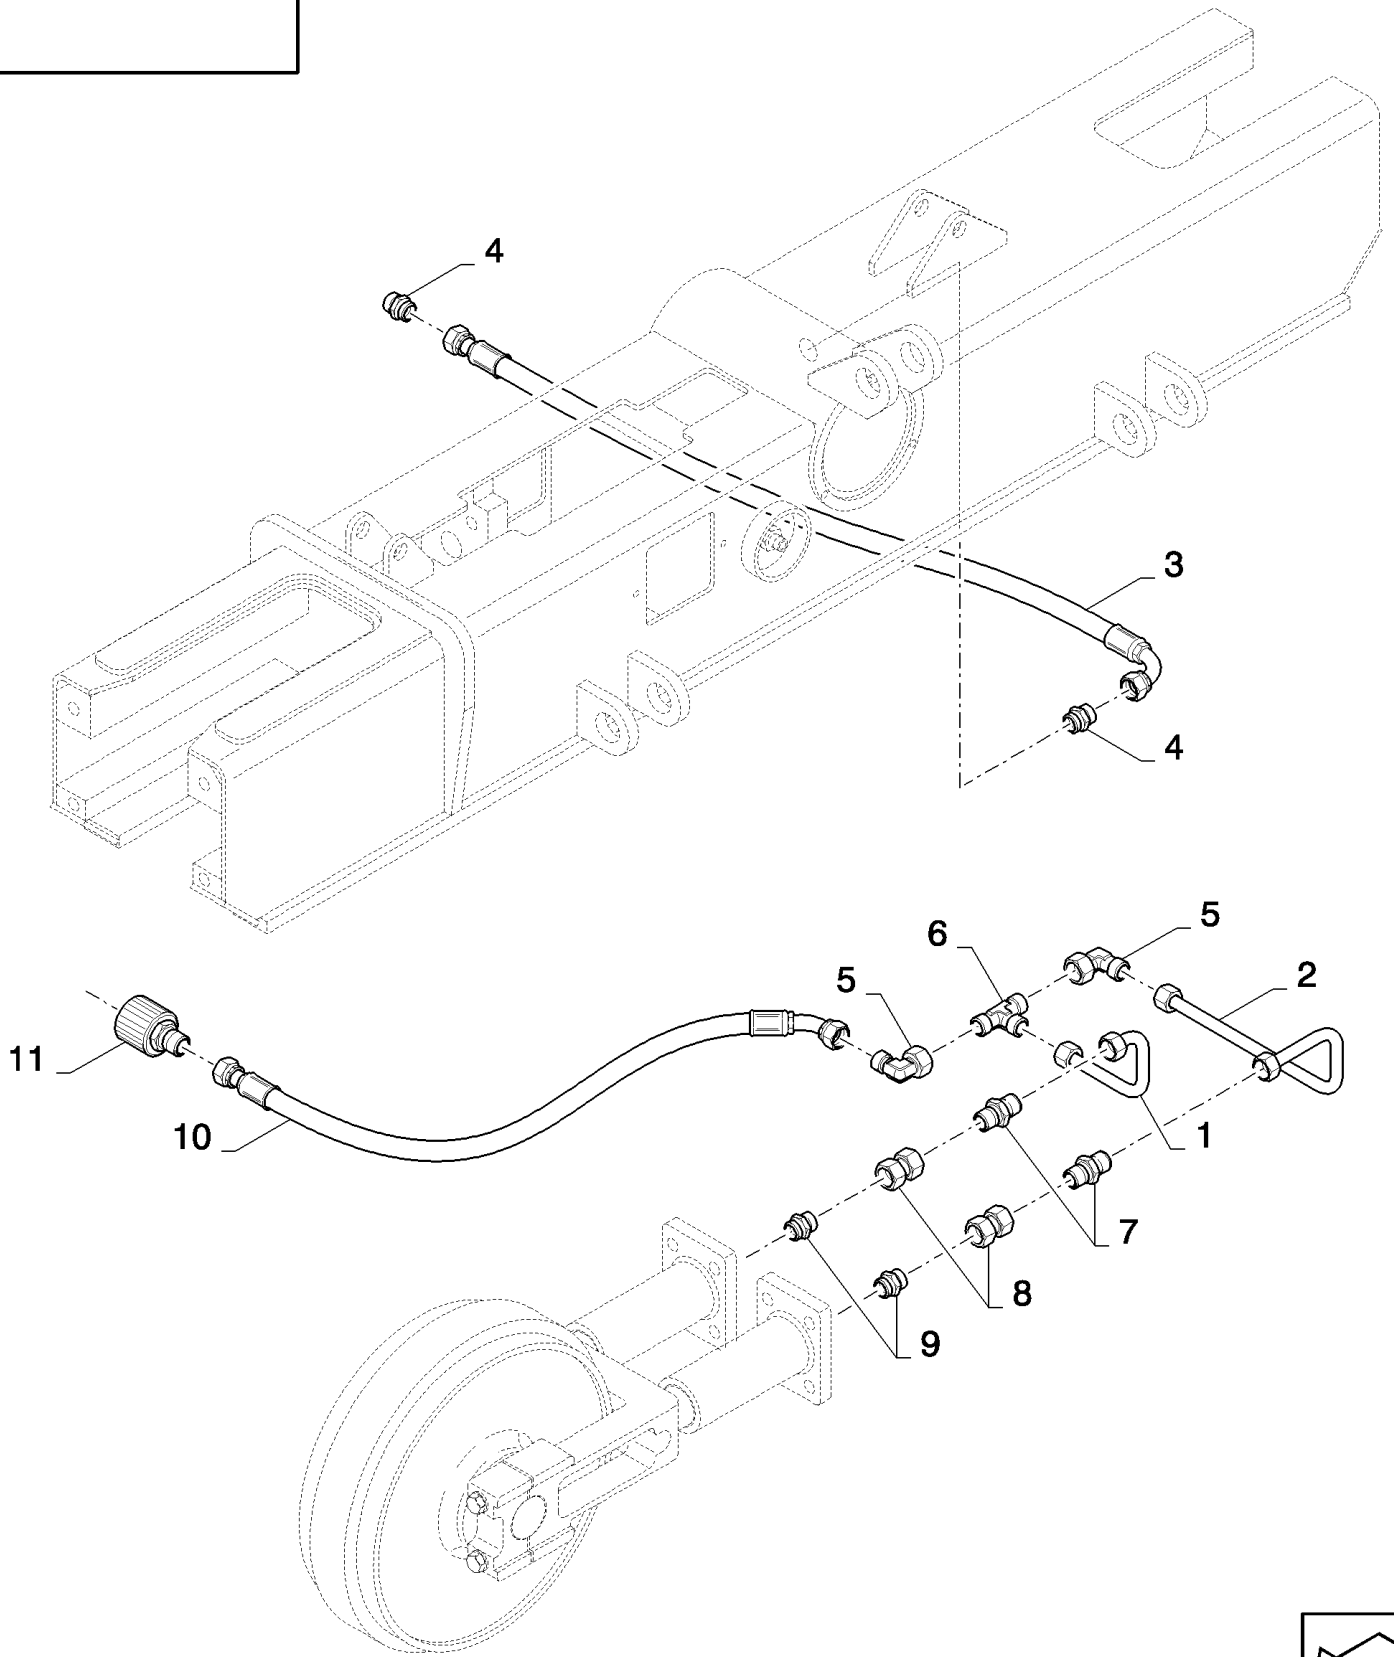

сылка	Номер детали	Кол-во	Описание
	84110608		DIA KIT, HARVESTER,
1	84800339	1	TUBE, LH
1	84800341	1	TUBE, RH
2	84800338	1	TUBE, LH
2	84800340	1	TUBE, RH
3	84800336	2	HOSE,
4	84800337	4	CONNECTOR, HYD.,
5	84800325	4	ELBOW,
6	150019	2	CONNECTION, 3 WAY,
7	150018	4	CONNECTOR, HYD.,
8	84800327	4	CONNECTOR, HYD.,
9	84800333	4	CONNECTOR, HYD.,
10	84800332	2	HOSE,
11	84800331	2	CONNECTOR, HYD.,