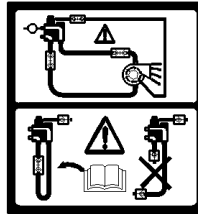

7

13

15

"Achtung! Fahrzeug schert aus"

Achtung! Fahrzeug schert aus

27

IMPORTANT
Must be used only when Inner dual is installed WITHOUT outer dual.

28