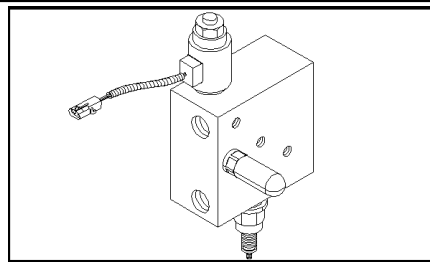

CX8080 COMBINE (9/06-)

07.37(02) CHAFF SPREADER, HYDRAULICS WITHOUT CHOPPER, VALVE - D600

сылка	Номер детали	Кол-во	Описание
1	87601531	1	VALVE, HYDRAULIC, (2 to 5)
2	87673978	1	VALVE, PRESSURE RELIEF,
3	87673977	1	VALVE, HYDRAULIC,
4	87673976	1	VALVE,
5	87673975	1	VALVE,