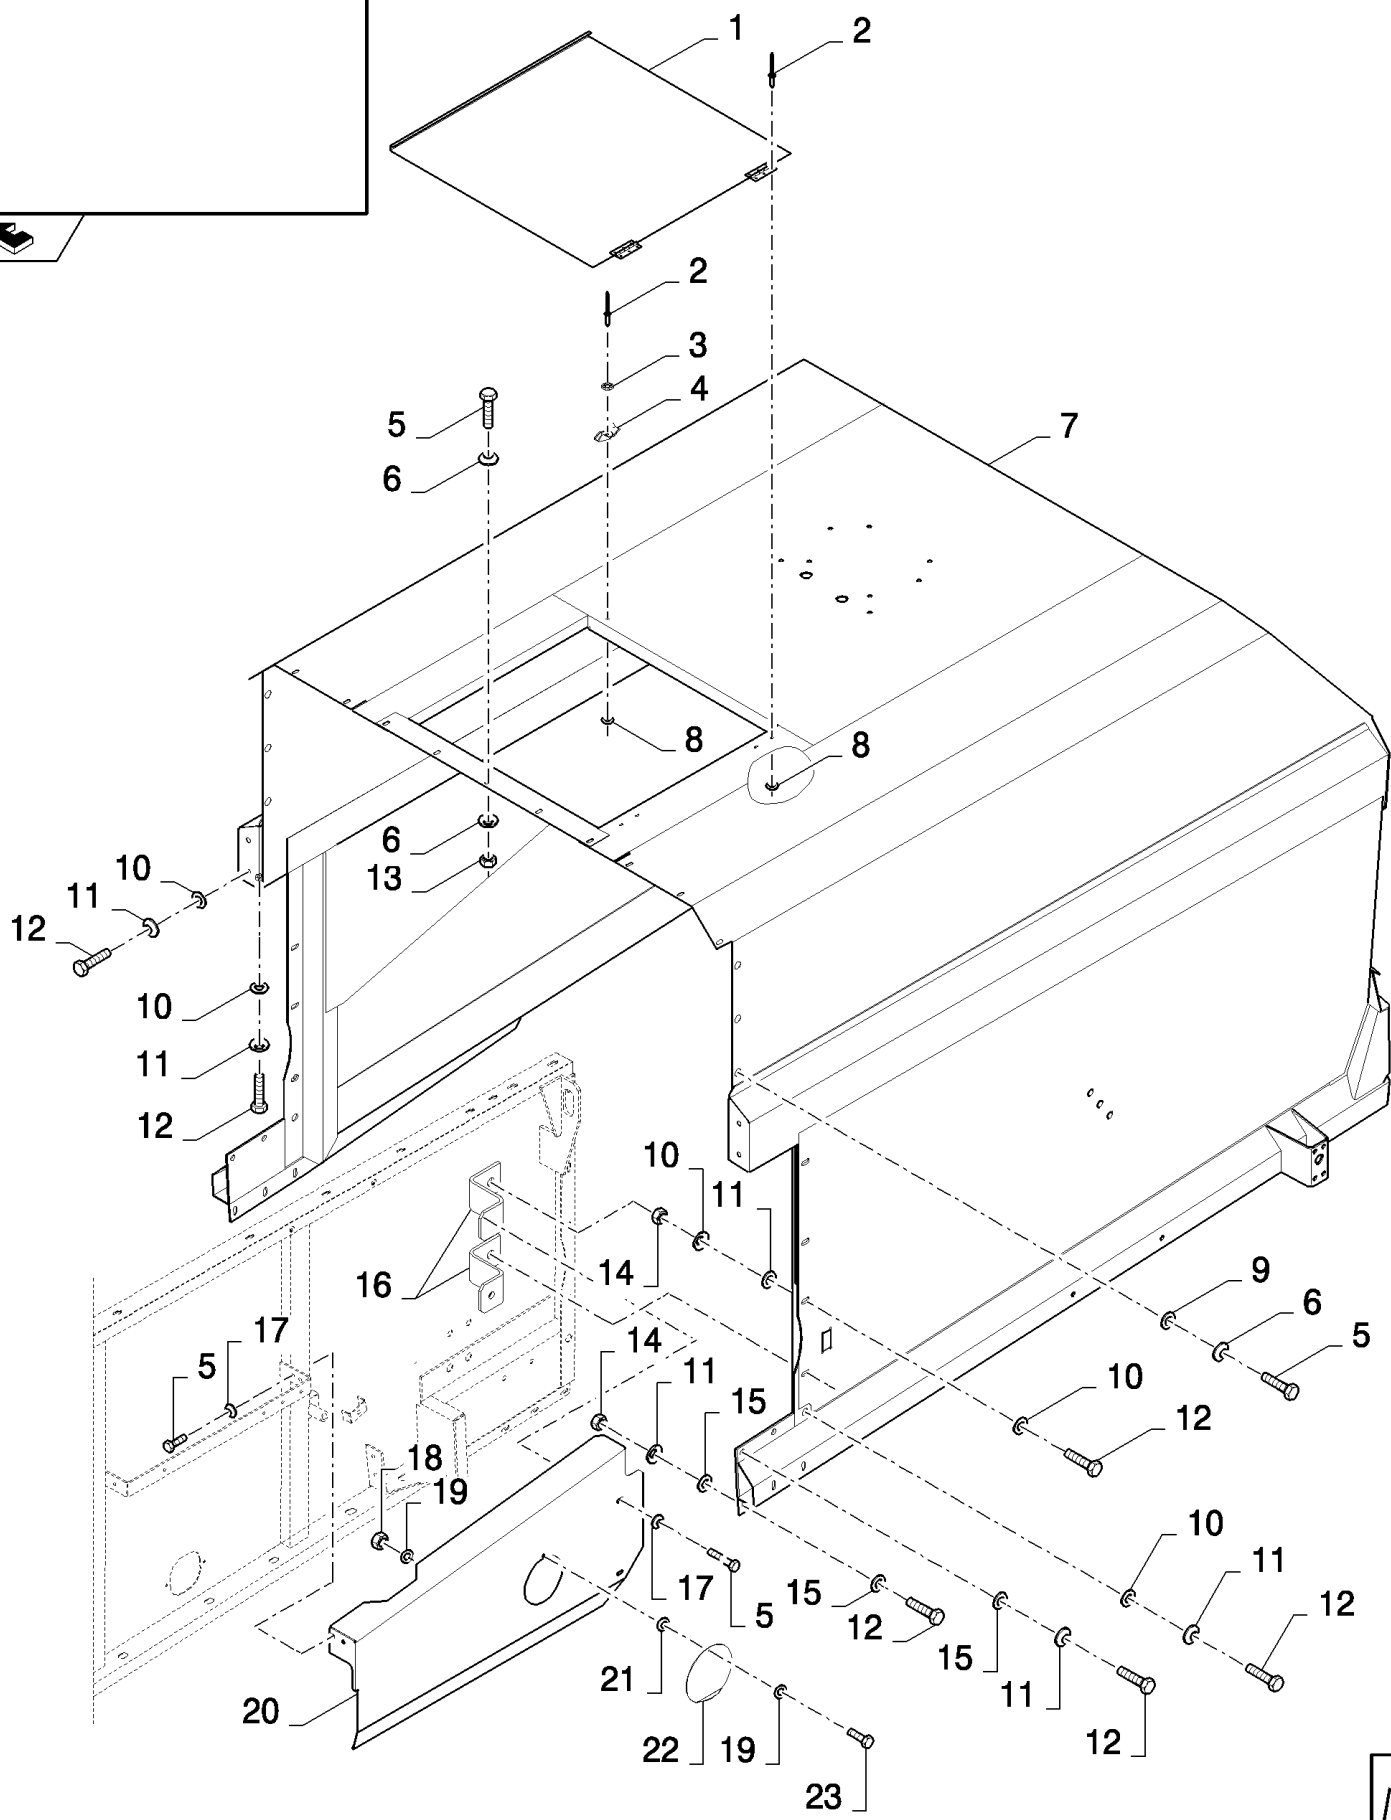

08.18(01) STRAW HOOD

сылка	Номер детали	Кол-во	Описание
1	84077416	1	COVER,
2	446453	6	RIVET, Rivet
3	362785	1	WASHER,
4	362786	1	FASTENER,
5	120104	AR	SCREW, Hex, M8 x 20, 8.8,
6	412650	AR	WASHER, Belleville, M8,
7	84438891	1	HOOD, STRAW, , FOR CX8060, CX8070, CX8080, CX8090 ONLY
7	84076507	1	HOOD, STRAW, , FOR CX8030, CX8040, CX8050 ONLY
8	89824840	5	WASHER, 4MM
9	140041	6	WASHER, M8 x 28 x 3,
10	140042	26	WASHER, M10 x 34 x 3,
11	140045	28	WASHER, SPRING, Belleville, M10,
12	43140	28	BOLT, Hex, M10 x 30, 8.8, Full Thd,
13	9706690	AR	NUT, M8, CI 8,
14	100016	14	NUT, M10, CI 8,
15	378244	16	WASHER, M10,
16	84439465	2	SUPPORT,
17	322358	4	WASHER, SPRING, Belleville, M8,
18	353308	1	NUT, M6 x 1, CI 8,
19	86588450	2	WASHER, M6,
20	84439441	1	GUARD,
21	300366	1	WASHER,
22	84437160	1	COVER,
23	86508568	1	SCREW, Hex, M6 x 16, 8.8,
24	401502	1	STRIP, ANTI-SKID, L=2.10M, FOR CX8030, CX8040, CX8050 ONLY
24	401502	1	STRIP, ANTI-SKID, L=2.62M, FOR CX8060, CX8070, CX8080, CX8090 ONLY