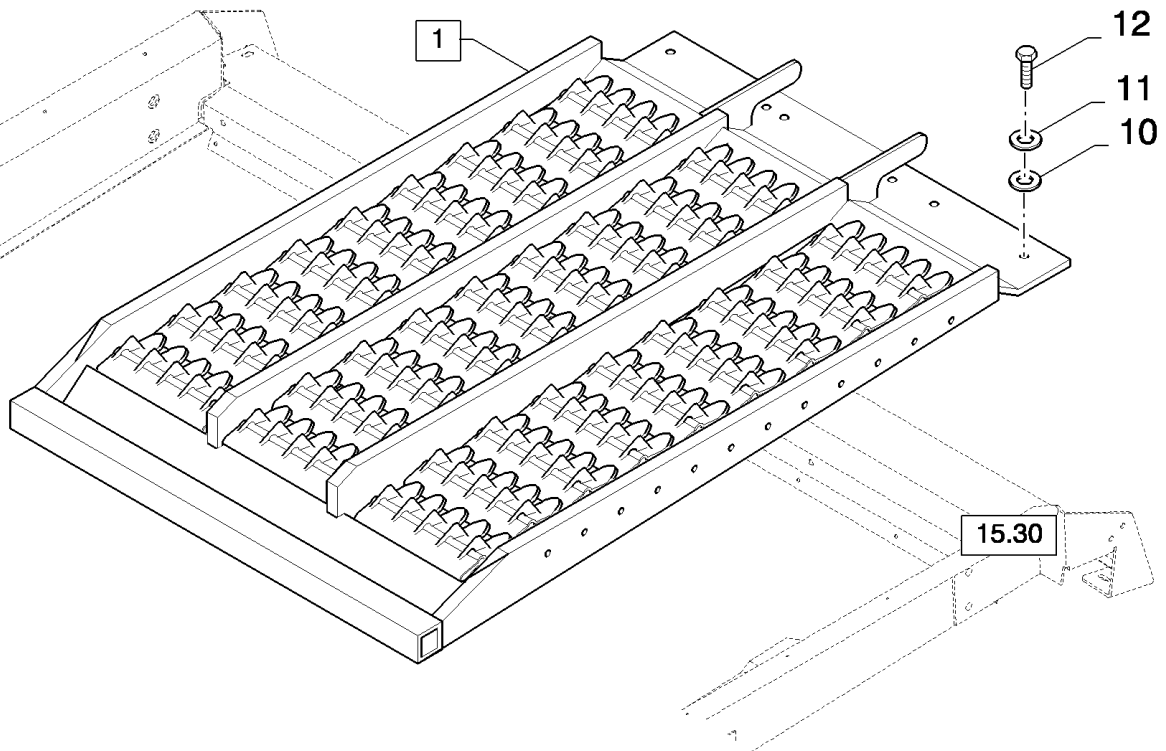

15.24(01) FRONT SIEVES

сылка	Номер детали	Кол-во	Описание
1	84432256	1	SIEVE, HC 1 5/8"(2 to 8), FOR CX8030, CX8040, CX8050 ONLY
1	84462831	1	SIEVE, HC 1 5/8"(2 to 7,9), FOR CX8030, CX8040, CX8050 ONLY, FOR CORN ONLY, FOR CLOSZ ONLY, ASN D600
1	84432132	1	SIEVE, HC 1 5/8"(2 to 8), FOR CX8060, CX8070, CX8080, CX8090 ONLY
1	84462833	1	SIEVE, HC 1 5/8"(2 to 7,9), FOR CX8060, CX8070, CX8080, CX8090 ONLY, FOR CLOSZ ONLY, FOR 1 5/8" SIEVE ONLY, ASN D600
1	84077046	1	SIEVE, CL 1 1/8"(2 to 7,9), FOR CX8030, CX8040, CX8050 ONLY
1	84076561	1	SIEVE, CL 1 1/8"(2 to 7,9), FOR CX8060, CX8070, CX8080, CX8090 ONLY
2	84077776	1	PLATE, ADJUSTING, , FOR 1 5/8" SIEVE ONLY
2	84434704	1	PLATE, , FOR 1 1/8" SIEVE ONLY
3	84434245	1	LEVER,
4	353308	2	NUT, M6 x 1, CI 8,
5	86588450	2	WASHER, M6,
6	86508568	2	SCREW, Hex, M6 x 16, 8.8,
7	324715	28	BAR, L=230MM, FOR CLOSZ ONLY, FOR 1 5/8" SIEVE ONLY, FOR CX8060, CX8070, CX8080, CX8090 ONLY, ASN D600
7	80445568	AR	BAR, L=240MM, FOR CX8060, CX8070, CX8080, CX8090 ONLY, FOR 1 5/8" SIEVE ONLY, FOR CX8030, CX8040, CX8050 ONLY
7	445569	70	BAR, L=240MM, FOR CX8030, CX8040, CX8050 ONLY, FOR CLOSZ ONLY
7	80396505	AR	BAR, L=230MM, FOR CX8060, CX8070, CX8080, CX8090 ONLY, FOR CX8030 ONLY
7	445569	56	BAR, L=240MM, FOR CX8060, CX8070, CX8080, CX8090 ONLY, FOR CLOSZ ONLY, FOR 1 5/8" SIEVE ONLY
8	481730	AR	BAR, L=250MM, FOR CX8060, CX8070, CX8080, CX8090 ONLY, FOR 1 1/8" SIEVE ONLY
8	445571	AR	BAR, L=240MM, FOR 1 1/8" SIEVE ONLY, FOR CX8030, CX8040, CX8050 ONLY, FOR CX8060, CX8070, CX8080, CX8090 ONLY
9	428728	AR	WIRE, RETAINING, , FOR CX8030, CX8040, CX8050 ONLY
9	452791	AR	WIRE, RETAINING, , FOR CX8060, CX8070, CX8080, CX8090 ONLY
10	378244	2	WASHER, M10, , FOR 1 1/8" SIEVE ONLY
11	140045	2	WASHER, SPRING, Belleville, M10, , FOR 1 1/8" SIEVE ONLY
12	43139	2	SCREW, Hex, M10 x 25, 8.8, Full Thd, , FOR 1 1/8" SIEVE ONLY