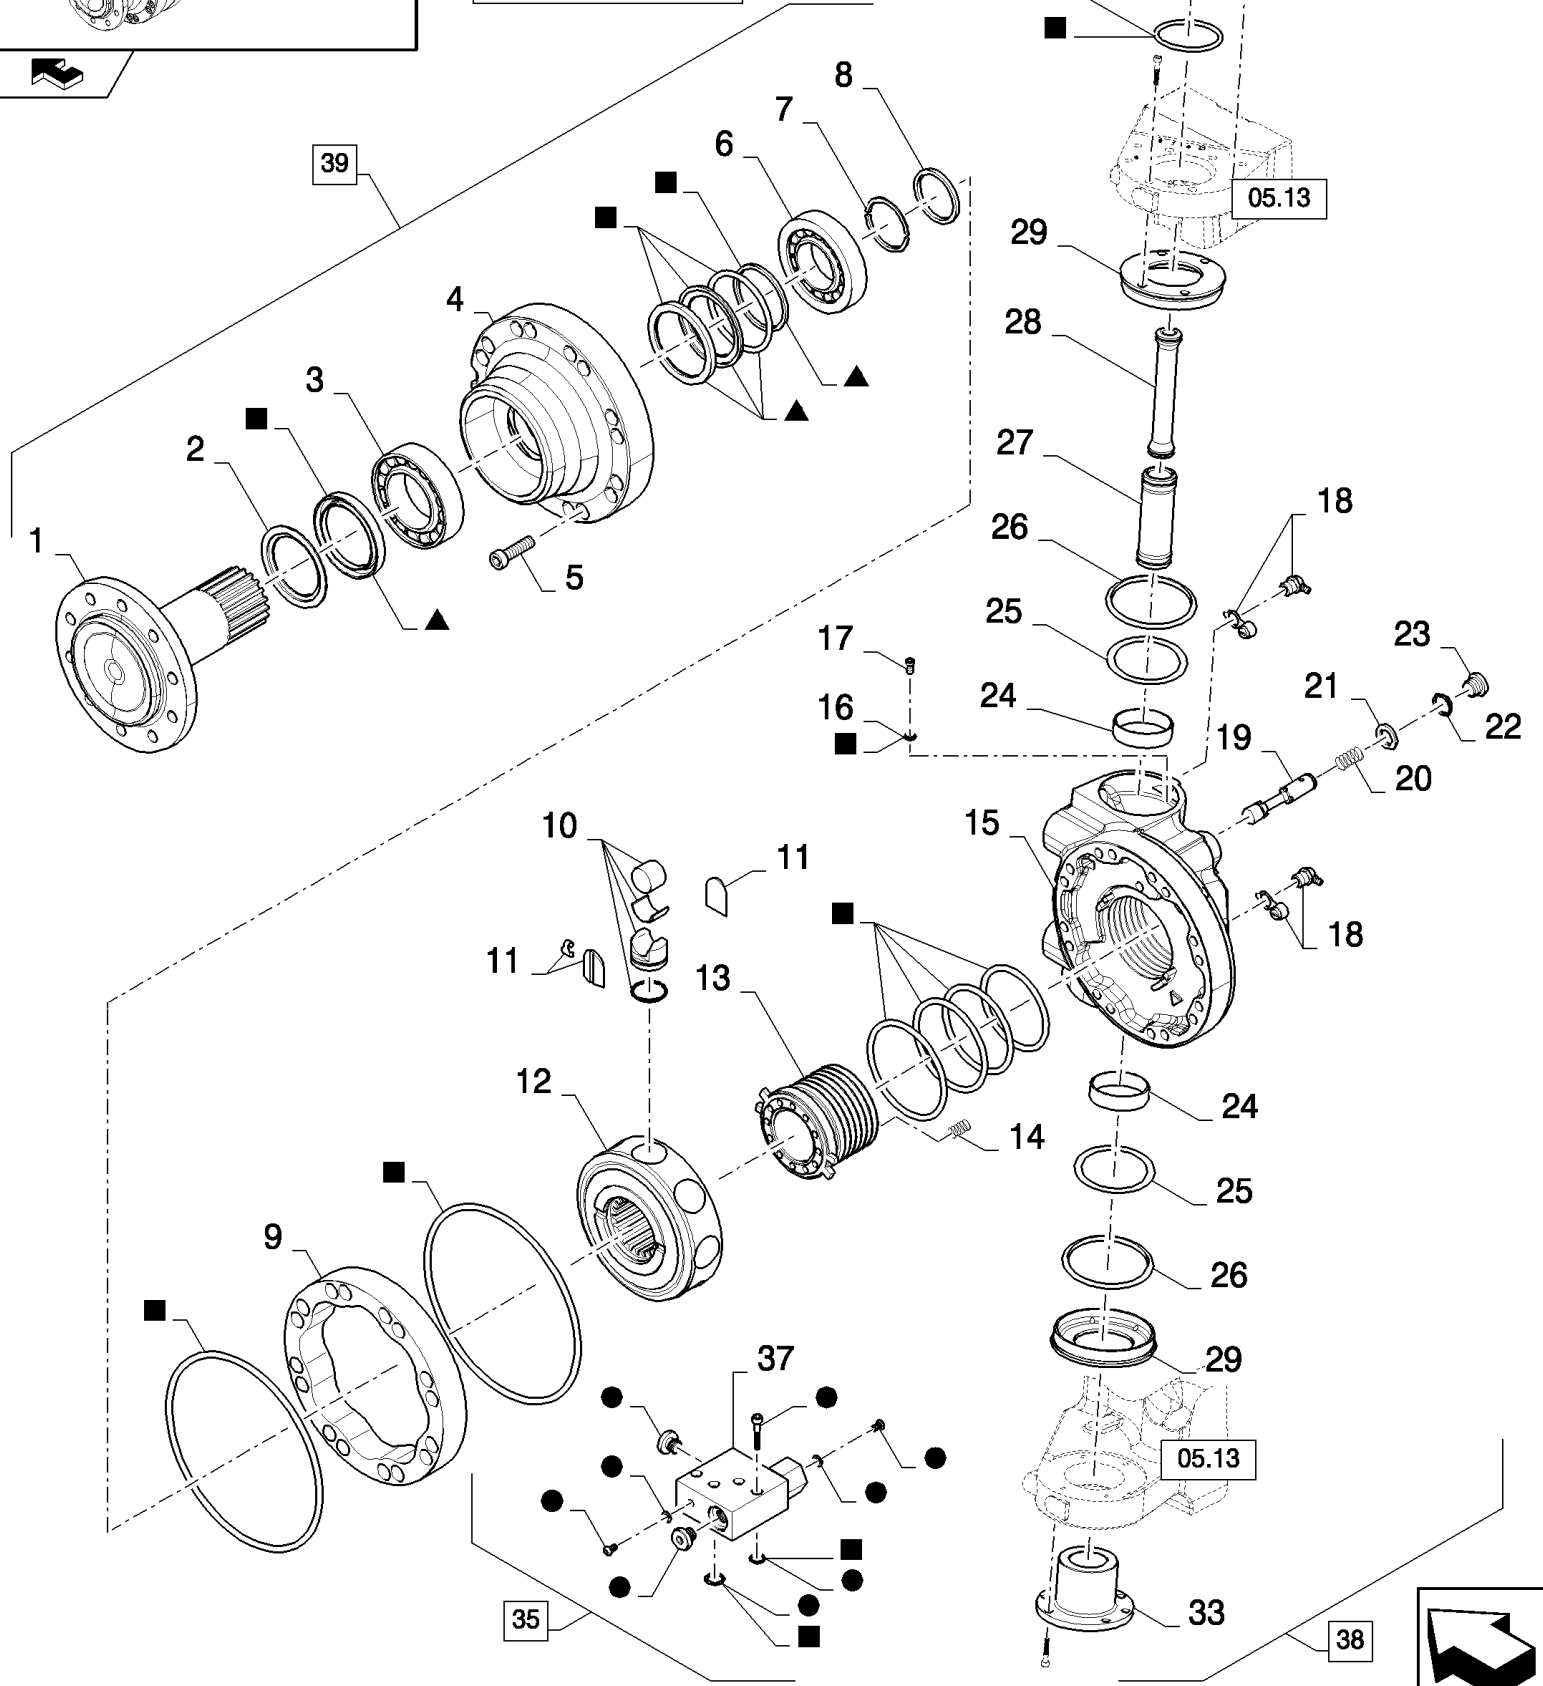

KIT

REINOLAND REINOLAND

■ = 34
● = 36
▲ = 40

05.10(01) POWERED REAR AXLE : WHEEL MOTOR

сылка	Номер детали	Кол-во	Описание
1	NSS	1	NOT SERVICED SEPARATELY,
2	NSS	1	NOT SERVICED SEPARATELY,
3	NSS	1	NOT SERVICED SEPARATELY,
4	NSS	1	NOT SERVICED SEPARATELY,
5	NSS	16	NOT SERVICED SEPARATELY,
6	NSS	1	NOT SERVICED SEPARATELY,
7	NSS	1	NOT SERVICED SEPARATELY,
8	NSS	1	NOT SERVICED SEPARATELY,
9	NSS	1	NOT SERVICED SEPARATELY,
10	NSS	8	NOT SERVICED SEPARATELY,
11	NSS	1	NOT SERVICED SEPARATELY,
12	NSS	1	NOT SERVICED SEPARATELY,
13	NSS	1	NOT SERVICED SEPARATELY,
14	NSS	12	NOT SERVICED SEPARATELY,
15	NSS	1	NOT SERVICED SEPARATELY,
16	87281727	3	WASHER,
17	87035490	3	SCREW, Hex Soc Hd, M8 x 10, 8.8,
18	87415	2	NIPPLE, LUBE, 90с, 1/4" NPT x .75" lg, Drive,
19	NSS	1	NOT SERVICED SEPARATELY,
20	NSS	1	NOT SERVICED SEPARATELY,
21	NSS	1	NOT SERVICED SEPARATELY,
22	NSS	1	NOT SERVICED SEPARATELY,
23	NSS	1	NOT SERVICED SEPARATELY,
24	84817916	2	BUSHING,
25	84817926	2	SEALRING,
26	84817900	2	WASHER, THRUST,
27	84800212	1	KIT, SEALS,
28	84800213	1	KIT, SEALS,
29	84817924	2	COVER,
30	84817917	1	SEALRING,
31	87281730	1	PIN,
32	NSS	1	NOT SERVICED SEPARATELY,
33	84800194	1	PIN,
34	87360505	1	KIT, SEALS,
35	87281713	1	HYDRAULIC CYLINDER, (36, 37)
36	NSS	1	NOT SERVICED SEPARATELY,
37	NSS	1	NOT SERVICED SEPARATELY,
38	87281652	1	MOTOR, HYDRAULIC, (1 to 40)
38	87281653	1	MOTOR, HYDRAULIC, (1 to 40)
39	87552816	1	KIT, REPAIR, (1 to 8, 40), ASN D548
40	NSS	1	NOT SERVICED SEPARATELY, Kit, seals, ASN D548