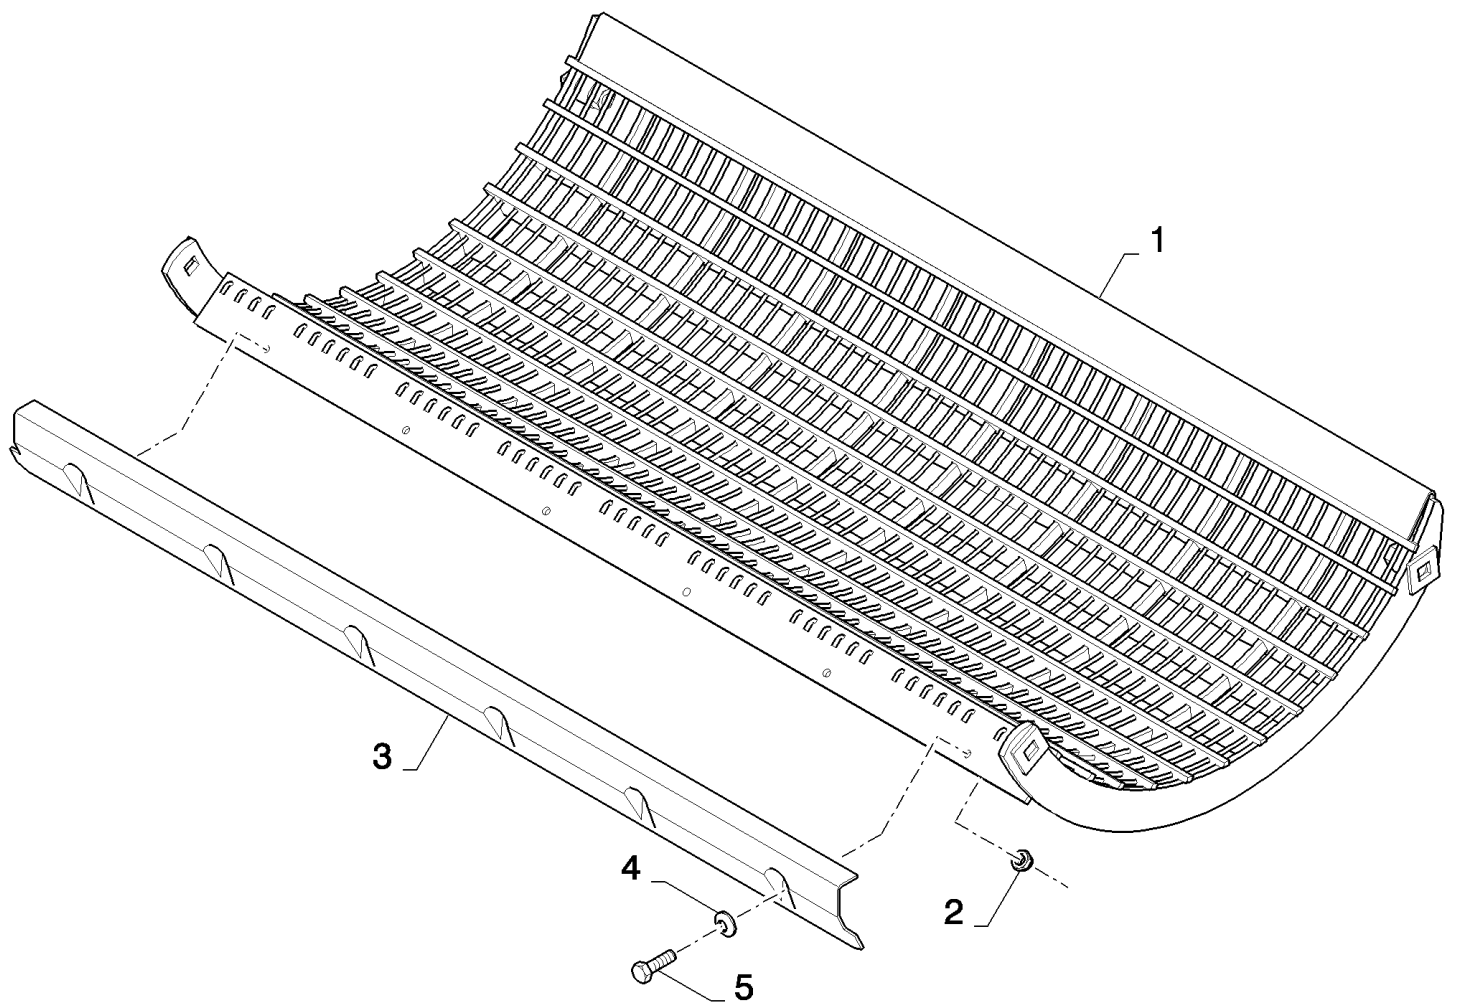

CX8080 COMBINE (9/06-)

18.84050437(01) CORN CONCAVE

сылка	Номер детали	Кол-во	Описание
	84050437		CONCAVE INSTALL KIT,
1	84069767	1	CONCAVE,
2	100037	6	NUT, M10 x 1.5, CI 8,
3	84073001	1	PLATE,
4	378244	6	WASHER, M10,
5	43140	6	BOLT, Hex, M10 x 30, 8.8, Full Thd,