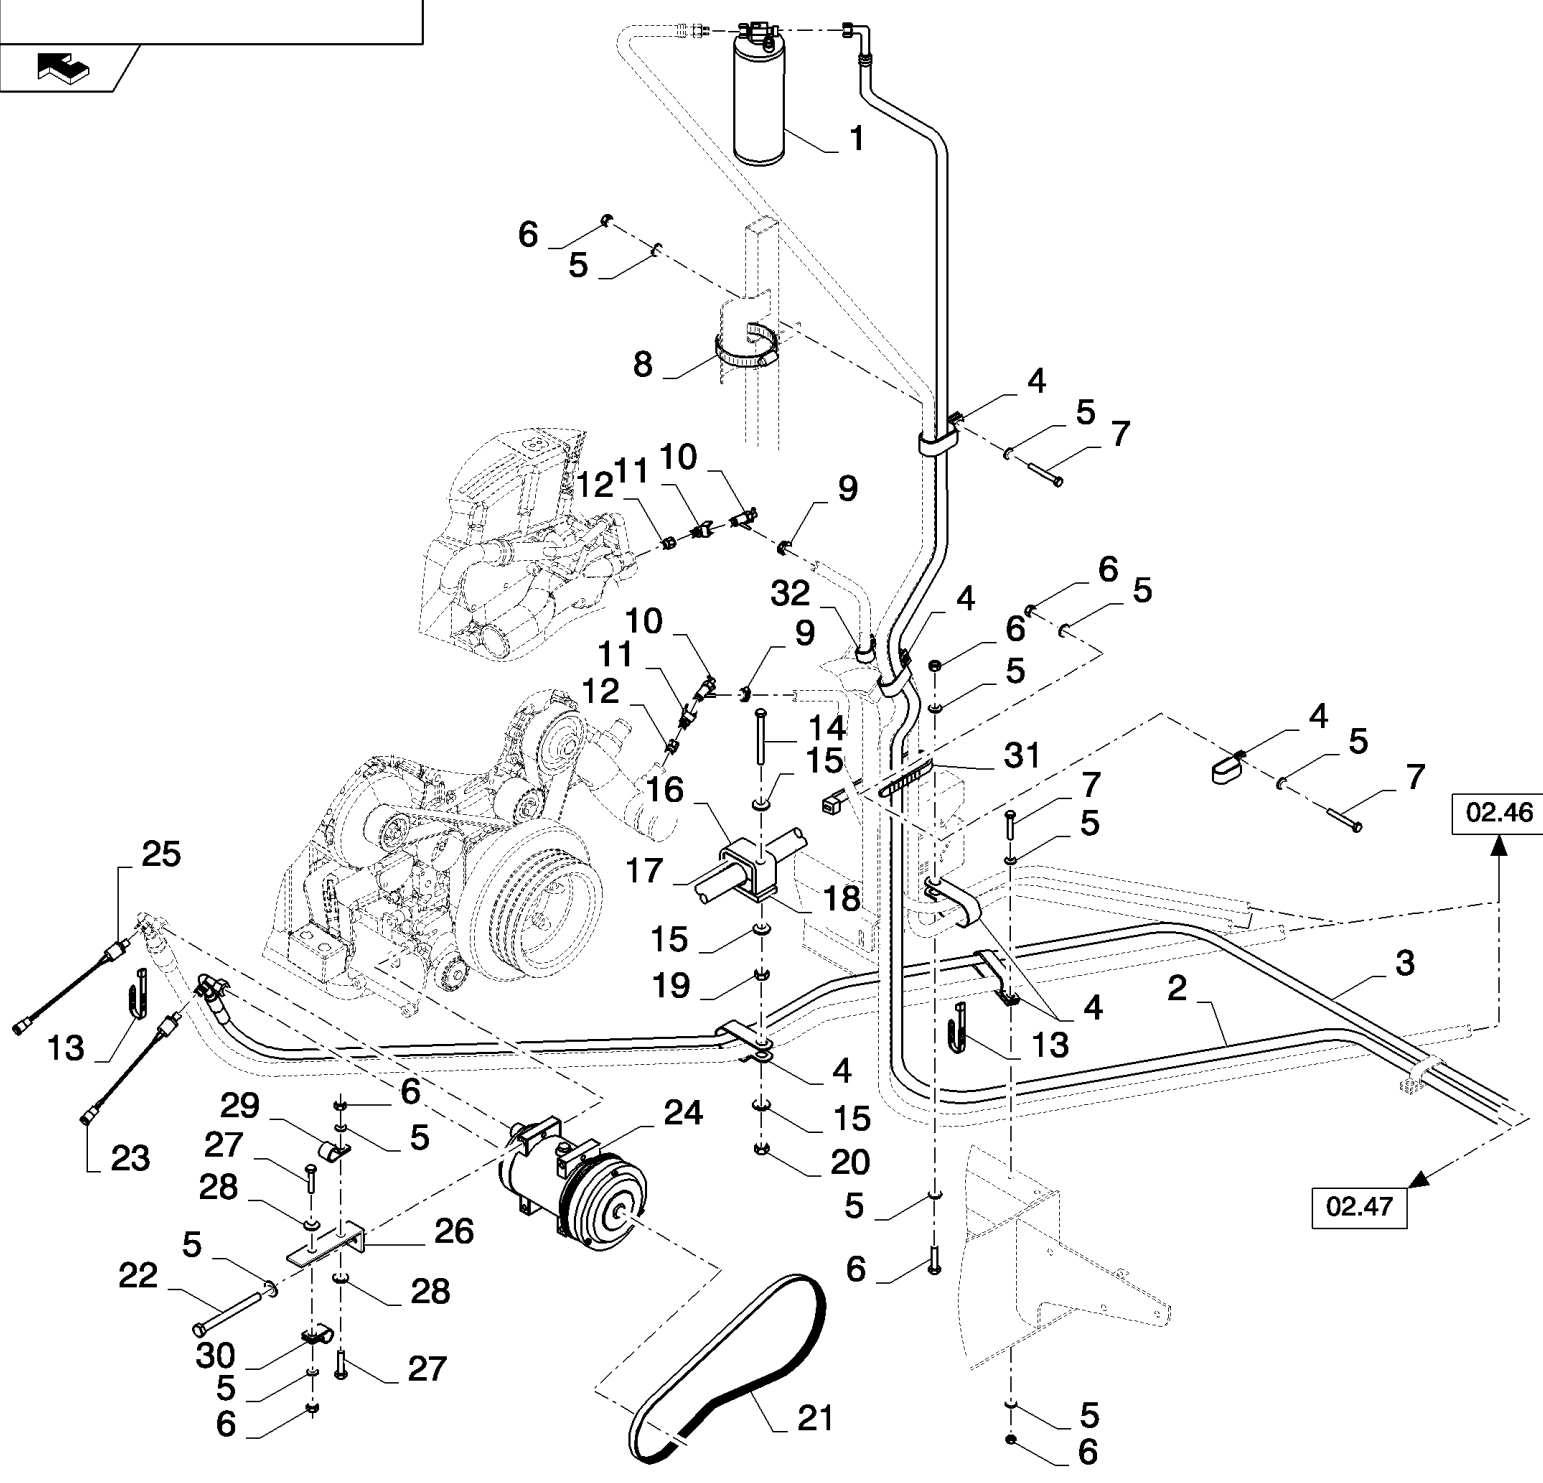

02.49(01) AIR CONDITIONER UNIT : COMPRESSOR, DRYER

сылка	Номер детали	Кол-во	Описание
1	84058791	1	RECEIVER-DRYER,
1	84078487	1	RECEIVER-DRYER, , FOR SWEDEN ONLY
2	84443693	1	HOSE, FLEXIBLE, CONDITIONER-DRYER
3	84448937	1	HOSE, FLEXIBLE, , FOR CX8040, CX8050, CX8060, CX8070, CX8080 ONLY
3	87553680	1	HOSE, FLEXIBLE, , FOR CX8030 ONLY
4	9513271	5	CLAMP,
5	322358	AR	WASHER, SPRING, Belleville, M8,
6	9706690	AR	NUT, M8, CI 8,
7	43128	AR	BOLT, Hex, M8 x 30, 8.8,
8	556701	1	CLAMP,
9	326082	2	CLAMP, , FOR HEATING ONLY
10	83961305	2	VALVE, SHUT-OFF, , FOR HEATING ONLY
11	3905214	2	ELBOW, , FOR HEATING ONLY
12	84334474	2	FITTING, , FOR HEATING ONLY
13	86566989	3	STRAP, CABLE,
14	412499	1	BOLT, Hex, M6 x 100, 8.8, Full Thd, M6x100
15	86588450	3	WASHER, M6,
16	743318	1	SUPPORT,
17	457546	2	CLAMP,
18	417043	1	SUPPORT,
19	9706755	1	NUT, M6, CI 8,
20	353308	1	NUT, M6 x 1, CI 8,
21	84818007	1	BELT, TRANSMISSION,
22	395851	4	BOLT, Hex, M8 x 90, 8.8, Full Thd, M8x90
22	412215	4	BOLT, Hex, M8 x 100, 8.8, , FOR HEATING ONLY
23	87366051	1	SWITCH, A/C HIGH PRESSURE, HIGH PRESSURE, FOR CX8040, CX8050, CX8060, CX8070, CX8080 ONLY
23	87366045	1	SWITCH, A/C HIGH PRESSURE, , FOR CX8030 ONLY
24	84448669	1	COMPRESSOR, AIRCOND.,
25	87366044	1	SWITCH, PRESSURE, , FOR CX8030 ONLY
26	87516751	1	BRACKET, , FOR CX8030 ONLY
27	43127	2	BOLT, Hex, M8 x 25, 8.8, , FOR CX8030 ONLY
28	378243	2	WASHER, M8, , FOR CX8030 ONLY
29	431352	1	CLAMP, , FOR CX8030 ONLY
30	431351	1	CLAMP, , FOR CX8030 ONLY
31	86566990	5	STRAP, CABLE, , FOR CX8030 ONLY
32	418407	1	CLAMP, , FOR HEATING ONLY, BSN C599
32	9837625	1	CLAMP, , FOR HEATING ONLY, ASN D600