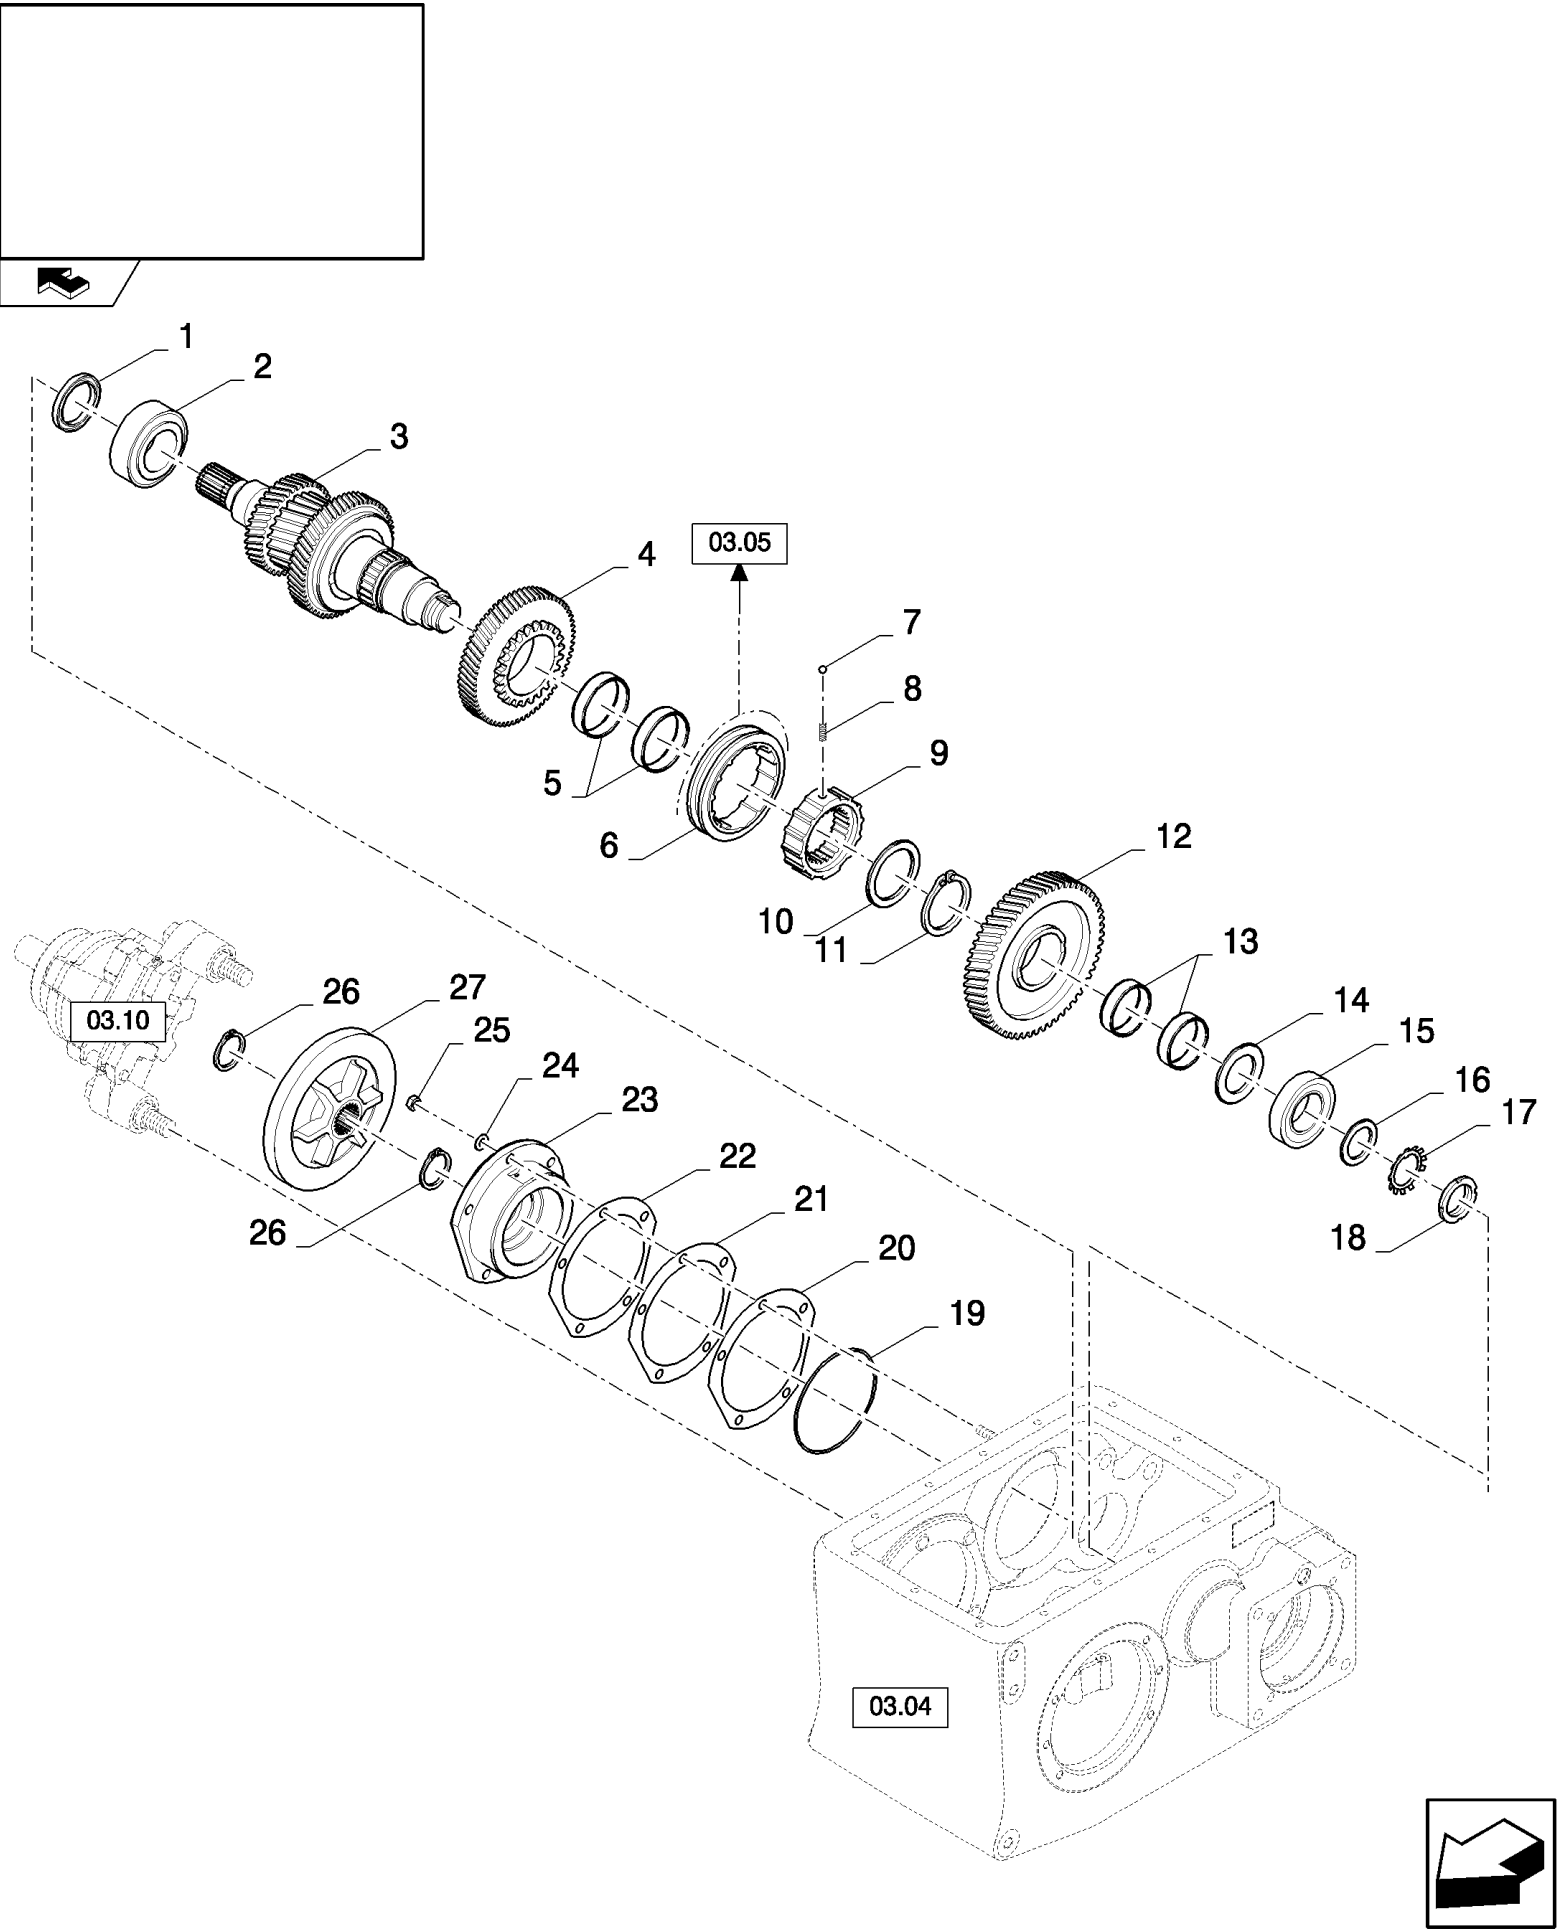

03.07(01) GEARBOX, DRIVE SHAFT

03.07(01) GEARBOX, DRIVE SHAFT

сылка	Номер детали	Кол-во	Описание
1	84017986	1	SEALRING,
2	84074759	1	BEARING, ROLLER, TAPERED,
3	84072124	1	SHAFT, 20T, FOR CX8080, CX8090 ONLY
3	84433499	1	SHAFT, 20T, FOR CX8080, CX8090 ONLY, FOR NA ONLY
3	84072941	1	SHAFT, 16T, FOR CX8050, CX8060, CX8070 ONLY
3	84433515	1	SHAFT, 16T, FOR CX8070 ONLY, FOR NA ONLY
3	84072123	1	SHAFT, 18T, FOR CX8030, CX8040 ONLY
4	84433264	1	GEAR,
5	84071622	1	BEARING SET, Set of 2
6	84433358	1	GEAR,
7	84041521	2	BALL,
8	84041522	2	SPRING,
9	84433352	1	GEAR,
10	84072052	1	WASHER, THRUST,
11	84078051	1	RING, SNAP, M72, Ext,
12	84459182	1	GEAR,
13	87317816	1	BEARING SET,
14	84071394	1	WASHER, THRUST,
15	84320593	1	BEARING, ROLLER, TAPERED,
16	84071395	1	WASHER, THRUST,
17	80410880	1	RING, LOCKING,
18	9615771	1	NUT, LOCK, M45 x 1.5, Bearing, M45
19	84078052	1	O-RING,
20	84072115	1	SHIM, Thk.: 0.5MM
21	84072116	2	SHIM, Thk.: 0.2MM
22	84072118	4	SHIM, Thk.: 0.05MM
23	84071119	1	HOUSING, BEARING,
24	140046	5	WASHER, Belleville, M12,
25	9706685	5	NUT, M12, CI 8,
26	370007	2	RING, SNAP, M45, Ext,
27	84071123	1	BRAKE DISC,