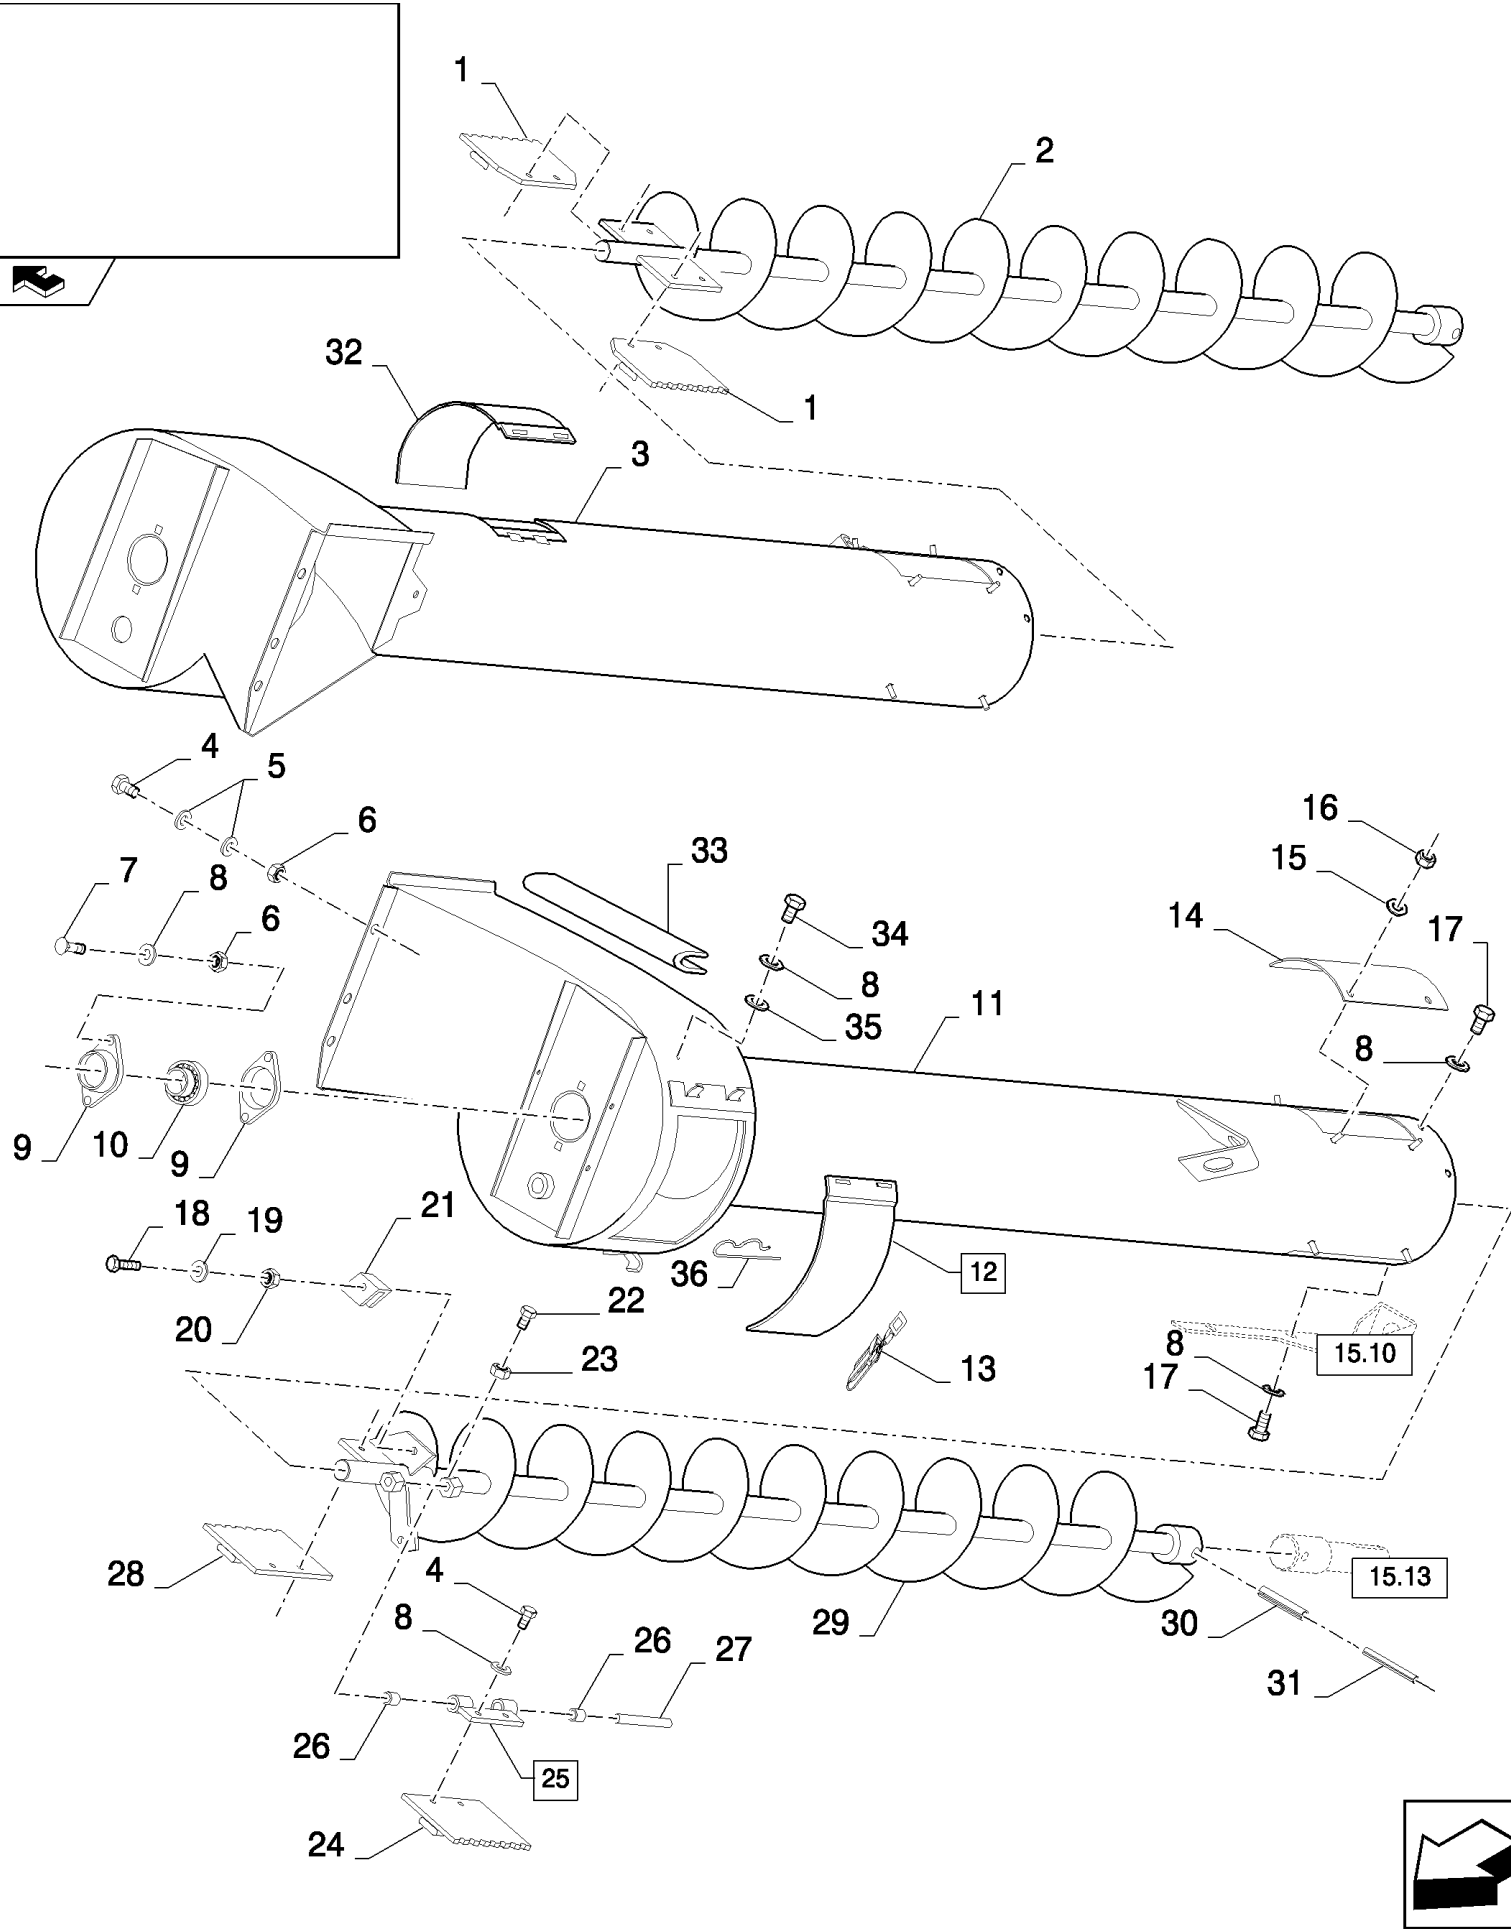

15.14(01) TAILINGS ELEVATORS

15.14(01) TAILINGS ELEVATORS

сылка	Номер детали	Кол-во	Описание
1	9837532	2	DEFLECTOR, , STANDARD
1	84000642	2	DEFLECTOR, , REINFORCED
2	84069825	1	AUGER, RH, STANDARD, FOR CX8060, CX8070, CX8080, CX8090 ONLY
2	84072285	1	AUGER, RH, FOR CX8060, CX8070, CX8080, CX8090 ONLY, REINFORCED
3	84069662	1	ELEVATOR, RH, FOR SELF LEVELLING ONLY, FOR CX8060, CX8070, CX8080, CX8090 ONLY
3	84433354	1	HOUSING, GRAIN ELEVATOR, , FOR CX8060, CX8070, CX8080, CX8090 ONLY, FOR FIXED SHOE ONLY
4	120104	AR	SCREW, Hex, M8 x 20, 8.8,
5	412650	AR	WASHER, Belleville, M8,
6	89706690	AR	NUT, M8, CI 8,
7	86507486	4	BOLT, CARRIAGE, Short NK, M8 x 20, CI8.8, Full Thd,
8	322358	AR	WASHER, SPRING, Belleville, M8,
9	86548974	4	FLANGE, , FOR CX8060, CX8070, CX8080, CX8090 ONLY
9	86548974	2	FLANGE, , FOR CX8030, CX8040, CX8050 ONLY
10	325103	2	BEARING, BALL, , FOR CX8060, CX8070, CX8080, CX8090 ONLY
10	325103	1	BEARING, BALL, , FOR CX8030, CX8040, CX8050 ONLY
11	84069671	1	ELEVATOR, LH
12	87543749	2	COVER, (13)
13	87543750	1	
14	84071738	2	COVER, , FOR CX8060, CX8070, CX8080, CX8090 ONLY
14	84071738	1	COVER, , FOR CX8030, CX8040, CX8050 ONLY
15	412649	AR	WASHER, SPRING, Belleville, M6,
16	9706755	AR	NUT, M6, CI 8,
17	120103	AR	BOLT, Hex, M8 x 16, 8.8,
18	43128	2	BOLT, Hex, M8 x 30, 8.8,
19	378243	4	WASHER, M8,
20	86629542	2	NUT, LOCK, M8 x 1.25, CI 8,
21	84014122	2	CANVAS,
22	300477	AR	SET SCREW, Hex Soc, M8 x 16, Cup Pt, M8x16
23	89706690	2	NUT, M8, CI 8,
24	9838317	1	DEFLECTOR, , STANDARD
24	9850047	1	DEFLECTOR, , REINFORCED
25	84071740	1	HINGE, (26)
26	89833065	2	SLEEVE,
27	84043035	1	PIN,
28	9838316	1	DEFLECTOR, , STANDARD
28	9850048	1	DEFLECTOR, , REINFORCED
29	84069823	1	AUGER, , STANDARD
29	84072249	1	AUGER, , REINFORCED
30	130054	2	PIN, LOCK, M13 x 55, Slotted,
31	14607570	2	PIN, LOCK, M8 x 55, Slotted,
32	84433313	1	COVER, , FOR FIXED SHOE ONLY, FOR CX8060, CX8070, CX8080, CX8090 ONLY
33	80401310	1	PROFILE, L=0.2M
34	43427	2	DISC,
35	140041	2	WASHER, M8 x 28 x 3,

FOR CX8080 NA, CX8090 NA STANDARD VERSION ONLY - C599