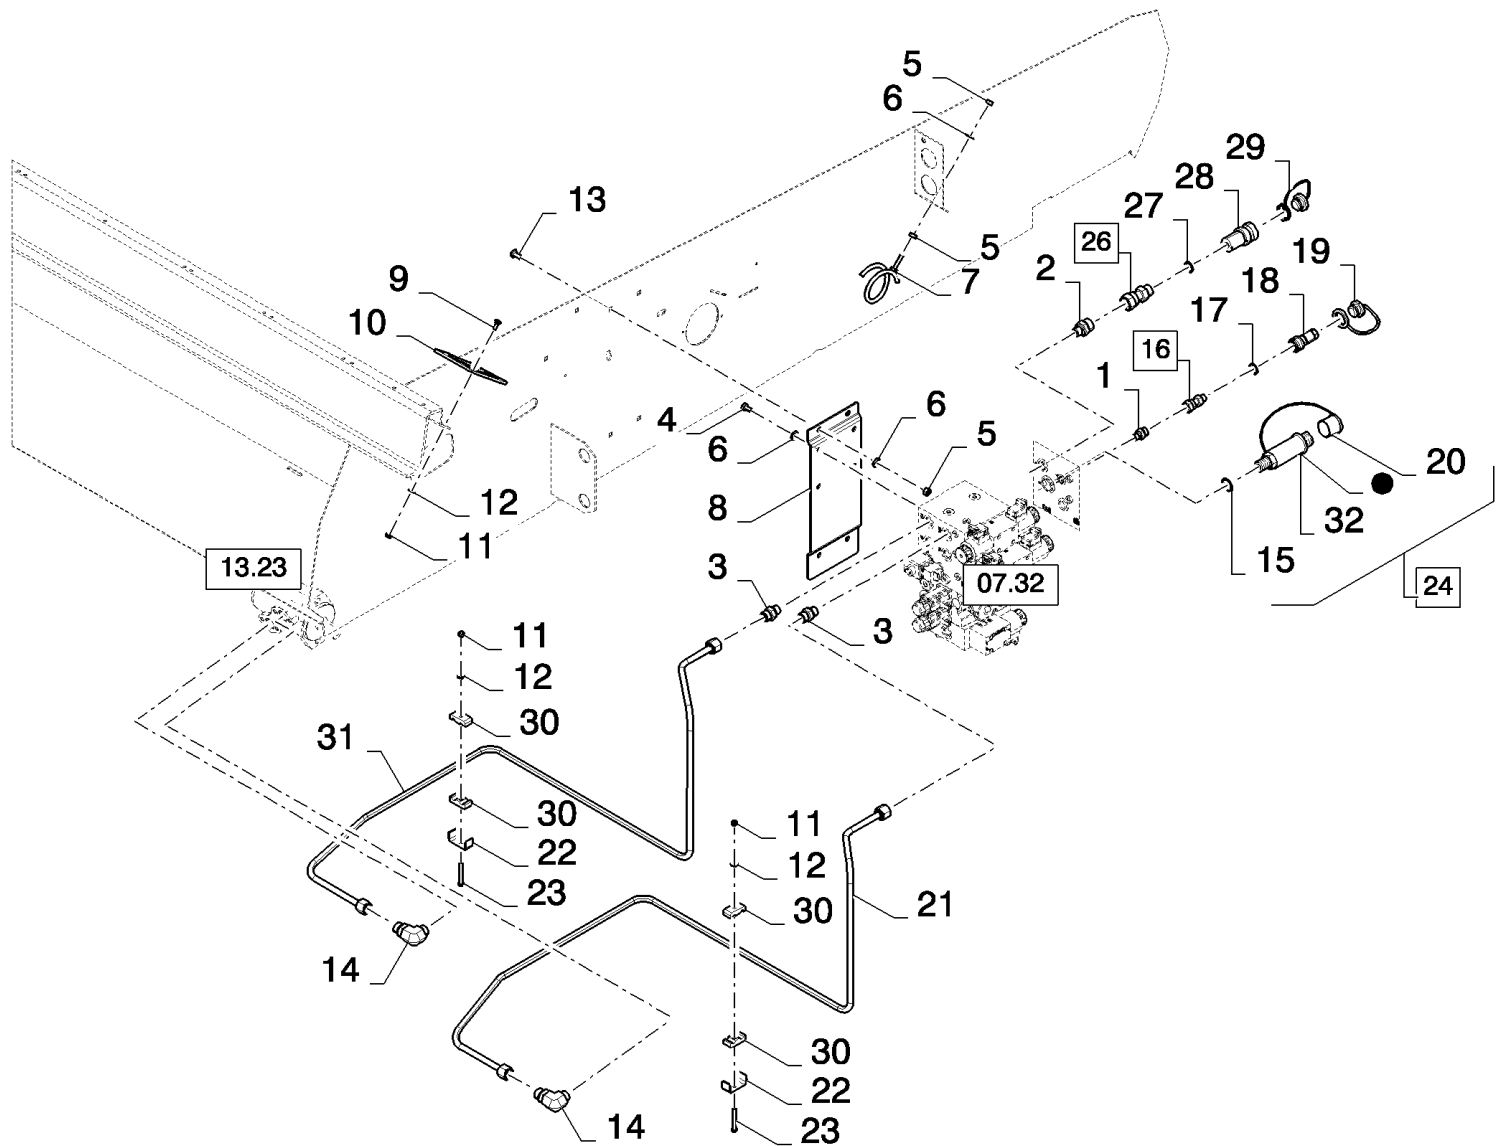

07.28(01) STRAW ELEVATOR, HYDRAULICS

07.28(01) STRAW ELEVATOR, HYDRAULICS

сылка	Номер детали	Кол-во	Описание
1	86580177	1	CONNECTOR, HYD., 11/16"-16 ORFS x M12 x 1.5 ORB,
2	86579679	1	CONNECTOR, HYD., 1"-14 ORFS x M18 x 1.5 ORB,
3	86579676	2	CONNECTOR, HYD., 13/16"-16 ORFS x M18 x 1.5 ORB,
4	120103	4	BOLT, Hex, M8 x 16, 8.8,
5	9706690	6	NUT, M8, CI 8,
6	322358	9	WASHER, SPRING, Belleville, M8,
7	84062500	1	RETAINER,
8	87352803	1	PLATE,
9	9706703	2	BOLT, CARRIAGE, Short NK, M6 x 20, CI8.8, Full Thd, M6x20
10	84455650	1	BRACKET,
11	353308	4	NUT, M6 x 1, CI 8,
12	140015	4	WASHER, 6MM
13	86507486	4	BOLT, CARRIAGE, Short NK, M8 x 20, CI8.8, Full Thd,
14	86579692	2	ELBOW, 90є, 13/16"-18 ORFS x M22 x 1.5 ORB, , SEE FIGURE 07.502
15	86598103	1	O-RING, CI 6, 23.6MM ID x 2.9 Thk,
16	84062147	1	CONNECTOR, HYD., (17)
17	9617873	1	O-RING, 6-1, 90 Duro, .468" ID x .078" Thk,
18	86592081	1	COUPLING, QUICK, MALE,
19	86592085	1	DUST CAP,
20	84435225	1	DUST CAP,
21	87352804	1	TUBE, RIGID,
22	431941	2	SUPPORT,
23	120056	2	SCREW, Hex, M6 x 50, 8.8,
24	86623545	1	COUPLING, QUICK, MALE, (15, 20, 25, 32)
25	84440284	1	O-RING,
26	84062146	1	CONNECTOR, HYD., (27)
27	167269	1	O-RING, 10-1, 90 Duro, .755" ID x .097" Thk,
28	86592079	1	COUPLING, QUICK, MALE,
29	86592083	1	DUST CAP,
30	430357	4	CLAMP,
31	87352806	1	TUBE, RIGID,
32	84435226	1	