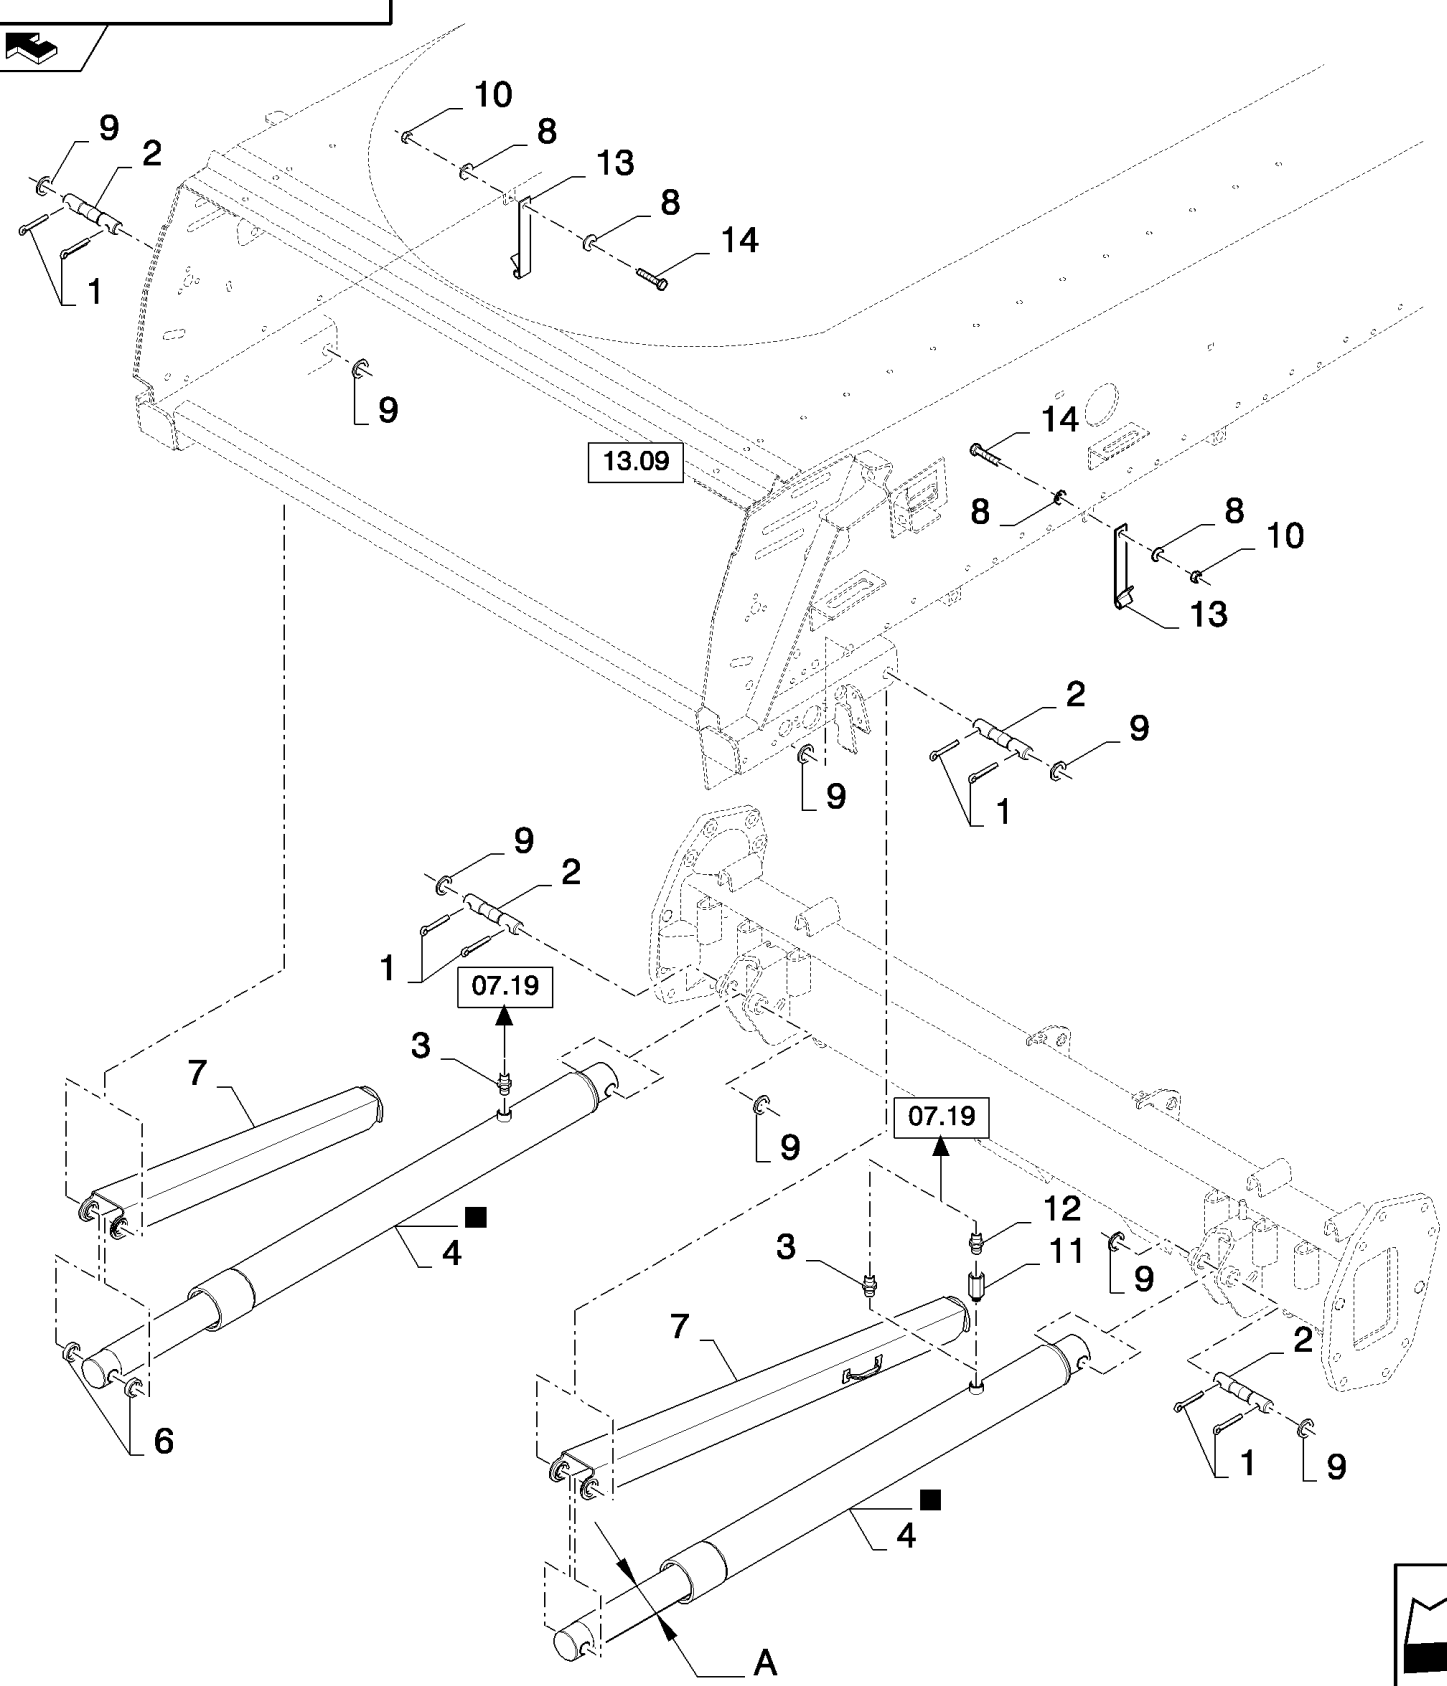

07.20(01) CYLINDERS, STRAW ELEVATOR

07.20(01) CYLINDERS, STRAW ELEVATOR

сылка	Номер детали	Кол-во	Описание
1	300423	8	PIN, SPLIT (COTTER), M6.3 x 50, , FOR A=70MM ONLY, FOR A=63MM ONLY
1	333960	8	PIN, LOCK, M6 x 50, Slotted, , FOR A=75MM ONLY
2	84449061	4	PIN, , FOR A=63MM ONLY, FOR A=70MM ONLY
2	84441972	4	PIN, , FOR A=75MM ONLY
3	86579676	2	CONNECTOR, HYD., 13/16"-16 ORFS x M18 x 1.5 ORB, , SEE FIGURE 07.502
4	87031090	2	HYDRAULIC CYLINDER, (5), FOR A=63MM ONLY
4	87031093	2	HYDRAULIC CYLINDER, (5), FOR A=70MM ONLY
4	87031096	2	HYDRAULIC CYLINDER, (5), FOR A=75MM ONLY
5	87031094	2	KIT, SEALS, , FOR A=70MM ONLY
5	87031091	2	KIT, SEALS, , FOR A=63MM ONLY
5	87031097	2	KIT, SEALS, , FOR A=75MM ONLY
6	84073733	2	BUSHING, , FOR A=75MM ONLY, FOR A=63MM ONLY
6	84071307	2	BUSHING, , FOR A=70MM ONLY
7	84441166	1	SUPPORT, , FOR A=63MM ONLY
7	84441167	1	SUPPORT, , FOR A=70MM ONLY
7	84443688	1	SUPPORT, , FOR A=70MM ONLY, FOR ITALY ONLY
7	84443687	1	SUPPORT, , FOR ITALY ONLY, FOR A=63MM ONLY
7	84444605	1	SUPPORT, , FOR A=75MM ONLY, BSN C599
7	87394908	1	SUPPORT, , FOR A=75MM ONLY, ASN D600
8	322357	4	WASHER, SPRING, Belleville, M6, , FOR ITALY ONLY
8	322357	2	WASHER, SPRING, Belleville, M6,
9	441176	8	WASHER,
10	9706755	2	NUT, M6, CI 8, , FOR ITALY ONLY
10	9706755	1	NUT, M6, CI 8,
11	84442647	4	VALVE, SAFETY, , FOR ITALY ONLY
12	86579678	4	CONNECTOR, HYD., 13/16"-16 ORFS x M22 x 1.5 ORB, , FOR ITALY ONLY
13	84072277	2	HOOK, , FOR ITALY ONLY
13	84072277	1	HOOK,
14	120100	2	BOLT, Hex, M6 x 20, 8.8, , FOR ITALY ONLY
14	120100	1	BOLT, Hex, M6 x 20, 8.8,