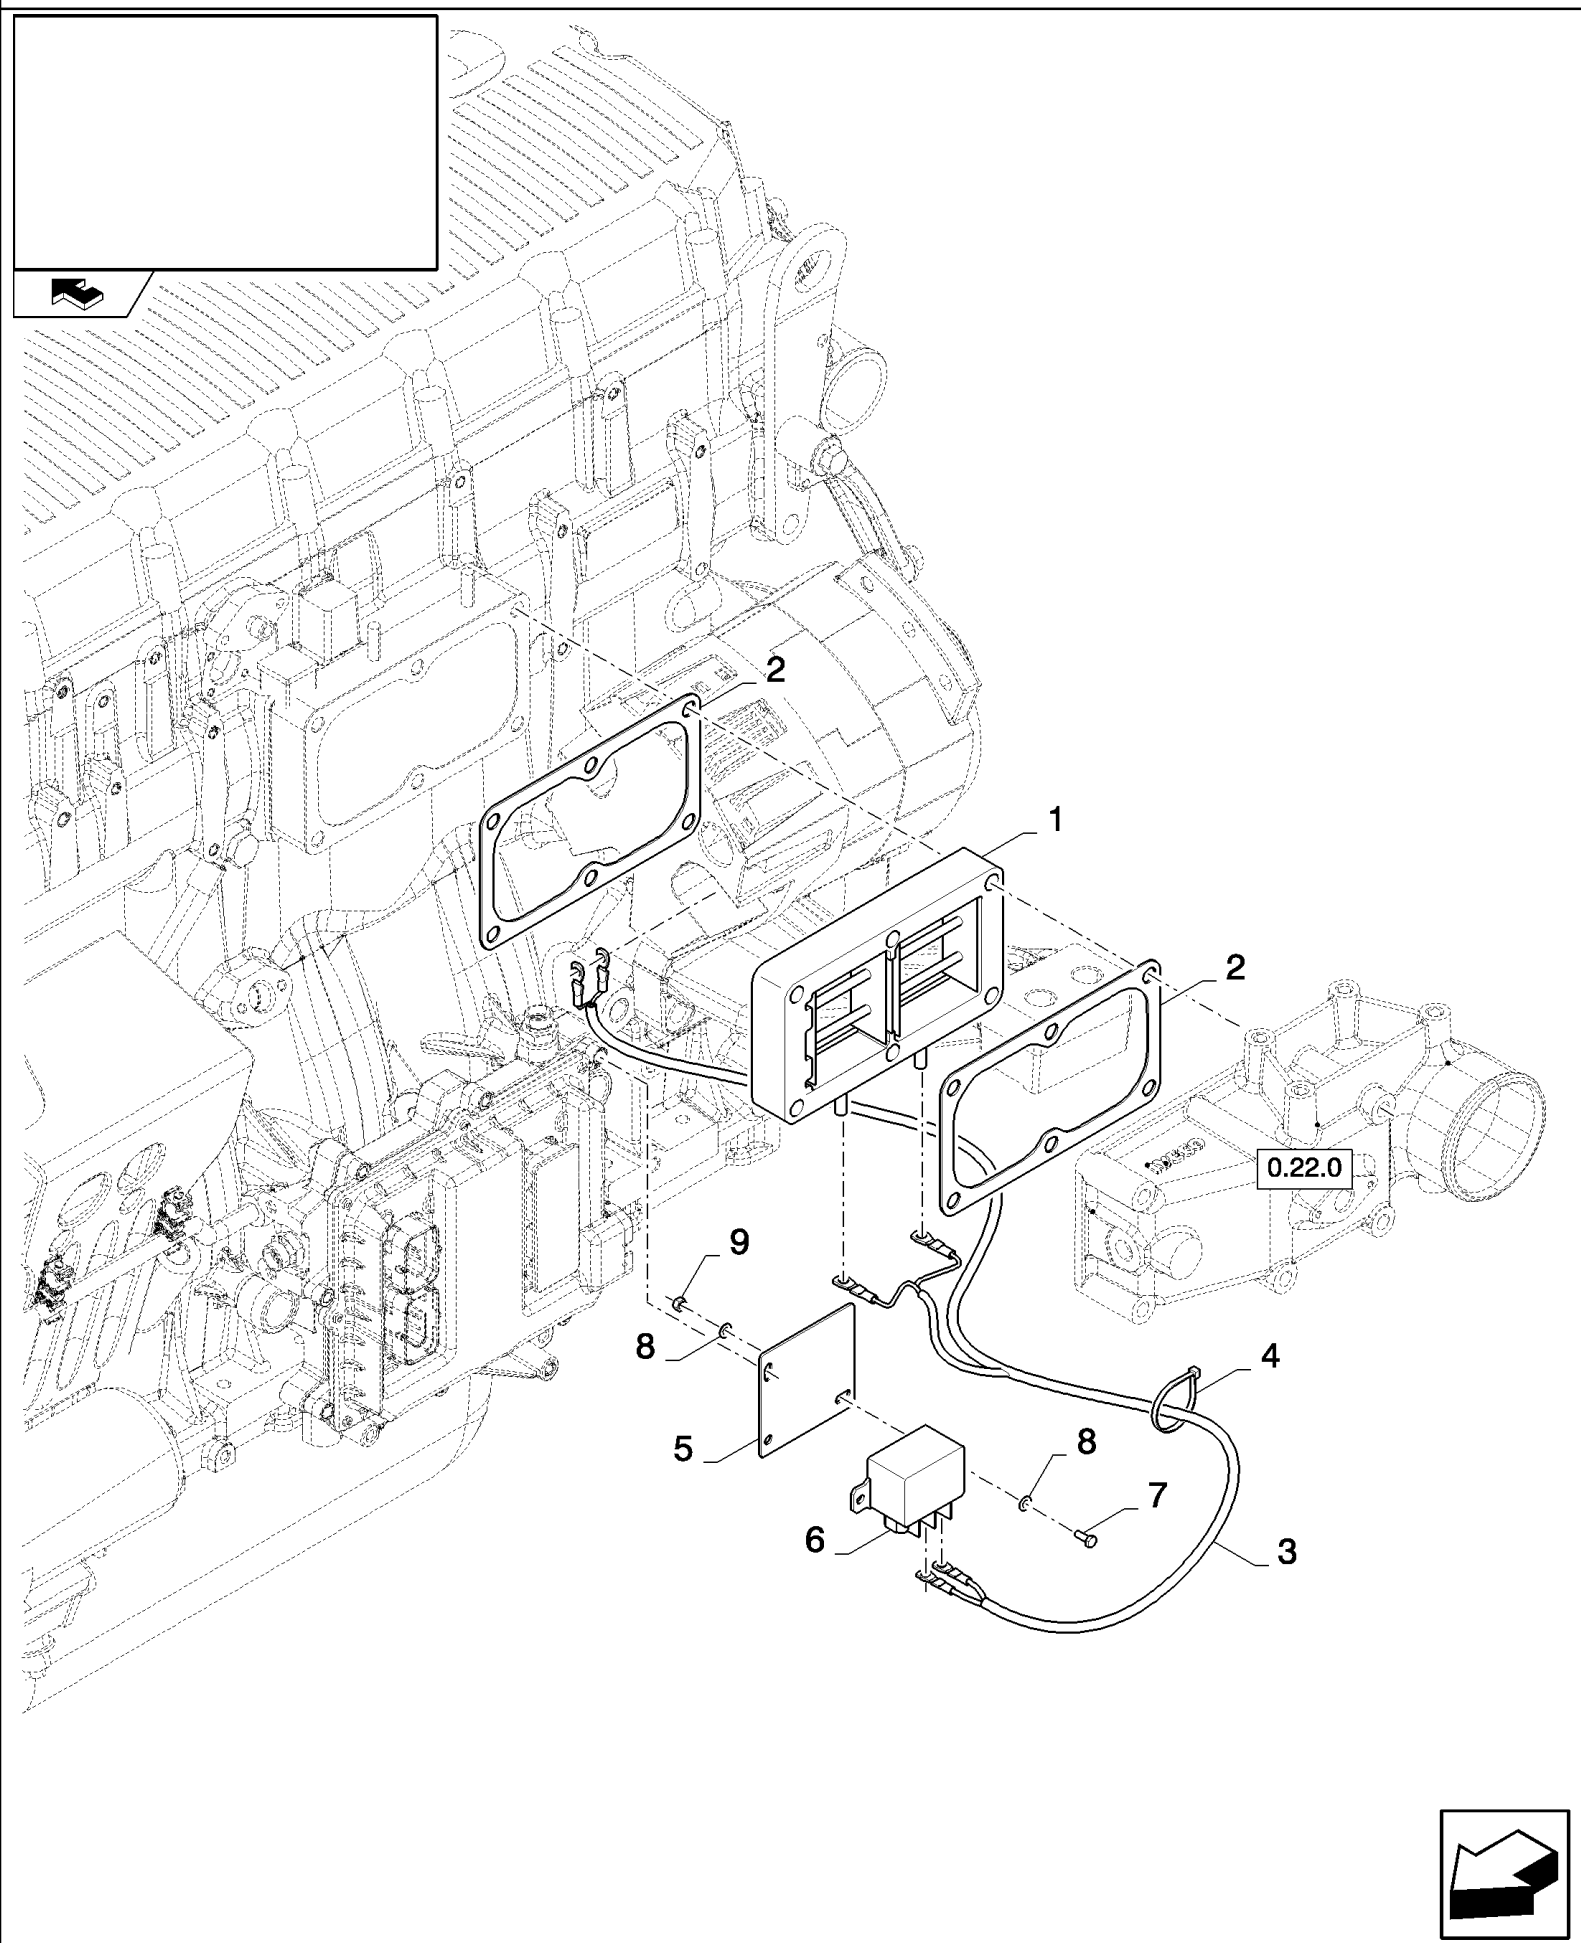

CX8080 COMBINE (9/06-)

02.53(01) BLOCK HEATER - D660

сылка	Номер детали	Кол-во	Описание
1	87492666	1	HEATER,
2	87492618	2	GASKET,
3	87390269	1	HARNES, WIRE,
4	86566989	1	STRAP, CABLE,
5	87379485	1	SUPPORT,
6	86619908	1	RELAY,
7	86508568	1	SCREW, Hex, M6 x 16, 8.8,
8	322357	2	WASHER, SPRING, Belleville, M6,
9	9706755	1	NUT, M6, CI 8,