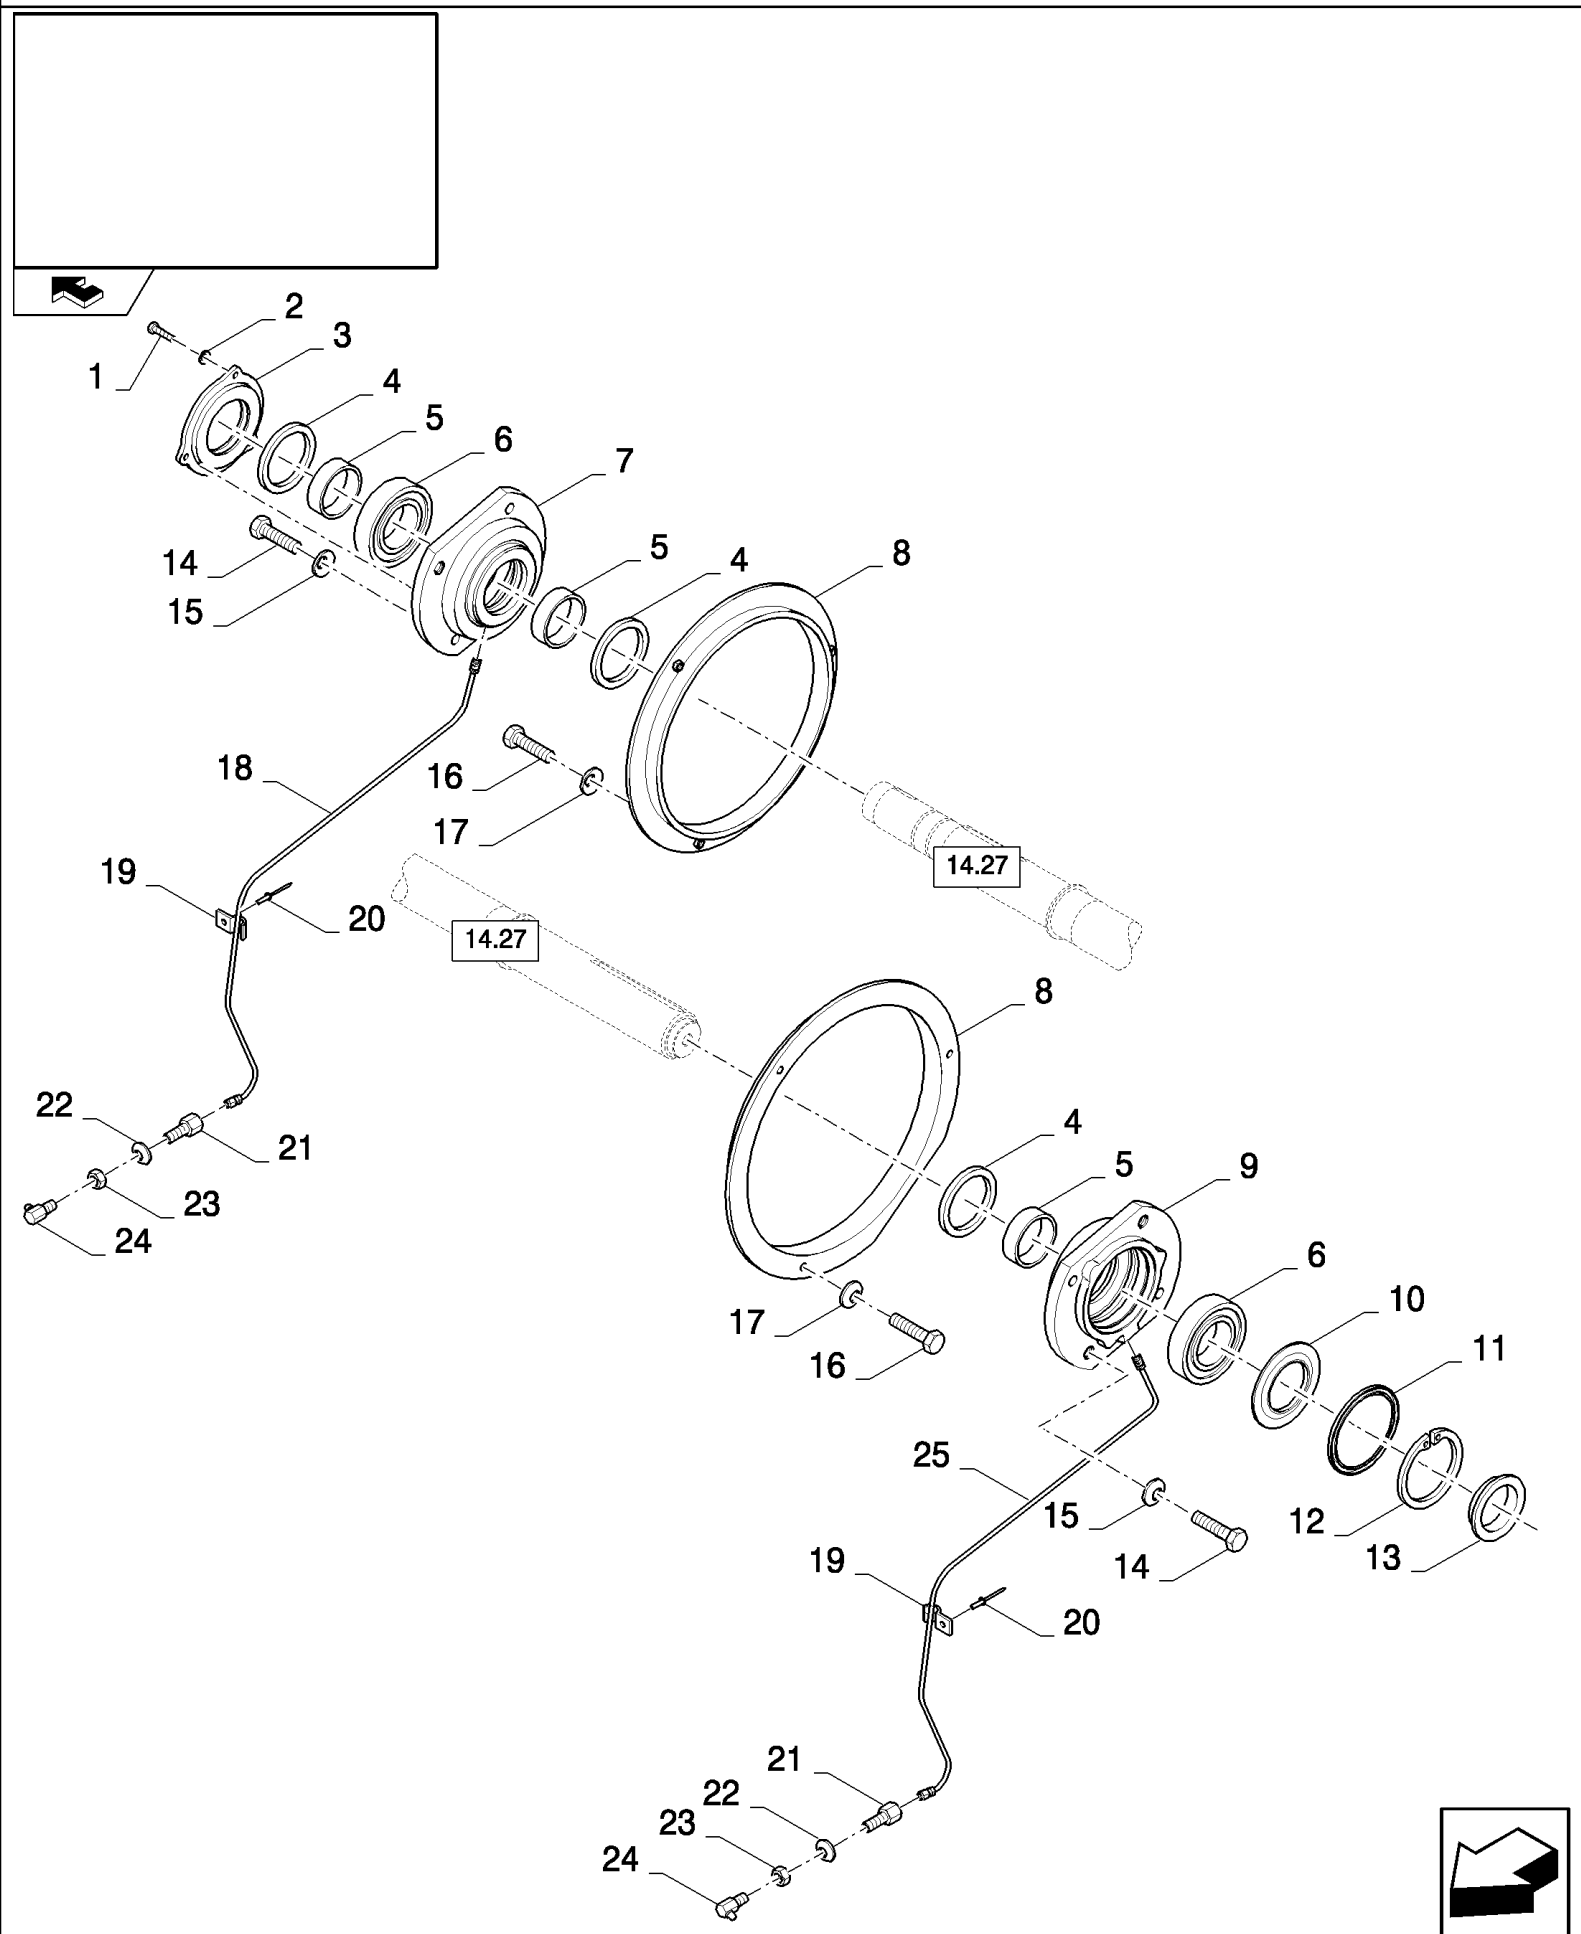

14.28(01) STRAW FLOW BEATER, DRIVE

14.28(01) STRAW FLOW BEATER, DRIVE

сылка	Номер детали	Кол-во	Описание
1	120100	3	BOLT, Hex, M6 x 20, 8.8,
2	322357	3	WASHER, SPRING, Belleville, M6,
3	84035811	1	COVER,
4	84818400	3	GASKET,
5	84035763	3	RING,
6	84074234	2	BEARING, ROLLER,
7	84071550	1	HOUSING, BEARING,
8	84069791	2	RING,
9	84071488	1	HOUSING, BEARING,
10	84035806	1	RING,
11	442413	1	SPACER,
12	301652	1	RING, SNAP, M110, Int,
13	84035858	1	RING,
14	86629541	8	BOLT, Hex, M12 x 40, 8.8, Full Thd,
15	140046	8	WASHER, Belleville, M12,
16	120104	6	SCREW, Hex, M8 x 20, 8.8,
17	322358	6	WASHER, SPRING, Belleville, M8,
18	84064718	1	TUBE,
19	84814932	2	CLAMP,
20	445394	2	RIVET, Pop, M4.8 x 12.7,
21	84817004	2	CONNECTOR, HYD.,
22	140045	2	WASHER, SPRING, Belleville, M10,
23	100016	2	NUT, M10, CI 8,
24	323713	2	NIPPLE, LUBE,
25	84064716	1	TUBE,