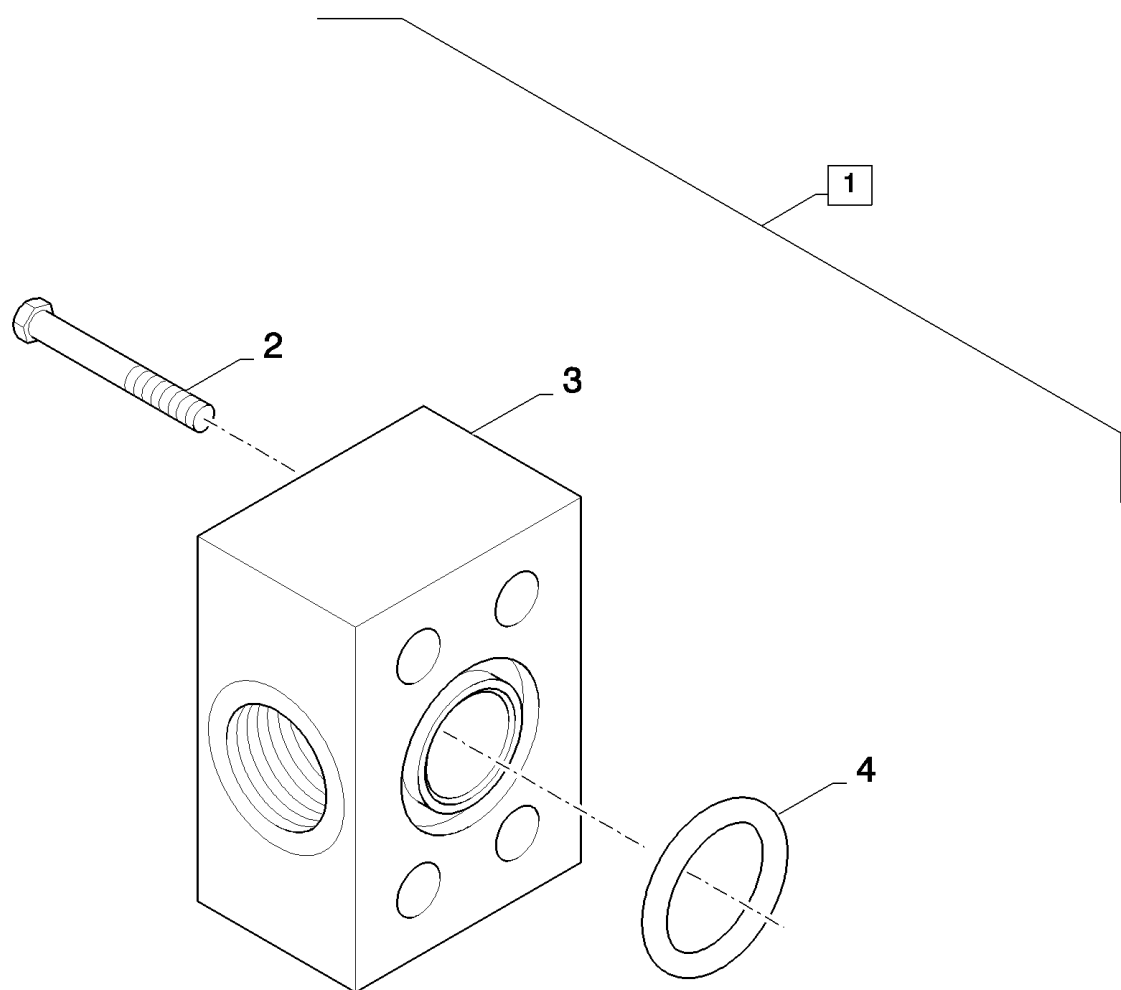

05.18(01) POWERED REAR AXLE - MOUNTING KIT

сылка	Номер детали	Кол-во	Описание
1	84045157	2	KIT, , FOR MOUNTING KIT 100CC
1	84053542	2	KIT, , FOR MOUNTING KIT 130CC
2	89512275	4	BOLT, , FOR MOUNTING KIT 100CC
2	9818286	4	BOLT, Hex, 1/2"-13 x 3 1/2", G8, , FOR MOUNTING KIT 130CC
3	9811684	1	ADAPTER, , FOR MOUNTING KIT 100CC
3	9818288	1	ADAPTER, , FOR MOUNTING KIT 130CC
4	353108	1	O-RING, -219, 70 Duro, 1.296" ID x .139" Thk, , FOR MOUNTING KIT 100CC
4	14464080	1	O-RING, -222, 70 Duro, 1.484" ID x .139" Thk, , FOR MOUNTING KIT 130CC