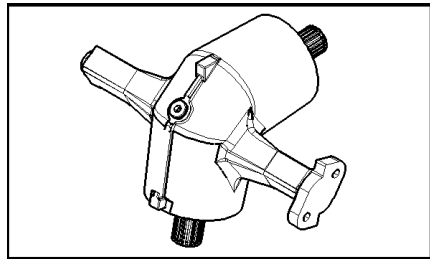

16.25(01) UNLOADING AUGER, GEARBOX

16.25(01) UNLOADING AUGER, GEARBOX

сылка	Номер детали	Кол-во	Описание
1	87331084	1	GEARBOX, (2 to 17)
2	87331121	1	HOUSING,
3	84437088	1	PLUG,
4	800-5155	2	RING, SNAP,
5	87331114	2	SHAFT,
6	87346736	4	KIT, SHIM,
7	26799990	3	BEARING ASSY,
8	87332420	3	SPACER, RING, THK.:5MM
9	ST265	1	BEARING, BALL,
10	370026	4	RING, SNAP, Int, M100 x 3,
11	87332423	2	KIT, SHIM,
12	87345894	1	SHIM, THK.:3MM
13	87349260	2	CIRCLIP,
14	87331115	2	SEAL,
15	87332418	2	WASHER,
16	87345893	1	SHIM, THK.:1MM
17	9511034	1	GASKET,