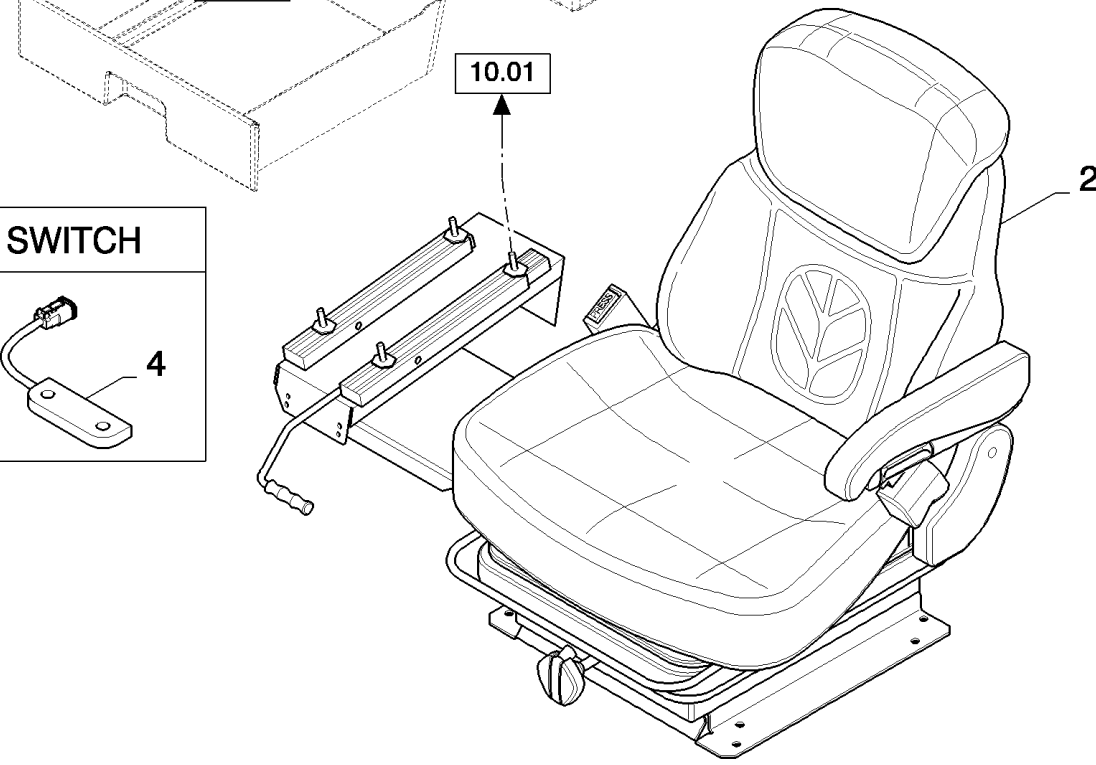

10.12(01) OPERATORS SEAT

SAFETY BELT

SWITCH

10.12(01) OPERATORS SEAT

сылка	Номер детали	Кол-во	Описание
1	87396790	1	SEAT, DRIVER, , AIR SUSPENDED, BSN C599
1	87660563	1	SEAT, DRIVER, , AIR SUSPENDED, ASN D600
1	87660563	1	SEAT, DRIVER, , NOT FOR NA ONLY, BSN C607
1	87396790	1	SEAT, DRIVER, , NOT FOR NA ONLY, ASN D608
2	84067648	1	SEAT, DRIVER, , STANDARD, BSN C599
3	84081887	1	SEAT BELT,
4	87109334	1	SWITCH,
5	9706690	4	NUT, M8, CI 8, , ASN D600
6	322358	4	WASHER, SPRING, Belleville, M8, , ASN D600