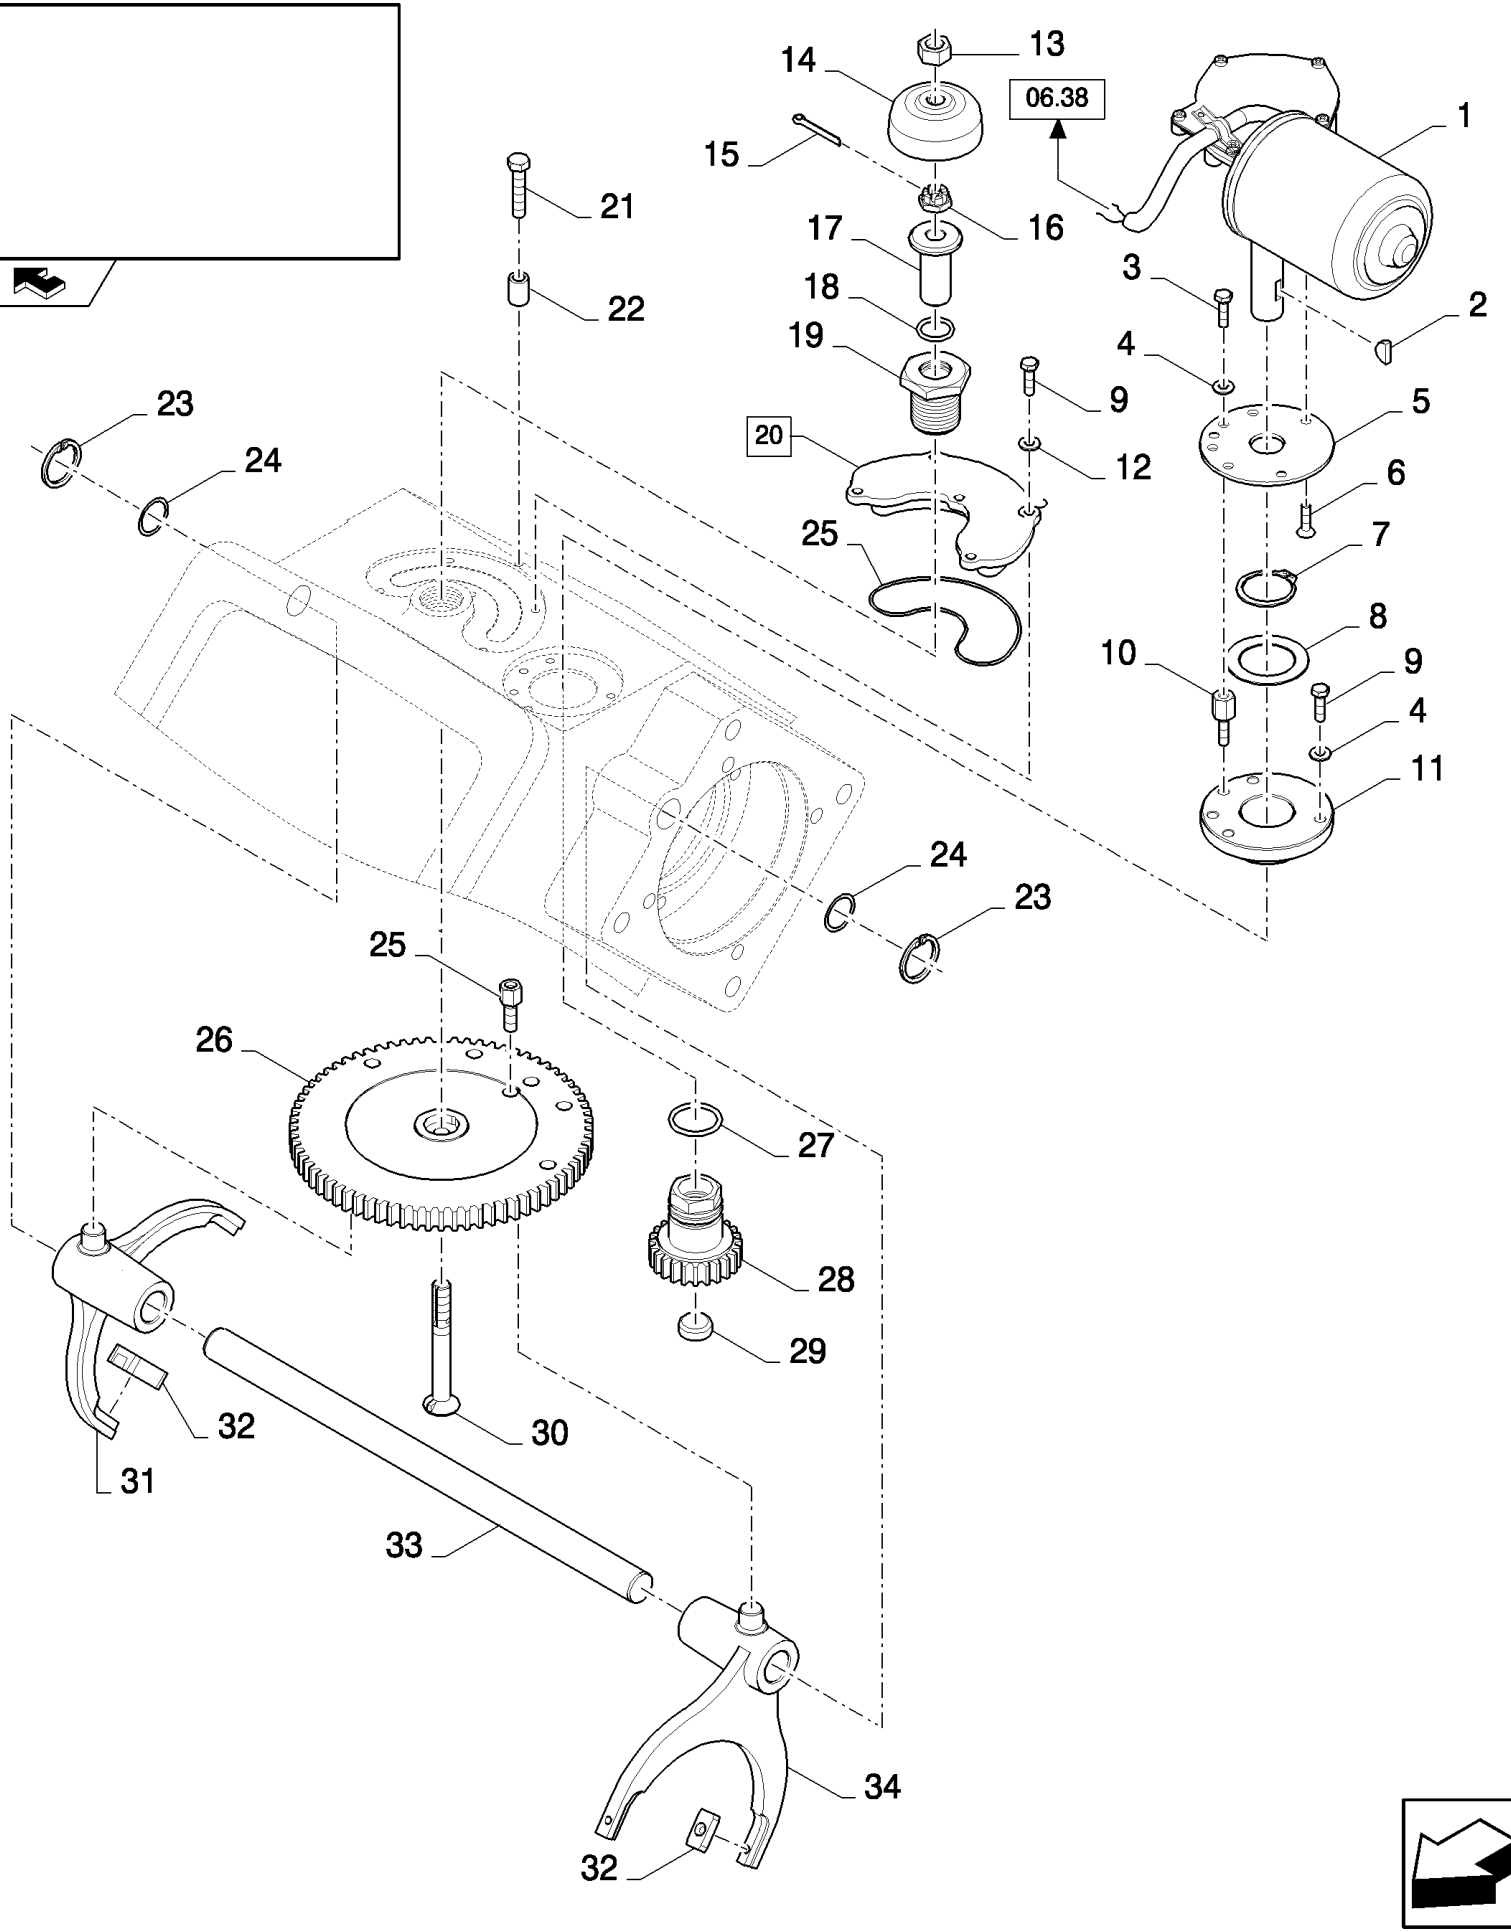

03.05(01) GEARBOX, GEARSHIFT CONTROL

сылка	Номер детали	Кол-во	Описание
1	84807563	1	MOTOR, ELECTRIC,
2	84041731	1	KEY, WOODRUFF,
3	378056	4	BOLT, Hex, M6 x 10, 8.8, Full Thd,
4	322357	5	WASHER, SPRING, Belleville, M6,
5	84071166	1	DISC,
6	84814920	3	SCREW, Hex Soc Flat Hd, M6 x 16, 8.8,
7	370004	1	RING, SNAP, M35, Ext,
8	442245	1	WASHER, FRICTION,
9	86508568	6	SCREW, Hex, M6 x 16, 8.8,
10	84071865	4	SCREW,
11	84071825	1	SPACER, , BSN C559
11	87588654	1	SPACER, , ASN D560
12	140015	5	WASHER, 6MM
13	9706685	1	NUT, M12, CI 8,
14	84072087	1	LID,
15	130004	1	PIN, SPLIT (COTTER), M3.2 x 25,
16	84334523	1	NUT, SLOTTED, M14 x 1.5, CI 8,
17	84334799	1	BUSHING,
18	304967	1	O-RING,
19	84071821	1	INSERT, THREADED,
20	84457942	1	SENSOR, (25)
21	120106	1	BOLT, Hex, M8 x 40, 8.8, Full Thd,
22	84038824	1	BUSHING,
23	84078050	2	RING, SNAP, M22, Int,
24	86629585	2	O-RING, -118, 70 Duro, .862" ID x .103" Thk,
25	84042797	1	O-RING,
26	84607593	1	GEAR,
27	84021955	1	O-RING,
28	84071856	1	GEAR,
28	87591787	1	GEAR,
29	396661	1	PLUG,
30	84334394	1	SCREW,
31	84071587	1	FORK, SHIFTER,
32	84432249	4	GUIDE,
33	84071538	1	SHAFT,
34	84071378	1	FORK, SHIFTER,