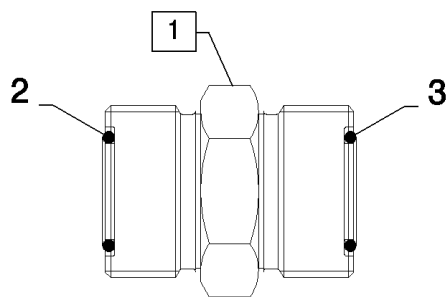

Ref. 1

Ref. 2

Ref. 3

84431546	89993141	89993141
84431547	89992298	89992298
84431472	89992298	89993141
84431473	89992069	89992069
84431302	89992069	89992298
84100407	89991976	89991976