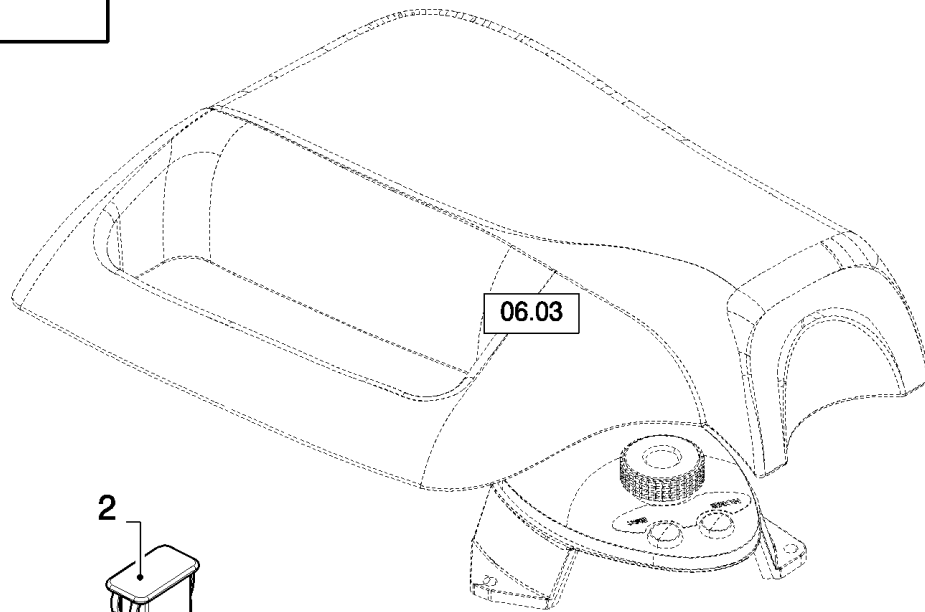

06.04(01) RIGHT HAND CONSOLE, SWITCHES

06.04(01) RIGHT HAND CONSOLE, SWITCHES

сылка	Номер детали	Кол-во	Описание
1	87540752	1	HOUSING, , BSN C659
1	NSS	1	NOT SERVICED SEPARATELY, , ASN D660
2	84320263	AR	PLUG,
3	84320233	1	SWITCH, Rotor speed
4	86622310	1	KNOB, GEARSHIFT
5	84320249	1	SWITCH, Road / Field
6	84320238	1	SWITCH, DUAL RANGE SPEED
7	84320236	1	SWITCH, 4 WHEEL DRIVE
8	84320267	1	SWITCH, PARK BRAKE, PARKING BRAKE
9	84320242	1	SWITCH, Chopper spreader plates
10	84320240	1	SWITCH, Automatic crop settings
11	84320239	1	SWITCH, Straw elevator reverser
12	84320235	1	SWITCH, Reel speed
13	82027013	2	SWITCH, threshing, straw elevator
14	86643197	1	SWITCH, HEADER WIDTH
15	84320255	1	SWITCH, ENGINE THROTTLE
16	86643196	1	SWITCH, HEADER MEMORY
17	84320251	1	SWITCH, VERTICAL KNIVES
18	84320233	1	SWITCH, LOWER SIEVES
19	84454794	1	SWITCH, SMART STEER ON-OFF, Intelli Steer
20	84320233	1	SWITCH, Upper sieves
21	84320233	1	SWITCH, Concave clearance
22	84320233	1	SWITCH, cleaning fan speed