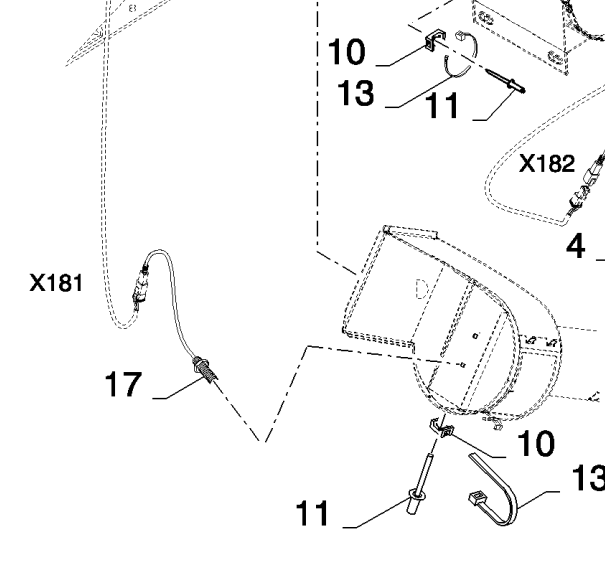

06.35(01) THRESHING FRAME, ELECTRICS - LH

сылка	Номер детали	Кол-во	Описание
1	120242	1	SET SCREW, Hex Soc, M6 x 10, Cup Pt,
2	84071097	1	DISC,
3	84073182	1	BRACKET,
4	84058861	3	SENSOR,
5	84073179	1	BRACKET,
6	86050286	2	BOLT, Hex Flg, M10 x 20, 8.8,
7	140045	2	WASHER, SPRING, Belleville, M10,
8	140042	2	WASHER, M10 x 34 x 3,
9	84071095	2	DISC,
10	86590413	16	CLAMP,
11	445394	16	RIVET, Pop, M4.8 x 12.7,
12	9824259	4	WASHER, M6 x 12 x 1.6,
13	86566989	16	STRAP, CABLE,
14	86508568	1	SCREW, Hex, M6 x 16, 8.8,
15	120103	2	BOLT, Hex, M8 x 16, 8.8,
16	322358	6	WASHER, SPRING, Belleville, M8,
17	84058862	1	SENSOR,
18	9706755	11	NUT, M6, CI 8,
19	322357	17	WASHER, SPRING, Belleville, M6,
20	87036570	1	COVER,
21	87036591	1	COVER,
22	84435782	3	SUPPORT,
23	86628564	6	CLAMP, 1 1/4", Insul, 3/8" Bolt,
24	43117	6	BOLT, Hex, M6 x 30, 8.8,
25	84400083	1	SUPPORT,
26	9706690	2	NUT, M8, CI 8,
27	120104	2	SCREW, Hex, M8 x 20, 8.8,
28	120100	4	BOLT, Hex, M6 x 20, 8.8,
29	84400077	1	SUPPORT,
30	84435787	1	SUPPORT,