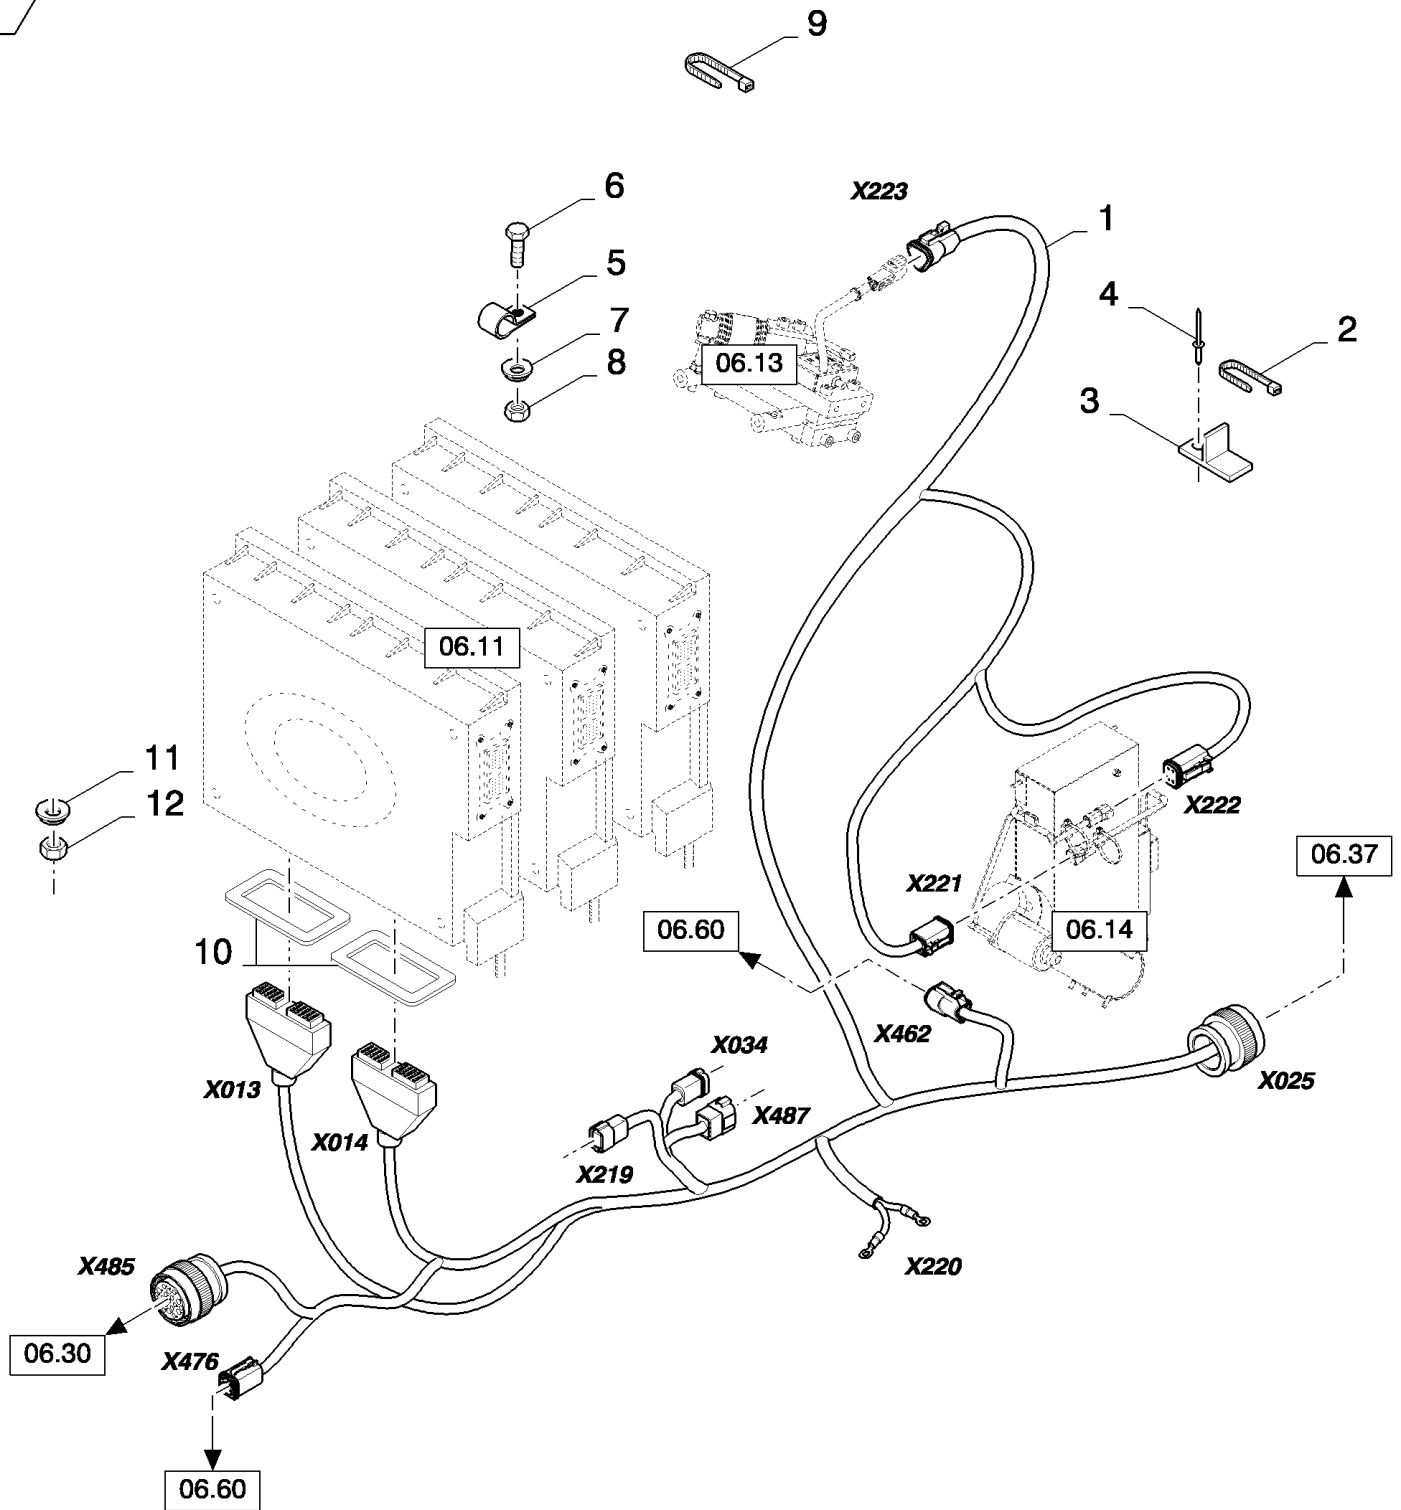

06.10(01) WIRING HARNESS (PRECISION FARMING)

06.10(01) WIRING HARNESS (PRECISION FARMING)

сылка	Номер детали	Кол-во	Описание
1	86610699	1	HARNESS, WIRE, , BSN C599
1	87619998	1	HARNESS, WIRE, , BSN F600659
1	87496495	1	HARNESS, WIRE, , ASN D660
1	87332651	1	HARNESS, WIRE, , FOR SMART STEER AUTO-GUIDANCE ONLY, BSN C559
2	86566990	AR	STRAP, CABLE,
3	86590413	4	CLAMP, , BSN C551
3	86590413	3	CLAMP, , ASN D552
4	445394	4	RIVET, Pop, M4.8 x 12.7, , BSN C551
4	445394	3	RIVET, Pop, M4.8 x 12.7, , ASN D552
5	9827902	12	CLAMP, 1", Insul, 3/8" Bolt,
6	120101	1	BOLT, Hex, M6 x 30, 8.8, Full Thd,
7	322357	2	WASHER, SPRING, Belleville, M6,
8	9706755	1	NUT, M6, CI 8,
9	86566989	AR	STRAP, CABLE,
10	87011216	2	SEAL, RUBBER,
11	322358	2	WASHER, SPRING, Belleville, M8,
12	9706690	2	NUT, M8, CI 8,