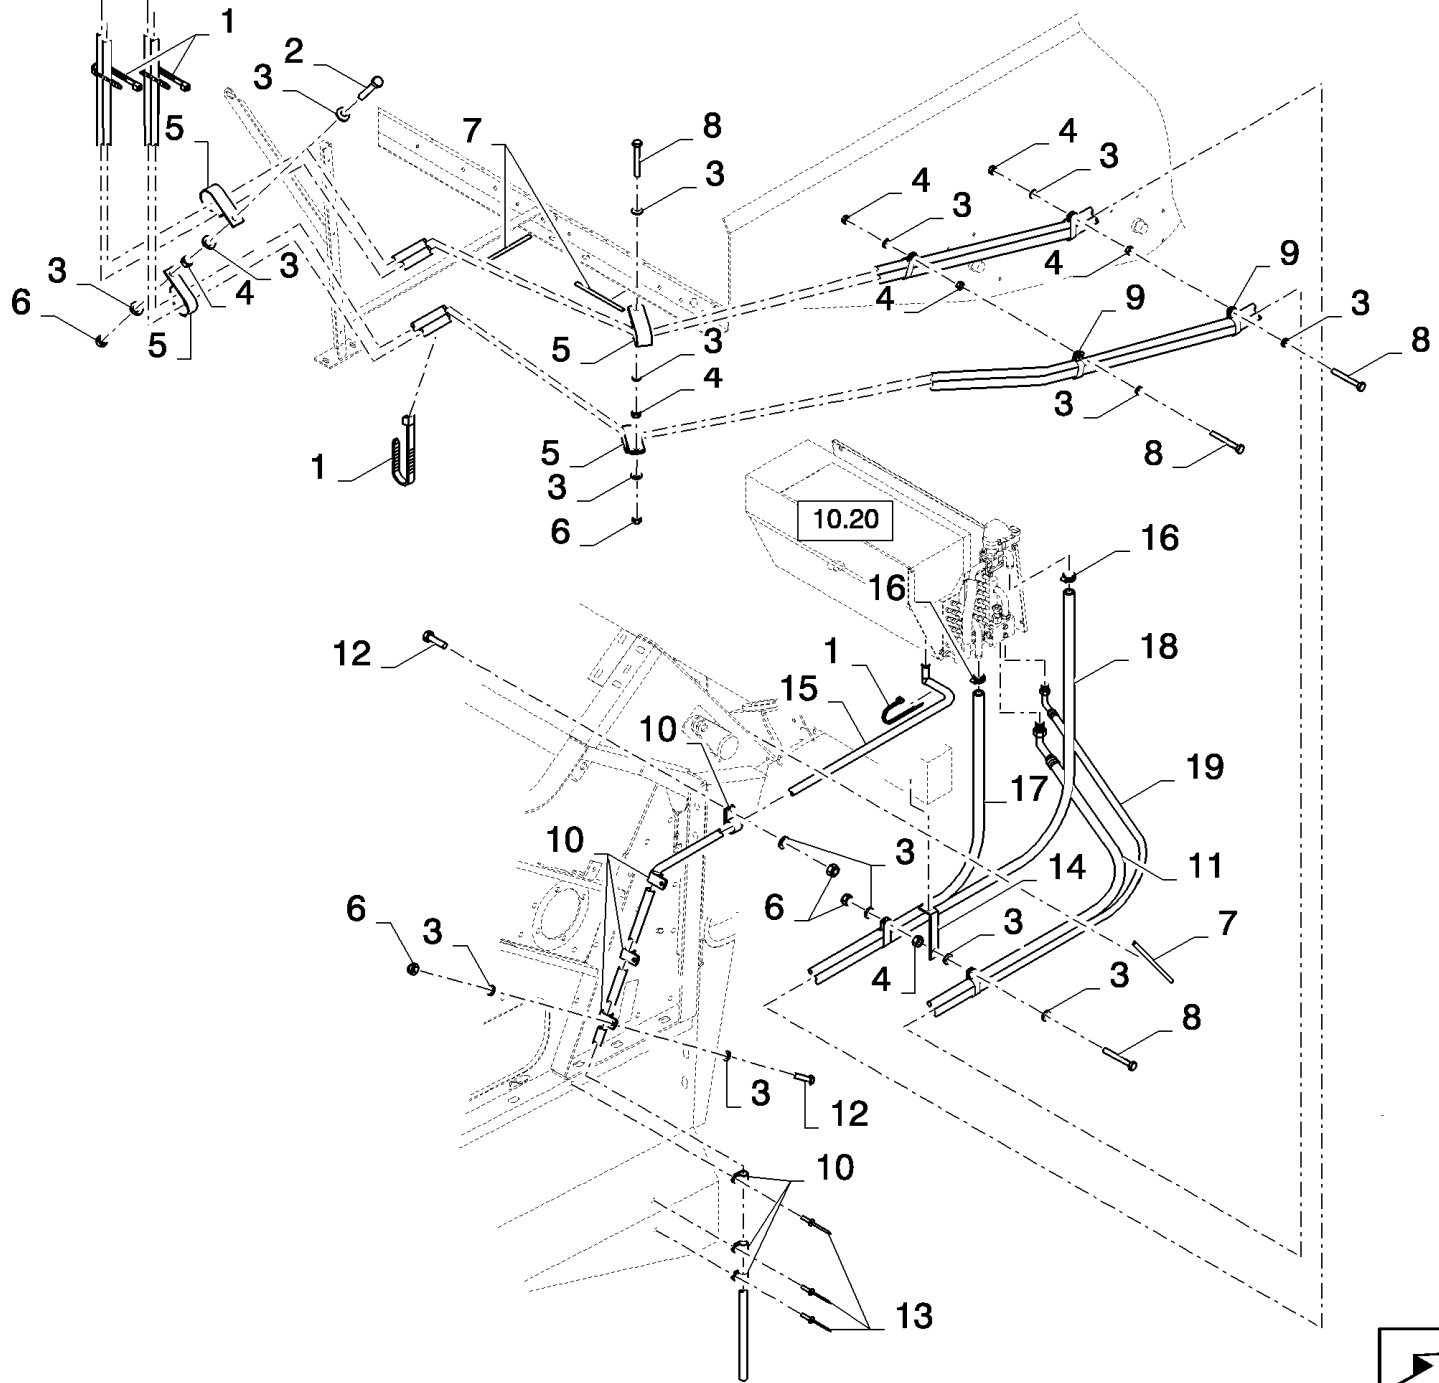

02.50
02.49

02.46(01) AIR CONDITIONER UNIT : MOUNTING GROUP

сылка	Номер детали	Кол-во	Описание
1	86566989	AR	STRAP, CABLE, L=190MM
1	529070	8	STRAP, CABLE, .30" x 14.5", L=370MM
2	43129	AR	BOLT, Hex, M8 x 40, 8.8,
3	378243	AR	WASHER, M8,
4	9706690	AR	NUT, M8, CI 8,
5	9513271	5	CLAMP,
6	86629542	9	NUT, LOCK, M8 x 1.25, CI 8,
7	291186	AR	PROTECTION,
8	43130	4	BOLT, Hex, M8 x 50, 8.8, , FOR HEATING ONLY
8	43129	4	BOLT, Hex, M8 x 40, 8.8,
9	9513271	6	CLAMP, , FOR HEATING ONLY, BSN C599
9	87000226	5	CLAMP, HOSE, , FOR HEATING ONLY, ASN D600
10	9837692	7	CLAMP,
11	87553681	1	HOSE, FLEXIBLE, UNIT-COMPRESSOR, FOR CX8030 ONLY
11	84448936	1	HOSE, FLEXIBLE, , FOR CX8040, CX8050, CX8060, CX8070, CX8080 ONLY
11	84448938	1	HOSE, FLEXIBLE, , FOR CX8090 ONLY
12	120104	4	SCREW, Hex, M8 x 20, 8.8,
13	9512968	3	RIVET,
14	84431320	1	SUPPORT,
15	84067979	1	HOSE, HYDRAULIC,
16	326082	2	CLAMP, , FOR HEATING ONLY
17	84607280	1	HOSE, , FOR HEATING ONLY
18	84607279	1	HOSE, , FOR HEATING ONLY
19	84443695	1	HOSE, FLEXIBLE, DRYER-UNIT