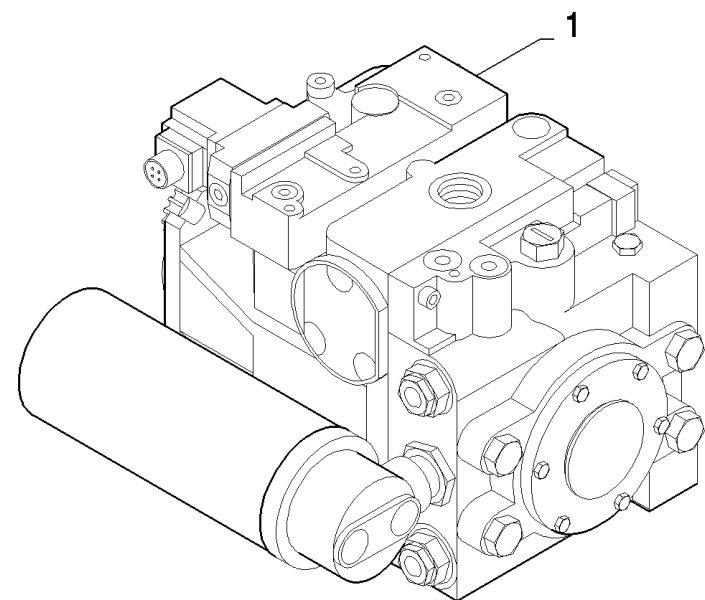

07.06(01) HYDROSTATIC PUMP WITH BRAKE MANIFOLD

сылка	Номер детали	Кол-во	Описание
1	84817313	1	PUMP, HYDROSTATIC, 100cc / 175 bar, FOR CX8030 AND CX8040 ONLY, FOR COMPONENTS SEE FIG. 07.48
1	84819215	1	PUMP, HYDROSTATIC, 110cc / 140 bar, FOR CX8050, CX8060, CX8070 ONLY, FOR COMPONENTS SEE FIG. 07.46, FOR CX8070 NA ONLY
1	84817315	1	PUMP, HYDROSTATIC, 130cc / 140 bar, FOR CX8070 NA ONLY, FOR COMPONENTS SEE FIG. 07.47, FOR CX8080 ONLY
1	84819216	1	PUMP, HYDROSTATIC, 130cc / 250 bar, FOR COMPONENTS SEE FIG. 07.47, FOR CX8090 ONLY
2	84801596	1	PUMP, HYDROSTATIC, 165cc, FOR CX8090 ONLY, FOR COMPONENTS SEE FIG. 07.43, 07.44, 07.45, FOR GERMANY ONLY, BSN C599
2	87612981	1	PUMP, HYDROSTATIC, 165cc, FOR GERMANY ONLY, FOR COMPONENTS SEE FIG. 07.43, 07.44, 07.45, FOR CX8090 ONLY, ASN D600