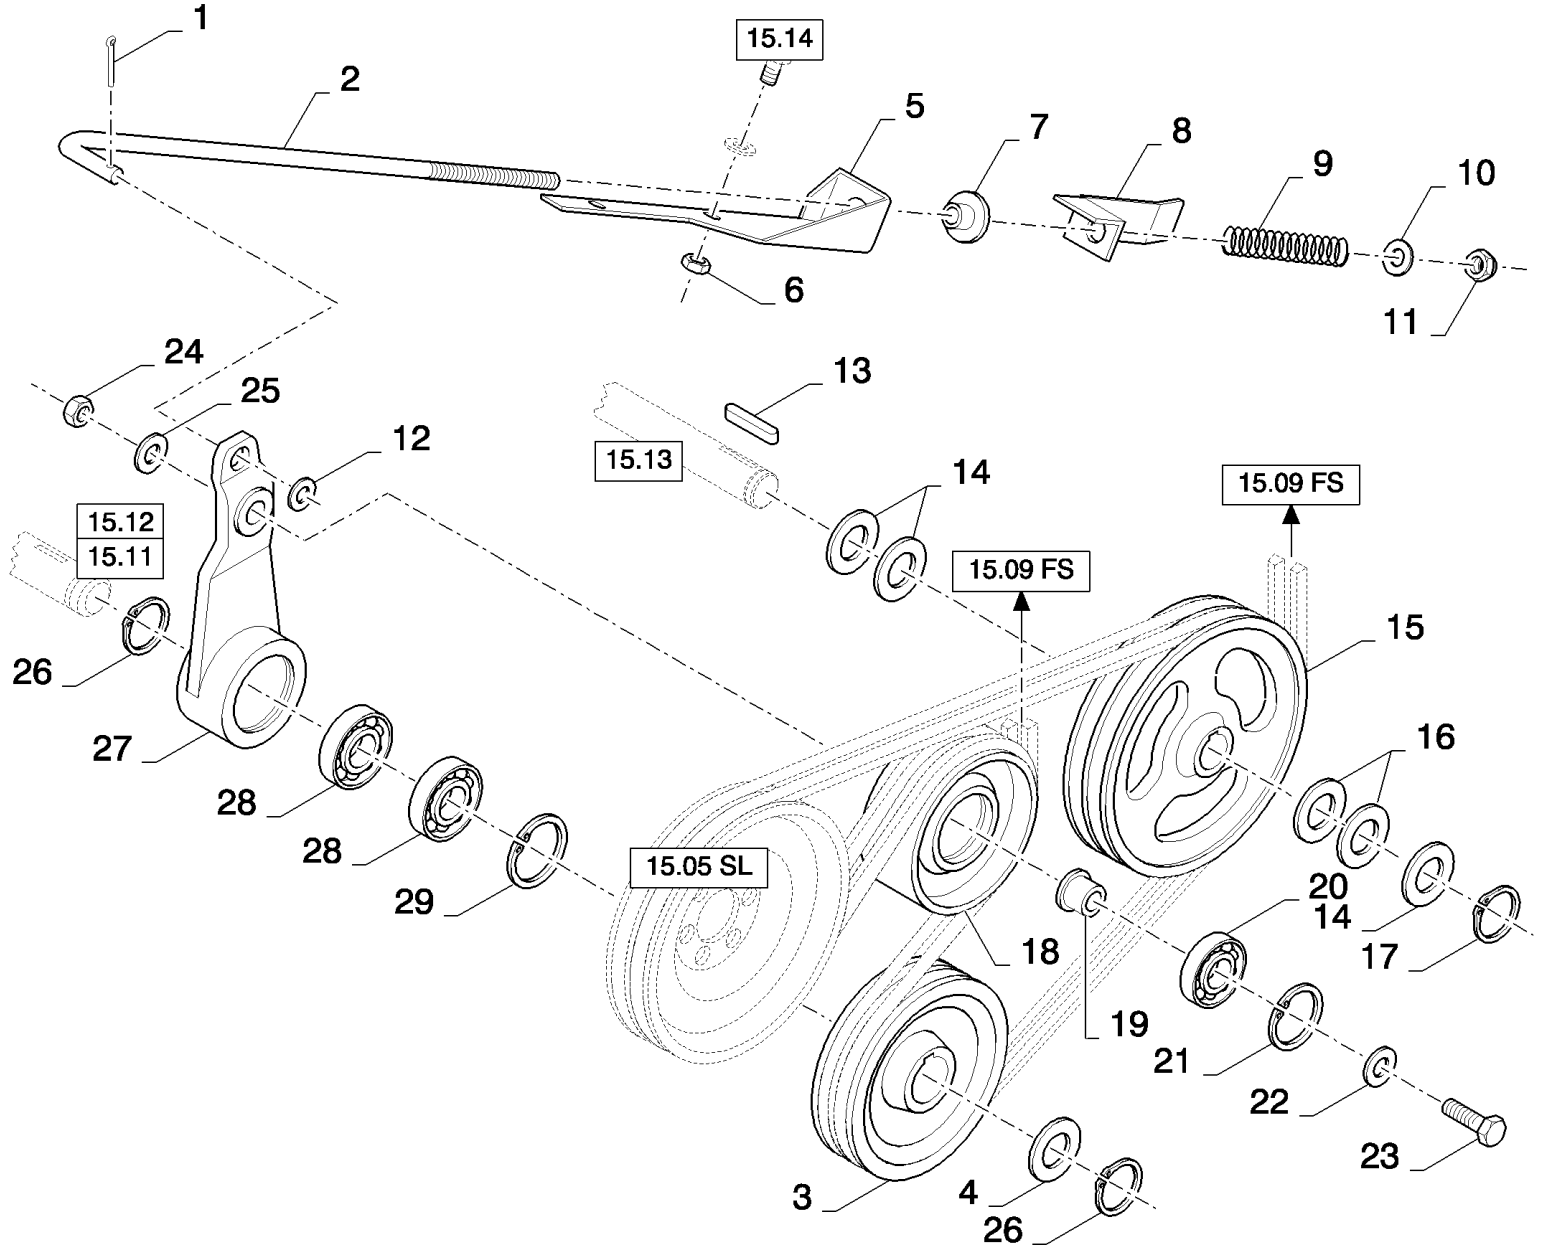

15.10(01) TAILINGS ELEVATORS, DRIVE - LH

15.10(01) TAILINGS ELEVATORS, DRIVE - LH

сылка	Номер детали	Кол-во	Описание
1	130003	1	PIN, SPLIT (COTTER), M3.2 x 20,
2	84056866	1	ROD,
3	84074486	1	PULLEY,
4	140119	1	WASHER,
5	84433804	1	SUPPORT,
6	89706690	2	NUT, M8, CI 8,
7	439857	1	BUSHING,
8	84442145	1	INDICATOR,
9	440651	1	SPRING,
10	378245	1	WASHER, M12,
11	412126	1	NUT, LOCK, M12 x 1.75, CI 8,
12	140017	1	WASHER, M10 x 20 x 2,
13	170008	1	KEY,
14	419854	AR	WASHER,
15	84074380	1	PULLEY,
16	444976	AR	WASHER,
17	370002	1	RING, SNAP, M25, Ext,
18	84074694	1	WHEEL, IDLER, , FOR SELF LEVELLING ONLY
18	84429812	1	WHEEL, IDLER, , FOR FIXED SHOE ONLY
19	84022798	1	BUSHING,
20	443898	1	BEARING, BALL,
21	370011	1	RING, SNAP, M52, Int,
22	543043	1	WASHER,
23	300512	1	SCREW, Hex, M12 x 55, 8.8,
24	9706685	1	NUT, M12, CI 8,
25	140046	1	WASHER, Belleville, M12,
26	370004	2	RING, SNAP, M35, Ext,
27	84074536	1	ARM,
28	364908	2	BEARING ASSY,
29	370012	1	RING, SNAP, M62, Int,