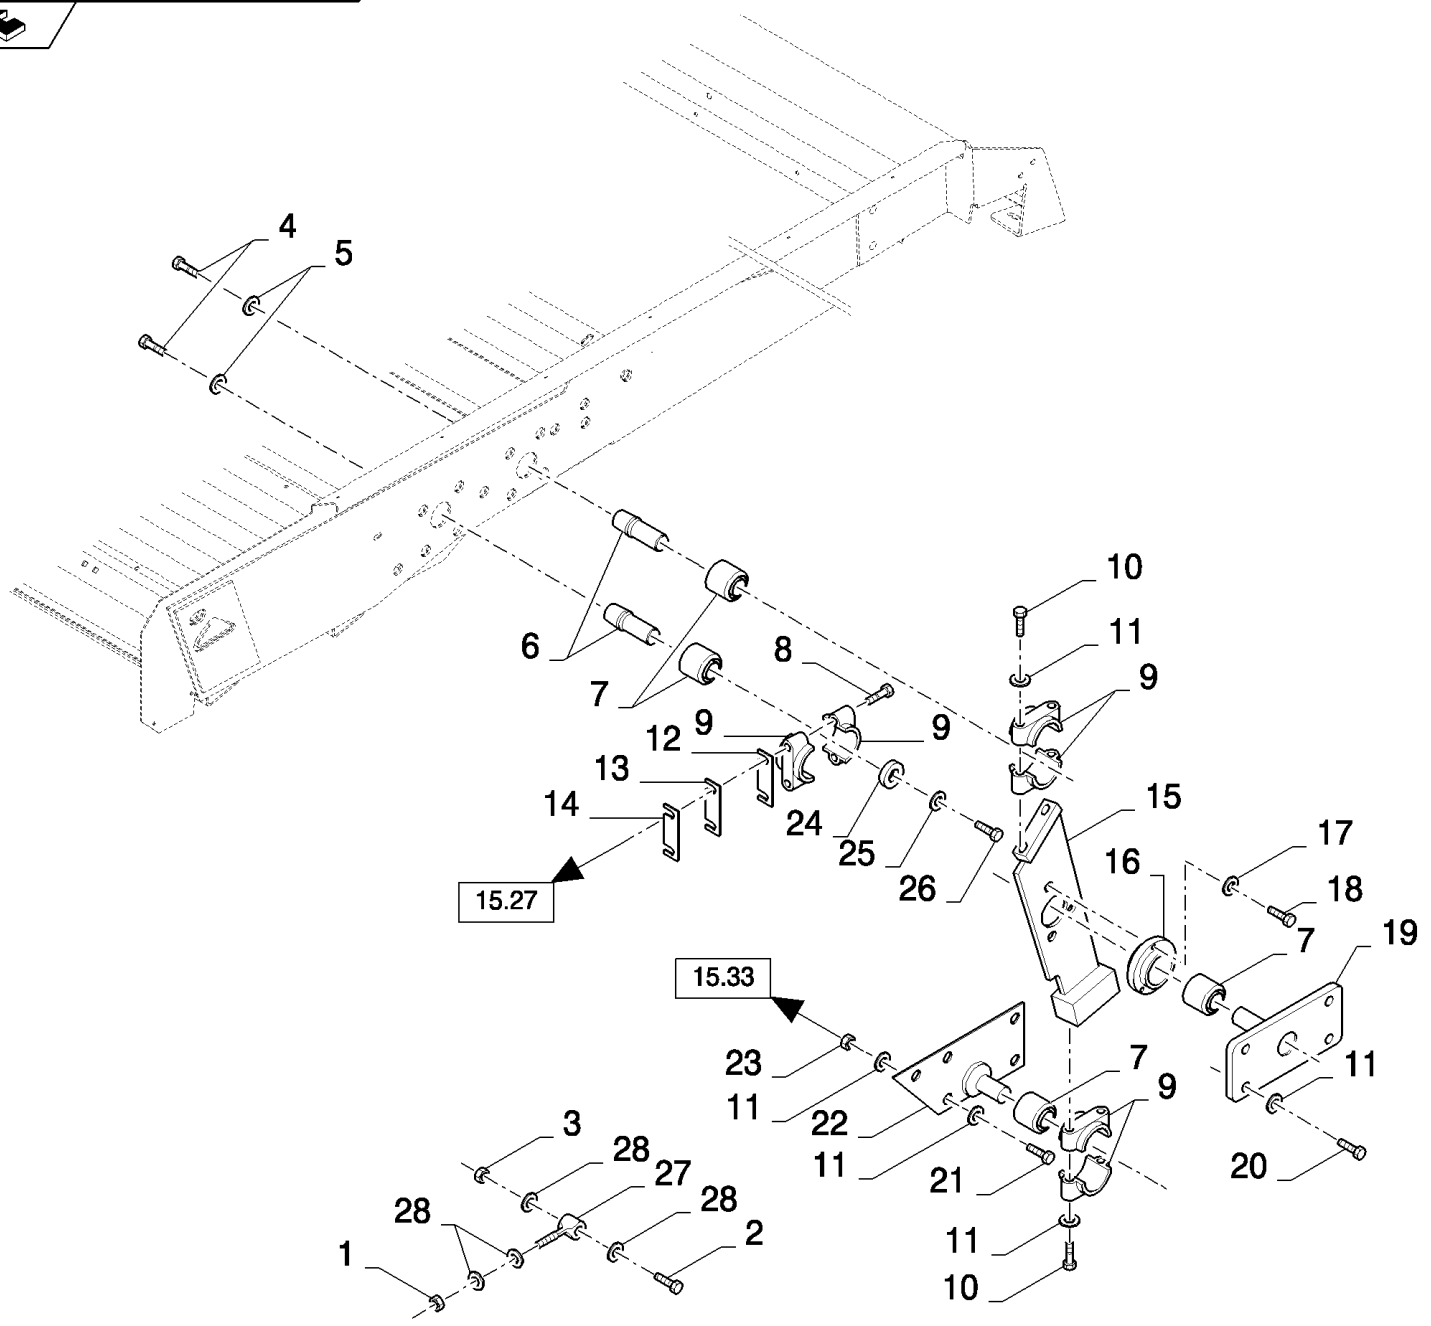

15.32(01) SHAKER SHOE

15.32(01) SHAKER SHOE

сылка	Номер детали	Кол-во	Описание
1	120052	8	SCREW, Hex Soc Hd, M10 x 25, 8.8, , FOR FIXED SHOE ONLY
2	9706693	8	BOLT, Hex, M12 x 60, 8.8, , FOR FIXED SHOE ONLY
3	328754	2	BOLT, CARRIAGE, Short NK, M12 x 40, CI8.8, Full Thd, , FOR FIXED SHOE ONLY
4	120091	2	BOLT, Hex, M16 x 60, 8.8,
5	86592702	2	WASHER, M16 x 45 x 6, HT, 16MM
5	394631	2	WASHER, , FOR FIXED SHOE ONLY
6	84037184	2	SHAFT, , FOR SELF LEVELLING ONLY
6	919637	2	SHAFT, , FOR FIXED SHOE ONLY
7	80442446	4	BUSHING, RUBBER,
8	9501756	2	BOLT, Hex, M12 x 110, 10.9,
9	84446877	6	HOUSING, BEARING,
10	80300810	4	SCREW, M12x85
11	140046	AR	WASHER, Belleville, M12,
12	445474	1	SHIM, THK.: 0.5MM
13	445473	2	SHIM, THK.: 1MM
14	445472	1	PLATE, ADJUSTING, THK.: 3MM
15	84320466	1	ARM,
16	9811082	1	BUSHING,
17	140045	3	WASHER, SPRING, Belleville, M10,
18	9706704	3	BOLT, Hex, M10 x 35, 8.8, Full Thd,
19	84320470	1	SUPPORT,
20	86629541	4	BOLT, Hex, M12 x 40, 8.8, Full Thd,
21	9706687	5	SCREW, Hex, M12 x 30, 8.8,
22	84334452	1	SUPPORT,
23	9706685	5	NUT, M12, CI 8,
24	919636	1	PLATE,
25	140045	1	WASHER, SPRING, Belleville, M10,
26	43138	1	SCREW, Hex, M10 x 20, 8.8, Full Thd,
27	335423	2	BOLT, BANJO, , FOR FIXED SHOE ONLY
28	378245	8	WASHER, M12, , FOR FIXED SHOE ONLY