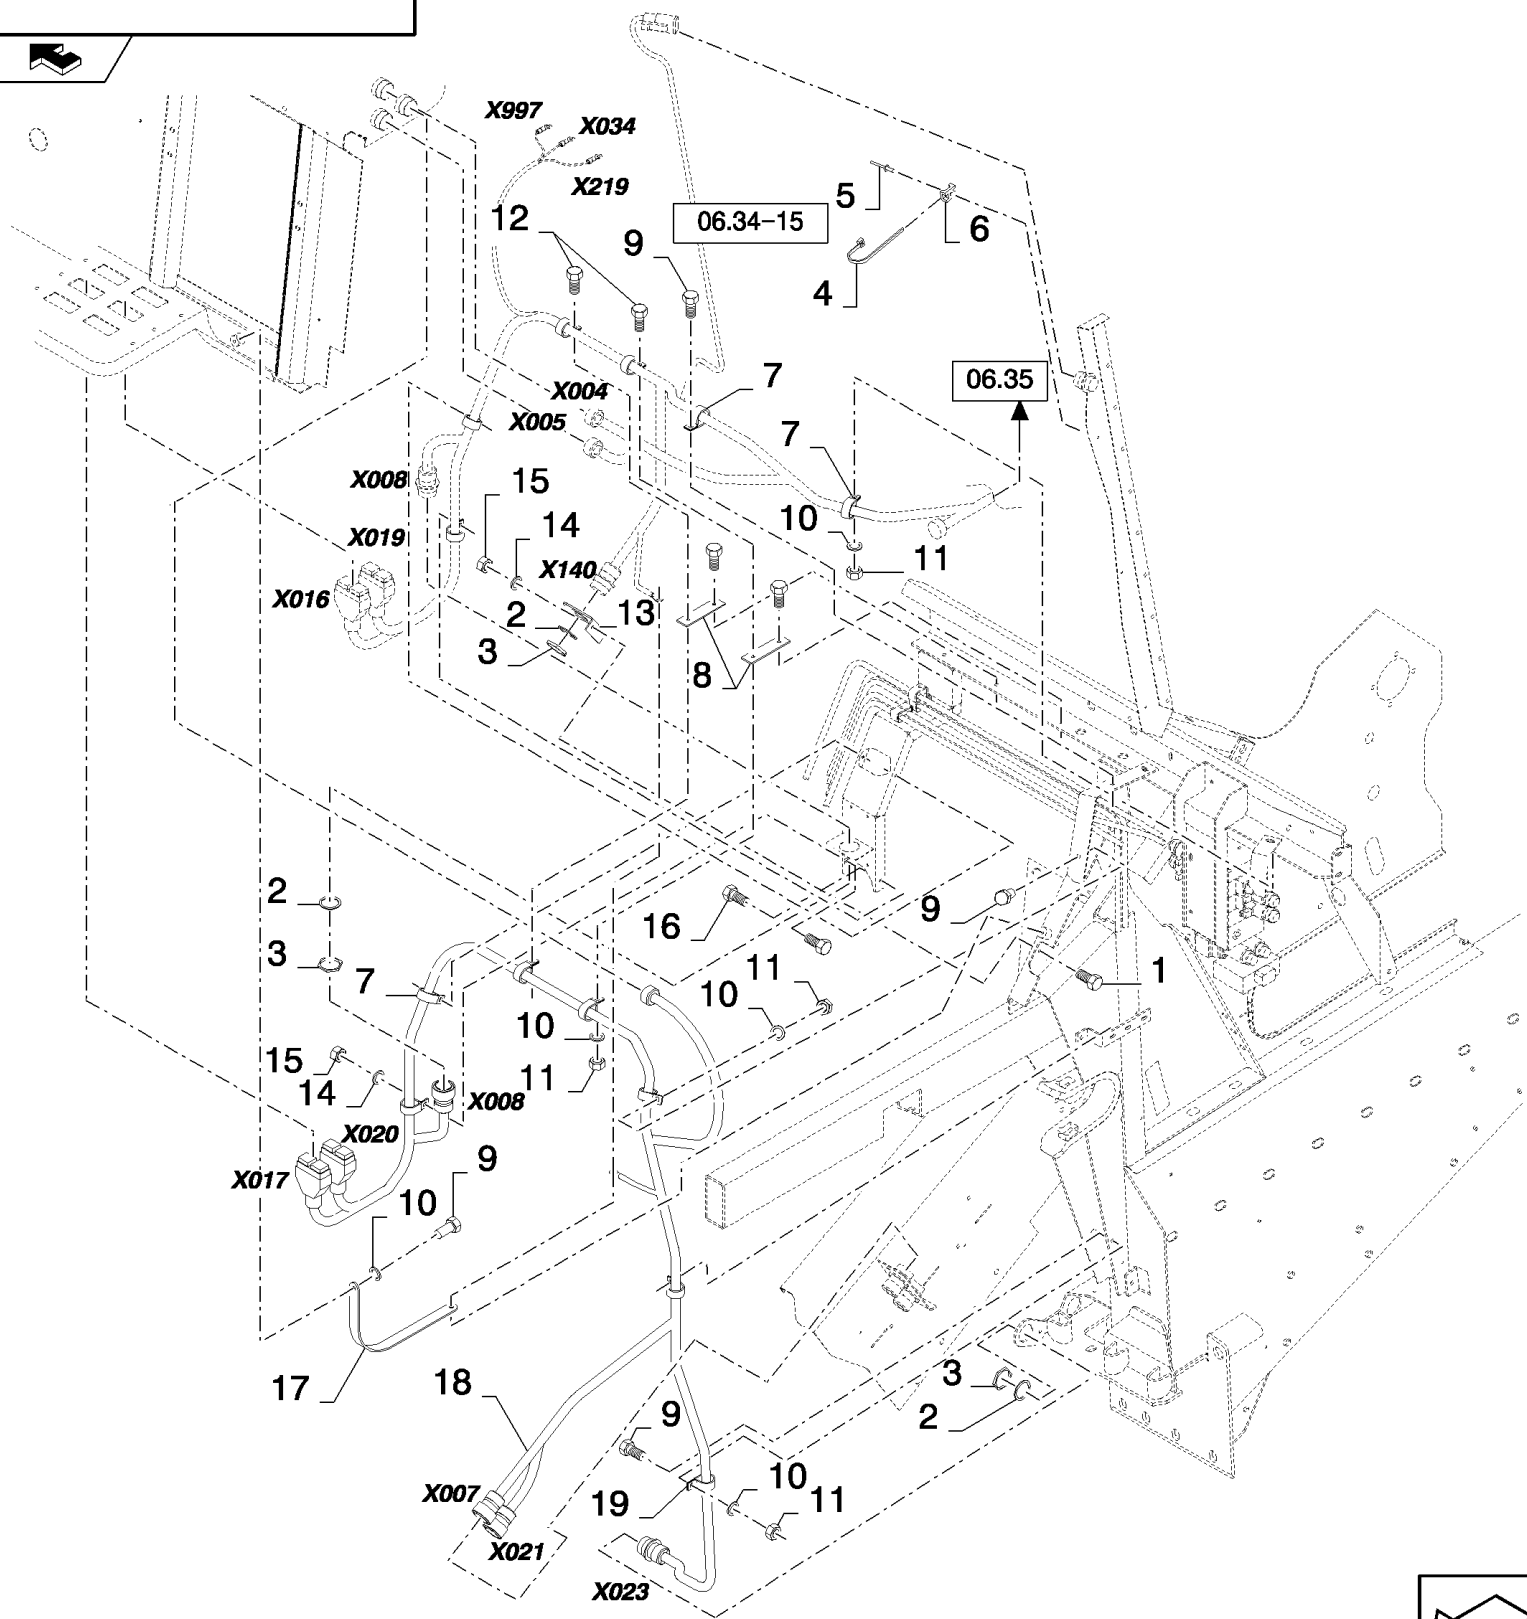

06.33(01) THRESHING FRAME, ELECTRICS

06.33(01) THRESHING FRAME, ELECTRICS

сылка	Номер детали	Кол-во	Описание
1	120100	2	BOLT, Hex, M6 x 20, 8.8,
2	636665	3	WASHER, LOCK,
3	86619907	3	NUT,
4	86566989	3	STRAP, CABLE,
5	445394	3	RIVET, Pop, M4.8 x 12.7,
6	86590413	3	CLAMP,
7	86628564	11	CLAMP, 1 1/4", Insul, 3/8" Bolt,
8	84435333	2	SUPPORT,
9	120104	6	SCREW, Hex, M8 x 20, 8.8,
10	322358	11	WASHER, SPRING, Belleville, M8,
11	9706690	9	NUT, M8, CI 8,
12	43128	4	BOLT, Hex, M8 x 30, 8.8,
13	86633773	1	BRACKET,
14	322357	6	WASHER, SPRING, Belleville, M6,
15	9706755	6	NUT, M6, CI 8,
16	43117	4	BOLT, Hex, M6 x 30, 8.8,
17	86534915	1	CABLE, GROUND,
18	87393556	1	HARNESS, WIRE, , BSN C659
18	87496497	1	HARNESS, WIRE, , ASN D660
19	9827902	2	CLAMP, 1", Insul, 3/8" Bolt,