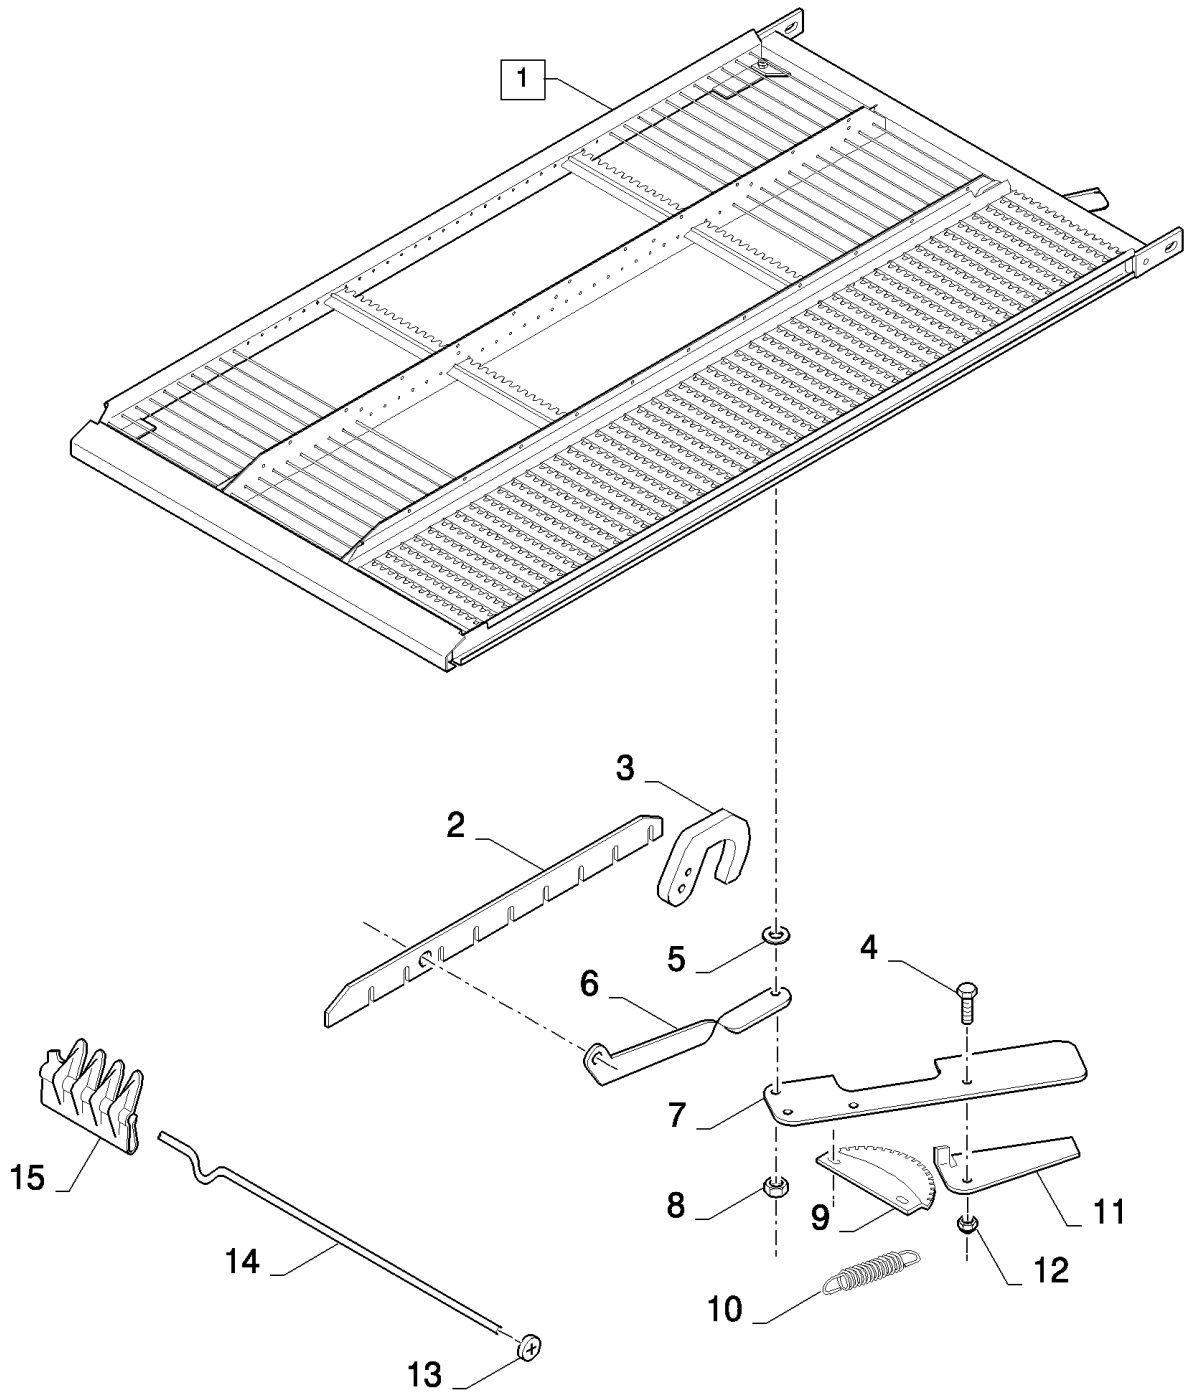

15.22(01) LOWER SIEVES

CX8080 COMBINE (9/06-)

15.22(01) LOWER SIEVES

сылка	Номер детали	Кол-во	Описание
1	84320021	2	SIEVE, CL 1 1/8"(3 to 15), FOR CX8060, CX8070, CX8080, CX8090 ONLY
1	84320022	1	SIEVE, CL 1 1/8"(3 to 15), FOR CX8030, CX8040, CX8050 ONLY
2	84056239	1	PLATE, ADJUSTING,
3	84056254	1	INDICATOR,
4	86508568	1	SCREW, Hex, M6 x 16, 8.8,
5	378243	1	WASHER, M8,
6	84056678	1	LEVER,
7	9817781	1	HANDLE,
8	86629542	1	NUT, LOCK, M8 x 1.25, CI 8,
9	426565	1	QUADRANT,
10	449942	1	SPRING,
11	432187	1	HANDLE,
12	353308	1	NUT, M6 x 1, CI 8,
13	398561	AR	CLIP,
14	453189	47	WIRE, RETAINING, , FOR CX8060, CX8070, CX8080, CX8090 ONLY
14	428728	47	WIRE, RETAINING, , FOR CX8030, CX8040, CX8050 ONLY
15	445571	47	BAR, CL 1 1/8"-240, FOR CX8060, CX8070, CX8080, CX8090 ONLY
15	481730	94	BAR, CL 1 1/8"-230, FOR CX8060, CX8070, CX8080, CX8090 ONLY
15	445571	235	BAR, CL 1 1/8"-240, FOR CX8030, CX8040, CX8050 ONLY