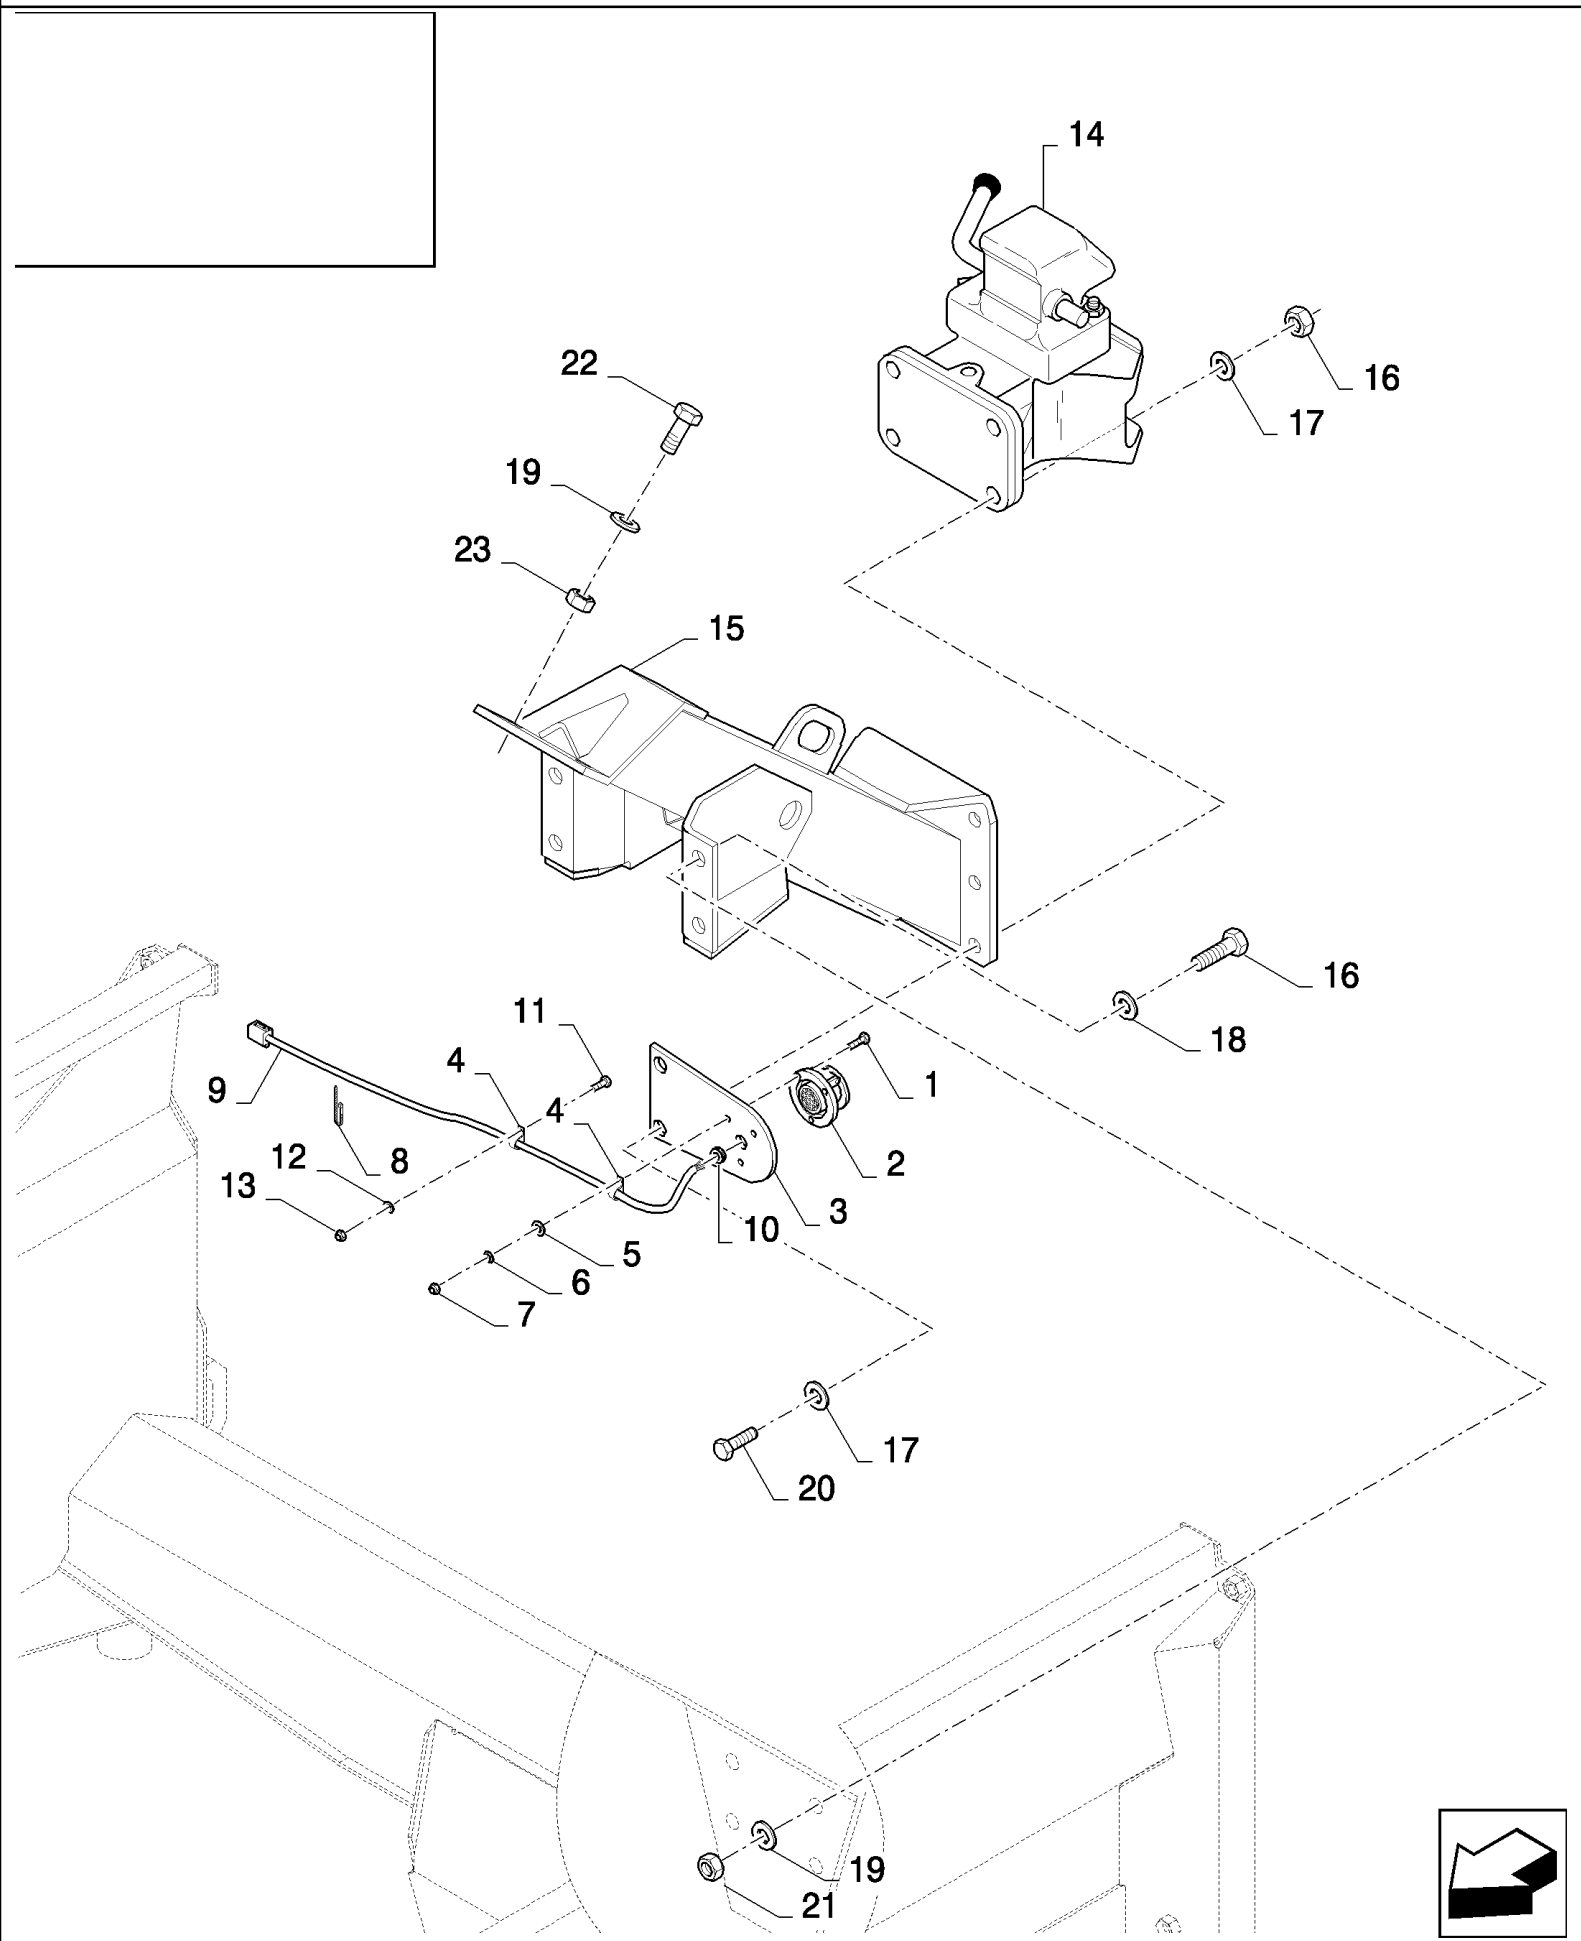

18.84081995(01) ROTATION HEADER TRAILER HITCH

18.84081995(01) ROTATION HEADER TRAILER HITCH

сылка	Номер детали	Кол-во	Описание
	84081995		TRAILER HITCH,
1	86585708	3	SCREW, Cross Pan Hd, M4 x 40,
2	398224	1	SOCKET, POWER,
3	84432533	1	BRACKET,
4	9706748	2	CLAMP, 5/8", Insul, 5/16" Bolt,
5	86588450	1	WASHER, M6,
6	89824840	3	WASHER,
7	385681	3	NUT, LOCK, M4 x .7, CI 8,
8	86566989	7	STRAP, CABLE,
9	86604178	1	HARNESS, WIRE,
10	102043	1	GROMMET,
11	120104	1	SCREW, Hex, M8 x 20, 8.8,
12	322358	1	WASHER, SPRING, Belleville, M8,
13	9706690	1	NUT, M8, CI 8,
14	84607012	1	TOW HOOK,
15	84446037	1	SUPPORT,
16	120091	8	BOLT, Hex, M16 x 60, 8.8,
17	84434607	8	WASHER,
18	140020	4	WASHER, M16 x 30 x 3,
19	140048	6	WASHER, SPRING, Belleville, M16,
20	86000441	4	NUT, M16 x 2, CI 8,
21	100020	4	NUT, M16, CI 8,
22	43168	2	BOLT, Hex, M16 x 40, 8.8,
23	378246	2	WASHER,
	84334828	1	DECAL,
	84446050	1	DECAL,