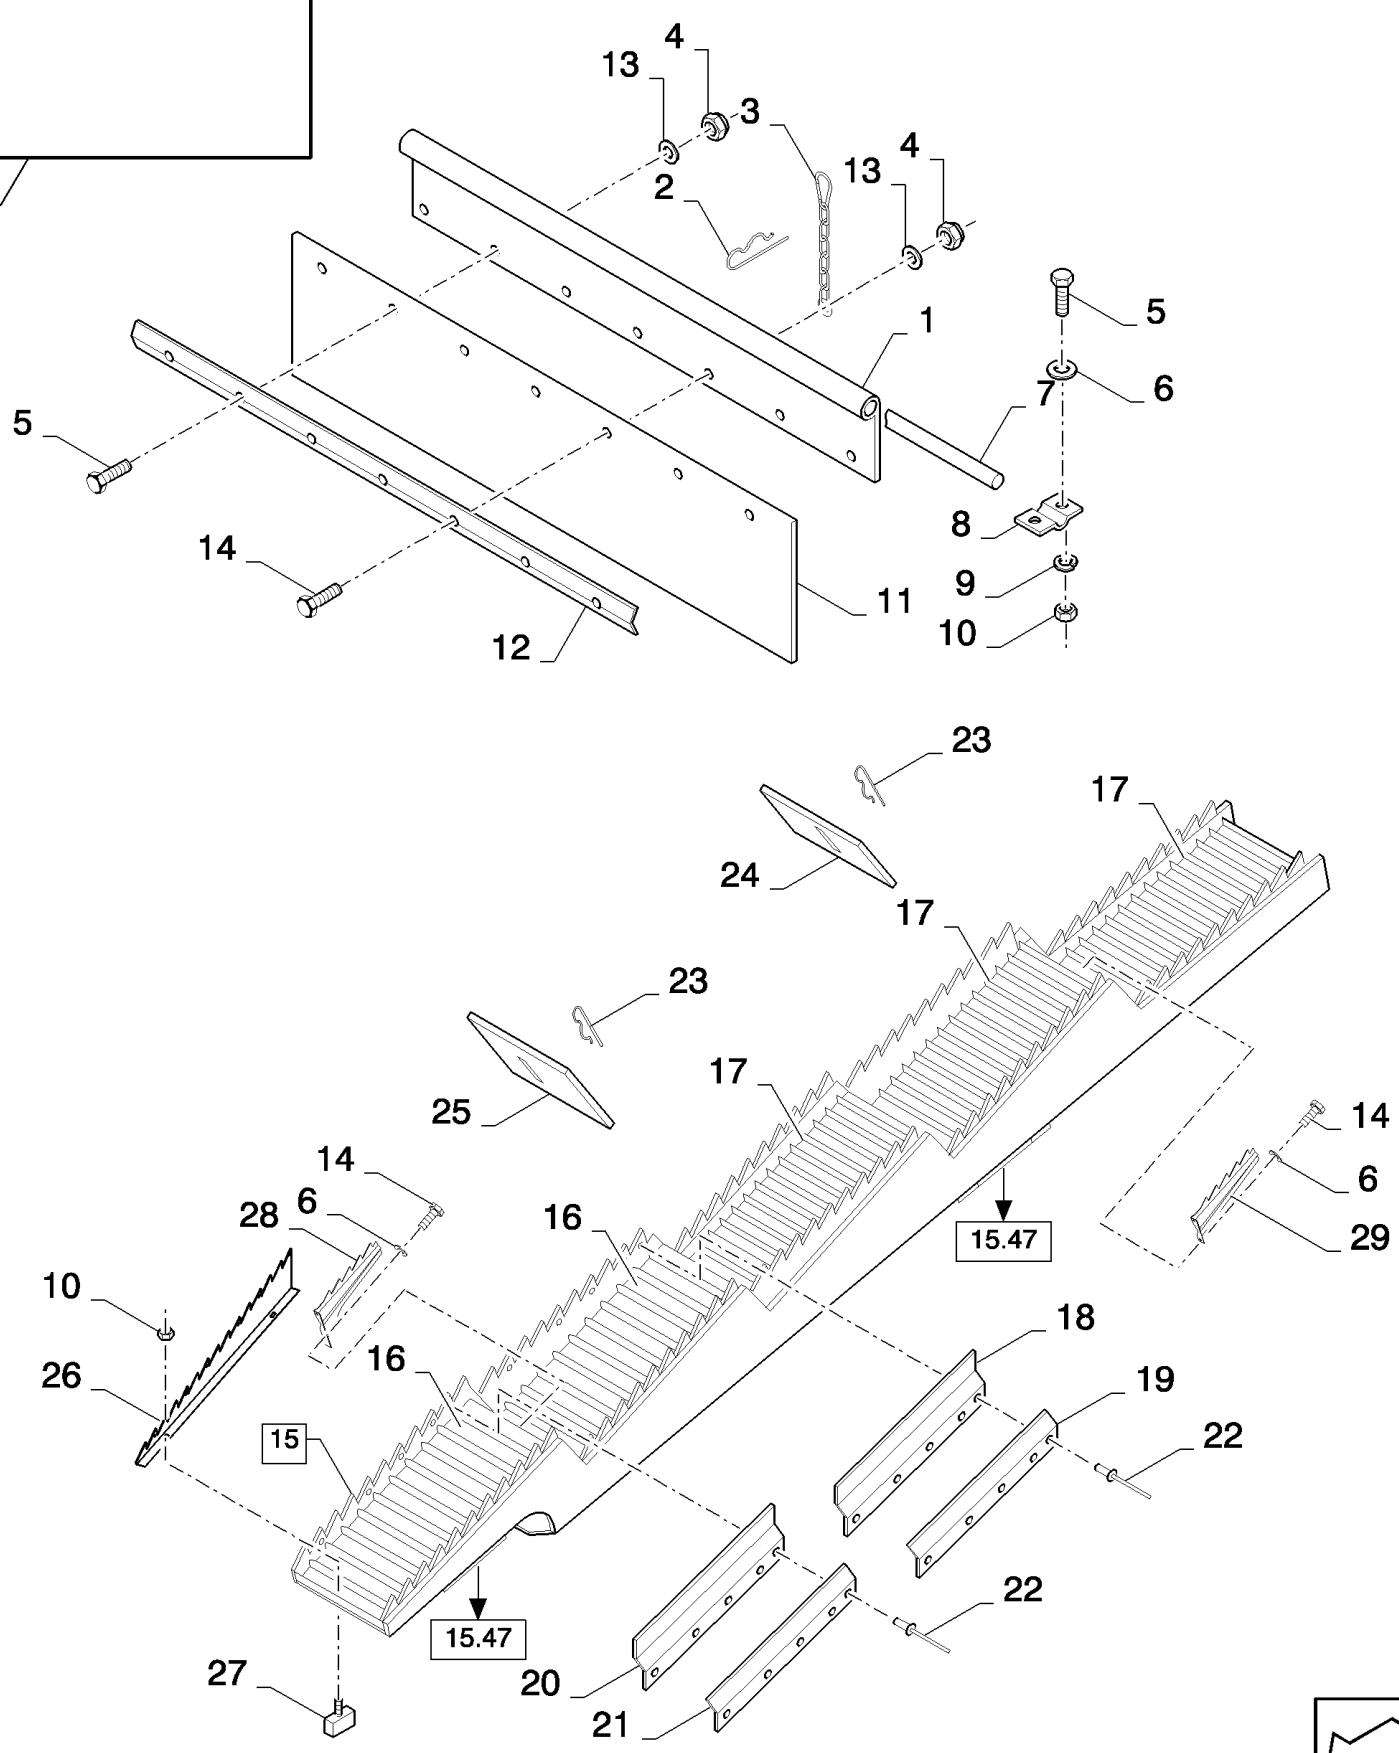

15.46(01) STRAW WALKERS AND COVER PLATES

15.46(01) STRAW WALKERS AND COVER PLATES

сылка	Номер детали	Кол-во	Описание
1	84453137	1	HINGE, , FOR CX8060, CX8070, CX8080, CX8090 ONLY
1	84453141	1	HINGE, , FOR CX8030, CX8040, CX8050 ONLY
2	740591	1	PIN, SPLIT (COTTER),
3	84058873	1	CHAIN,
4	353308	6	NUT, M6 x 1, CI 8,
5	86508568	AR	SCREW, Hex, M6 x 16, 8.8,
6	412649	AR	WASHER, SPRING, Belleville, M6,
7	84058867	1	SHAFT, , FOR CX8060, CX8070, CX8080, CX8090 ONLY
7	84058866	1	SHAFT, , FOR CX8030, CX8040, CX8050 ONLY
8	84058757	2	COLLAR, RETAINER,
9	322357	4	WASHER, SPRING, Belleville, M6,
10	9706755	AR	NUT, M6, CI 8,
11	84058875	1	CANVAS, , FOR CX8060, CX8070, CX8080, CX8090 ONLY
11	84058874	1	CANVAS, , FOR CX8030, CX8040, CX8050 ONLY
12	84058869	1	PLATE, FIXING, , FOR CX8060, CX8070, CX8080, CX8090 ONLY
12	84058868	1	PLATE, FIXING, , FOR CX8030, CX8040, CX8050 ONLY
13	140040	6	WASHER, M6 x 22 x 2,
14	86977786	1	BOLT, Hex, M6 x 25, 8.8,
15	84446557	6	STRAW WALKER, (16,17), FOR CX8060, CX8070, CX8080, CX8090 ONLY, BSN C599
15	84446557	5	STRAW WALKER, , FOR CX8030, CX8040, CX8050 ONLY, BSN C599
15	87375003	6	STRAW WALKER, (16,17), FOR CX8060, CX8070, CX8080, CX8090 ONLY, ASN D600
15	87375003	5	STRAW WALKER, , FOR CX8030, CX8040, CX8050 ONLY, ASN D600
16	84056964	2	LINER, METAL, , BSN C599
16	84449155	2	, ASN D600
17	84062225	3	LINER, METAL,
18	84434206	8	CANVAS,
19	84057552	8	PLATE, FIXING,
20	84434204	2	CANVAS,
21	84069434	2	PLATE, FIXING,
22	NS	60	NOT SERVICED, Rivet
23	180042	AR	PIN, SPLIT (COTTER), Hex, 1/4"-20 x 1 3/4", G5,
24	397862	6	PLATE, STEEL, , FOR CX8060, CX8070, CX8080, CX8090 ONLY
24	397862	5	PLATE, STEEL, , FOR CX8030, CX8040, CX8050 ONLY
25	309623	18	COVER, , FOR CX8060, CX8070, CX8080, CX8090 ONLY
25	309623	15	COVER, , FOR CX8030, CX8040, CX8050 ONLY
26	84447032	AR	RAKE,
27	353893	AR	CLAMP,
28	84446428	AR	RAKE,
29	84446407	AR	RAKE,