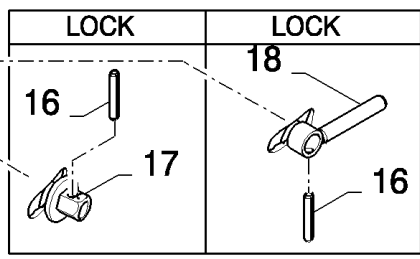

08.12(01) DOOR LOCK

08.12(01) DOOR LOCK

сылка	Номер детали	Кол-во	Описание
1	86596940	1	LATCH, (2 to 15)
2	86531581	1	LATCH,
3	86596917	1	SUPPORT,
4	140017	1	WASHER, M10 x 20 x 2,
5	130003	1	PIN, SPLIT (COTTER), M3.2 x 20,
6	12255	1	SPRING,
7	86596927	1	PIN,
8	86596923	1	COVER,
9	86511833	1	SCREW, Cross Pan Hd, M6 x 40, M6x40
10	NS	4	NOT SERVICED,
11	86596920	1	SUPPORT,
12	322357	5	WASHER, SPRING, Belleville, M6,
13	15896221	1	NUT, M6, CI 10,
14	86977786	4	BOLT, Hex, M6 x 25, 8.8,
15	390040	1	PIN, CLEVIS, M10 x 35,
16	388628	2	PIN, LOCK, M3 x 12, Slotted,
17	86596930	2	LOCK,
18	86623069	2	HANDLE,