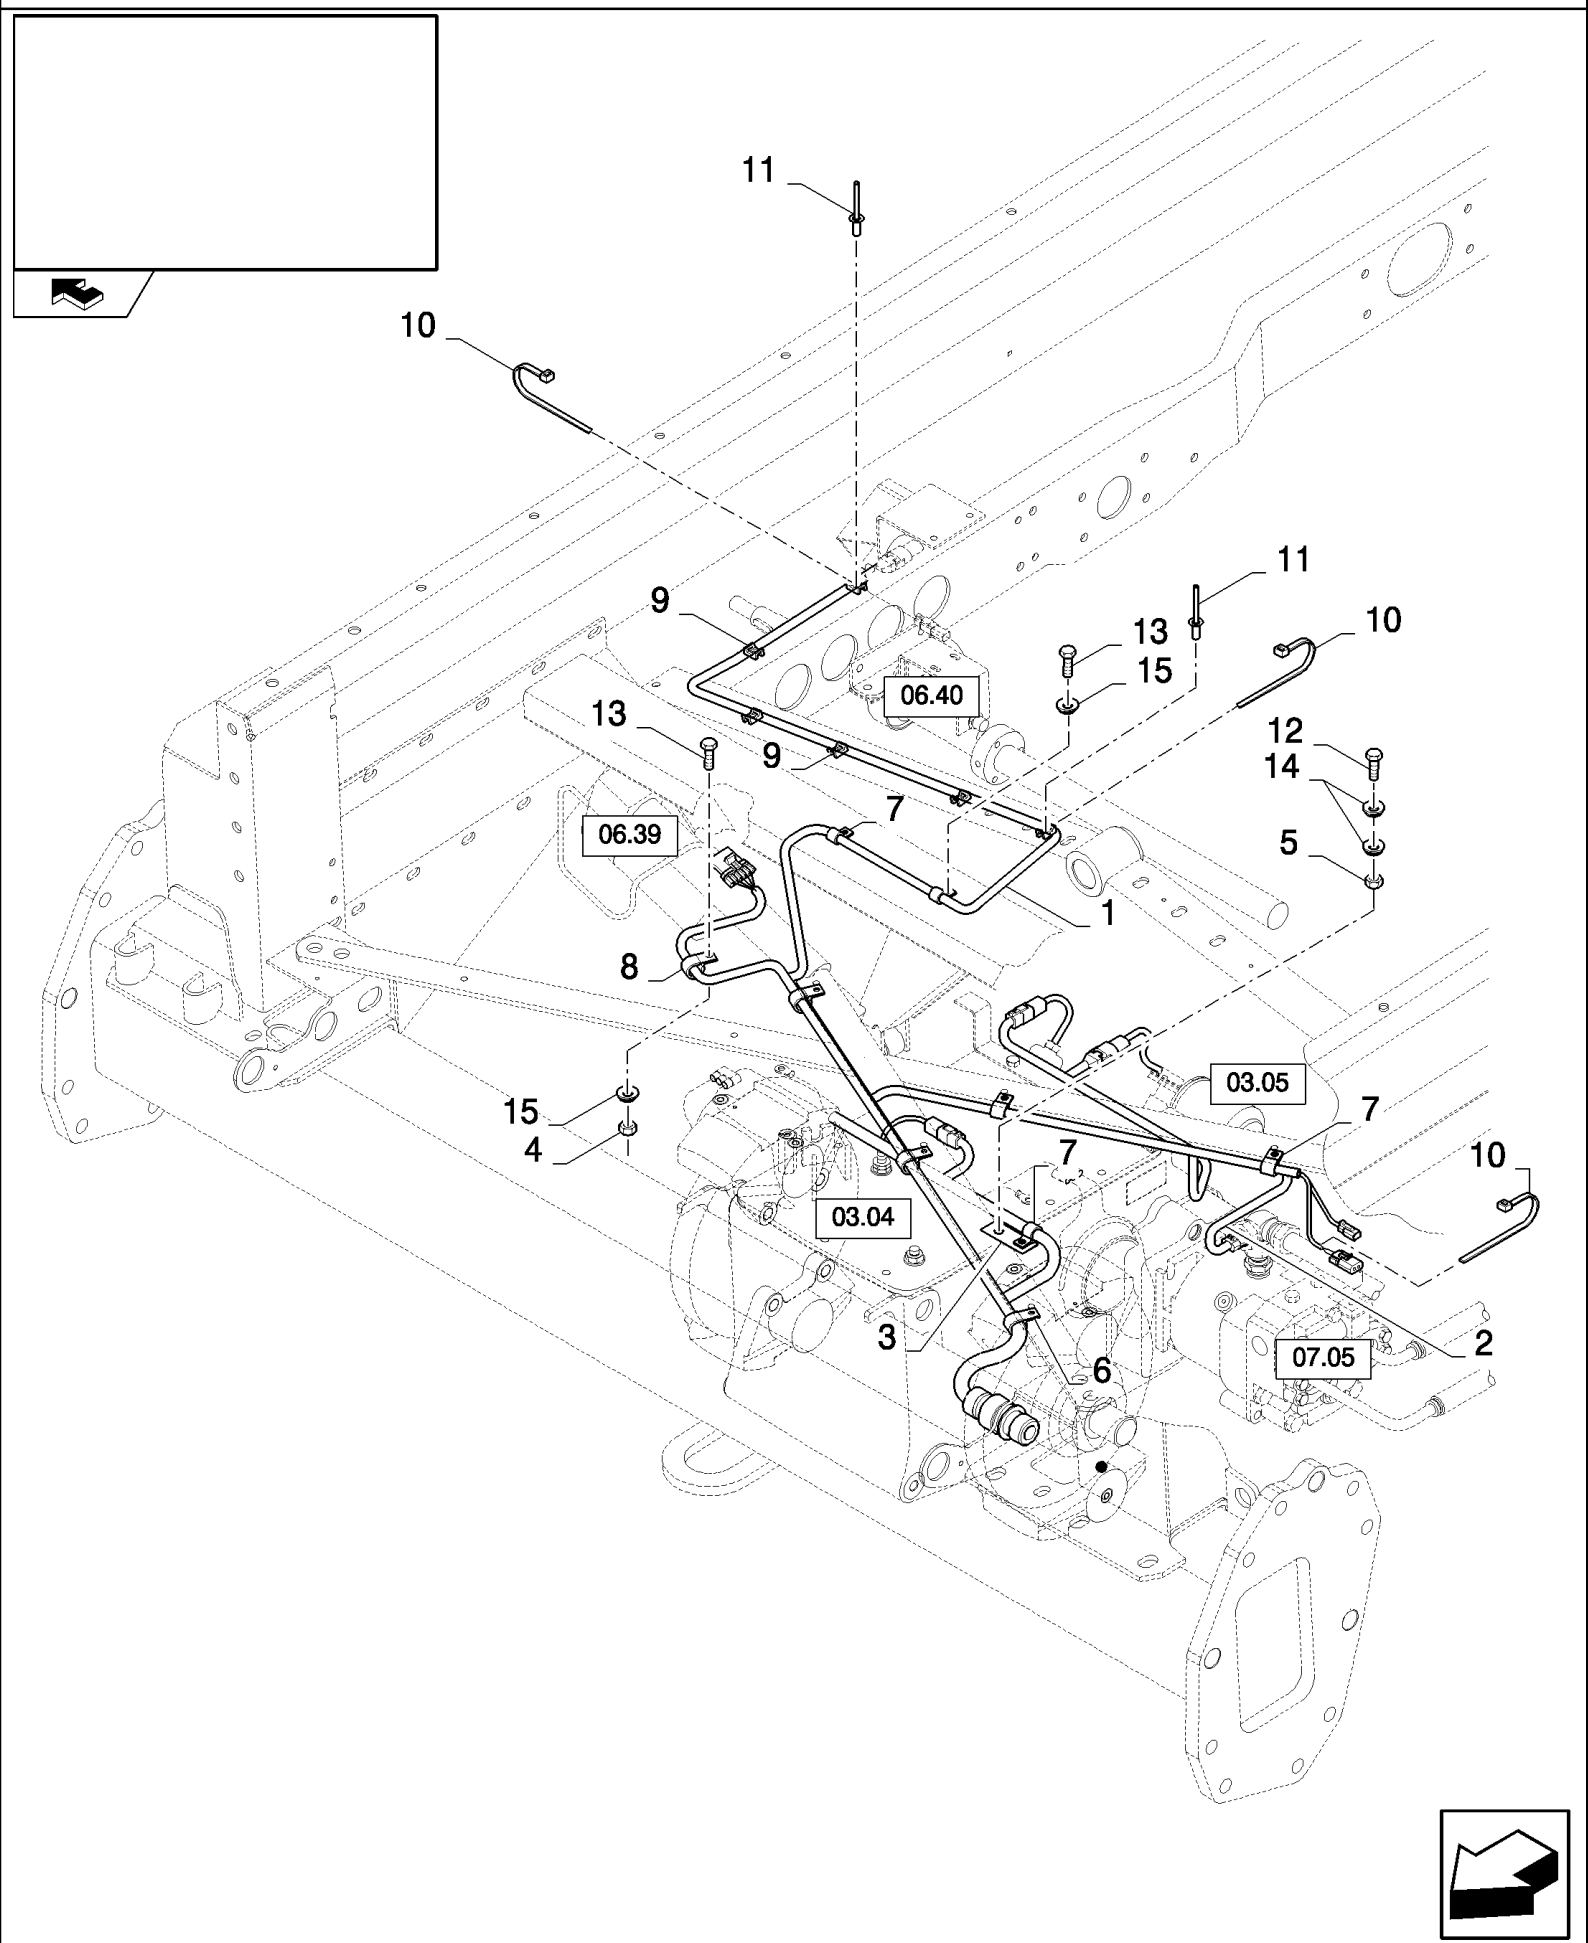

06.38(01) LOWER FRAME, ELECTRICS

06.38(01) LOWER FRAME, ELECTRICS

сылка	Номер детали	Кол-во	Описание
1	87015629	1	HARNES, WIRE,
2	86597586	1	SENSOR,
3	84435328	1	BRACKET,
4	9706690	6	NUT, M8, CI 8,
5	9706755	1	NUT, M6, CI 8,
6	9827902	2	CLAMP, 1", Insul, 3/8" Bolt,
7	9706748	3	CLAMP, 5/8", Insul, 5/16" Bolt,
8	619284	3	CLAMP, 15/16", Insul, 3/8" Bolt,
9	86590413	6	CLAMP,
10	86566989	11	STRAP, CABLE,
11	445395	6	RIVET, Pop, M4.8 x 18.1,
12	86508568	1	SCREW, Hex, M6 x 16, 8.8,
13	120104	8	SCREW, Hex, M8 x 20, 8.8,
14	322357	2	WASHER, SPRING, Belleville, M6,
15	322358	8	WASHER, SPRING, Belleville, M8,