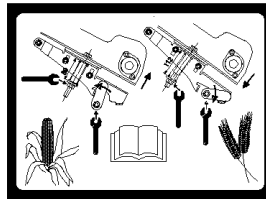

1

13

15

"Achtung! Fahrzeug schert aus"

Achtung! Fahrzeug schert aus

27

IMPORTANT
Must be used only when Inner dual is installed WITHOUT outer dual.

28