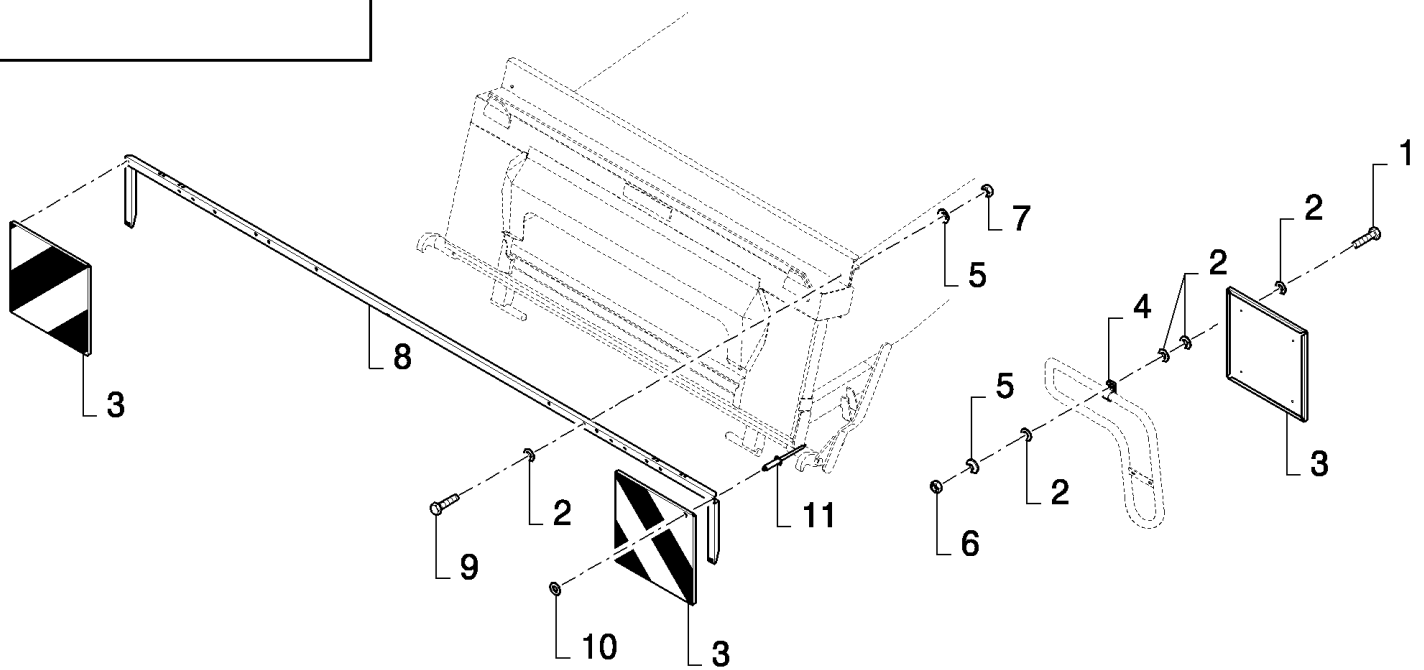

сылка	Номер детали	Кол-во	Описание
	84050605		UNLOAD TUBE SIGNAL PLATE,
1	86050276	8	BOLT, Hex, M5 x 16, 8.8, Full Thd,
2	86588450	34	WASHER, M6,
3	84607381	4	PLATE,
4	84433319	8	CLAMP,
5	322357	14	WASHER, SPRING, Belleville, M6,
6	86508813	8	NUT, M5, CI 8,
7	9706755	6	NUT, M6, CI 8,
8	89502877	1	SUPPORT,
9	43118	2	BOLT, Hex, M6 x 40, 8.8,
10	89824840	6	WASHER,
11	425523	6	RIVET,
12	84818296	2	SUPPORT,
13	86508568	4	SCREW, Hex, M6 x 16, 8.8,