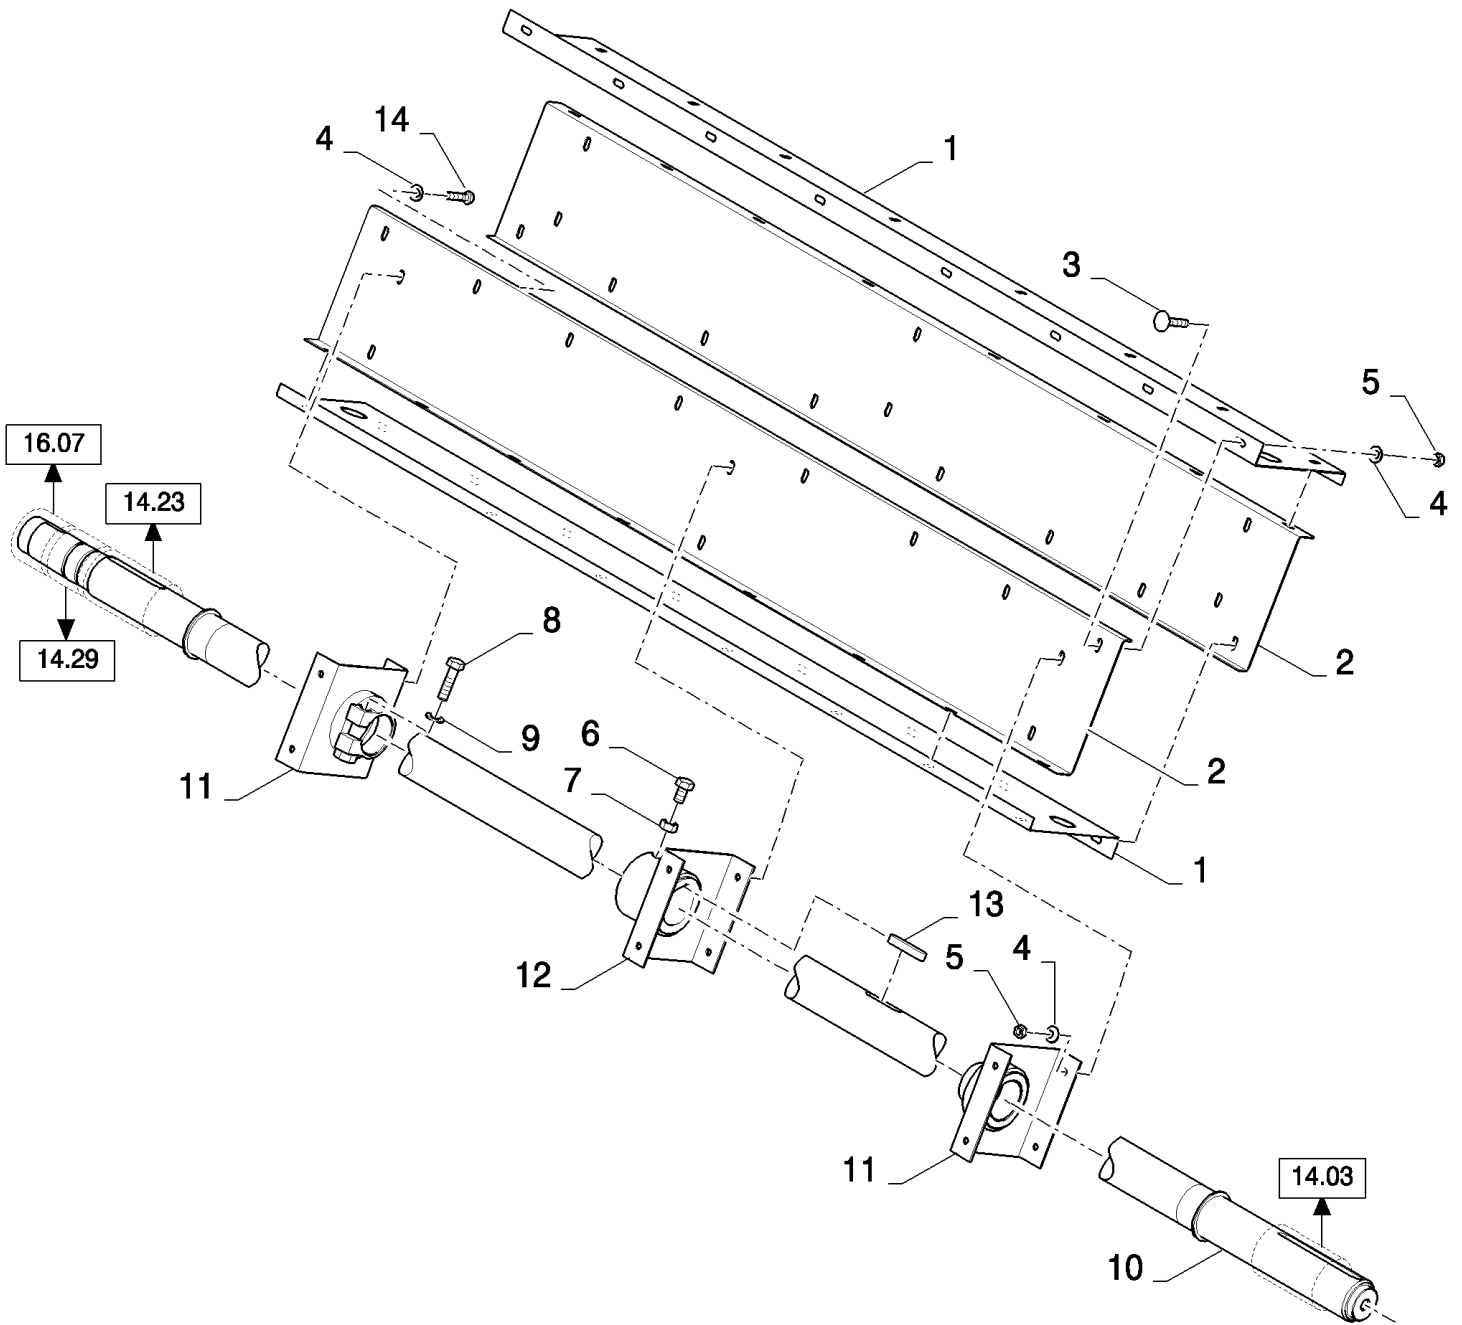

14.27(01) STRAW FLOW BEATER, DRUM

CX8080 COMBINE (9/06-)

14.27(01) STRAW FLOW BEATER, DRUM

сылка	Номер детали	Кол-во	Описание
1	84021097	2	PLATE, , FOR CX8060, CX8070, CX8080, CX8090 ONLY
1	84018102	2	COVER, , FOR CX8030, CX8040, CX8050 ONLY
2	84021096	2	PLATE, , FOR CX8060, CX8070, CX8080, CX8090 ONLY
2	84018101	2	COVER, , FOR CX8030, CX8040, CX8050 ONLY
3	86507486	AR	BOLT, CARRIAGE, Short NK, M8 x 20, CI8.8, Full Thd,
4	412650	AR	WASHER, Belleville, M8,
5	89706690	AR	NUT, M8, CI 8,
6	43140	1	BOLT, Hex, M10 x 30, 8.8, Full Thd,
7	320648	1	NUT, M10, CI 8, M10
8	350616	2	SCREW, Hex, M16 x 90, 8.8,
9	140020	2	WASHER, M16 x 30 x 3,
10	84035740	1	SHAFT, , FOR CX8060, CX8070, CX8080, CX8090 ONLY
10	84069596	1	SHAFT, , FOR CX8030, CX8040, CX8050 ONLY
11	84431088	2	FLANGE,
12	84069788	1	FLANGE,
13	323190	1	KEY,
14	120104	12	SCREW, Hex, M8 x 20, 8.8,