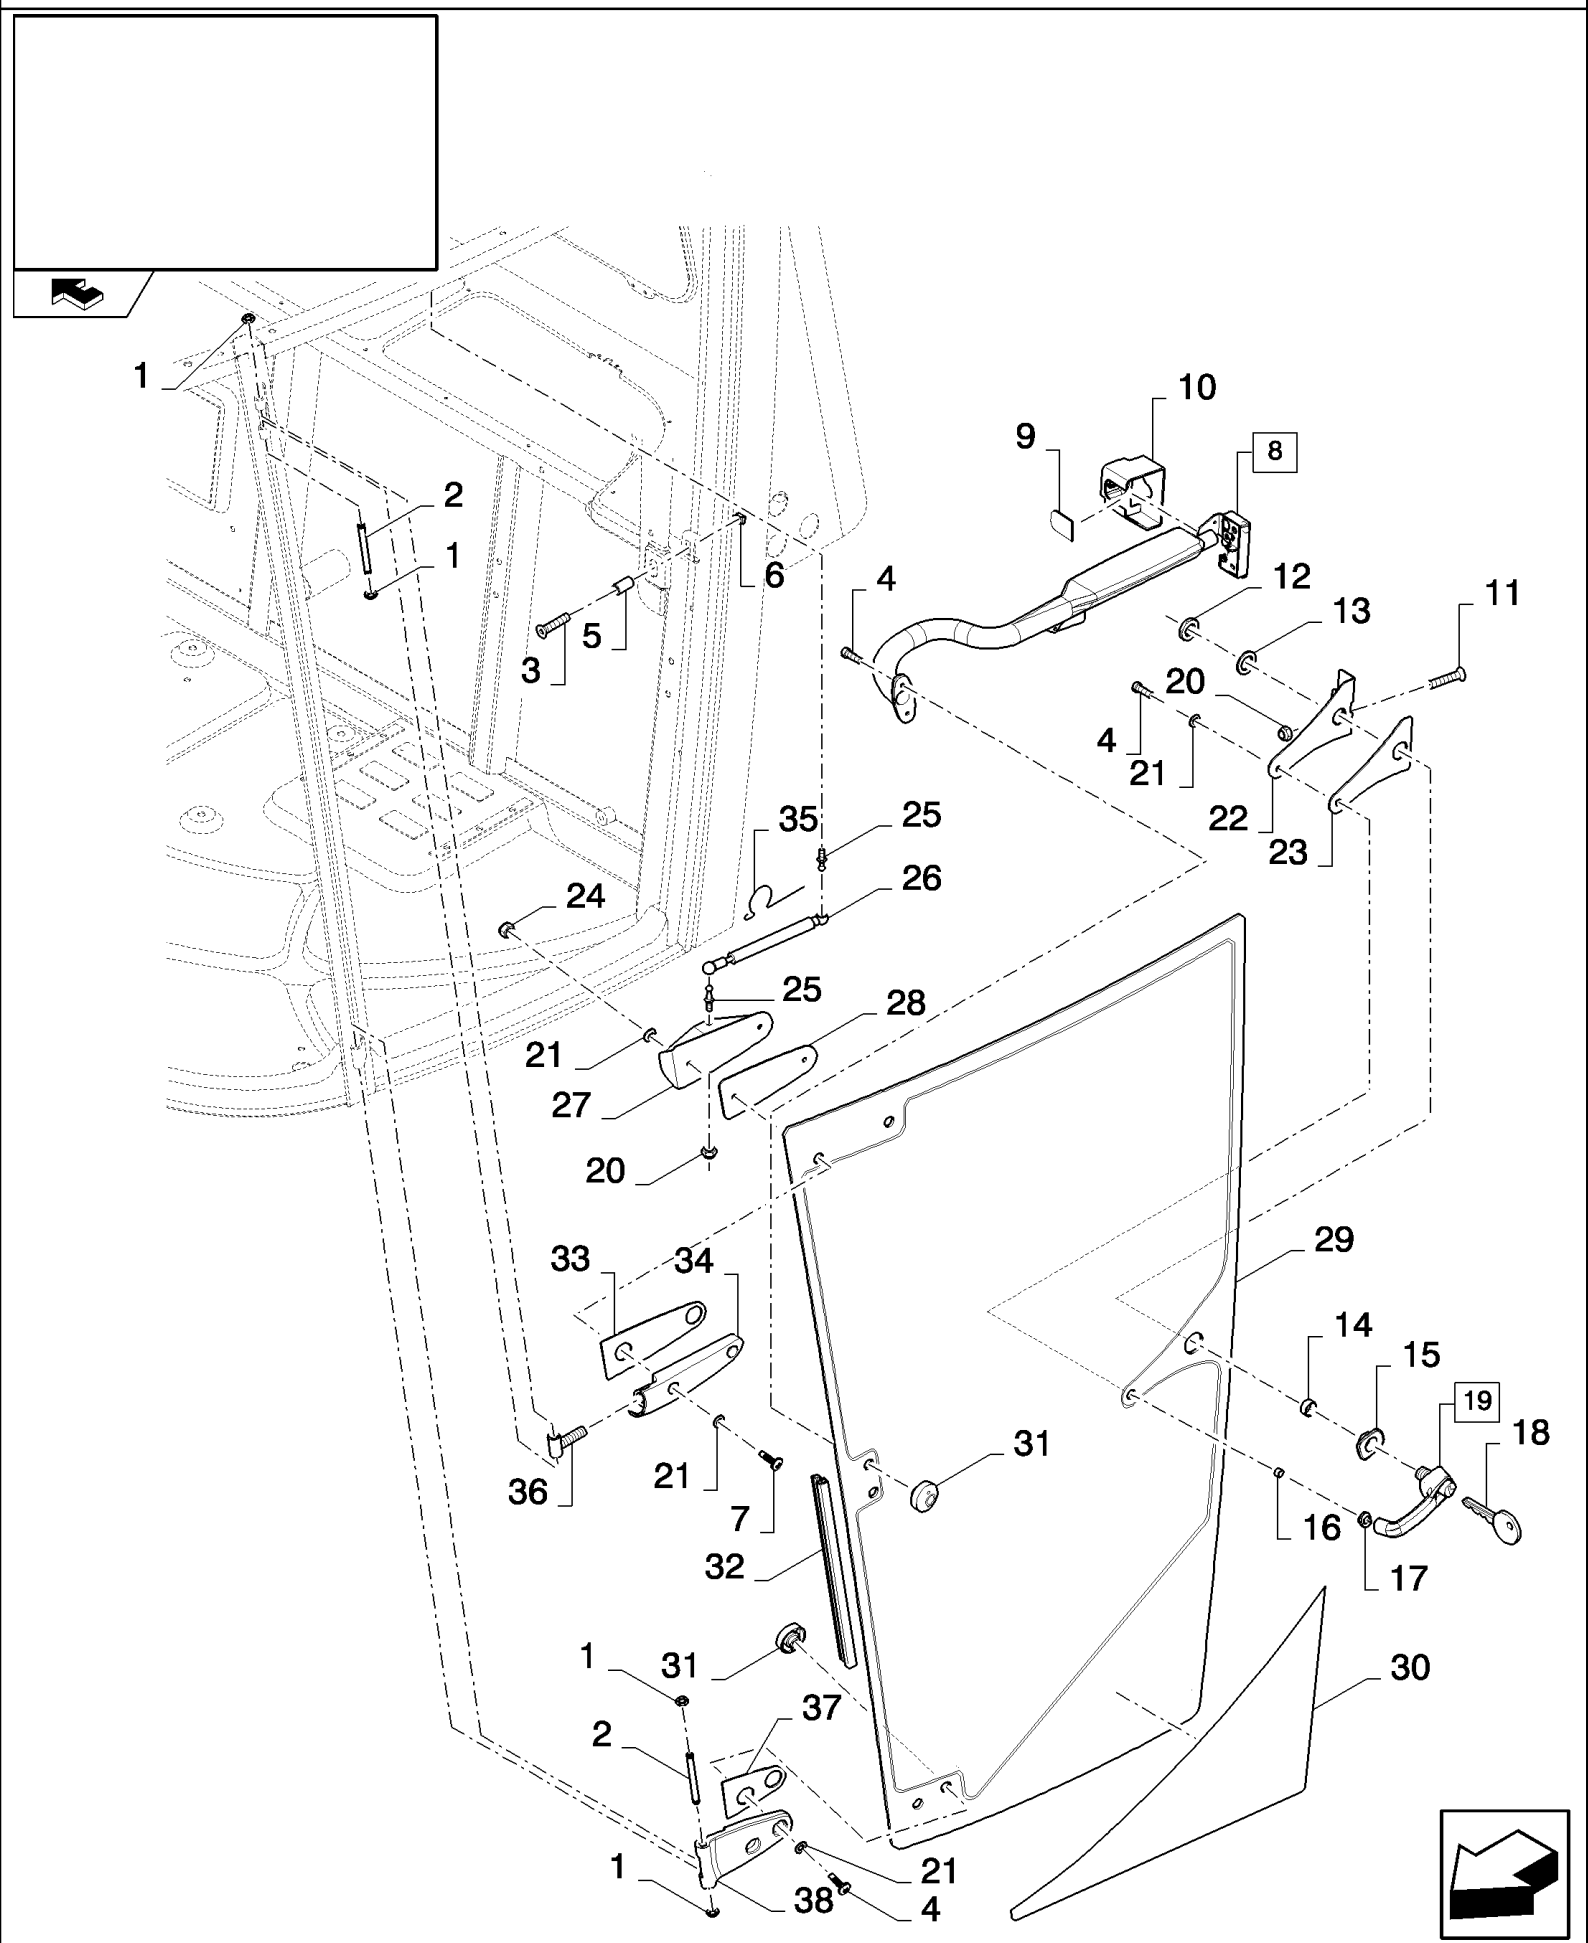

сылка	Номер детали	Кол-во	Описание
1	431021	4	WASHER, SPECIAL,
2	84607358	2	PIN,
3	84320291	1	SCREW, Hex Soc Flat Hd, M8 x 45, 8.8,
4	84073086	5	SCREW,
5	84076428	1	STOP,
6	84073940	1	NUT,
7	84007540	2	SCREW, M6x25
8	84067947	1	HANDLE GRIP, (9)
9	84067945	1	COVER,
10	84320301	1	HANDLE, COVER
11	300352	2	SCREW, Hex Flat Hd, M8 x 40, 4.8,
12	84989695	1	NUT,
13	84989694	1	WASHER,
14	84064278	1	SPACER,
15	86521017	1	GASKET,
16	84989696	1	SPACER,
17	86531231	1	GASKET,
18	84989693	1	KEY, DOOR LOCK,
19	84429659	1	HANDLE, (12 to 18)
20	86629542	3	NUT, LOCK, M8 x 1.25, CI 8,
21	84072877	7	WASHER, 6MM
22	84320292	1	BRACKET,
23	86521015	1	SEAL,
24	86500656	2	NUT, LOCK, M6 x 1, CI 8, M6
25	9706807	2	STUD,
26	84320293	1	GAS STRUT,
27	84442720	1	SUPPORT,
28	84064222	1	SEAL,
29	84440387	1	GLASS, CAB,
30	84059844	1	DECAL,
31	86531235	4	BUSHING,
32	84057848	1	SEAL, RUBBER,
33	84057937	1	SEAL,
34	84061311	1	HINGE,
35	86999310	2	CLIP,
36	84607170	1	HINGE,
37	84057936	1	SEAL,
38	84061312	1	HINGE,