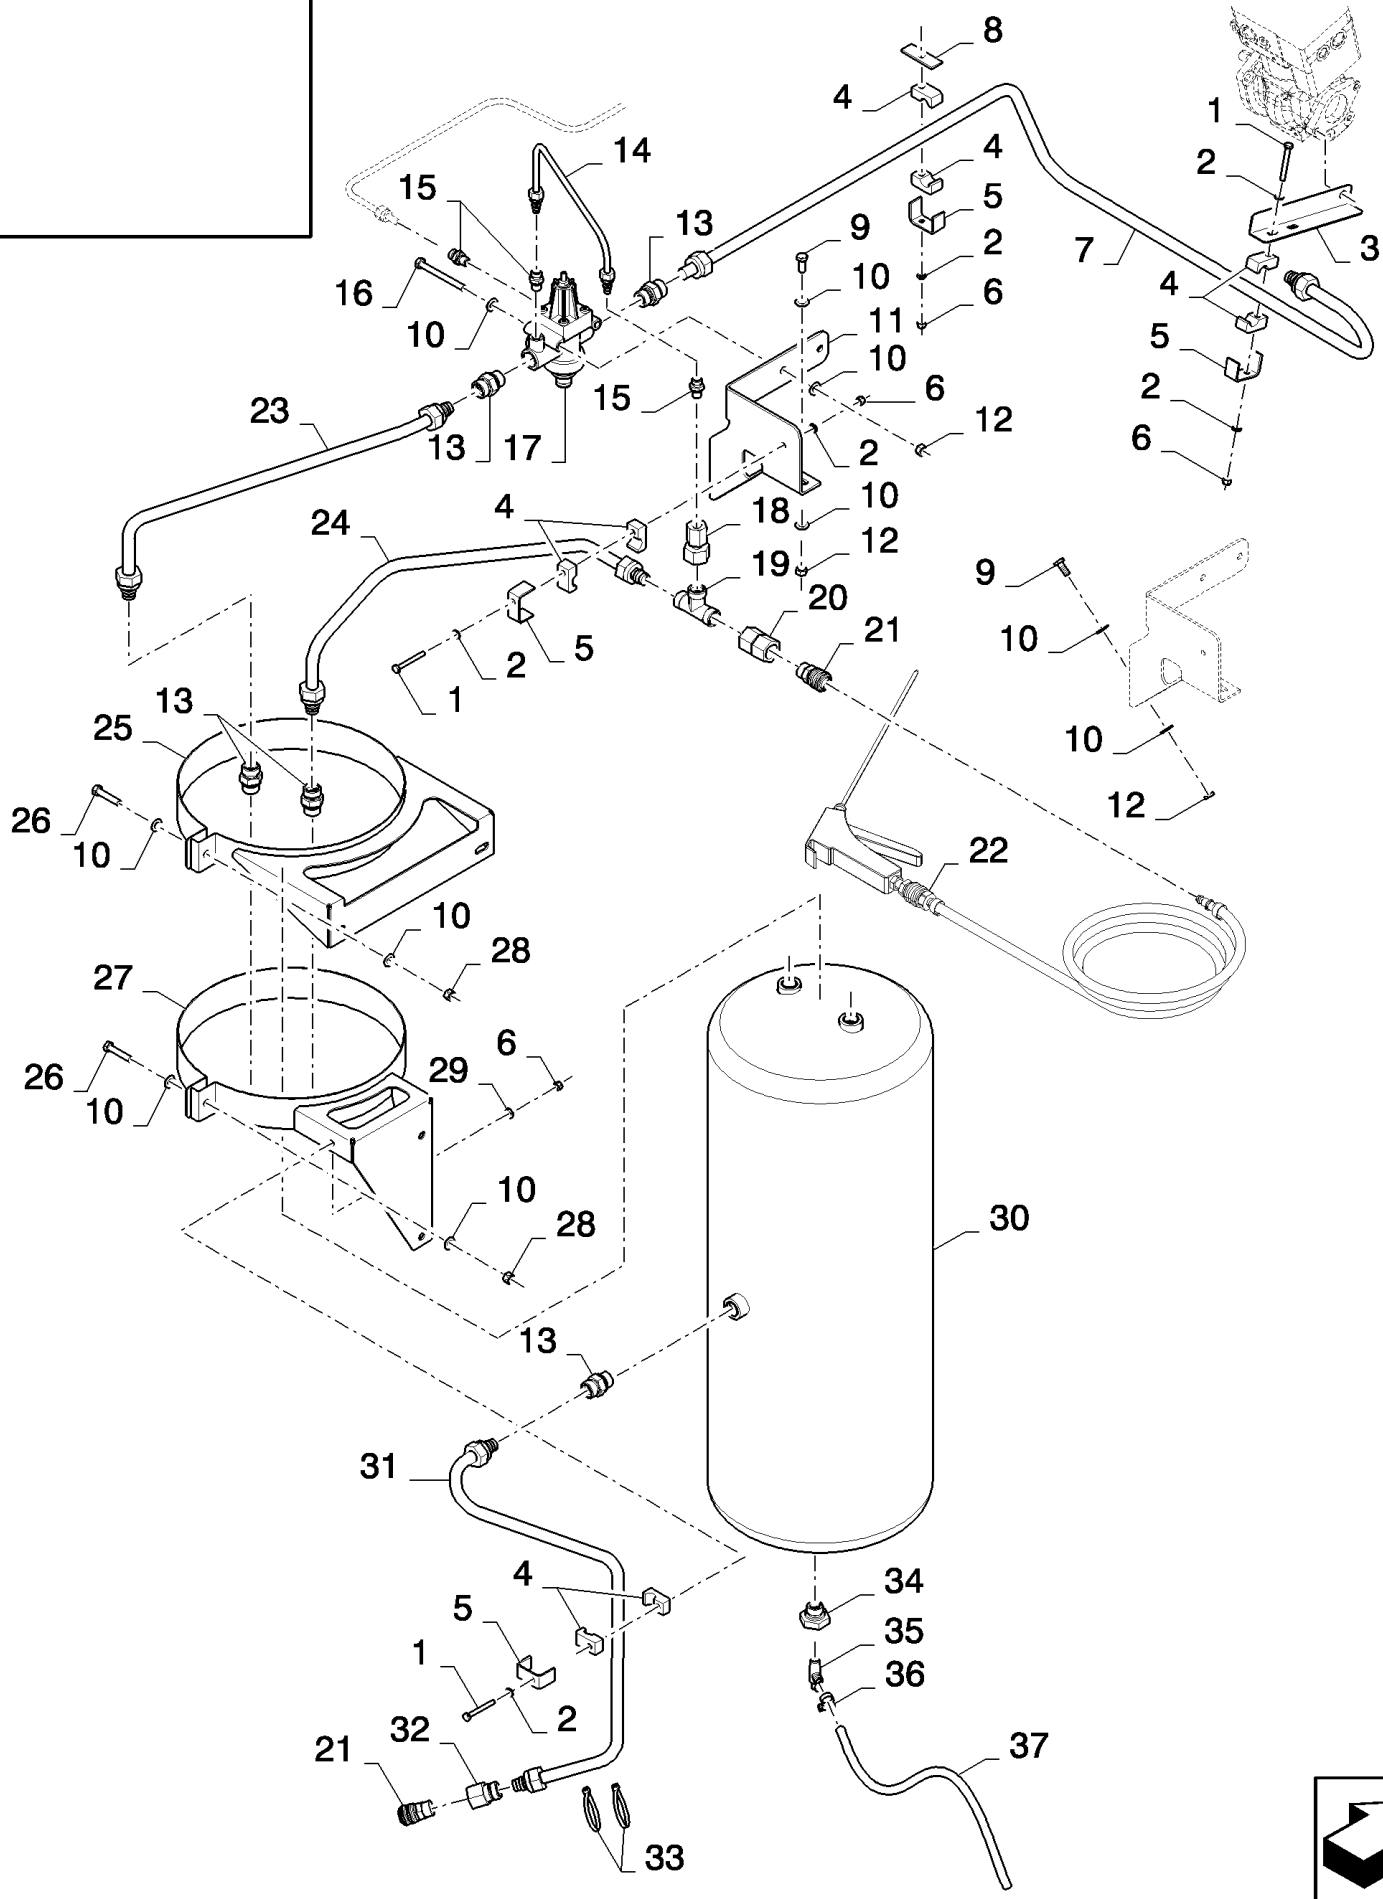

сылка	Номер детали	Кол-во	Описание
	87360494		DIA KIT, HARVESTER,
1	87520365	1	COMPRESSOR, AIR,
2	89513082	1	CONNECTOR, HYD.,
3	418283	1	ELBOW,
4	84036669	1	CONNECTOR, HYD.,
5	382527	3	CLAMP, HOSE,
6	84334134	1	HOSE,
7	84462326	1	PIPE, VENTILATION,
8	43127	1	BOLT, Hex, M8 x 25, 8.8,
9	322358	2	WASHER, SPRING, Belleville, M8,
10	87324873	1	SUPPORT,
11	9706690	5	NUT, M8, CI 8,
12	89827902	1	CLAMP,
13	84039319	1	GASKET,
14	84073303	1	HOSE,
15	382528	1	CLAMP,
16	335174	1	CONNECTOR, HYD.,
17	84462326	1	PIPE, VENTILATION,
18	86508570	1	SCREW, Hex, M6 x 80, 8.8,
19	86588450	2	WASHER, M6,
20	433101	1	SUPPORT,
21	433008	2	CLAMP,
22	84462360	1	PIPE, VENTILATION,
	400981	0.02	loctite