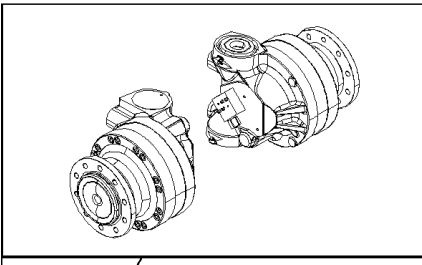

05.10(01) POWERED REAR AXLE : WHEEL MOTOR