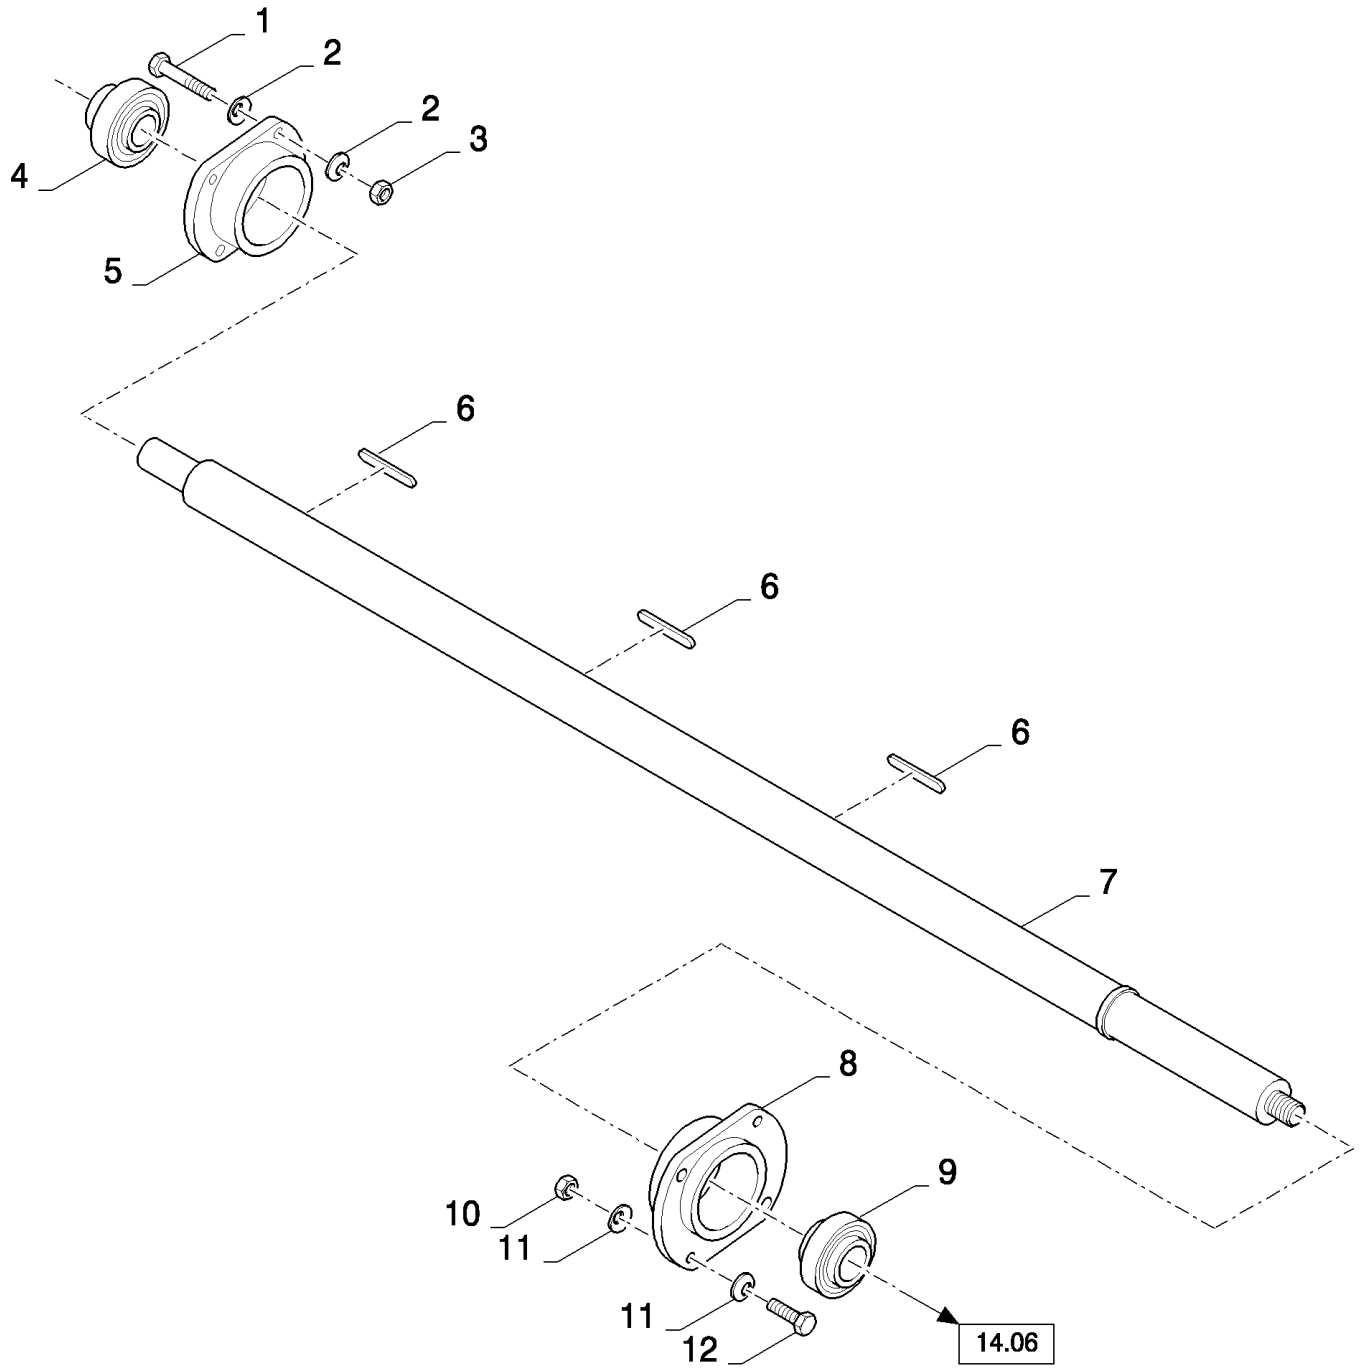

14.12(01) UNIVERSAL DRUM, SHAFT AND BEARINGS

14.12(01) UNIVERSAL DRUM, SHAFT AND BEARINGS

сылка	Номер детали	Кол-во	Описание
1	120068	4	BOLT, Hex, M10 x 40, 8.8, Full Thd,
2	140045	8	WASHER, SPRING, Belleville, M10,
3	100016	4	NUT, M10, CI 8,
4	84026027	1	BEARING ASSY,
5	84069750	1	HOUSING, BEARING,
6	412457	3	KEY,
7	84057992	1	SHAFT, , FOR CX8060, CX8070, CX8080, CX8090 ONLY
7	84072916	1	SHAFT, , FOR CX8040, CX8050 ONLY
8	84069809	1	HOUSING, BEARING,
9	84052923	1	BEARING ASSY,
10	9706685	4	NUT, M12, CI 8,
11	140046	8	WASHER, Belleville, M12,
12	43154	4	SEALRING,