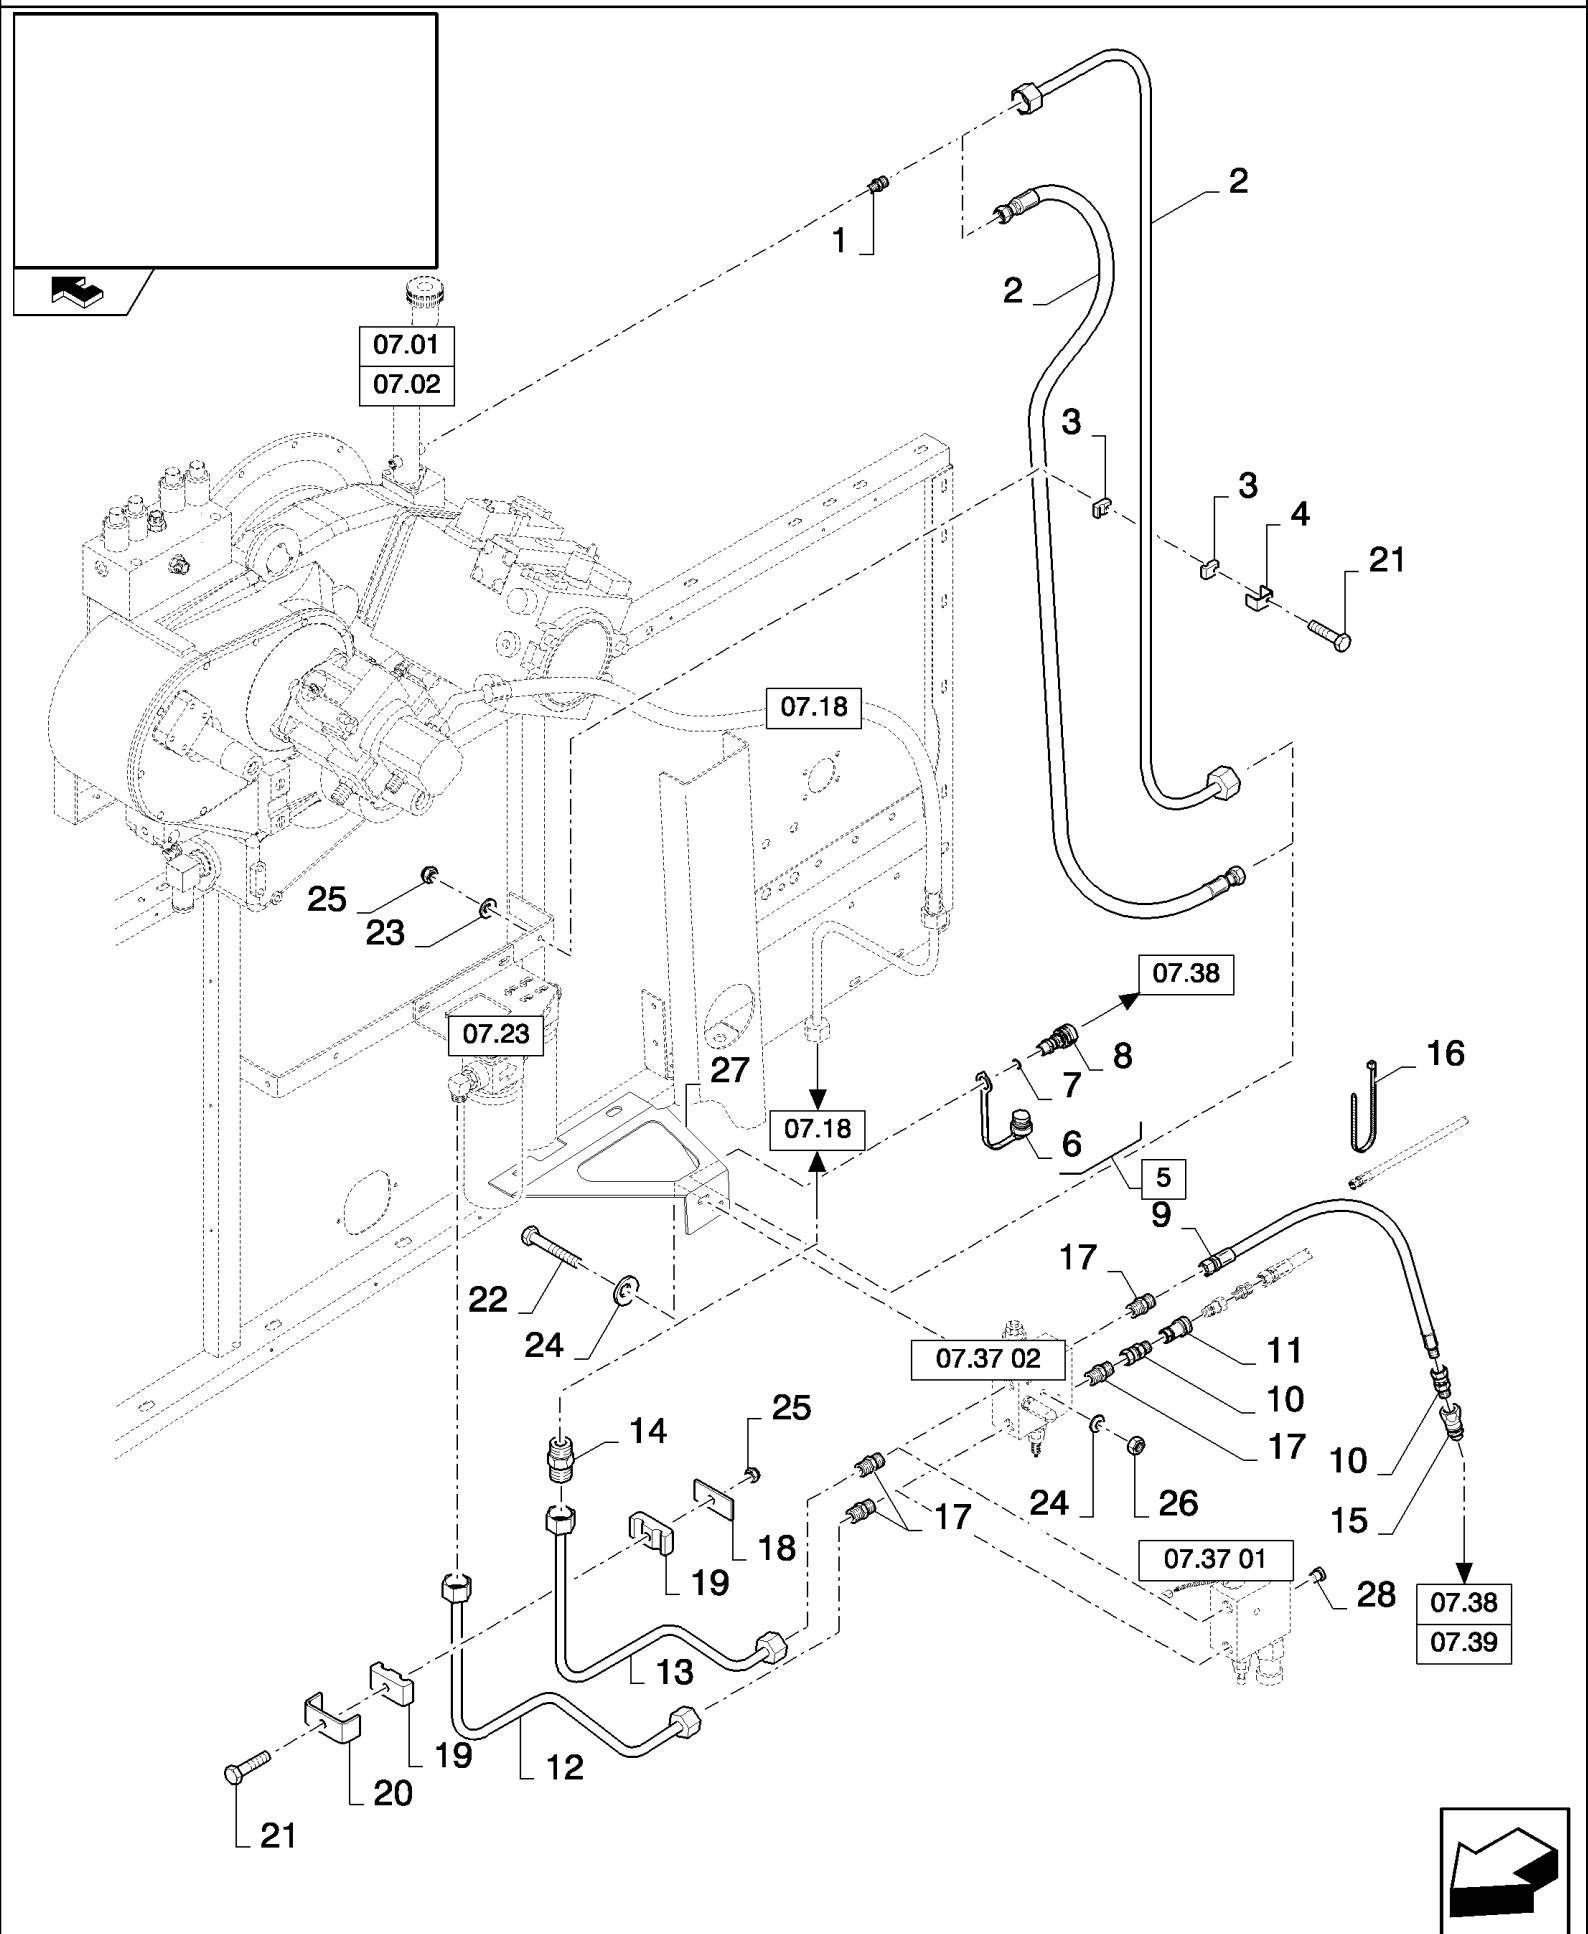

07.36(01) CHAFF SPREADER, HYDRAULICS

07.36(01) CHAFF SPREADER, HYDRAULICS

сылка	Номер детали	Кол-во	Описание
1	86580177	1	CONNECTOR, HYD., 11/16"-16 ORFS x M12 x 1.5 ORB, , SEE FIGURE 07.502
2	84431560	1	TUBE, HYD,
2	86623770	1	HOSE, FLEXIBLE, , FOR FIELD INSTALL ONLY
3	433008	2	CLAMP,
4	442340	1	SUPPORT,
5	84444600	1	COUPLING, QUICK, MALE, (6 to 8)
6	84448810	1	
7	9993141	1	O-RING, -012, 90 Duro, .364" ID x .070" Thk,
8	NSS	1	NOT SERVICED SEPARATELY,
9	84446650	1	HOSE, FLEXIBLE, , WITHOUT CHOPPER, BSN C599
9	87011375	1	HOSE, , WITHOUT CHOPPER, ASN D600
9	84446650	1	HOSE, FLEXIBLE, , WITH CHOPPER
10	84062146	2	CONNECTOR, HYD.,
11	86592079	1	COUPLING, QUICK, MALE,
12	84431443	1	TUBE, HYD,
13	84431440	1	TUBE, HYD,
14	84431473	1	CONNECTOR, HYD., , SEE FIGURE 07.502
15	86592080	1	COUPLING, QUICK, MALE,
16	396718	1	STRAP, CABLE,
17	86579680	4	CONNECTOR, HYD., 1"-14 ORFS x M22 x 1.5 ORB, , SEE FIGURE 07.502
18	434103	1	PLATE,
19	430356	2	CLAMP,
20	84814948	1	SUPPORT,
21	120056	2	SCREW, Hex, M6 x 50, 8.8,
22	120073	2	BOLT, Hex, M10 x 80, 8.8,
23	322357	1	WASHER, SPRING, Belleville, M6,
24	140045	4	WASHER, SPRING, Belleville, M10,
25	412152	2	NUT, LOCK, M6 x 1, CI 8.8,
25	353308	2	NUT, M6 x 1, CI 8, , FOR FIELD INSTALL ONLY
26	100016	2	NUT, M10, CI 8,
27	84443744	1	SUPPORT,
28	86598044	1	PLUG, Hex Soc, M14 x 1.5, ORB, , WITH CHOPPER, ASN D600