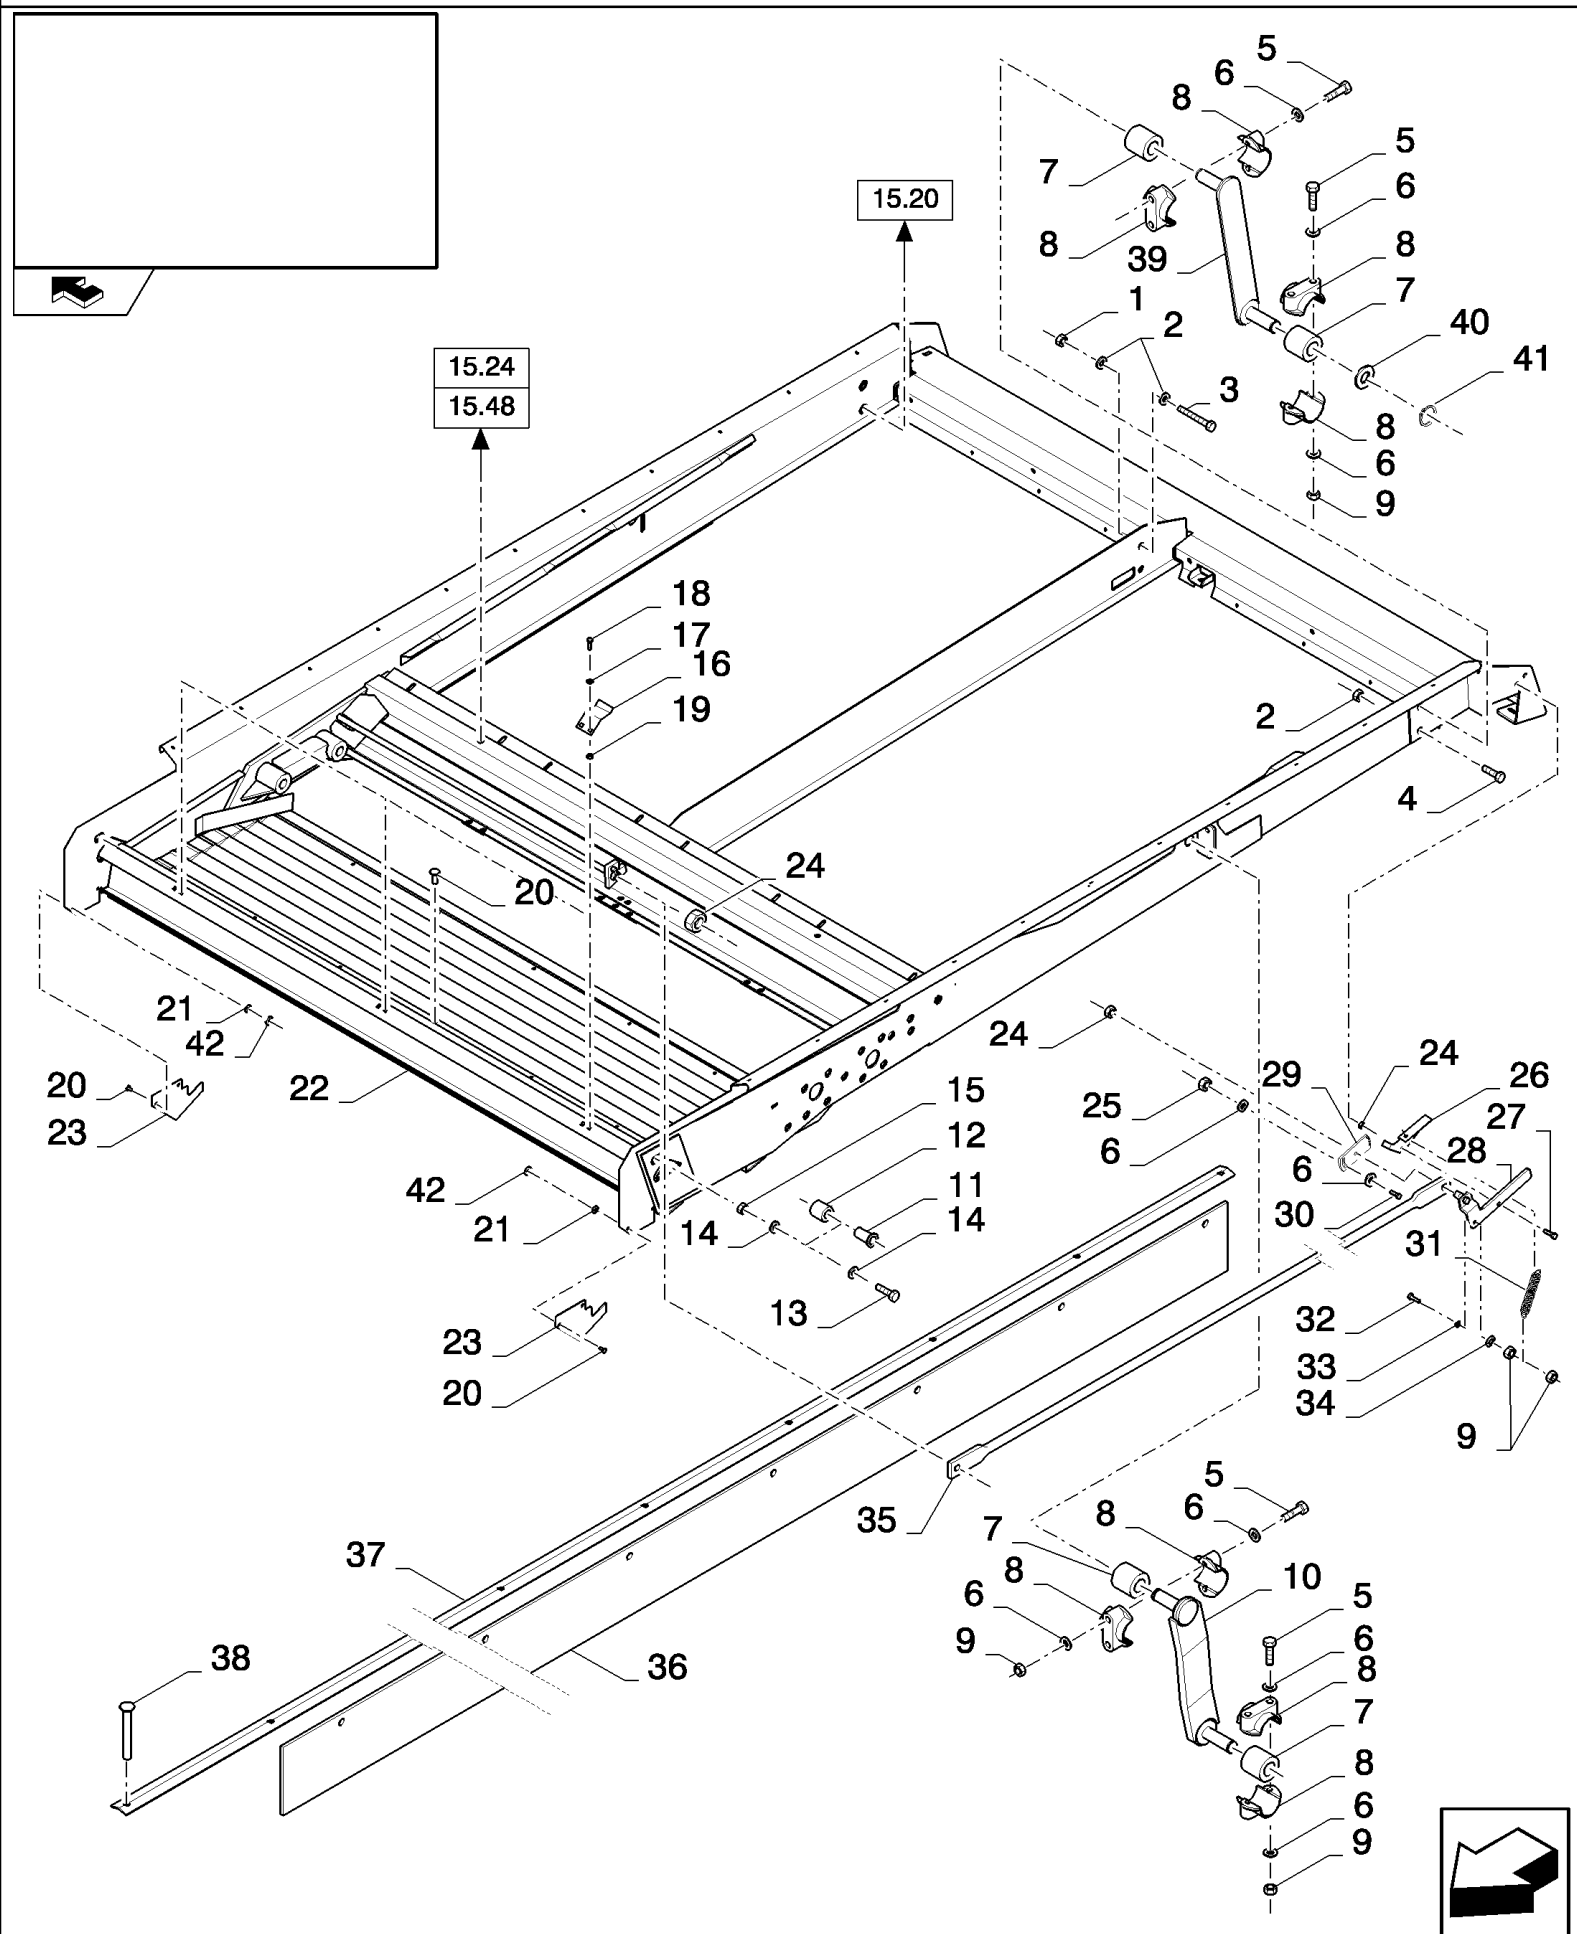

15.30(01) SHAKER SHOE

CX8080 COMBINE (9/06-)

15.30(01) SHAKER SHOE

сылка	Номер детали	Кол-во	Описание
1	9706685	1	NUT, M12, CI 8,
2	140046	4	WASHER, Belleville, M12,
3	86629541	1	BOLT, Hex, M12 x 40, 8.8, Full Thd,
4	9706687	2	SCREW, Hex, M12 x 30, 8.8,
5	120062	8	BOLT, Hex, M8 x 70, 8.8,
6	322358	17	WASHER, SPRING, Belleville, M8,
7	84000052	4	BUSHING, RUBBER,
8	320033	8	HOUSING,
9	86629542	10	NUT, LOCK, M8 x 1.25, CI 8,
10	87318338	2	ARM, , FOR SELF LEVELLING ONLY
11	84052651	2	BUSHING,
12	338222	2	BUSHING, RUBBER,
13	350616	2	SCREW, Hex, M16 x 90, 8.8,
14	378246	4	WASHER, 16MM
14	333040	2	WASHER, 16MM
15	86000441	2	NUT, M16 x 2, CI 8,
16	84989607	3	CLIP, SPRING,
17	412649	6	WASHER, SPRING, Belleville, M6,
18	86512439	6	SCREW, Short NK, M6 x 16, CI8.8, Full Thd,
19	9706755	6	NUT, M6, CI 8,
20	445394	AR	RIVET, Pop, M4.8 x 12.7, , FOR SELF LEVELLING ONLY
20	300806	4	SCREW, Hex, M5 x 10, 8.8, Full Thd, , FOR FIXED SHOE ONLY
21	140182	4	WASHER, M5 x 18 x 2, , FOR SELF LEVELLING ONLY
21	322356	4	WASHER, , FOR FIXED SHOE ONLY
22	84071133	1	SHOE, SHAKER, , FOR CX8060, CX8070, CX8080, CX8090 ONLY, FOR SELF LEVELLING ONLY
22	84073604	1	SHOE, SHAKER, , FOR SELF LEVELLING ONLY, FOR CX8030, CX8040, CX8050 ONLY
22	84452936	1	SHOE, SHAKER, , FOR CX8060, CX8070, CX8080, CX8090 ONLY, FOR FIXED SHOE ONLY
22	84452943	1	SHOE, SHAKER, , FOR FIXED SHOE ONLY, FOR CX8030, CX8040, CX8050 ONLY
23	84989167	1	SEAL, , FOR SELF LEVELLING ONLY
23	84989257	1	PLATE, , FOR FIXED SHOE ONLY
24	353308	3	NUT, M6 x 1, CI 8,
25	89706690	1	NUT, M8, CI 8,
26	84434086	1	HANDLE,
27	86508568	1	SCREW, Hex, M6 x 16, 8.8,
28	84433811	1	HANDLE,
29	84433795	1	PLATE,
30	120104	1	SCREW, Hex, M8 x 20, 8.8,
31	9832711	1	SPRING,
32	300381	1	BOLT, Hex, M8 x 35, 8.8, M8x35
33	378243	1	WASHER, M8,
34	397881	1	WASHER, SPRING,
35	84073571	1	SUPPORT,
36	84071063	2	SEAL,
37	84076111	2	STRIP,
38	80445395	22	RIVET,