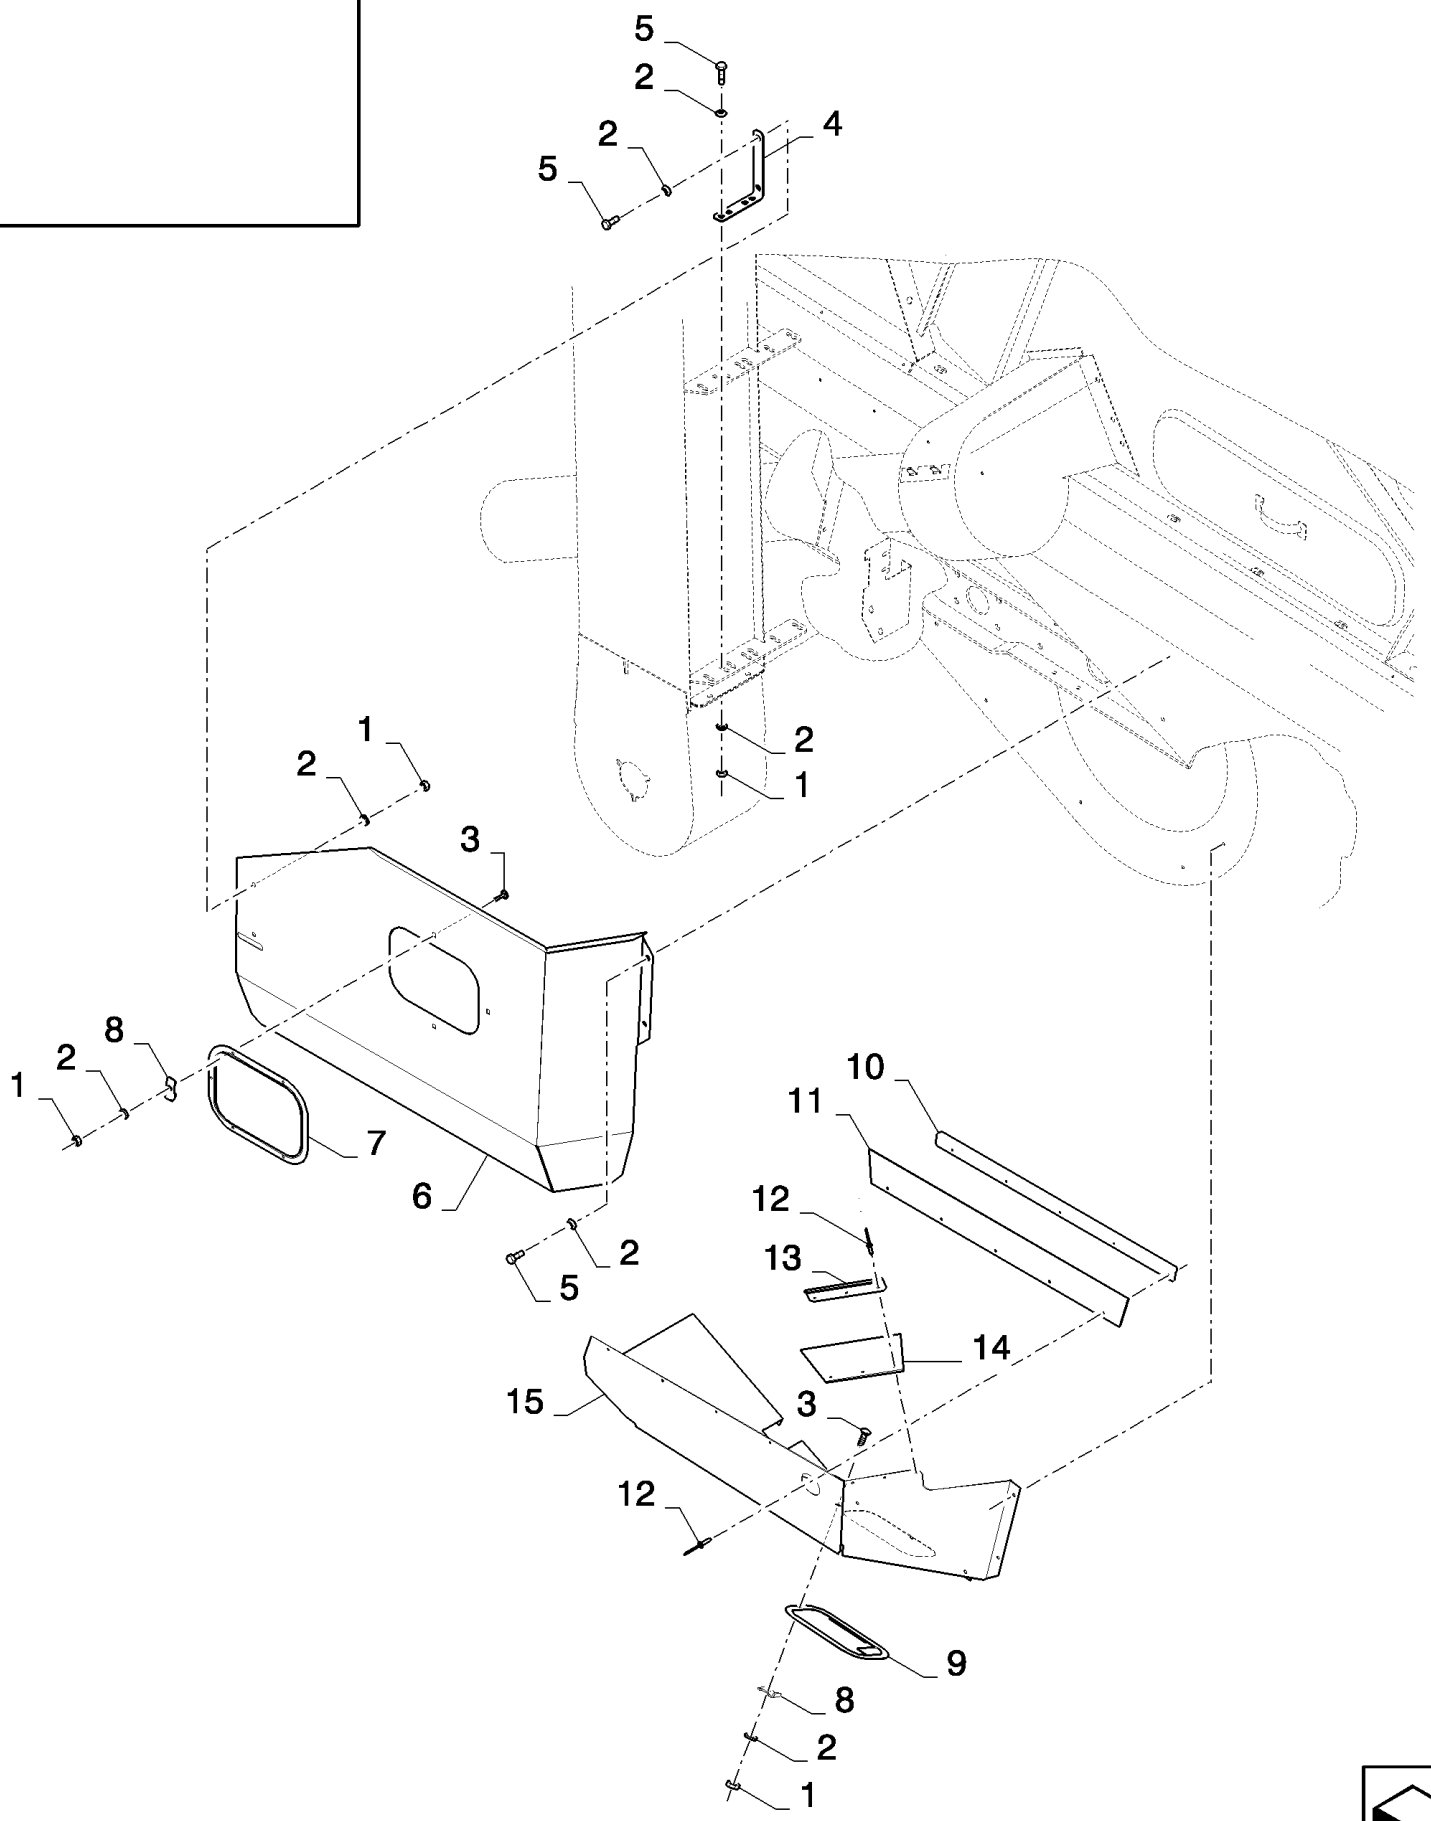

CX8080 COMBINE (9/06-)

18.84110608(02) TRACKS - 7 ROLLS WITHOUT PLATES

сылка	Номер детали	Кол-во	Описание
	84110608		DIA KIT, HARVESTER,
1	9706690	8	NUT, M8, CI 8,
2	322358	14	WASHER, SPRING, Belleville, M8,
3	86507486	4	BOLT, CARRIAGE, Short NK, M8 x 20, CI8.8, Full Thd,
4	84440421	1	SUPPORT,
5	120104	4	SCREW, Hex, M8 x 20, 8.8,
6	84440418	1	SHIELD,
7	84320078	1	COVER,
8	425093	4	CLIP,
9	916303	1	COVER,
10	84441417	1	PLATE,
11	84441412	1	CANVAS,
12	425519	8	RIVET,
13	84441419	1	PLATE,
14	84441413	1	CANVAS,
15	84440409	1	SHIELD,