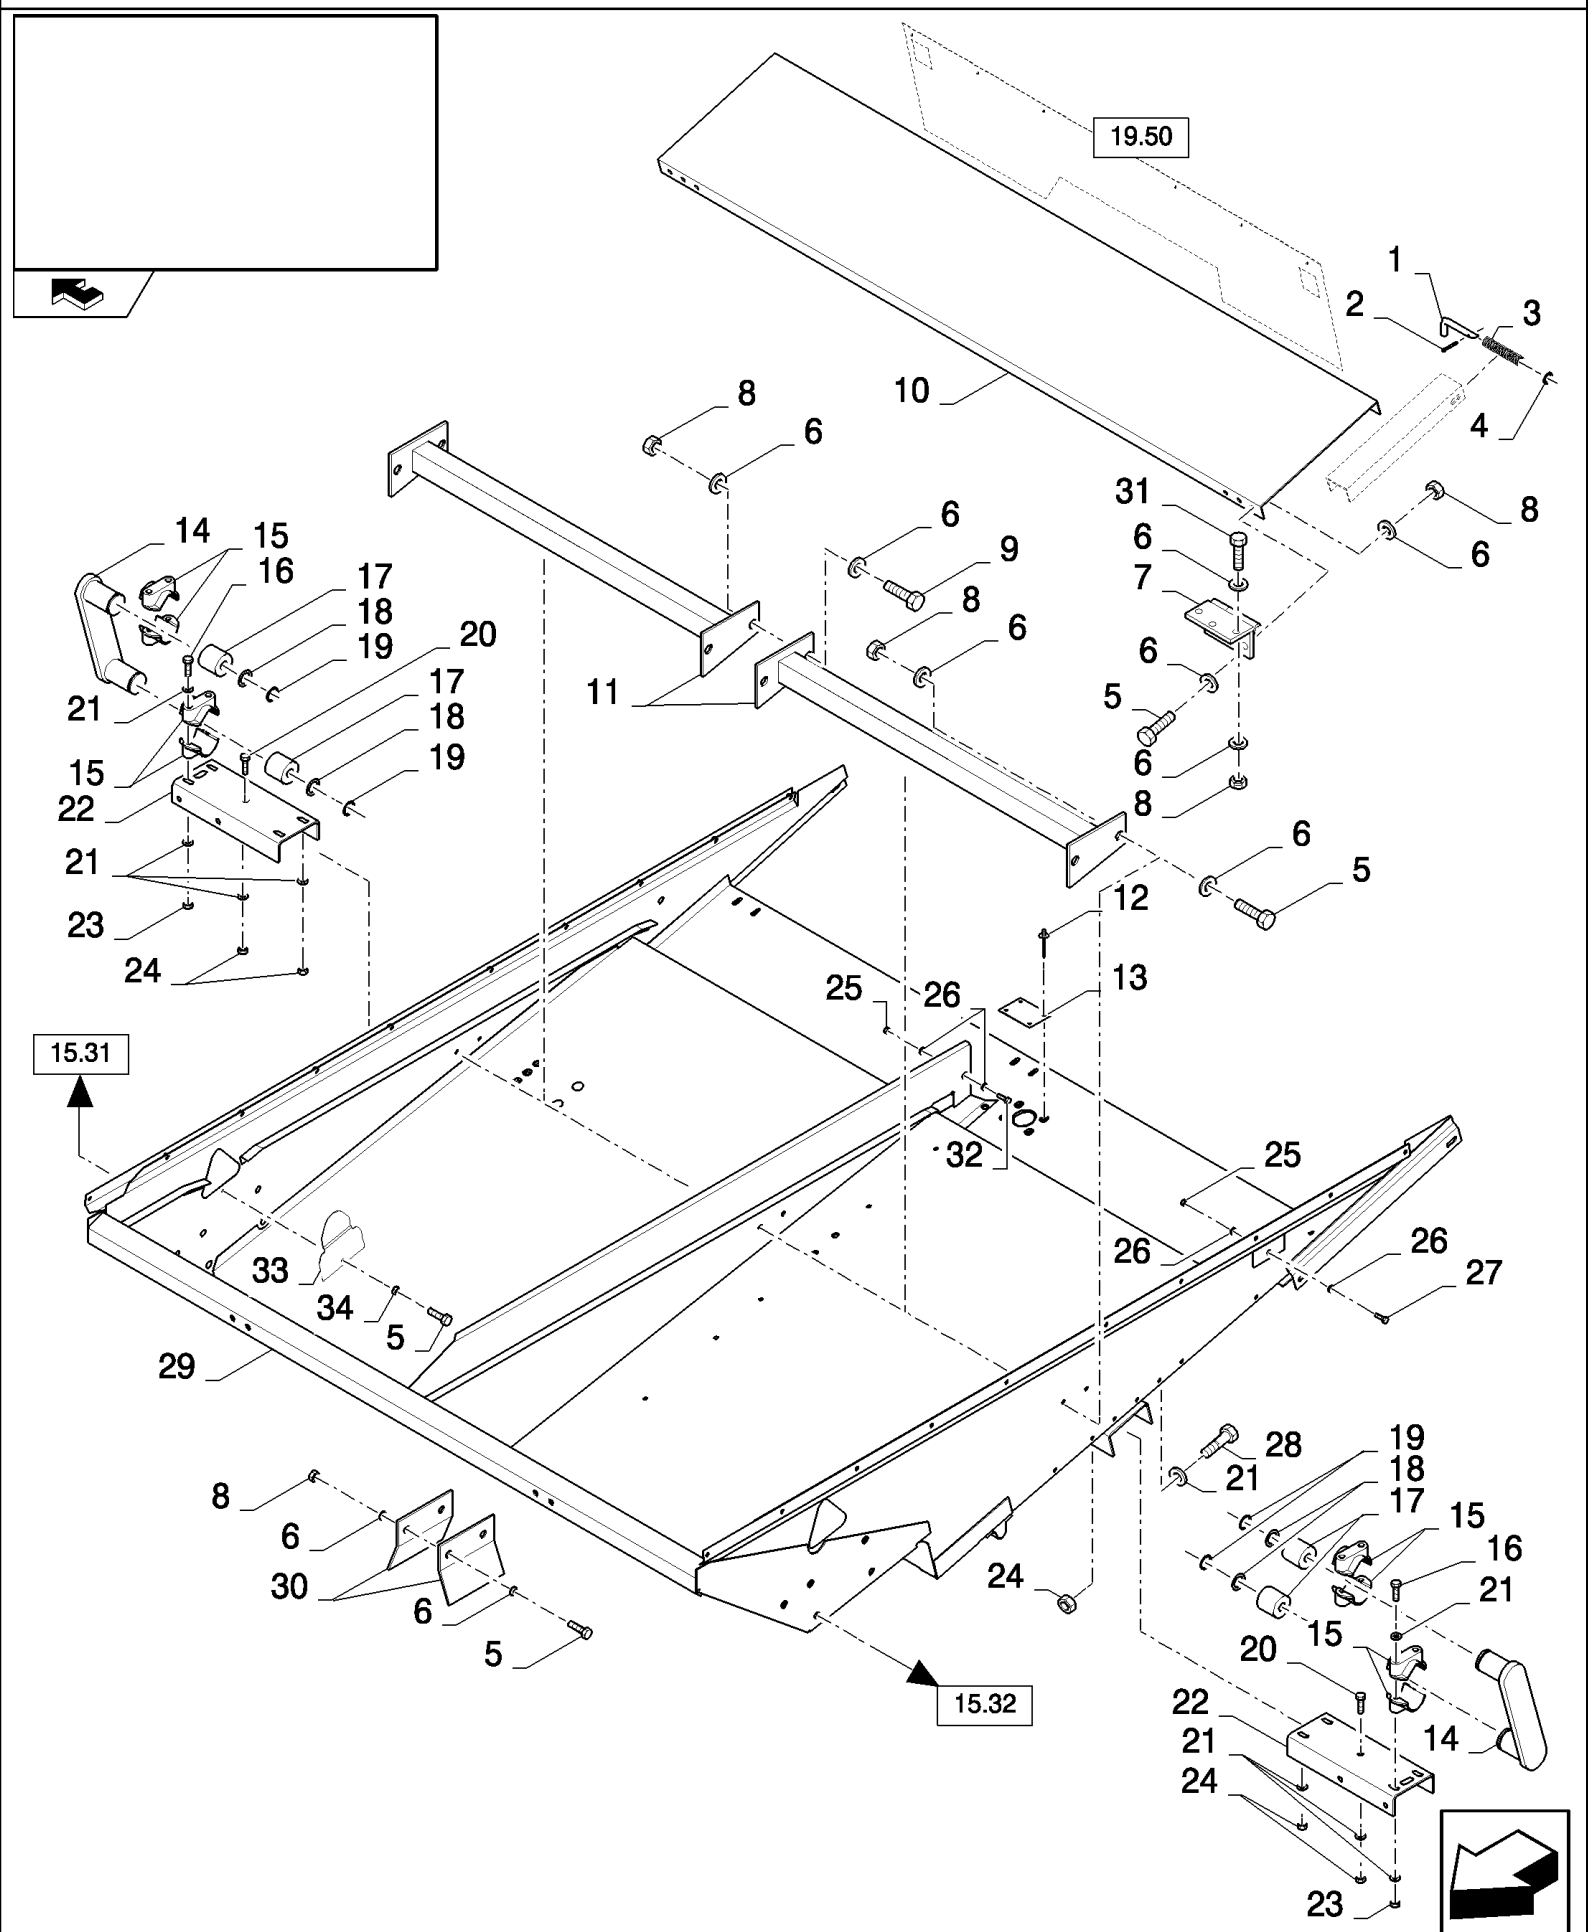

15.33(01) SHAKER SHOE

CX8080 COMBINE (9/06-)

15.33(01) SHAKER SHOE

сылка	Номер детали	Кол-во	Описание
1	394549	2	HANDLE,
2	130003	2	PIN, SPLIT (COTTER), M3.2 x 20,
3	84814911	2	SPRING,
4	140223	2	WASHER,
5	86508568	12	SCREW, Hex, M6 x 16, 8.8,
6	412649	14	WASHER, SPRING, Belleville, M6,
7	9833212	3	HINGE,
8	9706755	AR	NUT, M6, CI 8,
9	120100	2	BOLT, Hex, M6 x 20, 8.8, , FOR CX8060, CX8070, CX8080, CX8090 ONLY
10	84073622	1	COVER, , FOR CX8060, CX8070, CX8080, CX8090 ONLY
10	84073389	1	COVER, , FOR CX8030, CX8040, CX8050 ONLY
11	84320452	2	PROFILE, , FOR CX8060, CX8070, CX8080, CX8090 ONLY
11	84320454	1	PROFILE, , FOR CX8030, CX8040, CX8050 ONLY
12	9512968	4	RIVET,
13	84056659	1	COVER,
14	84438529	2	ARM, , FOR SELF LEVELLING ONLY
14	84022659	2	ARM, , FOR FIXED SHOE ONLY
15	320033	8	HOUSING,
16	120062	4	BOLT, Hex, M8 x 70, 8.8,
17	84000052	4	BUSHING, RUBBER,
18	84032520	4	WASHER,
19	300627	4	RING, SNAP, M19, Ext,
20	412597	2	BOLT, CARRIAGE, Short NK, M8 x 25, CI8.8, Full Thd,
21	322358	18	WASHER, SPRING, Belleville, M8,
22	747826	2	SUPPORT, , FOR SELF LEVELLING ONLY
23	86629542	12	NUT, LOCK, M8 x 1.25, CI 8,
24	9706690	10	NUT, M8, CI 8,
25	9706685	1	NUT, M12, CI 8,
26	140046	2	WASHER, Belleville, M12,
27	9706687	1	SCREW, Hex, M12 x 30, 8.8,
28	120104	4	SCREW, Hex, M8 x 20, 8.8,
29	84100064	1	SHOE, SHAKER, , FOR CX8060, CX8070, CX8080, CX8090 ONLY
29	84442559	1	SHOE, SHAKER, , FOR CX8030, CX8040, CX8050 ONLY
30	84012802	2	PLATE, , FOR SELF LEVELLING ONLY, BSN C603
30	87695620	2	PLATE, , FOR SELF LEVELLING ONLY, ASN D604
31	86512439	6	SCREW, Short NK, M6 x 16, CI8.8, Full Thd,
32	86629541	AR	BOLT, Hex, M12 x 40, 8.8, Full Thd,
33	87535684	2	COVER,
34	140040	2	WASHER, M6 x 22 x 2,