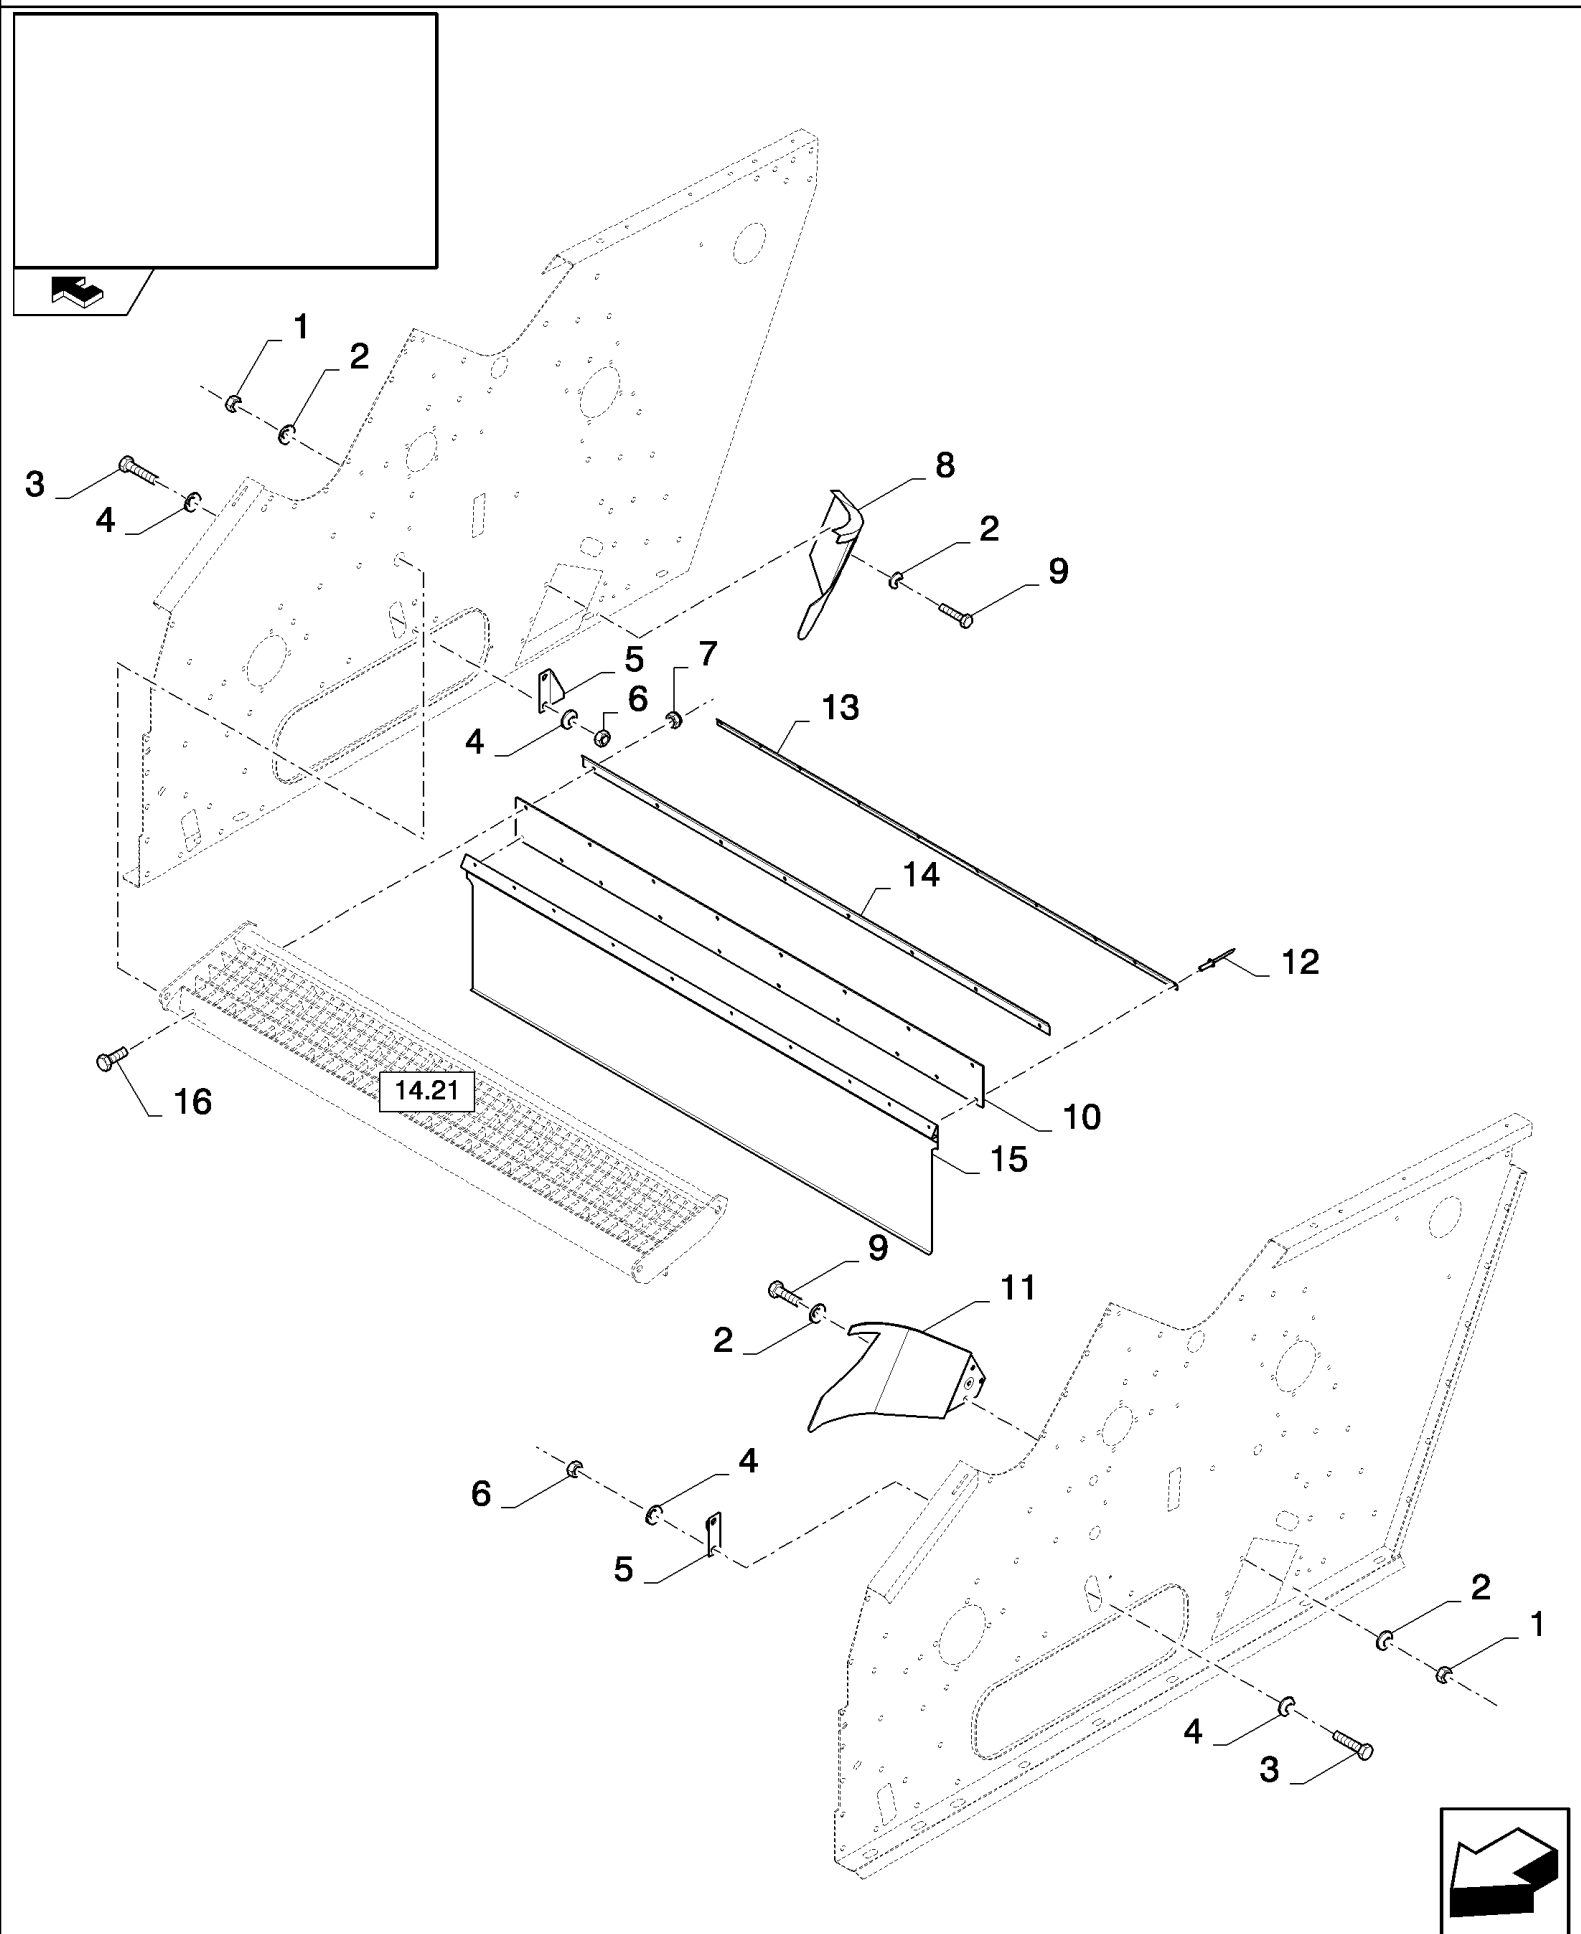

15.01(01) TAILINGS ELEVATORS, DEFLECTORS- SELF-LEVELLING

15.01(01) TAILINGS ELEVATORS, DEFLECTORS- SELF-LEVELLING

сылка	Номер детали	Кол-во	Описание
1	89706690	AR	NUT, M8, CI 8,
2	322358	AR	WASHER, SPRING, Belleville, M8,
3	86508568	AR	SCREW, Hex, M6 x 16, 8.8,
4	412649	8	WASHER, SPRING, Belleville, M6,
5	84069826	2	SUPPORT,
6	9706755	4	NUT, M6, CI 8, M6
7	353308	AR	NUT, M6 x 1, CI 8,
8	84069839	1	DIVIDER, , FOR CX8060, CX8070, CX8080, CX8090 ONLY
9	120104	AR	SCREW, Hex, M8 x 20, 8.8,
10	84443750	1	CANVAS, , FOR CX8060, CX8070, CX8080, CX8090 ONLY
10	84443753	1	CANVAS, , FOR CX8030, CX8040, CX8050 ONLY
11	84069836	1	DIVIDER, , FOR CX8060, CX8070, CX8080, CX8090 ONLY
11	84075055	1	GUIDE, , FOR CX8030, CX8040, CX8050 ONLY
12	445395	AR	RIVET, Pop, M4.8 x 18.1,
13	747558	1	STRIP, , FOR CX8060, CX8070, CX8080, CX8090 ONLY
13	84989213	1	PLATE, FIXING, , FOR CX8030, CX8040, CX8050 ONLY
14	84989215	1	PLATE, FIXING, , FOR CX8060, CX8070, CX8080, CX8090 ONLY
14	84989214	1	PLATE, FIXING, , FOR CX8030, CX8040, CX8050 ONLY
15	84443800	1	PLATE, , FOR CX8060, CX8070, CX8080, CX8090 ONLY
15	84443802	1	PLATE, , FOR CX8030, CX8040, CX8050 ONLY
16	120100	AR	BOLT, Hex, M6 x 20, 8.8,