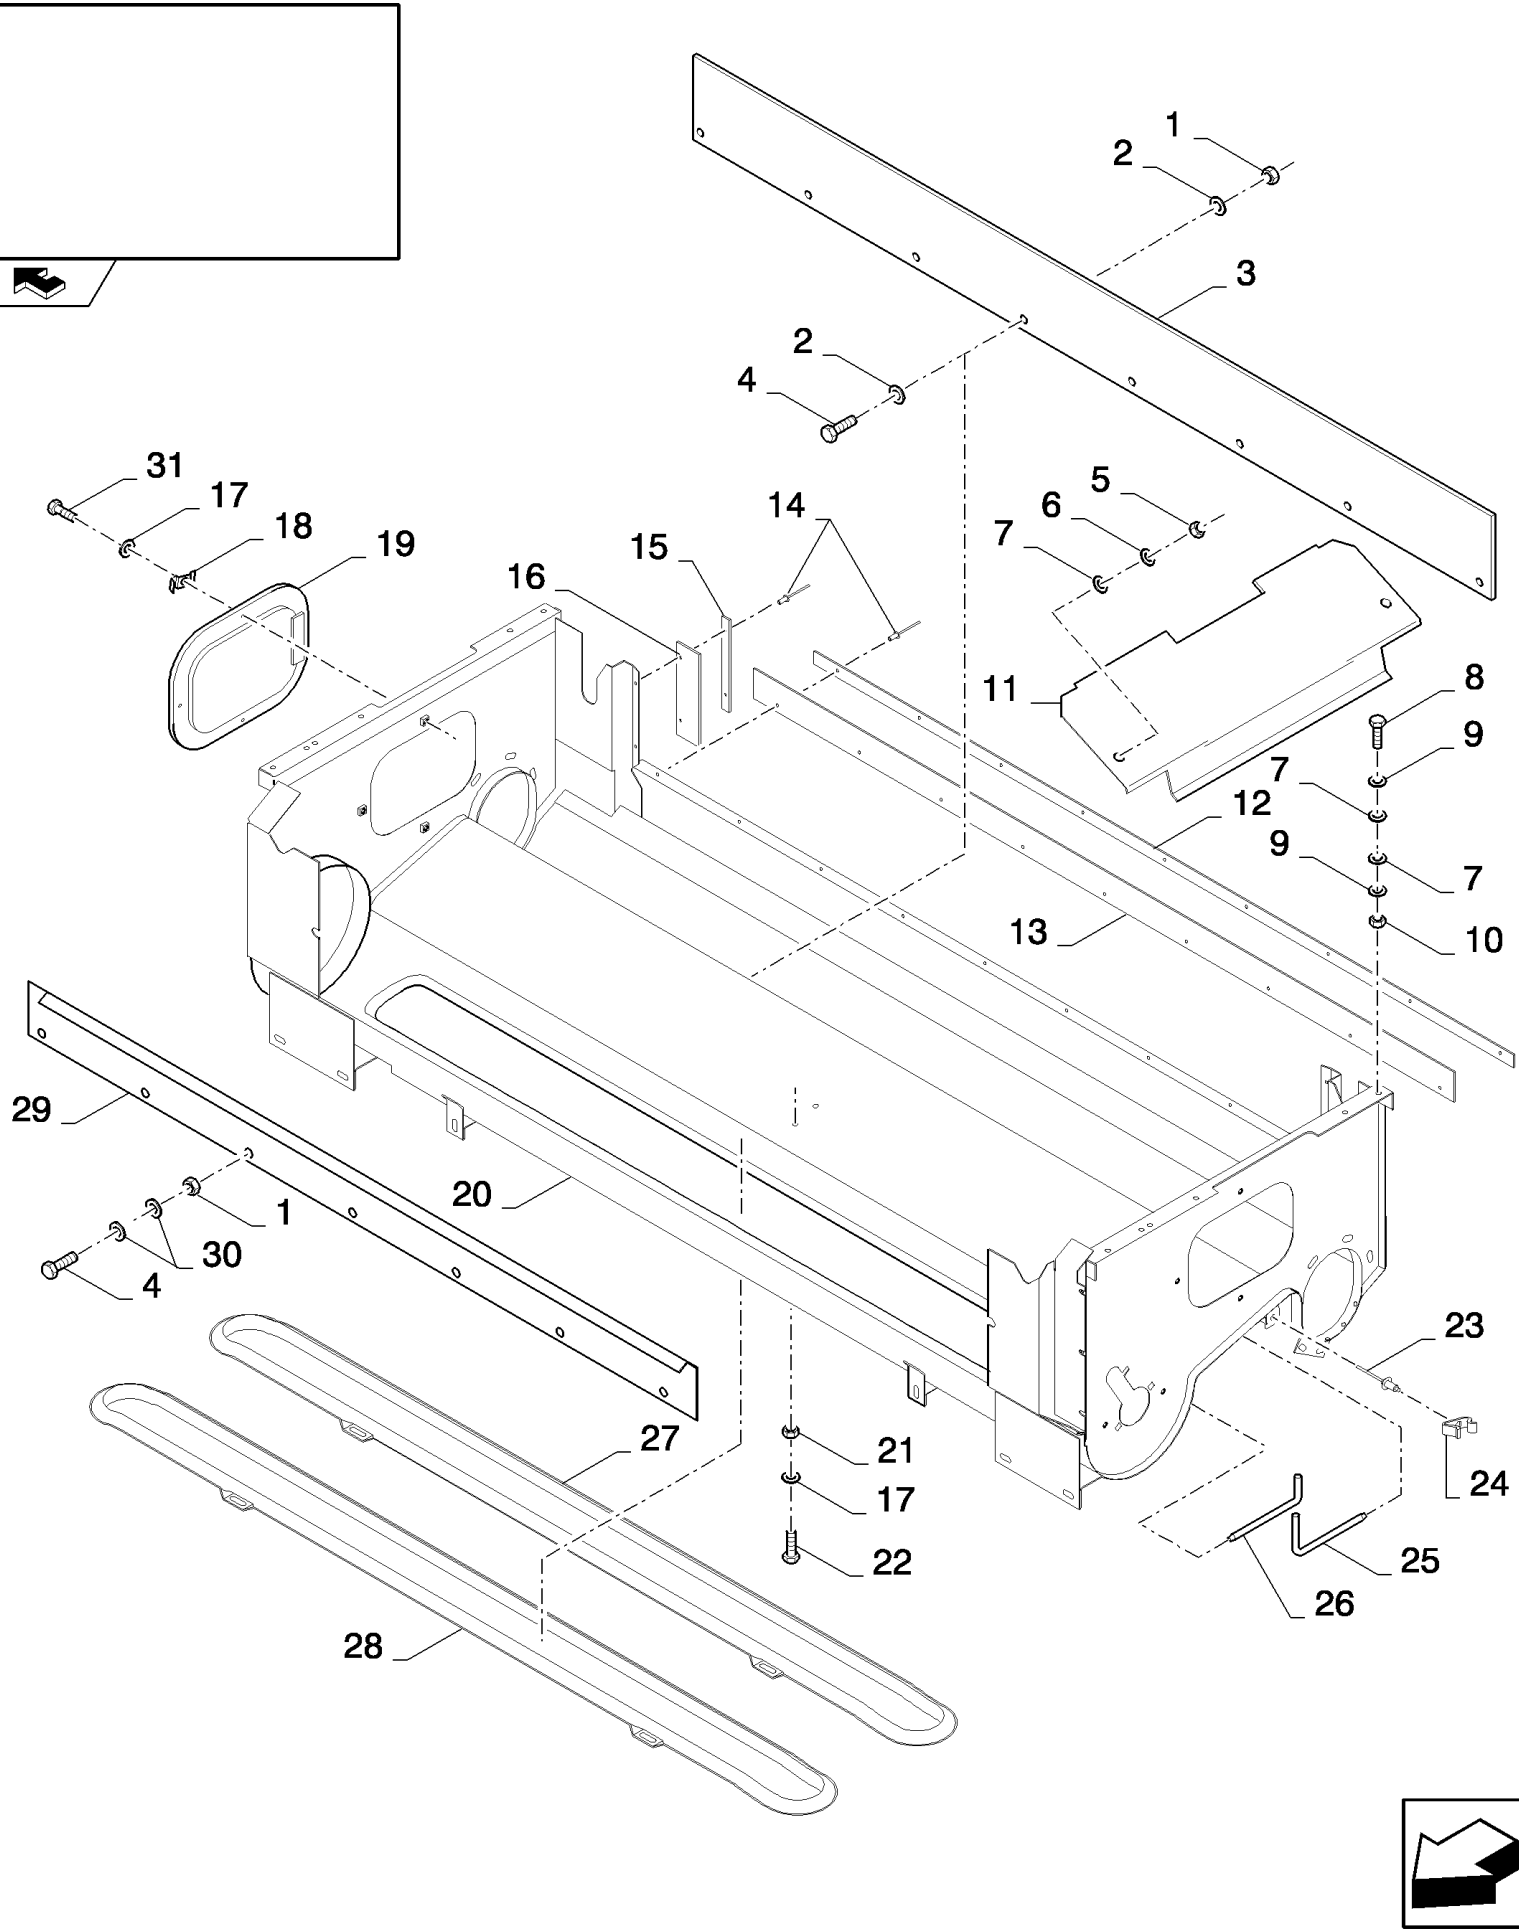

15.40(01) AUGER HOUSING, FIXED SHOE

15.40(01) AUGER HOUSING, FIXED SHOE

сылка	Номер детали	Кол-во	Описание
1	9706755	AR	NUT, M6, CI 8,
2	322357	AR	WASHER, SPRING, Belleville, M6,
3	84334428	1	PLATE, , FOR CX8060, CX8070, CX8080, CX8090 ONLY
3	84334427	1	PLATE, , FOR CX8030, CX8040, CX8050 ONLY
4	86508568	AR	SCREW, Hex, M6 x 16, 8.8,
5	353308	4	NUT, M6 x 1, CI 8,
6	140040	4	WASHER, M6 x 22 x 2,
7	190132	AR	WASHER,
8	43128	AR	BOLT, Hex, M8 x 30, 8.8,
8	412479	AR	BOLT, Hex, M8 x 35, 8.8,
8	43129	AR	BOLT, Hex, M8 x 40, 8.8,
9	140041	AR	WASHER, M8 x 28 x 3,
10	86629542	AR	NUT, LOCK, M8 x 1.25, CI 8,
11	84455963	2	PLATE,
12	84320105	1	STRIP, , FOR CX8060, CX8070, CX8080, CX8090 ONLY
12	84320080	1	STRIP, , FOR CX8030, CX8040, CX8050 ONLY
13	84818311	1	CANVAS, , FOR CX8060, CX8070, CX8080, CX8090 ONLY
13	922273	1	CANVAS, , FOR CX8030, CX8040, CX8050 ONLY
14	80445395	AR	RIVET,
15	84320094	2	PLATE, FIXING,
16	922541	2	CANVAS,
17	322358	8	WASHER, SPRING, Belleville, M8,
18	425093	6	CLIP,
19	84320078	2	COVER,
20	84458249	1	HOUSING, , FOR CX8060, CX8070, CX8080, CX8090 ONLY
20	84458250	1	HOUSING, , FOR CX8030, CX8040, CX8050 ONLY
21	89706690	2	NUT, M8, CI 8,
22	120103	2	BOLT, Hex, M8 x 16, 8.8,
23	445394	4	RIVET, Pop, M4.8 x 12.7,
24	323307	4	CLAMP,
25	9819720	2	PIN,
26	9819719	2	PIN,
27	84078027	1	COVER, Return Tailings, STANDARD
27	740667	1	COVER, Return Tailings, PERFORATED (LONG HOLES)
27	84429238	1	COVER, Return Tailings, PERFORATED (ROUND HOLES)
28	84078026	1	COVER, Clean Grain, STANDARD
28	84078026	1	COVER, , STANDARD, FOR CX8080 NA, CX8090 NA ONLY, BSN C599
28	84078033	1	COVER, Clean Grain, REINFORCED, BSN C603
28	87693856	1	COVER ASSY, , REINFORCED, ASN D604
28	740666	1	COVER, Clean Grain, PERFORATED (LONG HOLES)
28	84429240	1	COVER, Clean Grain, PERFORATED (ROUND HOLES)
29	84432531	1	PLATE, , FOR CX8060, CX8070, CX8080, CX8090 ONLY
29	84432570	1	PLATE, , FOR CX8030, CX8040, CX8050 ONLY
30	412649	AR	WASHER, SPRING, Belleville, M6,
31	120104	6	SCREW, Hex, M8 x 20, 8.8,