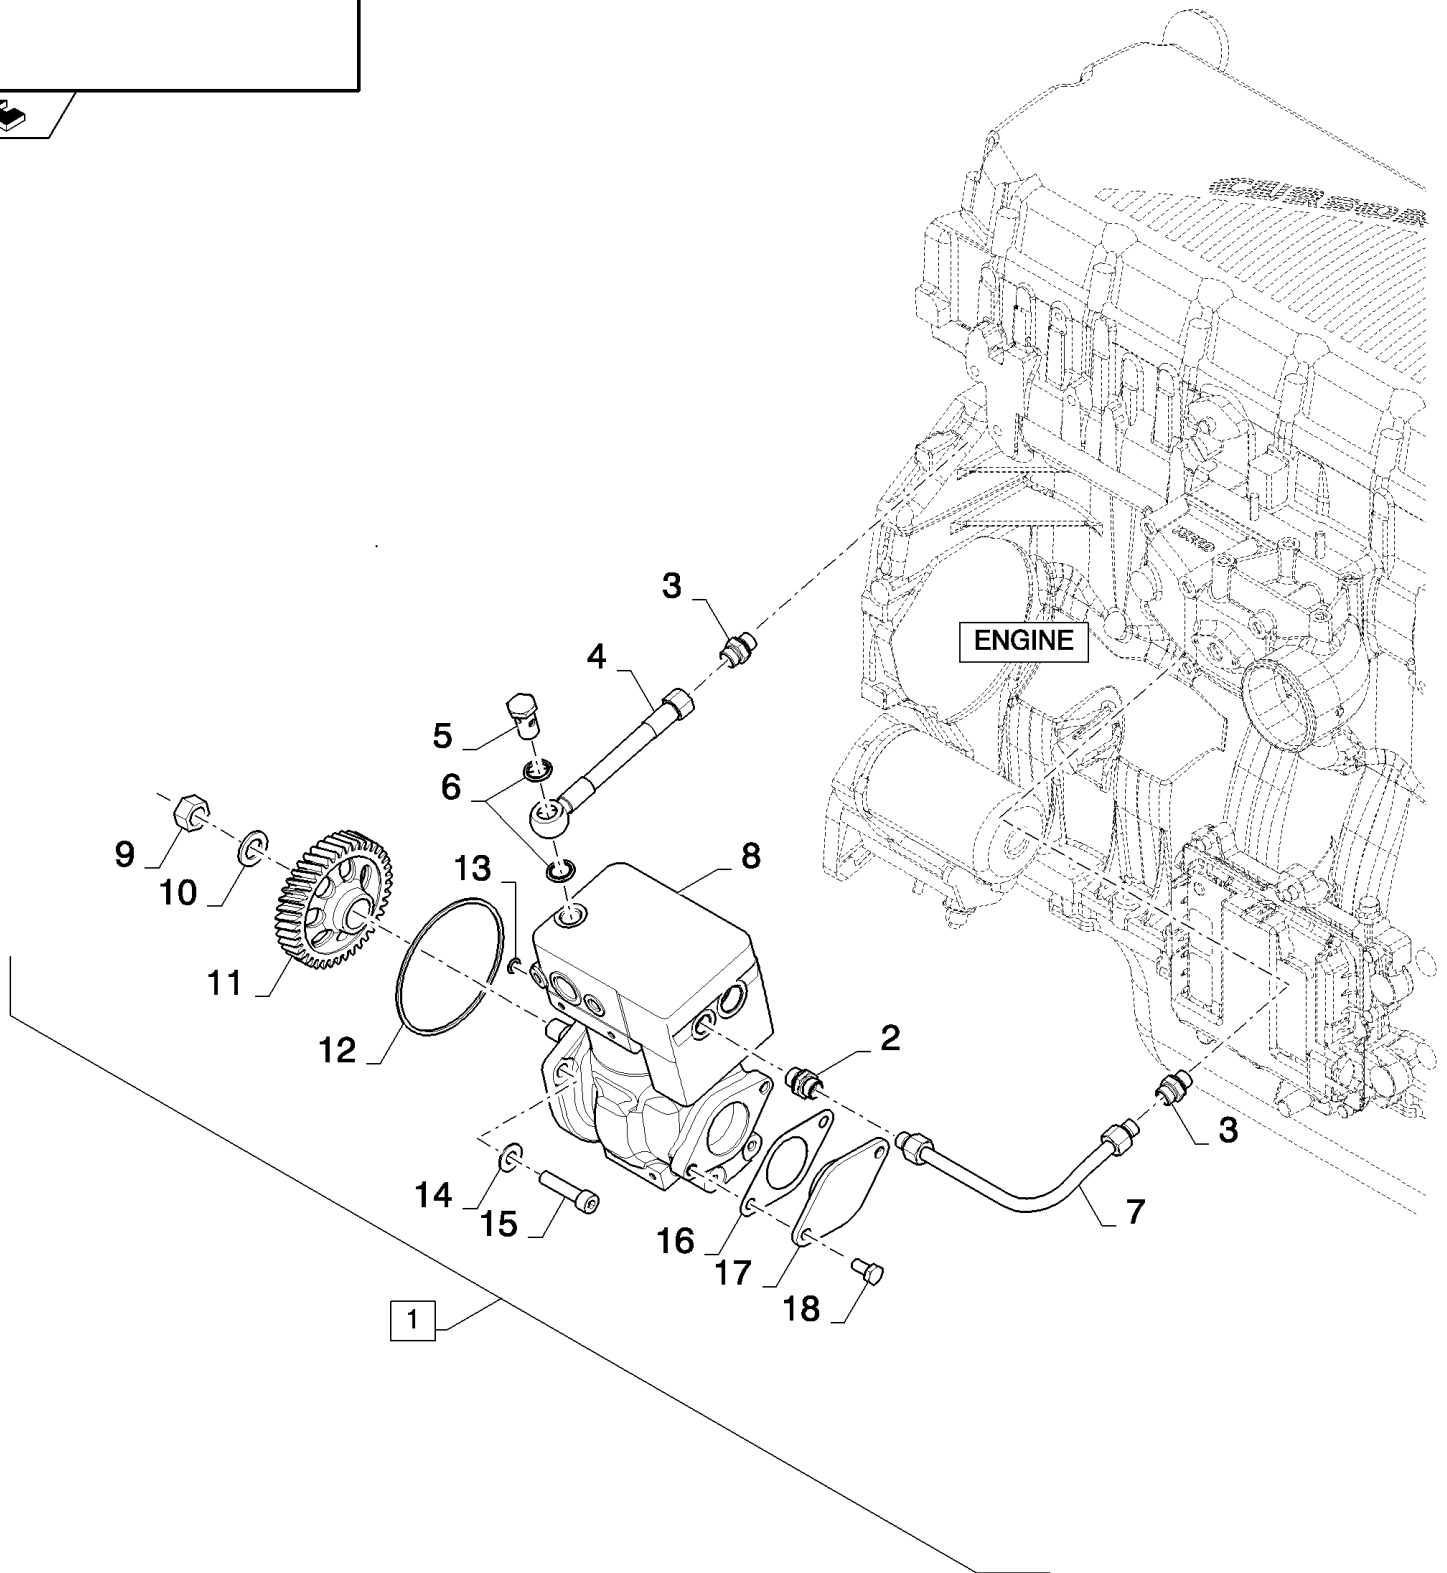

02.41(01) BLOW-OFF SYSTEM, AIR COMPRESSOR

02.41(01) BLOW-OFF SYSTEM, AIR COMPRESSOR

сылка	Номер детали	Кол-во	Описание
1	87520365	1	COMPRESSOR, AIR, (2 to 18)
2	87533446	1	FITTING,
3	87533447	1	FITTING,
4	87520362	1	HOSE, FLEXIBLE,
5	87542795	1	SCREW, HOLLOW,
6	84441019	2	O-RING,
7	87520363	1	TUBE,
8	84441018	1	COMPRESSOR, AIR,
9	84441029	1	WASHER,
10	84441028	1	WASHER,
11	87520321	1	GEAR,
12	84441025	1	O-RING,
13	84441024	1	O-RING,
14	140046	3	WASHER, Belleville, M12,
15	84441027	3	BOLT,
16	84441023	1	WASHER, LOCK,
17	84441022	1	COVER,
18	43138	2	SCREW, Hex, M10 x 20, 8.8, Full Thd,