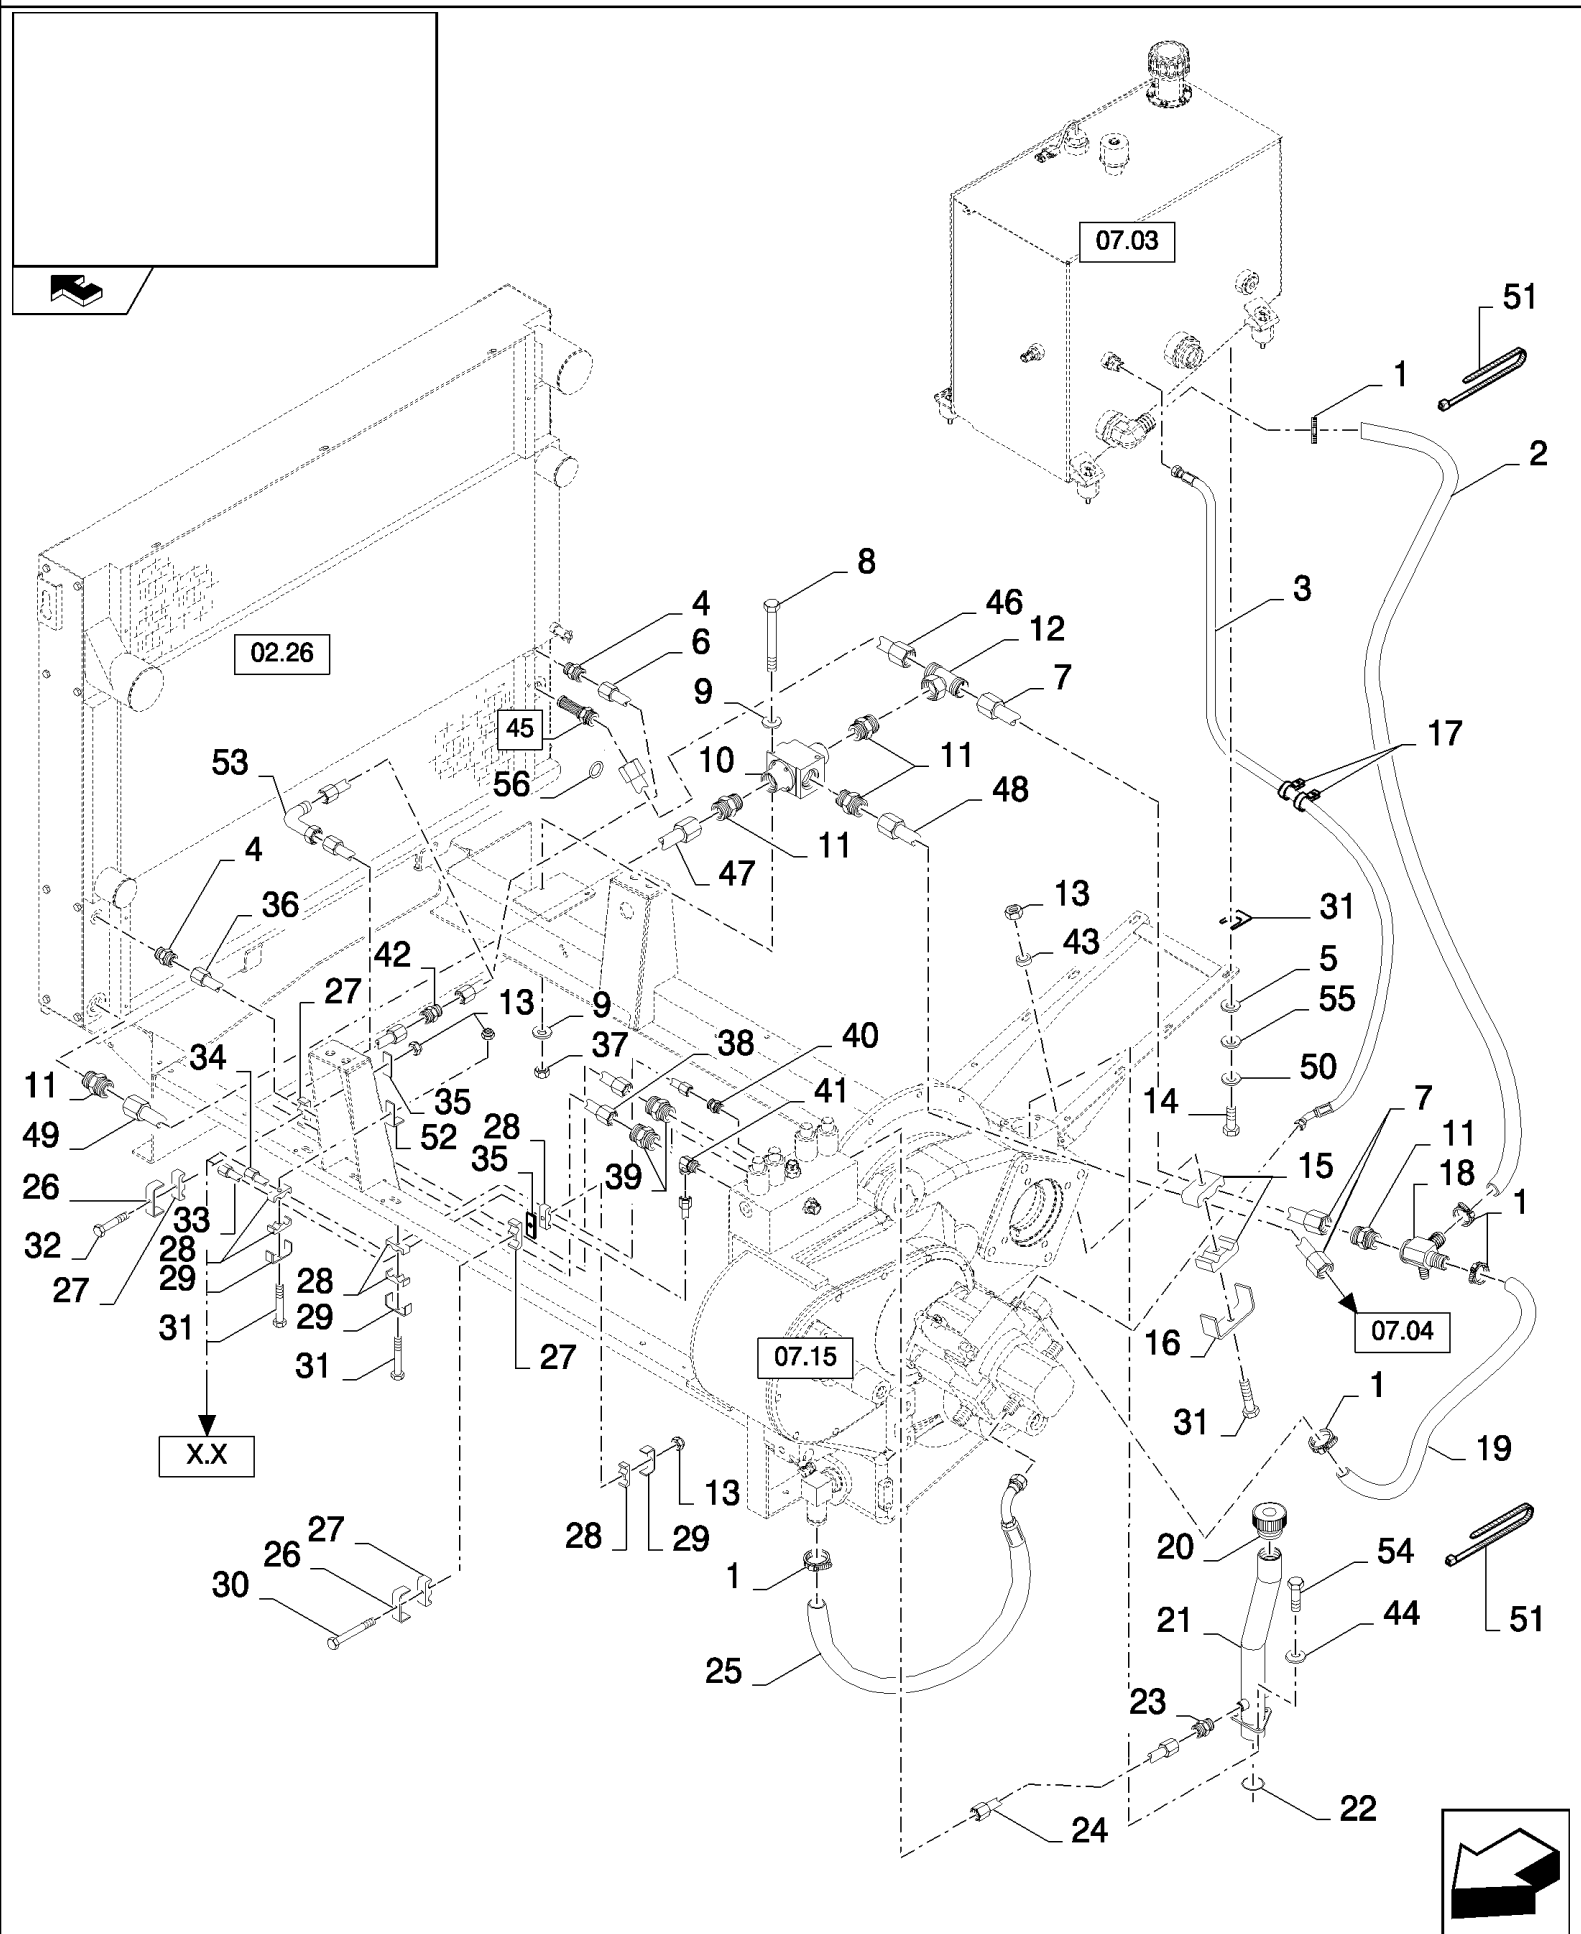

07.01(01) HYDRAULICS FOR ENGINE

07.01(01) HYDRAULICS FOR ENGINE

сылка	Номер детали	Кол-во	Описание
1	513309	5	CLAMP, HOSE, #24, 1.06/2.00 Type F Worm,
2	86596909	1	HOSE,
3	84064050	1	HOSE, FLEXIBLE,
4	86579679	2	CONNECTOR, HYD., 1"-14 ORFS x M18 x 1.5 ORB, , FOR CX8080 ONLY, FOR CX8060, CX8070 ONLY
5	87325611	4	WASHER, LOCK, , BSN C567
6	87380256	1	TUBE, HYD, , FOR CX8080 ONLY
6	87380165	1	TUBE, HYD, , FOR CX8090 ONLY
6	87380256	1	TUBE, HYD, , FOR CX8060, CX8070 ONLY
7	86577736	AR	TUBE, HYD, Pipe, DIA=28MM, FOR CX8080 ONLY, SEE FIGURE 07.501
7	86596288	1	TUBE, HYD, , FOR CX8090 ONLY
8	86508571	2	SCREW, Hex, M8 x 90, 8.8, Cap, HH, CL8.8, M8 x 1.25 x 90
9	322358	14	WASHER, SPRING, Belleville, M8,
10	84074158	1	THERMOSTAT,
11	84074173	4	CONNECTOR, HYD.,
12	84041626	1	CONNECTION, 3 WAY,
13	412152	4	NUT, LOCK, M6 x 1, CI 8.8,
14	43140	AR	BOLT, Hex, M10 x 30, 8.8, Full Thd, M8 x 30, BSN C567
15	457547	2	CLAMP,
16	743320	1	SUPPORT,
17	86566990	2	STRAP, CABLE,
18	84441410	1	CONNECTOR, HYD.,
19	84064006	1	HOSE,
20	86570754	1	CAP,
21	84461159	1	NECK FILLER,
22	272470	1	O-RING, -129, 70 Duro, 1.549" ID x .103" Thk,
23	86580177	1	CONNECTOR, HYD., 11/16"-16 ORFS x M12 x 1.5 ORB, , SEE FIGURE 07.502
24	86589925	1	TUBE, HYD,
25	84068157	1	HOSE, FLEXIBLE,
26	84814948	2	SUPPORT,
27	430356	4	CLAMP,
28	430357	6	CLAMP,
29	431941	3	SUPPORT,
30	86508570	2	SCREW, Hex, M6 x 80, 8.8,
31	481489	3	PLATE, ADJUSTING, , BSN C567
32	120056	1	SCREW, Hex, M6 x 50, 8.8,
33	87379854	1	TUBE, HYD, , FOR CX8080 ONLY
33	87380188	1	TUBE, HYD, , FOR CX8090 ONLY
33	87381485	1	TUBE, HYD, , FOR CX8060, CX8070 ONLY
34	87370676	1	TUBE, HYD, , FOR CX8080 ONLY
34	87380182	1	TUBE, HYD, , FOR CX8090 ONLY
34	87370676	1	TUBE, HYD, , FOR CX8060, CX8070 ONLY
35	434103	2	PLATE,
36	87380254	1	TUBE, HYD, , FOR CX8080 ONLY
36	87380174	1	TUBE, HYD, , FOR CX8090 ONLY