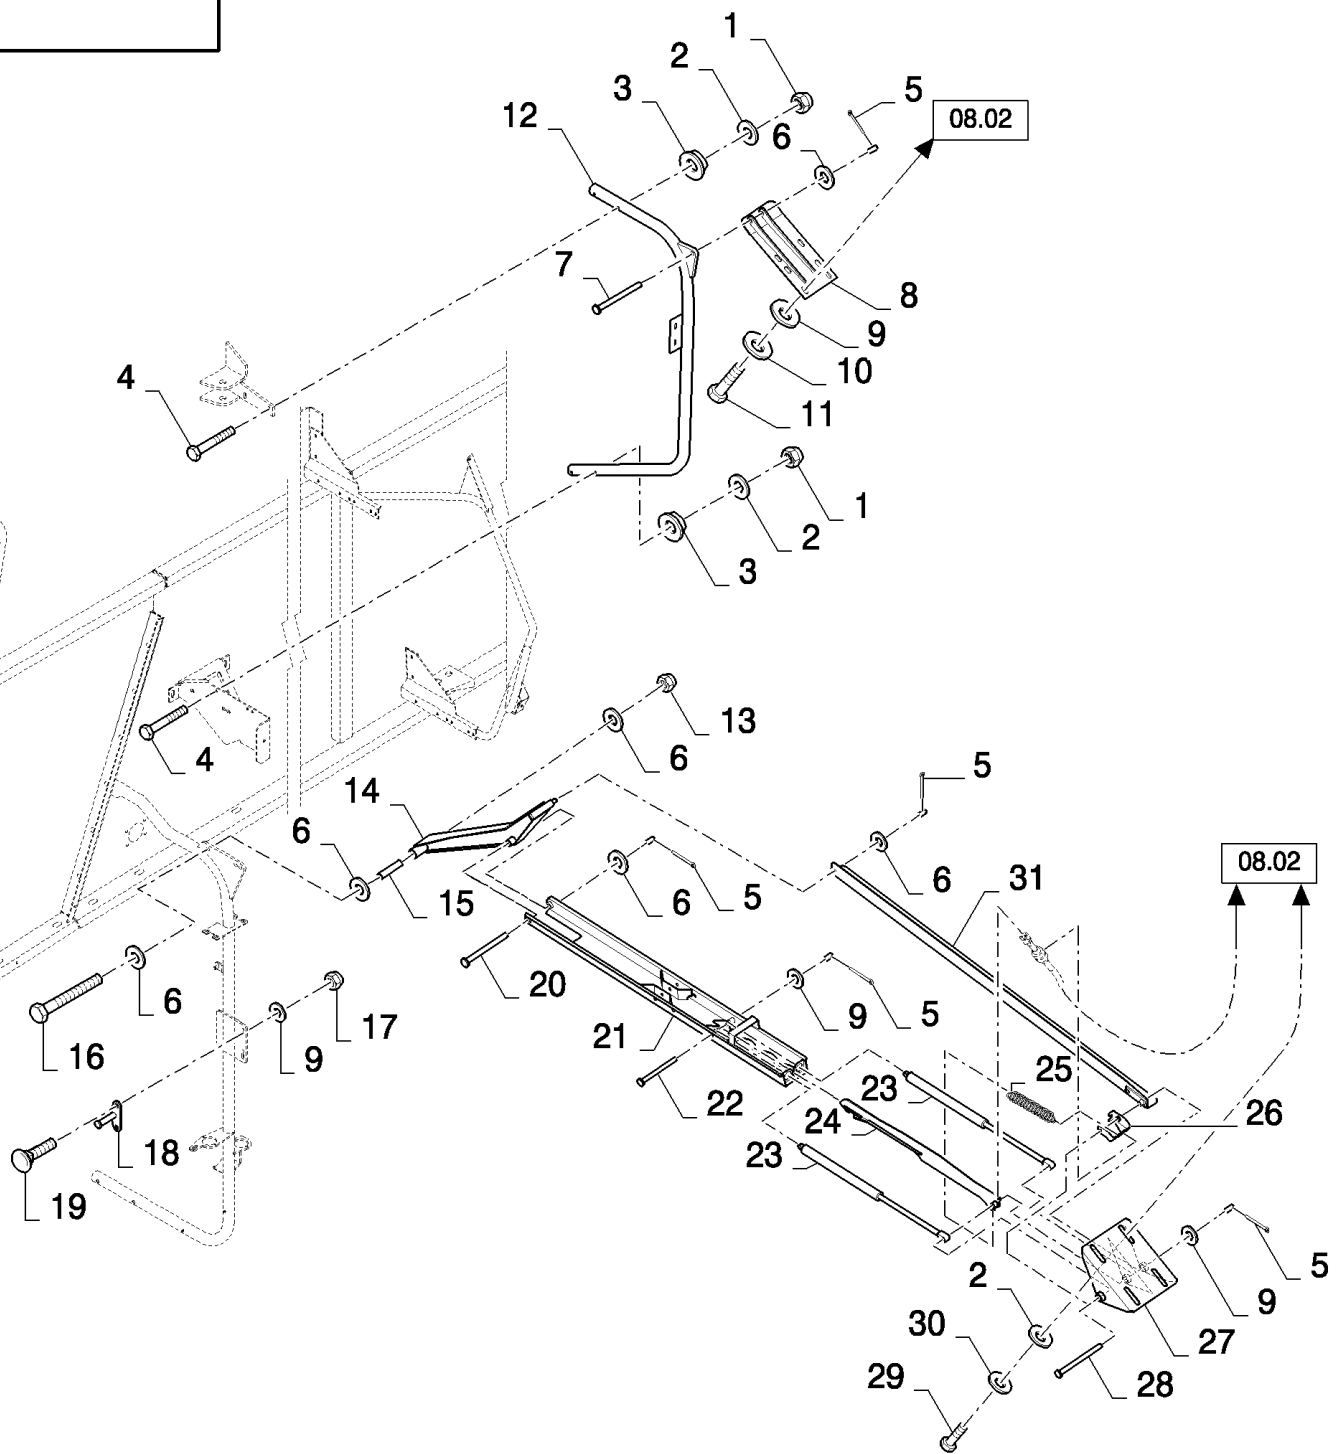

сылка	Номер детали	Кол-во	Описание
1	86629542	4	NUT, LOCK, M8 x 1.25, CI 8,
2	412650	4	WASHER, Belleville, M8,
3	333962	4	CLAMP,
4	120061	4	BOLT, Hex, M8 x 60, 8.8,
5	130003	6	PIN, SPLIT (COTTER), M3.2 x 20,
6	378245	6	WASHER, M12,
7	412118	1	PIN, CLEVIS, M12 x 65,
8	84320770	1	SUPPORT,
9	378244	9	WASHER, M10,
10	140045	4	WASHER, SPRING, Belleville, M10,
11	43138	4	SCREW, Hex, M10 x 20, 8.8, Full Thd,
12	87371516	1	BRACKET,
13	100038	1	NUT, M12 x 1.75, CI 8,
14	84459999	1	LEVER,
15	86582804	1	BUSHING,
16	86562594	1	BOLT, Hex, M12 x 110, 8.8,
17	100037	2	NUT, M10 x 1.5, CI 8,
18	86583214	1	SUPPORT,
19	338949	2	BOLT, CARRIAGE, Short NK, M10 x 25, CI8.8, Full Thd,
20	412046	1	PIN, CLEVIS, M12 x 110,
21	86623181	1	CHANNEL,
22	86605625	2	PIN, CLEVIS, M10 x 110,
23	84320282	2	SHOCK ABSORBER,
24	86623171	1	REINFORCEMENT,
25	217465	1	SPRING,
26	84439967	1	SUPPORT,
27	86623165	1	SUPPORT,
28	86605626	1	PIN, CLEVIS, M10 x 150,
29	120103	4	BOLT, Hex, M8 x 16, 8.8,
30	378243	4	WASHER, M8,
31	86623162	1	ARM,