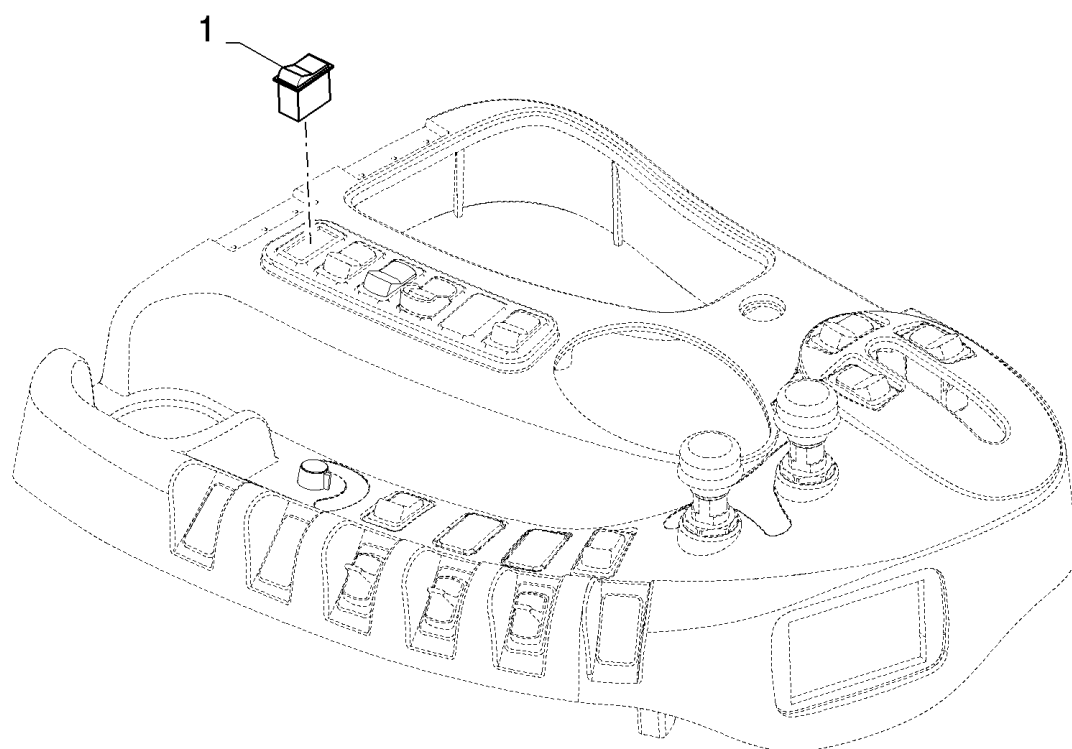

18.87336879(02) POWERED REAR AXLE REBUILD KIT FOR ADJUSTABLE AXLES

сылка	Номер детали	Кол-во	Описание
	87336879		DIA KIT, HARVESTER,
1	87281008	2	HOSE, FLEXIBLE,
2	87281009	2	HOSE, FLEXIBLE,
3	87281007	2	HOSE, FLEXIBLE,
4	84800193	2	BEARING, NYLON,
5	84800177	1	
6	87281646	2	BRACKET,
7	87281645	1	GUIDE,
8	87031127	1	HOSE, LARGE,
9	87011476	1	HOSE ASSY.,
10	87031128	1	HOSE, LARGE,
11	87031126	1	HOSE, LARGE,
12	84800294	1	
13	87283481	1	GUIDE,
14	84800196	1	
15	9846848	1	ELBOW,
16	9846956	1	ELBOW, 90є, 1 7/16"-12 x 1 1/16"-12, Adj, ORFS,
17	86579697	1	ELBOW, 90є, 1 3/16"-12 ORFS x M27 x 2 ORB,
18	9507672	1	CONNECTION, 3 WAY,
19	84449720	1	FITTING,
20	87281709	20	SPACER,
21	84433892	1	BRACKET,
22	87031121	6	CLAMP, HOSE,
23	84807572	3	CLAMP,
24	84807867	1	HARNESS, WIRE,
25	280375	2	NUT, LOCK, 3/4"-10, GC,
26	281074	2	BOLT, Hex, 3/4"-10 x 2 1/2", G8,
27	87035472	20	BOLT, SPECIAL,
28	412152	8	NUT, LOCK, M6 x 1, CI 8.8,
29	86508569	6	BOLT, Hex, M6 x 70, 8.8,
30	86977786	2	BOLT, Hex, M6 x 25, 8.8,
31	86566990	28	STRAP, CABLE,
32	9818288	2	ADAPTER,
33	14464080	2	O-RING, -222, 70 Duro, 1.484" ID x .139" Thk,
34	9818286	8	BOLT, Hex, 1/2"-13 x 3 1/2", G8,