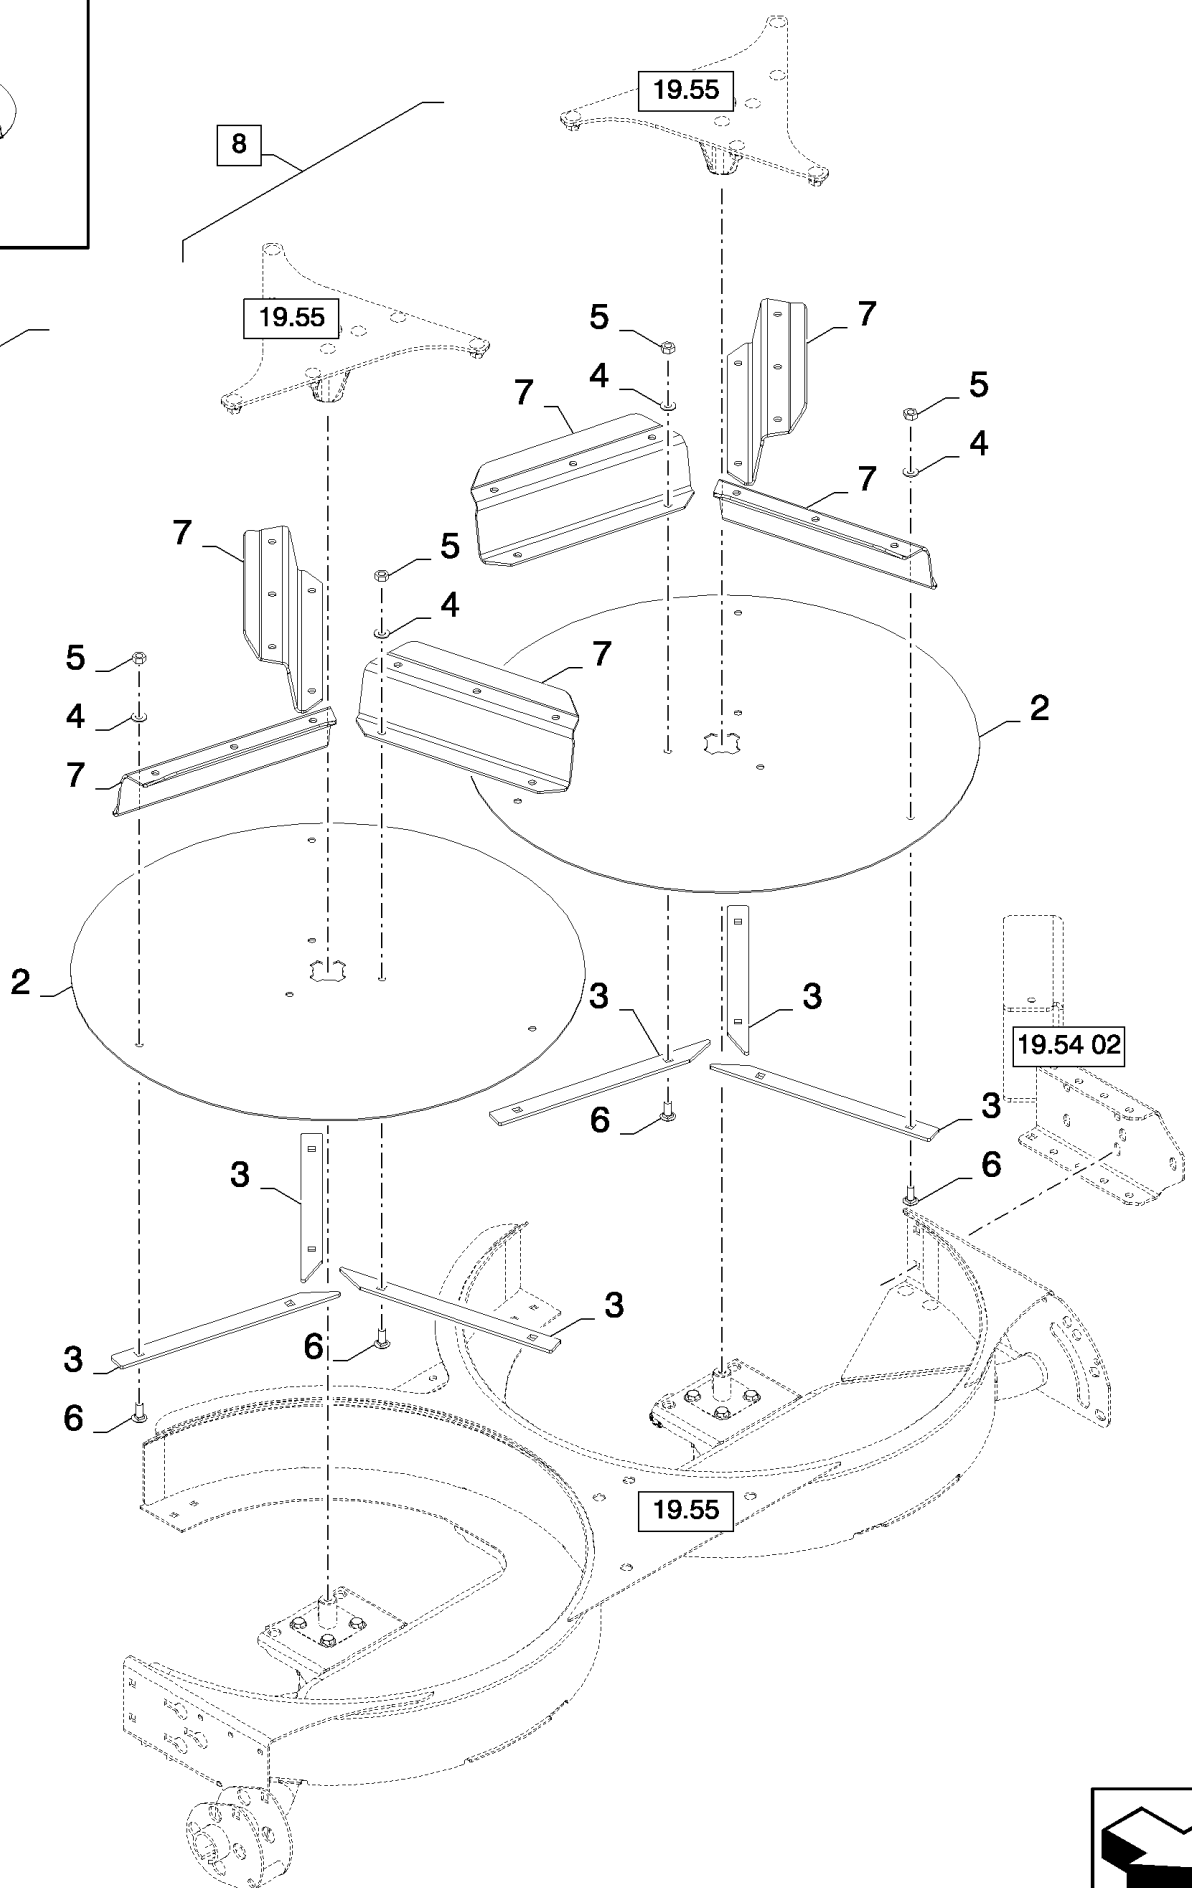

19.56(01) DISC ASSEMBLY, WIDE CHAFF SPREADER - D600

CX8080 COMBINE (9/06-)

19.56(01) DISC ASSEMBLY, WIDE CHAFF SPREADER - D600

сылка	Номер детали	Кол-во	Описание
1	87044190	1	DISC, RH (2 to 7)
2	87281155	2	DISC,
3	87044392	3	PLATE,
4	140045	6	WASHER, SPRING, Belleville, M10,
5	100016	6	NUT, M10, CI 8,
6	86633356	6	BOLT, CARRIAGE, Short NK, M10 x 25, CI8.8, Full Thd,
7	87044324	3	BLADE,
8	87044370	1	DISC, LH (2 to 7)