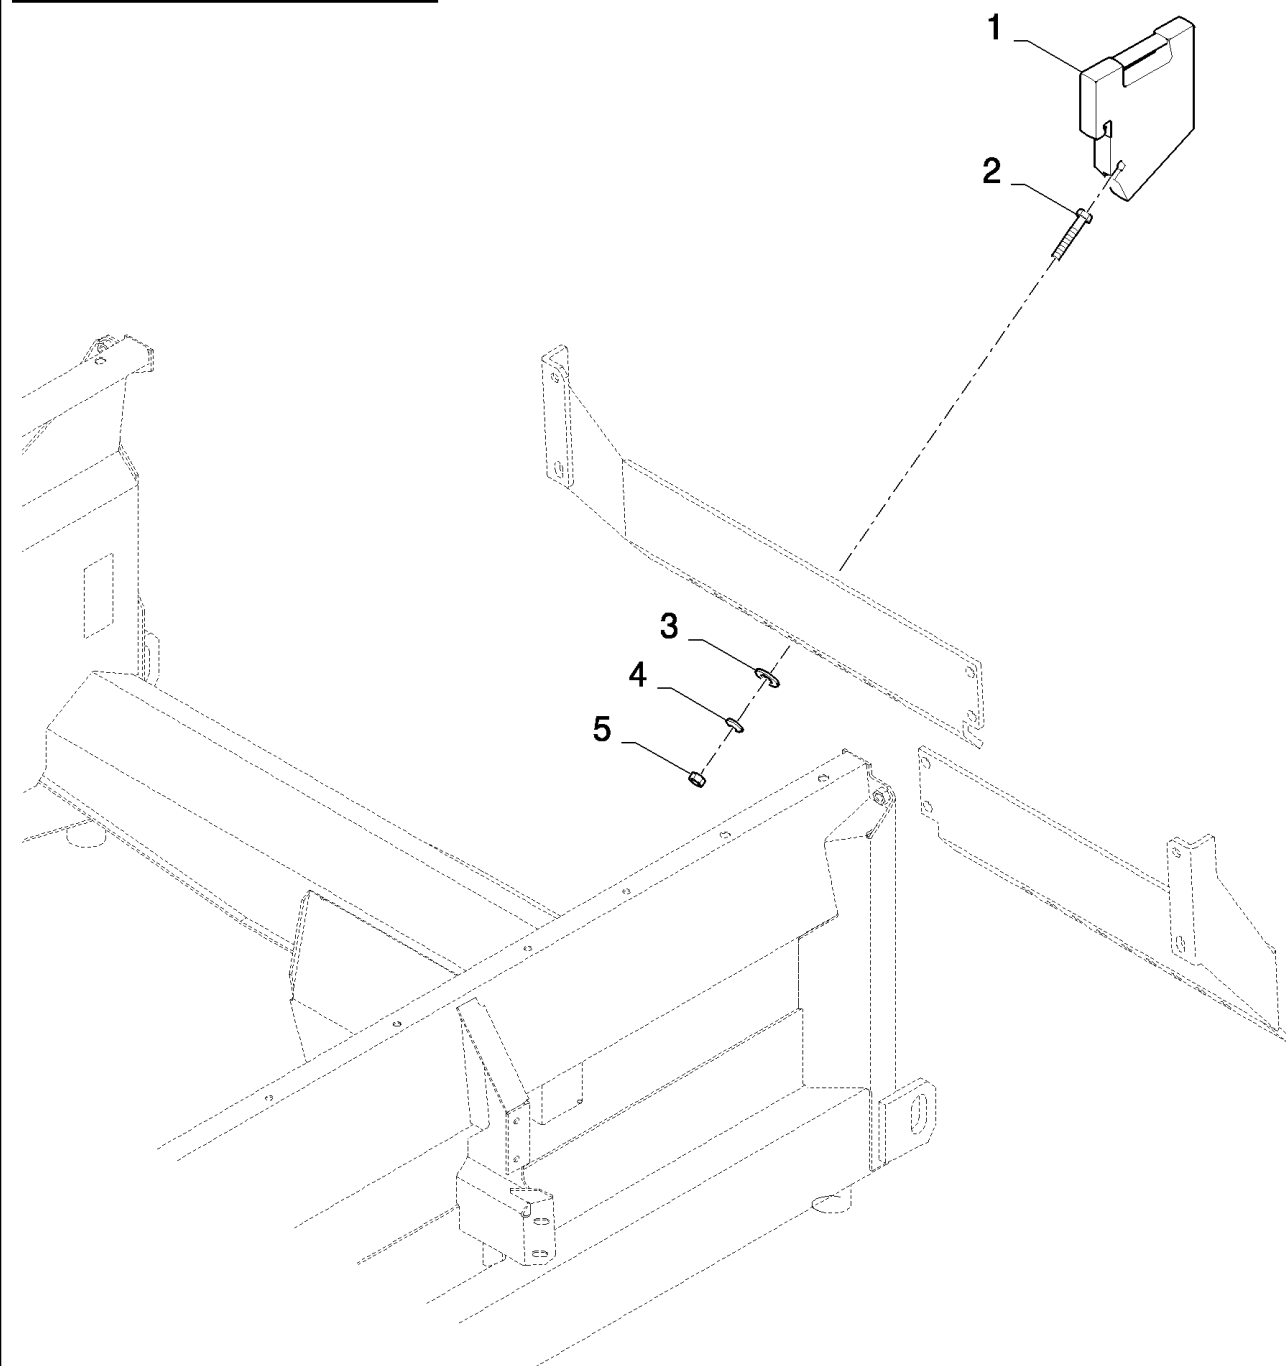

CX8080 COMBINE (9/06-)

18.84081381(01) MOISTURE SENSOR

сылка	Номер детали	Кол-во	Описание
	84081381		MOISTURE SENSOR,
1	87534936	1	SENSOR,
2	412649	5	WASHER, SPRING, Belleville, M6,
3	9706755	5	NUT, M6, CI 8,
	84004736	1	DECAL,