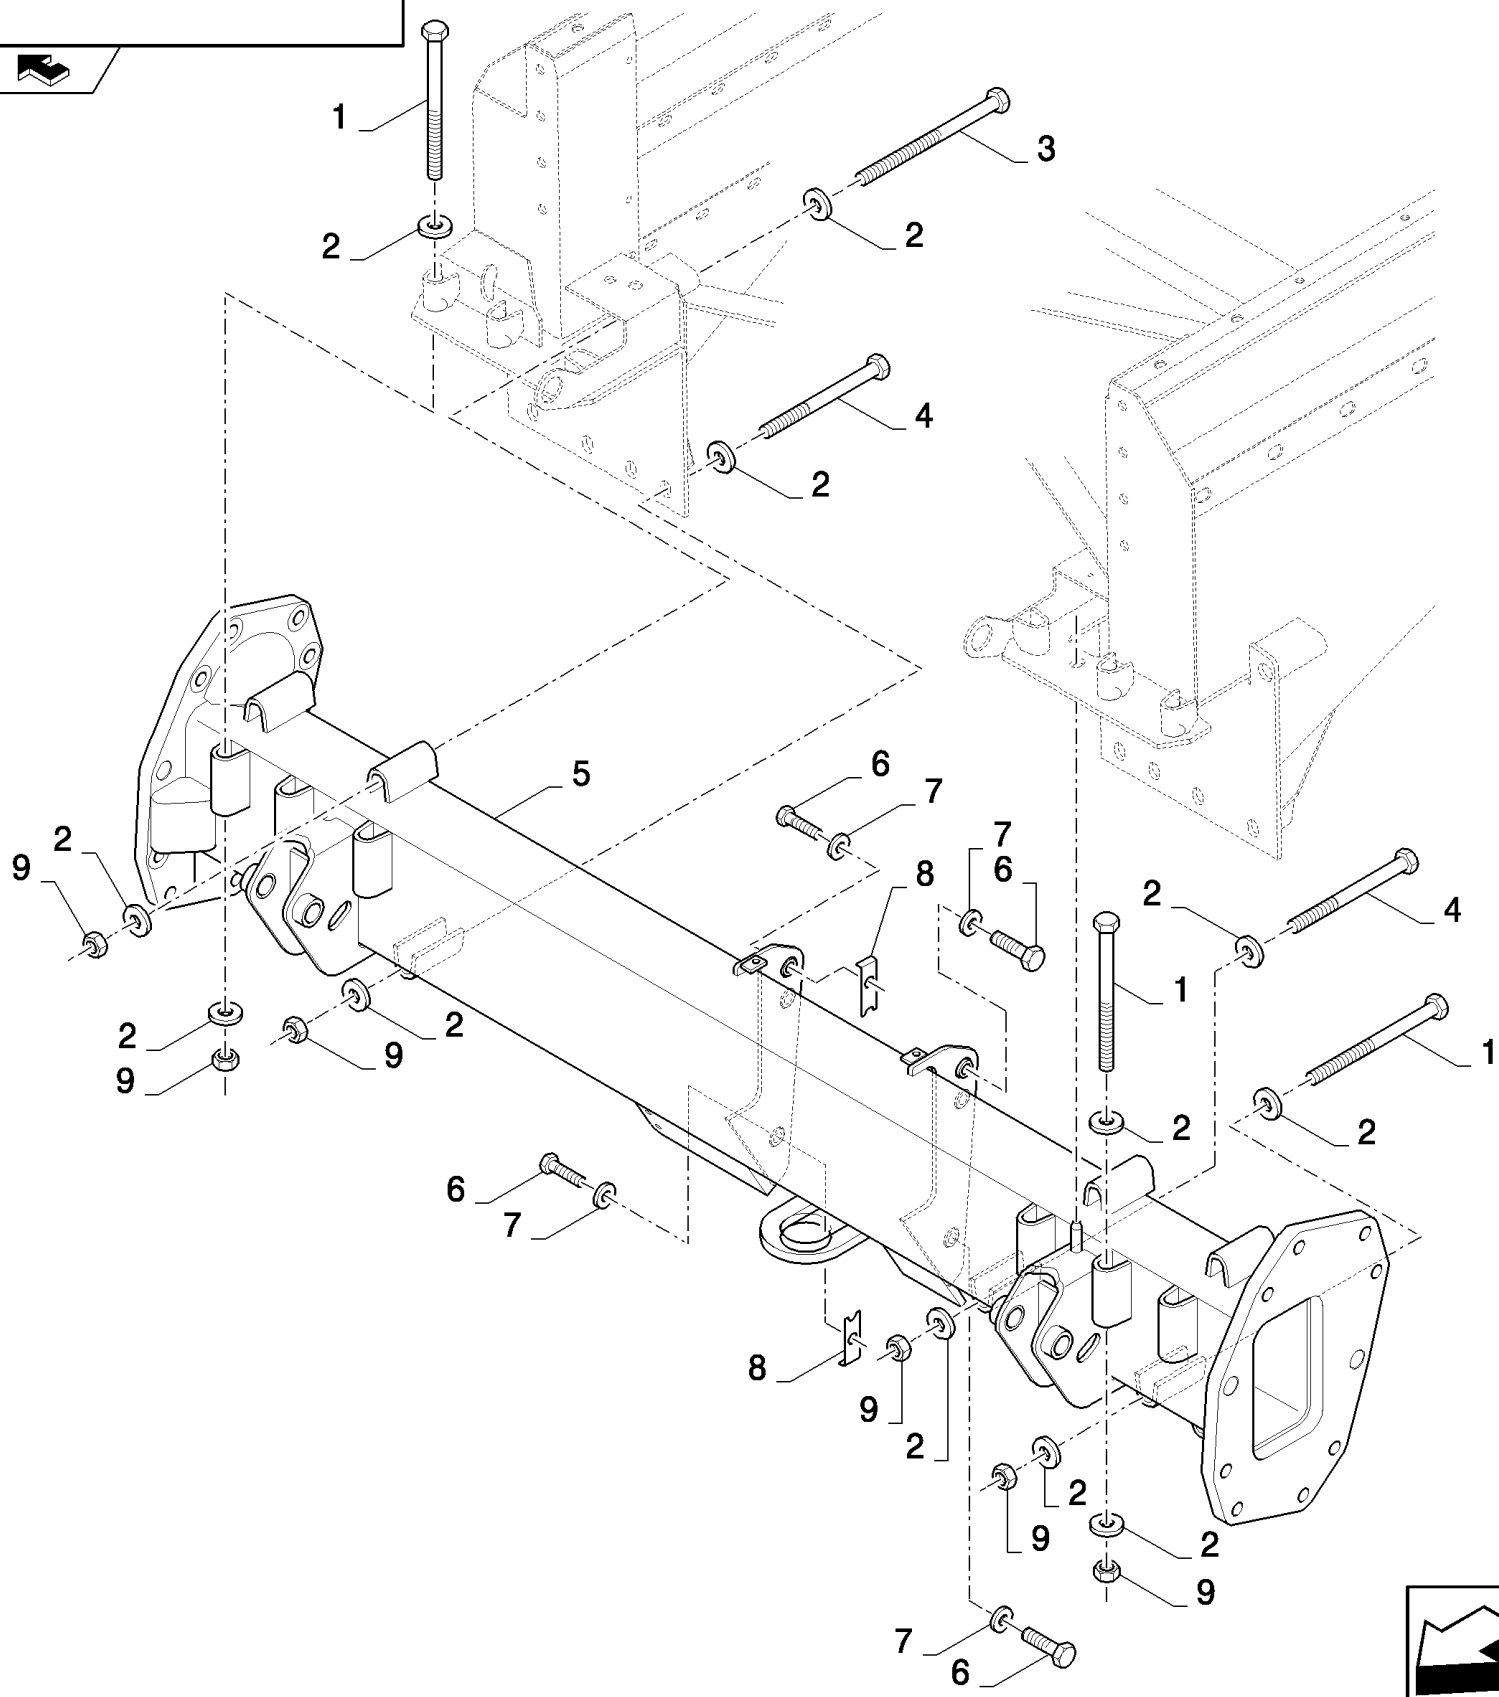

CX8080 COMBINE (9/06-)

04.01(01) FRONT AXLE

сылка	Номер детали	Кол-во	Описание
1	381523	10	BOLT, Hex, M20 x 210, 8.8,
2	84439733	32	WASHER,
3	84037083	4	BOLT, Hex, M20 x 260, 8.8,
4	384197	2	BOLT, Hex, M20 x 150, 8.8,
5	84073849	1	AXLE, FRONT, , FOR CX8030, CX8040, CX8050 ONLY
5	84457334	1	BEAM, , FOR CX8060, CX8070, CX8080, CX8090 ONLY
5	84073486	1	AXLE, FRONT, , FOR NA ONLY
5	84454721	1	CROSSRAIL, , FOR NA ONLY, FOR CX8040, CX8050 ONLY
6	120090	6	SCREW, Hex, M16 x 50, 8.8,
7	394631	6	WASHER, 16MM
8	84073986	2	SHIM,
9	9706694	16	NUT, M20, CI 8,