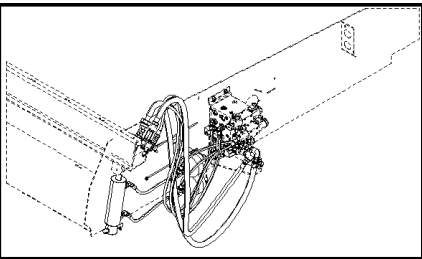

07.31(01) STRAW ELEVATOR HYDRAULICS WITH LATERAL FLOTATION