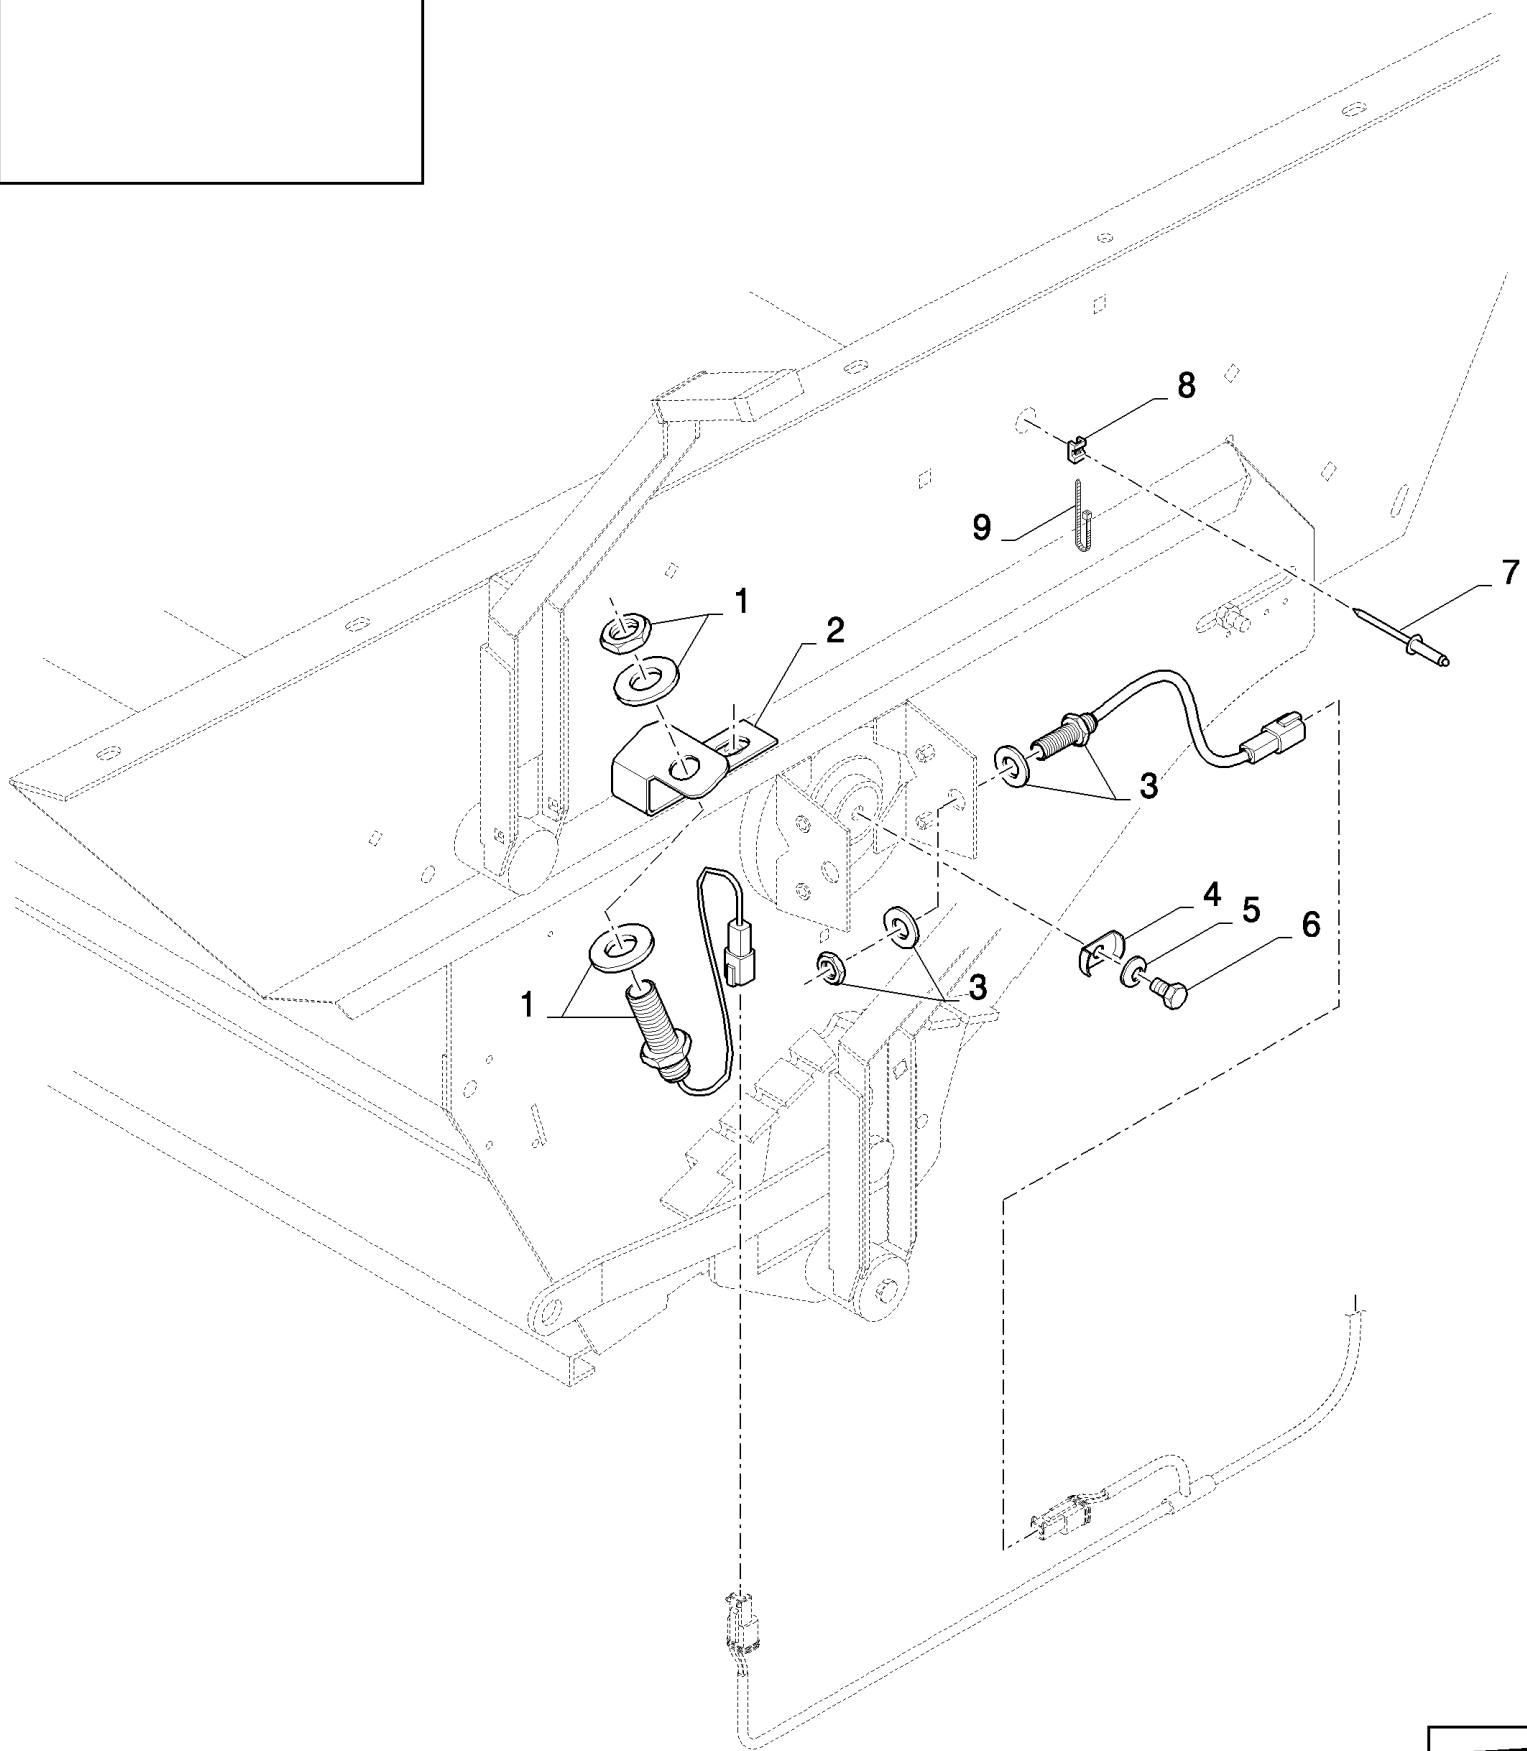

сылка	Номер детали	Кол-во	Описание
	87393035		DIA KIT, HARVESTER,
1	120044	2	BOLT, CARRIAGE, Short NK, M12 x 30, CI8.8, Full Thd,
2	86507486	2	BOLT, CARRIAGE, Short NK, M8 x 20, CI8.8, Full Thd,
3	140046	10	WASHER, Belleville, M12,
4	300389	8	BOLT, Hex, M12 x 35, 8.8, Full Thd,
5	322357	4	WASHER, SPRING, Belleville, M6,
6	378245	2	WASHER, M12,
7	9706685	2	NUT, M12, CI 8,
8	86508568	4	SCREW, Hex, M6 x 16, 8.8,
9	87318524	33	KNIFE,
10	87327894	1	PROTECTION CAP,
11	87327902	2	PLATE, MOUNTING,
12	87328199	1	BEARING, BALL,
13	9837600	1	PIN,
14	87328203	1	BEARING, BALL,
15	87337743	1	ROTOR,
16	87345959	2	ELEMENT, SEALING,
17	87318573	1	FINGER BAR,
18	87328224	1	ROD,
19	322358	4	WASHER, SPRING, Belleville, M8,
20	9706690	4	NUT, M8, CI 8,