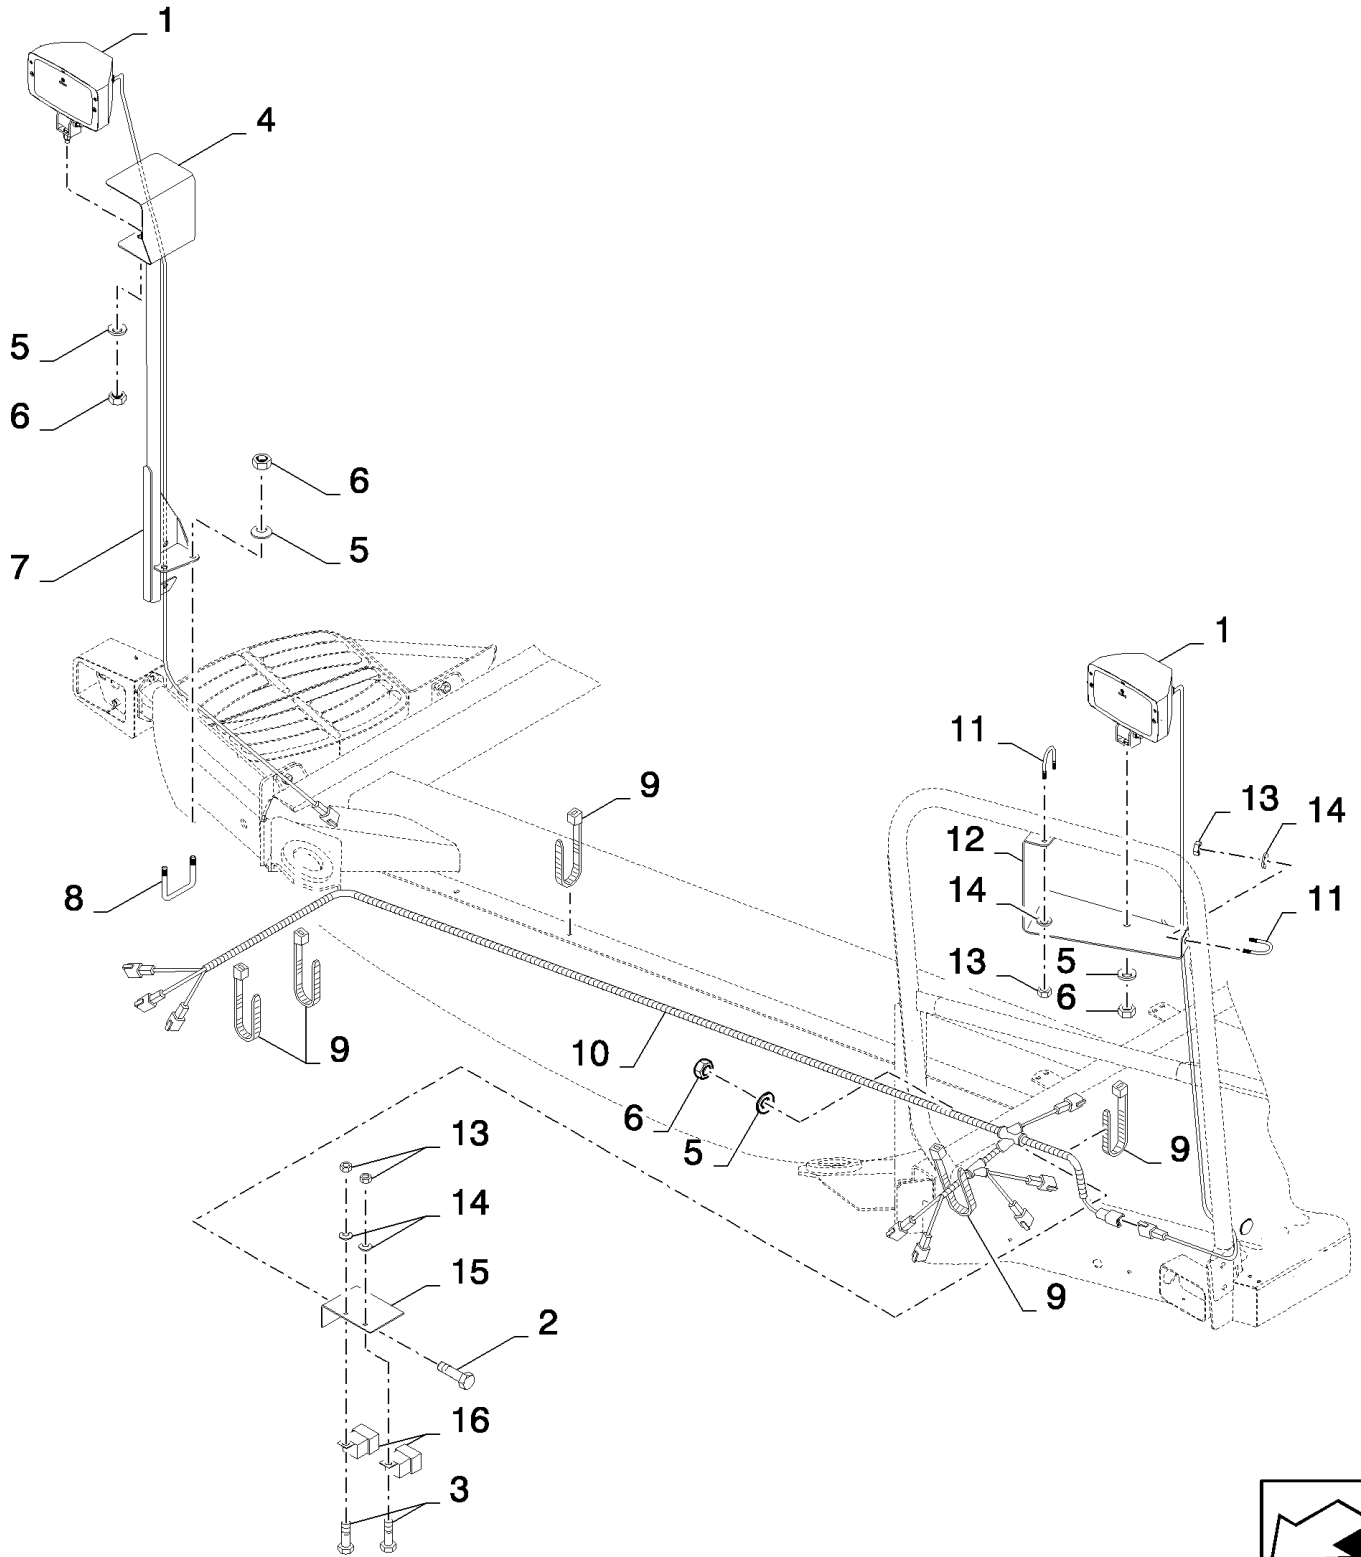

сылка	Номер детали	Кол-во	Описание
	84111777		ADDITIONAL FLIP UP LIGHT ,
1	86613046	2	LAMP,
2	43138	1	SCREW, Hex, M10 x 20, 8.8, Full Thd,
3	86508568	2	SCREW, Hex, M6 x 16, 8.8,
4	84433636	1	SHIELD,
5	140045	5	WASHER, SPRING, Belleville, M10,
6	100016	5	NUT, M10, CI 8,
7	84442456	1	SUPPORT,
8	84334056	4	U-BOLT,
9	86566990	17	STRAP, CABLE,
10	86616161	1	HARNESS, WIRE,
11	799339	2	U-BOLT,
12	87106686	1	BRACKET,
13	9706755	6	NUT, M6, CI 8,
14	322357	6	WASHER, SPRING, Belleville, M6,
15	86643195	1	BRACKET,
16	86606352	2	RELAY,