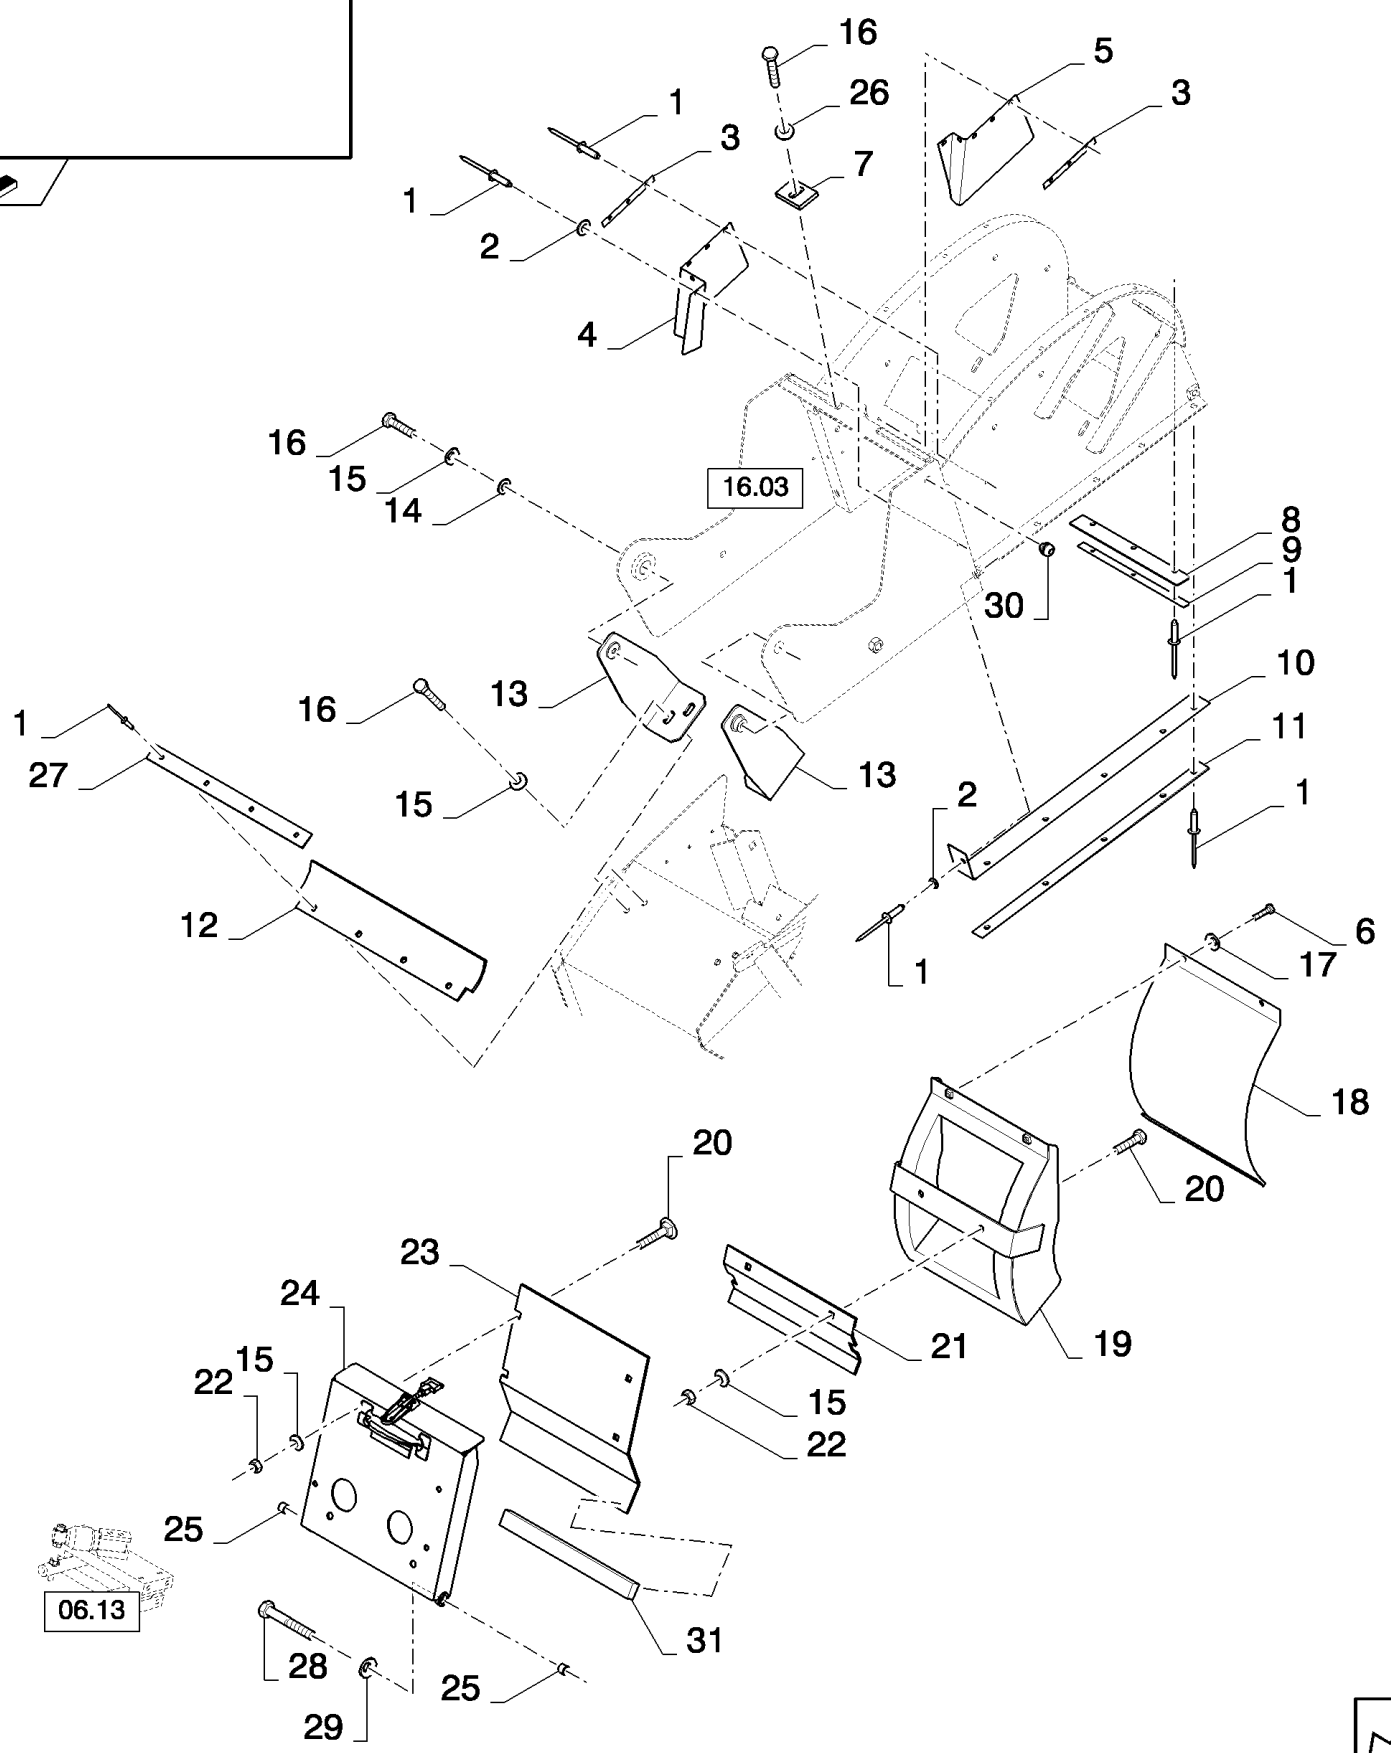

16.04(01) GRAIN ELEVATOR

16.04(01) GRAIN ELEVATOR

сылка	Номер детали	Кол-во	Описание
1	425522	AR	RIVET,
2	335872	6	WASHER,
3	84432854	2	PLATE, FIXING,
4	84432852	1	CANVAS,
5	84432850	1	CANVAS,
6	86508568	AR	SCREW, Hex, M6 x 16, 8.8,
7	84441686	2	PLATE, ADJUSTING,
8	84432720	1	CANVAS,
9	84432722	1	PLATE, FIXING,
10	84054543	2	CANVAS,
11	84439572	2	PLATE, FIXING,
12	84439557	1	PLATE, FIXING, , WITHOUT GRAIN FLOW SENSOR
13	84434415	2	BRACKET,
13	84439549	2	SUPPORT, , WITHOUT GRAIN FLOW SENSOR
14	140041	2	WASHER, M8 x 28 x 3,
15	322358	AR	WASHER, SPRING, Belleville, M8,
16	120104	AR	SCREW, Hex, M8 x 20, 8.8,
17	322357	2	WASHER, SPRING, Belleville, M6,
18	84441281	1	PLATE, SKID,
19	84446257	1	PLATE, SKID,
20	86507486	6	BOLT, CARRIAGE, Short NK, M8 x 20, CI8.8, Full Thd,
21	84446221	1	PLATE,
22	9706690	AR	NUT, M8, CI 8,
23	84453503	1	PLATE,
23	84453503	1	PLATE, , WITHOUT GRAIN FLOW SENSOR, BSN C659
23	87716717	1	PLATE, , WITHOUT GRAIN FLOW SENSOR, ASN D660
24	84441610	1	COVER,
25	84441596	2	BUSHING,
26	412650	2	WASHER, Belleville, M8, , WITHOUT GRAIN FLOW SENSOR
27	84439555	1	CANVAS, , WITHOUT GRAIN FLOW SENSOR
28	43139	2	SCREW, Hex, M10 x 25, 8.8, Full Thd, Hex, M12 x 70, 8.8, Full Thd
29	140045	2	WASHER, SPRING, Belleville, M10,
30	87719189	1	COVER, , WITHOUT GRAIN FLOW SENSOR, ASN D660
30	9837990	1	L=0.272M, WITHOUT GRAIN FLOW SENSOR, ASN D660