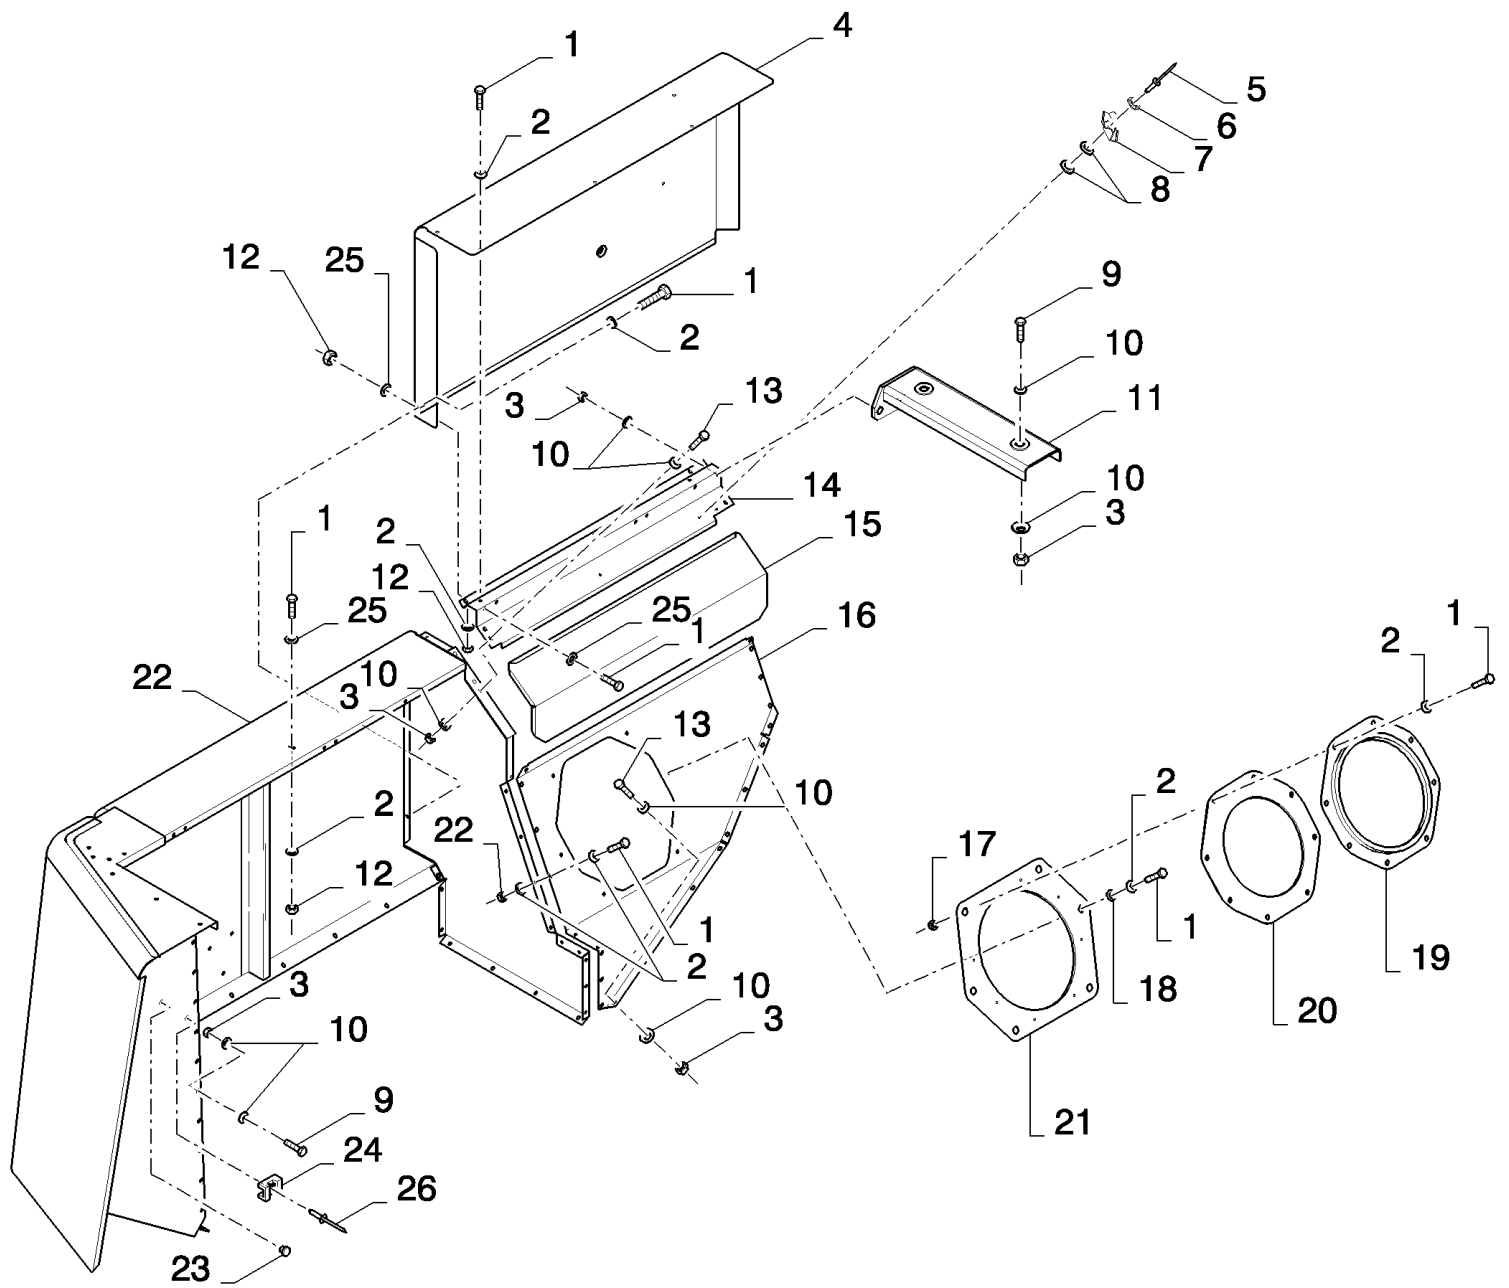

сылка	Номер детали	Кол-во	Описание
1	86508568	AR	SCREW, Hex, M6 x 16, 8.8,
2	322357	AR	WASHER, SPRING, Belleville, M6,
3	9706690	AR	NUT, M8, CI 8,
4	84461084	1	LID, , FOR CX8030, CX8040, CX8050 ONLY, FOR CX8070, CX8080, CX8090 ONLY
4	84461026	1	COVER, , FOR CX8060, CX8070 ONLY, FOR 3 M VERSION ONLY
5	446453	3	RIVET,
6	362785	3	WASHER,
7	362786	3	FASTENER,
8	89824840	6	WASHER,
9	120104	AR	SCREW, Hex, M8 x 20, 8.8,
10	322358	AR	WASHER, SPRING, Belleville, M8,
11	84434407	1	REINFORCEMENT,
12	9706755	AR	NUT, M6, CI 8,
13	120103	AR	BOLT, Hex, M8 x 16, 8.8,
14	84077759	1	PLATE,
15	84454874	1	COVER, , FOR CX8070, CX8080, CX8090 ONLY, FOR CX8030, CX8040, CX8050 ONLY
15	84454946	1	COVER, , FOR CX8060, CX8070 ONLY, FOR 3 M VERSION ONLY
16	84077871	1	PLATE,
17	353308	8	NUT, M6 x 1, CI 8,
18	140041	6	WASHER, M8 x 28 x 3,
19	84077015	1	COVER,
20	84076762	1	SEAL, RUBBER,
21	84077908	1	PLATE,
22	87380526	1	PANEL, SIDE, , FOR CX8070, CX8080, CX8090 ONLY
22	87380524	1	PANEL, SIDE, , FOR CX8060, CX8070 ONLY, FOR 3 M VERSION ONLY
22	87380427	1	PANEL, SIDE, , FOR CX8030, CX8040, CX8050 ONLY
23	86625130	1	PLUG, Dome, 1.250" hole, Nylon,
24	86590413	1	CLAMP,
25	140041	5	WASHER, M8 x 28 x 3,
26	445394	1	RIVET, Pop, M4.8 x 12.7,