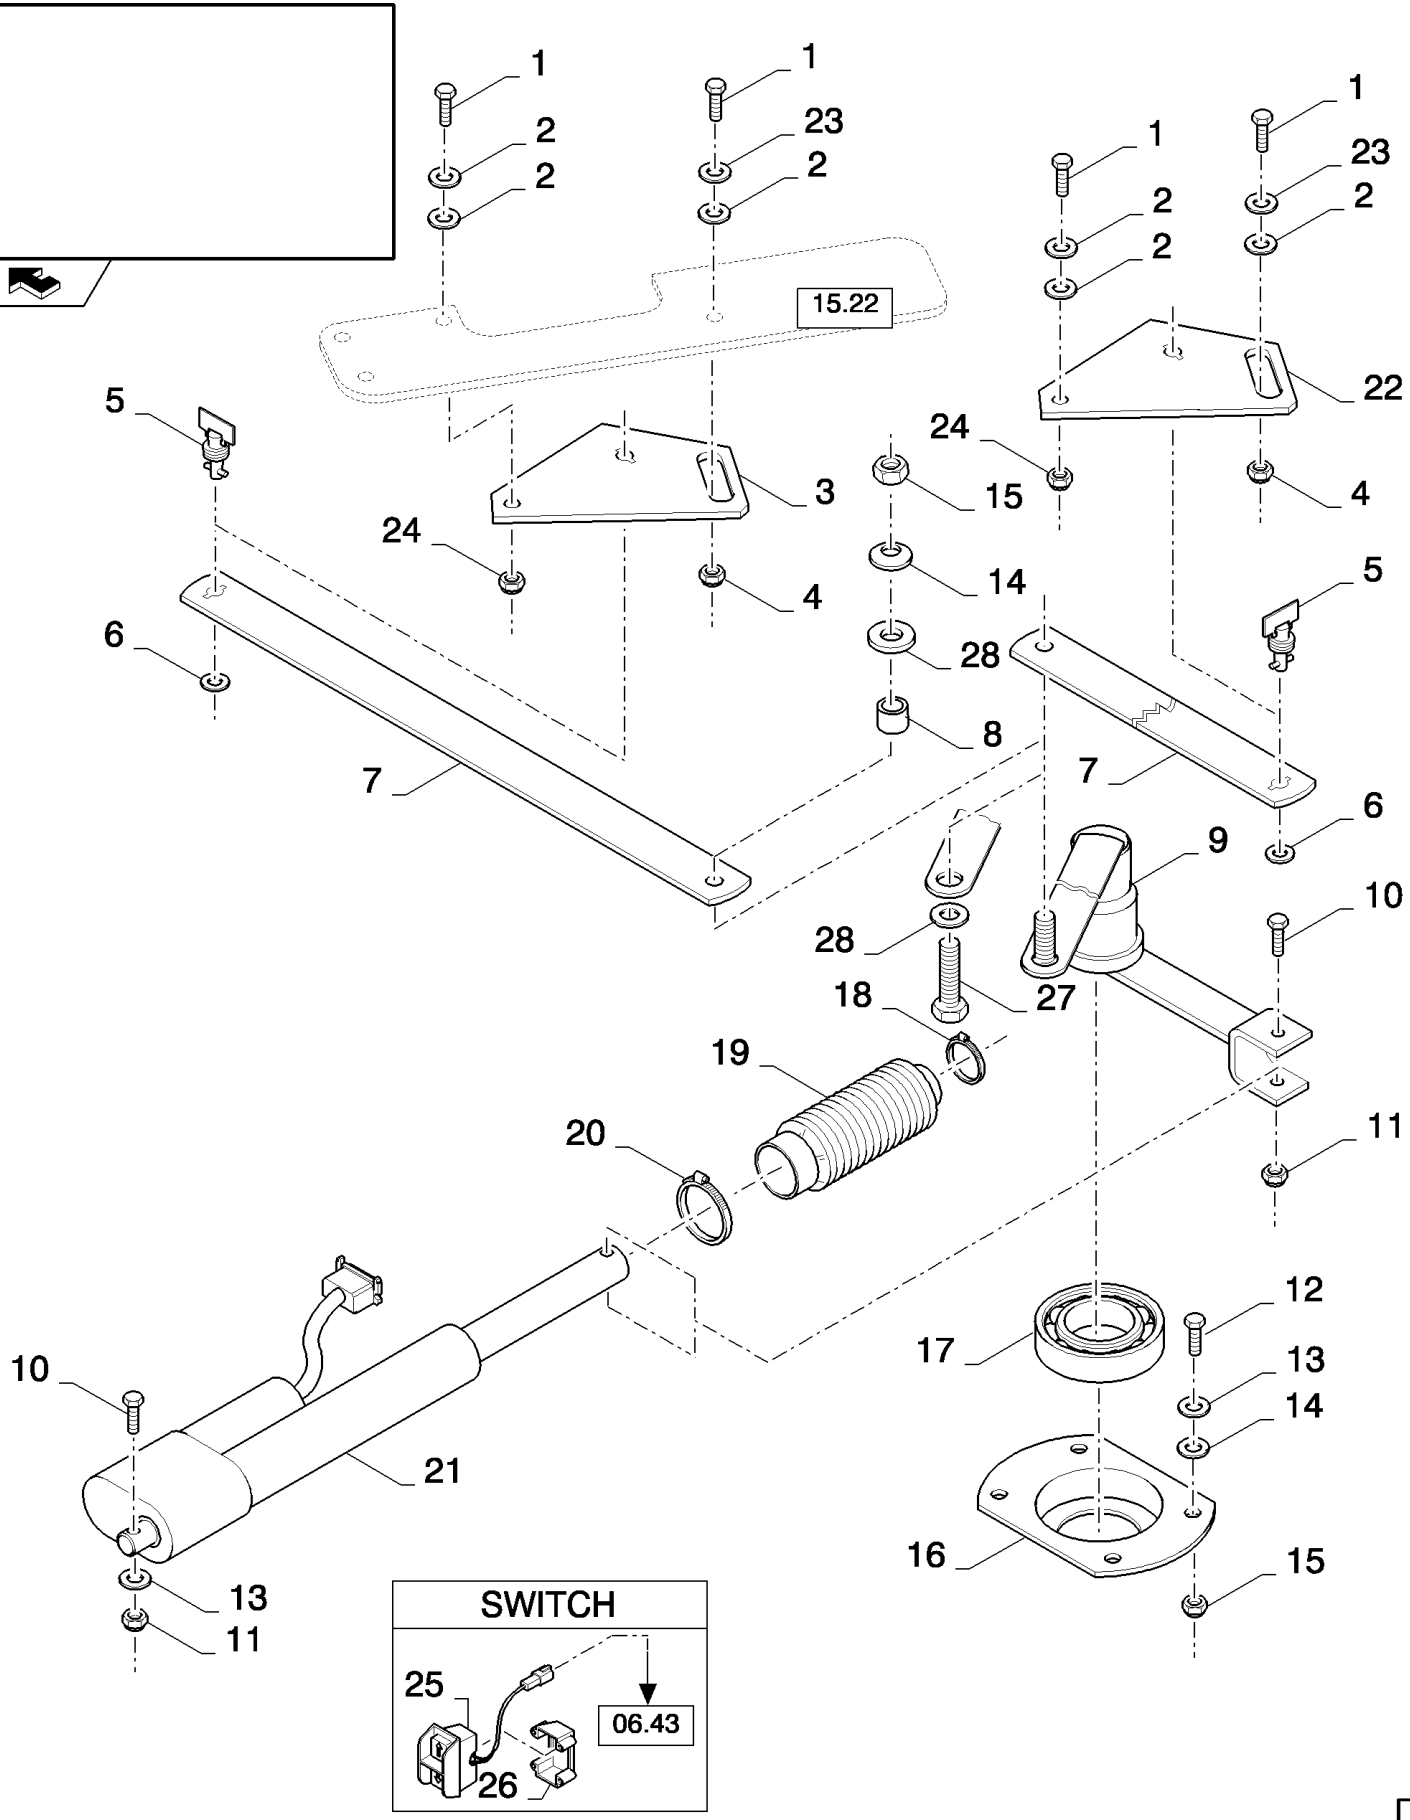

15.23(01) REMOTE LOWER SIEVE ADJUSTMENT

15.23(01) REMOTE LOWER SIEVE ADJUSTMENT

сылка	Номер детали	Кол-во	Описание
1	120100	2	BOLT, Hex, M6 x 20, 8.8, , FOR CX8030, CX8040, CX8050 ONLY
1	120100	4	BOLT, Hex, M6 x 20, 8.8, , FOR CX8060, CX8070, CX8080, CX8090 ONLY
2	412649	3	WASHER, SPRING, Belleville, M6, , FOR CX8030, CX8040, CX8050 ONLY
2	412649	6	WASHER, SPRING, Belleville, M6, , FOR CX8060, CX8070, CX8080, CX8090 ONLY
3	84053677	1	PLATE,
4	9706755	1	NUT, M6, CI 8, , FOR CX8030, CX8040, CX8050 ONLY
4	9706755	2	NUT, M6, CI 8, , FOR CX8060, CX8070, CX8080, CX8090 ONLY
5	9831581	1	LOCK, , FOR CX8030, CX8040, CX8050 ONLY
5	9831581	2	LOCK, , FOR CX8060, CX8070, CX8080, CX8090 ONLY
6	9514605	1	WASHER, , FOR CX8030, CX8040, CX8050 ONLY
6	9514605	2	WASHER, , FOR CX8060, CX8070, CX8080, CX8090 ONLY
7	84457469	1	PLATE, , FOR CX8030, CX8040, CX8050 ONLY
7	84457469	2	PLATE, , FOR CX8060, CX8070, CX8080, CX8090 ONLY
8	428329	1	RING, H=9.5MM, FOR CX8060, CX8070, CX8080, CX8090 ONLY
8	84457465	1	BUSHING, H=5MM, FOR CX8030, CX8040, CX8050 ONLY
9	87011804	1	LEVER,
10	87716	2	BOLT, Hex, 1/4"-20 x 1 1/4", G5,
11	280129	2	NUT, LOCK, 1/4"-20, GC,
12	120103	4	BOLT, Hex, M8 x 16, 8.8,
13	378243	8	WASHER, M8,
14	322358	5	WASHER, SPRING, Belleville, M8,
15	9706690	5	NUT, M8, CI 8,
16	310045	1	FLANGE, , BSN C563
16	87526988	1	COVER, , ASN D564
17	34439	1	BEARING, BALL,
18	326082	1	CLAMP,
19	84053431	1	BELLOWS,
20	382527	1	CLAMP, HOSE,
21	87347281	1	ACTUATOR,
22	84062611	1	PLATE, , FOR CX8060, CX8070, CX8080, CX8090 ONLY
23	322357	2	WASHER, SPRING, Belleville, M6, , FOR CX8060, CX8070, CX8080, CX8090 ONLY
23	322357	1	WASHER, SPRING, Belleville, M6, , FOR CX8030, CX8040, CX8050 ONLY
24	353308	2	NUT, M6 x 1, CI 8, , FOR CX8060, CX8070, CX8080, CX8090 ONLY
24	353308	1	NUT, M6 x 1, CI 8, , FOR CX8030, CX8040, CX8050 ONLY
25	86627351	1	SWITCH,
26	86627352	1	CLAMP,
27	43128	1	BOLT, Hex, M8 x 30, 8.8, , FOR CX8060, CX8070, CX8080, CX8090 ONLY
27	43127	1	BOLT, Hex, M8 x 25, 8.8, , FOR CX8030, CX8040, CX8050 ONLY