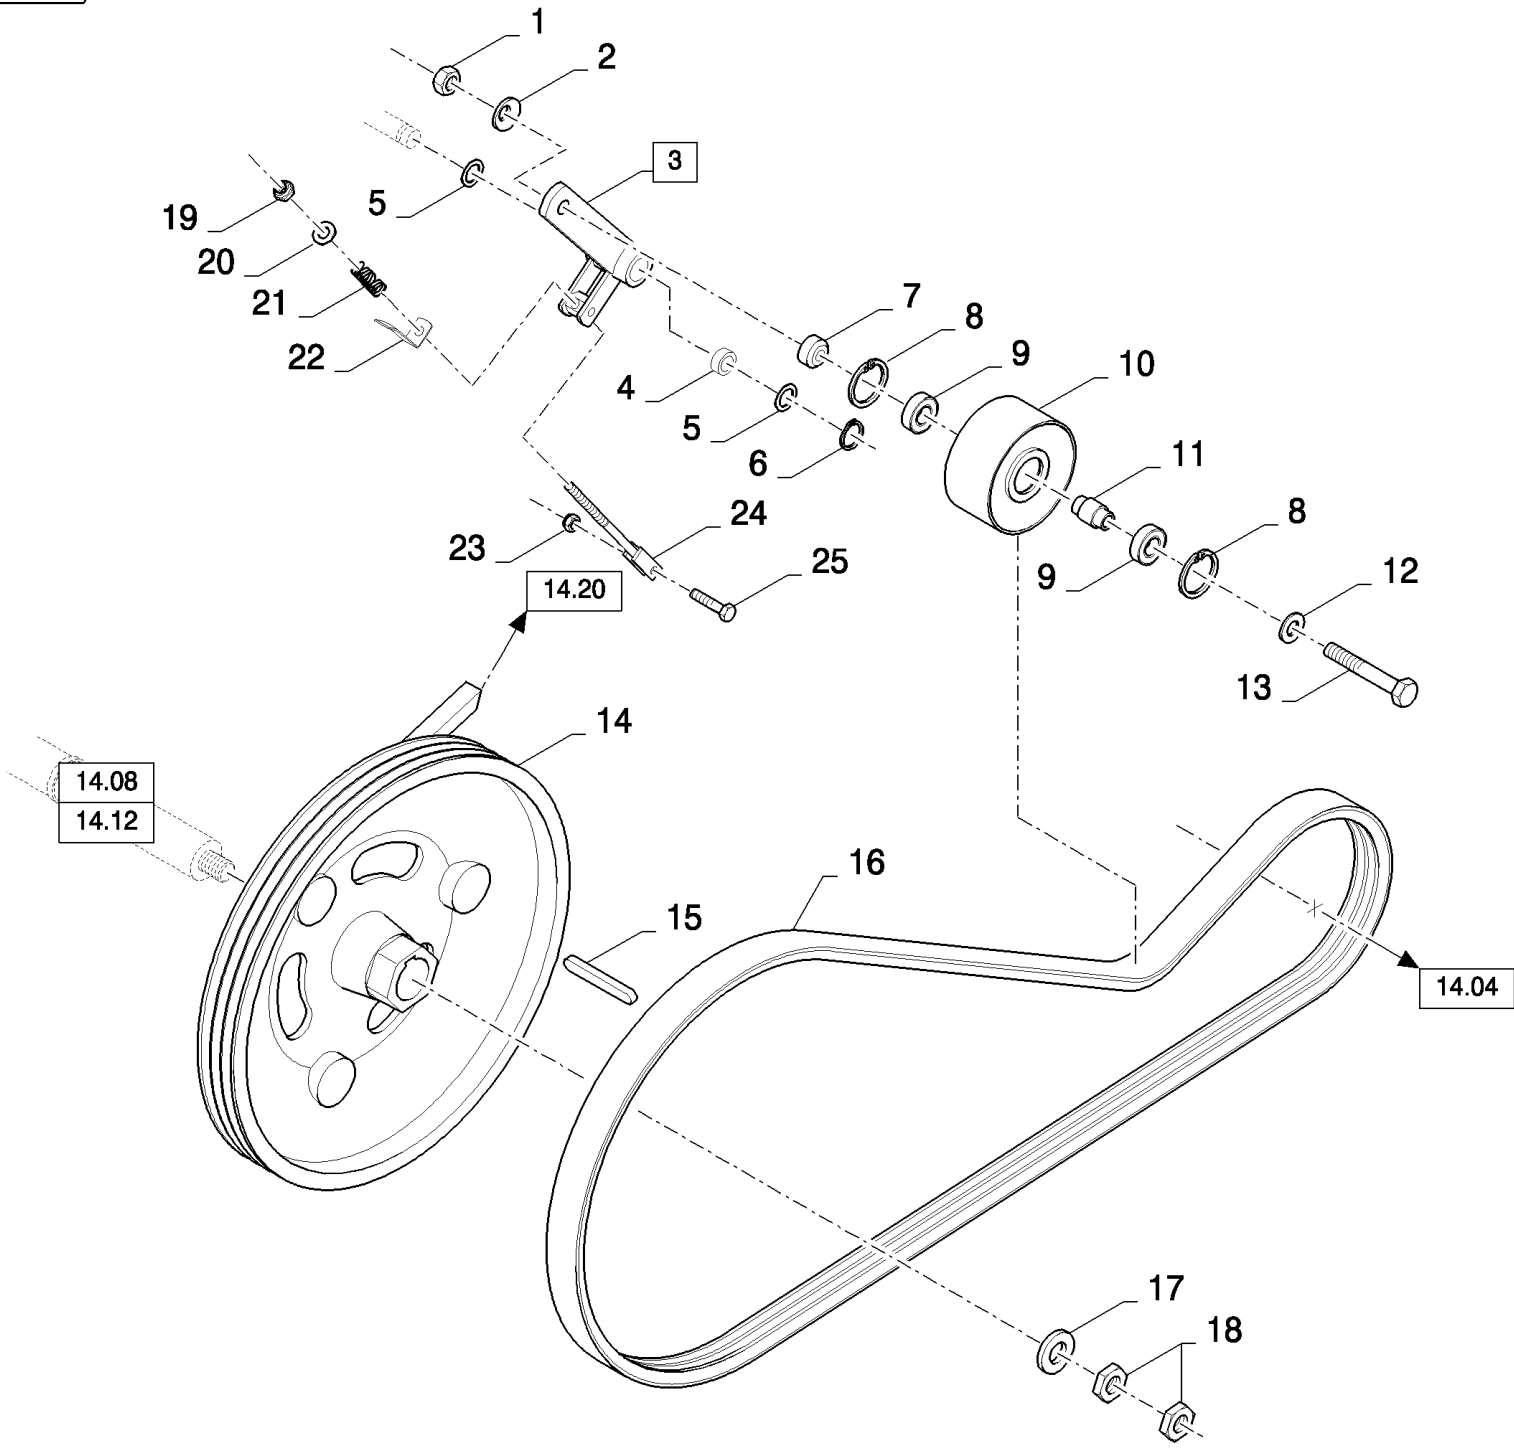

14.06(01) DRUM DRIVE WITHOUT REDUCTOR

14.06(01) DRUM DRIVE WITHOUT REDUCTOR

сылка	Номер детали	Кол-во	Описание
1	100020	1	NUT, M16, CI 8,
2	140048	1	WASHER, SPRING, Belleville, M16,
3	84069790	1	LEVER, IDLER, (4)
4	84057311	2	SLEEVE,
5	140103	2	WASHER,
6	370002	1	RING, SNAP, M25, Ext,
7	84004688	1	BUSHING,
8	370011	2	RING, SNAP, M52, Int,
9	84057966	2	BEARING, BALL,
10	84072825	1	WHEEL, IDLER,
11	84057817	1	BUSHING,
12	378246	1	WASHER, 16MM
13	43874	1	SCREW, Hex, M16 x 110, 8.8,
14	84072208	1	PULLEY,
15	86590758	1	KEY,
16	84061615	1	BELT, TRANSMISSION,
17	84433644	1	WASHER,
18	100034	2	NUT, M30 x 1.5, CI 8,
19	412126	1	NUT, LOCK, M12 x 1.75, CI 8,
20	378245	1	WASHER, M12,
21	84814910	1	SPRING,
22	84069789	1	INDICATOR,
23	100037	1	NUT, M10 x 1.5, CI 8,
24	455412	1	ROD, ADJUSTMENT,
25	120068	1	BOLT, Hex, M10 x 40, 8.8, Full Thd,