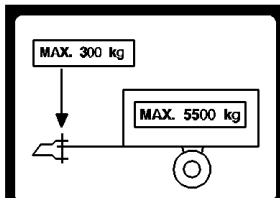

4

13

15

"Achtung! Fahrzeug schert aus"

Achtung! Fahrzeug schert aus

27

IMPORTANT
Must be used only when Inner dual is installed WITHOUT outer dual.

28