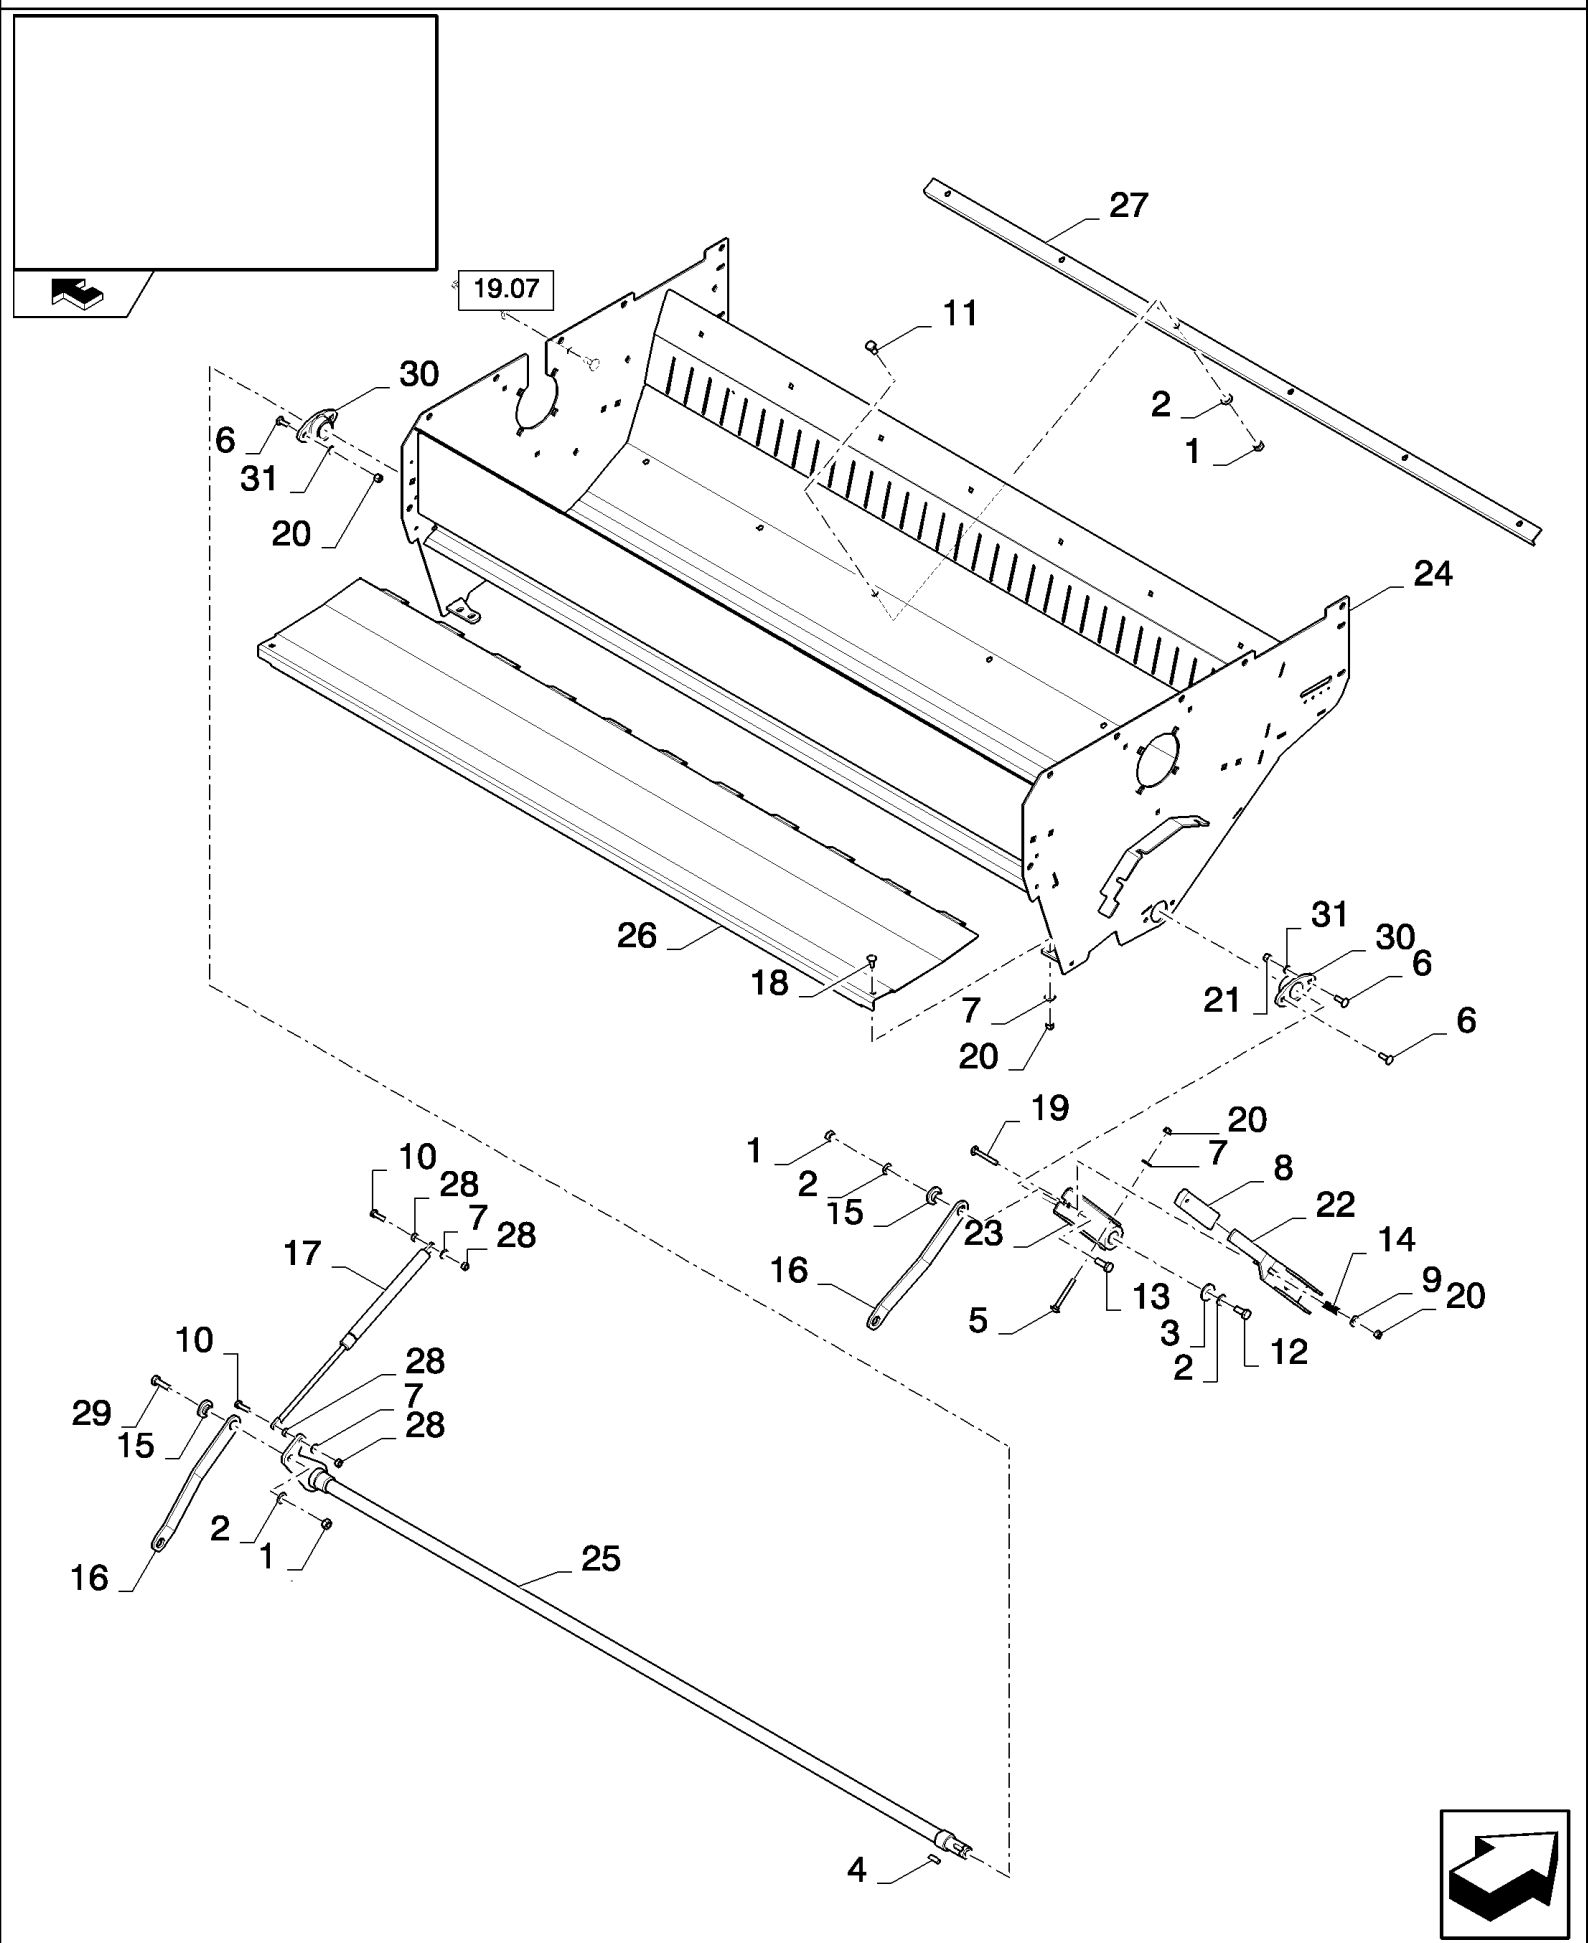

19.08(01) CHOPPER, ROTOR FRAME

сылка	Номер детали	Кол-во	Описание
1	100016	8	NUT, M10, CI 8, , FOR ROTOR WITH 88 KNIVES, FOR ROTOR WITH 68 KNIVES, FOR ROTOR WITH WIND FLAILS
1	100016	7	NUT, M10, CI 8, , FOR CX8030 ONLY, FOR REMOTE CONTROL ONLY, FOR ROTOR WITH 56,76 KNIVES
2	140045	9	WASHER, SPRING, Belleville, M10, , FOR ROTOR WITH 68 KNIVES, FOR ROTOR WITH 88 KNIVES, FOR ROTOR WITH WIND FLAILS
2	140045	8	WASHER, SPRING, Belleville, M10, , FOR CX8030 ONLY, FOR ROTOR WITH 56,76 KNIVES, FOR REMOTE CONTROL ONLY
3	140219	1	WASHER, , FOR ROTOR WITH 56,76 KNIVES, FOR ROTOR WITH 68 KNIVES
3	140219	1	WASHER, , FOR REMOTE CONTROL ONLY, FOR CX8030 ONLY
3	140042	1	WASHER, M10 x 34 x 3, , FOR ROTOR WITH WIND FLAILS, FOR ROTOR WITH 88 KNIVES
4	170005	1	KEY,
5	300660	1	BOLT, CARRIAGE, Short NK, M8 x 70, CI8.8,
6	308761	4	BOLT, CARRIAGE, Short NK, M8 x 25, CI8.8, Full Thd,
7	322358	AR	WASHER, SPRING, Belleville, M8, , FOR ROTOR WITH 68 KNIVES
7	378243	AR	WASHER, M8, , FOR ROTOR WITH 88 KNIVES, FOR ROTOR WITH WIND FLAILS, BSN C559
7	322358	AR	WASHER, SPRING, Belleville, M8, , FOR ROTOR WITH WIND FLAILS, FOR ROTOR WITH 88 KNIVES, ASN D560
7	378243	5	WASHER, M8, , FOR REMOTE CONTROL ONLY, FOR ROTOR WITH 56,76 KNIVES, FOR CX8030 ONLY
8	357545	1	HANDLE GRIP,
9	322358	1	WASHER, SPRING, Belleville, M8, , BSN C559
9	378243	1	WASHER, M8, , ASN D560
10	43128	2	BOLT, Hex, M8 x 30, 8.8,
11	43138	6	SCREW, Hex, M10 x 20, 8.8, Full Thd, , FOR ROTOR WITH WIND FLAILS, FOR ROTOR WITH 88 KNIVES, FOR ROTOR WITH 68 KNIVES
11	43138	5	SCREW, Hex, M10 x 20, 8.8, Full Thd, , FOR ROTOR WITH 56,76 KNIVES, FOR REMOTE CONTROL ONLY, FOR CX8030 ONLY
12	43139	1	SCREW, Hex, M10 x 25, 8.8, Full Thd,
13	43140	1	BOLT, Hex, M10 x 30, 8.8, Full Thd,
14	84005684	1	SPRING,
15	84437287	2	BUSHING,
16	84437700	2	PLATE,
17	84437726	1	SHOCK ABSORBER,
18	86507486	2	BOLT, CARRIAGE, Short NK, M8 x 20, CI8.8, Full Thd, , FOR ROTOR WITH WIND FLAILS, FOR ROTOR WITH 56,76 KNIVES, FOR ROTOR WITH 88 KNIVES
18	86507486	2	BOLT, CARRIAGE, Short NK, M8 x 20, CI8.8, Full Thd, , FOR REMOTE CONTROL ONLY, FOR CX8030 ONLY
18	43127	2	BOLT, Hex, M8 x 25, 8.8, , FOR ROTOR WITH 68 KNIVES
19	86512445	1	BOLT, CARRIAGE, Short NK, M8 x 60, CI8.8,
20	86629542	4	NUT, LOCK, M8 x 1.25, CI 8,
21	412250	4	NUT, LOCK, M8 x 1.25, CI 8,
21	9706690	2	NUT, M8, CI 8, , FOR ROTOR WITH 68 KNIVES
21	86629542	2	NUT, LOCK, M8 x 1.25, CI 8, , FOR ROTOR WITH 76 KNIVES, BSN C559
22	87329025	1	HANDLE,

For CX8030 with remote adjustable deflectors - D572