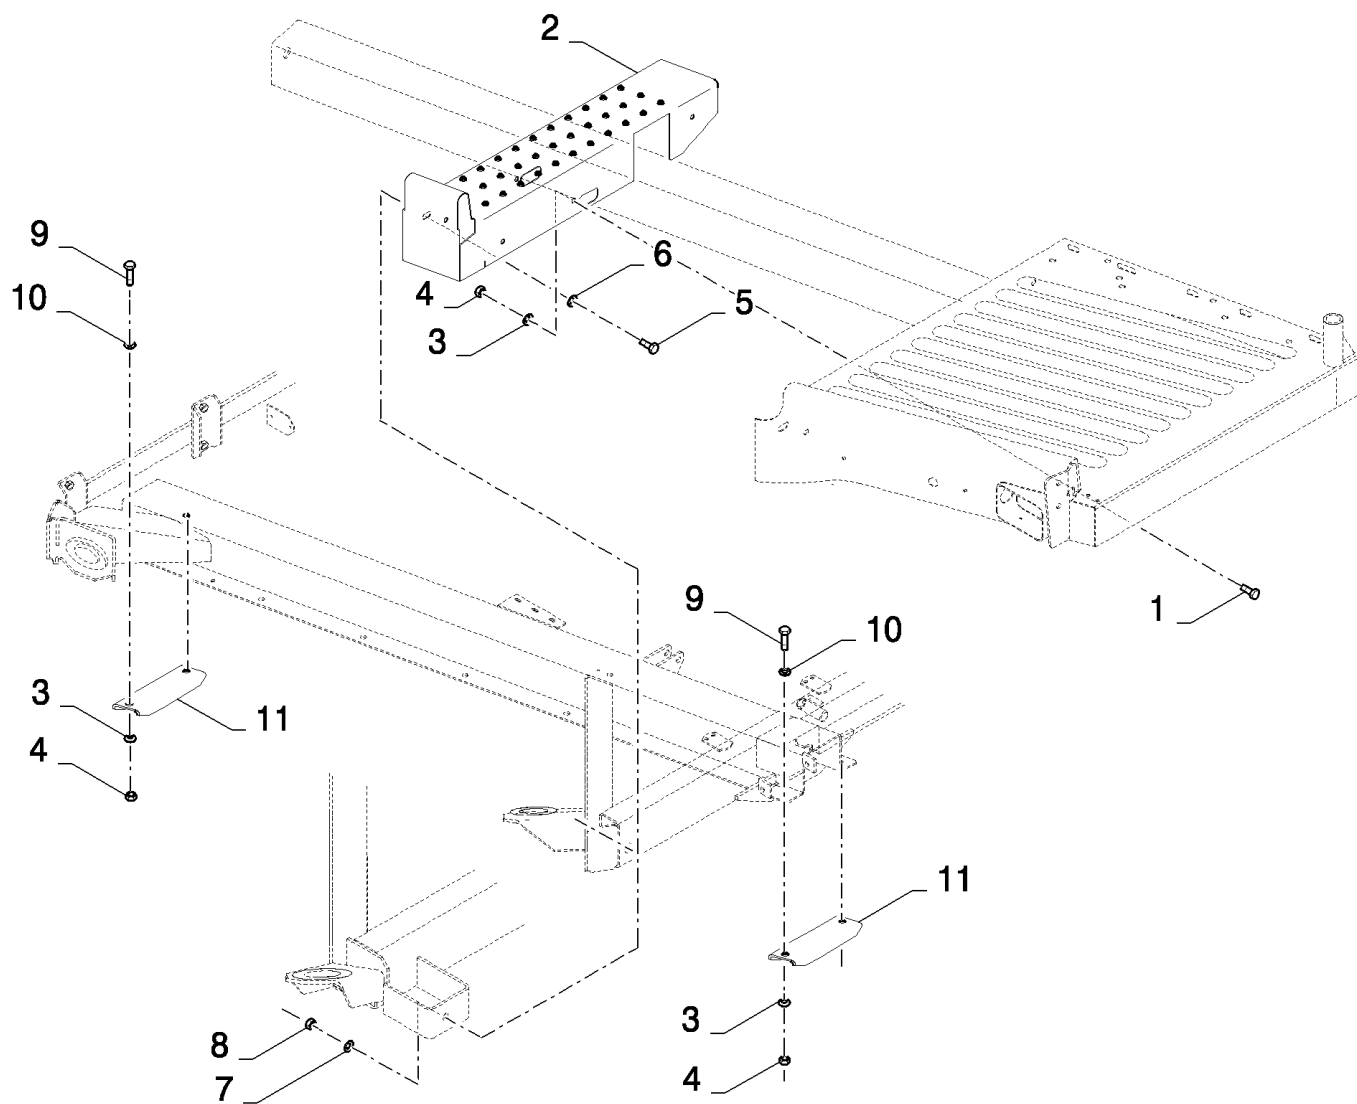

10.28(01) OPERATOR'S PLATFORM

10.28(01) OPERATOR'S PLATFORM

сылка	Номер детали	Кол-во	Описание
1	43138	3	SCREW, Hex, M10 x 20, 8.8, Full Thd, , FOR 3.3 M VERSION ONLY
2	87521902	1	HANDRAIL, 145MM, FOR 3.3 M VERSION ONLY
3	140045	AR	WASHER, SPRING, Belleville, M10,
4	100016	AR	NUT, M10, CI 8,
5	43151	1	SCREW, Hex, M12 x 20, 8.8, Full Thd,
6	86511324	1	WASHER, M12 x 24 x 2.5,
7	140046	1	WASHER, Belleville, M12,
8	9706685	1	NUT, M12, CI 8,
9	43139	4	SCREW, Hex, M10 x 25, 8.8, Full Thd,
10	86511323	5	WASHER, M10 x 20 x 2,
11	86615600	2	PLATE,