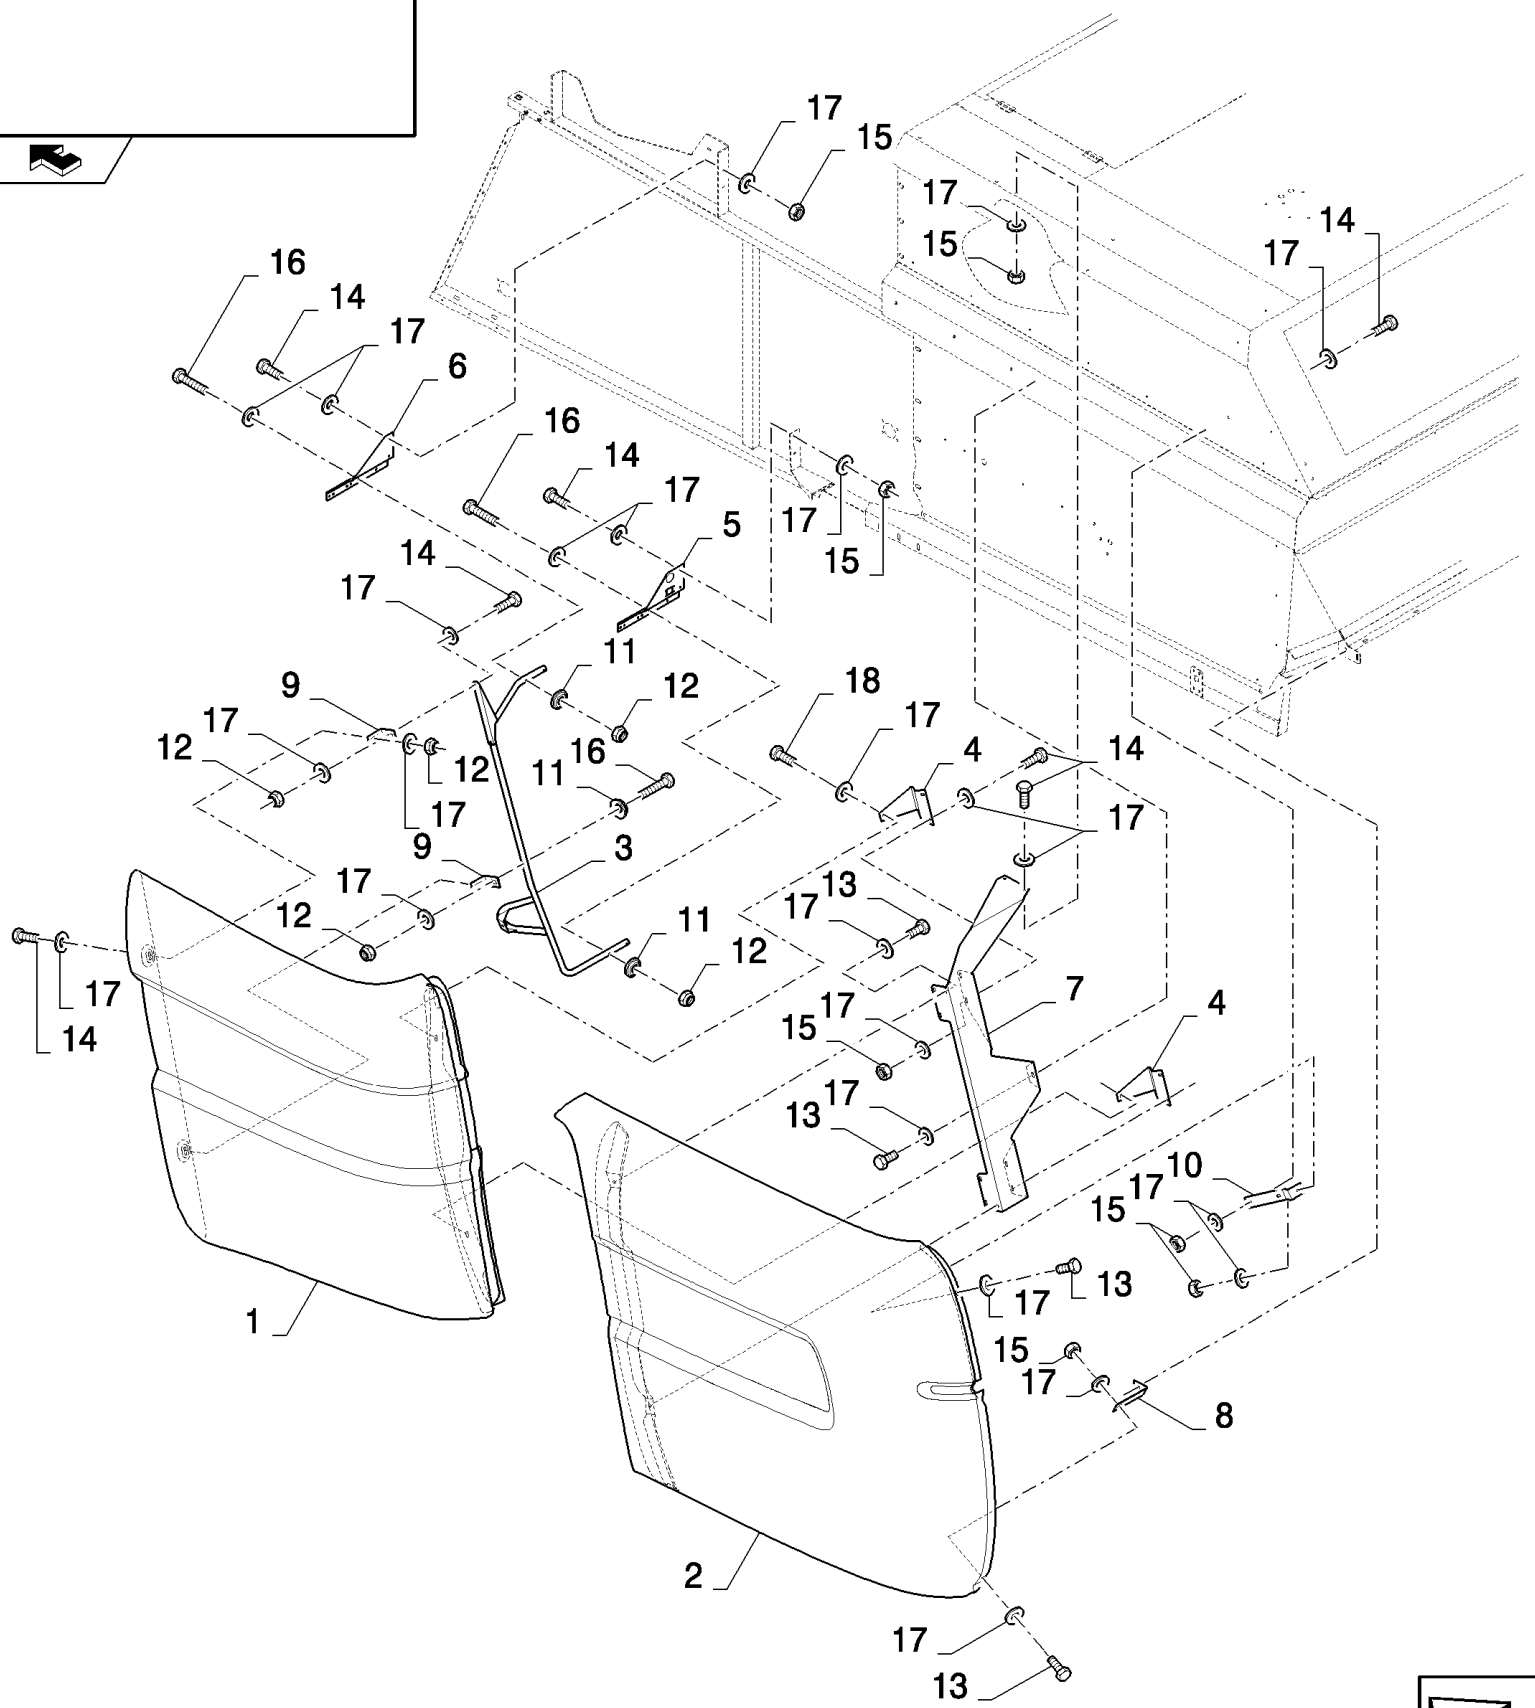

08.13(01) STRAW HOOD SHIELDS, LH

сылка	Номер детали	Кол-во	Описание
1	84452961	1	GUARD,
2	86583262	1	GUARD,
3	86583269	1	TUBE,
4	84453232	2	BRACKET,
5	86623021	1	BRACKET,
6	86598254	1	BRACKET,
7	86623752	1	BRACKET,
8	86583245	1	ANGLE,
9	84452920	2	ANGLE,
10	86583267	1	BRACKET,
11	333962	5	CLAMP,
12	86629542	8	NUT, LOCK, M8 x 1.25, CI 8,
13	120103	5	BOLT, Hex, M8 x 16, 8.8,
14	120104	15	SCREW, Hex, M8 x 20, 8.8,
15	89706690	14	NUT, M8, CI 8,
16	43129	5	BOLT, Hex, M8 x 40, 8.8,
17	412650	44	WASHER, Belleville, M8,
18	86507486	2	BOLT, CARRIAGE, Short NK, M8 x 20, CI8.8, Full Thd,