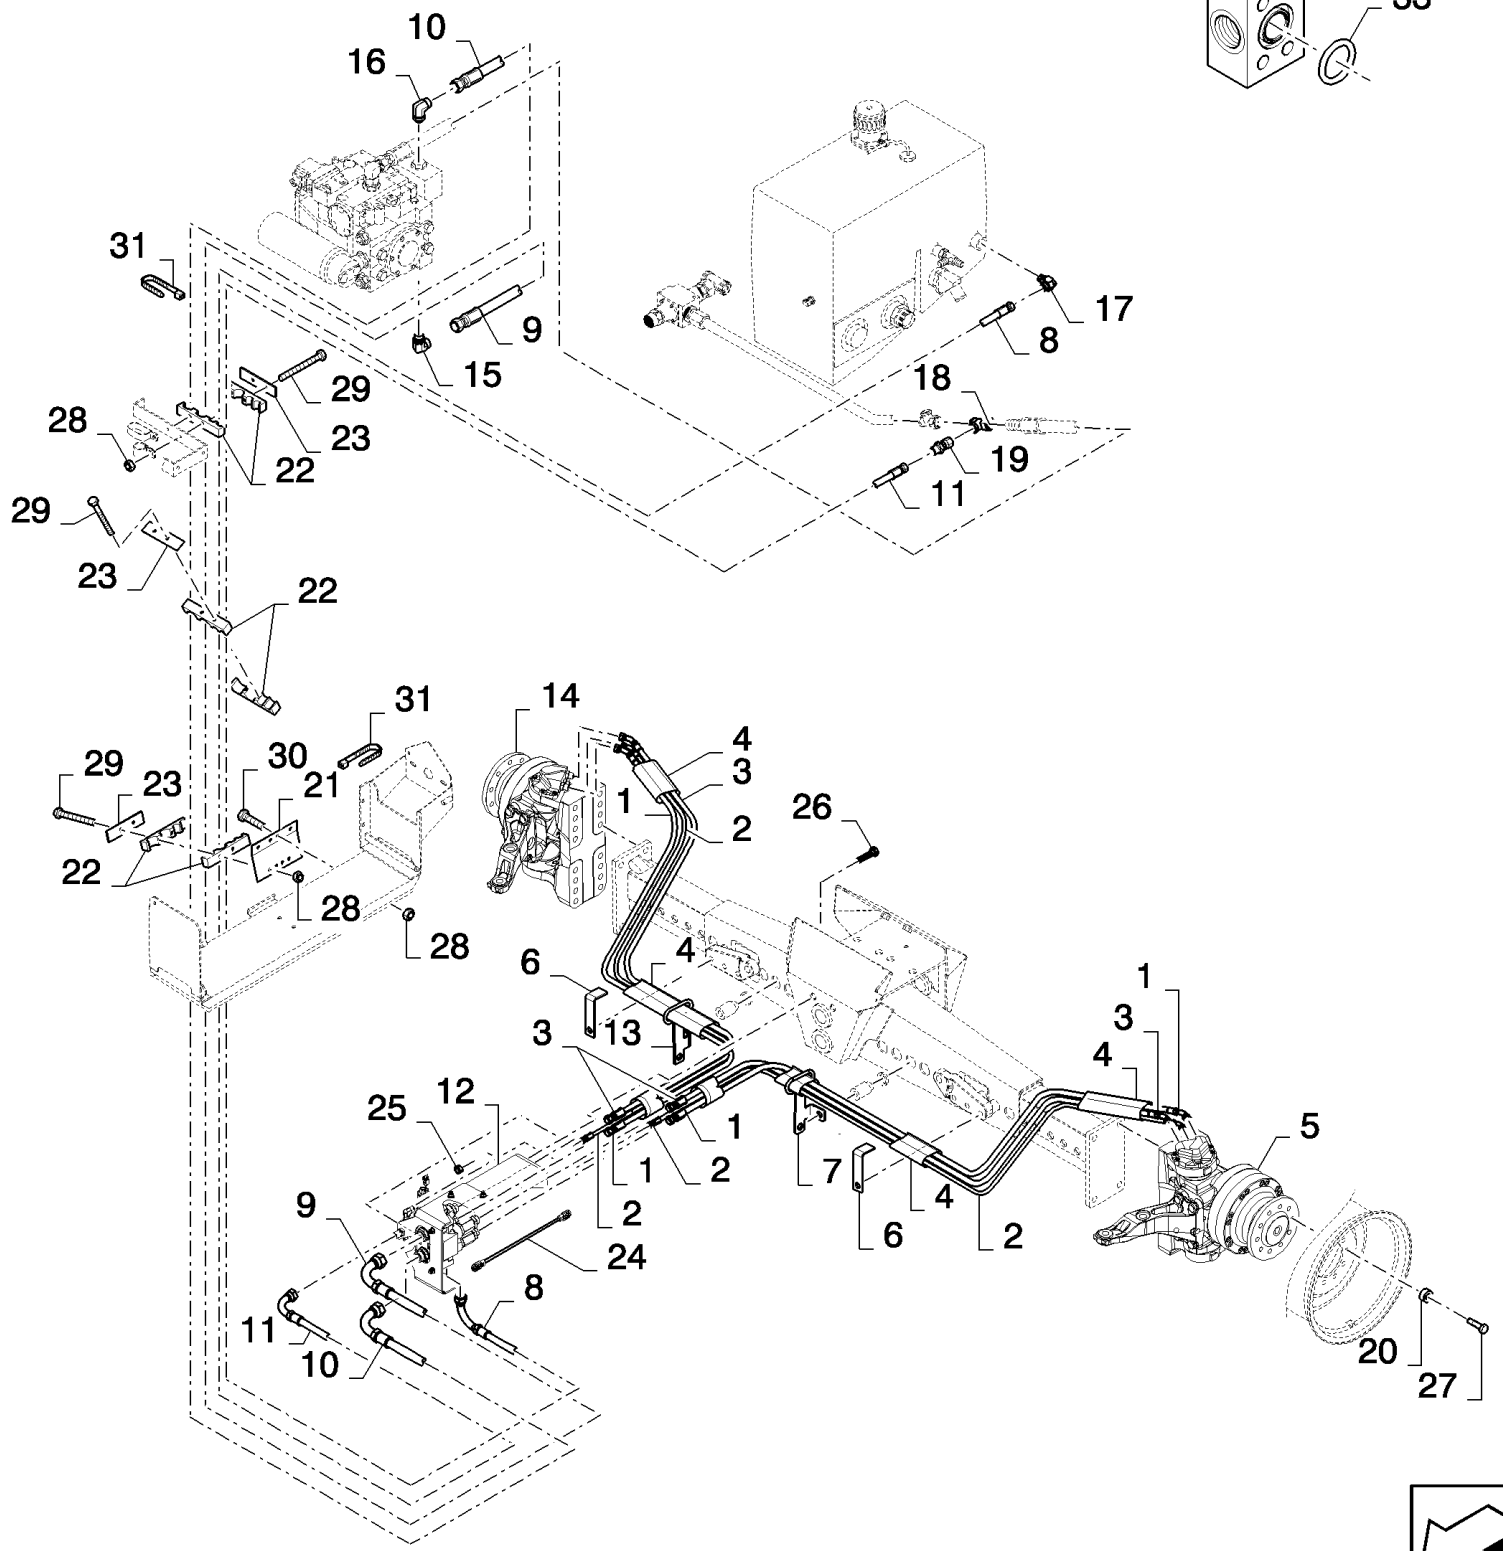

18.87336879(02) POWERED REAR AXLE REBUILD KIT FOR ADJUSTABLE AXLES

сылка	Номер детали	Кол-во	Описание
	87336879		DIA KIT, HARVESTER,
1	87281008	2	HOSE, FLEXIBLE,
2	87281009	2	HOSE, FLEXIBLE,
3	87281007	2	HOSE, FLEXIBLE,
4	84800193	2	BEARING, NYLON,
5	84800177	1	
6	87281646	2	BRACKET,
7	87281645	1	GUIDE,
8	87031127	1	HOSE, LARGE,
9	87011476	1	HOSE ASSY.,
10	87031128	1	HOSE, LARGE,
11	87031126	1	HOSE, LARGE,
12	84800294	1	
13	87283481	1	GUIDE,
14	84800196	1	
15	9846848	1	ELBOW,
16	9846956	1	ELBOW, 90є, 1 7/16"-12 x 1 1/16"-12, Adj, ORFS,
17	86579697	1	ELBOW, 90є, 1 3/16"-12 ORFS x M27 x 2 ORB,
18	9507672	1	CONNECTION, 3 WAY,
19	84449720	1	FITTING,
20	87281709	20	SPACER,
21	84433892	1	BRACKET,
22	87031121	6	CLAMP, HOSE,
23	84807572	3	CLAMP,
24	84807867	1	HARNESS, WIRE,
25	280375	2	NUT, LOCK, 3/4"-10, GC,
26	281074	2	BOLT, Hex, 3/4"-10 x 2 1/2", G8,
27	87035472	20	BOLT, SPECIAL,
28	412152	8	NUT, LOCK, M6 x 1, CI 8.8,
29	86508569	6	BOLT, Hex, M6 x 70, 8.8,
30	86977786	2	BOLT, Hex, M6 x 25, 8.8,
31	86566990	28	STRAP, CABLE,
32	9818288	2	ADAPTER,
33	14464080	2	O-RING, -222, 70 Duro, 1.484" ID x .139" Thk,
34	9818286	8	BOLT, Hex, 1/2"-13 x 3 1/2", G8,