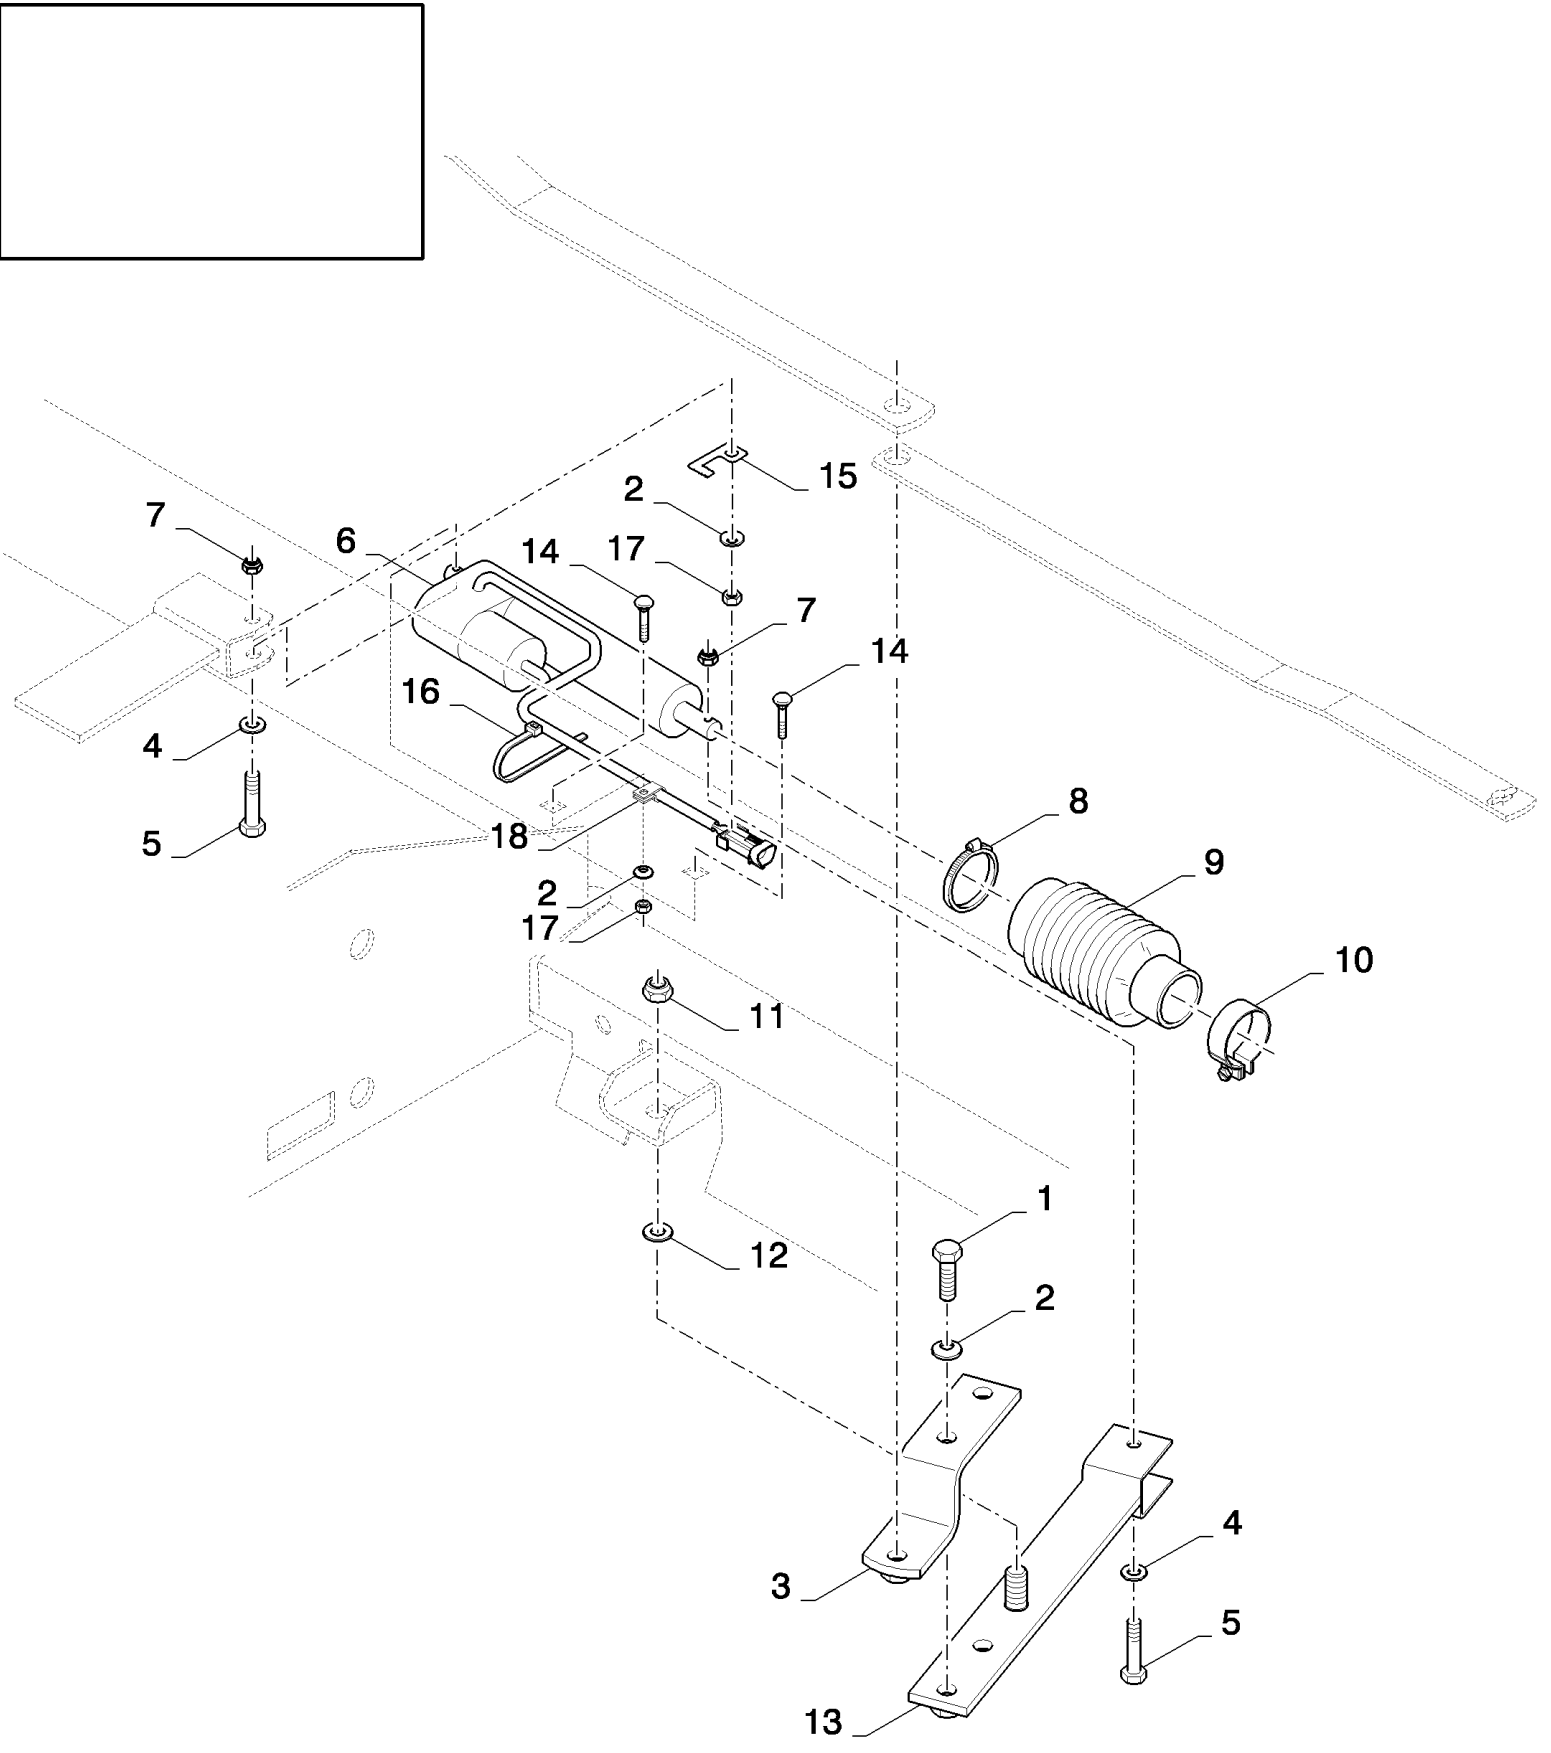

18.84067692(02) REMOTE CHAFFER ADJUSTMENT

18.84067692(02) REMOTE CHAFFER ADJUSTMENT

сылка	Номер детали	Кол-во	Описание
	84067692		REMOTE VALVE KIT,
1	120104	2	SCREW, Hex, M8 x 20, 8.8,
2	322358	3	WASHER, SPRING, Belleville, M8,
3	84053313	1	BRACKET,
4	378243	2	WASHER, M8,
5	87716	2	BOLT, Hex, 1/4"-20 x 1 1/4", G5,
6	87347281	1	ACTUATOR,
7	280129	2	NUT, LOCK, 1/4"-20, GC,
8	382527	1	CLAMP, HOSE,
9	84053431	1	BELLOWS,
10	326082	1	CLAMP,
11	100037	1	NUT, M10 x 1.5, CI 8,
12	378244	1	WASHER, M10,
13	84053315	1	LEVER,
14	86619060	2	BOLT, CARRIAGE, Short NK, M8 x 16, CI8.8, Full Thd,
15	87013667	1	CLIP,
16	86566989	1	STRAP, CABLE,
17	89706690	2	NUT, M8, CI 8,
18	86572009	1	CLAMP, 3/8", Insul, 3/8" Bolt,