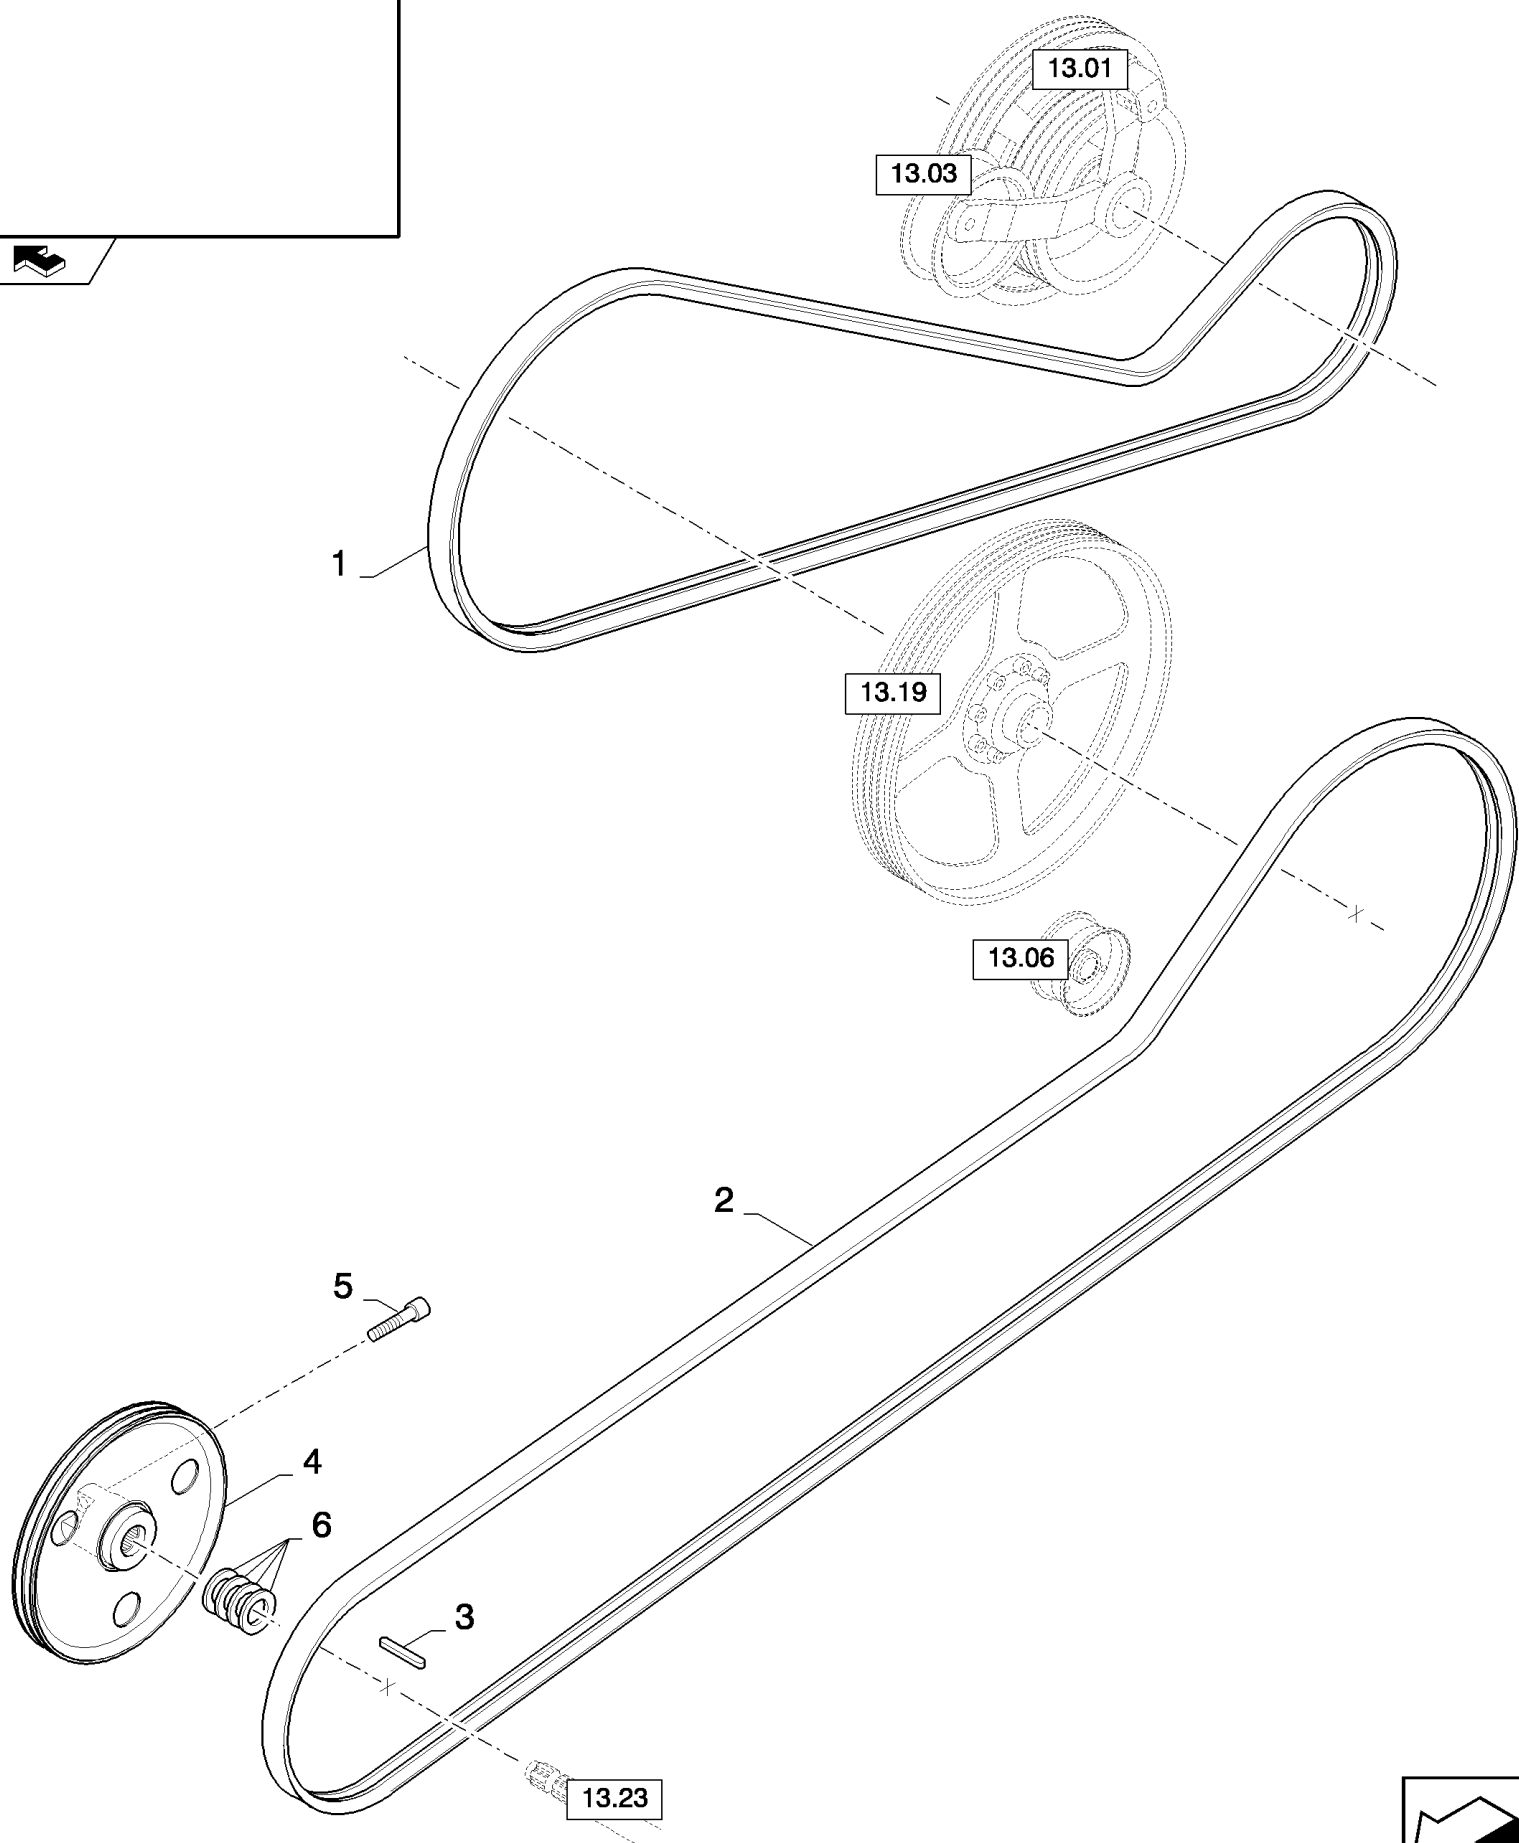

13.05(01) STRAW ELEVATOR DRIVE 2HB

CX8080 COMBINE (9/06-)

13.05(01) STRAW ELEVATOR DRIVE 2HB

сылка	Номер детали	Кол-во	Описание
1	84434295	1	BELT, TRANSMISSION,
2	84434260	1	BELT, TRANSMISSION,
3	170016	1	KEY,
4	84460120	1	PULLEY,
5	9819596	1	SCREW, M16x60
6	9838253	4	WASHER, , ASN D556