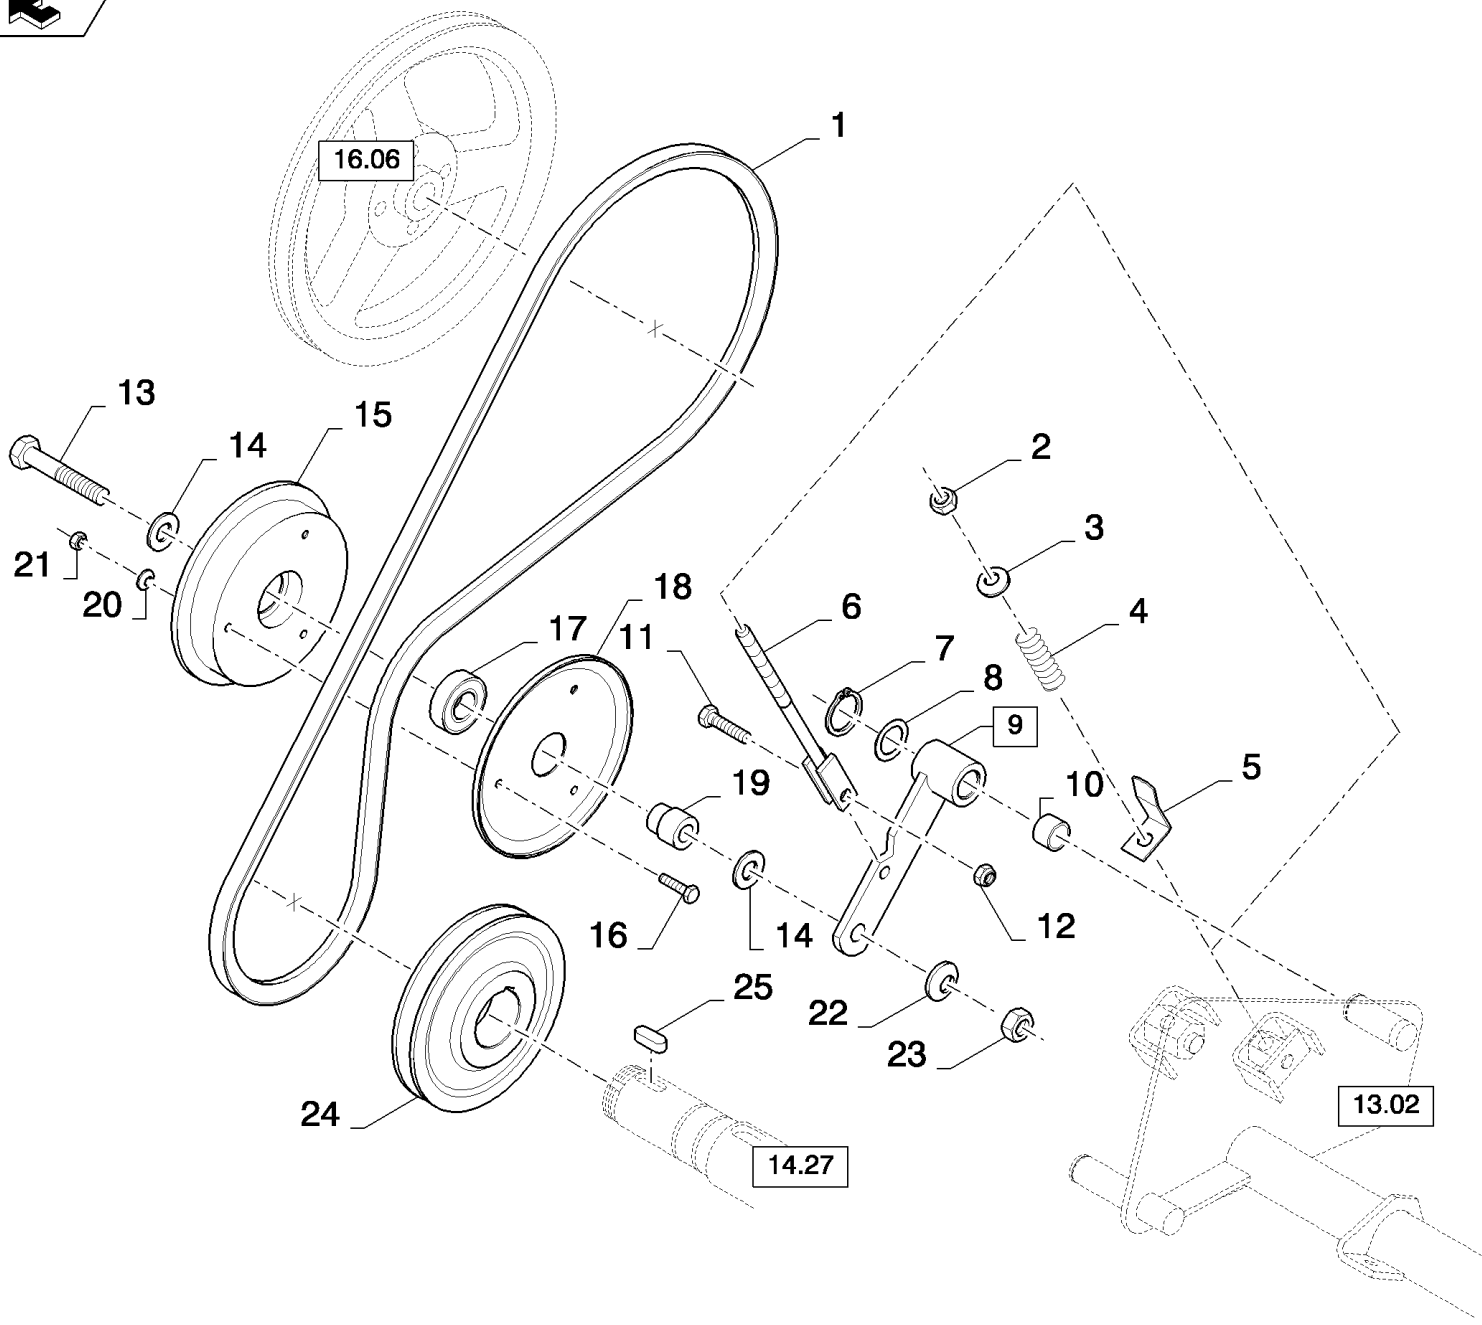

16.07(01) GRAIN ELEVATOR , DRIVE

16.07(01) GRAIN ELEVATOR , DRIVE

сылка	Номер детали	Кол-во	Описание
1	84073457	1	BELT, TRANSMISSION,
2	412126	1	NUT, LOCK, M12 x 1.75, CI 8,
3	378245	1	WASHER, M12,
4	84814906	1	SPRING,
5	84073601	1	INDICATOR,
6	455412	1	ROD, ADJUSTMENT,
7	370002	1	RING, SNAP, M25, Ext,
8	140103	1	WASHER,
9	84073722	1	LEVER, (10)
10	84057311	2	SLEEVE,
11	9706704	1	BOLT, Hex, M10 x 35, 8.8, Full Thd,
12	100037	1	NUT, M10 x 1.5, CI 8,
13	120092	1	SCREW, Hex, M16 x 70, 8.8,
14	378246	2	WASHER, 16MM
15	290122	1	HALF-PULLEY,
16	86508568	3	SCREW, Hex, M6 x 16, 8.8,
17	443898	1	BEARING, BALL,
18	290119	1	HALF-PULLEY,
19	84075176	1	SPACER,
20	322357	3	WASHER, SPRING, Belleville, M6,
21	9706755	3	NUT, M6, CI 8,
22	140048	1	WASHER, SPRING, Belleville, M16,
23	100020	1	NUT, M16, CI 8,
24	84075140	1	PULLEY,
25	170015	1	KEY,