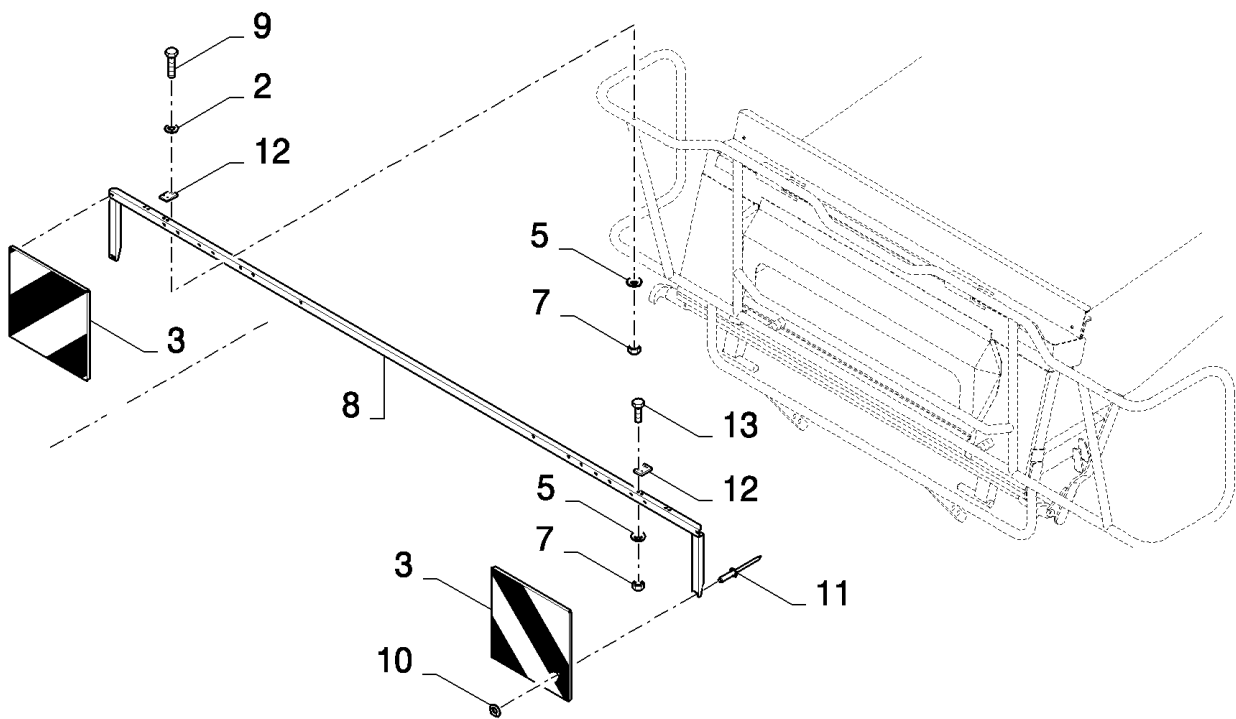

сылка	Номер детали	Кол-во	Описание
	84050605		UNLOAD TUBE SIGNAL PLATE,
1	86050276	8	BOLT, Hex, M5 x 16, 8.8, Full Thd,
2	86588450	34	WASHER, M6,
3	84607381	4	PLATE,
4	84433319	8	CLAMP,
5	322357	14	WASHER, SPRING, Belleville, M6,
6	86508813	8	NUT, M5, CI 8,
7	9706755	6	NUT, M6, CI 8,
8	89502877	1	SUPPORT,
9	43118	2	BOLT, Hex, M6 x 40, 8.8,
10	89824840	6	WASHER,
11	425523	6	RIVET,
12	84818296	2	SUPPORT,
13	86508568	4	SCREW, Hex, M6 x 16, 8.8,