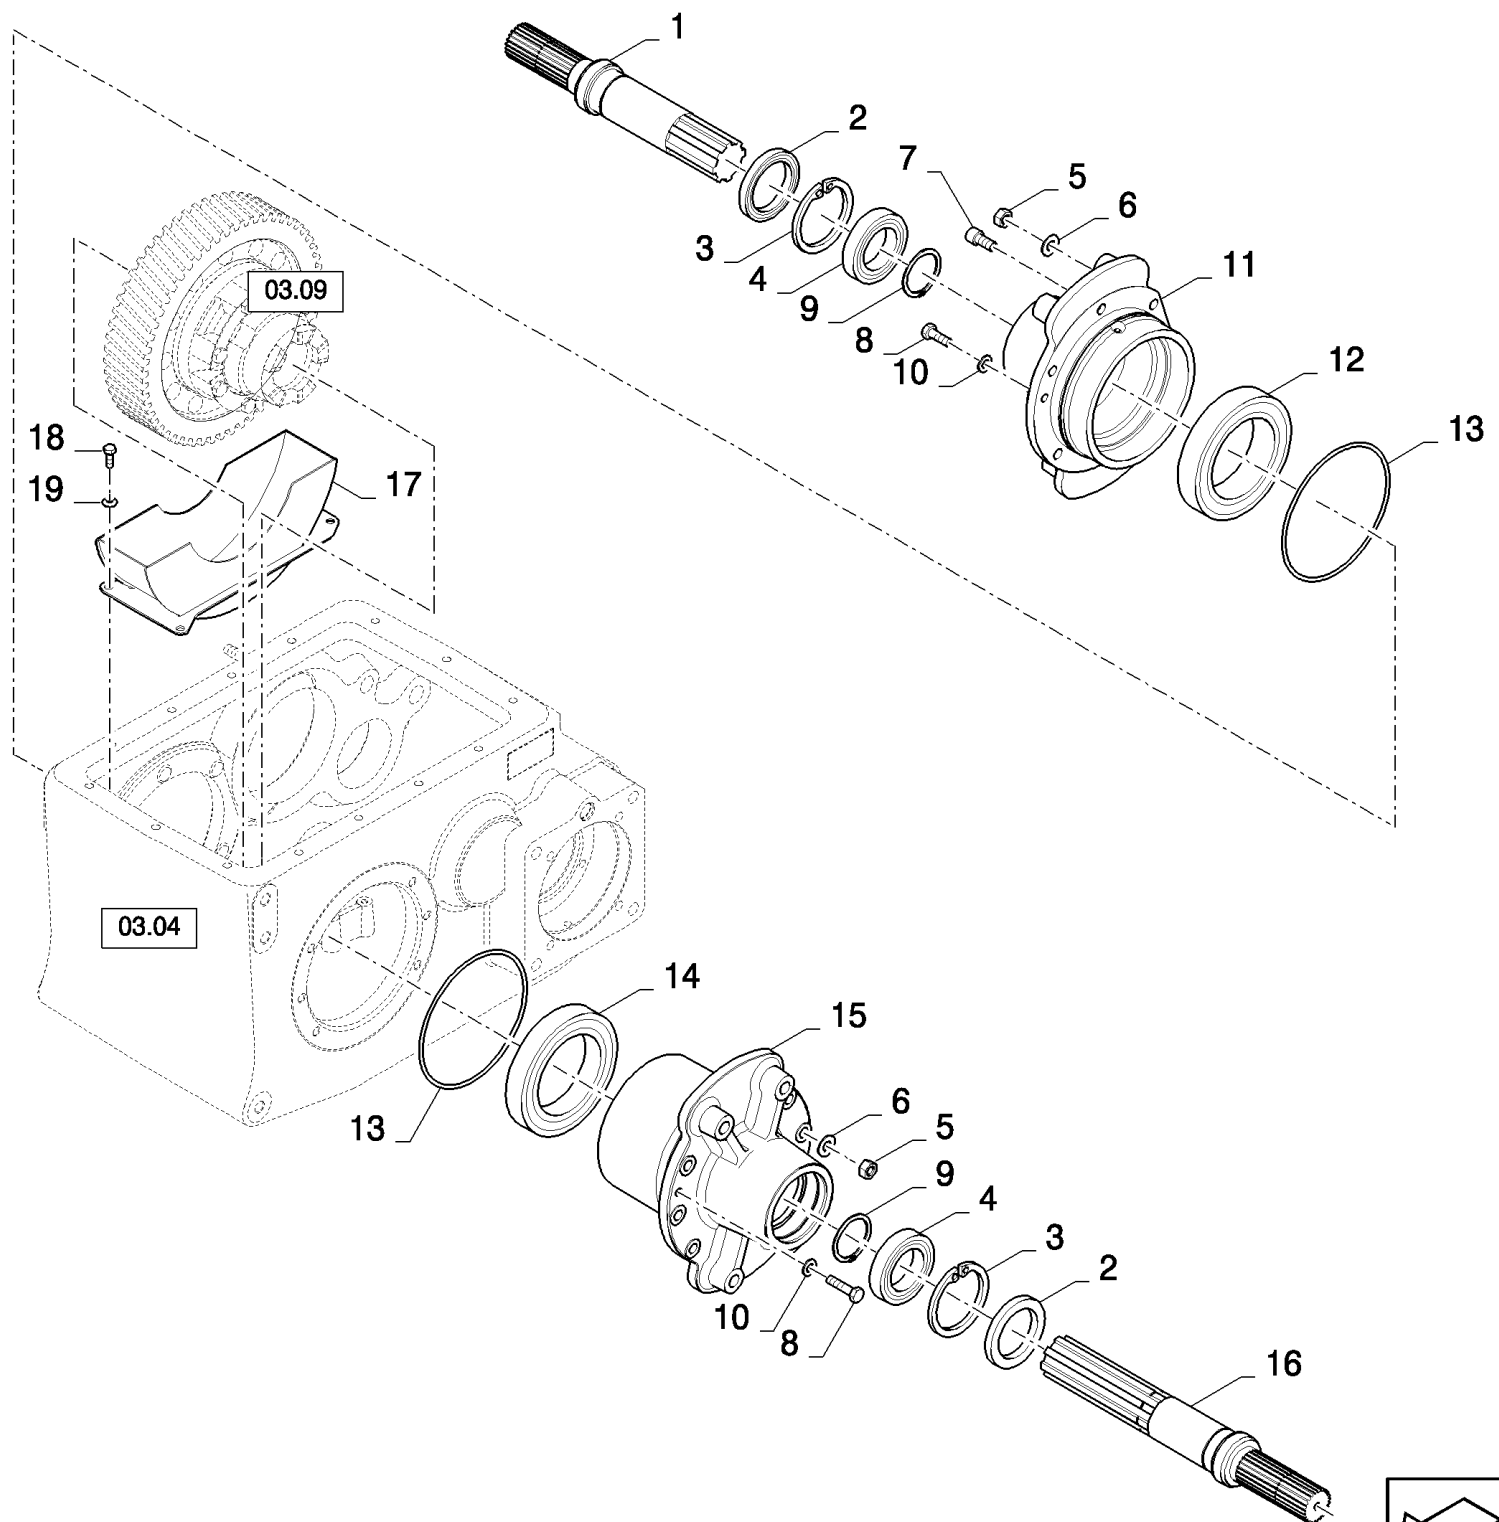

03.08(01) GEARBOX, DRIVEN SHAFT

CX8080 COMBINE (9/06-)

03.08(01) GEARBOX, DRIVEN SHAFT

сылка	Номер детали	Кол-во	Описание
1	84069687	1	SHAFT,
2	84045429	2	SEALRING,
3	370013	2	RING, SNAP, M90, Int,
4	9825886	2	BEARING ASSY,
5	9706685	10	NUT, M12, CI 8,
6	140046	10	WASHER, Belleville, M12,
7	9837786	2	SCREW, Hex Soc Hd, M12 x 20, 8.8, M12x20
8	86512298	4	BOLT, Hex, M10 x 12, 8.8, Full Thd,
9	327911	2	CIRCLIP,
10	140045	4	WASHER, SPRING, Belleville, M10,
11	84071156	1	FLANGE, , FOR CX8080, CX8090 ONLY
11	84071109	1	FLANGE, , FOR CX8030, CX8040, CX8050, CX8060, CX8070 ONLY
12	210046	1	BEARING, BALL,
13	9815655	2	O-RING,
14	418831	1	BEARING ASSY,
15	84071210	1	FLANGE, , FOR CX8080, CX8090 ONLY
15	84071206	1	FLANGE, , FOR CX8030, CX8040, CX8050, CX8060, CX8070 ONLY
16	84069688	1	SHAFT, , WITH DIFF. LOCK
16	84069822	1	SHAFT, , STANDARD, FOR CX8080, CX8090 ONLY
17	84435233	1	SHIELD, , FOR CX8080, CX8090 ONLY
17	84435237	1	SHIELD, , FOR CX8030, CX8040, CX8050, CX8060, CX8070 ONLY
18	120103	4	BOLT, Hex, M8 x 16, 8.8,
19	322358	4	WASHER, SPRING, Belleville, M8,