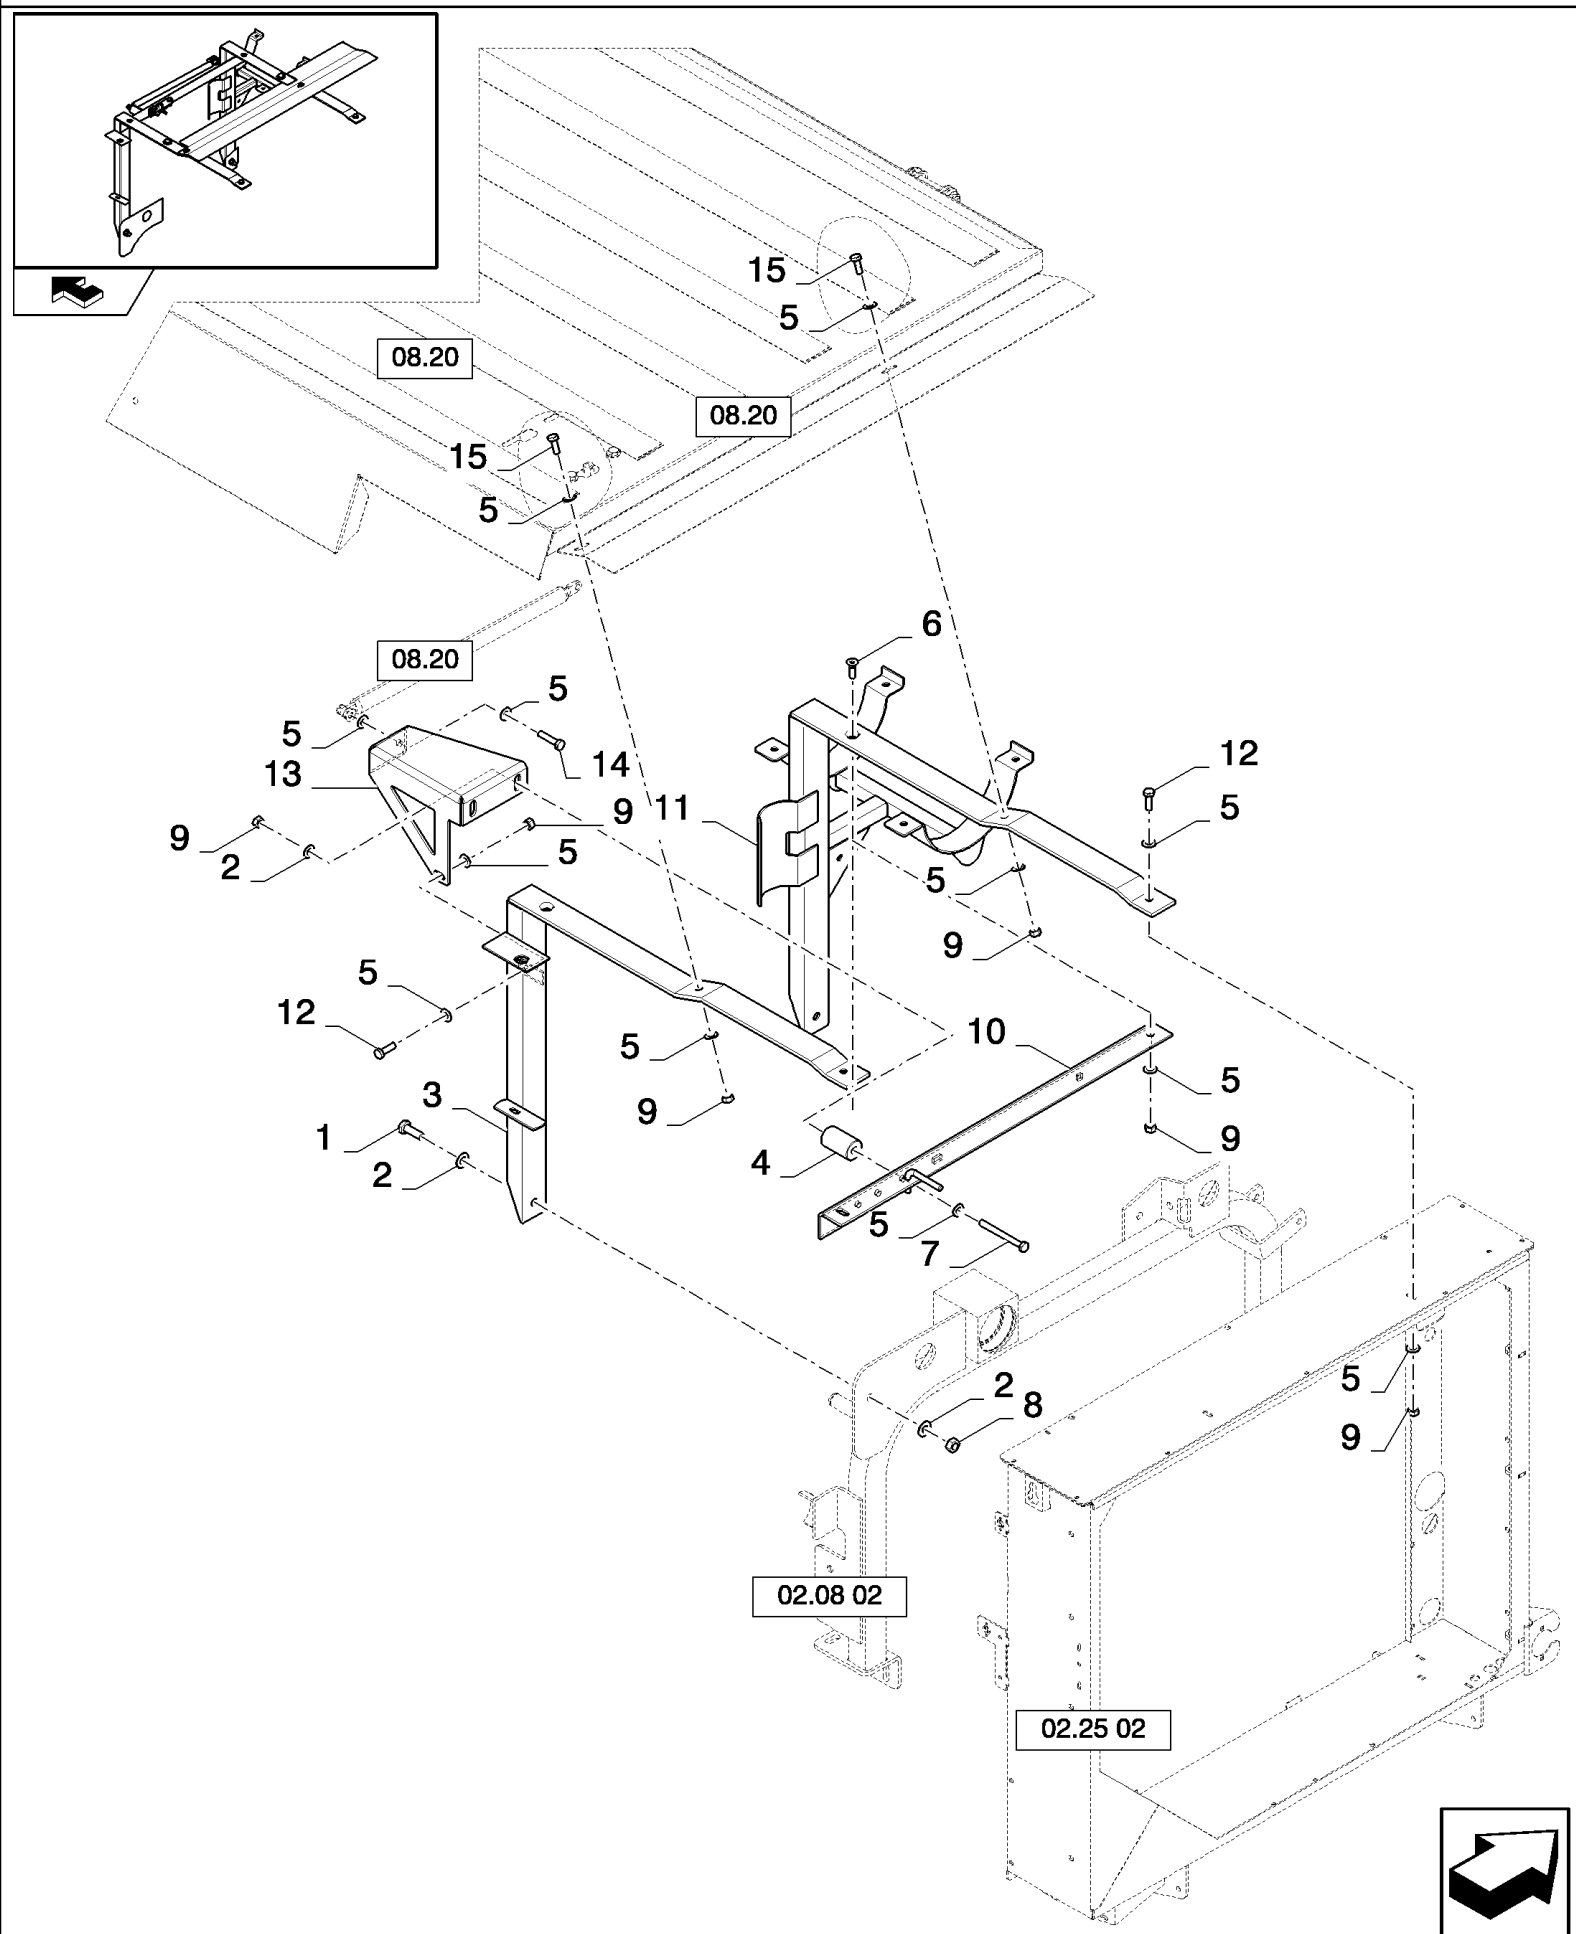

08.21(01) ENGINE GUARDS

08.21(01) ENGINE GUARDS

сылка	Номер детали	Кол-во	Описание
1	43140	2	BOLT, Hex, M10 x 30, 8.8, Full Thd,
2	140045	4	WASHER, SPRING, Belleville, M10,
3	84458135	1	SUPPORT, , FOR CX8060, CX8070 ONLY, FOR CX8030 ONLY
3	84455479	1	SUPPORT, , FOR CX8090 ONLY, FOR CX8040, CX8050 ONLY
3	84459643	1	SUPPORT, , FOR CX8080 ONLY
4	87324341	1	BUSHING, , FOR CX8030, CX8060, CX8070, CX8080 ONLY
5	322358	AR	WASHER, SPRING, Belleville, M8,
6	84814921	2	SCREW, Hex Soc Flat Hd, M8 x 25, 10.9,
7	43133	1	SCREW, Hex, M8 x 80, 8.8, , FOR CX8030, CX8060, CX8070, CX8080 ONLY
7	43127	2	BOLT, Hex, M8 x 25, 8.8, , FOR CX8040, CX8050 ONLY, FOR CX8090 ONLY
8	100016	2	NUT, M10, CI 8,
9	9706690	AR	NUT, M8, CI 8,
10	84457045	1	SUPPORT,
11	84461810	1	SUPPORT, , FOR CX8030 ONLY
11	84455446	1	SUPPORT, , FOR CX8090 ONLY, FOR CX8040, CX8050 ONLY
11	84457078	1	SUPPORT, , FOR CX8060, CX8070 ONLY
11	84459646	1	SUPPORT, , FOR CX8080 ONLY
12	43127	AR	BOLT, Hex, M8 x 25, 8.8,
13	87323297	1	SUPPORT, , FOR CX8040, CX8050 ONLY, FOR CX8090 ONLY
14	300381	1	BOLT, Hex, M8 x 35, 8.8, , FOR CX8090 ONLY, FOR CX8040, CX8050 ONLY
15	120104	2	SCREW, Hex, M8 x 20, 8.8, , FOR CX8030, CX8060, CX8070, CX8080 ONLY
15	43127	AR	BOLT, Hex, M8 x 25, 8.8, , FOR CX8040, CX8050 ONLY, FOR CX8090 ONLY