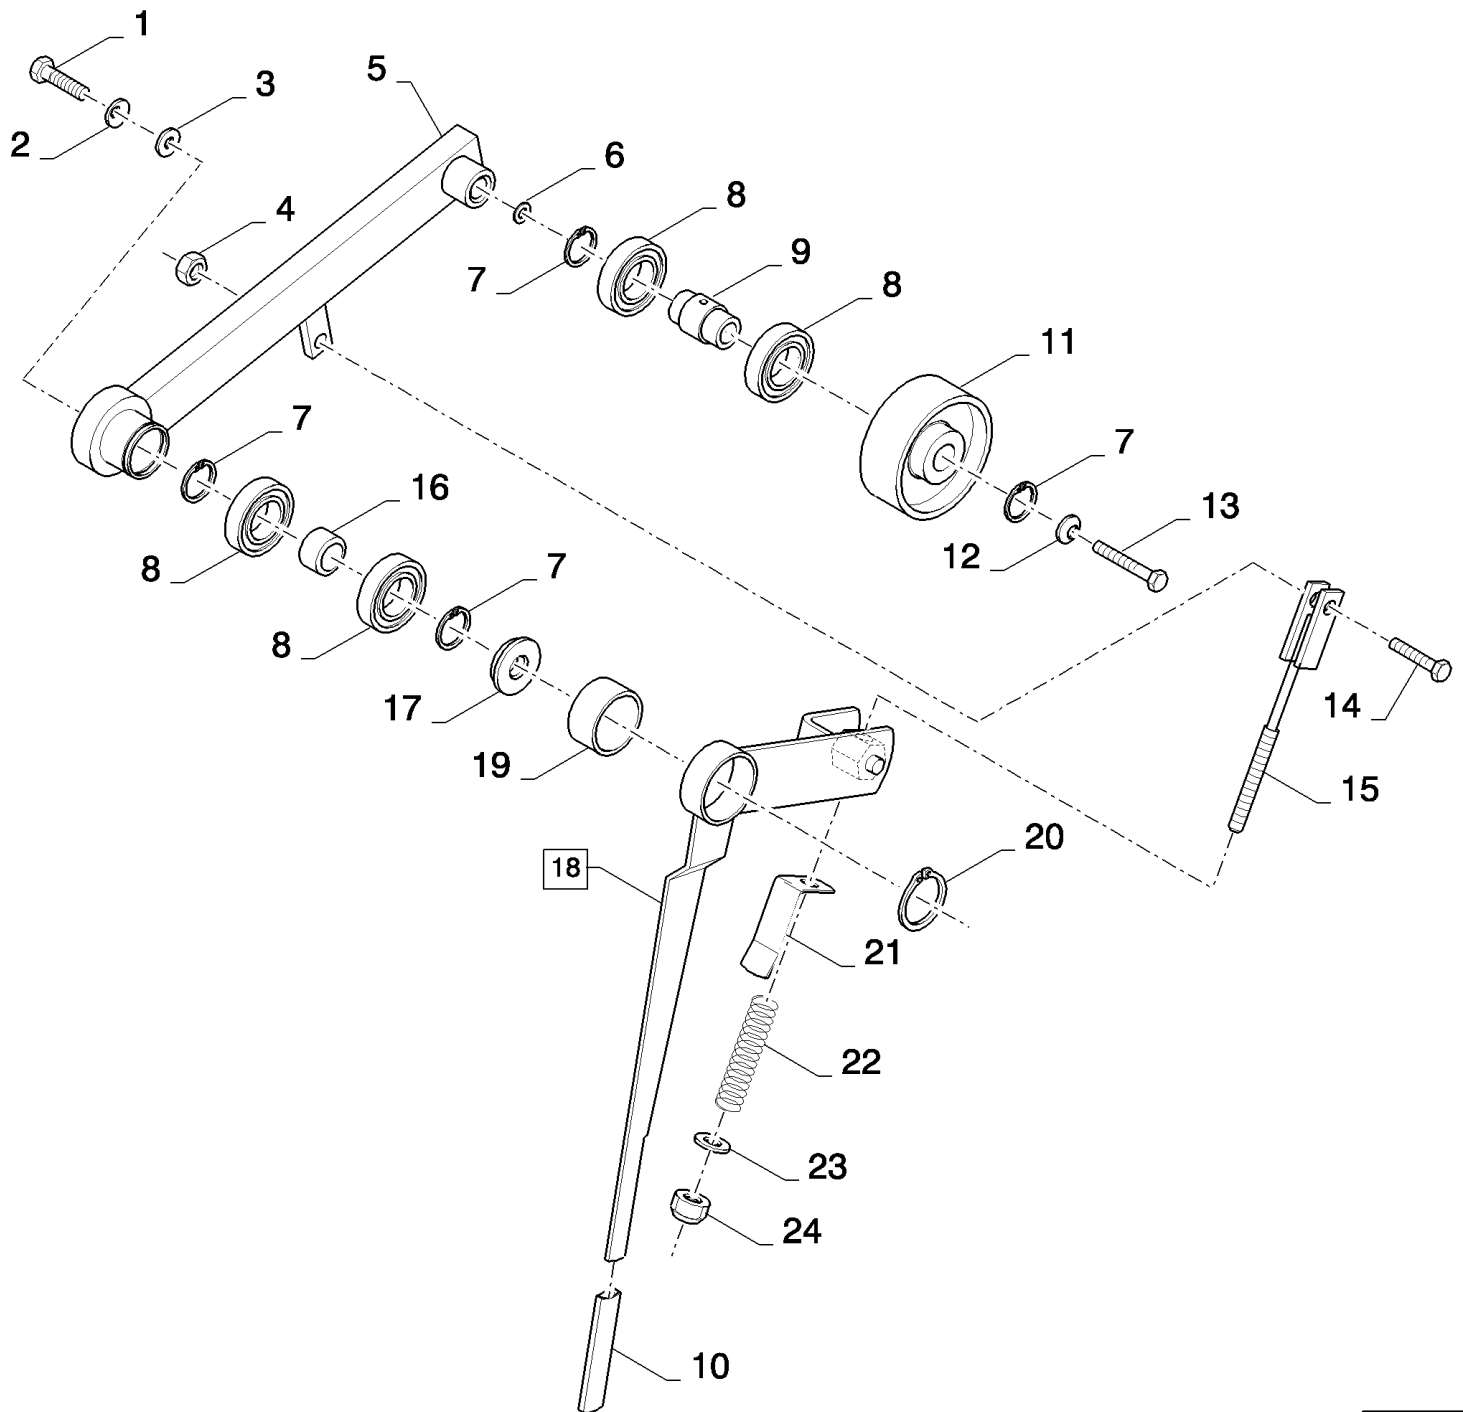

14.24(01) ROTARY SEPARATOR, IDLER

14.24(01) ROTARY SEPARATOR, IDLER

сылка	Номер детали	Кол-во	Описание
1	9706687	1	SCREW, Hex, M12 x 30, 8.8,
2	140046	1	WASHER, Belleville, M12,
3	9839232	1	WASHER,
4	100037	1	NUT, M10 x 1.5, CI 8,
5	84069859	1	LEVER,
6	378246	AR	WASHER, 16MM
7	370011	4	RING, SNAP, M52, Int,
8	443898	4	BEARING, BALL,
9	84069867	1	SLEEVE,
10	357545	1	HANDLE GRIP,
11	84069866	1	IDLER,
12	140048	1	WASHER, SPRING, Belleville, M16,
13	120093	1	BOLT, Hex, M16 x 80, 8.8,
14	120068	1	BOLT, Hex, M10 x 40, 8.8, Full Thd,
15	84457188	1	ROD, ADJUSTMENT,
16	9837946	1	SLEEVE,
17	84069958	1	RING,
18	84069857	1	LEVER, (19)
19	9504249	1	SLEEVE,
20	300636	1	CIRCLIP, M70, Ext,
21	84069794	1	INDICATOR,
22	84069932	1	SPRING,
23	378245	1	WASHER, M12,
24	412126	1	NUT, LOCK, M12 x 1.75, CI 8,