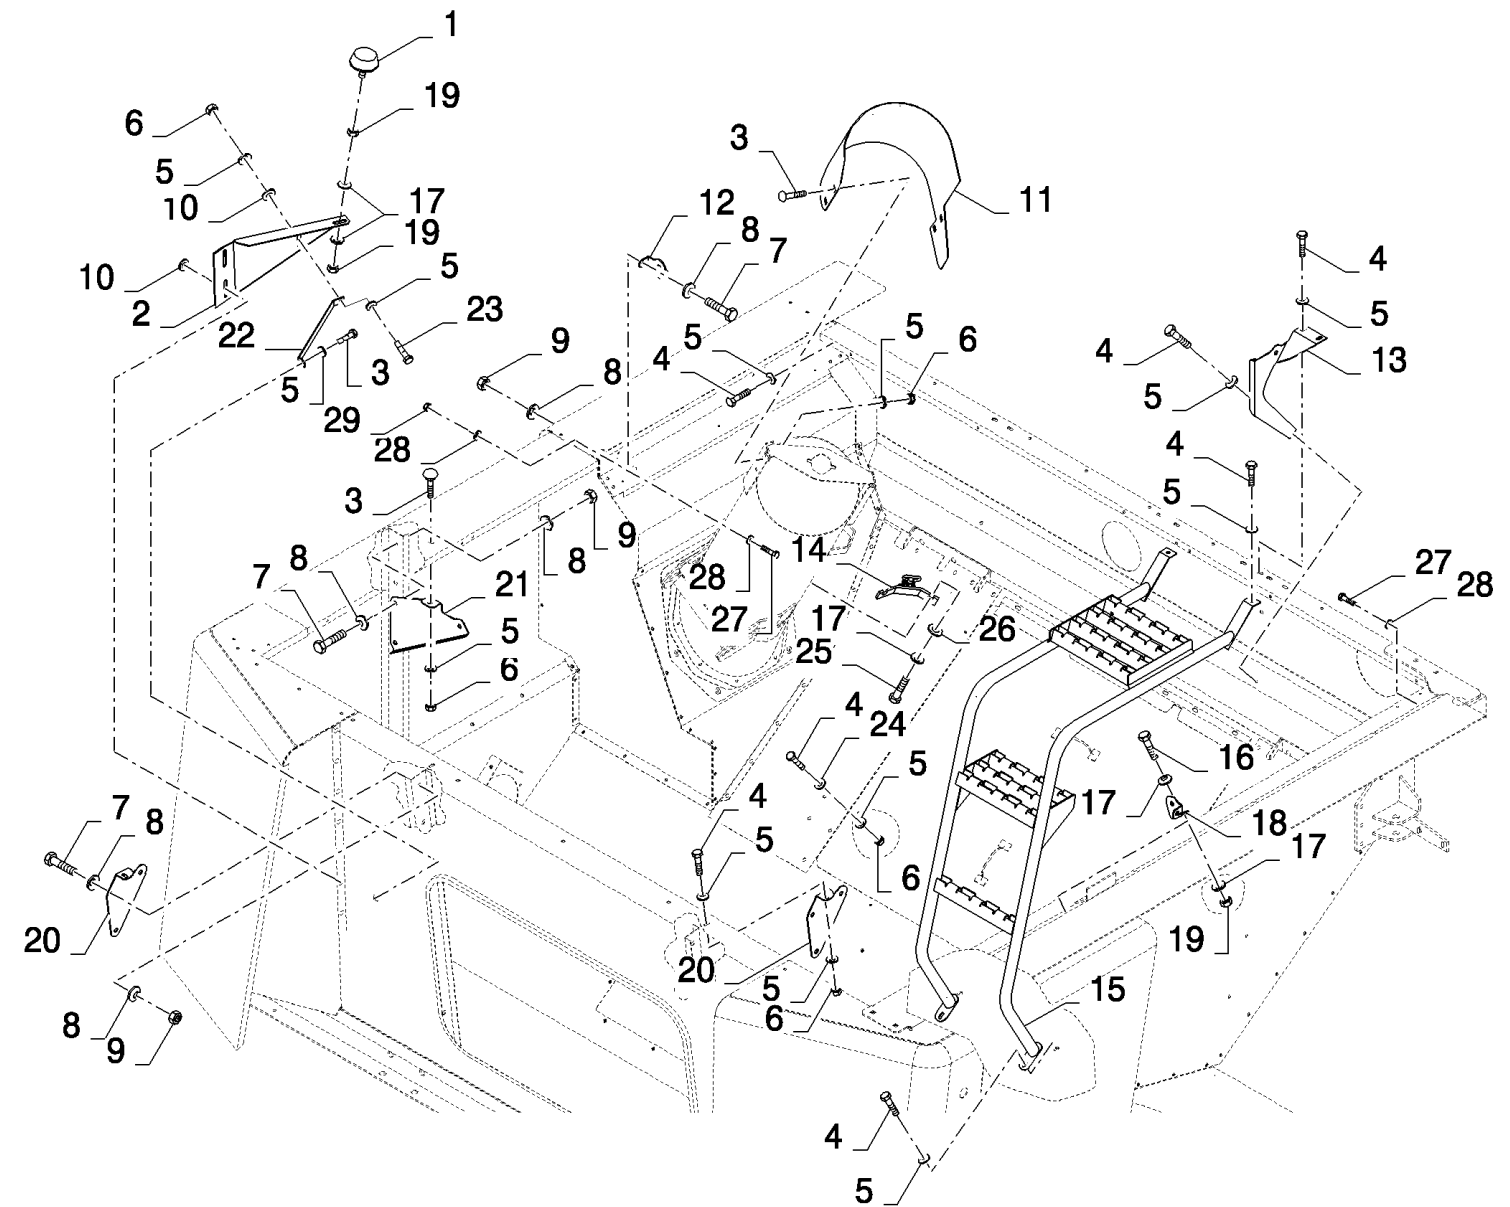

16.22(01) GRAINTANK, EXTENSIONS - NA ONLY

16.22(01) GRAINTANK, EXTENSIONS - NA ONLY

сылка	Номер детали	Кол-во	Описание
1	190029	1	INSULATOR BLOCK,
2	84077956	1	SUPPORT,
3	86507486	6	BOLT, CARRIAGE, Short NK, M8 x 20, CI8.8, Full Thd,
4	120104	18	SCREW, Hex, M8 x 20, 8.8,
5	322358	33	WASHER, SPRING, Belleville, M8,
6	89706690	12	NUT, M8, CI 8,
7	300388	8	SCREW, Hex, M12 x 25, 8.8,
8	140046	16	WASHER, Belleville, M12,
9	9706685	8	NUT, M12, CI 8,
10	378243	3	WASHER, M8,
11	86580964	1	EXTENSION,
12	84434913	1	HINGE,
13	86598411	2	HINGE,
14	84989746	1	SUPPORT,
15	86591116	1	STEP,
16	43140	4	BOLT, Hex, M10 x 30, 8.8, Full Thd,
17	140045	10	WASHER, SPRING, Belleville, M10,
18	86594661	2	HINGE,
19	100016	4	NUT, M10, CI 8,
20	86588395	2	HINGE,
21	86598409	1	HINGE,
22	84989162	1	SUPPORT,
23	120103	1	BOLT, Hex, M8 x 16, 8.8,
24	140041	4	WASHER, M8 x 28 x 3,
25	43139	2	SCREW, Hex, M10 x 25, 8.8, Full Thd,
26	140042	2	WASHER, M10 x 34 x 3,
27	86508568	12	SCREW, Hex, M6 x 16, 8.8,
28	322357	17	WASHER, SPRING, Belleville, M6,
29	9706755	5	NUT, M6, CI 8,