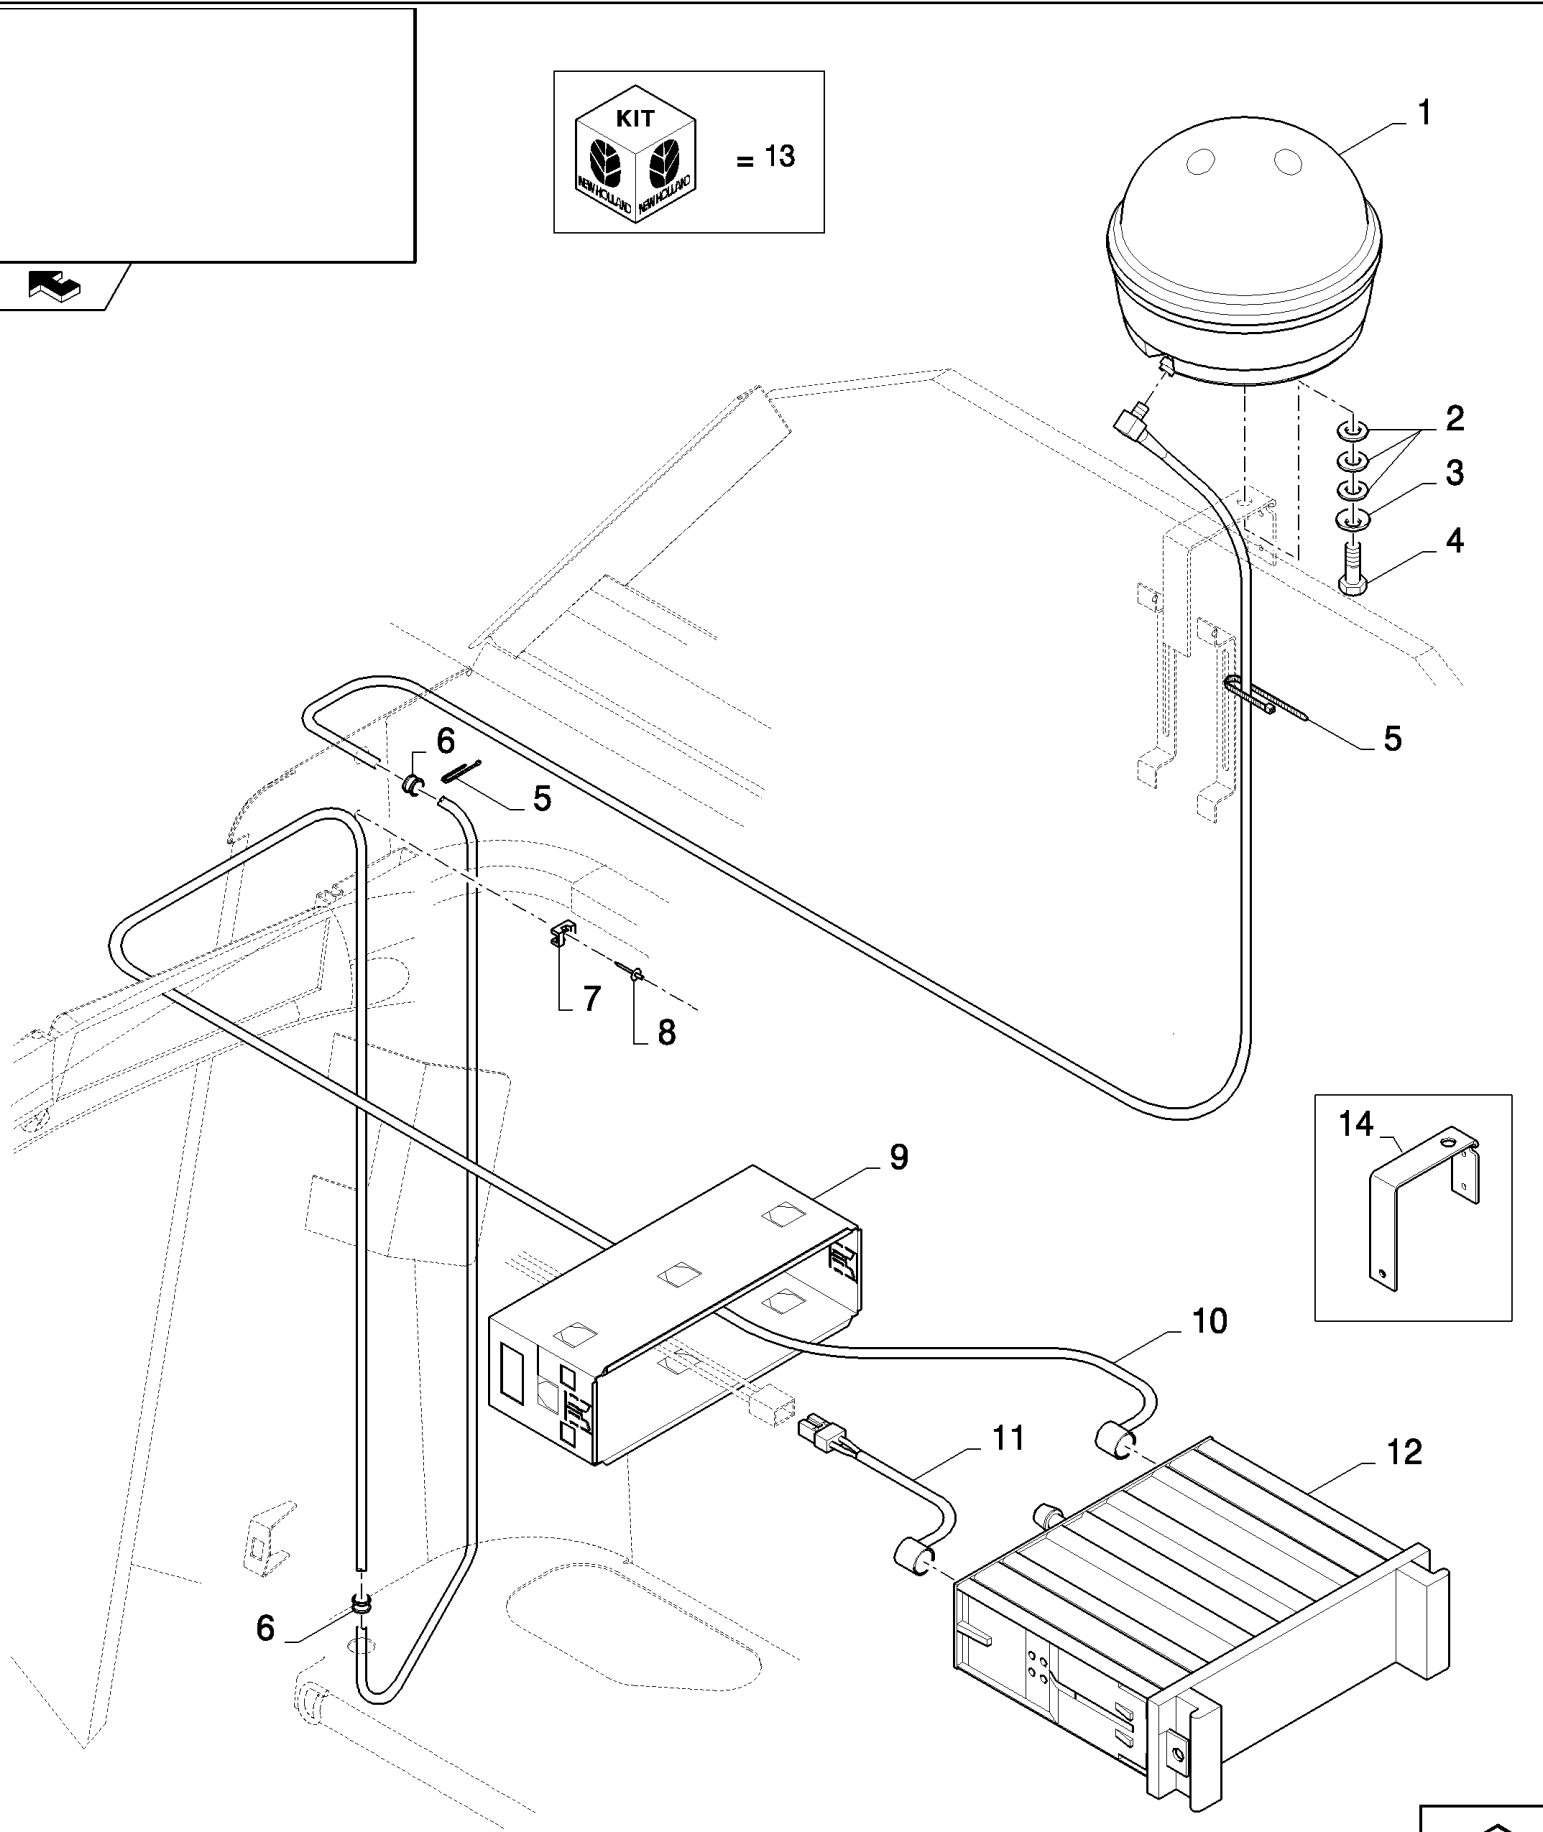

сылка	Номер детали	Кол-во	Описание
1	87350397	1	ANTENNA, 100
1	87350399	1	ANTENNA, 110
2	NS	3	NOT SERVICED,
3	NS	1	NOT SERVICED,
4	87106351	1	SCREW,
5	NS	11	NOT SERVICED,
6	NS	2	NOT SERVICED,
7	NS	1	NOT SERVICED,
8	NS	1	NOT SERVICED,
9	NS	1	NOT SERVICED,
10	87382741	1	HARNESS, WIRE,
11	87383158	1	HARNESS, WIRE,
12	NS	1	NOT SERVICED,
13	87284237	1	SOFTWARE,
14	84989154	1	BRACKET, , ASN D602