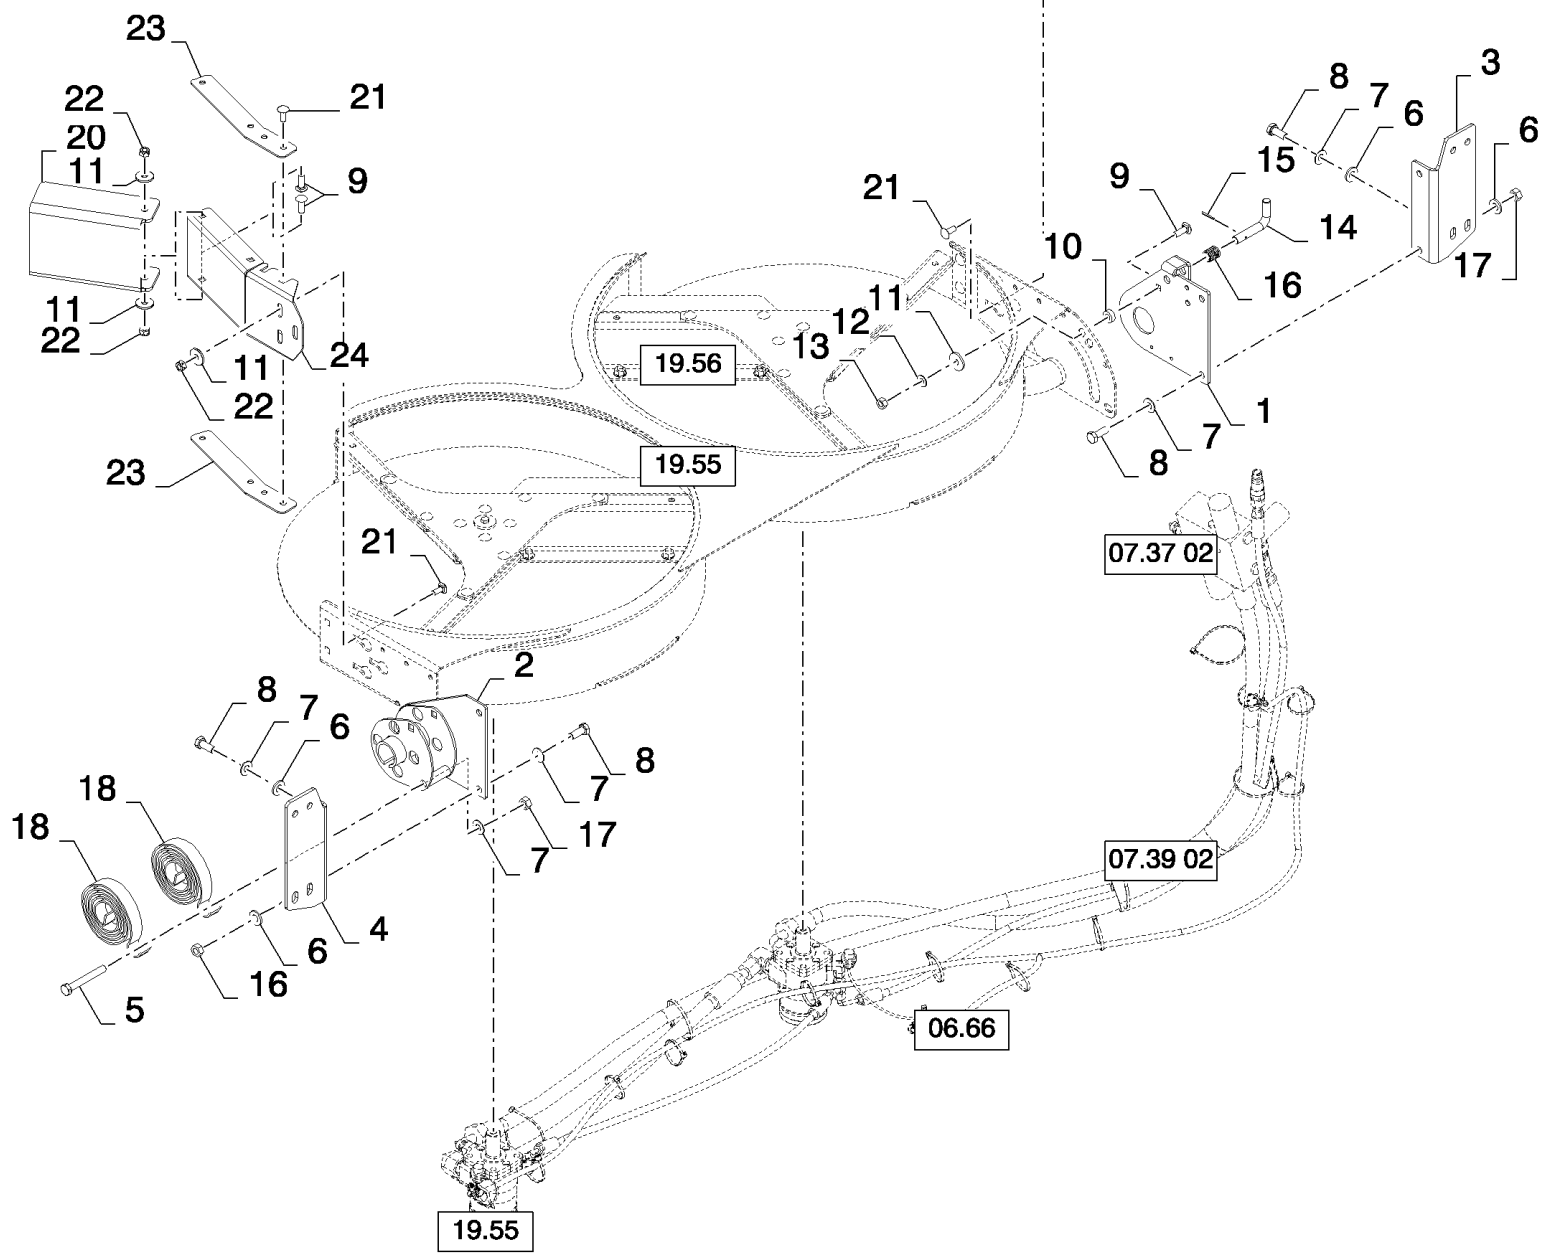

19.54(02) WIDE CHAFF SPREADER MOUNTING - D600

CX8080 COMBINE (9/06-)

19.54(02) WIDE CHAFF SPREADER MOUNTING - D600

сылка	Номер детали	Кол-во	Описание
1	87281145	1	BRACKET, LH
2	87281149	1	BRACKET, RH
3	87281142	1	PLATE,
4	87281144	1	PLATE,
5	86508581	1	BOLT, Hex, M12 x 90, 8.8,
6	87364	8	WASHER, 1/2", SAE,
7	140046	9	WASHER, Belleville, M12,
8	9706687	8	SCREW, Hex, M12 x 30, 8.8,
9	86512446	1	BOLT, CARRIAGE, Short NK, M10 x 30, CI8.8, Full Thd,
10	86997386	1	BUSHING,
11	140042	15	WASHER, M10 x 34 x 3,
12	140045	1	WASHER, SPRING, Belleville, M10,
13	100016	1	NUT, M10, CI 8,
14	86611330	1	PIN,
15	87913	1	PIN, LOCK, 1/8" x 1 1/4", Slotted,
16	86611329	1	SPRING,
17	9706685	5	NUT, M12, CI 8,
18	86974376	2	SPRING,
19	87379879	2	DEFLECTOR, , FOR CX8060, CX8070, CX8080, CX8090 ONLY
20	87044160	2	BRACKET,
21	86633356	10	BOLT, CARRIAGE, Short NK, M10 x 25, CI8.8, Full Thd,
22	100037	18	NUT, M10 x 1.5, CI 8,
23	87554048	4	REINFORCEMENT, , FOR CX8030, CX8040, CX8050 ONLY
24	87554047	2	GUIDE, , FOR CX8030, CX8040, CX8050 ONLY