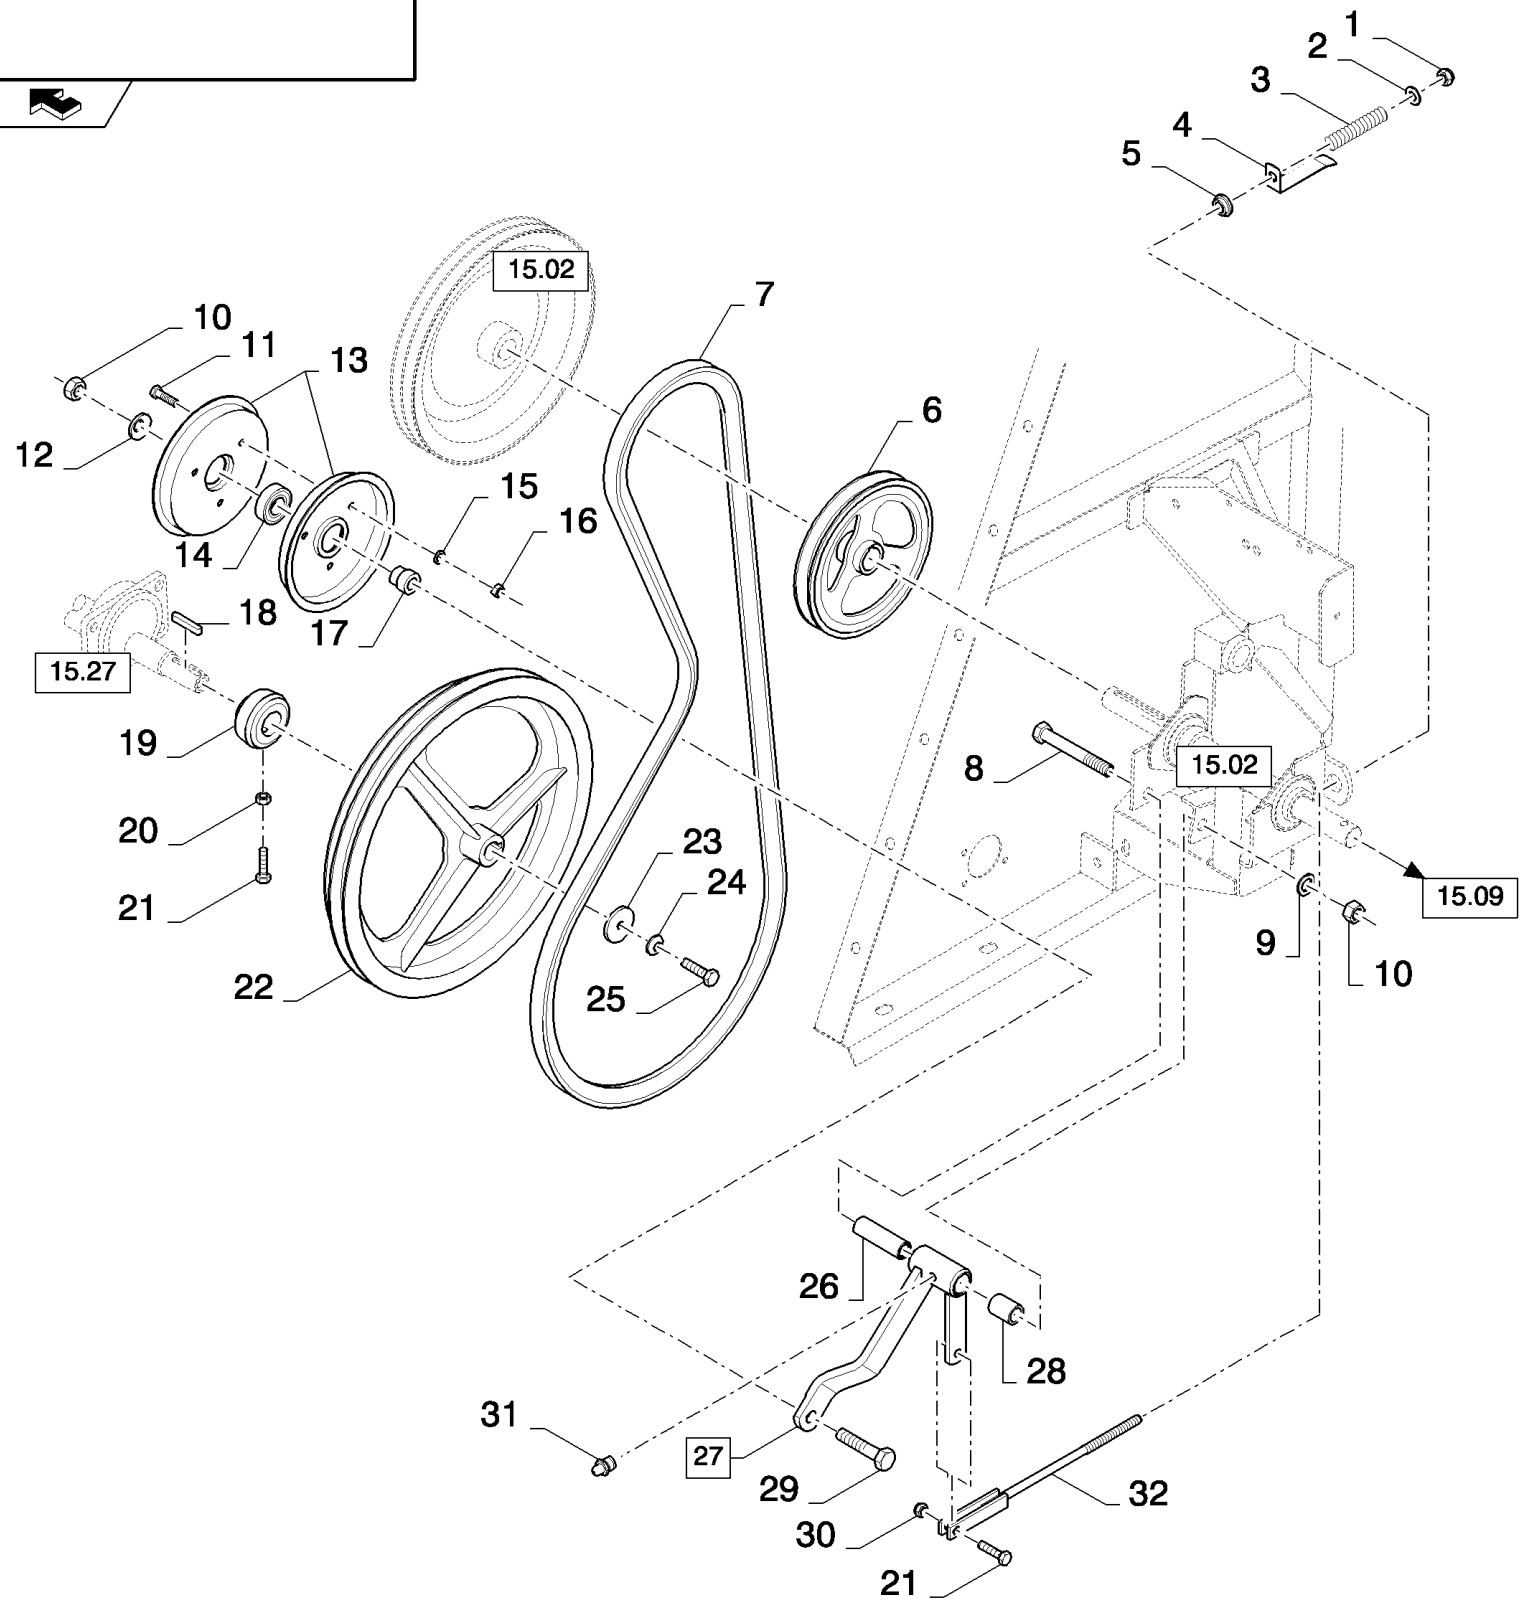

15.03(01) SHAKER SHOE DRIVE, FIXED SHOE

15.03(01) SHAKER SHOE DRIVE, FIXED SHOE

сылка	Номер детали	Кол-во	Описание
1	412126	1	NUT, LOCK, M12 x 1.75, CI 8,
2	378245	1	WASHER, M12,
3	337829	1	SPRING,
4	84072876	1	INDICATOR,
5	439857	1	BUSHING,
6	84076800	1	PULLEY,
7	84432785	1	BELT, TRANSMISSION,
8	321246	1	BOLT, Hex, M16 x 120, 8.8,
9	140020	1	WASHER, M16 x 30 x 3,
10	100020	2	NUT, M16, CI 8,
11	120103	3	BOLT, Hex, M8 x 16, 8.8,
12	140048	1	WASHER, SPRING, Belleville, M16,
13	426717	2	HALF-PULLEY,
14	34439	1	BEARING, BALL,
15	322358	6	WASHER, SPRING, Belleville, M8,
16	89706690	3	NUT, M8, CI 8,
17	9515145	1	BUSHING,
18	170010	1	KEY,
19	84440298	1	HUB,
20	100016	1	NUT, M10, CI 8,
21	120068	2	BOLT, Hex, M10 x 40, 8.8, Full Thd,
22	84076782	1	PULLEY,
23	80395606	1	WASHER,
24	140046	1	WASHER, Belleville, M12,
25	9706687	1	SCREW, Hex, M12 x 30, 8.8,
26	84077106	1	SHAFT,
27	84077077	1	ARM, (28)
28	84057311	2	SLEEVE,
29	120091	1	BOLT, Hex, M16 x 60, 8.8,
30	100037	1	NUT, M10 x 1.5, CI 8,
31	321204	1	NIPPLE, LUBE, M6 x 1, 16mm lg,
32	84433168	1	TIE-ROD,