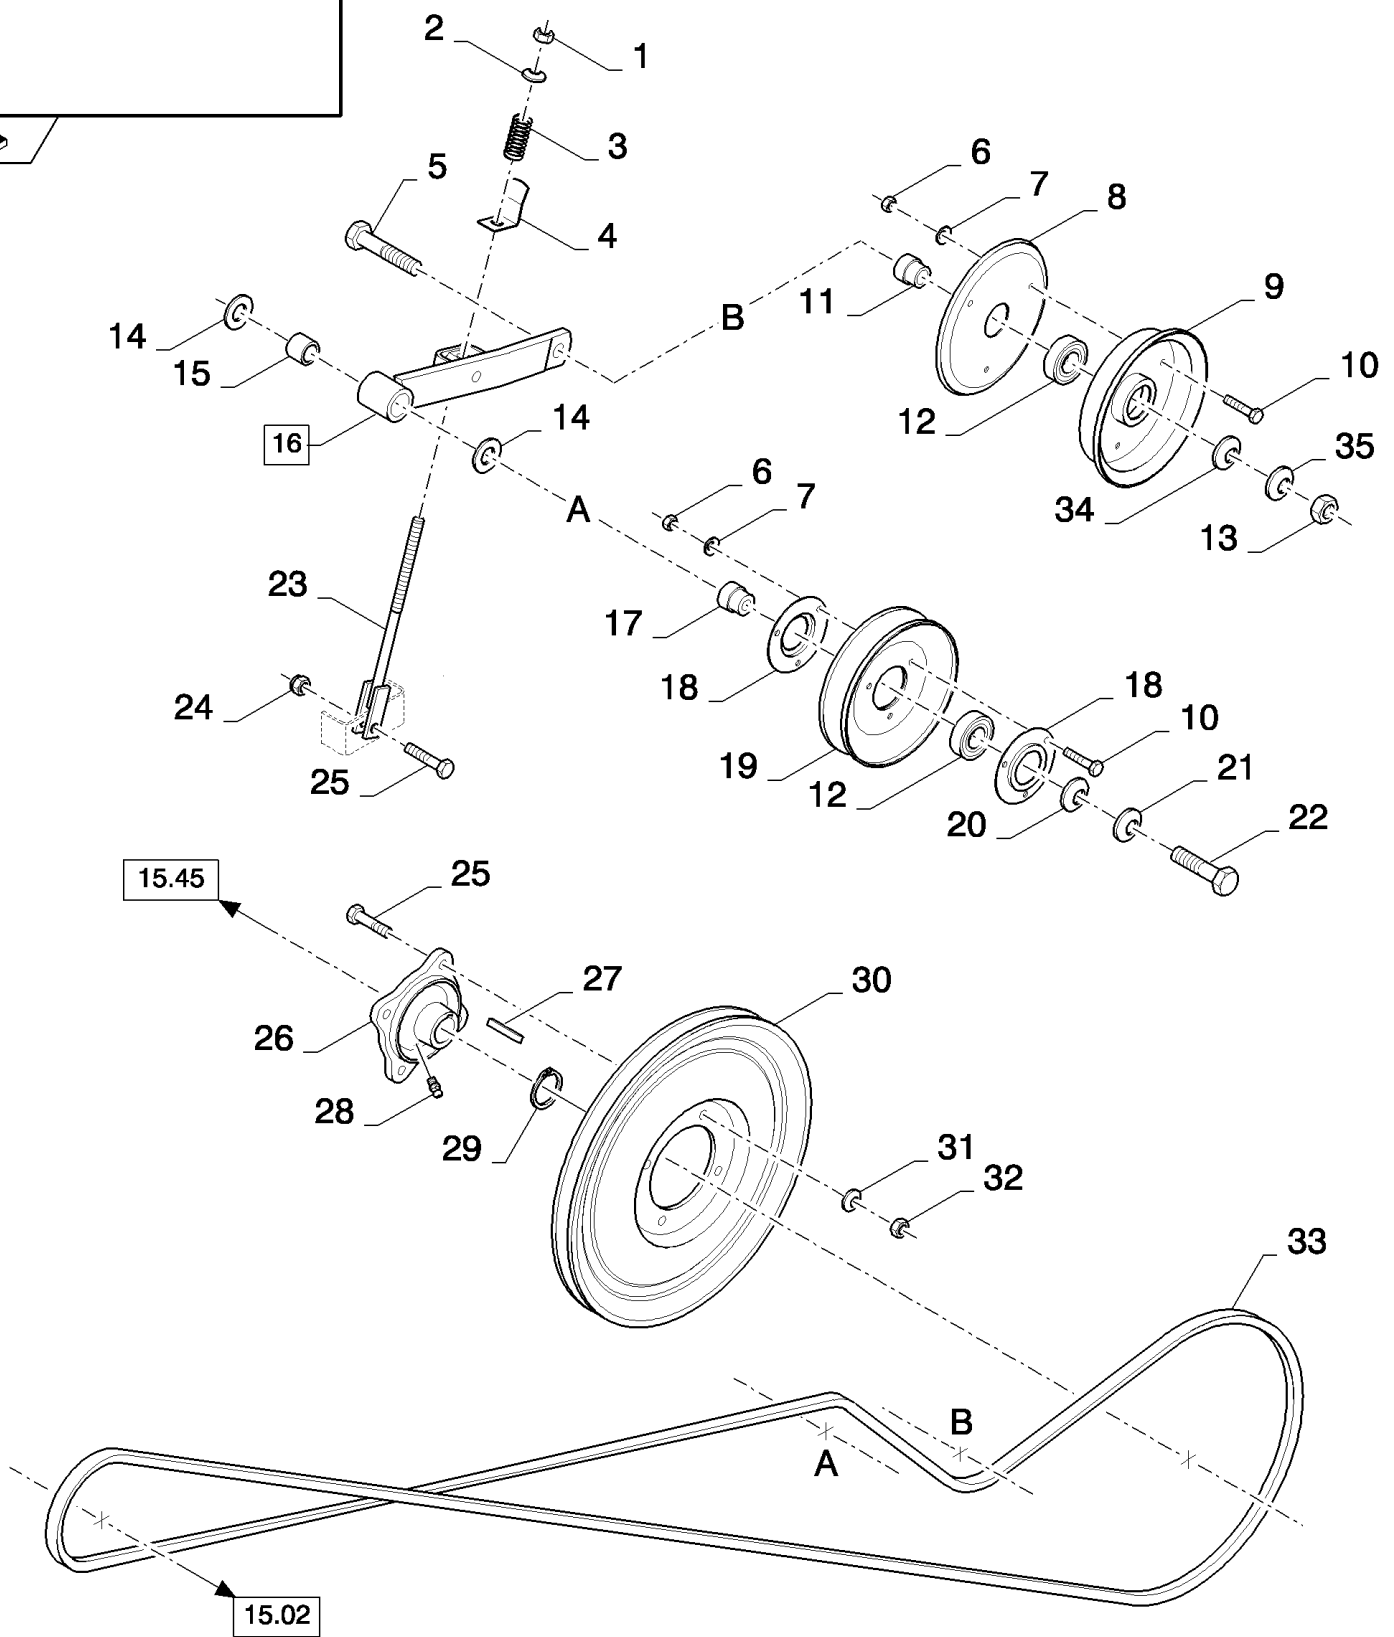

15.43(01) STRAW WALKER DRIVE

15.43(01) STRAW WALKER DRIVE

сылка	Номер детали	Кол-во	Описание
1	412126	1	NUT, LOCK, M12 x 1.75, CI 8,
2	378245	1	WASHER, M12,
3	84814906	1	SPRING,
4	84446655	1	INDICATOR,
5	120091	1	BOLT, Hex, M16 x 60, 8.8,
6	15896221	6	NUT, M6, CI 10,
7	322357	6	WASHER, SPRING, Belleville, M6,
8	330737	1	HALF-PULLEY,
9	290122	1	HALF-PULLEY,
10	86508568	6	SCREW, Hex, M6 x 16, 8.8,
11	9515145	1	BUSHING,
12	443898	2	BEARING, BALL,
13	100020	1	NUT, M16, CI 8,
14	419854	2	WASHER,
15	84057311	2	SLEEVE,
16	84072668	1	LEVER, (15)
17	84071951	1	BUSHING,
18	396806	2	FLANGE,
19	84077479	1	PULLEY,
20	543043	2	WASHER,
21	140046	2	WASHER, Belleville, M12,
22	9706702	1	SCREW, Hex, M12 x 50, 8.8,
23	455412	1	ROD, ADJUSTMENT,
24	100037	1	NUT, M10 x 1.5, CI 8,
25	43140	5	BOLT, Hex, M10 x 30, 8.8, Full Thd,
26	84071889	1	FLANGE,
27	170010	1	KEY,
28	321204	1	NIPPLE, LUBE, M6 x 1, 16mm lg,
29	370003	1	RING, SNAP, M30, Ext,
30	84072006	1	PULLEY,
31	140045	4	WASHER, SPRING, Belleville, M10,
32	100016	4	NUT, M10, CI 8,
33	84057482	1	BELT,
34	378246	1	WASHER, 16MM
35	140048	1	WASHER, SPRING, Belleville, M16,