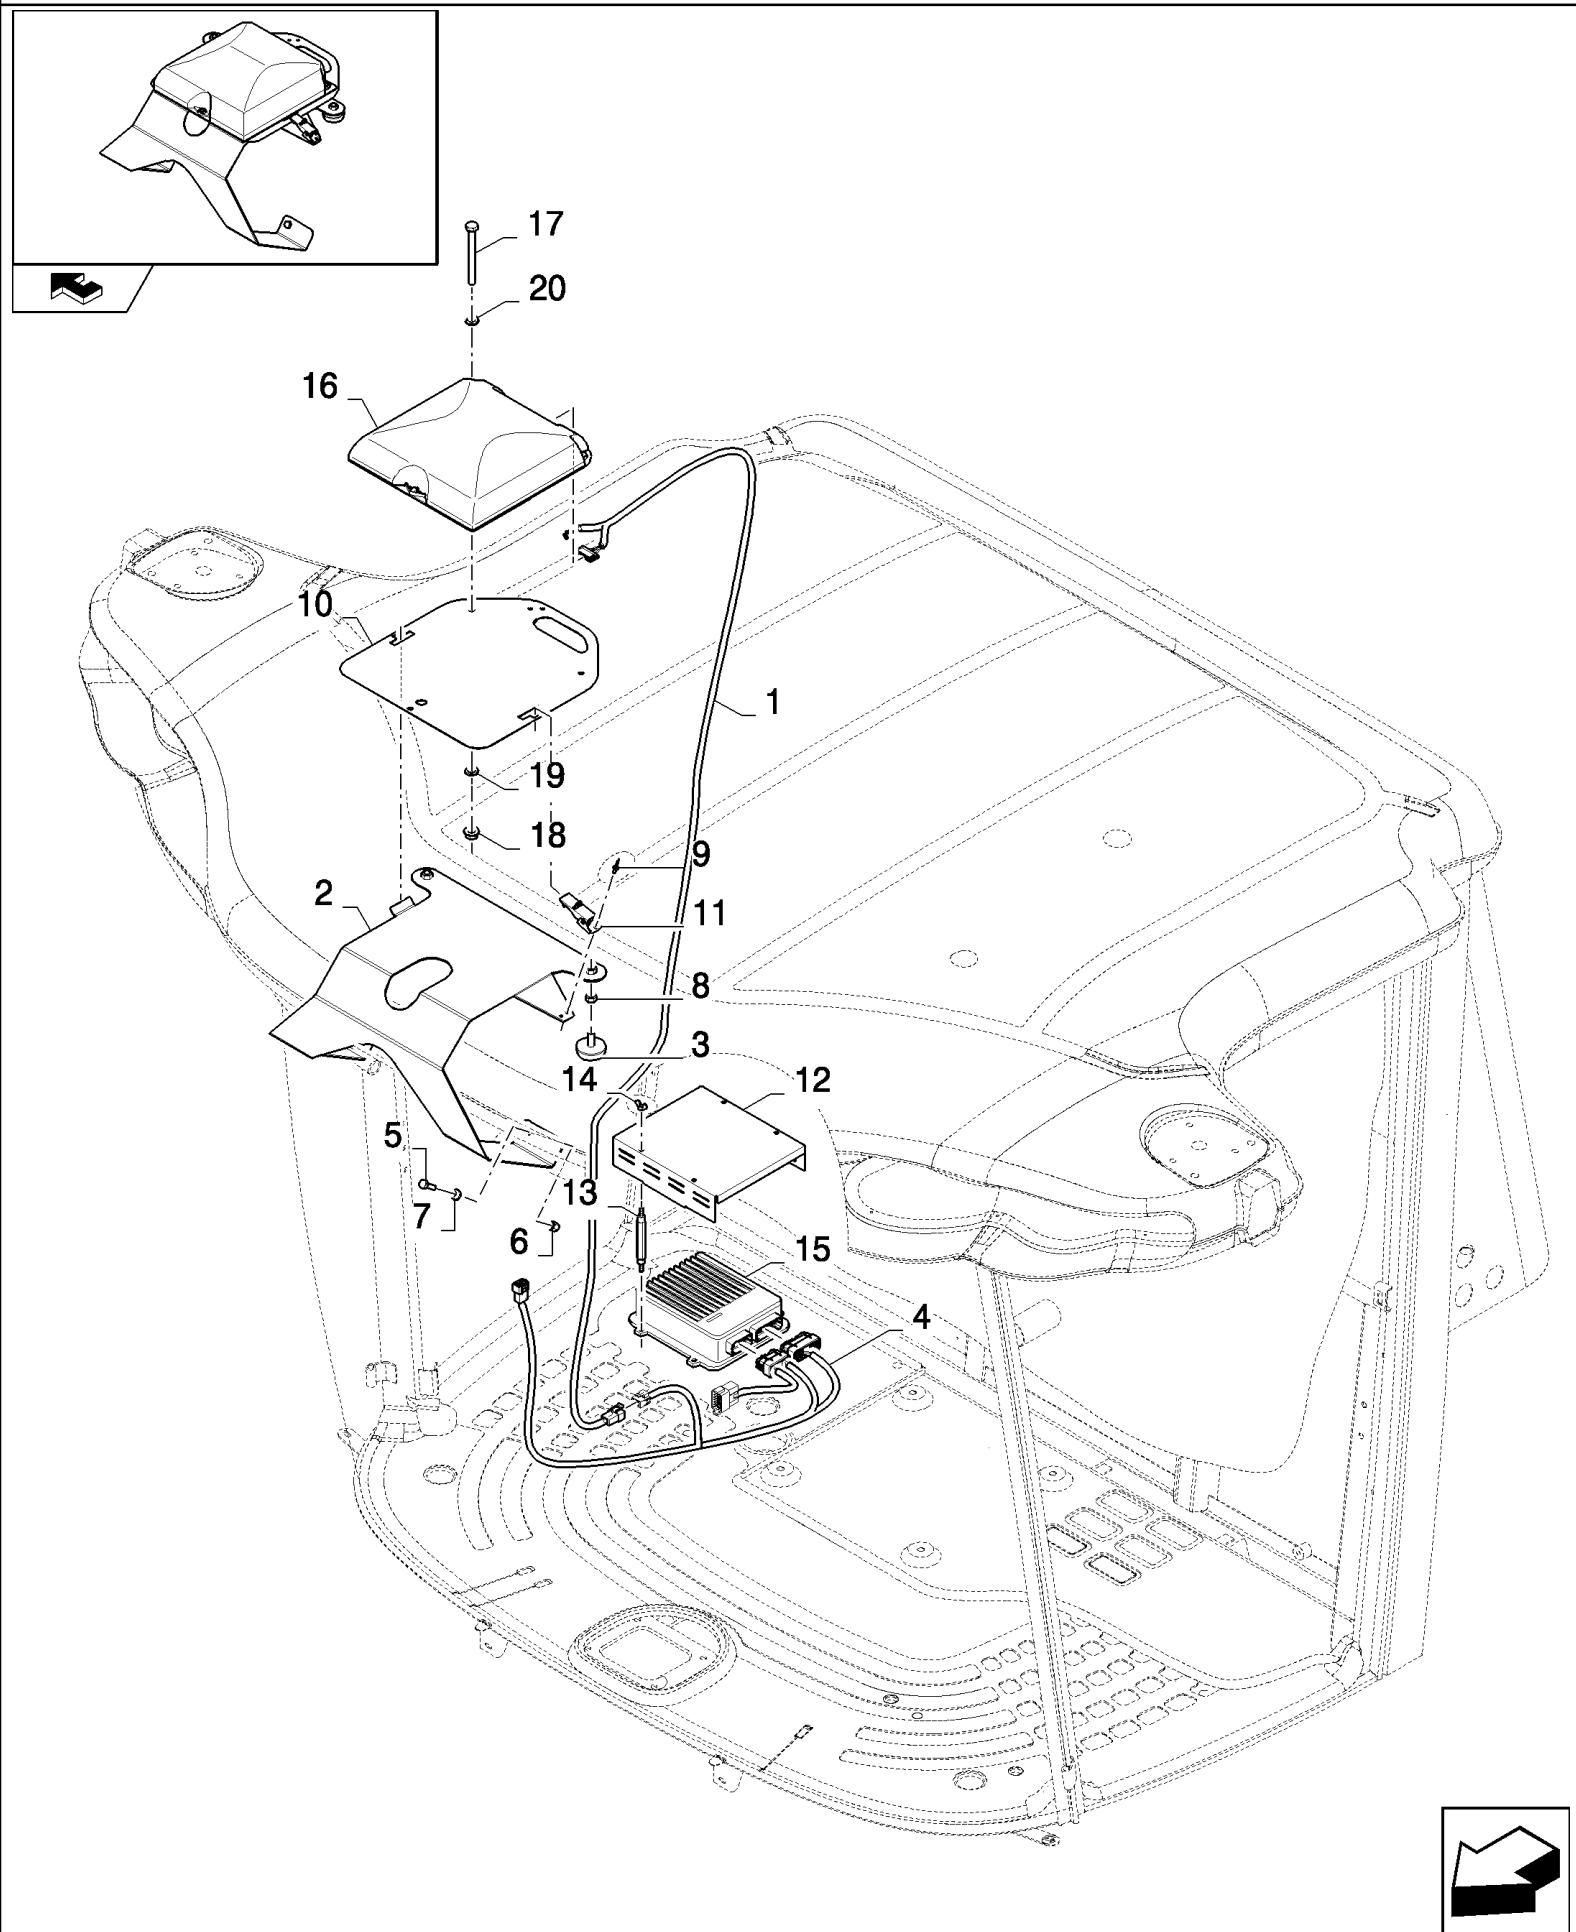

10.31(01) DGPS ANTENNA MOUNTING KIT

10.31(01) DGPS ANTENNA MOUNTING KIT

сылка	Номер детали	Кол-во	Описание
1	87382741	1	HARNESS, WIRE,
2	87521911	1	SUPPORT, , BSN C607
2	87648906	1	SUPPORT, , ASN D608
3	190029	2	INSULATOR BLOCK,
4	87578066	1	HARNESS, WIRE,
5	120103	2	BOLT, Hex, M8 x 16, 8.8,
6	9706690	2	NUT, M8, CI 8,
7	322358	2	WASHER, SPRING, Belleville, M8,
8	100016	2	NUT, M10, CI 8,
9	425520	2	RIVET,
10	87568855	1	PLATE, MOUNTING,
11	87308870	1	LATCH,
12	87349987	1	COVER,
13	87349983	4	SPACER,
14	84814892	4	NUT, WING, M6 x 1,
15	87518983	1	KIT,
16	87598731	1	PACKAGE, REPAIR, , BSN C599
16	87518953	1	MODULE, , ASN D600
17	86977786	3	BOLT, Hex, M6 x 25, 8.8, , ASN D576
17	338413	3	SCREW, Hex, M6 x 60, 8.8, , ASN D576
18	86511444	3	NUT, M6, Flg Ser, , ASN D576
19	86517328	3	WASHER, LOCK, M6, , ASN D576
20	86588450	3	WASHER, M6, , ASN D576

FOR CX8030 ONLY - D600