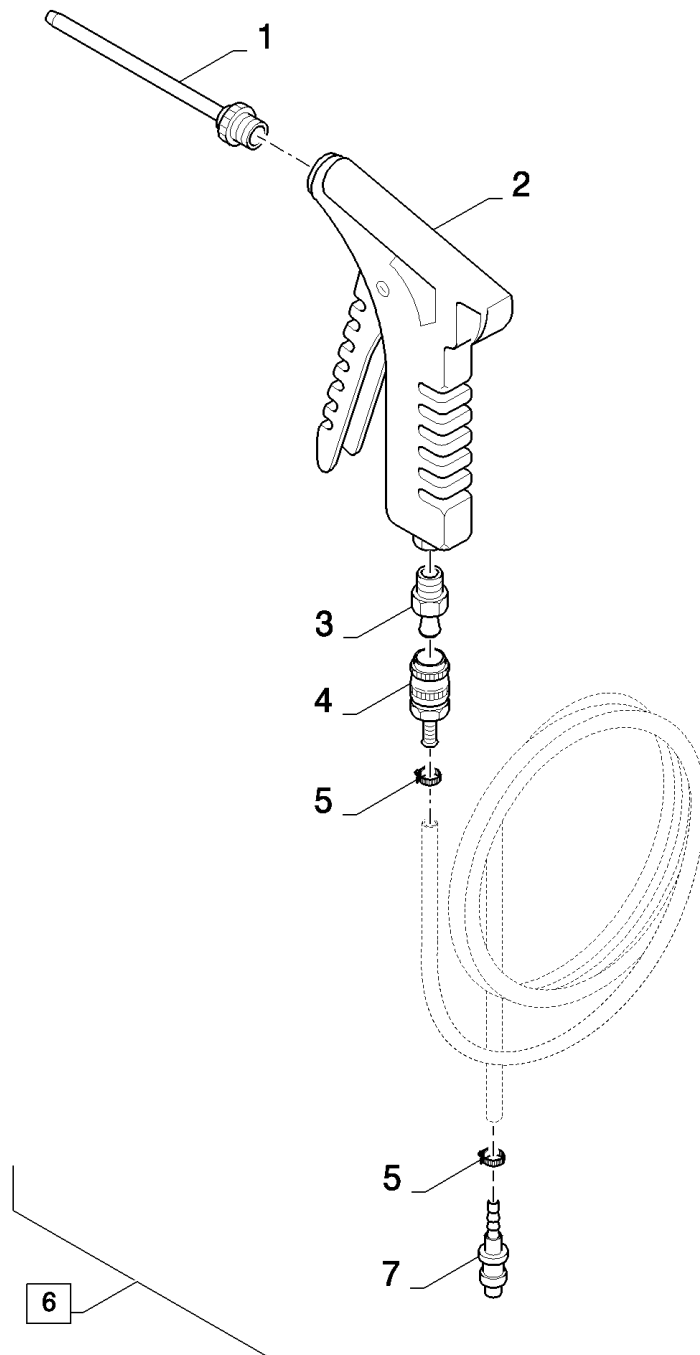

CX8080 COMBINE (9/06-)

02.35(01) BLOW-OFF SYSTEM, AIR GUN

сылка	Номер детали	Кол-во	Описание
1	84043496	1	TUBE,
2	84043495	1	AIR GUN,
3	84043494	1	FITTING,
4	84043493	1	COUPLING, QUICK, MALE,
5	80150064	2	CLAMP,
6	84045084	1	HOSE, FLEXIBLE, (1 to 7)
7	84043492	1	FITTING,