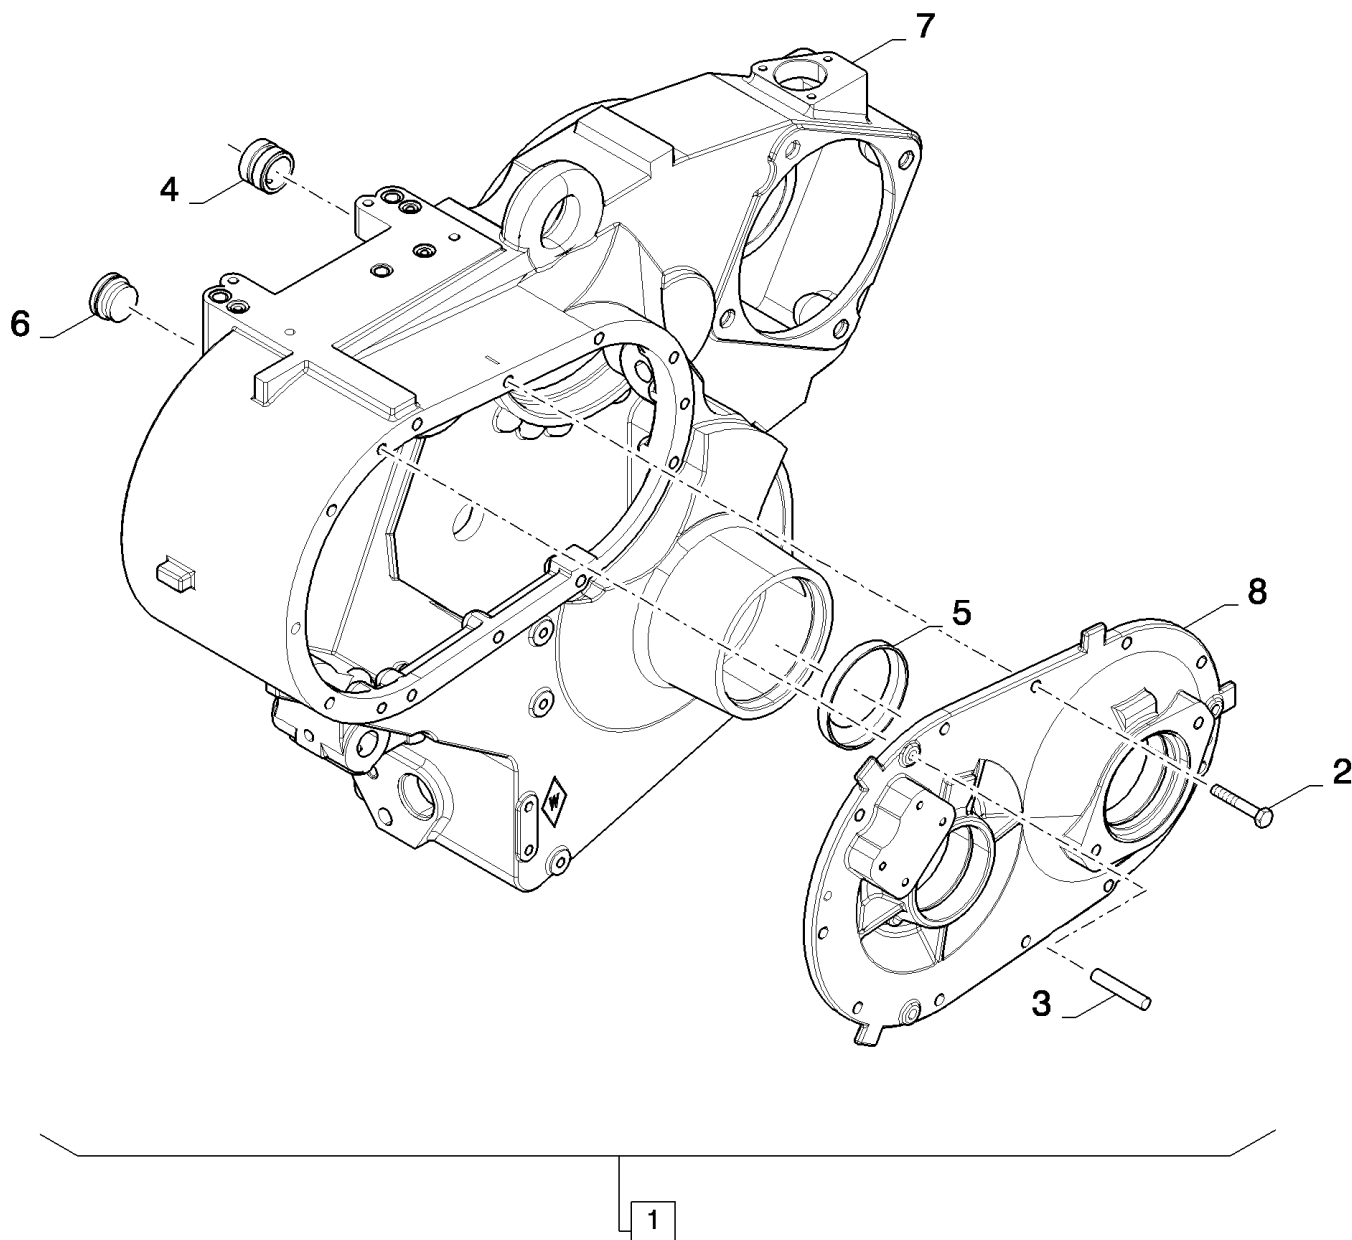

CX8080 COMBINE (9/06-)

02.18(01) ENGINE GEARBOX

сылка	Номер детали	Кол-во	Описание
1	87284718	1	HOUSING, (2 to 8), FOR CX8030, CX8040 ONLY, BSN C615
1	87663122	1	(2 to 8), FOR CX8030, CX8040 ONLY, ASN D616
1	87284718	1	HOUSING, (2 to 8), FOR CX8050, CX8060, CX8070, CX8080, CX8090 ONLY, BSN C603
1	87663123	1	GEARBOX ASSY, (2 to 8), FOR CX8050, CX8060, CX8070, CX8080, CX8090 ONLY, ASN D604
2	9706704	11	BOLT, Hex, M10 x 35, 8.8, Full Thd,
3	87304168	3	DOWEL, M10 x 40, 10 x 40 mm
4	87284732	2	SLEEVE,
5	86623560	1	SEAL, Cap
6	86623725	1	PLUG,
7	NSS	1	NOT SERVICED SEPARATELY,
8	NSS	1	NOT SERVICED SEPARATELY,