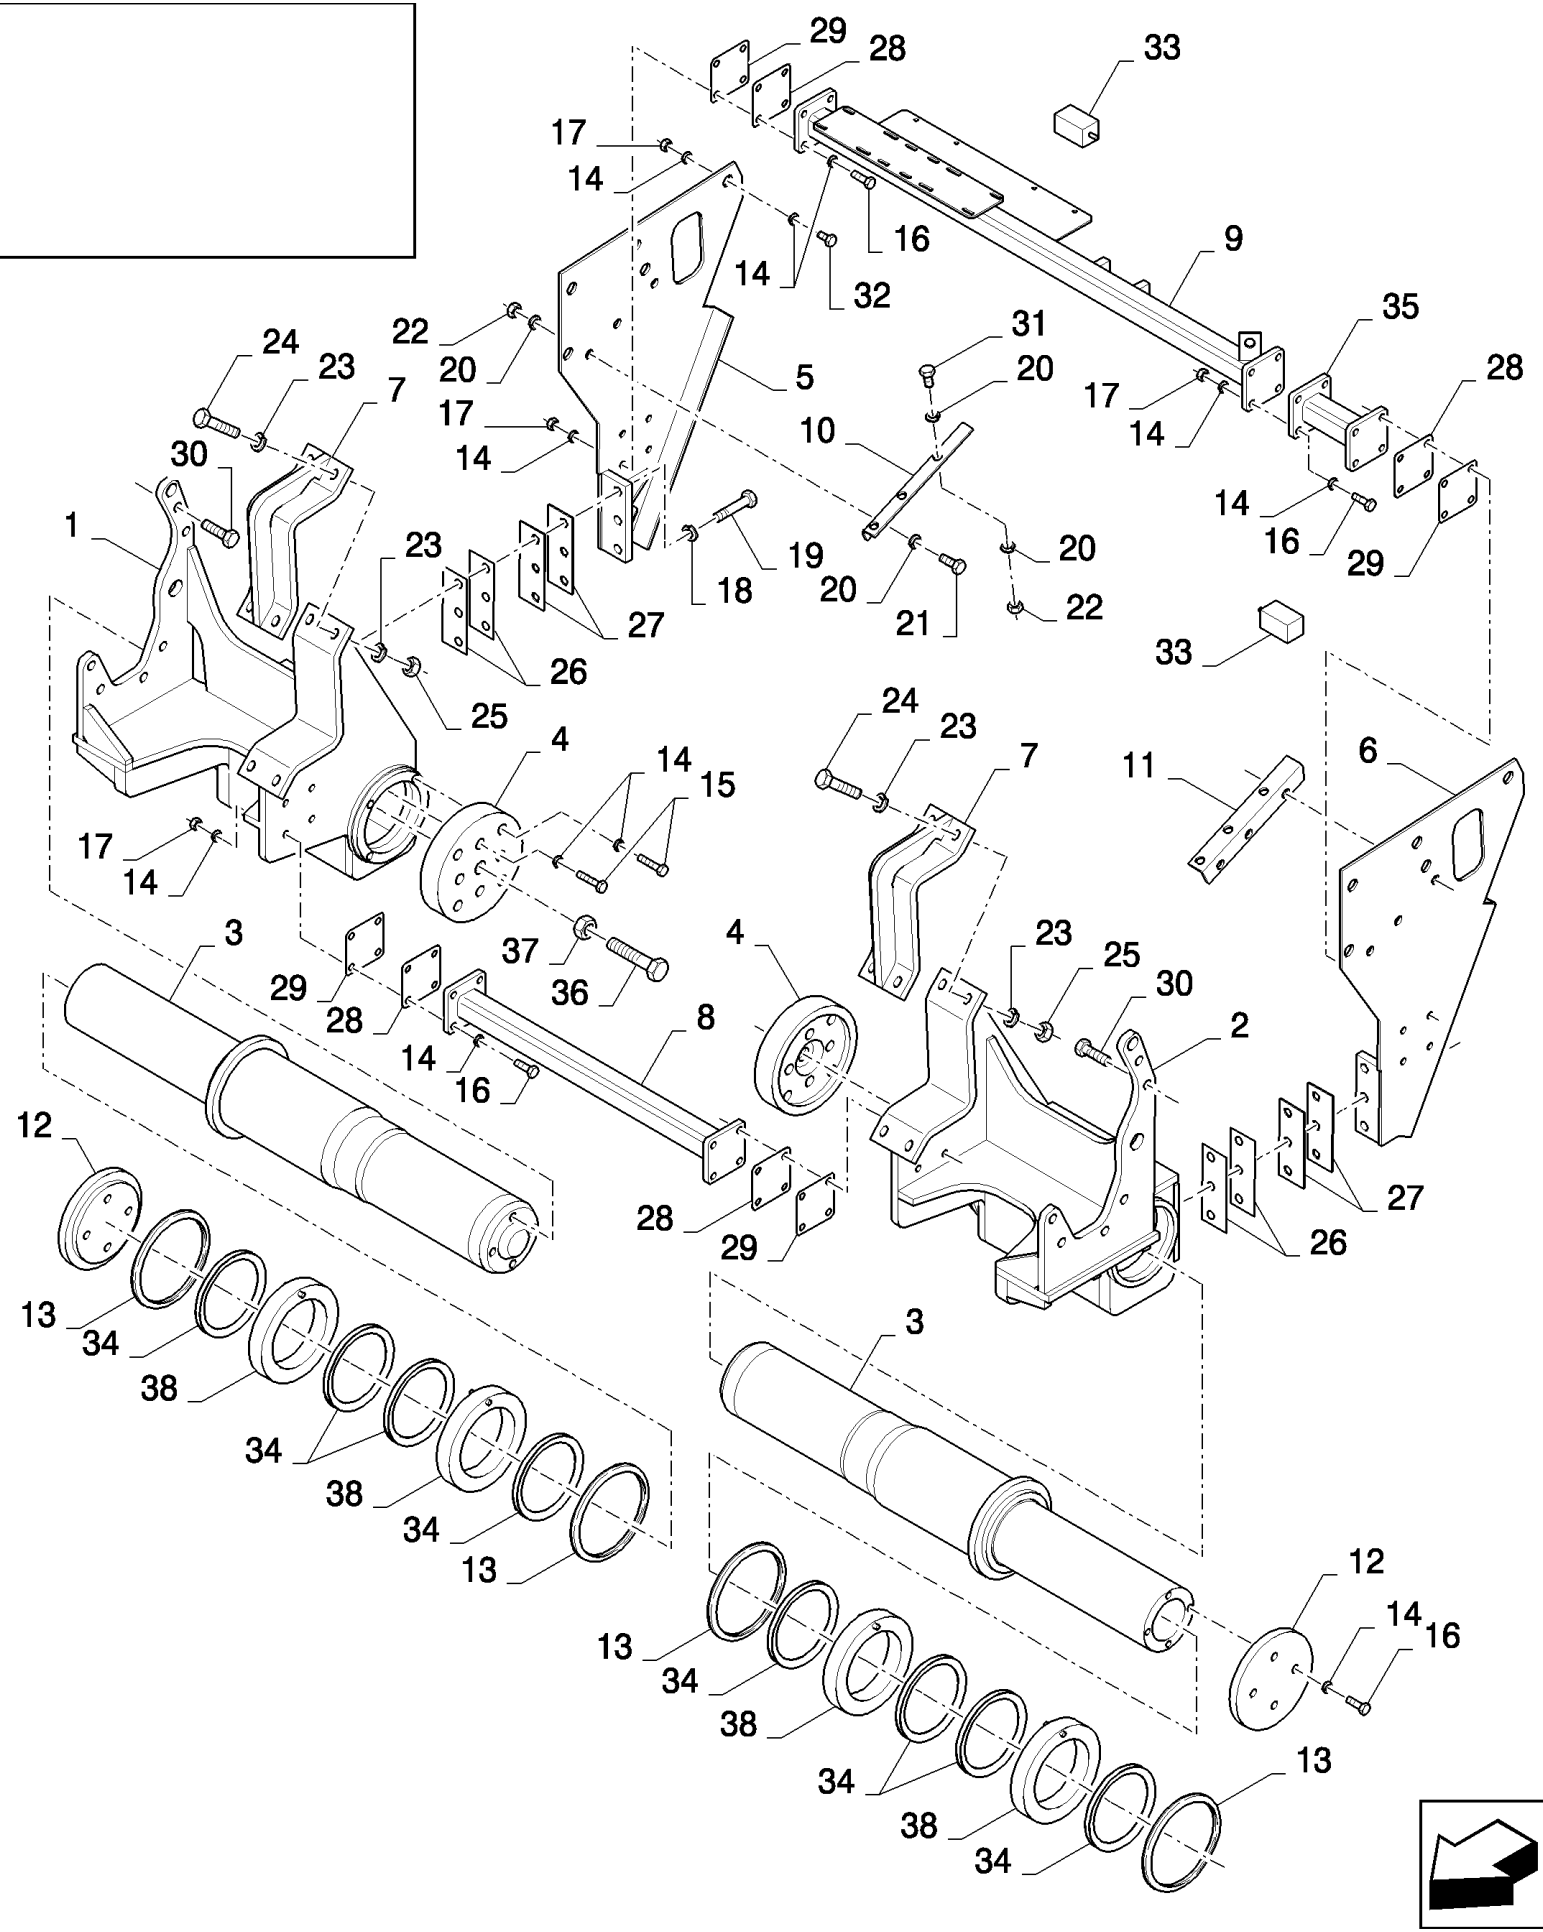

сылка	Номер детали	Кол-во	Описание
	84110608		DIA KIT, HARVESTER,
1	84800302	1	SUPPORT,
2	84800303	1	SUPPORT,
3	84800304	2	SHAFT,
4	84800305	2	COVER,
5	84800306	1	SUPPORT,
6	84800307	1	SUPPORT,
7	84441073	2	SUPPORT,
8	84441084	1	SUPPORT, , FOR 1960MM ONLY
8	84442236	1	SUPPORT, , FOR 2200MM ONLY
9	84441083	1	SUPPORT,
10	84800308	1	ANGLE BAR,
11	84441077	1	ANGLE,
12	84441066	2	RING,
13	84441087	4	WASHER,
14	84800287	84	RING, LOCKING,
15	9847468	16	BOLT, Hex, M16 x 70, 10.9,
16	9828248	28	BOLT, Hex, M16 x 60, 10.9,
17	392530	36	NUT, M16, CI 10,
18	84800297	6	RING, LOCKING,
19	9843495	6	SCREW, Hex, M20 x 60, 10.9,
20	84800309	24	RING, LOCKING,
21	300389	6	BOLT, Hex, M12 x 35, 8.8, Full Thd,
22	9706685	12	NUT, M12, CI 8,
23	84800295	16	RING, LOCKING,
24	87017607	8	BOLT, Hex, M24 x 90, 10.9,
25	9848973	8	NUT, M24, CI 10,
26	84800310	4	SHIM,
27	84800311	4	SHIM,
28	84800312	4	SHIM,
29	84800313	4	SHIM,
30	9846949	12	BOLT, Hex, M20 x 80, 10.9,
31	300388	6	SCREW, Hex, M12 x 25, 8.8,
32	86529976	10	BOLT, Hex, M16 x 35, 10.9,
33	84441061	2	BLOCK,
34	84800314	8	GASKET,
35	84800315	1	REINFORCEMENT, , FOR 1960MM ONLY
35	84800318	1	BEAM, , FOR 2200MM ONLY
36	87301265	2	BOLT, Hex, M30 x 4 x 100, 10.9,
37	325290	2	NUT, M30, CI 8,
38	84800317	4	SPACER,