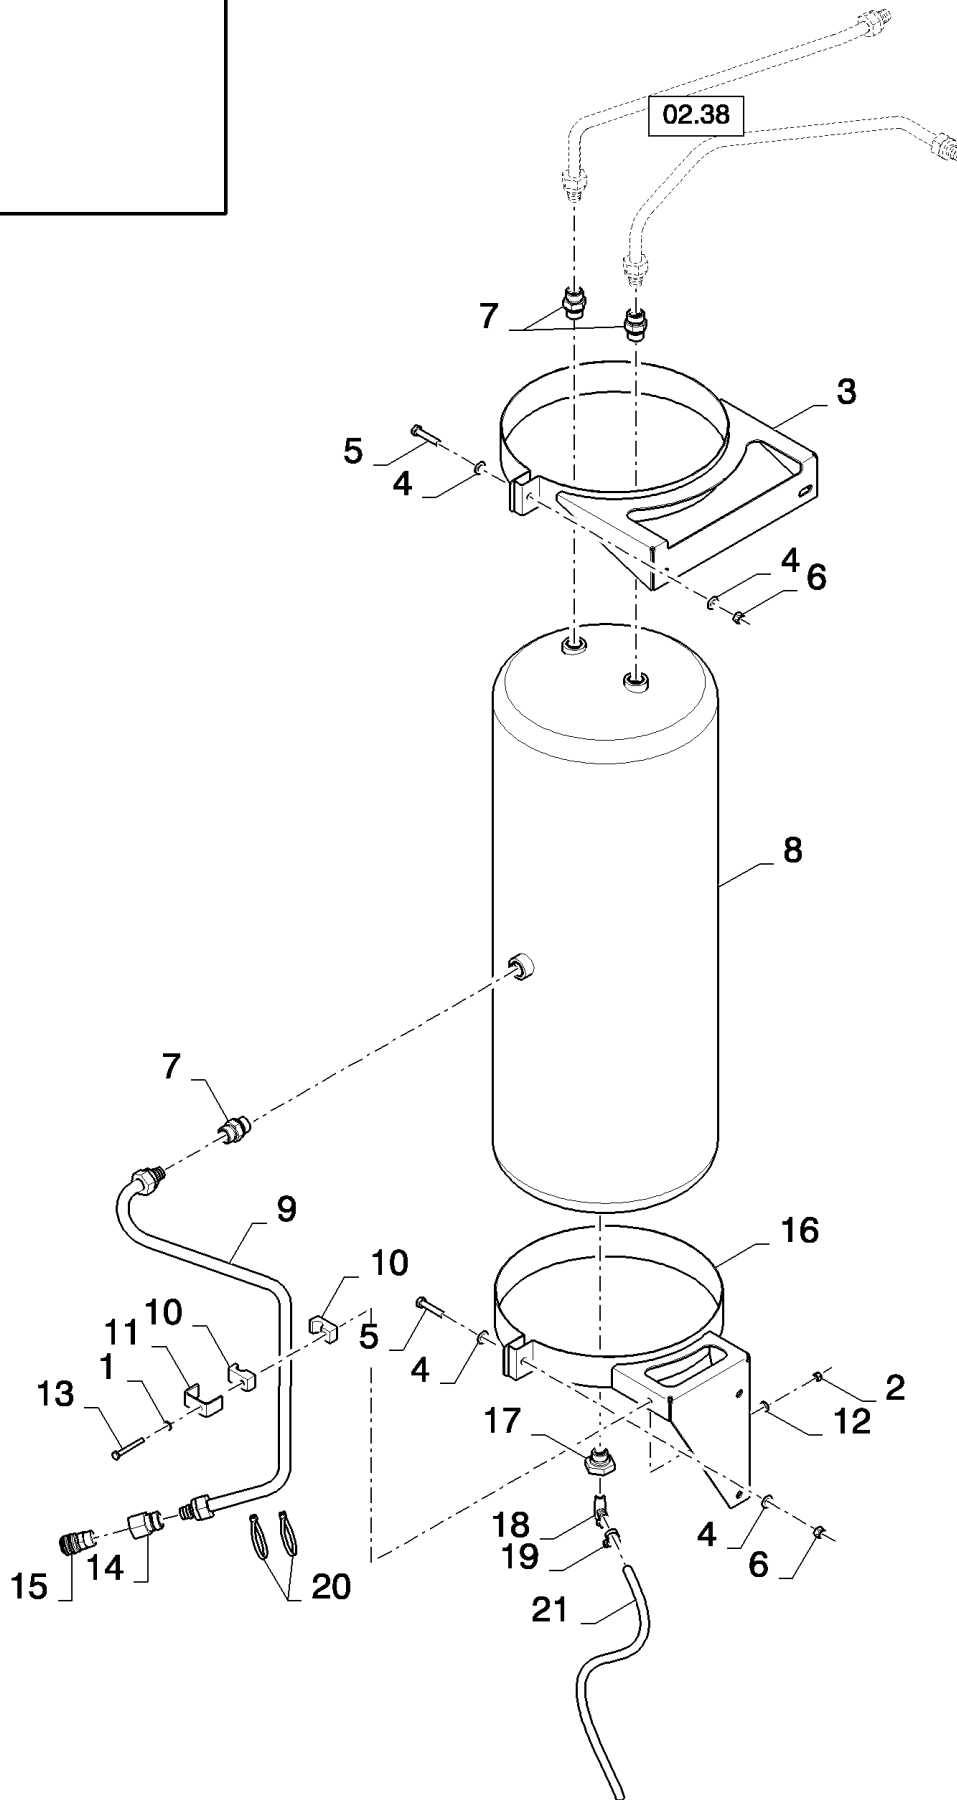

02.39(01) BLOW-OFF SYSTEM, AIR RESERVOIR

сылка	Номер детали	Кол-во	Описание
1	86588450	1	WASHER, M6,
2	353308	1	NUT, M6 x 1, CI 8,
3	84076648	1	SUPPORT,
4	322358	4	WASHER, SPRING, Belleville, M8,
5	43129	2	BOLT, Hex, M8 x 40, 8.8,
6	86629542	2	NUT, LOCK, M8 x 1.25, CI 8,
7	9516263	3	CONNECTOR, HYD.,
8	84036945	1	RESERVOIR, AIR,
9	84440753	AR	PIPE, VENTILATION, DIA:16MM, L:2M
10	433007	2	CLAMP,
11	433100	1	SUPPORT,
12	140015	1	WASHER, 6MM
13	120056	1	SCREW, Hex, M6 x 50, 8.8,
14	84334928	1	CONNECTOR, HYD.,
15	84043491	1	COUPLING, QUICK, MALE,
16	84076635	1	SUPPORT,
17	84019122	1	CONNECTOR, HYD.,
18	441031	1	DRAINCOCK/TAP, SUPPLY,
19	913888	1	CLAMP, HOSE,
20	86566989	2	STRAP, CABLE,
21	80400813	AR	HOSE,