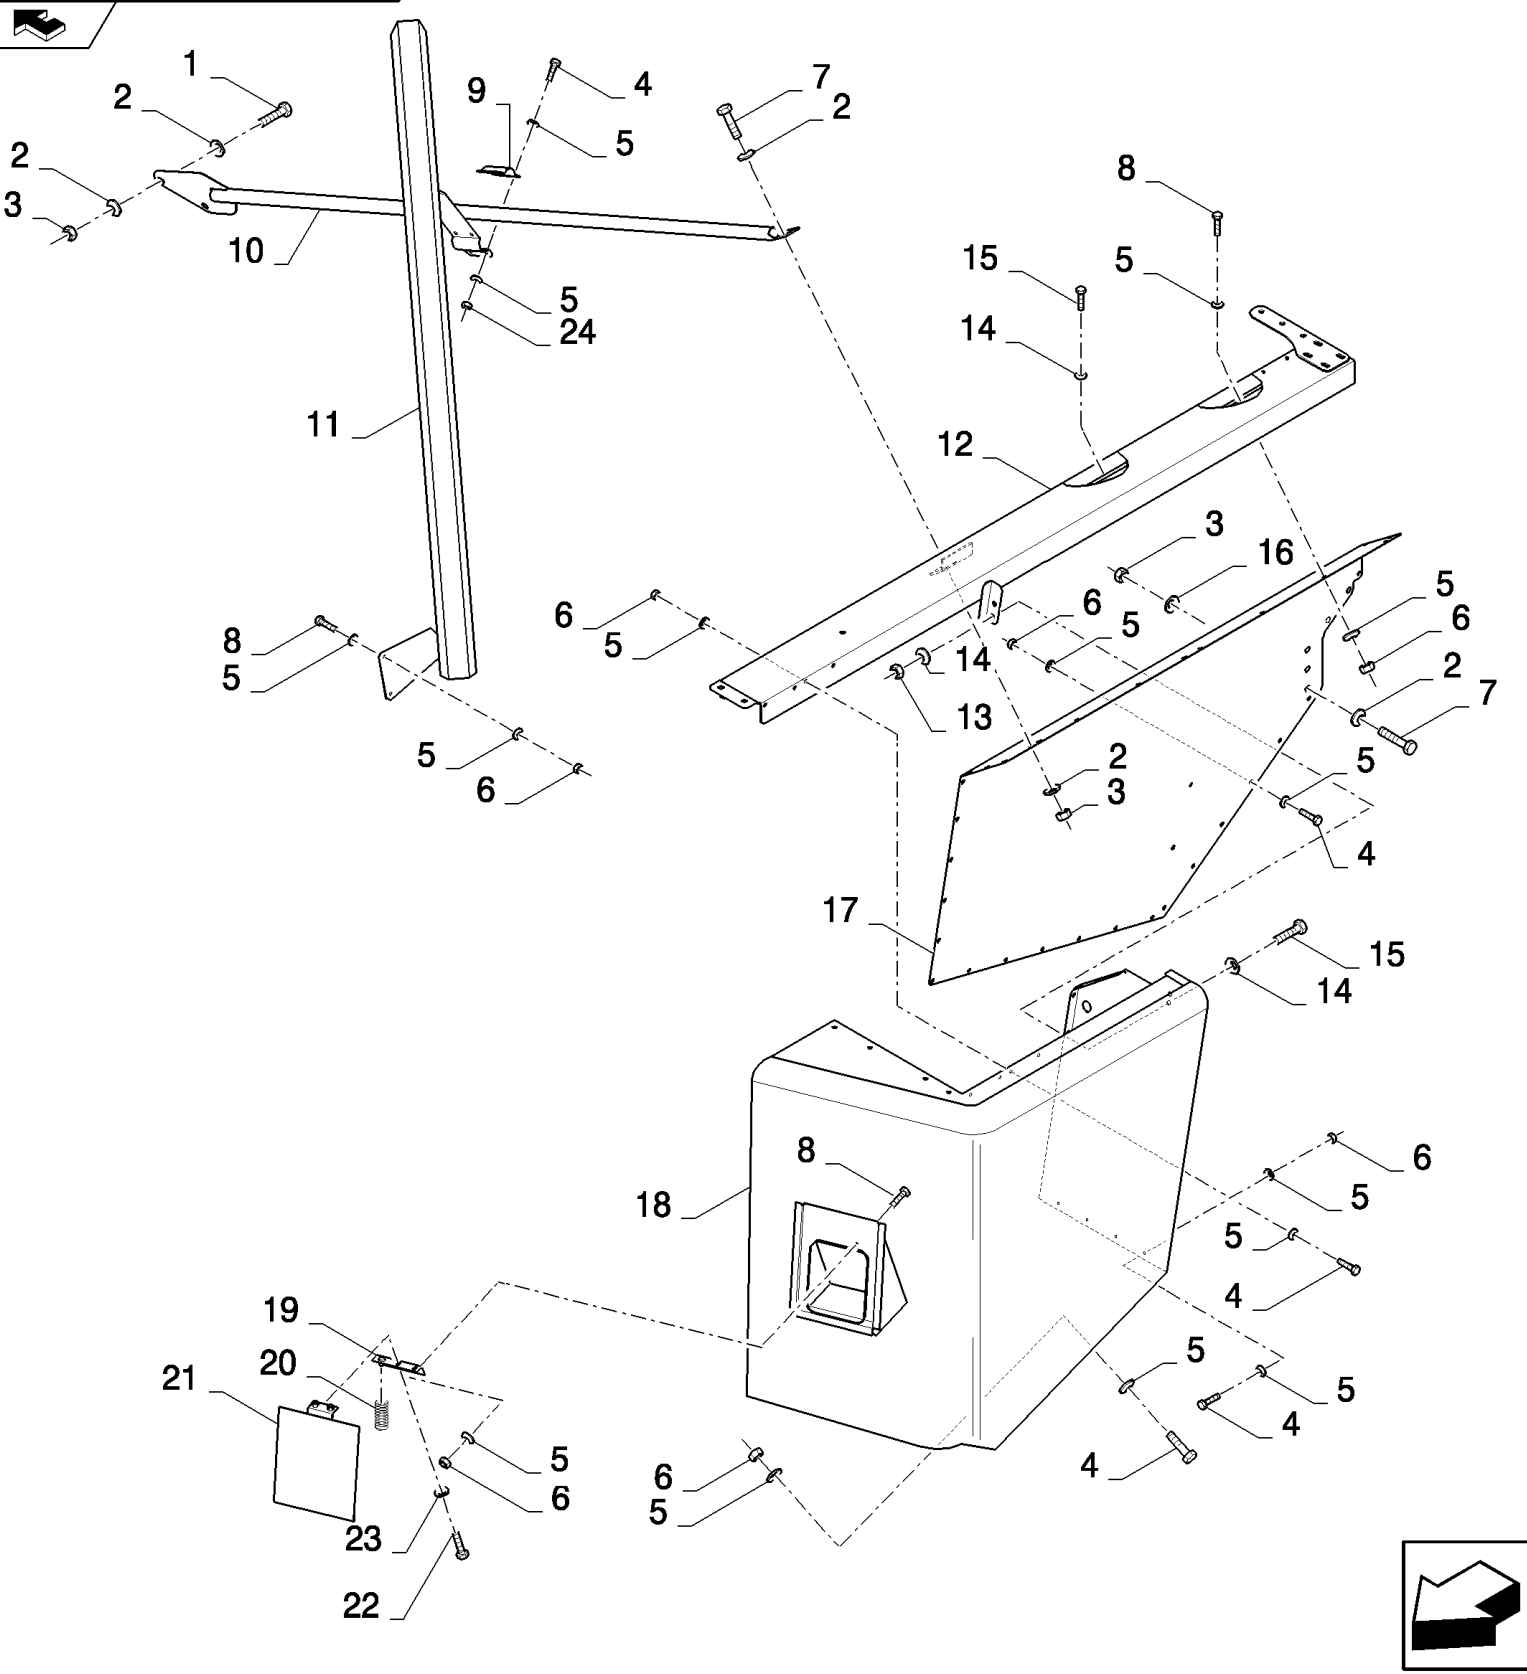

CX8080 COMBINE (9/06-)

16.15(01) GRAINTANK, LH

сылка	Номер детали	Кол-во	Описание
1	300388	2	SCREW, Hex, M12 x 25, 8.8,
2	140046	AR	WASHER, Belleville, M12,
3	9706685	AR	NUT, M12, CI 8,
4	120103	AR	BOLT, Hex, M8 x 16, 8.8,
5	322358	AR	WASHER, SPRING, Belleville, M8,
6	9706690	AR	NUT, M8, CI 8,
7	300389	AR	BOLT, Hex, M12 x 35, 8.8, Full Thd,
8	120104	AR	SCREW, Hex, M8 x 20, 8.8,
9	84077354	1	CLIP,
10	86594456	1	SUPPORT, , FOR CX8070, CX8080, CX8090 ONLY
10	86601191	1	SUPPORT, , FOR CX8030, CX8040, CX8050 ONLY, FOR CX8060, CX8070 ONLY, FOR 3 M VERSION ONLY
11	84077341	1	CHUTE, , FOR CX8070, CX8080, CX8090 ONLY
11	84077406	1	CHUTE, , FOR CX8030, CX8040, CX8050 ONLY, FOR CX8060, CX8070 ONLY, FOR 3 M VERSION ONLY
12	84072961	1	PROFILE,
13	100016	2	NUT, M10, CI 8,
14	140045	4	WASHER, SPRING, Belleville, M10,
15	43138	2	SCREW, Hex, M10 x 20, 8.8, Full Thd,
16	86585939	5	WASHER, 12MM
17	87379921	1	PLATE,
18	84076254	1	PANEL, SIDE, , FOR CX8070, CX8080, CX8090 ONLY
18	84076257	1	PANEL, SIDE, , FOR CX8030, CX8040, CX8050 ONLY, FOR CX8060, CX8070 ONLY, FOR 3 M VERSION ONLY
19	84077042	1	BRACKET,
20	918027	1	SPRING,
21	84077041	1	DOOR,
22	86508568	2	SCREW, Hex, M6 x 16, 8.8,
23	322357	2	WASHER, SPRING, Belleville, M6,
24	86629542	4	NUT, LOCK, M8 x 1.25, CI 8,