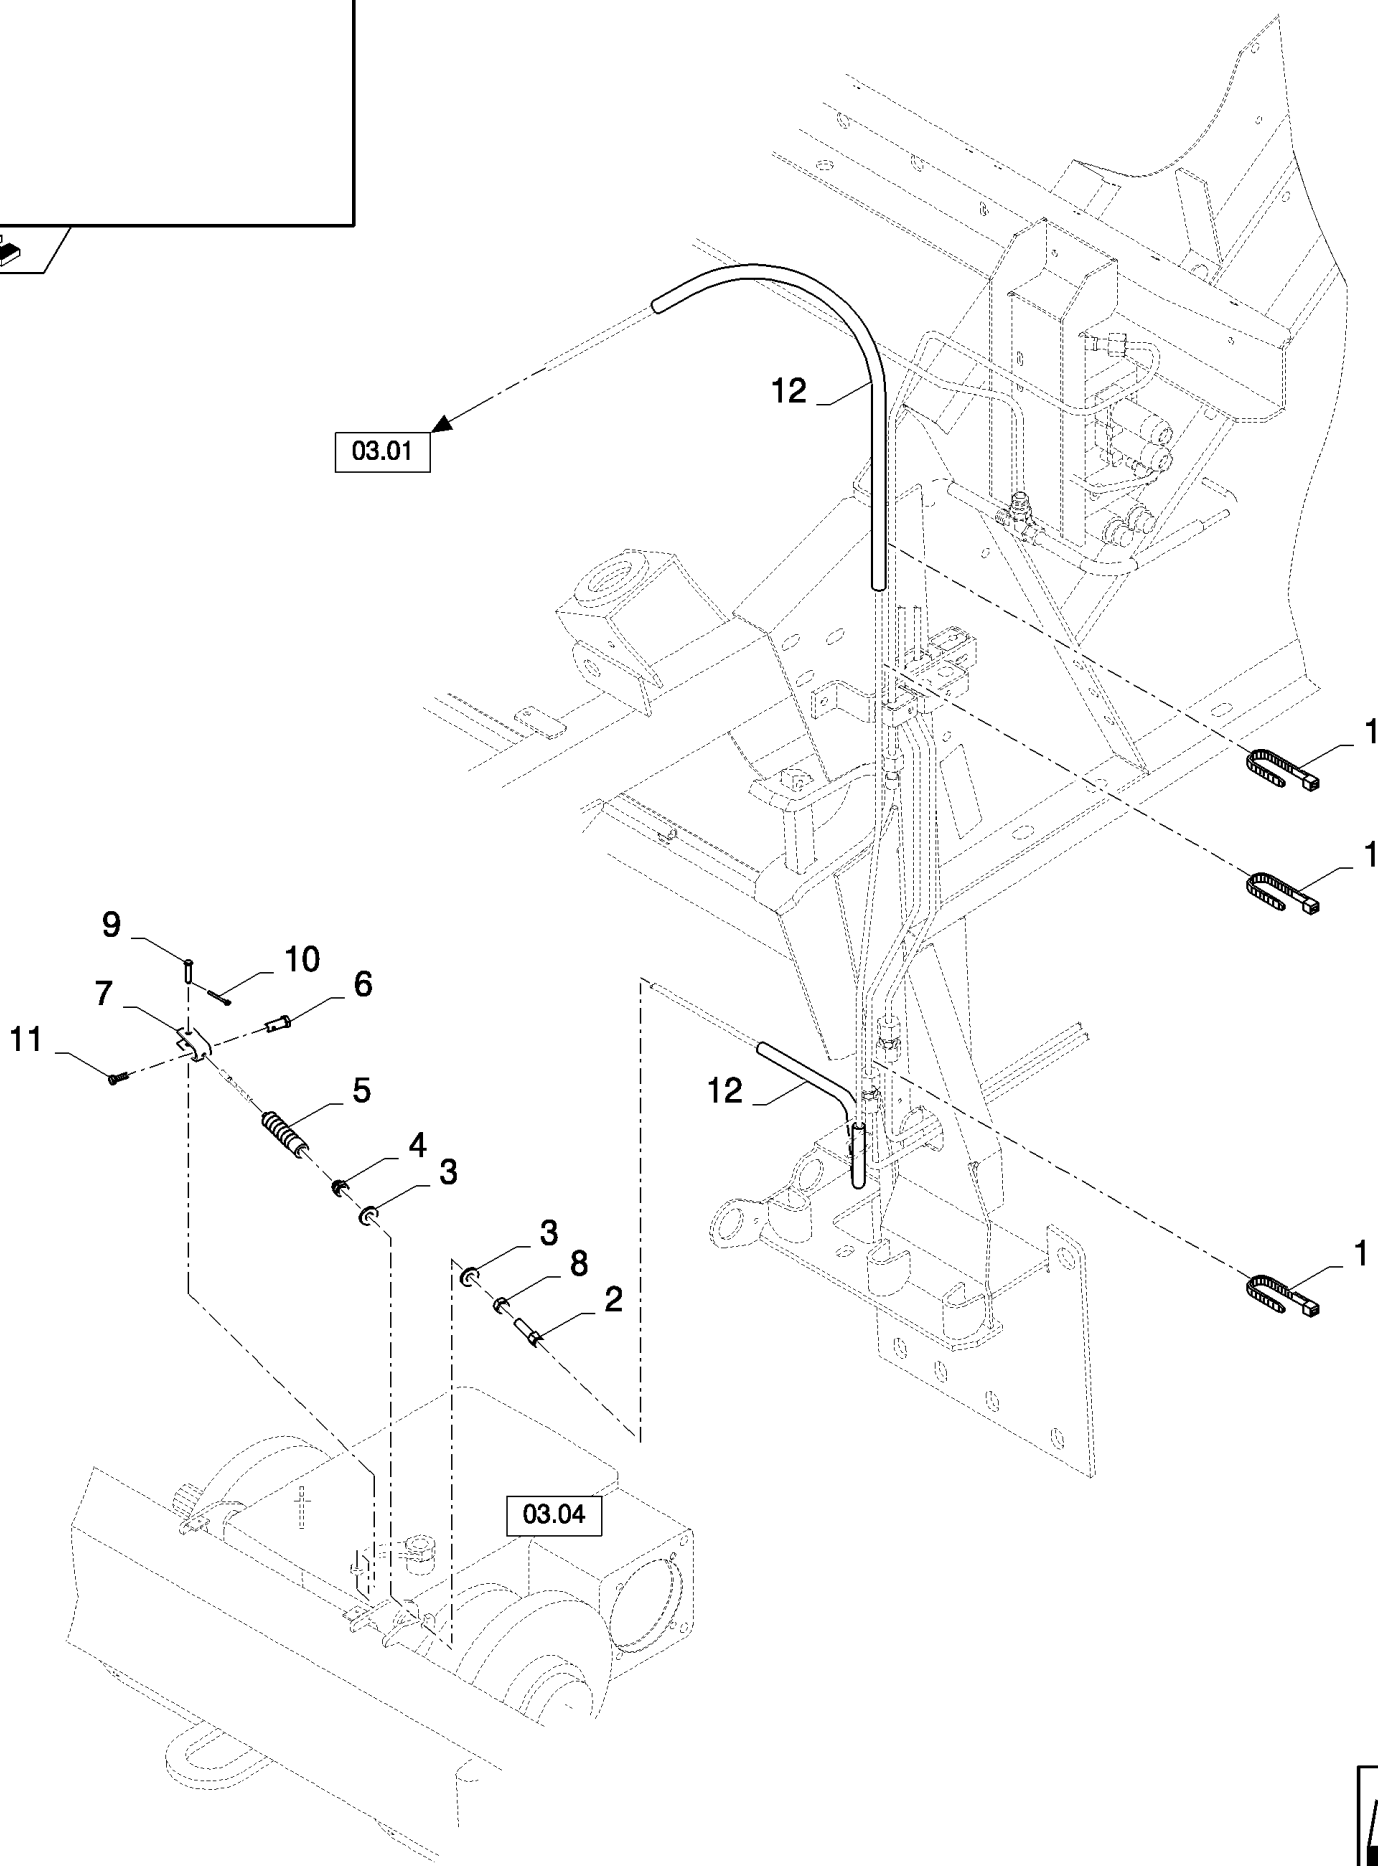

03.02(01) DIFFERENTIAL LOCK CONTROL

03.02(01) DIFFERENTIAL LOCK CONTROL

сылка	Номер детали	Кол-во	Описание
1	9818147	3	CLAMP,
2	449469	1	SCREW,
3	394629	2	WASHER, LOCK,
4	449470	1	NUT,
5	9818291	1	BELLOWS,
6	381140	1	CLAMP,
7	388340	1	YOKE,
8	100016	1	NUT, M10, CI 8,
9	376876	1	PIN, CLEVIS, M6 x 30,
10	86977785	1	PIN, SPLIT (COTTER), M1.6 x 20,
11	120100	1	BOLT, Hex, M6 x 20, 8.8,
12	NS	1	NOT SERVICED, L=0.6M