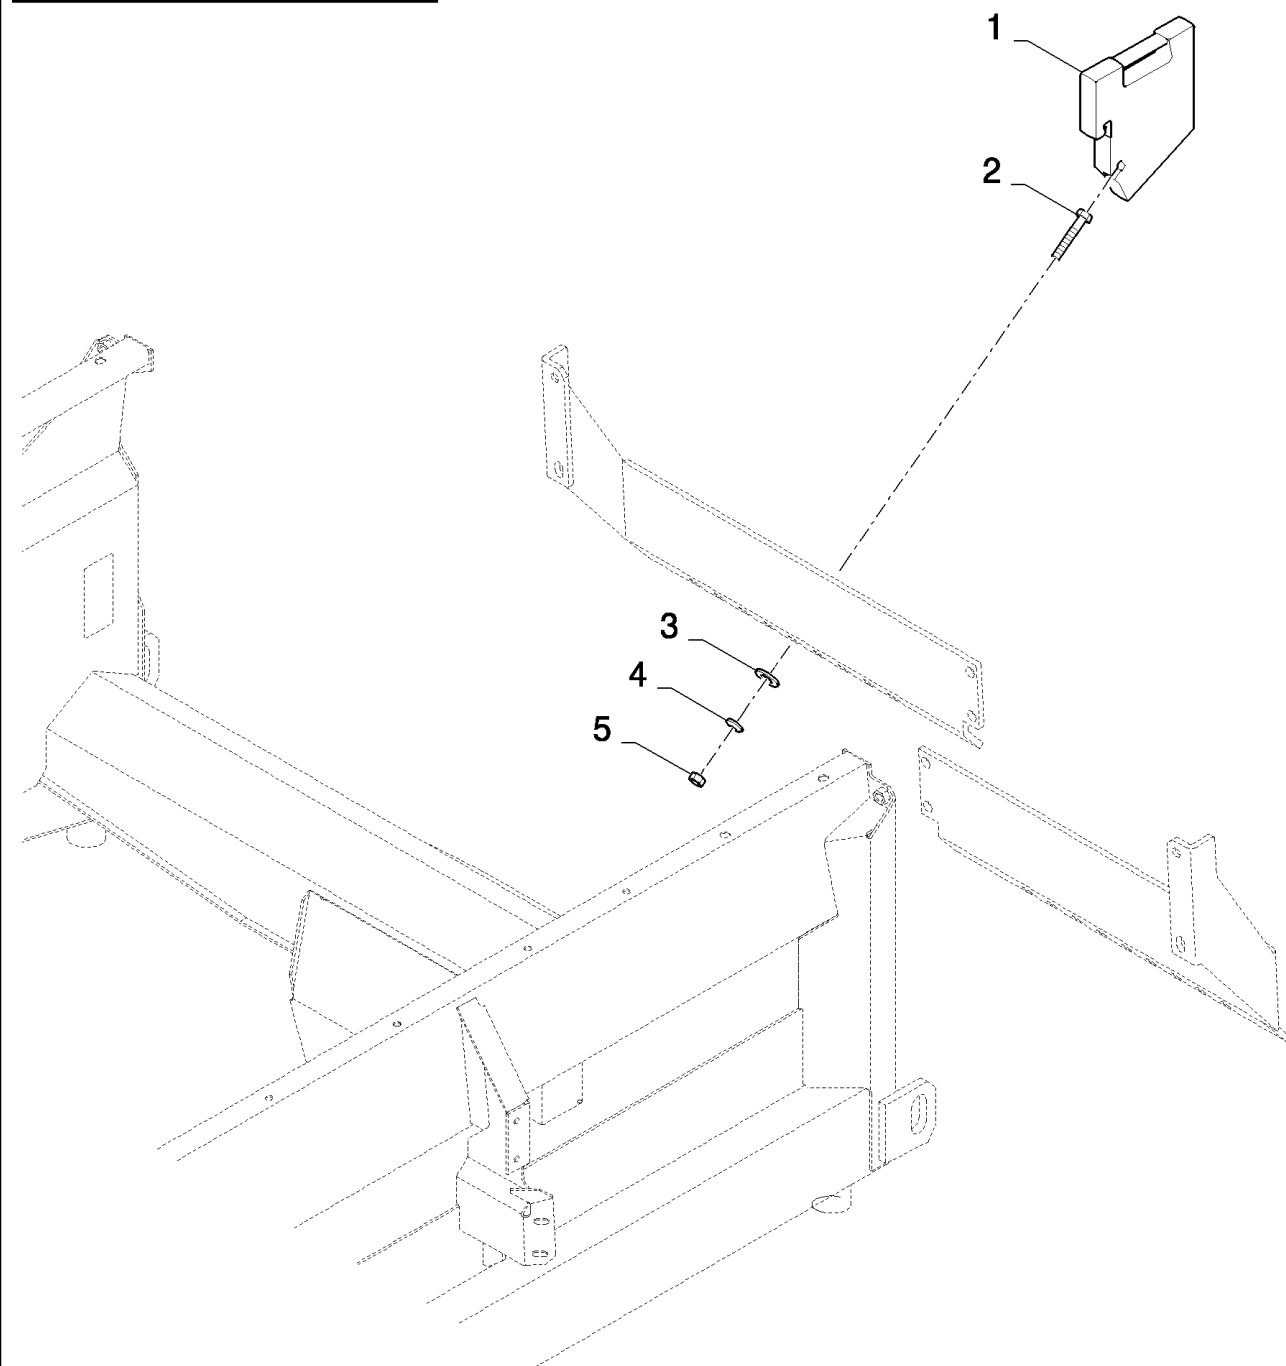

18.84050433(01) SUITCASE WEIGHTS SUPPORT FRAME

сылка	Номер детали	Кол-во	Описание
	84050433		DIA KIT, HARVESTER,
1	9706687	4	SCREW, Hex, M12 x 30, 8.8,
2	140046	4	WASHER, Belleville, M12,
3	84431460	1	SUPPORT,
4	378246	4	WASHER,
5	385923	4	SCREW, Hex, M16 x 55, 8.8, Full Thd,
6	84431405	1	SUPPORT,
7	140048	4	WASHER, SPRING, Belleville, M16,
8	100020	4	NUT, M16, CI 8,
9	543043	2	WASHER,