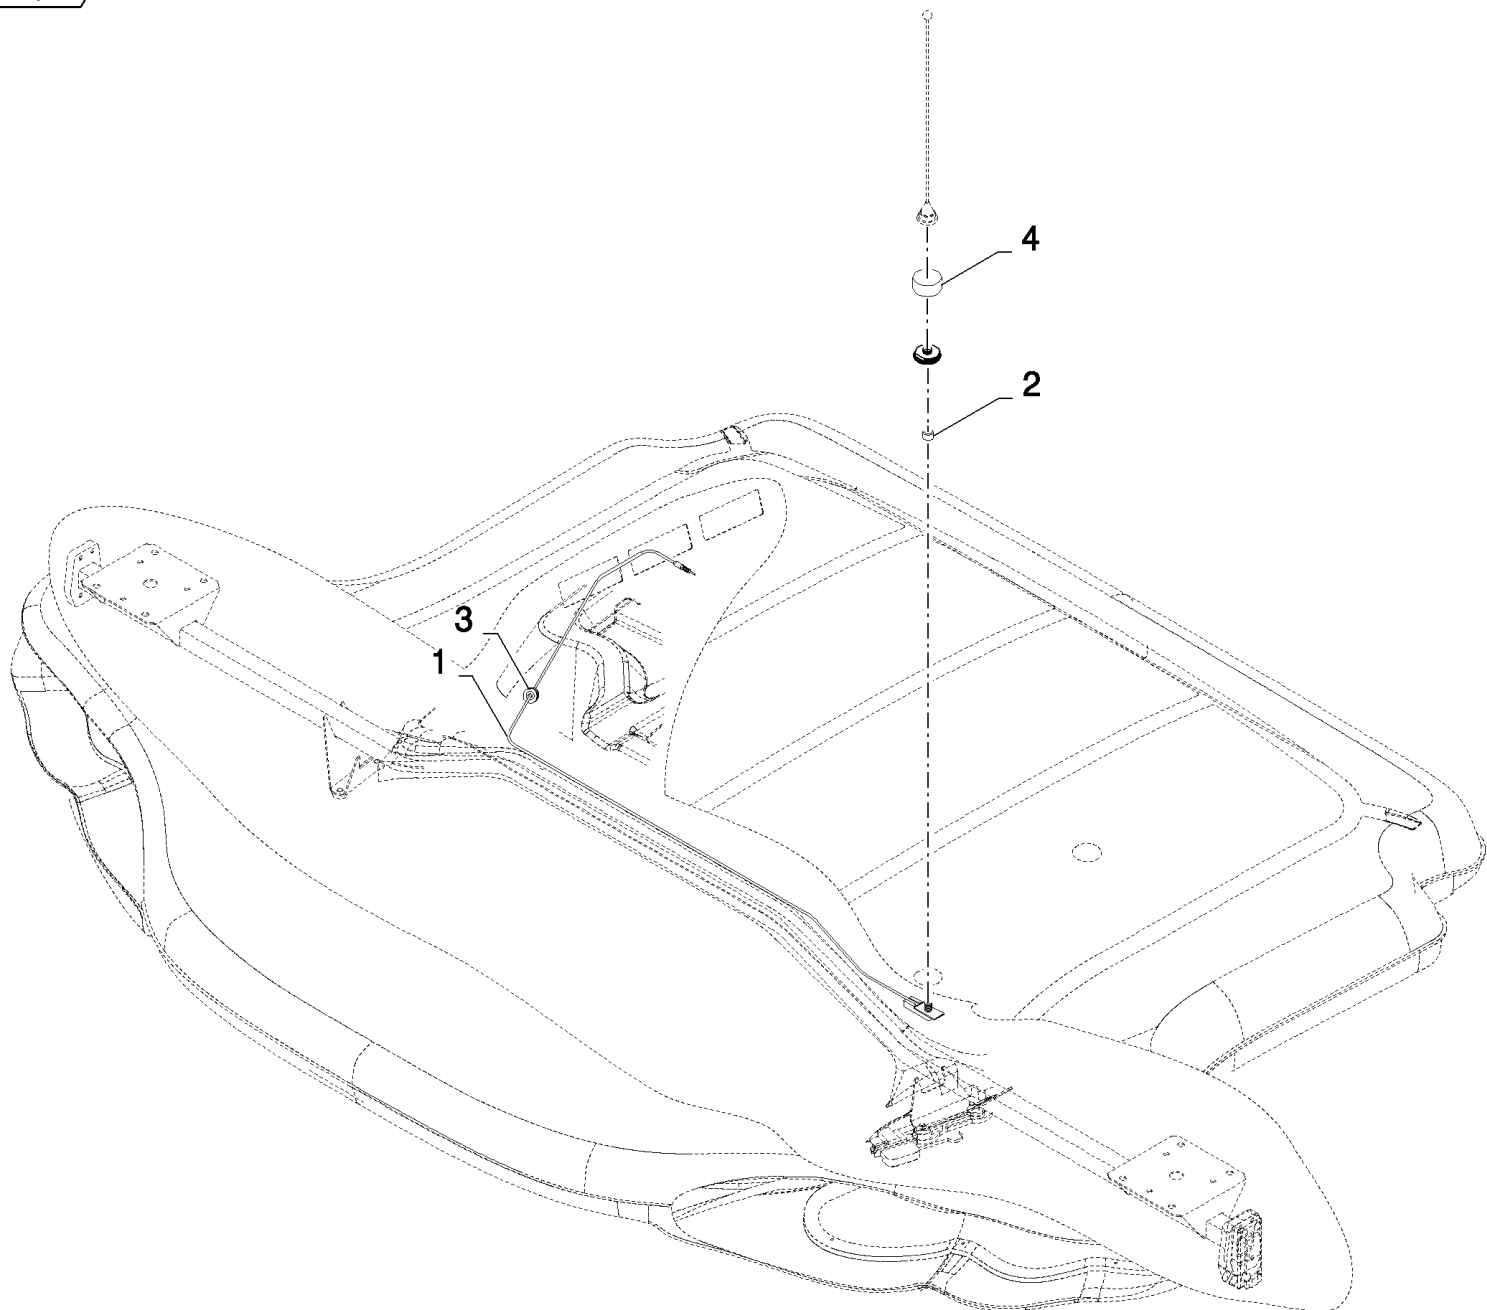

CX8080 COMBINE (9/06-)

06.15(01) ANTENNA

сылка	Номер детали	Кол-во	Описание
1	86591733	1	CABLE, ELECTRIC,
2	84076700	1	BUSHING,
3	84607475	1	GROMMET,
4	86591730	1	DUST CAP,