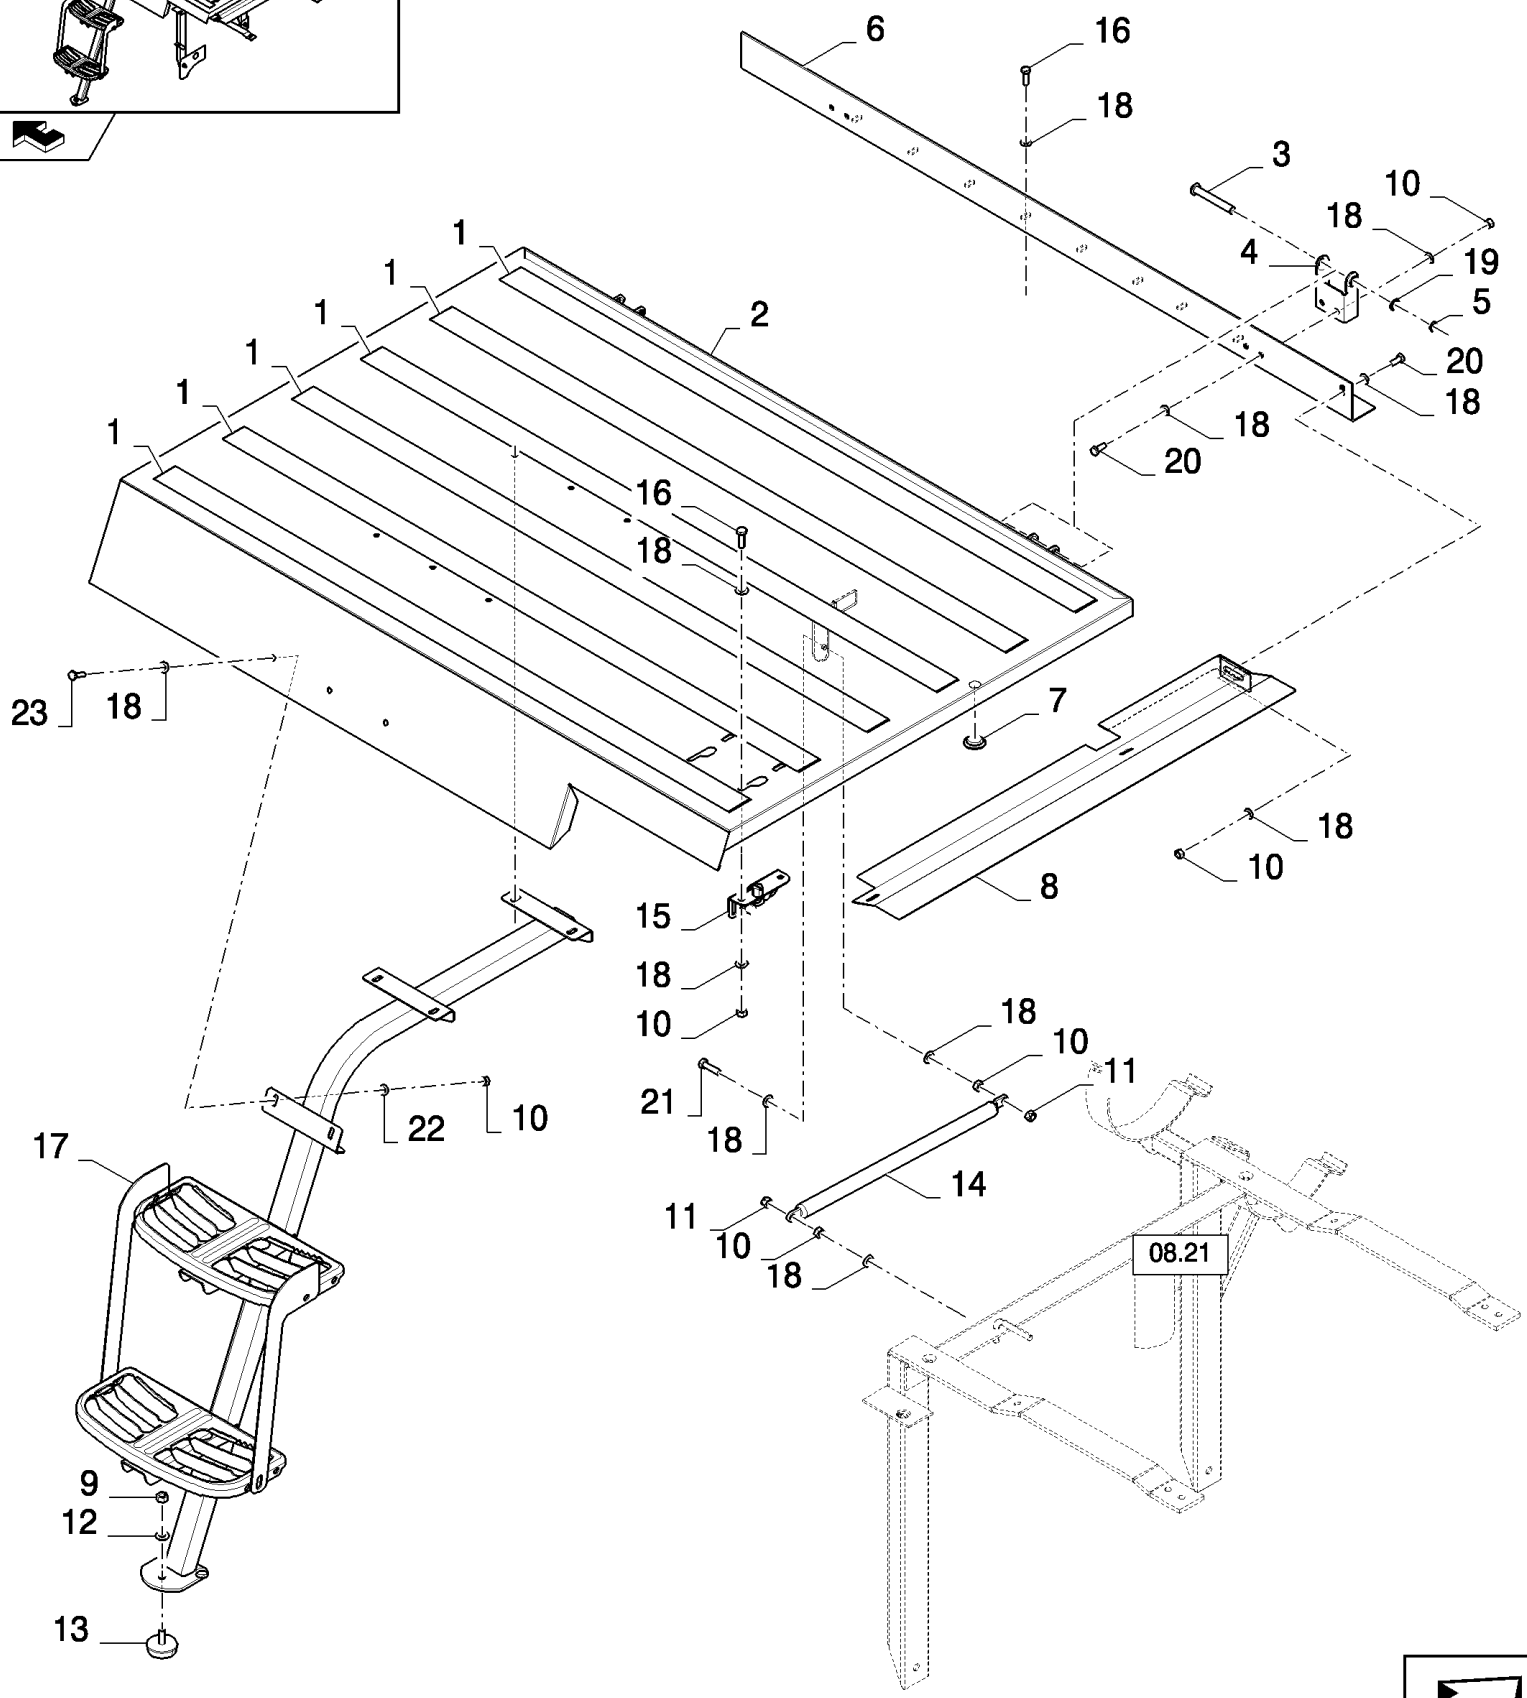

08.20(01) ENGINE GUARDS

08.20(01) ENGINE GUARDS

сылка	Номер детали	Кол-во	Описание
1	401502	1	STRIP, ANTI-SKID, L=7.98M
2	84455976	1	COVER,
3	923016	2	PIN,
4	84455782	2	HINGE,
5	300624	2	RING, SNAP, M12, Ext,
6	84455777	1	PLATE,
7	158188	2	PLUG,
8	87329687	1	PLATE,
9	100016	1	NUT, M10, CI 8,
10	9706690	AR	NUT, M8, CI 8,
11	86629542	AR	NUT, LOCK, M8 x 1.25, CI 8,
12	140045	1	WASHER, SPRING, Belleville, M10,
13	190029	1	INSULATOR BLOCK,
14	87339636	1	SHOCK ABSORBER,
15	84015292	1	LOCK,
16	43127	AR	BOLT, Hex, M8 x 25, 8.8,
17	87323337	1	STEP,
18	322358	AR	WASHER, SPRING, Belleville, M8,
19	432651	2	WASHER,
20	120104	1	SCREW, Hex, M8 x 20, 8.8, , FOR CX8030 ONLY
20	43127	1	BOLT, Hex, M8 x 25, 8.8, , FOR CX8060, CX8070, CX8080 ONLY, FOR CX8040, CX8050, CX8090 ONLY
21	43128	1	BOLT, Hex, M8 x 30, 8.8, , FOR CX8060, CX8070, CX8080 ONLY, FOR CX8030 ONLY
21	300381	1	BOLT, Hex, M8 x 35, 8.8, , FOR CX8040, CX8050, CX8090 ONLY
22	322358	6	WASHER, SPRING, Belleville, M8, , BSN C599
22	412650	6	WASHER, Belleville, M8, , ASN D600
23	43127	6	BOLT, Hex, M8 x 25, 8.8, , BSN C599
23	120104	6	SCREW, Hex, M8 x 20, 8.8, , ASN D600