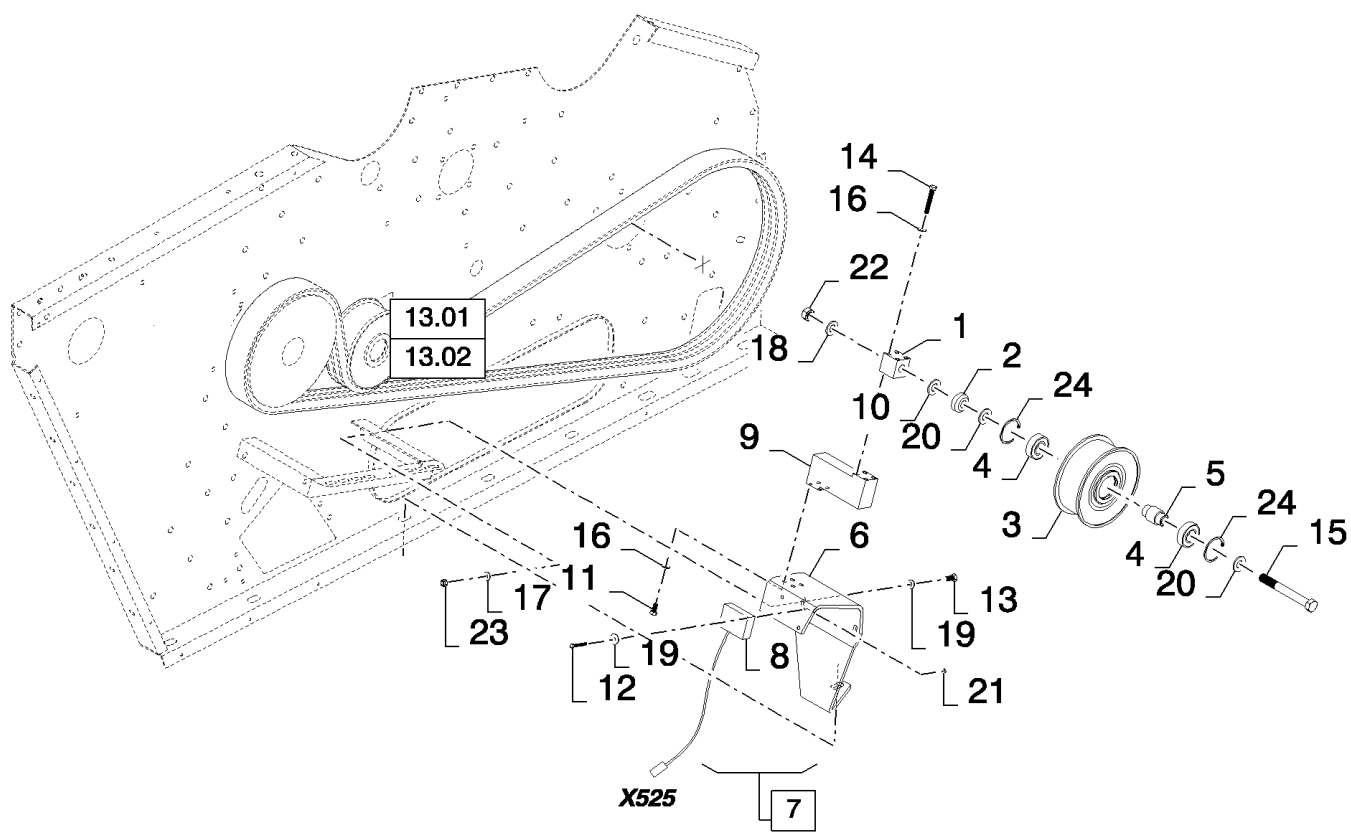

сылка	Номер детали	Кол-во	Описание
1	84458960	1	BLOCK,
2	750169	1	BUSHING,
3	84072441	1	IDLER,
4	84057966	2	BEARING, BALL,
5	84057817	1	BUSHING,
6	84460015	1	SUPPORT,
7	87642779	1	SENSOR, (8,9)
8	NSS	1	NOT SERVICED SEPARATELY,
9	NSS	1	NOT SERVICED SEPARATELY,
10	86592702	2	WASHER, M16 x 45 x 6, HT,
11	120104	4	SCREW, Hex, M8 x 20, 8.8,
12	86585707	2	SCREW, Cross Pan Hd, M4 x 35,
13	43127	2	BOLT, Hex, M8 x 25, 8.8,
14	16044321	4	BOLT, Hex, M8 x 55, 8.8,
15	371221	1	BOLT, Hex, M16 x 160, 8.8,
16	322358	8	WASHER, SPRING, Belleville, M8,
17	412650	4	WASHER, Belleville, M8,
18	140048	1	WASHER, SPRING, Belleville, M16,
19	322355	4	WASHER, Belleville, M4,
20	378246	2	WASHER,
21	385681	2	NUT, LOCK, M4 x .7, CI 8,
22	100020	1	NUT, M16, CI 8,
23	9706690	2	NUT, M8, CI 8,
24	370011	2	RING, SNAP, M52, Int,