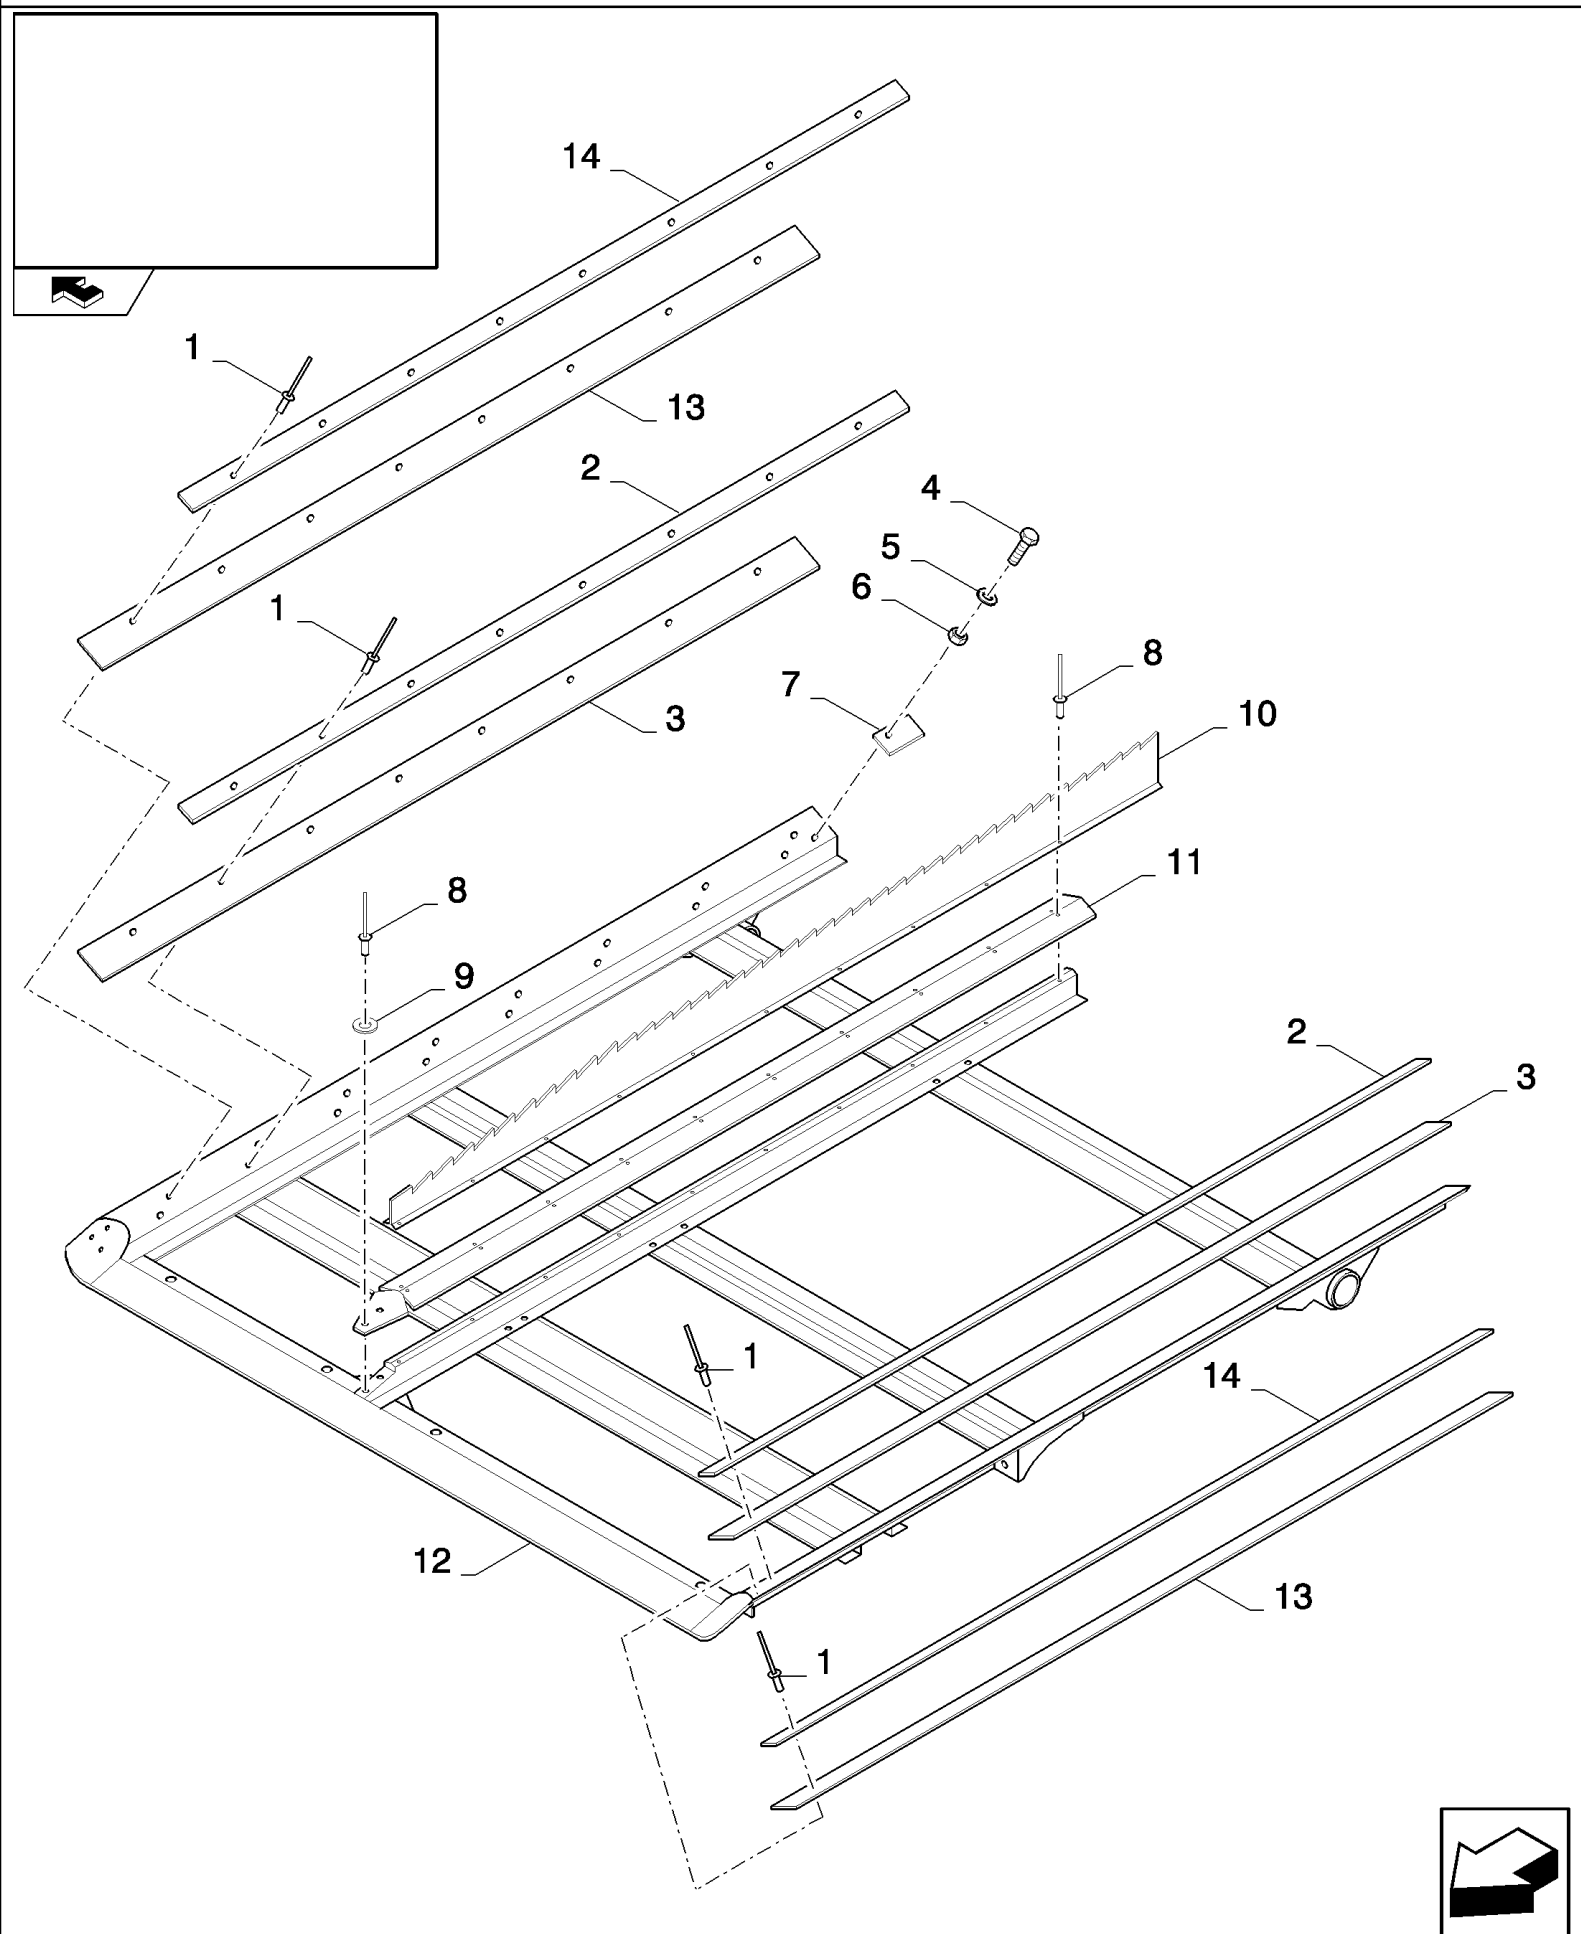

15.19(01) GRAIN PAN, REMOVABLE - FRAME

CX8080 COMBINE (9/06-)

15.19(01) GRAIN PAN, REMOVABLE - FRAME

сылка	Номер детали	Кол-во	Описание
1	445395	32	RIVET, Pop, M4.8 x 18.1,
2	435587	2	PLATE, FIXING,
3	84061787	2	CANVAS,
4	86508568	2	SCREW, Hex, M6 x 16, 8.8,
5	140015	2	WASHER, 6MM
6	353308	2	NUT, M6 x 1, CI 8,
7	84069569	2	PLATE,
8	445394	17	RIVET, Pop, M4.8 x 12.7,
9	140182	2	WASHER, M5 x 18 x 2,
10	84069653	1	DIVIDER,
11	84061791	1	CANVAS,
12	84069661	1	SHOE, SHAKER, , FOR CX8060, CX8070, CX8080, CX8090 ONLY
12	84073568	1	SHOE, SHAKER, , FOR CX8030, CX8040, CX8050 ONLY
13	84437878	2	CANVAS,
14	84437877	2	PLATE, FIXING,

FOR CX8030 ONLY - D600