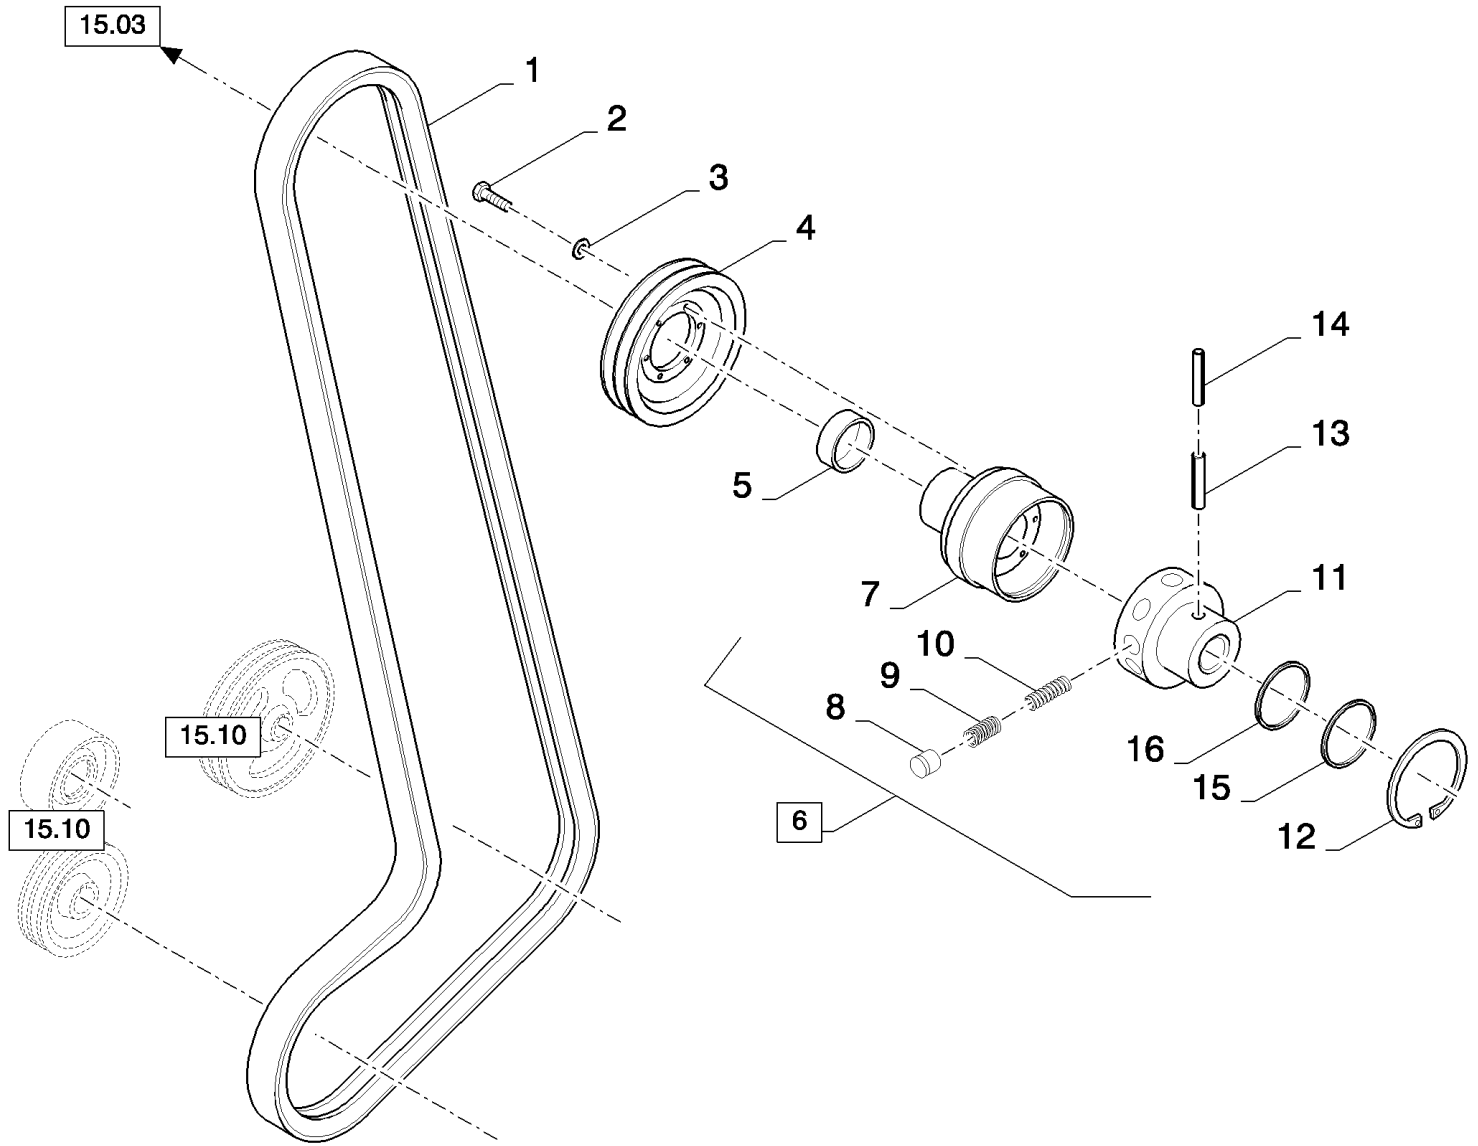

15.09(01) TAILINGS ELEVATOR DRIVE, FIXED SHOE

15.09(01) TAILINGS ELEVATOR DRIVE, FIXED SHOE

сылка	Номер детали	Кол-во	Описание
1	84435035	1	BELT, TRANSMISSION,
2	43127	6	BOLT, Hex, M8 x 25, 8.8,
3	322358	6	WASHER, SPRING, Belleville, M8,
4	84074212	1	PULLEY,
5	210022	1	SLEEVE,
6	84068829	1	CLUTCH, (7 to 12,15,16)
7	84074179	1	HOUSING,
8	275246	8	CAM,
9	386510	8	SPRING, OUTER
10	279346	6	SPRING,
11	84074178	1	HUB,
12	300633	1	RING, SNAP, M80, Int,
13	388604	1	PIN, M10 x 55, Slotted,
14	412688	1	PIN, LOCK, M6 x 60, Slotted,
15	86636027	1	RING,
16	87325379	1	RING,