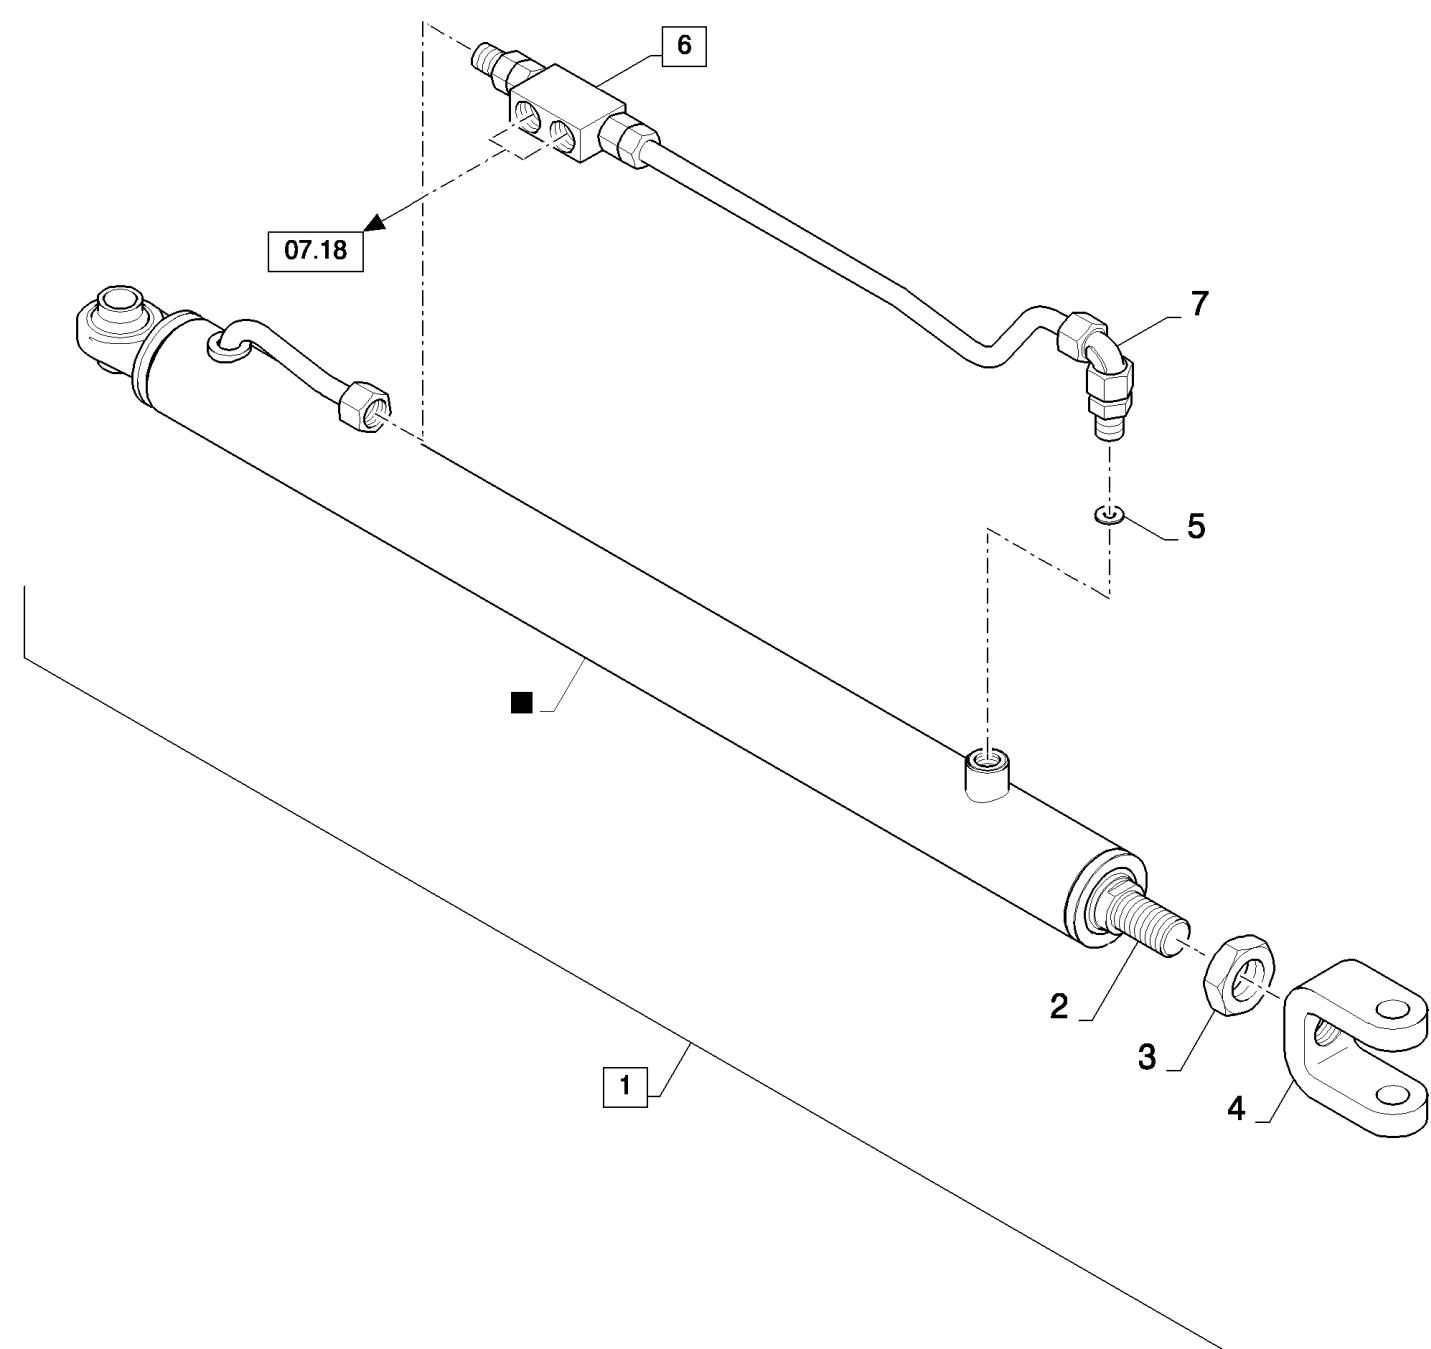

07.42(01) CYLINDER FOR UNLOADING AUGER

CX8080 COMBINE (9/06-)

07.42(01) CYLINDER FOR UNLOADING AUGER

сылка	Номер детали	Кол-во	Описание
1	84461647	1	HYDRAULIC CYLINDER, (2 to 8)
2	84462328	1	ROD,
3	84022122	1	NUT, Thin, M24 x 2, CI 05, M24x2
4	87031322	1	CLEVIS,
5	87031319	1	ORIFICE,
6	84461693	1	VALVE, CHECK, (7)
7	NSS	1	NOT SERVICED SEPARATELY,
8	84989045	1	KIT, SEALS,