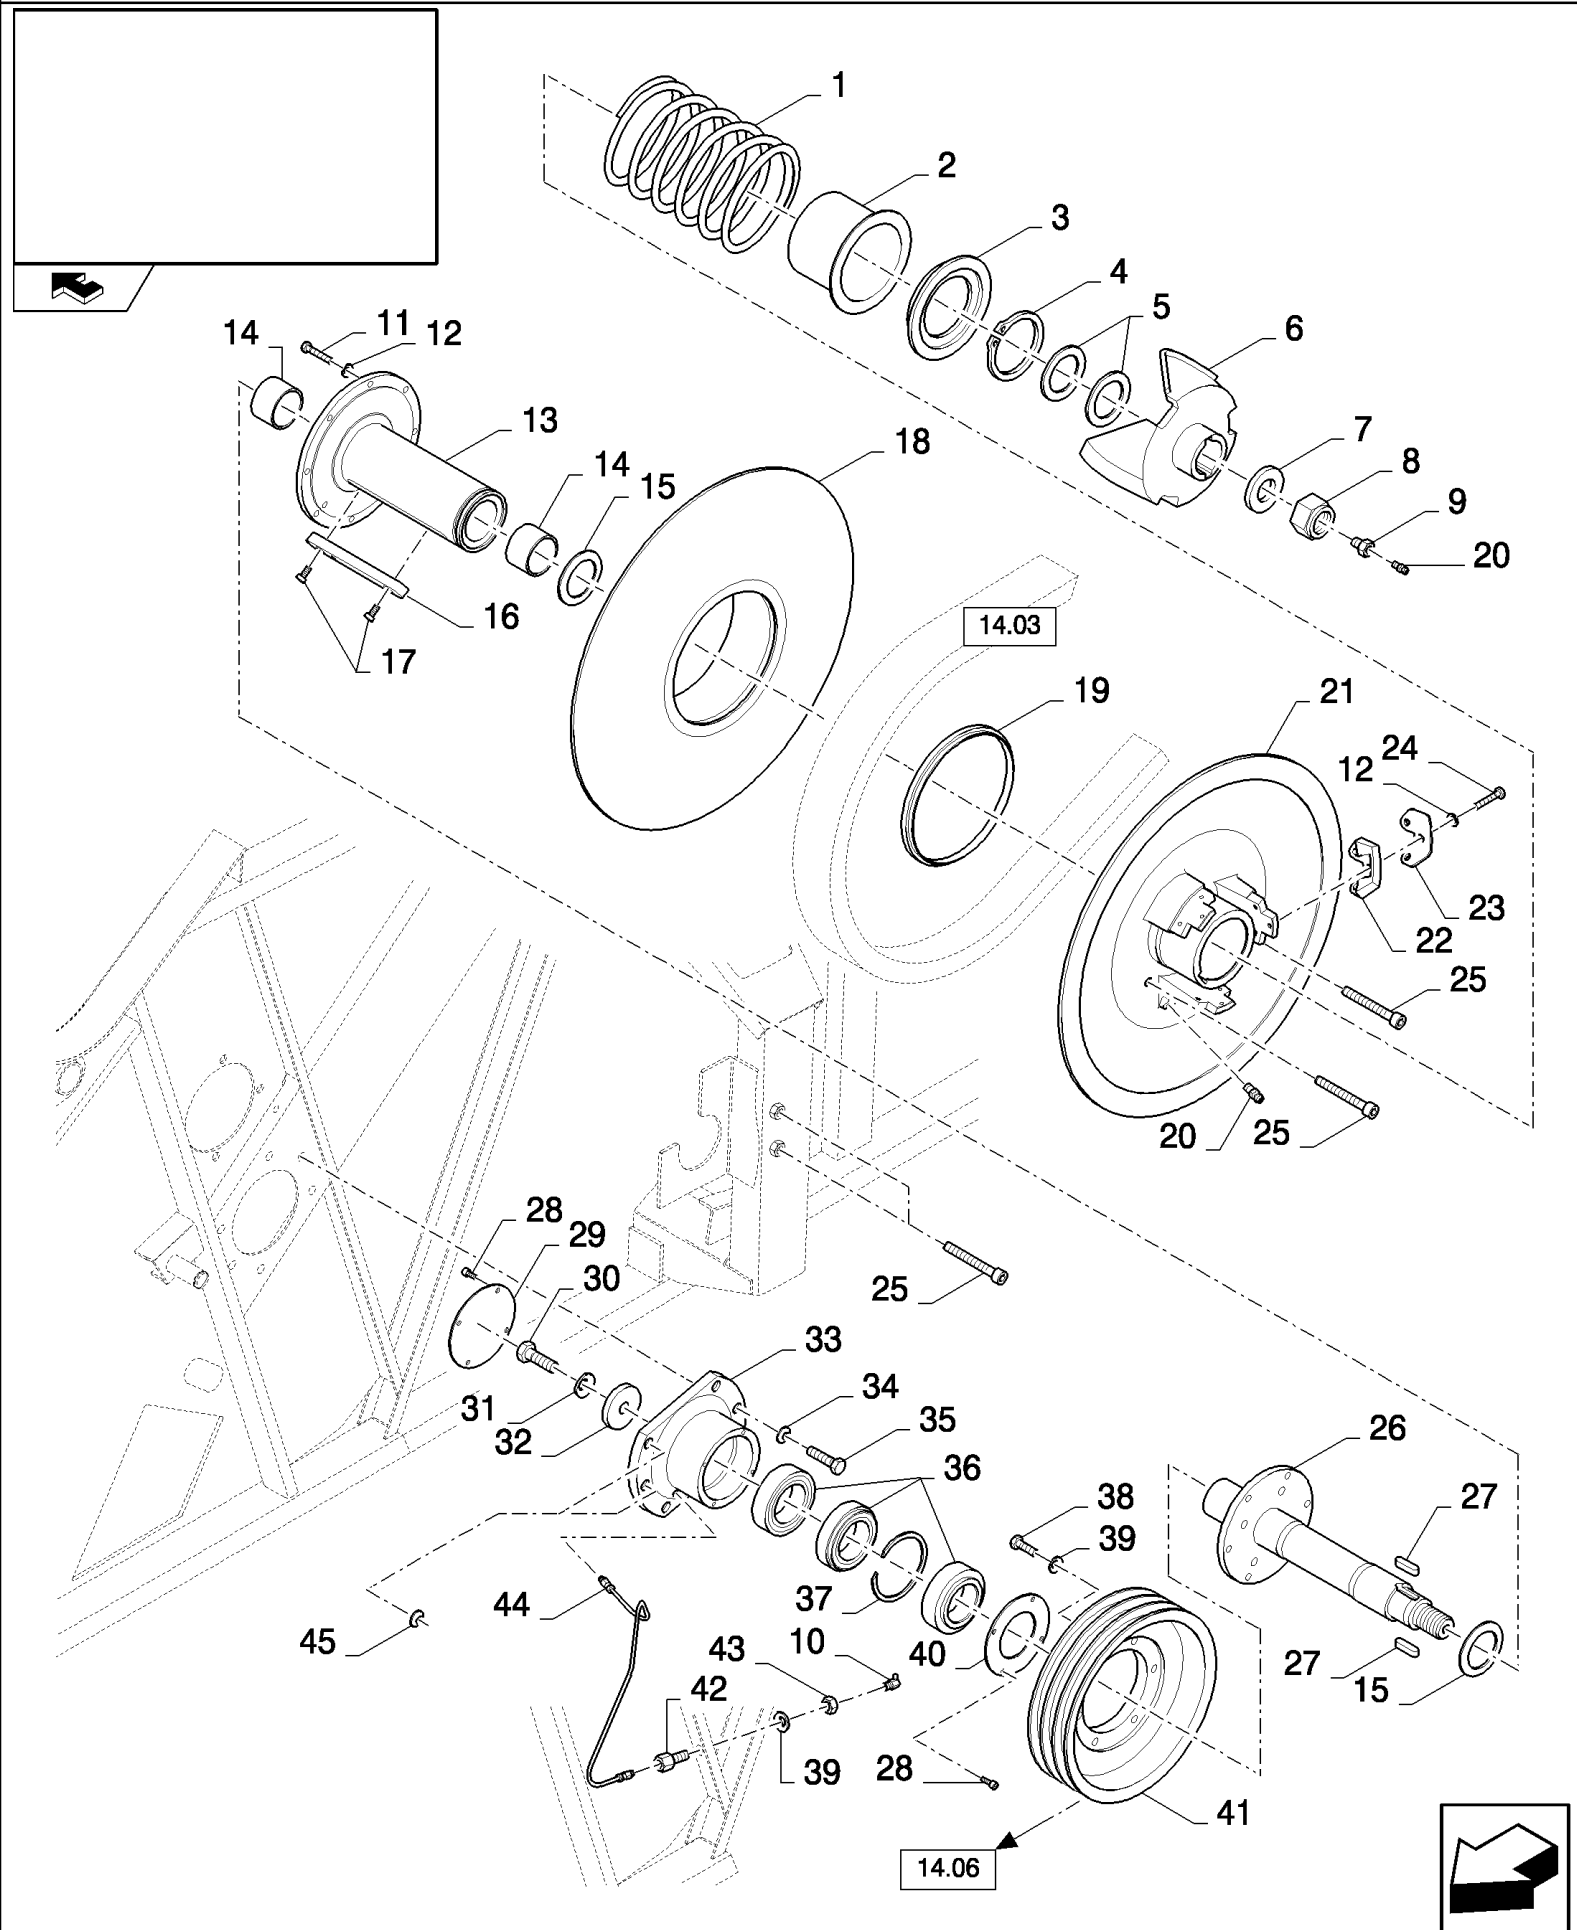

14.04(01) DRUM VARIATOR

14.04(01) DRUM VARIATOR

сылка	Номер детали	Кол-во	Описание
1	84057647	1	SPRING,
2	84069938	1	PROTECTING COVER,
3	84069939	1	RING,
4	300639	1	RING, SNAP, M90, Ext,
5	84057664	2	SPACER,
6	84334138	1	HUB,
7	84069940	1	WASHER,
8	9837689	1	NUT,
9	84334103	1	CONNECTOR, HYD.,
10	323713	1	NIPPLE, LUBE,
11	43127	8	BOLT, Hex, M8 x 25, 8.8,
12	322358	17	WASHER, SPRING, Belleville, M8,
13	84057641	1	HUB,
14	84057648	2	SPACER,
15	84057646	2	RING,
16	84052077	1	KEY,
17	84012852	2	SCREW, Hex Soc Hd, M8 x 16, 8.8,
18	84069950	1	DISC,
19	84057636	1	SEAL,
20	321204	2	NIPPLE, LUBE, M6 x 1, 16mm lg,
21	84434585	1	PULLEY,
22	84334164	3	CAM,
23	84077254	3	PLATE,
24	120104	9	SCREW, Hex, M8 x 20, 8.8,
25	84069080	2	SCREW,
26	84073317	1	SHAFT,
27	354775	2	KEY,
28	84058583	8	SCREW, M6x16
29	84061603	1	COVER,
30	385922	1	SCREW, Hex, M16 x 45, 8.8,
31	140048	1	WASHER, SPRING, Belleville, M16,
32	9801067	1	WASHER,
33	84069947	1	HUB,
34	140046	6	WASHER, Belleville, M12,
35	86629541	6	BOLT, Hex, M12 x 40, 8.8, Full Thd,
36	87346925	1	BEARING ASSY,
37	84057989	1	RING, SNAP,
38	43138	6	SCREW, Hex, M10 x 20, 8.8, Full Thd,
39	140045	7	WASHER, SPRING, Belleville, M10,
40	84057640	1	RING,
41	84069948	1	PULLEY,
42	84817004	1	CONNECTOR, HYD.,
43	100016	1	NUT, M10, CI 8,
44	84069996	1	TUBE,
45	394630	2	WASHER,