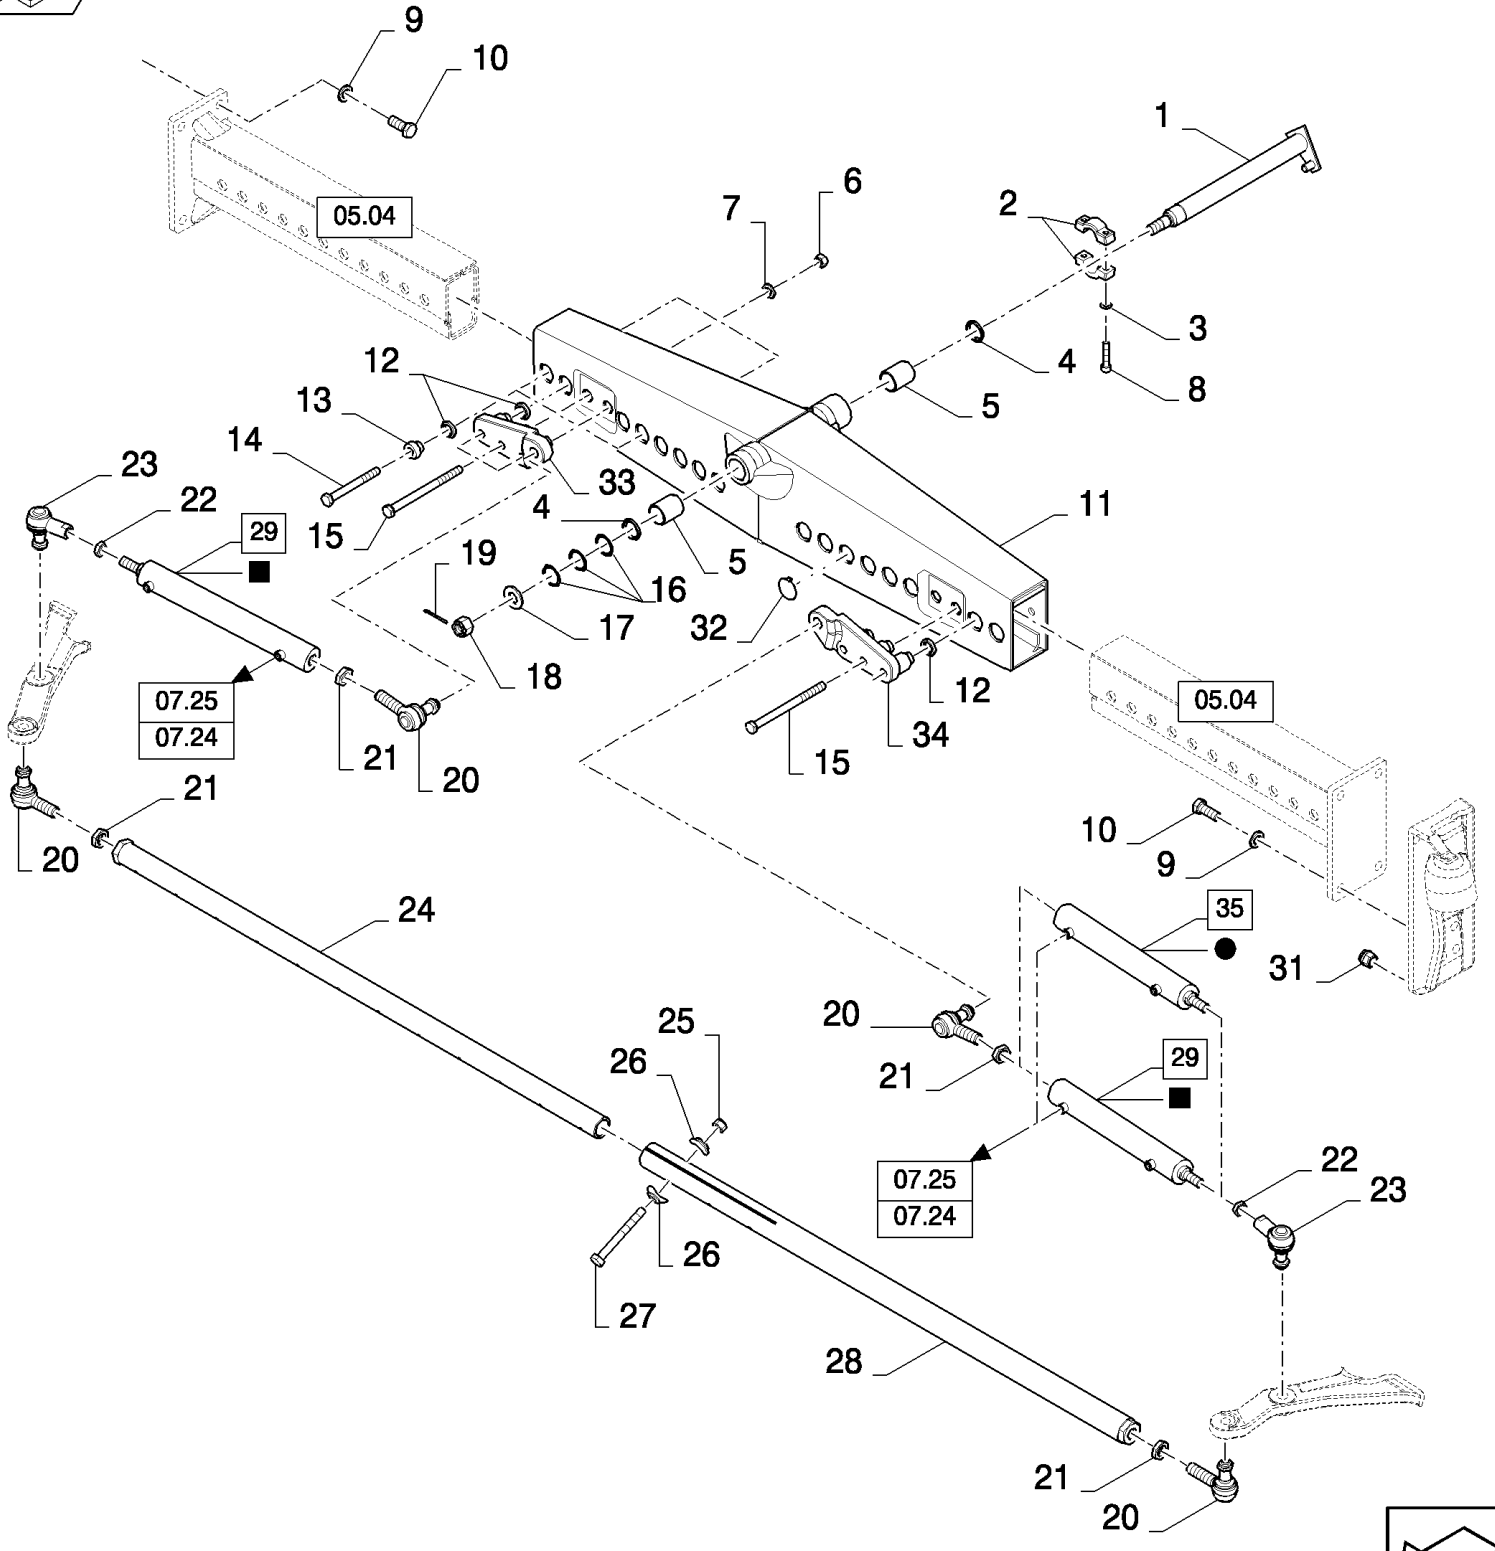

KIT

■ = 30
● = 36

05.03(01) AXLE, POWERED AND HEAVY DUTY (HD)

сылка	Номер детали	Кол-во	Описание
1	84074397	1	SHAFT,
2	84077496	2	CLAMP,
3	140045	2	WASHER, SPRING, Belleville, M10,
4	84069736	2	SEAL,
5	84334438	2	BUSHING,
6	84100564	10	NUT, LOCK, M20, GC, M20
7	9850384	10	WASHER,
8	84015950	2	SCREW, M10x50
9	84015771	8	WASHER,
10	84075037	8	BOLT, Hex, M24 x 60, 12.9,
11	84074066	1	AXLE, REAR, , BSN C551
11	84462121	1	AXLE, REAR, , ASN D552
12	84334526	6	WASHER,
13	84334525	4	BUSHING,
14	412290	4	BOLT, Hex, M20 x 180, 8.8,
15	84037083	6	BOLT, Hex, M20 x 260, 8.8,
16	539450	3	SHIM, 0.5mm Thk,
17	327802	1	WASHER,
18	390822	1	NUT, SLOTTED, M30 x 1.5, CI 8,
19	130016	1	PIN, SPLIT (COTTER), M6.3 x 63,
20	84073399	4	BALL JOINT,
21	100034	4	NUT, M30 x 1.5, CI 8,
22	412321	2	NUT, M26 x 1.5, CI 8,
23	84814042	2	BALL JOINT,
24	84074074	1	TRACK ROD ASSY,
25	412141	3	NUT, LOCK, M10 x 1.5, CI 8,
26	379401	6	CLAMP,
27	120074	3	BOLT, Hex, M10 x 90, 8.8,
28	84074075	1	TRACK ROD ASSY,
29	84814043	2	CYLINDER STEERING, (30), FOR SMART STEER AUTO-GUIDANCE, SEE FIGURE 07.40
30	84334447	1	KIT, SEALS,
31	84439474	12	PLUG,
32	84440667	12	PLUG,
33	84435034	1	SUPPORT,
34	84435031	1	SUPPORT,
35	84448270	1	HYDRAULIC CYLINDER,
36	84455606	1	KIT, SEALS,