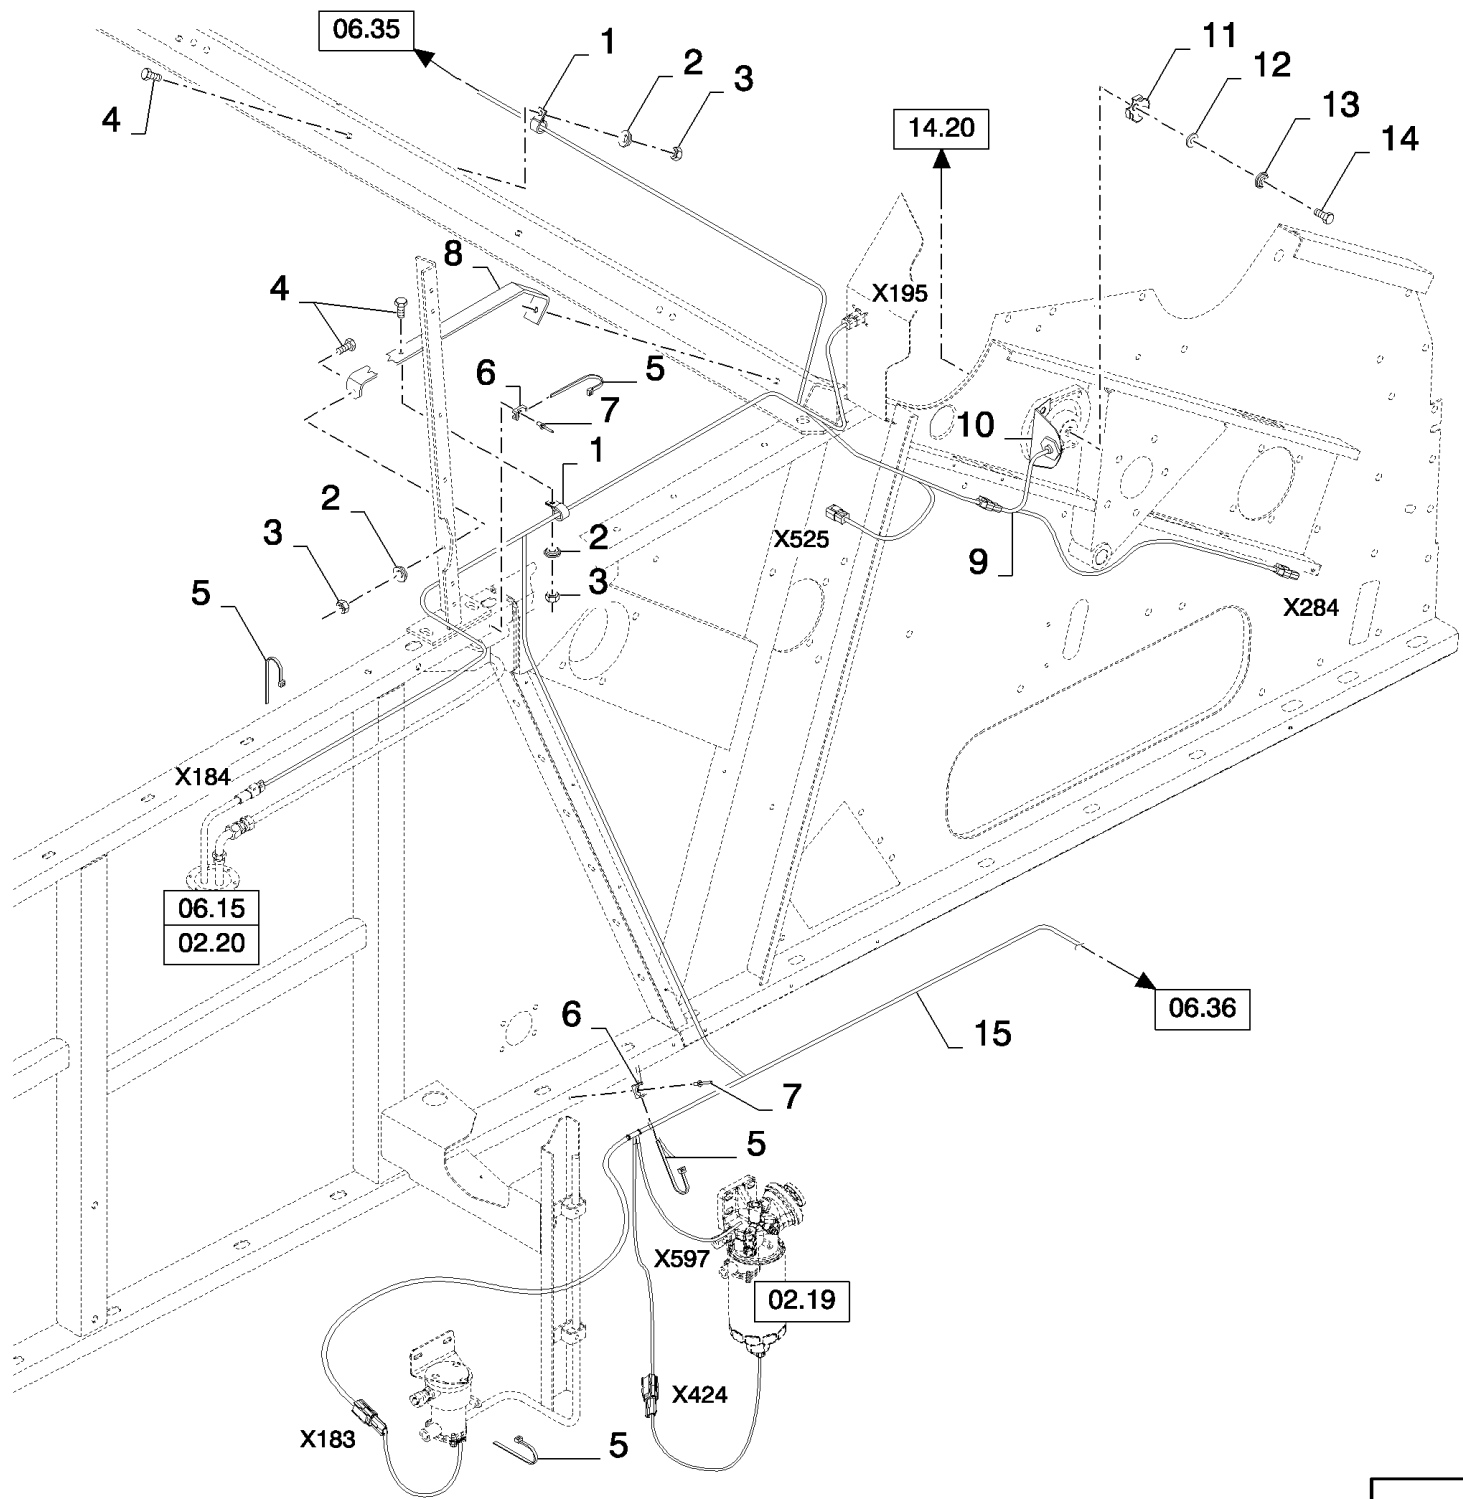

06.34(01) FUEL TANK ELECTRICS AND BEATER SENSOR

06.34(01) FUEL TANK ELECTRICS AND BEATER SENSOR

сылка	Номер детали	Кол-во	Описание
1	9837692	6	CLAMP,
2	322358	7	WASHER, SPRING, Belleville, M8,
3	9706690	7	NUT, M8, CI 8,
4	120104	7	SCREW, Hex, M8 x 20, 8.8,
5	86566989	AR	STRAP, CABLE,
6	86590413	AR	CLAMP,
7	445394	AR	RIVET, Pop, M4.8 x 12.7,
8	84435787	1	SUPPORT,
9	84058861	1	SENSOR,
10	84073180	1	SUPPORT,
11	84071027	1	DISC,
12	337522	1	WASHER, M16 x 56 x 5,
13	140048	1	WASHER, SPRING, Belleville, M16,
14	86585947	1	BOLT, Hex, M16 x 20, 8.8, Full Thd,
15	87394393	1	HARNESS, WIRE, , BSN C599
15	87653575	1	HARNESS, WIRE, , BSN F600659
15	87497355	1	HARNESS, WIRE, , ASN D660