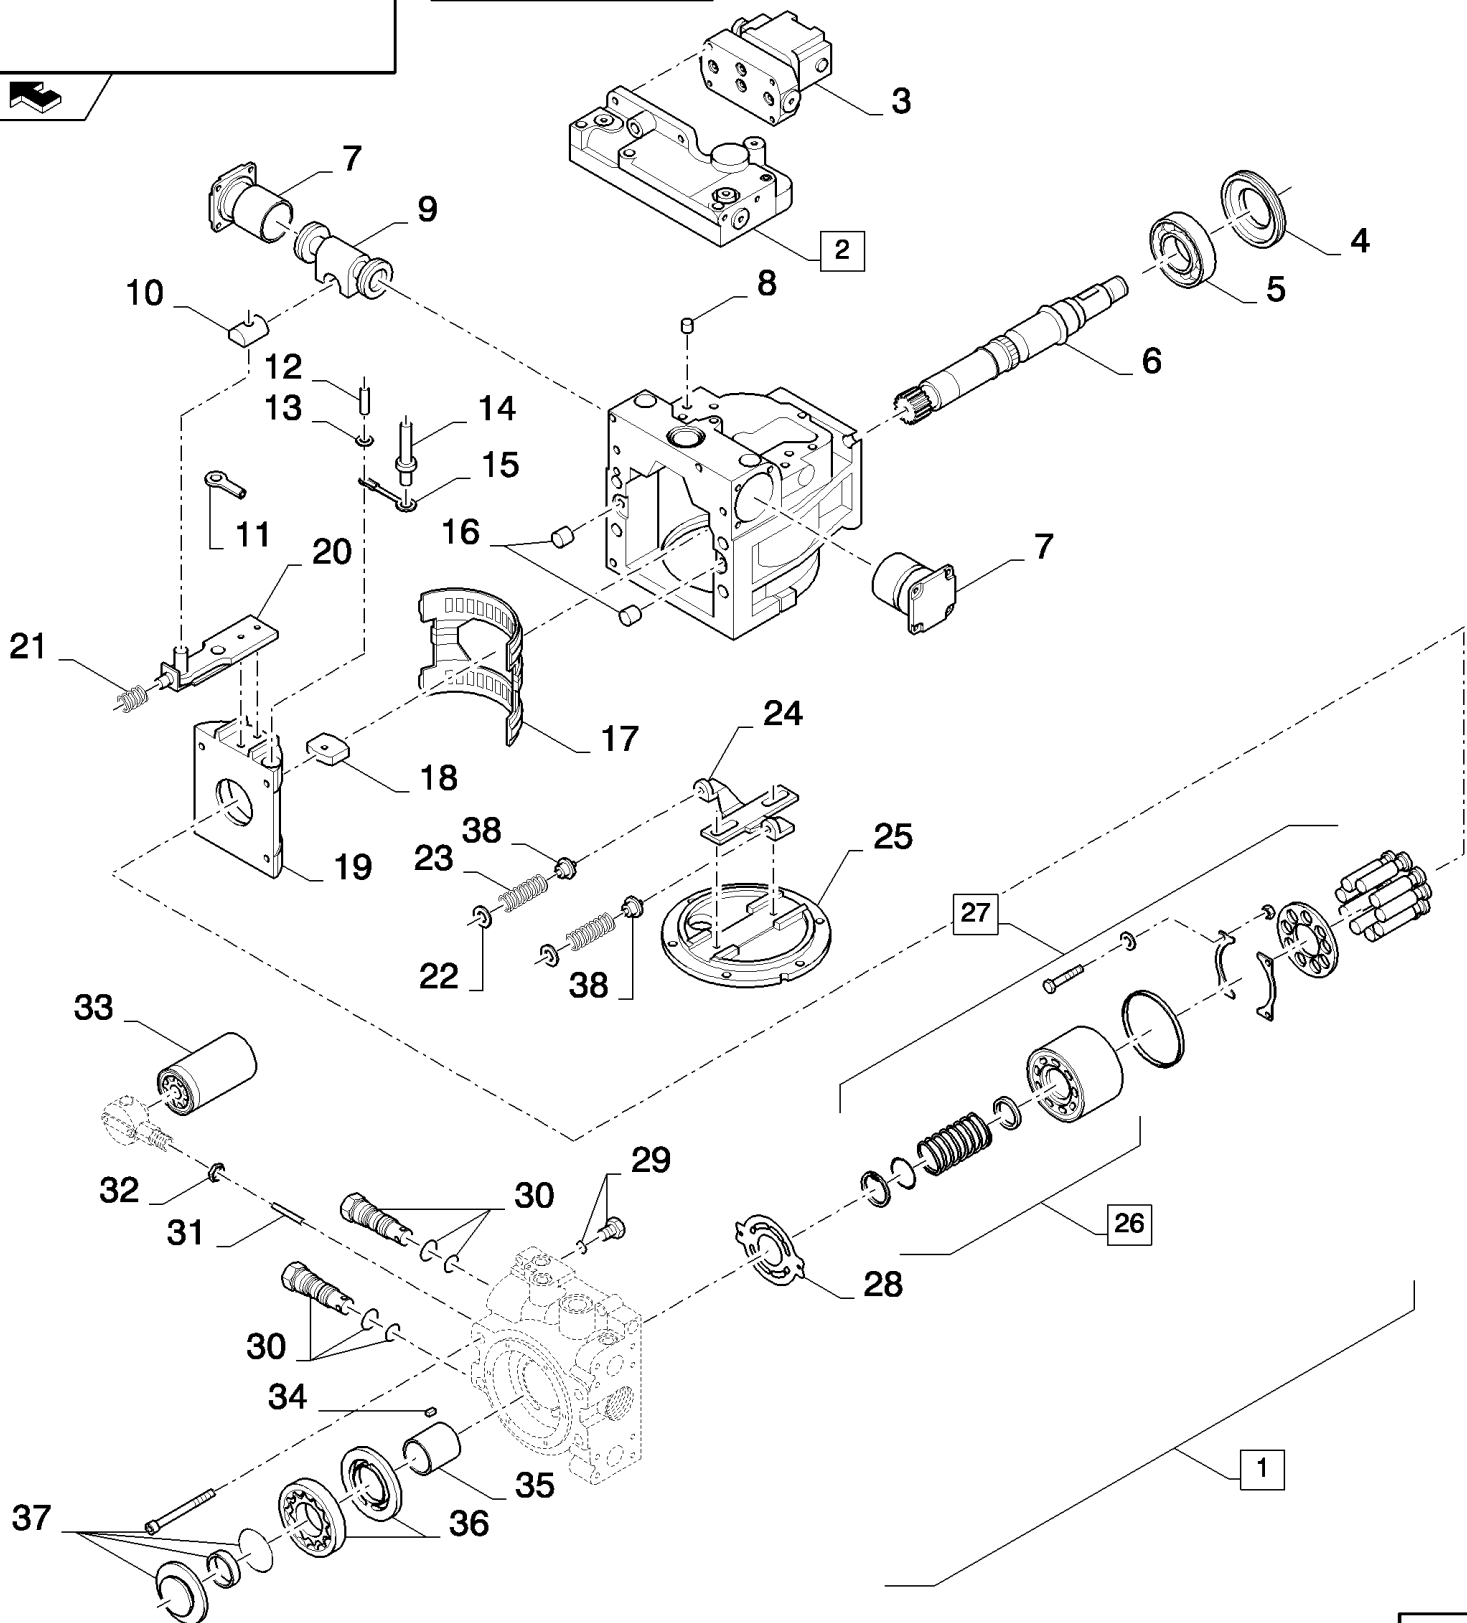

сылка	Номер детали	Кол-во	Описание
1	84817315	1	PUMP, HYDROSTATIC, (2 to 39), FOR CX8070 NA, CX8080 ONLY
1	84819216	1	PUMP, HYDROSTATIC, 2 to 39), FOR CX8090 ONLY
2	84801639	1	BRAKE SERVO, (3)
3	84801640	1	ELECTROMAGNET,
4	84042108	1	RING,
5	84042107	1	BEARING ASSY,
6	84806849	1	SHAFT,
7	84042102	2	SERVO STEERING CYL.,
8	9813069	3	FILTER,
9	84806847	1	SHAFT,
10	84042101	1	GUIDE,
11	84042109	1	LEVER,
12	84042089	1	PIN,
13	140013	1	WASHER, M4,
14	84042091	1	PIN,
15	84042090	1	CLIP,
16	165179	2	PIN,
17	84042083	1	BEARING ASSY,
18	84042088	1	GUIDE,
19	84806842	1	SUPPORT,
20	84042086	1	LEVER,
21	84042092	1	SPRING,
22	84042096	2	WASHER,
23	84806846	2	SPRING,
24	84806844	1	LEVER,
25	84806843	1	COVER,
26	84042084	1	KIT,
27	84806852	1	KIT, (26)
28	84806841	1	PLATE,
29	9813059	2	VALVE, HYDRAULIC,
30	84806850	2	VALVE, HYDRAULIC,
31	84041317	1	TUBE, RIGID,
32	84037209	1	NUT,
33	84031880	1	FILTER, ELEMENT, 10 Micron, 81863799 15 Micron
34	84042105	1	SPRING, Key; Used W/84042103
35	84806848	1	SHAFT,
36	84042103	1	KIT, Charge Pump
37	84042106	1	KIT,
38	84806845	2	RETAINER,
39	84019068	1	KIT, SEALS,