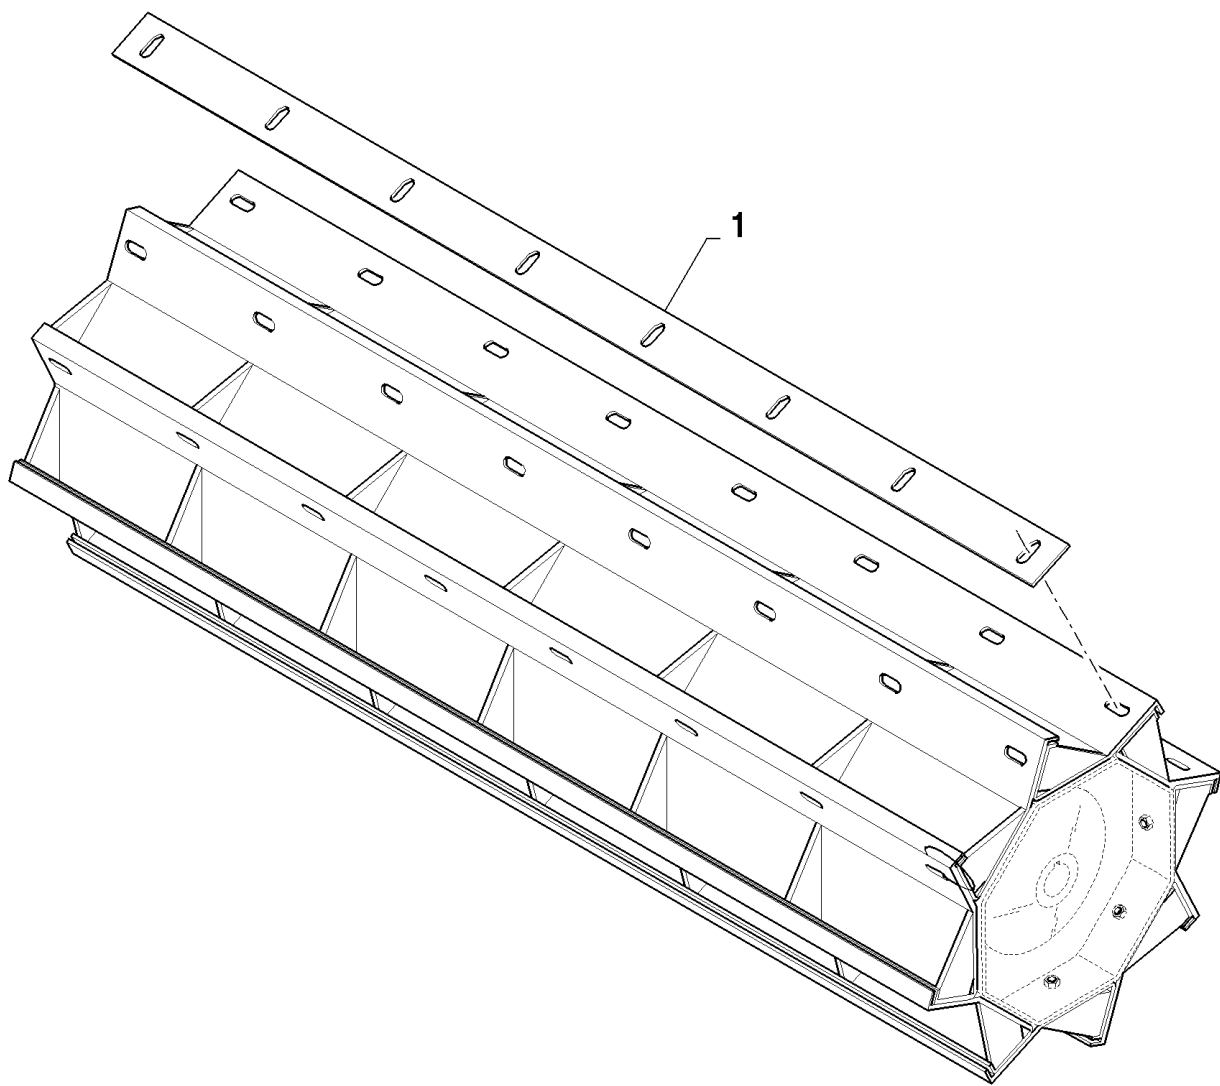

CX8080 COMBINE (9/06-)

18.84110386(01) BEATER PINS

сылка	Номер детали	Кол-во	Описание
	84110386		BEATER PINS,
1	84446558	4	PLATE,
2	84446559	4	PLATE,
3	43151	24	SCREW, Hex, M12 x 20, 8.8, Full Thd,
4	140046	24	WASHER, Belleville, M12,
5	43139	80	SCREW, Hex, M10 x 25, 8.8, Full Thd,
6	140045	80	WASHER, SPRING, Belleville, M10,
7	447336	80	WASHER,
	84441900	0.06	grease