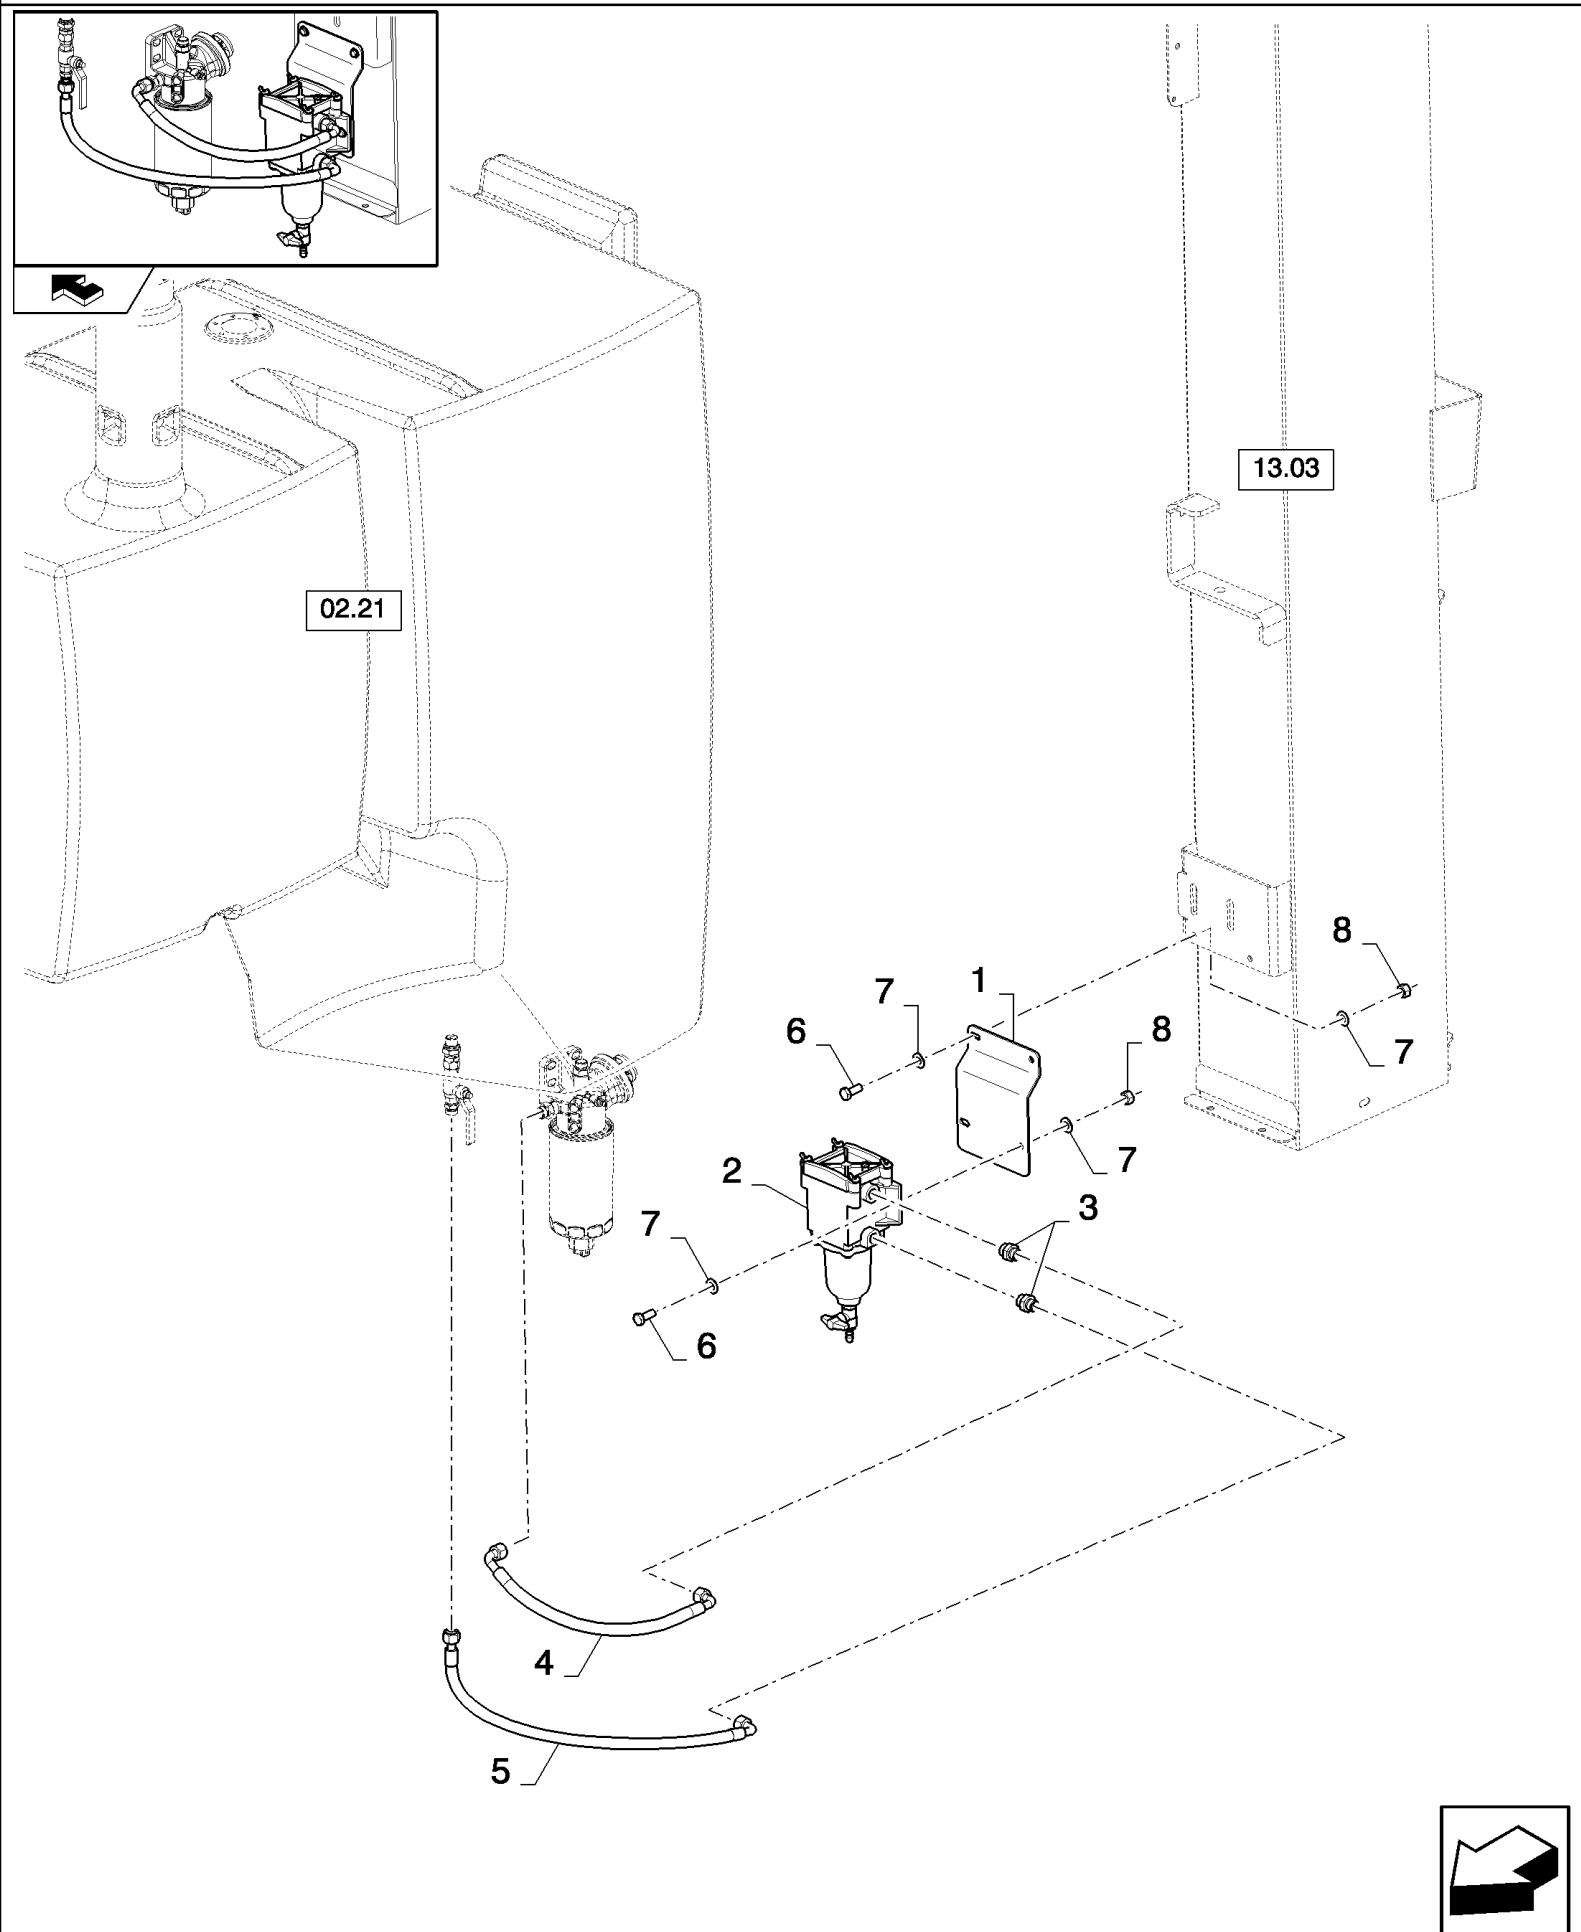

02.51(01) FUEL FILTER - D660

02.51(01) FUEL FILTER - D660

сылка	Номер детали	Кол-во	Описание
1	87478837	1	PLATE, MOUNTING,
2	87346728	1	FILTER, FUEL,
3	84057160	2	CONNECTOR, HYD.,
4	87758536	1	HOSE, FUEL,
5	87478935	1	HOSE, FUEL,
6	43127	4	BOLT, Hex, M8 x 25, 8.8,
7	322358	8	WASHER, SPRING, Belleville, M8,
8	9706690	4	NUT, M8, CI 8,