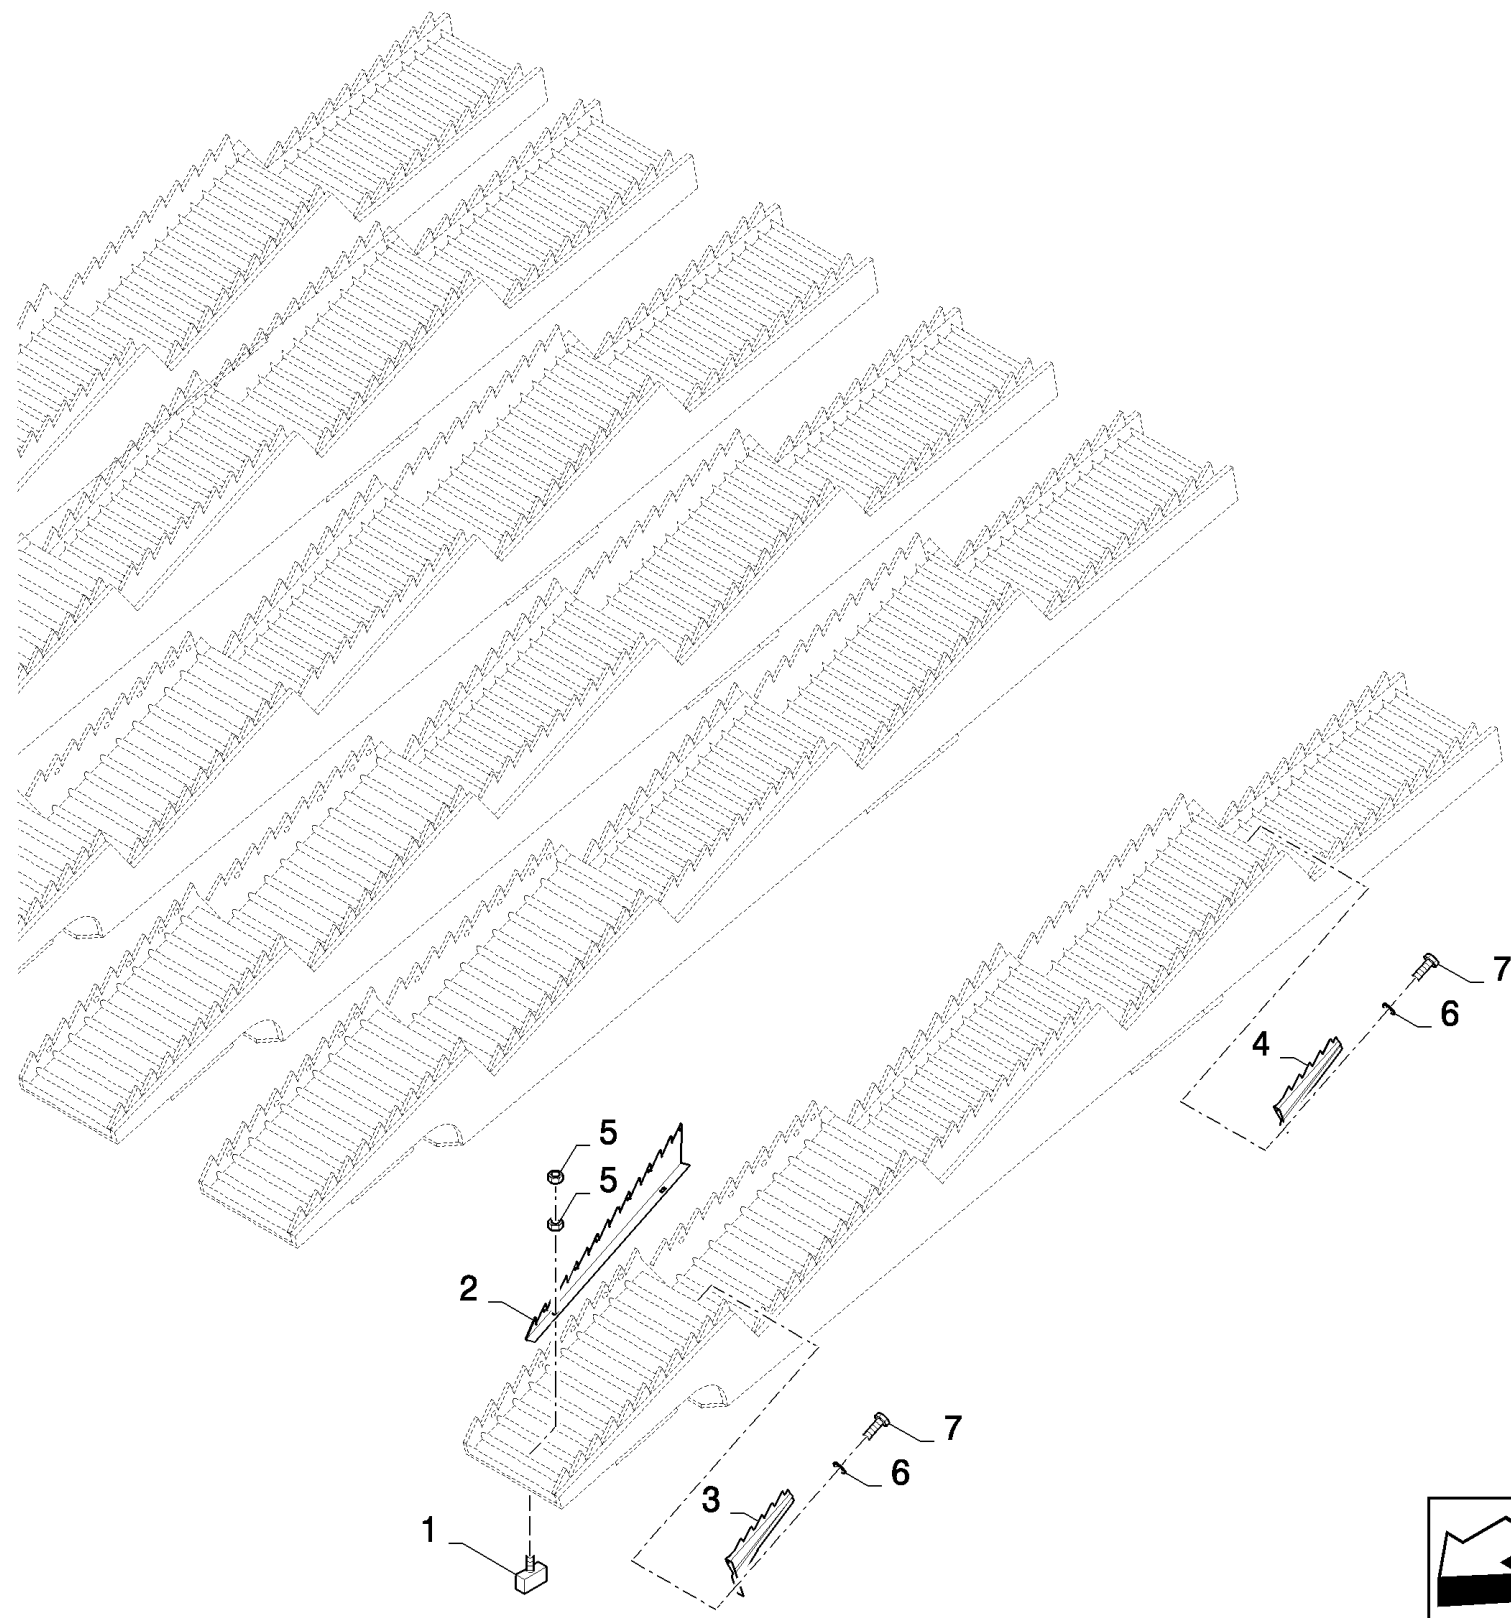

CX8080 COMBINE (9/06-)

18.84110390(01) ADDITIONAL STRAWWALKER FISHBACKS

сылка	Номер детали	Кол-во	Описание
	84110390		ADD. STRAWWALKER FISHBACK,
1	353893	12	CLAMP,
2	84447032	6	RAKE,
3	84446428	18	RAKE,
4	84446407	6	RAKE,
5	9706755	24	NUT, M6, CI 8,
6	86508568	48	SCREW, Hex, M6 x 16, 8.8,
7	412649	48	WASHER, SPRING, Belleville, M6,