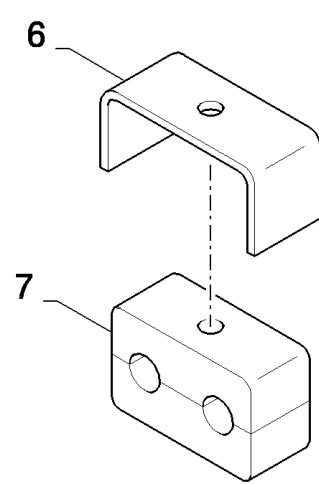

07.501(01) TUBE CLAMPS AND HYDRAULIC TUBES

сылка	Номер детали	Кол-во	Описание
1	335136		AR FERRULE, DIA.:8MM
1	150014		AR FERRULE, DIA.:10MM
1	150015		AR FERRULE, DIA.:12MM
1	335169		AR FERRULE, DIA.:16MM
1	335168		AR FERRULE, DIA.:18MM
1	412528		AR FERRULE, DIA.:28MM
2	335135		AR NUT, DIA.:8MM
2	86548975		AR NUT, DIA.:10MM
2	86548976		AR NUT, DIA.:12MM
2	335171		AR NUT, DIA.:16MM
2	335170		AR NUT, DIA.:18MM
2	412527		AR NUT, DIA.:28MM
3	371540		AR TUBE, RIGID, DIA.:8MM,L:2M
3	371539		AR TUBE, RIGID, DIA.:10MM,L:2M
3	9513719		AR TUBE, RIGID, DIA.:12MM,L:2M
3	371536		AR TUBE, RIGID, DIA.:16MM,L:2M
3	371534		AR TUBE, RIGID, DIA.:18MM,L:2M
3	9811333		AR TUBE, RIGID, DIA.:28MM,L:2M
3	75931		AR TUBE, RIGID, DIA.:3/8",L:48"
3	75932		AR TUBE, RIGID, DIA.:1/2",L:48"
3	75933		AR TUBE, RIGID, DIA.:5/8",L:48"
3	75934		AR TUBE, RIGID, DIA.:3/4",L:48"
4	433101		AR SUPPORT, 8-10MM
4	442340		AR SUPPORT, 12MM
4	433100		AR SUPPORT, 16MM-3/4"
4	743318		AR SUPPORT, 28MM
5	433008		AR CLAMP, 8-12MM
5	433007		AR CLAMP, 16MM-3/4"
5	457546		AR CLAMP, 28MM
6	431941		AR SUPPORT, 8-12MM
6	431942		AR SUPPORT, Hex Hd, #10-32 x 1/2", 16MM-3/4"
6	743320		AR SUPPORT, 28MM
7	430357		AR CLAMP, 8-12MM
7	430356		AR CLAMP, 16MM-3/4"
7	457547		AR CLAMP, 28MM
8	455534		AR SUPPORT,
9	455533		AR CLAMP,