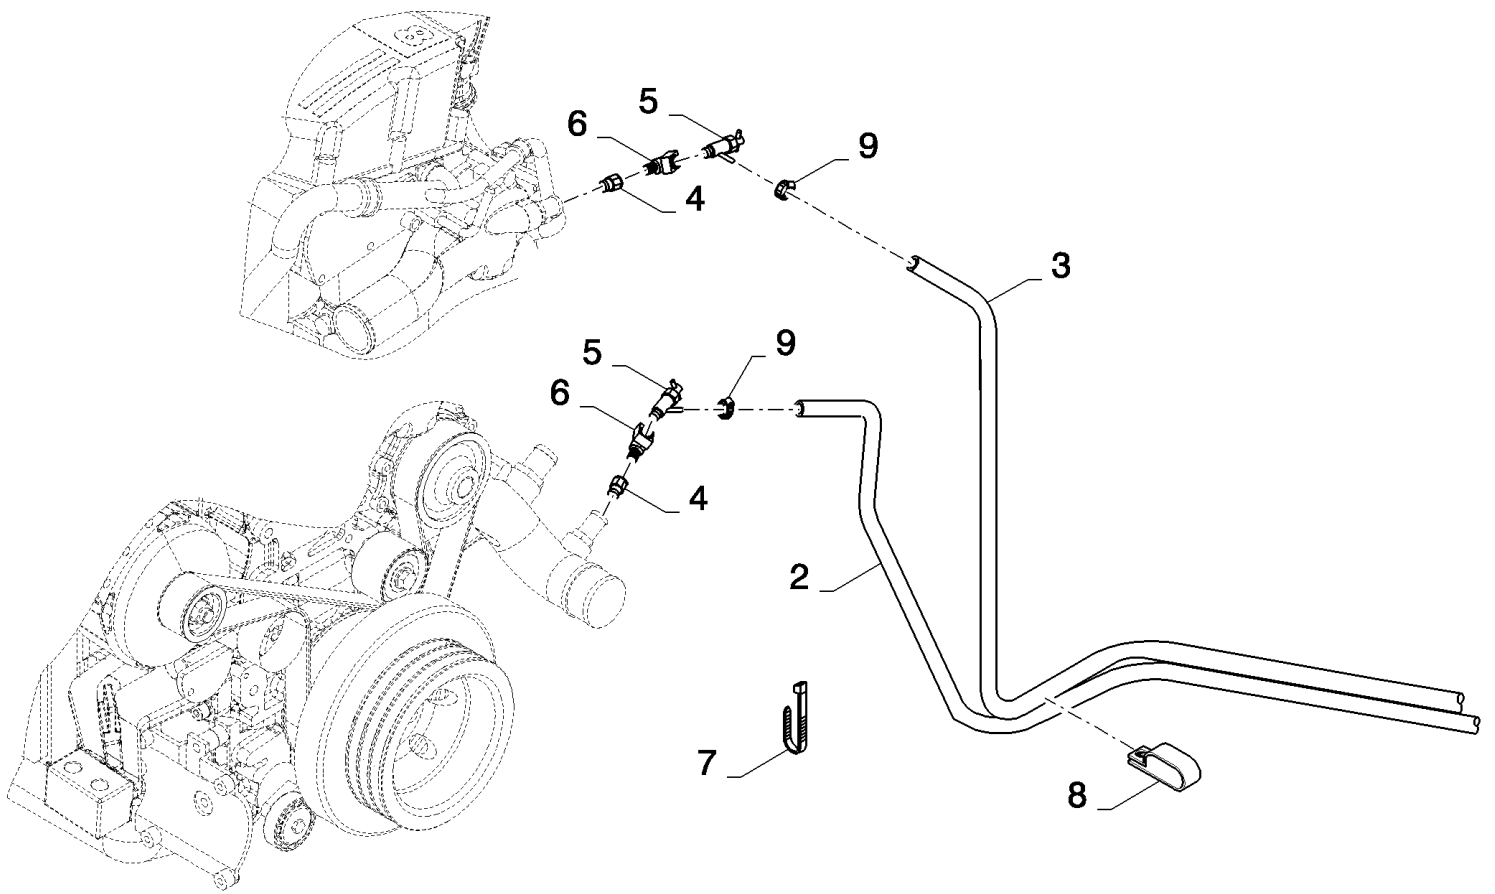

сылка	Номер детали	Кол-во	Описание
	84081849		HEATING SYSTEM,
1	84439812	1	Rebuild Kit
2	84607280	1	HOSE, L=6.8M
3	84607279	1	HOSE, L=5.6M
4	84334474	2	FITTING,
5	83961305	2	VALVE, SHUT-OFF,
6	83905214	2	ELBOW,
7	86566989	10	STRAP, CABLE,
8	89513271	6	CLAMP,
9	326082	4	CLAMP,