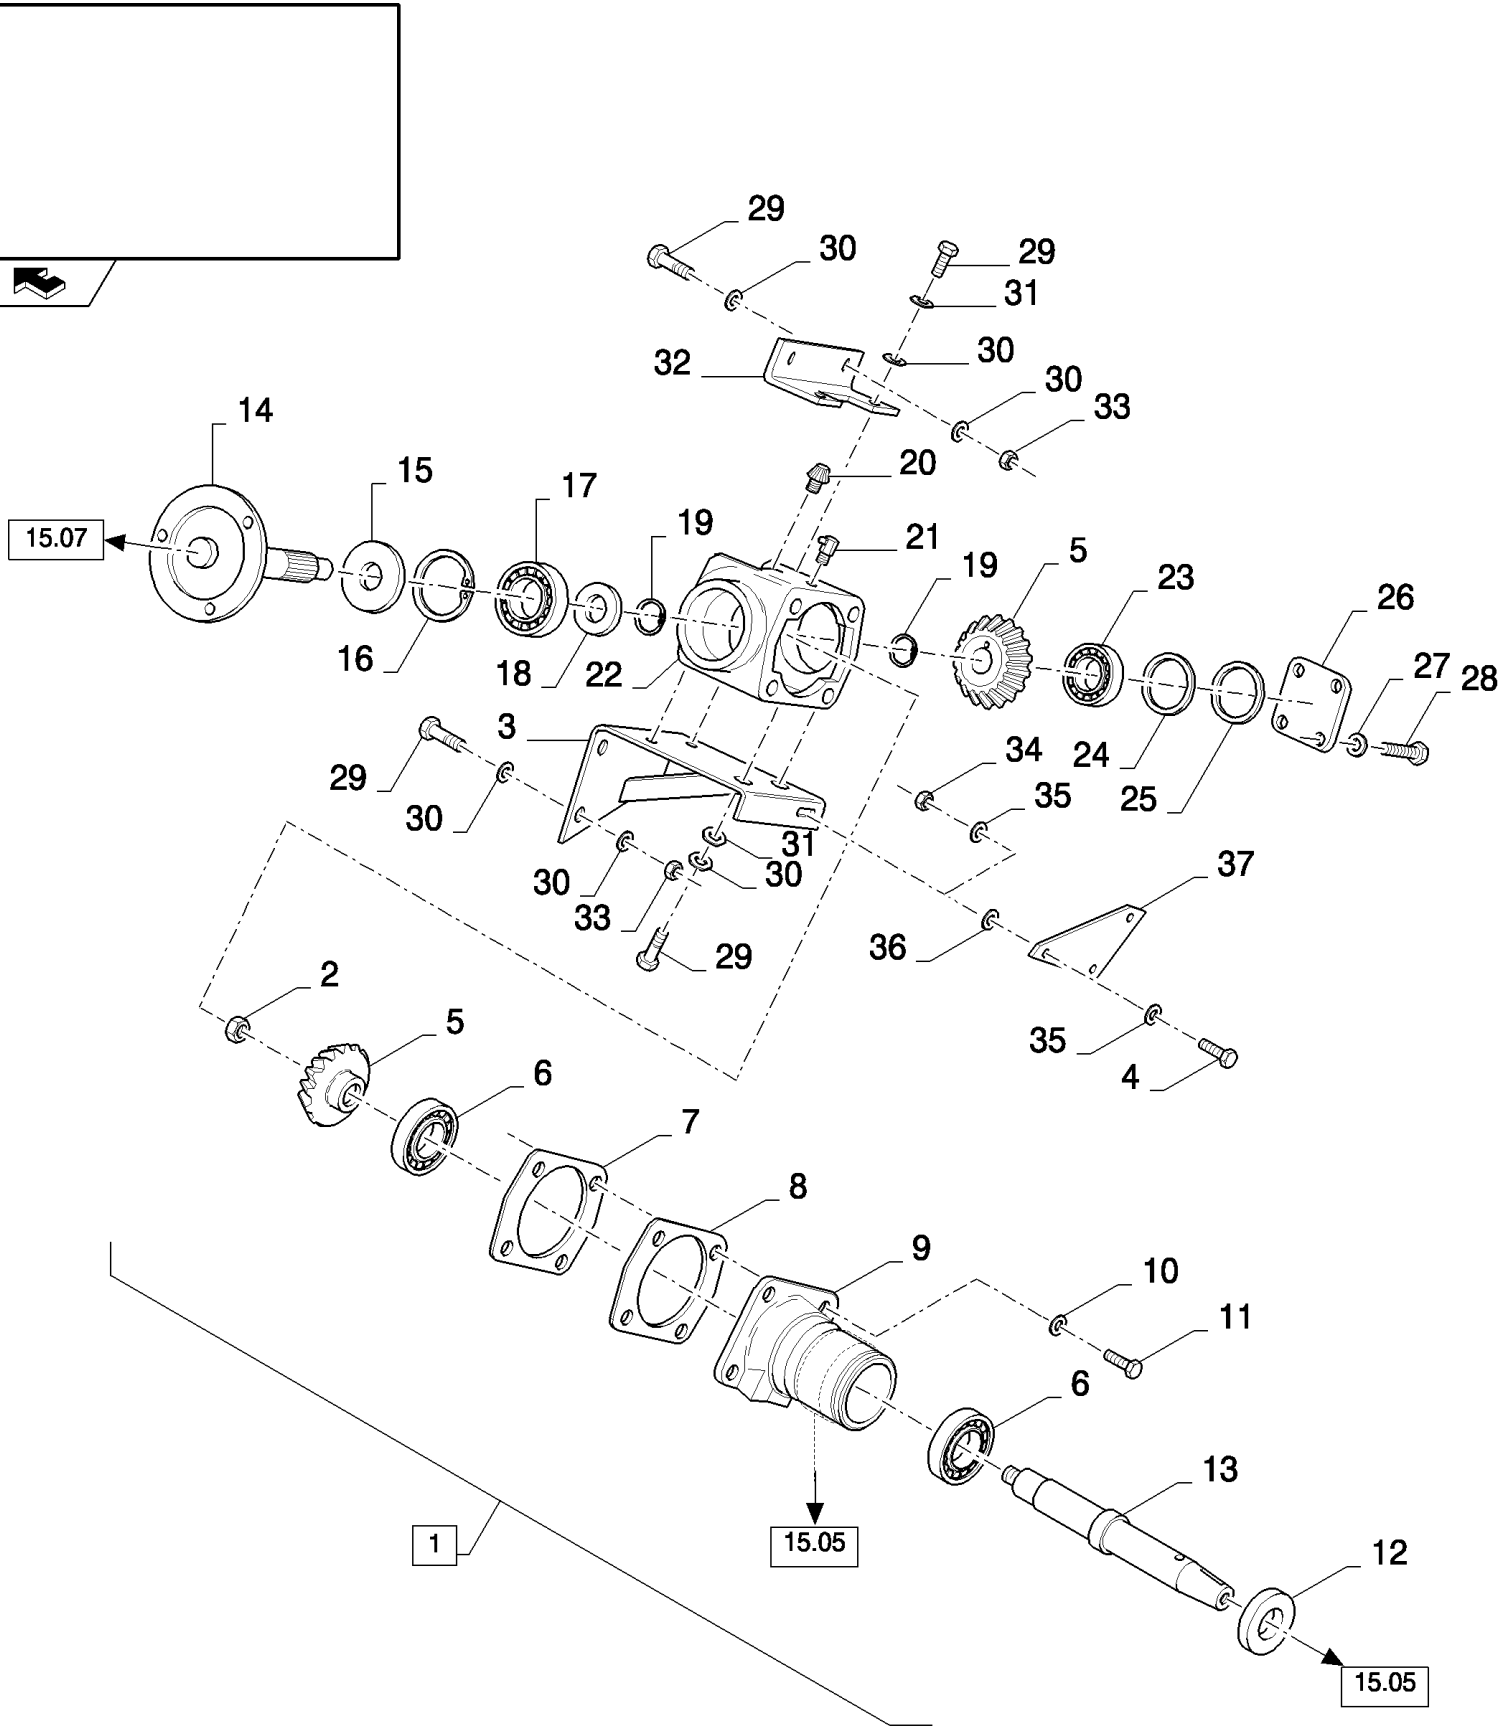

15.06(01) SHAKER SHOE DRIVE, GEARBOX - SELF-LEVELLING

15.06(01) SHAKER SHOE DRIVE, GEARBOX - SELF-LEVELLING

сылка	Номер детали	Кол-во	Описание
1	84068825	1	GEARBOX, (2 to 28)
2	84440604	1	NUT,
3	84071512	1	SUPPORT,
4	43127	1	BOLT, Hex, M8 x 25, 8.8,
5	84078339	2	GEAR,
6	428466	2	BEARING ASSY,
7	434243	3	PLATE, ADJUSTING, THK.:0.2MM
8	439757	3	PLATE, ADJUSTING, THK.:0.5MM
9	84056663	1	HOUSING, BEARING,
10	322358	4	WASHER, SPRING, Belleville, M8,
11	120104	4	SCREW, Hex, M8 x 20, 8.8,
12	80394994	1	O-RING,
13	84056893	1	SHAFT,
14	84053872	1	SHAFT,
15	417722	1	SEAL,
16	370012	1	RING, SNAP, M62, Int,
17	309085	1	BEARING ASSY,
18	452194	1	WASHER,
19	370003	2	RING, SNAP, M30, Ext,
20	46566	1	BREATHER,
21	80719	1	NIPPLE, LUBE, 90с, 1/8" NPT x .84" lg,
22	9507274	1	HOUSING,
23	412287	1	BEARING ASSY,
24	440978	5	PLATE, ADJUSTING,
25	140124	4	PLATE, ADJUSTING,
26	84097369	1	COVER,
27	322357	4	WASHER, SPRING, Belleville, M6,
28	86508568	4	SCREW, Hex, M6 x 16, 8.8,
29	43139	11	SCREW, Hex, M10 x 25, 8.8, Full Thd,
30	140045	11	WASHER, SPRING, Belleville, M10,
31	394629	12	WASHER, LOCK,
32	84071509	1	SUPPORT,
33	100016	5	NUT, M10, CI 8,
34	89706690	1	NUT, M8, CI 8,
35	412650	2	WASHER, Belleville, M8,
36	378243	2	WASHER, M8,
37	84073470	1	SUPPORT,