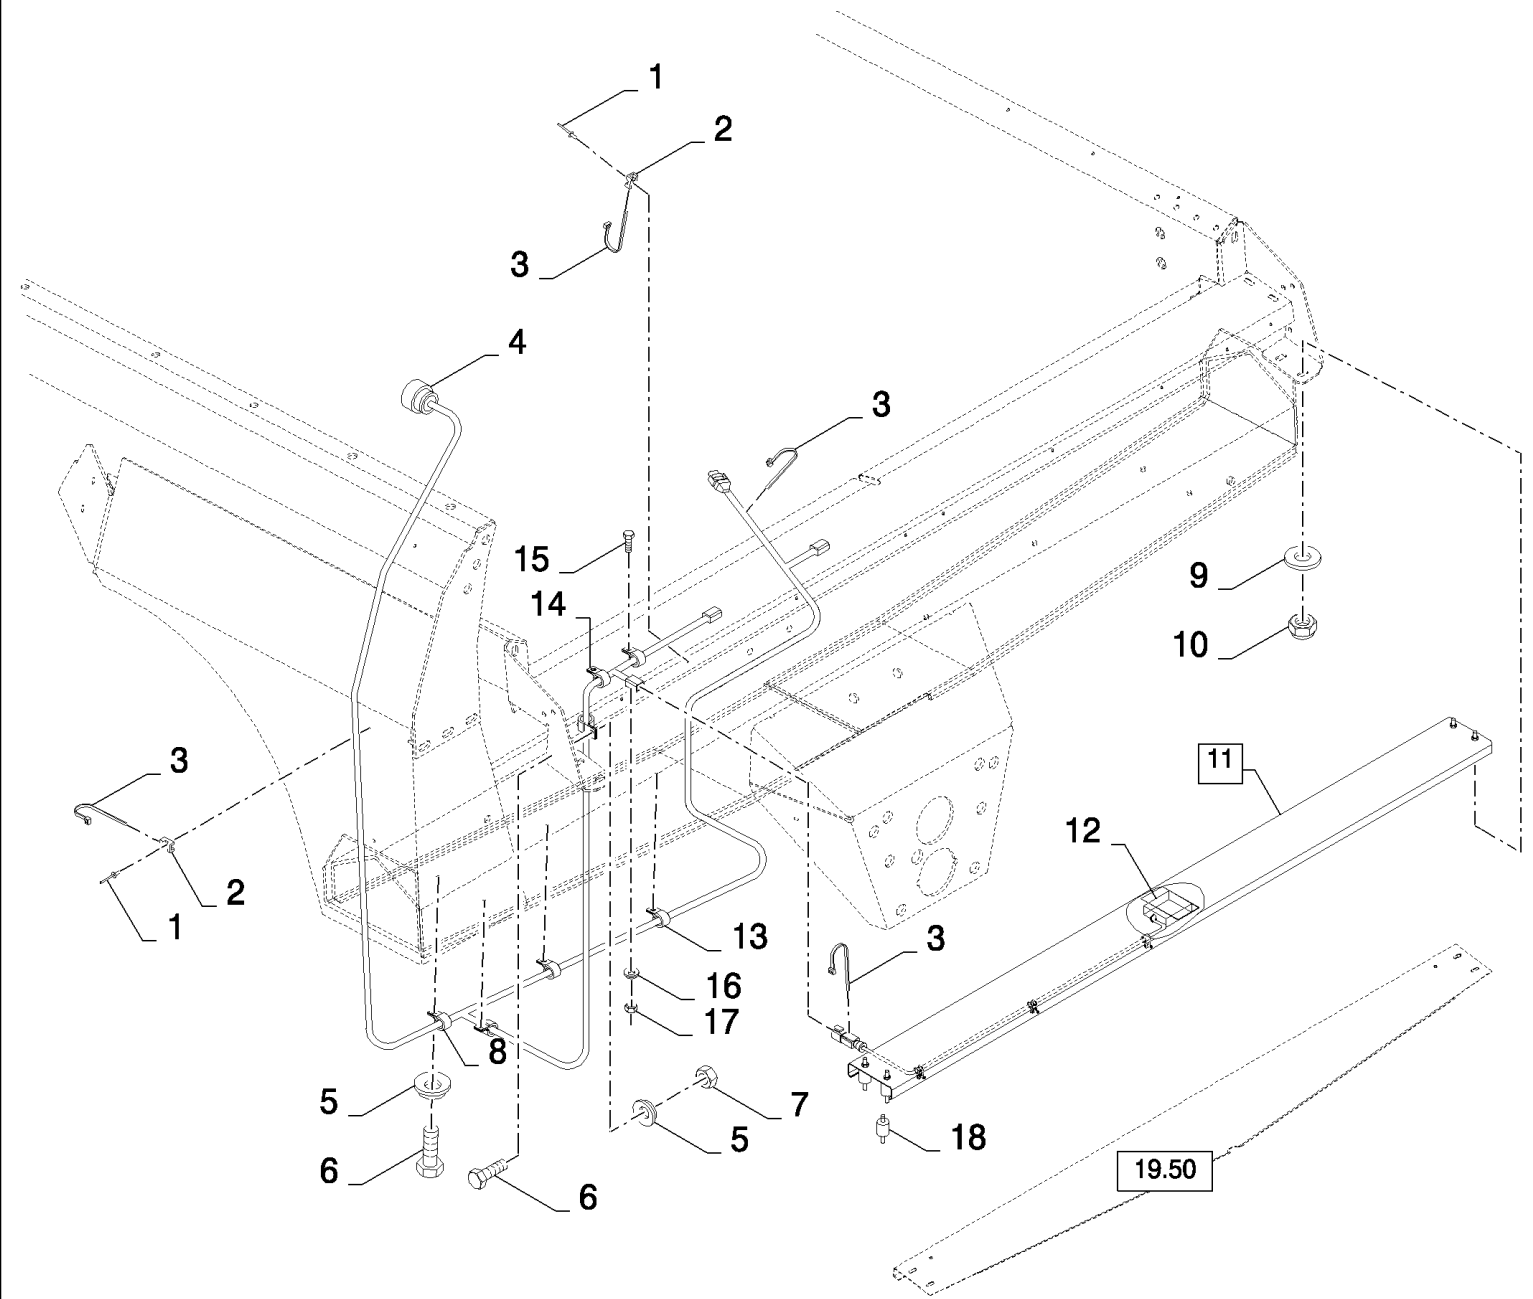

06.44(01) PERFORMANCE DETECTOR ON SHAKER SHOE

06.44(01) PERFORMANCE DETECTOR ON SHAKER SHOE

сылка	Номер детали	Кол-во	Описание
1	445394	AR	RIVET, Pop, M4.8 x 12.7,
2	86590413	AR	CLAMP,
3	86566989	AR	STRAP, CABLE,
4	86900861	1	HARNESS, WIRE, , FOR CX8030, CX8040, CX8050 ONLY
4	86900862	1	HARNESS, WIRE, , FOR CX8060, CX8070, CX8080, CX8090 ONLY
5	322357	5	WASHER, SPRING, Belleville, M6,
6	120100	5	BOLT, Hex, M6 x 20, 8.8,
7	9706755	1	NUT, M6, CI 8,
8	619284	1	CLAMP, 15/16", Insul, 3/8" Bolt,
9	9824259	4	WASHER, M6 x 12 x 1.6,
10	353308	4	NUT, M6 x 1, CI 8, , BSN C603
10	9706755	4	NUT, M6, CI 8, , ASN D604
11	86579535	1	DETECTOR, (12, 18), FOR CX8030, CX8040, CX8050 ONLY
11	86579534	1	DETECTOR, (12, 18), FOR CX8060, CX8070, CX8080, CX8090 ONLY
12	84000257	1	SENSOR,
13	9837692	4	CLAMP,
14	86010402	2	CLAMP, 1/2", Insul, 3/8" Bolt,
15	86619060	2	BOLT, CARRIAGE, Short NK, M8 x 16, CI8.8, Full Thd,
16	322358	2	WASHER, SPRING, Belleville, M8,
17	9706690	2	NUT, M8, CI 8,
18	9513734	4	SILENTBLOC,