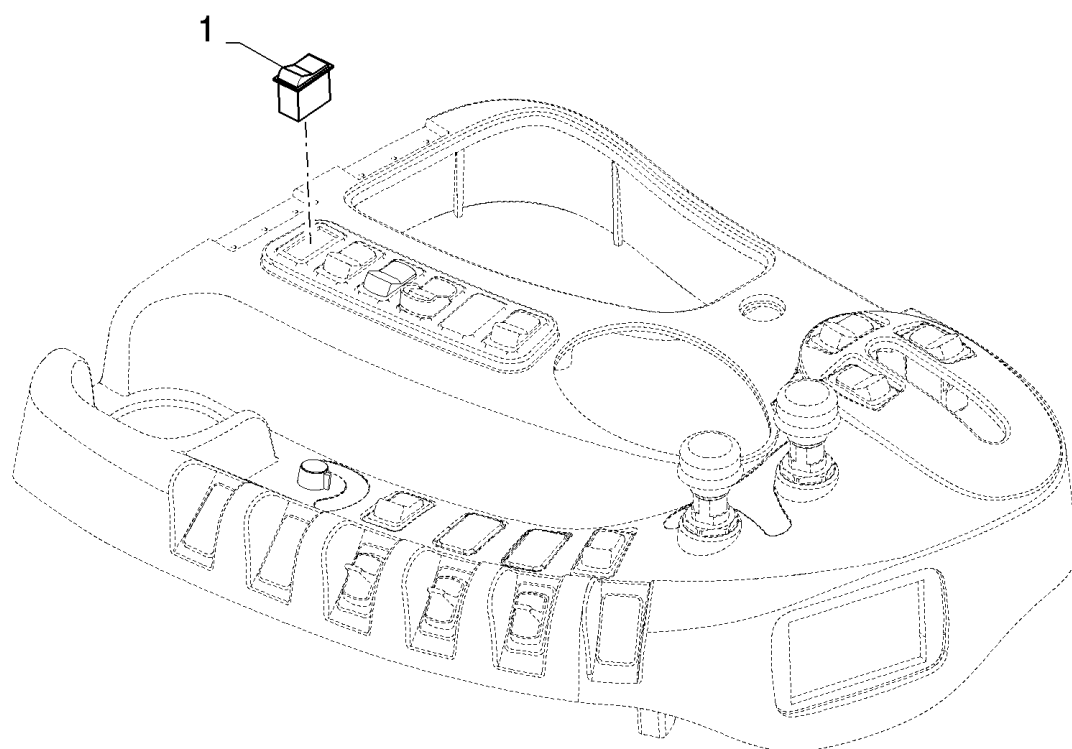

18.87336876(02) POWERED REAR AXLE REBUILD KIT FOR FIXED AXLES

сылка	Номер детали	Кол-во	Описание
	87336876		DIA KIT, HARVESTER,
1	87281008	2	HOSE, FLEXIBLE,
2	87281009	2	HOSE, FLEXIBLE,
3	87281007	2	HOSE, FLEXIBLE,
4	84800193	2	BEARING, NYLON,
5	84800177	1	
6	87281646	2	BRACKET,
7	87281645	1	GUIDE,
8	87031127	1	HOSE, LARGE,
9	87011476	1	HOSE ASSY.,
10	87031128	1	HOSE, LARGE,
11	87031126	1	HOSE, LARGE,
12	84800294	1	
13	87283481	1	GUIDE,
14	84800196	1	
15	9846848	1	ELBOW,
16	9846956	1	ELBOW, 90°, 1 7/16"-12 x 1 1/16"-12, Adj, ORFS,
17	86579697	1	ELBOW, 90°, 1 3/16"-12 ORFS x M27 x 2 ORB,
18	9507672	1	CONNECTION, 3 WAY,
19	84449720	1	FITTING,
20	87281709	20	SPACER,
21	84433892	1	BRACKET,
22	87031121	6	CLAMP, HOSE,
23	84807572	3	CLAMP,
24	84807867	1	HARNESS, WIRE,
25	280375	2	NUT, LOCK, 3/4"-10, GC,
26	281074	2	BOLT, Hex, 3/4"-10 x 2 1/2", G8,
27	87035472	20	BOLT, SPECIAL,
28	412152	8	NUT, LOCK, M6 x 1, CI 8.8,
29	86508569	6	BOLT, Hex, M6 x 70, 8.8,
30	86977786	2	BOLT, Hex, M6 x 25, 8.8,
31	86566990	28	STRAP, CABLE,
32	9818288	2	ADAPTER,
33	14464080	2	O-RING, -222, 70 Duro, 1.484" ID x .139" Thk,
34	9818286	8	BOLT, Hex, 1/2"-13 x 3 1/2", G8,