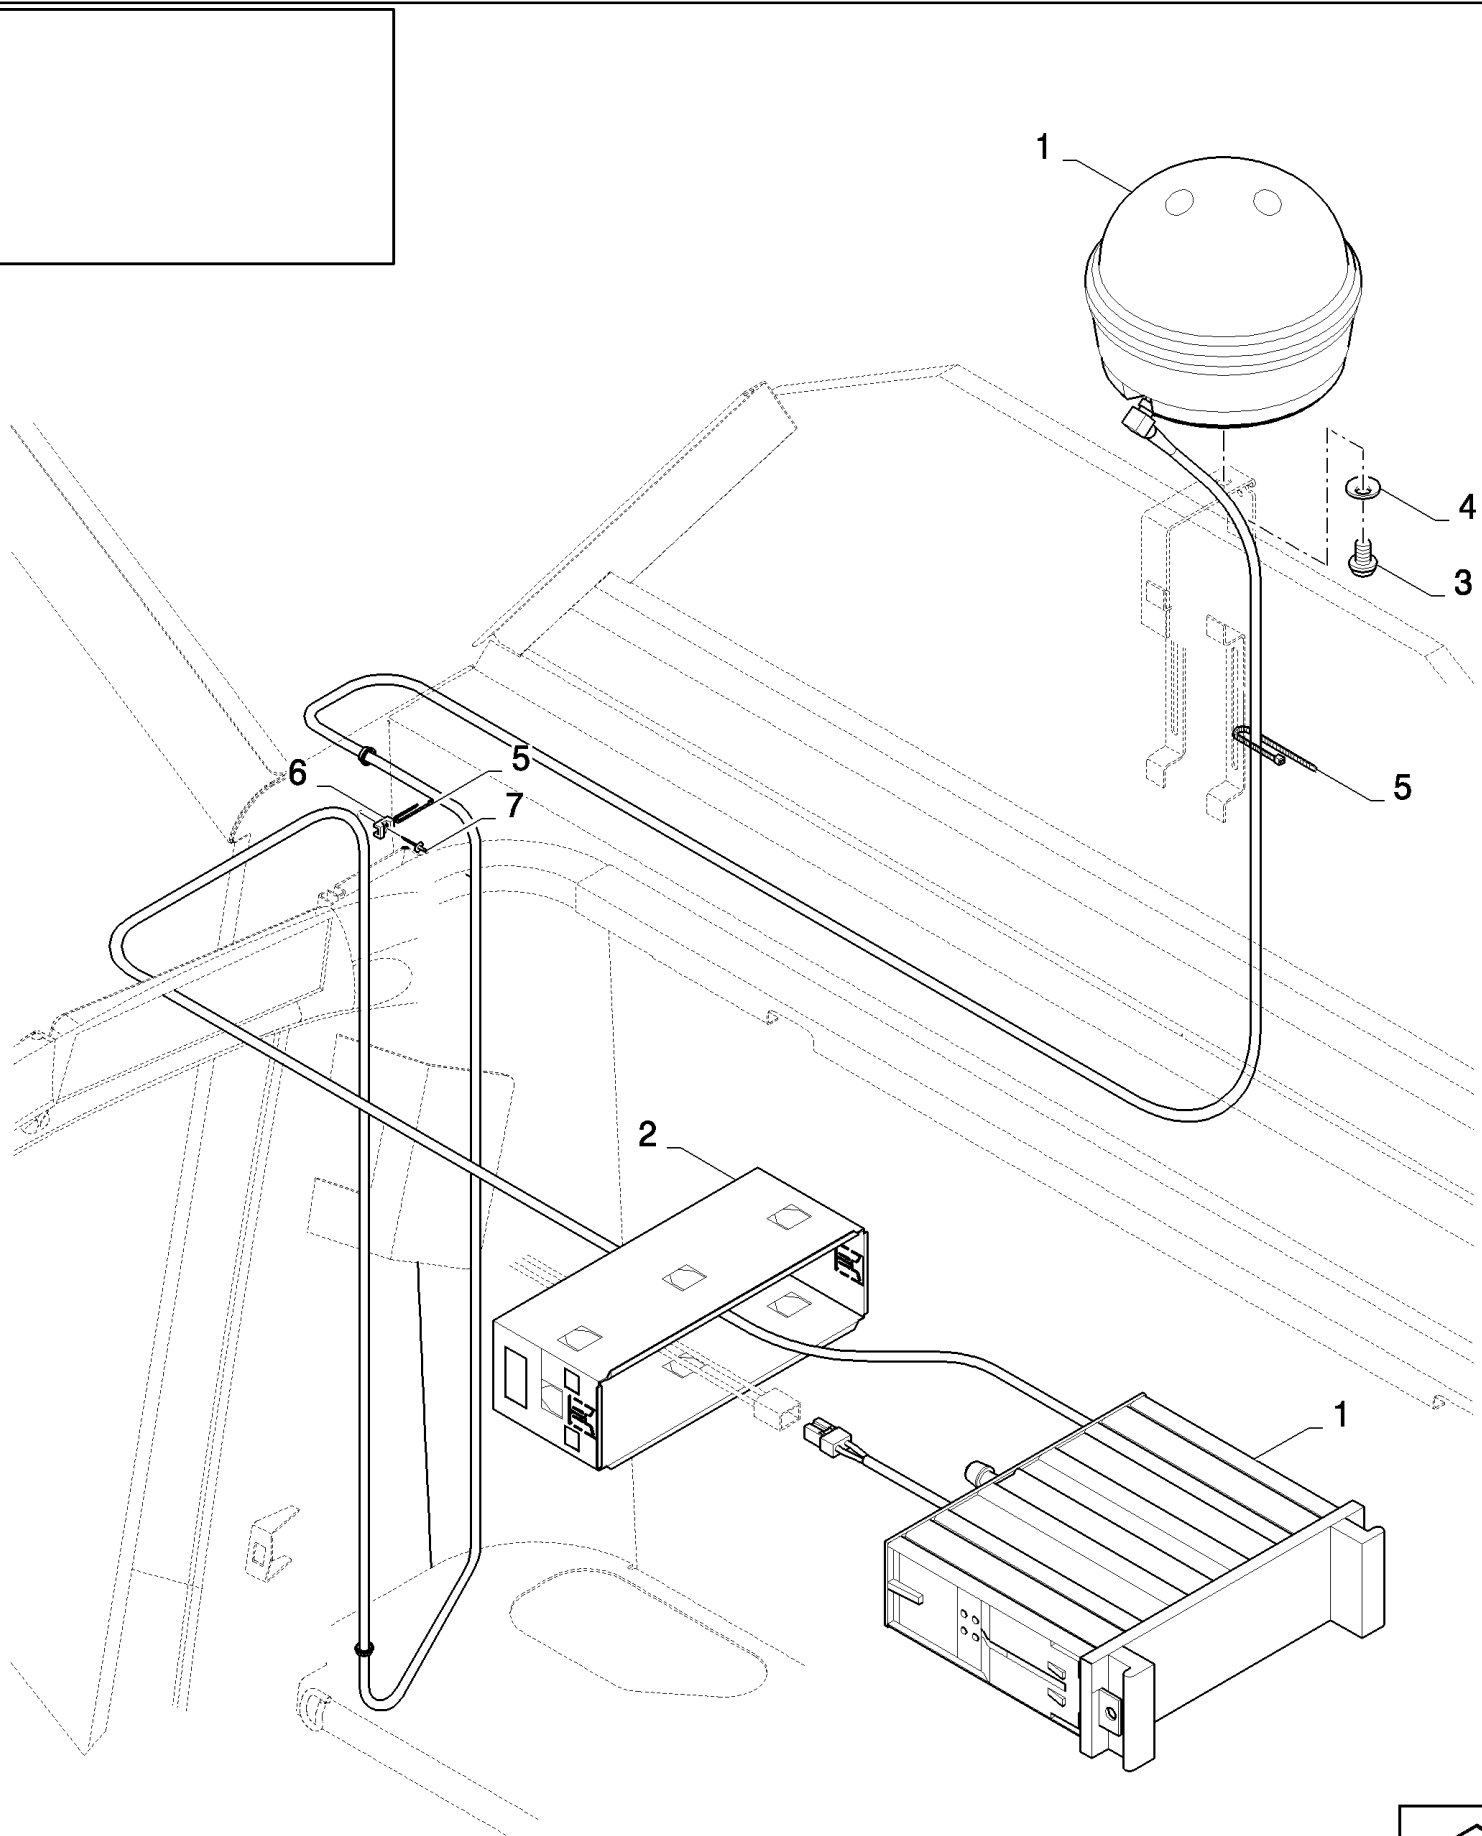

18.84081532(01) AUTOMATIC ROTATION TRAILER HITCH

сылка	Номер детали	Кол-во	Описание
	84081532		TRAILER HITCH,
1	86585708	3	SCREW, Cross Pan Hd, M4 x 40,
2	398224	1	SOCKET, POWER,
3	84432533	1	BRACKET,
4	9706748	2	CLAMP, 5/8", Insul, 5/16" Bolt,
5	86588450	1	WASHER, M6,
6	89824840	3	WASHER,
7	385681	3	NUT, LOCK, M4 x .7, CI 8,
8	86566989	7	STRAP, CABLE,
9	86604178	1	HARNES, WIRE,
10	102043	1	GROMMET,
11	120104	1	SCREW, Hex, M8 x 20, 8.8,
12	322358	1	WASHER, SPRING, Belleville, M8,
13	9706690	1	NUT, M8, CI 8,
14	84400986	1	HITCH,
15	84446037	1	SUPPORT,
16	120091	8	BOLT, Hex, M16 x 60, 8.8,
17	84434607	8	WASHER,
18	140020	4	WASHER, M16 x 30 x 3,
19	140048	6	WASHER, SPRING, Belleville, M16,
20	86000441	4	NUT, M16 x 2, CI 8,
21	100020	4	NUT, M16, CI 8,
22	43168	2	BOLT, Hex, M16 x 40, 8.8,
23	378246	2	WASHER,
	84334828	1	DECAL,
	84446050	1	DECAL,