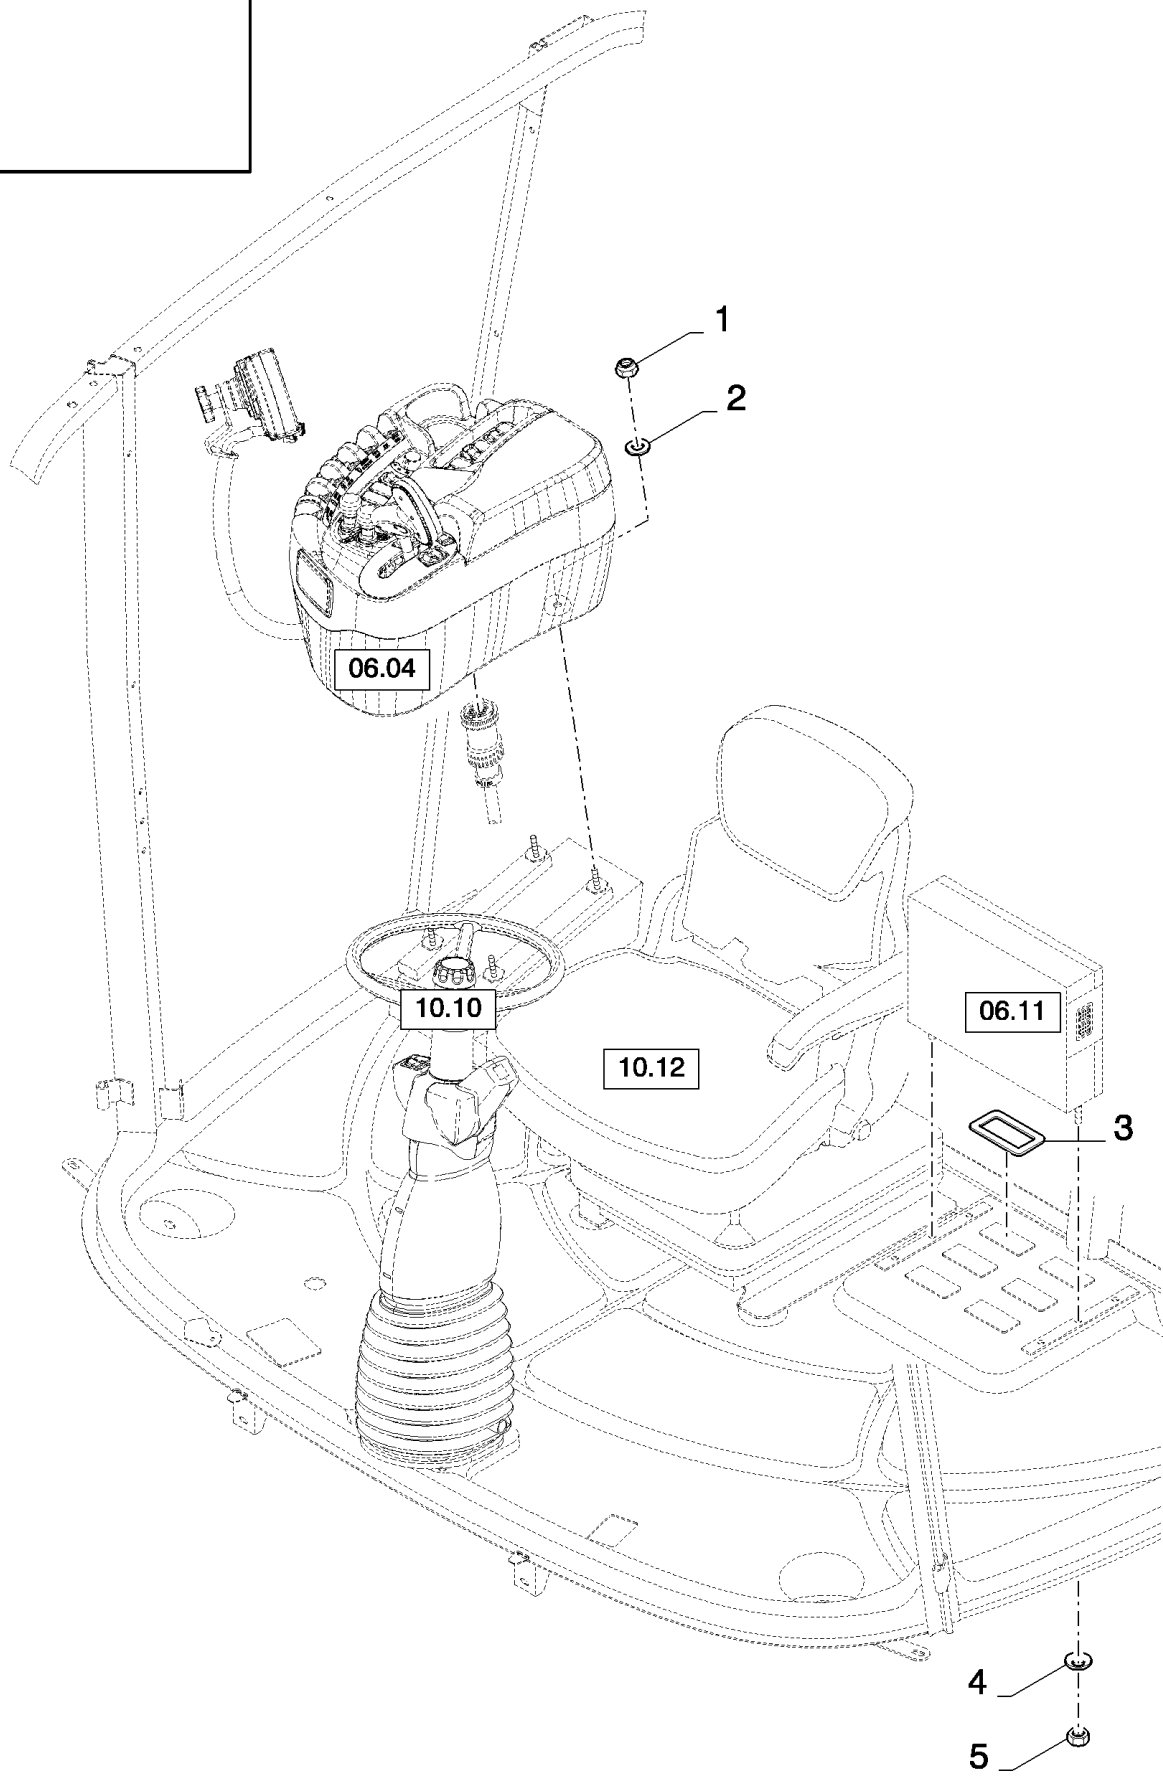

10.01(01) INSTRUMENTS IN CAB

сылка	Номер детали	Кол-во	Описание
1	86629542	4	NUT, LOCK, M8 x 1.25, CI 8,
2	140041	4	WASHER, M8 x 28 x 3, , BSN C547
2	86639313	4	WASHER, M8 x 20 x 1.6, , ASN D548
3	87011216	4	SEAL, RUBBER,
4	322358	4	WASHER, SPRING, Belleville, M8,
5	9706690	4	NUT, M8, CI 8,