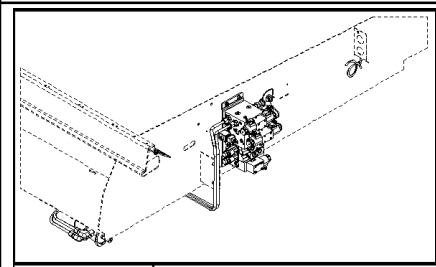

07.28(01) STRAW ELEVATOR, HYDRAULICS

07.28(01) STRAW ELEVATOR, HYDRAULICS

сылка	Номер детали	Кол-во	Описание
1	86580177	1	CONNECTOR, HYD., 11/16"-16 ORFS x M12 x 1.5 ORB,
2	86579679	1	CONNECTOR, HYD., 1"-14 ORFS x M18 x 1.5 ORB,
3	86579676	2	CONNECTOR, HYD., 13/16"-16 ORFS x M18 x 1.5 ORB,
4	120103	4	BOLT, Hex, M8 x 16, 8.8,
5	9706690	6	NUT, M8, CI 8,
6	322358	9	WASHER, SPRING, Belleville, M8,
7	84062500	1	RETAINER,
8	87352803	1	PLATE,
9	9706703	2	BOLT, CARRIAGE, Short NK, M6 x 20, CI8.8, Full Thd, M6x20
10	84455650	1	BRACKET,
11	353308	4	NUT, M6 x 1, CI 8,
12	140015	4	WASHER, 6MM
13	86507486	4	BOLT, CARRIAGE, Short NK, M8 x 20, CI8.8, Full Thd,
14	86579692	2	ELBOW, 90є, 13/16"-18 ORFS x M22 x 1.5 ORB, , SEE FIGURE 07.502
15	86598103	1	O-RING, CI 6, 23.6MM ID x 2.9 Thk,
16	84062147	1	CONNECTOR, HYD., (17)
17	9617873	1	O-RING, 6-1, 90 Duro, .468" ID x .078" Thk,
18	86592081	1	COUPLING, QUICK, MALE,
19	86592085	1	DUST CAP,
20	84435225	1	DUST CAP,
21	87352804	1	TUBE, RIGID,
22	431941	2	SUPPORT,
23	120056	2	SCREW, Hex, M6 x 50, 8.8,
24	86623545	1	COUPLING, QUICK, MALE, (15, 20, 25, 32)
25	84440284	1	O-RING,
26	84062146	1	CONNECTOR, HYD., (27)
27	167269	1	O-RING, 10-1, 90 Duro, .755" ID x .097" Thk,
28	86592079	1	COUPLING, QUICK, MALE,
29	86592083	1	DUST CAP,
30	430357	4	CLAMP,
31	87352806	1	TUBE, RIGID,
32	84435226	1	