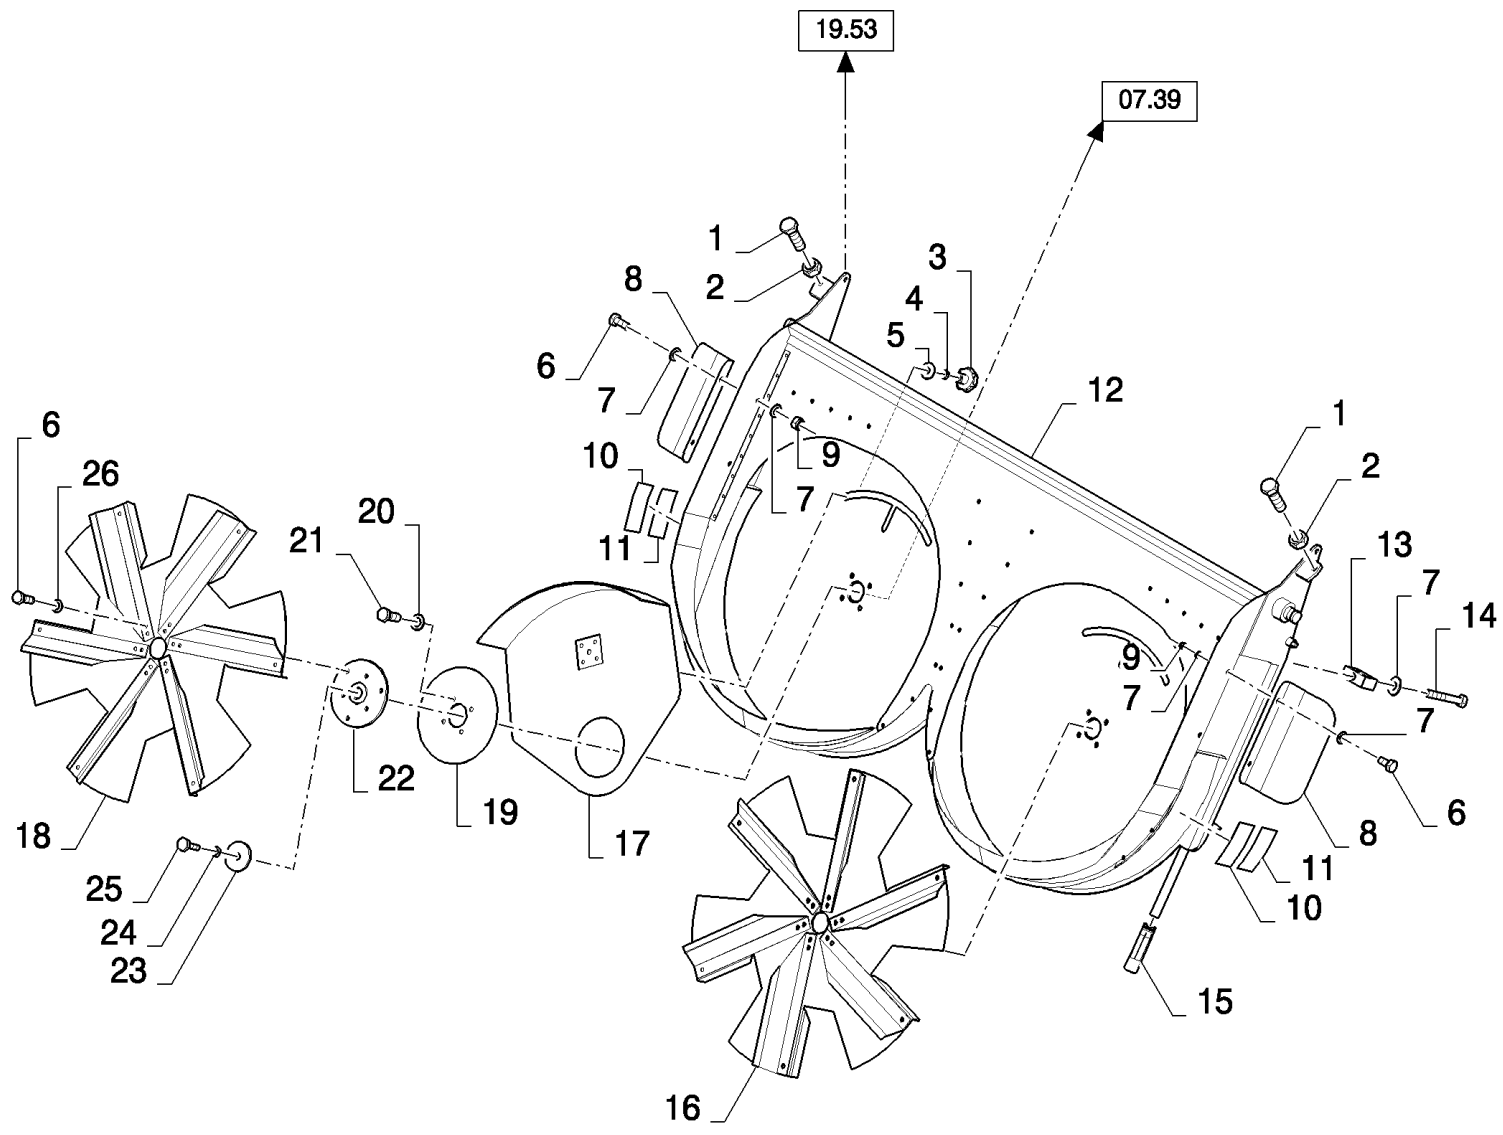

19.54(01) CHAFF SPREADER ROTORS WITHOUT CHOPPER - C599

сылка	Номер детали	Кол-во	Описание
1	86629541	2	BOLT, Hex, M12 x 40, 8.8, Full Thd,
2	9706685	2	NUT, M12, CI 8,
3	84444261	2	KNOB,
4	140046	2	WASHER, Belleville, M12,
5	9511052	2	WASHER, M12 x 44 x 4,
6	120103	16	BOLT, Hex, M8 x 16, 8.8,
7	140016	9	WASHER, M8 x 16 x 1.6,
8	84444284	2	DEFLECTOR,
9	86629542	4	NUT, LOCK, M8 x 1.25, CI 8,
10	84004739	2	DECAL,
11	84014117	2	DECAL,
12	84444291	1	FRAME, , FOR CX8060, CX8070, CX8080, CX8090 ONLY
12	84444289	1	FRAME, , FOR CX8030, CX8040, CX8050 ONLY
13	84444310	1	CLAMP,
14	16044321	1	BOLT, Hex, M8 x 55, 8.8,
15	84444298	1	KNOB,
16	84444286	1	DISC, , FOR CX8060, CX8070, CX8080, CX8090 ONLY
16	84444285	1	DISC, , FOR CX8030, CX8040, CX8050 ONLY
17	84444293	2	GUIDE, , FOR CX8060, CX8070, CX8080, CX8090 ONLY
17	84444292	2	GUIDE, , FOR CX8030, CX8040, CX8050 ONLY
18	84444288	1	DISC, , FOR CX8060, CX8070, CX8080, CX8090 ONLY
18	84444287	1	DISC, , FOR CX8030, CX8040, CX8050 ONLY
19	84444297	2	PLATE, LOCKING,
20	140045	8	WASHER, SPRING, Belleville, M10,
21	84444353	8	SCREW,
22	84444294	2	HUB,
23	554195	2	WASHER,
24	322357	2	WASHER, SPRING, Belleville, M6,
25	84444352	2	SCREW,
26	322358	12	WASHER, SPRING, Belleville, M8,