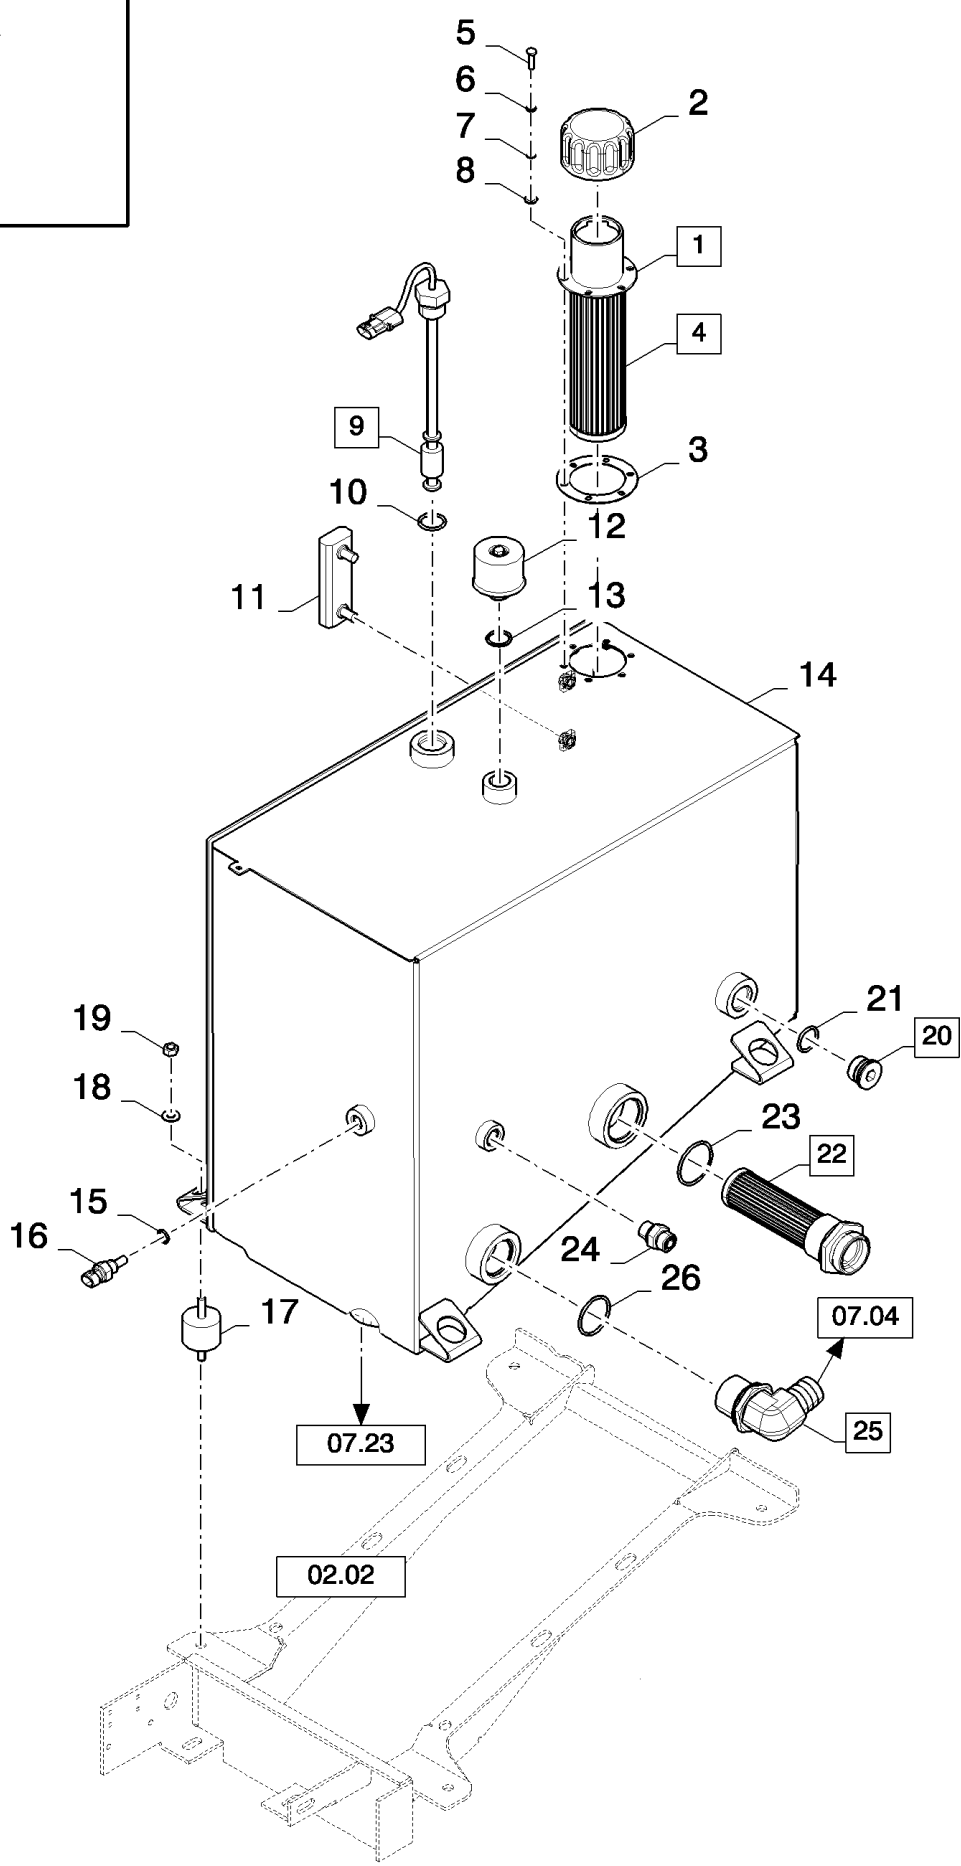

07.03(01) HYDRAULIC TANK

сылка	Номер детали	Кол-во	Описание
1	87394395	1	FILTER, HYDRAULIC OIL, (2 to 4)
2	87394398	1	CAP, FILLER,
3	87054107	1	KIT, SEALS,
4	87054105	1	KIT, (3)
5	14304321	6	SCREW, Hex Soc Hd, M5 x 20, 8.8,
6	9824326	6	WASHER, M5,
7	373817	6	ELEMENT, SEALING,
8	446307	6	SEALRING,
9	86619910	1	SENSOR, (10), BSN C579
9	87644162	1	SENSOR, (10), ASN D580
10	167266	1	O-RING, 12-1, 90 Duro, .924 ID x .116" Thk,
11	923011	1	INDICATOR,
12	84457330	1	BREATHER,
13	129979	1	O-RING, -115, 70 Duro, .674" ID x .103" Thk,
14	87387619	1	RESERVOIR, HYDRAULIC OIL,
15	86598099	1	O-RING, CI 6, 11.3MM ID x 2.2 Thk,
16	86571273	1	SENSOR,
17	393802	4	DAMPER,
18	322358	4	WASHER, SPRING, Belleville, M8,
19	9706690	4	NUT, M8, CI 8,
20	86598048	1	PLUG, Hex Soc, M27 x 2, ORB, (21)
21	86598103	1	O-RING, CI 6, 23.6MM ID x 2.9 Thk,
22	84100813	1	FILTER, STRAINER, (23)
23	86583917	1	O-RING, CI 6, 44.6MM ID x 2.9 Thk,
24	86579676	1	CONNECTOR, HYD., 13/16"-16 ORFS x M18 x 1.5 ORB,
25	86597763	1	CONNECTOR, HYD., (26)
26	86598105	1	O-RING, CI 6, 38.6MM ID x 2.9 Thk,