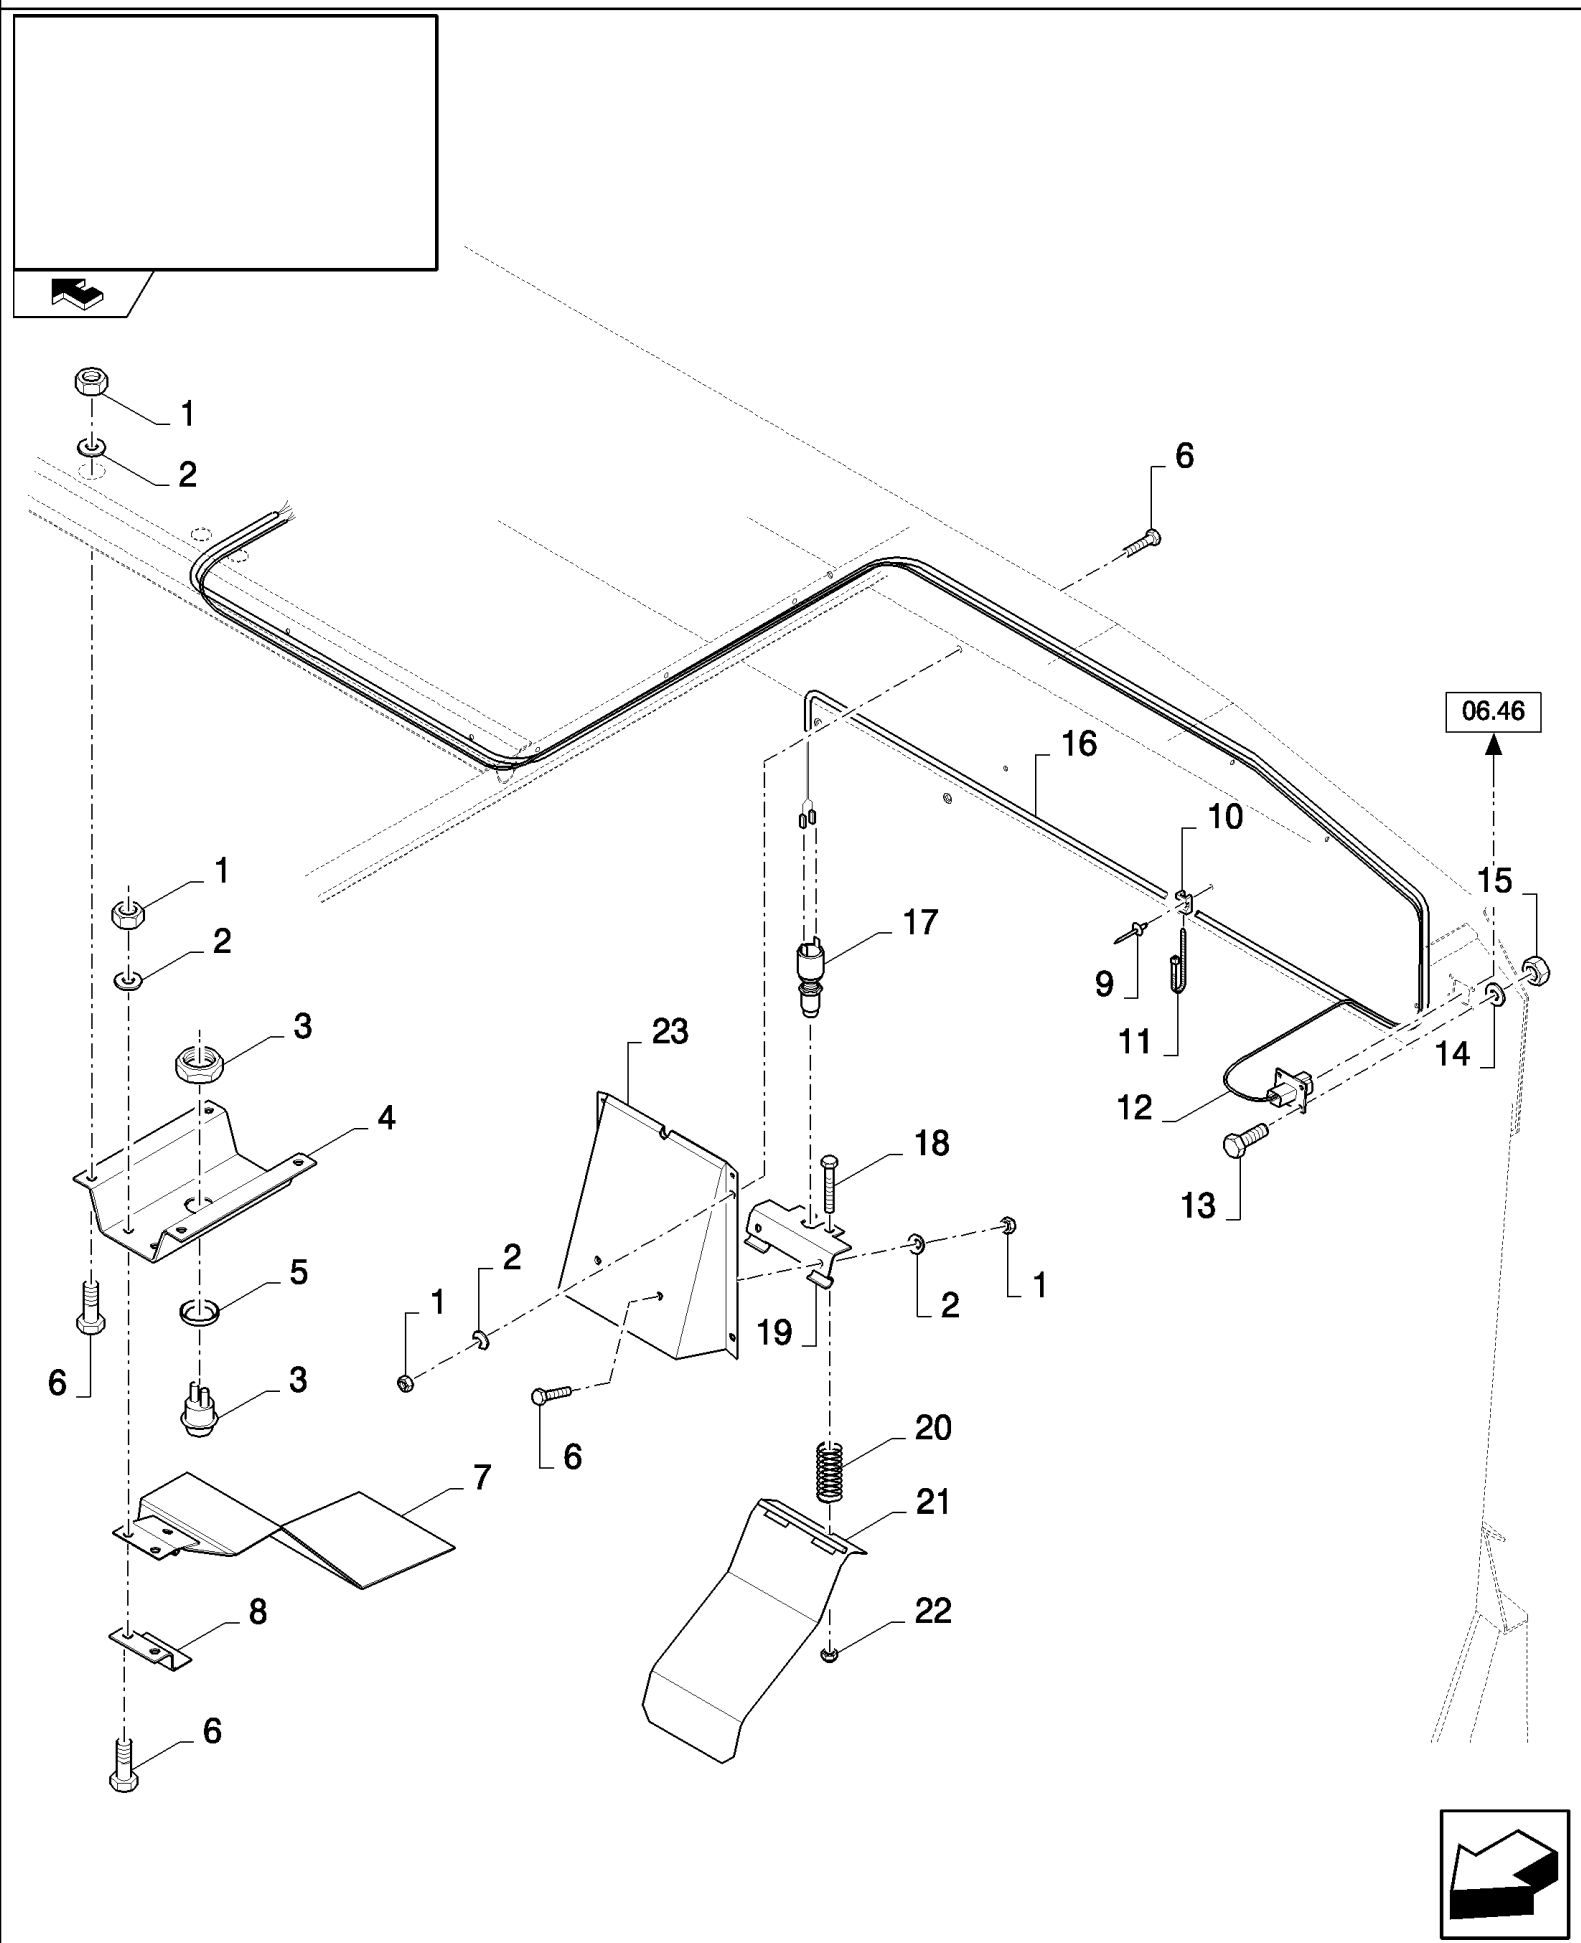

06.45(01) STRAW WALKER : PROTECTION

For rotor 4 rows narrow - D572

06.45(01) STRAW WALKER : PROTECTION

сылка	Номер детали	Кол-во	Описание
1	9706755	12	NUT, M6, CI 8,
2	322357	12	WASHER, SPRING, Belleville, M6,
3	335378	1	SWITCH,
4	417792	1	SUPPORT,
5	397986	1	CUP,
6	86508568	12	SCREW, Hex, M6 x 16, 8.8,
7	417790	1	SUPPORT,
8	417793	1	SUPPORT,
9	445394	12	RIVET, Pop, M4.8 x 12.7,
10	86590413	12	CLAMP,
11	86566989	20	STRAP, CABLE,
12	86900855	1	HARNESS, WIRE,
13	412255	4	BOLT, Hex, M4 x 20, 8.8, Full Thd,
14	322355	4	WASHER, Belleville, M4,
15	100012	4	NUT, M4, CI 8,
16	86610715	1	HARNESS, WIRE,
17	89818685	1	SWITCH,
18	120056	1	SCREW, Hex, M6 x 50, 8.8,
19	84015986	1	HINGE,
20	84005450	1	SPRING,
21	84015983	1	PLATE, COVER,
22	353308	1	NUT, M6 x 1, CI 8,
23	84015987	1	SUPPORT,