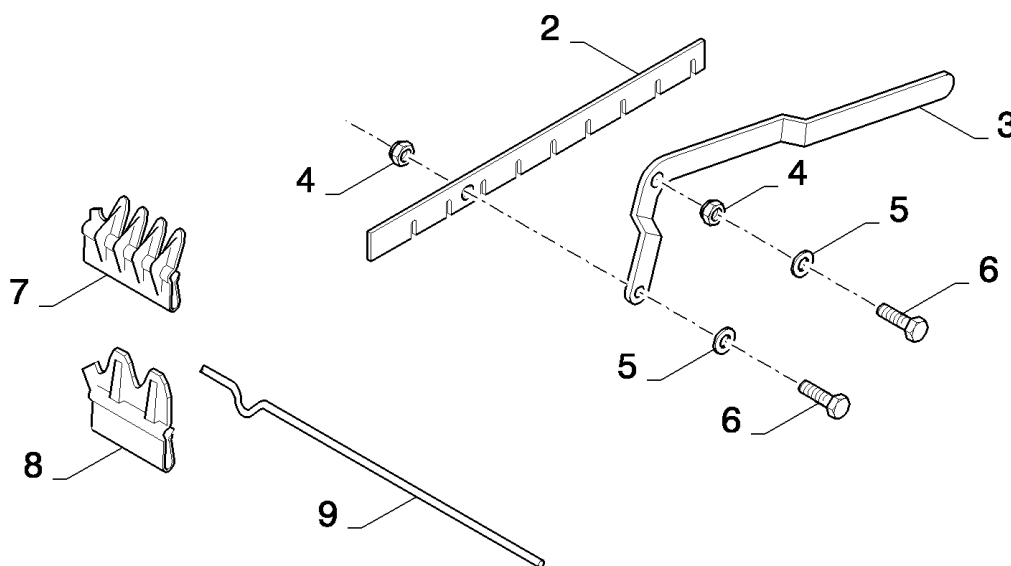

15.24(01) FRONT SIEVES

сылка	Номер детали	Кол-во	Описание
1	84432256	1	SIEVE, HC 1 5/8"(2 to 8), FOR CX8030, CX8040, CX8050 ONLY
1	84462831	1	SIEVE, HC 1 5/8"(2 to 7,9), FOR CX8030, CX8040, CX8050 ONLY, FOR CORN ONLY, FOR CLOSZ ONLY, ASN D600
1	84432132	1	SIEVE, HC 1 5/8"(2 to 8), FOR CX8060, CX8070, CX8080, CX8090 ONLY
1	84462833	1	SIEVE, HC 1 5/8"(2 to 7,9), FOR CX8060, CX8070, CX8080, CX8090 ONLY, FOR CLOSZ ONLY, FOR 1 5/8" SIEVE ONLY, ASN D600
1	84077046	1	SIEVE, CL 1 1/8"(2 to 7,9), FOR CX8030, CX8040, CX8050 ONLY
1	84076561	1	SIEVE, CL 1 1/8"(2 to 7,9), FOR CX8060, CX8070, CX8080, CX8090 ONLY
2	84077776	1	PLATE, ADJUSTING, , FOR 1 5/8" SIEVE ONLY
2	84434704	1	PLATE, , FOR 1 1/8" SIEVE ONLY
3	84434245	1	LEVER,
4	353308	2	NUT, M6 x 1, CI 8,
5	86588450	2	WASHER, M6,
6	86508568	2	SCREW, Hex, M6 x 16, 8.8,
7	324715	28	BAR, L=230MM, FOR CLOSZ ONLY, FOR 1 5/8" SIEVE ONLY, FOR CX8060, CX8070, CX8080, CX8090 ONLY, ASN D600
7	80445568	AR	BAR, L=240MM, FOR CX8060, CX8070, CX8080, CX8090 ONLY, FOR 1 5/8" SIEVE ONLY, FOR CX8030, CX8040, CX8050 ONLY
7	445569	70	BAR, L=240MM, FOR CX8030, CX8040, CX8050 ONLY, FOR CLOSZ ONLY
7	80396505	AR	BAR, L=230MM, FOR CX8060, CX8070, CX8080, CX8090 ONLY, FOR CX8030 ONLY
7	445569	56	BAR, L=240MM, FOR CX8060, CX8070, CX8080, CX8090 ONLY, FOR CLOSZ ONLY, FOR 1 5/8" SIEVE ONLY
8	481730	AR	BAR, L=250MM, FOR CX8060, CX8070, CX8080, CX8090 ONLY, FOR 1 1/8" SIEVE ONLY
8	445571	AR	BAR, L=240MM, FOR 1 1/8" SIEVE ONLY, FOR CX8030, CX8040, CX8050 ONLY, FOR CX8060, CX8070, CX8080, CX8090 ONLY
9	428728	AR	WIRE, RETAINING, , FOR CX8030, CX8040, CX8050 ONLY
9	452791	AR	WIRE, RETAINING, , FOR CX8060, CX8070, CX8080, CX8090 ONLY
10	378244	2	WASHER, M10, , FOR 1 1/8" SIEVE ONLY
11	140045	2	WASHER, SPRING, Belleville, M10, , FOR 1 1/8" SIEVE ONLY
12	43139	2	SCREW, Hex, M10 x 25, 8.8, Full Thd, , FOR 1 1/8" SIEVE ONLY