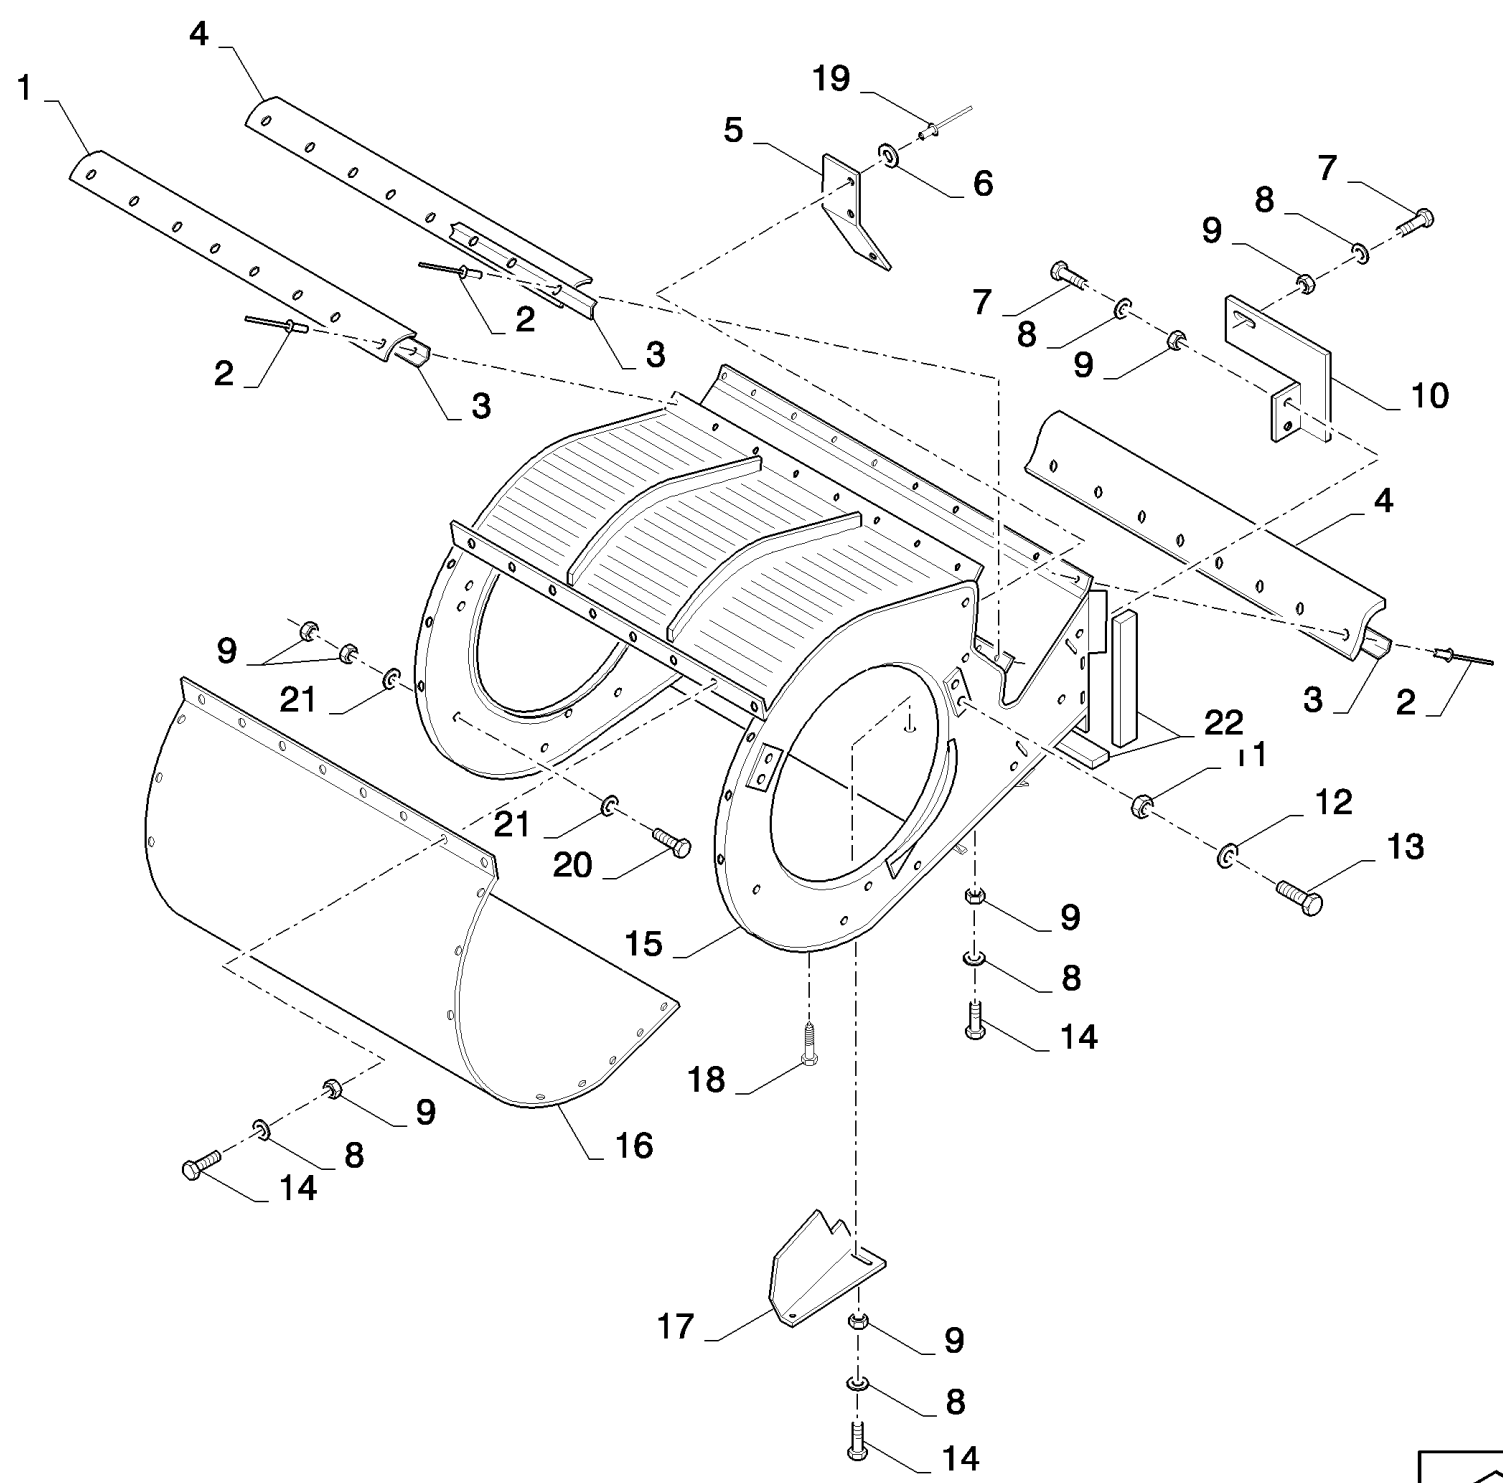

15.34(01) FAN, FRAME

CX8080 COMBINE (9/06-)

15.34(01) FAN, FRAME

сылка	Номер детали	Кол-во	Описание
1	84062587	1	CANVAS, , FOR CX8030, CX8040, CX8050 ONLY
1	84062522	1	STRIP, RUBBER, , FOR CX8060, CX8070, CX8080, CX8090 ONLY
2	445395	AR	RIVET, Pop, M4.8 x 18.1,
3	451800	3	PLATE, FIXING, , FOR CX8030, CX8040, CX8050 ONLY
3	747558	3	STRIP, , FOR CX8060, CX8070, CX8080, CX8090 ONLY
4	918145	2	CANVAS, , FOR CX8030, CX8040, CX8050 ONLY
4	84818312	2	SEAL, , FOR CX8060, CX8070, CX8080, CX8090 ONLY
5	84071827	2	SEAL,
6	140182	6	WASHER, M5 x 18 x 2,
7	86512439	6	SCREW, Short NK, M6 x 16, CI8.8, Full Thd, , FOR FIXED SHOE ONLY
8	322357	AR	WASHER, SPRING, Belleville, M6,
9	9706755	AR	NUT, M6, CI 8,
10	84072403	1	PLATE, RH, FOR FIXED SHOE ONLY
10	84072404	1	PLATE, LH, FOR FIXED SHOE ONLY
11	100016	8	NUT, M10, CI 8,
12	140045	8	WASHER, SPRING, Belleville, M10,
13	325829	8	BOLT, Hex, M10 x 45, 8.8, M10x45
14	86508568	AR	SCREW, Hex, M6 x 16, 8.8,
15	84072011	1	HOUSING, FAN, , FOR CX8030, CX8040, CX8050 ONLY
15	84071575	1	HOUSING, FAN, , FOR CX8060, CX8070, CX8080, CX8090 ONLY
16	84320562	1	COVER, , FOR CX8030, CX8040, CX8050 ONLY
16	84334777	1	COVER, , FOR CX8060, CX8070, CX8080, CX8090 ONLY
17	84334742	1	DEFLECTOR, RH, FOR CX8030, CX8040, CX8050 ONLY
17	84334751	1	DEFLECTOR, LH, FOR CX8060, CX8070, CX8080, CX8090 ONLY
18	353075	6	SCREW,
19	445394	6	RIVET, Pop, M4.8 x 12.7,
20	86977786	14	BOLT, Hex, M6 x 25, 8.8,
21	412649	28	WASHER, SPRING, Belleville, M6,
22	NS	1	NOT SERVICED, L=1.97M, FOR FIXED SHOE ONLY