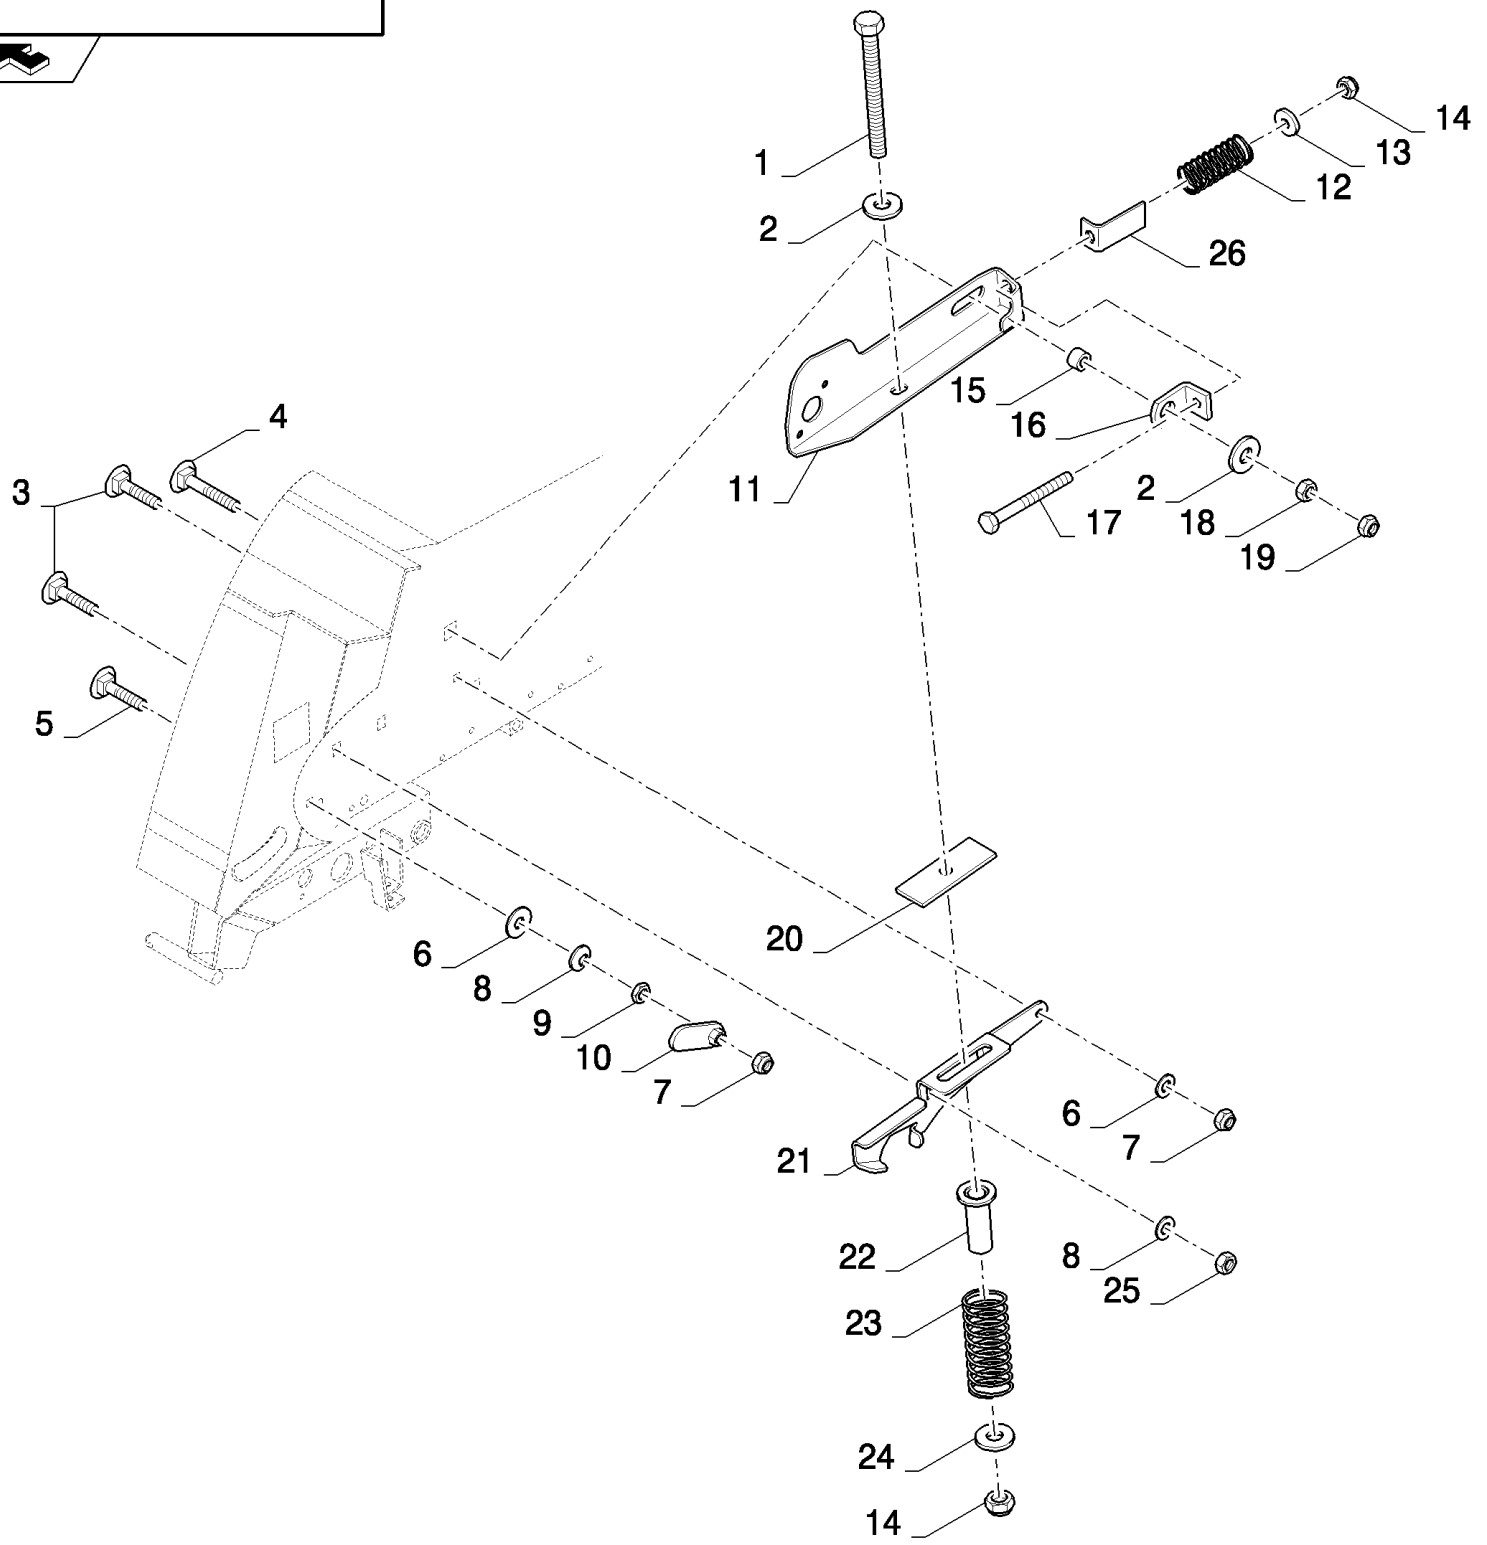

13.13(01) SUSPENSION BRACES WITH LATERAL FLOTATION ONLY

13.13(01) SUSPENSION BRACES WITH LATERAL FLOTATION ONLY

сылка	Номер детали	Кол-во	Описание
1	9814566	2	BOLT, Hex, M16 x 190, 8.8, Full Thd,
2	325594	4	WASHER,
3	120044	6	BOLT, CARRIAGE, Short NK, M12 x 30, CI8.8, Full Thd,
4	120046	2	BOLT, CARRIAGE, Short NK, M16 x 60, CI8.8, Full Thd,
5	334682	2	BOLT, CARRIAGE, Short NK, M12 x 50, CI8.8, Full Thd,
6	378245	4	WASHER, M12,
7	100038	4	NUT, M12 x 1.75, CI 8,
8	140046	6	WASHER, Belleville, M12,
9	323238	2	NUT, Thin, M12 x 1.75, CI 05,
10	84433667	2	CAM,
11	84457756	1	ARM, LH
11	84457755	1	ARM, RH
12	84075179	2	SPRING,
13	140091	2	WASHER,
14	412066	4	NUT, LOCK, M16 x 2, CI 8, M16
15	84052730	2	BUSHING,
16	84075539	2	BRACKET,
17	84435244	2	BOLT, Hex, M16 x 180, 8.8,
18	100020	2	NUT, M16, CI 8,
19	86000441	2	NUT, M16 x 2, CI 8,
20	9815111	2	CANVAS,
21	84433668	1	SUPPORT, LH
21	84433669	1	SUPPORT, RH
22	921084	2	TUBE,
23	920397	2	SPRING,
24	451743	2	WASHER,
25	9706685	4	NUT, M12, CI 8,
26	84461549	2	INDICATOR,