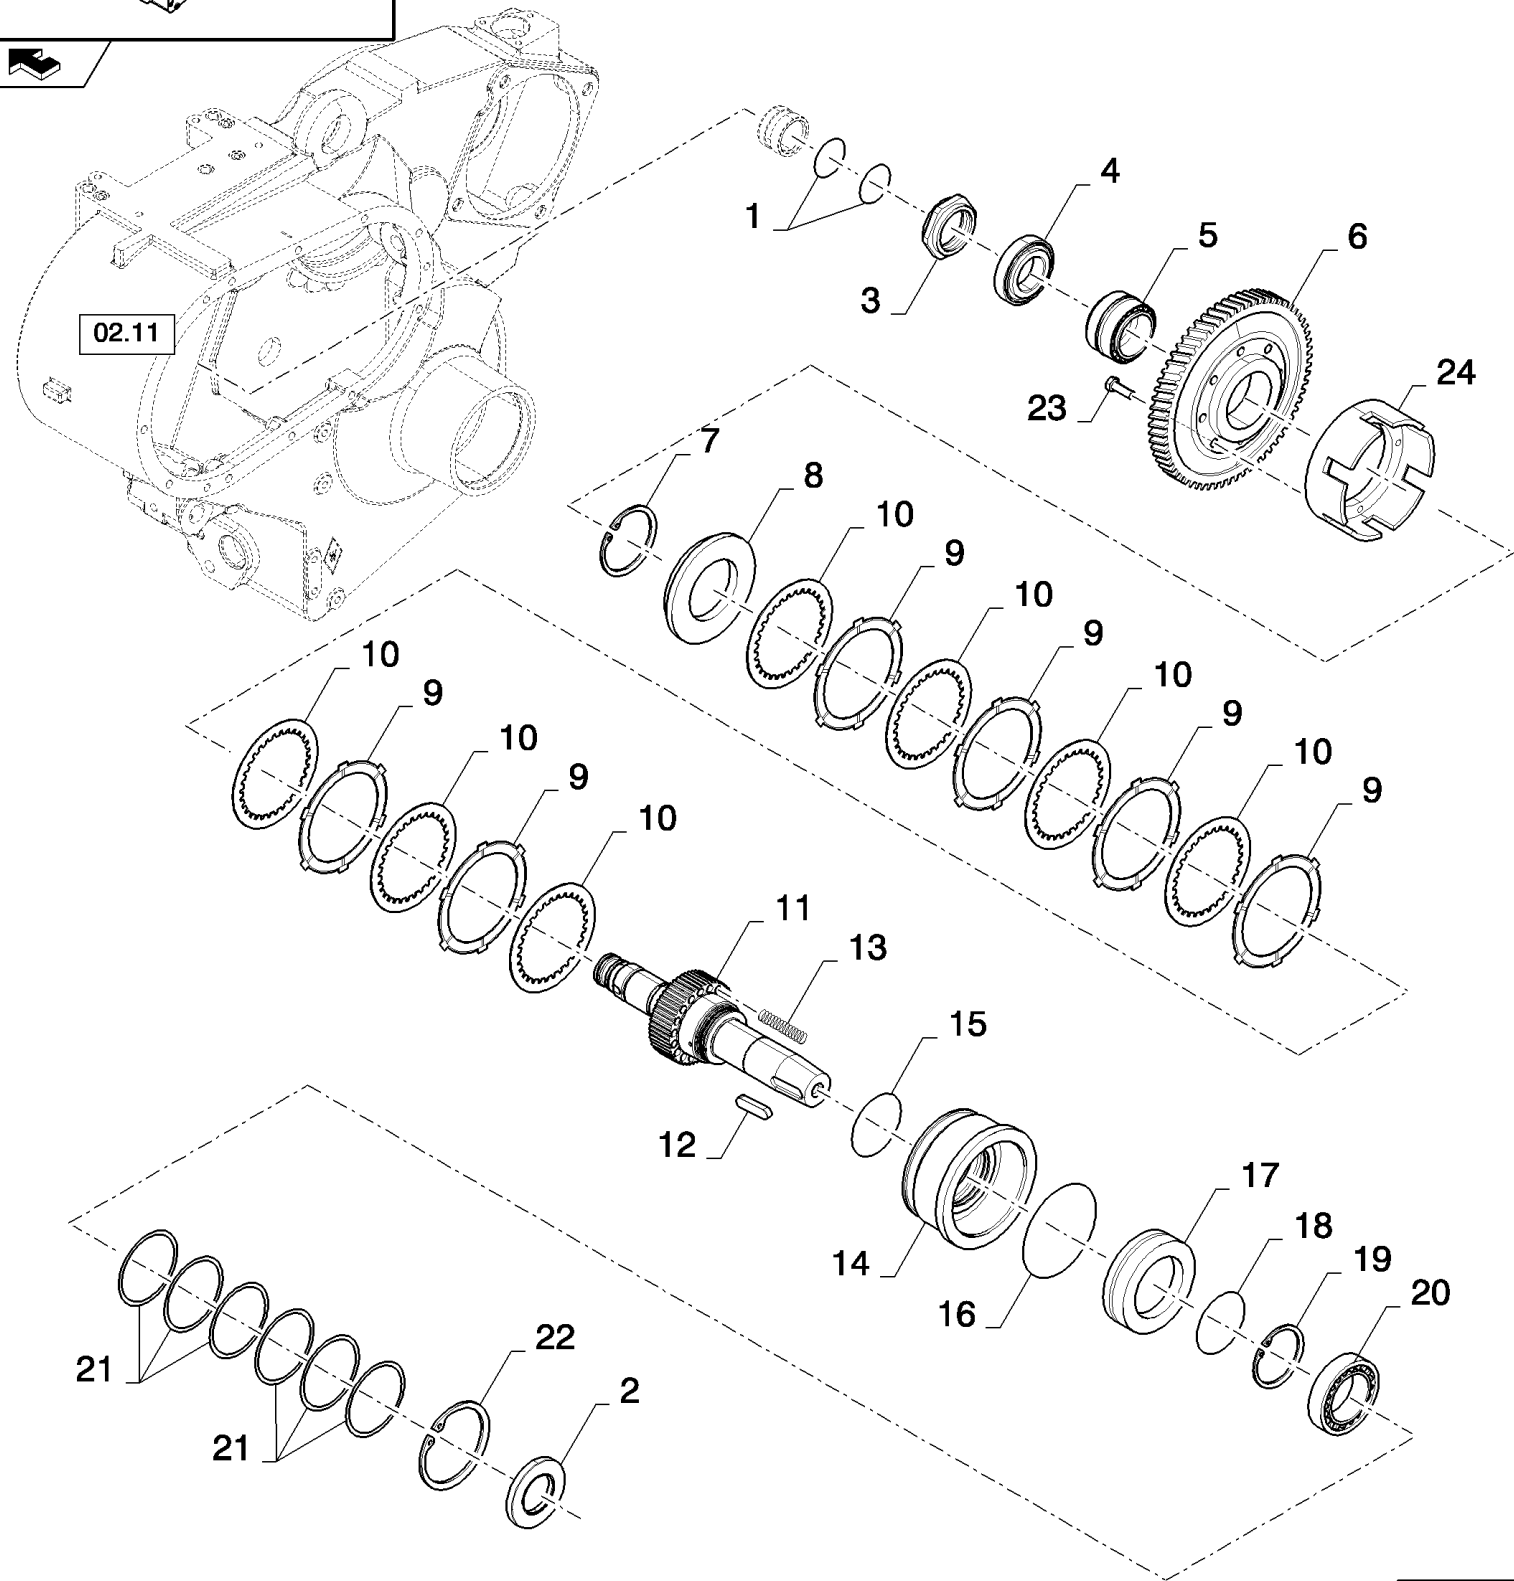

сылка	Номер детали	Кол-во	Описание
1	87284622	2	SEALRING,
2	84022860	1	SEAL, SHAFT,
3	86623589	1	NUT, LOCK,
4	86018152	1	BEARING, ROLLER, TAPERED,
5	86623590	1	BEARING, ROLLER, TAPERED,
6	86623559	1	GEAR,
7	300637	1	CIRCLIP, M75, Ext,
8	87284724	1	PLATE, BACK,
9	86623631	6	CLUTCH, PLATE,
10	86623630	7	CLUTCH, PLATE,
11	87284721	1	SHAFT,
12	170066	1	KEY,
13	87284726	18	SPRING, COMPRESSION,
14	87284722	1	PISTON,
15	86623822	1	SEAL,
16	86623823	1	SEAL,
17	87284723	1	CYLINDER,
18	241104	1	O-RING, -037, 70 Duro, 2.489" ID x .070" Thk,
19	300636	1	CIRCLIP, M70, Ext,
20	86570632	1	BEARING ASSY,
21	86623722	1	KIT, SHIM,
22	86623594	1	CIRCLIP,
23	43140	8	BOLT, Hex, M10 x 30, 8.8, Full Thd,
24	86623624	1	HOUSING,