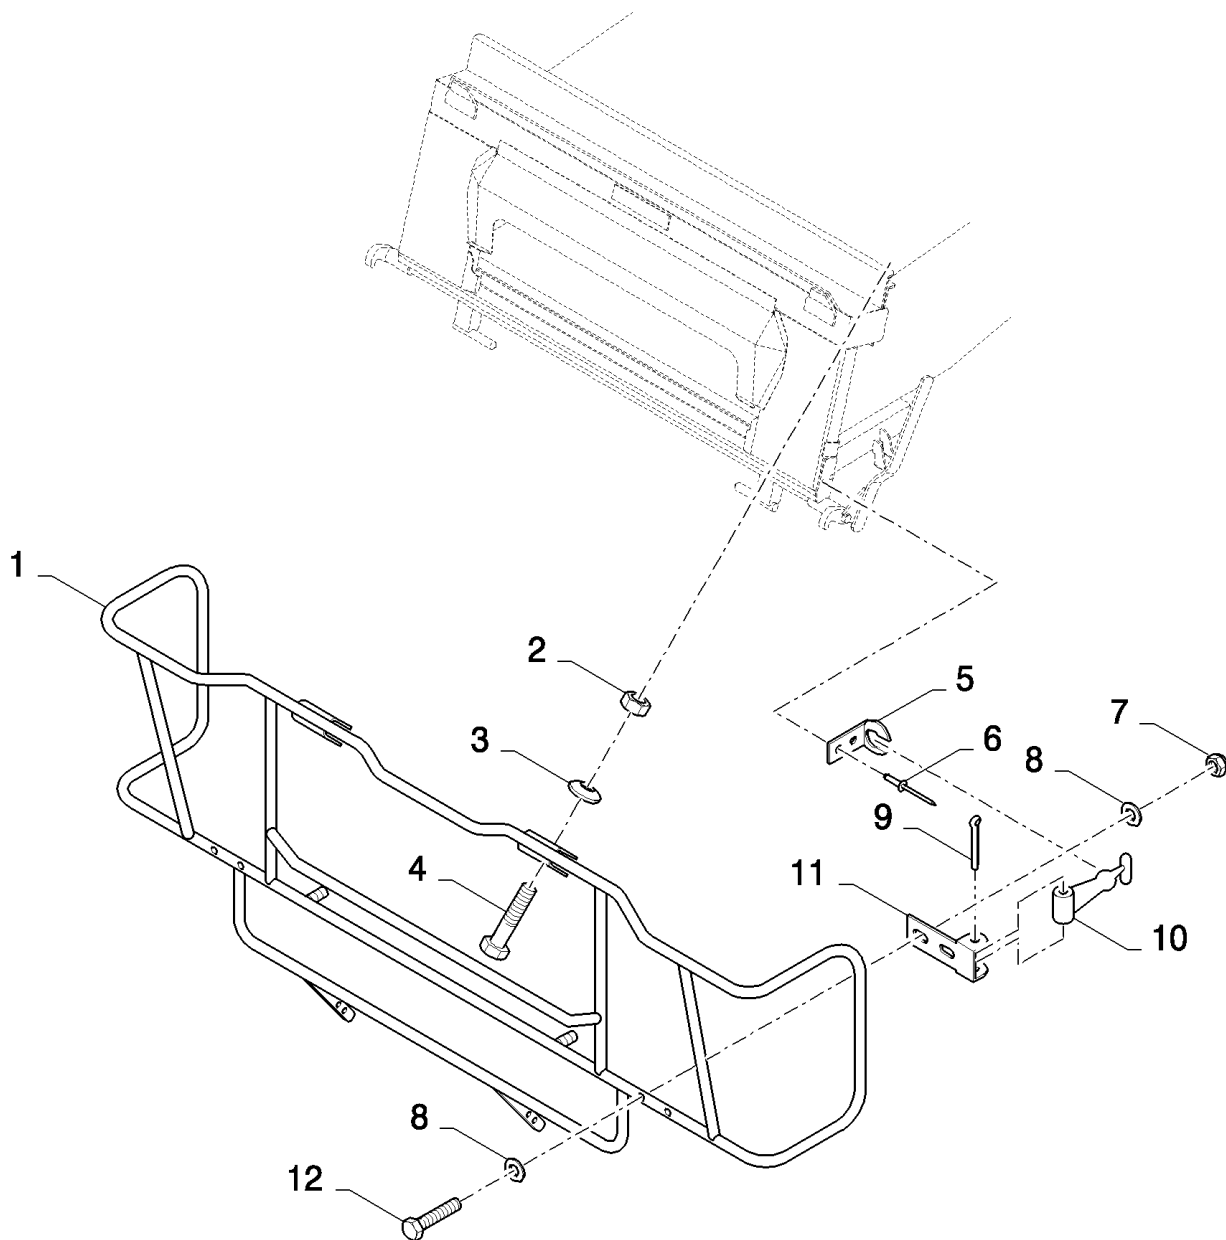

сылка	Номер детали	Кол-во	Описание
1	419643	1	SHIELD,
2	9706690	2	NUT, M8, CI 8,
3	322358	2	WASHER, SPRING, Belleville, M8,
4	120061	2	BOLT, Hex, M8 x 60, 8.8,
5	453857	2	CLIP,
6	425525	4	RIVET, RIVET
7	353308	4	NUT, M6 x 1, CI 8,
8	86588450	8	WASHER, M6,
9	300416	2	PIN, SPLIT (COTTER), M4 x 50,
10	353067	2	HANDLE,
11	350918	2	BRACKET,
12	120102	4	SCREW, Hex, M6 x 40, 8.8, Full Thd,