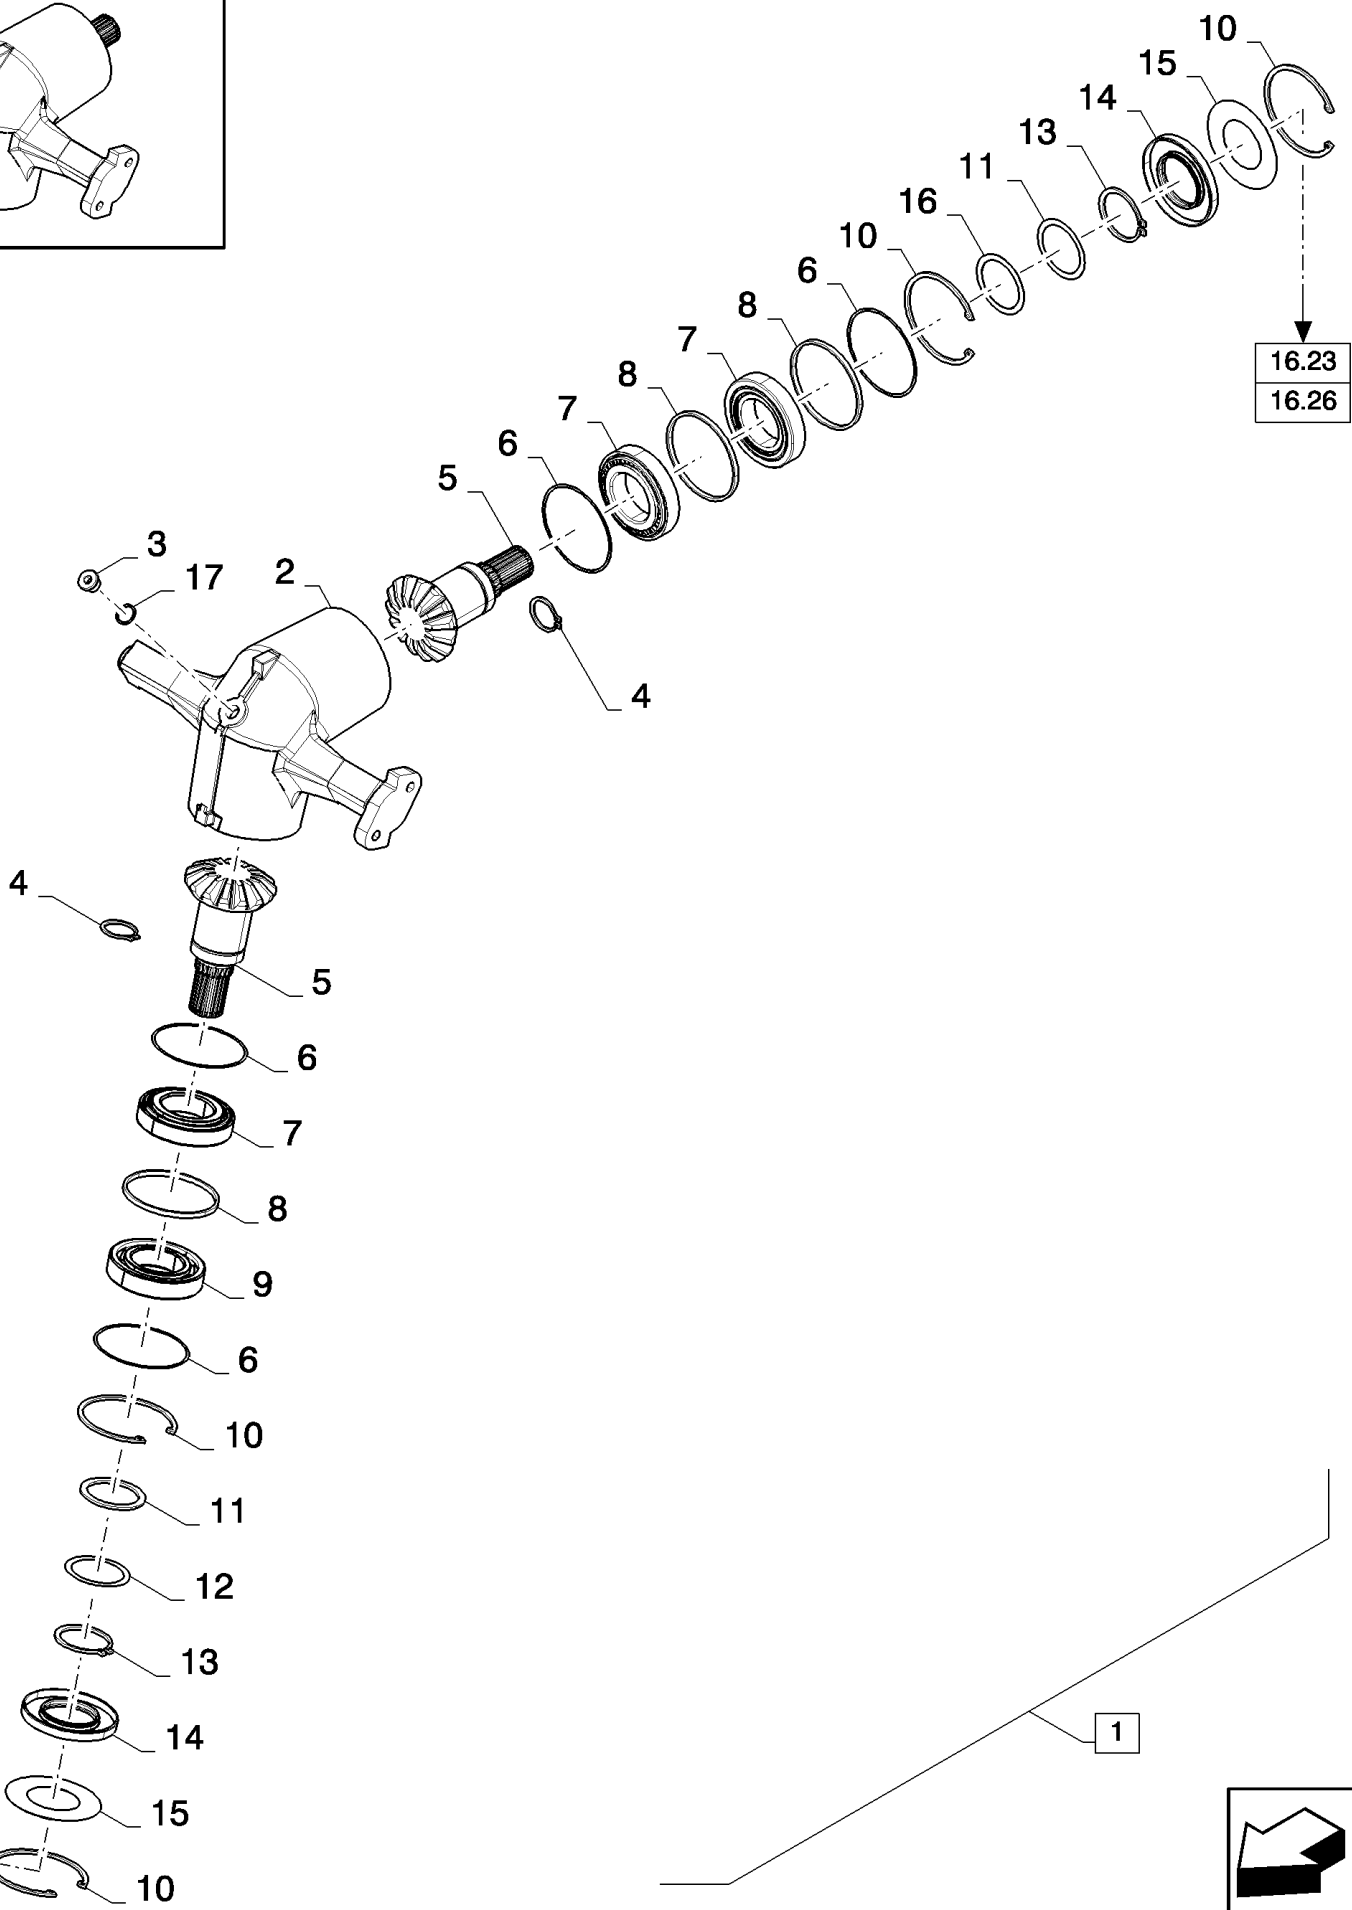

16.25(01) UNLOADING AUGER, GEARBOX

16.25(01) UNLOADING AUGER, GEARBOX

сылка	Номер детали	Кол-во	Описание
1	87331084	1	GEARBOX, (2 to 17)
2	87331121	1	HOUSING,
3	84437088	1	PLUG,
4	800-5155	2	RING, SNAP,
5	87331114	2	SHAFT,
6	87346736	4	KIT, SHIM,
7	26799990	3	BEARING ASSY,
8	87332420	3	SPACER, RING, THK.:5MM
9	ST265	1	BEARING, BALL,
10	370026	4	RING, SNAP, Int, M100 x 3,
11	87332423	2	KIT, SHIM,
12	87345894	1	SHIM, THK.:3MM
13	87349260	2	CIRCLIP,
14	87331115	2	SEAL,
15	87332418	2	WASHER,
16	87345893	1	SHIM, THK.:1MM
17	9511034	1	GASKET,