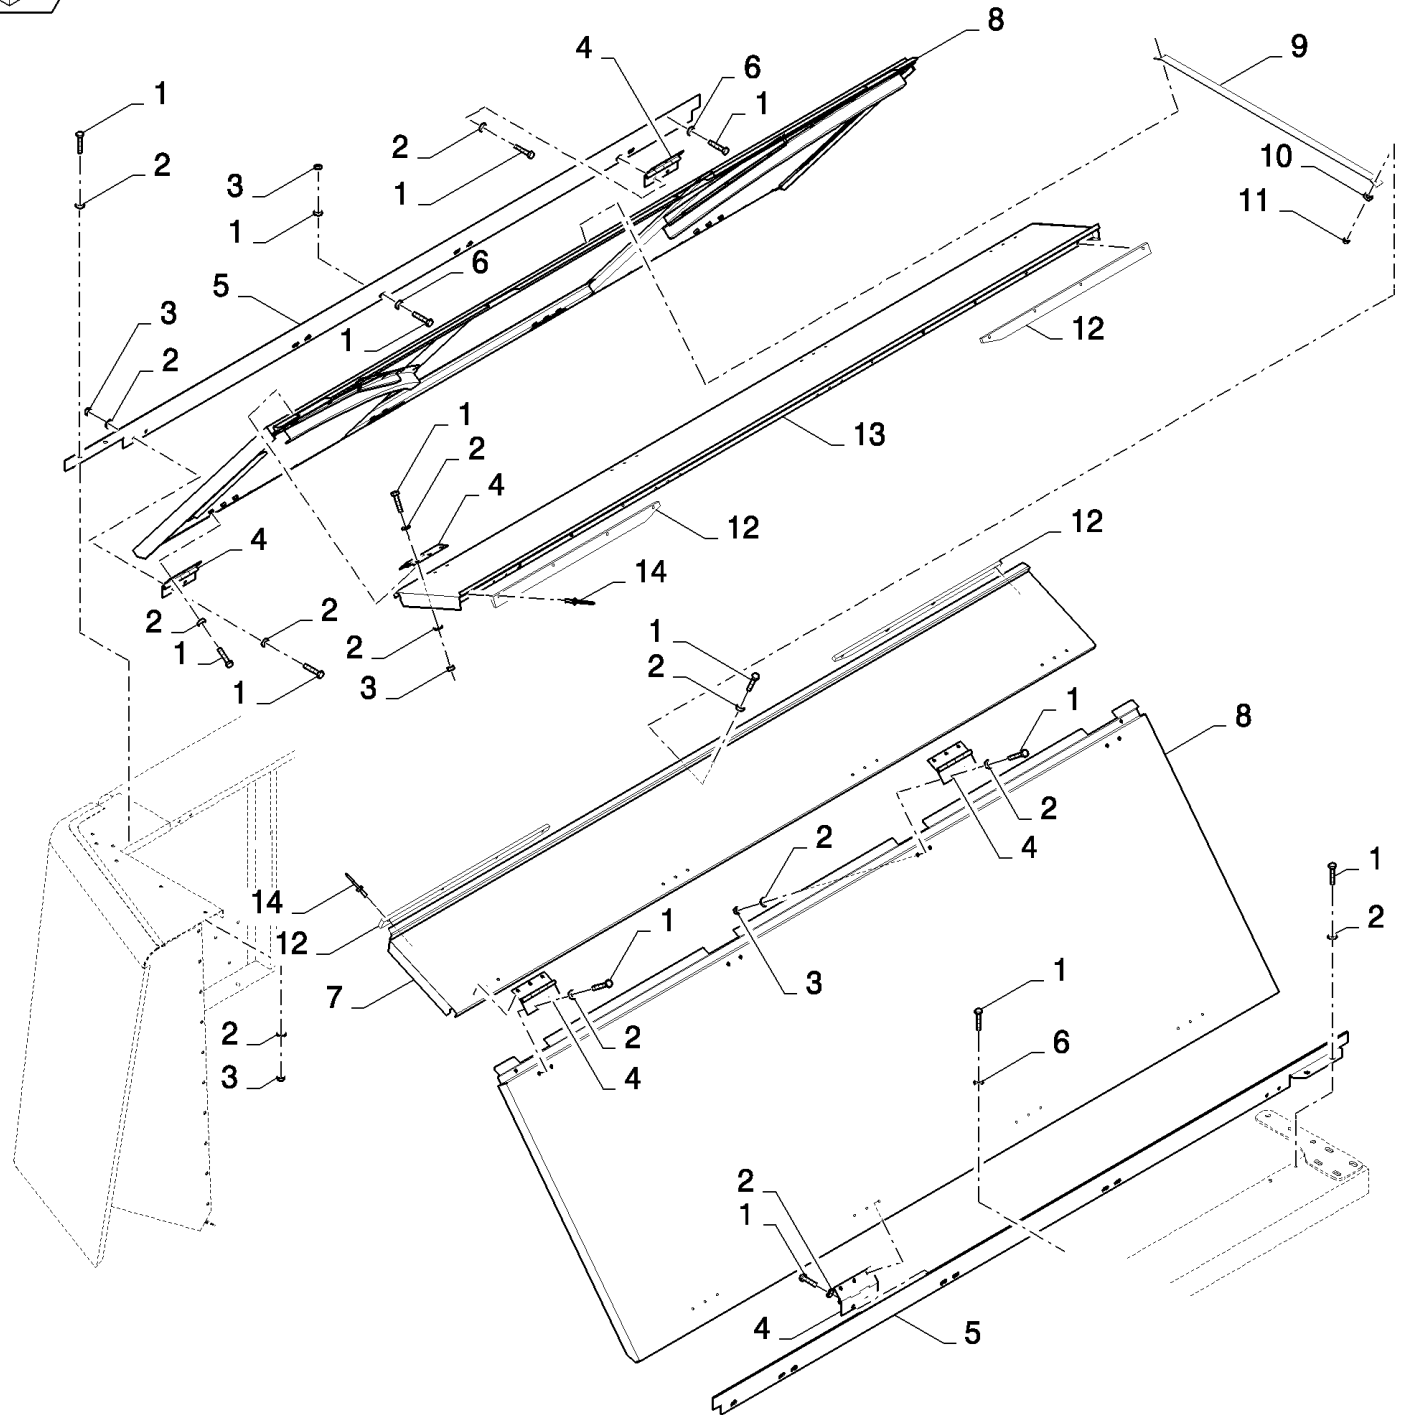

16.19(01) GRAINTANK, COVERS

сылка	Номер детали	Кол-во	Описание
1	120100	AR	BOLT, Hex, M6 x 20, 8.8,
2	322357	AR	WASHER, SPRING, Belleville, M6,
3	9706755	AR	NUT, M6, CI 8,
4	84071391	AR	HINGE, , BSN C623
5	87716766	AR	HINGE, , ASN D624
5	84076589	2	BRACKET,
6	412649	4	WASHER, SPRING, Belleville, M6,
7	84432546	1	PANEL, SIDE, , FOR 3.3 M VERSION ONLY
7	84435878	1	PANEL, SIDE, , FOR CX8030 ONLY
7	84431097	1	PANEL, SIDE, , FOR CX8040, CX8050, CX8060, CX8070 ONLY
7	84072922	1	PANEL, SIDE, , FOR CX8080, CX8090 ONLY, FOR 3 M VERSION ONLY
8	84334178	2	PANEL, SIDE, , FOR 3 M VERSION ONLY, FOR CX8040, CX8050, CX8060, CX8070, CX8080, CX8090 ONLY
8	84334178	2	PANEL, SIDE,
8	84432593	2	PANEL, SIDE, , FOR 3.3 M VERSION ONLY, FOR CX8030 ONLY
9	84439053	1	BAND, , FOR CX8030 ONLY
9	84989142	1	BAND, , FOR 3.3 M VERSION ONLY
10	140040	2	WASHER, M6 x 22 x 2, , FOR 3.3 M VERSION ONLY, FOR CX8030 ONLY
11	353308	2	NUT, M6 x 1, CI 8,
12	84439984	4	GUIDE, , FOR CX8030 ONLY, FOR 3.3 M VERSION ONLY
12	84439453	4	GUIDE, , FOR CX8040, CX8050, CX8060, CX8070, CX8080, CX8090 ONLY, FOR 3 M VERSION ONLY
13	84431094	1	PANEL, SIDE, , FOR CX8040, CX8050, CX8060, CX8070 ONLY
13	84073058	1	PANEL, SIDE, , FOR CX8080, CX8090 ONLY, FOR 3 M VERSION ONLY
13	84432553	1	PANEL, SIDE, , FOR 3.3 M VERSION ONLY
13	84435926	1	PANEL, SIDE, , FOR CX8030 ONLY
14	80445395	AR	RIVET,