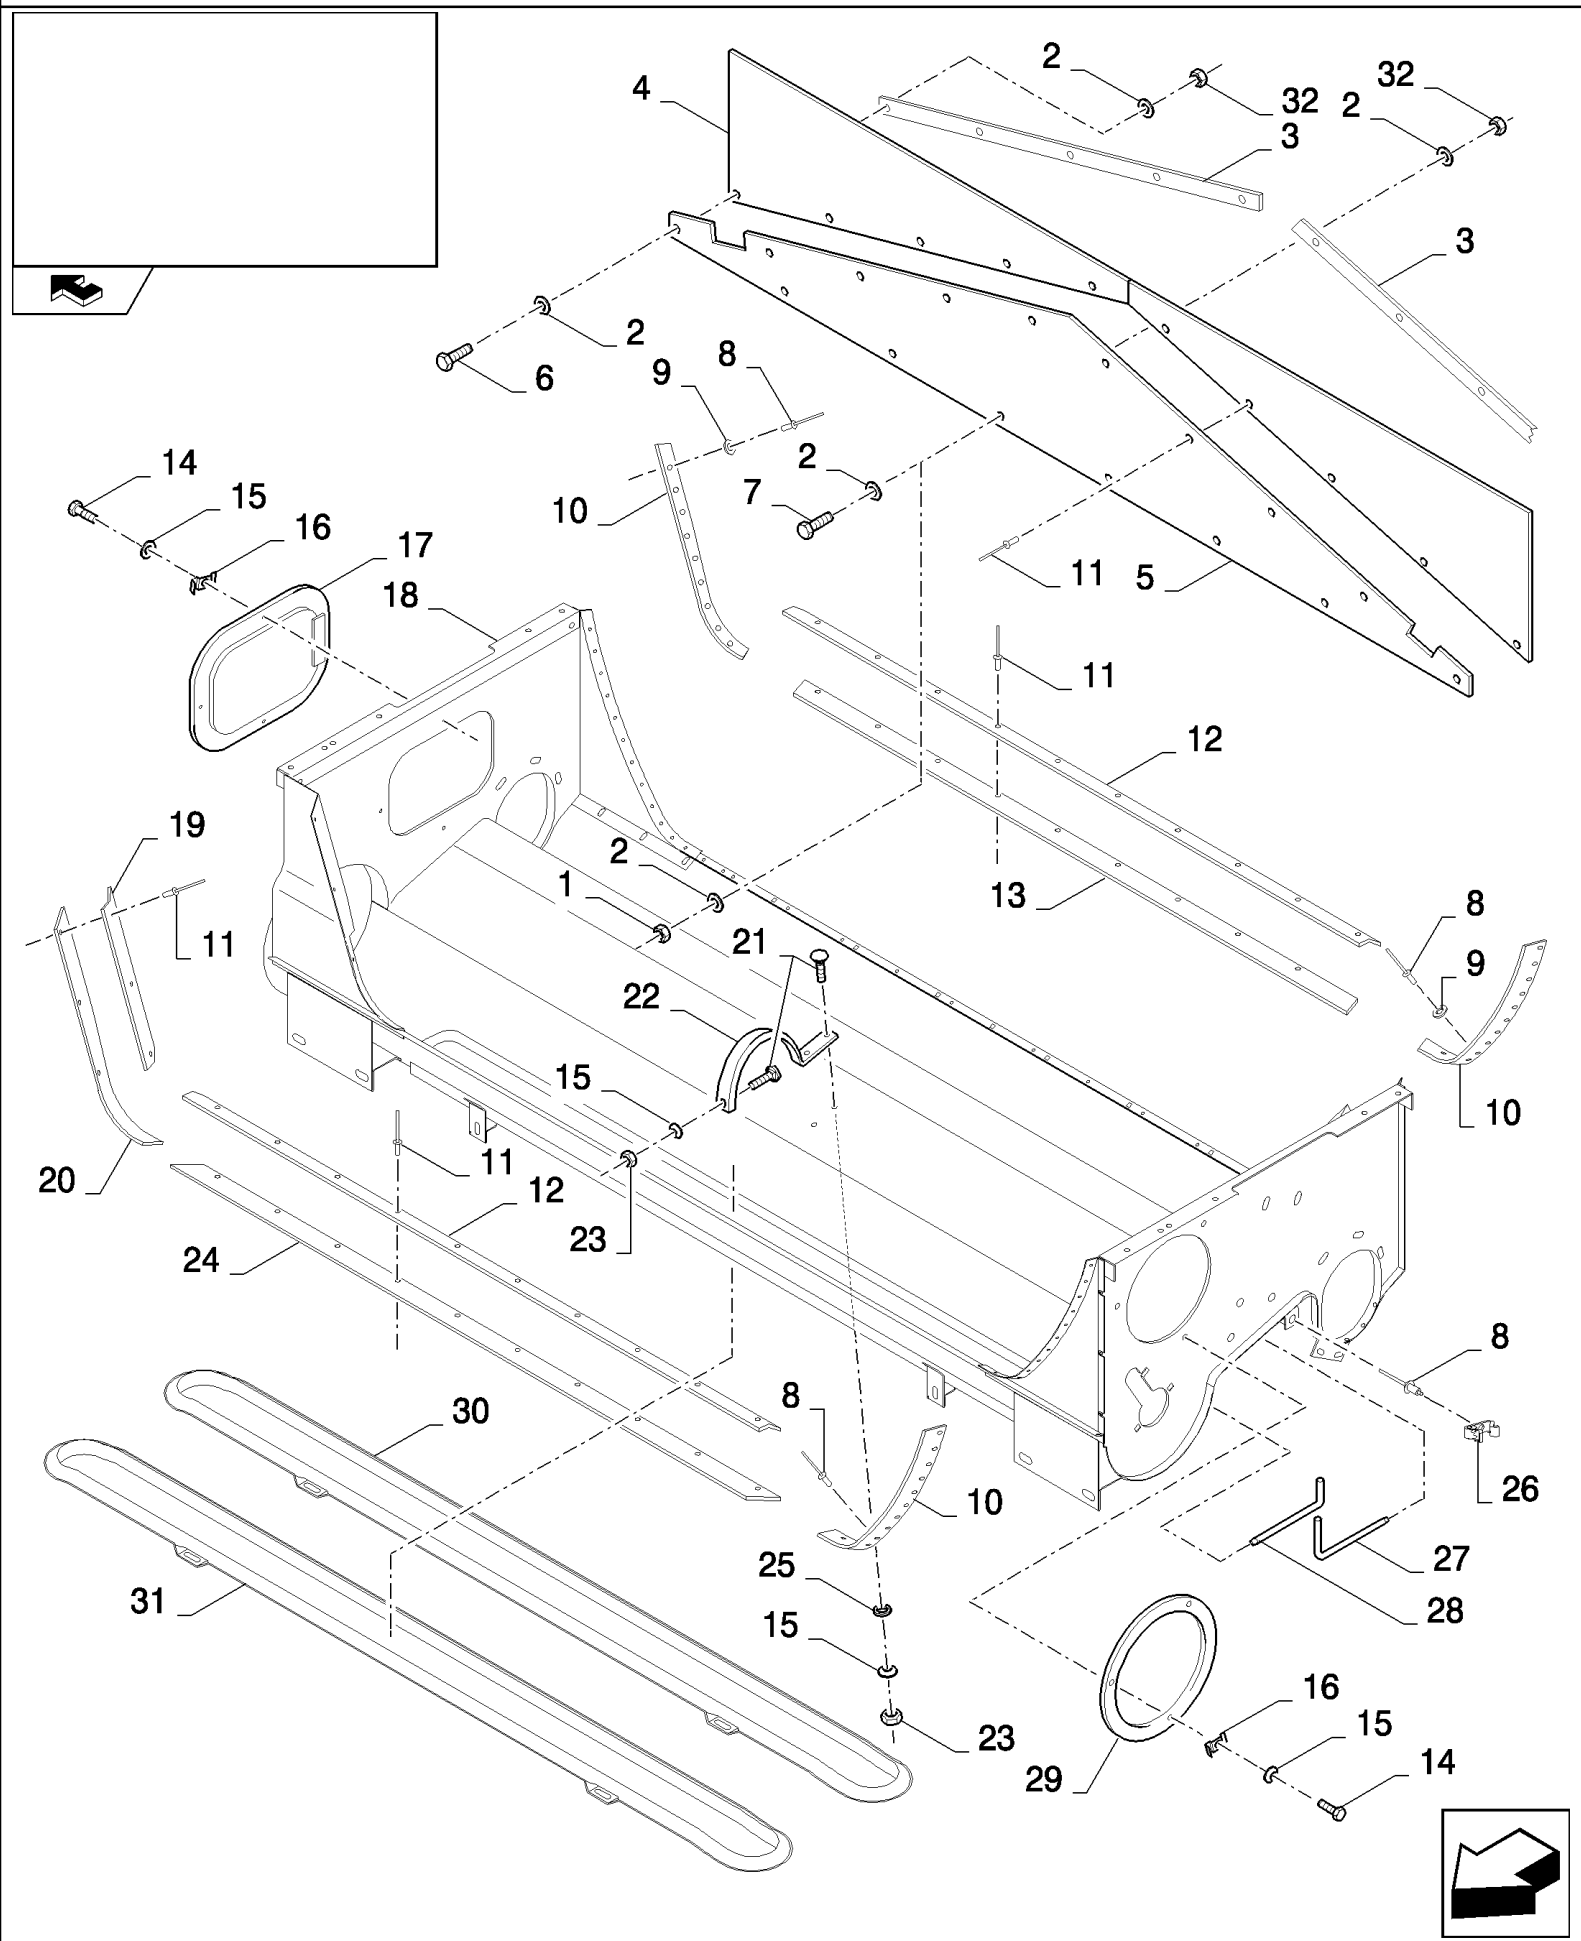

15.42(01) AUGER HOUSING - SELF-LEVELLING

15.42(01) AUGER HOUSING - SELF-LEVELLING

сылка	Номер детали	Кол-во	Описание
1	9706755	10	NUT, M6, CI 8,
2	412649	20	WASHER, SPRING, Belleville, M6,
3	84320079	2	STRIP, , FOR CX8060, CX8070, CX8080, CX8090 ONLY
3	84320085	2	PLATE, , FOR CX8030, CX8040, CX8050 ONLY
4	451801	2	SEAL, , FOR CX8060, CX8070, CX8080, CX8090 ONLY, BSN C603
4	87552399	2	SEAL PROTECTION, , FOR CX8060, CX8070, CX8080, CX8090 ONLY, ASN D604
4	916005	2	CANVAS, , FOR CX8030, CX8040, CX8050 ONLY, BSN C603
4	87552400	2	SEAL PROTECTION, , FOR CX8030, CX8040, CX8050 ONLY, ASN D604
5	84320107	1	PLATE, , FOR CX8060, CX8070, CX8080, CX8090 ONLY, BSN C603
5	87696056	1	PLATE, MOUNTING, , FOR CX8060, CX8070, CX8080, CX8090 ONLY, ASN D604
5	84320083	1	PLATE, , FOR CX8030, CX8040, CX8050 ONLY, BSN C603
5	87696060	1	PLATE, MOUNTING, , FOR CX8030, CX8040, CX8050 ONLY, ASN D604
6	120100	2	BOLT, Hex, M6 x 20, 8.8,
7	86508568	8	SCREW, Hex, M6 x 16, 8.8,
8	445394	AR	RIVET, Pop, M4.8 x 12.7,
9	140182	AR	WASHER, M5 x 18 x 2,
10	435601	3	SEAL,
11	445395	AR	RIVET, Pop, M4.8 x 18.1,
12	84320089	2	STRIP, , FOR CX8060, CX8070, CX8080, CX8090 ONLY
12	84320081	2	STRIP, , FOR CX8030, CX8040, CX8050 ONLY
13	451792	1	ELEMENT, SEALING, , FOR CX8060, CX8070, CX8080, CX8090 ONLY
13	442793	1	ELEMENT, SEALING, , FOR CX8030, CX8040, CX8050 ONLY
14	120104	6	SCREW, Hex, M8 x 20, 8.8,
15	412650	9	WASHER, Belleville, M8,
16	425093	6	CLIP,
17	84320078	1	COVER,
18	84072176	1	HOUSING, , FOR CX8060, CX8070, CX8080, CX8090 ONLY
18	84072169	1	HOUSING, , FOR CX8030, CX8040, CX8050 ONLY
19	84320082	1	STRIP,
20	84818418	1	SEAL,
21	86507486	3	BOLT, CARRIAGE, Short NK, M8 x 20, CI8.8, Full Thd,
22	84072271	1	SUPPORT,
23	89706690	3	NUT, M8, CI 8,
24	451794	1	ELEMENT, SEALING, , FOR CX8060, CX8070, CX8080, CX8090 ONLY
24	80428401	1	ELEMENT, SEALING, , FOR CX8030, CX8040, CX8050 ONLY
25	140041	2	WASHER, M8 x 28 x 3,
26	323307	4	CLAMP,
27	9819720	2	PIN,
28	9819719	2	PIN,
29	84320087	1	COVER,
30	84078027	1	COVER, Return Tailings, STANDARD
30	740667	1	COVER, Return Tailings, PERFORATED (LONG HOLES)
30	84429238	1	COVER, Return Tailings, PERFORATED (ROUND HOLES)
31	84078026	1	COVER, Clean Grain, STANDARD
31	84078033	1	COVER, Clean Grain, REINFORCED