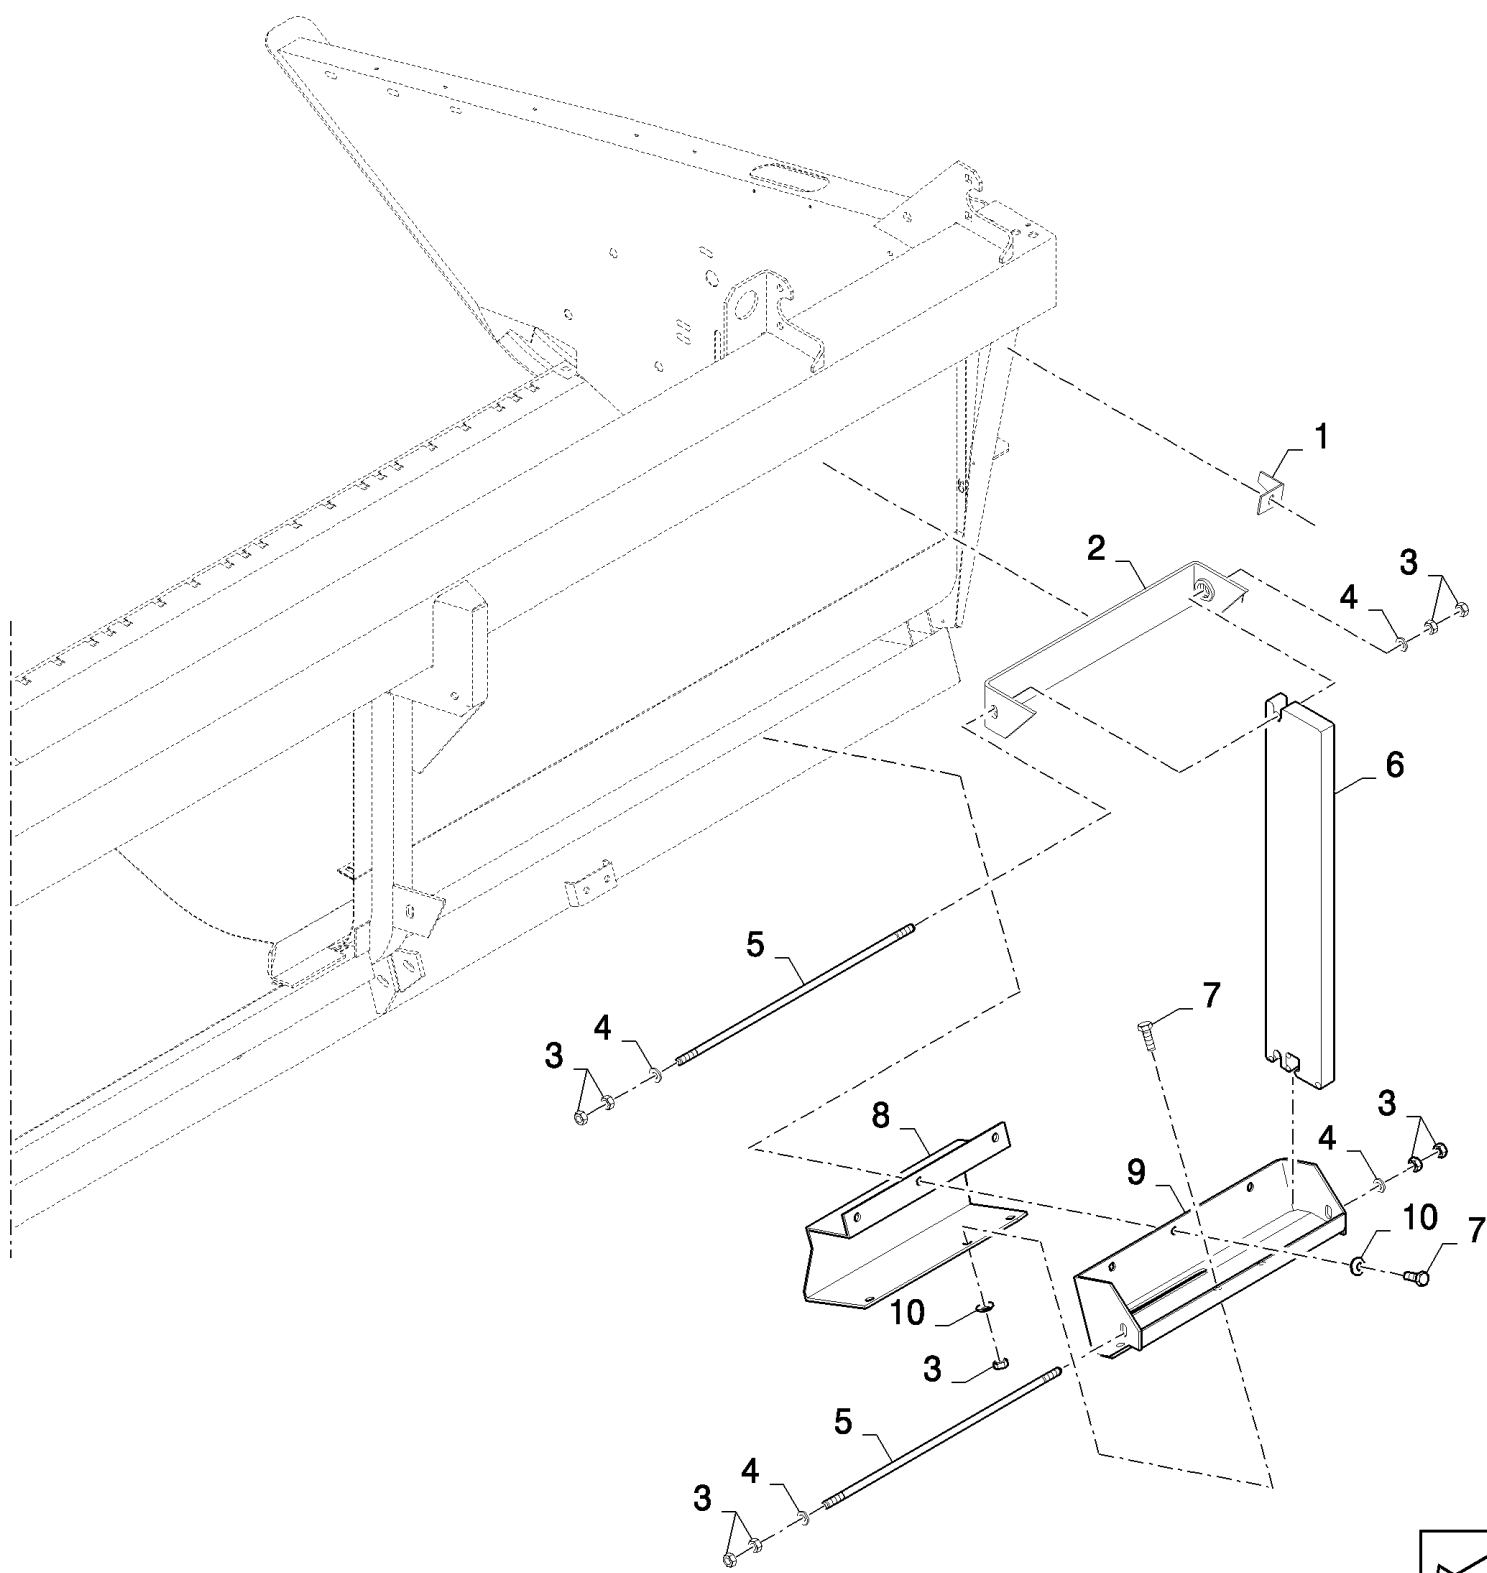

CX8080 COMBINE (9/06-)

18.84110451(01) SIDEHILL WEIGHTS

сылка	Номер детали	Кол-во	Описание
	84110451		WEIGHTS,
1	84007205	1	REINFORCEMENT,
2	84449277	1	SUPPORT,
3	9706685	11	NUT, M12, CI 8,
4	89511052	4	WASHER,
5	84007096	2	STUD,
6	84449234	15	WEIGHT, COUNTER,
7	9706687	6	SCREW, Hex, M12 x 30, 8.8,
8	84449110	1	SUPPORT,
9	84449276	1	SUPPORT,
10	140046	6	WASHER, Belleville, M12,