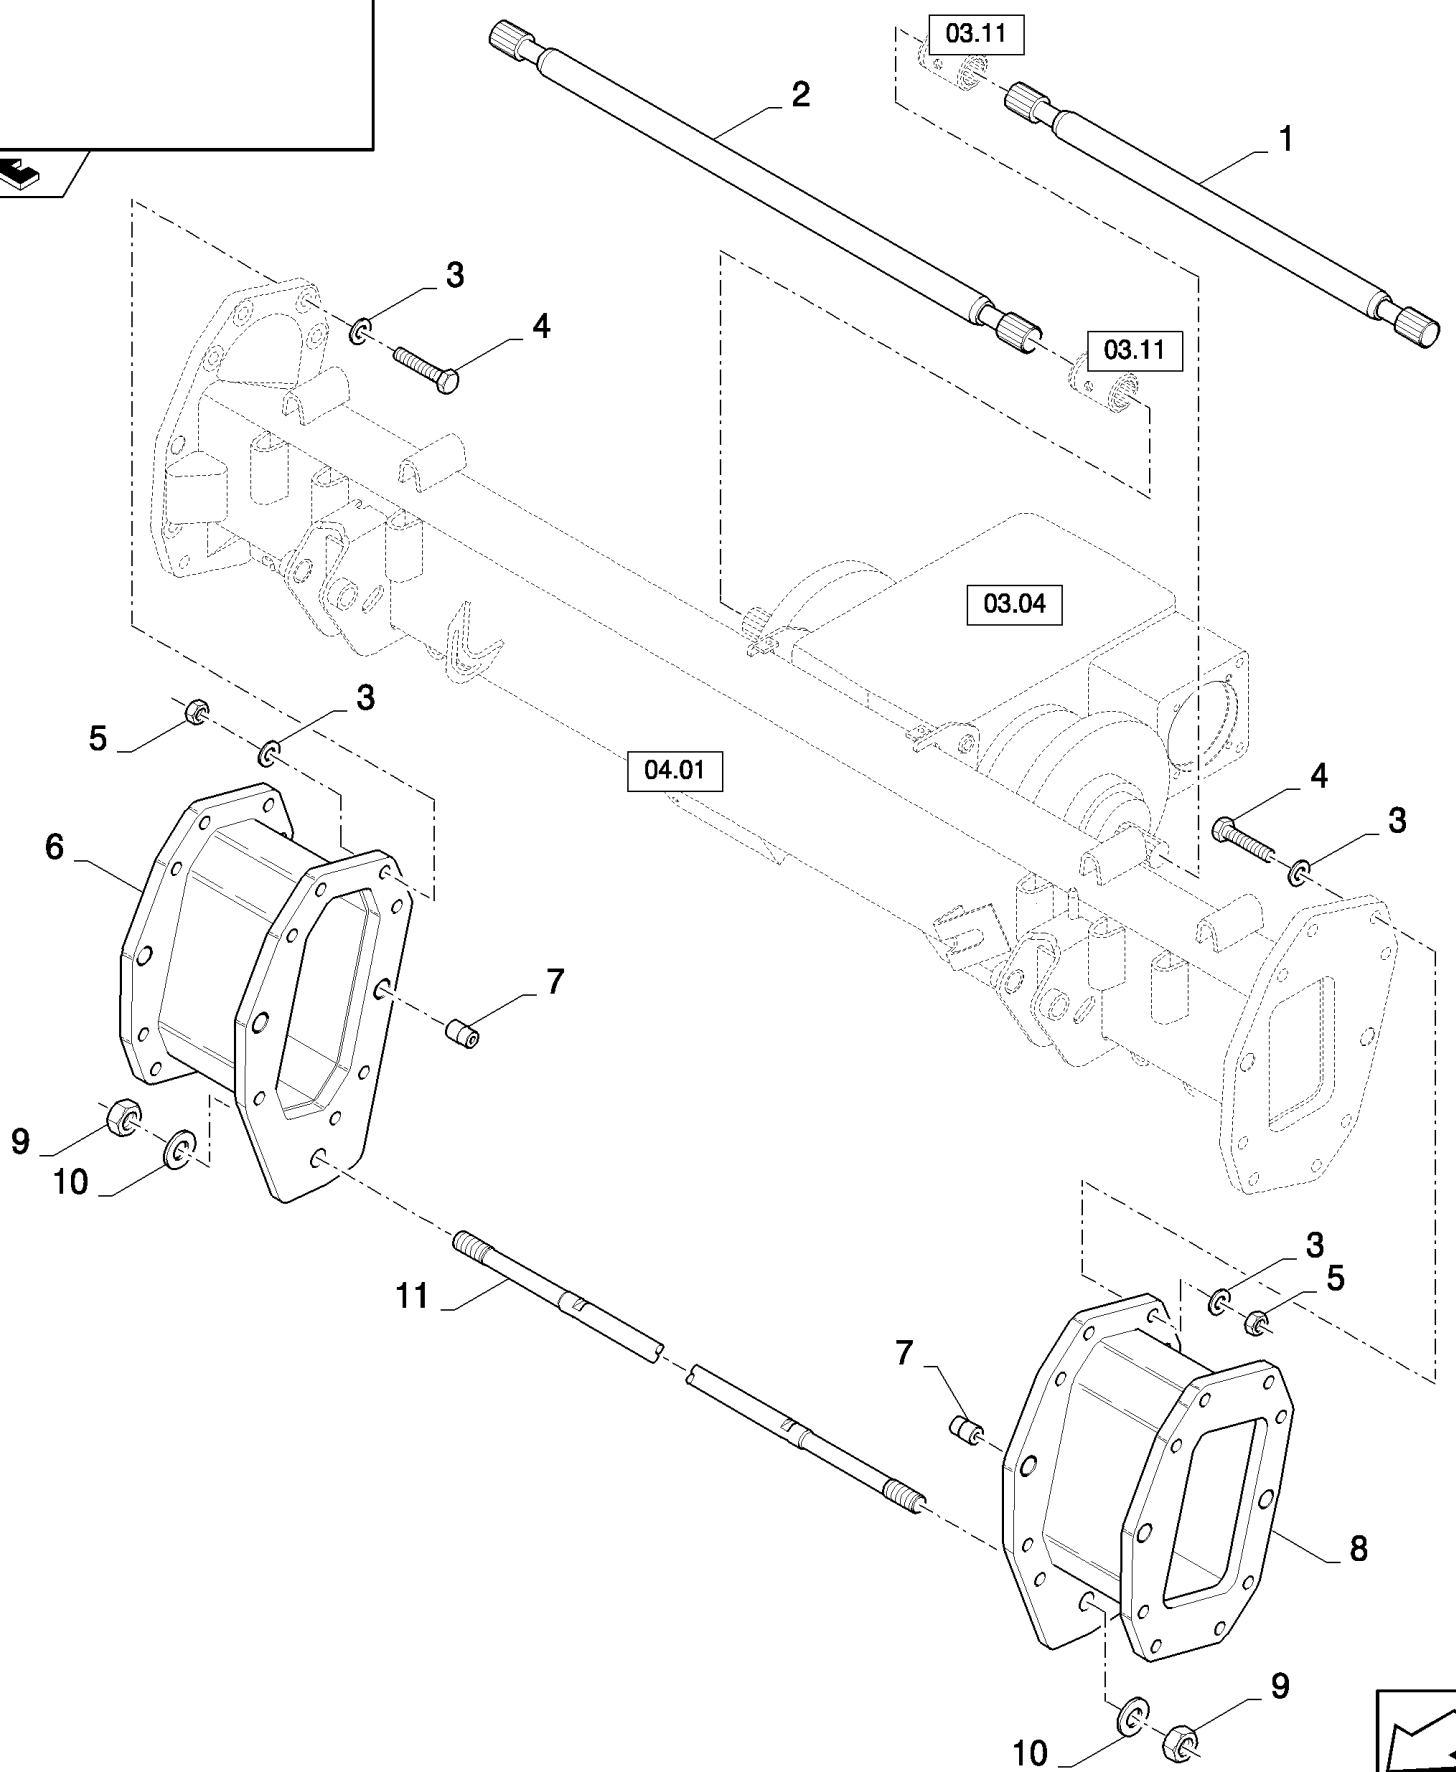

сылка	Номер детали	Кол-во	Описание
1	84440943	1	SHAFT, CONTROL, , FOR CX8050 ONLY, FOR 316MM ONLY
1	84440951	1	SHAFT, DRIVE, , FOR 316MM ONLY, FOR CX8080, CX8090 ONLY
1	87011353	1	SHAFT, CONTROL, , FOR 316MM ONLY, FOR CX8070 ONLY
1	84440967	1	SHAFT, DRIVE, , FOR CX8080, CX8090 ONLY, FOR 265MM ONLY
1	87011357	1	SHAFT, CONTROL, , FOR 265MM ONLY, FOR CX8070 ONLY
1	84440985	1	SHAFT, DRIVE, , FOR 138MM ONLY, FOR CX8080, CX8090 ONLY
1	87011361	1	SHAFT, CONTROL, , FOR 138MM ONLY, FOR CX8070 ONLY
1	84454807	1	SHAFT, , FOR 316MM ONLY, FOR CX8040 ONLY
2	84440943	1	SHAFT, CONTROL, , FOR 316MM ONLY, FOR CX8080, CX8090 ONLY
2	84440957	1	SHAFT, DRIVE, , FOR CX8080, CX8090 ONLY, FOR 316MM ONLY
2	87011355	1	SHAFT, CONTROL, , FOR 316MM ONLY, FOR CX8070 ONLY
2	84440974	1	SHAFT, DRIVE, , FOR CX8080, CX8090 ONLY, FOR 265MM ONLY
2	87011359	1	SHAFT, CONTROL, , FOR 265MM ONLY, FOR CX8070 ONLY
2	84440991	1	SHAFT, DRIVE, , FOR 138MM ONLY, FOR CX8080, CX8090 ONLY
2	87011363	1	SHAFT, CONTROL, , FOR 138MM ONLY, FOR CX8070 ONLY
2	84454807	1	SHAFT, , FOR 316MM ONLY, FOR CX8040 ONLY
3	394632	32	WASHER, M20 x 40 x 4, HT,
4	87024335	16	BOLT, Hex, M20 x 80, 10.9, Full Thd, M20x80
5	87024336	16	NUT, M20
6	87108166	1	EXTENSION, , FOR 316MM ONLY
6	87108187	1	EXTENSION, , FOR 265MM ONLY
6	87108362	1	EXTENSION, , FOR 138MM ONLY
7	626826	4	PIN,
8	87108164	1	EXTENSION, , FOR 316MM ONLY
8	87108189	1	EXTENSION, , FOR 265MM ONLY
8	87108364	1	EXTENSION, , FOR 138MM ONLY
9	300852	2	NUT, M30 x 1.5, CI 8, M30
10	140184	2	WASHER,
11	84989399	1	ROD,