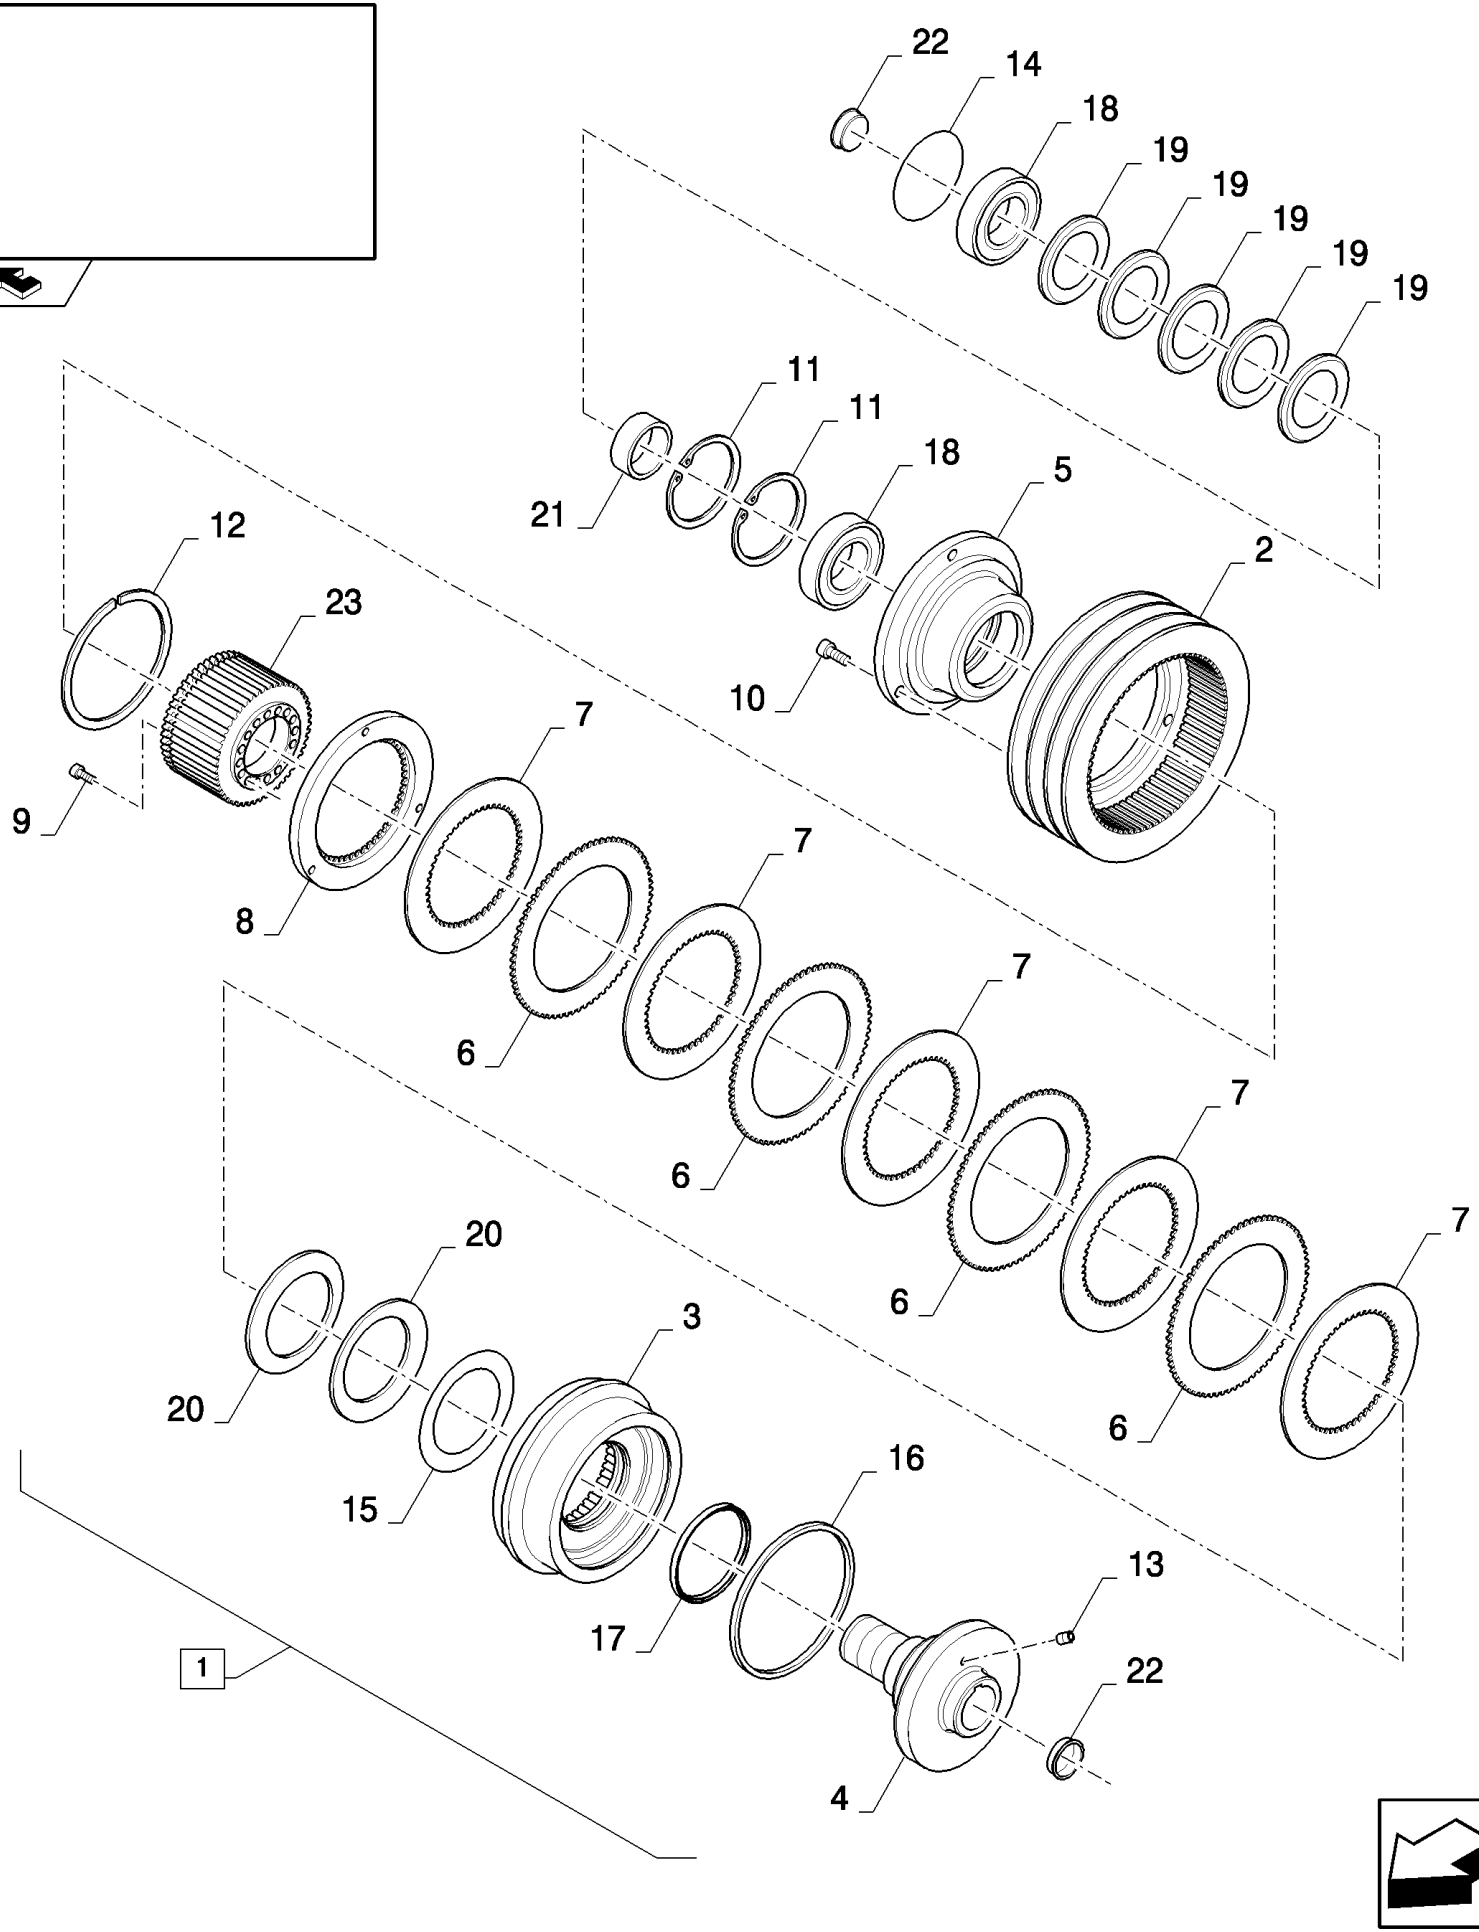

14.30(01) HEADER DRIVE, CLUTCH

14.30(01) HEADER DRIVE, CLUTCH

сылка	Номер детали	Кол-во	Описание
1	84073599	1	CLUTCH, (2 to 23)
2	84435842	1	PULLEY,
3	84435843	1	PISTON,
4	84435844	1	HUB,
5	84435845	1	HUB,
6	84435846	4	DISC,
7	84435848	5	DISC,
8	84435849	1	DISC,
9	84435850	16	SCREW,
10	84435851	3	SCREW,
11	388294	2	RING, SNAP, M125, Int,
12	84435852	1	CIRCLIP,
13	84435853	1	PLUG,
14	84435854	1	O-RING,
15	84435855	1	SPACER,
16	84435856	1	SEAL,
17	84435857	1	SEAL,
18	84435858	2	BEARING ASSY,
19	84435859	5	WASHER,
20	84435861	2	WASHER,
21	84435862	1	BUSHING,
22	84435863	2	PLUG,
23	84435841	1	HUB,