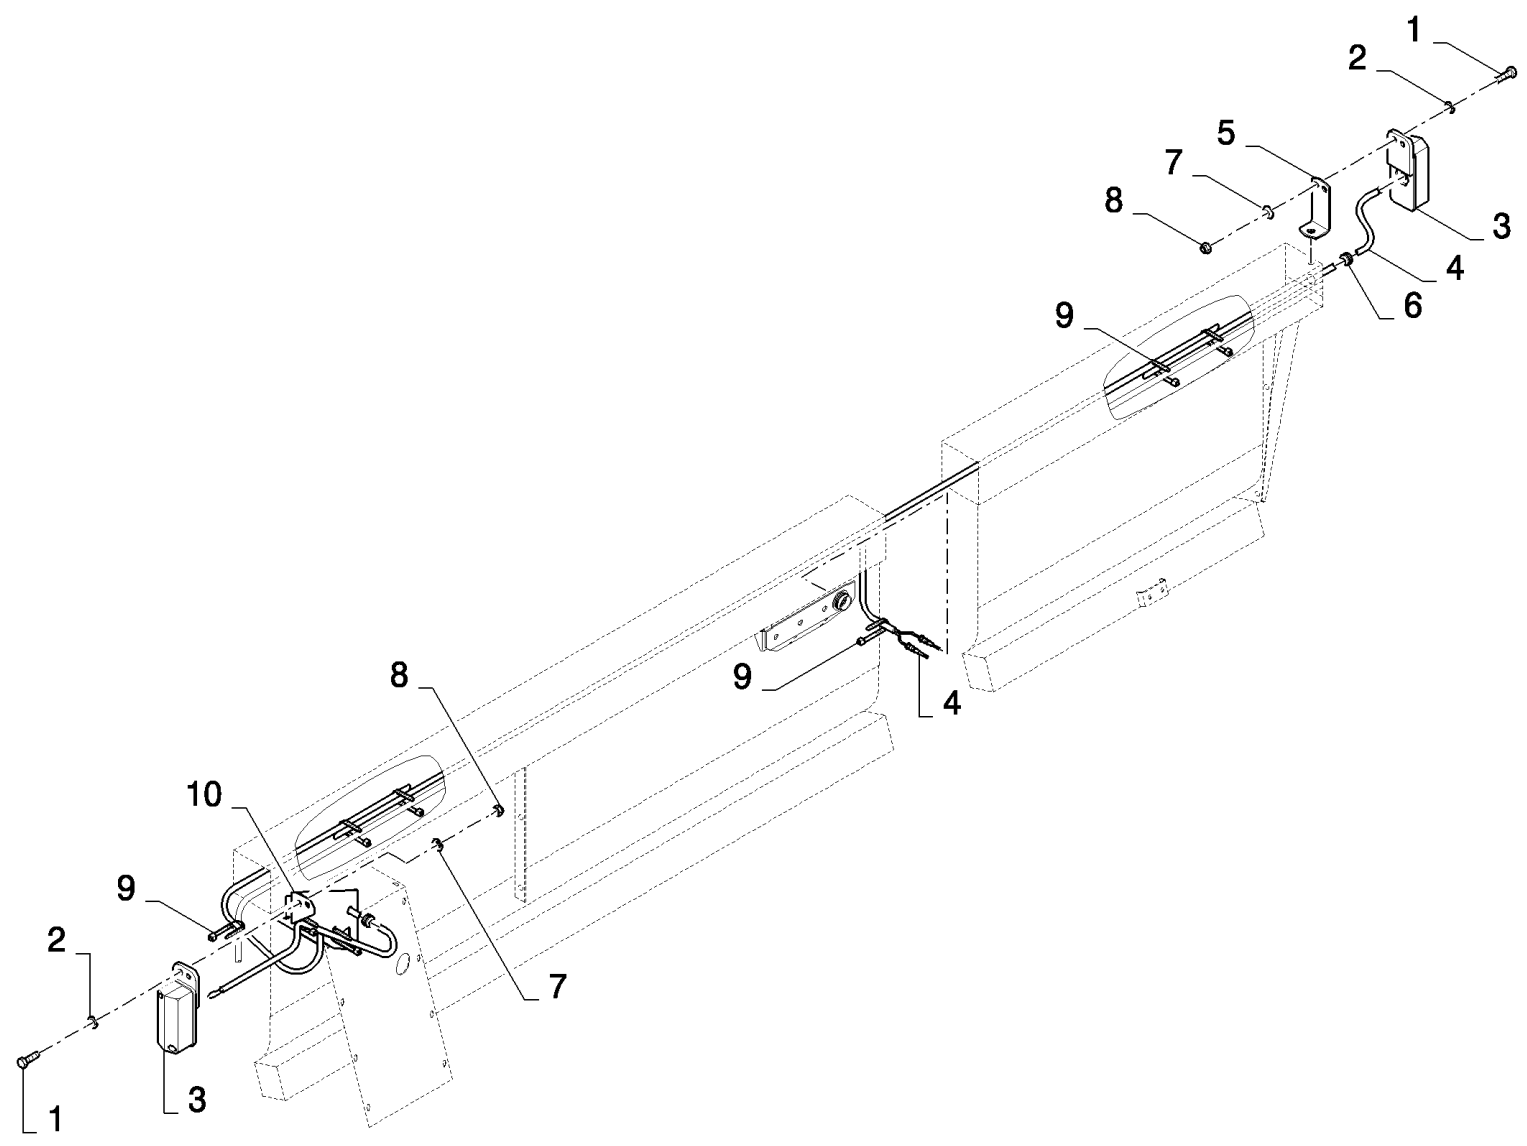

сылка	Номер детали	Кол-во	Описание
	84050554		DIA KIT, HARVESTER,
1	100016	11	NUT, M10, CI 8,
2	140045	11	WASHER, SPRING, Belleville, M10,
3	43138	6	SCREW, Hex, M10 x 20, 8.8, Full Thd,
4	86617041	1	PLATFORM,
5	86592225	1	HANDRAIL,
6	43139	5	SCREW, Hex, M10 x 25, 8.8, Full Thd,
7	86511323	5	WASHER, M10 x 20 x 2,
8	86566989	6	STRAP, CABLE,
9	84607454	1	EXTENSION,
10	322358	2	WASHER, SPRING, Belleville, M8,
11	120104	2	SCREW, Hex, M8 x 20, 8.8,
12	87385180	2	CLIP, SPRING,
13	87392184	2	CHAIN,
14	87107072	2	LINK,
15	43151	1	SCREW, Hex, M12 x 20, 8.8, Full Thd,
16	86511324	1	WASHER, M12 x 24 x 2.5,
17	140046	1	WASHER, Belleville, M12,
18	9706685	1	NUT, M12, CI 8,
19	87395659	1	DECAL,