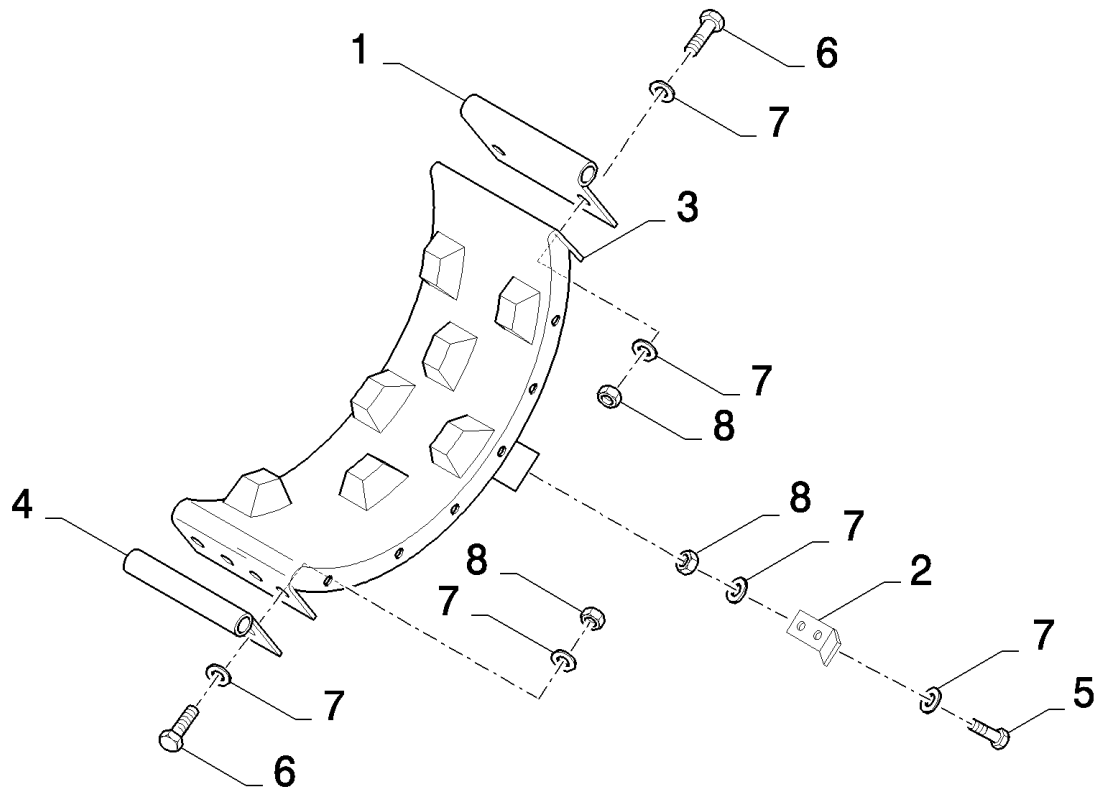

18.84067682(01) SMOOTH ROTO RETHRESHING PLATES

сылка	Номер детали	Кол-во	Описание
	84067682		DIA KIT, HARVESTER,
1	428700	1	PLATE, ADJUSTING,
2	455652	2	BRACKET,
3	84074826	1	COVER,
4	747606	1	PLATE, ADJUSTING,
5	120100	4	BOLT, Hex, M6 x 20, 8.8,
6	86508568	4	SCREW, Hex, M6 x 16, 8.8,
7	412649	16	WASHER, SPRING, Belleville, M6,
8	9706755	8	NUT, M6, CI 8,