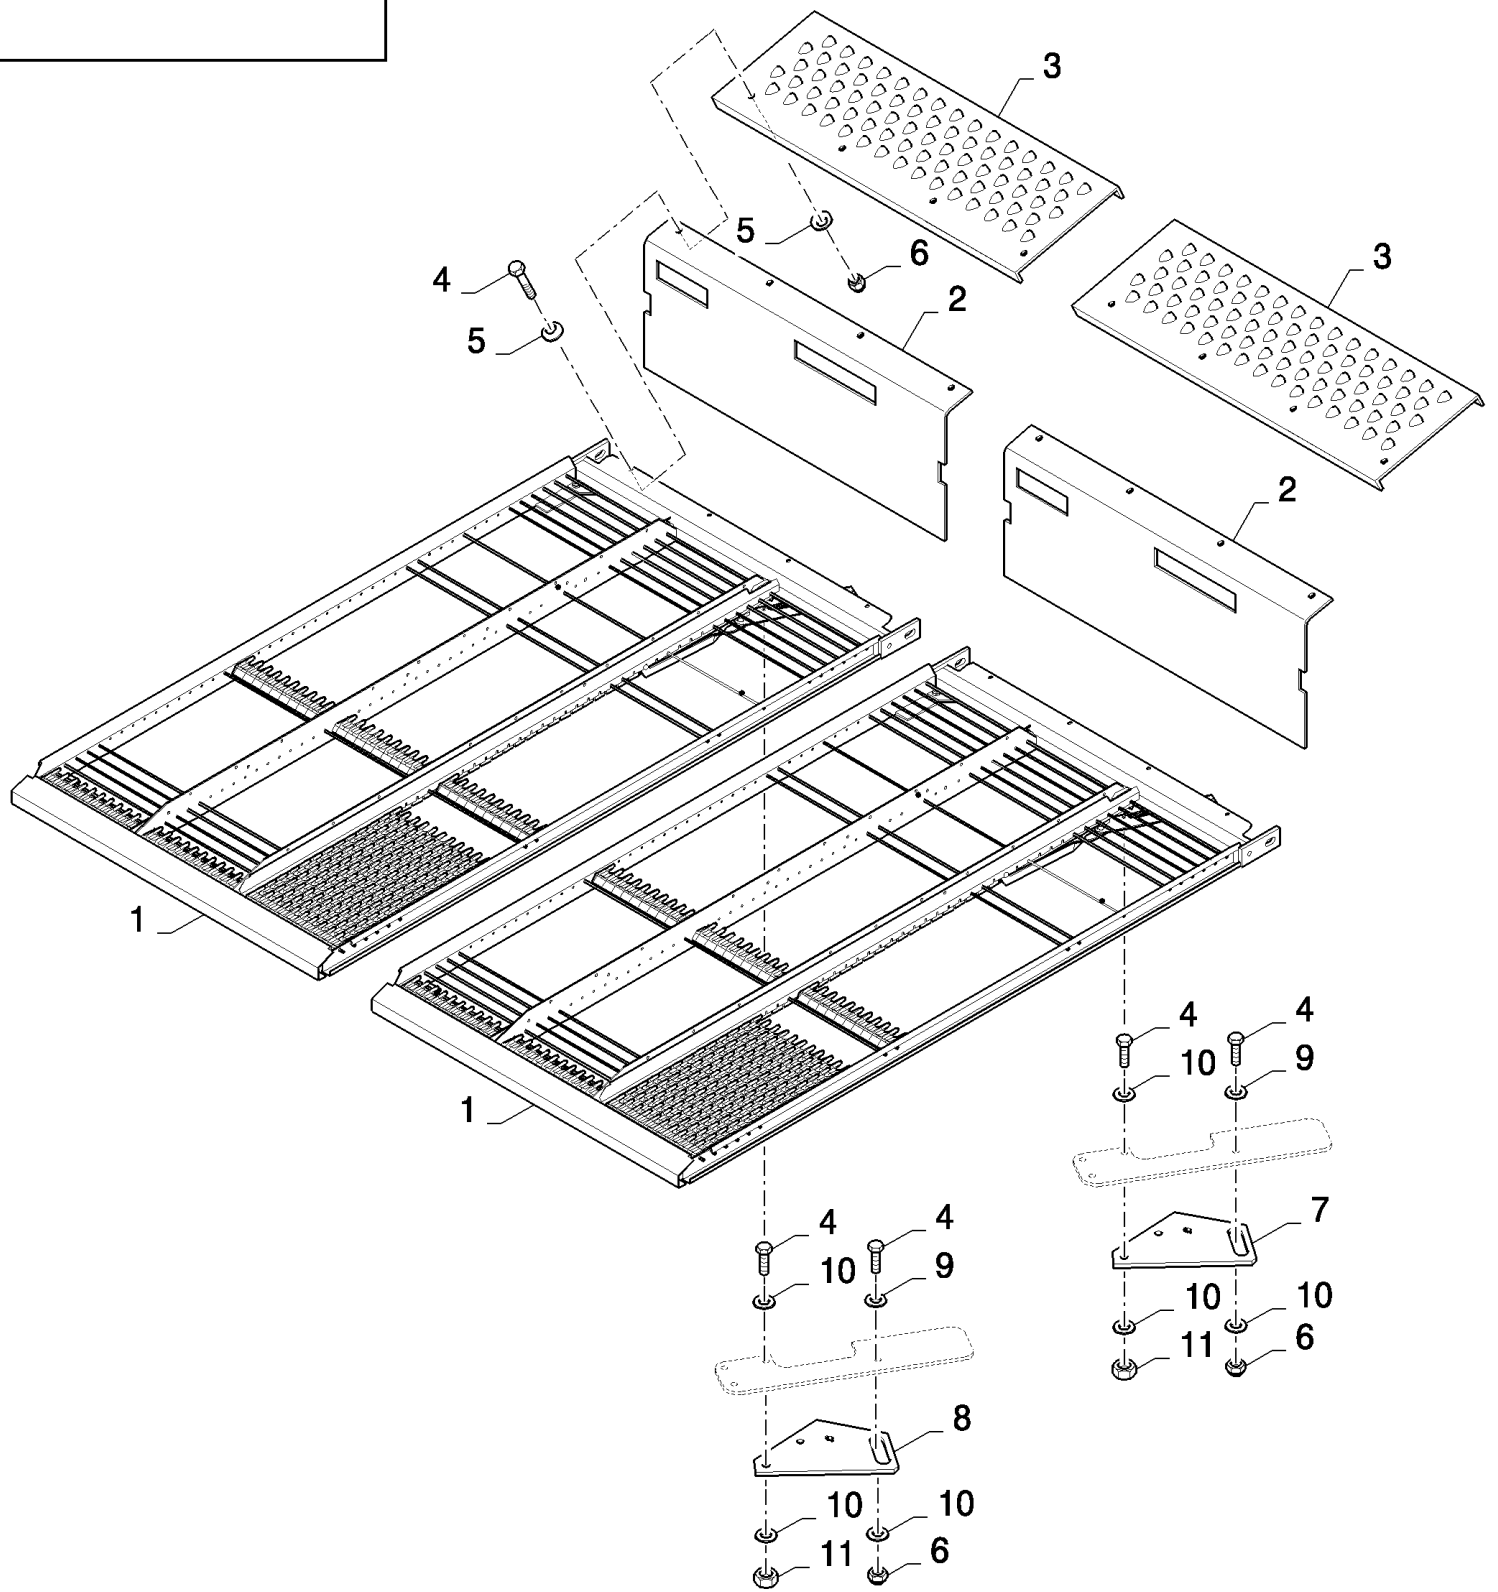

сылка	Номер детали	Кол-во	Описание
	84111532		DIA KIT, HARVESTER,
1	84454521	2	SIEVE, GRAIN,
2	84320875	2	SEAL,
3	453266	2	SIEVE EXTENSION,
4	120100	12	BOLT, Hex, M6 x 20, 8.8,
5	412653	16	WASHER, SPRING, Belleville, M6,
6	9706755	10	NUT, M6, CI 8,
7	84062611	1	PLATE,
8	84053677	1	PLATE,
9	322357	2	WASHER, SPRING, Belleville, M6,
10	412649	6	WASHER, SPRING, Belleville, M6,
11	353308	2	NUT, M6 x 1, CI 8,