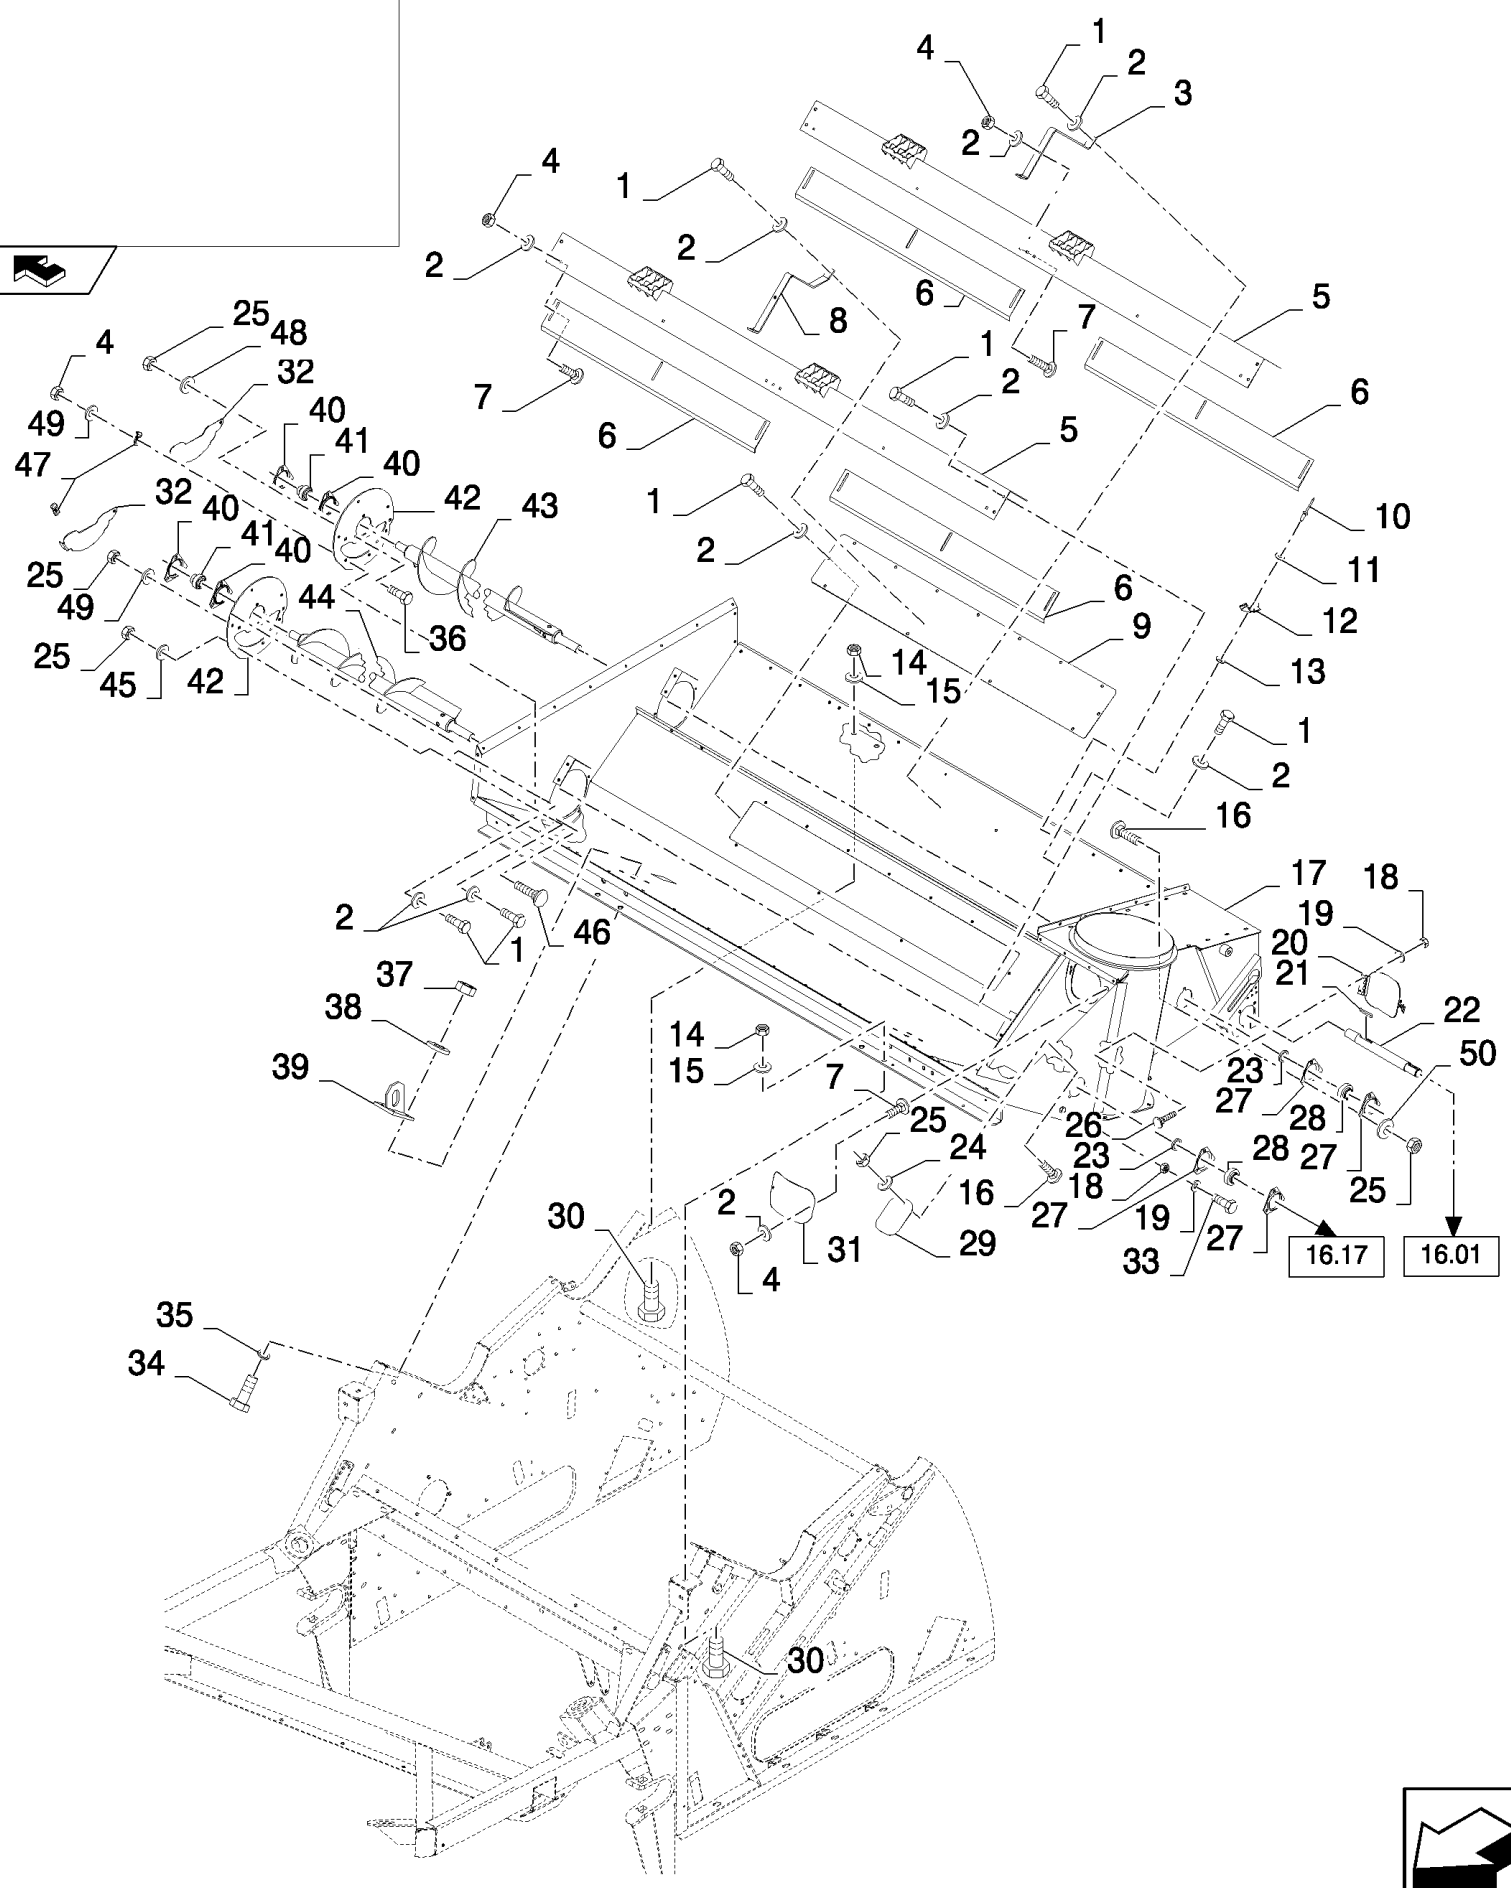

16.16(01) GRAIN TANK, BOTTOM

16.16(01) GRAIN TANK, BOTTOM

сылка	Номер детали	Кол-во	Описание
1	120104	AR	SCREW, Hex, M8 x 20, 8.8,
2	322358	AR	WASHER, SPRING, Belleville, M8,
3	86597938	1	SUPPORT,
4	9706690	AR	NUT, M8, CI 8,
5	86584814	2	COVER, , FOR CX8070 ONLY, FOR NA ONLY, BSN C555
5	87325285	2	COVER, , FOR NA ONLY, FOR CX8070 ONLY, ASN D556
5	86584814	2	COVER, , FOR CX8080, CX8090 ONLY, BSN C555
5	86594895	2	COVER, , FOR 3 M VERSION ONLY, FOR CX8060, CX8070 ONLY, FOR CX8030, CX8040, CX8050 ONLY
5	87325285	2	COVER, , FOR CX8080, CX8090 ONLY, ASN D556
6	86597864	8	PLATE, , FOR NA ONLY, FOR CX8070 ONLY
6	86597864	8	PLATE, , FOR CX8080, CX8090 ONLY
6	86594896	8	PLATE, , FOR 3 M VERSION ONLY, FOR CX8030, CX8040, CX8050 ONLY, FOR CX8060, CX8070 ONLY
7	86507486	28	BOLT, CARRIAGE, Short NK, M8 x 20, CI8.8, Full Thd,
8	86597937	1	SUPPORT,
9	86598446	1	COVER, , FOR CX8060, CX8070 ONLY, FOR CX8080, CX8090 ONLY
9	86598446	1	COVER, , FOR NA ONLY, FOR CX8070 ONLY
9	86598532	1	COVER, , FOR CX8030, CX8040, CX8050 ONLY
10	445394	2	RIVET, Pop, M4.8 x 12.7, Rivet
11	362785	2	WASHER,
12	362786	2	FASTENER,
13	86588450	2	WASHER, M6,
14	100020	4	NUT, M16, CI 8,
15	86589278	4	WASHER, SPRING,
16	120041	AR	BOLT, CARRIAGE, Short NK, M10 x 20, CI8.8, Full Thd,
17	87371538	1	GRAIN TANK, , FOR CX8080, CX8090 ONLY, BSN C555
17	87555422	1	GRAIN TANK, , FOR CX8080, CX8090 ONLY, ASN D556
17	87371538	1	GRAIN TANK, , FOR NA ONLY, FOR CX8070 ONLY, BSN C555
17	87555422	1	GRAIN TANK, , FOR CX8070 ONLY, FOR NA ONLY, ASN D556
17	87371541	1	GRAIN TANK, , FOR CX8060, CX8070 ONLY, BSN C555
17	87555423	1	GRAIN TANK, , FOR CX8060, CX8070 ONLY, ASN D556
17	87371545	1	GRAIN TANK, , FOR CX8030, CX8040, CX8050 ONLY, BSN C555
17	87555421	1	GRAIN TANK, , FOR CX8030, CX8040, CX8050 ONLY, ASN D556
18	9706755	3	NUT, M6, CI 8,
19	322357	3	WASHER, SPRING, Belleville, M6,
20	86600940	1	COVER,
21	170052	2	KEY,
22	84061200	1	SHAFT, , FOR CX8070 ONLY, FOR NA ONLY
22	84061200	1	SHAFT, , FOR CX8080, CX8090 ONLY, FOR CX8030, CX8040, CX8050 ONLY
22	84069285	1	SHAFT, , FOR CX8060, CX8070 ONLY, FOR 3 M VERSION ONLY
23	84075099	2	WASHER,
24	412655	1	WASHER, SPRING, Belleville, M10,
25	100016	12	NUT, M10, CI 8,
26	9706703	2	BOLT, CARRIAGE, Short NK, M6 x 20, CI8.8, Full Thd,