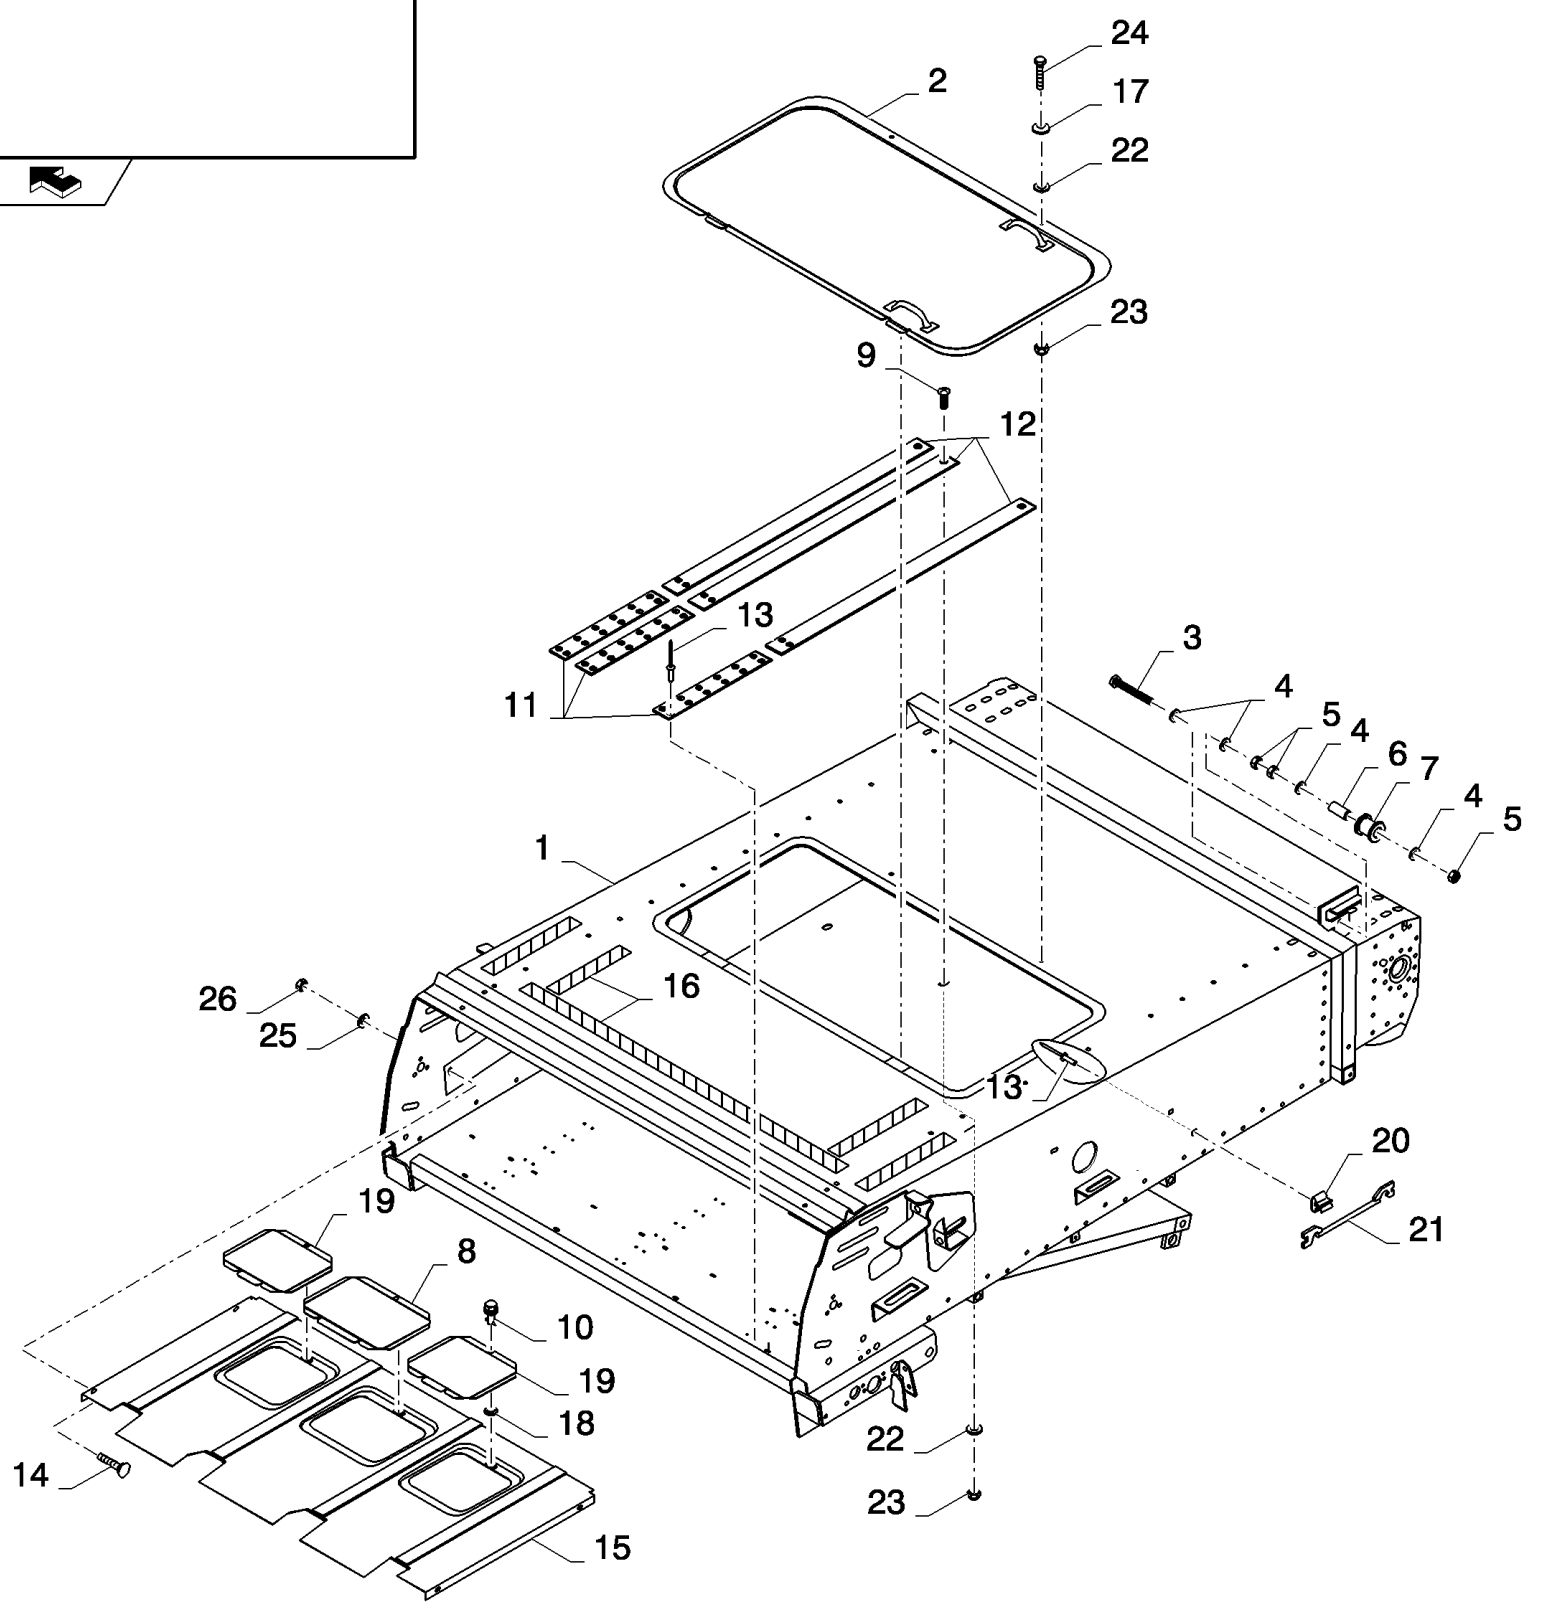

13.09(01) STRAW ELEVATOR WITH FRONT FACE ADJUSTMENT

13.09(01) STRAW ELEVATOR WITH FRONT FACE ADJUSTMENT

сылка	Номер детали	Кол-во	Описание
1	84073490	1	CONVEYOR, , WITH OPEN BOTTOM, FOR CX8060, CX8070, CX8080, CX8090 ONLY, BSN C611
1	87701633	1	STRAW ELEVATOR, , FOR CX8060, CX8070, CX8080, CX8090 ONLY, WITH OPEN BOTTOM, ASN D612
1	84076095	1	CONVEYOR, , WITH CLOSED BOTTOM, FOR CX8060, CX8070, CX8080, CX8090 ONLY, FOR SMALL GRAIN ONLY, BSN C611
1	87701634	1	STRAW ELEVATOR, , FOR SMALL GRAIN ONLY, FOR CX8060, CX8070, CX8080, CX8090 ONLY, WITH CLOSED BOTTOM, ASN D612
1	84073492	1	CONVEYOR, , WITH OPEN BOTTOM, FOR CX8030, CX8040, CX8050 ONLY, BSN C611
1	87701635	1	STRAW ELEVATOR, , FOR CX8030, CX8040, CX8050 ONLY, WITH OPEN BOTTOM, ASN D612
1	84434940	1	CONVEYOR, , WITH CLOSED BOTTOM, FOR CX8030, CX8040, CX8050 ONLY, FOR SMALL GRAIN ONLY, BSN C611
1	87701636	1	STRAW ELEVATOR, , FOR SMALL GRAIN ONLY, FOR CX8030, CX8040, CX8050 ONLY, WITH CLOSED BOTTOM, ASN D612
2	84440001	1	COVER, , FOR CX8060, CX8070, CX8080, CX8090 ONLY
2	84440101	1	COVER, , FOR CX8030, CX8040, CX8050 ONLY
3	538885	1	BOLT, Hex, M10 x 90, 8.8, Full Thd, M10x90
4	378244	4	WASHER, M10,
5	100016	1	NUT, M10, CI 8,
6	9815355	1	SPACER,
7	9815357	4	ROLLER,
8	84448919	1	COVER, , NOT FOR SMALL GRAIN, FOR CX8060, CX8070, CX8080, CX8090 ONLY
8	84448919	2	COVER, , NOT FOR SMALL GRAIN, FOR CX8030, CX8040, CX8050 ONLY
9	62087	3	SCREW,
10	89514603	3	LOCK, , NOT FOR SMALL GRAIN
11	84454039	3	WEAR STRIP, 12 Holes, 398mm Length, FOR CX8060, CX8070, CX8080, CX8090 ONLY
11	84454039	2	WEAR STRIP, 12 Holes, 398mm Length, FOR CX8030, CX8040, CX8050 ONLY
12	84454026	3	WEAR STRIP, 3 Holes, FOR CX8060, CX8070, CX8080, CX8090 ONLY
12	84454026	2	WEAR STRIP, 3 Holes, FOR CX8030, CX8040, CX8050 ONLY
13	445394	43	RIVET, Pop, M4.8 x 12.7,
14	120041	4	BOLT, CARRIAGE, Short NK, M10 x 20, CI8.8, Full Thd, M10x30, BSN C611
14	86507486	8	BOLT, CARRIAGE, Short NK, M8 x 20, CI8.8, Full Thd, , ASN D612
15	84449067	1	PLATE, , NOT FOR SMALL GRAIN, FOR CX8060, CX8070, CX8080, CX8090 ONLY, BSN C611
15	87695672	1	EXTENSION, , FOR CX8060, CX8070, CX8080, CX8090 ONLY, NOT FOR SMALL GRAIN, ASN D612
15	84459937	1	PLATE, , FOR CX8060, CX8070, CX8080, CX8090 ONLY, FOR SMALL GRAIN ONLY, BSN C611
15	87697786	1	EXTENSION, , FOR SMALL GRAIN ONLY, FOR CX8060, CX8070, CX8080, CX8090 ONLY, ASN D612
15	84449073	1	PLATE, , NOT FOR SMALL GRAIN, FOR CX8030, CX8040, CX8050 ONLY, BSN C611
15	87698953	1	ELEVATOR, EXTENSION, , FOR CX8030, CX8040, CX8050 ONLY, NOT FOR SMALL GRAIN, ASN D612
15	84459938	1	PLATE, , FOR CX8030, CX8040, CX8050 ONLY, FOR SMALL GRAIN ONLY, BSN C611
15	87701582	1	ELEVATOR, EXTENSION, , FOR SMALL GRAIN ONLY, FOR CX8030, CX8040, CX8050 ONLY, ASN D612
16	401502	AR	STRIP, ANTI-SKID, 51mm x 18.3 Roll - Cut to Size
17	412650	2	WASHER, Belleville, M8,
18	9514605	3	WASHER, , NOT FOR SMALL GRAIN

FOR CX8030 ONLY - D600