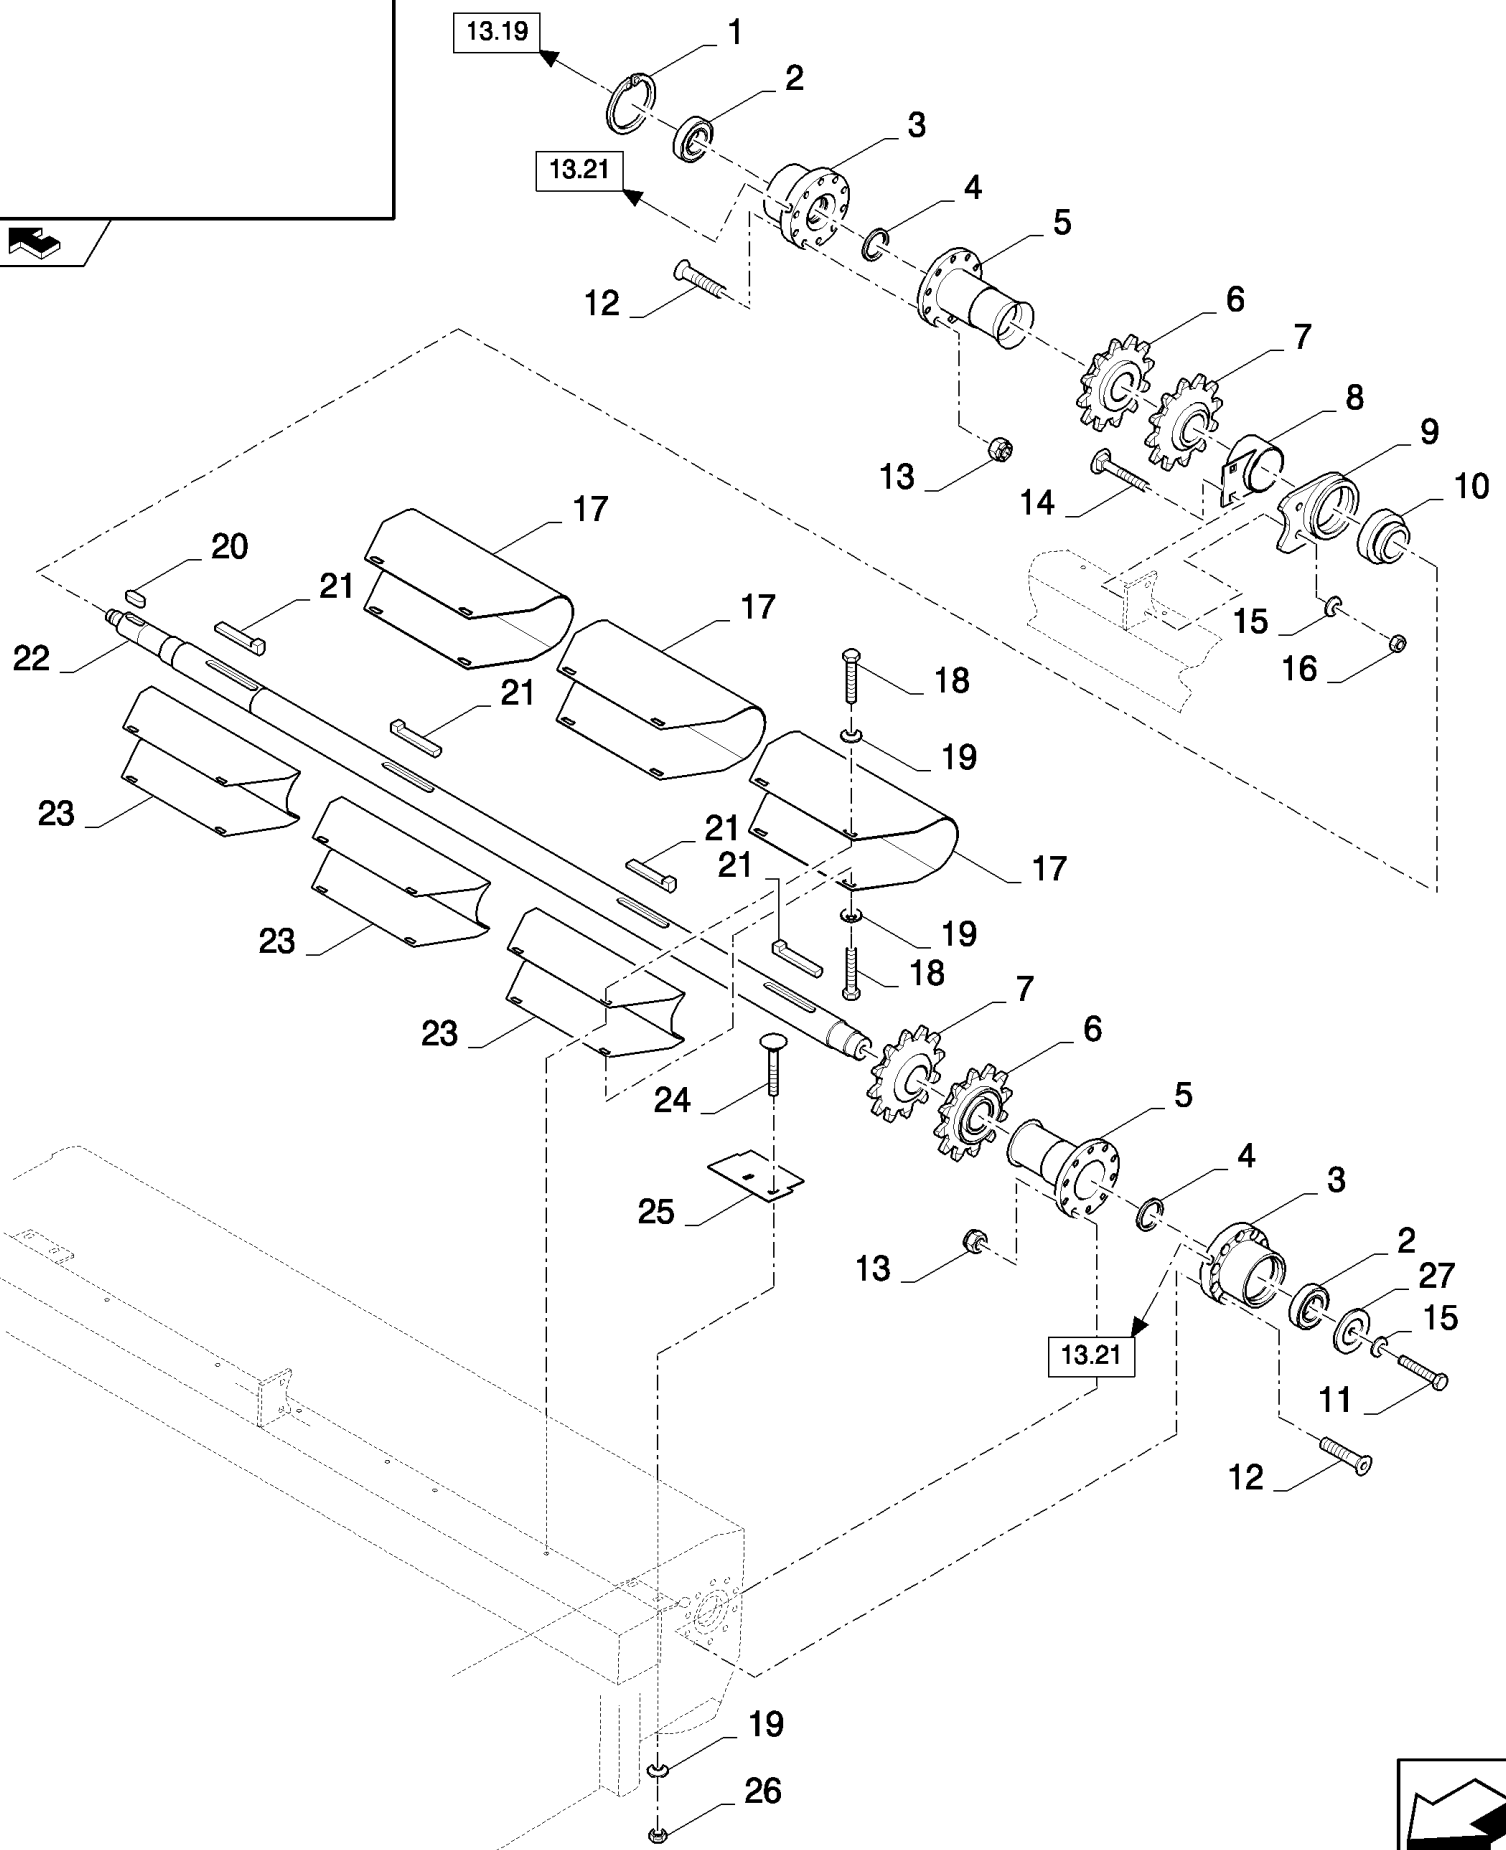

13.20(01) STRAW ELEVATOR, UPPER SHAFT

13.20(01) STRAW ELEVATOR, UPPER SHAFT

сылка	Номер детали	Кол-во	Описание
1	300633	1	RING, SNAP, M80, Int,
2	323327	2	BEARING ASSY,
3	84435013	2	HOUSING, BEARING,
4	220012	2	RING,
5	84073705	2	SHIELD, , FOR CX8060, CX8070, CX8080, CX8090 ONLY
5	84073706	2	SHIELD, , FOR CX8030, CX8040, CX8050 ONLY
6	84072022	2	SPROCKET, DRIVEN,
7	84072029	2	SPROCKET, DRIVEN, , FOR CX8060, CX8070, CX8080, CX8090 ONLY
7	84072029	1	SPROCKET, DRIVEN, , FOR CX8030, CX8040, CX8050 ONLY
8	84073592	1	COVER, , FOR CX8060, CX8070, CX8080, CX8090 ONLY
9	751779	1	HOUSING, BEARING, , FOR CX8060, CX8070, CX8080, CX8090 ONLY
10	754393	1	BEARING ASSY, , FOR CX8060, CX8070, CX8080, CX8090 ONLY
11	9706687	1	SCREW, Hex, M12 x 30, 8.8,
12	84334564	20	SCREW, Hex Soc Flat Hd, M10 x 40, 12.9, M10x40
13	100037	20	NUT, M10 x 1.5, CI 8,
14	328430	2	BOLT, CARRIAGE, Short NK, M12 x 35, CI8.8, Full Thd, M12x35, FOR CX8060, CX8070, CX8080, CX8090 ONLY
15	140046	3	WASHER, Belleville, M12,
16	9706685	2	NUT, M12, CI 8, , FOR CX8060, CX8070, CX8080, CX8090 ONLY
17	84072031	3	SHIELD, , FOR CX8060, CX8070, CX8080, CX8090 ONLY
17	84073714	2	SHIELD, , FOR CX8030, CX8040, CX8050 ONLY
18	84025547	12	SCREW, M8x20
19	412650	16	WASHER, Belleville, M8,
20	320607	1	KEY,
21	412241	4	KEY, , FOR CX8060, CX8070, CX8080, CX8090 ONLY
21	412241	3	KEY, , FOR CX8030, CX8040, CX8050 ONLY
22	84057982	1	SHAFT, , FOR CX8060, CX8070, CX8080, CX8090 ONLY
22	84461916	1	SHAFT, , FOR CX8030, CX8040, CX8050 ONLY
23	84073716	3	SHIELD, , FOR CX8060, CX8070, CX8080, CX8090 ONLY
23	84073715	2	SHIELD, , FOR CX8030, CX8040, CX8050 ONLY
24	86507486	4	BOLT, CARRIAGE, Short NK, M8 x 20, CI8.8, Full Thd,
25	84073735	2	PLATE, , FOR CX8060, CX8070, CX8080, CX8090 ONLY
25	84073737	2	PLATE, , FOR CX8030, CX8040, CX8050 ONLY
26	89706690	4	NUT, M8, CI 8,
27	84053190	1	COVER,