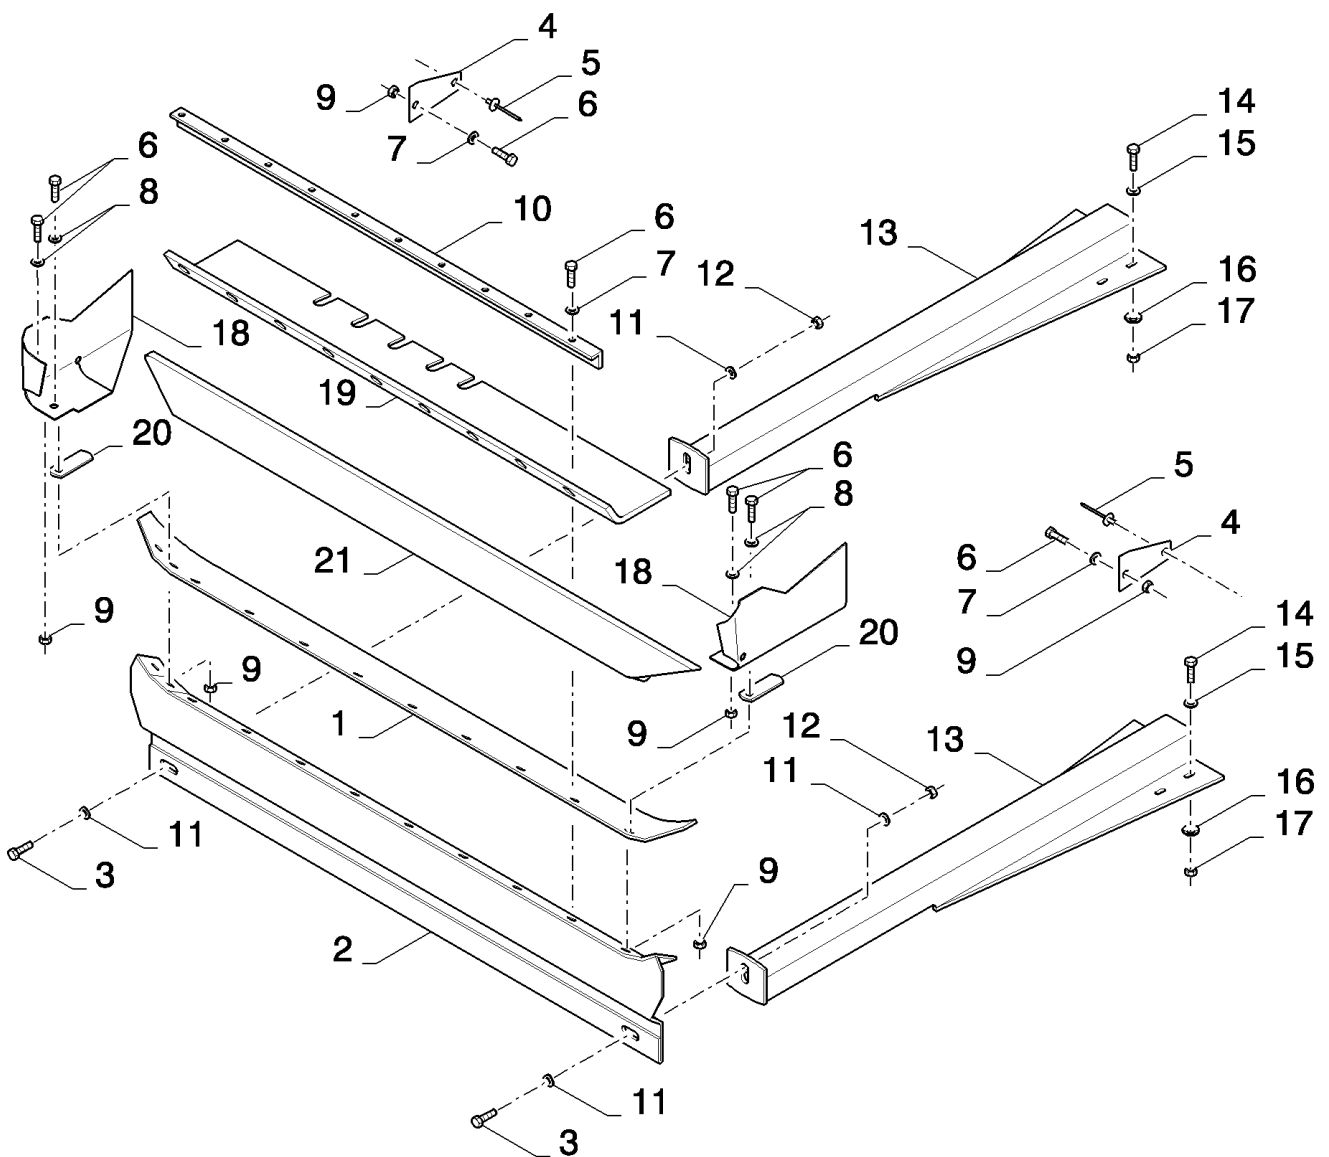

15.28(01) GRAIN PAN, SUPPORTS

15.28(01) GRAIN PAN, SUPPORTS

сылка	Номер детали	Кол-во	Описание
1	84454820	1	CANVAS, , FOR CX8060, CX8070, CX8080, CX8090 ONLY, BSN C575
1	87624749	1	SEAL, RUBBER, , FOR CX8060, CX8070, CX8080, CX8090 ONLY, ASN D576
1	84454830	1	CANVAS, , FOR CX8030, CX8040, CX8050 ONLY, BSN C575
1	87624750	1	SEAL, RUBBER, , FOR CX8030, CX8040, CX8050 ONLY, ASN D576
2	84320463	1	SUPPORT, , FOR SELF LEVELLING ONLY, FOR CX8060, CX8070, CX8080, CX8090 ONLY
2	84320461	1	SUPPORT, , FOR SELF LEVELLING ONLY, FOR CX8030, CX8040, CX8050 ONLY
3	43140	2	BOLT, Hex, M10 x 30, 8.8, Full Thd,
4	84989409	2	PLATE,
5	445394	2	RIVET, Pop, M4.8 x 12.7,
5	84007558	2	RIVET, , FOR FIXED SHOE ONLY
6	86977786	AR	BOLT, Hex, M6 x 25, 8.8,
7	322357	AR	WASHER, SPRING, Belleville, M6,
8	140040	4	WASHER, M6 x 22 x 2,
9	353308	AR	NUT, M6 x 1, CI 8,
10	84000704	1	STRIP, , FOR CX8060, CX8070, CX8080, CX8090 ONLY
10	84320380	1	PLATE, FIXING, , FOR CX8030, CX8040, CX8050 ONLY
11	140045	4	WASHER, SPRING, Belleville, M10,
12	100016	2	NUT, M10, CI 8,
13	84071753	2	SUPPORT, , FOR SELF LEVELLING ONLY
14	43127	8	BOLT, Hex, M8 x 25, 8.8,
15	140041	8	WASHER, M8 x 28 x 3,
16	412650	16	WASHER, Belleville, M8,
17	89706690	8	NUT, M8, CI 8,
18	84334904	2	SEAL,
19	84455942	1	CANVAS, , FOR SELF LEVELLING ONLY, FOR CX8060, CX8070, CX8080, CX8090 ONLY
19	84005865	1	STRIP, RUBBER, , FOR SELF LEVELLING ONLY, FOR CX8030, CX8040, CX8050 ONLY
20	84007182	2	BRACKET,
21	84005167	1	SEAL, RUBBER, , FOR CX8060, CX8070, CX8080, CX8090 ONLY
21	84455943	1	CANVAS, , FOR CX8030, CX8040, CX8050 ONLY