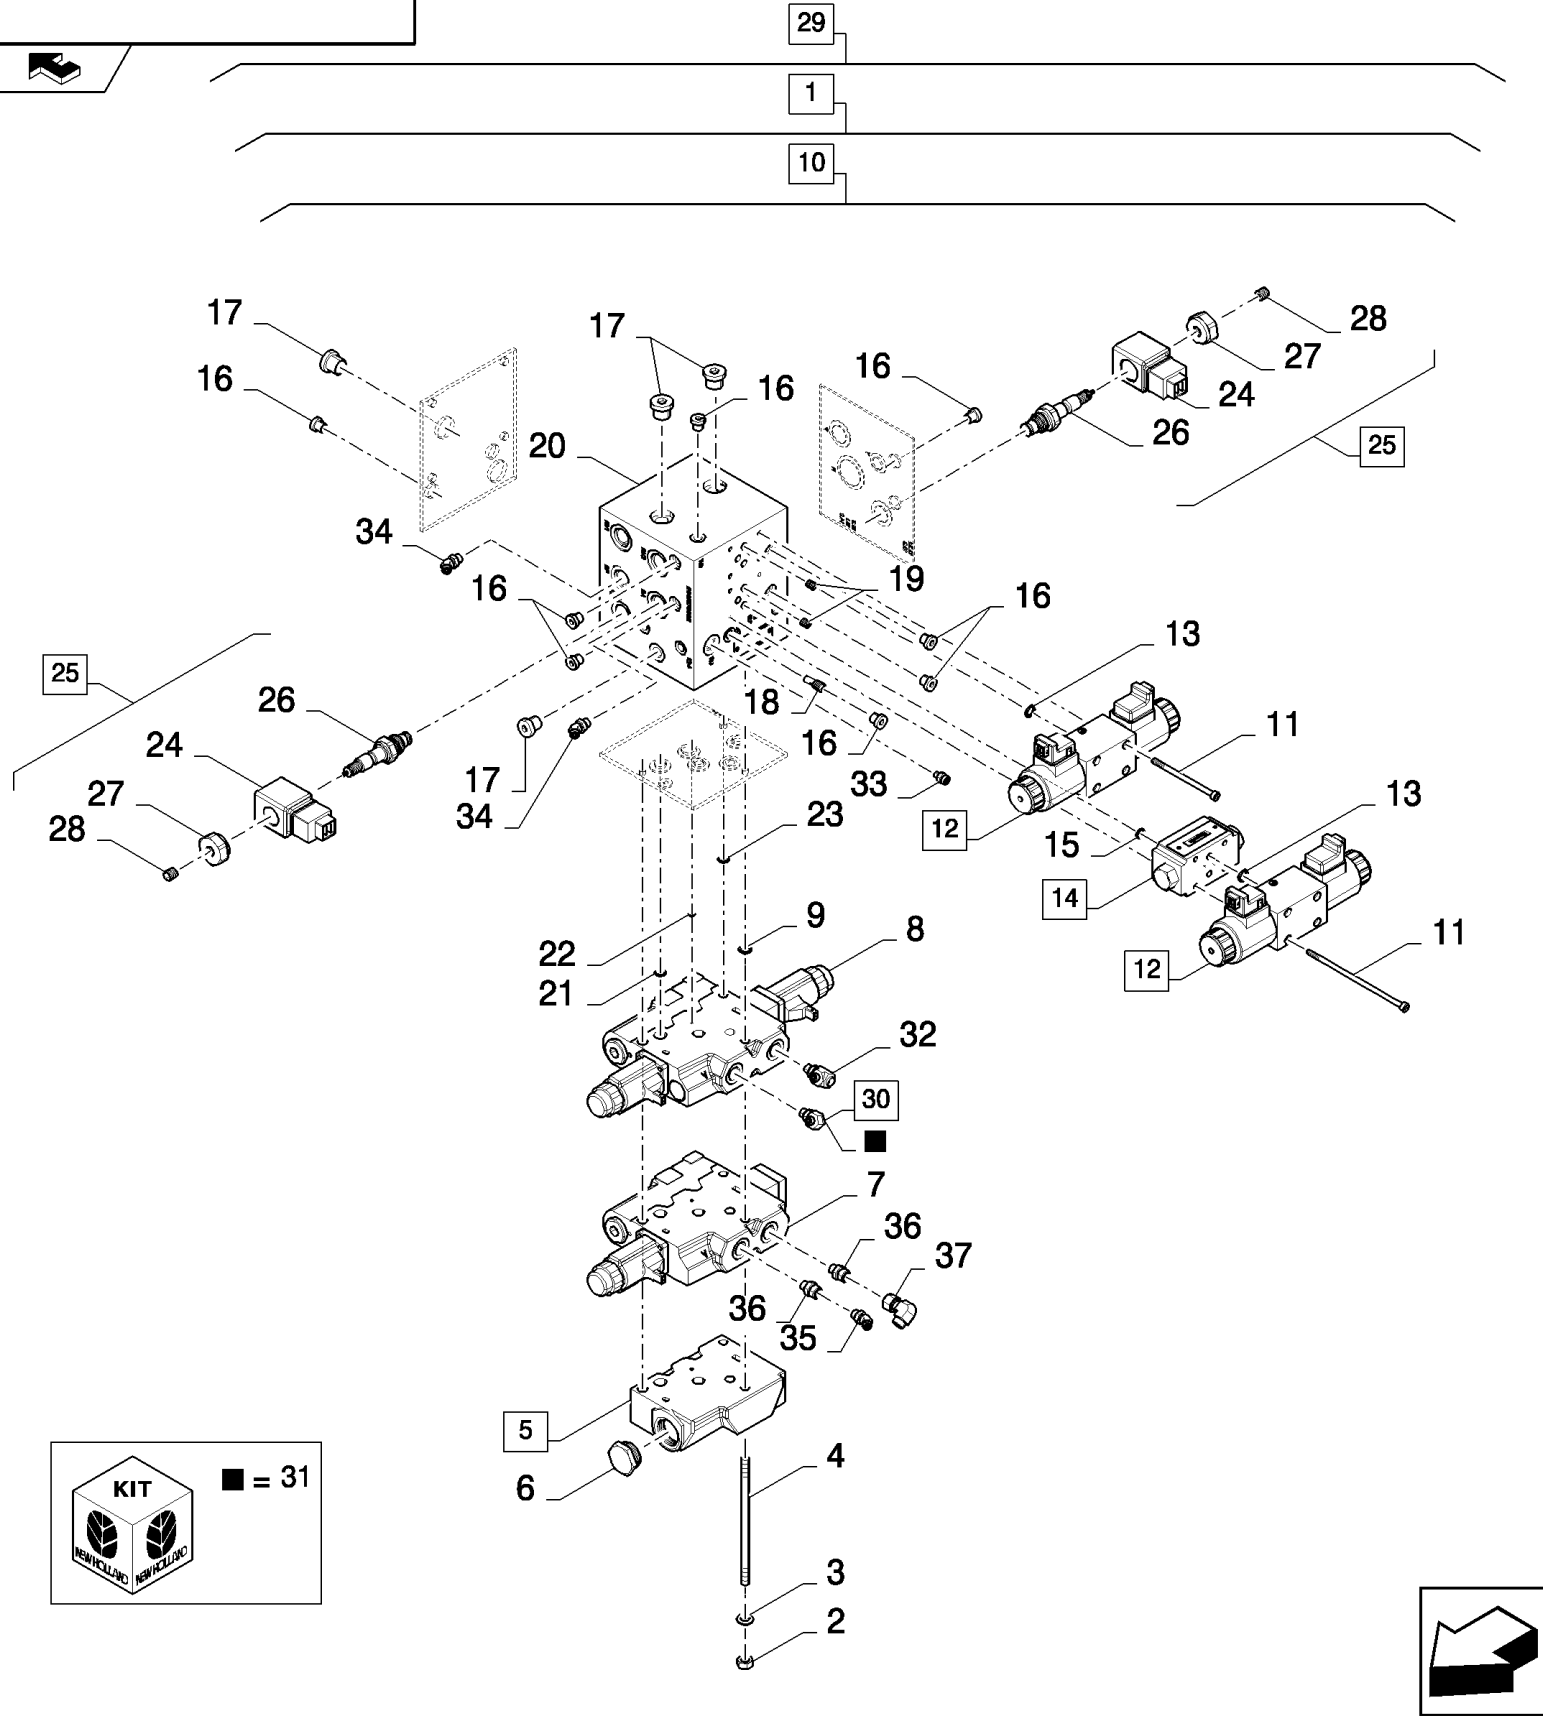

KIT ■ = 31

сылка	Номер детали	Кол-во	Описание
1	87382578	1	VALVE, HYDRAULIC, (2 to 28)
2	NSS	3	NOT SERVICED SEPARATELY,
3	NSS	3	NOT SERVICED SEPARATELY,
4	87658220	3	BOLT,
5	84022999	1	(6)
6	NSS	1	NOT SERVICED SEPARATELY,
7	86580300	1	VALVE SECTION, HYD,
8	86580299	1	VALVE, HYDRAULIC,
9	87658219	1	SHIM,
10	NSS	1	NOT SERVICED SEPARATELY, (11 to 28)
11	NSS	4	NOT SERVICED SEPARATELY,
12	87657069	2	VALVE, (13)
13	NSS	4	NOT SERVICED SEPARATELY,
14	87657866	1	VALVE, CHECK, (15)
15	87657867	4	O-RING,
16	NSS	AR	NOT SERVICED SEPARATELY,
17	NSS	AR	NOT SERVICED SEPARATELY,
18	87657863	1	VALVE, CHECK,
19	87657864	2	ORIFICE,
20	NSS	1	NOT SERVICED SEPARATELY,
21	87658216	1	O-RING,
22	87658217	1	O-RING,
23	87658218	4	O-RING,
24	87658214	2	COIL,
25	87657860	2	POPPET, VALVE, (26 to 28)
26	NSS	1	NOT SERVICED SEPARATELY,
27	NSS	1	NOT SERVICED SEPARATELY,
28	NSS	1	NOT SERVICED SEPARATELY,
29	87592342	1	VALVE, HYDRAULIC, (1 to 28, 29 to 37) (painted), ASN D572
29	87592341	1	VALVE, HYDRAULIC, (1 to 28, 29 to 37) (not painted), ASN D572
30	84062490	1	VALVE, PRESSURE RELIEF, (31), ASN D572
31	84989501	1	KIT, SEALS, , ASN D572
32	86579688	1	ELBOW, 90є, 11/16"-18 ORFS x M18 x 1.5 ORB, , ASN D572
33	86580177	1	CONNECTOR, HYD., 11/16"-16 ORFS x M12 x 1.5 ORB, , ASN D572
34	84989392	2	ELBOW, 90є, 11/16"-16 ORFS x 11/16"-16 Fem Sw, , ASN D572
35	87358966	2	ELBOW, 45є, 11/16"-18 ORFS x M18 x 1.5 ORB, , ASN D572
36	86579679	2	CONNECTOR, HYD., 1"-14 ORFS x M18 x 1.5 ORB, , ASN D572
37	84989393	2	ELBOW, 90є, 1"-14 ORFS x 1"-14 Fem Sw, , ASN D572