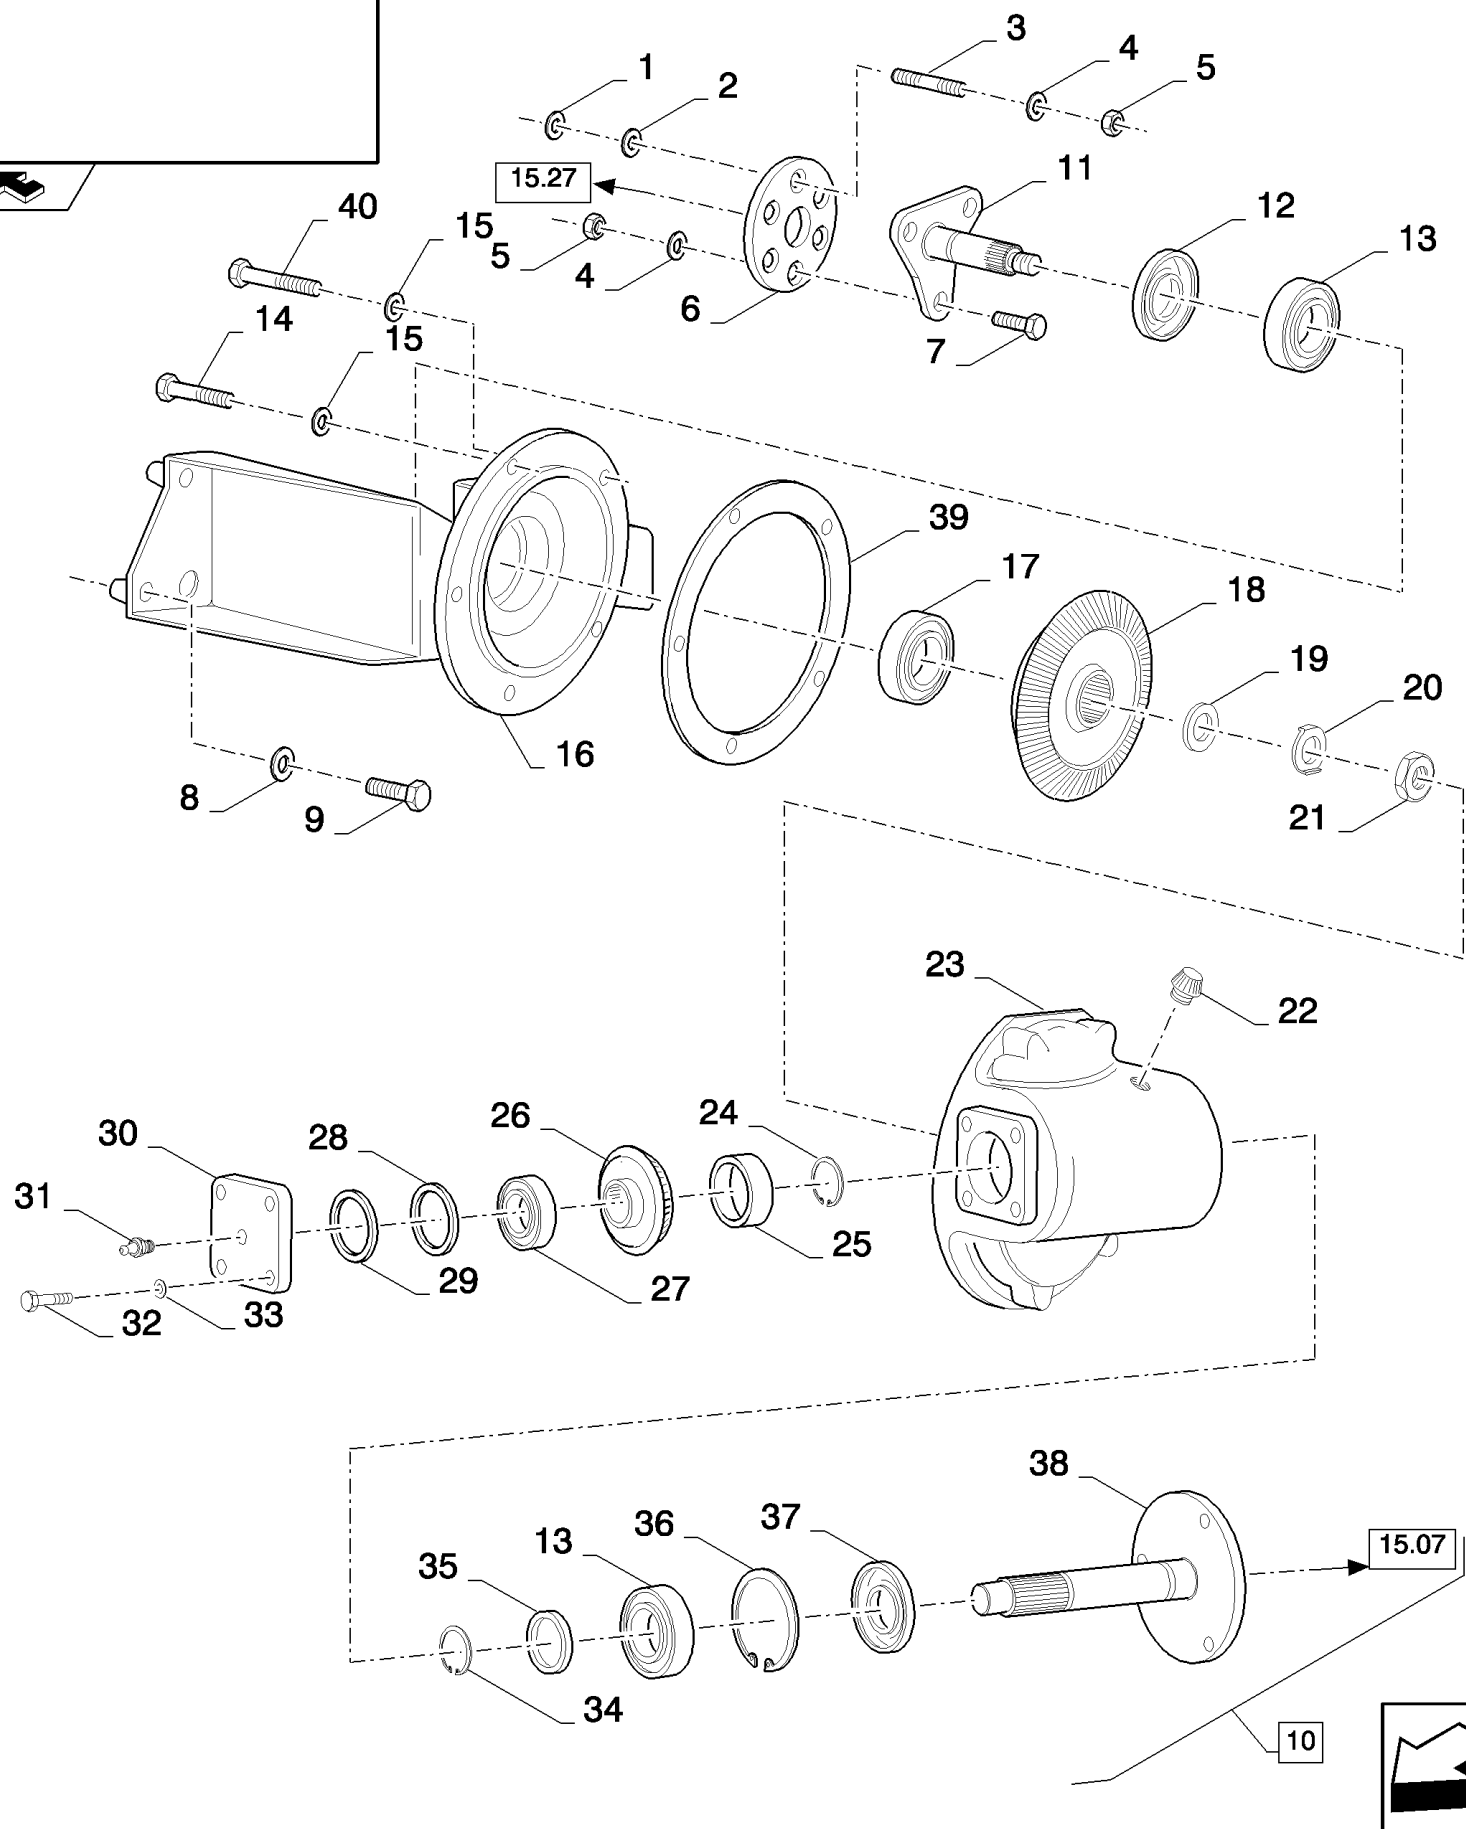

15.08(01) SHAKER SHOE DRIVE, GEARBOX - SELF-LEVELLING

15.08(01) SHAKER SHOE DRIVE, GEARBOX - SELF-LEVELLING

сылка	Номер детали	Кол-во	Описание
1	378244	3	WASHER, M10,
2	331160	6	WASHER,
3	84053871	3	STUD,
4	140045	6	WASHER, SPRING, Belleville, M10,
5	100016	6	NUT, M10, CI 8,
6	9515000	1	JOINT, UNIVERSAL,
7	120069	3	SCREW, Hex, M10 x 50, 8.8,
8	140046	3	WASHER, Belleville, M12,
9	9706693	3	BOLT, Hex, M12 x 60, 8.8,
10	84068826	1	GEARBOX, (11 to 39)
11	84441130	1	SHAFT,
12	357923	1	SEAL, OIL,
13	309085	2	BEARING ASSY,
14	43127	5	BOLT, Hex, M8 x 25, 8.8,
15	322358	6	WASHER, SPRING, Belleville, M8,
16	84053842	1	SUPPORT,
17	428466	1	BEARING ASSY,
18	84441107	1	PINION, BEVEL,
19	378246	1	WASHER, 16MM
20	442435	1	WASHER, LOCK,
21	364164	1	NUT, Thin, M16 x 1.5, CI 04, M16x1.5
22	46566	1	BREATHER,
23	439754	1	HOUSING,
24	300629	1	RING, SNAP, M28, Ext,
25	446469	1	SPACER,
26	84441112	1	PINION, BEVEL,
27	412287	1	BEARING ASSY,
28	440978	5	PLATE, ADJUSTING,
29	140124	4	PLATE, ADJUSTING,
30	84097398	1	COVER,
31	321204	1	NIPPLE, LUBE, M6 x 1, 16mm lg,
32	86508568	4	SCREW, Hex, M6 x 16, 8.8,
33	322357	4	WASHER, SPRING, Belleville, M6,
34	370003	1	RING, SNAP, M30, Ext,
35	452194	1	WASHER,
36	370012	1	RING, SNAP, M62, Int,
37	417722	1	SEAL,
38	84441110	1	SHAFT,
39	439800	3	PLATE, ADJUSTING,
40	43130	1	BOLT, Hex, M8 x 50, 8.8,