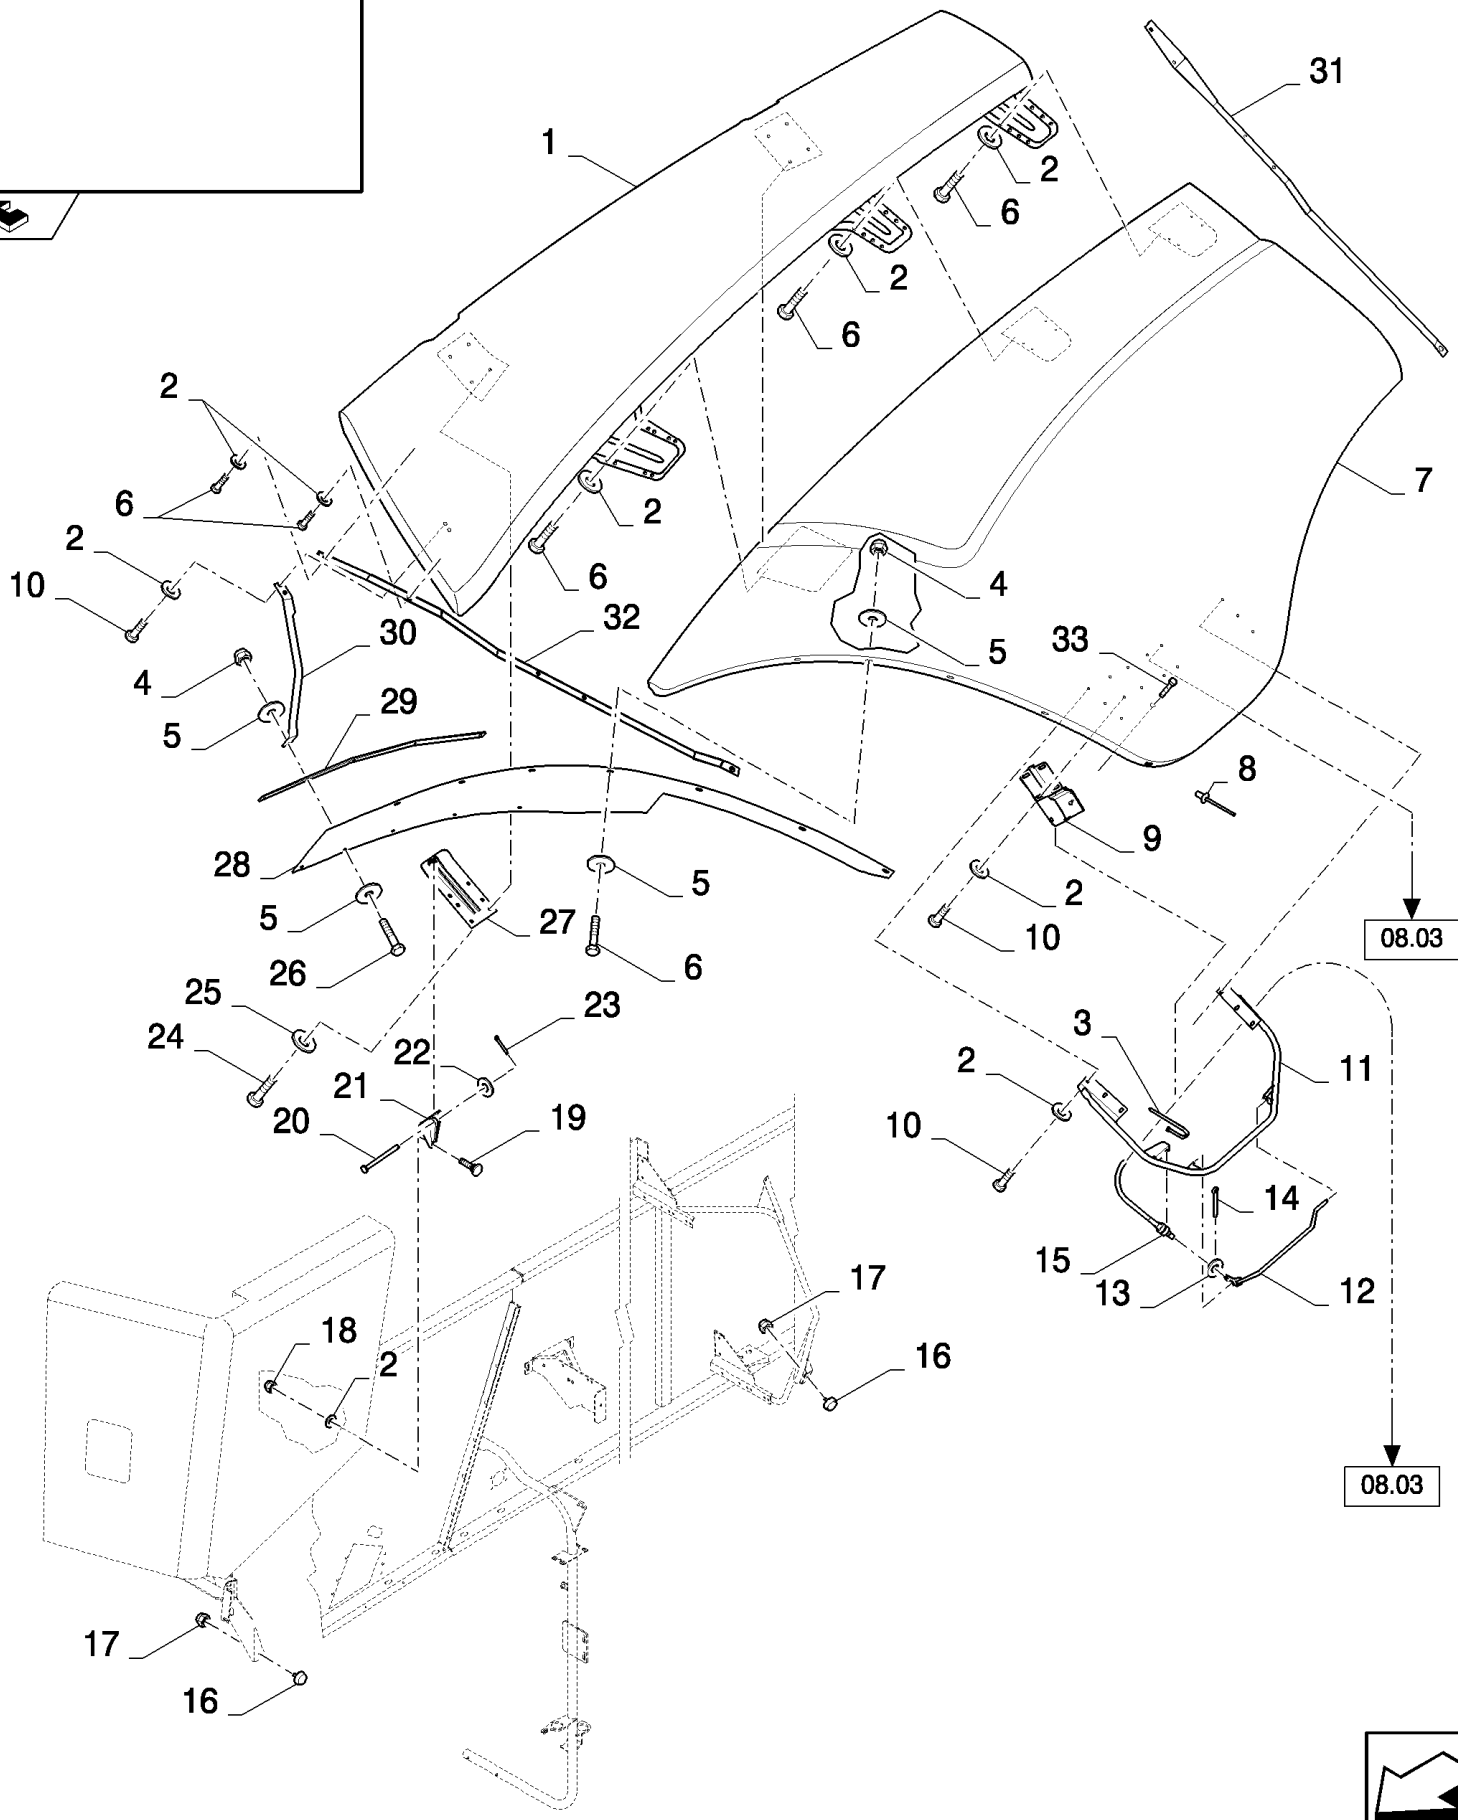

сылка	Номер детали	Кол-во	Описание
1	86579773	1	GUARD,
2	412650	AR	WASHER, Belleville, M8,
3	86566989	1	STRAP, CABLE,
4	86629542	12	NUT, LOCK, M8 x 1.25, CI 8,
5	140041	AR	WASHER, M8 x 28 x 3,
6	43127	23	BOLT, Hex, M8 x 25, 8.8,
7	86576610	1	GUARD,
8	425520	1	RIVET,
9	86623939	1	LATCH ASSY., , FOR COMPONENTS SEE FIG. 08.11, FOR CX8030, CX8040, CX8050, CX8070, CX8080, CX8090 ONLY, FOR NA ONLY
9	86623938	1	LATCH, , FOR CX8060, CX8070 ONLY, FOR COMPONENTS SEE FIG. 08.12S02
10	120103	12	BOLT, Hex, M8 x 16, 8.8,
11	86582750	1	HANDLE,
12	86623031	1	ROD,
13	378243	1	WASHER, M8,
14	9512667	1	PIN, SPLIT (COTTER), M2 x 20,
15	86623145	1	CABLE, FLEXIBLE,
16	84440416	2	INSULATOR BLOCK,
17	100016	2	NUT, M10, CI 8,
18	89706690	3	NUT, M8, CI 8,
19	86507486	3	BOLT, CARRIAGE, Short NK, M8 x 20, CI8.8, Full Thd,
20	412027	1	PIN, CLEVIS, M12 x 45,
21	84320769	1	SUPPORT,
22	378245	1	WASHER, M12,
23	130003	1	PIN, SPLIT (COTTER), M3.2 x 20,
24	43138	4	SCREW, Hex, M10 x 20, 8.8, Full Thd,
25	140045	4	WASHER, SPRING, Belleville, M10,
26	412479	5	BOLT, Hex, M8 x 35, 8.8,
27	86597487	1	SUPPORT,
28	86595814	1	FENDER, FRONT, , FOR CX8030, CX8040, CX8050, CX8070, CX8080, CX8090 ONLY, FOR NA ONLY
28	86595842	1	FENDER, FRONT, , FOR CX8060, CX8070 ONLY
29	86583306	1	PLATE, FIXING,
30	87011730	1	SUPPORT,
31	84449618	1	SUPPORT,
32	84449620	1	SUPPORT,
33	86590413	1	CLAMP,