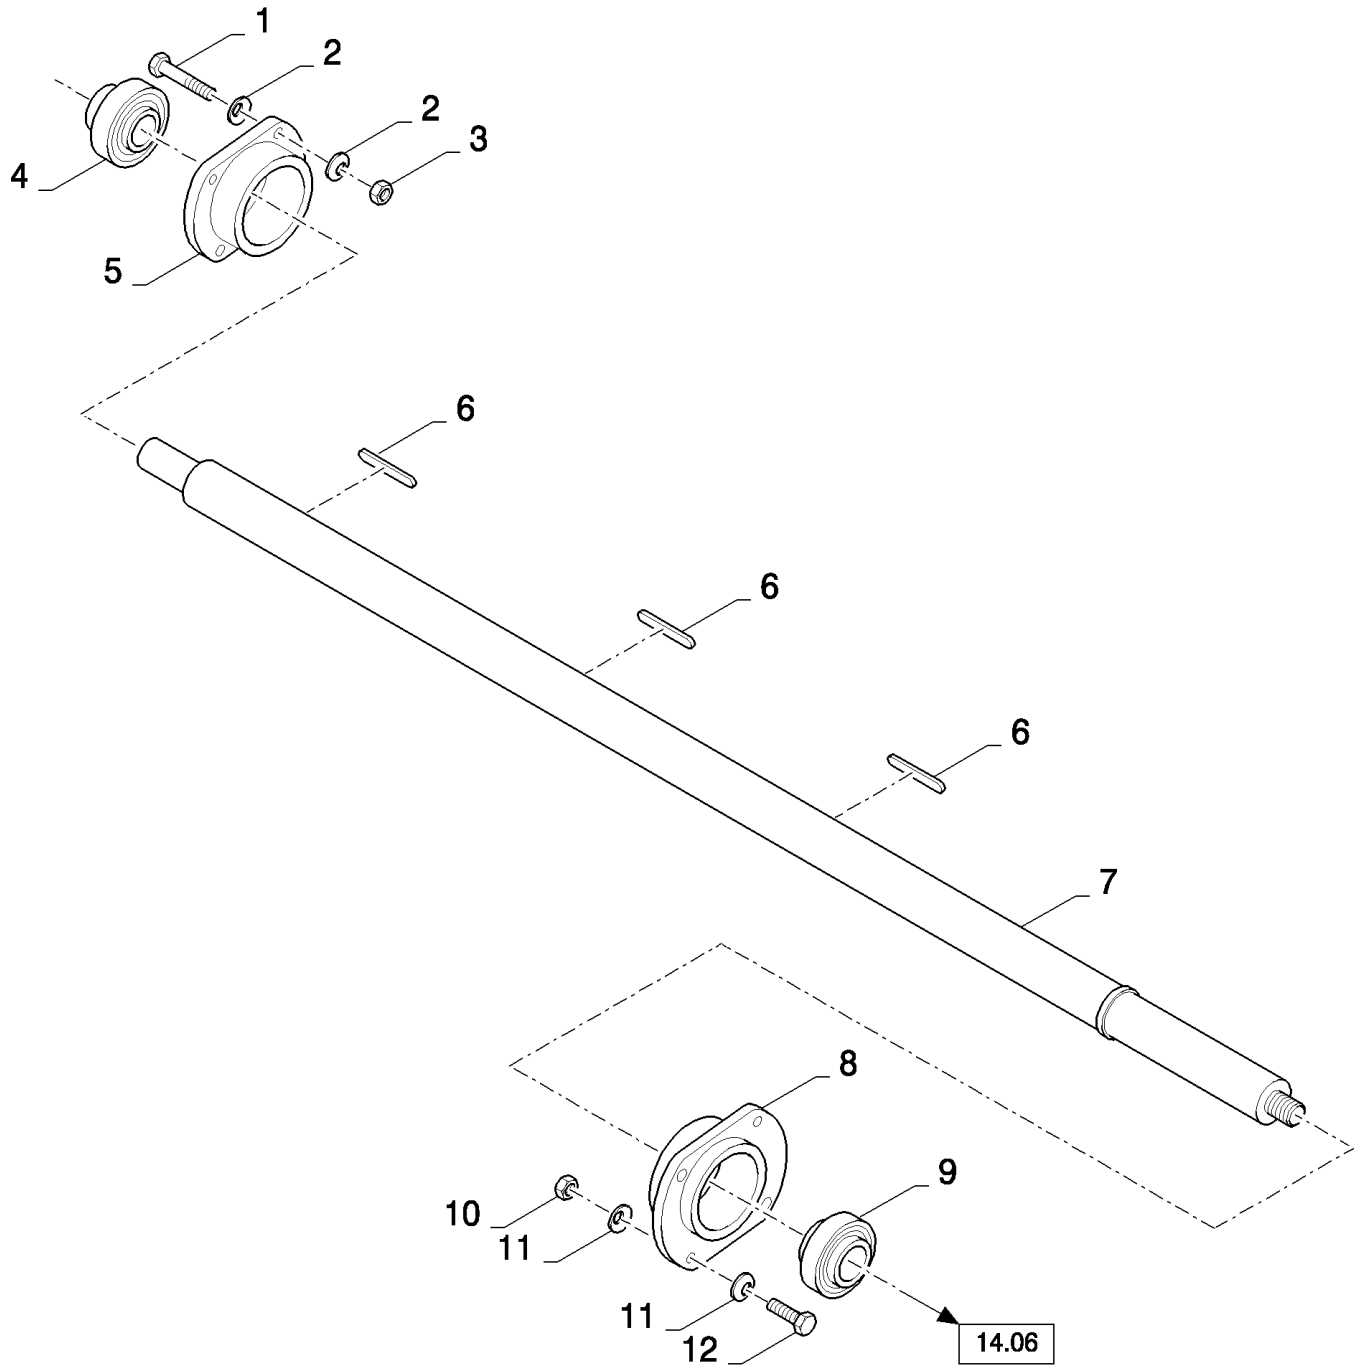

14.08(01) STANDARD DRUM, SHAFT AND BEARINGS

14.08(01) STANDARD DRUM, SHAFT AND BEARINGS

сылка	Номер детали	Кол-во	Описание
1	120068	4	BOLT, Hex, M10 x 40, 8.8, Full Thd,
2	140045	8	WASHER, SPRING, Belleville, M10,
3	100016	4	NUT, M10, CI 8,
4	84026027	1	BEARING ASSY,
5	84069750	1	HOUSING, BEARING,
6	306248	3	KEY,
7	84052910	1	SHAFT, , FOR CX8060, CX8070, CX8080, CX8090 ONLY
7	84069905	1	SHAFT, , FOR CX8030, CX8040, CX8050 ONLY
8	84069809	1	HOUSING, BEARING,
9	84052923	1	BEARING ASSY,
10	9706685	4	NUT, M12, CI 8,
11	140046	8	WASHER, Belleville, M12,
12	43154	4	SEALRING,