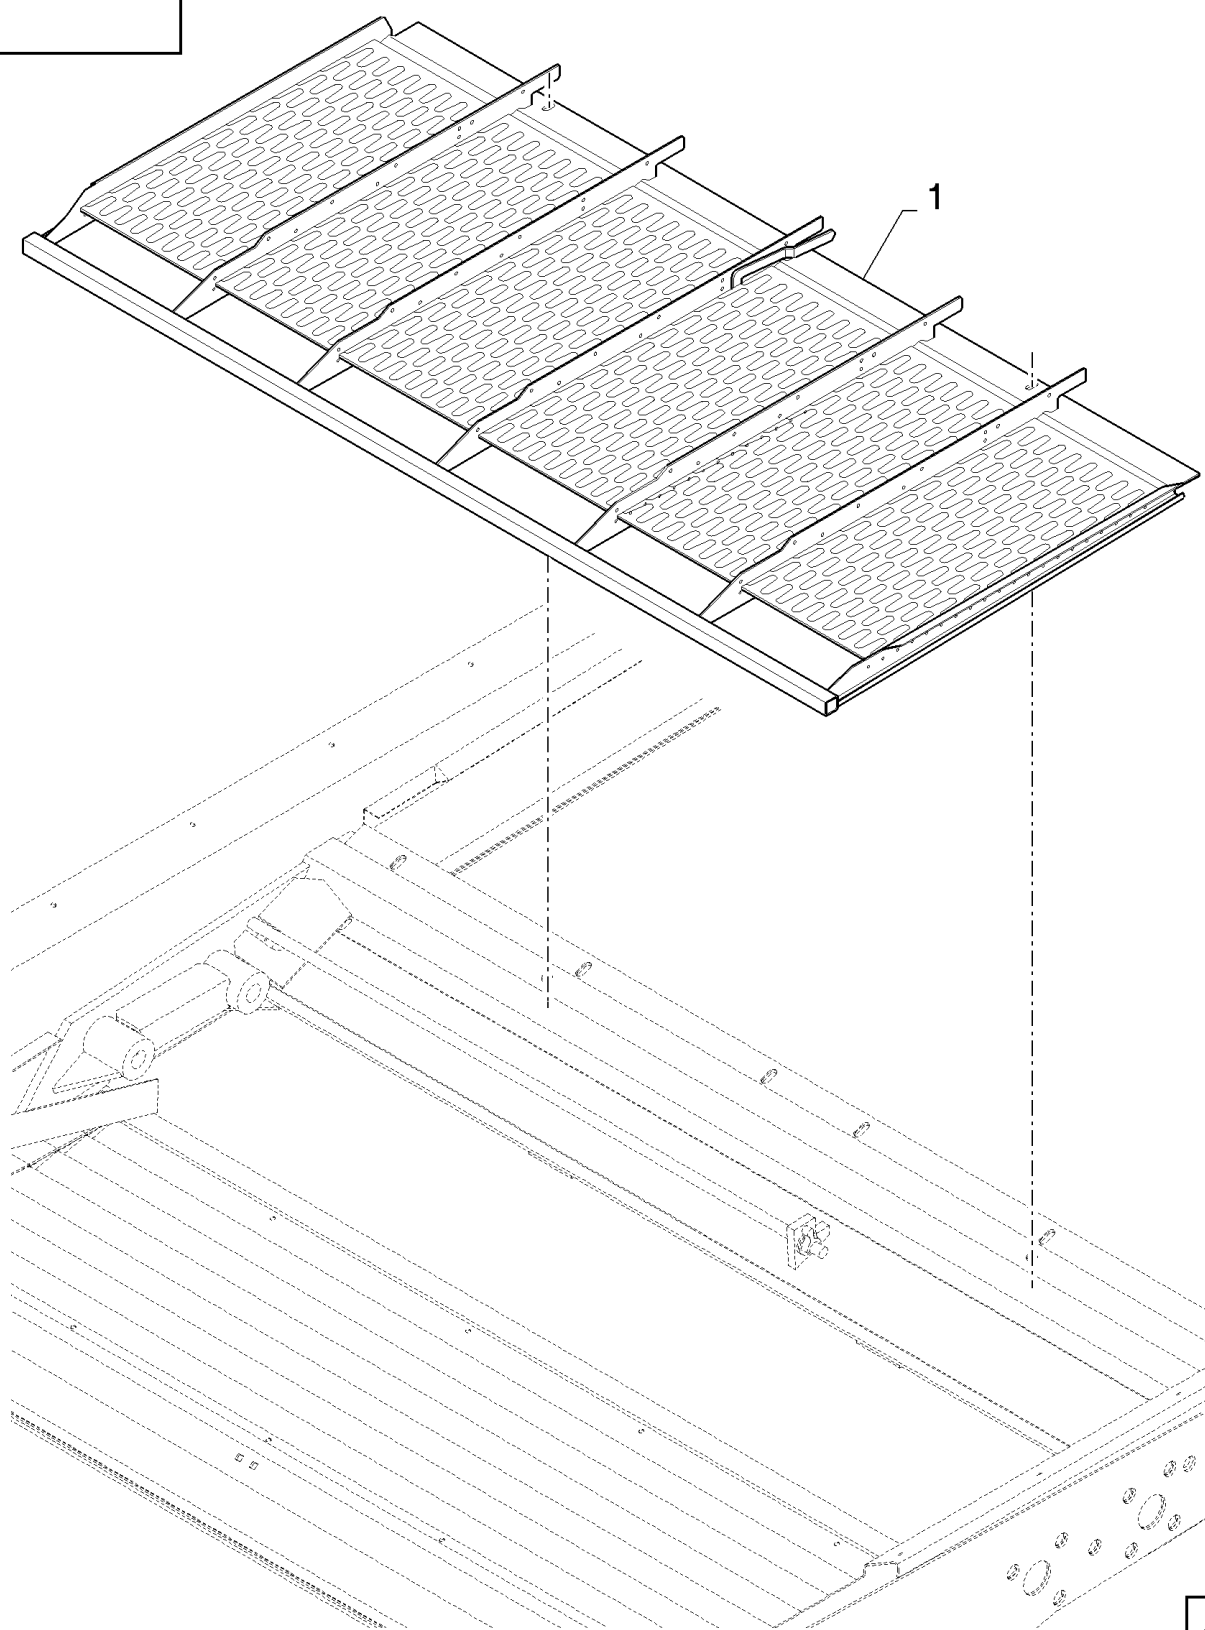

CX8080 COMBINE (9/06-)

18.84050434(01) SUITCASE WEIGHTS - SET OF 6 WEIGHTS - 210 KG

сылка	Номер детали	Кол-во	Описание
	84050434		DIA KIT, HARVESTER,
1	84435924	6	WEIGHT, ADVANCE DEVICE,
2	140092	6	WASHER,
3	451743	6	WASHER,
4	140048	6	WASHER, SPRING, Belleville, M16,
5	100020	6	NUT, M16, CI 8,