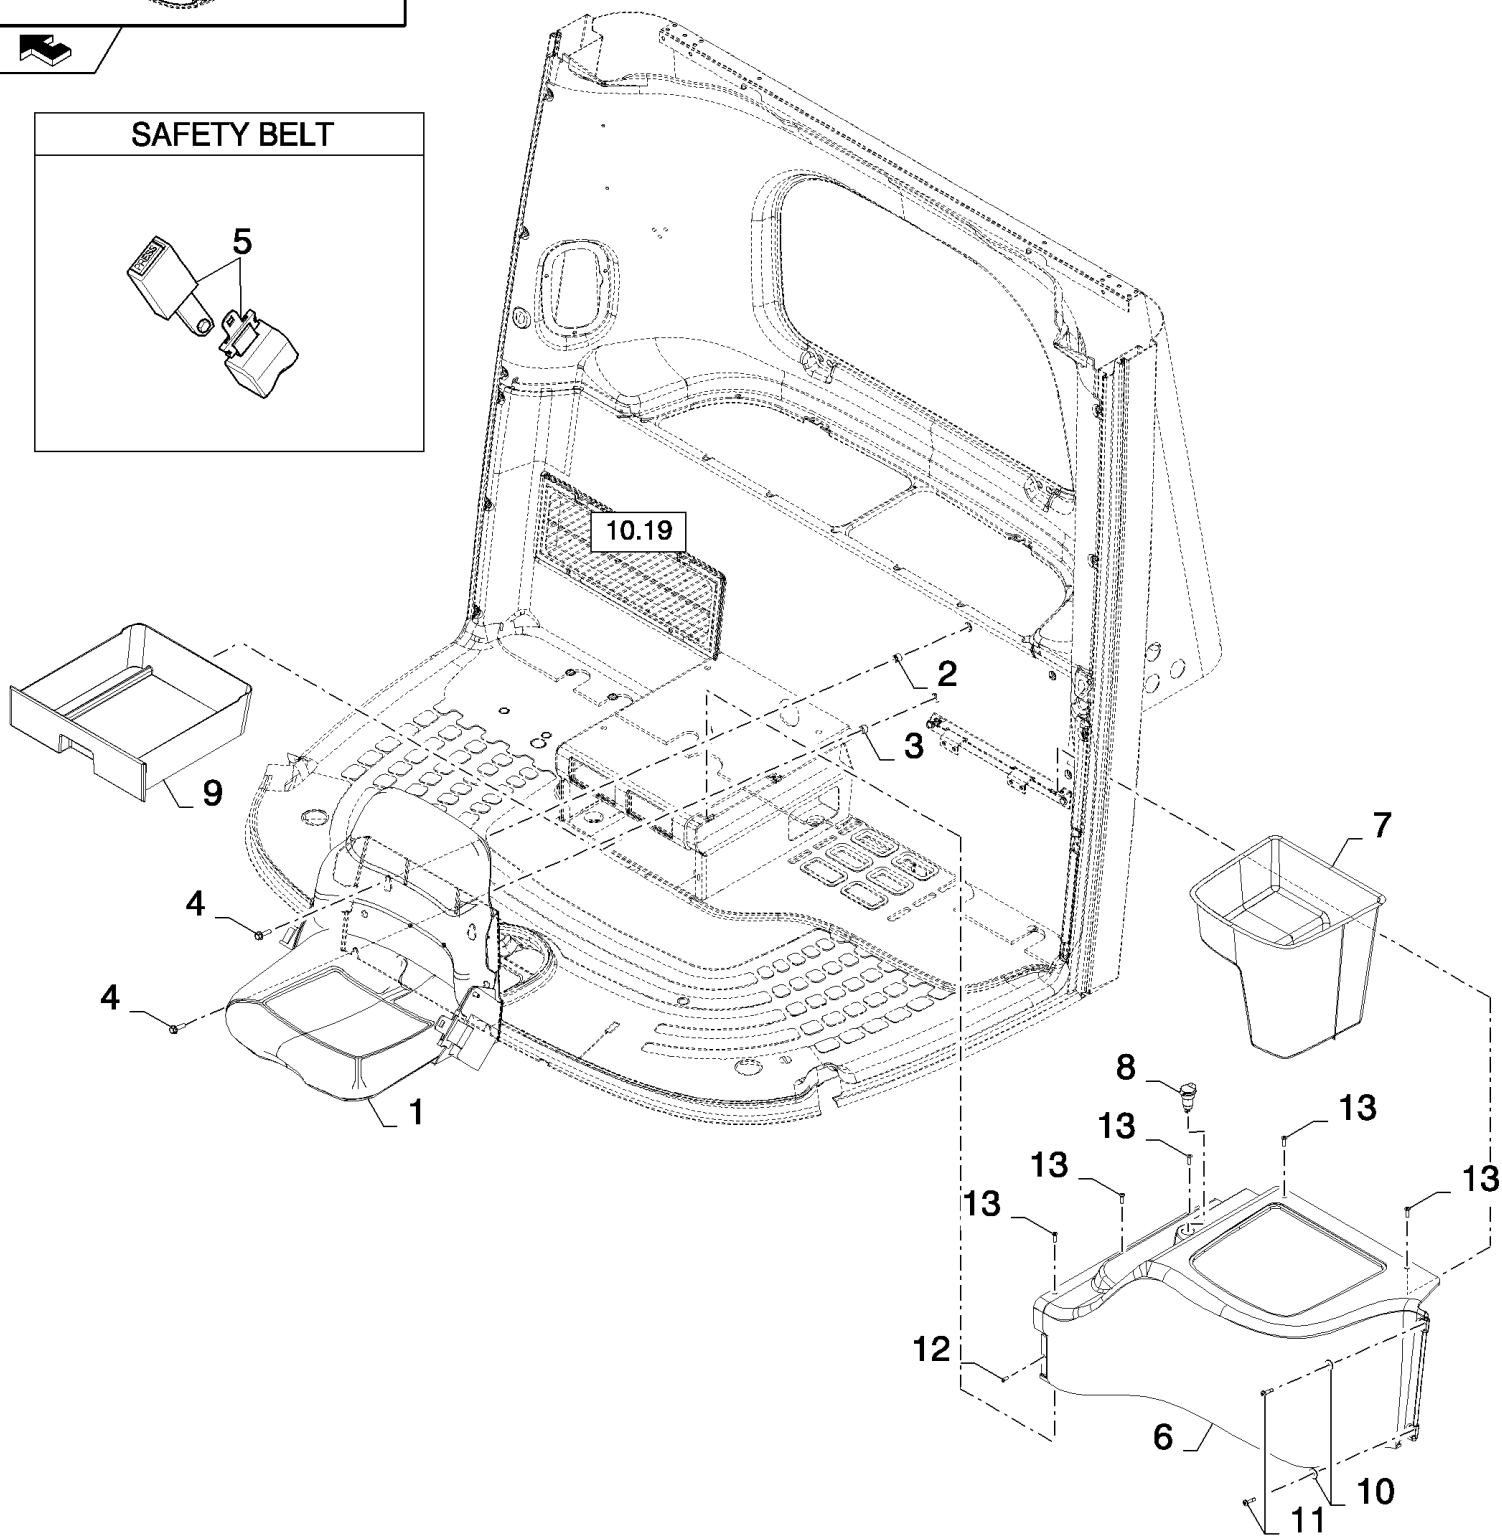

SAFETY BELT

сылка	Номер детали	Кол-во	Описание
1	87660565	1	SEAT, DRIVER,
1	87660565	1	SEAT, DRIVER, , FOR NA ONLY, BSN C607
1	84056923	1	SEAT, PASSENGER, , FOR NA ONLY, ASN D608
2	84075475	2	BUSHING,
3	84075476	2	BUSHING,
4	86511480	4	BOLT, Hex Serr Flg, M8 x 30,
5	84081010	1	SEAT BELT,
6	84442068	1	COVER,
7	84067905	1	BOX,
8	84320279	1	LIGHTER, CIGARETTE,
9	87281323	1	HOLDER,
10	84072877	2	WASHER,
11	84007540	2	SCREW,
12	9844205	1	SCREW,
13	86502680	5	SCREW, Cross Oval Hd, M6 x 20,