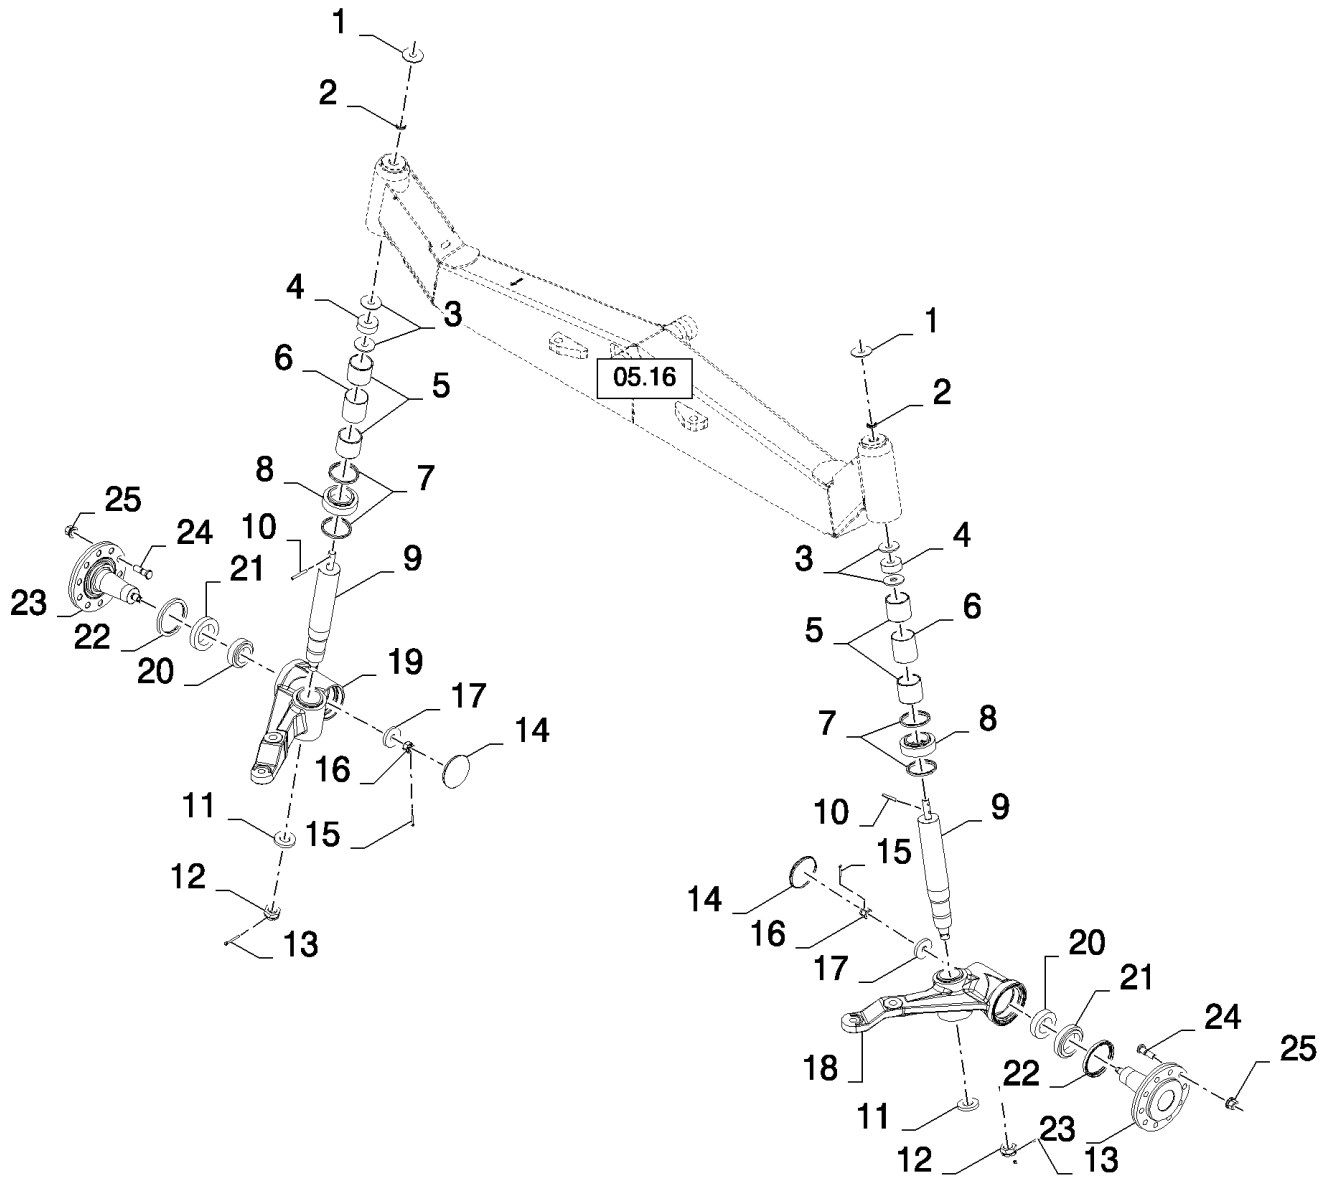

05.17(01) FIXED STEERING AXLE, HIGH CENTER

05.17(01) FIXED STEERING AXLE, HIGH CENTER

сылка	Номер детали	Кол-во	Описание
1	397068	2	REINFORCEMENT,
2	84801314	2	SEAL, HYD-CYLINDER,
3	84459149	4	DISC,
4	84801317	2	SPACER,
5	84064163	4	BUSHING,
6	87347384	2	INSERT,
7	84801315	4	SEAL, HYD-CYLINDER,
8	84801318	2	SPACER,
9	84801305	2	SHAFT,
10	62218	2	PIN, LOCK, M10 x 75, Slotted,
11	84462353	2	DISC,
12	454146	2	NUT, SLOTTED, M36 x 1.5, CI 8, M36x1.5
13	130016	2	PIN, SPLIT (COTTER), M6.3 x 63,
14	84431059	2	COVER,
15	130011	2	PIN, SPLIT (COTTER), M5 x 40,
16	309090	2	NUT, SLOTTED, M24 x 1.5, CI 8, M24x1.5
17	84064952	2	WASHER,
18	84458951	1	SHAFT,
19	84458949	1	SHAFT,
20	84068653	2	BEARING, ROLLER, TAPERED,
21	84068654	2	BEARING ASSY,
22	84454949	2	SEAL,
23	84448564	2	FLANGE,
24	84062510	20	BOLT, M20
25	84062511	20	NUT, M20