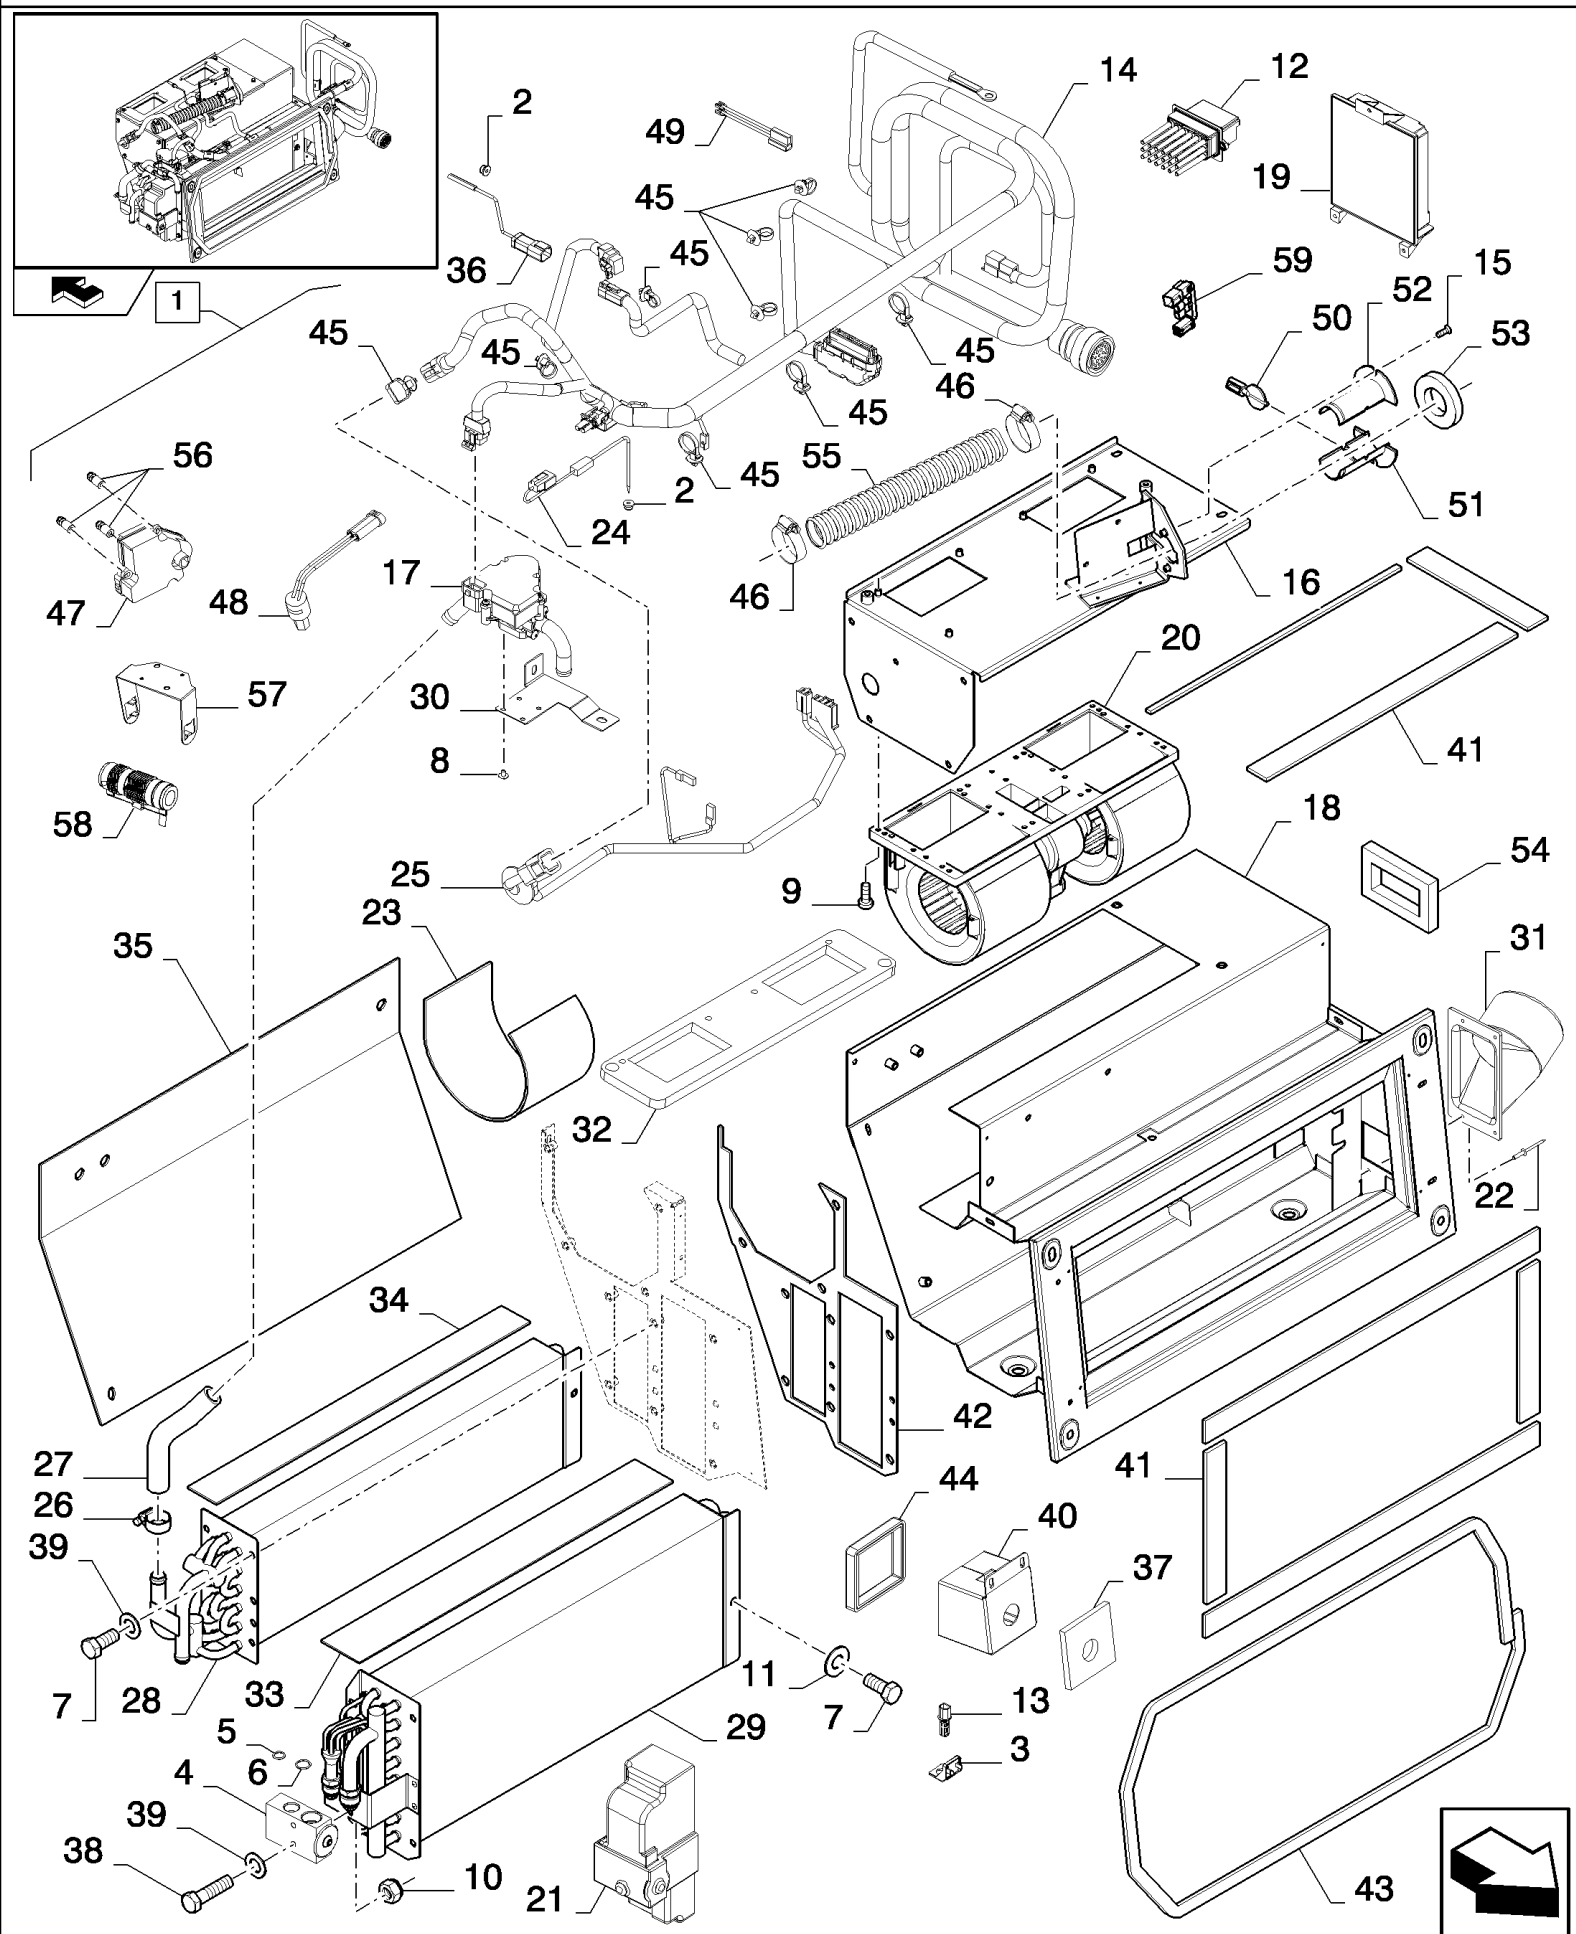

10.21(01) AIR CONDITIONER UNIT

10.21(01) AIR CONDITIONER UNIT

сылка	Номер детали	Кол-во	Описание
1	87337651	1	AIR CONDITIONER, , AUTOMATIC CONTROL
1	87337656	1	AIR CONDITIONER, , AUTOMATIC CONTROL, WITH COOLBOX, WITH HEATING
1	87337657	1	AIR CONDITIONER, , WITH COOLBOX, MANUAL CONTROL
2	84320222	2	GROMMET,
3	87318294	1	CLIP, , AUTOMATIC CONTROL
4	386535A	1	
5	84817009	1	O-RING,
6	9827059	1	O-RING,
7	86508568	16	SCREW, Hex, M6 x 16, 8.8,
8	87355939	4	SCREW, , AUTOMATIC CONTROL, WITH COOLBOX, WITH HEATING
9	44334	8	SCREW, Cross Pan Hd, M4 x 12,
10	412152	1	NUT, LOCK, M6 x 1, CI 8.8,
11	NSS	2	NOT SERVICED SEPARATELY,
12	87306706	1	TERMINAL CONNECTOR, , AUTOMATIC CONTROL
13	82037684	1	SENSOR, , AUTOMATIC CONTROL
14	87362724	1	HARNESS, WIRE, , AUTOMATIC CONTROL
14	87362970	1	HARNESS, WIRE, , WITH COOLBOX
15	NSS	2	NOT SERVICED SEPARATELY, M4x12
16	87355941	1	HOUSING,
17	87369070	1	VALVE, , WITH COOLBOX, WITH HEATING, AUTOMATIC CONTROL
18	87355943	1	HOUSING,
19	87282416	1	AIR CONTROL, , AUTOMATIC CONTROL
20	82022334	1	BLOWER,
21	84320230	AR	TAPE, ADHESIVE, L=1M
22	NSS	4	NOT SERVICED SEPARATELY, RIVET
23	84434934	1	SEAL, , AUTOMATIC CONTROL
24	84078518	1	THERMOSTAT, , AUTOMATIC CONTROL, WITH HEATING, WITH COOLBOX
24	87362978	1	THERMOSTAT, , WITH COOLBOX, MANUAL CONTROL
24	87282822	1	SENSOR, , AUTOMATIC CONTROL
25	87362975	1	HARNESS, WIRE, , WITH COOLBOX
25	87355948	1	HARNESS, WIRE, , WITHOUT COOLBOX
26	87000223	2	CLAMP, HOSE, , WITH COOLBOX, WITH HEATING, AUTOMATIC CONTROL
27	86997298	AR	HOSE, L=165MM, AUTOMATIC CONTROL, WITH HEATING, WITH COOLBOX
28	86523241	1	HEATER,
29	87355949	1	EVAPORATOR,
30	84074997	1	BRACKET, , AUTOMATIC CONTROL
31	87362249	1	DUCT, AIR,
32	87355950	1	SEAL,
33	84320227	1	SEAL,
34	84320228	1	SEAL, , AUTOMATIC CONTROL
35	84320231	1	SEAL,
36	NSS	1	NOT SERVICED SEPARATELY, SENSOR, air temperature
37	87034252	1	SEAL, , AUTOMATIC CONTROL
38	43118	1	BOLT, Hex, M6 x 40, 8.8,
39	9824259	16	WASHER, M6 x 12 x 1.6,