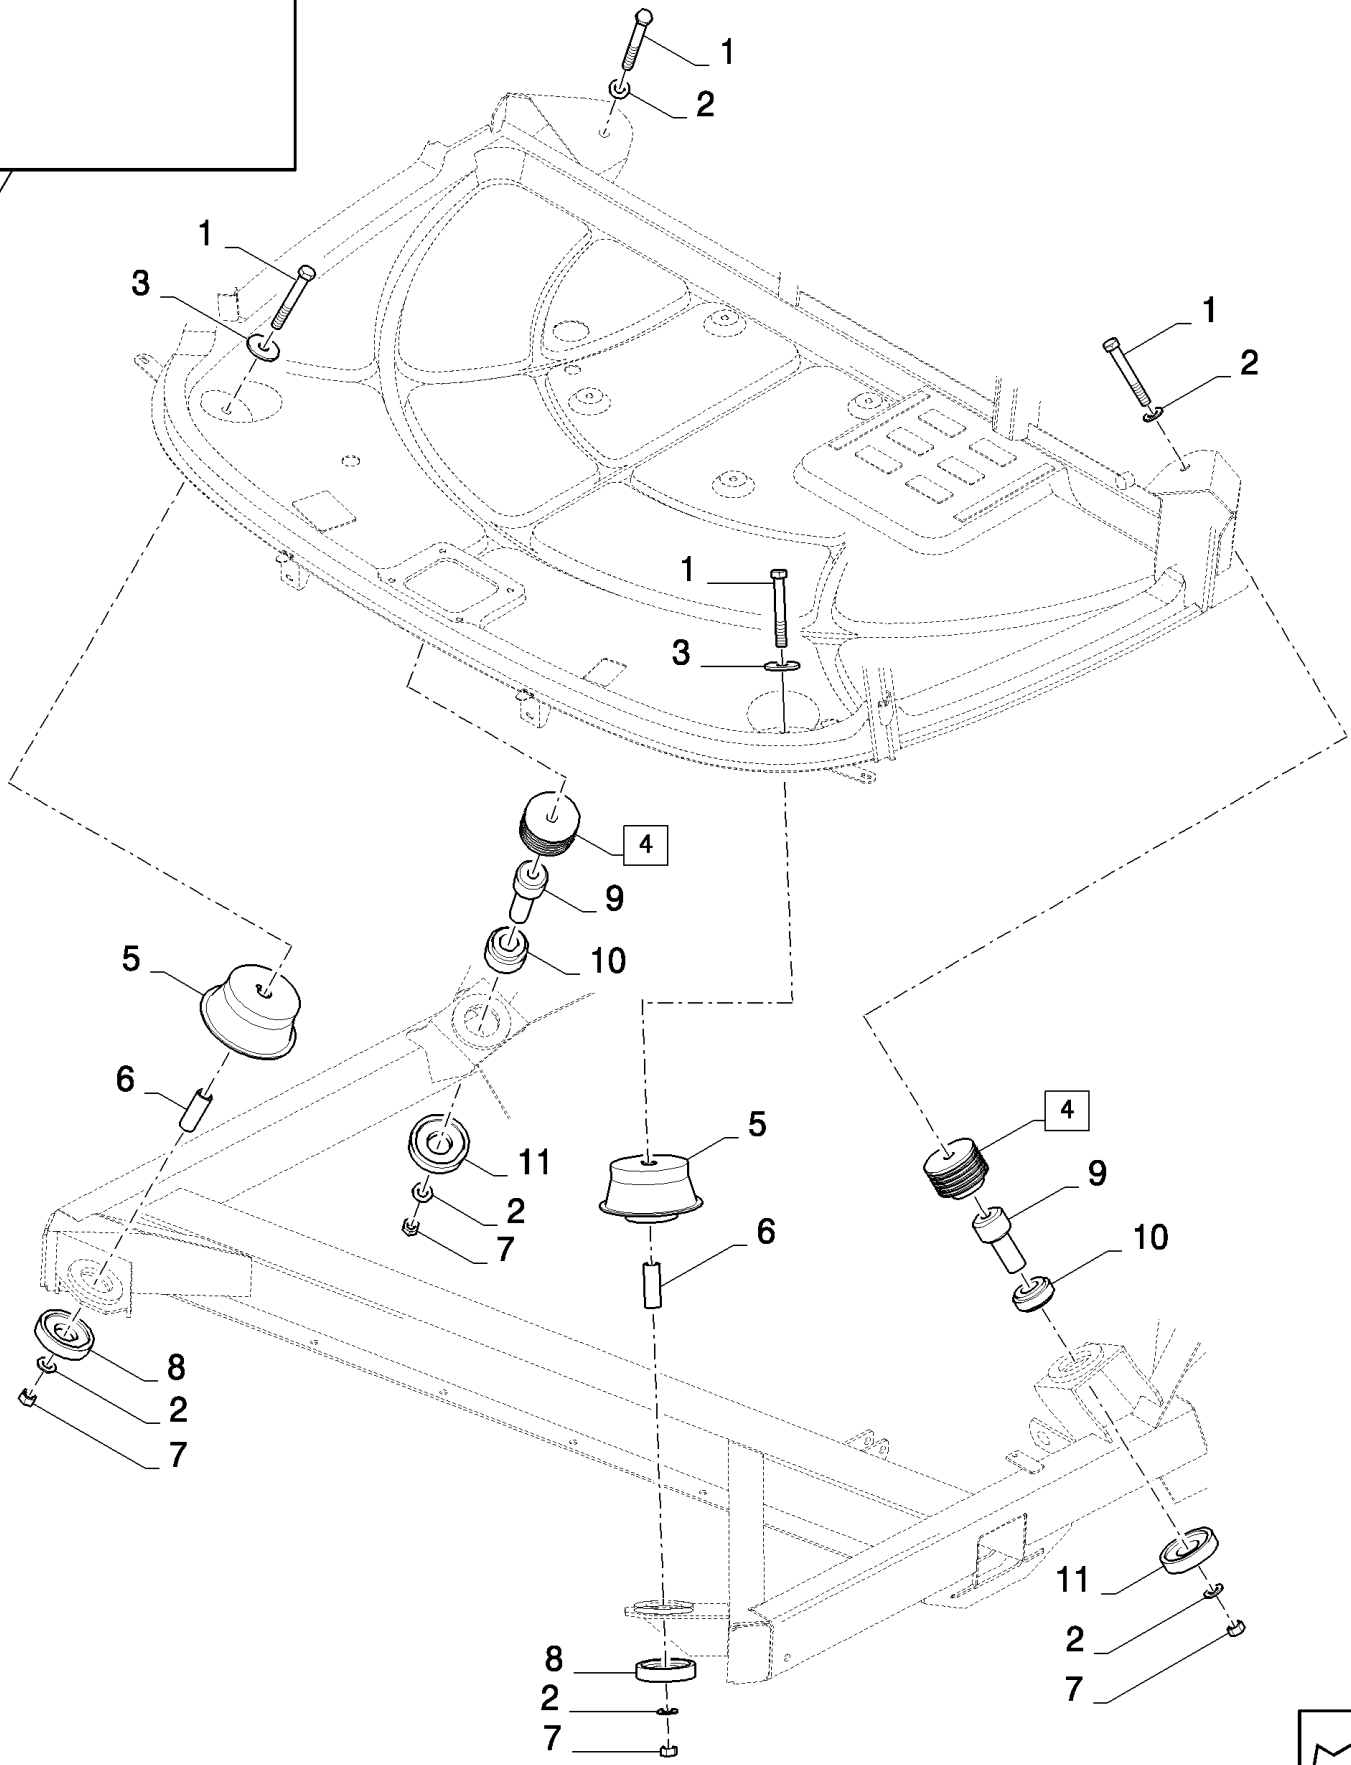

10.08(01) MOUNTING GROUP

10.08(01) MOUNTING GROUP

сылка	Номер детали	Кол-во	Описание
1	321246	4	BOLT, Hex, M16 x 120, 8.8,
2	378246	6	WASHER, 16MM
3	337522	2	WASHER, M16 x 56 x 5,
4	86525450	2	DAMPER, (10, 11)
5	87012026	2	DAMPER,
6	84807136	2	SPACER, , BSN C555
6	87599837	2	SPACER, , ASN D556
7	86000441	4	NUT, M16 x 2, CI 8,
8	87022202	2	WASHER,
9	87357392	1	PIN, , BSN C555
9	87599835	1	INSERT, , ASN D556
10	NSS	1	NOT SERVICED SEPARATELY,
11	NSS	1	NOT SERVICED SEPARATELY,