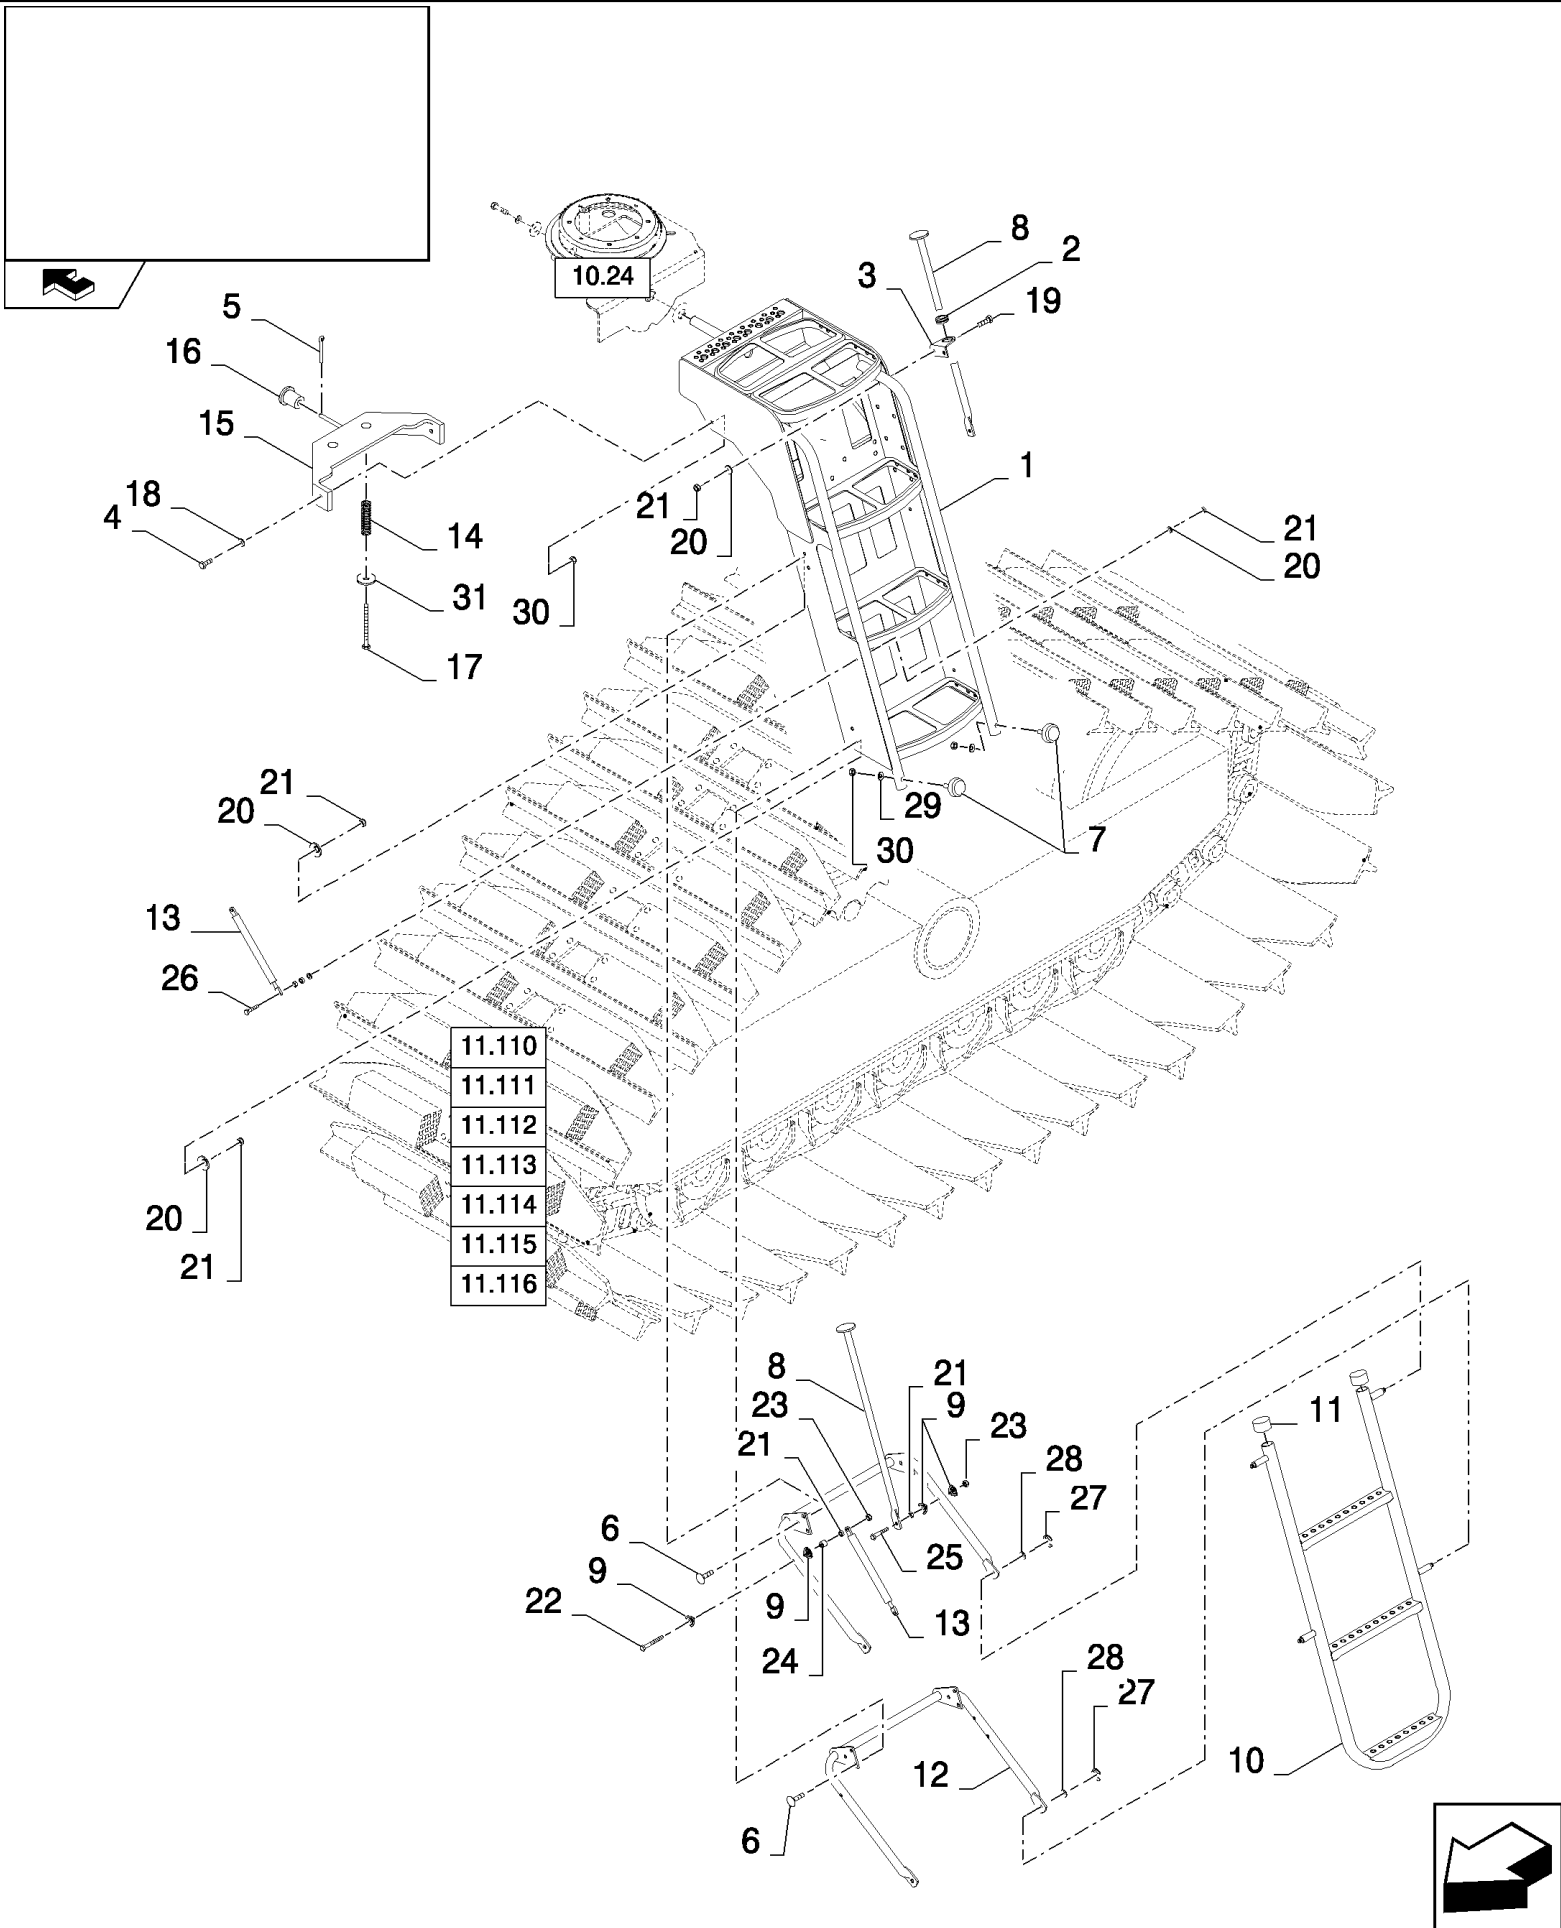

10.26(01) OPERATOR'S PLATFORM LADDER WITH TRACKS

10.26(01) OPERATOR'S PLATFORM LADDER WITH TRACKS

сылка	Номер детали	Кол-во	Описание
1	84444841	1	LADDER,
2	173011	1	GROMMET,
3	84446052	1	SUPPORT,
4	43139	2	SCREW, Hex, M10 x 25, 8.8, Full Thd,
5	130007	1	PIN, SPLIT (COTTER), M4 x 25,
6	86507486	10	BOLT, CARRIAGE, Short NK, M8 x 20, CI8.8, Full Thd,
7	84440416	2	INSULATOR BLOCK,
8	84444868	1	TUBE,
9	333962	6	CLAMP,
10	84444816	1	LADDER,
11	84014501	2	PLUG,
12	84444826	2	TUBE,
13	89832424	1	GAS STRUT,
14	9509233	2	SPRING,
15	86613636	1	SUPPORT,
16	913654	1	BUSHING,
17	86508575	2	BOLT, Hex, M10 x 130, 8.8,
18	86511323	2	WASHER, M10 x 20 x 2,
19	120104	2	SCREW, Hex, M8 x 20, 8.8,
20	322358	16	WASHER, SPRING, Belleville, M8,
21	89706690	23	NUT, M8, CI 8,
22	86977784	2	SCREW, M8x60
23	86629542	3	NUT, LOCK, M8 x 1.25, CI 8,
24	9838548	2	BUSHING,
25	120107	1	BOLT, Hex, M8 x 50, 8.8, Full Thd,
26	412479	2	BOLT, Hex, M8 x 35, 8.8,
27	89992582	4	CIRCLIP,
28	378244	4	WASHER, M10,
29	140045	2	WASHER, SPRING, Belleville, M10,
30	100037	4	NUT, M10 x 1.5, CI 8,
31	140042	4	WASHER, M10 x 34 x 3,