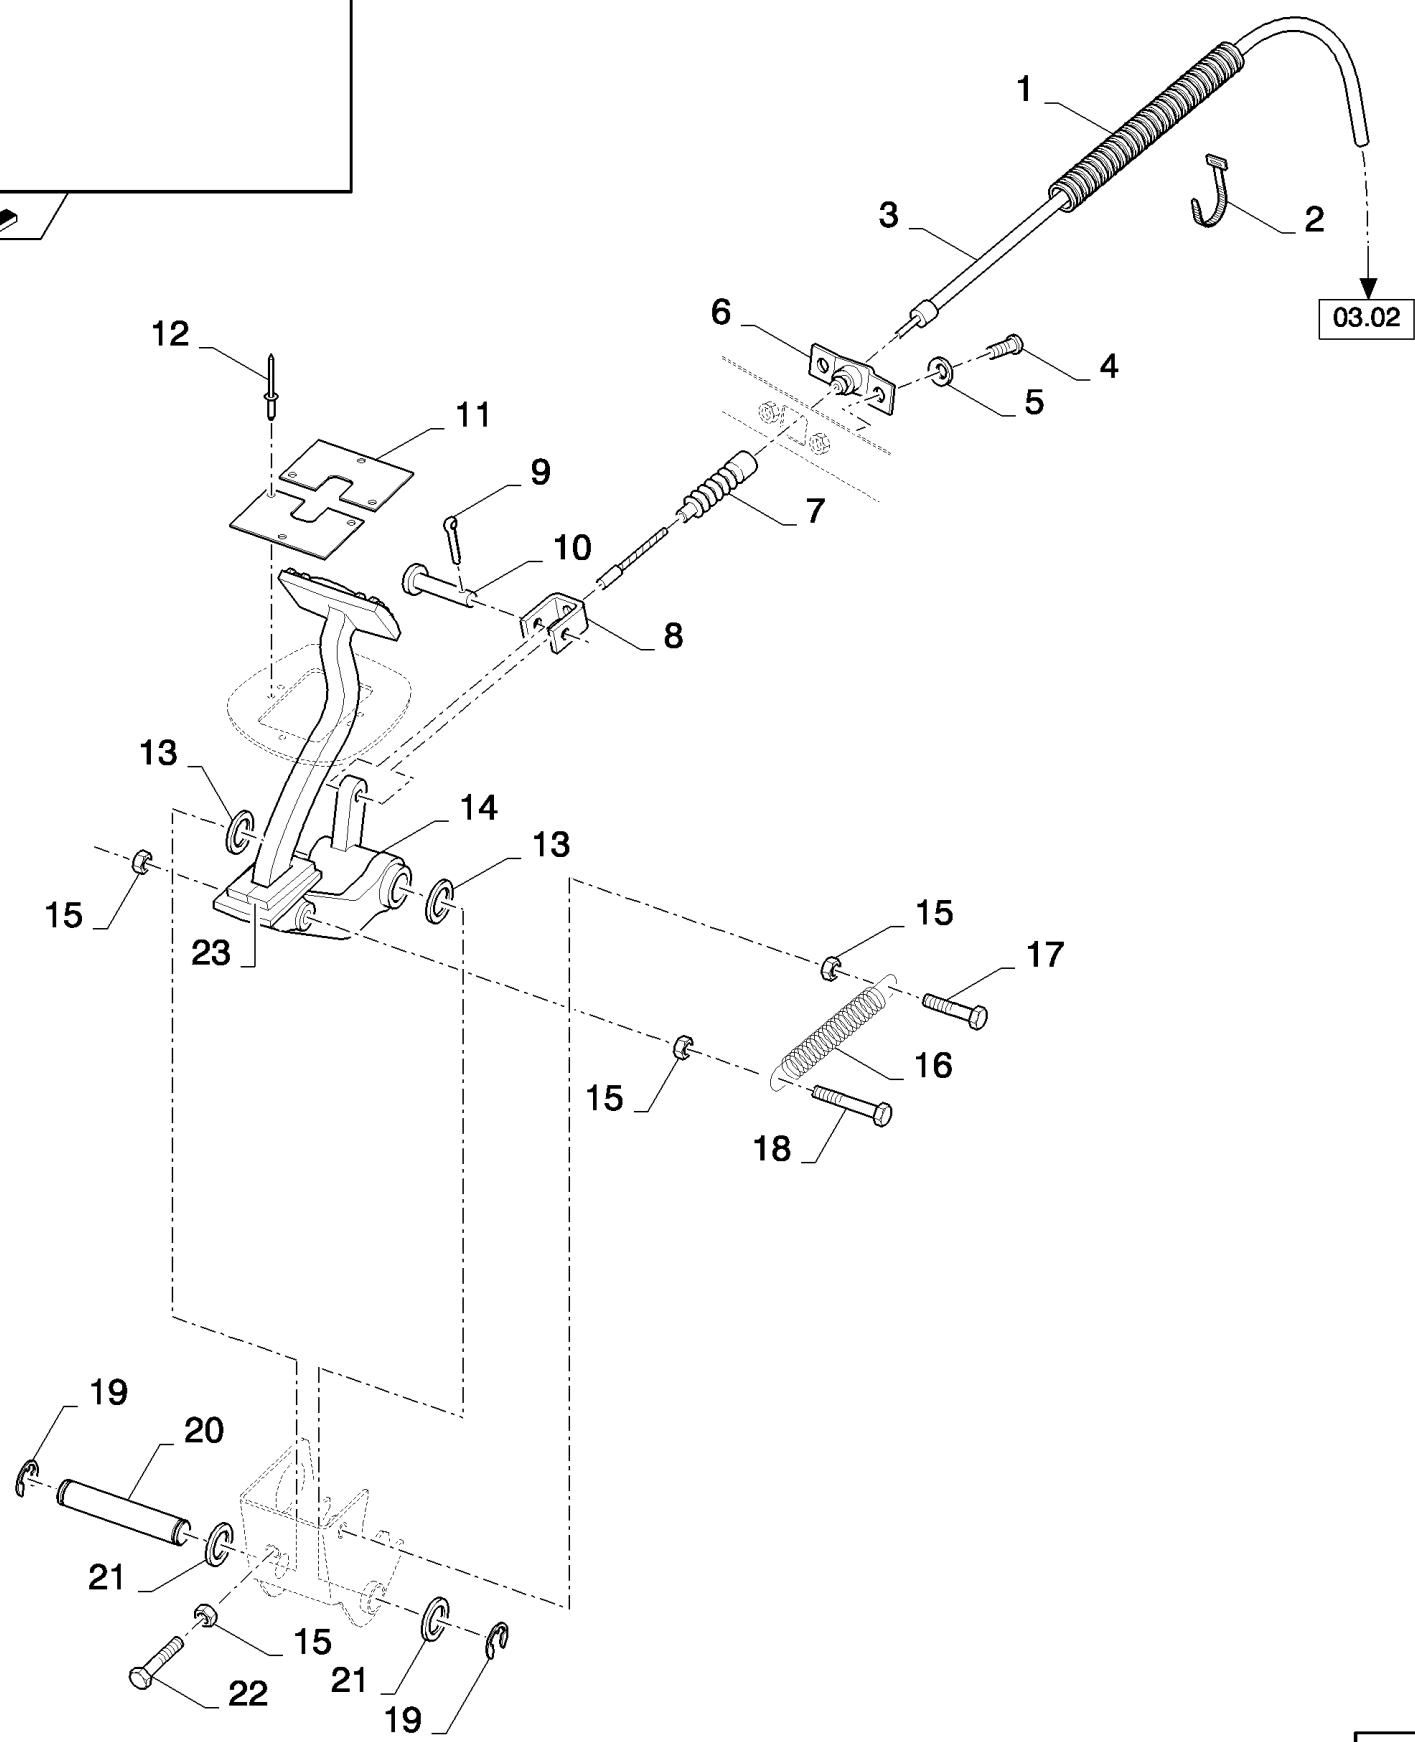

03.01(01) DIFFERENTIAL LOCK CONTROL

03.01(01) DIFFERENTIAL LOCK CONTROL

сылка	Номер детали	Кол-во	Описание
1	NS	AR	NOT SERVICED, Protection
2	323597	1	STRAP, CABLE, M9 x 165 or M5 x 197,
3	9508257	1	CABLE,
4	120100	2	BOLT, Hex, M6 x 20, 8.8,
5	322357	2	WASHER, SPRING, Belleville, M6,
6	84064224	1	BRACKET,
7	427705	1	COVER,
8	388340	1	YOKE,
9	86977785	1	PIN, SPLIT (COTTER), M1.6 x 20,
10	376876	1	PIN, CLEVIS, M6 x 30,
11	84064130	2	PLATE,
12	NS	6	NOT SERVICED, Rivet
13	393062	2	WASHER,
14	84334950	1	PEDAL,
15	89706690	4	NUT, M8, CI 8,
16	354039	1	SPRING,
17	43128	1	BOLT, Hex, M8 x 30, 8.8,
18	87015731	1	SCREW, Hex, M8 x 50, 8.8, Full Thd,
19	84062118	2	CIRCLIP, M13,
20	84064170	1	PIN,
21	9513615	2	WASHER,
22	43129	1	BOLT, Hex, M8 x 40, 8.8,
23	9819826	1	SEAL,