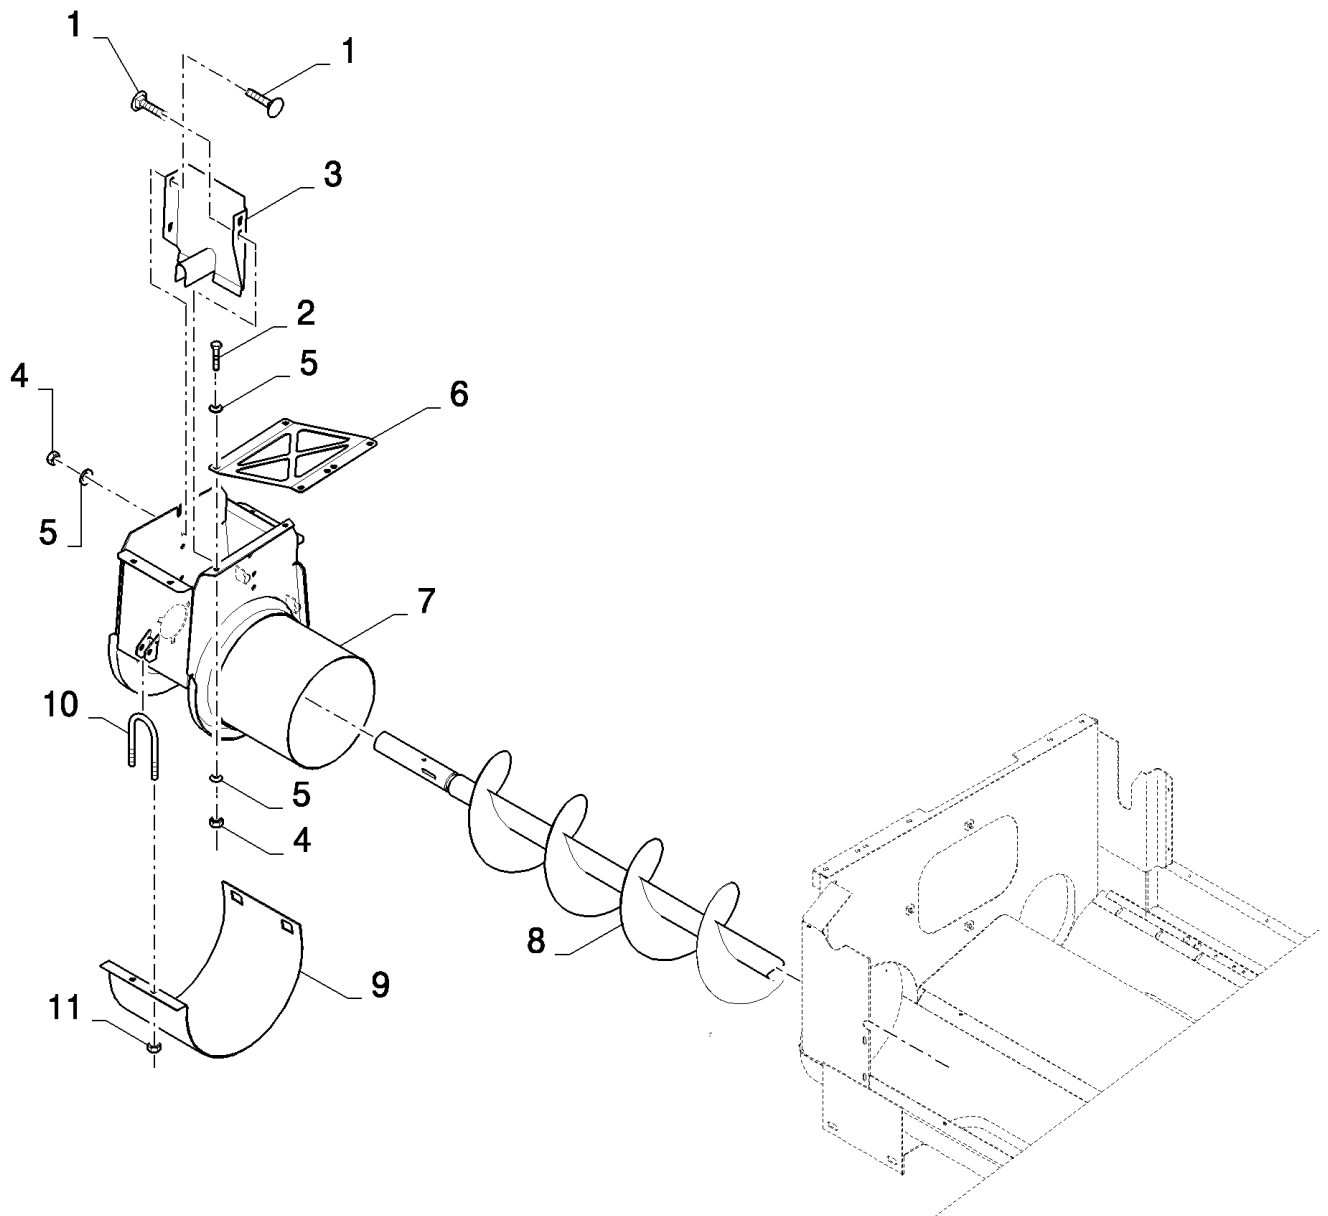

16.02(01) GRAIN ELEVATOR, BOTTOM AUGER

16.02(01) GRAIN ELEVATOR, BOTTOM AUGER

сылка	Номер детали	Кол-во	Описание
1	86507486	4	BOLT, CARRIAGE, Short NK, M8 x 20, CI8.8, Full Thd,
2	120104	2	SCREW, Hex, M8 x 20, 8.8,
3	86580933	1	COVER,
4	9706690	6	NUT, M8, CI 8,
5	322358	8	WASHER, SPRING, Belleville, M8,
6	84439872	1	SUPPORT, , FOR CX8060, CX8070 ONLY
6	84439874	1	SUPPORT, , FOR CX8030, CX8040, CX8050 ONLY
6	84439127	1	SUPPORT, , FOR NA ONLY, FOR CX8080, CX8090 ONLY
7	84455096	1	BODY, , FOR CX8060, CX8070 ONLY
7	84455100	1	SUPPORT, , FOR CX8060, CX8070 ONLY, REINFORCED
7	84453555	1	BODY, , FOR CX8080, CX8090 ONLY, FOR NA ONLY
7	84455051	1	BODY, , FOR NA ONLY, FOR CX8080, CX8090 ONLY, REINFORCED
7	84455105	1	BODY, , FOR CX8030, CX8040, CX8050 ONLY
7	84455106	1	BODY, , REINFORCED, FOR CX8040, CX8050 ONLY
8	84440029	1	AUGER, , FOR CX8080, CX8090 ONLY, FOR NA ONLY
8	84440023	1	AUGER, , FOR CX8030, CX8040, CX8050 ONLY
8	84440025	1	AUGER, , FOR CX8060, CX8070 ONLY
9	84453602	1	COVER, , STANDARD
9	84457331	1	COVER, , REINFORCED
10	84989315	1	U-BOLT,
11	86629542	2	NUT, LOCK, M8 x 1.25, CI 8,
11	84462632	1	COVER, , PERFORATED (ROUND HOLES)
11	84462631	1	COVER, , PERFORATED (LONG HOLES)