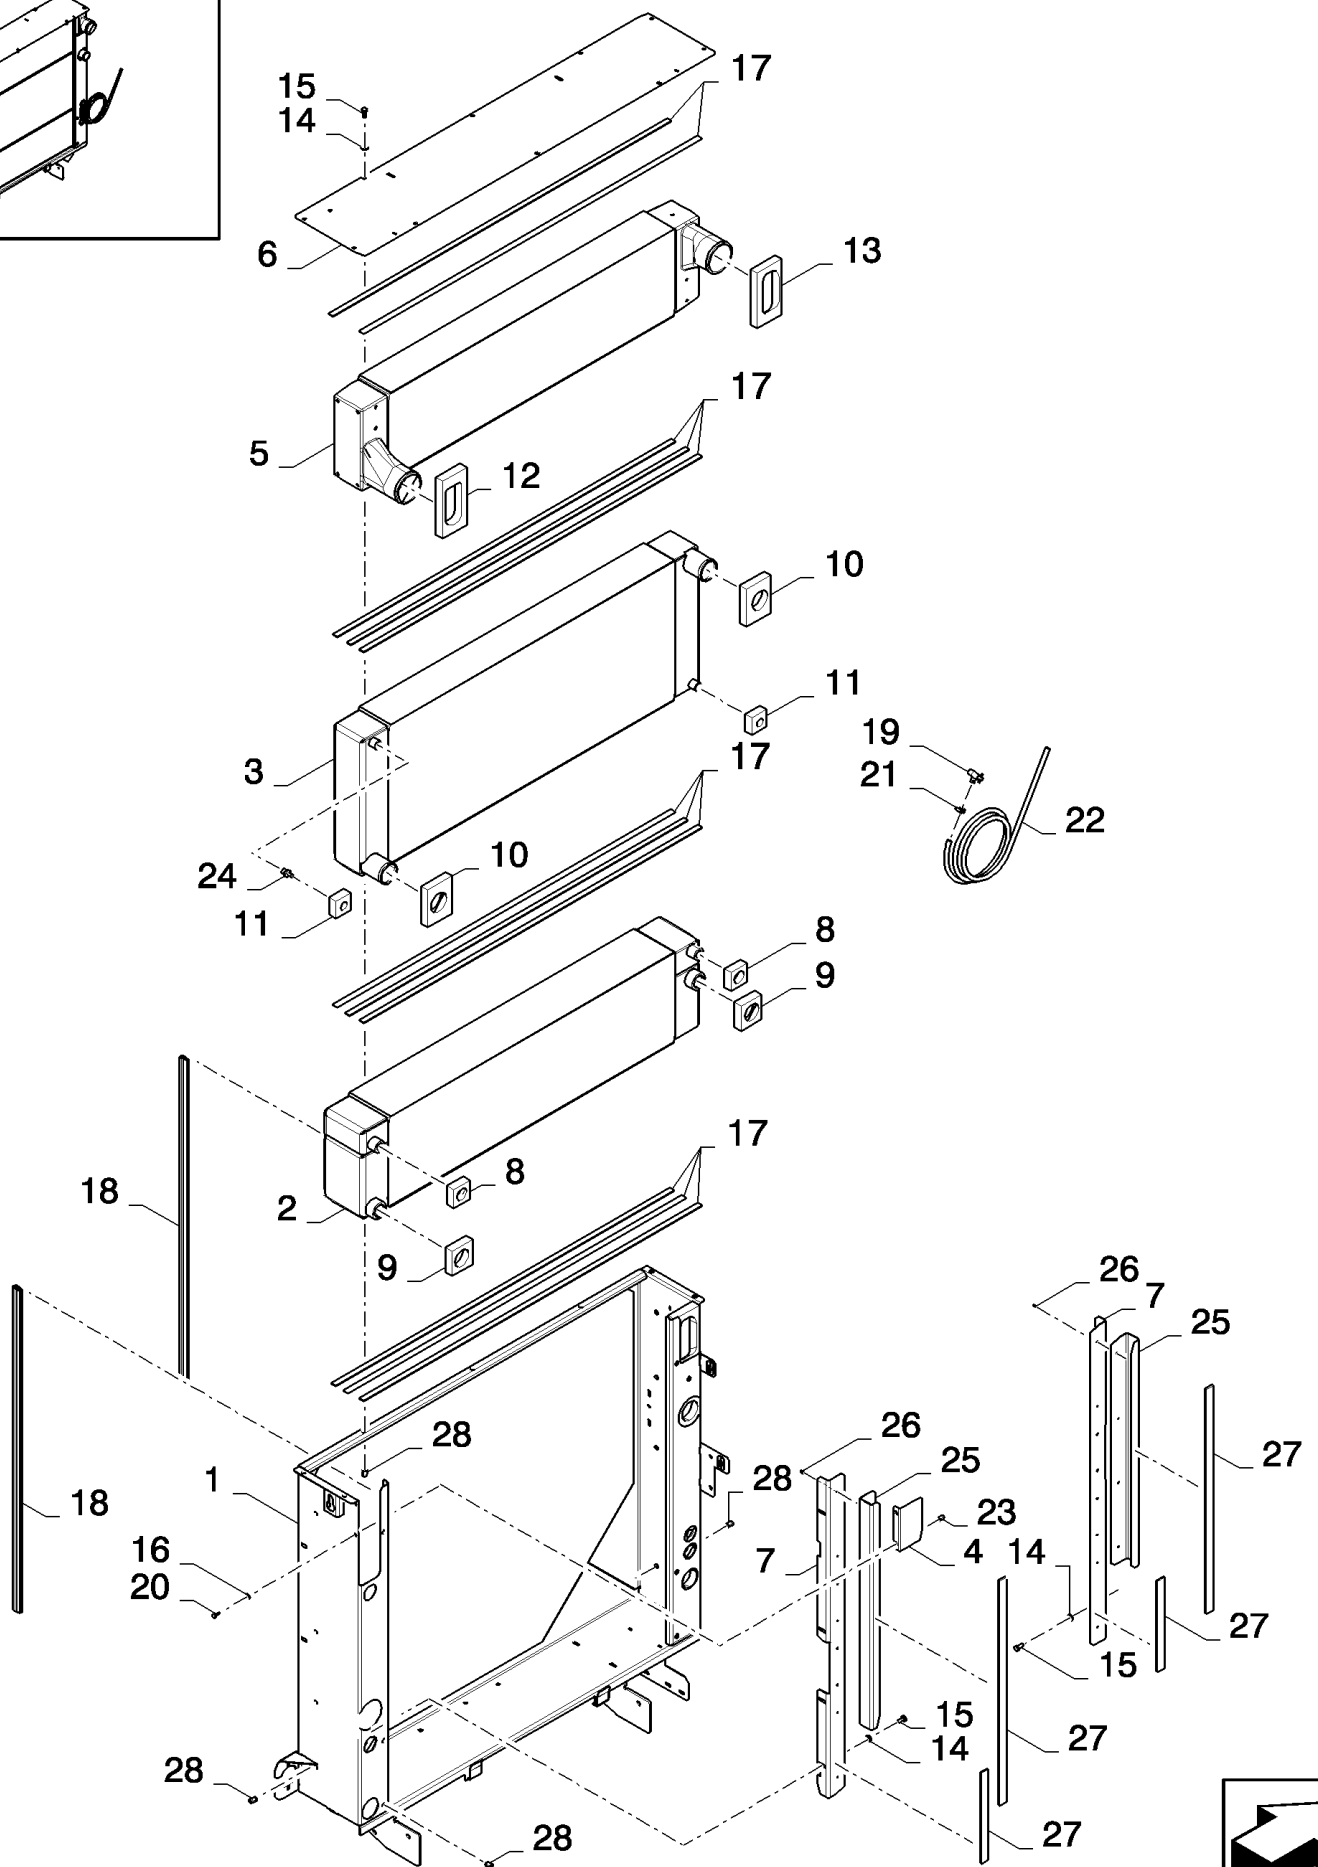

02.26(01) COOLERS

02.26(01) COOLERS

сылка	Номер детали	Кол-во	Описание
1	87328102	1	FRAME, , FOR CX8080, CX8090 ONLY
1	87335360	1	FRAME, , FOR CX8030 ONLY
1	87330223	1	FRAME, , FOR CX8040, CX8050, CX8060 ONLY
2	87332283	1	COOLER, OIL, , FOR CX8040, CX8050, CX8060, CX8070 ONLY
2	87329157	1	COOLER, OIL, , FOR CX8080, CX8090 ONLY
2	84452785	1	COOLER, OIL, , FOR CX8030 ONLY
3	87363805	1	COOLER ASSY., , FOR CX8080, CX8090 ONLY
3	87332282	1	RADIATOR, , FOR CX8040, CX8050, CX8060, CX8070 ONLY
3	84452846	1	RADIATOR, , FOR CX8030 ONLY
4	87316857	1	PLATE, , FOR CX8030 ONLY
4	87328102	1	FRAME, , FOR CX8070, CX8080, CX8090 ONLY
4	87328672	1	PLATE, , FOR CX8040, CX8050, CX8060 ONLY
5	87329170	1	INTERCOOLER, , FOR CX8080, CX8090 ONLY
5	87332281	1	INTERCOOLER, , FOR CX8040, CX8050, CX8060 ONLY
5	84452845	1	INTERCOOLER, , FOR CX8030 ONLY
6	87328109	1	PLATE, , FOR CX8080, CX8090 ONLY
6	87335295	1	PLATE, , FOR CX8030 ONLY
6	87330231	1	PLATE, , FOR CX8040, CX8050, CX8060 ONLY
7	87328980	2	PLATE,
8	87326785	2	RUBBER,
9	87318582	2	RUBBER,
10	87318587	2	RUBBER,
11	87318590	2	RUBBER,
12	87318589	1	RUBBER, , FOR CX8030 ONLY
12	87330958	1	SEAL, RUBBER, , FOR CX8040, CX8050, CX8060, CX8070, CX8080, CX8090 ONLY
13	87318588	1	RUBBER,
14	322358	14	WASHER, SPRING, Belleville, M8,
15	120104	14	SCREW, Hex, M8 x 20, 8.8,
16	322357	2	WASHER, SPRING, Belleville, M6, 6MM
17	400987	AR	SEAL,
18	87324720	AR	SEAL PROTECTION,
19	441031	1	DRAINCOCK/TAP, SUPPLY,
20	86508568	2	SCREW, Hex, M6 x 16, 8.8,
21	913888	1	CLAMP, HOSE,
22	400813	AR	HOSE, FLEXIBLE,
23	84983191	AR	RIVET,
24	395779	1	CONNECTOR, HYD.,
25	87327271	2	PLATE, , FOR CX8080, CX8090 ONLY, FOR CX8030 ONLY
26	455959	8	RIVET, , FOR CX8030 ONLY
27	401278	AR	SEAL, , FOR CX8080, CX8090 ONLY
28	84983188	25	RIVET, , BSN C563
28	84983188	31	RIVET, , ASN D564