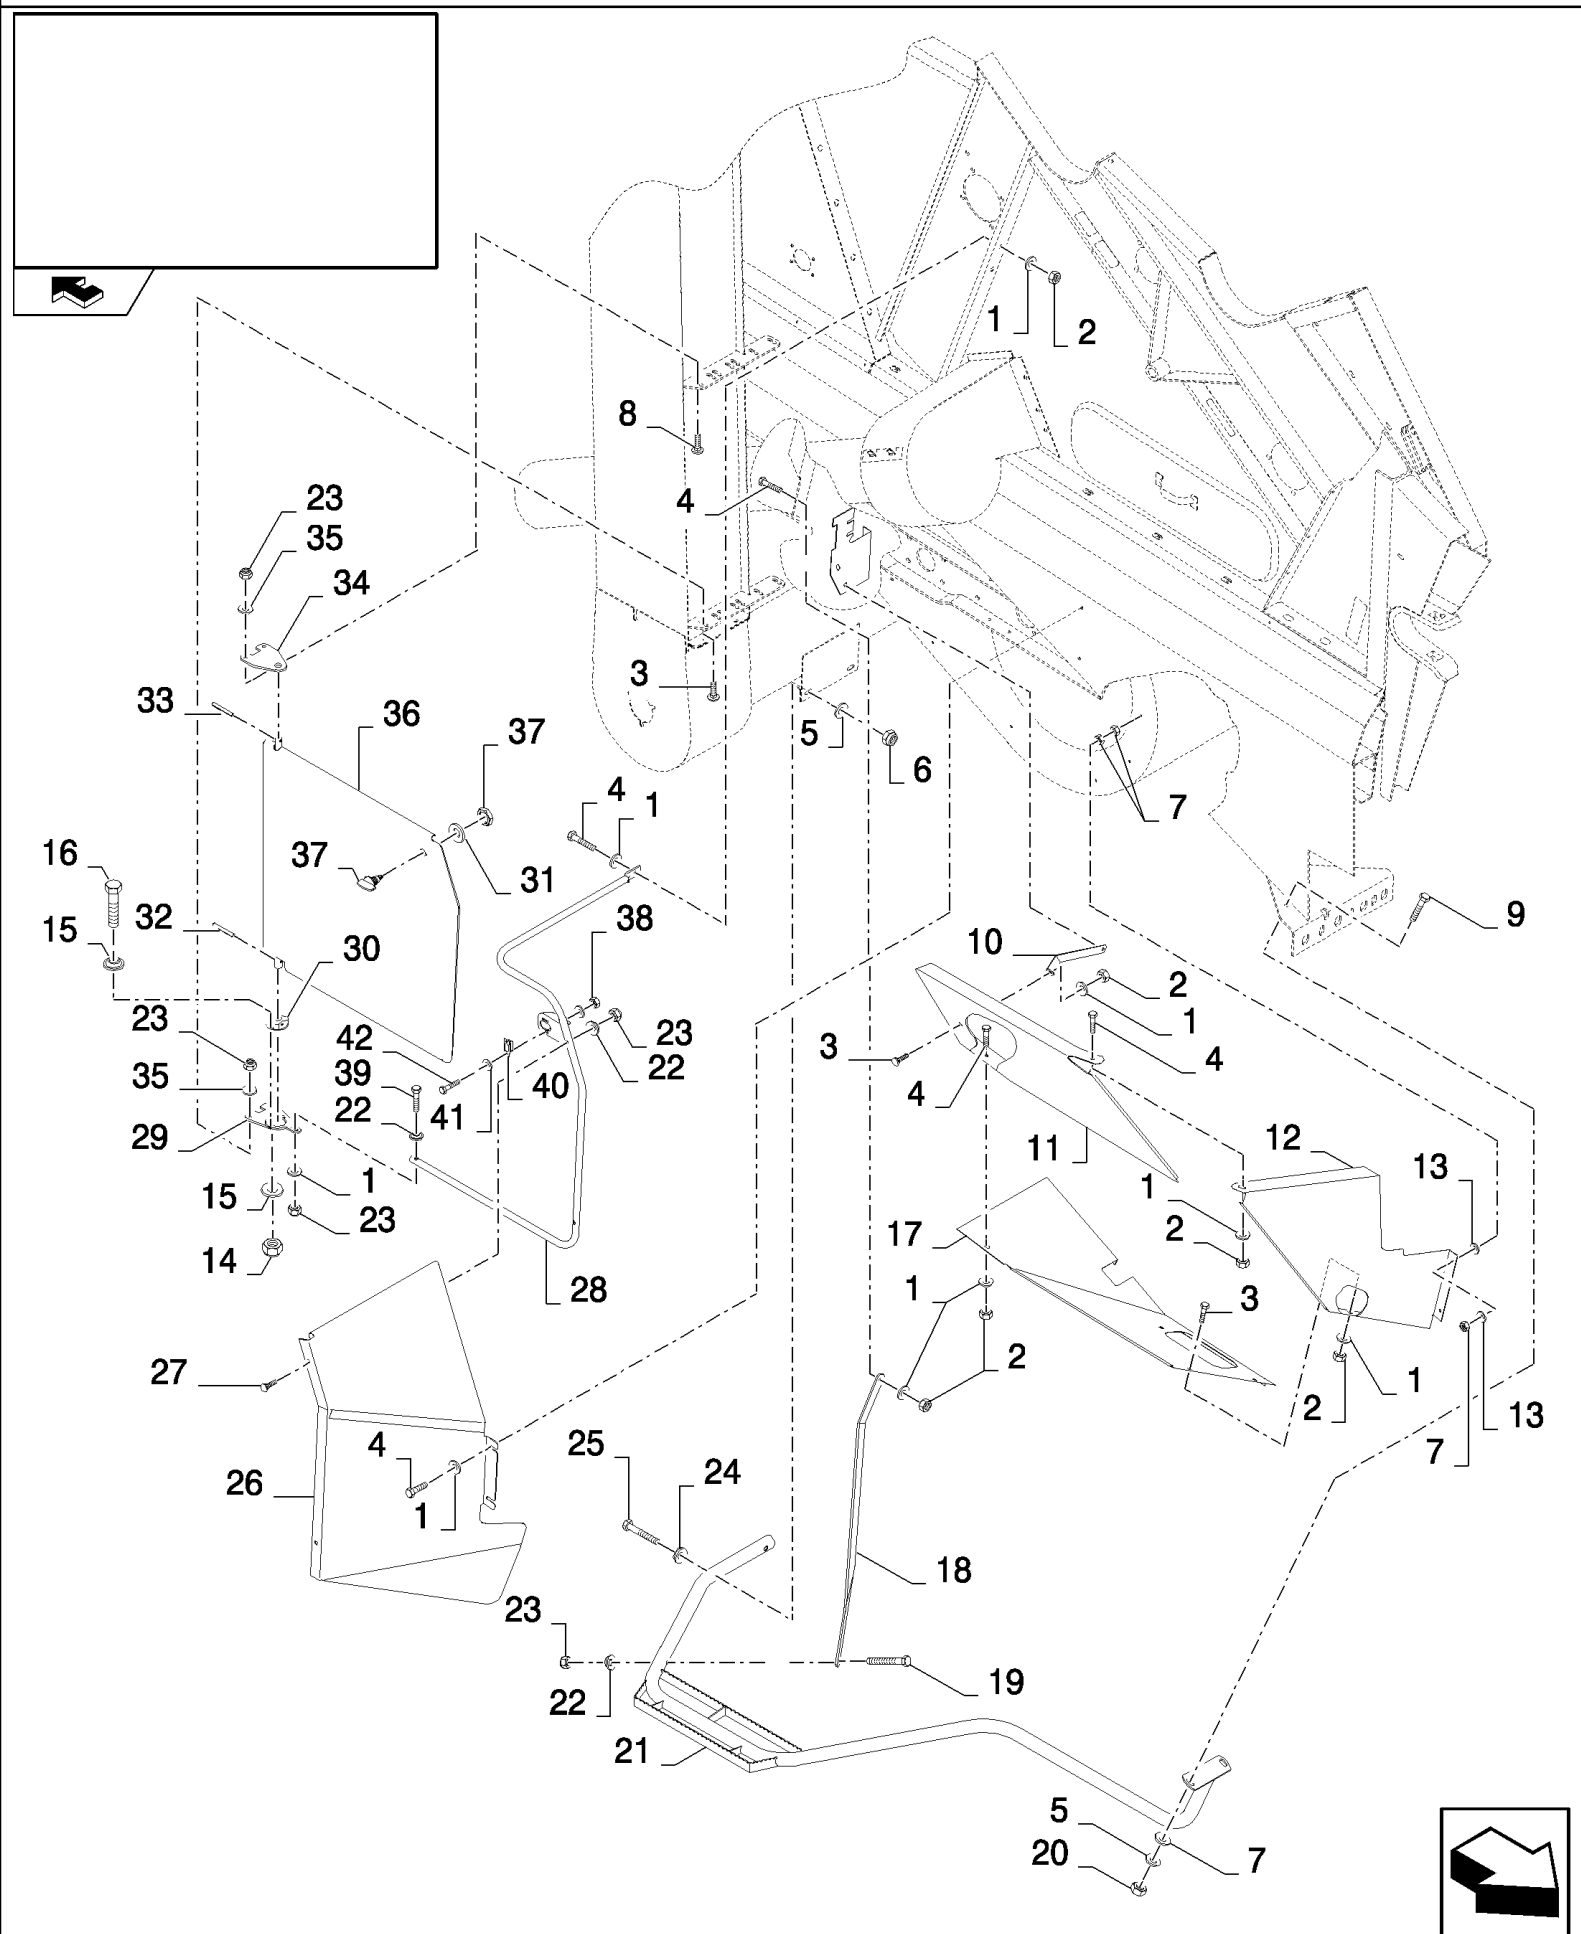

08.07

08.07

сылка	Номер детали	Кол-во	Описание
1	100038	2	NUT, M12 x 1.75, CI 8,
2	378245	5	WASHER, M12,
3	412650	8	WASHER, Belleville, M8,
4	89706690	2	NUT, M8, CI 8,
5	43127	2	BOLT, Hex, M8 x 25, 8.8,
6	100016	2	NUT, M10, CI 8,
7	84440416	1	INSULATOR BLOCK,
8	86596085	1	SUPPORT,
9	87556445	1	BOLT,
10	378243	4	WASHER, M8,
11	140046	1	WASHER, Belleville, M12,
12	86623171	1	REINFORCEMENT,
13	86562594	1	BOLT, Hex, M12 x 110, 8.8, M12x110
14	86582804	1	BUSHING,
15	84459999	1	LEVER,
16	130003	5	PIN, SPLIT (COTTER), M3.2 x 20,
17	86623181	1	CHANNEL,
18	412046	1	PIN, CLEVIS, M12 x 110,
19	86605625	2	PIN, CLEVIS, M10 x 110,
20	86623162	1	ARM,
21	217465	1	SPRING,
22	84439967	1	SUPPORT,
23	120103	4	BOLT, Hex, M8 x 16, 8.8,
24	86605626	1	PIN, CLEVIS, M10 x 150,
25	86623165	1	SUPPORT,
26	378244	3	WASHER, M10,
27	84320282	2	SHOCK ABSORBER,