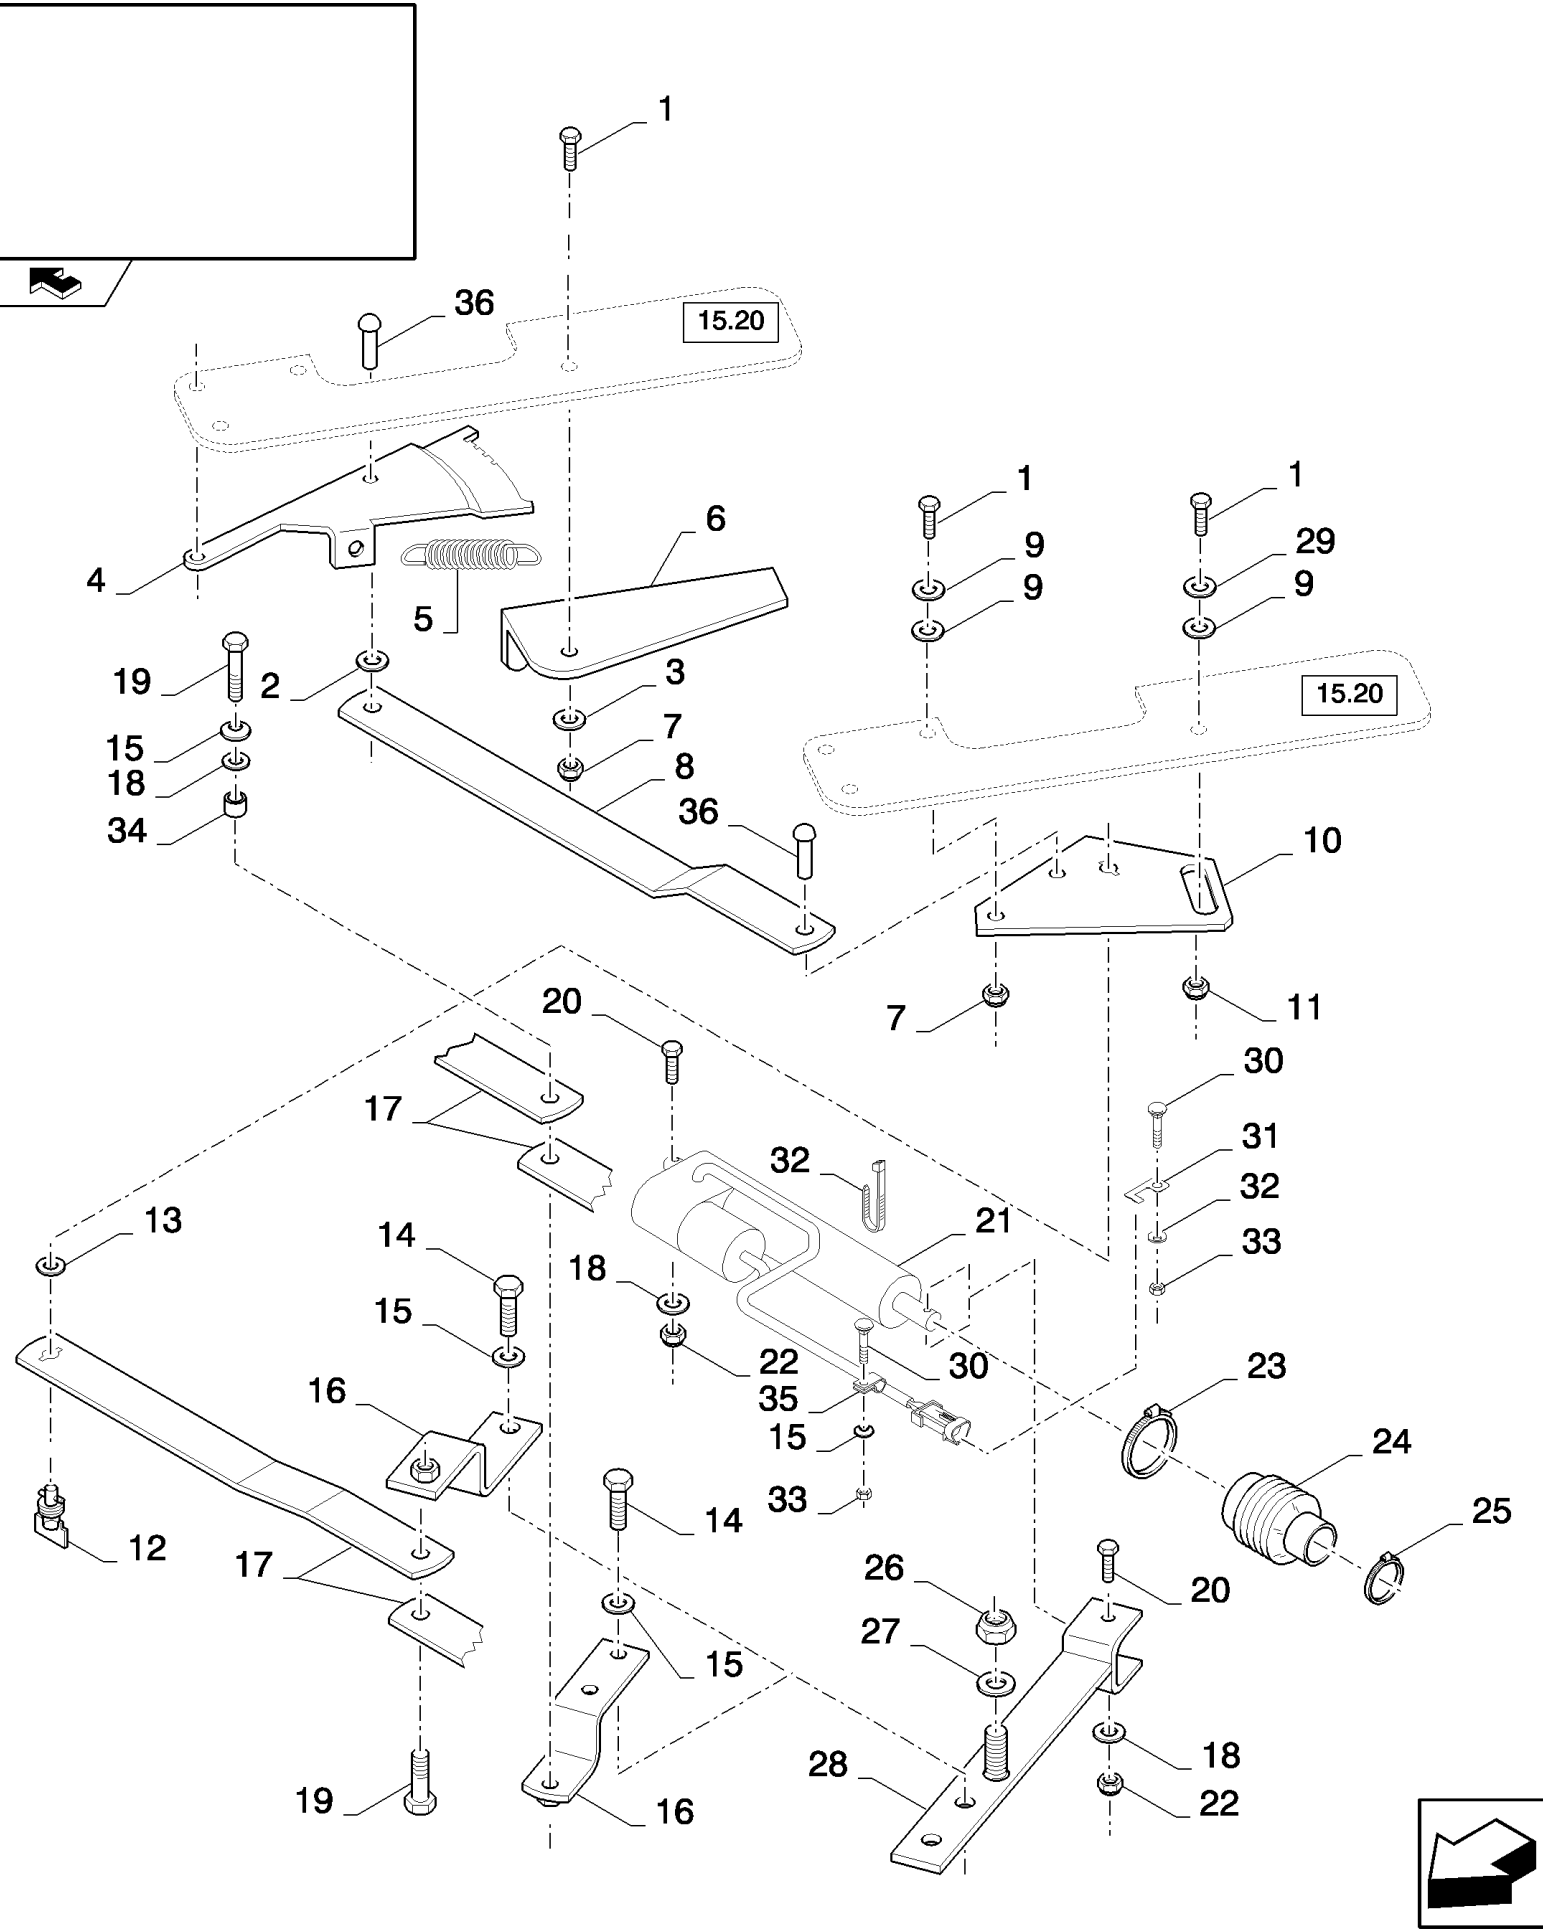

15.21(01) REMOTE UPPER SIEVE ADJUSTMENT

15.21(01) REMOTE UPPER SIEVE ADJUSTMENT

сылка	Номер детали	Кол-во	Описание
1	120100	3	BOLT, Hex, M6 x 20, 8.8,
2	140015	8	WASHER, 6MM
2	86588450	4	WASHER, M6, , FOR 1 1/8" SIEVE ONLY
3	140040	2	WASHER, M6 x 22 x 2,
4	84053678	2	SECTOR, TOOTHED,
5	449942	2	SPRING, , FOR 1 1/8" SIEVE ONLY
6	84053675	2	PLATE,
7	353308	4	NUT, M6 x 1, CI 8,
8	84053679	2	BRACKET,
9	412649	6	WASHER, SPRING, Belleville, M6,
10	84053677	1	PLATE, RH Sieve, FOR CX8060, CX8070, CX8080, CX8090 ONLY
10	84062611	1	PLATE, LH Sieve, FOR CX8060, CX8070, CX8080, CX8090 ONLY
10	84053677	1	PLATE, , FOR CX8030, CX8040, CX8050 ONLY
11	9706755	2	NUT, M6, CI 8,
12	9831581	2	LOCK,
13	9514605	2	WASHER,
14	120104	2	SCREW, Hex, M8 x 20, 8.8,
15	322358	5	WASHER, SPRING, Belleville, M8,
16	84053313	1	BRACKET,
17	84457472	2	PLATE,
18	378243	3	WASHER, M8,
19	43128	1	BOLT, Hex, M8 x 30, 8.8, , FOR CX8060, CX8070, CX8080, CX8090 ONLY
19	43127	1	BOLT, Hex, M8 x 25, 8.8, , FOR CX8030, CX8040, CX8050 ONLY
20	87716	2	BOLT, Hex, 1/4"-20 x 1 1/4", G5,
21	87347281	1	ACTUATOR,
22	280129	2	NUT, LOCK, 1/4"-20, GC,
23	382527	1	CLAMP, HOSE,
24	84053431	1	BELLOWS,
25	326082	1	CLAMP,
26	100037	1	NUT, M10 x 1.5, CI 8,
27	378244	1	WASHER, M10,
28	84053315	1	LEVER,
29	322357	2	WASHER, SPRING, Belleville, M6,
30	86619060	1	BOLT, CARRIAGE, Short NK, M8 x 16, CI8.8, Full Thd,
31	87013667	1	CLIP,
32	86566989	1	STRAP, CABLE,
33	9706690	2	NUT, M8, CI 8,
34	84457465	1	BUSHING, , FOR CX8030, CX8040, CX8050 ONLY
34	428329	1	RING, , FOR CX8060, CX8070, CX8080, CX8090 ONLY
35	86572009	1	CLAMP, 3/8", Insul, 3/8" Bolt,
36	281061	4	RIVET, Rd Hd, M6 x 12,