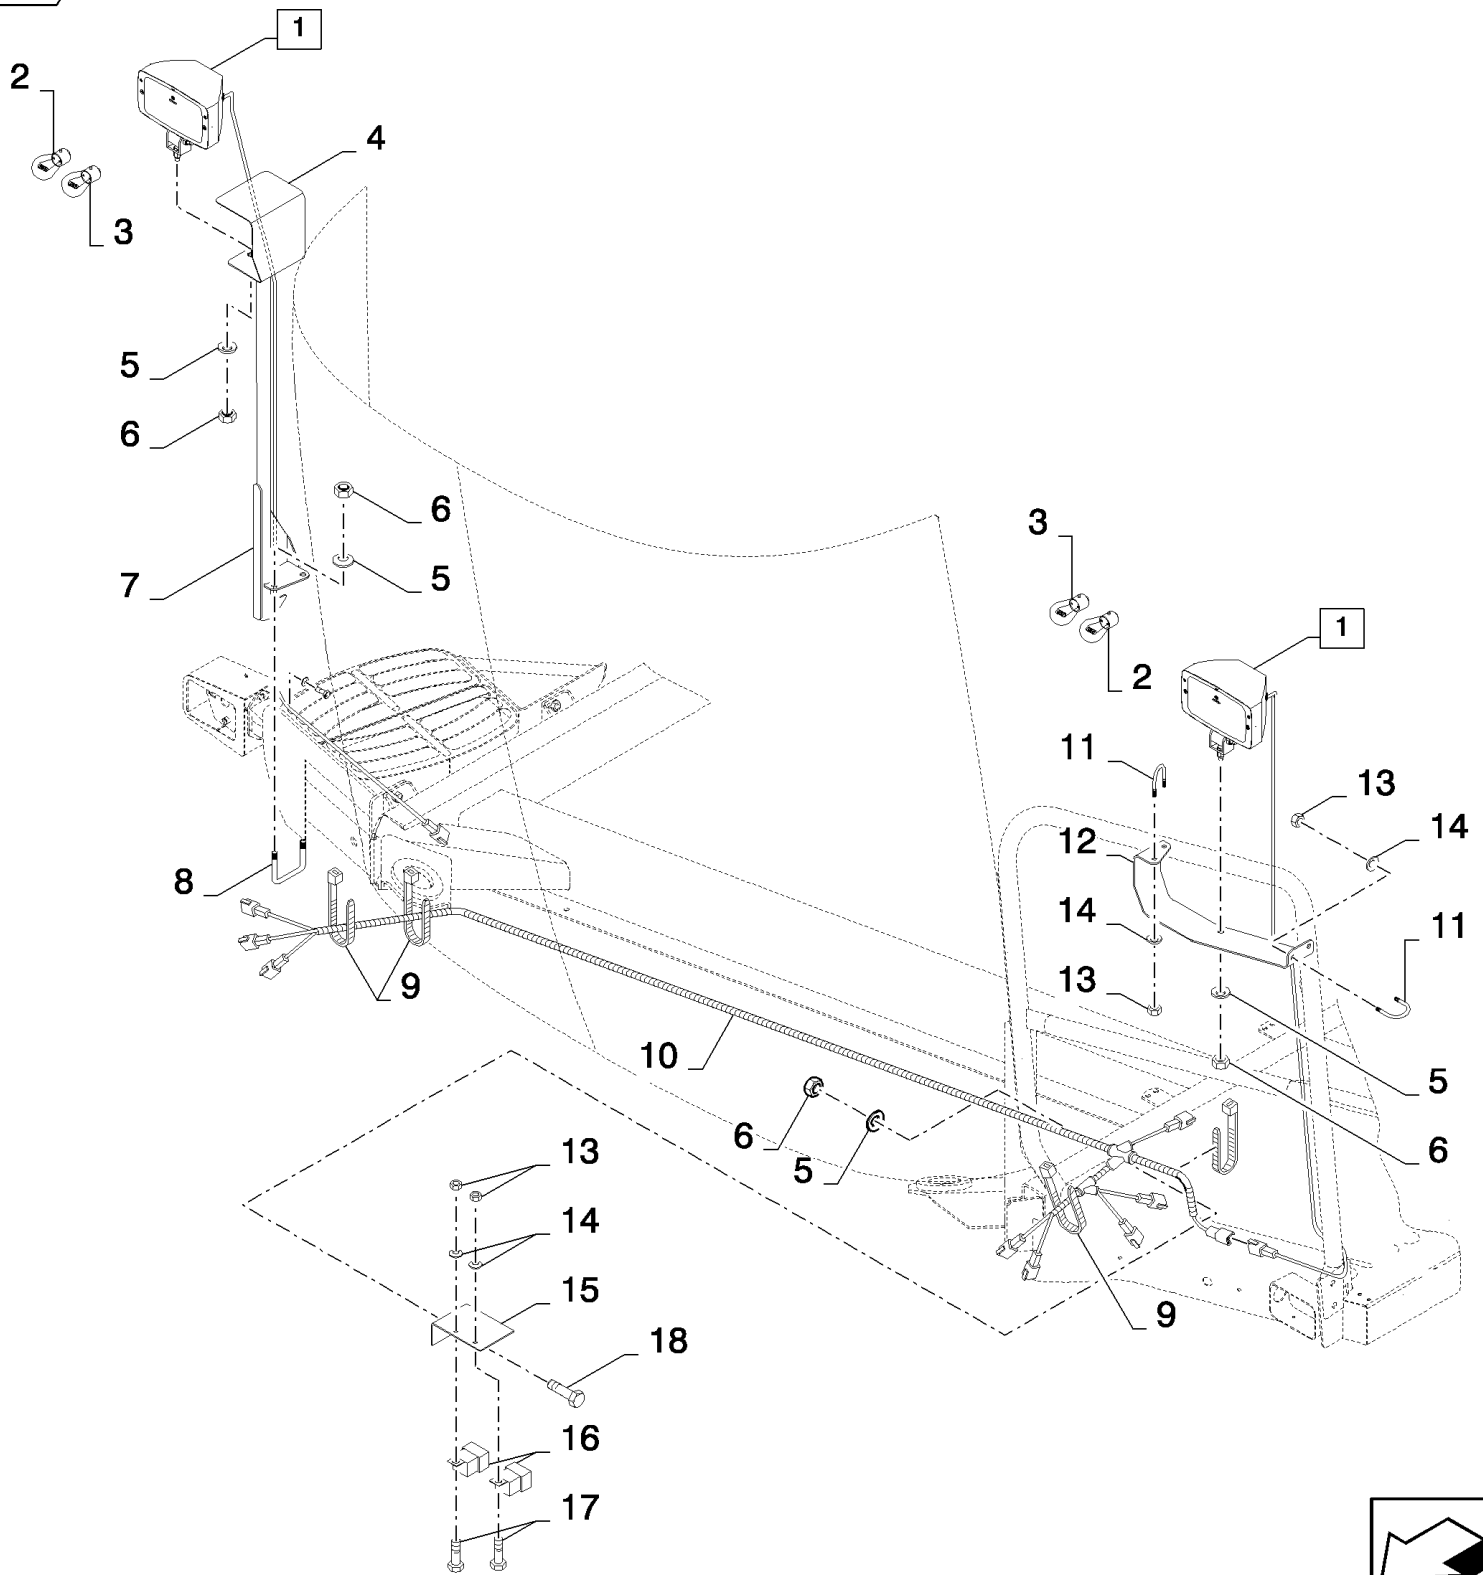

06.22(01) ADDITIONAL FRONT LIGHTS

06.22(01) ADDITIONAL FRONT LIGHTS

сылка	Номер детали	Кол-во	Описание
1	86613046	2	LAMP, (2,3)
2	353078	1	BULB,
3	446592	1	BULB,
4	84433636	1	SHIELD,
5	140045	5	WASHER, SPRING, Belleville, M10,
6	100016	5	NUT, M10, CI 8,
7	84442456	1	SUPPORT,
8	84334056	1	U-BOLT,
9	86566990	17	STRAP, CABLE,
10	86616161	1	HARNES, WIRE,
11	799339	2	U-BOLT,
12	87106686	1	BRACKET,
13	9706755	6	NUT, M6, CI 8,
14	322357	6	WASHER, SPRING, Belleville, M6,
15	86643195	1	BRACKET,
16	86606352	2	RELAY,
17	86508568	2	SCREW, Hex, M6 x 16, 8.8,
18	43138	1	SCREW, Hex, M10 x 20, 8.8, Full Thd,