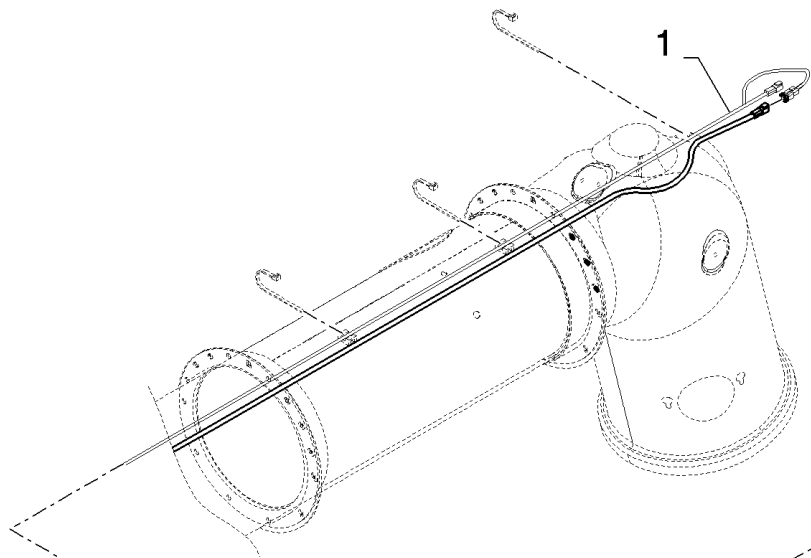

06.42(01) SIGNAL PLATES FOR UNLOADING TUBE

06.42(01) SIGNAL PLATES FOR UNLOADING TUBE

сылка	Номер детали	Кол-во	Описание
1	86610718	1	HARNESS, WIRE,
2	445394	8	RIVET, Pop, M4.8 x 12.7,
3	86590413	8	CLAMP,
4	86566989	13	STRAP, CABLE,
5	84441358	3	DECAL,
6	84429842	1	LAMP, (7)
7	86616250	1	BULB, #W5W, 5w, 12V-5W
8	84452652	1	SUPPORT,
9	140014	2	WASHER, M5 x 10 x 1,
10	43440	2	NUT, LOCK, M5 x .8, CI 8,
11	43139	2	SCREW, Hex, M10 x 25, 8.8, Full Thd,
12	84072630	2	SUPPORT,
13	86629542	1	NUT, LOCK, M8 x 1.25, CI 8,
14	86511315	1	WASHER, M8 x 16 x 1.6,
15	86900852	1	HARNESS, WIRE,
16	100016	2	NUT, M10, CI 8,
17	140045	2	WASHER, SPRING, Belleville, M10,
18	84067907	1	LAMP, WORK, (19)
19	9847313	1	BULB, #894, 12V, 37.5W,
20	325911	2	RIVET, Pop, M4.8 x 7.4,