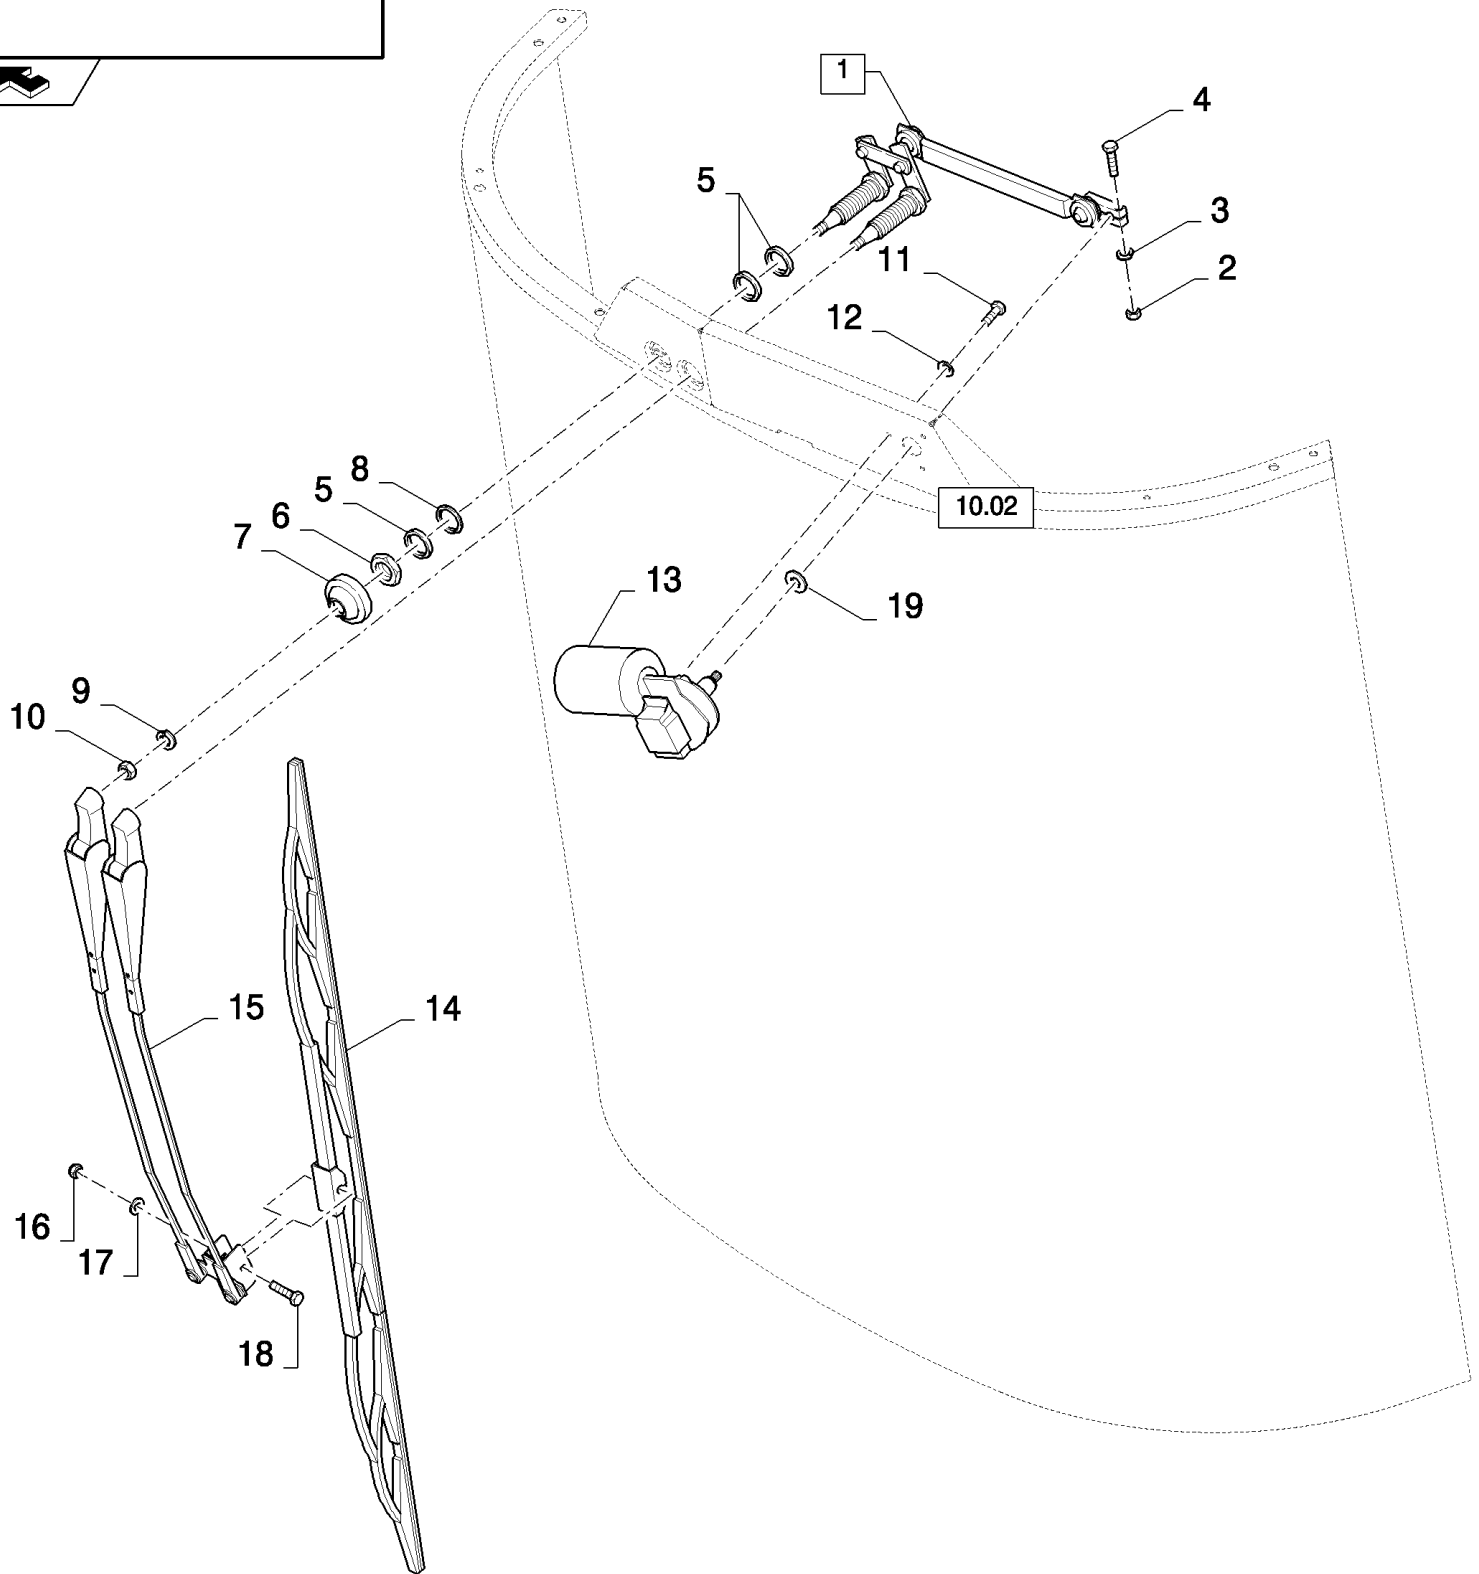

10.03(01) WINDSCREEN WIPER

10.03(01) WINDSCREEN WIPER

сылка	Номер детали	Кол-во	Описание
1	84061267	1	ARM, (2 to 10)
2	353308	1	NUT, M6 x 1, CI 8,
3	140015	1	WASHER, 6MM
4	43117	1	BOLT, Hex, M6 x 30, 8.8,
5	84431243	6	RING,
6	412569	2	NUT, M26 x 1, CI 8, M26
7	84431242	2	PROTECTING COVER,
8	412568	2	WASHER, 26MM
9	140045	2	WASHER, SPRING, Belleville, M10,
10	100016	2	NUT, M10, CI 8,
11	86508568	3	SCREW, Hex, M6 x 16, 8.8,
12	322357	3	WASHER, SPRING, Belleville, M6,
13	84431950	1	WIPER MOTOR,
14	84007417	1	WIPER BLADE,
15	86542153	1	WIPER ARM,
16	353308	1	NUT, M6 x 1, CI 8,
17	140015	1	WASHER, 6MM
18	43117	1	BOLT, Hex, M6 x 30, 8.8,
19	87019751	1	SEAL,