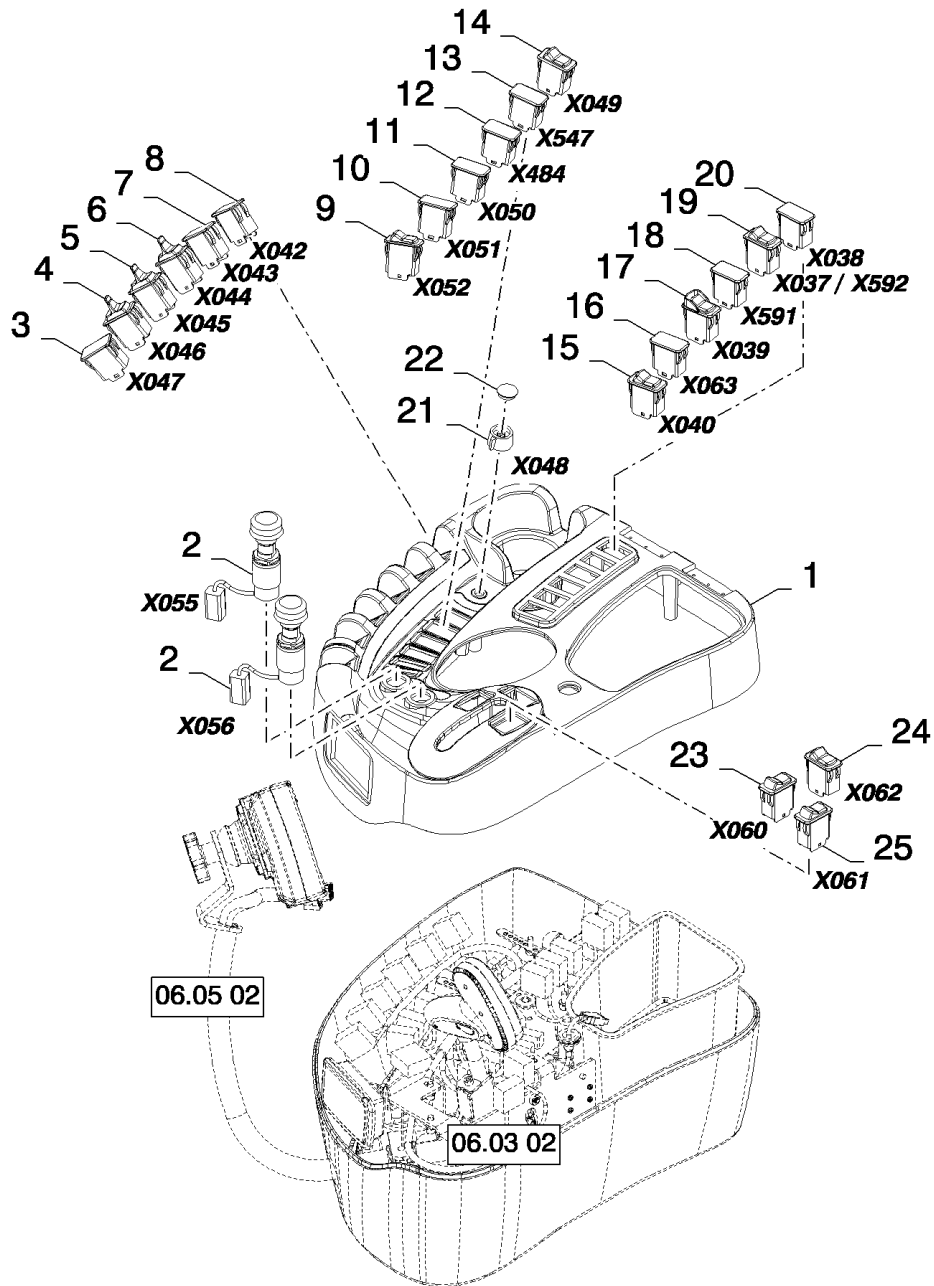

06.04(02) RIGHT HAND CONSOLE, SWITCHES FOR TOUCH SCREEN ONLY - D660

сылка	Номер детали	Кол-во	Описание
1	NSS	1	NOT SERVICED SEPARATELY,
2	82027013	2	SWITCH, threshing, straw elevator
3	84320263	1	PLUG,
4	84320233	1	SWITCH, Rotor speed
5	84320233	1	SWITCH, cleaning fan speed
6	84320233	1	SWITCH, Concave clearance
7	84320263	1	PLUG, Upper sieves
8	84320263	1	PLUG, LOWER SIEVES
9	NSS	1	NOT SERVICED SEPARATELY, PARKING BRAKE
10	84320263	1	PLUG, 4 WHEEL DRIVE
11	84320263	1	PLUG, DUAL RANGE SPEED
12	84320263	1	PLUG, Automatic crop settings
13	84320263	1	PLUG, Feedrate
14	84320249	1	SWITCH, Road / Field
15	NSS	1	NOT SERVICED SEPARATELY, Reel speed
16	84320263	1	PLUG, VERTICAL KNIVES
17	NSS	1	NOT SERVICED SEPARATELY, Straw elevator reverser
18	84320263	1	PLUG, Spare
19	NSS	1	NOT SERVICED SEPARATELY, Chopper spreader plates / Spare
20	84320263	1	PLUG, Automatic crop settings
21	NSS	1	NOT SERVICED SEPARATELY, GEARSHIFT
22	NSS	1	NOT SERVICED SEPARATELY,
23	84320255	1	SWITCH, Engine throttle
24	86643197	1	SWITCH, Header usage
25	86643196	1	SWITCH, HHC Set point