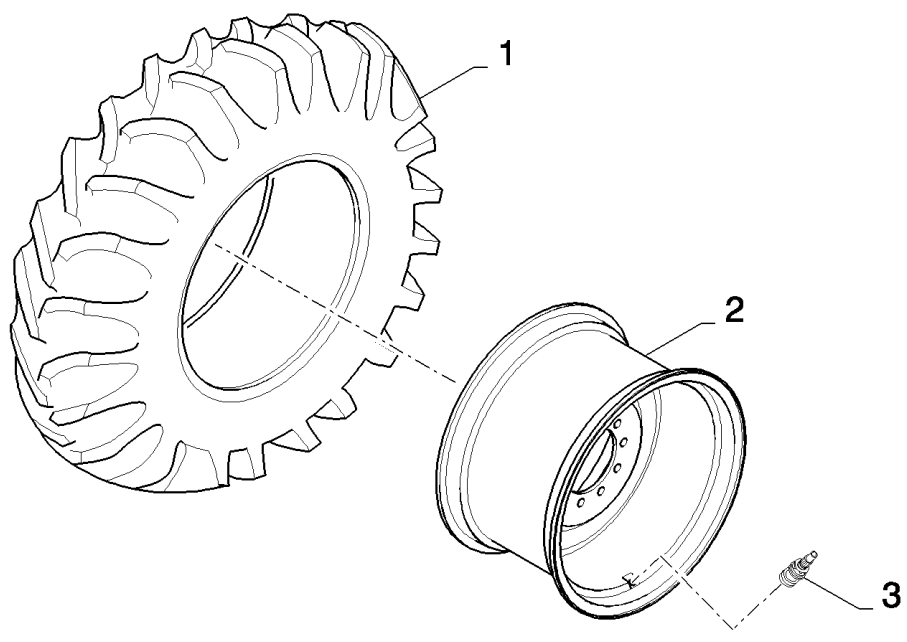

CX8080 COMBINE (9/06-)

11.066(01) STEERING WHEELS : 460/70R24-152 A8-IT520-R-4

сылка	Номер детали	Кол-во	Описание
1	84801075	1	TYRE/TIRE,
2	84449640	1	RIM,
3	395448	1	VALVE STEM,

FOR CX8070 NA ONLY - C599