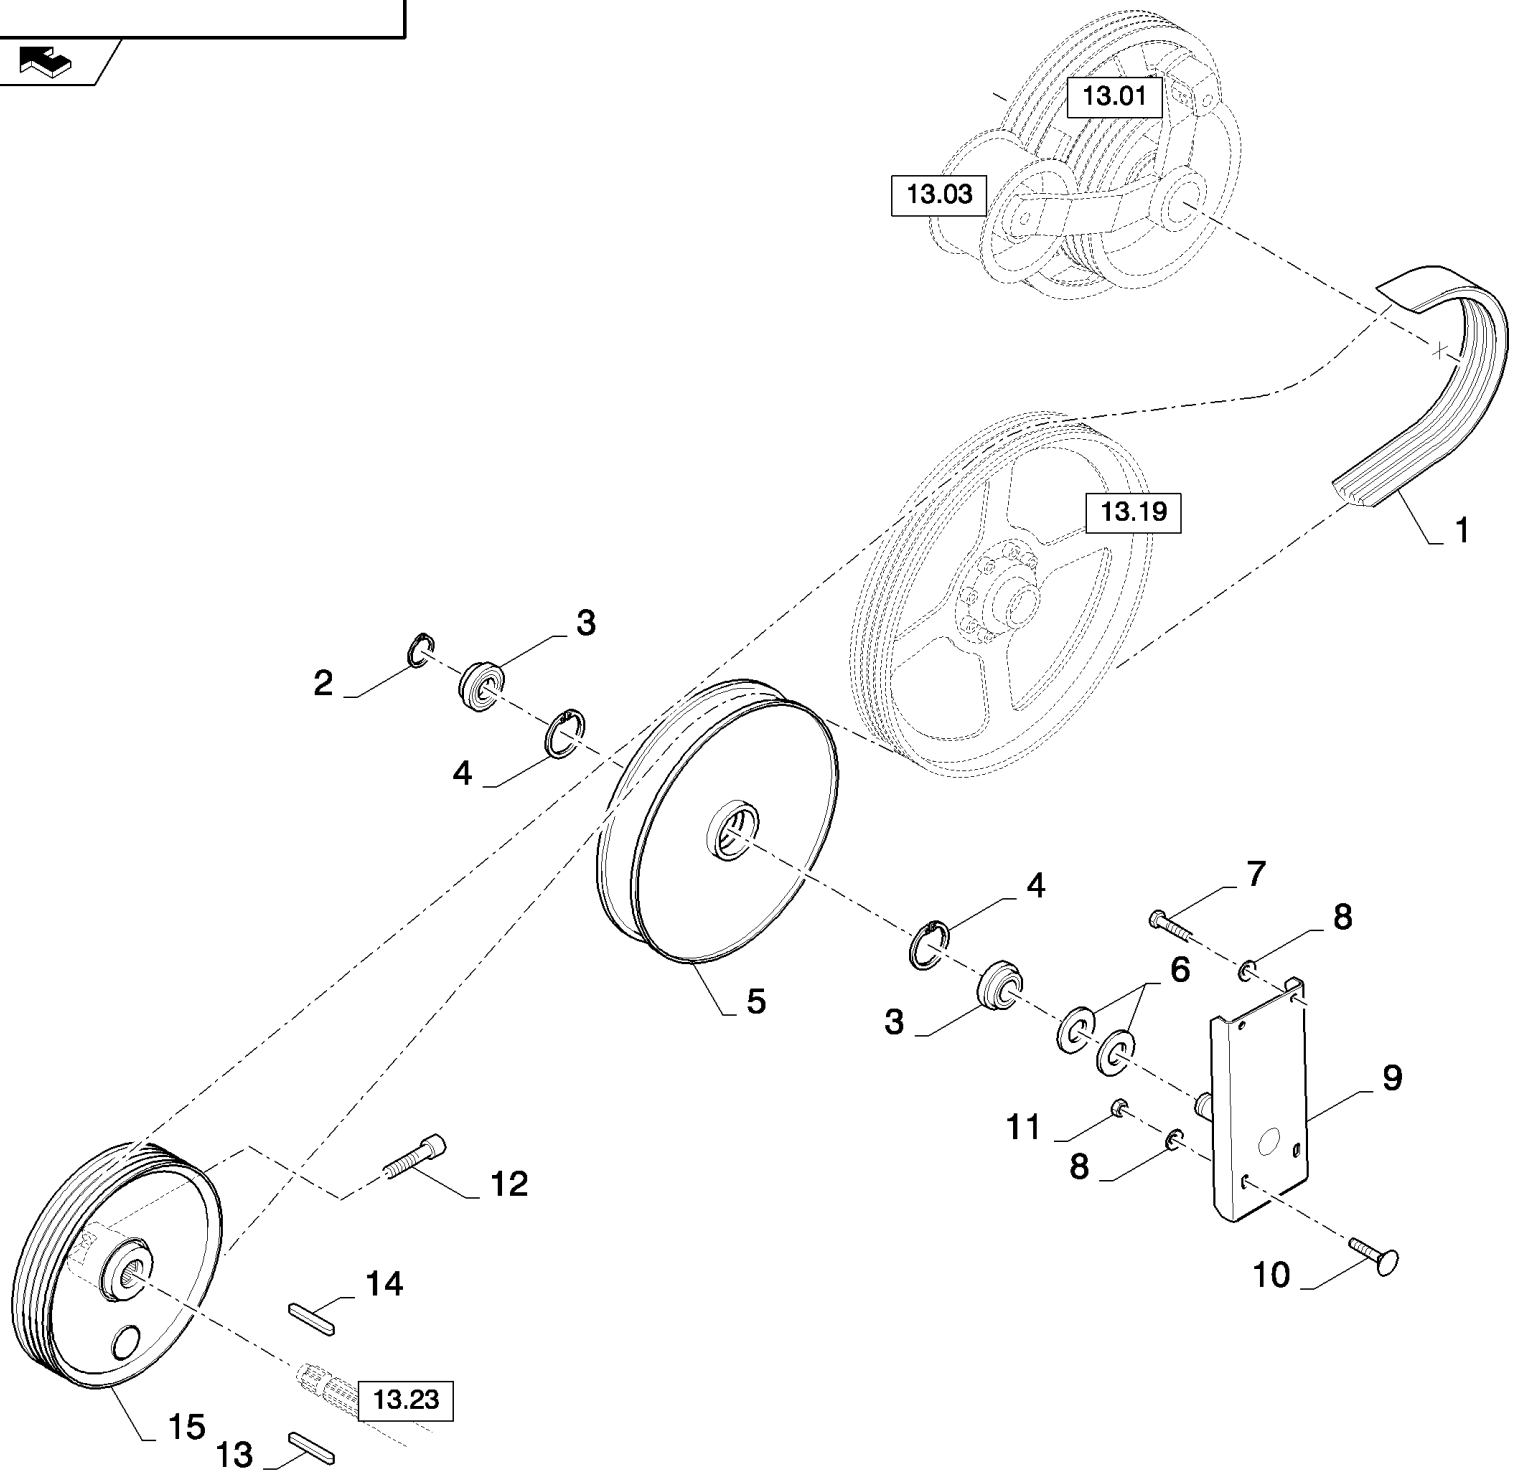

13.04(01) DRIVE STRAW ELEVATOR 4HB

13.04(01) DRIVE STRAW ELEVATOR 4HB

сылка	Номер детали	Кол-во	Описание
1	84334995	1	BELT, TRANSMISSION,
2	370006	1	RING, SNAP,
3	84045378	2	BEARING ASSY,
4	300633	2	RING, SNAP, M80, Int,
5	84433963	1	PULLEY,
6	442203	6	WASHER,
7	300388	2	SCREW, Hex, M12 x 25, 8.8,
8	140046	4	WASHER, Belleville, M12,
9	84071996	1	SUPPORT,
10	120044	2	BOLT, CARRIAGE, Short NK, M12 x 30, CI8.8, Full Thd,
11	9706685	2	NUT, M12, CI 8,
12	9819596	1	SCREW, M16x60
13	412341	1	KEY,
14	412457	1	KEY,
15	84455199	1	PULLEY,