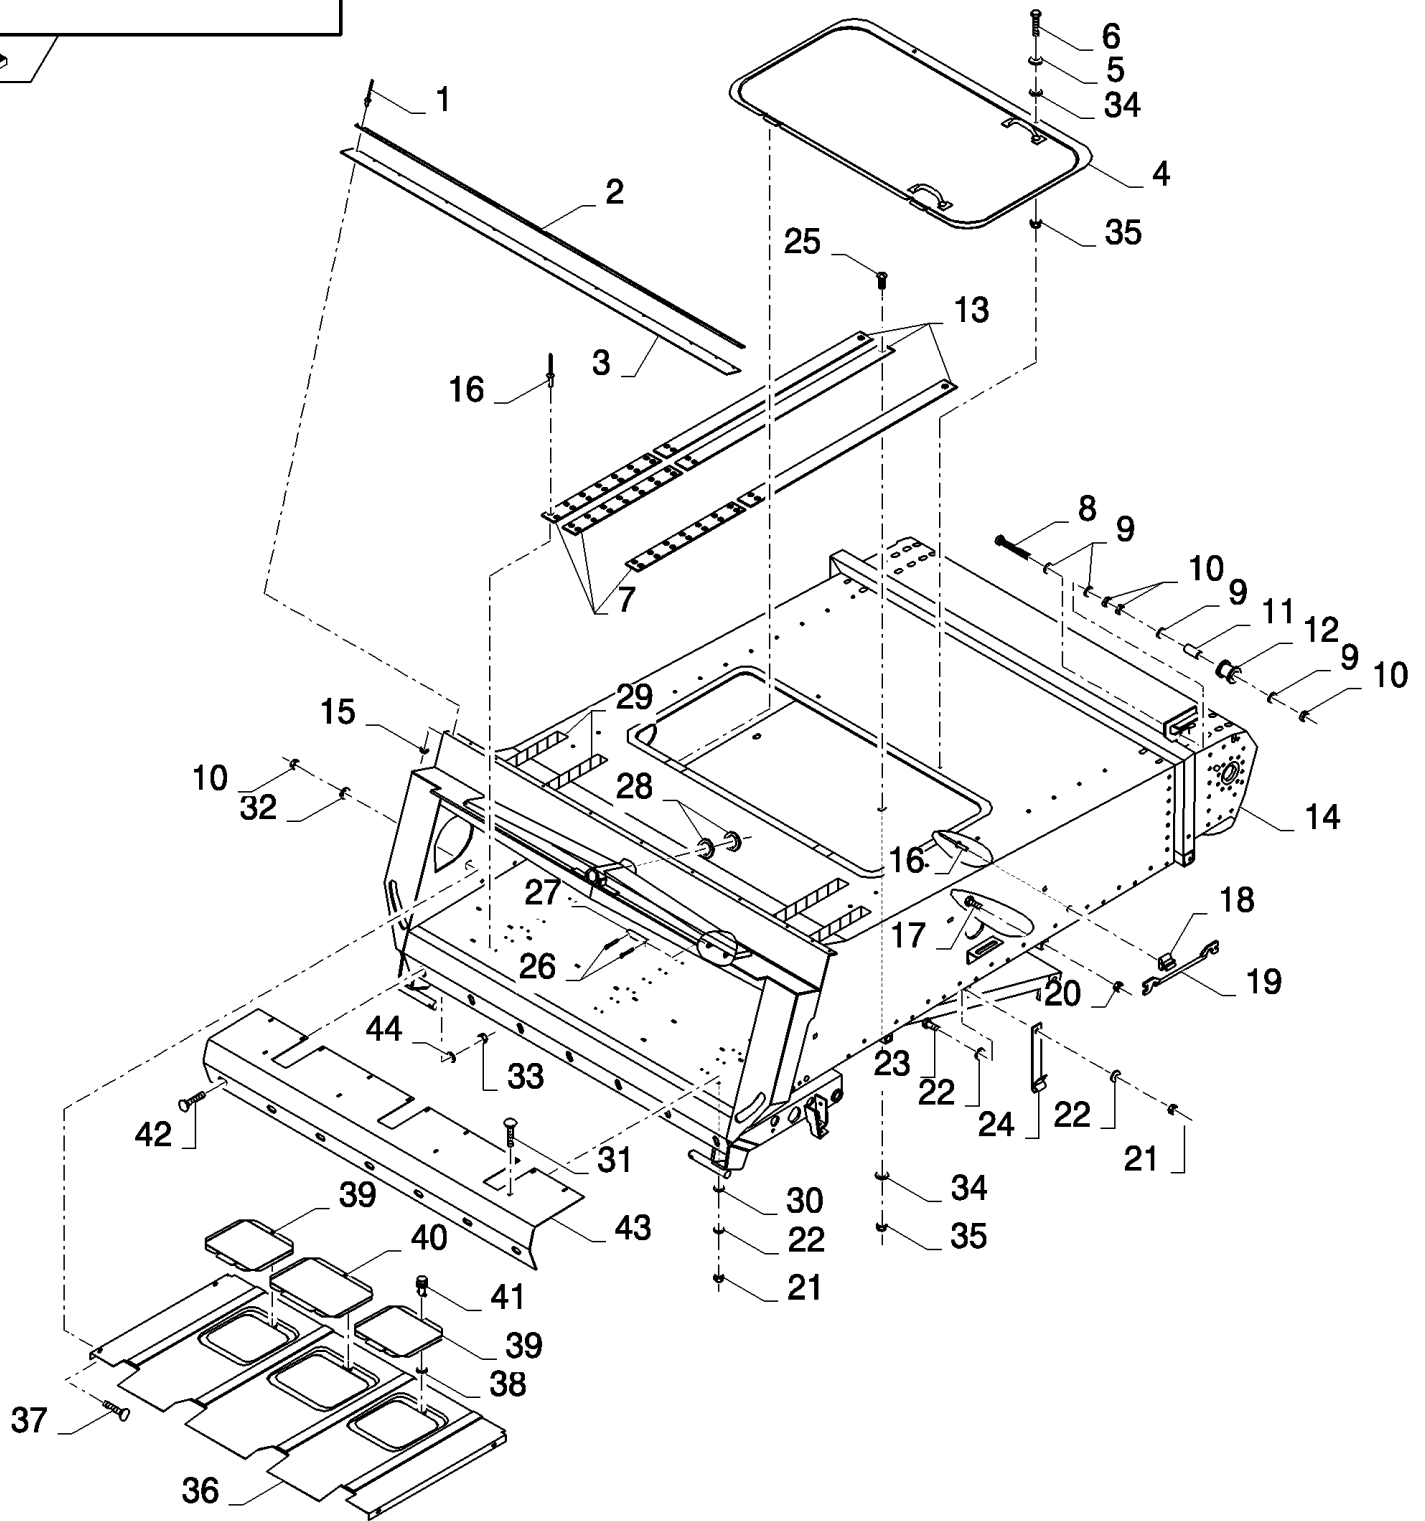

FOR CX8030 ONLY - D600

13.10(01) STRAW ELEVATOR WITH LATERAL FLOTATION

13.10(01) STRAW ELEVATOR WITH LATERAL FLOTATION

сылка	Номер детали	Кол-во	Описание
1	84007558	11	RIVET,
2	84071233	1	PLATE, FIXING, , FOR CX8060, CX8070, CX8080, CX8090 ONLY
2	89593163	1	PLATE, FIXING, , FOR CX8030, CX8040, CX8050 ONLY
3	84443712	1	CANVAS, , FOR CX8060, CX8070, CX8080, CX8090 ONLY
3	84442672	1	CANVAS, , FOR CX8030, CX8040, CX8050 ONLY
4	84440001	1	COVER, , FOR CX8060, CX8070, CX8080, CX8090 ONLY
4	84440101	1	COVER, , FOR CX8030, CX8040, CX8050 ONLY
5	412650	AR	WASHER, Belleville, M8,
6	43128	2	BOLT, Hex, M8 x 30, 8.8,
7	84454030	3	WEAR STRIP, , FOR CX8060, CX8070, CX8080, CX8090 ONLY
7	84454030	2	WEAR STRIP, , FOR CX8030, CX8040, CX8050 ONLY
8	538885	1	BOLT, Hex, M10 x 90, 8.8, Full Thd, M10x90
9	378244	4	WASHER, M10,
10	100016	10	NUT, M10, CI 8, , BSN C611
10	100016	6	NUT, M10, CI 8, , ASN D612
11	9815355	1	SPACER,
12	9815357	1	ROLLER,
13	84454026	3	WEAR STRIP, , FOR CX8060, CX8070, CX8080, CX8090 ONLY
13	84454026	2	WEAR STRIP, , FOR CX8030, CX8040, CX8050 ONLY
14	84989236	1	CONVEYOR, , WITH OPEN BOTTOM, FOR CX8060, CX8070, CX8080, CX8090 ONLY, BSN C611
14	87701646	1	STRAW ELEVATOR, , FOR CX8060, CX8070, CX8080, CX8090 ONLY, WITH OPEN BOTTOM, ASN D612
14	84989242	1	CONVEYOR, , WITH CLOSED BOTTOM, FOR CX8060, CX8070, CX8080, CX8090 ONLY, BSN C611
14	87701647	1	STRAW ELEVATOR, , FOR CX8060, CX8070, CX8080, CX8090 ONLY, WITH CLOSED BOTTOM, ASN D612
14	84989243	1	CONVEYOR, , WITH OPEN BOTTOM, FOR CX8030, CX8040, CX8050 ONLY, BSN C611
14	87701648	1	STRAW ELEVATOR, , FOR CX8030, CX8040, CX8050 ONLY, WITH OPEN BOTTOM, ASN D612
14	84989237	1	CONVEYOR, , WITH CLOSED BOTTOM, FOR CX8030, CX8040, CX8050 ONLY, BSN C611
14	87701649	1	STRAW ELEVATOR, , FOR CX8030, CX8040, CX8050 ONLY, WITH CLOSED BOTTOM, ASN D612
15	9824326	11	WASHER, M5, 5MM
16	445394	49	RIVET, Pop, M4.8 x 12.7,
17	321246	4	BOLT, Hex, M16 x 120, 8.8, , WITH OPEN BOTTOM
18	323307	1	CLAMP,
19	84431038	1	KEY, LOCK,
20	412066	4	NUT, LOCK, M16 x 2, CI 8, M16, WITH OPEN BOTTOM
21	9706755	15	NUT, M6, CI 8,
22	322357	16	WASHER, SPRING, Belleville, M6,
23	120100	1	BOLT, Hex, M6 x 20, 8.8,
24	84072277	1	HOOK,
25	62087	3	SCREW, M8x20
26	130007	2	PIN, SPLIT (COTTER), M4 x 25, , WITH OPEN BOTTOM
27	356015	1	SPINDLE, , WITH OPEN BOTTOM
28	84018313	2	WASHER,
29	401502	AR	STRIP, ANTI-SKID, 51mm x 18.3 Roll - Cut to Size
30	140040	14	WASHER, M6 x 22 x 2, 6MM