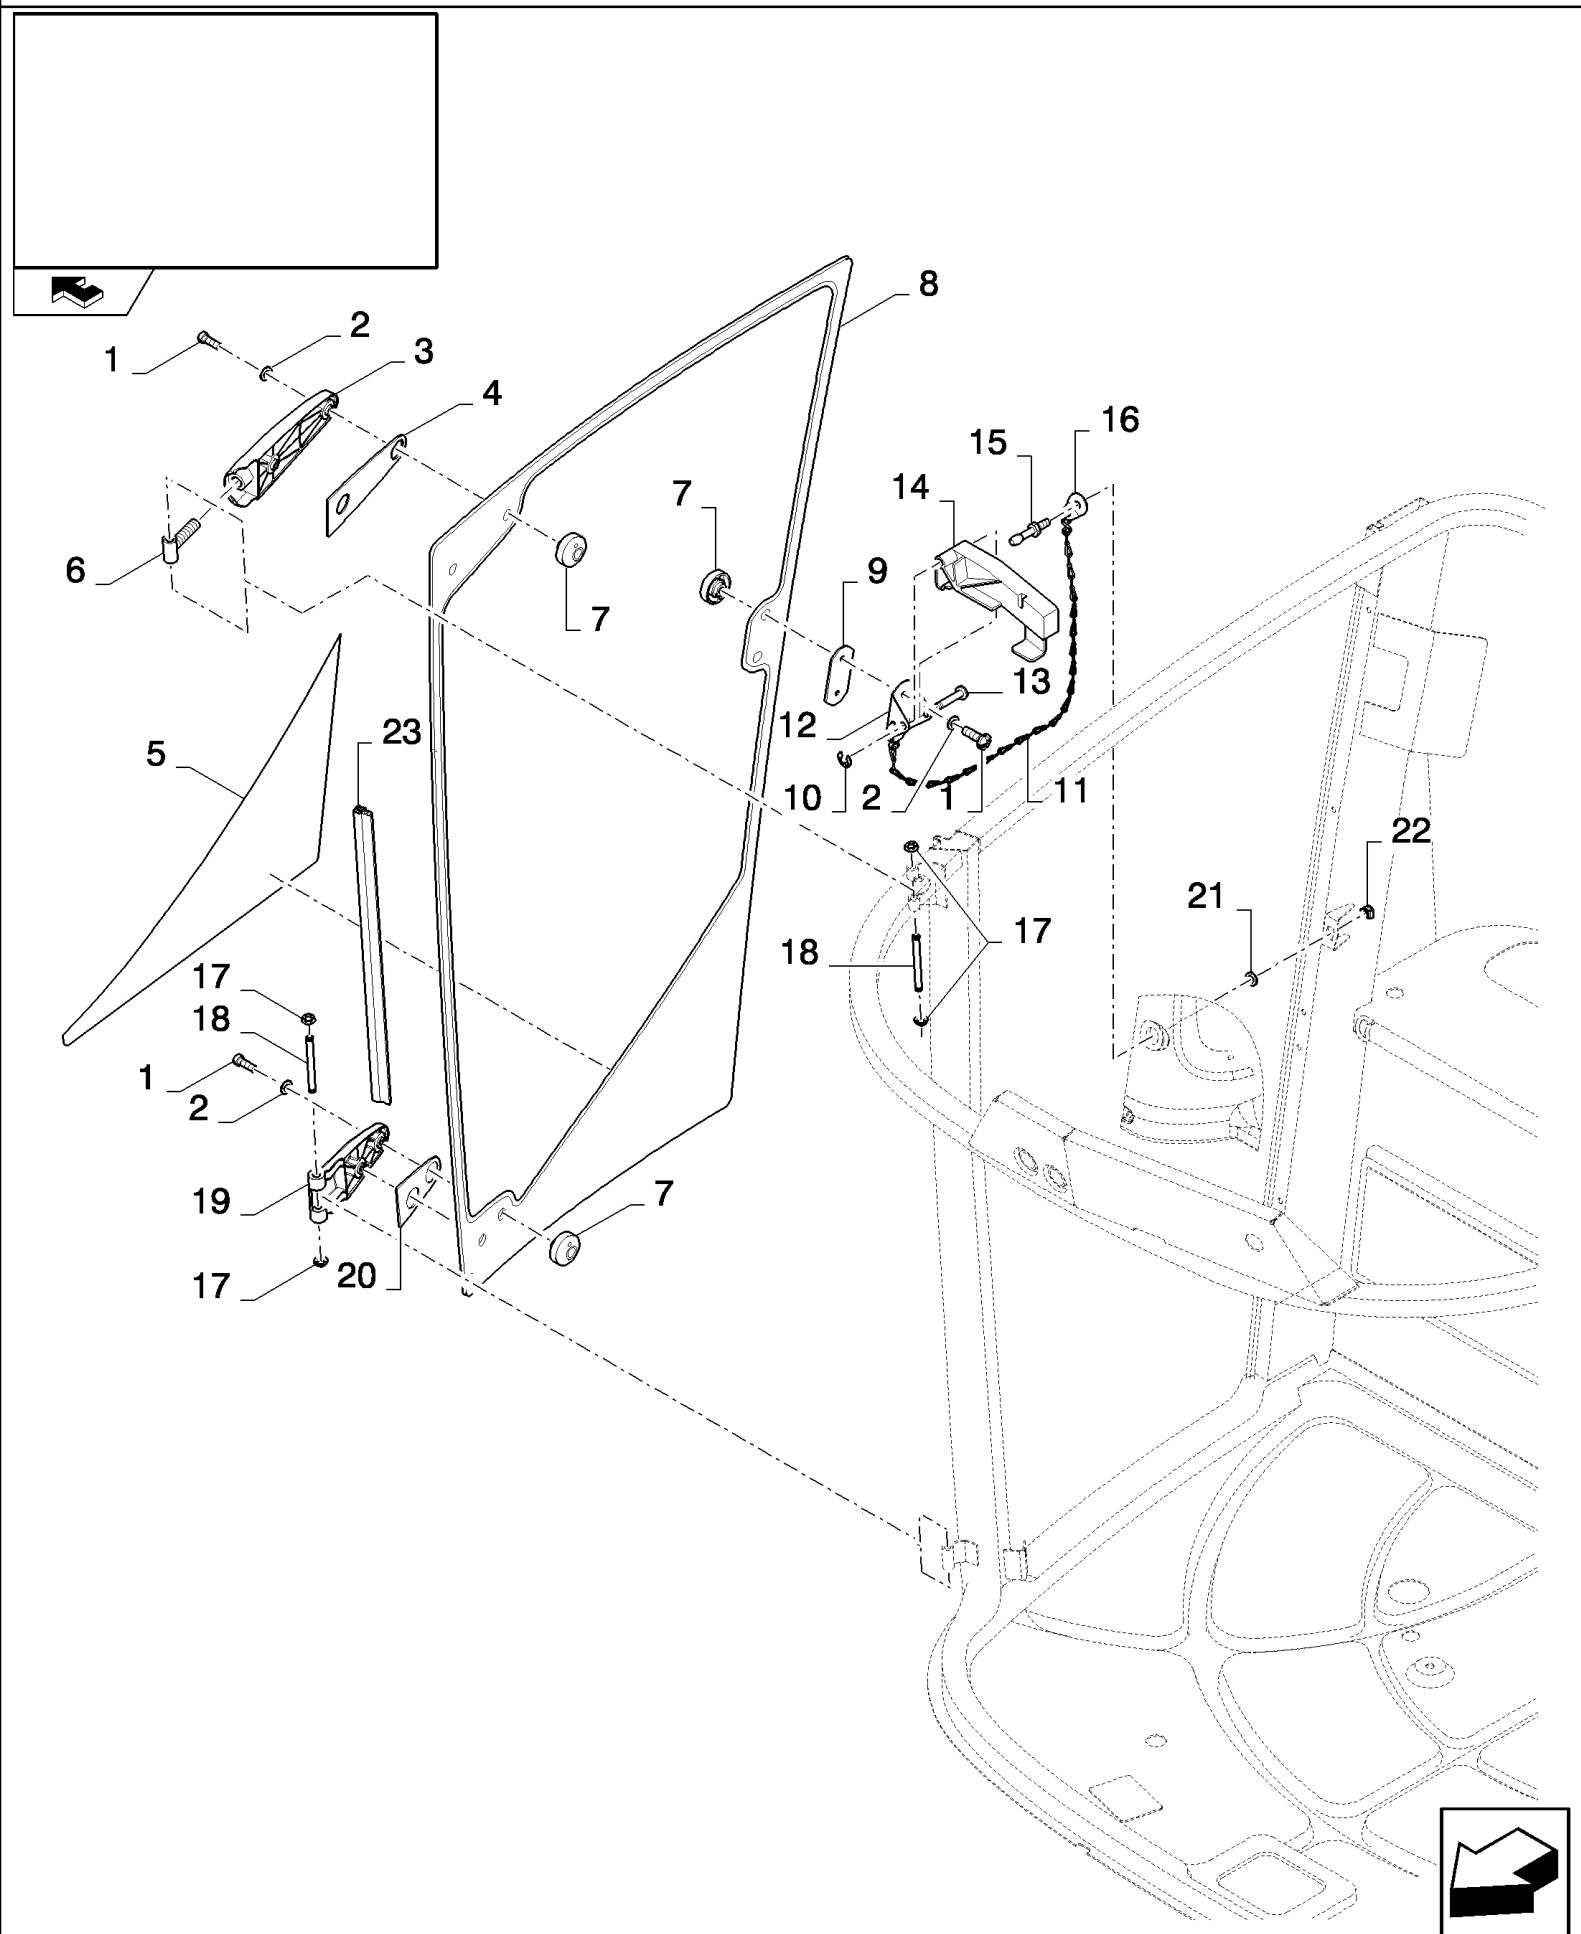

10.05(01) DOOR, RH

сылка	Номер детали	Кол-во	Описание
1	84073086	6	SCREW, M6x20
2	84072877	6	WASHER, 6MM
3	84061311	1	HINGE,
4	84057937	1	SEAL,
5	84059845	1	DECAL,
6	84607170	1	HINGE,
7	86531235	6	BUSHING,
8	84440388	1	GLASS, CAB,
9	84057939	1	SEAL PROTECTION,
10	89992582	1	CIRCLIP,
11	84059889	1	CHAIN,
12	84434979	1	BRACKET,
13	84320278	1	PIN,
14	89992366	1	HANDLE,
15	84434978	1	PIN,
16	86600939	1	BRACKET,
17	431021	4	WASHER, SPECIAL,
18	84607358	2	PIN,
19	84061313	1	HINGE,
20	84057936	1	SEAL,
21	84434981	1	SPACER,
22	84072841	1	NUT,
23	84057848	1	SEAL, RUBBER,