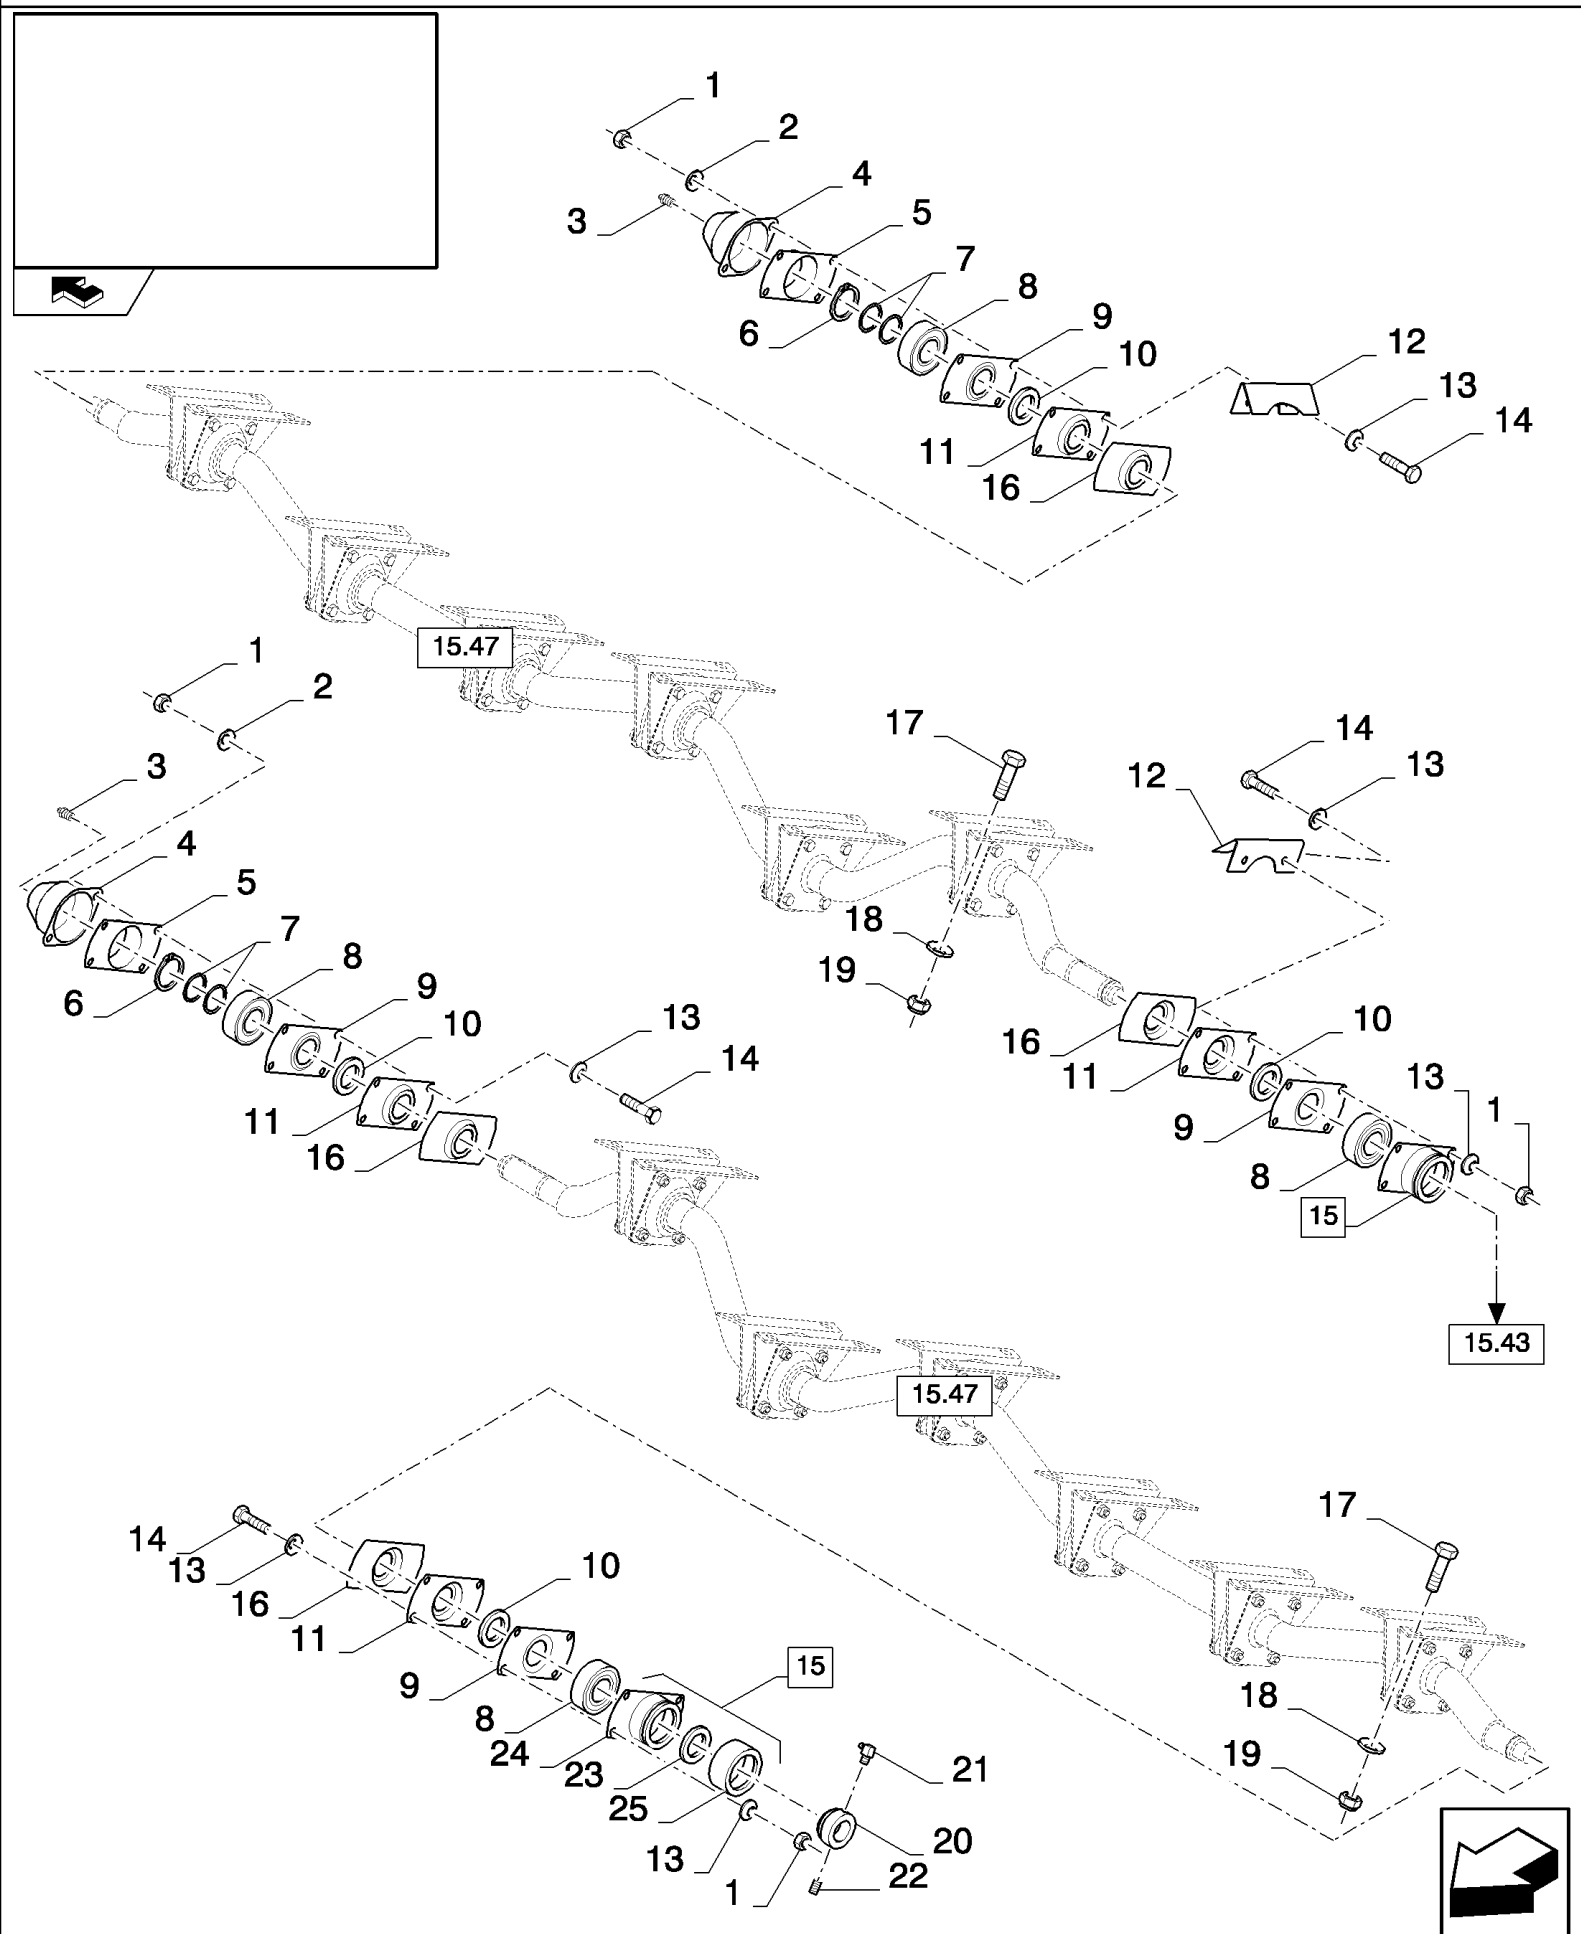

15.45(01) STRAW WALKER SHAFTS, BEARING

15.45(01) STRAW WALKER SHAFTS, BEARING

сылка	Номер детали	Кол-во	Описание
1	9706690	16	NUT, M8, CI 8,
2	140160	8	WASHER, LOCK, Int T, M8
3	332038	2	NIPPLE, LUBE,
4	310067	2	COVER,
5	84435386	2	HOUSING, BEARING, , FOR CX8060, CX8070, CX8080, CX8090 ONLY
5	9511041	2	FLANGE, , FOR CX8030, CX8040, CX8050 ONLY
6	370003	2	RING, SNAP, M30, Ext,
7	140108	4	WASHER,
8	84071761	4	BEARING ASSY, , FOR CX8060, CX8070, CX8080, CX8090 ONLY
8	210033	4	BEARING, BALL, , FOR CX8030, CX8040, CX8050 ONLY
9	84814927	4	COVER,
10	220061	4	GASKET,
11	84814926	4	COVER,
12	84041119	2	PLATE, COVER,
13	322358	24	WASHER, SPRING, Belleville, M8,
14	120104	16	SCREW, Hex, M8 x 20, 8.8, , FOR CX8060, CX8070, CX8080, CX8090 ONLY
14	43127	16	BOLT, Hex, M8 x 25, 8.8, , FOR CX8030, CX8040, CX8050 ONLY
15	84435387	2	HOUSING, BEARING, (23), FOR CX8060, CX8070, CX8080, CX8090 ONLY
15	310049	2	HOUSING, BEARING, (23 to 25), FOR CX8030, CX8040, CX8050 ONLY
16	310085	4	FLANGE, , FOR CX8030, CX8040, CX8050 ONLY
17	338949	AR	BOLT, CARRIAGE, Short NK, M10 x 25, CI8.8, Full Thd,
18	394629	AR	WASHER, LOCK, 10MM
19	100037	AR	NUT, M10 x 1.5, CI 8,
20	300014	1	COLLAR,
21	332040	1	NIPPLE, LUBE, 90с, 1/8" NPT x .84" lg,
22	300480	1	SET SCREW, Hex Soc, M10 x 12, Cup Pt,
23	220063	1	SEAL, FELT,
24	9511041	1	FLANGE, , FOR CX8030, CX8040, CX8050 ONLY
24	84435386	1	HOUSING, BEARING, , FOR CX8060, CX8070, CX8080, CX8090 ONLY
25	310060	1	HOSE ASSY.,