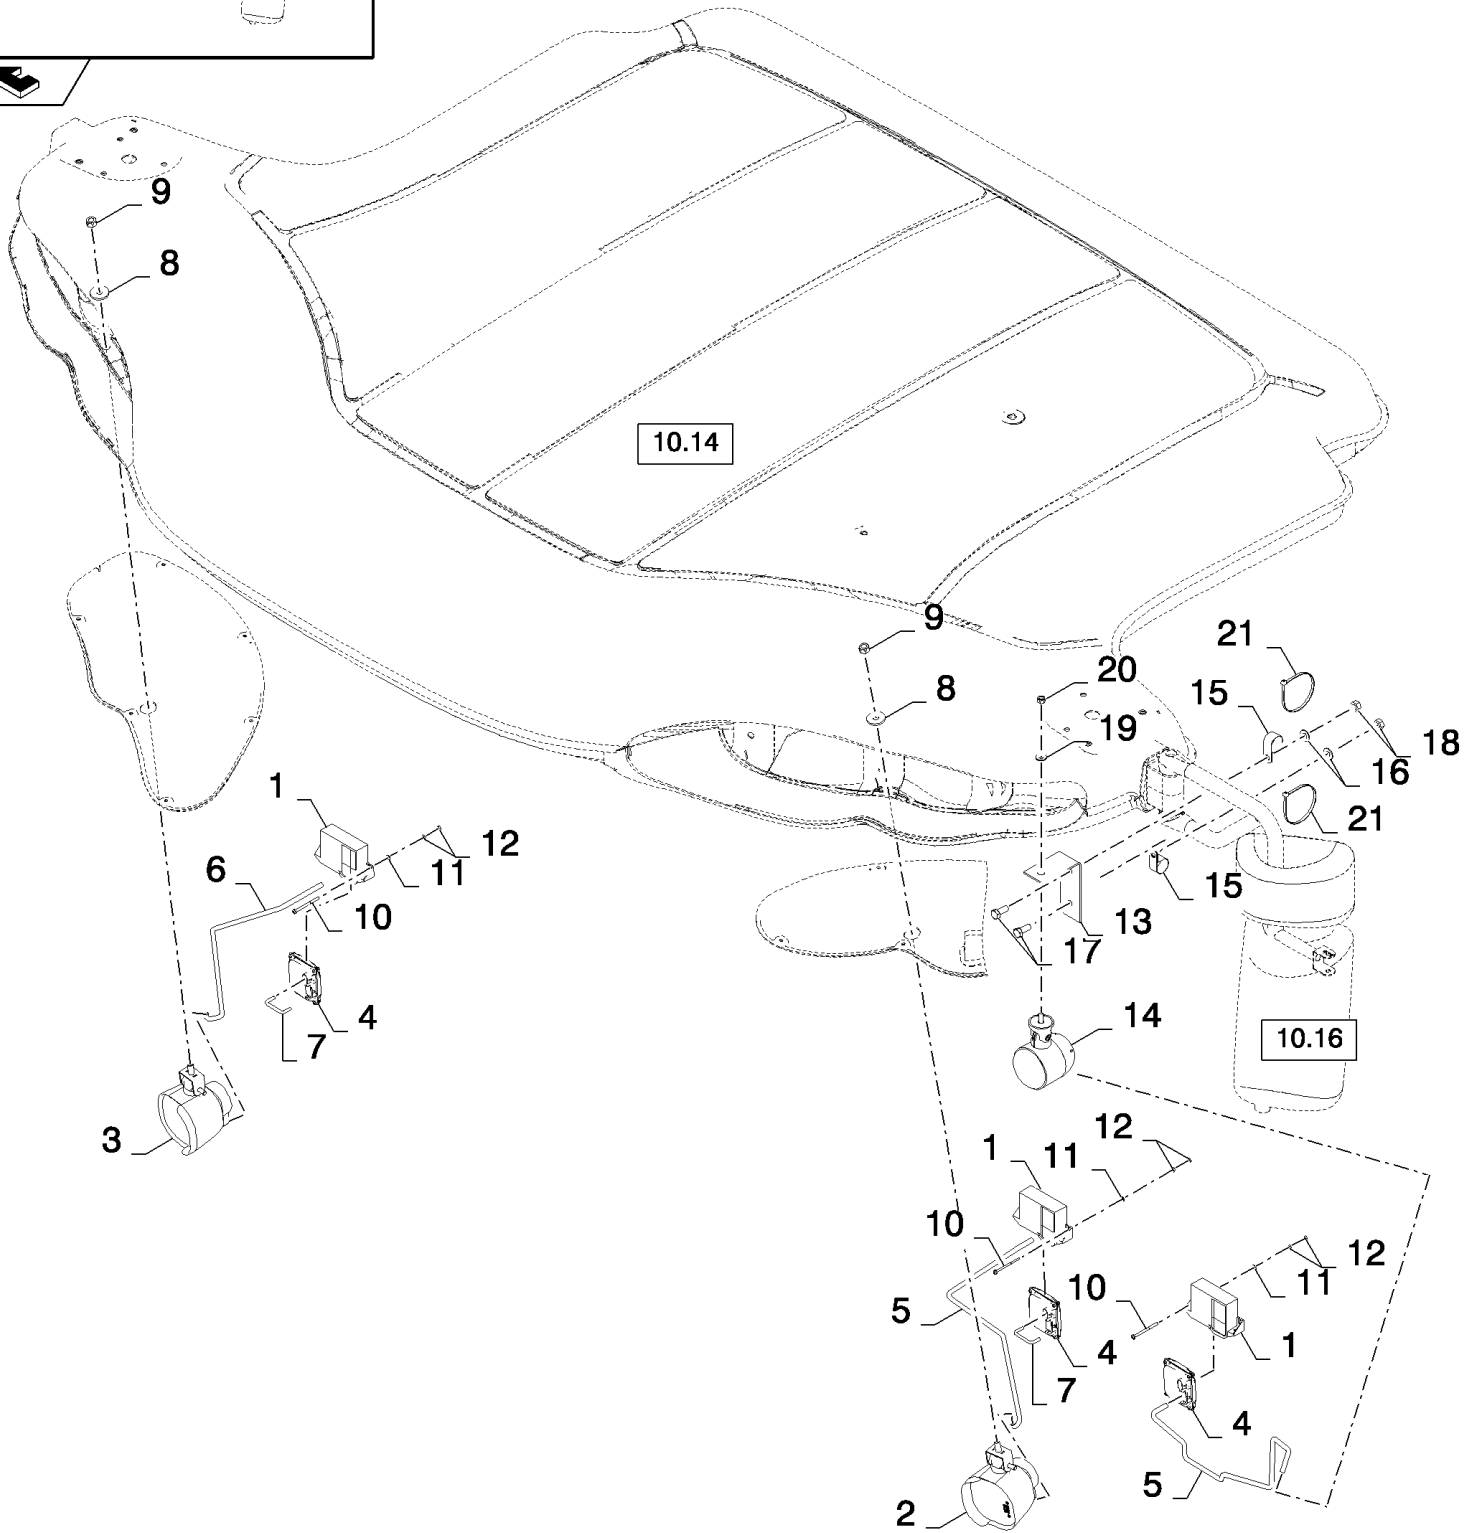

сылка	Номер детали	Кол-во	Описание
1	86979559	1	HARNESS, WIRE,
2	86979558	1	HARNESS, WIRE,
3	86979557	1	HARNESS, WIRE,
4	86979556	1	HARNESS, WIRE,
5	86979555	1	HARNESS, WIRE,
6	86979554	1	CLAMP,
7	86979552	1	BRACKET,
8	86619908	1	RELAY,
9	86590413	5	CLAMP,
10	86588450	7	WASHER, M6,
11	86566989	15	STRAP, CABLE,
12	86511816	2	SCREW, Cross Pan Hd, M3 x 16,
13	86508812	2	NUT, M3, CI 8,
14	86508568	7	SCREW, Hex, M6 x 16, 8.8,
15	84320251	1	SWITCH,
16	84320118	1	FUSE, 40A
17	84078784	1	FUSE HOLDER,
18	89706755	7	NUT, M6
19	80353308	2	NUT, M6
20	80322357	7	WASHER, SPRING, Belleville, M6, 6MM
21	445394	5	RIVET, Pop, M4.8 x 12.7,
22	280471	2	WASHER, LOCK, Ext, #6,