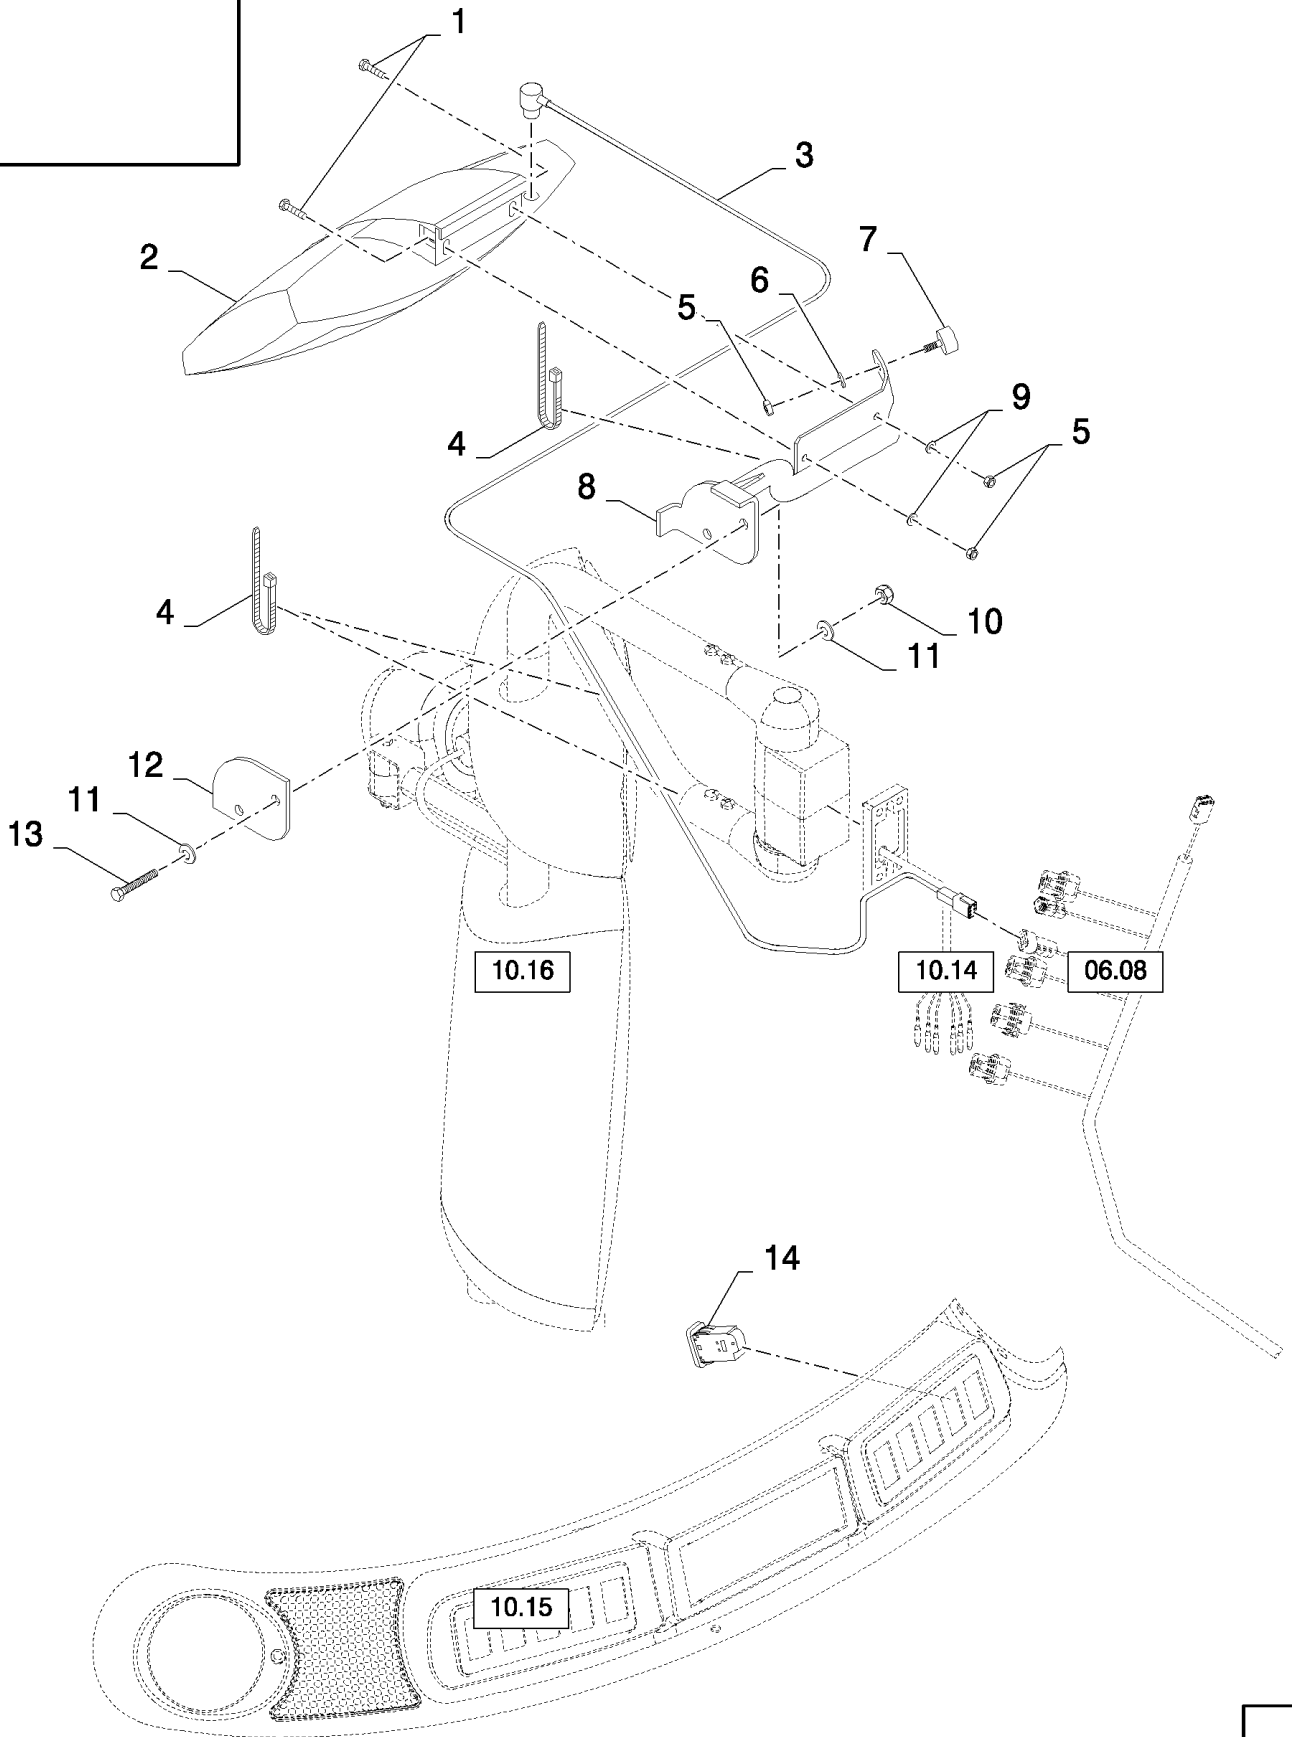

10.17(01) MIRROR FOR GERMANY, HUNGARY, SWITZERLAND

10.17(01) MIRROR FOR GERMANY, HUNGARY, SWITZERLAND

сылка	Номер детали	Кол-во	Описание
1	86508568	2	SCREW, Hex, M6 x 16, 8.8,
2	84433606	1	MIRROR, REAR-VIEW,
3	84444198	1	HARNESS, WIRE,
4	86566989	4	STRAP, CABLE,
5	353308	3	NUT, M6 x 1, CI 8,
6	140015	1	WASHER, 6MM
7	916454	1	DAMPER,
8	84435413	1	SUPPORT,
9	140040	2	WASHER, M6 x 22 x 2,
10	100037	2	NUT, M10 x 1.5, CI 8,
11	140017	4	WASHER, M10 x 20 x 2,
12	84435412	1	SUPPORT,
13	120069	2	SCREW, Hex, M10 x 50, 8.8,
14	84320260	1	SWITCH,