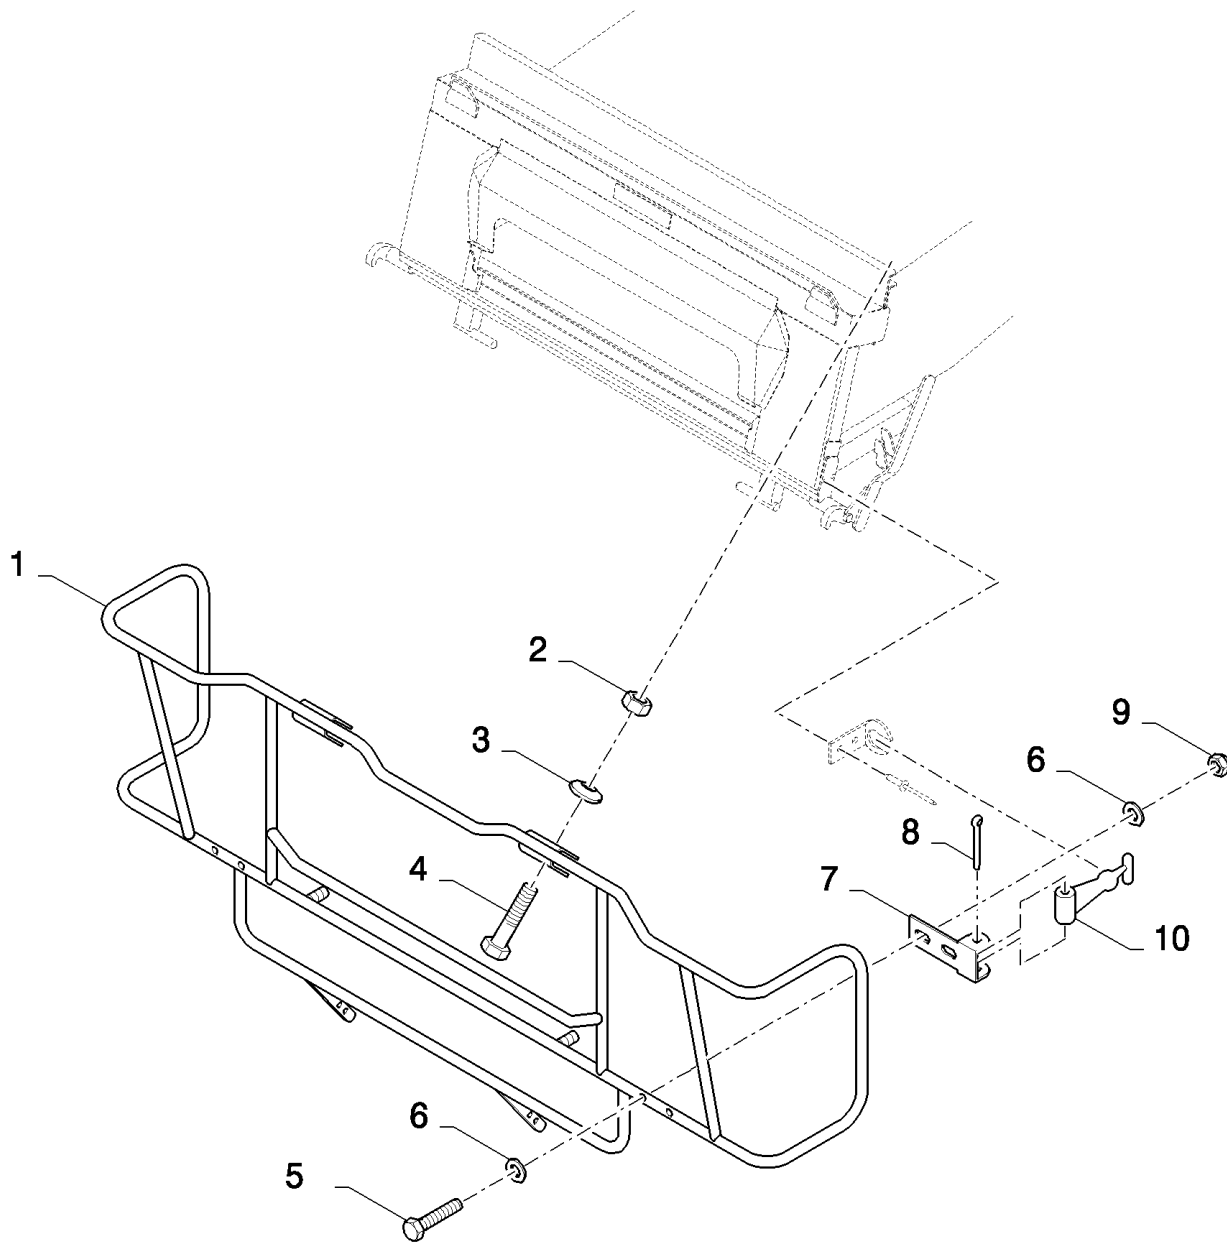

сылка	Номер детали	Кол-во	Описание
	84050579		DIA KIT, HARVESTER,
1	419643	1	SHIELD,
2	89706690	2	NUT, M8, CI 8,
3	322358	2	WASHER, SPRING, Belleville, M8,
4	120061	2	BOLT, Hex, M8 x 60, 8.8,
5	120102	4	SCREW, Hex, M6 x 40, 8.8, Full Thd,
6	86588450	8	WASHER, M6,
7	350918	2	BRACKET,
8	300416	2	PIN, SPLIT (COTTER), M4 x 50,
9	353308	4	NUT, M6 x 1, CI 8,
10	353067	2	HANDLE,