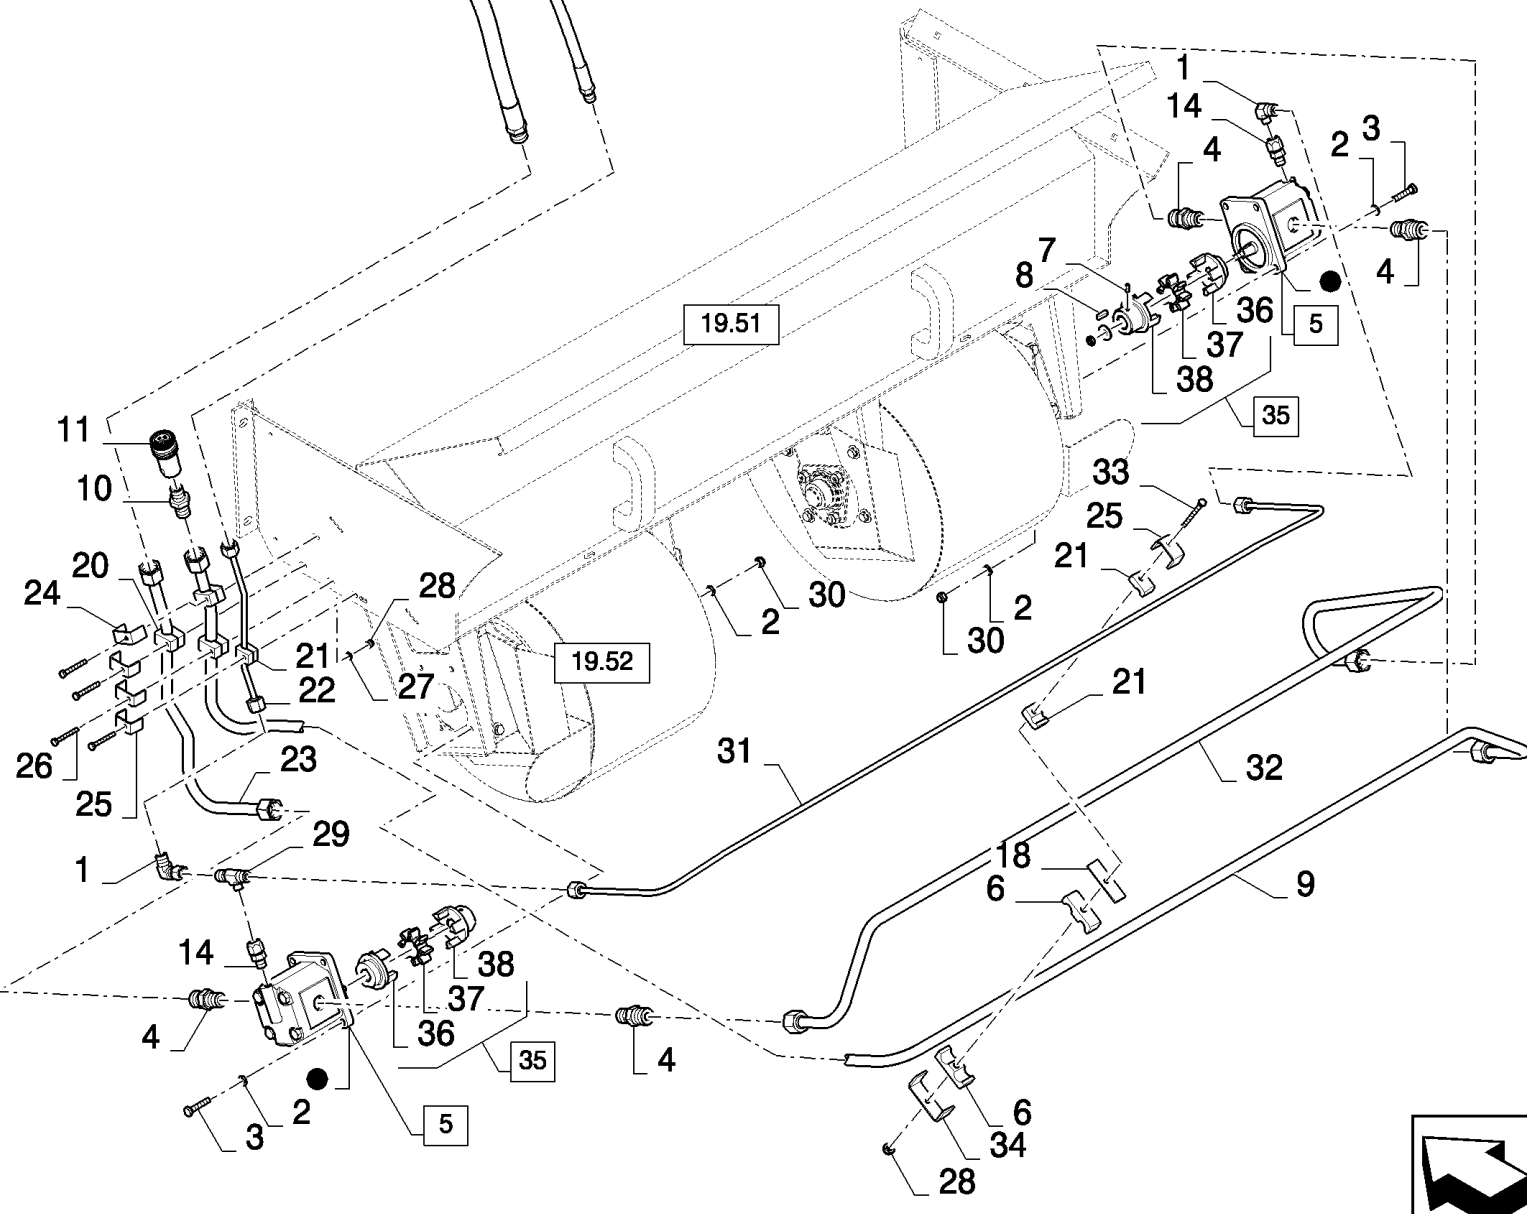

07.38(01) CHAFF SPREADER, HYDRAULICS WITH CHOPPER

сылка	Номер детали	Кол-во	Описание
1	84989392	2	ELBOW, 90°, 11/16"-16 ORFS x 11/16"-16 Fem Sw,
2	140016	16	WASHER, M8 x 16 x 1.6,
3	412479	8	BOLT, Hex, M8 x 35, 8.8,
4	86579680	4	CONNECTOR, HYD., 1"-14 ORFS x M22 x 1.5 ORB,
5	84078049	2	MOTOR, HYDRAULIC, (37)
6	430356	2	CLAMP,
7	84438711	2	SCREW,
8	385002	2	KEY,
9	84434454	1	TUBE, HYD, , FOR CX8060, CX8070, CX8080, CX8090 ONLY
9	84438942	1	TUBE, HYD, , FOR CX8030, CX8040, CX8050 ONLY
10	83963000	2	CONNECTOR, HYD.,
11	86592079	1	COUPLING, QUICK, MALE,
12	84447420	1	KIT, REPAIR,
13	84447087	1	HOSE, FLEXIBLE,
14	89993143	2	CONNECTOR, HYD.,
15	84444601	1	COUPLING, QUICK, MALE, (16)
16	84444818	1	DUST CAP,
17	86592080	1	COUPLING, QUICK, MALE,
18	434103	1	PLATE,
19	84446650	1	HOSE, FLEXIBLE,
20	433007	6	CLAMP,
21	433008	4	CLAMP,
22	84434102	1	TUBE, HYD, , FOR CX8060, CX8070, CX8080, CX8090 ONLY
22	84438947	1	TUBE, HYD, , FOR CX8030, CX8040, CX8050 ONLY
23	84434118	1	TUBE, HYD, , FOR CX8060, CX8070, CX8080, CX8090 ONLY
23	84438948	1	TUBE, HYD, , FOR CX8030, CX8040, CX8050 ONLY
24	433100	3	SUPPORT,
25	442340	2	SUPPORT,
26	43118	4	BOLT, Hex, M6 x 40, 8.8,
27	86588450	4	WASHER, M6,
28	412152	5	NUT, LOCK, M6 x 1, CI 8.8,
29	86591334	1	TEE, 11/16"-16 ORFS x 11/16"-16 Fem Sw Br,
30	412250	8	NUT, LOCK, M8 x 1.25, CI 8,
31	84434452	1	TUBE, HYD, , FOR CX8060, CX8070, CX8080, CX8090 ONLY
31	84438943	1	TUBE, HYD, , FOR CX8030, CX8040, CX8050 ONLY
32	84434456	1	TUBE, HYD, , FOR CX8060, CX8070, CX8080, CX8090 ONLY
32	84438944	1	TUBE, HYD, , FOR CX8030, CX8040, CX8050 ONLY
33	86508570	1	SCREW, Hex, M6 x 80, 8.8,
34	84814948	1	SUPPORT,
35	87397475	2	BLOCK, COUPLING, (36 to 38)
36	NSS	1	NOT SERVICED SEPARATELY,
37	87565925	1	SPIDER,
38	NSS	1	NOT SERVICED SEPARATELY,