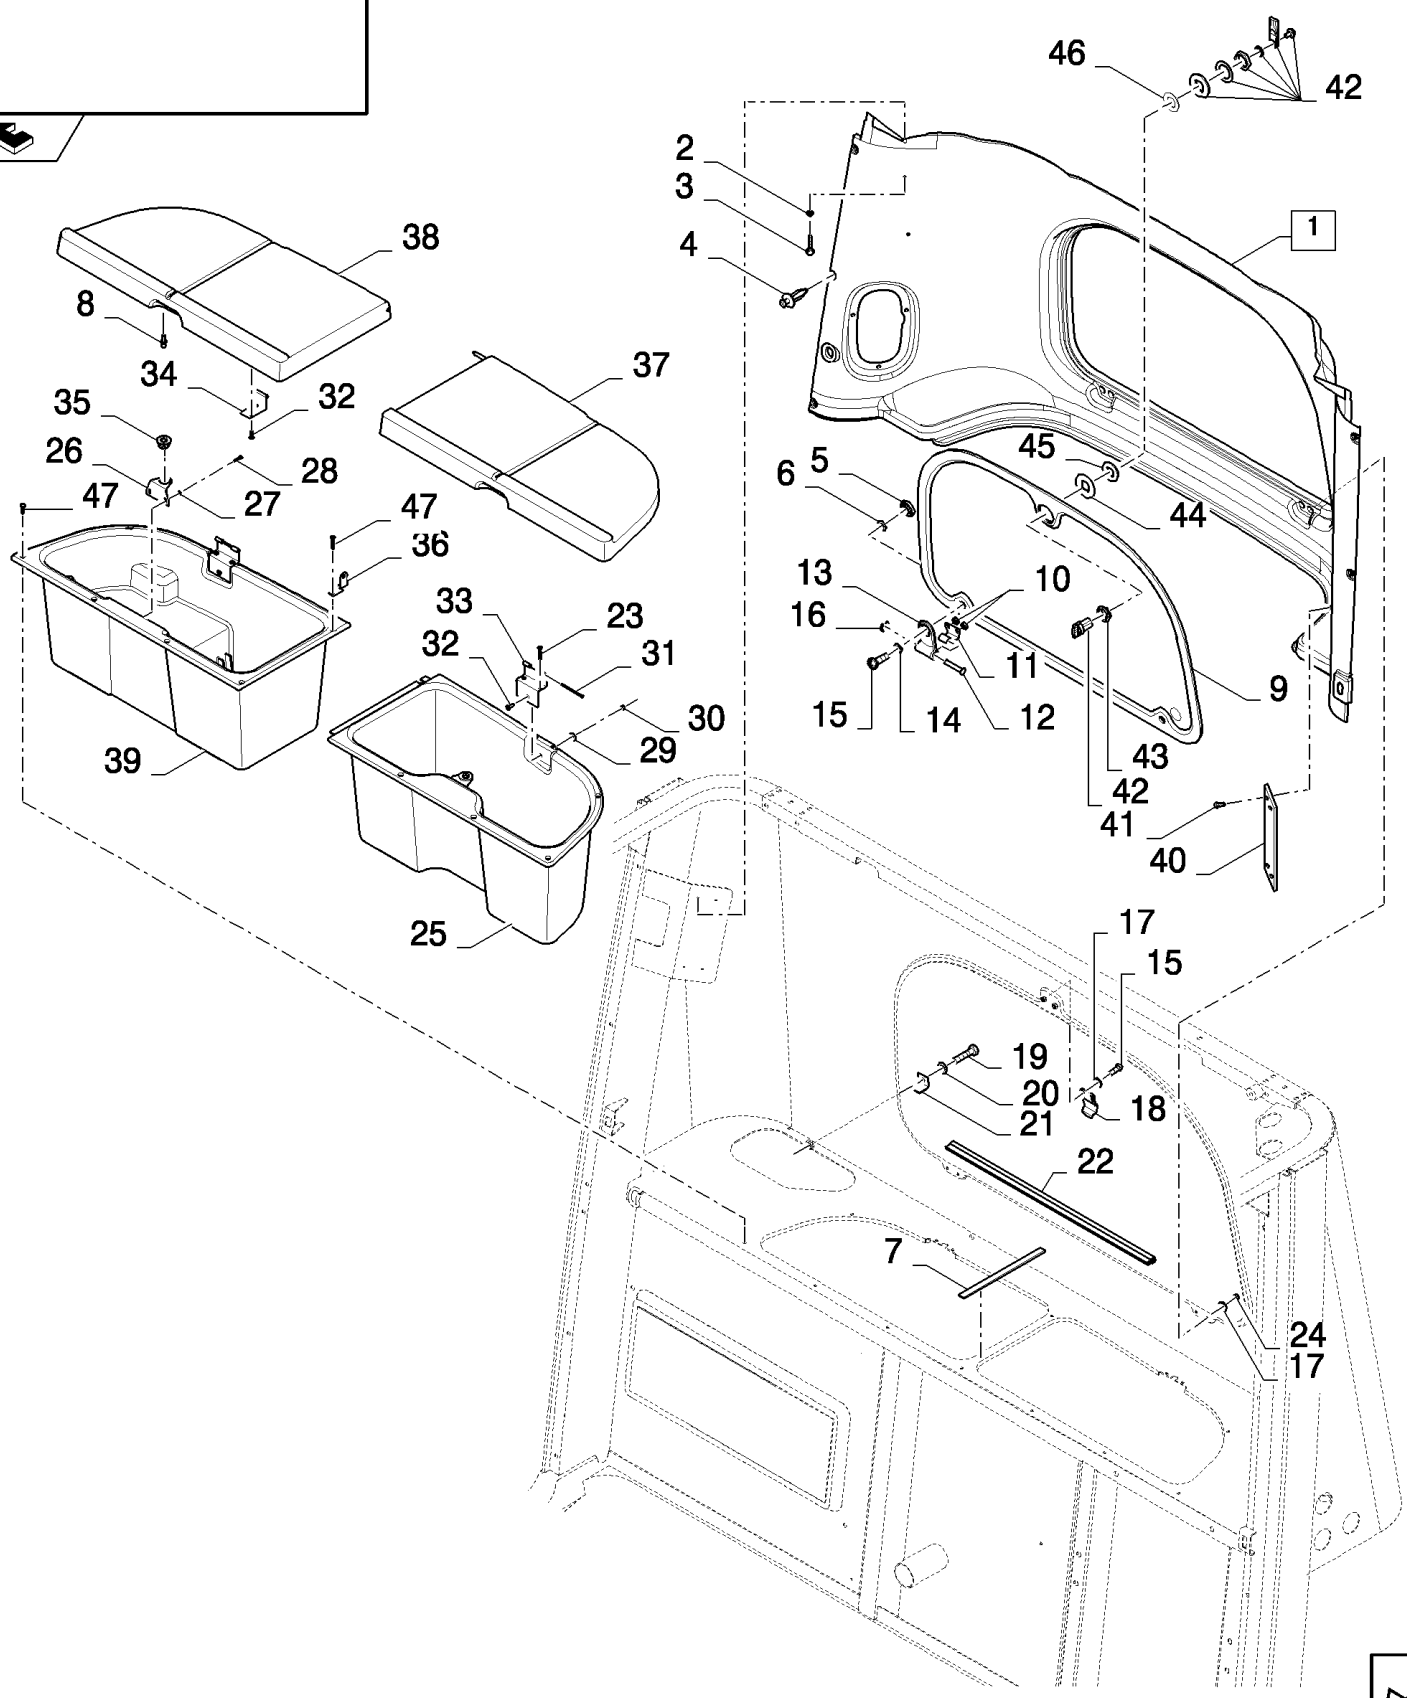

10.18(01) REAR PANEL

10.18(01) REAR PANEL

сылка	Номер детали	Кол-во	Описание
1	87381934	1	SOFT TRIM, (40,41)
2	84607406	2	WASHER,
3	84607407	2	SCREW,
4	84320280	9	PLUG,
5	86531235	2	BUSHING,
6	86531234	2	WASHER, RUBBER,
7	84447856	1	STRIP-GASKET, , BSN C627
7	84447856	2	STRIP-GASKET, , ASN D628
8	87527748	2	PIN, LOCK,
9	84440767	1	GLASS,
10	84061305	4	SPACER,
11	84435282	2	HINGE,
12	84320278	2	PIN,
13	84061288	2	HINGE,
14	84072877	2	WASHER,
15	84073086	8	SCREW, M6x20
16	89992582	2	CIRCLIP,
17	84007539	6	WASHER,
18	84444590	1	CLIP,
19	43128	1	BOLT, Hex, M8 x 30, 8.8,
20	86624184	1	WASHER, M8 x 16 x 1.6,
21	84072548	1	BRACKET,
22	87381500	1	SEAL, RUBBER,
23	412477	5	SCREW, Cross Oval Hd, M4 x 25,
24	9706755	4	NUT, M6, Cl 8,
25	87106698	1	BOX,
26	87516749	2	SUPPORT,
27	86509827	4	WASHER, LOCK, M3,
28	86511816	4	SCREW, Cross Pan Hd, M3 x 16,
29	335872	2	WASHER, 4MM
30	385681	2	NUT, LOCK, M4 x .7, Cl 8, M4
31	84432117	2	PIN,
32	9844205	6	SCREW, M4x14
33	84432119	2	HINGE,
34	87517133	2	HINGE,
35	87527749	2	RING, LOCKING,
36	87527750	1	BRACKET,
37	87527239	1	CUSHION, SEAT,
38	87527746	1	CUSHION, SEAT,
39	86527448	1	BOX, , BSN C627
39	87374127	1	BOX, , ASN D628
40	87107709	1	DOOR,
41	87012023	4	LATCH,
42	84441355	1	LATCH,
43	84441321	1	BUSHING,