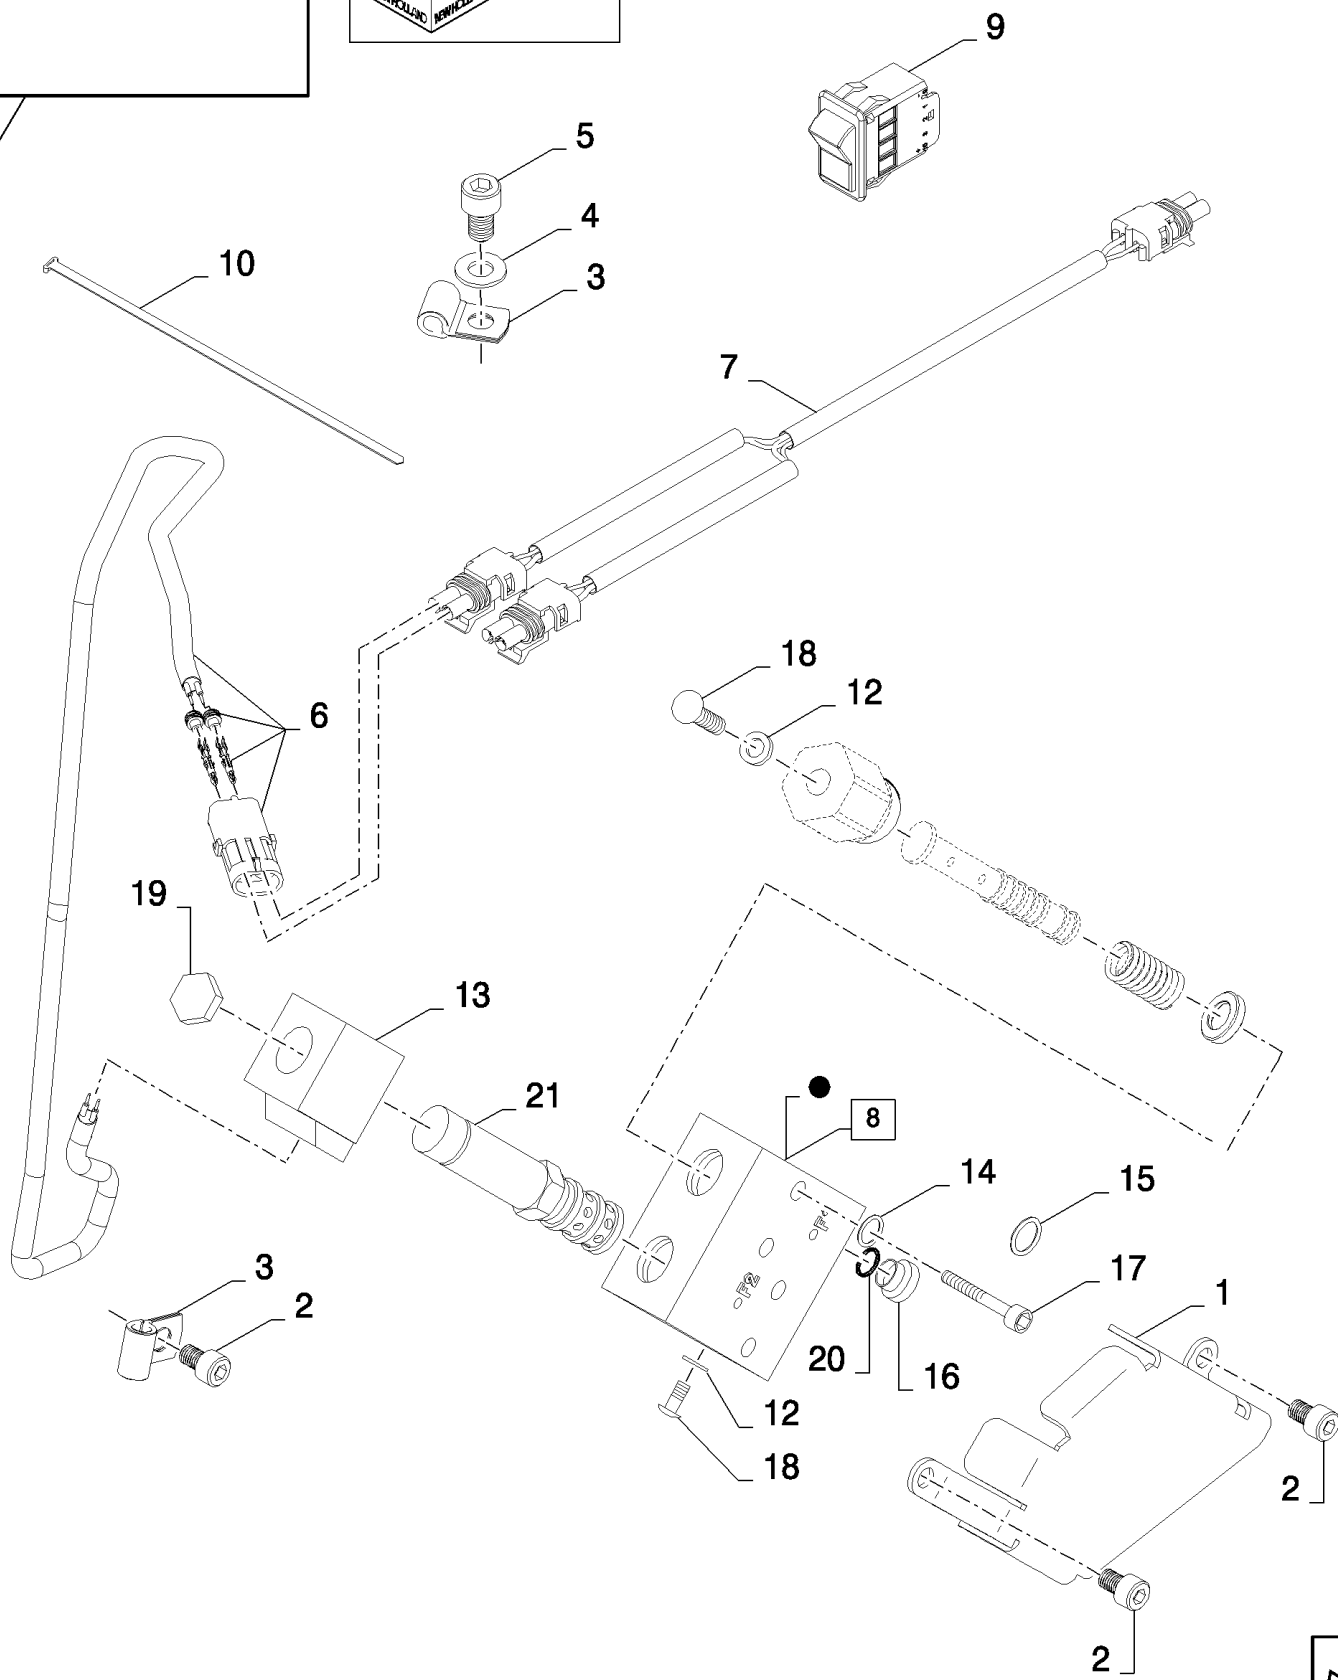

сылка	Номер детали	Кол-во	Описание
1	87283381	2	SHIELD,
2	2168745	6	SCREW,
3	87301308	4	CLAMP, 3/16", Insul, 3/8" Bolt,
4	140017	2	WASHER, M10 x 20 x 2,
5	87301307	2	SCREW, Hex Soc Hd, M10 x 16, 12.9,
6	NSS	1	NOT SERVICED SEPARATELY,
7	87283382	1	HARNESS, WIRE,
8	87283383	2	VALVE, (11 to 17, 20, 21)
9	84320238	1	SWITCH,
10	86566989	6	STRAP, CABLE,
11	86509023	1	KIT, SEALS,
12	87283879	2	WASHER,
13	87283881	1	SOLENOID,
14	9993141	1	O-RING, -012, 90 Duro, .364" ID x .070" Thk,
15	165212	1	O-RING, -015, 90 Duro, .551" ID x .070" Thk,
16	86598046	1	PLUG, Hex Soc, M18 x 1.5, ORB,
17	87035492	4	SCREW, Hex Soc Hd, M6 x 40, 12.9,
18	87016478	2	SCREW, Hex Soc Hd, M6 x 10, 12.9,
19	590907	1	NUT,
20	86598101	1	O-RING, CI 6, 15.3MM ID x 2.2 Thk,
21	87283880	1	CARTRIDGE,