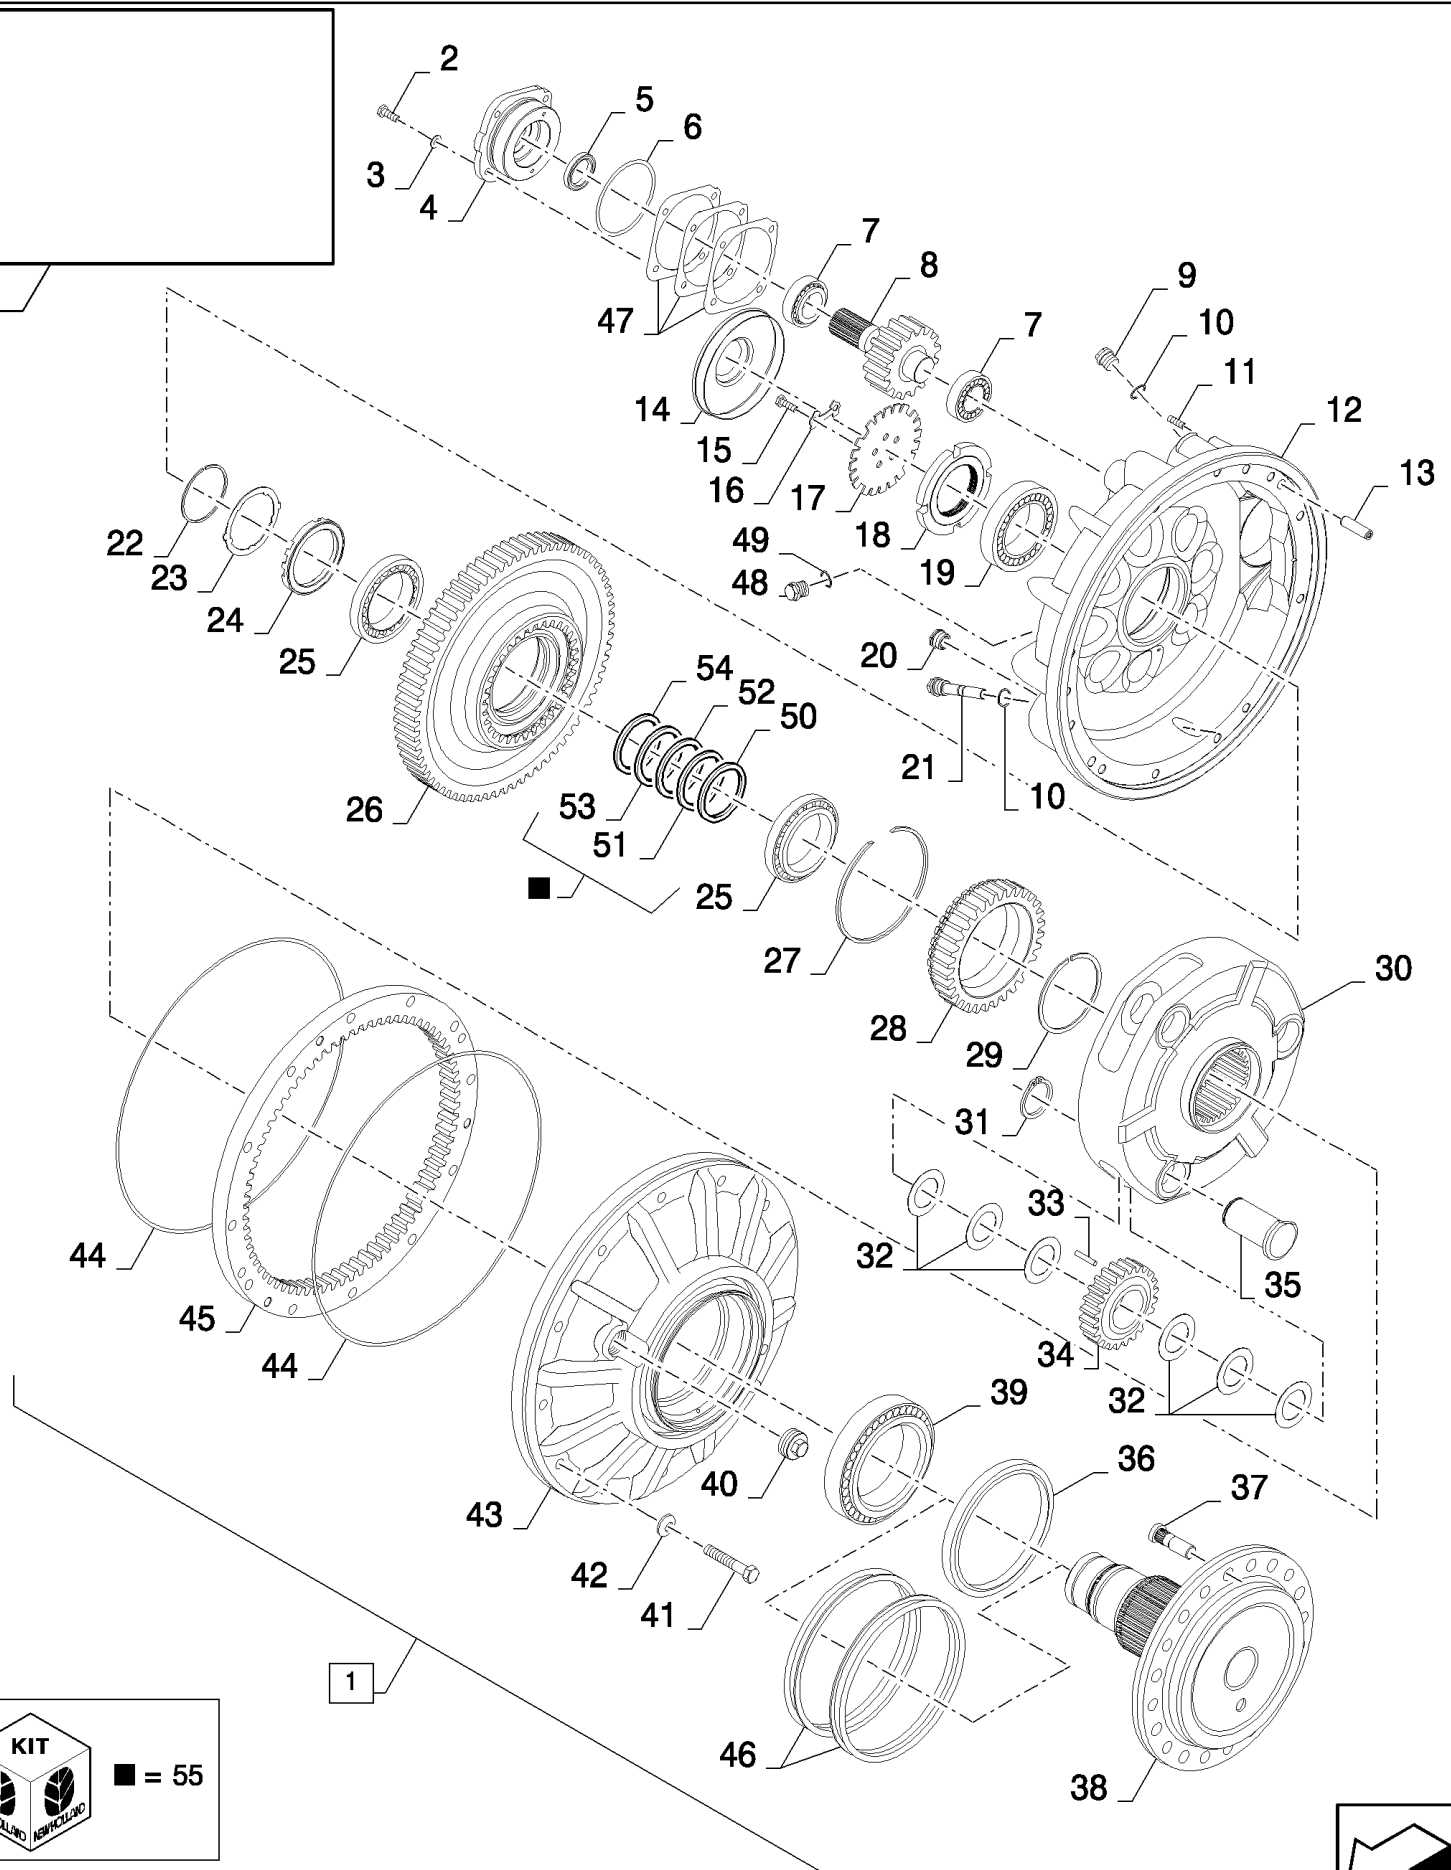

03.15(01) END REDUCTION, PLANETARY

03.15(01) END REDUCTION, PLANETARY

сылка	Номер детали	Кол-во	Описание
1	84453962	1	GEARBOX, FINAL REDUCTION, (2 to 54)
1	84453958	1	GEARBOX, FINAL REDUCTION, (2 to 54), FOR NA ONLY
1	84453959	1	GEARBOX, FINAL REDUCTION, (2 to 54), FOR MUDDY CONDITIONS ONLY
1	84453960	1	GEARBOX, FINAL REDUCTION, (2 to 54), FOR MUDDY CONDITIONS ONLY, FOR NA ONLY
2	43140	4	BOLT, Hex, M10 x 30, 8.8, Full Thd,
3	140045	4	WASHER, SPRING, Belleville, M10,
4	84449197	1	COVER,
5	5183845	1	SEAL,
6	84074393	1	O-RING,
7	84074701	2	BEARING,
8	84449593	1	GEAR,
9	150006	1	PLUG,
10	220025	2	SEALRING,
11	84074543	3	SET SCREW, Hex Soc, M16 x 30,
12	84819478	1	COVER,
13	84074391	2	DOWEL,
14	84448749	1	COVER,
15	43138	3	SCREW, Hex, M10 x 20, 8.8, Full Thd,
16	84448750	1	PLATE, LOCKING,
17	84448751	1	PLATE, LOCKING,
18	84818180	1	NUT, LOCK,
19	84074719	1	BEARING, ROLLER, TAPERED,
20	84071596	2	LEVEL GAUGE CONTROL,
21	84074519	1	PLUG, MAGNETIC,
22	84449172	1	CIRCLIP,
23	84449597	1	PLATE, LOCKING,
24	84449598	1	NUT, LOCK,
25	84449190	2	BEARING, ROLLER, TAPERED,
26	84806528	1	GEAR,
27	84449173	1	CIRCLIP,
28	84806529	1	GEAR,
29	84074395	1	RING, SNAP,
30	84449594	1	RETAINER,
31	80370008	3	RING, SNAP,
32	84074023	6	RING,
33	84074703	69	NEEDLE,
34	84074702	3	GEAR, PLANETARY,
35	84072219	3	PIN,
36	9832264	1	SEAL, , FOR NA ONLY
37	330291	10	BOLT,
37	87282493	10	STUD, , FOR NA ONLY
38	84449573	1	AXLE,
38	84449320	1	SHAFT, DRIVEN, , FOR NA ONLY
38	84449575	1	AXLE, , FOR MUDDY CONDITIONS ONLY, BSN C627
38	84449574	1	AXLE, , FOR MUDDY CONDITIONS ONLY, ASN D628