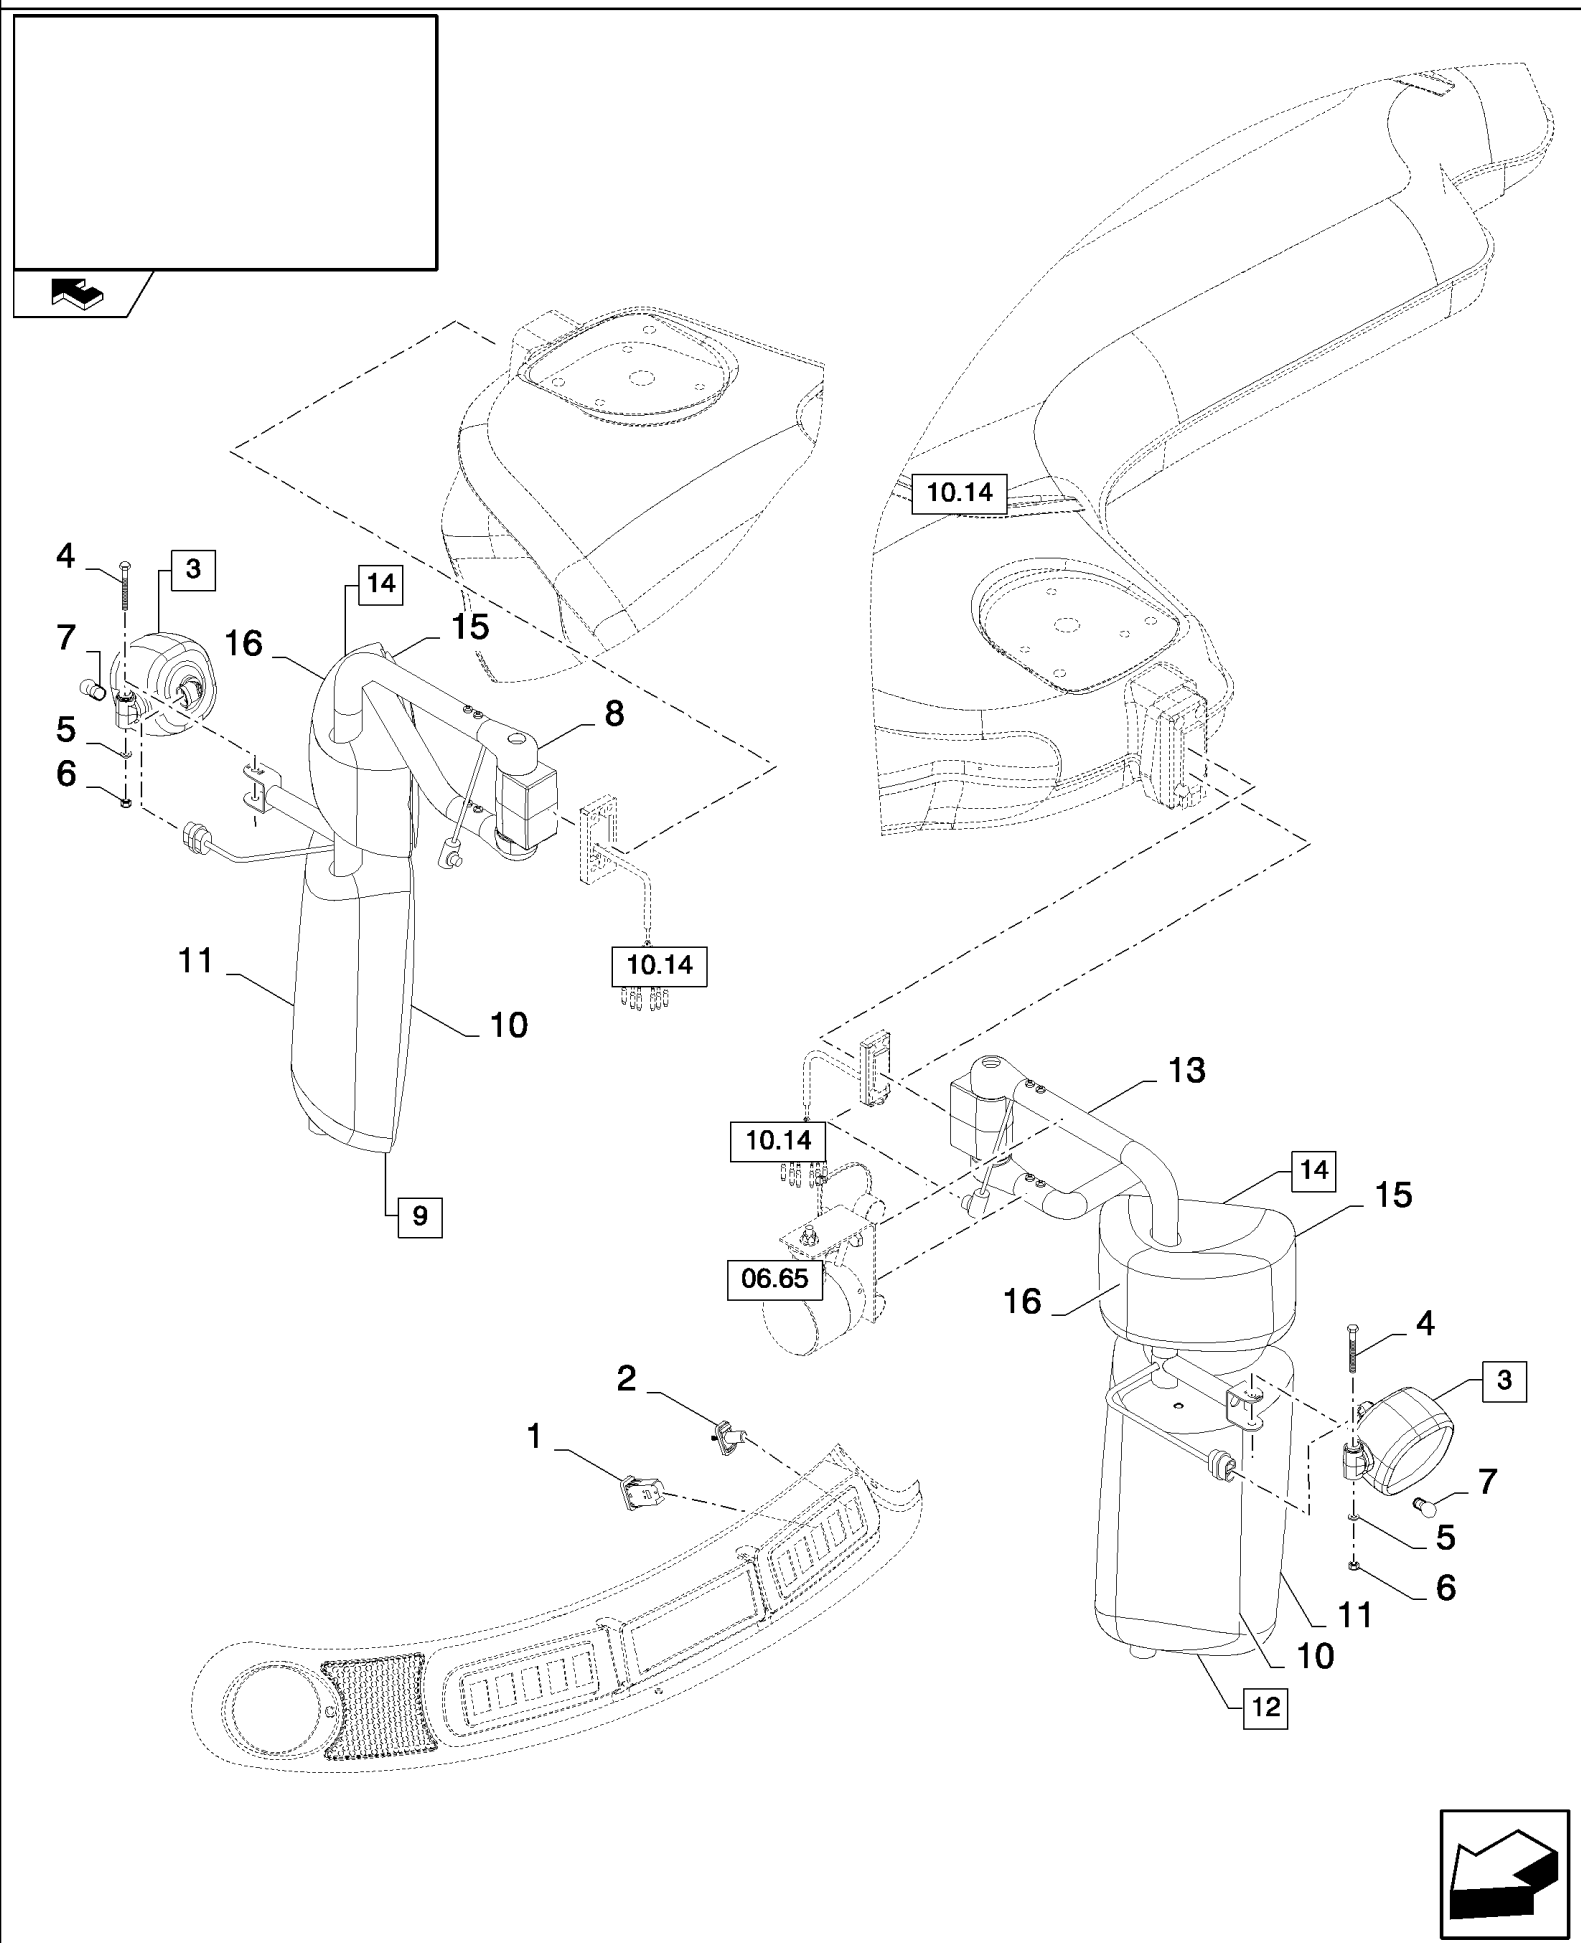

10.16(01) REAR VIEW MIRROR

10.16(01) REAR VIEW MIRROR

сылка	Номер детали	Кол-во	Описание
1	84320244	1	SWITCH, MIRROR HEATING
2	86565146	1	SWITCH, MIRROR ADJUSTMENT
3	84320374	2	LAMP, (4 to 7)
4	84431556	1	BOLT, Hex, M8 x 50, 8.8,
5	412712	1	WASHER,
6	9991588	1	NUT, LOCK, M8 x 1.25, CI 8,
7	9847312	1	BULB, 12V, 50W HALOGEN
8	84067960	1	ARM, RH
9	84059852	1	MIRROR, RH, (10,11)
10	84434478	1	GLASS,
11	84434473	1	COVER,
12	84059851	1	MIRROR, LH, (10,11)
13	84067959	1	ARM, LH
14	84059853	1	MIRROR, REAR-VIEW, (15, 16)
15	84434479	1	GLASS,
16	84434474	1	COVER,