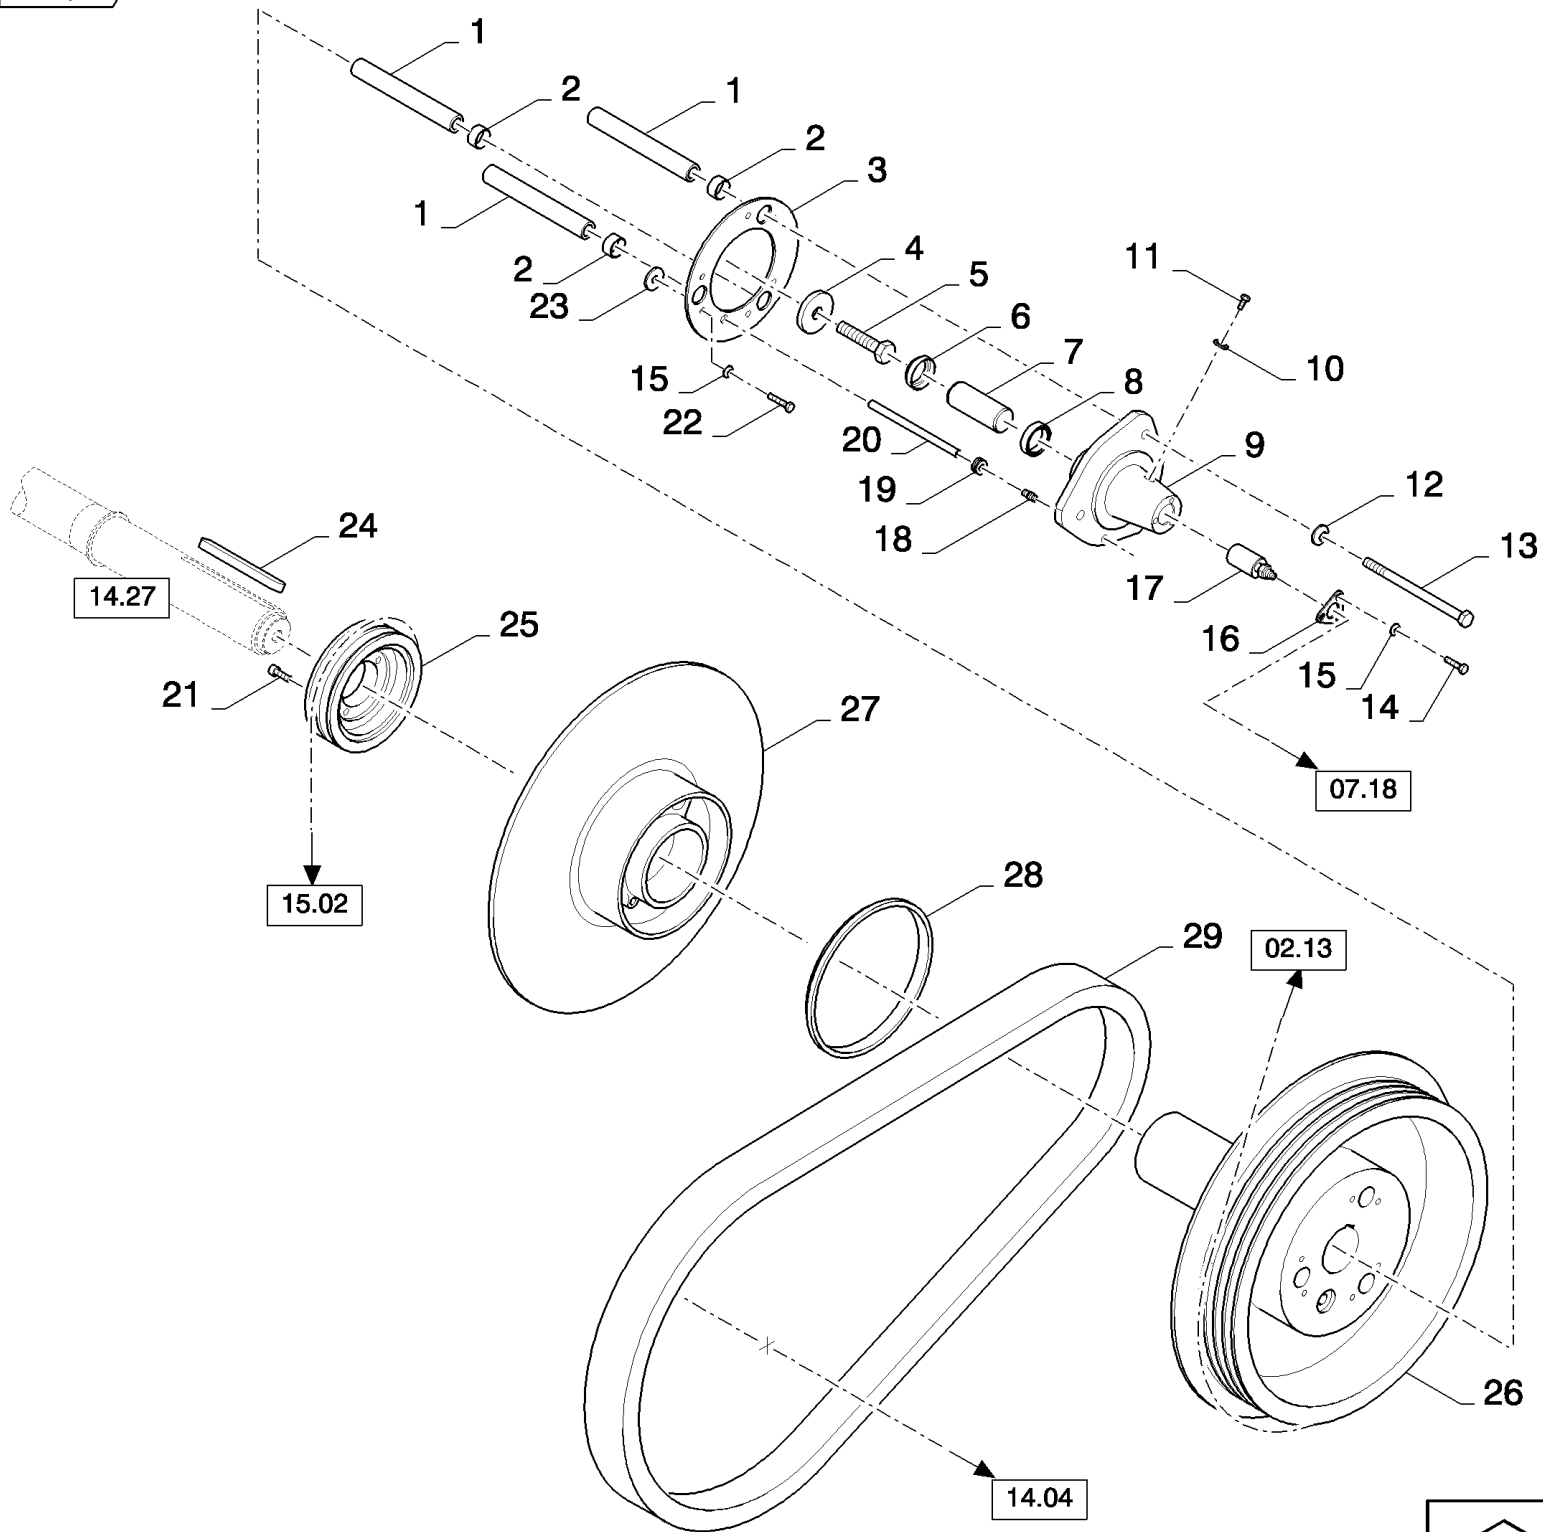

14.03(01) DRUM VARIATOR

CX8080 COMBINE (9/06-)

14.03(01) DRUM VARIATOR

сылка	Номер детали	Кол-во	Описание
1	84035798	3	BUSHING, THREADED,
2	420760	3	BUSHING,
3	84069946	1	RING,
4	440997	1	WASHER,
5	120090	1	SCREW, Hex, M16 x 50, 8.8,
6	84462235	1	SEAL,
7	84461966	1	TAP,
8	84462236	1	SEAL,
9	84461973	1	HUB,
10	373816	1	WASHER, COPPER,
11	378056	1	BOLT, Hex, M6 x 10, 8.8, Full Thd,
12	140046	3	WASHER, Belleville, M12,
13	84074911	3	BOLT, Hex, M12 x 200, 12.9, M12x200
14	120104	3	SCREW, Hex, M8 x 20, 8.8,
15	322358	9	WASHER, SPRING, Belleville, M8,
16	80449425	1	DISC,
17	690658	1	COUPLING,
18	321204	1	NIPPLE, LUBE, M6 x 1, 16mm lg,
19	334696	1	GROMMET,
20	84071278	1	TUBE,
21	120163	5	SCREW, Hex Soc Hd, M8 x 25, 8.8,
22	120103	6	BOLT, Hex, M8 x 16, 8.8,
23	84052057	1	WASHER,
24	84057235	1	KEY,
25	84069941	1	PULLEY,
26	84434589	1	PULLEY,
27	84440296	1	DISC,
28	84057516	1	SEAL,
29	84035748	1	BELT, TRANSMISSION, , FOR CX8030, CX8040, CX8050, CX8060, CX8070, CX8080 ONLY
29	84035748	1	BELT, TRANSMISSION, , FOR CX8090 ONLY, BSN C631
29	87635650	1	BELT, TRANSMISSION, , FOR CX8090 ONLY, ASN D632