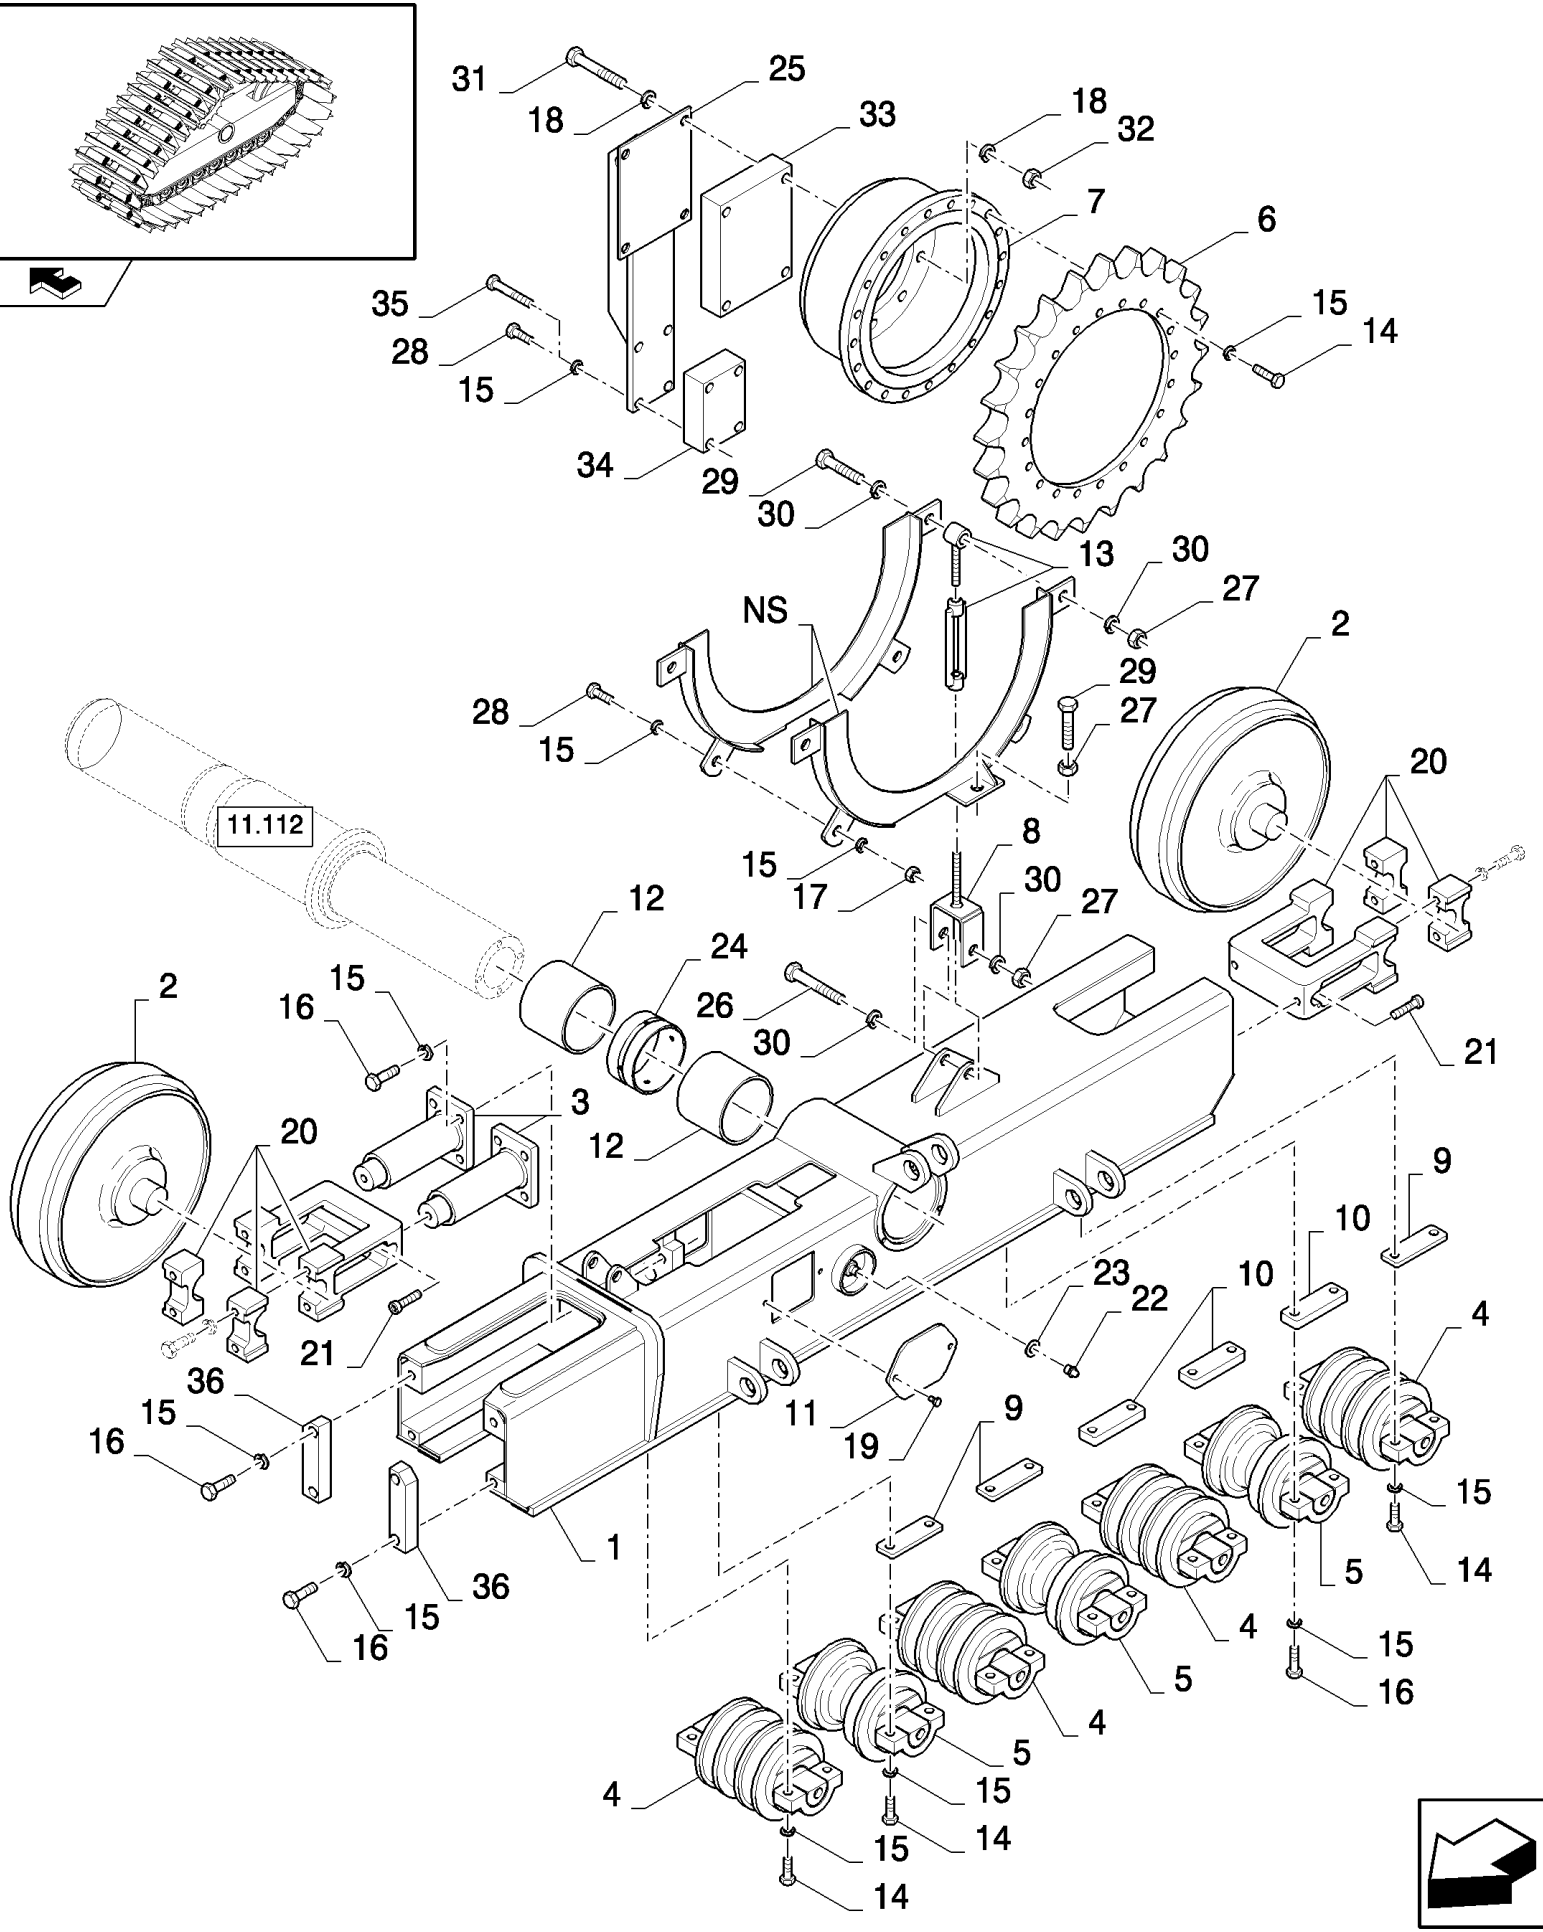

сылка	Номер детали	Кол-во	Описание
1	84800276	1	FRAME, LH
1	84800277	1	FRAME, RH
2	84818540	4	WHEEL, IDLER,
3	84800278	4	CYLINDER, OPERATING,
4	84818541	8	ROLLER,
5	84818542	6	ROLLER,
6	84790418	2	SPROCKET, DRIVEN,
7	84800279	2	CYLINDER, OPERATING,
8	84800281	4	SUPPORT,
9	84800282	12	SUPPORT,
10	84800283	12	SUPPORT,
11	84800284	2	COVER,
12	84800285	4	BUSHING,
13	84800286	4	TENSIONER,
14	9843611	80	BOLT, Hex, M16 x 55, 10.9, Full Thd, Hex, M16 x 55, 10.9, Full Thd
15	84800287	128	RING, LOCKING, 17MM
16	9828248	40	BOLT, Hex, M16 x 60, 10.9,
17	8392530	4	M16
18	84800297	16	RING, LOCKING, 21MM
19	120103	4	BOLT, Hex, M8 x 16, 8.8,
20	84800288	2	ARMATURE,
21	87301266	8	SCREW, Hex Soc Hd, M16 x 65, 8.8, M16x65
22	84800290	2	NIPPLE, LUBE,
23	84800291	2	RING,
24	84800292	2	BUSHING,
25	84800293	2	SUPPORT,
26	87301267	4	BOLT, Hex, M24 x 150, 10.9, M24x150
27	85700123	16	NUT, M24, CI 8, M24
28	43168	12	BOLT, Hex, M16 x 40, 8.8,
29	87035337	12	BOLT, Hex, M24 x 100, 10.9, Full Thd, M24x100
30	84800295	16	RING, LOCKING, 25MM
31	86639035	8	BOLT, Hex, M20 x 110, 10.9, Full Thd,
32	9706694	8	NUT, M20, CI 8,
33	84800298	2	SHIM,
34	84800299	2	SHIM,
35	350616	8	SCREW, Hex, M16 x 90, 8.8,
36	84800300	4	PLATE,