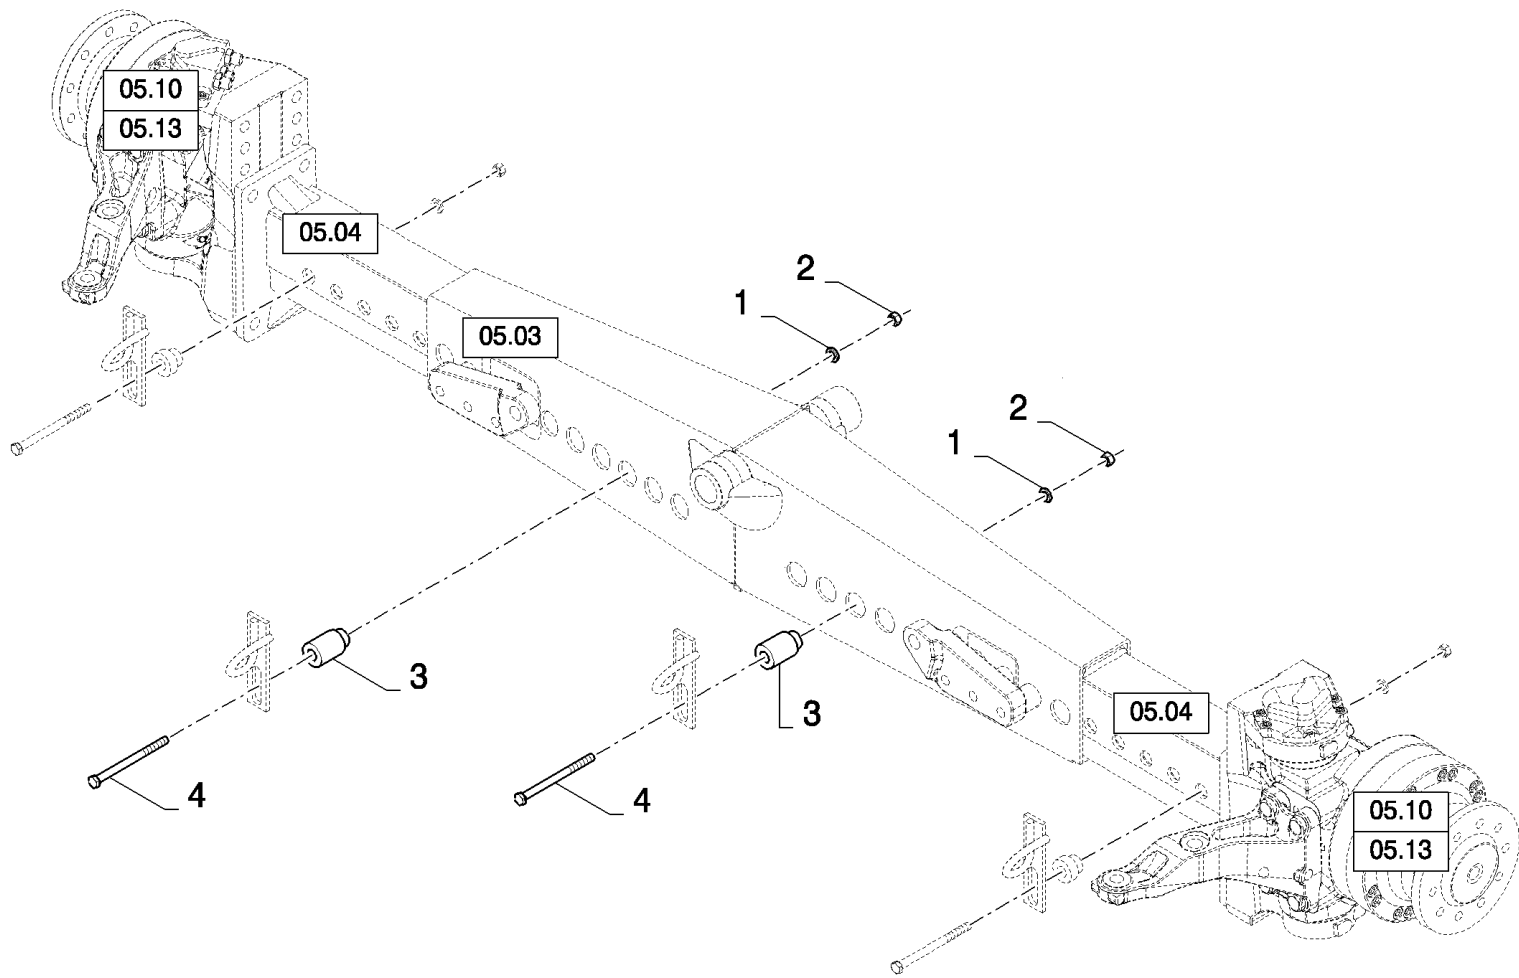

05.07(01) ADDITIONAL PARTS, POWERED

CX8080 COMBINE (9/06-)

05.07(01) ADDITIONAL PARTS, POWERED

сылка	Номер детали	Кол-во	Описание
1	9850384	2	WASHER,
2	84100564	2	NUT, LOCK, M20, GC, M20
3	84334527	2	BUSHING,
4	86509730	2	BOLT, Hex, M20 x 240, 8.8,