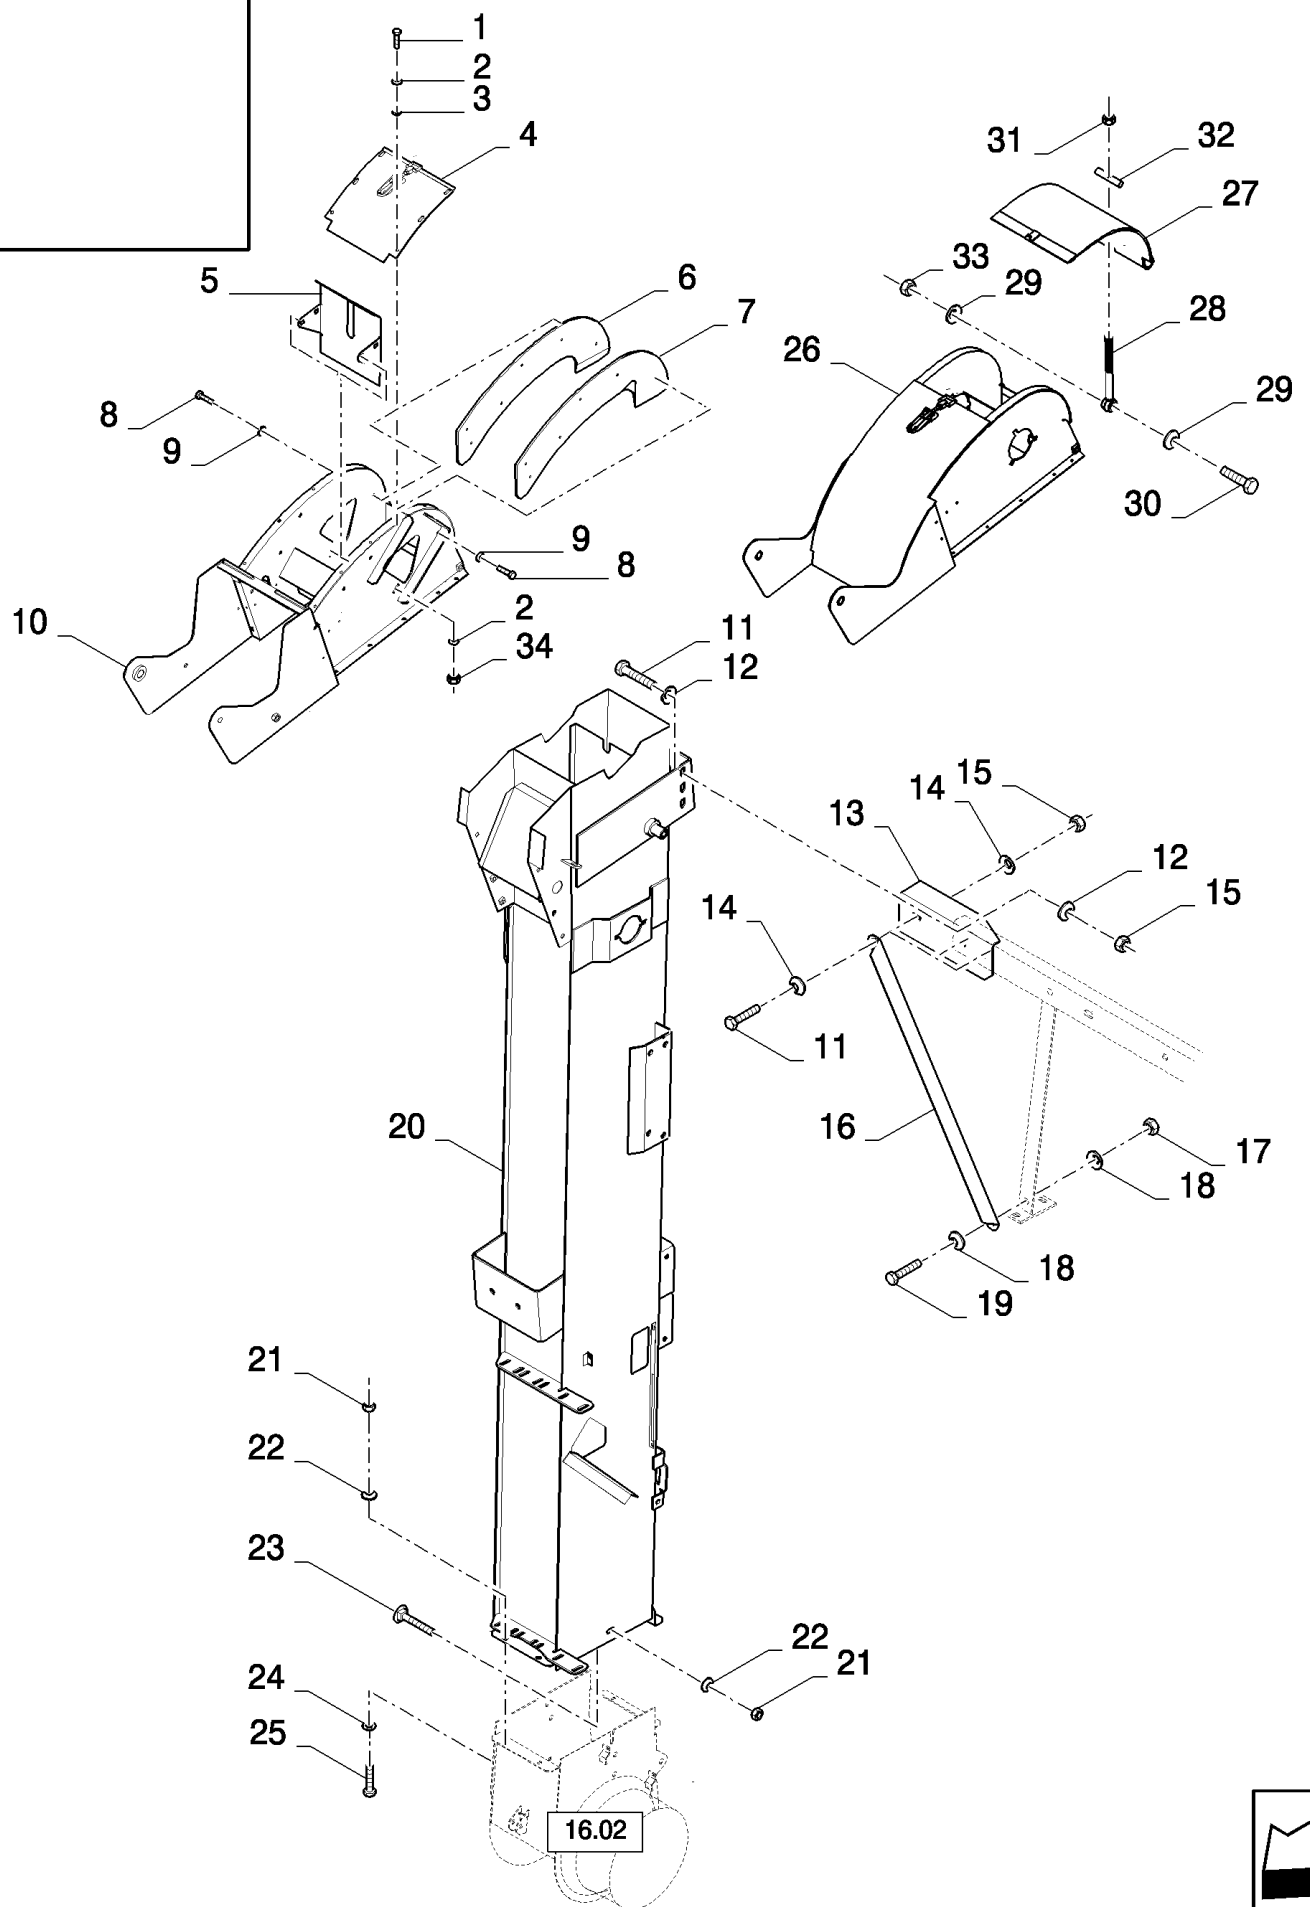

16.03(01) GRAIN ELEVATOR

CX8080 COMBINE (9/06-)

16.03(01) GRAIN ELEVATOR

сылка	Номер детали	Кол-во	Описание
1	120100	6	BOLT, Hex, M6 x 20, 8.8,
2	322357	12	WASHER, SPRING, Belleville, M6,
3	140040	6	WASHER, M6 x 22 x 2,
4	84441595	1	PLATE, END, With Latch
5	84444255	1	PLATE,
6	84334389	1	PLATE, WEAR, , FOR CX8040, CX8050, CX8060, CX8070, CX8080, CX8090 ONLY
6	84433502	1	PLATE, WEAR, , FOR CX8040, CX8050, CX8060, CX8070, CX8080, CX8090 ONLY, REINFORCED
7	84334387	1	PLATE, WEAR, , FOR CX8040, CX8050, CX8060, CX8070, CX8080, CX8090 ONLY
7	84433504	1	PLATE, WEAR, , FOR CX8040, CX8050, CX8060, CX8070, CX8080, CX8090 ONLY, REINFORCED
8	378056	8	BOLT, Hex, M6 x 10, 8.8, Full Thd,
9	412649	8	WASHER, SPRING, Belleville, M6,
10	84440194	1	FRAME, , WITHOUT GRAIN FLOW SENSOR
11	9706687	4	SCREW, Hex, M12 x 30, 8.8,
12	86585939	4	WASHER, 12MM
13	84076995	1	SUPPORT, , FOR CX8030, CX8040, CX8050 ONLY
13	84076991	1	SUPPORT, , FOR NA ONLY, FOR CX8080, CX8090 ONLY
13	84076994	1	SUPPORT, , FOR CX8060, CX8070 ONLY
14	140046	4	WASHER, Belleville, M12,
15	9706685	4	NUT, M12, CI 8,
16	84077022	1	SUPPORT, , FOR CX8030, CX8040, CX8050 ONLY
16	84077016	1	SUPPORT, , FOR CX8080, CX8090 ONLY, FOR NA ONLY
16	84077020	1	SUPPORT, , FOR CX8060, CX8070 ONLY
17	100020	1	NUT, M16, CI 8,
18	140048	2	WASHER, SPRING, Belleville, M16,
19	43167	1	BOLT, Hex, M16 x 30, 8.8, Full Thd,
20	84439670	1	HOUSING, GRAIN ELEVATOR, , BSN C659
20	87477409	1	HOUSING, GRAIN ELEVATOR, , ASN D660
21	100016	6	NUT, M10, CI 8,
22	140045	6	WASHER, SPRING, Belleville, M10,
23	86512446	2	BOLT, CARRIAGE, Short NK, M10 x 30, CI8.8, Full Thd,
24	86511323	4	WASHER, M10 x 20 x 2,
25	43138	4	SCREW, Hex, M10 x 20, 8.8, Full Thd,
26	84439421	1	FRAME,
27	84439403	1	PLATE, WEAR,
27	84439695	1	PLATE, WEAR, , WITHOUT GRAIN FLOW SENSOR, BSN C659
27	87736327	1	PLATE, WEAR, , WITHOUT GRAIN FLOW SENSOR, ASN D660
27	84441213	1	PLATE, WEAR, , REINFORCED
28	9811378	1	U-BOLT, , WITHOUT GRAIN FLOW SENSOR
29	140016	2	WASHER, M8 x 16 x 1.6, , WITHOUT GRAIN FLOW SENSOR
30	43129	1	BOLT, Hex, M8 x 40, 8.8, , WITHOUT GRAIN FLOW SENSOR
31	9706690	2	NUT, M8, CI 8,
32	9811398	1	ROD,
33	86629542	1	NUT, LOCK, M8 x 1.25, CI 8,
34	9706755	6	NUT, M6, CI 8,

FOR CX8080 NA, CX8090 NA STANDARD 3 METER ONLY - C599