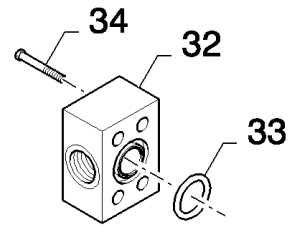

18.87336876(01) POWERED REAR AXLE REBUILD KIT FOR FIXED AXLES

сылка	Номер детали	Кол-во	Описание
	87336876		DIA KIT, HARVESTER,
1	84074397	1	SHAFT,
2	84077496	2	CLAMP,
3	140045	2	WASHER, SPRING, Belleville, M10,
4	84069736	2	SEAL,
5	84334438	2	BUSHING,
6	84100564	12	NUT, LOCK, M20, GC,
7	9850384	12	WASHER,
8	84015950	2	SCREW,
9	84015771	8	WASHER,
10	84075037	8	BOLT, Hex, M24 x 60, 12.9,
11	84462121	1	AXLE, REAR,
12	84334526	6	WASHER,
13	84334525	4	BUSHING,
14	412290	4	BOLT, Hex, M20 x 180, 8.8,
15	84037083	6	BOLT, Hex, M20 x 260, 8.8,
16	539450	3	SHIM, 0.5mm Thk,
17	327802	1	WASHER,
18	390822	1	NUT, SLOTTED, M30 x 1.5, CI 8,
19	130016	1	PIN, SPLIT (COTTER), M6.3 x 63,
20	84073399	4	BALL JOINT,
21	100034	4	NUT, M30 x 1.5, CI 8,
22	412321	2	NUT, M26 x 1.5, CI 8,
23	84814042	2	BALL JOINT,
24	84074074	1	TRACK ROD ASSY,
25	412141	3	NUT, LOCK, M10 x 1.5, CI 8,
26	379401	6	CLAMP,
27	120074	3	BOLT, Hex, M10 x 90, 8.8,
28	84074075	1	TRACK ROD ASSY,
29	84814043	2	CYLINDER STEERING,
30	84334527	2	BUSHING,
31	84439474	12	PLUG,
32	84440667	12	PLUG,
33	84435034	1	SUPPORT,
34	84435031	1	SUPPORT,
35	84074073	1	EXTENSION,
36	84074067	1	EXTENSION,
37	86509730	2	BOLT, Hex, M20 x 240, 8.8,
	84439510	2	DECAL,
	86503661	0.12	GREASE, grease