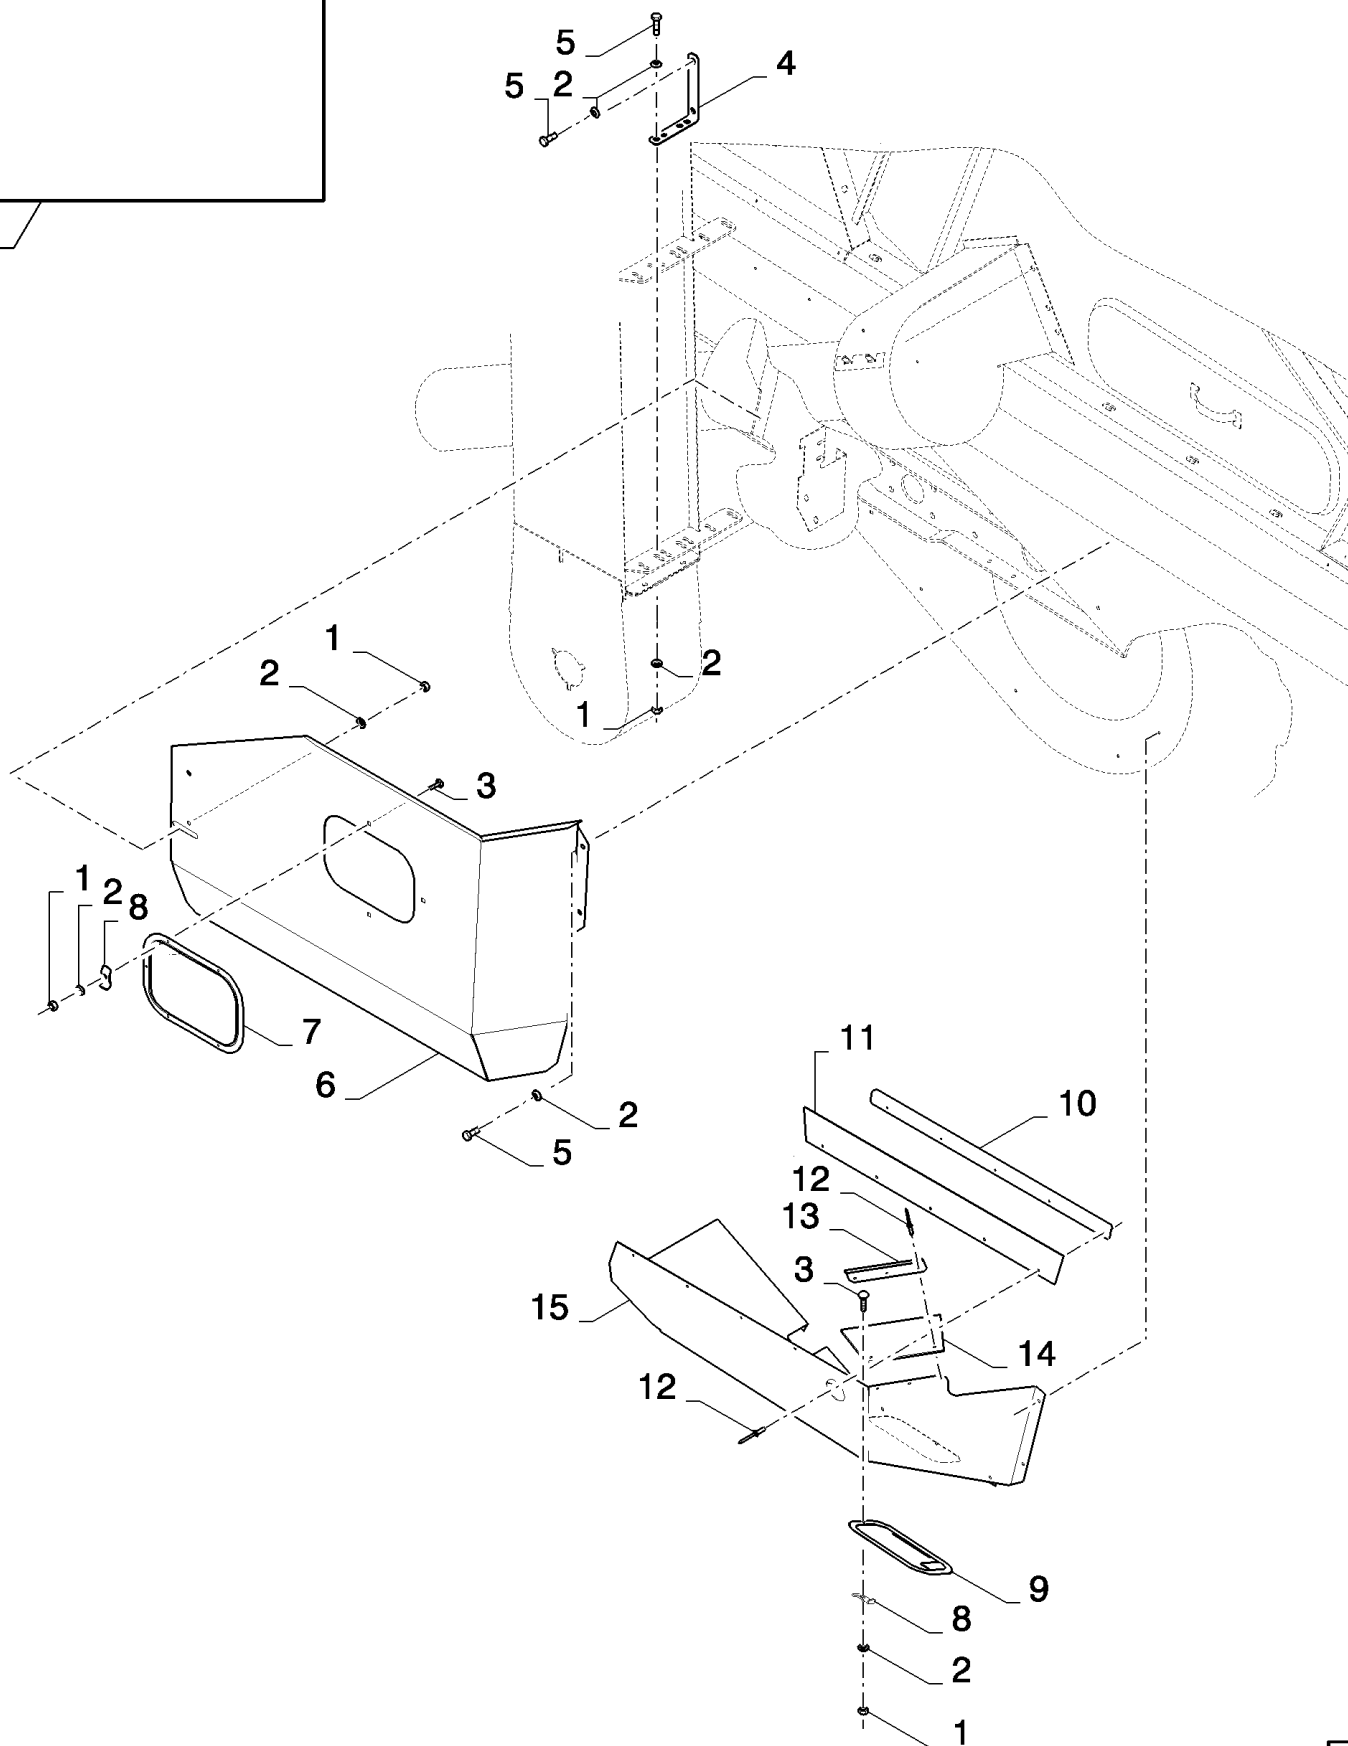

сылка	Номер детали	Кол-во	Описание
1	9706690	8	NUT, M8, CI 8,
2	322358	14	WASHER, SPRING, Belleville, M8,
3	86507486	4	BOLT, CARRIAGE, Short NK, M8 x 20, CI8.8, Full Thd,
4	84440421	1	SUPPORT,
5	120104	4	SCREW, Hex, M8 x 20, 8.8,
6	84440418	1	SHIELD,
7	84320078	1	COVER,
8	425093	4	CLIP,
9	916303	1	COVER,
10	84441417	1	PLATE,
11	84441412	1	CANVAS,
12	NS	8	NOT SERVICED,
13	84441419	1	PLATE,
14	84441413	1	CANVAS,
15	84440409	1	SHIELD,