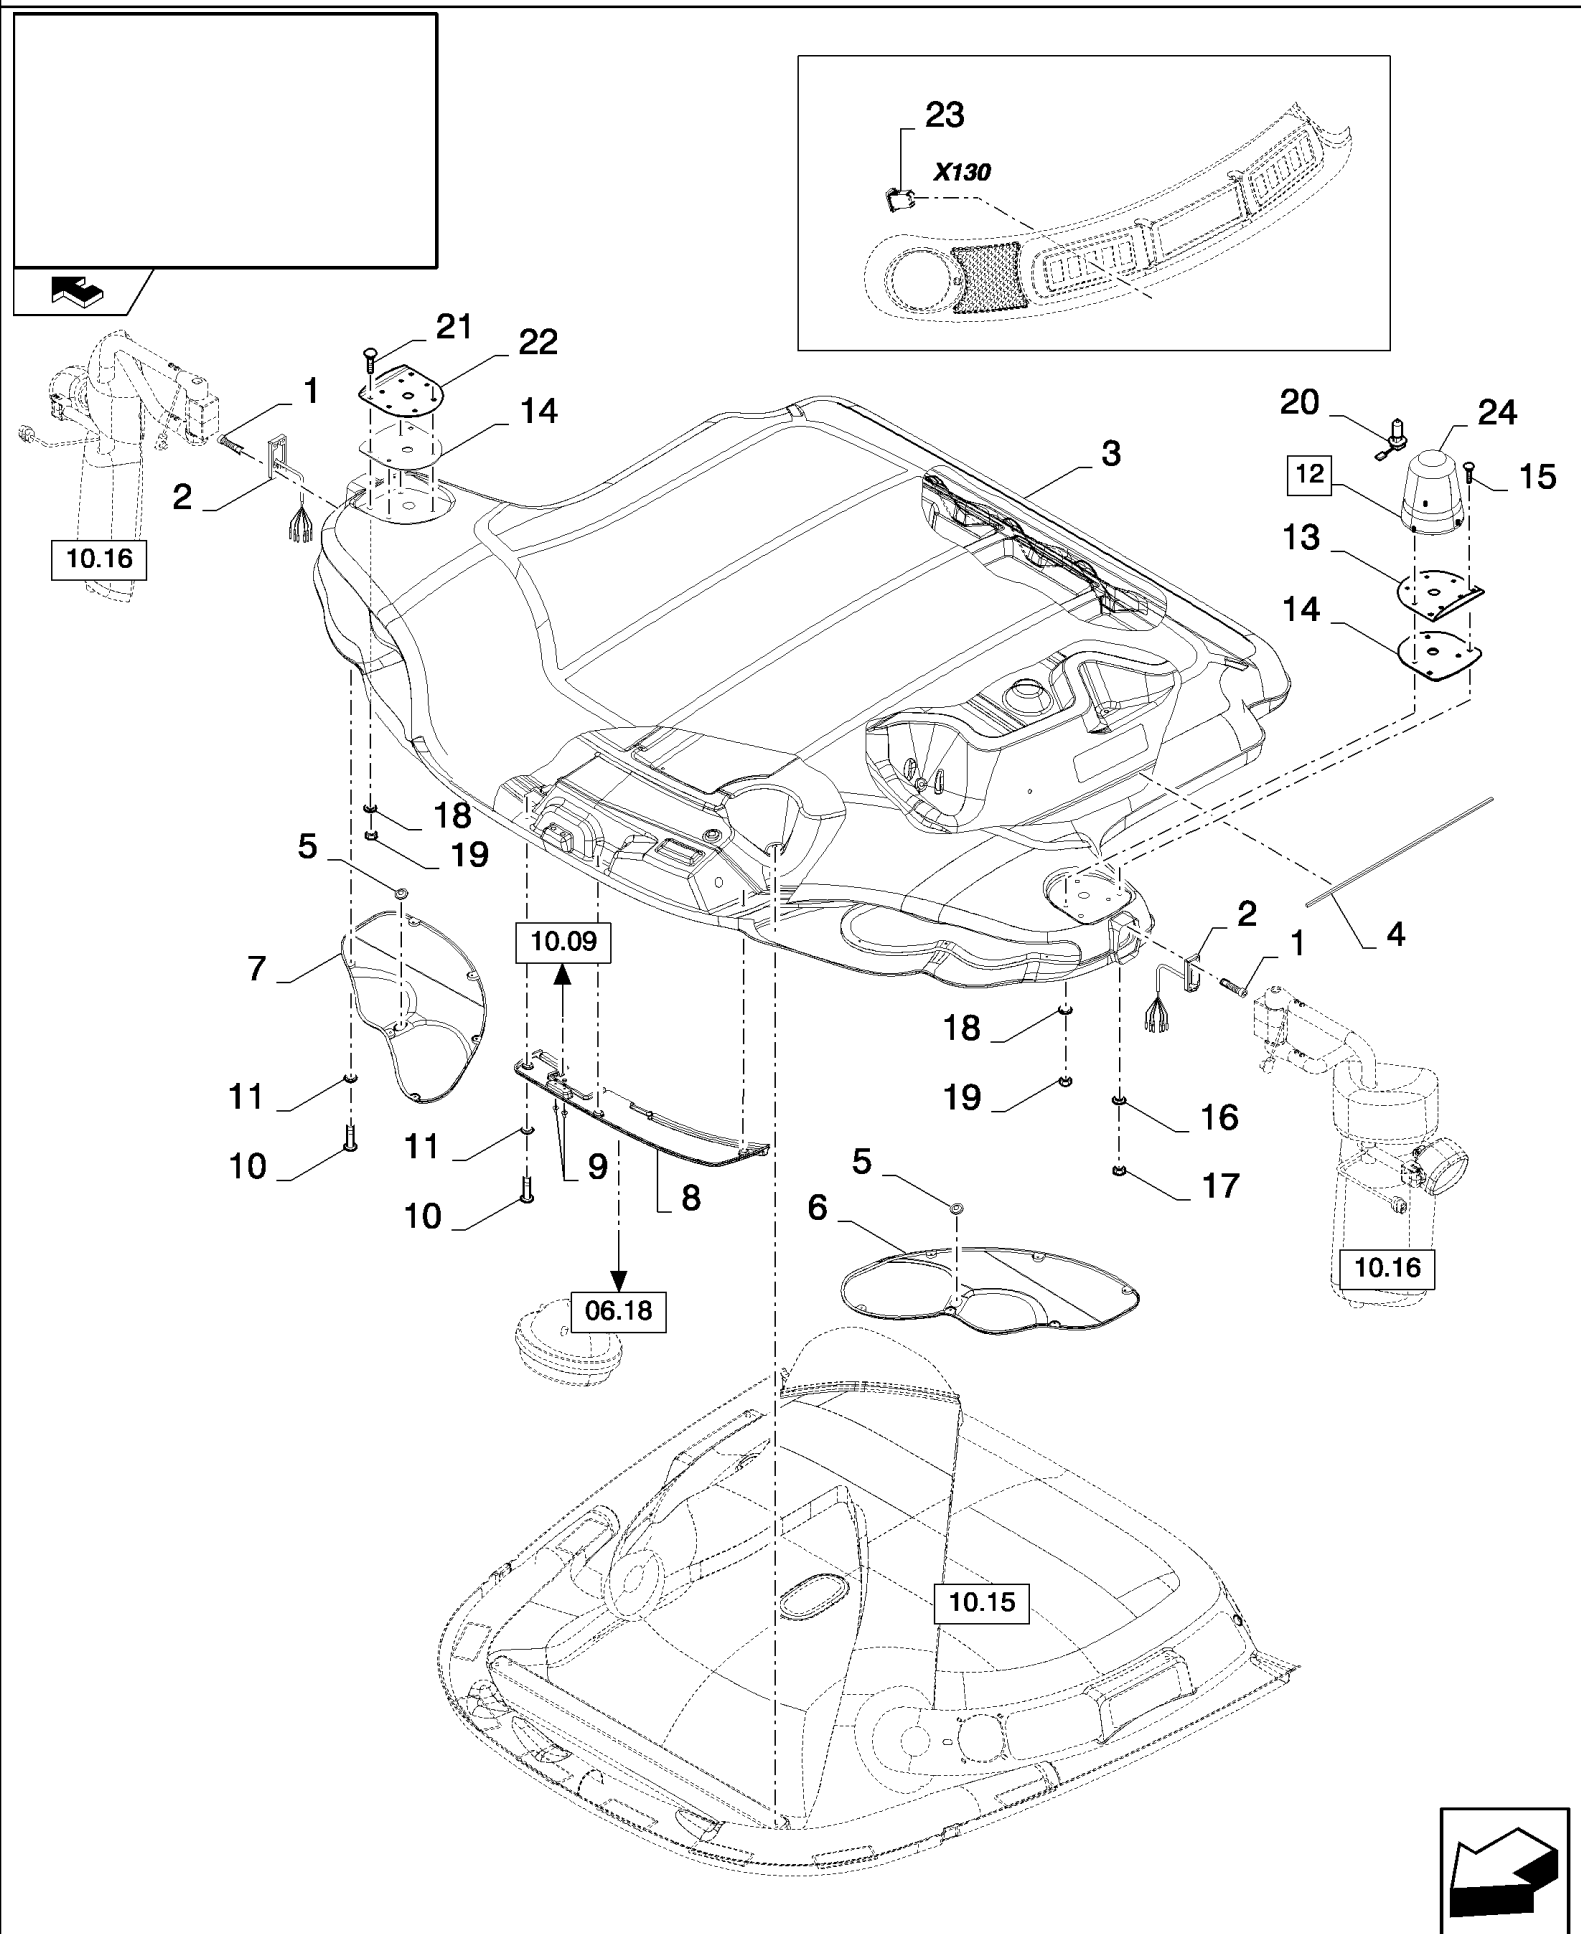

10.14(01) CAB ROOF, OUTER

10.14(01) CAB ROOF, OUTER

сылка	Номер детали	Кол-во	Описание
1	84000811	8	SCREW, M8x35
2	84059856	2	CONNECTOR, WIRE,
3	84443574	1	ROOF,
4	86534853	1	STRIP-GASKET,
5	84435431	2	GROMMET,
6	84320341	1	COVER, LH
7	84320342	1	COVER, RH
8	84444231	1	COVER,
9	84037532	2	NOZZLE CAP,
10	86511042	15	SCREW, Cross Pan Hd, M4 x 16,
11	335872	15	WASHER,
12	87050694	2	BEACON, (20, 24)
13	87532274	2	PLATE,
14	87563006	2	SEAL PROTECTION,
15	308761	4	BOLT, CARRIAGE, Short NK, M8 x 25, CI8.8, Full Thd,
16	378243	4	WASHER, M8,
17	412250	4	NUT, LOCK, M8 x 1.25, CI 8,
18	86588450	12	WASHER, M6,
19	412152	12	NUT, LOCK, M6 x 1, CI 8.8,
20	86616248	2	BULB, #HI, 55w, 12V-55W
21	86512441	6	BOLT, CARRIAGE, Short NK, M6 x 30, CI8.8, Full Thd, M6x30
22	84432057	2	COVER,
23	84320234	1	SWITCH, BEACON,
24	87746025	1	GLASS,