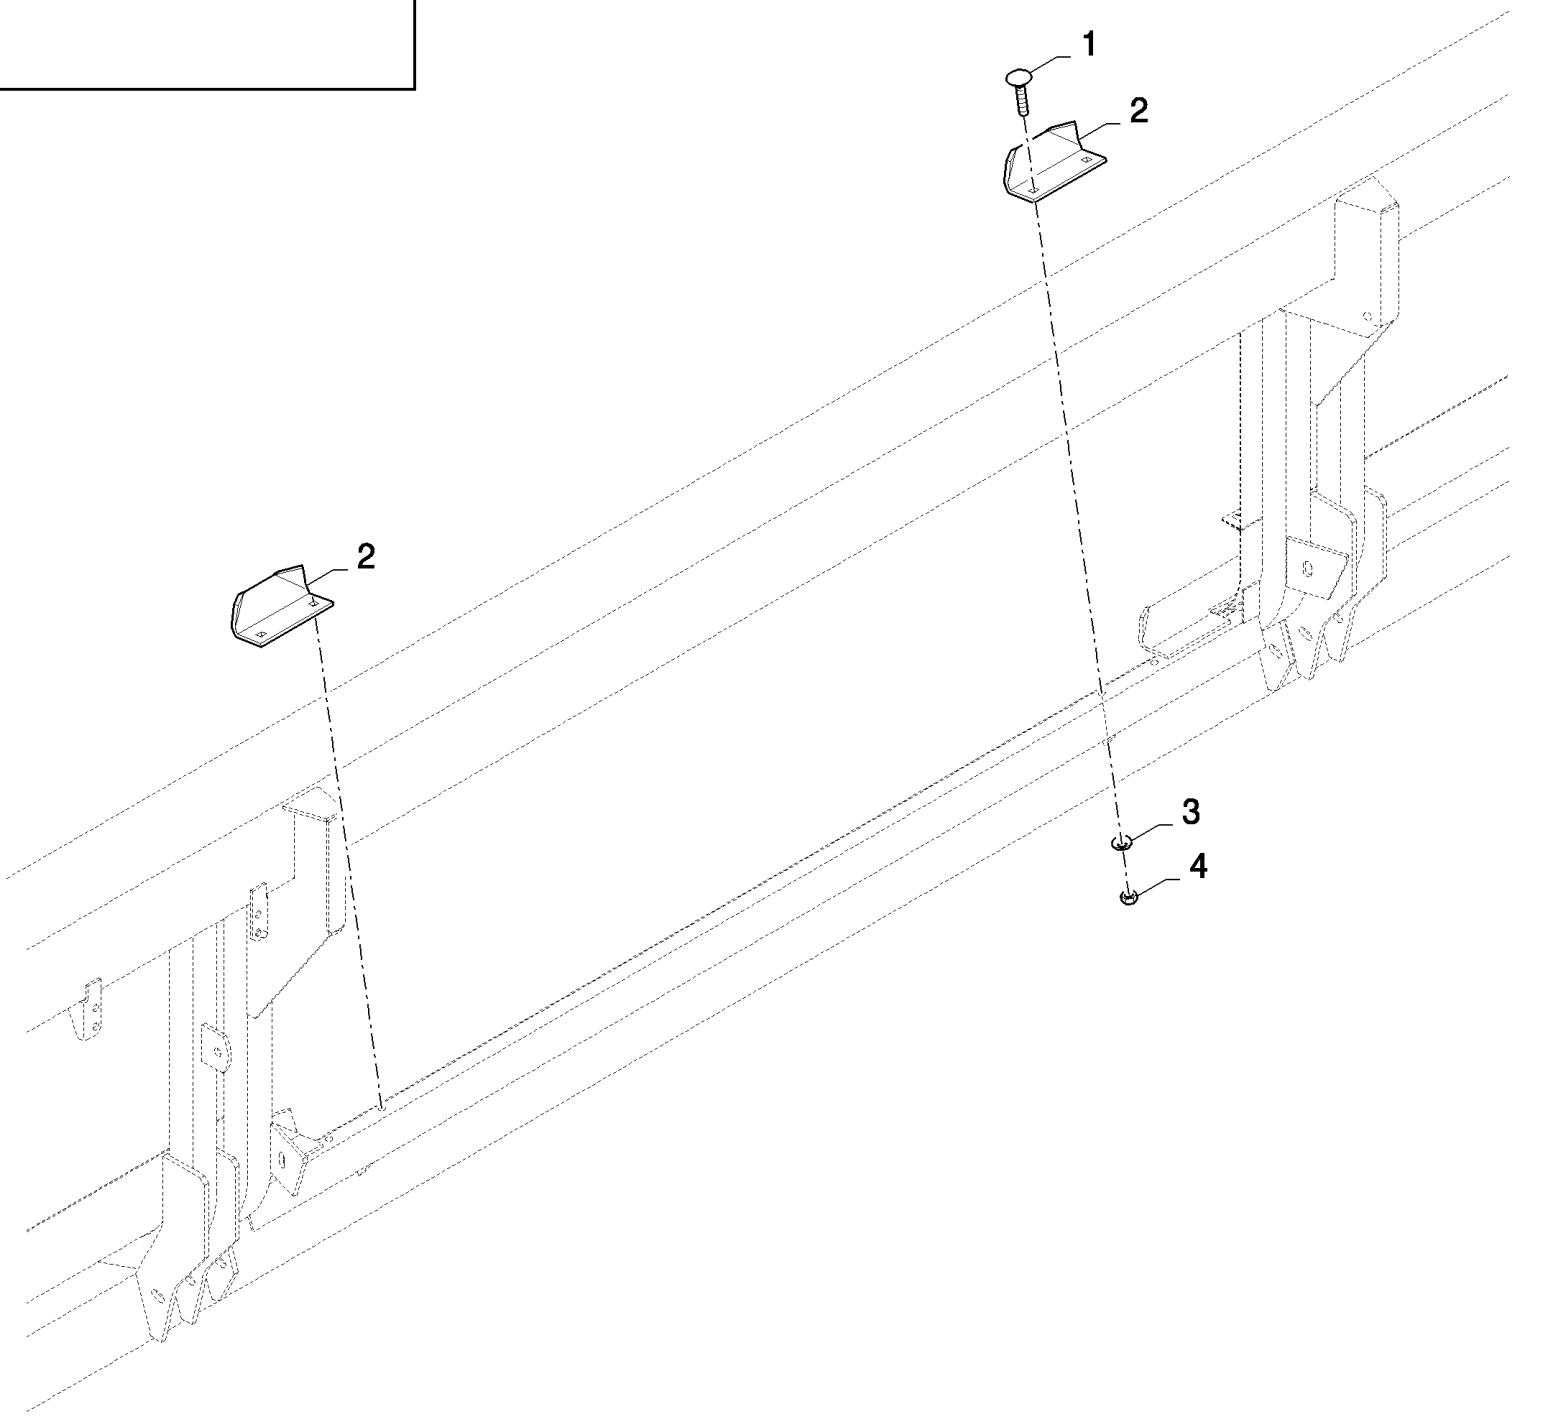

CX8080 COMBINE (9/06-)

18.84110554(01) CROP DISTRIBUTION KIT

сылка	Номер детали	Кол-во	Описание
	84110554		CROP DISTRIBUTION KIT,
1	86512446	4	BOLT, CARRIAGE, Short NK, M10 x 30, CI8.8, Full Thd,
2	84448194	2	ANGLE,
3	140045	4	WASHER, SPRING, Belleville, M10,
4	100016	4	NUT, M10, CI 8,