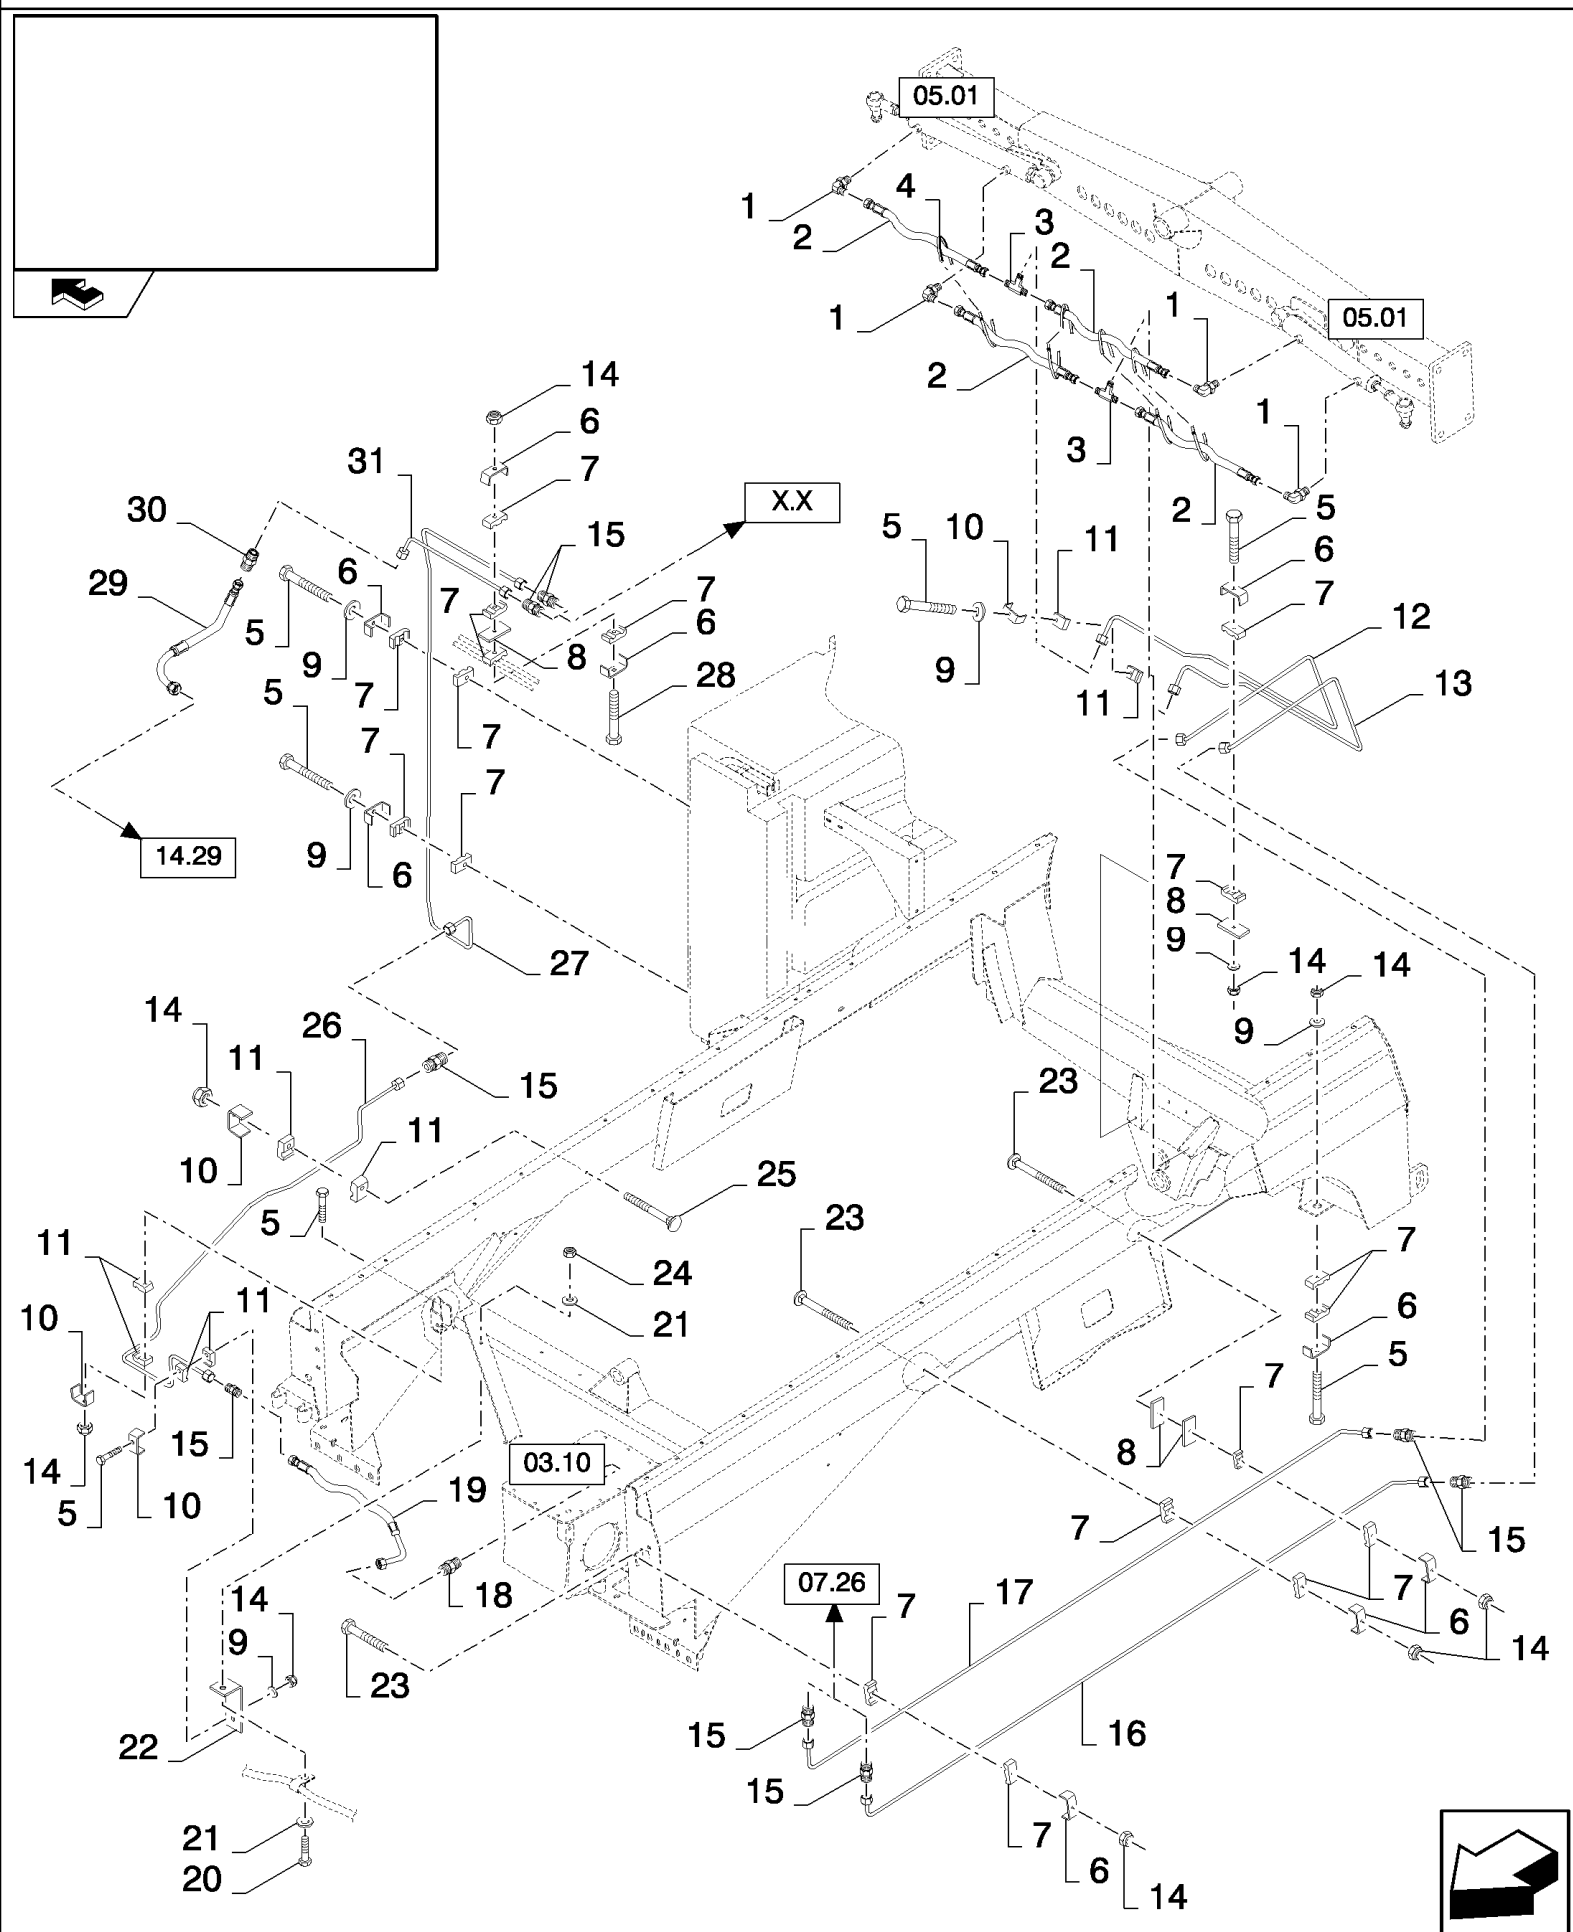

07.24(01) LOWER FRAME HYDRAULICS - SELF-LEVELLING

07.24(01) LOWER FRAME HYDRAULICS - SELF-LEVELLING

сылка	Номер детали	Кол-во	Описание
1	86579691	4	ELBOW, 90°, 13/16"-18 ORFS x M18 x 1.5 ORB, , SEE FIGURE 07.502
2	84068103	4	HOSE, FLEXIBLE,
3	86533127	2	TEE, 13/16"-16 ORFS,
4	86566990	4	STRAP, CABLE,
5	120056	9	SCREW, Hex, M6 x 50, 8.8,
6	431941	9	SUPPORT,
7	430357	18	CLAMP,
8	434097	4	BRACKET,
9	322357	8	WASHER, SPRING, Belleville, M6,
10	442340	5	SUPPORT,
11	433008	10	CLAMP,
12	84432597	1	TUBE, HYD, , FOR CX8030, CX8040, CX8050 ONLY
12	84432251	1	TUBE, HYD, , FOR CX8060, CX8070, CX8080, CX8090 ONLY
13	84432595	1	TUBE, HYD, , FOR CX8030, CX8040, CX8050 ONLY
13	84432253	1	TUBE, HYD, , FOR CX8060, CX8070, CX8080, CX8090 ONLY
14	412152	9	NUT, LOCK, M6 x 1, CI 8.8,
15	84431547	8	UNION, 13/16"-16 ORFS, , SEE FIGURE 07.502
16	84431499	1	TUBE, HYD,
17	84431495	1	TUBE, HYD,
18	86579674	1	CONNECTOR, HYD., 13/16"-16 ORFS x M14 x 1.5 ORB, , SEE FIGURE 07.502
19	84068062	1	HOSE, FLEXIBLE,
20	120104	1	SCREW, Hex, M8 x 20, 8.8,
21	322358	2	WASHER, SPRING, Belleville, M8,
22	86586810	1	SUPPORT,
23	412364	3	BOLT, CARRIAGE, Short NK, M6 x 50, CI8.8, Full Thd, M6x50
24	89706690	1	NUT, M8, CI 8,
25	120034	1	BOLT, CARRIAGE, Short NK, M6 x 40, CI8.8,
26	84433230	1	TUBE, HYD,
27	84437140	1	TUBE, HYD, , FOR CX8030, CX8040, CX8050 ONLY
27	84433232	1	TUBE, HYD, , FOR CX8060, CX8070, CX8080, CX8090 ONLY
28	86508569	1	BOLT, Hex, M6 x 70, 8.8, M6x70
29	84068158	1	HOSE, FLEXIBLE,
30	84431472	1	CONNECTOR, HYD., , SEE FIGURE 07.502
31	84431249	1	TUBE, HYD, , FOR CX8030, CX8040, CX8050 ONLY
31	84431245	1	TUBE, HYD, , FOR CX8060, CX8070, CX8080, CX8090 ONLY