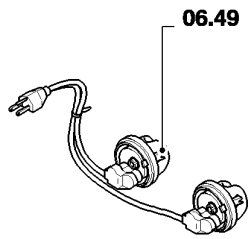

ELECTRICAL SYSTEM

SYSTÈME ELECTRIQUE

SISTEMA ELÉCTRICO

ELECTRISK SYSTEM

SISTEMA DI ELETTRICO

ELEKTRISCHES SYSTEME

SISTEMA ELÉCTRICA

ELEKTRISCH SYSTEME

SEC. 6

06.39

06.49

06.13

06.02
06.57

06.39 06.50

06.31

06.12

06.14

06.45
06.46

06.17
06.18 06.25
06.20 06.26
06.21 06.27
06.22 06.28
06.23 06.29
06.24 06.41

06.52
06.53

06.43
06.44

06.10
06.11

06.32

06.15

06.01 06.42
06.08 06.48
06.19 06.54
06.30 06.55
06.33 06.56
06.37 06.61
06.38 06.64

06.34
06.35
06.36
06.40
06.47

06.03
06.04
06.05

06.07

06.58
06.60
06.62

06.09

06.03
06.04
06.05

06.07

06.58
06.60
06.62

06.15

06.01 06.42
06.08 06.48
06.19 06.54
06.30 06.55
06.33 06.56
06.37 06.61
06.38 06.64

06.09

06.51

06.63

06.65

06.66

06.65