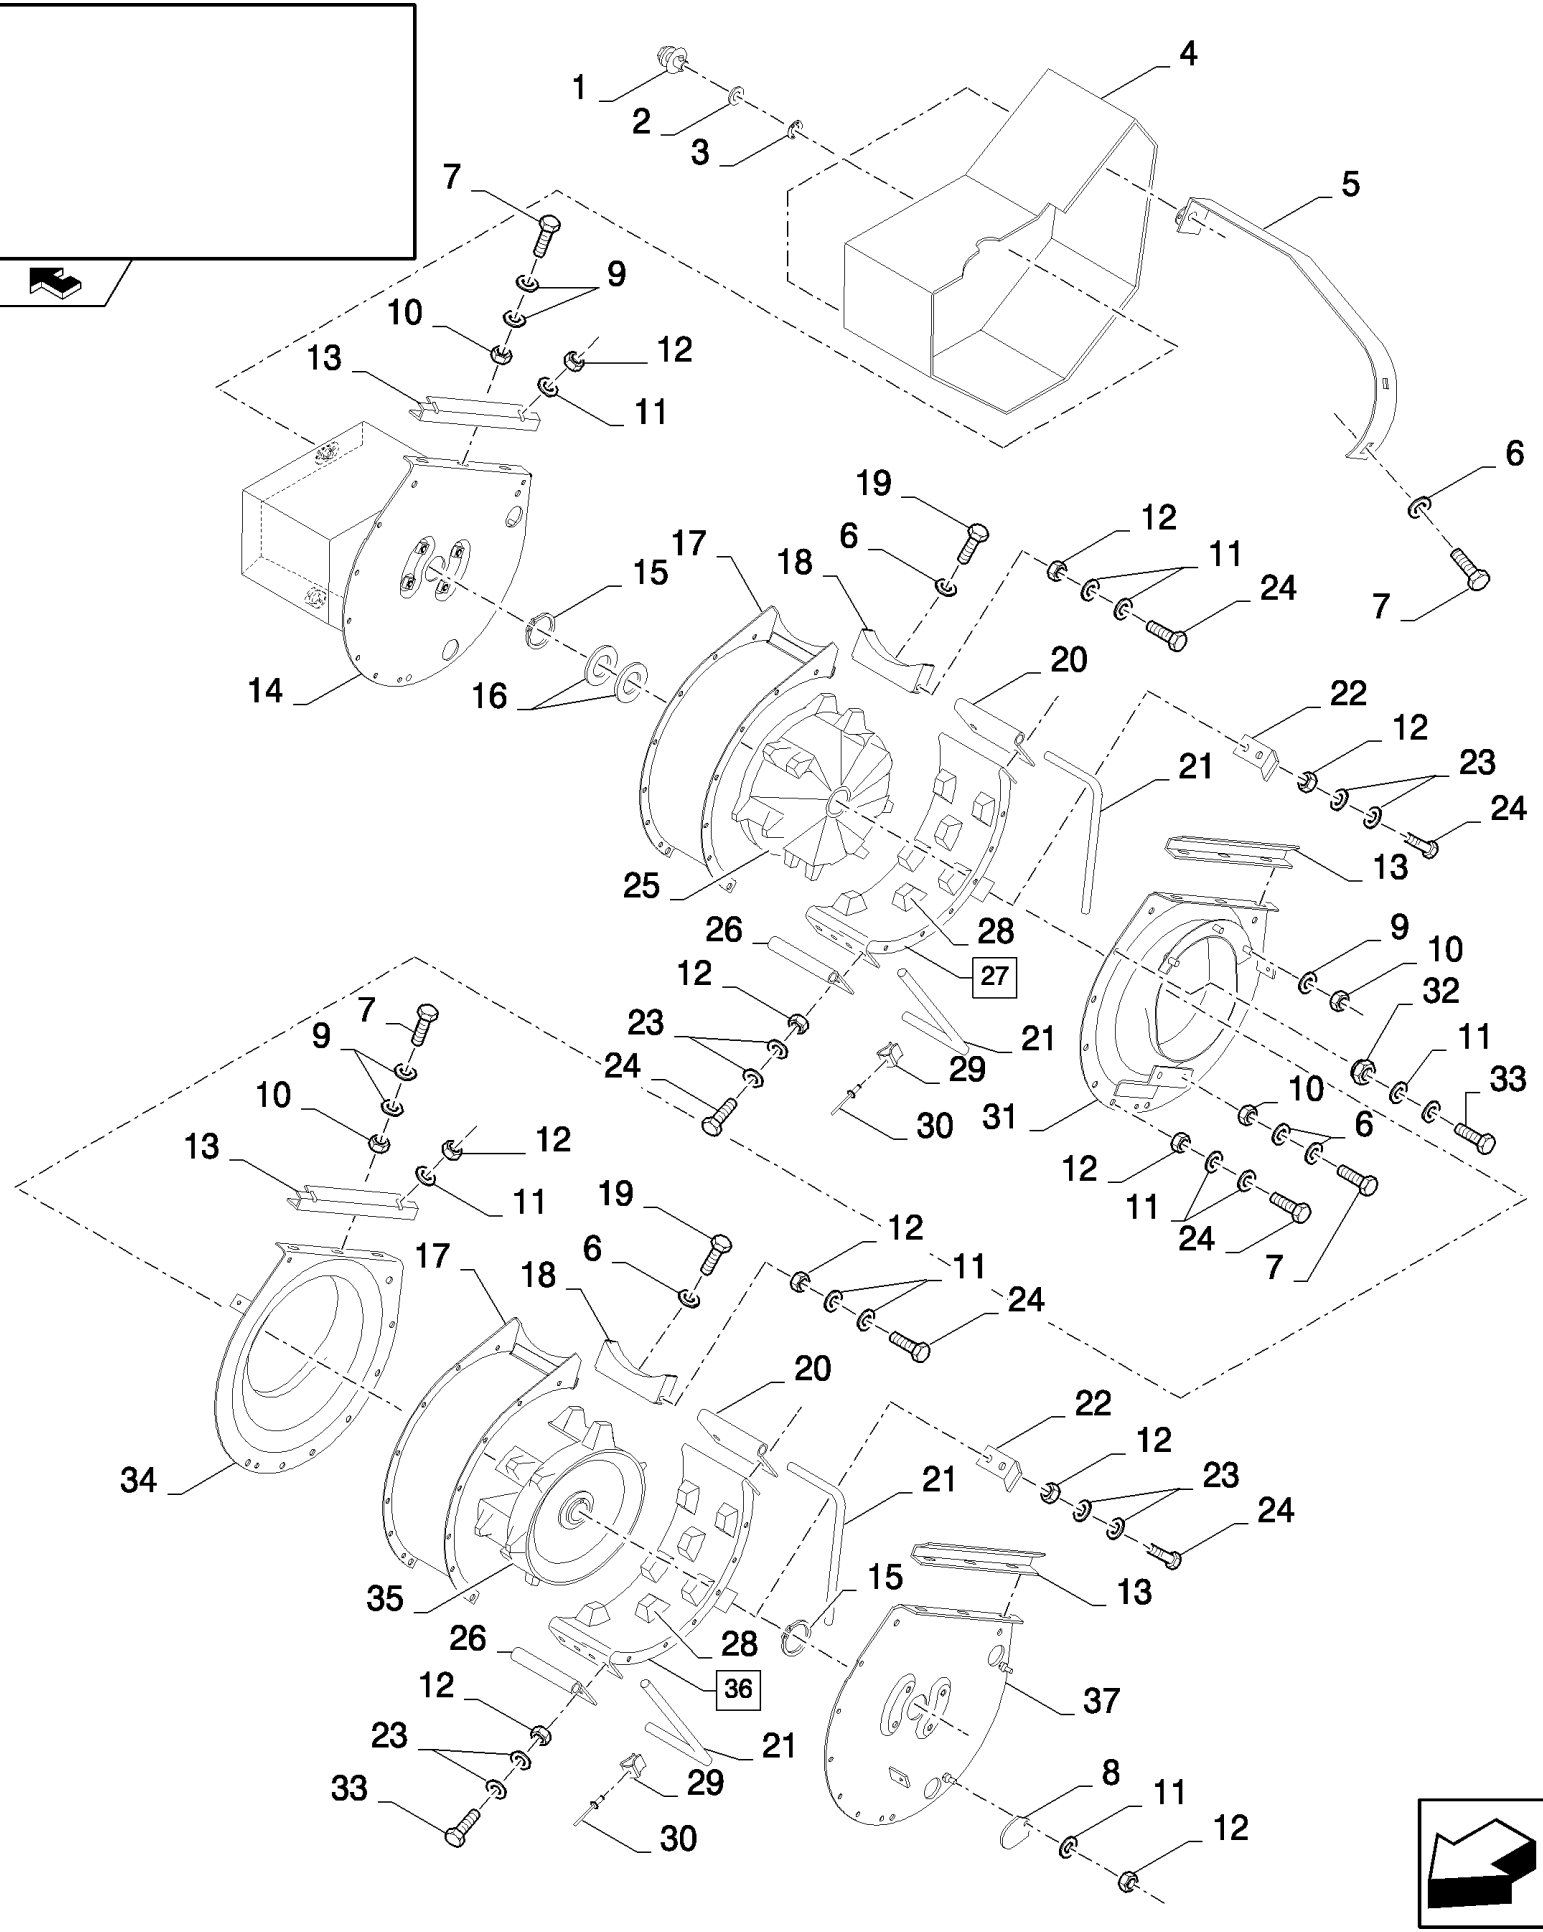

15.15(01) TAILINGS ELEVATORS, BOTTOM AUGER

15.15(01) TAILINGS ELEVATORS, BOTTOM AUGER

сылка	Номер детали	Кол-во	Описание
1	89514603	3	LOCK,
2	140069	4	WASHER,
3	9514605	3	WASHER,
4	84073117	1	SHIELD,
5	84434650	1	SUPPORT,
6	322358	10	WASHER, SPRING, Belleville, M8,
7	120104	8	SCREW, Hex, M8 x 20, 8.8,
8	456468	4	PLATE, , STANDARD
8	84023284	4	COVER, , REINFORCED
9	412650	AR	WASHER, Belleville, M8,
10	89706690	14	NUT, M8, CI 8,
11	322357	AR	WASHER, SPRING, Belleville, M6,
12	15896221	AR	NUT, M6, CI 10,
13	84071749	4	SUPPORT,
14	84072823	1	PLATE,
15	11068376	2	RING, SNAP, M35, Ext x 1.5 Thk,
16	58630	3	SHIM, .0299" Thk, 0.8MM
16	444099	3	PLATE, ADJUSTING, 3MM
17	84071980	2	COVER, , STANDARD
17	84072586	2	COVER, , REINFORCED
18	84071739	2	SUPPORT,
19	120103	2	BOLT, Hex, M8 x 16, 8.8,
20	428700	2	PLATE, ADJUSTING,
21	84038089	4	PIN,
22	455652	4	BRACKET,
23	412649	AR	WASHER, SPRING, Belleville, M6,
24	86508568	AR	SCREW, Hex, M6 x 16, 8.8,
25	84607287	1	AWNER, RH, STANDARD
25	84607289	1	AWNER, RH, REINFORCED
26	747606	2	PLATE, ADJUSTING,
27	84074726	1	COVER, (28)
27	84074826	1	COVER, , SMOOTH VERSION
28	421866	AR	PIN, RH
29	323307	4	CLAMP,
30	445394	4	RIVET, Pop, M4.8 x 12.7,
31	84071805	1	PLATE, RH
32	412152	2	NUT, LOCK, M6 x 1, CI 8.8,
33	120100	AR	BOLT, Hex, M6 x 20, 8.8,
34	84071806	1	PLATE, LH
35	84607291	1	AWNER, LH, STANDARD
35	84607293	1	AWNER, LH, REINFORCED
36	84074727	1	COVER, (28)
36	84074826	1	COVER, , SMOOTH VERSION
37	84069746	1	COVER,