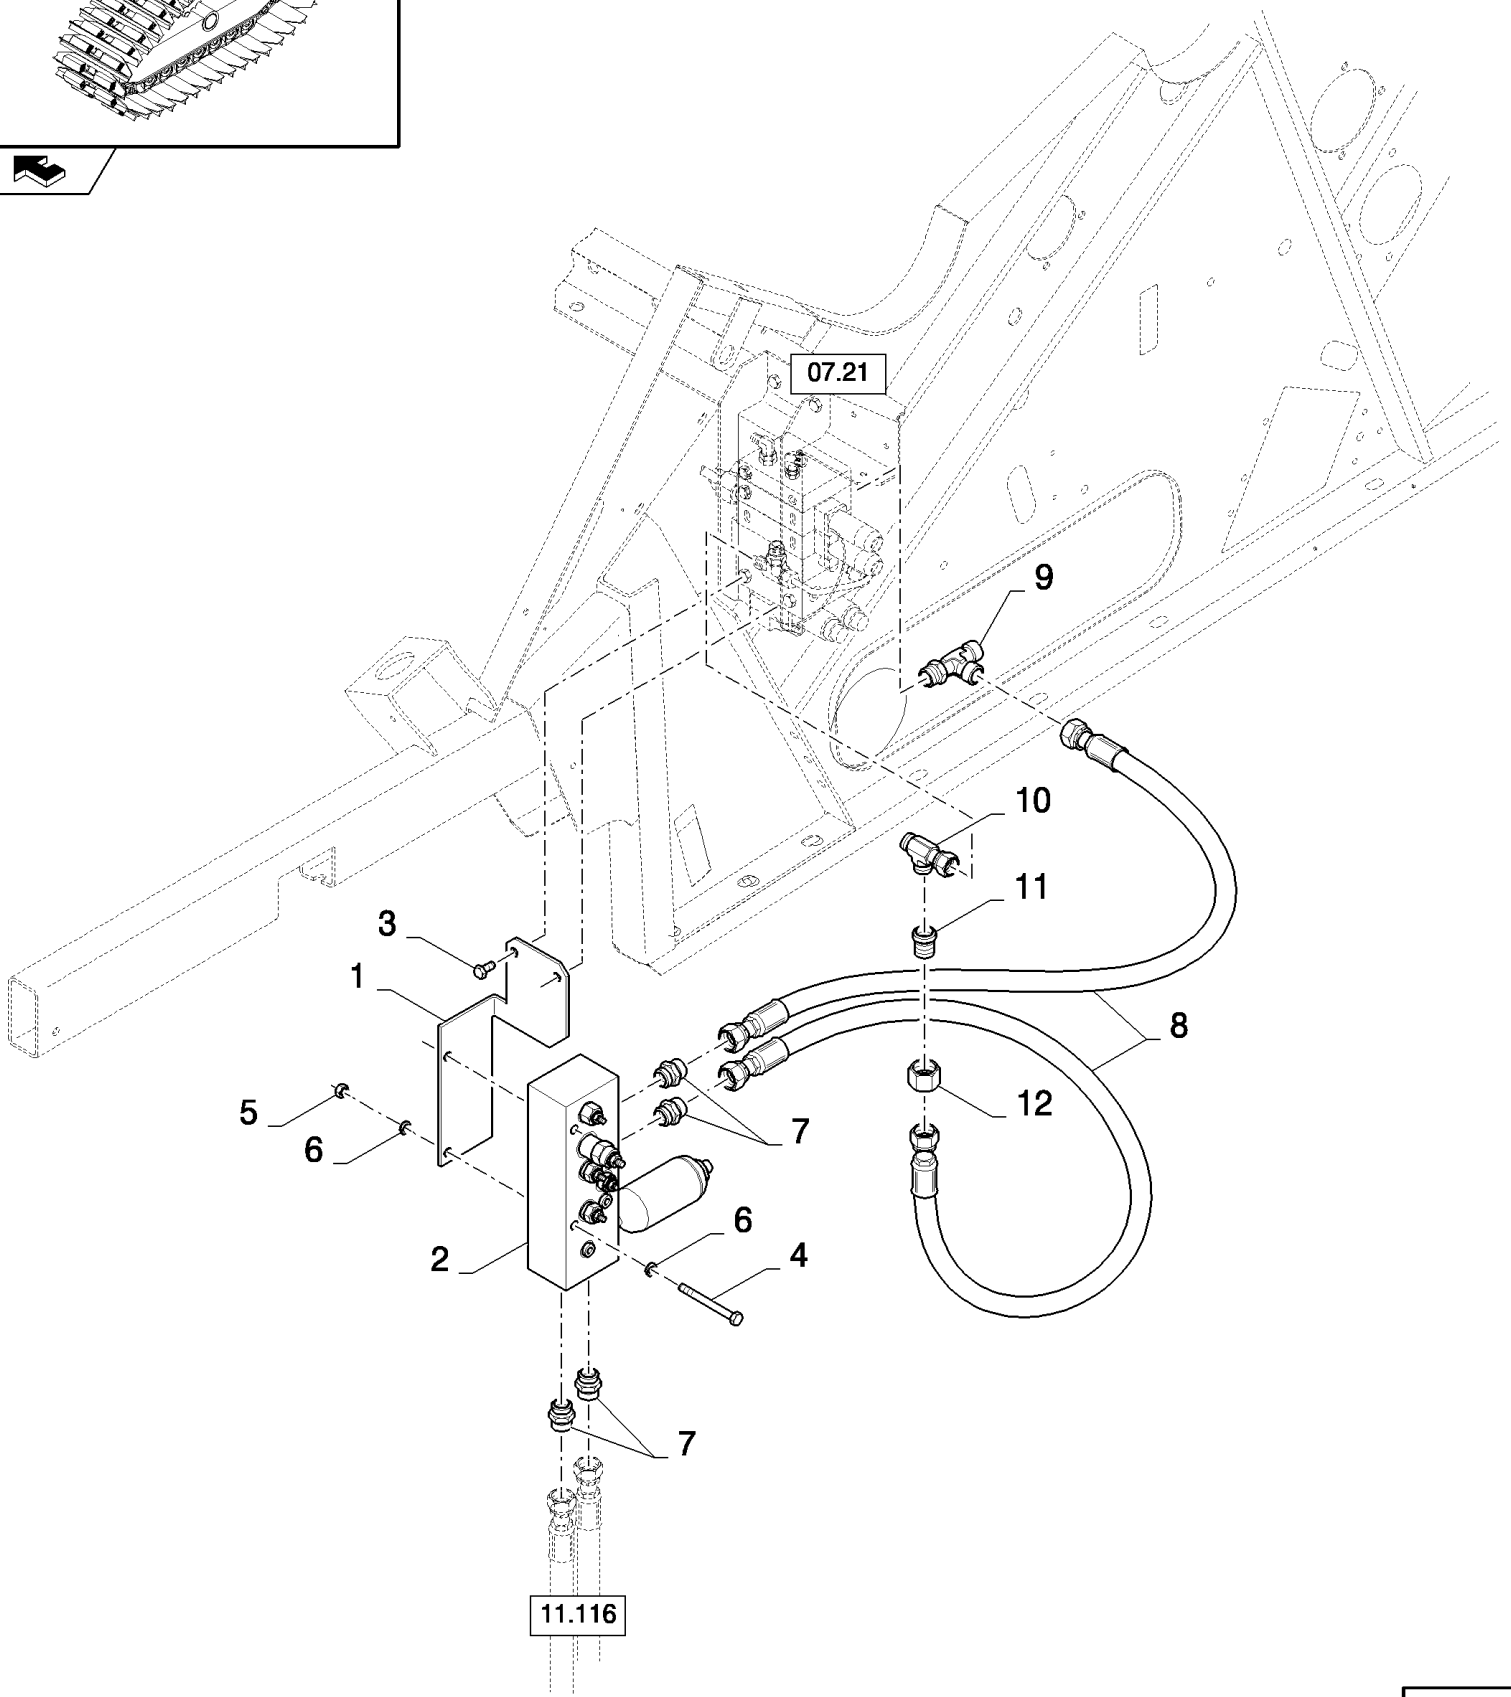

11.114(01) TRACK, HYDRAULICS: VALVE

сылка	Номер детали	Кол-во	Описание
1	84800320	1	SUPPORT,
2	84800342	1	VALVE, HYDRAULIC,
3	120104	2	SCREW, Hex, M8 x 20, 8.8,
4	86508571	2	SCREW, Hex, M8 x 90, 8.8, M8x90
5	89706690	2	NUT, M8, CI 8,
6	80681	2	WASHER, LOCK, 5/16",
7	84800321	4	CONNECTOR, HYD.,
8	84800322	2	HOSE,
9	86597759	1	TEE, 13/16"-16 ORFS x M18 x 1.5 ORB Run,
10	84989850	1	CONNECTION, 3 WAY,
11	85802819	1	NUT, PIPE UNION,
12	84819551	1	ADAPTER,