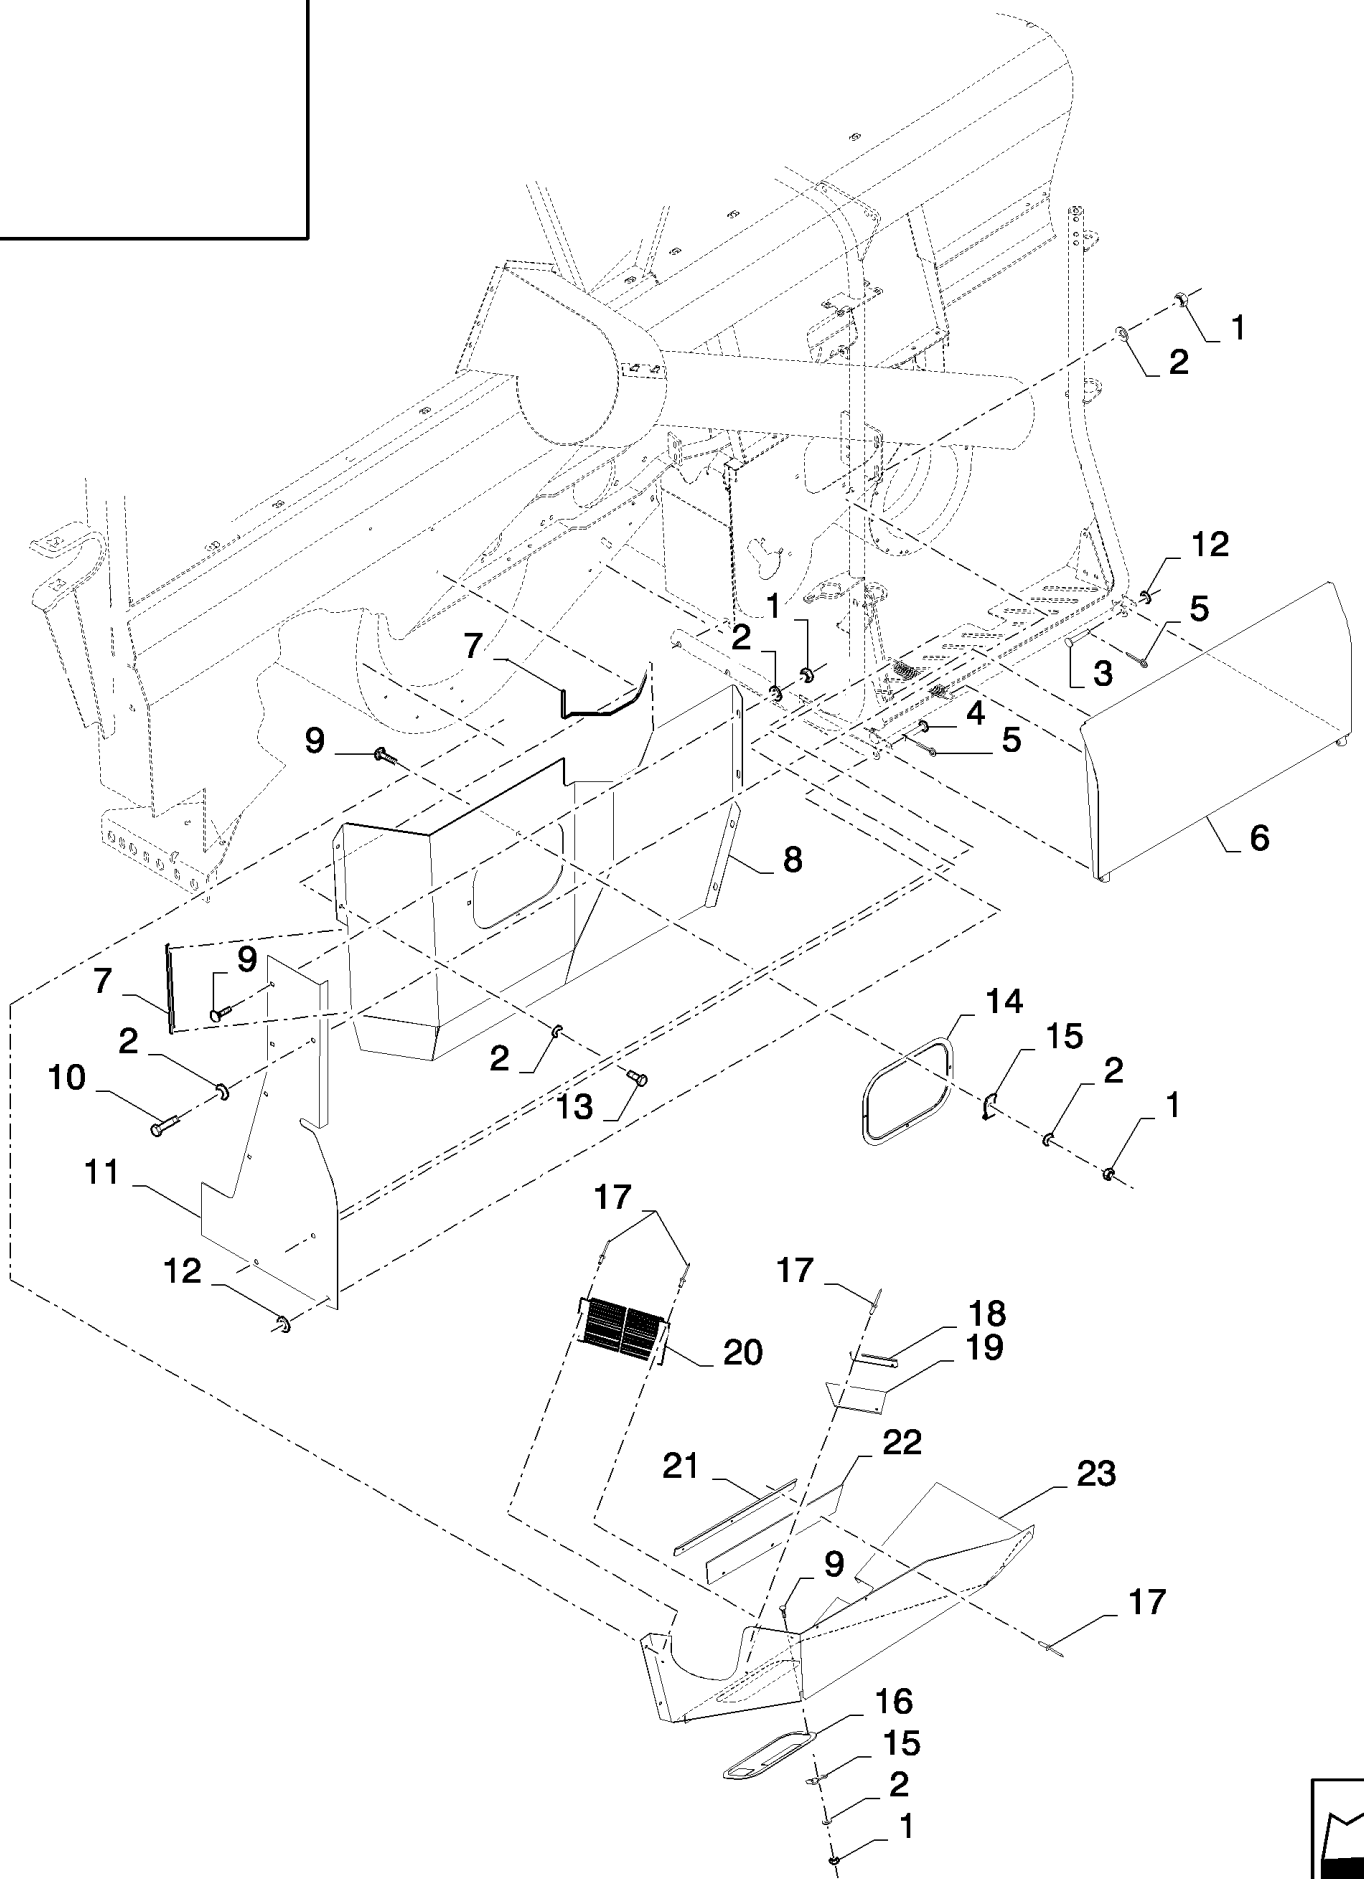

сылка	Номер детали	Кол-во	Описание
	84110608		DIA KIT, HARVESTER,
1	9706690	8	NUT, M8, CI 8,
2	322358	12	WASHER, SPRING, Belleville, M8,
3	345785	1	PIN, CLEVIS, M10 x 45,
4	336793	1	PIN, CLEVIS, M10 x 55,
5	130003	2	PIN, SPLIT (COTTER), M3.2 x 20,
6	84440354	1	DOOR,
7	401310	1	L=0.6M
8	84440459	1	SHIELD,
9	86507486	8	BOLT, CARRIAGE, Short NK, M8 x 20, CI8.8, Full Thd,
10	386045	1	BOLT, Hex, M8 x 45, 8.8,
11	84440921	1	PLATE,
12	140017	2	WASHER, M10 x 20 x 2,
13	120104	2	SCREW, Hex, M8 x 20, 8.8,
14	84320078	1	COVER,
15	425093	4	CLIP,
16	916303	1	COVER,
17	425519	9	RIVET,
18	84441428	1	PLATE,
19	84441423	1	CANVAS,
20	86583383	2	BRUSH,
21	84441426	1	PLATE,
22	84441422	1	CANVAS,
23	84440449	1	SHIELD,
	9504635	0.03	loctite