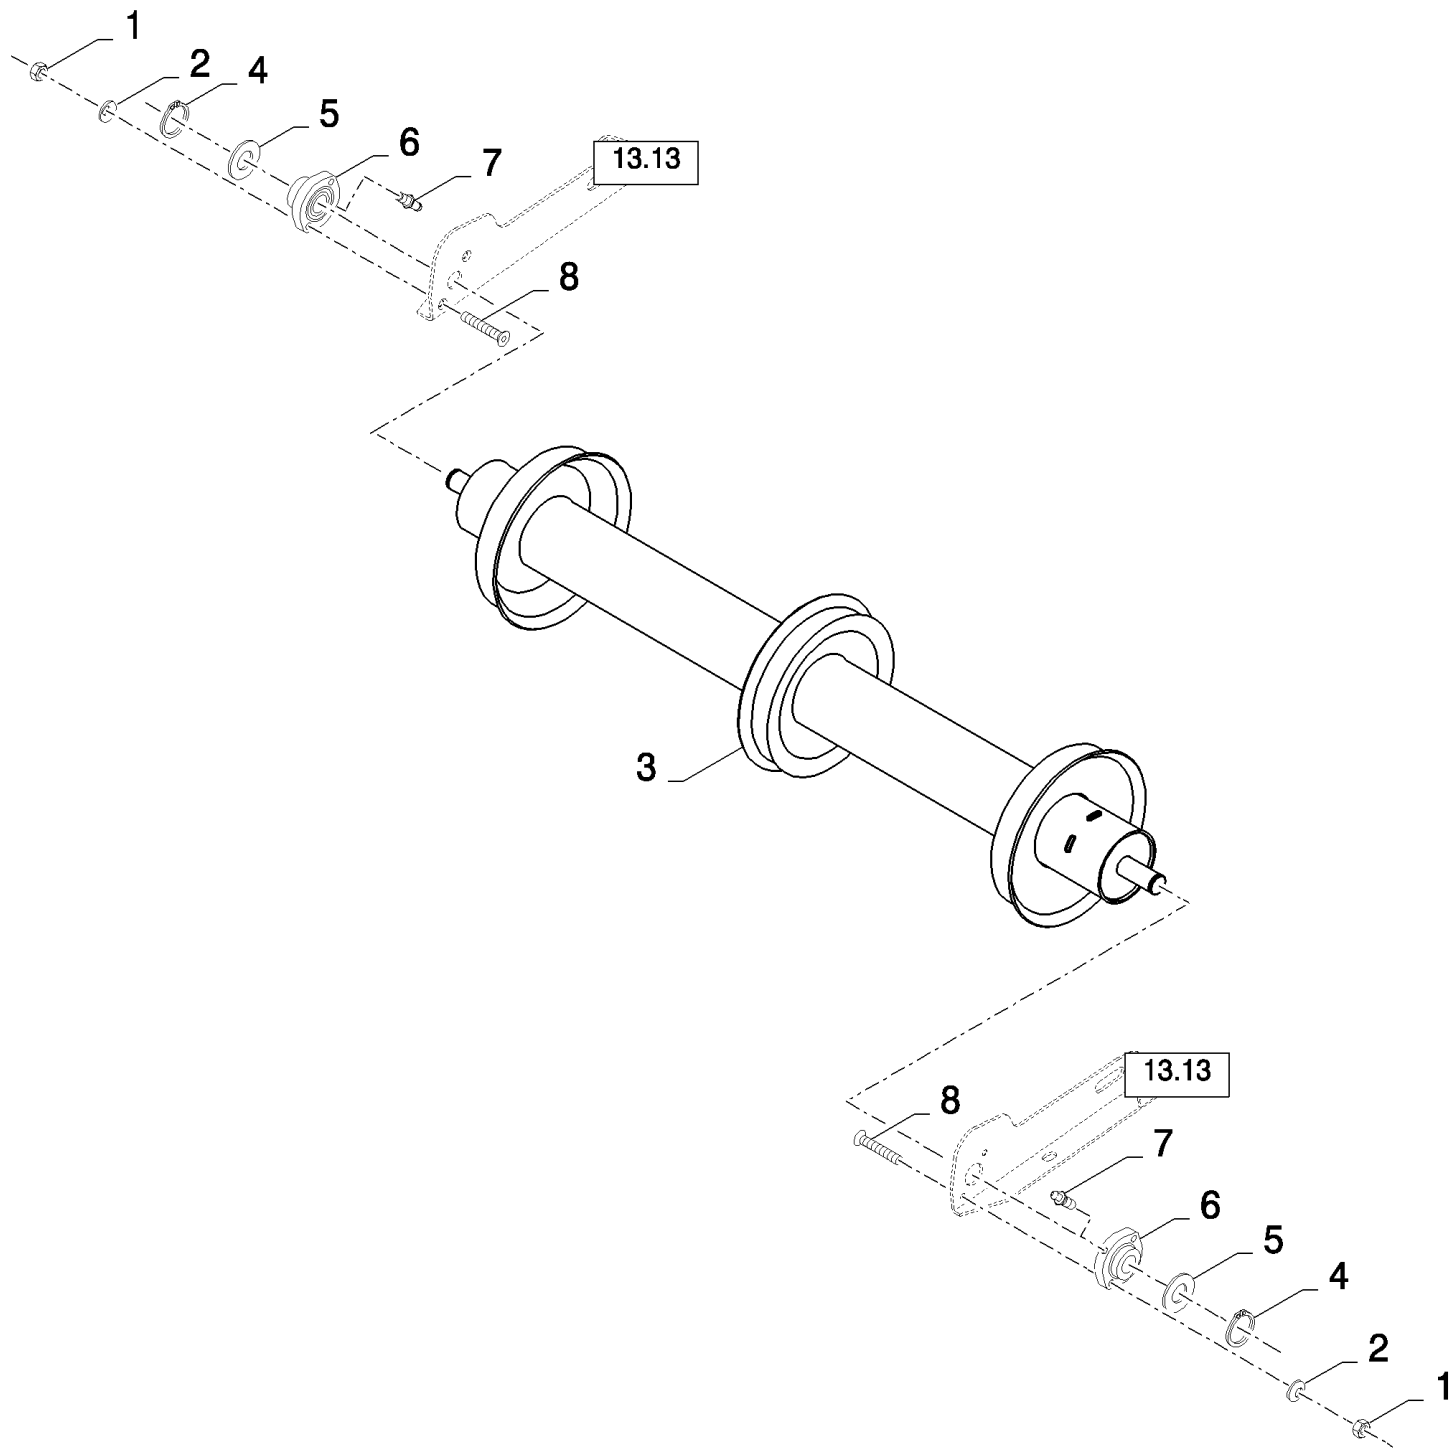

13.12(01) LOWER SHAFT WITH LATERAL FLOTATION ONLY

13.12(01) LOWER SHAFT WITH LATERAL FLOTATION ONLY

сылка	Номер детали	Кол-во	Описание
1	100016	13	NUT, M10, CI 8,
2	140045	13	WASHER, SPRING, Belleville, M10,
3	87318779	1	ROLLER, CONVEYOR, , FOR CX8030, CX8040, CX8050 ONLY
3	87318775	1	ROLLER, CONVEYOR, , FOR CX8060, CX8070, CX8080, CX8090 ONLY
4	370003	2	RING, SNAP, M30, Ext,
5	441176	4	WASHER,
6	84078927	2	BEARING ASSY,
7	84022088	2	NIPPLE, LUBE,
8	120259	4	SCREW, Hex Soc Flat Hd, M10 x 40, 8.8,