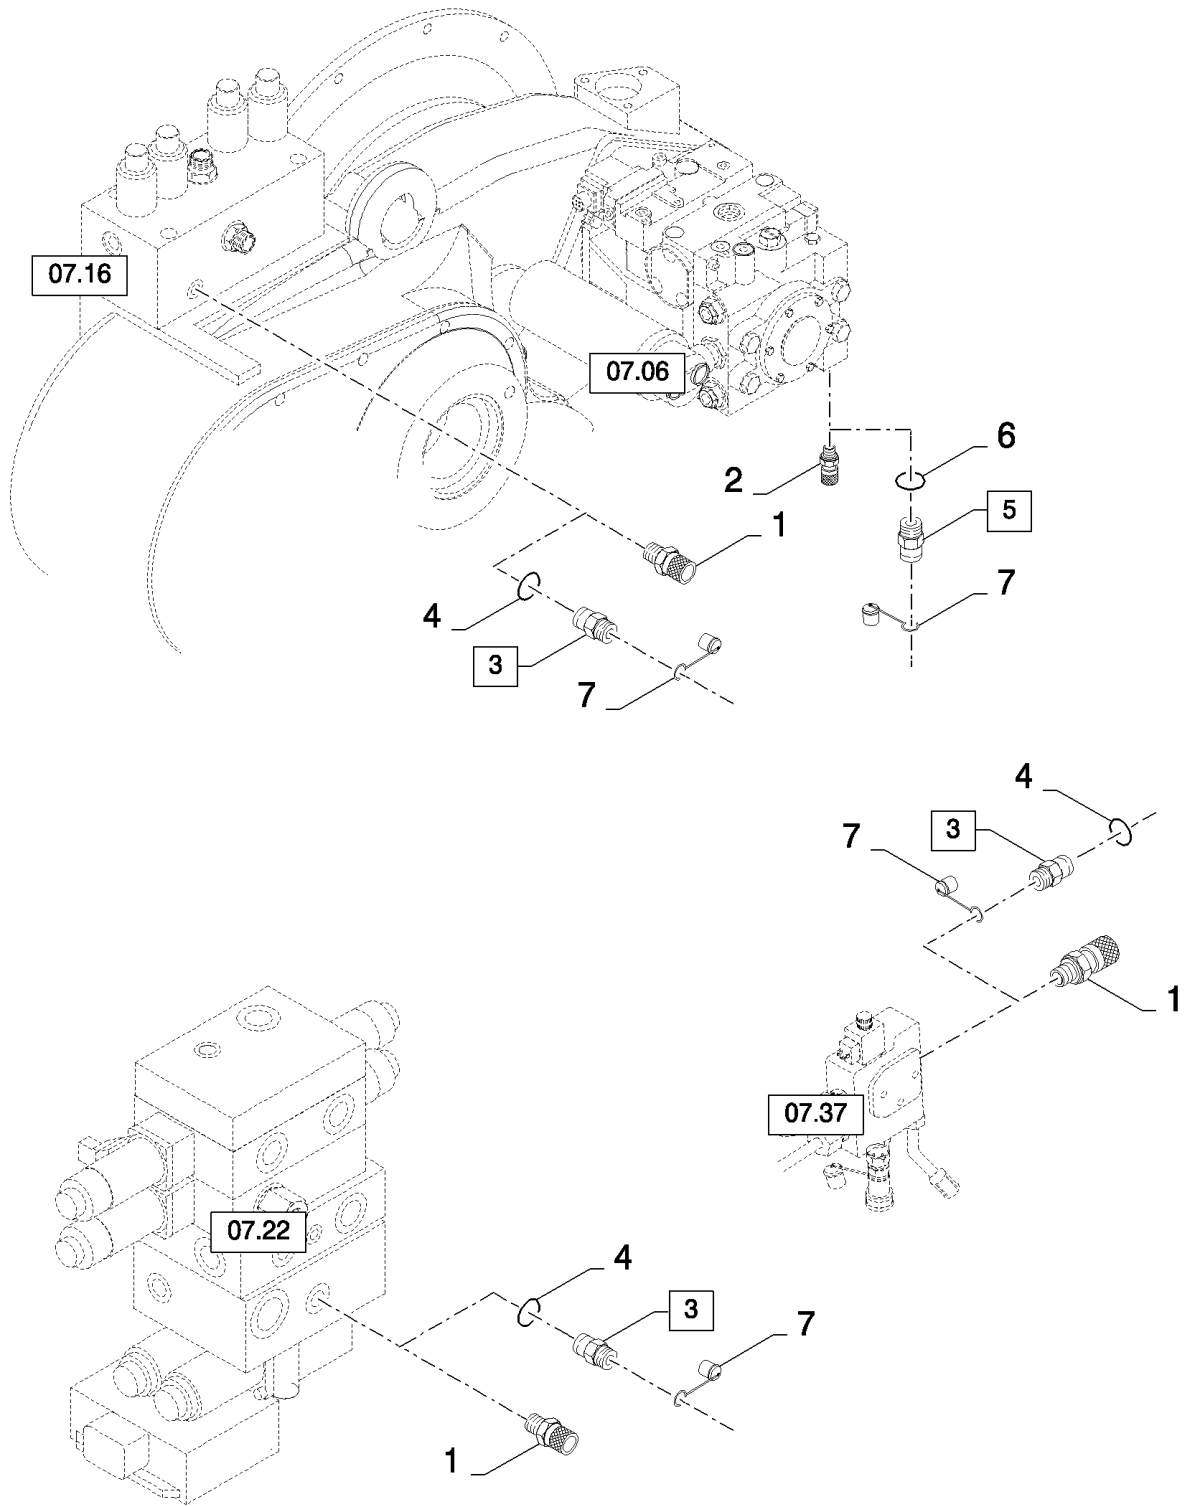

сылка	Номер детали	Кол-во	Описание
1	84100207	3	COUPLING, QUICK, MALE,
2	84021707	1	CONNECTOR, HYD.,
3	84320565	3	COUPLING, (4), FOR NA ONLY
4	86598099	1	O-RING, CI 6, 11.3MM ID x 2.2 Thk, , FOR NA ONLY
5	86596853	1	COUPLING, QUICK, MALE, (6), FOR NA ONLY
6	9617873	1	O-RING, 6-1, 90 Duro, .468" ID x .078" Thk, , FOR NA ONLY
7	86502604	4	DUST CAP, , FOR NA ONLY