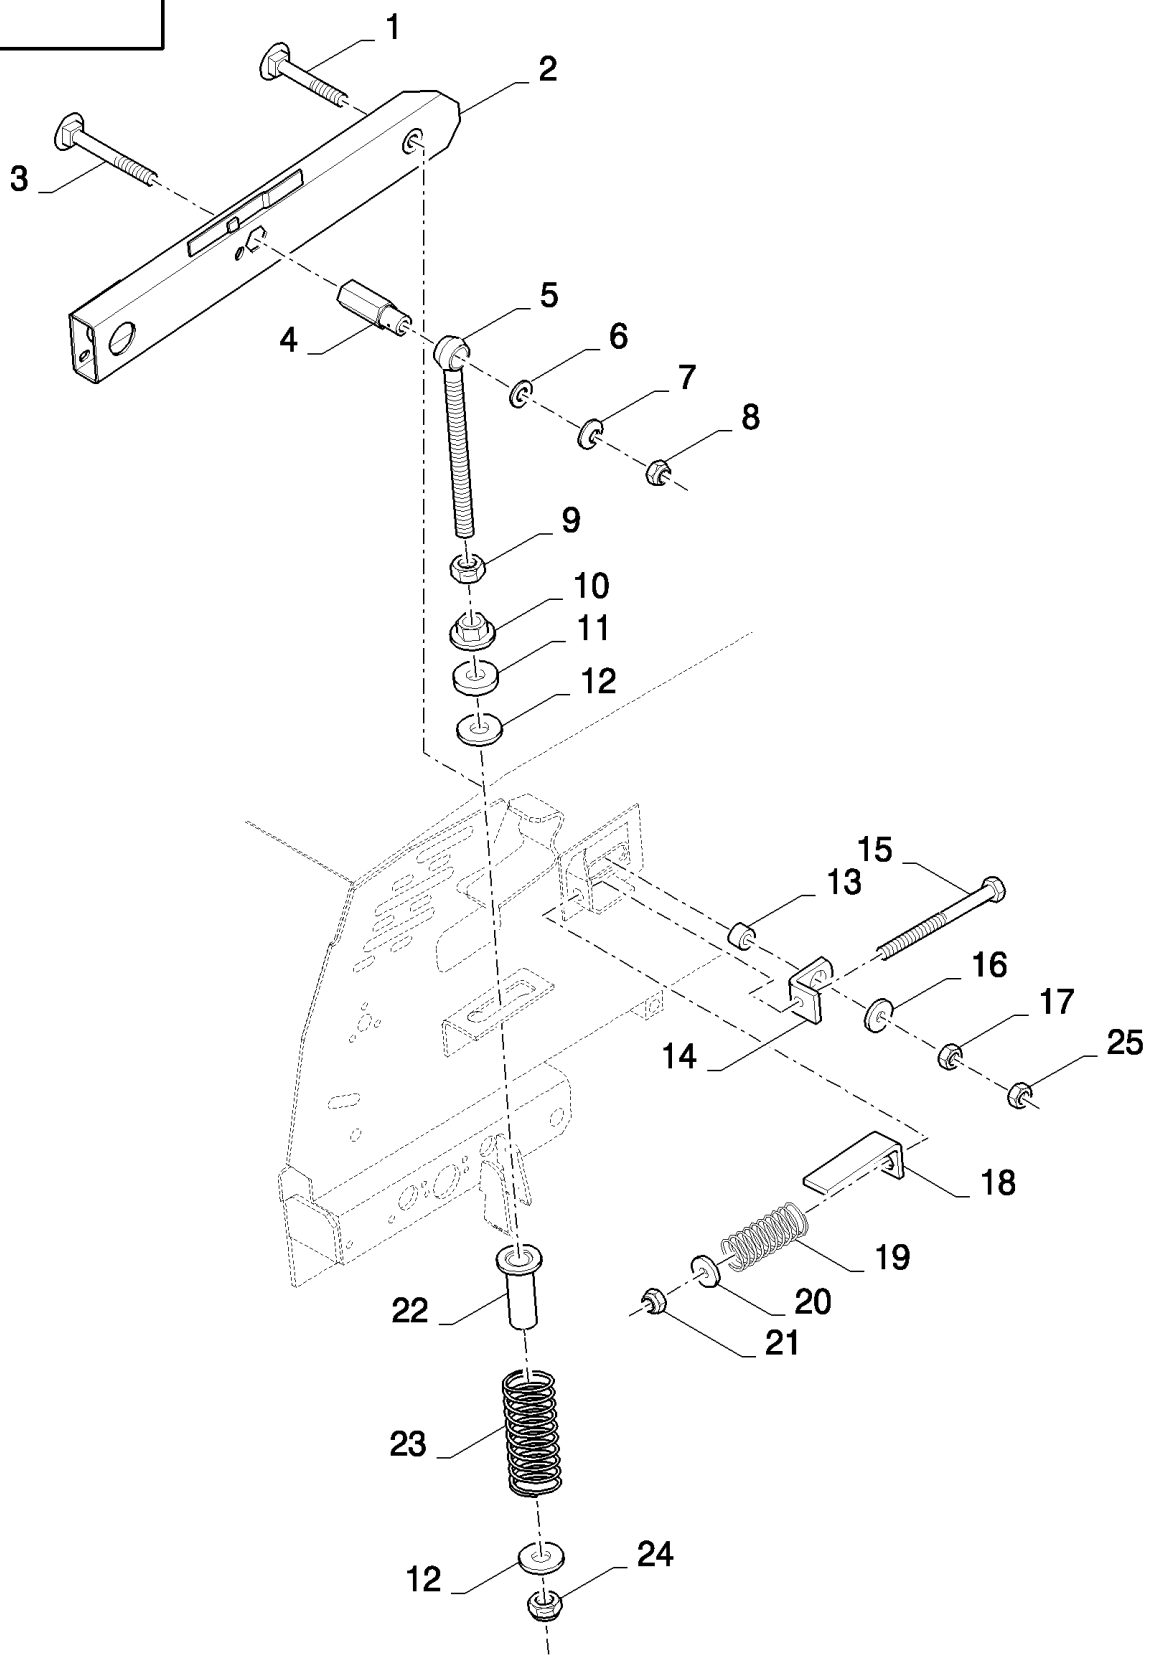

13.15(01) SUSPENSION BRACES WITH FRONT FACE ADJUSTMENT AND LATERAL FLOTATION ONLY

13.15(01) SUSPENSION BRACES WITH FRONT FACE ADJUSTMENT AND LATERAL FLOTATION ONLY

сылка	Номер детали	Кол-во	Описание
1	322362	2	BOLT, CARRIAGE, Short NK, M16 x 100, CI8.8, M16x100
2	84071243	1	SUSPENSION, RH
2	84071236	1	SUSPENSION, LH
3	412339	2	BOLT, CARRIAGE, Short NK, M12 x 120, CI8.8, M12x120
4	84071261	2	BUSHING,
5	84035977	2	EYEBOLT,
6	378245	2	WASHER, M12,
7	140046	2	WASHER, Belleville, M12,
8	100038	2	NUT, M12 x 1.75, CI 8,
9	9706694	2	NUT, M20, CI 8,
10	84072978	2	NUT,
11	84057094	2	DAMPER,
12	86592703	4	WASHER, M20 x 50 x 6, HT,
13	84076896	2	BUSHING,
14	84075539	2	BRACKET,
15	84435244	2	BOLT, Hex, M16 x 180, 8.8, M16x180
16	325594	2	WASHER,
17	100020	2	NUT, M16, CI 8,
18	84075251	2	BRACKET, SUPPORTING,
19	84075179	2	SPRING,
20	140091	2	WASHER,
21	412066	2	NUT, LOCK, M16 x 2, CI 8,
22	84072979	2	TUBE,
23	84072994	2	SPRING,
24	412180	2	NUT, LOCK, M20 x 2.5, CI 8, M20
25	86000441	2	NUT, M16 x 2, CI 8,