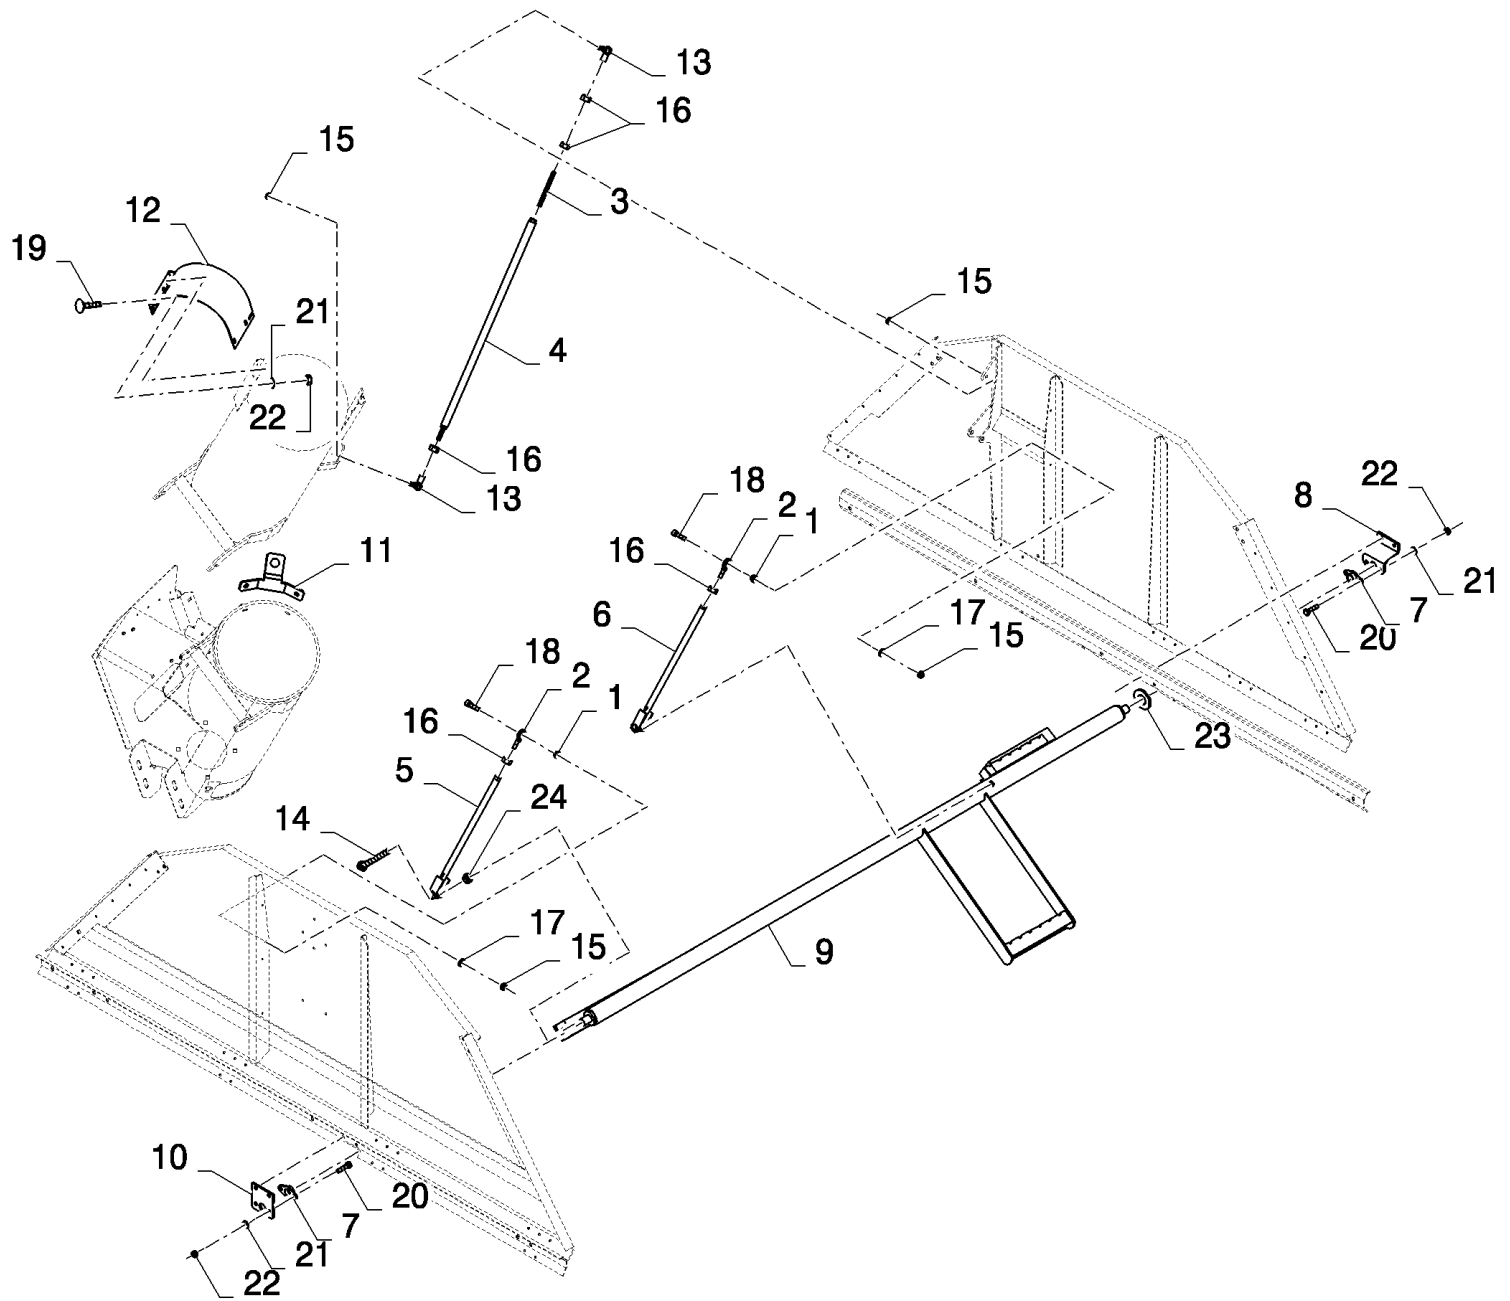

16.18(01) GRAINTANK COVERS, PIVOTING SYSTEM

16.18(01) GRAINTANK COVERS, PIVOTING SYSTEM

сылка	Номер детали	Кол-во	Описание
1	84076466	2	BUSHING,
2	84439533	2	CONNECTION, SWIVEL,
3	84457447	1	ROD,
4	84457474	1	TUBE,
5	84076437	1	ROD,
6	84076427	1	ROD,
7	338712	2	FLANGE,
8	84076417	1	SUPPORT,
9	84439506	1	SHAFT,
10	84076404	1	SUPPORT,
11	84448576	1	SUPPORT,
12	84334512	1	PLATE,
13	84457464	2	CONNECTION, SWIVEL,
14	300512	2	SCREW, Hex, M12 x 55, 8.8,
15	100037	4	NUT, M10 x 1.5, CI 8,
16	100016	5	NUT, M10, CI 8,
17	140045	2	WASHER, SPRING, Belleville, M10,
18	84015950	2	SCREW,
19	86507486	4	BOLT, CARRIAGE, Short NK, M8 x 20, CI8.8, Full Thd,
20	120104	4	SCREW, Hex, M8 x 20, 8.8,
21	322358	8	WASHER, SPRING, Belleville, M8,
22	9706690	8	NUT, M8, CI 8,
23	84434145	AR	WASHER,
24	9706685	2	NUT, M12, CI 8,