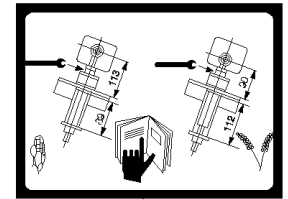

3

13

15

"Achtung! Fahrzeug schert aus"

Achtung! Fahrzeug schert aus

27

IMPORTANT
Must be used only when Inner dual is installed WITHOUT outer dual.

28