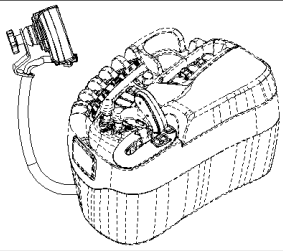

06.04(02) RIGHT HAND CONSOLE, SWITCHES FOR TOUCH SCREEN ONLY - D660

сылка	Номер детали	Кол-во	Описание
1	NSS	1	NOT SERVICED SEPARATELY,
2	82027013	2	SWITCH, threshing, straw elevator
3	84320263	1	PLUG,
4	84320233	1	SWITCH, Rotor speed
5	84320233	1	SWITCH, cleaning fan speed
6	84320233	1	SWITCH, Concave clearance
7	84320263	1	PLUG, Upper sieves
8	84320263	1	PLUG, LOWER SIEVES
9	NSS	1	NOT SERVICED SEPARATELY, PARKING BRAKE
10	84320263	1	PLUG, 4 WHEEL DRIVE
11	84320263	1	PLUG, DUAL RANGE SPEED
12	84320263	1	PLUG, Automatic crop settings
13	84320263	1	PLUG, Feedrate
14	84320249	1	SWITCH, Road / Field
15	NSS	1	NOT SERVICED SEPARATELY, Reel speed
16	84320263	1	PLUG, VERTICAL KNIVES
17	NSS	1	NOT SERVICED SEPARATELY, Straw elevator reverser
18	84320263	1	PLUG, Spare
19	NSS	1	NOT SERVICED SEPARATELY, Chopper spreader plates / Spare
20	84320263	1	PLUG, Automatic crop settings
21	NSS	1	NOT SERVICED SEPARATELY, GEARSHIFT
22	NSS	1	NOT SERVICED SEPARATELY,
23	84320255	1	SWITCH, Engine throttle
24	86643197	1	SWITCH, Header usage
25	86643196	1	SWITCH, HHC Set point