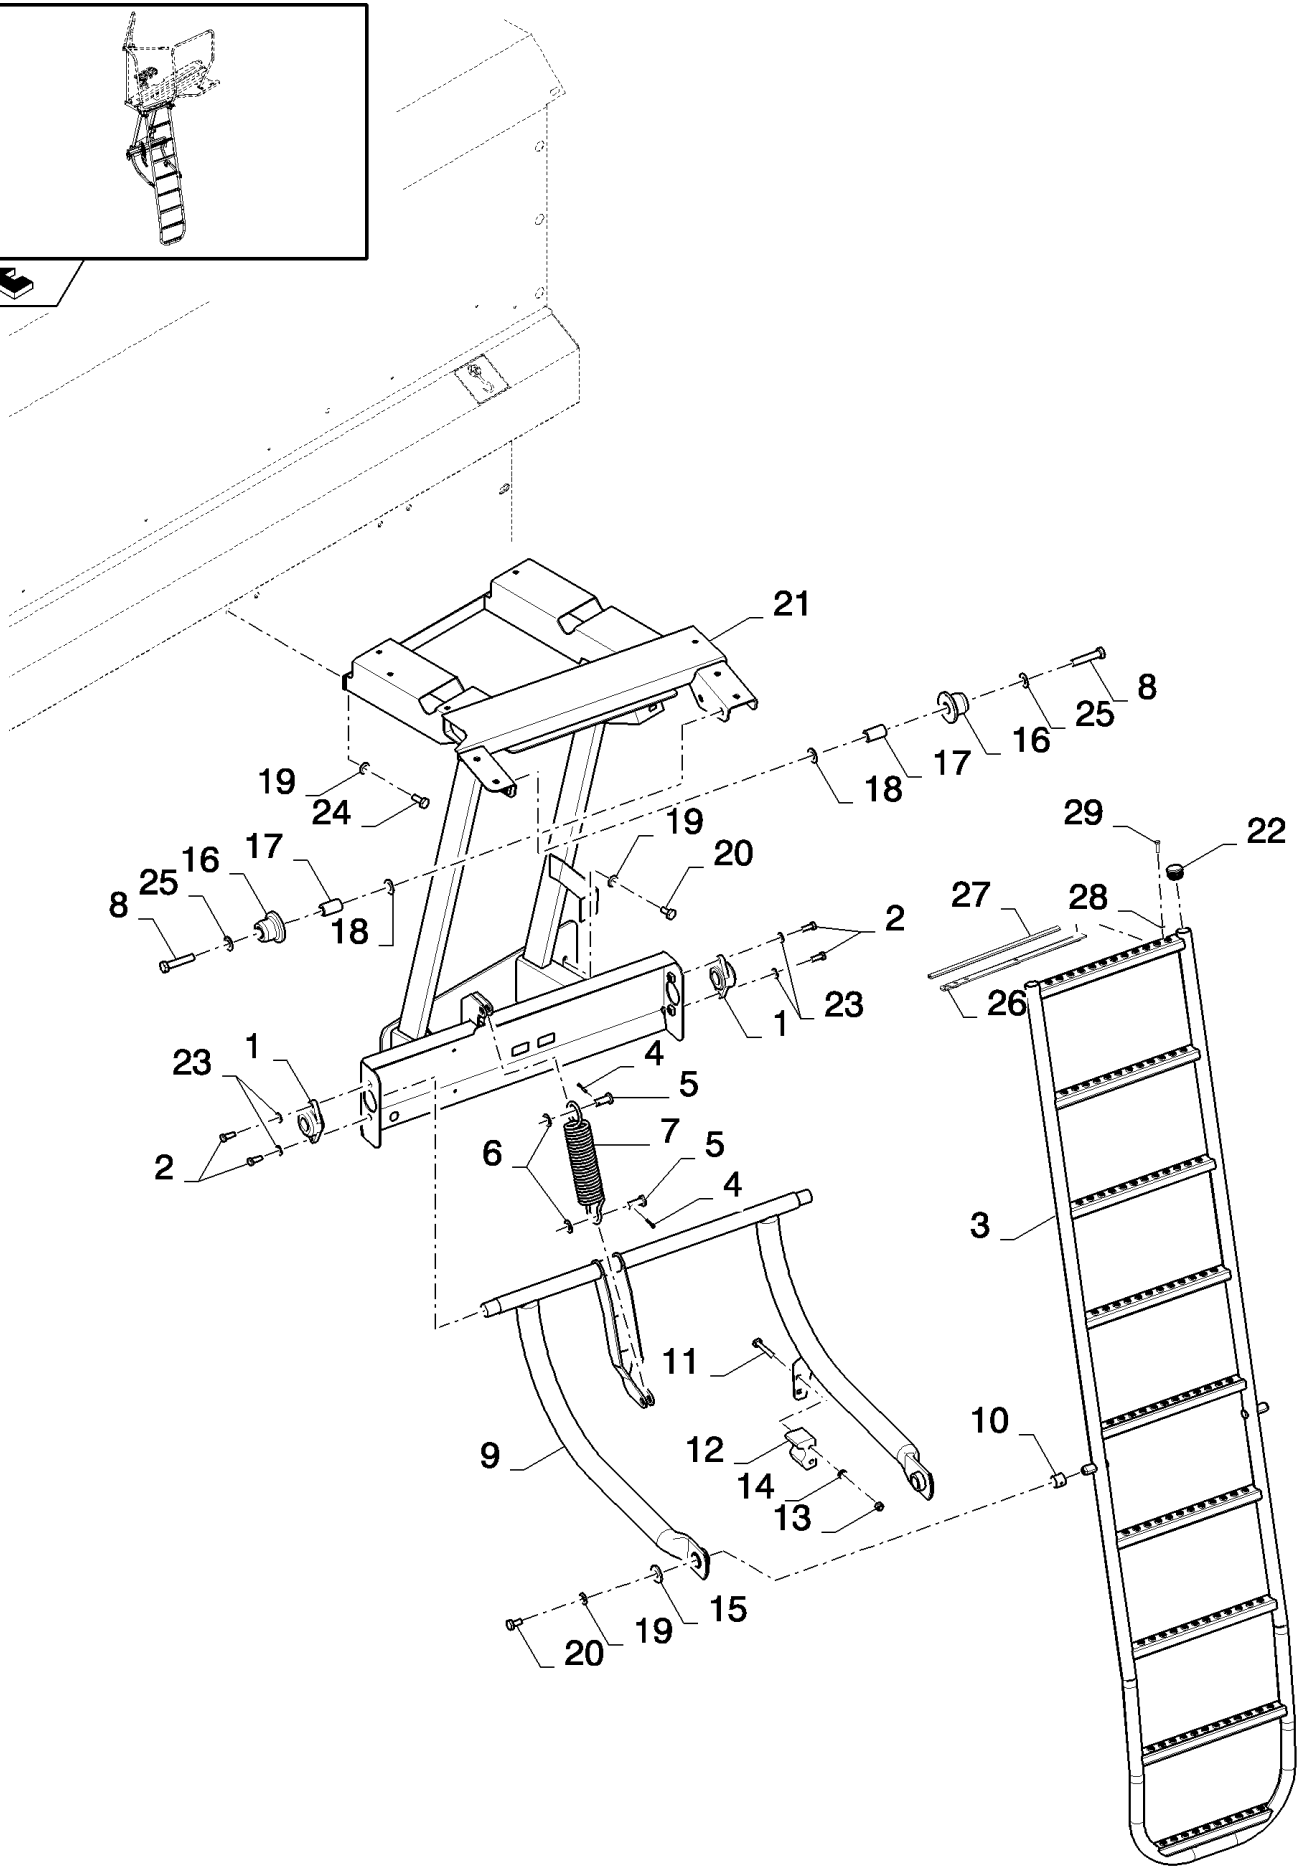

08.16(01) PLATFORM LADDER

08.16(01) PLATFORM LADDER

сылка	Номер детали	Кол-во	Описание
1	9839087	2	MOUNT, RUBBER,
2	86625001	4	BOLT, Hex, M8 x 22, 8.8, Full Thd,
3	87535212	1	LADDER,
4	130003	2	PIN, SPLIT (COTTER), M3.2 x 20,
5	412209	2	PIN, CLEVIS, M12 x 30,
6	86511324	2	WASHER, M12 x 24 x 2.5,
7	87527737	1	SPRING,
8	9706693	4	BOLT, Hex, M12 x 60, 8.8,
9	84461267	1	ARM,
10	420761	2	BUSHING,
11	86512445	2	BOLT, CARRIAGE, Short NK, M8 x 60, Cl8.8,
12	84607119	1	LATCH,
13	86629542	2	NUT, LOCK, M8 x 1.25, Cl 8,
14	140016	2	WASHER, M8 x 16 x 1.6,
15	140042	2	WASHER, M10 x 34 x 3, 8MM
16	424230	4	BUSHING,
17	436353	4	BUSHING,
18	378245	4	WASHER, M12,
19	140045	10	WASHER, SPRING, Belleville, M10,
20	43138	6	SCREW, Hex, M10 x 20, 8.8, Full Thd,
21	84461266	1	SUPPORT,
22	84444624	2	CAP,
23	322358	4	WASHER, SPRING, Belleville, M8,
24	43139	4	SCREW, Hex, M10 x 25, 8.8, Full Thd,
25	140046	4	WASHER, Belleville, M12,
26	87626301	1	PLATE, , ASN D572
27	401223	1	PROFILE, L=0.36M, ASN D572
28	86588450	3	WASHER, M6, , ASN D572
29	120100	3	BOLT, Hex, M6 x 20, 8.8, , ASN D572