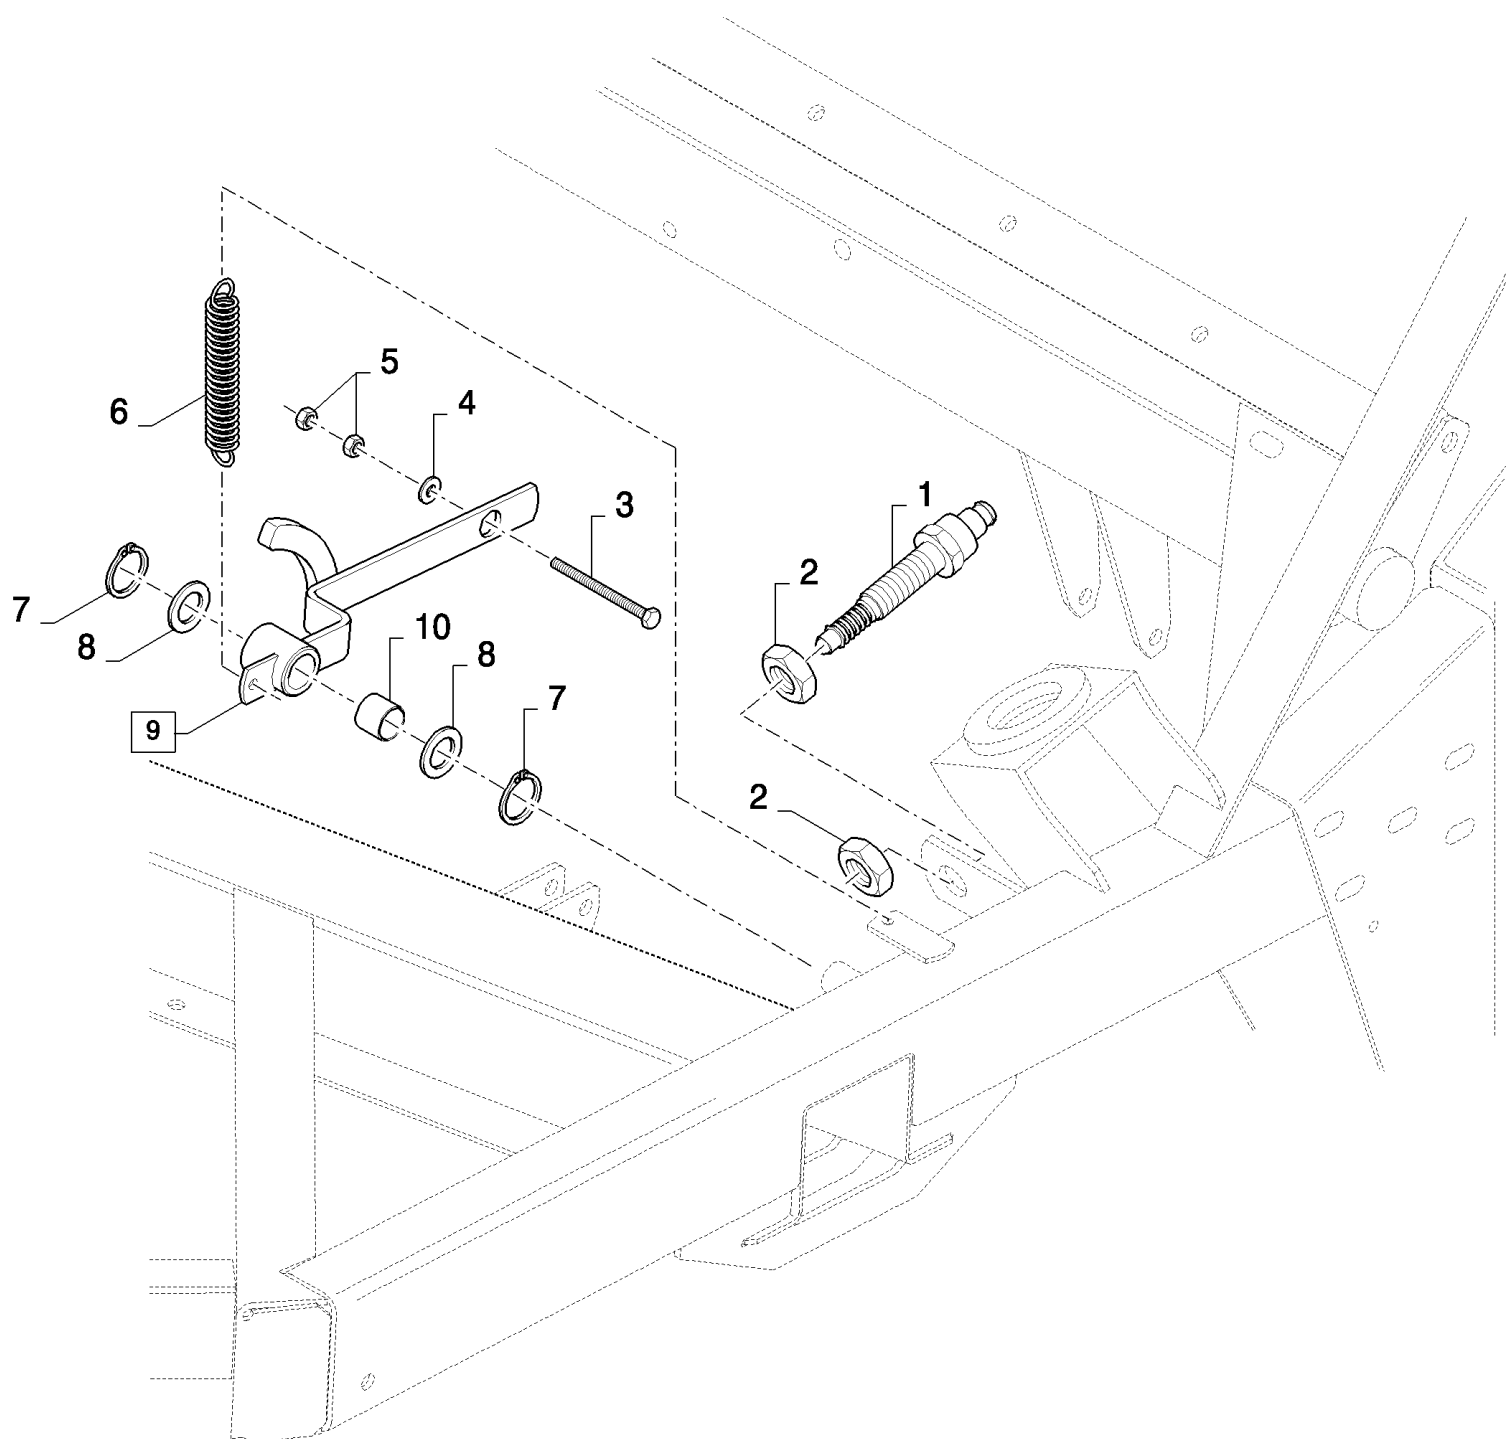

06.31(01) FEEDER ANGLE SENSOR

CX8080 COMBINE (9/06-)

06.31(01) FEEDER ANGLE SENSOR

сылка	Номер детали	Кол-во	Описание
1	9513732	1	SENSOR,
2	100033	2	NUT, Thin, M24 x 1.5, CI 04,
3	397985	1	BOLT, Hex, M6 x 70, 8.8, Full Thd,
4	86505666	1	WASHER, LOCK, 6MM
5	9706755	2	NUT, M6, CI 8,
6	180071	1	SPRING,
7	370002	2	RING, SNAP, M25, Ext,
8	140104	2	WASHER,
9	84073282	1	LEVER, (10)
10	84057311	2	SLEEVE,