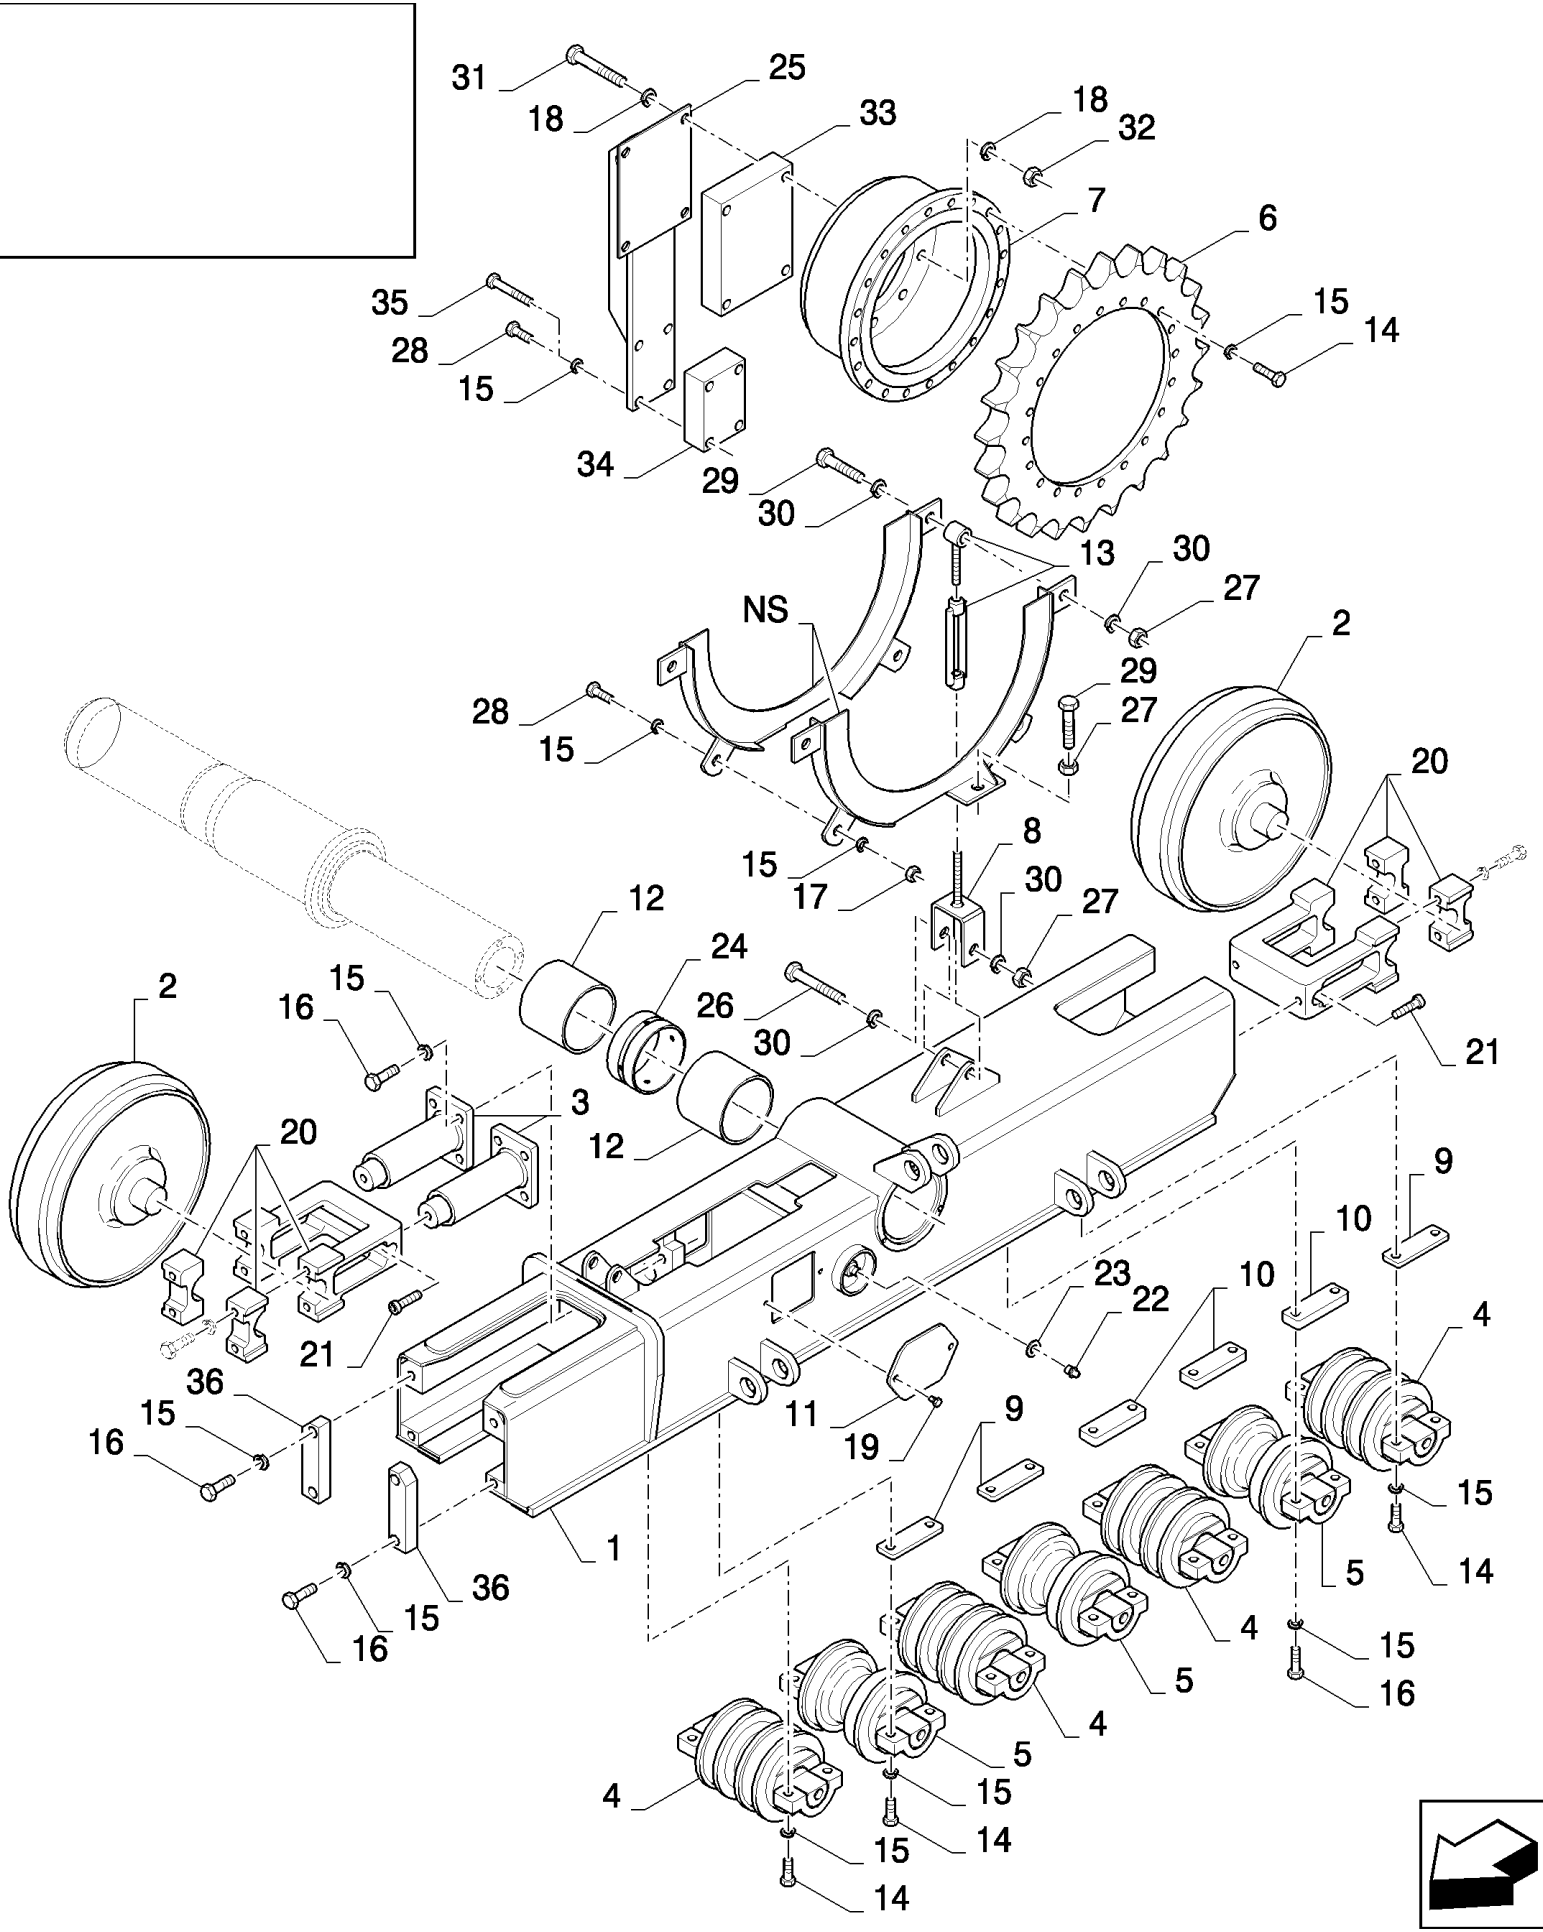

сылка	Номер детали	Кол-во	Описание
	84110608		DIA KIT, HARVESTER,
1	84800276	1	FRAME, LH
1	84800277	1	FRAME, RH
2	84818540	4	WHEEL, IDLER,
3	84800278	4	CYLINDER, OPERATING,
4	84818541	8	ROLLER,
5	84818542	6	ROLLER,
6	84790418	2	SPROCKET, DRIVEN,
7	84800279	2	CYLINDER, OPERATING,
8	84800281	4	SUPPORT,
9	84800282	12	SUPPORT,
10	84800283	12	SUPPORT,
11	84800284	2	COVER,
12	84800285	4	BUSHING,
13	84800286	4	TENSIONER,
14	9843611	80	BOLT, Hex, M16 x 55, 10.9, Full Thd,
15	84800287	128	RING, LOCKING,
16	9828248	40	BOLT, Hex, M16 x 60, 10.9,
17	392530	4	NUT, M16, CI 10,
18	84800297	16	RING, LOCKING,
19	120103	4	BOLT, Hex, M8 x 16, 8.8,
20	84800288	2	ARMATURE,
21	87301266	8	SCREW, Hex Soc Hd, M16 x 65, 8.8,
22	84800290	2	NIPPLE, LUBE,
23	84800291	2	RING,
24	84800292	2	BUSHING,
25	84800293	2	SUPPORT,
26	87301267	4	BOLT, Hex, M24 x 150, 10.9,
27	85700123	16	NUT, M24, CI 8,
28	43168	12	BOLT, Hex, M16 x 40, 8.8,
29	87035337	12	BOLT, Hex, M24 x 100, 10.9, Full Thd,
30	84800295	16	RING, LOCKING,
31	86639035	8	BOLT, Hex, M20 x 110, 10.9, Full Thd,
32	9706694	8	NUT, M20, CI 8,
33	84800298	2	SHIM,
34	84800299	2	SHIM,
35	350616	8	SCREW, Hex, M16 x 90, 8.8,
36	84800300	4	PLATE,