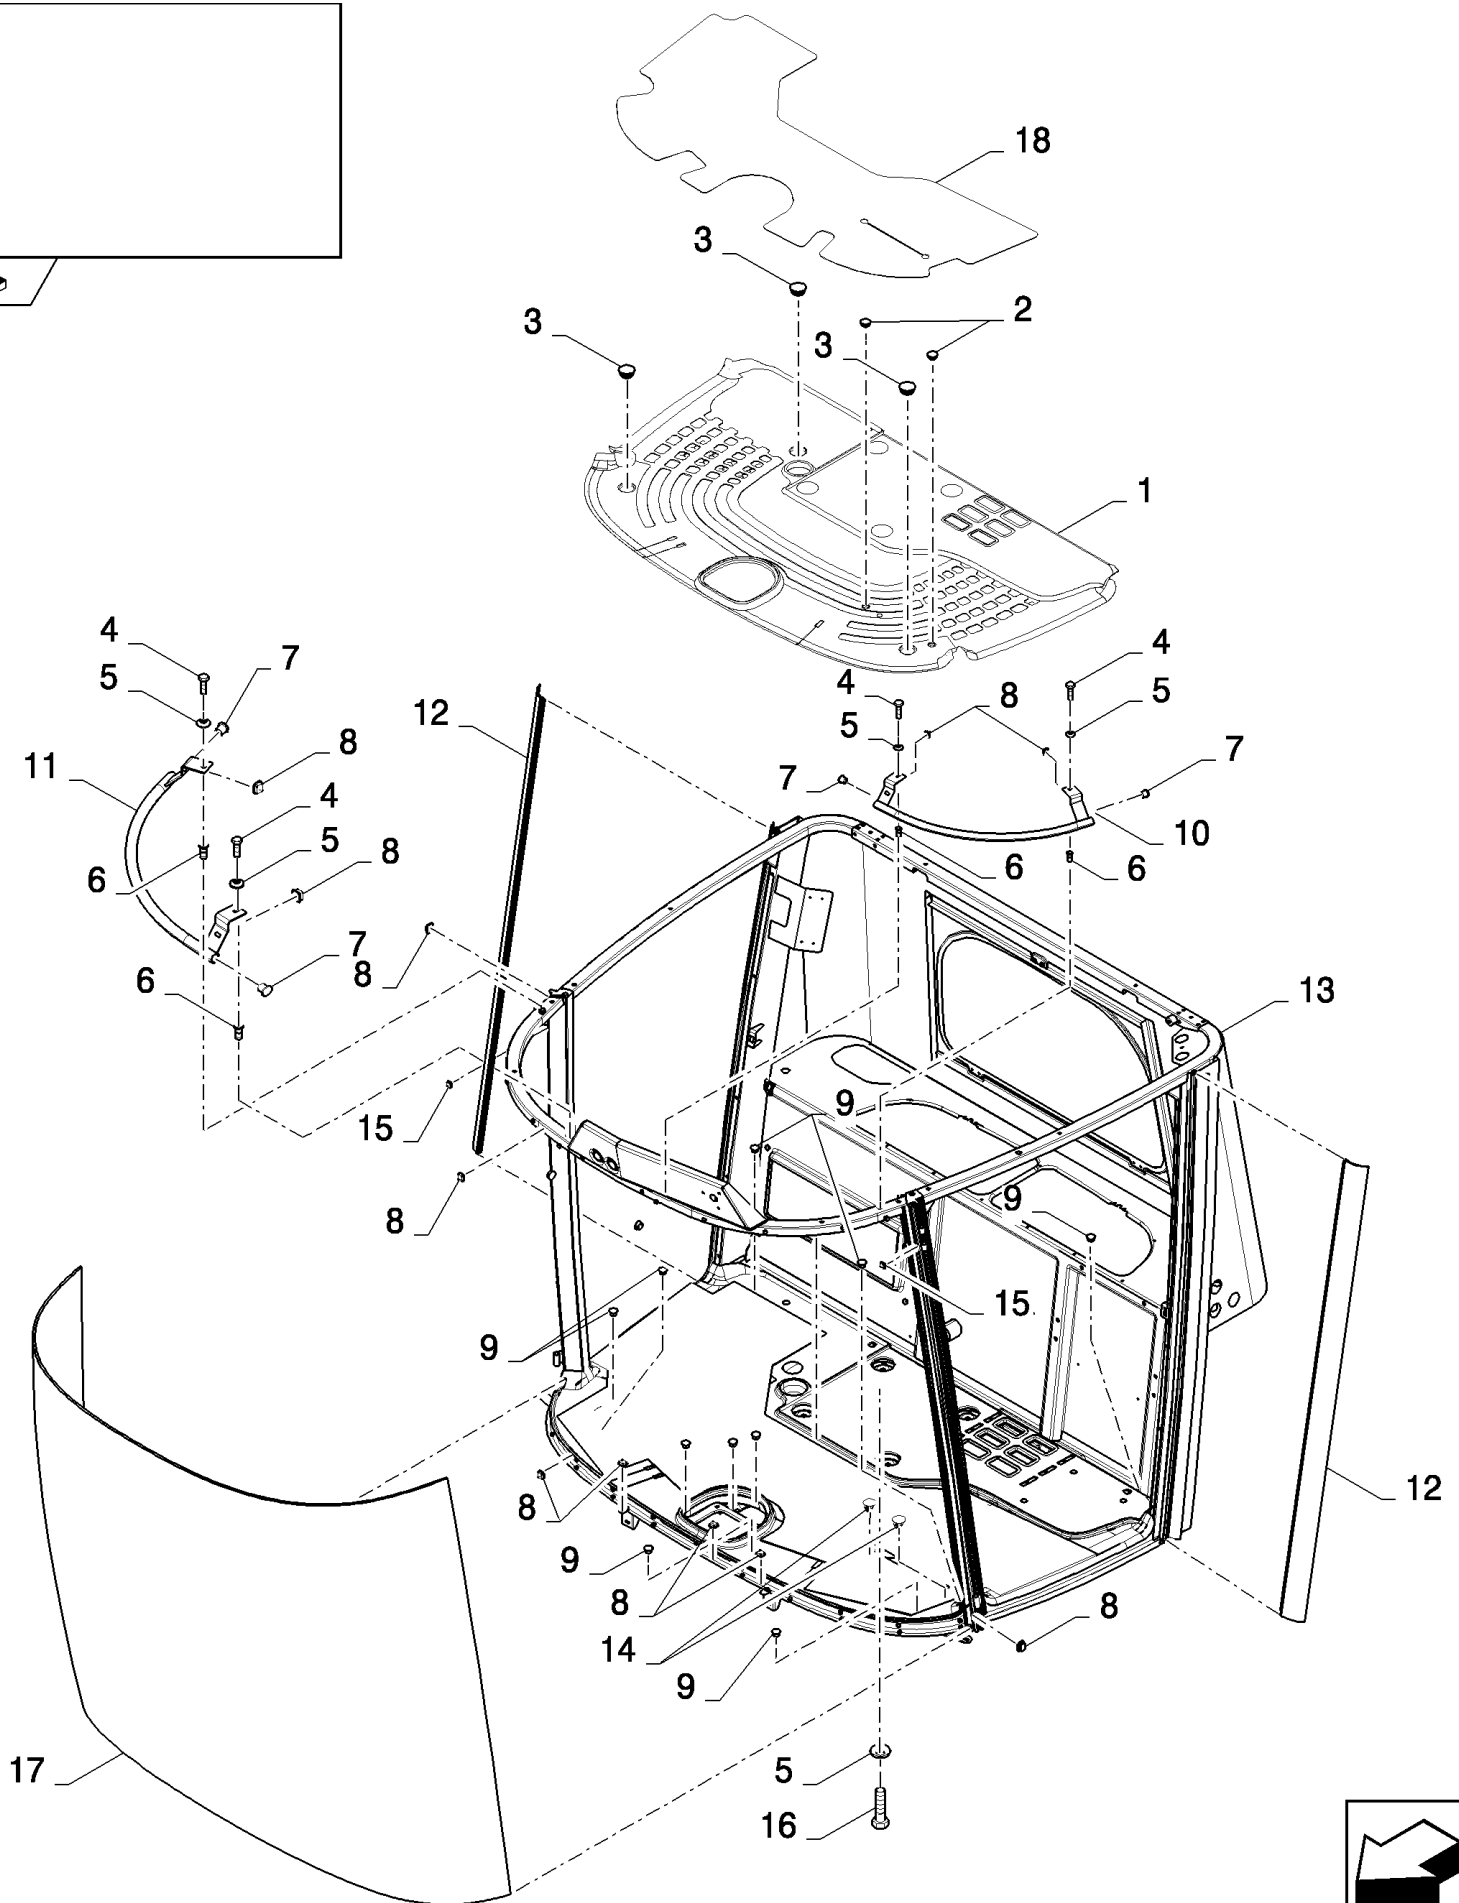

10.02(01) CAB FRAME

10.02(01) CAB FRAME

сылка	Номер детали	Кол-во	Описание
1	87373334	1	MAT,
2	84067981	2	PLUG,
3	84067943	3	PLUG,
4	412479	4	BOLT, Hex, M8 x 35, 8.8,
5	322358	6	WASHER, SPRING, Belleville, M8,
6	87282347	4	INSERT, THREADED,
7	84989341	4	PLUG,
8	9818501	48	PLUG, Sq, Plastic,
9	436173	10	PLUG,
10	87001000	1	HANDRAIL, LH, BSN C599
10	87559257	1	HANDRAIL, , ASN D600
11	87000998	1	HANDRAIL, RH, BSN C599
11	87559257	1	HANDRAIL, , ASN D600
12	84057080	2	SEAL,
13	87632672	1	FRAME, CAB, , BSN C599
13	87520805	1	FRAME, CAB, , ASN D600
14	84440697	2	PLUG,
15	9992358	10	ELASTIC STOP, , BSN C599
15	9818501	2	PLUG, Sq, Plastic, , ASN D600
16	120103	2	BOLT, Hex, M8 x 16, 8.8,
17	84057195	1	GLASS, CAB,
18	84440713	1	PLATE,