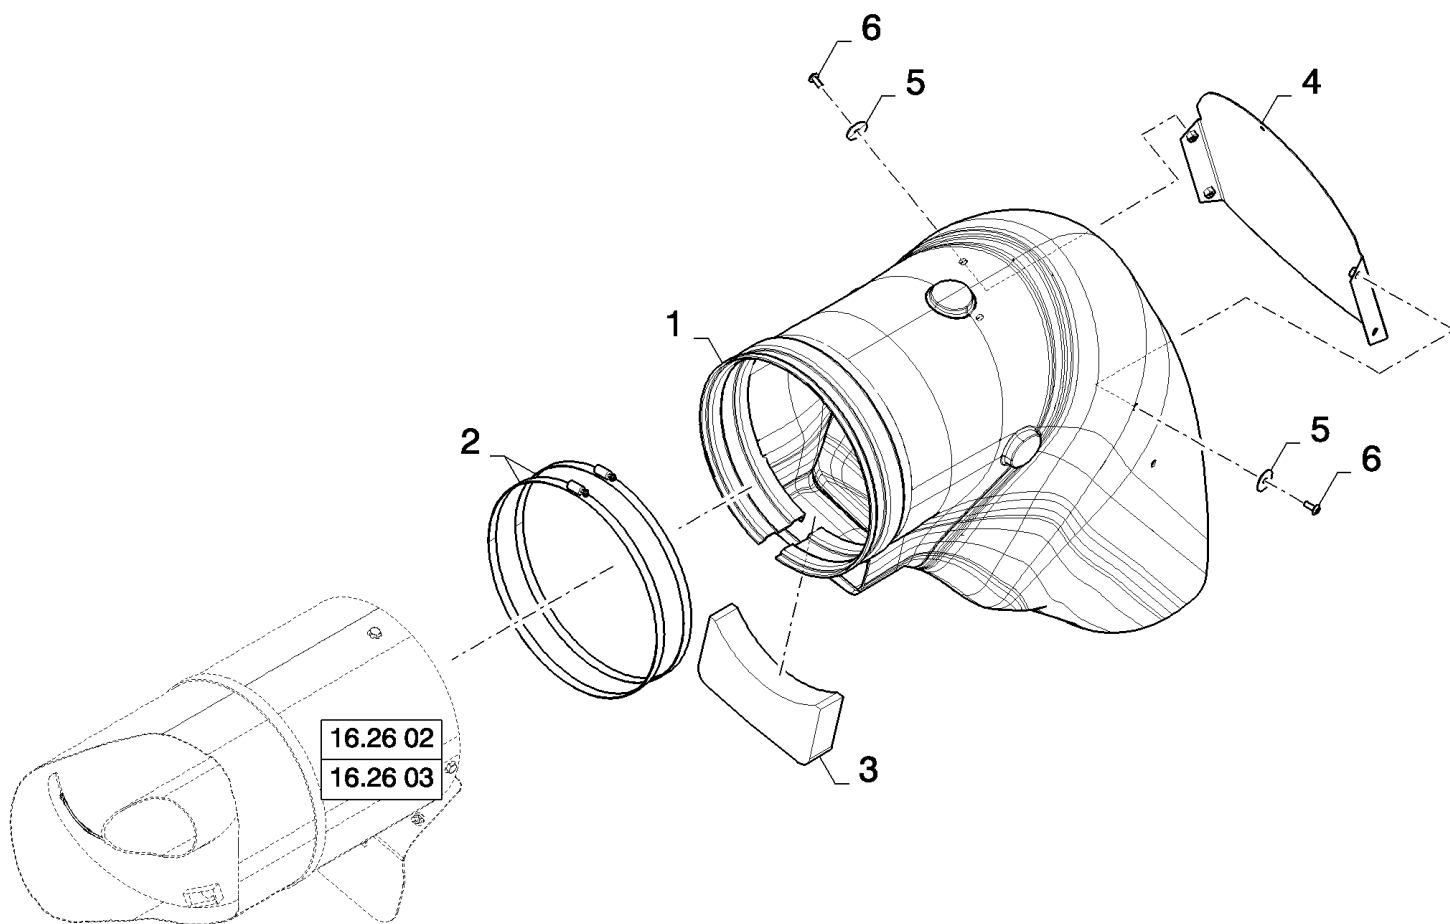

сылка	Номер детали	Кол-во	Описание
1	87581617	1	SPOUT, DISCHARGE,
2	87339347	2	CLAMP,
3	87589448	1	PLUG,
4	87594580	1	DEFLECTOR, , BSN C607
5	446798	4	WASHER, , BSN C607
6	43127	4	BOLT, Hex, M8 x 25, 8.8, , BSN C607