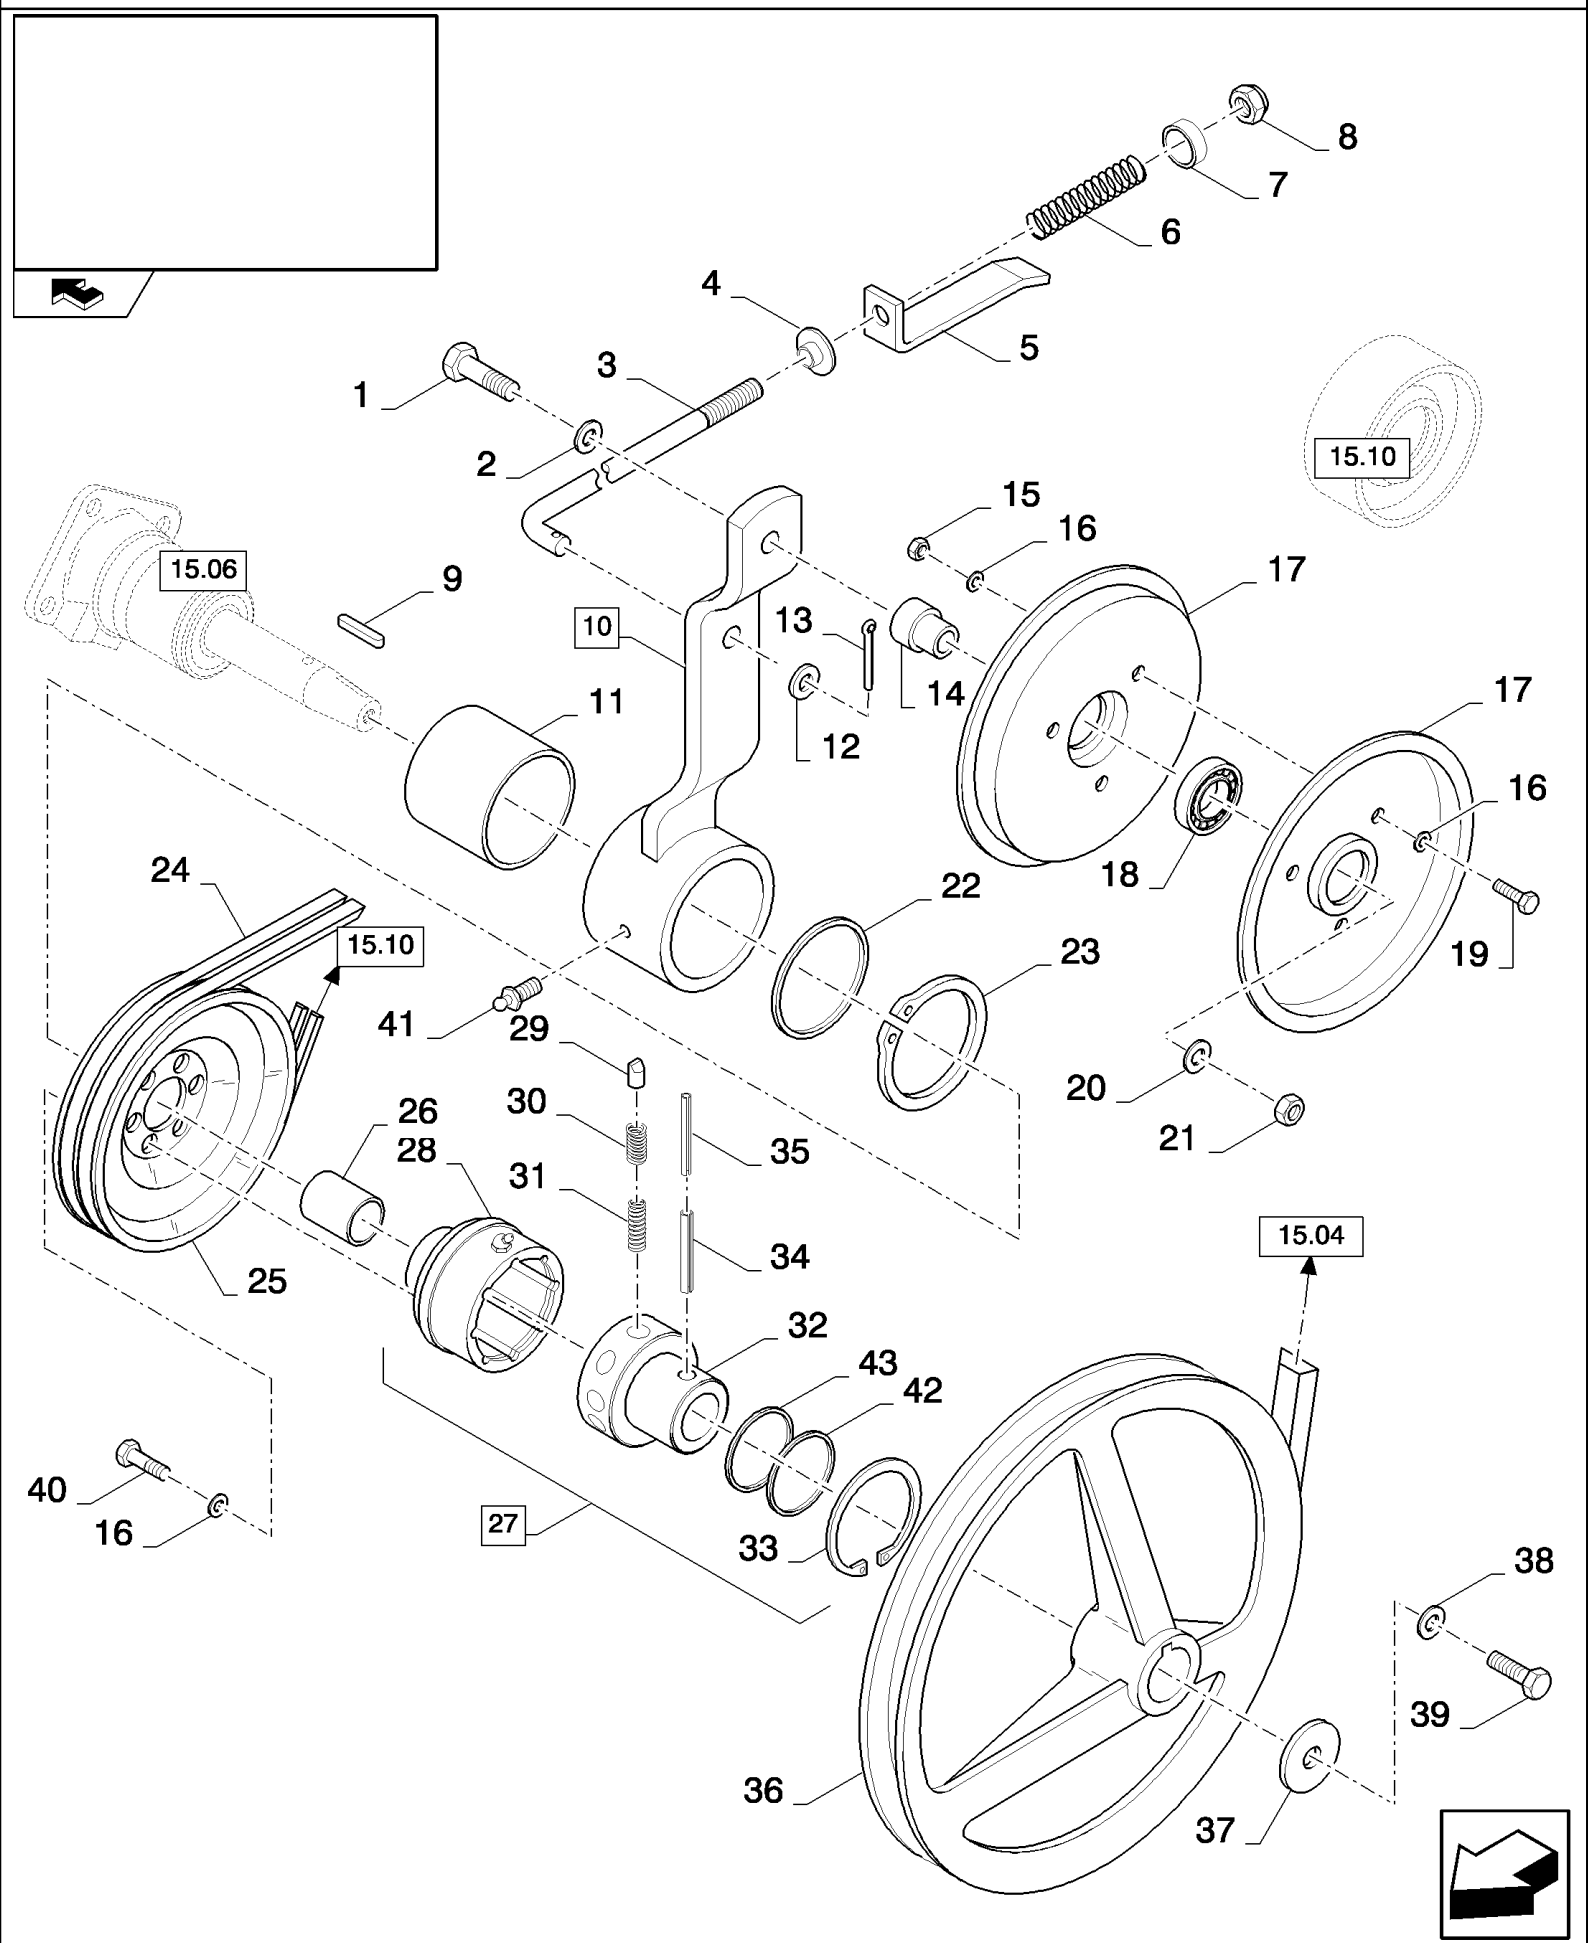

15.05(01) SHAKER SHOE DRIVE - SELF-LEVELLING

15.05(01) SHAKER SHOE DRIVE - SELF-LEVELLING

сылка	Номер детали	Кол-во	Описание
1	355259	1	SCREW, Hex, M16 x 65, 8.8, M16x65
2	140048	2	WASHER, SPRING, Belleville, M16,
3	84058386	1	ROD, , BSN C607
3	87719363	1	ROD, , ASN D608
4	439857	1	BUSHING,
5	84442167	1	INDICATOR,
6	84814907	1	SPRING,
7	84058340	1	WASHER,
8	412126	1	NUT, LOCK, M12 x 1.75, CI 8,
9	170008	1	KEY,
10	84074408	1	ARM, (11)
11	84056770	1	SLEEVE,
12	140017	1	WASHER, M10 x 20 x 2,
13	130004	1	PIN, SPLIT (COTTER), M3.2 x 25, , BSN C607
13	300865	1	PIN, LOCK, M3 x 20, Slotted, , ASN D608
14	9515145	1	BUSHING,
15	9706690	3	NUT, M8, CI 8,
16	322358	12	WASHER, SPRING, Belleville, M8,
17	426717	2	HALF-PULLEY,
18	34439	1	BEARING, BALL,
19	120103	3	BOLT, Hex, M8 x 16, 8.8,
20	378246	1	WASHER,
21	100020	1	NUT, M16, CI 8,
22	84056679	1	WASHER,
23	9832771	1	CIRCLIP,
24	84056913	1	BELTS, SET OF 2,
25	84074212	1	PULLEY,
26	210022	1	SLEEVE,
27	84068829	1	CLUTCH, (28 to 33, 42, 43)
28	84074179	1	HOUSING,
29	275246	8	CAM,
30	386510	8	SPRING, Outer
31	279346	6	SPRING,
32	84074178	1	HUB,
33	80300633	1	RING, SNAP,
34	388604	1	PIN, M10 x 55, Slotted, 10x55
35	412688	1	PIN, LOCK, M6 x 60, Slotted,
36	84074487	1	PULLEY,
37	9511052	1	WASHER, M12 x 44 x 4,
38	140046	1	WASHER, Belleville, M12,
39	300389	1	BOLT, Hex, M12 x 35, 8.8, Full Thd,
40	43127	6	BOLT, Hex, M8 x 25, 8.8,
41	321204	1	NIPPLE, LUBE, M6 x 1, 16mm lg,
42	86636027	1	RING,
43	87325379	1	RING,