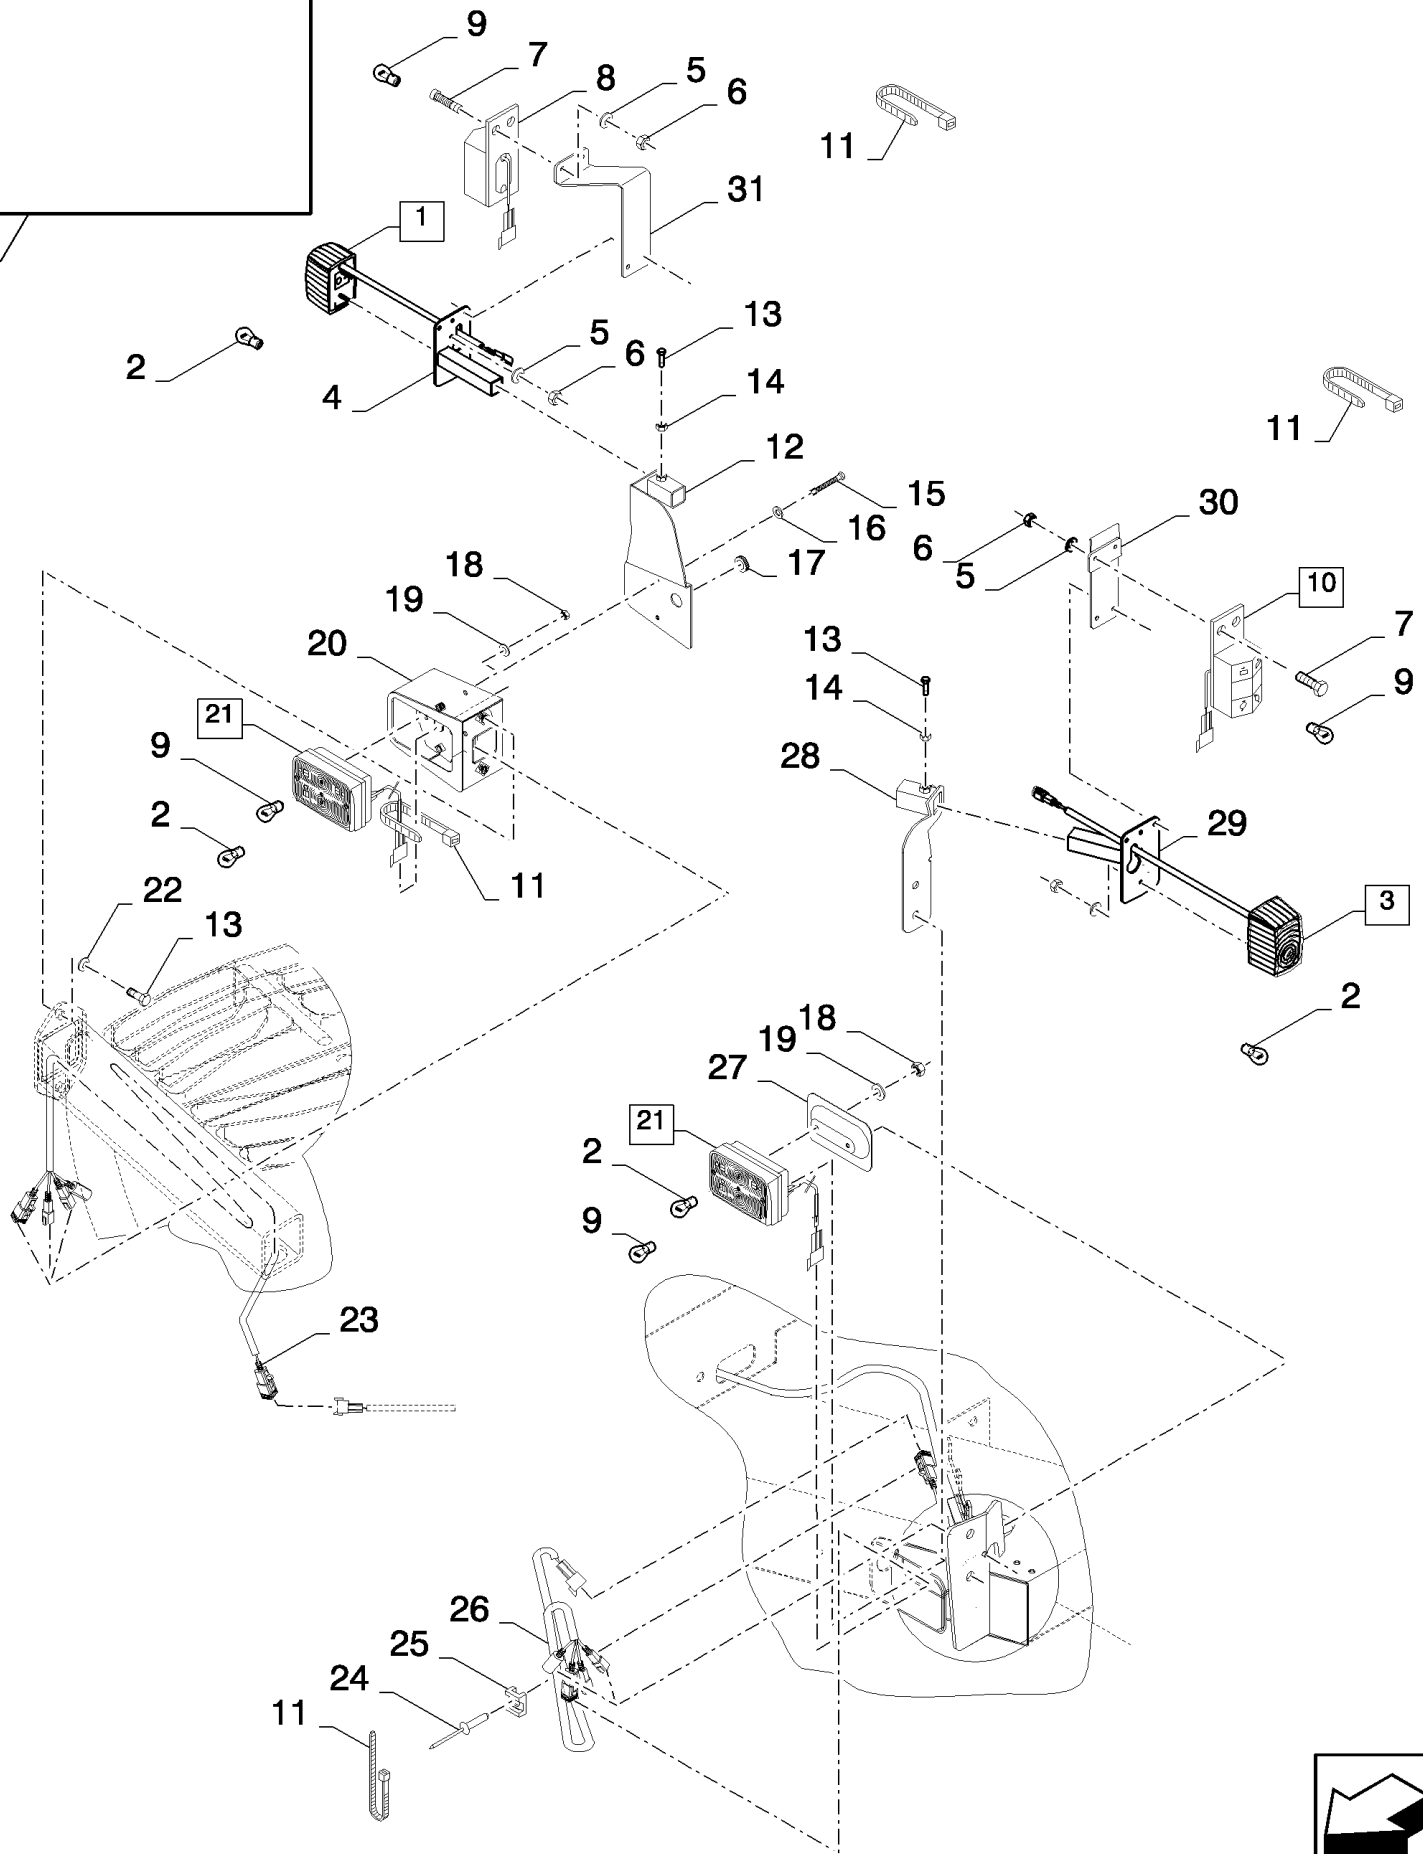

06.20(01) STANDARD LIGHTS, FRONT - NOT FOR NA

сылка	Номер детали	Кол-во	Описание
1	84067995	1	LAMP ASSY, SIDE, (2)
2	398877	1	BULB, 12V-21W
3	84067994	1	LAMP ASSY, SIDE, (2)
4	84441699	1	SUPPORT,
5	322355	8	WASHER, Belleville, M4,
6	100012	8	NUT, M4, CI 8,
7	86511042	8	SCREW, Cross Pan Hd, M4 x 16,
8	84437311	1	LAMP, (9)
9	89626322	1	BULB, #R5W, 5w,
10	84437310	1	LAMP, (9)
11	86566989	5	STRAP, CABLE,
12	87106695	1	PLATE, MOUNTING,
13	120104	4	SCREW, Hex, M8 x 20, 8.8,
14	89706690	2	NUT, M8, CI 8,
15	338413	2	SCREW, Hex, M6 x 60, 8.8,
16	322357	2	WASHER, SPRING, Belleville, M6,
17	102043	1	GROMMET,
18	86508813	4	NUT, M5, CI 8,
19	322356	4	WASHER,
20	84607394	1	HOUSING,
21	84067986	2	LAMP, (2,9)
22	322358	2	WASHER, SPRING, Belleville, M8,
23	86616172	1	HARNESS, WIRE,
24	325911	2	RIVET, Pop, M4.8 x 7.4,
25	86590413	2	CLAMP,
26	86616173	1	HARNESS, WIRE,
27	84077902	1	COVER,
28	84437440	1	SUPPORT,
29	84441698	1	SUPPORT,
30	84441700	1	BRACKET,
31	84441701	1	SUPPORT,