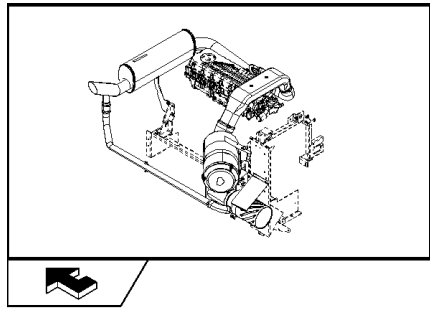

02.23(02) INTAKE, AIR FILTER

CX8080 COMBINE (9/06-)

02.23(02) INTAKE, AIR FILTER

сылка	Номер детали	Кол-во	Описание
1	381522	2	BOLT, Hex, M8 x 130, 8.8,
2	140041	2	WASHER, M8 x 28 x 3,
3	84455271	1	PIPE, VENTILATION,
4	9706924	2	CLAMP, HOSE, #72, 4.06/5.00 Type F Worm,
5	84455137	1	ELBOW, , FOR CX8040, CX8050 ONLY
5	84455266	1	ELBOW, , FOR CX8060, CX8070 ONLY
5	87340178	1	ELBOW, , FOR CX8080 ONLY
6	87533442	1	BRACKET, , FOR CX8040, CX8050 ONLY
6	87538231	1	SUPPORT, , FOR CX8060, CX8070 ONLY, FOR CX8080 ONLY
7	140045	4	WASHER, SPRING, Belleville, M10,
8	120103	2	BOLT, Hex, M8 x 16, 8.8,
9	322358	17	WASHER, SPRING, Belleville, M8,
10	86629542	3	NUT, LOCK, M8 x 1.25, CI 8,
11	84457720	1	ELBOW, , FOR CX8060 ONLY, FOR CX8040, CX8050 ONLY
11	84457716	1	ELBOW, , FOR CX8070, CX8080 ONLY
12	84012068	1	CLAMP,
13	120104	7	SCREW, Hex, M8 x 20, 8.8,
14	84457180	1	SUPPORT,
15	84460951	1	SUPPORT, , FOR CX8040, CX8050, CX8060 ONLY
15	84458084	1	SUPPORT, , FOR CX8070, CX8080 ONLY
16	9706690	6	NUT, M8, CI 8,
17	120106	1	BOLT, Hex, M8 x 40, 8.8, Full Thd,
18	140016	4	WASHER, M8 x 16 x 1.6,
19	100016	2	NUT, M10, CI 8,
20	84457425	1	SUPPORT, , FOR CX8040, CX8050 ONLY
20	84457857	1	SUPPORT, , FOR CX8060 ONLY, FOR CX8070, CX8080 ONLY
21	43139	2	SCREW, Hex, M10 x 25, 8.8, Full Thd,
22	84057892	1	ELBOW,
23	556701	2	CLAMP,
24	84057282	1	PRE-CLEANER ASSY, AIR,
25	84457295	1	SUPPORT,
26	84061430	1	AIR CLEANER, (27,28), FOR CX8040, CX8050, CX8060 ONLY
26	84057280	1	AIR CLEANER, (27,28), FOR CX8070, CX8080 ONLY
27	84072430	1	FILTER, ELEMENT, inner, FOR CX8040, CX8050, CX8060 ONLY
27	84069017	1	FILTER, ELEMENT, outer, FOR CX8070, CX8080 ONLY
28	84072431	1	FILTER, ELEMENT, outer, FOR CX8040, CX8050, CX8060 ONLY
28	84069018	1	FILTER, ELEMENT, inner, FOR CX8070, CX8080 ONLY
29	337049	1	CLAMP, , FOR CX8040, CX8050, CX8060 ONLY
29	84012068	1	CLAMP, , FOR CX8070, CX8080 ONLY
30	87015731	2	SCREW, Hex, M8 x 50, 8.8, Full Thd,