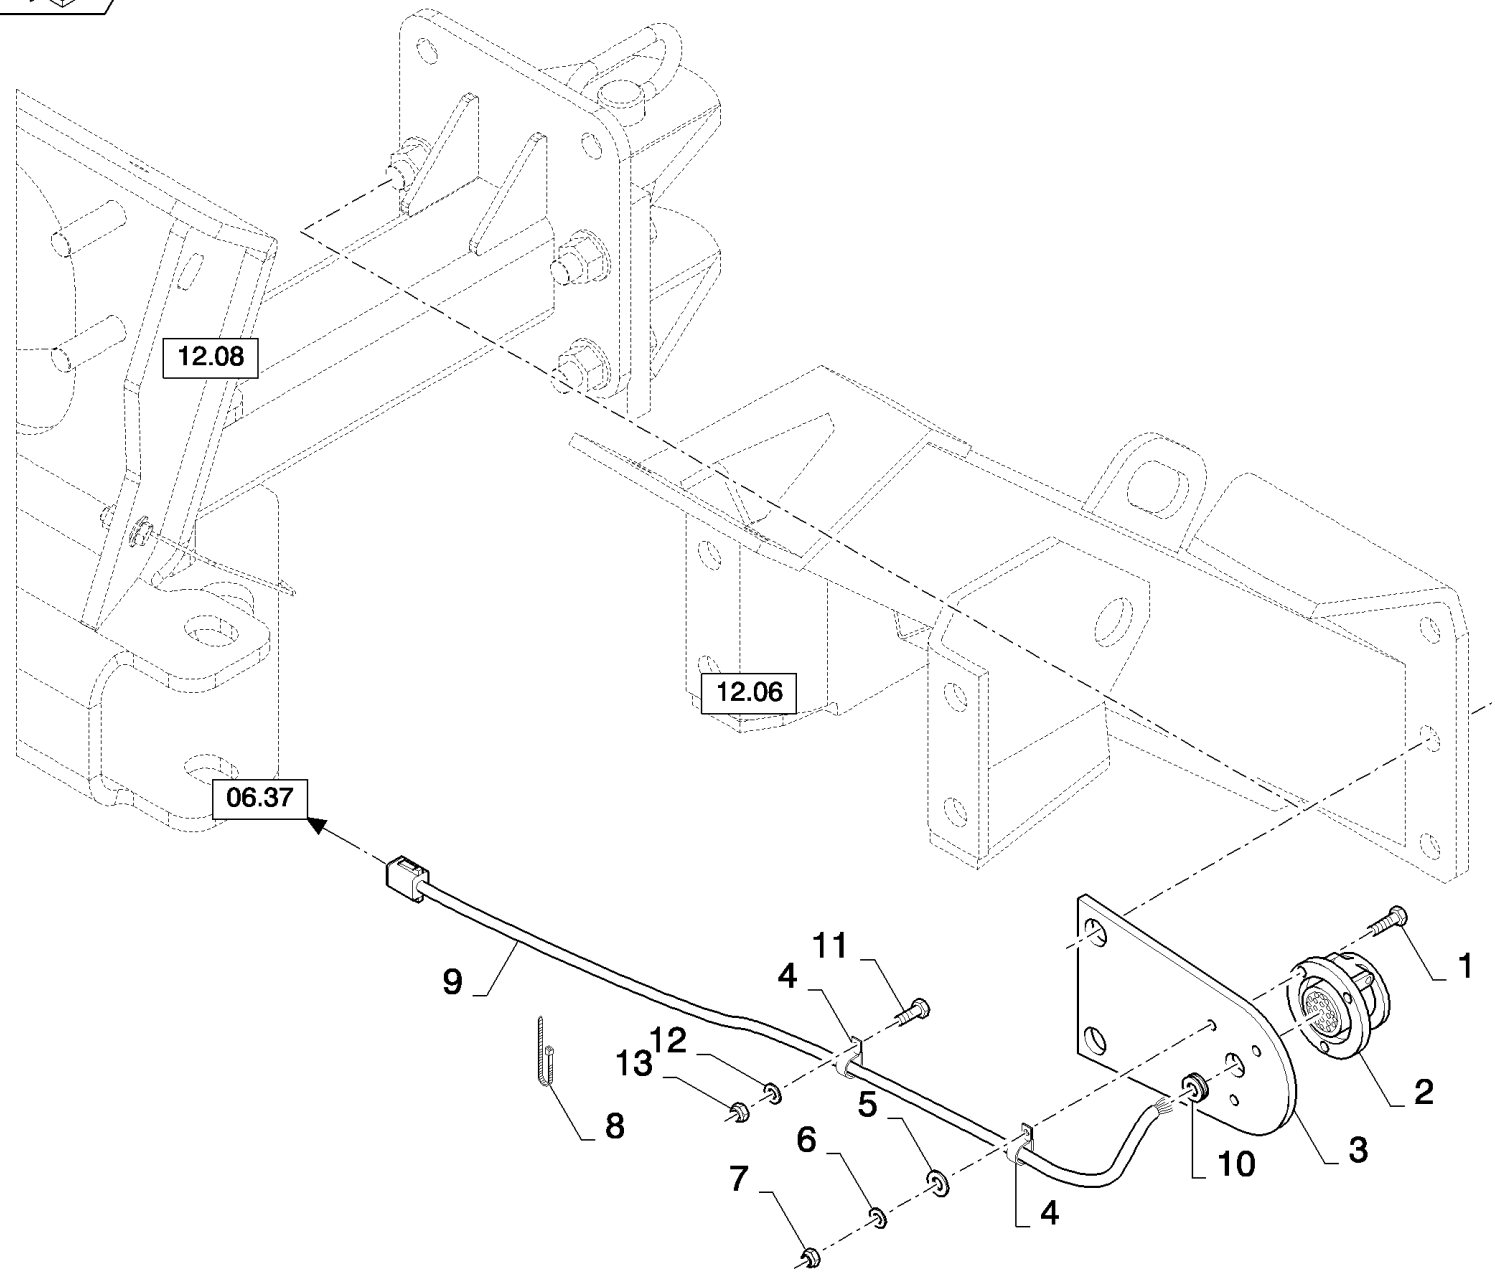

06.48(01) ELECTRICS ON HITCH

сылка	Номер детали	Кол-во	Описание
1	86585708	3	SCREW, Cross Pan Hd, M4 x 40, , NOT FOR NA
2	398224	1	SOCKET, POWER,
2	265927	1	SOCKET, POWER, , FOR NA ONLY
3	84432533	1	BRACKET,
3	86837475	1	BRACKET, , FOR NA ONLY
4	9706748	2	CLAMP, 5/8", Insul, 5/16" Bolt,
5	86588450	1	WASHER, M6, , NOT FOR NA
6	89824840	3	WASHER, 4MM, NOT FOR NA
7	385681	3	NUT, LOCK, M4 x .7, CI 8, M4, NOT FOR NA
8	86566989	7	STRAP, CABLE,
9	86604178	1	HARNESS, WIRE,
10	102043	1	GROMMET,
11	120104	1	SCREW, Hex, M8 x 20, 8.8,
11	43127	3	BOLT, Hex, M8 x 25, 8.8, , FOR NA ONLY
12	322358	1	WASHER, SPRING, Belleville, M8,
12	322358	5	WASHER, SPRING, Belleville, M8, , FOR NA ONLY
13	9706690	1	NUT, M8, CI 8,
13	9706690	3	NUT, M8, CI 8, , FOR NA ONLY