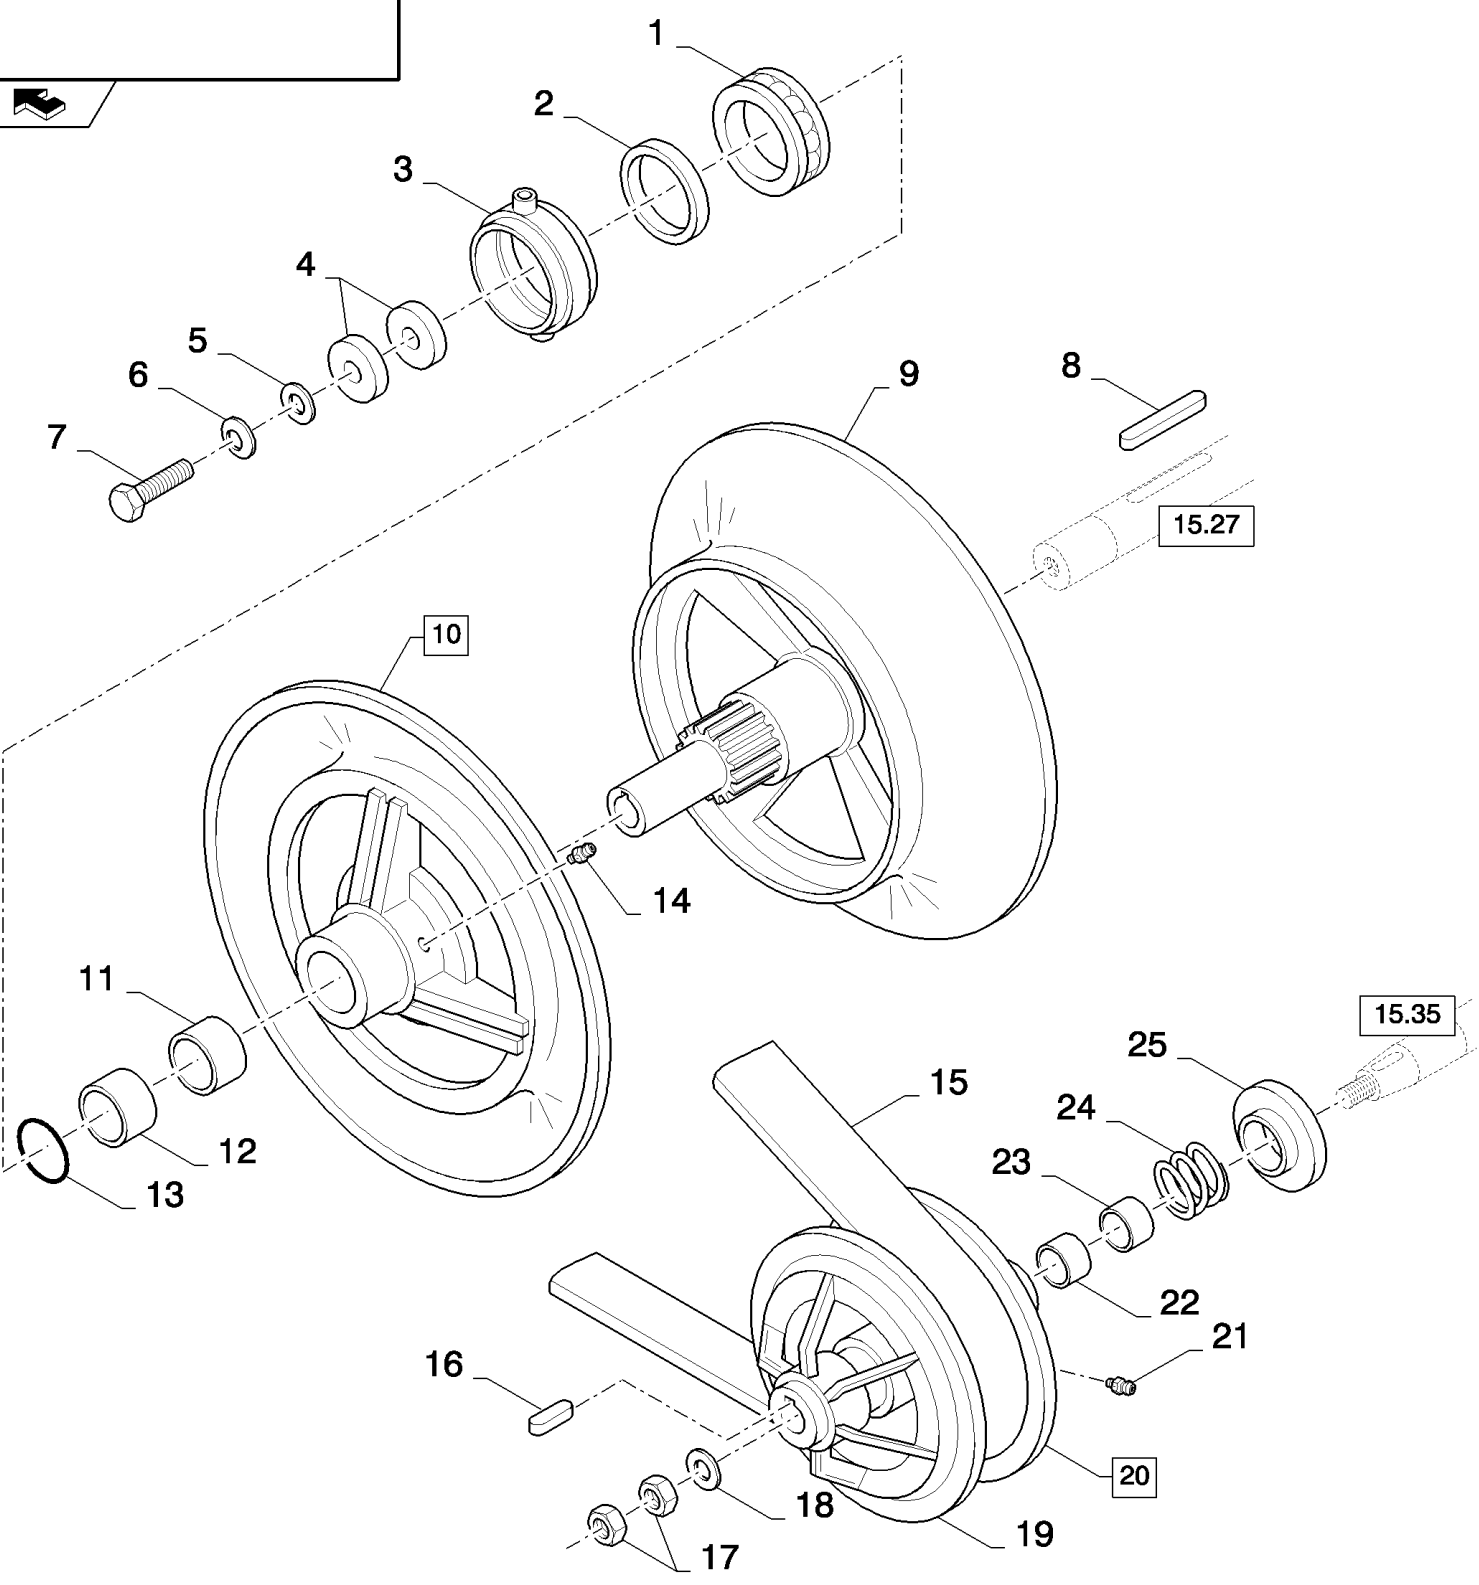

сылка	Номер детали	Кол-во	Описание
1	385803	1	BEARING ASSY,
2	84818400	1	GASKET,
3	84078831	1	HOUSING, BEARING,
4	9838302	2	WASHER,
5	378245	1	WASHER, M12,
6	140046	1	WASHER, Belleville, M12,
7	9706717	1	BOLT, Hex, M12 x 70, 8.8, Full Thd, Hex, M12 x 70, 8.8, Full Thd
8	170035	1	KEY,
9	84078841	1	DISC,
10	84078837	1	DISC, (11 to 14)
11	84818346	1	BUSHING,
12	9503683	1	SLEEVE,
13	84814916	1	O-RING,
14	321204	3	NIPPLE, LUBE, M6 x 1, 16mm lg,
15	84817627	1	BELT, TRANSMISSION, , FOR SELF LEVELLING ONLY
15	919739	1	BELT, TRANSMISSION, , FOR FIXED SHOE ONLY
16	170050	1	KEY,
17	100085	2	NUT, M20 x 1.5, CI 8,
18	9506874	1	WASHER,
19	84078856	1	DISC,
20	84078828	1	DISC, (21 to 23)
21	321204	3	NIPPLE, LUBE, M6 x 1, 16mm lg,
22	419621	1	BUSHING,
23	429232	1	SLEEVE,
24	388166	1	SPRING,
25	913044	1	WASHER,