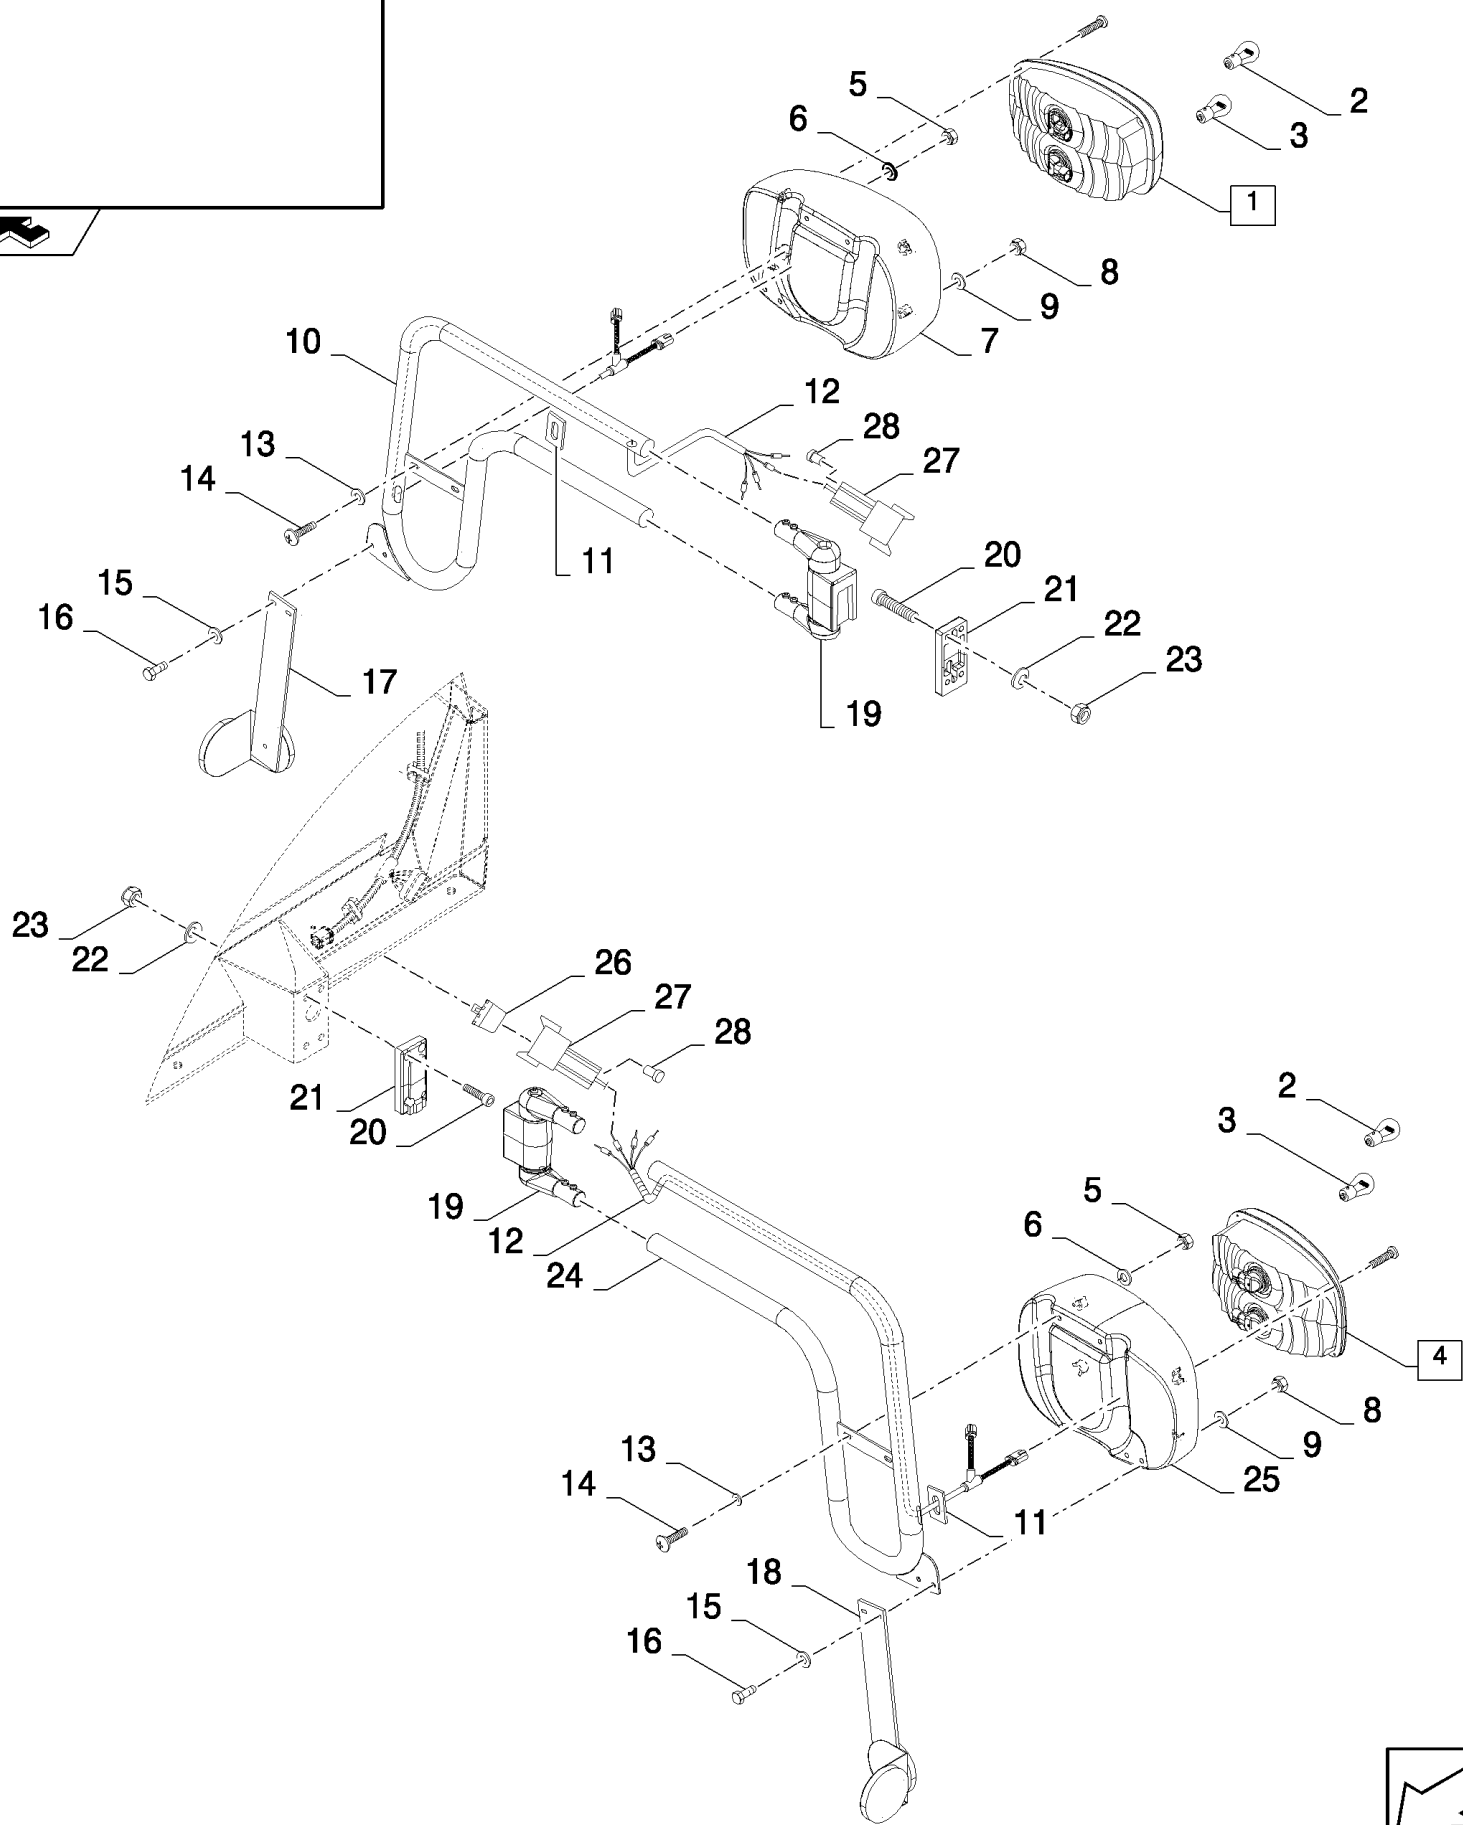

сылка	Номер детали	Кол-во	Описание
1	84429841	1	LAMP, (2,3)
2	398877	1	BULB, 12V-21W
3	86616247	1	BULB, 12V-21/5W
4	84429840	1	LAMP, (2,3)
5	353308	4	NUT, M6 x 1, CI 8,
6	140040	4	WASHER, M6 x 22 x 2,
7	84433417	1	HOUSING,
8	80043440	4	NUT, LOCK, M5 x .8, CI 8, M5
9	140182	4	WASHER, M5 x 18 x 2,
10	86623414	1	ARM,
10	84444003	1	ARM ASSY., , FOR AUSTRALIA ONLY, FOR CX8080, CX8090 ONLY
10	84444007	1	ARM, , FOR AUSTRALIA ONLY, FOR CX8040, CX8050 ONLY
11	84433705	2	GASKET,
12	86616165	2	HARNESS, WIRE,
12	84444009	2	HARNESS, WIRE, , FOR AUSTRALIA ONLY
13	448889	4	WASHER,
14	86511830	4	SCREW, Cross Pan Hd, M6 x 20,
15	140014	4	WASHER, M5 x 10 x 1,
16	86585710	4	SCREW, Cross Pan Hd, M5 x 25, M5x25
17	84442353	1	ARM, SUPPORTING,
18	84442352	1	ARM, SUPPORTING,
19	84433428	2	BLOCK, COUPLING,
20	120228	8	SCREW, Hex Soc Hd, M8 x 20, 8.8, , BSN C547
20	84000811	8	SCREW, , ASN D548
21	84433427	2	PLATE,
22	322358	8	WASHER, SPRING, Belleville, M8,
23	89706690	8	NUT, M8, CI 8,
24	86623416	1	ARM,
24	84444001	1	ARM ASSY., , FOR AUSTRALIA ONLY, FOR CX8080, CX8090 ONLY
24	84444005	1	ARM, , FOR AUSTRALIA ONLY, FOR CX8040, CX8050 ONLY
25	84433416	1	HOUSING,
26	89861378	2	PLUG,
27	84074642	2	CONNECTOR, WIRE,
28	84068583	2	PLUG,