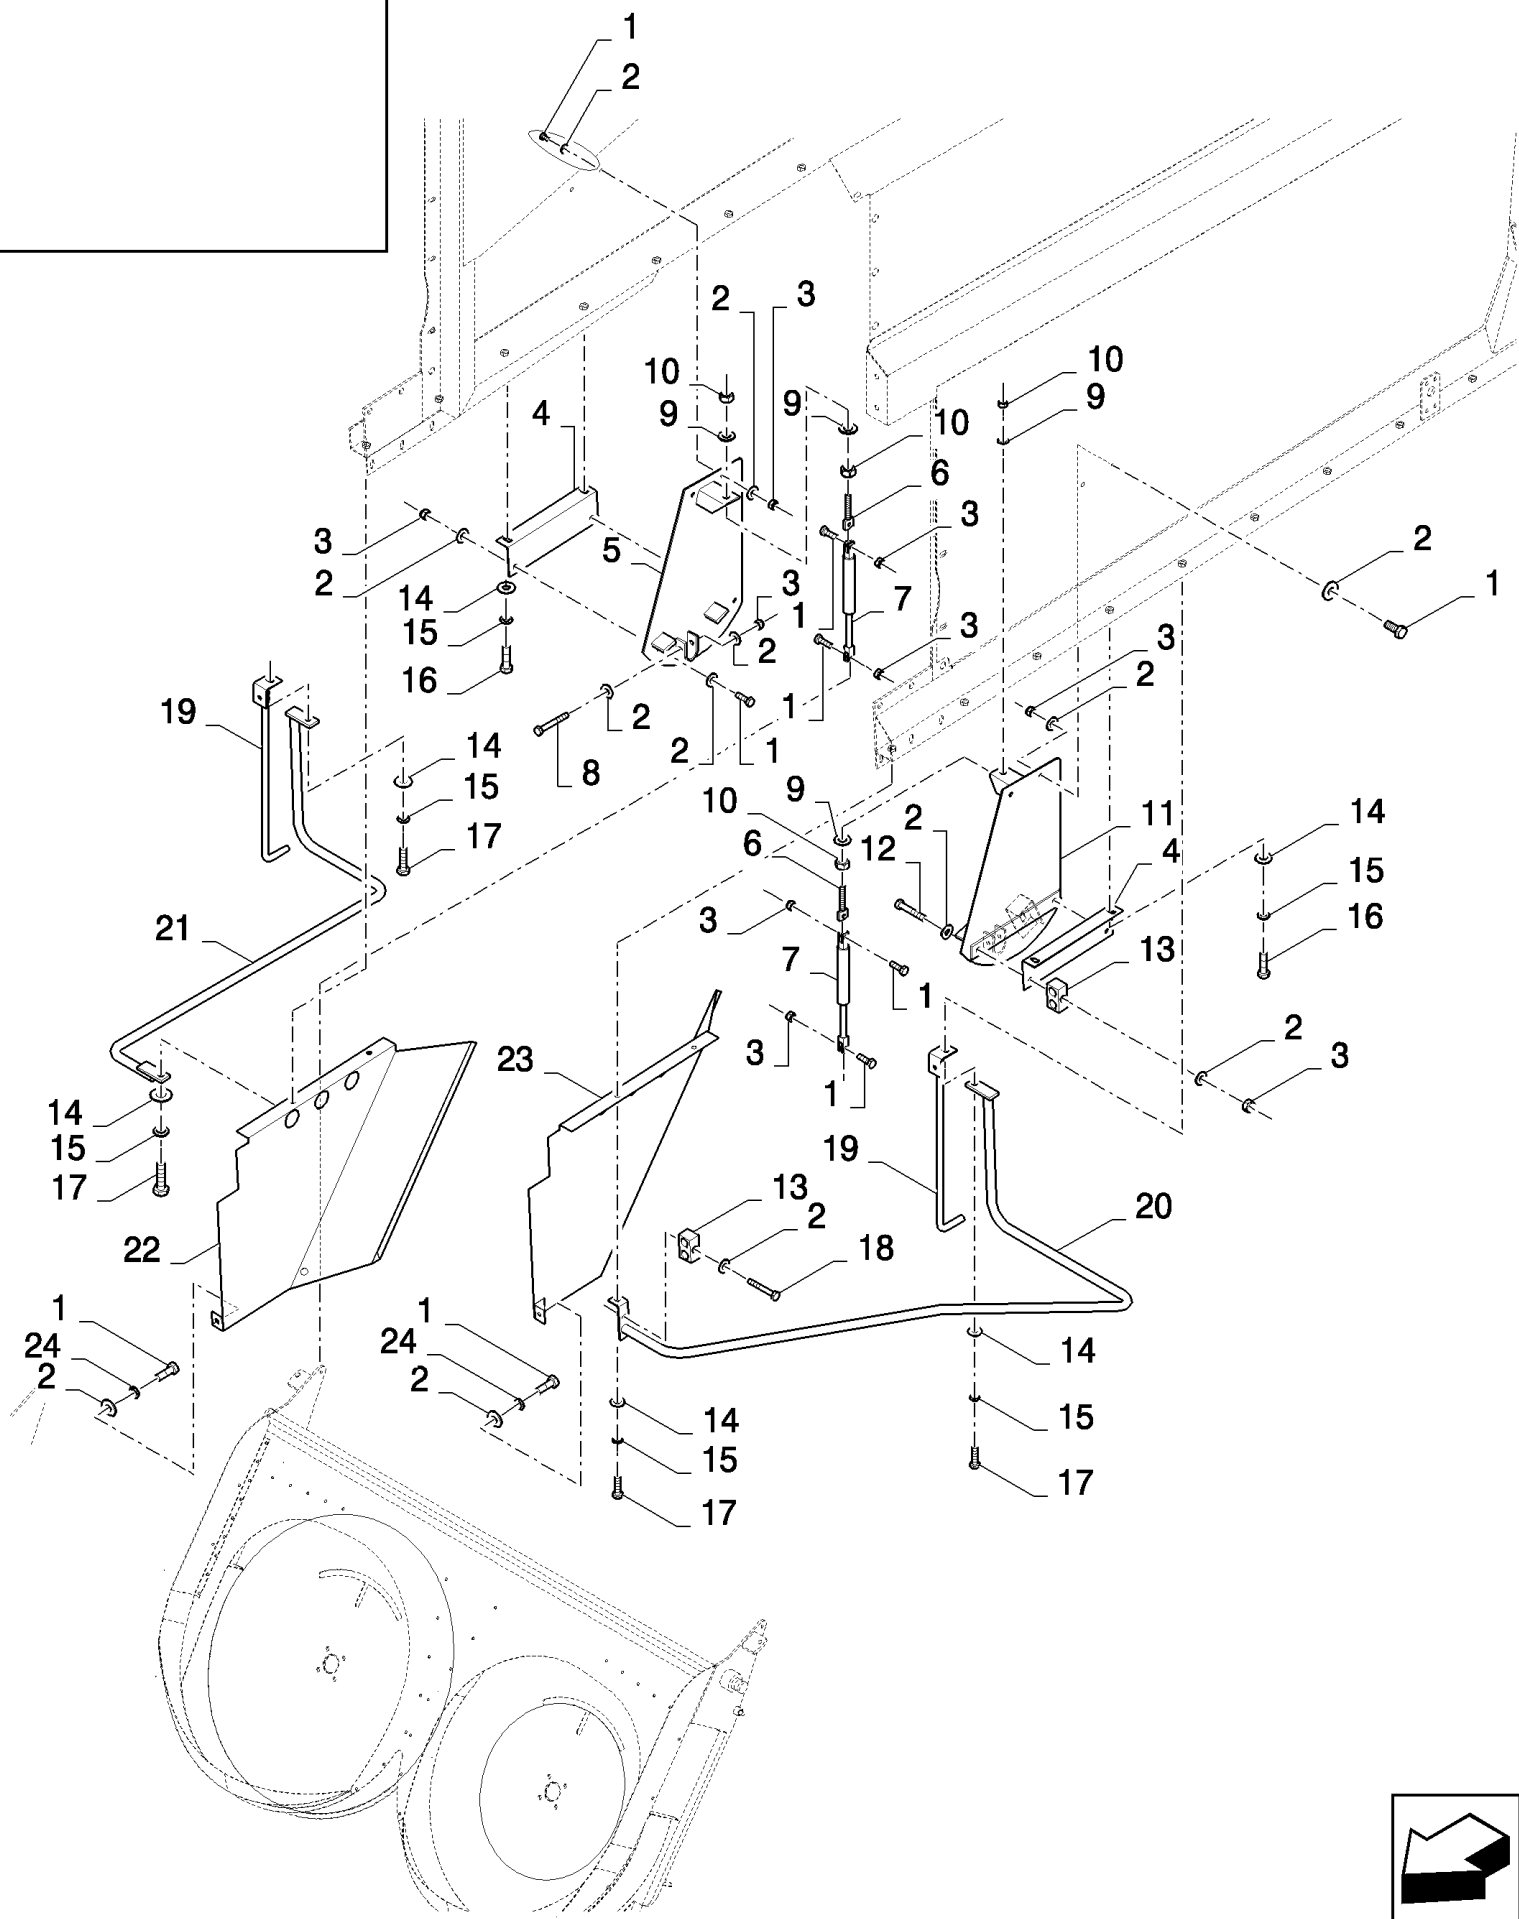

сылка	Номер детали	Кол-во	Описание
	84110599		CHOPPER CORN KIT,
1	86629541	2	BOLT, Hex, M12 x 40, 8.8, Full Thd,
2	9706685	2	NUT, M12, CI 8,
3	84444261	2	KNOB,
4	140046	2	WASHER, Belleville, M12,
5	9511052	2	WASHER, M12 x 44 x 4,
6	120103	16	BOLT, Hex, M8 x 16, 8.8,
7	140016	9	WASHER, M8 x 16 x 1.6,
8	84444284	2	DEFLECTOR,
9	86629542	4	NUT, LOCK, M8 x 1.25, CI 8,
10	84447029	2	COUPLING, QUICK, MALE,
11	84447028	2	COUPLING, QUICK, MALE,
12	84444291	1	FRAME,
13	84444310	1	CLAMP,
14	16044321	1	BOLT, Hex, M8 x 55, 8.8,
15	84444298	1	KNOB,
16	84444286	1	DISC,
17	84444293	2	GUIDE,
18	84444288	1	DISC,
19	84444297	2	PLATE, LOCKING,
20	140045	8	WASHER, SPRING, Belleville, M10,
21	84444353	8	SCREW,
22	84444294	2	HUB,
23	554195	2	WASHER,
24	322357	2	WASHER, SPRING, Belleville, M6,
25	84444352	2	SCREW,
26	322358	12	WASHER, SPRING, Belleville, M8,
27	84444259	2	MOTOR, HYDRAULIC,
28	84444319	2	CONNECTOR, HYD.,
29	84444320	2	CONNECTOR, HYD.,
30	84444296	1	HOSE, FLEXIBLE,
31	84444350	1	HOSE, FLEXIBLE,
32	84444351	1	CONNECTOR, HYD.,
33	84447026	2	CONNECTOR, HYD.,
34	129270	2	O-RING, 5-1, 90 Duro, .414" ID x .072" Thk,
	84004739	1	DECAL,
	84014117	1	DECAL,
	86628054		paint
	84433810		Dark Grey