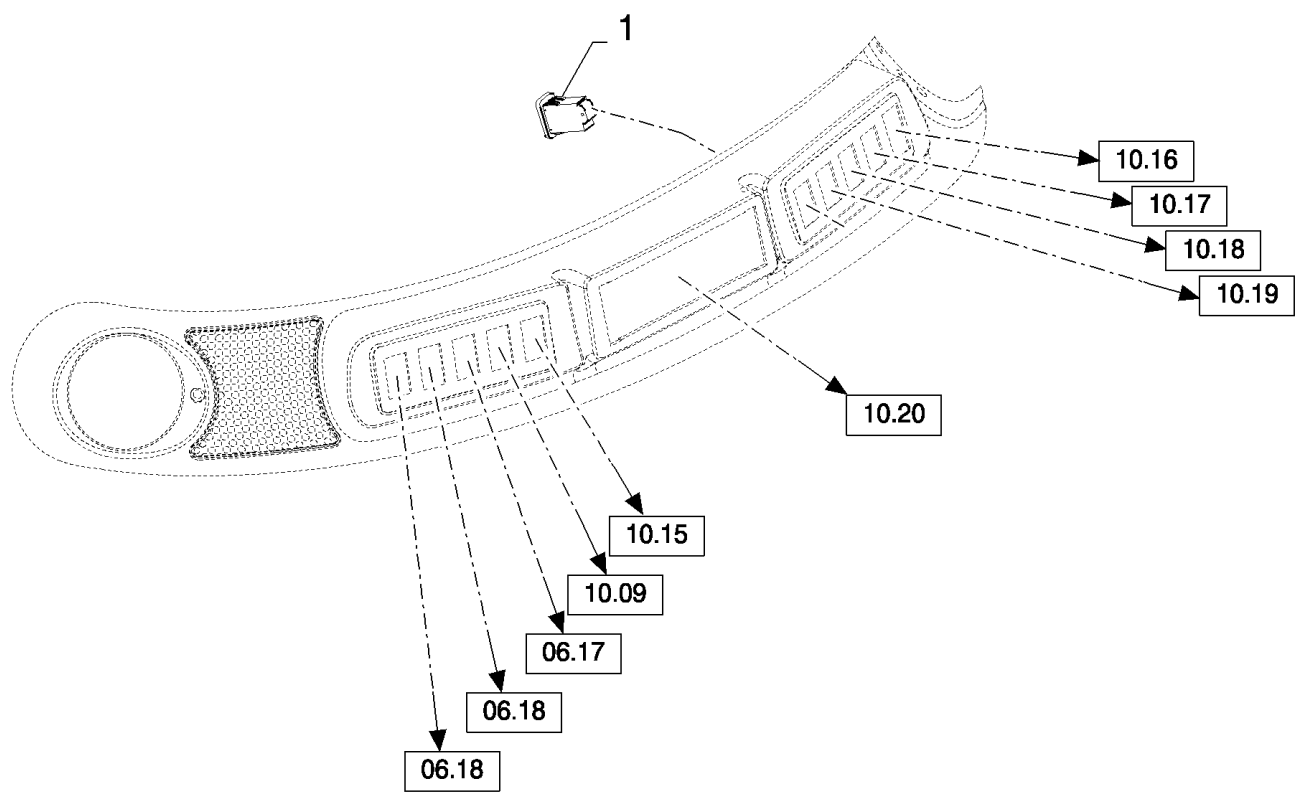

сылка	Номер детали	Кол-во	Описание
1	NSS	1	NOT SERVICED SEPARATELY,
2	NSS	2	NOT SERVICED SEPARATELY,
3	NSS	4	NOT SERVICED SEPARATELY,
4	NSS	1	NOT SERVICED SEPARATELY,
5	87472565	1	HARNESS, WIRE,
6	NSS	2	NOT SERVICED SEPARATELY,
7	NSS	4	NOT SERVICED SEPARATELY,
8	NSS	2	NOT SERVICED SEPARATELY,
9	87568603	1	BOLT,
10	82038414	1	PROTECTION CAP,
11	87583911	1	PLATE, BASE,
12	82039389	1	WASHER, CUP,
13	87353504	1	KNOB,
14	NSS	1	NOT SERVICED SEPARATELY,
15	NSS	1	NOT SERVICED SEPARATELY,
16	NSS	2	NOT SERVICED SEPARATELY,