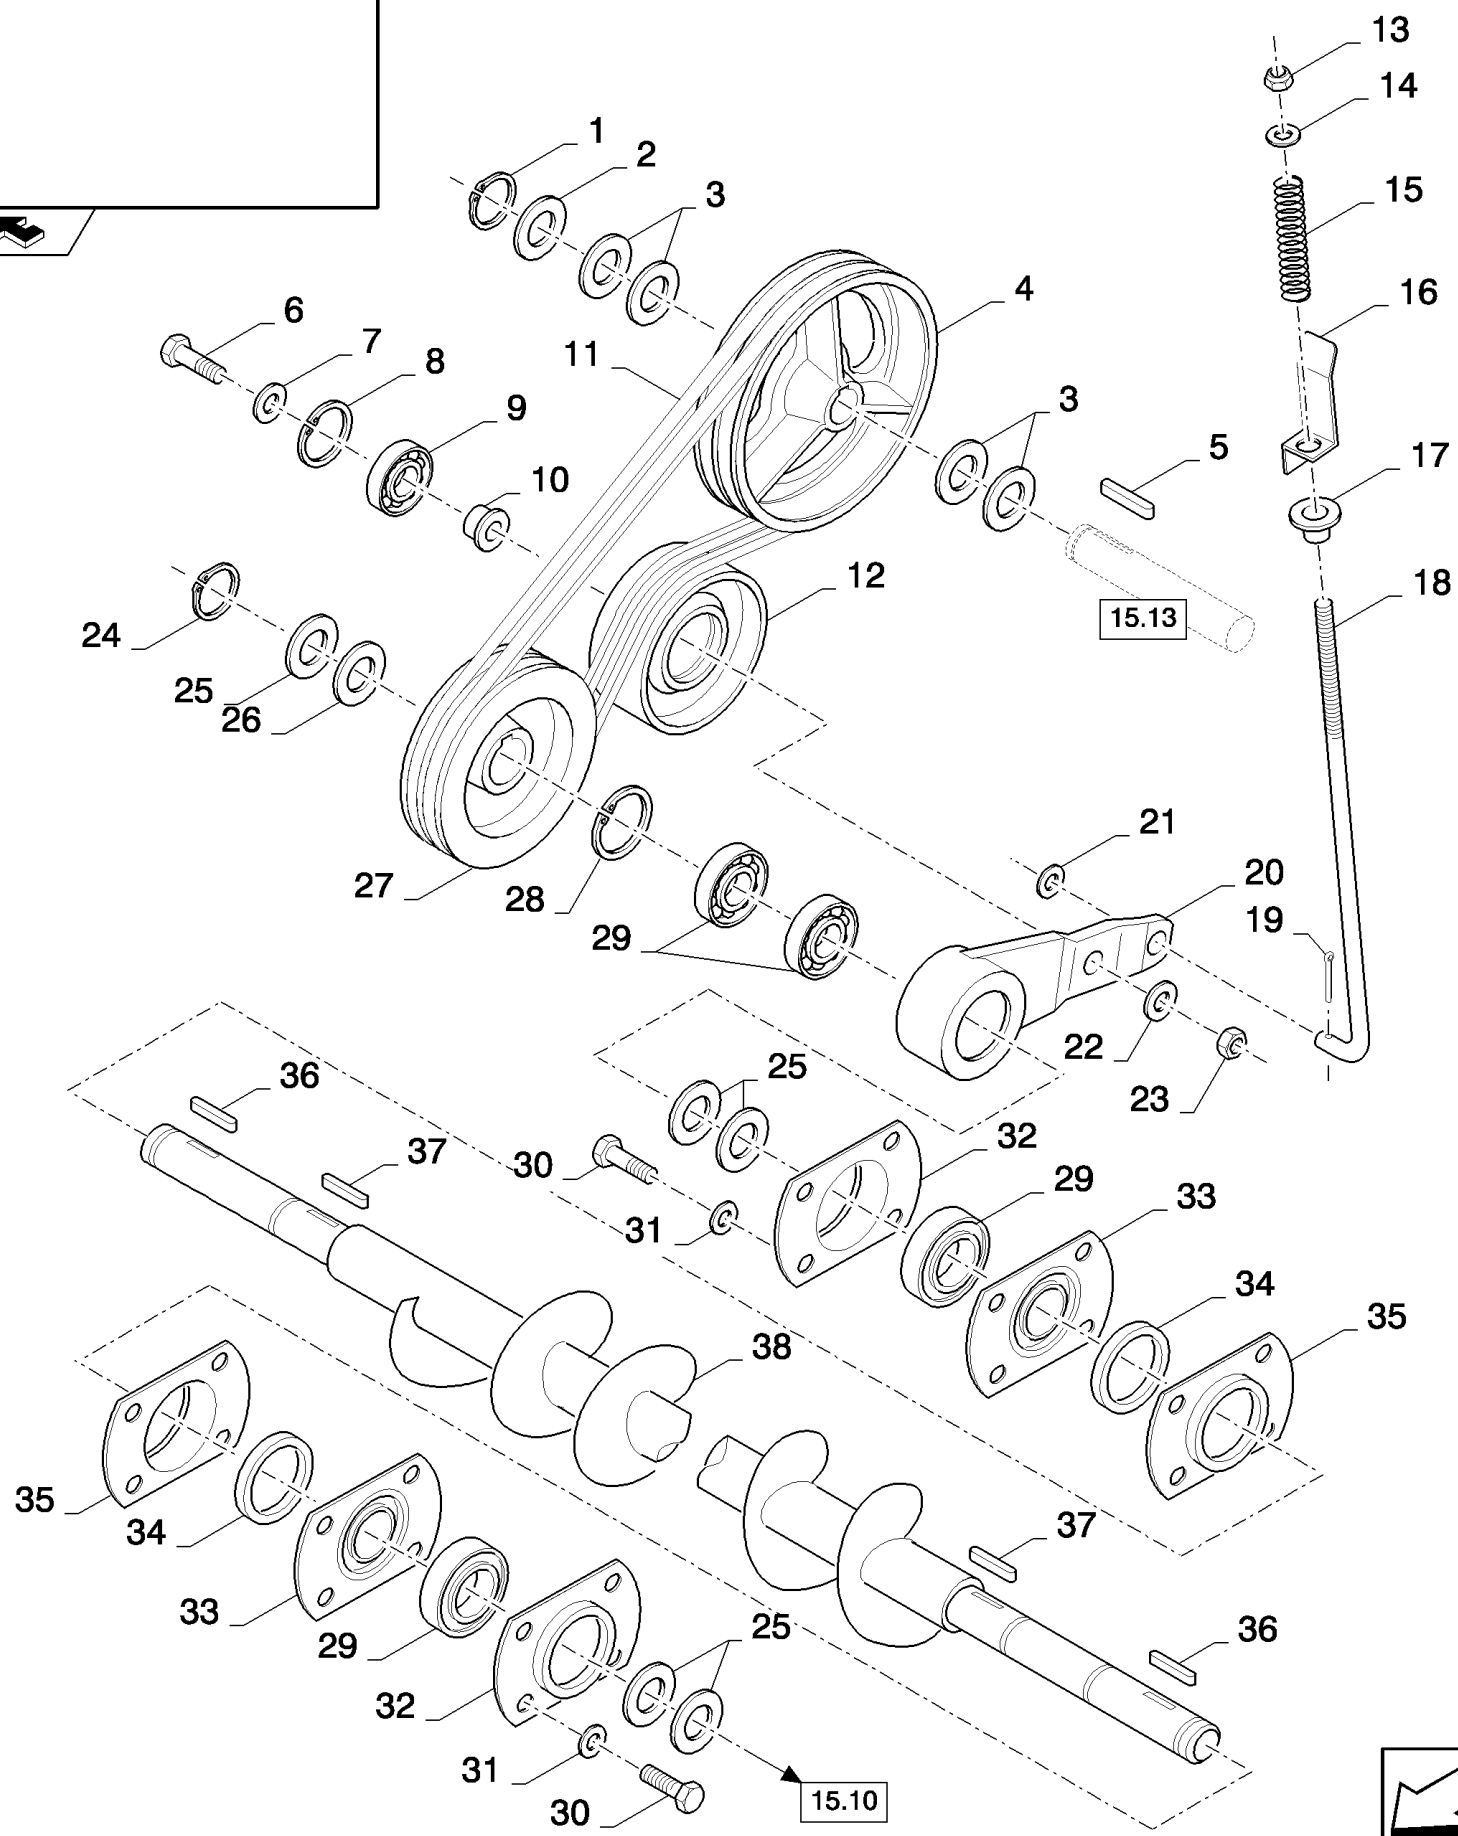

15.11(01) TAILINGS ELEVATORS, BOTTOM AUGER AND (RH)DRIVE

15.11(01) TAILINGS ELEVATORS, BOTTOM AUGER AND (RH)DRIVE

сылка	Номер детали	Кол-во	Описание
1	370002	1	RING, SNAP, M25, Ext,
2	419854	AR	WASHER,
3	444976	AR	WASHER,
4	84074380	1	PULLEY,
5	170008	1	KEY,
6	300512	1	SCREW, Hex, M12 x 55, 8.8,
7	543043	1	WASHER,
8	370011	1	RING, SNAP, M52, Int,
9	443898	1	BEARING, BALL,
10	84022798	1	BUSHING,
11	84058339	1	SET OF BELTS,
12	84074694	1	WHEEL, IDLER,
13	412126	1	NUT, LOCK, M12 x 1.75, CI 8,
14	378245	1	WASHER, M12,
15	440651	1	SPRING,
16	84442145	1	INDICATOR,
17	439857	1	BUSHING,
18	84058052	1	ROD,
19	130003	1	PIN, SPLIT (COTTER), M3.2 x 20,
20	84074536	1	ARM,
21	140017	1	WASHER, M10 x 20 x 2,
22	140046	1	WASHER, Belleville, M12,
23	9706685	1	NUT, M12, CI 8,
24	370004	1	RING, SNAP, M35, Ext,
25	140119	AR	WASHER,
26	84058053	AR	WASHER,
27	84074486	1	PULLEY,
28	370012	1	RING, SNAP, M62, Int,
29	364908	4	BEARING ASSY,
30	120103	8	BOLT, Hex, M8 x 16, 8.8,
31	322358	8	WASHER, SPRING, Belleville, M8,
32	9511041	2	FLANGE,
33	444104	2	COVER,
34	220010	2	ELEMENT, SEALING,
35	444105	2	COVER,
36	354775	2	KEY,
37	323190	2	KEY,
38	84074909	1	AUGER, , STANDARD
38	84078346	1	AUGER, , REINFORCED