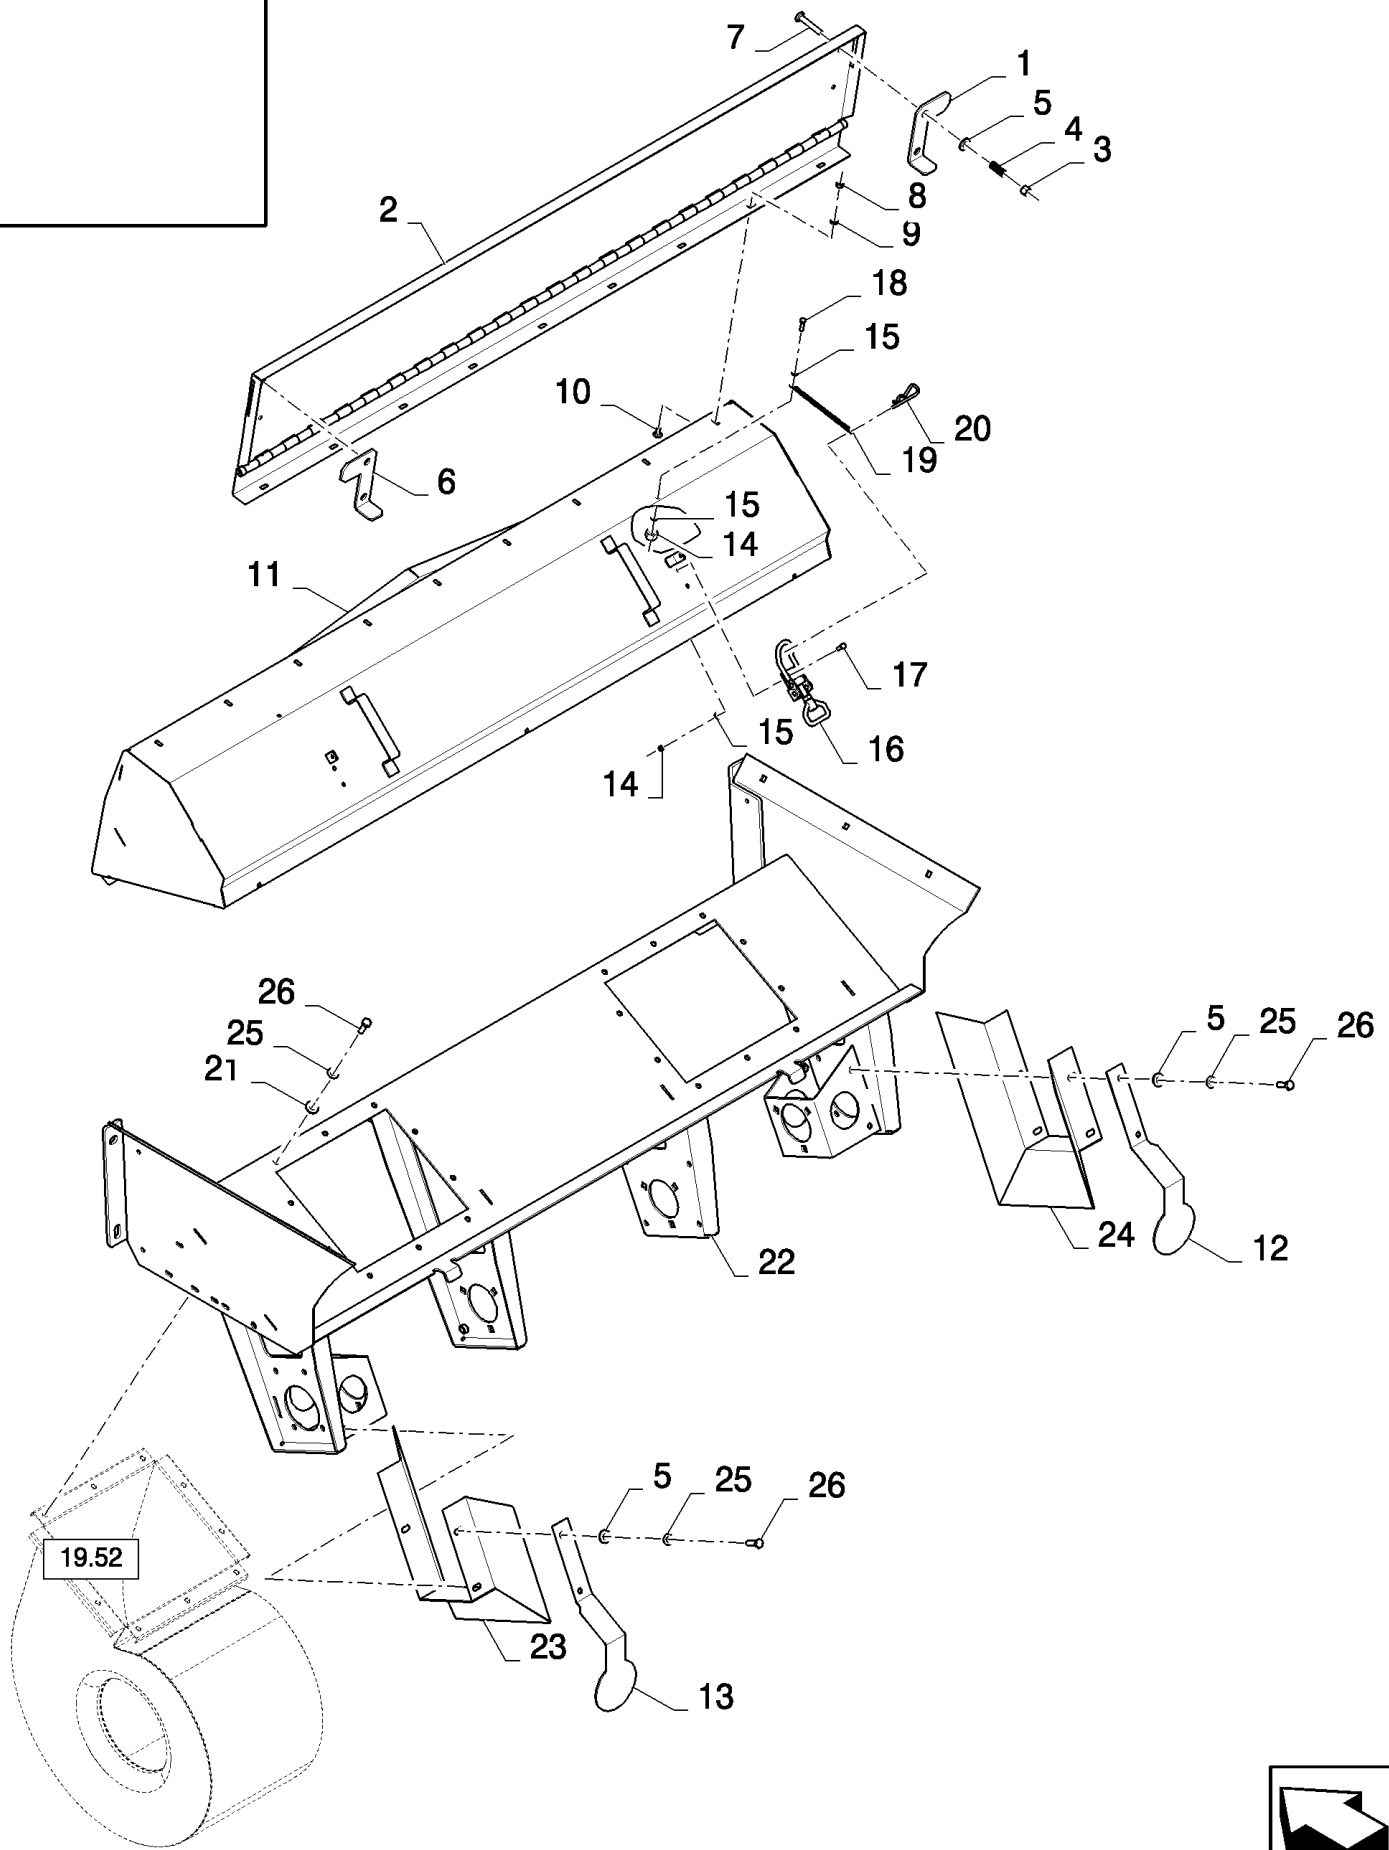

19.51(01) CHAFF SPREADER FRAME WITH CHOPPER

19.51(01) CHAFF SPREADER FRAME WITH CHOPPER

сылка	Номер детали	Кол-во	Описание
1	84438714	1	LATCH,
2	84438715	1	PLATE, , FOR CX8060, CX8070, CX8080, CX8090 ONLY
2	84438939	1	PLATE, , FOR CX8030, CX8040, CX8050 ONLY
3	412250	2	NUT, LOCK, M8 x 1.25, CI 8,
4	84005684	2	SPRING,
5	394628	10	WASHER,
6	84438716	1	LATCH,
7	120039	2	BOLT, CARRIAGE, Short NK, M8 x 50, CI8.8, Full Thd,
8	412152	AR	NUT, LOCK, M6 x 1, CI 8.8,
9	86588450	AR	WASHER, M6,
10	86512439	AR	SCREW, Short NK, M6 x 16, CI8.8, Full Thd,
11	87397881	1	GUIDE, , FOR CX8060, CX8070, CX8080, CX8090 ONLY
11	87397478	1	GUIDE, , FOR CX8030, CX8040, CX8050 ONLY
12	87397467	1	PLATE,
13	87397468	1	PLATE,
14	86508813	6	NUT, M5, CI 8,
15	140014	8	WASHER, M5 x 10 x 1,
16	84043033	2	CLAMP, , -C2007
16	87604955	2	CLAMP, , D2008-
17	86050276	4	BOLT, Hex, M5 x 16, 8.8, Full Thd,
18	120098	2	BOLT, Hex, M5 x 20, 8.8, Full Thd,
19	84438719	2	CHAIN,
20	84438710	2	PIN,
21	412328	20	WASHER,
22	87397893	1	FRAME, , FOR CX8060, CX8070, CX8080, CX8090 ONLY
22	87397474	1	FRAME, , FOR CX8030, CX8040, CX8050 ONLY
23	87397502	1	SHIELD,
24	87397488	1	SHIELD,
25	322358	28	WASHER, SPRING, Belleville, M8,
26	43127	28	BOLT, Hex, M8 x 25, 8.8,