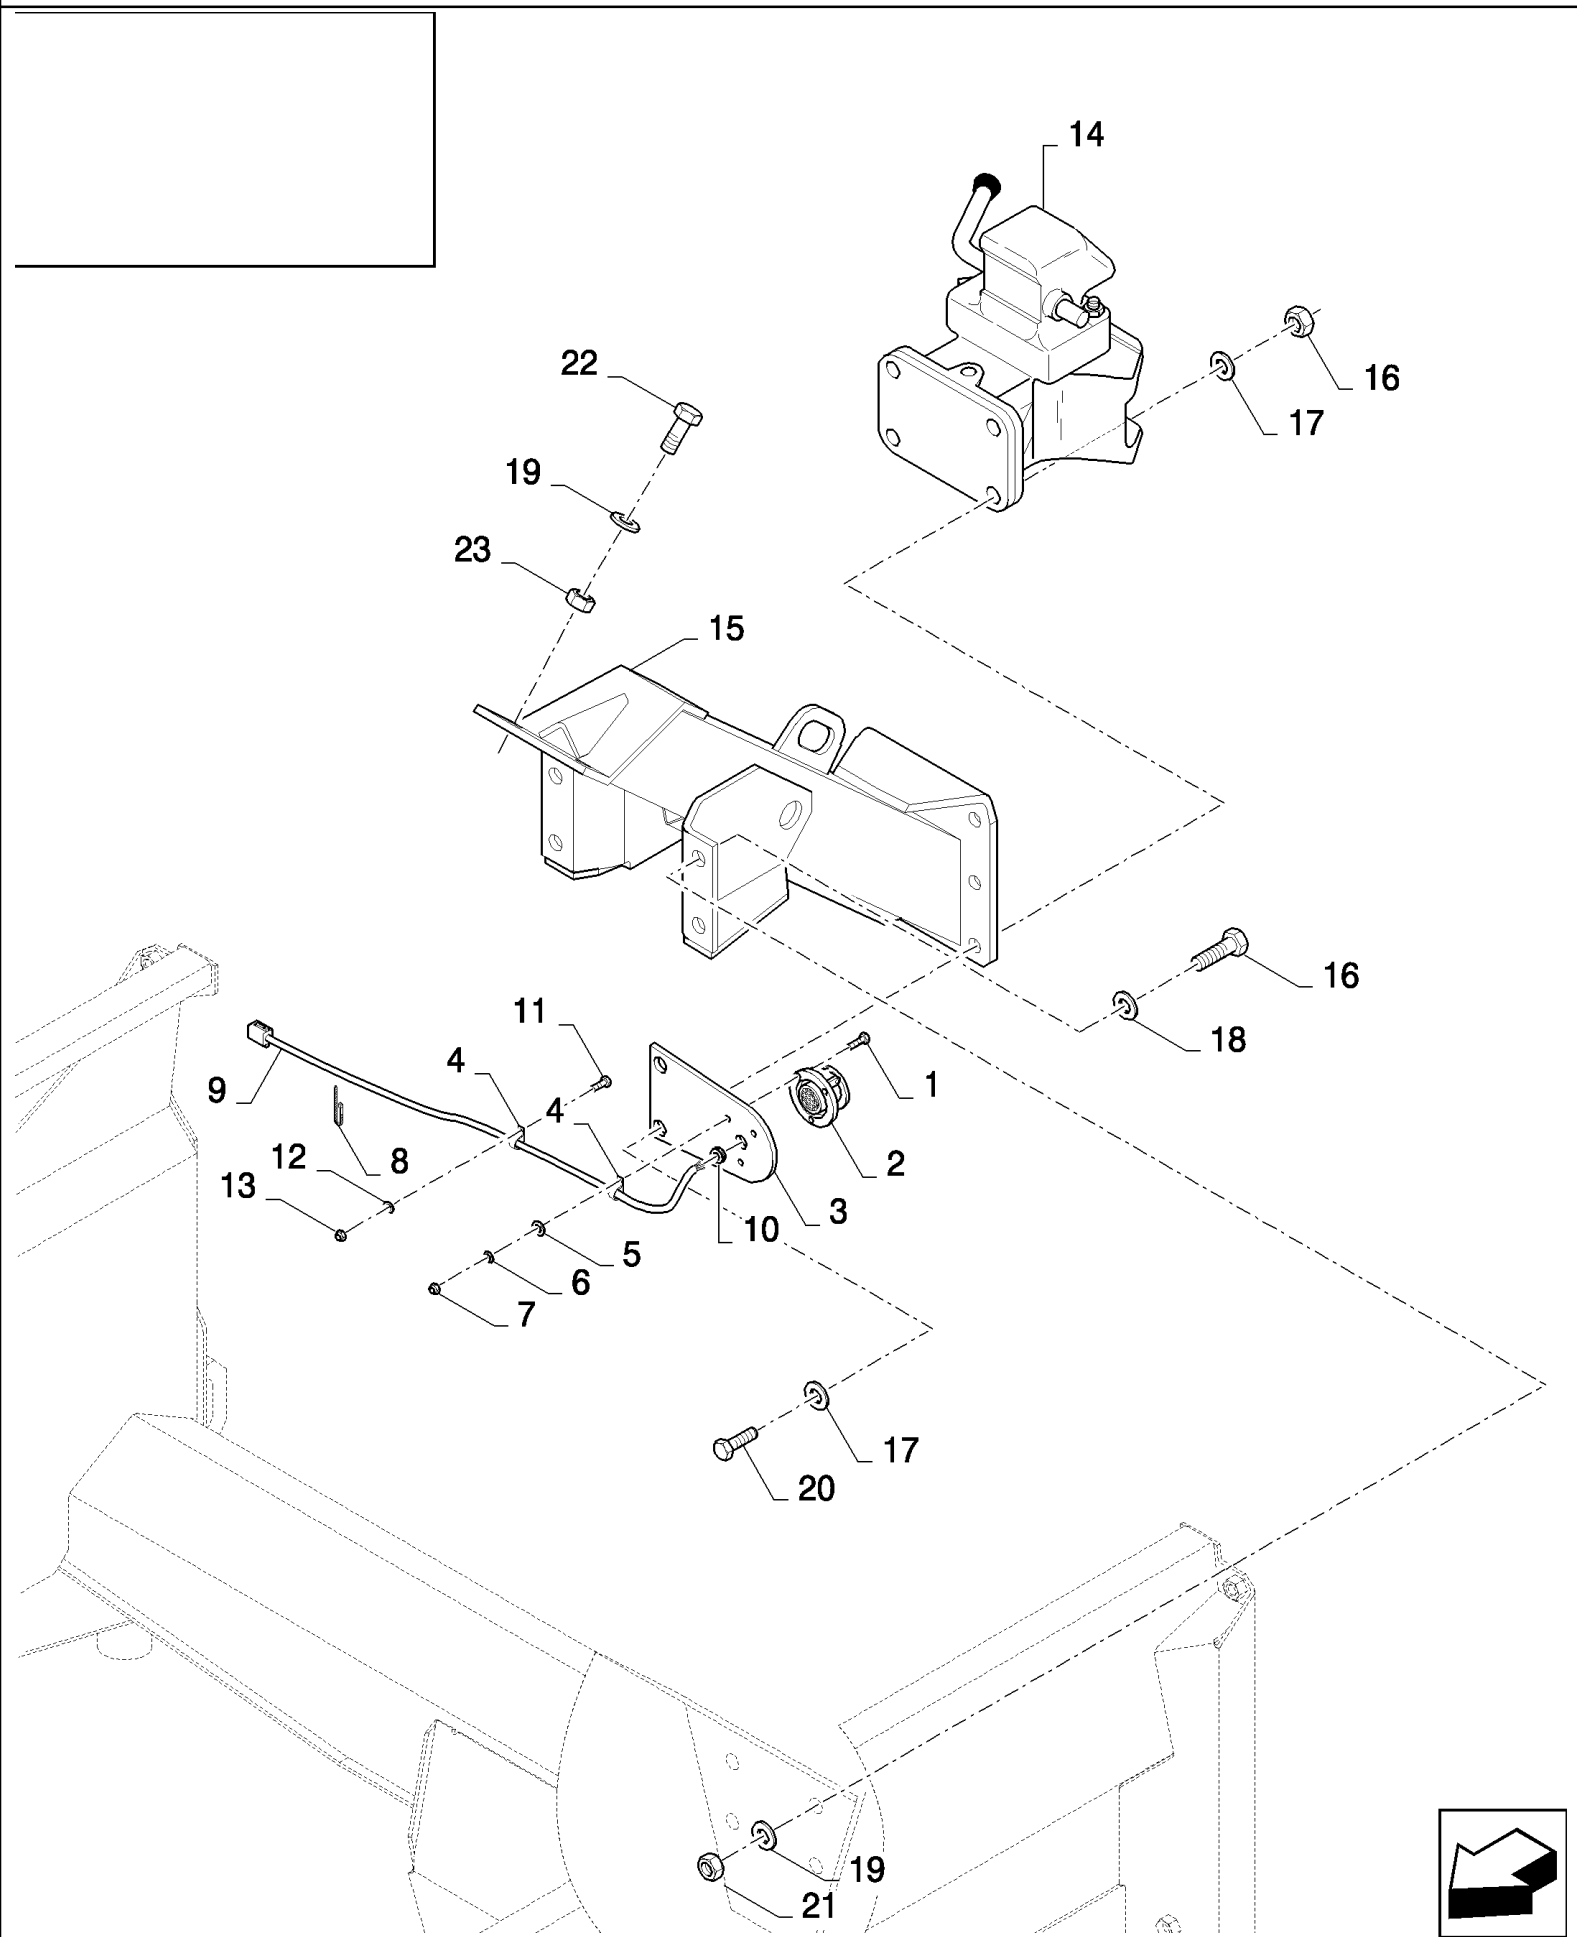

18.84081532(01) AUTOMATIC ROTATION TRAILER HITCH

сылка	Номер детали	Кол-во	Описание
	84081532		TRAILER HITCH,
1	86585708	3	SCREW, Cross Pan Hd, M4 x 40,
2	398224	1	SOCKET, POWER,
3	84432533	1	BRACKET,
4	9706748	2	CLAMP, 5/8", Insul, 5/16" Bolt,
5	86588450	1	WASHER, M6,
6	89824840	3	WASHER,
7	385681	3	NUT, LOCK, M4 x .7, CI 8,
8	86566989	7	STRAP, CABLE,
9	86604178	1	HARNES, WIRE,
10	102043	1	GROMMET,
11	120104	1	SCREW, Hex, M8 x 20, 8.8,
12	322358	1	WASHER, SPRING, Belleville, M8,
13	9706690	1	NUT, M8, CI 8,
14	84400986	1	HITCH,
15	84446037	1	SUPPORT,
16	120091	8	BOLT, Hex, M16 x 60, 8.8,
17	84434607	8	WASHER,
18	140020	4	WASHER, M16 x 30 x 3,
19	140048	6	WASHER, SPRING, Belleville, M16,
20	86000441	4	NUT, M16 x 2, CI 8,
21	100020	4	NUT, M16, CI 8,
22	43168	2	BOLT, Hex, M16 x 40, 8.8,
23	378246	2	WASHER,
	84334828	1	DECAL,
	84446050	1	DECAL,