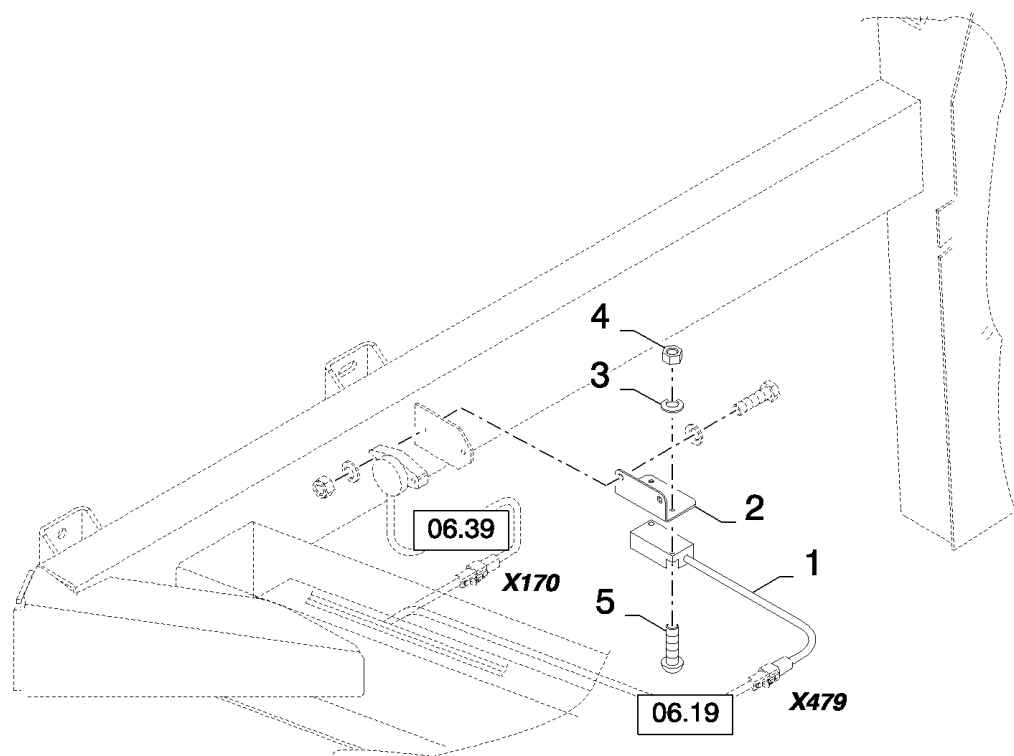

CX8080 COMBINE (9/06-)

06.50(01) SENSOR, SELF LEVELLING - D660

сылка	Номер детали	Кол-во	Описание
1	87553282	1	SENSOR,
2	87549385	1	SUPPORT,
3	322355	2	WASHER, Belleville, M4,
4	385681	2	NUT, LOCK, M4 x .7, CI 8,
5	86511824	2	SCREW, Cross Pan Hd, M4 x 20,