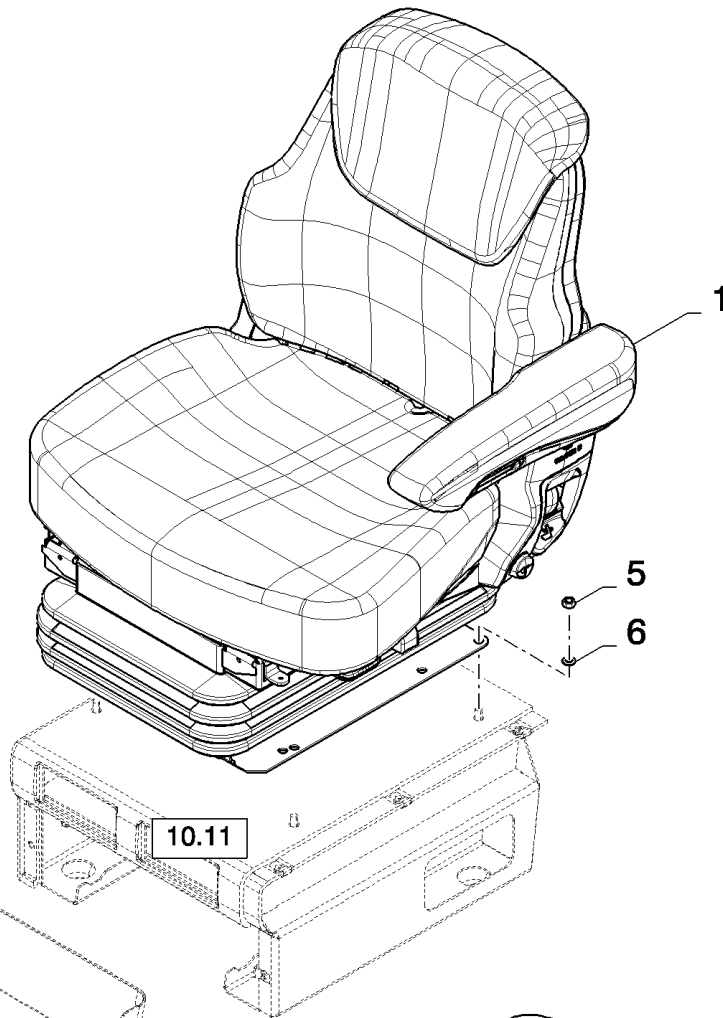

10.12(01) OPERATORS SEAT

SAFETY BELT

SWITCH

10.12(01) OPERATORS SEAT

сылка	Номер детали	Кол-во	Описание
1	87396790	1	SEAT, DRIVER, , AIR SUSPENDED, BSN C599
1	87660563	1	SEAT, DRIVER, , AIR SUSPENDED, ASN D600
1	87660563	1	SEAT, DRIVER, , NOT FOR NA ONLY, BSN C607
1	87396790	1	SEAT, DRIVER, , NOT FOR NA ONLY, ASN D608
2	84067648	1	SEAT, DRIVER, , STANDARD, BSN C599
3	84081887	1	SEAT BELT,
4	87109334	1	SWITCH,
5	9706690	4	NUT, M8, CI 8, , ASN D600
6	322358	4	WASHER, SPRING, Belleville, M8, , ASN D600