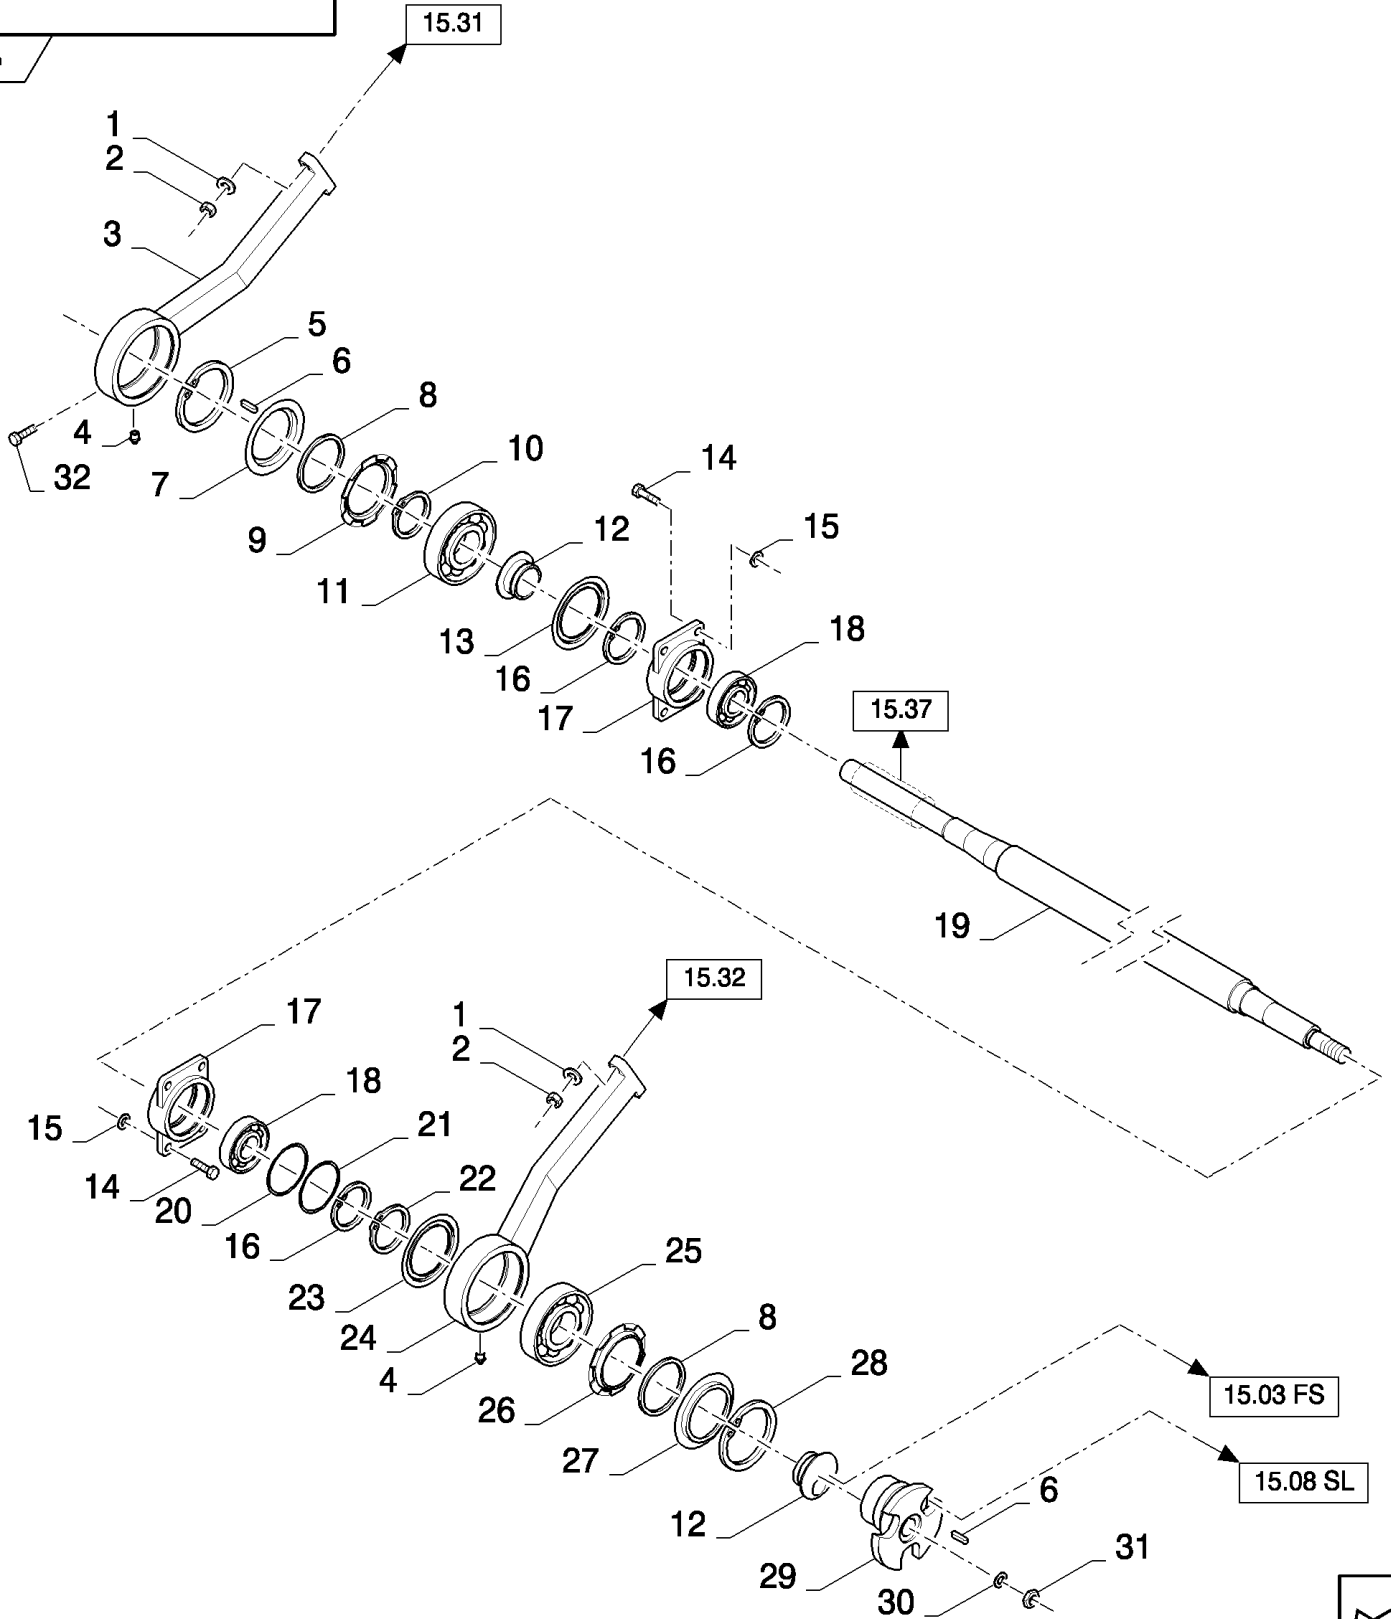

15.27(01) ECCENTRIC AND SHAKER SHOE DRIVE

15.27(01) ECCENTRIC AND SHAKER SHOE DRIVE

сылка	Номер детали	Кол-во	Описание
1	86511324	4	WASHER, M12 x 24 x 2.5,
2	100038	4	NUT, M12 x 1.75, CI 8,
3	84320634	1	ARM, , FOR SELF LEVELLING ONLY
3	84320626	1	ARM, , FOR FIXED SHOE ONLY
4	321204	2	NIPPLE, LUBE, M6 x 1, 16mm lg,
5	370014	1	RING, SNAP, M130, Int,
6	9817851	2	KEY,
7	9832769	1	FLANGE,
8	448736	2	SEALRING,
9	9831118	1	FLANGE,
10	9832771	1	CIRCLIP,
11	9833081	1	BEARING, BALL,
12	9832765	1	ECCENTRIC, , FOR SELF LEVELLING ONLY
12	9832765	2	ECCENTRIC, , FOR FIXED SHOE ONLY
13	9832772	1	RING,
14	300389	8	BOLT, Hex, M12 x 35, 8.8, Full Thd, , FOR SELF LEVELLING ONLY
14	9706687	8	SCREW, Hex, M12 x 30, 8.8, , FOR FIXED SHOE ONLY
15	140046	8	WASHER, Belleville, M12,
16	370013	3	RING, SNAP, M90, Int,
17	84320474	2	HOUSING, BEARING,
18	913716	2	BEARING, BALL,
19	9832762	1	SHAFT, , FOR CX8060, CX8070, CX8080, CX8090 ONLY, FOR SELF LEVELLING ONLY
19	84076577	1	SHAFT, , FOR CX8060, CX8070, CX8080, CX8090 ONLY, FOR FIXED SHOE ONLY
19	9832763	1	SHAFT, , FOR SELF LEVELLING ONLY, FOR CX8030, CX8040, CX8050 ONLY
19	84076685	1	SHAFT, , FOR CX8030, CX8040, CX8050 ONLY, FOR FIXED SHOE ONLY
20	435045	2	SHIM,
21	448780	2	SHIM,
22	449442	1	CIRCLIP, , FOR SELF LEVELLING ONLY
22	9832771	1	CIRCLIP, , FOR FIXED SHOE ONLY
23	388427	1	RING, , FOR SELF LEVELLING ONLY
23	9832772	1	RING, , FOR FIXED SHOE ONLY
24	84320632	1	ARM,
25	210039	1	BEARING, BALL, , FOR SELF LEVELLING ONLY
25	9833081	1	BEARING, BALL, , FOR FIXED SHOE ONLY
26	9831083	1	FLANGE, , FOR SELF LEVELLING ONLY
26	9831118	1	FLANGE, , FOR FIXED SHOE ONLY
27	448735	1	FLANGE, , FOR SELF LEVELLING ONLY
27	9832769	1	FLANGE, , FOR FIXED SHOE ONLY
28	388294	1	RING, SNAP, M125, Int, , FOR SELF LEVELLING ONLY
28	370014	1	RING, SNAP, M130, Int, , FOR FIXED SHOE ONLY
29	84320628	1	ECCENTRIC, , FOR SELF LEVELLING ONLY
30	378247	1	WASHER, 20MM, FOR SELF LEVELLING ONLY
31	320771	1	NUT, Thin, M20 x 1.5, CI 04, , FOR SELF LEVELLING ONLY
32	380426	2	SCREW, , FOR FIXED SHOE ONLY