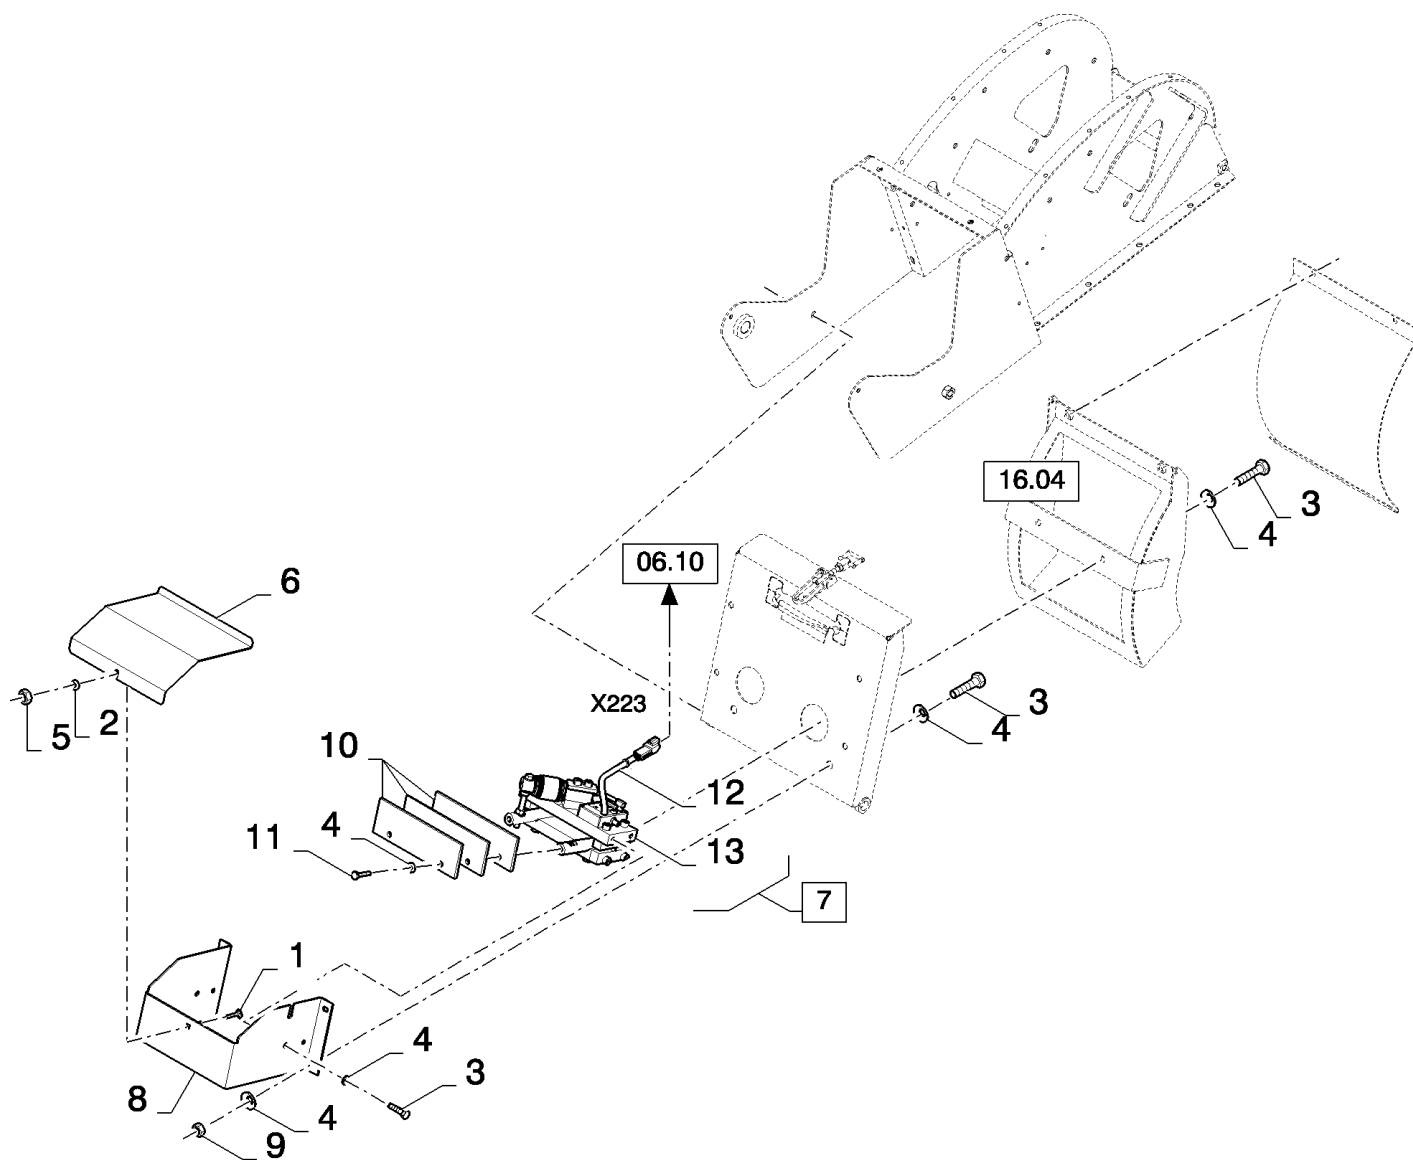

06.13(01) GRAIN FLOW YIELD SENSOR

06.13(01) GRAIN FLOW YIELD SENSOR

сылка	Номер детали	Кол-во	Описание
1	86512439	1	SCREW, Short NK, M6 x 16, CI8.8, Full Thd,
2	322357	1	WASHER, SPRING, Belleville, M6,
3	120104	6	SCREW, Hex, M8 x 20, 8.8,
4	322358	14	WASHER, SPRING, Belleville, M8,
5	9706755	1	NUT, M6, CI 8,
6	84441669	1	COVER,
7	84444901	1	SENSOR, (12, 13)
8	84441479	1	SUPPORT,
9	89706690	6	NUT, M8, CI 8,
10	84442360	3	WEIGHT, COUNTER,
11	386045	2	BOLT, Hex, M8 x 45, 8.8,
12	84448859	1	CONTROL UNIT,
13	84448862	1	SENSOR,