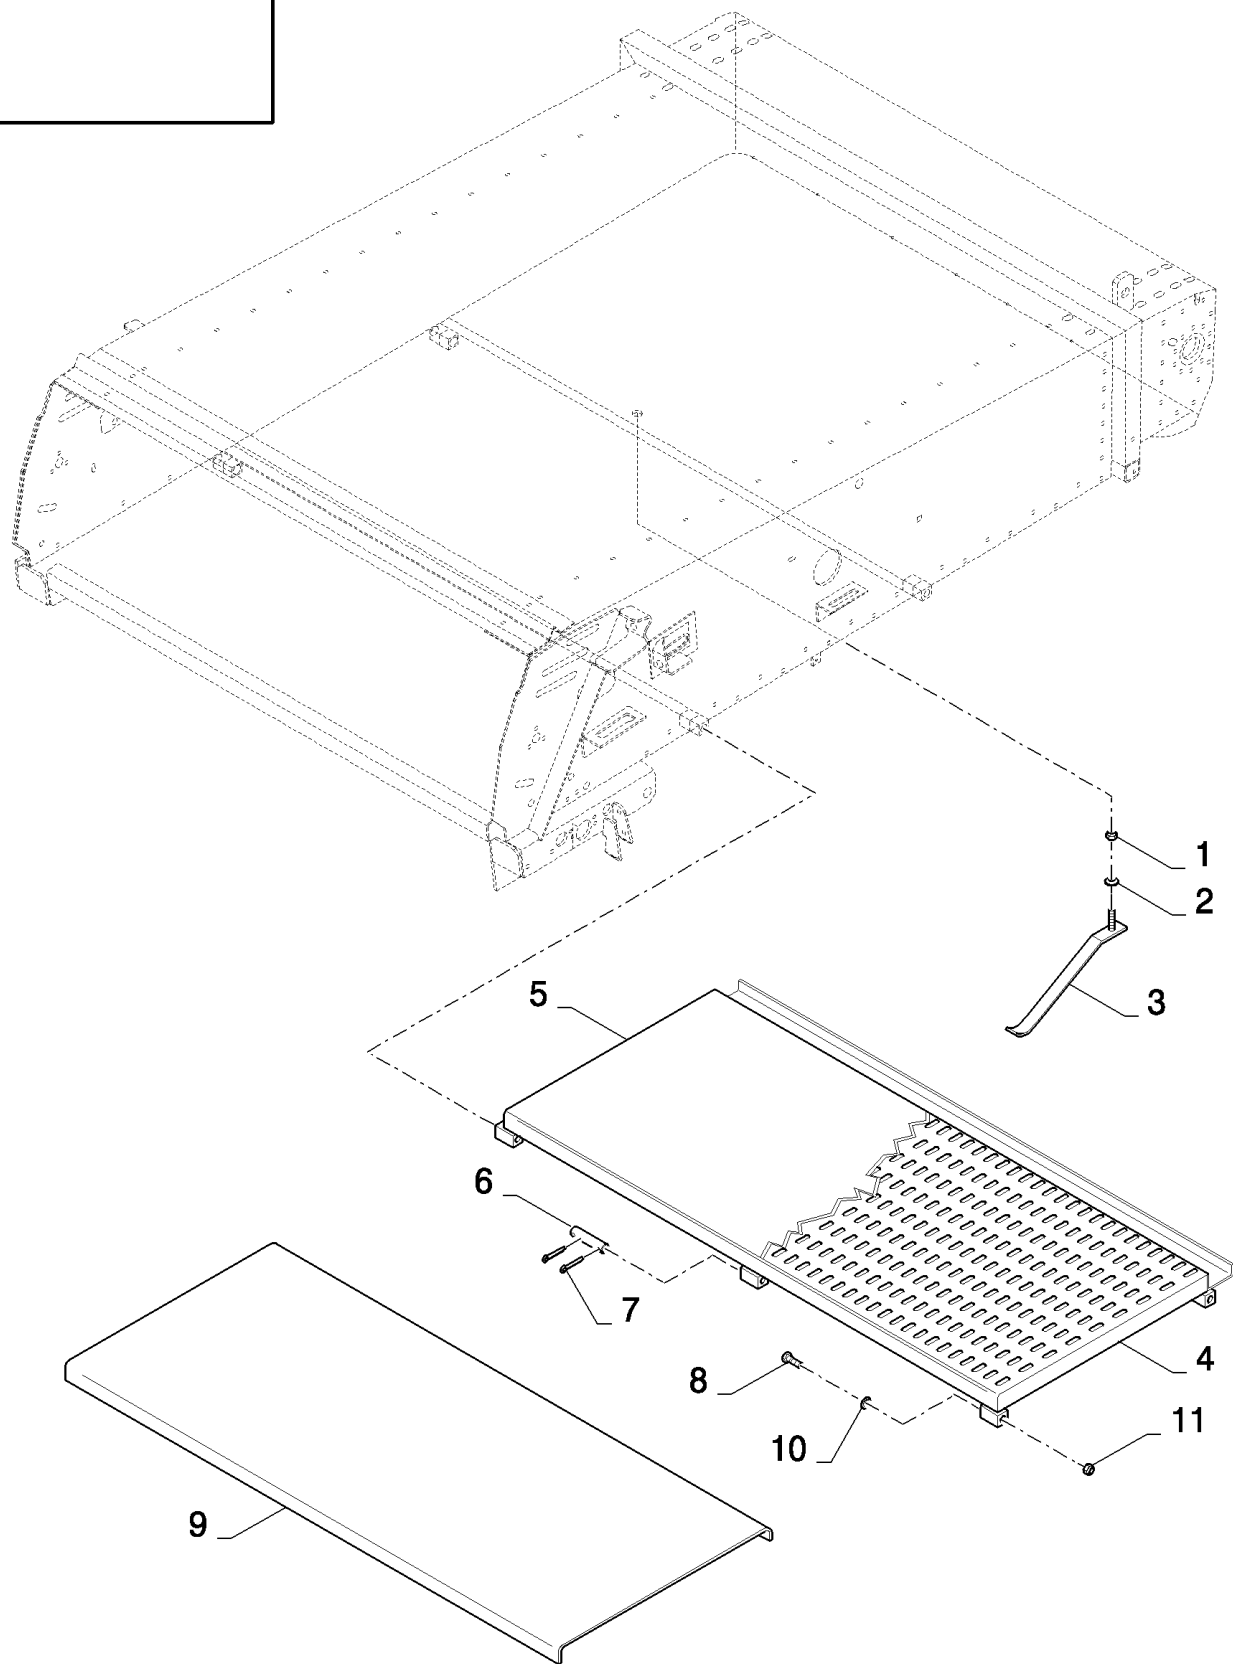

13.11(01) BOTTOM PLATE FOR OPEN CONVEYOR

13.11(01) BOTTOM PLATE FOR OPEN CONVEYOR

сылка	Номер детали	Кол-во	Описание
1	100037	1	NUT, M10 x 1.5, CI 8,
2	140045	1	WASHER, SPRING, Belleville, M10,
3	84018386	1	LEVER,
4	84072021	1	COVER, , FOR CX8060, CX8070, CX8080, CX8090 ONLY, PERFORATED
4	84437304	1	COVER, , PERFORATED, FOR CX8030, CX8040, CX8050 ONLY
5	84072020	1	COVER, , FOR CX8060, CX8070, CX8080, CX8090 ONLY
5	84437221	1	COVER, , FOR CX8030, CX8040, CX8050 ONLY
6	356015	1	SPINDLE,
7	130007	2	PIN, SPLIT (COTTER), M4 x 25,
8	321246	4	BOLT, Hex, M16 x 120, 8.8,
9	84073598	1	PLATE, , FOR CX8060, CX8070, CX8080, CX8090 ONLY
9	84437557	1	PLATE, , PERFORATED, FOR CX8030, CX8040, CX8050 ONLY
10	9513615	4	WASHER,
11	412066	4	NUT, LOCK, M16 x 2, CI 8, M16