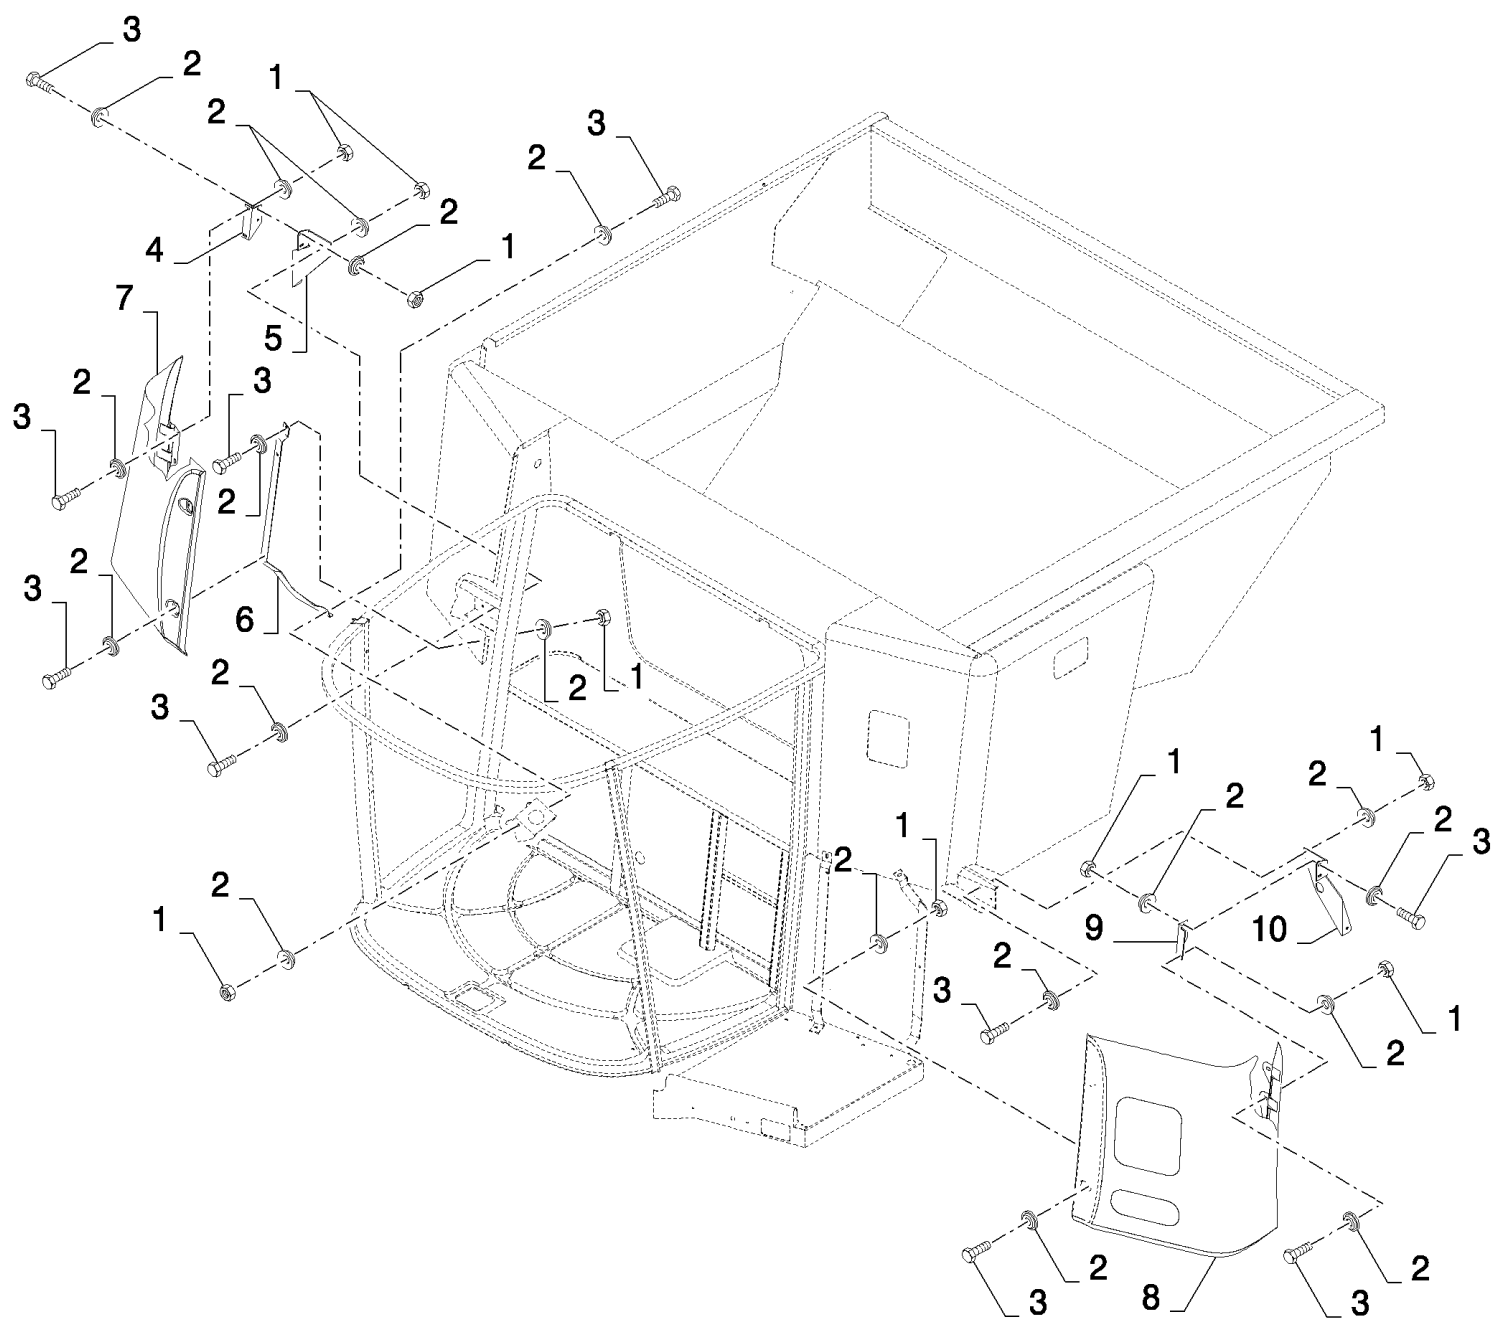

08.01(01) FRONT SHIELDS

08.01(01) FRONT SHIELDS

сылка	Номер детали	Кол-во	Описание
1	9706690	18	NUT, M8, CI 8,
2	412650	36	WASHER, Belleville, M8,
3	120104	18	SCREW, Hex, M8 x 20, 8.8,
4	86597432	1	SUPPORT,
5	84320773	1	SUPPORT,
6	84444317	1	SUPPORT,
7	86579769	1	GUARD, , FOR CX8080, CX8090 ONLY
7	86579769	1	GUARD, , FOR NA ONLY, FOR CX8070, CX8080, CX8090 ONLY
7	86583312	1	GUARD, , FOR CX8030, CX8040, CX8050, CX8060, CX8070 ONLY
8	86579768	1	GUARD, , FOR CX8080, CX8090 ONLY
8	86579768	1	GUARD, , FOR NA ONLY, FOR CX8070, CX8080, CX8090 ONLY
8	86583311	1	GUARD, , FOR CX8030, CX8040, CX8050, CX8060, CX8070 ONLY
9	86597431	1	SUPPORT,
10	84320775	1	SUPPORT,
11	87540305	1	SUPPORT, , FOR CX8030, CX8040, CX8050, CX8060, CX8070 ONLY, BSN C607
11	84435219	1	SUPPORT, , FOR CX8030, CX8040, CX8050, CX8060, CX8070 ONLY, ASN D608
11	84435219	1	SUPPORT, , FOR CX8080, CX8090 ONLY
11	84435219	1	SUPPORT, , FOR NA ONLY, FOR CX8070, CX8080, CX8090 ONLY