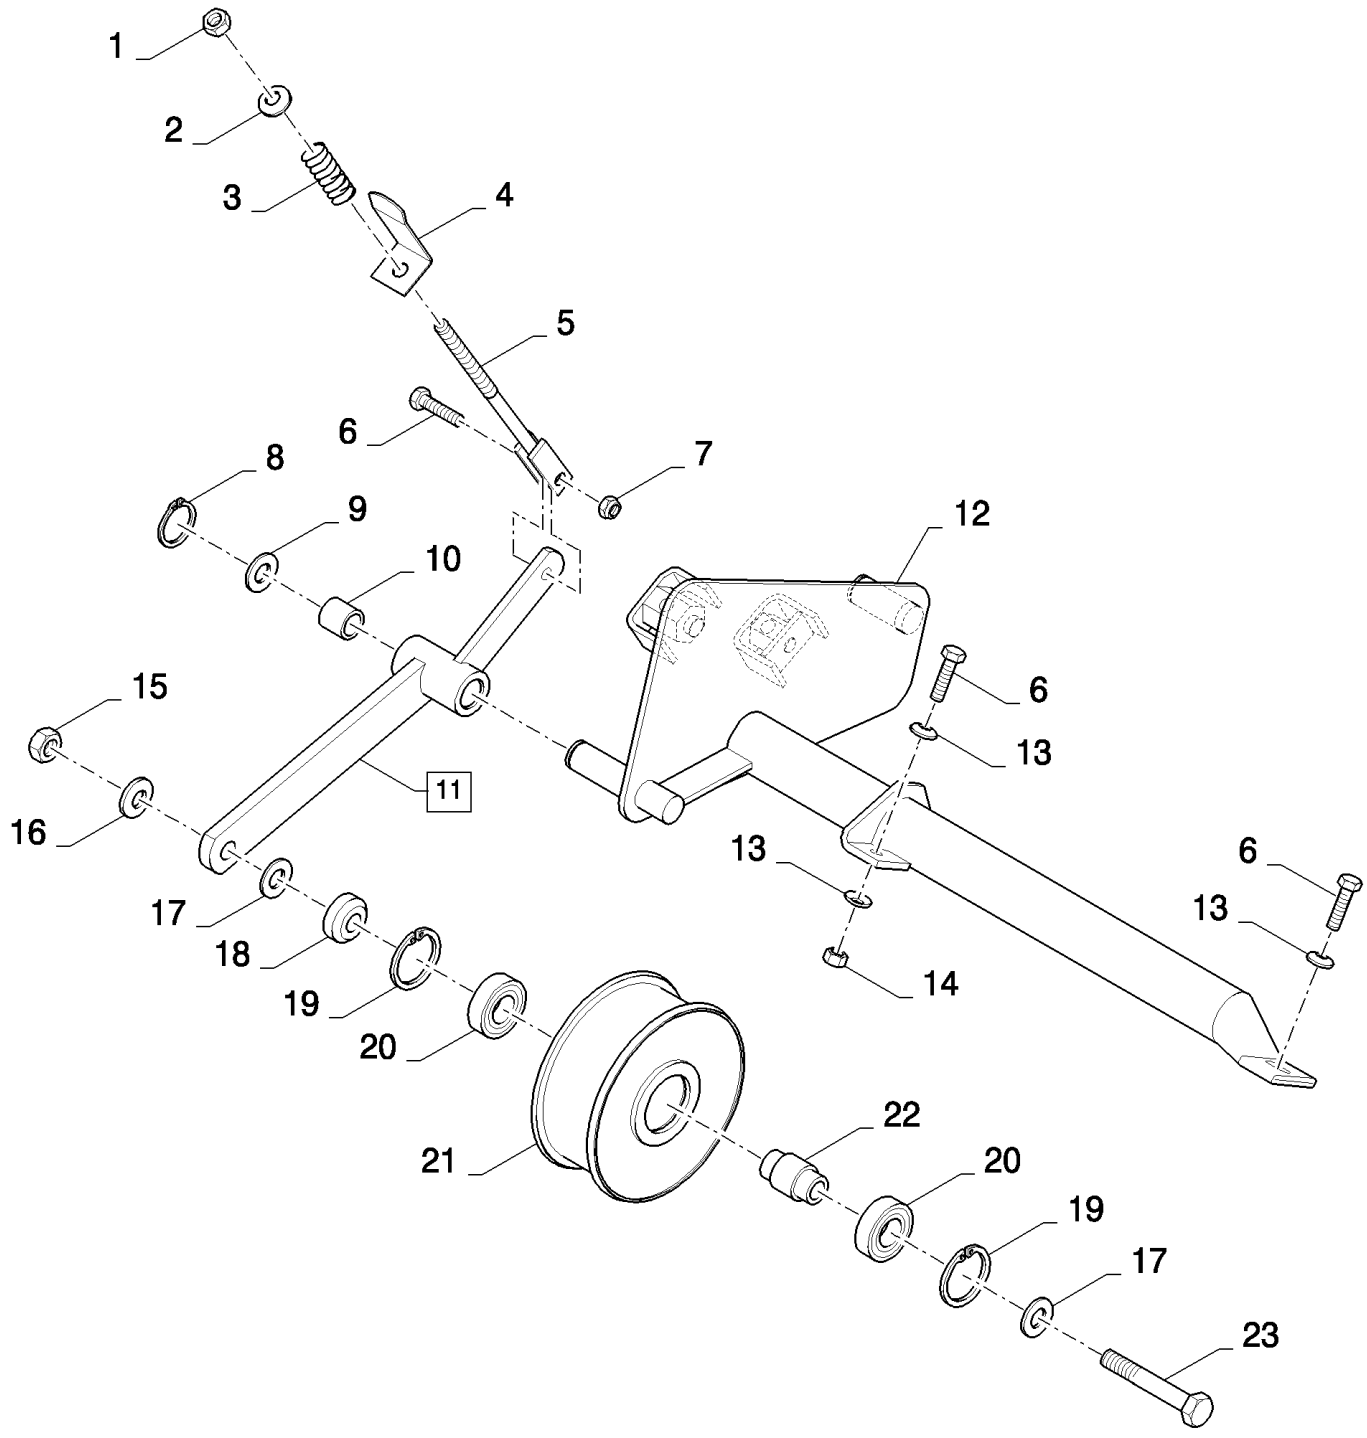

13.02(01) HEADER DRIVE 3HB, IDLER

13.02(01) HEADER DRIVE 3HB, IDLER

сылка	Номер детали	Кол-во	Описание
1	412126	1	NUT, LOCK, M12 x 1.75, CI 8,
2	378245	1	WASHER, M12,
3	84814910	1	SPRING,
4	9850486	1	INDICATOR,
5	455412	1	ROD, ADJUSTMENT,
6	43140	4	BOLT, Hex, M10 x 30, 8.8, Full Thd,
7	100037	1	NUT, M10 x 1.5, CI 8,
8	370002	1	RING, SNAP, M25, Ext,
9	140103	1	WASHER,
10	84057311	2	SLEEVE,
11	84072956	1	LEVER, (10)
12	84072955	1	SUPPORT,
13	140045	5	WASHER, SPRING, Belleville, M10,
14	100016	2	NUT, M10, CI 8,
15	100020	1	NUT, M16, CI 8,
16	140048	1	WASHER, SPRING, Belleville, M16,
17	378246	2	WASHER, 16MM
18	750169	1	BUSHING,
19	370011	2	RING, SNAP, M52, Int,
20	84057966	2	BEARING, BALL,
21	84072441	1	IDLER,
22	84057817	1	BUSHING,
23	43874	1	SCREW, Hex, M16 x 110, 8.8,