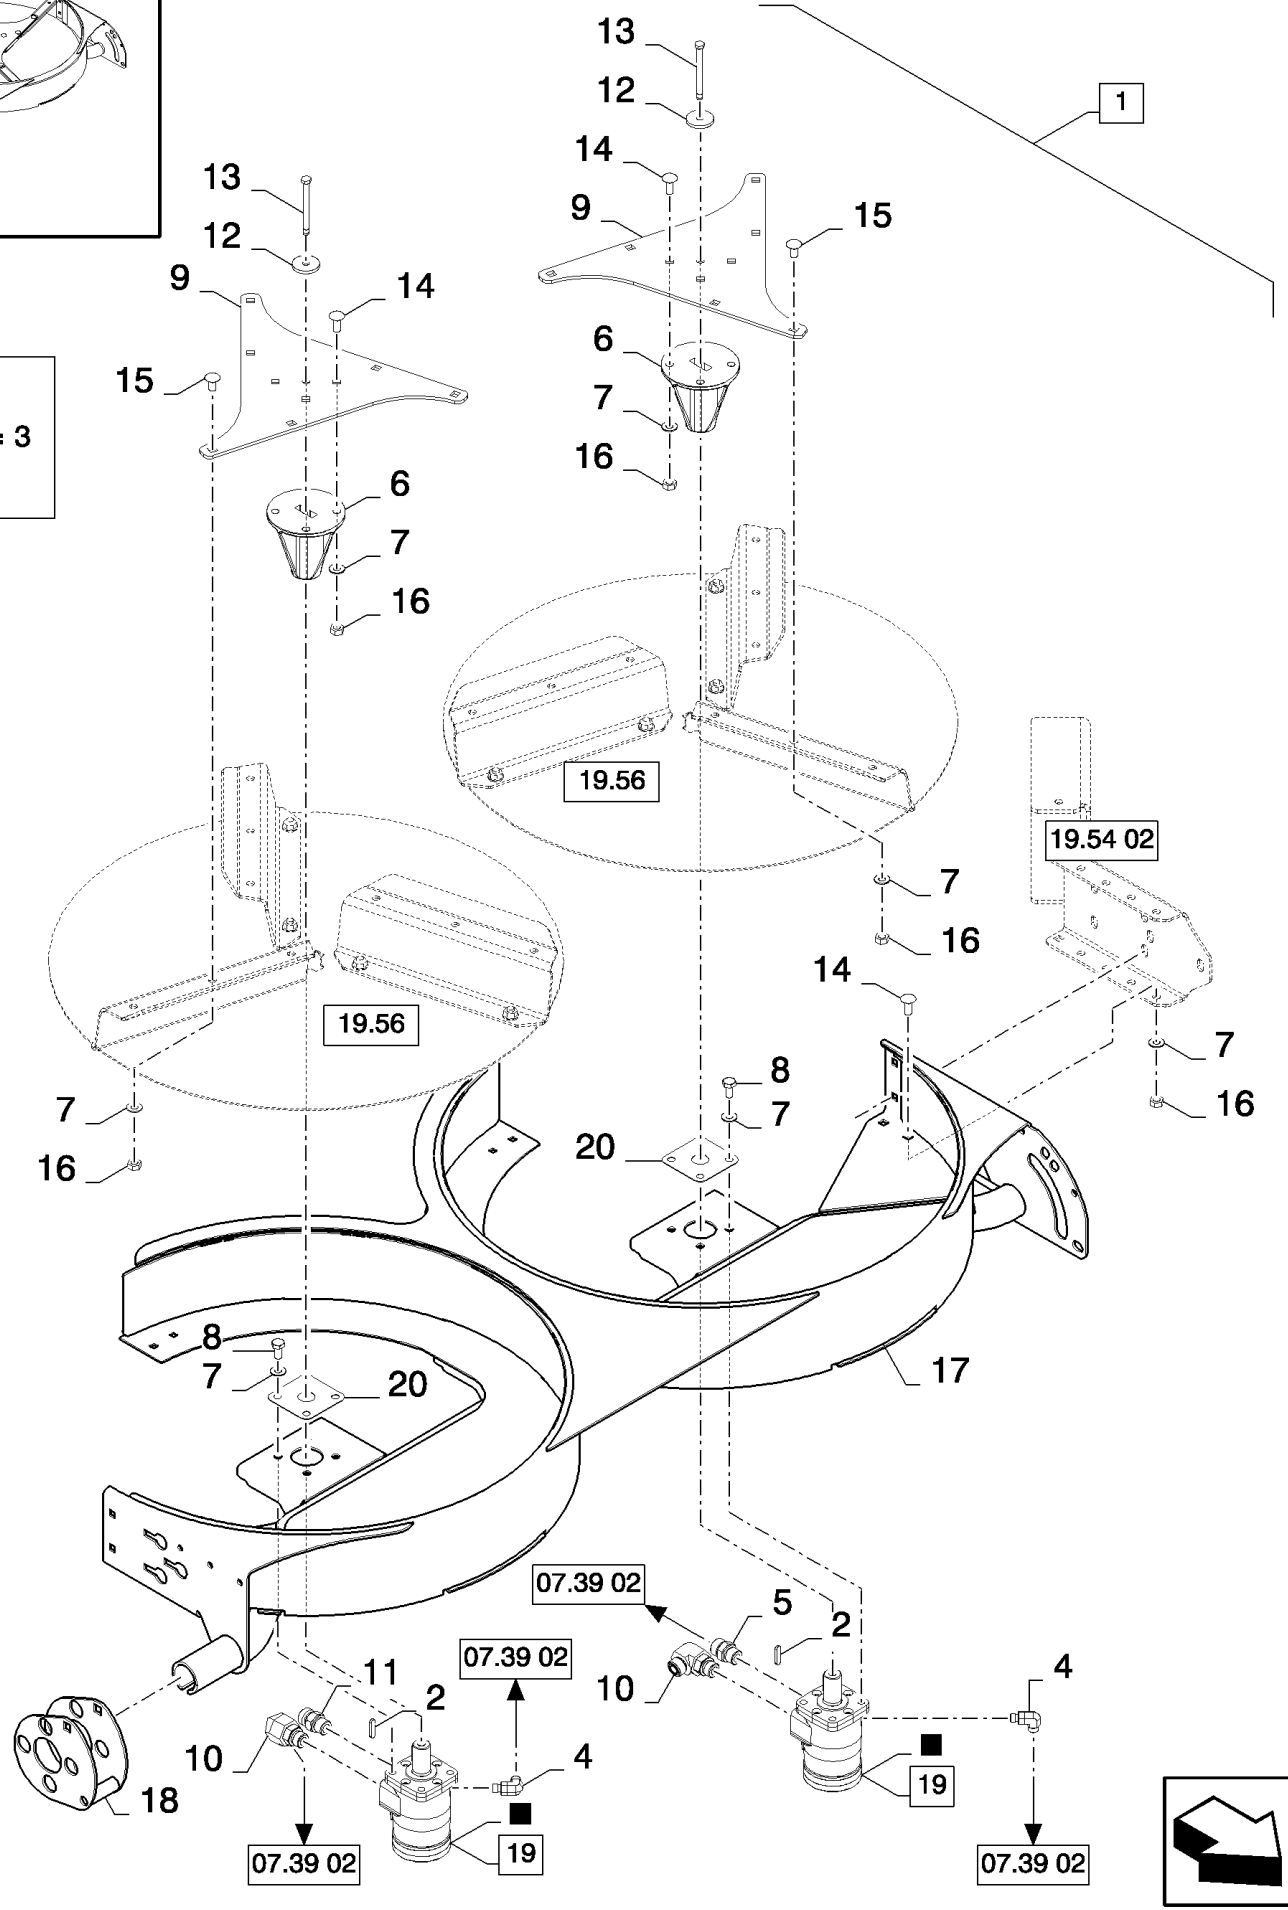

сылка	Номер детали	Кол-во	Описание
1	87588892	1	(2 to 20, incl. Fig 19.56)
2	170030	1	KEY, M8 x 7 x 32, Par,
3	9807617	1	KIT, SEALS,
4	84431522	2	ELBOW, 90є, 9/16"-18 ORFS x M12 x 1.5 ORB,
5	86579680	1	CONNECTOR, HYD., 1"-14 ORFS x M22 x 1.5 ORB,
6	87314540	2	HUB,
7	140045	32	WASHER, SPRING, Belleville, M10,
8	43138	8	SCREW, Hex, M10 x 20, 8.8, Full Thd,
9	87044328	2	PLATE,
10	86579694	2	ELBOW, 90є, 1"-14 ORFS x M22 x 1.5 ORB,
11	376970A1	1	VALVE, CHECK,
12	264198	2	WASHER,
13	87302583	2	BOLT, M8x90
14	86633356	12	BOLT, CARRIAGE, Short NK, M10 x 25, CI8.8, Full Thd,
15	120041	12	BOLT, CARRIAGE, Short NK, M10 x 20, CI8.8, Full Thd, M10x20
16	100016	24	NUT, M10, CI 8,
17	87379886	1	FRAME ASSY,
18	87107811	1	PLATE,
19	86999889	2	MOTOR, HYDRAULIC, (2, 3)
20	87531172	2	PLATE, COVER,