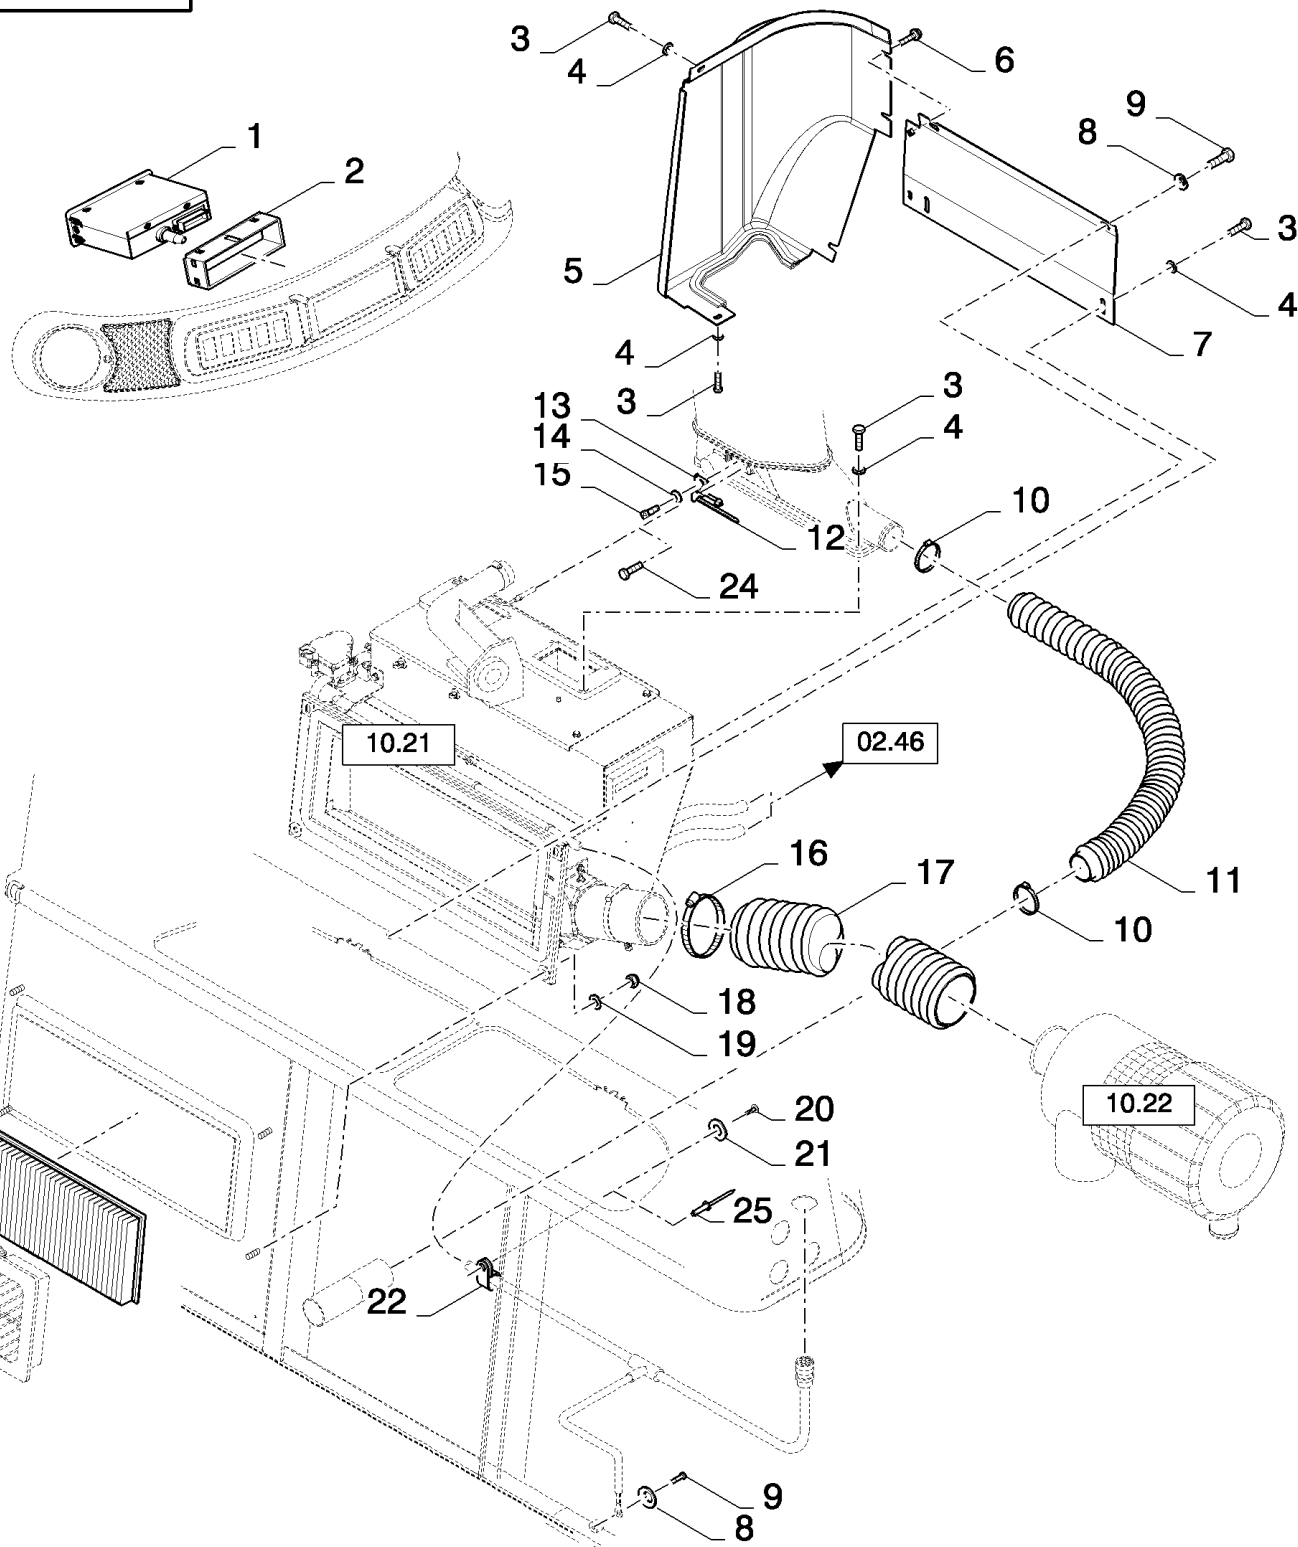

10.20(01) AIR CONDITIONER UNIT : MOUNTING GROUP IN CAB

10.20(01) AIR CONDITIONER UNIT : MOUNTING GROUP IN CAB

сылка	Номер детали	Кол-во	Описание
1	87337658	1	AIR CONDITIONING, , AUTOMATIC CONTROL
1	87337659	1	AIR CONDITIONING, , MANUAL CONTROL
1	87337660	1	AIR CONDITIONING, , MANUAL CONTROL WITHOUT HEATING
1	84059886	1	CONTROL UNIT, , MANUAL CONTROL, FOR HEATER UPGRADE KIT ONLY, BSN C599
2	84334445	1	SLEEVE, , BSN C563
2	87281122	1	SLEEVE, TRANSMISSION, , ASN D564
3	120100	6	BOLT, Hex, M6 x 20, 8.8,
4	140040	6	WASHER, M6 x 22 x 2,
5	84067980	1	COVER, , BSN C563
6	9804256	3	BOLT, Hex Flg, M6 x 20, 8.8, , BSN C563
6	9804256	2	BOLT, Hex Flg, M6 x 20, 8.8, , ASN D564
7	84076757	1	SUPPORT,
8	322358	3	WASHER, SPRING, Belleville, M8,
9	120104	3	SCREW, Hex, M8 x 20, 8.8,
10	360747	2	CLAMP,
11	86531050	1	HOSE, FLEXIBLE,
12	86566989	1	STRAP, CABLE, , AUTOMATIC CONTROL
13	84431349	1	BRACKET, , AUTOMATIC CONTROL
14	322357	1	WASHER, SPRING, Belleville, M6, , AUTOMATIC CONTROL
15	86585711	1	SCREW, Cross Pan Hd, M6 x 10, , AUTOMATIC CONTROL
16	381144	1	CLAMP, HOSE, #60, 3.31/4.25 Type F Worm,
17	86531048	1	HOSE, FLEXIBLE,
18	86629542	4	NUT, LOCK, M8 x 1.25, CI 8,
19	378243	4	WASHER, M8,
20	86511042	1	SCREW, Cross Pan Hd, M4 x 16, , BSN C635
21	9824840	1	WASHER, M4, 4MM, BSN C635
22	84818444	1	CLAMP,
23	84058793	1	FILTER, CAB,
24	84442929	1	PLUG,
25	9512290	1	RIVET, , ASN D636