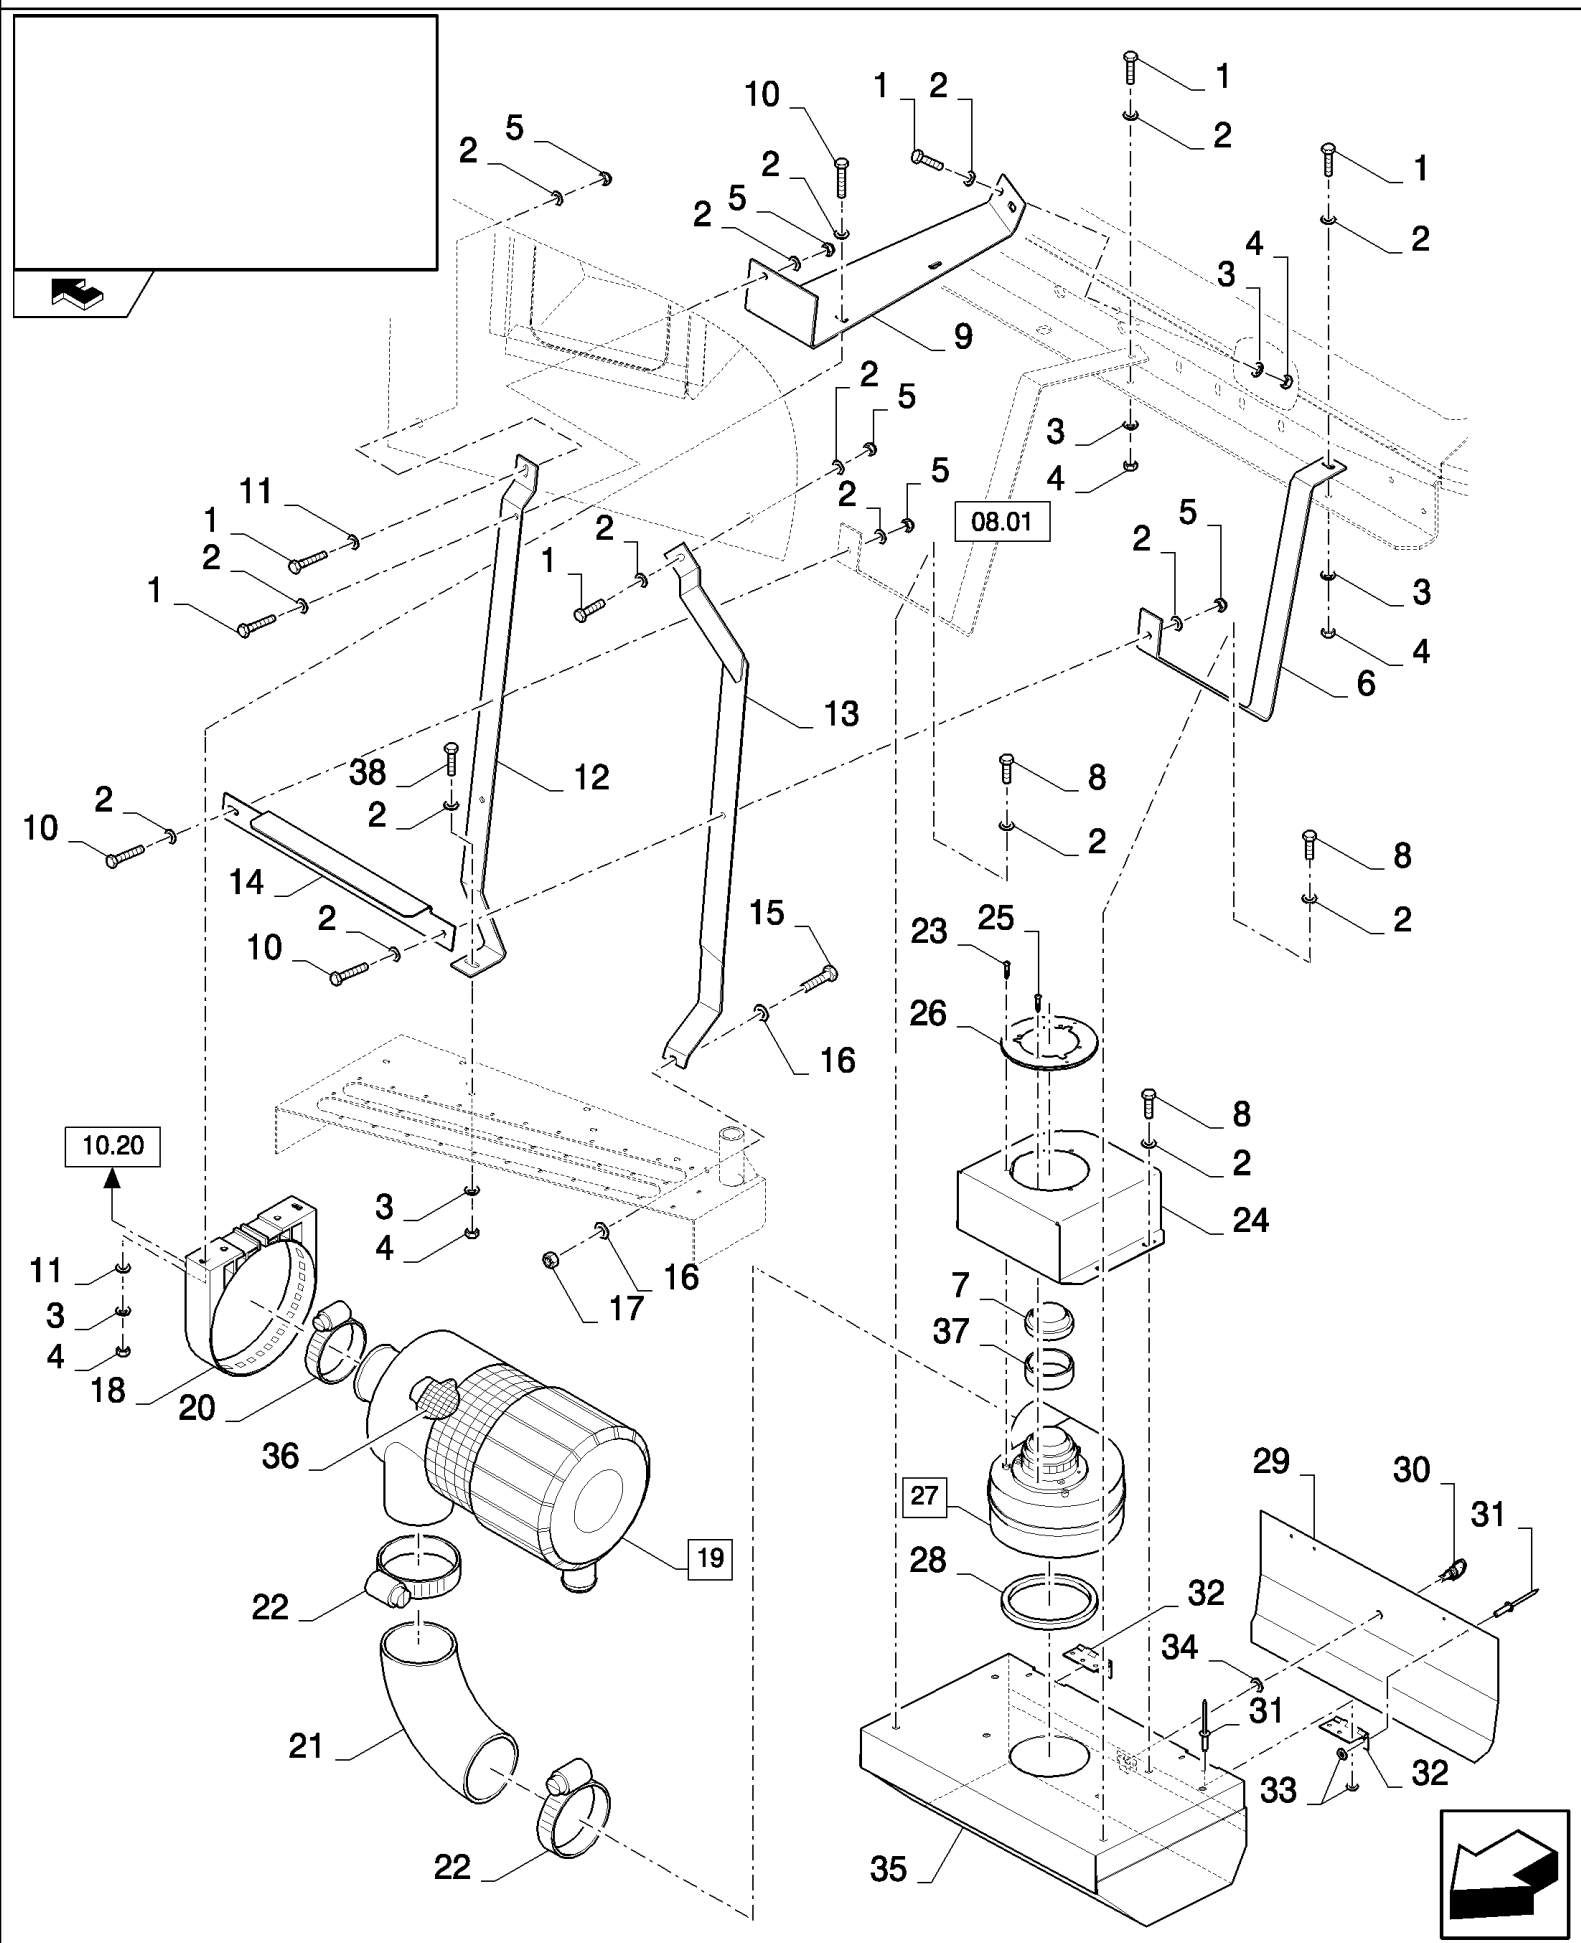

10.22(01) AIR FILTER

10.22(01) AIR FILTER

сылка	Номер детали	Кол-во	Описание
1	120104	7	SCREW, Hex, M8 x 20, 8.8,
2	378243	16	WASHER, M8,
3	322358	14	WASHER, SPRING, Belleville, M8,
4	9706690	7	NUT, M8, CI 8, , BSN C615
4	9706690	8	NUT, M8, CI 8, , ASN D616
5	86629542	5	NUT, LOCK, M8 x 1.25, CI 8,
6	84334735	1	SUPPORT,
7	NSS	1	NOT SERVICED SEPARATELY,
8	120103	7	BOLT, Hex, M8 x 16, 8.8, , BSN C615
8	120103	6	BOLT, Hex, M8 x 16, 8.8, , ASN D616
9	84444373	1	SUPPORT,
10	43128	4	BOLT, Hex, M8 x 30, 8.8,
11	140041	3	WASHER, M8 x 28 x 3,
12	84444371	1	SUPPORT,
13	84433761	1	SUPPORT,
14	84076929	1	SUPPORT, , BSN C631
15	43138	1	SCREW, Hex, M10 x 20, 8.8, Full Thd,
16	140017	2	WASHER, M10 x 20 x 2,
17	100037	1	NUT, M10 x 1.5, CI 8,
18	84057675	1	SUPPORT,
19	84334657	1	AIR CLEANER, (36)
20	381144	1	CLAMP, HOSE, #60, 3.31/4.25 Type F Worm,
21	84320216	1	HOSE,
22	419950	2	CLAMP, HOSE,
23	84043237	3	SCREW,
24	84076921	1	PLATE, MOUNTING,
25	84043238	4	SCREW,
26	84446072	1	RING,
27	84056300	1	BLOWER, (7)
28	84334696	1	SEAL,
29	84076925	1	COVER,
30	89819681	1	PANEL, DOOR,
31	445394	8	RIVET, Pop, M4.8 x 12.7,
32	9833212	2	HINGE,
33	140182	8	WASHER, M5 x 18 x 2,
34	84000656	1	WASHER,
35	84076940	1	HOUSING,
36	84036676	1	FILTER, AIR,
37	84042730	AR	Shrink Wrap L=0.03M
38	43139	1	SCREW, Hex, M10 x 25, 8.8, Full Thd,
39	84031344	1	STUD, , ASN D616