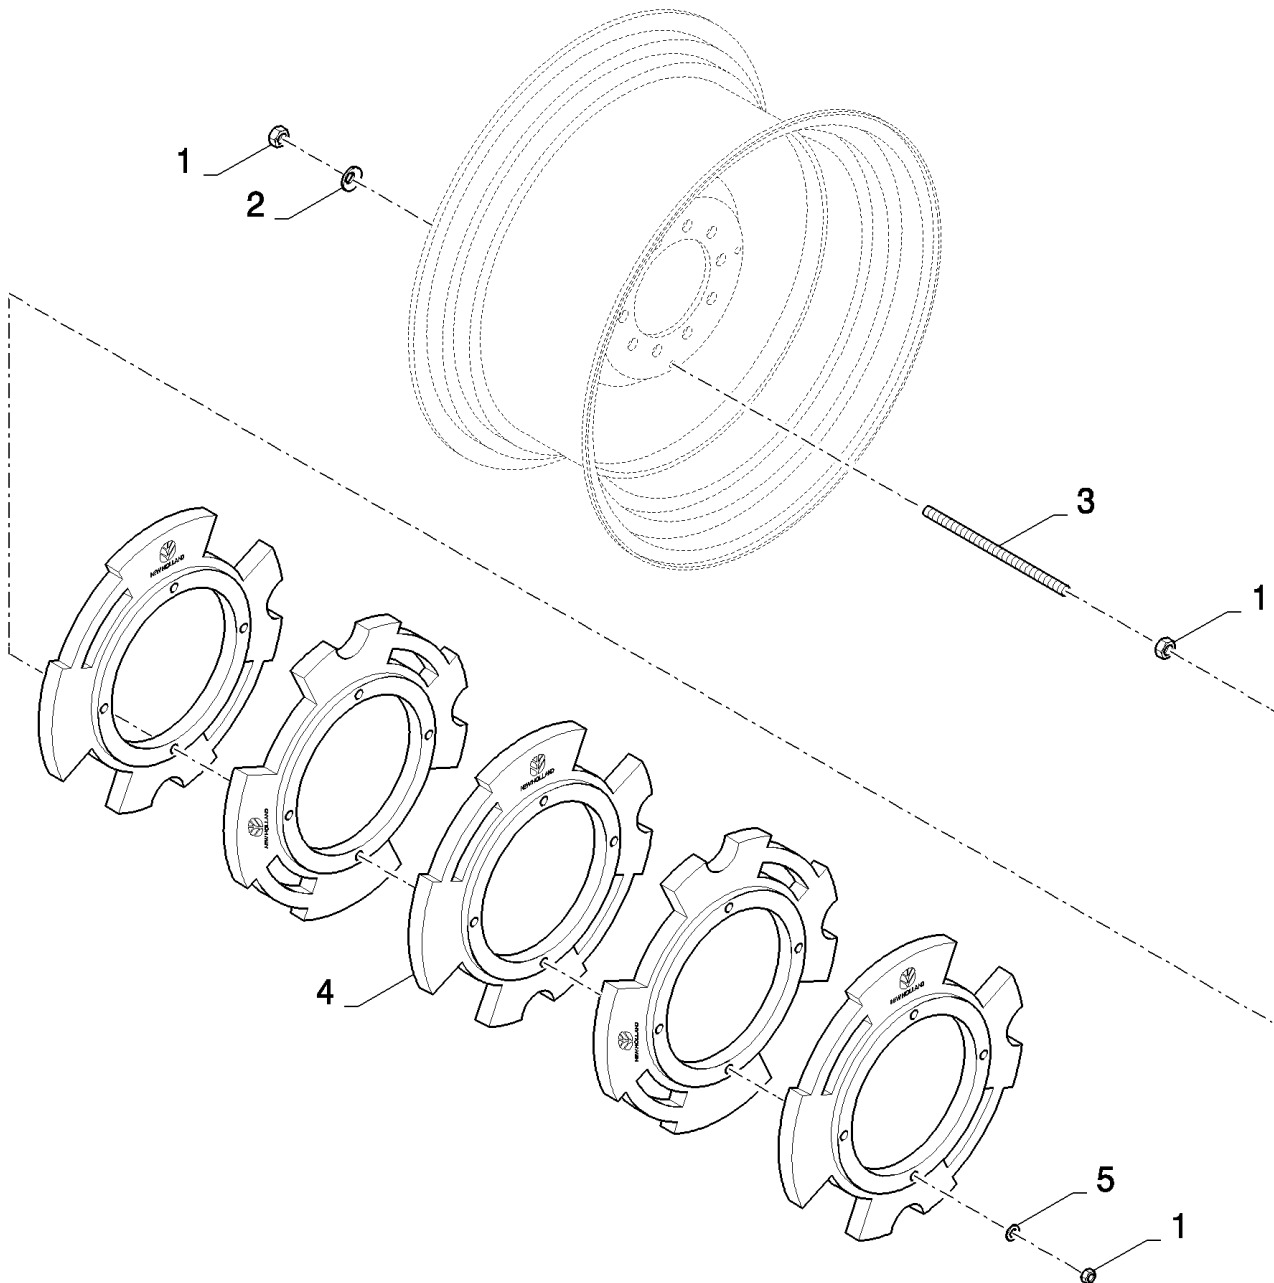

11.002(01) COUNTERWEIGHTS

11.002(01) COUNTERWEIGHTS

сылка	Номер детали	Кол-во	Описание
1	9706685	24	NUT, M12, CI 8,
2	300913	8	WASHER, LOCK,
3	84989794	8	ROD, THREADED, M12x220, FOR 200KG ONLY
3	84989795	8	ROD, THREADED, M12x383, FOR 400KG ONLY
3	84989796	8	ROD, THREADED, M12x528, FOR 600KG ONLY
4	84075681	AR	WEIGHT, COUNTER, 20KG
5	394630	8	WASHER,