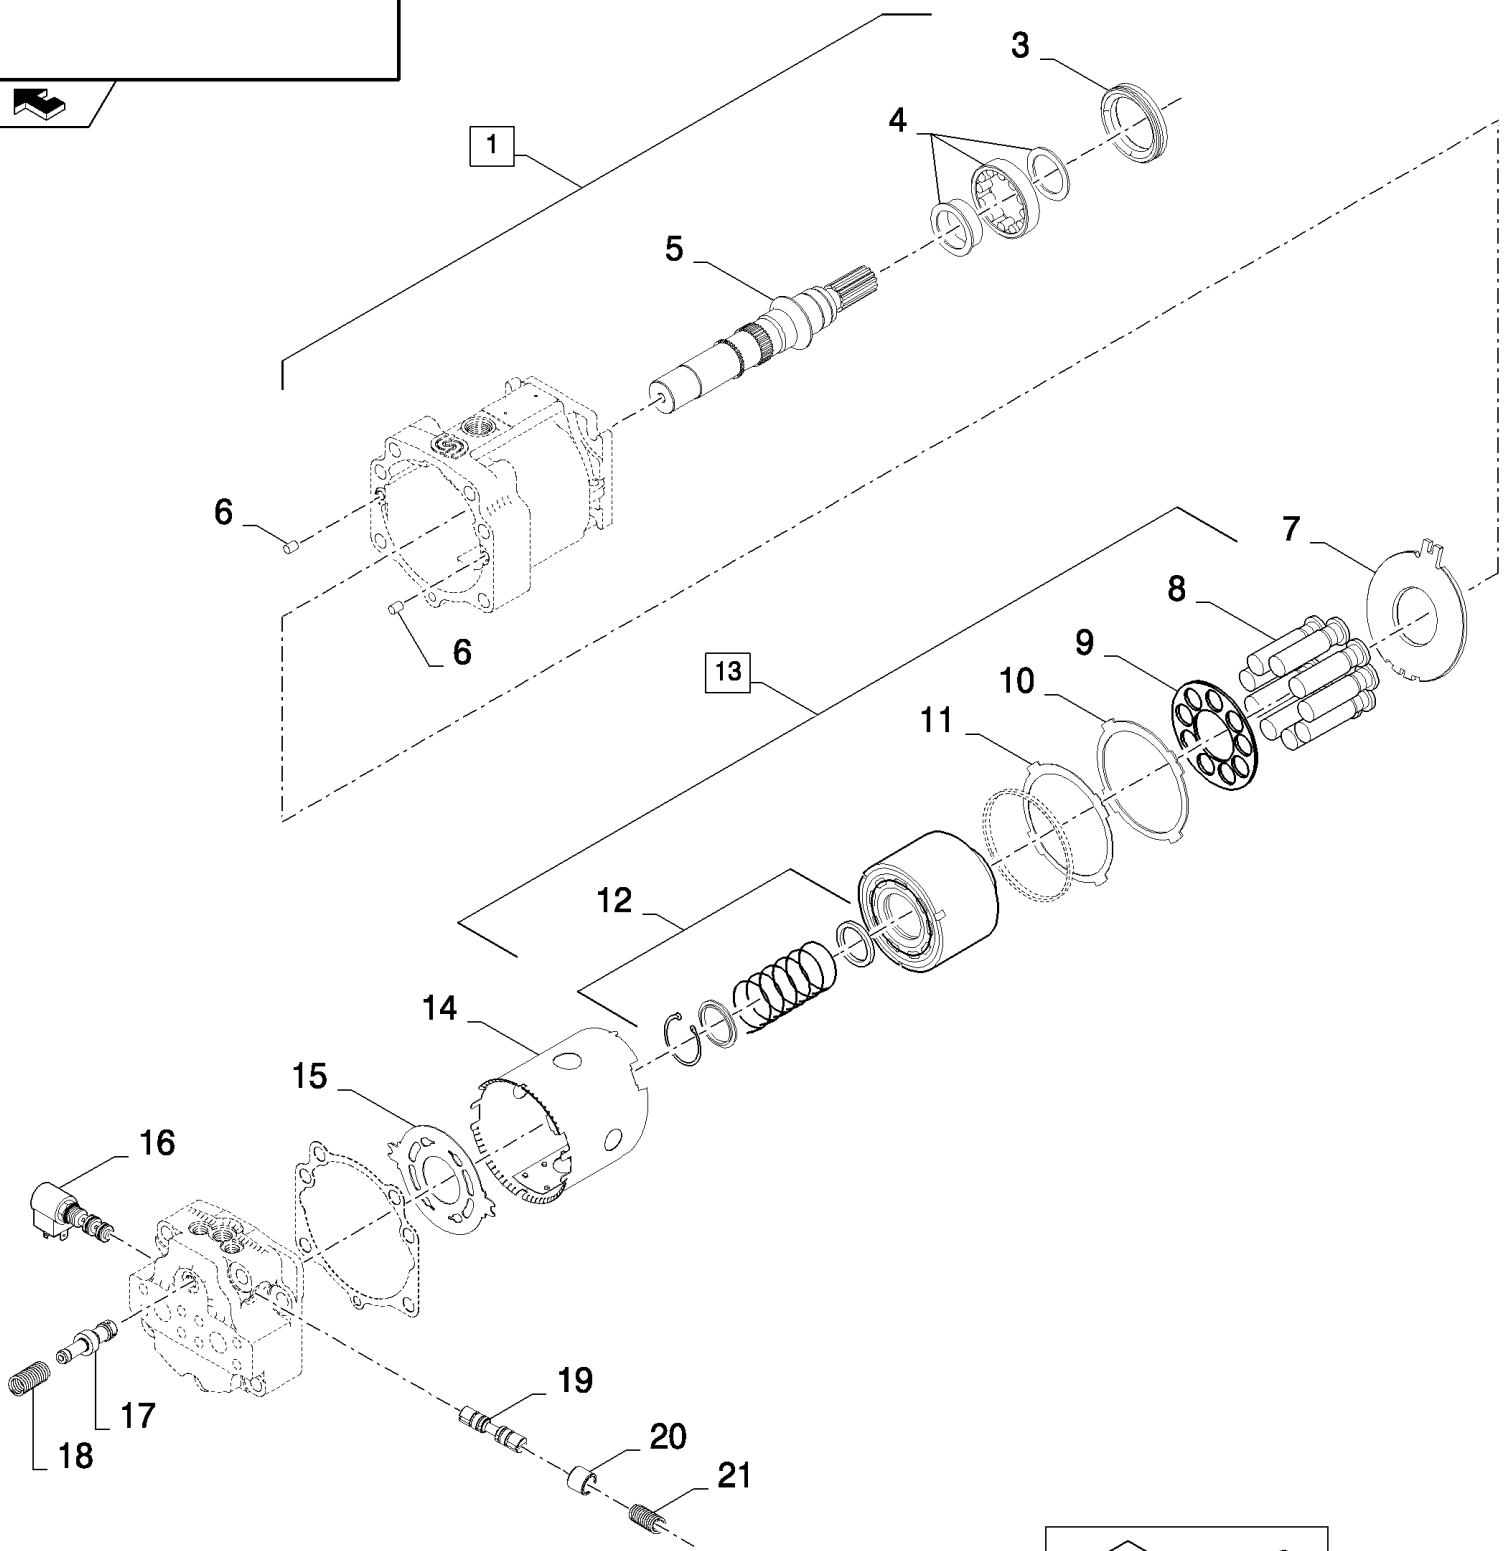

KIT ■ = 2

сылка	Номер детали	Кол-во	Описание
1	84819681	1	MOTOR, HYDROSTATIC, (2 to 21)
2	84806869	1	KIT, SEALS,
3	84042108	1	RING,
4	84042107	1	BEARING ASSY,
5	84806882	1	SHAFT,
6	165179	2	PIN,
7	84806876	1	PLATE, THRUST,
8	84806870	9	PISTON,
9	84806871	1	RETAINER,
10	84806872	1	RING,
11	84806873	1	RING,
12	84042084	1	KIT,
13	84806883	1	KIT, (8 to 12)
14	84806874	1	COVER,
15	84806875	1	PLATE,
16	84807022	1	VALVE, SOLENOID,
17	84806881	1	CONE,
18	84806880	1	SPRING,
19	84449301	1	SPOOL,
20	84806878	2	RING,
21	84806879	2	SPRING,