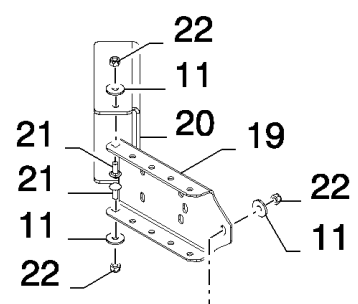

19.54(02) WIDE CHAFF SPREADER MOUNTING - D600

CX8080 COMBINE (9/06-)

19.54(02) WIDE CHAFF SPREADER MOUNTING - D600

сылка	Номер детали	Кол-во	Описание
1	87281145	1	BRACKET, LH
2	87281149	1	BRACKET, RH
3	87281142	1	PLATE,
4	87281144	1	PLATE,
5	86508581	1	BOLT, Hex, M12 x 90, 8.8,
6	87364	8	WASHER, 1/2", SAE,
7	140046	9	WASHER, Belleville, M12,
8	9706687	8	SCREW, Hex, M12 x 30, 8.8,
9	86512446	1	BOLT, CARRIAGE, Short NK, M10 x 30, CI8.8, Full Thd,
10	86997386	1	BUSHING,
11	140042	15	WASHER, M10 x 34 x 3,
12	140045	1	WASHER, SPRING, Belleville, M10,
13	100016	1	NUT, M10, CI 8,
14	86611330	1	PIN,
15	87913	1	PIN, LOCK, 1/8" x 1 1/4", Slotted,
16	86611329	1	SPRING,
17	9706685	5	NUT, M12, CI 8,
18	86974376	2	SPRING,
19	87379879	2	DEFLECTOR, , FOR CX8060, CX8070, CX8080, CX8090 ONLY
20	87044160	2	BRACKET,
21	86633356	10	BOLT, CARRIAGE, Short NK, M10 x 25, CI8.8, Full Thd,
22	100037	18	NUT, M10 x 1.5, CI 8,
23	87554048	4	REINFORCEMENT, , FOR CX8030, CX8040, CX8050 ONLY
24	87554047	2	GUIDE, , FOR CX8030, CX8040, CX8050 ONLY