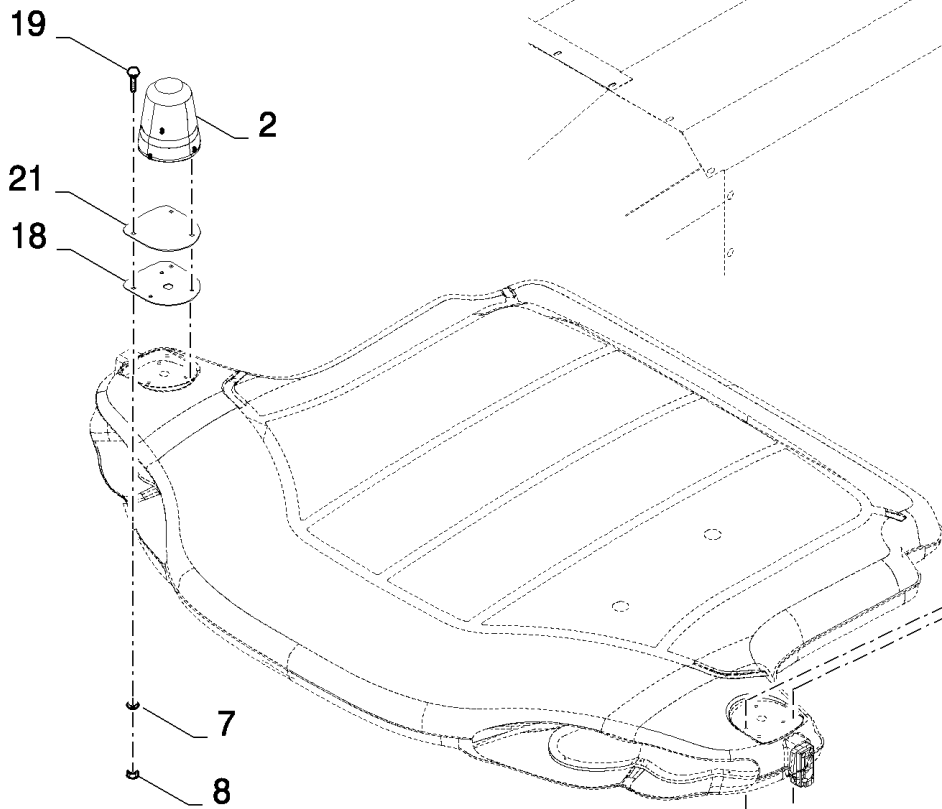

сылка	Номер детали	Кол-во	Описание
	84081810		ROTARY BEACON,
1	84320234	2	SWITCH, BEACON,
2	87050694	3	BEACON,
3	140014	1	WASHER, M5 x 10 x 1,
4	445394	1	RIVET, Pop, M4.8 x 12.7,
5	86611337	1	SUPPORT,
6	86508568	4	SCREW, Hex, M6 x 16, 8.8,
7	86588450	9	WASHER, M6,
8	412152	9	NUT, LOCK, M6 x 1, CI 8.8,
9	120103	2	BOLT, Hex, M8 x 16, 8.8,
10	87010223	1	BUZZER,
11	322357	4	WASHER, SPRING, Belleville, M6,
12	9706755	4	NUT, M6, CI 8,
13	86629542	2	NUT, LOCK, M8 x 1.25, CI 8,
14	140016	2	WASHER, M8 x 16 x 1.6,
15	86590413	1	CLAMP,
16	86566989	1	STRAP, CABLE,
17	412250	4	NUT, LOCK, M8 x 1.25, CI 8,
18	87563006	2	SEAL PROTECTION,
19	308761	4	BOLT, CARRIAGE, Short NK, M8 x 25, CI8.8, Full Thd,
20	378243	4	WASHER, M8,
21	87532274	2	PLATE,