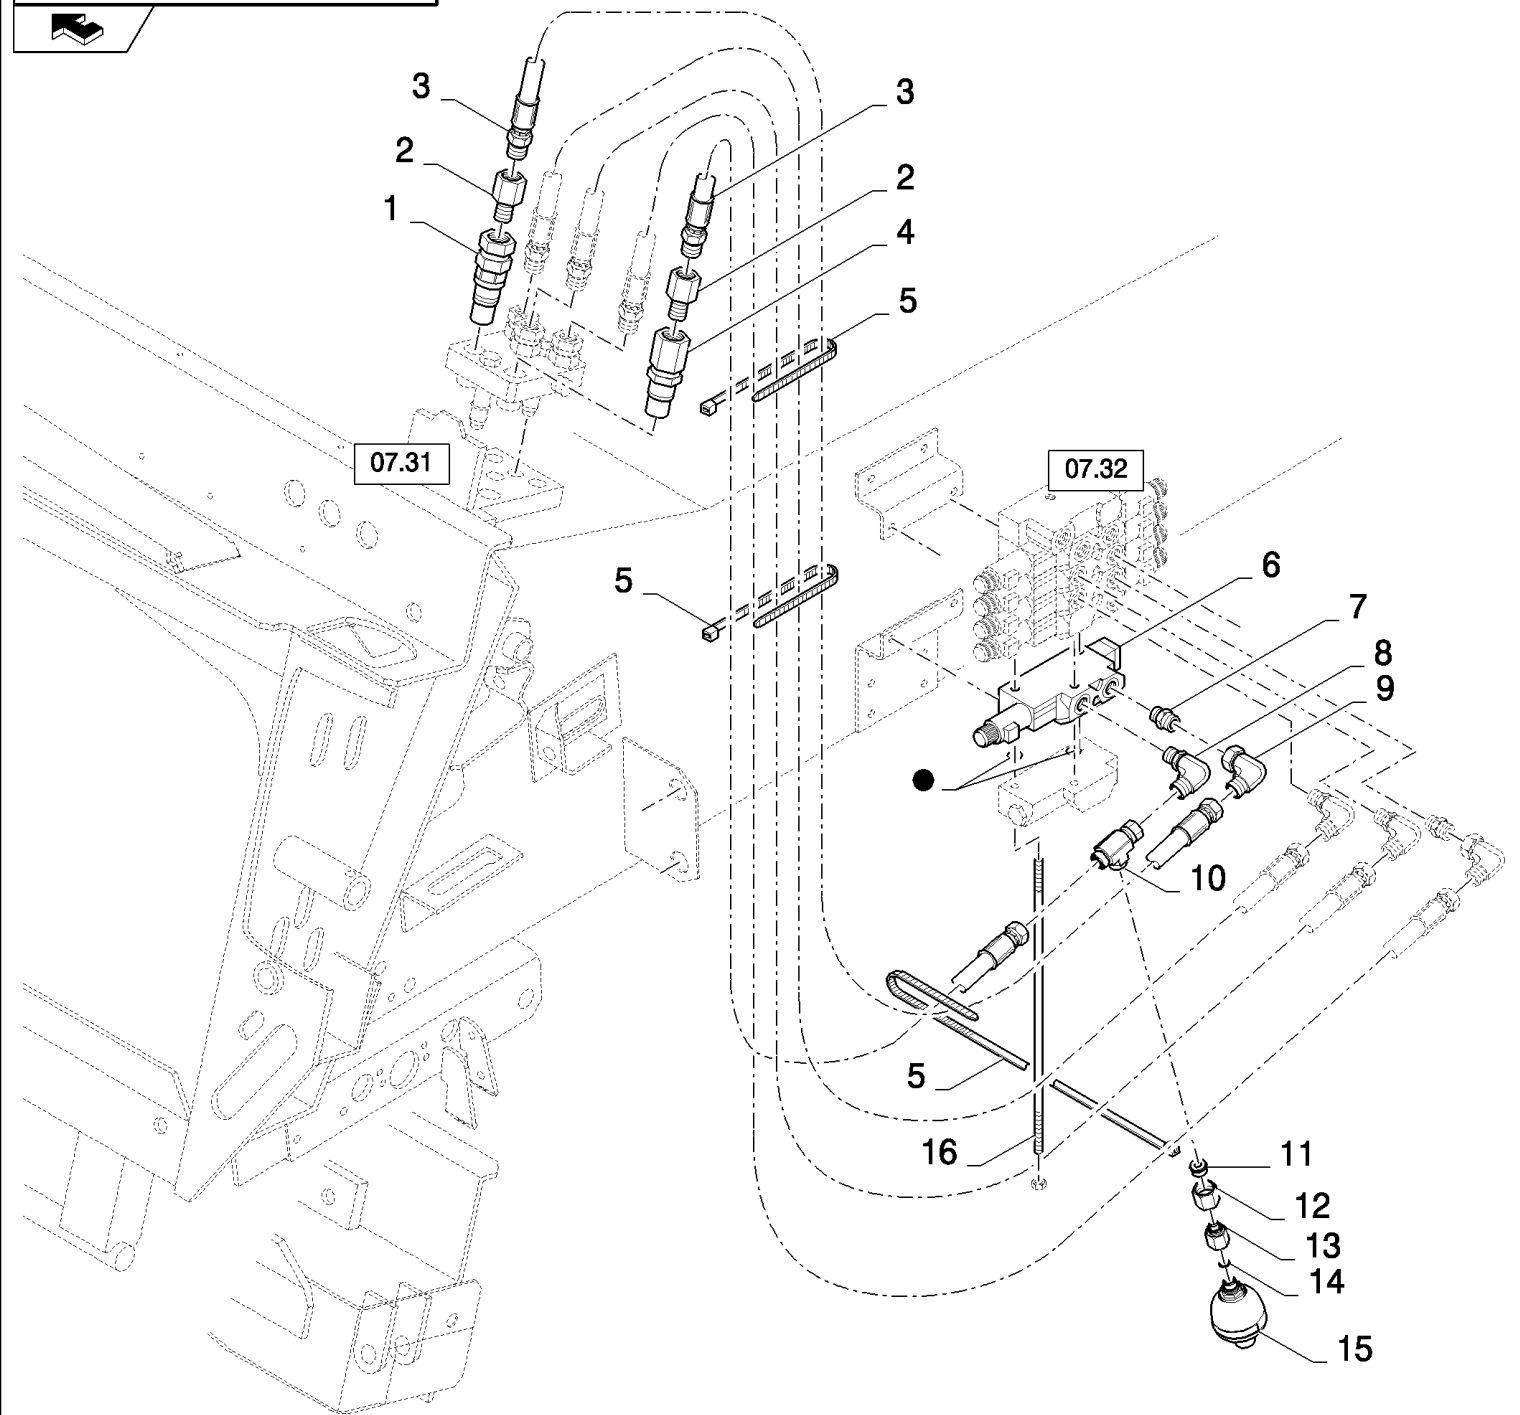

07.33(01) REBUILD KIT FOR HYDRAULIC REEL

07.33(01) REBUILD KIT FOR HYDRAULIC REEL

сылка	Номер детали	Кол-во	Описание
1	84435503	1	CONNECTOR, HYD.,
2	84989481	2	ADAPTER,
3	84068627	2	HOSE, FLEXIBLE,
4	84435502	1	CONNECTOR, HYD.,
5	396718	3	STRAP, CABLE,
6	86580300	1	VALVE SECTION, HYD,
7	86579679	1	CONNECTOR, HYD., 1"-14 ORFS x M18 x 1.5 ORB, , SEE FIGURE 07.502
8	86579693	1	ELBOW, 90є, 1"-14 ORFS x M18 x 1.5 ORB, , SEE FIGURE 07.502
9	84989393	1	ELBOW, 90є, 1"-14 ORFS x 1"-14 Fem Sw, , SEE FIGURE 07.502
10	84989850	1	CONNECTION, 3 WAY,
11	84442654	1	RING,
12	85802819	1	NUT, PIPE UNION,
13	84442628	1	CONNECTOR, HYD.,
14	84038227	1	GASKET,
15	84442621	1	ACCUMULATOR,
16	86580371	3	ROD, THREADED,
17	84014433	1	KIT, SEALS,