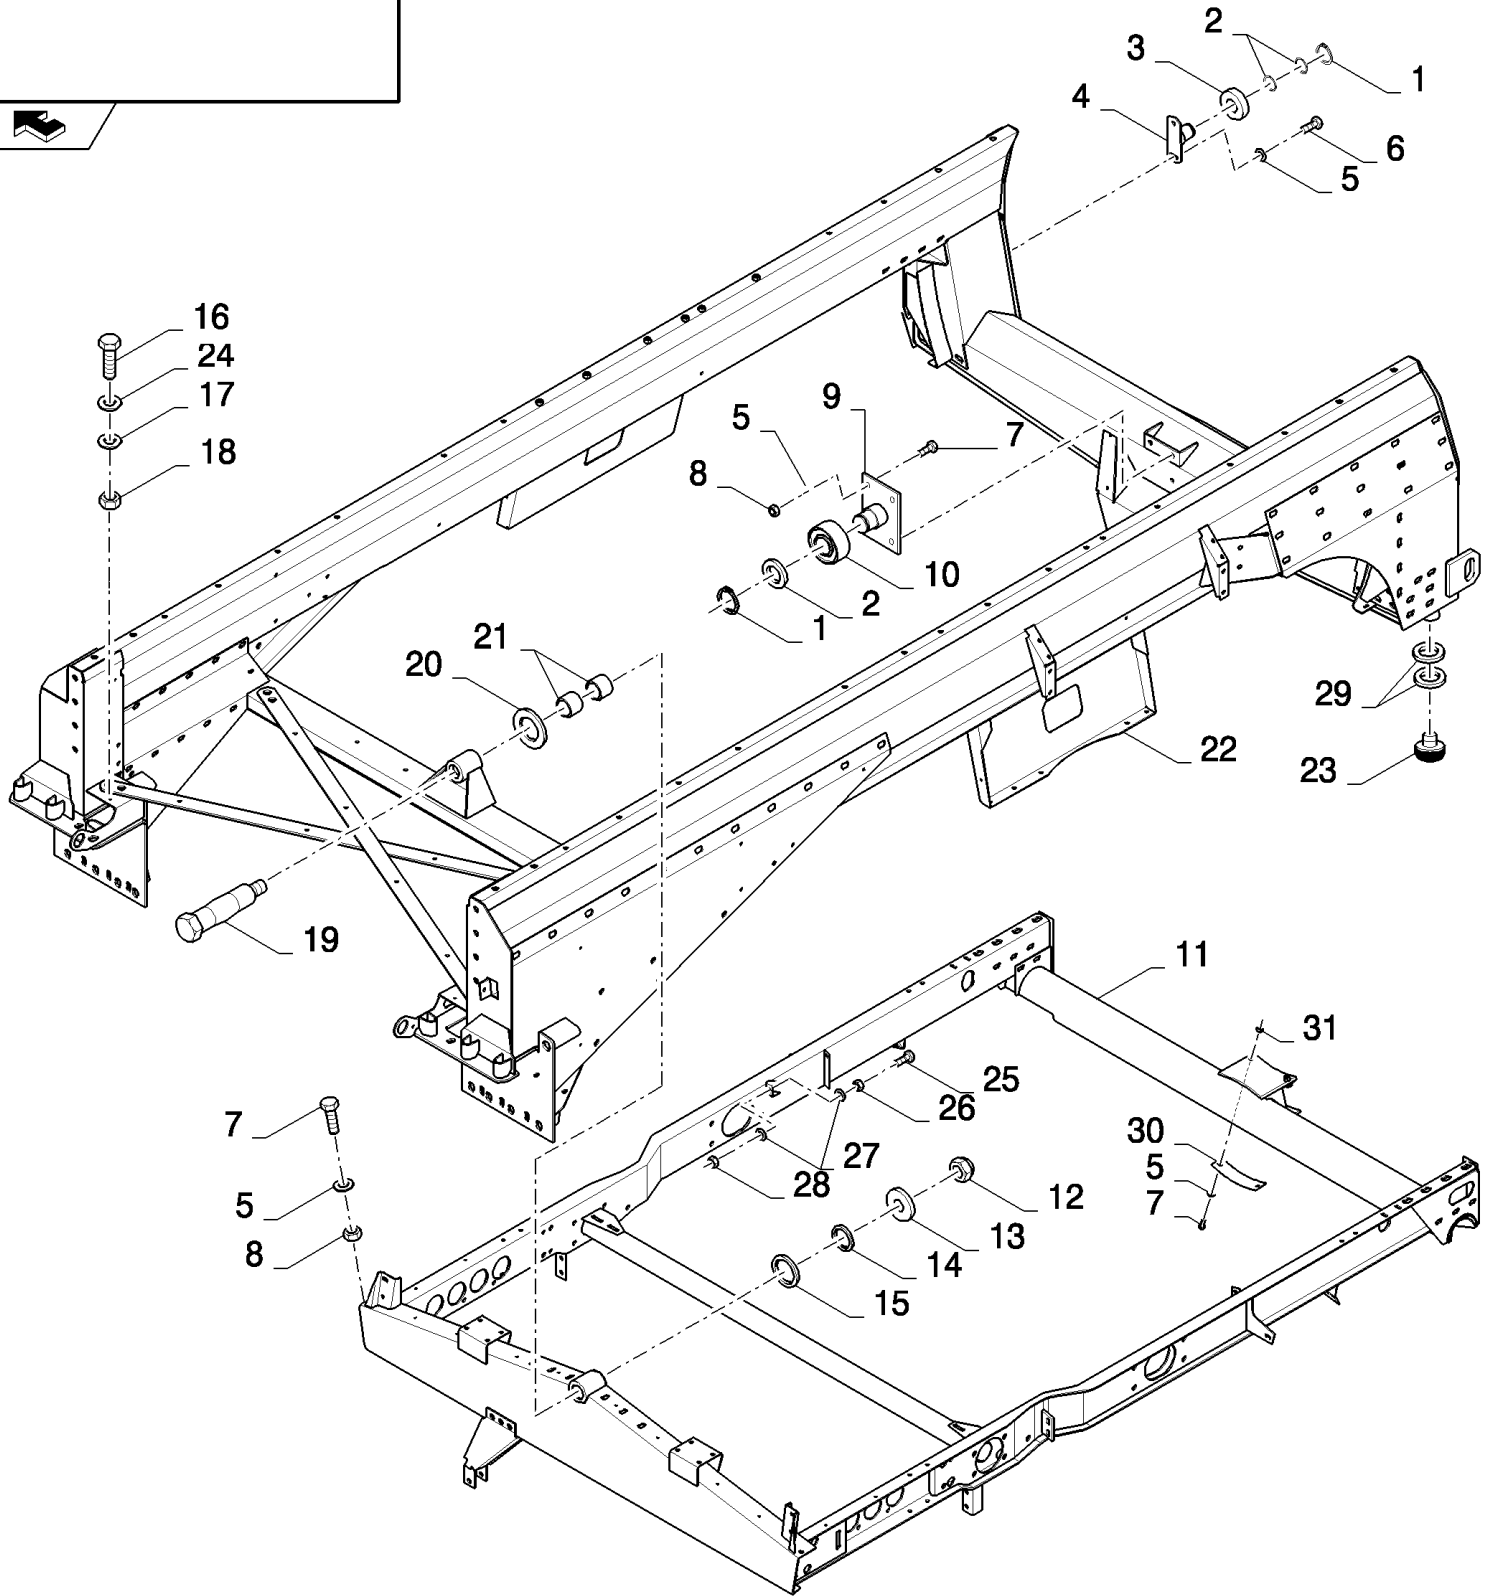

12.04(01) LOWER AND PIVOTING FRAME, SELF LEVELLING

12.04(01) LOWER AND PIVOTING FRAME, SELF LEVELLING

сылка	Номер детали	Кол-во	Описание
1	370006	3	RING, SNAP,
2	442203	6	WASHER,
3	434817	2	ROLLER,
4	84818451	2	HINGE,
5	140045	AR	WASHER, SPRING, Belleville, M10,
6	43139	4	SCREW, Hex, M10 x 25, 8.8, Full Thd,
7	43140	AR	BOLT, Hex, M10 x 30, 8.8, Full Thd,
8	100016	4	NUT, M10, CI 8,
9	434814	1	HINGE,
10	210049	1	BEARING ASSY,
11	84453821	1	FRAME ASSY, , FOR CX8060, CX8070, CX8080, CX8090 ONLY
11	84453822	1	FRAME ASSY, , FOR CX8030, CX8040, CX8050 ONLY
12	86000441	1	NUT, M16 x 2, CI 8,
13	84007183	1	WASHER,
14	9513615	1	WASHER,
15	9508900	1	WASHER,
16	43168	4	BOLT, Hex, M16 x 40, 8.8,
17	394631	8	WASHER, 16MM
18	100020	4	NUT, M16, CI 8,
19	9831928	1	SHAFT,
20	140061	1	WASHER,
21	429232	2	SLEEVE,
22	84072198	1	FRAME, , FOR CX8060, CX8070, CX8080, CX8090 ONLY
22	84072263	1	FRAME, , FOR CX8030, CX8040, CX8050 ONLY
23	190029	2	INSULATOR BLOCK,
24	86589278	4	WASHER, SPRING,
25	86977775	1	BOLT, Hex, M10 x 60, 8.8, Full Thd,
26	320648	1	NUT, M10, CI 8,
27	378244	2	WASHER, M10,
28	100016	1	NUT, M10, CI 8,
29	9801096	AR	WASHER,
30	84457842	1	PLATE, WEAR,
31	100037	2	NUT, M10 x 1.5, CI 8,