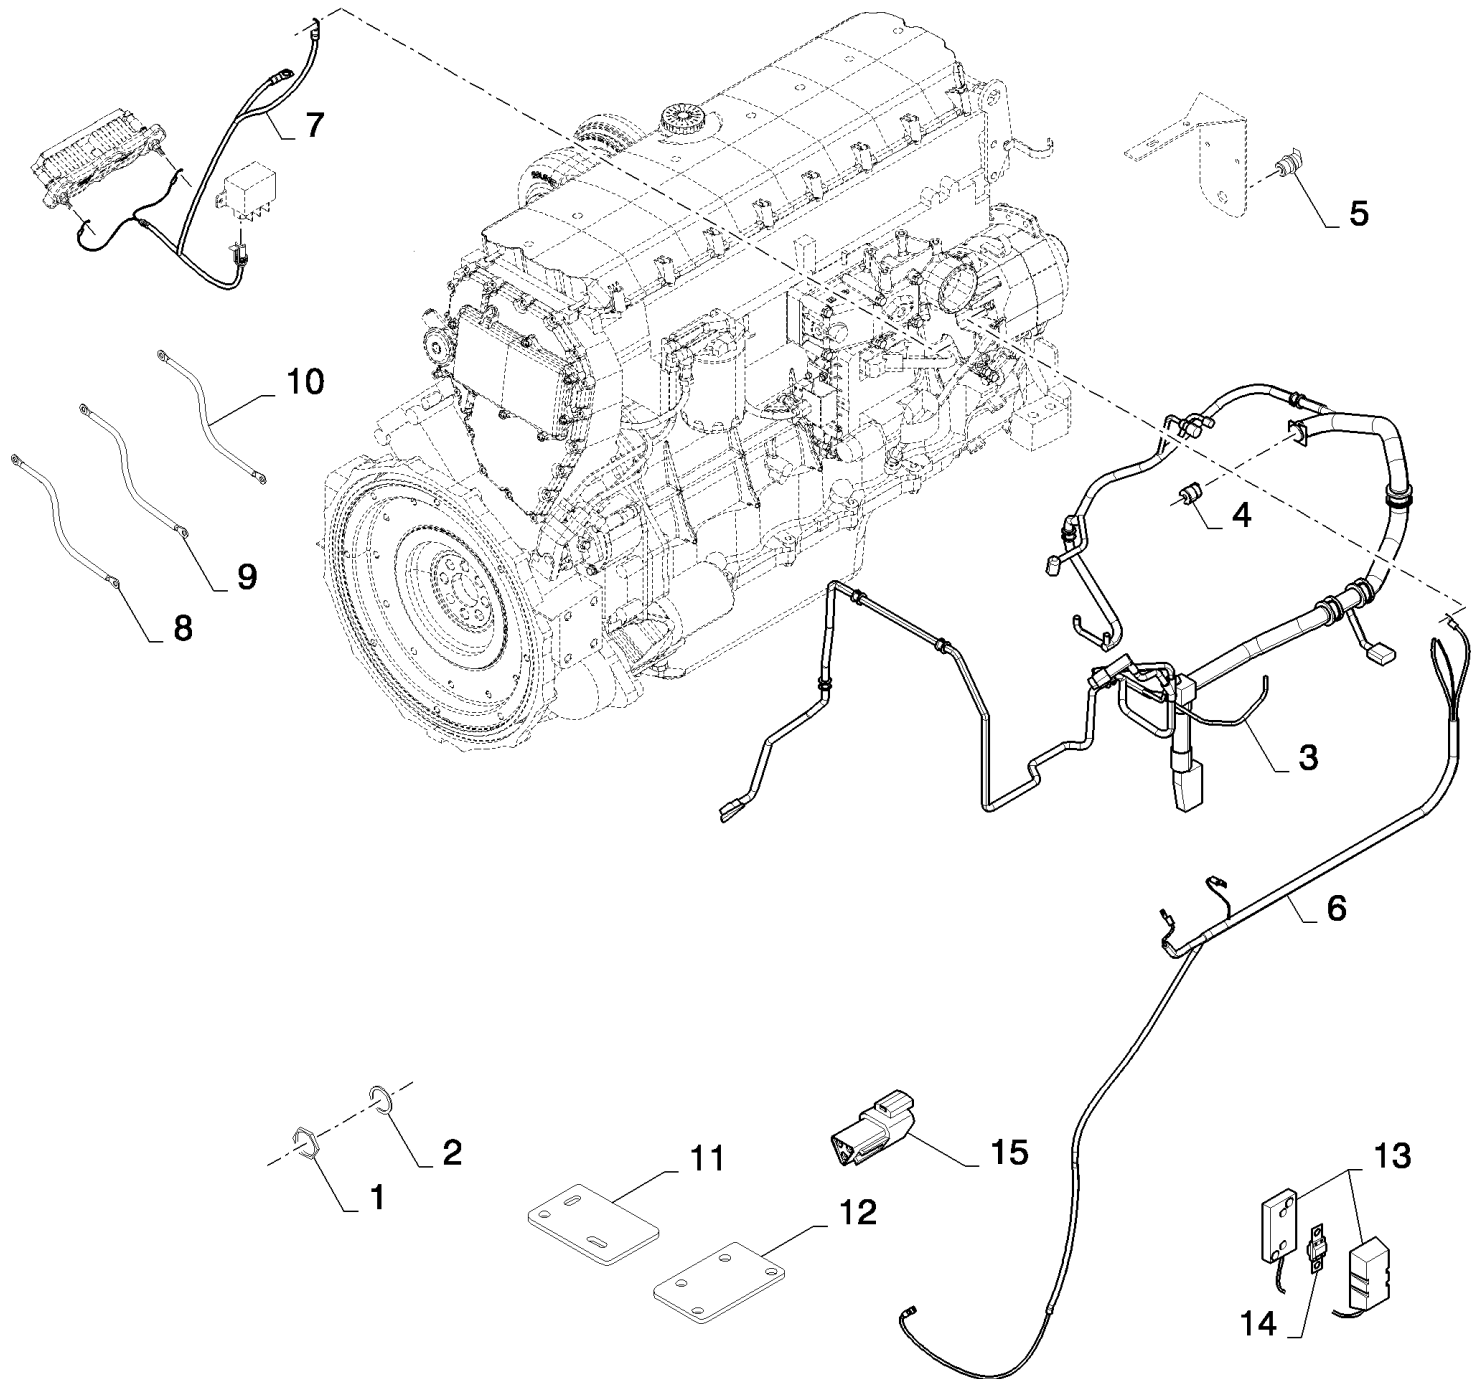

06.55(01) ENGINE ELECTRICITY

сылка	Номер детали	Кол-во	Описание
1	86619907	1	NUT,
2	636665	1	WASHER, LOCK,
3	87389940	1	HARNESS, WIRE, , FOR CX8090 ONLY, BSN C599
3	87619980	1	HARNESS, WIRE, , FOR CX8090 ONLY, ASN D600
3	87389934	1	HARNESS, WIRE, , FOR CX8040, CX8050, CX8060, CX8070, CX8080 ONLY, BSN C599
3	87619979	1	HARNESS, WIRE, , FOR CX8040, CX8050, CX8060, CX8070, CX8080 ONLY, ASN D600
4	87013666	1	SWITCH, RESTRICTION,
5	82002966	1	SOCKET, POWER,
6	87390267	1	HARNESS, WIRE, Alternator, FOR CX8040, CX8050, CX8060, CX8070, CX8080 ONLY
6	87390274	1	HARNESS, WIRE, Alternator, FOR CX8090 ONLY
7	87390269	1	HARNESS, WIRE, Grindheater, FOR CX8040, CX8050, CX8060, CX8070, CX8080 ONLY
8	87390279	1	HARNESS, WIRE, Grindheater positive, FOR CX8090 ONLY, BSN C599
9	87390284	1	HARNESS, WIRE, Grindheater negative, FOR CX8090 ONLY, BSN C599
10	87390285	1	HARNESS, WIRE, Grindheater relay, FOR CX8090 ONLY, BSN C599
11	87515365	1	PLATE, , FOR CX8090 ONLY, BSN C599
12	87379485	1	SUPPORT, , FOR CX8040, CX8050, CX8060, CX8070, CX8080 ONLY
13	84078784	1	FUSE HOLDER,
14	87390344	1	FUSE, 30A
15	84058092	1	CONNECTOR, TERMINAL, 120 Ohm Resistor, , FOR CX8090 ONLY, BSN C599
15	84058092	1	CONNECTOR, TERMINAL, 120 Ohm Resistor, , FOR CX8040, CX8050, CX8060, CX8070, CX8080 ONLY