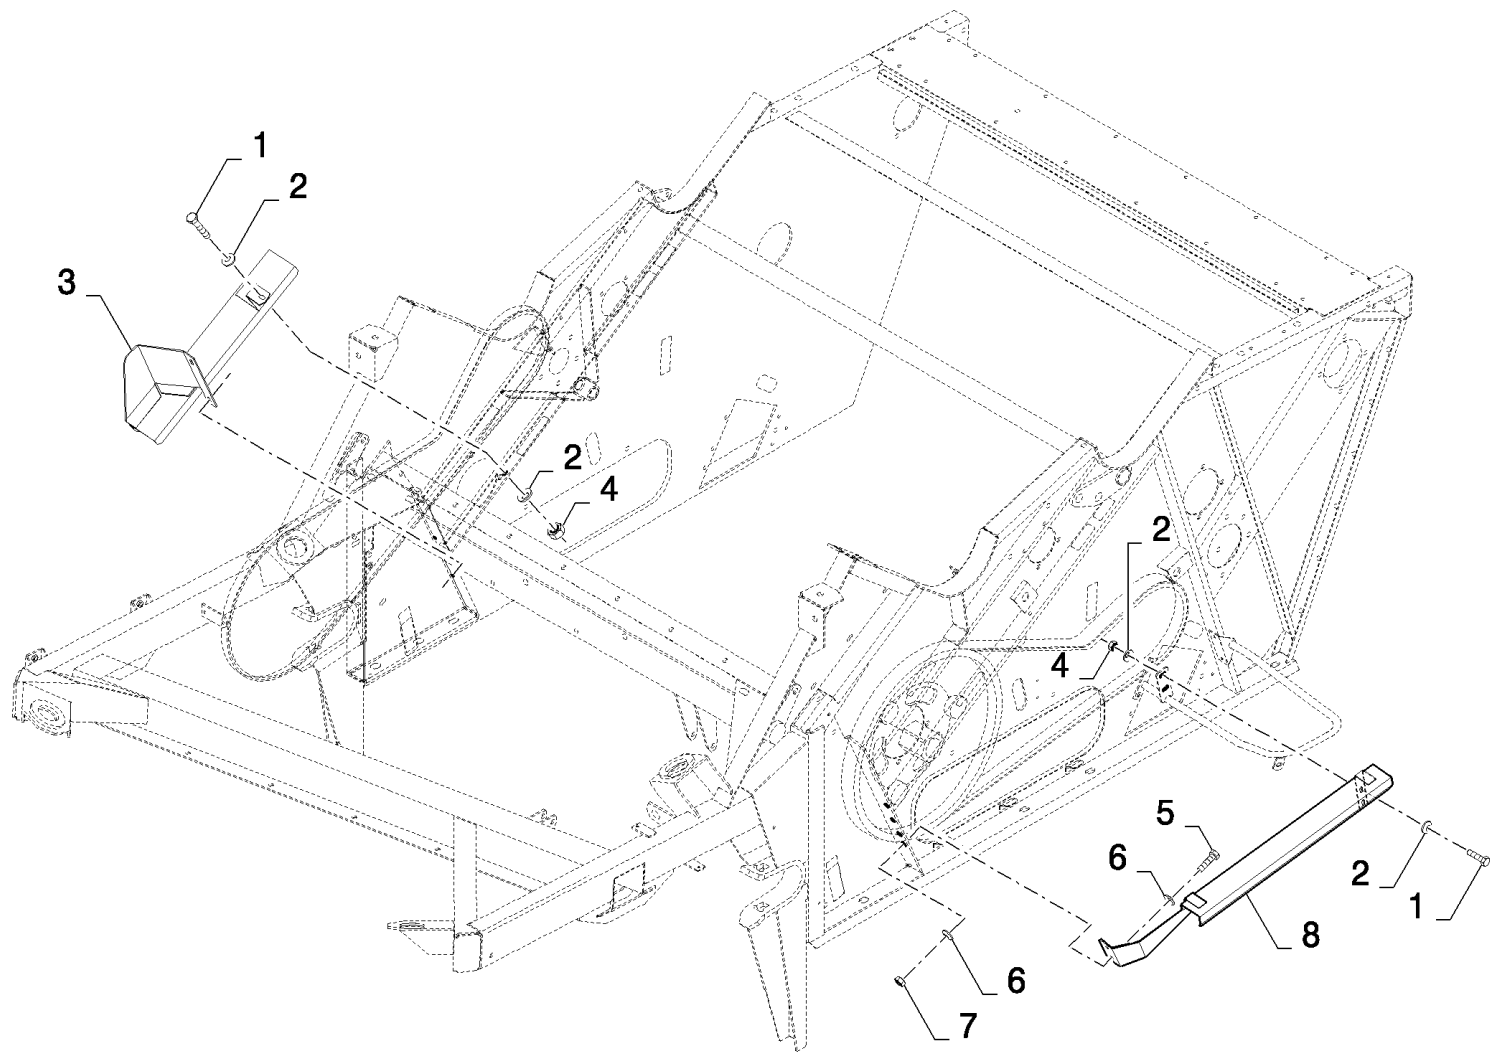

08.23(01) BELT GUARDS FOR DRUM AND STRAW ELEVATOR DRIVE

08.23(01) BELT GUARDS FOR DRUM AND STRAW ELEVATOR DRIVE

сылка	Номер детали	Кол-во	Описание
1	120104	3	SCREW, Hex, M8 x 20, 8.8,
2	412650	6	WASHER, Belleville, M8,
3	84440545	1	SHIELD,
4	9706690	3	NUT, M8, CI 8,
5	43139	2	SCREW, Hex, M10 x 25, 8.8, Full Thd,
6	140045	4	WASHER, SPRING, Belleville, M10,
7	100016	2	NUT, M10, CI 8,
8	84440392	1	SHIELD,