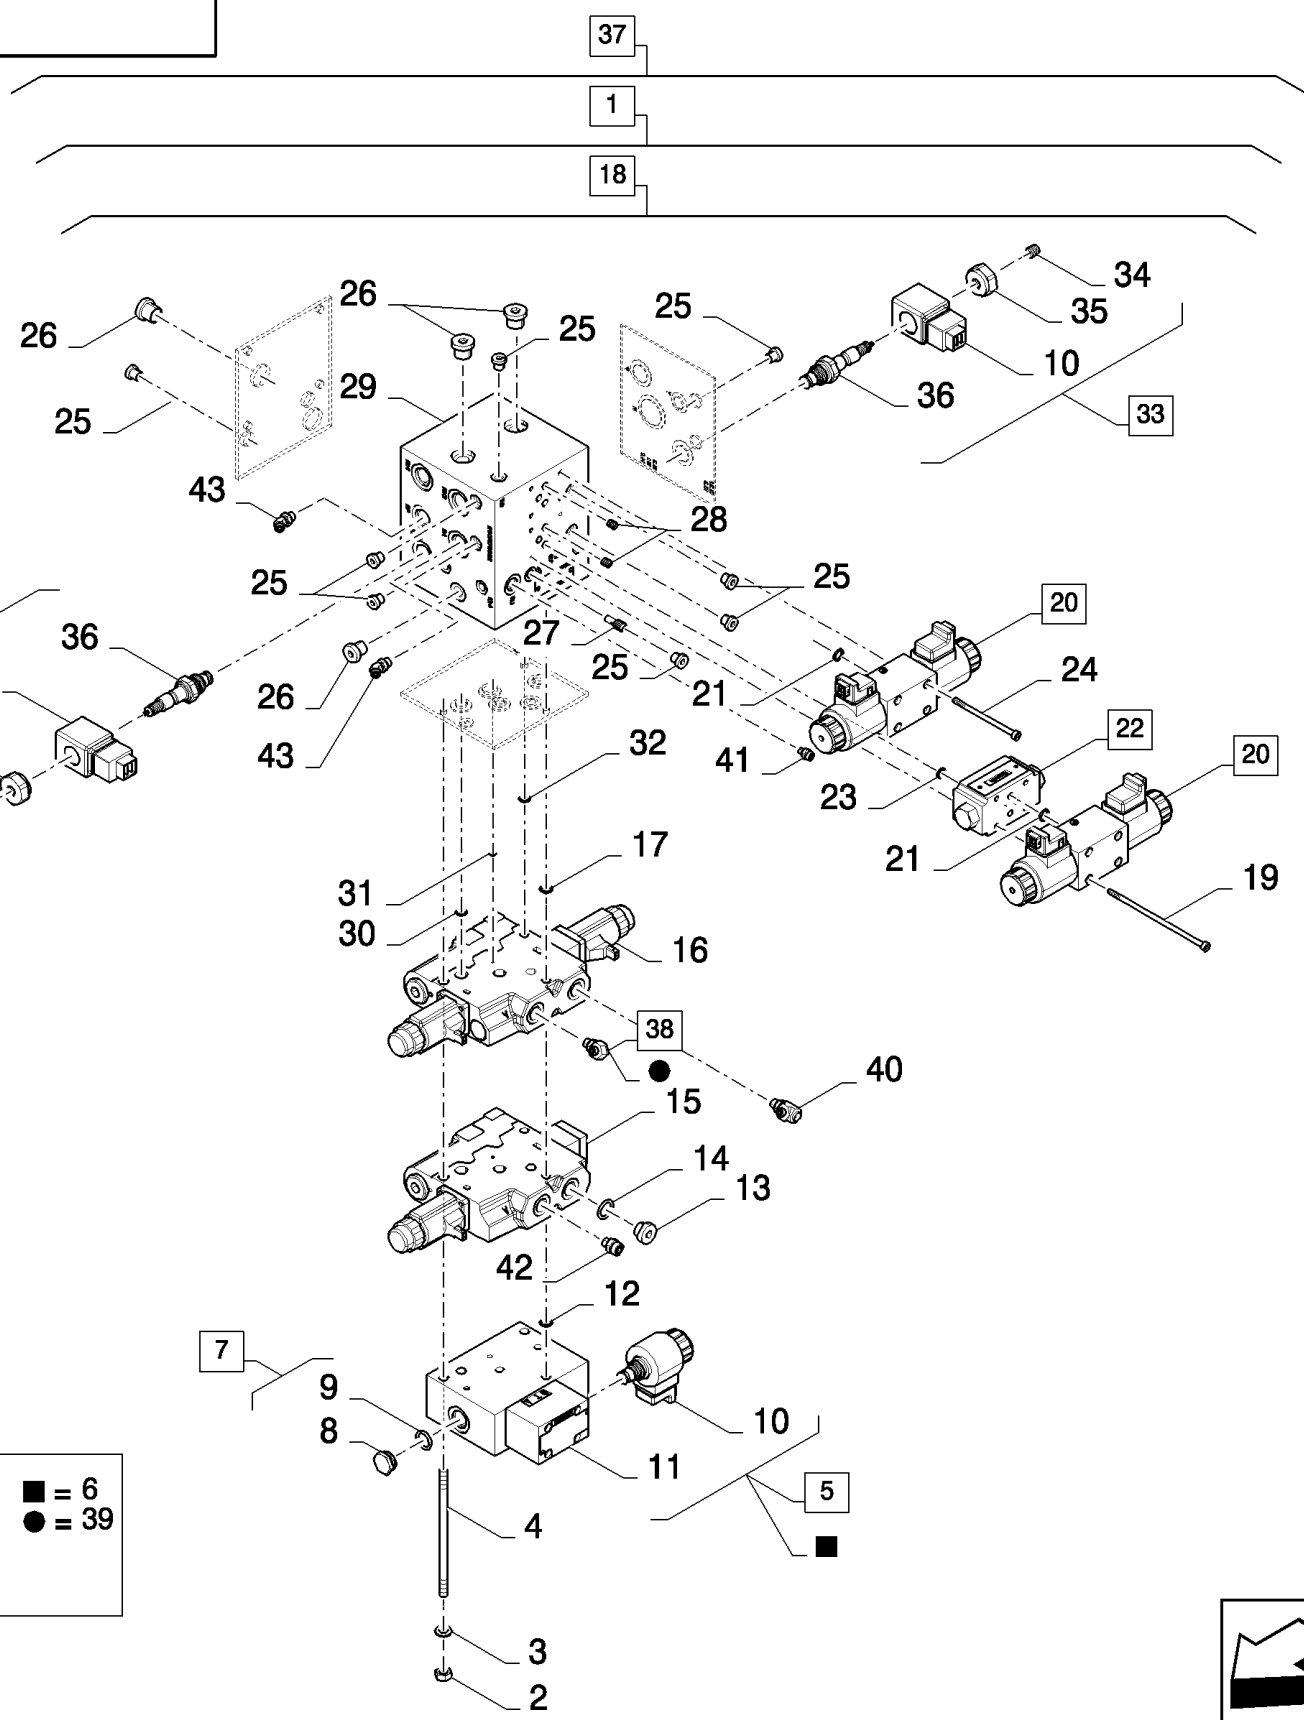

KIT

■ = 6
● = 39

сылка	Номер детали	Кол-во	Описание
1	84457511	1	VALVE, HYDRAULIC, (2 to 36)
2	NSS	3	NOT SERVICED SEPARATELY,
3	NSS	3	NOT SERVICED SEPARATELY,
4	87658220	3	BOLT,
5	87623353	1	VALVE, HYDRAULIC, (6 to 11)
6	87657859	1	KIT, SEALS,
7	87657858	1	NUT, (8, 9)
8	NSS	1	NOT SERVICED SEPARATELY,
9	NSS	1	NOT SERVICED SEPARATELY,
10	87658214	3	COIL,
11	87658222	1	VALVE, REMOTE CONTROL,
12	87658219	1	SHIM,
13	86598046	1	PLUG, Hex Soc, M18 x 1.5, ORB,
14	86598101	1	O-RING, CI 6, 15.3MM ID x 2.2 Thk,
15	86580300	1	VALVE SECTION, HYD,
16	86580299	1	VALVE, HYDRAULIC,
17	87658219	1	SHIM,
18	NSS	1	NOT SERVICED SEPARATELY, (19 to 36)
19	NSS	4	NOT SERVICED SEPARATELY,
20	87657069	2	VALVE, (21)
21	NSS	4	NOT SERVICED SEPARATELY,
22	87657866	1	VALVE, CHECK, (23)
23	87657867	2	O-RING,
24	NSS	2	NOT SERVICED SEPARATELY,
25	NSS	AR	NOT SERVICED SEPARATELY,
26	NSS	AR	NOT SERVICED SEPARATELY,
27	87657863	1	VALVE, CHECK,
28	87657864	2	ORIFICE,
29	NSS	1	NOT SERVICED SEPARATELY,
30	87658216	1	O-RING,
31	87658217	1	O-RING,
32	87658218	4	O-RING,
33	87657860	2	POPPET, VALVE, (34 to 36)
34	NSS	1	NOT SERVICED SEPARATELY,
35	NSS	1	NOT SERVICED SEPARATELY,
36	NSS	1	NOT SERVICED SEPARATELY,
37	87592346	1	VALVE, HYDRAULIC, (1 to 36, 38 to 43) (painted), ASN D572
37	87592345	1	VALVE, HYDRAULIC, (1 to 36, 38 to 43) (not painted), ASN D572
38	84062490	1	VALVE, PRESSURE RELIEF, (39), ASN D572
39	84989501	1	KIT, SEALS, , ASN D572
40	86579688	1	ELBOW, 90є, 11/16"-18 ORFS x M18 x 1.5 ORB, , ASN D572
41	86580177	1	CONNECTOR, HYD., 11/16"-16 ORFS x M12 x 1.5 ORB, , ASN D572
42	86579679	2	CONNECTOR, HYD., 1"-14 ORFS x M18 x 1.5 ORB, , ASN D572
43	87358966	2	ELBOW, 45є, 11/16"-18 ORFS x M18 x 1.5 ORB, , ASN D572