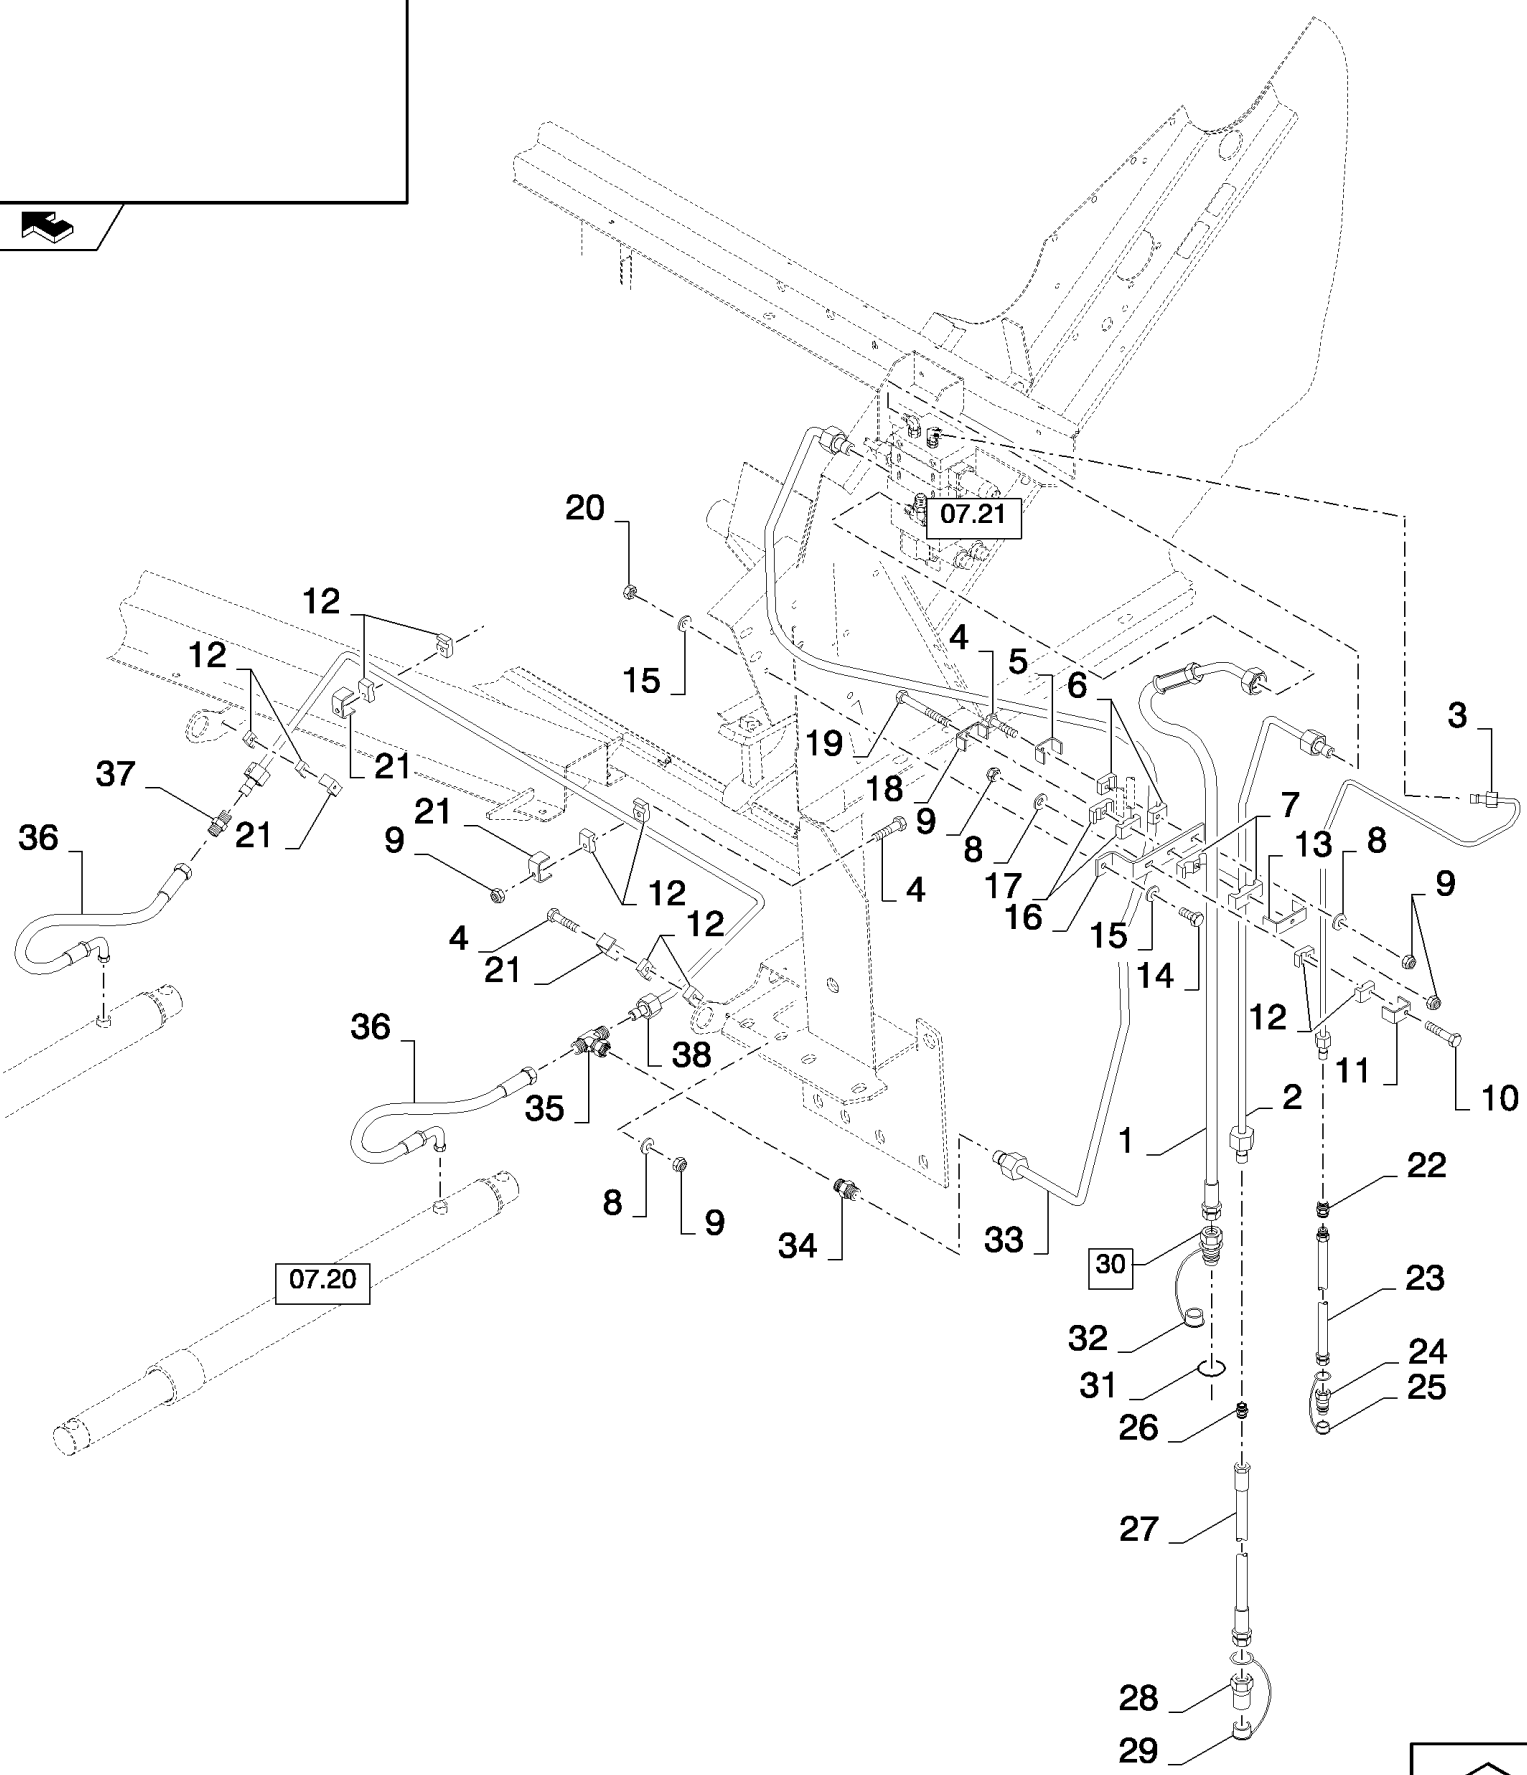

07.19(01) HYDRAULICS TO STRAW ELEVATOR

07.19(01) HYDRAULICS TO STRAW ELEVATOR

сылка	Номер детали	Кол-во	Описание
1	84435017	1	HOSE, FLEXIBLE,
2	87348831	1	TUBE, HYD,
3	87348839	1	TUBE, HYD,
4	120056	5	SCREW, Hex, M6 x 50, 8.8,
5	433100	1	SUPPORT,
6	433007	2	CLAMP,
7	430356	2	CLAMP,
8	322357	4	WASHER, SPRING, Belleville, M6,
9	353308	7	NUT, M6 x 1, CI 8,
10	43118	1	BOLT, Hex, M6 x 40, 8.8, M6x40
11	433101	1	SUPPORT,
12	433008	10	CLAMP,
13	84814948	1	SUPPORT,
14	120103	1	BOLT, Hex, M8 x 16, 8.8,
15	322358	2	WASHER, SPRING, Belleville, M8,
16	84989005	1	SUPPORT,
17	430357	2	CLAMP,
18	431941	1	SUPPORT,
19	86508570	1	SCREW, Hex, M6 x 80, 8.8,
20	9706690	1	NUT, M8, CI 8,
21	442340	4	SUPPORT,
22	84431546	1	UNION, 11/16"-16 ORFS, , SEE FIGURE 07.502
23	84068626	1	HOSE, FLEXIBLE,
24	86592082	1	COUPLING, QUICK, MALE,
25	86592086	1	DUST CAP,
26	84431473	1	CONNECTOR, HYD., , SEE FIGURE 07.502
27	84068627	1	HOSE, FLEXIBLE,
28	86592080	1	COUPLING, QUICK, MALE,
29	86592084	1	DUST CAP,
30	86596889	1	COUPLING, QUICK, MALE, (31, 32)
31	9992069	1	O-RING, -016, 90 Duro, .614" ID x .070" Thk,
32	84433038	1	DUST CAP,
33	87348835	1	TUBE, HYD,
34	84431302	1	CONNECTOR, HYD., , SEE FIGURE 07.502
35	84431325	1	TEE, 13/16"-16 ORFS x 13/16"-16 Fem Sw Br,
36	84068062	2	HOSE, FLEXIBLE,
37	84431547	1	UNION, 13/16"-16 ORFS, , SEE FIGURE 07.502
38	84441222	1	TUBE, HYD, , FOR CX8030, CX8040, CX8050 ONLY
38	84441220	1	TUBE, HYD, , FOR CX8060, CX8070, CX8080, CX8090 ONLY