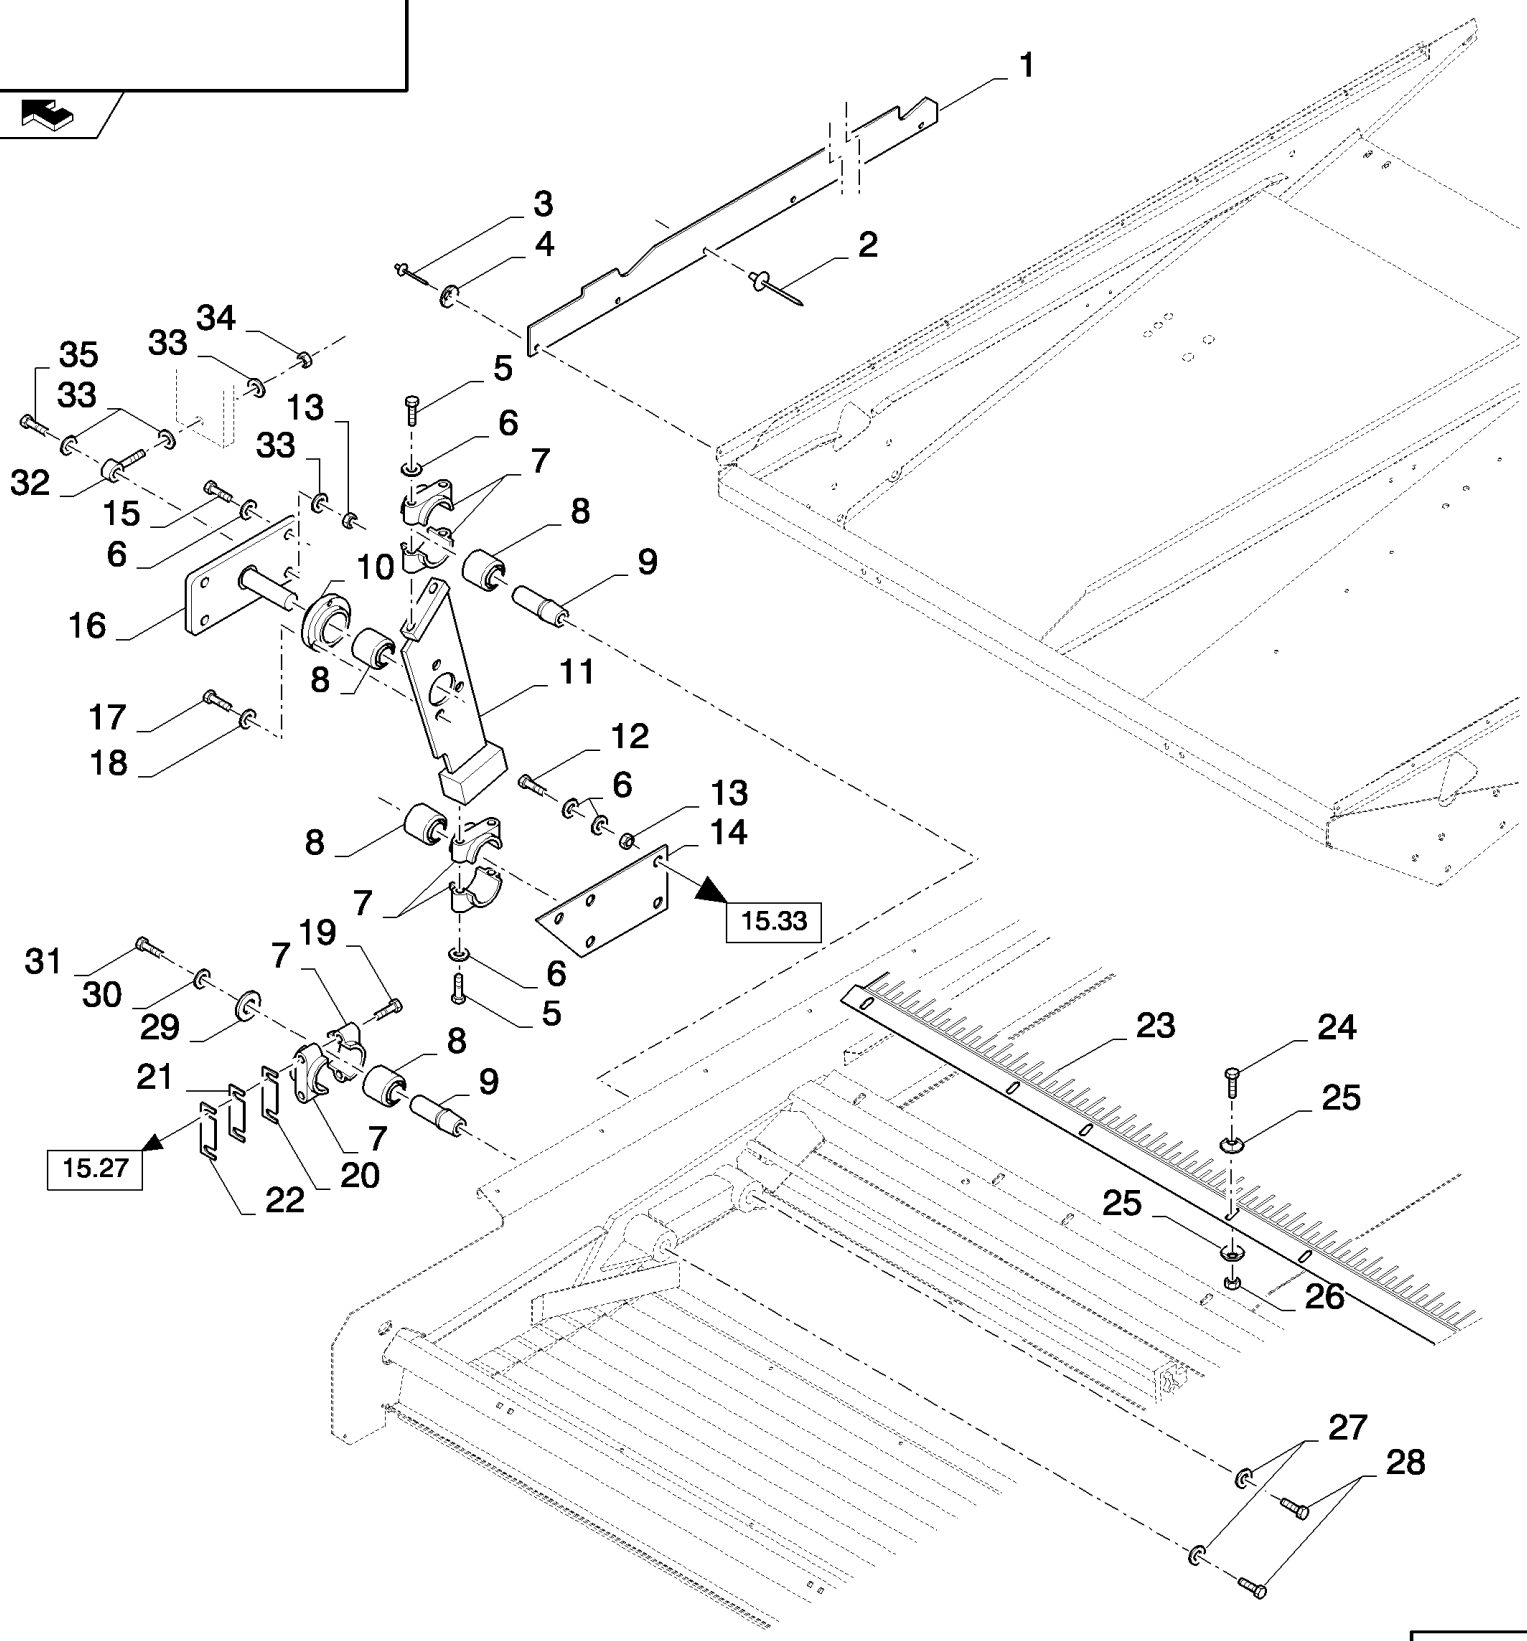

15.31(01) SHAKER SHOE

CX8080 COMBINE (9/06-)

15.31(01) SHAKER SHOE

сылка	Номер детали	Кол-во	Описание
1	84441040	2	SEAL,
2	84446204	18	RIVET,
3	9512968	2	RIVET,
4	322356	2	WASHER,
5	80300810	4	SCREW, M12x85
6	140046	18	WASHER, Belleville, M12,
7	84446877	6	HOUSING, BEARING,
8	80442446	4	BUSHING, RUBBER,
9	84037184	2	SHAFT, , FOR SELF LEVELLING ONLY
9	919637	2	SHAFT, , FOR FIXED SHOE ONLY
10	9811082	1	BUSHING,
11	84320468	1	ARM,
12	9706687	5	SCREW, Hex, M12 x 30, 8.8,
13	9706685	5	NUT, M12, CI 8,
14	84334453	1	SUPPORT,
15	86629541	4	BOLT, Hex, M12 x 40, 8.8, Full Thd,
16	84320472	1	SUPPORT, , FOR SELF LEVELLING ONLY
16	84320470	1	SUPPORT, , FOR FIXED SHOE ONLY
17	9706704	3	BOLT, Hex, M10 x 35, 8.8, Full Thd,
18	140045	3	WASHER, SPRING, Belleville, M10,
19	9501756	2	BOLT, Hex, M12 x 110, 10.9,
20	445473	2	SHIM, THK.: 1MM
21	445474	1	SHIM, THK.: 0.5MM
22	445472	1	PLATE, ADJUSTING, THK.: 3MM
23	84989436	1	RAKE, , FOR CX8060, CX8070, CX8080, CX8090 ONLY
23	84989439	1	RAKE, , FOR CX8030, CX8040, CX8050 ONLY
24	120104	AR	SCREW, Hex, M8 x 20, 8.8,
25	412650	16	WASHER, Belleville, M8,
26	9706690	AR	NUT, M8, CI 8,
27	86592702	2	WASHER, M16 x 45 x 6, HT, 16MM, FOR SELF LEVELLING ONLY
27	394631	2	WASHER, , FOR FIXED SHOE ONLY
28	120091	2	BOLT, Hex, M16 x 60, 8.8,
29	919636	1	PLATE, , FOR FIXED SHOE ONLY
30	140045	1	WASHER, SPRING, Belleville, M10, , FOR FIXED SHOE ONLY
31	43138	1	SCREW, Hex, M10 x 20, 8.8, Full Thd, , FOR FIXED SHOE ONLY
32	335423	2	BOLT, BANJO, , FOR FIXED SHOE ONLY
33	378245	8	WASHER, M12, , FOR FIXED SHOE ONLY
34	120052	8	SCREW, Hex Soc Hd, M10 x 25, 8.8, , FOR FIXED SHOE ONLY
35	9706693	8	BOLT, Hex, M12 x 60, 8.8, , FOR FIXED SHOE ONLY