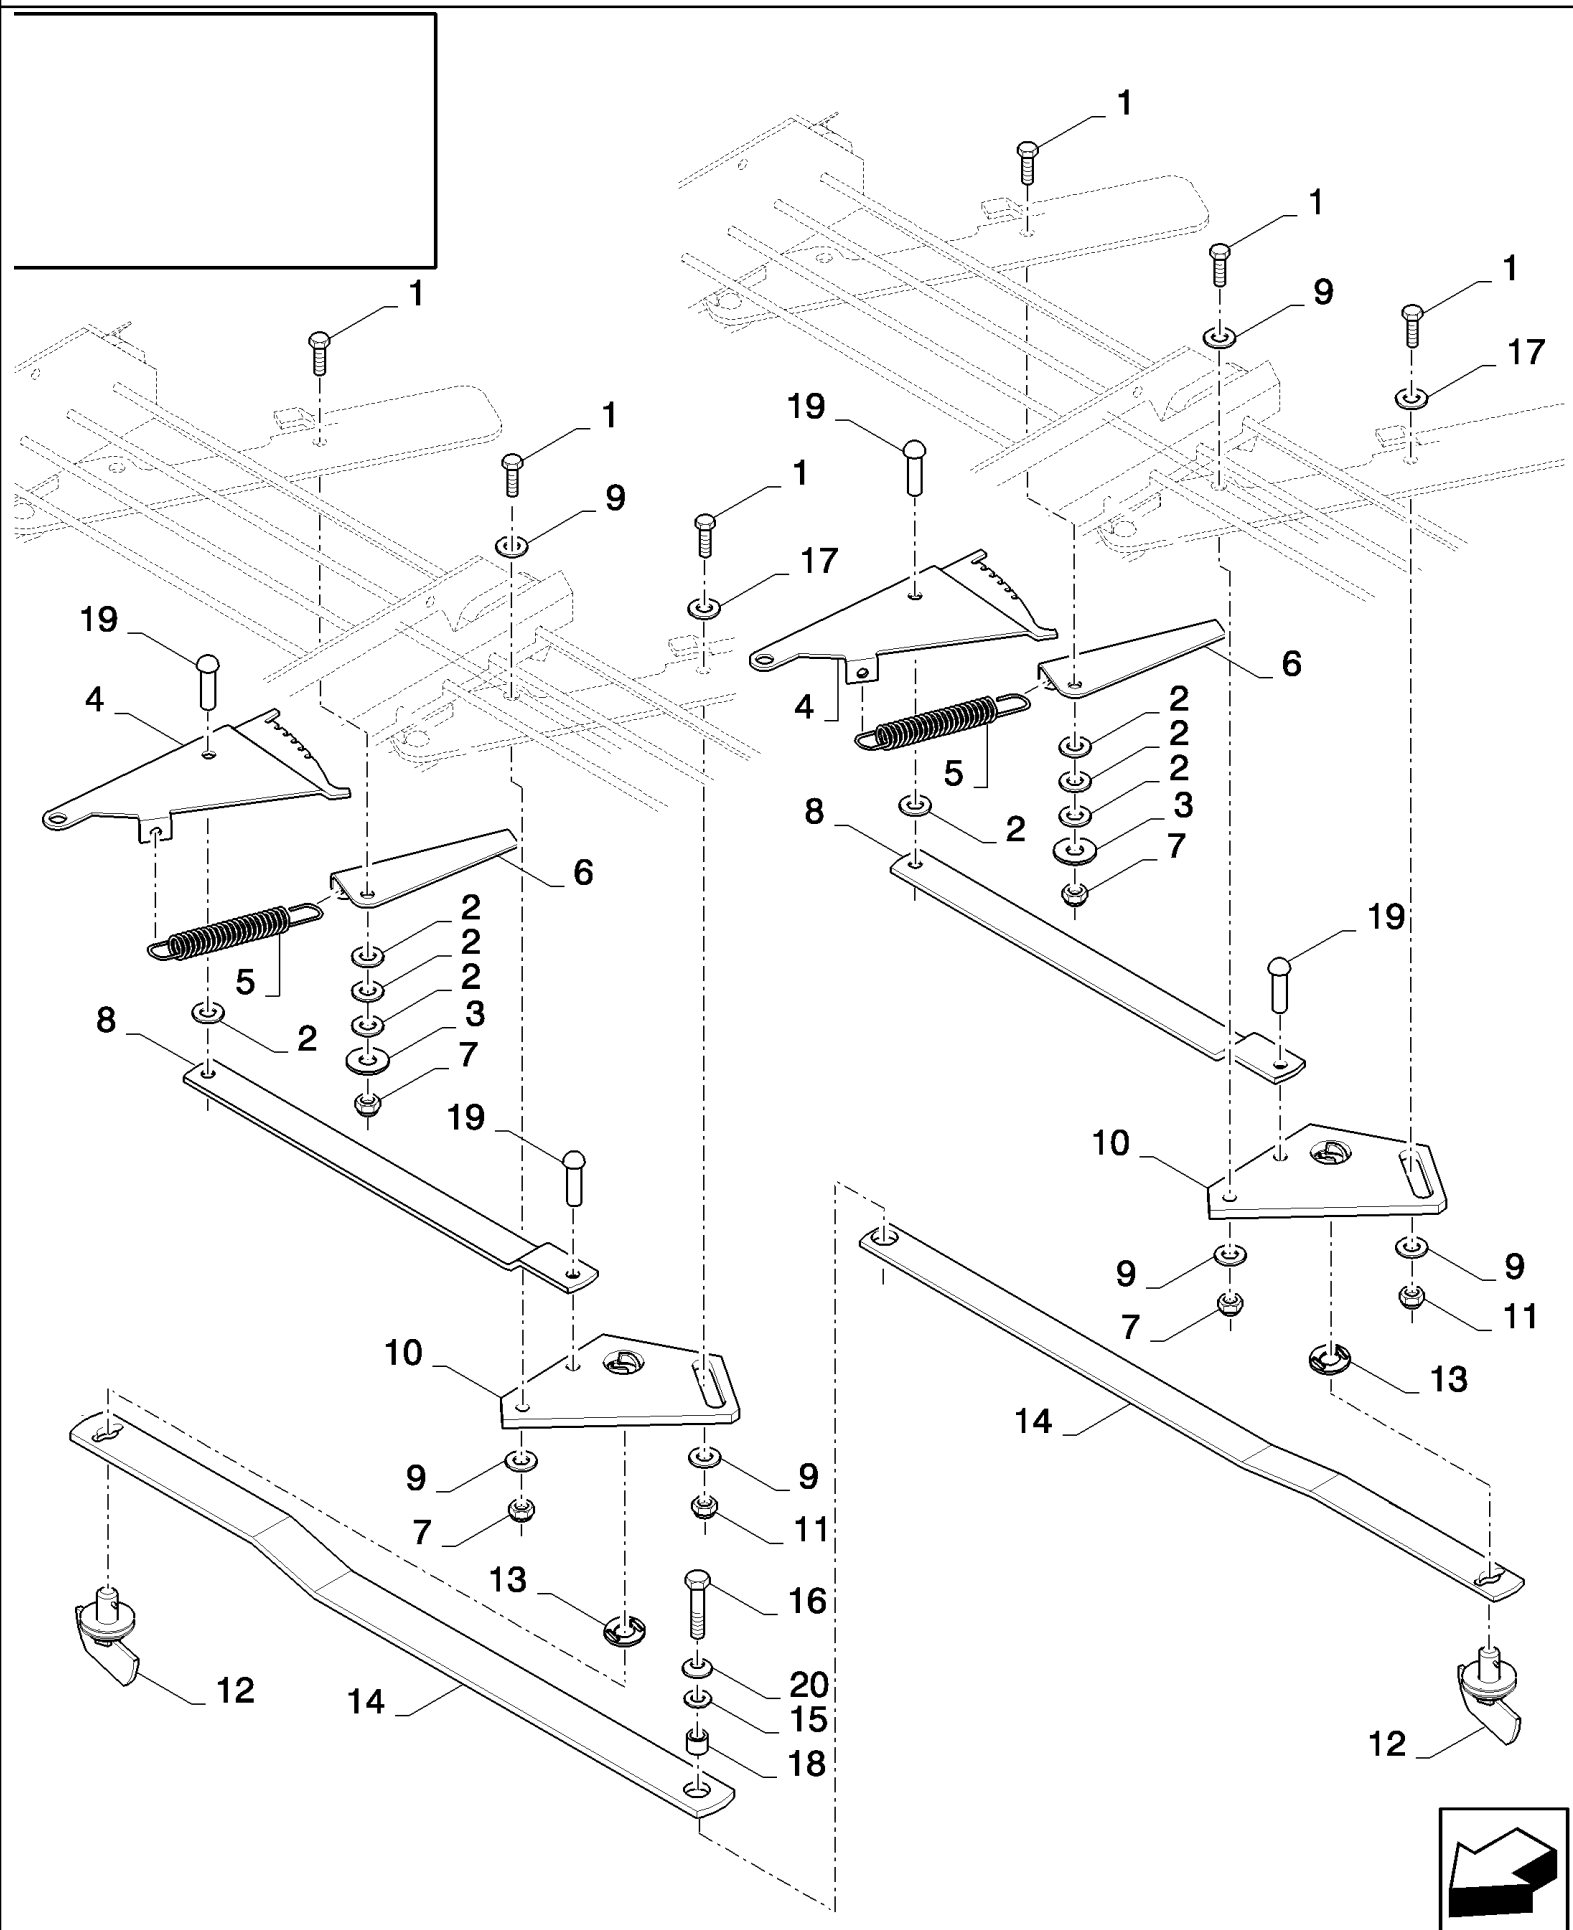

18.84067692(01) REMOTE CHAFFER ADJUSTMENT

18.84067692(01) REMOTE CHAFFER ADJUSTMENT

сылка	Номер детали	Кол-во	Описание
	84067692		REMOTE VALVE KIT,
1	120100	6	BOLT, Hex, M6 x 20, 8.8,
2	86588450	8	WASHER, M6,
3	140040	2	WASHER, M6 x 22 x 2,
4	84053678	2	SECTOR, TOOTHED,
5	449942	2	SPRING,
6	84053675	2	PLATE,
7	353308	4	NUT, M6 x 1, CI 8,
8	84053679	2	BRACKET,
9	412649	6	WASHER, SPRING, Belleville, M6,
10	84053677	1	PLATE,
10	84062611	1	PLATE,
11	9706755	2	NUT, M6, CI 8,
12	9831581	2	LOCK,
13	9514605	2	WASHER,
14	84457472	2	PLATE,
15	378243	1	WASHER, M8,
16	43128	1	BOLT, Hex, M8 x 30, 8.8,
17	322357	2	WASHER, SPRING, Belleville, M6,
18	428329	1	RING,
19	281061	4	RIVET, Rd Hd, M6 x 12,
20	322358	2	WASHER, SPRING, Belleville, M8,