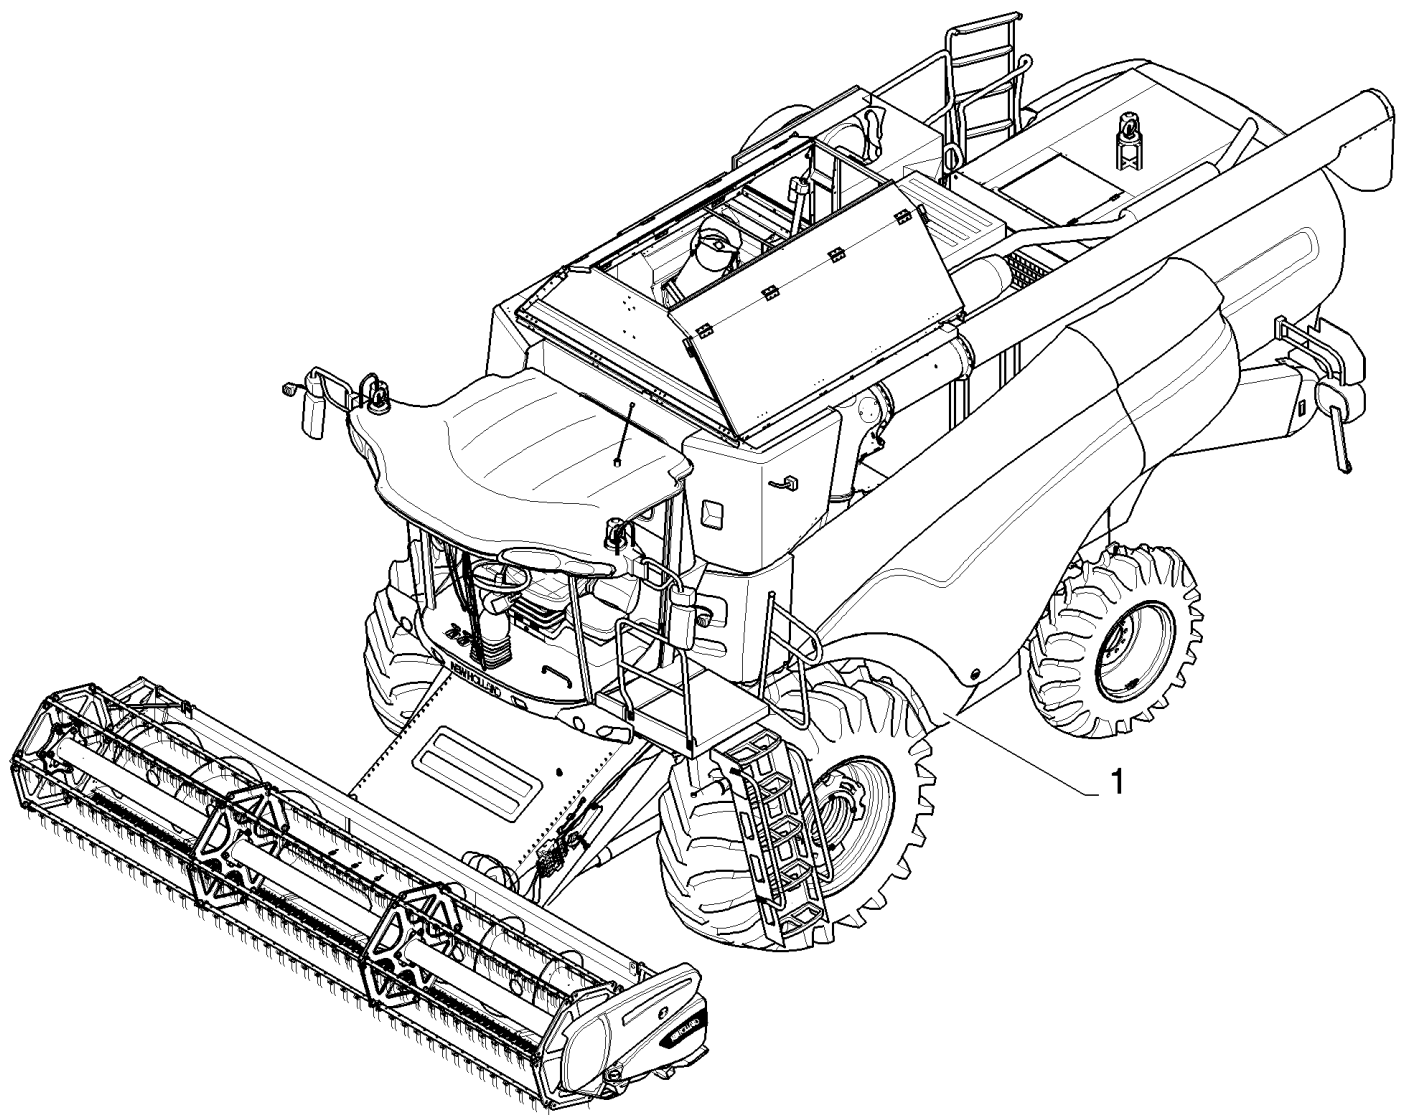

CX8080 COMBINE (9/06-)

08.24(01) FENDERS

сылка	Номер детали	Кол-во	Описание
1	86576618	1	FENDER, LH, WIDE
1	86576619	1	FENDER, RH, WIDE