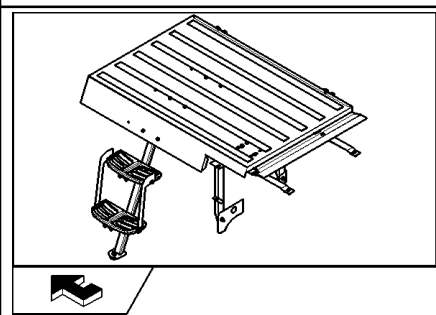

08.20(01) ENGINE GUARDS

08.20(01) ENGINE GUARDS

сылка	Номер детали	Кол-во	Описание
1	401502	1	STRIP, ANTI-SKID, L=7.98M
2	84455976	1	COVER,
3	923016	2	PIN,
4	84455782	2	HINGE,
5	300624	2	RING, SNAP, M12, Ext,
6	84455777	1	PLATE,
7	158188	2	PLUG,
8	87329687	1	PLATE,
9	100016	1	NUT, M10, CI 8,
10	9706690	AR	NUT, M8, CI 8,
11	86629542	AR	NUT, LOCK, M8 x 1.25, CI 8,
12	140045	1	WASHER, SPRING, Belleville, M10,
13	190029	1	INSULATOR BLOCK,
14	87339636	1	SHOCK ABSORBER,
15	84015292	1	LOCK,
16	43127	AR	BOLT, Hex, M8 x 25, 8.8,
17	87323337	1	STEP,
18	322358	AR	WASHER, SPRING, Belleville, M8,
19	432651	2	WASHER,
20	120104	1	SCREW, Hex, M8 x 20, 8.8, , FOR CX8030 ONLY
20	43127	1	BOLT, Hex, M8 x 25, 8.8, , FOR CX8060, CX8070, CX8080 ONLY, FOR CX8040, CX8050, CX8090 ONLY
21	43128	1	BOLT, Hex, M8 x 30, 8.8, , FOR CX8060, CX8070, CX8080 ONLY, FOR CX8030 ONLY
21	300381	1	BOLT, Hex, M8 x 35, 8.8, , FOR CX8040, CX8050, CX8090 ONLY
22	322358	6	WASHER, SPRING, Belleville, M8, , BSN C599
22	412650	6	WASHER, Belleville, M8, , ASN D600
23	43127	6	BOLT, Hex, M8 x 25, 8.8, , BSN C599
23	120104	6	SCREW, Hex, M8 x 20, 8.8, , ASN D600