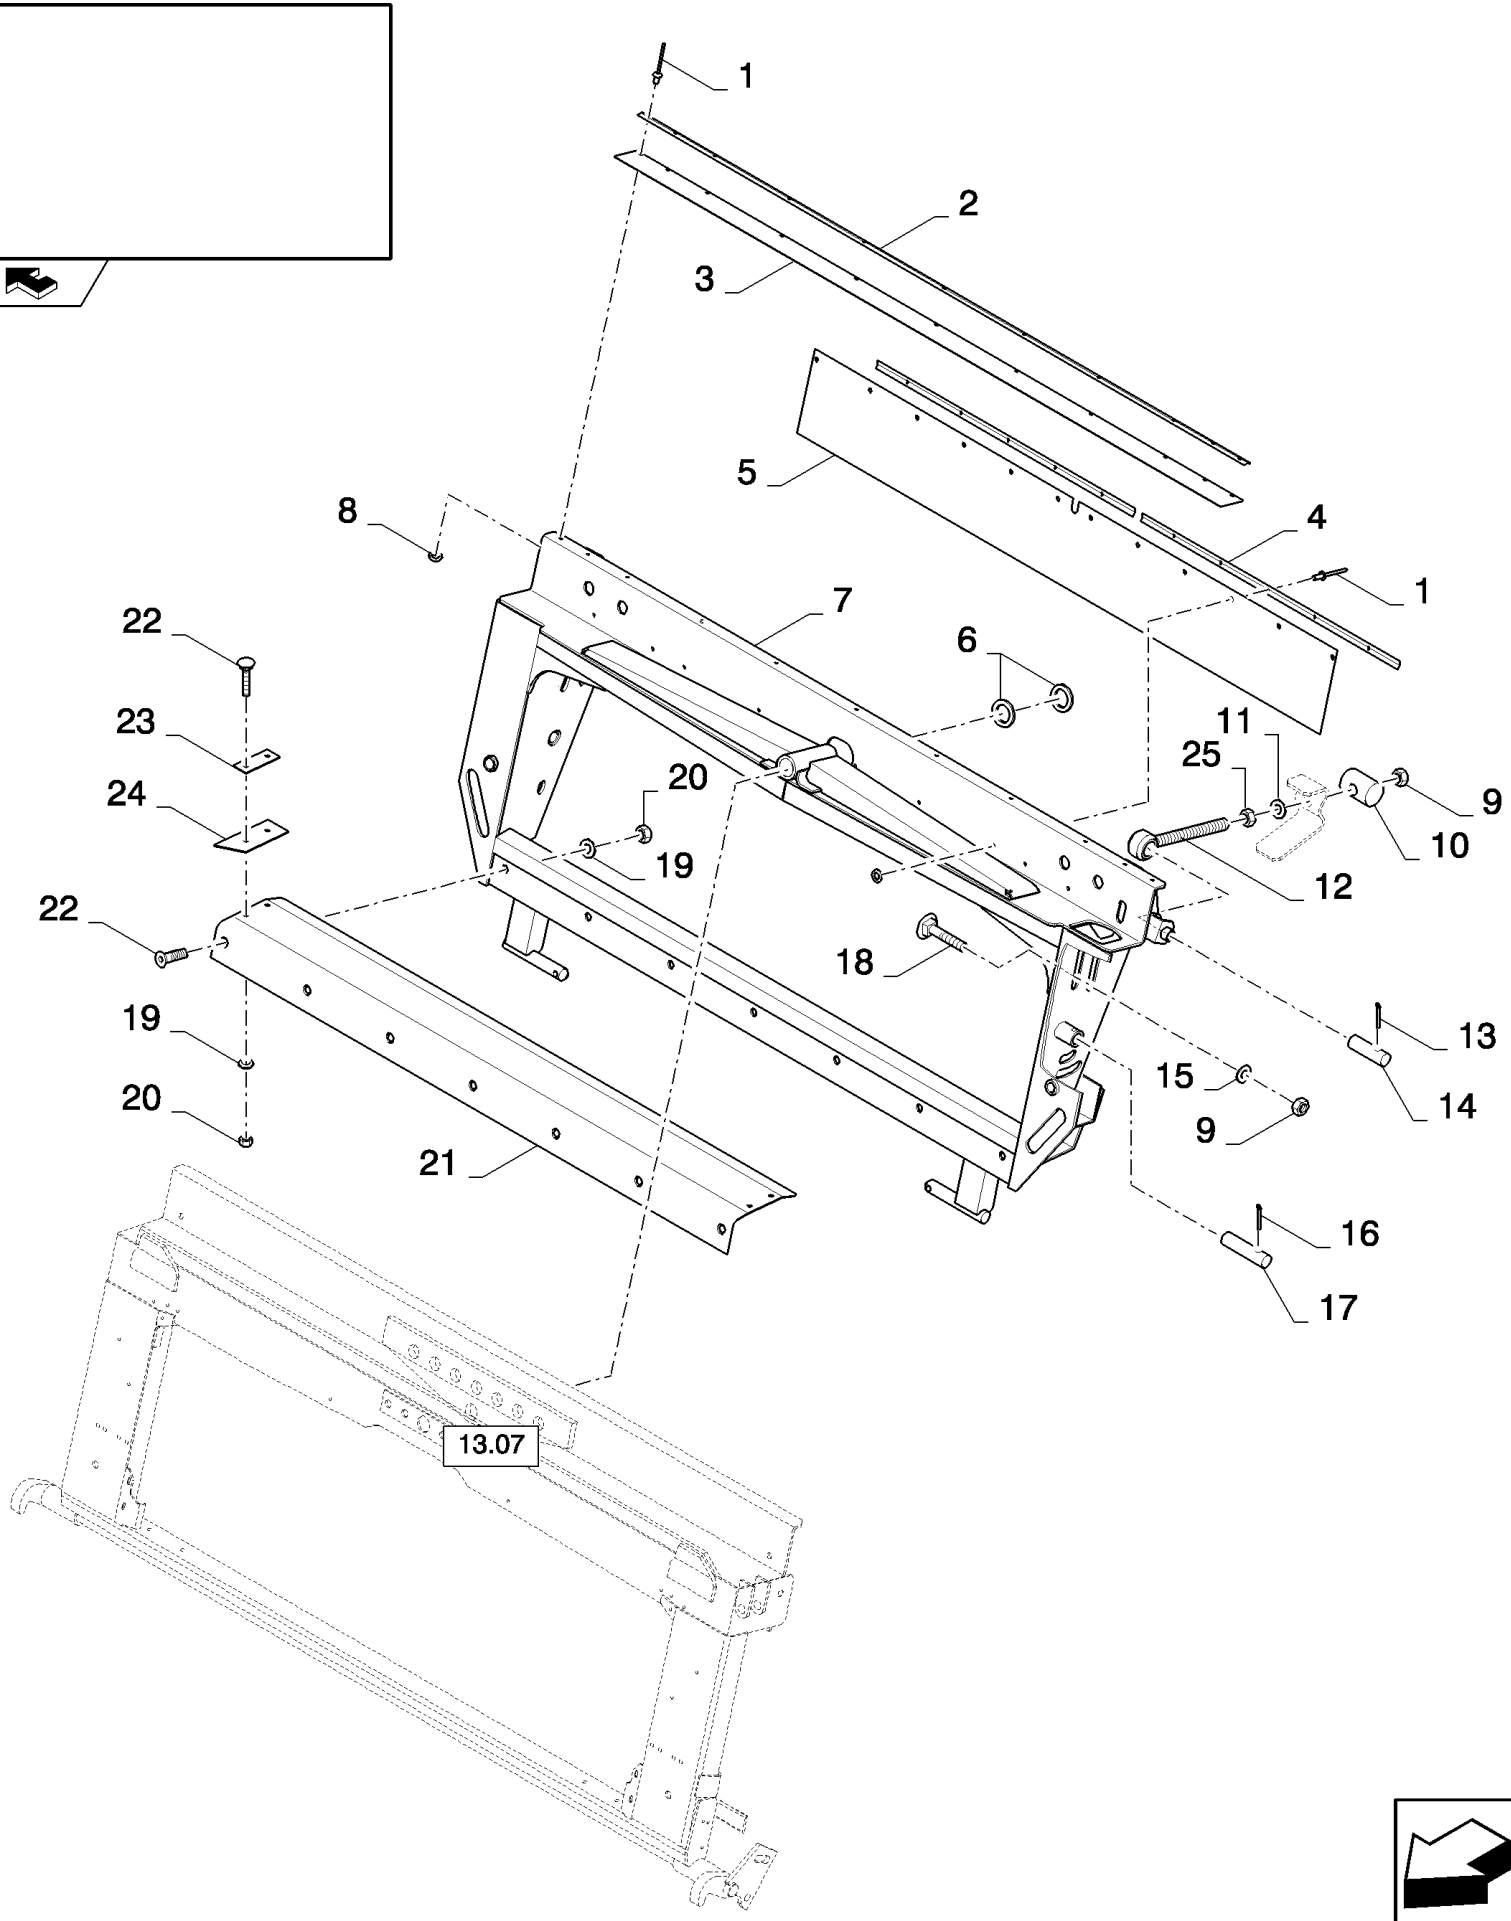

13.08(01) CONNECTING FRAME FOR BALANCE FRAME WITH FRONT FACE ADJUSTMENT

13.08(01) CONNECTING FRAME FOR BALANCE FRAME WITH FRONT FACE ADJUSTMENT

сылка	Номер детали	Кол-во	Описание
1	84007558	21	RIVET,
2	84071233	1	PLATE, FIXING, , FOR CX8060, CX8070, CX8080, CX8090 ONLY
2	89593163	1	PLATE, FIXING, , FOR CX8030, CX8040, CX8050 ONLY
3	84443712	1	CANVAS, , FOR CX8060, CX8070, CX8080, CX8090 ONLY
3	84442672	1	CANVAS, , FOR CX8030, CX8040, CX8050 ONLY
4	84072732	2	PLATE, FIXING, , FOR CX8060, CX8070, CX8080, CX8090 ONLY
4	84073157	2	PLATE, FIXING, , FOR CX8030, CX8040, CX8050 ONLY
5	84072188	1	CANVAS, , FOR CX8060, CX8070, CX8080, CX8090 ONLY
5	84069268	1	CANVAS, , FOR CX8030, CX8040, CX8050 ONLY
6	84018313	2	WASHER,
7	84073017	1	FRAME, , FOR CX8060, CX8070, CX8080, CX8090 ONLY
7	84073018	1	FRAME, , FOR CX8030, CX8040, CX8050 ONLY
8	9824326	21	WASHER, M5, 5MM
9	392530	18	NUT, M16, CI 10,
10	9500556	2	SHAFT,
11	333040	2	WASHER,
12	84077745	2	EYEBOLT,
13	130011	2	PIN, SPLIT (COTTER), M5 x 40,
14	9500537	2	PIN,
15	86589278	18	WASHER, SPRING,
16	130016	2	PIN, SPLIT (COTTER), M6.3 x 63,
17	84072933	2	PIN,
18	84441255	18	BOLT,
19	322358	11	WASHER, SPRING, Belleville, M8,
20	9706690	11	NUT, M8, CI 8,
21	84447086	1	PLATE, , FOR CX8060, CX8070, CX8080, CX8090 ONLY
21	84447122	1	PLATE, , FOR CX8030, CX8040, CX8050 ONLY
22	86507486	11	BOLT, CARRIAGE, Short NK, M8 x 20, CI8.8, Full Thd,
23	9500511	2	PLATE,
24	9500510	2	CANVAS,
25	100020	4	NUT, M16, CI 8,