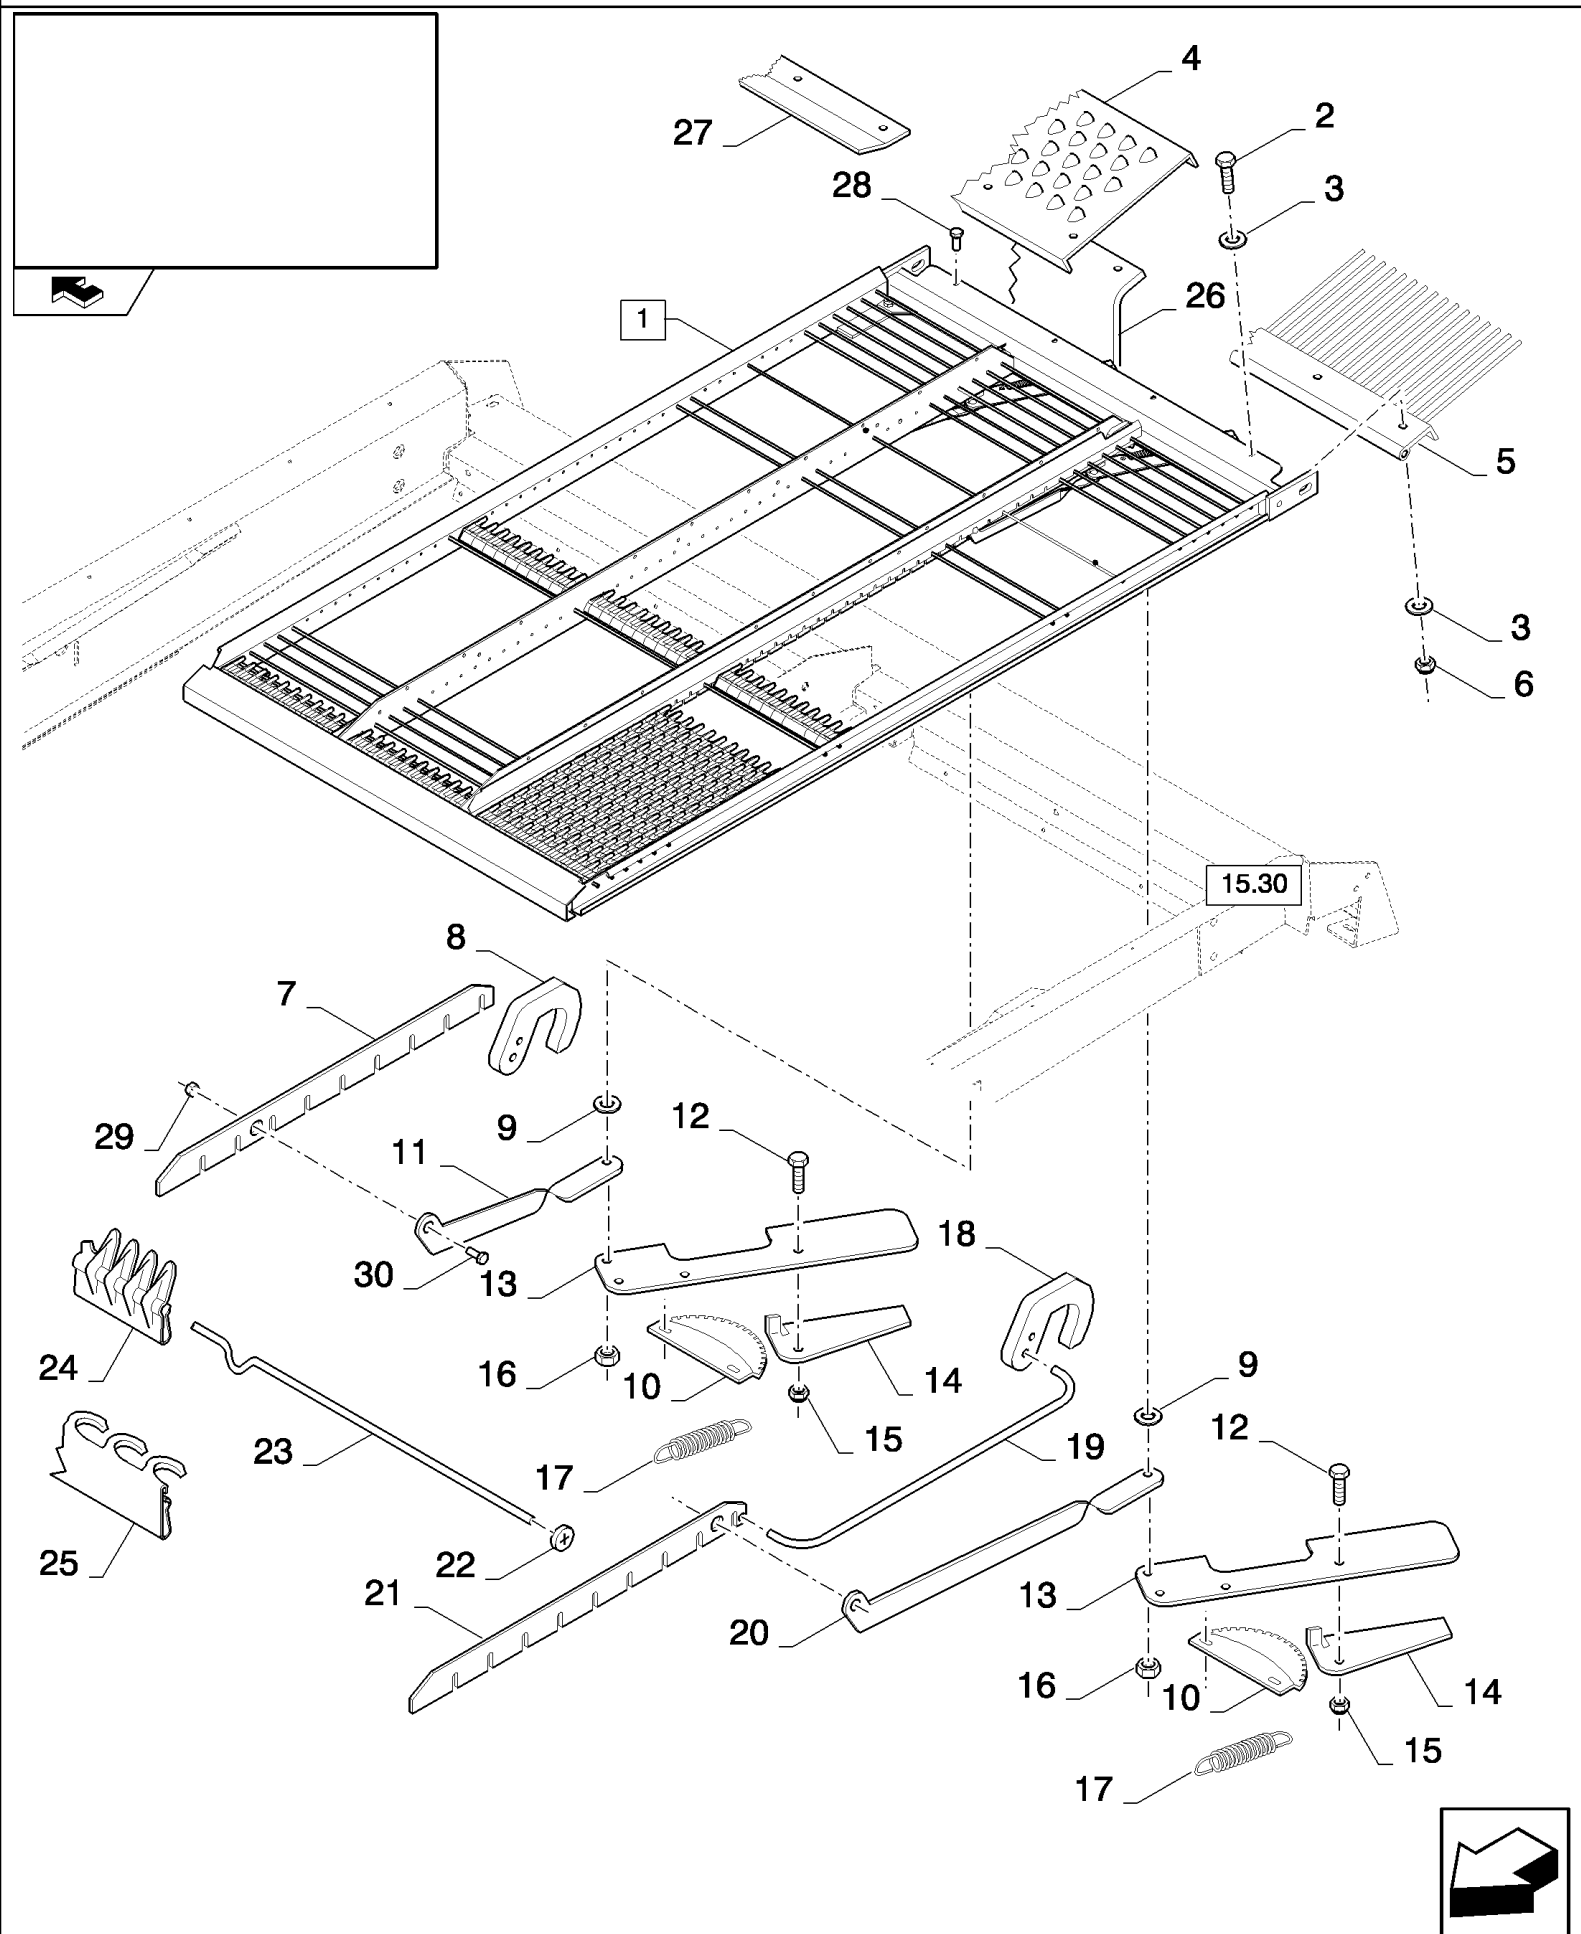

15.20(01) UPPER SIEVES

15.20(01) UPPER SIEVES

сылка	Номер детали	Кол-во	Описание
1	87109838	2	SIEVE, CLOSZ 1 5/8" (7 to 24), FOR CX8060, CX8070, CX8080, CX8090 ONLY
1	87109836	1	SIEVE, CLOSZ 1 5/8" (7 to 24), FOR 1 5/8" SIEVE ONLY, FOR CX8030, CX8040, CX8050 ONLY
1	84100965	2	SIEVE, HC 1 1/8"(7 to 24), FOR 1 1/8" SIEVE ONLY, FOR CX8060, CX8070, CX8080, CX8090 ONLY
1	84100966	1	SIEVE, HC 1 1/8"(7 to 24), FOR 1 1/8" SIEVE ONLY, FOR CX8030, CX8040, CX8050 ONLY
1	84320037	2	SIEVE, HC 1 5/8"(7 to 17, 22 to 24), FOR CX8060, CX8070, CX8080, CX8090 ONLY, FOR 1 5/8" SIEVE ONLY
1	84454521	2	SIEVE, GRAIN, HC 1 5/8"(7 to 17, 22 to 24), CURVED, STAINLESS STEEL, FOR CX8060, CX8070, CX8080, CX8090 ONLY
1	84320038	1	SIEVE, HC 1 5/8"(7 to 17, 22 to 24), FOR 1 5/8" SIEVE ONLY, FOR CX8030, CX8040, CX8050 ONLY, BSN C599
1	87109834	2	SIEVE, CORN 1 5/8"(7 to 17, 21 to 24), FOR NA ONLY, ASN D600
1	87109830	2	SIEVE, HC 1 1/8"(7 to 24), FOR NA ONLY, ASN D600
1	84454512	1	SIEVE, GRAIN, HC 1 5/8"(7 to 17, 22 to 24), CURVED, STAINLESS STEEL, FOR CX8030, CX8040, CX8050 ONLY
1	84100990	2	SIEVE, PET 1 1/8"(7 to 24), FOR NA ONLY, BSN C599
1	87109842	2	SIEVE, PET 1 1/8"(7 to 24), FOR NA ONLY, ASN D600
1	84100990	2	SIEVE, PET 1 1/8"(7 to 24), FOR CX8060, CX8070, CX8080, CX8090 ONLY
1	84100991	1	SIEVE, PET 1 1/8"(7 to 24), FOR CX8030, CX8040, CX8050 ONLY
2	120100	AR	BOLT, Hex, M6 x 20, 8.8,
2	86508568	AR	SCREW, Hex, M6 x 16, 8.8,
3	412653	AR	WASHER, SPRING, Belleville, M6,
4	453266	2	SIEVE EXTENSION, , FOR CX8060, CX8070, CX8080, CX8090 ONLY
4	430384	1	SIEVE EXTENSION, , FOR CX8030, CX8040, CX8050 ONLY
5	84100961	2	RAKE, , FOR CX8060, CX8070, CX8080, CX8090 ONLY
5	84100963	1	RAKE, , FOR CX8030, CX8040, CX8050 ONLY
6	9706755	AR	NUT, M6, CI 8,
7	87109966	1	, FOR CORN ONLY, FOR NA ONLY, ASN D600
7	87109914	1	LATH, , FOR NA ONLY, FOR HC ONLY, ASN D600
7	84056237	1	PLATE, ADJUSTING, , FOR 1 1/8" SIEVE ONLY
7	87109914	1	LATH, , FOR NA ONLY, FOR PETERSON ONLY, ASN D600
7	84056235	1	PLATE, ADJUSTING, , FOR 1 5/8" SIEVE ONLY, STAINLESS STEEL
7	87280032	1	HANDLE, , FOR 1 5/8" SIEVE ONLY, FOR CX8030, CX8040, CX8050 ONLY, ASN D600
7	87280032	1	HANDLE, , FOR CX8060, CX8070, CX8080, CX8090 ONLY
7	87109966	1	, FOR 1 5/8" SIEVE ONLY, FOR CLOSZ ONLY, ASN D600
8	84056254	1	INDICATOR, , FOR 1 1/8" SIEVE ONLY
8	84056253	1	INDICATOR, , FOR 1 5/8" SIEVE ONLY
9	378243	2	WASHER, M8,
10	426565	2	QUADRANT,
11	87280884	1	HANDLE, , FOR NA ONLY, FOR HC ONLY, ASN D600
11	84053320	1	LEVER, , FOR 1 1/8" SIEVE ONLY
11	87280884	1	HANDLE, , FOR NA ONLY, FOR CORN ONLY, ASN D600
11	84056678	1	LEVER, , FOR 1 5/8" SIEVE ONLY, STAINLESS STEEL
11	87280884	1	HANDLE, , FOR 1 5/8" SIEVE ONLY, FOR CX8030, CX8040, CX8050 ONLY, ASN D600
11	87280884	1	HANDLE, , FOR CX8060, CX8070, CX8080, CX8090 ONLY
11	87280884	1	HANDLE, , FOR PETERSON ONLY, FOR NA ONLY, ASN D600