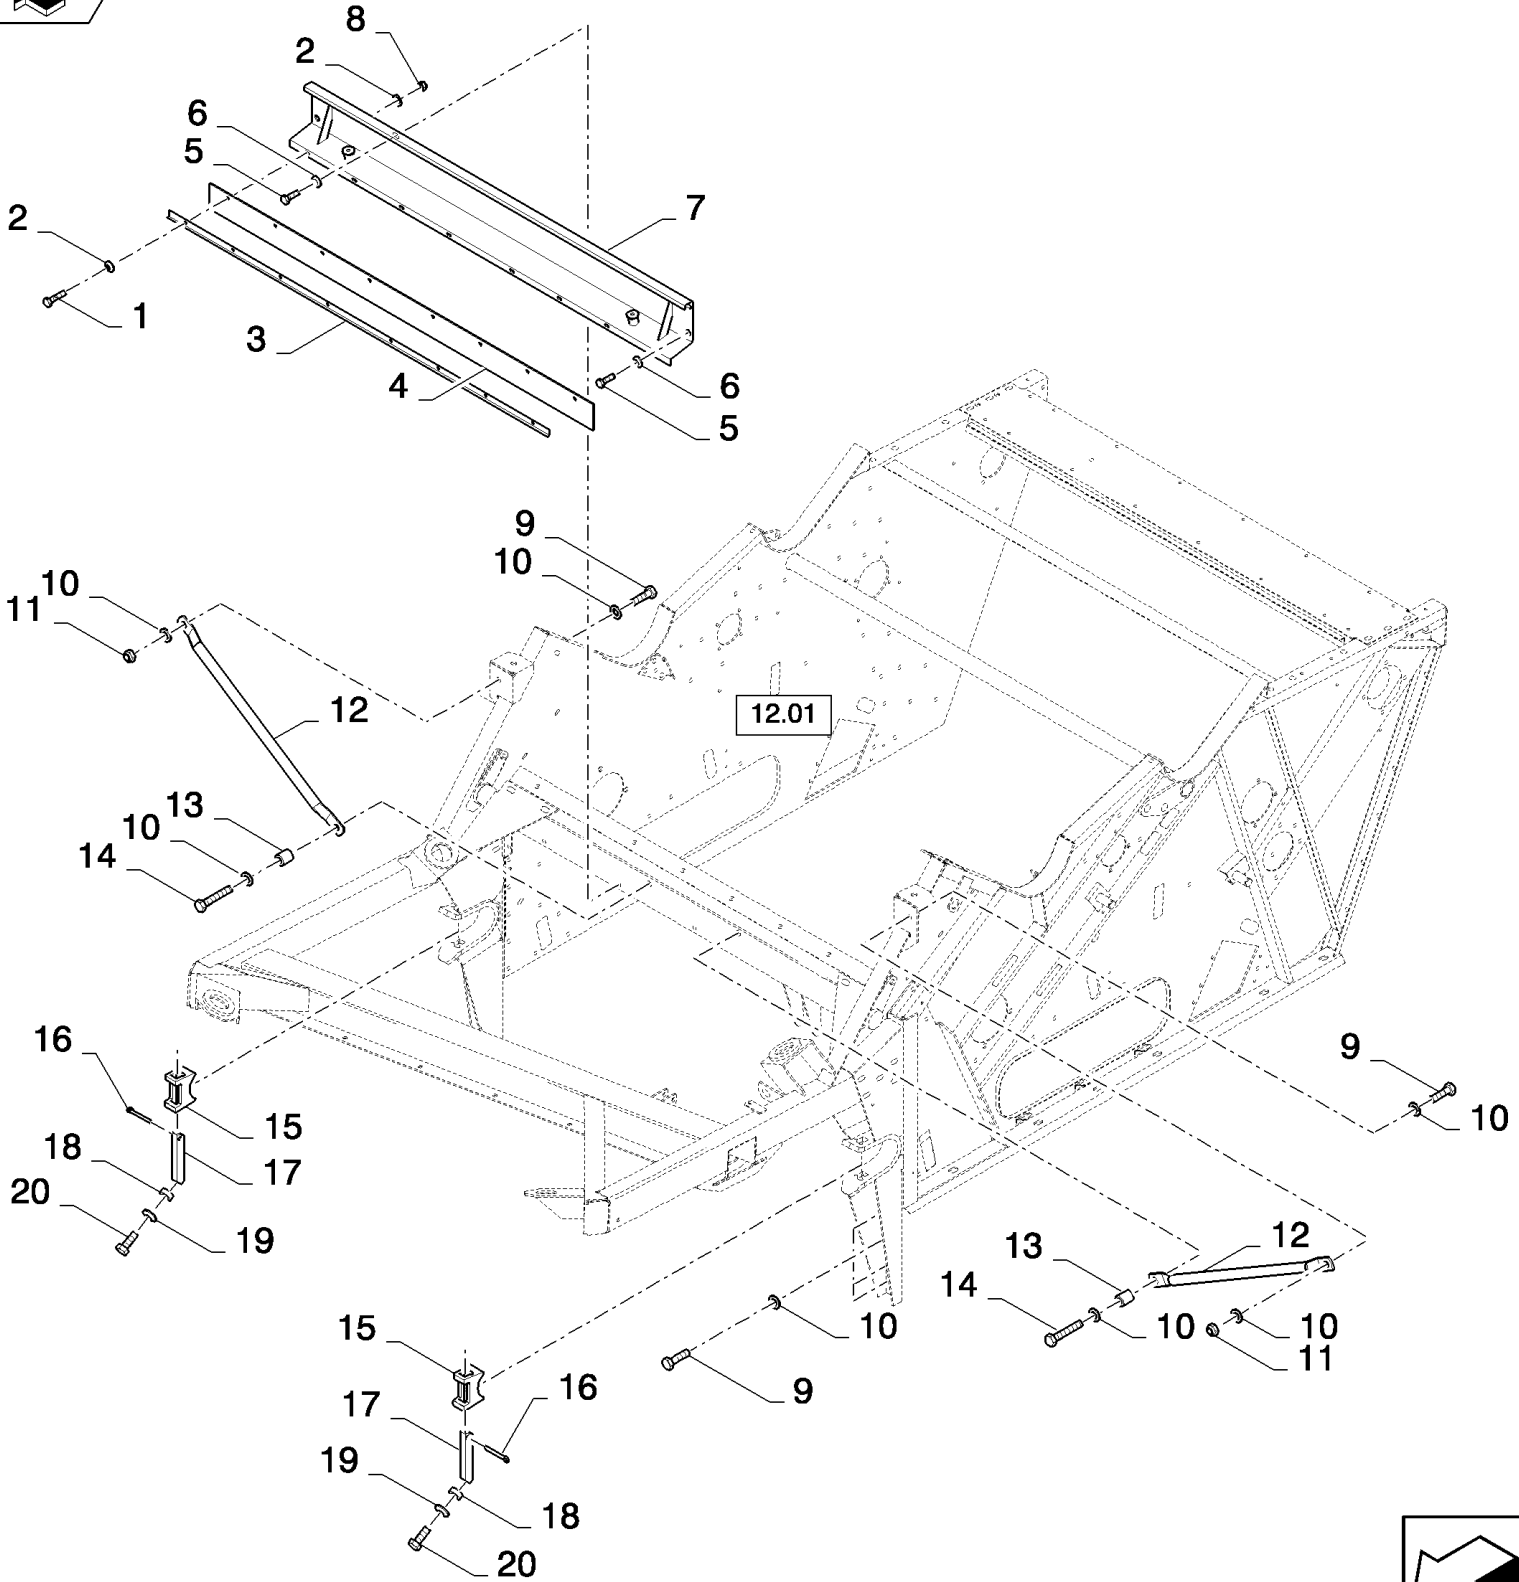

12.02(01) FRAME, THRESHING

CX8080 COMBINE (9/06-)

12.02(01) FRAME, THRESHING

сылка	Номер детали	Кол-во	Описание
1	120100	8	BOLT, Hex, M6 x 20, 8.8,
2	412649	16	WASHER, SPRING, Belleville, M6,
3	390374	1	PLATE, FIXING, , FOR CX8060, CX8070 ONLY, FOR CX8080, CX8090 ONLY
3	399397	1	SUPPORT, , FOR CX8030, CX8040, CX8050 ONLY
4	84073391	1	CANVAS, , FOR CX8060, CX8070 ONLY, FOR CX8080, CX8090 ONLY
4	84073721	1	CANVAS, , FOR CX8030, CX8040, CX8050 ONLY
5	300388	9	SCREW, Hex, M12 x 25, 8.8,
6	140046	9	WASHER, Belleville, M12,
7	84073419	1	PLATE, , FOR CX8060, CX8070 ONLY, FOR CX8080, CX8090 ONLY
7	84073903	1	PLATE, , FOR CX8030, CX8040, CX8050 ONLY
8	353308	8	NUT, M6 x 1, CI 8,
9	43168	10	BOLT, Hex, M16 x 40, 8.8,
10	394631	6	WASHER, 16MM
11	86000441	2	NUT, M16 x 2, CI 8,
12	84071853	2	SUPPORT, , BSN C615
12	87648882	2	SUPPORT, , ASN D616
13	84073777	2	BUSHING,
14	120093	2	BOLT, Hex, M16 x 80, 8.8,
15	84100382	2	CLAMP,
16	9512583	2	PIN, LOCK, M10 x 30, Slotted, Spring, Slot, M10 OD x 30 L
17	84073823	2	SPLINED,
18	9812123	2	RING,
19	322358	2	WASHER, SPRING, Belleville, M8,
20	43127	2	BOLT, Hex, M8 x 25, 8.8,
21	86589278	8	WASHER, SPRING,