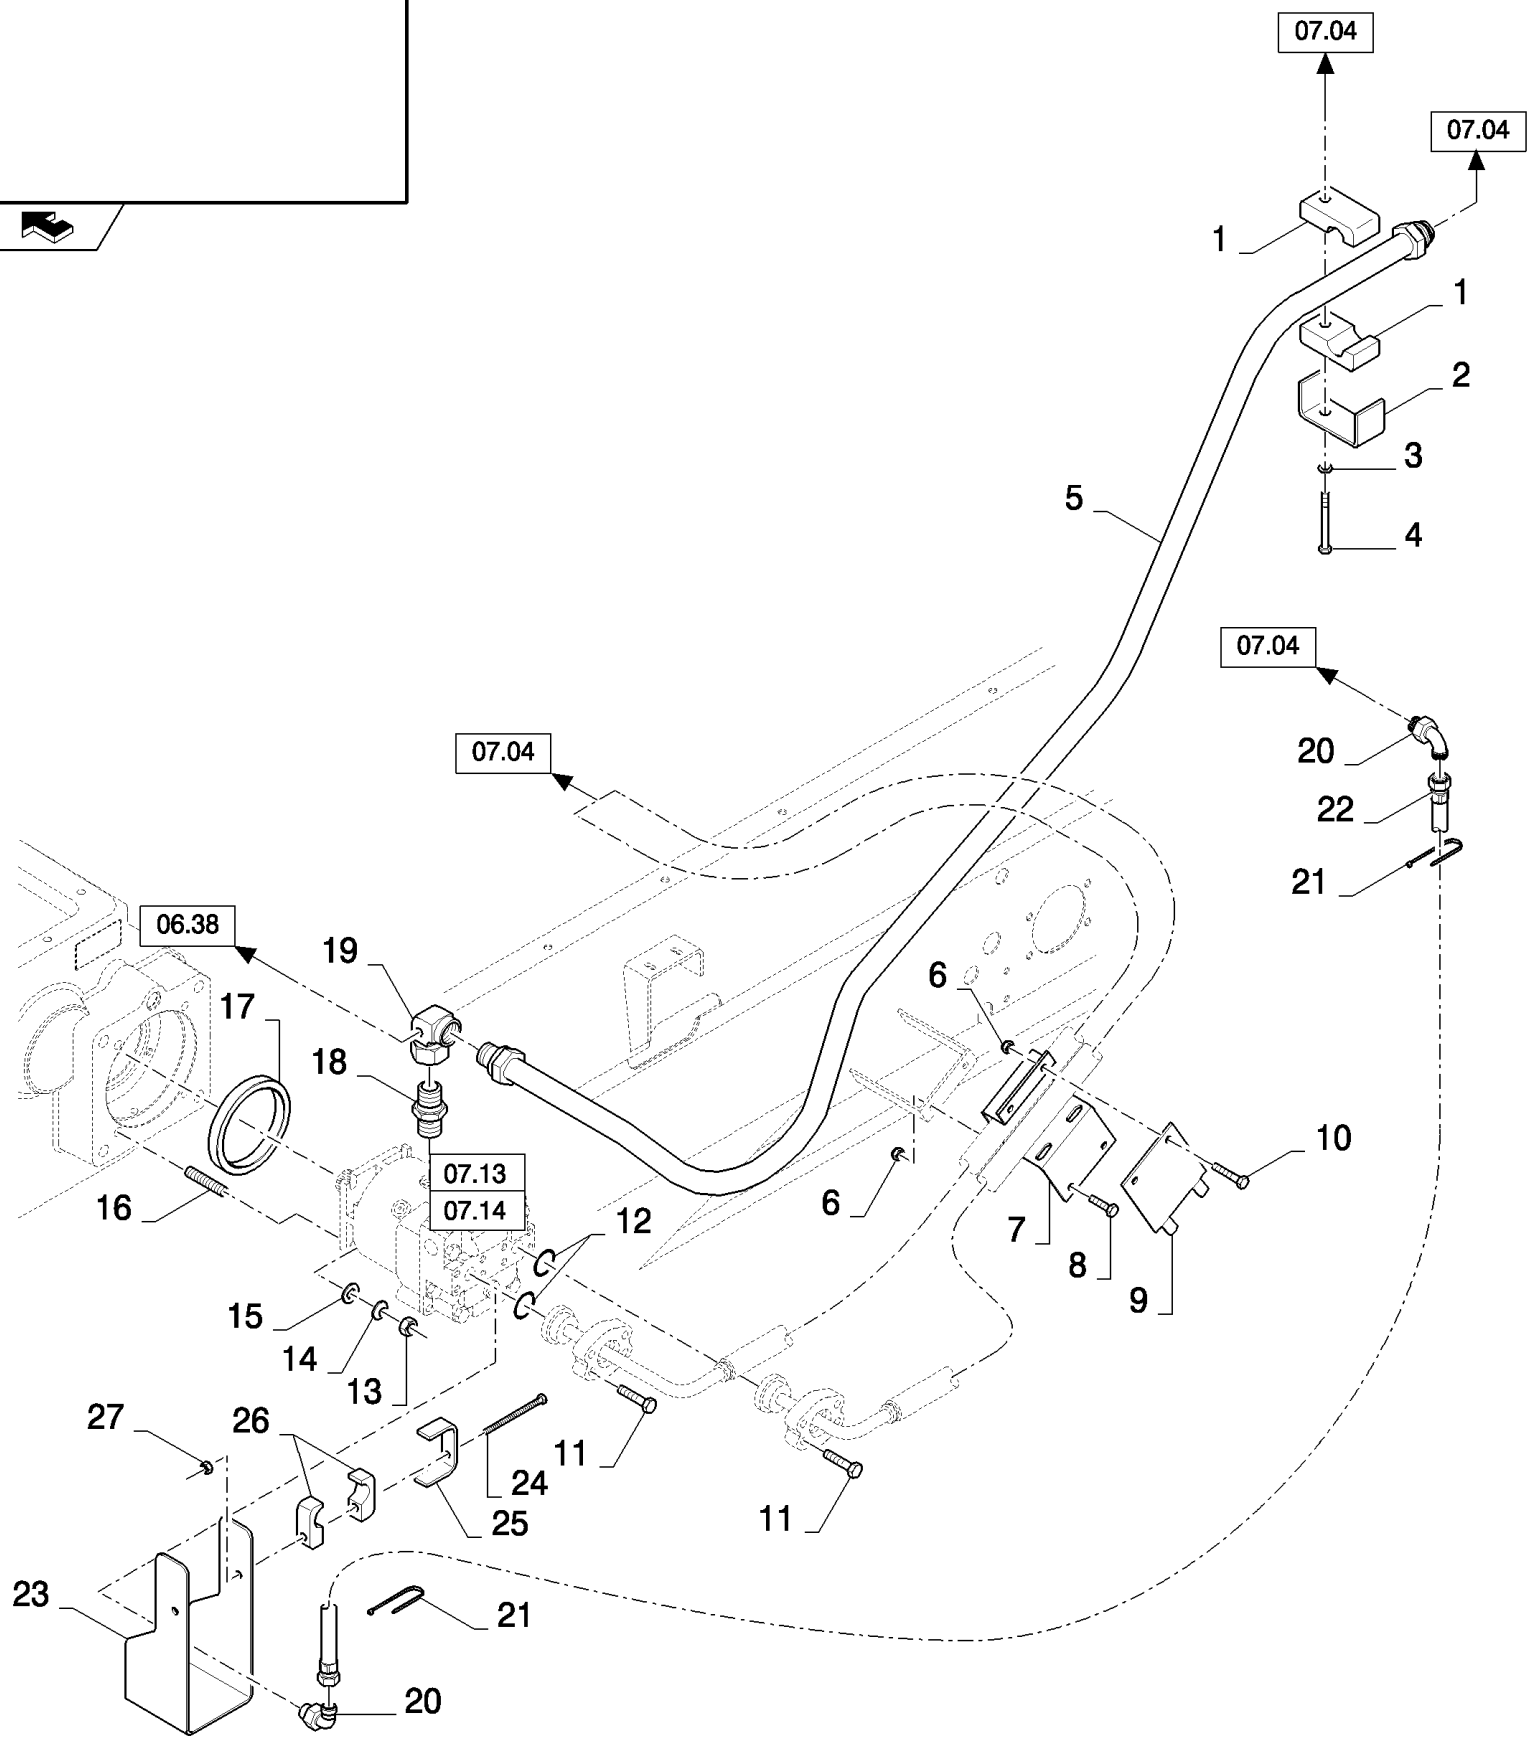

07.05(01) HYDROSTATIC LINES

07.05(01) HYDROSTATIC LINES

сылка	Номер детали	Кол-во	Описание
1	457546	2	CLAMP,
2	743318	1	SUPPORT,
3	86588450	1	WASHER, M6,
4	86508569	1	BOLT, Hex, M6 x 70, 8.8, M6x70
5	NS	AR	NOT SERVICED, PIPE , DIA=28MM, SEE FIGURE 07.501
6	86629542	4	NUT, LOCK, M8 x 1.25, CI 8,
7	84069548	1	PLATE,
8	43127	2	BOLT, Hex, M8 x 25, 8.8,
9	84069549	1	PLATE,
10	120106	2	BOLT, Hex, M8 x 40, 8.8, Full Thd,
11	84015552	8	BOLT, Hex, 7/16"-14 x 1/2", 12.9, , FOR CX8030 AND CX8040 ONLY, FOR CX8050, CX8060, CX8070 ONLY
11	84015554	8	BOLT, Hex, 1/2"-13 x 1 3/4", 12.9, , FOR CX8090 ONLY, FOR NA ONLY, FOR CX8070, CX8080 ONLY
12	353108	2	O-RING, -219, 70 Duro, 1.296" ID x .139" Thk, , FOR CX8050, CX8060, CX8070 ONLY, FOR CX8030 AND CX8040 ONLY
12	14464080	2	O-RING, -222, 70 Duro, 1.484" ID x .139" Thk, , FOR CX8090 ONLY, FOR CX8070, CX8080 ONLY, FOR NA ONLY
13	9706685	4	NUT, M12, CI 8, , FOR CX8030 AND CX8040 ONLY, FOR CX8050, CX8060, CX8070 ONLY
13	100020	4	NUT, M16, CI 8, , FOR CX8090 ONLY, FOR NA ONLY, FOR CX8070, CX8080 ONLY
14	140046	4	WASHER, Belleville, M12, , FOR CX8050, CX8060, CX8070 ONLY, FOR CX8030 AND CX8040 ONLY
14	84058945	4	WASHER, , FOR CX8090 ONLY, FOR CX8070, CX8080 ONLY, FOR NA ONLY
15	86592701	4	WASHER, M12 x 35 x 5, HT, , FOR CX8030 AND CX8040 ONLY, FOR CX8050, CX8060, CX8070 ONLY
16	84818315	4	STUD, , FOR CX8050, CX8060, CX8070 ONLY, FOR CX8030 AND CX8040 ONLY
16	110030	4	STUD, , FOR CX8090 ONLY, FOR NA ONLY, FOR CX8070, CX8080 ONLY
17	84071765	1	RING, , FOR CX8030 AND CX8040 ONLY, FOR CX8050, CX8060, CX8070 ONLY
18	9511910	1	CONNECTOR, HYD., , FOR CX8050, CX8060, CX8070 ONLY, FOR CX8030 AND CX8040 ONLY
18	9818287	1	CONNECTOR, HYD., , FOR CX8090 ONLY, FOR CX8070, CX8080 ONLY, FOR NA ONLY
19	84320920	1	ELBOW,
20	84018535	2	ELBOW,
21	396718	AR	STRAP, CABLE, , BSN C603
21	86566990	AR	STRAP, CABLE, , ASN D604
22	84819549	1	HOSE, HYDRAULIC,
23	84449216	1	PROTECTING COVER, , FOR NA ONLY, FOR CX8070, CX8080 ONLY, FOR CX8090 ONLY
24	397985	2	BOLT, Hex, M6 x 70, 8.8, Full Thd, , FOR CX8090 ONLY, FOR CX8070, CX8080 ONLY, FOR NA ONLY
25	743318	2	SUPPORT, , FOR NA ONLY, FOR CX8070, CX8080 ONLY, FOR CX8090 ONLY
26	457546	4	CLAMP, , FOR CX8090 ONLY, FOR CX8070, CX8080 ONLY, FOR NA ONLY
27	353308	2	NUT, M6 x 1, CI 8, , FOR NA ONLY, FOR CX8070, CX8080 ONLY, FOR CX8090 ONLY