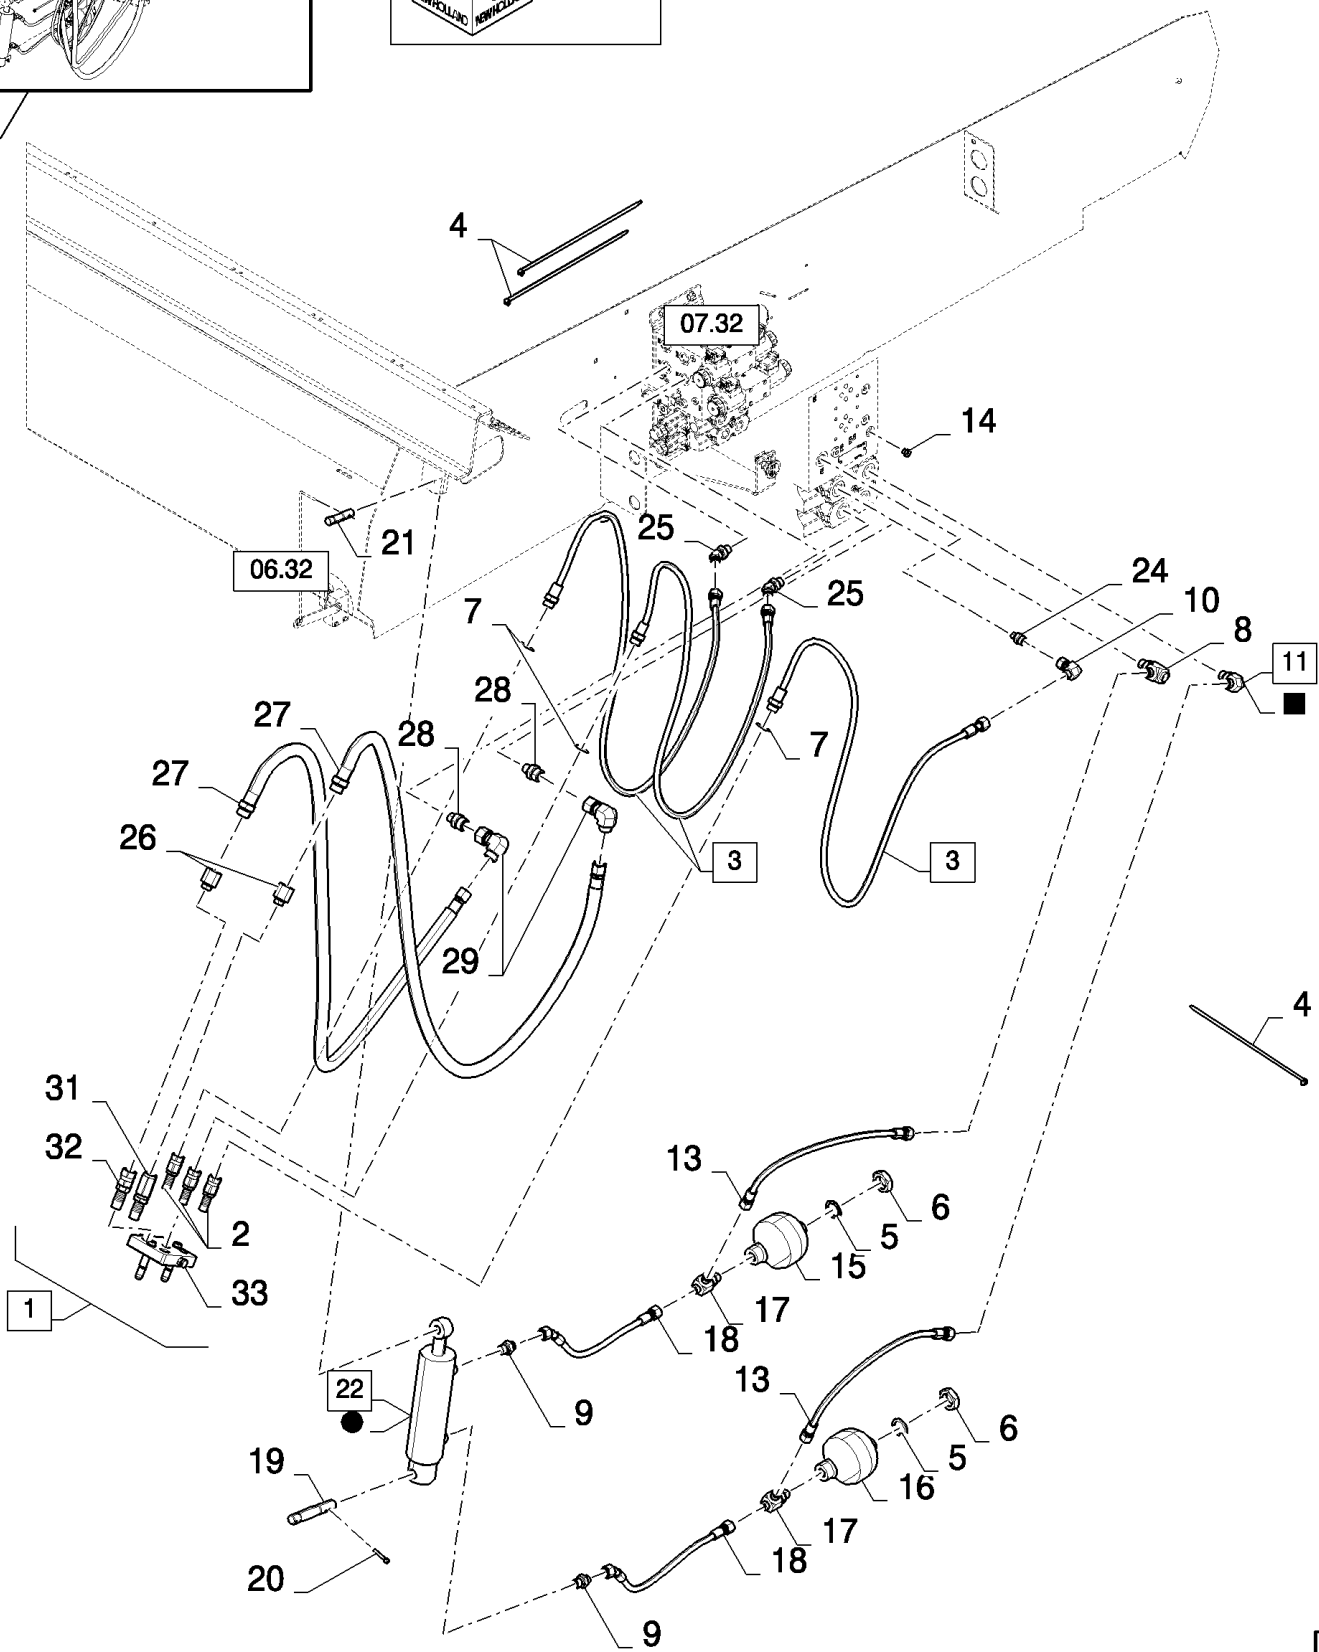

KIT

- = 12
- = 23
- ▲ = 30

07.31(01) STRAW ELEVATOR HYDRAULICS WITH LATERAL FLOTATION

сылка	Номер детали	Кол-во	Описание
1	84435010	1	COUPLING, QUICK, MALE, (2, 30 to 33), FOR HYDRAULIC REEL DRIVE ONLY
1	84435011	1	COUPLING, QUICK, MALE, (2, 30, 33), FOR LATERAL FLOTATION ONLY
2	84435504	3	CONNECTOR, HYD.,
3	84068626	3	HOSE, FLEXIBLE, (7)
4	84449335	3	STRAP,
5	140110	2	WASHER,
6	308823	2	NUT, M28 x 1.5, CI 8,
7	9617873	3	O-RING, 6-1, 90 Duro, .468" ID x .078" Thk,
8	86579688	1	ELBOW, 90e, 11/16"-18 ORFS x M18 x 1.5 ORB, , SEE FIGURE 07.502, BSN C571
9	86579673	2	CONNECTOR, HYD., 11/16"-16 ORFS x M18 x 1.5 ORB, , SEE FIGURE 07.502
10	84989392	1	ELBOW, 90e, 11/16"-16 ORFS x 11/16"-16 Fem Sw, , SEE FIGURE 07.502
11	84062490	1	VALVE, PRESSURE RELIEF, (12), BSN C571
12	84989501	1	KIT, SEALS, , BSN C571
13	87524159	2	HOSE, FLEXIBLE,
14	86598046	1	PLUG, Hex Soc, M18 x 1.5, ORB, , FOR LATERAL FLOTATION ONLY, BSN C571
15	84435797	1	ACCUMULATOR,
16	84435798	1	ACCUMULATOR,
17	86597759	2	TEE, 13/16"-16 ORFS x M18 x 1.5 ORB Run, , SEE FIGURE 07.502
18	84068625	2	HOSE, FLEXIBLE,
19	9593306	1	PIN,
20	412686	1	PIN, SPLIT (COTTER), M5 x 32,
21	9500923	1	PIN,
22	84071894	1	HYDRAULIC CYLINDER, (23)
23	84057475	1	KIT, SEALS, , SV ENGRAVED IN CYLINDER
24	86580177	1	CONNECTOR, HYD., 11/16"-16 ORFS x M12 x 1.5 ORB, , BSN C571
25	87358966	2	ELBOW, 45e, 11/16"-18 ORFS x M18 x 1.5 ORB, , BSN C571
26	84989481	2	ADAPTER, , FOR HYDRAULIC REEL DRIVE ONLY
27	84068627	2	HOSE, FLEXIBLE, , FOR HYDRAULIC REEL DRIVE ONLY
28	86579679	2	CONNECTOR, HYD., 1"-14 ORFS x M18 x 1.5 ORB, , FOR HYDRAULIC REEL DRIVE ONLY, BSN C571
29	84989393	2	ELBOW, 90e, 1"-14 ORFS x 1"-14 Fem Sw, , FOR HYDRAULIC REEL DRIVE ONLY
30	86623900	1	KIT, REPAIR,
31	84435502	1	CONNECTOR, HYD., , FOR HYDRAULIC REEL DRIVE ONLY
32	84435503	1	CONNECTOR, HYD., , FOR HYDRAULIC REEL DRIVE ONLY
33	NSS	1	NOT SERVICED SEPARATELY,