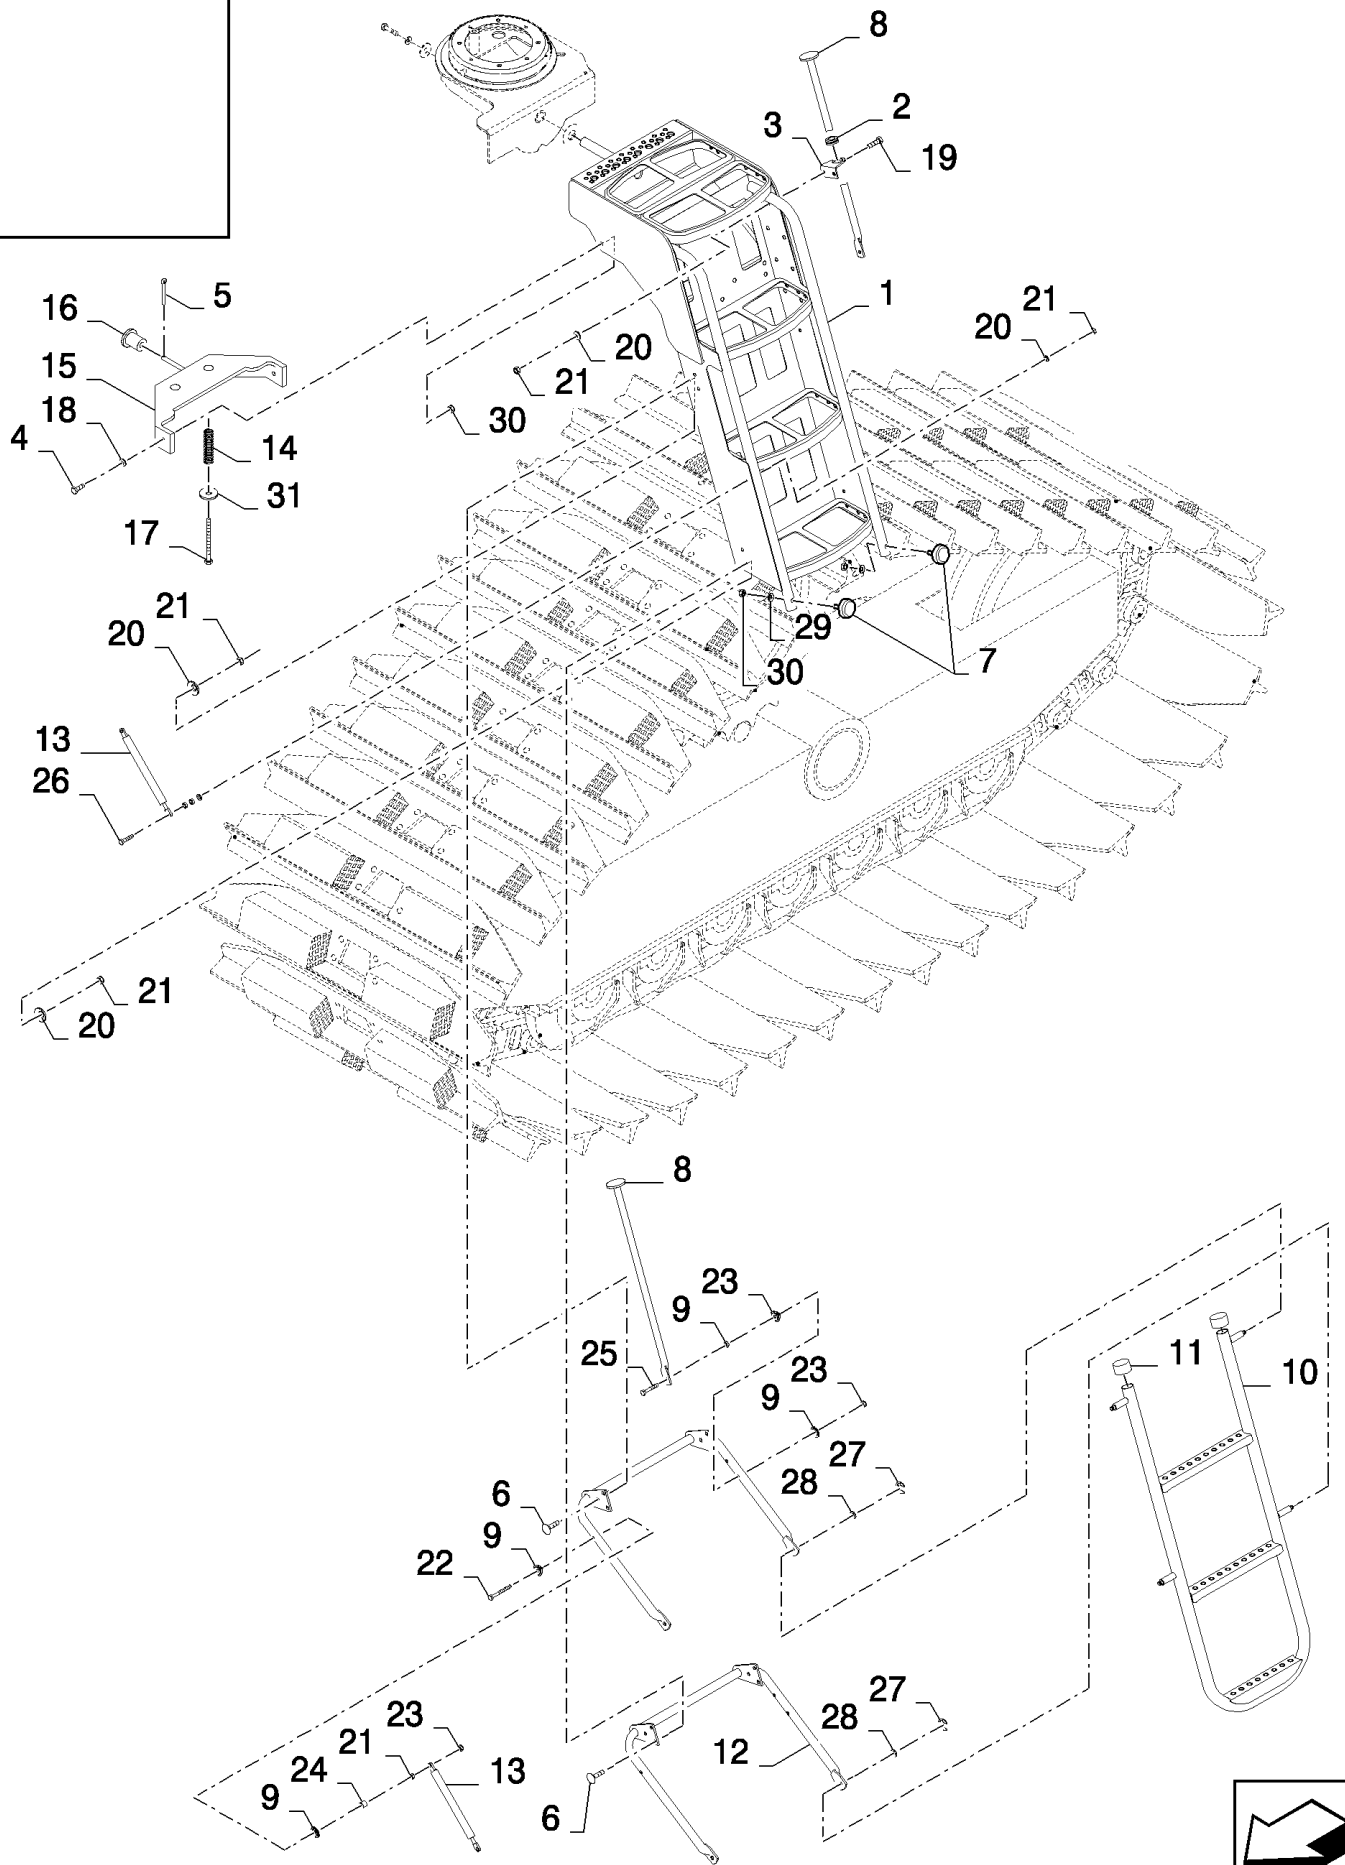

сылка	Номер детали	Кол-во	Описание
	84110023		DIA KIT, HARVESTER,
1	84444841	1	LADDER,
2	173011	1	GROMMET,
3	84446052	1	SUPPORT,
4	43139	2	SCREW, Hex, M10 x 25, 8.8, Full Thd,
5	130007	1	PIN, SPLIT (COTTER), M4 x 25,
6	86507486	10	BOLT, CARRIAGE, Short NK, M8 x 20, CI8.8, Full Thd,
7	84440416	2	INSULATOR BLOCK,
8	84444868	1	TUBE,
9	333962	6	CLAMP,
10	84444816	1	LADDER,
11	84014501	2	PLUG,
12	84444826	2	TUBE,
13	89832424	1	GAS STRUT,
14	89509233	2	SPRING,
15	86613636	1	SUPPORT,
16	913654	1	BUSHING,
17	86508575	2	BOLT, Hex, M10 x 130, 8.8,
18	86511323	2	WASHER, M10 x 20 x 2,
19	120104	2	SCREW, Hex, M8 x 20, 8.8,
20	322358	16	WASHER, SPRING, Belleville, M8,
21	9706690	23	NUT, M8, CI 8,
22	86977784	2	SCREW,
23	86629542	3	NUT, LOCK, M8 x 1.25, CI 8,
24	89838548	2	BUSHING,
25	120107	1	BOLT, Hex, M8 x 50, 8.8, Full Thd,
26	412479	2	BOLT, Hex, M8 x 35, 8.8,
27	89992582	4	CIRCLIP,
28	378244	4	WASHER, M10,
29	140045	2	WASHER, SPRING, Belleville, M10,
30	100037	4	NUT, M10 x 1.5, CI 8,
31	140042	4	WASHER, M10 x 34 x 3,
	84004731	1	DECAL,
	84004732	1	DECAL,
	84004733	1	DECAL,
	89510503	0.02	loctite