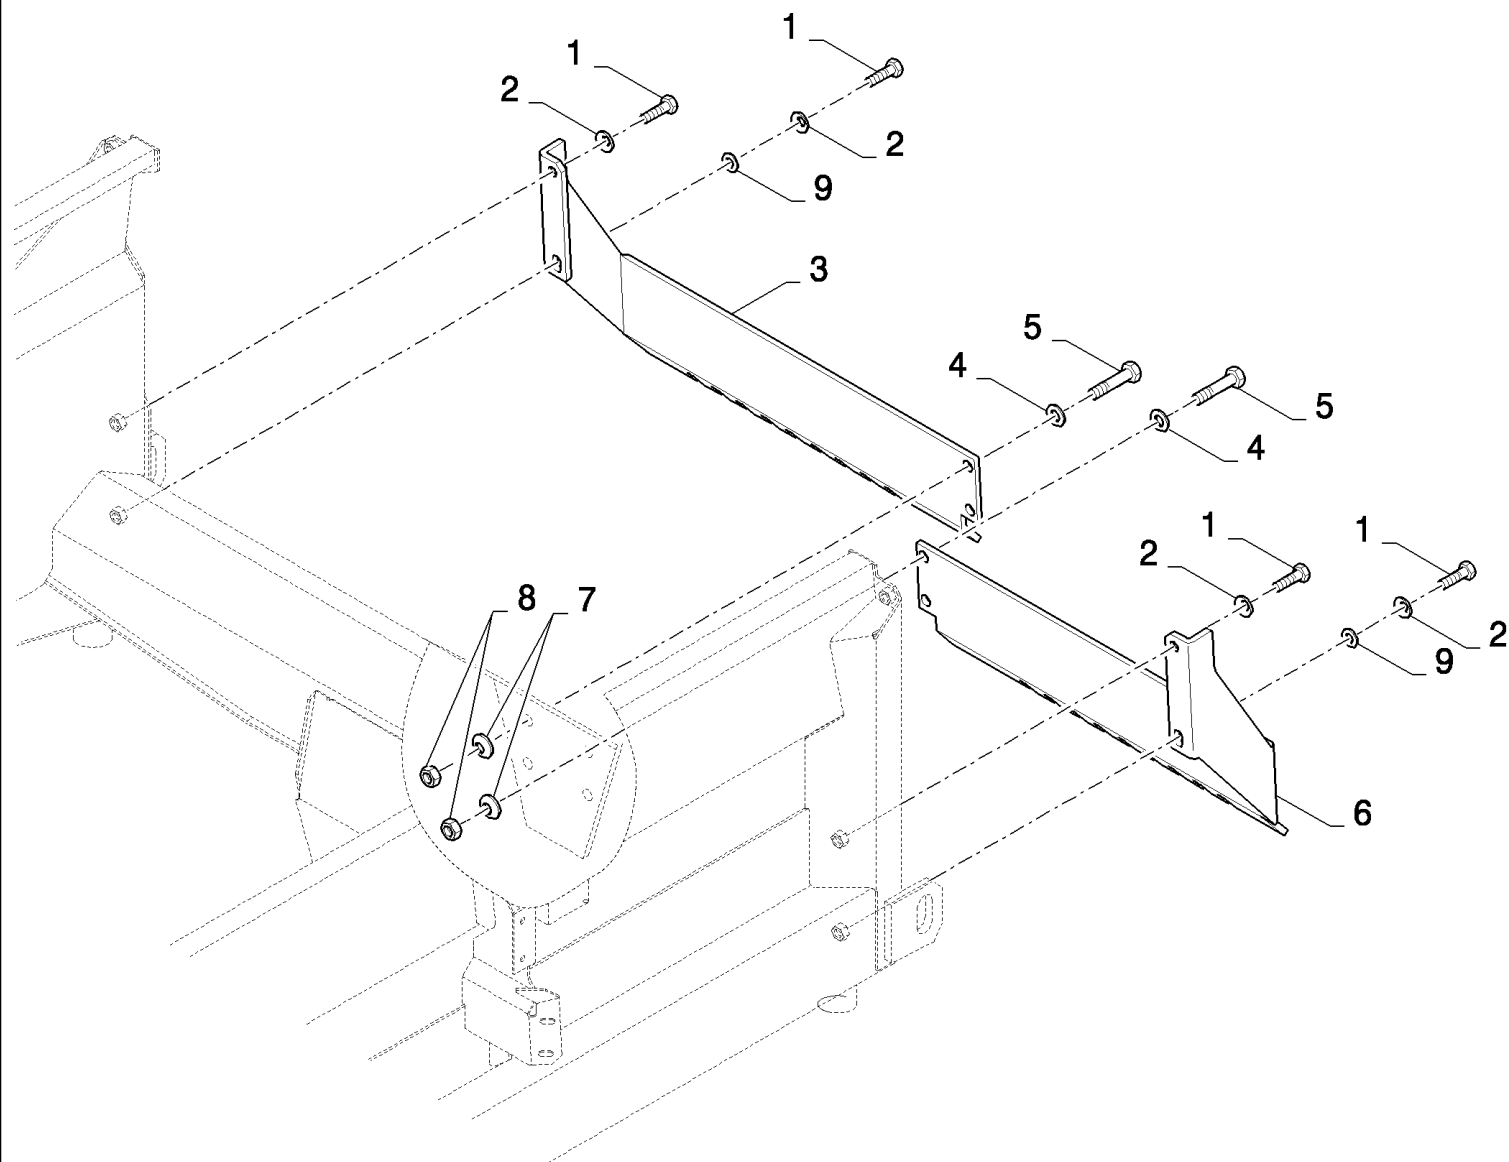

18.84050433(01) SUITCASE WEIGHTS SUPPORT FRAME

сылка	Номер детали	Кол-во	Описание
	84050433		DIA KIT, HARVESTER,
1	9706687	4	SCREW, Hex, M12 x 30, 8.8,
2	140046	4	WASHER, Belleville, M12,
3	84431460	1	SUPPORT,
4	378246	4	WASHER,
5	385923	4	SCREW, Hex, M16 x 55, 8.8, Full Thd,
6	84431405	1	SUPPORT,
7	140048	4	WASHER, SPRING, Belleville, M16,
8	100020	4	NUT, M16, CI 8,
9	543043	2	WASHER,