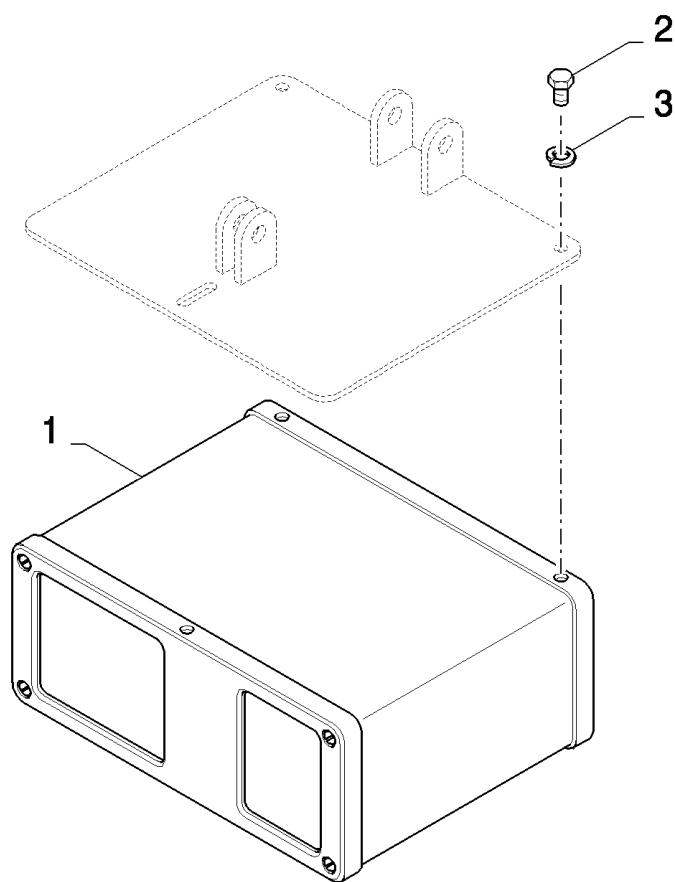

сылка	Номер детали	Кол-во	Описание
	87335398		DIA KIT, HARVESTER,
1	84452151	1	MODULE,
2	86977726	3	BOLT, Hex, M6 x 12, 8.8,
3	322357	3	WASHER, SPRING, Belleville, M6,