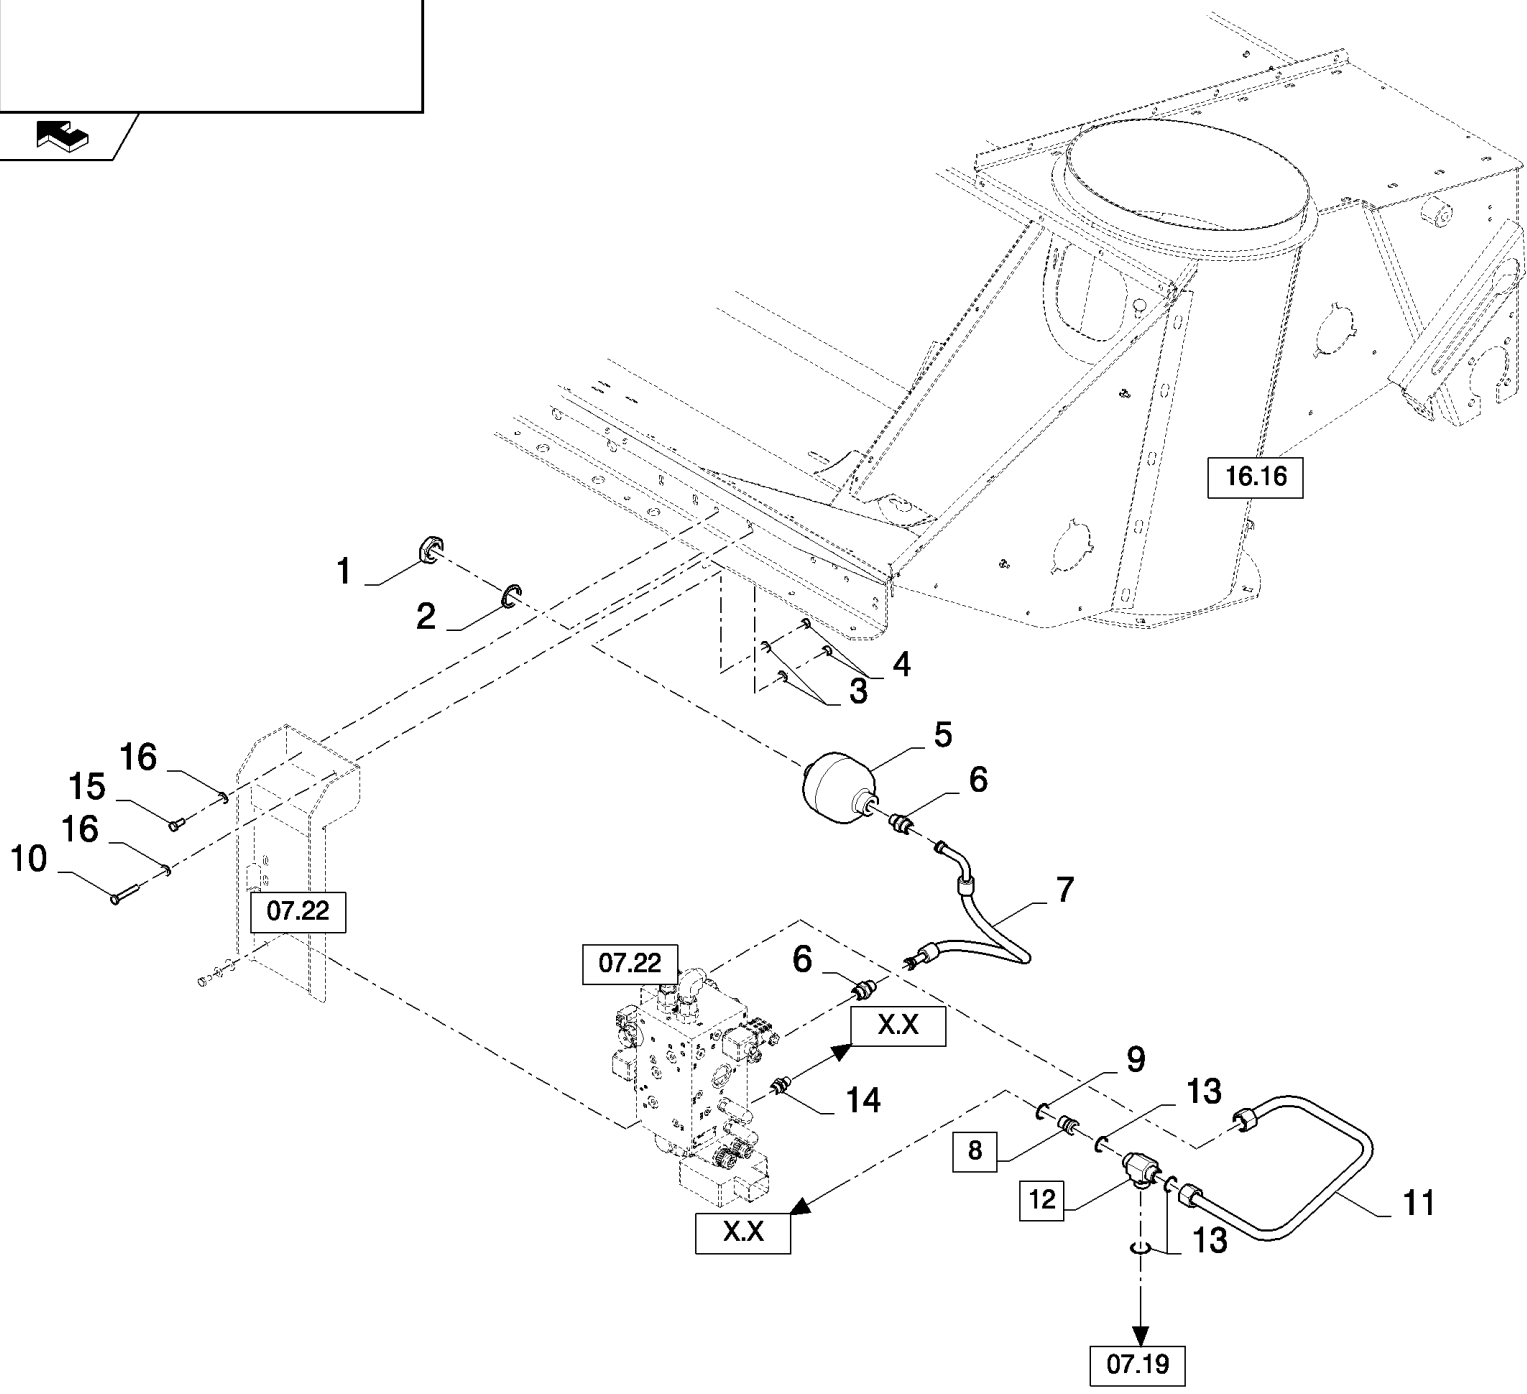

07.21(01) MAIN STACK VALVE

07.21(01) MAIN STACK VALVE

сылка	Номер детали	Кол-во	Описание
1	308823	1	NUT, M28 x 1.5, CI 8,
2	140110	1	WASHER,
3	322358	2	WASHER, SPRING, Belleville, M8,
4	9706690	2	NUT, M8, CI 8,
5	86562190	1	ACCUMULATOR, 70bar
6	86579676	2	CONNECTOR, HYD., 13/16"-16 ORFS x M18 x 1.5 ORB, , SEE FIGURE 07.502
7	84068062	1	HOSE, FLEXIBLE,
8	84989629	1	CONNECTOR, HYD., (9)
9	9992298	1	O-RING, -014, 90 Duro, .489" ID x .070" Thk,
10	120107	1	BOLT, Hex, M8 x 50, 8.8, Full Thd,
11	87348841	1	TUBE, HYD,
12	84989665	1	TEE, 1"-14 ORFS, (13)
13	9992069	3	O-RING, -016, 90 Duro, .614" ID x .070" Thk,
14	86593173	1	CONNECTOR, HYD., 9/16"-18 ORFS x M12 x 1.5 ORB, , BSN C611
15	120104	1	SCREW, Hex, M8 x 20, 8.8,
16	86624184	2	WASHER, M8 x 16 x 1.6, , ASN D612