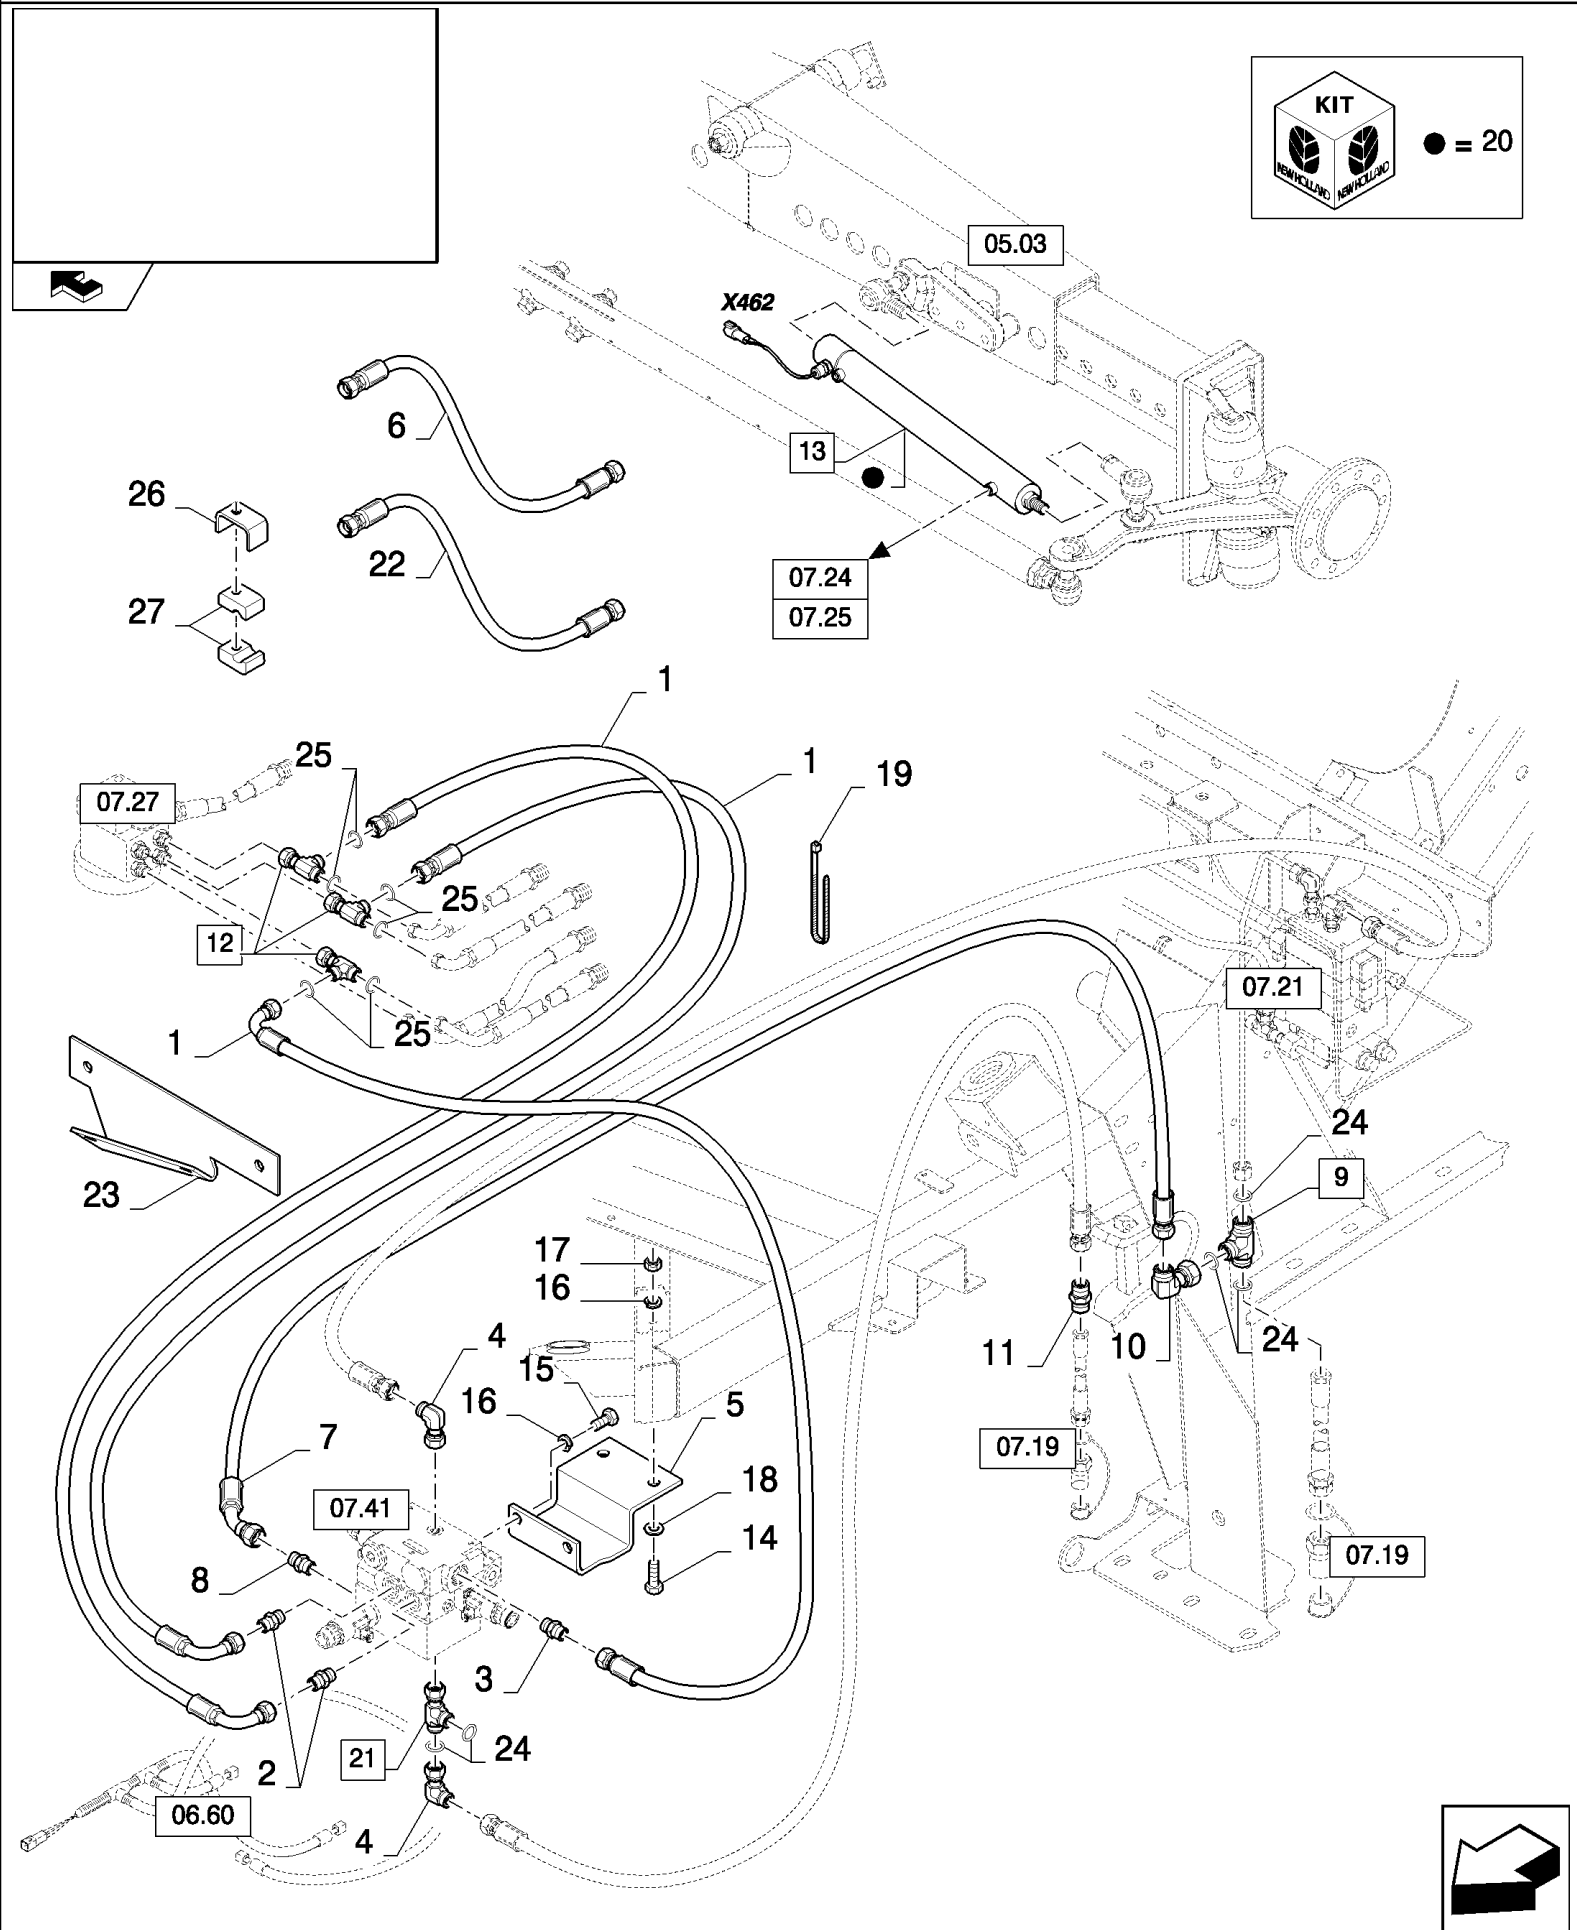

07.40(01) SMART STEER AUTO-GUIDANCE KIT - HYDRAULICS

сылка	Номер детали	Кол-во	Описание
1	84068062	3	HOSE, FLEXIBLE,
2	86579676	2	CONNECTOR, HYD., 13/16"-16 ORFS x M18 x 1.5 ORB,
3	86597761	1	CONNECTOR, HYD., 13/16"-16 ORFS x M27 x 2 ORB,
4	86580178	2	ELBOW, 90є, 11/16"-18 ORFS x M12 x 1.5 ORB,
5	87377157	1	SUPPORT, , BSN C599
5	87702351	1	PLATE, , ASN D600
6	86623770	1	HOSE, FLEXIBLE,
7	84435017	1	HOSE, FLEXIBLE,
8	86579680	1	CONNECTOR, HYD., 1"-14 ORFS x M22 x 1.5 ORB,
9	84989665	1	TEE, 1"-14 ORFS, (24)
10	84989393	1	ELBOW, 90є, 1"-14 ORFS x 1"-14 Fem Sw,
11	84431546	1	UNION, 11/16"-16 ORFS,
12	84989849	3	CONNECTOR, HYD., (25)
13	84448270	1	HYDRAULIC CYLINDER, (20)
14	43127	2	BOLT, Hex, M8 x 25, 8.8,
15	120103	2	BOLT, Hex, M8 x 16, 8.8,
16	322358	4	WASHER, SPRING, Belleville, M8,
17	86629542	2	NUT, LOCK, M8 x 1.25, CI 8,
18	378243	2	WASHER, M8,
19	396718	4	STRAP, CABLE,
20	84455606	1	KIT, SEALS,
21	84989850	1	CONNECTION, 3 WAY, (24)
22	87546715	1	HOSE, FLEXIBLE, NOT ILLUSTRATED
23	84455529	1	SUPPORT,
24	9992069	AR	O-RING, -016, 90 Duro, .614" ID x .070" Thk,
25	9992298	2	O-RING, -014, 90 Duro, .489" ID x .070" Thk,
26	433100	2	SUPPORT,
27	433007	4	CLAMP,