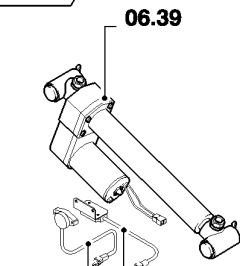

ELECTRICAL SYSTEM

SYSTÈME ELECTRIQUE

SISTEMA ELÉCTRICO

ELECTRISK SYSTEM

SISTEMA DI ELETTRICO

ELEKTRISCHES SYSTEME

SISTEMA ELÉCTRICA

ELEKTRISCH SYSTEME

SEC. 6

06.39