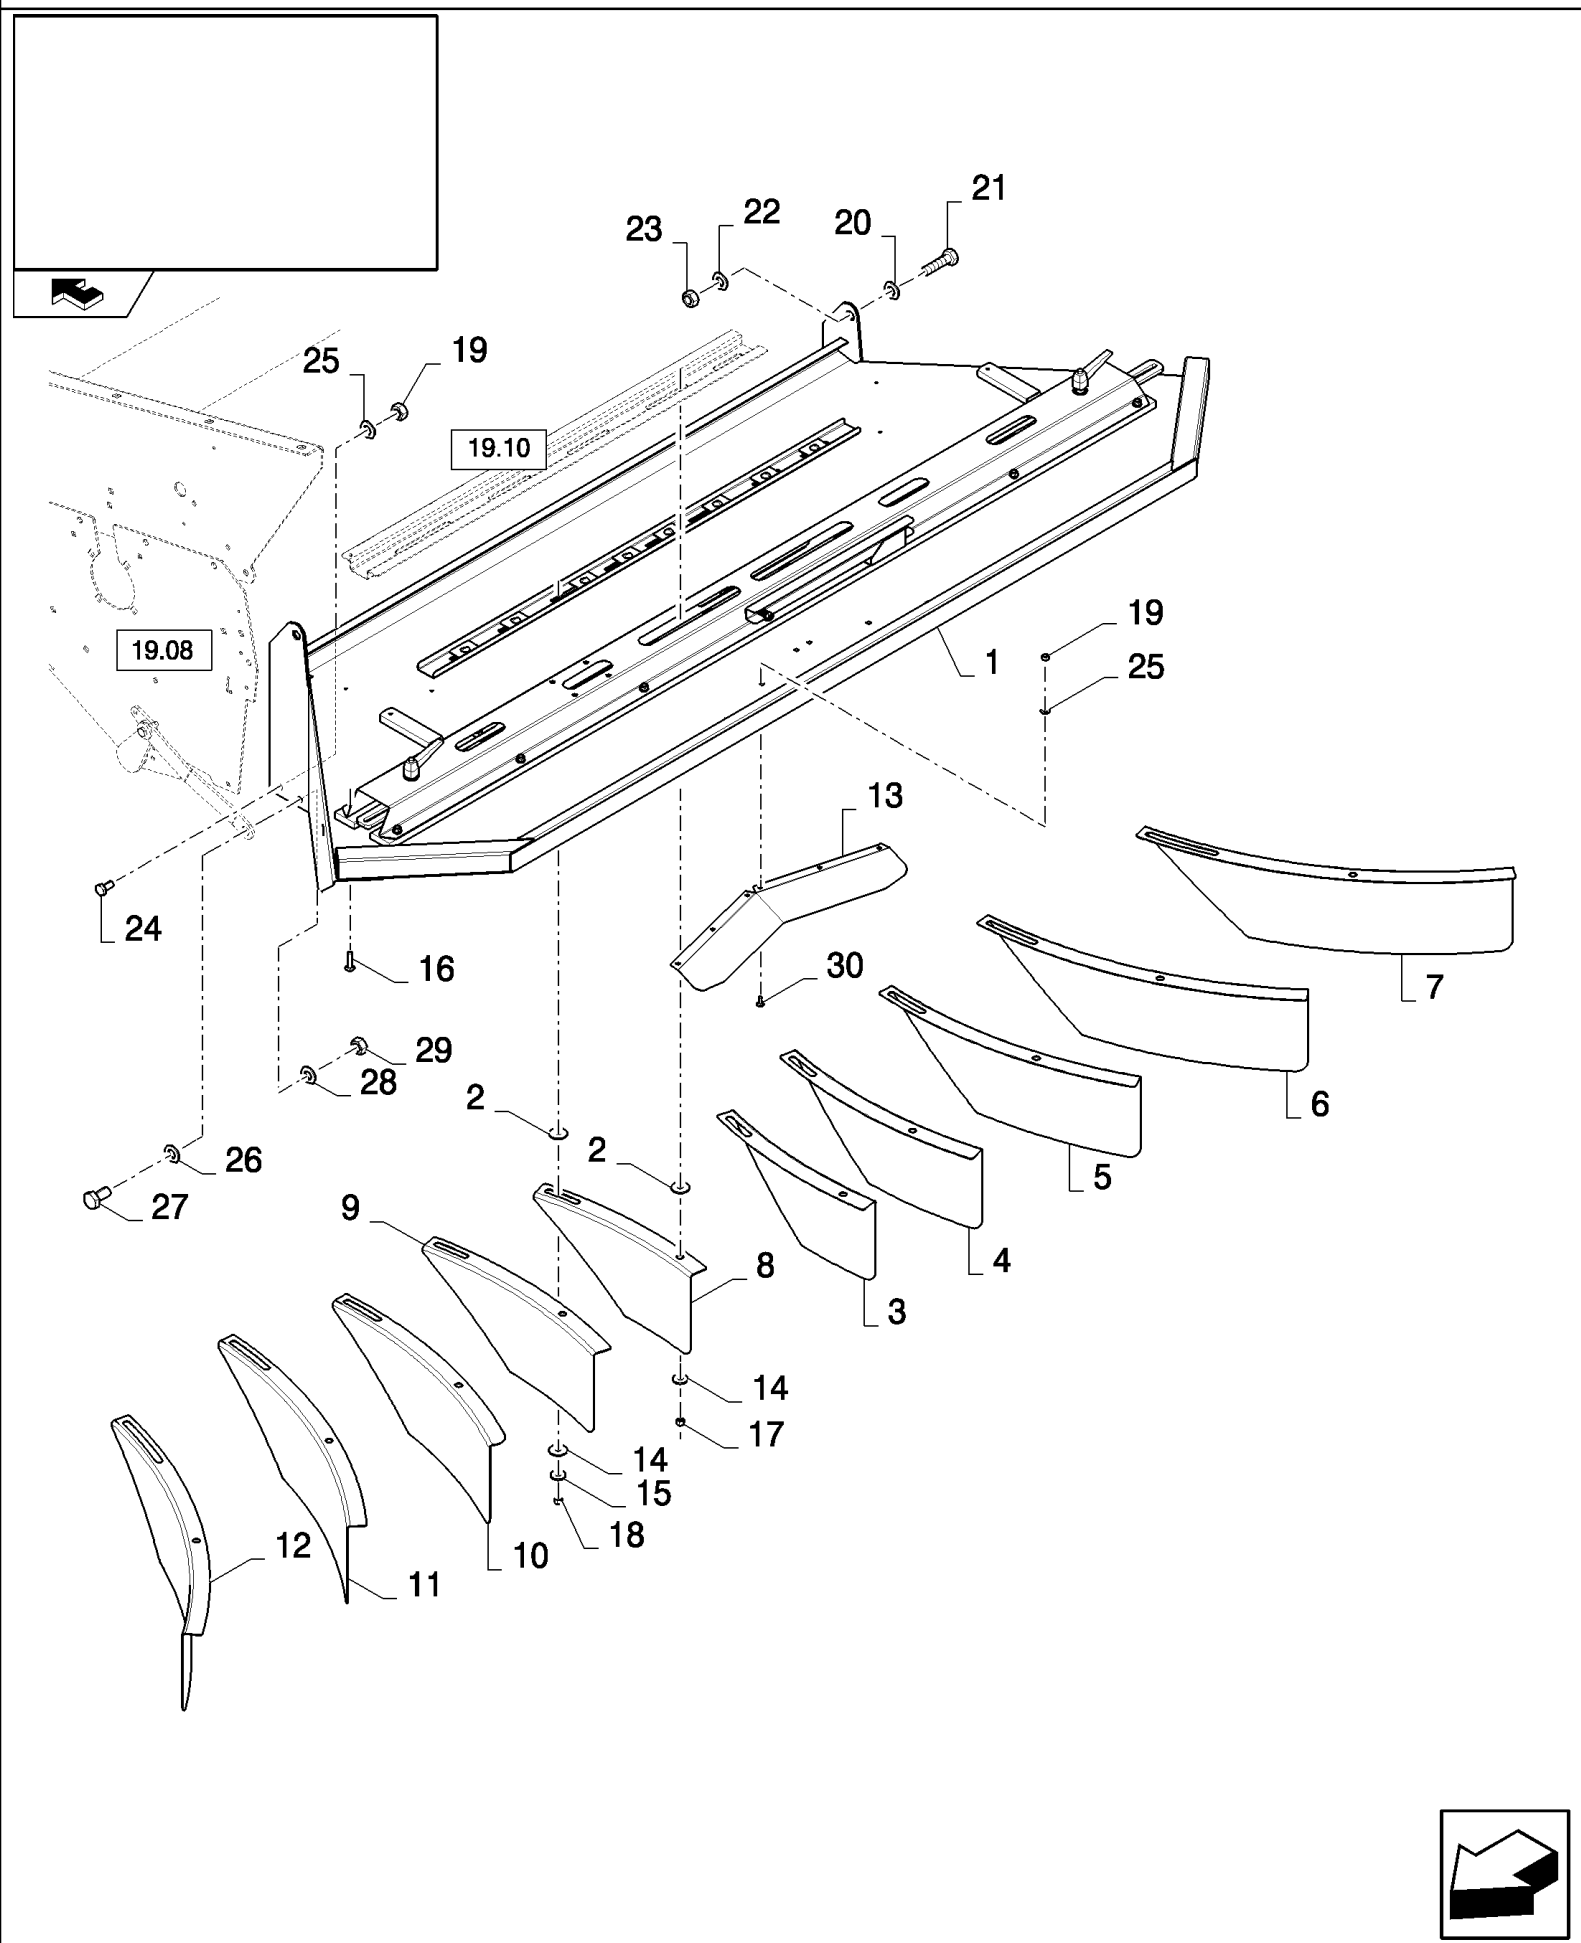

19.09(01) SPREADER HOOD

For CX8030 with remote adjustable deflectors - D572

19.09(01) SPREADER HOOD

сылка	Номер детали	Кол-во	Описание
1	87373175	1	WIDESPREADER, , FOR CX8060, CX8070, CX8080, CX8090 ONLY
1	87374183	1	FRAME, , FOR CX8030, CX8040, CX8050 ONLY
1	87374183	1	FRAME, , FOR CX8030 ONLY, FOR REMOTE CONTROL ONLY
2	87374162	20	BUSHING, , FOR CX8060, CX8070, CX8080, CX8090 ONLY
2	87374162	16	BUSHING, , FOR REMOTE CONTROL ONLY, FOR CX8030 ONLY, FOR CX8030, CX8040, CX8050 ONLY
3	87373920	1	BLADE, KNIFE, , BSN C559
3	87587130	1	BLADE, , ASN D560
3	87587130	1	BLADE, , FOR CX8030 ONLY, FOR REMOTE CONTROL ONLY
4	87373922	1	BLADE, KNIFE, , BSN C559
4	87587125	1	BLADE, , ASN D560
4	87587125	1	BLADE, , FOR REMOTE CONTROL ONLY, FOR CX8030 ONLY
5	87373924	1	BLADE, KNIFE,
5	87373924	1	BLADE, KNIFE, , FOR CX8030 ONLY, FOR REMOTE CONTROL ONLY
6	87373928	1	BLADE, KNIFE,
6	87373928	1	BLADE, KNIFE, , FOR REMOTE CONTROL ONLY, FOR CX8030 ONLY
7	87373932	1	BLADE, KNIFE, , FOR CX8060, CX8070, CX8080, CX8090 ONLY
8	87373935	1	BLADE, KNIFE, , BSN C559
8	87587132	1	BLADE, , ASN D560
8	87587132	1	BLADE, , FOR REMOTE CONTROL ONLY, FOR CX8030 ONLY
9	87373937	1	BLADE, KNIFE, , BSN C559
9	87587127	1	BLADE, , ASN D560
9	87587127	1	BLADE, , FOR CX8030 ONLY, FOR REMOTE CONTROL ONLY
10	87373940	1	DEFLECTOR,
10	87373940	1	DEFLECTOR, , FOR REMOTE CONTROL ONLY, FOR CX8030 ONLY
11	87373944	1	BLADE, KNIFE,
11	87373944	1	BLADE, KNIFE, , FOR CX8030 ONLY, FOR REMOTE CONTROL ONLY
12	87373948	1	BLADE, KNIFE, , FOR CX8060, CX8070, CX8080, CX8090 ONLY
13	87375265	1	DEFLECTOR,
13	87375265	1	DEFLECTOR, , FOR REMOTE CONTROL ONLY, FOR CX8030 ONLY
14	140041	20	WASHER, M8 x 28 x 3, , FOR CX8060, CX8070, CX8080, CX8090 ONLY
14	140041	16	WASHER, M8 x 28 x 3, , FOR REMOTE CONTROL ONLY, FOR CX8030, CX8040, CX8050 ONLY
15	322358	10	WASHER, SPRING, Belleville, M8, , BSN C559
16	86512443	2	BOLT, CARRIAGE, Short NK, M8 x 35, CI8.8, Full Thd,
17	412250	10	NUT, LOCK, M8 x 1.25, CI 8, , FOR CX8060, CX8070, CX8080, CX8090 ONLY
17	412250	16	NUT, LOCK, M8 x 1.25, CI 8, , FOR REMOTE CONTROL ONLY, FOR CX8030, CX8040, CX8050 ONLY
18	9706690	10	NUT, M8, CI 8, , FOR CX8060, CX8070, CX8080, CX8090 ONLY
19	9706755	8	NUT, M6, CI 8,
20	87344797	2	BUSHING,
21	300389	2	BOLT, Hex, M12 x 35, 8.8, Full Thd,
22	140018	2	WASHER, M12 x 24 x 2.5,
23	100038	10	NUT, M12 x 1.75, CI 8,
24	84814920	2	SCREW, Hex Soc Flat Hd, M6 x 16, 8.8,
25	322357	8	WASHER, SPRING, Belleville, M6,

For CX8030 with remote adjustable deflectors - D572