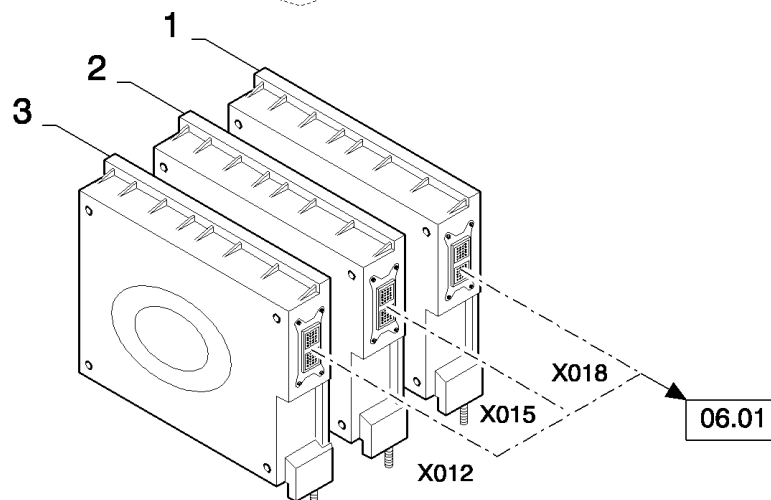

06.10(01) WIRING HARNESS (PRECISION FARMING)

06.10(01) WIRING HARNESS (PRECISION FARMING)

сылка	Номер детали	Кол-во	Описание
1	86610699	1	HARNESS, WIRE, , BSN C599
1	87619998	1	HARNESS, WIRE, , BSN F600659
1	87496495	1	HARNESS, WIRE, , ASN D660
1	87332651	1	HARNESS, WIRE, , FOR SMART STEER AUTO-GUIDANCE ONLY, BSN C559
2	86566990	AR	STRAP, CABLE,
3	86590413	4	CLAMP, , BSN C551
3	86590413	3	CLAMP, , ASN D552
4	445394	4	RIVET, Pop, M4.8 x 12.7, , BSN C551
4	445394	3	RIVET, Pop, M4.8 x 12.7, , ASN D552
5	9827902	12	CLAMP, 1", Insul, 3/8" Bolt,
6	120101	1	BOLT, Hex, M6 x 30, 8.8, Full Thd,
7	322357	2	WASHER, SPRING, Belleville, M6,
8	9706755	1	NUT, M6, CI 8,
9	86566989	AR	STRAP, CABLE,
10	87011216	2	SEAL, RUBBER,
11	322358	2	WASHER, SPRING, Belleville, M8,
12	9706690	2	NUT, M8, CI 8,