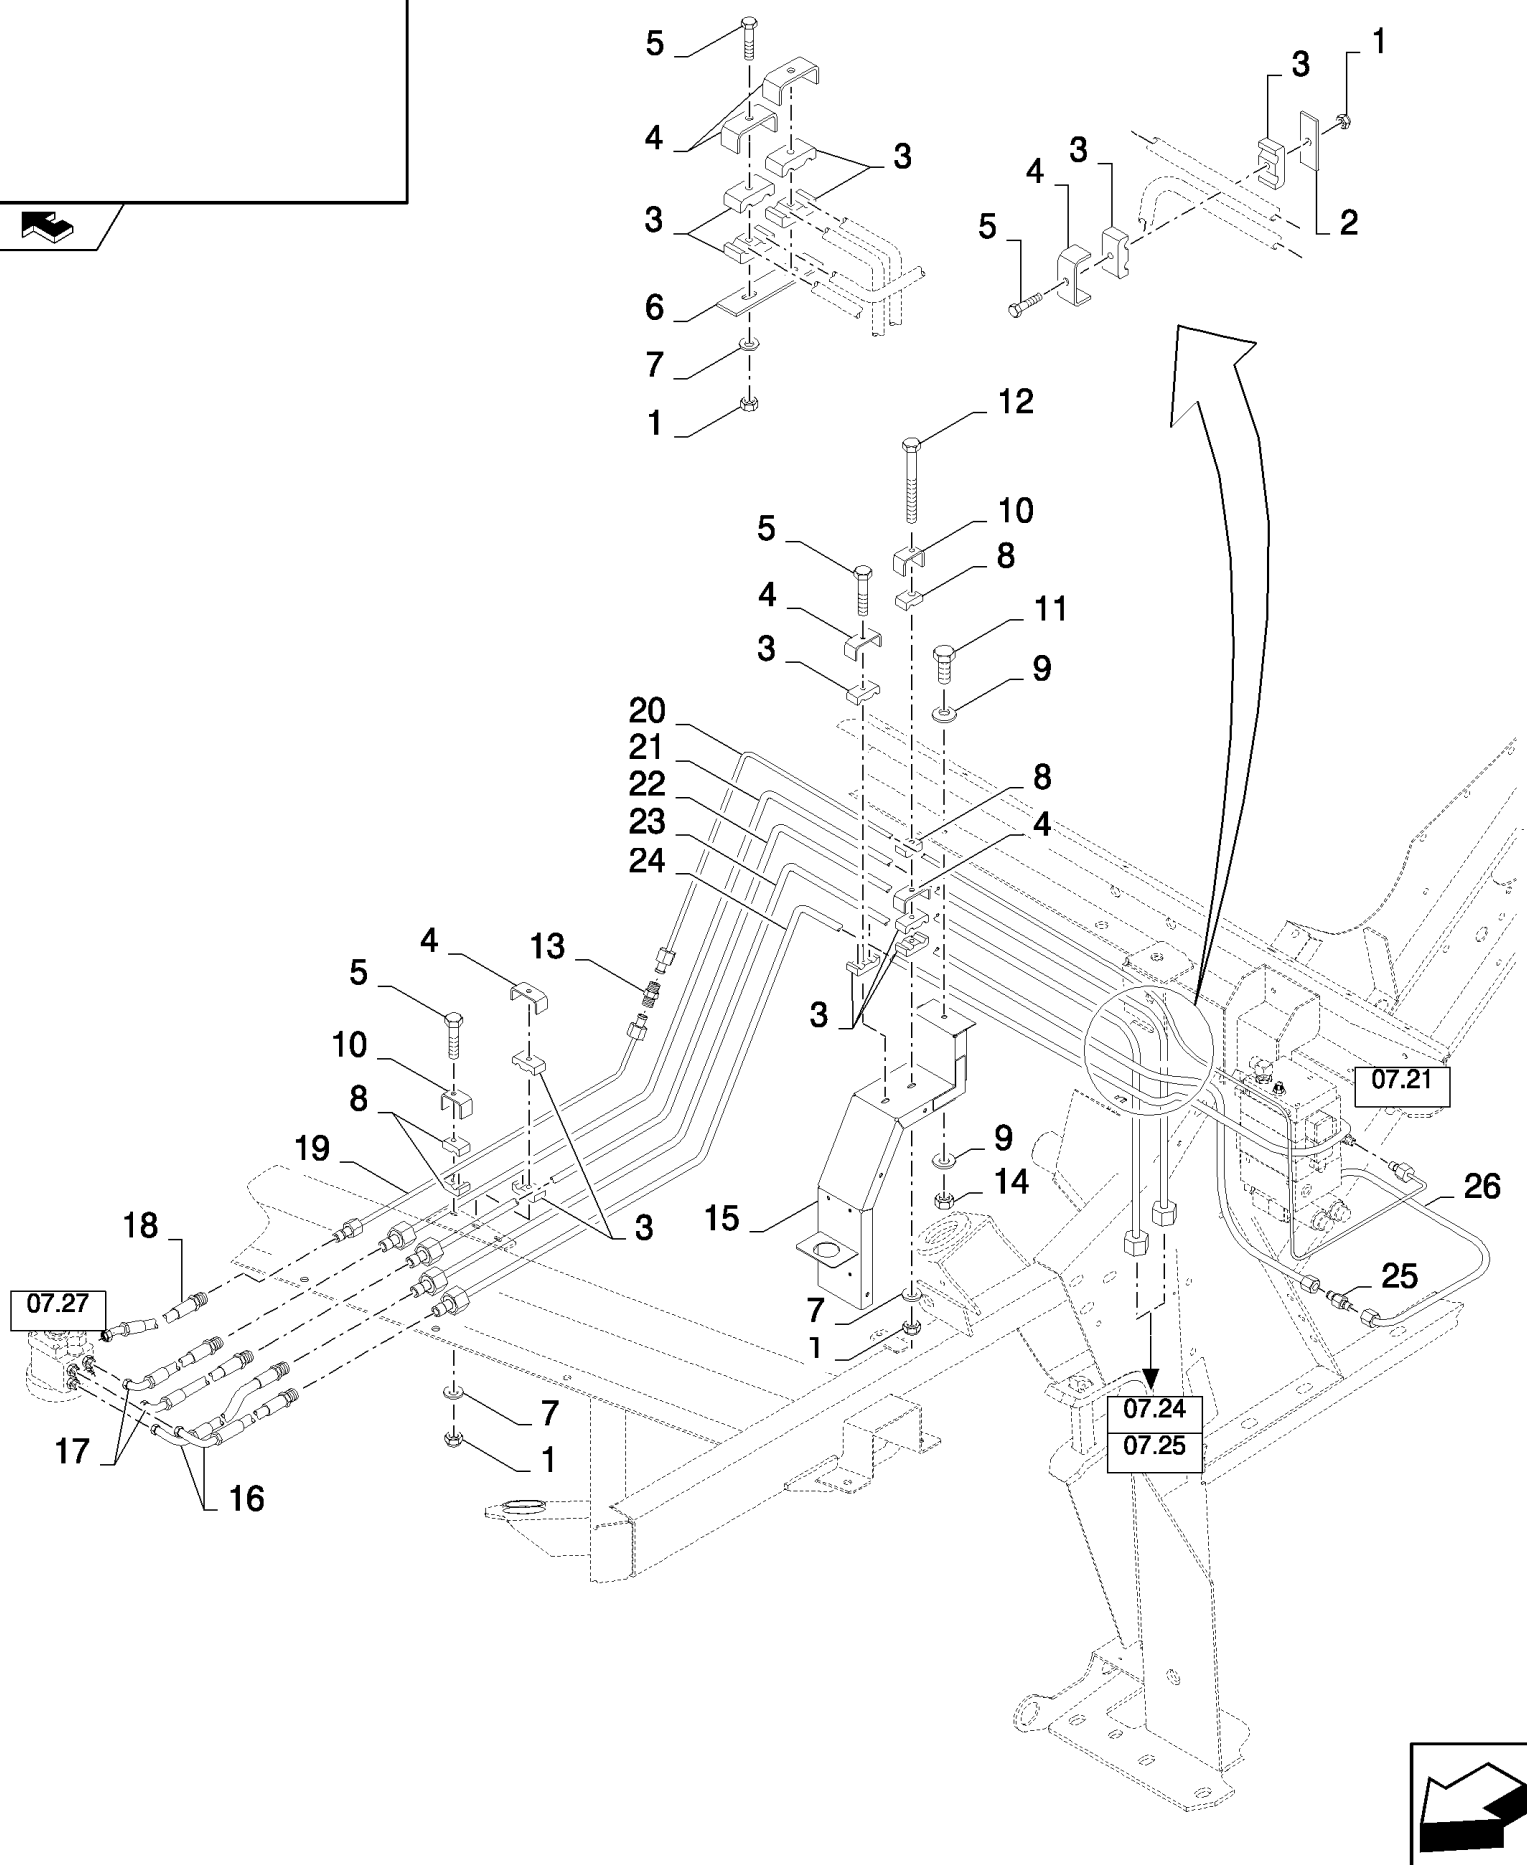

07.26(01) HYDRAULIC LINES FOR STEERING VALVE

07.26(01) HYDRAULIC LINES FOR STEERING VALVE

сылка	Номер детали	Кол-во	Описание
1	353308	8	NUT, M6 x 1, CI 8,
2	434097	1	BRACKET,
3	430357	14	CLAMP,
4	431941	7	SUPPORT,
5	120056	7	SCREW, Hex, M6 x 50, 8.8,
6	86623755	1	PLATE,
7	322357	7	WASHER, SPRING, Belleville, M6,
8	433008	4	CLAMP,
9	322358	2	WASHER, SPRING, Belleville, M8,
10	433101	2	SUPPORT,
11	120103	1	BOLT, Hex, M8 x 16, 8.8,
12	86508570	1	SCREW, Hex, M6 x 80, 8.8,
13	84431546	1	UNION, 11/16"-16 ORFS, , SEE FIGURE 07.502
14	9706690	1	NUT, M8, CI 8,
15	84435785	1	SUPPORT,
16	84068101	2	HOSE, FLEXIBLE,
17	84068100	2	HOSE, FLEXIBLE,
18	84068102	1	HOSE, FLEXIBLE,
19	84989639	1	TUBE, HYD,
20	87353350	1	TUBE, HYD, , FOR CX8030, CX8040, CX8050 ONLY
20	87348837	1	TUBE, HYD, , FOR CX8060, CX8070, CX8080, CX8090 ONLY
21	84989760	1	TUBE, HYD, , FOR CX8030, CX8040, CX8050 ONLY
21	84989317	1	TUBE, HYD, , FOR CX8060, CX8070, CX8080, CX8090 ONLY
22	84989790	1	TUBE, HYD, , FOR CX8030, CX8040, CX8050 ONLY
22	84989321	1	TUBE, HYD, , FOR CX8060, CX8070, CX8080, CX8090 ONLY
23	87353348	1	TUBE, HYD, , FOR CX8030, CX8040, CX8050 ONLY
23	87363744	1	TUBE, HYD, , FOR CX8060, CX8070, CX8080, CX8090 ONLY
24	87353352	1	TUBE, HYD, , FOR CX8030, CX8040, CX8050 ONLY
24	87349500	1	TUBE, HYD, , FOR CX8060, CX8070, CX8080, CX8090 ONLY
25	84431547	1	UNION, 13/16"-16 ORFS, , FOR CX8060, CX8070, CX8080, CX8090 ONLY
26	87348833	1	, FOR CX8060, CX8070, CX8080, CX8090 ONLY