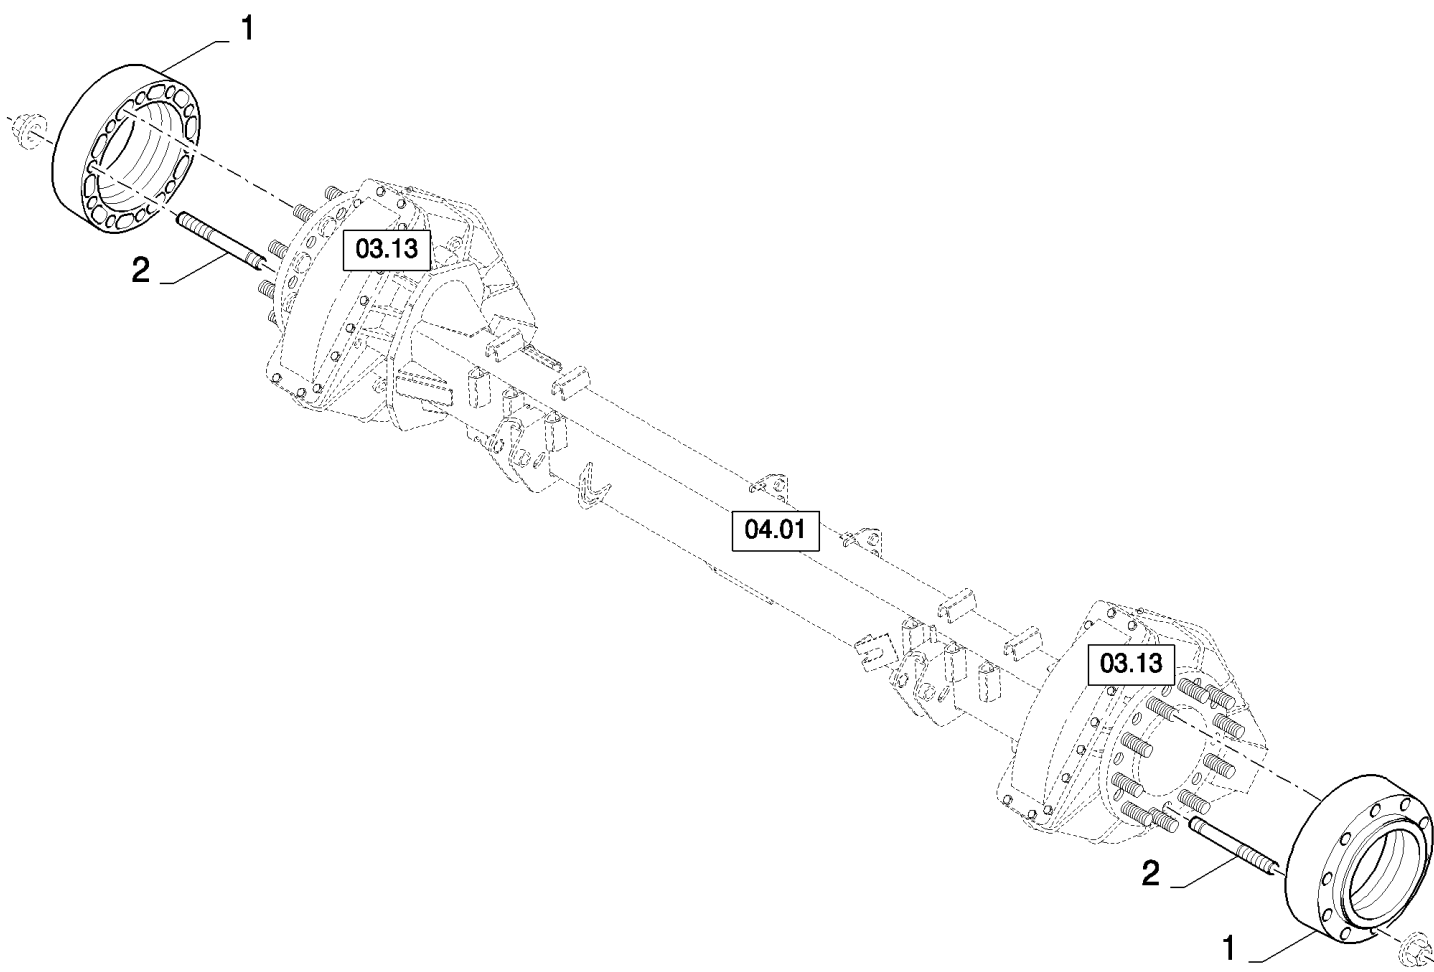

04.06(01) WHEEL, SPACERS - FOR NA ONLY

CX8080 COMBINE (9/06-)

04.06(01) WHEEL, SPACERS - FOR NA ONLY

сылка	Номер детали	Кол-во	Описание
1	84989374	2	SPACER,
2	84989380	20	STUD,