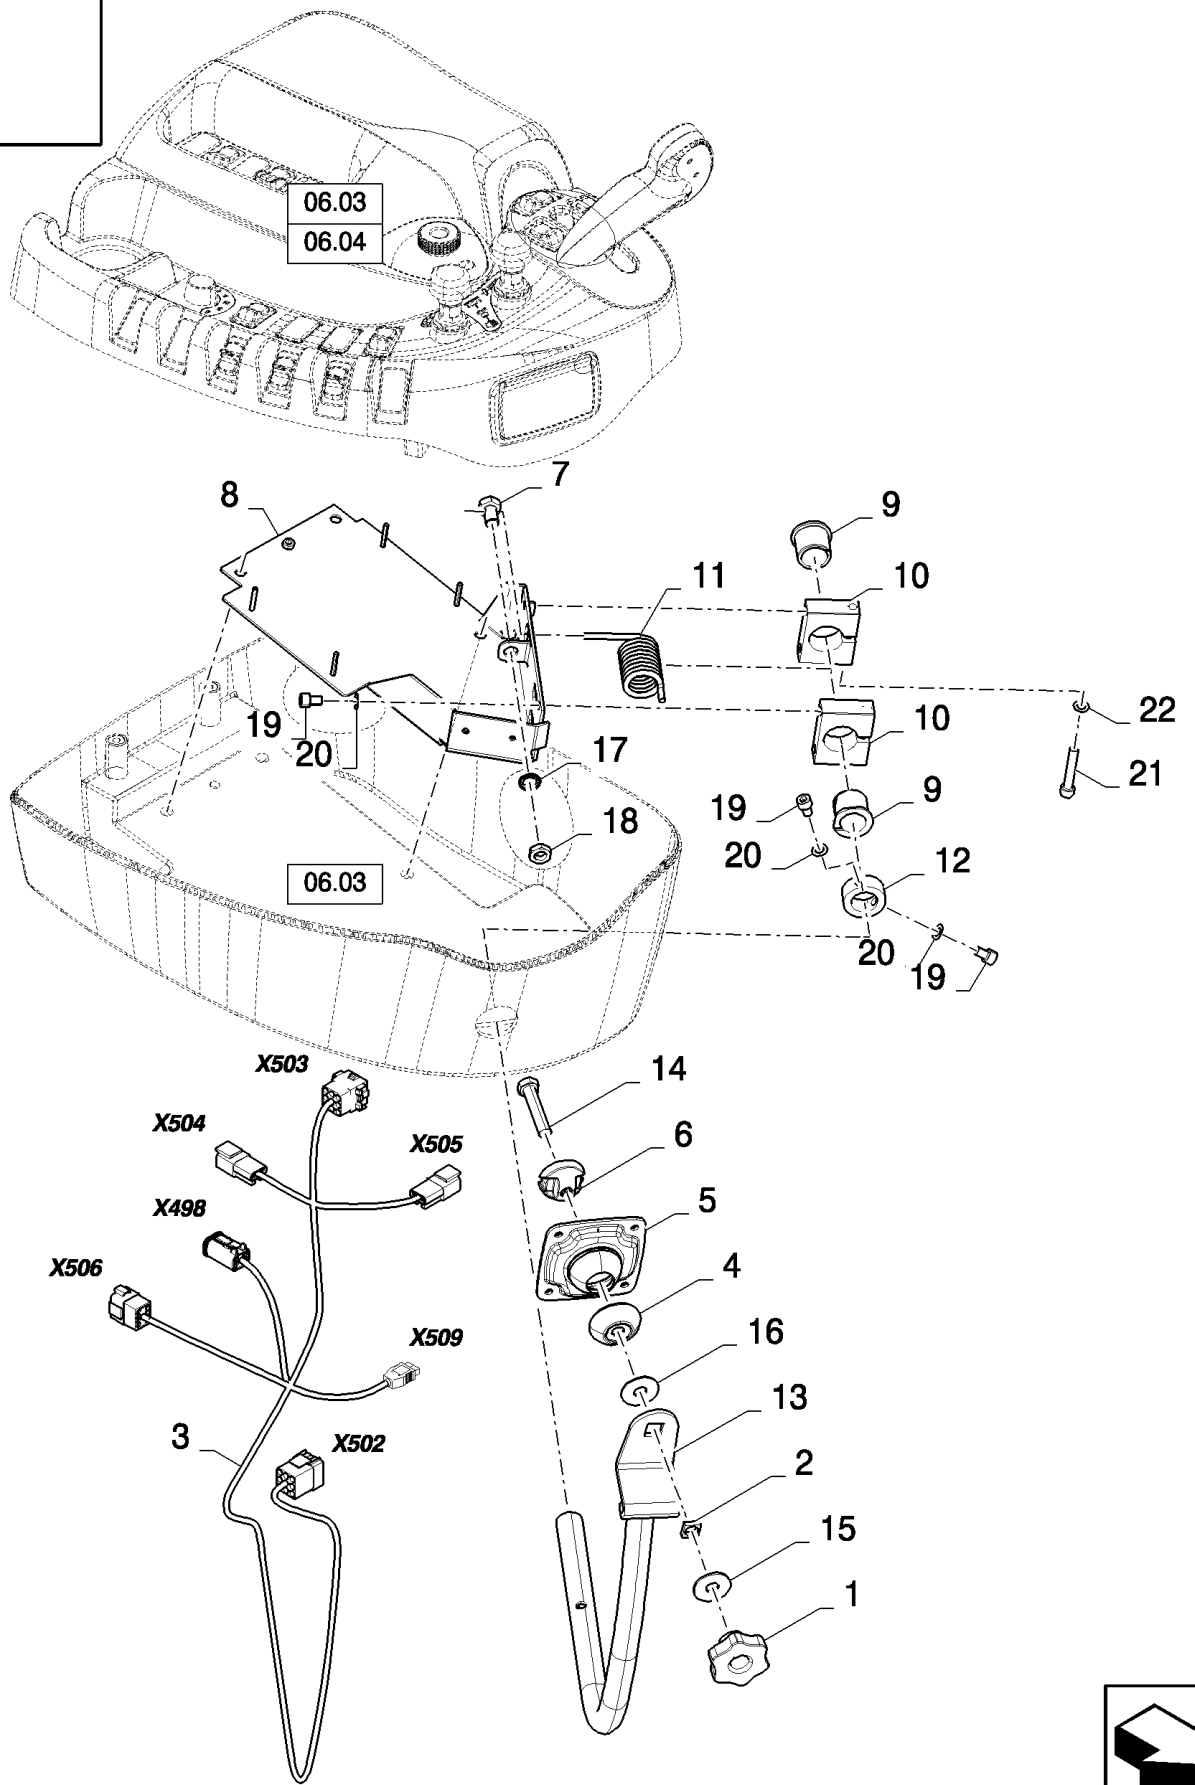

сылка	Номер детали	Кол-во	Описание
1	87353504	1	KNOB, , WITH KEYPAD
1	87568600	1	KNOB, , WITHOUT KEYPAD, BSN C607
1	87353504	1	KNOB, , WITHOUT KEYPAD, ASN D608
2	87570236	1	WASHER, , WITH KEYPAD, BSN C559
2	87570237	1	WASHER, , WITH KEYPAD, ASN D560
2	87570237	1	WASHER, , WITHOUT KEYPAD
3	87568597	1	HARNESS, WIRE, , WITHOUT KEYPAD, BSN C559
3	87568604	1	CABLE, , WITH KEYPAD, BSN C559
3	87396979	1	HARNESS, WIRE, , ASN D560
4	87568601	1	HOLDER, , WITH KEYPAD
4	87568601	1	HOLDER, , WITHOUT KEYPAD, BSN C607
4	82039389	1	WASHER, CUP, , ASN D608
5	87568602	1	PLATE, BASE, , WITH KEYPAD, BSN C559
5	87583911	1	PLATE, BASE, , WITH KEYPAD, ASN D560
5	87583911	1	PLATE, BASE, , WITHOUT KEYPAD
6	87568605	1	BALL, , WITH KEYPAD
6	87568605	1	BALL, , WITHOUT KEYPAD, BSN C607
6	82038414	1	PROTECTION CAP, , WITHOUT KEYPAD, ASN D608
7	87570239	1	BOLT,
8	87568593	1	PLATE, BASE,
9	87568596	2	BUSHING, GROOVED,
10	87568599	2	PLATE, BASE,
11	87568594	1	SPRING,
12	87568595	1	RING,
13	87568598	1	TUBE ASSY., , WITH KEYPAD
13	87570240	1	TUBE ASSY., , WITHOUT KEYPAD
14	87568603	1	BOLT,
15	NSS	1	NOT SERVICED SEPARATELY, , WITH KEYPAD
16	NSS	1	NOT SERVICED SEPARATELY, , WITH KEYPAD
17	NSS	1	NOT SERVICED SEPARATELY,
18	NSS	1	NOT SERVICED SEPARATELY,
19	NSS	6	NOT SERVICED SEPARATELY,
20	NSS	6	NOT SERVICED SEPARATELY,
21	NSS	2	NOT SERVICED SEPARATELY,
22	NSS	2	NOT SERVICED SEPARATELY,