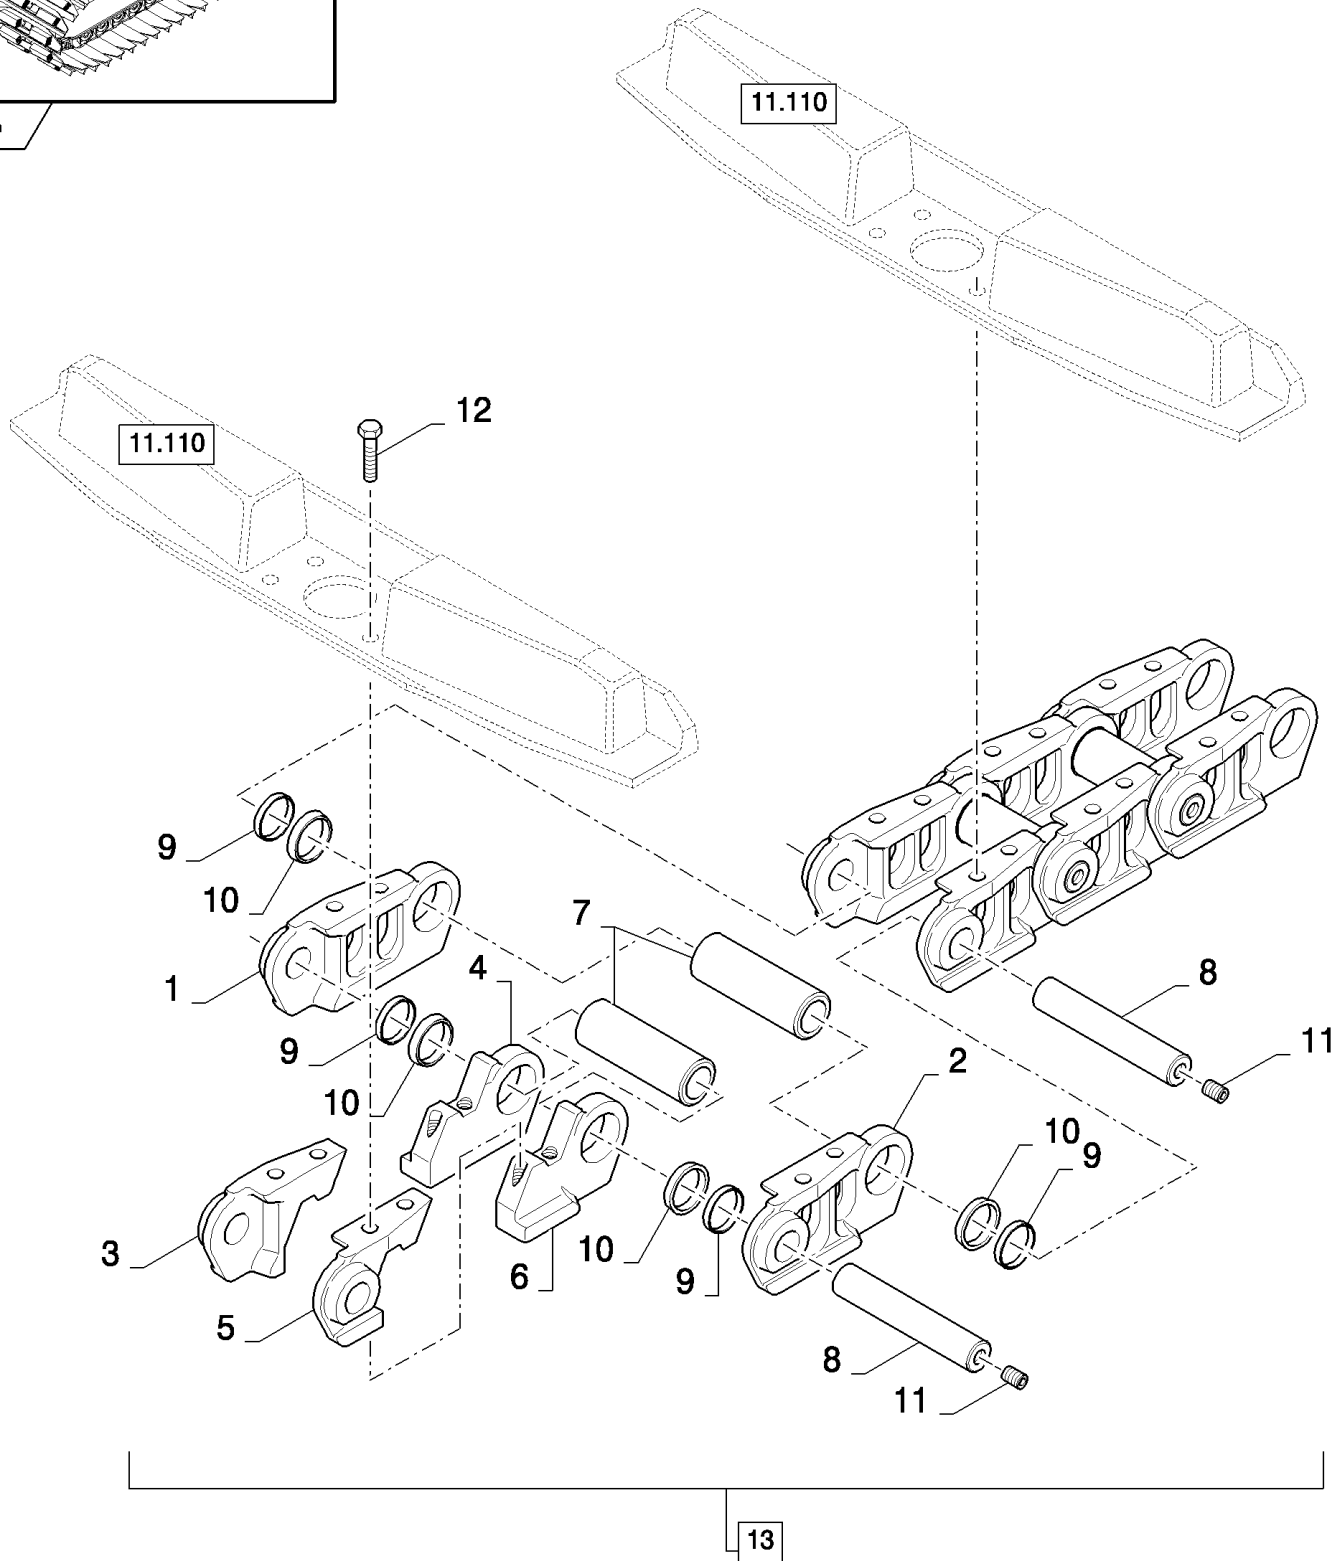

11.111(01) TRACKS, CHAIN

11.111(01) TRACKS, CHAIN

сылка	Номер детали	Кол-во	Описание
1	84800404	74	TRACK LINK, RH
2	84800405	74	TRACK LINK, LH
3	84800406	2	TRACK LINK, RH
4	84800157	2	TRACK LINK, RH
5	84800158	2	TRACK LINK, LH
6	84800159	2	TRACK LINK, LH
7	84800160	76	BUSHING,
8	84800296	76	PIN,
9	84800400	152	SPACER,
10	84800401	152	RING,
11	84800402	76	PLUG,
12	84800403	8	SCREW,
13	84800280	2	CHAIN, TRACK, (1 to 12)