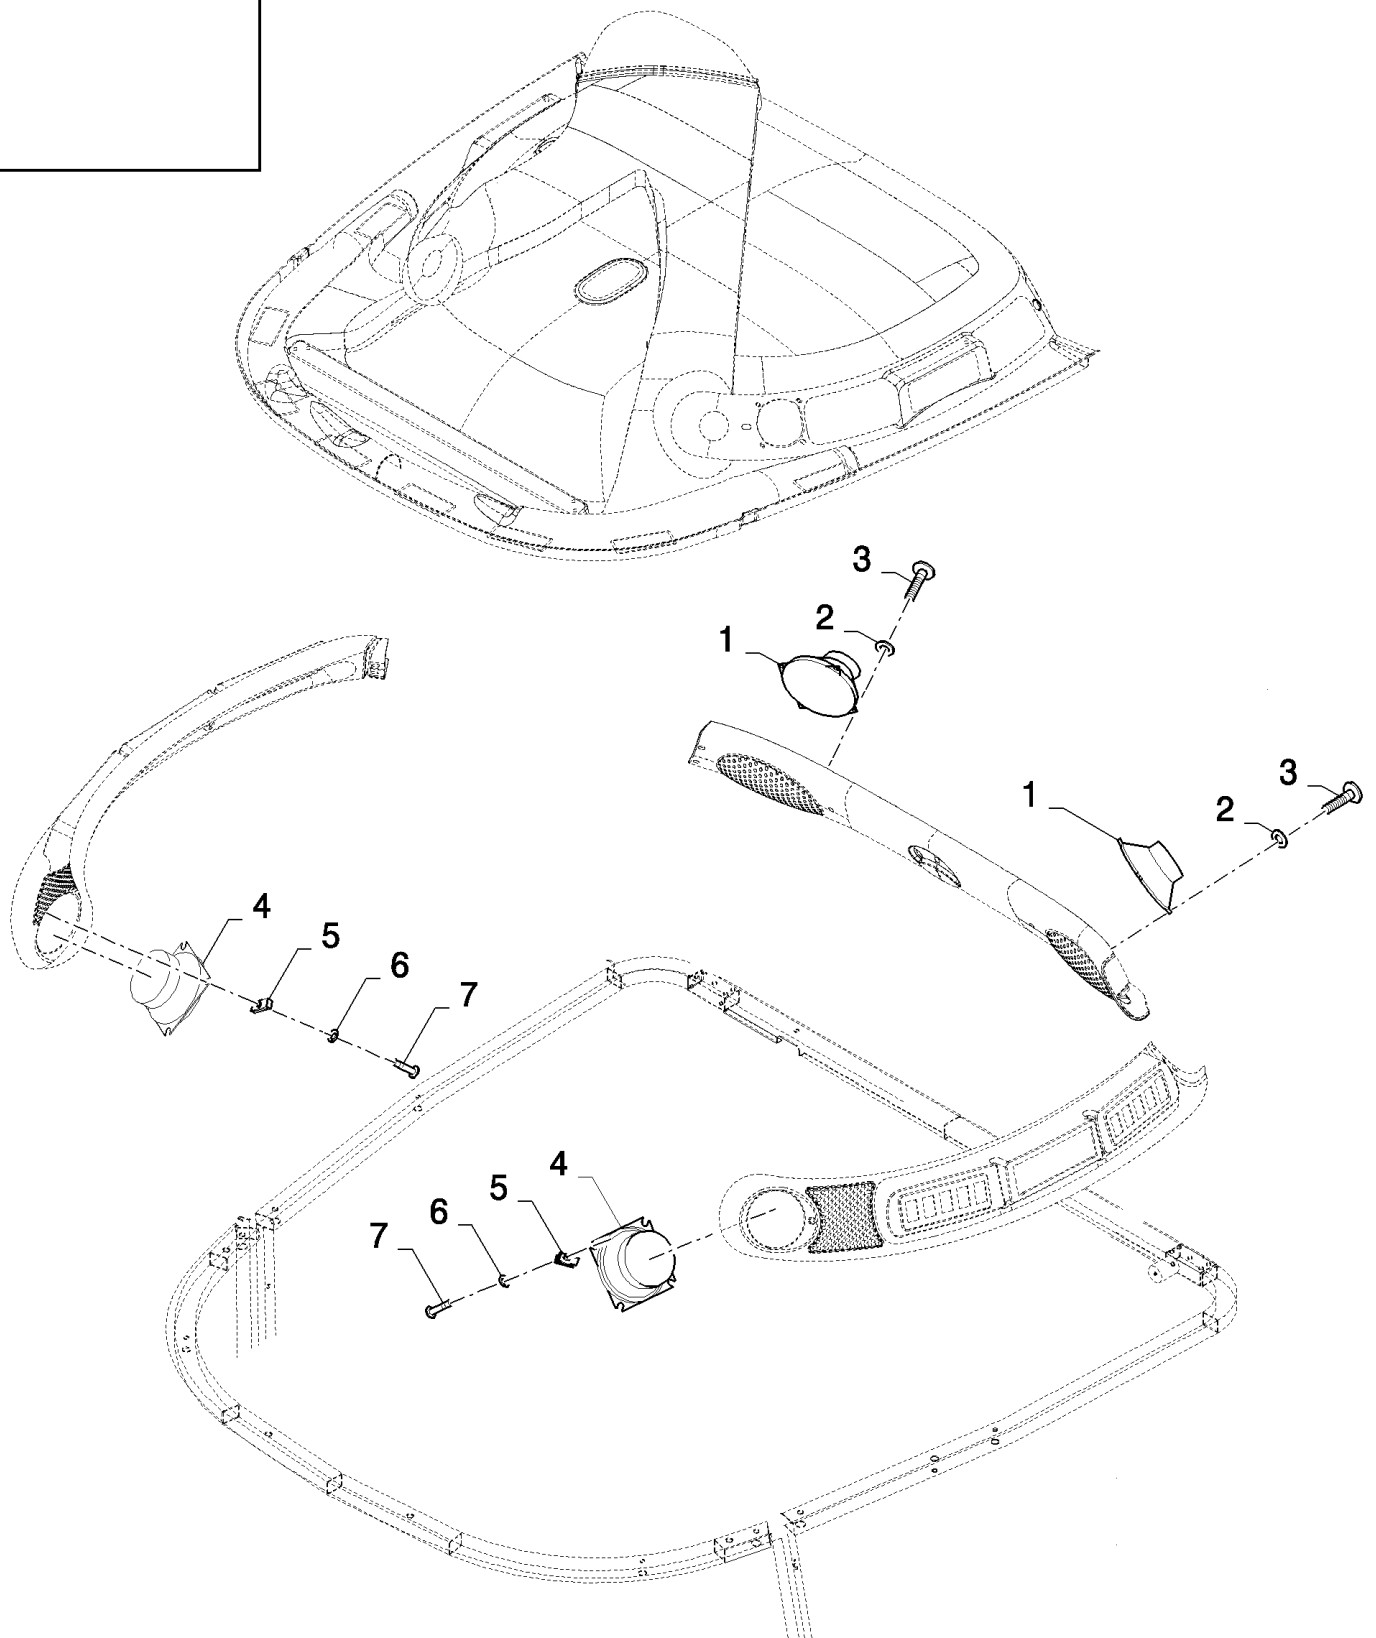

CX8080 COMBINE (9/06-)

18.84081897(01) PREMIUM SPEAKERS

сылка	Номер детали	Кол-во	Описание
	84081897		DIA KIT, HARVESTER,
1	86520822	2	SPEAKER,
2	140014	8	WASHER, M5 x 10 x 1,
3	86511827	8	SCREW, Cross Pan Hd, M5 x 20,
4	86572627	2	SPEAKER,
5	9628100	8	NUT,
6	335872	8	WASHER,
7	86511824	8	SCREW, Cross Pan Hd, M4 x 20,