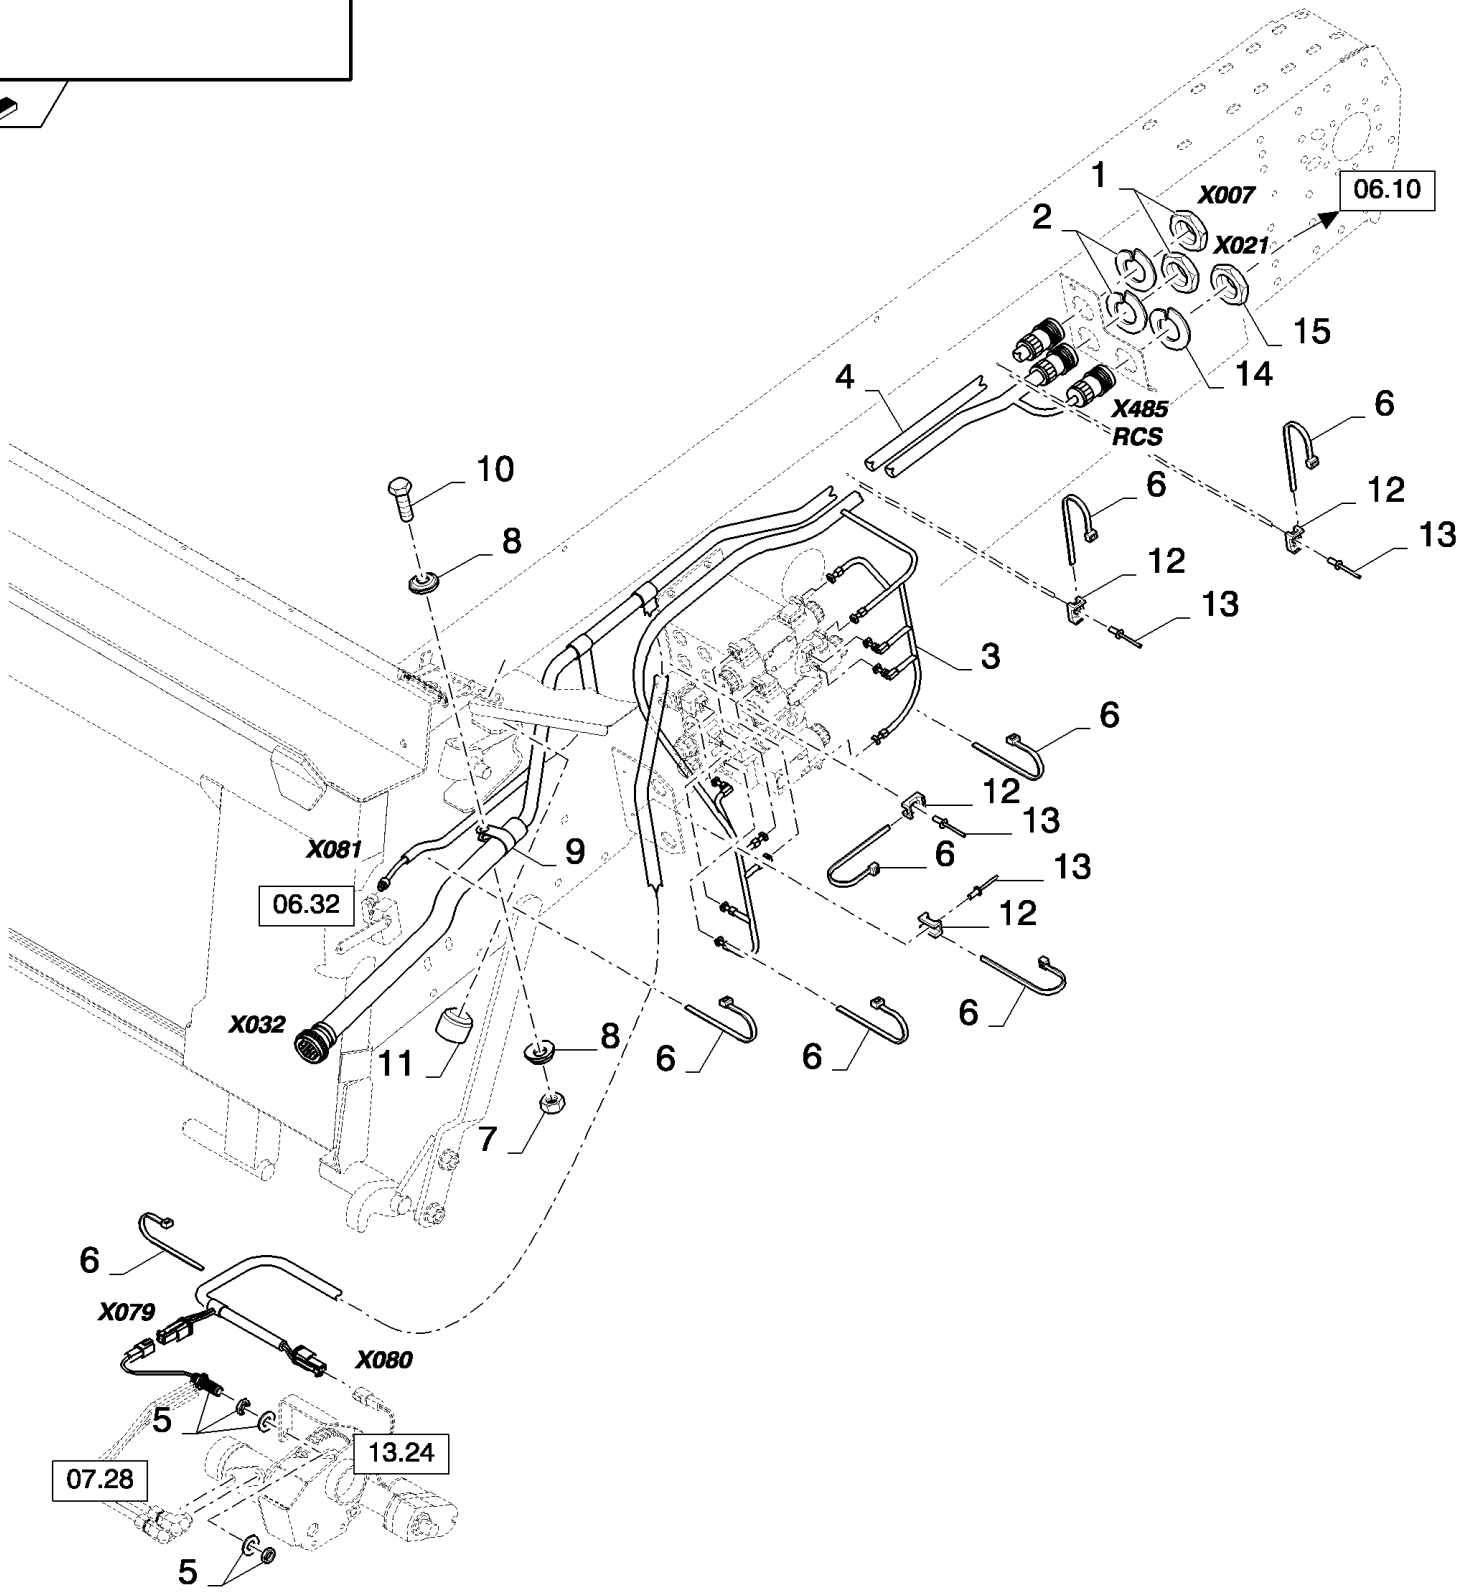

06.30(01) STRAW ELEVATOR, ELECTRICAL COMPONENTS

06.30(01) STRAW ELEVATOR, ELECTRICAL COMPONENTS

сылка	Номер детали	Кол-во	Описание
1	86619907	2	NUT,
2	636665	2	WASHER, LOCK,
3	87391498	1	HARNESS, WIRE,
4	87030689	1	HARNESS, WIRE, , FOR FRONT FACE ADJUSTMENT WITH LF ONLY
4	87030689	1	HARNESS, WIRE, , FOR LATERAL FLOTATION ONLY, BSN C599
4	87655438	1	HARNESS, WIRE, , FOR LATERAL FLOTATION ONLY, BSN F600659
4	87496490	1	HARNESS, WIRE, , FOR LATERAL FLOTATION ONLY, ASN D660
5	84058863	1	SENSOR,
6	86566989	16	STRAP, CABLE,
7	9706755	1	NUT, M6, CI 8,
8	322357	2	WASHER, SPRING, Belleville, M6,
9	9827902	1	CLAMP, 1", Insul, 3/8" Bolt,
10	120100	1	BOLT, Hex, M6 x 20, 8.8,
11	87105683	1	CAP,
12	86590413	6	CLAMP,
13	445395	6	RIVET, Pop, M4.8 x 18.1,
14	9861349	1	WASHER, LOCK, , ASN D660
15	87716303	1	NUT, , ASN D660