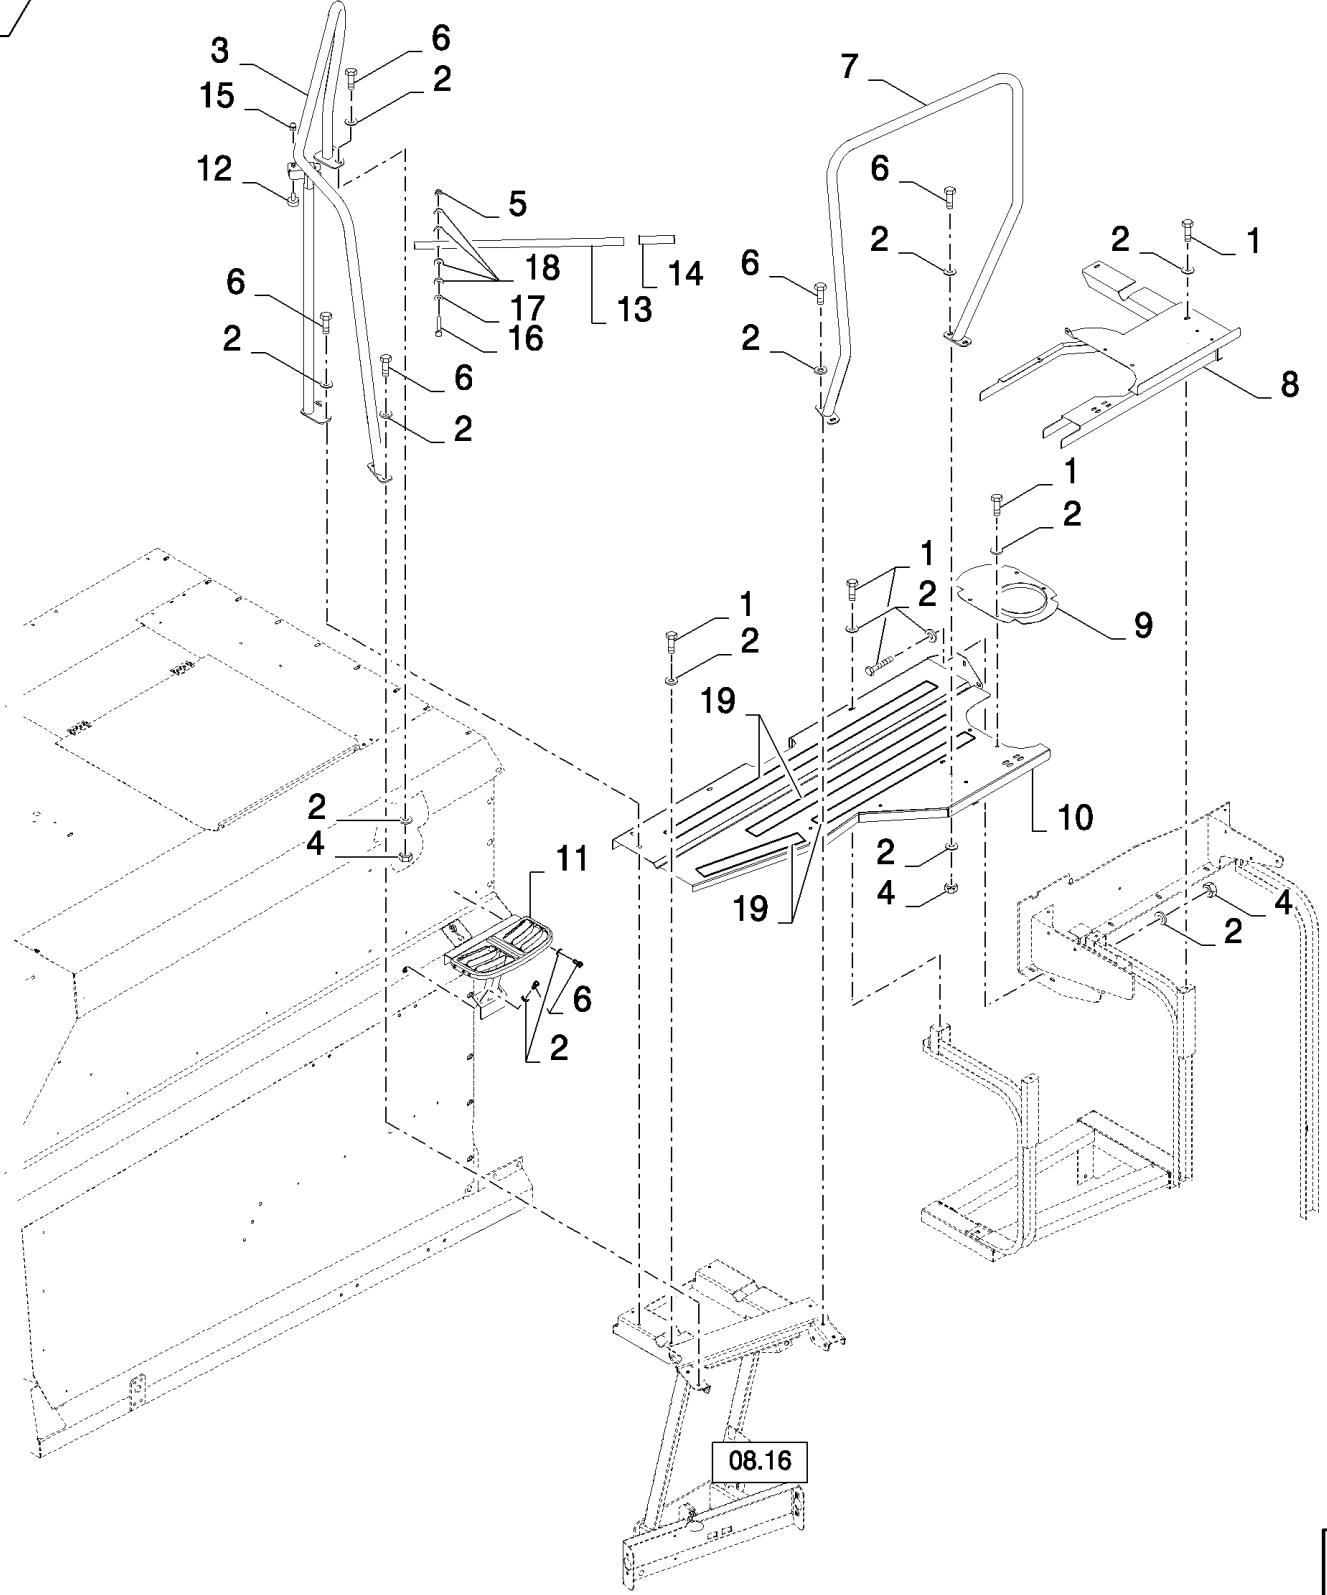

08.15(01) PLATFORM

08.15(01) PLATFORM

сылка	Номер детали	Кол-во	Описание
1	120103	AR	BOLT, Hex, M8 x 16, 8.8,
2	412650	AR	WASHER, Belleville, M8,
3	84461545	1	HANDRAIL,
4	9706690	6	NUT, M8, CI 8,
5	86629542	1	NUT, LOCK, M8 x 1.25, CI 8,
6	43127	14	BOLT, Hex, M8 x 25, 8.8,
7	87350795	1	HANDRAIL, , FOR CX8060, CX8070 ONLY
7	84461544	1	HANDRAIL, , FOR NA ONLY, FOR CX8030, CX8050, CX8070, CX8080, CX8090 ONLY
8	86596377	1	PLATFORM, , FOR CX8060, CX8070 ONLY
8	86596383	1	PLATFORM, , FOR CX8030, CX8050, CX8070, CX8080, CX8090 ONLY, FOR NA ONLY
9	84449602	1	PLATE, , FOR NA ONLY, FOR CX8030, CX8050, CX8070, CX8080, CX8090 ONLY
10	87350776	1	PLATFORM, , FOR CX8060, CX8070 ONLY
10	87347124	1	PLATFORM, , FOR CX8030, CX8050, CX8070, CX8080, CX8090 ONLY, FOR NA ONLY
11	84457639	1	STEP,
12	84000555	1	INSULATOR BLOCK,
13	87523807	1	TUBE,
14	9837774	1	HANDLE GRIP,
15	87301462	1	NUT, Crown, M8, CI6,
16	120061	1	BOLT, Hex, M8 x 60, 8.8,
17	322358	1	WASHER, SPRING, Belleville, M8,
18	86592711	4	WASHER, M8 x 21 x 4,
19	401502	AR	STRIP, ANTI-SKID, L=2.95M, FOR CX8060, CX8070 ONLY
19	401502	AR	STRIP, ANTI-SKID, L=3.65M, FOR NA ONLY, FOR CX8030, CX8050, CX8070, CX8080, CX8090 ONLY