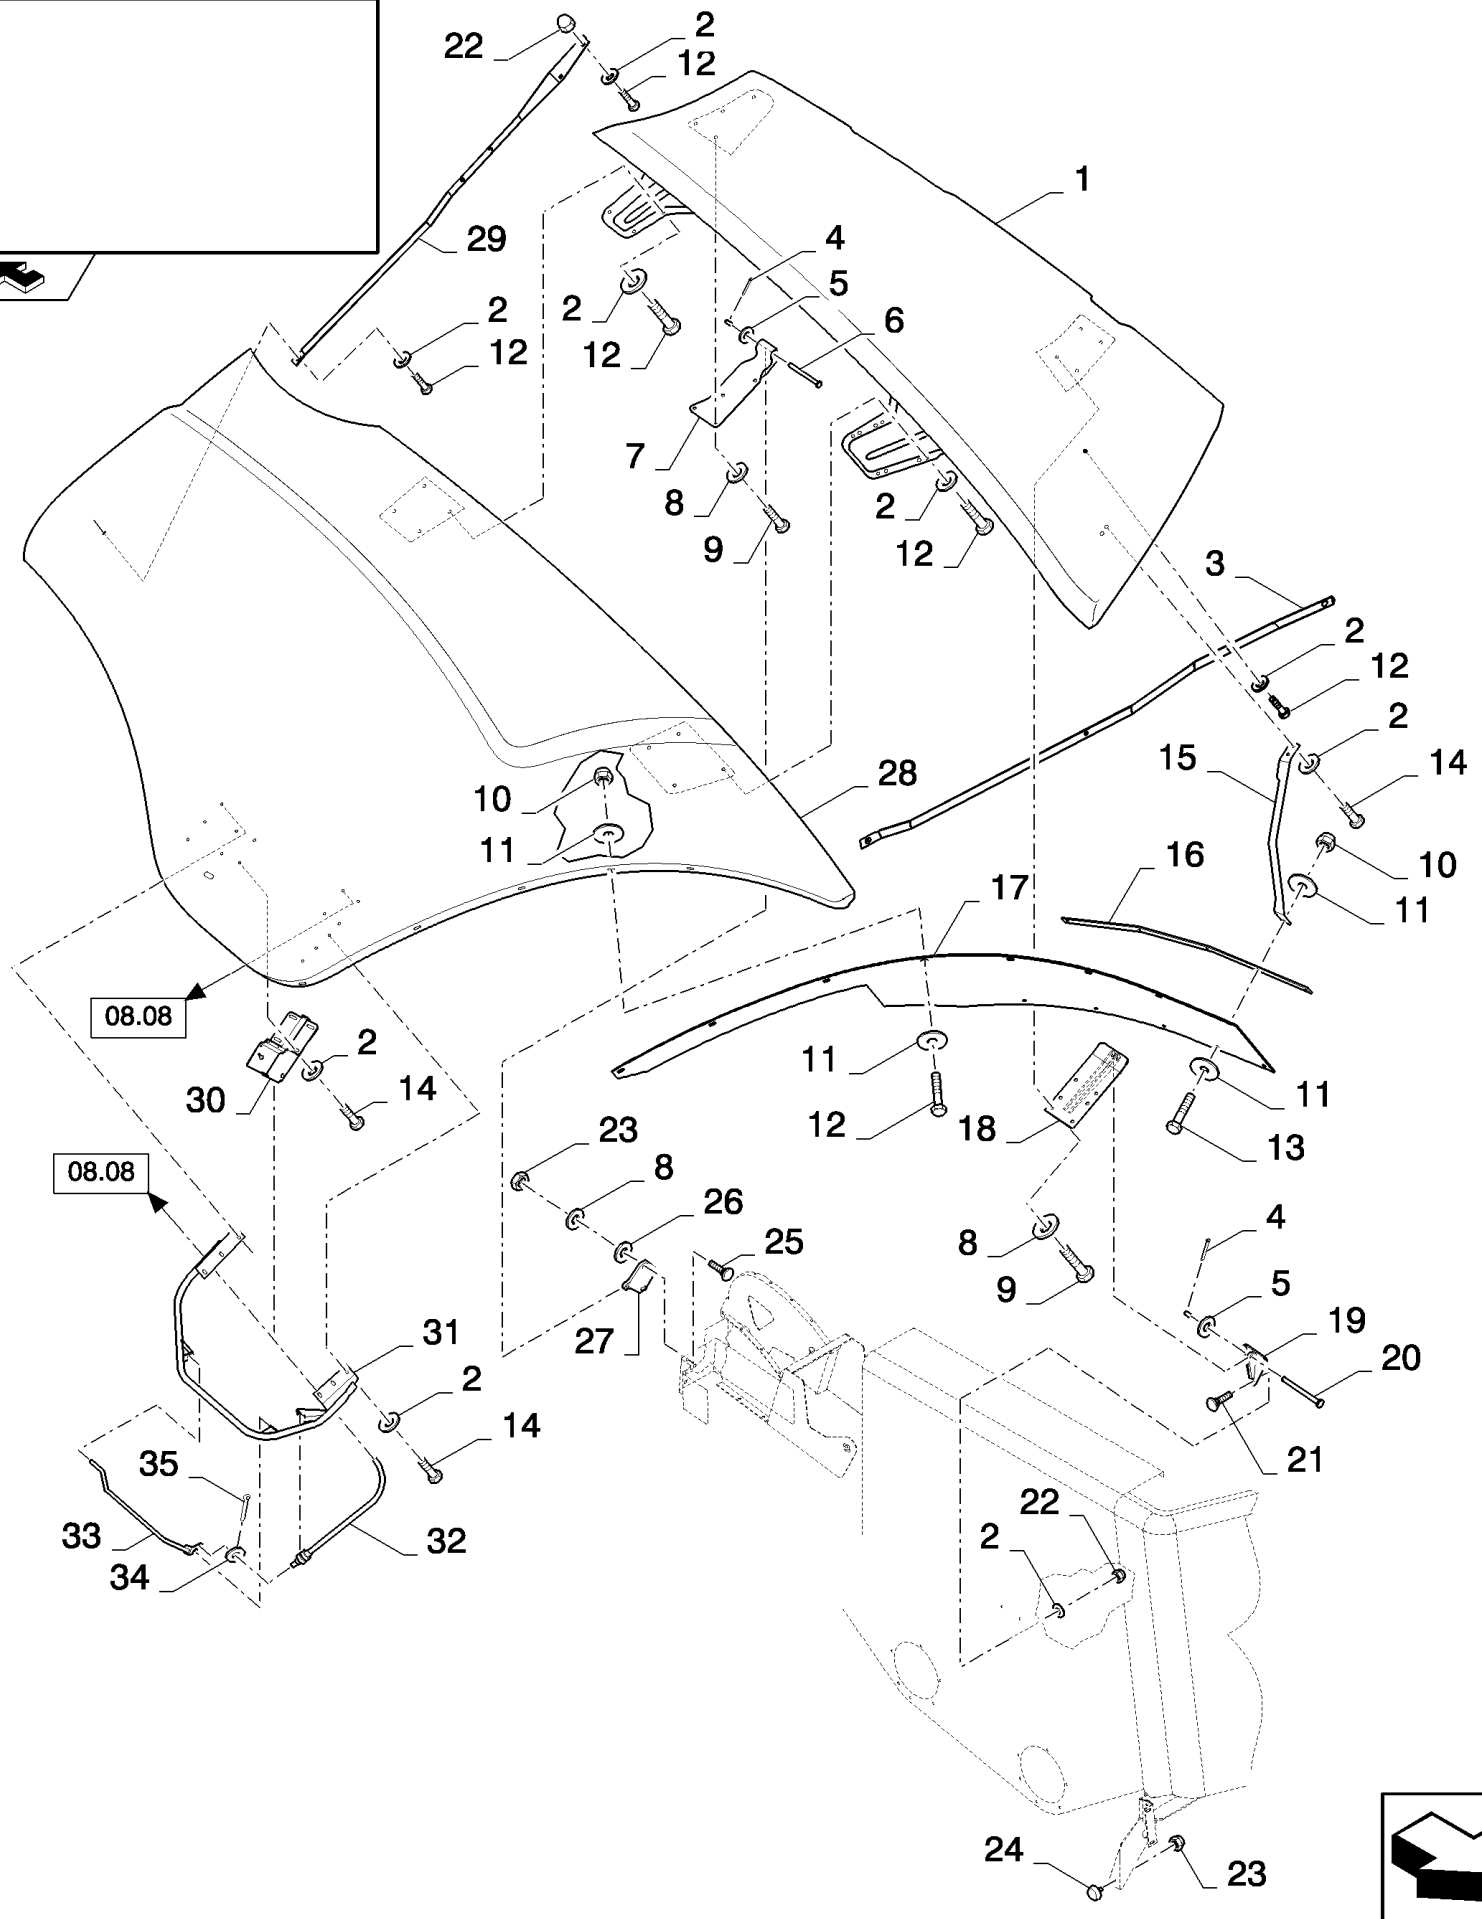

сылка	Номер детали	Кол-во	Описание
1	86583315	1	GUARD,
2	412650	30	WASHER, Belleville, M8,
3	84449658	1	SUPPORT,
4	130003	2	PIN, SPLIT (COTTER), M3.2 x 20,
5	378245	2	WASHER, M12,
6	412118	1	PIN, CLEVIS, M12 x 65,
7	87011517	1	SUPPORT,
8	140045	10	WASHER, SPRING, Belleville, M10,
9	43138	7	SCREW, Hex, M10 x 20, 8.8, Full Thd,
10	86629542	12	NUT, LOCK, M8 x 1.25, CI 8,
11	140041	24	WASHER, M8 x 28 x 3,
12	43127	21	BOLT, Hex, M8 x 25, 8.8,
13	412479	5	BOLT, Hex, M8 x 35, 8.8,
14	120103	12	BOLT, Hex, M8 x 16, 8.8,
15	87011728	1	SUPPORT,
16	86583306	1	PLATE, FIXING,
17	86595814	1	FENDER, FRONT, , FOR CX8030, CX8040, CX8050, CX8070, CX8080, CX8090 ONLY, NOT FOR NA
17	86595842	1	FENDER, FRONT, , FOR CX8060, CX8070 ONLY
18	86597487	1	SUPPORT,
19	84320769	1	SUPPORT,
20	412027	1	PIN, CLEVIS, M12 x 45,
21	86507486	3	BOLT, CARRIAGE, Short NK, M8 x 20, CI8.8, Full Thd,
22	89706690	4	NUT, M8, CI 8,
23	100016	4	NUT, M10, CI 8,
24	84440416	1	INSULATOR BLOCK,
25	9833222	3	BOLT, CARRIAGE, Short NK, M10 x 35, CI8.8, Full Thd,
26	86592700	3	WASHER, M10 x 28 x 4, HT, 10MM
27	86582126	1	PLATE, , FOR CX8030, CX8040, CX8050, CX8070, CX8080, CX8090 ONLY, FOR NA ONLY
27	86582124	1	PLATE, , FOR CX8060, CX8070 ONLY
28	86583257	1	GUARD,
29	84449656	1	SUPPORT,
30	86623939	1	LATCH ASSY.,
31	84320777	1	HANDLE,
32	86623144	1	CABLE, FLEXIBLE,
33	86623041	1	ROD,
34	378243	1	WASHER, M8,
35	9512667	1	PIN, SPLIT (COTTER), M2 x 20,