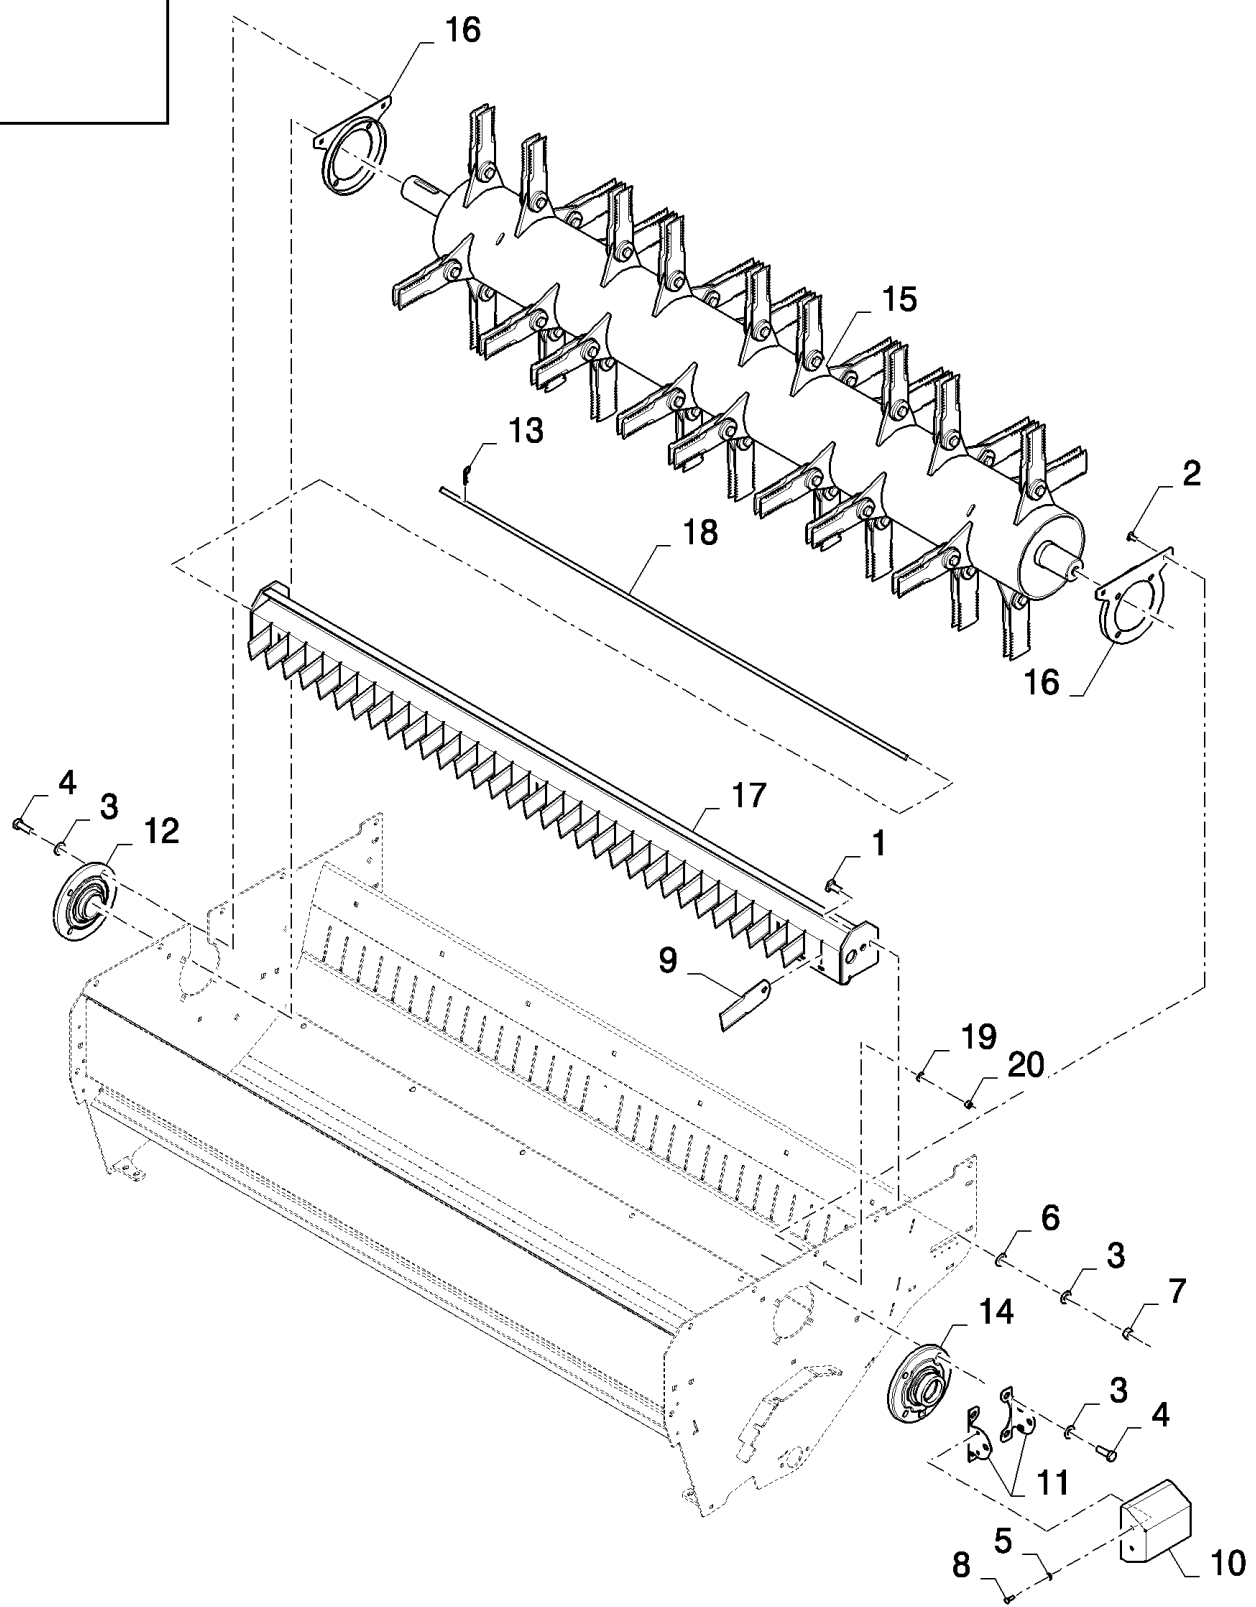

сылка	Номер детали	Кол-во	Описание
	87393035		DIA KIT, HARVESTER,
1	100016	8	NUT, M10, CI 8,
2	140045	9	WASHER, SPRING, Belleville, M10,
3	140042	1	WASHER, M10 x 34 x 3,
4	170005	1	KEY,
5	300660	1	BOLT, CARRIAGE, Short NK, M8 x 70, CI8.8,
6	308761	4	BOLT, CARRIAGE, Short NK, M8 x 25, CI8.8, Full Thd,
7	412250	4	NUT, LOCK, M8 x 1.25, CI 8,
8	357545	1	HANDLE GRIP,
9	322358	2	WASHER, SPRING, Belleville, M8,
10	43128	2	BOLT, Hex, M8 x 30, 8.8,
11	43138	6	SCREW, Hex, M10 x 20, 8.8, Full Thd,
12	43139	1	SCREW, Hex, M10 x 25, 8.8, Full Thd,
13	43140	1	BOLT, Hex, M10 x 30, 8.8, Full Thd,
14	84005684	1	SPRING,
15	84437287	2	BUSHING,
16	84437700	2	PLATE,
17	84437726	1	SHOCK ABSORBER,
18	86507486	4	BOLT, CARRIAGE, Short NK, M8 x 20, CI8.8, Full Thd,
19	86512445	1	BOLT, CARRIAGE, Short NK, M8 x 60, CI8.8,
20	86629542	4	NUT, LOCK, M8 x 1.25, CI 8,
21	140016	4	WASHER, M8 x 16 x 1.6,
22	87329025	1	HANDLE,
23	87329030	1	ARM,
24	87327927	1	FRAME,
25	87328247	1	AXLE-SHAFT, ARTICULATED,
26	87327908	1	PLATE, FIXING,
27	87393188	1	SLAT,
28	9706690	4	NUT, M8, CI 8,
29	9706704	1	BOLT, Hex, M10 x 35, 8.8, Full Thd,
30	89832294	2	SUPPORT,
31	378243	1	WASHER, M8,
	86503661	0.03	GREASE, grease
	400972	0.02	oil