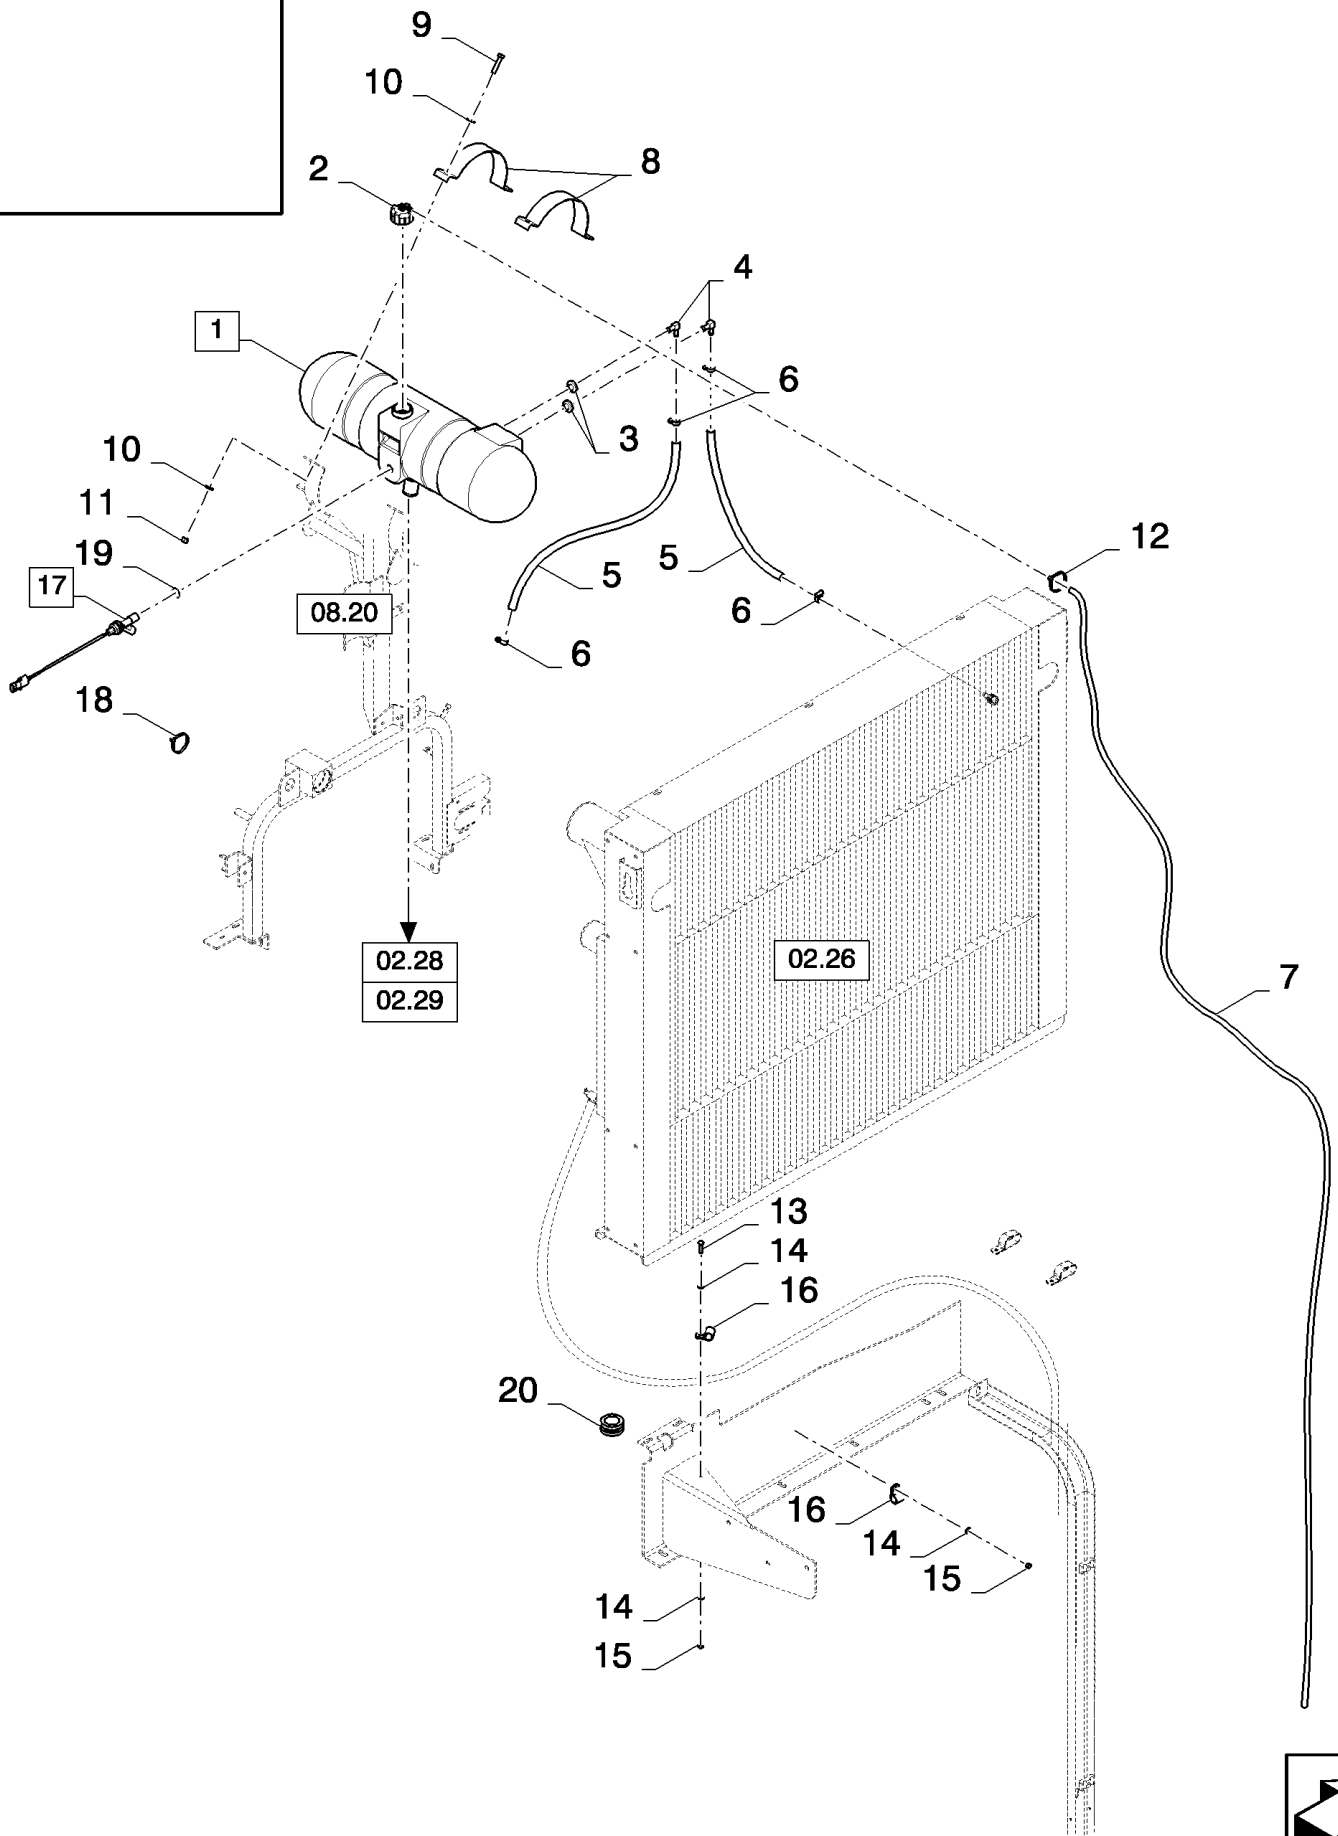

02.27(01) WATER CIRCUIT, SHUNT TANK

02.27(01) WATER CIRCUIT, SHUNT TANK

сылка	Номер детали	Кол-во	Описание
1	84452234	1	TANK, (2,3,4)
2	84072957	1	PLUG,
3	86532842	2	BUSHING,
4	87050320	2	ELBOW,
5	84000314	1	HOSE,
6	913888	4	CLAMP, HOSE,
7	400813	1	HOSE, FLEXIBLE,
8	84076174	2	CLAMP,
9	43129	4	BOLT, Hex, M8 x 40, 8.8,
10	322358	8	WASHER, SPRING, Belleville, M8,
11	86629542	4	NUT, LOCK, M8 x 1.25, CI 8,
12	86566989	1	STRAP, CABLE,
13	86977786	2	BOLT, Hex, M6 x 25, 8.8, , BSN C575
13	86977786	1	BOLT, Hex, M6 x 25, 8.8, , ASN D576
14	412649	5	WASHER, SPRING, Belleville, M6, , BSN C575
14	412649	3	WASHER, SPRING, Belleville, M6, , ASN D576
15	9706755	3	NUT, M6, CI 8, , BSN C575
15	9706755	2	NUT, M6, CI 8, , ASN D576
16	431351	AR	CLAMP,
17	87377459	1	SENSOR, (19)
18	396718	1	STRAP, CABLE, , FOR CX8030 ONLY
19	122014	1	O-RING, -113, 70 Duro, .549" ID x .103" Thk, , ASN D560
20	102043	1	GROMMET, , FOR CX8030 ONLY, ASN D600