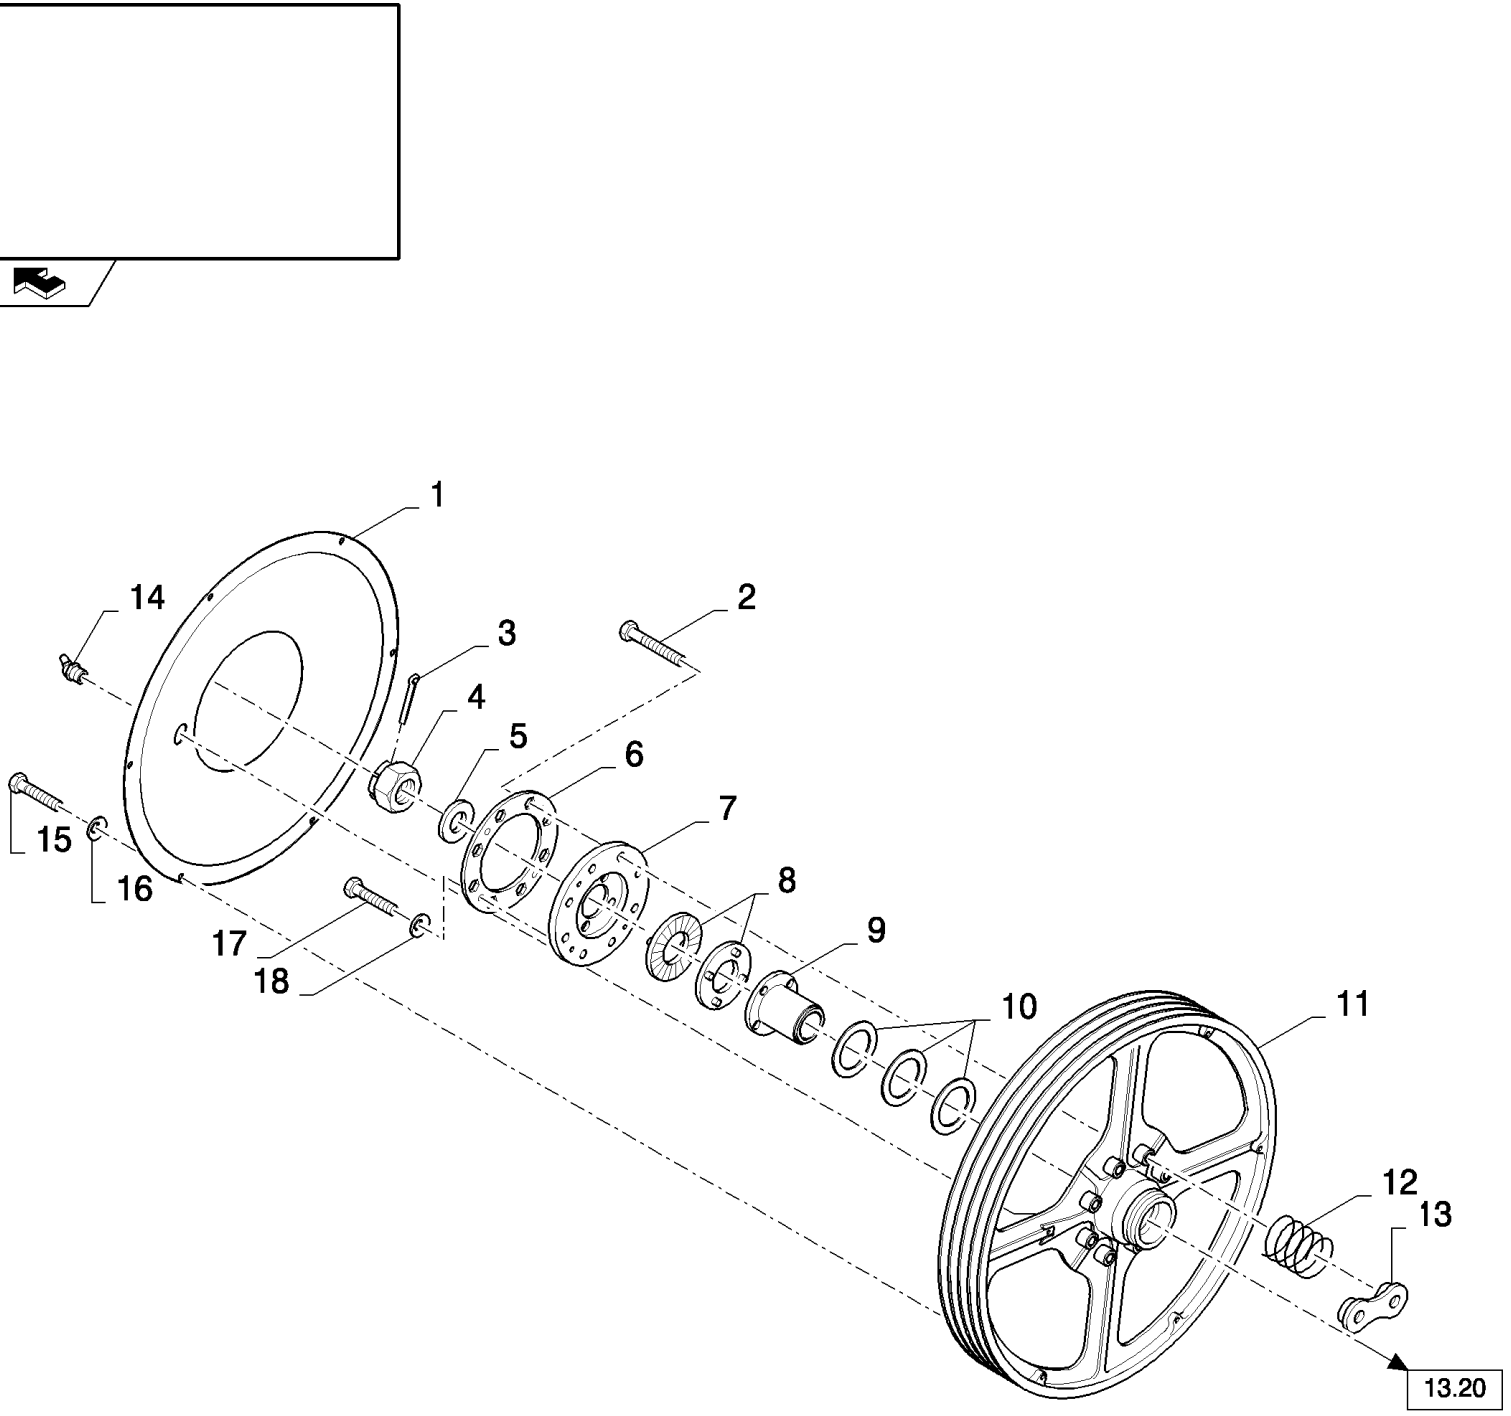

13.19(01) STRAW ELEVATOR, UPPER SHAFT DRIVE

13.19(01) STRAW ELEVATOR, UPPER SHAFT DRIVE

сылка	Номер детали	Кол-во	Описание
1	84069803	1	SHIELD,
2	86505259	8	SCREW, Hex, M12 x 70, 10.9,
3	130012	1	PIN, SPLIT (COTTER), M5 x 50,
4	309090	1	NUT, SLOTTED, M24 x 1.5, Cl 8, M24
5	84073585	1	WASHER,
6	84071421	1	PLATE, LOCKING,
7	84069812	1	DISC,
8	362801	2	CLUTCH,
9	84042751	1	BUSHING,
10	84036681	3	WASHER,
11	84072270	1	PULLEY,
12	84073712	8	SPRING,
13	84071664	4	PLATE, FIXING,
14	84814929	1	NIPPLE, LUBE,
15	86508568	6	SCREW, Hex, M6 x 16, 8.8,
16	412649	6	WASHER, SPRING, Belleville, M6,
18	322358	4	WASHER, SPRING, Belleville, M8,
17	120103	4	BOLT, Hex, M8 x 16, 8.8,