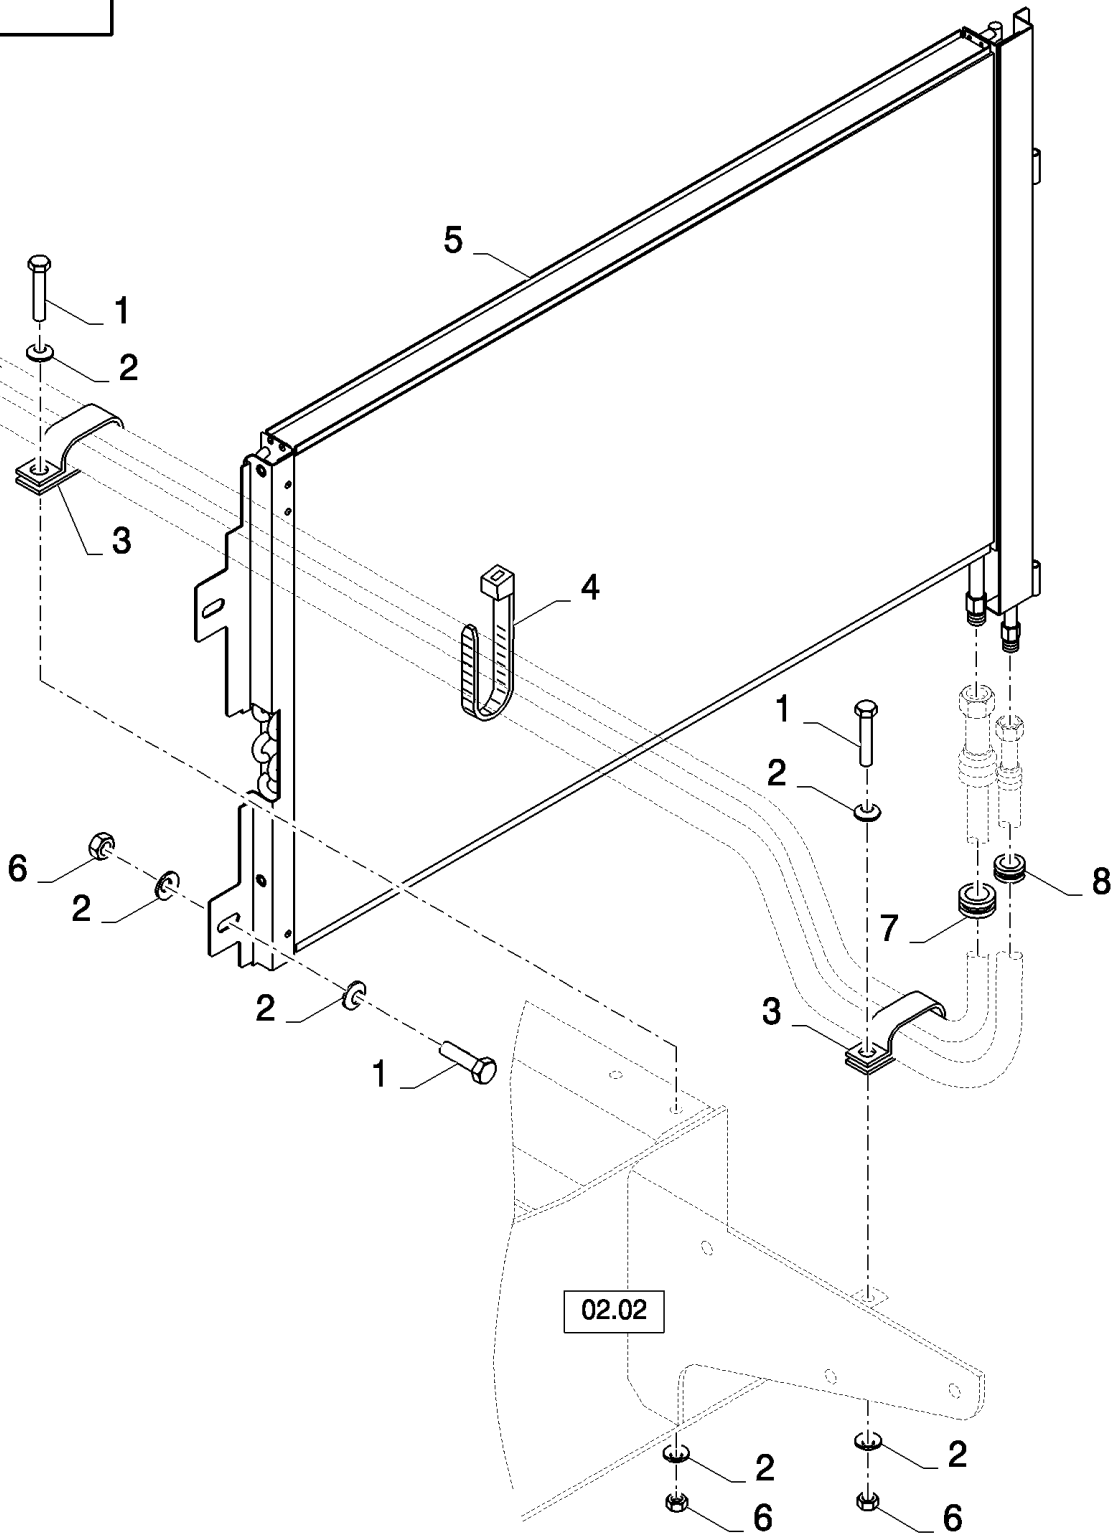

02.50
02.49

02.47(01) AIR CONDITIONER UNIT : CONDENSATOR

сылка	Номер детали	Кол-во	Описание
1	43128	4	BOLT, Hex, M8 x 30, 8.8,
2	322358	8	WASHER, SPRING, Belleville, M8,
3	9513271	2	CLAMP,
4	86566989	1	STRAP, CABLE,
5	87317242	1	CONDENSER, , BSN C563
5	87610364	1	CONDENSER, , ASN D564
6	9706690	4	NUT, M8, CI 8,
7	331242	1	GROMMET,
8	102043	1	GROMMET,