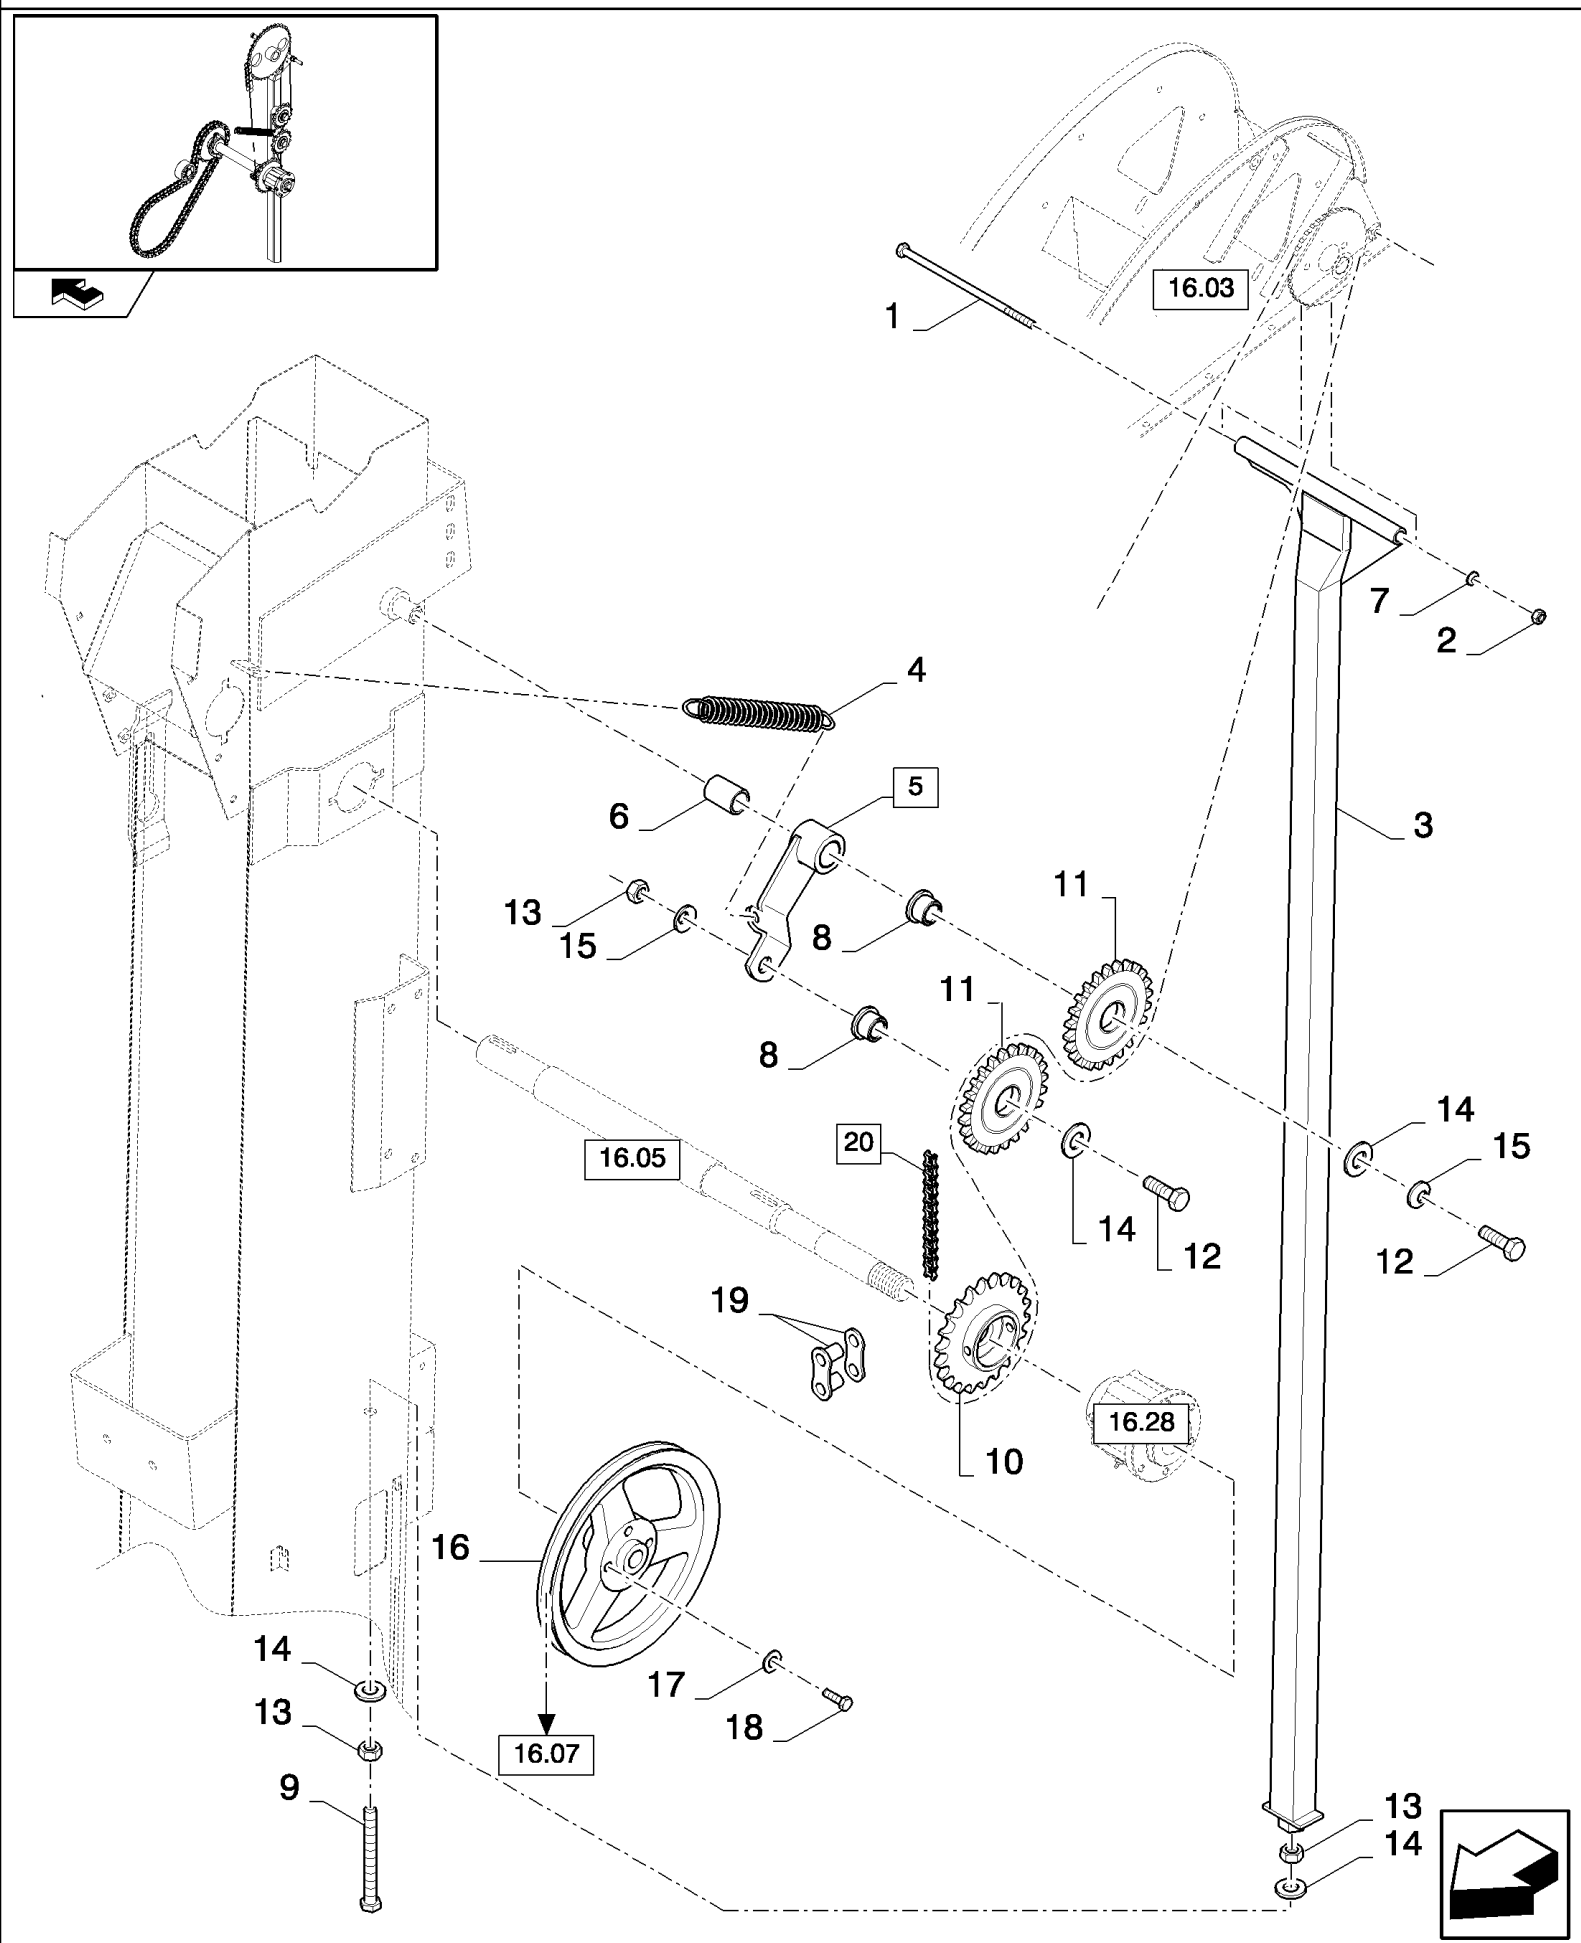

16.06(01) GRAIN ELEVATOR DRIVE

16.06(01) GRAIN ELEVATOR DRIVE

сылка	Номер детали	Кол-во	Описание
1	412004	1	BOLT, Hex, M10 x 260, 8.8, M10x260
2	100037	1	NUT, M10 x 1.5, CI 8,
3	84446556	1	SUPPORT,
4	87647773	1	SPRING, COIL, , FOR NA ONLY, FOR REINFORCED ONLY, FOR CX8070, CX8080, CX8090 ONLY
4	180039	1	SPRING,
4	87647773	1	SPRING, COIL, , FOR REINFORCED ONLY, FOR CX8080, CX8090 ONLY
5	84444691	1	ARM, (6)
6	395589	AR	SLEEVE,
7	86511323	1	WASHER, M10 x 20 x 2,
8	84334697	2	BUSHING,
9	359211	1	BOLT, Hex, M16 x 150, 8.8, Full Thd, M16x150
10	84441122	1	SPROCKET, DRIVEN,
11	84980926	2	SPROCKET,
12	385922	2	SCREW, Hex, M16 x 45, 8.8,
13	100020	3	NUT, M16, CI 8,
14	378246	4	WASHER, 16MM
15	140048	2	WASHER, SPRING, Belleville, M16,
16	84442223	1	PULLEY, , FOR NA ONLY, FOR CX8030, CX8040, CX8050, CX8070, CX8080, CX8090 ONLY, FOR 3 M VERSION ONLY
16	84442255	1	PULLEY, , FOR 3 M VERSION ONLY, FOR CX8060, CX8070 ONLY
17	322358	6	WASHER, SPRING, Belleville, M8,
18	43127	6	BOLT, Hex, M8 x 25, 8.8,
19	165590	2	LINK, CONNECTING,
20	84443831	1	CHAIN, (19)