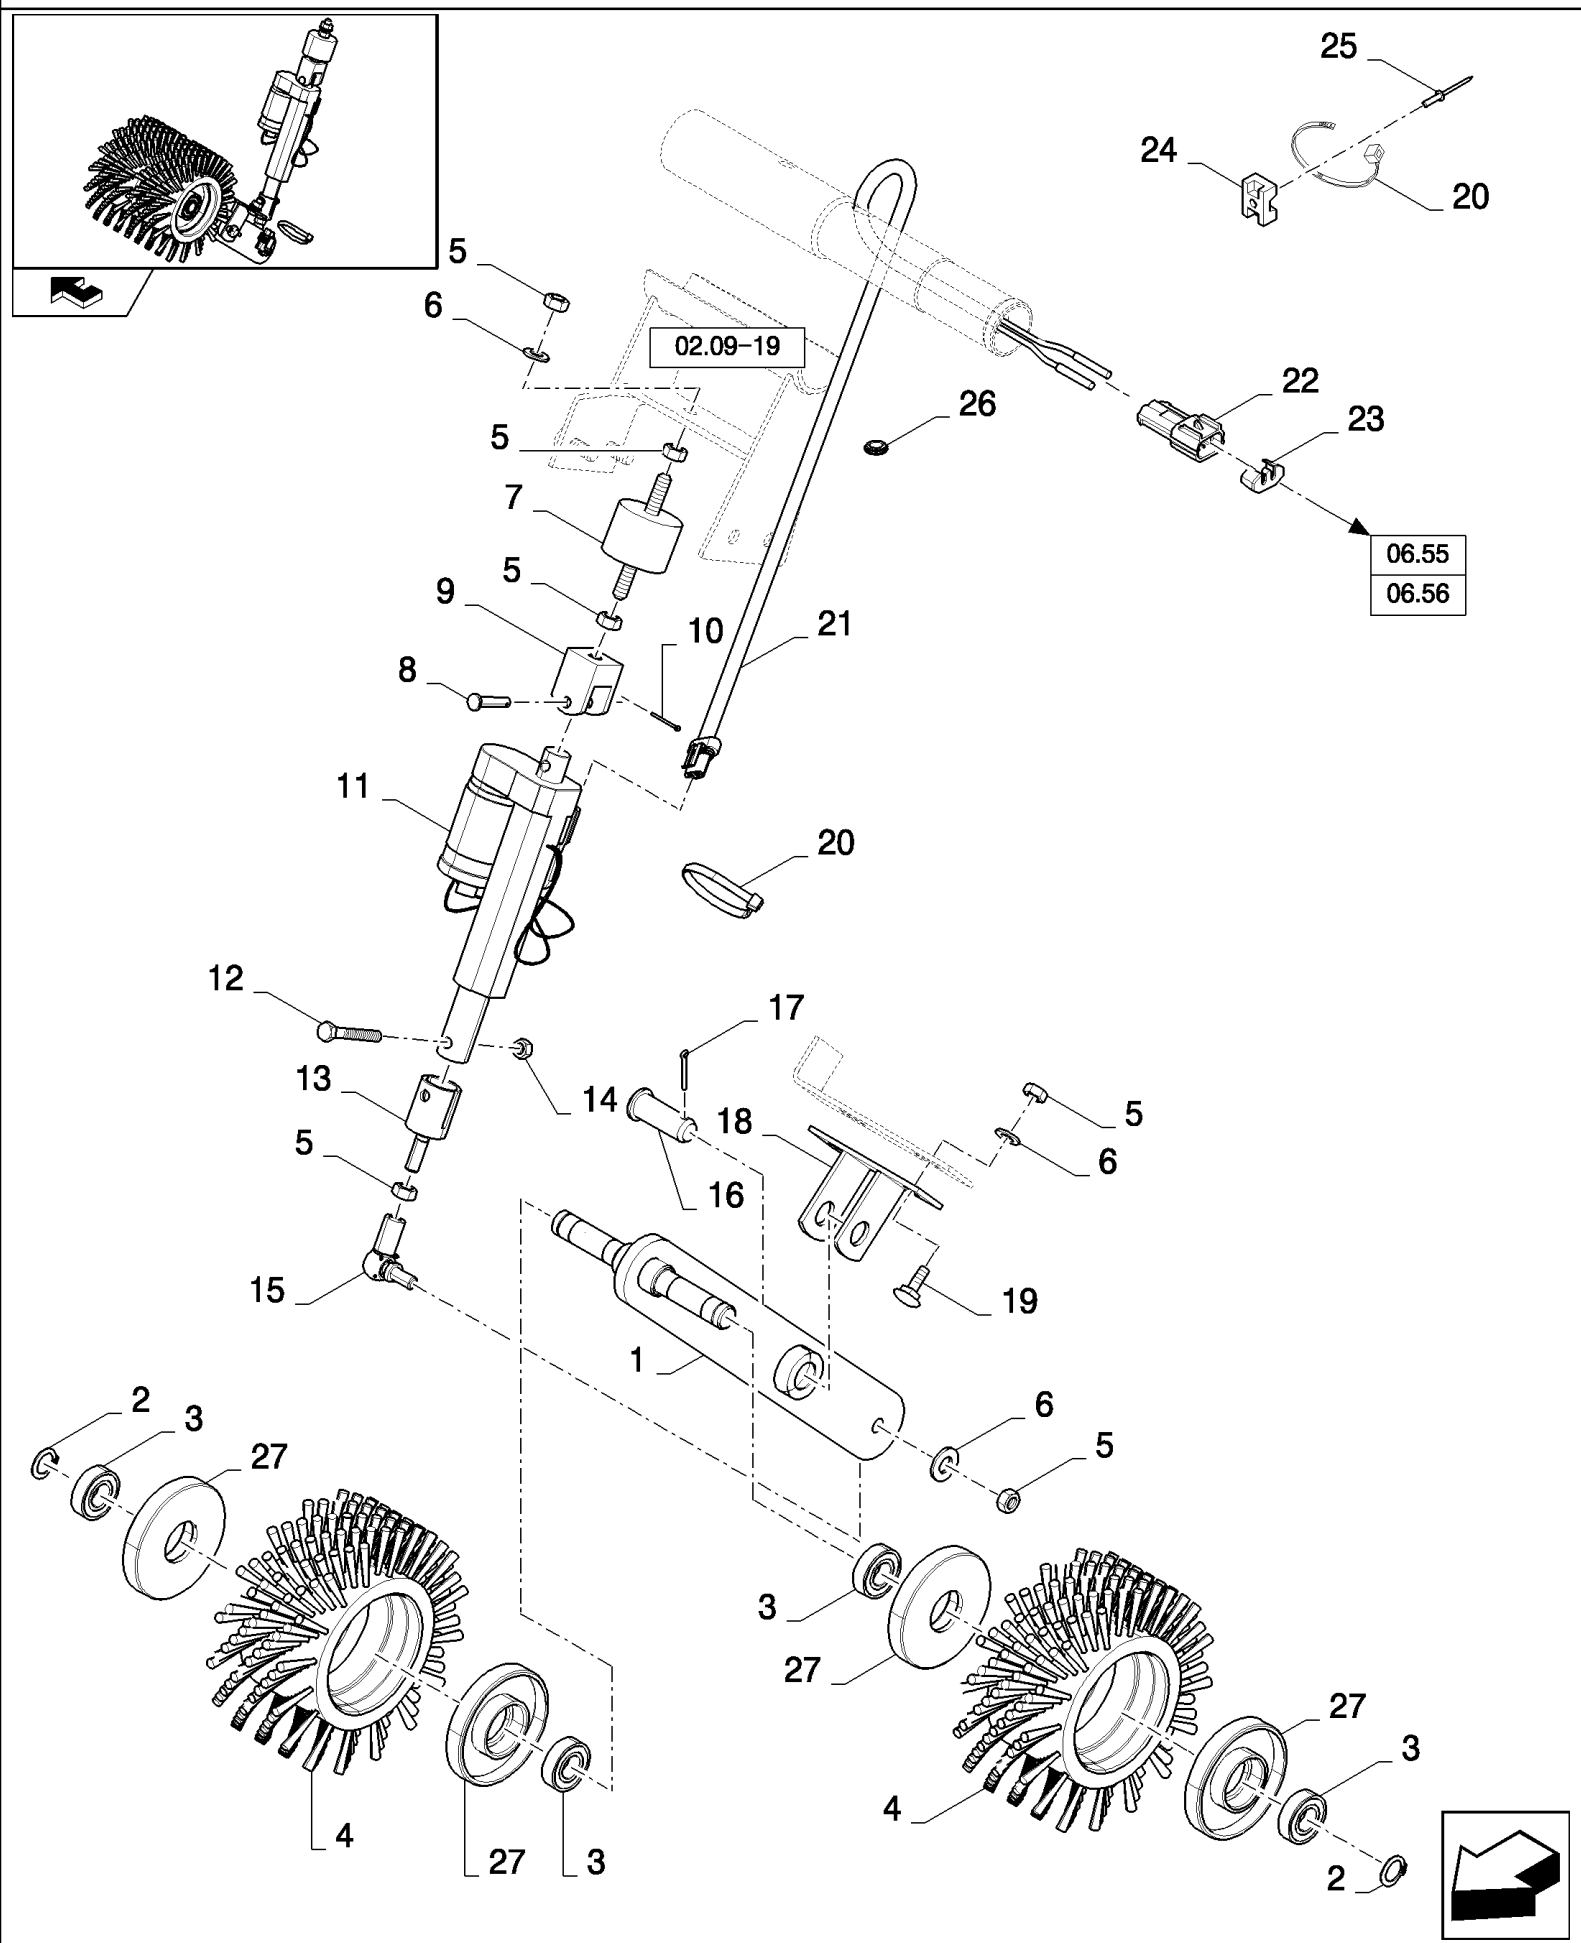

02.10(01) BRUSH IN DUST SCREEN

02.10(01) BRUSH IN DUST SCREEN

сылка	Номер детали	Кол-во	Описание
1	84448930	1	LEVER, , FOR CX8030, CX8040, CX8050, CX8060, CX8070, CX8080 ONLY
1	84449090	1	LEVER, , FOR CX8090 ONLY
2	301615	2	RING, SNAP,
3	9815813	4	BEARING ASSY,
4	84448924	2	BRUSH, , FOR CX8040, CX8050, CX8060, CX8070, CX8080 ONLY, BSN C599
4	87664731	2	BRUSH, , FOR CX8030, CX8040, CX8050, CX8060, CX8070, CX8080 ONLY, ASN D600
4	84449076	2	BRUSH, , FOR CX8090 ONLY
5	89706690	7	NUT, M8, CI 8,
6	322358	4	WASHER, SPRING, Belleville, M8,
7	393802	1	DAMPER,
8	376876	1	PIN, CLEVIS, M6 x 30,
9	84026054	1	SUPPORT,
10	86977785	1	PIN, SPLIT (COTTER), M1.6 x 20,
11	84440048	1	ACTUATOR,
12	86977789	1	SCREW, Hex, M6 x 35, 8.8,
13	84071712	1	CLEVIS,
14	353308	1	NUT, M6 x 1, CI 8,
15	412439	1	BALL JOINT,
16	84072127	1	PIN,
17	130007	1	PIN, SPLIT (COTTER), M4 x 25,
18	84071754	1	SUPPORT,
19	86507486	2	BOLT, CARRIAGE, Short NK, M8 x 20, CI8.8, Full Thd,
20	86566989	7	STRAP, CABLE,
21	86608490	1	HARNESS, WIRE,
22	86604176	1	CONNECTOR, WIRE,
23	86604177	1	PLUG,
24	86590413	2	CLAMP,
25	445395	2	RIVET, Pop, M4.8 x 18.1,
26	411809	1	GROMMET,
27	84437302	4	HOUSING, BEARING,