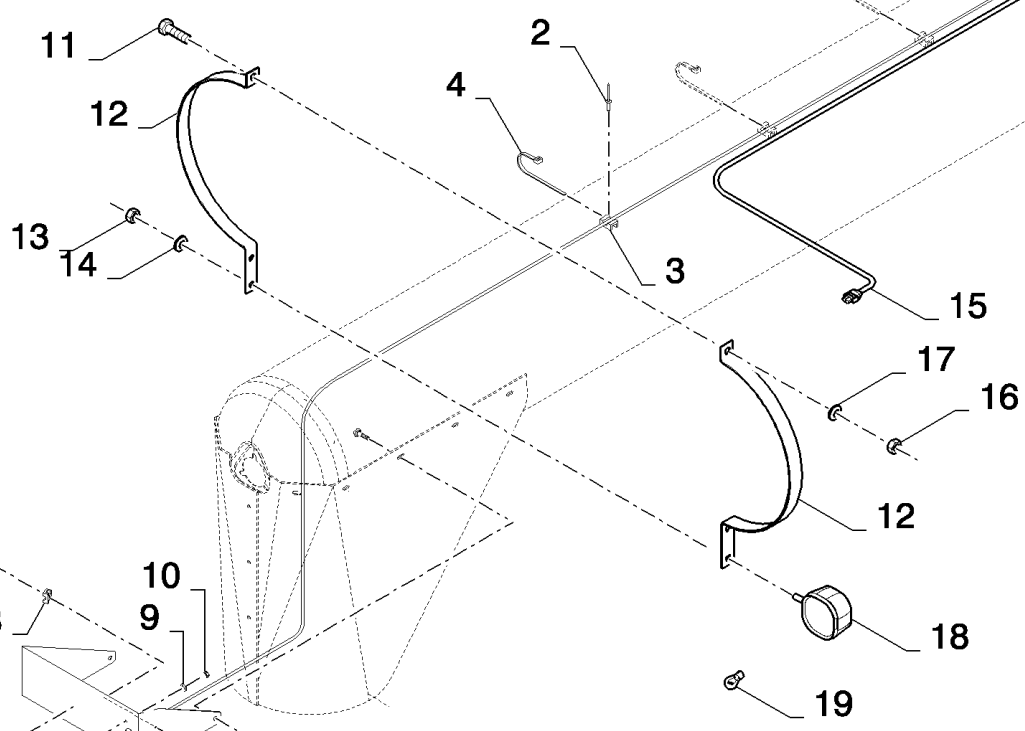

06.42(01) SIGNAL PLATES FOR UNLOADING TUBE

06.42(01) SIGNAL PLATES FOR UNLOADING TUBE

сылка	Номер детали	Кол-во	Описание
1	86610718	1	HARNESS, WIRE,
2	445394	8	RIVET, Pop, M4.8 x 12.7,
3	86590413	8	CLAMP,
4	86566989	13	STRAP, CABLE,
5	84441358	3	DECAL,
6	84429842	1	LAMP, (7)
7	86616250	1	BULB, #W5W, 5w, 12V-5W
8	84452652	1	SUPPORT,
9	140014	2	WASHER, M5 x 10 x 1,
10	43440	2	NUT, LOCK, M5 x .8, CI 8,
11	43139	2	SCREW, Hex, M10 x 25, 8.8, Full Thd,
12	84072630	2	SUPPORT,
13	86629542	1	NUT, LOCK, M8 x 1.25, CI 8,
14	86511315	1	WASHER, M8 x 16 x 1.6,
15	86900852	1	HARNESS, WIRE,
16	100016	2	NUT, M10, CI 8,
17	140045	2	WASHER, SPRING, Belleville, M10,
18	84067907	1	LAMP, WORK, (19)
19	9847313	1	BULB, #894, 12V, 37.5W,
20	325911	2	RIVET, Pop, M4.8 x 7.4,