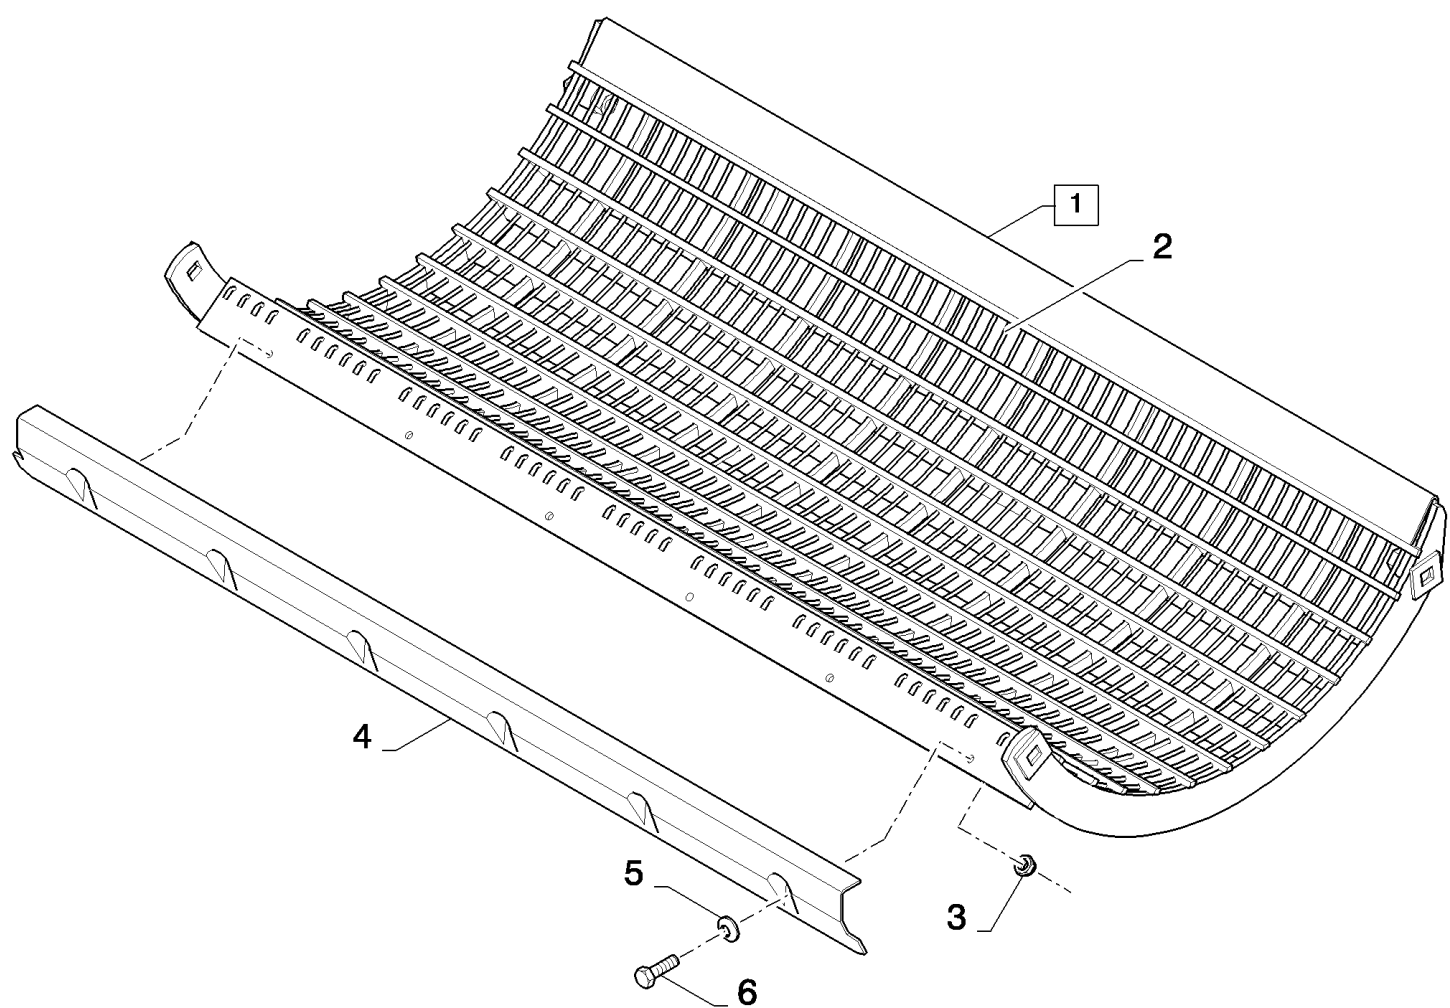

14.15(01) CONCAVE (CORN AND BEANS) FOR STANDARD DRUM

CX8080 COMBINE (9/06-)

14.15(01) CONCAVE (CORN AND BEANS) FOR STANDARD DRUM

сылка	Номер детали	Кол-во	Описание
1	84069767	1	CONCAVE, (2), FOR CX8060, CX8070, CX8080, CX8090 ONLY
1	84076775	1	CONCAVE, (2), FOR CX8030, CX8040, CX8050 ONLY
2	84064193		AR WIRE,
3	100037		AR NUT, M10 x 1.5, CI 8,
4	84073001	1	PLATE, , FOR CX8060, CX8070, CX8080, CX8090 ONLY
4	84073031	1	PLATE, , FOR CX8030, CX8040, CX8050 ONLY
5	378244		AR WASHER, M10,
6	43140		AR BOLT, Hex, M10 x 30, 8.8, Full Thd,

FOR CX8030 ONLY - D600