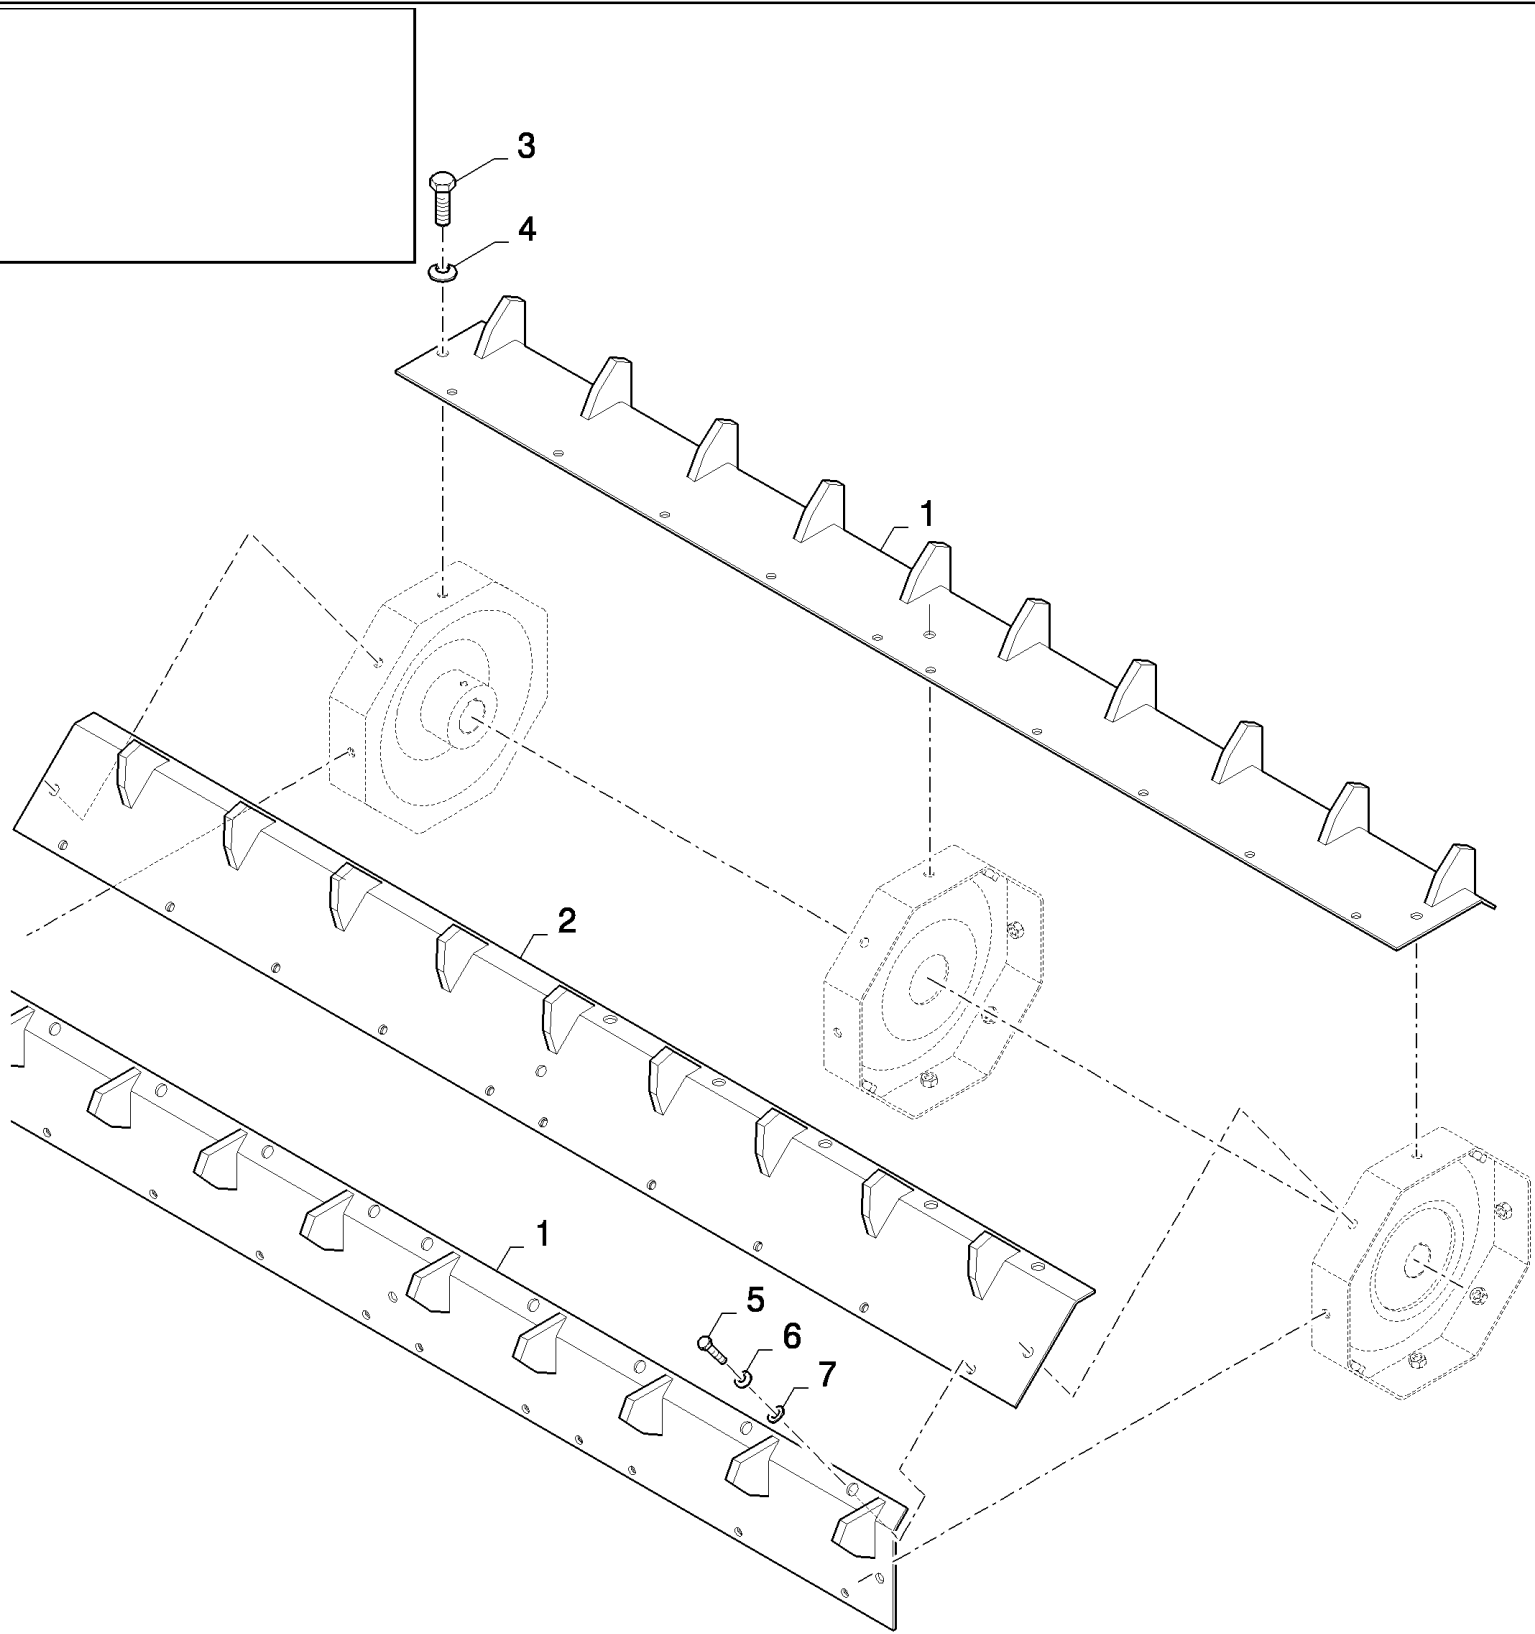

CX8080 COMBINE (9/06-)

18.84110384(01) BEATER BLADES

сылка	Номер детали	Кол-во	Описание
	84110384		DIA KIT, HARVESTER,
1	84444474	8	PLATE,
2	43151	24	SCREW, Hex, M12 x 20, 8.8, Full Thd,
3	140046	24	WASHER, Belleville, M12,
4	338949	64	BOLT, CARRIAGE, Short NK, M10 x 25, CI8.8, Full Thd,
5	447336	64	WASHER,
6	140045	64	WASHER, SPRING, Belleville, M10,
7	100016	64	NUT, M10, CI 8,
	84441900	0.06	grease