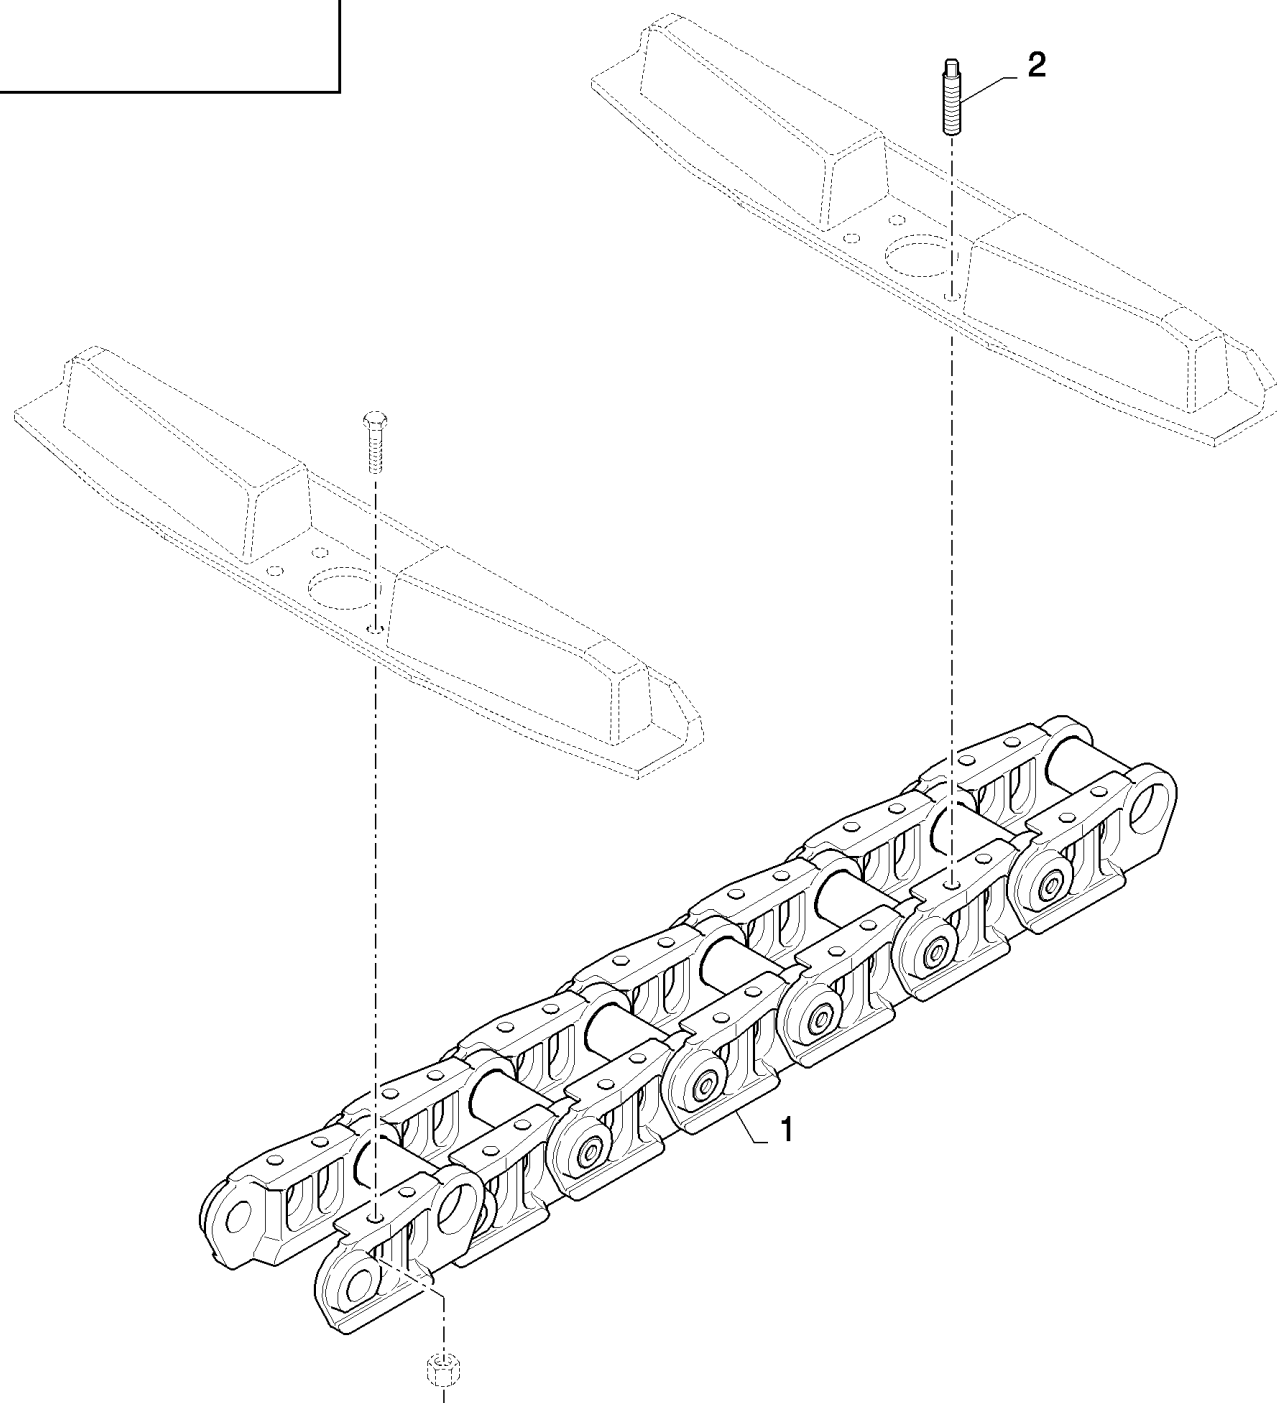

CX8080 COMBINE (9/06-)

18.84110608(05) TRACKS - 7 ROLLS WITHOUT PLATES

сылка	Номер детали	Кол-во	Описание
	84110608		DIA KIT, HARVESTER,
1	84800280	2	CHAIN, TRACK,
2	84800301	4	SCREW,