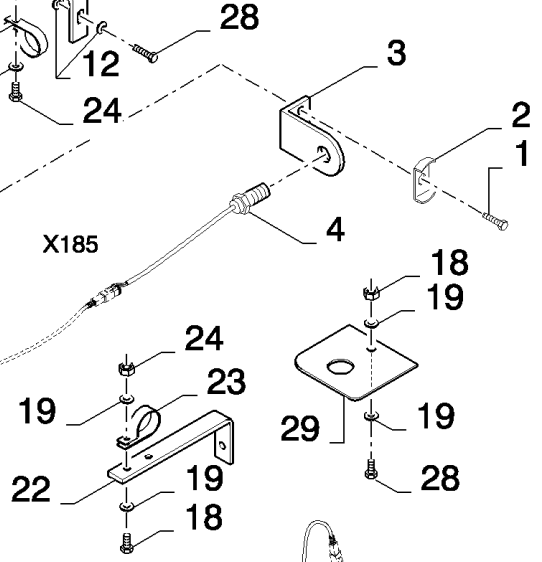

06.35(01) THRESHING FRAME, ELECTRICS - LH

сылка	Номер детали	Кол-во	Описание
1	120242	1	SET SCREW, Hex Soc, M6 x 10, Cup Pt,
2	84071097	1	DISC,
3	84073182	1	BRACKET,
4	84058861	3	SENSOR,
5	84073179	1	BRACKET,
6	86050286	2	BOLT, Hex Flg, M10 x 20, 8.8,
7	140045	2	WASHER, SPRING, Belleville, M10,
8	140042	2	WASHER, M10 x 34 x 3,
9	84071095	2	DISC,
10	86590413	16	CLAMP,
11	445394	16	RIVET, Pop, M4.8 x 12.7,
12	9824259	4	WASHER, M6 x 12 x 1.6,
13	86566989	16	STRAP, CABLE,
14	86508568	1	SCREW, Hex, M6 x 16, 8.8,
15	120103	2	BOLT, Hex, M8 x 16, 8.8,
16	322358	6	WASHER, SPRING, Belleville, M8,
17	84058862	1	SENSOR,
18	9706755	11	NUT, M6, CI 8,
19	322357	17	WASHER, SPRING, Belleville, M6,
20	87036570	1	COVER,
21	87036591	1	COVER,
22	84435782	3	SUPPORT,
23	86628564	6	CLAMP, 1 1/4", Insul, 3/8" Bolt,
24	43117	6	BOLT, Hex, M6 x 30, 8.8,
25	84400083	1	SUPPORT,
26	9706690	2	NUT, M8, CI 8,
27	120104	2	SCREW, Hex, M8 x 20, 8.8,
28	120100	4	BOLT, Hex, M6 x 20, 8.8,
29	84400077	1	SUPPORT,
30	84435787	1	SUPPORT,