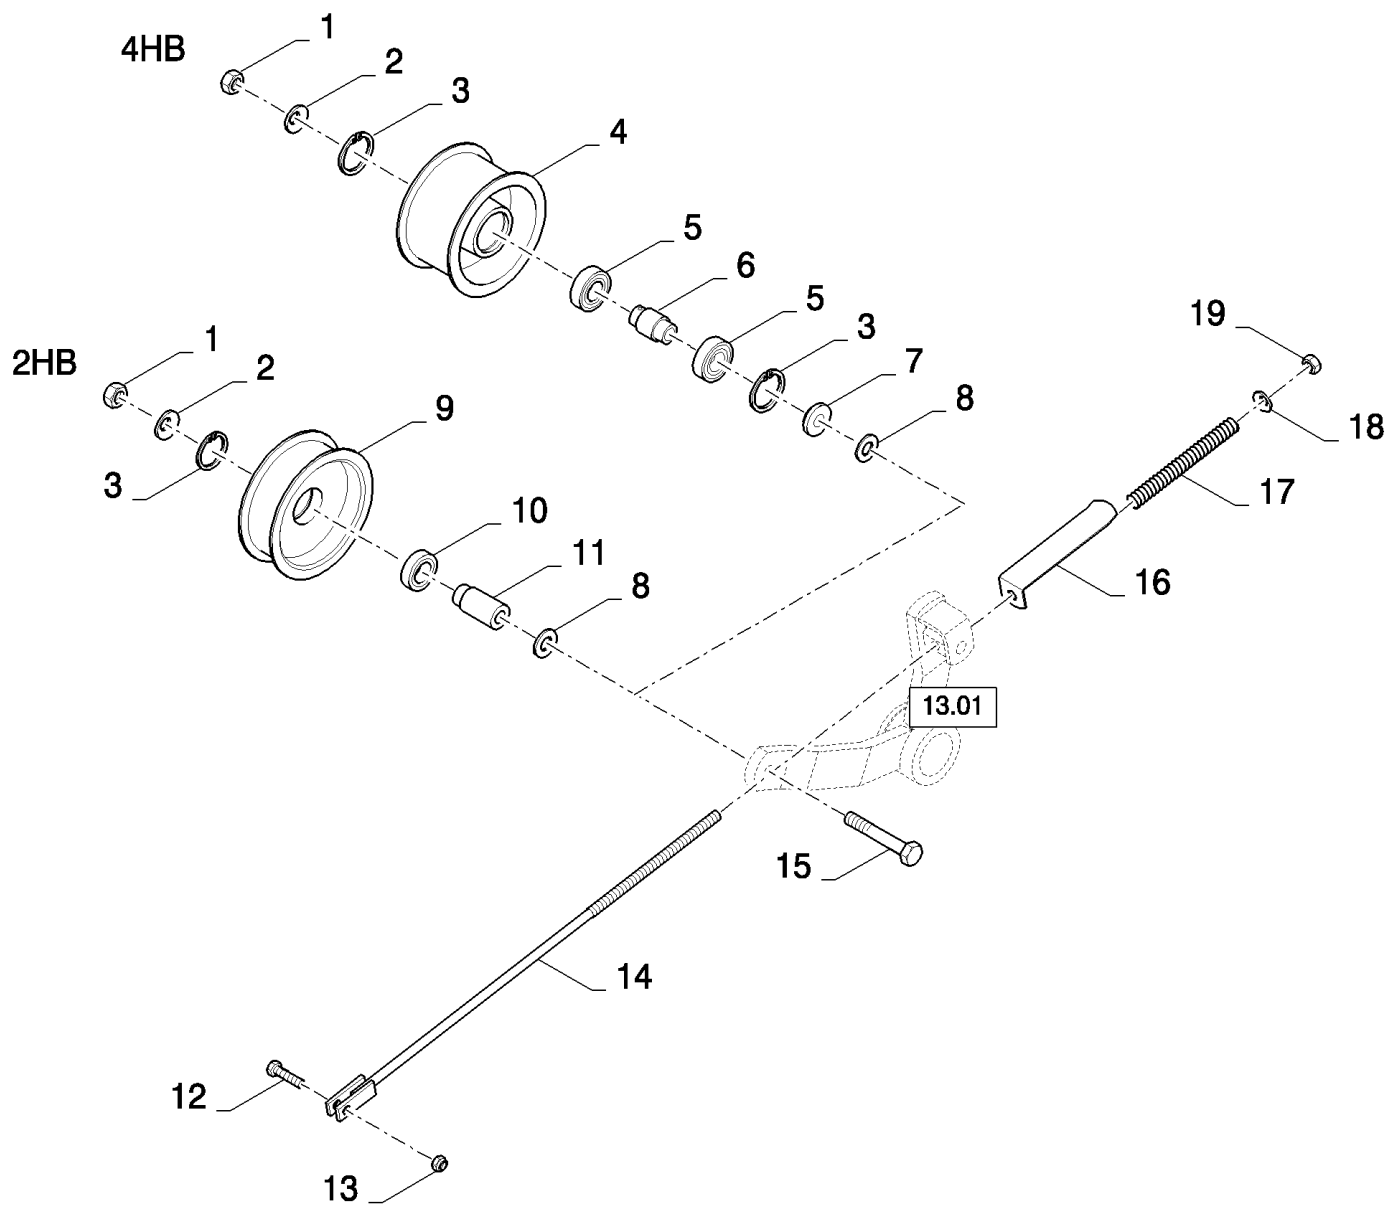

13.03(01) STRAW ELEVATOR DRIVE 2HB - 4HB, IDLERS

13.03(01) STRAW ELEVATOR DRIVE 2HB - 4HB, IDLERS

сылка	Номер детали	Кол-во	Описание
1	100020	1	NUT, M16, CI 8,
2	140048	1	WASHER, SPRING, Belleville, M16,
3	370011	2	RING, SNAP, M52, Int,
4	84069861	1	WHEEL, IDLER, , FOR 4HB ONLY
5	84057966	2	BEARING, BALL, , FOR 4HB ONLY
6	84069869	1	SPACER, , FOR 4HB ONLY
7	84073740	1	BUSHING, , FOR 4HB ONLY
8	378246	AR	WASHER, 16MM
9	84071981	1	WHEEL, IDLER, , FOR 2HB ONLY
10	443898	1	BEARING, BALL, , FOR 2HB ONLY
11	84073734	1	SPACER, , FOR 2HB ONLY
12	120068	1	BOLT, Hex, M10 x 40, 8.8, Full Thd,
13	100037	1	NUT, M10 x 1.5, CI 8,
14	84434303	1	TIE-ROD,
15	43874	1	SCREW, Hex, M16 x 110, 8.8,
16	84440555	1	INDICATOR, , FOR 2HB ONLY
16	84069793	1	INDICATOR, , FOR 4HB ONLY
17	354085	1	SPRING, , FOR 2HB ONLY
17	9516122	1	SPRING, , FOR 4HB ONLY
18	378245	1	WASHER, M12,
19	412126	1	NUT, LOCK, M12 x 1.75, CI 8,