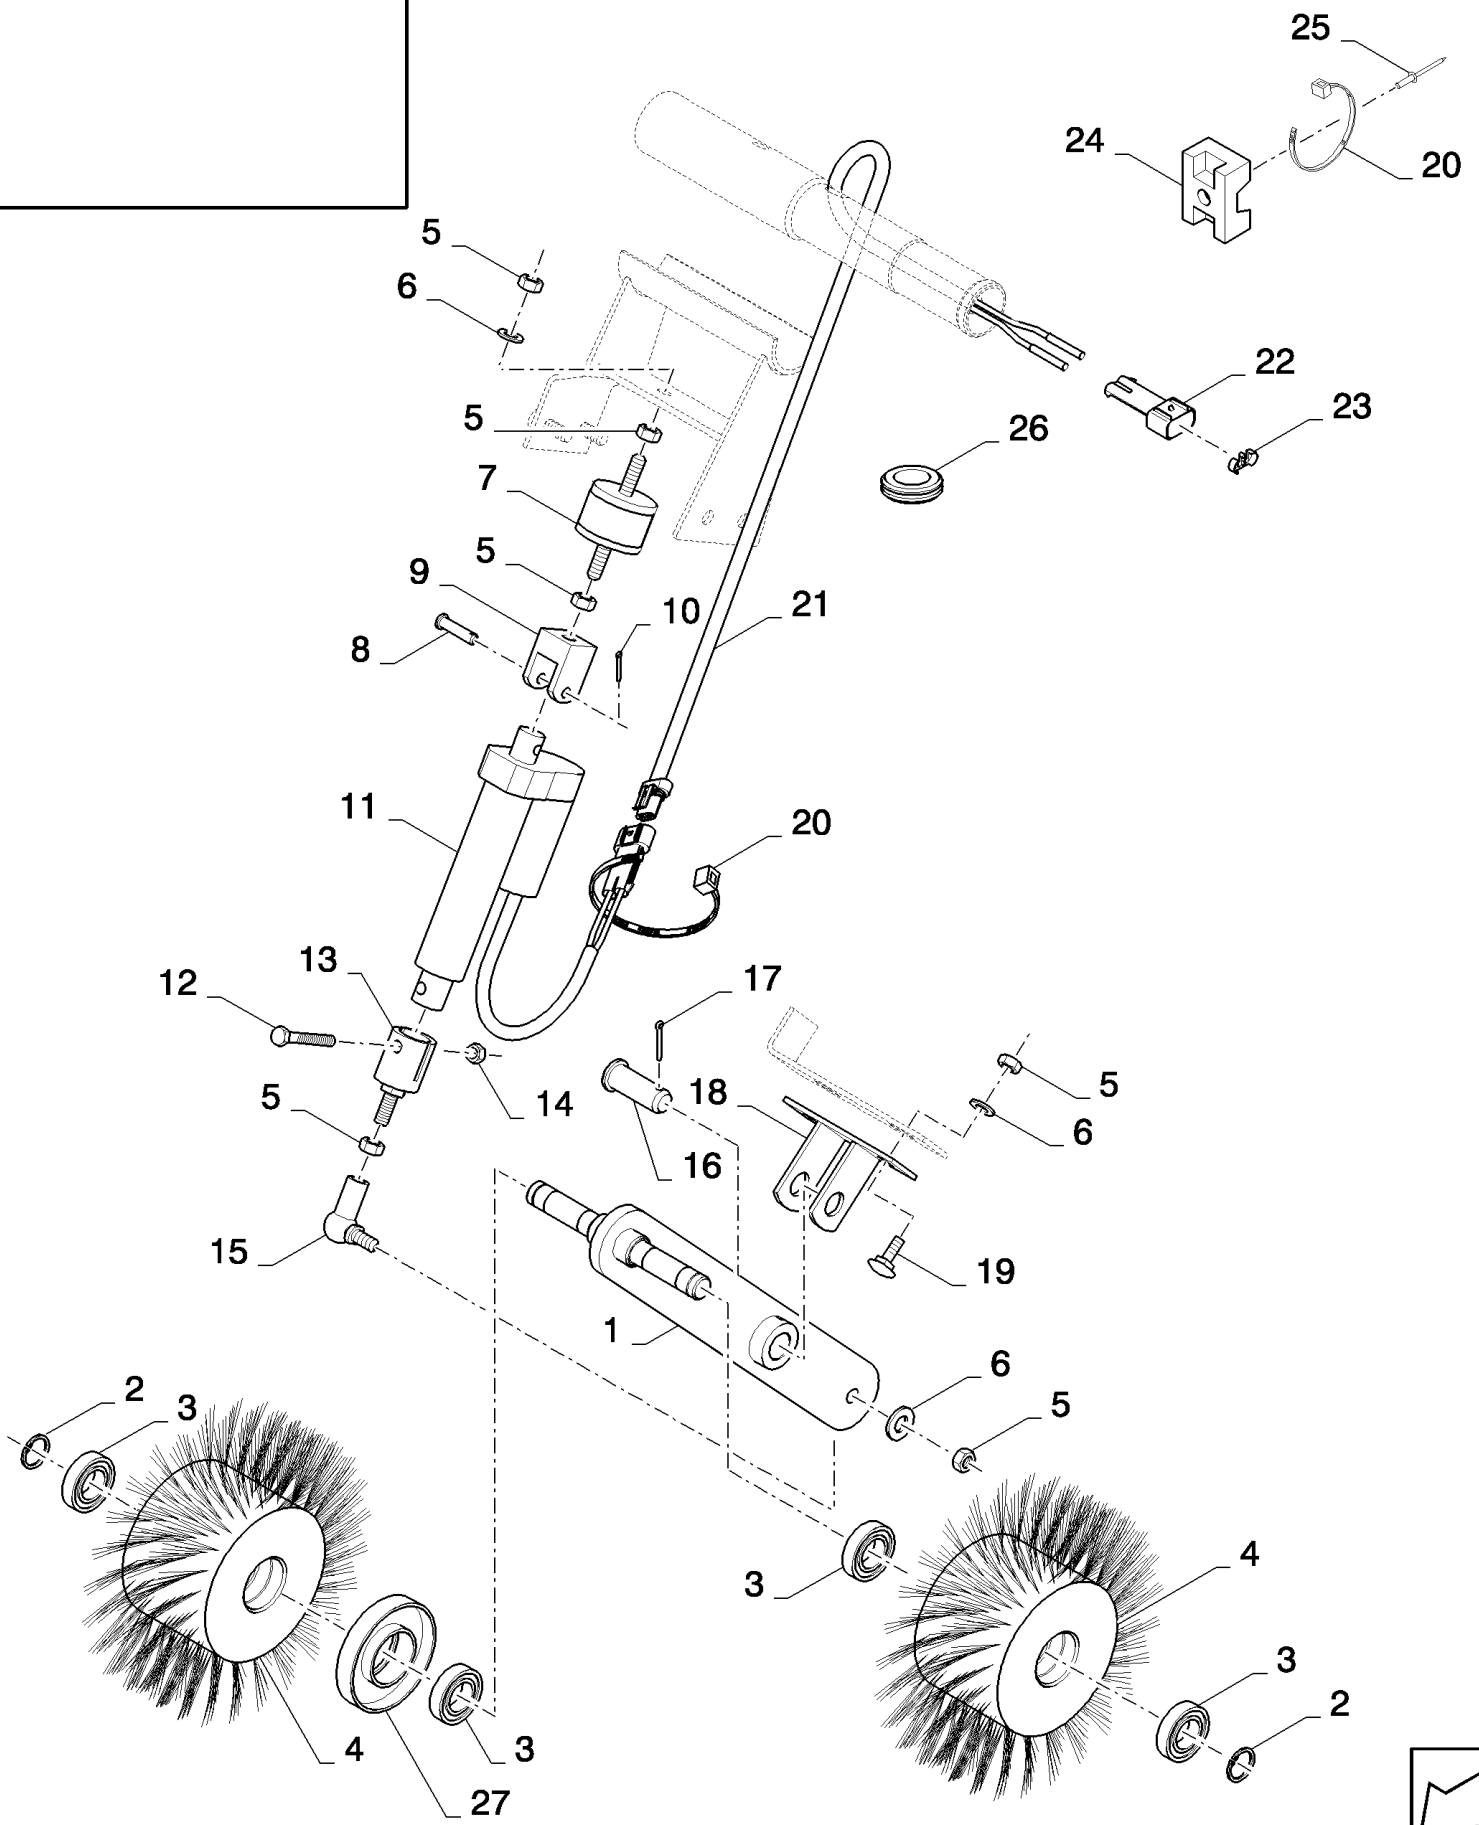

сылка	Номер детали	Кол-во	Описание
	84040942		ROTARY DUST SCREEN,
1	84448930	1	LEVER,
2	301615	2	RING, SNAP,
3	9815813	4	BEARING ASSY,
4	84448924	2	BRUSH,
5	89706690	7	NUT, M8, CI 8,
6	322358	4	WASHER, SPRING, Belleville, M8,
7	393802	1	DAMPER,
8	376876	1	PIN, CLEVIS, M6 x 30,
9	84026054	1	SUPPORT,
10	86977785	1	PIN, SPLIT (COTTER), M1.6 x 20,
11	84440048	1	ACTUATOR,
12	86977789	1	SCREW, Hex, M6 x 35, 8.8,
13	84071712	1	CLEVIS,
14	353308	1	NUT, M6 x 1, CI 8,
15	412439	1	BALL JOINT,
16	84072127	1	PIN,
17	130007	1	PIN, SPLIT (COTTER), M4 x 25,
18	84071754	1	SUPPORT,
19	86507486	2	BOLT, CARRIAGE, Short NK, M8 x 20, CI8.8, Full Thd,
20	86566989	7	STRAP, CABLE,
21	86608490	1	HARNESS, WIRE,
22	86604176	1	CONNECTOR, WIRE,
23	86604177	1	PLUG,
24	86590413	2	CLAMP,
25	445395	2	RIVET, Pop, M4.8 x 18.1,
26	411809	1	GROMMET,
	400981	0.05