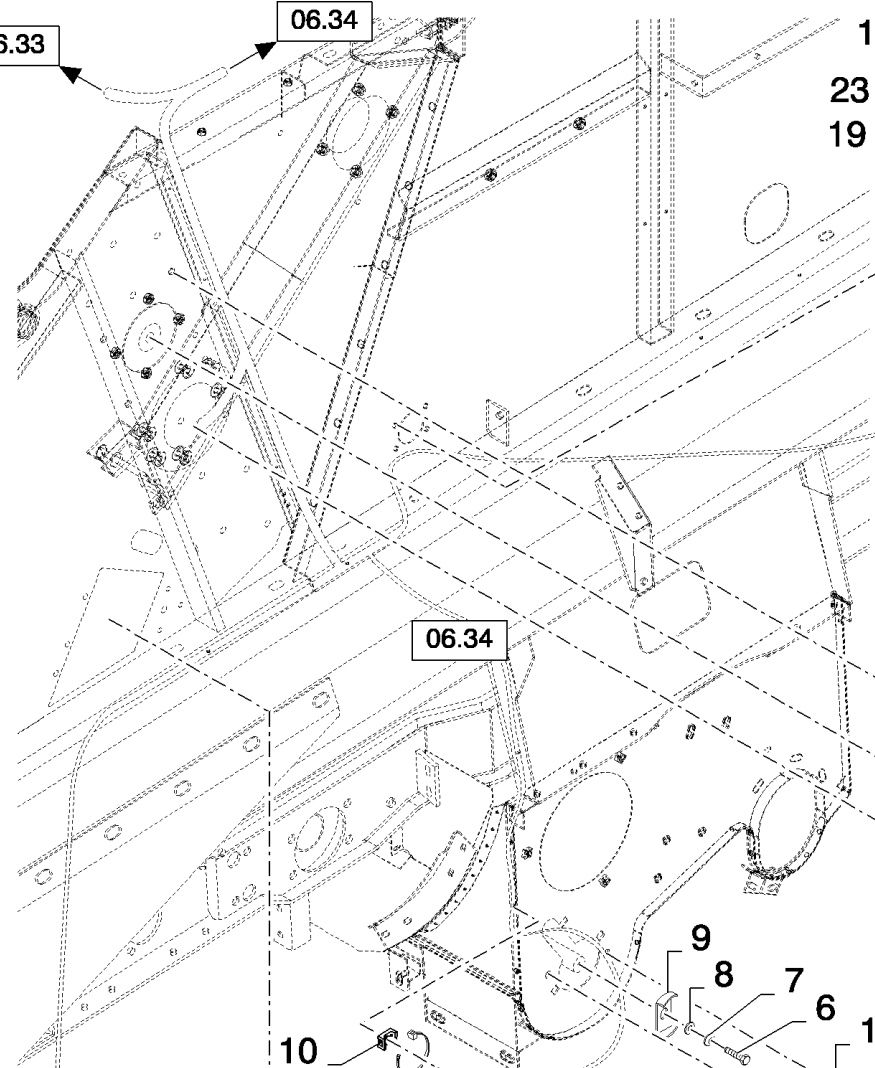

06.35(01) THRESHING FRAME, ELECTRICS - LH

сылка	Номер детали	Кол-во	Описание
1	120242	1	SET SCREW, Hex Soc, M6 x 10, Cup Pt,
2	84071097	1	DISC,
3	84073182	1	BRACKET,
4	84058861	3	SENSOR,
5	84073179	1	BRACKET,
6	86050286	2	BOLT, Hex Flg, M10 x 20, 8.8,
7	140045	2	WASHER, SPRING, Belleville, M10,
8	140042	2	WASHER, M10 x 34 x 3,
9	84071095	2	DISC,
10	86590413	16	CLAMP,
11	445394	16	RIVET, Pop, M4.8 x 12.7,
12	9824259	4	WASHER, M6 x 12 x 1.6,
13	86566989	16	STRAP, CABLE,
14	86508568	1	SCREW, Hex, M6 x 16, 8.8,
15	120103	2	BOLT, Hex, M8 x 16, 8.8,
16	322358	6	WASHER, SPRING, Belleville, M8,
17	84058862	1	SENSOR,
18	9706755	11	NUT, M6, CI 8,
19	322357	17	WASHER, SPRING, Belleville, M6,
20	87036570	1	COVER,
21	87036591	1	COVER,
22	84435782	3	SUPPORT,
23	86628564	6	CLAMP, 1 1/4", Insul, 3/8" Bolt,
24	43117	6	BOLT, Hex, M6 x 30, 8.8,
25	84400083	1	SUPPORT,
26	9706690	2	NUT, M8, CI 8,
27	120104	2	SCREW, Hex, M8 x 20, 8.8,
28	120100	4	BOLT, Hex, M6 x 20, 8.8,
29	84400077	1	SUPPORT,
30	84435787	1	SUPPORT,