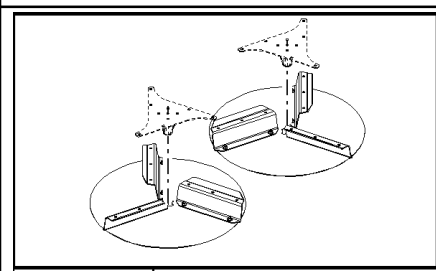

19.56(01) DISC ASSEMBLY, WIDE CHAFF SPREADER - D600

CX8080 COMBINE (9/06-)

19.56(01) DISC ASSEMBLY, WIDE CHAFF SPREADER - D600

сылка	Номер детали	Кол-во	Описание
1	87044190	1	DISC, RH (2 to 7)
2	87281155	2	DISC,
3	87044392	3	PLATE,
4	140045	6	WASHER, SPRING, Belleville, M10,
5	100016	6	NUT, M10, CI 8,
6	86633356	6	BOLT, CARRIAGE, Short NK, M10 x 25, CI8.8, Full Thd,
7	87044324	3	BLADE,
8	87044370	1	DISC, LH (2 to 7)