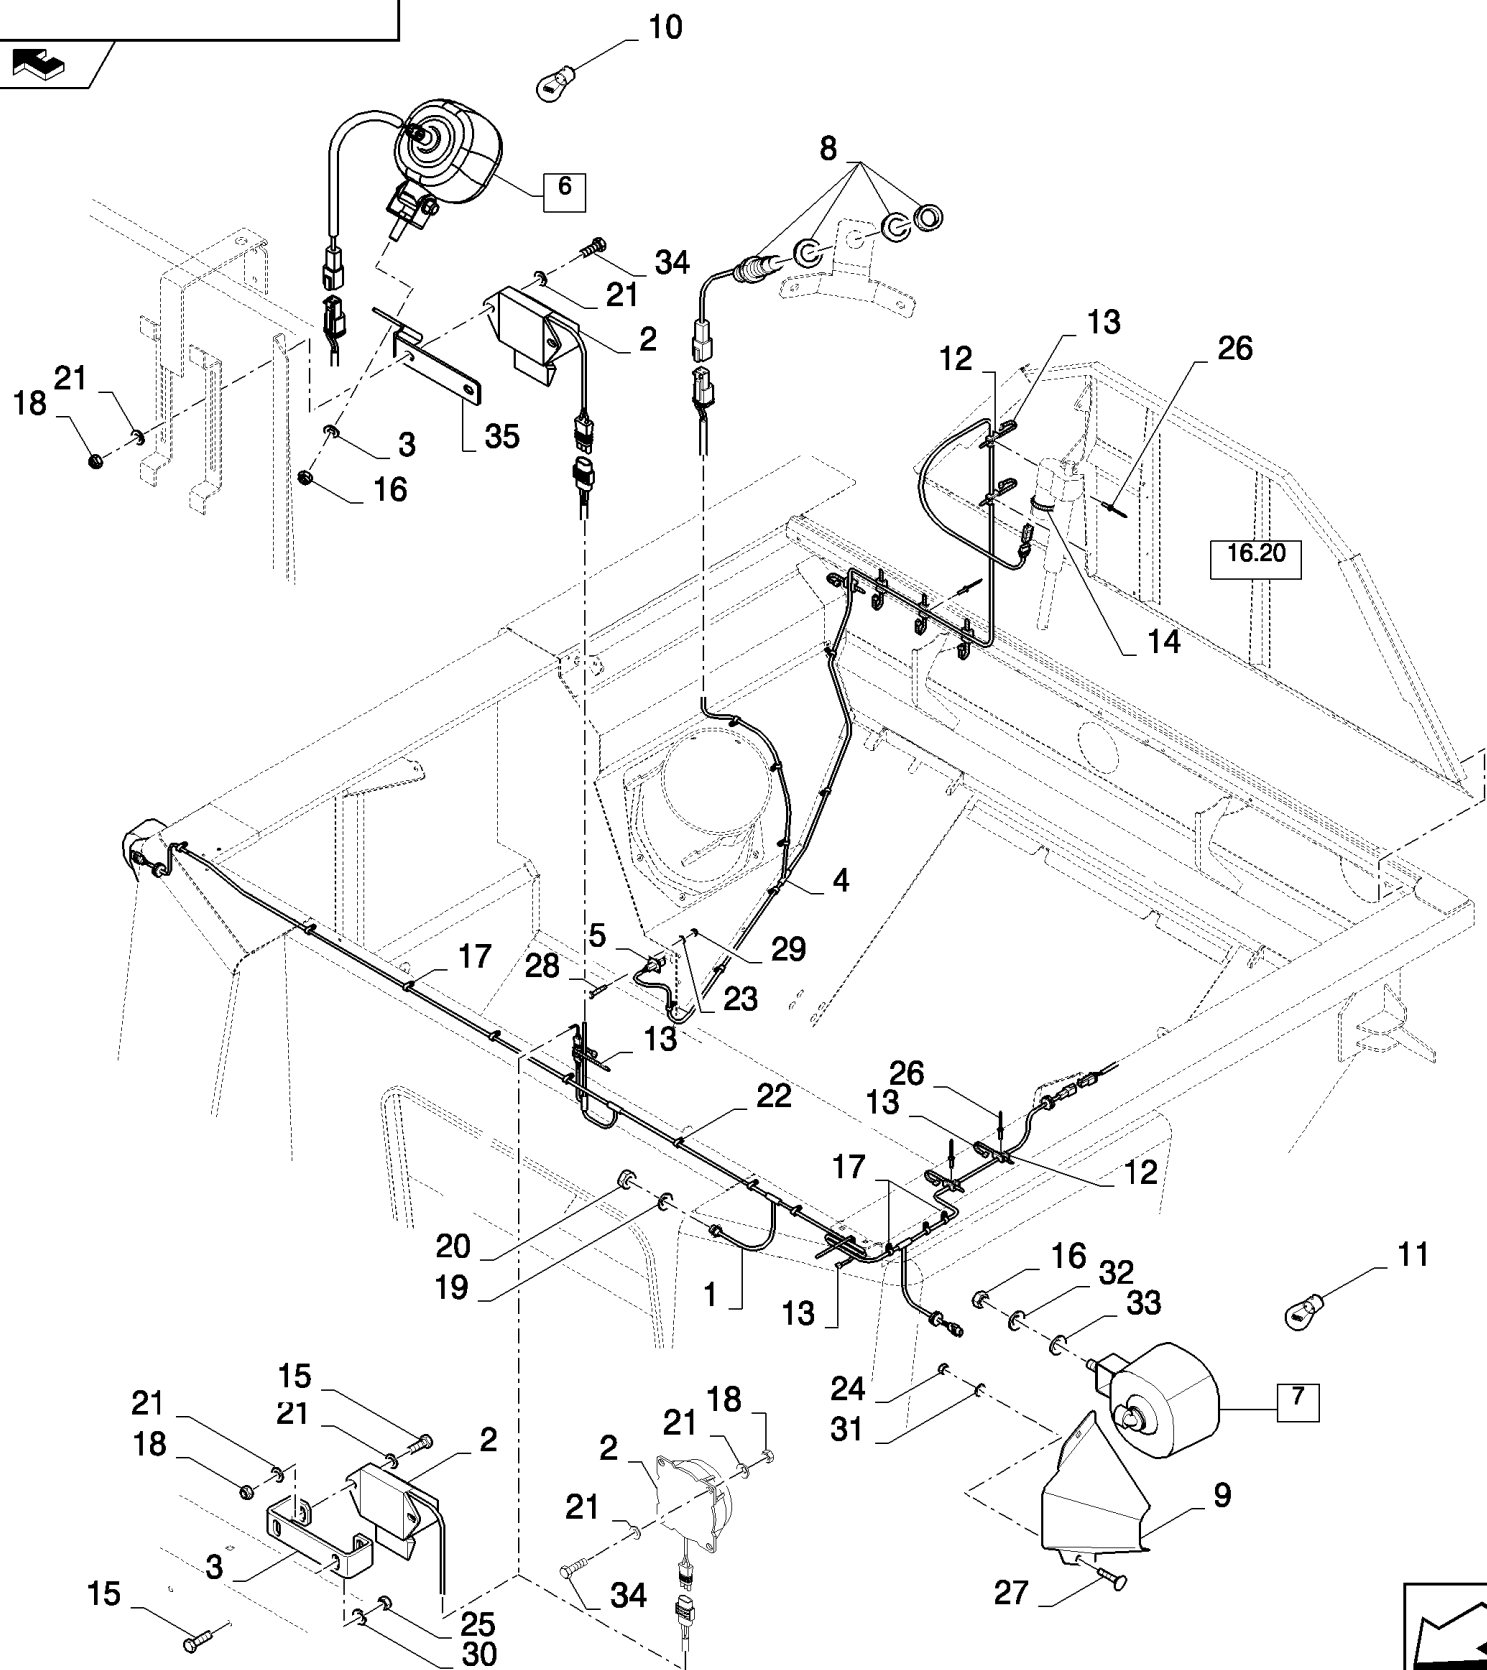

06.41(01) GRAINTANK, ELECTRICITY

сылка	Номер детали	Кол-во	Описание
1	86900853	1	HARNES, WIRE,
2	86626239	2	SWITCH, , BSN C601
2	87532857	2	SWITCH, , ASN D602
3	84439472	1	SUPPORT, , BSN C601
4	86616162	1	HARNES, WIRE, , WITH GRAINTANK COVERS ONLY
5	86837473	1	CONNECTOR, WIRE, , WITH GRAINTANK EXTENSIONS ONLY
6	87350858	1	LAMP, (10)
7	86525513	2	LAMP, (11)
8	84058863	1	SENSOR, , WITH GRAINTANK COVERS ONLY
9	84442474	2	SHIELD,
10	87329813	1	BULB,
11	9847312	1	BULB,
12	86590413	11	CLAMP,
13	86566989	14	STRAP, CABLE,
14	86566990	1	STRAP, CABLE,
15	120103	4	BOLT, Hex, M8 x 16, 8.8, , BSN C601
16	100016	3	NUT, M10, CI 8,
17	86010402	16	CLAMP, 1/2", Insul, 3/8" Bolt,
18	86629542	4	NUT, LOCK, M8 x 1.25, CI 8, , BSN C601
18	86629542	6	NUT, LOCK, M8 x 1.25, CI 8, , ASN D602
19	9861349	1	WASHER, LOCK,
20	9861348	1	NUT,
21	140016	8	WASHER, M8 x 16 x 1.6, , BSN C601
21	140016	12	WASHER, M8 x 16 x 1.6, , ASN D602
22	9837692	3	CLAMP,
23	89824840	4	WASHER, 4MM
24	9706755	4	NUT, M6, CI 8,
25	9706690	2	NUT, M8, CI 8, , BSN C601
26	445394	11	RIVET, Pop, M4.8 x 12.7,
27	412298	4	BOLT, CARRIAGE, Short NK, M6 x 16, CI8.8, Full Thd,
28	412255	4	BOLT, Hex, M4 x 20, 8.8, Full Thd,
29	385681	4	NUT, LOCK, M4 x .7, CI 8, M4
30	322358	2	WASHER, SPRING, Belleville, M8, , BSN C601
31	322357	4	WASHER, SPRING, Belleville, M6,
32	140045	3	WASHER, SPRING, Belleville, M10,
33	140042	6	WASHER, M10 x 34 x 3,
34	120104	2	SCREW, Hex, M8 x 20, 8.8, , BSN C601
34	120104	6	SCREW, Hex, M8 x 20, 8.8, , ASN D602
35	87350863	1	BRACKET,