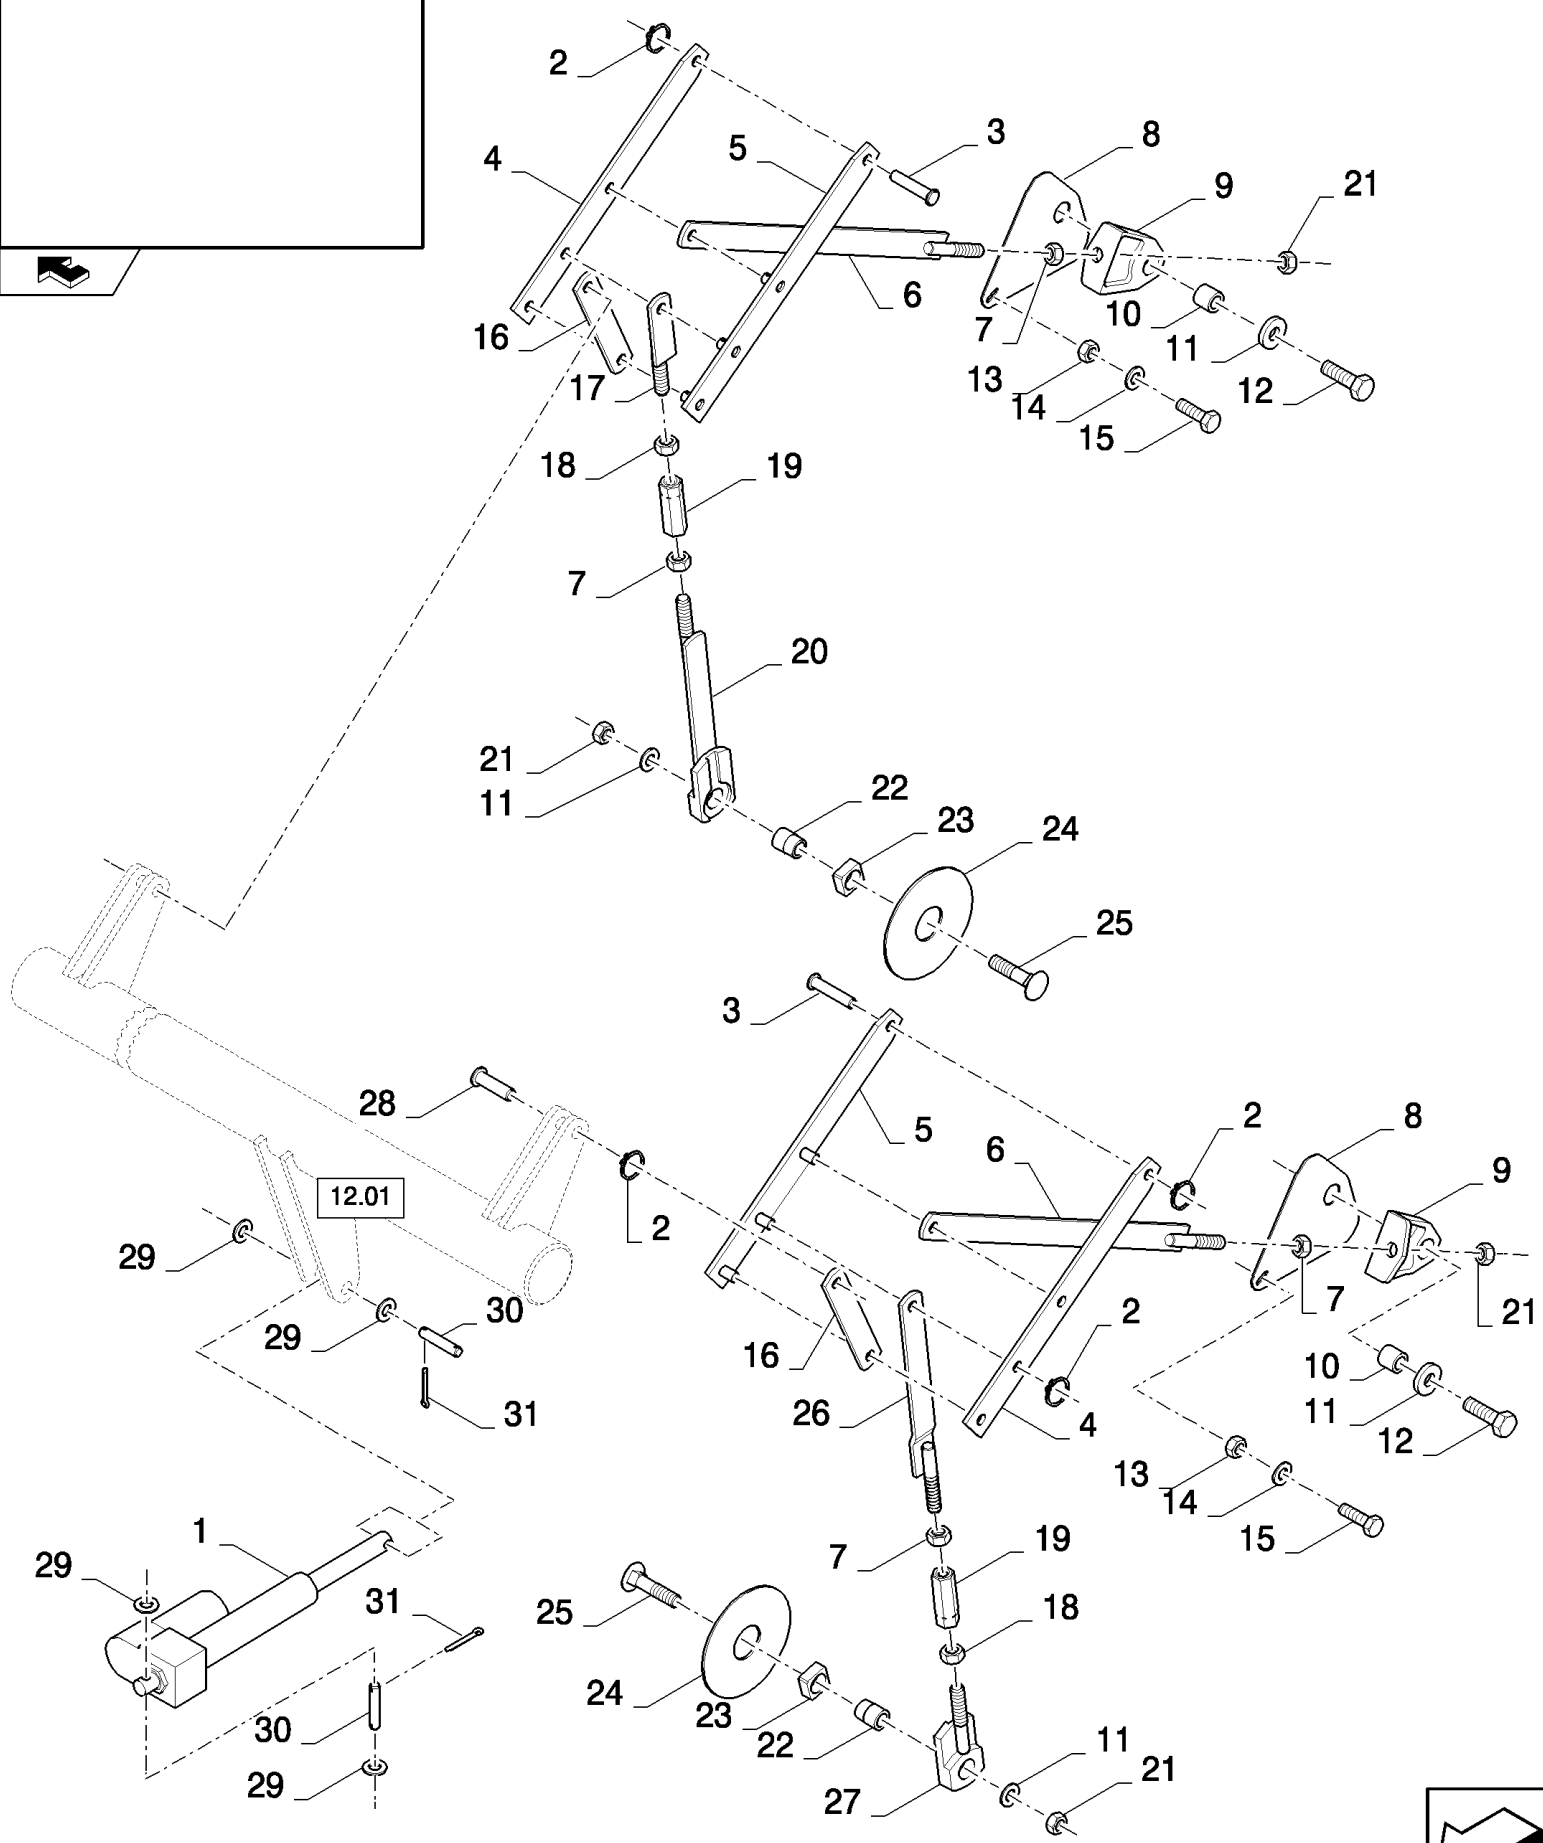

14.13(01) CONCAVE, ADJUSTMENT

14.13(01) CONCAVE, ADJUSTMENT

сылка	Номер детали	Кол-во	Описание
1	86580837	1	ACTUATOR,
2	370024	10	RING, SNAP, M20, Ext,
3	84400196	2	PIN,
4	84433202	2	LEVER,
5	84433205	2	LEVER,
6	84433186	2	ROD, ADJUSTMENT,
7	9706694	4	NUT, M20, CI 8,
8	84438911	2	PLATE, COVER,
9	84072508	2	SUPPORT,
10	84072370	2	BUSHING,
11	86592703	4	WASHER, M20 x 50 x 6, HT,
12	395528	2	SCREW, Hex, M20 x 100, 8.8, M20x100
13	86629542	2	NUT, LOCK, M8 x 1.25, CI 8, , BSN C659
13	86629542	4	NUT, LOCK, M8 x 1.25, CI 8, , ASN D660
14	378243	2	WASHER, M8, , BSN C659
14	378243	4	WASHER, M8, , ASN D660
15	86507486	2	BOLT, CARRIAGE, Short NK, M8 x 20, CI8.8, Full Thd, , BSN C659
15	308761	2	BOLT, CARRIAGE, Short NK, M8 x 25, CI8.8, Full Thd, , ASN D660
16	84433193	2	LINK/SHACKLE,
17	84433108	1	ROD, ADJUSTMENT,
18	84001867	2	NUT, M20 x 2.5, CI8, M20
19	84064387	2	SLEEVE, ADJUSTING,
20	84433099	1	ROD, ADJUSTMENT, , BSN C659
20	87741349	1	ROD, ADJUSTMENT, , ASN D660
21	412180	4	NUT, LOCK, M20 x 2.5, CI 8, M20
22	84444679	2	BUSHING,
23	84072367	2	BUSHING,
24	84072384	2	PLATE, COVER, , BSN C659
24	87687724	2	SEAL PROTECTION, , ASN D660
25	84064451	2	BOLT, CARRIAGE, Short NK, M20 x 90, CI8.8,
26	84433091	1	ROD, ADJUSTMENT,
27	84072361	1	REGULATING SYSTEM, , BSN C659
27	87740337	1	REGULATING SYSTEM, , ASN D660
28	84400194	2	PIN,
29	378245	4	WASHER, M12,
30	84017216	2	PIN,
31	130003	4	PIN, SPLIT (COTTER), M3.2 x 20,