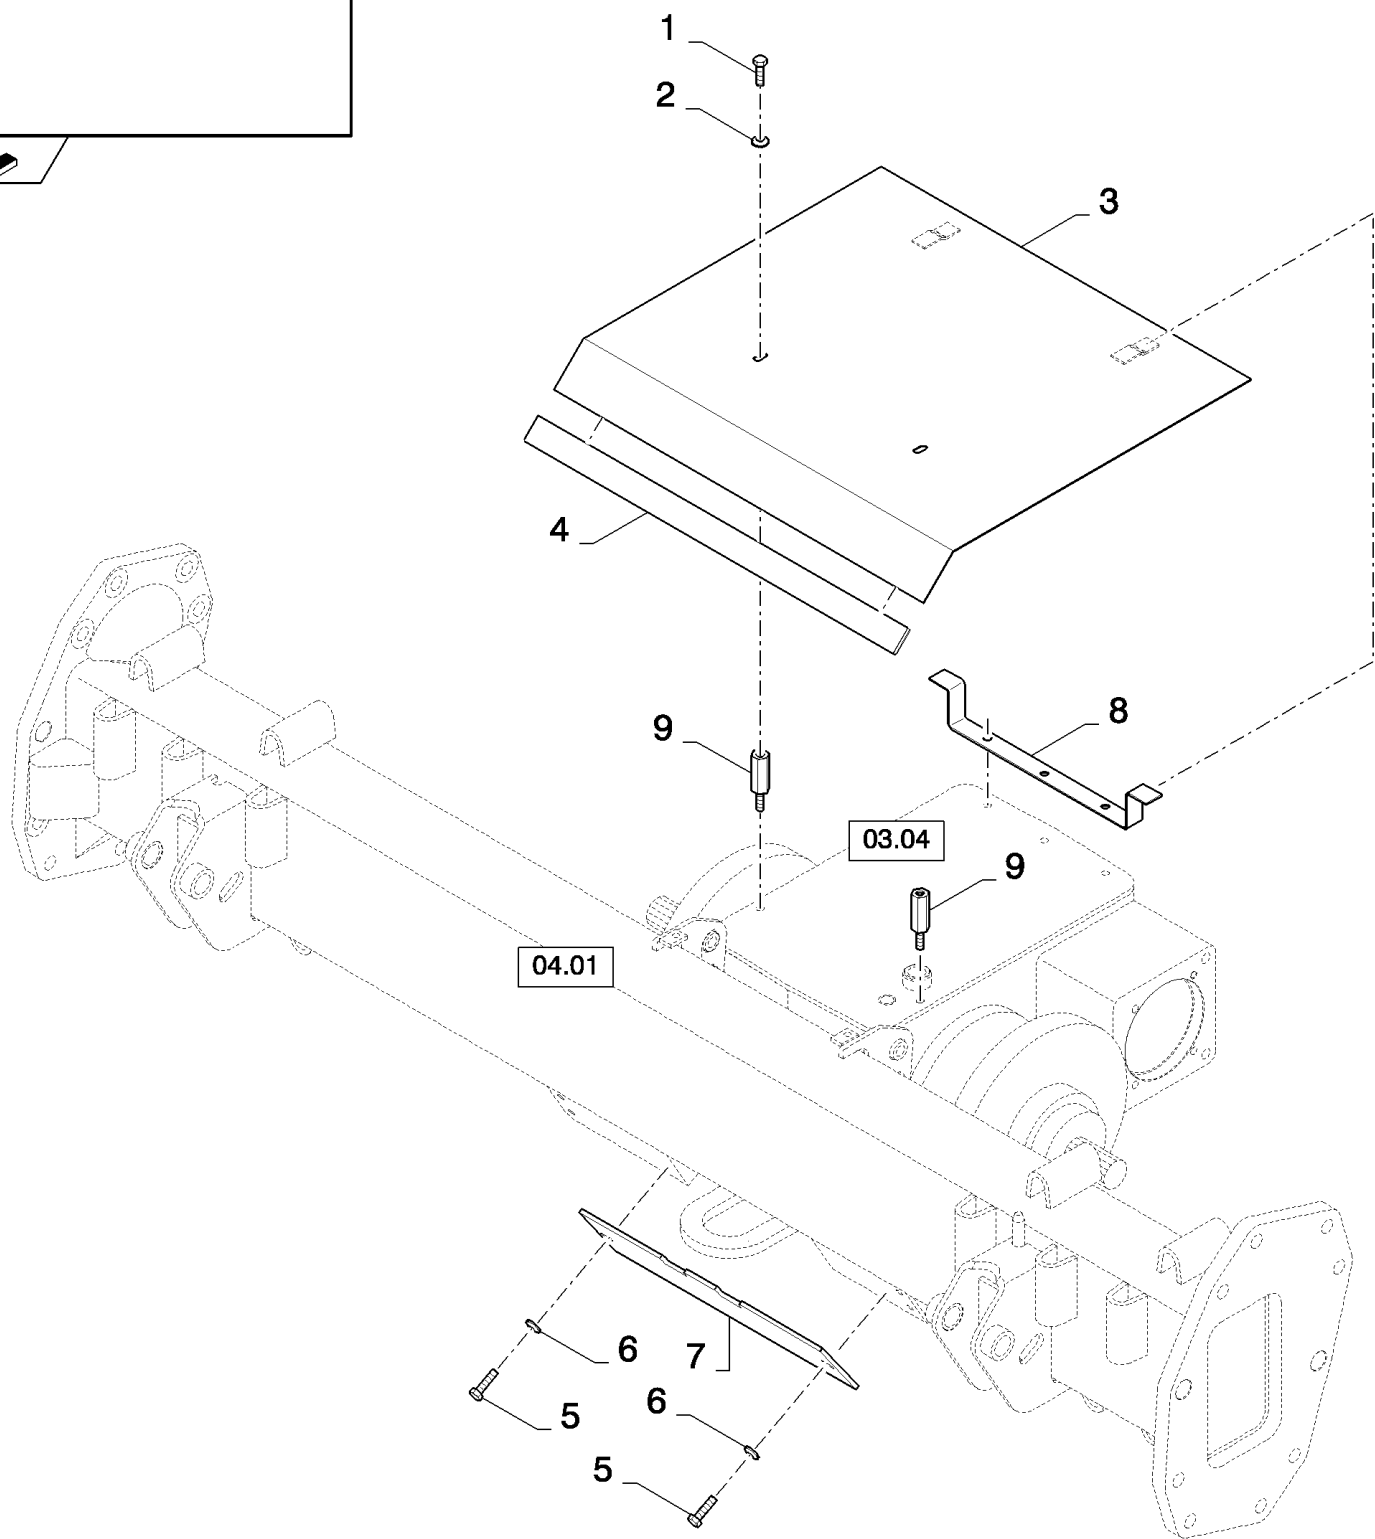

04.02(01) GEARBOX AND BRAKE PROTECTIONS

04.02(01) GEARBOX AND BRAKE PROTECTIONS

сылка	Номер детали	Кол-во	Описание
1	120103	2	BOLT, Hex, M8 x 16, 8.8,
2	412650	2	WASHER, Belleville, M8,
3	84075412	1	COVER,
4	NS	AR	NOT SERVICED, Protection strip
5	43140	2	BOLT, Hex, M10 x 30, 8.8, Full Thd,
6	140045	2	WASHER, SPRING, Belleville, M10,
7	84435587	1	PLATE,
8	84075330	1	BRACKET,
9	87539097	2	SCREW,