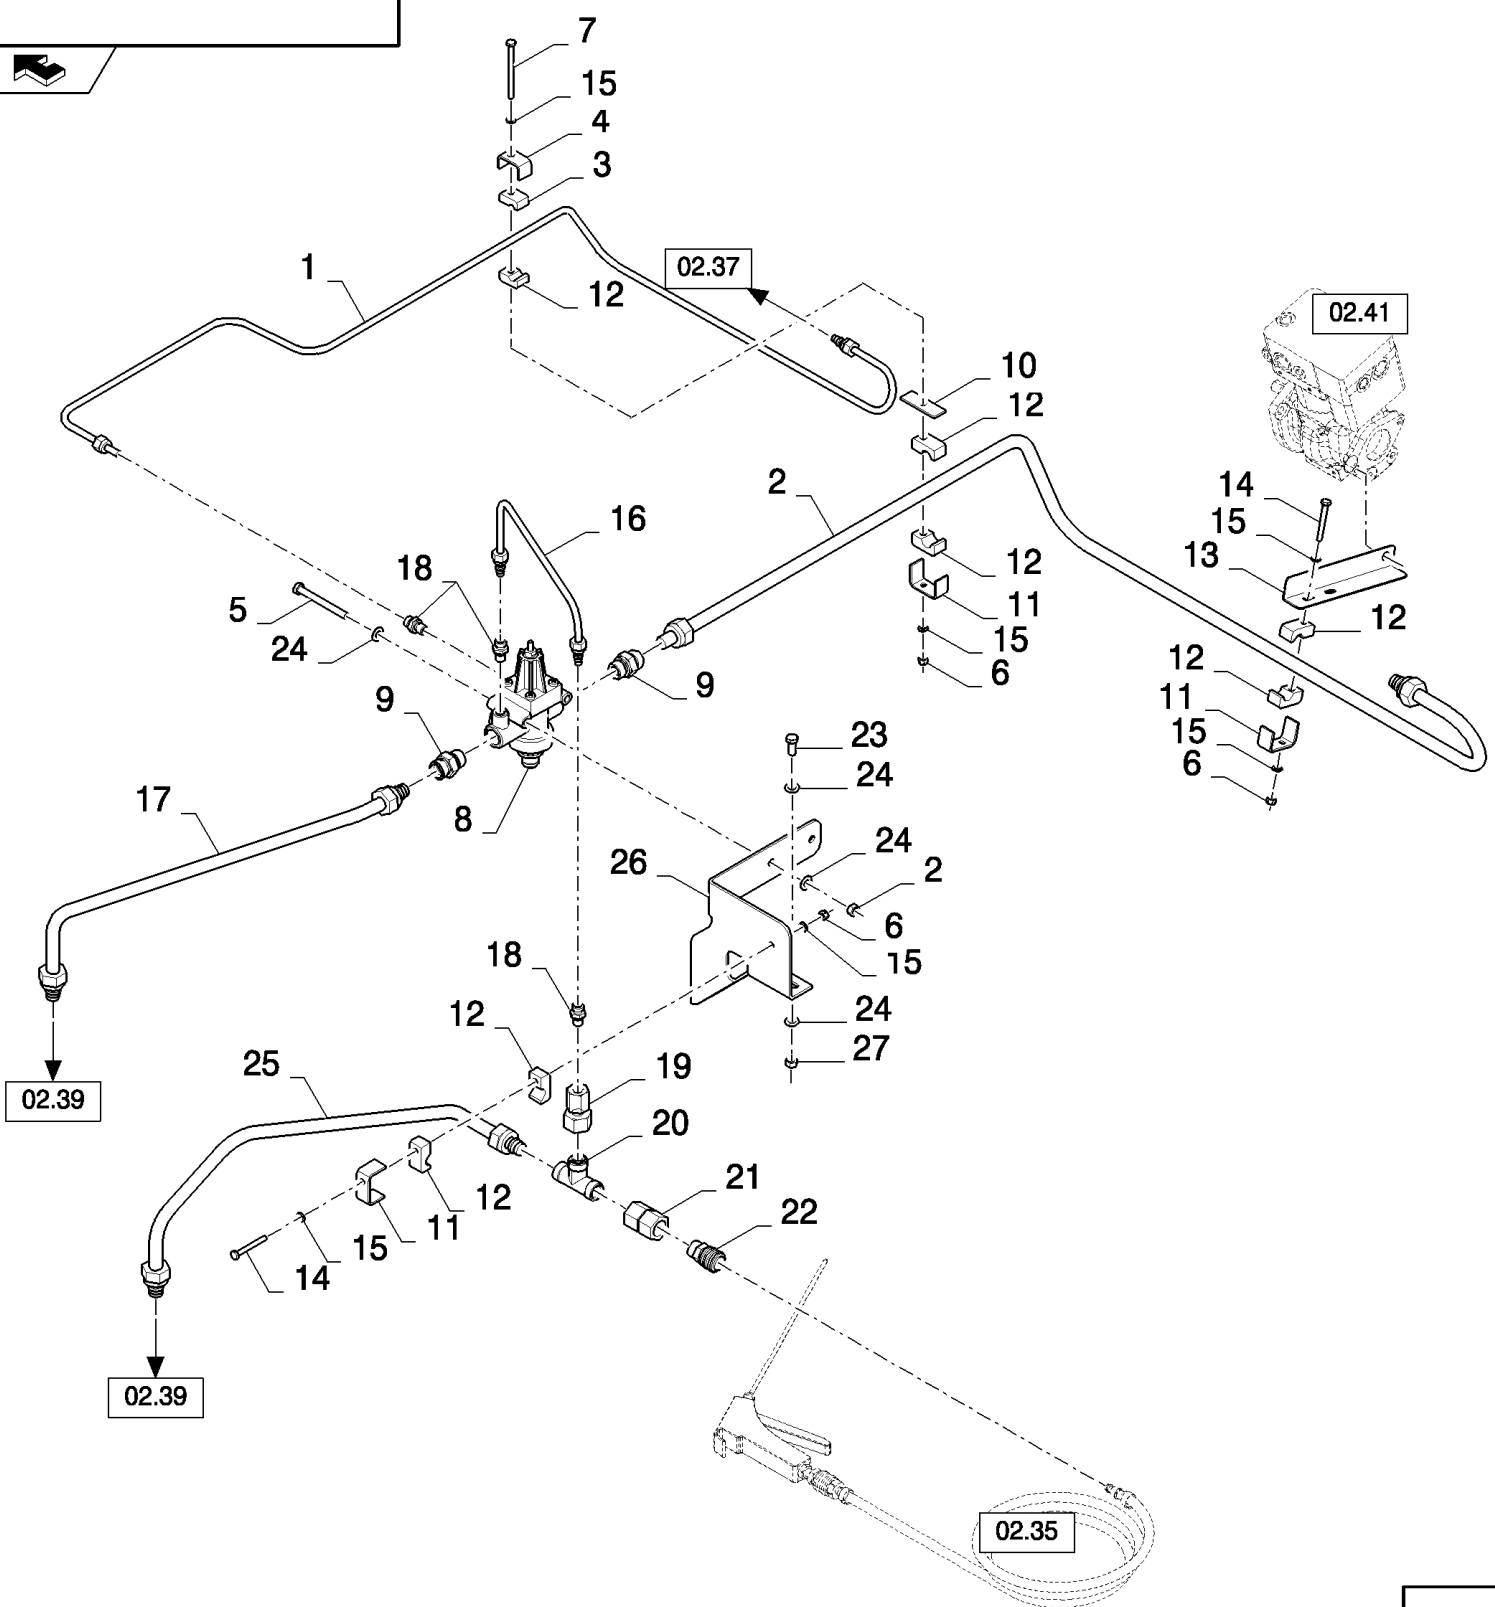

02.38(01) BLOW OFF SYSTEM, TUBES

02.38(01) BLOW OFF SYSTEM, TUBES

сылка	Номер детали	Кол-во	Описание
1	84462360	AR	PIPE, VENTILATION, DIA:8MM, L:2M, FOR CX8040, CX8050, CX8060, CX8070, CX8080 ONLY
1	84462401	1	TUBE, , FOR CX8090 ONLY
2	84462189	AR	TUBE, DIA:16MM, L:2M
3	433008	2	CLAMP,
4	433101	1	SUPPORT,
5	43133	2	SCREW, Hex, M8 x 80, 8.8,
6	353308	3	NUT, M6 x 1, CI 8,
7	86508570	1	SCREW, Hex, M6 x 80, 8.8,
8	84440618	1	VALVE, PRESSURE RELIEF,
9	9516263	2	CONNECTOR, HYD.,
10	397645	1	PLATE,
11	433100	2	SUPPORT,
12	433007	6	CLAMP,
13	87324321	1	SUPPORT,
14	120056	2	SCREW, Hex, M6 x 50, 8.8,
15	86588450	6	WASHER, M6,
16	84462166	1	PIPE, VENTILATION,
17	84462171	1	PIPE, VENTILATION,
18	89513082	3	CONNECTOR, HYD.,
19	9838275	1	CONNECTOR, HYD.,
20	444325	1	CONNECTION, 3 WAY,
21	84433625	1	CONNECTOR, HYD.,
22	84043491	1	COUPLING, QUICK, MALE,
23	120104	2	SCREW, Hex, M8 x 20, 8.8,
24	322358	8	WASHER, SPRING, Belleville, M8,
25	84462180	1	PIPE, VENTILATION,
26	84461461	1	SUPPORT,
27	89706690	4	NUT, M8, CI 8,