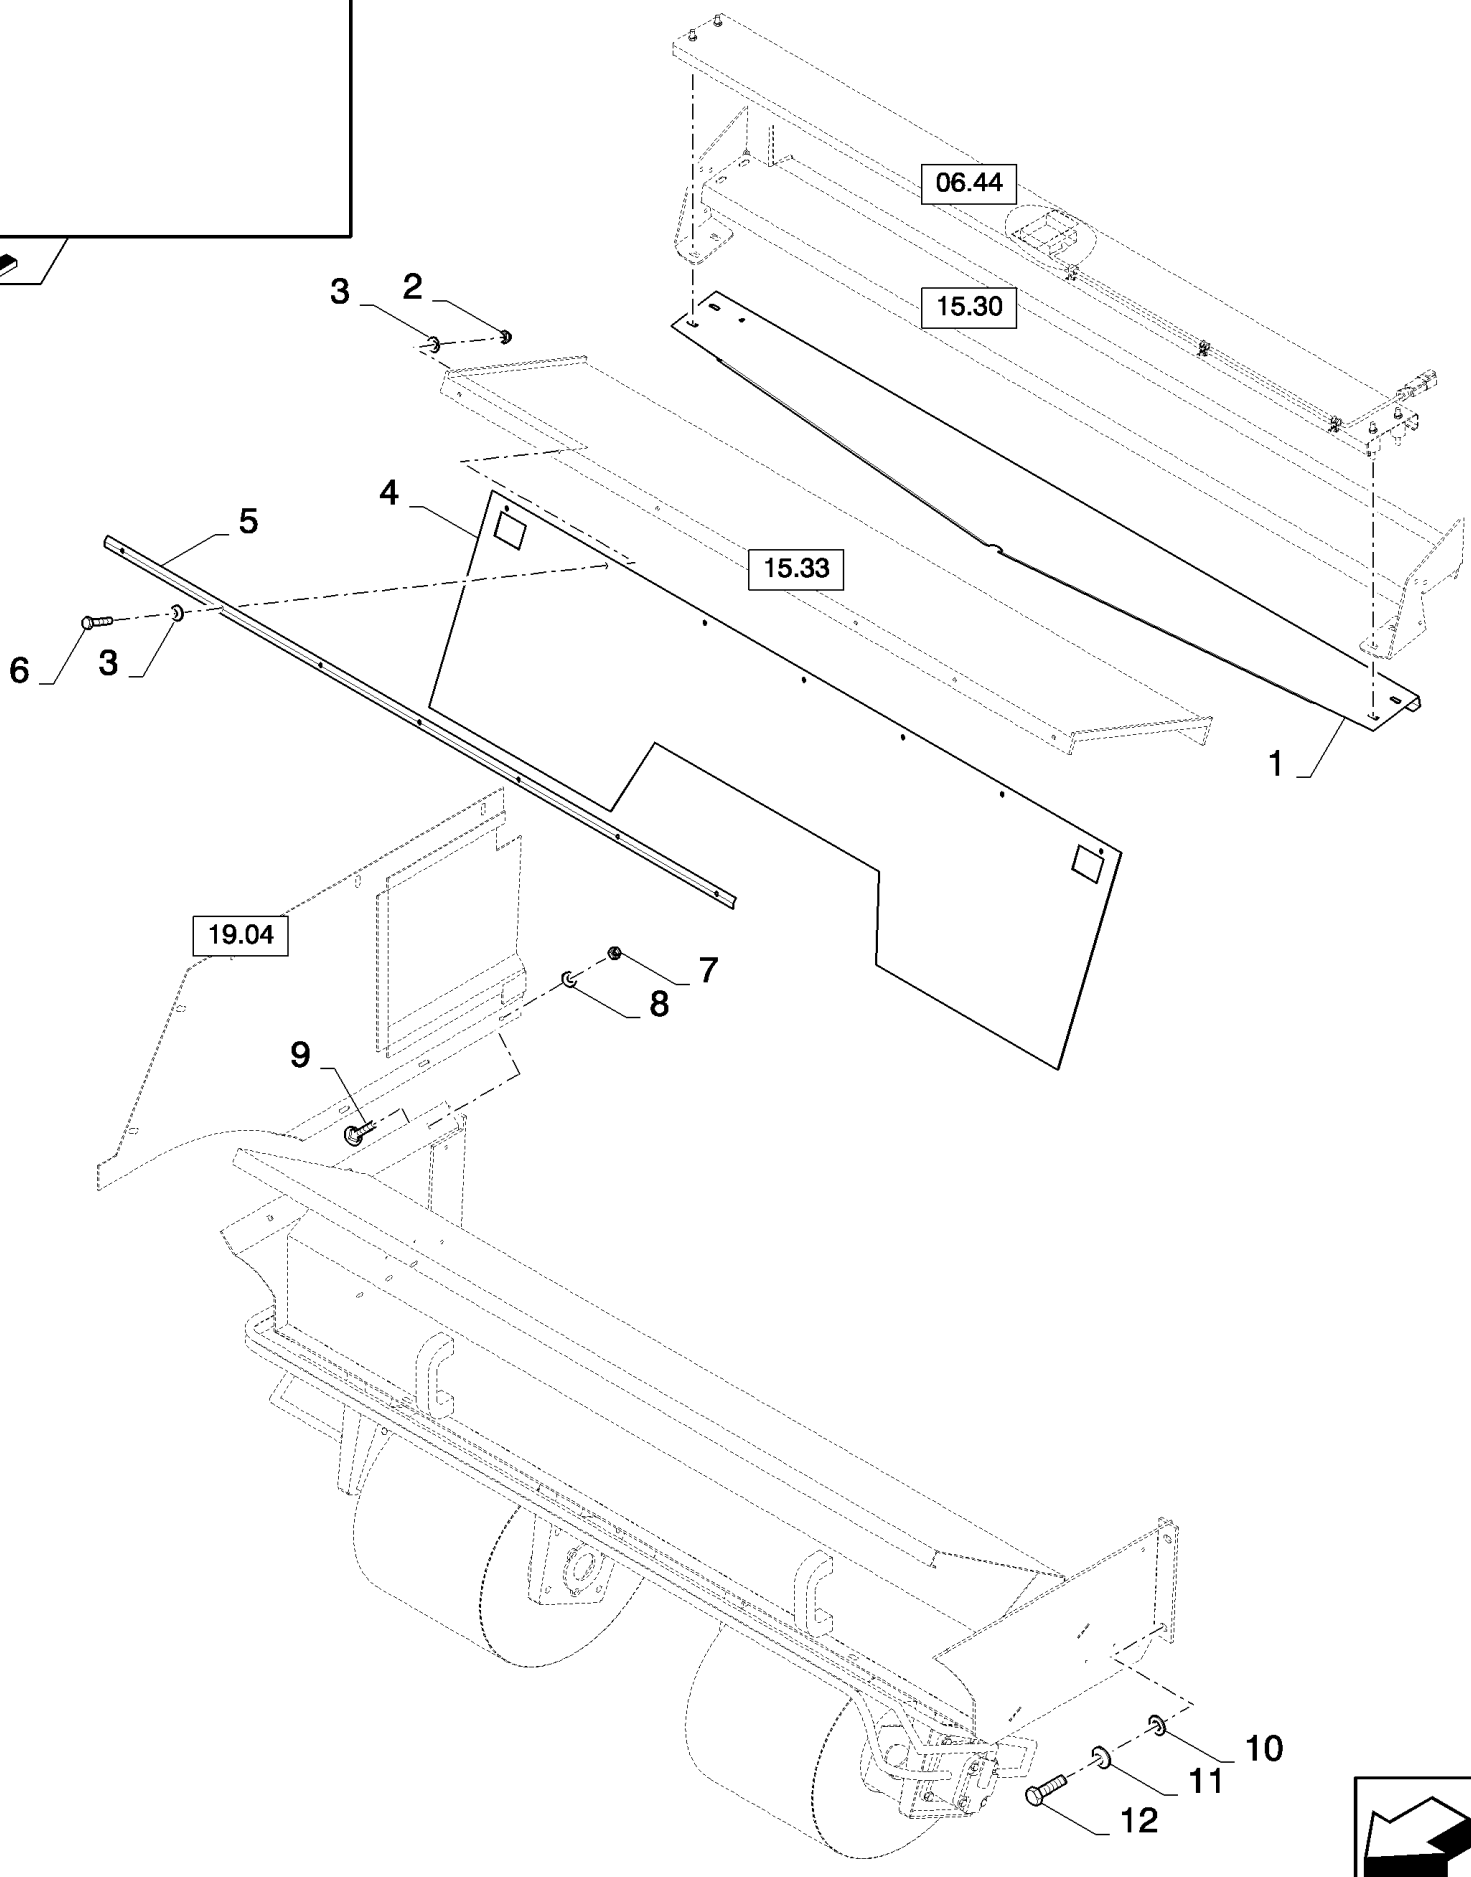

19.50(01) CHAFF SPREADER : MOUNTING GROUP WITH CHOPPER

19.50(01) CHAFF SPREADER : MOUNTING GROUP WITH CHOPPER

сылка	Номер детали	Кол-во	Описание
1	84437852	1	PLATE, , FOR CX8030, CX8040, CX8050 ONLY, BSN C599
1	87654671	1	PLATE, , FOR CX8030, CX8040, CX8050 ONLY, ASN D600
1	84437730	1	PLATE, , FOR CX8060, CX8070, CX8080, CX8090 ONLY, BSN C599
1	87654670	1	PLATE, , FOR CX8060, CX8070, CX8080, CX8090 ONLY, ASN D600
2	353308	AR	NUT, M6 x 1, CI 8,
3	322357	AR	WASHER, SPRING, Belleville, M6,
4	84446196	1	CANVAS, , FOR CX8030, CX8040, CX8050 ONLY
4	84446195	1	CANVAS, , FOR CX8060, CX8070, CX8080, CX8090 ONLY
5	84334211	1	PLATE, FIXING, , FOR CX8030, CX8040, CX8050 ONLY
5	84334213	1	PLATE, FIXING, , FOR CX8060, CX8070, CX8080, CX8090 ONLY
6	120100	AR	BOLT, Hex, M6 x 20, 8.8,
7	89706690	6	NUT, M8, CI 8,
8	322358	6	WASHER, SPRING, Belleville, M8,
9	86507486	6	BOLT, CARRIAGE, Short NK, M8 x 20, CI8.8, Full Thd,
10	378245	4	WASHER, M12,
11	140046	4	WASHER, Belleville, M12,
12	86629541	4	BOLT, Hex, M12 x 40, 8.8, Full Thd,
13	87627930	1	, FOR CX8030, CX8040, CX8050 ONLY, BSN F600659
13	87679055	1	PLATE, , FOR CX8030, CX8040, CX8050 ONLY, ASN D660
13	87654670	1	PLATE, , FOR CX8060, CX8070, CX8080, CX8090 ONLY, BSN F600659
13	87678610	1	PLATE, , FOR CX8060, CX8070, CX8080, CX8090 ONLY, ASN D660