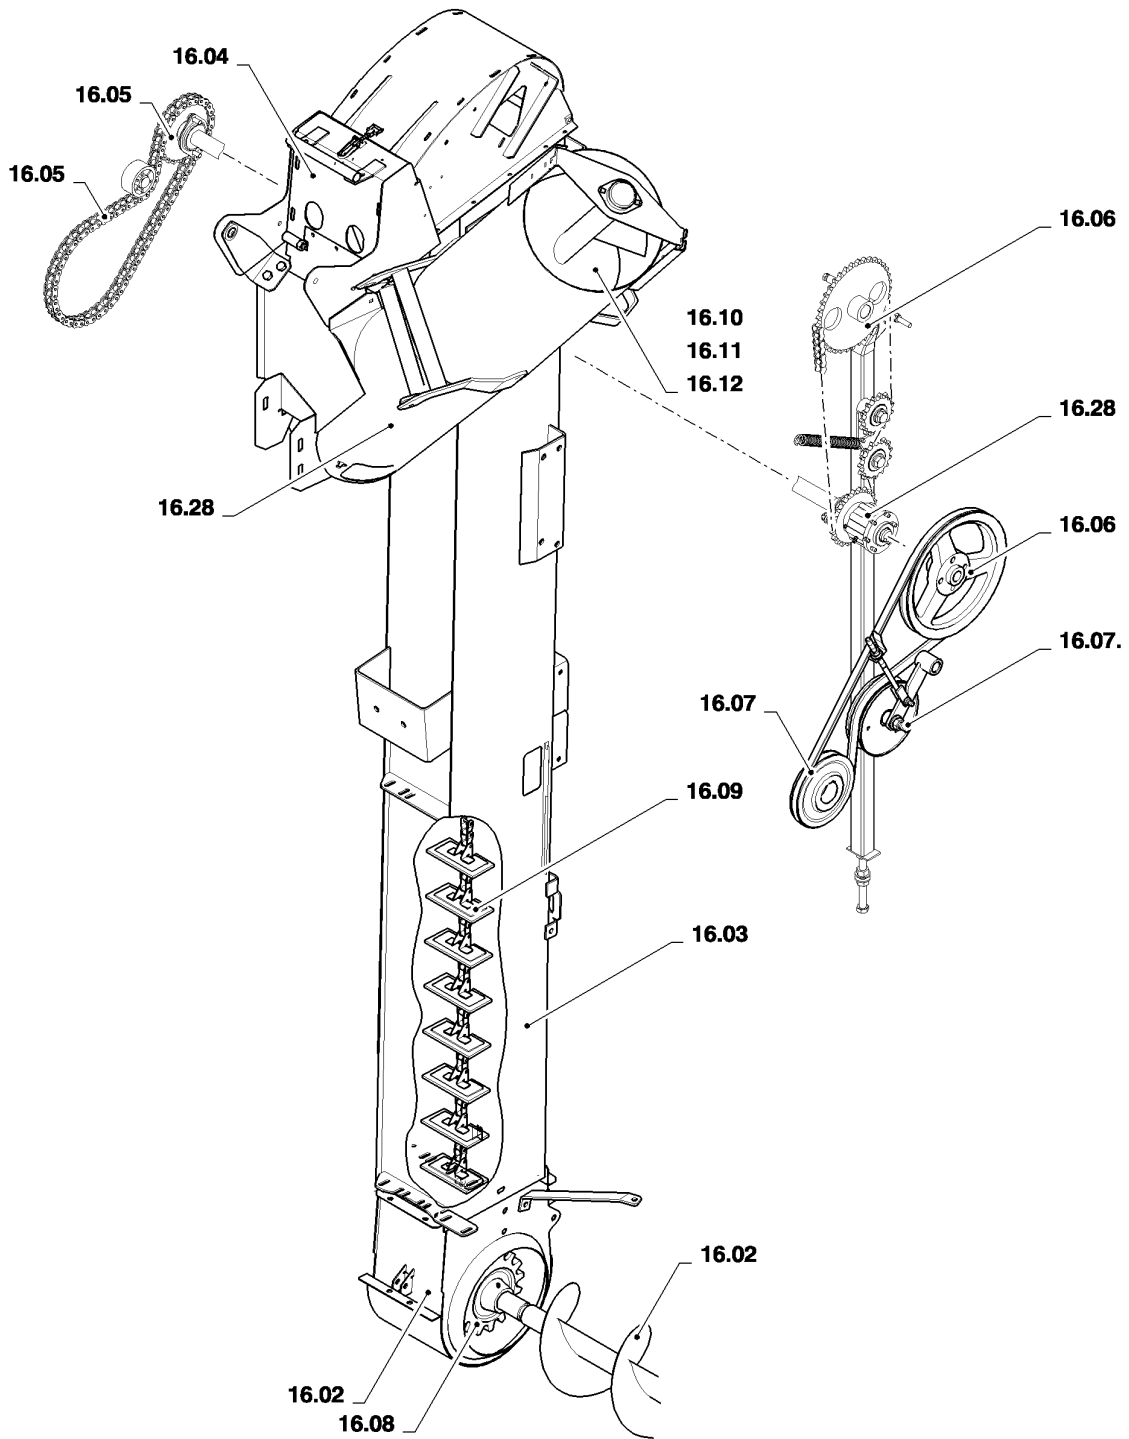

SEC. 16

CX8080 COMBINE (9/06-)

16.000(02) SECTION LIST 16

сылка	Номер детали	Кол-во	Описание

16.01(01) UNLOADING AUGER

16.01(01) UNLOADING AUGER

сылка	Номер детали	Кол-во	Описание
1	84069799	1	SUPPORT,
2	322358	4	WASHER, SPRING, Belleville, M8,
3	120104	4	SCREW, Hex, M8 x 20, 8.8,
4	43140	6	BOLT, Hex, M10 x 30, 8.8, Full Thd,
5	100037	1	NUT, M10 x 1.5, CI 8,
6	86587356	1	ARM, (7), BSN C579
6	87521317	1	ARM ASSY., (7), ASN D580
7	84057311	2	SLEEVE,
8	84817997	1	WASHER, 40 OD x 11 ID x 3 mm Thick
9	43138	1	SCREW, Hex, M10 x 20, 8.8, Full Thd,
10	120092	1	SCREW, Hex, M16 x 70, 8.8, , BSN C579
10	120093	1	BOLT, Hex, M16 x 80, 8.8, , ASN D580
11	84073165	1	TIE-ROD,
12	86587033	1	PULLEY,
13	84073172	1	WASHER,
14	140046	5	WASHER, Belleville, M12,
15	9706702	1	SCREW, Hex, M12 x 50, 8.8,
16	378246	AR	WASHER, 16MM
17	9515145	1	BUSHING,
18	84071981	1	WHEEL, IDLER,
19	443898	1	BEARING, BALL,
20	370011	1	RING, SNAP, M52, Int,
21	140048	1	WASHER, SPRING, Belleville, M16,
22	100020	1	NUT, M16, CI 8,
23	84061293	1	BELT, TRANSMISSION,
24	84072876	1	INDICATOR,
25	84814905	1	SPRING,
26	378245	1	WASHER, M12,
27	412126	1	NUT, LOCK, M12 x 1.75, CI 8,
28	170066	1	KEY,
29	100016	8	NUT, M10, CI 8,
30	140045	7	WASHER, SPRING, Belleville, M10,
31	84069655	1	PLATE,
32	140017	4	WASHER, M10 x 20 x 2,
33	84814939	2	FLANGE,
34	84814912	1	BEARING, BALL,
35	338949	3	BOLT, CARRIAGE, Short NK, M10 x 25, CI8.8, Full Thd,
36	84072365	1	PULLEY,
37	170012	2	KEY,
38	120044	4	BOLT, CARRIAGE, Short NK, M12 x 30, CI8.8, Full Thd,
39	86620027	2	FLANGE,
40	455805	1	BEARING, BALL,
41	9706685	4	NUT, M12, CI 8,
42	120068	1	BOLT, Hex, M10 x 40, 8.8, Full Thd,